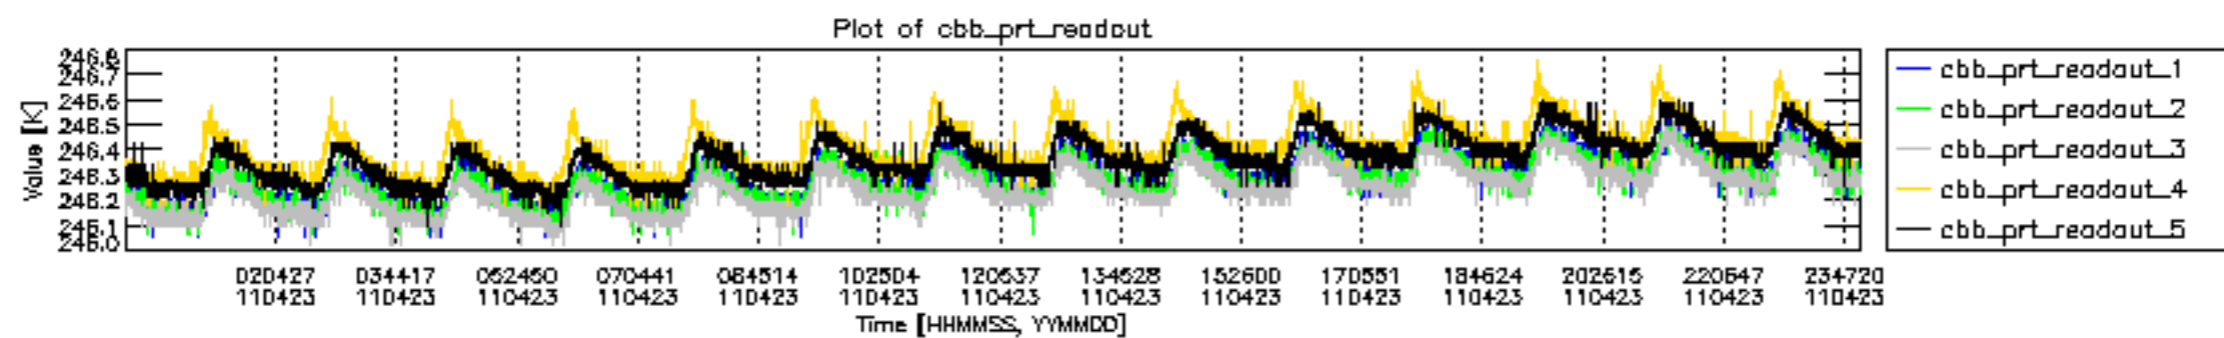

0.2 Instrument Operational Performance Parameters

The following plots give an overview of various instrument parameters for this day. The instrument parameters are part of the auxiliary data field within the source packets of the MIP_NL__0P product. The auxiliary data is normally included twice per interferogram. Note that only the first packet is currently included in monitoring.

mipas_daily_report_level0_KSPT_L0_4504_N_20110423_12.PNG

mipas_daily_report_level0_KSPT_L0_4504_N_20110423_13.PNG

MIPNLOP_MIPSOUPAC_aux_fields_igm_cal, channel statistics plot
 Colour indicates value.

Bar plot of ADFs used for ORBIT_STATE_VECTOR_FILE.
See legend for details.