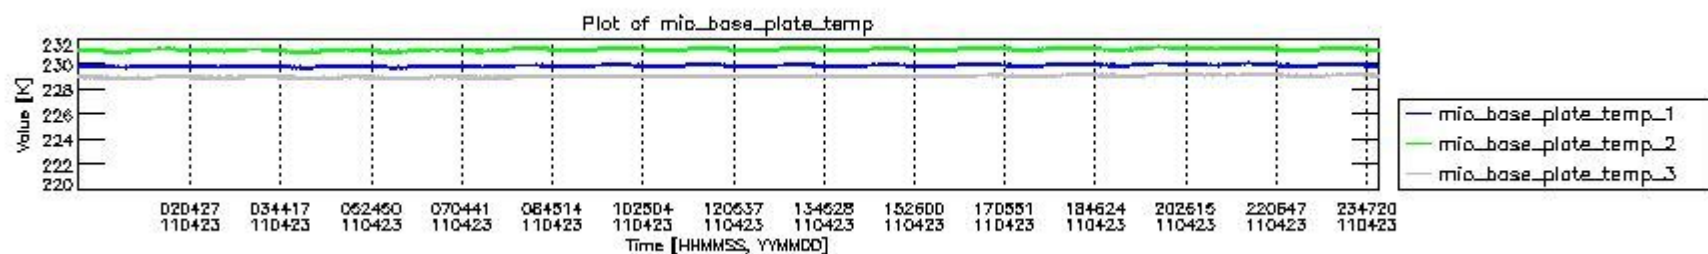

mipas_daily_report_level0_KSPT_L0_4504_N_20110423_1.PNG