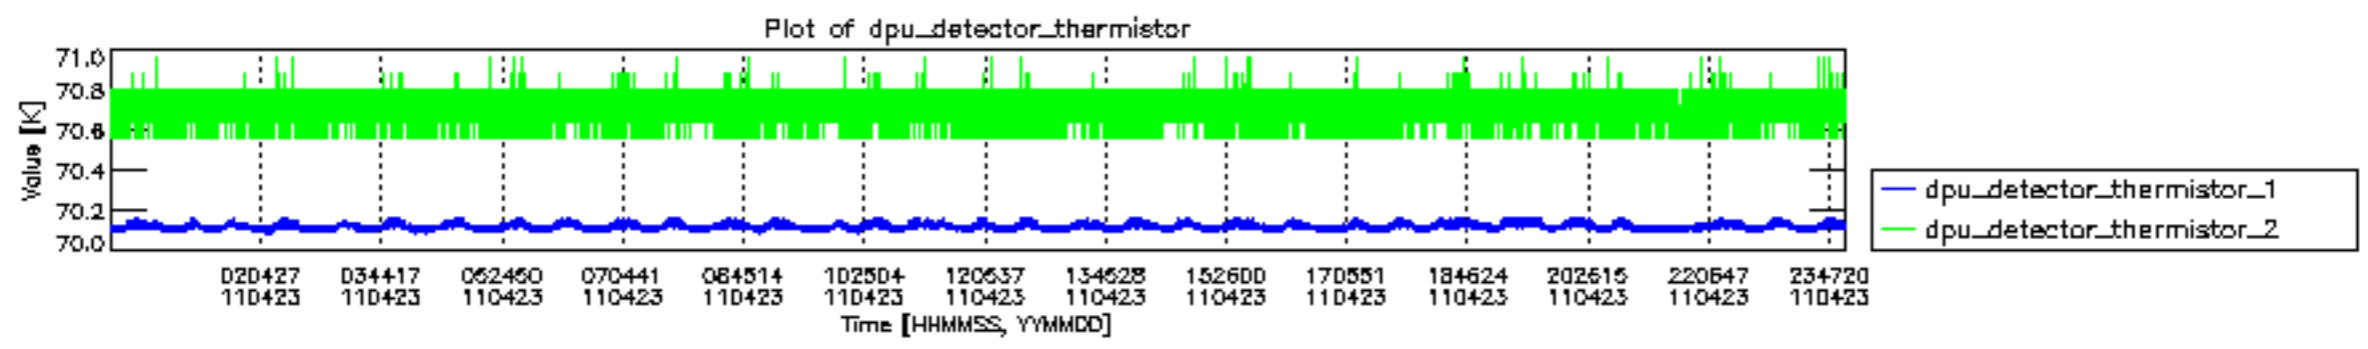

0.2 Instrument Operational Performance Parameters

The following plots give an overview of various instrument parameters for this day. The instrument parameters are part of the auxiliary data field within the source packets of the MIP_NL__0P product. The auxiliary data is normally included twice per interferogram. Note that only the first packet is currently included in monitoring.

mipas_daily_report_level0_KSPT_L0_4504_N_20110423_12.PNG

mipas_daily_report_level0_KSPT_L0_4504_N_20110423_13.PNG

MIPNLOP_MIPSOUPAC_aux_fields_igm_cal, channel statistics plot
 Colour indicates value.

Bar plot of ADFs used for ORBIT_STATE_VECTOR_FILE.
See legend for details.