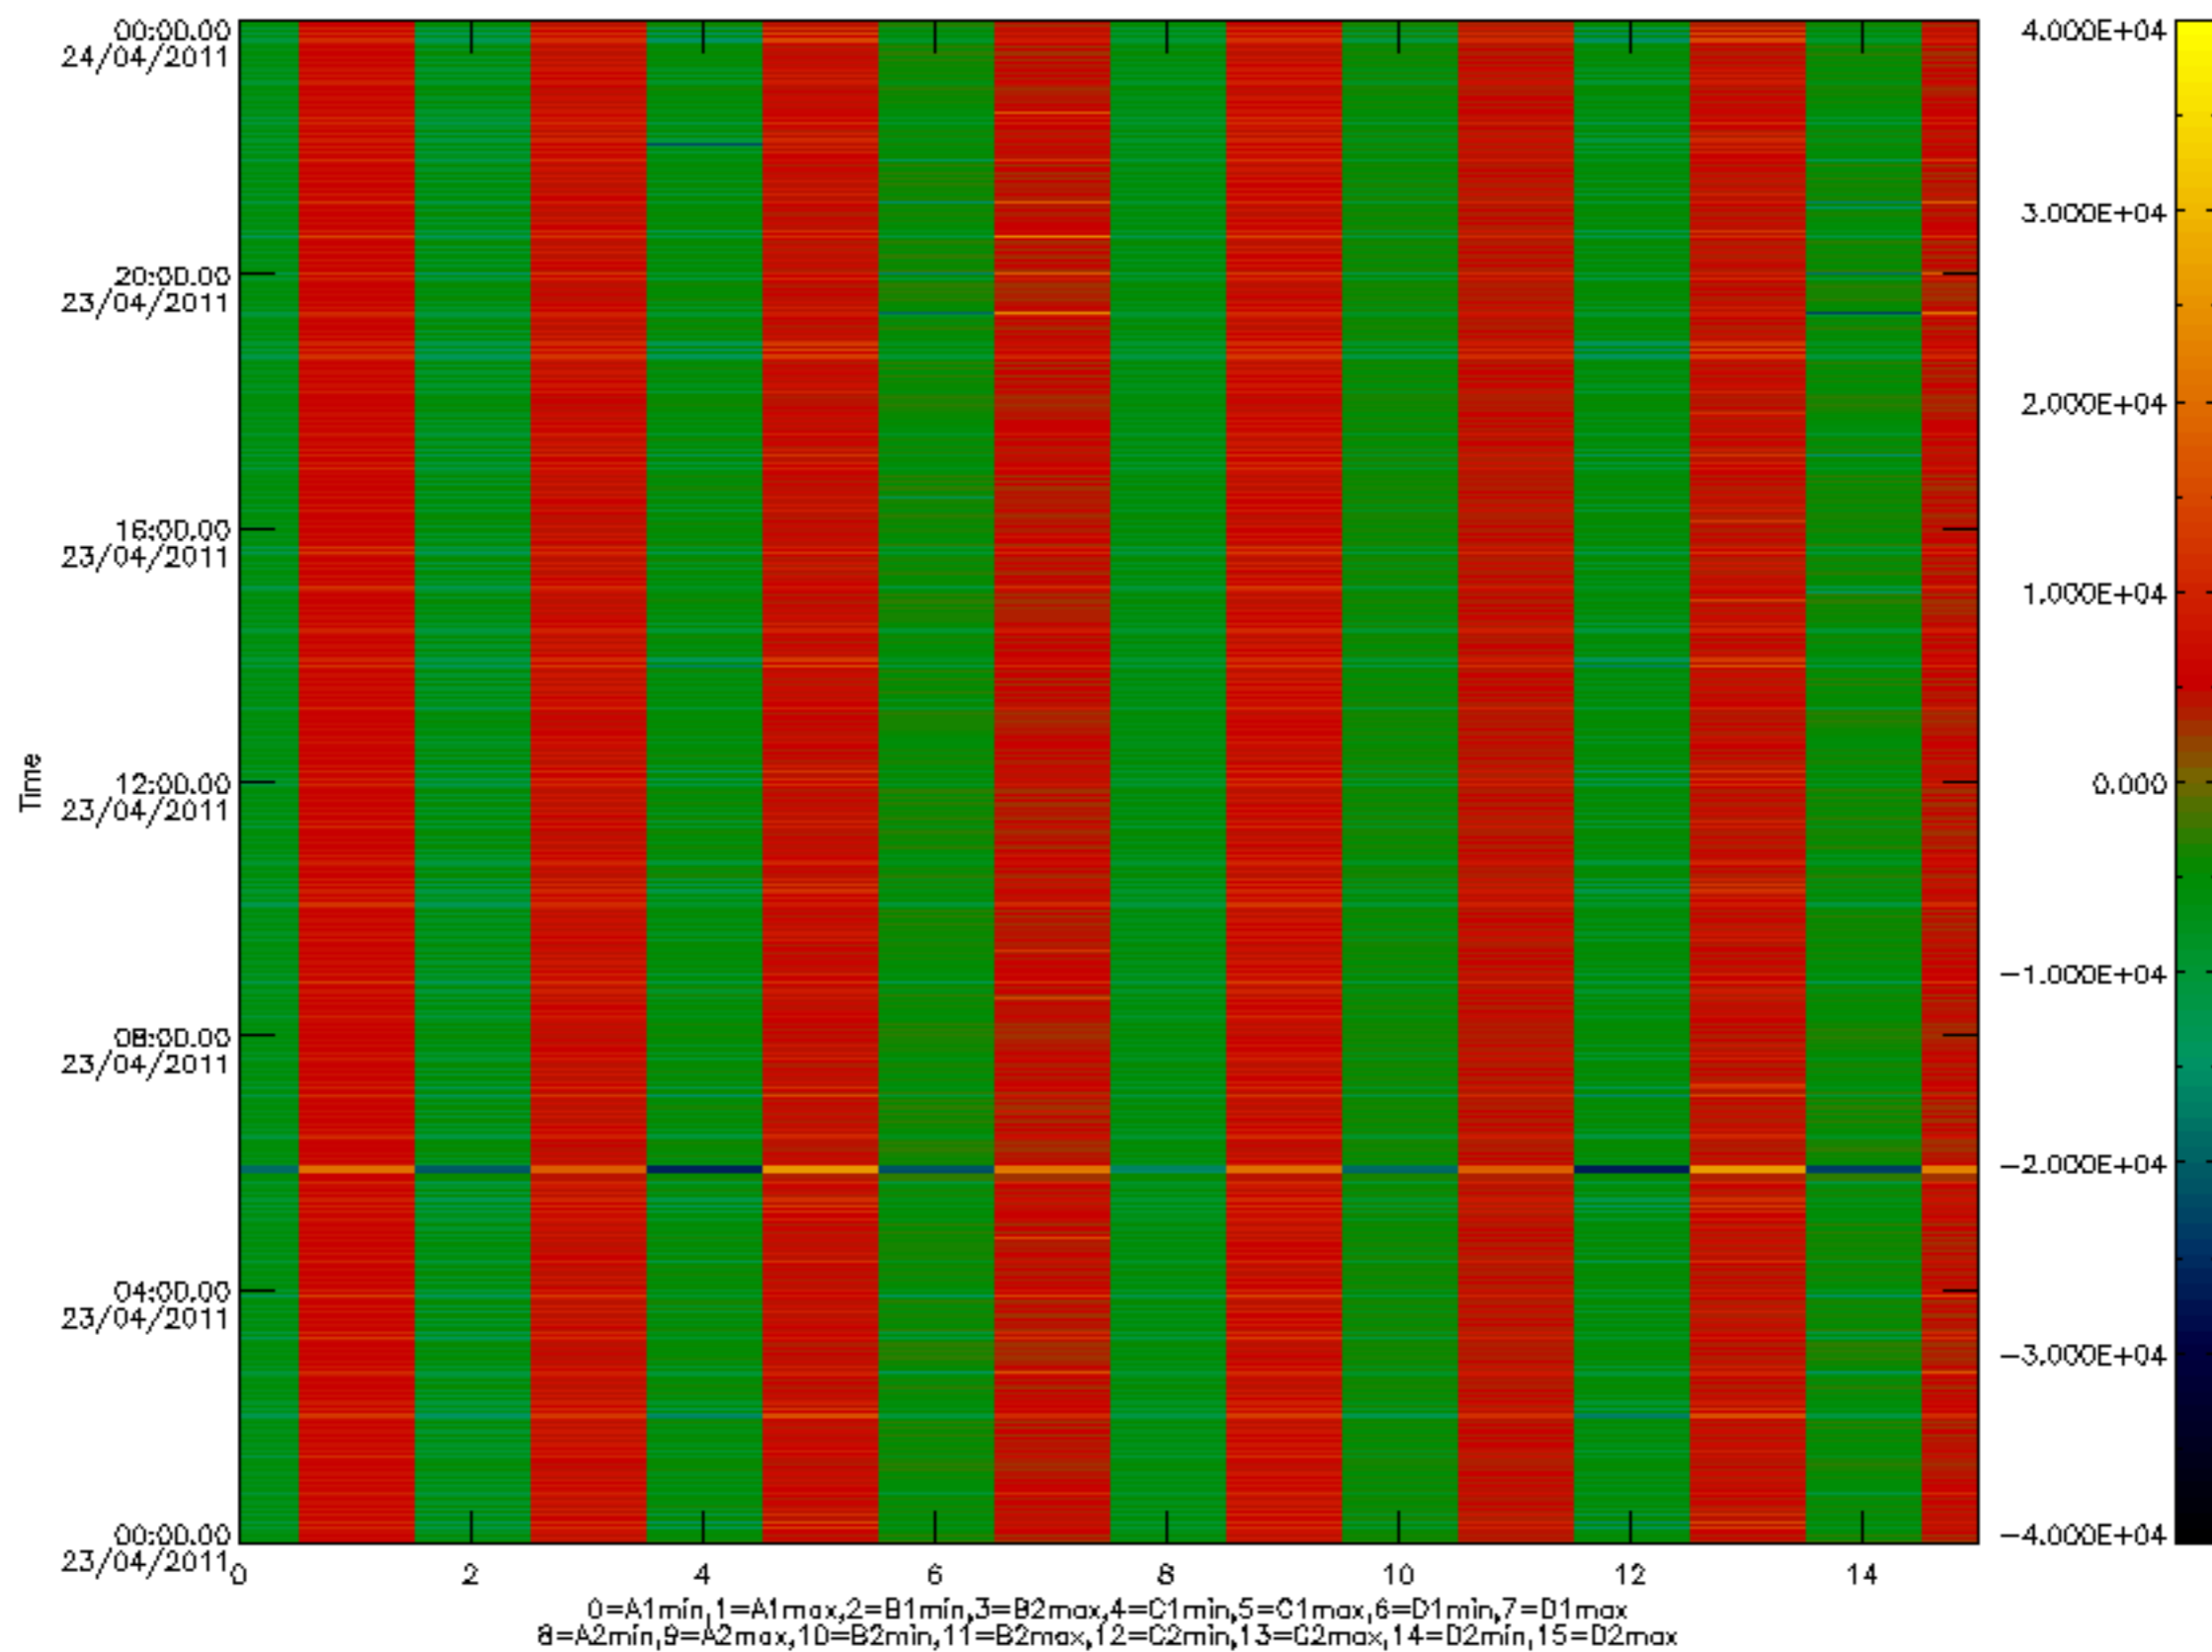

0.1.1 Report summary

The table below shows general characteristics of the data that are included into this report.

Item	Value
Report version	v1.6 08-11-2010
Time of report generation	28APR2011 15:38:24
Data source version	KSPT_L0/4504-N
Processing scope for products	23APR2011 00:00:00 to 24APR2011 00:00:00
Start time of first product within scope	23APR2011 01:19:09
Stop time of last product within scope	24APR2011 00:44:57
Total number of level 0 products	14
Number of level 0 products with errors	0

0.2 Instrument Operational Performance Parameters

The following plots give an overview of various instrument parameters for this day. The instrument parameters are part of the auxiliary data field within the source packets of the MIP_NL__0P product. The auxiliary data is normally included twice per interferogram. Note that only the first packet is currently included in monitoring.

mipas_daily_report_level0_KSPT_L0_4504_N_20110423_12.PNG

mipas_daily_report_level0_KSPT_L0_4504_N_20110423_13.PNG

MIPNLOP_MIPSOUPAC_aux_fields_igm_cal, channel statistics plot
 Colour indicates value.

Bar plot of ADFs used for ORBIT_STATE_VECTOR_FILE.
See legend for details.