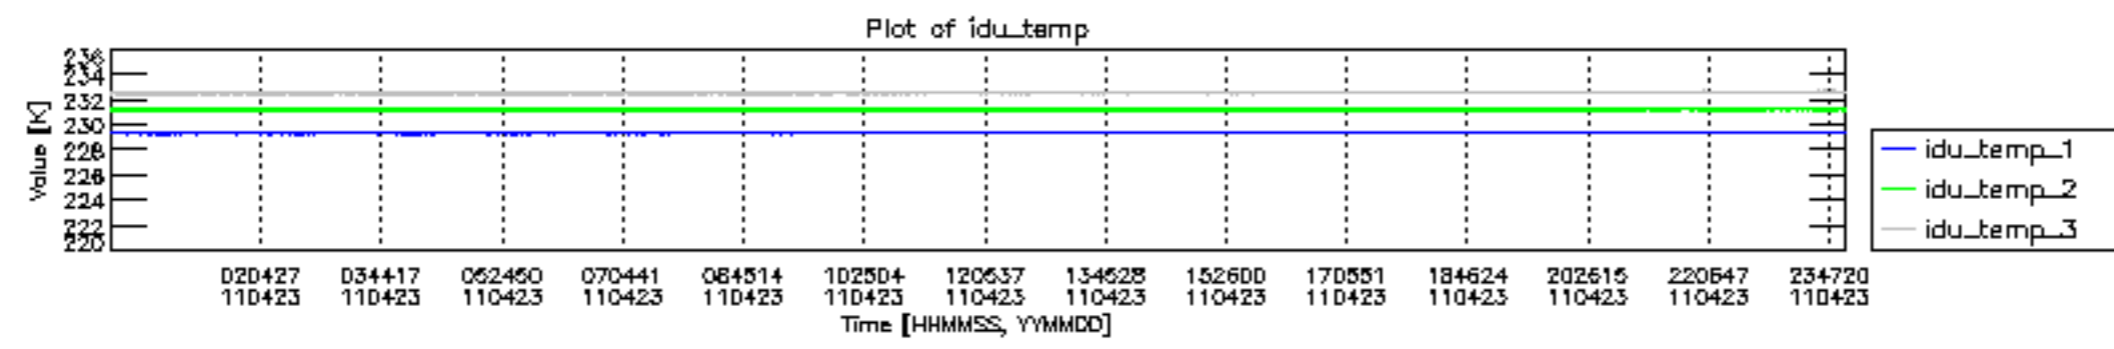

0.2 Instrument Operational Performance Parameters

The following plots give an overview of various instrument parameters for this day. The instrument parameters are part of the auxiliary data field within the source packets of the MIP_NL__0P product. The auxiliary data is normally included twice per interferogram. Note that only the first packet is currently included in monitoring.

mipas_daily_report_level0_KSPT_L0_4504_N_20110423_12.PNG

mipas_daily_report_level0_KSPT_L0_4504_N_20110423_13.PNG

MIPNLOP_MIPSOUPAC_aux_fields_igm_cal, channel statistics plot
 Colour indicates value.

Bar plot of ADFs used for ORBIT_STATE_VECTOR_FILE.
See legend for details.