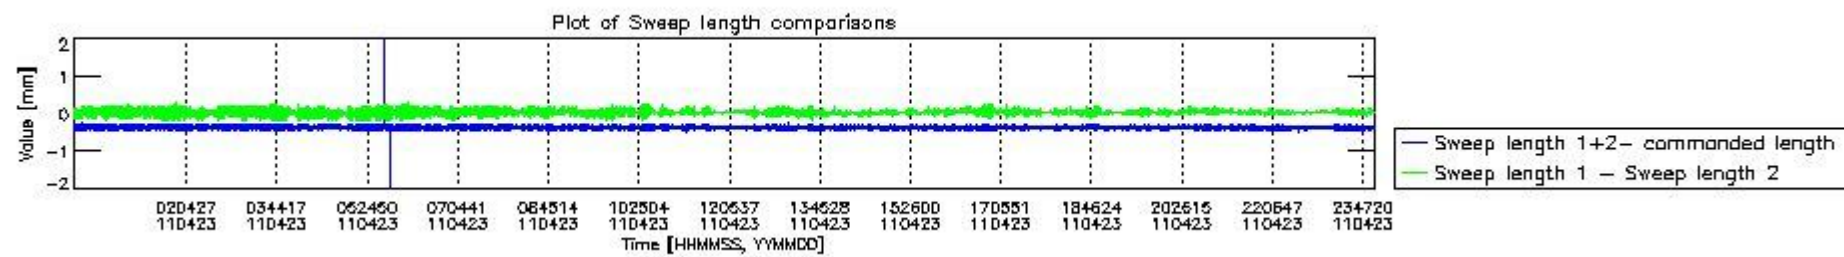

mipas_daily_report_level0_KSPT_L0_4504_N_20110423_8.PNG