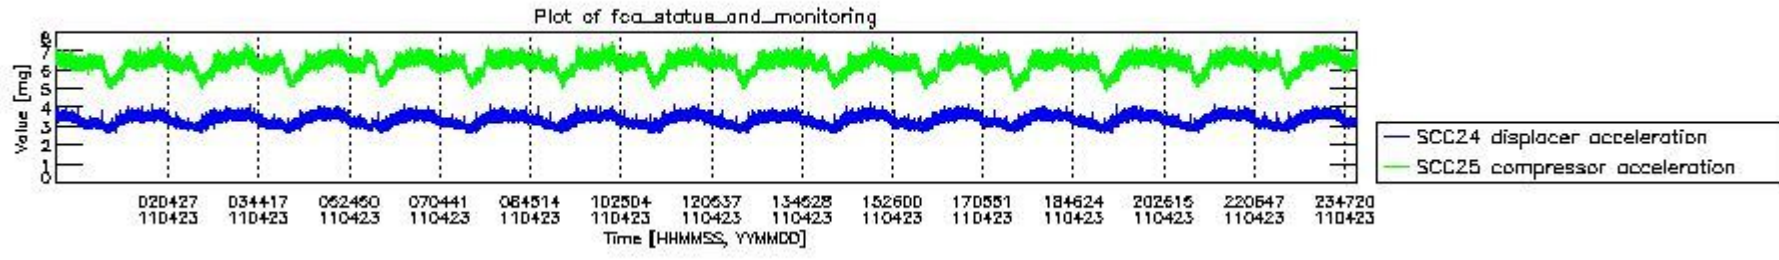

mipas_daily_report_level0_KSPT_L0_4504_N_20110423_10.PNG

The following table shows channel statistics for all channels for this day.

Channel	Min	Max	ADC
A1	-18966	20398	16bit
B1	-21666	18359	16bit
C1	-26255	26167	16bit
D1	-32768	32767	16bit
A2	-16324	20515	16bit
B2	-19990	19255	16bit
C2	-27296	26892	16bit
D2	-32768	32767	16bit