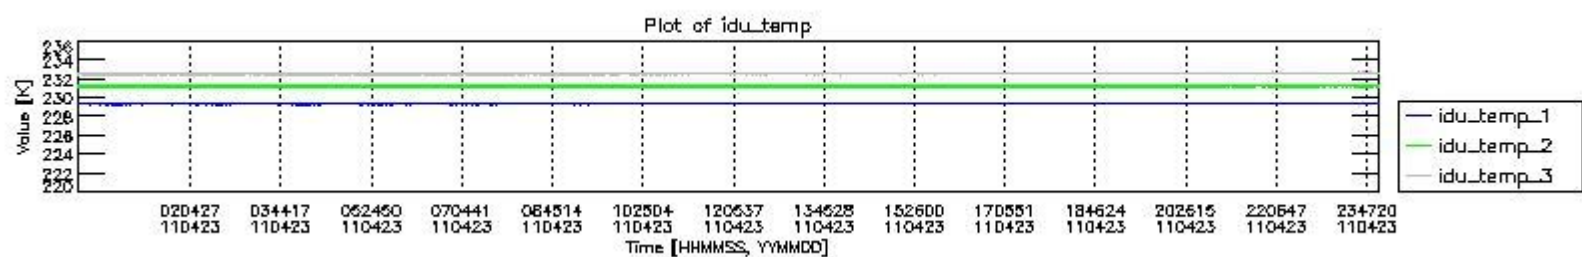

mipas_daily_report_level0_KSPT_L0_4504_N_20110423_2.PNG