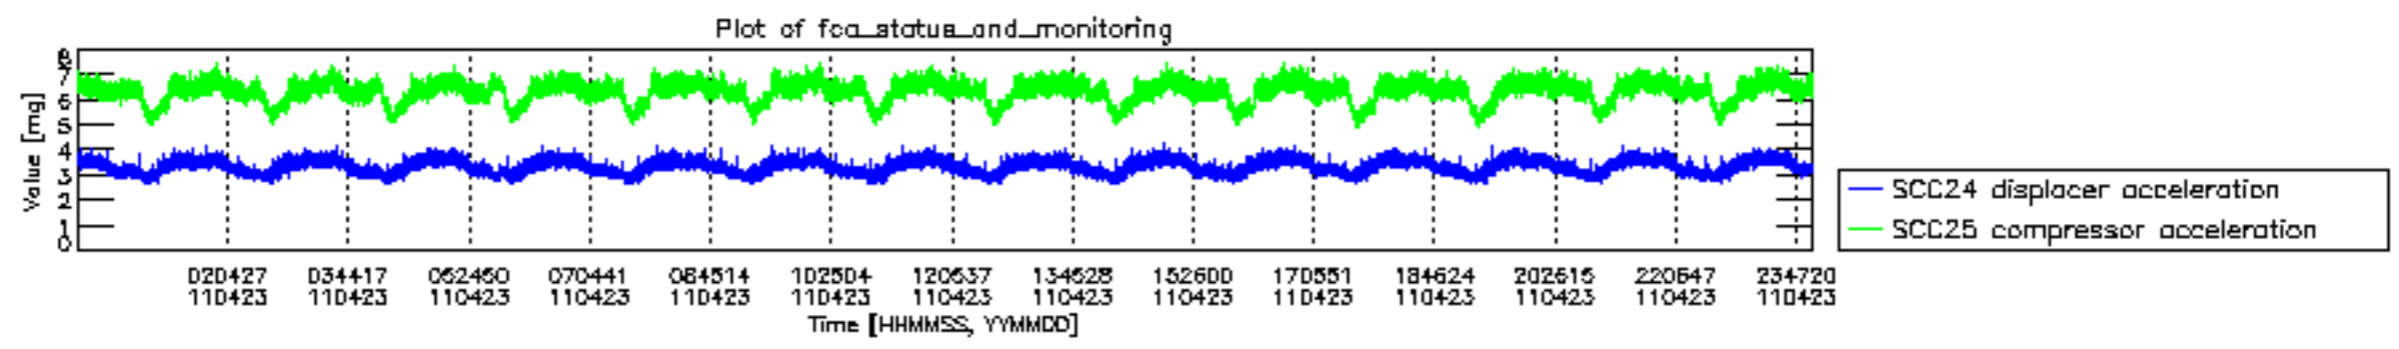

0.2 Instrument Operational Performance Parameters

The following plots give an overview of various instrument parameters for this day. The instrument parameters are part of the auxiliary data field within the source packets of the MIP_NL__0P product. The auxiliary data is normally included twice per interferogram. Note that only the first packet is currently included in monitoring.

mipas_daily_report_level0_KSPT_L0_4504_N_20110423_12.PNG

mipas_daily_report_level0_KSPT_L0_4504_N_20110423_13.PNG

MIPNLOP_MIPSOUPAC_aux_fields_igm_cal, channel statistics plot
 Colour indicates value.

Bar plot of ADFs used for ORBIT_STATE_VECTOR_FILE.
See legend for details.