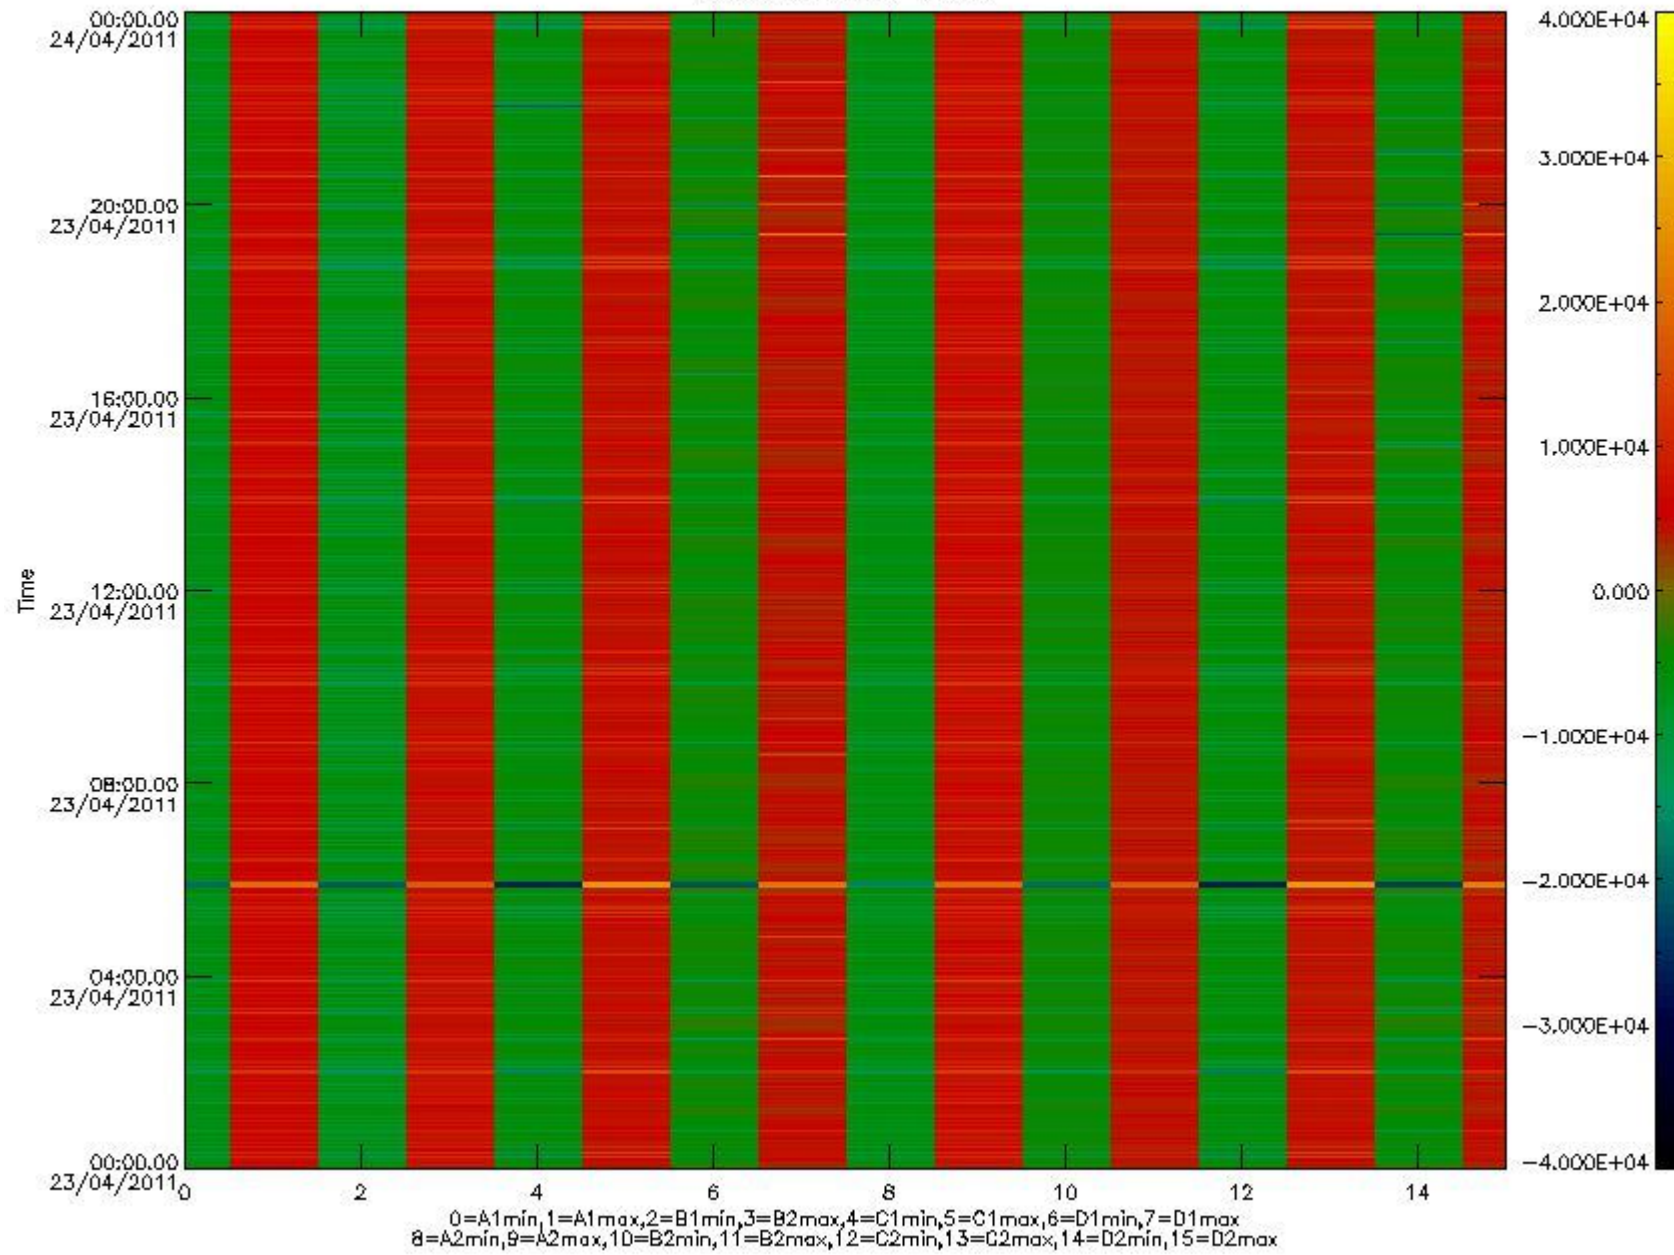

MIPNLOP_MIPSOUPAC_aux_fields_igm_cal, channel statistics plot
Colour indicates value.

mipas_daily_report_level0_KSPT_L0_4504_N_20110423_11.PNG

0.3 ADF monitoring

The use of ADFs is shown in two ways:

1. By means of two tables that can be used to find the ADF used for a specific product.
2. By means of plots that show changes in ADF using colours.

Number	ADF
0	AUX_CN0_AXVPDS20020123_121901_20020101_000000_20200101_000000
1	AUX_FPO_AXVPDS20110421_101335_20110420_182423_20110430_203811
2	AUX_FPO_AXVPDS20110423_221326_20110422_185109_20110502_210457

Number	Product name	#CN0	#FPO