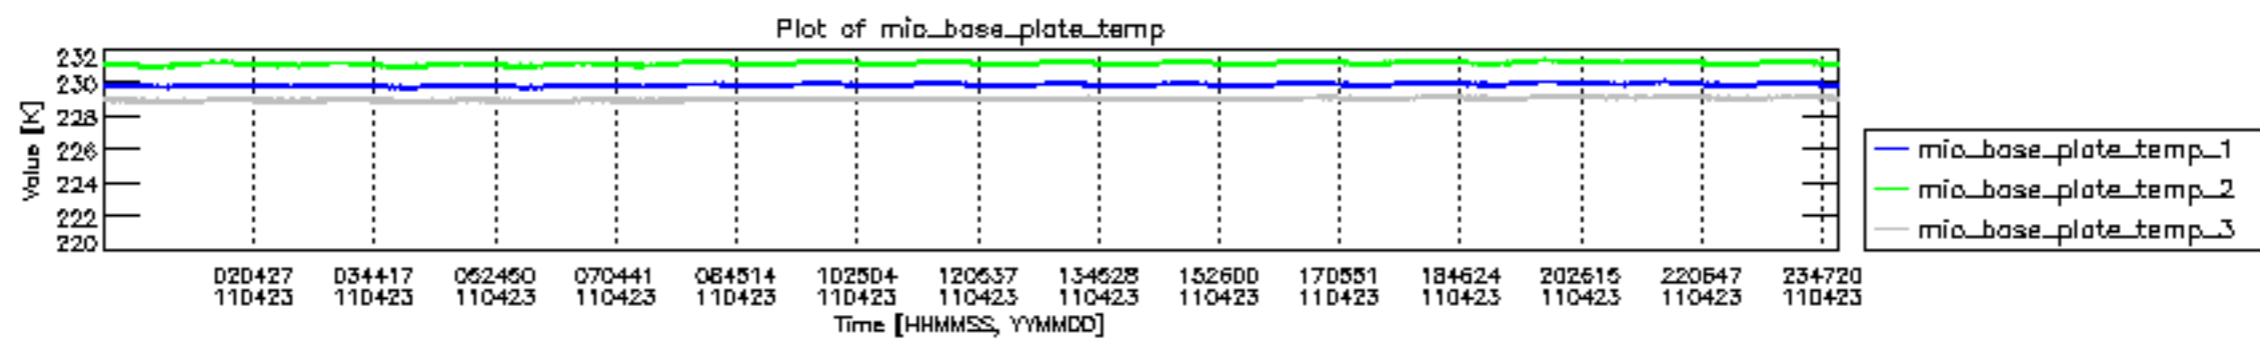

0.2 Instrument Operational Performance Parameters

The following plots give an overview of various instrument parameters for this day. The instrument parameters are part of the auxiliary data field within the source packets of the MIP_NL__0P product. The auxiliary data is normally included twice per interferogram. Note that only the first packet is currently included in monitoring.

mipas_daily_report_level0_KSPT_L0_4504_N_20110423_12.PNG

mipas_daily_report_level0_KSPT_L0_4504_N_20110423_13.PNG

MIPNLOP_MIPSOUPAC_aux_fields_igm_cal, channel statistics plot
 Colour indicates value.

Bar plot of ADFs used for ORBIT_STATE_VECTOR_FILE.
See legend for details.