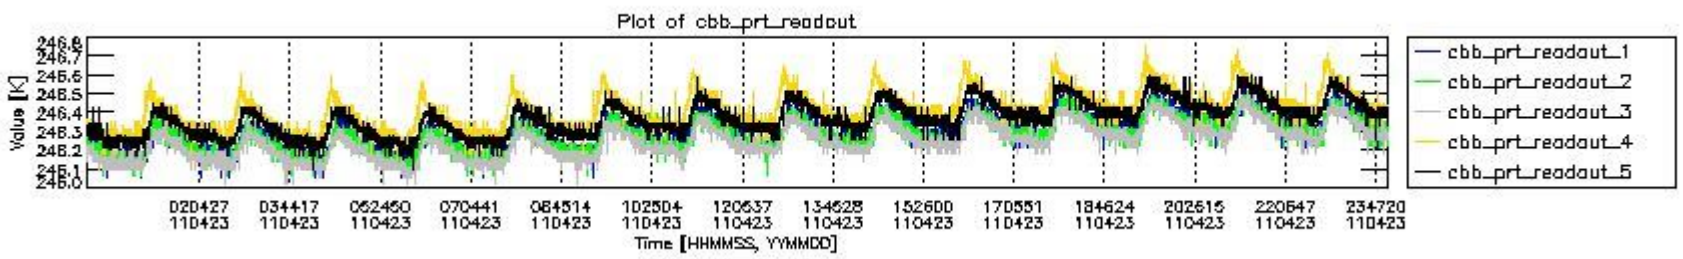

mipas_daily_report_level0_KSPT_L0_4504_N_20110423_9.PNG