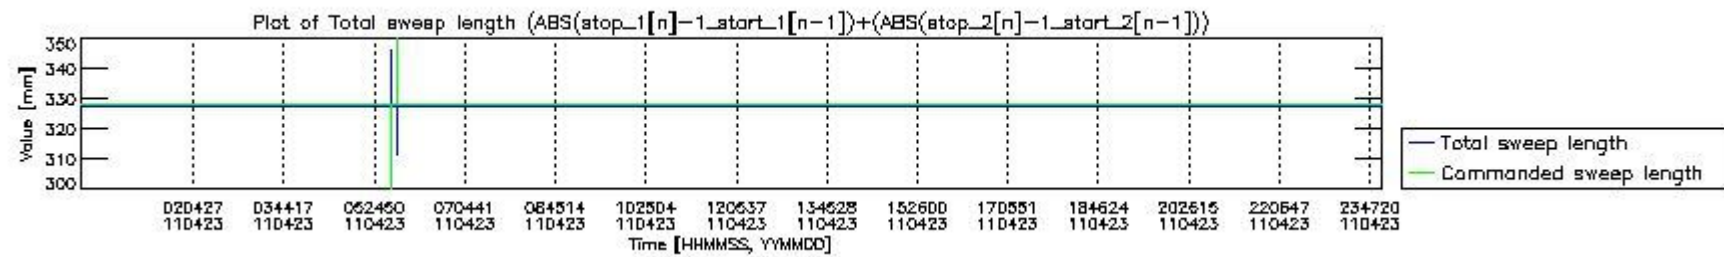

mipas_daily_report_level0_KSPT_L0_4504_N_20110423_6.PNG