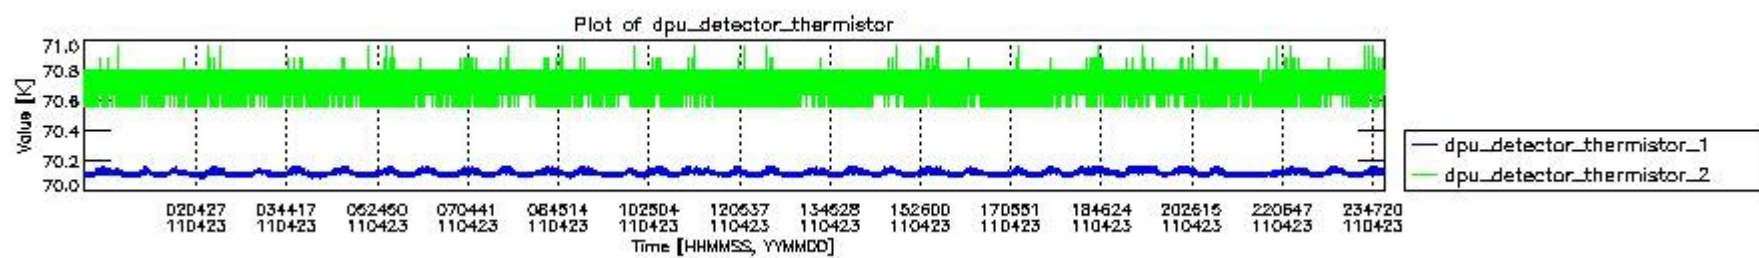

mipas_daily_report_level0_KSPT_L0_4504_N_20110423_3.PNG