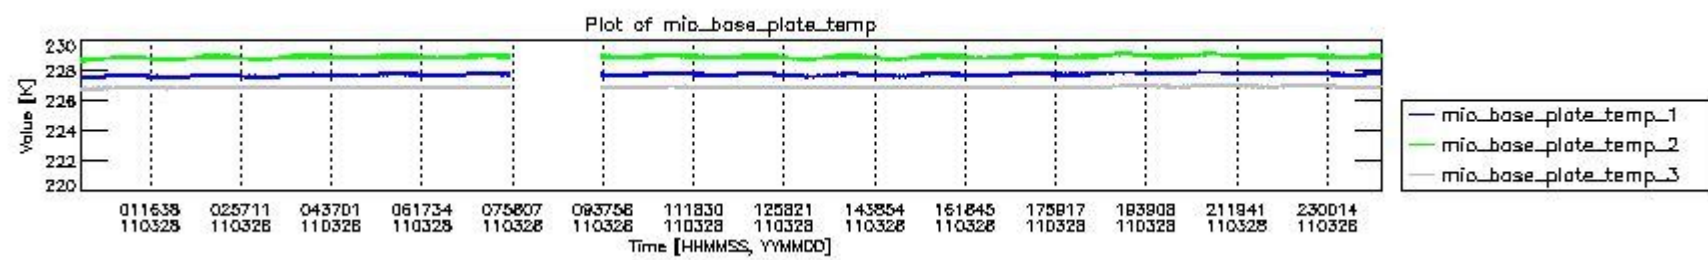

mipas_daily_report_level0_KSPT_L0_4504_N_20110328_1.PNG