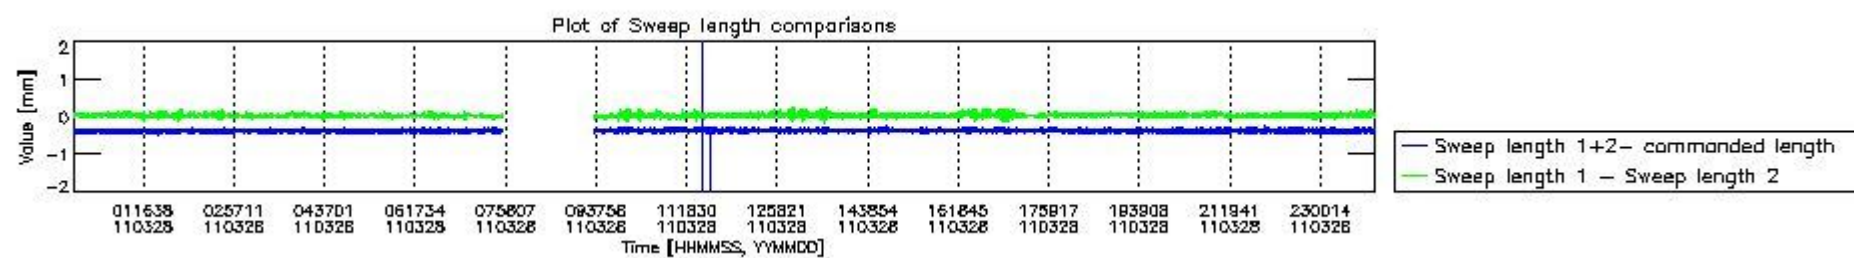

mipas_daily_report_level0_KSPT_L0_4504_N_20110328_8.PNG