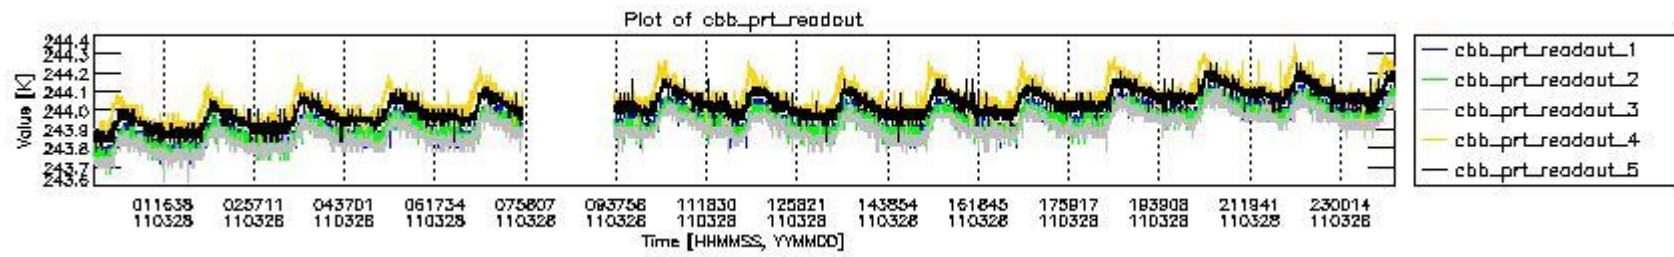

0.2 Instrument Operational Performance Parameters

The following plots give an overview of various instrument parameters for this day. The instrument parameters are part of the auxiliary data field within the source packets of the MIP_NL__0P product. The auxiliary data is normally included twice per interferogram. Note that only the first packet is currently included in monitoring.

mipas_daily_report_level0_KSPT_L0_4504_N_20110328_4.PNG

mipas_daily_report_level0_KSPT_L0_4504_N_20110328_5.PNG

mipas_daily_report_level0_KSPT_L0_4504_N_20110328_6.PNG

mipas_daily_report_level0_KSPT_L0_4504_N_20110328_7.PNG

mipas_daily_report_level0_KSPT_L0_4504_N_20110328_8.PNG

mipas_daily_report_level0_KSPT_L0_4504_N_20110328_9.PNG

mipas_daily_report_level0_KSPT_L0_4504_N_20110328_10.PNG

The following table shows channel statistics for all channels for this day.