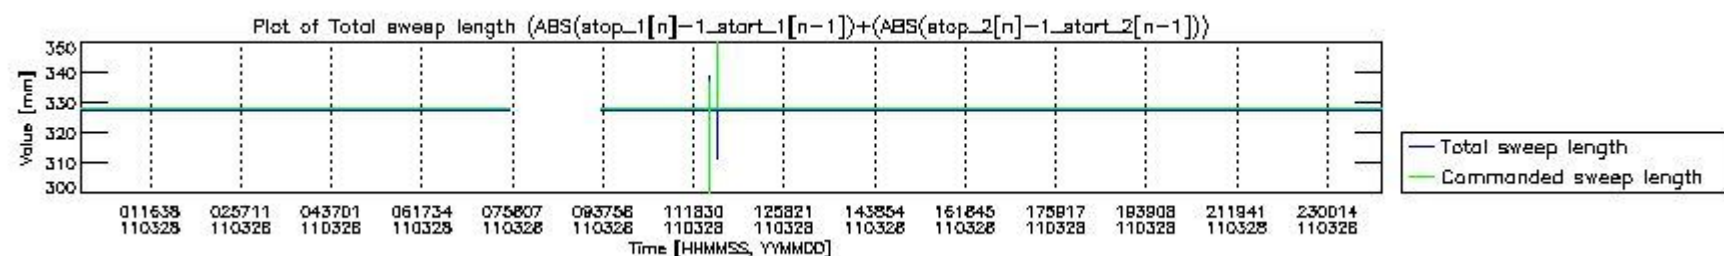

mipas_daily_report_level0_KSPT_L0_4504_N_20110328_6.PNG