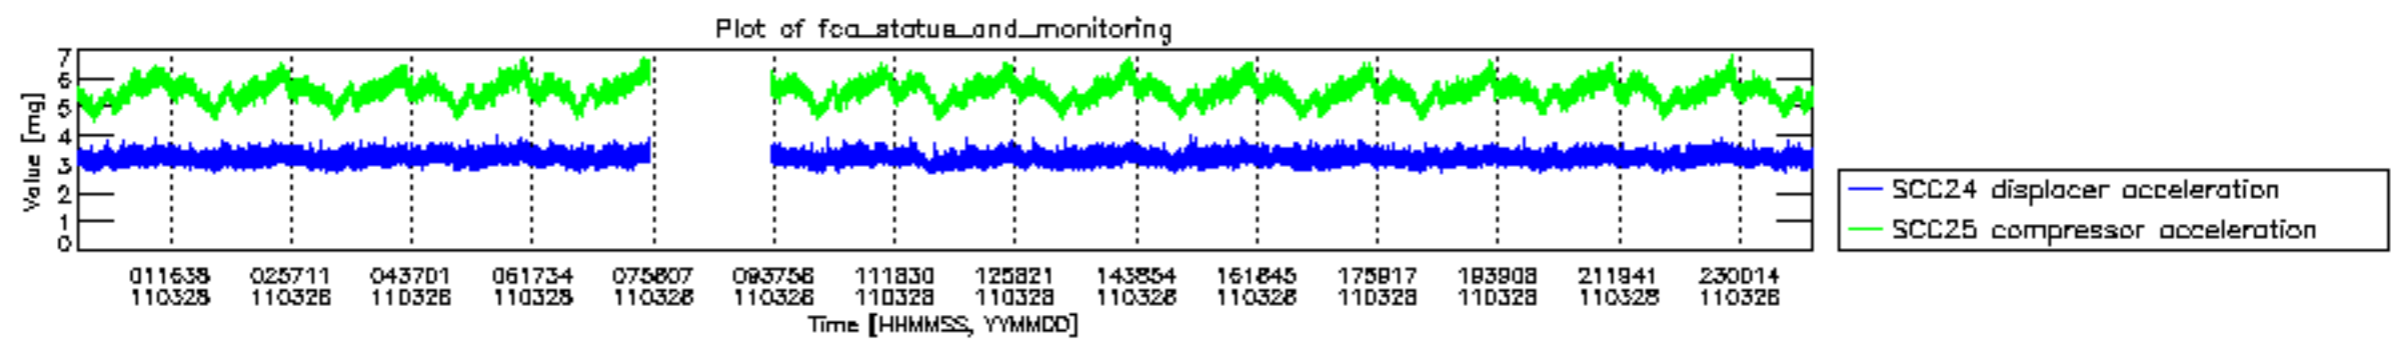

0.2 Instrument Operational Performance Parameters

The following plots give an overview of various instrument parameters for this day. The instrument parameters are part of the auxiliary data field within the source packets of the MIP_NL__0P product. The auxiliary data is normally included twice per interferogram. Note that only the first packet is currently included in monitoring.

mipas_daily_report_level0_KSPT_L0_4504_N_20110328_12.PNG

mipas_daily_report_level0_KSPT_L0_4504_N_20110328_13.PNG

MIPNLOP_MIPSOUPAC_aux_fields_igm_cal, channel statistics plot
 Colour indicates value.