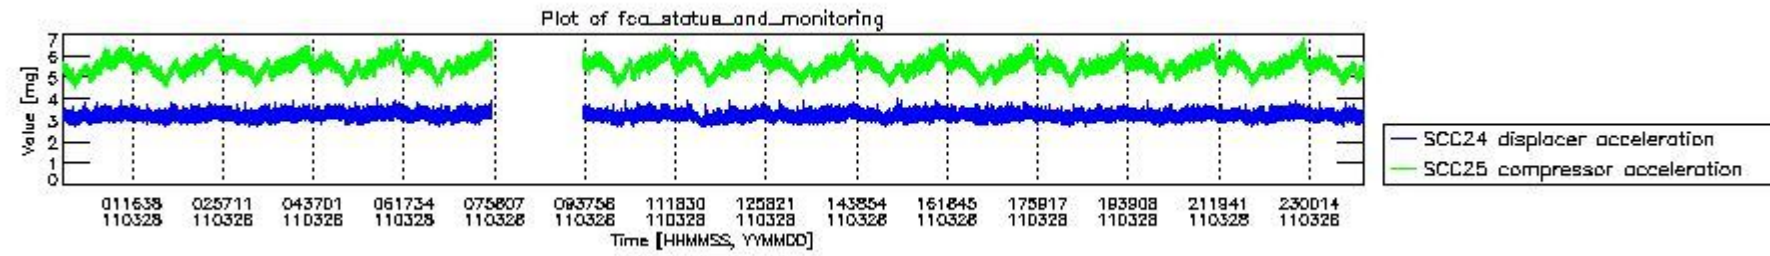

mipas_daily_report_level0_KSPT_L0_4504_N_20110328_10.PNG

The following table shows channel statistics for all channels for this day.

Channel	Min	Max	ADC
A1	-17868	18911	16bit
B1	-19982	17271	16bit
C1	-24083	23980	16bit
D1	-32768	32767	16bit
A2	-15509	19103	16bit
B2	-18160	17814	16bit
C2	-25066	24655	16bit
D2	-32768	32767	16bit