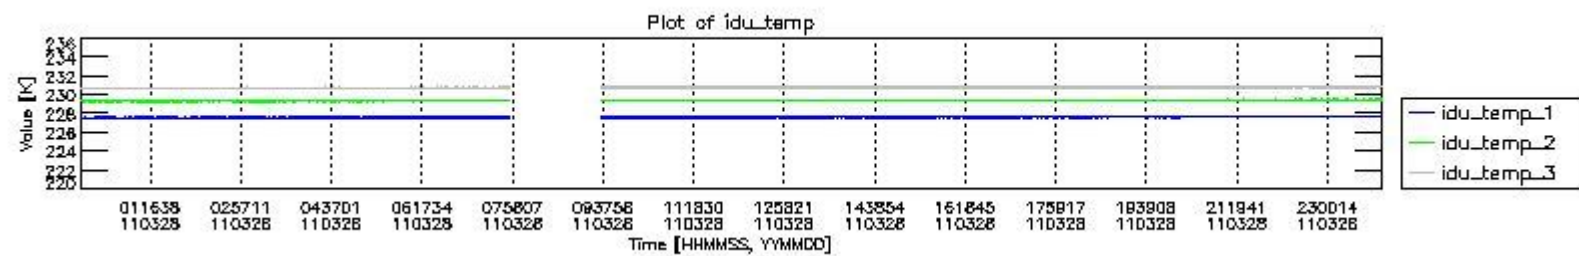

mipas_daily_report_level0_KSPT_L0_4504_N_20110328_2.PNG