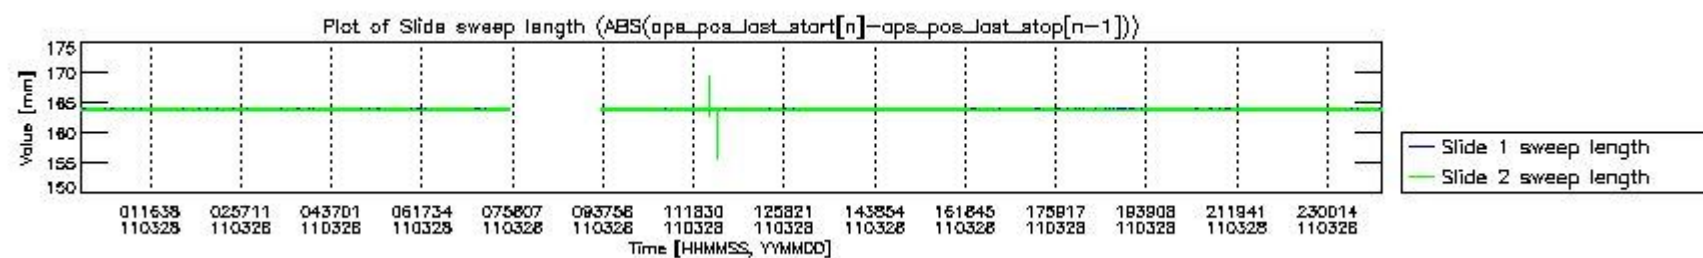

mipas_daily_report_level0_KSPT_L0_4504_N_20110328_7.PNG