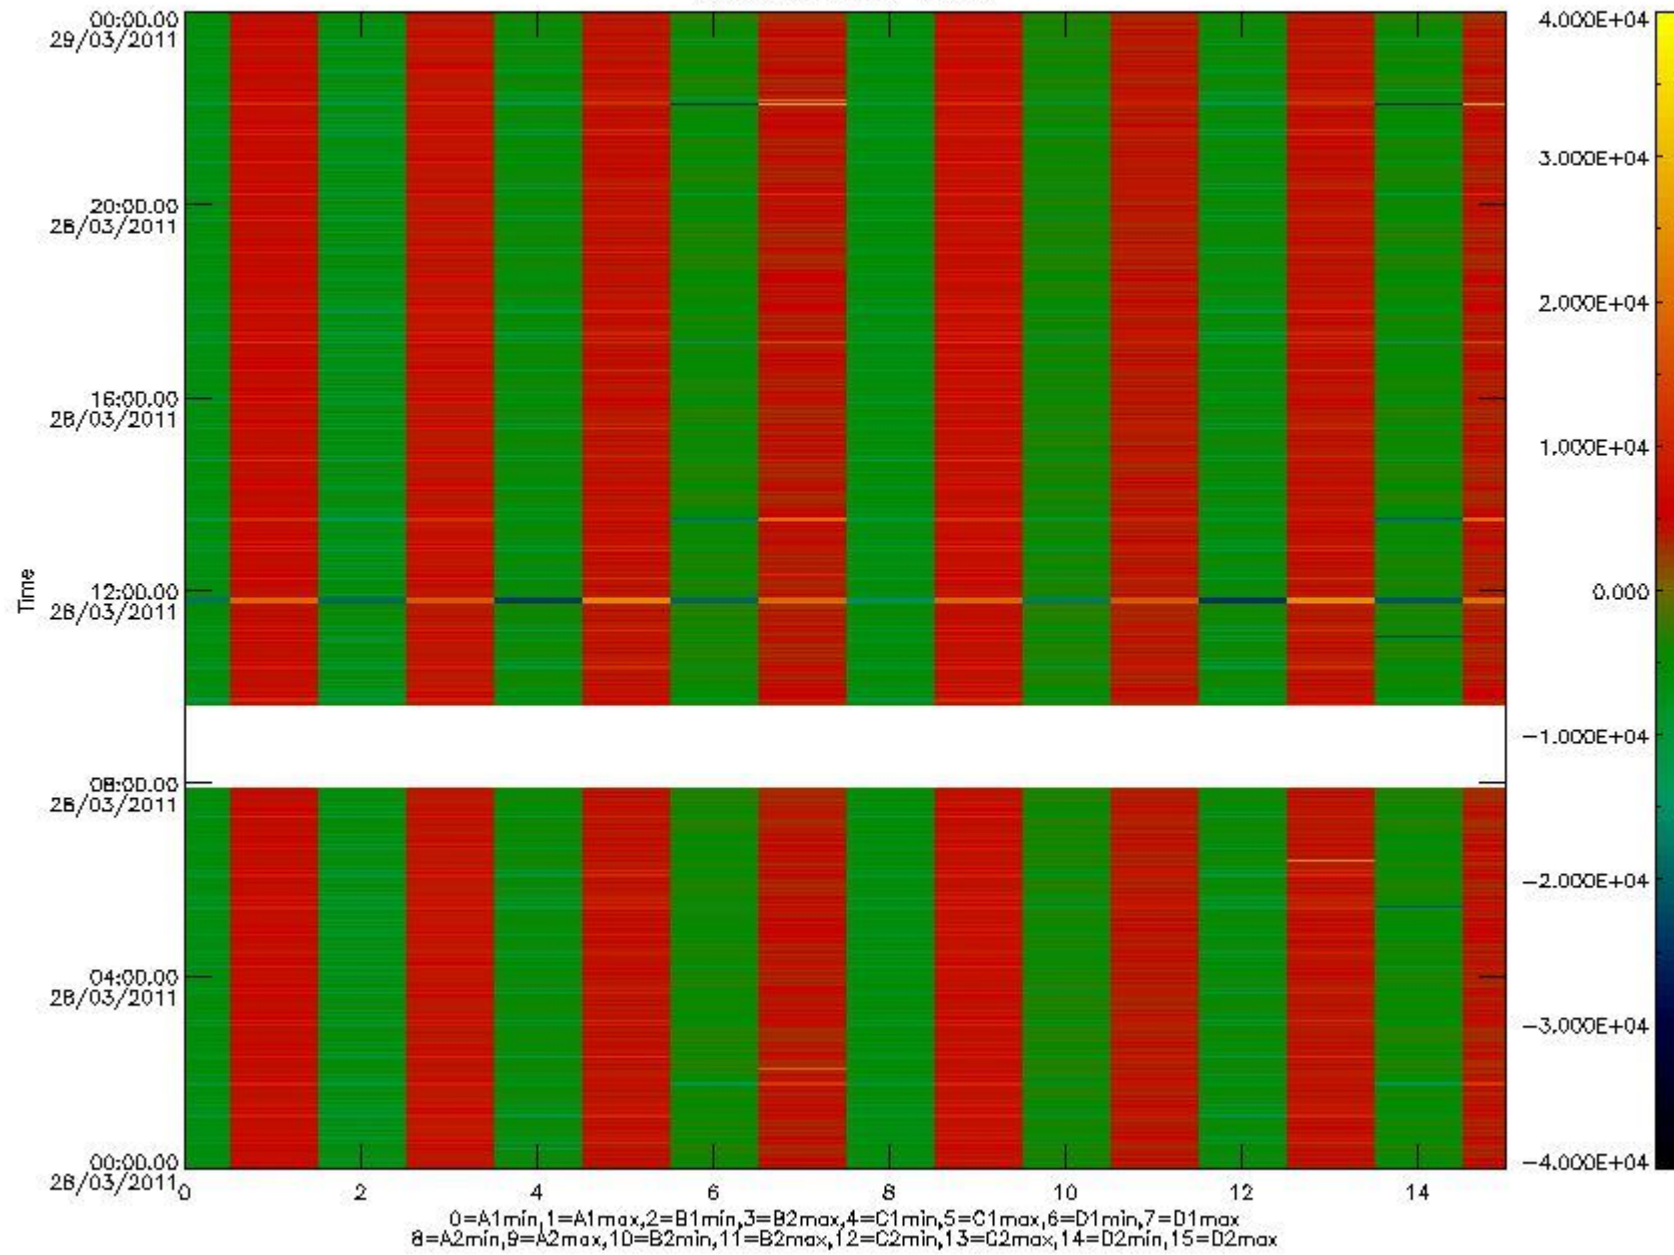

MIPNLOP_MIPSOUPAC_aux_fields_igm_cal, channel statistics plot
Colour indicates value.

mipas_daily_report_level0_KSPT_L0_4504_N_20110328_11.PNG

0.3 ADF monitoring

The use of ADFs is shown in two ways:

1. By means of two tables that can be used to find the ADF used for a specific product.
2. By means of plots that show changes in ADF using colours.

Number	ADF
0	AUX_CN0_AXVPDS20020123_121901_20020101_000000_20200101_000000
1	AUX_FPO_AXVPDS20110327_102049_20110326_184039_20110405_205428
2	AUX_FPO_AXVPDS20110328_101311_20110327_194409_20110406_201744

Number	Product name	#CNO	#FPO