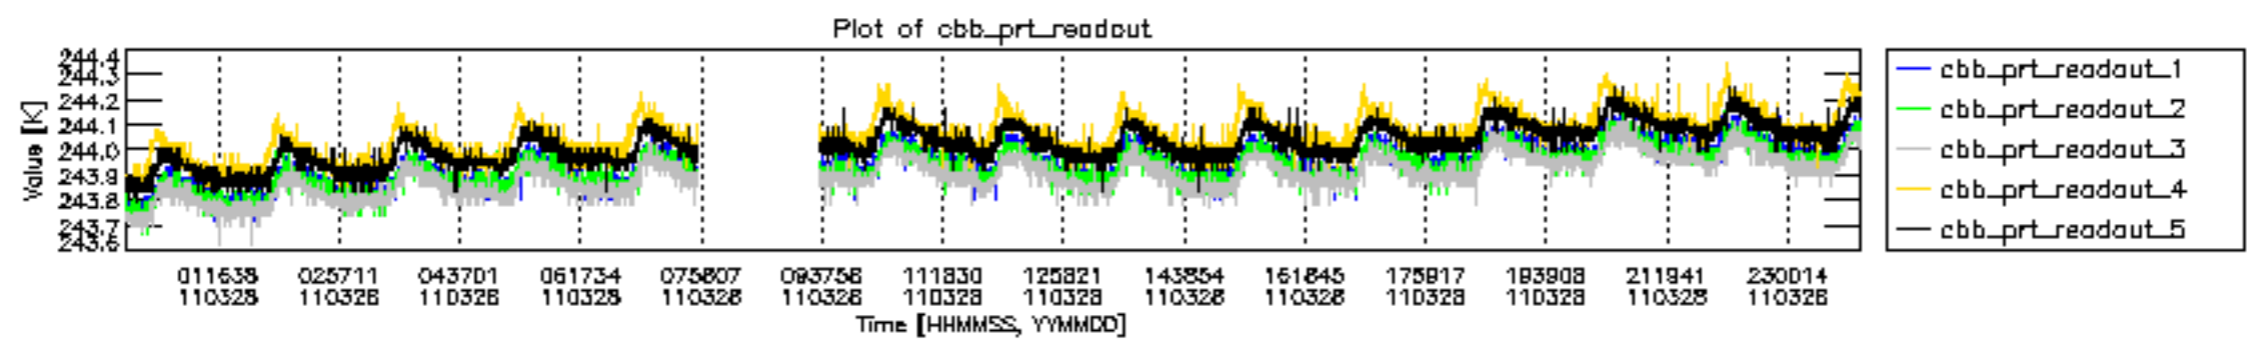

0.2 Instrument Operational Performance Parameters

The following plots give an overview of various instrument parameters for this day. The instrument parameters are part of the auxiliary data field within the source packets of the MIP_NL__0P product. The auxiliary data is normally included twice per interferogram. Note that only the first packet is currently included in monitoring.

mipas_daily_report_level0_KSPT_L0_4504_N_20110328_12.PNG

mipas_daily_report_level0_KSPT_L0_4504_N_20110328_13.PNG

MIPNLOP_MIPSOUPAC_aux_fields_igm_cal, channel statistics plot
 Colour indicates value.