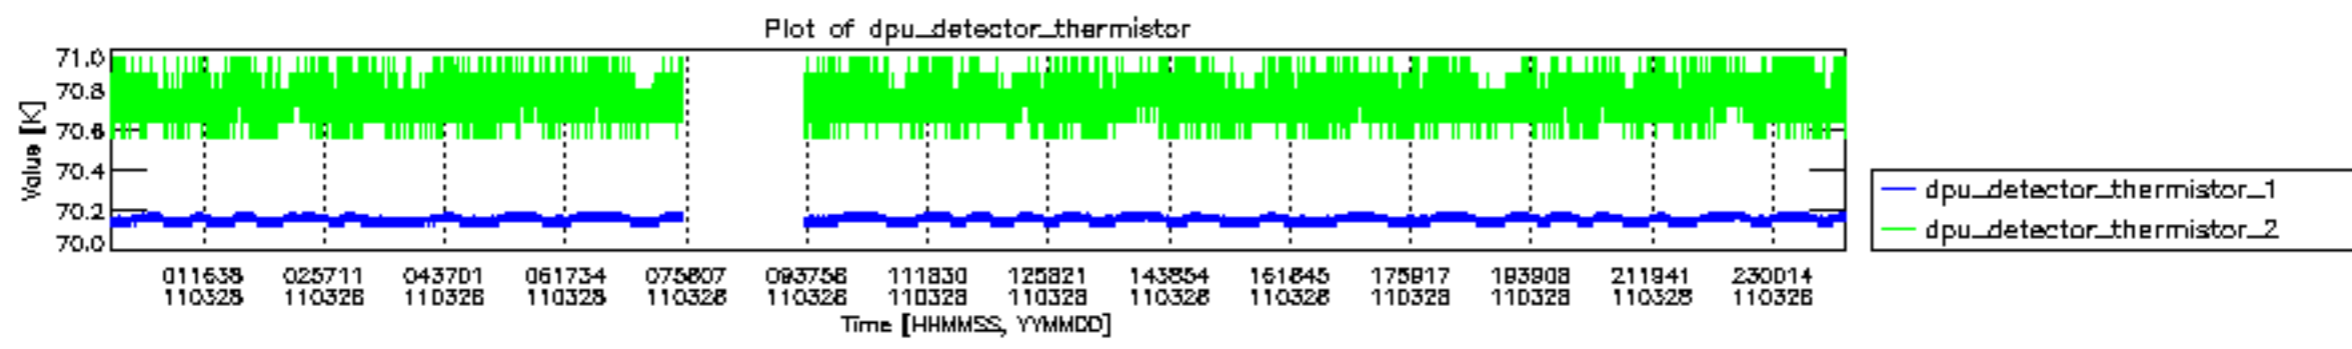

0.2 Instrument Operational Performance Parameters

The following plots give an overview of various instrument parameters for this day. The instrument parameters are part of the auxiliary data field within the source packets of the MIP_NL__0P product. The auxiliary data is normally included twice per interferogram. Note that only the first packet is currently included in monitoring.

mipas_daily_report_level0_KSPT_L0_4504_N_20110328_12.PNG

mipas_daily_report_level0_KSPT_L0_4504_N_20110328_13.PNG

MIPNLOP_MIPSOUPAC_aux_fields_igm_cal, channel statistics plot
 Colour indicates value.