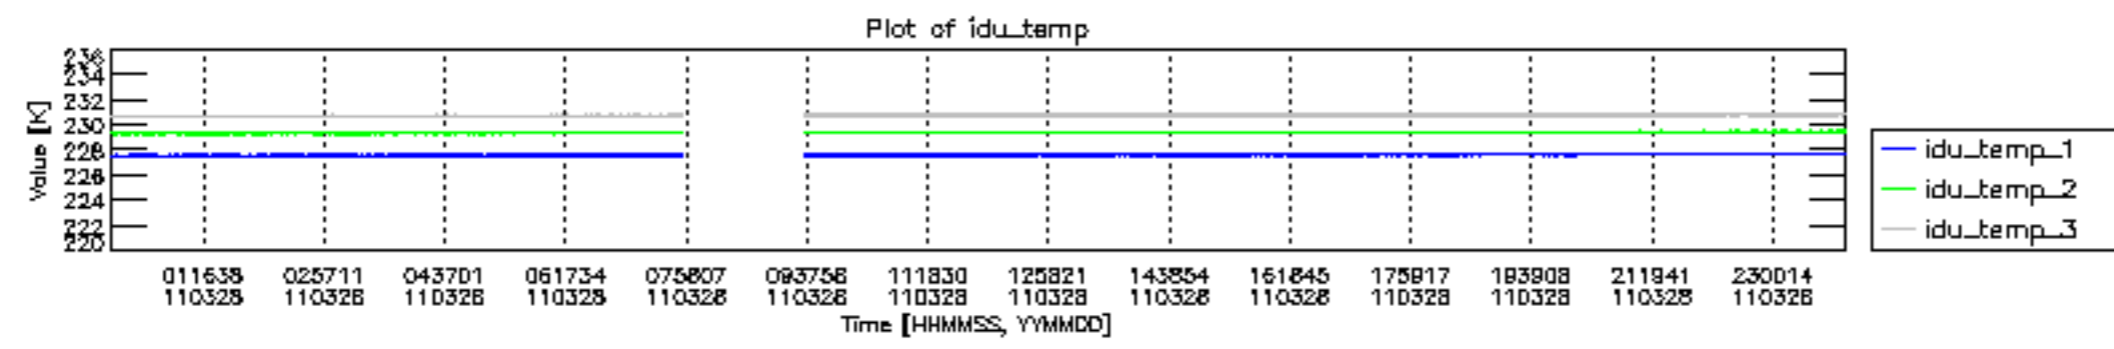

0.2 Instrument Operational Performance Parameters

The following plots give an overview of various instrument parameters for this day. The instrument parameters are part of the auxiliary data field within the source packets of the MIP_NL__0P product. The auxiliary data is normally included twice per interferogram. Note that only the first packet is currently included in monitoring.

mipas_daily_report_level0_KSPT_L0_4504_N_20110328_12.PNG

mipas_daily_report_level0_KSPT_L0_4504_N_20110328_13.PNG

MIPNLOP_MIPSOUPAC_aux_fields_igm_cal, channel statistics plot
 Colour indicates value.