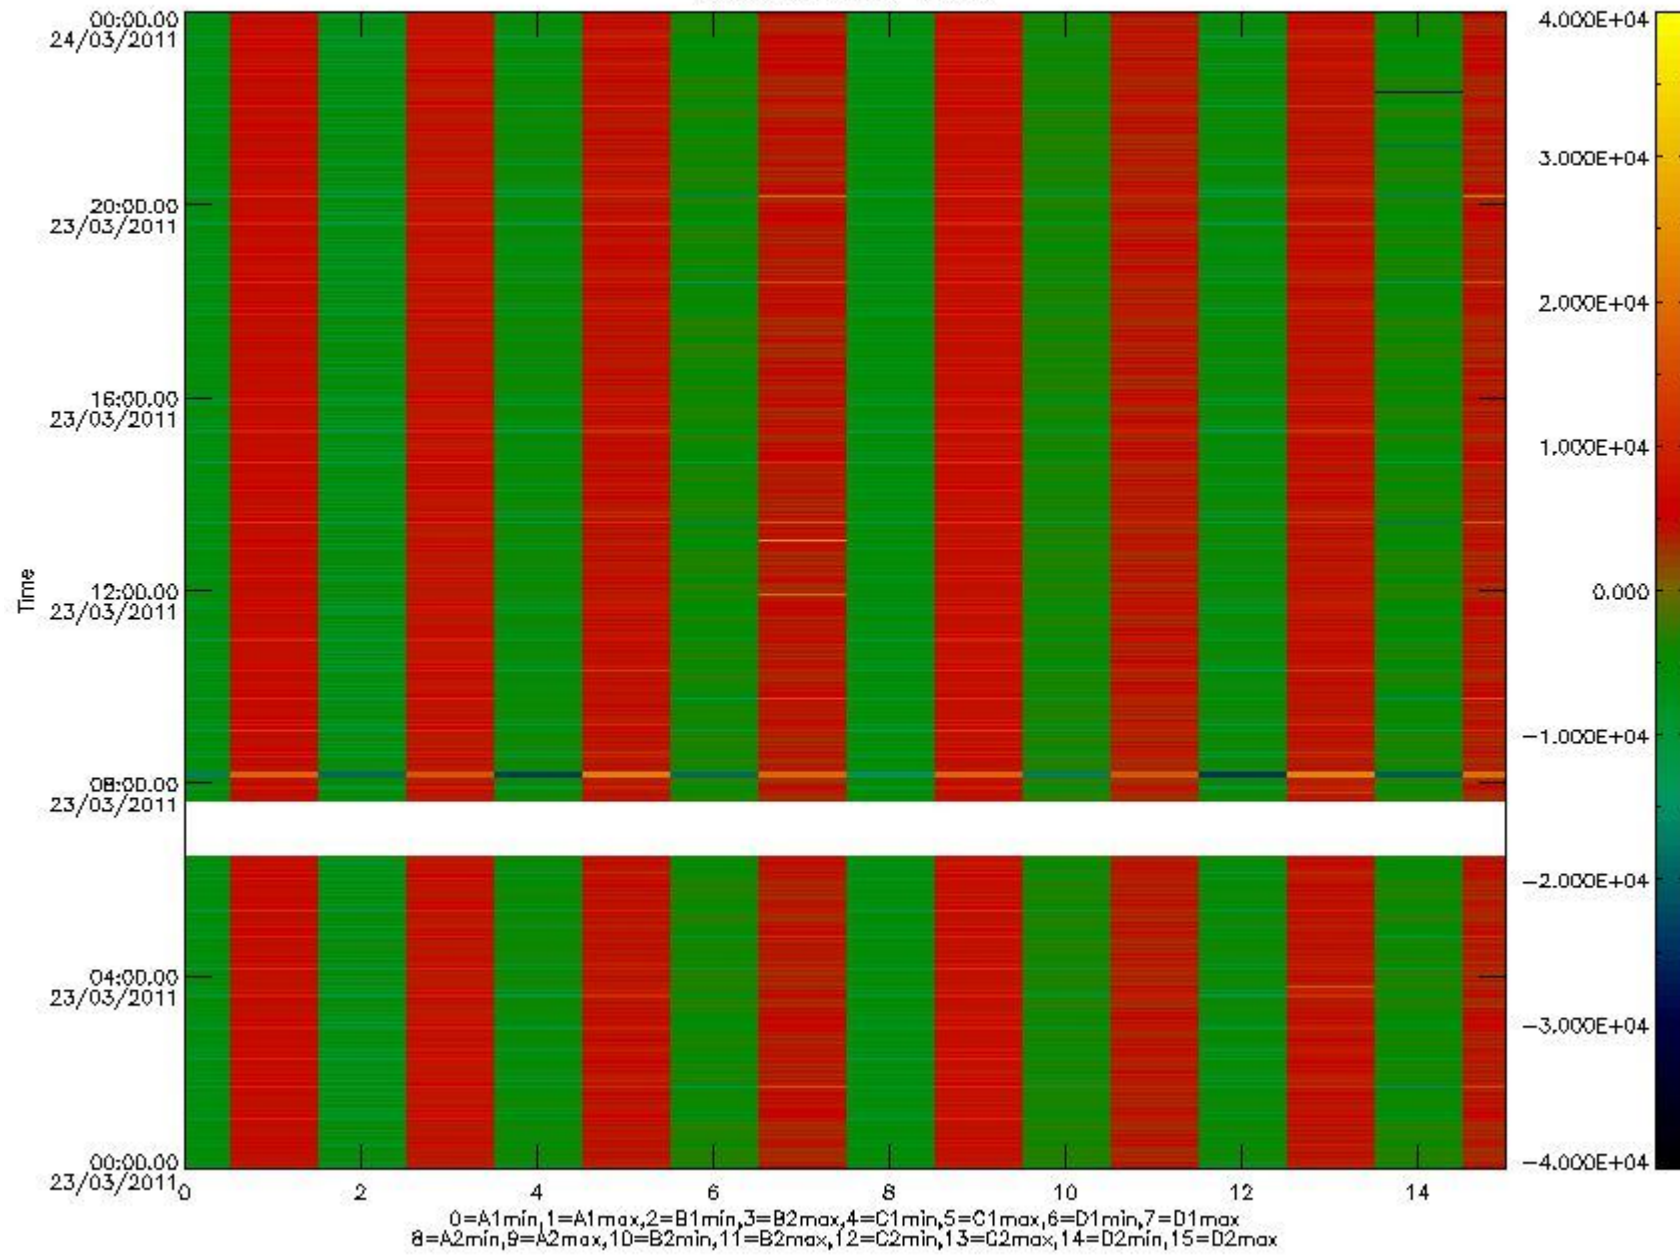

MIPNLOP_MIPSOUPAC_aux_fields_igm_cal, channel statistics plot
Colour indicates value.

mipas_daily_report_level0_KSPT_L0_4504_N_20110323_11.PNG

0.3 ADF monitoring

The use of ADFs is shown in two ways:

1. By means of two tables that can be used to find the ADF used for a specific product.
2. By means of plots that show changes in ADF using colours.

Number	ADF
0	AUX_CN0_AXVPDS20020123_121901_20020101_000000_20200101_000000
1	AUX_FPO_AXVPDS20110321_221726_20110321_182351_20110331_203741
2	AUX_FPO_AXVPDS20110323_232114_20110322_192721_20110401_200057

Number	Product name	#CN0	#FPO