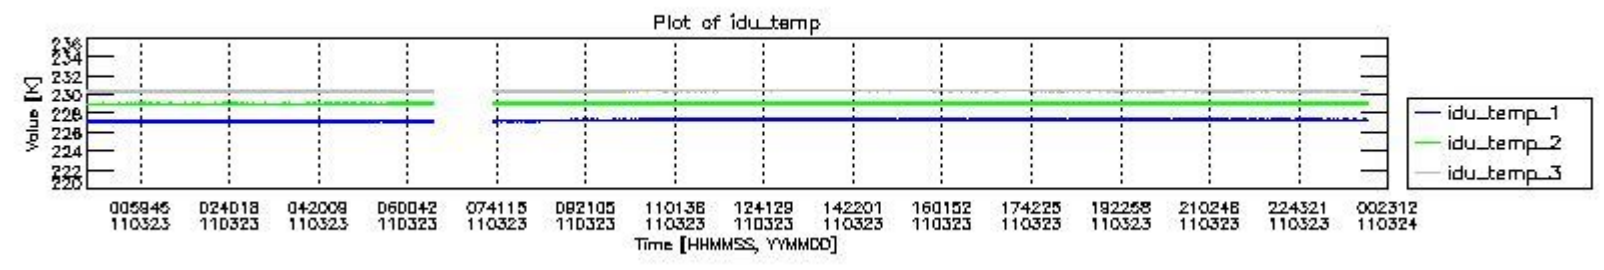

mipas_daily_report_level0_KSPT_L0_4504_N_20110323_2.PNG