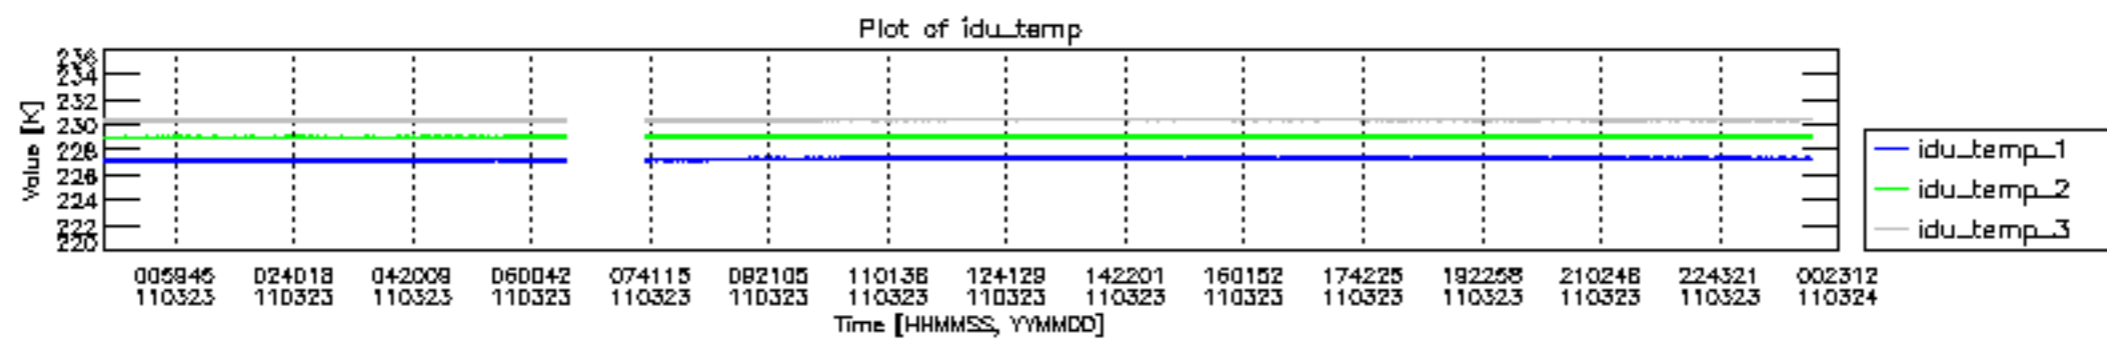

0.2 Instrument Operational Performance Parameters

The following plots give an overview of various instrument parameters for this day. The instrument parameters are part of the auxiliary data field within the source packets of the MIP_NL__0P product. The auxiliary data is normally included twice per interferogram. Note that only the first packet is currently included in monitoring.

mipas_daily_report_level0_KSPT_L0_4504_N_20110323_12.PNG

mipas_daily_report_level0_KSPT_L0_4504_N_20110323_13.PNG

MIPNLOP_MIPSOUPAC_aux_fields_igm_cal, channel statistics plot
 Colour indicates value.