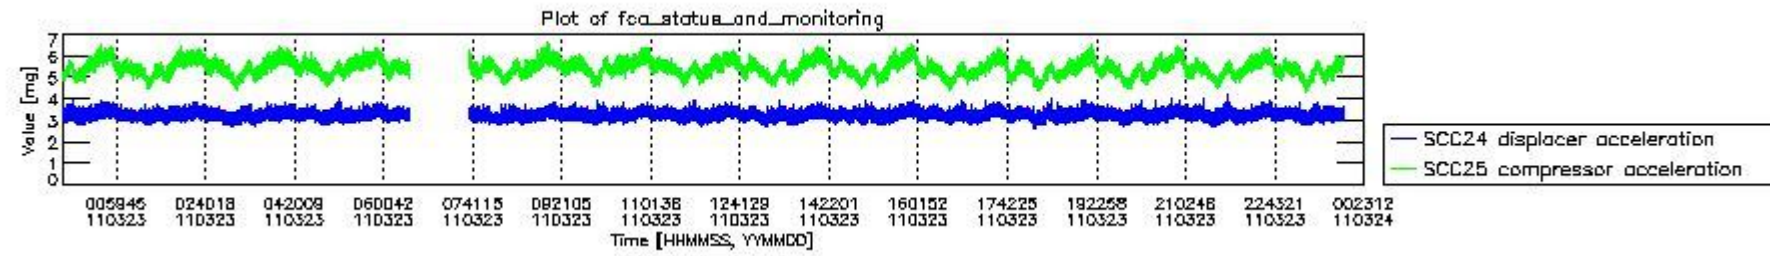

mipas_daily_report_level0_KSPT_L0_4504_N_20110323_10.PNG

The following table shows channel statistics for all channels for this day.

Channel	Min	Max	ADC
A1	-17774	18815	16bit
B1	-19722	17079	16bit
C1	-23650	23448	16bit
D1	-31000	32767	16bit
A2	-15430	18986	16bit
B2	-17885	17540	16bit
C2	-24603	24150	16bit
D2	-32768	32767	16bit