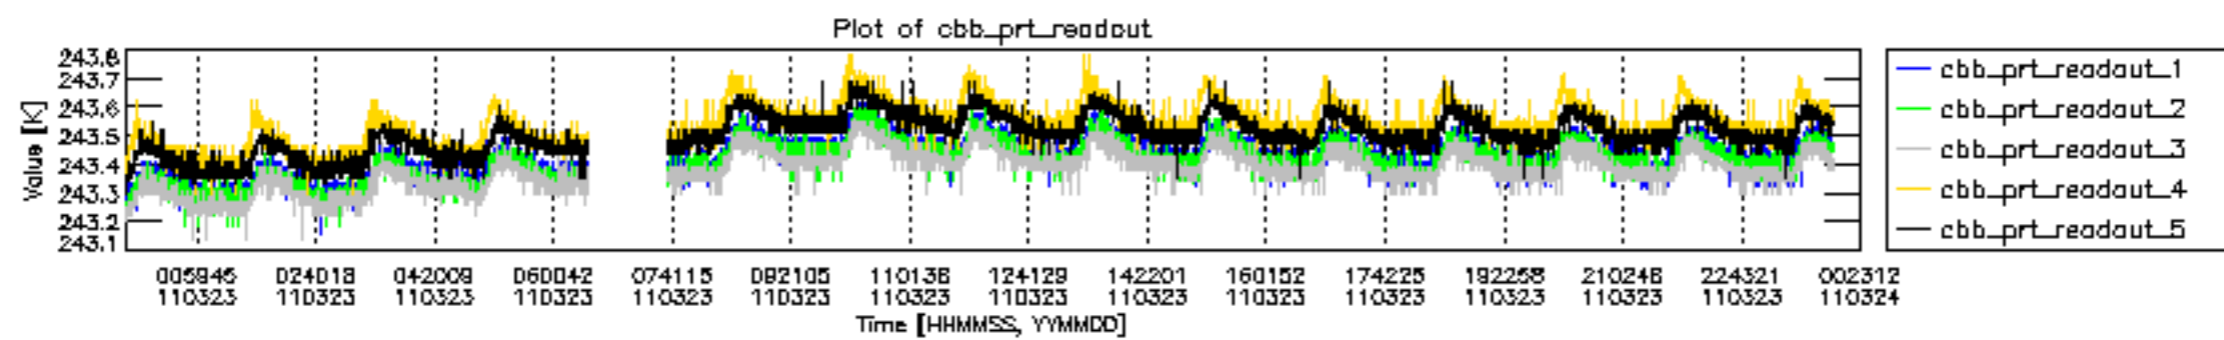

0.2 Instrument Operational Performance Parameters

The following plots give an overview of various instrument parameters for this day. The instrument parameters are part of the auxiliary data field within the source packets of the MIP_NL__0P product. The auxiliary data is normally included twice per interferogram. Note that only the first packet is currently included in monitoring.

mipas_daily_report_level0_KSPT_L0_4504_N_20110323_12.PNG

mipas_daily_report_level0_KSPT_L0_4504_N_20110323_13.PNG

MIPNLOP_MIPSOUPAC_aux_fields_igm_cal, channel statistics plot
 Colour indicates value.