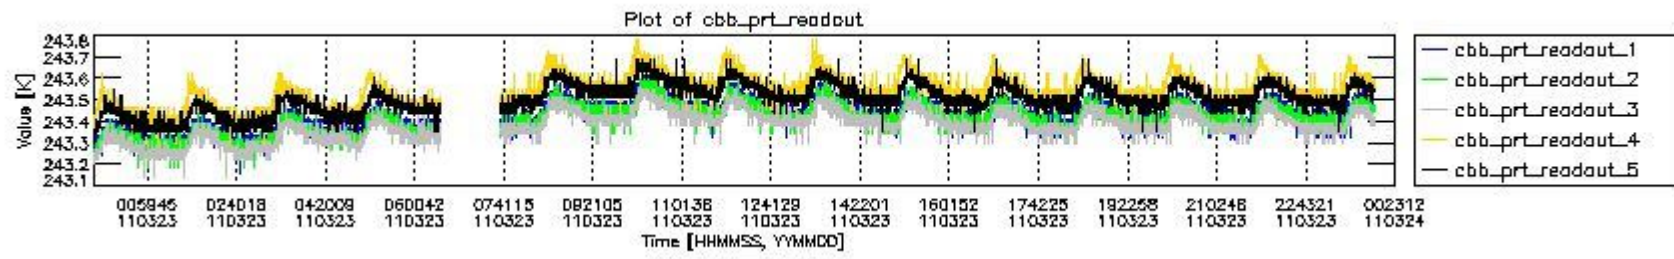

mipas_daily_report_level0_KSPT_L0_4504_N_20110323_9.PNG