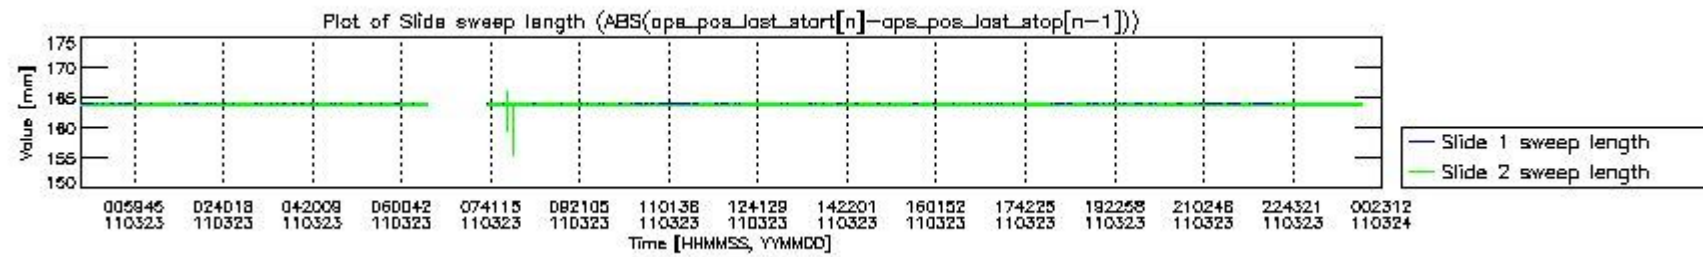

mipas_daily_report_level0_KSPT_L0_4504_N_20110323_7.PNG