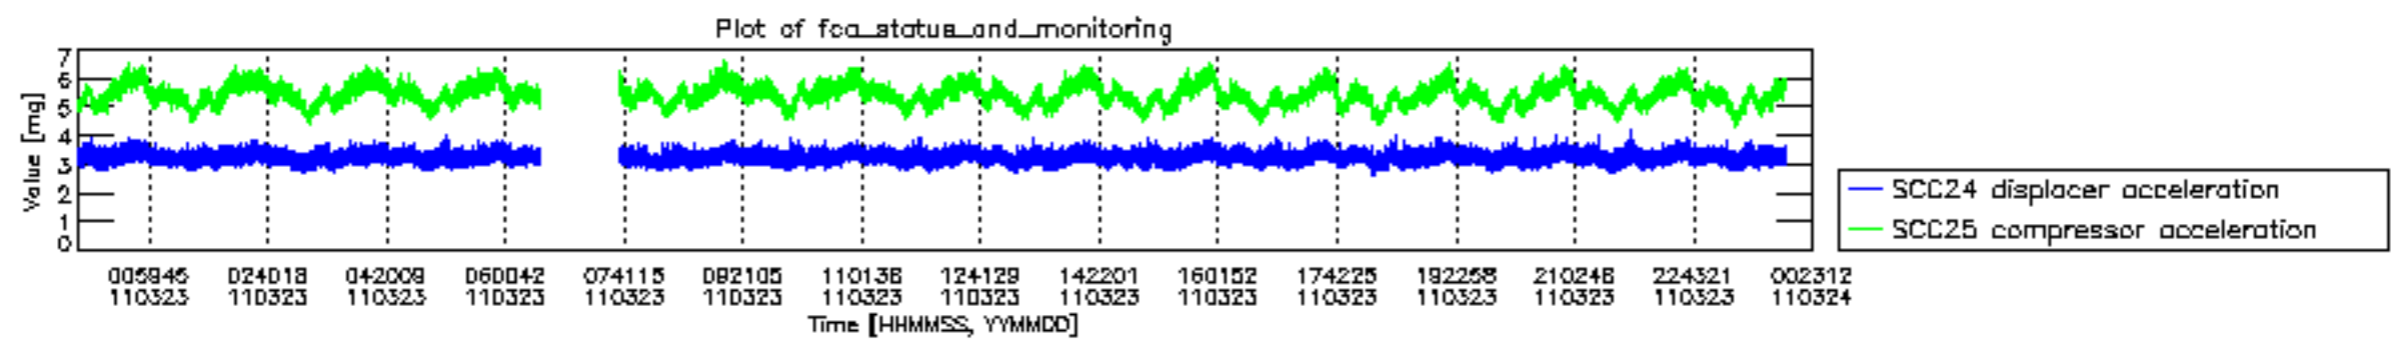

0.2 Instrument Operational Performance Parameters

The following plots give an overview of various instrument parameters for this day. The instrument parameters are part of the auxiliary data field within the source packets of the MIP_NL__0P product. The auxiliary data is normally included twice per interferogram. Note that only the first packet is currently included in monitoring.

mipas_daily_report_level0_KSPT_L0_4504_N_20110323_12.PNG

mipas_daily_report_level0_KSPT_L0_4504_N_20110323_13.PNG

MIPNLOP_MIPSOUPAC_aux_fields_igm_cal, channel statistics plot
 Colour indicates value.