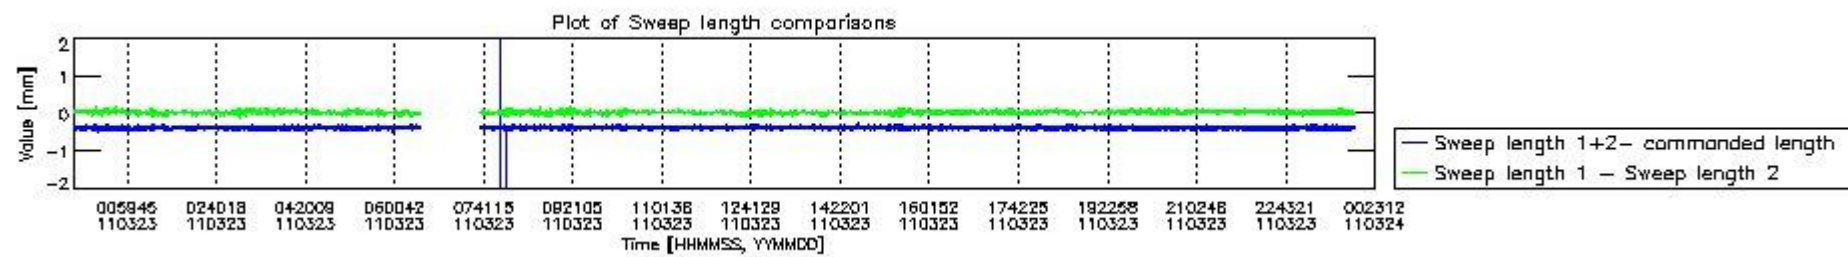

mipas_daily_report_level0_KSPT_L0_4504_N_20110323_8.PNG