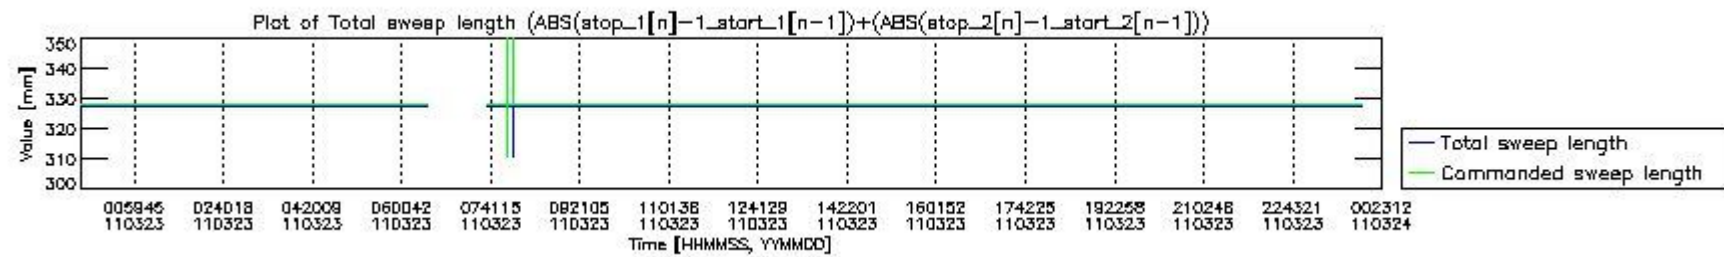

mipas_daily_report_level0_KSPT_L0_4504_N_20110323_6.PNG