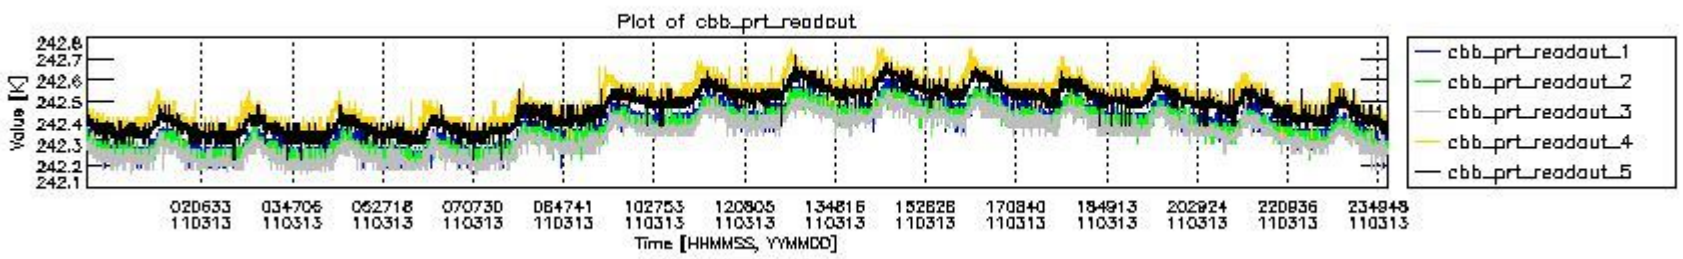

mipas_daily_report_level0_KSPT_L0_4504_N_20110313_9.PNG