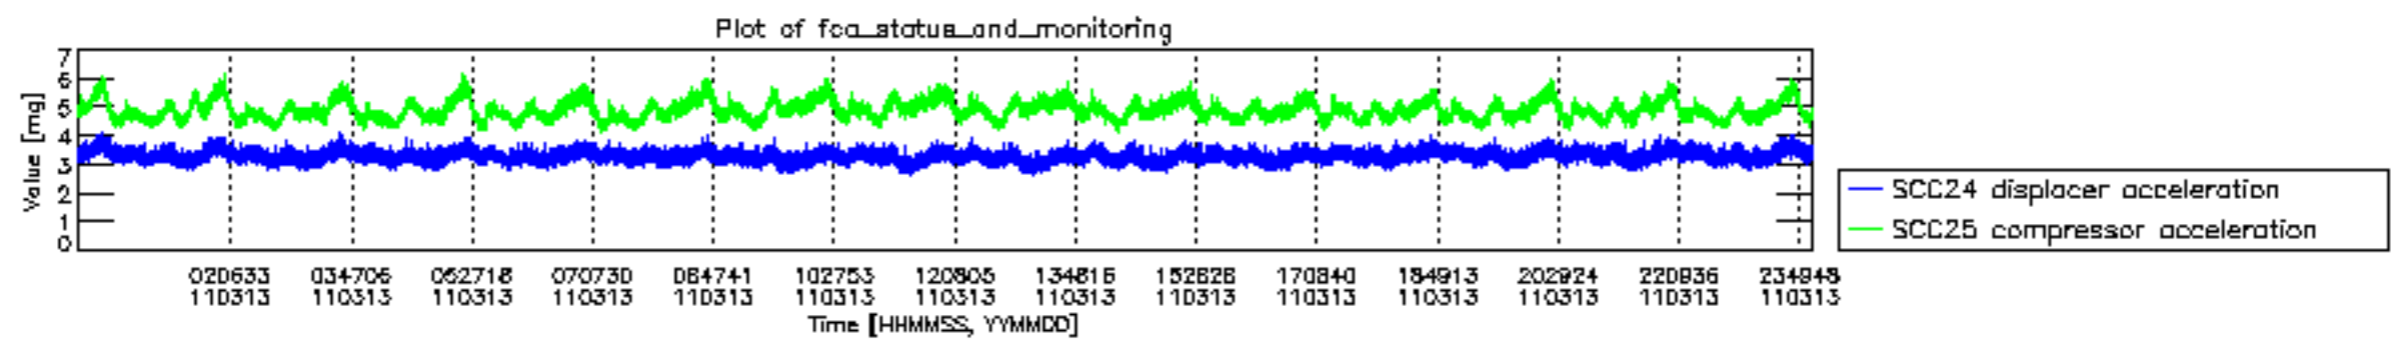

0.2 Instrument Operational Performance Parameters

The following plots give an overview of various instrument parameters for this day. The instrument parameters are part of the auxiliary data field within the source packets of the MIP_NL__0P product. The auxiliary data is normally included twice per interferogram. Note that only the first packet is currently included in monitoring.

mipas_daily_report_level0_KSPT_L0_4504_N_20110313_12.PNG

mipas_daily_report_level0_KSPT_L0_4504_N_20110313_13.PNG

MIPNLOP_MIPSOUPAC_aux_fields_igm_cal, channel statistics plot
 Colour indicates value.