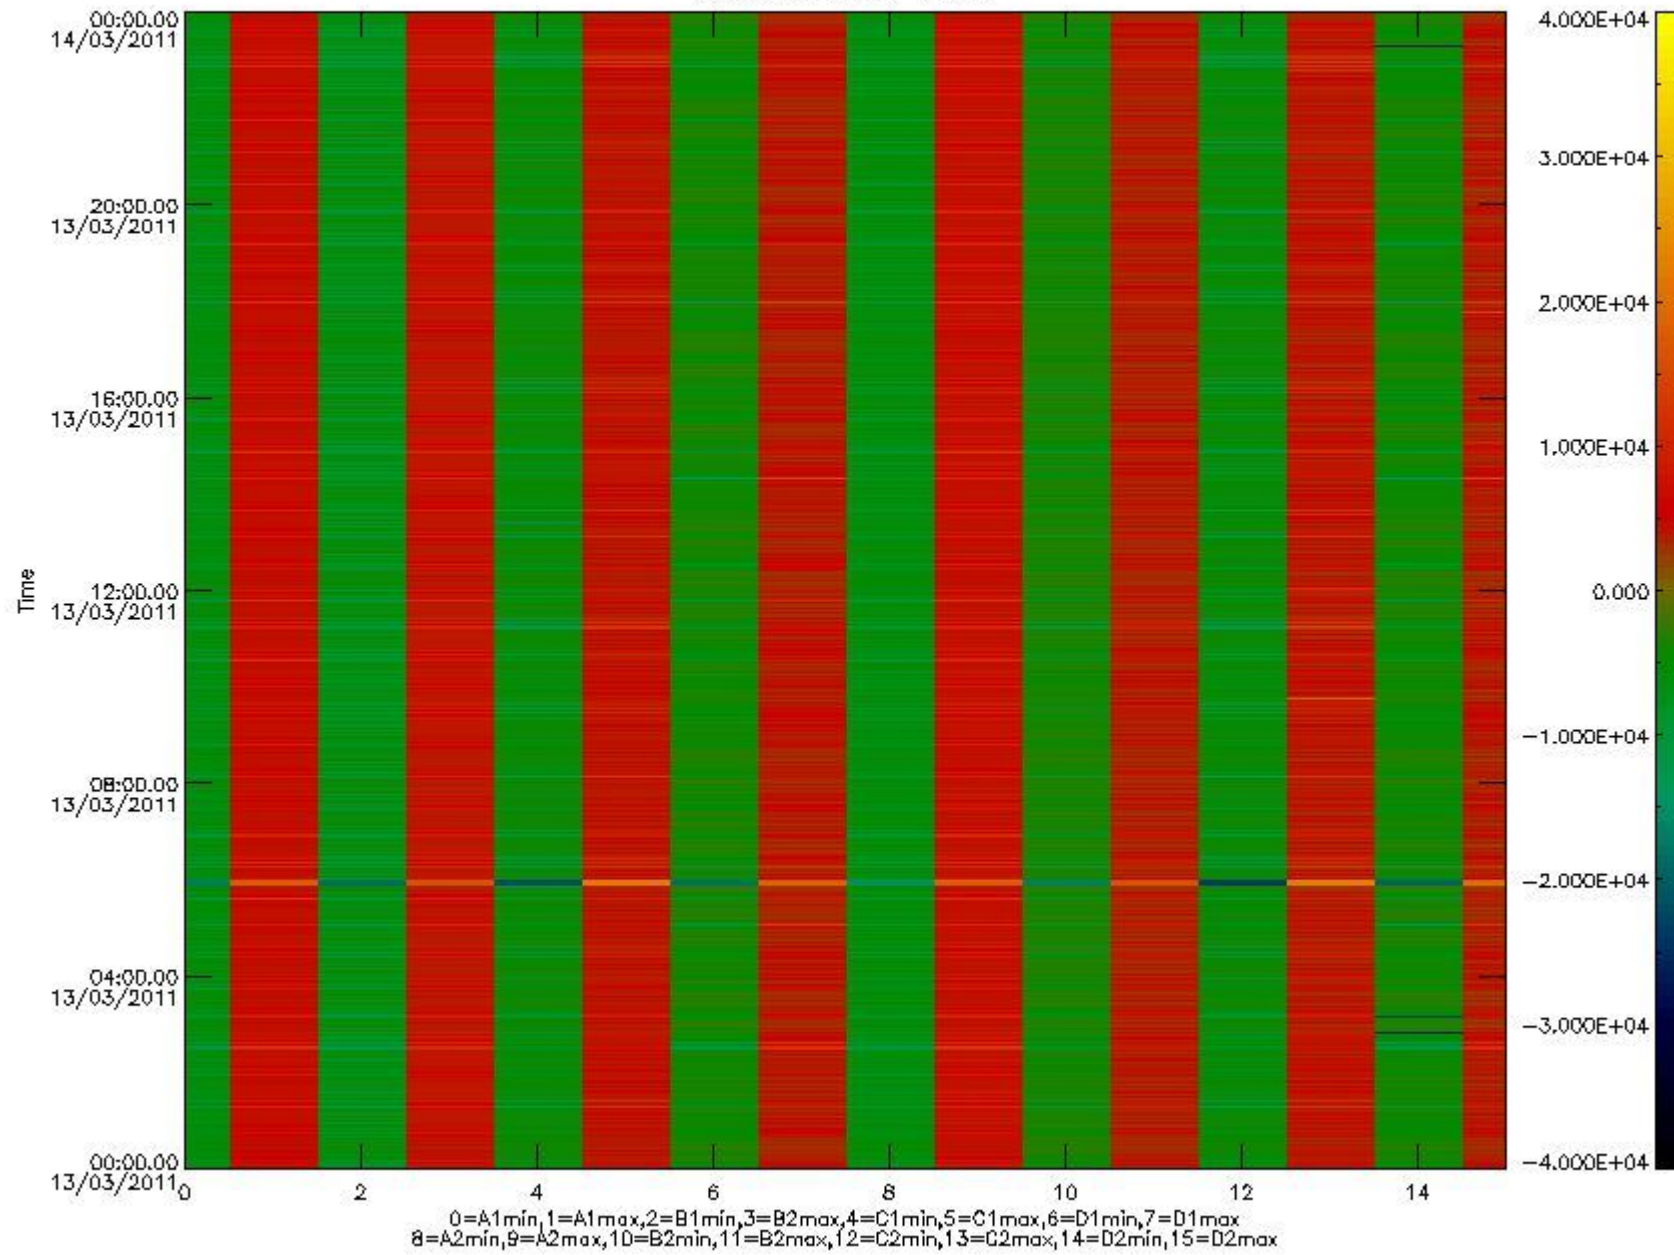

MIPNLOP_MIPSOUPAC_aux_fields_igm_cal, channel statistics plot
Colour indicates value.

mipas_daily_report_level0_KSPT_L0_4504_N_20110313_11.PNG

0.3 ADF monitoring

The use of ADFs is shown in two ways:

1. By means of two tables that can be used to find the ADF used for a specific product.
2. By means of plots that show changes in ADF using colours.

Number	ADF
0	AUX_CN0_AXVPDS20020123_121901_20020101_000000_20200101_000000
1	AUX_FPO_AXVPDS20110312_101533_20110311_193030_20110321_200406
2	AUX_FPO_AXVPDS20110313_101004_20110312_185346_20110322_210736

Number	Product name	#CN0	#FPO