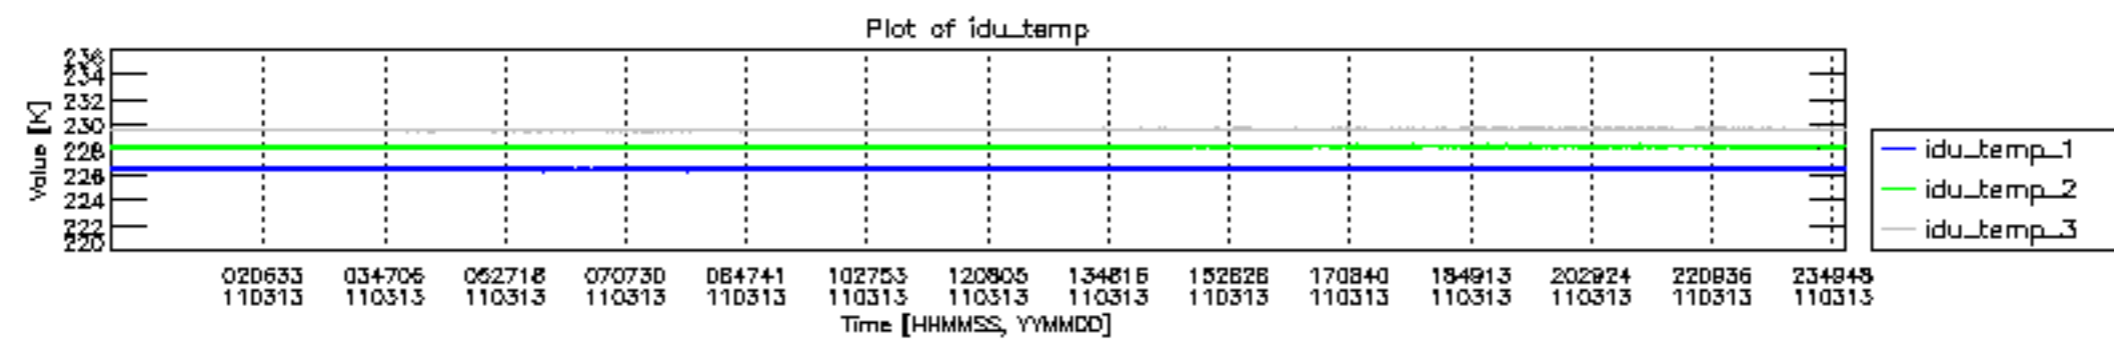

0.2 Instrument Operational Performance Parameters

The following plots give an overview of various instrument parameters for this day. The instrument parameters are part of the auxiliary data field within the source packets of the MIP_NL__0P product. The auxiliary data is normally included twice per interferogram. Note that only the first packet is currently included in monitoring.

mipas_daily_report_level0_KSPT_L0_4504_N_20110313_12.PNG

mipas_daily_report_level0_KSPT_L0_4504_N_20110313_13.PNG

MIPNLOP_MIPSOUPAC_aux_fields_igm_cal, channel statistics plot
 Colour indicates value.