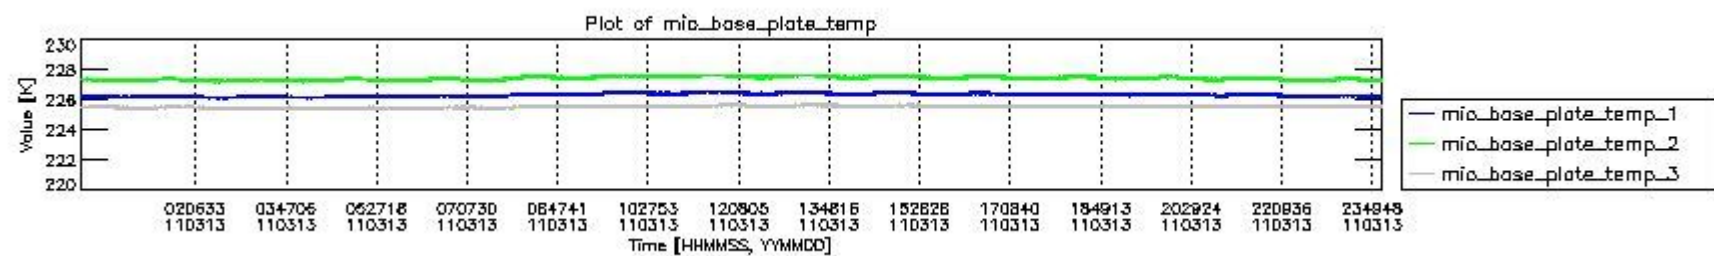

mipas_daily_report_level0_KSPT_L0_4504_N_20110313_1.PNG