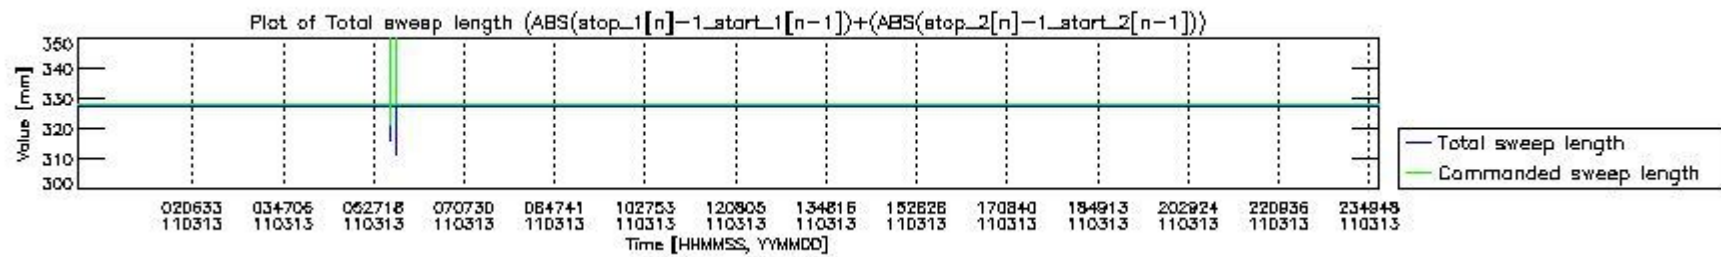

mipas_daily_report_level0_KSPT_L0_4504_N_20110313_6.PNG