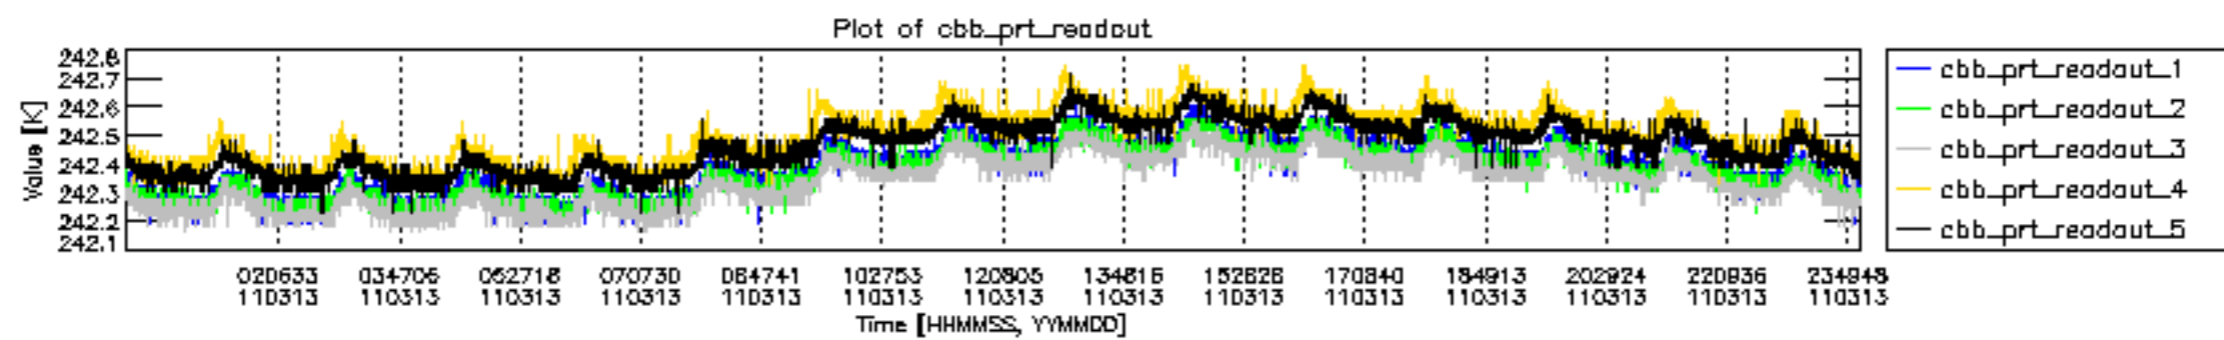

0.2 Instrument Operational Performance Parameters

The following plots give an overview of various instrument parameters for this day. The instrument parameters are part of the auxiliary data field within the source packets of the MIP_NL__0P product. The auxiliary data is normally included twice per interferogram. Note that only the first packet is currently included in monitoring.

mipas_daily_report_level0_KSPT_L0_4504_N_20110313_12.PNG

mipas_daily_report_level0_KSPT_L0_4504_N_20110313_13.PNG

MIPNLOP_MIPSOUPAC_aux_fields_igm_cal, channel statistics plot
 Colour indicates value.