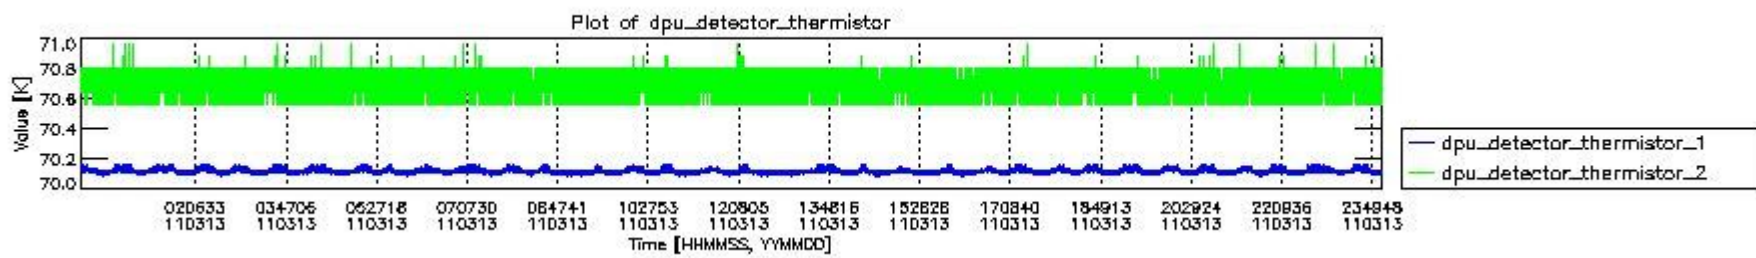

mipas_daily_report_level0_KSPT_L0_4504_N_20110313_3.PNG