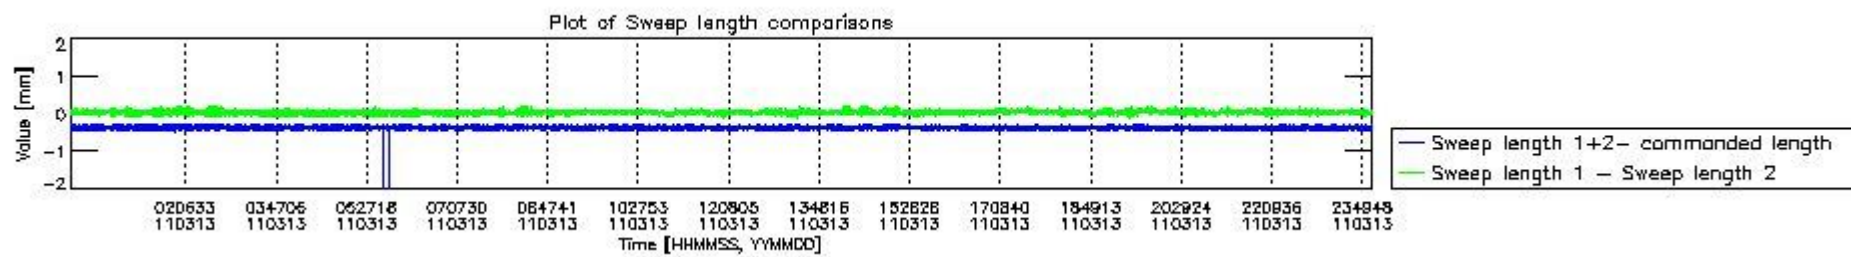

mipas_daily_report_level0_KSPT_L0_4504_N_20110313_8.PNG