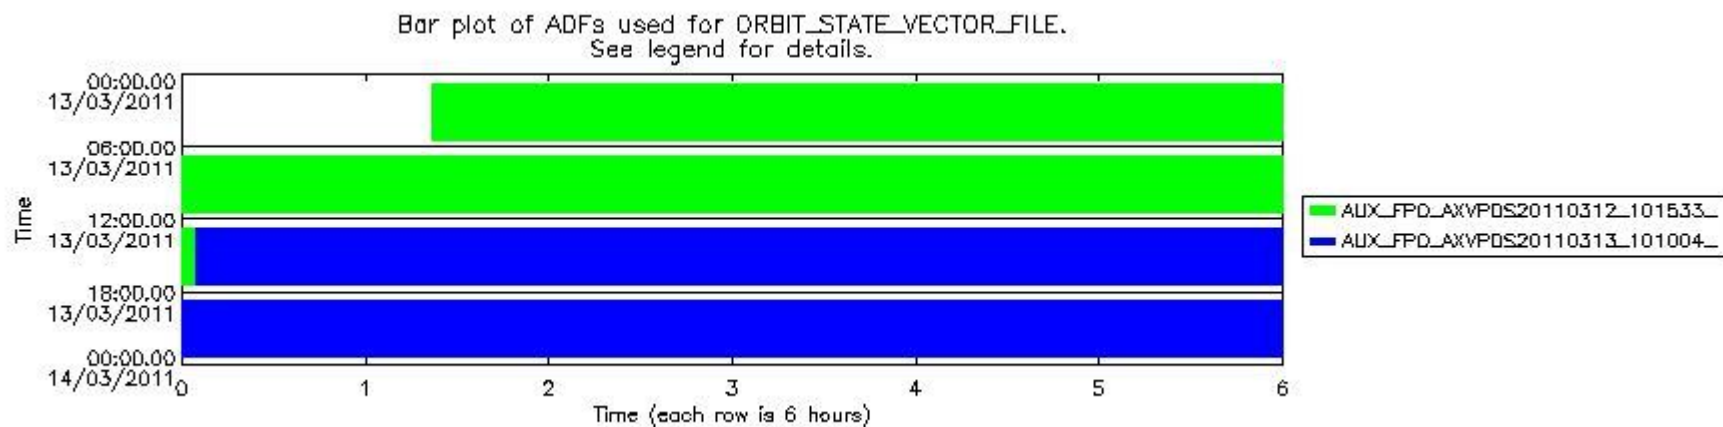

mipas_daily_report_level0_KSPT_L0_4504_N_20110313_13.PNG