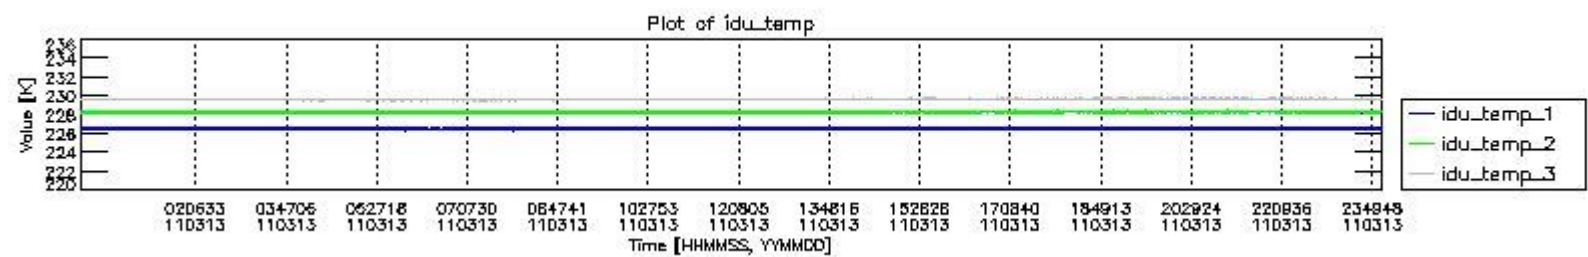

mipas_daily_report_level0_KSPT_L0_4504_N_20110313_2.PNG