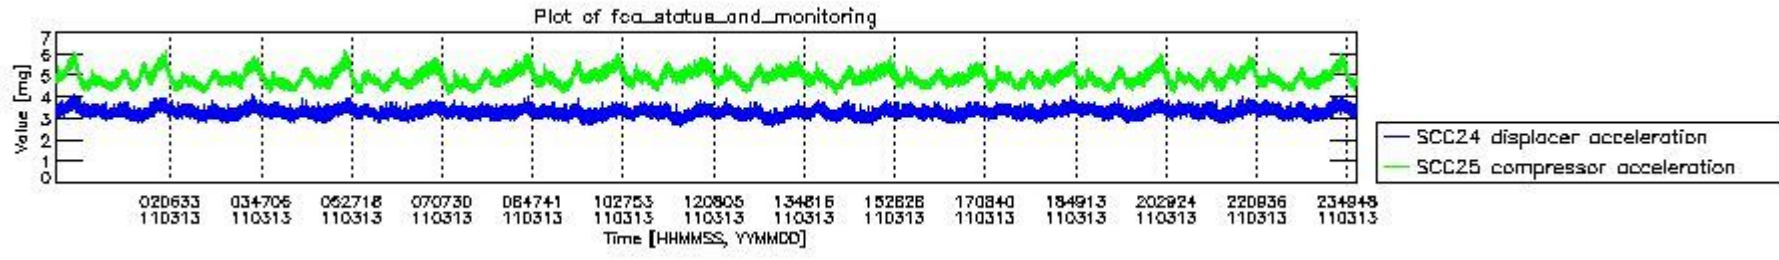

mipas_daily_report_level0_KSPT_L0_4504_N_20110313_10.PNG

The following table shows channel statistics for all channels for this day.

Channel	Min	Max	ADC
A1	-17540	18541	16bit
B1	-19174	16663	16bit
C1	-24161	22481	16bit
D1	-32768	32767	16bit
A2	-15236	18709	16bit
B2	-17301	17007	16bit
C2	-23566	23468	16bit
D2	-32768	32767	16bit