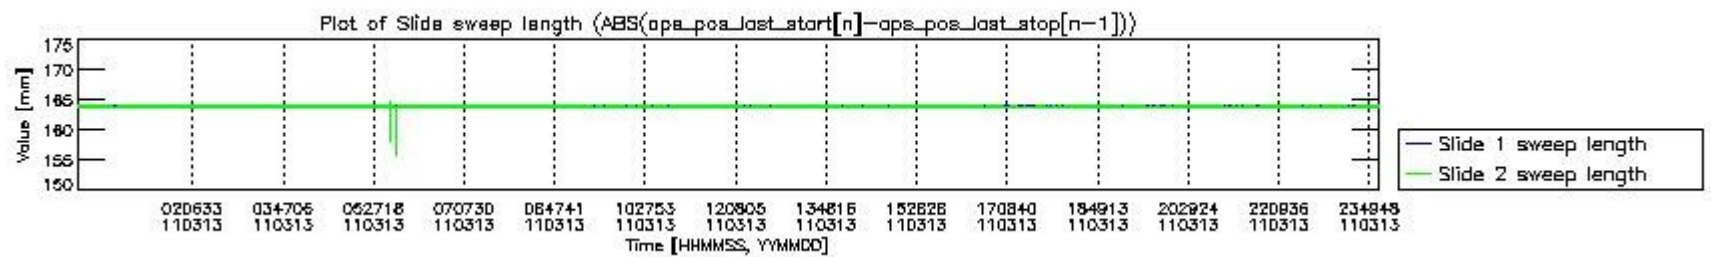

mipas_daily_report_level0_KSPT_L0_4504_N_20110313_7.PNG