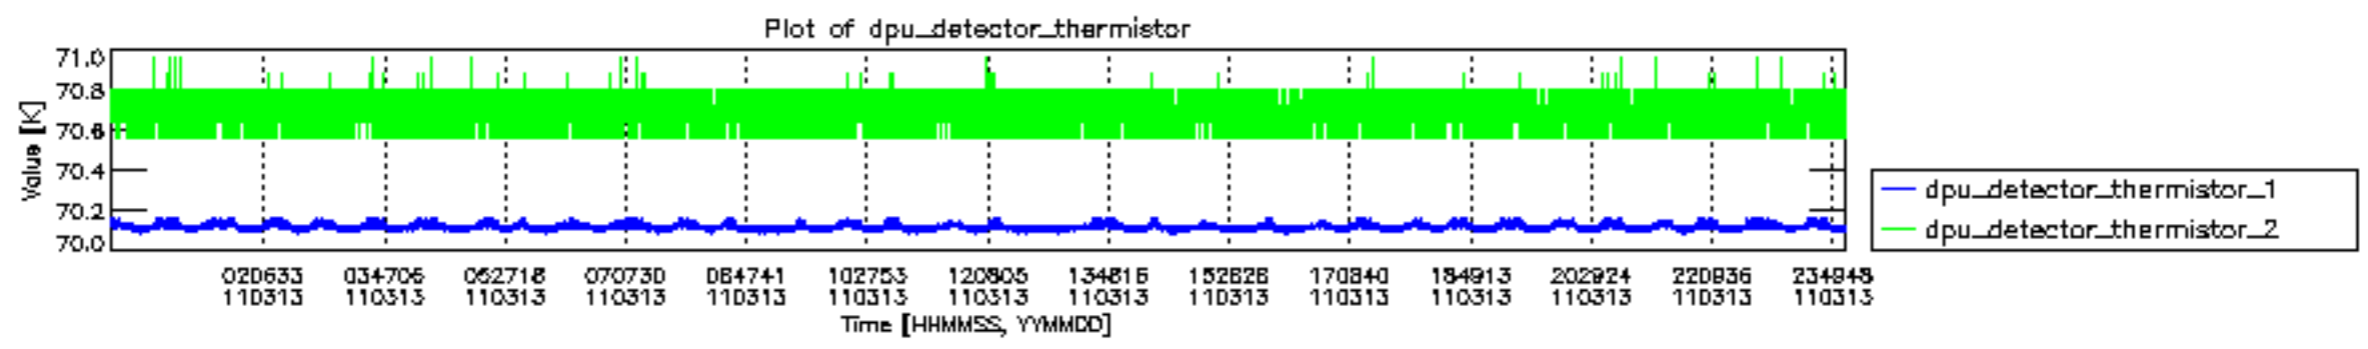

0.2 Instrument Operational Performance Parameters

The following plots give an overview of various instrument parameters for this day. The instrument parameters are part of the auxiliary data field within the source packets of the MIP_NL__0P product. The auxiliary data is normally included twice per interferogram. Note that only the first packet is currently included in monitoring.

mipas_daily_report_level0_KSPT_L0_4504_N_20110313_12.PNG

mipas_daily_report_level0_KSPT_L0_4504_N_20110313_13.PNG

MIPNLOP_MIPSOUPAC_aux_fields_igm_cal, channel statistics plot
 Colour indicates value.