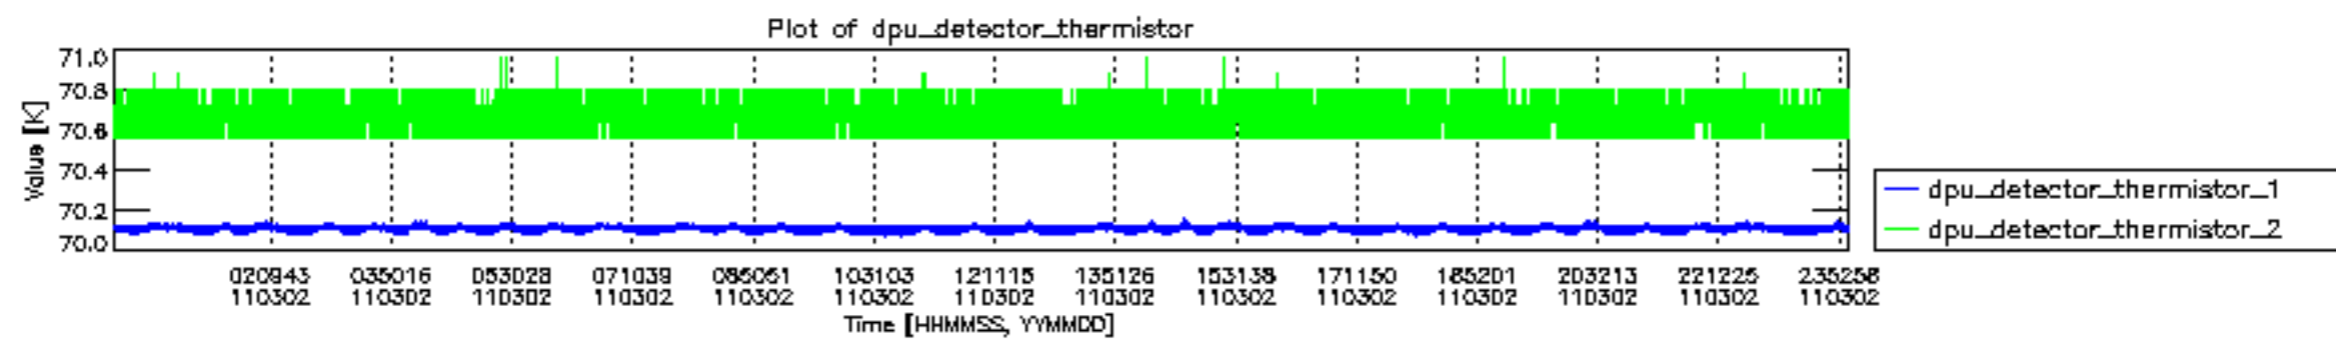

0.2 Instrument Operational Performance Parameters

The following plots give an overview of various instrument parameters for this day. The instrument parameters are part of the auxiliary data field within the source packets of the MIP_NL__0P product. The auxiliary data is normally included twice per interferogram. Note that only the first packet is currently included in monitoring.

mipas_daily_report_level0_KSPT_L0_4504_N_20110302_12.PNG

mipas_daily_report_level0_KSPT_L0_4504_N_20110302_13.PNG

MIPNLOP_MIPSOUPAC_aux_fields_igm_cal, channel statistics plot
 Colour indicates value.