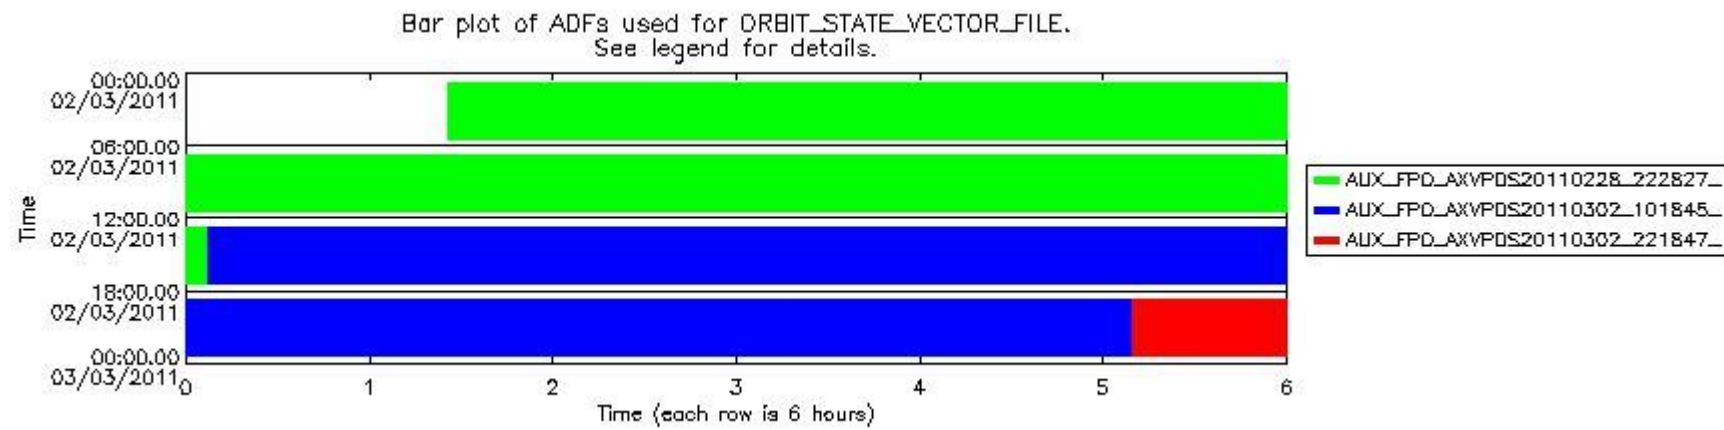

mipas_daily_report_level0_KSPT_L0_4504_N_20110302_13.PNG