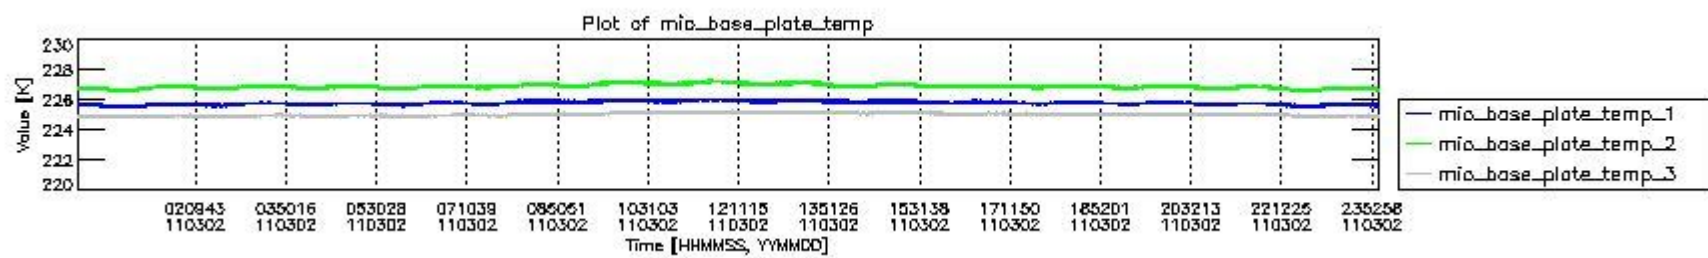

mipas_daily_report_level0_KSPT_L0_4504_N_20110302_1.PNG