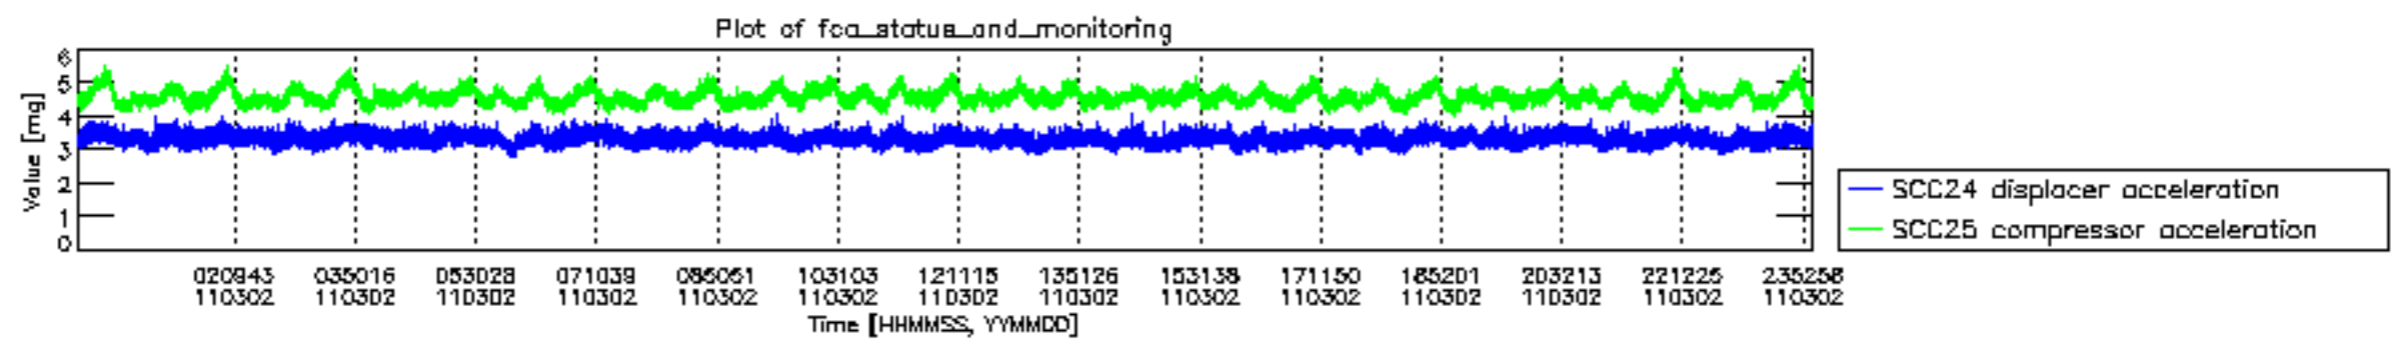

0.2 Instrument Operational Performance Parameters

The following plots give an overview of various instrument parameters for this day. The instrument parameters are part of the auxiliary data field within the source packets of the MIP_NL__0P product. The auxiliary data is normally included twice per interferogram. Note that only the first packet is currently included in monitoring.

mipas_daily_report_level0_KSPT_L0_4504_N_20110302_12.PNG

mipas_daily_report_level0_KSPT_L0_4504_N_20110302_13.PNG

MIPNLOP_MIPSOUPAC_aux_fields_igm_cal, channel statistics plot
 Colour indicates value.