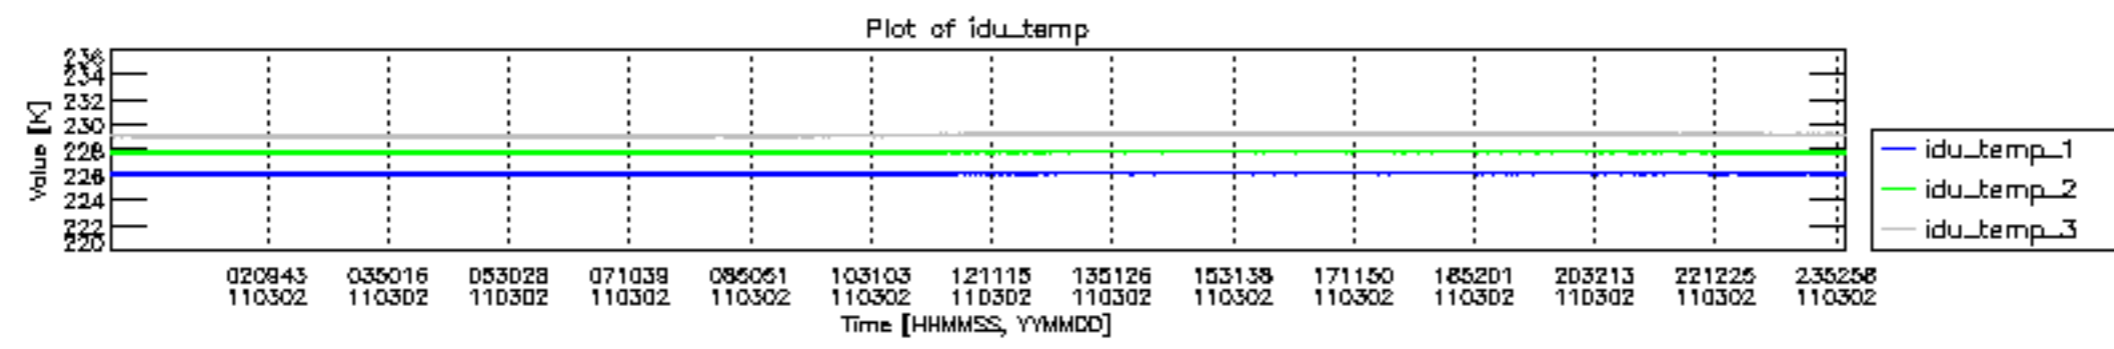

0.2 Instrument Operational Performance Parameters

The following plots give an overview of various instrument parameters for this day. The instrument parameters are part of the auxiliary data field within the source packets of the MIP_NL__0P product. The auxiliary data is normally included twice per interferogram. Note that only the first packet is currently included in monitoring.

mipas_daily_report_level0_KSPT_L0_4504_N_20110302_12.PNG

mipas_daily_report_level0_KSPT_L0_4504_N_20110302_13.PNG

MIPNLOP_MIPSOUPAC_aux_fields_igm_cal, channel statistics plot
 Colour indicates value.