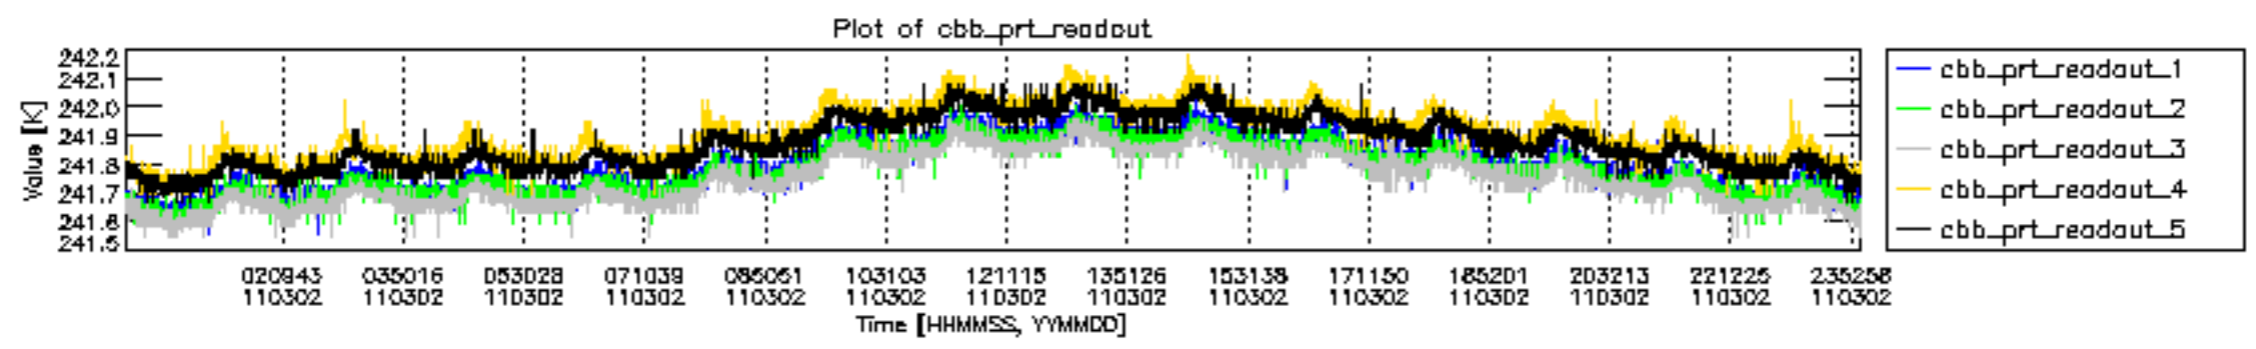

0.2 Instrument Operational Performance Parameters

The following plots give an overview of various instrument parameters for this day. The instrument parameters are part of the auxiliary data field within the source packets of the MIP_NL__0P product. The auxiliary data is normally included twice per interferogram. Note that only the first packet is currently included in monitoring.

mipas_daily_report_level0_KSPT_L0_4504_N_20110302_12.PNG

mipas_daily_report_level0_KSPT_L0_4504_N_20110302_13.PNG

MIPNLOP_MIPSOUPAC_aux_fields_igm_cal, channel statistics plot
 Colour indicates value.