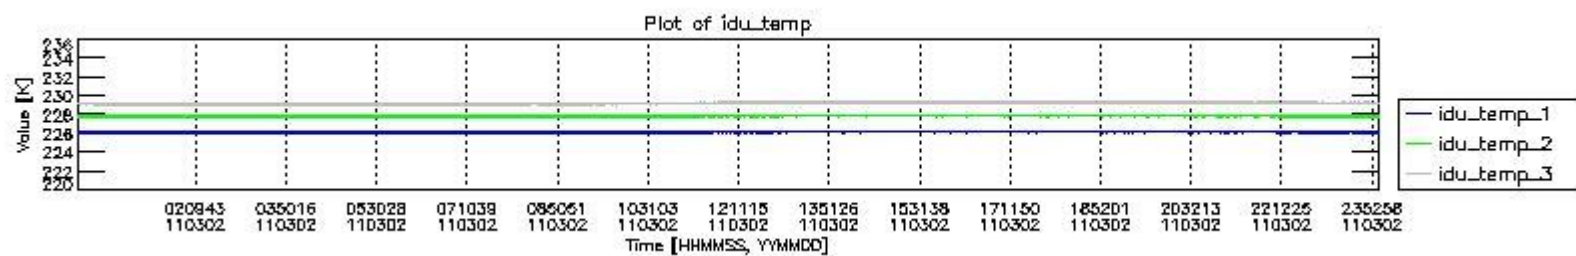

mipas_daily_report_level0_KSPT_L0_4504_N_20110302_2.PNG