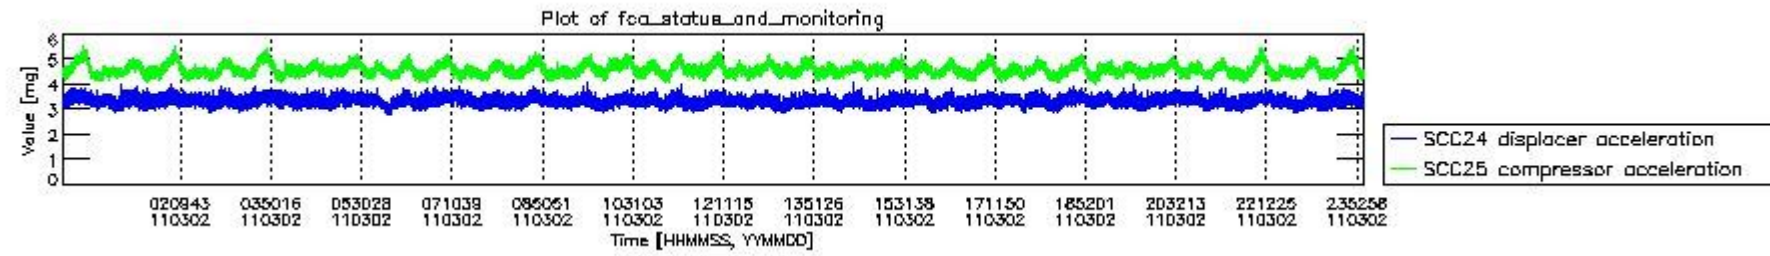

mipas_daily_report_level0_KSPT_L0_4504_N_20110302_10.PNG

The following table shows channel statistics for all channels for this day.

Channel	Min	Max	ADC
A1	-17467	18453	16bit
B1	-18937	16455	16bit
C1	-23778	22006	16bit
D1	-26837	32767	16bit
A2	-15159	18582	16bit
B2	-17045	16759	16bit
C2	-23093	25151	16bit
D2	-32768	30605	16bit