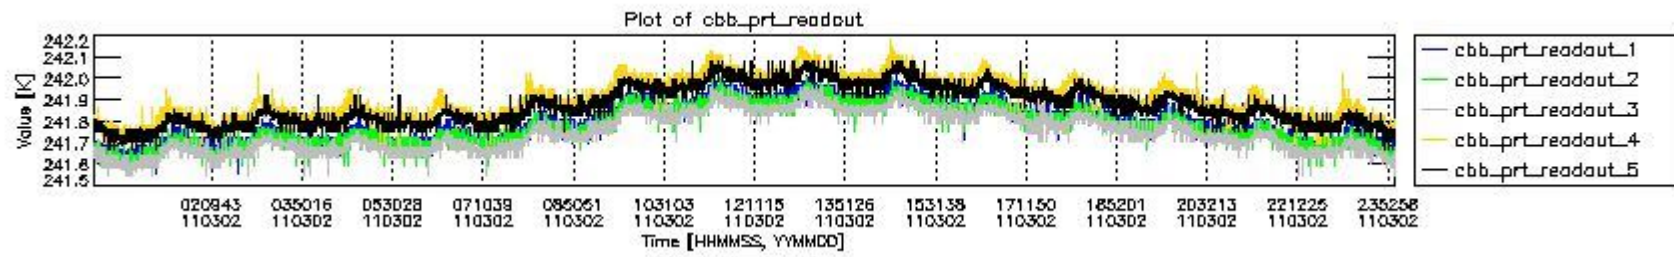

mipas_daily_report_level0_KSPT_L0_4504_N_20110302_9.PNG