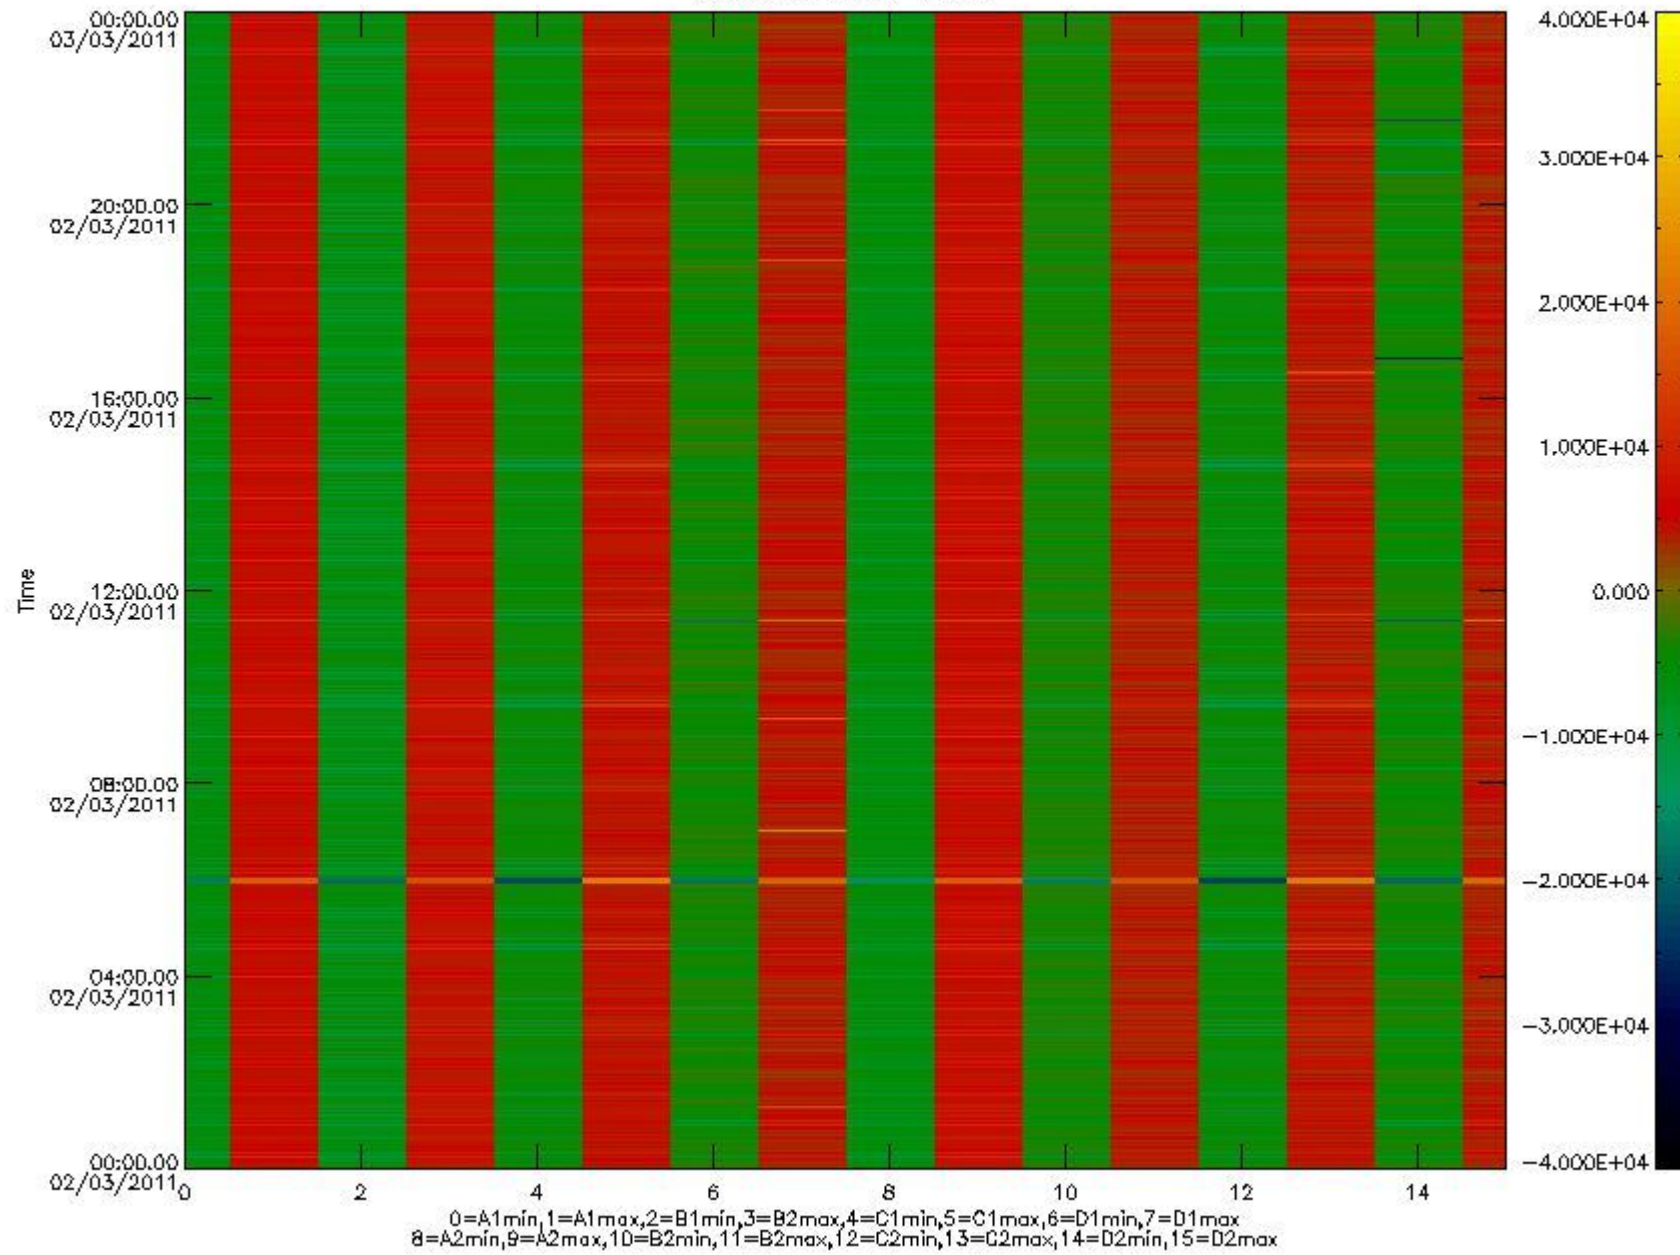

MIPNLOP_MIPSOUPAC_aux_fields_igm_cal, channel statistics plot
Colour indicates value.

mipas_daily_report_level0_KSPT_L0_4504_N_20110302_11.PNG

0.3 ADF monitoring

The use of ADFs is shown in two ways:

1. By means of two tables that can be used to find the ADF used for a specific product.
2. By means of plots that show changes in ADF using colours.

Number	ADF
0	AUX_CN0_AXVPDS20020123_121901_20020101_000000_20200101_000000
1	AUX_FPO_AXVPDS20110228_222827_20110228_193338_20110310_200714
2	AUX_FPO_AXVPDS20110302_101845_20110301_185654_20110311_211044
3	AUX_FPO_AXVPDS20110302_221847_20110302_182010_20110312_203400