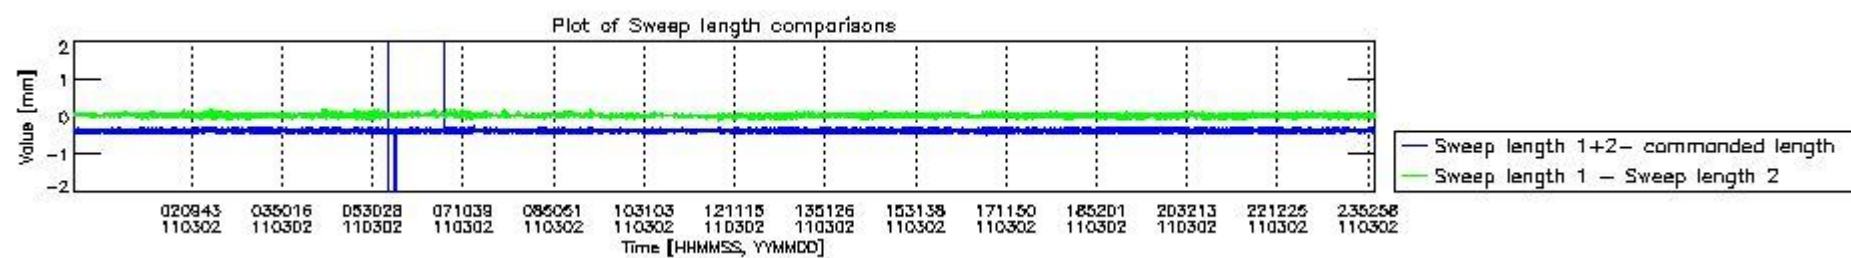

mipas_daily_report_level0_KSPT_L0_4504_N_20110302_8.PNG