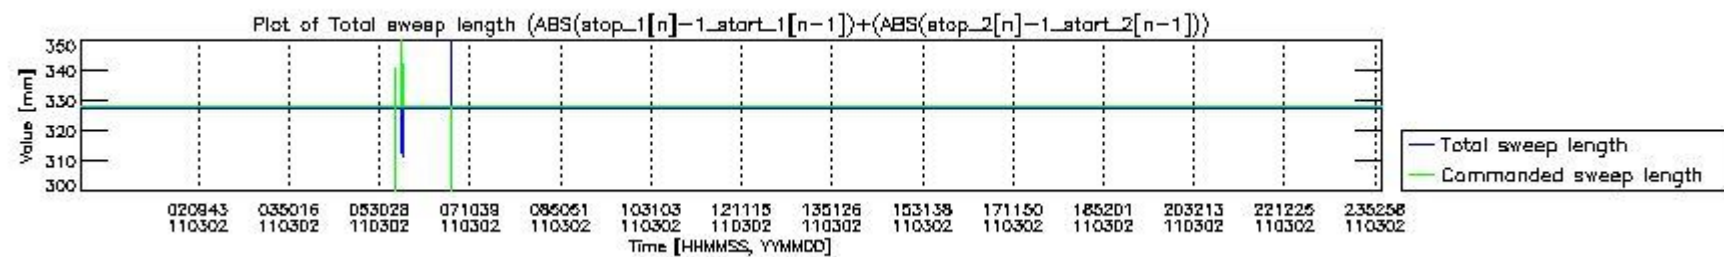

mipas_daily_report_level0_KSPT_L0_4504_N_20110302_6.PNG