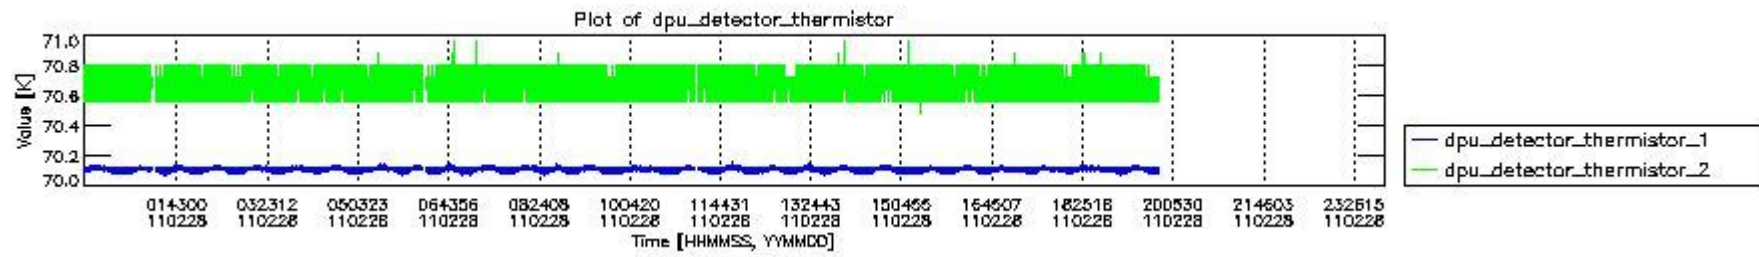

mipas_daily_report_level0_KSPT_L0_4504_N_20110228_3.PNG