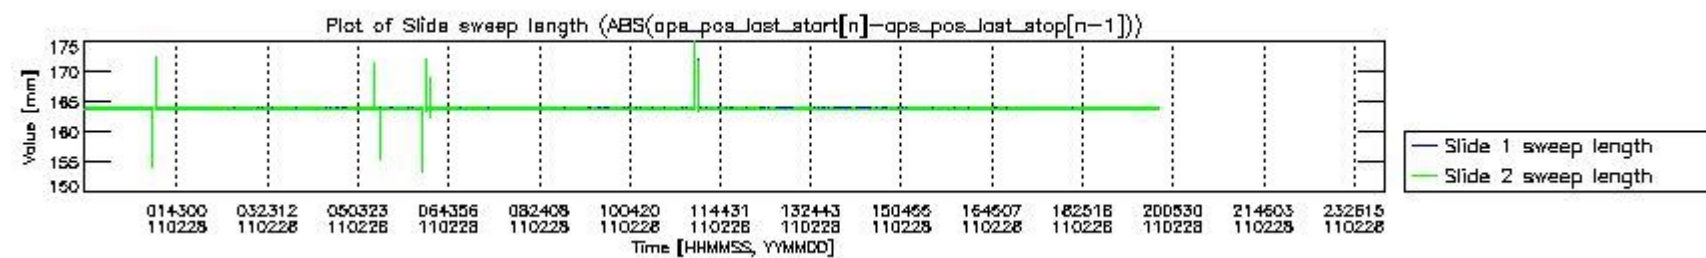

mipas_daily_report_level0_KSPT_L0_4504_N_20110228_7.PNG