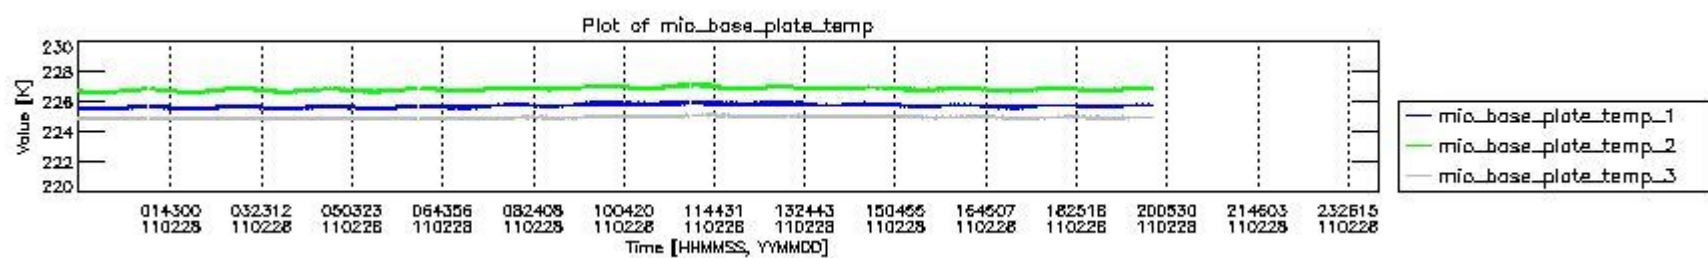

mipas_daily_report_level0_KSPT_L0_4504_N_20110228_1.PNG