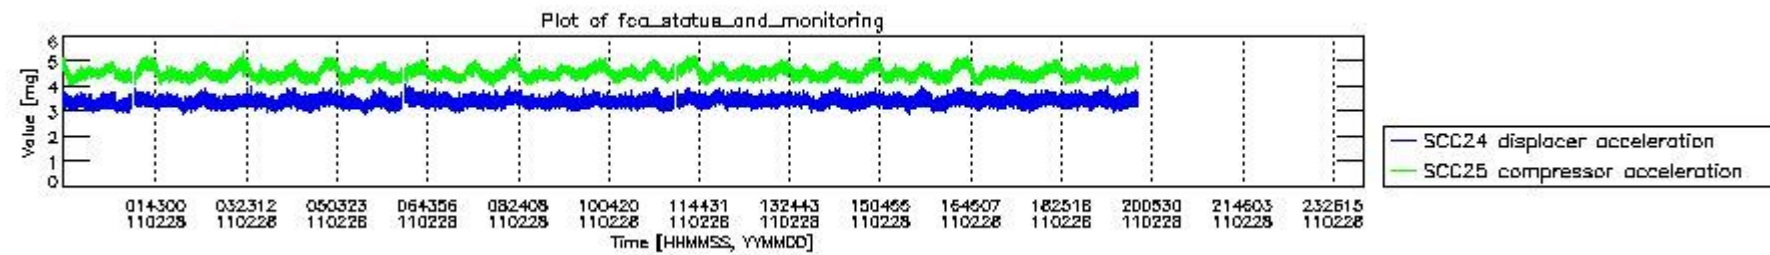

mipas_daily_report_level0_KSPT_L0_4504_N_20110228_10.PNG

The following table shows channel statistics for all channels for this day.

Channel	Min	Max	ADC
A1	-17419	18430	16bit
B1	-18860	16406	16bit
C1	-22985	21872	16bit
D1	-19184	32767	16bit
A2	-15130	18558	16bit
B2	-16945	16674	16bit
C2	-22943	23484	16bit
D2	-32768	23900	16bit