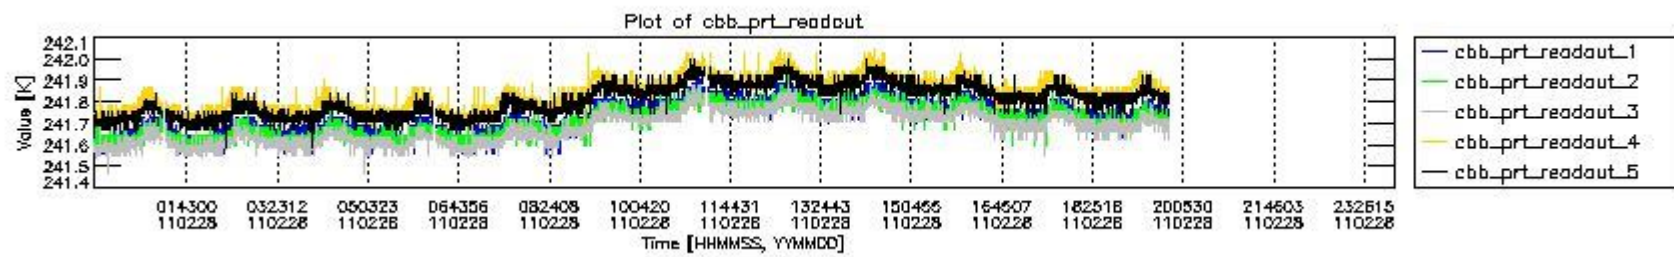

mipas_daily_report_level0_KSPT_L0_4504_N_20110228_9.PNG