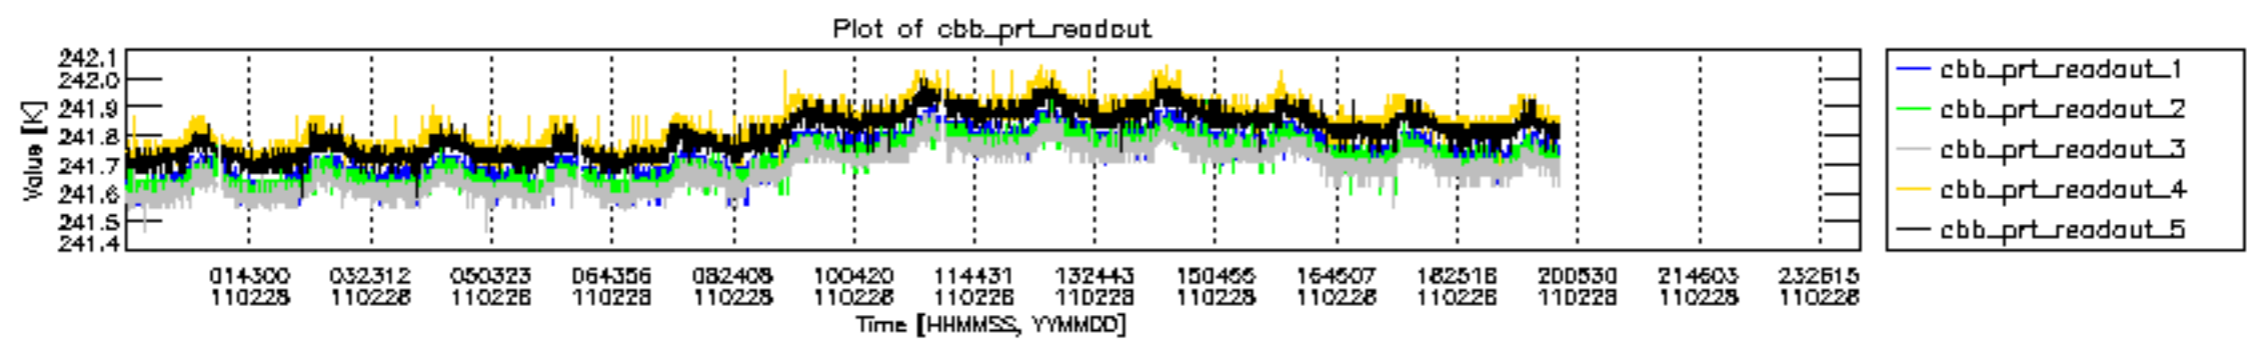

0.2 Instrument Operational Performance Parameters

The following plots give an overview of various instrument parameters for this day. The instrument parameters are part of the auxiliary data field within the source packets of the MIP_NL__0P product. The auxiliary data is normally included twice per interferogram. Note that only the first packet is currently included in monitoring.

mipas_daily_report_level0_KSPT_L0_4504_N_20110228_12.PNG

mipas_daily_report_level0_KSPT_L0_4504_N_20110228_13.PNG

MIPNLOP_MIPSOUPAC_aux_fields_igm_cal, channel statistics plot
 Colour indicates value.