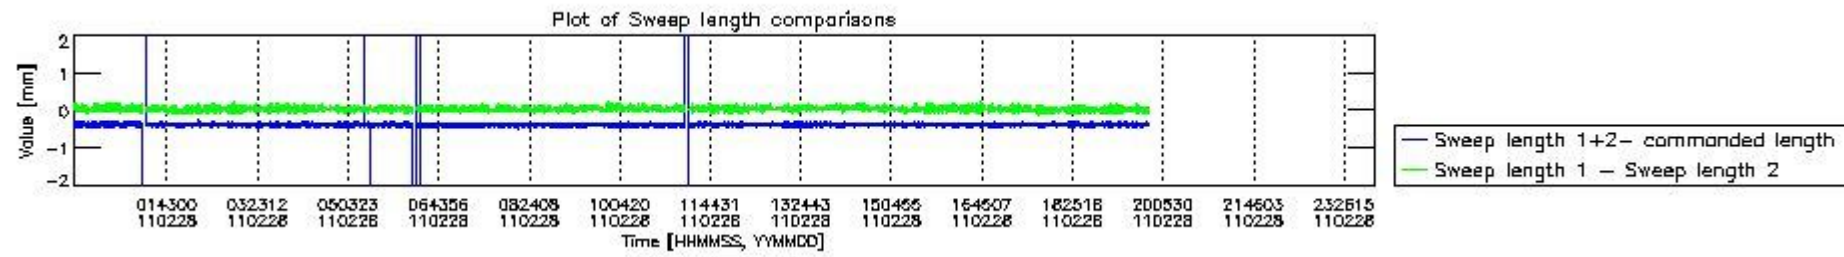

mipas_daily_report_level0_KSPT_L0_4504_N_20110228_8.PNG