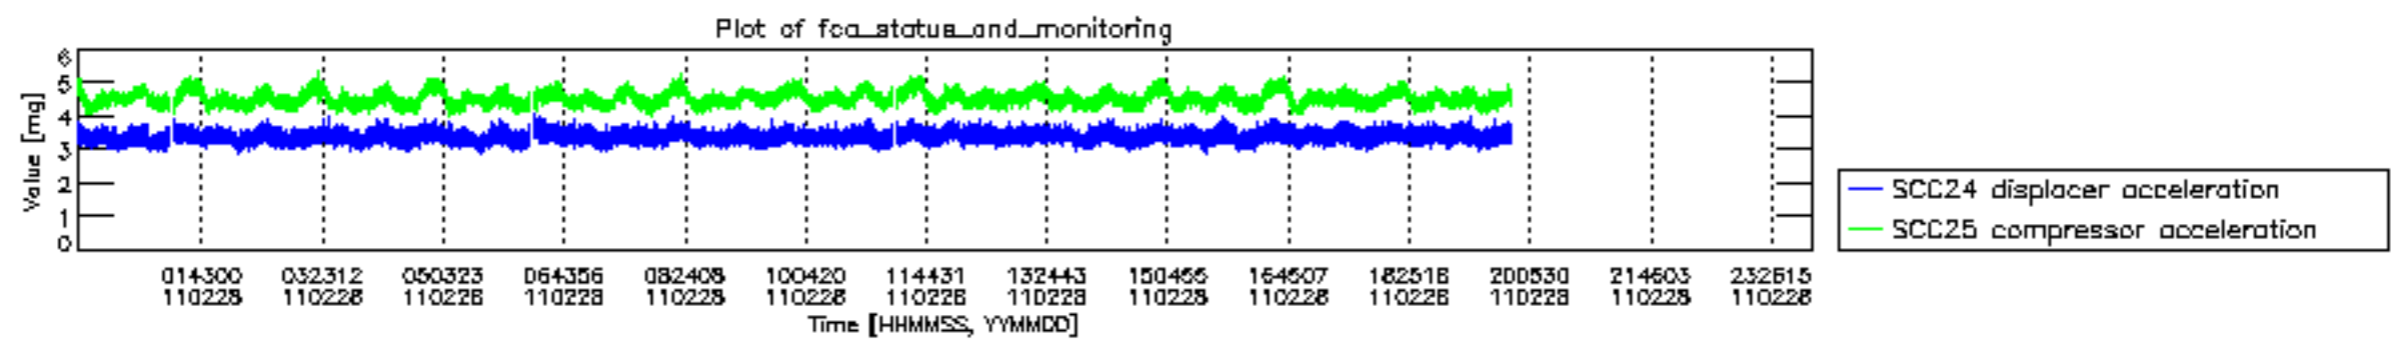

0.2 Instrument Operational Performance Parameters

The following plots give an overview of various instrument parameters for this day. The instrument parameters are part of the auxiliary data field within the source packets of the MIP_NL__0P product. The auxiliary data is normally included twice per interferogram. Note that only the first packet is currently included in monitoring.

mipas_daily_report_level0_KSPT_L0_4504_N_20110228_12.PNG

mipas_daily_report_level0_KSPT_L0_4504_N_20110228_13.PNG

MIPNLOP_MIPSOUPAC_aux_fields_igm_cal, channel statistics plot
 Colour indicates value.