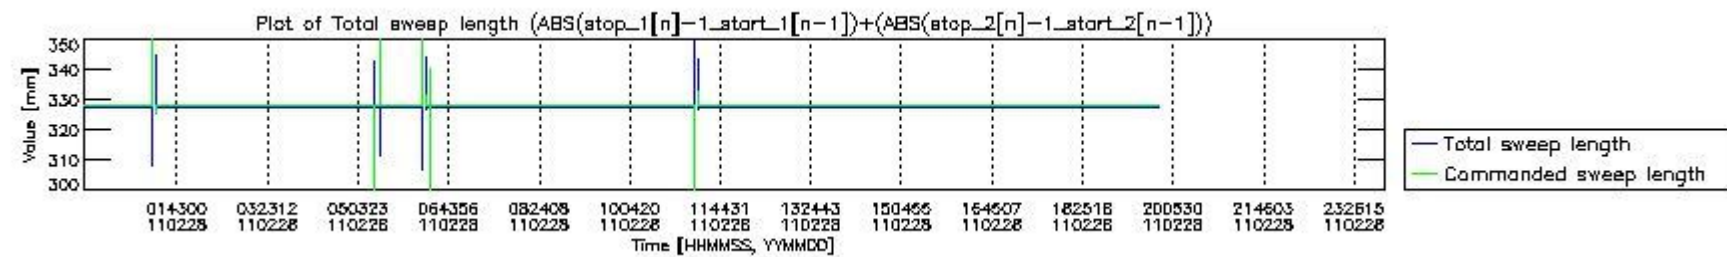

mipas_daily_report_level0_KSPT_L0_4504_N_20110228_6.PNG