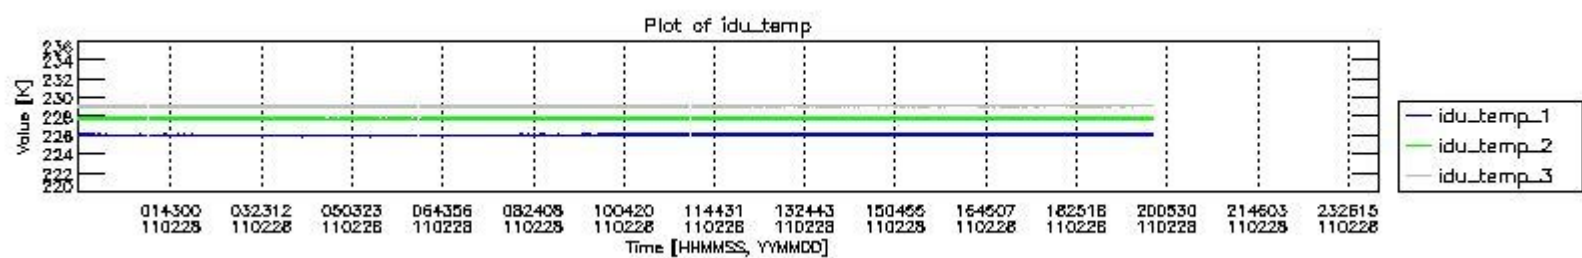

mipas_daily_report_level0_KSPT_L0_4504_N_20110228_2.PNG