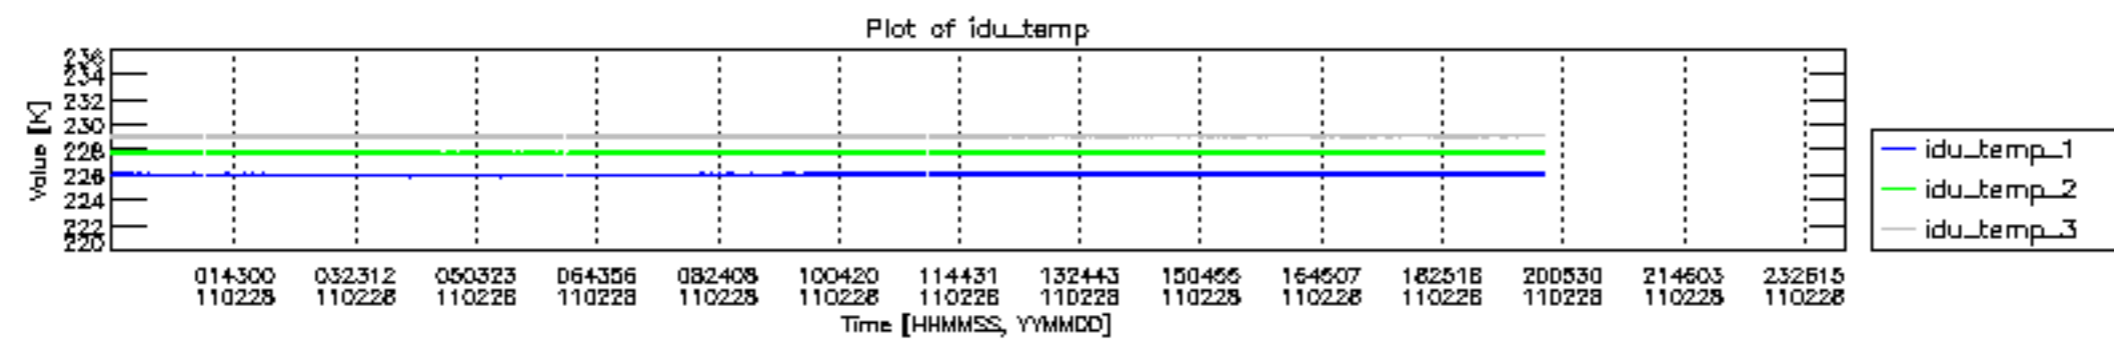

0.2 Instrument Operational Performance Parameters

The following plots give an overview of various instrument parameters for this day. The instrument parameters are part of the auxiliary data field within the source packets of the MIP_NL__0P product. The auxiliary data is normally included twice per interferogram. Note that only the first packet is currently included in monitoring.

mipas_daily_report_level0_KSPT_L0_4504_N_20110228_12.PNG

mipas_daily_report_level0_KSPT_L0_4504_N_20110228_13.PNG

MIPNLOP_MIPSOUPAC_aux_fields_igm_cal, channel statistics plot
 Colour indicates value.