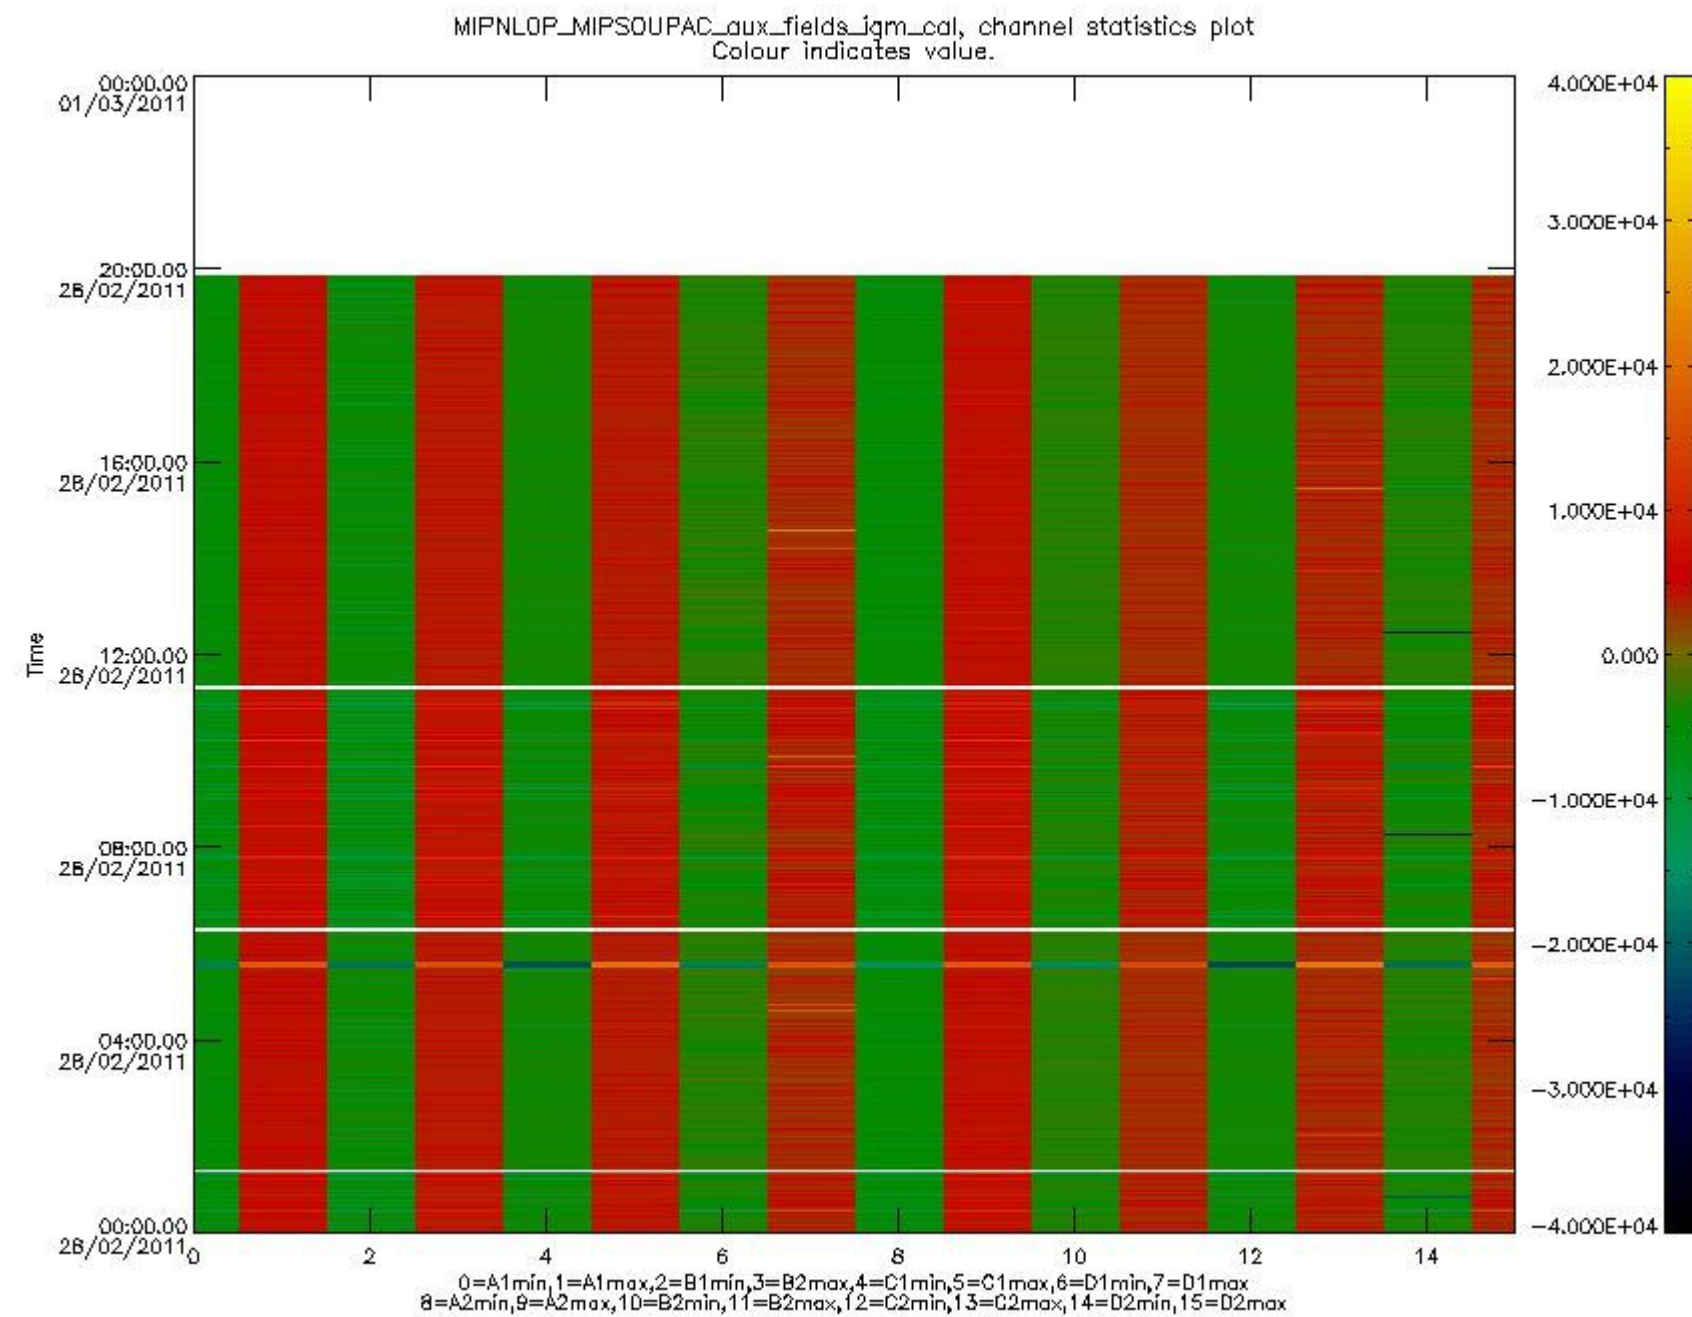

mipas_daily_report_level0_KSPT_L0_4504_N_20110228_11.PNG

0.3 ADF monitoring

The use of ADFs is shown in two ways:

1. By means of two tables that can be used to find the ADF used for a specific product.
2. By means of plots that show changes in ADF using colours.

Number	ADF
0	AUX_CN0_AXVPDS20020123_121901_20020101_000000_20200101_000000
1	AUX_FPO_AXVPDS20110227_222113_20110227_183008_20110309_204358

Number	Product name	#CN0	#FPO
0	MIP_NL_0PNPDE20110228_005927_000102193100_00045_47042_3003.N1	0	1