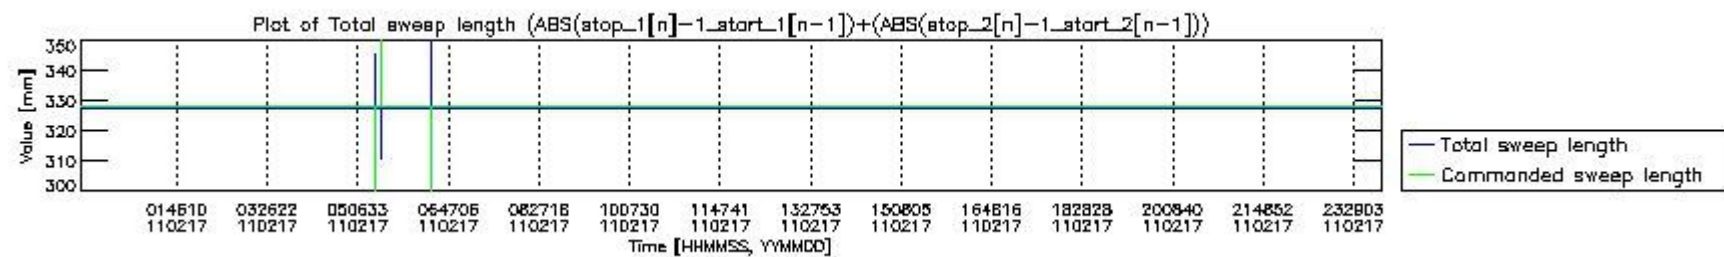

mipas_daily_report_level0_KSPT_L0_4504_N_20110217_6.PNG