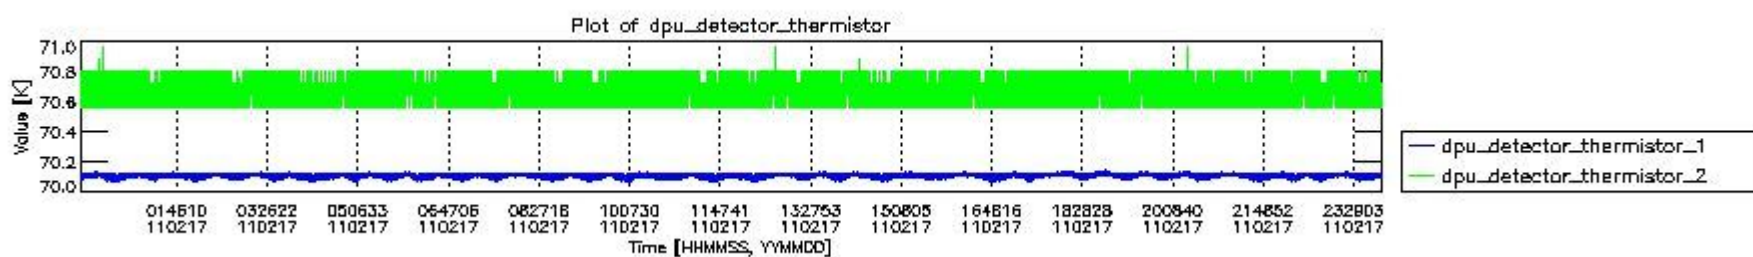

mipas_daily_report_level0_KSPT_L0_4504_N_20110217_3.PNG