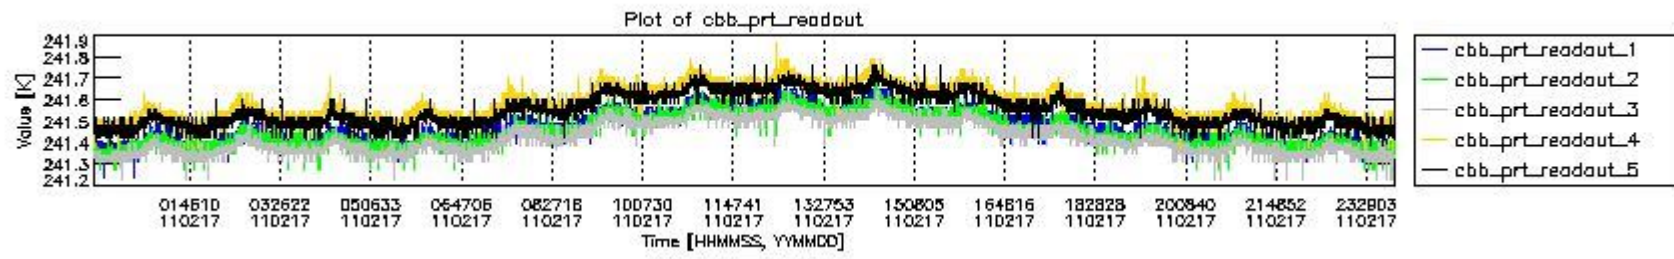

mipas_daily_report_level0_KSPT_L0_4504_N_20110217_9.PNG