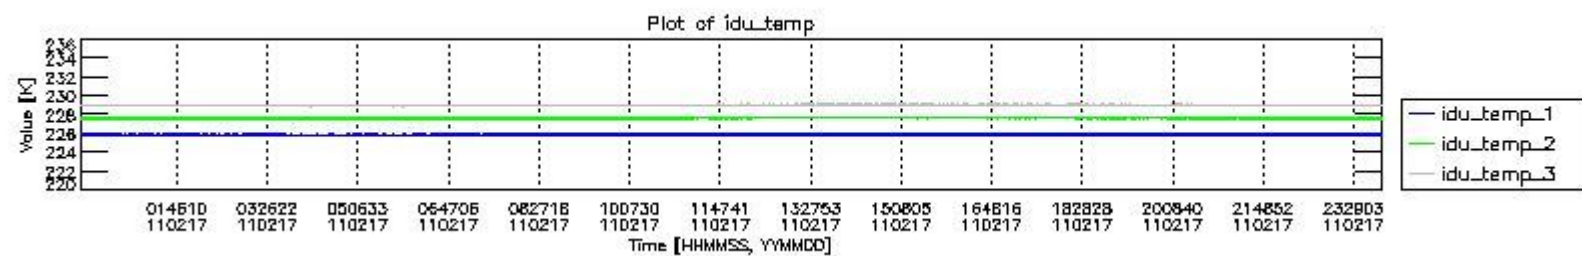

mipas_daily_report_level0_KSPT_L0_4504_N_20110217_2.PNG