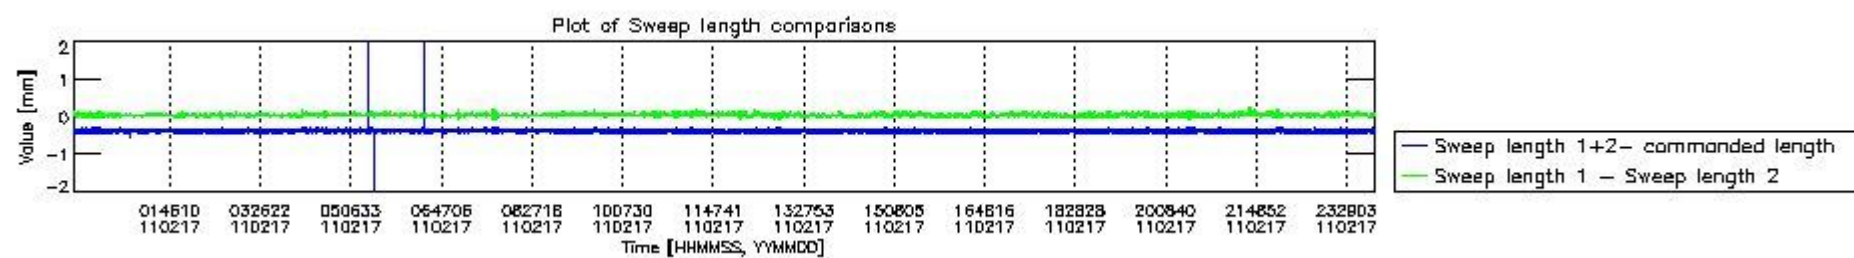

mipas_daily_report_level0_KSPT_L0_4504_N_20110217_8.PNG