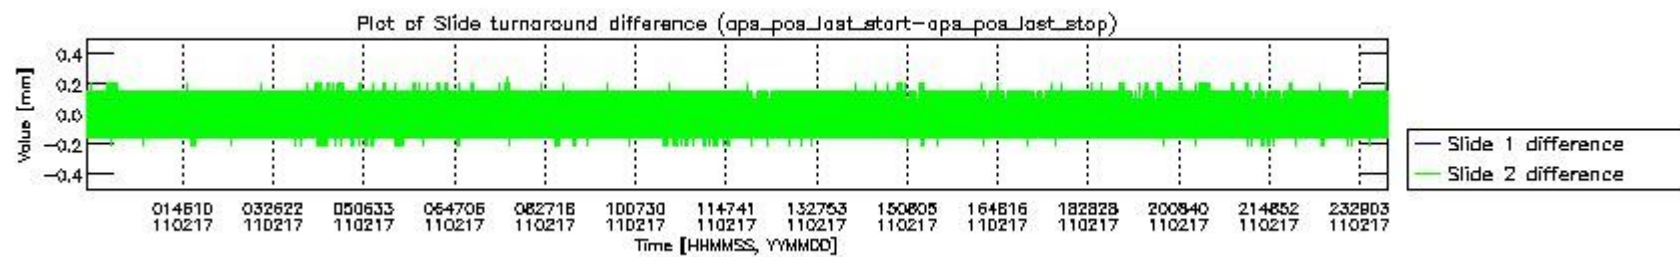

0.2 Instrument Operational Performance Parameters

The following plots give an overview of various instrument parameters for this day. The instrument parameters are part of the auxiliary data field within the source packets of the MIP_NL__0P product. The auxiliary data is normally included twice per interferogram. Note that only the first packet is currently included in monitoring.

mipas_daily_report_level0_KSPT_L0_4504_N_20110217_1.PNG

mipas_daily_report_level0_KSPT_L0_4504_N_20110217_2.PNG

mipas_daily_report_level0_KSPT_L0_4504_N_20110217_3.PNG

mipas_daily_report_level0_KSPT_L0_4504_N_20110217_4.PNG