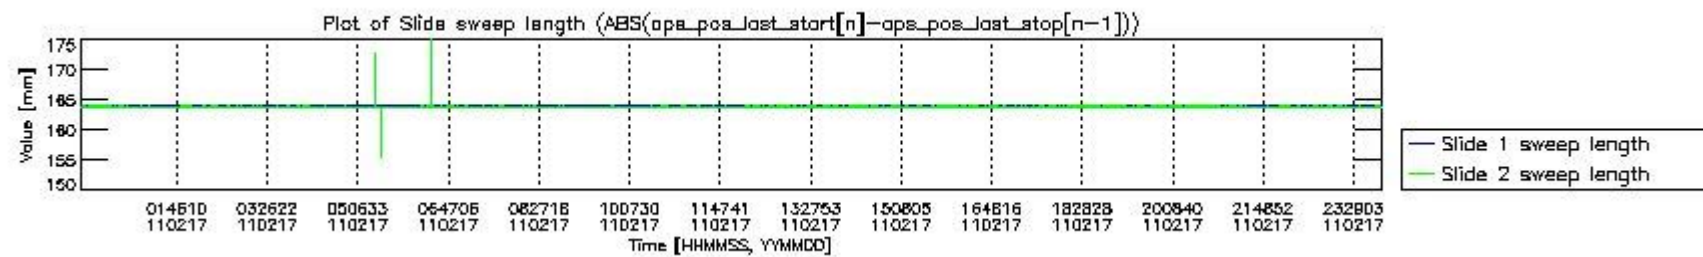

mipas_daily_report_level0_KSPT_L0_4504_N_20110217_7.PNG