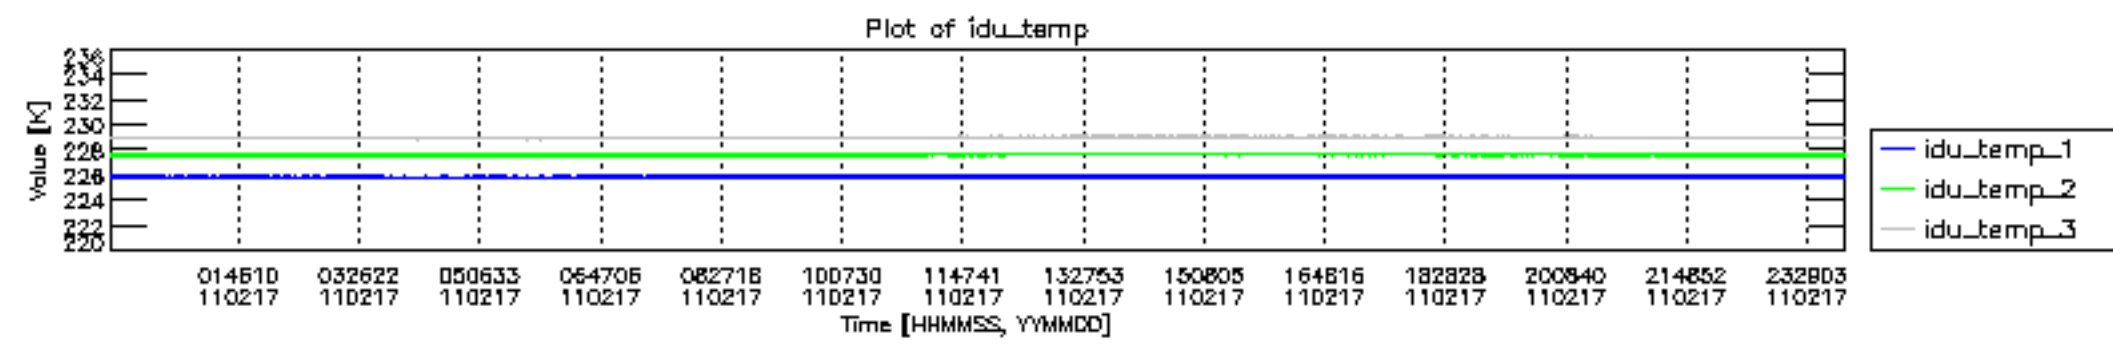

0.2 Instrument Operational Performance Parameters

The following plots give an overview of various instrument parameters for this day. The instrument parameters are part of the auxiliary data field within the source packets of the MIP_NL__0P product. The auxiliary data is normally included twice per interferogram. Note that only the first packet is currently included in monitoring.

mipas_daily_report_level0_KSPT_L0_4504_N_20110217_12.PNG

mipas_daily_report_level0_KSPT_L0_4504_N_20110217_13.PNG

MIPNLOP_MIPSOUPAC_aux_fields_igm_cal, channel statistics plot
 Colour indicates value.