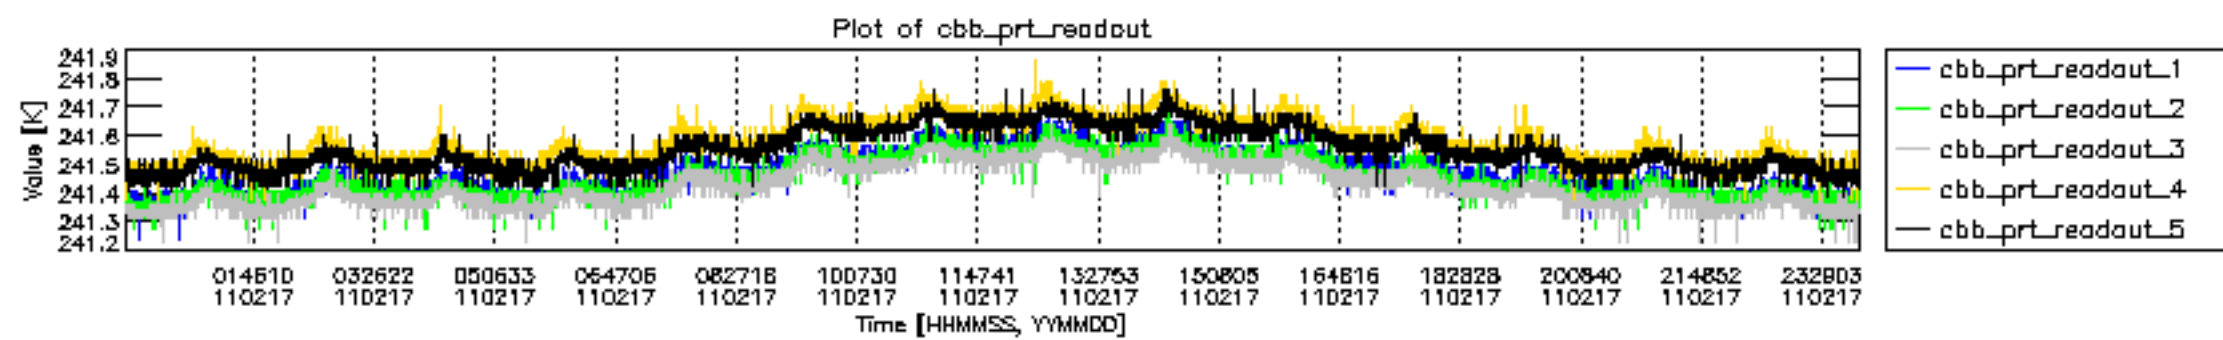

0.2 Instrument Operational Performance Parameters

The following plots give an overview of various instrument parameters for this day. The instrument parameters are part of the auxiliary data field within the source packets of the MIP_NL__0P product. The auxiliary data is normally included twice per interferogram. Note that only the first packet is currently included in monitoring.

mipas_daily_report_level0_KSPT_L0_4504_N_20110217_12.PNG

mipas_daily_report_level0_KSPT_L0_4504_N_20110217_13.PNG

MIPNLOP_MIPSOUPAC_aux_fields_igm_cal, channel statistics plot
 Colour indicates value.