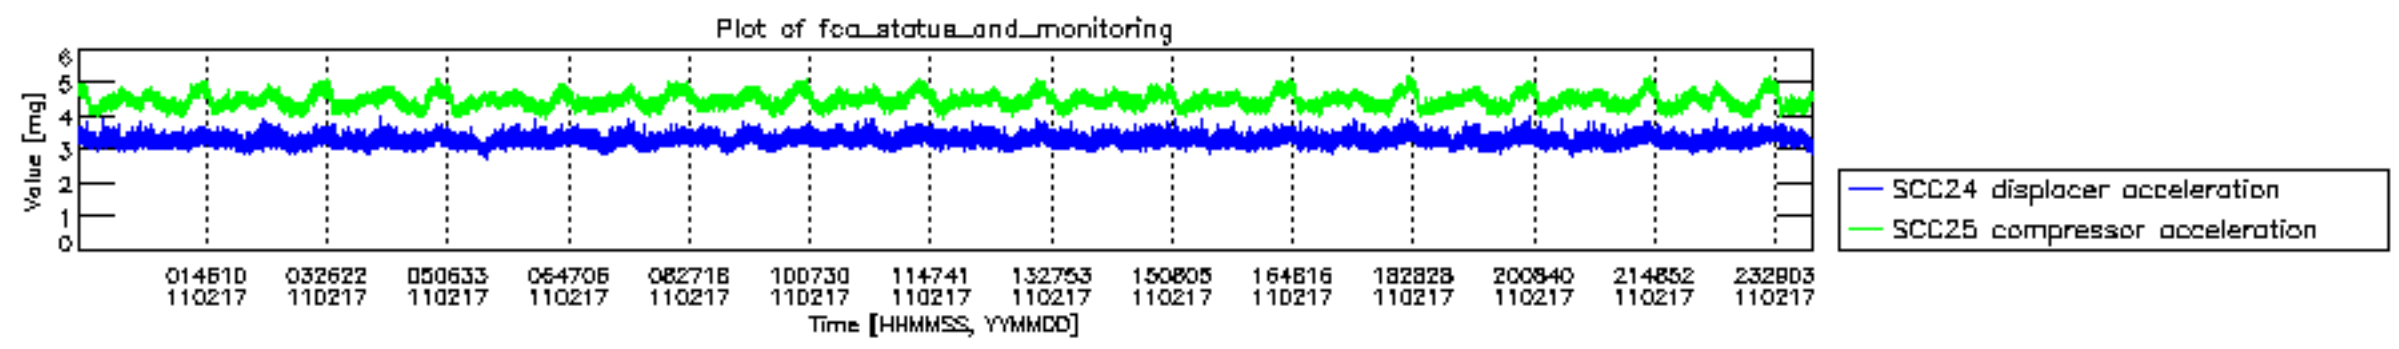

0.2 Instrument Operational Performance Parameters

The following plots give an overview of various instrument parameters for this day. The instrument parameters are part of the auxiliary data field within the source packets of the MIP_NL__0P product. The auxiliary data is normally included twice per interferogram. Note that only the first packet is currently included in monitoring.

mipas_daily_report_level0_KSPT_L0_4504_N_20110217_12.PNG

mipas_daily_report_level0_KSPT_L0_4504_N_20110217_13.PNG

MIPNLOP_MIPSOUPAC_aux_fields_igm_cal, channel statistics plot
 Colour indicates value.