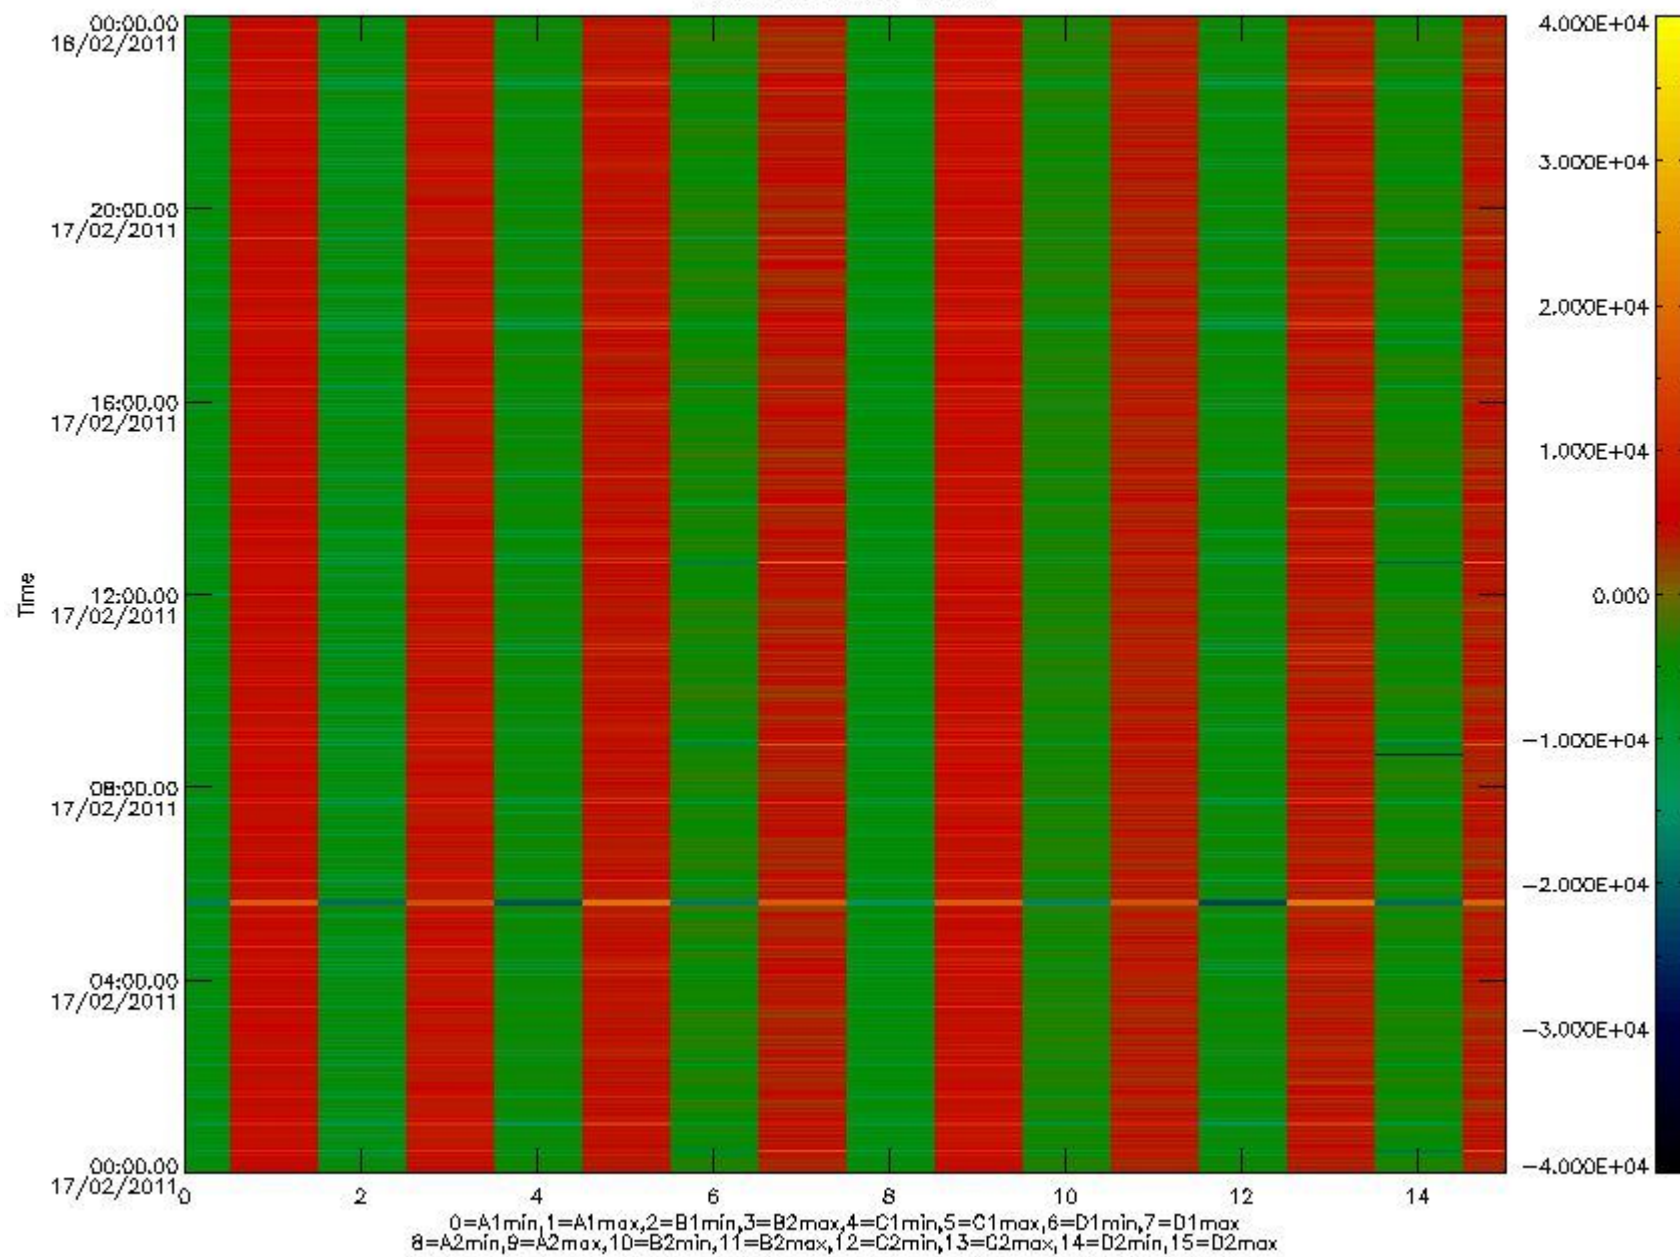

0.1.1 Report summary

The table below shows general characteristics of the data that are included into this report.

Item	Value
Report version	v1.6 08-11-2010
Time of report generation	22FEB2011 05:26:04
Data source version	KSPT_L0/4504-N
Processing scope for products	17FEB2011 00:00:00 to 18FEB2011 00:00:00
Start time of first product within scope	17FEB2011 01:02:51
Stop time of last product within scope	18FEB2011 00:26:56
Total number of level 0 products	14
Number of level 0 products with errors	0

0.2 Instrument Operational Performance Parameters

The following plots give an overview of various instrument parameters for this day. The instrument parameters are part of the auxiliary data field within the source packets of the MIP_NL__0P product. The auxiliary data is normally included twice per interferogram. Note that only the first packet is currently included in monitoring.

MIPNLOP_MIPSOUPAC_aux_fields_igm_cal, channel statistics plot
Colour indicates value.

mipas_daily_report_level0_KSPT_L0_4504_N_20110217_11.PNG

0.3 ADF monitoring

The use of ADFs is shown in two ways:

1. By means of two tables that can be used to find the ADF used for a specific product.
2. By means of plots that show changes in ADF using colours.