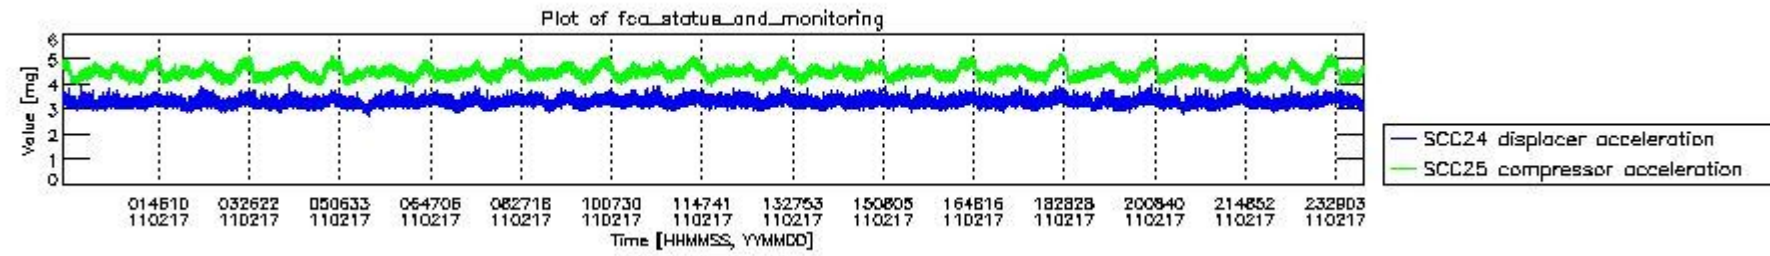

mipas_daily_report_level0_KSPT_L0_4504_N_20110217_10.PNG

The following table shows channel statistics for all channels for this day.

Channel	Min	Max	ADC
A1	-17418	18412	16bit
B1	-18790	16352	16bit
C1	-25286	21746	16bit
D1	-27070	32767	16bit
A2	-15130	18544	16bit
B2	-16797	16542	16bit
C2	-22797	22388	16bit
D2	-32768	32767	16bit