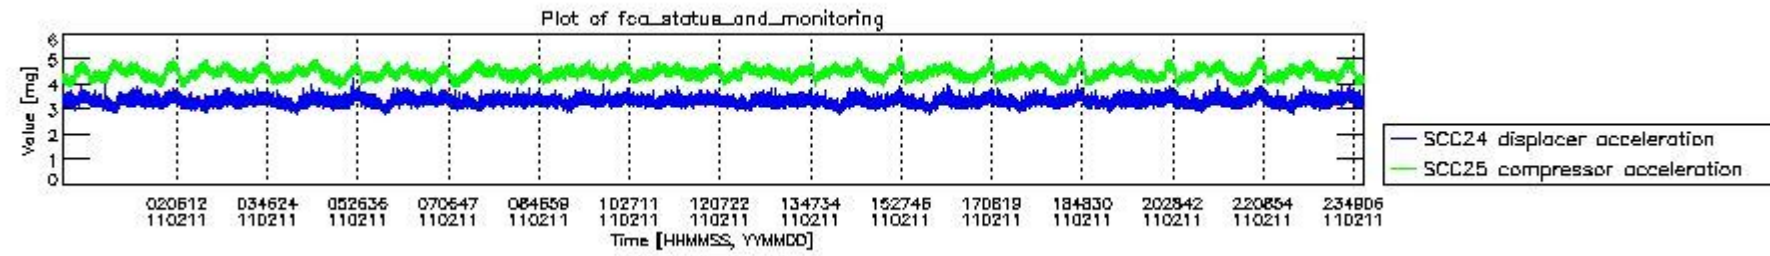

mipas_daily_report_level0_KSPT_L0_4504_N_20110211_10.PNG

The following table shows channel statistics for all channels for this day.

Channel	Min	Max	ADC
A1	-17399	18397	16bit
B1	-18703	16294	16bit
C1	-21805	21542	16bit
D1	-24698	32767	16bit
A2	-15111	18528	16bit
B2	-16711	16446	16bit
C2	-22629	23210	16bit
D2	-32768	27335	16bit