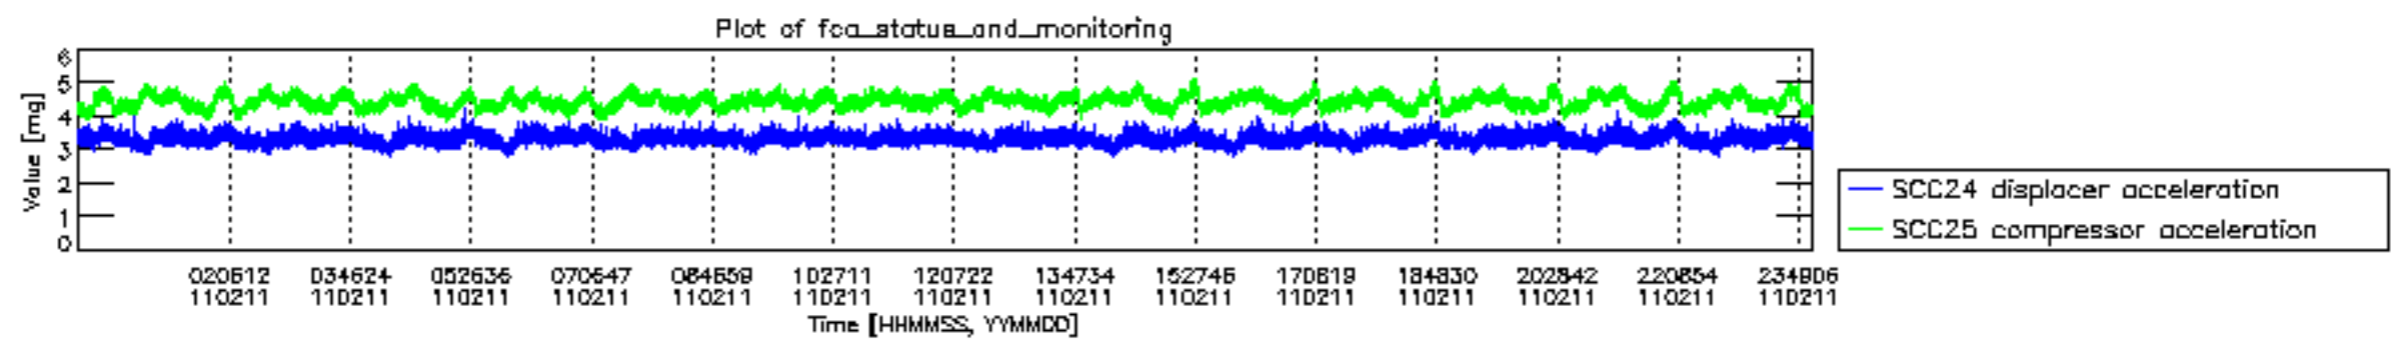

0.2 Instrument Operational Performance Parameters

The following plots give an overview of various instrument parameters for this day. The instrument parameters are part of the auxiliary data field within the source packets of the MIP_NL__0P product. The auxiliary data is normally included twice per interferogram. Note that only the first packet is currently included in monitoring.

mipas_daily_report_level0_KSPT_L0_4504_N_20110211_12.PNG

mipas_daily_report_level0_KSPT_L0_4504_N_20110211_13.PNG

MIPNLOP_MIPSOUPAC_aux_fields_igm_cal, channel statistics plot
 Colour indicates value.