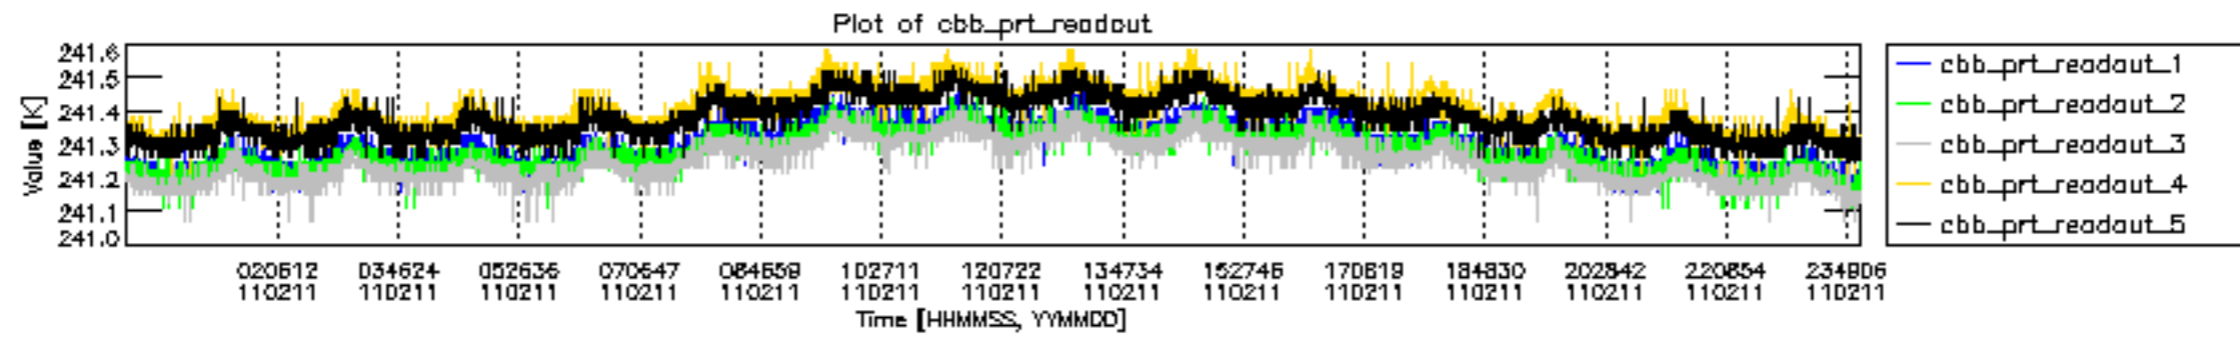

0.2 Instrument Operational Performance Parameters

The following plots give an overview of various instrument parameters for this day. The instrument parameters are part of the auxiliary data field within the source packets of the MIP_NL__0P product. The auxiliary data is normally included twice per interferogram. Note that only the first packet is currently included in monitoring.

mipas_daily_report_level0_KSPT_L0_4504_N_20110211_12.PNG

mipas_daily_report_level0_KSPT_L0_4504_N_20110211_13.PNG

MIPNLOP_MIPSOUPAC_aux_fields_igm_cal, channel statistics plot
 Colour indicates value.