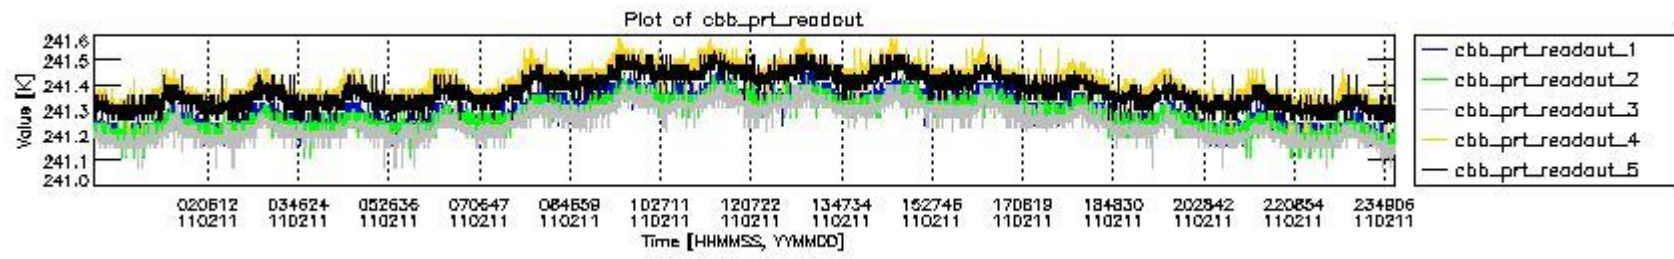

mipas_daily_report_level0_KSPT_L0_4504_N_20110211_9.PNG