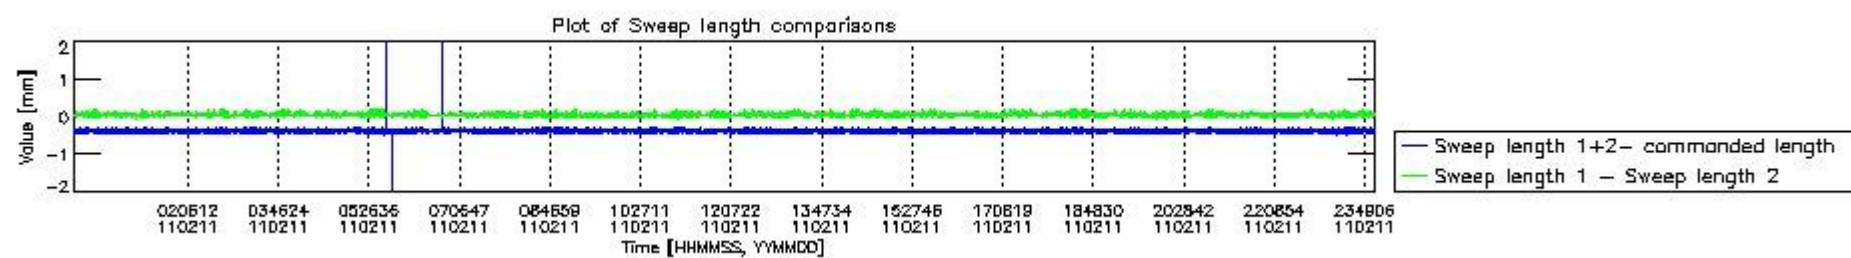

mipas_daily_report_level0_KSPT_L0_4504_N_20110211_8.PNG