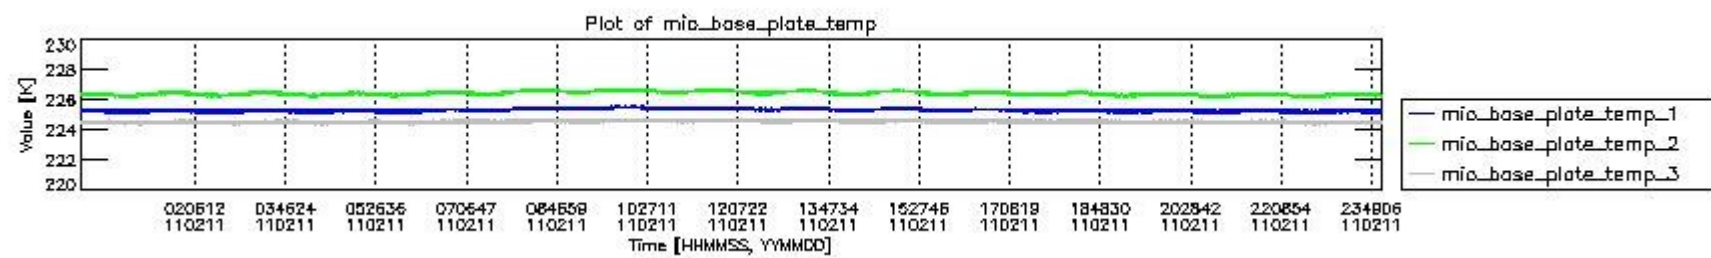

mipas_daily_report_level0_KSPT_L0_4504_N_20110211_1.PNG