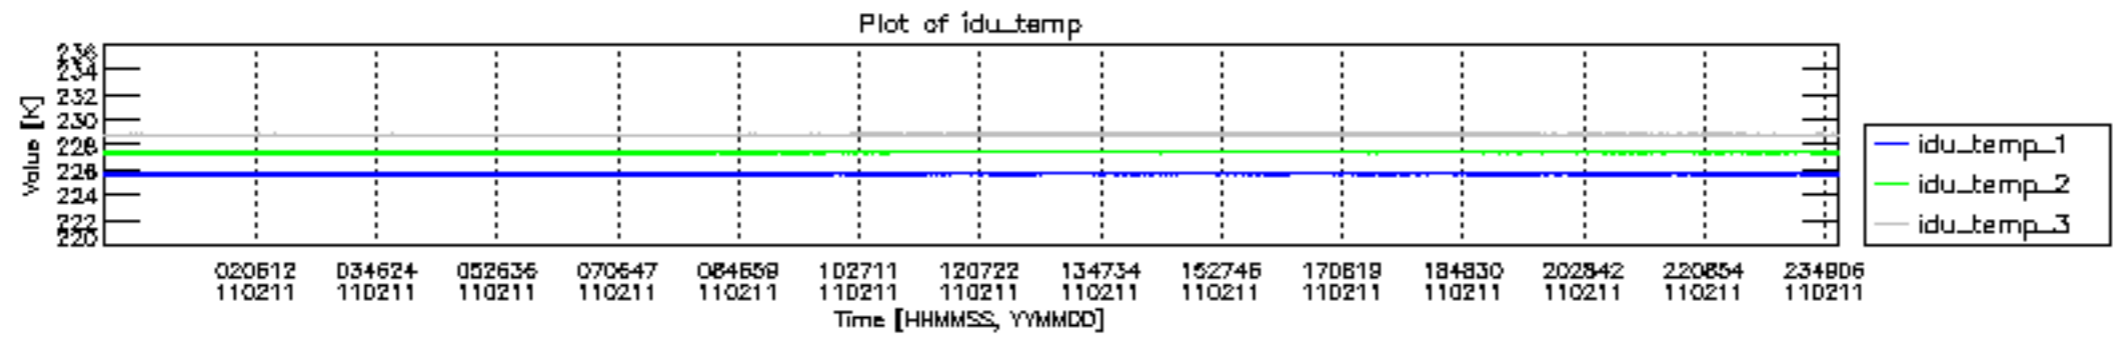

0.2 Instrument Operational Performance Parameters

The following plots give an overview of various instrument parameters for this day. The instrument parameters are part of the auxiliary data field within the source packets of the MIP_NL__0P product. The auxiliary data is normally included twice per interferogram. Note that only the first packet is currently included in monitoring.

mipas_daily_report_level0_KSPT_L0_4504_N_20110211_12.PNG

mipas_daily_report_level0_KSPT_L0_4504_N_20110211_13.PNG

MIPNLOP_MIPSOUPAC_aux_fields_igm_cal, channel statistics plot
 Colour indicates value.