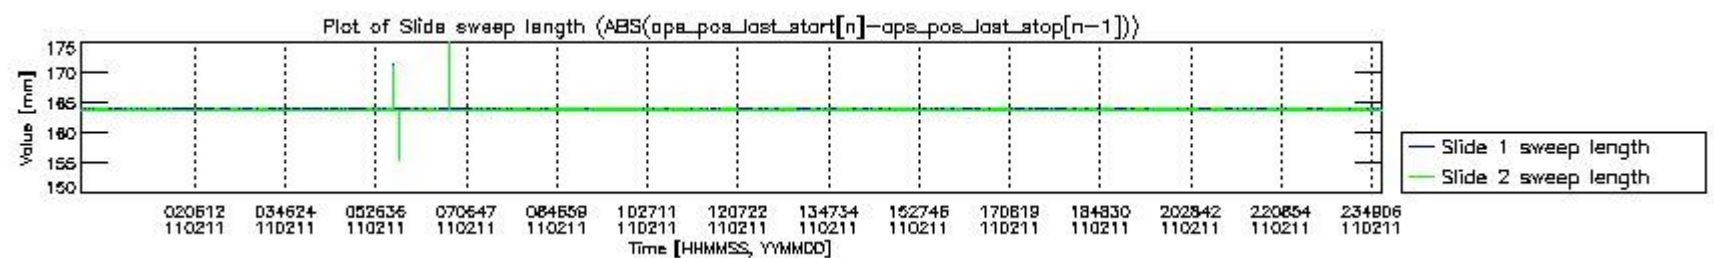

mipas_daily_report_level0_KSPT_L0_4504_N_20110211_7.PNG