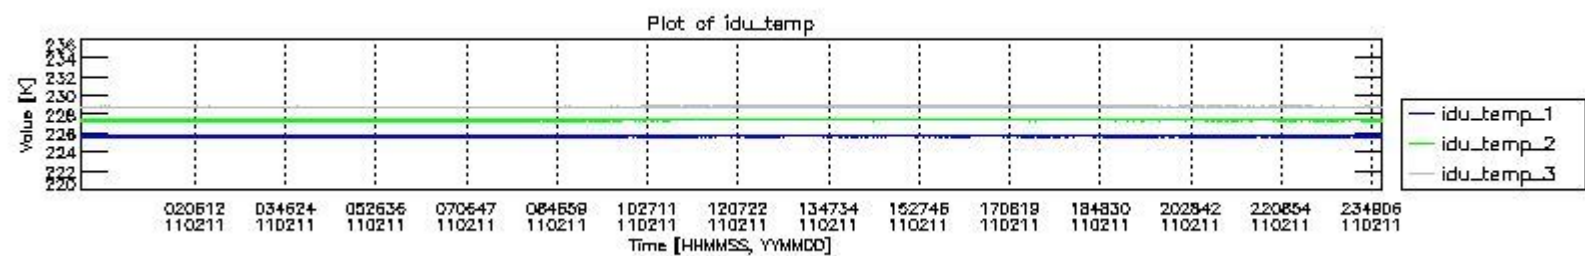

mipas_daily_report_level0_KSPT_L0_4504_N_20110211_2.PNG