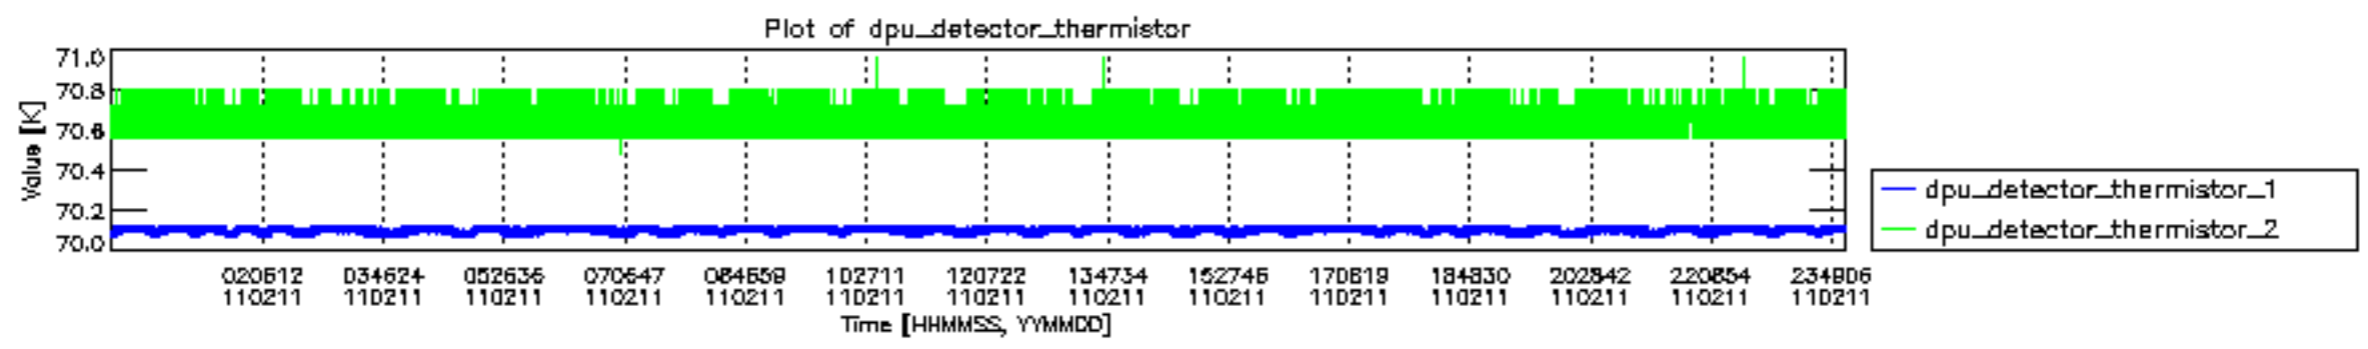

0.2 Instrument Operational Performance Parameters

The following plots give an overview of various instrument parameters for this day. The instrument parameters are part of the auxiliary data field within the source packets of the MIP_NL__0P product. The auxiliary data is normally included twice per interferogram. Note that only the first packet is currently included in monitoring.

mipas_daily_report_level0_KSPT_L0_4504_N_20110211_12.PNG

mipas_daily_report_level0_KSPT_L0_4504_N_20110211_13.PNG

MIPNLOP_MIPSOUPAC_aux_fields_igm_cal, channel statistics plot
 Colour indicates value.