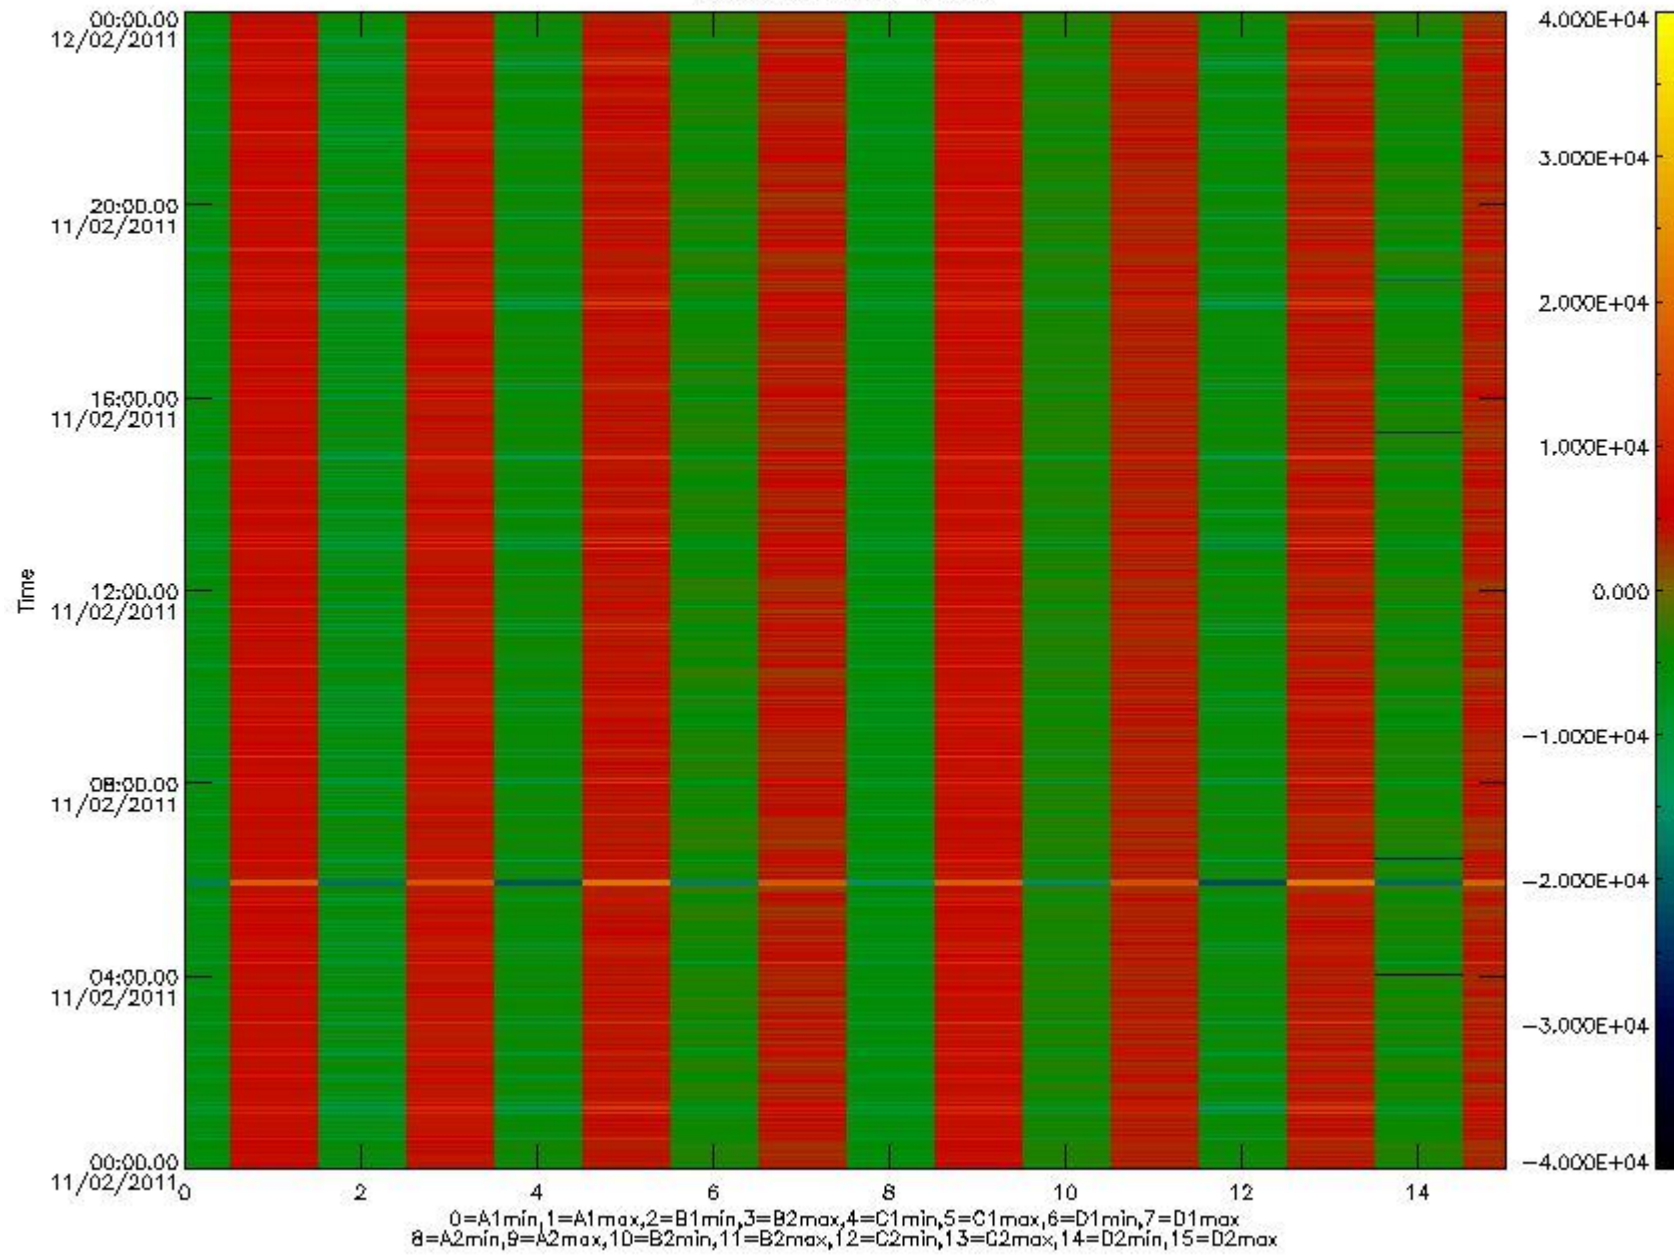

0.1.1 Report summary

The table below shows general characteristics of the data that are included into this report.

Item	Value
Report version	v1.6 08-11-2010
Time of report generation	16FEB2011 05:23:26
Data source version	KSPT_L0/4504-N
Processing scope for products	11FEB2011 00:00:00 to 12FEB2011 00:00:00
Start time of first product within scope	11FEB2011 01:21:31
Stop time of last product within scope	12FEB2011 00:47:55
Total number of level 0 products	14
Number of level 0 products with errors	0

0.2 Instrument Operational Performance Parameters

The following plots give an overview of various instrument parameters for this day. The instrument parameters are part of the auxiliary data field within the source packets of the MIP_NL__0P product. The auxiliary data is normally included twice per interferogram. Note that only the first packet is currently included in monitoring.

mipas_daily_report_level0_KSPT_L0_4504_N_20110211_9.PNG

mipas_daily_report_level0_KSPT_L0_4504_N_20110211_10.PNG

The following table shows channel statistics for all channels for this day.

Channel	Min	Max	ADC
A1	-17399	18397	16bit
B1	-18703	16294	16bit
C1	-21805	21542	16bit
D1	-24698	32767	16bit
A2	-15111	18528	16bit
B2	-16711	16446	16bit
C2	-22629	23210	16bit
D2	-32768	27335	16bit

MIPNLOP_MIPSOUPAC_aux_fields_igm_cal, channel statistics plot
Colour indicates value.

mipas_daily_report_level0_KSPT_L0_4504_N_20110211_11.PNG

0.3 ADF monitoring

The use of ADFs is shown in two ways:

1. By means of two tables that can be used to find the ADF used for a specific product.
2. By means of plots that show changes in ADF using colours.