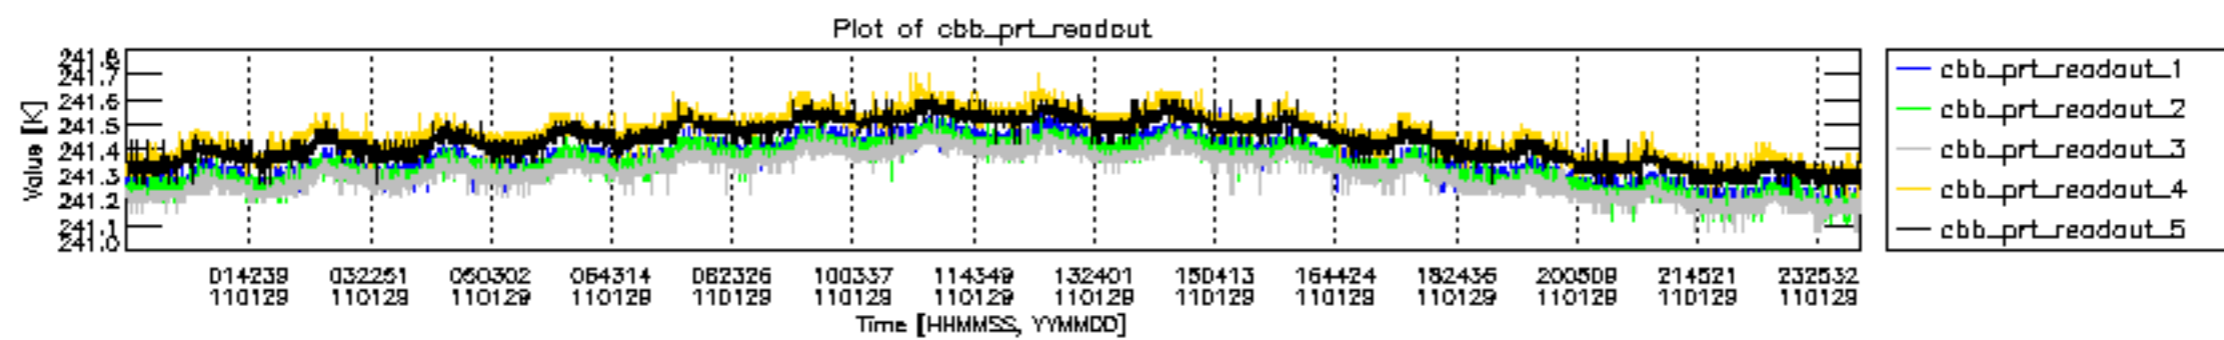

0.2 Instrument Operational Performance Parameters

The following plots give an overview of various instrument parameters for this day. The instrument parameters are part of the auxiliary data field within the source packets of the MIP_NL__0P product. The auxiliary data is normally included twice per interferogram. Note that only the first packet is currently included in monitoring.

mipas_daily_report_level0_KSPT_L0_4504_N_20110129_12.PNG

mipas_daily_report_level0_KSPT_L0_4504_N_20110129_13.PNG

MIPNLOP_MIPSOUPAC_aux_fields_igm_cal, channel statistics plot
 Colour indicates value.