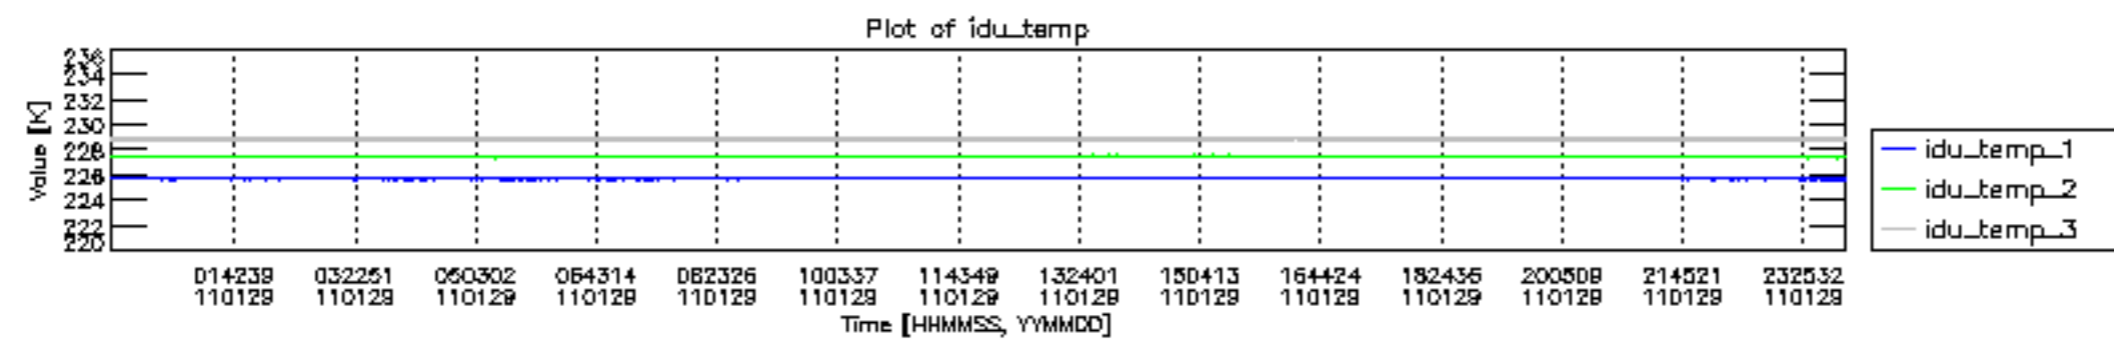

0.2 Instrument Operational Performance Parameters

The following plots give an overview of various instrument parameters for this day. The instrument parameters are part of the auxiliary data field within the source packets of the MIP_NL__0P product. The auxiliary data is normally included twice per interferogram. Note that only the first packet is currently included in monitoring.

mipas_daily_report_level0_KSPT_L0_4504_N_20110129_12.PNG

mipas_daily_report_level0_KSPT_L0_4504_N_20110129_13.PNG

MIPNLOP_MIPSOUPAC_aux_fields_igm_cal, channel statistics plot
 Colour indicates value.