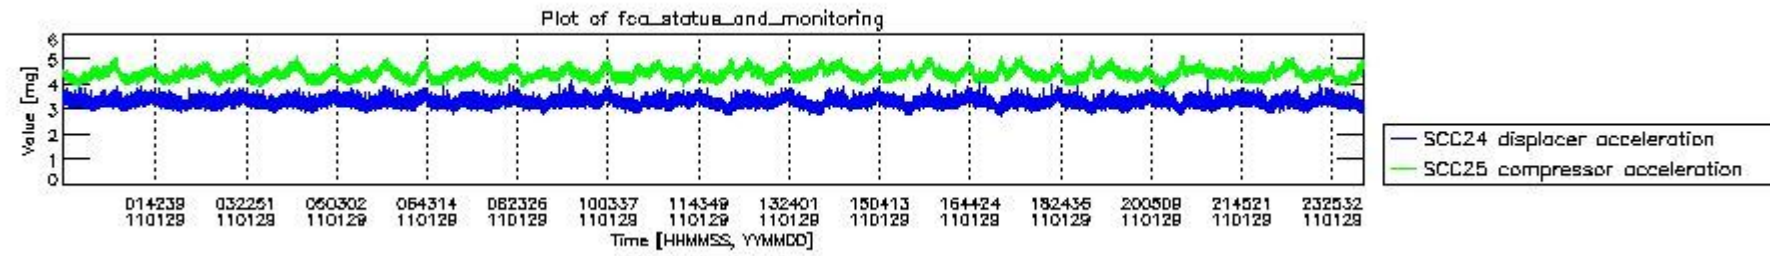

mipas_daily_report_level0_KSPT_L0_4504_N_20110129_10.PNG

The following table shows channel statistics for all channels for this day.

Channel	Min	Max	ADC
A1	-17489	18496	16bit
B1	-18798	16353	16bit
C1	-24036	21683	16bit
D1	-23778	32767	16bit
A2	-15177	18609	16bit
B2	-16817	16538	16bit
C2	-22772	23685	16bit
D2	-32768	25391	16bit