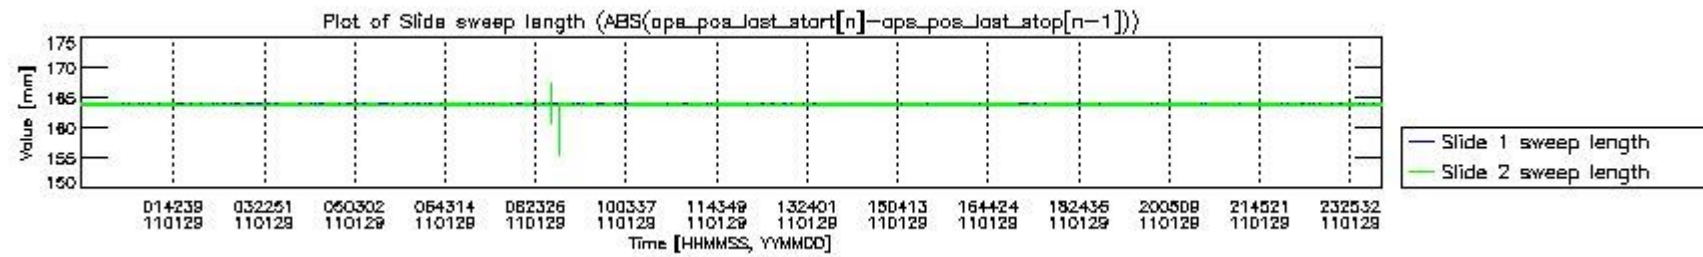

0.2 Instrument Operational Performance Parameters

The following plots give an overview of various instrument parameters for this day. The instrument parameters are part of the auxiliary data field within the source packets of the MIP_NL__0P product. The auxiliary data is normally included twice per interferogram. Note that only the first packet is currently included in monitoring.

mipas_daily_report_level0_KSPT_L0_4504_N_20110129_3.PNG

mipas_daily_report_level0_KSPT_L0_4504_N_20110129_4.PNG

mipas_daily_report_level0_KSPT_L0_4504_N_20110129_5.PNG

mipas_daily_report_level0_KSPT_L0_4504_N_20110129_6.PNG