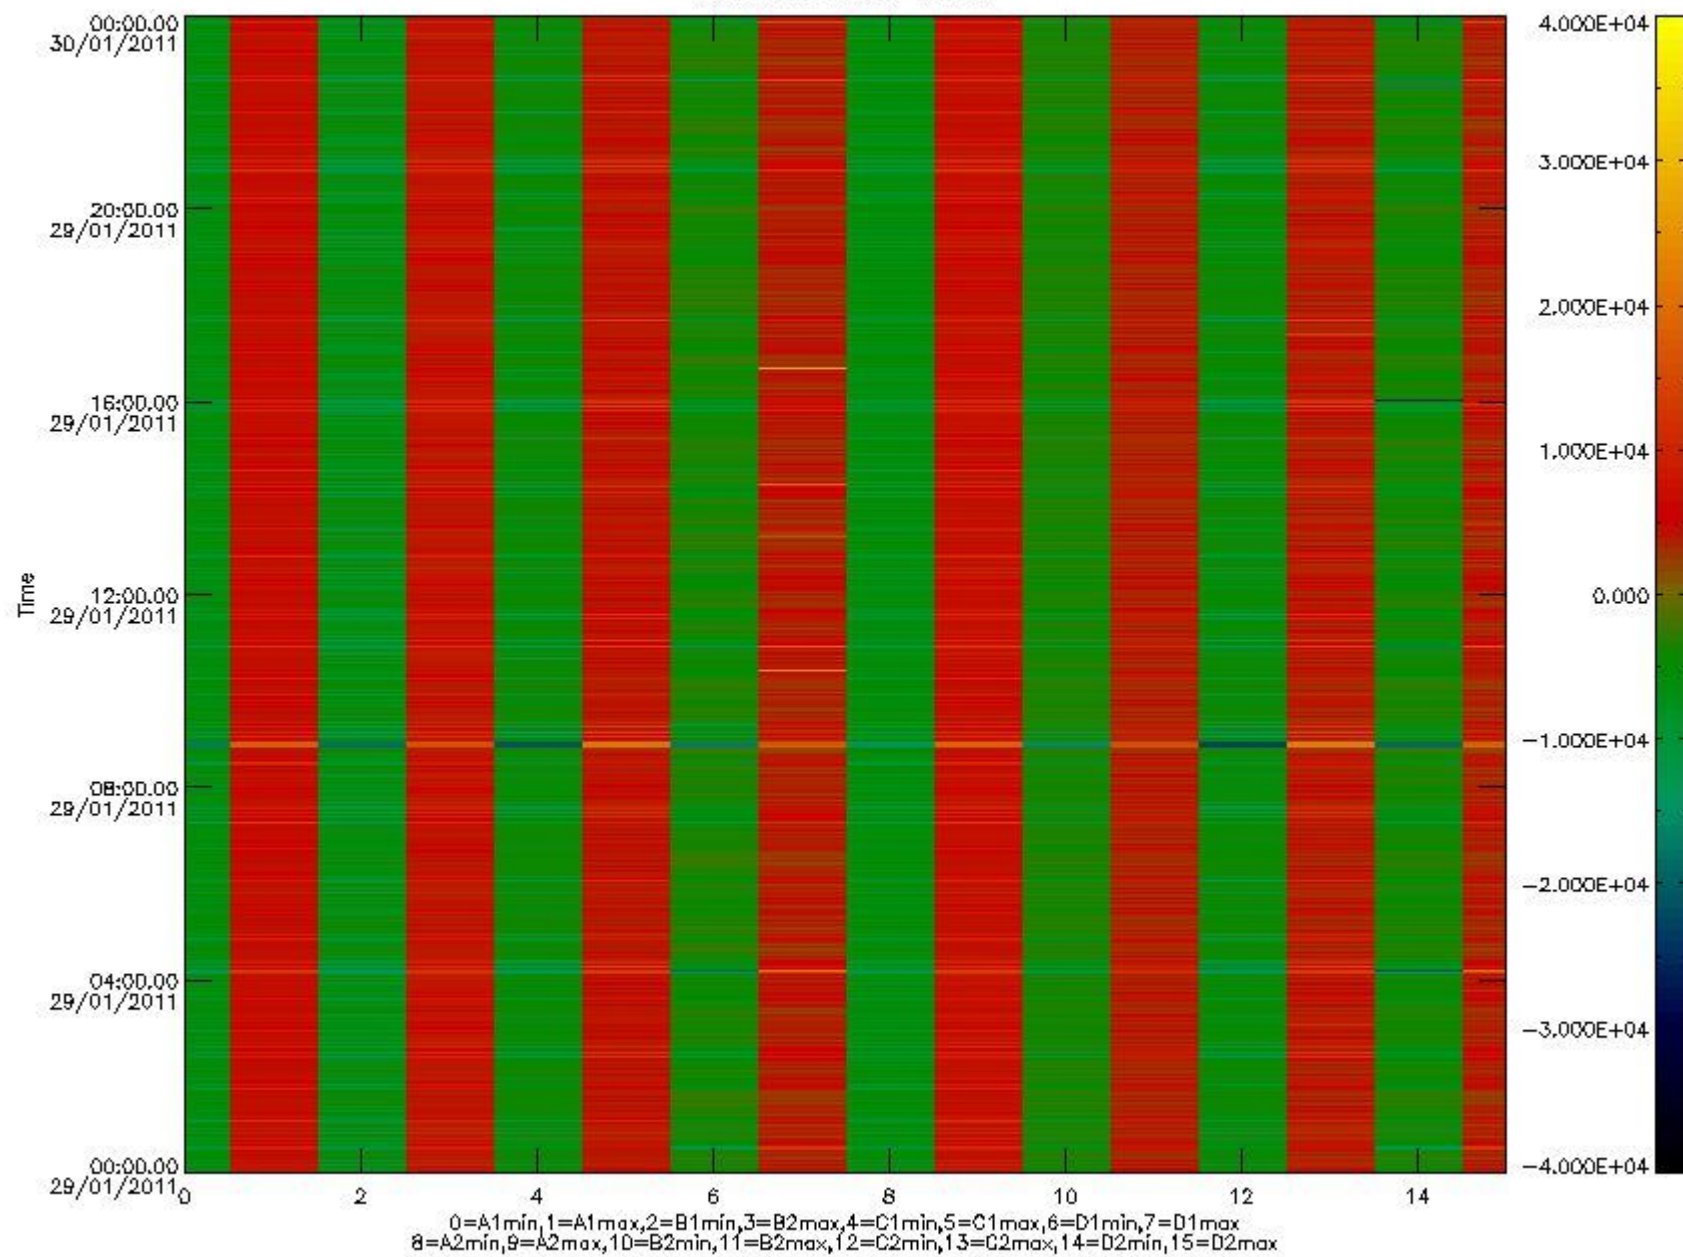

MIPNLOP_MIPSOUPAC_aux_fields_igm_cal, channel statistics plot
Colour indicates value.

mipas_daily_report_level0_KSPT_L0_4504_N_20110129_11.PNG

0.3 ADF monitoring

The use of ADFs is shown in two ways:

1. By means of two tables that can be used to find the ADF used for a specific product.
2. By means of plots that show changes in ADF using colours.

Number	ADF
0	AUX_CN0_AXVPDS20020123_121901_20020101_000000_20200101_000000
1	AUX_FPO_AXVPDS20110128_222115_20110128_182931_20110207_204323
2	AUX_FPO_AXVPDS20110129_221500_20110129_193301_20110208_200639

Number	Product name	#CN0	#FPO