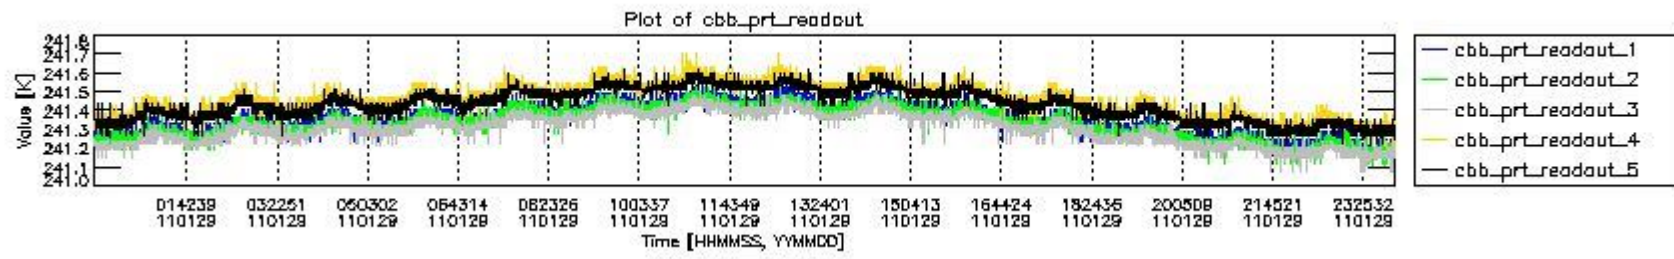

mipas_daily_report_level0_KSPT_L0_4504_N_20110129_9.PNG