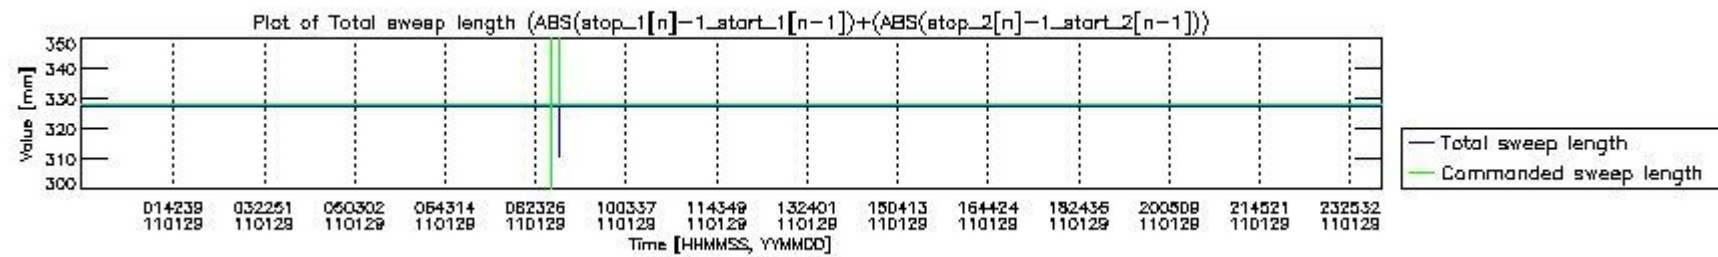

mipas_daily_report_level0_KSPT_L0_4504_N_20110129_6.PNG