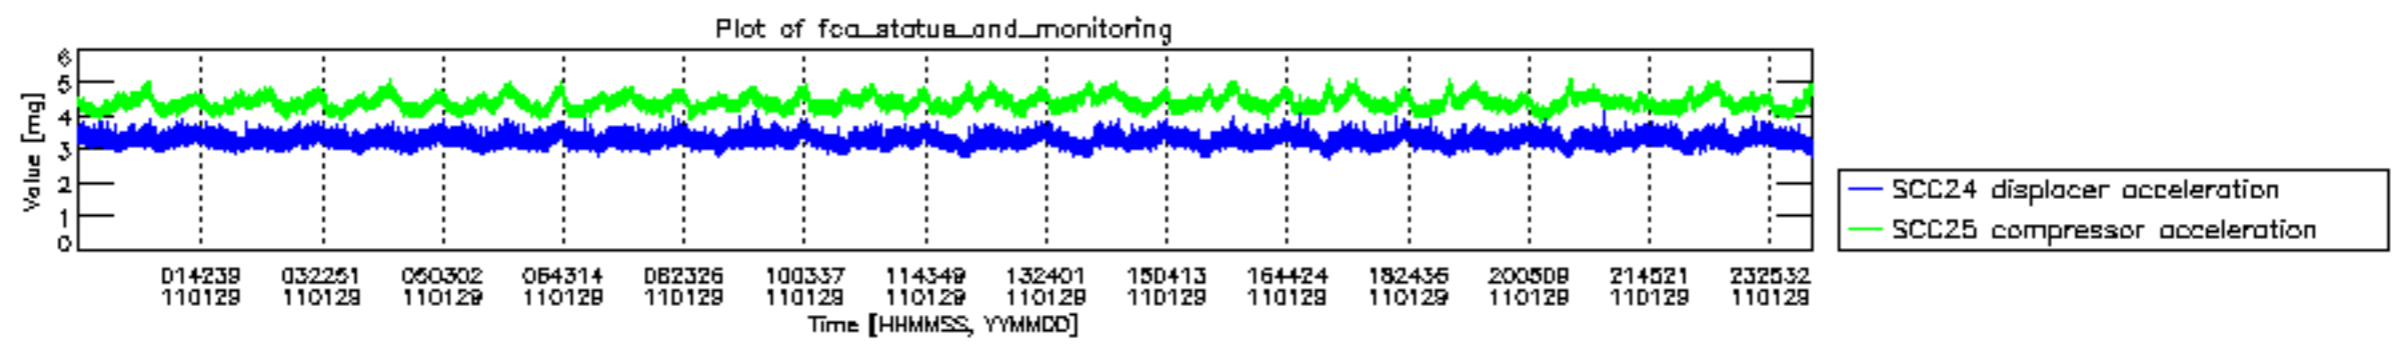

0.2 Instrument Operational Performance Parameters

The following plots give an overview of various instrument parameters for this day. The instrument parameters are part of the auxiliary data field within the source packets of the MIP_NL__0P product. The auxiliary data is normally included twice per interferogram. Note that only the first packet is currently included in monitoring.

mipas_daily_report_level0_KSPT_L0_4504_N_20110129_12.PNG

mipas_daily_report_level0_KSPT_L0_4504_N_20110129_13.PNG

MIPNLOP_MIPSOUPAC_aux_fields_igm_cal, channel statistics plot
 Colour indicates value.