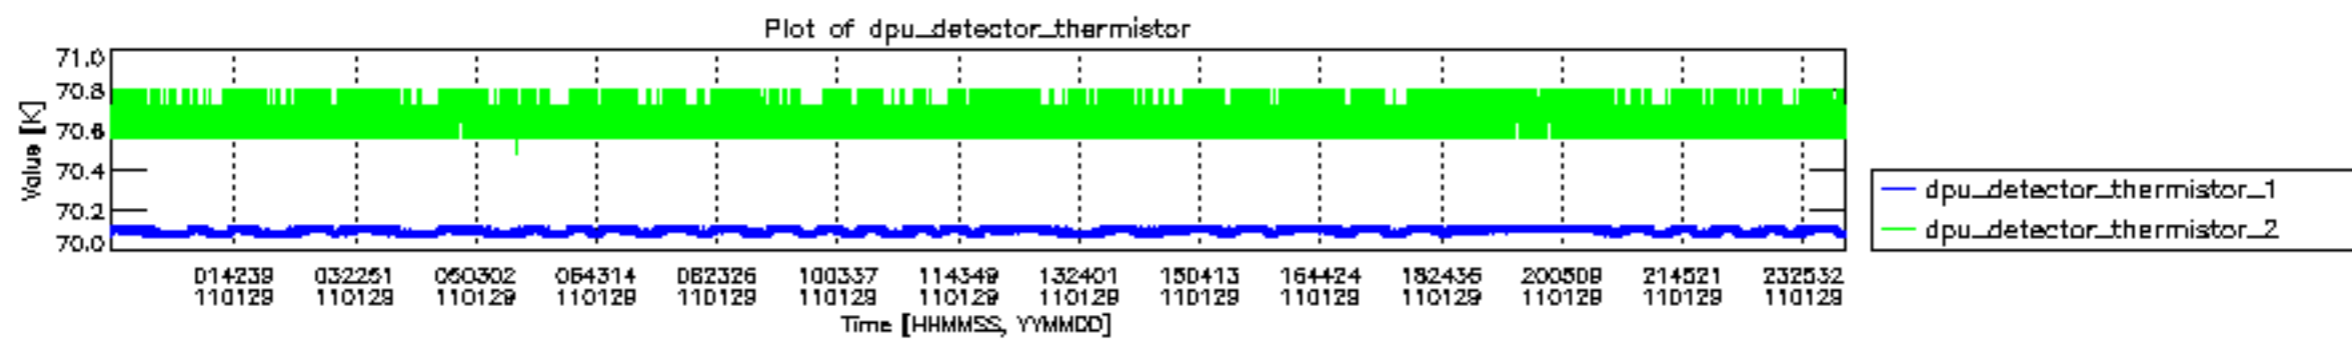

0.2 Instrument Operational Performance Parameters

The following plots give an overview of various instrument parameters for this day. The instrument parameters are part of the auxiliary data field within the source packets of the MIP_NL__0P product. The auxiliary data is normally included twice per interferogram. Note that only the first packet is currently included in monitoring.

mipas_daily_report_level0_KSPT_L0_4504_N_20110129_12.PNG

mipas_daily_report_level0_KSPT_L0_4504_N_20110129_13.PNG

MIPNLOP_MIPSOUPAC_aux_fields_igm_cal, channel statistics plot
 Colour indicates value.