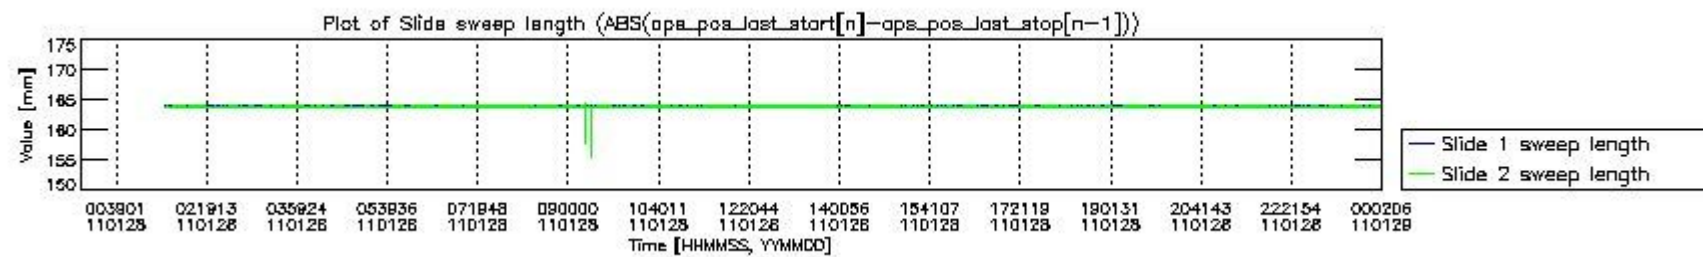

mipas_daily_report_level0_KSPT_L0_4504_N_20110128_7.PNG