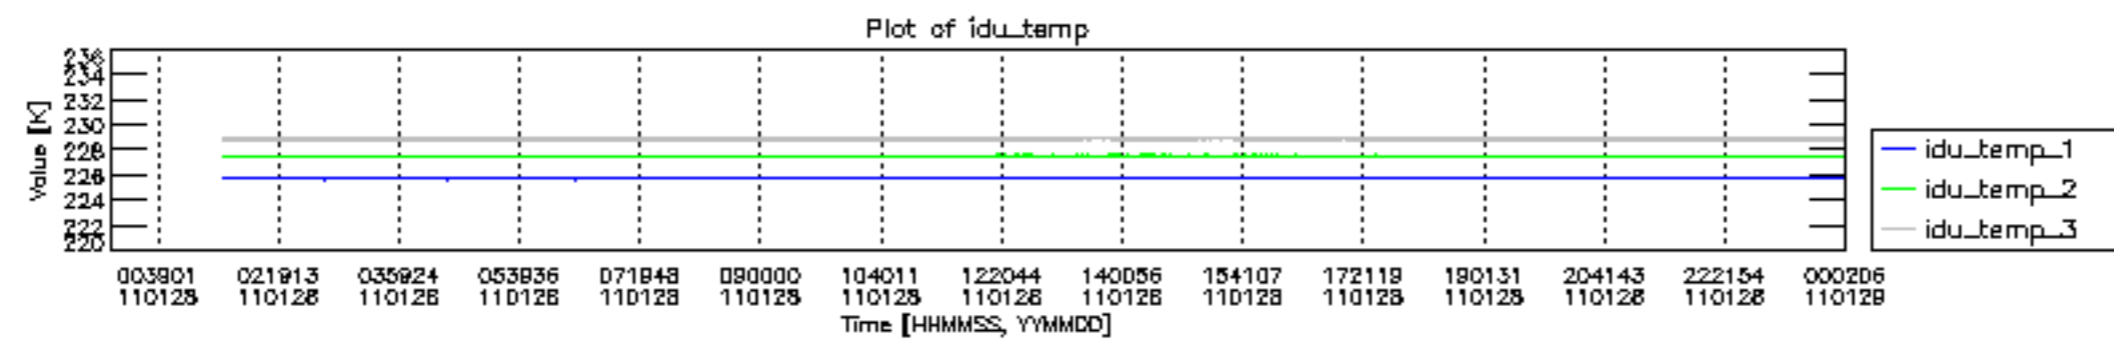

0.2 Instrument Operational Performance Parameters

The following plots give an overview of various instrument parameters for this day. The instrument parameters are part of the auxiliary data field within the source packets of the MIP_NL__0P product. The auxiliary data is normally included twice per interferogram. Note that only the first packet is currently included in monitoring.

mipas_daily_report_level0_KSPT_L0_4504_N_20110128_12.PNG

mipas_daily_report_level0_KSPT_L0_4504_N_20110128_13.PNG

MIPNLOP_MIPSOUPAC_aux_fields_igm_cal, channel statistics plot
 Colour indicates value.