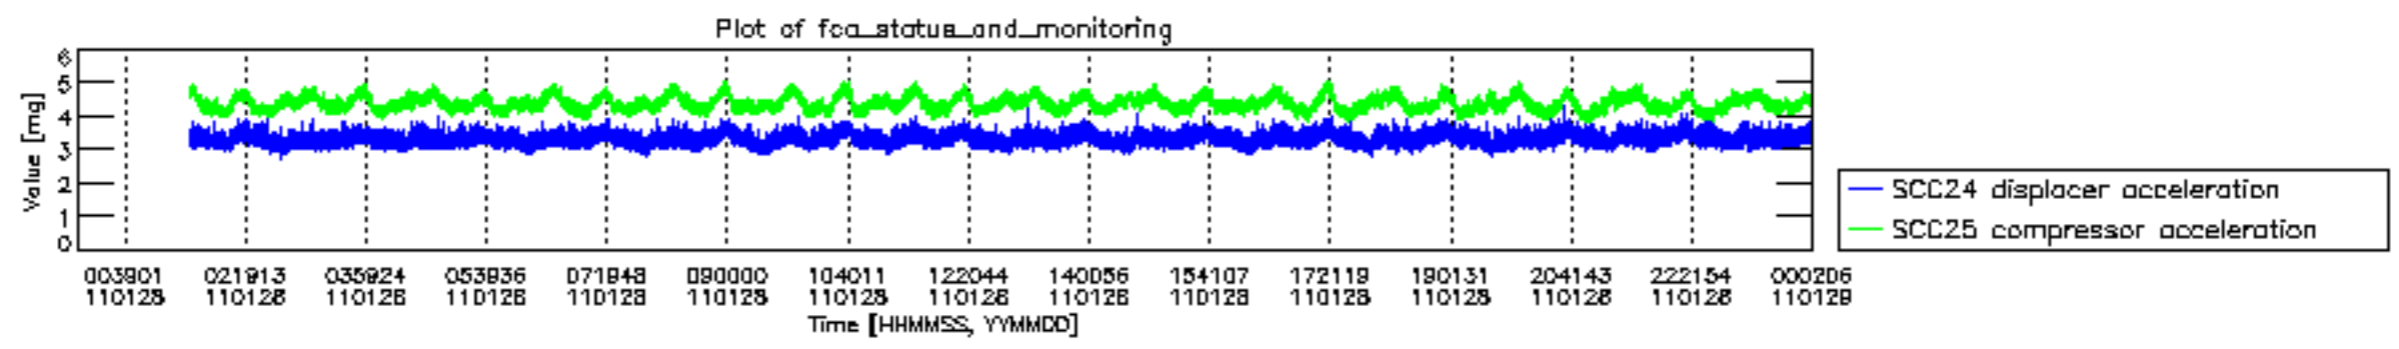

0.2 Instrument Operational Performance Parameters

The following plots give an overview of various instrument parameters for this day. The instrument parameters are part of the auxiliary data field within the source packets of the MIP_NL__0P product. The auxiliary data is normally included twice per interferogram. Note that only the first packet is currently included in monitoring.

mipas_daily_report_level0_KSPT_L0_4504_N_20110128_12.PNG

mipas_daily_report_level0_KSPT_L0_4504_N_20110128_13.PNG

MIPNLOP_MIPSOUPAC_aux_fields_igm_cal, channel statistics plot
 Colour indicates value.