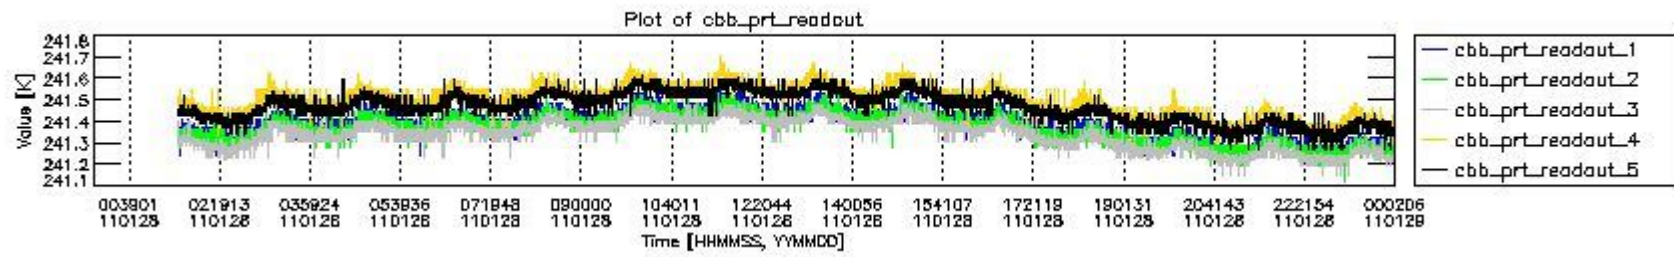

0.2 Instrument Operational Performance Parameters

The following plots give an overview of various instrument parameters for this day. The instrument parameters are part of the auxiliary data field within the source packets of the MIP_NL__0P product. The auxiliary data is normally included twice per interferogram. Note that only the first packet is currently included in monitoring.

mipas_daily_report_level0_KSPT_L0_4504_N_20110128_4.PNG

mipas_daily_report_level0_KSPT_L0_4504_N_20110128_5.PNG

mipas_daily_report_level0_KSPT_L0_4504_N_20110128_6.PNG

mipas_daily_report_level0_KSPT_L0_4504_N_20110128_7.PNG

mipas_daily_report_level0_KSPT_L0_4504_N_20110128_8.PNG

mipas_daily_report_level0_KSPT_L0_4504_N_20110128_9.PNG

mipas_daily_report_level0_KSPT_L0_4504_N_20110128_10.PNG

The following table shows channel statistics for all channels for this day.