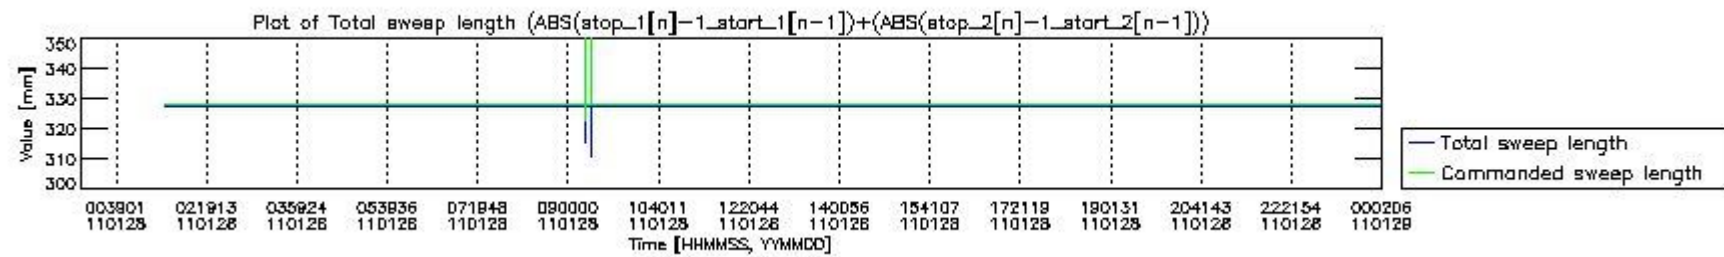

mipas_daily_report_level0_KSPT_L0_4504_N_20110128_6.PNG