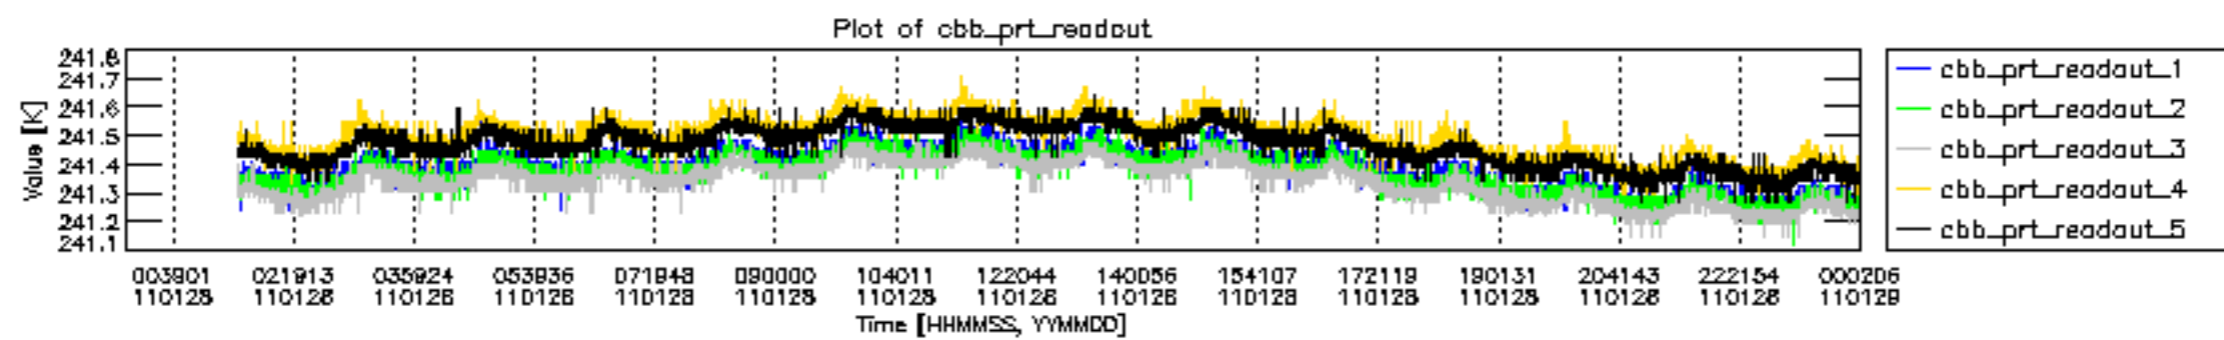

0.2 Instrument Operational Performance Parameters

The following plots give an overview of various instrument parameters for this day. The instrument parameters are part of the auxiliary data field within the source packets of the MIP_NL__0P product. The auxiliary data is normally included twice per interferogram. Note that only the first packet is currently included in monitoring.

mipas_daily_report_level0_KSPT_L0_4504_N_20110128_12.PNG

mipas_daily_report_level0_KSPT_L0_4504_N_20110128_13.PNG

MIPNLOP_MIPSOUPAC_aux_fields_igm_cal, channel statistics plot
 Colour indicates value.