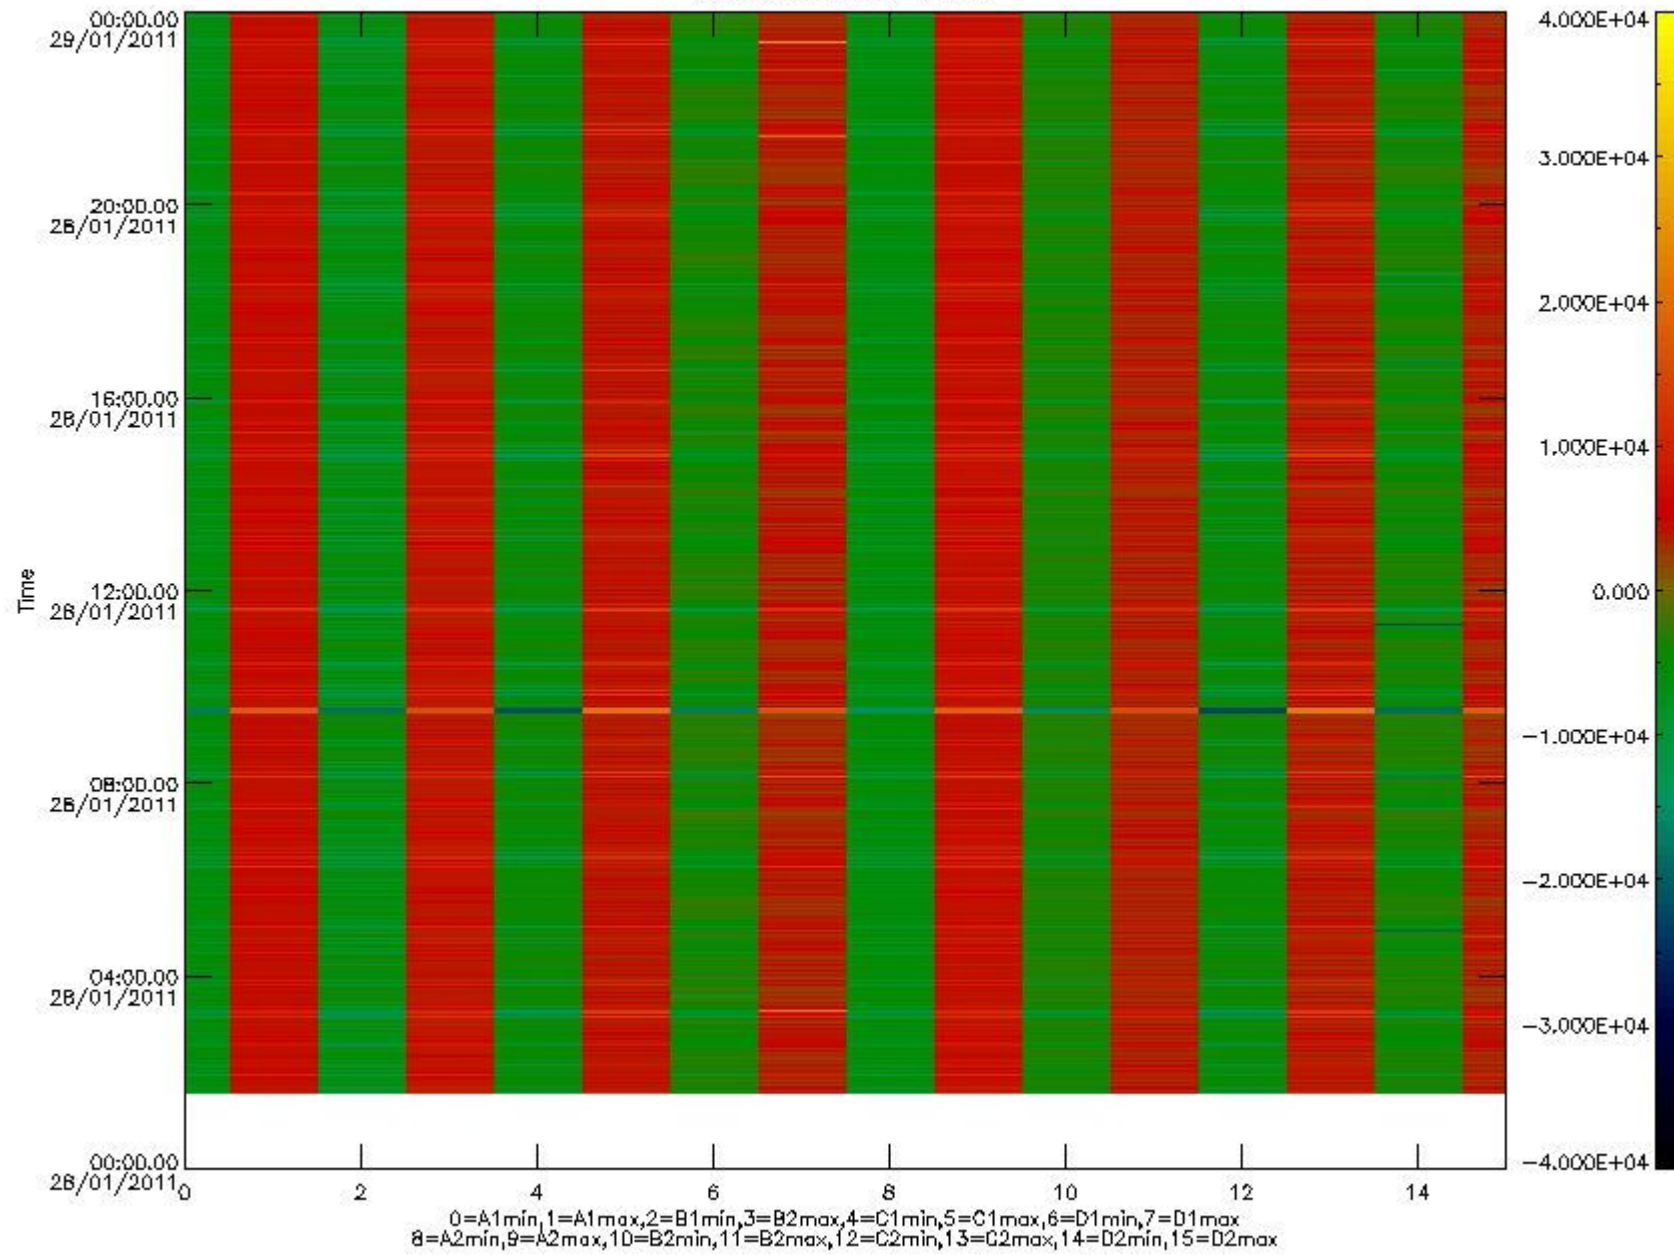

0.1.1 Report summary

The table below shows general characteristics of the data that are included into this report.

Item	Value
Report version	v1.6 08-11-2010
Time of report generation	02FEB2011 05:24:01
Data source version	KSPT_L0/4504-N
Processing scope for products	28JAN2011 00:00:00 to 29JAN2011 00:00:00
Start time of first product within scope	28JAN2011 01:33:02
Stop time of last product within scope	29JAN2011 01:00:46
Total number of level 0 products	15
Number of level 0 products with errors	0

0.2 Instrument Operational Performance Parameters

The following plots give an overview of various instrument parameters for this day. The instrument parameters are part of the auxiliary data field within the source packets of the MIP_NL__0P product. The auxiliary data is normally included twice per interferogram. Note that only the first packet is currently included in monitoring.

mipas_daily_report_level0_KSPT_L0_4504_N_20110128_8.PNG

mipas_daily_report_level0_KSPT_L0_4504_N_20110128_9.PNG

mipas_daily_report_level0_KSPT_L0_4504_N_20110128_10.PNG

The following table shows channel statistics for all channels for this day.

mipas_daily_report_level0_KSPT_L0_4504_N_20110128_11.PNG

0.3 ADF monitoring

The use of ADFs is shown in two ways:

1. By means of two tables that can be used to find the ADF used for a specific product.
2. By means of plots that show changes in ADF using colours.