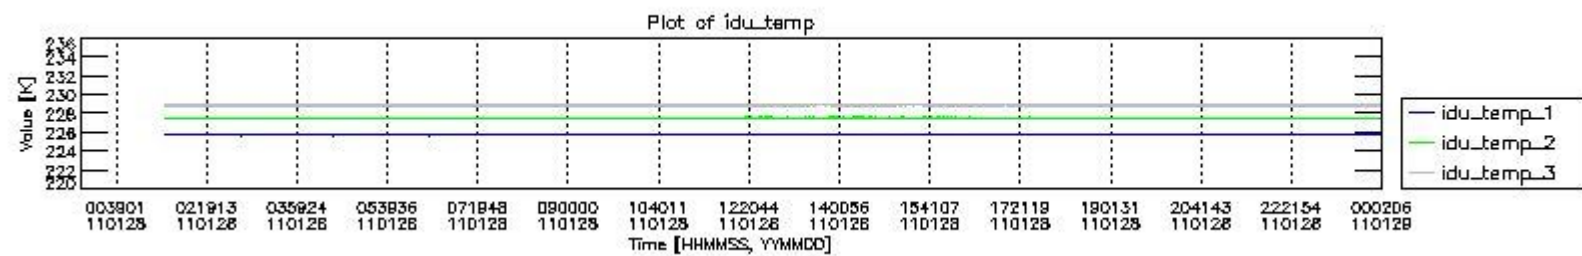

mipas_daily_report_level0_KSPT_L0_4504_N_20110128_2.PNG