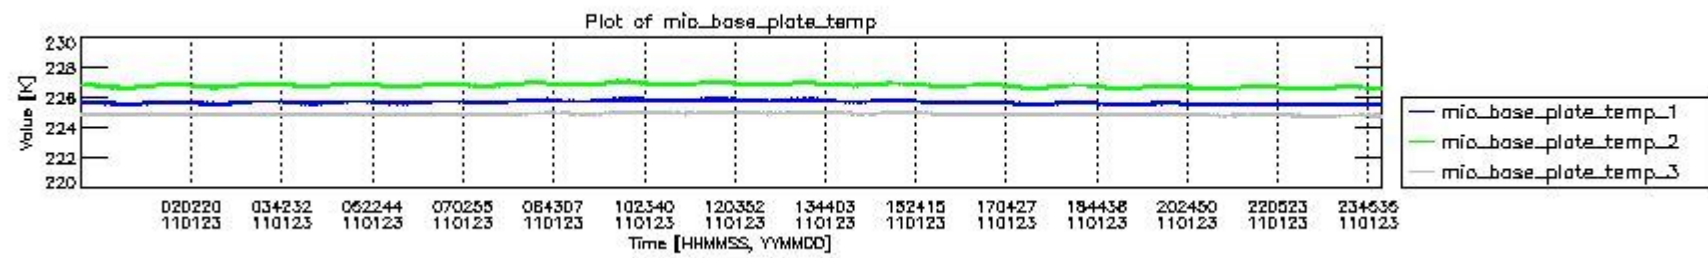

mipas_daily_report_level0_KSPT_L0_4504_N_20110123_1.PNG