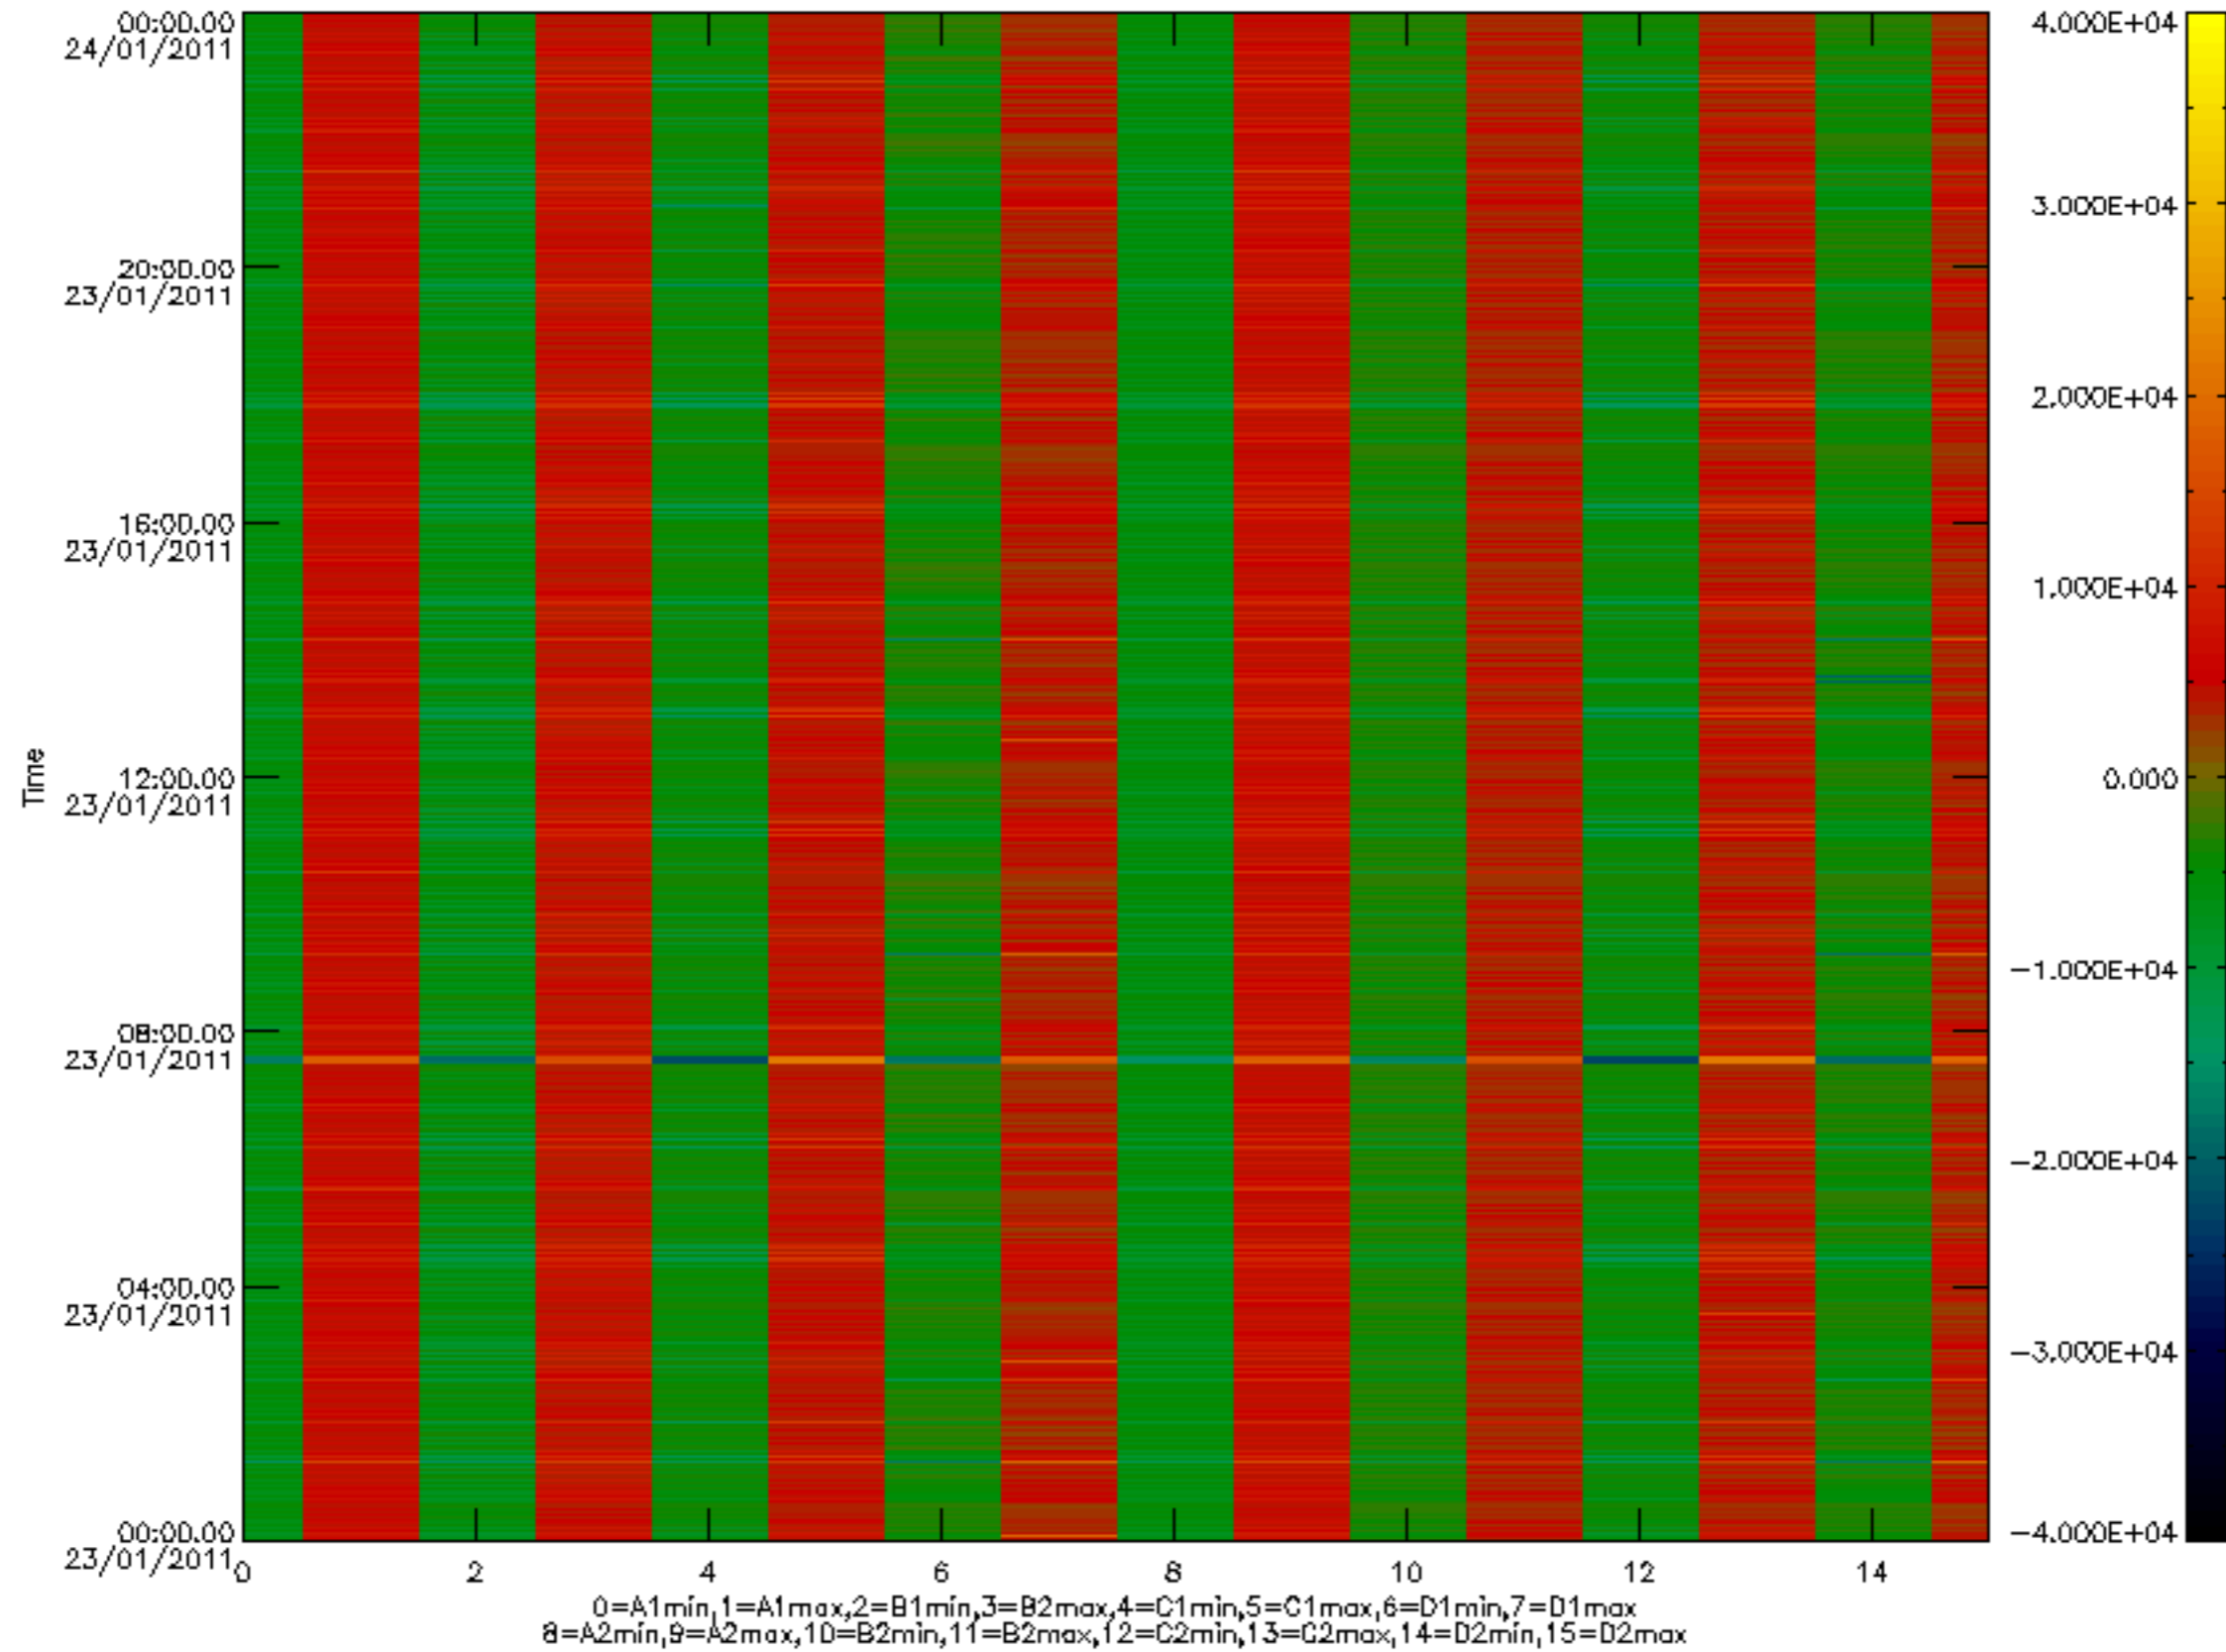

0.1.1 Report summary

The table below shows general characteristics of the data that are included into this report.

Item	Value
Report version	v1.6 08-11-2010
Time of report generation	28JAN2011 05:23:48
Data source version	KSPT_L0/4504-N
Processing scope for products	23JAN2011 00:00:00 to 24JAN2011 00:00:00
Start time of first product within scope	23JAN2011 01:18:15
Stop time of last product within scope	24JAN2011 00:41:56
Total number of level 0 products	14
Number of level 0 products with errors	1

0.2 Instrument Operational Performance Parameters

The following plots give an overview of various instrument parameters for this day. The instrument parameters are part of the auxiliary data field within the source packets of the MIP_NL__0P product. The auxiliary data is normally included twice per interferogram. Note that only the first packet is currently included in monitoring.

mipas_daily_report_level0_KSPT_L0_4504_N_20110123_12.PNG

mipas_daily_report_level0_KSPT_L0_4504_N_20110123_13.PNG

MIPNLOP_MIPSOUPAC_aux_fields_igm_cal, channel statistics plot
 Colour indicates value.

Bar plot of ADFs used for ORBIT_STATE_VECTOR_FILE.
See legend for details.