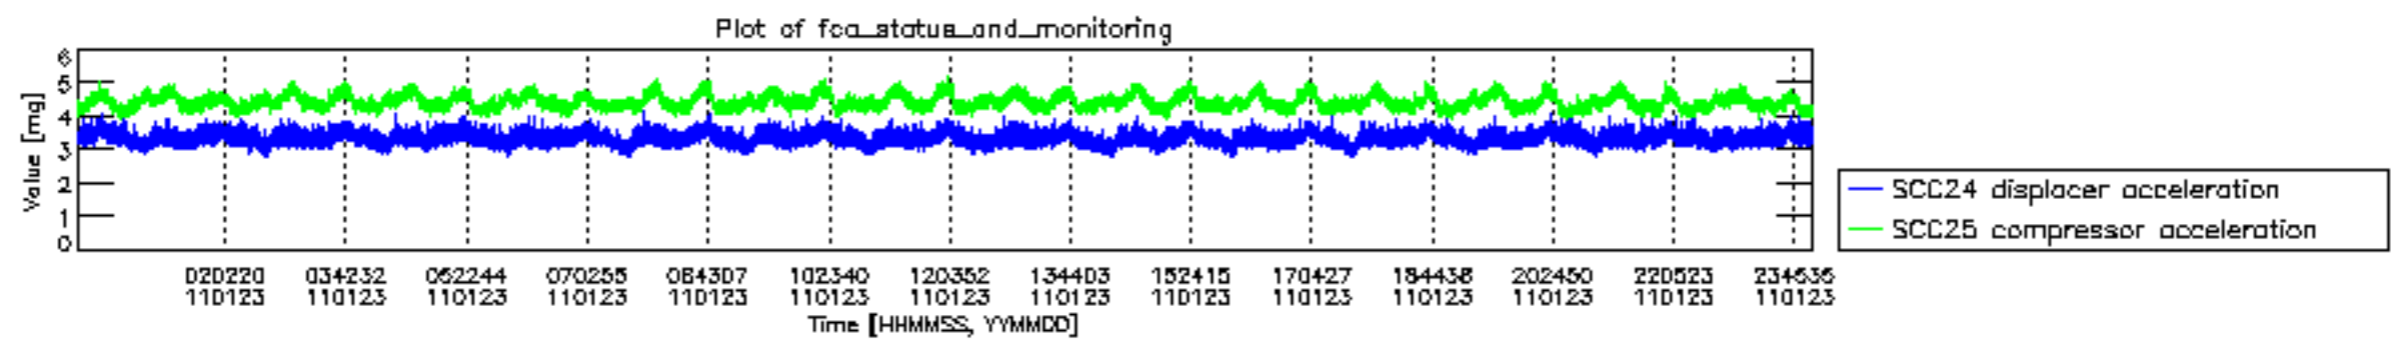

0.2 Instrument Operational Performance Parameters

The following plots give an overview of various instrument parameters for this day. The instrument parameters are part of the auxiliary data field within the source packets of the MIP_NL__0P product. The auxiliary data is normally included twice per interferogram. Note that only the first packet is currently included in monitoring.

mipas_daily_report_level0_KSPT_L0_4504_N_20110123_12.PNG

mipas_daily_report_level0_KSPT_L0_4504_N_20110123_13.PNG

MIPNLOP_MIPSOUPAC_aux_fields_igm_cal, channel statistics plot
 Colour indicates value.

Bar plot of ADFs used for ORBIT_STATE_VECTOR_FILE.
See legend for details.