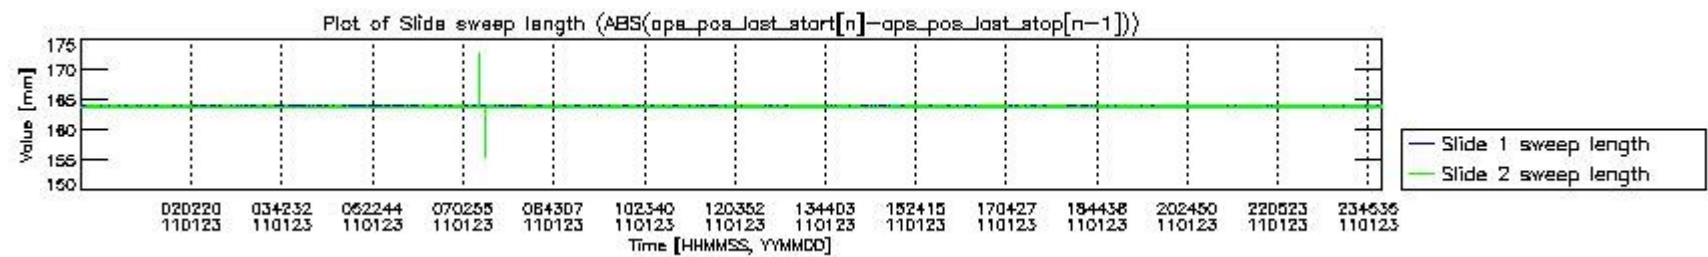

mipas_daily_report_level0_KSPT_L0_4504_N_20110123_7.PNG