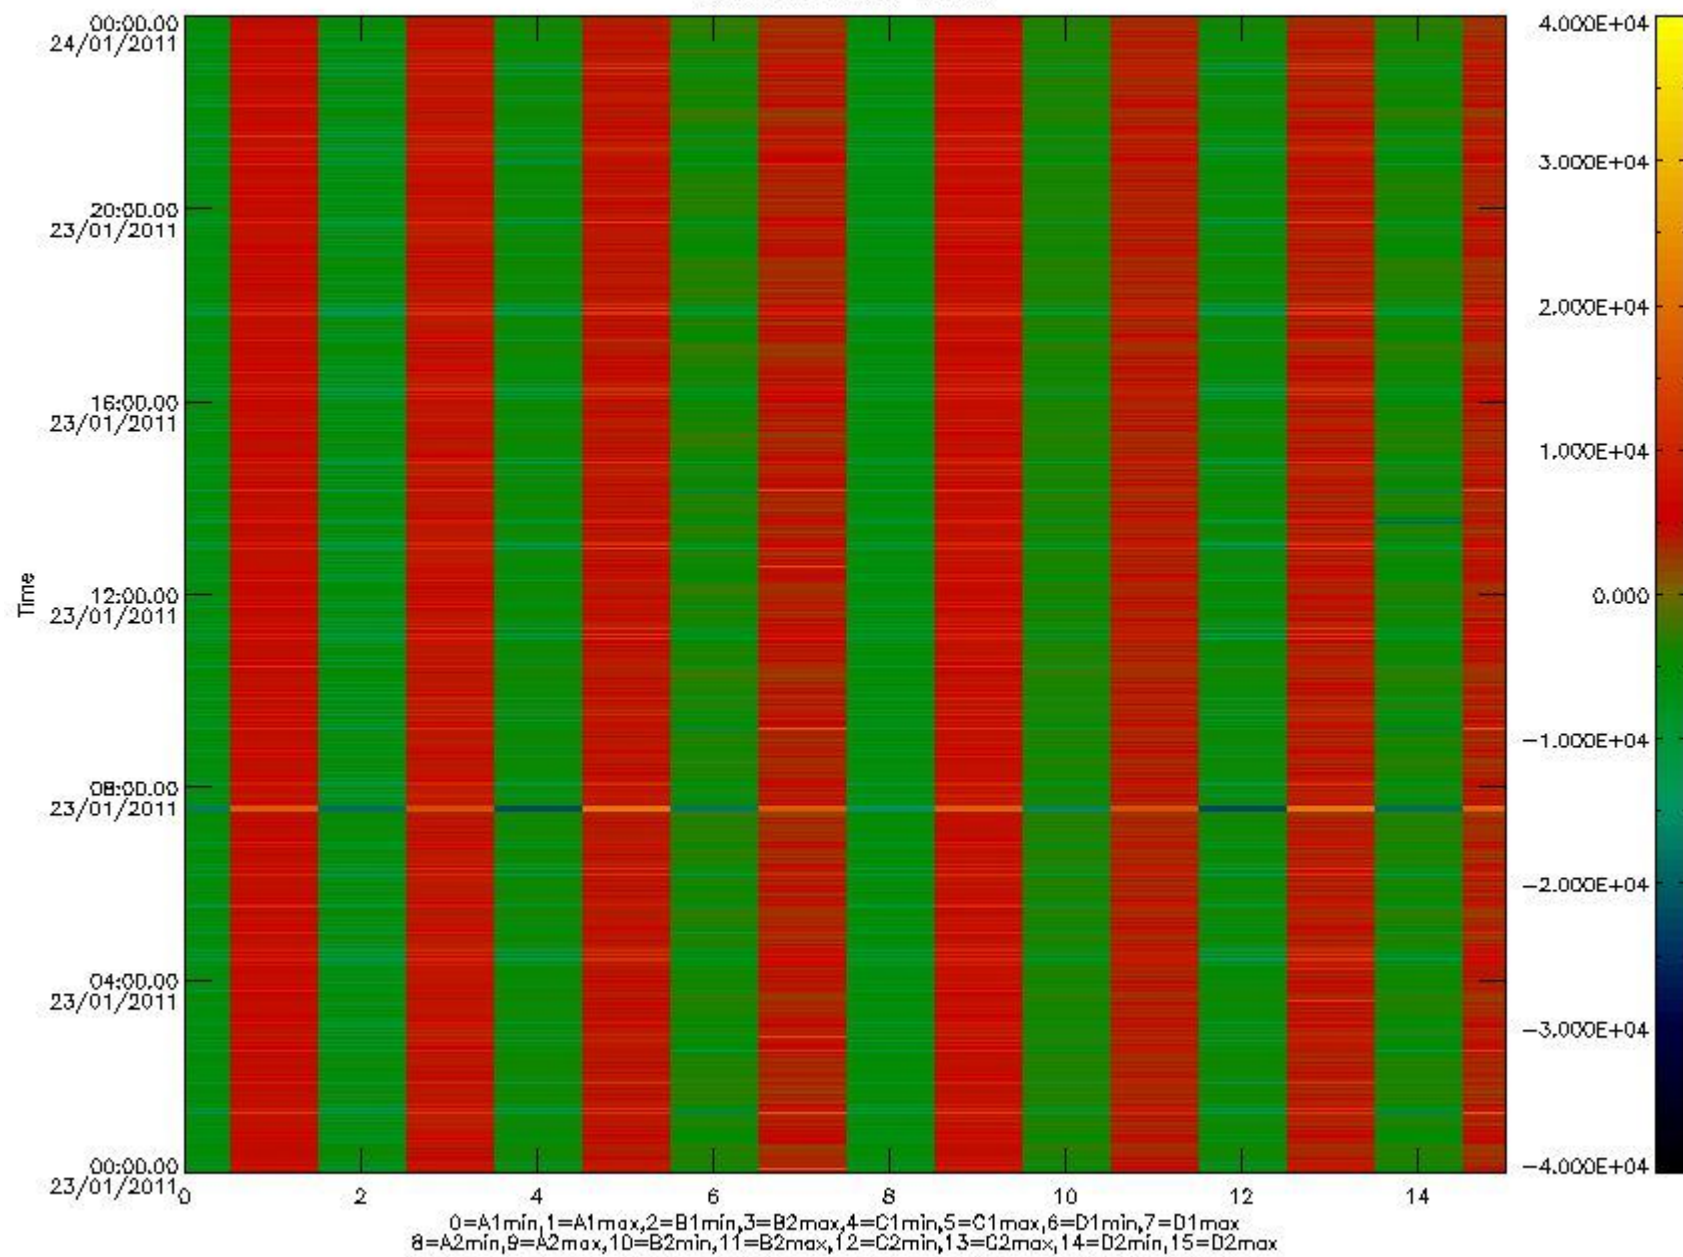

MIPNLOP_MIPSOUPAC_aux_fields_igm_cal, channel statistics plot
Colour indicates value.

mipas_daily_report_level0_KSPT_L0_4504_N_20110123_11.PNG

0.3 ADF monitoring

The use of ADFs is shown in two ways:

1. By means of two tables that can be used to find the ADF used for a specific product.
2. By means of plots that show changes in ADF using colours.

Number	ADF
0	AUX_CN0_AXVPDS20020123_121901_20020101_000000_20200101_000000
1	AUX_FPO_AXVPDS20110121_222114_20110121_192610_20110131_214002
2	AUX_FPO_AXVPDS20110123_102114_20110122_184926_20110201_210318
3	AUX_FPO_AXVPDS20110123_222113_20110123_195256_20110202_202634