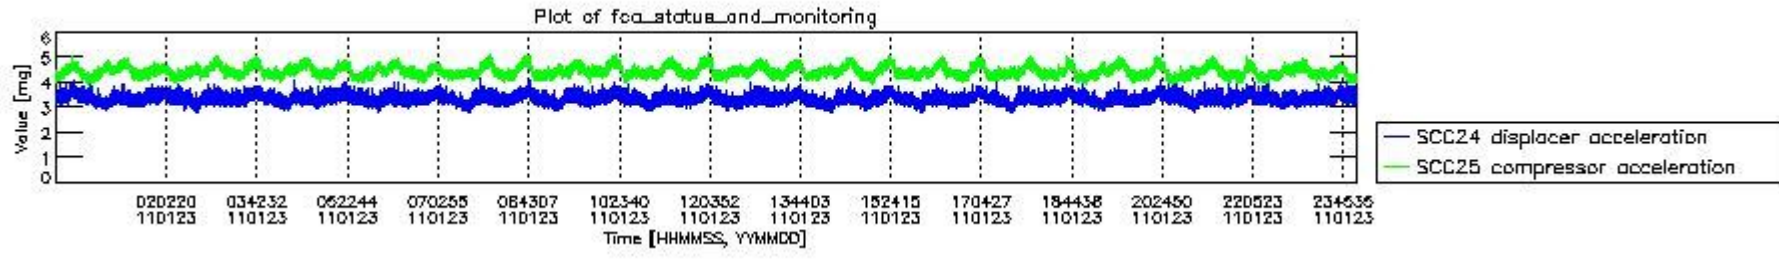

mipas_daily_report_level0_KSPT_L0_4504_N_20110123_10.PNG

The following table shows channel statistics for all channels for this day.

Channel	Min	Max	ADC
A1	-17573	18604	16bit
B1	-18953	16483	16bit
C1	-25258	21955	16bit
D1	-22994	32206	16bit
A2	-15234	18715	16bit
B2	-16987	16701	16bit
C2	-23058	24621	16bit
D2	-32768	25317	16bit