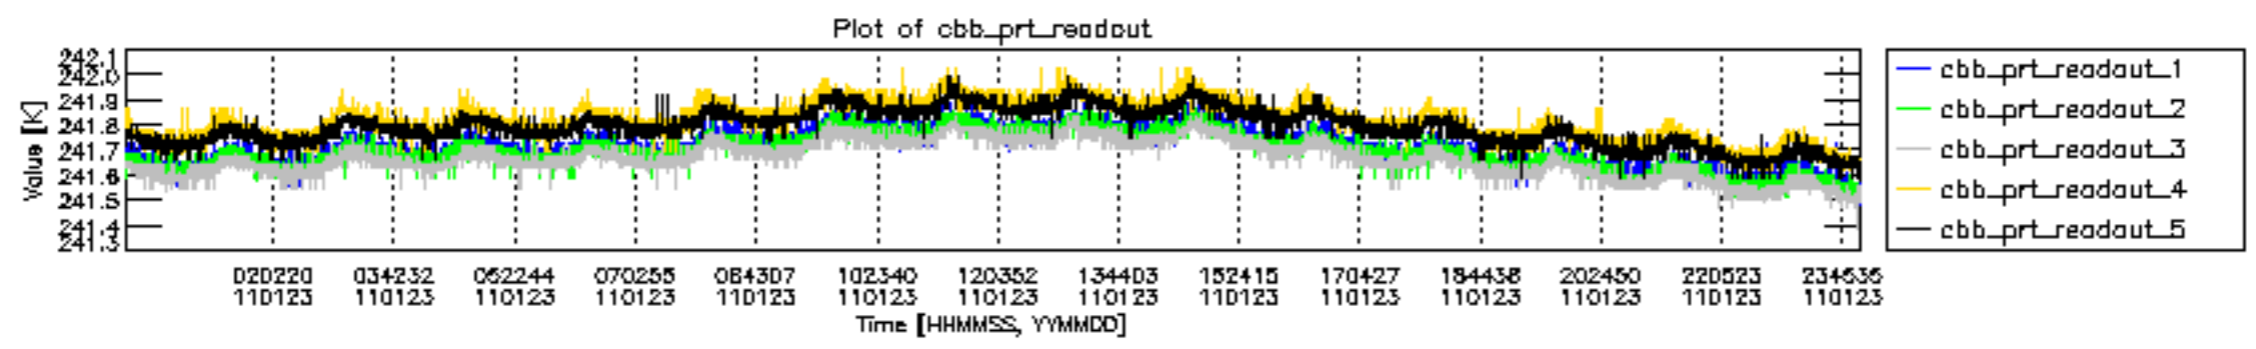

0.2 Instrument Operational Performance Parameters

The following plots give an overview of various instrument parameters for this day. The instrument parameters are part of the auxiliary data field within the source packets of the MIP_NL__0P product. The auxiliary data is normally included twice per interferogram. Note that only the first packet is currently included in monitoring.

mipas_daily_report_level0_KSPT_L0_4504_N_20110123_12.PNG

mipas_daily_report_level0_KSPT_L0_4504_N_20110123_13.PNG

MIPNLOP_MIPSOUPAC_aux_fields_igm_cal, channel statistics plot
 Colour indicates value.

Bar plot of ADFs used for ORBIT_STATE_VECTOR_FILE.
See legend for details.