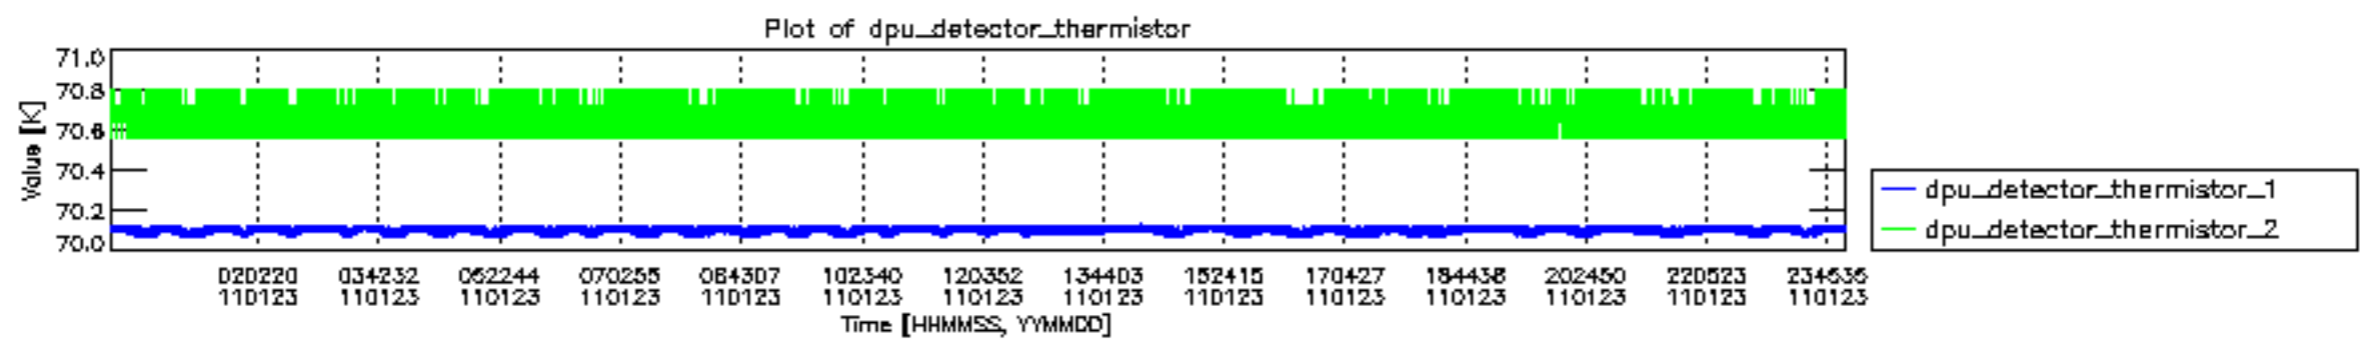

0.2 Instrument Operational Performance Parameters

The following plots give an overview of various instrument parameters for this day. The instrument parameters are part of the auxiliary data field within the source packets of the MIP_NL__0P product. The auxiliary data is normally included twice per interferogram. Note that only the first packet is currently included in monitoring.

mipas_daily_report_level0_KSPT_L0_4504_N_20110123_12.PNG

mipas_daily_report_level0_KSPT_L0_4504_N_20110123_13.PNG

MIPNLOP_MIPSOUPAC_aux_fields_igm_cal, channel statistics plot
 Colour indicates value.

Bar plot of ADFs used for ORBIT_STATE_VECTOR_FILE.
See legend for details.