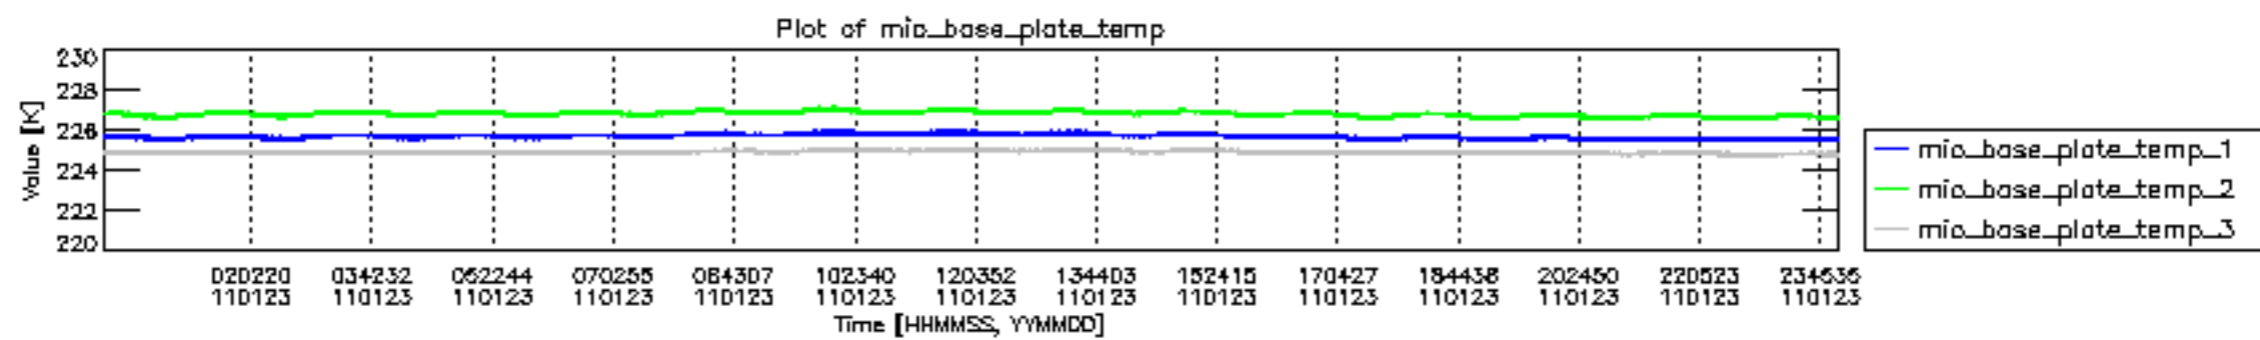

0.2 Instrument Operational Performance Parameters

The following plots give an overview of various instrument parameters for this day. The instrument parameters are part of the auxiliary data field within the source packets of the MIP_NL__0P product. The auxiliary data is normally included twice per interferogram. Note that only the first packet is currently included in monitoring.

mipas_daily_report_level0_KSPT_L0_4504_N_20110123_12.PNG

mipas_daily_report_level0_KSPT_L0_4504_N_20110123_13.PNG

MIPNLOP_MIPSOUPAC_aux_fields_igm_cal, channel statistics plot
 Colour indicates value.

Bar plot of ADFs used for ORBIT_STATE_VECTOR_FILE.
See legend for details.