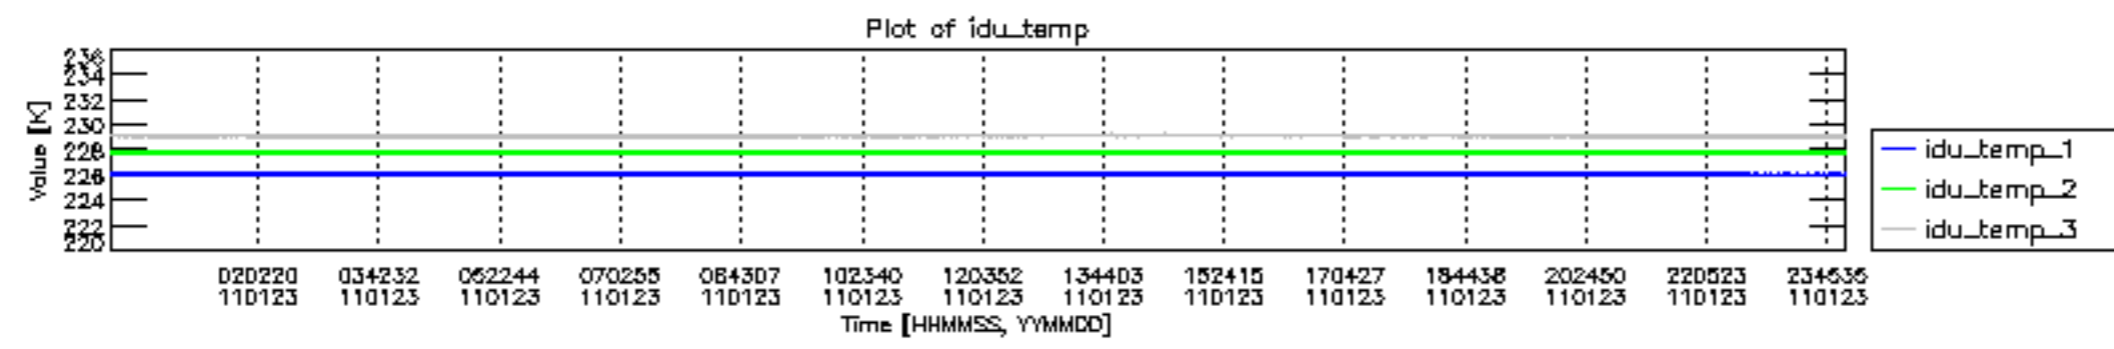

0.2 Instrument Operational Performance Parameters

The following plots give an overview of various instrument parameters for this day. The instrument parameters are part of the auxiliary data field within the source packets of the MIP_NL__0P product. The auxiliary data is normally included twice per interferogram. Note that only the first packet is currently included in monitoring.

mipas_daily_report_level0_KSPT_L0_4504_N_20110123_12.PNG

mipas_daily_report_level0_KSPT_L0_4504_N_20110123_13.PNG

MIPNLOP_MIPSOUPAC_aux_fields_igm_cal, channel statistics plot
 Colour indicates value.

Bar plot of ADFs used for ORBIT_STATE_VECTOR_FILE.
See legend for details.