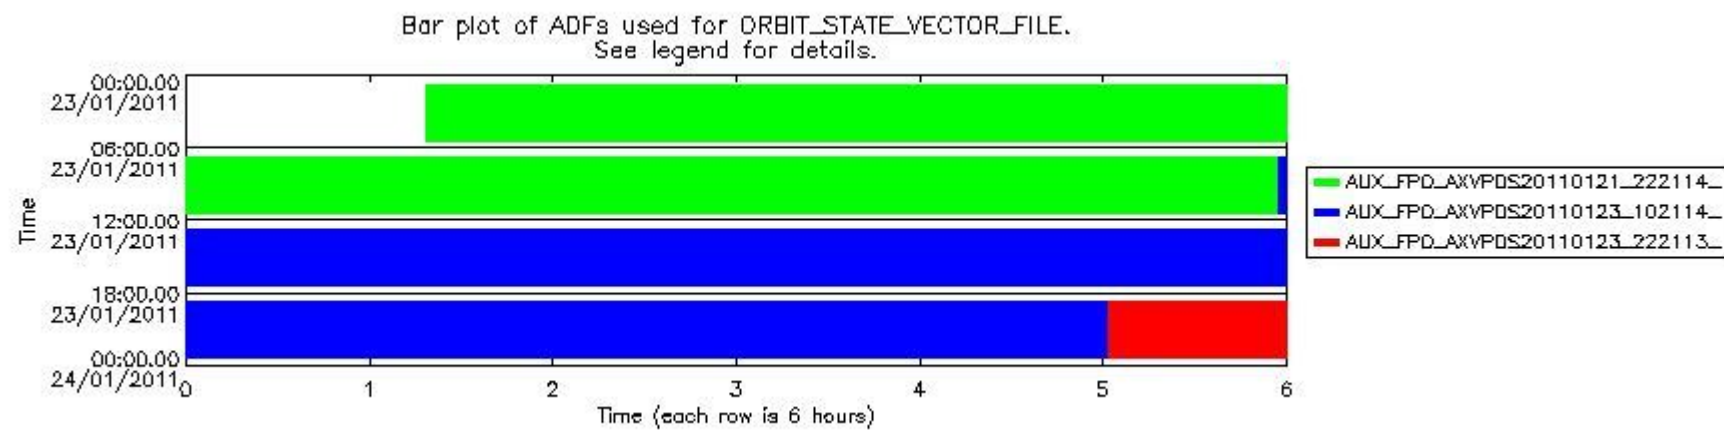

mipas_daily_report_level0_KSPT_L0_4504_N_20110123_13.PNG