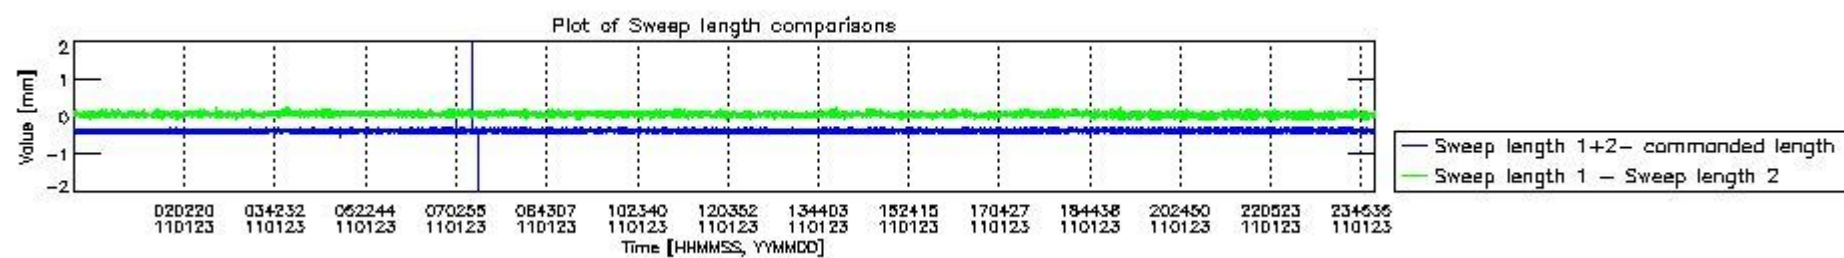

mipas_daily_report_level0_KSPT_L0_4504_N_20110123_8.PNG