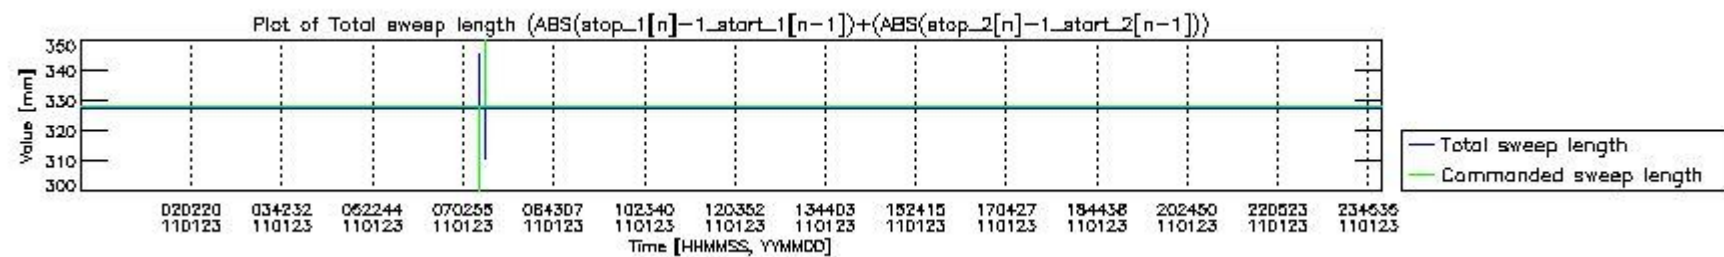

mipas_daily_report_level0_KSPT_L0_4504_N_20110123_6.PNG