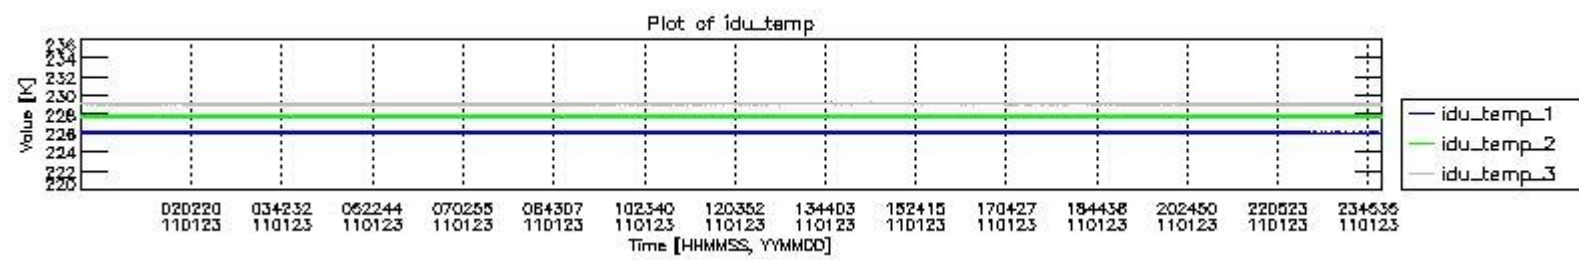

mipas_daily_report_level0_KSPT_L0_4504_N_20110123_2.PNG