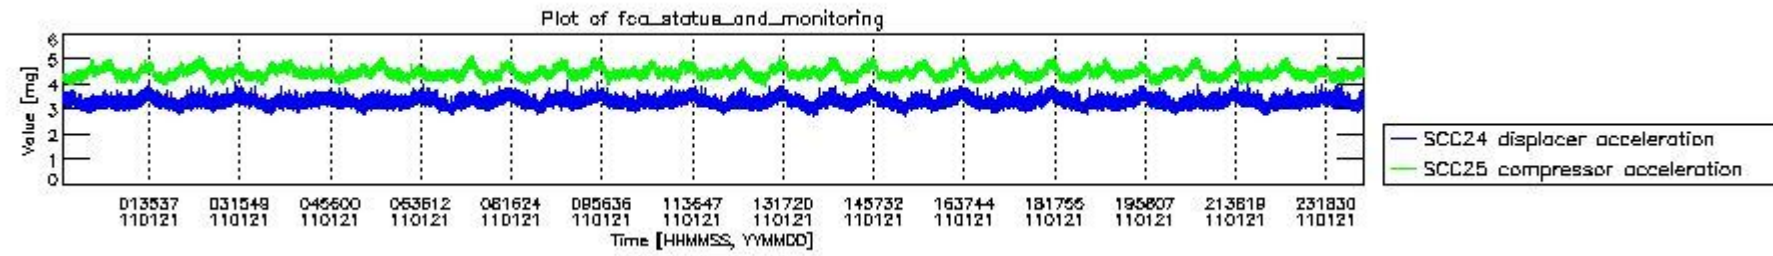

mipas_daily_report_level0_KSPT_L0_4504_N_20110121_10.PNG

The following table shows channel statistics for all channels for this day.

Channel	Min	Max	ADC
A1	-17586	18602	16bit
B1	-18961	16490	16bit
C1	-23903	22002	16bit
D1	-22332	32767	16bit
A2	-15257	18729	16bit
B2	-17001	16714	16bit
C2	-23066	22635	16bit
D2	-32768	25639	16bit