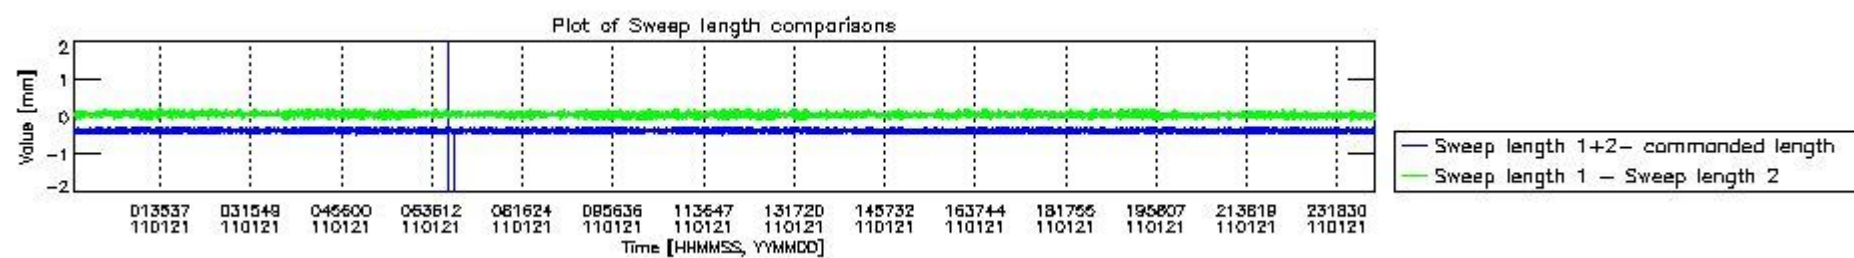

mipas_daily_report_level0_KSPT_L0_4504_N_20110121_8.PNG