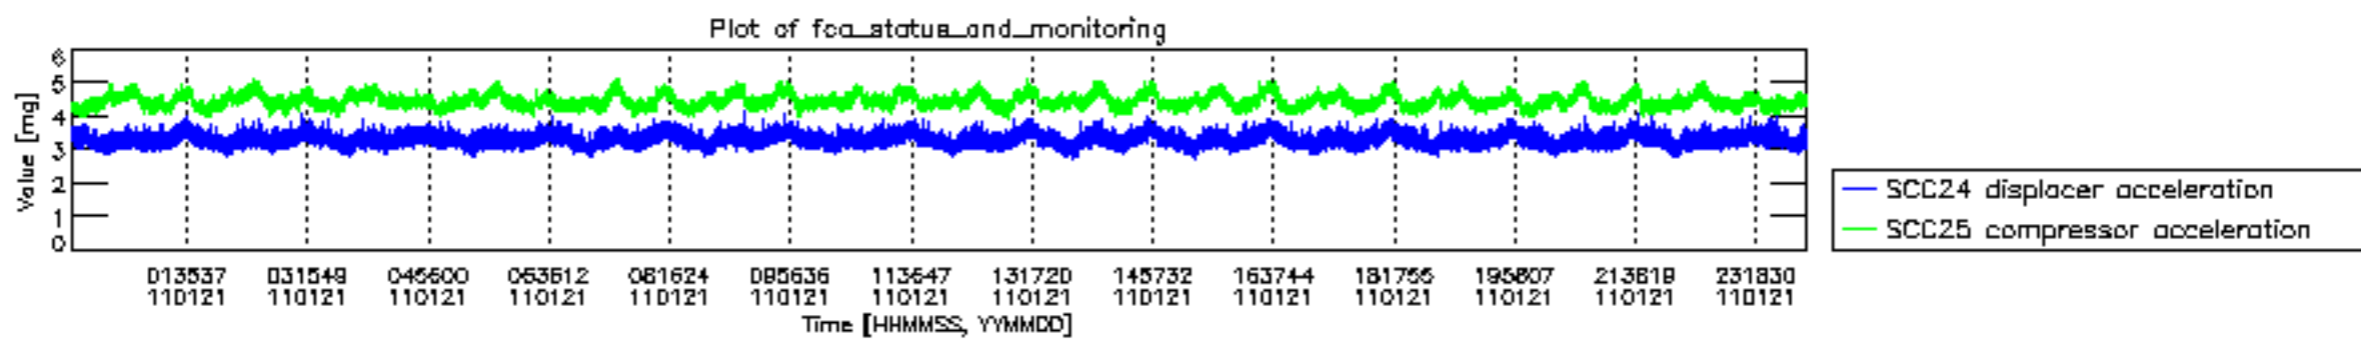

0.2 Instrument Operational Performance Parameters

The following plots give an overview of various instrument parameters for this day. The instrument parameters are part of the auxiliary data field within the source packets of the MIP_NL__0P product. The auxiliary data is normally included twice per interferogram. Note that only the first packet is currently included in monitoring.

mipas_daily_report_level0_KSPT_L0_4504_N_20110121_12.PNG

mipas_daily_report_level0_KSPT_L0_4504_N_20110121_13.PNG

MIPNLOP_MIPSOUPAC_aux_fields_igm_cal, channel statistics plot
 Colour indicates value.