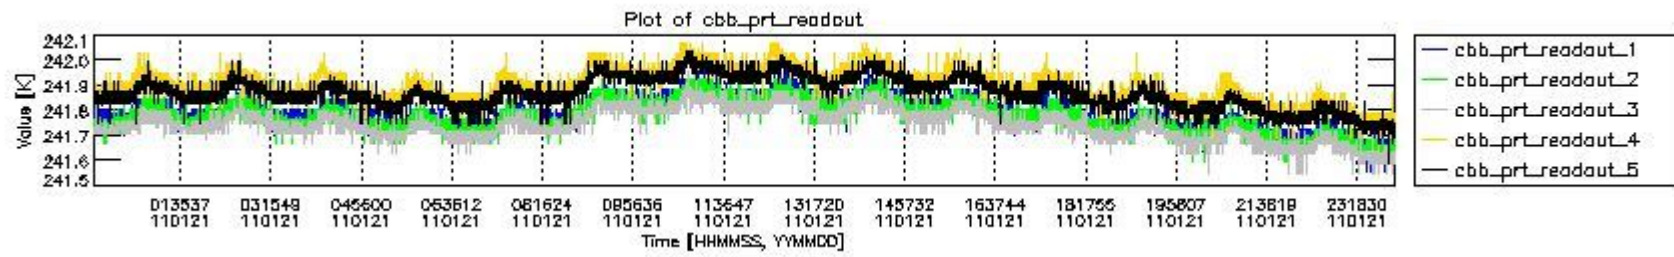

mipas_daily_report_level0_KSPT_L0_4504_N_20110121_9.PNG