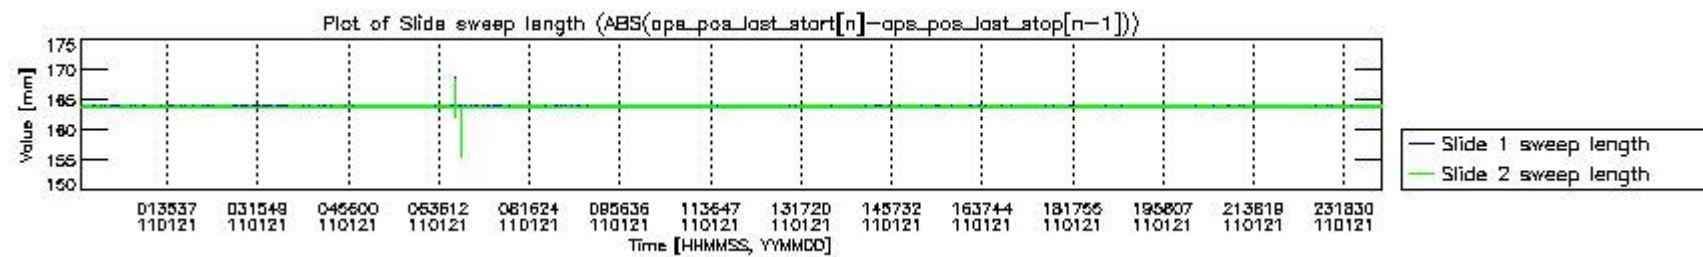

mipas_daily_report_level0_KSPT_L0_4504_N_20110121_7.PNG