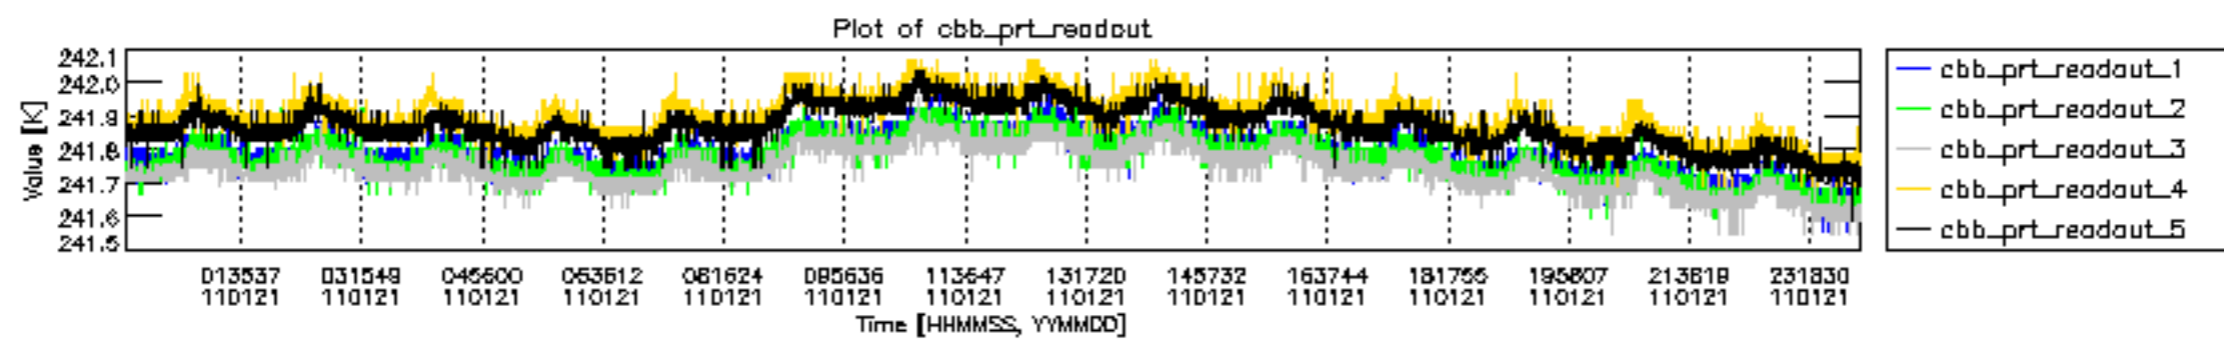

0.2 Instrument Operational Performance Parameters

The following plots give an overview of various instrument parameters for this day. The instrument parameters are part of the auxiliary data field within the source packets of the MIP_NL__0P product. The auxiliary data is normally included twice per interferogram. Note that only the first packet is currently included in monitoring.

mipas_daily_report_level0_KSPT_L0_4504_N_20110121_12.PNG

mipas_daily_report_level0_KSPT_L0_4504_N_20110121_13.PNG

MIPNLOP_MIPSOUPAC_aux_fields_igm_cal, channel statistics plot
 Colour indicates value.