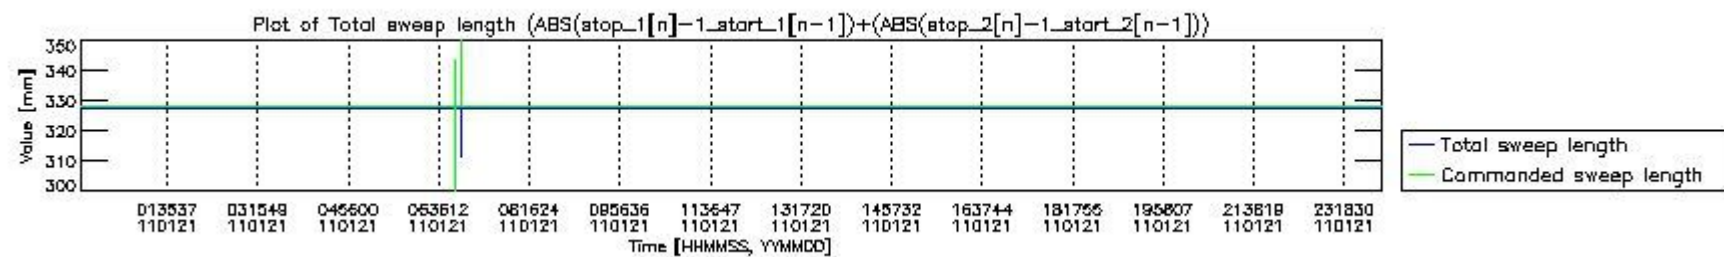

mipas_daily_report_level0_KSPT_L0_4504_N_20110121_6.PNG