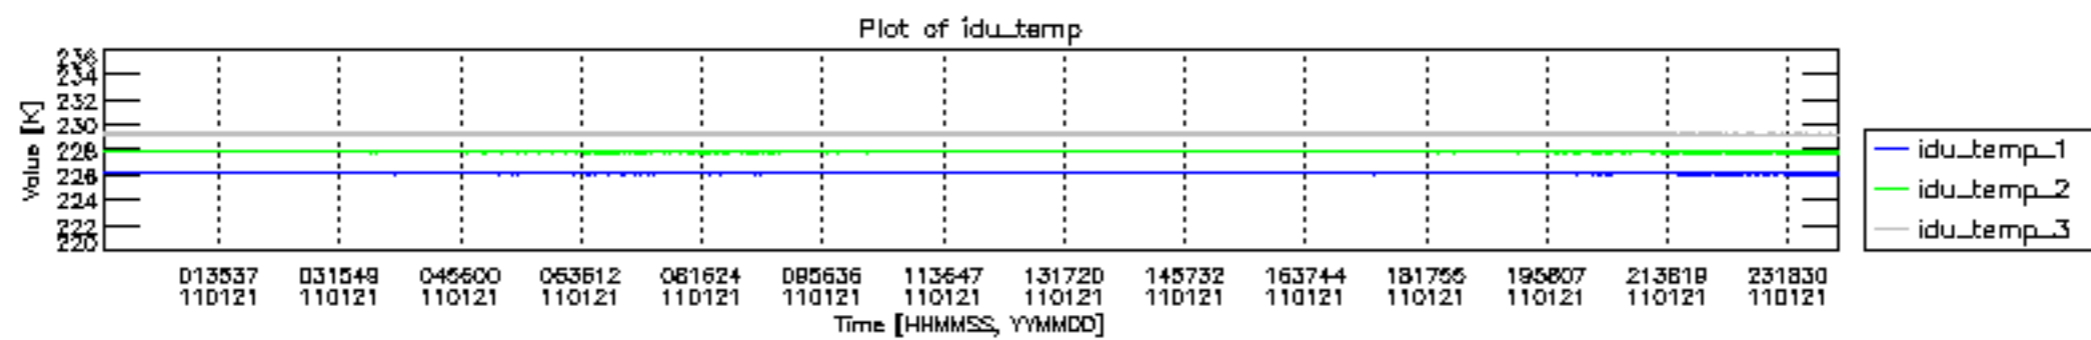

0.2 Instrument Operational Performance Parameters

The following plots give an overview of various instrument parameters for this day. The instrument parameters are part of the auxiliary data field within the source packets of the MIP_NL__0P product. The auxiliary data is normally included twice per interferogram. Note that only the first packet is currently included in monitoring.

mipas_daily_report_level0_KSPT_L0_4504_N_20110121_12.PNG

mipas_daily_report_level0_KSPT_L0_4504_N_20110121_13.PNG

MIPNLOP_MIPSOUPAC_aux_fields_igm_cal, channel statistics plot
 Colour indicates value.