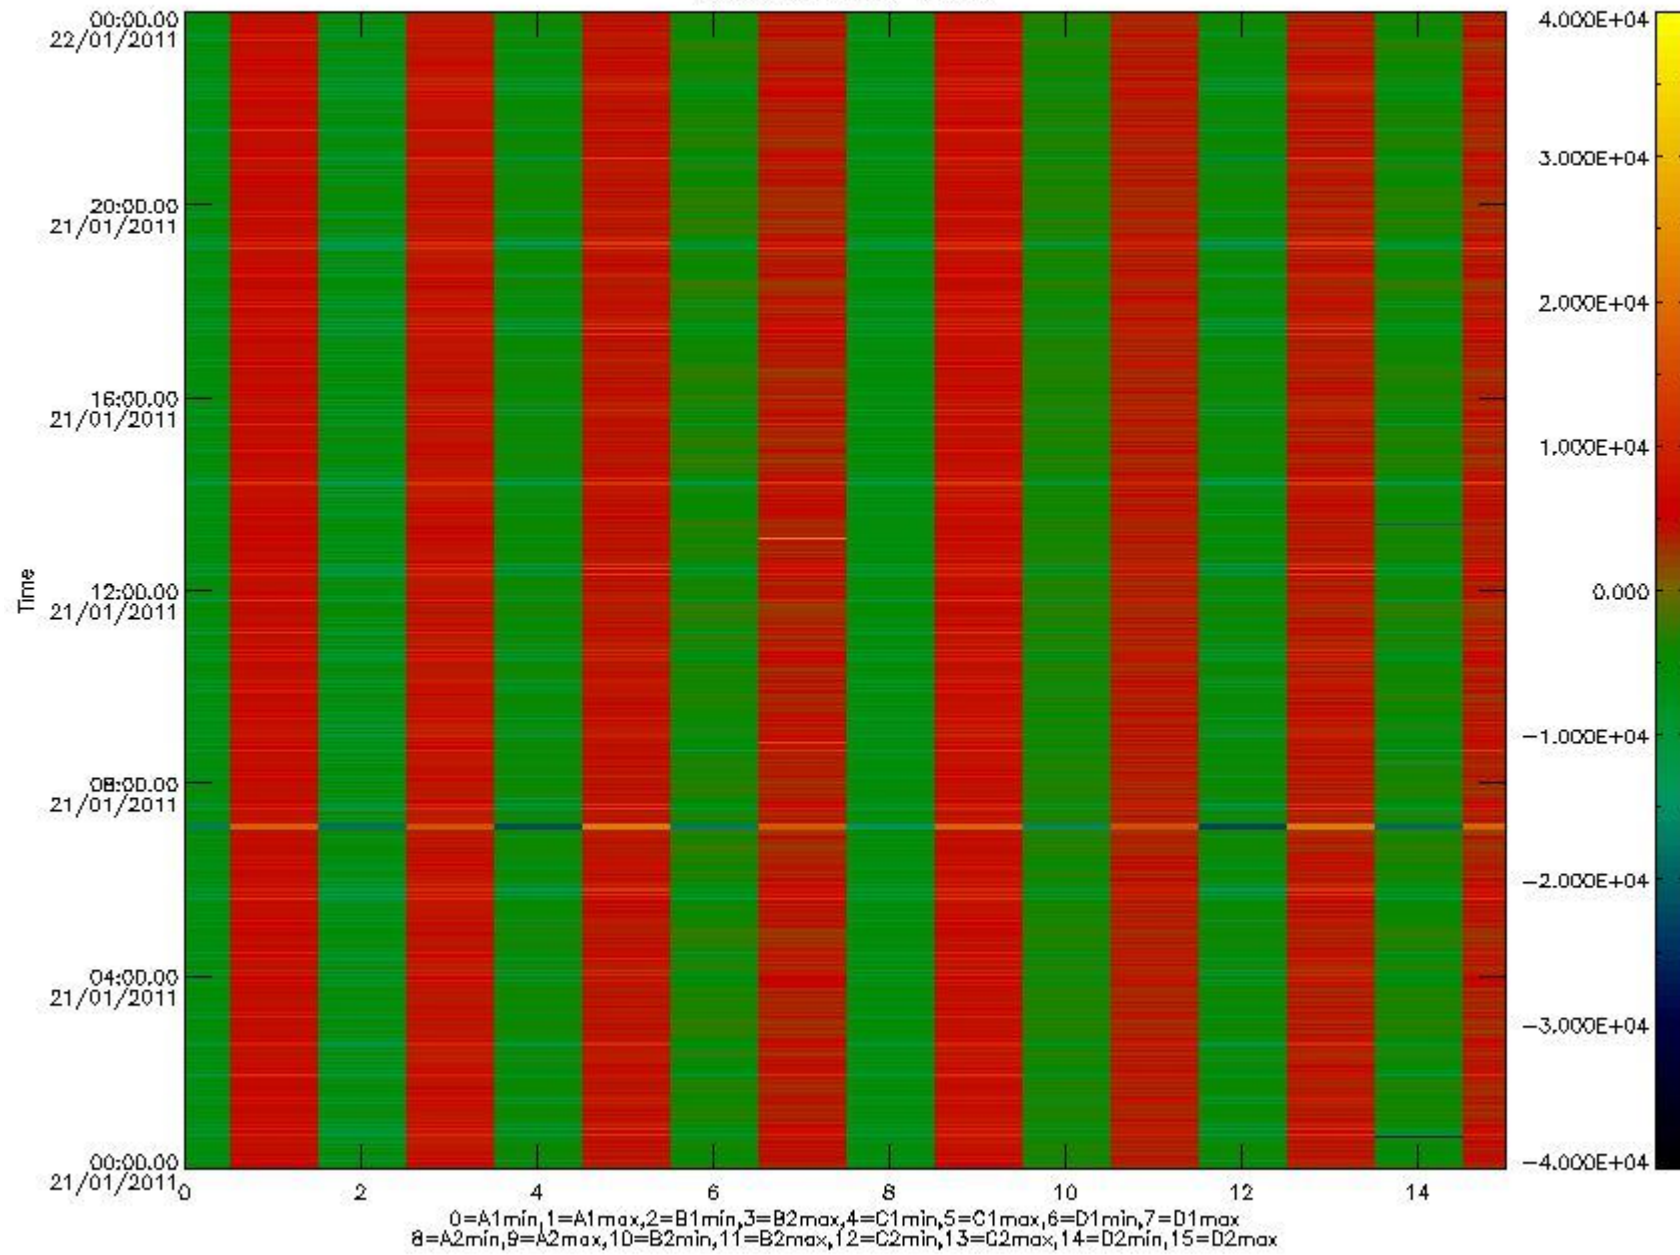

MIPNLOP_MIPSOUPAC_aux_fields_igm_cal, channel statistics plot
Colour indicates value.

mipas_daily_report_level0_KSPT_L0_4504_N_20110121_11.PNG

0.3 ADF monitoring

The use of ADFs is shown in two ways:

1. By means of two tables that can be used to find the ADF used for a specific product.
2. By means of plots that show changes in ADF using colours.

Number	ADF
0	AUX_CN0_AXVPDS20020123_121901_20020101_000000_20200101_000000
1	AUX_FPO_AXVPDS20110120_222114_20110119_185923_20110129_211315
2	AUX_FPO_AXVPDS20110121_222114_20110121_192610_20110131_214002

Number	Product name	#CN0	#FPO