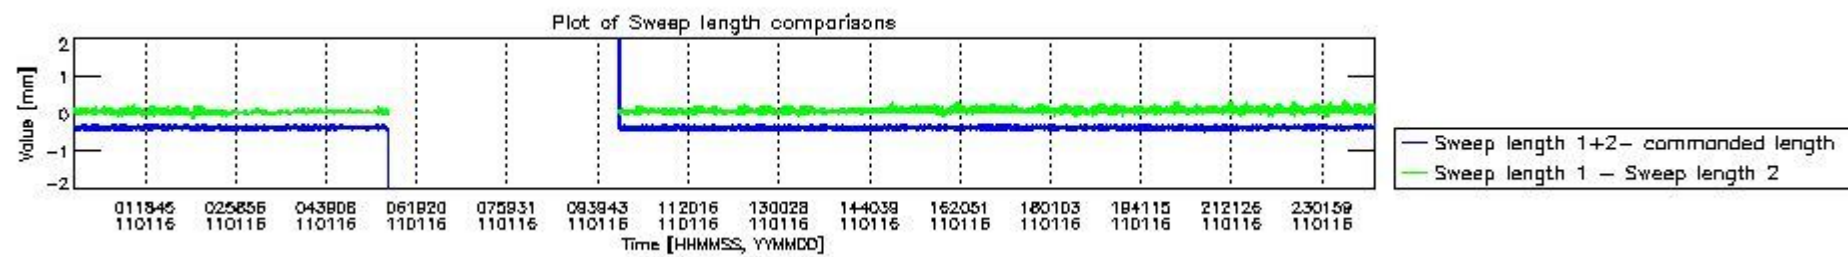

mipas_daily_report_level0_KSPT_L0_4504_N_20110116_8.PNG