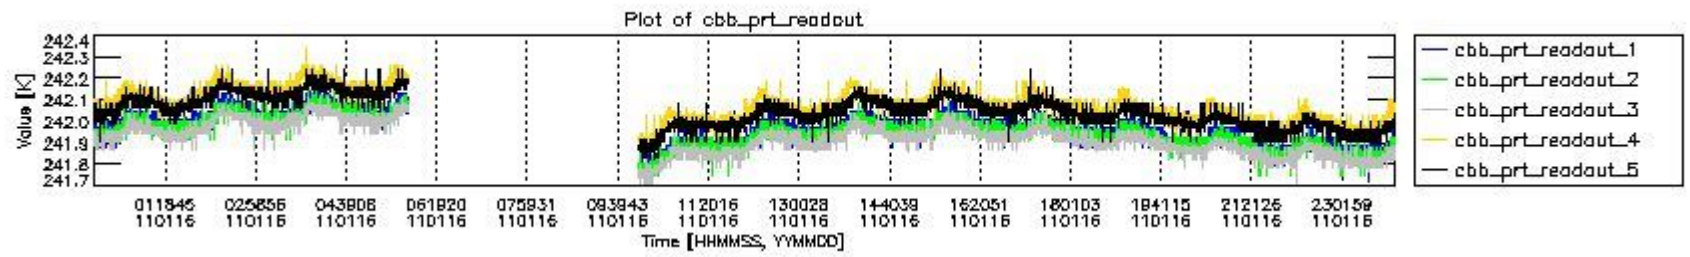

0.2 Instrument Operational Performance Parameters

The following plots give an overview of various instrument parameters for this day. The instrument parameters are part of the auxiliary data field within the source packets of the MIP_NL__0P product. The auxiliary data is normally included twice per interferogram. Note that only the first packet is currently included in monitoring.

mipas_daily_report_level0_KSPT_L0_4504_N_20110116_9.PNG

mipas_daily_report_level0_KSPT_L0_4504_N_20110116_10.PNG

The following table shows channel statistics for all channels for this day.

Channel	Min	Max	ADC
A1	-32768	32767	16bit
B1	-32768	32767	16bit
C1	-23737	22150	16bit
D1	-32768	32767	16bit
A2	-32768	28637	16bit
B2	-32768	32767	16bit
C2	-23145	23793	16bit
D2	-32768	32767	16bit