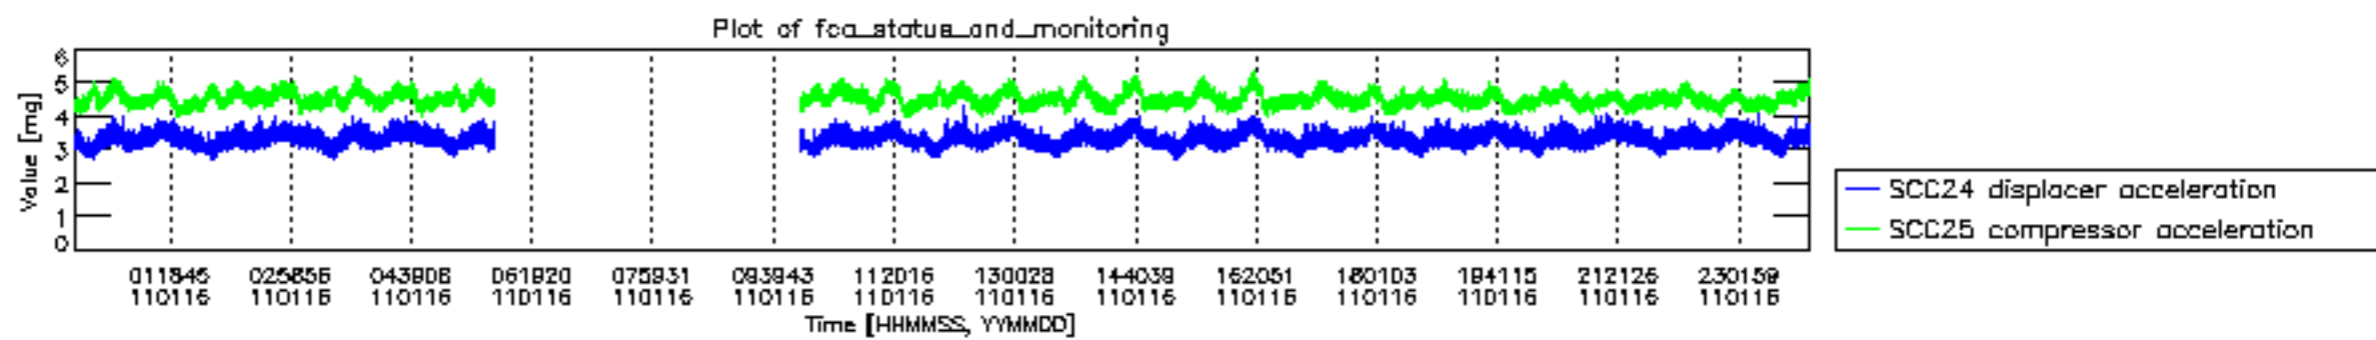

0.2 Instrument Operational Performance Parameters

The following plots give an overview of various instrument parameters for this day. The instrument parameters are part of the auxiliary data field within the source packets of the MIP_NL__0P product. The auxiliary data is normally included twice per interferogram. Note that only the first packet is currently included in monitoring.

mipas_daily_report_level0_KSPT_L0_4504_N_20110116_12.PNG

mipas_daily_report_level0_KSPT_L0_4504_N_20110116_13.PNG

MIPNLOP_MIPSOUPAC_aux_fields_igm_cal, channel statistics plot
 Colour indicates value.