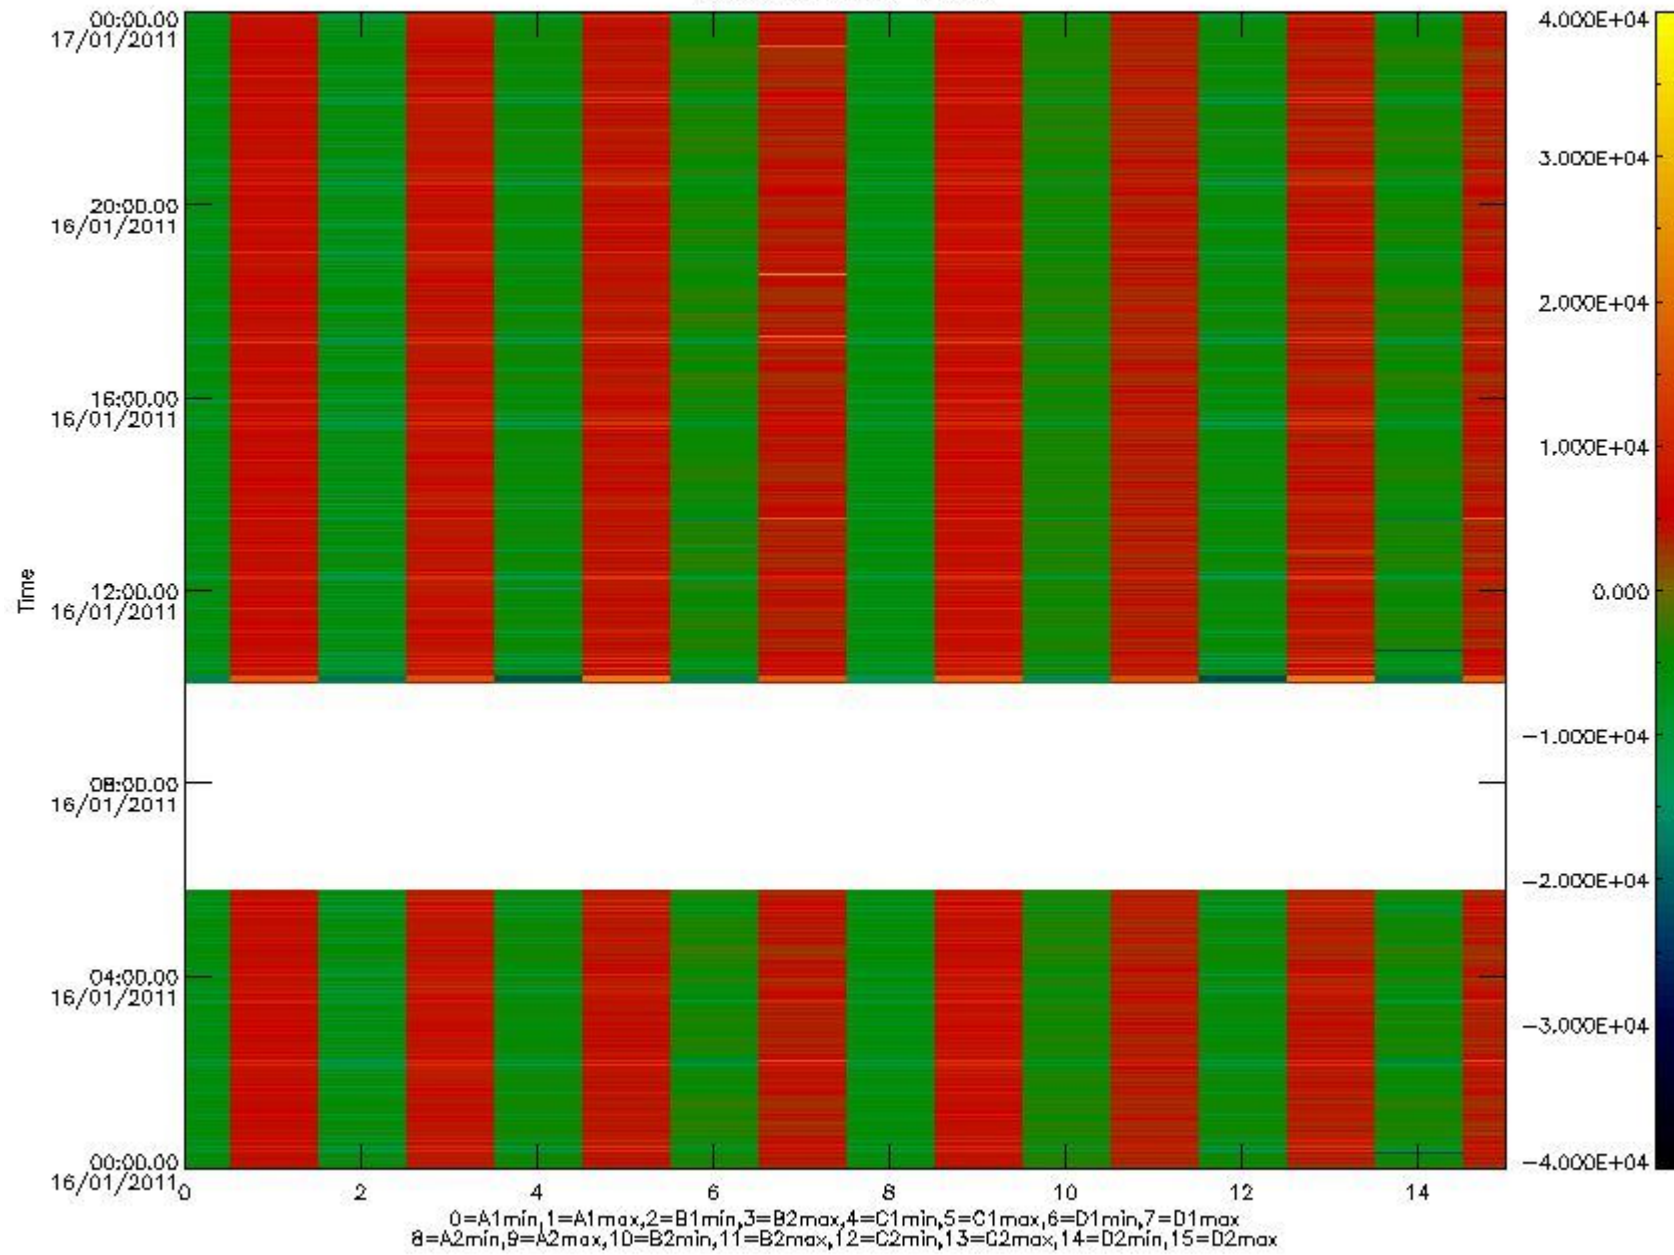

0.1.1 Report summary

The table below shows general characteristics of the data that are included into this report.

Item	Value
Report version	v1.6 08-11-2010
Time of report generation	21JAN2011 05:23:57
Data source version	KSPT_L0/4504-N
Processing scope for products	16JAN2011 00:00:00 to 17JAN2011 00:00:00
Start time of first product within scope	16JAN2011 00:35:43
Stop time of last product within scope	17JAN2011 01:38:40
Total number of level 0 products	14
Number of level 0 products with errors	0

0.2 Instrument Operational Performance Parameters

The following plots give an overview of various instrument parameters for this day. The instrument parameters are part of the auxiliary data field within the source packets of the MIP_NL__0P product. The auxiliary data is normally included twice per interferogram. Note that only the first packet is currently included in monitoring.

mipas_daily_report_level0_KSPT_L0_4504_N_20110116_9.PNG

mipas_daily_report_level0_KSPT_L0_4504_N_20110116_10.PNG

The following table shows channel statistics for all channels for this day.

Channel	Min	Max	ADC
A1	-32768	32767	16bit
B1	-32768	32767	16bit
C1	-23737	22150	16bit
D1	-32768	32767	16bit
A2	-32768	28637	16bit
B2	-32768	32767	16bit
C2	-23145	23793	16bit
D2	-32768	32767	16bit

MIPNLOP_MIPSOUPAC_aux_fields_igm_cal, channel statistics plot
Colour indicates value.

mipas_daily_report_level0_KSPT_L0_4504_N_20110116_11.PNG

0.3 ADF monitoring

The use of ADFs is shown in two ways:

1. By means of two tables that can be used to find the ADF used for a specific product.
2. By means of plots that show changes in ADF using colours.