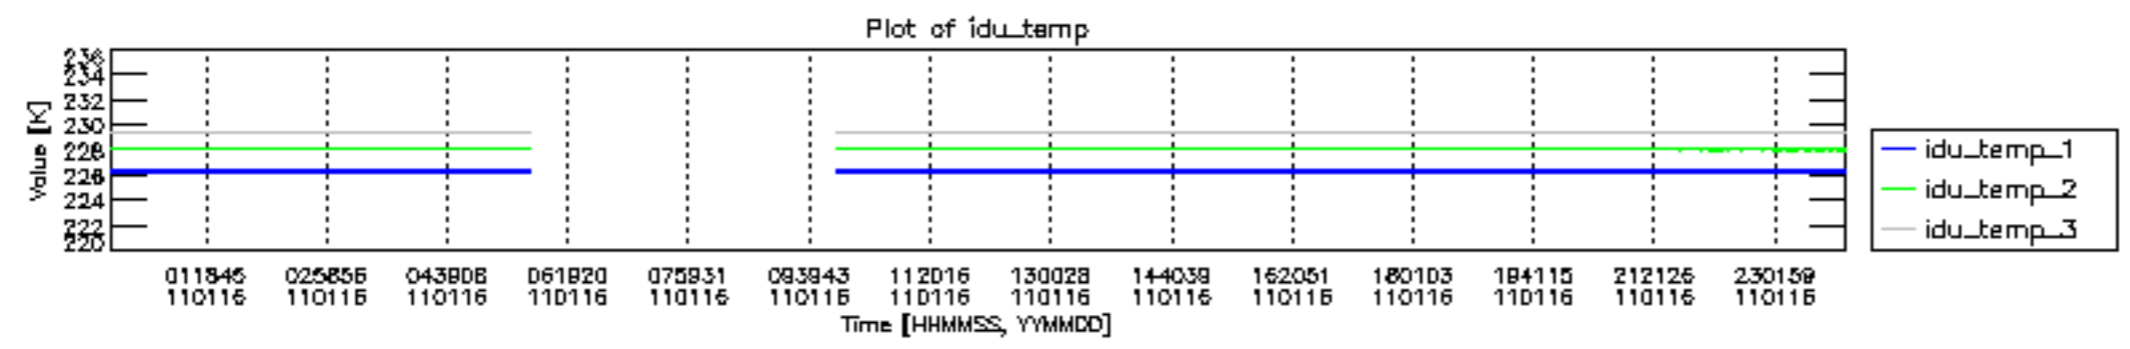

0.2 Instrument Operational Performance Parameters

The following plots give an overview of various instrument parameters for this day. The instrument parameters are part of the auxiliary data field within the source packets of the MIP_NL__0P product. The auxiliary data is normally included twice per interferogram. Note that only the first packet is currently included in monitoring.

mipas_daily_report_level0_KSPT_L0_4504_N_20110116_12.PNG

mipas_daily_report_level0_KSPT_L0_4504_N_20110116_13.PNG

MIPNLOP_MIPSOUPAC_aux_fields_igm_cal, channel statistics plot
 Colour indicates value.