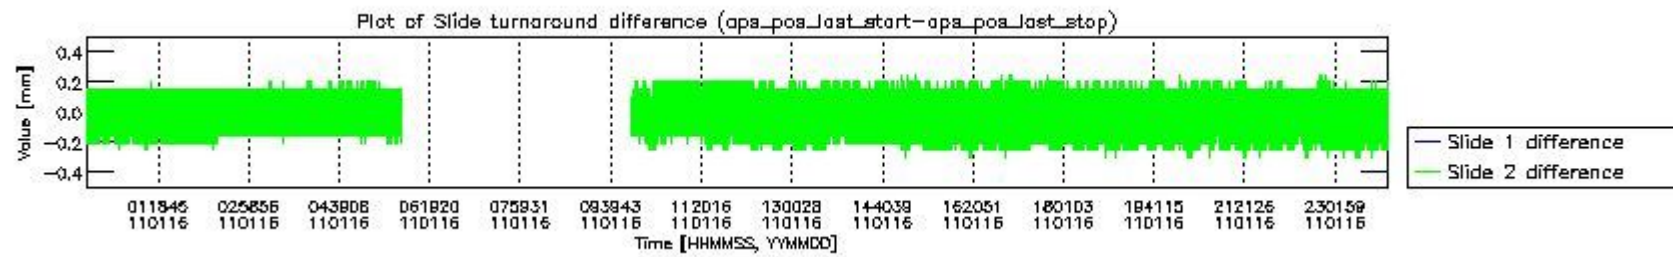

0.2 Instrument Operational Performance Parameters

The following plots give an overview of various instrument parameters for this day. The instrument parameters are part of the auxiliary data field within the source packets of the MIP_NL__0P product. The auxiliary data is normally included twice per interferogram. Note that only the first packet is currently included in monitoring.

mipas_daily_report_level0_KSPT_L0_4504_N_20110116_1.PNG

mipas_daily_report_level0_KSPT_L0_4504_N_20110116_2.PNG

mipas_daily_report_level0_KSPT_L0_4504_N_20110116_3.PNG

mipas_daily_report_level0_KSPT_L0_4504_N_20110116_4.PNG