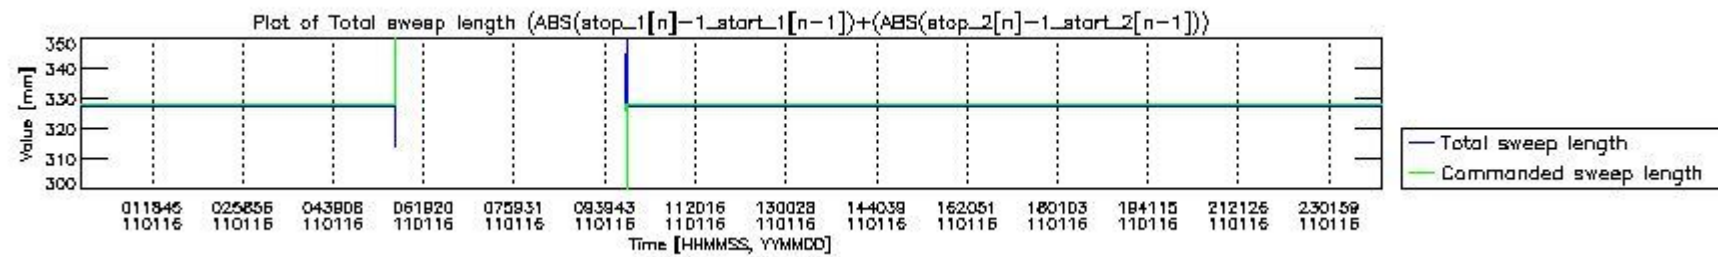

mipas_daily_report_level0_KSPT_L0_4504_N_20110116_6.PNG