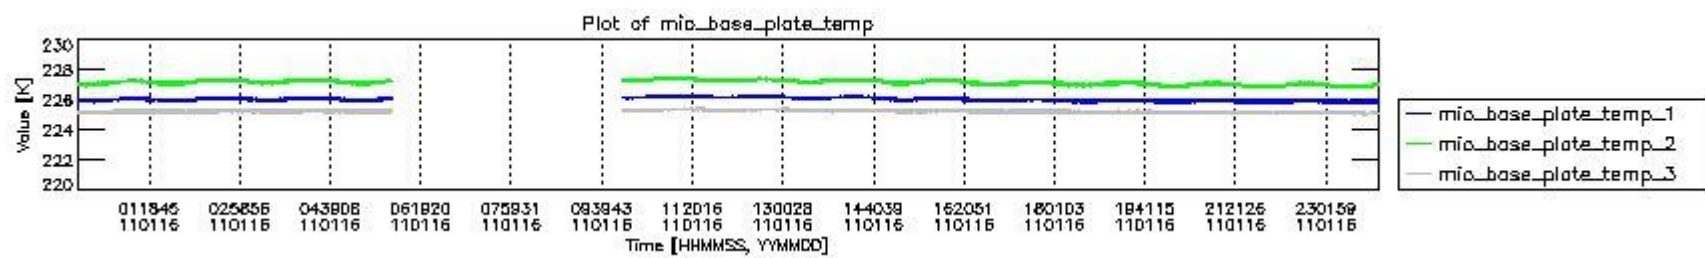

mipas_daily_report_level0_KSPT_L0_4504_N_20110116_1.PNG