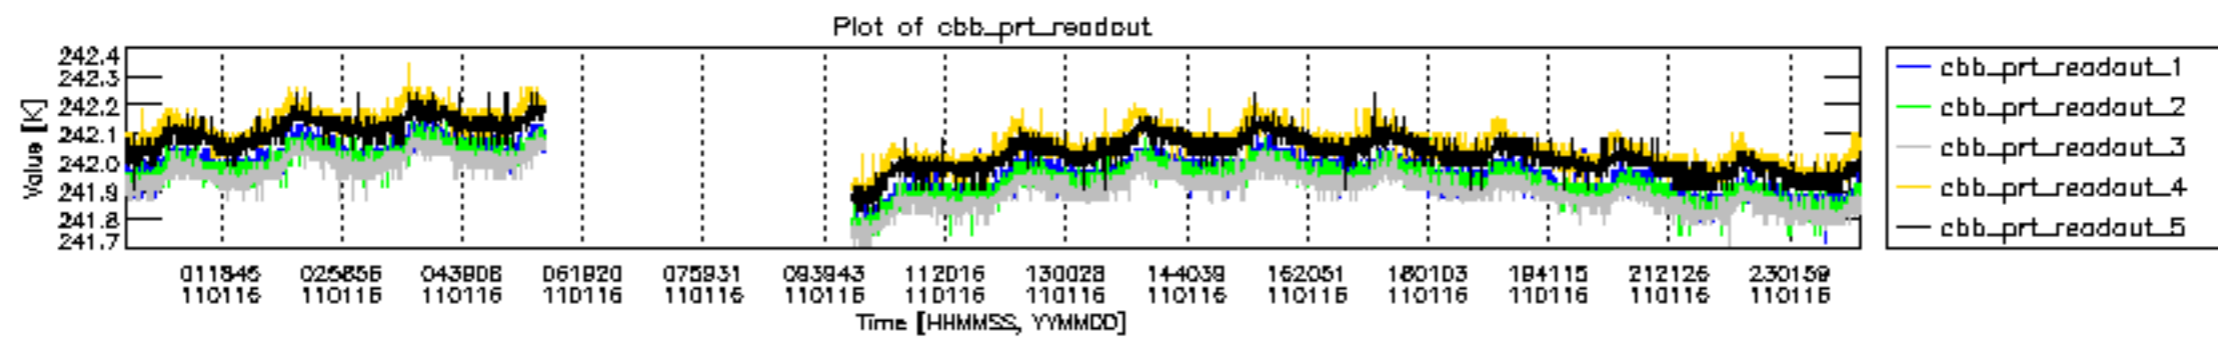

0.2 Instrument Operational Performance Parameters

The following plots give an overview of various instrument parameters for this day. The instrument parameters are part of the auxiliary data field within the source packets of the MIP_NL__0P product. The auxiliary data is normally included twice per interferogram. Note that only the first packet is currently included in monitoring.

mipas_daily_report_level0_KSPT_L0_4504_N_20110116_12.PNG

mipas_daily_report_level0_KSPT_L0_4504_N_20110116_13.PNG

MIPNLOP_MIPSOUPAC_aux_fields_igm_cal, channel statistics plot
 Colour indicates value.