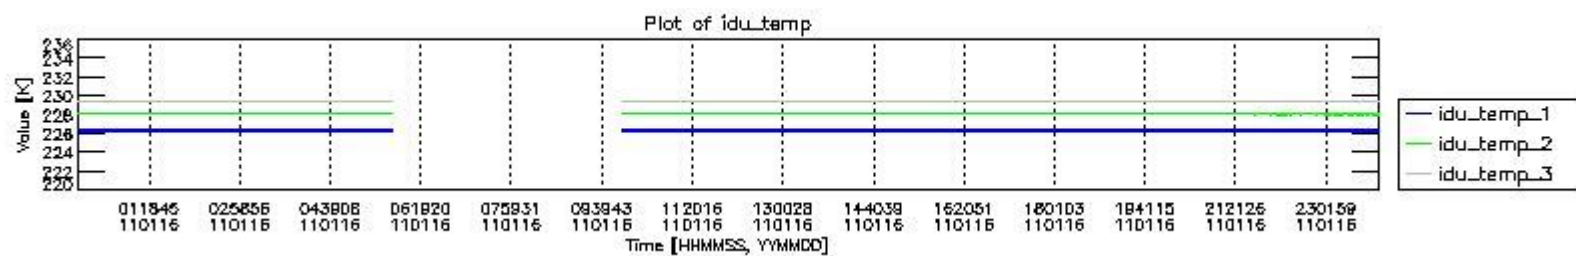

mipas_daily_report_level0_KSPT_L0_4504_N_20110116_2.PNG