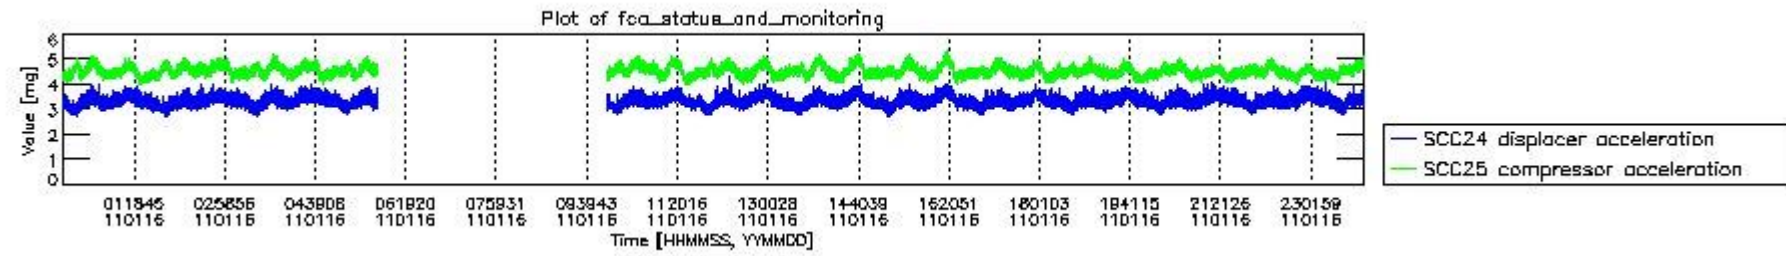

mipas_daily_report_level0_KSPT_L0_4504_N_20110116_10.PNG

The following table shows channel statistics for all channels for this day.

Channel	Min	Max	ADC
A1	-32768	32767	16bit
B1	-32768	32767	16bit
C1	-23737	22150	16bit
D1	-32768	32767	16bit
A2	-32768	28637	16bit
B2	-32768	32767	16bit
C2	-23145	23793	16bit
D2	-32768	32767	16bit