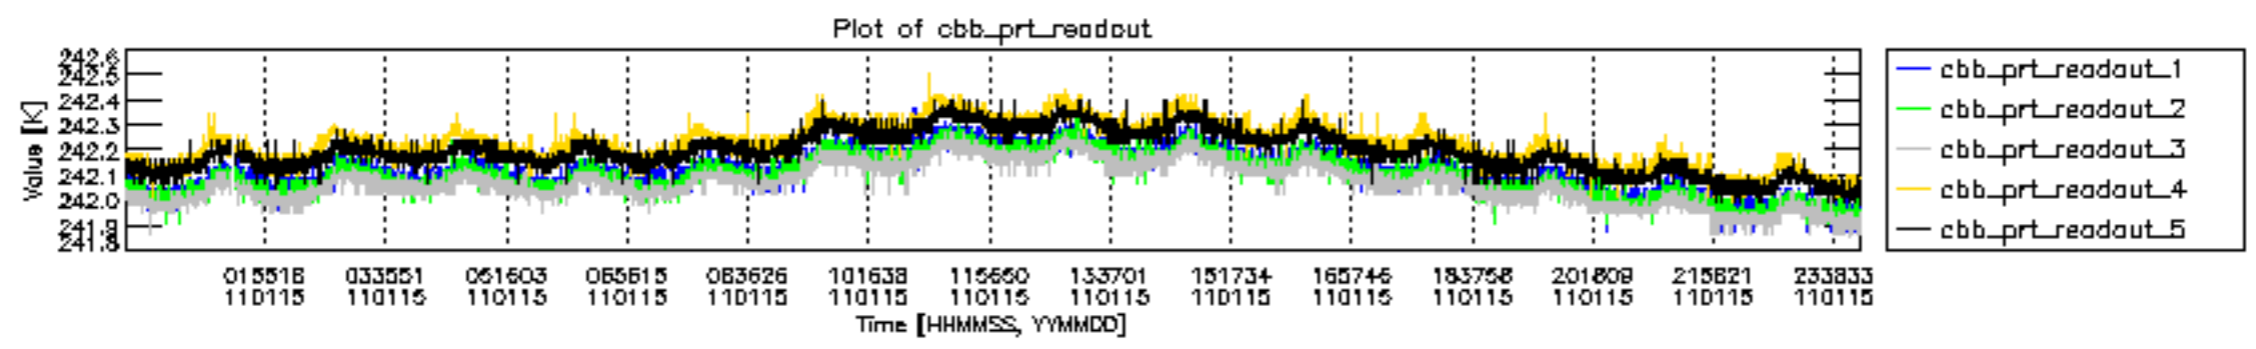

0.2 Instrument Operational Performance Parameters

The following plots give an overview of various instrument parameters for this day. The instrument parameters are part of the auxiliary data field within the source packets of the MIP_NL__0P product. The auxiliary data is normally included twice per interferogram. Note that only the first packet is currently included in monitoring.

mipas_daily_report_level0_KSPT_L0_4504_N_20110115_12.PNG

mipas_daily_report_level0_KSPT_L0_4504_N_20110115_13.PNG

MIPNLOP_MIPSOUPAC_aux_fields_igm_cal, channel statistics plot
 Colour indicates value.