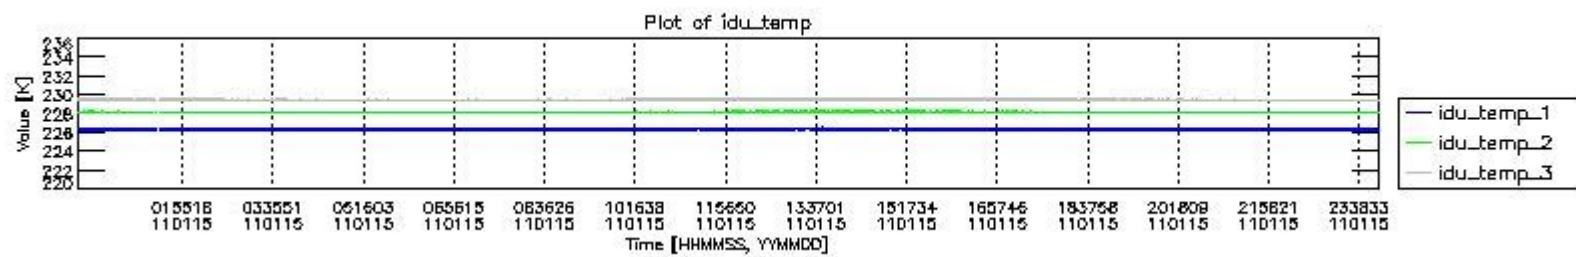

mipas_daily_report_level0_KSPT_L0_4504_N_20110115_2.PNG