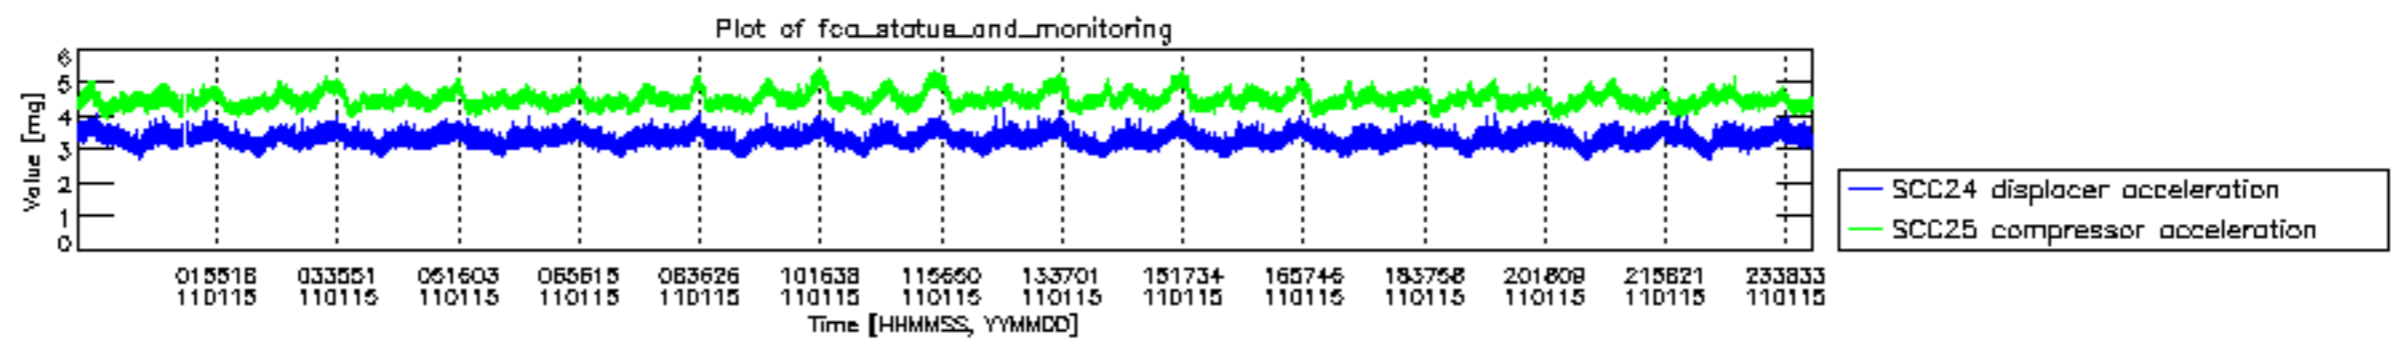

0.2 Instrument Operational Performance Parameters

The following plots give an overview of various instrument parameters for this day. The instrument parameters are part of the auxiliary data field within the source packets of the MIP_NL__0P product. The auxiliary data is normally included twice per interferogram. Note that only the first packet is currently included in monitoring.

mipas_daily_report_level0_KSPT_L0_4504_N_20110115_12.PNG

mipas_daily_report_level0_KSPT_L0_4504_N_20110115_13.PNG

MIPNLOP_MIPSOUPAC_aux_fields_igm_cal, channel statistics plot
 Colour indicates value.