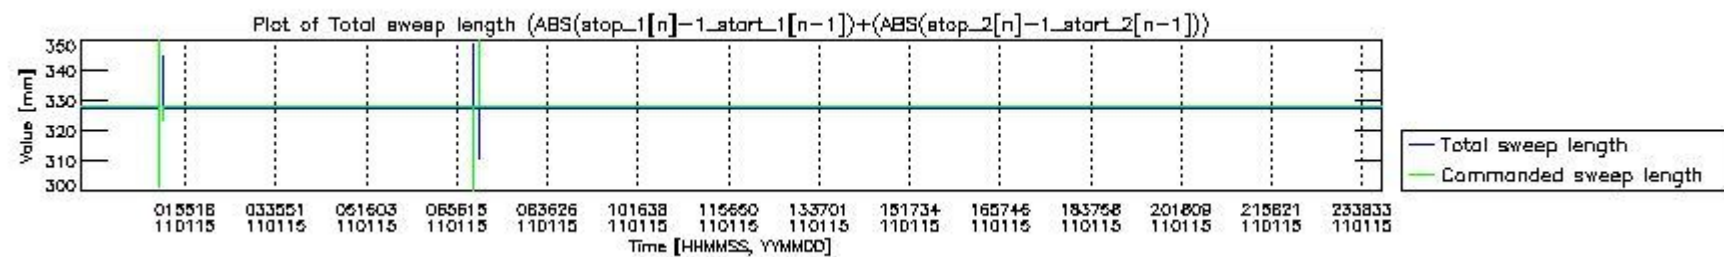

mipas_daily_report_level0_KSPT_L0_4504_N_20110115_6.PNG