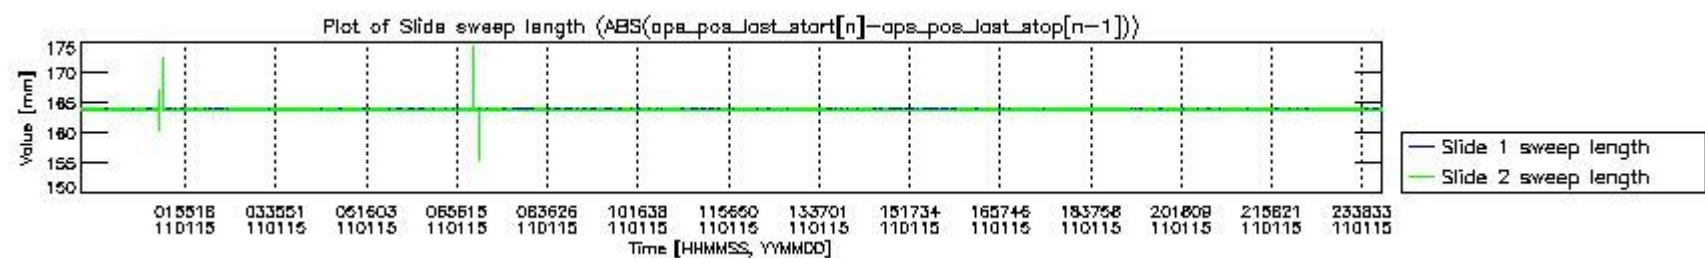

mipas_daily_report_level0_KSPT_L0_4504_N_20110115_7.PNG