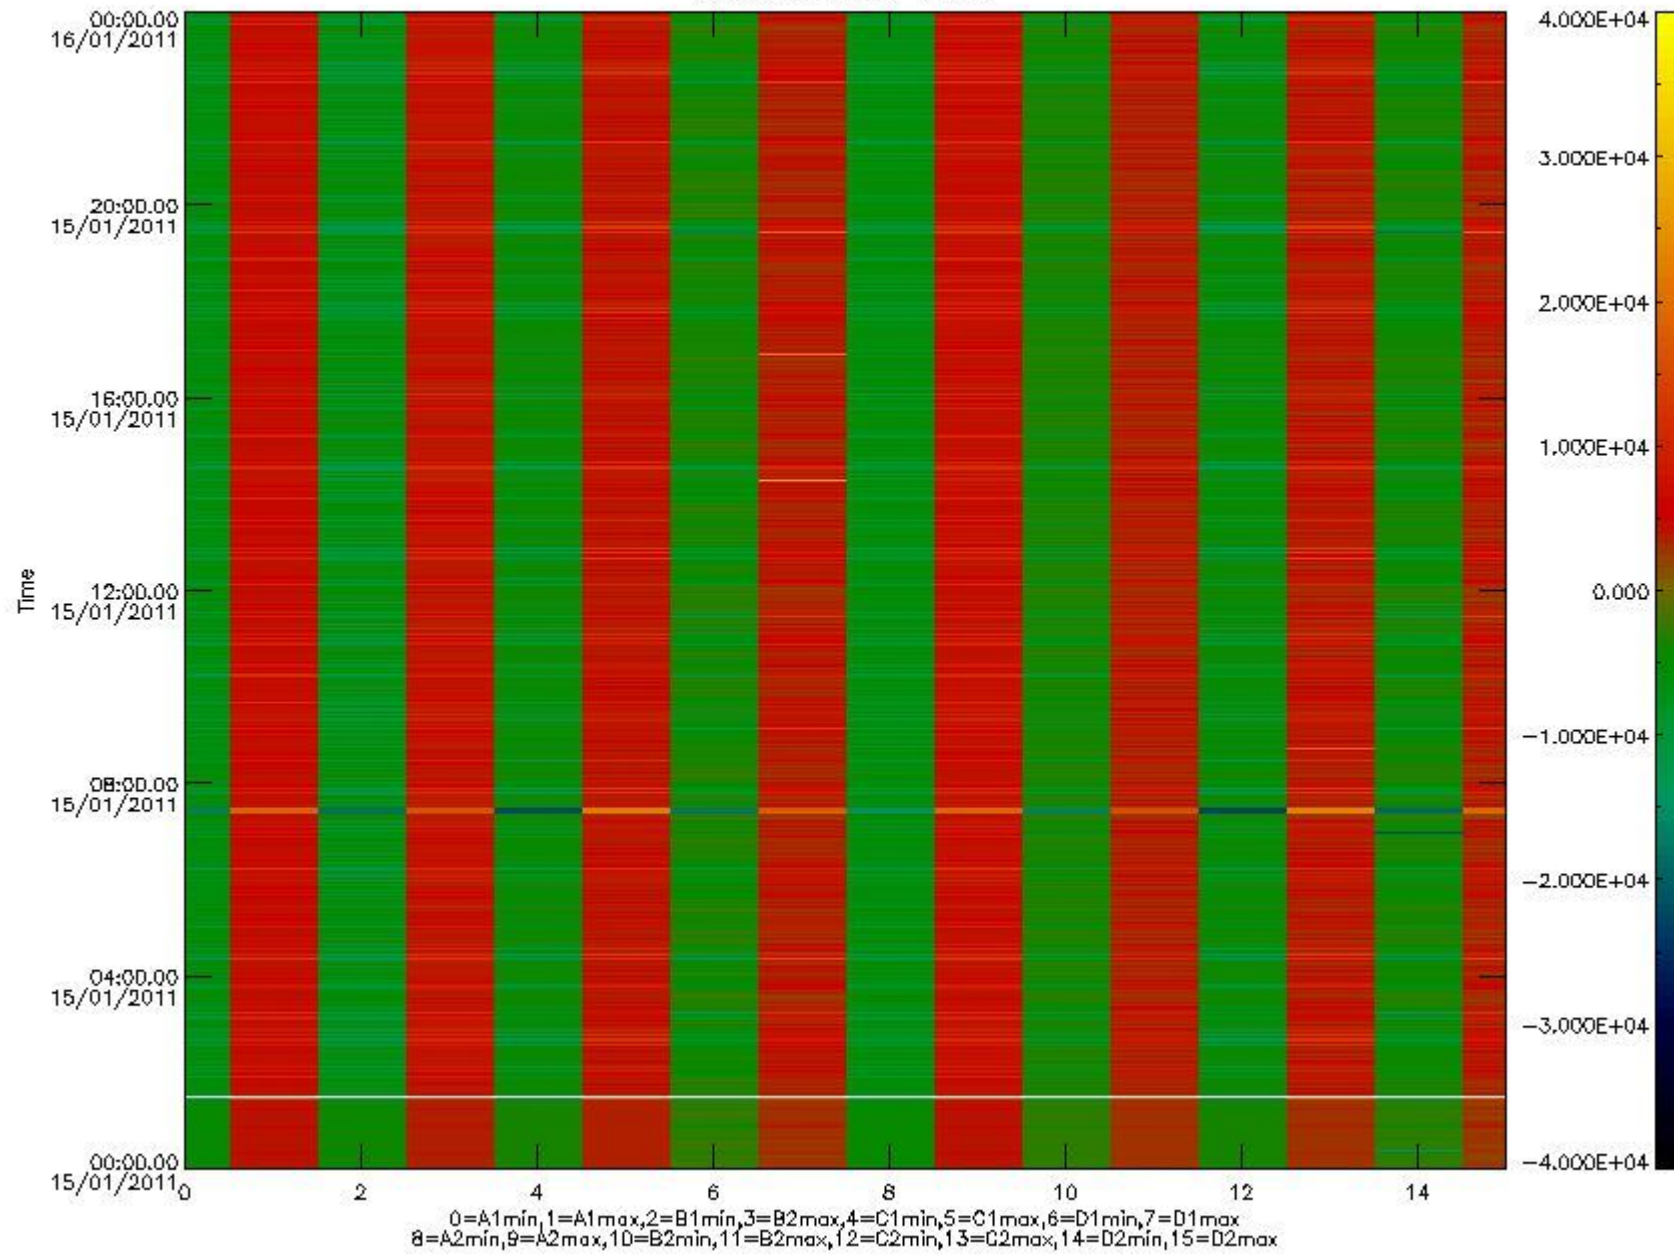

MIPNLOP_MIPSOUPAC_aux_fields_1gm_cal, channel statistics plot
Colour indicates value.

mipas_daily_report_level0_KSPT_L0_4504_N_20110115_11.PNG

0.3 ADF monitoring

The use of ADFs is shown in two ways:

1. By means of two tables that can be used to find the ADF used for a specific product.
2. By means of plots that show changes in ADF using colours.

Number	ADF
0	AUX_CN0_AXVPDS20020123_121901_20020101_000000_20200101_000000
1	AUX_FPO_AXVPDS20110114_222116_20110113_091753_20110123_113146
2	AUX_FPO_AXVPDS20110115_102114_20110114_184234_20110124_205626

Number	Product name	#CN0	#FPO