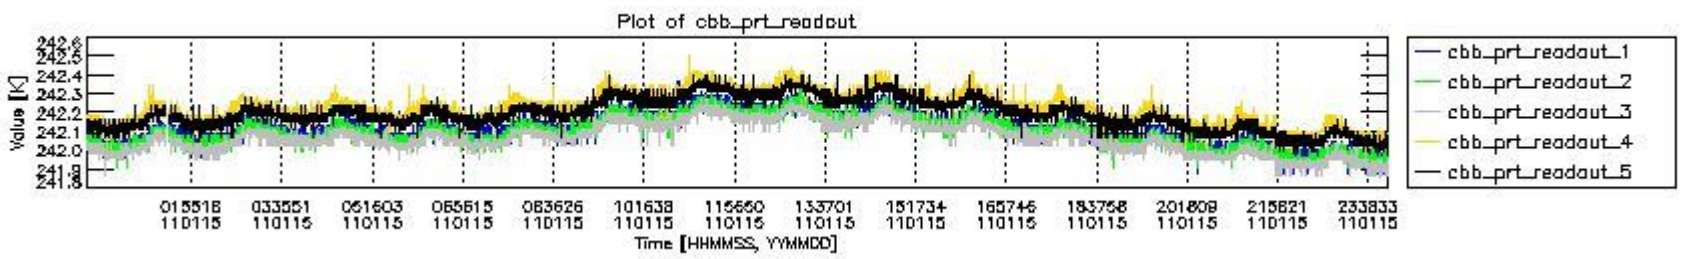

mipas_daily_report_level0_KSPT_L0_4504_N_20110115_9.PNG