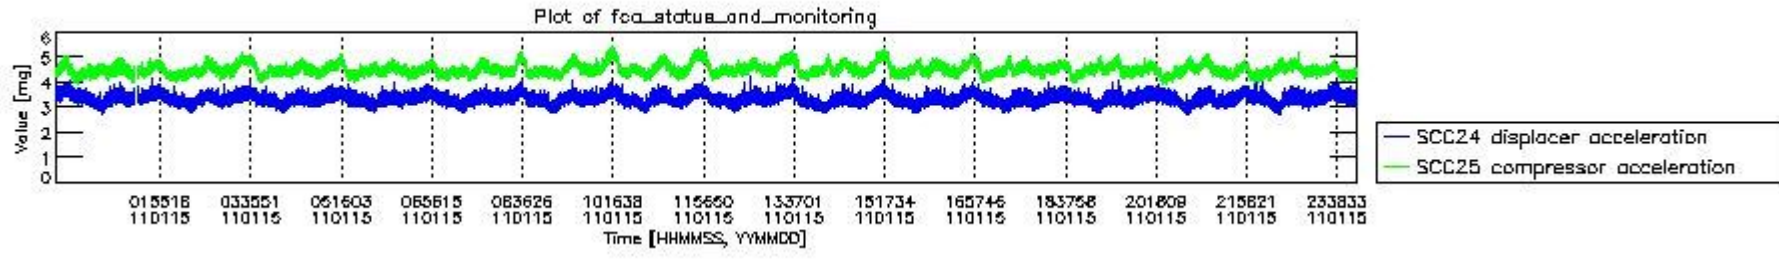

mipas_daily_report_level0_KSPT_L0_4504_N_20110115_10.PNG

The following table shows channel statistics for all channels for this day.

Channel	Min	Max	ADC
A1	-17699	18727	16bit
B1	-19140	16618	16bit
C1	-24163	22410	16bit
D1	-32768	32767	16bit
A2	-15343	18851	16bit
B2	-17184	16907	16bit
C2	-23354	24324	16bit
D2	-32768	32767	16bit