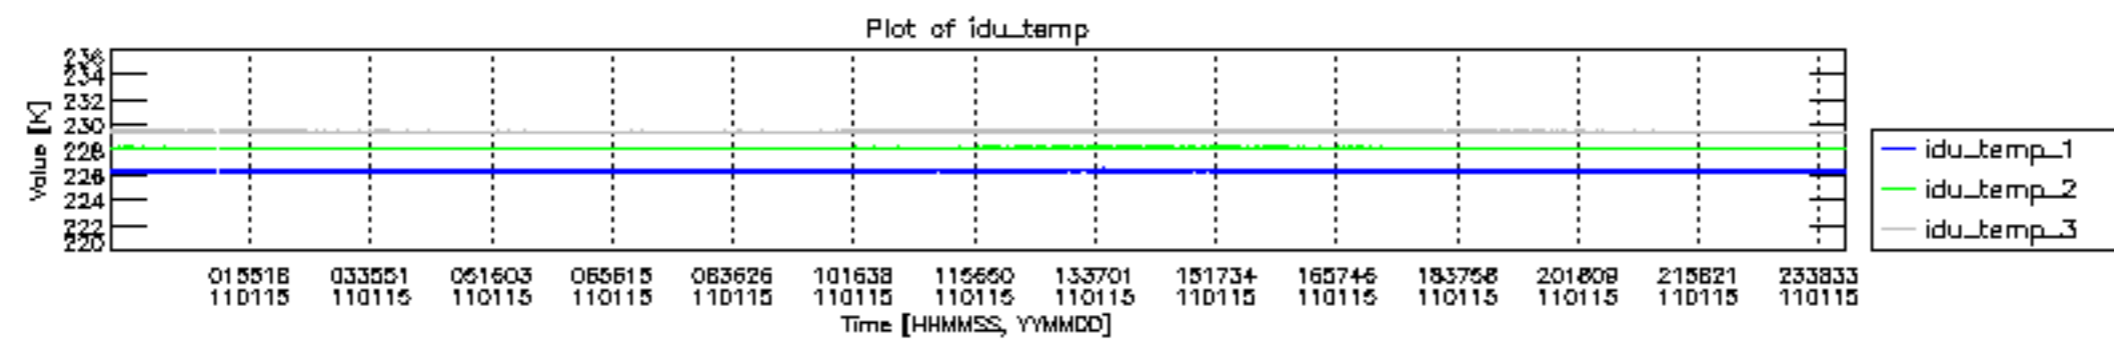

0.2 Instrument Operational Performance Parameters

The following plots give an overview of various instrument parameters for this day. The instrument parameters are part of the auxiliary data field within the source packets of the MIP_NL__0P product. The auxiliary data is normally included twice per interferogram. Note that only the first packet is currently included in monitoring.

mipas_daily_report_level0_KSPT_L0_4504_N_20110115_12.PNG

mipas_daily_report_level0_KSPT_L0_4504_N_20110115_13.PNG

MIPNLOP_MIPSOUPAC_aux_fields_igm_cal, channel statistics plot
 Colour indicates value.