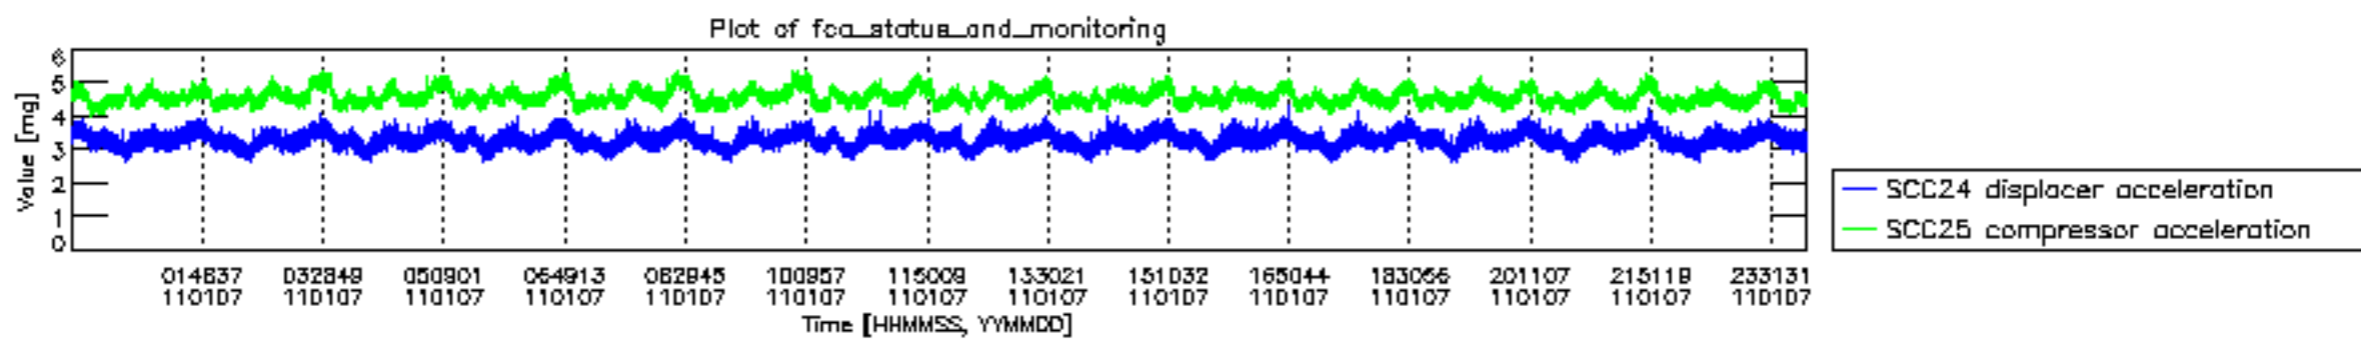

mipas\_daily\_report\_level0\_KSPT\_L0\_4504\_N\_20110107\_12.PNG

mipas\_daily\_report\_level0\_KSPT\_L0\_4504\_N\_20110107\_13.PNG

MIPNLOP\_MIPSOUPAC\_aux\_fields\_igm\_cal, channel statistics plot  
 Colour indicates value.