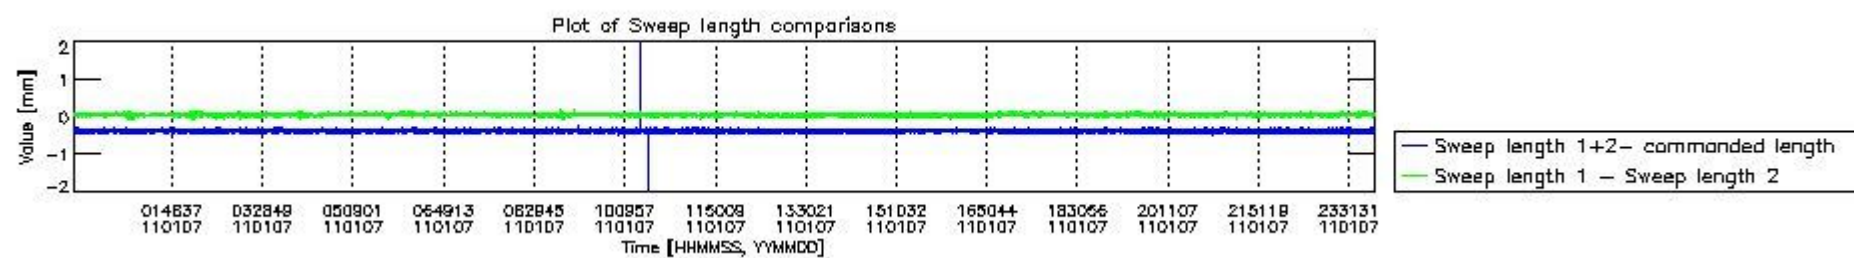

mipas_daily_report_level0_KSPT_L0_4504_N_20110107_8.PNG