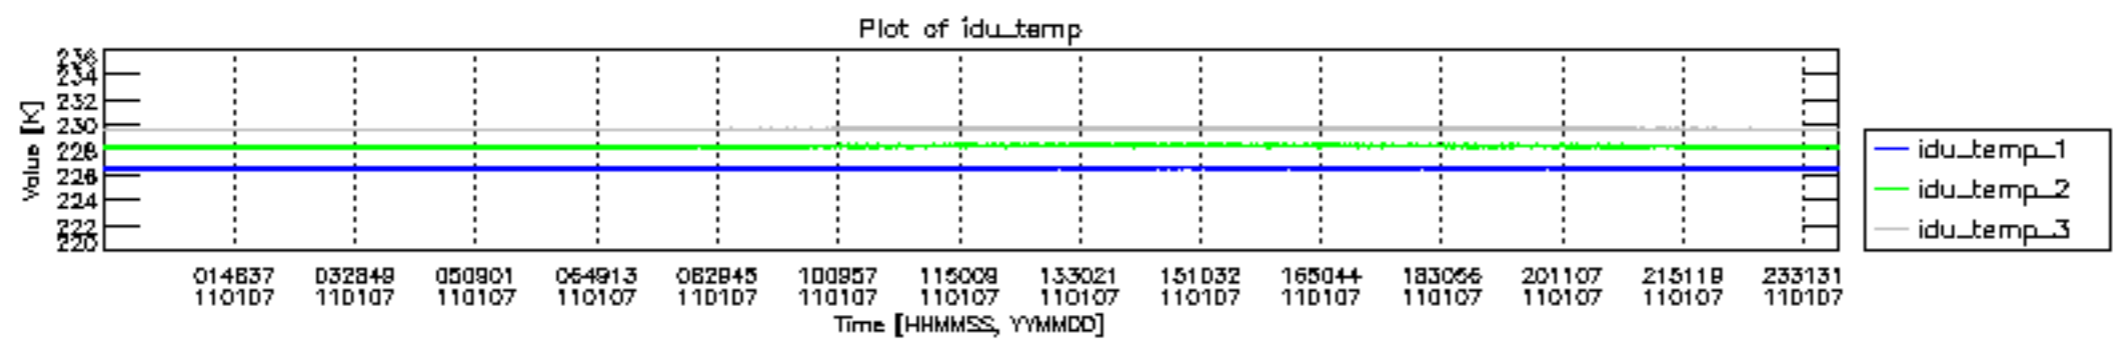

mipas\_daily\_report\_level0\_KSPT\_L0\_4504\_N\_20110107\_12.PNG

mipas\_daily\_report\_level0\_KSPT\_L0\_4504\_N\_20110107\_13.PNG

MIPNLOP\_MIPSOUPAC\_aux\_fields\_igm\_cal, channel statistics plot  
 Colour indicates value.