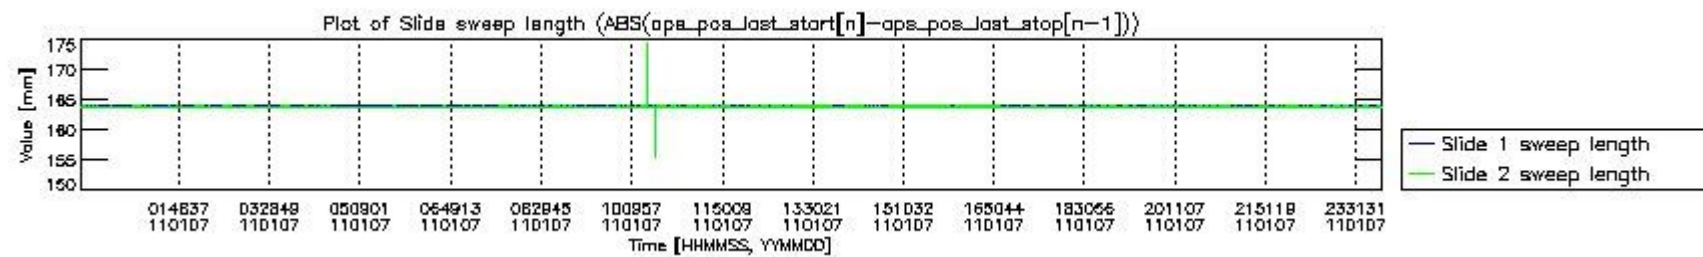

mipas_daily_report_level0_KSPT_L0_4504_N_20110107_7.PNG