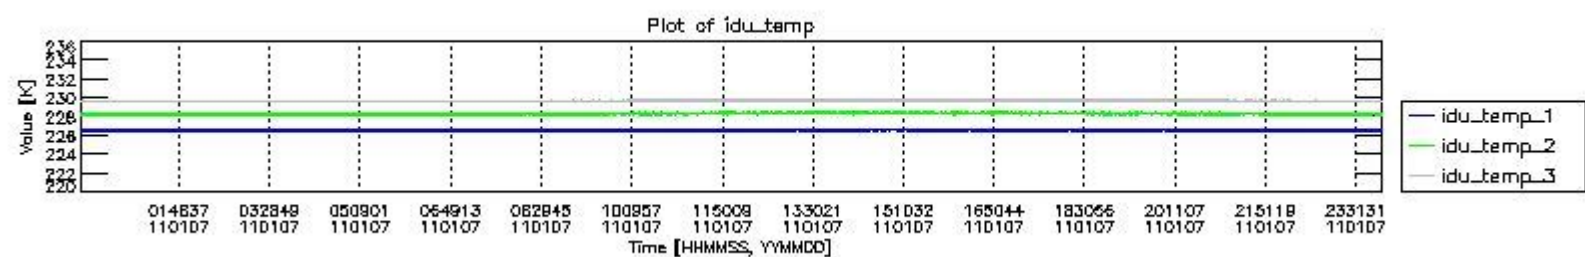

mipas_daily_report_level0_KSPT_L0_4504_N_20110107_2.PNG