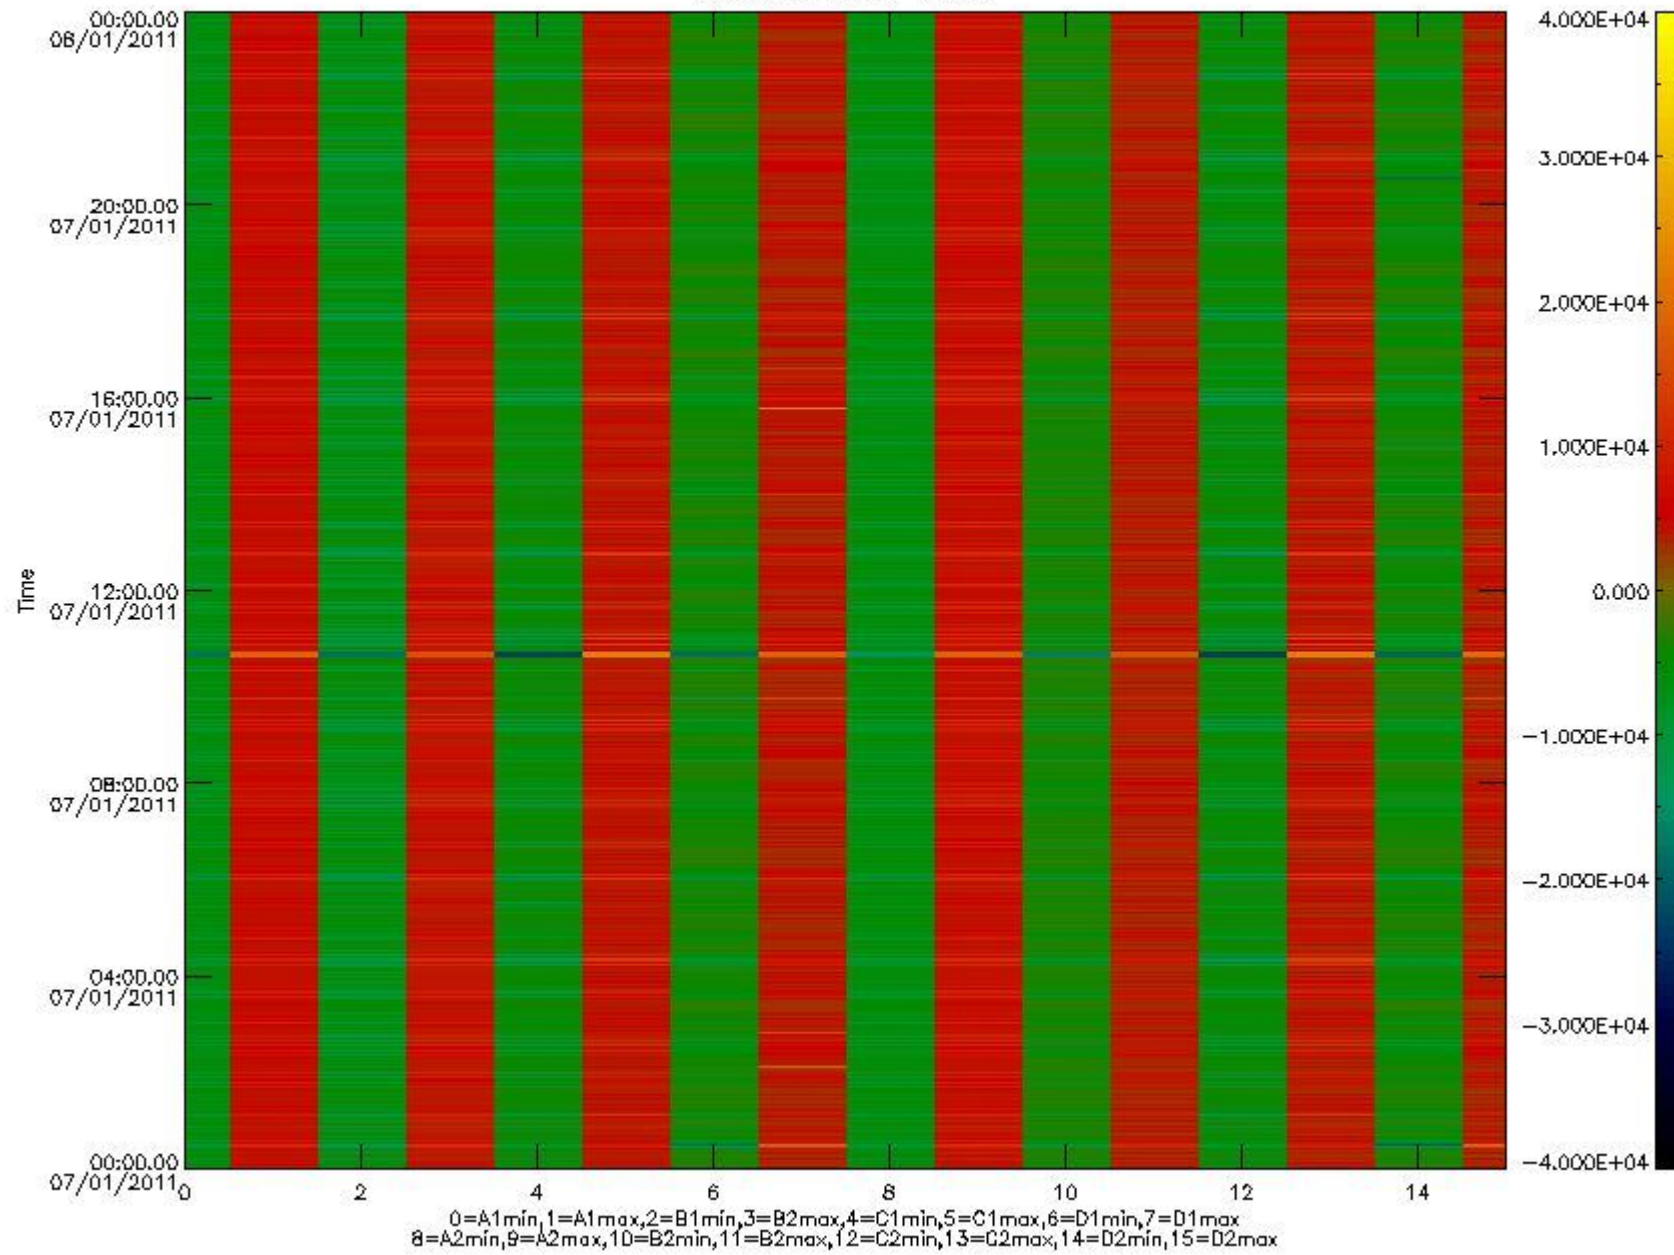

MIPNLOP_MIPSOUPAC_aux_fields_igm_cal, channel statistics plot
Colour indicates value.

mipas_daily_report_level0_KSPT_L0_4504_N_20110107_11.PNG

0.3 ADF monitoring

The use of ADFs is shown in two ways:

1. By means of two tables that can be used to find the ADF used for a specific product.
2. By means of plots that show changes in ADF using colours.

Number	ADF
0	AUX_CN0_AXVPDS20020123_121901_20020101_000000_20200101_000000
1	AUX_FPO_AXVPDS20110106_102113_20110105_191226_20110115_212618
2	AUX_FPO_AXVPDS20110107_222113_20110107_193912_20110117_201250

Number	Product name	#CN0	#FPO