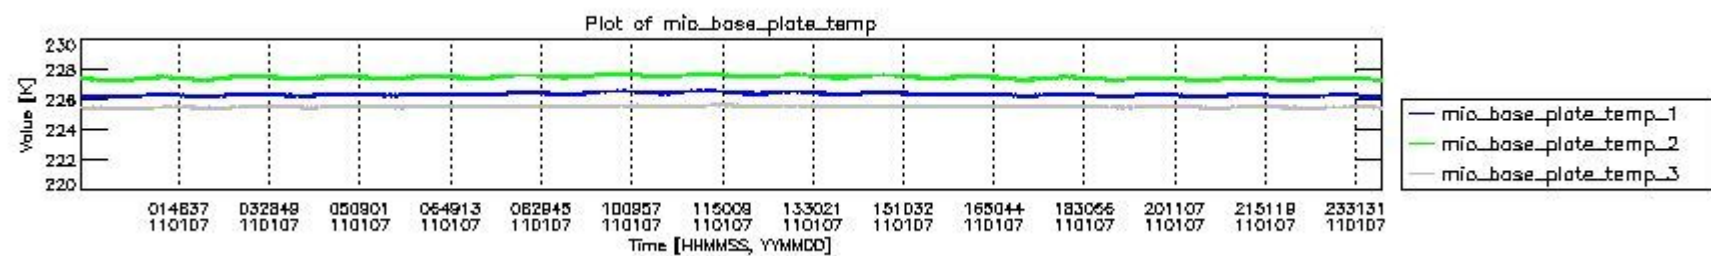

mipas_daily_report_level0_KSPT_L0_4504_N_20110107_1.PNG