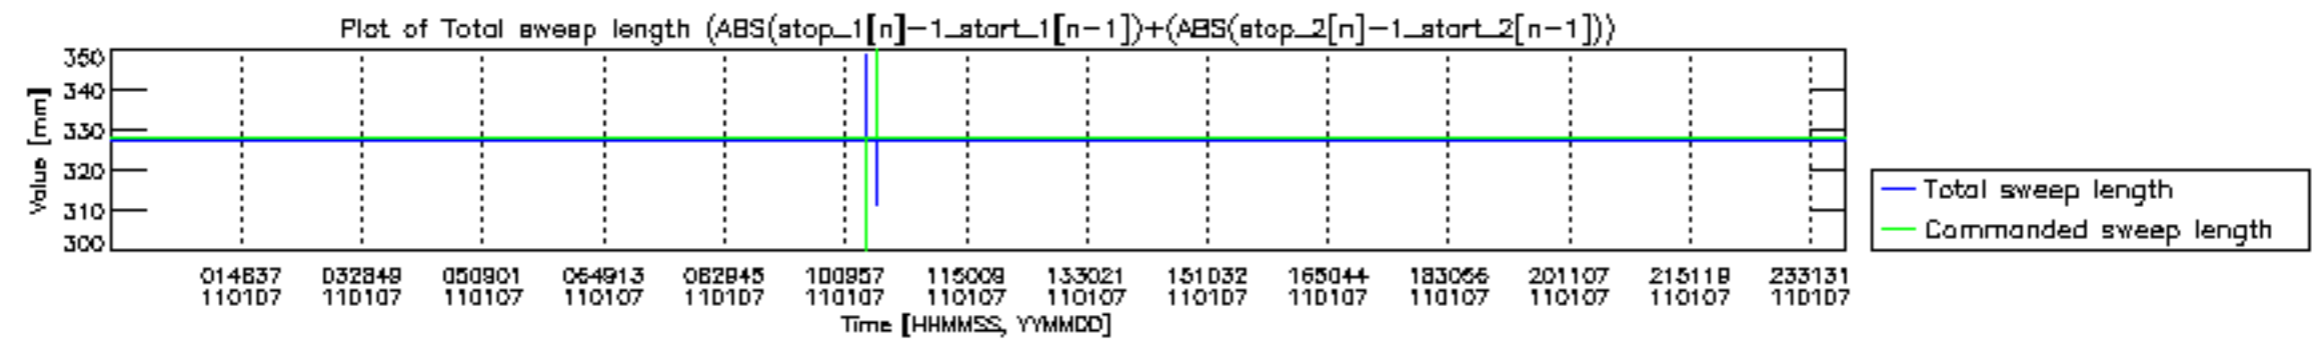

mipas\_daily\_report\_level0\_KSPT\_L0\_4504\_N\_20110107\_12.PNG

mipas\_daily\_report\_level0\_KSPT\_L0\_4504\_N\_20110107\_13.PNG

MIPNLOP\_MIPSOUPAC\_aux\_fields\_igm\_cal, channel statistics plot  
 Colour indicates value.