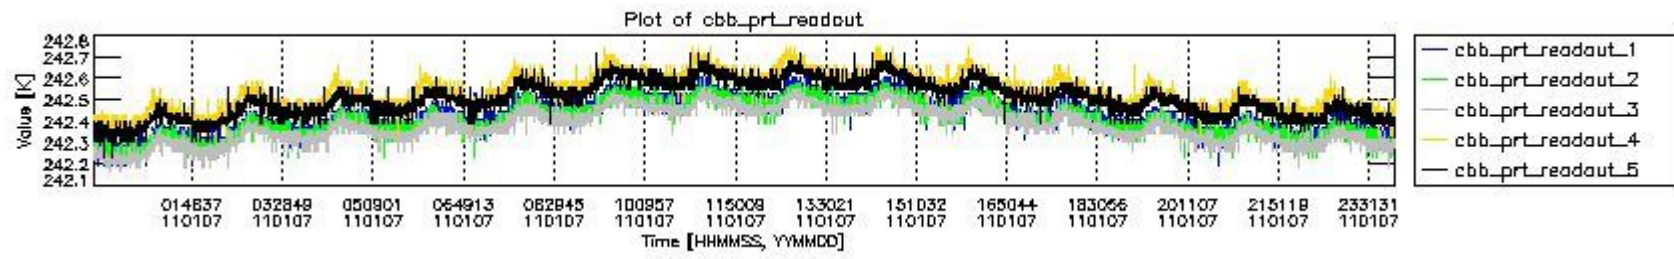

mipas_daily_report_level0_KSPT_L0_4504_N_20110107_9.PNG