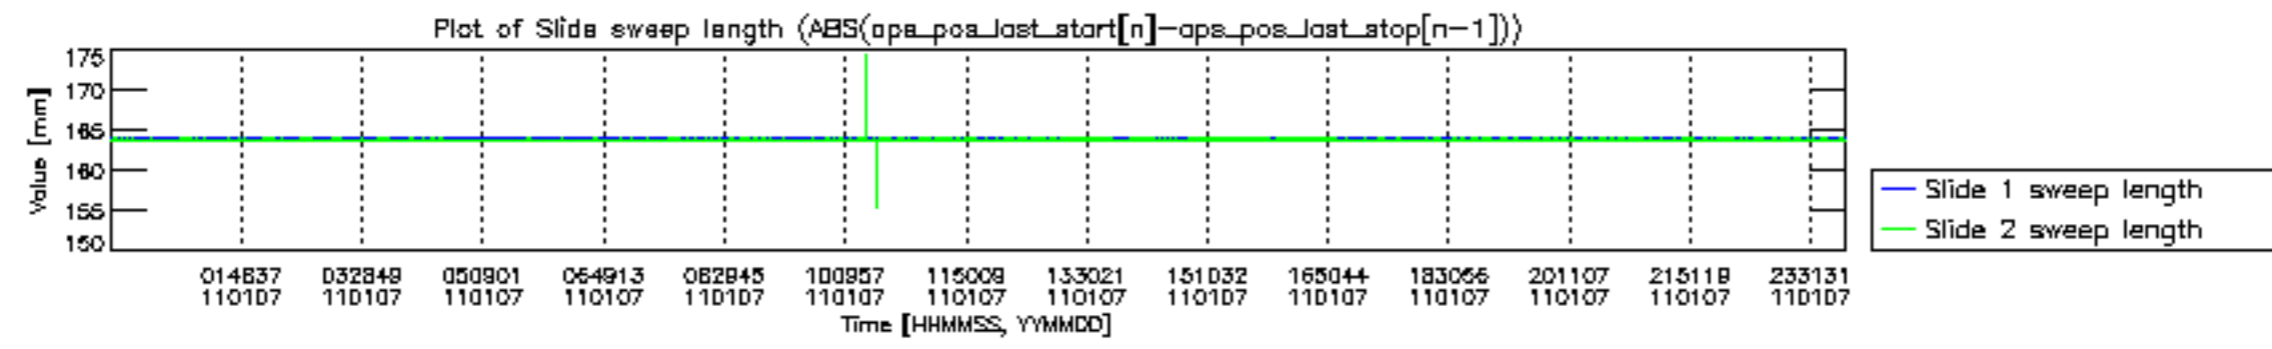

mipas\_daily\_report\_level0\_KSPT\_L0\_4504\_N\_20110107\_12.PNG

mipas\_daily\_report\_level0\_KSPT\_L0\_4504\_N\_20110107\_13.PNG

MIPNLOP\_MIPSOUPAC\_aux\_fields\_igm\_cal, channel statistics plot  
 Colour indicates value.