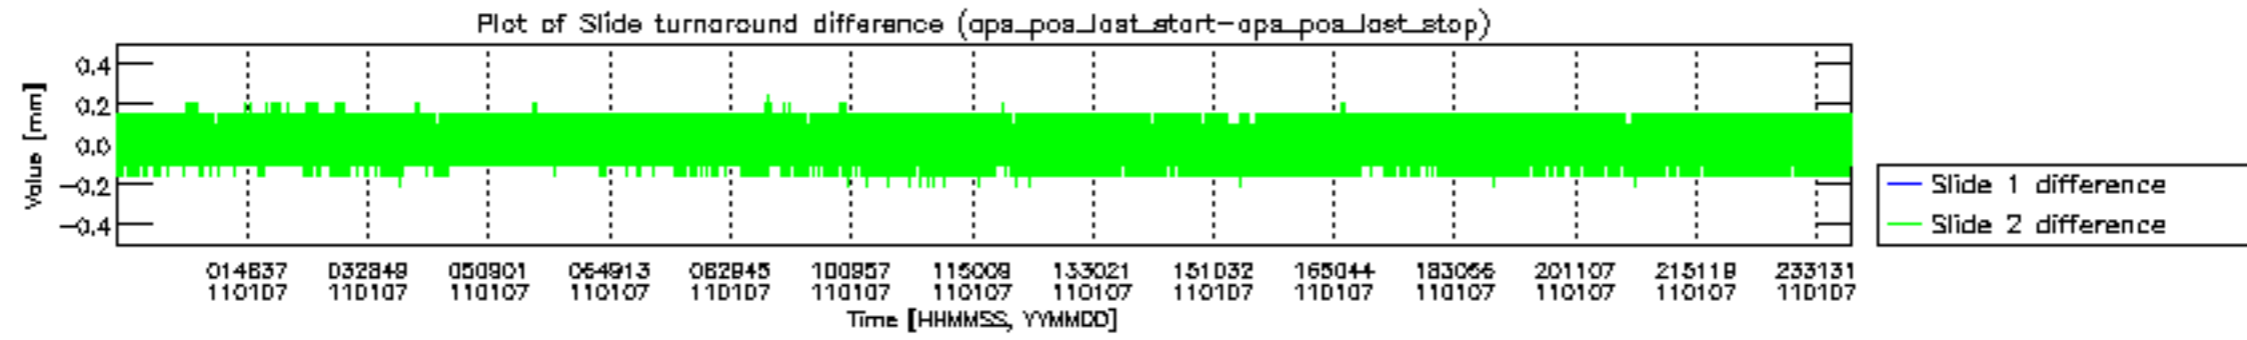

mipas\_daily\_report\_level0\_KSPT\_L0\_4504\_N\_20110107\_12.PNG

mipas\_daily\_report\_level0\_KSPT\_L0\_4504\_N\_20110107\_13.PNG

MIPNLOP\_MIPSOUPAC\_aux\_fields\_igm\_cal, channel statistics plot  
 Colour indicates value.