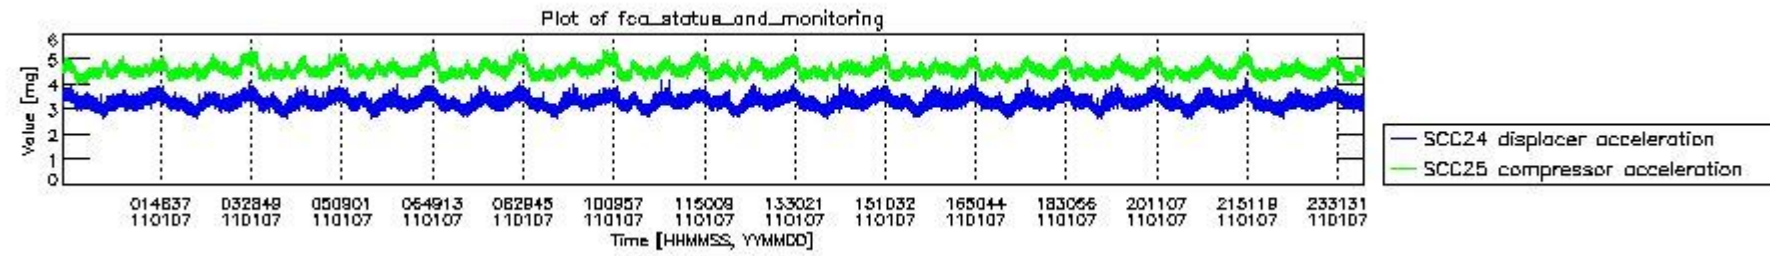

mipas_daily_report_level0_KSPT_L0_4504_N_20110107_10.PNG

The following table shows channel statistics for all channels for this day.

Channel	Min	Max	ADC
A1	-17850	18930	16bit
B1	-19360	16783	16bit
C1	-23996	22811	16bit
D1	-29421	32767	16bit
A2	-15456	19030	16bit
B2	-17468	17161	16bit
C2	-23837	23500	16bit
D2	-32768	32767	16bit