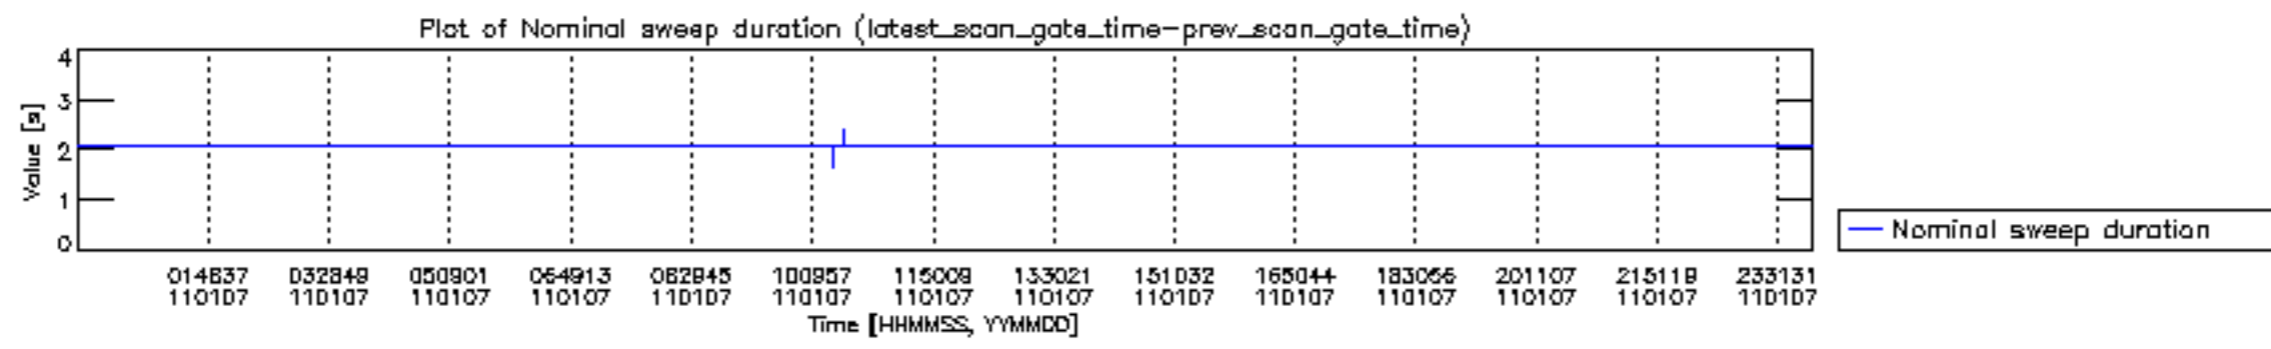

mipas\_daily\_report\_level0\_KSPT\_L0\_4504\_N\_20110107\_12.PNG

mipas\_daily\_report\_level0\_KSPT\_L0\_4504\_N\_20110107\_13.PNG

MIPNLOP\_MIPSOUPAC\_aux\_fields\_igm\_cal, channel statistics plot  
 Colour indicates value.