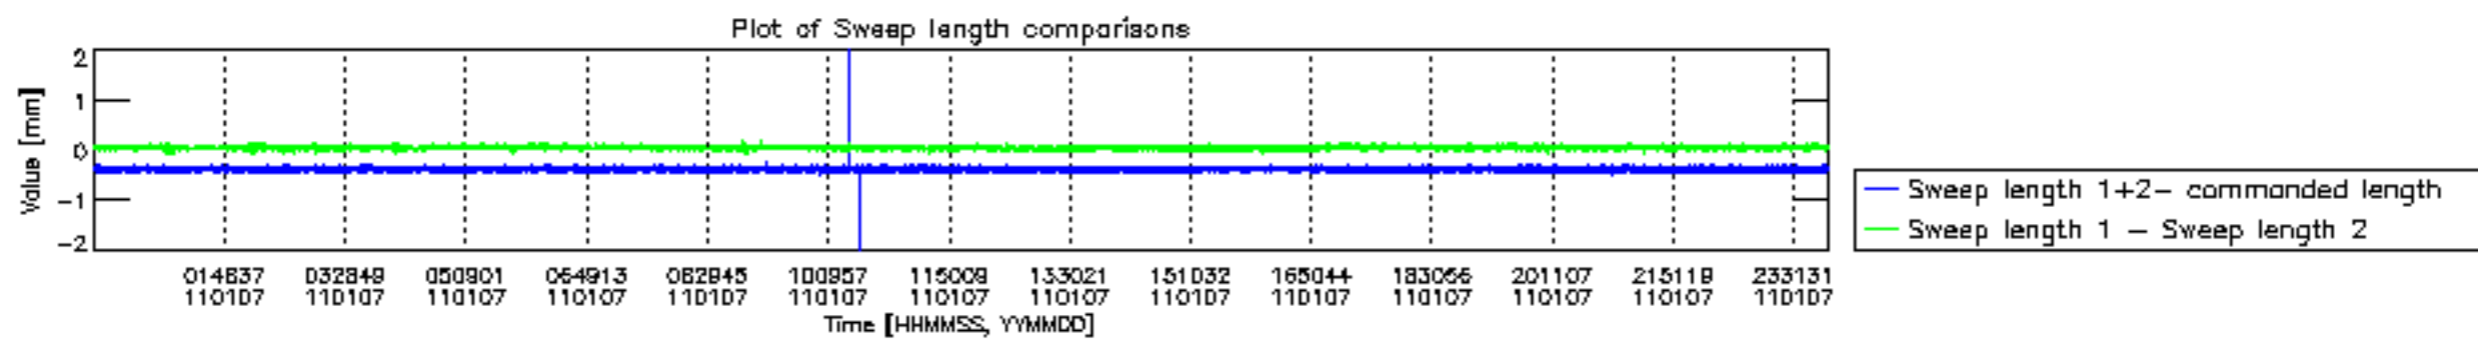

mipas\_daily\_report\_level0\_KSPT\_L0\_4504\_N\_20110107\_12.PNG

mipas\_daily\_report\_level0\_KSPT\_L0\_4504\_N\_20110107\_13.PNG

MIPNLOP\_MIPSOUPAC\_aux\_fields\_igm\_cal, channel statistics plot  
 Colour indicates value.