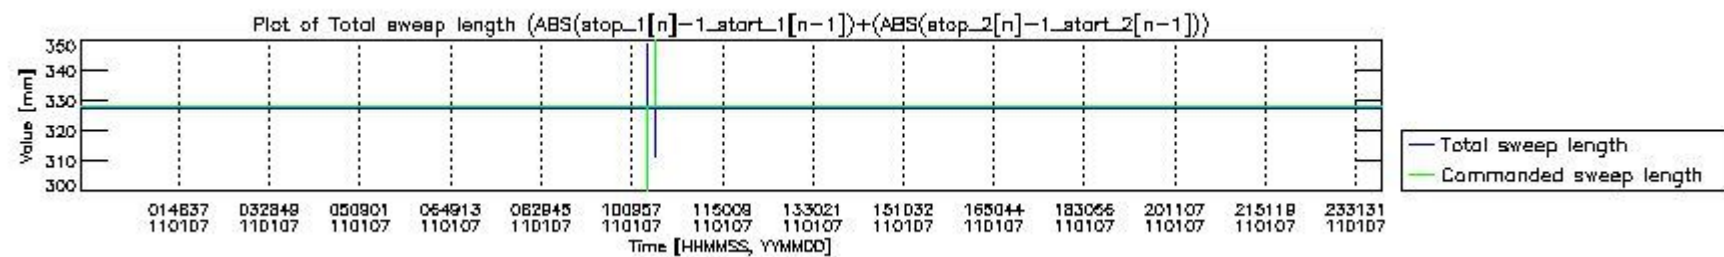

mipas_daily_report_level0_KSPT_L0_4504_N_20110107_6.PNG