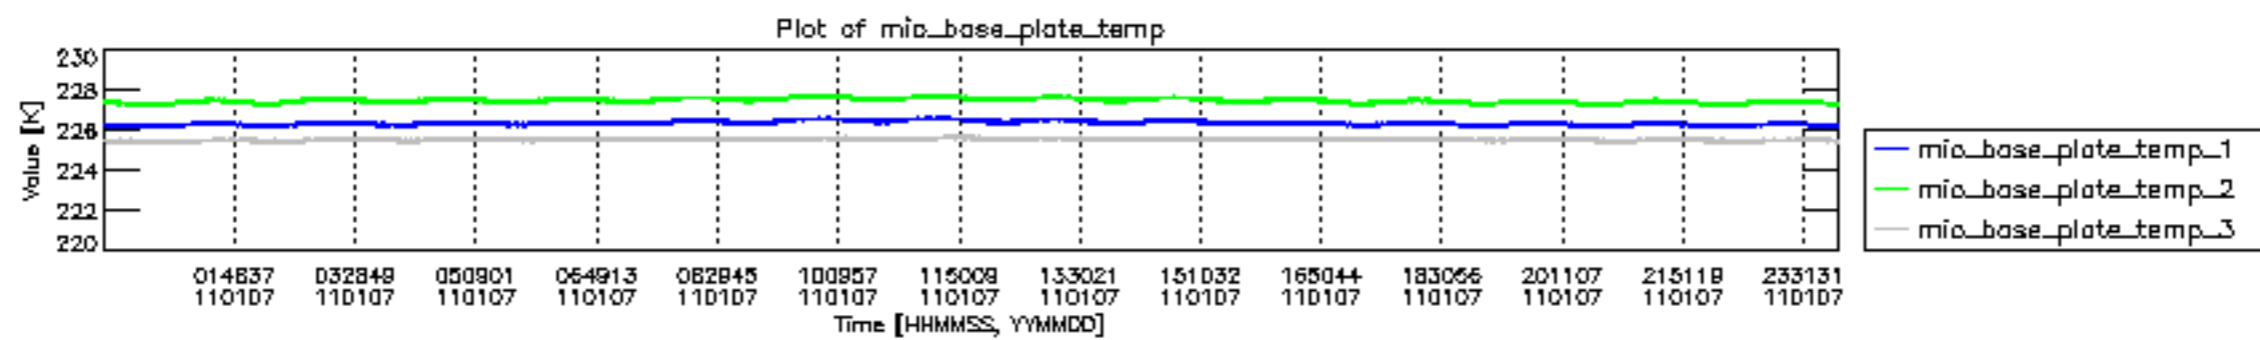

mipas\_daily\_report\_level0\_KSPT\_L0\_4504\_N\_20110107\_12.PNG

mipas\_daily\_report\_level0\_KSPT\_L0\_4504\_N\_20110107\_13.PNG

MIPNLOP\_MIPSOUPAC\_aux\_fields\_igm\_cal, channel statistics plot  
 Colour indicates value.