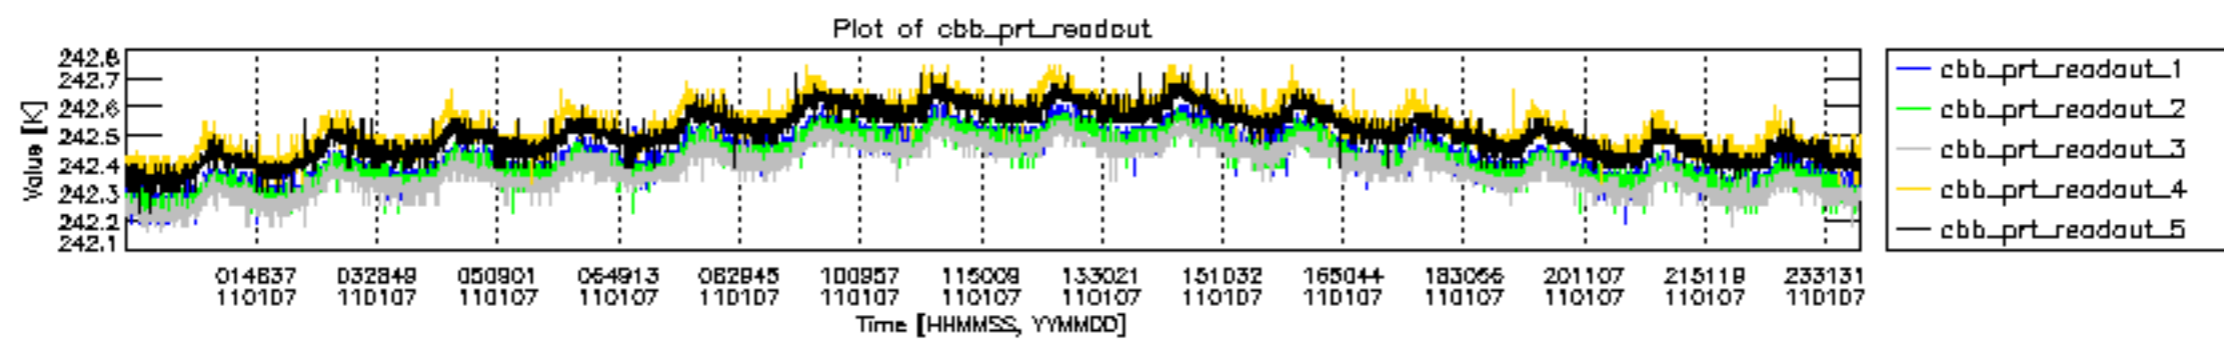

mipas\_daily\_report\_level0\_KSPT\_L0\_4504\_N\_20110107\_12.PNG

mipas\_daily\_report\_level0\_KSPT\_L0\_4504\_N\_20110107\_13.PNG

MIPNLOP\_MIPSOUPAC\_aux\_fields\_igm\_cal, channel statistics plot  
 Colour indicates value.