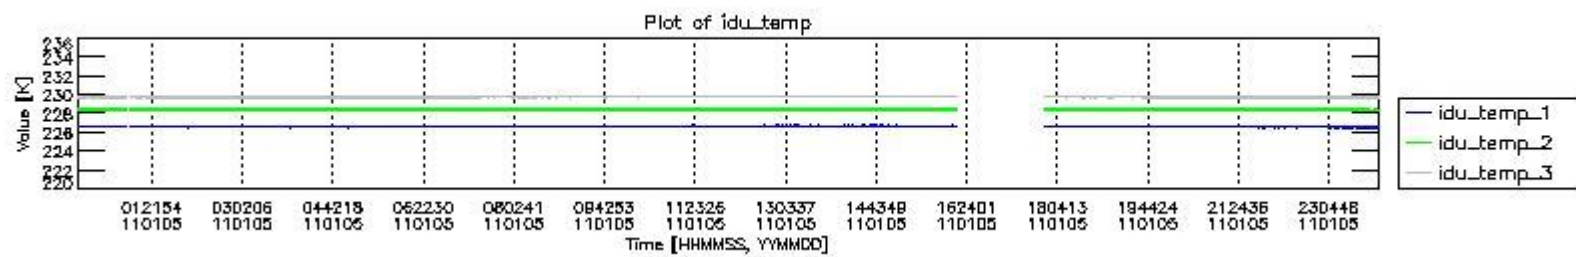

mipas_daily_report_level0_KSPT_L0_4504_N_20110105_2.PNG