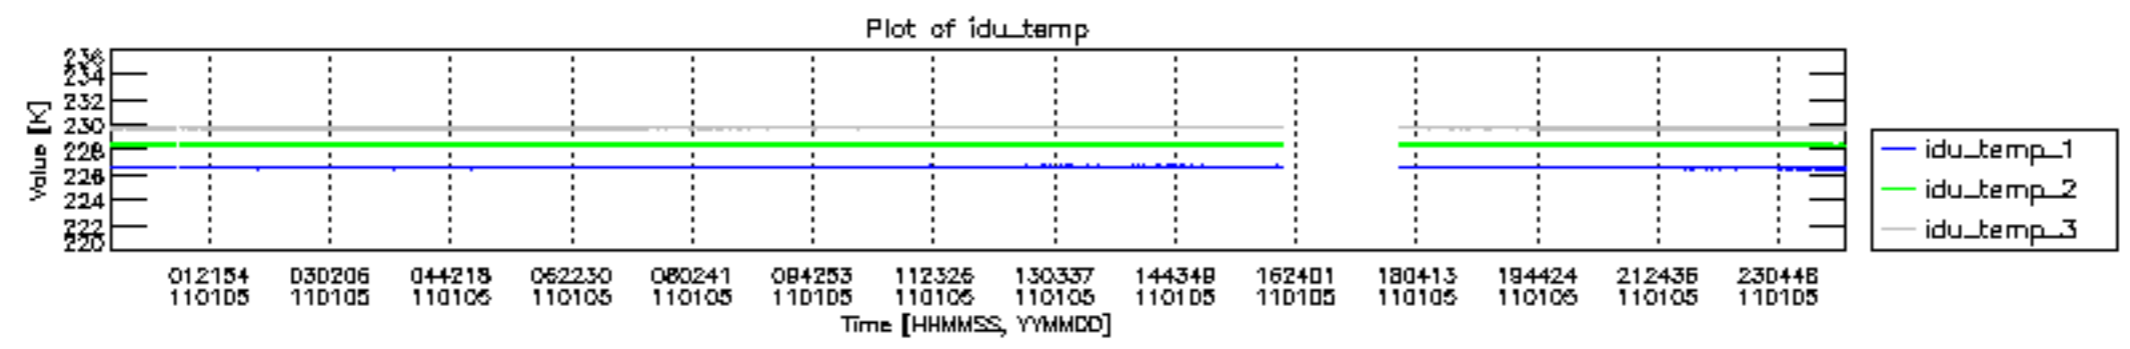

0.2 Instrument Operational Performance Parameters

The following plots give an overview of various instrument parameters for this day. The instrument parameters are part of the auxiliary data field within the source packets of the MIP_NL__0P product. The auxiliary data is normally included twice per interferogram. Note that only the first packet is currently included in monitoring.

mipas_daily_report_level0_KSPT_L0_4504_N_20110105_12.PNG

mipas_daily_report_level0_KSPT_L0_4504_N_20110105_13.PNG

MIPNLOP_MIPSOUPAC_aux_fields_igm_cal, channel statistics plot
 Colour indicates value.