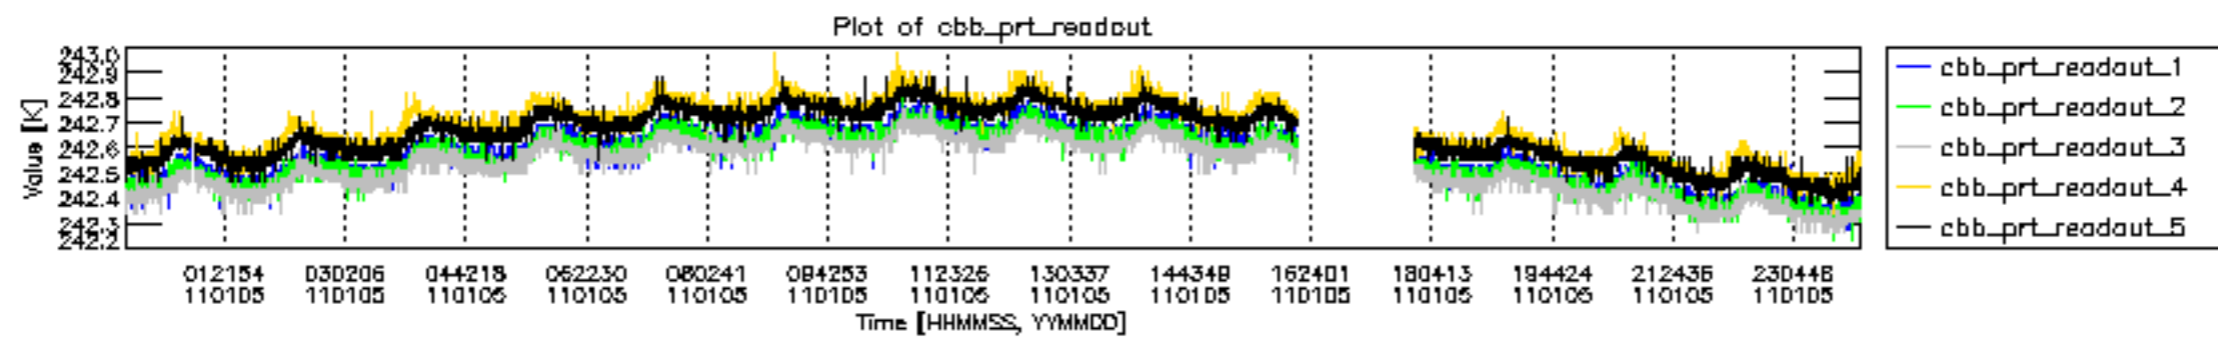

0.2 Instrument Operational Performance Parameters

The following plots give an overview of various instrument parameters for this day. The instrument parameters are part of the auxiliary data field within the source packets of the MIP_NL__0P product. The auxiliary data is normally included twice per interferogram. Note that only the first packet is currently included in monitoring.

mipas_daily_report_level0_KSPT_L0_4504_N_20110105_12.PNG

mipas_daily_report_level0_KSPT_L0_4504_N_20110105_13.PNG

MIPNLOP_MIPSOUPAC_aux_fields_igm_cal, channel statistics plot
 Colour indicates value.