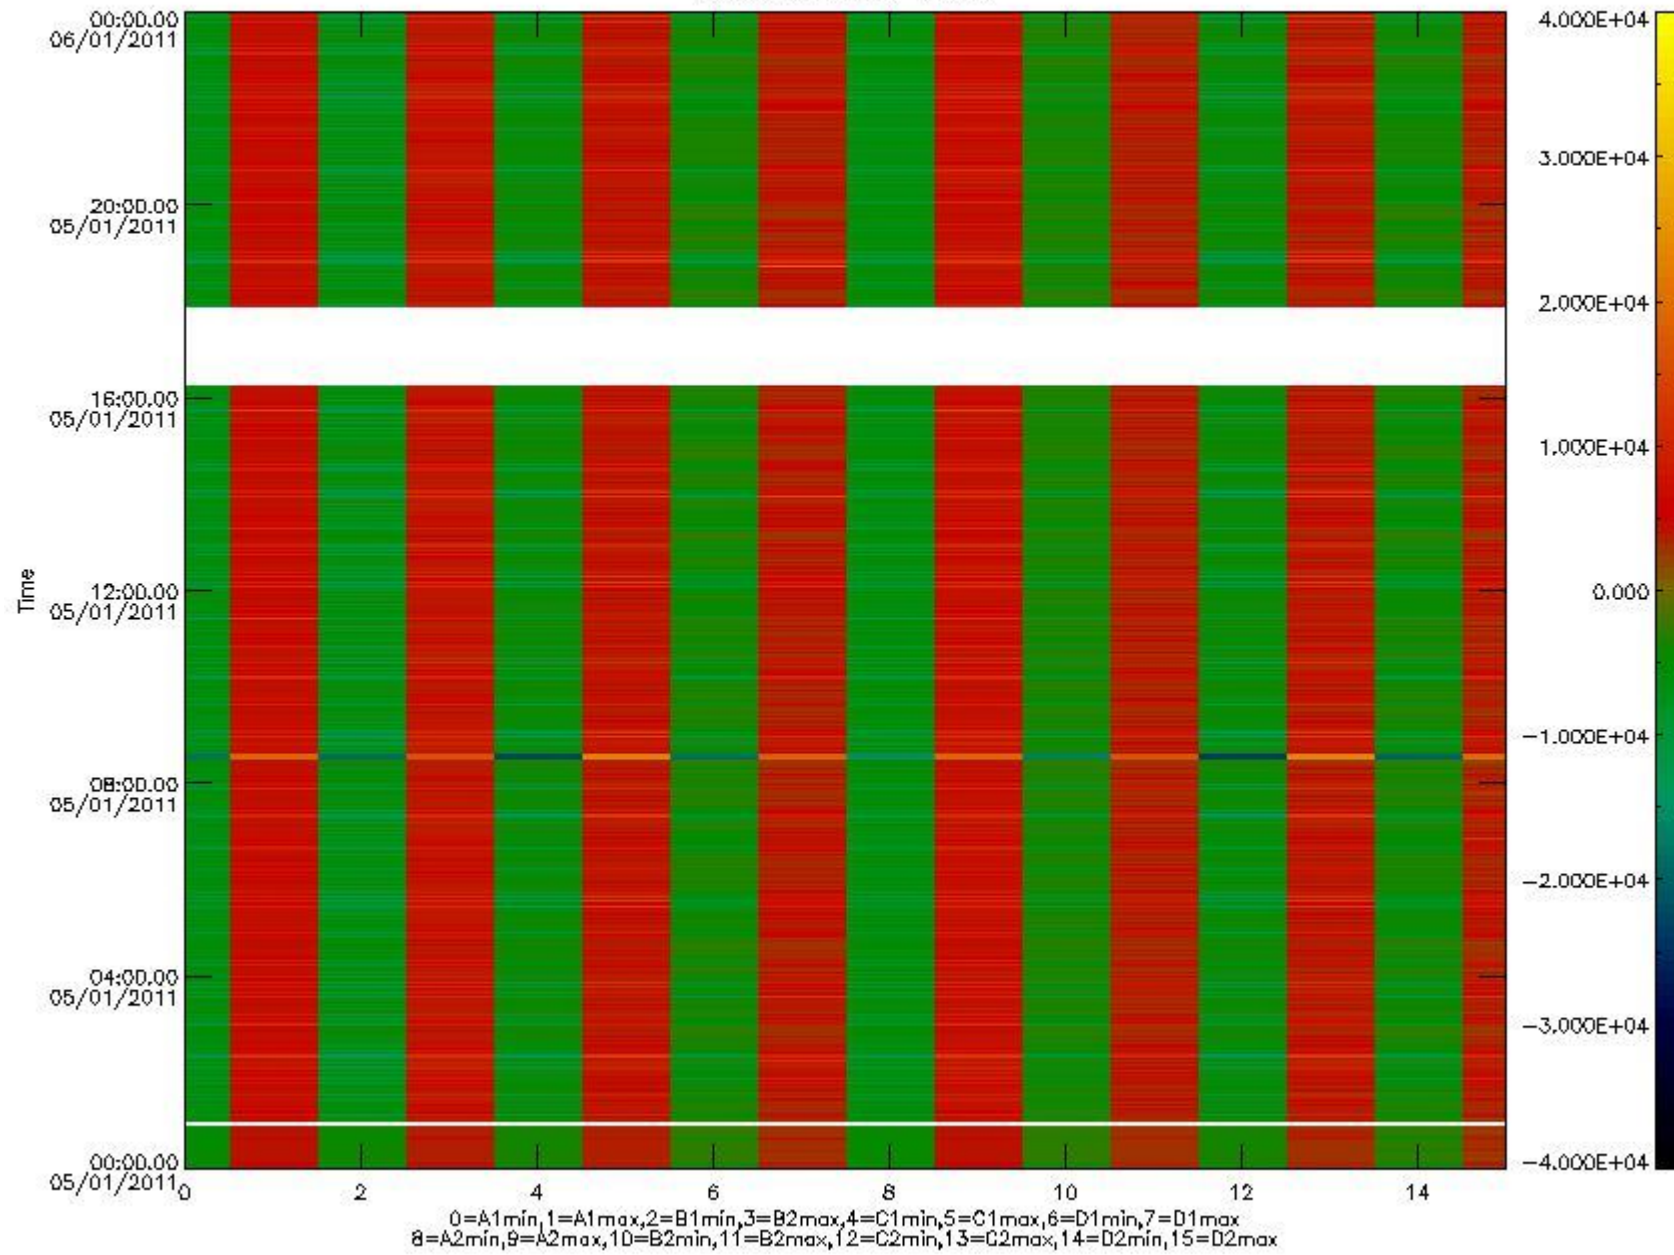

MIPNLOP_MIPSOUPAC_aux_fields_1gm_cal, channel statistics plot
Colour indicates value.

mipas_daily_report_level0_KSPT_L0_4504_N_20110105_11.PNG

0.3 ADF monitoring

The use of ADFs is shown in two ways:

1. By means of two tables that can be used to find the ADF used for a specific product.
2. By means of plots that show changes in ADF using colours.

Number	ADF
0	AUX_CN0_AXVPDS20020123_121901_20020101_000000_20200101_000000
1	AUX_FPO_AXVPDS20110104_222454_20110104_194910_20110114_202248

Number	Product name	#CN0	#FPO
0	MIP_NL_0PNPDE20110105_003906_000058093098_00131_46266_2653.N1	0	1