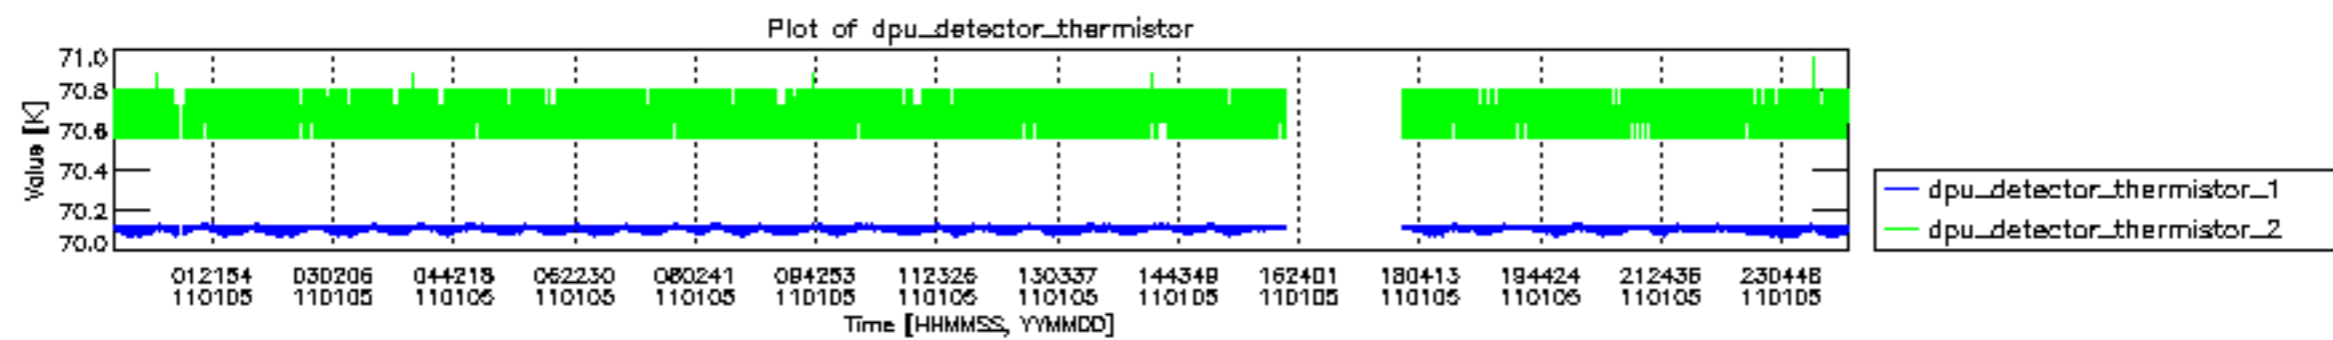

0.2 Instrument Operational Performance Parameters

The following plots give an overview of various instrument parameters for this day. The instrument parameters are part of the auxiliary data field within the source packets of the MIP_NL__0P product. The auxiliary data is normally included twice per interferogram. Note that only the first packet is currently included in monitoring.

mipas_daily_report_level0_KSPT_L0_4504_N_20110105_12.PNG

mipas_daily_report_level0_KSPT_L0_4504_N_20110105_13.PNG

MIPNLOP_MIPSOUPAC_aux_fields_igm_cal, channel statistics plot
 Colour indicates value.