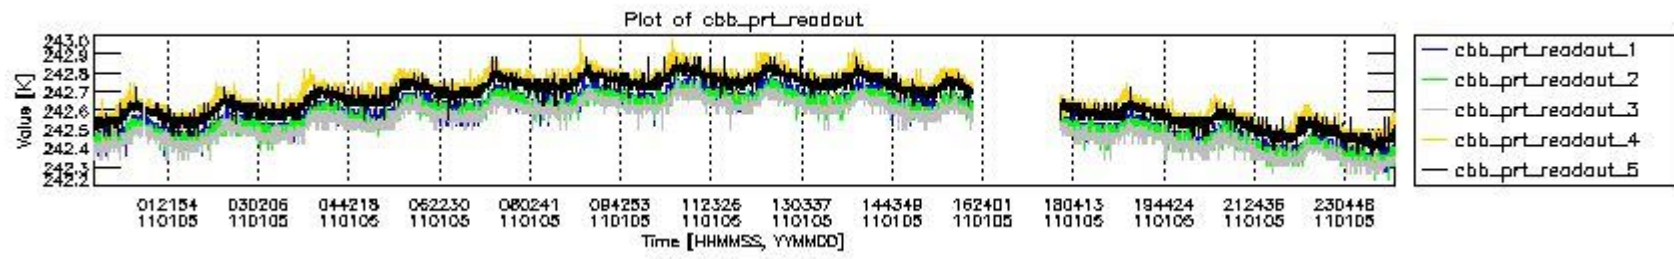

mipas_daily_report_level0_KSPT_L0_4504_N_20110105_9.PNG