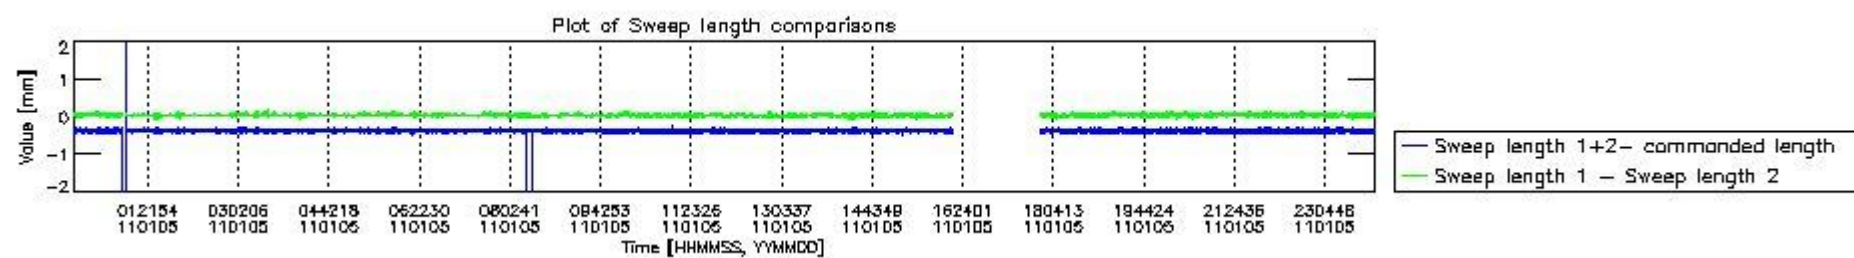

mipas_daily_report_level0_KSPT_L0_4504_N_20110105_8.PNG