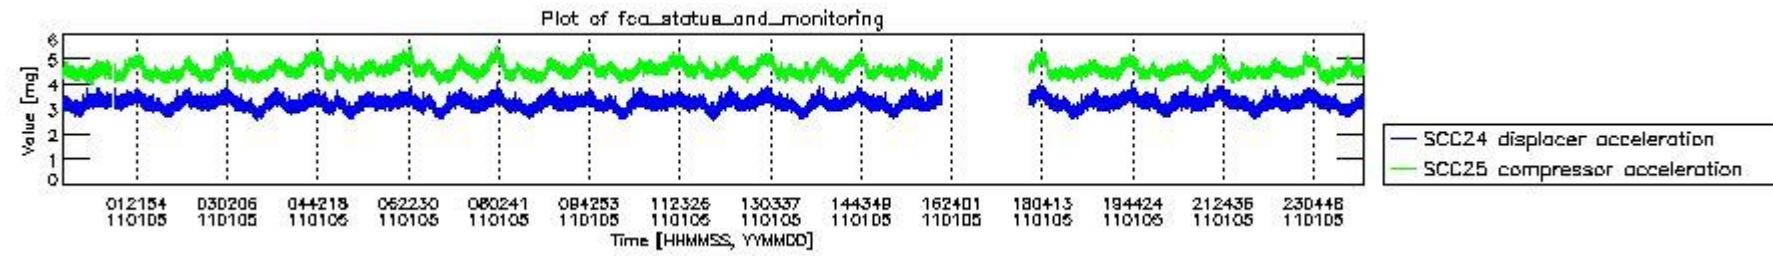

mipas_daily_report_level0_KSPT_L0_4504_N_20110105_10.PNG

The following table shows channel statistics for all channels for this day.

Channel	Min	Max	ADC
A1	-17888	18965	16bit
B1	-19421	16823	16bit
C1	-23035	22936	16bit
D1	-31735	32767	16bit
A2	-15497	19070	16bit
B2	-17523	17199	16bit
C2	-23965	23598	16bit
D2	-32768	32767	16bit