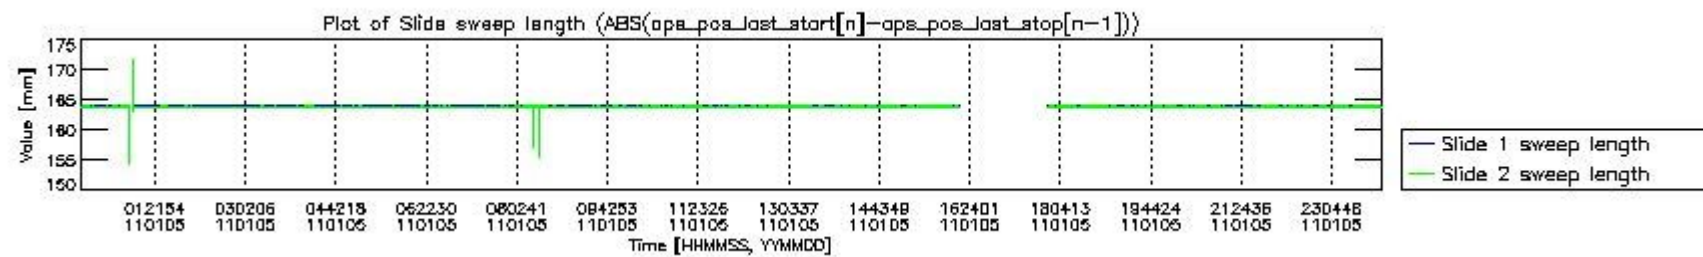

mipas_daily_report_level0_KSPT_L0_4504_N_20110105_7.PNG