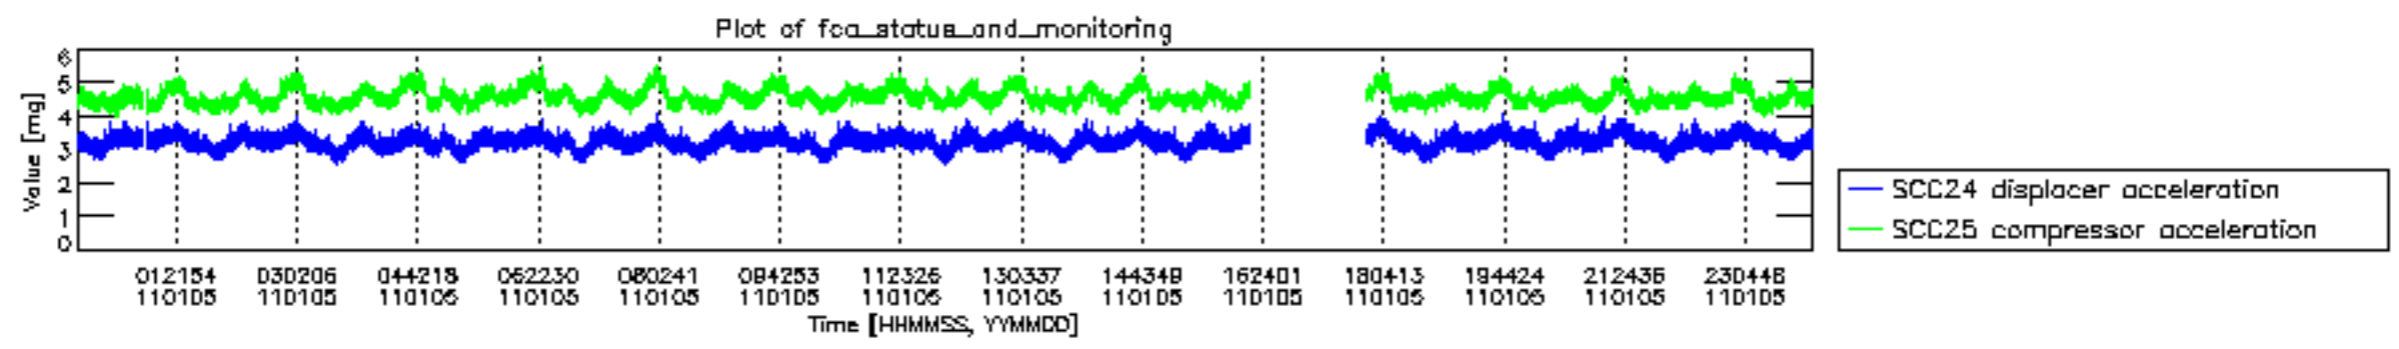

0.2 Instrument Operational Performance Parameters

The following plots give an overview of various instrument parameters for this day. The instrument parameters are part of the auxiliary data field within the source packets of the MIP_NL__0P product. The auxiliary data is normally included twice per interferogram. Note that only the first packet is currently included in monitoring.

mipas_daily_report_level0_KSPT_L0_4504_N_20110105_12.PNG

mipas_daily_report_level0_KSPT_L0_4504_N_20110105_13.PNG

MIPNLOP_MIPSOUPAC_aux_fields_igm_cal, channel statistics plot
 Colour indicates value.