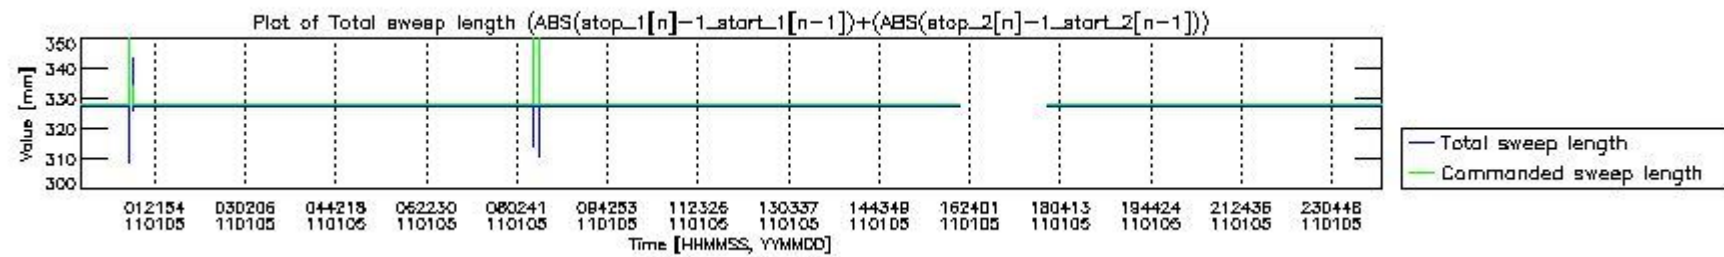

mipas_daily_report_level0_KSPT_L0_4504_N_20110105_6.PNG