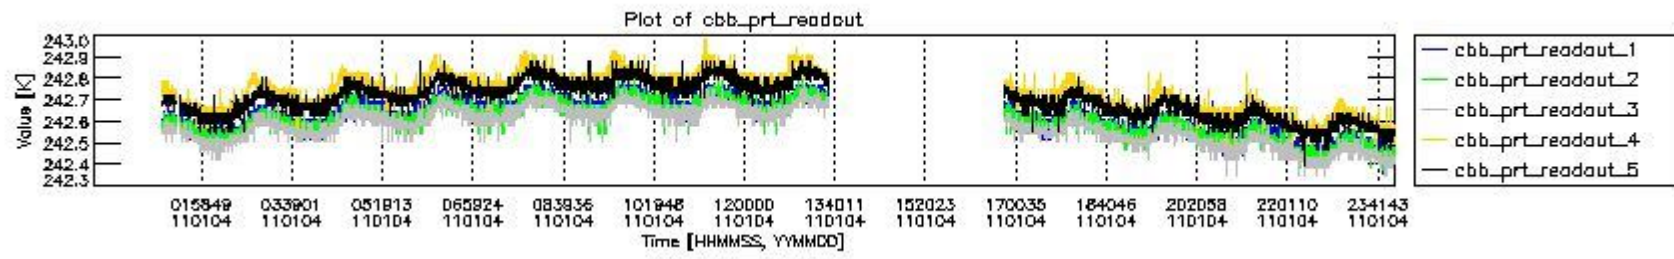

mipas_daily_report_level0_KSPT_L0_4504_N_20110104_9.PNG