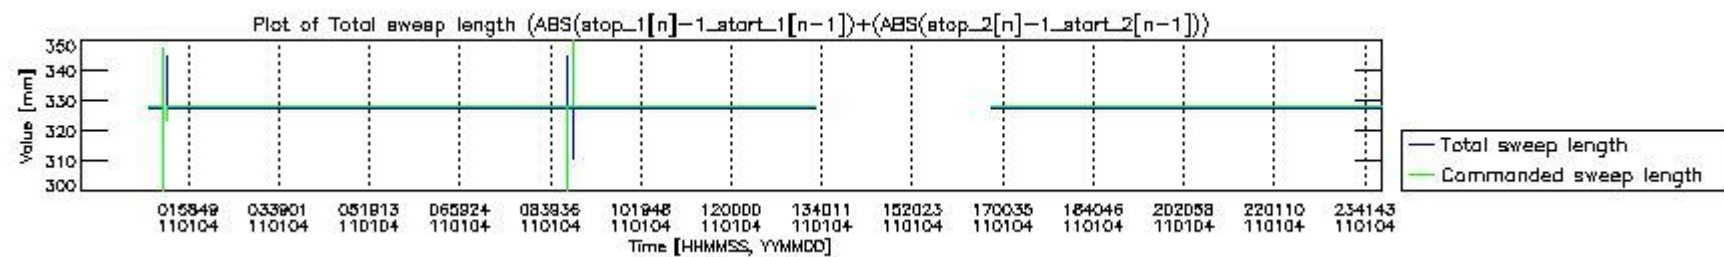

mipas_daily_report_level0_KSPT_L0_4504_N_20110104_6.PNG