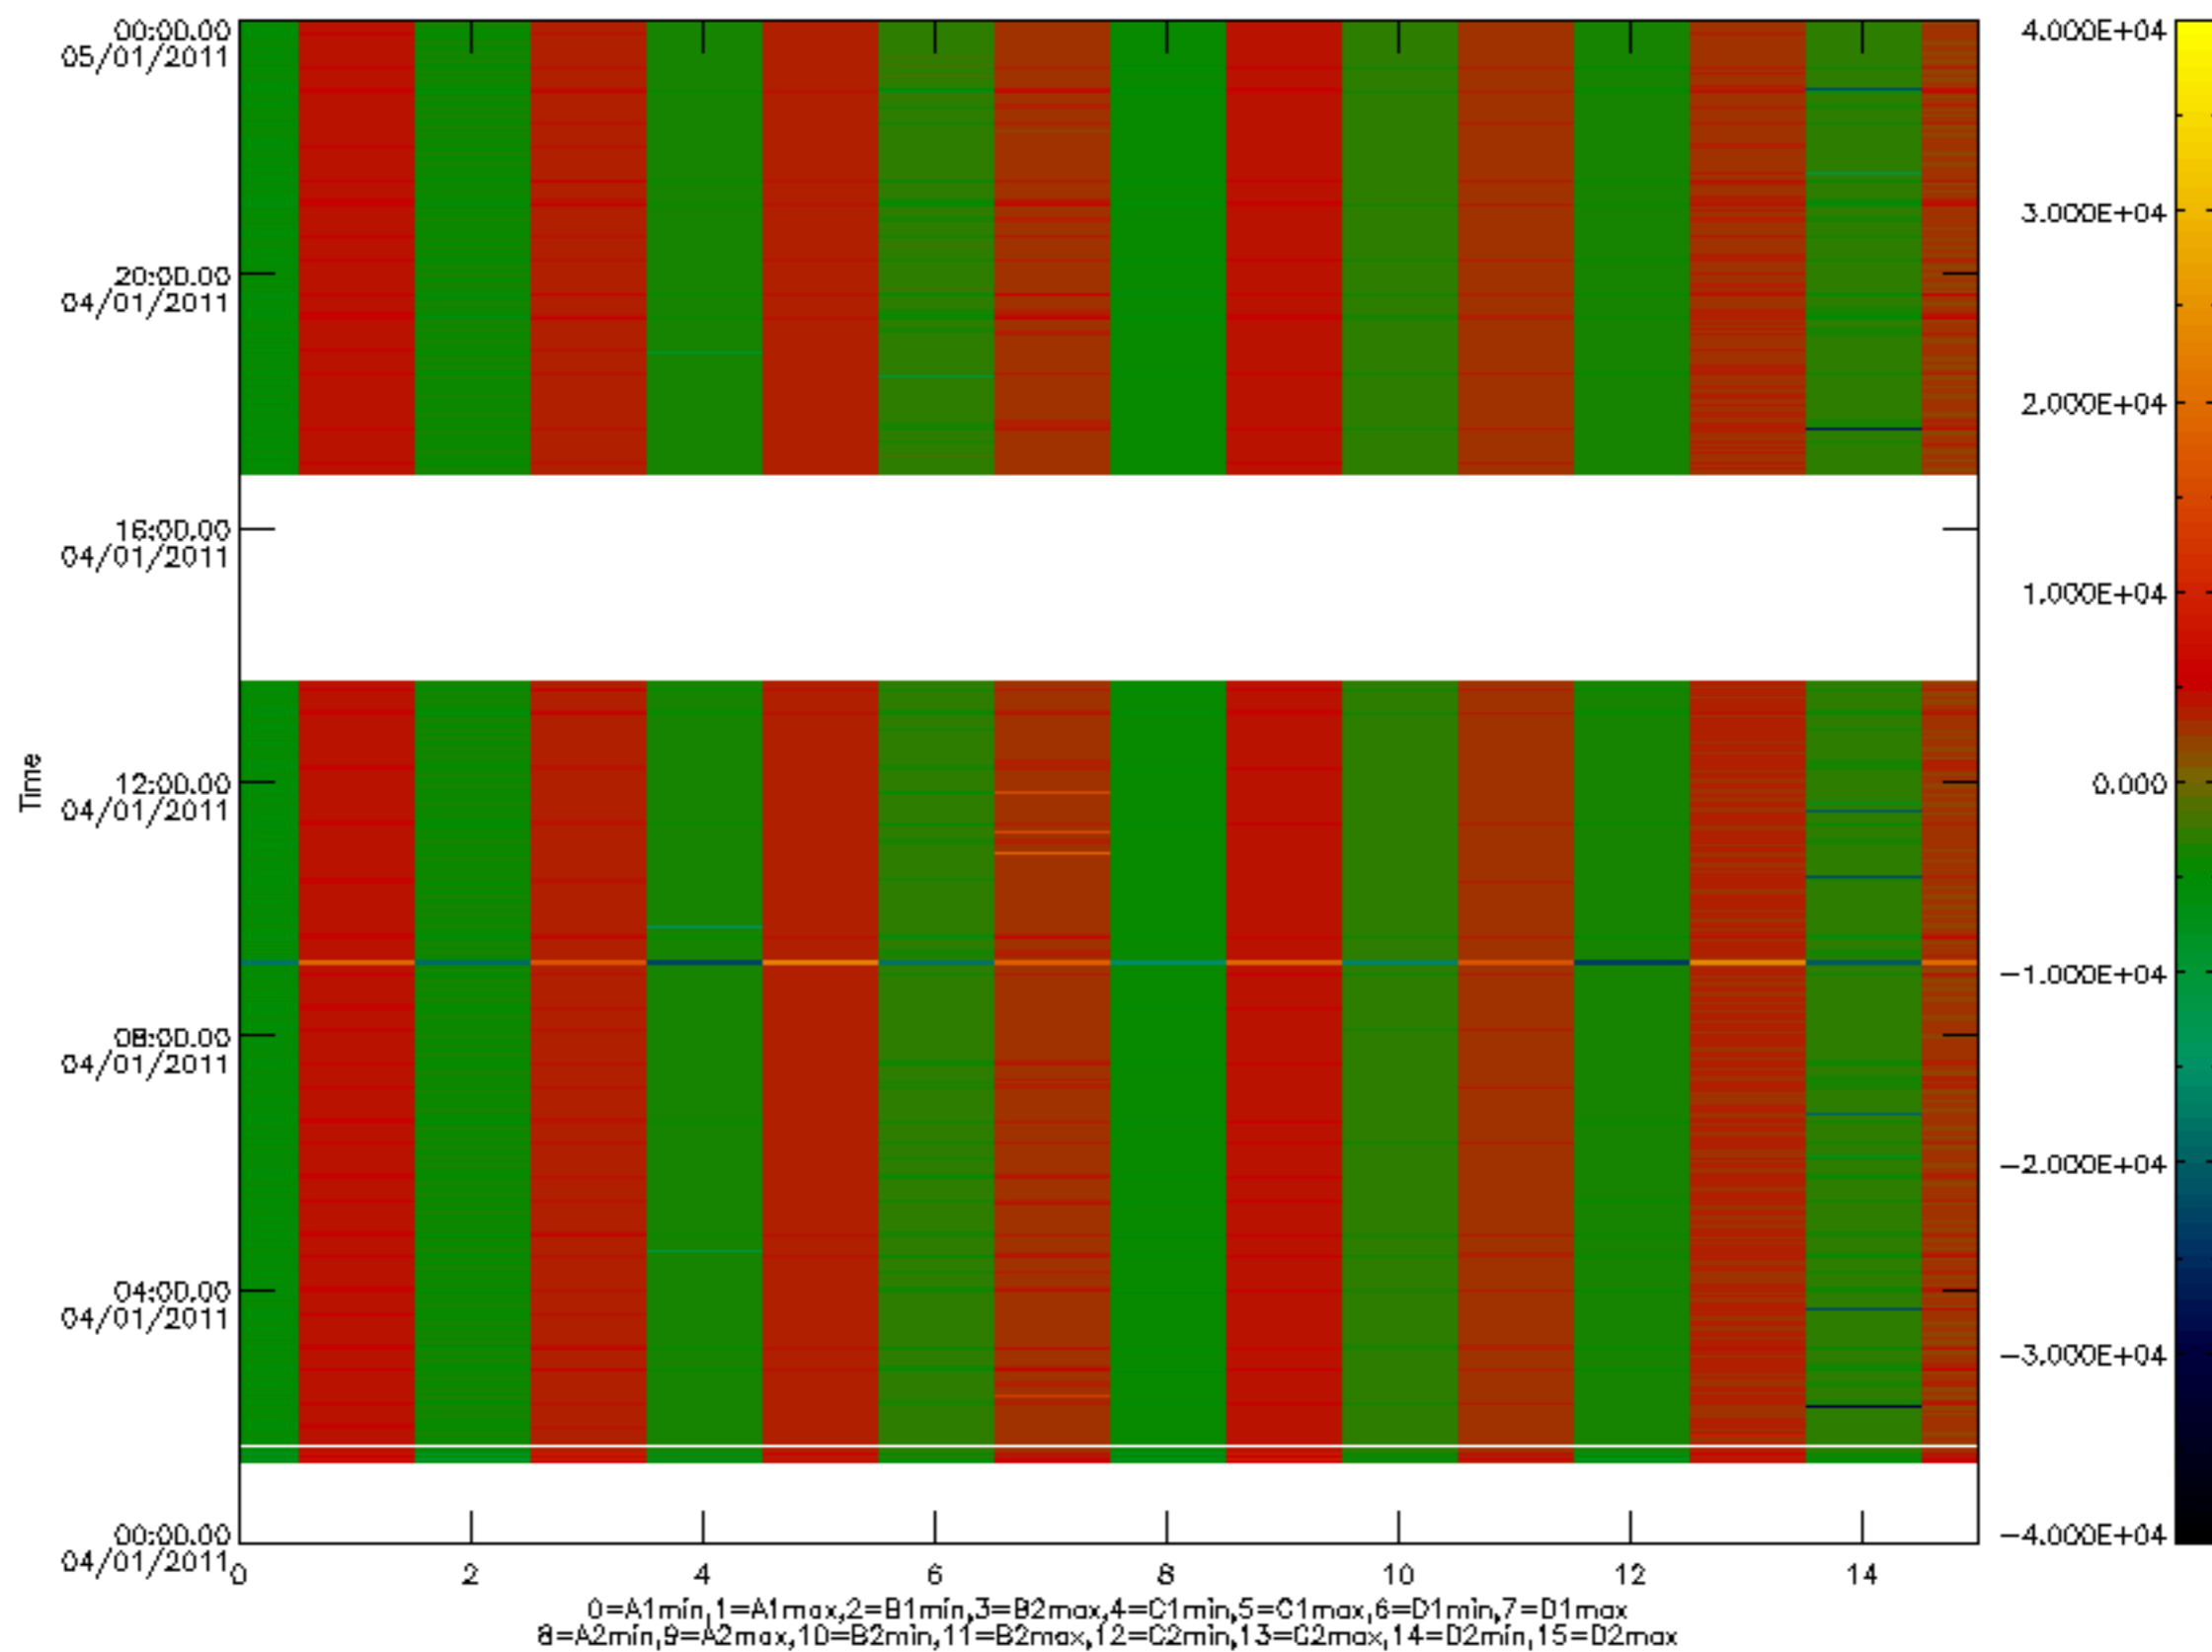

## 0.2 Instrument Operational Performance Parameters

The following plots give an overview of various instrument parameters for this day. The instrument parameters are part of the auxiliary data field within the source packets of the MIP\_NL\_\_0P product. The auxiliary data is normally included twice per interferogram. Note that only the first packet is currently included in monitoring.

### 0.3 ADF monitoring

The use of ADFs is shown in two ways:

1. By means of two tables that can be used to find the ADF used for a specific product.
2. By means of plots that show changes in ADF using colours.

mipas\_daily\_report\_level0\_KSPT\_L0\_4504\_N\_20110104\_12.PNG

mipas\_daily\_report\_level0\_KSPT\_L0\_4504\_N\_20110104\_13.PNG

MIPNLOP\_MIPSOUPAC\_aux\_fields\_igm\_cal, channel statistics plot  
 Colour indicates value.

Bar plot of ADFs used for ORBIT\_STATE\_VECTOR\_FILE.  
See legend for details.