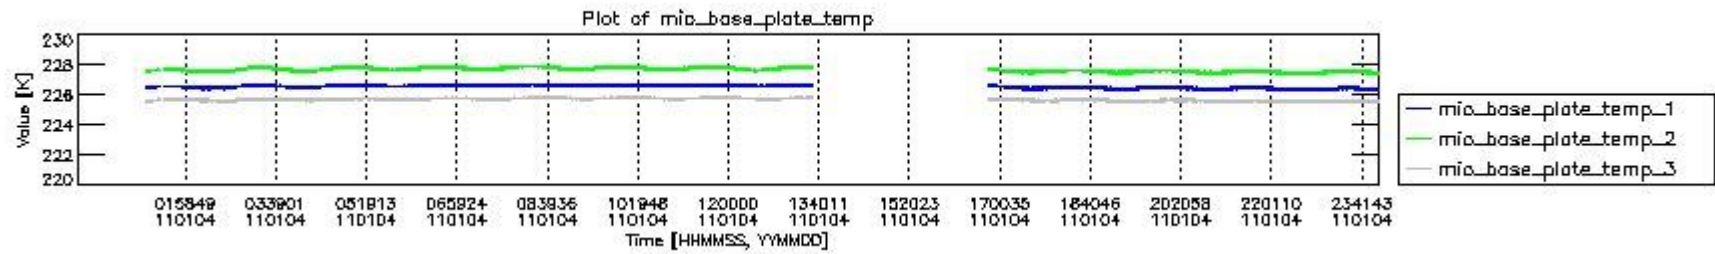

mipas_daily_report_level0_KSPT_L0_4504_N_20110104_1.PNG