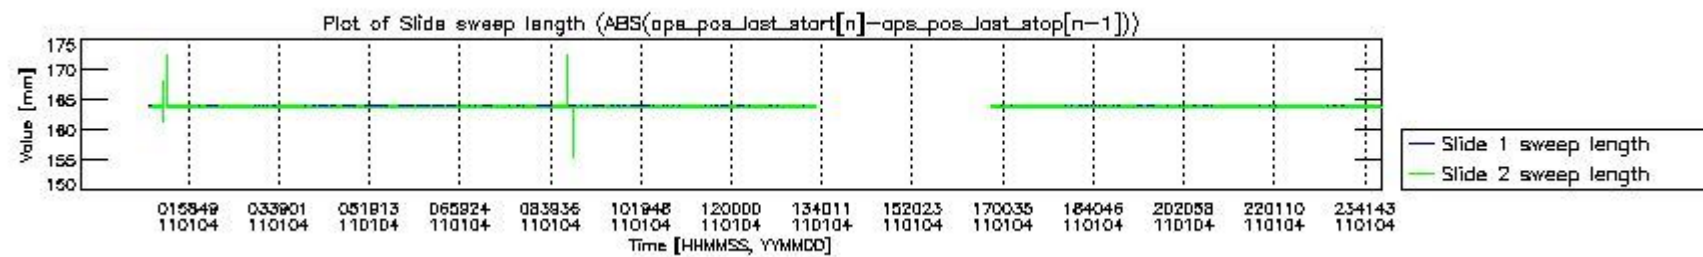

mipas_daily_report_level0_KSPT_L0_4504_N_20110104_7.PNG