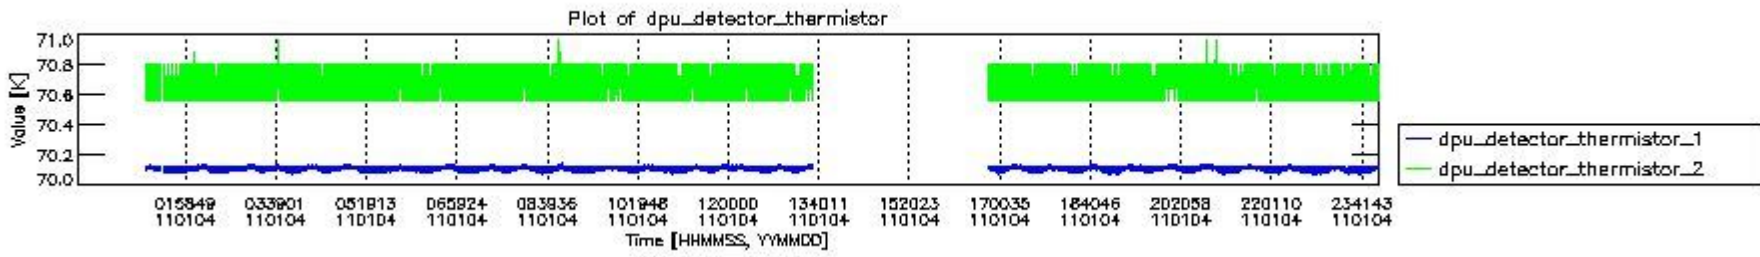

mipas_daily_report_level0_KSPT_L0_4504_N_20110104_3.PNG