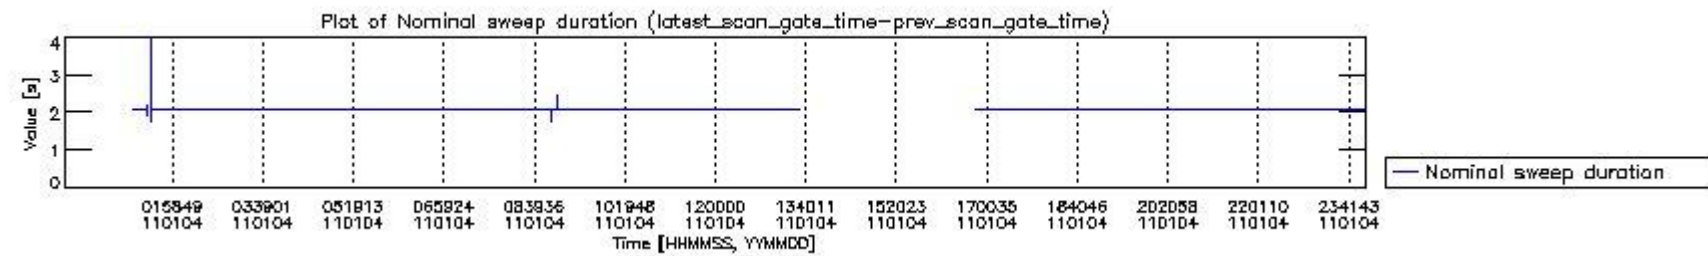

mipas_daily_report_level0_KSPT_L0_4504_N_20110104_4.PNG