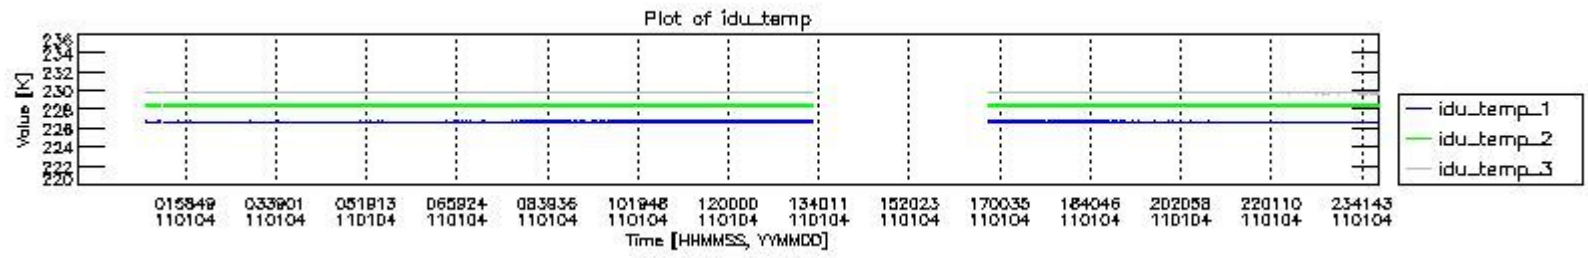

mipas_daily_report_level0_KSPT_L0_4504_N_20110104_2.PNG