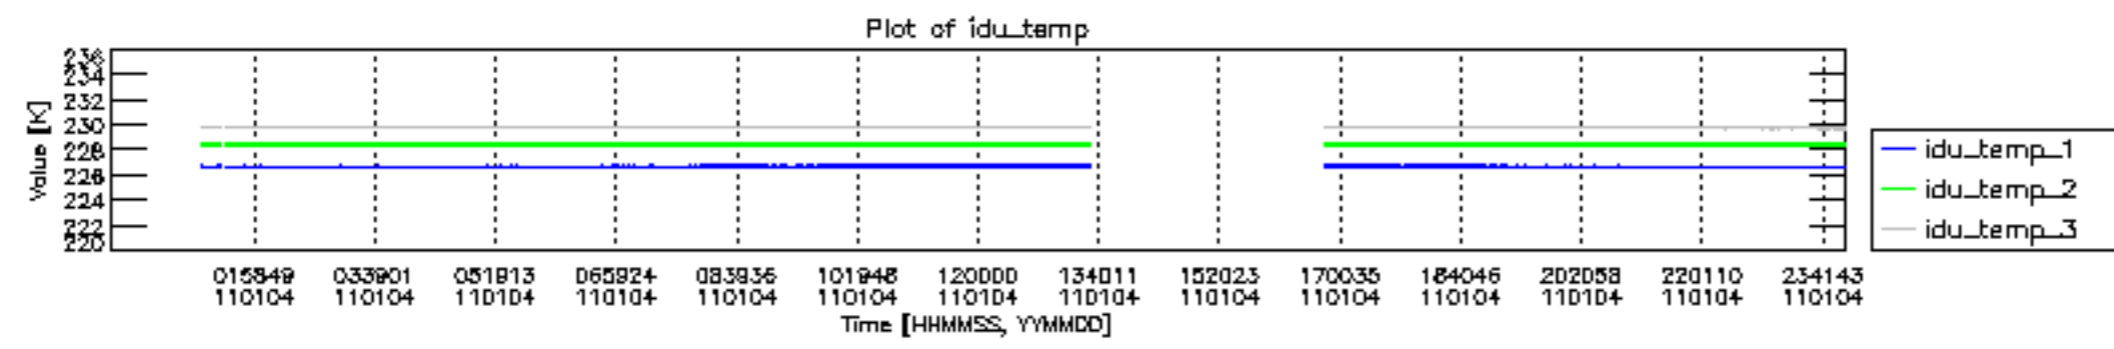

mipas\_daily\_report\_level0\_KSPT\_L0\_4504\_N\_20110104\_12.PNG

mipas\_daily\_report\_level0\_KSPT\_L0\_4504\_N\_20110104\_13.PNG

MIPNLOP\_MIPSOUPAC\_aux\_fields\_igm\_cal, channel statistics plot  
 Colour indicates value.

Bar plot of ADFs used for ORBIT\_STATE\_VECTOR\_FILE.  
See legend for details.