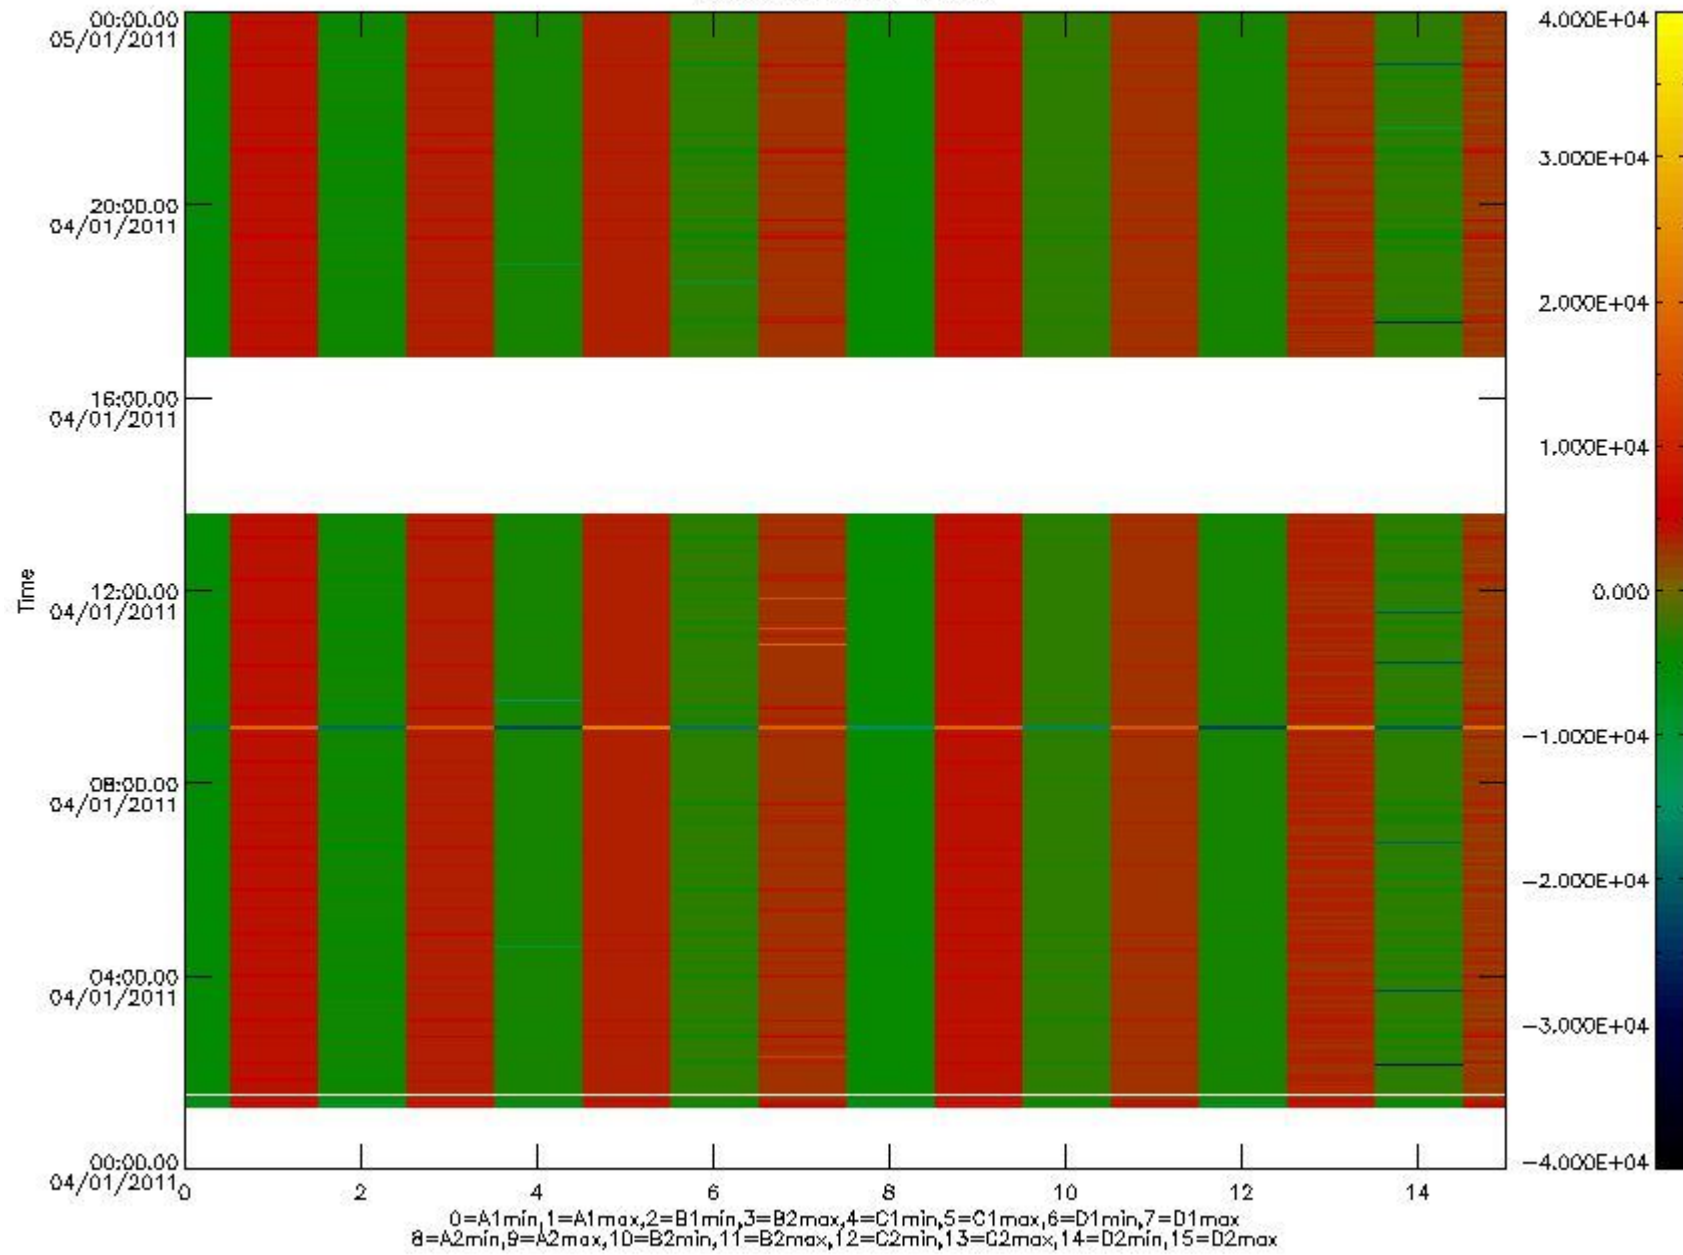

MIPNL0P_MIPSOUPAC_aux_fields_igm_cal, channel statistics plot
Colour indicates value.

mipas_daily_report_level0_KSPT_L0_4504_N_20110104_11.PNG

0.3 ADF monitoring

The use of ADFs is shown in two ways:

1. By means of two tables that can be used to find the ADF used for a specific product.
2. By means of plots that show changes in ADF using colours.

Number	ADF
0	AUX_CN0_AXVPDS20020123_121901_20020101_000000_20200101_000000
1	AUX_FPO_AXVPDS20110103_102114_20110102_192223_20110112_213615
2	AUX_FPO_AXVPDS20110104_101223_20110103_184539_20110113_205932
3	AUX_FPO_AXVPDS20110104_222454_20110104_194910_20110114_202248