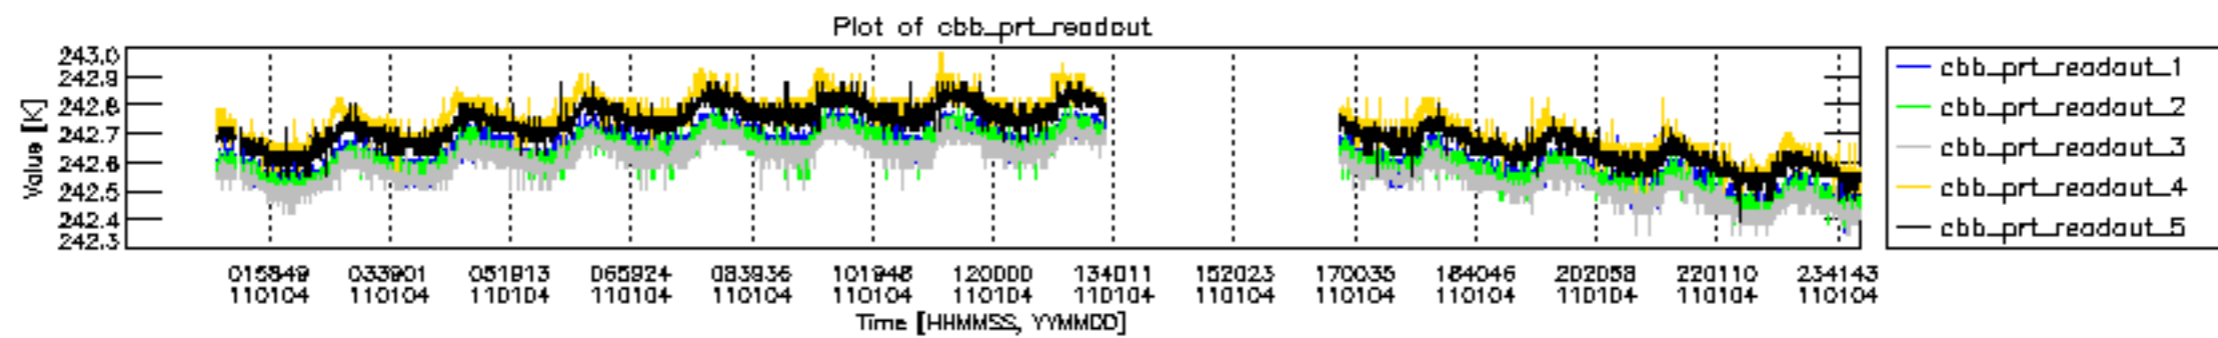

mipas\_daily\_report\_level0\_KSPT\_L0\_4504\_N\_20110104\_12.PNG

mipas\_daily\_report\_level0\_KSPT\_L0\_4504\_N\_20110104\_13.PNG

MIPNLOP\_MIPSOUPAC\_aux\_fields\_igm\_cal, channel statistics plot  
 Colour indicates value.

Bar plot of ADFs used for ORBIT\_STATE\_VECTOR\_FILE.  
See legend for details.