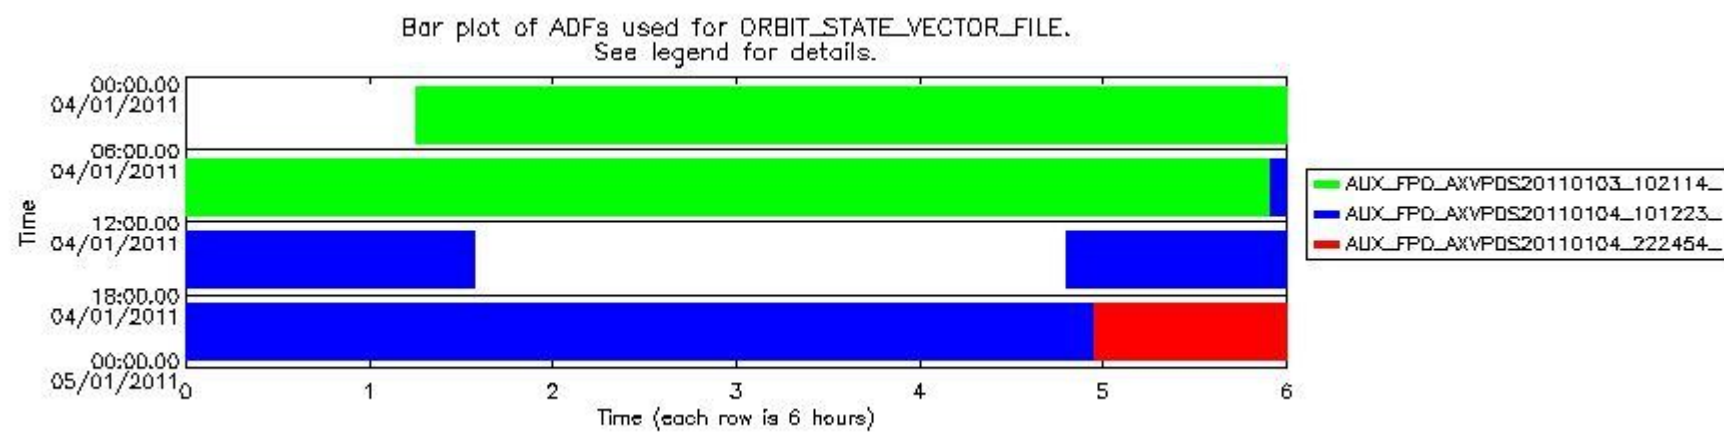

mipas_daily_report_level0_KSPT_L0_4504_N_20110104_13.PNG