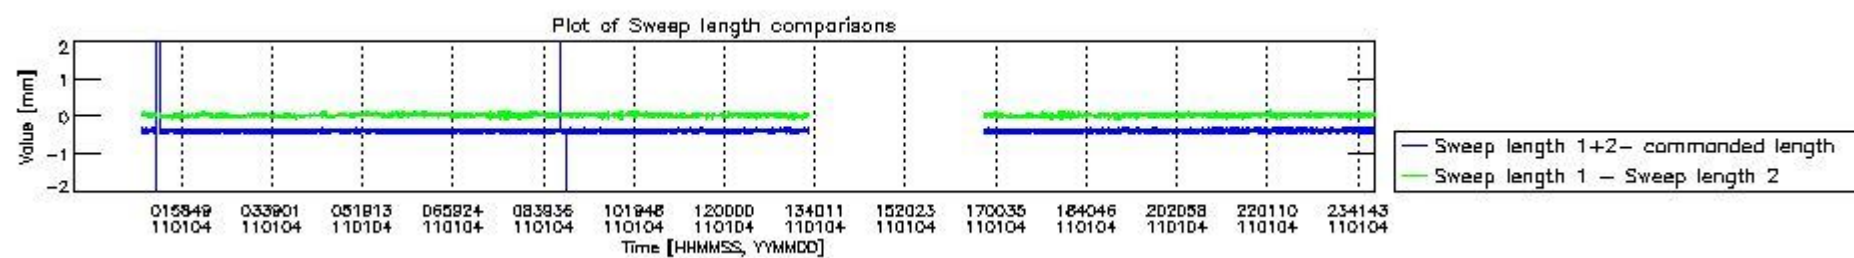

mipas_daily_report_level0_KSPT_L0_4504_N_20110104_8.PNG