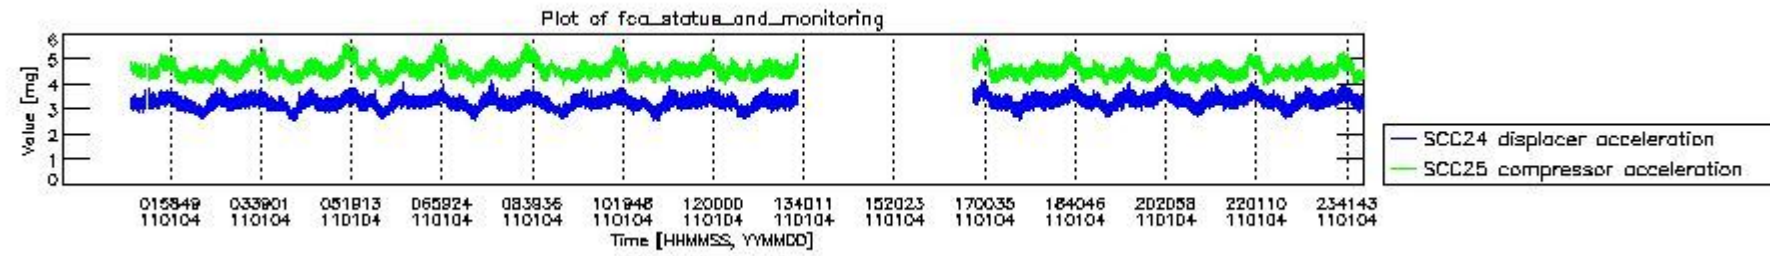

mipas_daily_report_level0_KSPT_L0_4504_N_20110104_10.PNG

The following table shows channel statistics for all channels for this day.

Channel	Min	Max	ADC
A1	-17912	18973	16bit
B1	-19460	16859	16bit
C1	-23101	22991	16bit
D1	-19075	32767	16bit
A2	-15502	19094	16bit
B2	-17540	17225	16bit
C2	-24029	23646	16bit
D2	-32768	20739	16bit