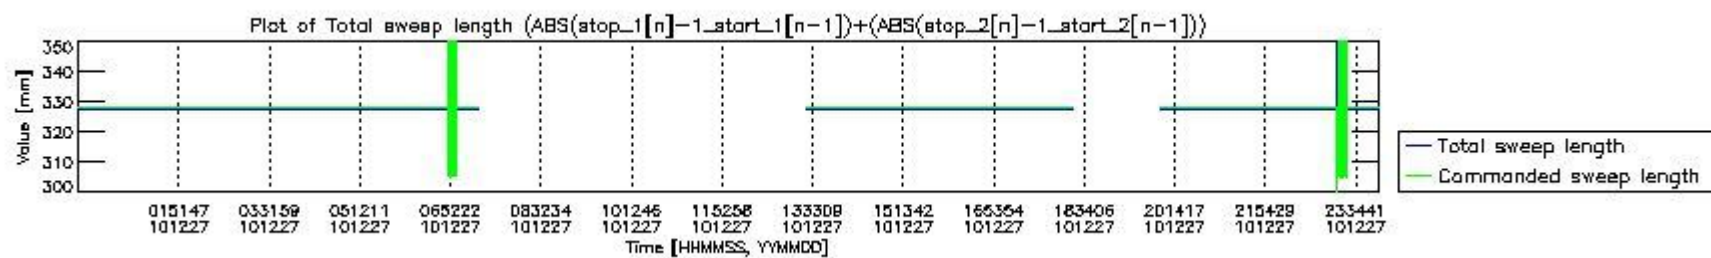

mipas_daily_report_level0_KSPT_L0_4504_N_20101227_6.PNG