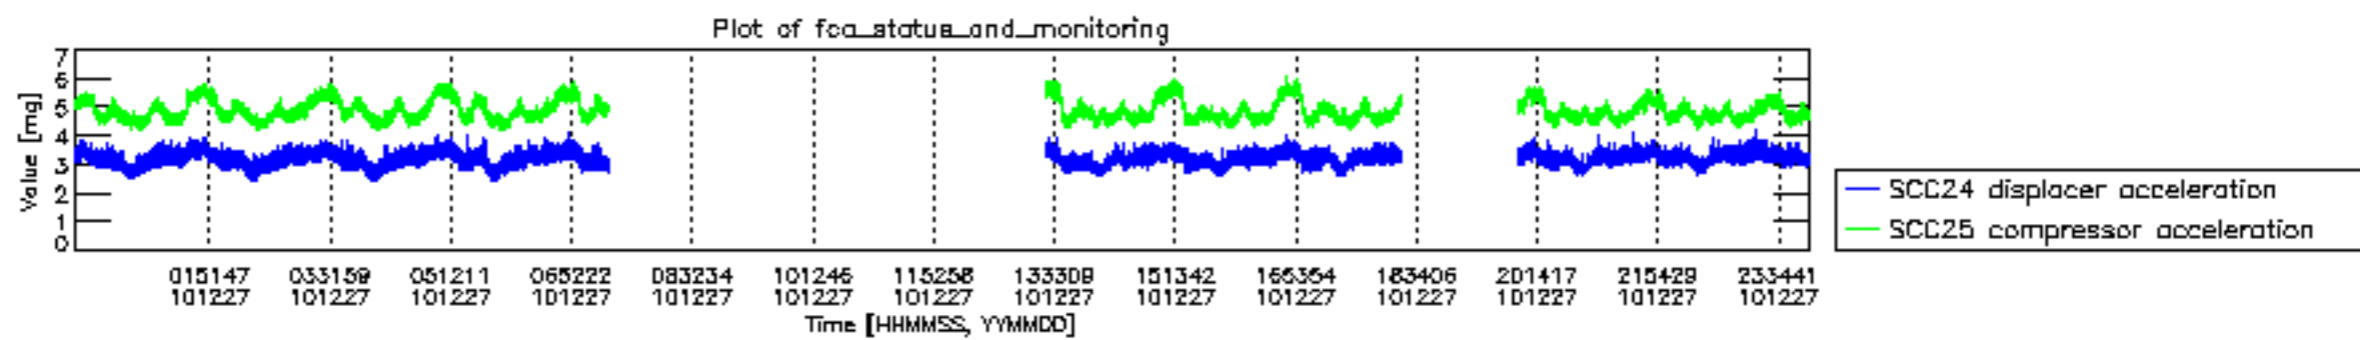

0.2 Instrument Operational Performance Parameters

The following plots give an overview of various instrument parameters for this day. The instrument parameters are part of the auxiliary data field within the source packets of the MIP_NL__0P product. The auxiliary data is normally included twice per interferogram. Note that only the first packet is currently included in monitoring.

mipas_daily_report_level0_KSPT_L0_4504_N_20101227_12.PNG

MIPNLOP_MIPSOUPAC_aux_fields_igm_cal, channel statistics plot
 Colour indicates value.