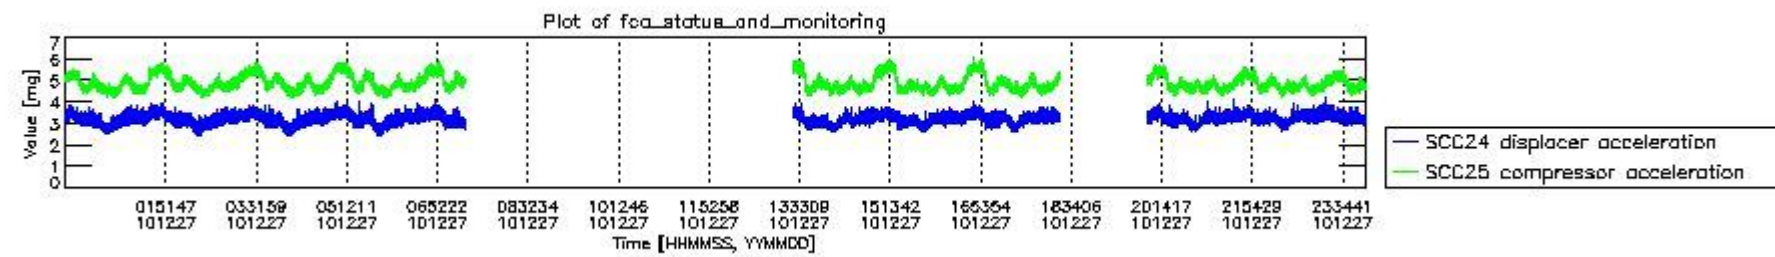

mipas_daily_report_level0_KSPT_L0_4504_N_20101227_10.PNG

The following table shows channel statistics for all channels for this day.

Channel	Min	Max	ADC
A1	-15231	15792	16bit
B1	-16092	14342	16bit
C1	-24064	15752	16bit
D1	-32768	32767	16bit
A2	-13468	16263	16bit
B2	-12609	12330	16bit
C2	-16531	24100	16bit
D2	-32768	32767	16bit