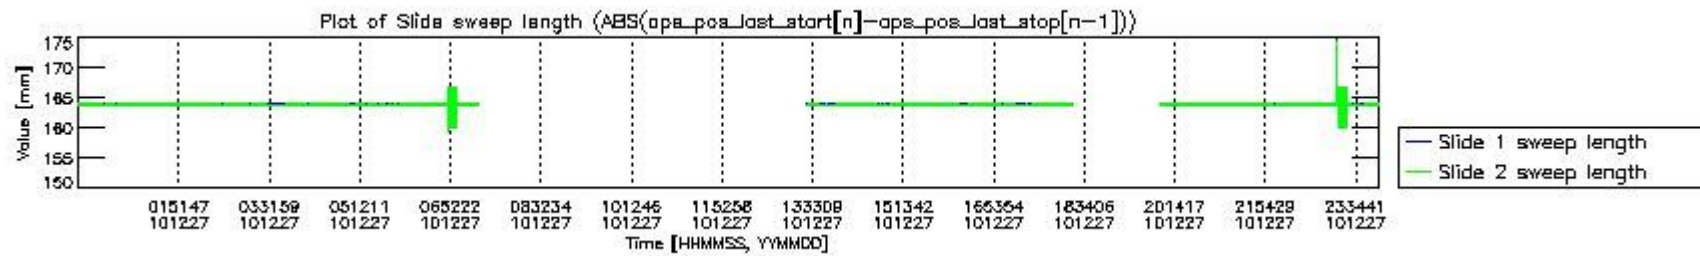

mipas_daily_report_level0_KSPT_L0_4504_N_20101227_7.PNG