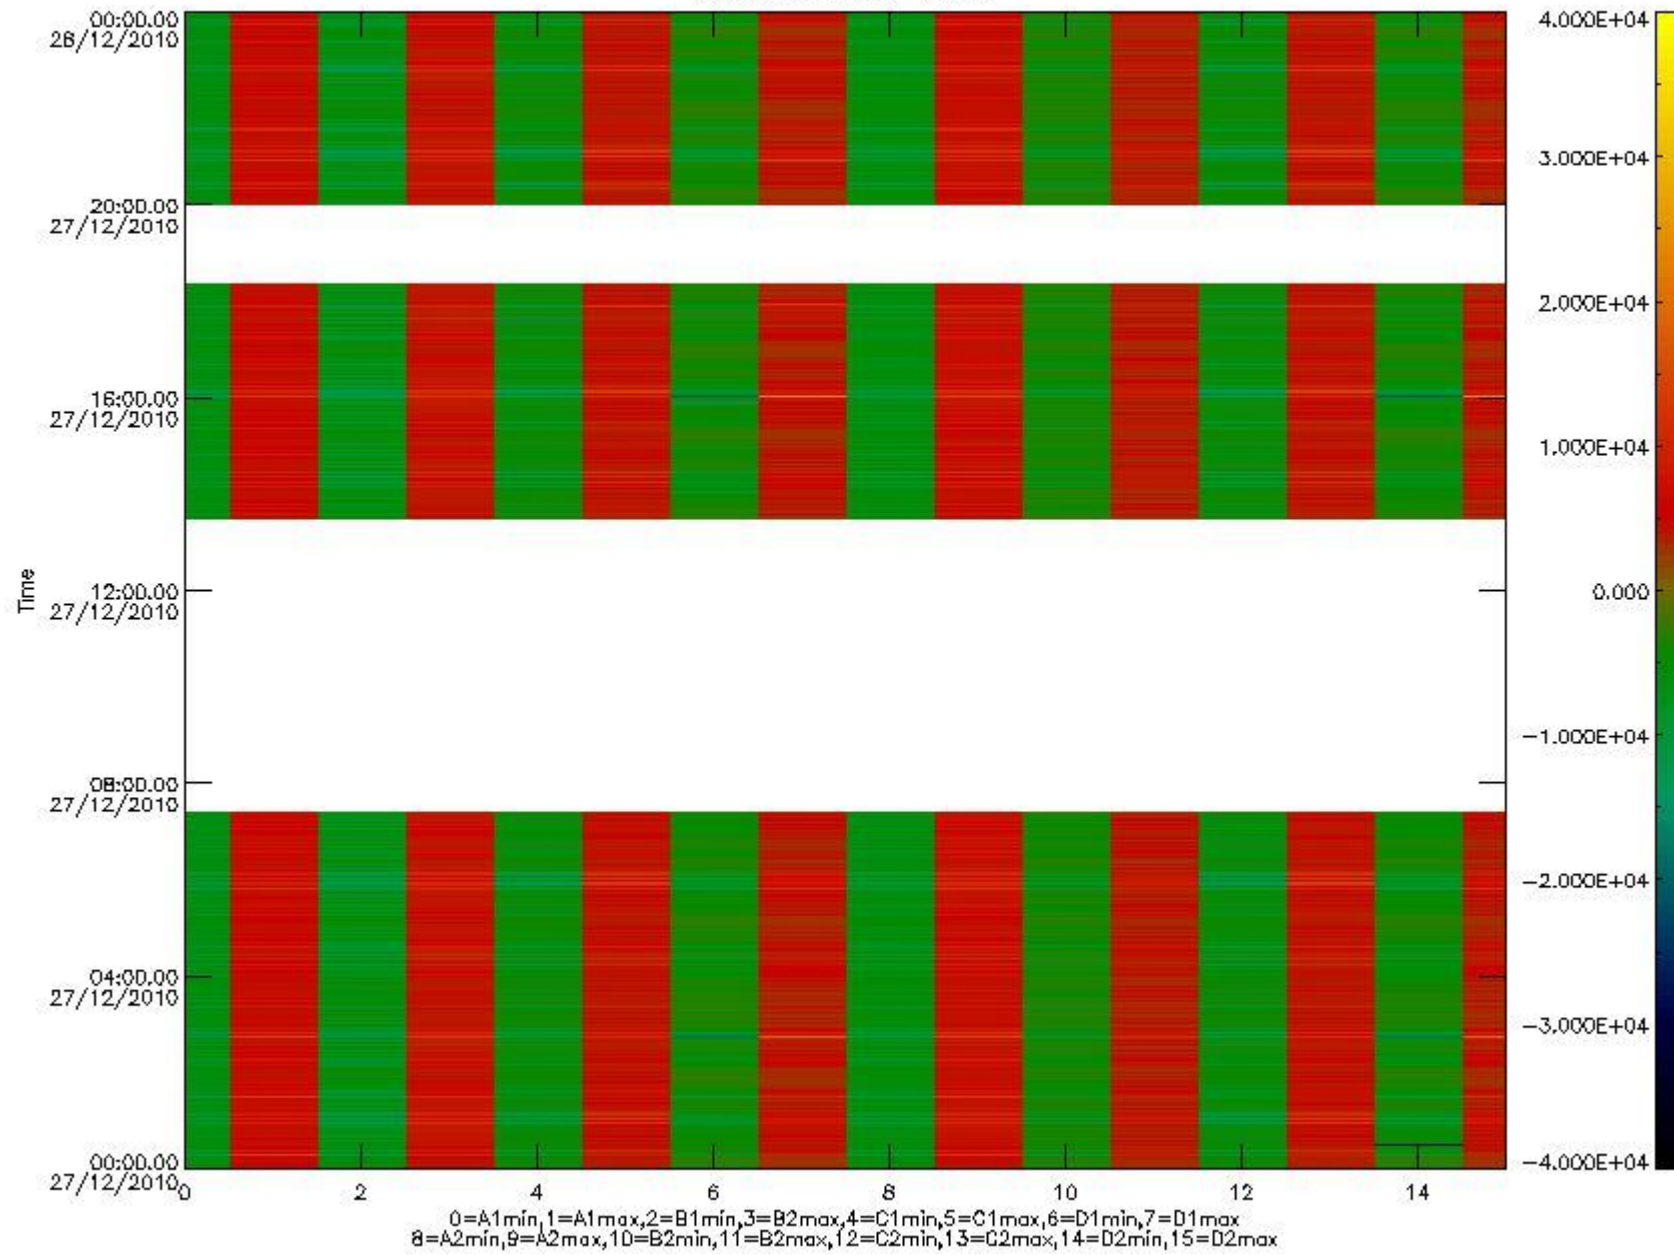

MIPNLOP_MIPSOUPAC_aux_fields_igm_cal, channel statistics plot
Colour indicates value.

mipas_daily_report_level0_KSPT_L0_4504_N_20101227_11.PNG

0.3 ADF monitoring

The use of ADFs is shown in two ways:

1. By means of two tables that can be used to find the ADF used for a specific product.
2. By means of plots that show changes in ADF using colours.

Number	ADF
0	AUX_CN0_AXVPDS20020123_121901_20020101_000000_20200101_000000
1	AUX_FPO_AXVPDS20101226_102114_20101225_191531_20110104_212924
2	AUX_FPO_AXVPDS20101227_102115_20101226_183847_20110105_205240
3	AUX_FPO_AXVPDS20101227_222116_20101227_194217_20110106_201556