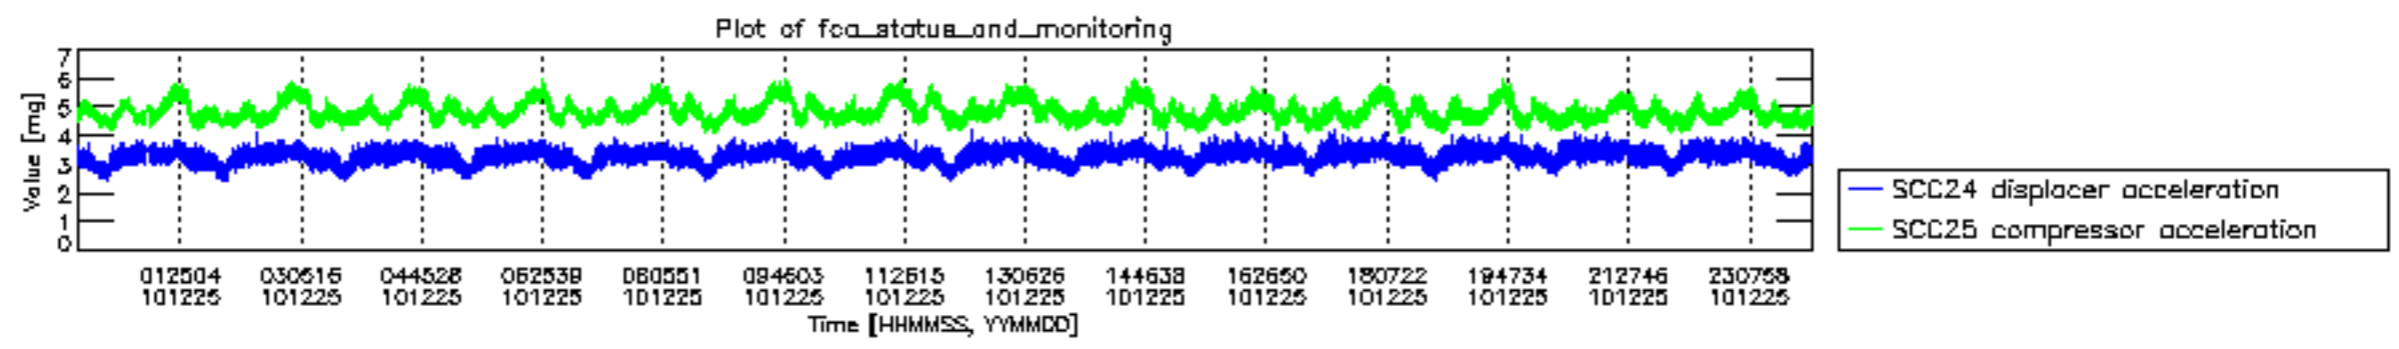

0.2 Instrument Operational Performance Parameters

The following plots give an overview of various instrument parameters for this day. The instrument parameters are part of the auxiliary data field within the source packets of the MIP_NL__0P product. The auxiliary data is normally included twice per interferogram. Note that only the first packet is currently included in monitoring.

mipas_daily_report_level0_KSPT_L0_4504_N_20101225_12.PNG

mipas_daily_report_level0_KSPT_L0_4504_N_20101225_13.PNG

MIPNLOP_MIPSOUPAC_aux_fields_igm_cal, channel statistics plot
 Colour indicates value.