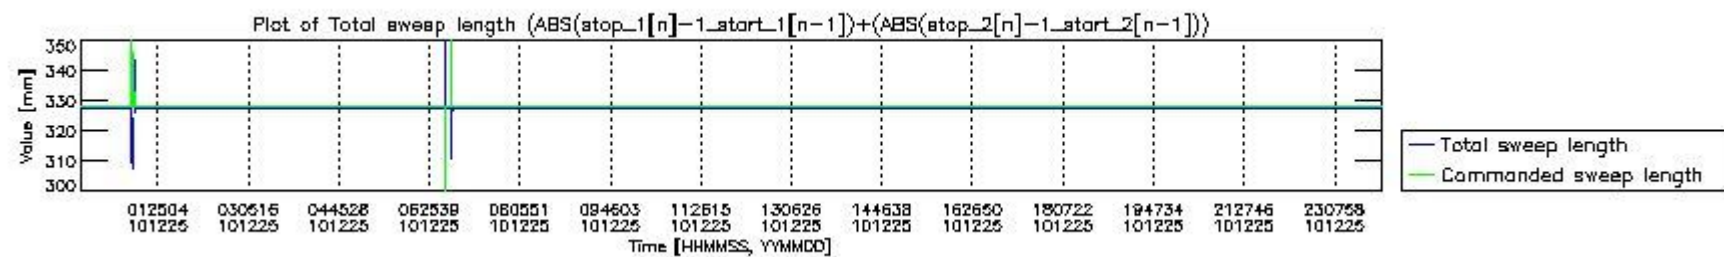

mipas_daily_report_level0_KSPT_L0_4504_N_20101225_6.PNG