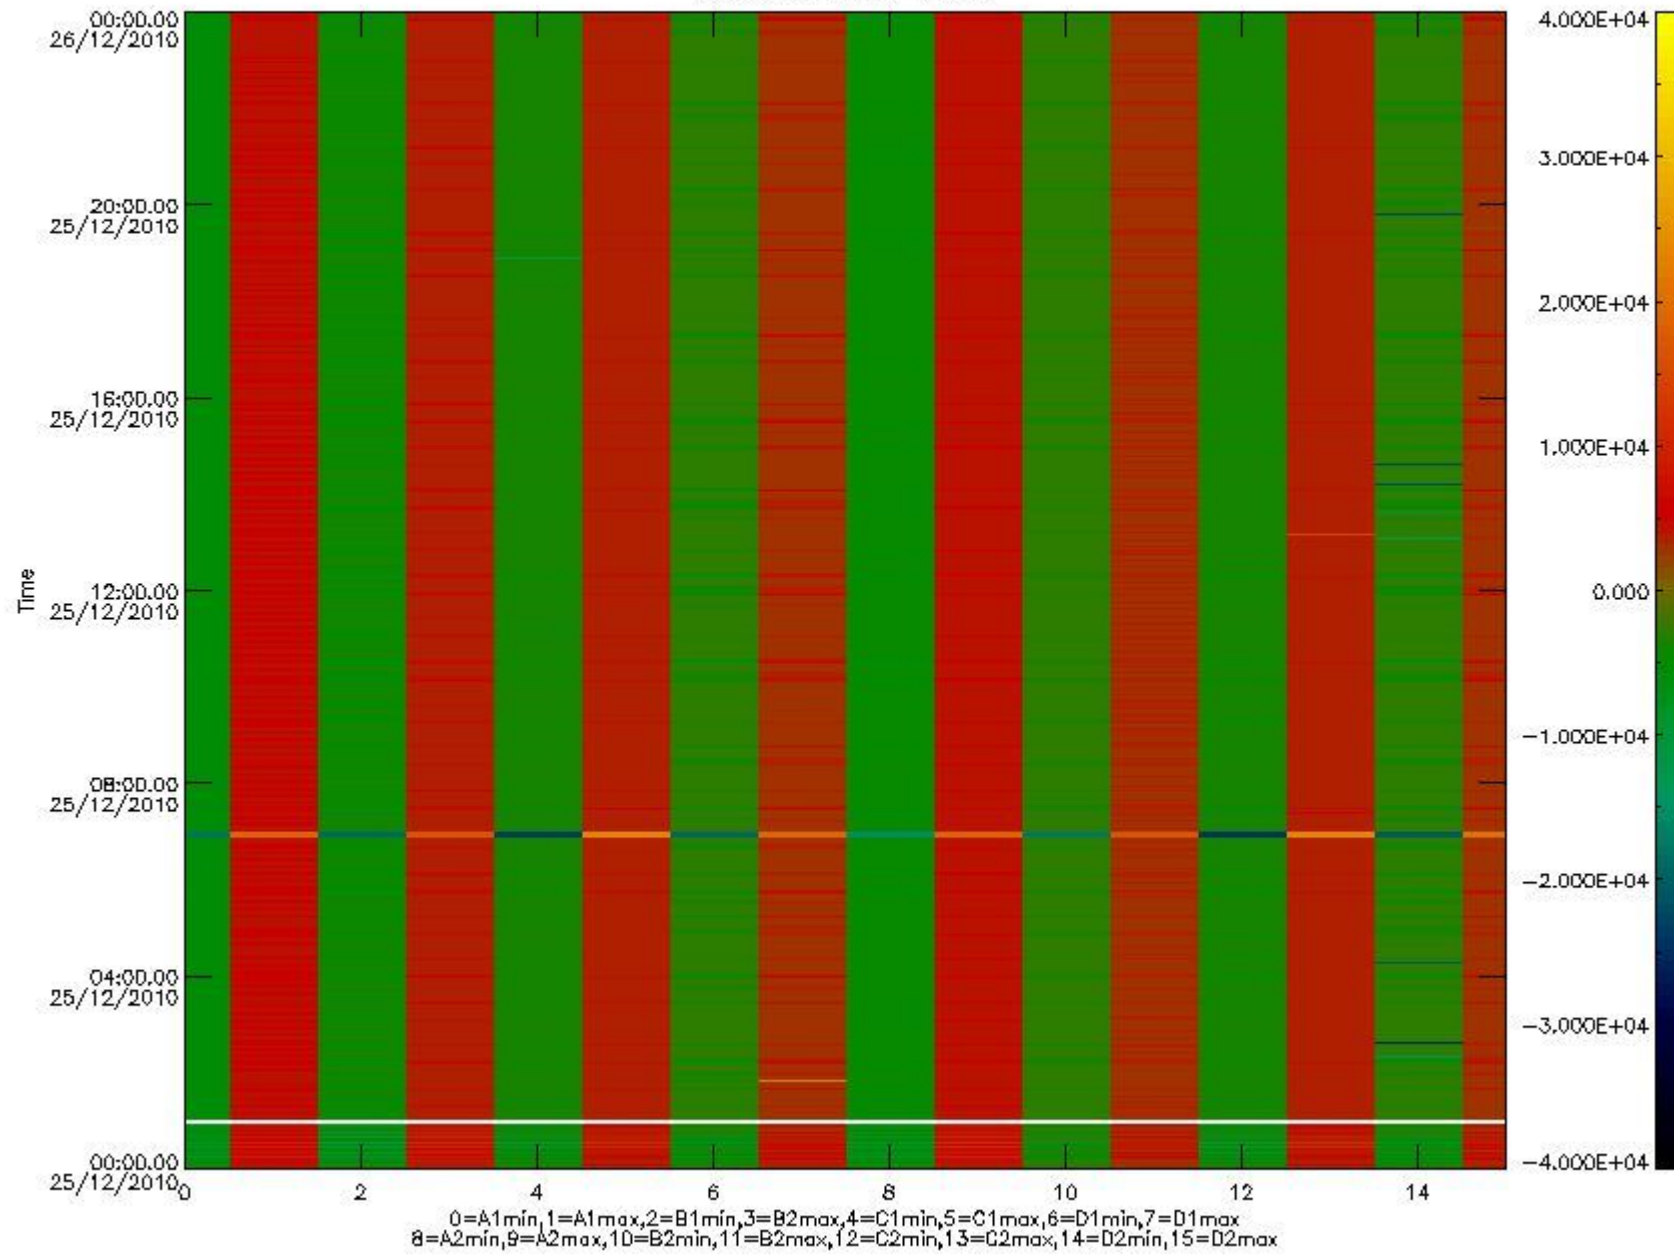

MIPNLOP_MIPSOUPAC_aux_fields_igm_cal, channel statistics plot
Colour indicates value.

mipas_daily_report_level0_KSPT_L0_4504_N_20101225_11.PNG

0.3 ADF monitoring

The use of ADFs is shown in two ways:

1. By means of two tables that can be used to find the ADF used for a specific product.
2. By means of plots that show changes in ADF using colours.

Number	ADF
0	AUX_CN0_AXVPDS20020123_121901_20020101_000000_20200101_000000
1	AUX_FPO_AXVPDS20101224_222117_20101224_195214_20110103_202553

Number	Product name	#CN0	#FPO
0	MIP_NL_0PNPDE20101225_004145_000057943097_00404_46108_2568.N1	0	1