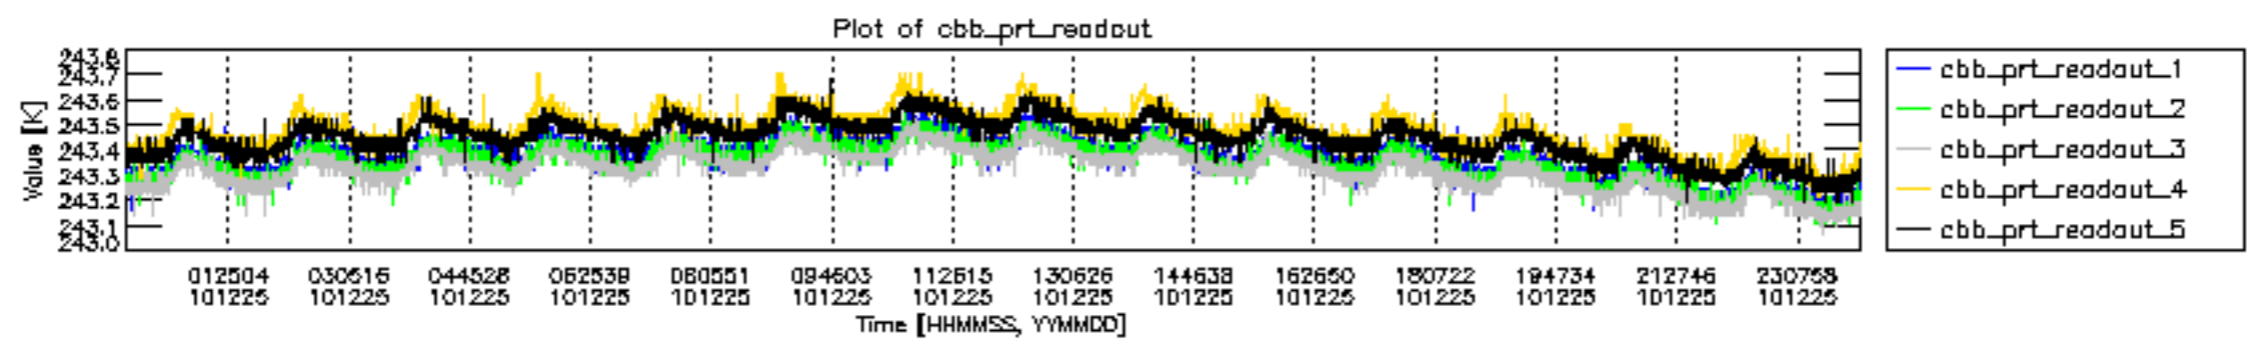

0.2 Instrument Operational Performance Parameters

The following plots give an overview of various instrument parameters for this day. The instrument parameters are part of the auxiliary data field within the source packets of the MIP_NL__0P product. The auxiliary data is normally included twice per interferogram. Note that only the first packet is currently included in monitoring.

mipas_daily_report_level0_KSPT_L0_4504_N_20101225_12.PNG

mipas_daily_report_level0_KSPT_L0_4504_N_20101225_13.PNG

MIPNLOP_MIPSOUPAC_aux_fields_igm_cal, channel statistics plot
 Colour indicates value.