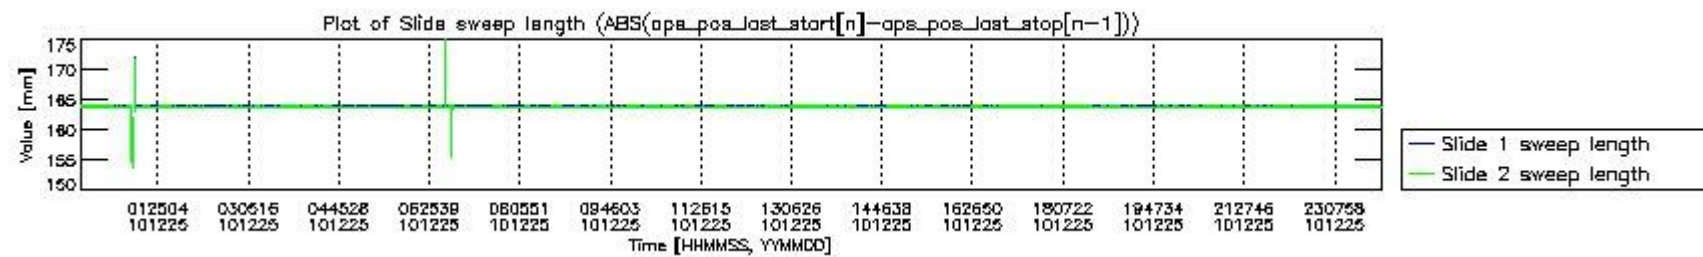

mipas_daily_report_level0_KSPT_L0_4504_N_20101225_7.PNG