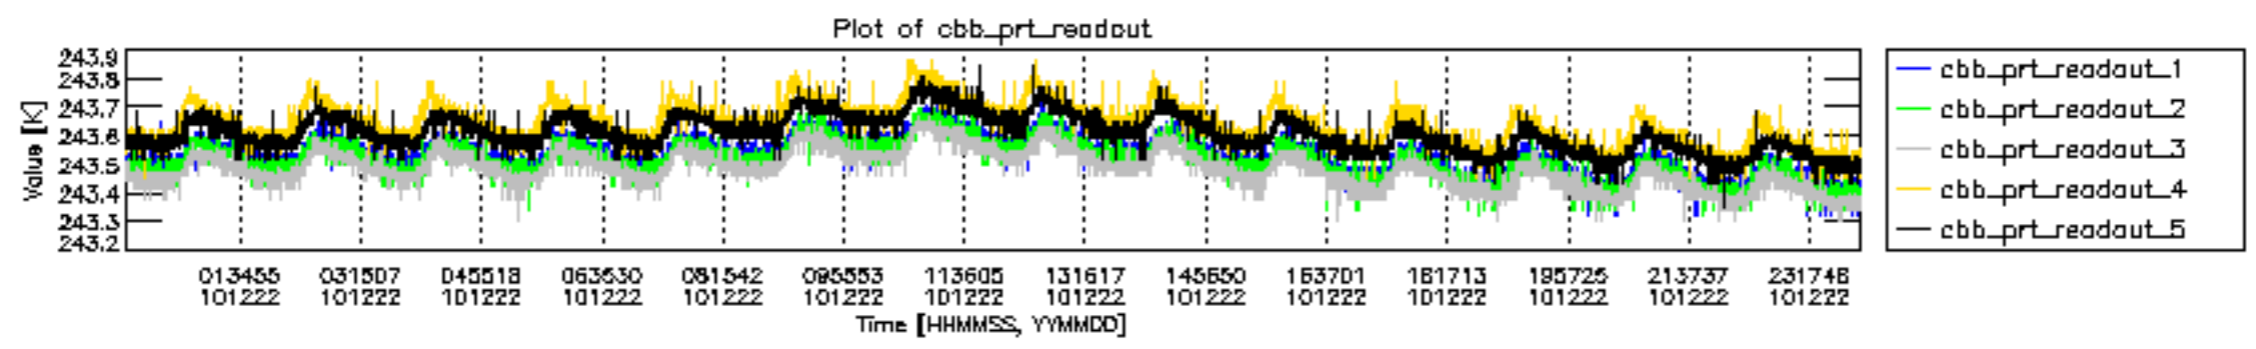

0.2 Instrument Operational Performance Parameters

The following plots give an overview of various instrument parameters for this day. The instrument parameters are part of the auxiliary data field within the source packets of the MIP_NL__0P product. The auxiliary data is normally included twice per interferogram. Note that only the first packet is currently included in monitoring.

mipas_daily_report_level0_KSPT_L0_4504_N_20101222_12.PNG

mipas_daily_report_level0_KSPT_L0_4504_N_20101222_13.PNG

MIPNLOP_MIPSOUPAC_aux_fields_igm_cal, channel statistics plot
 Colour indicates value.