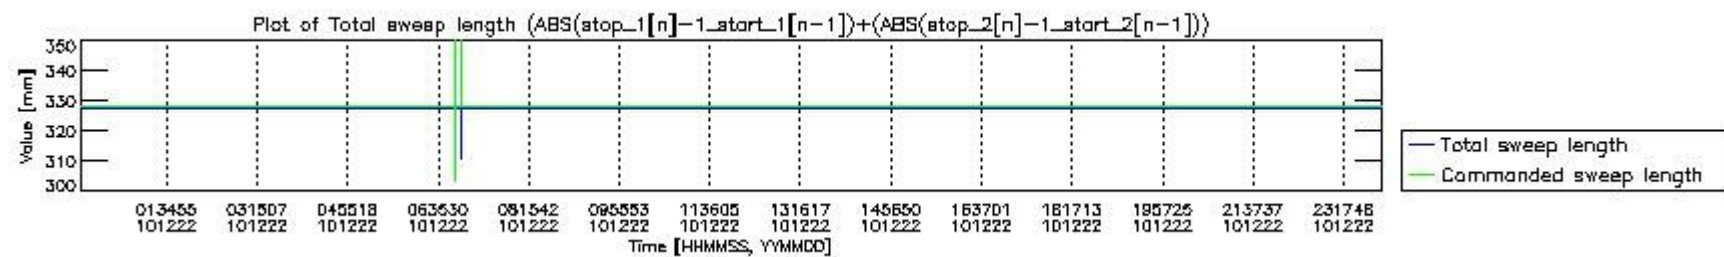

mipas_daily_report_level0_KSPT_L0_4504_N_20101222_6.PNG