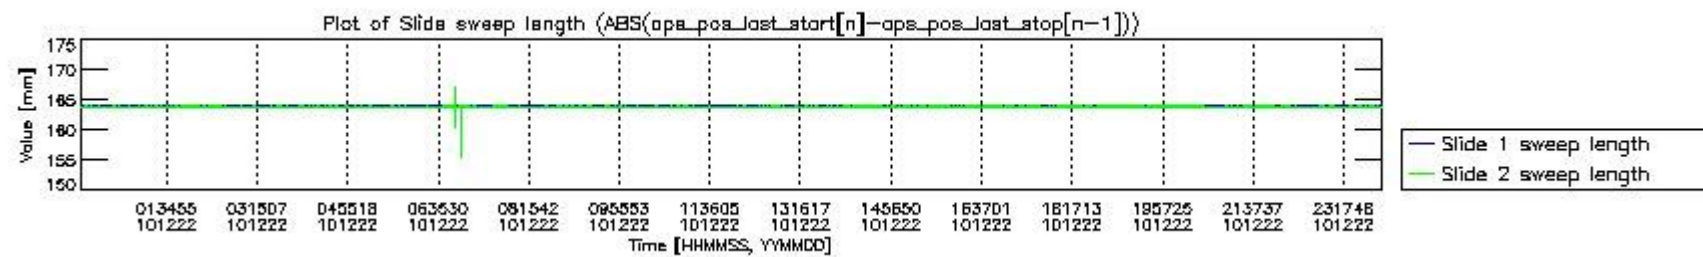

mipas_daily_report_level0_KSPT_L0_4504_N_20101222_7.PNG