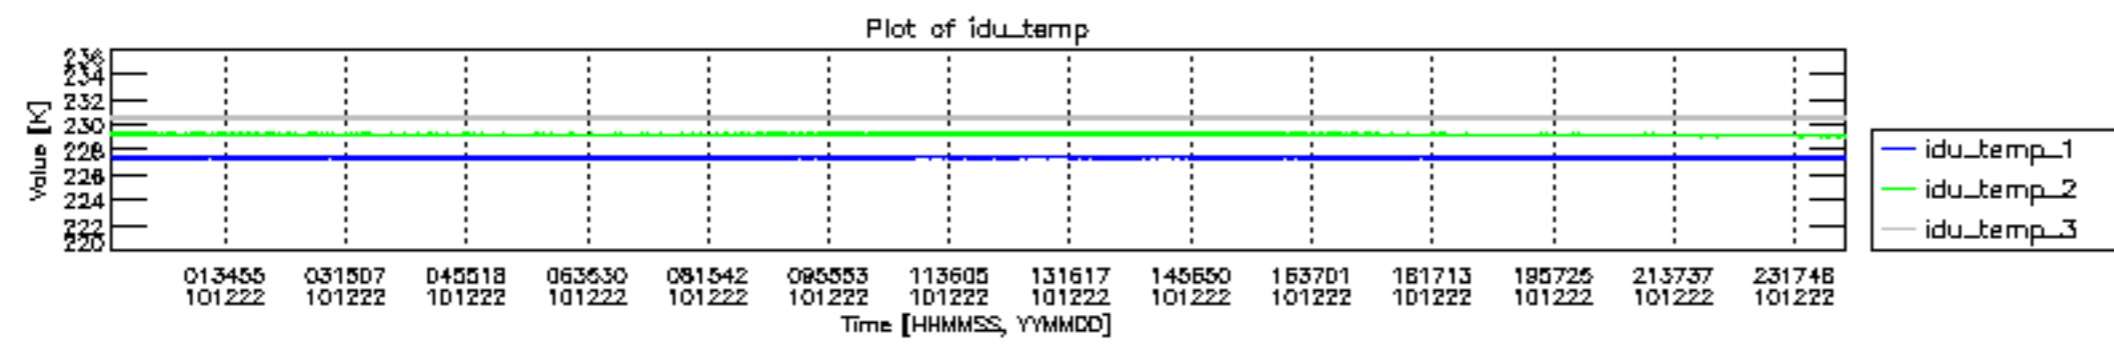

0.2 Instrument Operational Performance Parameters

The following plots give an overview of various instrument parameters for this day. The instrument parameters are part of the auxiliary data field within the source packets of the MIP_NL__0P product. The auxiliary data is normally included twice per interferogram. Note that only the first packet is currently included in monitoring.

Number	Product name	#CN0	#FPO
--------	--------------	------	------

0	MIP_NL__0PNPDE20101222_005105_000056203097_00361_46065_2548.N1	0	1
1	MIP_NL__0PNPDE20101222_022312_000046883097_00362_46066_2549.N1	0	1
2	MIP_NL__0PNPDE20101222_034047_000062713097_00363_46067_2550.N1	0	1
3	MIP_NL__0PNPDE20101222_052447_000060443097_00364_46068_2551.N1	0	1
4	MIP_NL__0PNPDK20101222_070500_000040763097_00365_46069_3747.N1	0	1
5	MIP_NL__0PNPDK20101222_081157_000061173097_00366_46070_3748.N1	0	1
6	MIP_NL__0PNPDK20101222_095224_000059313097_00367_46071_3749.N1	0	1
7	MIP_NL__0PNPDK20101222_112943_000060653097_00368_46072_3750.N1	0	1
8	MIP_NL__0PNPDK20101222_130951_000059813097_00369_46073_3751.N1	0	1
9	MIP_NL__0PNPDK20101222_144840_000058223097_00370_46074_3752.N1	0	1
10	MIP_NL__0PNPDK20101222_162400_000059963097_00371_46075_3753.N1	0	1
11	MIP_NL__0PNPDK20101222_180253_000059273097_00372_46076_3754.N1	0	1
12	MIP_NL__0PNPDE20101222_193953_000041553097_00373_46077_2552.N1	0	1
13	MIP_NL__0PNPDE20101222_204807_000065013097_00373_46077_2553.N1	0	1
14	MIP_NL__0PNPDE20101222_223528_000060153097_00374_46078_2554.N1	0	2

mipas_daily_report_level0_KSPT_L0_4504_N_20101222_12.PNG

mipas_daily_report_level0_KSPT_L0_4504_N_20101222_13.PNG

MIPNLOP_MIPSOUPAC_aux_fields_igm_cal, channel statistics plot
 Colour indicates value.