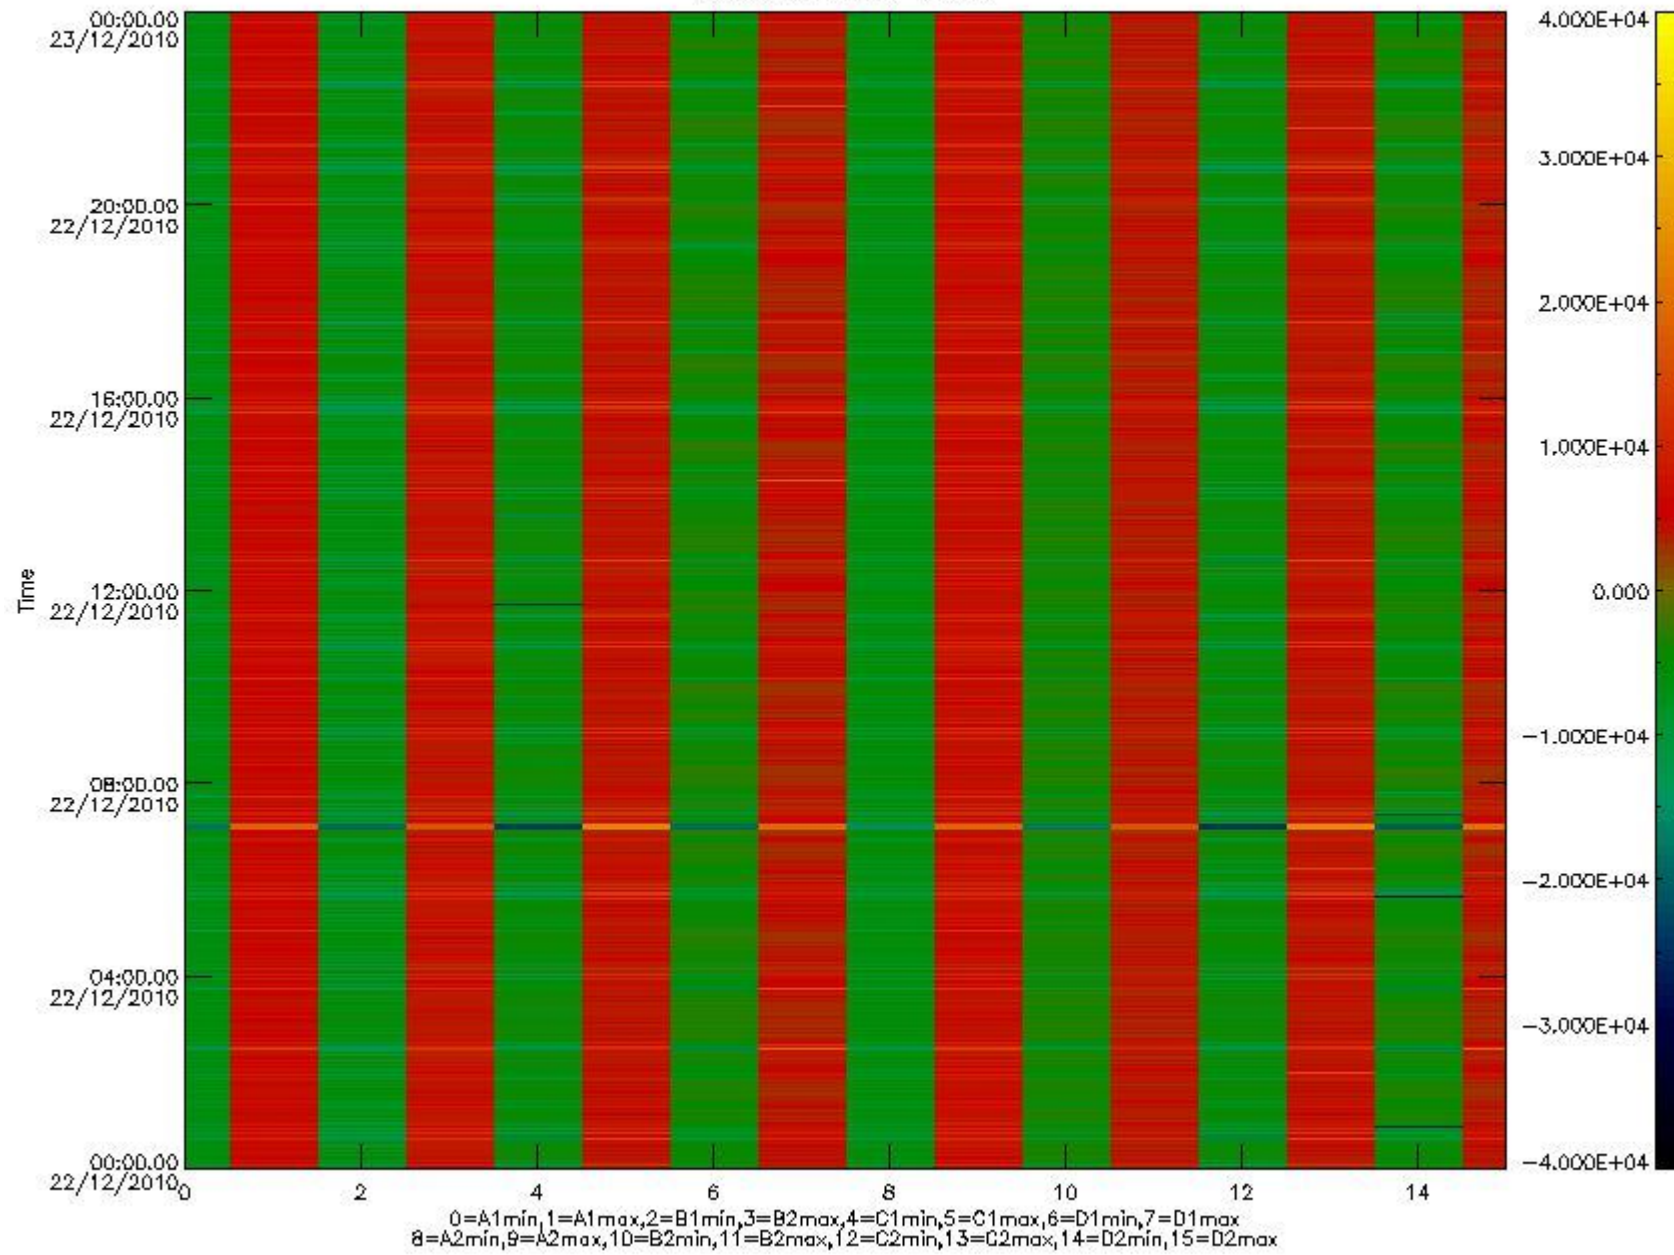

MIPNLOP_MIPSOUPAC_aux_fields_igm_cal, channel statistics plot
Colour indicates value.

mipas_daily_report_level0_KSPT_L0_4504_N_20101222_11.PNG

0.3 ADF monitoring

The use of ADFs is shown in two ways:

1. By means of two tables that can be used to find the ADF used for a specific product.
2. By means of plots that show changes in ADF using colours.

Number	ADF
0	AUX_CN0_AXVPDS20020123_121901_20020101_000000_20200101_000000
1	AUX_FPO_AXVPDS20101221_222116_20101221_182157_20101231_203551
2	AUX_FPO_AXVPDS20101222_221857_20101222_192527_20110101_213921

Number	Product name	#CN0	#FPO