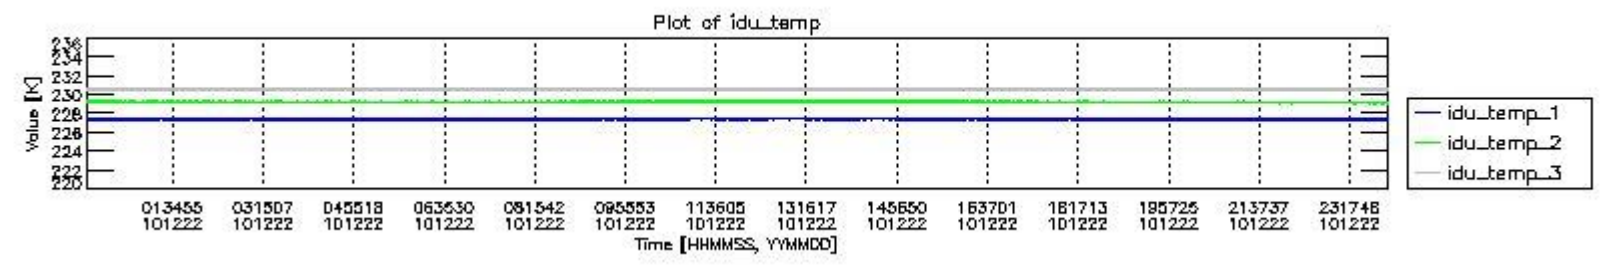

mipas_daily_report_level0_KSPT_L0_4504_N_20101222_2.PNG