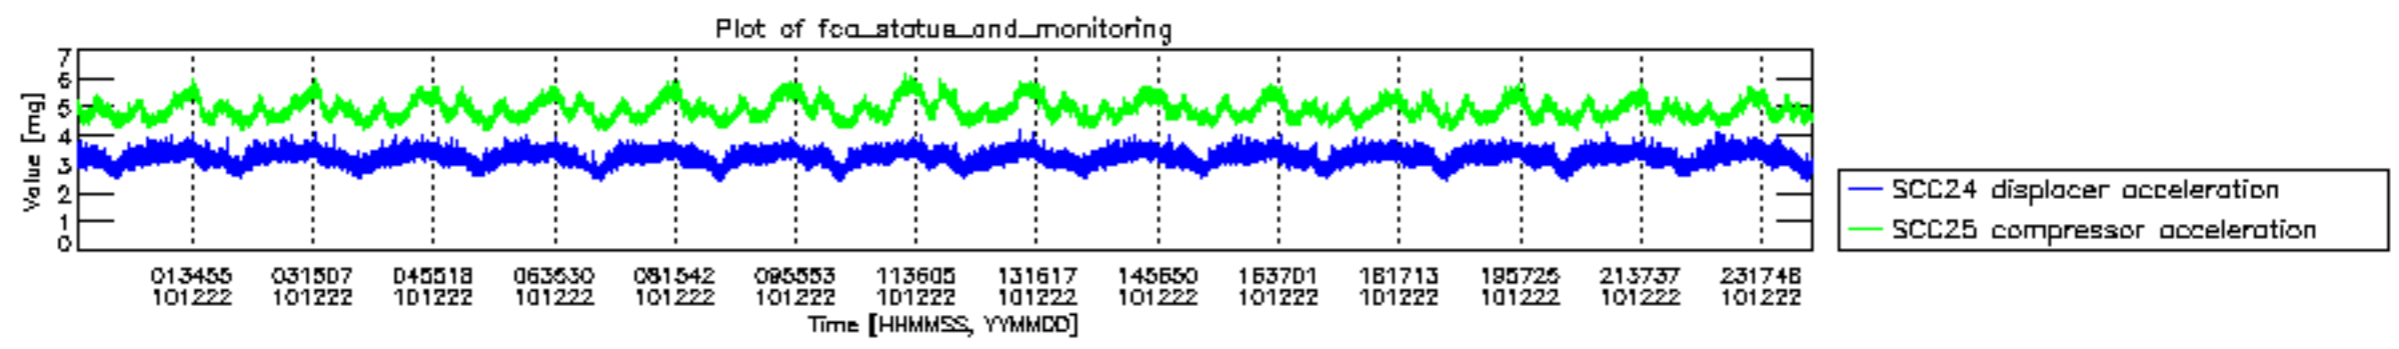

0.2 Instrument Operational Performance Parameters

The following plots give an overview of various instrument parameters for this day. The instrument parameters are part of the auxiliary data field within the source packets of the MIP_NL__0P product. The auxiliary data is normally included twice per interferogram. Note that only the first packet is currently included in monitoring.

mipas_daily_report_level0_KSPT_L0_4504_N_20101222_12.PNG

mipas_daily_report_level0_KSPT_L0_4504_N_20101222_13.PNG

MIPNLOP_MIPSOUPAC_aux_fields_igm_cal, channel statistics plot
 Colour indicates value.