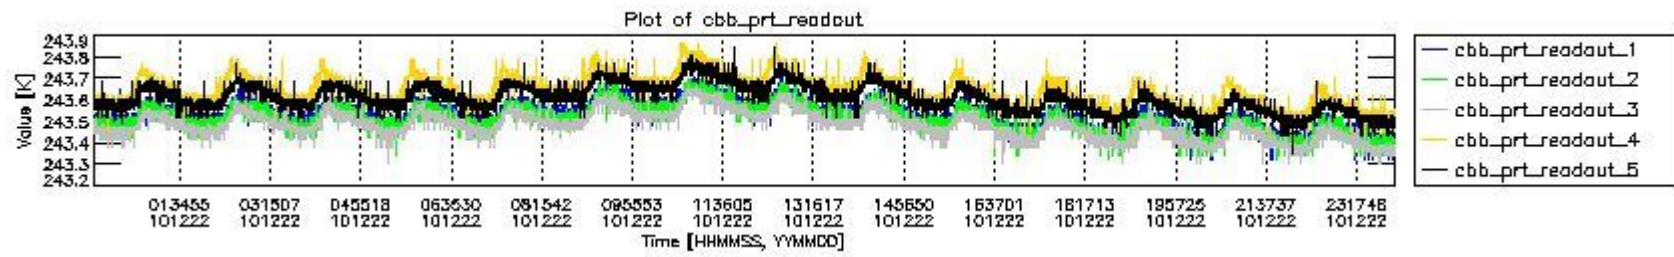

mipas_daily_report_level0_KSPT_L0_4504_N_20101222_9.PNG