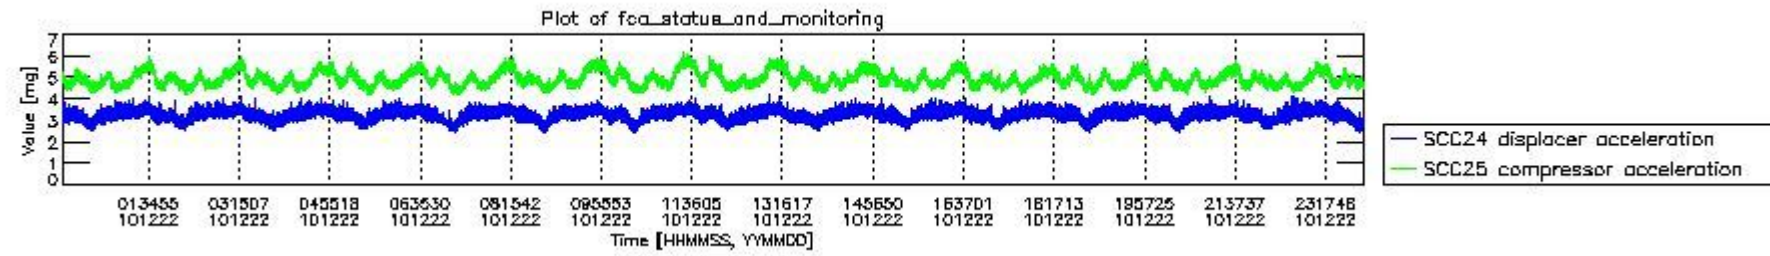

mipas_daily_report_level0_KSPT_L0_4504_N_20101222_10.PNG

The following table shows channel statistics for all channels for this day.

Channel	Min	Max	ADC
A1	-18165	19294	16bit
B1	-19955	17233	16bit
C1	-24905	23762	16bit
D1	-28128	32767	16bit
A2	-15728	19428	16bit
B2	-18063	17690	16bit
C2	-24861	24442	16bit
D2	-32768	32767	16bit