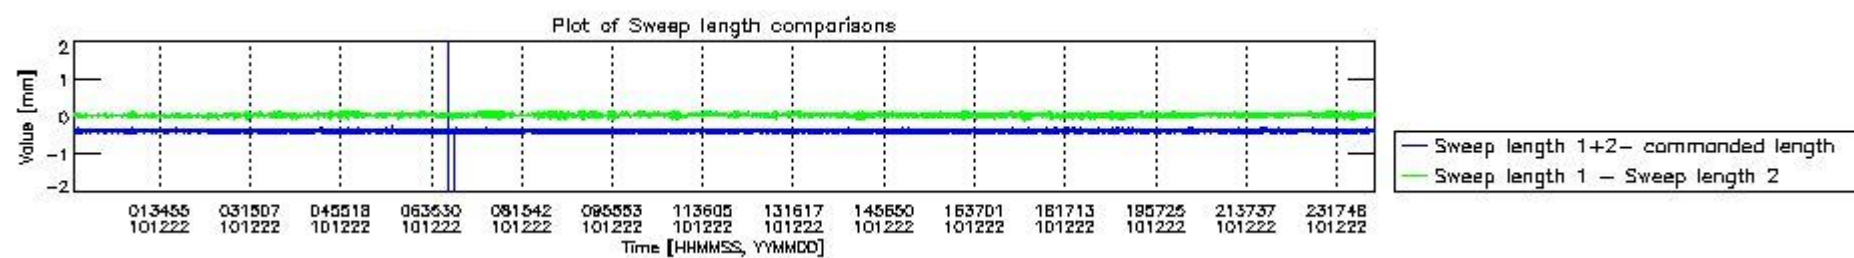

mipas_daily_report_level0_KSPT_L0_4504_N_20101222_8.PNG