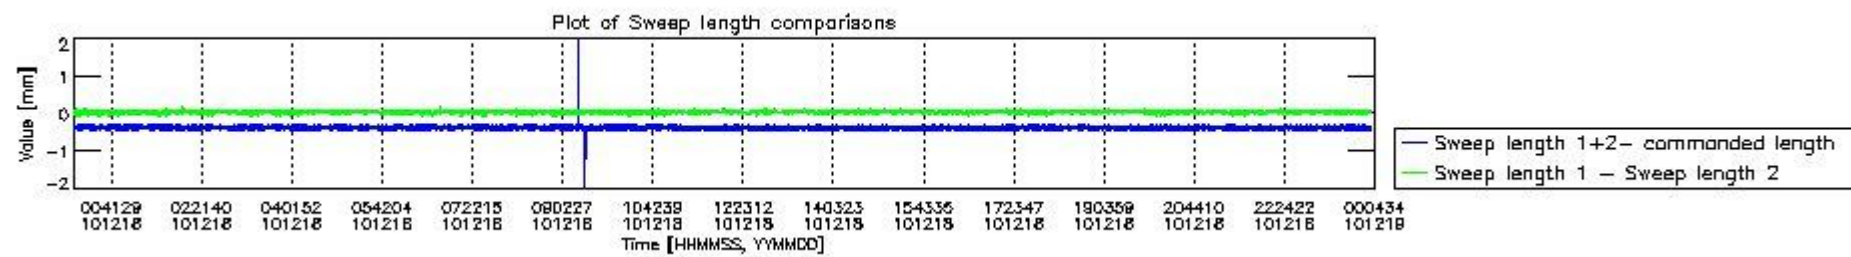

mipas_daily_report_level0_KSPT_L0_4504_N_20101218_8.PNG