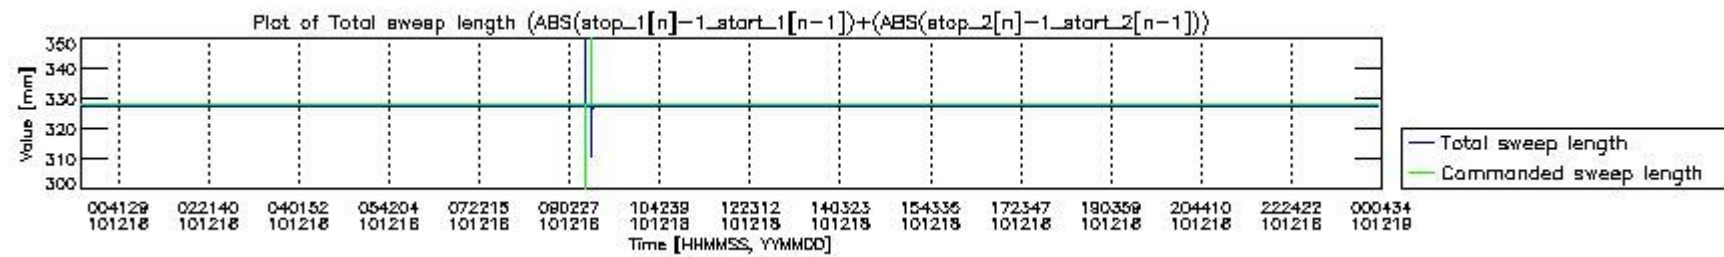

mipas_daily_report_level0_KSPT_L0_4504_N_20101218_6.PNG