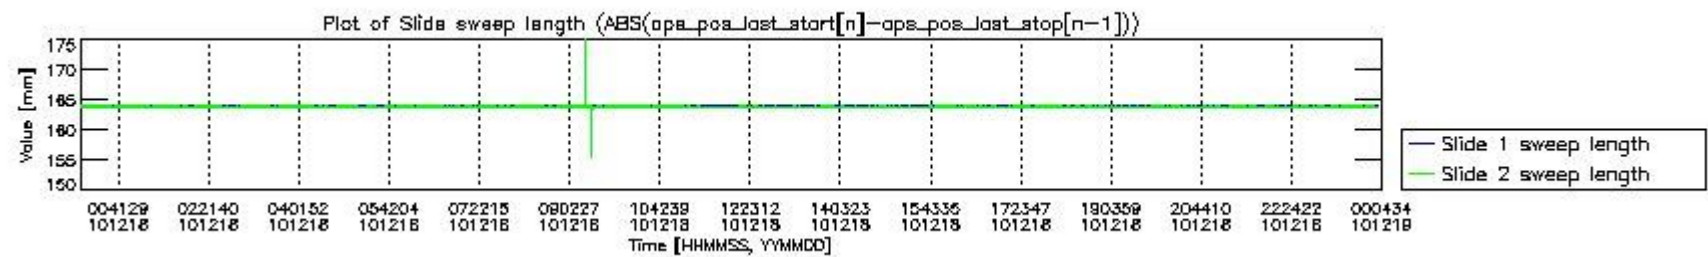

mipas_daily_report_level0_KSPT_L0_4504_N_20101218_7.PNG