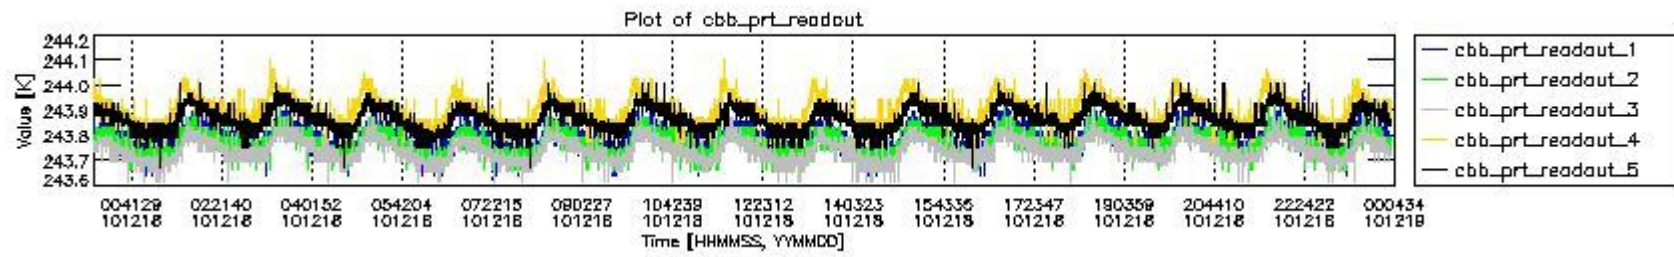

mipas_daily_report_level0_KSPT_L0_4504_N_20101218_9.PNG