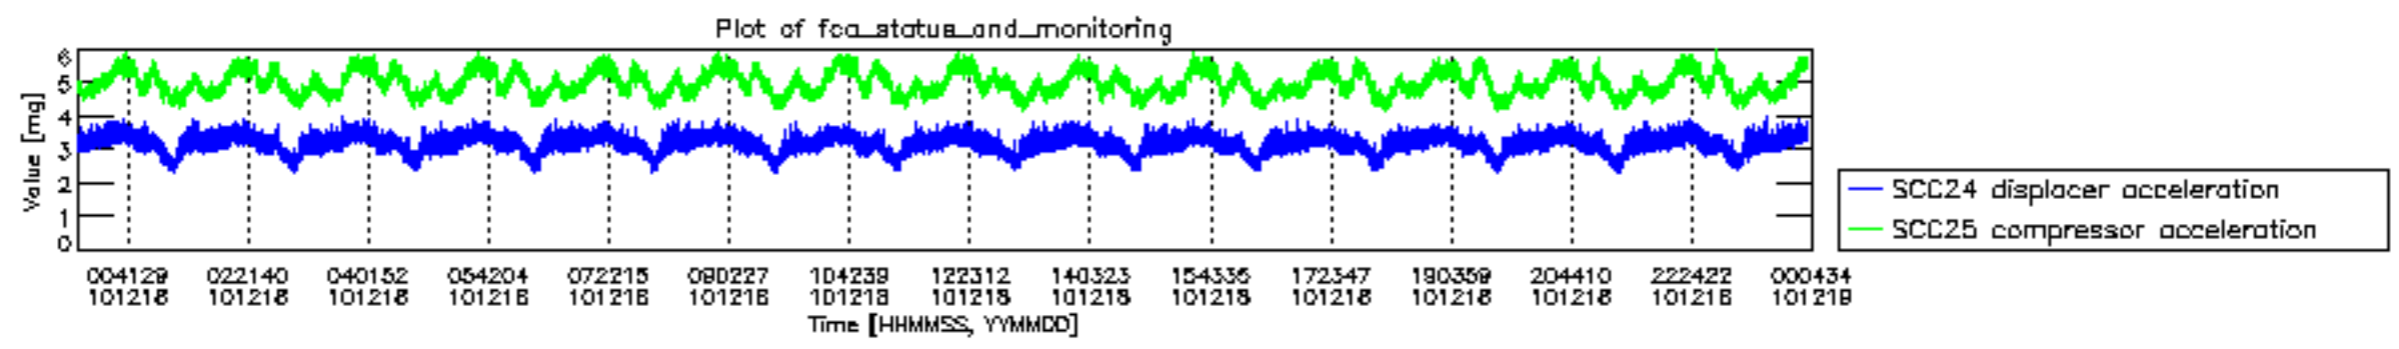

0.2 Instrument Operational Performance Parameters

The following plots give an overview of various instrument parameters for this day. The instrument parameters are part of the auxiliary data field within the source packets of the MIP_NL__0P product. The auxiliary data is normally included twice per interferogram. Note that only the first packet is currently included in monitoring.

mipas_daily_report_level0_KSPT_L0_4504_N_20101218_12.PNG

mipas_daily_report_level0_KSPT_L0_4504_N_20101218_13.PNG

MIPNLOP_MIPSOUPAC_aux_fields_igm_cal, channel statistics plot
 Colour indicates value.