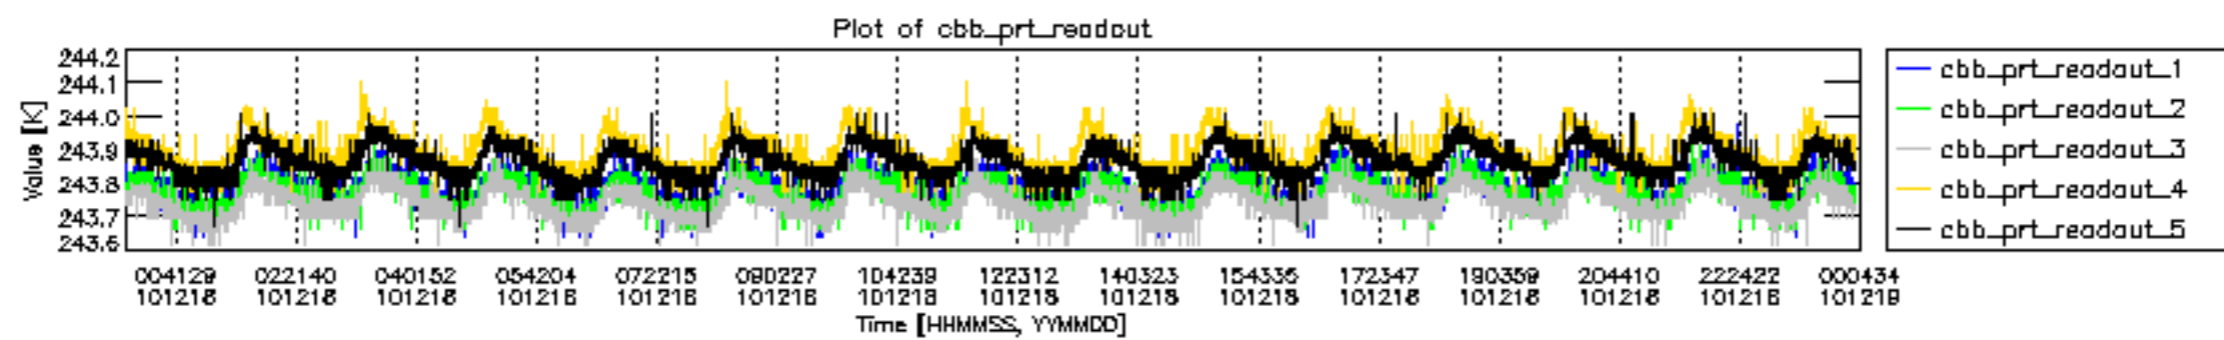

0.2 Instrument Operational Performance Parameters

The following plots give an overview of various instrument parameters for this day. The instrument parameters are part of the auxiliary data field within the source packets of the MIP_NL__0P product. The auxiliary data is normally included twice per interferogram. Note that only the first packet is currently included in monitoring.

mipas_daily_report_level0_KSPT_L0_4504_N_20101218_12.PNG

mipas_daily_report_level0_KSPT_L0_4504_N_20101218_13.PNG

MIPNLOP_MIPSOUPAC_aux_fields_igm_cal, channel statistics plot
 Colour indicates value.