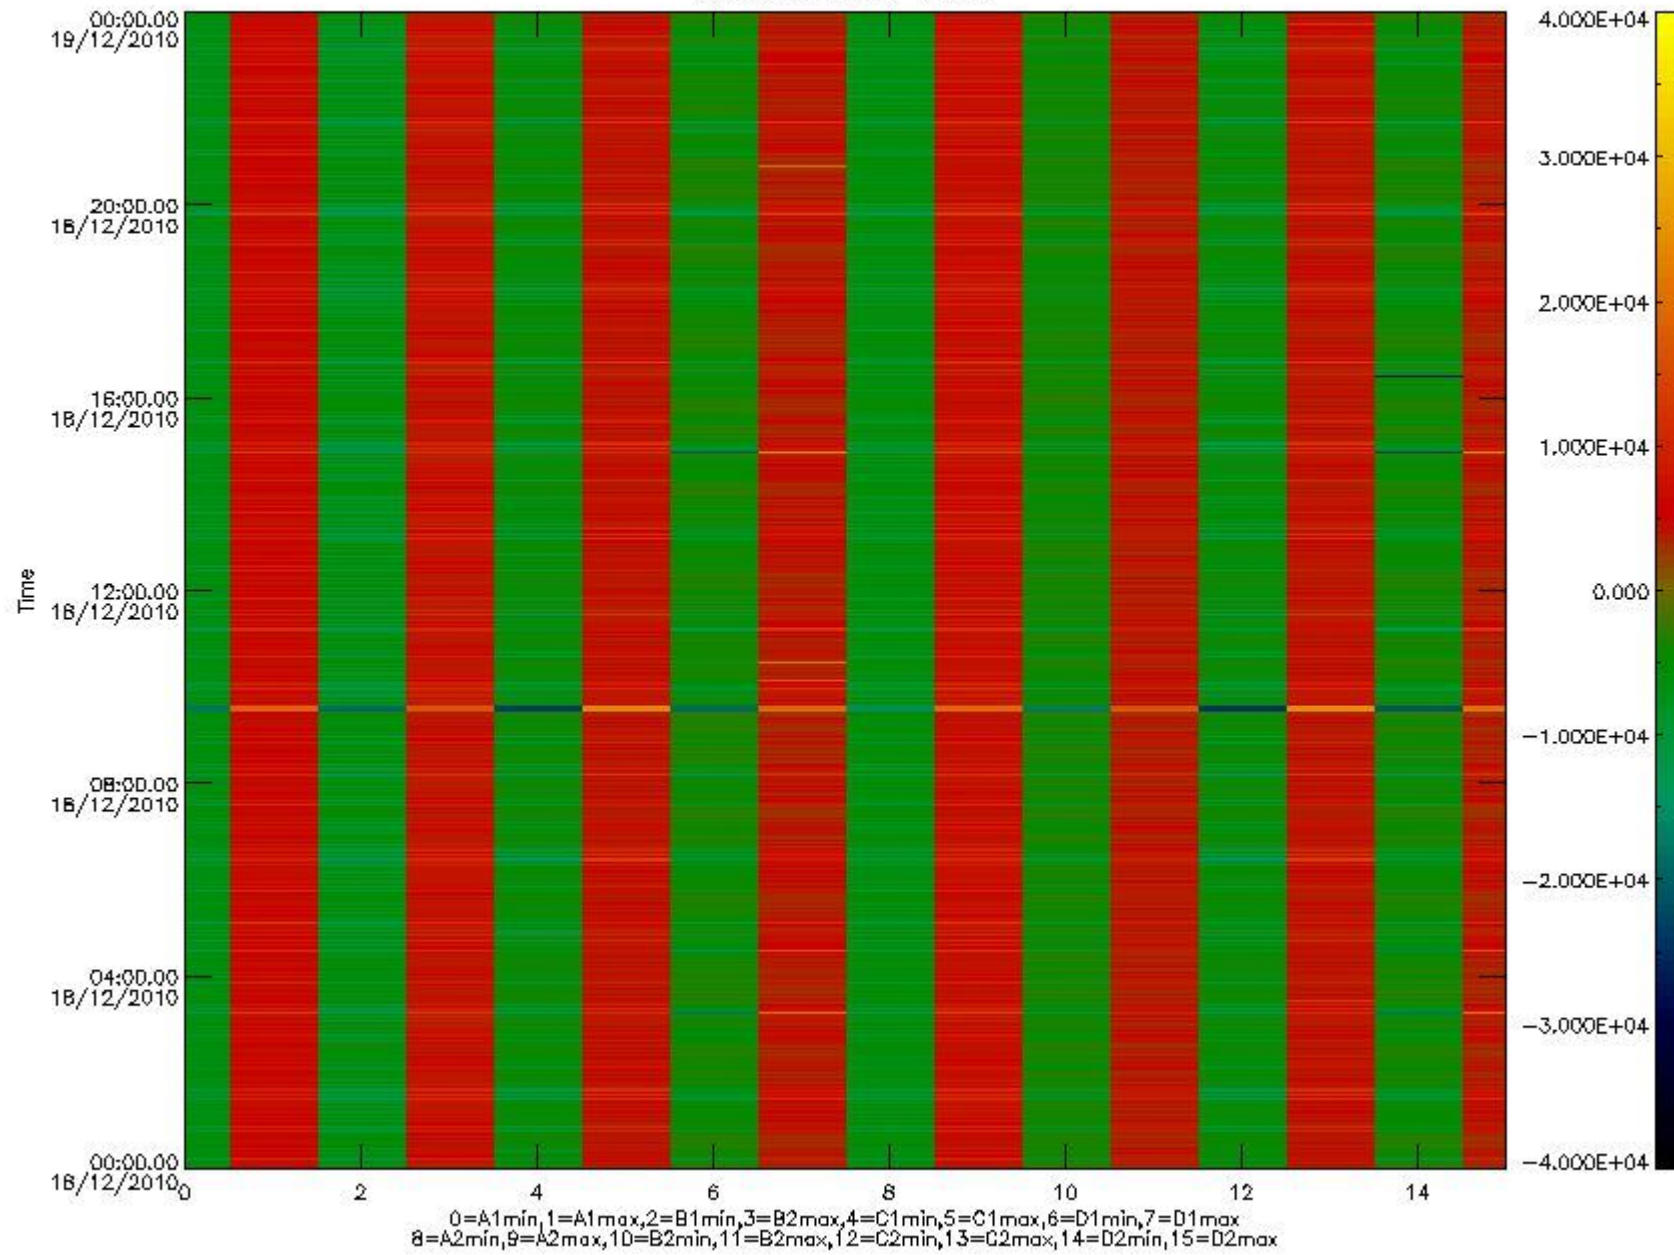

MIPNLOP_MIPSOUPAC_aux_fields_igm_cal, channel statistics plot
Colour indicates value.

mipas_daily_report_level0_KSPT_L0_4504_N_20101218_11.PNG

0.3 ADF monitoring

The use of ADFs is shown in two ways:

1. By means of two tables that can be used to find the ADF used for a specific product.
2. By means of plots that show changes in ADF using colours.

Number	ADF
0	AUX_CN0_AXVPDS20020123_121901_20020101_000000_20200101_000000
1	AUX_FPO_AXVPDS20101216_222116_20101216_112411_20101226_133805
2	AUX_FPO_AXVPDS20101218_102113_20101217_190837_20101227_212231

Number	Product name	#CN0	#FPO