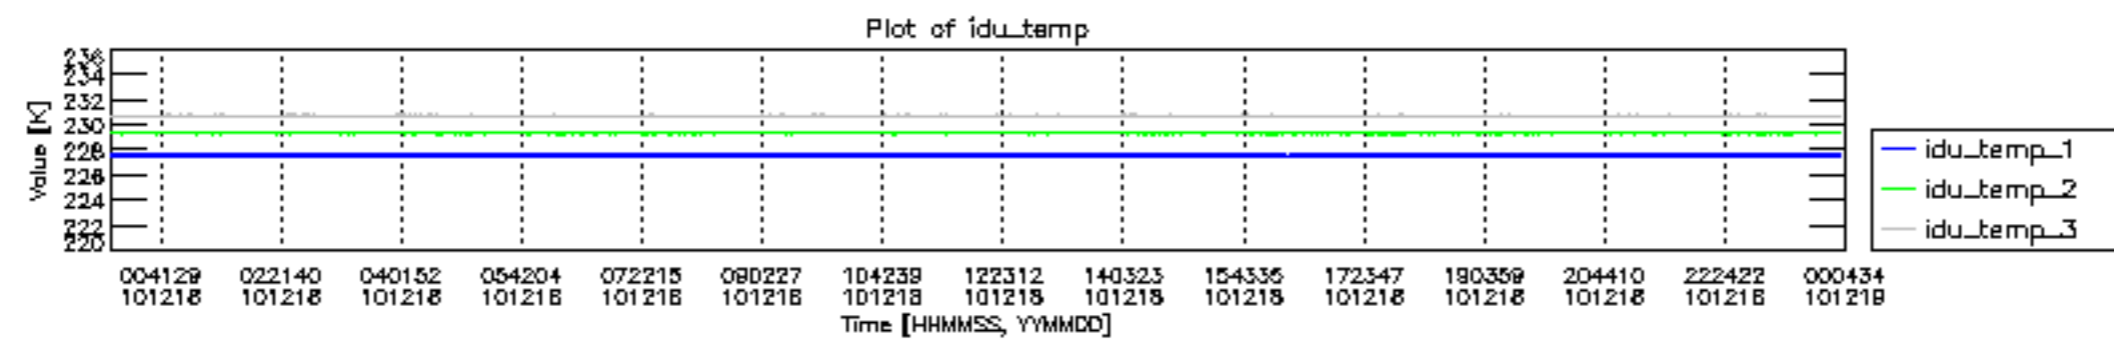

0.2 Instrument Operational Performance Parameters

The following plots give an overview of various instrument parameters for this day. The instrument parameters are part of the auxiliary data field within the source packets of the MIP_NL__0P product. The auxiliary data is normally included twice per interferogram. Note that only the first packet is currently included in monitoring.

Number	Product name	#CN0	#FPO
--------	--------------	------	------

0	MIP_NL__0PNPDE20101218_013545_000044143097_00304_46008_2521.N1	0	1
1	MIP_NL__0PNPDE20101218_024845_000061963097_00305_46009_2522.N1	0	1
2	MIP_NL__0PNPDE20101218_043130_000060023097_00306_46010_2523.N1	0	1
3	MIP_NL__0PNPDK20101218_061059_000041263097_00307_46011_3712.N1	0	1
4	MIP_NL__0PNPDK20101218_071829_000060813097_00308_46012_3713.N1	0	1
5	MIP_NL__0PNPDK20101218_085825_000061163097_00309_46013_3714.N1	0	1
6	MIP_NL__0PNPDK20101218_103847_000059313097_00310_46014_3715.N1	0	2
7	MIP_NL__0PNPDK20101218_121633_000059983097_00311_46015_3716.N1	0	2
8	MIP_NL__0PNPDK20101218_135530_000059373097_00312_46016_3717.N1	0	2
9	MIP_NL__0PNPDK20101218_153354_000059353097_00313_46017_3718.N1	0	2
10	MIP_NL__0PNPDK20101218_171102_000059563097_00314_46018_3719.N1	0	2
11	MIP_NL__0PNPDK20101218_184913_000059163097_00315_46019_3720.N1	0	2
12	MIP_NL__0PNPDE20101218_202559_000045313097_00316_46020_2524.N1	0	2
13	MIP_NL__0PNPDE20101218_214033_000060443097_00316_46020_2525.N1	0	2
14	MIP_NL__0PNPDE20101218_232018_000061083097_00317_46021_2526.N1	0	2

mipas_daily_report_level0_KSPT_L0_4504_N_20101218_12.PNG

mipas_daily_report_level0_KSPT_L0_4504_N_20101218_13.PNG

MIPNLOP_MIPSOUPAC_aux_fields_igm_cal, channel statistics plot
 Colour indicates value.