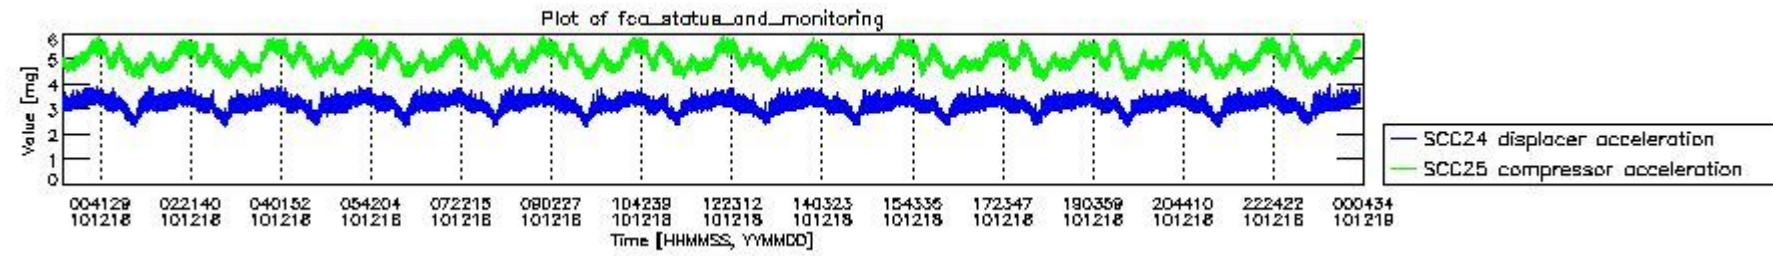

mipas_daily_report_level0_KSPT_L0_4504_N_20101218_10.PNG

The following table shows channel statistics for all channels for this day.

Channel	Min	Max	ADC
A1	-18259	19390	16bit
B1	-20127	17350	16bit
C1	-31349	26489	16bit
D1	-32768	32767	16bit
A2	-15795	19525	16bit
B2	-18215	17847	16bit
C2	-28301	24935	16bit
D2	-32768	32767	16bit