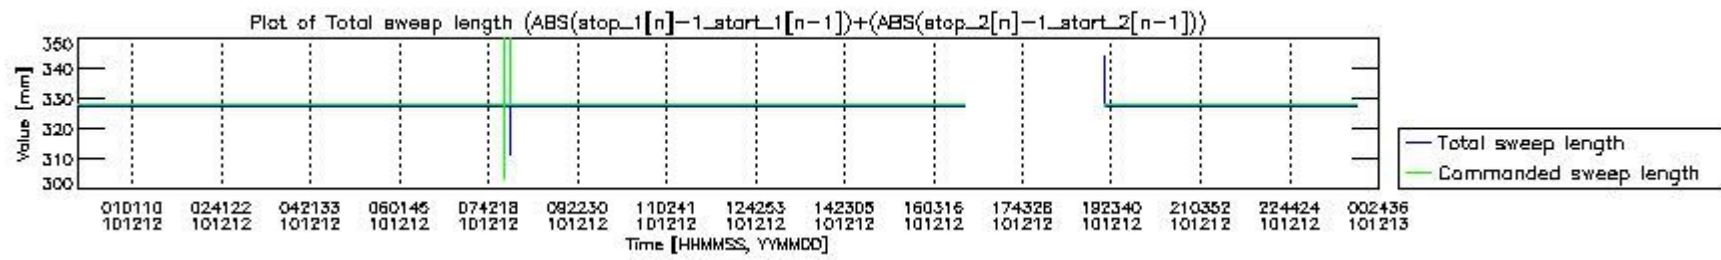

mipas_daily_report_level0_KSPT_L0_4504_N_20101212_6.PNG