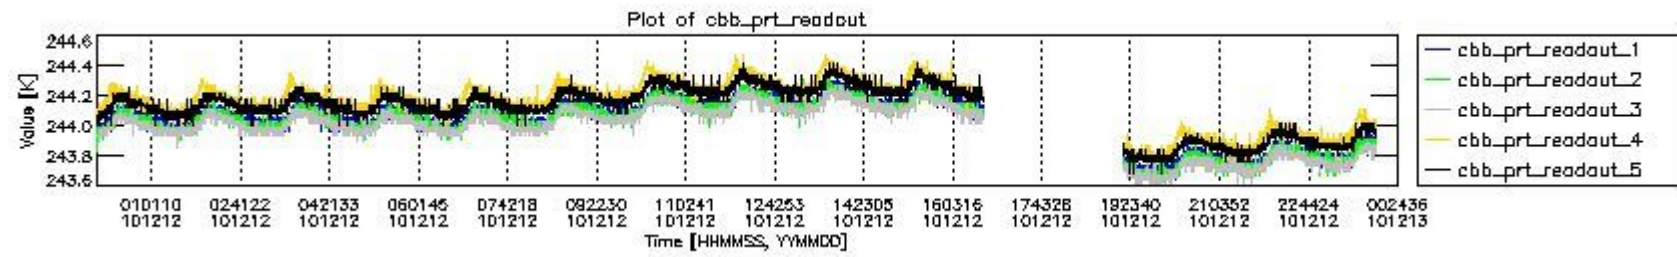

mipas_daily_report_level0_KSPT_L0_4504_N_20101212_9.PNG