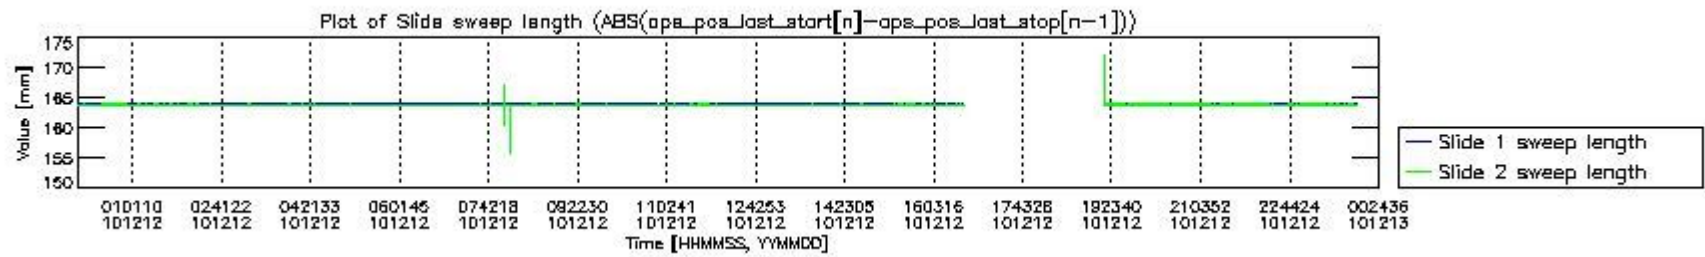

mipas_daily_report_level0_KSPT_L0_4504_N_20101212_7.PNG