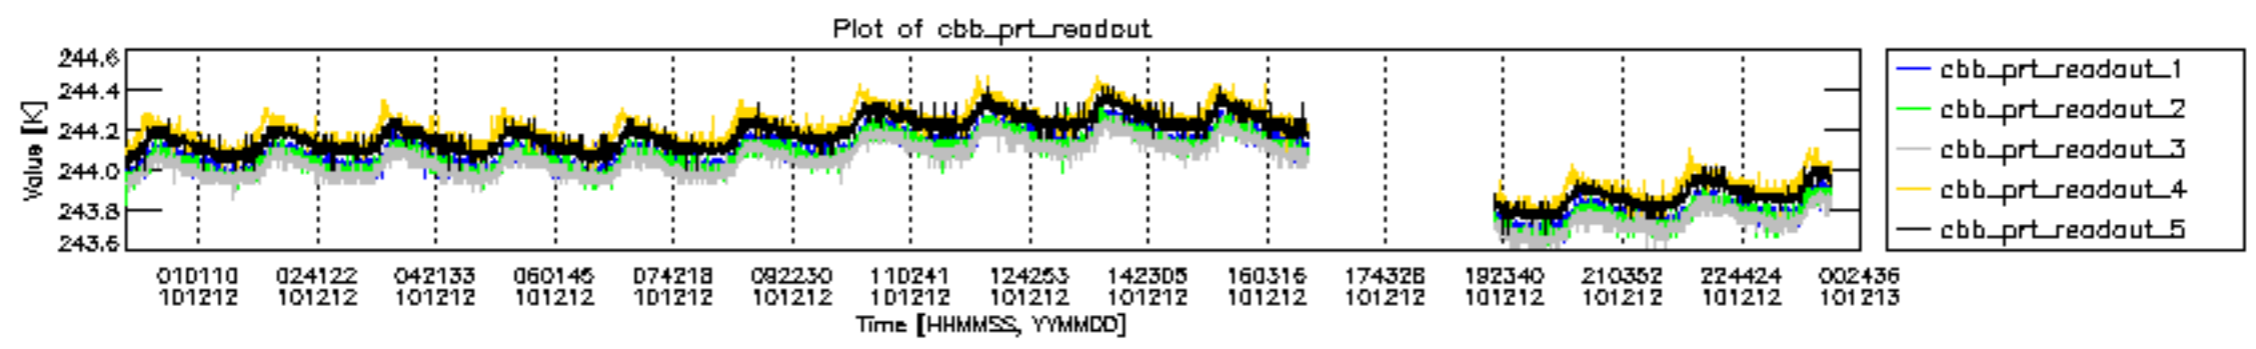

0.2 Instrument Operational Performance Parameters

The following plots give an overview of various instrument parameters for this day. The instrument parameters are part of the auxiliary data field within the source packets of the MIP_NL__0P product. The auxiliary data is normally included twice per interferogram. Note that only the first packet is currently included in monitoring.

mipas_daily_report_level0_KSPT_L0_4504_N_20101212_12.PNG

mipas_daily_report_level0_KSPT_L0_4504_N_20101212_13.PNG

MIPNLOP_MIPSOUPAC_aux_fields_igm_cal, channel statistics plot
 Colour indicates value.