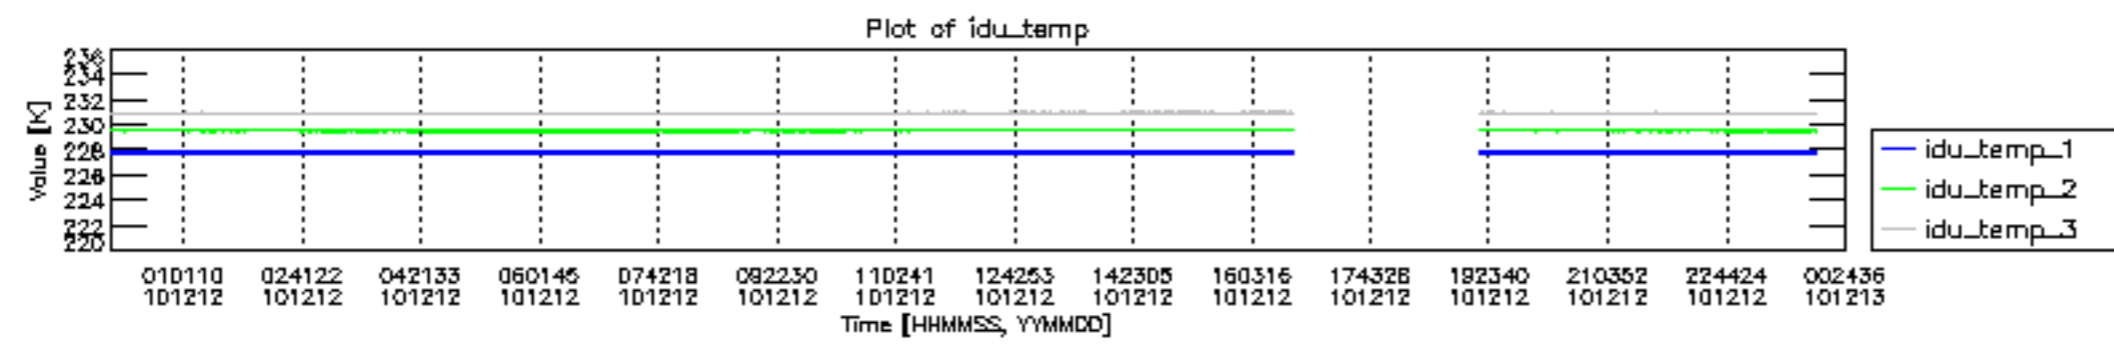

0.2 Instrument Operational Performance Parameters

The following plots give an overview of various instrument parameters for this day. The instrument parameters are part of the auxiliary data field within the source packets of the MIP_NL__0P product. The auxiliary data is normally included twice per interferogram. Note that only the first packet is currently included in monitoring.

mipas_daily_report_level0_KSPT_L0_4504_N_20101212_12.PNG

mipas_daily_report_level0_KSPT_L0_4504_N_20101212_13.PNG

MIPNLOP_MIPSOUPAC_aux_fields_igm_cal, channel statistics plot
 Colour indicates value.