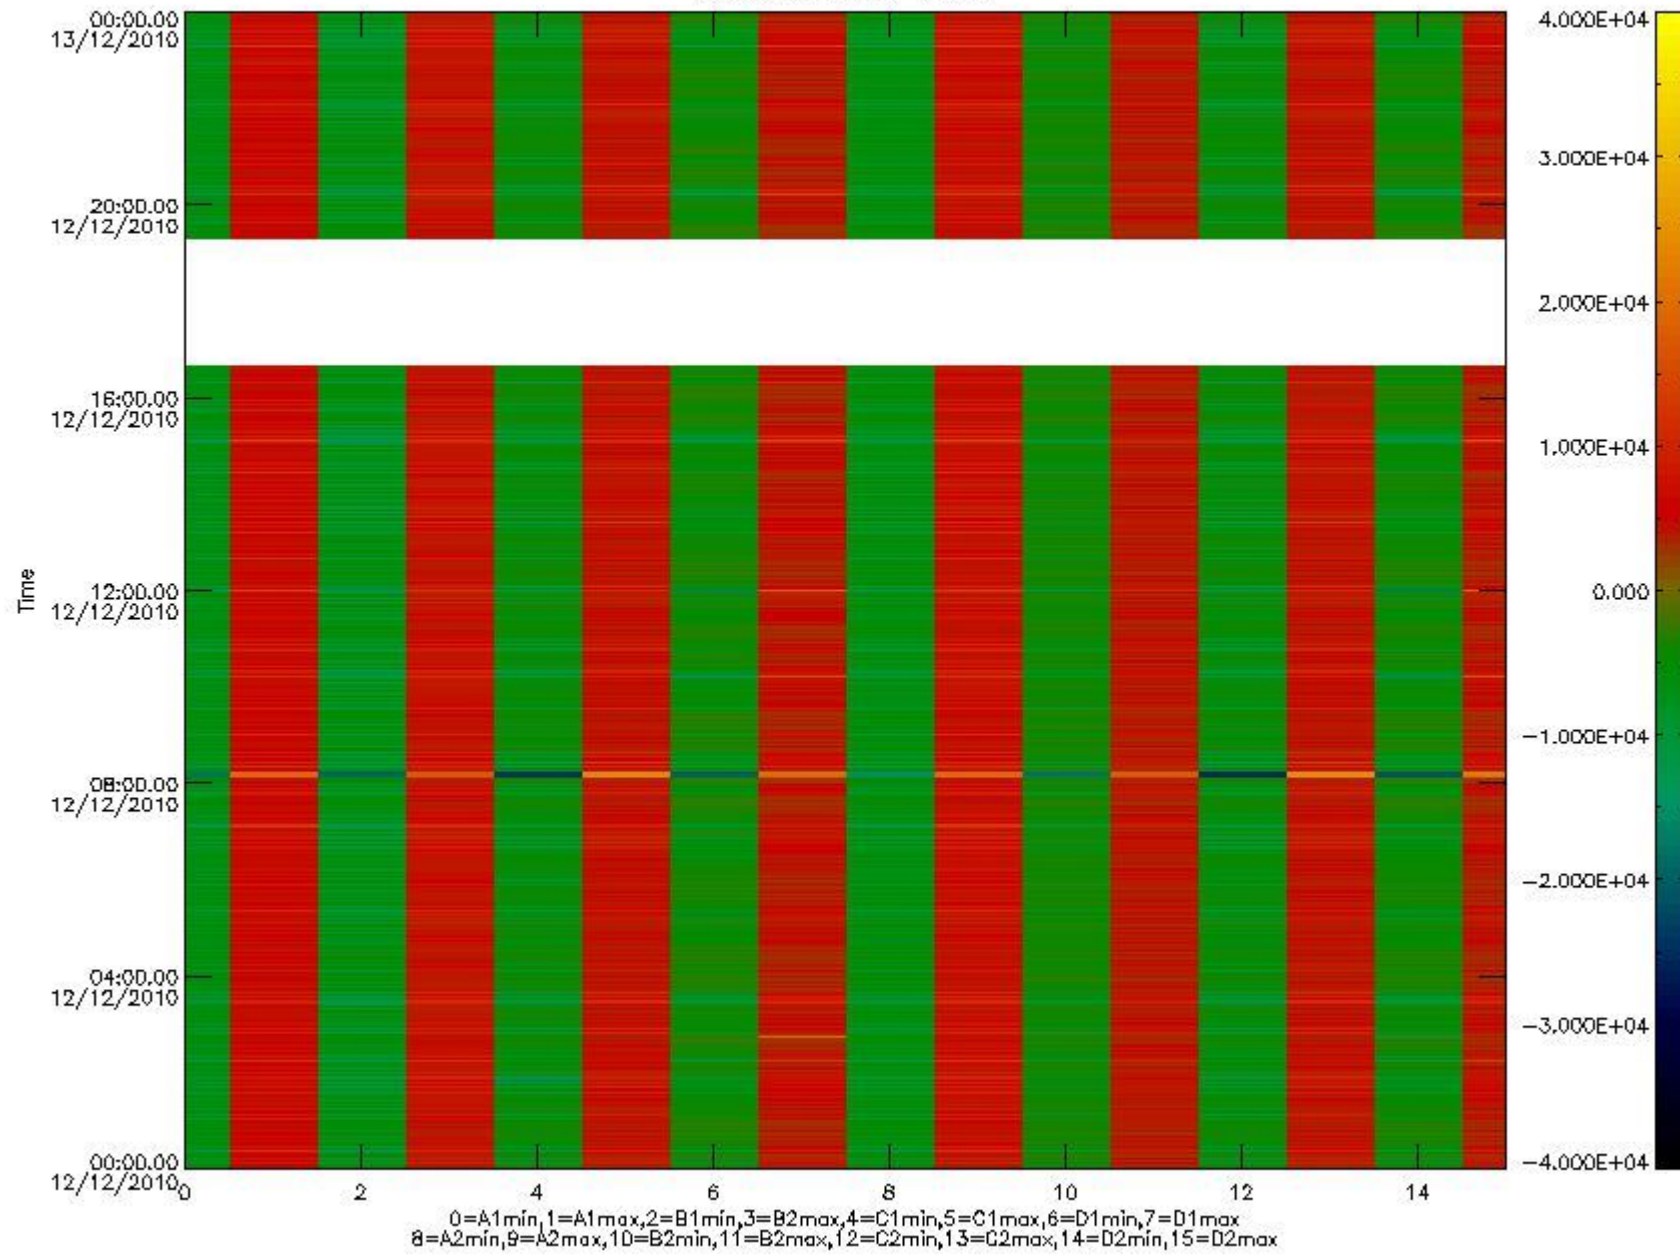

MIPNLOP_MIPSOUPAC_aux_fields_1gm_cal, channel statistics plot
Colour indicates value.

mipas_daily_report_level0_KSPT_L0_4504_N_20101212_11.PNG

0.3 ADF monitoring

The use of ADFs is shown in two ways:

1. By means of two tables that can be used to find the ADF used for a specific product.
2. By means of plots that show changes in ADF using colours.

Number	ADF
0	AUX_CN0_AXVPDS20020123_121901_20020101_000000_20200101_000000
1	AUX_FPO_AXVPDS20101211_222116_20101211_192831_20101221_200211

Number	Product name	#CN0	#FPO
0	MIP_NL_0PNPDE20101212_001722_000058873097_00217_45921_2480.N1	0	1