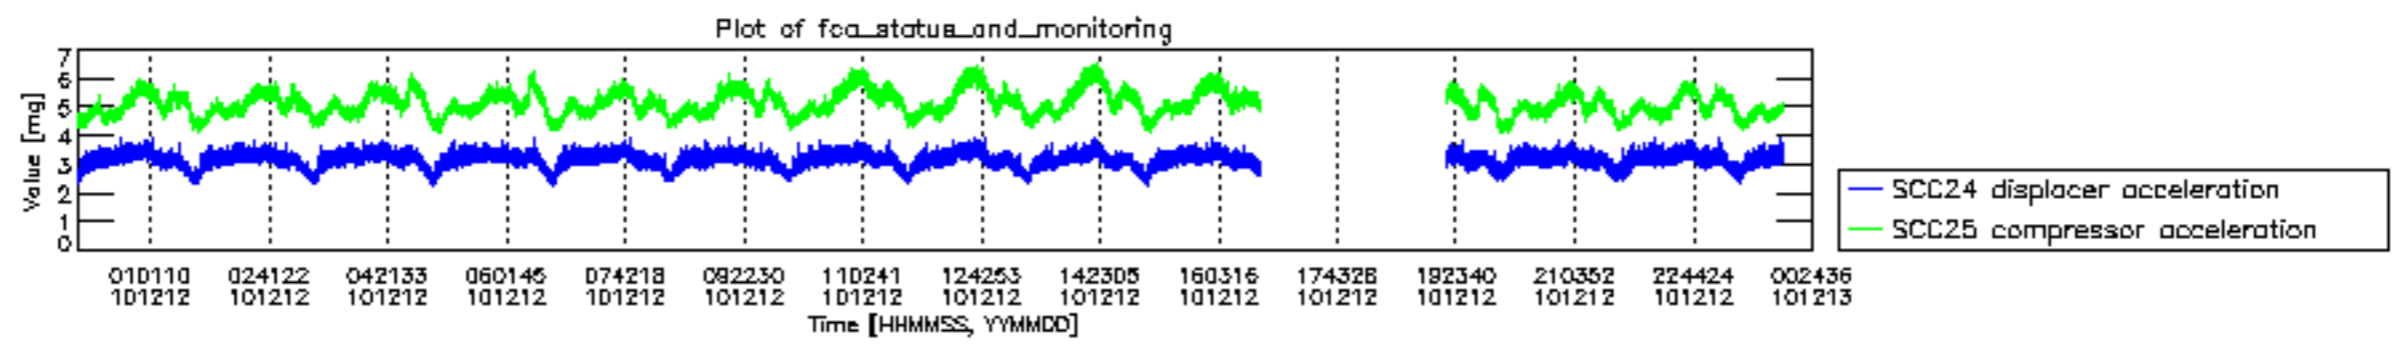

0.2 Instrument Operational Performance Parameters

The following plots give an overview of various instrument parameters for this day. The instrument parameters are part of the auxiliary data field within the source packets of the MIP_NL__0P product. The auxiliary data is normally included twice per interferogram. Note that only the first packet is currently included in monitoring.

mipas_daily_report_level0_KSPT_L0_4504_N_20101212_12.PNG

mipas_daily_report_level0_KSPT_L0_4504_N_20101212_13.PNG

MIPNLOP_MIPSOUPAC_aux_fields_igm_cal, channel statistics plot
 Colour indicates value.