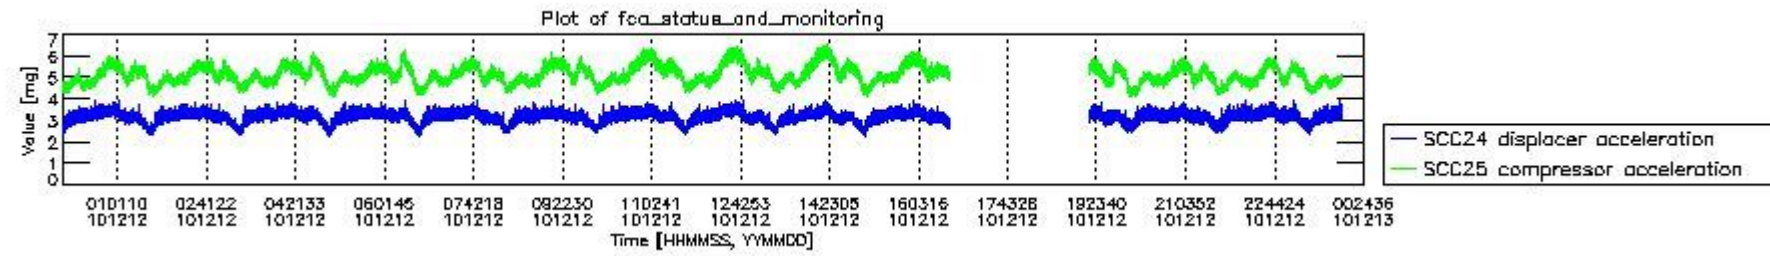

mipas_daily_report_level0_KSPT_L0_4504_N_20101212_10.PNG

The following table shows channel statistics for all channels for this day.

Channel	Min	Max	ADC
A1	-18340	19514	16bit
B1	-20243	17438	16bit
C1	-24414	24300	16bit
D1	-32768	32767	16bit
A2	-15845	19611	16bit
B2	-18355	17963	16bit
C2	-25451	25195	16bit
D2	-32768	32767	16bit