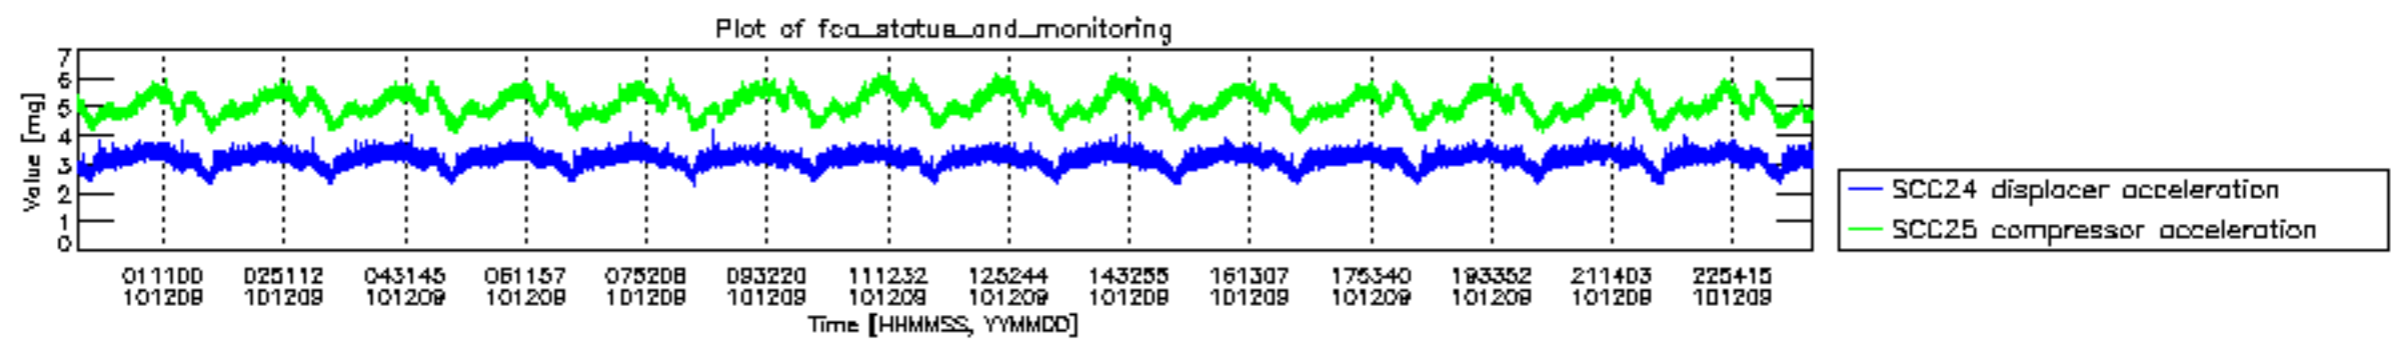

0.2 Instrument Operational Performance Parameters

The following plots give an overview of various instrument parameters for this day. The instrument parameters are part of the auxiliary data field within the source packets of the MIP_NL__0P product. The auxiliary data is normally included twice per interferogram. Note that only the first packet is currently included in monitoring.

mipas_daily_report_level0_KSPT_L0_4504_N_20101209_12.PNG

mipas_daily_report_level0_KSPT_L0_4504_N_20101209_13.PNG

MIPNLOP_MIPSOUPAC_aux_fields_igm_cal, channel statistics plot
 Colour indicates value.