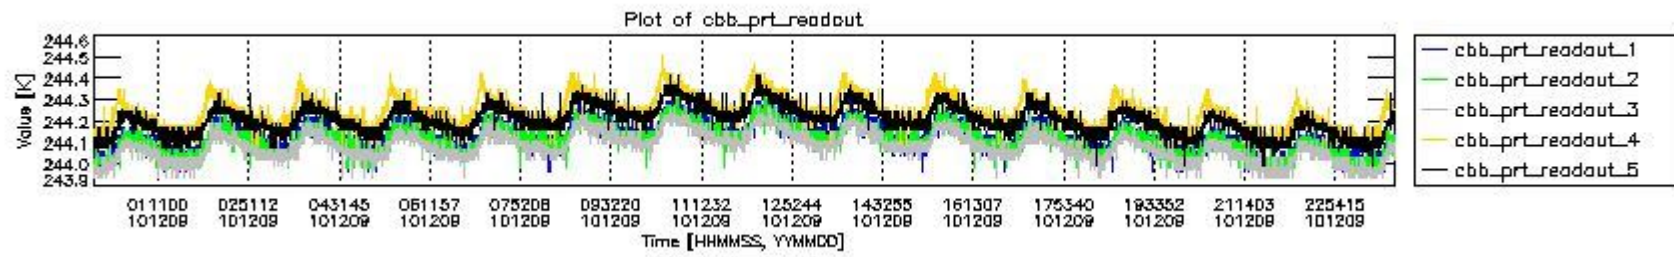

mipas_daily_report_level0_KSPT_L0_4504_N_20101209_9.PNG