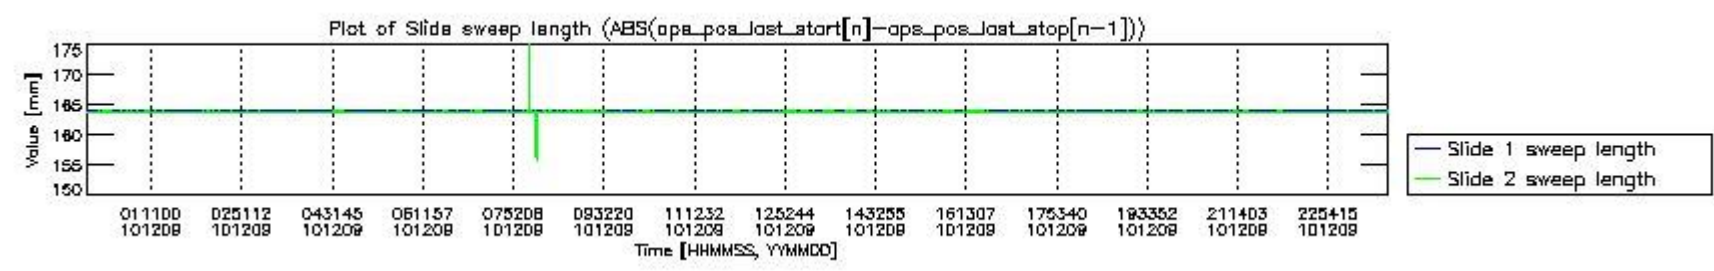

mipas_daily_report_level0_KSPT_L0_4504_N_20101209_7.PNG