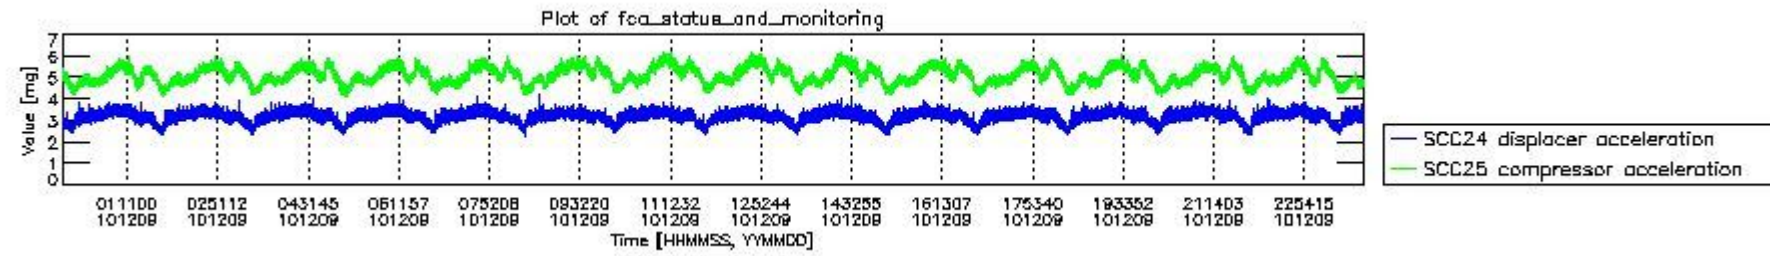

mipas_daily_report_level0_KSPT_L0_4504_N_20101209_10.PNG

The following table shows channel statistics for all channels for this day.

Channel	Min	Max	ADC
A1	-18369	19526	16bit
B1	-20288	17470	16bit
C1	-24484	24376	16bit
D1	-32768	32767	16bit
A2	-15880	19660	16bit
B2	-18397	17997	16bit
C2	-25468	25411	16bit
D2	-32768	32767	16bit