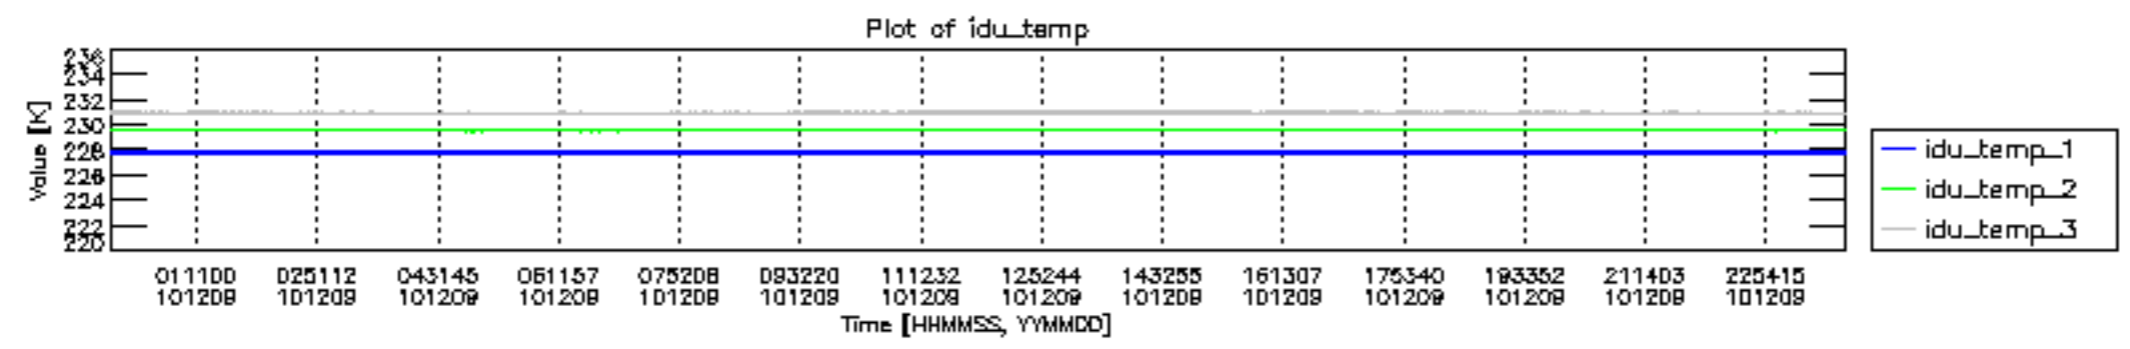

0.1.1 Report summary

The table below shows general characteristics of the data that are included into this report.

Item	Value
Report version	v1.6 08-11-2010
Time of report generation	14DEC2010 05:25:08
Data source version	KSPT_L0/4504-N
Processing scope for products	09DEC2010 00:00:00 to 10DEC2010 00:00:00
Start time of first product within scope	09DEC2010 00:25:27
Stop time of last product within scope	10DEC2010 01:30:12
Total number of level 0 products	16
Number of level 0 products with errors	0

0.2 Instrument Operational Performance Parameters

The following plots give an overview of various instrument parameters for this day. The instrument parameters are part of the auxiliary data field within the source packets of the MIP_NL__0P product. The auxiliary data is normally included twice per interferogram. Note that only the first packet is currently included in monitoring.

mipas_daily_report_level0_KSPT_L0_4504_N_20101209_12.PNG

mipas_daily_report_level0_KSPT_L0_4504_N_20101209_13.PNG

MIPNLOP_MIPSOUPAC_aux_fields_igm_cal, channel statistics plot
 Colour indicates value.