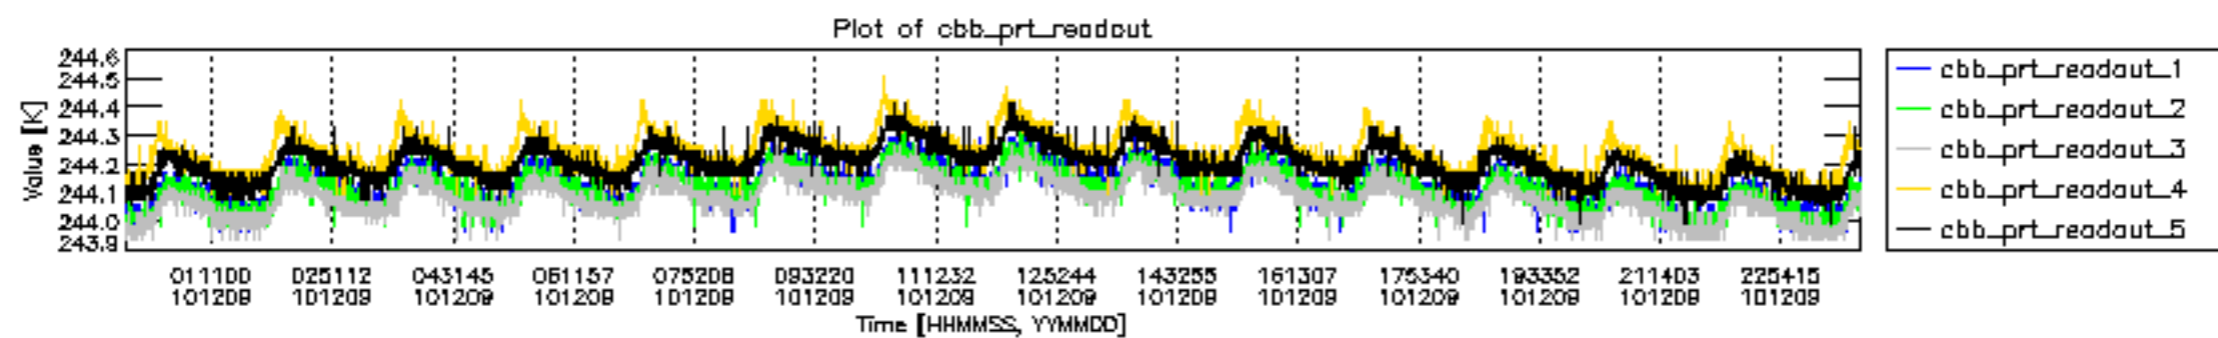

0.2 Instrument Operational Performance Parameters

The following plots give an overview of various instrument parameters for this day. The instrument parameters are part of the auxiliary data field within the source packets of the MIP_NL__0P product. The auxiliary data is normally included twice per interferogram. Note that only the first packet is currently included in monitoring.

mipas_daily_report_level0_KSPT_L0_4504_N_20101209_12.PNG

mipas_daily_report_level0_KSPT_L0_4504_N_20101209_13.PNG

MIPNLOP_MIPSOUPAC_aux_fields_igm_cal, channel statistics plot
 Colour indicates value.