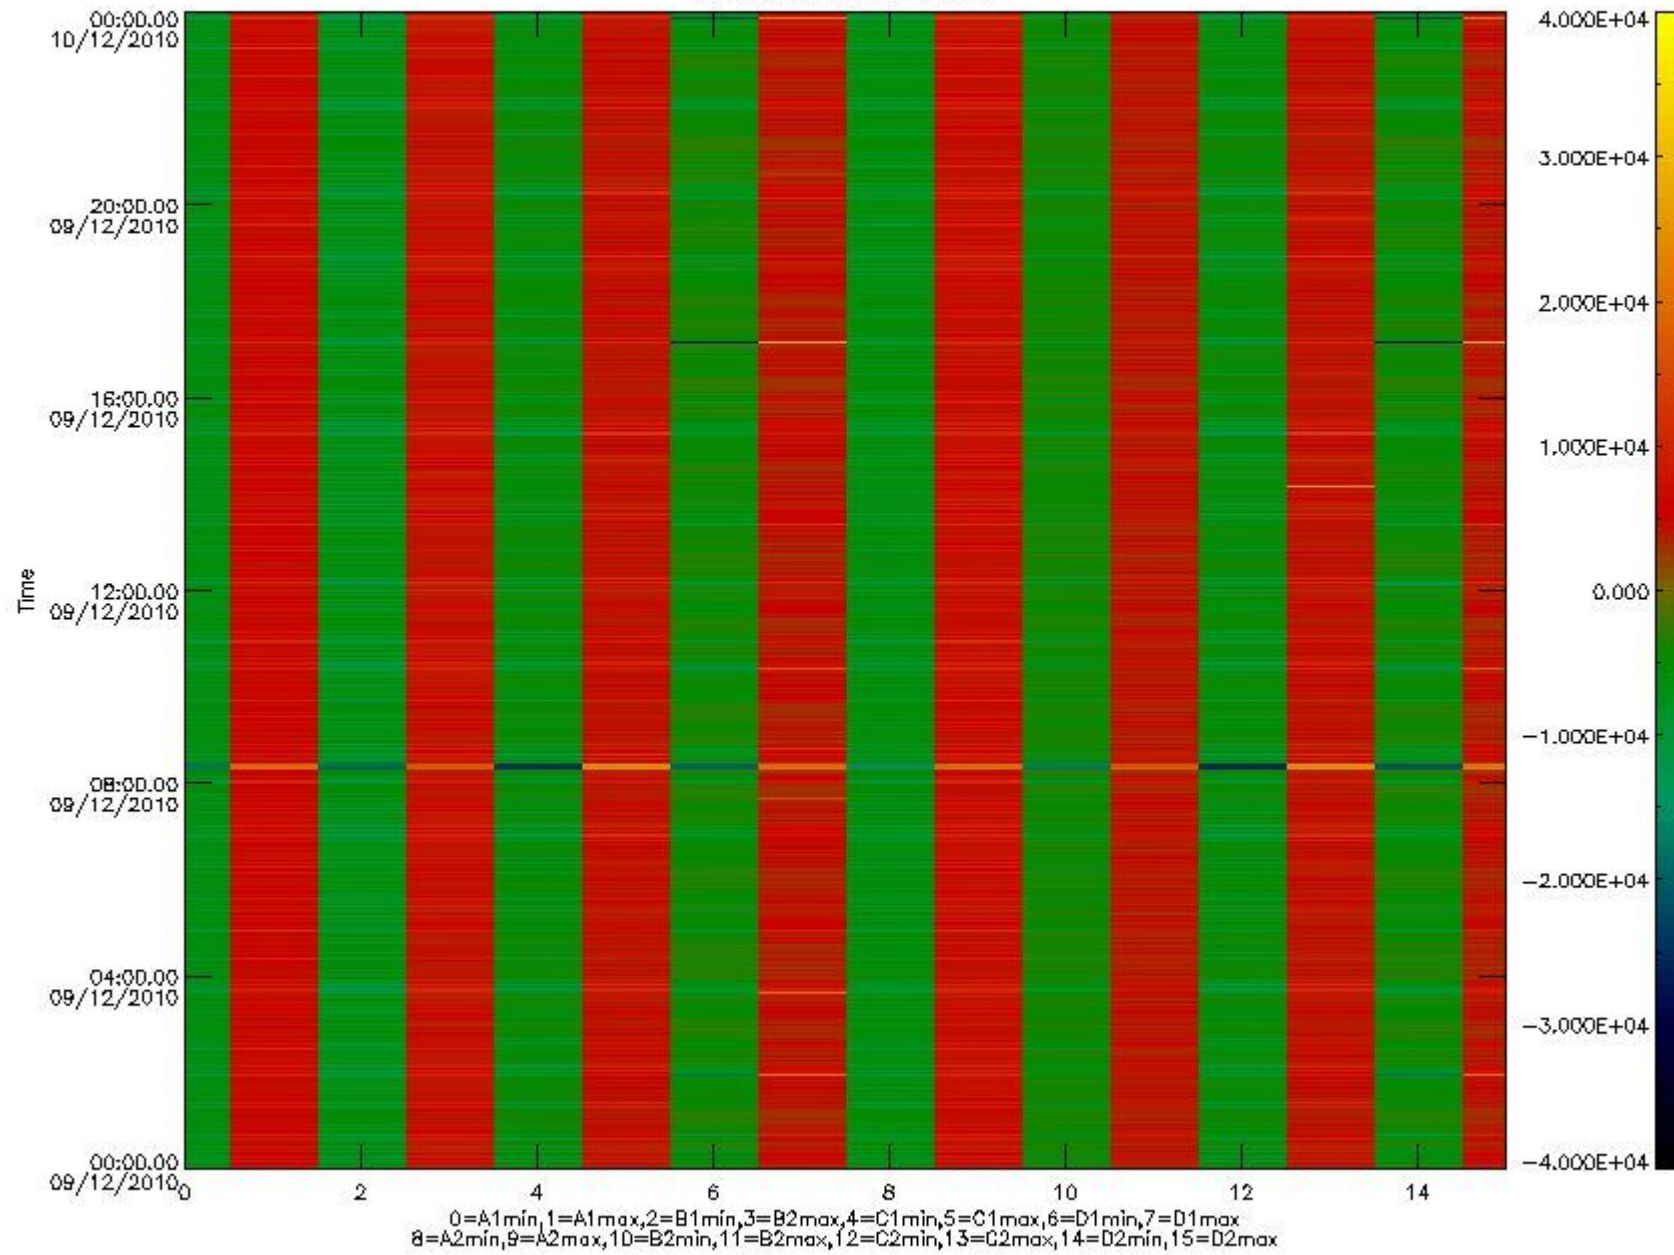

MIPNLOP_MIPSOUPAC_aux_fields_igm_cal, channel statistics plot
Colour indicates value.

mipas_daily_report_level0_KSPT_L0_4504_N_20101209_11.PNG

0.3 ADF monitoring

The use of ADFs is shown in two ways:

1. By means of two tables that can be used to find the ADF used for a specific product.
2. By means of plots that show changes in ADF using colours.

Number	ADF
0	AUX_CN0_AXVPDS20020123_121901_20020101_000000_20200101_000000
1	AUX_FPO_AXVPDS20101208_222113_20101208_193828_20101218_201208

Number	Product name	#CN0	#FPO
0	MIP_NL_0PNPDE20101209_002527_000059693097_00174_45878_2461.N1	0	1