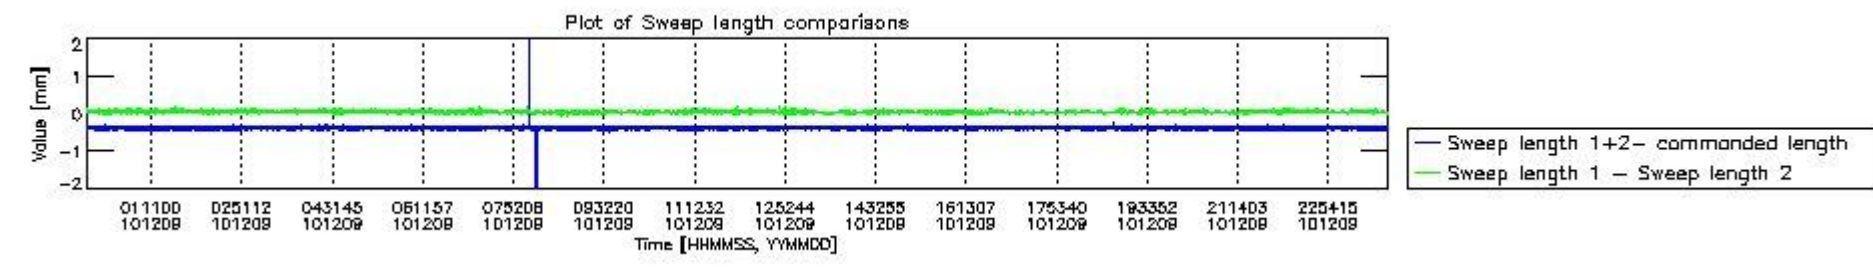

mipas_daily_report_level0_KSPT_L0_4504_N_20101209_8.PNG