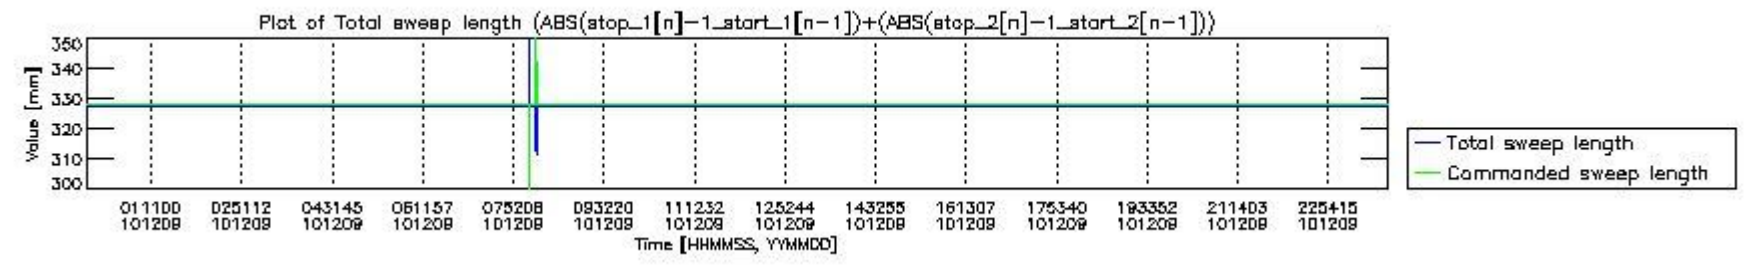

mipas_daily_report_level0_KSPT_L0_4504_N_20101209_6.PNG