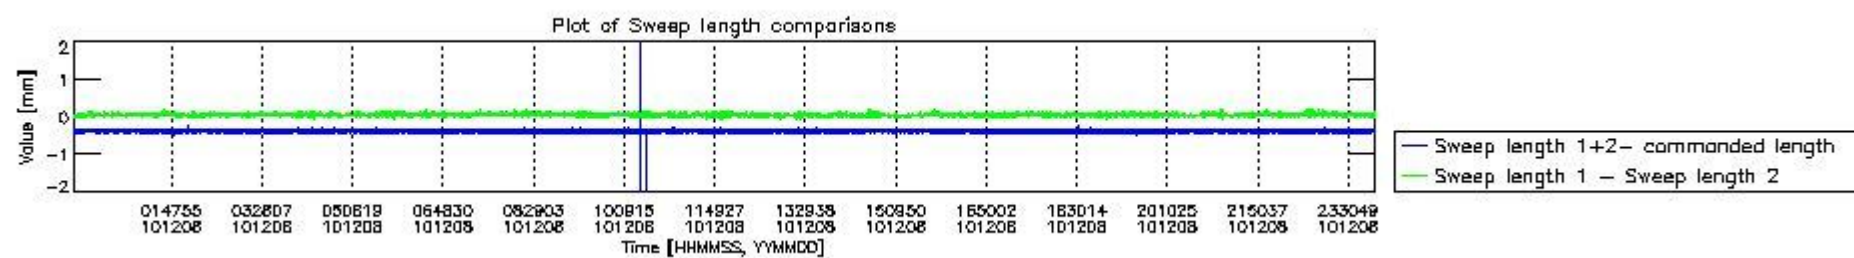

mipas_daily_report_level0_KSPT_L0_4504_N_20101208_8.PNG