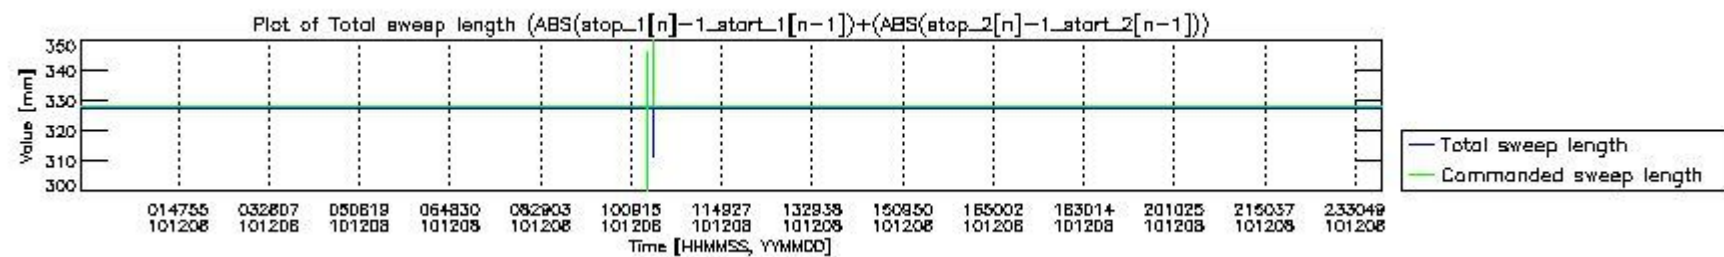

mipas_daily_report_level0_KSPT_L0_4504_N_20101208_6.PNG