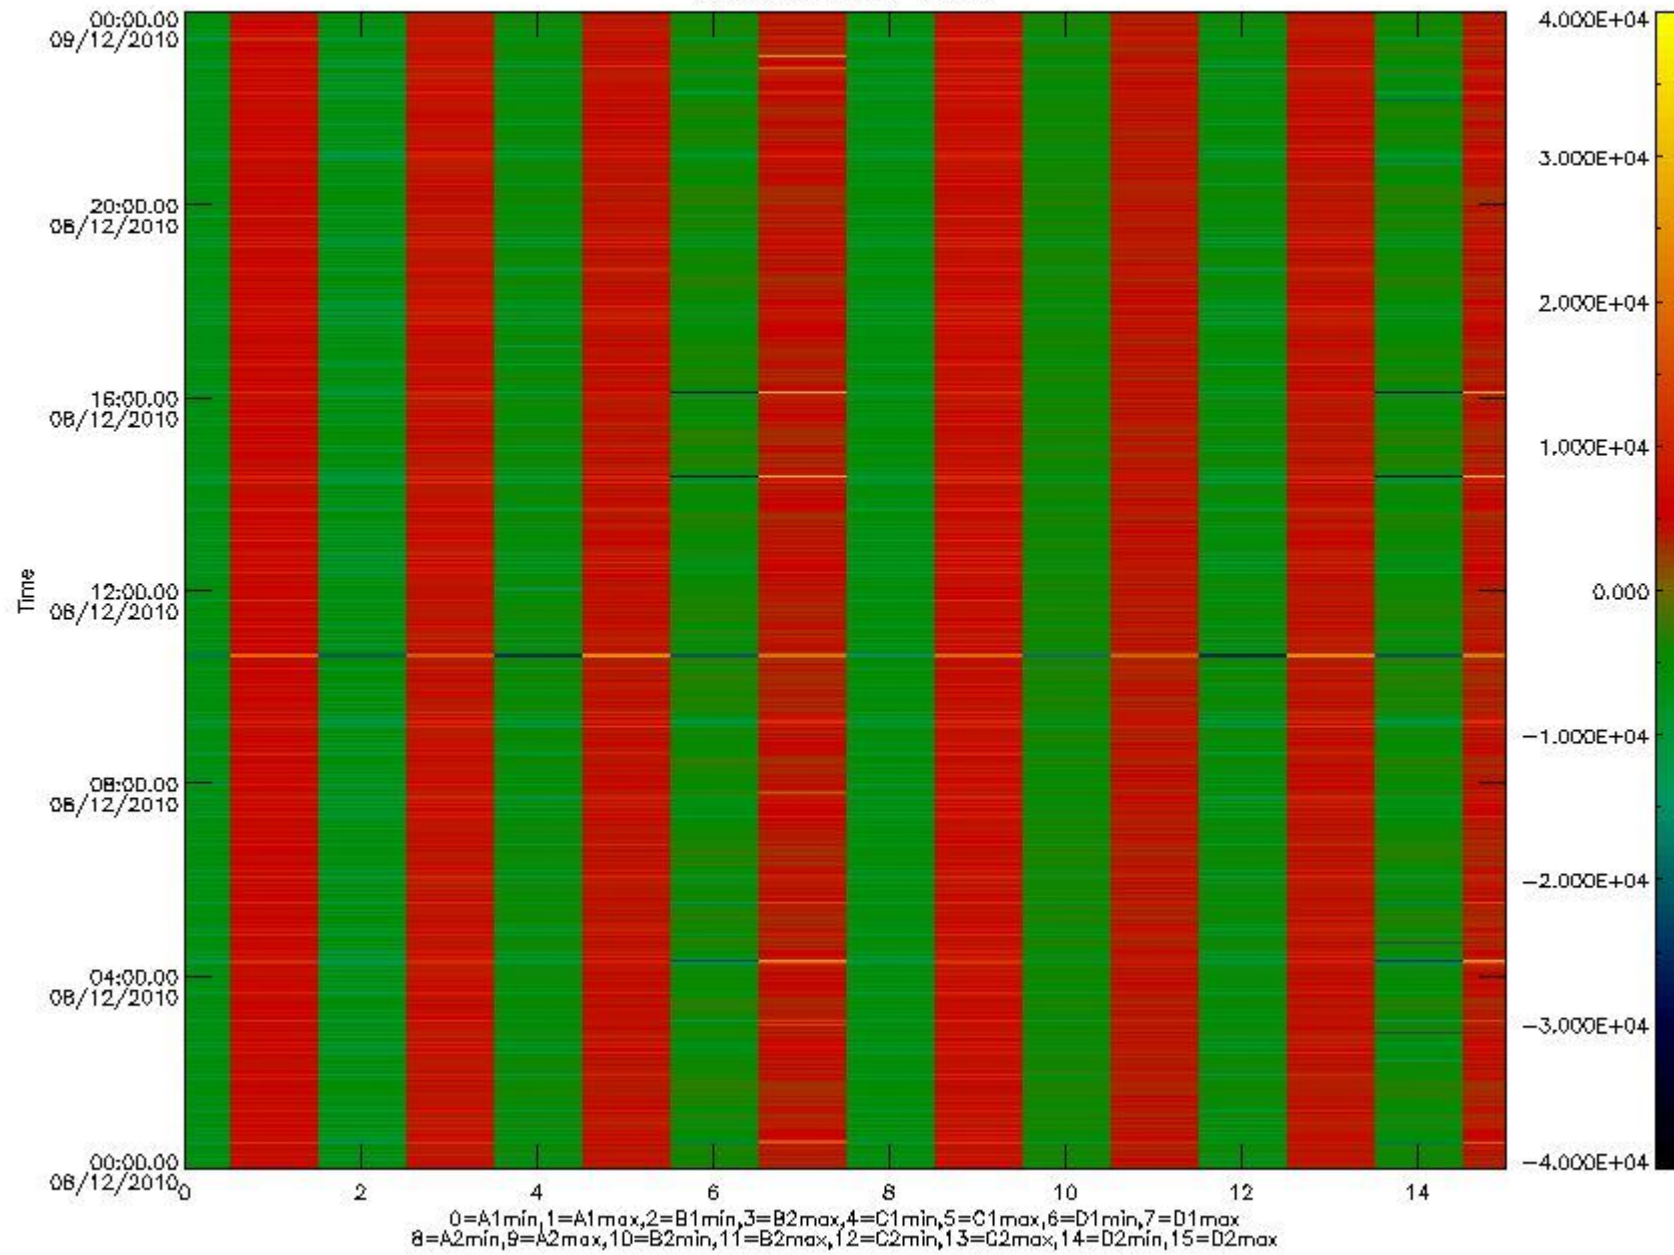

MIPNLOP_MIPSOUPAC_aux_fields_igm_cal, channel statistics plot
Colour indicates value.

mipas_daily_report_level0_KSPT_L0_4504_N_20101208_11.PNG

0.3 ADF monitoring

The use of ADFs is shown in two ways:

1. By means of two tables that can be used to find the ADF used for a specific product.
2. By means of plots that show changes in ADF using colours.

Number	ADF
0	AUX_CN0_AXVPDS20020123_121901_20020101_000000_20200101_000000
1	AUX_FPO_AXVPDS20101207_222115_20101207_183458_20101217_204851
2	AUX_FPO_AXVPDS20101208_222113_20101208_193828_20101218_201208

Number	Product name	#CN0	#FPO