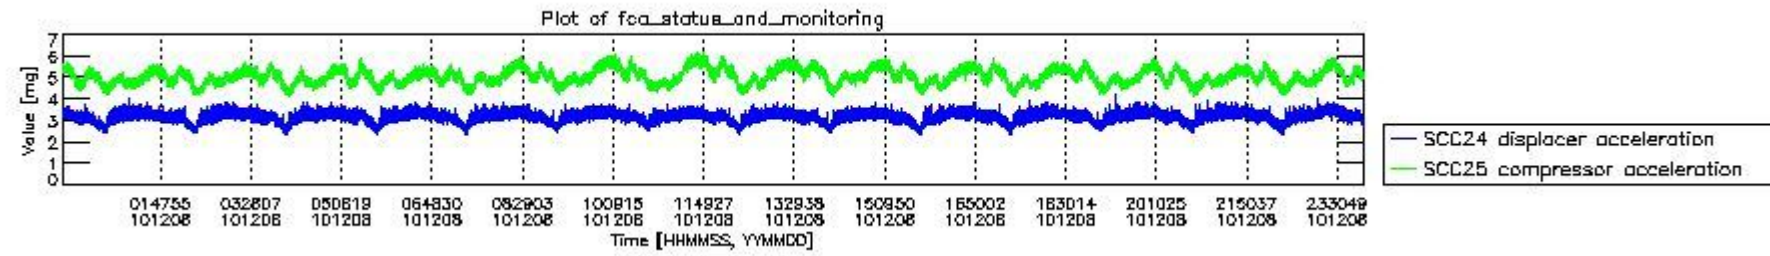

mipas_daily_report_level0_KSPT_L0_4504_N_20101208_10.PNG

The following table shows channel statistics for all channels for this day.

Channel	Min	Max	ADC
A1	-18401	19586	16bit
B1	-20342	17530	16bit
C1	-24674	24420	16bit
D1	-32768	32767	16bit
A2	-15902	19698	16bit
B2	-18466	18054	16bit
C2	-25616	25381	16bit
D2	-32768	32767	16bit