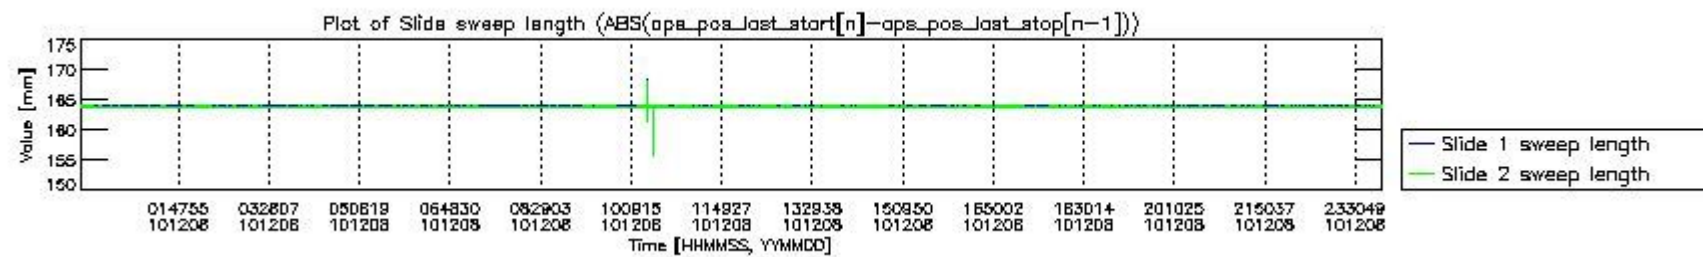

mipas_daily_report_level0_KSPT_L0_4504_N_20101208_7.PNG