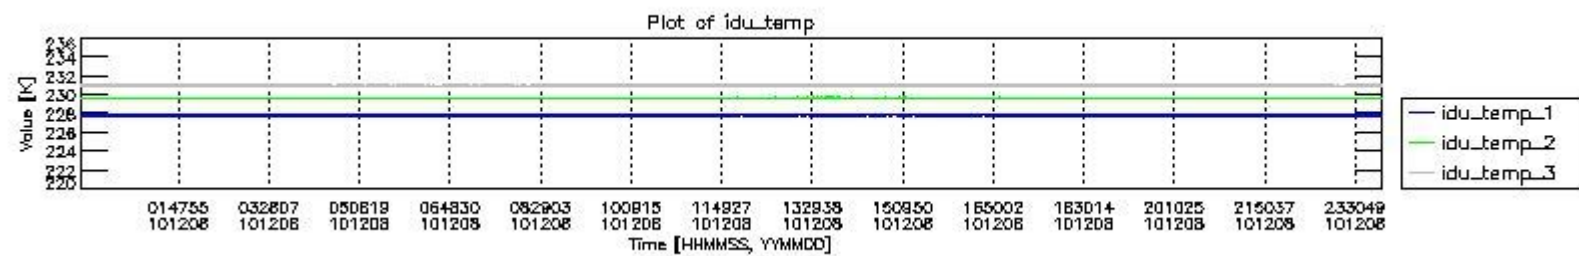

mipas_daily_report_level0_KSPT_L0_4504_N_20101208_2.PNG