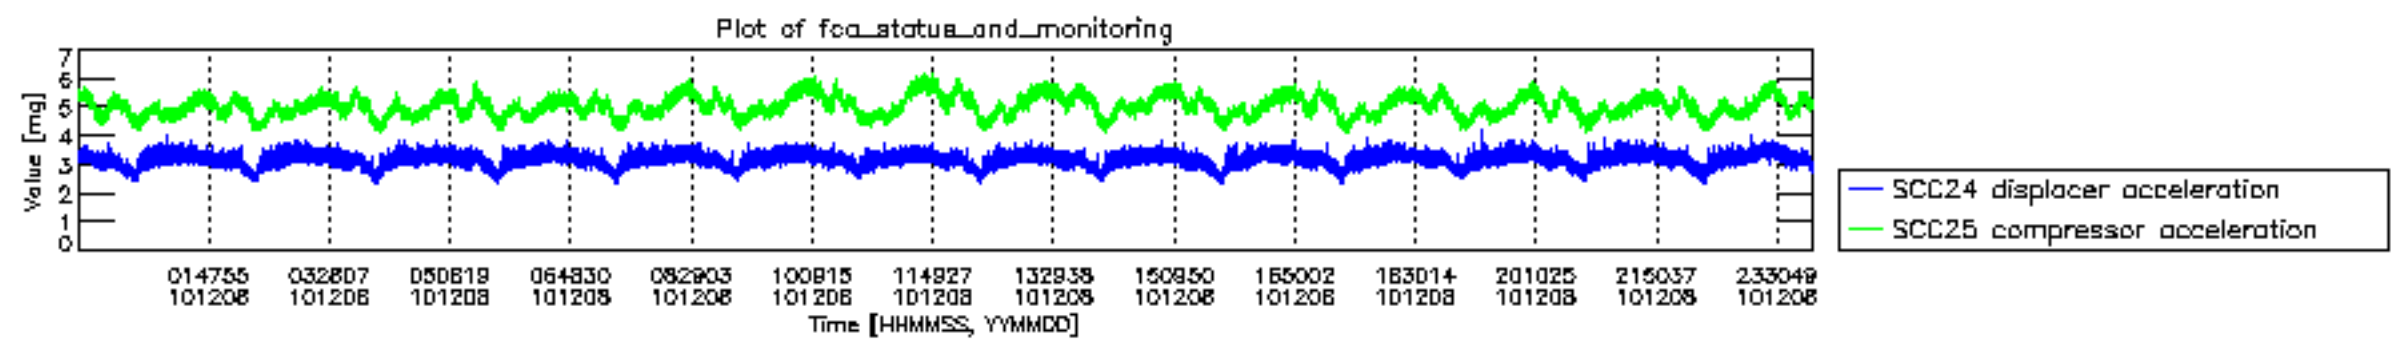

0.2 Instrument Operational Performance Parameters

The following plots give an overview of various instrument parameters for this day. The instrument parameters are part of the auxiliary data field within the source packets of the MIP_NL__0P product. The auxiliary data is normally included twice per interferogram. Note that only the first packet is currently included in monitoring.

mipas_daily_report_level0_KSPT_L0_4504_N_20101208_12.PNG

mipas_daily_report_level0_KSPT_L0_4504_N_20101208_13.PNG

MIPNLOP_MIPSOUPAC_aux_fields_igm_cal, channel statistics plot
 Colour indicates value.