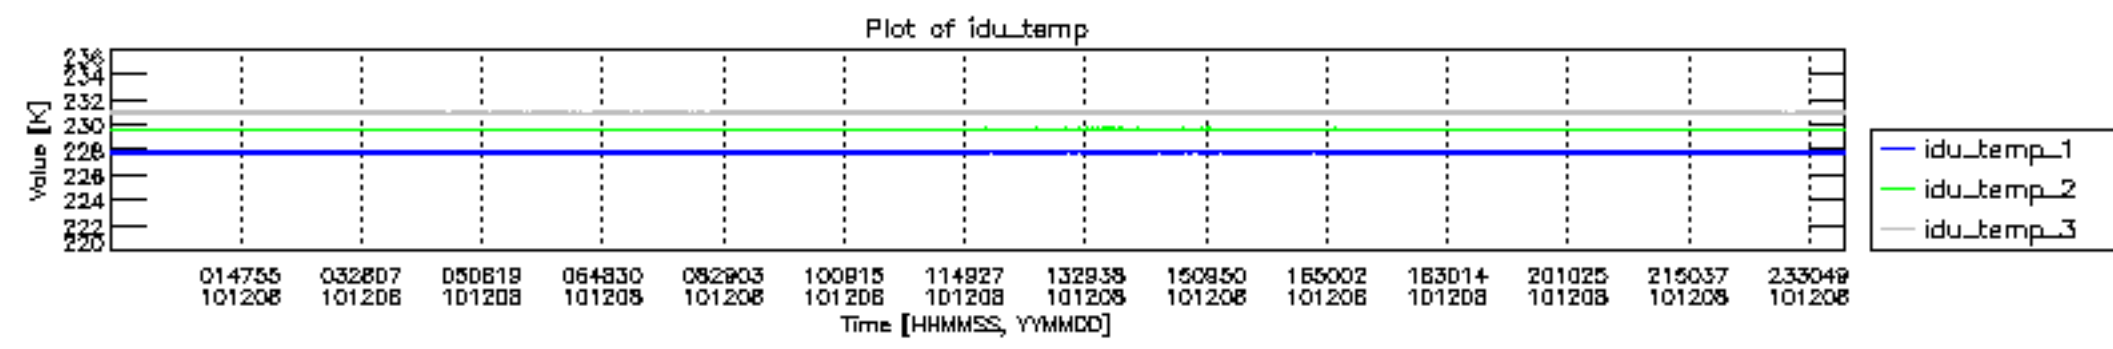

0.2 Instrument Operational Performance Parameters

The following plots give an overview of various instrument parameters for this day. The instrument parameters are part of the auxiliary data field within the source packets of the MIP_NL__0P product. The auxiliary data is normally included twice per interferogram. Note that only the first packet is currently included in monitoring.

mipas_daily_report_level0_KSPT_L0_4504_N_20101208_12.PNG

mipas_daily_report_level0_KSPT_L0_4504_N_20101208_13.PNG

MIPNLOP_MIPSOUPAC_aux_fields_igm_cal, channel statistics plot
 Colour indicates value.