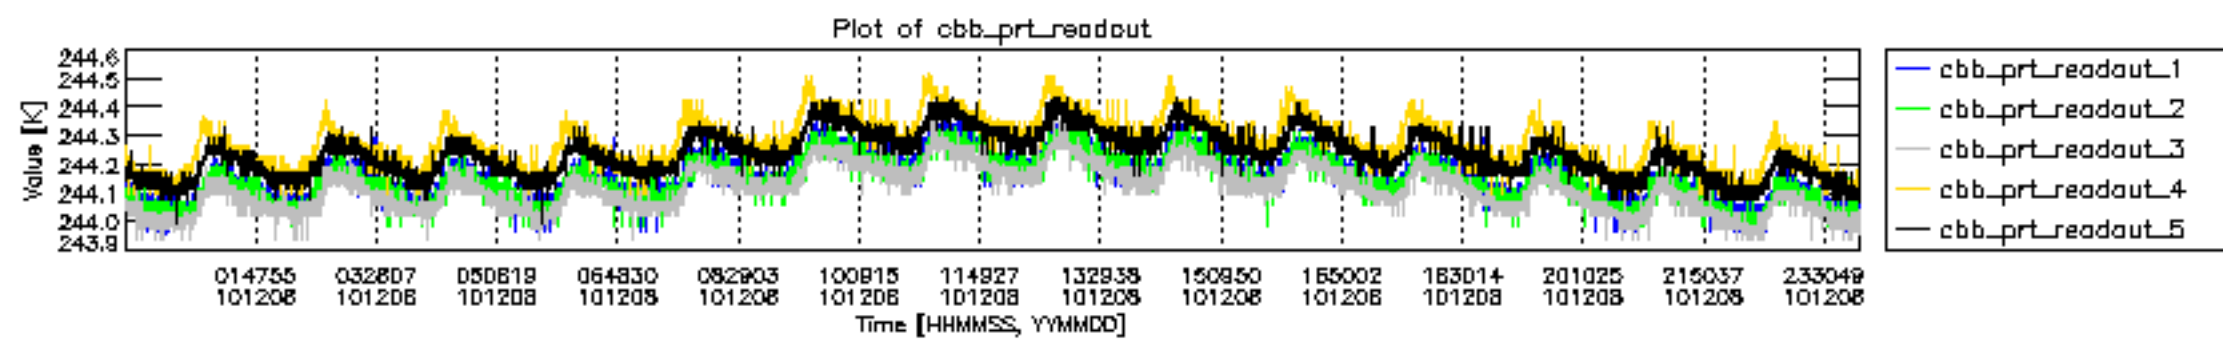

0.2 Instrument Operational Performance Parameters

The following plots give an overview of various instrument parameters for this day. The instrument parameters are part of the auxiliary data field within the source packets of the MIP_NL__0P product. The auxiliary data is normally included twice per interferogram. Note that only the first packet is currently included in monitoring.

mipas_daily_report_level0_KSPT_L0_4504_N_20101208_12.PNG

mipas_daily_report_level0_KSPT_L0_4504_N_20101208_13.PNG

MIPNLOP_MIPSOUPAC_aux_fields_igm_cal, channel statistics plot
 Colour indicates value.