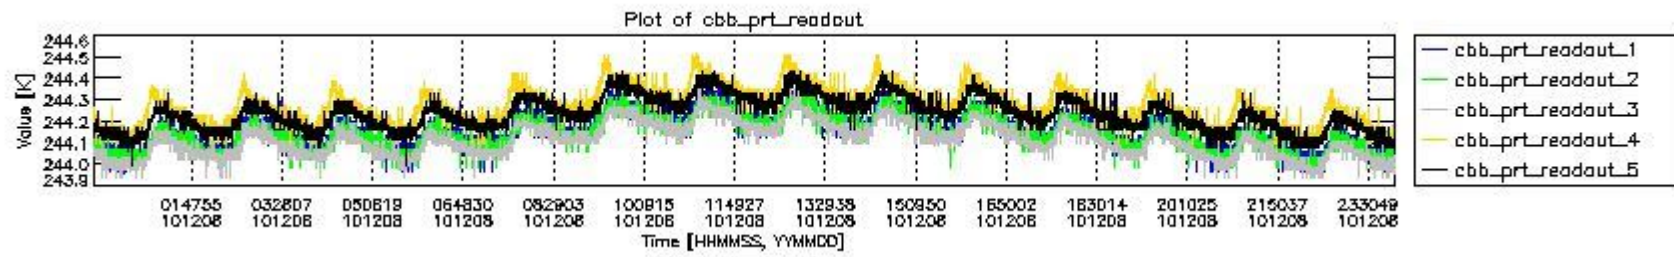

mipas_daily_report_level0_KSPT_L0_4504_N_20101208_9.PNG