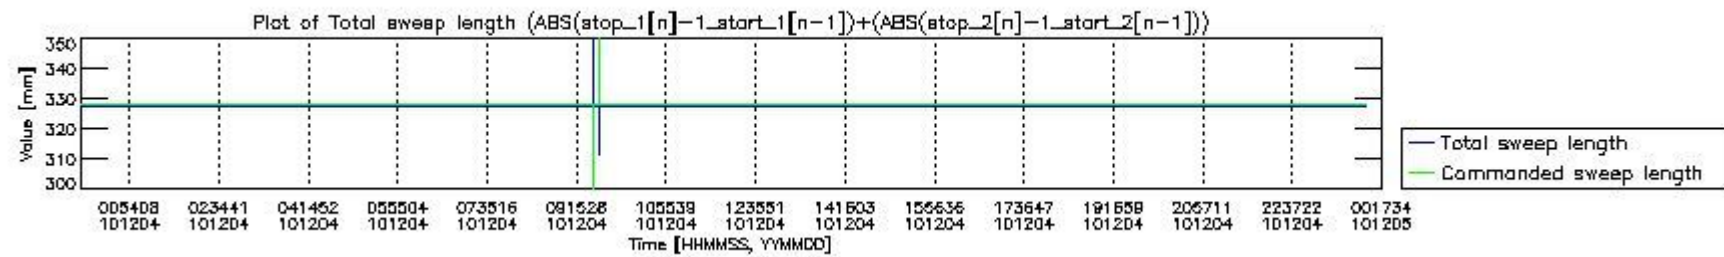

mipas_daily_report_level0_KSPT_L0_4504_N_20101204_6.PNG