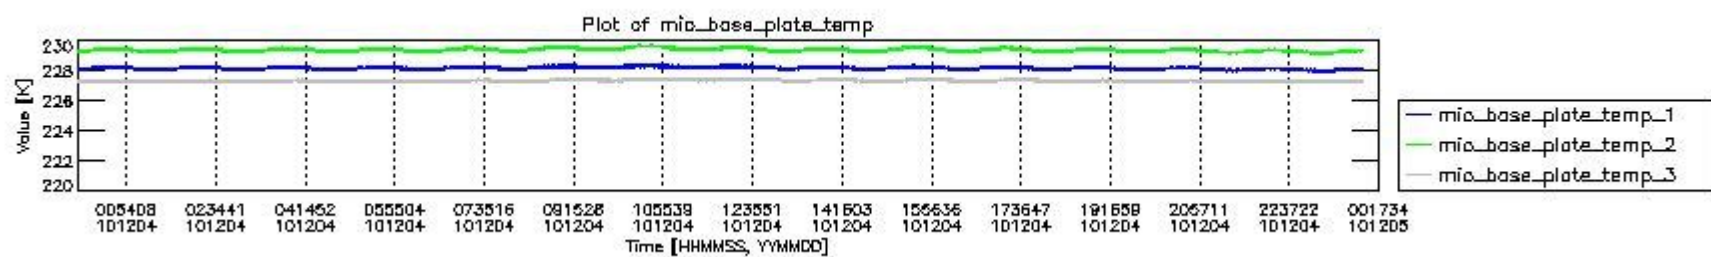

mipas_daily_report_level0_KSPT_L0_4504_N_20101204_1.PNG