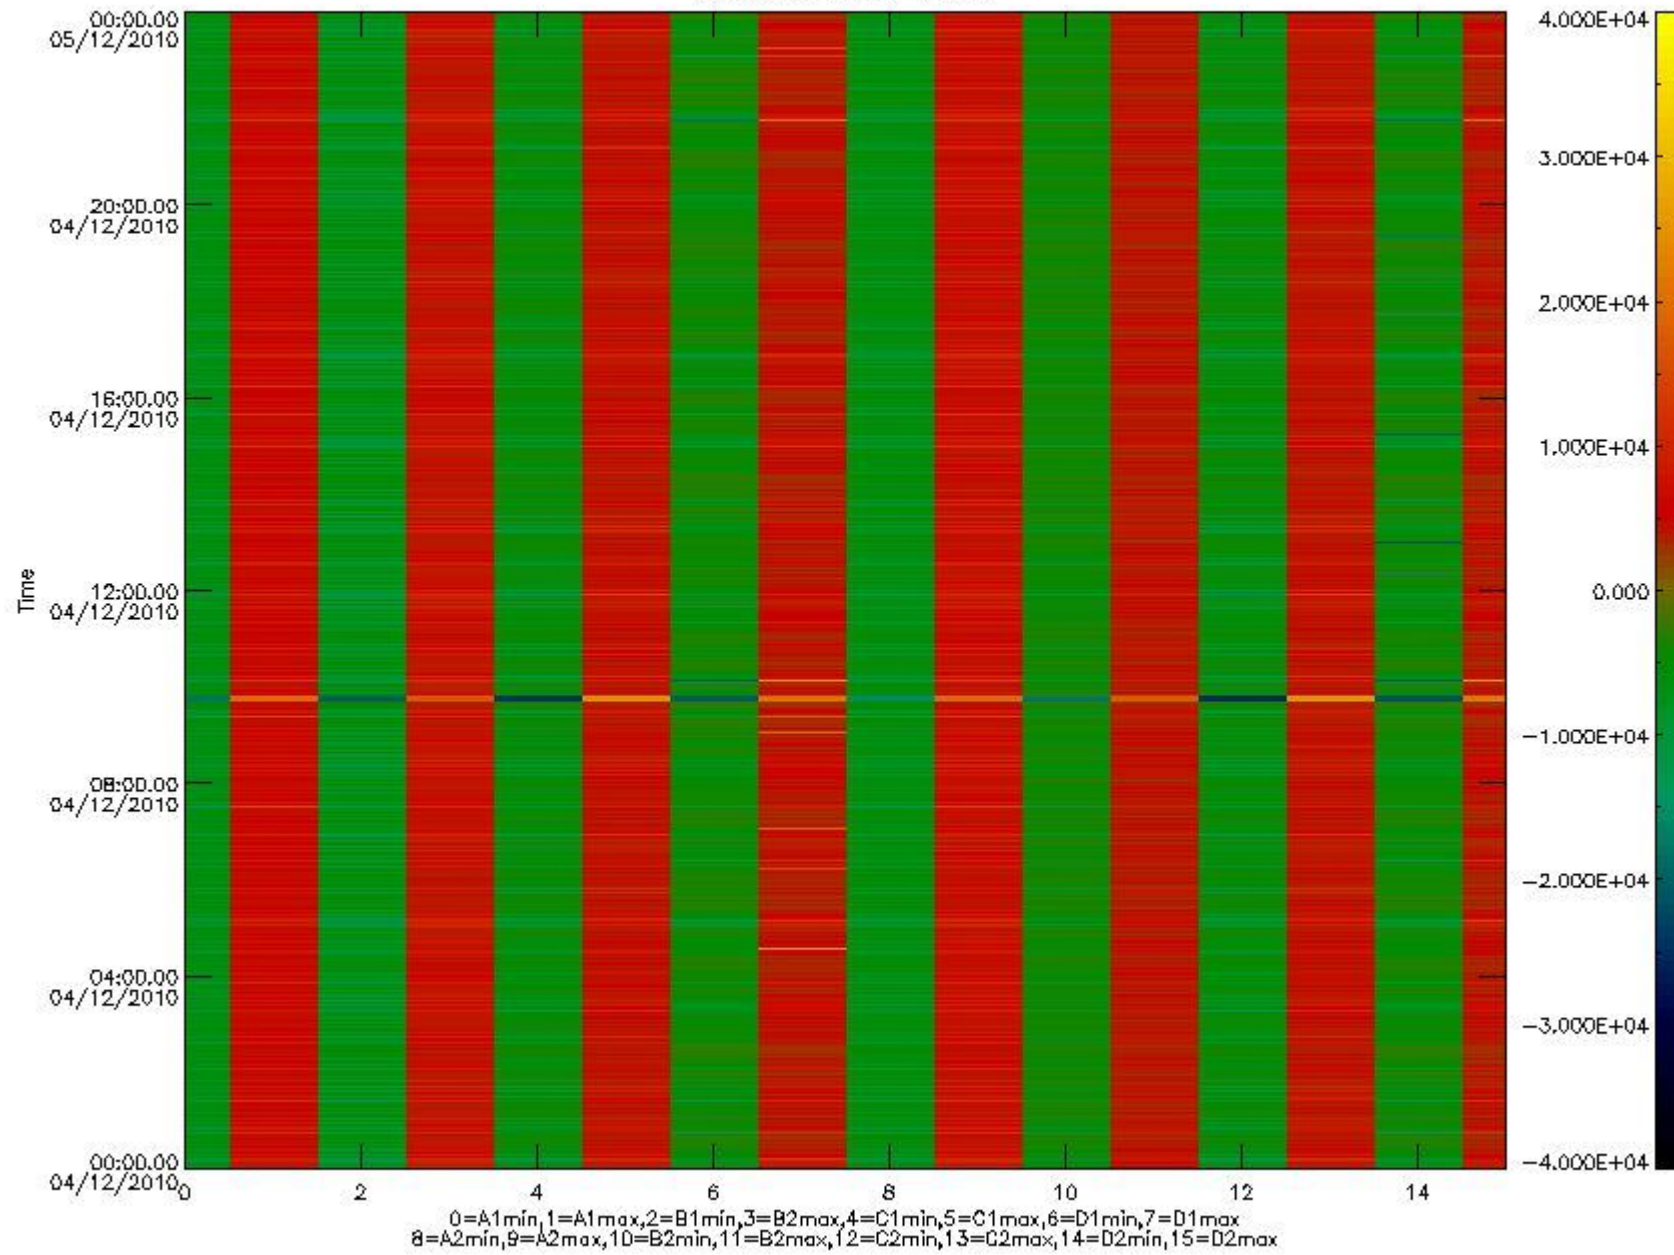

MIPNLOP_MIPSOUPAC_aux_fields_igm_cal, channel statistics plot
Colour indicates value.

mipas_daily_report_level0_KSPT_L0_4504_N_20101204_11.PNG

0.3 ADF monitoring

The use of ADFs is shown in two ways:

1. By means of two tables that can be used to find the ADF used for a specific product.
2. By means of plots that show changes in ADF using colours.

Number	ADF
0	AUX_CN0_AXVPDS20020123_121901_20020101_000000_20200101_000000
1	AUX_FPO_AXVPDS20101203_222115_20101203_192138_20101213_213532

Number	Product name	#CN0	#FPO
0	MIP_NL_0PNPDE20101204_001117_000059233097_00102_45806_2260.N1	0	1