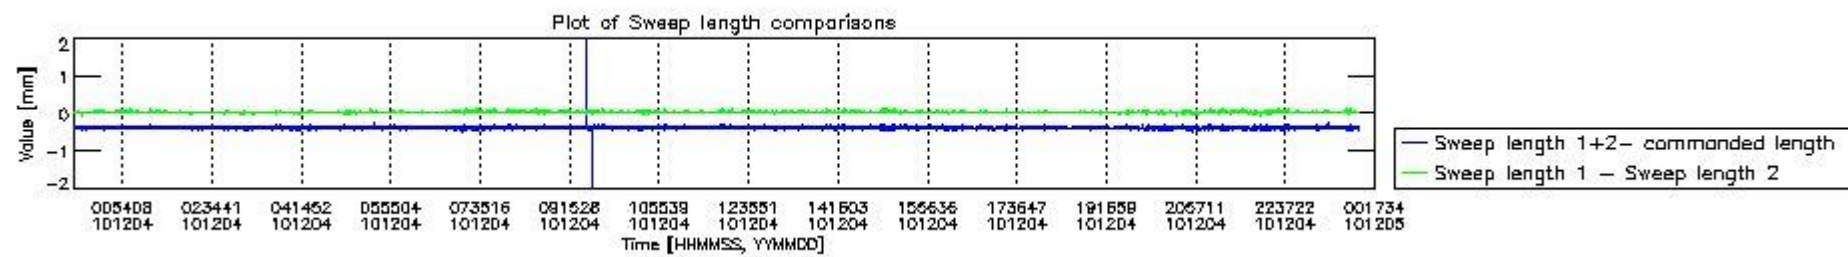

mipas_daily_report_level0_KSPT_L0_4504_N_20101204_8.PNG