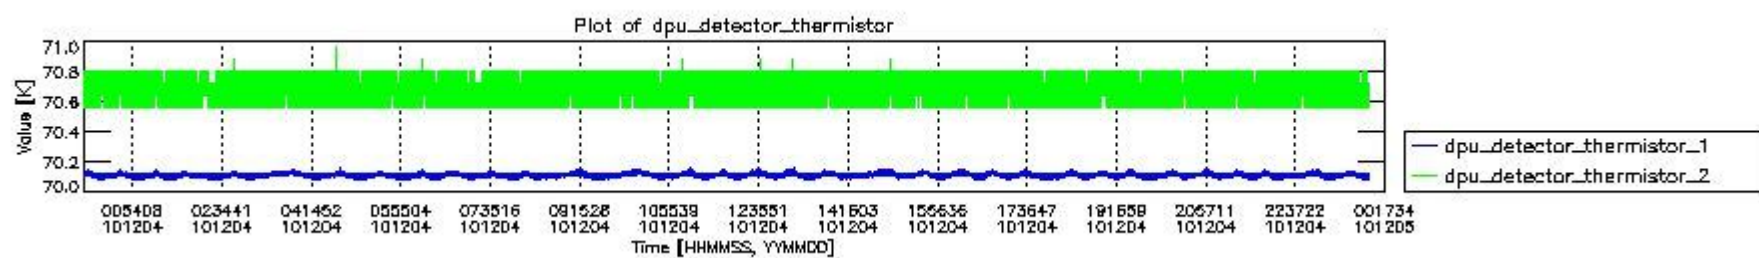

mipas_daily_report_level0_KSPT_L0_4504_N_20101204_3.PNG