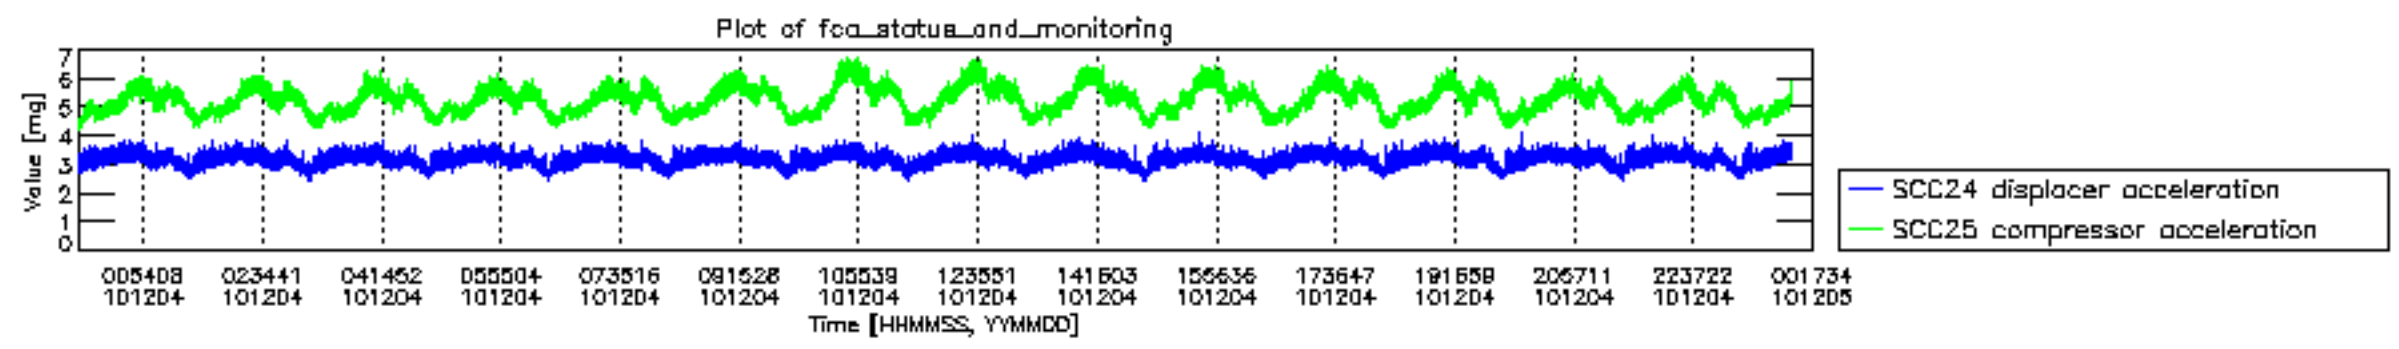

0.2 Instrument Operational Performance Parameters

The following plots give an overview of various instrument parameters for this day. The instrument parameters are part of the auxiliary data field within the source packets of the MIP_NL__0P product. The auxiliary data is normally included twice per interferogram. Note that only the first packet is currently included in monitoring.

mipas_daily_report_level0_KSPT_L0_4504_N_20101204_12.PNG

mipas_daily_report_level0_KSPT_L0_4504_N_20101204_13.PNG

MIPNLOP_MIPSOUPAC_aux_fields_igm_cal, channel statistics plot
 Colour indicates value.