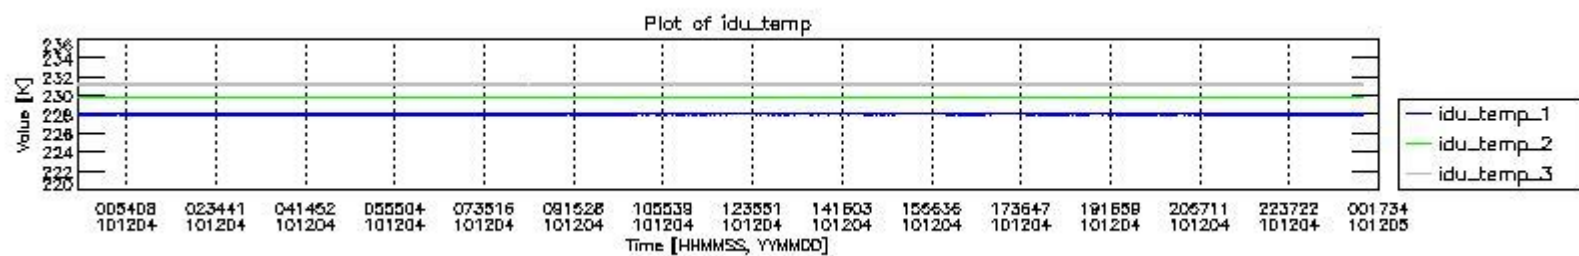

mipas_daily_report_level0_KSPT_L0_4504_N_20101204_2.PNG