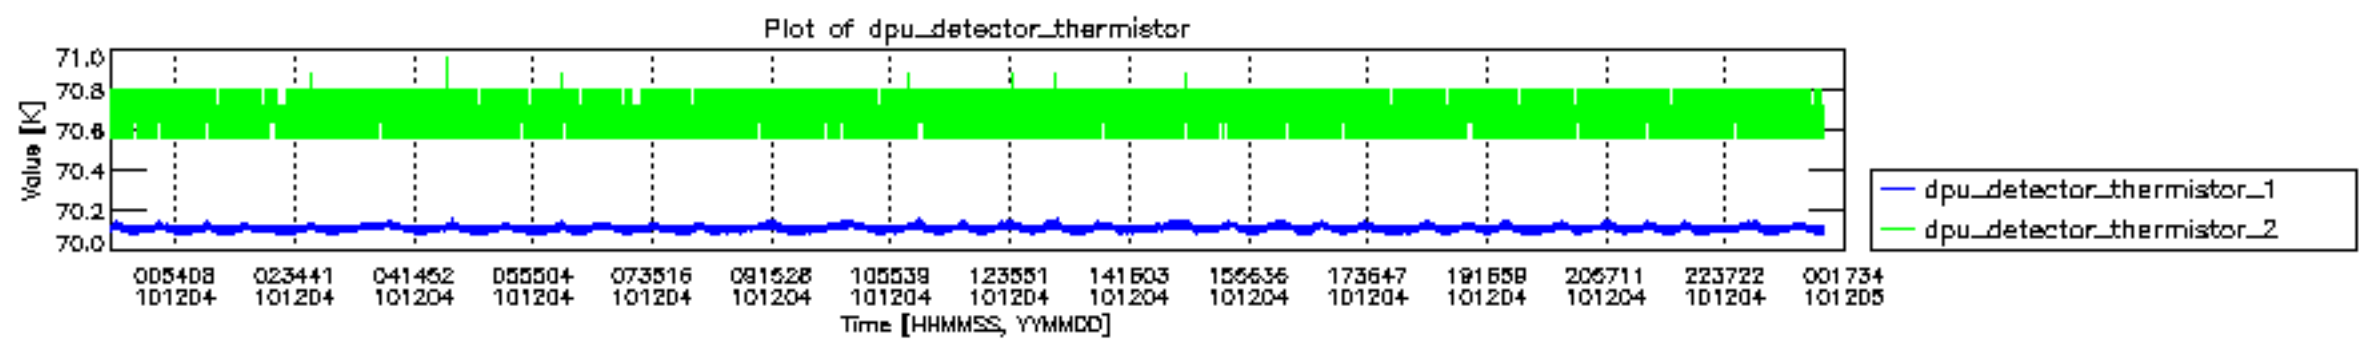

0.2 Instrument Operational Performance Parameters

The following plots give an overview of various instrument parameters for this day. The instrument parameters are part of the auxiliary data field within the source packets of the MIP_NL__0P product. The auxiliary data is normally included twice per interferogram. Note that only the first packet is currently included in monitoring.

mipas_daily_report_level0_KSPT_L0_4504_N_20101204_12.PNG

mipas_daily_report_level0_KSPT_L0_4504_N_20101204_13.PNG

MIPNLOP_MIPSOUPAC_aux_fields_igm_cal, channel statistics plot
 Colour indicates value.