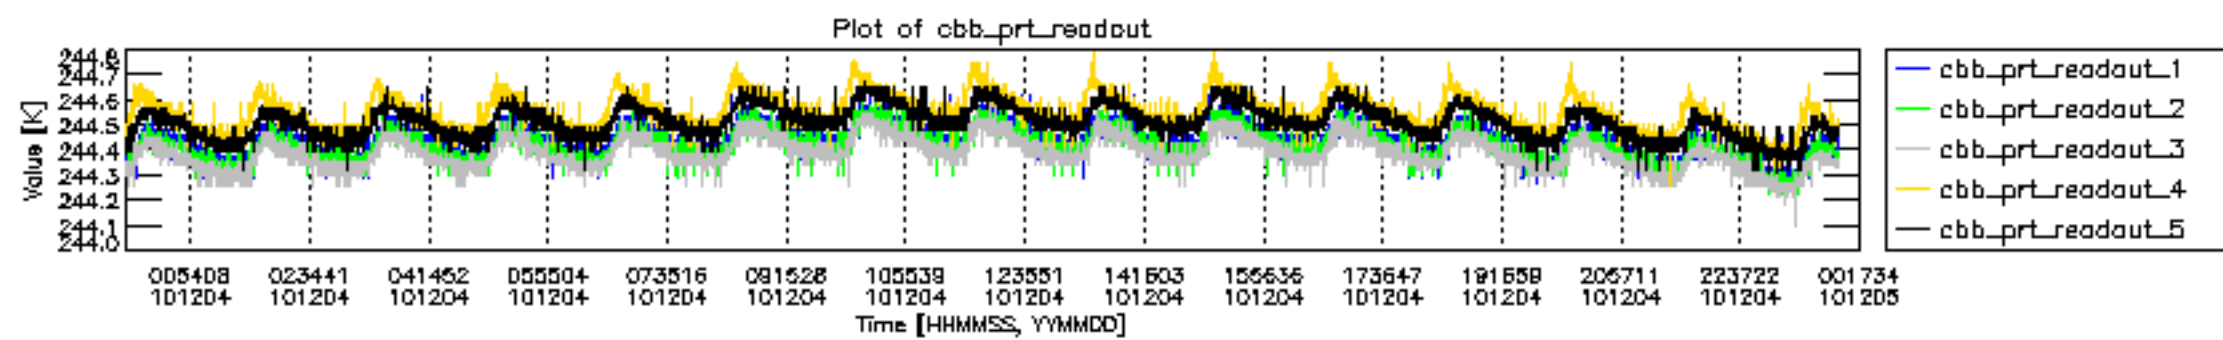

0.2 Instrument Operational Performance Parameters

The following plots give an overview of various instrument parameters for this day. The instrument parameters are part of the auxiliary data field within the source packets of the MIP_NL__0P product. The auxiliary data is normally included twice per interferogram. Note that only the first packet is currently included in monitoring.

mipas_daily_report_level0_KSPT_L0_4504_N_20101204_12.PNG

mipas_daily_report_level0_KSPT_L0_4504_N_20101204_13.PNG

MIPNLOP_MIPSOUPAC_aux_fields_igm_cal, channel statistics plot
 Colour indicates value.