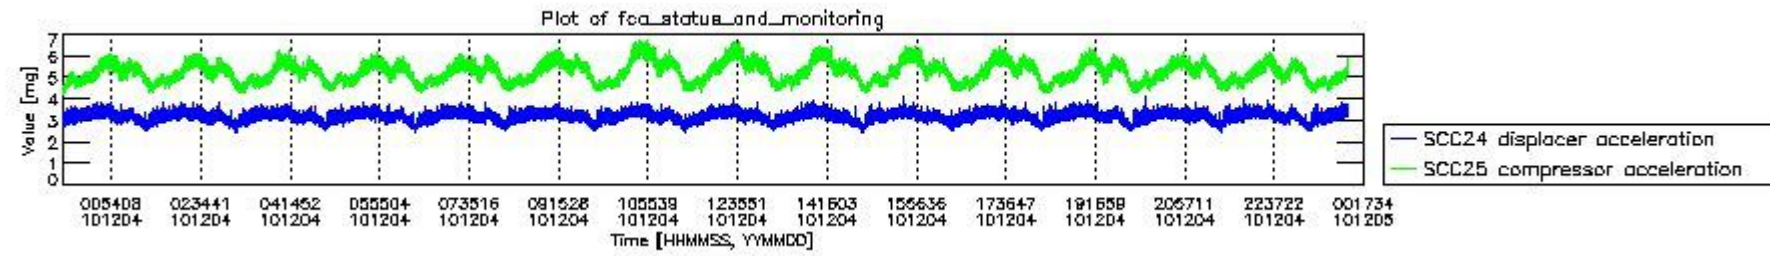

mipas_daily_report_level0_KSPT_L0_4504_N_20101204_10.PNG

The following table shows channel statistics for all channels for this day.

Channel	Min	Max	ADC
A1	-18480	19670	16bit
B1	-20486	17628	16bit
C1	-24818	24738	16bit
D1	-32768	32767	16bit
A2	-15962	19784	16bit
B2	-18599	18194	16bit
C2	-25841	25471	16bit
D2	-32768	32767	16bit