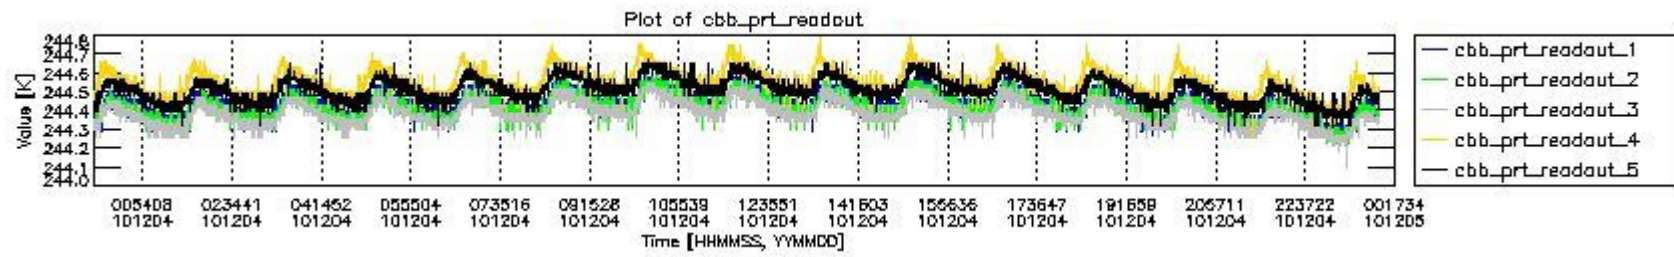

mipas_daily_report_level0_KSPT_L0_4504_N_20101204_9.PNG