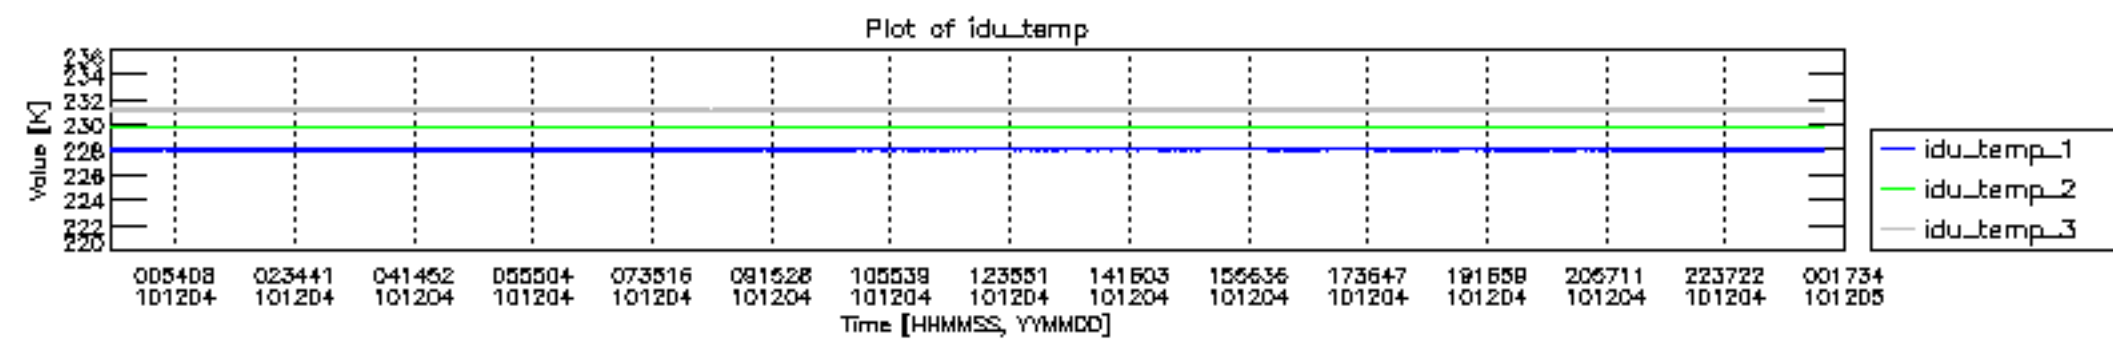

0.1.1 Report summary

The table below shows general characteristics of the data that are included into this report.

Item	Value
Report version	v1.6 08-11-2010
Time of report generation	09DEC2010 05:20:11
Data source version	KSPT_L0/4504-N
Processing scope for products	04DEC2010 00:00:00 to 05DEC2010 00:00:00
Start time of first product within scope	04DEC2010 00:11:17
Stop time of last product within scope	05DEC2010 01:13:16
Total number of level 0 products	16
Number of level 0 products with errors	0

0.2 Instrument Operational Performance Parameters

The following plots give an overview of various instrument parameters for this day. The instrument parameters are part of the auxiliary data field within the source packets of the MIP_NL__0P product. The auxiliary data is normally included twice per interferogram. Note that only the first packet is currently included in monitoring.

mipas_daily_report_level0_KSPT_L0_4504_N_20101204_12.PNG

mipas_daily_report_level0_KSPT_L0_4504_N_20101204_13.PNG

MIPNLOP_MIPSOUPAC_aux_fields_igm_cal, channel statistics plot
 Colour indicates value.