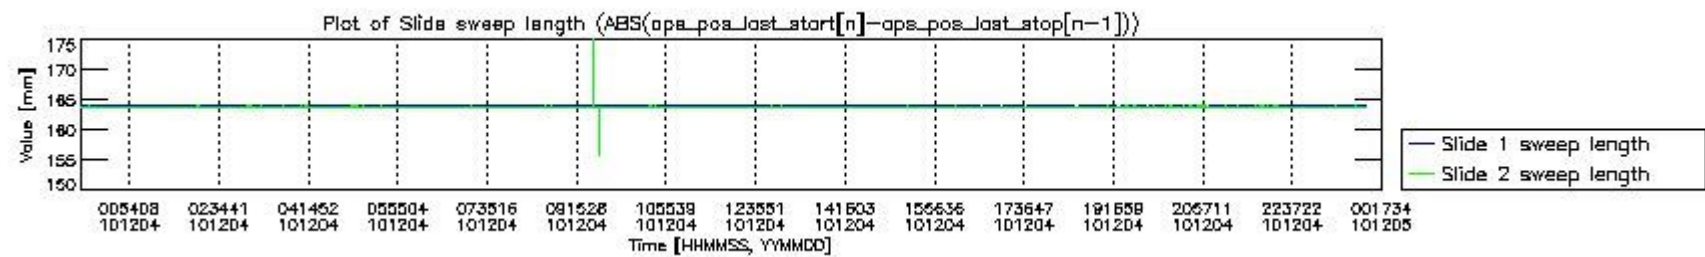

mipas_daily_report_level0_KSPT_L0_4504_N_20101204_7.PNG