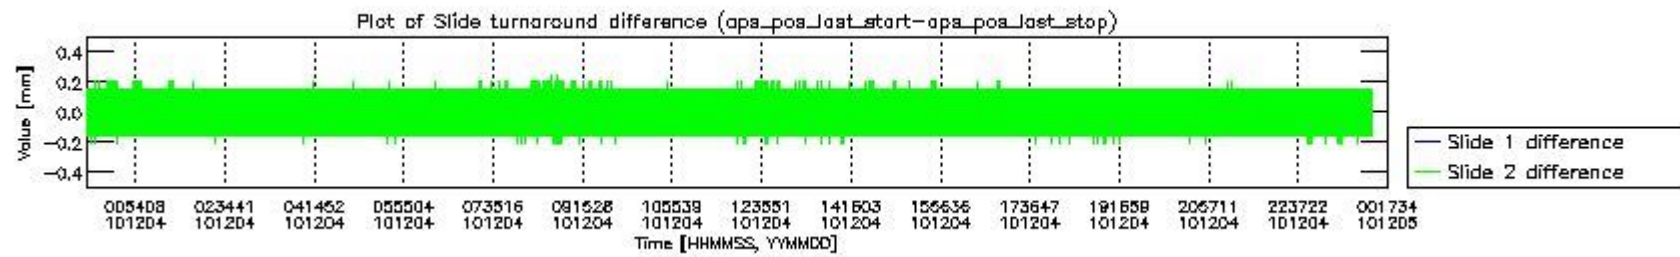

mipas_daily_report_level0_KSPT_L0_4504_N_20101204_5.PNG