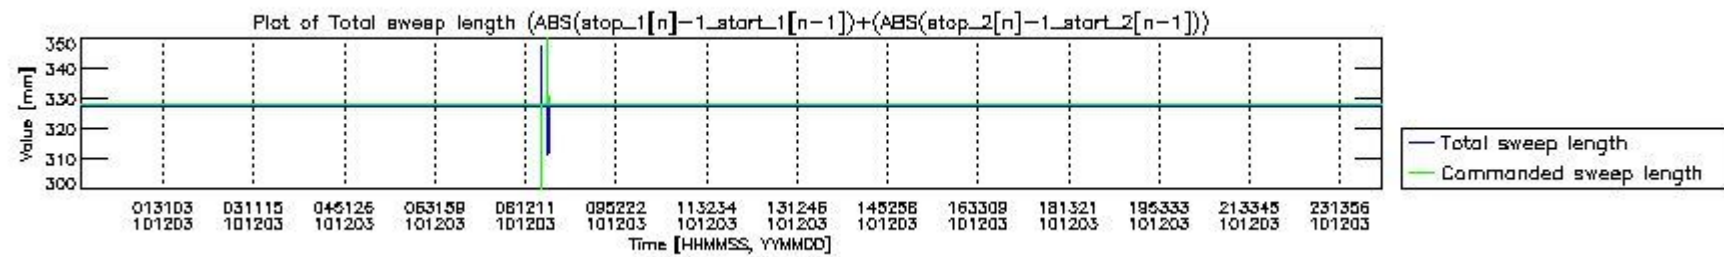

mipas_daily_report_level0_KSPT_L0_4504_N_20101203_6.PNG