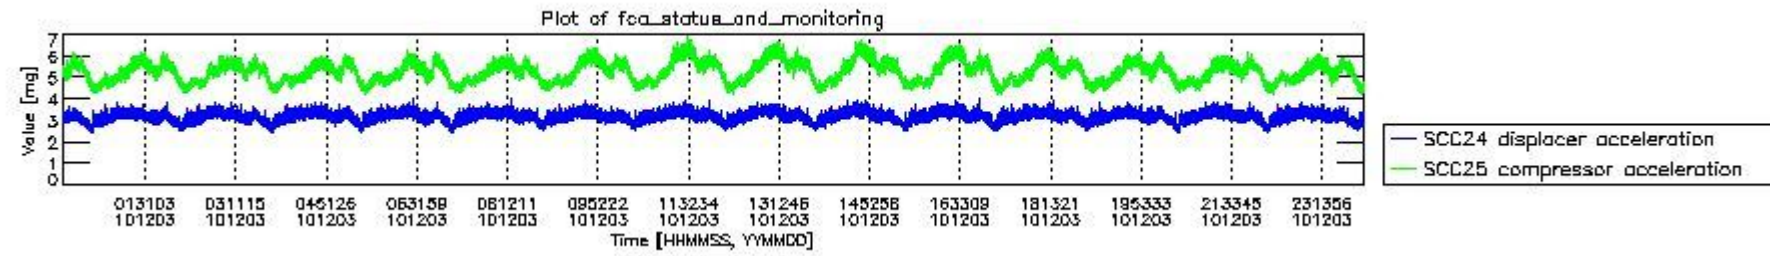

mipas_daily_report_level0_KSPT_L0_4504_N_20101203_10.PNG

The following table shows channel statistics for all channels for this day.

Channel	Min	Max	ADC
A1	-18482	19670	16bit
B1	-20484	17638	16bit
C1	-24858	24787	16bit
D1	-32768	32767	16bit
A2	-15971	19792	16bit
B2	-18609	18203	16bit
C2	-25851	25591	16bit
D2	-32768	32767	16bit