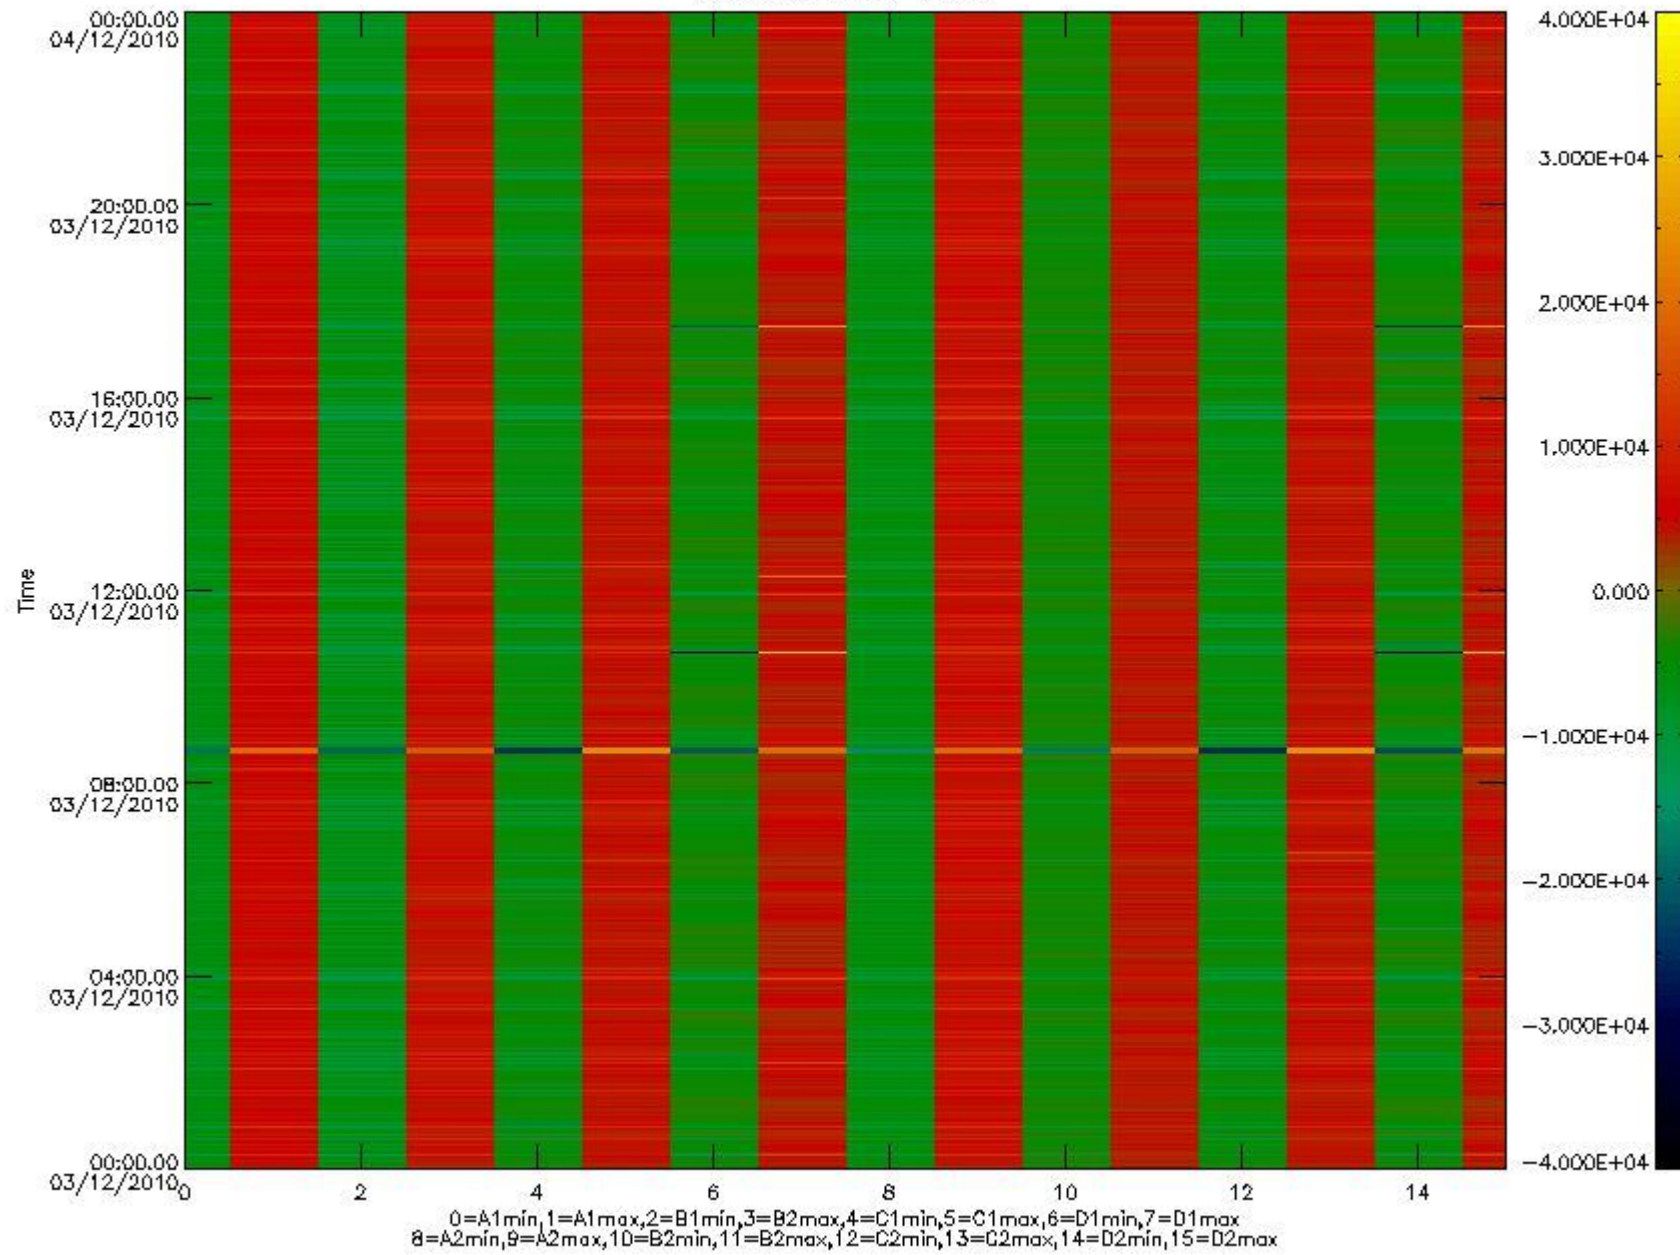

MIPNLOP_MIPSOUPAC_aux_fields_igm_cal, channel statistics plot
Colour indicates value.

mipas_daily_report_level0_KSPT_L0_4504_N_20101203_11.PNG

0.3 ADF monitoring

The use of ADFs is shown in two ways:

1. By means of two tables that can be used to find the ADF used for a specific product.
2. By means of plots that show changes in ADF using colours.

Number	ADF
0	AUX_CN0_AXVPDS20020123_121901_20020101_000000_20200101_000000
1	AUX_FPO_AXVPDS20101202_222116_20101202_195822_20101212_203202

Number	Product name	#CN0	#FPO
0	MIP_NL_0PNPDE20101203_004646_000058893097_00088_45792_2253.N1	0	1