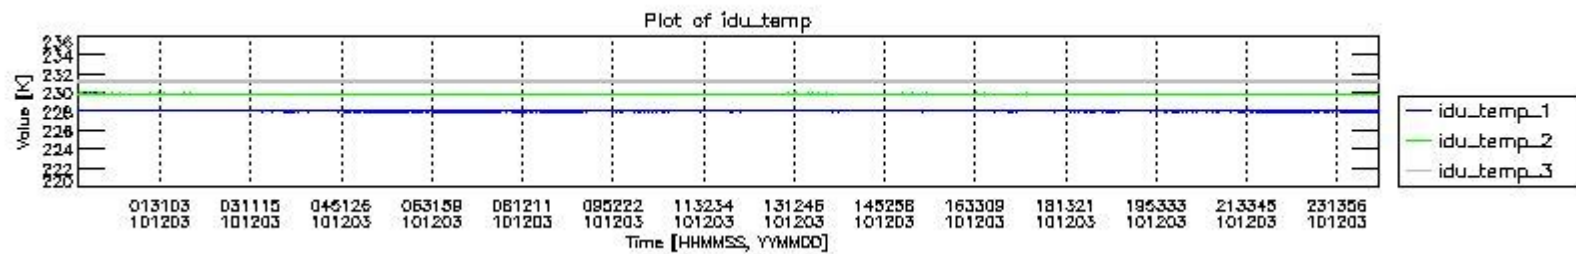

mipas_daily_report_level0_KSPT_L0_4504_N_20101203_2.PNG