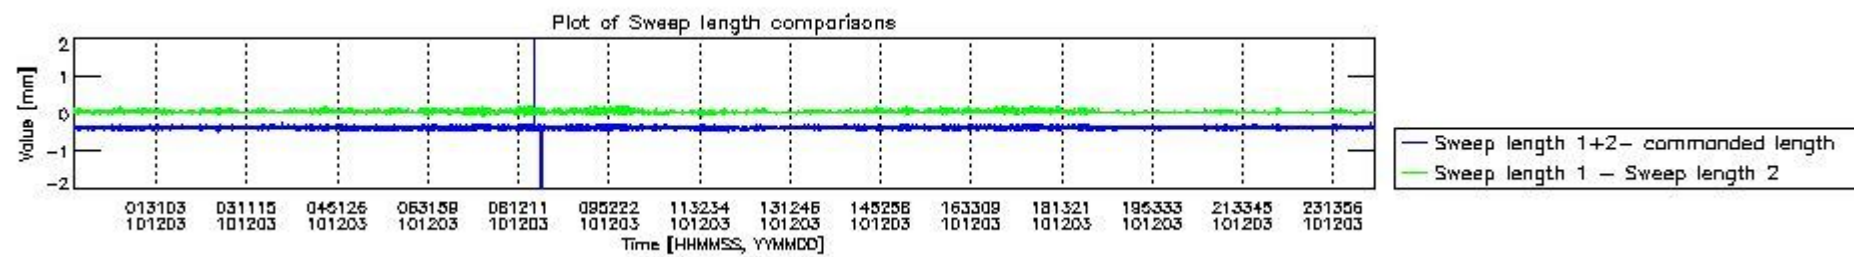

mipas_daily_report_level0_KSPT_L0_4504_N_20101203_8.PNG