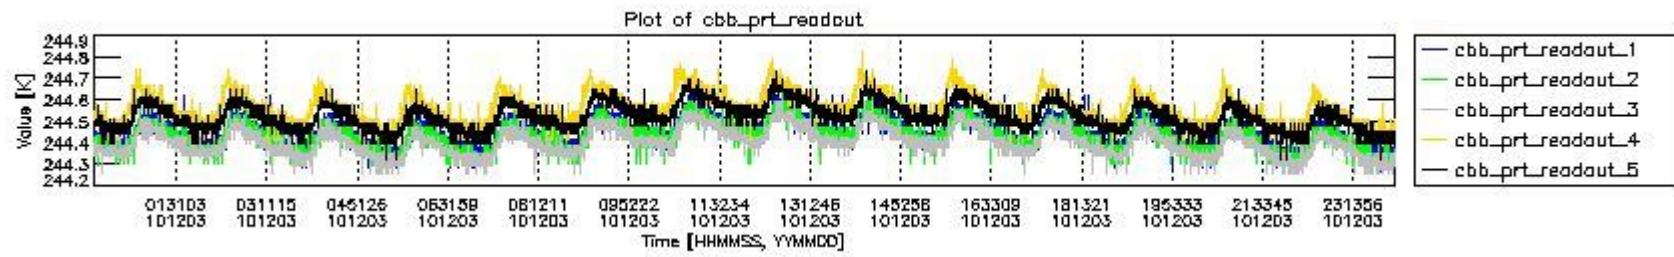

mipas_daily_report_level0_KSPT_L0_4504_N_20101203_9.PNG