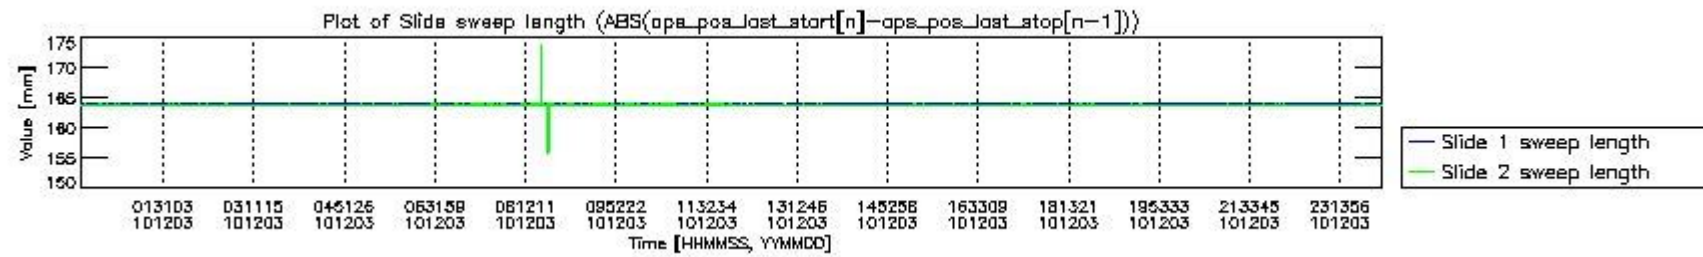

mipas_daily_report_level0_KSPT_L0_4504_N_20101203_7.PNG