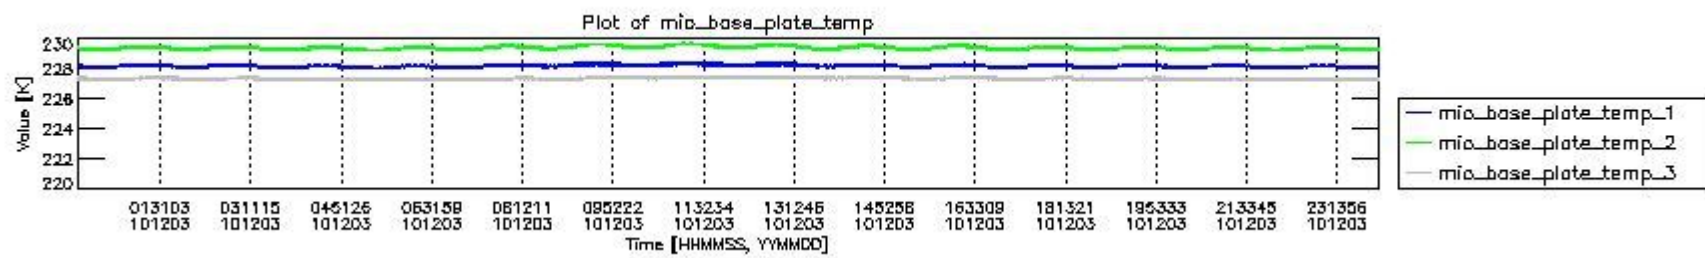

mipas_daily_report_level0_KSPT_L0_4504_N_20101203_1.PNG