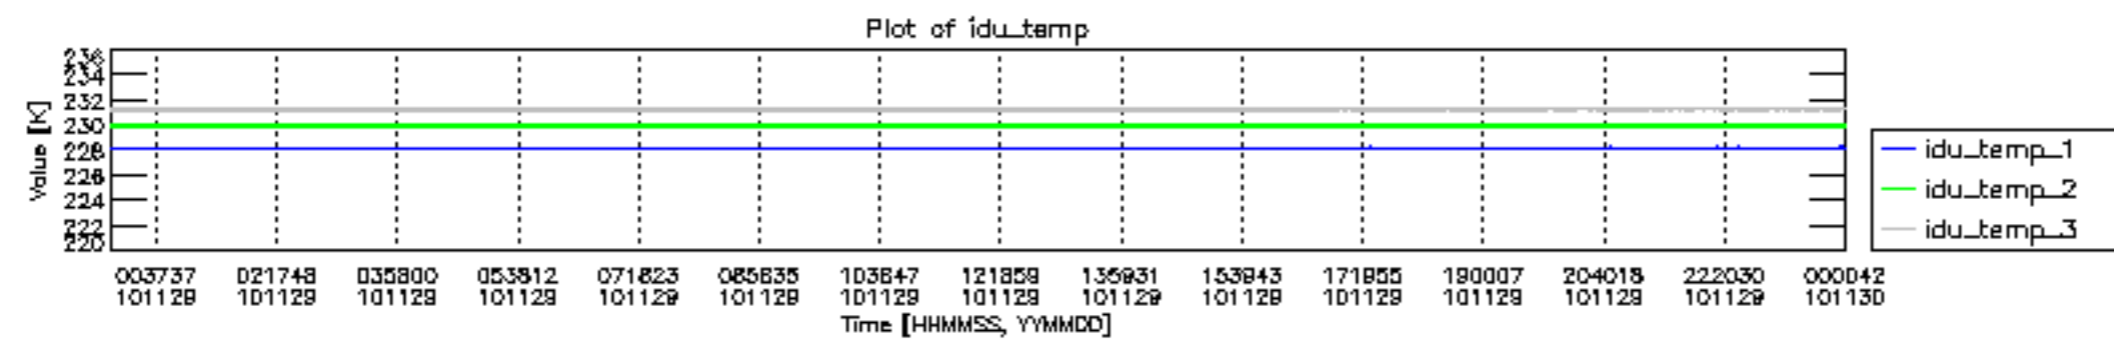

0.2 Instrument Operational Performance Parameters

The following plots give an overview of various instrument parameters for this day. The instrument parameters are part of the auxiliary data field within the source packets of the MIP_NL__0P product. The auxiliary data is normally included twice per interferogram. Note that only the first packet is currently included in monitoring.

mipas_daily_report_level0_KSPT_L0_4504_N_20101129_12.PNG

mipas_daily_report_level0_KSPT_L0_4504_N_20101129_13.PNG

MIPNLOP_MIPSOUPAC_aux_fields_igm_cal, channel statistics plot
 Colour indicates value.