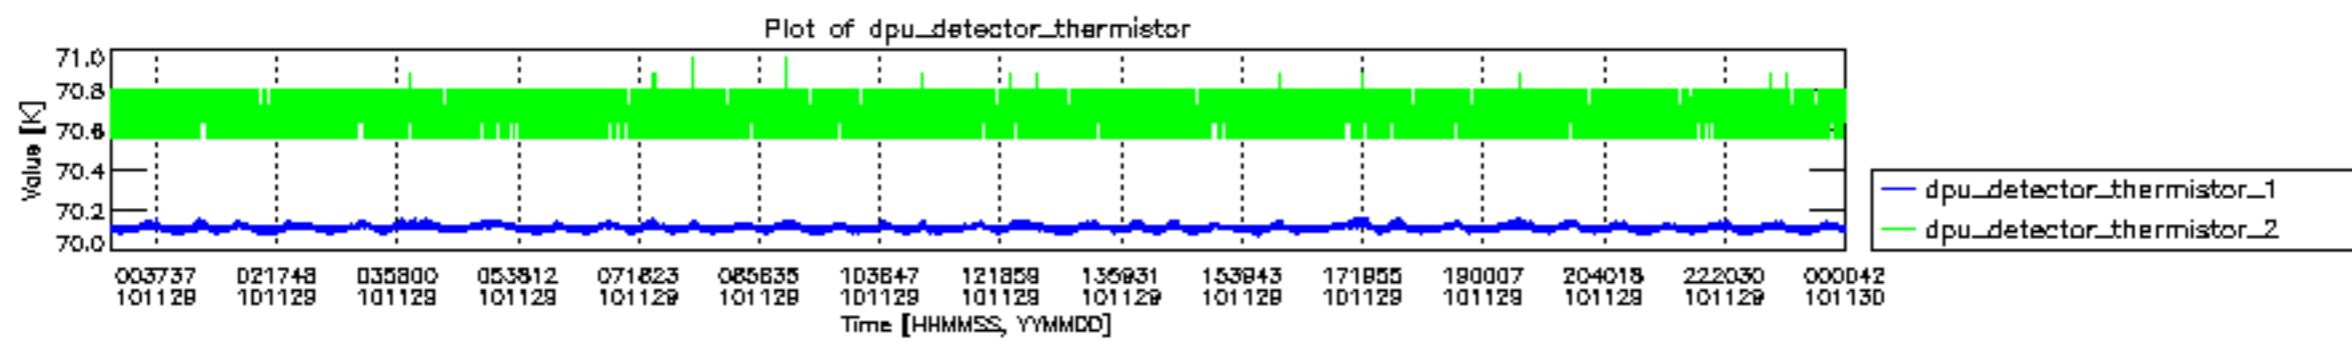

0.2 Instrument Operational Performance Parameters

The following plots give an overview of various instrument parameters for this day. The instrument parameters are part of the auxiliary data field within the source packets of the MIP_NL__0P product. The auxiliary data is normally included twice per interferogram. Note that only the first packet is currently included in monitoring.

mipas_daily_report_level0_KSPT_L0_4504_N_20101129_12.PNG

mipas_daily_report_level0_KSPT_L0_4504_N_20101129_13.PNG

MIPNLOP_MIPSOUPAC_aux_fields_igm_cal, channel statistics plot
 Colour indicates value.