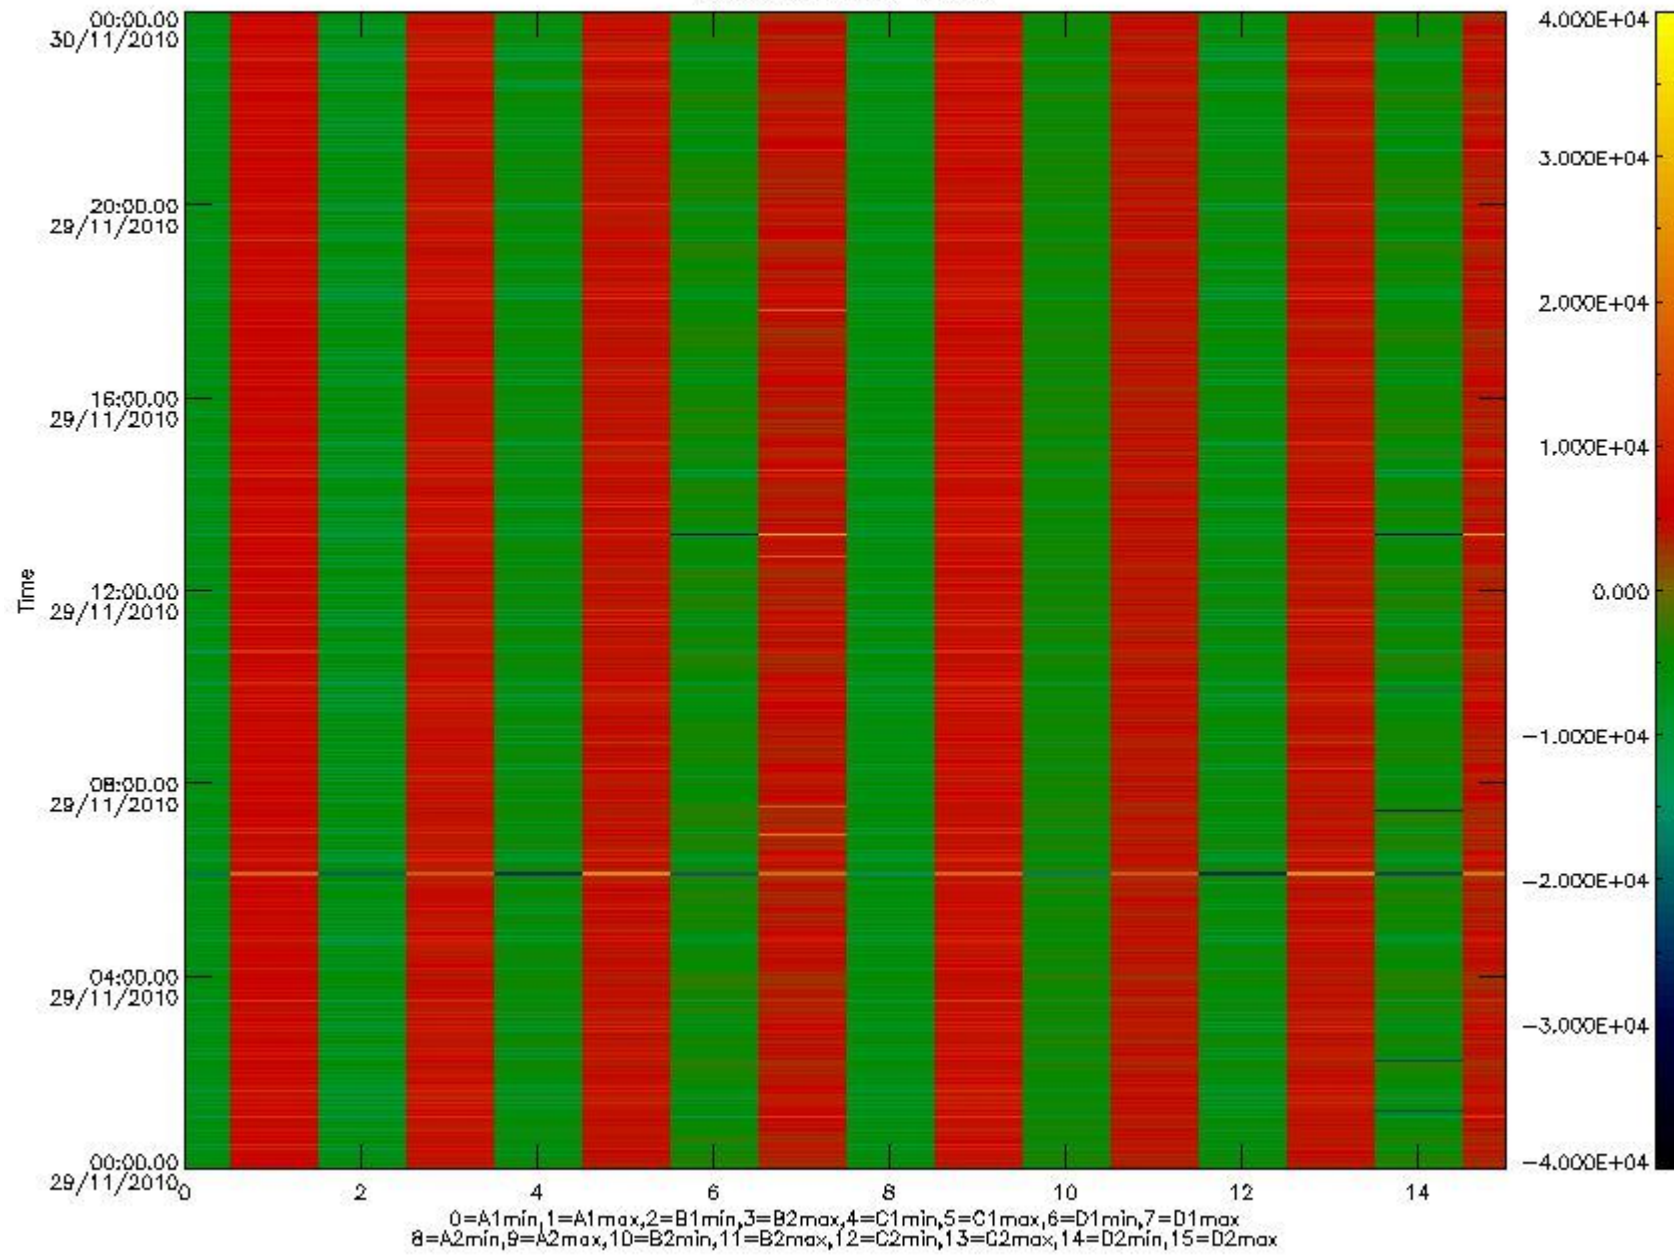

MIPNLOP_MIPSOUPAC_aux_fields_igm_cal, channel statistics plot
Colour indicates value.

mipas_daily_report_level0_KSPT_L0_4504_N_20101129_11.PNG

0.3 ADF monitoring

The use of ADFs is shown in two ways:

1. By means of two tables that can be used to find the ADF used for a specific product.
2. By means of plots that show changes in ADF using colours.

Number	ADF
0	AUX_CN0_AXVPDS20020123_121901_20020101_000000_20200101_000000
1	AUX_FPO_AXVPDS20101127_222119_20101127_194131_20101207_201512
2	AUX_FPO_AXVPDS20101129_102115_20101128_190448_20101208_211842

Number	Product name	#CN0	#FPO