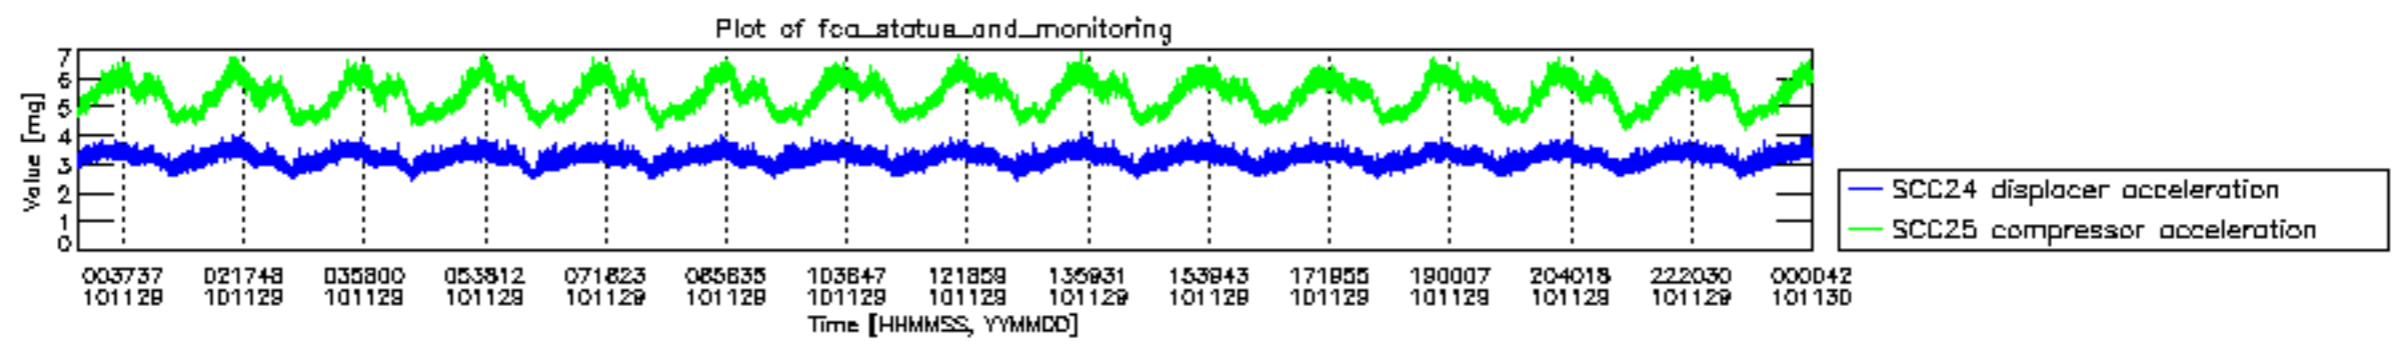

0.2 Instrument Operational Performance Parameters

The following plots give an overview of various instrument parameters for this day. The instrument parameters are part of the auxiliary data field within the source packets of the MIP_NL__0P product. The auxiliary data is normally included twice per interferogram. Note that only the first packet is currently included in monitoring.

mipas_daily_report_level0_KSPT_L0_4504_N_20101129_12.PNG

mipas_daily_report_level0_KSPT_L0_4504_N_20101129_13.PNG

MIPNLOP_MIPSOUPAC_aux_fields_igm_cal, channel statistics plot
 Colour indicates value.