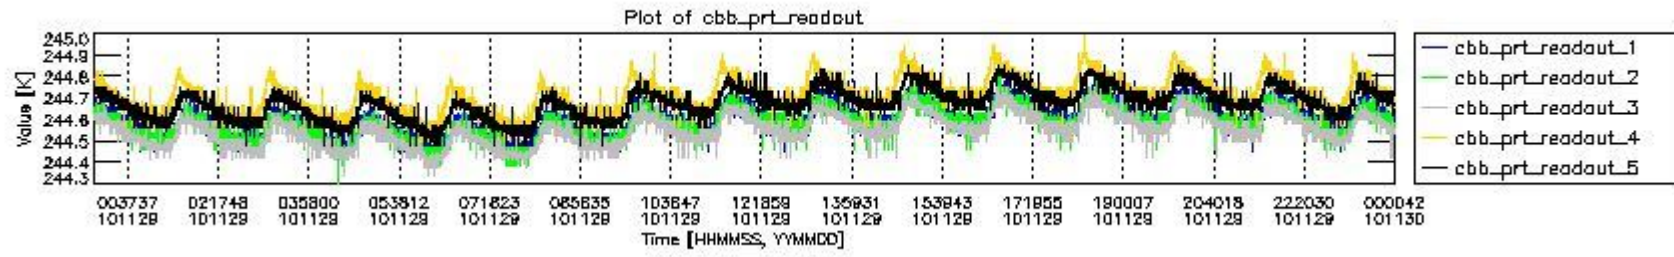

mipas_daily_report_level0_KSPT_L0_4504_N_20101129_9.PNG