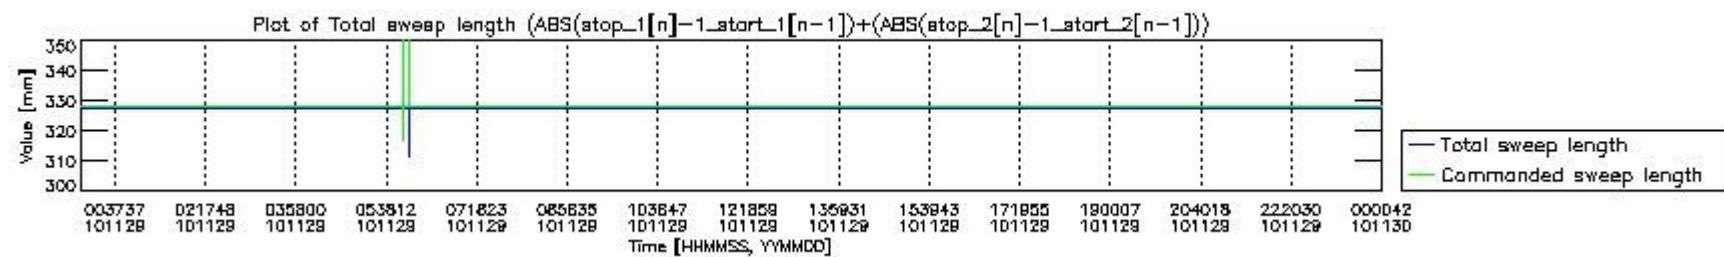

mipas_daily_report_level0_KSPT_L0_4504_N_20101129_6.PNG