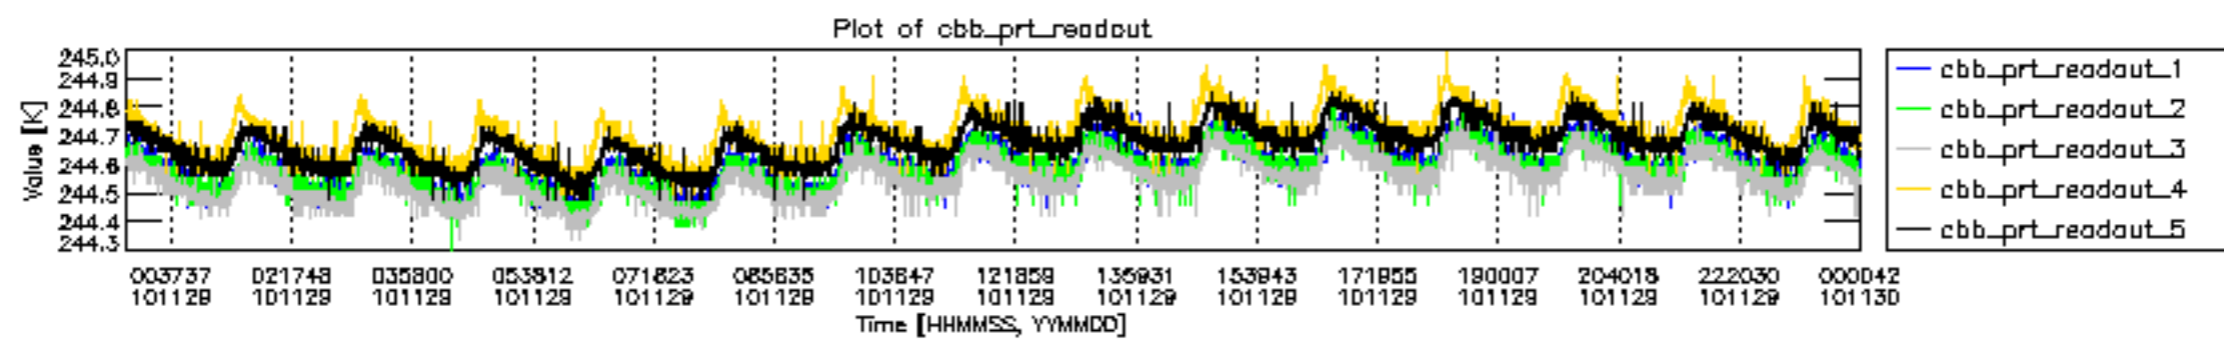

0.2 Instrument Operational Performance Parameters

The following plots give an overview of various instrument parameters for this day. The instrument parameters are part of the auxiliary data field within the source packets of the MIP_NL__0P product. The auxiliary data is normally included twice per interferogram. Note that only the first packet is currently included in monitoring.

mipas_daily_report_level0_KSPT_L0_4504_N_20101129_12.PNG

mipas_daily_report_level0_KSPT_L0_4504_N_20101129_13.PNG

MIPNLOP_MIPSOUPAC_aux_fields_igm_cal, channel statistics plot
 Colour indicates value.