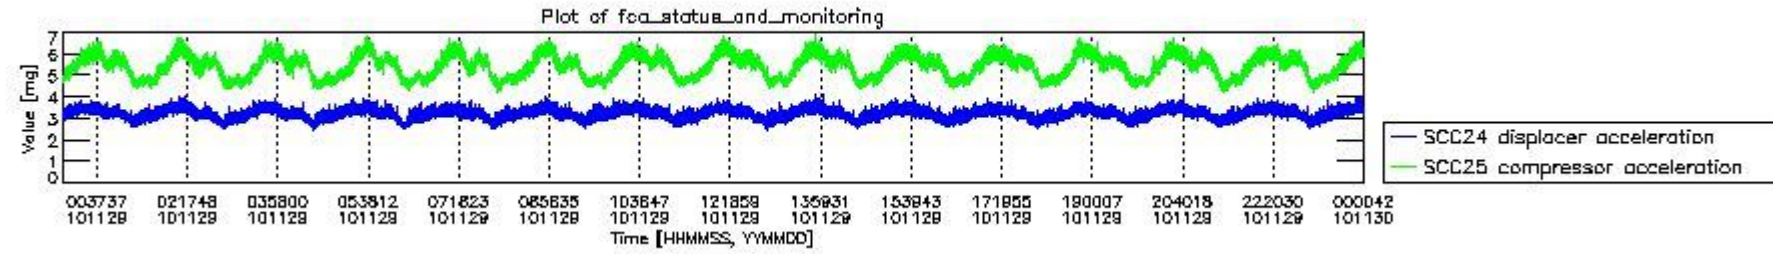

mipas_daily_report_level0_KSPT_L0_4504_N_20101129_10.PNG

The following table shows channel statistics for all channels for this day.

Channel	Min	Max	ADC
A1	-18504	19713	16bit
B1	-20503	17632	16bit
C1	-24864	24712	16bit
D1	-32768	32767	16bit
A2	-15973	19799	16bit
B2	-18629	18205	16bit
C2	-25889	25416	16bit
D2	-32768	32767	16bit