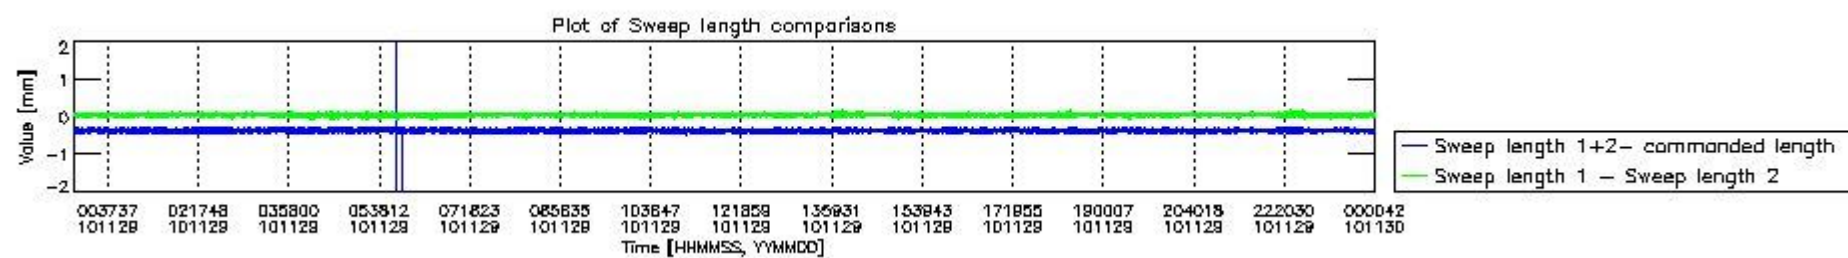

mipas_daily_report_level0_KSPT_L0_4504_N_20101129_8.PNG