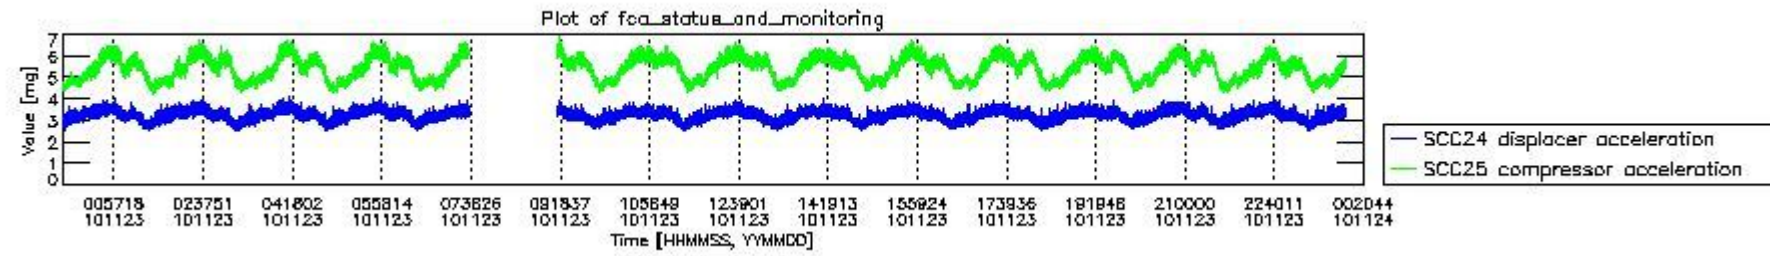

mipas_daily_report_level0_KSPT_L0_4504_N_20101123_10.PNG

The following table shows channel statistics for all channels for this day.

Channel	Min	Max	ADC
A1	-18560	19748	16bit
B1	-20575	17685	16bit
C1	-24966	24901	16bit
D1	-32768	32767	16bit
A2	-16019	19869	16bit
B2	-18684	18276	16bit
C2	-25946	25605	16bit
D2	-32768	32767	16bit