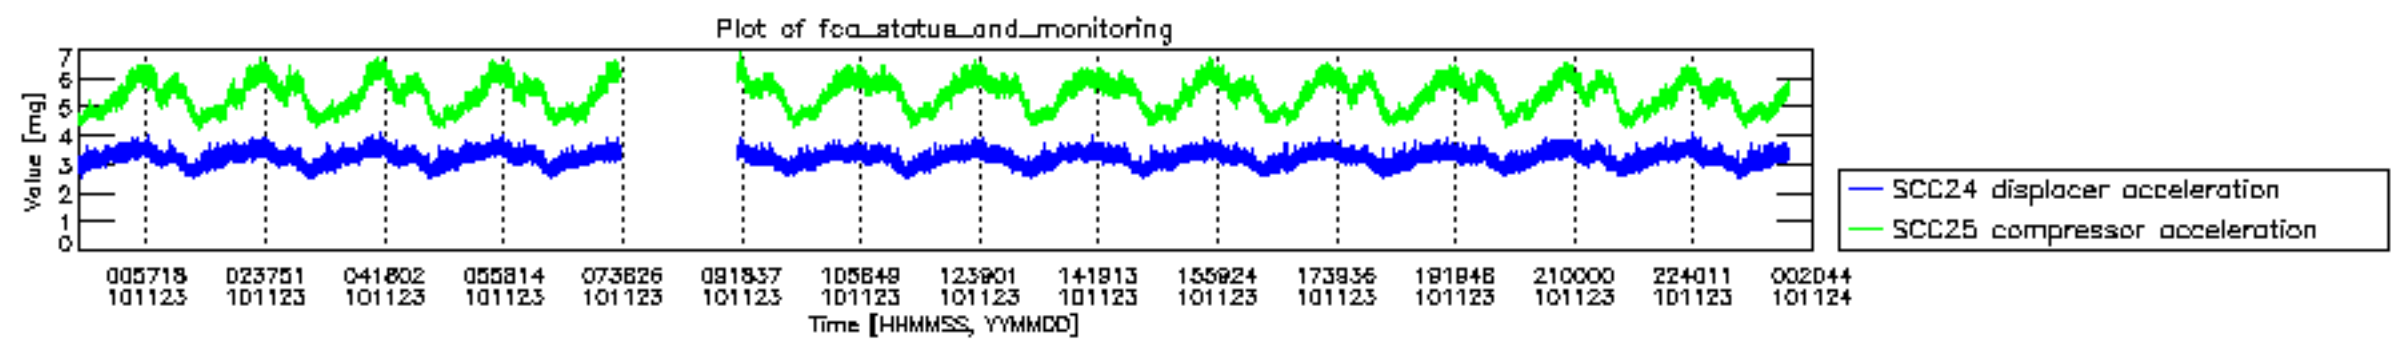

0.2 Instrument Operational Performance Parameters

The following plots give an overview of various instrument parameters for this day. The instrument parameters are part of the auxiliary data field within the source packets of the MIP_NL__0P product. The auxiliary data is normally included twice per interferogram. Note that only the first packet is currently included in monitoring.

mipas_daily_report_level0_KSPT_L0_4504_N_20101123_12.PNG

mipas_daily_report_level0_KSPT_L0_4504_N_20101123_13.PNG

MIPNLOP_MIPSOUPAC_aux_fields_igm_cal, channel statistics plot
 Colour indicates value.