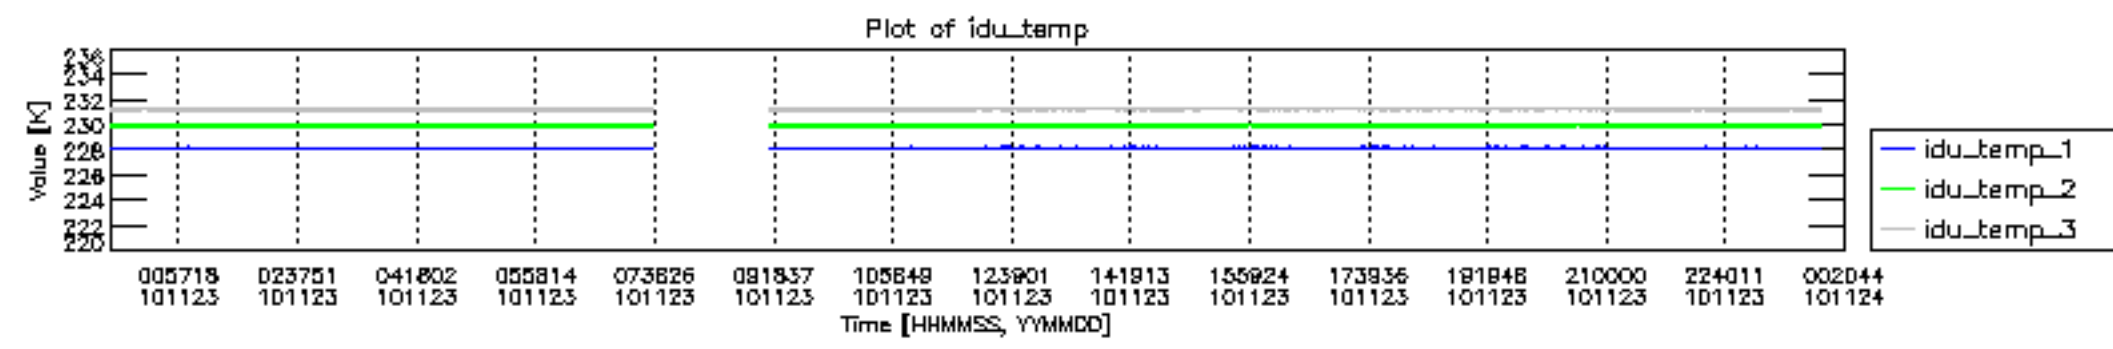

0.2 Instrument Operational Performance Parameters

The following plots give an overview of various instrument parameters for this day. The instrument parameters are part of the auxiliary data field within the source packets of the MIP_NL__0P product. The auxiliary data is normally included twice per interferogram. Note that only the first packet is currently included in monitoring.

mipas_daily_report_level0_KSPT_L0_4504_N_20101123_12.PNG

mipas_daily_report_level0_KSPT_L0_4504_N_20101123_13.PNG

MIPNLOP_MIPSOUPAC_aux_fields_igm_cal, channel statistics plot
 Colour indicates value.