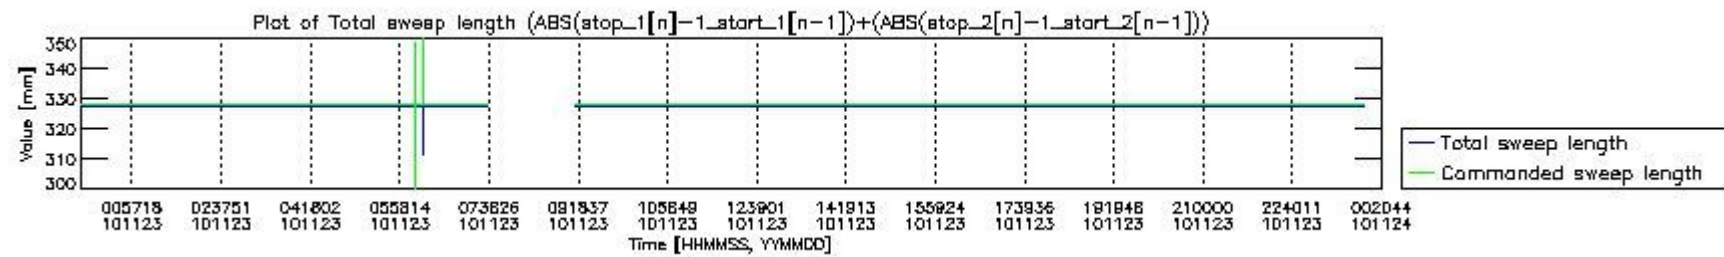

mipas_daily_report_level0_KSPT_L0_4504_N_20101123_6.PNG