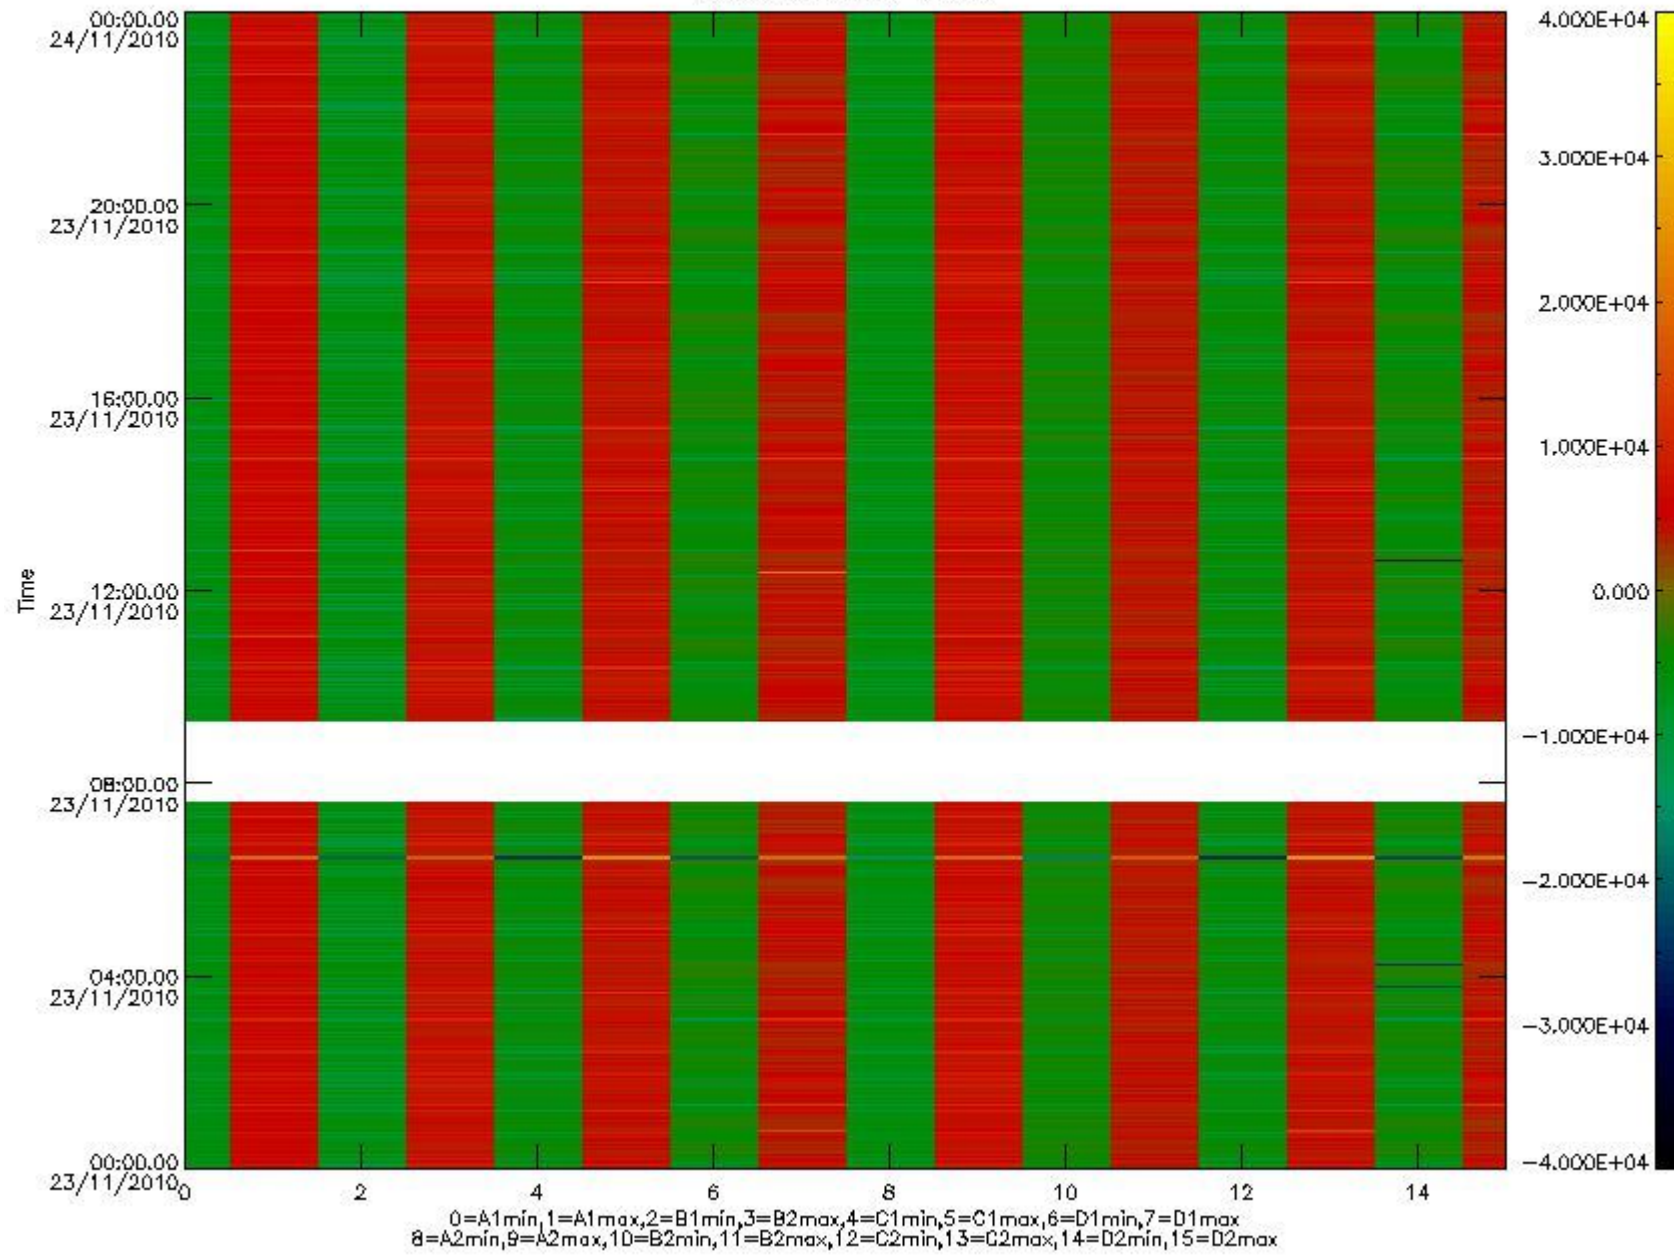

MIPNLOP_MIPSOUPAC_aux_fields_igm_cal, channel statistics plot
Colour indicates value.

mipas_daily_report_level0_KSPT_L0_4504_N_20101123_11.PNG

0.3 ADF monitoring

The use of ADFs is shown in two ways:

1. By means of two tables that can be used to find the ADF used for a specific product.
2. By means of plots that show changes in ADF using colours.

Number	ADF
0	AUX_CN0_AXVPDS20020123_121901_20020101_000000_20200101_000000
1	AUX_FPO_AXVPDS20101122_101455_20101121_182110_20101201_203505
2	AUX_FPO_AXVPDS20101123_222113_20101122_192441_20101202_213836

Number	Product name	#CN0	#FPO