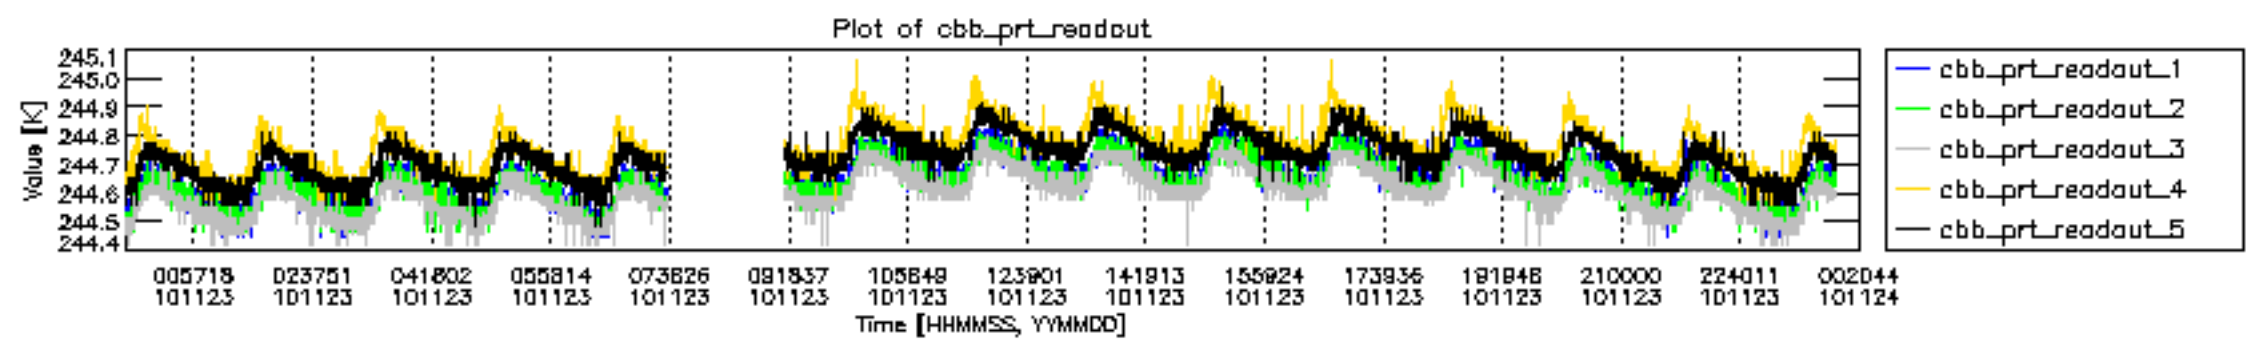

0.2 Instrument Operational Performance Parameters

The following plots give an overview of various instrument parameters for this day. The instrument parameters are part of the auxiliary data field within the source packets of the MIP_NL__0P product. The auxiliary data is normally included twice per interferogram. Note that only the first packet is currently included in monitoring.

mipas_daily_report_level0_KSPT_L0_4504_N_20101123_12.PNG

mipas_daily_report_level0_KSPT_L0_4504_N_20101123_13.PNG

MIPNLOP_MIPSOUPAC_aux_fields_igm_cal, channel statistics plot
 Colour indicates value.