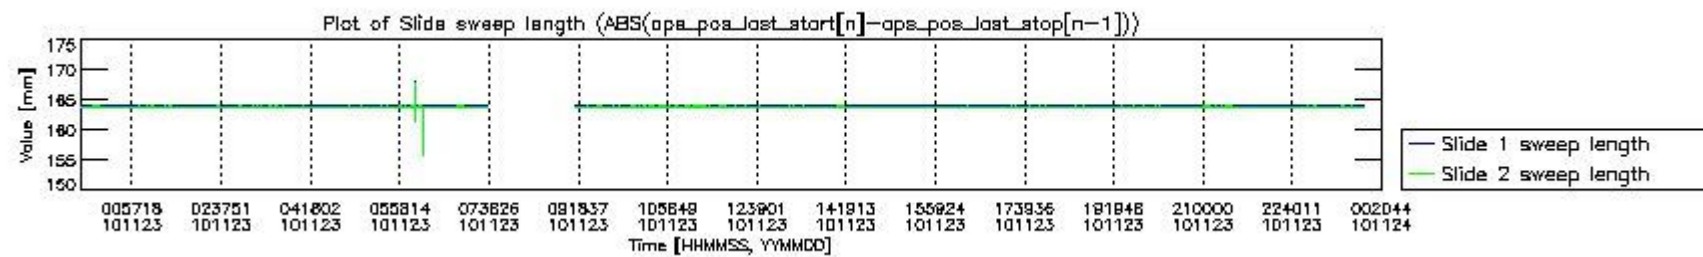

mipas_daily_report_level0_KSPT_L0_4504_N_20101123_7.PNG