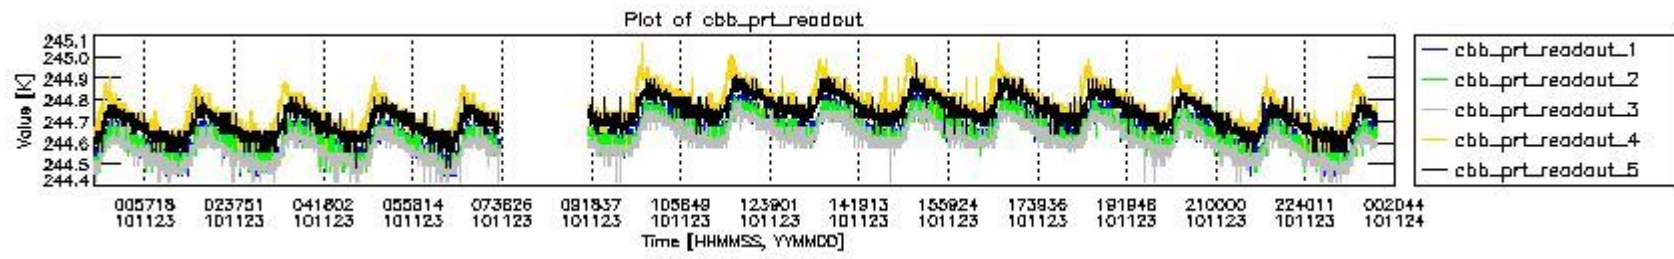

mipas_daily_report_level0_KSPT_L0_4504_N_20101123_9.PNG