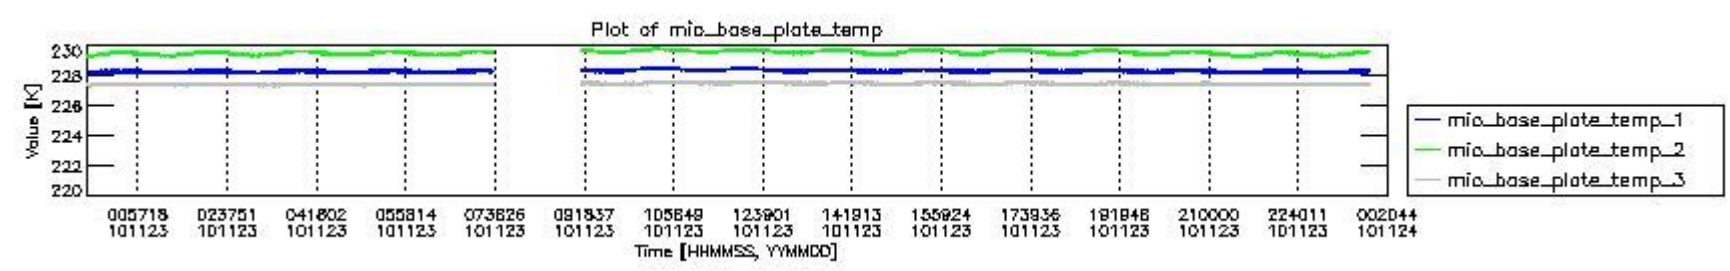

mipas_daily_report_level0_KSPT_L0_4504_N_20101123_1.PNG