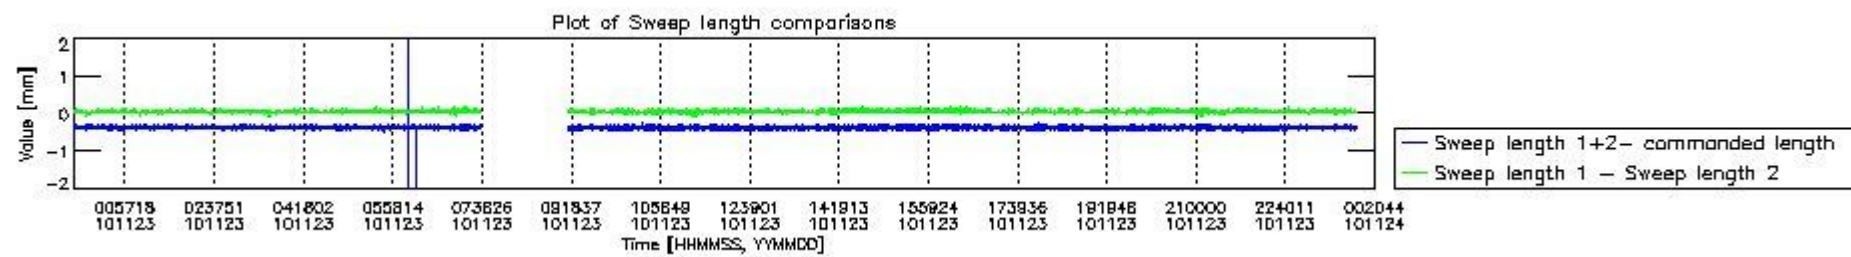

mipas_daily_report_level0_KSPT_L0_4504_N_20101123_8.PNG