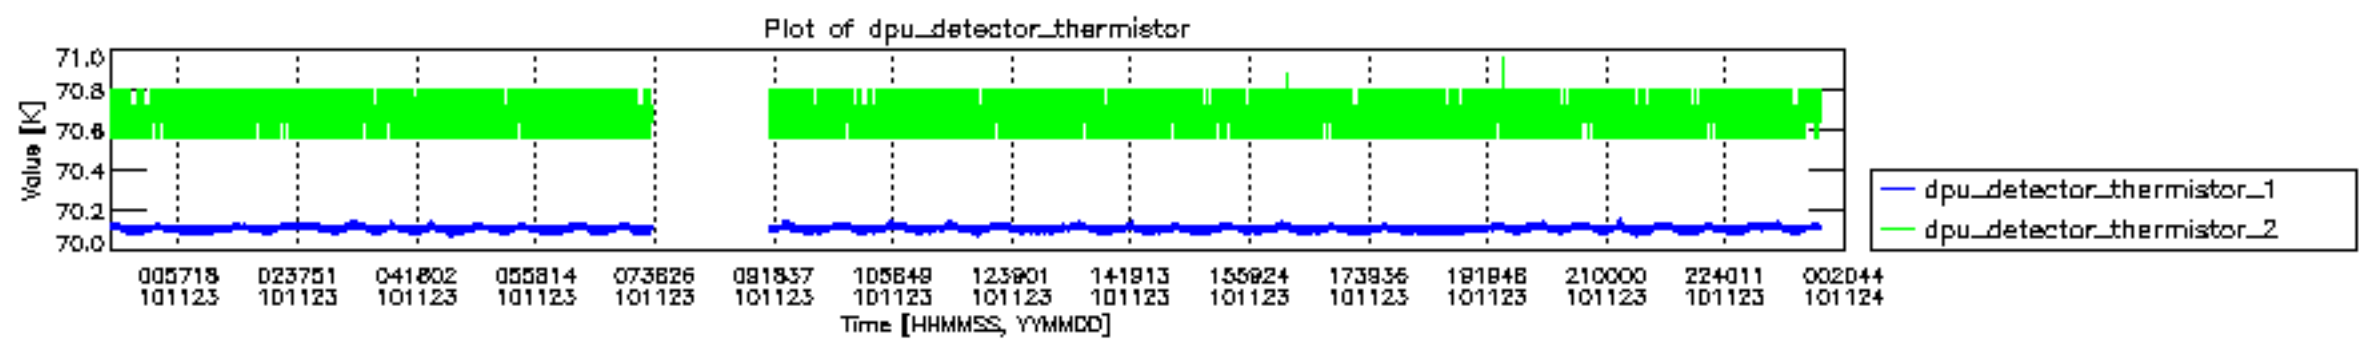

0.2 Instrument Operational Performance Parameters

The following plots give an overview of various instrument parameters for this day. The instrument parameters are part of the auxiliary data field within the source packets of the MIP_NL__0P product. The auxiliary data is normally included twice per interferogram. Note that only the first packet is currently included in monitoring.

mipas_daily_report_level0_KSPT_L0_4504_N_20101123_12.PNG

mipas_daily_report_level0_KSPT_L0_4504_N_20101123_13.PNG

MIPNLOP_MIPSOUPAC_aux_fields_igm_cal, channel statistics plot
 Colour indicates value.