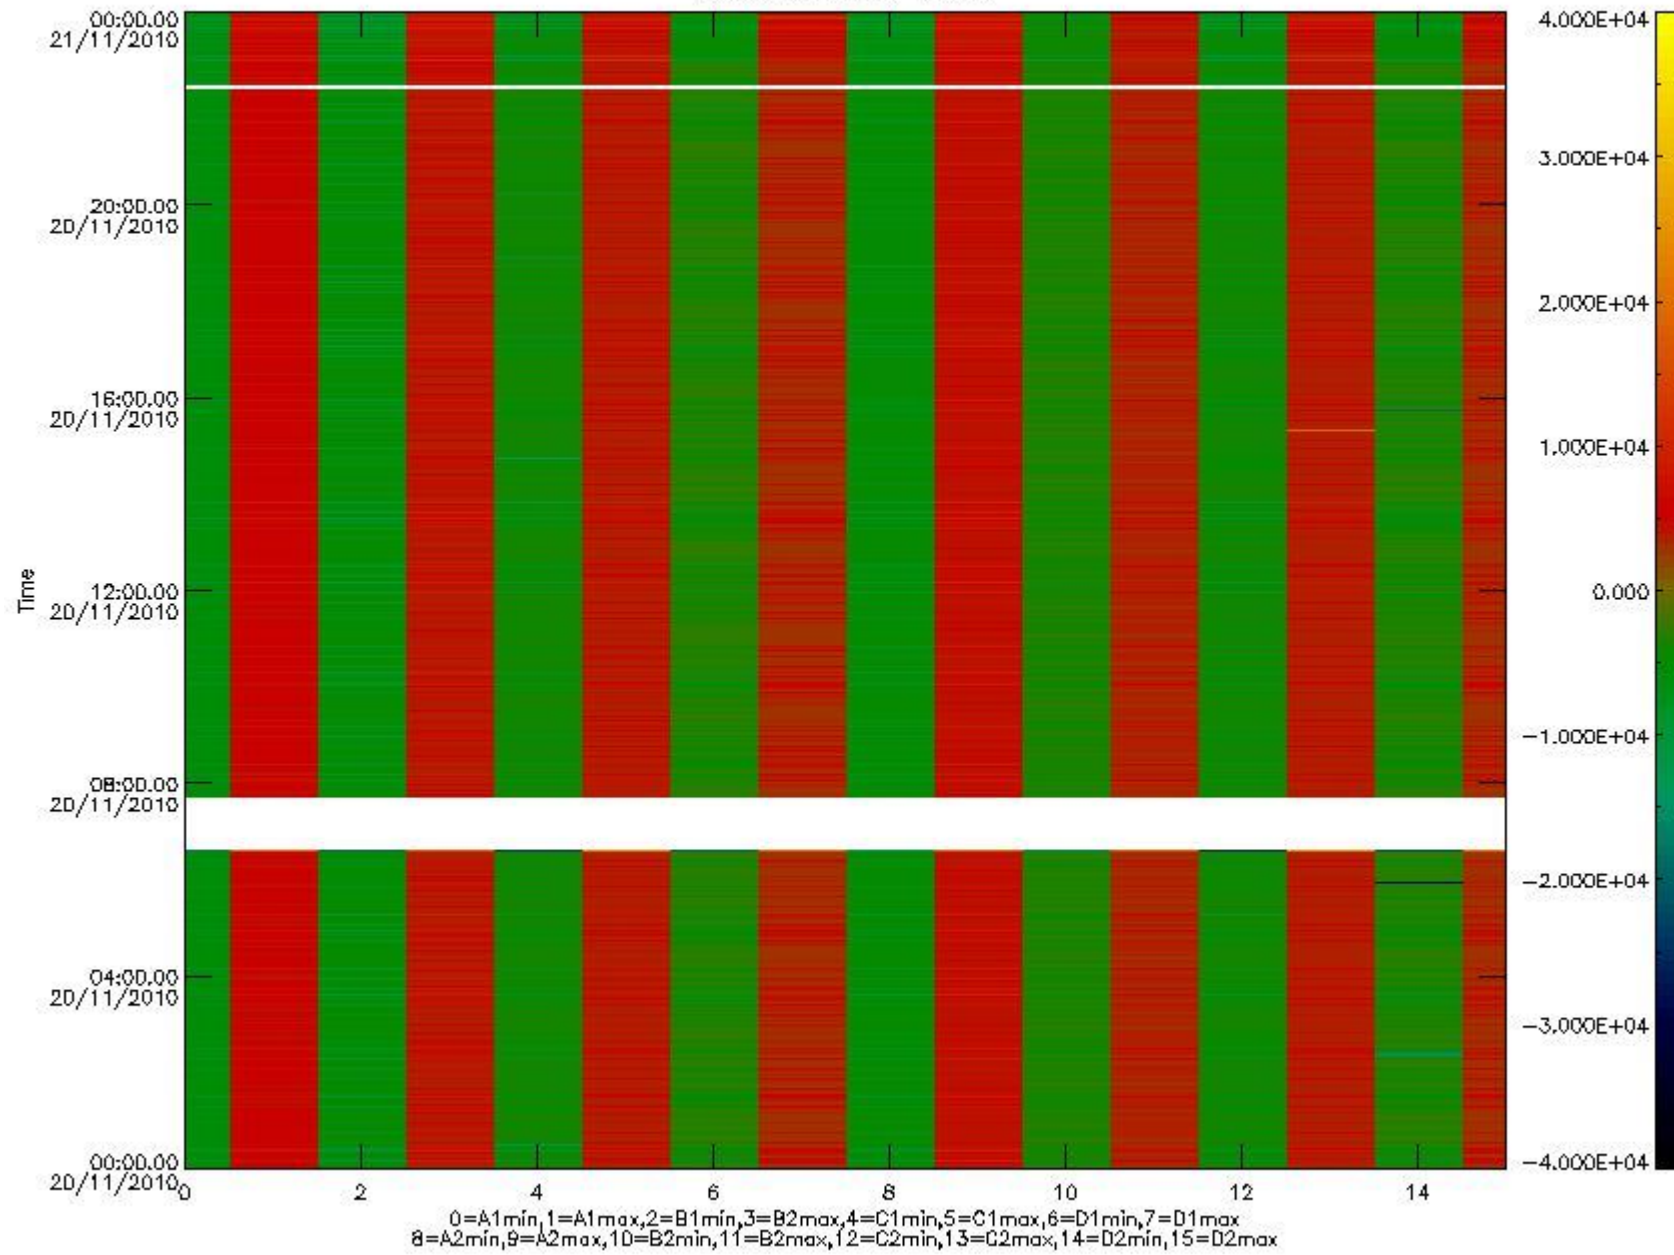

MIPNLOP_MIPSOUPAC_aux_fields_igm_cal, channel statistics plot
Colour indicates value.

mipas_daily_report_level0_KSPT_L0_4504_N_20101120_11.PNG

0.3 ADF monitoring

The use of ADFs is shown in two ways:

1. By means of two tables that can be used to find the ADF used for a specific product.
2. By means of plots that show changes in ADF using colours.

Number	ADF
0	AUX_CN0_AXVPDS20020123_121901_20020101_000000_20200101_000000
1	AUX_FPO_AXVPDS20101118_221628_20101118_183107_20101128_204501
2	AUX_FPO_AXVPDS20101120_222114_20101119_193438_20101129_200818

Number	Product name	#CN0	#FPO