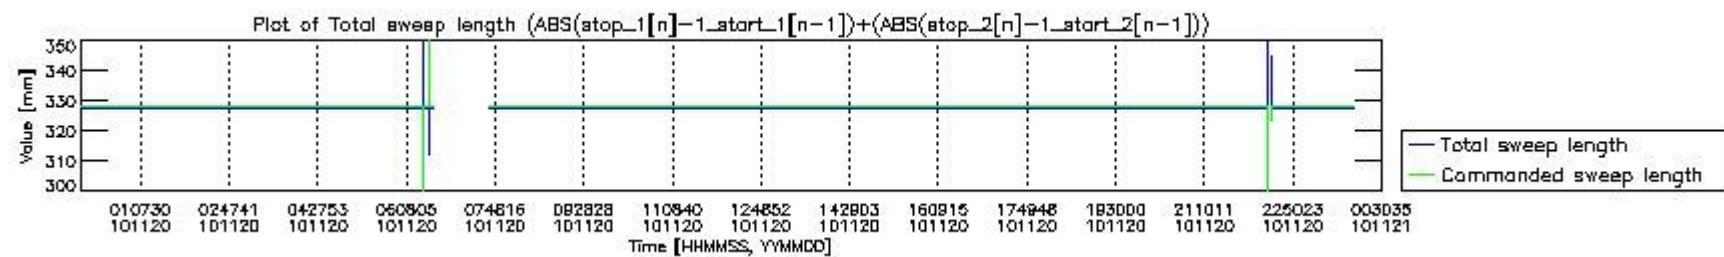

mipas_daily_report_level0_KSPT_L0_4504_N_20101120_6.PNG