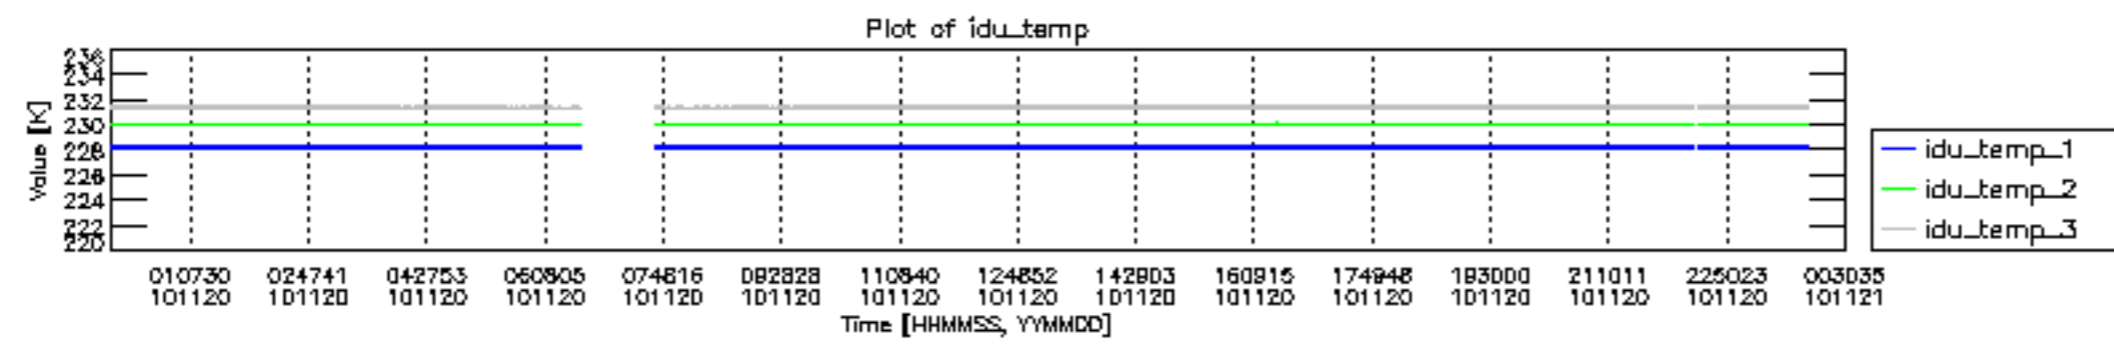

0.2 Instrument Operational Performance Parameters

The following plots give an overview of various instrument parameters for this day. The instrument parameters are part of the auxiliary data field within the source packets of the MIP_NL__0P product. The auxiliary data is normally included twice per interferogram. Note that only the first packet is currently included in monitoring.

mipas_daily_report_level0_KSPT_L0_4504_N_20101120_12.PNG

mipas_daily_report_level0_KSPT_L0_4504_N_20101120_13.PNG

MIPNLOP_MIPSOUPAC_aux_fields_igm_cal, channel statistics plot
 Colour indicates value.