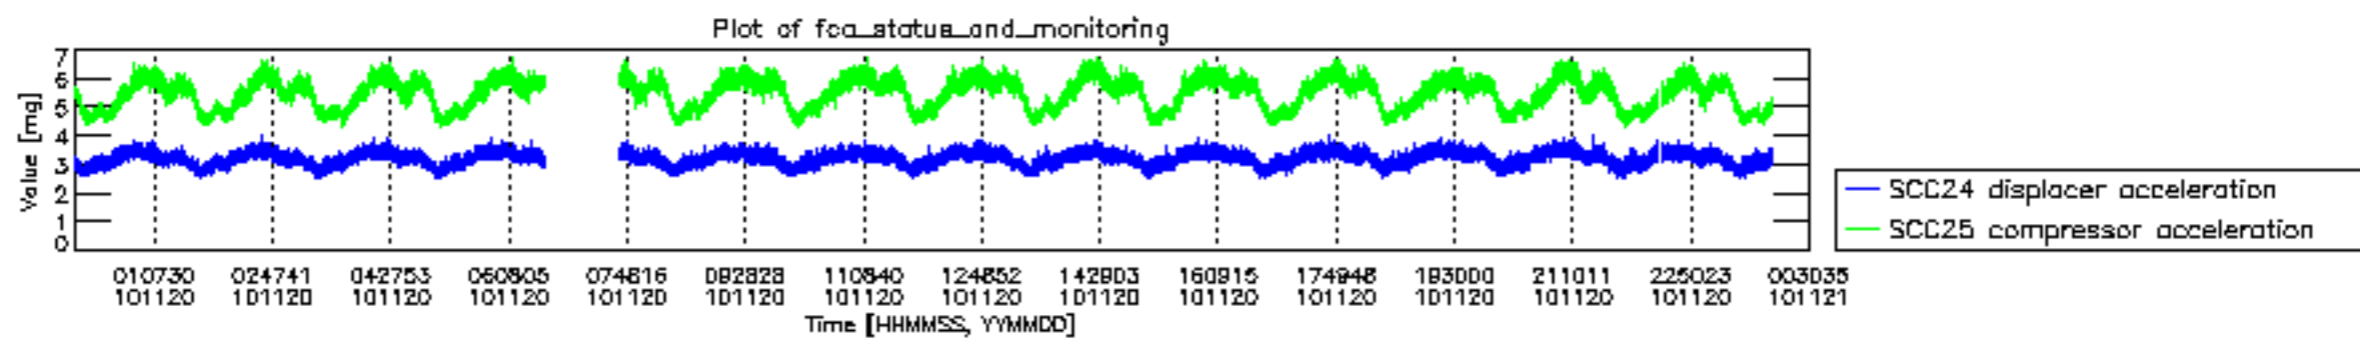

0.2 Instrument Operational Performance Parameters

The following plots give an overview of various instrument parameters for this day. The instrument parameters are part of the auxiliary data field within the source packets of the MIP_NL__0P product. The auxiliary data is normally included twice per interferogram. Note that only the first packet is currently included in monitoring.

mipas_daily_report_level0_KSPT_L0_4504_N_20101120_12.PNG

mipas_daily_report_level0_KSPT_L0_4504_N_20101120_13.PNG

MIPNLOP_MIPSOUPAC_aux_fields_igm_cal, channel statistics plot
 Colour indicates value.