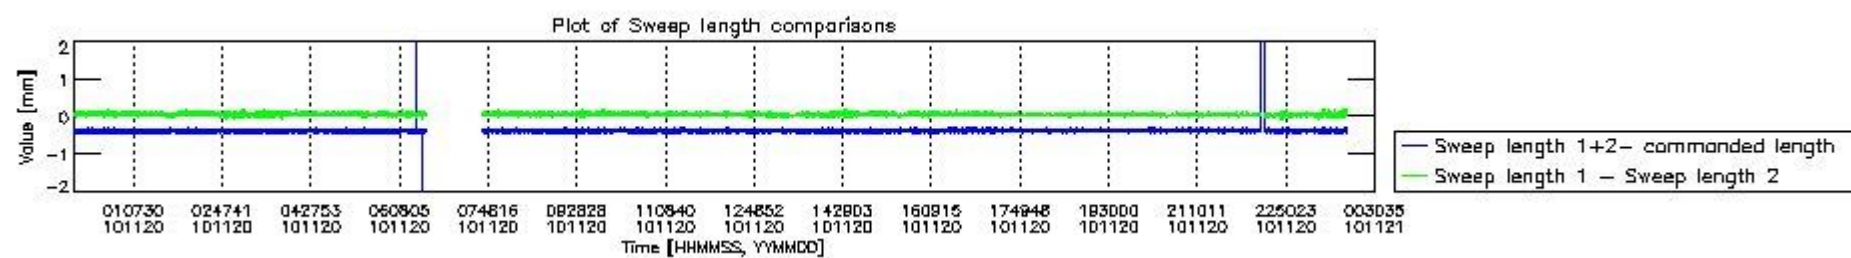

mipas_daily_report_level0_KSPT_L0_4504_N_20101120_8.PNG