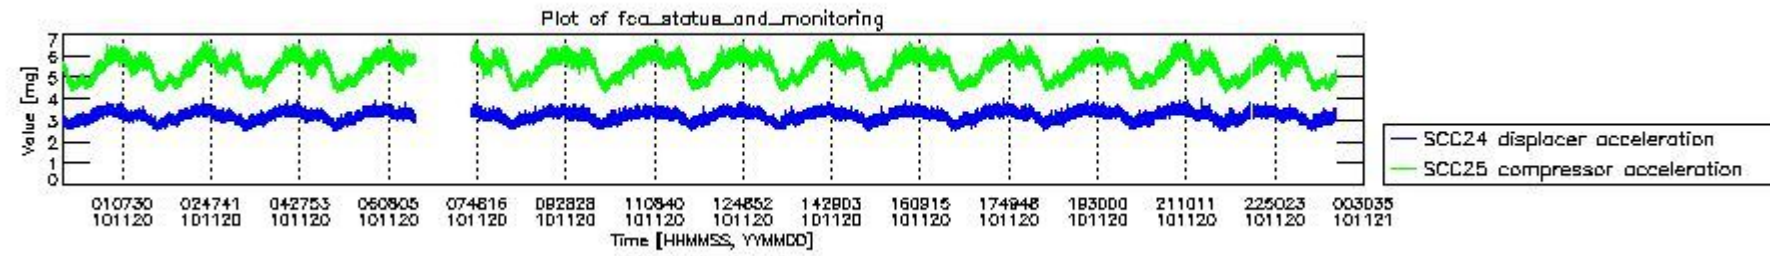

mipas_daily_report_level0_KSPT_L0_4504_N_20101120_10.PNG

The following table shows channel statistics for all channels for this day.

Channel	Min	Max	ADC
A1	-18570	19756	16bit
B1	-20567	17672	16bit
C1	-32768	25941	16bit
D1	-32768	32767	16bit
A2	-16025	19870	16bit
B2	-22647	19471	16bit
C2	-26682	32767	16bit
D2	-32768	32767	16bit