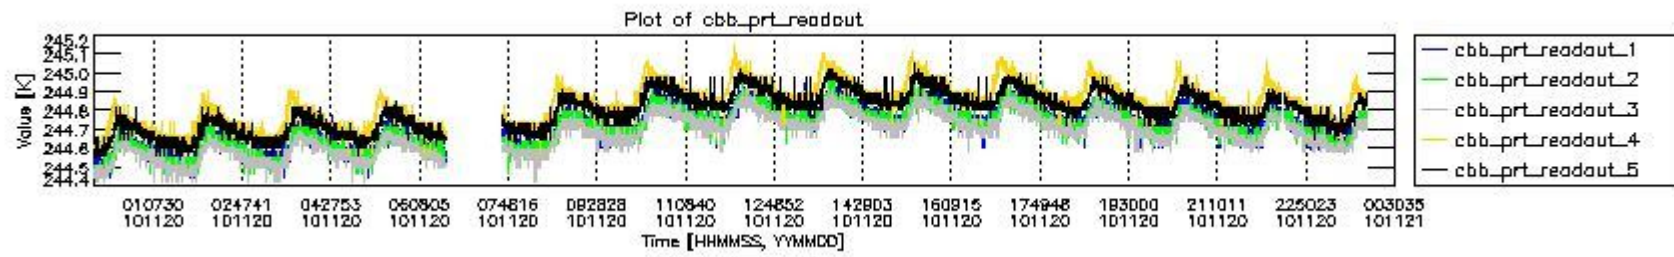

mipas_daily_report_level0_KSPT_L0_4504_N_20101120_9.PNG