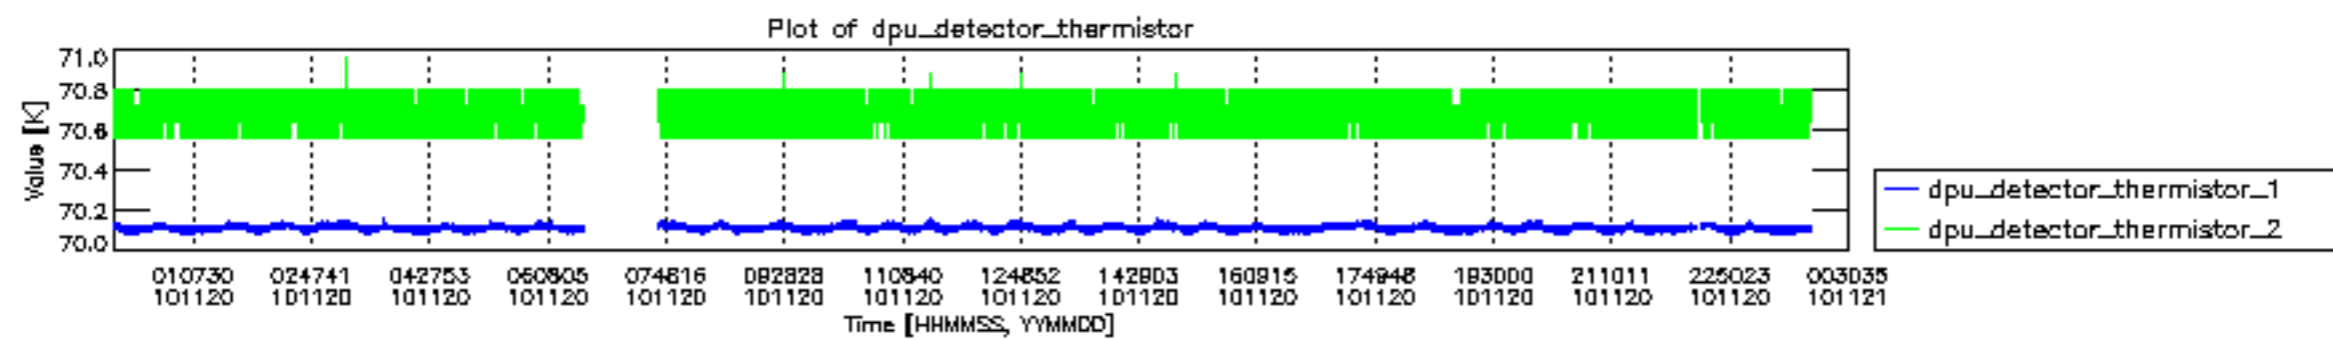

0.2 Instrument Operational Performance Parameters

The following plots give an overview of various instrument parameters for this day. The instrument parameters are part of the auxiliary data field within the source packets of the MIP_NL__0P product. The auxiliary data is normally included twice per interferogram. Note that only the first packet is currently included in monitoring.

mipas_daily_report_level0_KSPT_L0_4504_N_20101120_12.PNG

mipas_daily_report_level0_KSPT_L0_4504_N_20101120_13.PNG

MIPNLOP_MIPSOUPAC_aux_fields_igm_cal, channel statistics plot
 Colour indicates value.