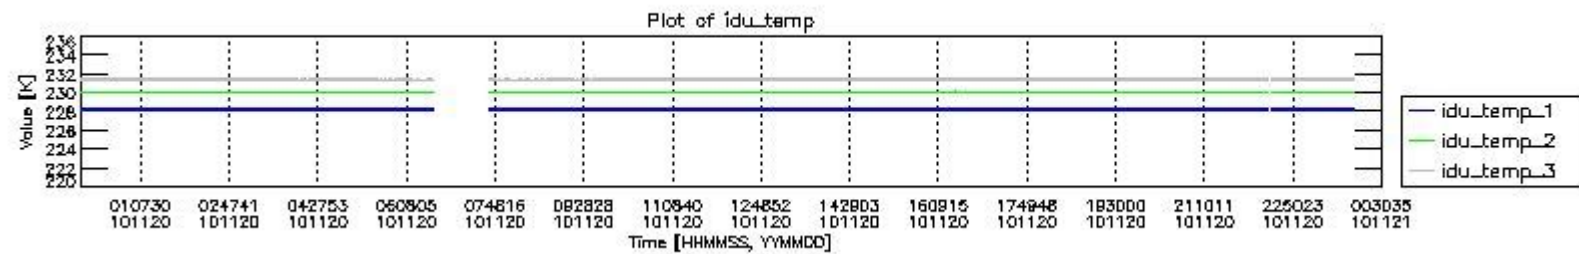

mipas_daily_report_level0_KSPT_L0_4504_N_20101120_2.PNG