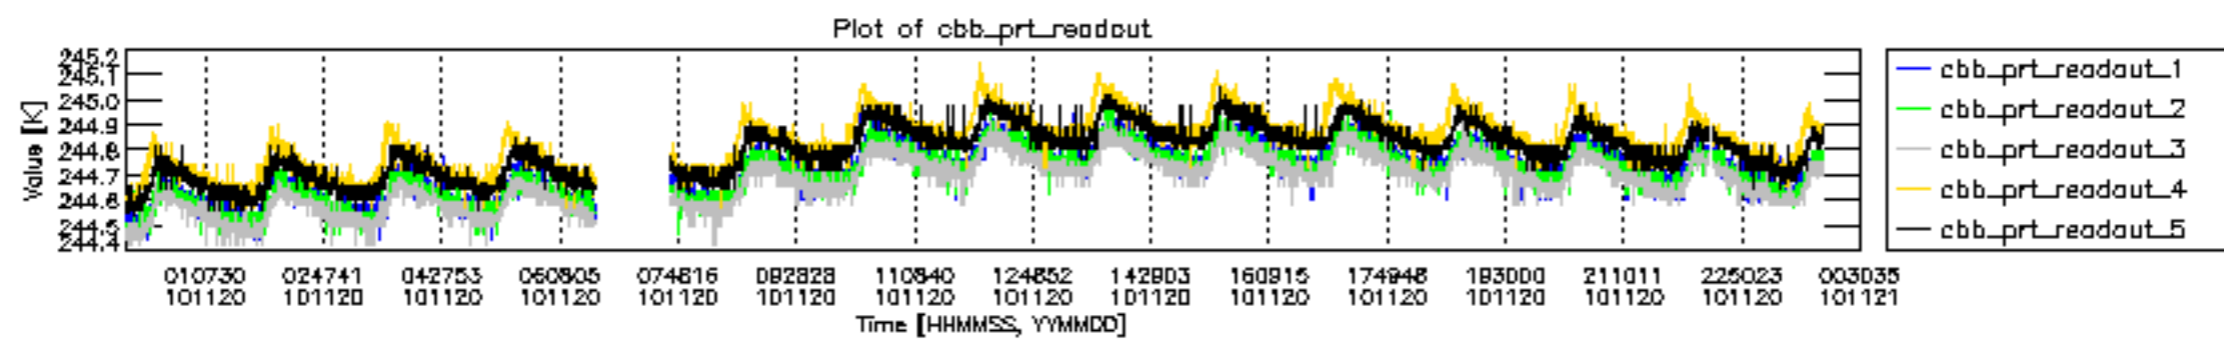

0.2 Instrument Operational Performance Parameters

The following plots give an overview of various instrument parameters for this day. The instrument parameters are part of the auxiliary data field within the source packets of the MIP_NL__0P product. The auxiliary data is normally included twice per interferogram. Note that only the first packet is currently included in monitoring.

mipas_daily_report_level0_KSPT_L0_4504_N_20101120_12.PNG

mipas_daily_report_level0_KSPT_L0_4504_N_20101120_13.PNG

MIPNLOP_MIPSOUPAC_aux_fields_igm_cal, channel statistics plot
 Colour indicates value.