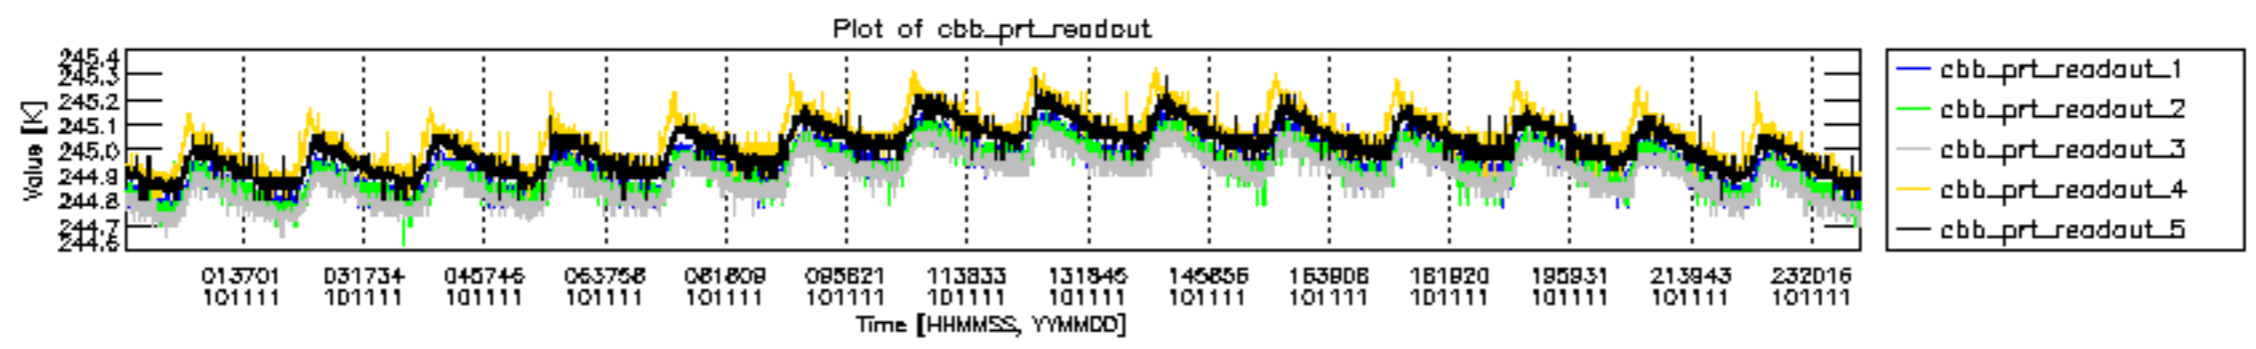

0.2 Instrument Operational Performance Parameters

The following plots give an overview of various instrument parameters for this day. The instrument parameters are part of the auxiliary data field within the source packets of the MIP_NL__0P product. The auxiliary data is normally included twice per interferogram. Note that only the first packet is currently included in monitoring.

mipas_daily_report_level0_KSPT_L0_4504_N_20101111_12.PNG

mipas_daily_report_level0_KSPT_L0_4504_N_20101111_13.PNG

MIPNLOP_MIPSOUPAC_aux_fields_igm_cal, channel statistics plot
 Colour indicates value.