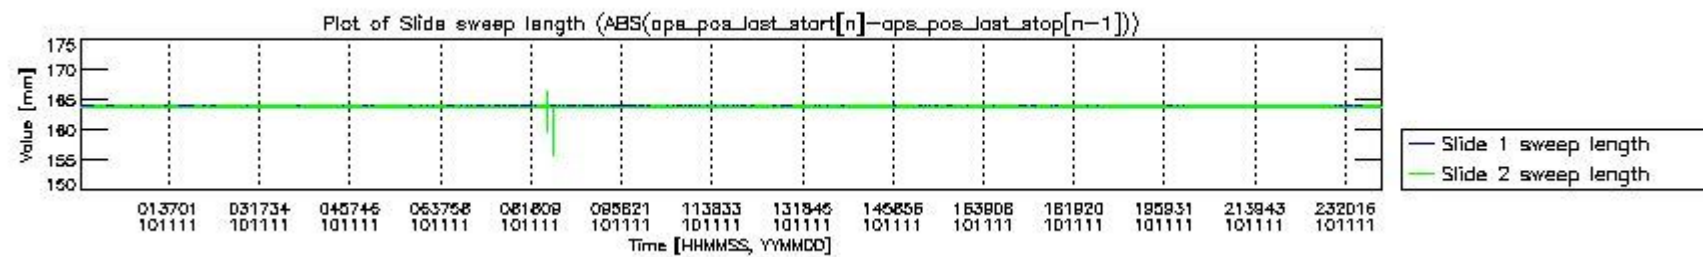

mipas_daily_report_level0_KSPT_L0_4504_N_20101111_7.PNG