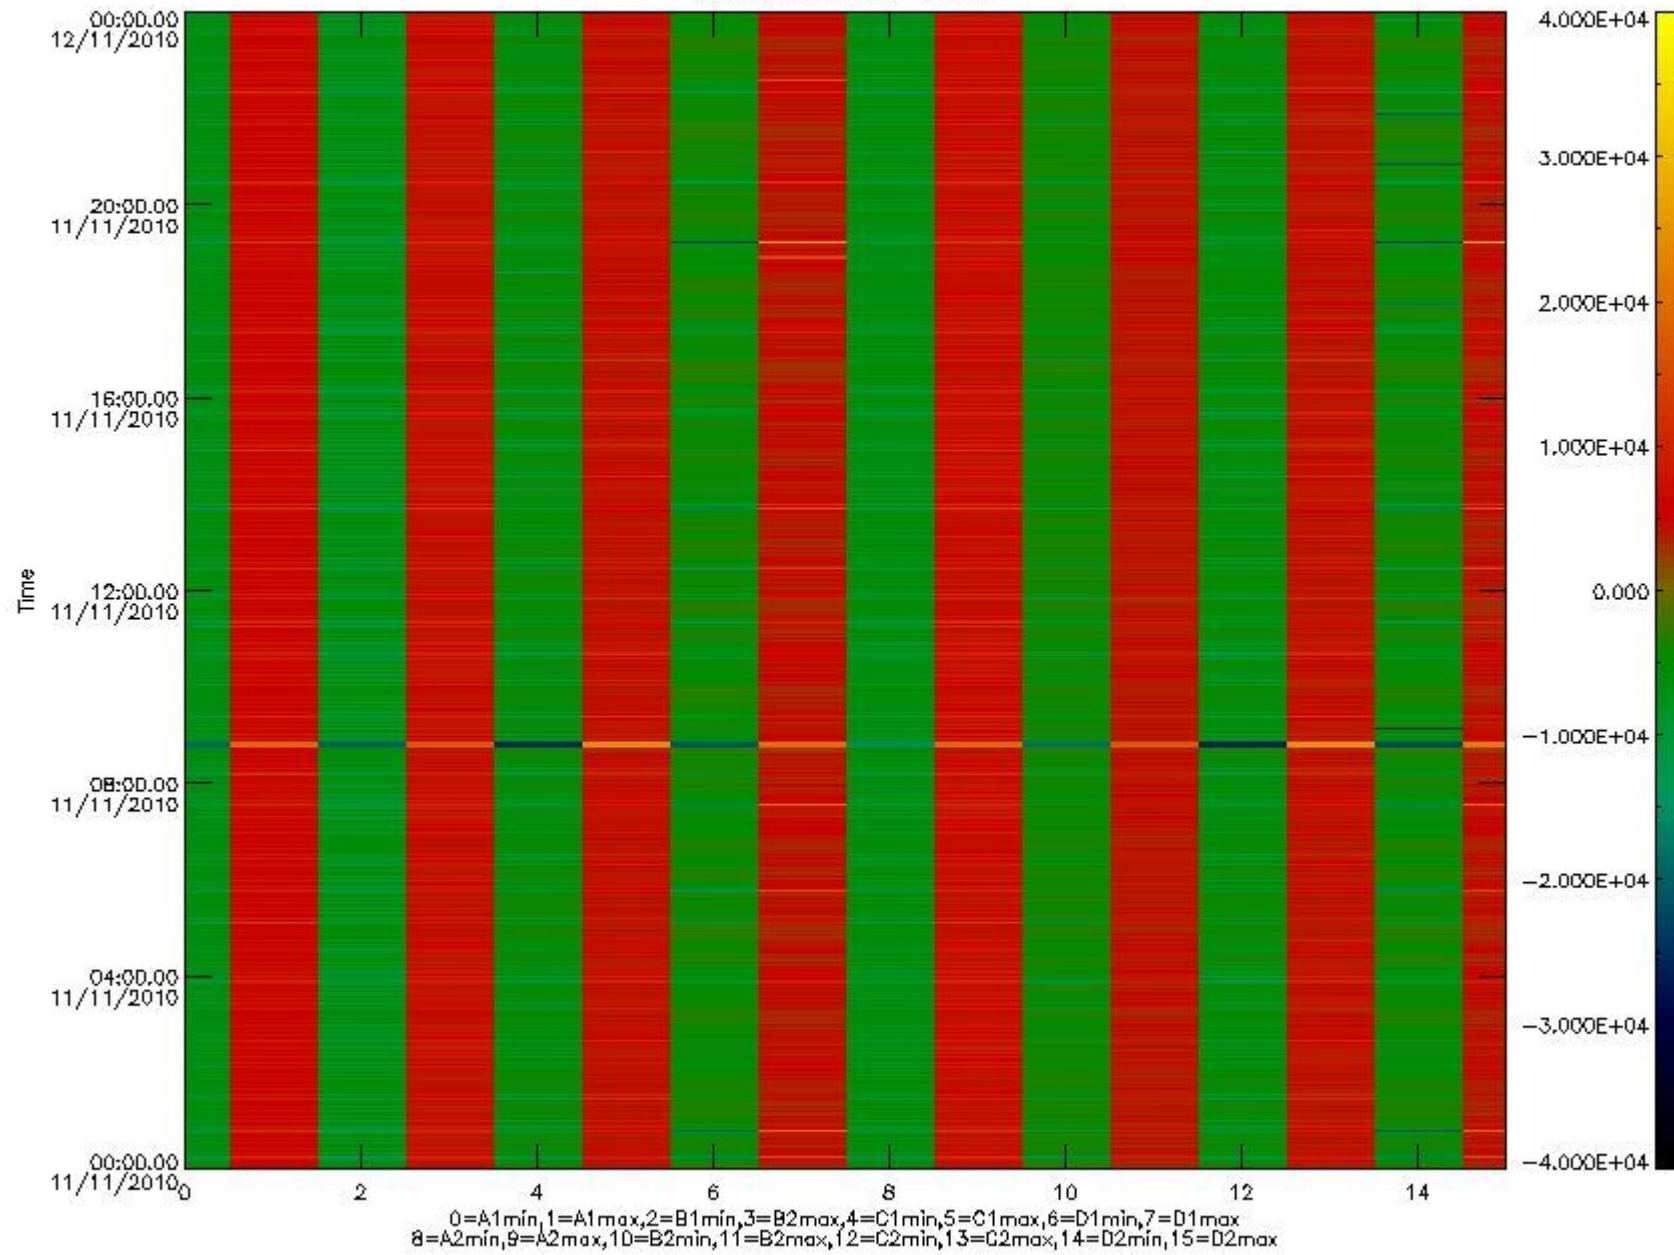

MIPNLOP_MIPSOUPAC_aux_fields_igm_cal, channel statistics plot
Colour indicates value.

mipas_daily_report_level0_KSPT_L0_4504_N_20101111_11.PNG

0.3 ADF monitoring

The use of ADFs is shown in two ways:

1. By means of two tables that can be used to find the ADF used for a specific product.
2. By means of plots that show changes in ADF using colours.

Number	ADF
0	AUX_CN0_AXVPDS20020123_121901_20020101_000000_20200101_000000
1	AUX_FPO_AXVPDS20101110_222119_20101110_182413_20101120_203808
2	AUX_FPO_AXVPDS20101111_222116_20101111_192744_20101121_200125

Number	Product name	#CN0	#FPO