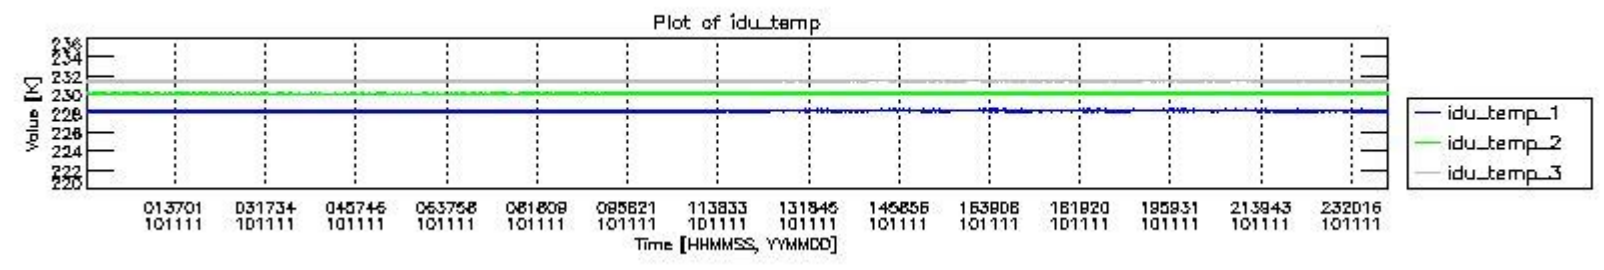

mipas_daily_report_level0_KSPT_L0_4504_N_20101111_2.PNG