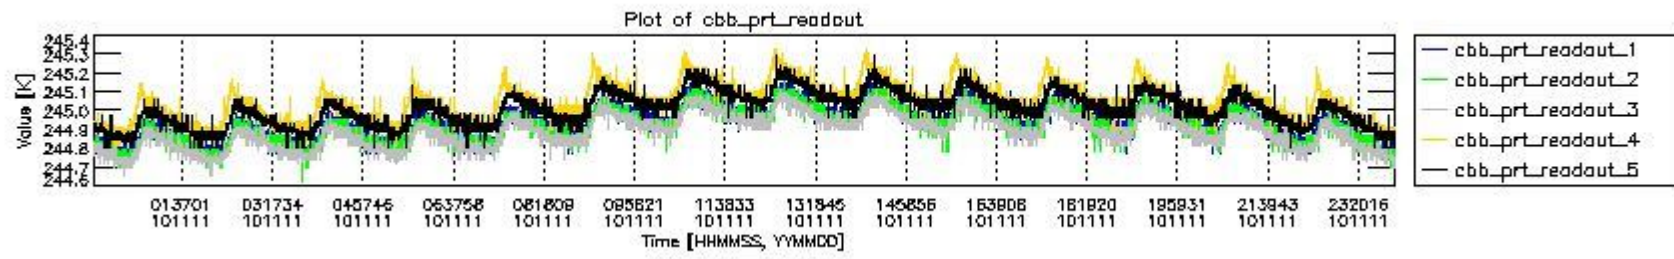

mipas_daily_report_level0_KSPT_L0_4504_N_20101111_9.PNG