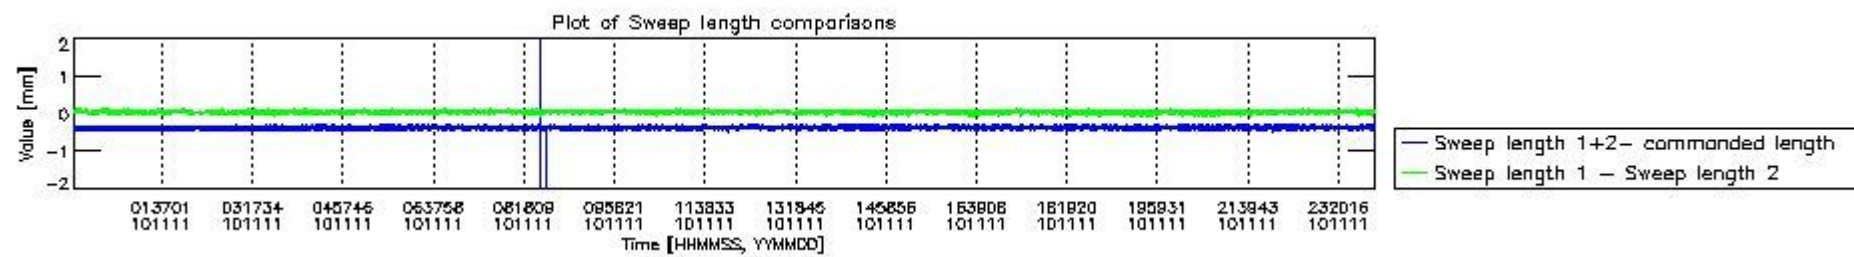

mipas_daily_report_level0_KSPT_L0_4504_N_20101111_8.PNG