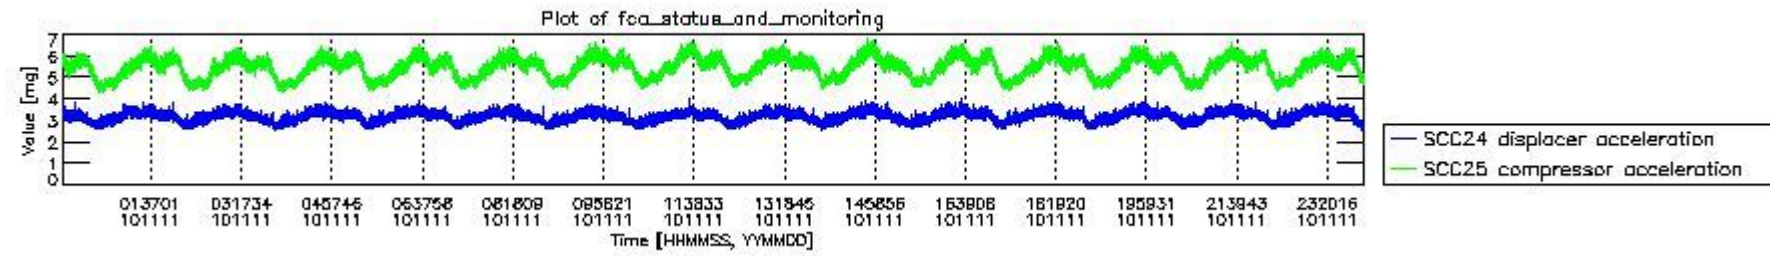

mipas_daily_report_level0_KSPT_L0_4504_N_20101111_10.PNG

The following table shows channel statistics for all channels for this day.

Channel	Min	Max	ADC
A1	-18701	19906	16bit
B1	-20752	17821	16bit
C1	-25882	25239	16bit
D1	-32768	32767	16bit
A2	-16124	20026	16bit
B2	-18911	18470	16bit
C2	-26322	25965	16bit
D2	-32768	32767	16bit