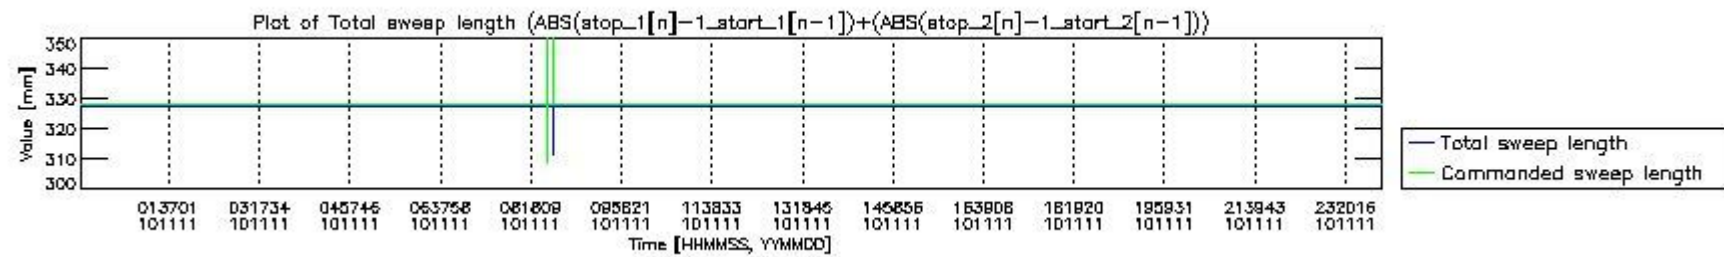

mipas_daily_report_level0_KSPT_L0_4504_N_20101111_6.PNG