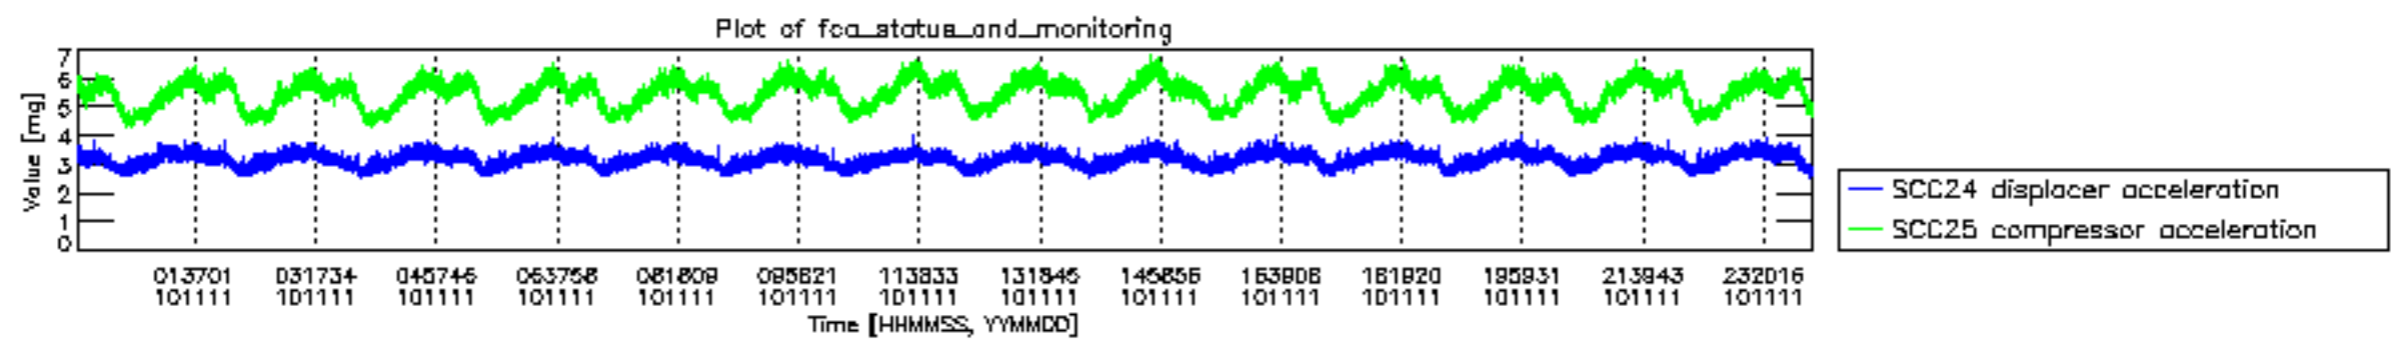

0.2 Instrument Operational Performance Parameters

The following plots give an overview of various instrument parameters for this day. The instrument parameters are part of the auxiliary data field within the source packets of the MIP_NL__0P product. The auxiliary data is normally included twice per interferogram. Note that only the first packet is currently included in monitoring.

mipas_daily_report_level0_KSPT_L0_4504_N_20101111_12.PNG

mipas_daily_report_level0_KSPT_L0_4504_N_20101111_13.PNG

MIPNLOP_MIPSOUPAC_aux_fields_igm_cal, channel statistics plot
 Colour indicates value.