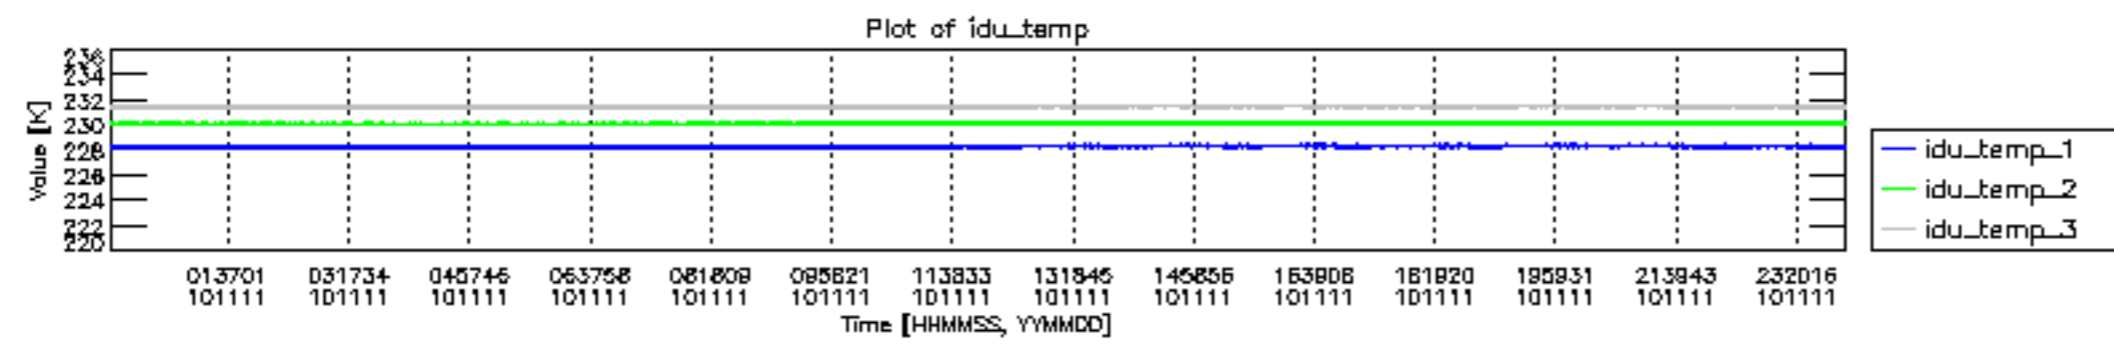

0.2 Instrument Operational Performance Parameters

The following plots give an overview of various instrument parameters for this day. The instrument parameters are part of the auxiliary data field within the source packets of the MIP_NL__0P product. The auxiliary data is normally included twice per interferogram. Note that only the first packet is currently included in monitoring.

mipas_daily_report_level0_KSPT_L0_4504_N_20101111_12.PNG

mipas_daily_report_level0_KSPT_L0_4504_N_20101111_13.PNG

MIPNLOP_MIPSOUPAC_aux_fields_igm_cal, channel statistics plot
 Colour indicates value.