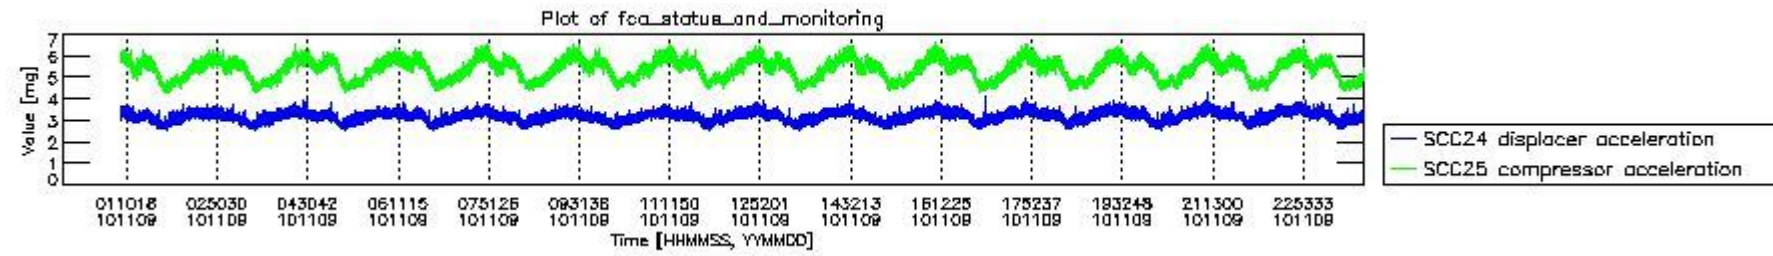

mipas_daily_report_level0_KSPT_L0_4504_N_20101109_10.PNG

The following table shows channel statistics for all channels for this day.

Channel	Min	Max	ADC
A1	-18649	19881	16bit
B1	-20644	17752	16bit
C1	-25136	25054	16bit
D1	-32768	32767	16bit
A2	-16086	19958	16bit
B2	-18798	18382	16bit
C2	-26131	25768	16bit
D2	-32768	32767	16bit