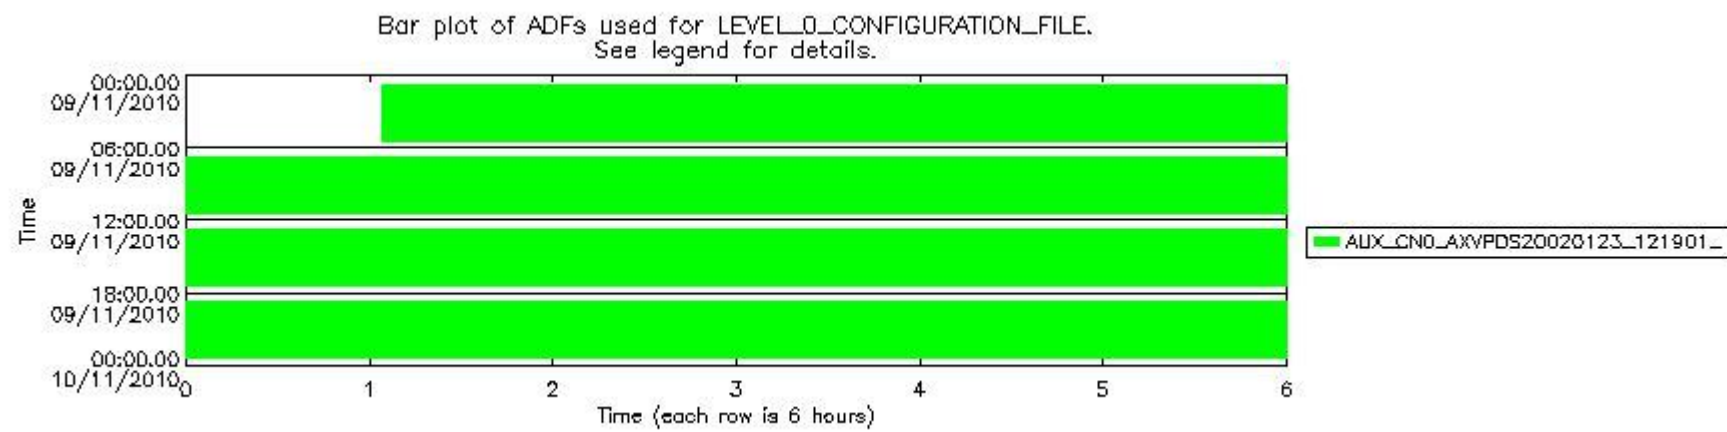

1	MIP_NL__0PNPDE20101109_020311_000045103096_00175_45448_1815.N1	0	1
2	MIP_NL__0PNPDE20101109_031747_000061923096_00176_45449_1816.N1	0	1
3	MIP_NL__0PNPDE20101109_050026_000060293096_00177_45450_1817.N1	0	1
4	MIP_NL__0PNPDK20101109_064022_000039193096_00178_45451_3224.N1	0	1
5	MIP_NL__0PNPDK20101109_074436_000061483096_00179_45452_3225.N1	0	1
6	MIP_NL__0PNPDK20101109_092602_000061843096_00180_45453_3226.N1	0	1
7	MIP_NL__0PNPDK20101109_110748_000059663096_00181_45454_3227.N1	0	1
8	MIP_NL__0PNPDK20101109_124616_000058983096_00182_45455_3228.N1	0	1
9	MIP_NL__0PNPDK20101109_142337_000060043096_00183_45456_3229.N1	0	1
10	MIP_NL__0PNPDK20101109_160242_000058453096_00184_45457_3230.N1	0	1
11	MIP_NL__0PNPDK20101109_173907_000059563096_00185_45458_3231.N1	0	1
12	MIP_NL__0PNPDK20101109_191722_000061343096_00186_45459_3232.N1	0	1
13	MIP_NL__0PNPDE20101109_205835_000043223096_00187_45460_1818.N1	0	1
14	MIP_NL__0PNPDE20101109_220931_000061083096_00187_45460_1819.N1	0	1
15	MIP_NL__0PNPDE20101109_235012_000058913096_00188_45461_1820.N1	0	1

mipas_daily_report_level0_KSPT_L0_4504_N_20101109_12.PNG