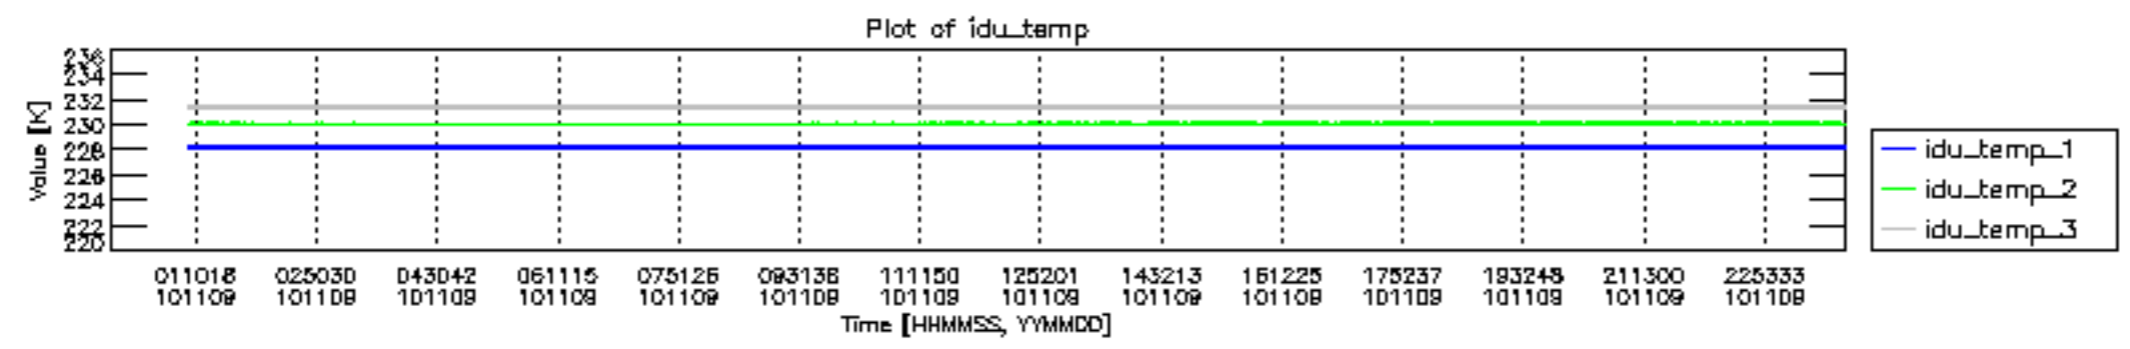

0.1.1 Report summary

The table below shows general characteristics of the data that are included into this report.

Item	Value
Report version	v1.6 08-11-2010
Time of report generation	12NOV2010 05:25:50
Data source version	KSPT_L0/4504-N
Processing scope for products	09NOV2010 00:00:00 to 10NOV2010 00:00:00
Start time of first product within scope	09NOV2010 01:04:14
Stop time of last product within scope	10NOV2010 01:28:23
Total number of level 0 products	16
Number of level 0 products with errors	0

0.2 Instrument Operational Performance Parameters

The following plots give an overview of various instrument parameters for this day. The instrument parameters are part of the auxiliary data field within the source packets of the MIP_NL__0P product. The auxiliary data is normally included twice per interferogram. Note that only the first packet is currently included in monitoring.

mipas_daily_report_level0_KSPT_L0_4504_N_20101109_12.PNG

mipas_daily_report_level0_KSPT_L0_4504_N_20101109_13.PNG

MIPNLOP_MIPSOUPAC_aux_fields_igm_cal, channel statistics plot
 Colour indicates value.