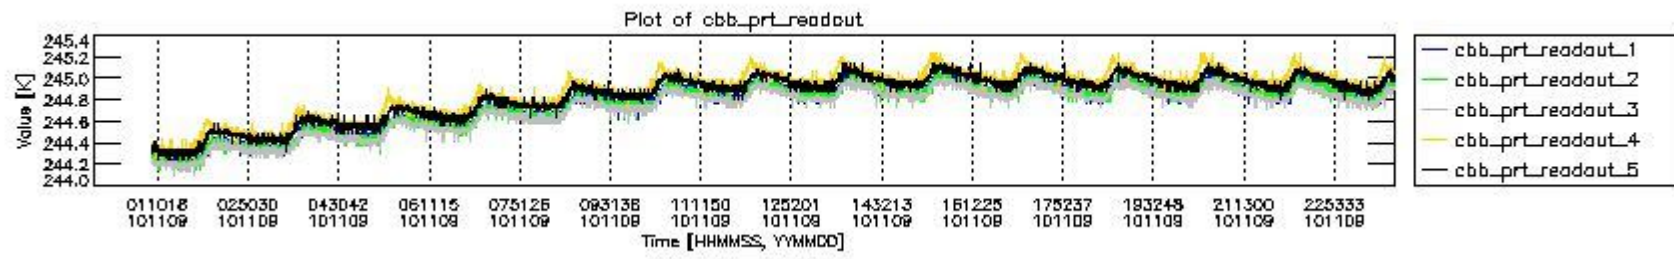

mipas_daily_report_level0_KSPT_L0_4504_N_20101109_9.PNG