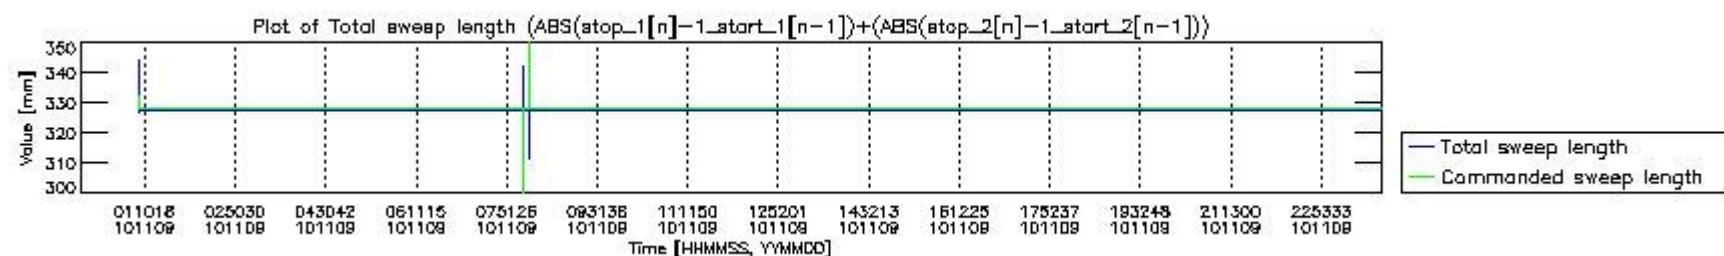

mipas_daily_report_level0_KSPT_L0_4504_N_20101109_6.PNG