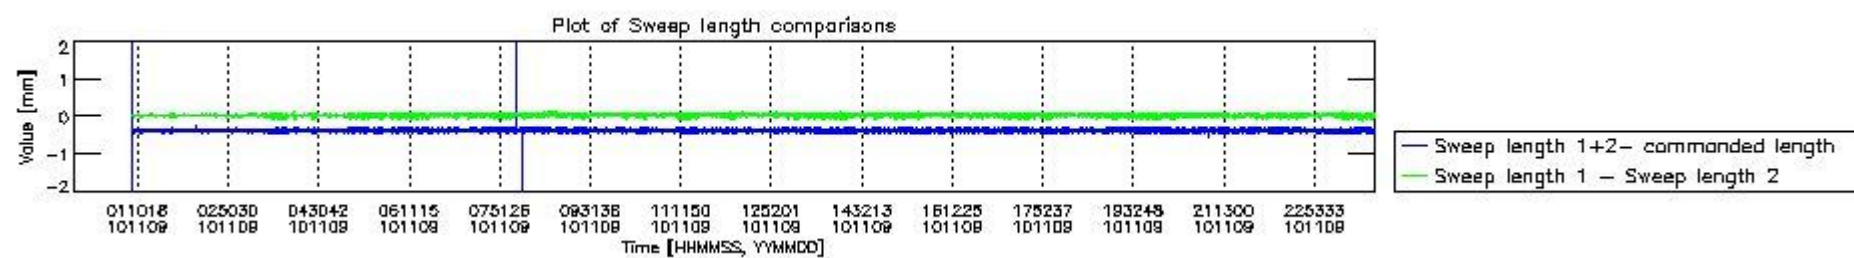

mipas_daily_report_level0_KSPT_L0_4504_N_20101109_8.PNG