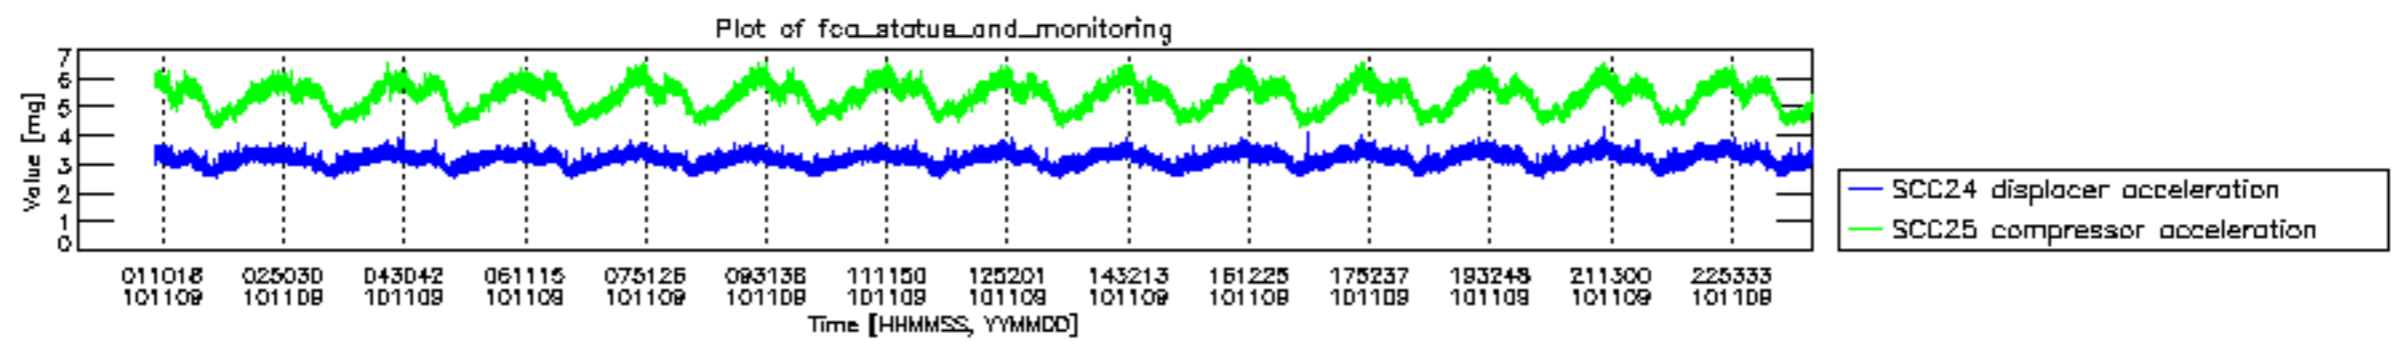

0.2 Instrument Operational Performance Parameters

The following plots give an overview of various instrument parameters for this day. The instrument parameters are part of the auxiliary data field within the source packets of the MIP_NL__0P product. The auxiliary data is normally included twice per interferogram. Note that only the first packet is currently included in monitoring.

mipas_daily_report_level0_KSPT_L0_4504_N_20101109_12.PNG

mipas_daily_report_level0_KSPT_L0_4504_N_20101109_13.PNG

MIPNLOP_MIPSOUPAC_aux_fields_igm_cal, channel statistics plot
 Colour indicates value.