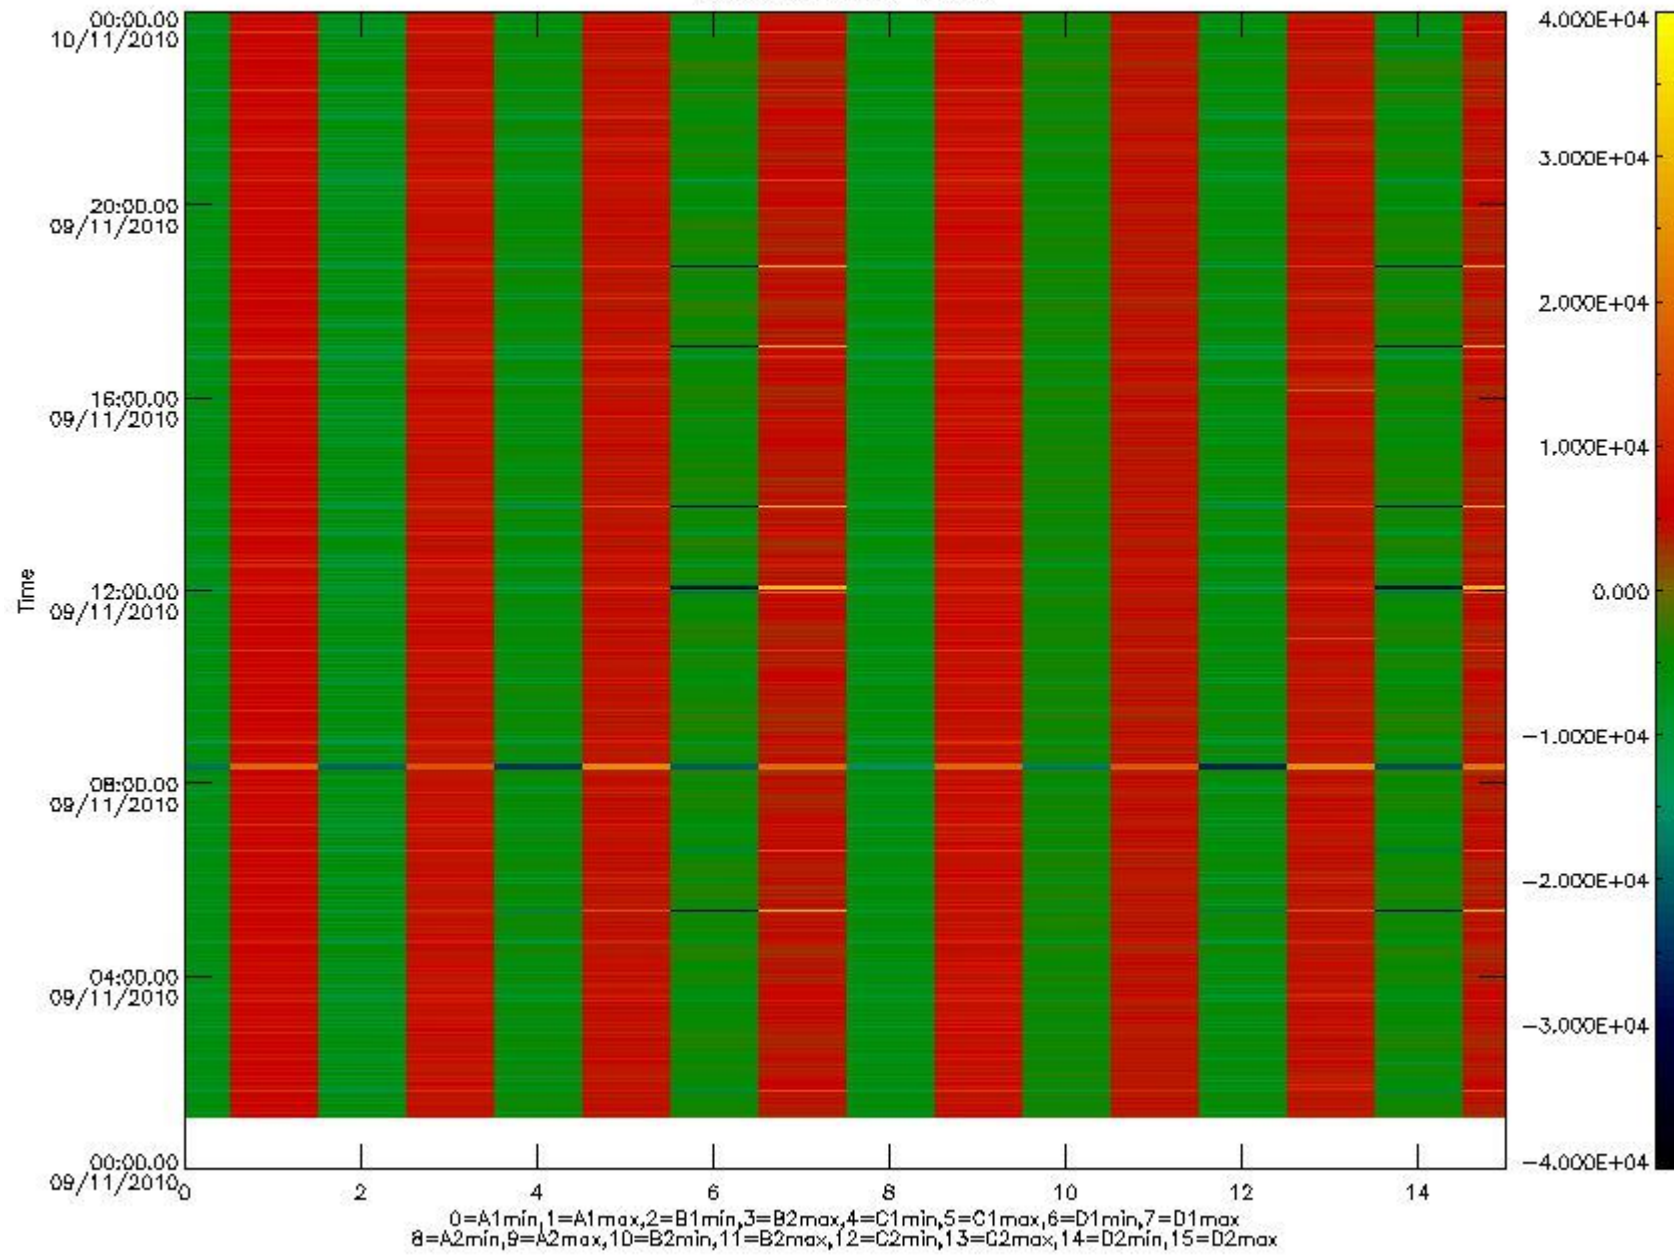

MIPNLOP_MIPSOUPAC_aux_fields_igm_cal, channel statistics plot
Colour indicates value.

mipas_daily_report_level0_KSPT_L0_4504_N_20101109_11.PNG

0.3 ADF monitoring

The use of ADFs is shown in two ways:

1. By means of two tables that can be used to find the ADF used for a specific product.
2. By means of plots that show changes in ADF using colours.

Number	ADF
0	AUX_CN0_AXVPDS20020123_121901_20020101_000000_20200101_000000
1	AUX_FPO_AXVPDS20101108_220902_20101108_193740_20101118_201121

Number	Product name	#CN0	#FPO
0	MIP_NL_0PNPDE20101109_010414_000035953096_00175_45448_1814.N1	0	1