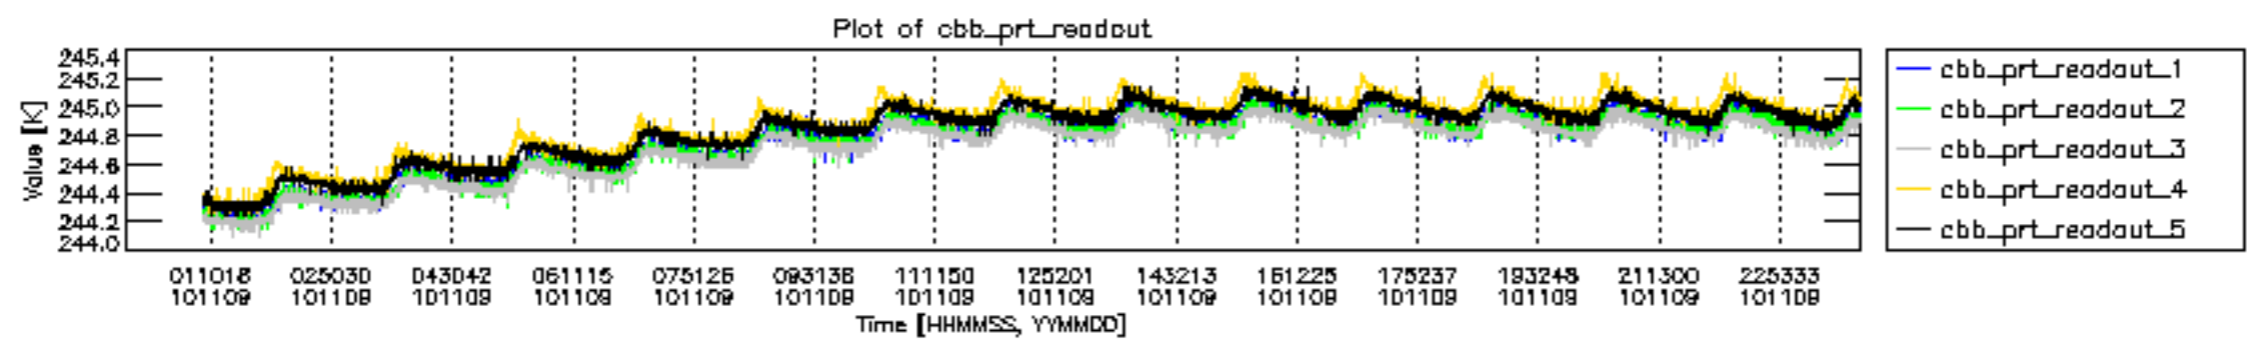

0.2 Instrument Operational Performance Parameters

The following plots give an overview of various instrument parameters for this day. The instrument parameters are part of the auxiliary data field within the source packets of the MIP_NL__0P product. The auxiliary data is normally included twice per interferogram. Note that only the first packet is currently included in monitoring.

mipas_daily_report_level0_KSPT_L0_4504_N_20101109_12.PNG

mipas_daily_report_level0_KSPT_L0_4504_N_20101109_13.PNG

MIPNLOP_MIPSOUPAC_aux_fields_igm_cal, channel statistics plot
 Colour indicates value.