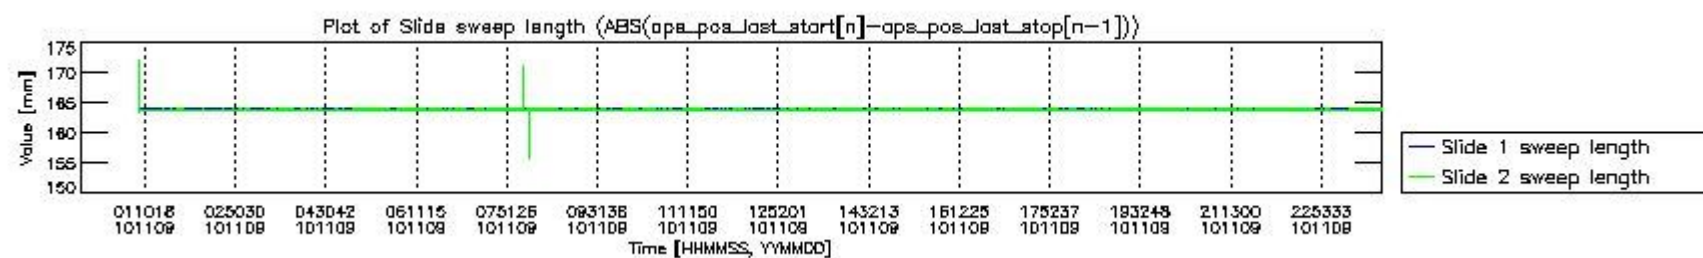

mipas_daily_report_level0_KSPT_L0_4504_N_20101109_7.PNG