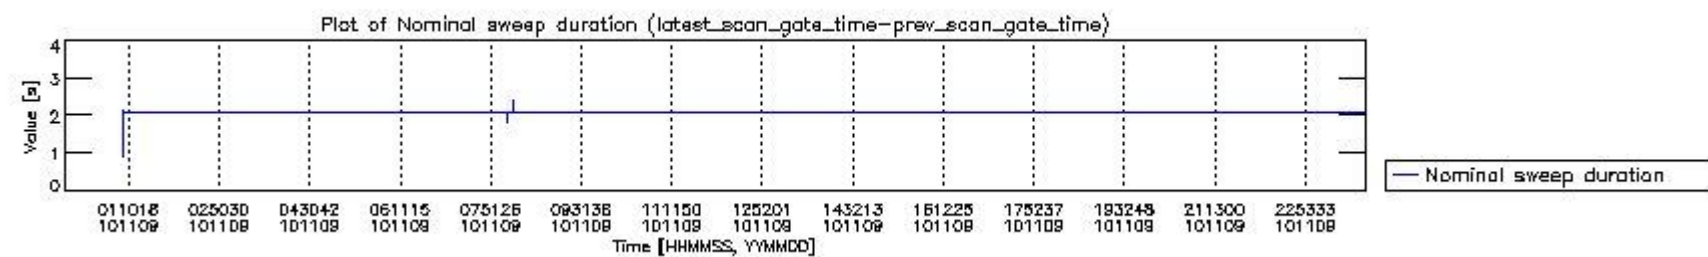

0.2 Instrument Operational Performance Parameters

The following plots give an overview of various instrument parameters for this day. The instrument parameters are part of the auxiliary data field within the source packets of the MIP_NL__0P product. The auxiliary data is normally included twice per interferogram. Note that only the first packet is currently included in monitoring.

mipas_daily_report_level0_KSPT_L0_4504_N_20101109_0.PNG

mipas_daily_report_level0_KSPT_L0_4504_N_20101109_1.PNG

mipas_daily_report_level0_KSPT_L0_4504_N_20101109_2.PNG

mipas_daily_report_level0_KSPT_L0_4504_N_20101109_3.PNG