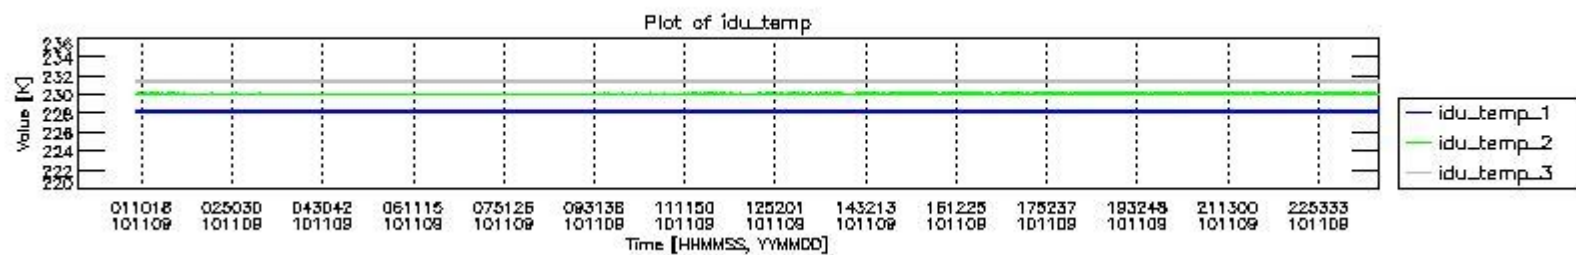

mipas_daily_report_level0_KSPT_L0_4504_N_20101109_2.PNG