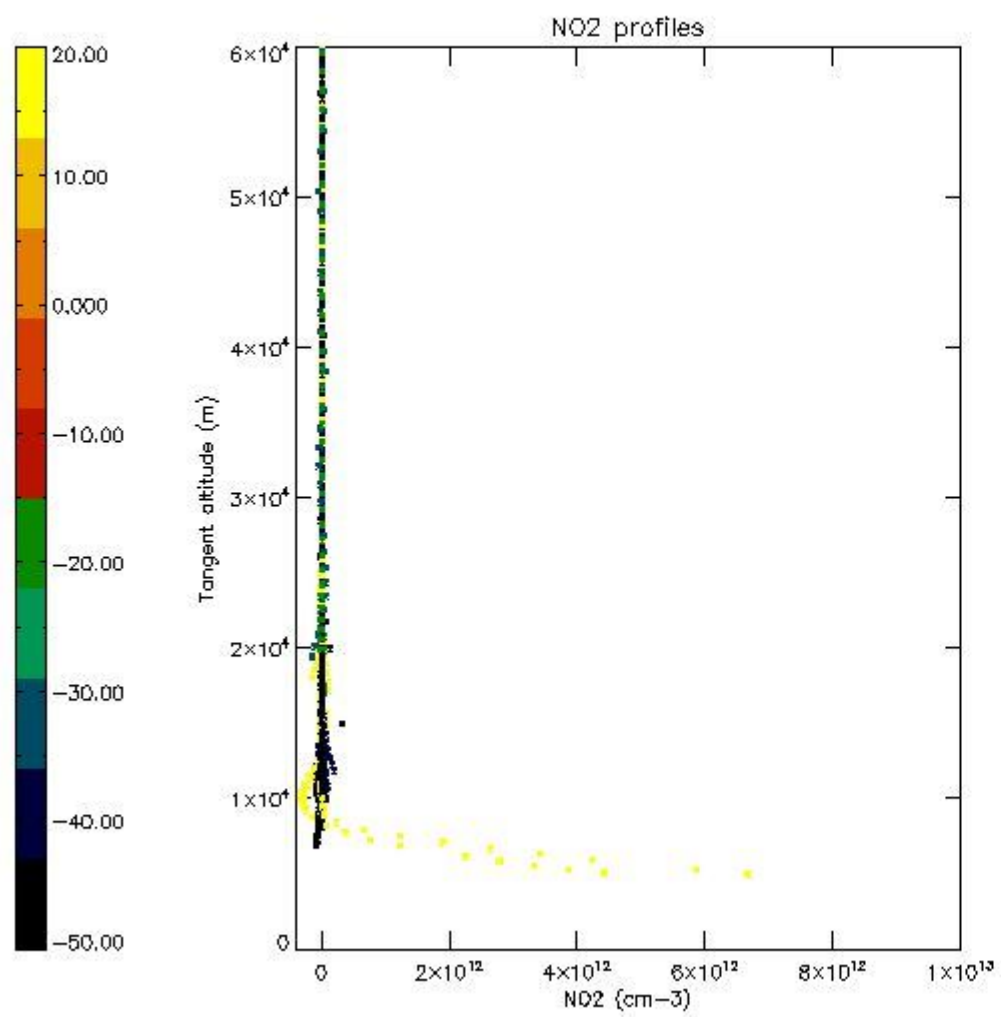

*5.4 Plot ozone profiles where STD < 10% (dark without errors)*

The colorbar represents the latitude.

*5.5 Plot ozone profiles where STD < 5% (dark without errors)*

The colorbar represents the latitude.

*5.6 Plot NO<sub>2</sub> profiles for all STD (dark without errors)*

The colorbar represents the latitude.

*5.7 Plot NO3 profiles for all STD (dark without errors)*

The colorbar represents the latitude.

*5.8 Plot H2O profiles for all STD (only for occultations of stars 1,2,3,4,13,14,16,26,63 dark without errors)*