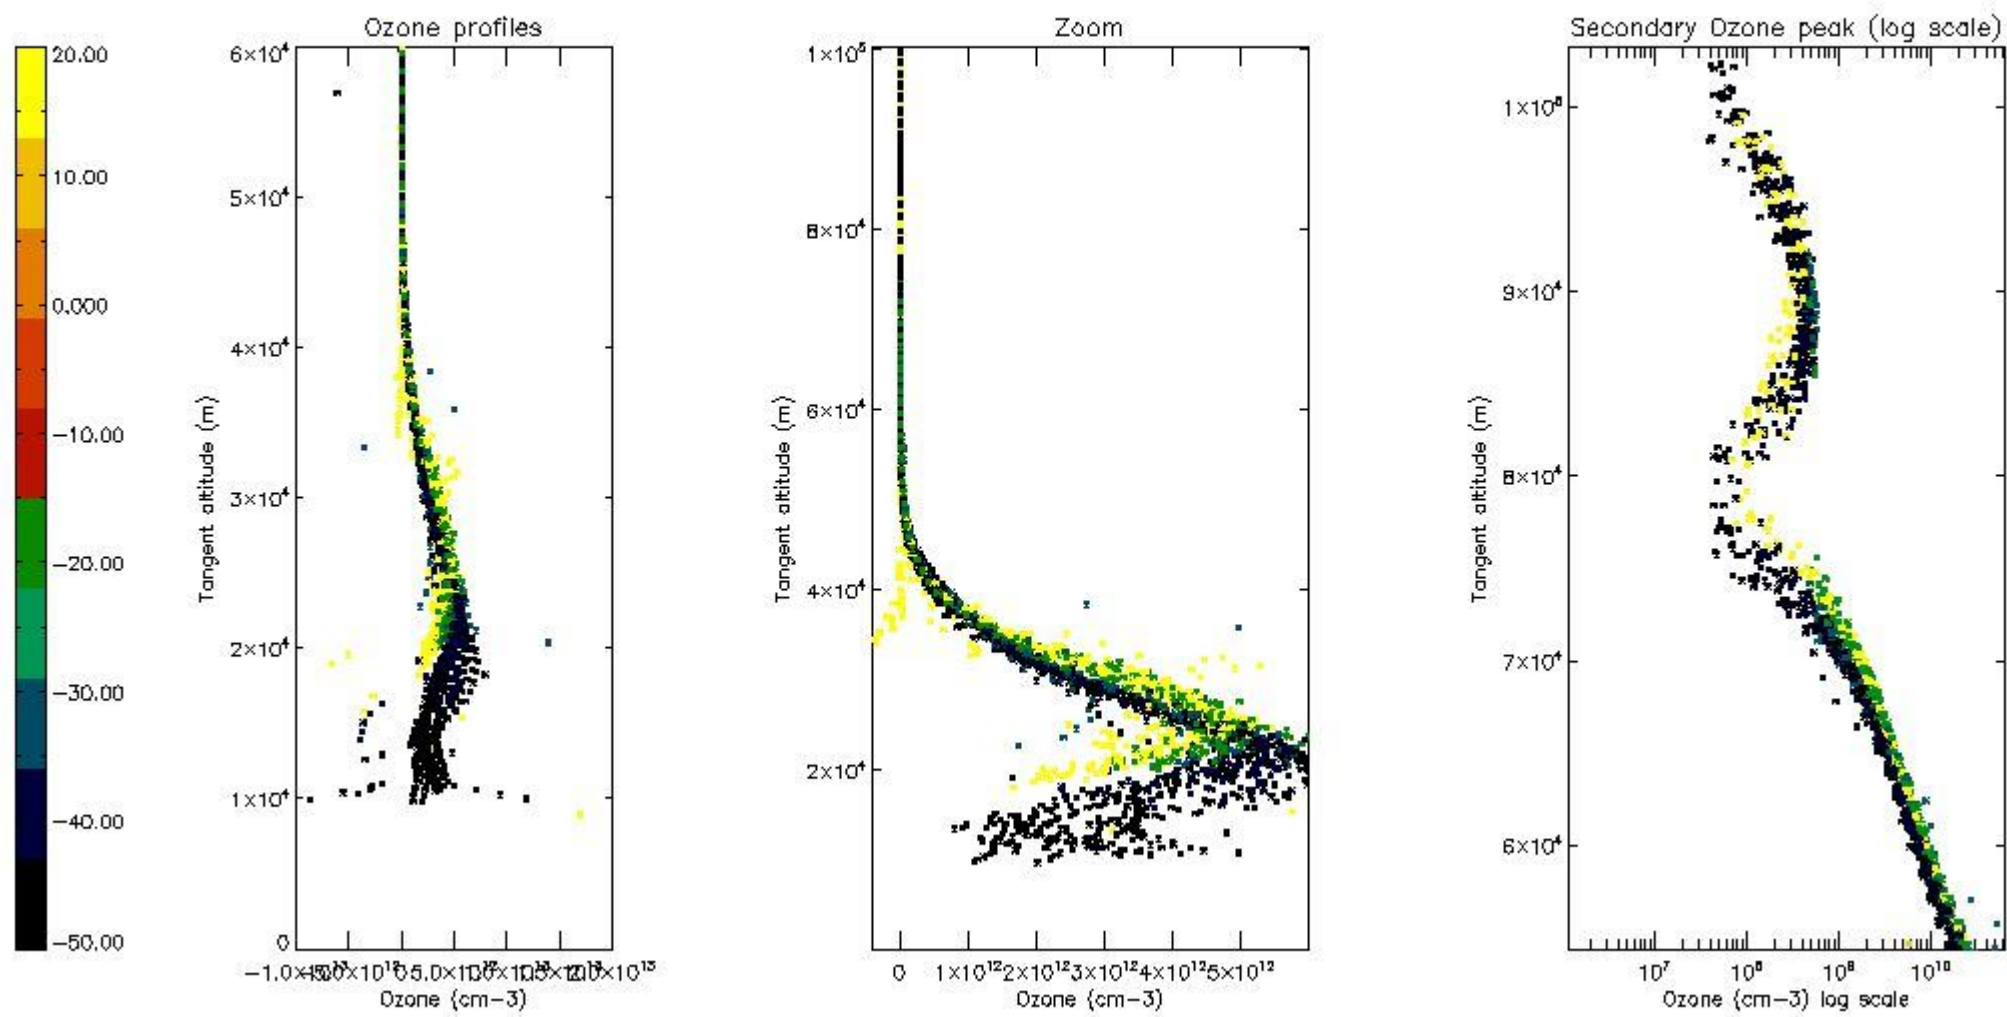

STD < 10	28
STD < 5	20

5.2 Plot ozone profiles for all STD (dark without errors)

The colorbar represents the latitude.

5.3 Plot ozone profiles where STD < 20% (dark without errors)

The colorbar represents the latitude.