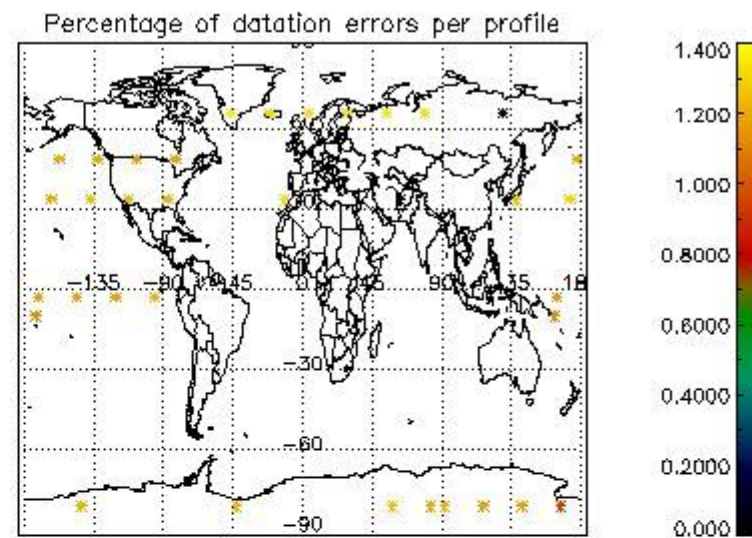

5. Trace gas profiles

5.1 Ozone statistics based on quality of products

The final quality of the products can be "measured" using the STD (Standard Deviation) attached to every point profile. This information is written to the parameter GOM_NL__2P/NL_LOCAL_SPECIES_DENSITY/o3_std of the level 2 products. The table below shows the statistics for given STD ranges.

The statistics are given with respect to the overall valid production:

- Products without fatal errors: GOM_NL__2P/MPH/PRODUCT_ERR=0
- Valid point profile: GOM_NL__2P/NL_LOCAL_SPECIES_DENSITY/pcd(0)=0

The 'Criteria' is applied to valid points of dark limb products:

- Products in dark limb illumination condition: GOM_NL__2P/NL_SUMMARY_QUALITY/obs_ill_cond=0
- Products without fatal errors: GOM_NL__2P/MPH/PRODUCT_ERR=0
- Valid point profile: GOM_NL__2P/NL_LOCAL_SPECIES_DENSITY/pcd(0)=0

So, the table below shows the percentage of dark limb and valid observations for each criteria with respect to the overall valid daily observations.

Criteria	% of total production
All STD	56
STD < 20	33