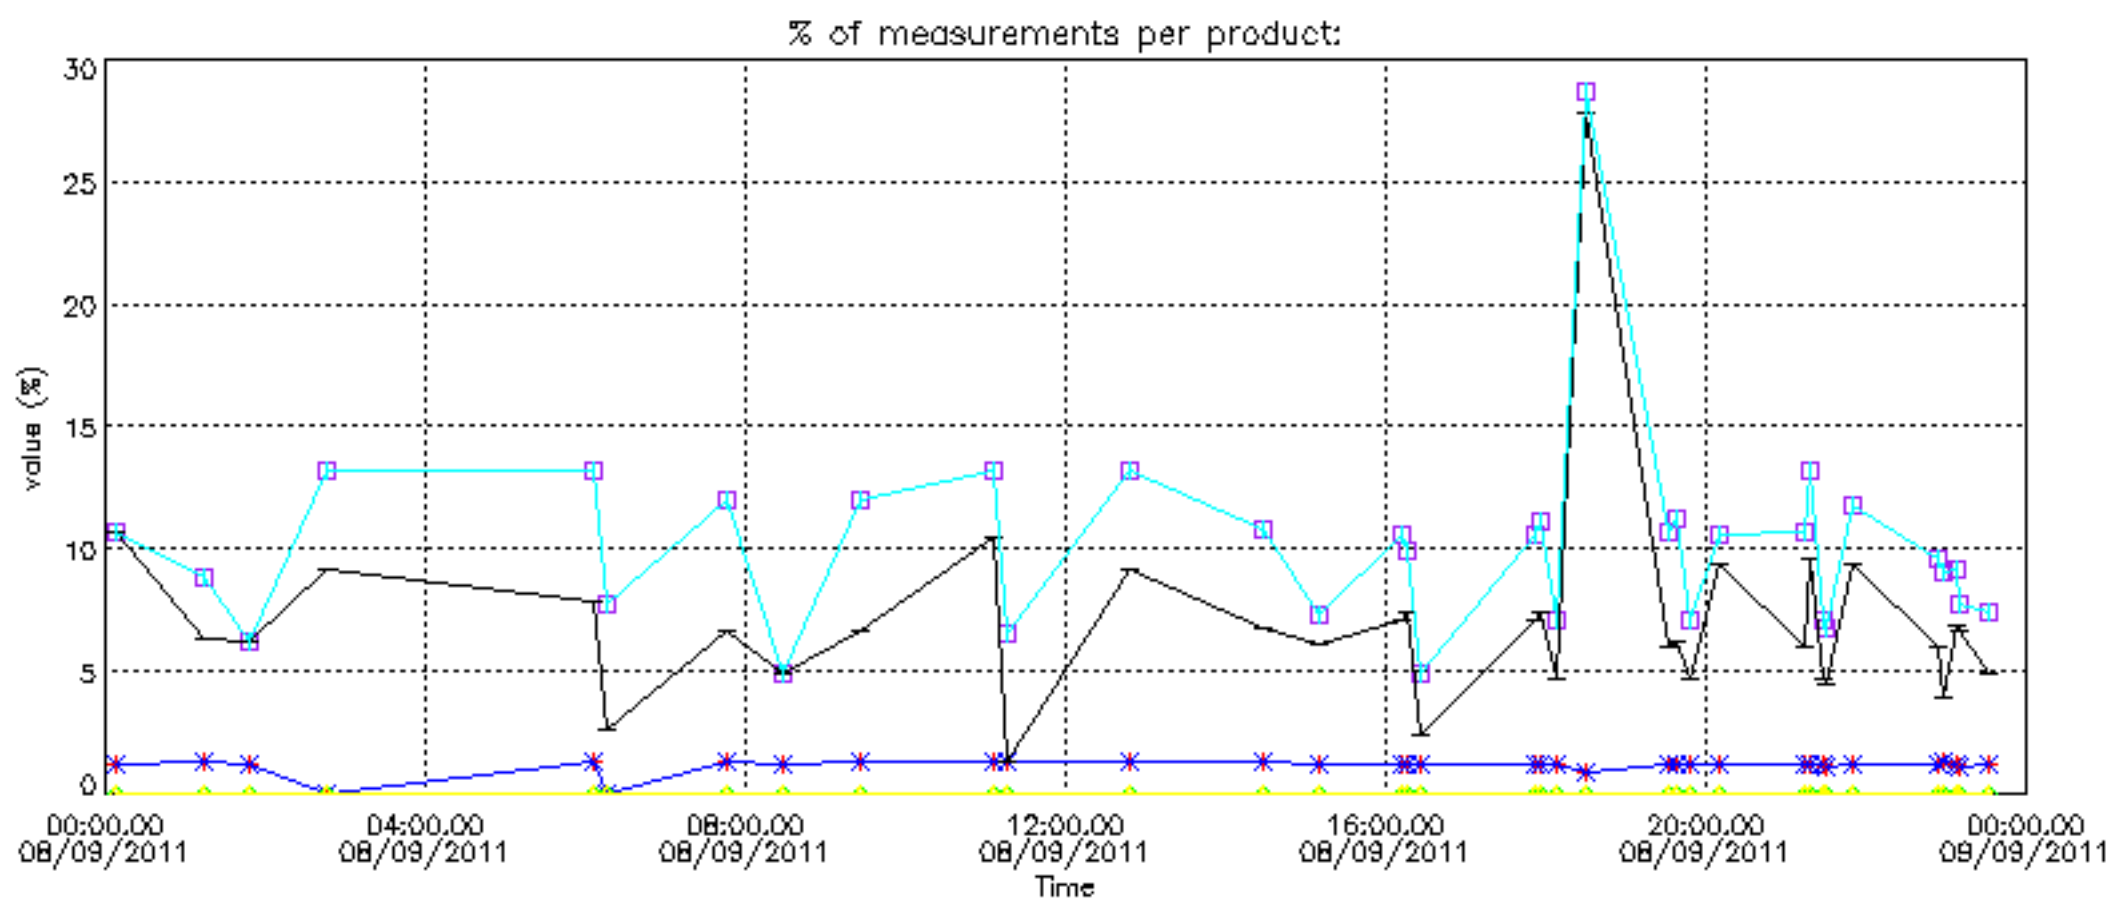

Percentage of cosmic ray hits per profile

Percentage of datation errors per profile