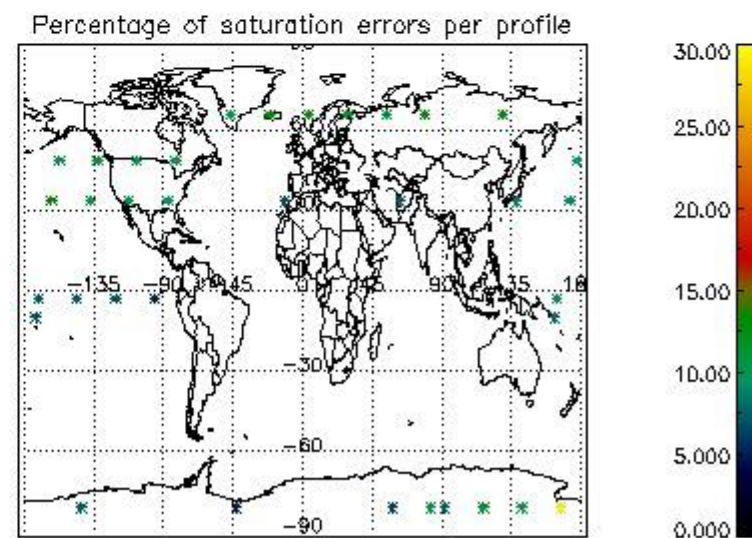

5. Trace gas profiles

5.1 Ozone statistics based on quality of products

The final quality of the products can be "measured" using the STD (Standard Deviation) attached to every point profile. This information is written to the parameter GOM_NL__2P/NL_LOCAL_SPECIES_DENSITY/o3_std of the level 2 products. The table below shows the statistics for given STD ranges.

The statistics are given with respect to the overall valid production:

- Products without fatal errors: GOM_NL__2P/MPH/PRODUCT_ERR=0
- Valid point profile: GOM_NL__2P/NL_LOCAL_SPECIES_DENSITY/pcd(0)=0

The 'Criteria' is applied to valid points of dark limb products:

- Products in dark limb illumination condition: GOM_NL__2P/NL_SUMMARY_QUALITY/obs_ill_cond=0
- Products without fatal errors: GOM_NL__2P/MPH/PRODUCT_ERR=0
- Valid point profile: GOM_NL__2P/NL_LOCAL_SPECIES_DENSITY/pcd(0)=0

So, the table below shows the percentage of dark limb and valid observations for each criteria with respect to the overall valid daily observations.

Criteria	% of total production
All STD	56
STD < 20	33