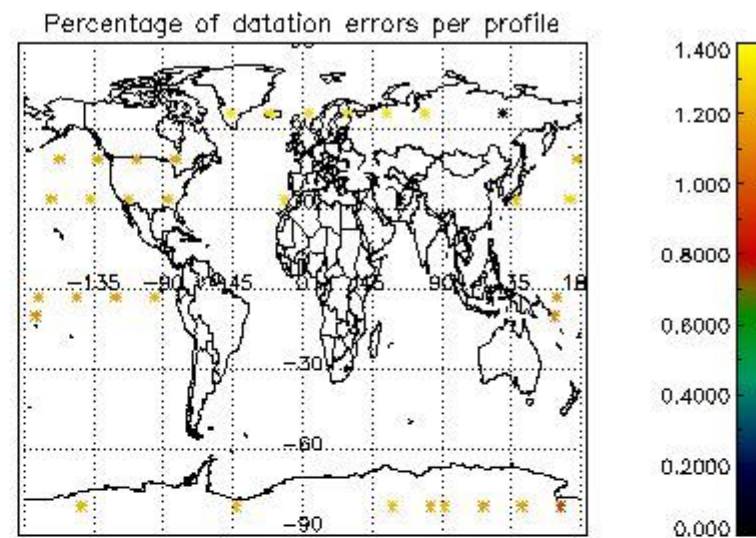

5. Trace gas profiles

5.1 Ozone statistics based on quality of products

The final quality of the products can be "measured" using the STD (Standard Deviation) attached to every point profile. This information is written to the parameter GOM_NL__2P/NL_LOCAL_SPECIES_DENSITY/o3_std of the level 2 products. The table below shows the statistics for given STD ranges.

The statistics are given with respect to the overall valid production:

- Products without fatal errors: GOM_NL__2P/MPH/PRODUCT_ERR=0
- Valid point profile: GOM_NL__2P/NL_LOCAL_SPECIES_DENSITY/pcd(0)=0

The 'Criteria' is applied to valid points of dark limb products:

- Products in dark limb illumination condition: GOM_NL__2P/NL_SUMMARY_QUALITY/obs_ill_cond=0
- Products without fatal errors: GOM_NL__2P/MPH/PRODUCT_ERR=0
- Valid point profile: GOM_NL__2P/NL_LOCAL_SPECIES_DENSITY/pcd(0)=0

So, the table below shows the percentage of dark limb and valid observations for each criteria with respect to the overall valid daily observations.

Criteria	% of total production
All STD	56
STD < 20	33