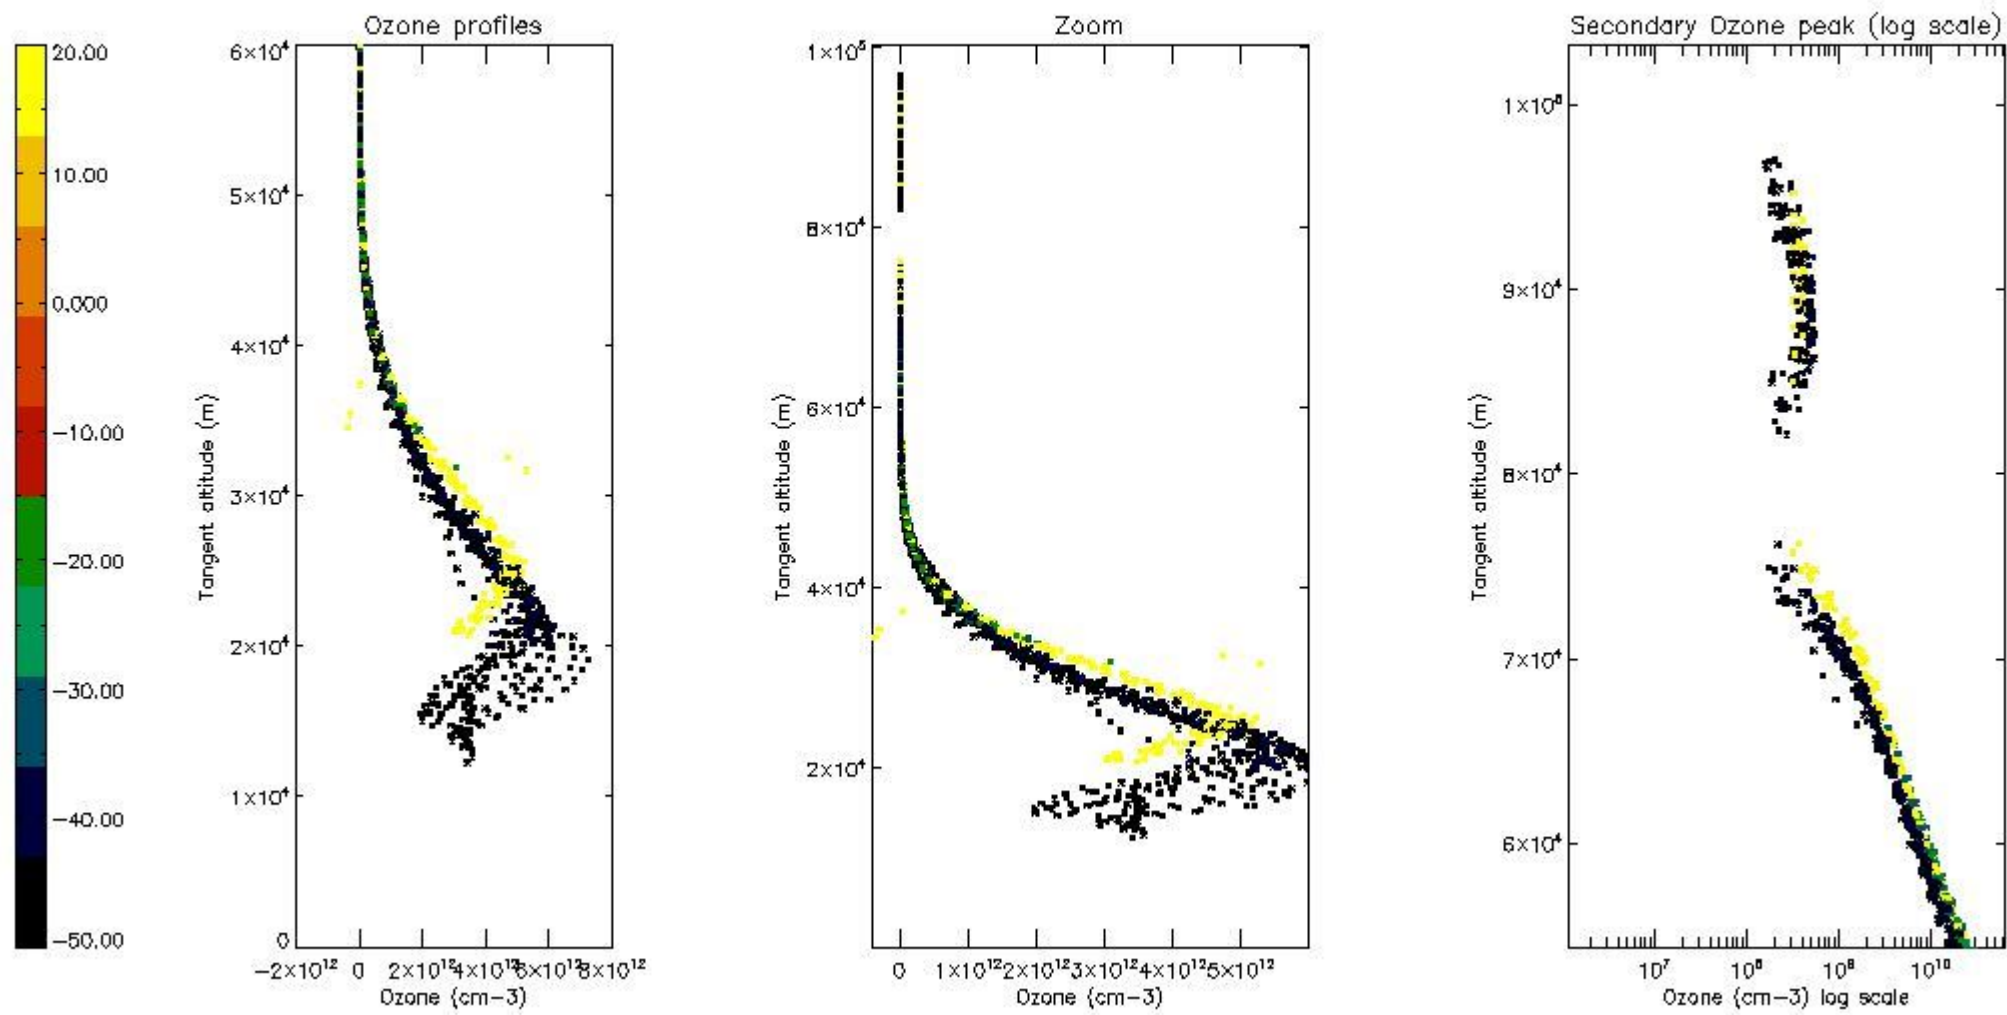

5.6 Plot NO₂ profiles for all STD (dark without errors)

The colorbar represents the latitude.