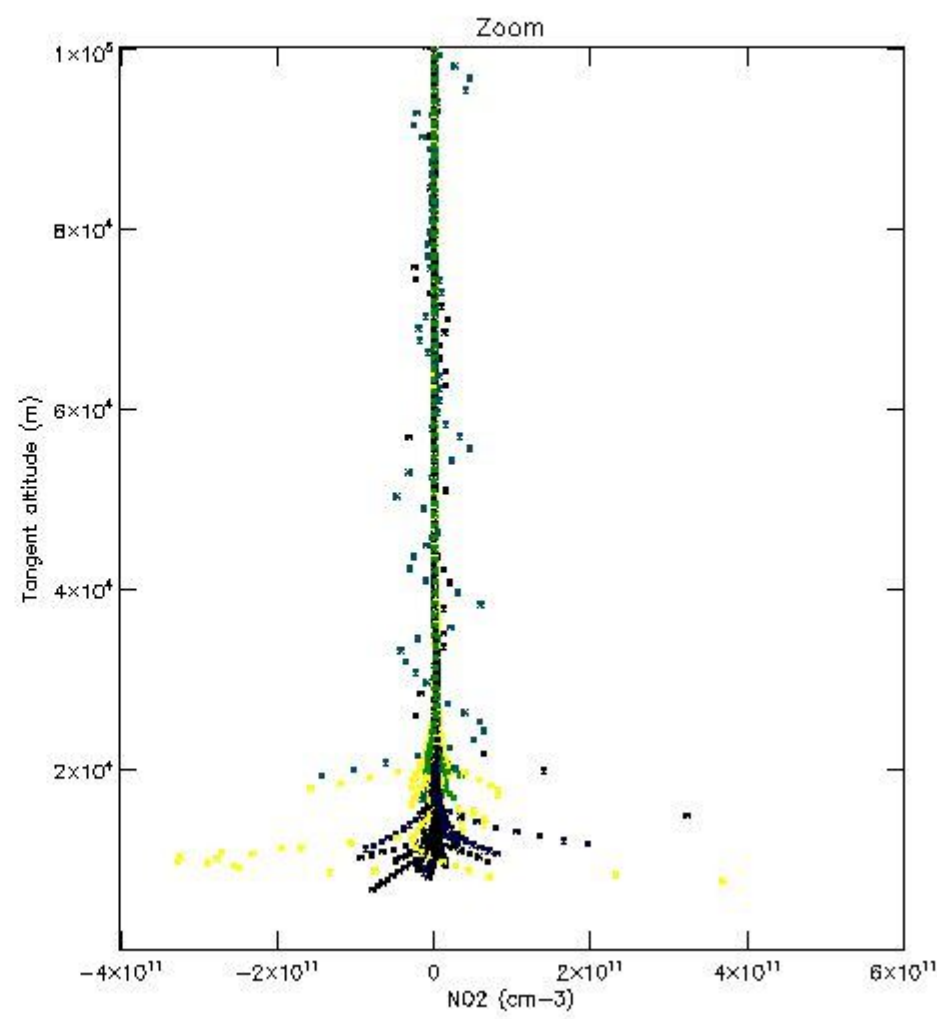

5.7 Plot NO3 profiles for all STD (dark without errors)

The colorbar represents the latitude.