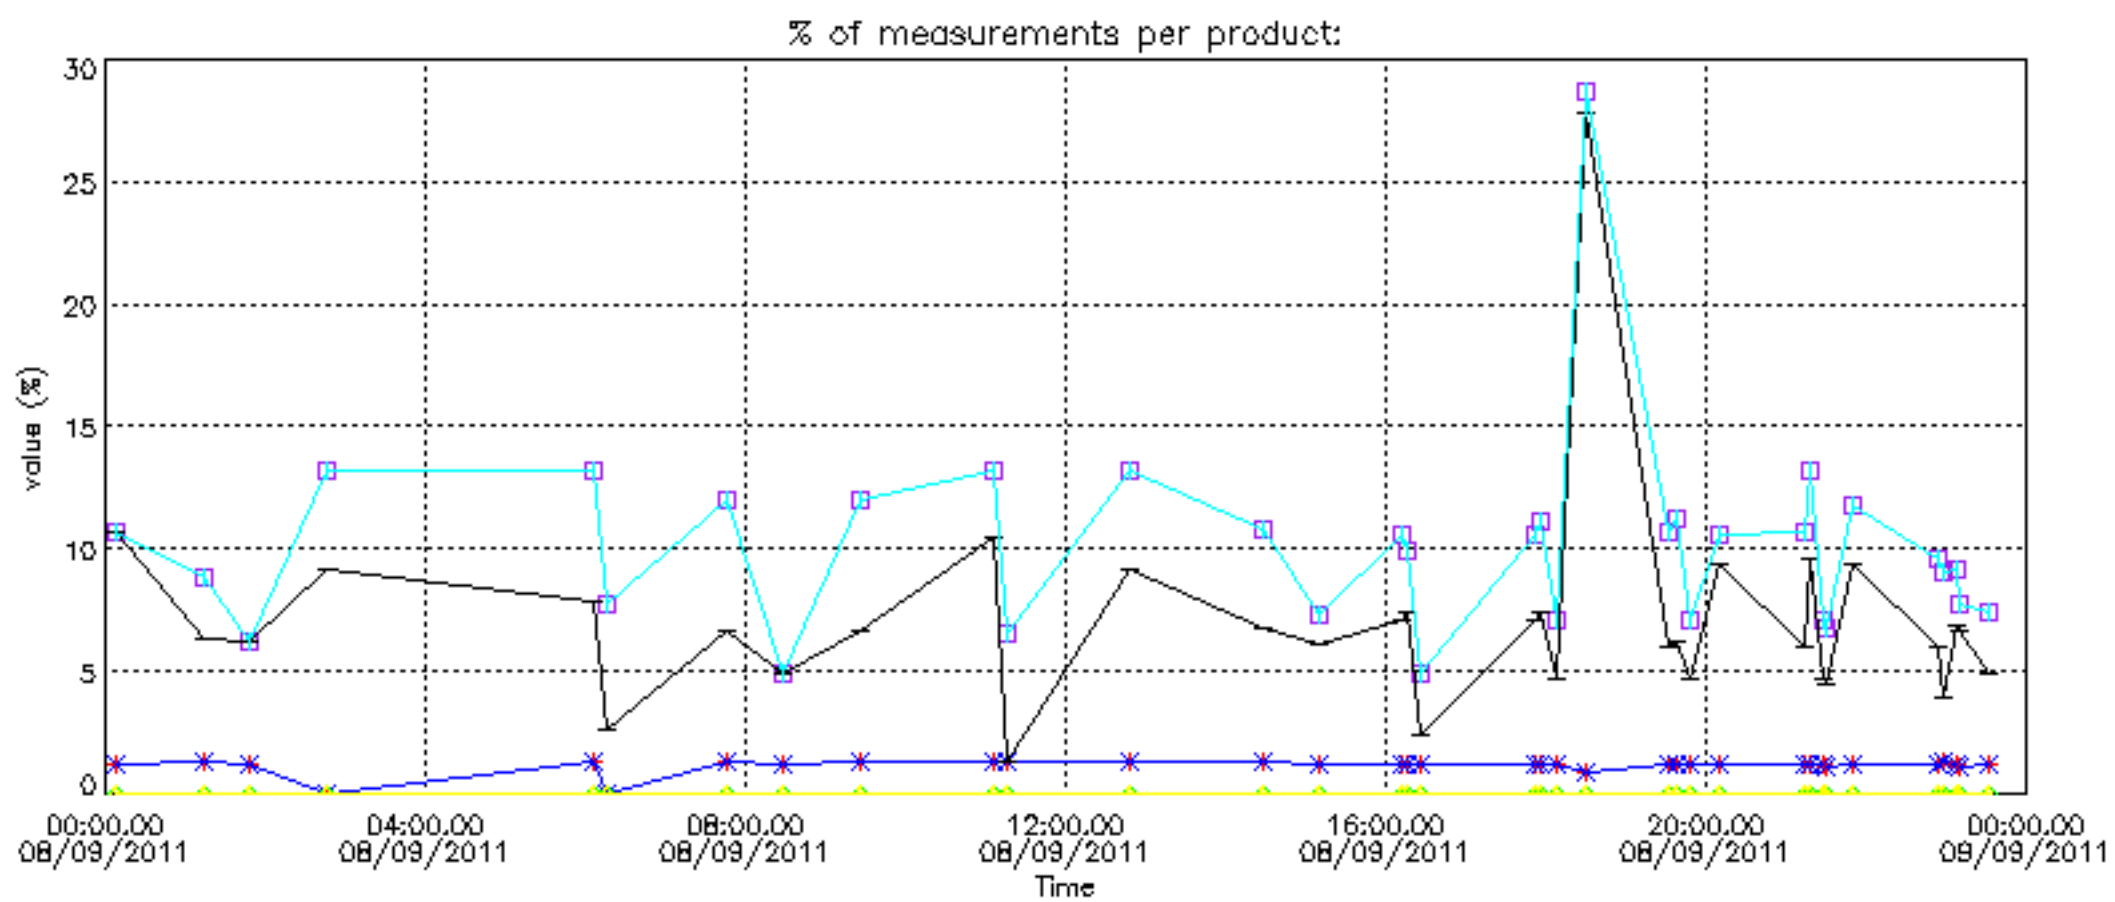

Percentage of cosmic ray hits per profile

Percentage of datation errors per profile