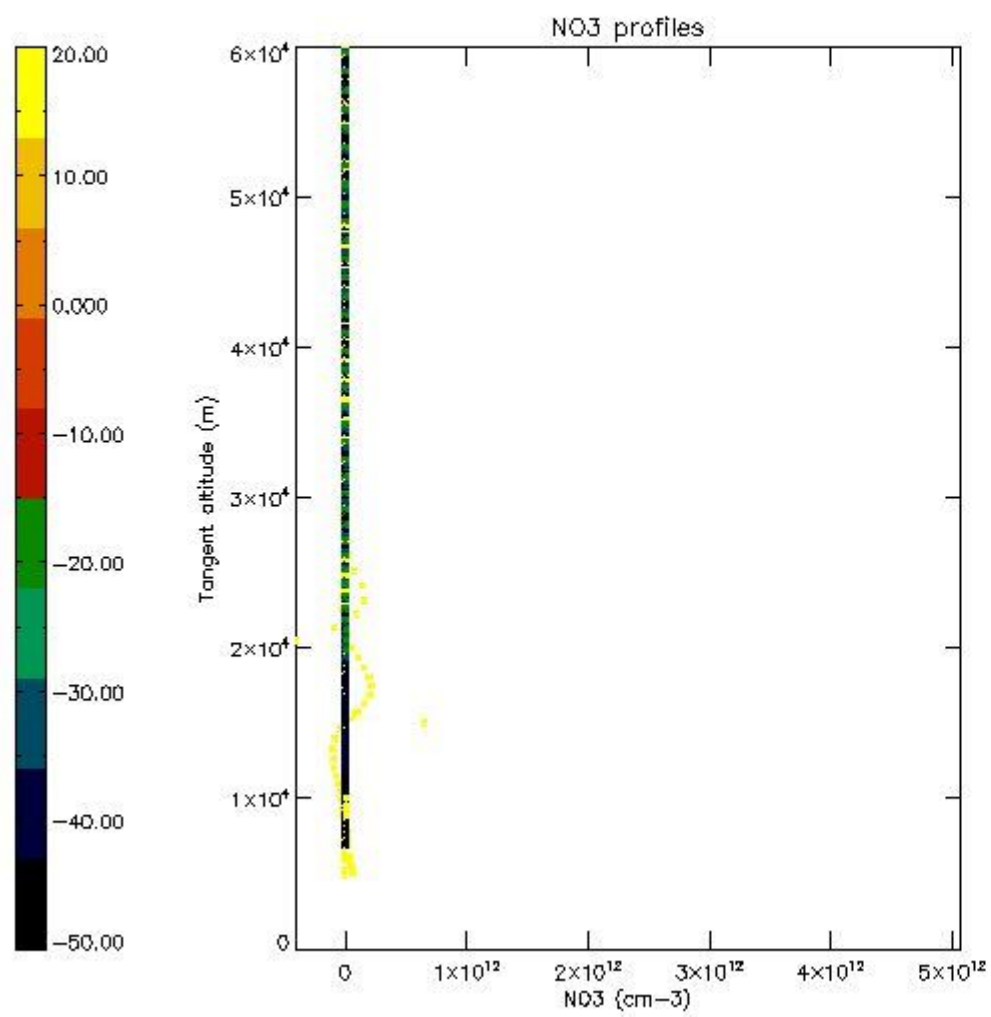

5.8 Plot H2O profiles for all STD (only for occultations of stars 1,2,3,4,13,14,16,26,63 dark without errors)

The colorbar represents the latitude.