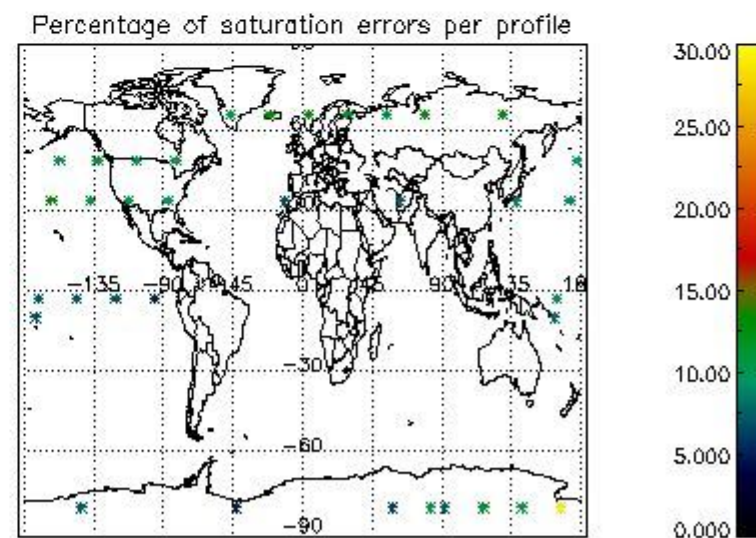

5. Trace gas profiles

5.1 Ozone statistics based on quality of products

The final quality of the products can be "measured" using the STD (Standard Deviation) attached to every point profile. This information is written to the parameter GOM_NL__2P/NL_LOCAL_SPECIES_DENSITY/o3_std of the level 2 products. The table below shows the statistics for given STD ranges.

The statistics are given with respect to the overall valid production:

- Products without fatal errors: GOM_NL__2P/MPH/PRODUCT_ERR=0
- Valid point profile: GOM_NL__2P/NL_LOCAL_SPECIES_DENSITY/pcd(0)=0

The 'Criteria' is applied to valid points of dark limb products:

- Products in dark limb illumination condition: GOM_NL__2P/NL_SUMMARY_QUALITY/obs_ill_cond=0
- Products without fatal errors: GOM_NL__2P/MPH/PRODUCT_ERR=0
- Valid point profile: GOM_NL__2P/NL_LOCAL_SPECIES_DENSITY/pcd(0)=0

So, the table below shows the percentage of dark limb and valid observations for each criteria with respect to the overall valid daily observations.

Criteria	% of total production
All STD	56
STD < 20	33