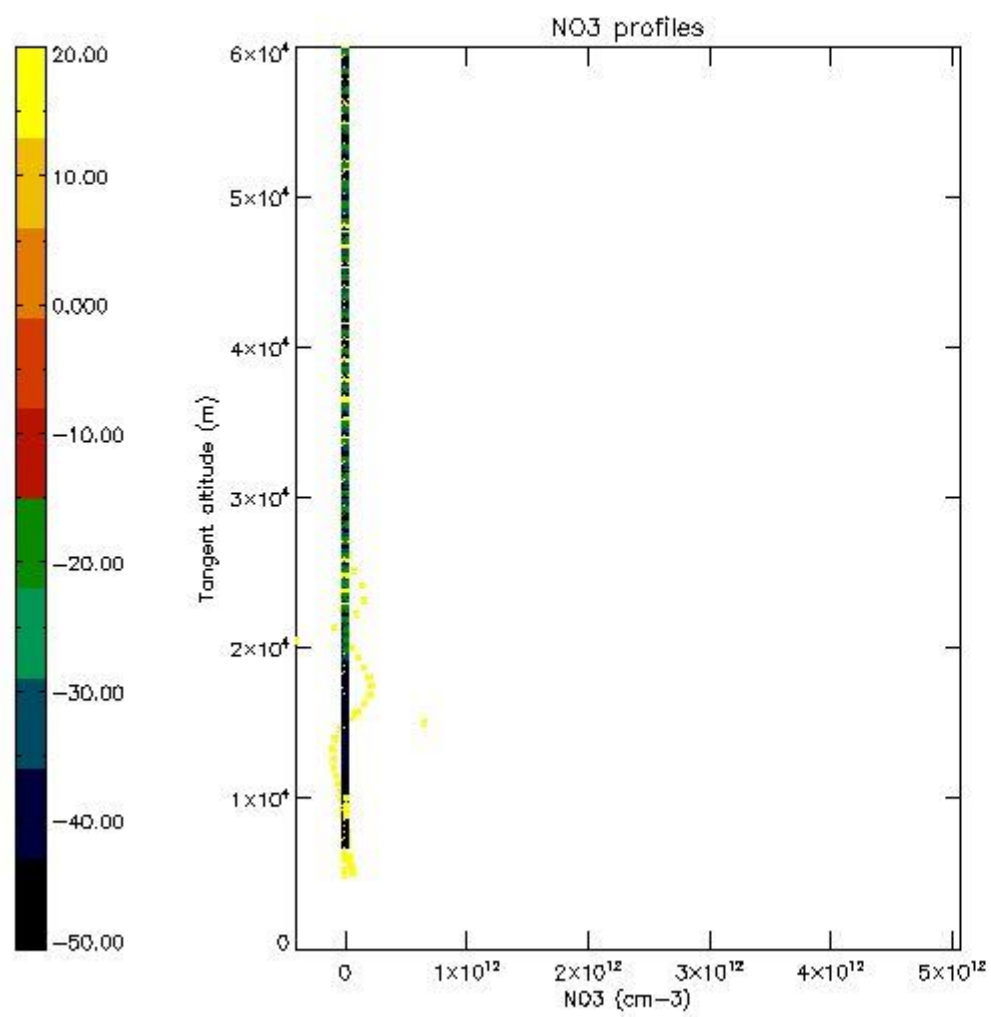

*5.4 Plot ozone profiles where STD < 10% (dark without errors)*

The colorbar represents the latitude.

*5.5 Plot ozone profiles where STD < 5% (dark without errors)*

The colorbar represents the latitude.

*5.6 Plot NO<sub>2</sub> profiles for all STD (dark without errors)*

The colorbar represents the latitude.

*5.7 Plot NO3 profiles for all STD (dark without errors)*

The colorbar represents the latitude.

*5.8 Plot H2O profiles for all STD (only for occultations of stars 1,2,3,4,13,14,16,26,63 dark without errors)*