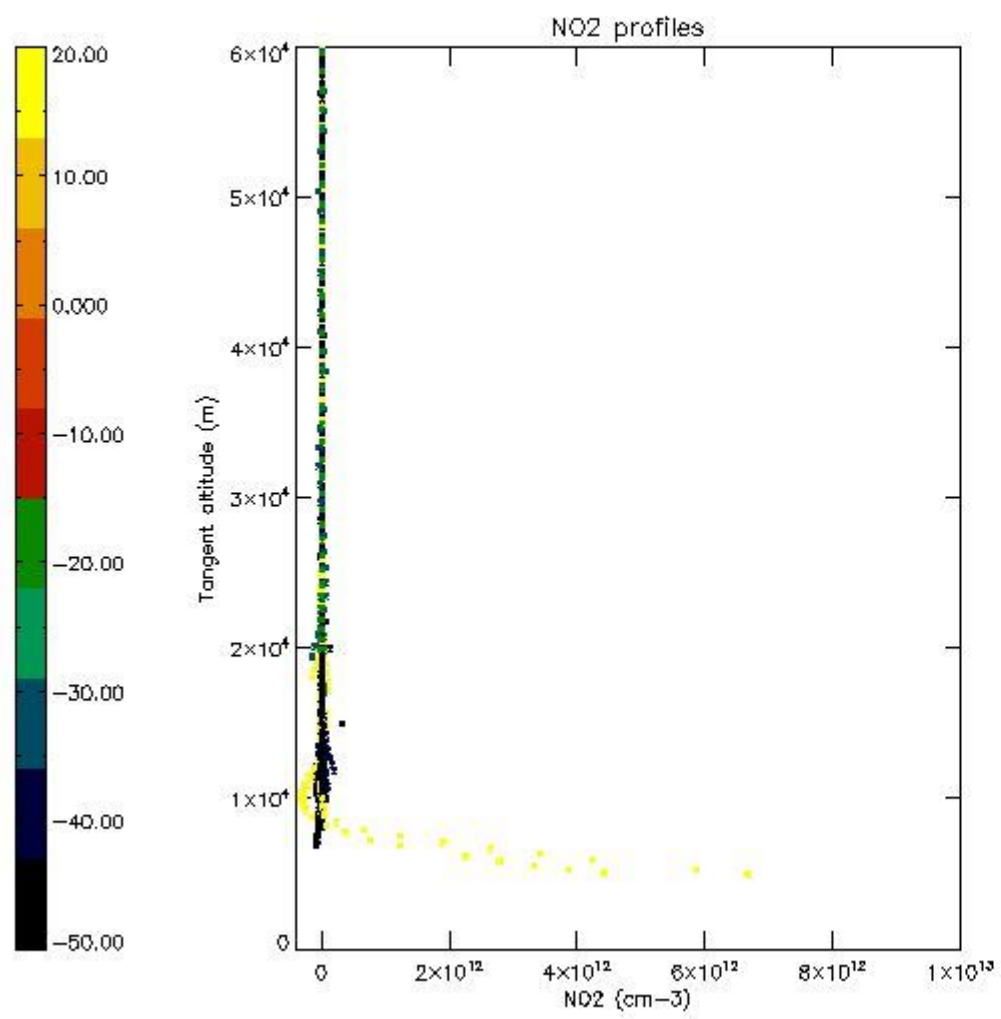

5.7 Plot NO3 profiles for all STD (dark without errors)

The colorbar represents the latitude.