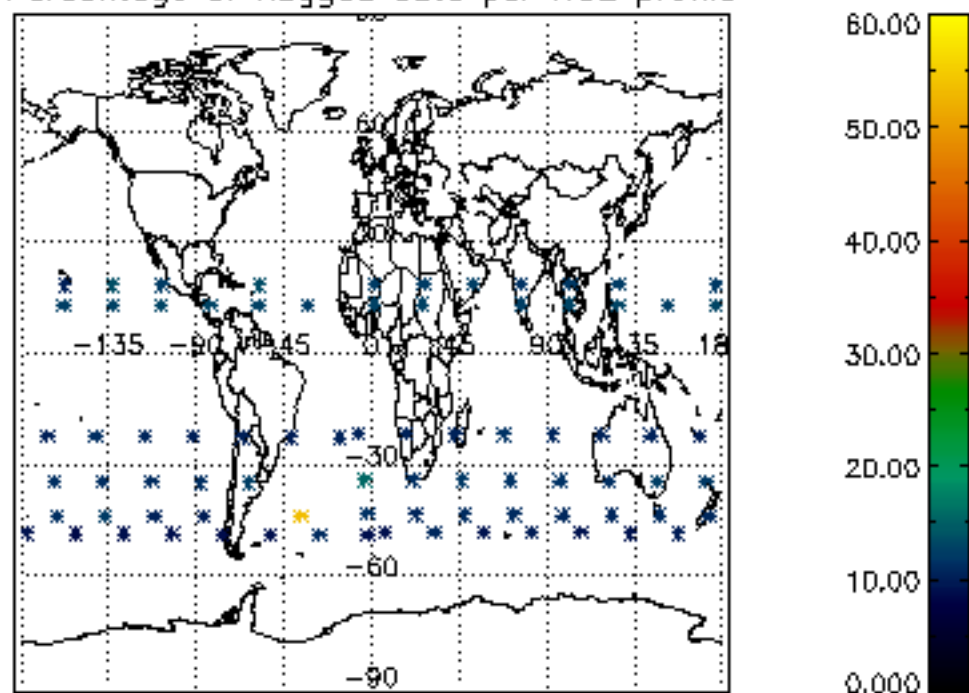

Percentage of flagged data per NO2 profile