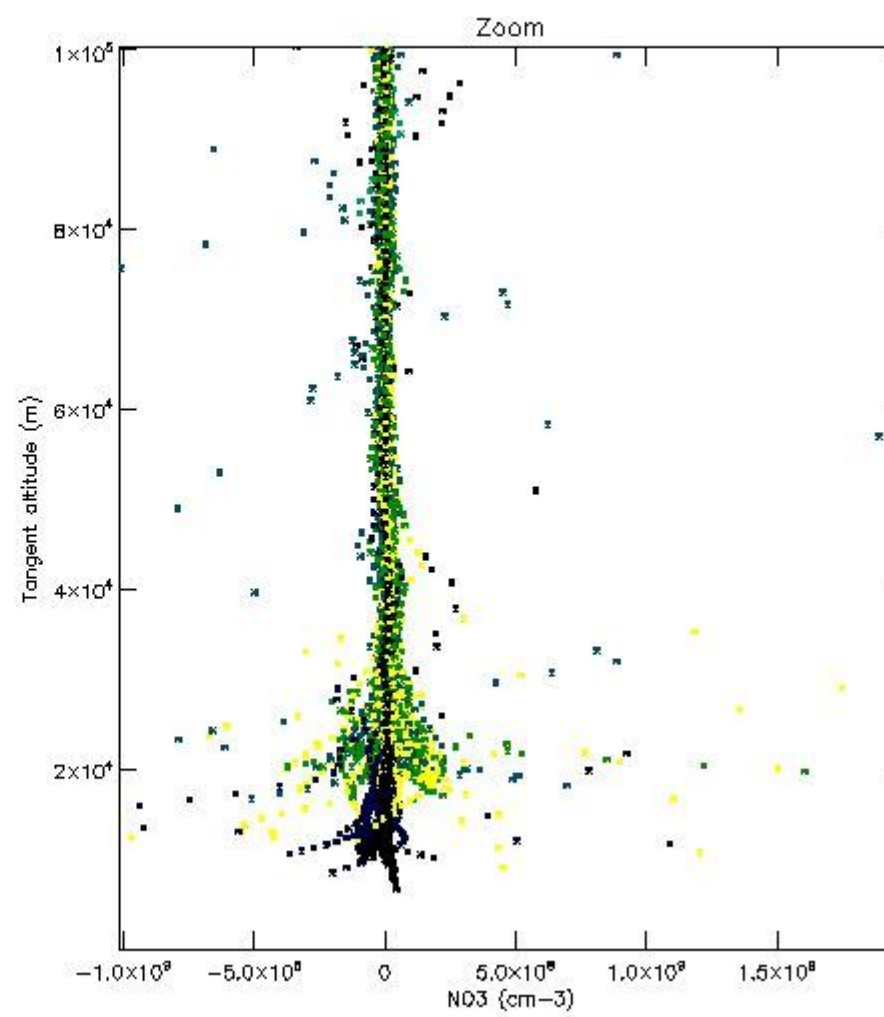

*5.4 Plot ozone profiles where STD < 10% (dark without errors)*

The colorbar represents the latitude.

*5.5 Plot ozone profiles where STD < 5% (dark without errors)*

The colorbar represents the latitude.

*5.6 Plot NO<sub>2</sub> profiles for all STD (dark without errors)*

The colorbar represents the latitude.

*5.7 Plot NO3 profiles for all STD (dark without errors)*

The colorbar represents the latitude.

*5.8 Plot H2O profiles for all STD (only for occultations of stars 1,2,3,4,13,14,16,26,63 dark without errors)*