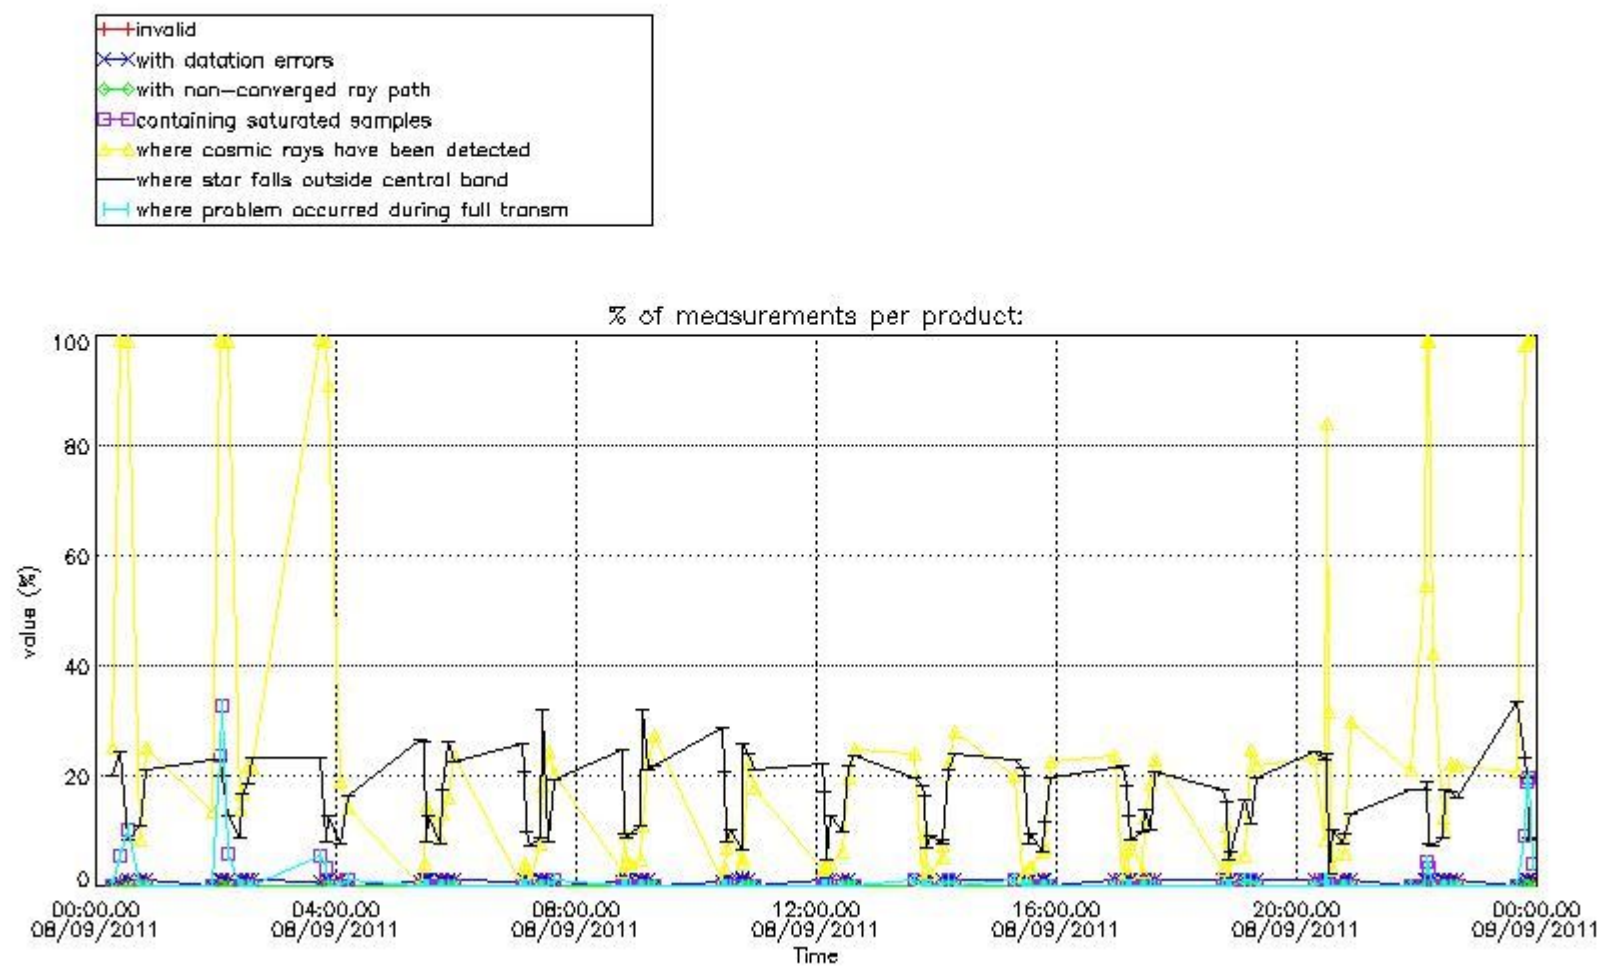

4.1.2 Plot level 1 quality information per product (time dependant): ENVISAT DESCENDING passes