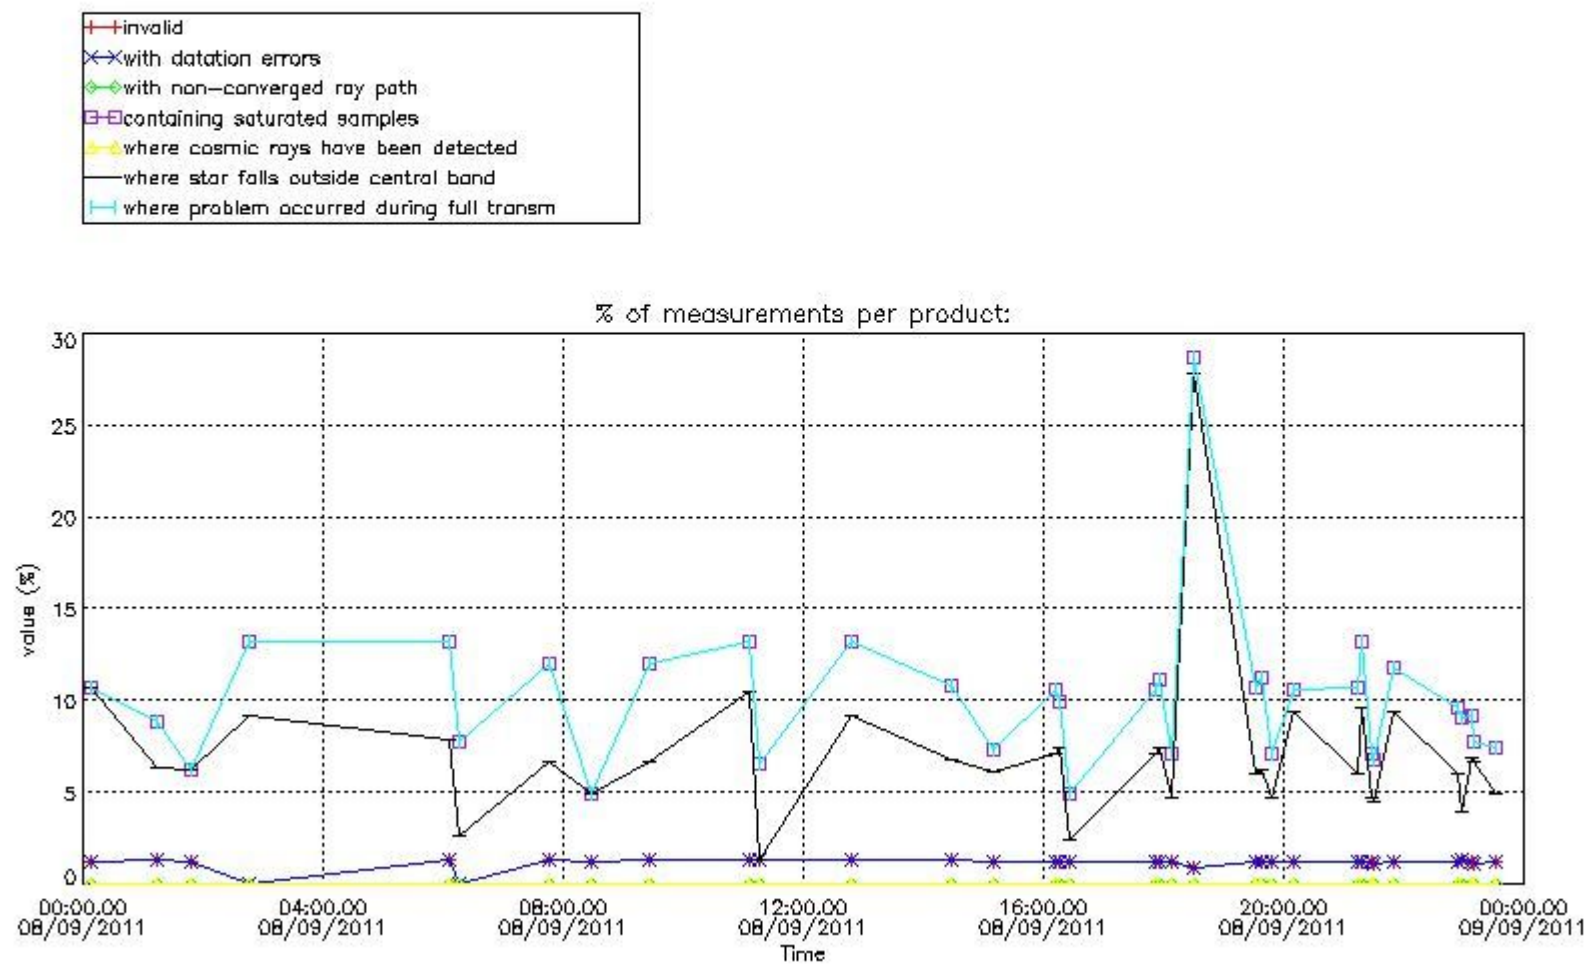

4.2 Plot quality information per product coming from level 1b processing (world map)

4.2.1 Plot level 1 quality information per product (world map): ENVISAT ASCENDING passes