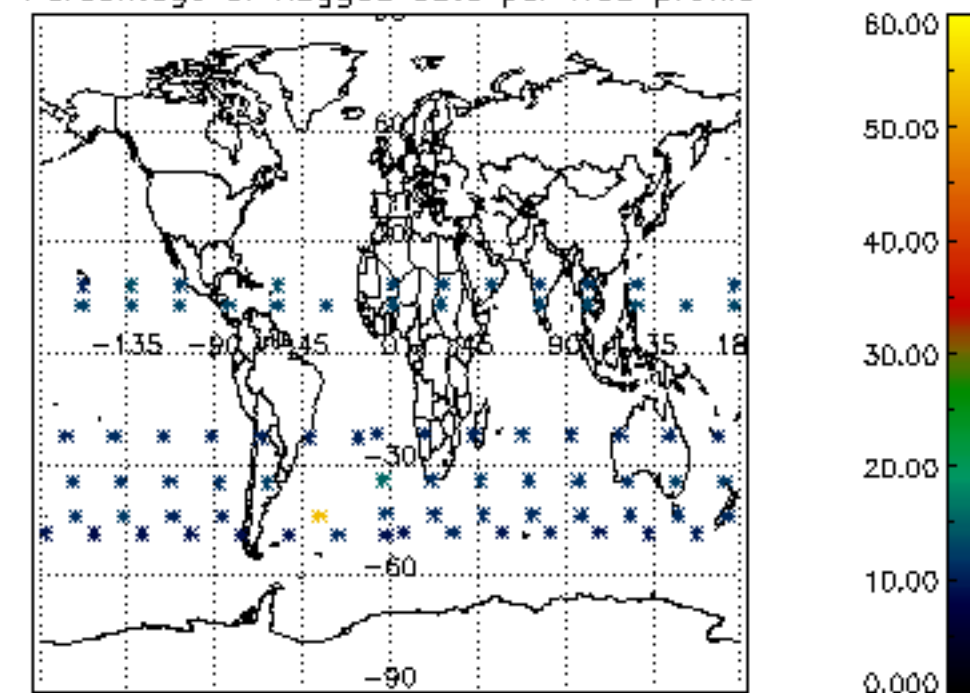

Percentage of flagged data per NO3 profile