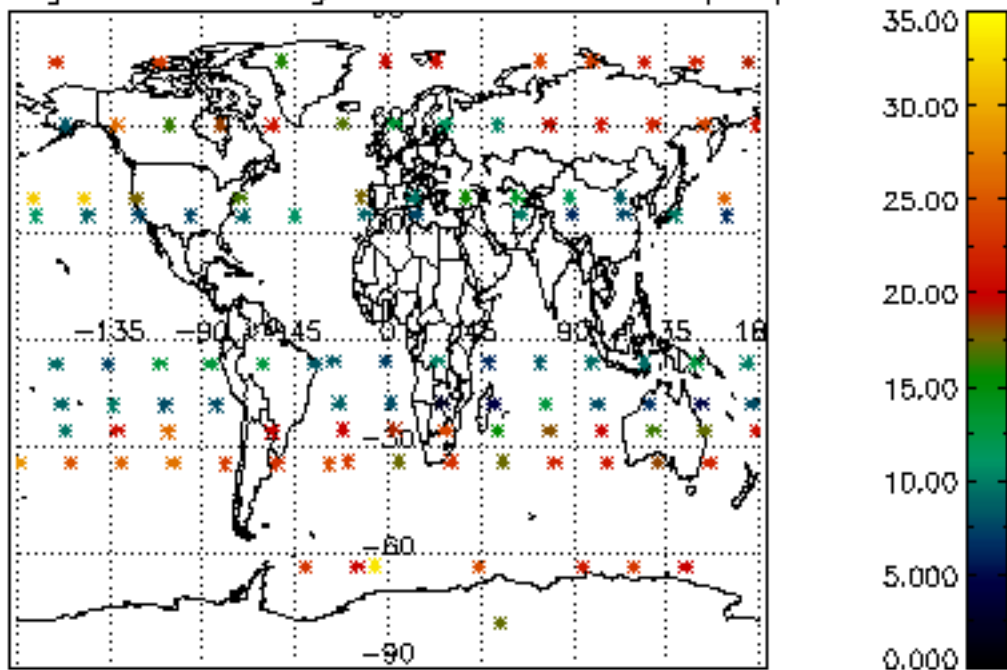

Percentage of cosmic ray hits per profile

Percentage of star falling outside central band per profile