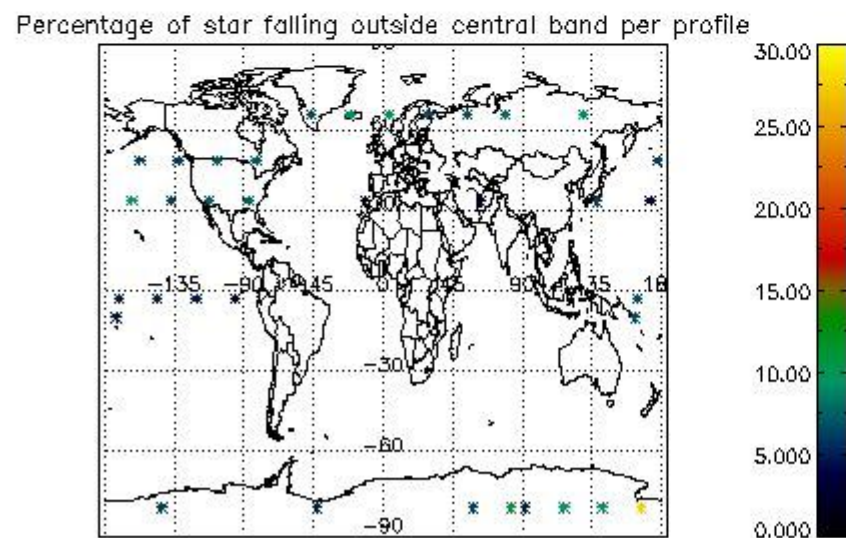

5. Trace gas profiles

5.1 Ozone statistics based on quality of products

The final quality of the products can be "measured" using the STD (Standard Deviation) attached to every point profile. This information is written to the parameter GOM_NL__2P/NL_LOCAL_SPECIES_DENSITY/o3_std of the level 2 products. The table below shows the statistics for given STD ranges.

The statistics are given with respect to the overall valid production:

- Products without fatal errors: GOM_NL__2P/MPH/PRODUCT_ERR=0
- Valid point profile: GOM_NL__2P/NL_LOCAL_SPECIES_DENSITY/pcd(0)=0

The 'Criteria' is applied to valid points of dark limb products:

- Products in dark limb illumination condition: GOM_NL__2P/NL_SUMMARY_QUALITY/obs_ill_cond=0
- Products without fatal errors: GOM_NL__2P/MPH/PRODUCT_ERR=0
- Valid point profile: GOM_NL__2P/NL_LOCAL_SPECIES_DENSITY/pcd(0)=0

So, the table below shows the percentage of dark limb and valid observations for each criteria with respect to the overall valid daily observations.

Criteria	% of total production
All STD	56
STD < 20	33