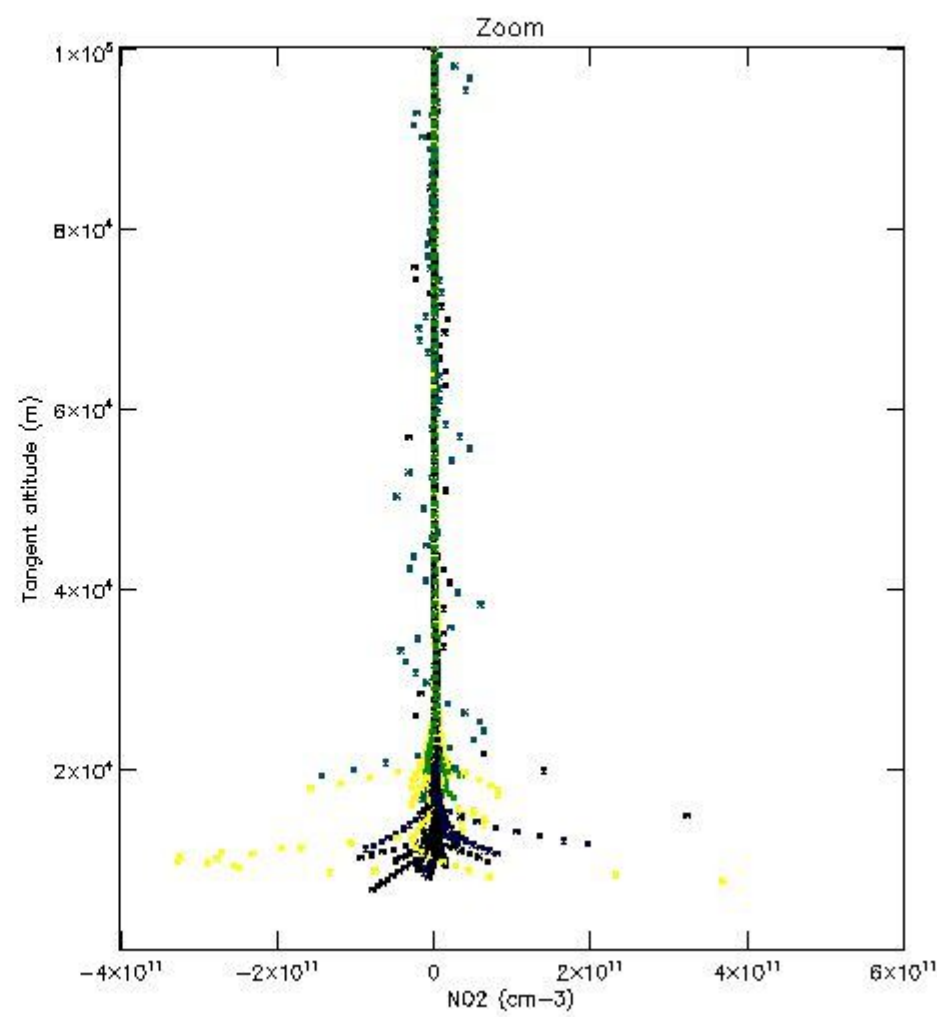

*5.4 Plot ozone profiles where STD < 10% (dark without errors)*

The colorbar represents the latitude.

*5.5 Plot ozone profiles where STD < 5% (dark without errors)*

The colorbar represents the latitude.

*5.6 Plot NO<sub>2</sub> profiles for all STD (dark without errors)*

The colorbar represents the latitude.

*5.7 Plot NO3 profiles for all STD (dark without errors)*

The colorbar represents the latitude.

*5.8 Plot H2O profiles for all STD (only for occultations of stars 1,2,3,4,13,14,16,26,63 dark without errors)*

The colorbar represents the latitude.