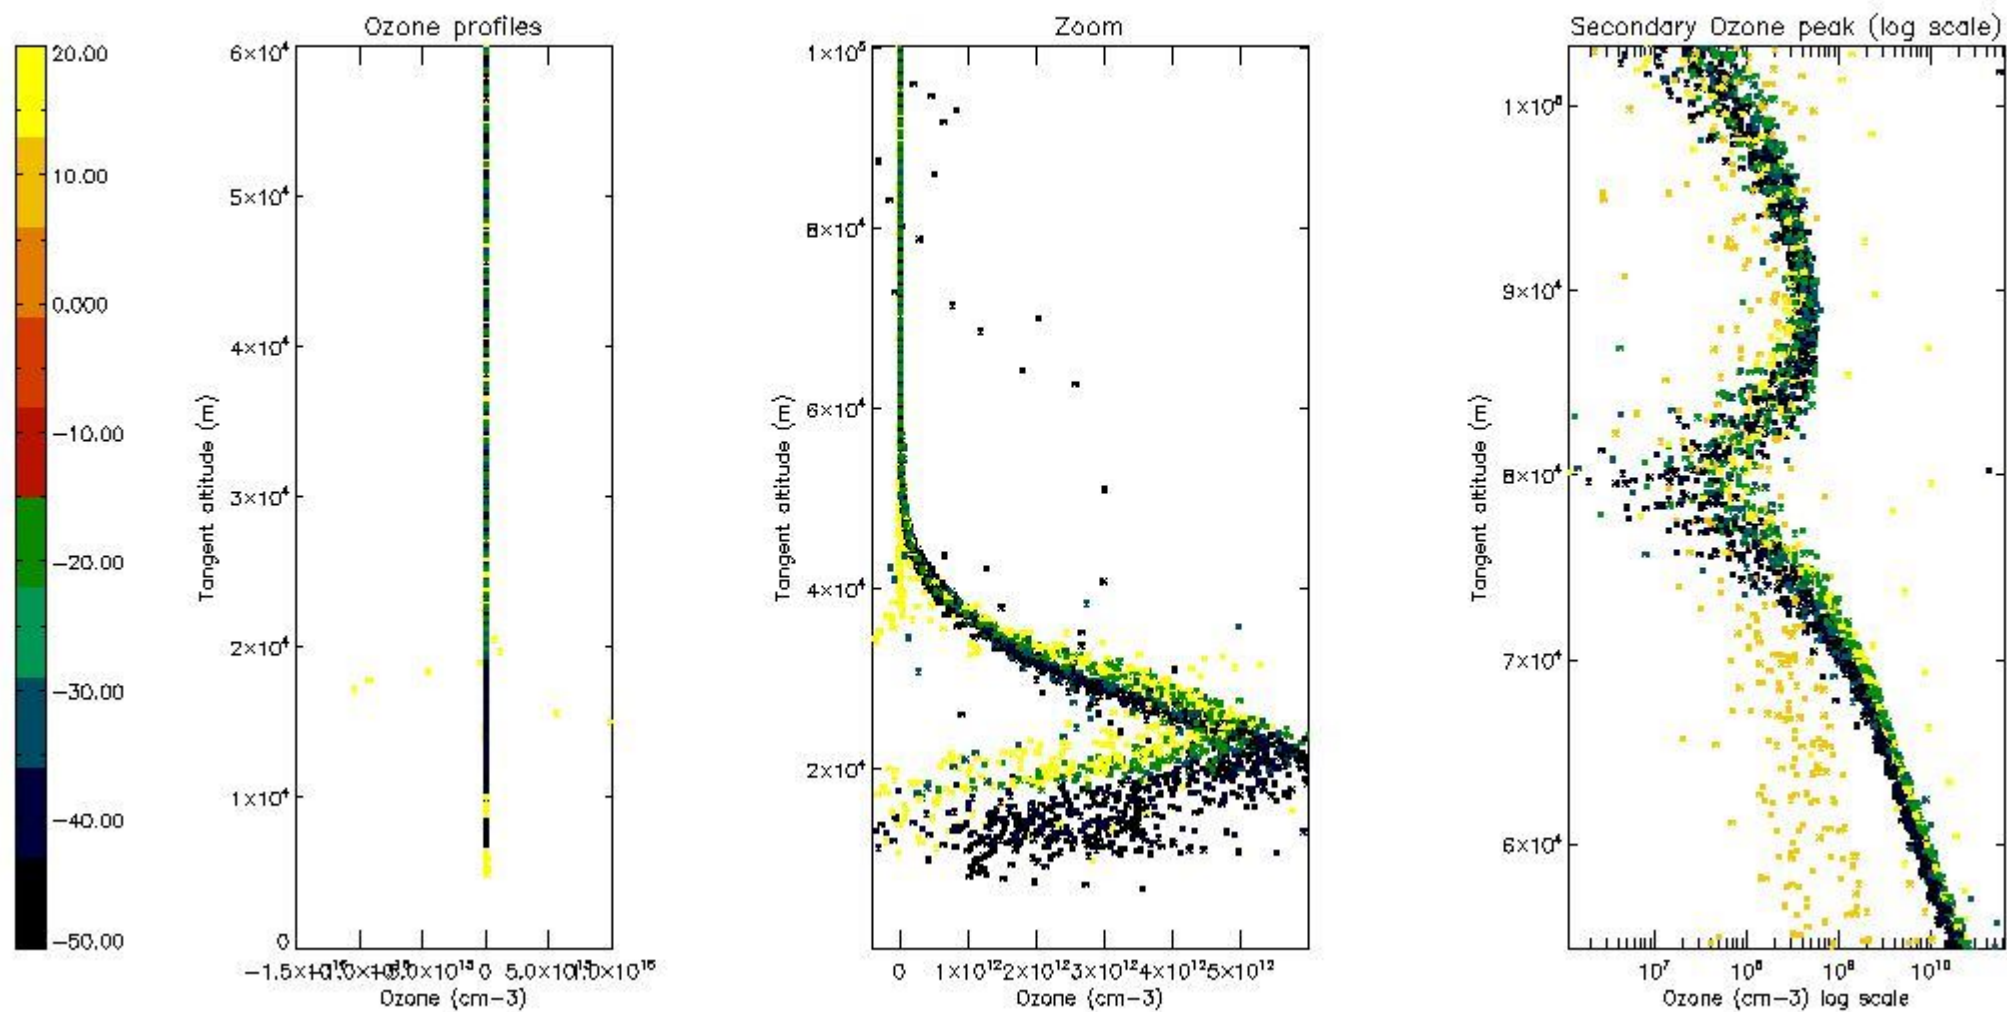

STD < 10	28
STD < 5	20

5.2 Plot ozone profiles for all STD (dark without errors)

The colorbar represents the latitude.

5.3 Plot ozone profiles where STD < 20% (dark without errors)

The colorbar represents the latitude.