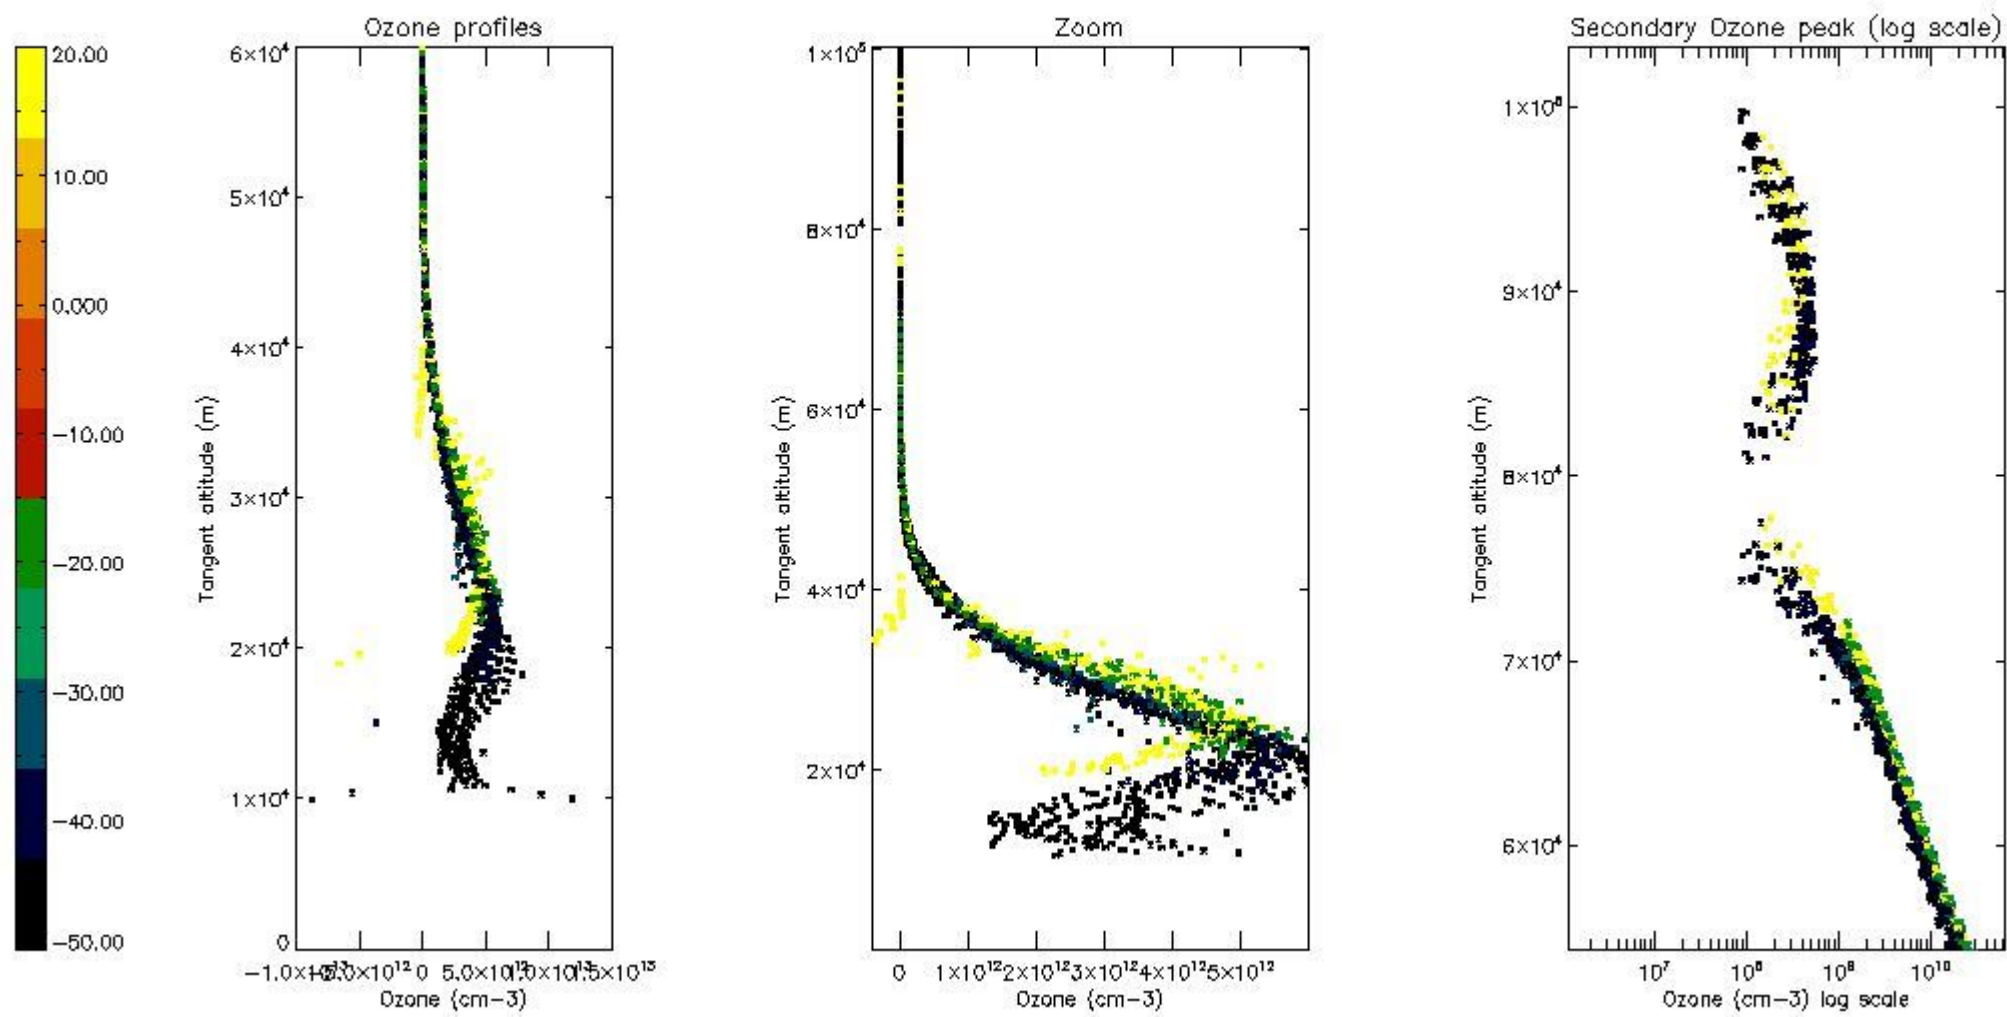

5.5 Plot ozone profiles where STD < 5% (dark without errors)

The colorbar represents the latitude.