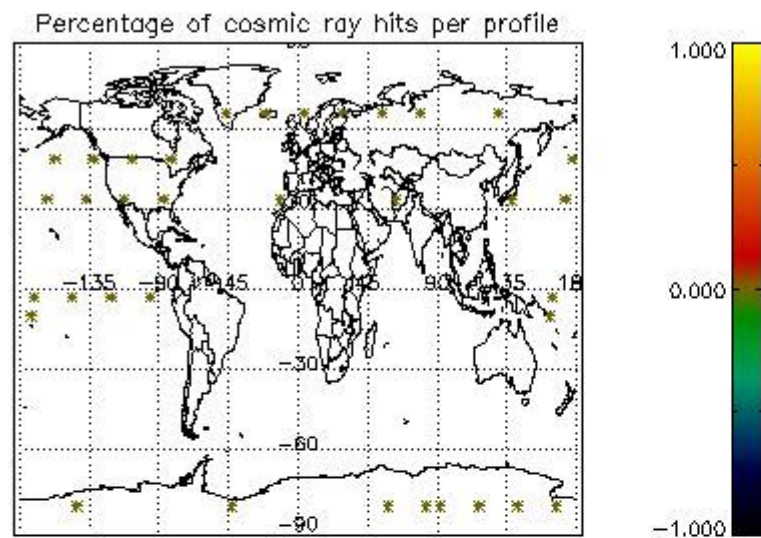

4.2.2 Plot level 1 quality information per product (world map): ENVISAT DESCENDING passes

5. Trace gas profiles

5.1 Ozone statistics based on quality of products

The final quality of the products can be "measured" using the STD (Standard Deviation) attached to every point profile. This information is written to the parameter GOM_NL__2P/NL_LOCAL_SPECIES_DENSITY/o3_std of the level 2 products. The table below shows the statistics for given STD ranges.

The statistics are given with respect to the overall valid production:

- Products without fatal errors: GOM_NL__2P/MPH/PRODUCT_ERR=0
- Valid point profile: GOM_NL__2P/NL_LOCAL_SPECIES_DENSITY/pcd(0)=0

The 'Criteria' is applied to valid points of dark limb products:

- Products in dark limb illumination condition: GOM_NL__2P/NL_SUMMARY_QUALITY/obs_ill_cond=0
- Products without fatal errors: GOM_NL__2P/MPH/PRODUCT_ERR=0
- Valid point profile: GOM_NL__2P/NL_LOCAL_SPECIES_DENSITY/pcd(0)=0

So, the table below shows the percentage of dark limb and valid observations for each criteria with respect to the overall valid daily observations.

Criteria	% of total production
All STD	56
STD < 20	33