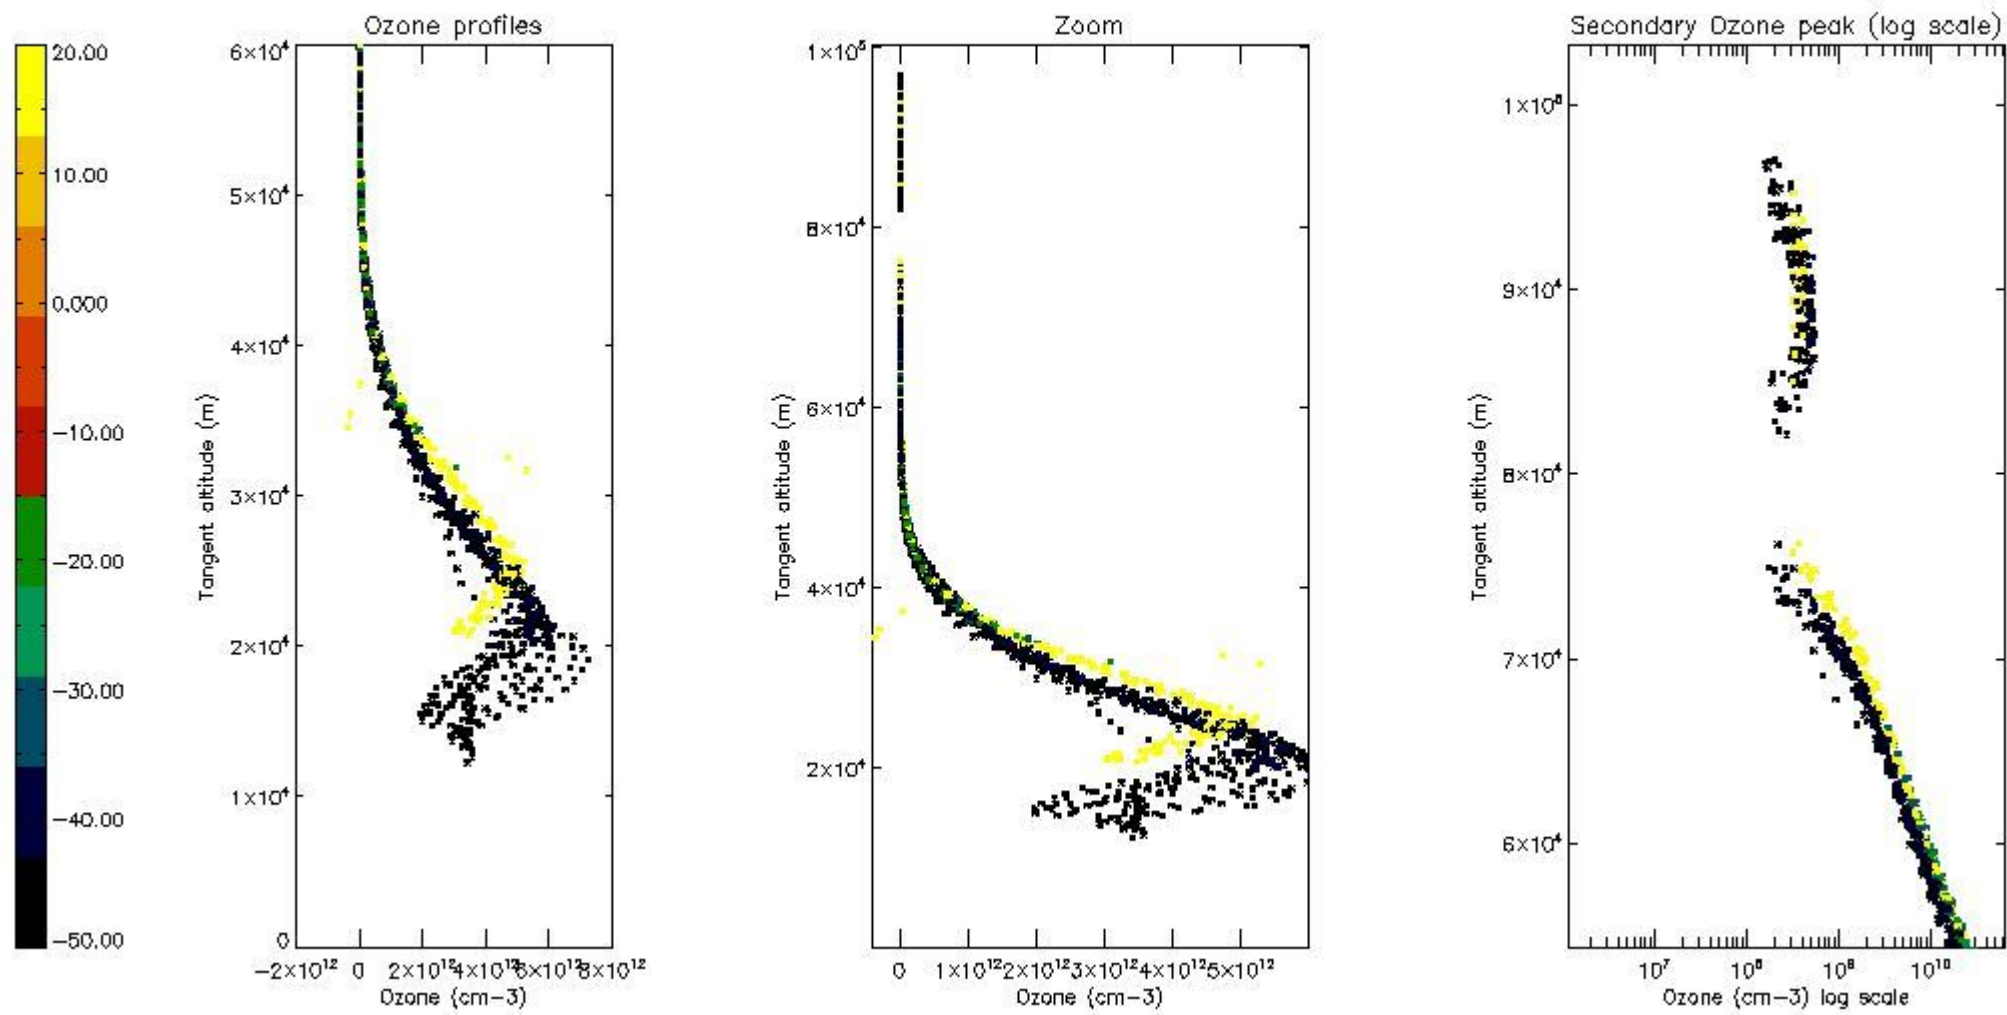

*5.4 Plot ozone profiles where STD < 10% (dark without errors)*

The colorbar represents the latitude.

*5.5 Plot ozone profiles where STD < 5% (dark without errors)*

The colorbar represents the latitude.

*5.6 Plot NO<sub>2</sub> profiles for all STD (dark without errors)*

The colorbar represents the latitude.

*5.7 Plot NO3 profiles for all STD (dark without errors)*

The colorbar represents the latitude.

*5.8 Plot H2O profiles for all STD (only for occultations of stars 1,2,3,4,13,14,16,26,63 dark without errors)*