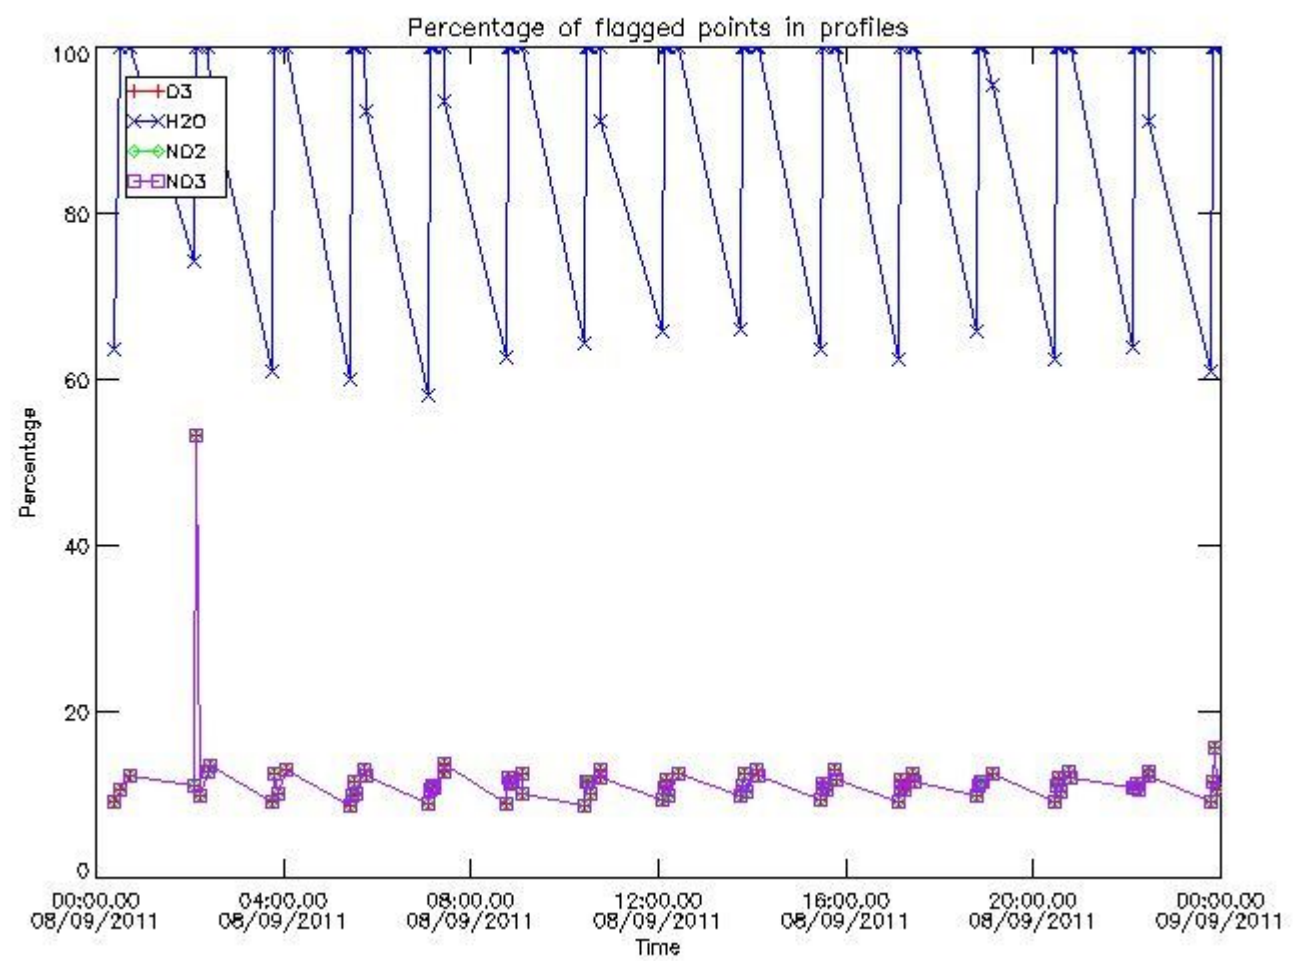

3. Quality information per product

In this section it is plotted some information contained in the Quality Summary data set of the level 2 products. Only products in dark limb conditions and without errors (error flag in the MPH set to "0") are used.

3.1 Plot quality information per product (time dependant)

3.2 Plot quality information per product (world map)