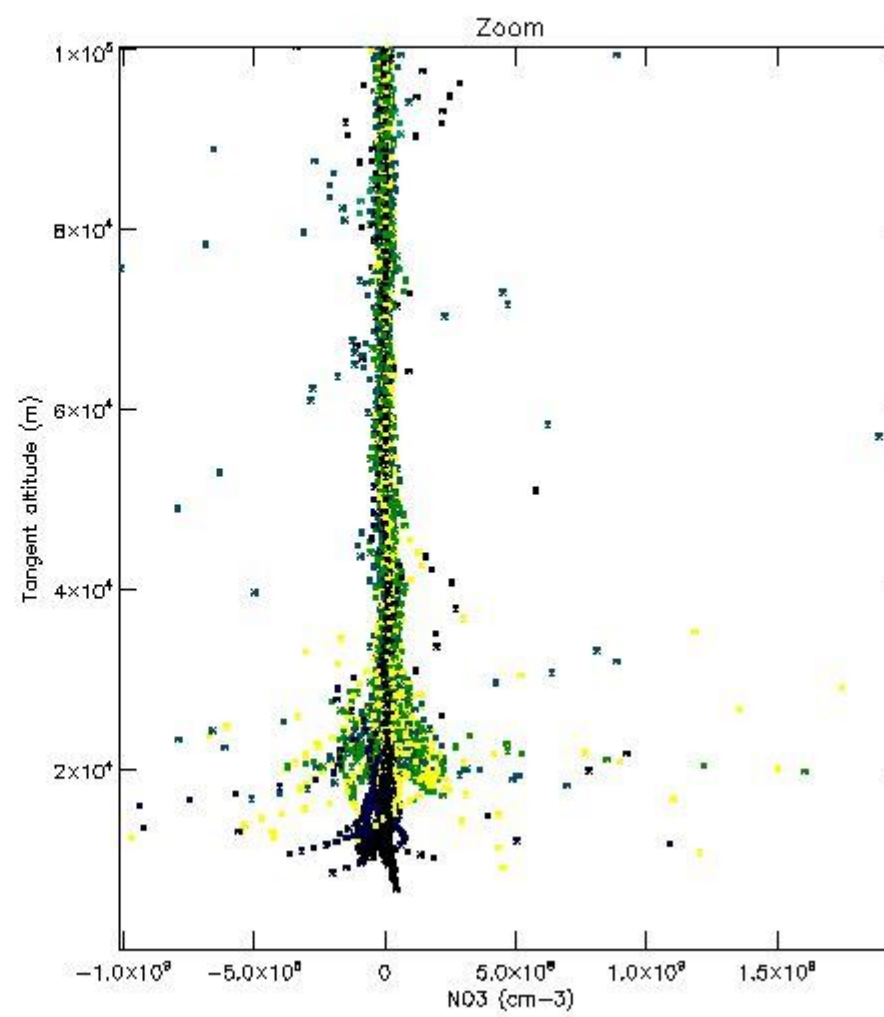

5.8 Plot H2O profiles for all STD (only for occultations of stars 1,2,3,4,13,14,16,26,63 dark without errors)

The colorbar represents the latitude.