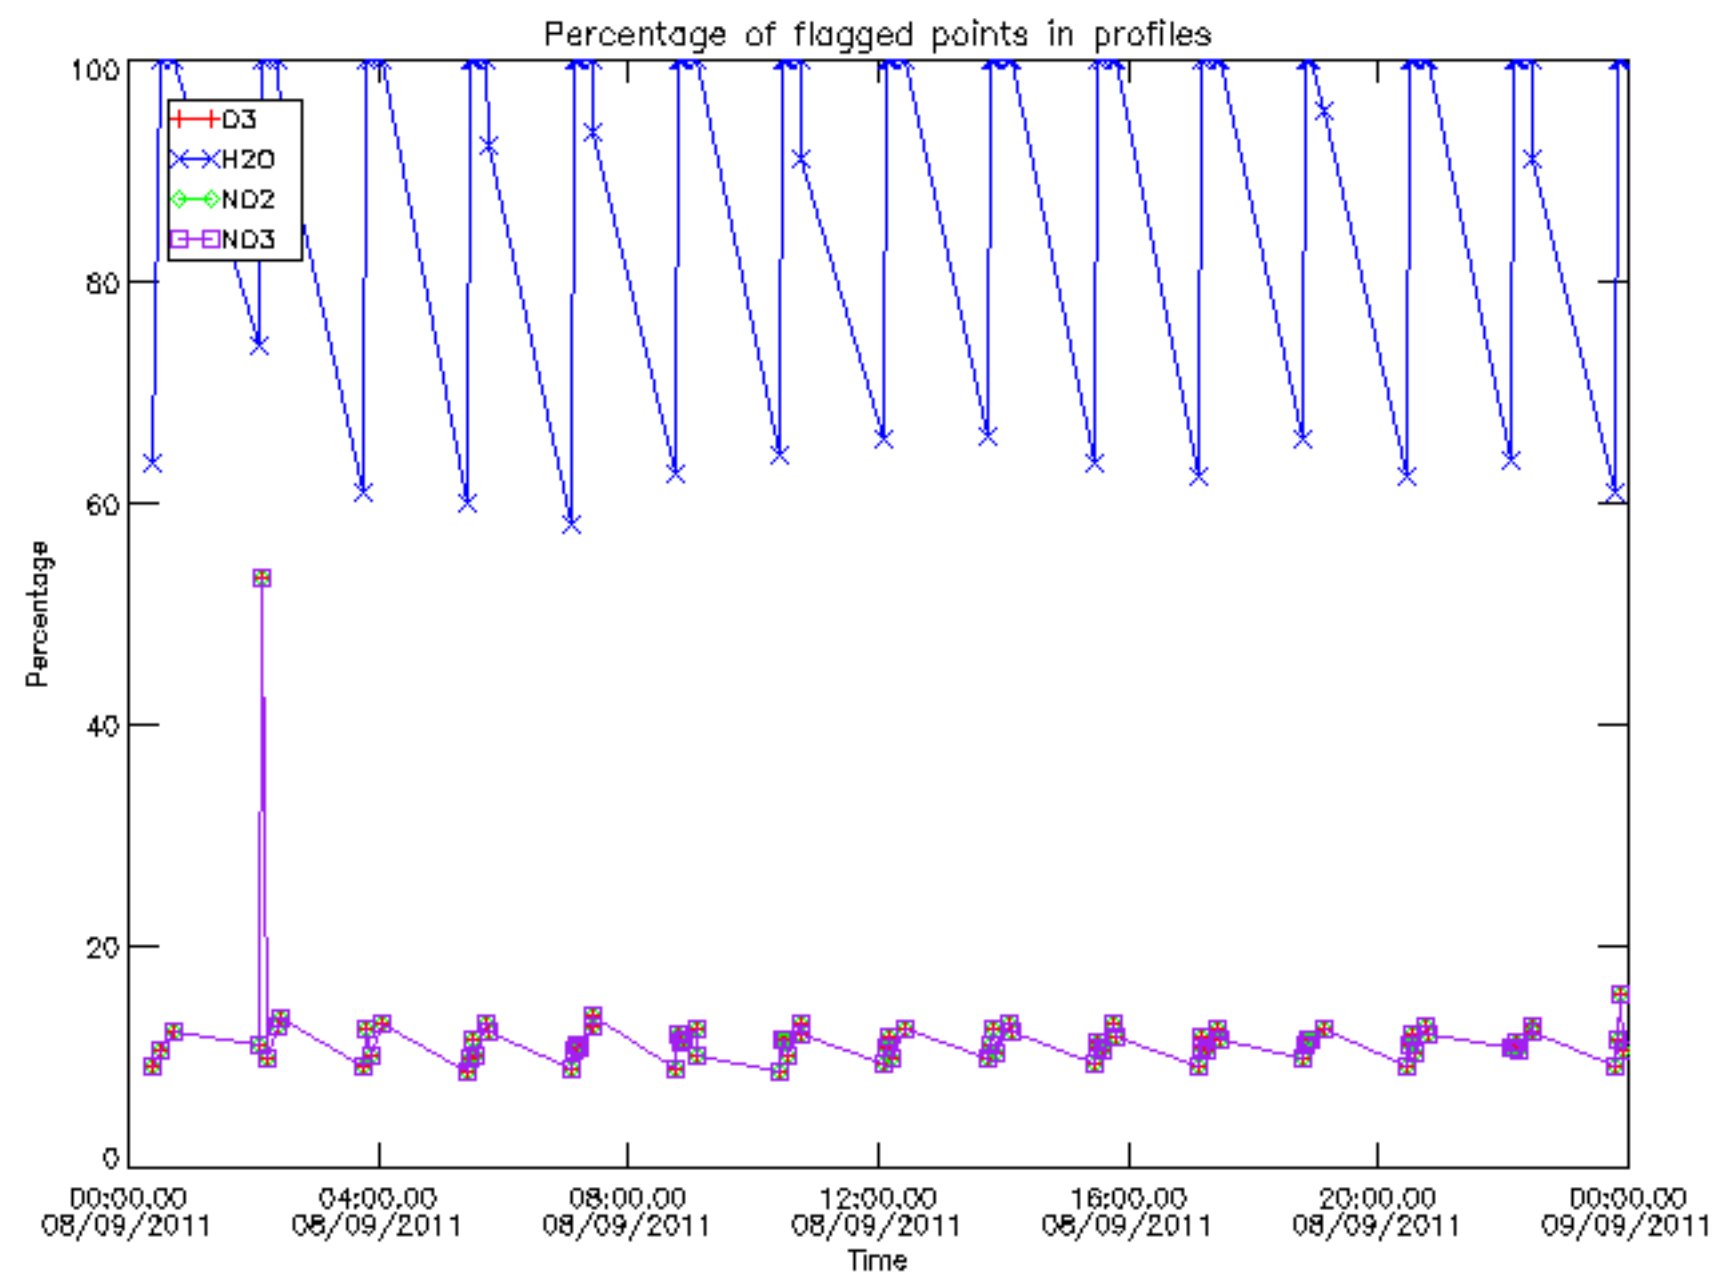

Percentage of flagged data per D3 profile

Percentage of flagged data per H2O profile