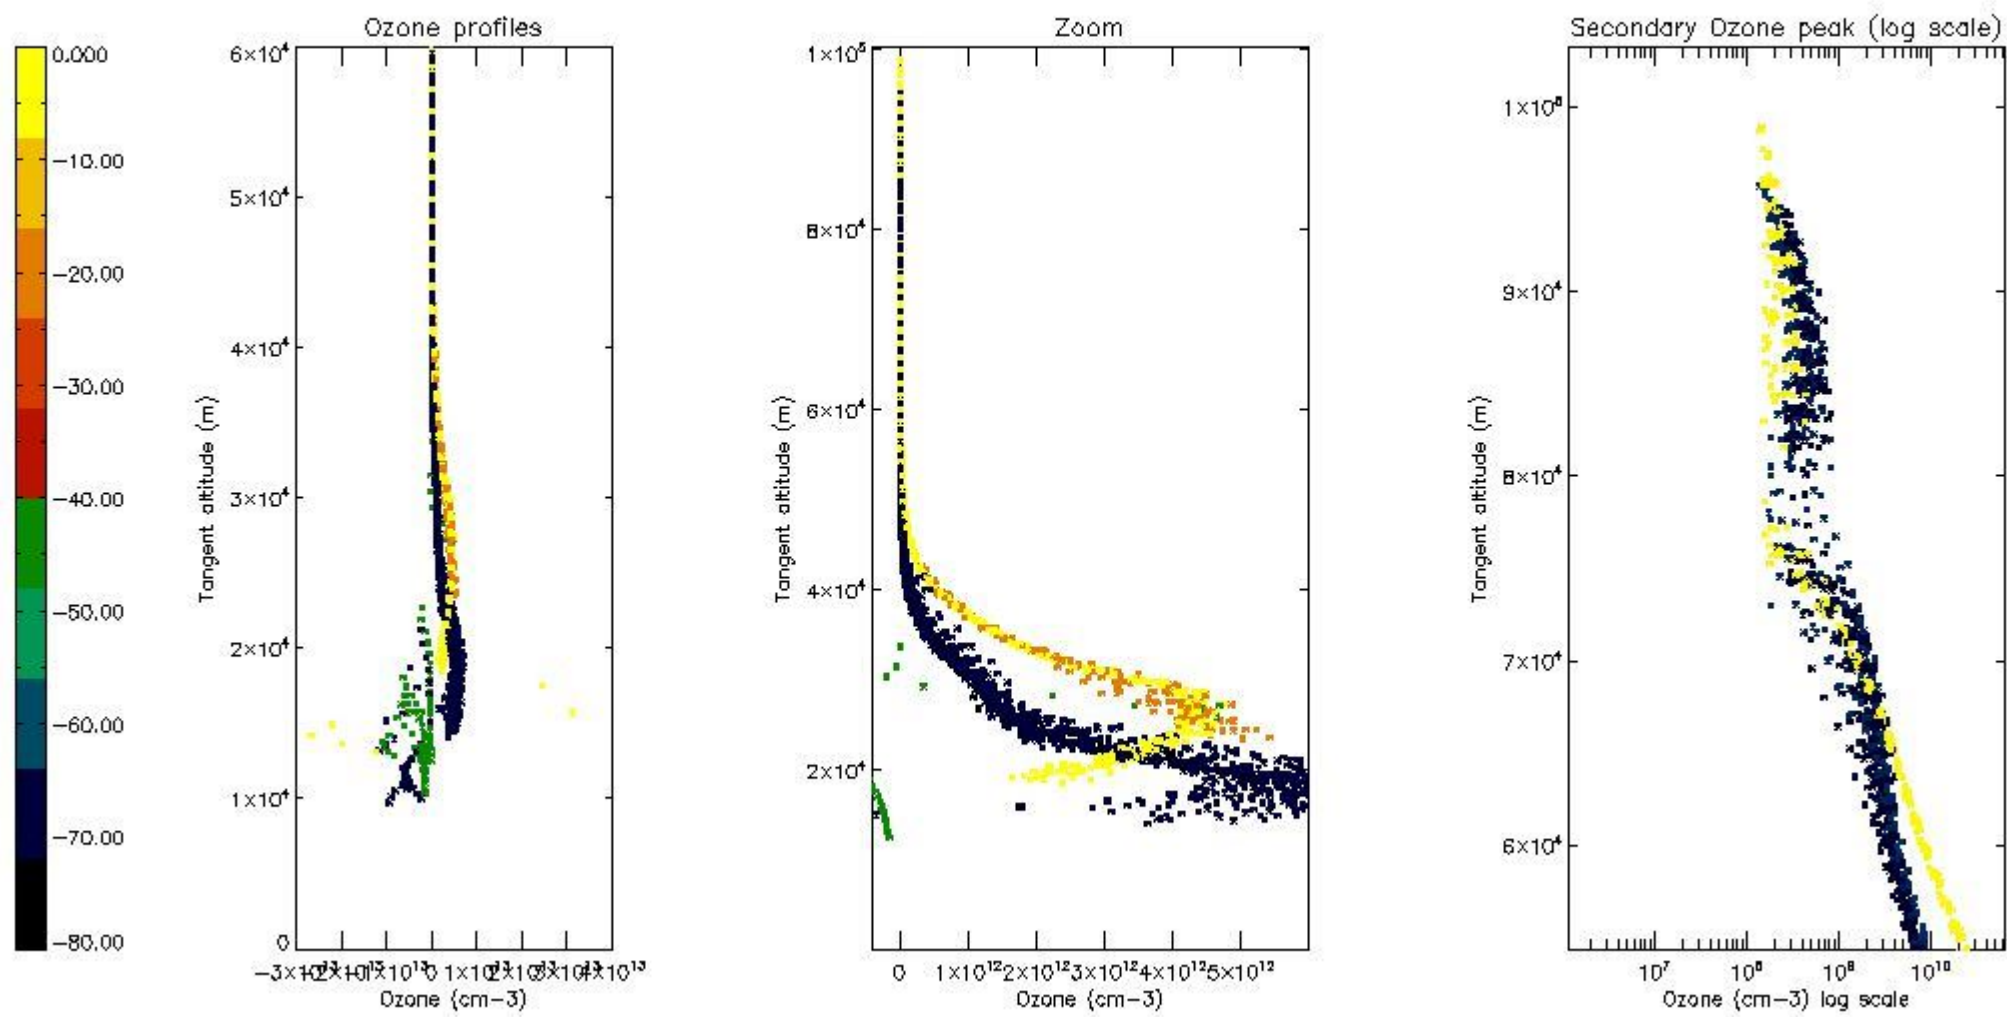

STD < 10	15
STD < 5	11

5.2 Plot ozone profiles for all STD (dark without errors)

The colorbar represents the latitude.

5.3 Plot ozone profiles where STD < 20% (dark without errors)

The colorbar represents the latitude.

5.4 Plot ozone profiles where STD < 10% (dark without errors)

The colorbar represents the latitude.

5.5 Plot ozone profiles where STD < 5% (dark without errors)

The colorbar represents the latitude.

5.6 Plot NO₂ profiles for all STD (dark without errors)