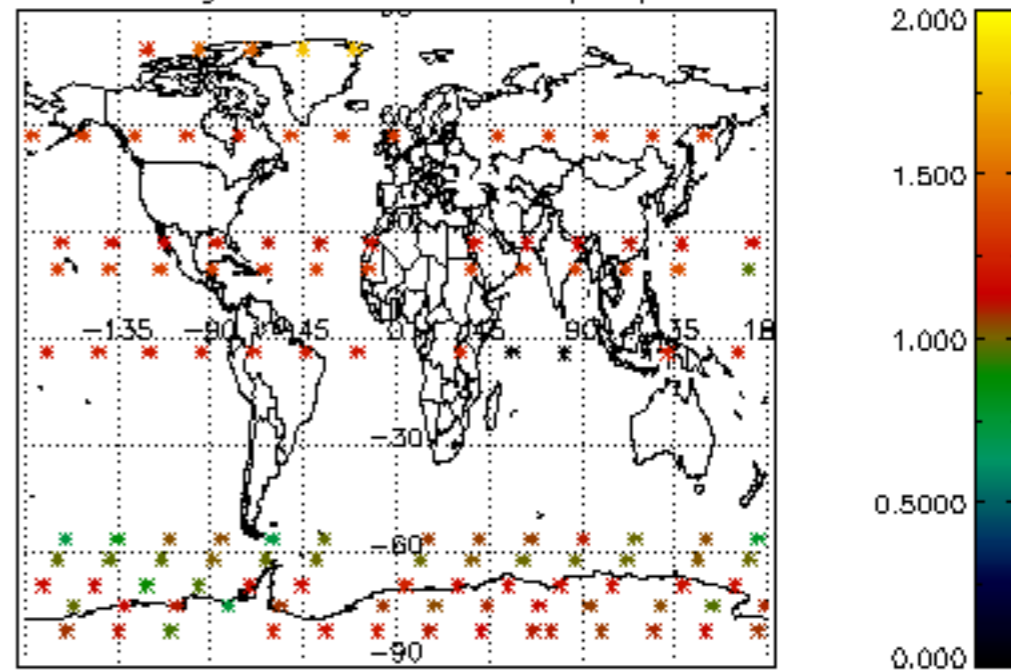

Percentage of datation errors per profile

Percentage of star falling outside central band per profile

Percentage of saturation errors per profile

Percentage of cosmic ray hits per profile

Percentage of datation errors per profile