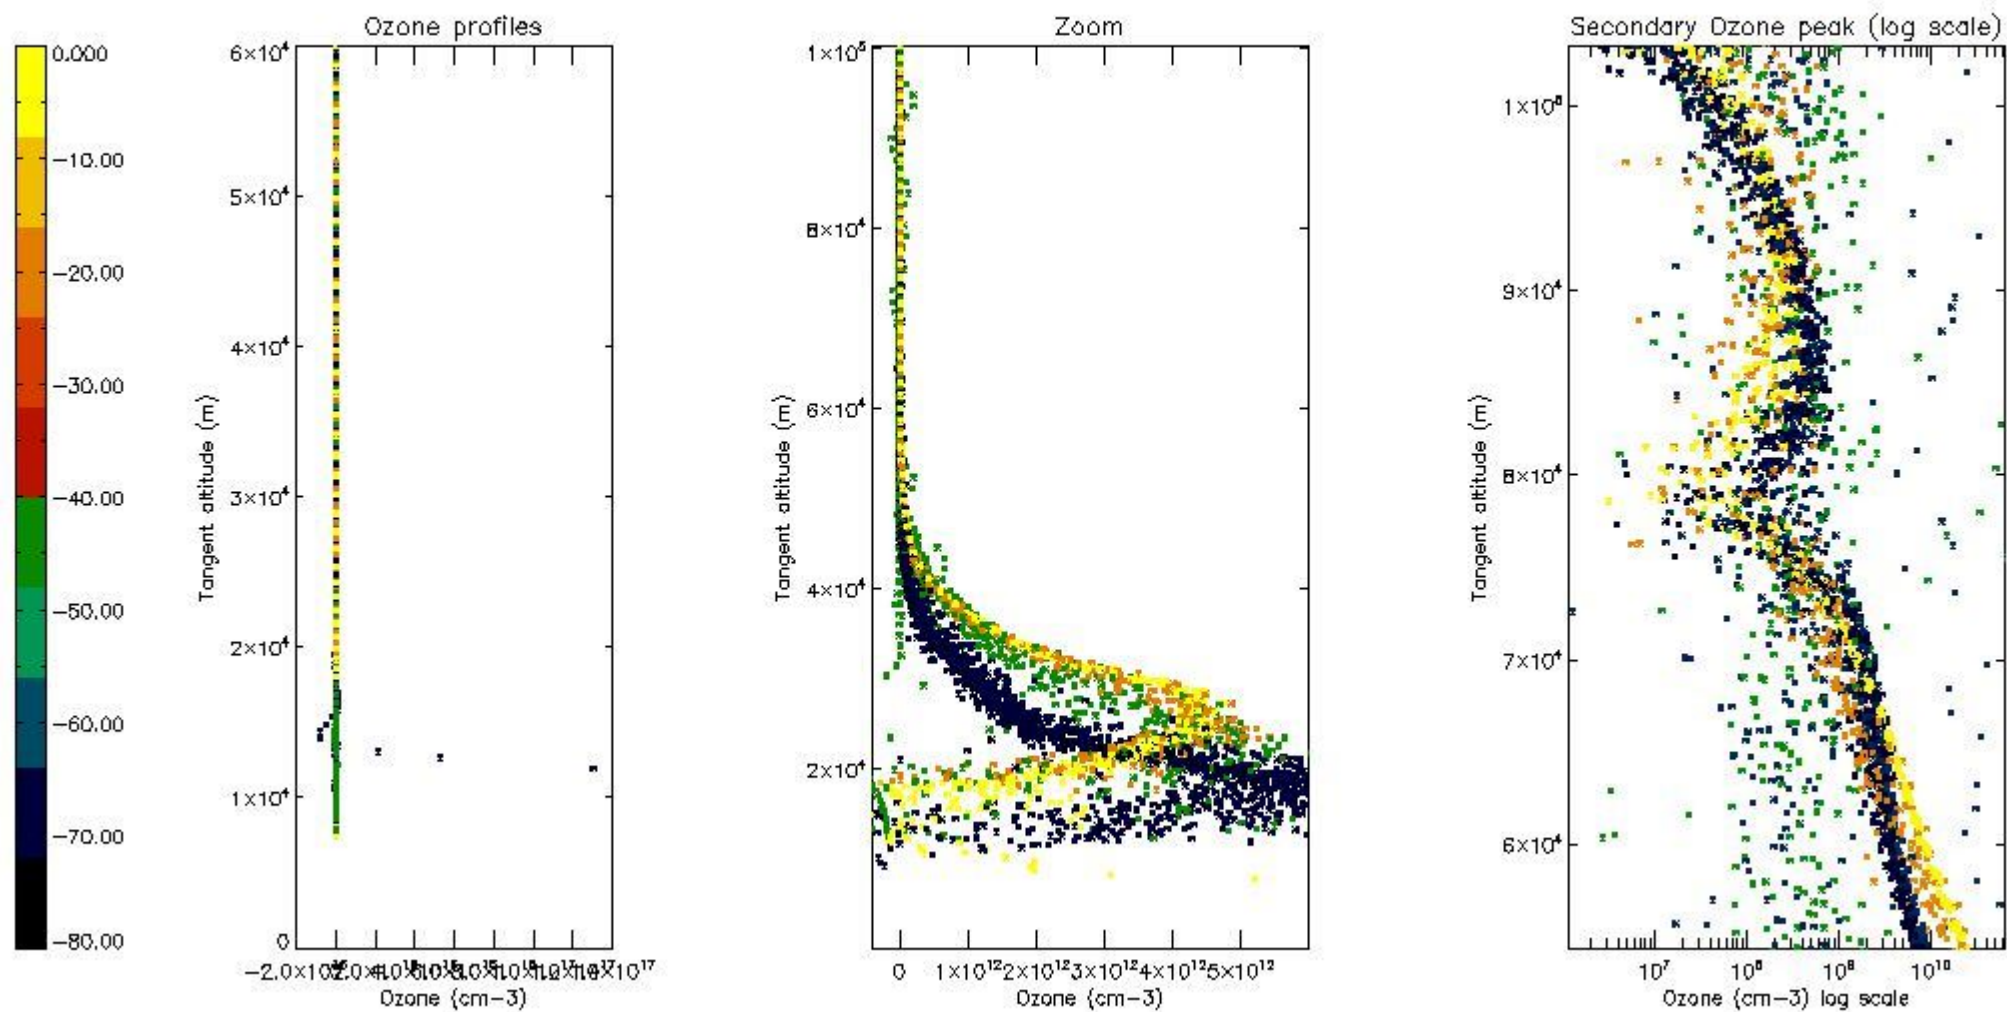

STD < 10	15
STD < 5	11

5.2 Plot ozone profiles for all STD (dark without errors)

The colorbar represents the latitude.

5.3 Plot ozone profiles where STD < 20% (dark without errors)

The colorbar represents the latitude.