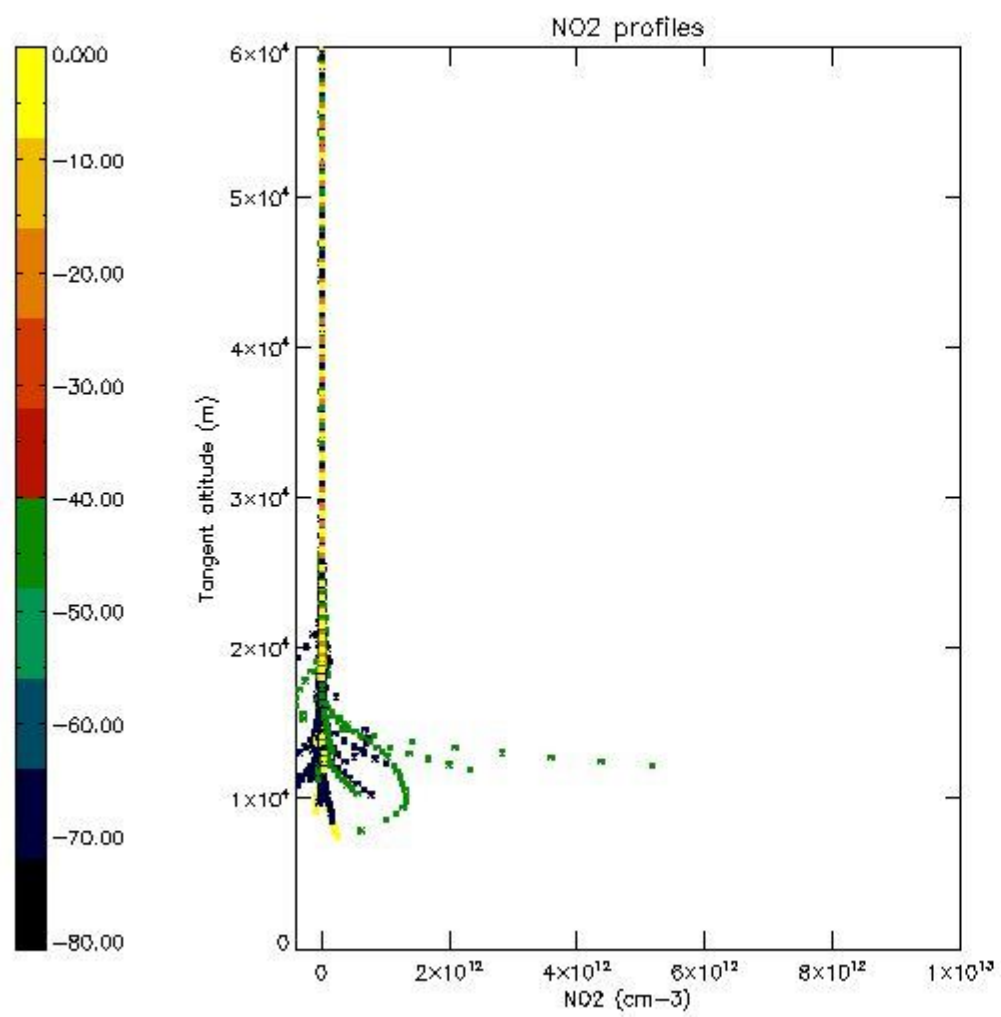

5.4 Plot ozone profiles where STD < 10% (dark without errors)

The colorbar represents the latitude.

5.5 Plot ozone profiles where STD < 5% (dark without errors)

The colorbar represents the latitude.

5.6 Plot NO₂ profiles for all STD (dark without errors)

The colorbar represents the latitude.

5.7 Plot NO3 profiles for all STD (dark without errors)

The colorbar represents the latitude.

5.8 Plot H2O profiles for all STD (only for occultations of stars 1,2,3,4,13,14,16,26,63 dark without errors)