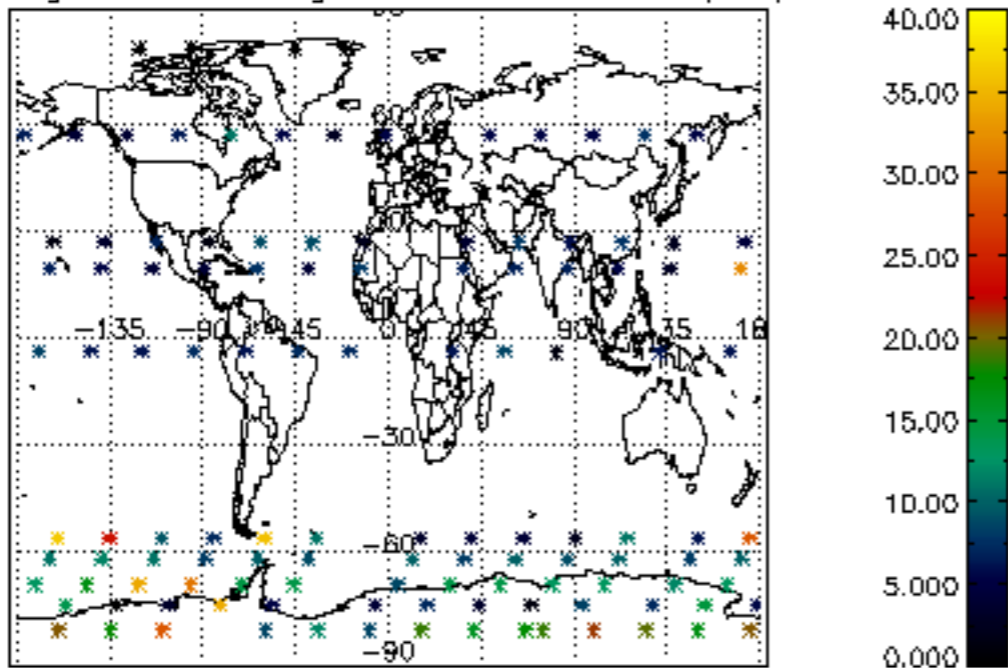

Percentage of star falling outside central band per profile