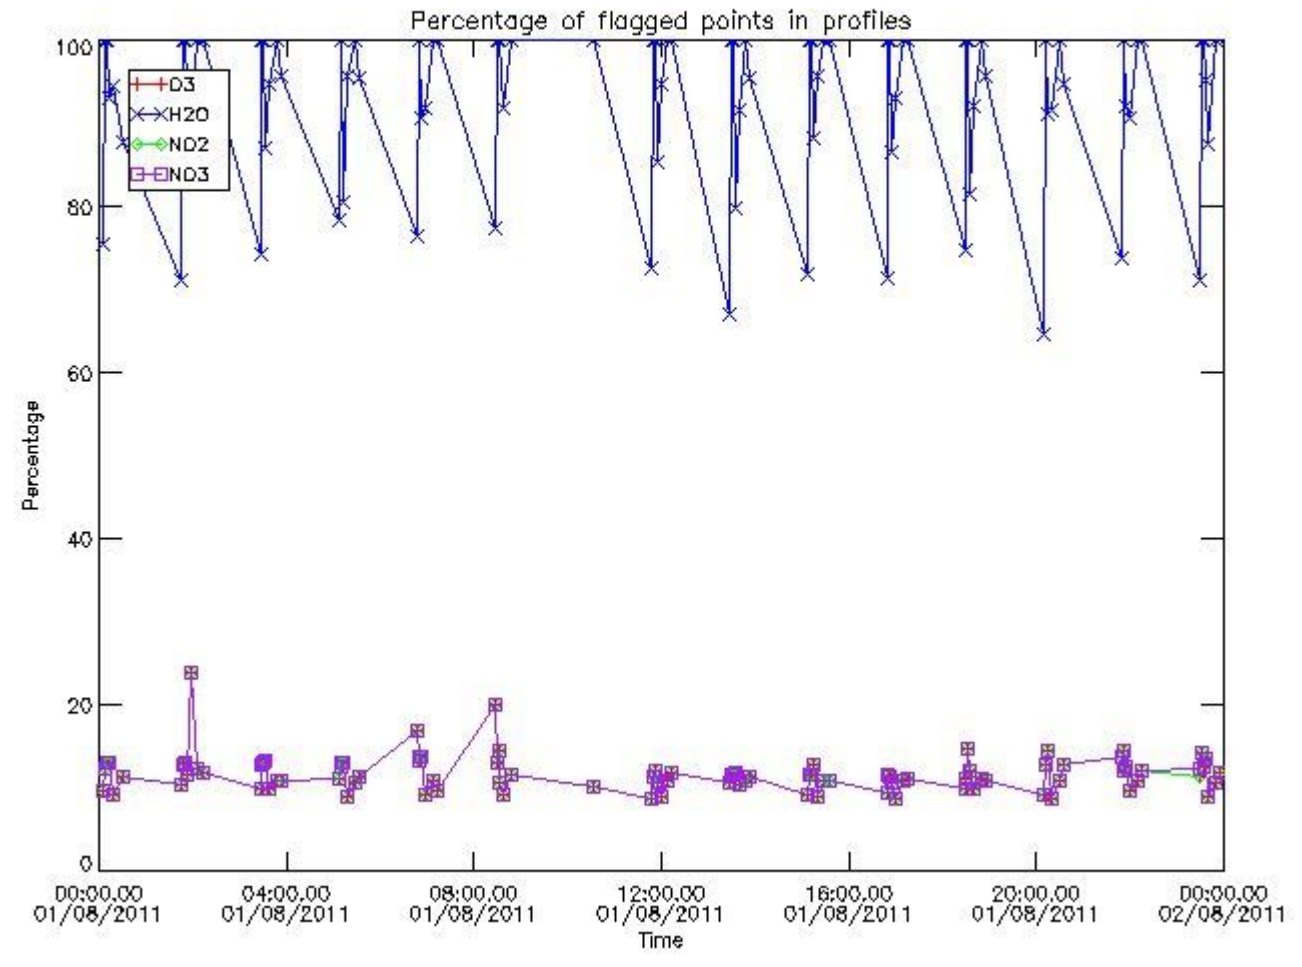

3. Quality information per product

In this section it is plotted some information contained in the Quality Summary data set of

the level 2 products. Only products in dark limb conditions and without errors (error flag in the MPH set to "0") are used.

3.1 Plot quality information per product (time dependant)

3.2 Plot quality information per product (world map)