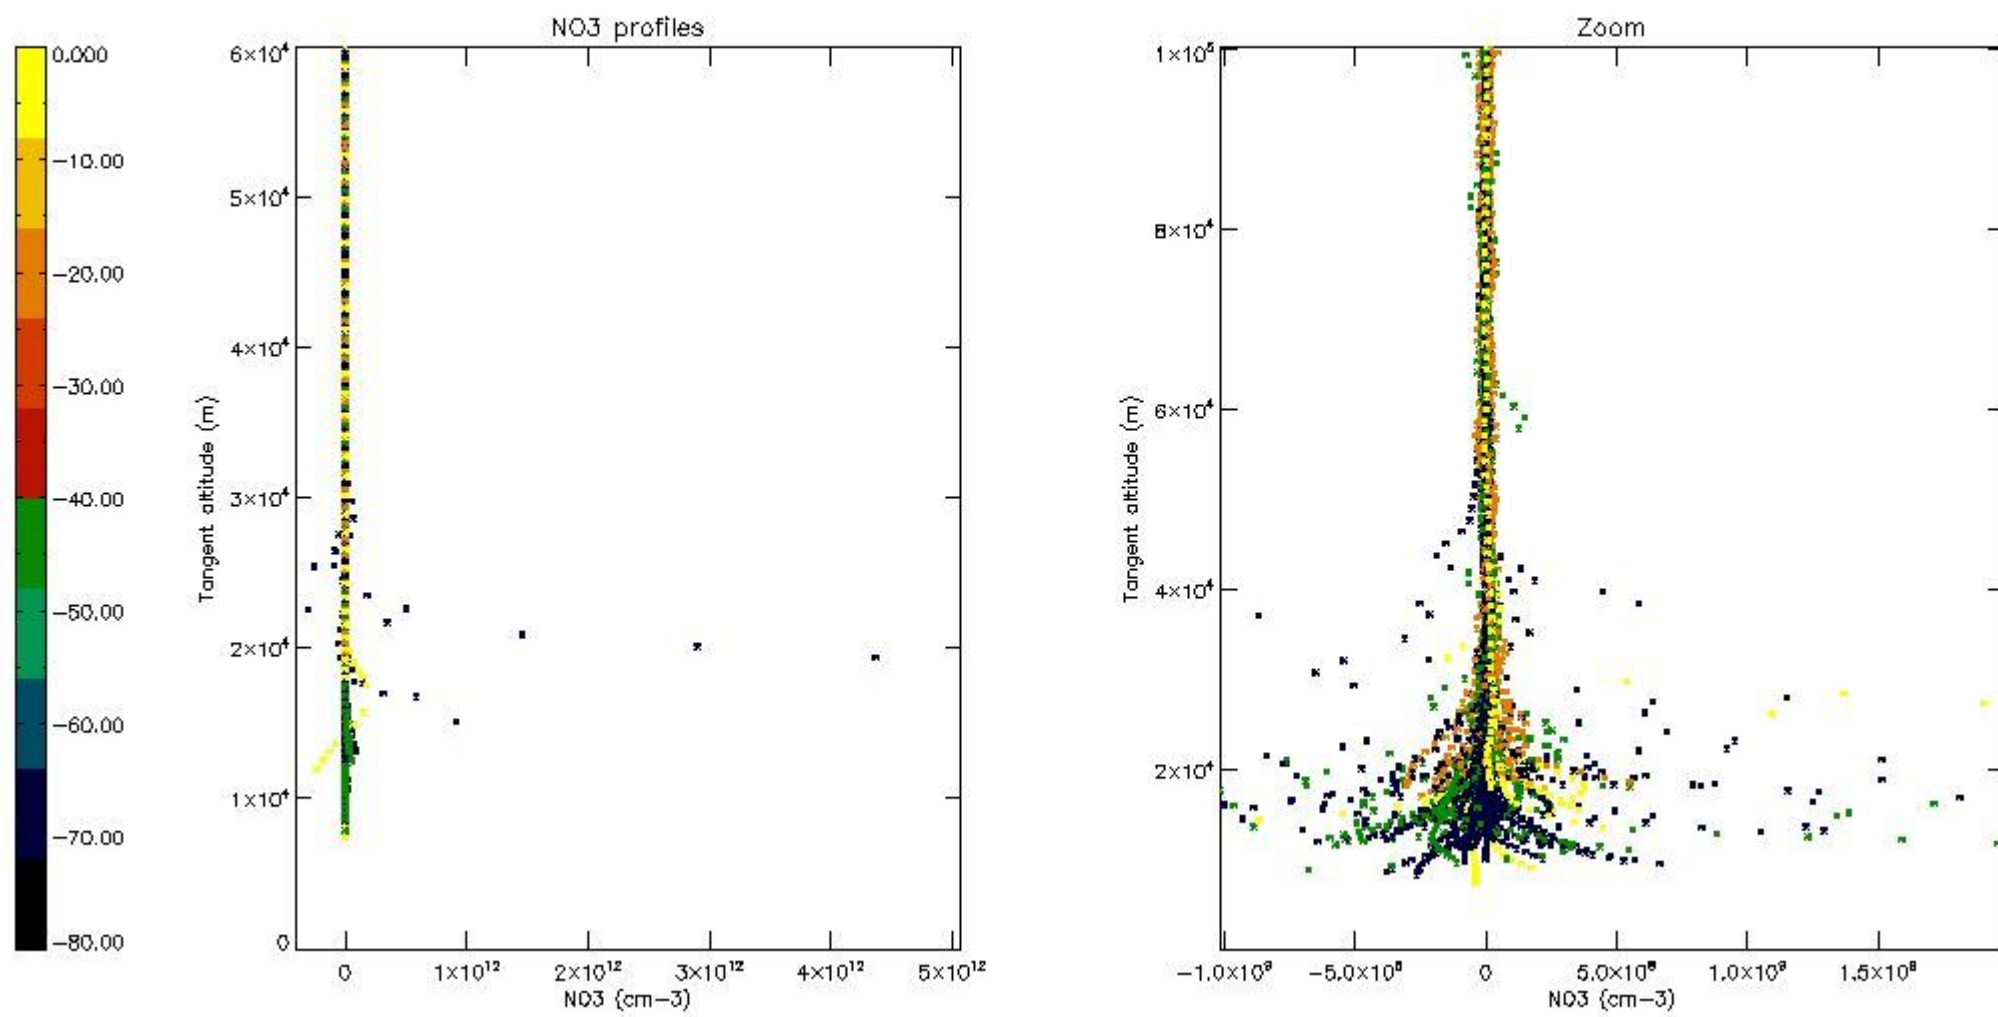

5.8 Plot H2O profiles for all STD (only for occultations of stars 1,2,3,4,13,14,16,26,63 dark without errors)

The colorbar represents the latitude.