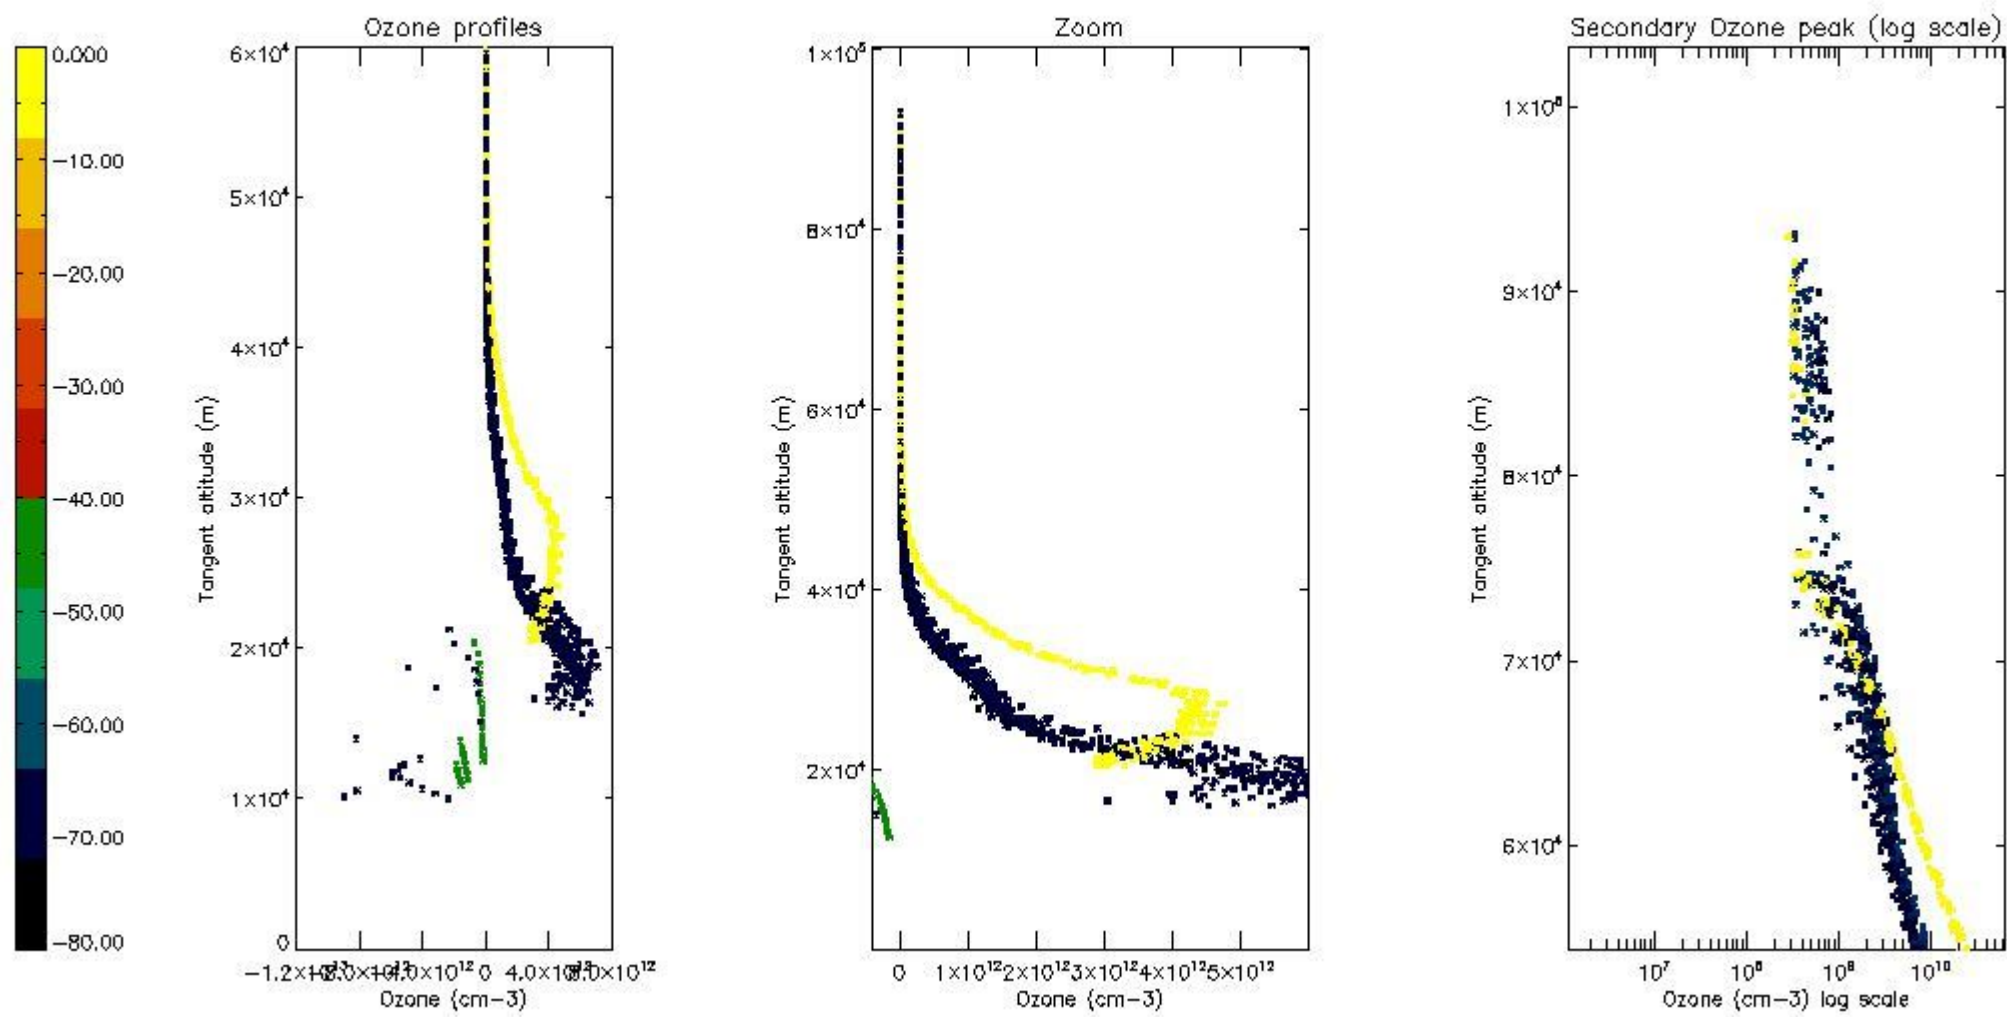

STD < 10	15
STD < 5	11

5.2 Plot ozone profiles for all STD (dark without errors)

The colorbar represents the latitude.

5.3 Plot ozone profiles where STD < 20% (dark without errors)

The colorbar represents the latitude.

5.4 Plot ozone profiles where STD < 10% (dark without errors)

The colorbar represents the latitude.

5.5 Plot ozone profiles where STD < 5% (dark without errors)

The colorbar represents the latitude.

5.6 Plot NO₂ profiles for all STD (dark without errors)