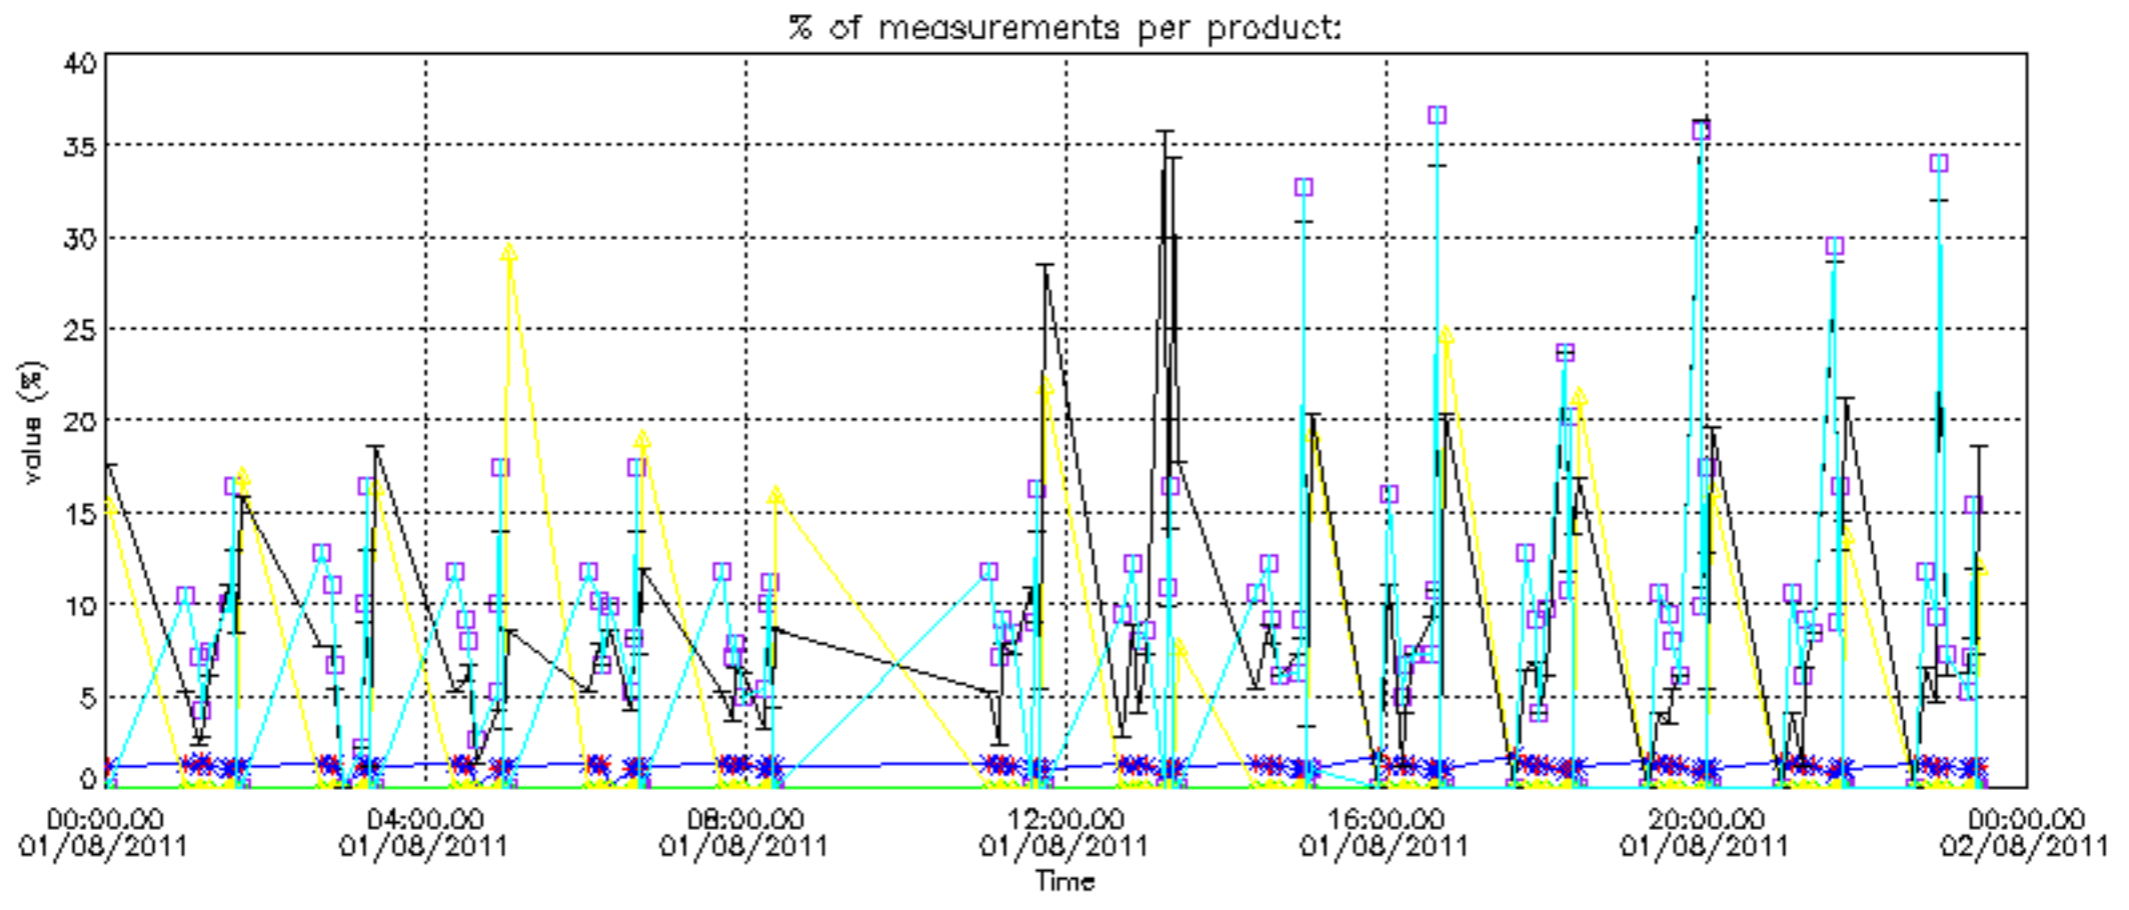

Percentage of cosmic ray hits per profile

Percentage of datation errors per profile