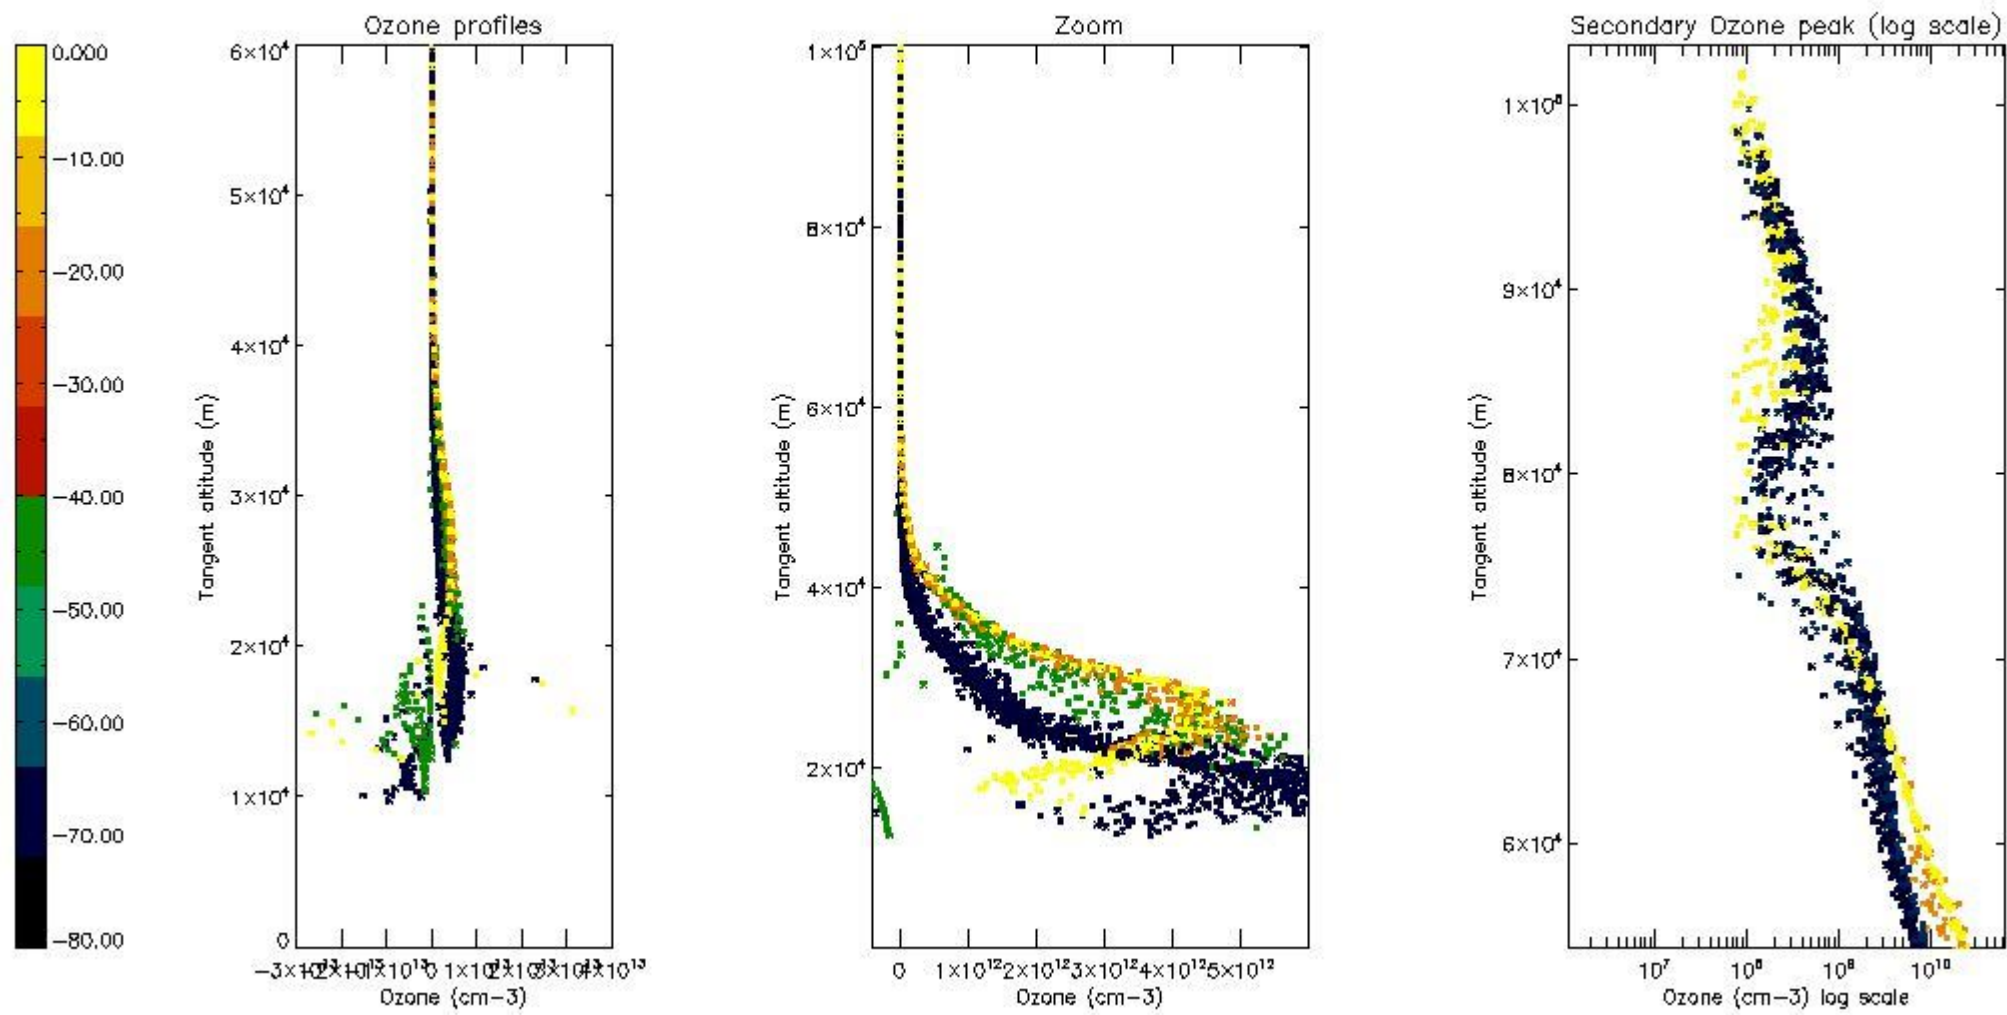

STD < 10	15
STD < 5	11

5.2 Plot ozone profiles for all STD (dark without errors)

The colorbar represents the latitude.

5.3 Plot ozone profiles where STD < 20% (dark without errors)

The colorbar represents the latitude.

5.4 Plot ozone profiles where STD < 10% (dark without errors)

The colorbar represents the latitude.

5.5 Plot ozone profiles where STD < 5% (dark without errors)

The colorbar represents the latitude.

5.6 Plot NO₂ profiles for all STD (dark without errors)

The colorbar represents the latitude.

5.7 Plot NO3 profiles for all STD (dark without errors)

The colorbar represents the latitude.

5.8 Plot H2O profiles for all STD (only for occultations of stars 1,2,3,4,13,14,16,26,63 dark without errors)