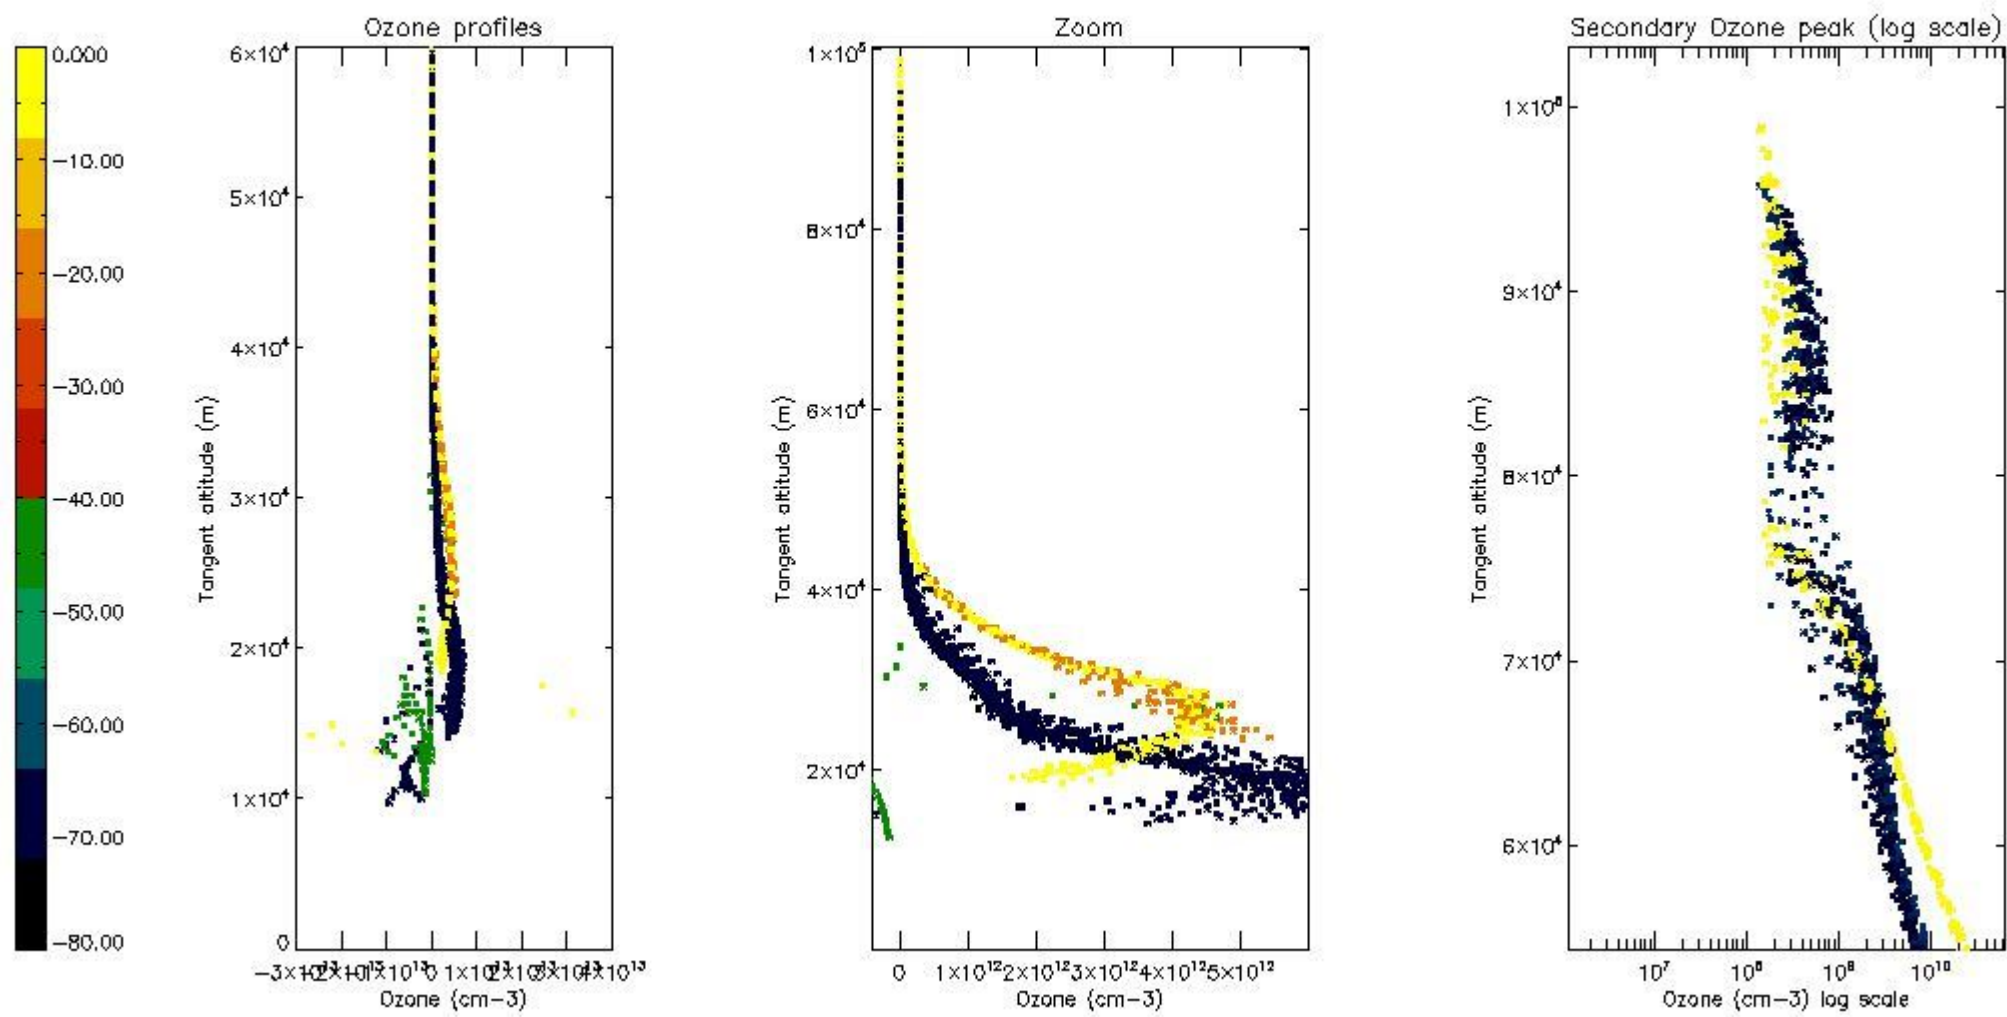

5.5 Plot ozone profiles where STD < 5% (dark without errors)

The colorbar represents the latitude.