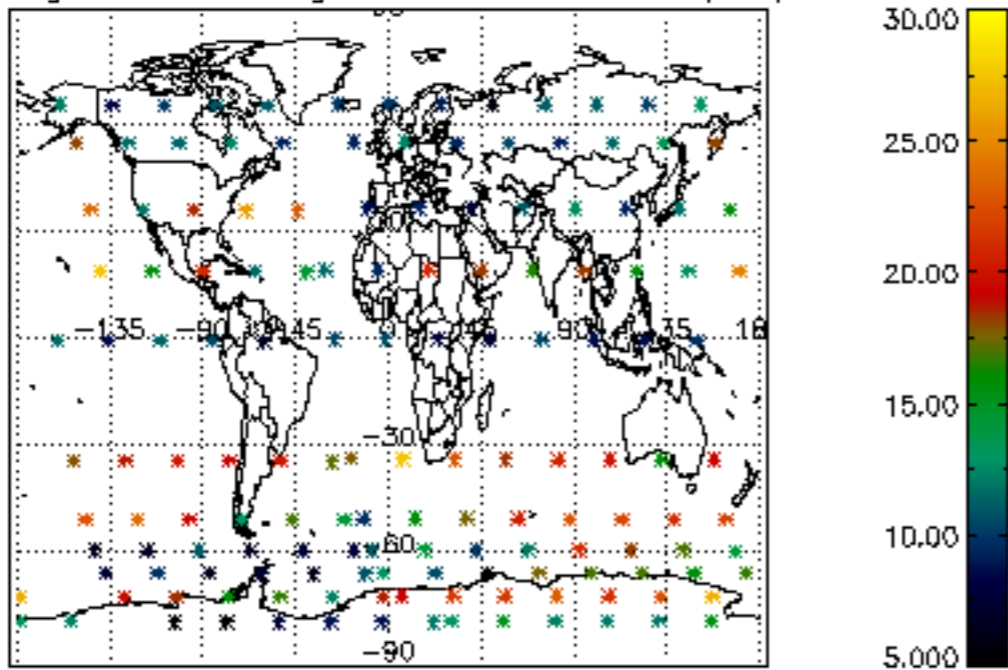

Percentage of cosmic ray hits per profile

Percentage of star falling outside central band per profile