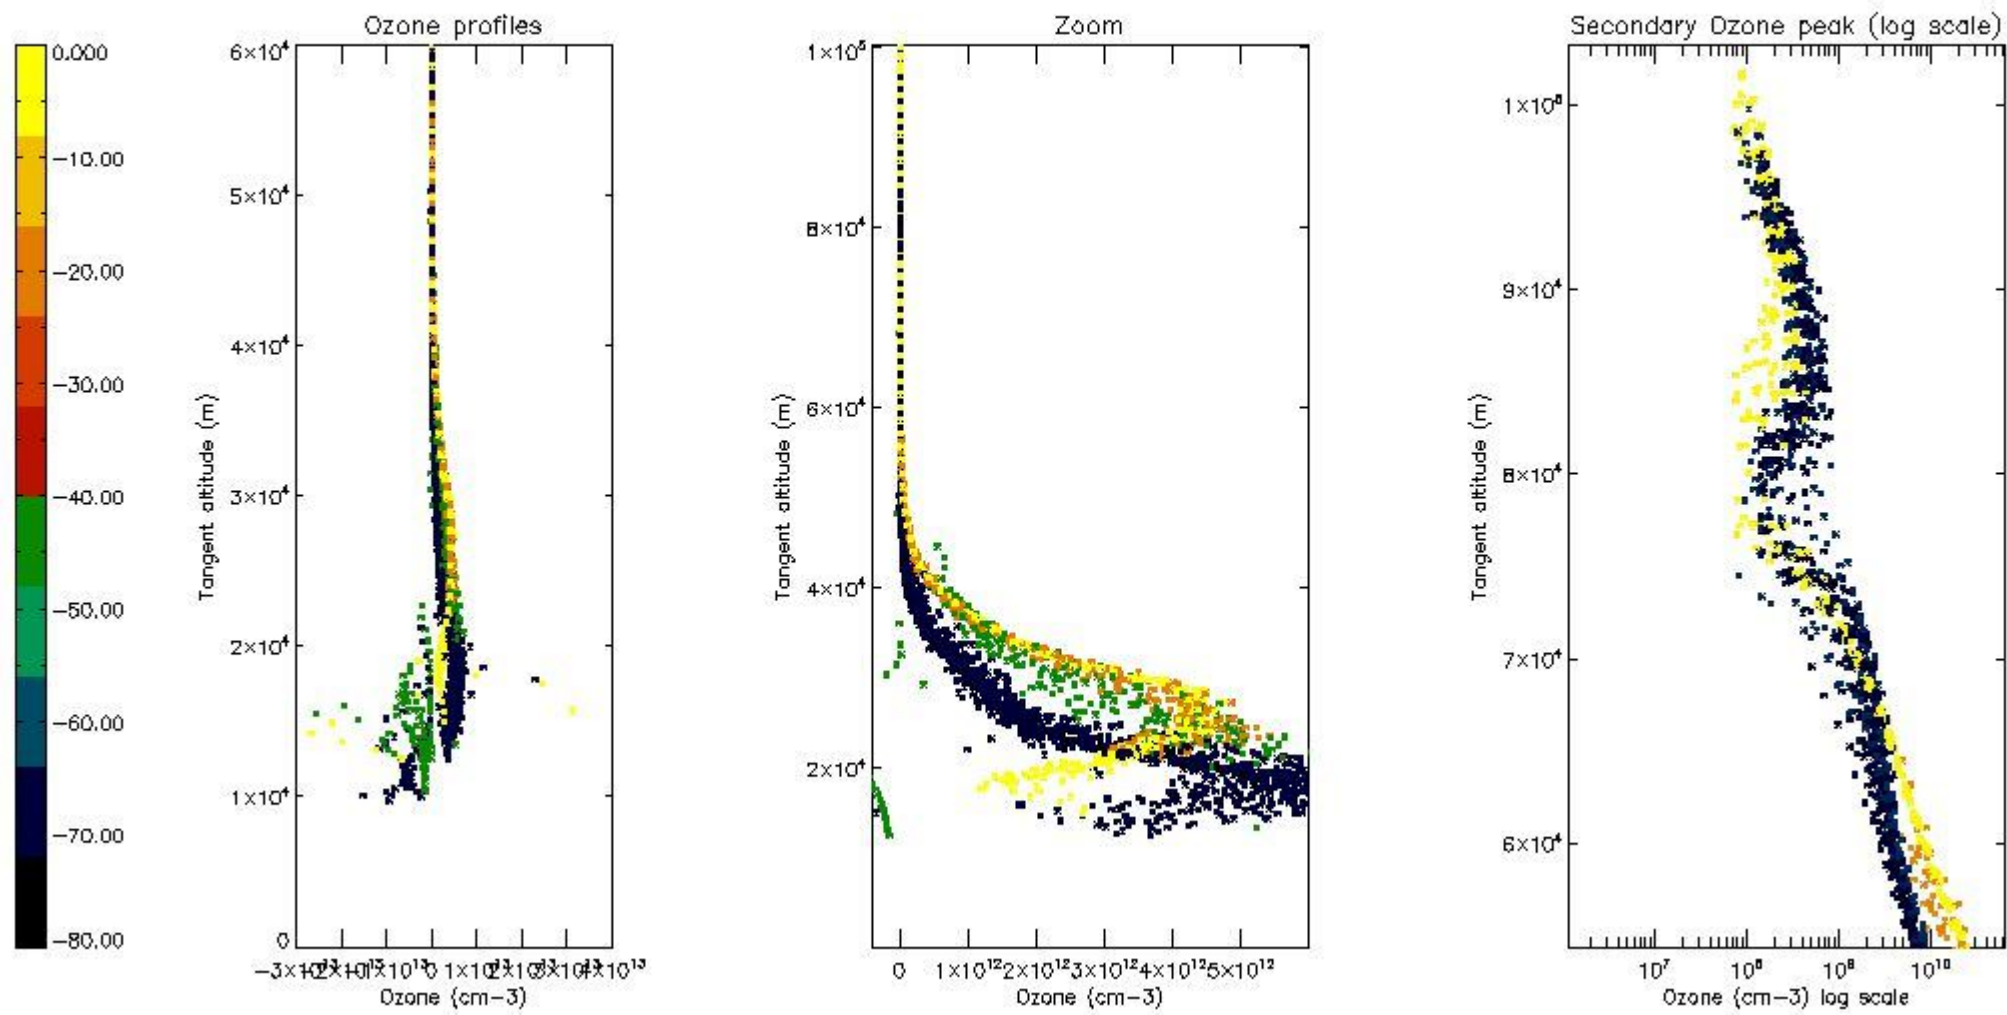

STD < 10	15
STD < 5	11

5.2 Plot ozone profiles for all STD (dark without errors)

The colorbar represents the latitude.

5.3 Plot ozone profiles where STD < 20% (dark without errors)

The colorbar represents the latitude.