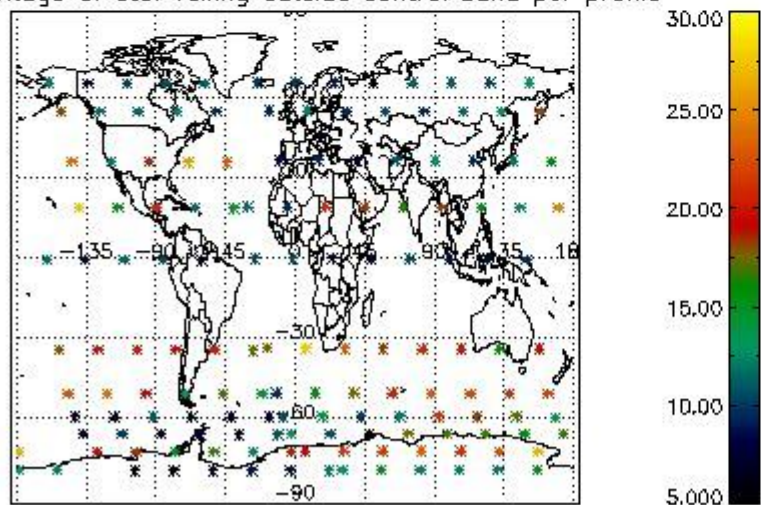

Percentage of star falling outside central band per profile