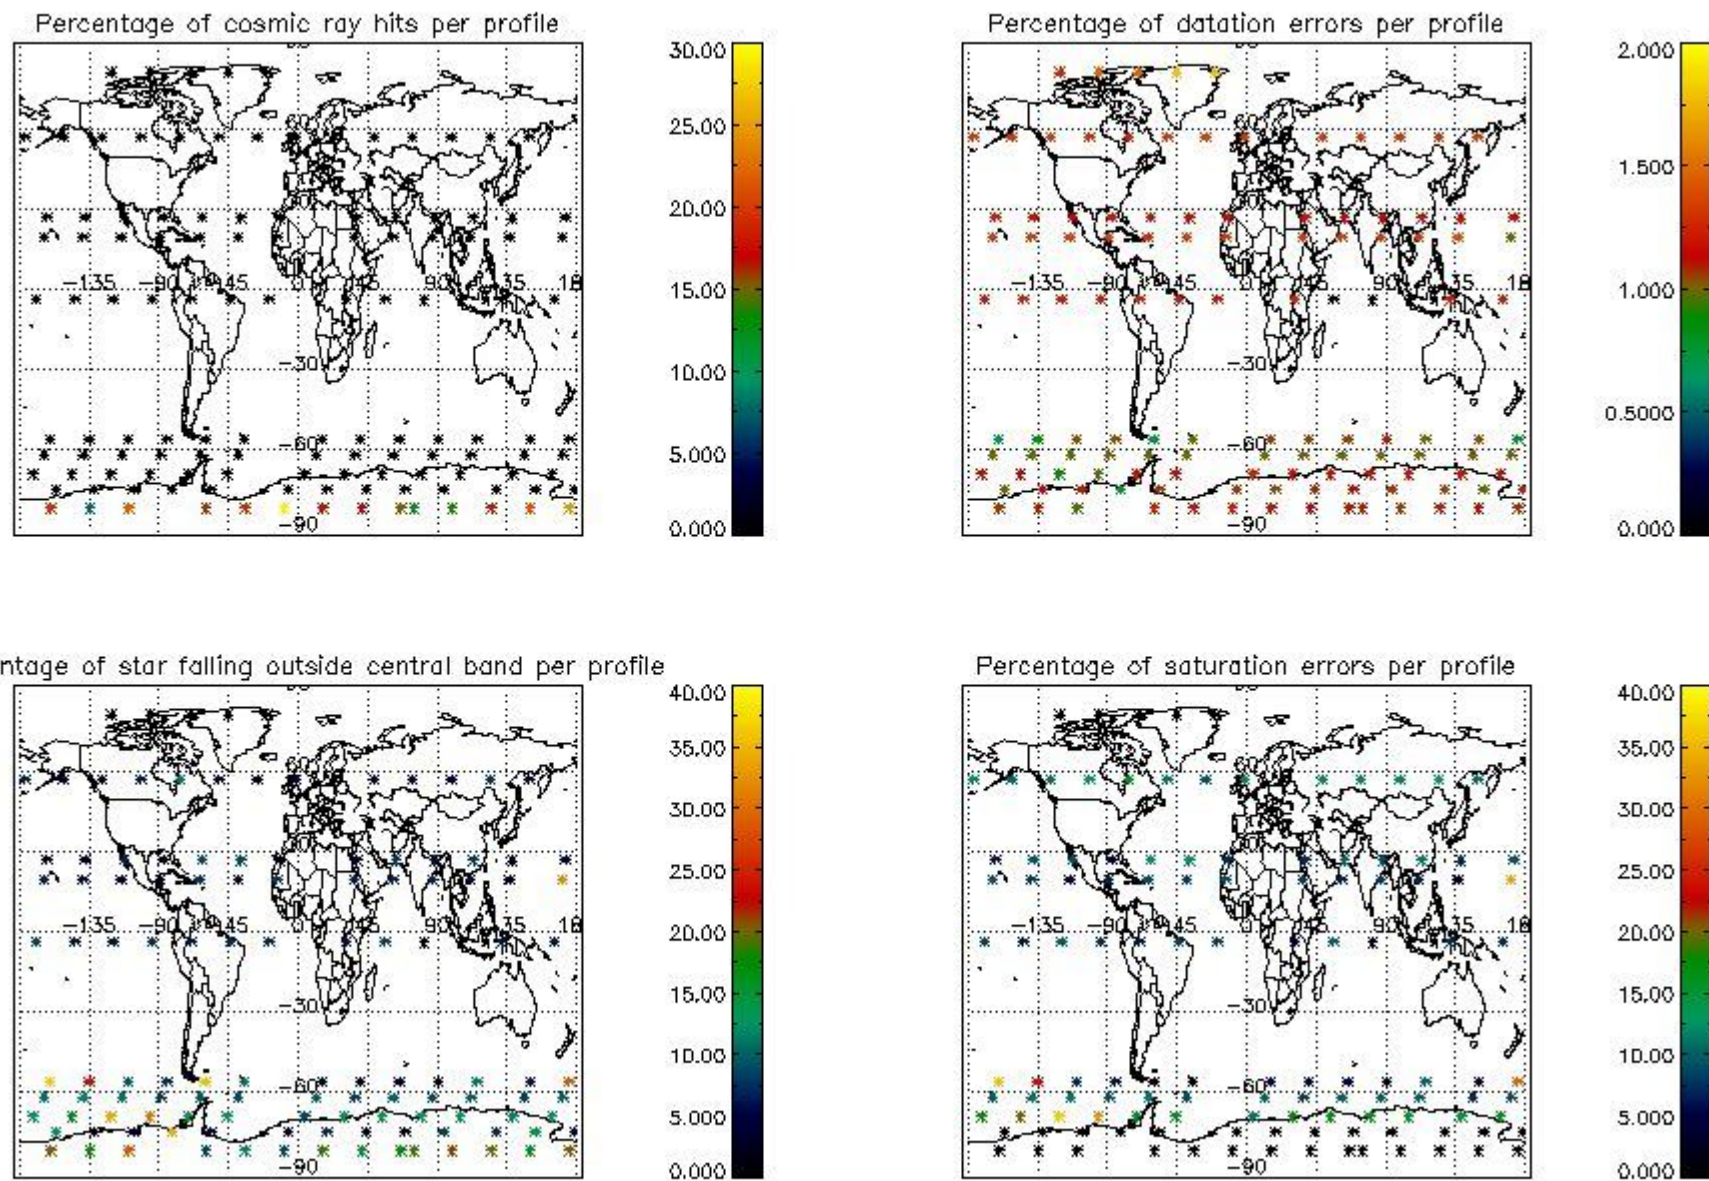

Percentage of datation errors per profile

Percentage of star falling outside central band per profile

Percentage of saturation errors per profile

4.2.2 Plot level 1 quality information per product (world map): ENVISAT DESCENDING passes