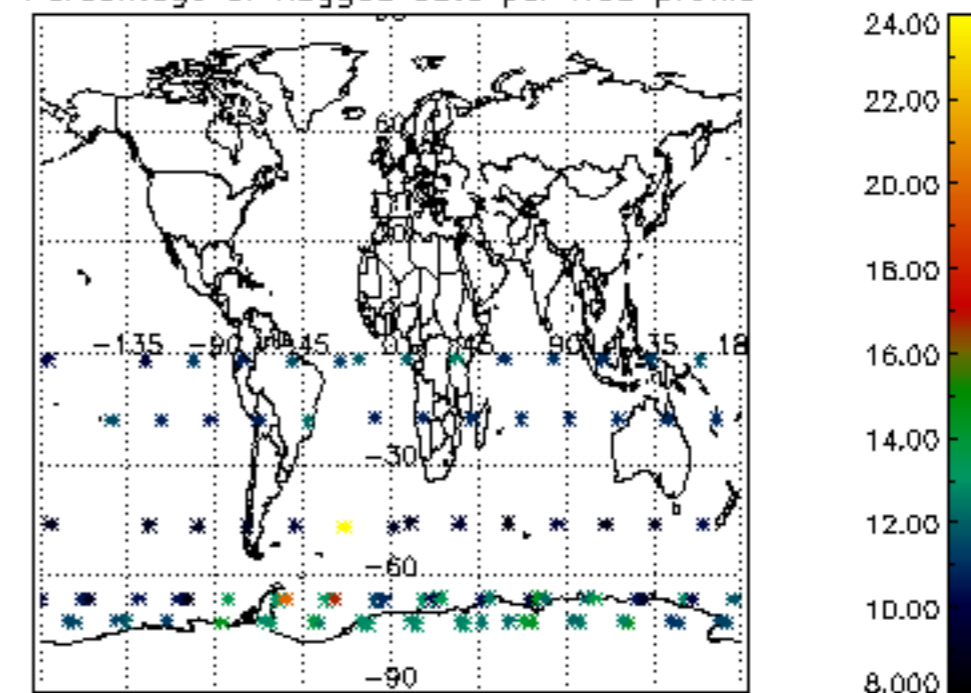

Percentage of flagged data per NO3 profile