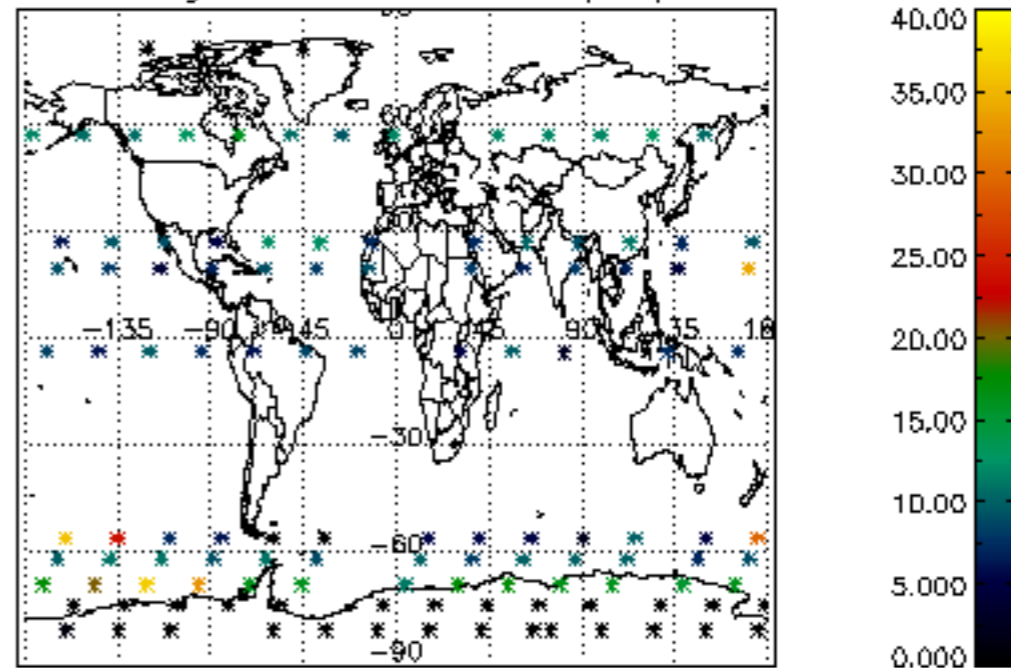

Percentage of saturation errors per profile