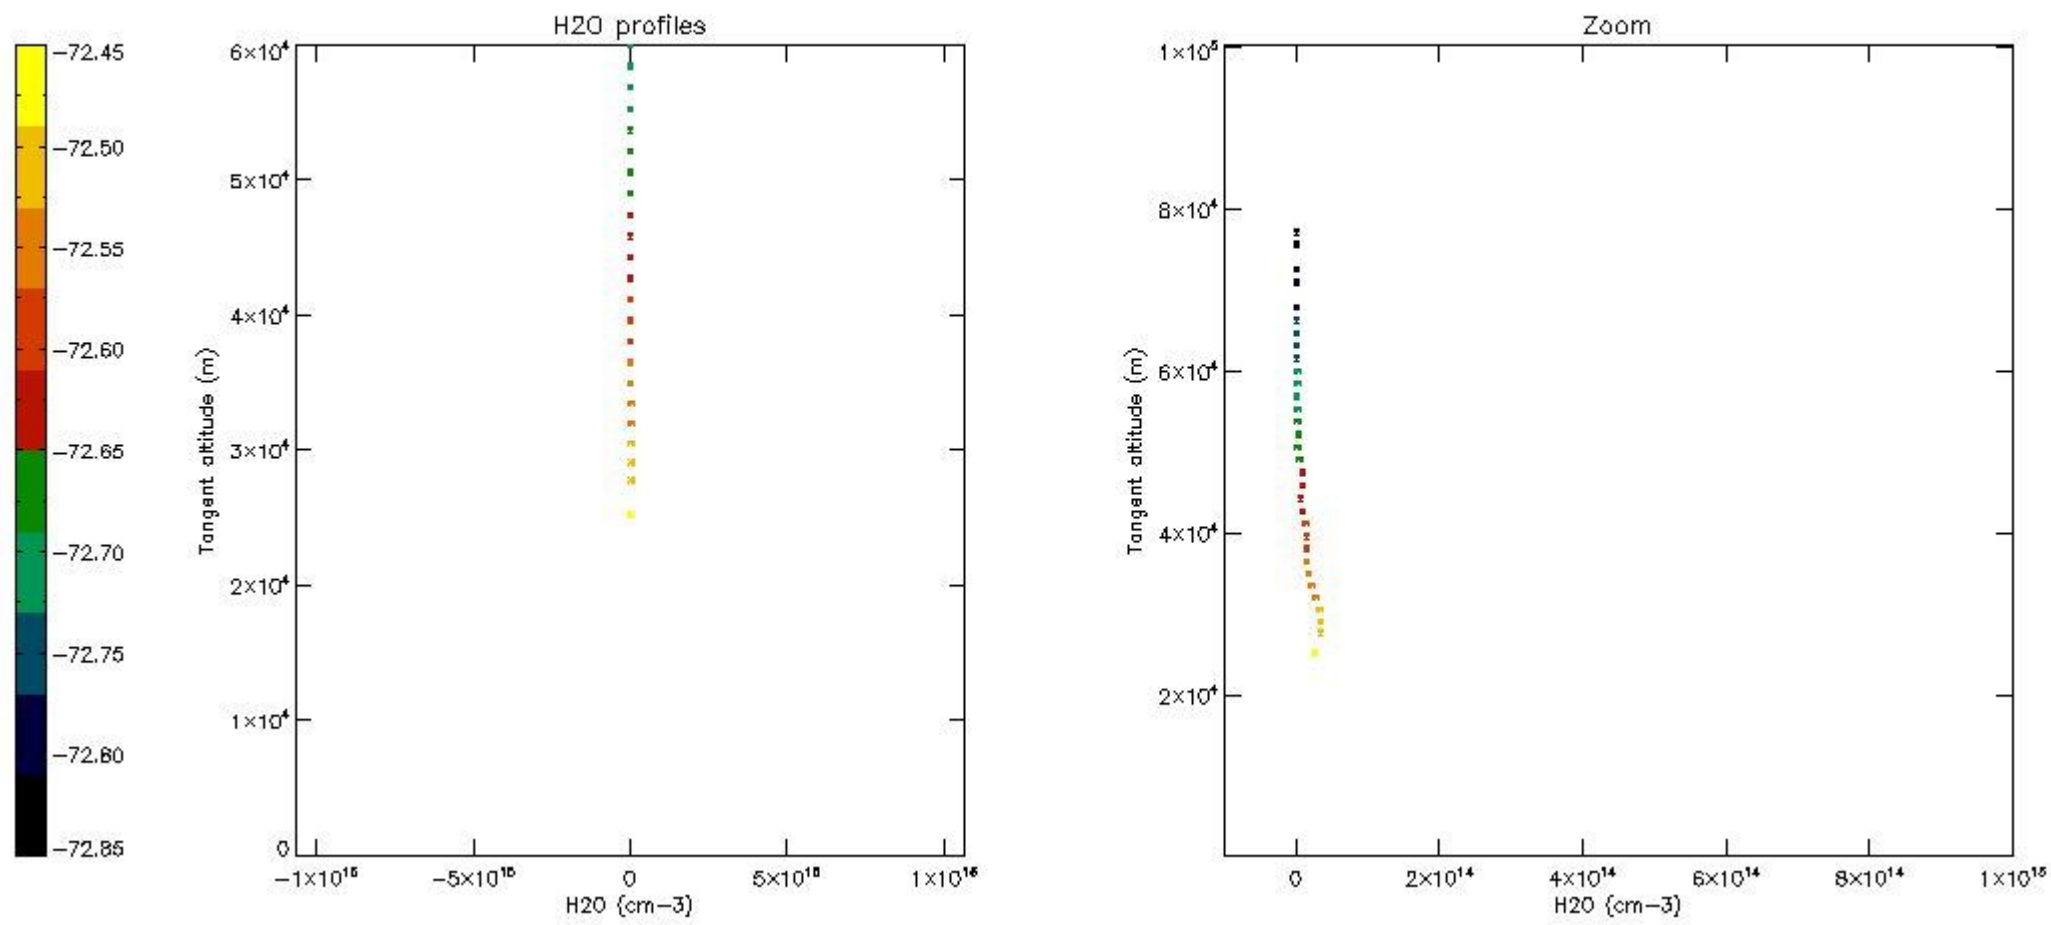

6. Auxiliary Data Files used for the production reported in section 2

The number reported in the third column indicates since which file (see list in section 2) the corresponding auxiliary file has been used. The fourth column is the date of those product files.

Type	Auxiliary Filename	Used since product	Used since product date
INST_PHYS_CHARACTERISTICS	GOM_INS_AXVIEC20091111_143220_20030716_120000_20500101_000000	1	01-AUG-2011 00:01:27
LEVEL-2_PROC_CONFIG	GOM_PR2_AXVIEC20091111_152718_20020301_000000_20500101_000000	1	01-AUG-2011 00:01:27
CROSS_SECTIONS_FILE	GOM_CRS_AXVIEC20091111_154832_20020301_000000_20500101_000000	1	01-AUG-2011 00:01:27