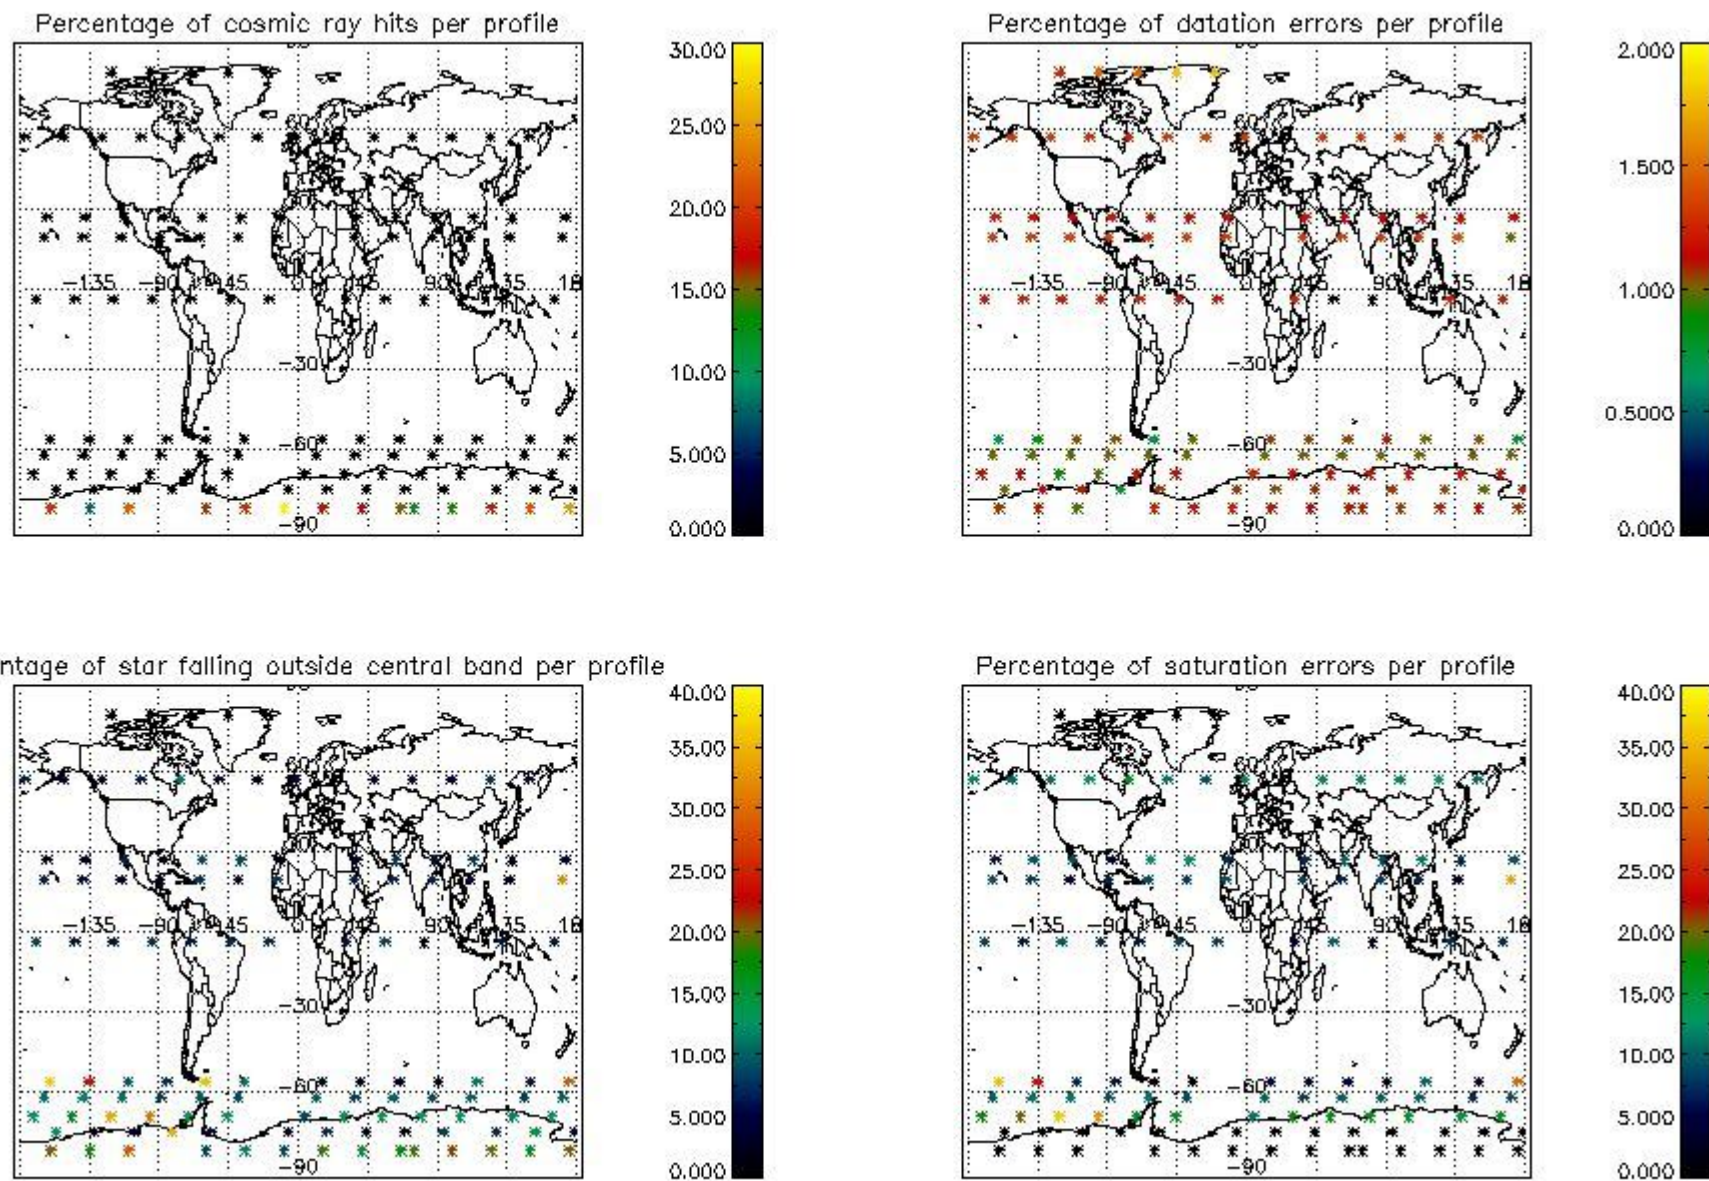

Percentage of flagged data per NO3 profile

4. Level 1 quality information per product

In this section it is plotted some information contained in the Quality Summary data set of the level 2 products that comes from the level 1b processing. Products without errors (error flag in the MPH set to "0") are used.

4.1 Plot quality information per product (time dependant) coming from level 1b processing

4.1.1 Plot level 1 quality information per product (time dependant): ENVISAT ASCENDING passes

4.1.2 Plot level 1 quality information per product (time dependant): ENVI SAT DESCENDING passes

4.2 Plot quality information per product coming from level 1b processing (world map)

4.2.1 Plot level 1 quality information per product (world map): ENVISAT ASCENDING passes

4.2.2 Plot level 1 quality information per product (world map): ENVISAT DESCENDING passes