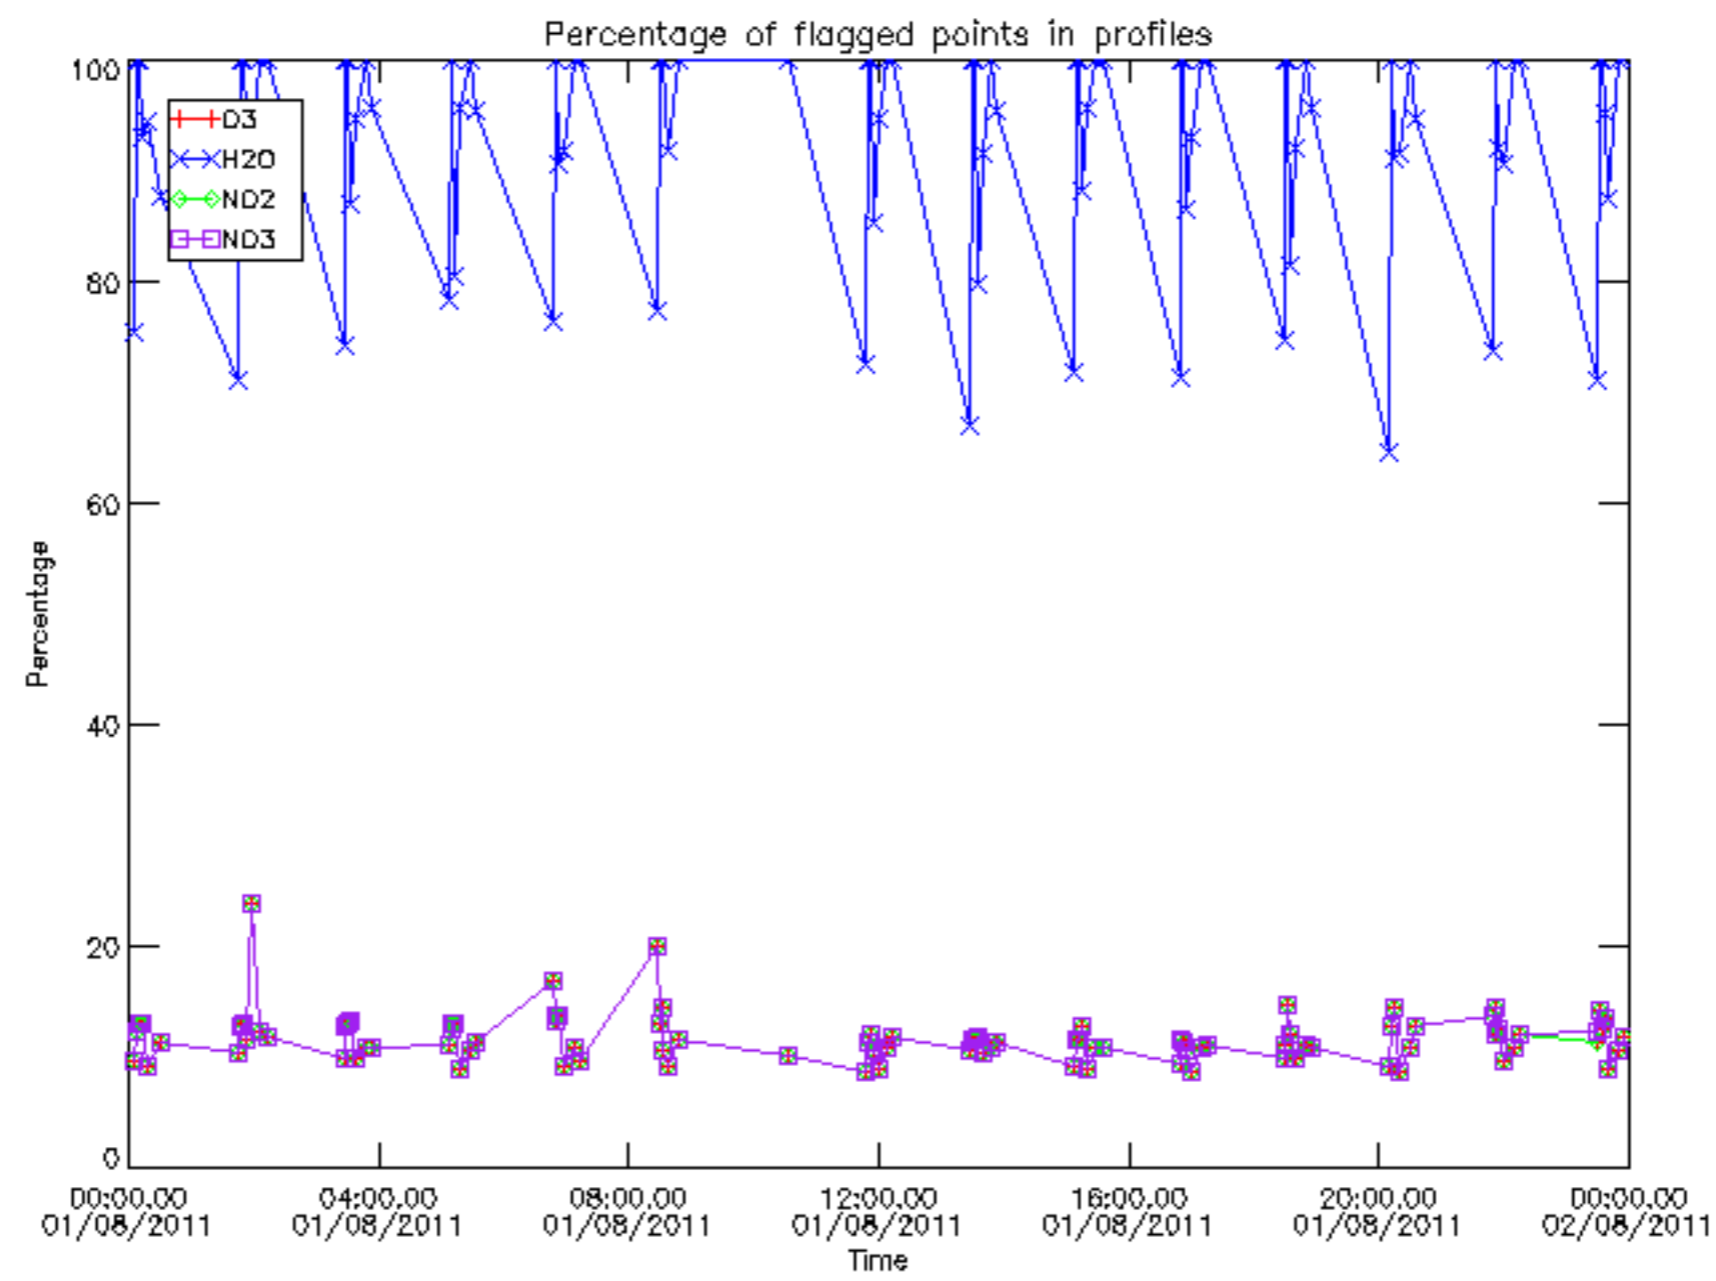

Percentage of flagged data per D3 profile

Percentage of flagged data per H2O profile