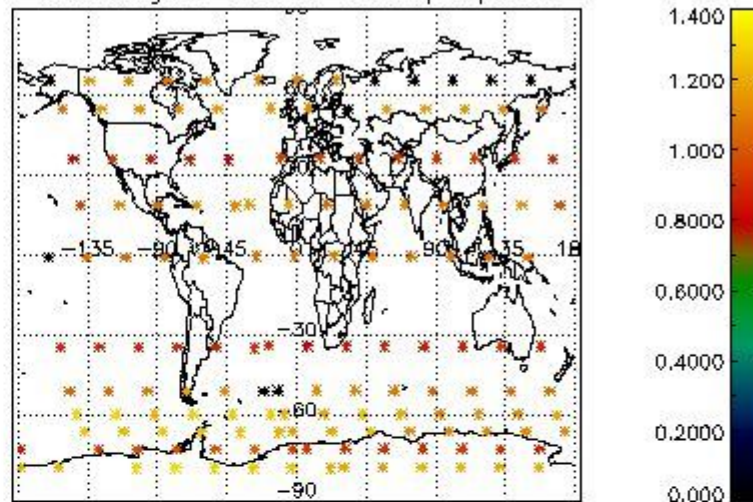

Percentage of datation errors per profile