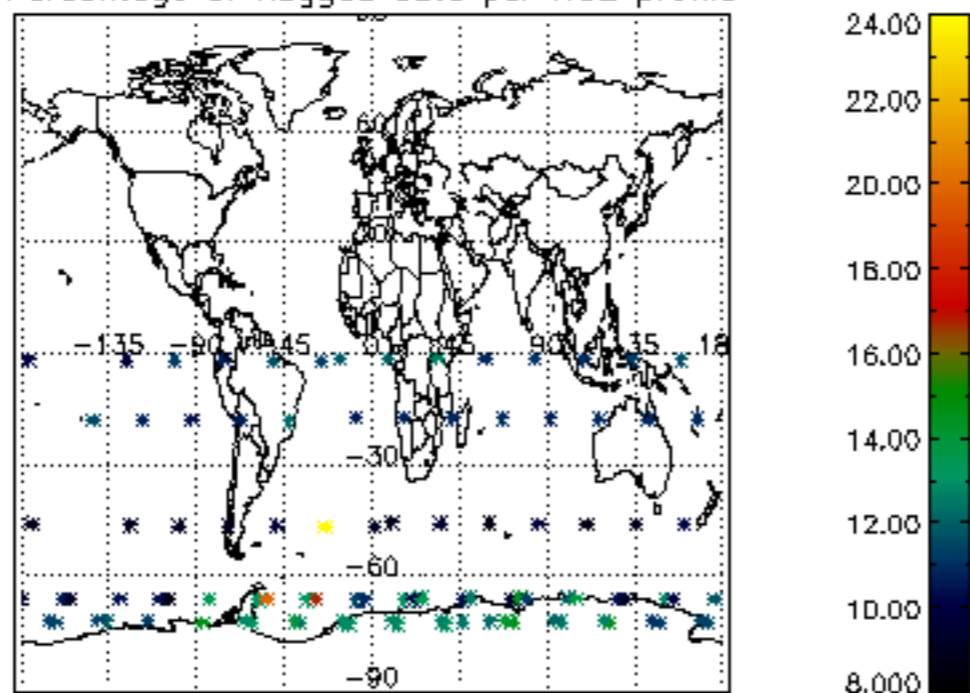

Percentage of flagged data per NO2 profile