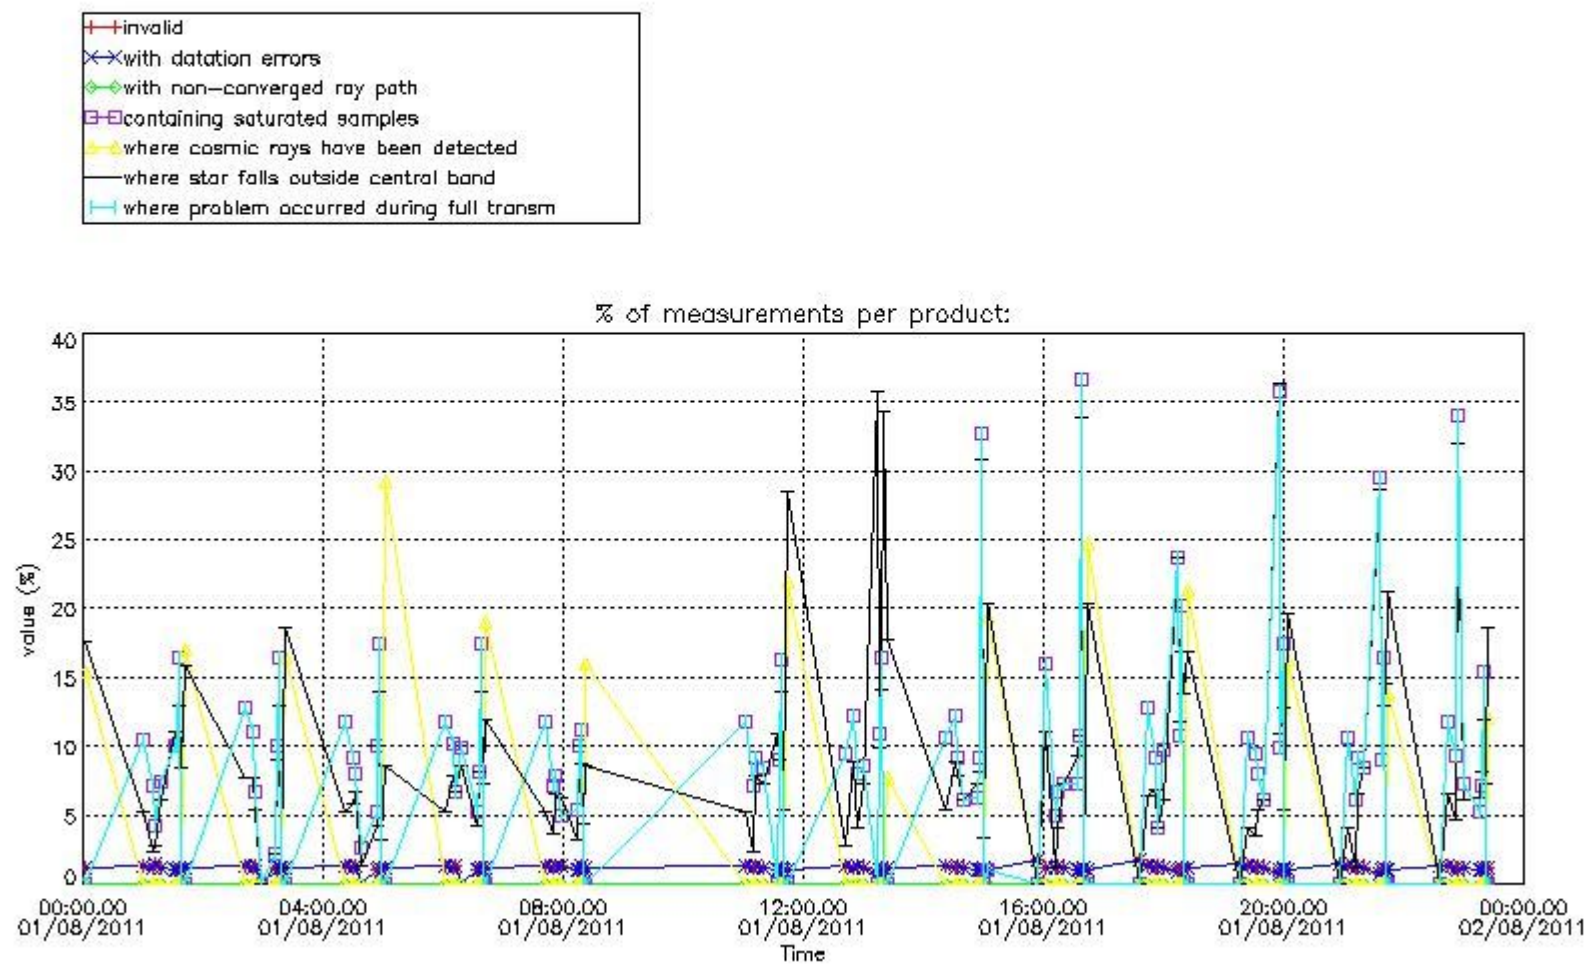

3.1 Plot quality information per product (time dependant)

3.2 Plot quality information per product (world map)

Percentage of flagged data per O3 profile

Percentage of flagged data per H2O profile

Percentage of flagged data per NO2 profile

Percentage of flagged data per NO3 profile

4. Level 1 quality information per product

In this section it is plotted some information contained in the Quality Summary data set of the level 2 products that comes from the level 1b processing. Products without errors (error flag in the MPH set to "0") are used.

4.1 Plot quality information per product (time dependant) coming from level 1b processing

4.1.1 Plot level 1 quality information per product (time dependant): ENVISAT ASCENDING passes

4.1.2 Plot level 1 quality information per product (time dependant): ENVI SAT DESCENDING passes