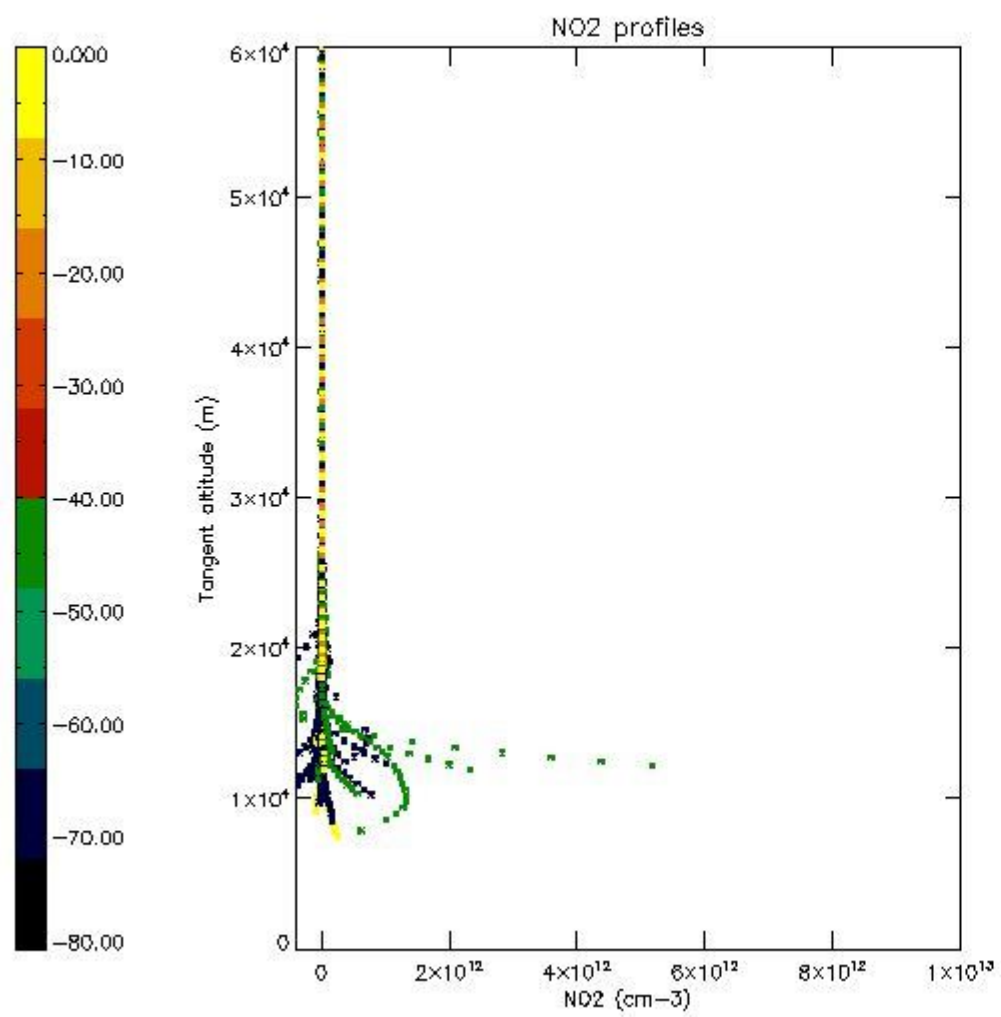

STD < 10	15
STD < 5	11

5.2 Plot ozone profiles for all STD (dark without errors)

The colorbar represents the latitude.

5.3 Plot ozone profiles where STD < 20% (dark without errors)

The colorbar represents the latitude.

5.4 Plot ozone profiles where STD < 10% (dark without errors)

The colorbar represents the latitude.

5.5 Plot ozone profiles where STD < 5% (dark without errors)

The colorbar represents the latitude.

5.6 Plot NO₂ profiles for all STD (dark without errors)

The colorbar represents the latitude.

5.7 Plot NO3 profiles for all STD (dark without errors)

The colorbar represents the latitude.

5.8 Plot H2O profiles for all STD (only for occultations of stars 1,2,3,4,13,14,16,26,63 dark without errors)