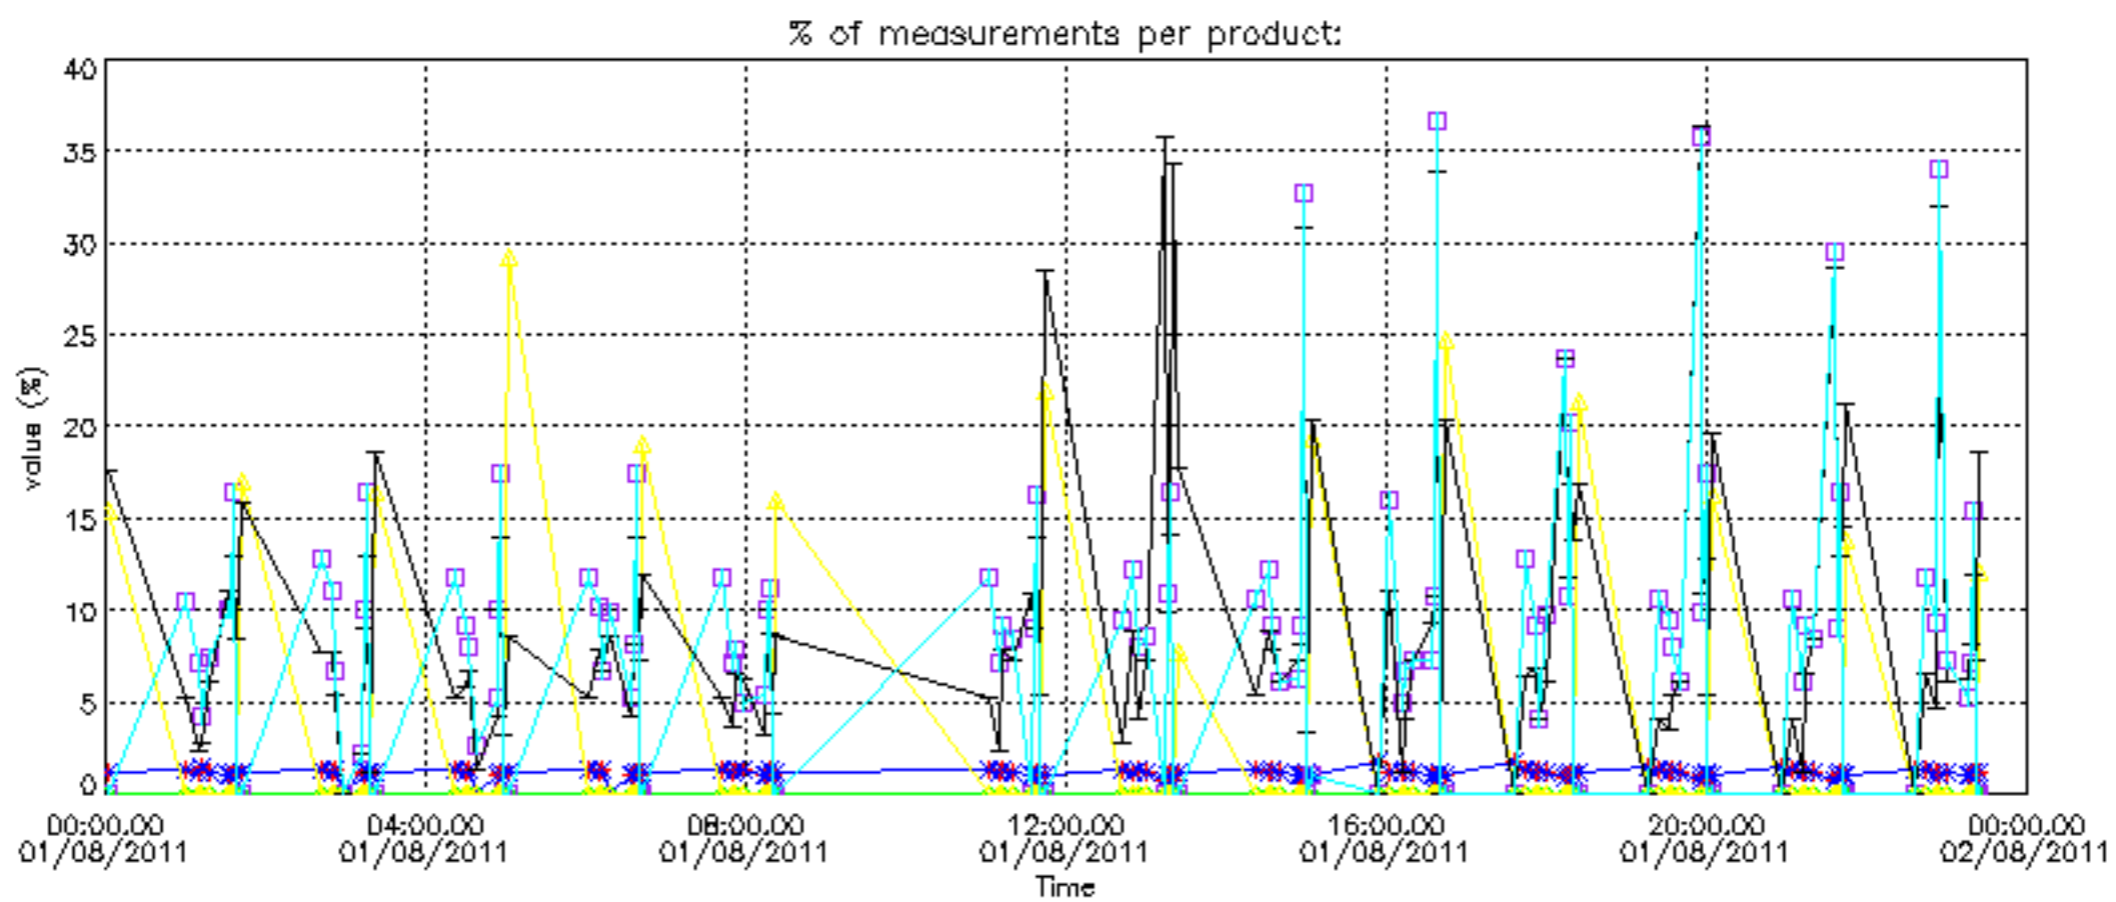

Percentage of cosmic ray hits per profile

Percentage of datation errors per profile