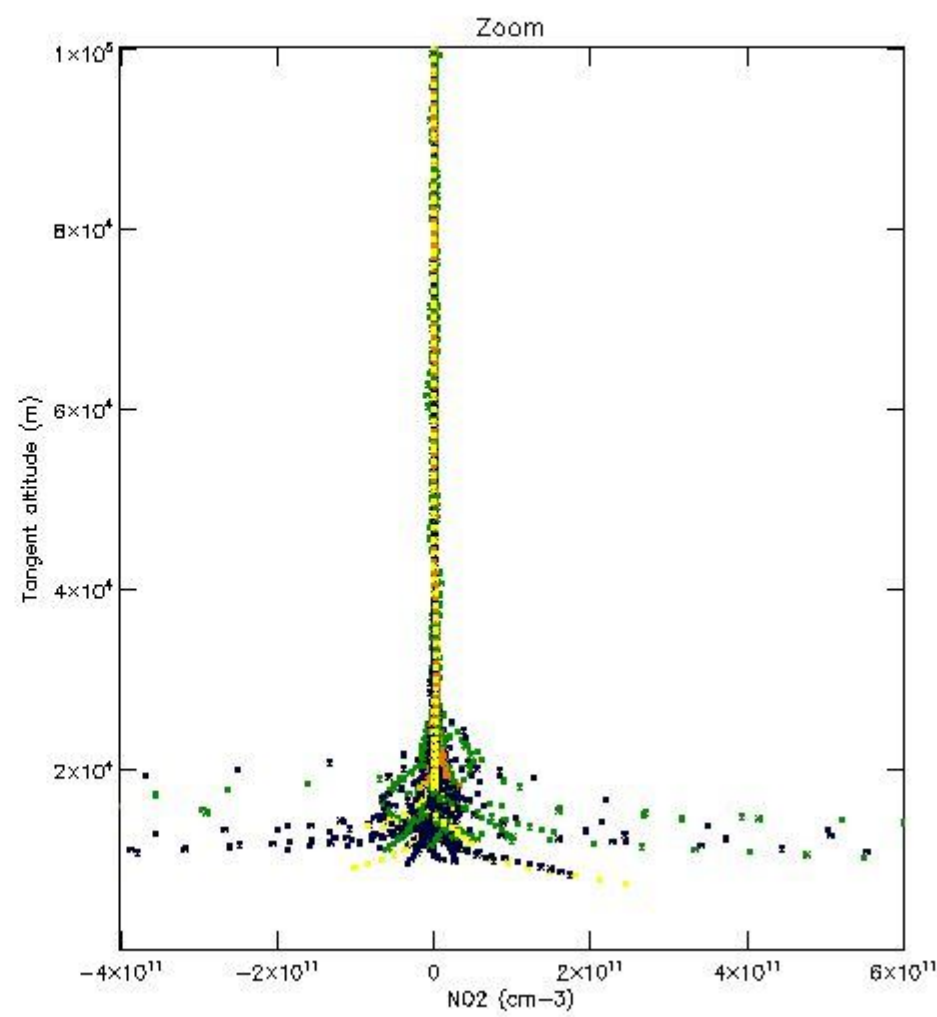

5.4 Plot ozone profiles where STD < 10% (dark without errors)

The colorbar represents the latitude.

5.5 Plot ozone profiles where STD < 5% (dark without errors)

The colorbar represents the latitude.

5.6 Plot NO₂ profiles for all STD (dark without errors)

The colorbar represents the latitude.

5.7 Plot NO3 profiles for all STD (dark without errors)

The colorbar represents the latitude.

5.8 Plot H2O profiles for all STD (only for occultations of stars 1,2,3,4,13,14,16,26,63 dark without errors)