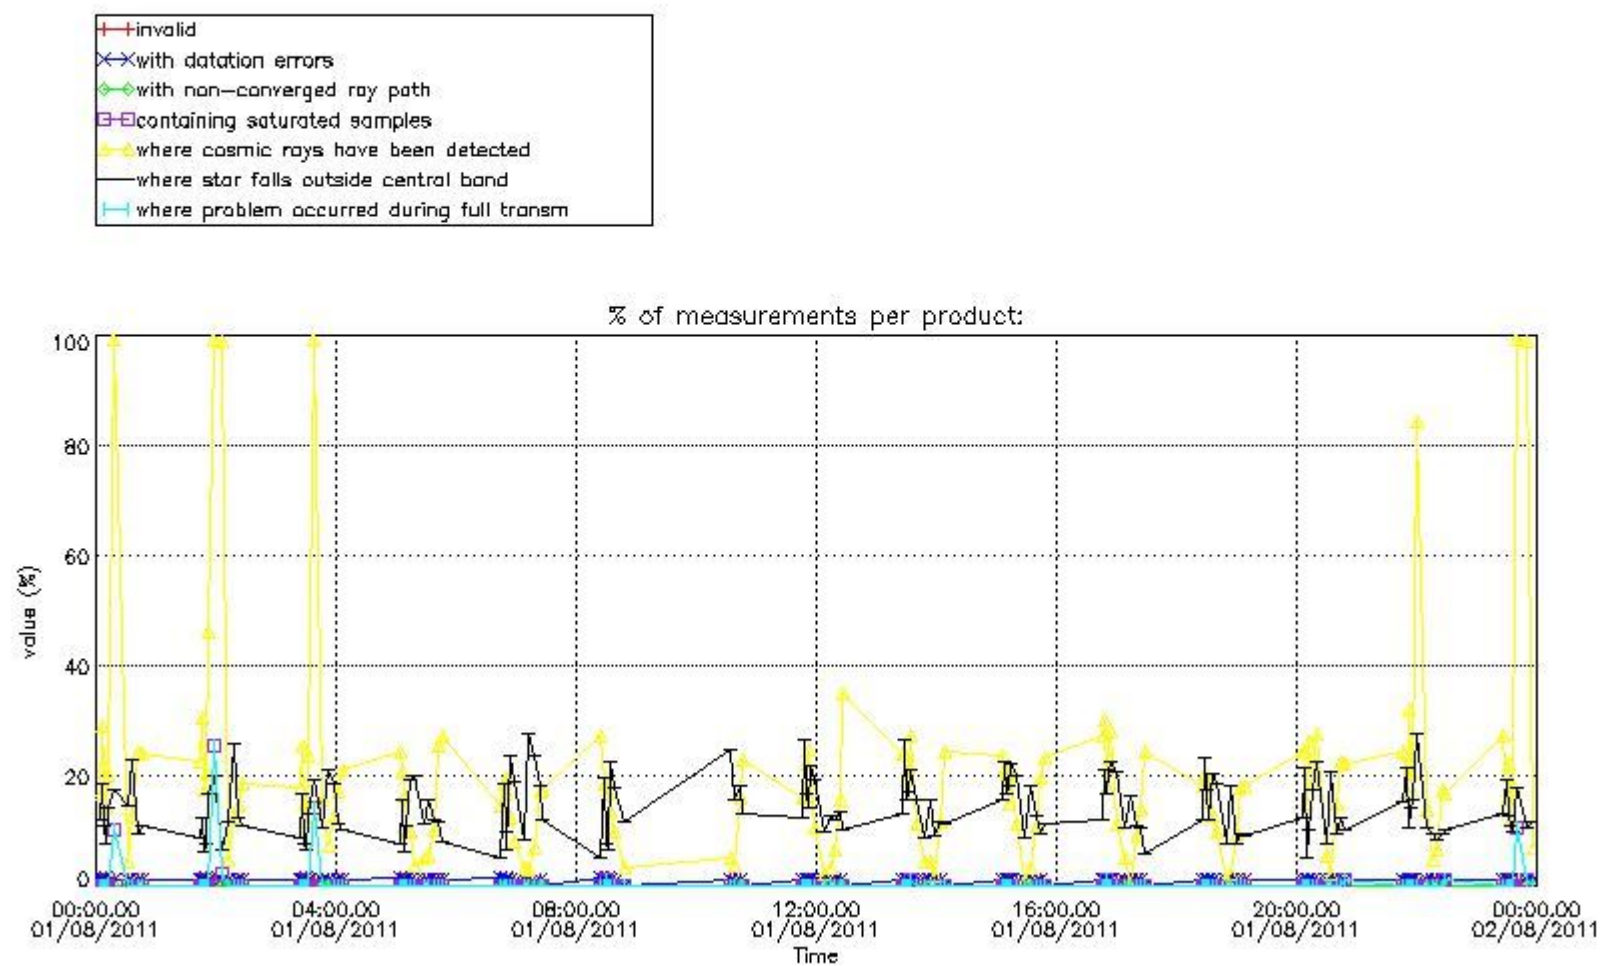

Percentage of flagged data per NO3 profile

4. Level 1 quality information per product

In this section it is plotted some information contained in the Quality Summary data set of the level 2 products that comes from the level 1b processing. Products without errors (error flag in the MPH set to "0") are used.

4.1 Plot quality information per product (time dependant) coming from level 1b processing

4.1.1 Plot level 1 quality information per product (time dependant): ENVISAT ASCENDING passes

4.1.2 Plot level 1 quality information per product (time dependant): ENVI SAT DESCENDING passes