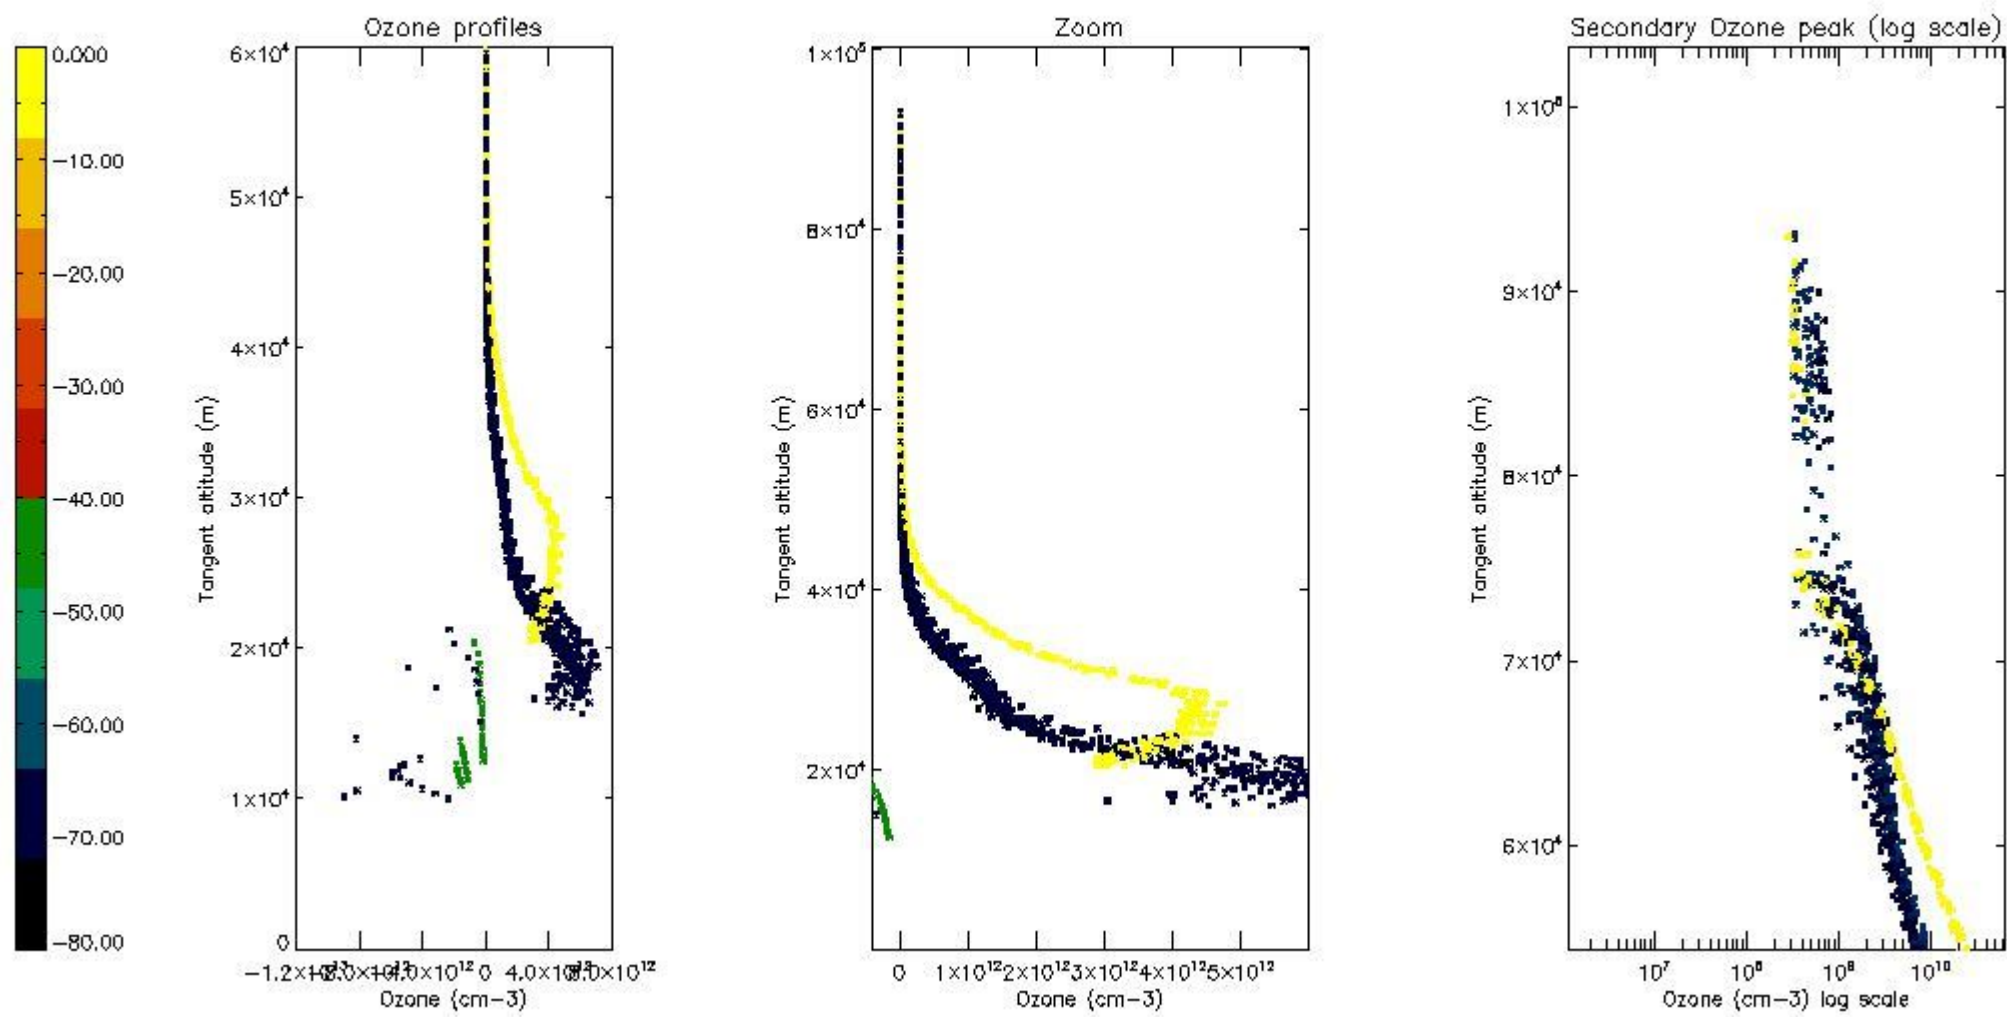

5.6 Plot NO₂ profiles for all STD (dark without errors)

The colorbar represents the latitude.