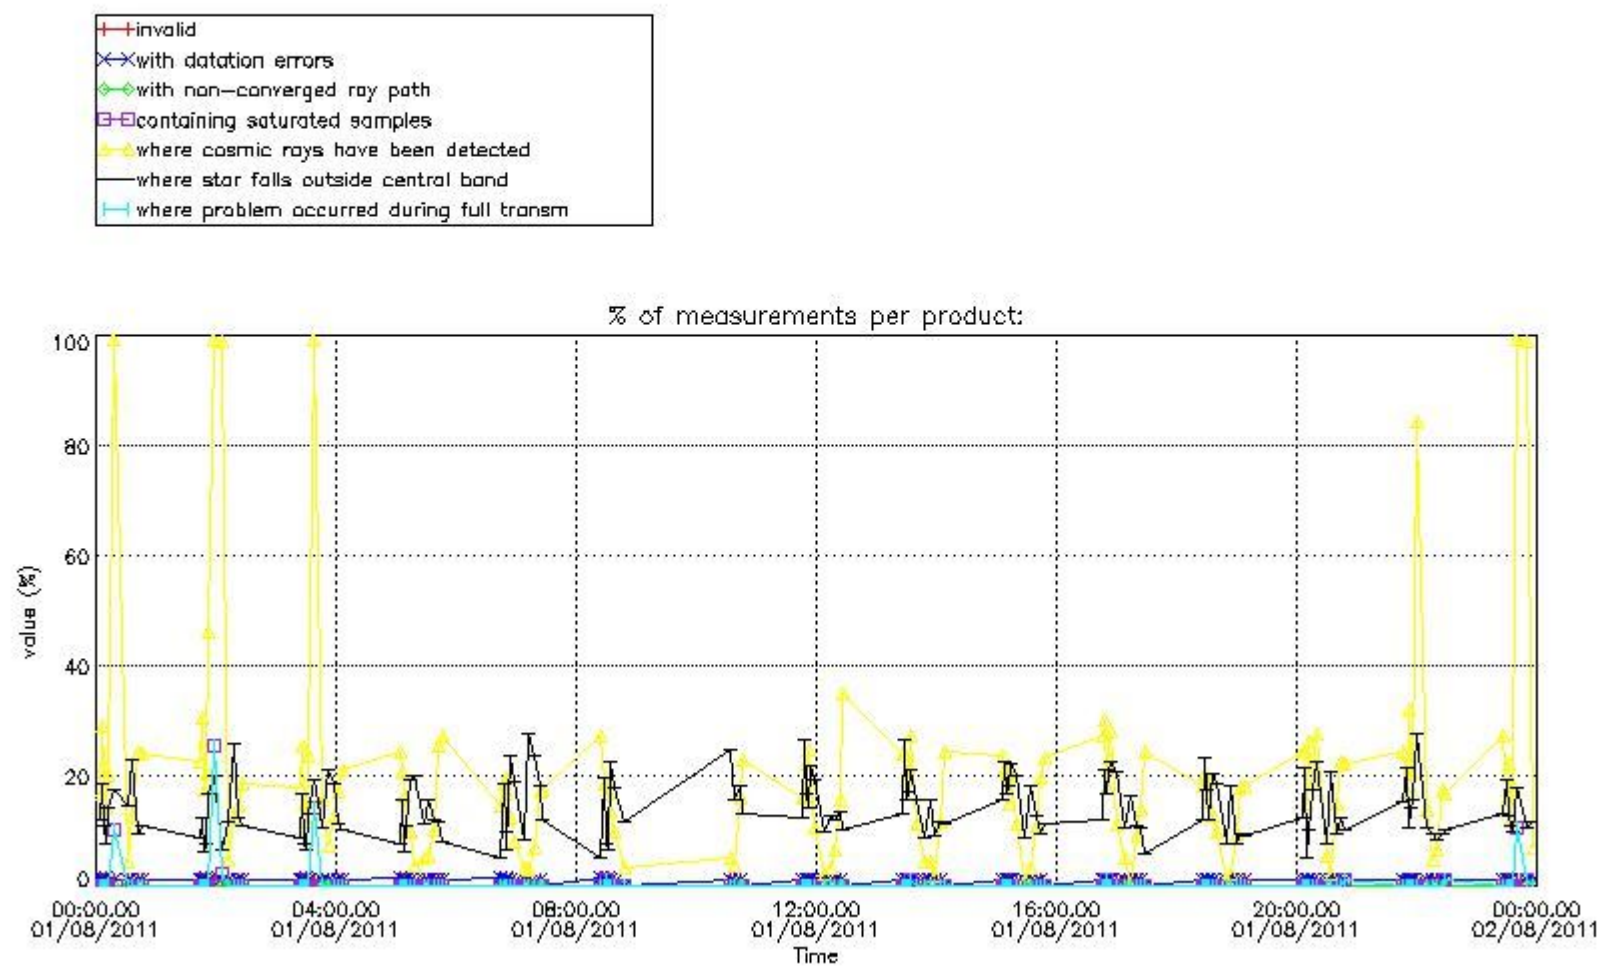

4.1.2 Plot level 1 quality information per product (time dependant): ENVI SAT DESCENDING passes