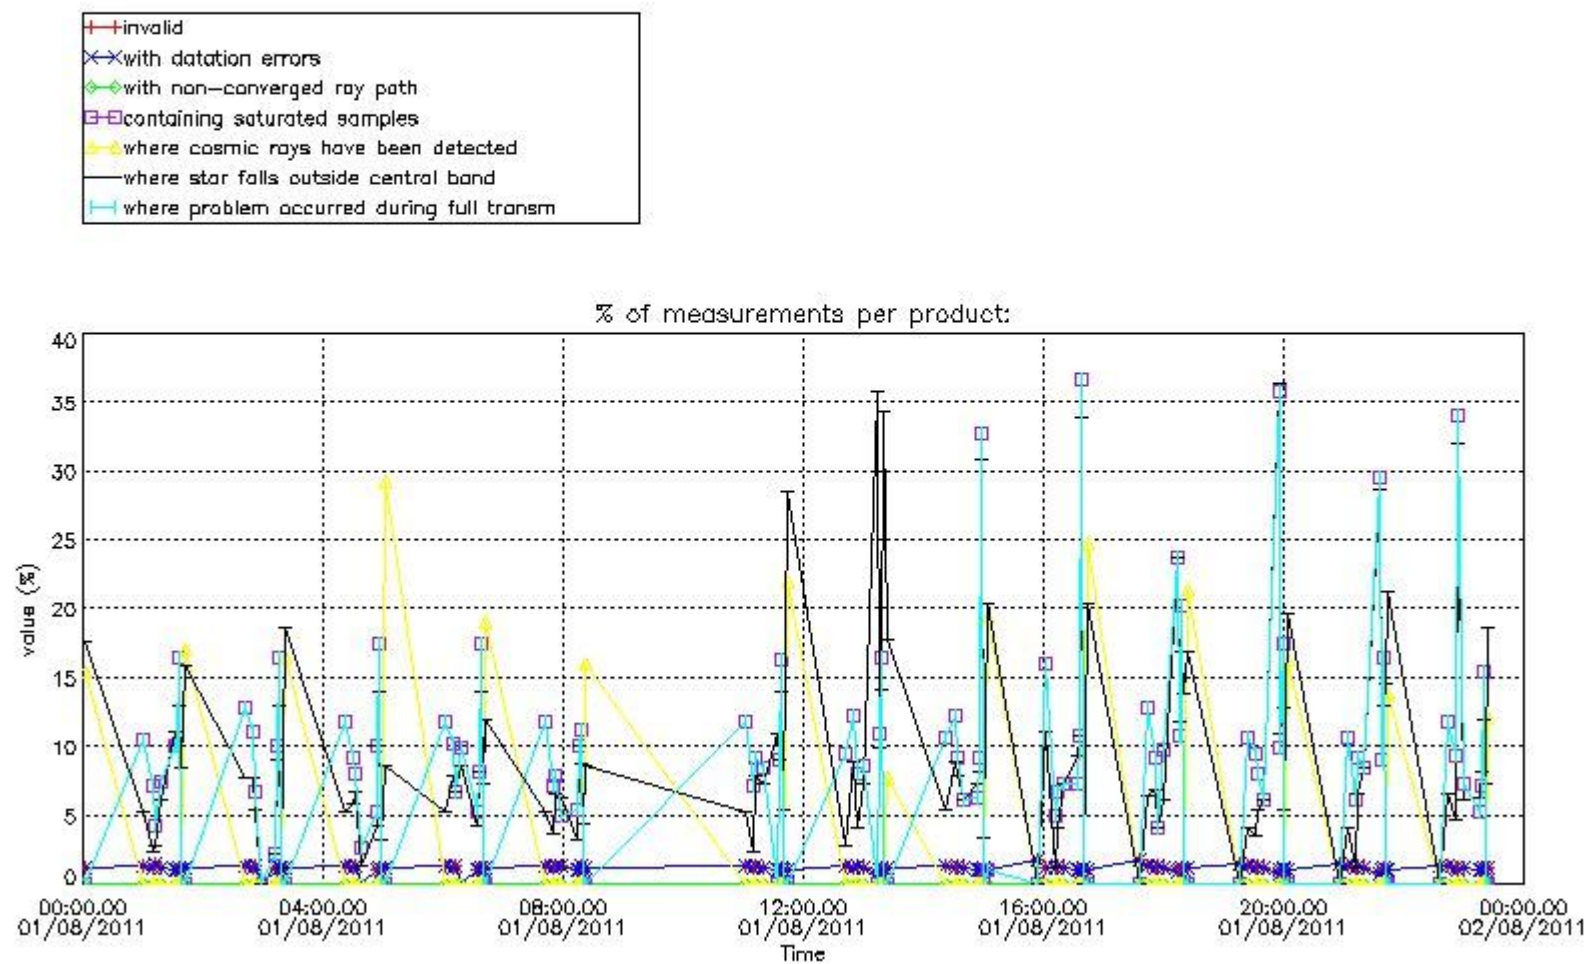

4.2 Plot quality information per product coming from level 1b processing (world map)

4.2.1 Plot level 1 quality information per product (world map): ENVISAT ASCENDING passes