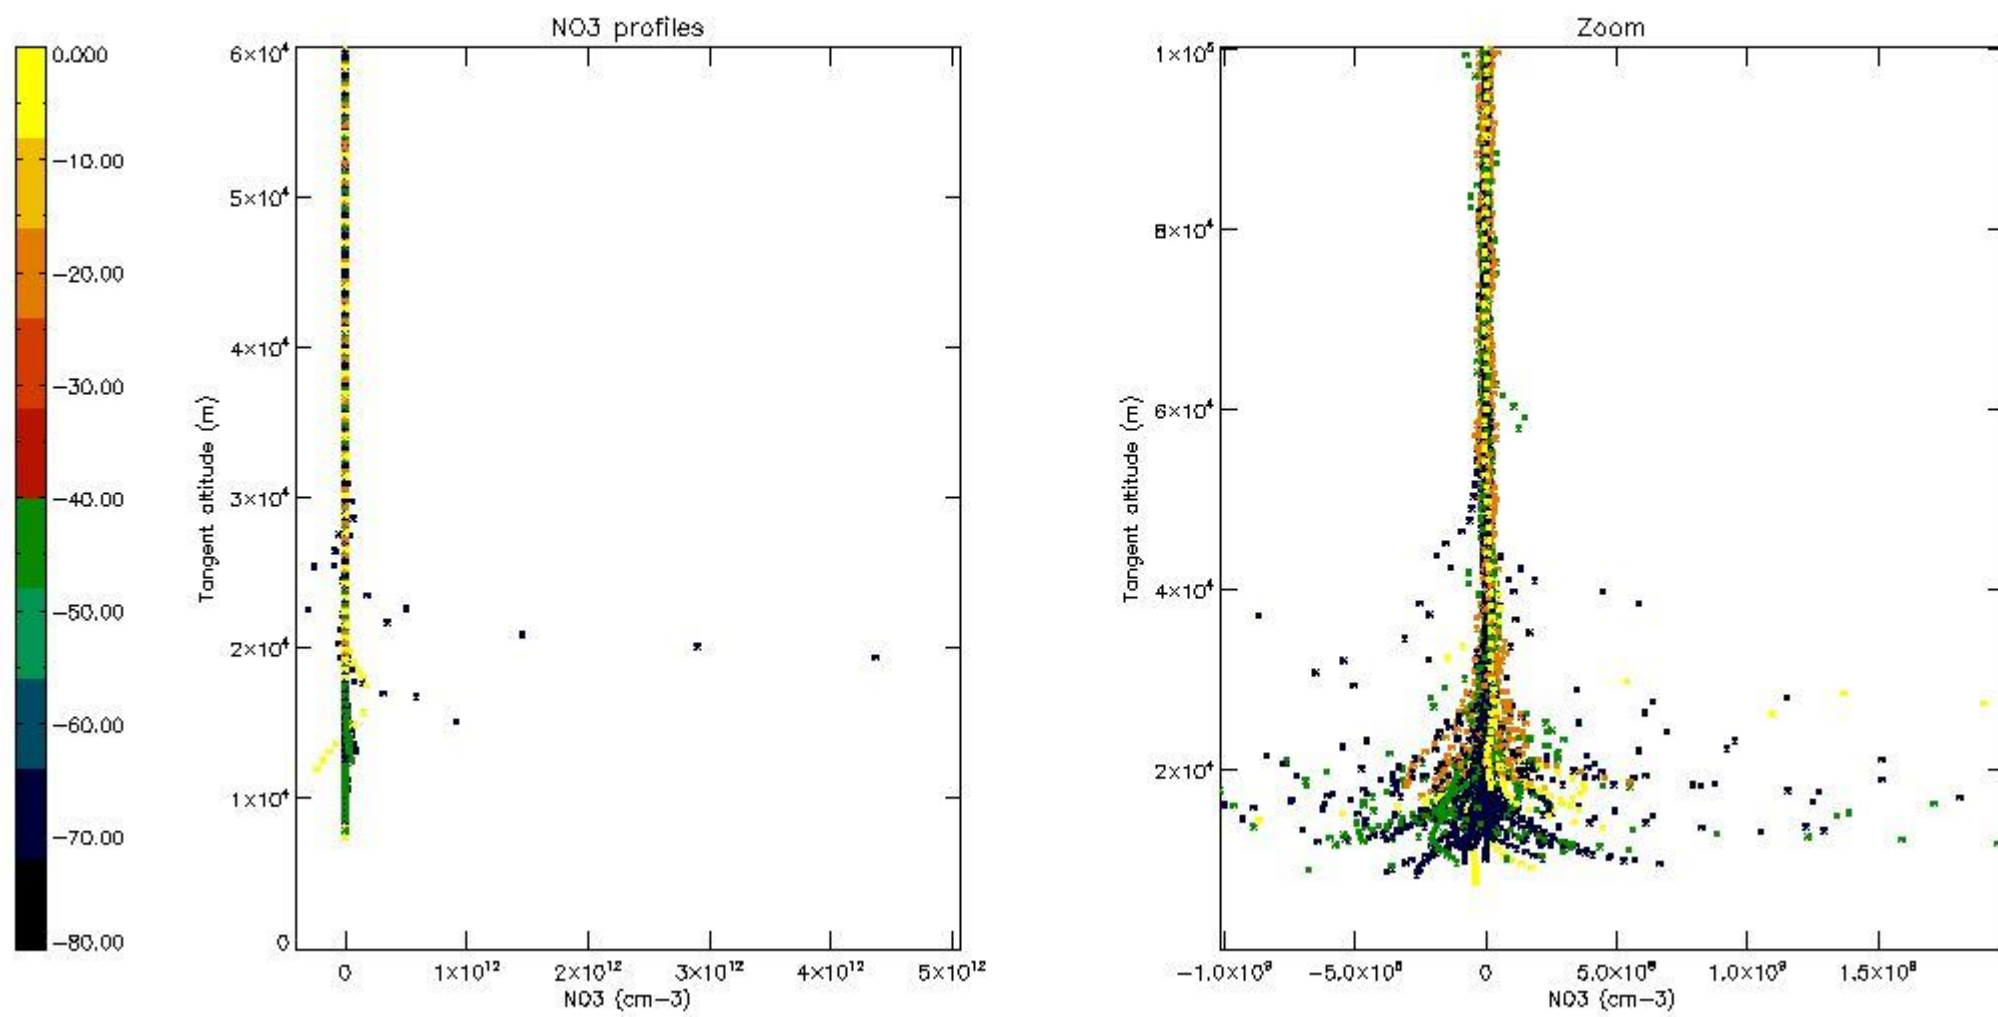

5.4 Plot ozone profiles where STD < 10% (dark without errors)

The colorbar represents the latitude.

5.5 Plot ozone profiles where STD < 5% (dark without errors)

The colorbar represents the latitude.

5.6 Plot NO₂ profiles for all STD (dark without errors)

The colorbar represents the latitude.

5.7 Plot NO3 profiles for all STD (dark without errors)

The colorbar represents the latitude.

5.8 Plot H2O profiles for all STD (only for occultations of stars 1,2,3,4,13,14,16,26,63 dark without errors)