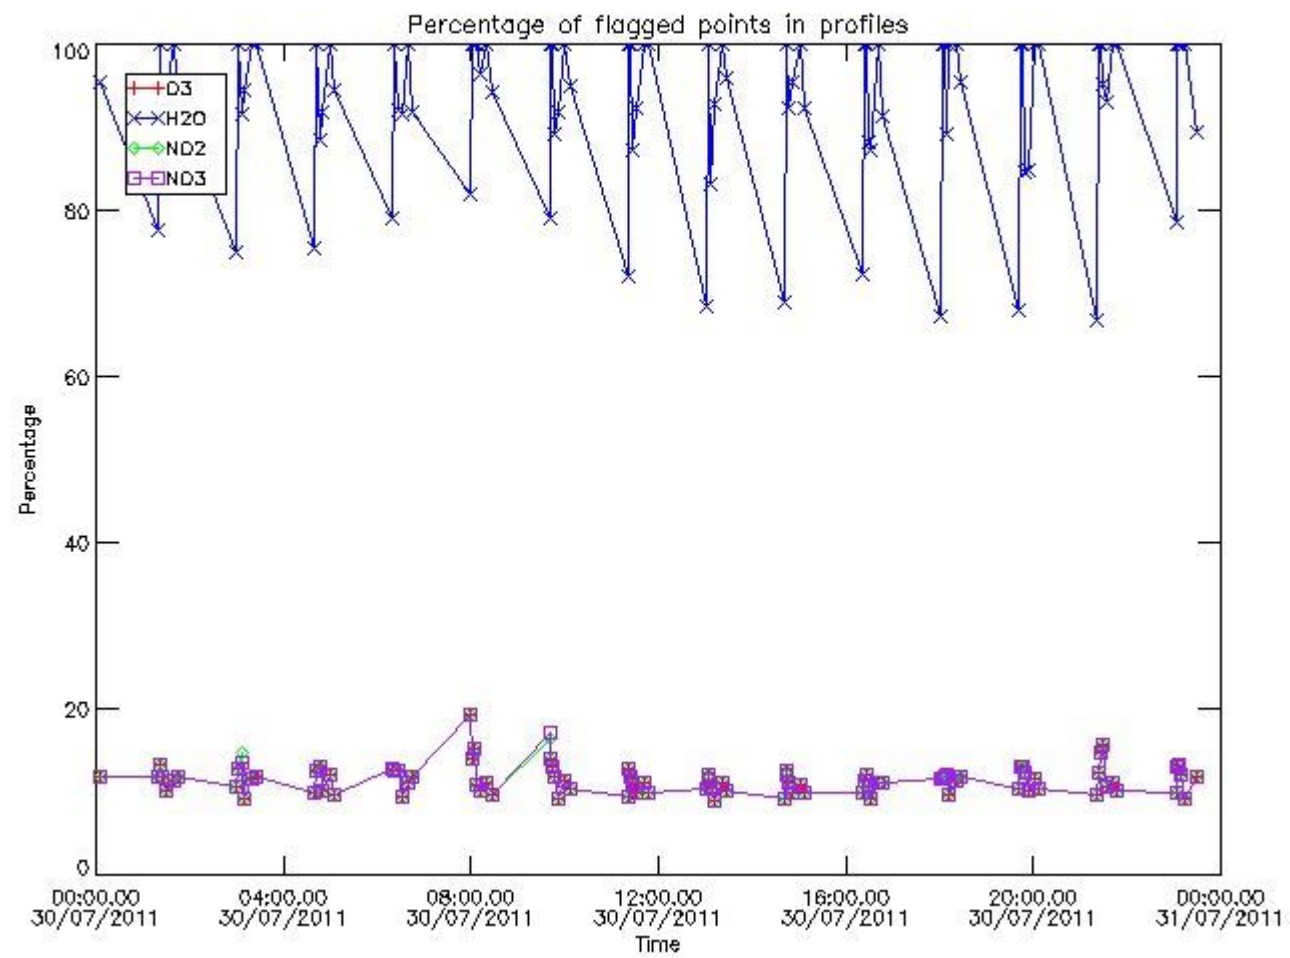

279	GOM_NL__2PRFIN20110730_234135_000000463105_00088_49240_4089.N1	30-JUL-2011 23:41:35	Straylight	46.000	172	Gam Gru	3.0030	13100.	92	49240	No
280	GOM_NL__2PRFIN20110730_235724_000000393105_00088_49240_4090.N1	30-JUL-2011 23:57:24	Bright	38.500	11	53Alp Aql	0.76500	8000.0	77	49240	No

3. Quality information per product

In this section it is plotted some information contained in the Quality Summary data set of the level 2 products. Only products in dark limb conditions and without errors (error flag in the MPH set to "0") are used.

3.1 Plot quality information per product (time dependant)

3.2 Plot quality information per product (world map)