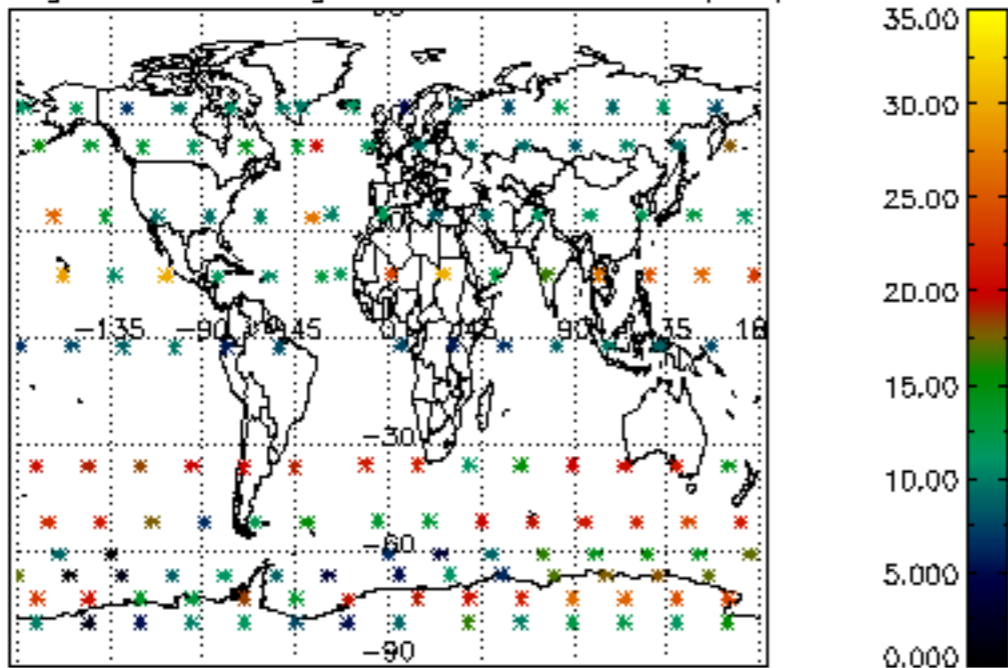

Percentage of cosmic ray hits per profile

Percentage of star falling outside central band per profile