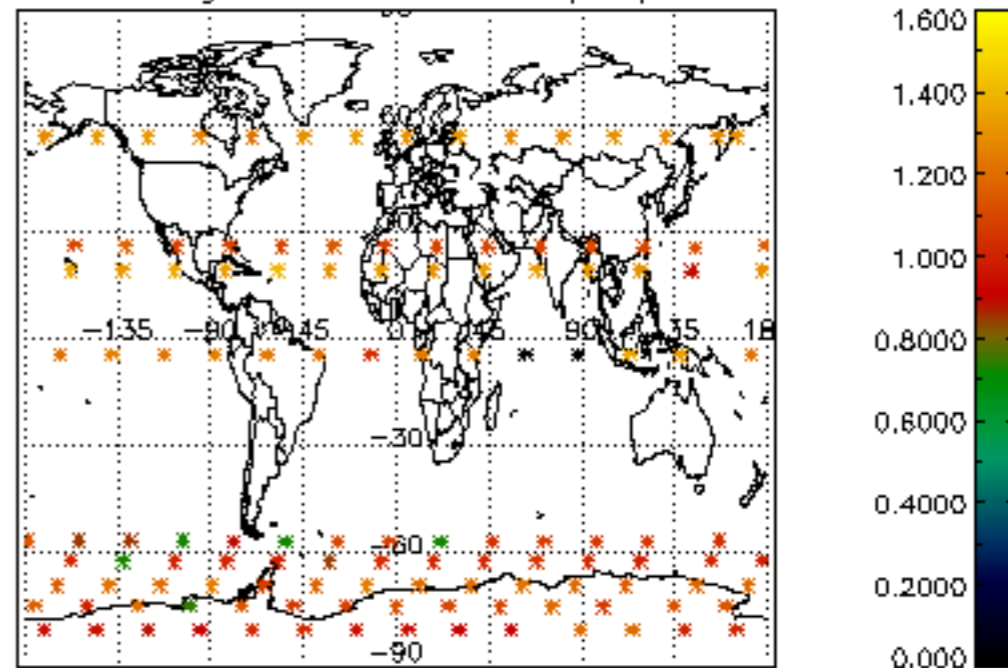

Percentage of datation errors per profile

Percentage of star falling outside central band per profile

Percentage of saturation errors per profile

Percentage of cosmic ray hits per profile

Percentage of datation errors per profile