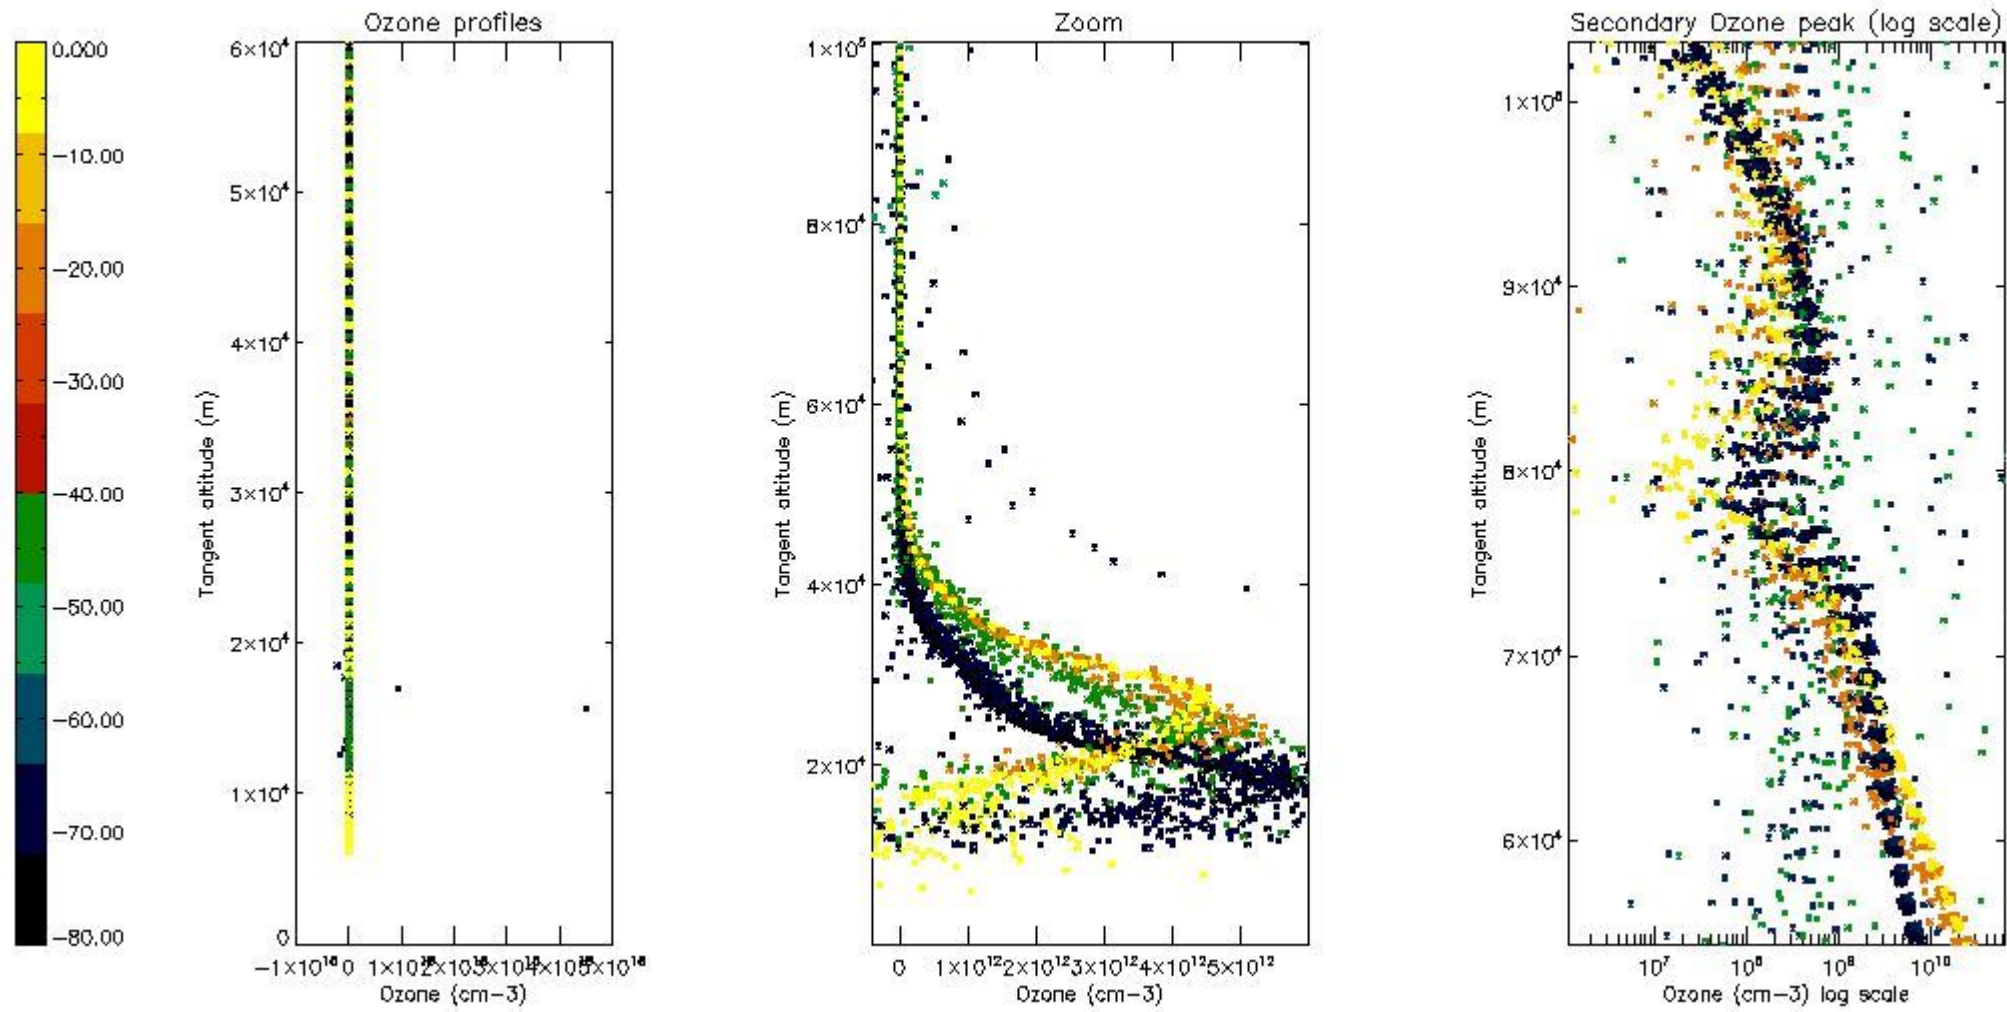

STD < 10	13
STD < 5	10

5.2 Plot ozone profiles for all STD (dark without errors)

The colorbar represents the latitude.

5.3 Plot ozone profiles where STD < 20% (dark without errors)

The colorbar represents the latitude.