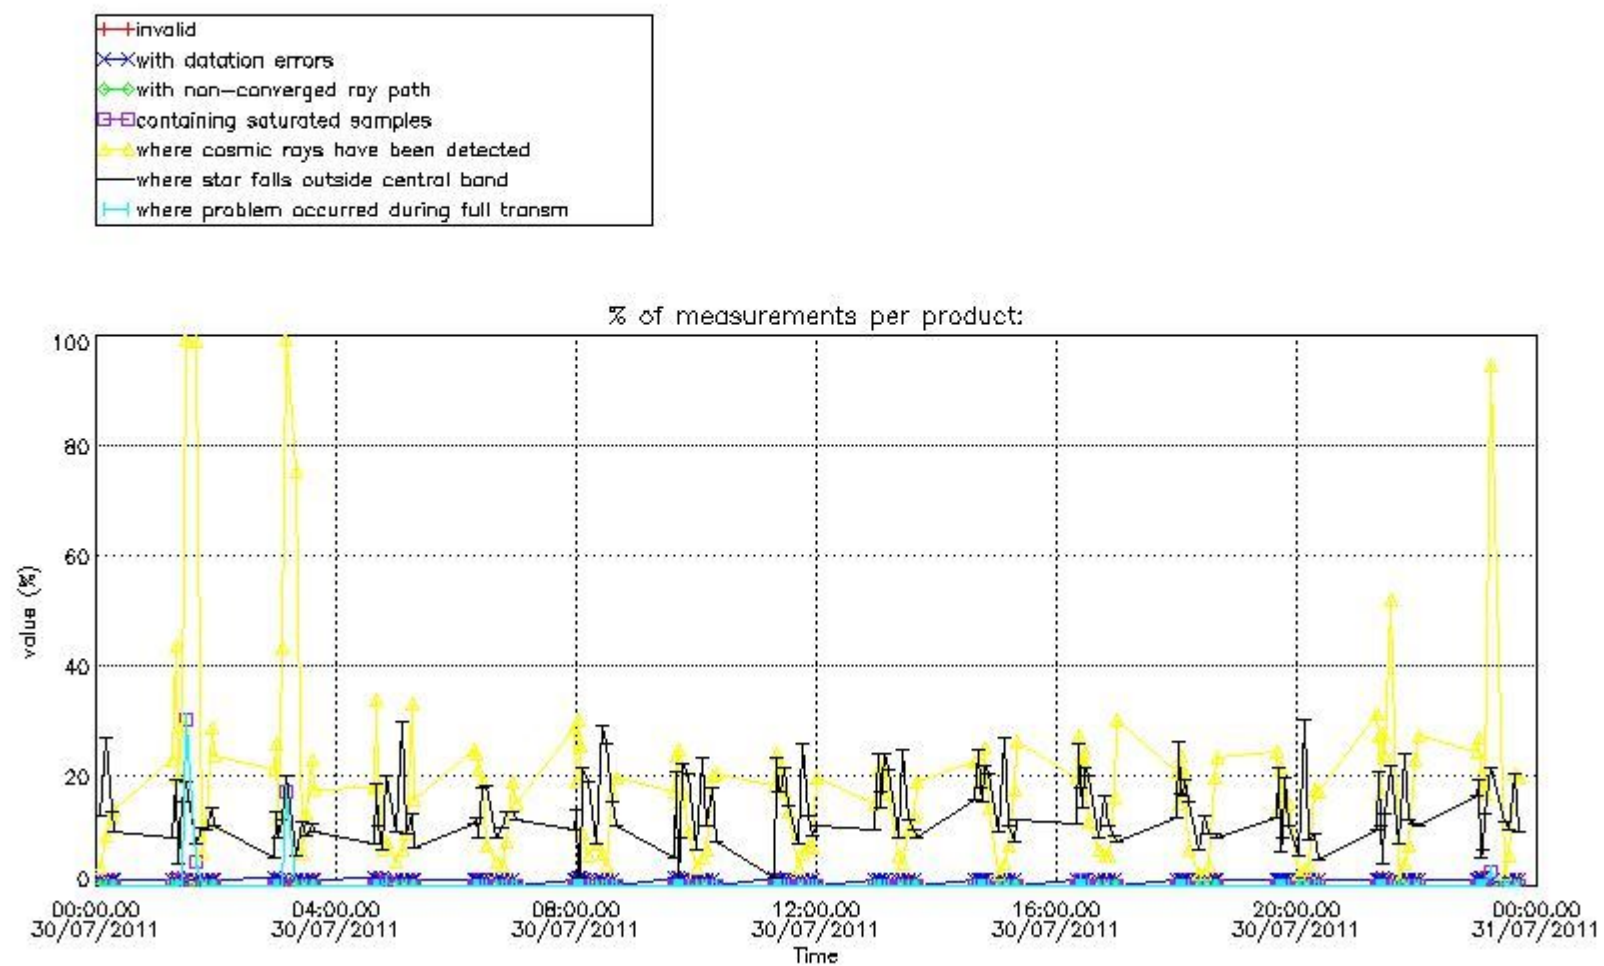

4.1.2 Plot level 1 quality information per product (time dependant): ENVI SAT DESCENDING passes