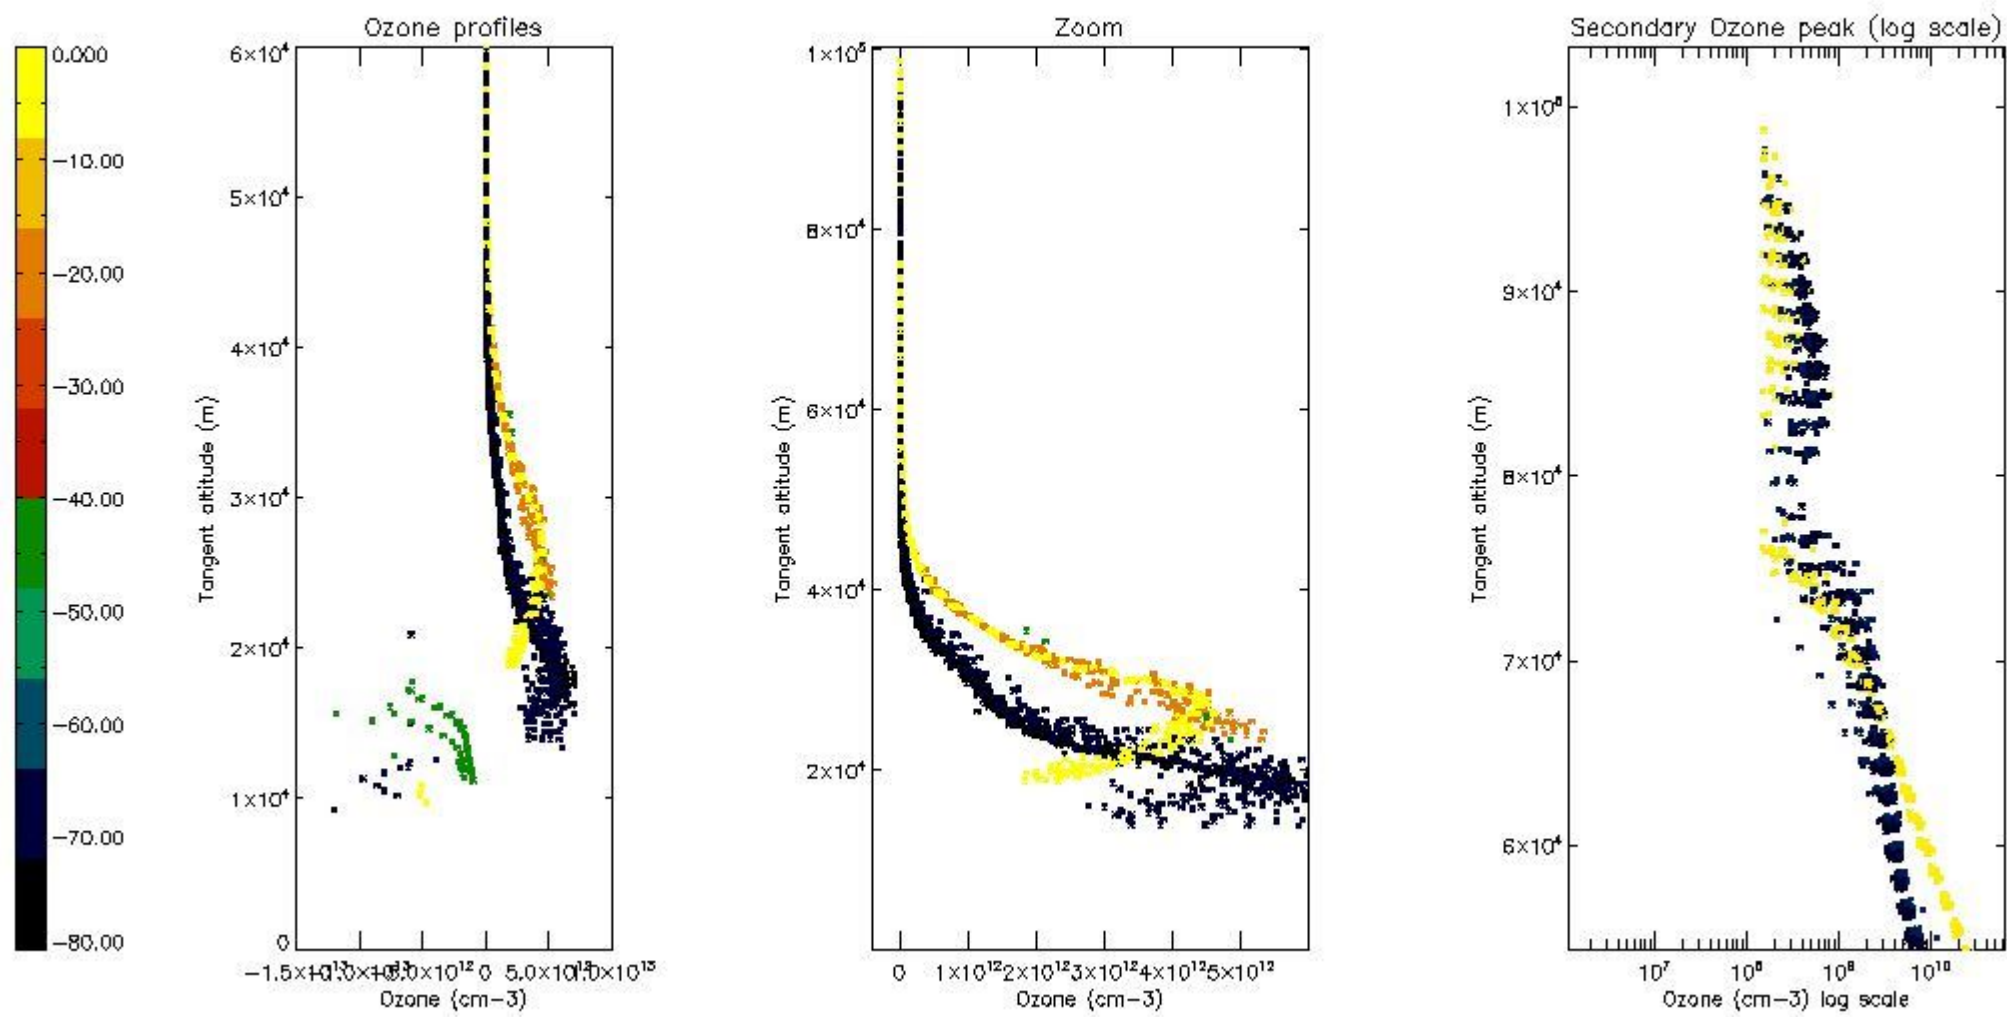

5.5 Plot ozone profiles where STD < 5% (dark without errors)

The colorbar represents the latitude.