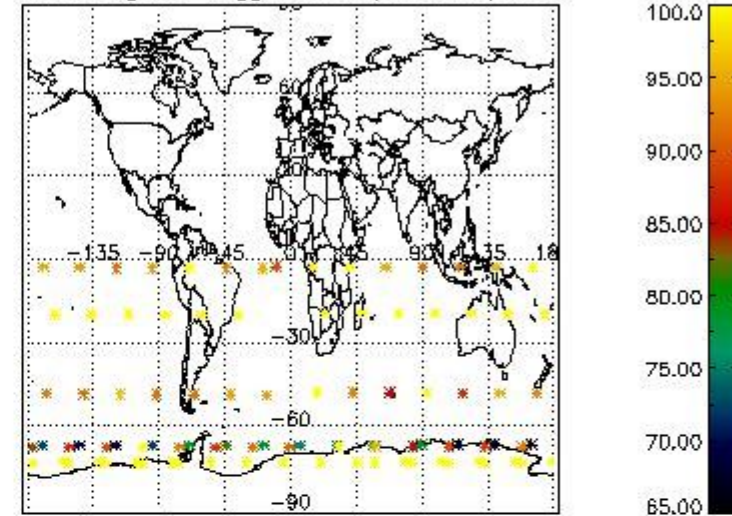

3.1 Plot quality information per product (time dependant)

3.2 Plot quality information per product (world map)

Percentage of flagged data per O3 profile

Percentage of flagged data per H2O profile

Percentage of flagged data per NO2 profile