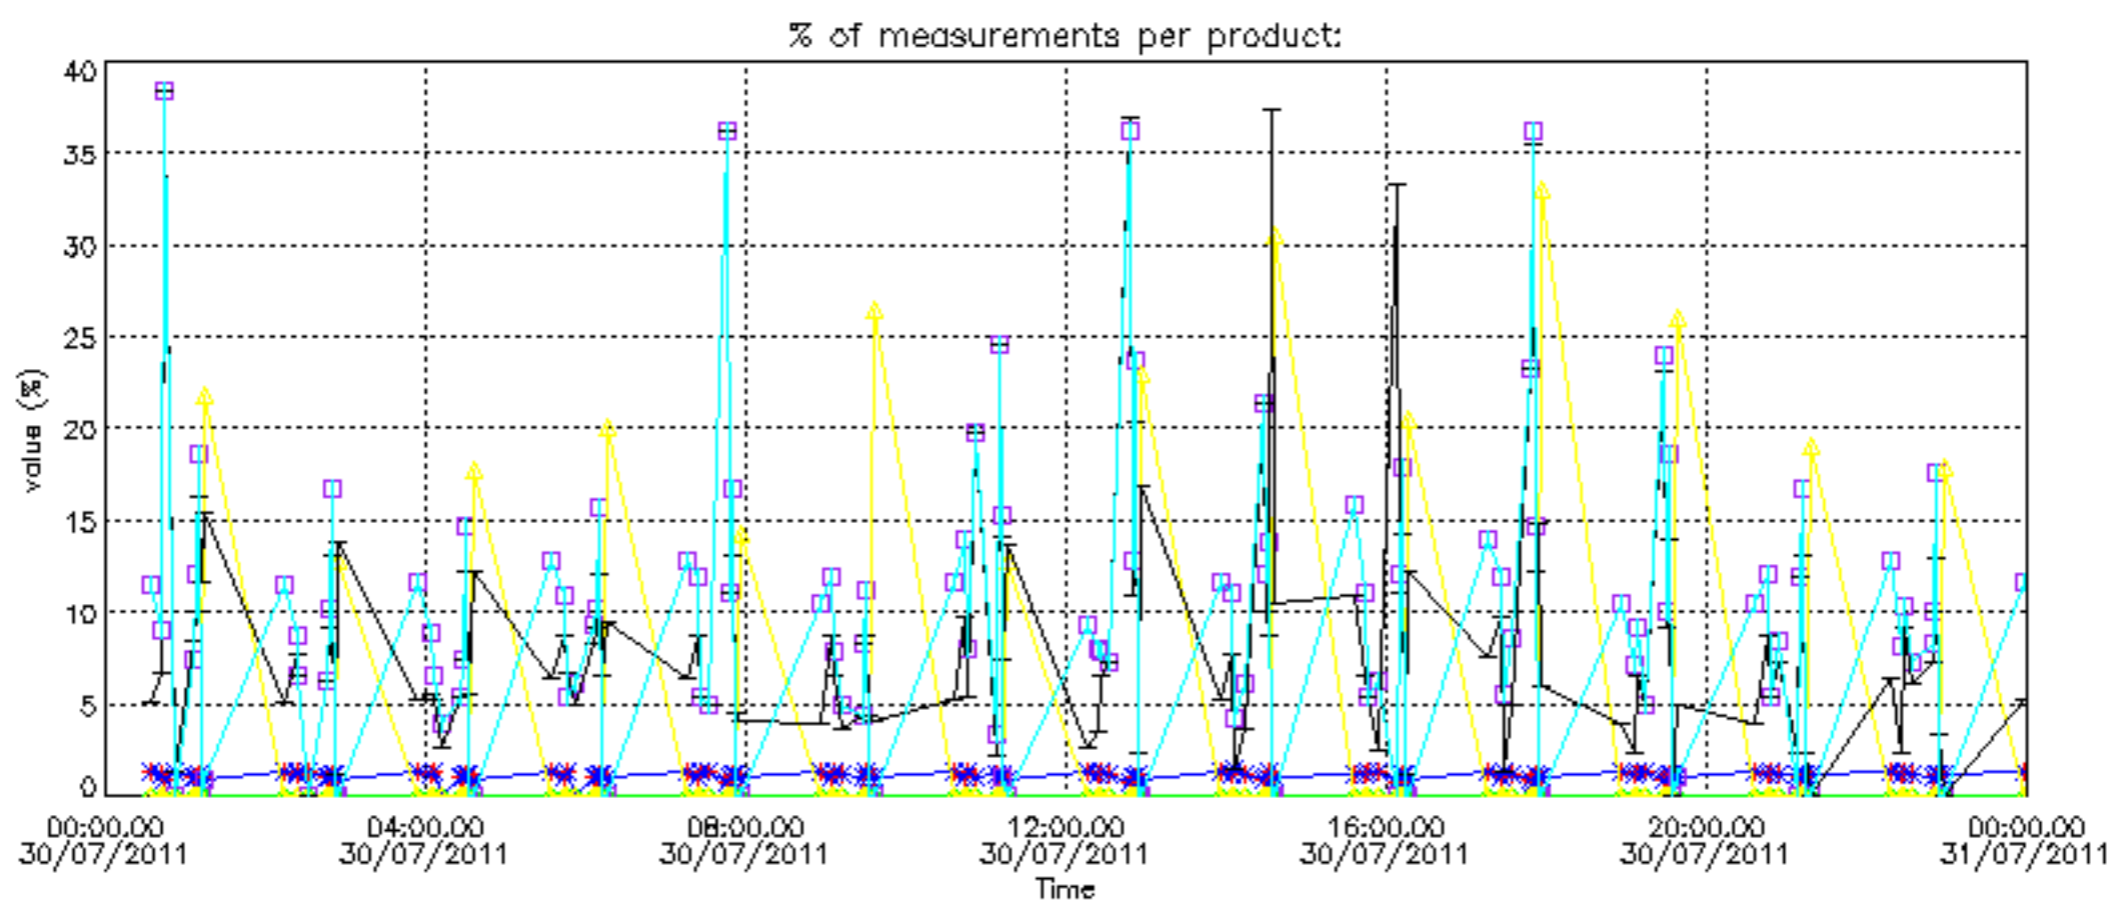

Percentage of cosmic ray hits per profile

Percentage of datation errors per profile