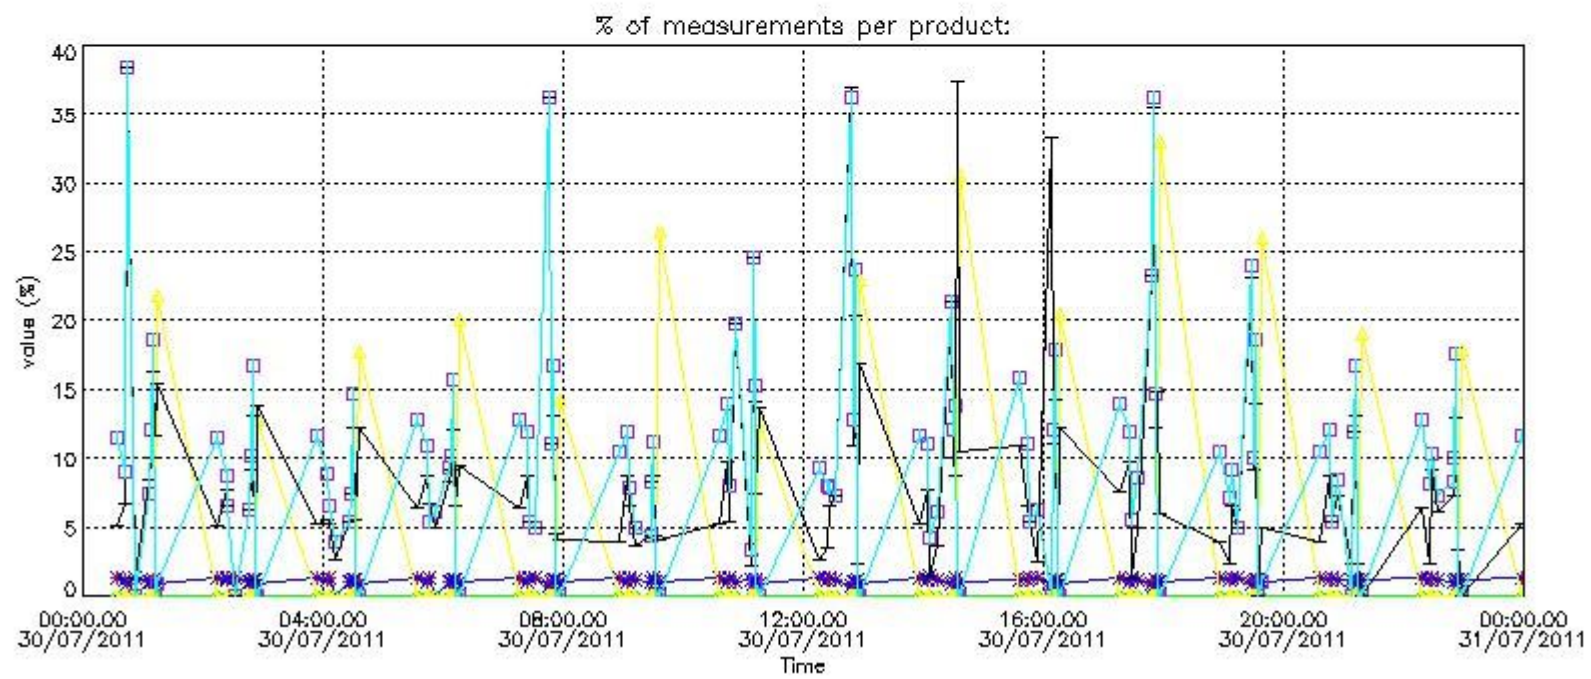

4.2 Plot quality information per product coming from level 1b processing (world map)

4.2.1 Plot level 1 quality information per product (world map): ENVISAT ASCENDING passes