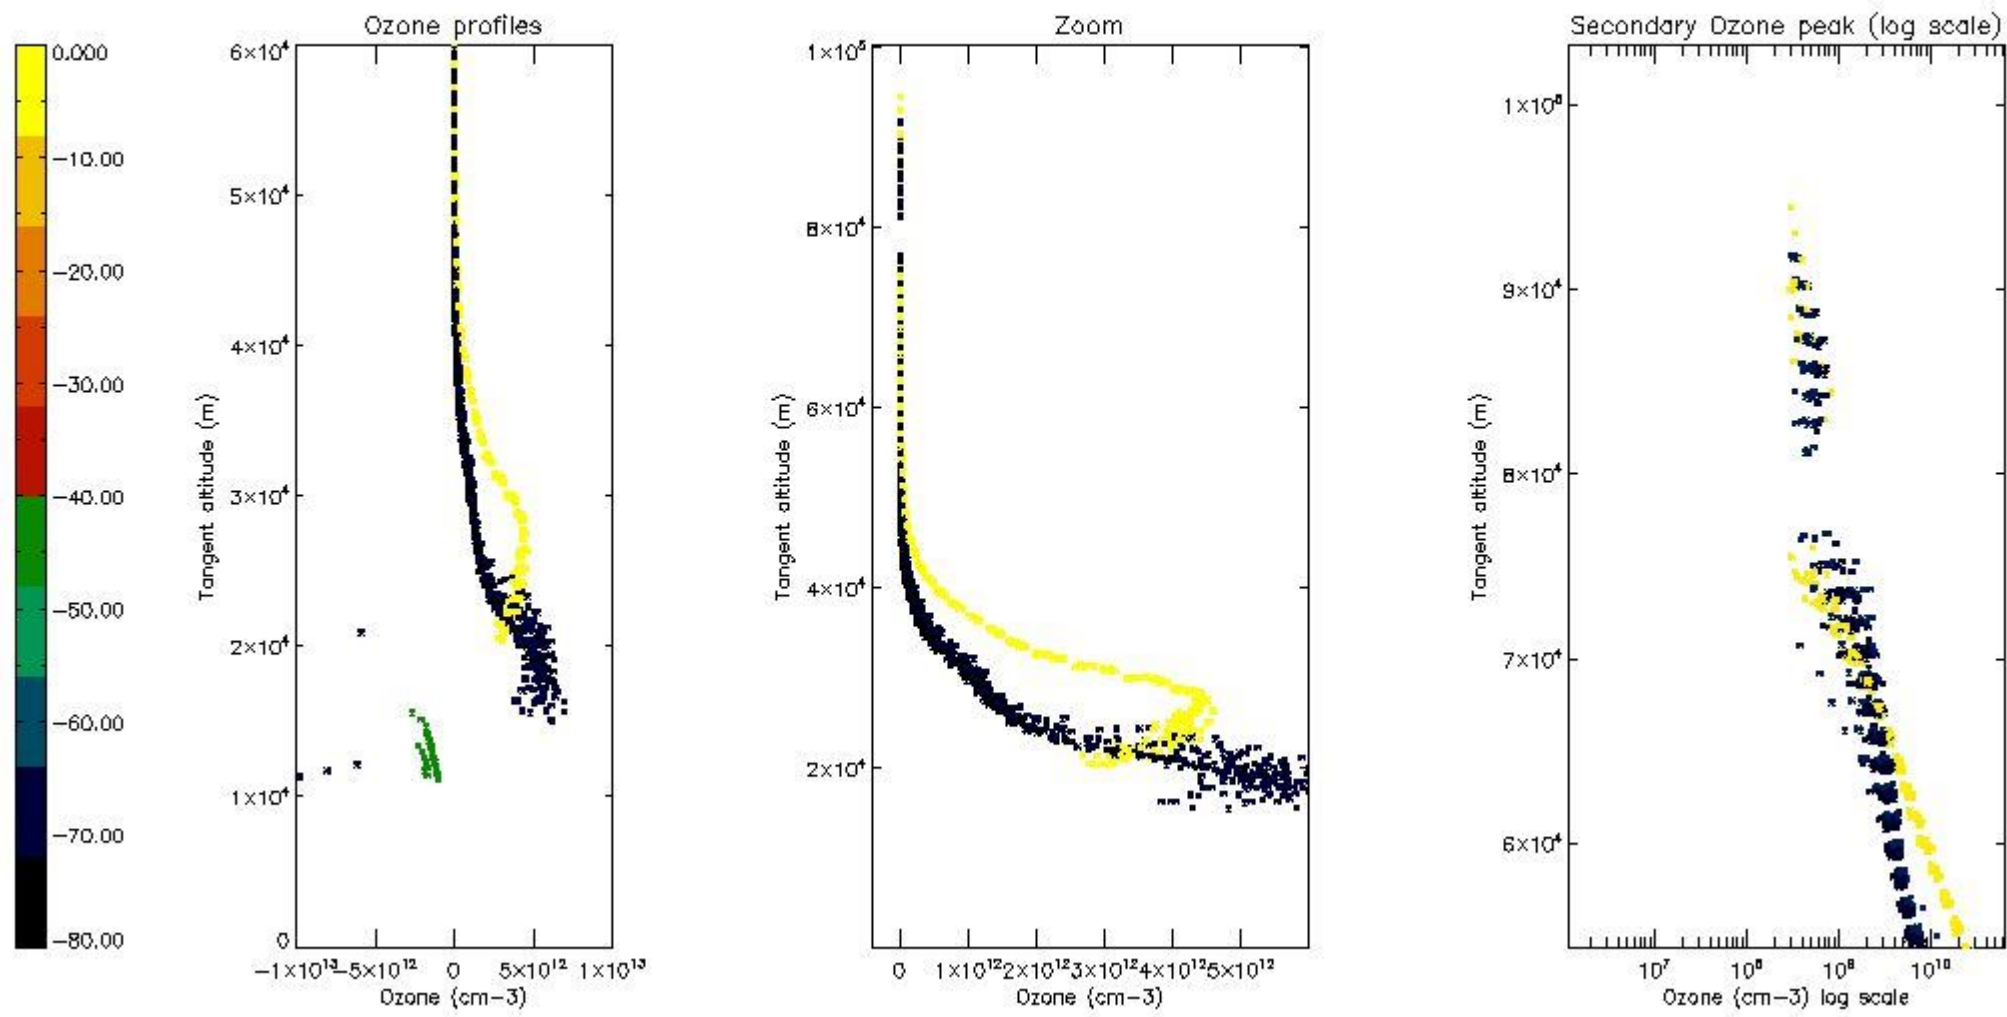

STD < 10	13
STD < 5	10

5.2 Plot ozone profiles for all STD (dark without errors)

The colorbar represents the latitude.

5.3 Plot ozone profiles where STD < 20% (dark without errors)

The colorbar represents the latitude.

5.4 Plot ozone profiles where $STD < 10\%$ (dark without errors)

The colorbar represents the latitude.

5.5 Plot ozone profiles where STD < 5% (dark without errors)

The colorbar represents the latitude.

5.6 Plot NO₂ profiles for all STD (dark without errors)