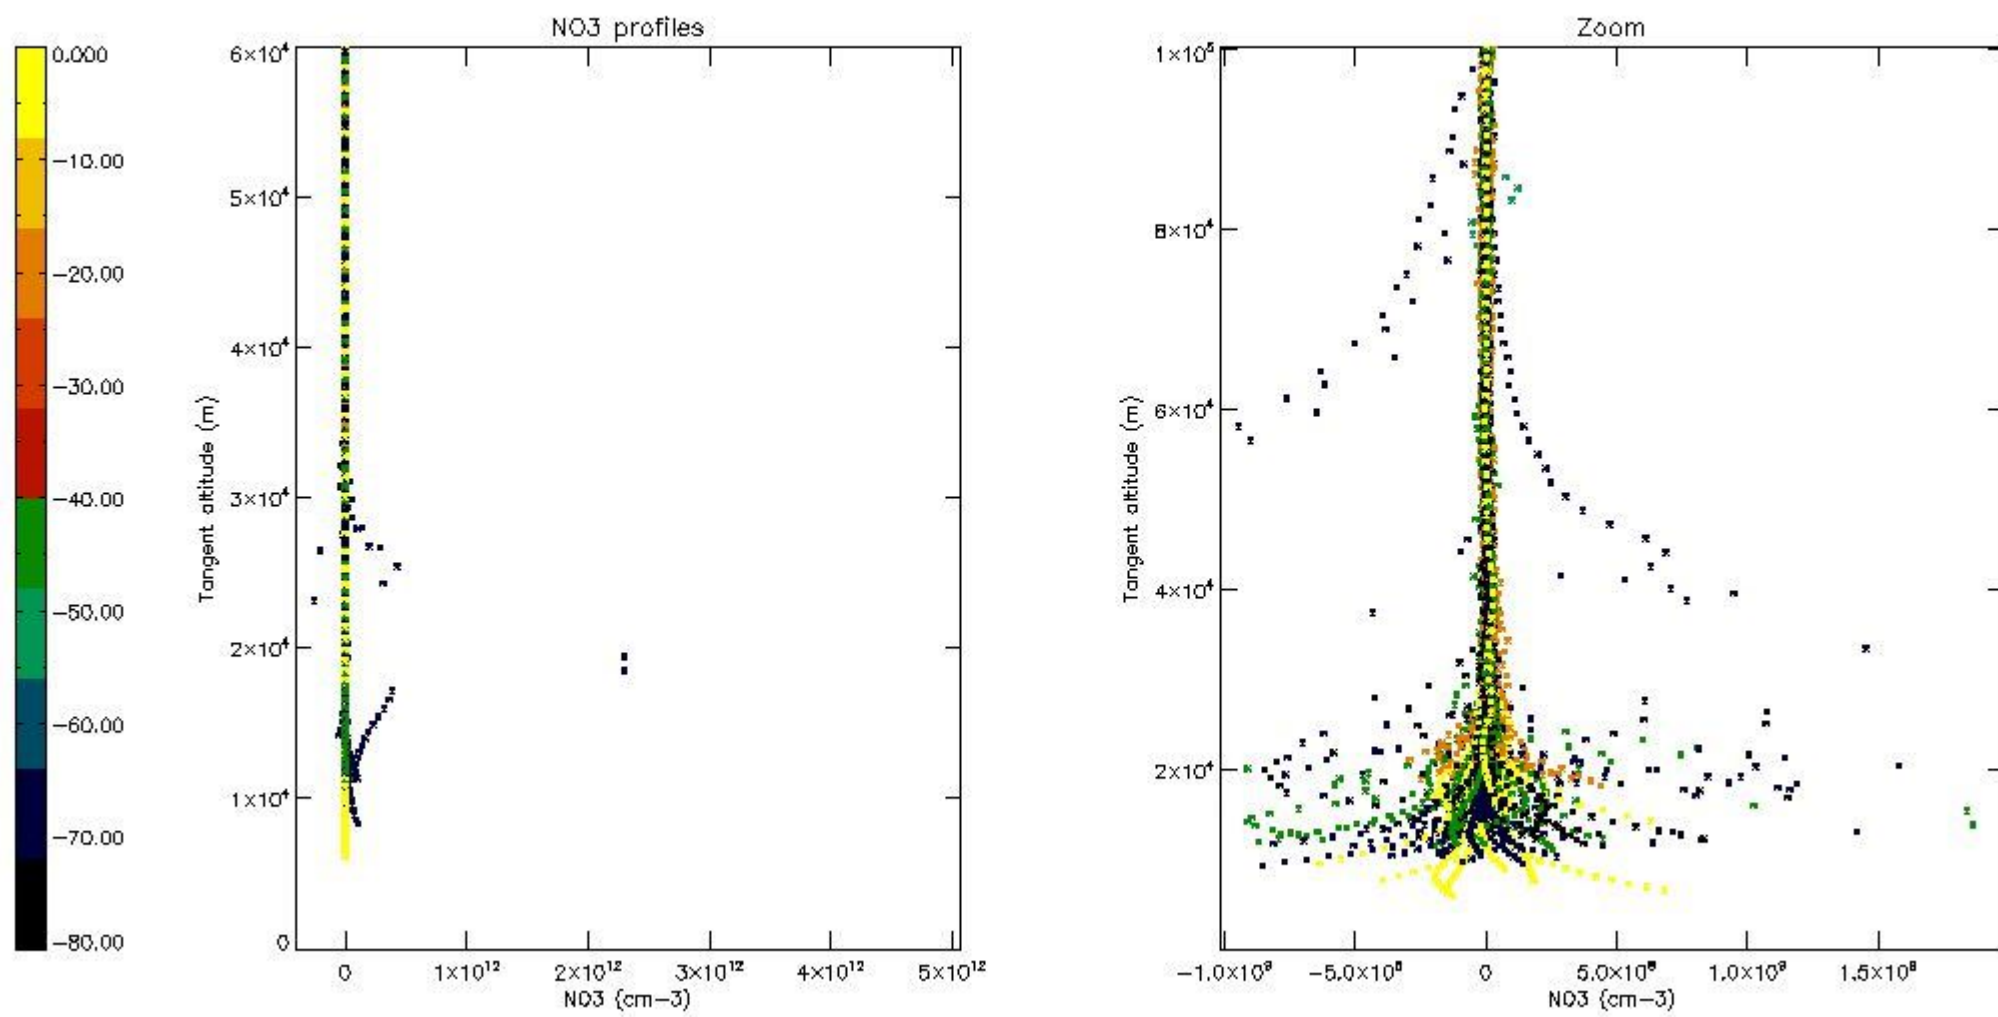

The colorbar represents the latitude.

5.7 Plot NO3 profiles for all STD (dark without errors)

The colorbar represents the latitude.

5.8 Plot H2O profiles for all STD (only for occultations of stars 1,2,3,4,13,14,16,26,63 dark without errors)