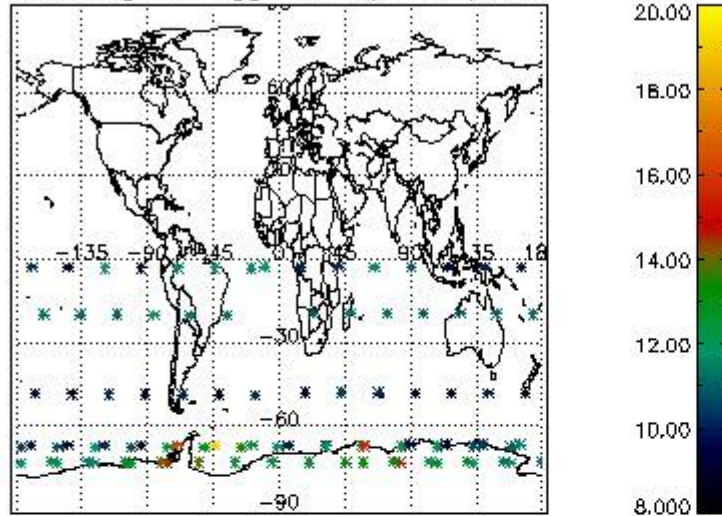

Percentage of flagged data per O3 profile