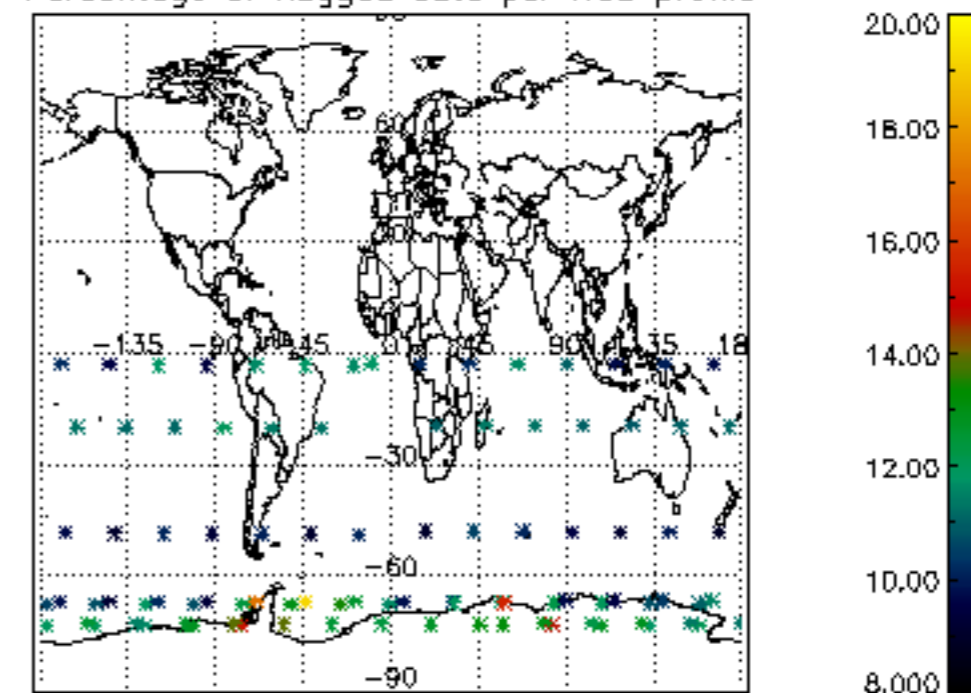

Percentage of flagged data per NO3 profile