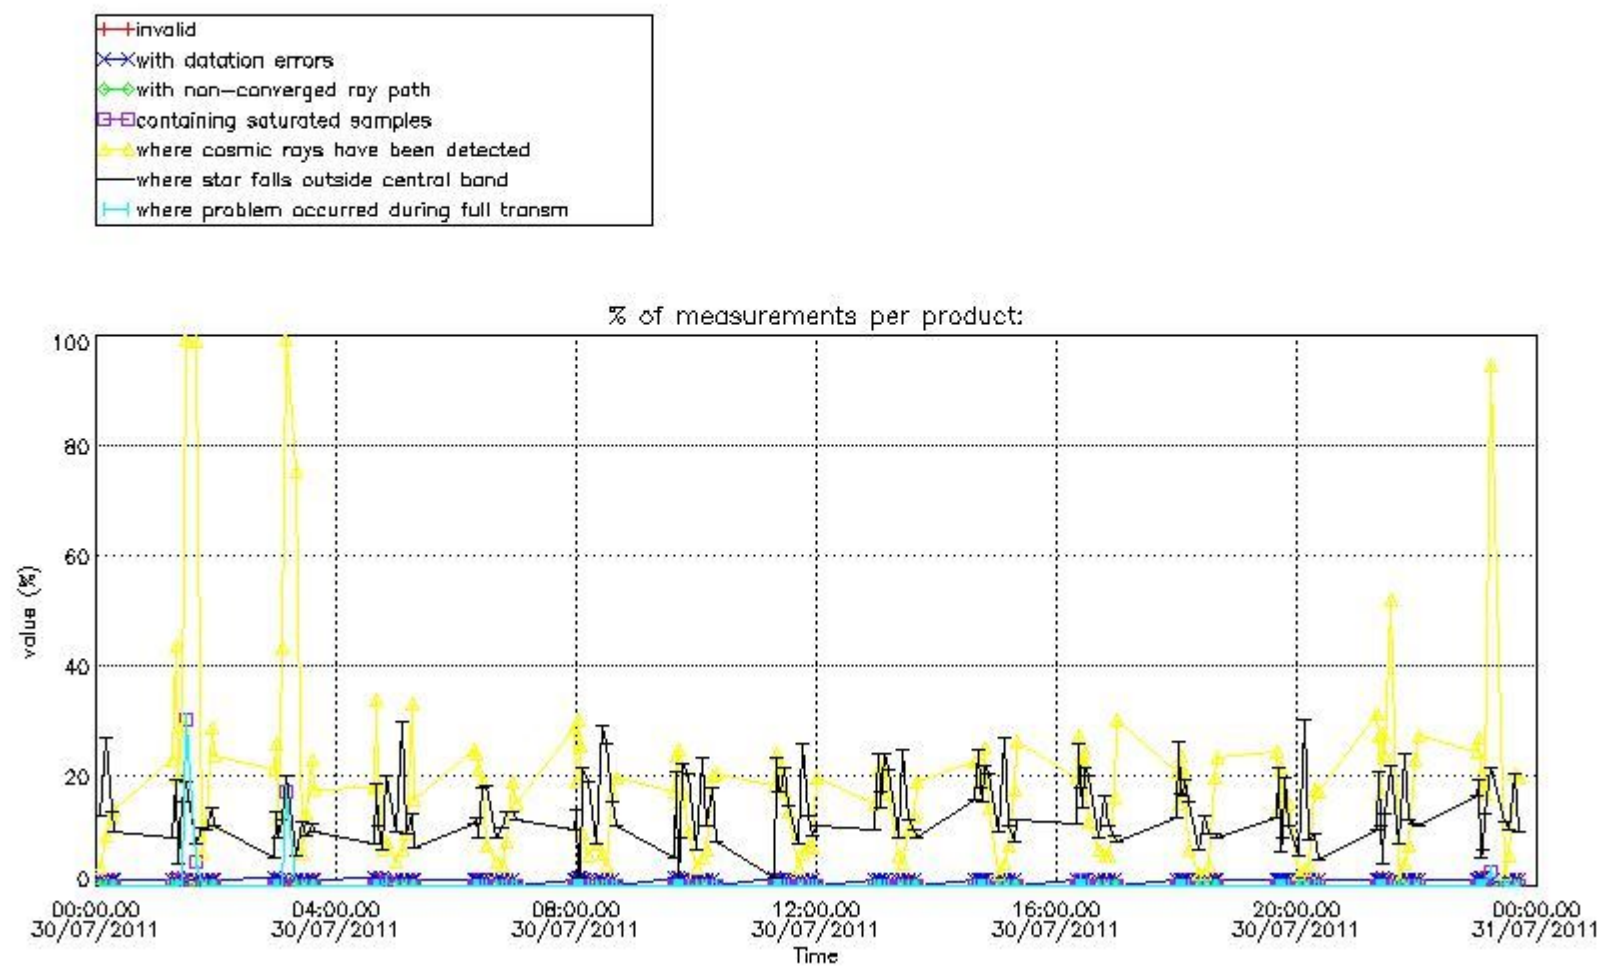

Percentage of flagged data per NO3 profile

4. Level 1 quality information per product

In this section it is plotted some information contained in the Quality Summary data set of the level 2 products that comes from the level 1b processing. Products without errors (error flag in the MPH set to "0") are used.

4.1 Plot quality information per product (time dependant) coming from level 1b processing

4.1.1 Plot level 1 quality information per product (time dependant): ENVISAT ASCENDING passes

4.1.2 Plot level 1 quality information per product (time dependant): ENVI SAT DESCENDING passes