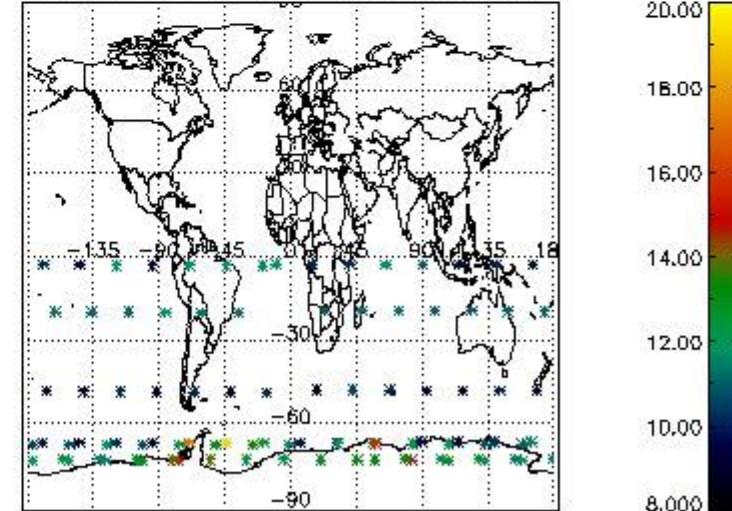

Percentage of flagged data per NO3 profile

4. Level 1 quality information per product

In this section it is plotted some information contained in the Quality Summary data set of the level 2 products that comes from the level 1b processing. Products without errors (error flag in the MPH set to "0") are used.

4.1 Plot quality information per product (time dependant) coming from level 1b processing

4.1.1 Plot level 1 quality information per product (time dependant): ENVISAT ASCENDING passes