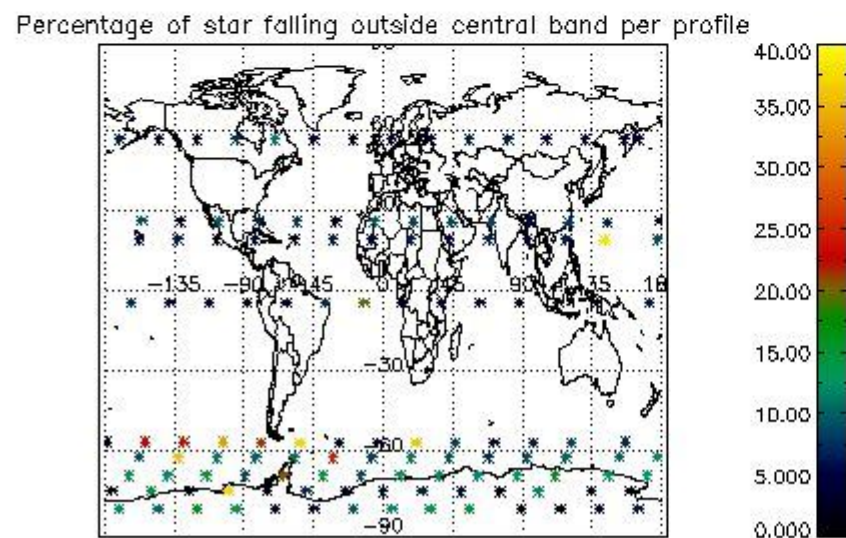

5. Trace gas profiles

5.1 Ozone statistics based on quality of products

The final quality of the products can be "measured" using the STD (Standard Deviation) attached to every point profile. This information is written to the parameter GOM_NL__2P/NL_LOCAL_SPECIES_DENSITY/o3_std of the level 2 products. The table below shows the statistics for given STD ranges.

The statistics are given with respect to the overall valid production:

- Products without fatal errors: GOM_NL__2P/MPH/PRODUCT_ERR=0
- Valid point profile: GOM_NL__2P/NL_LOCAL_SPECIES_DENSITY/pcd(0)=0

The 'Criteria' is applied to valid points of dark limb products:

- Products in dark limb illumination condition: GOM_NL__2P/NL_SUMMARY_QUALITY/obs_ill_cond=0
- Products without fatal errors: GOM_NL__2P/MPH/PRODUCT_ERR=0
- Valid point profile: GOM_NL__2P/NL_LOCAL_SPECIES_DENSITY/pcd(0)=0

So, the table below shows the percentage of dark limb and valid observations for each criteria with respect to the overall valid daily observations.

Criteria	% of total production
All STD	35
STD < 20	17