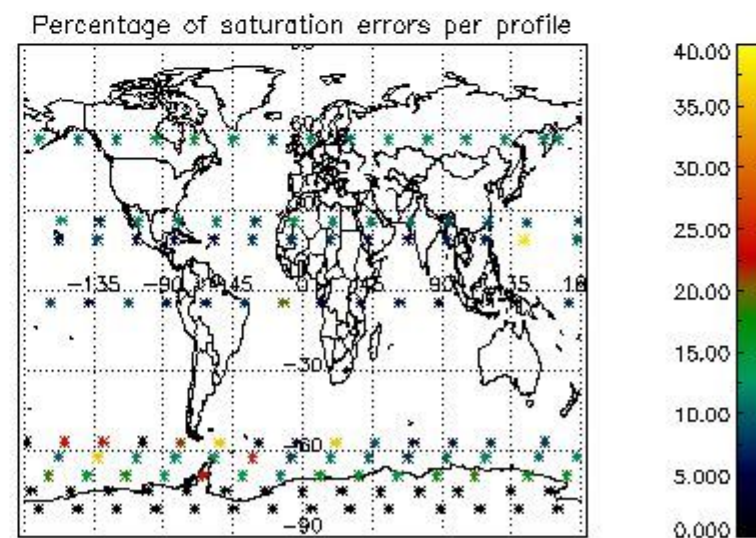

Percentage of flagged data per NO3 profile

4. Level 1 quality information per product

In this section it is plotted some information contained in the Quality Summary data set of the level 2 products that comes from the level 1b processing. Products without errors (error flag in the MPH set to "0") are used.

4.1 Plot quality information per product (time dependant) coming from level 1b processing

4.1.1 Plot level 1 quality information per product (time dependant): ENVISAT ASCENDING passes

4.1.2 Plot level 1 quality information per product (time dependant): ENVI SAT DESCENDING passes

4.2 Plot quality information per product coming from level 1b processing (world map)

4.2.1 Plot level 1 quality information per product (world map): ENVISAT ASCENDING passes

4.2.2 Plot level 1 quality information per product (world map): ENVISAT DESCENDING passes