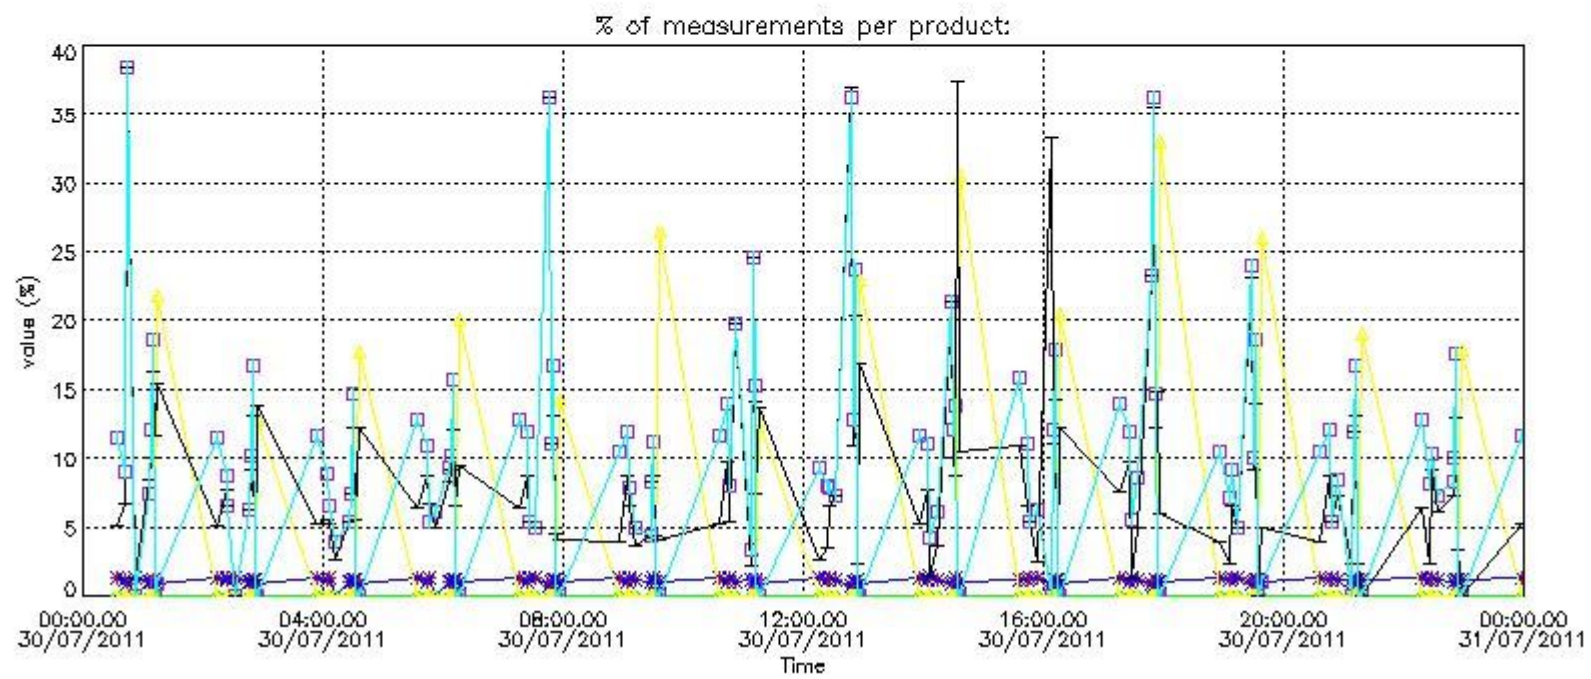

Percentage of flagged data per NO3 profile

4. Level 1 quality information per product

In this section it is plotted some information contained in the Quality Summary data set of the level 2 products that comes from the level 1b processing. Products without errors (error flag in the MPH set to "0") are used.

4.1 Plot quality information per product (time dependant) coming from level 1b processing

4.1.1 Plot level 1 quality information per product (time dependant): ENVISAT ASCENDING passes

4.1.2 Plot level 1 quality information per product (time dependant): ENVI SAT DESCENDING passes