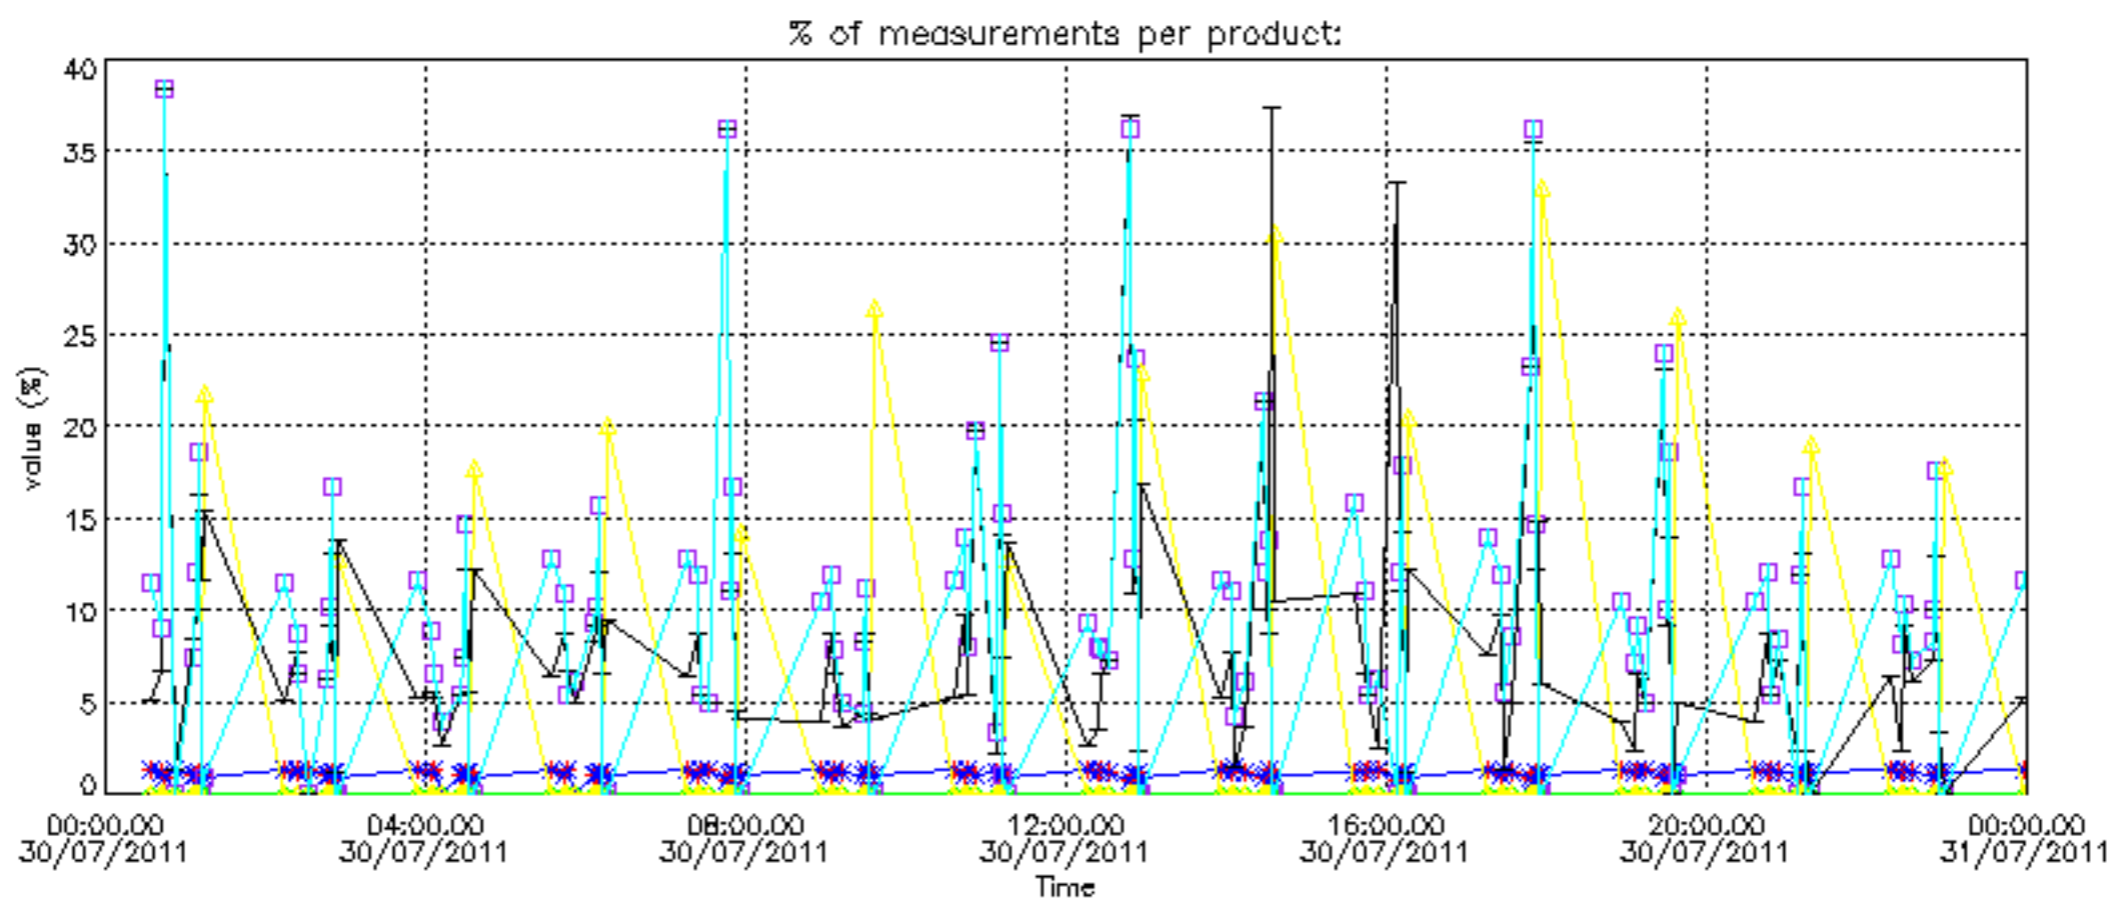

Percentage of cosmic ray hits per profile

Percentage of datation errors per profile