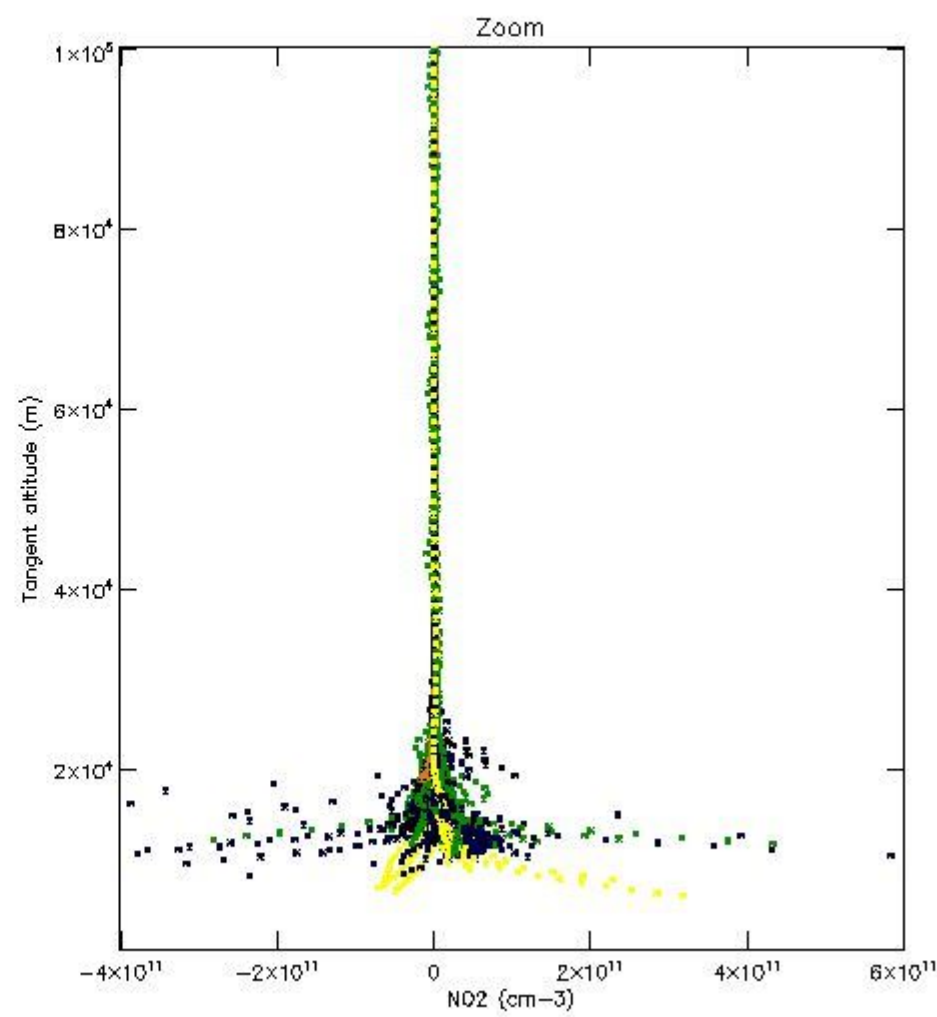

5.7 Plot NO3 profiles for all STD (dark without errors)

The colorbar represents the latitude.