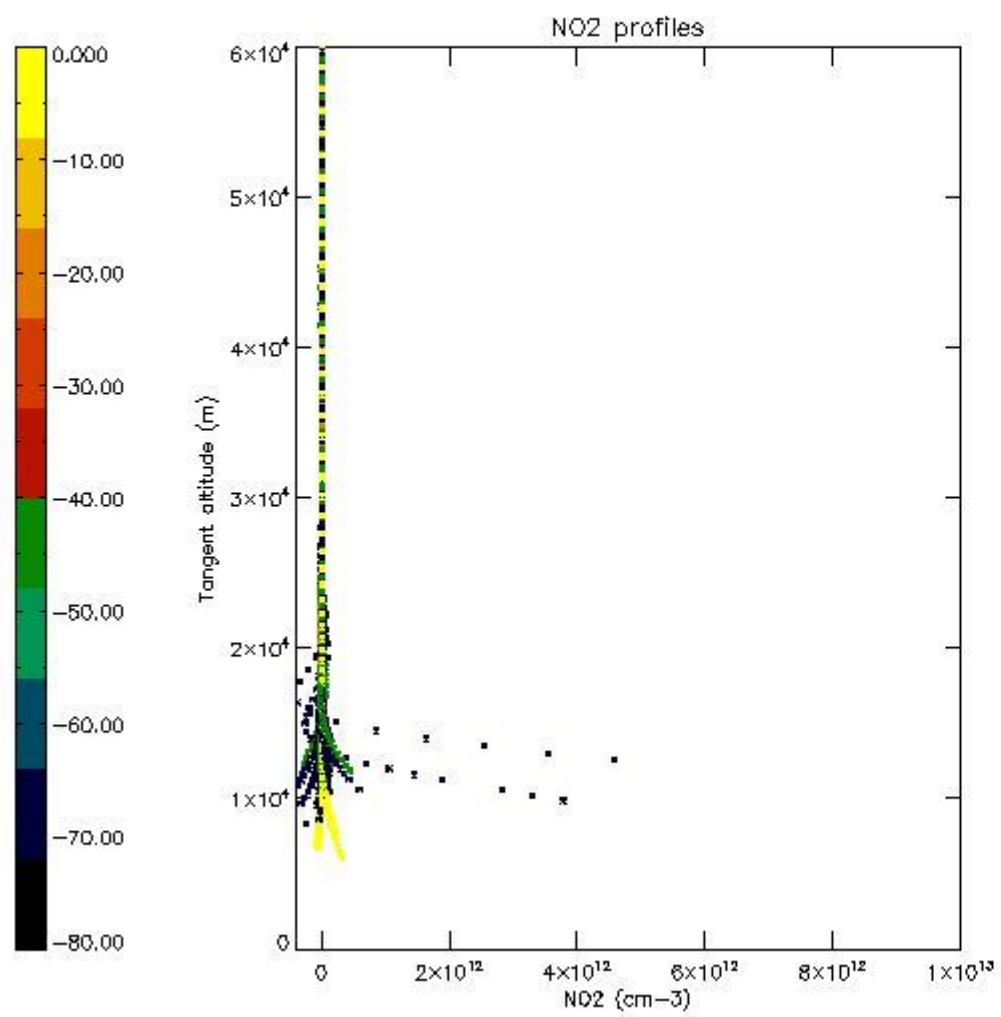

STD < 10	13
STD < 5	10

5.2 Plot ozone profiles for all STD (dark without errors)

The colorbar represents the latitude.

5.3 Plot ozone profiles where STD < 20% (dark without errors)

The colorbar represents the latitude.

5.4 Plot ozone profiles where $STD < 10\%$ (dark without errors)

The colorbar represents the latitude.

5.5 Plot ozone profiles where STD < 5% (dark without errors)

The colorbar represents the latitude.

5.6 Plot NO₂ profiles for all STD (dark without errors)

The colorbar represents the latitude.

5.7 Plot NO3 profiles for all STD (dark without errors)

The colorbar represents the latitude.

5.8 Plot H₂O profiles for all STD (only for occultations of stars 1,2,3,4,13,14,16,26,63 dark without errors)