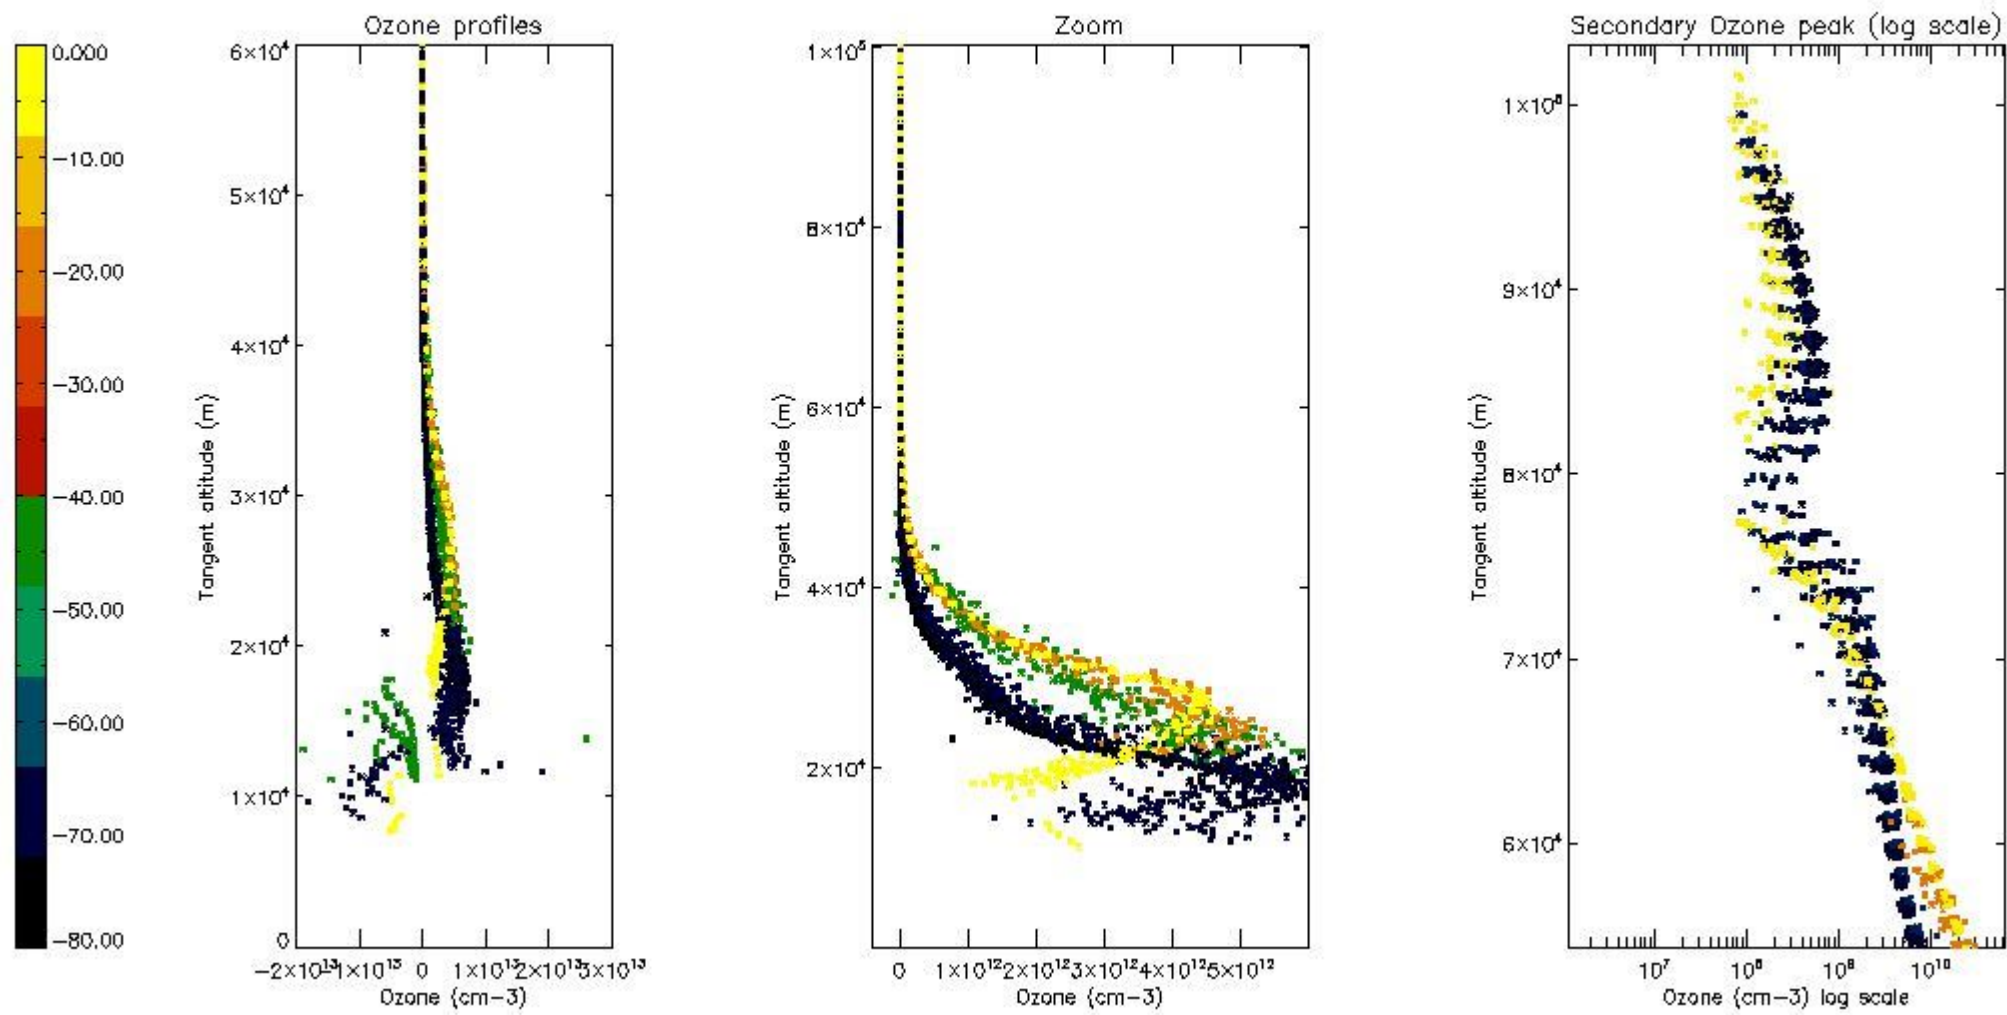

STD < 10	13
STD < 5	10

5.2 Plot ozone profiles for all STD (dark without errors)

The colorbar represents the latitude.

5.3 Plot ozone profiles where STD < 20% (dark without errors)

The colorbar represents the latitude.

5.4 Plot ozone profiles where $STD < 10\%$ (dark without errors)

The colorbar represents the latitude.

5.5 Plot ozone profiles where STD < 5% (dark without errors)

The colorbar represents the latitude.

5.6 Plot NO₂ profiles for all STD (dark without errors)

The colorbar represents the latitude.

5.7 Plot NO3 profiles for all STD (dark without errors)

The colorbar represents the latitude.

5.8 Plot H₂O profiles for all STD (only for occultations of stars 1,2,3,4,13,14,16,26,63 dark without errors)