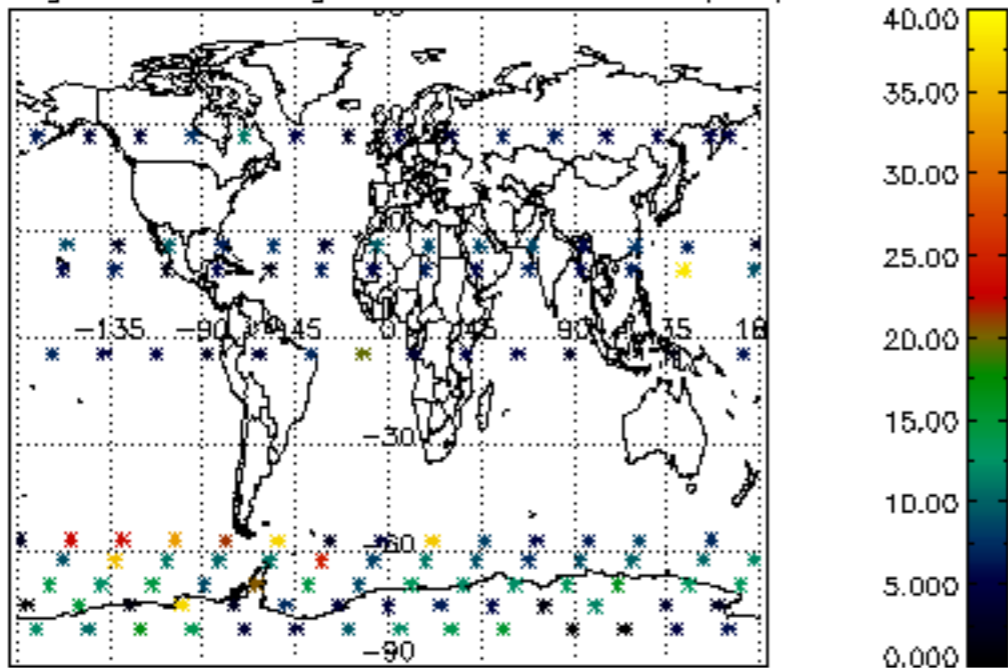

Percentage of star falling outside central band per profile