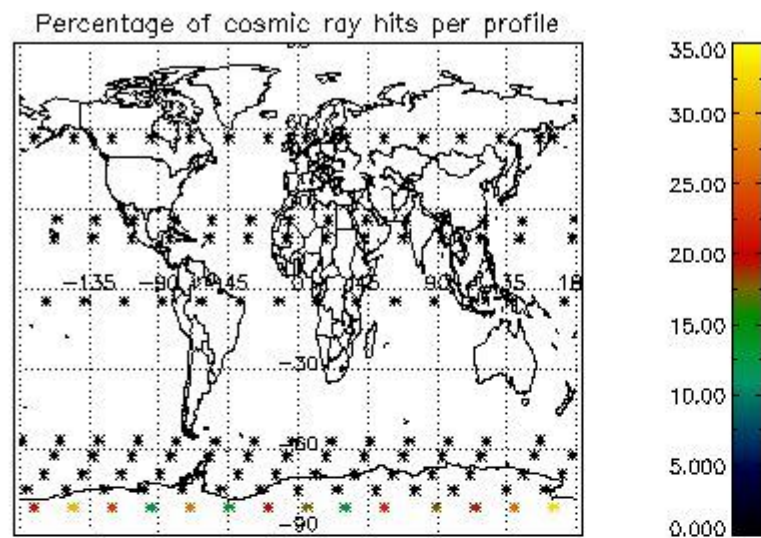

4.2.2 Plot level 1 quality information per product (world map): ENVISAT DESCENDING passes

5. Trace gas profiles

5.1 Ozone statistics based on quality of products

The final quality of the products can be "measured" using the STD (Standard Deviation) attached to every point profile. This information is written to the parameter GOM_NL__2P/NL_LOCAL_SPECIES_DENSITY/o3_std of the level 2 products. The table below shows the statistics for given STD ranges.

The statistics are given with respect to the overall valid production:

- Products without fatal errors: GOM_NL__2P/MPH/PRODUCT_ERR=0
- Valid point profile: GOM_NL__2P/NL_LOCAL_SPECIES_DENSITY/pcd(0)=0

The 'Criteria' is applied to valid points of dark limb products:

- Products in dark limb illumination condition: GOM_NL__2P/NL_SUMMARY_QUALITY/obs_ill_cond=0
- Products without fatal errors: GOM_NL__2P/MPH/PRODUCT_ERR=0
- Valid point profile: GOM_NL__2P/NL_LOCAL_SPECIES_DENSITY/pcd(0)=0

So, the table below shows the percentage of dark limb and valid observations for each criteria with respect to the overall valid daily observations.

Criteria	% of total production
All STD	35
STD < 20	17