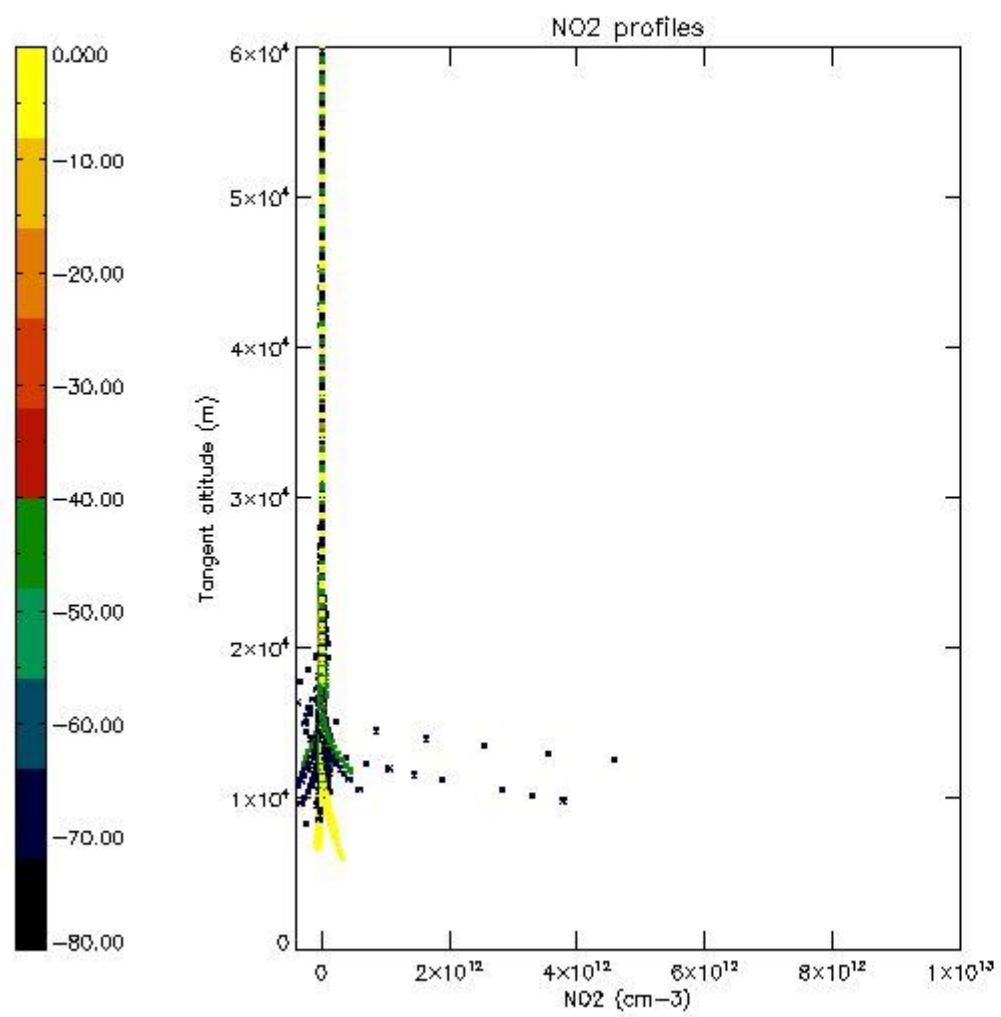

5.7 Plot NO3 profiles for all STD (dark without errors)

The colorbar represents the latitude.