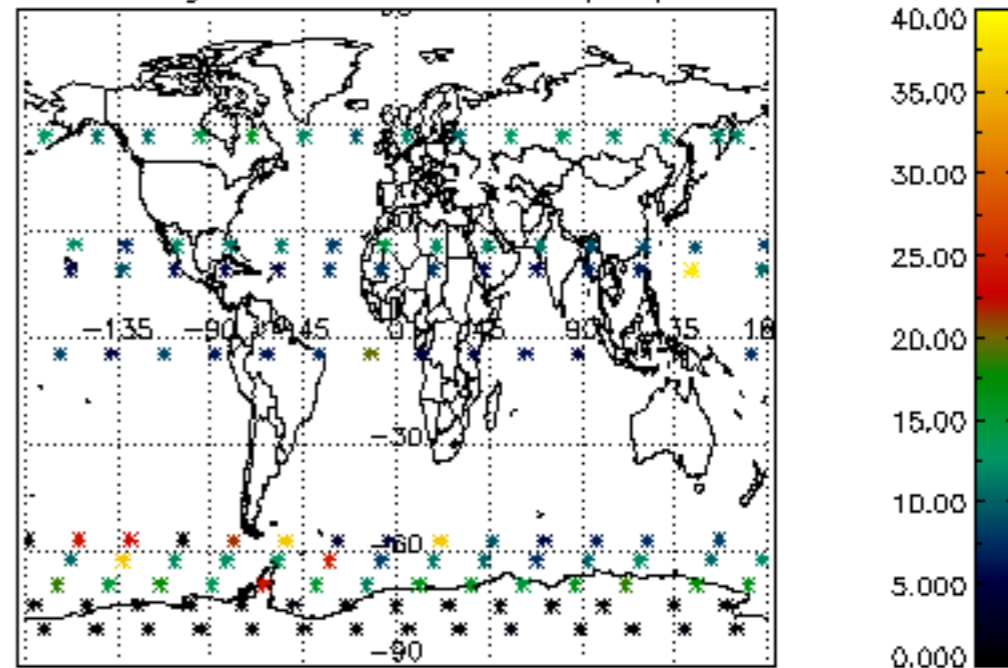

Percentage of saturation errors per profile