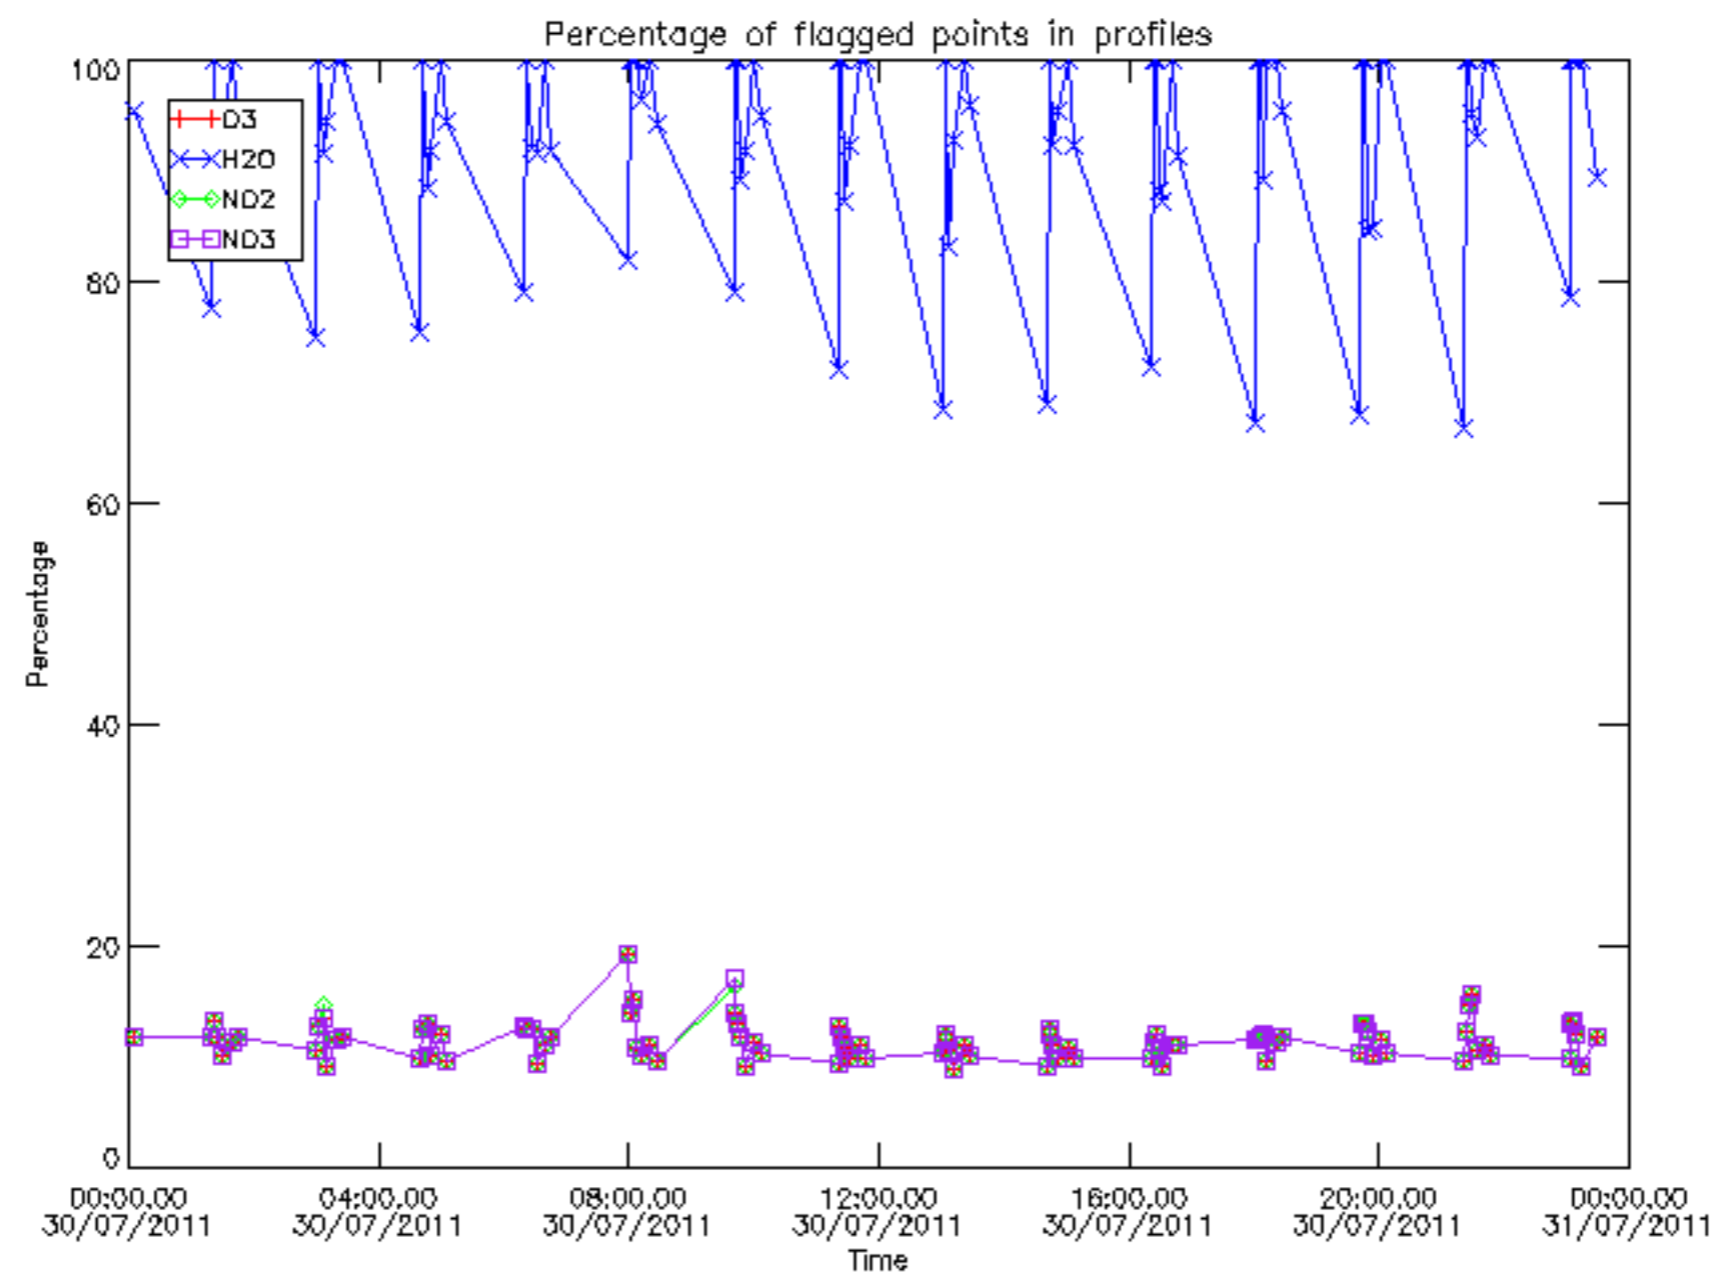

Percentage of flagged data per D3 profile

Percentage of flagged data per H2O profile