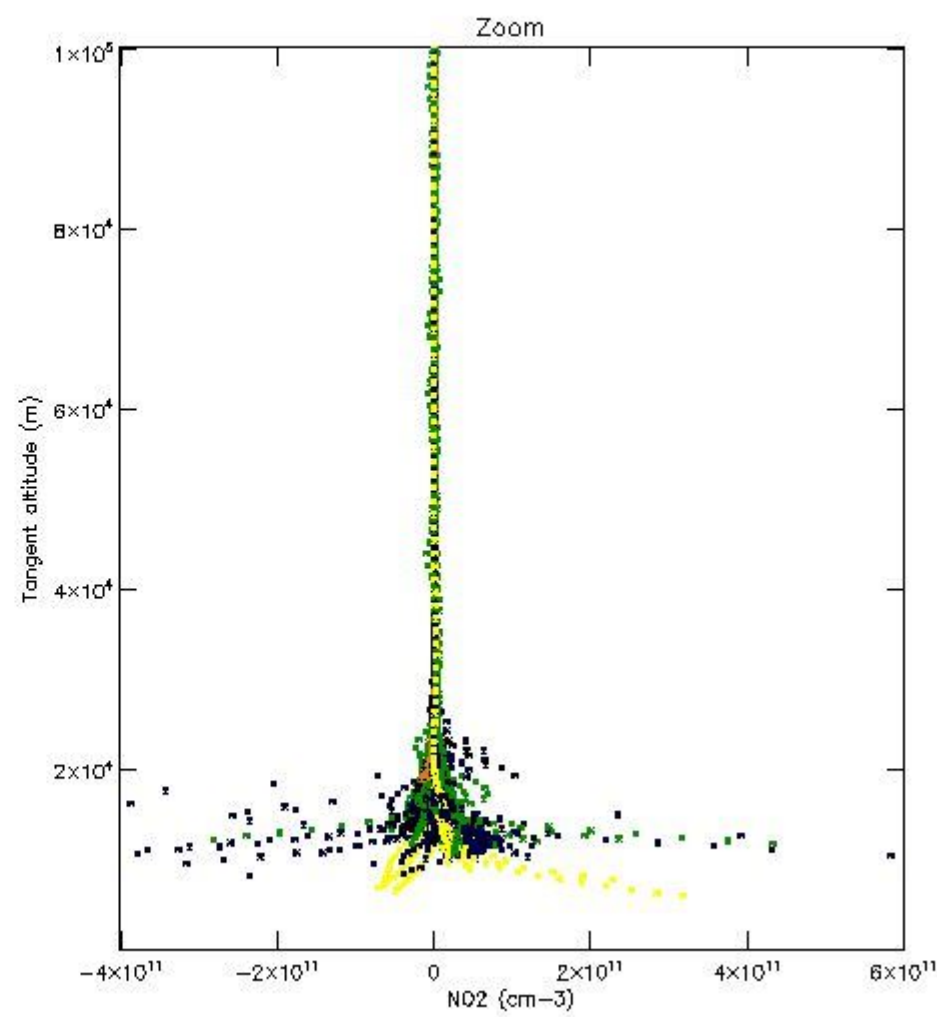

5.4 Plot ozone profiles where $STD < 10\%$ (dark without errors)

The colorbar represents the latitude.

5.5 Plot ozone profiles where STD < 5% (dark without errors)

The colorbar represents the latitude.

5.6 Plot NO₂ profiles for all STD (dark without errors)

The colorbar represents the latitude.

5.7 Plot NO3 profiles for all STD (dark without errors)

The colorbar represents the latitude.

5.8 Plot H₂O profiles for all STD (only for occultations of stars 1,2,3,4,13,14,16,26,63 dark without errors)