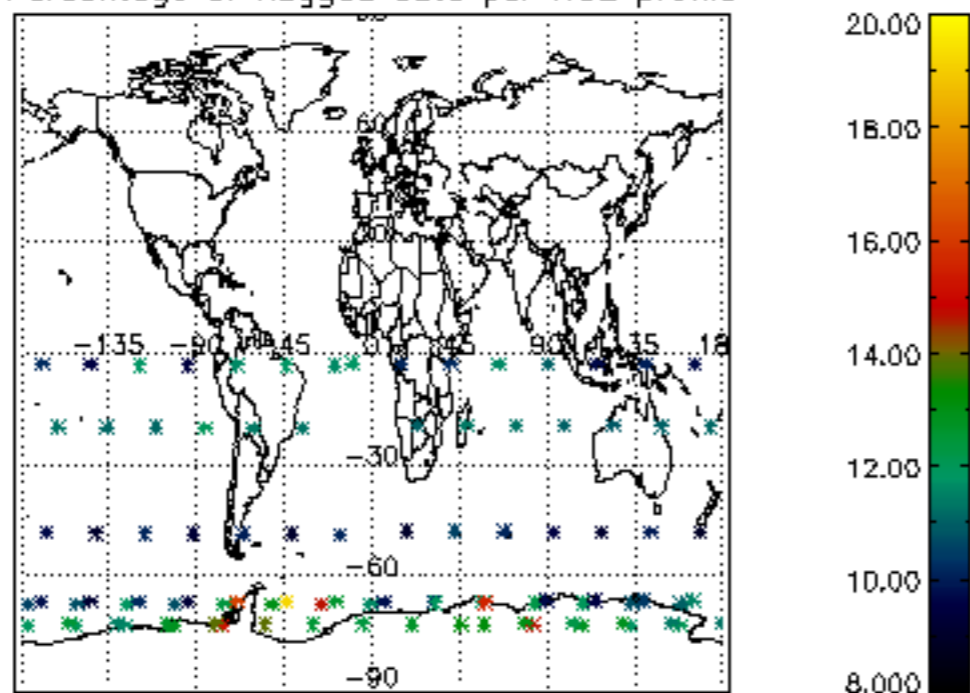

Percentage of flagged data per NO2 profile