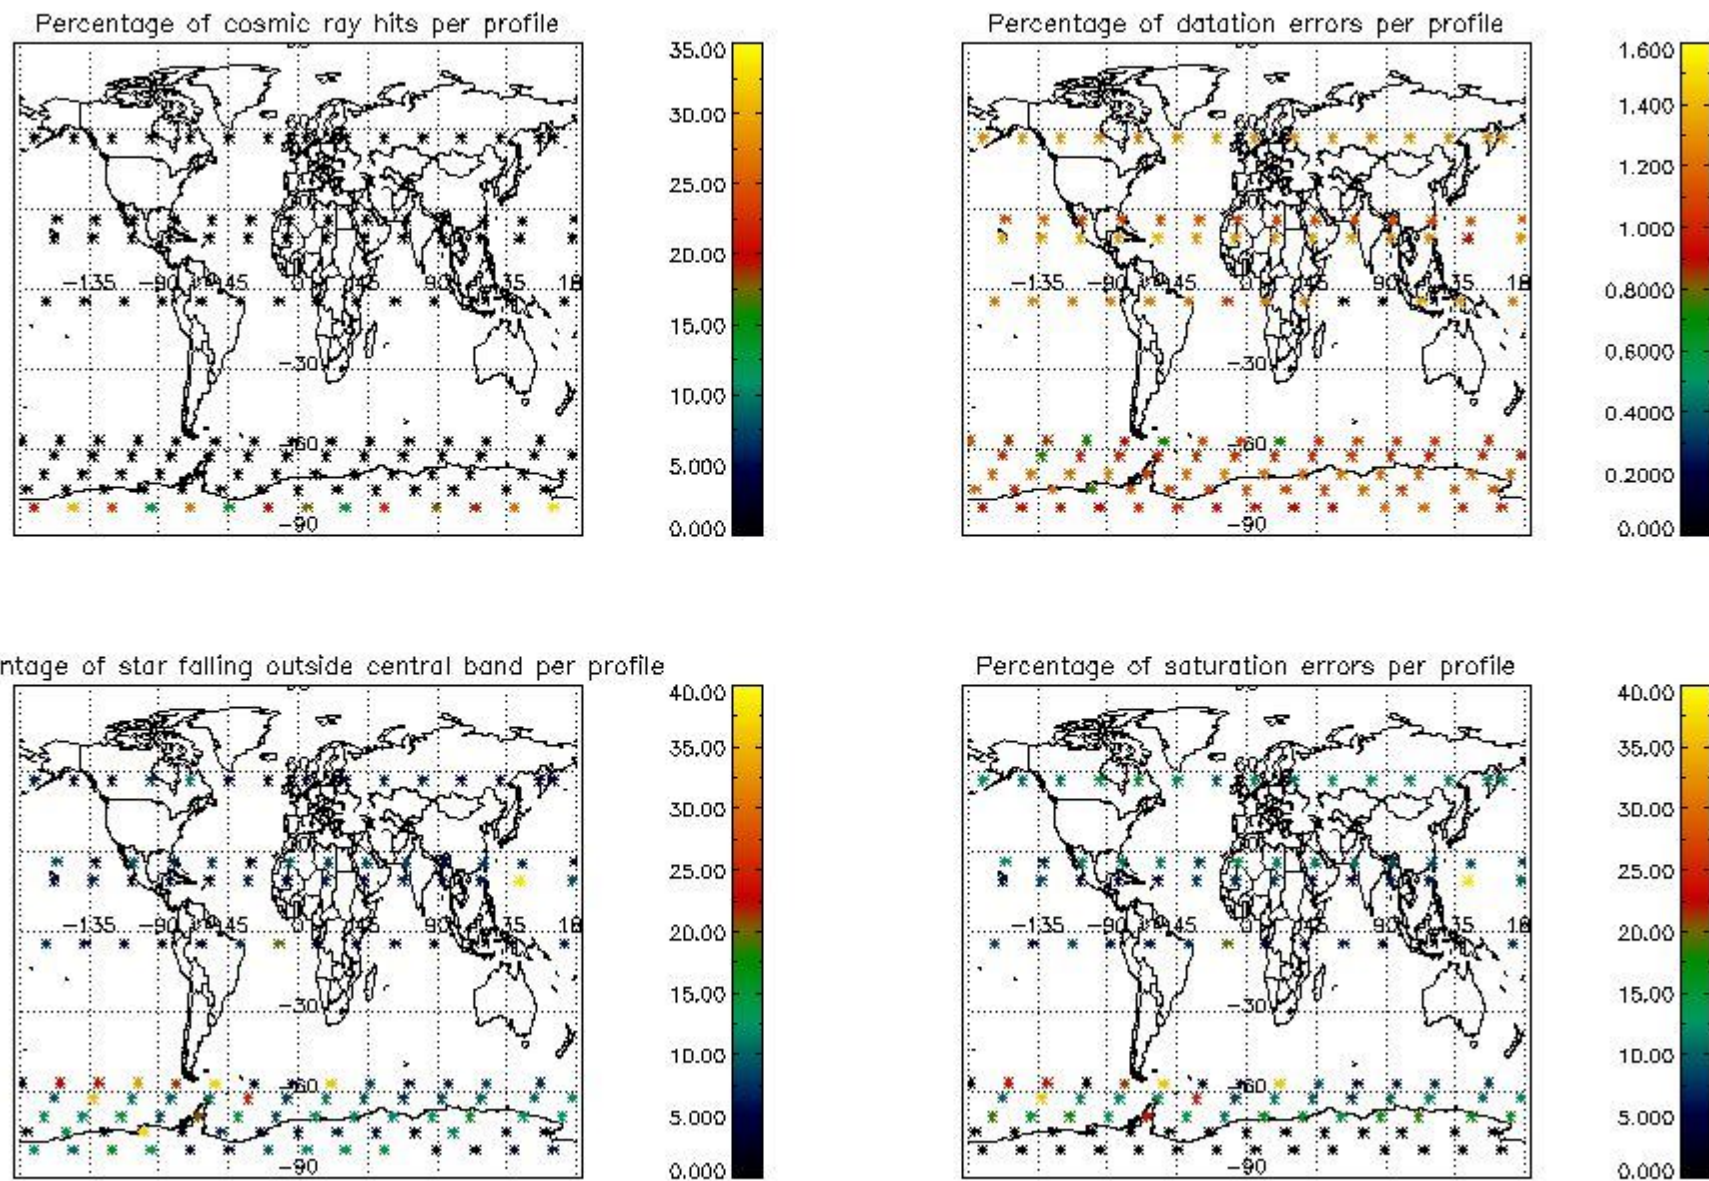

4.2.2 Plot level 1 quality information per product (world map): ENVISAT DESCENDING passes

5. Trace gas profiles

5.1 Ozone statistics based on quality of products

The final quality of the products can be "measured" using the STD (Standard Deviation) attached to every point profile. This information is written to the parameter GOM_NL__2P/NL_LOCAL_SPECIES_DENSITY/o3_std of the level 2 products. The table below shows the statistics for given STD ranges.

The statistics are given with respect to the overall valid production:

- Products without fatal errors: GOM_NL__2P/MPH/PRODUCT_ERR=0
- Valid point profile: GOM_NL__2P/NL_LOCAL_SPECIES_DENSITY/pcd(0)=0

The 'Criteria' is applied to valid points of dark limb products:

- Products in dark limb illumination condition: GOM_NL__2P/NL_SUMMARY_QUALITY/obs_ill_cond=0
- Products without fatal errors: GOM_NL__2P/MPH/PRODUCT_ERR=0
- Valid point profile: GOM_NL__2P/NL_LOCAL_SPECIES_DENSITY/pcd(0)=0

So, the table below shows the percentage of dark limb and valid observations for each criteria with respect to the overall valid daily observations.

Criteria	% of total production
All STD	35
STD < 20	17