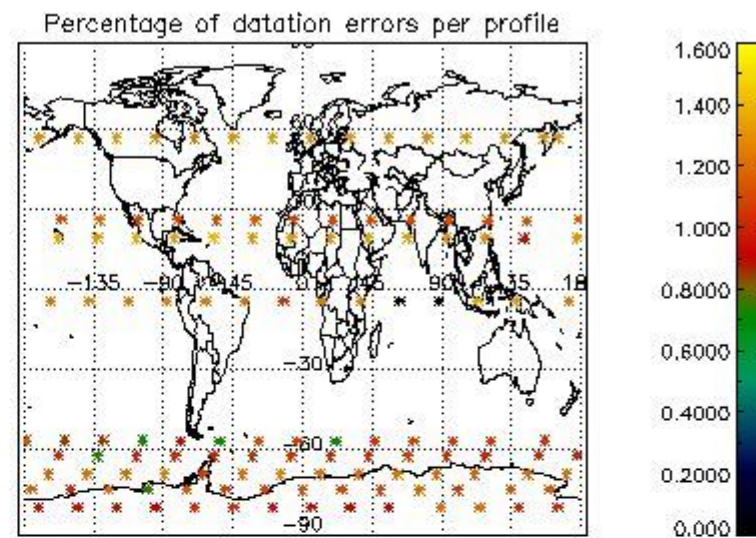

Percentage of flagged data per NO3 profile

4. Level 1 quality information per product

In this section it is plotted some information contained in the Quality Summary data set of the level 2 products that comes from the level 1b processing. Products without errors (error flag in the MPH set to "0") are used.

4.1 Plot quality information per product (time dependant) coming from level 1b processing

4.1.1 Plot level 1 quality information per product (time dependant): ENVISAT ASCENDING passes

4.1.2 Plot level 1 quality information per product (time dependant): ENVI SAT DESCENDING passes

4.2 Plot quality information per product coming from level 1b processing (world map)

4.2.1 Plot level 1 quality information per product (world map): ENVISAT ASCENDING passes

4.2.2 Plot level 1 quality information per product (world map): ENVISAT DESCENDING passes