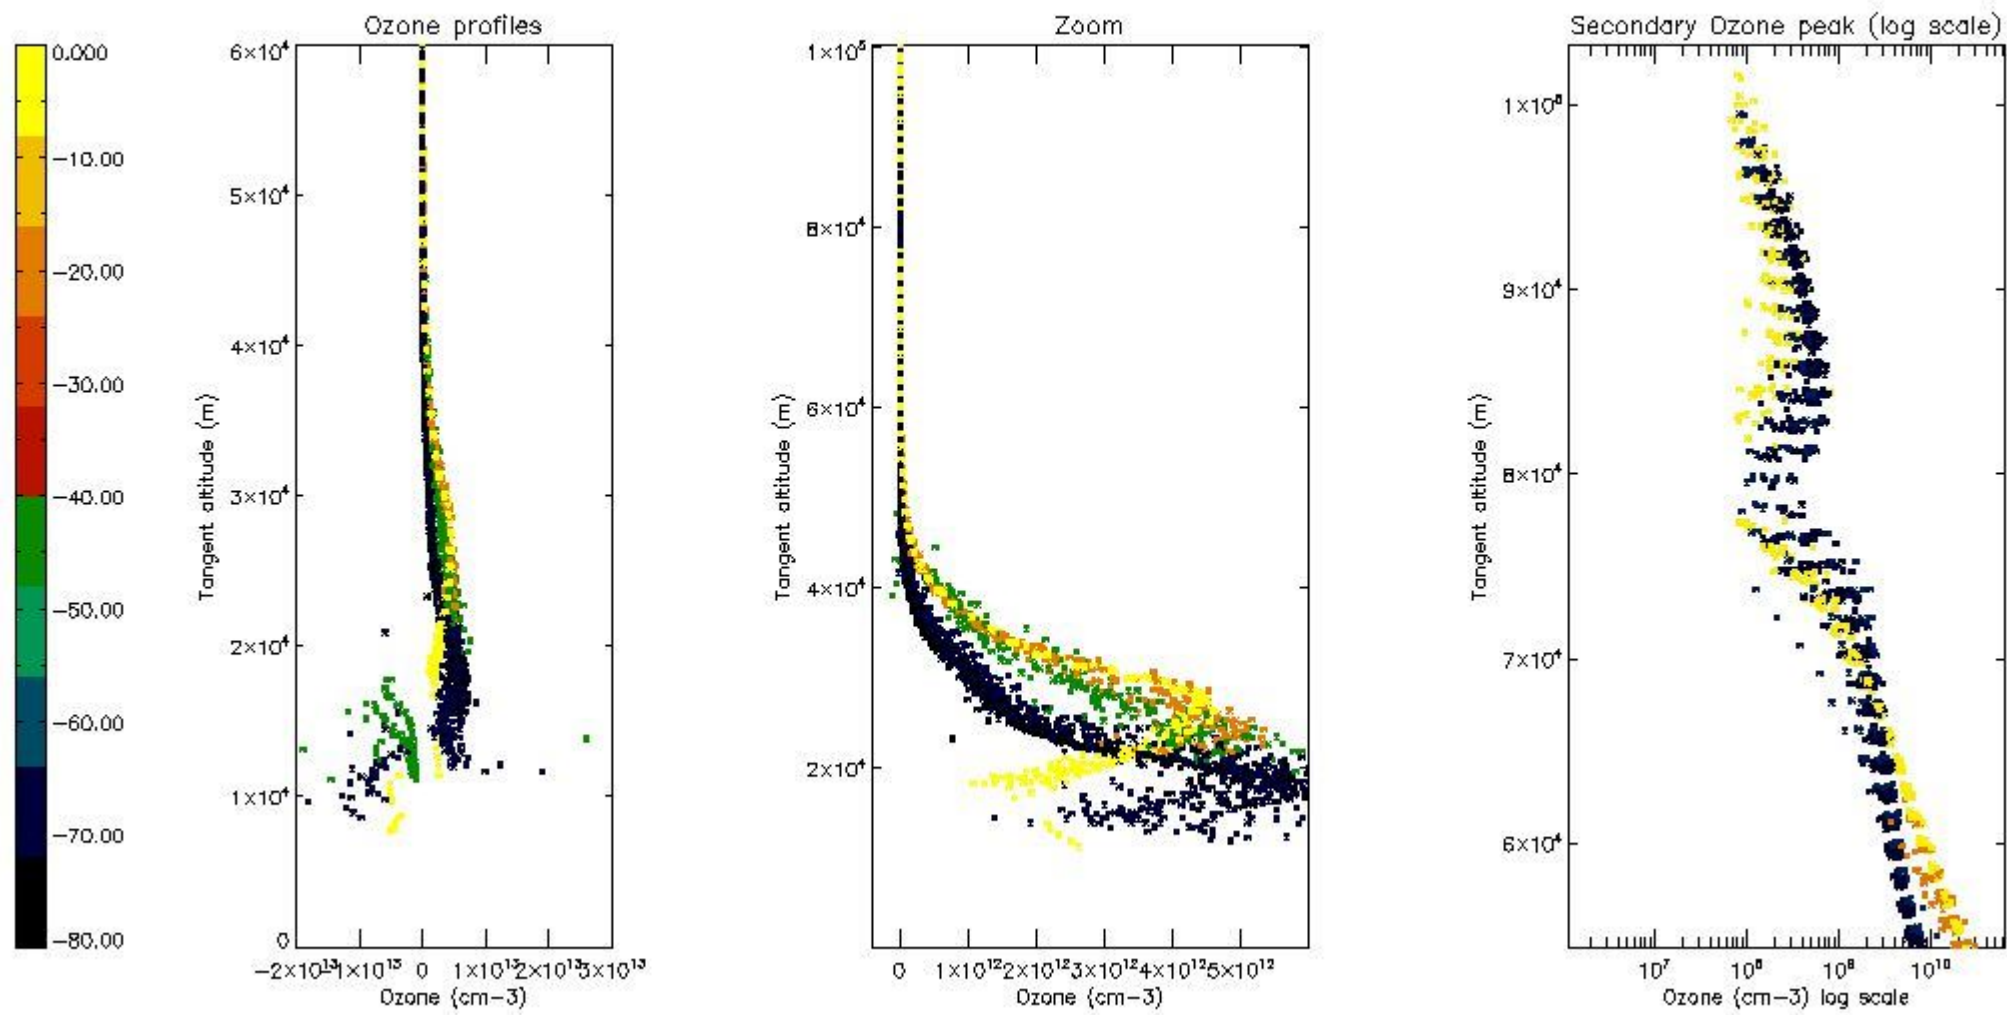

STD < 10	13
STD < 5	10

5.2 Plot ozone profiles for all STD (dark without errors)

The colorbar represents the latitude.

5.3 Plot ozone profiles where STD < 20% (dark without errors)

The colorbar represents the latitude.