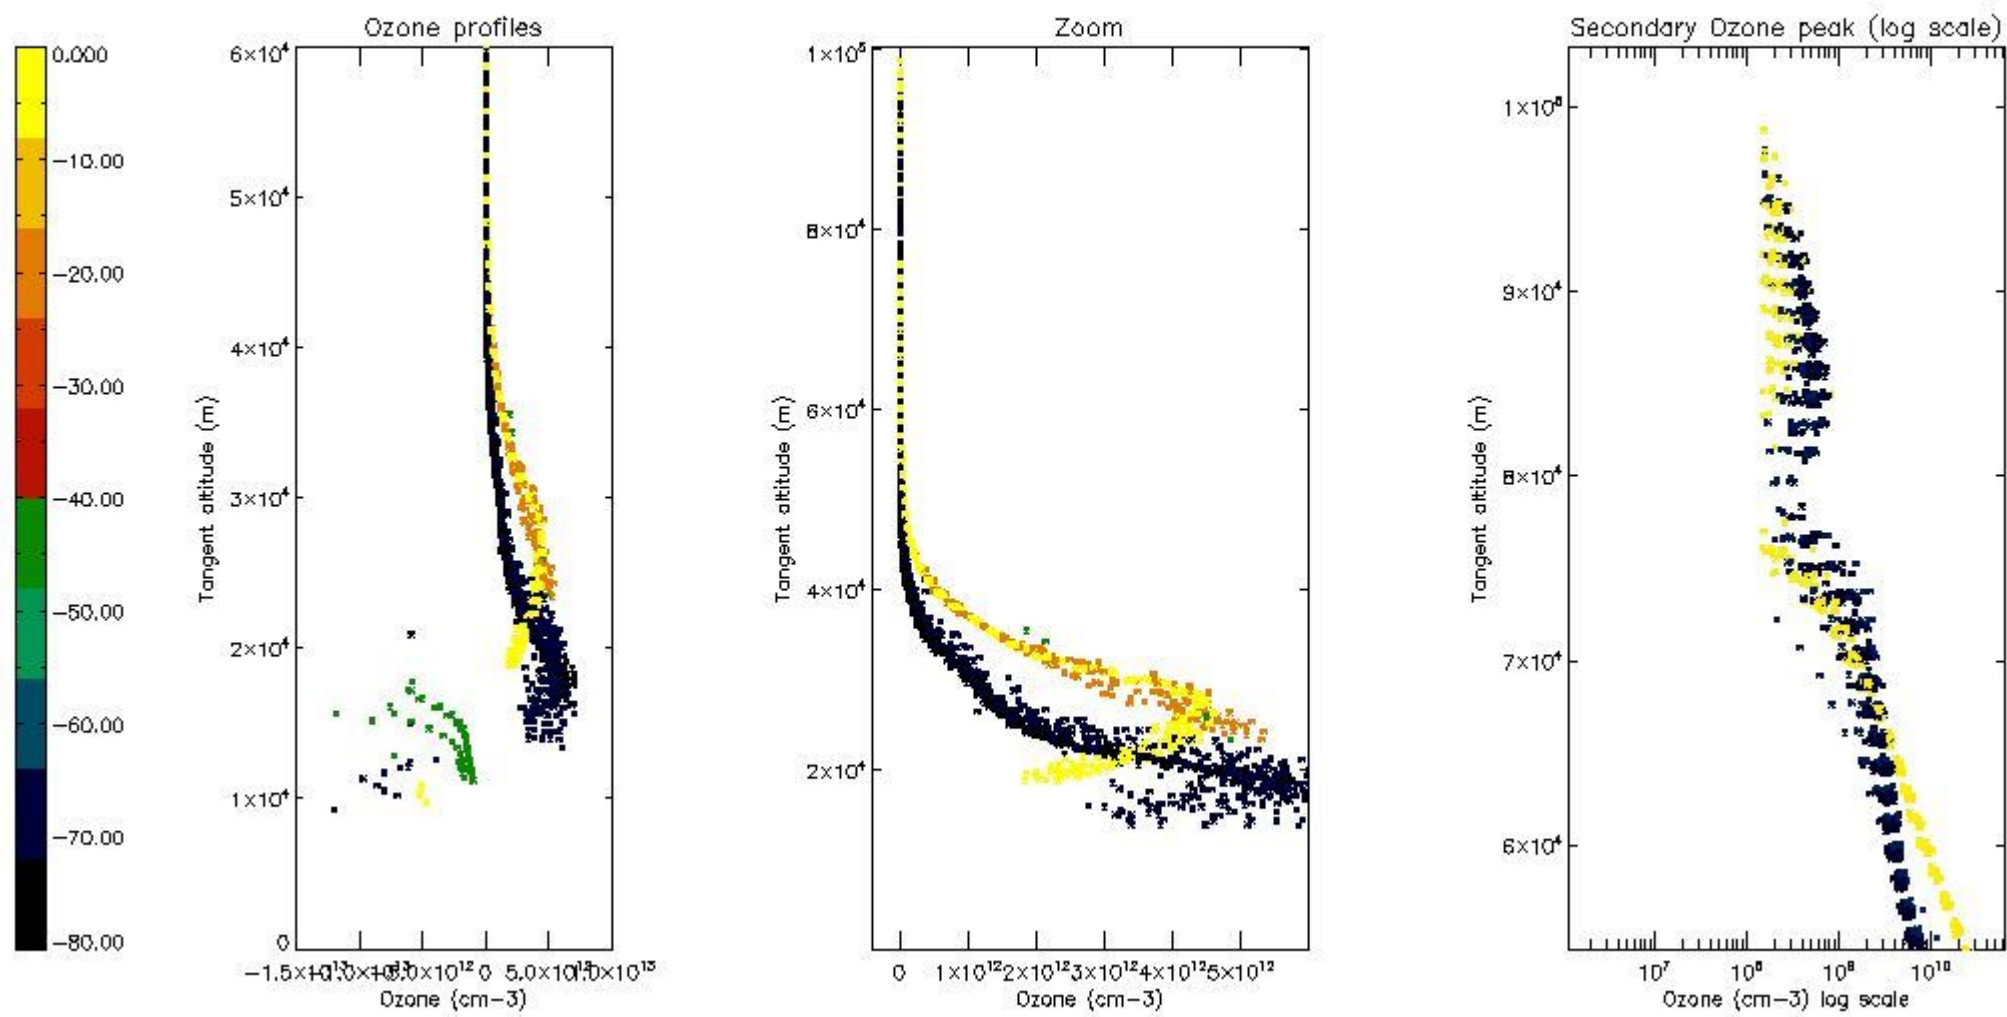

STD < 10	13
STD < 5	10

5.2 Plot ozone profiles for all STD (dark without errors)

The colorbar represents the latitude.

5.3 Plot ozone profiles where STD < 20% (dark without errors)

The colorbar represents the latitude.

5.4 Plot ozone profiles where $STD < 10\%$ (dark without errors)

The colorbar represents the latitude.

5.5 Plot ozone profiles where STD < 5% (dark without errors)

The colorbar represents the latitude.

5.6 Plot NO₂ profiles for all STD (dark without errors)