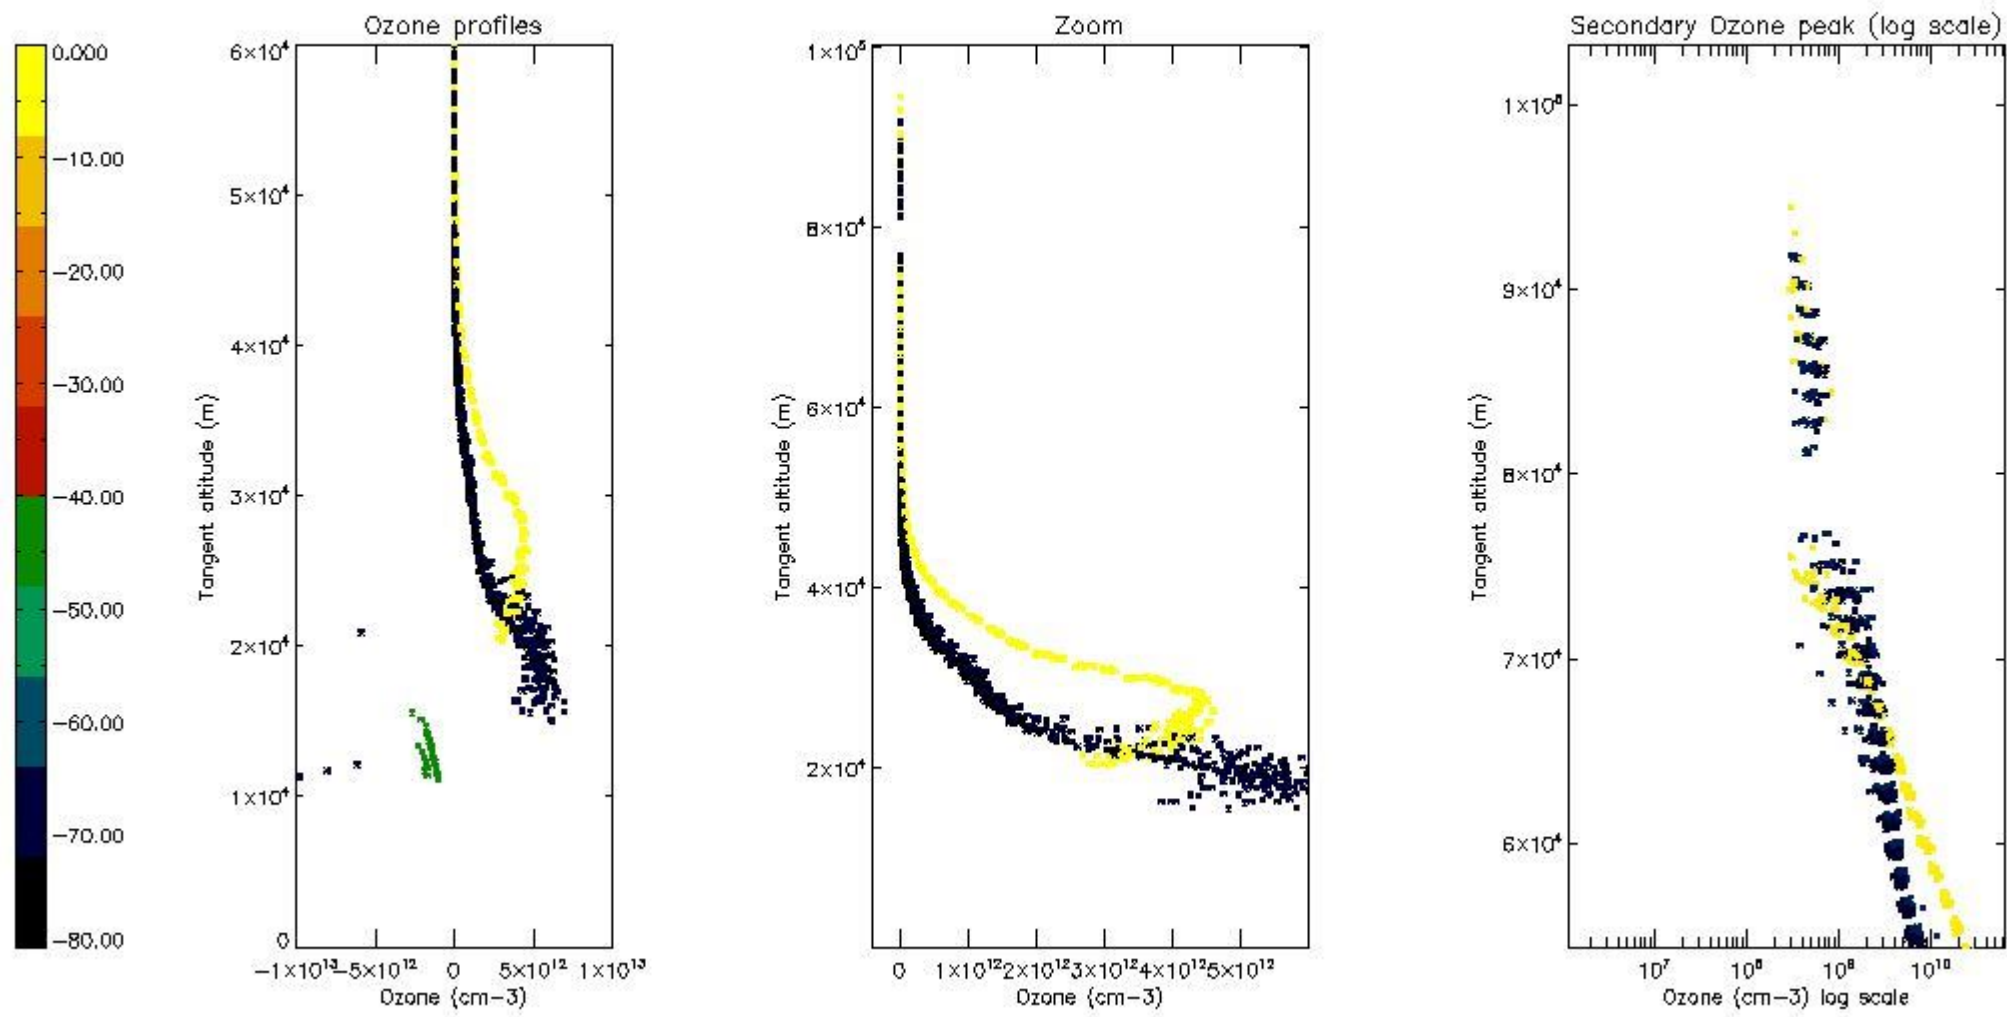

5.6 Plot NO₂ profiles for all STD (dark without errors)

The colorbar represents the latitude.