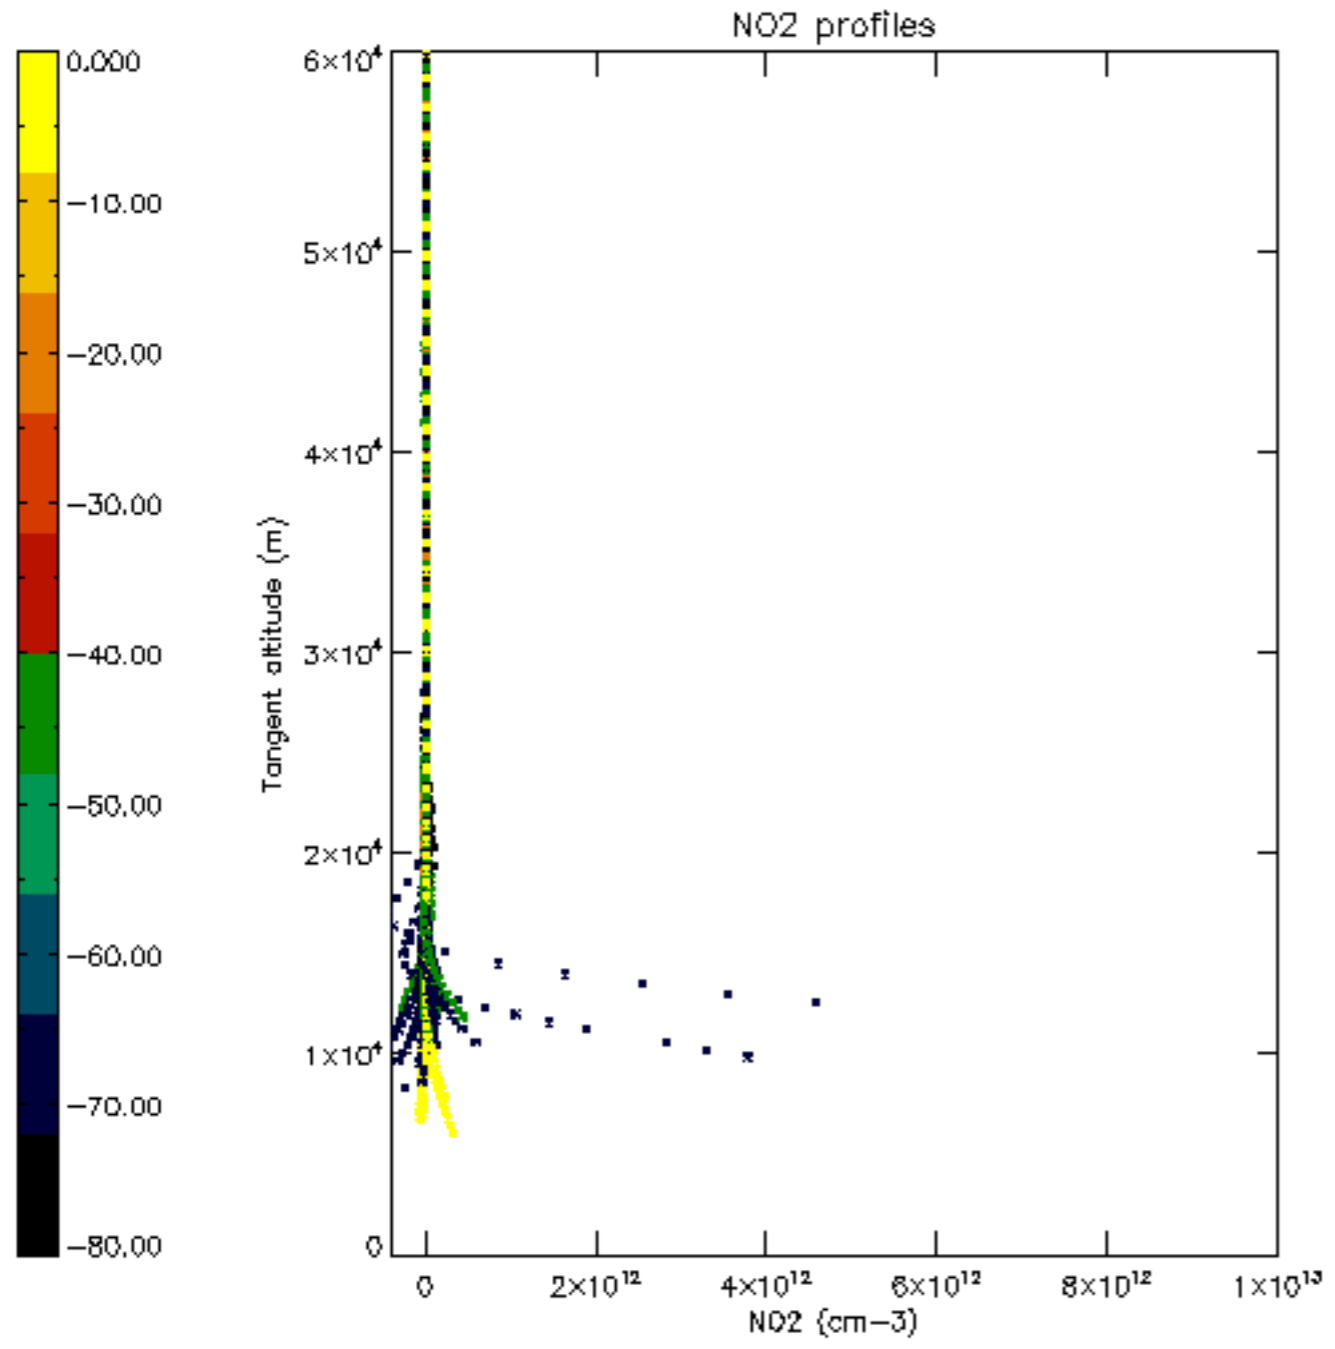

Percentage of star falling outside central band per profile

Percentage of saturation errors per profile

Percentage of flagged data per D3 profile

Percentage of flagged data per H2O profile

Percentage of flagged data per NO2 profile