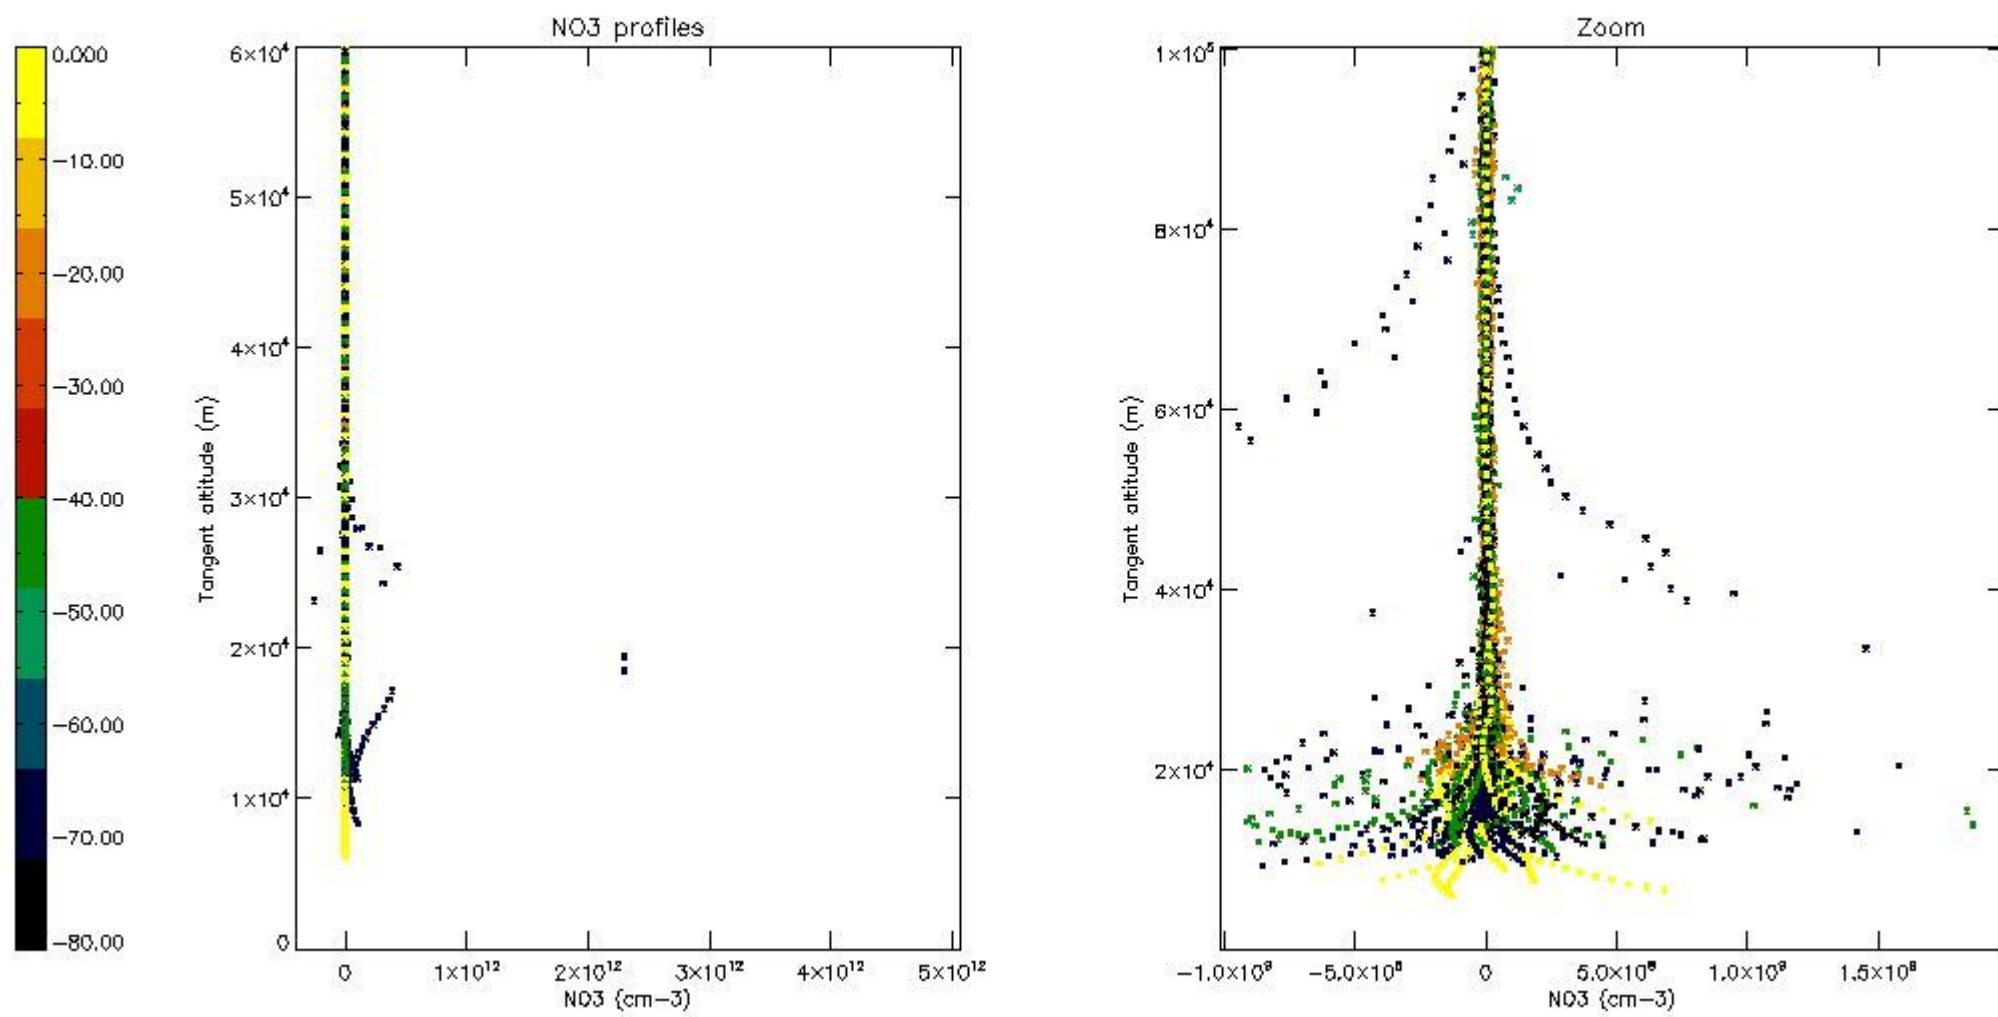

5.4 Plot ozone profiles where $STD < 10\%$ (dark without errors)

The colorbar represents the latitude.

5.5 Plot ozone profiles where STD < 5% (dark without errors)

The colorbar represents the latitude.

5.6 Plot NO₂ profiles for all STD (dark without errors)

The colorbar represents the latitude.

5.7 Plot NO3 profiles for all STD (dark without errors)

The colorbar represents the latitude.

5.8 Plot H₂O profiles for all STD (only for occultations of stars 1,2,3,4,13,14,16,26,63 dark without errors)