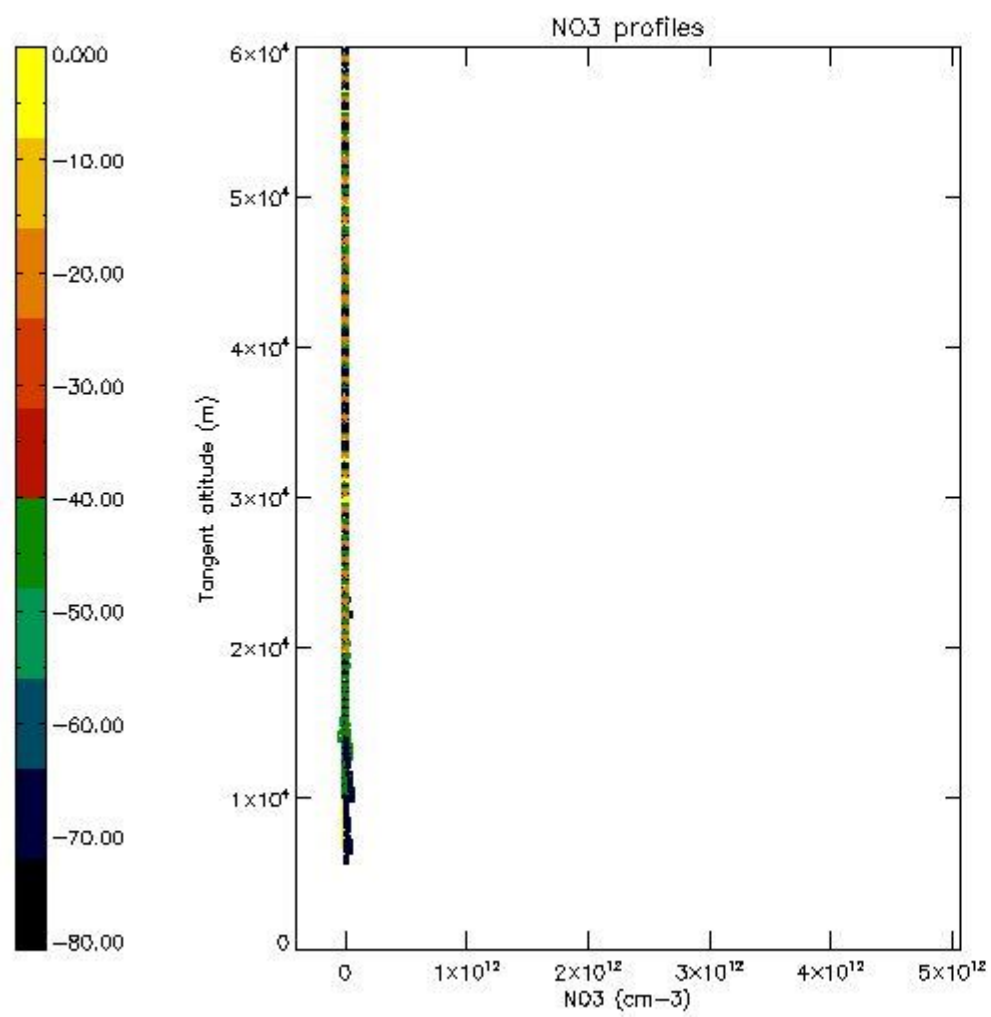

5.4 Plot ozone profiles where $STD < 10\%$ (dark without errors)

The colorbar represents the latitude.

5.5 Plot ozone profiles where STD < 5% (dark without errors)

The colorbar represents the latitude.

5.6 Plot NO₂ profiles for all STD (dark without errors)

The colorbar represents the latitude.

5.7 Plot NO3 profiles for all STD (dark without errors)

The colorbar represents the latitude.

5.8 Plot H2O profiles for all STD (only for occultations of stars 1,2,3,4,13,14,16,26,63 dark without errors)