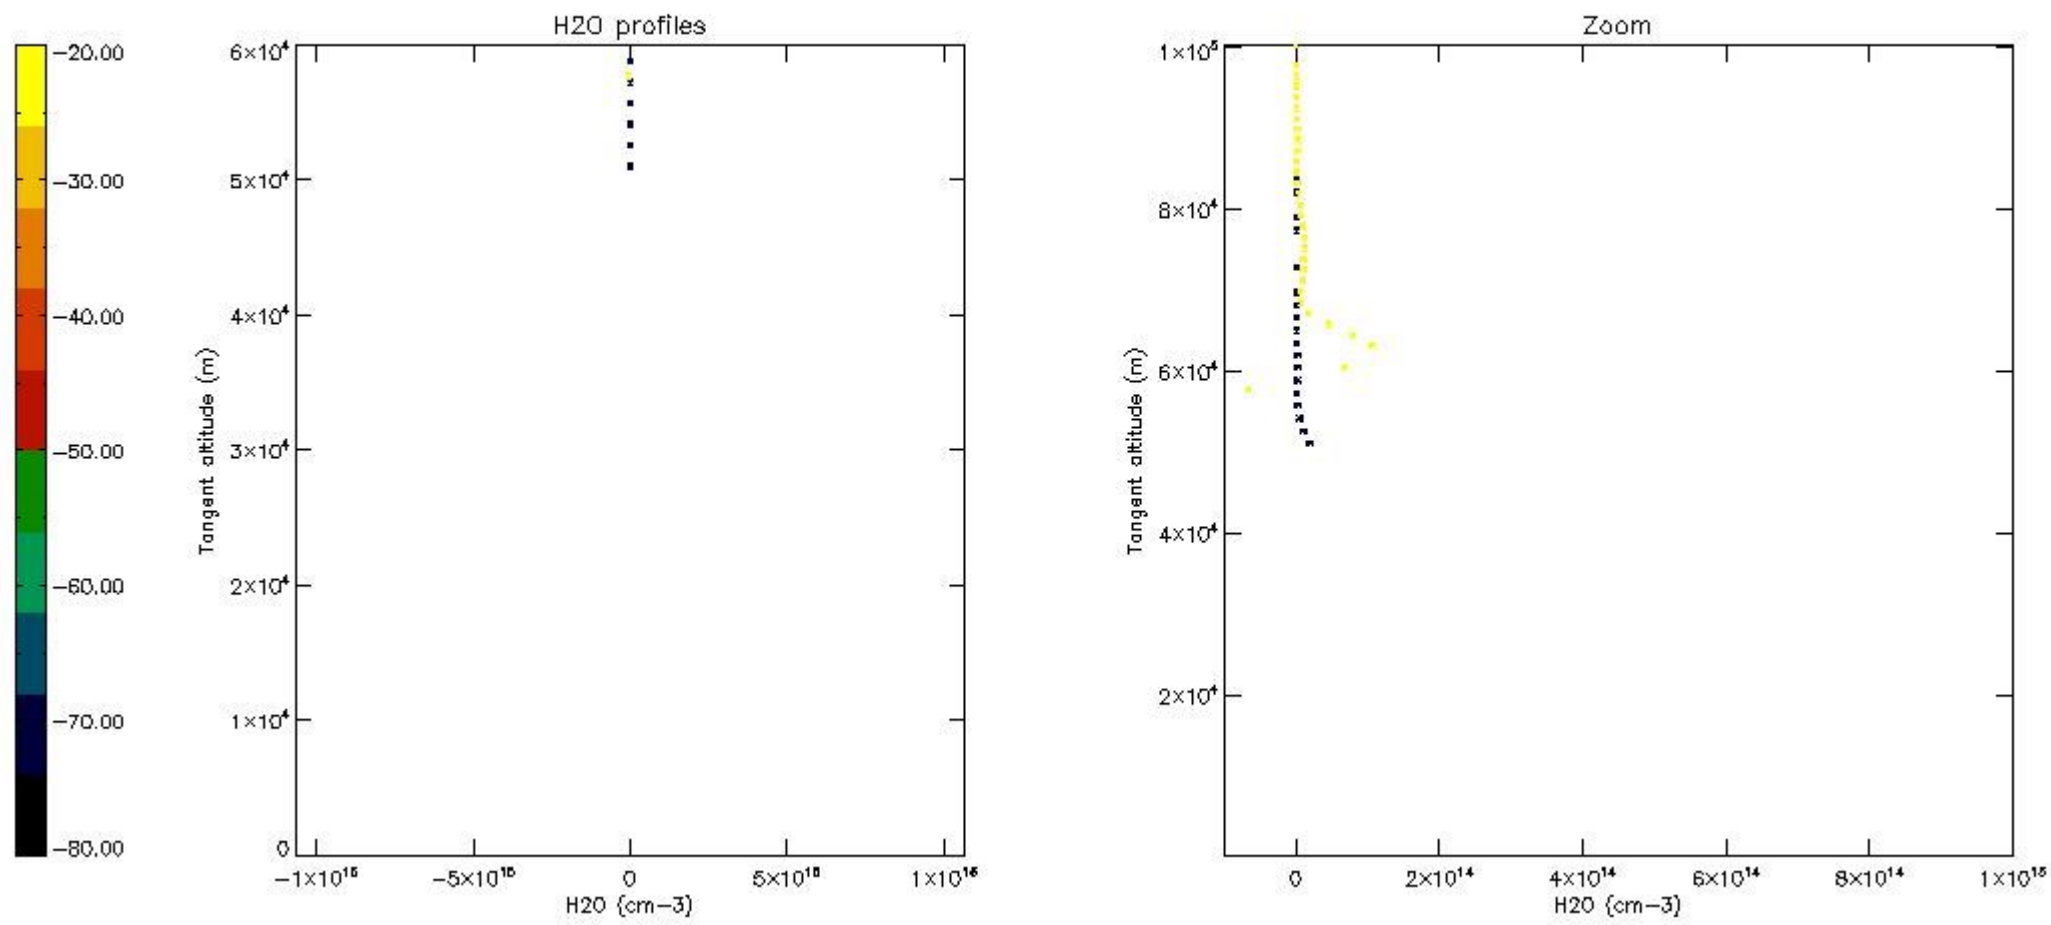

6. Auxiliary Data Files used for the production reported in section 2

The number reported in the third column indicates since which file (see list in section 2) the corresponding auxiliary file has been used. The fourth column is the date of those product files.

Type	Auxiliary Filename	Used since product	Used since product date
INST_PHYS_CHARACTERISTICS	GOM_INS_AXVIEC20091111_143220_20030716_120000_20500101_000000	1	29-JUL-2011 00:02:40
LEVEL-2_PROC_CONFIG	GOM_PR2_AXVIEC20091111_152718_20020301_000000_20500101_000000	1	29-JUL-2011 00:02:40
CROSS_SECTIONS_FILE	GOM_CRS_AXVIEC20091111_154832_20020301_000000_20500101_000000	1	29-JUL-2011 00:02:40