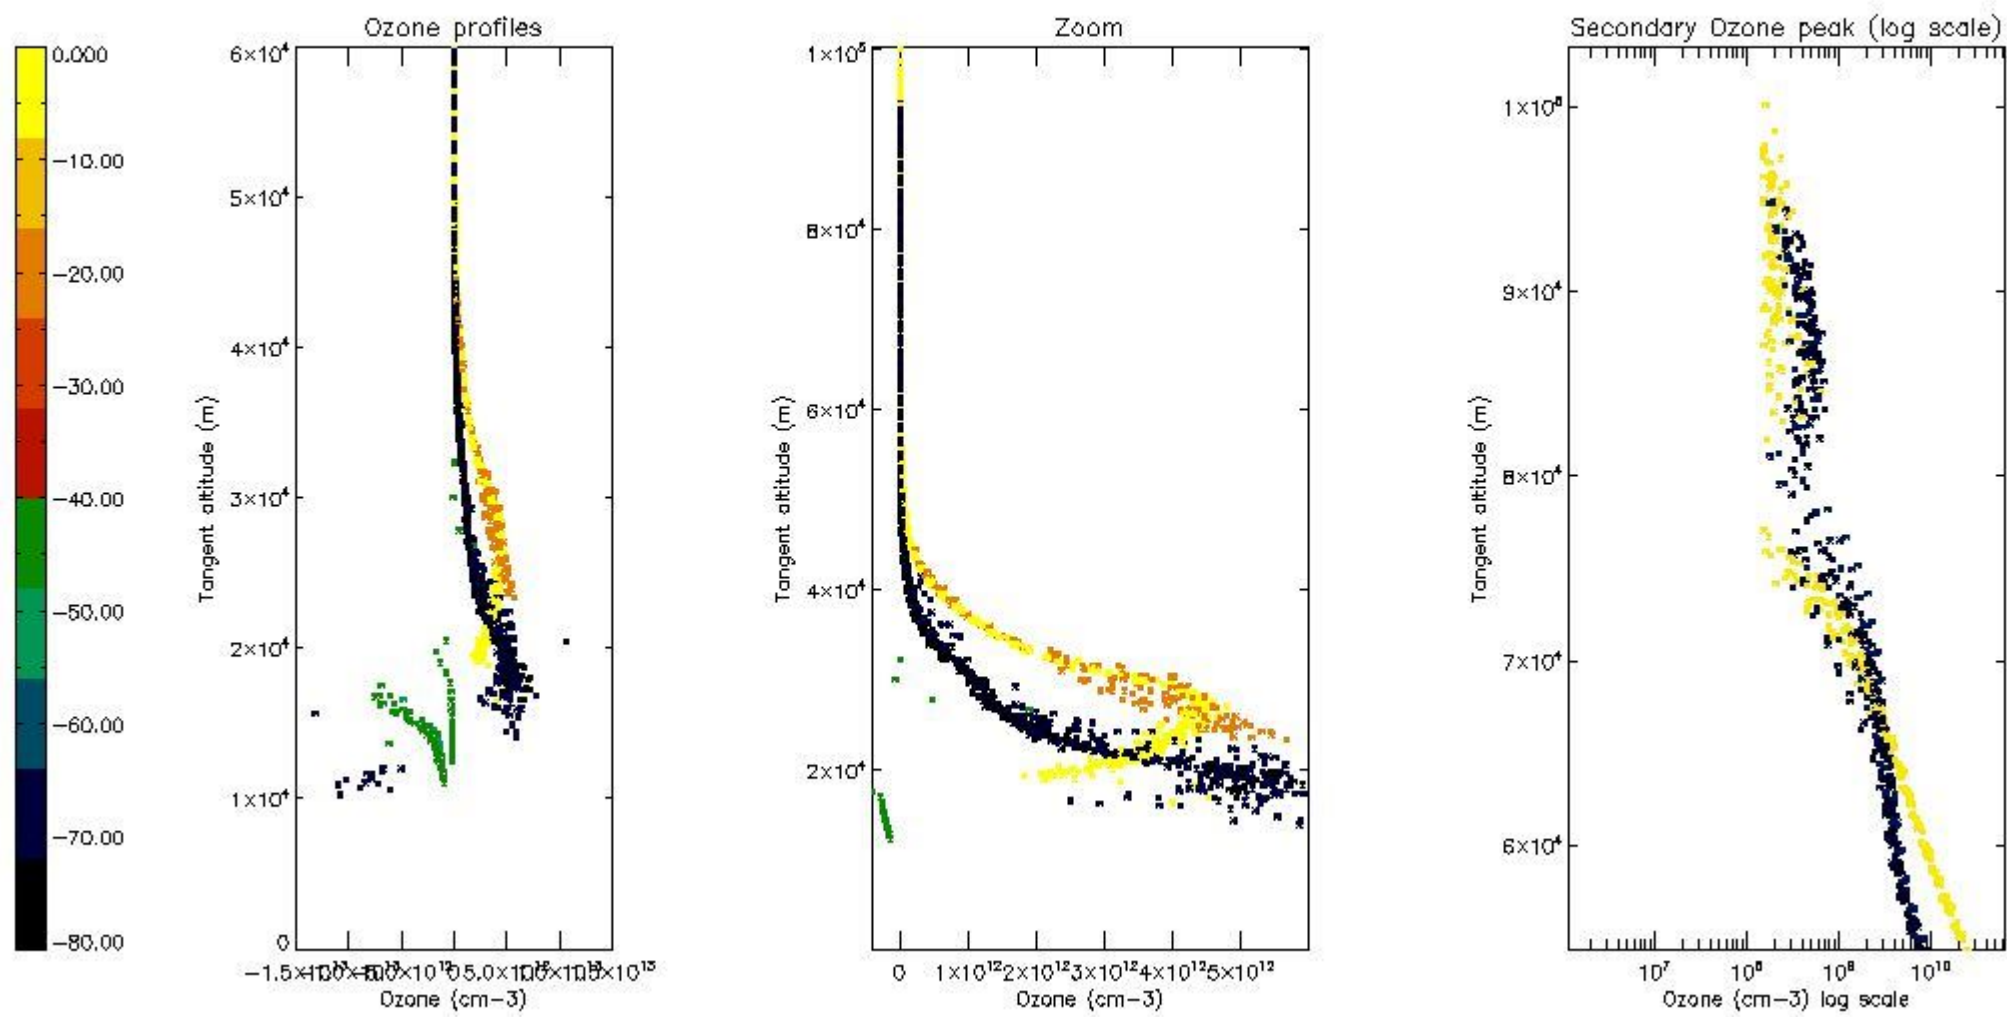

5.5 Plot ozone profiles where STD < 5% (dark without errors)

The colorbar represents the latitude.