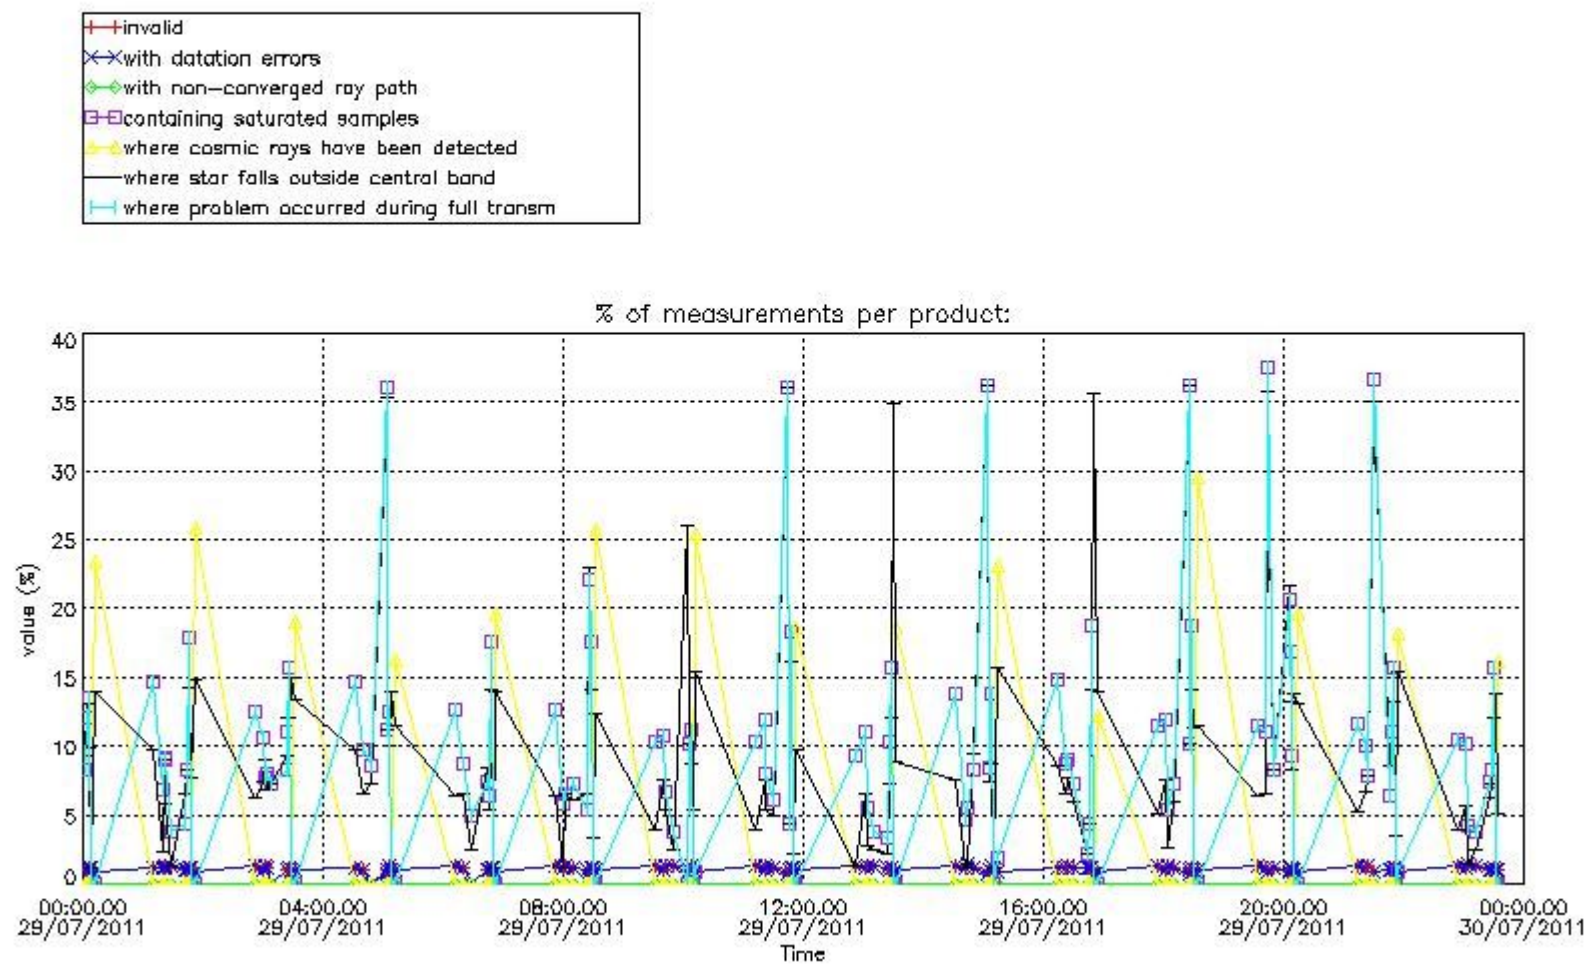

4.2 Plot quality information per product coming from level 1b processing (world map)

4.2.1 Plot level 1 quality information per product (world map): ENVISAT ASCENDING passes