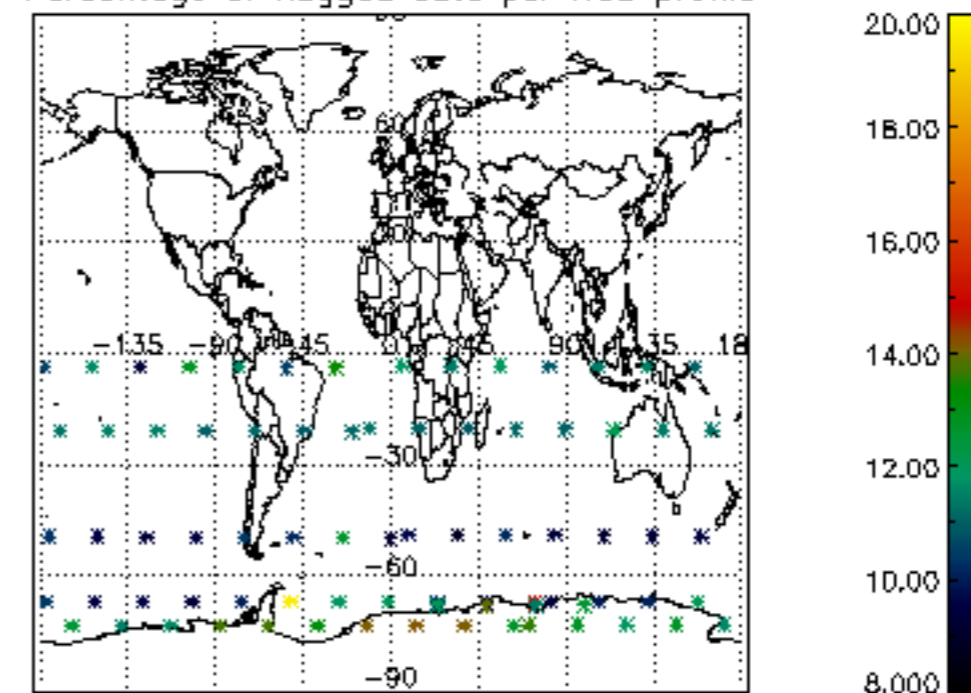

Percentage of flagged data per NO3 profile