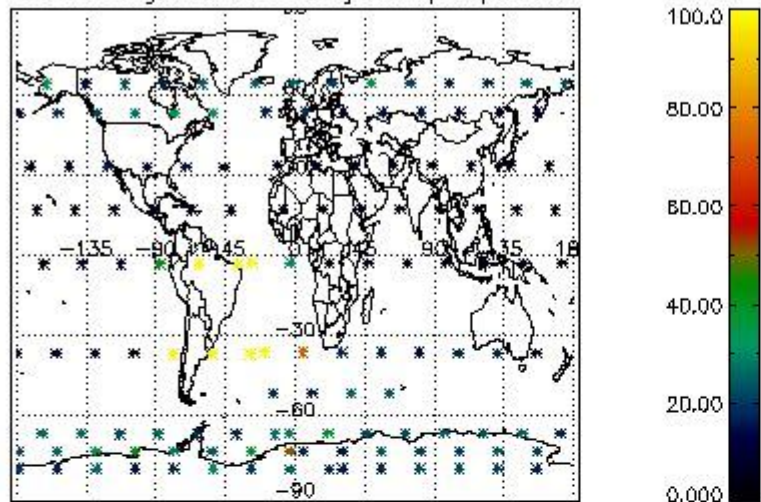

Percentage of cosmic ray hits per profile