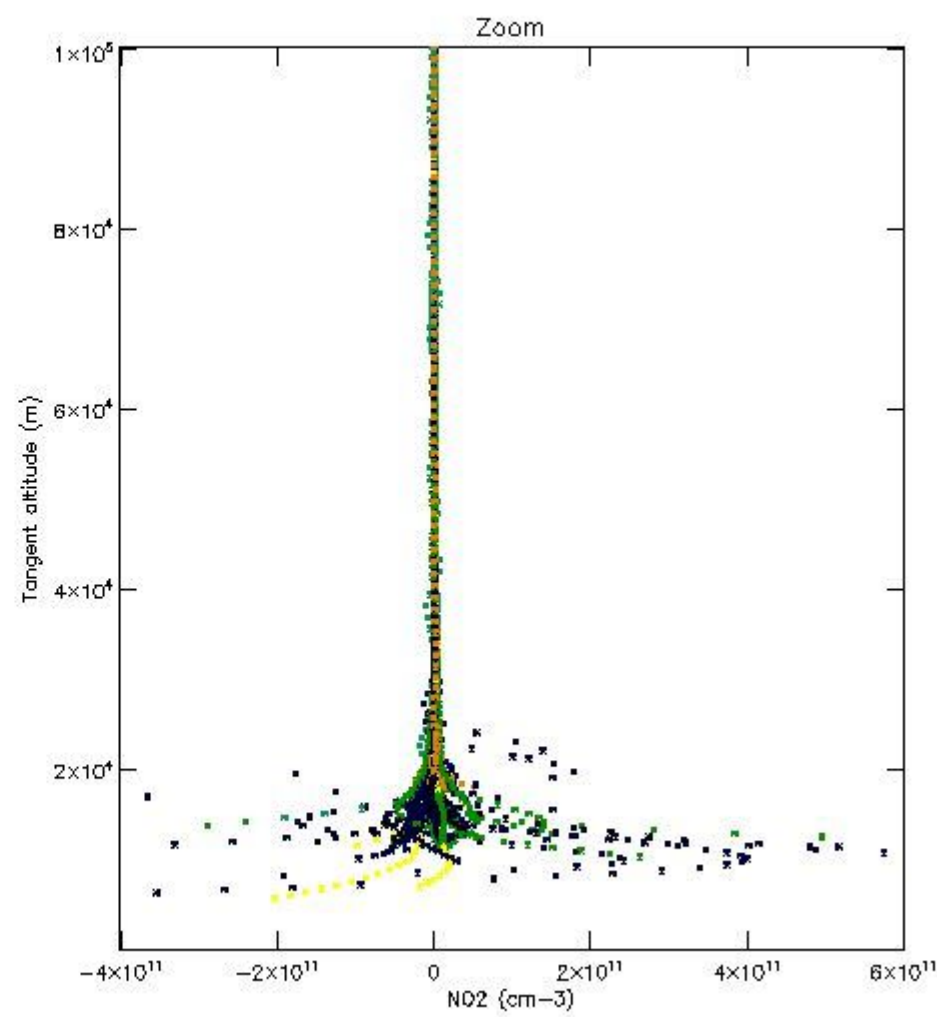

5.4 Plot ozone profiles where $STD < 10\%$ (dark without errors)

The colorbar represents the latitude.

5.5 Plot ozone profiles where $STD < 5\%$ (dark without errors)

The colorbar represents the latitude.

5.6 Plot NO₂ profiles for all STD (dark without errors)

The colorbar represents the latitude.

5.7 Plot NO3 profiles for all STD (dark without errors)

The colorbar represents the latitude.

5.8 Plot H2O profiles for all STD (only for occultations of stars 1,2,3,4,13,14,16,26,63 dark without errors)