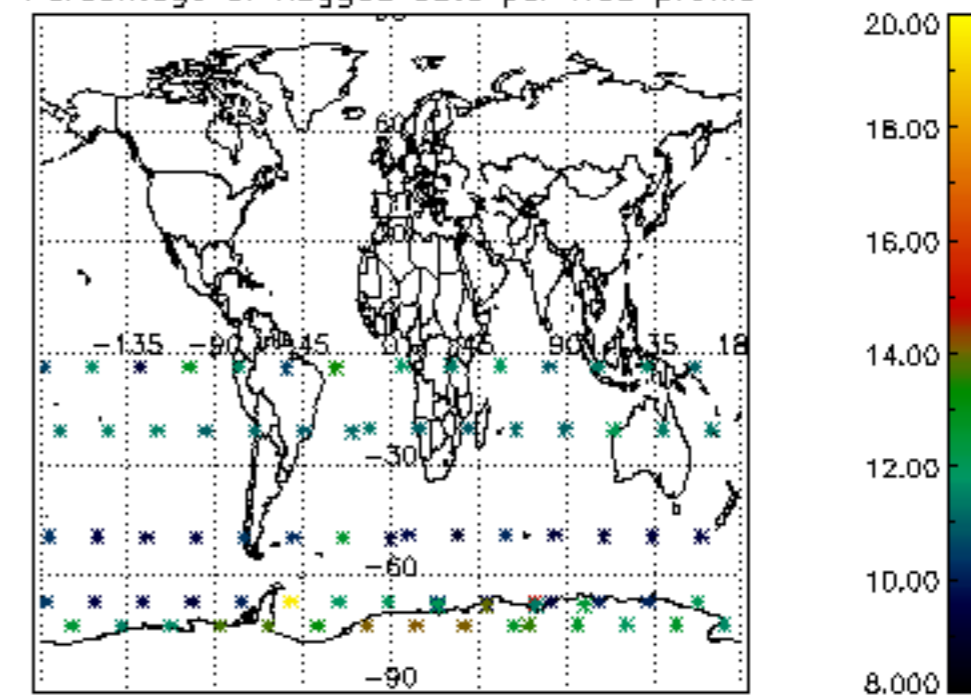

Percentage of flagged data per NO3 profile