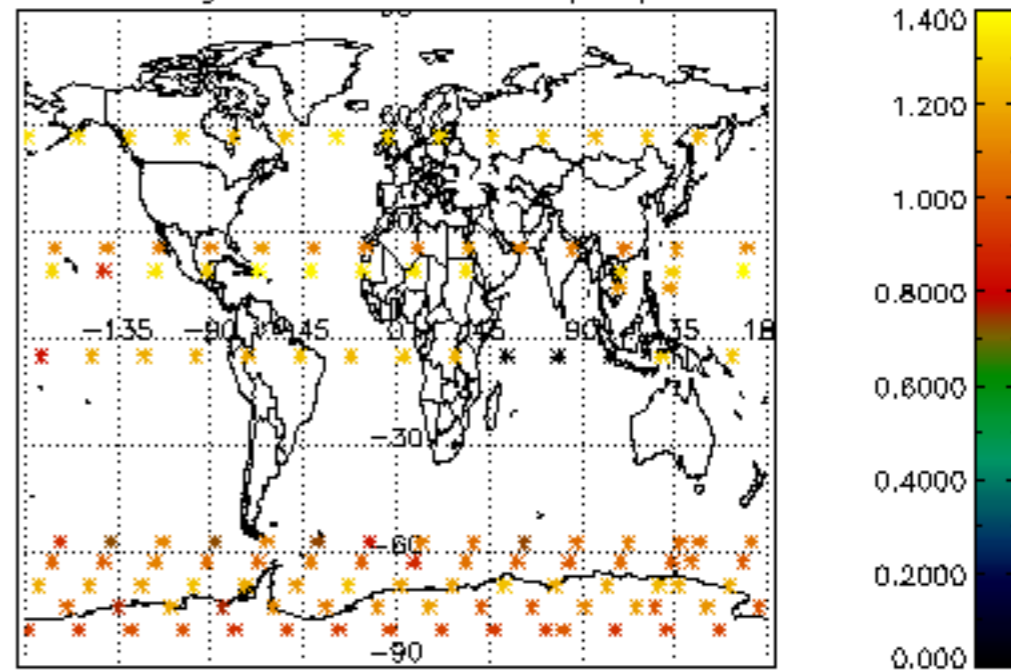

Percentage of datation errors per profile

Percentage of star falling outside central band per profile

Percentage of saturation errors per profile

Percentage of cosmic ray hits per profile

Percentage of datation errors per profile