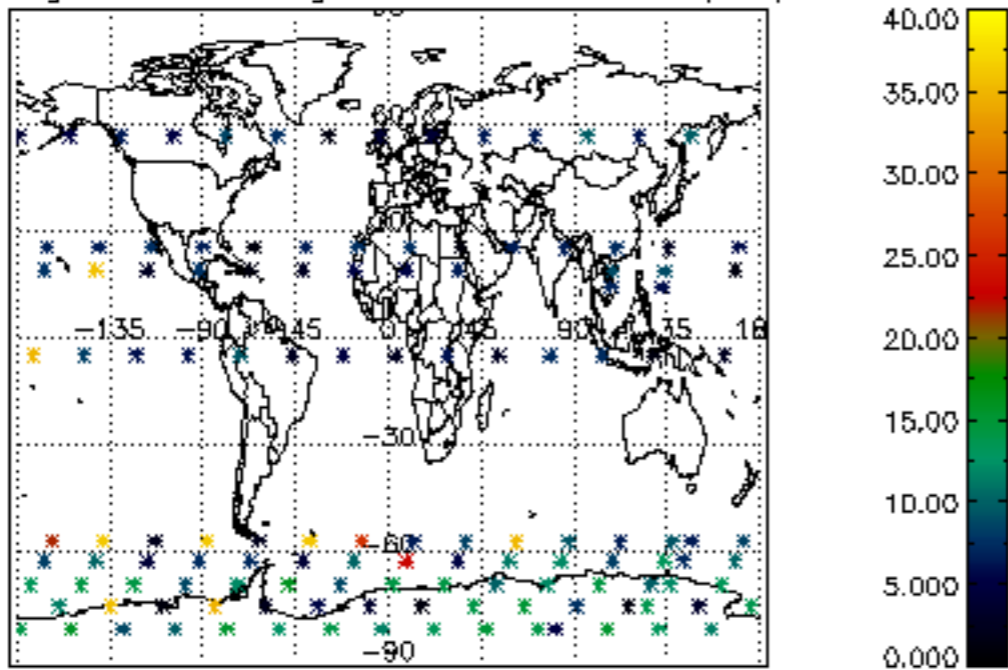

Percentage of star falling outside central band per profile