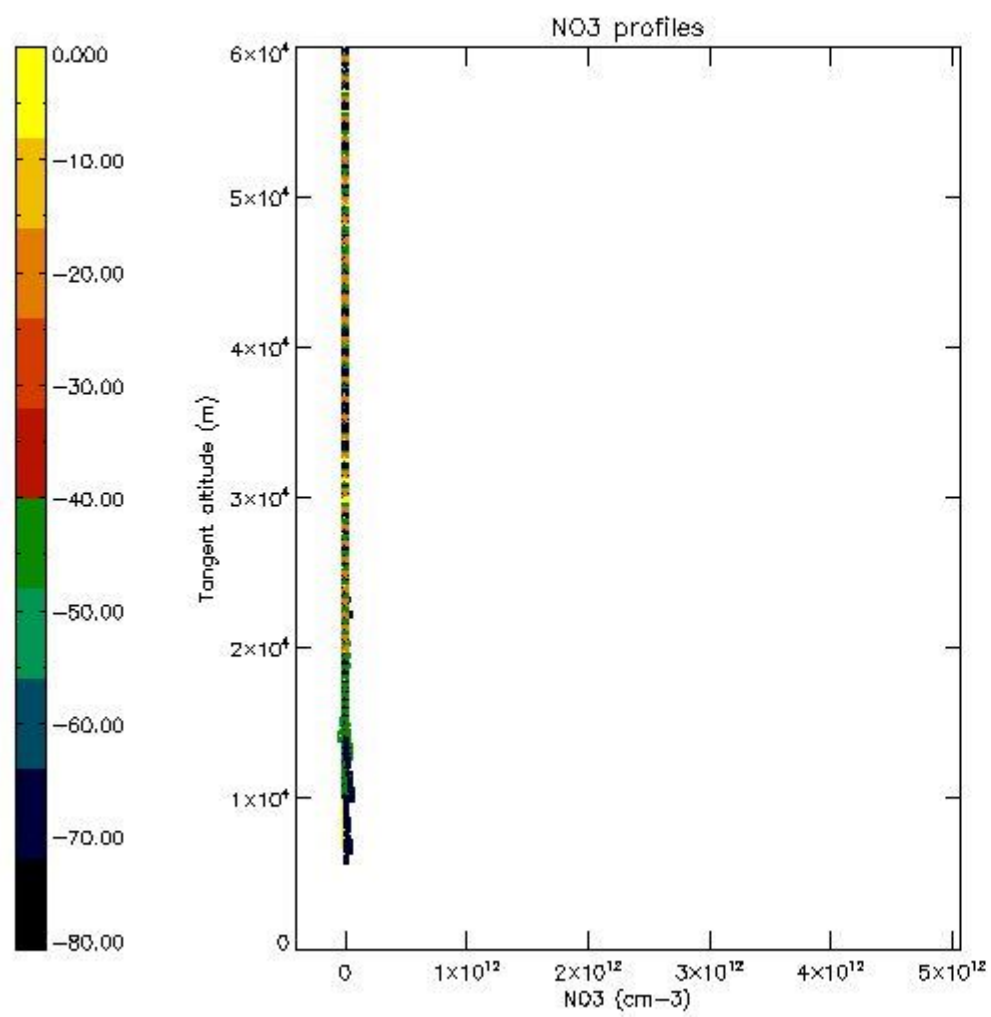

STD < 10	10
STD < 5	7

5.2 Plot ozone profiles for all STD (dark without errors)

The colorbar represents the latitude.

5.3 Plot ozone profiles where STD < 20% (dark without errors)

The colorbar represents the latitude.

5.4 Plot ozone profiles where $STD < 10\%$ (dark without errors)

The colorbar represents the latitude.

5.5 Plot ozone profiles where $STD < 5\%$ (dark without errors)

The colorbar represents the latitude.

5.6 Plot NO₂ profiles for all STD (dark without errors)

The colorbar represents the latitude.

5.7 Plot NO3 profiles for all STD (dark without errors)

The colorbar represents the latitude.

5.8 Plot H2O profiles for all STD (only for occultations of stars 1,2,3,4,13,14,16,26,63 dark without errors)