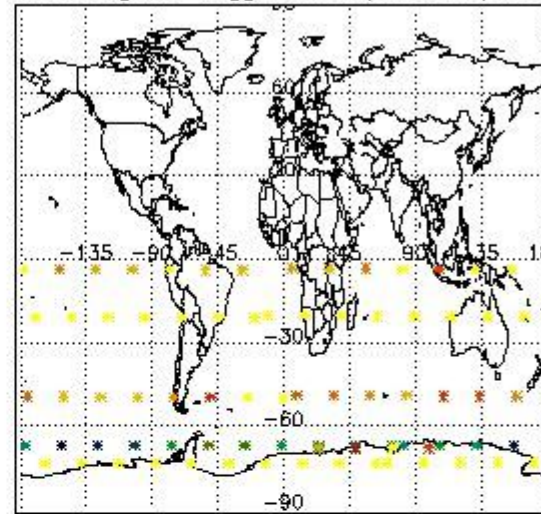

3.1 Plot quality information per product (time dependant)

3.2 Plot quality information per product (world map)

Percentage of flagged data per O3 profile

Percentage of flagged data per H2O profile

Percentage of flagged data per NO2 profile