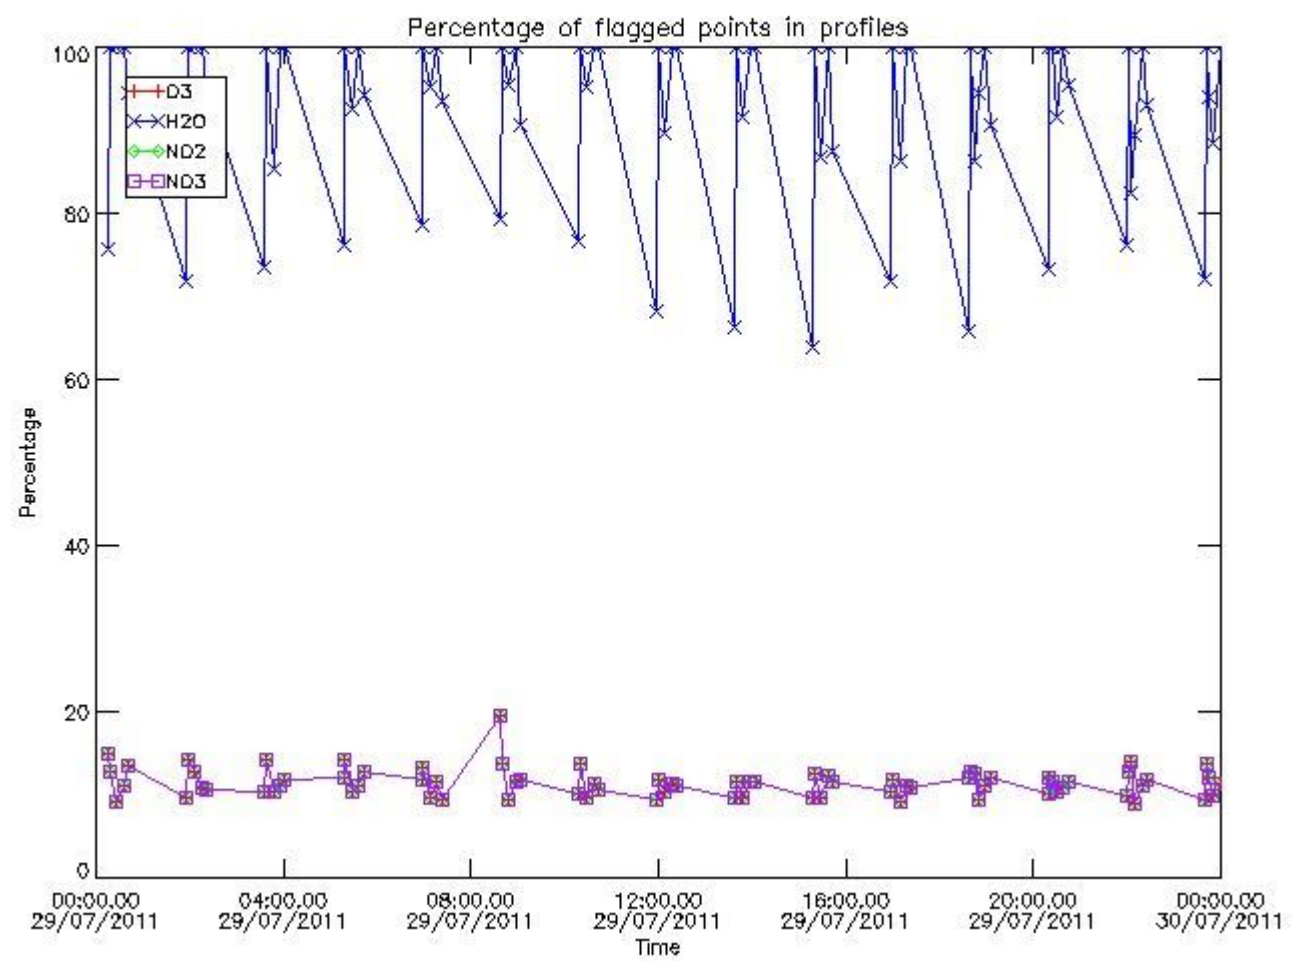

3. Quality information per product

In this section it is plotted some information contained in the Quality Summary data set of the level 2 products. Only products in dark limb conditions and without errors (error flag in the MPH set to "0") are used.

3.1 Plot quality information per product (time dependant)

3.2 Plot quality information per product (world map)