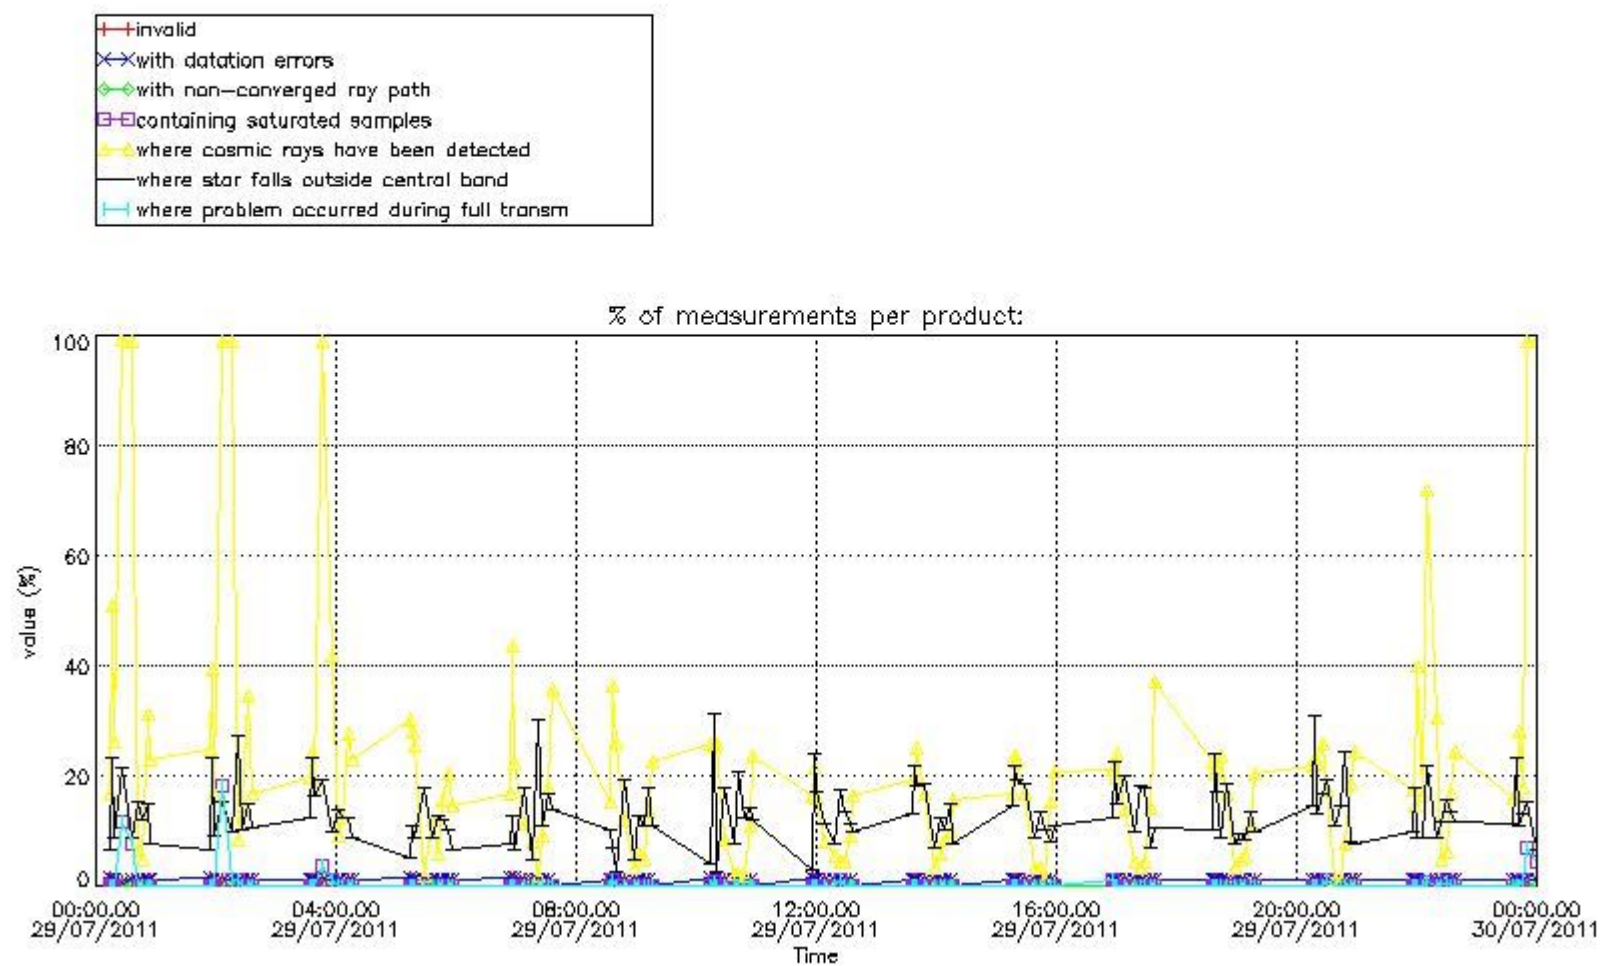

4.1.2 Plot level 1 quality information per product (time dependant): ENVI SAT DESCENDING passes