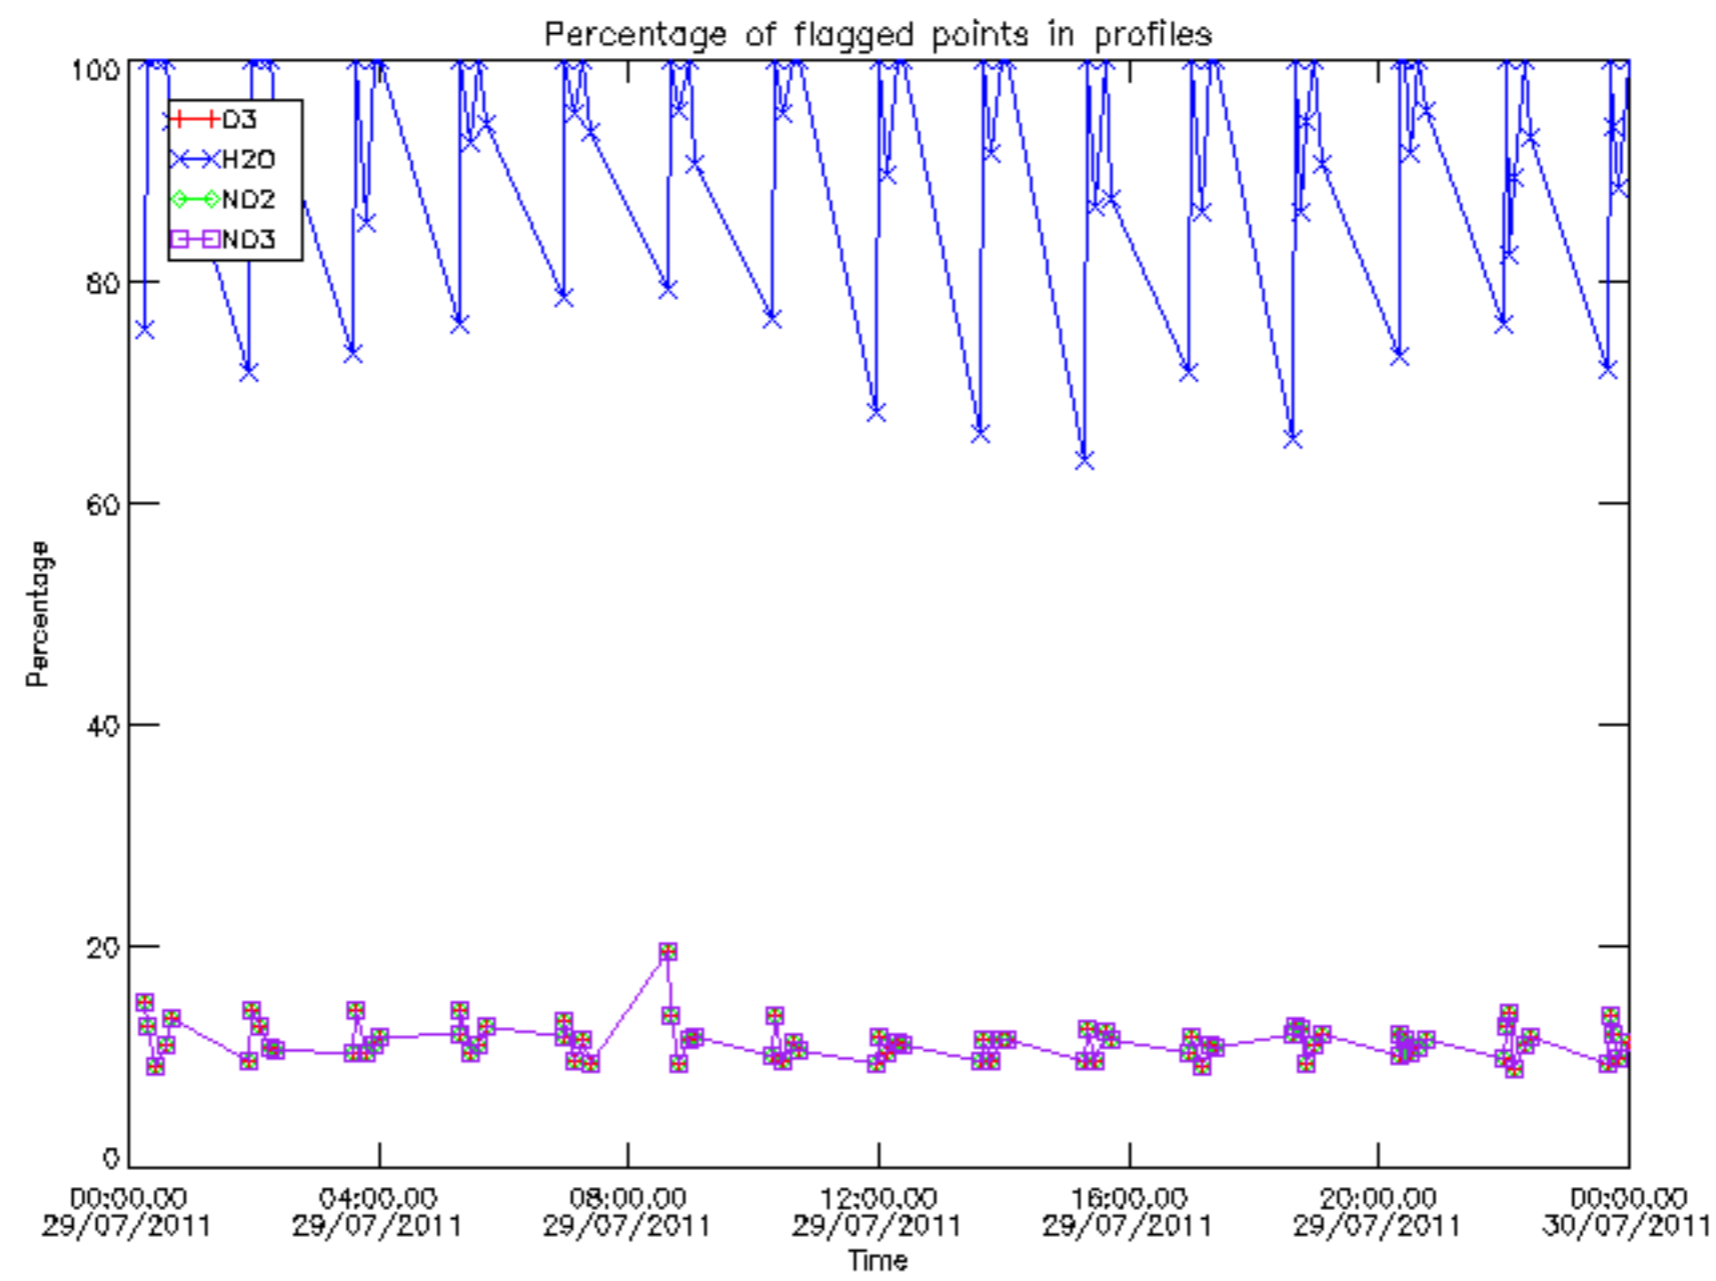

Percentage of flagged data per D3 profile

Percentage of flagged data per H2O profile