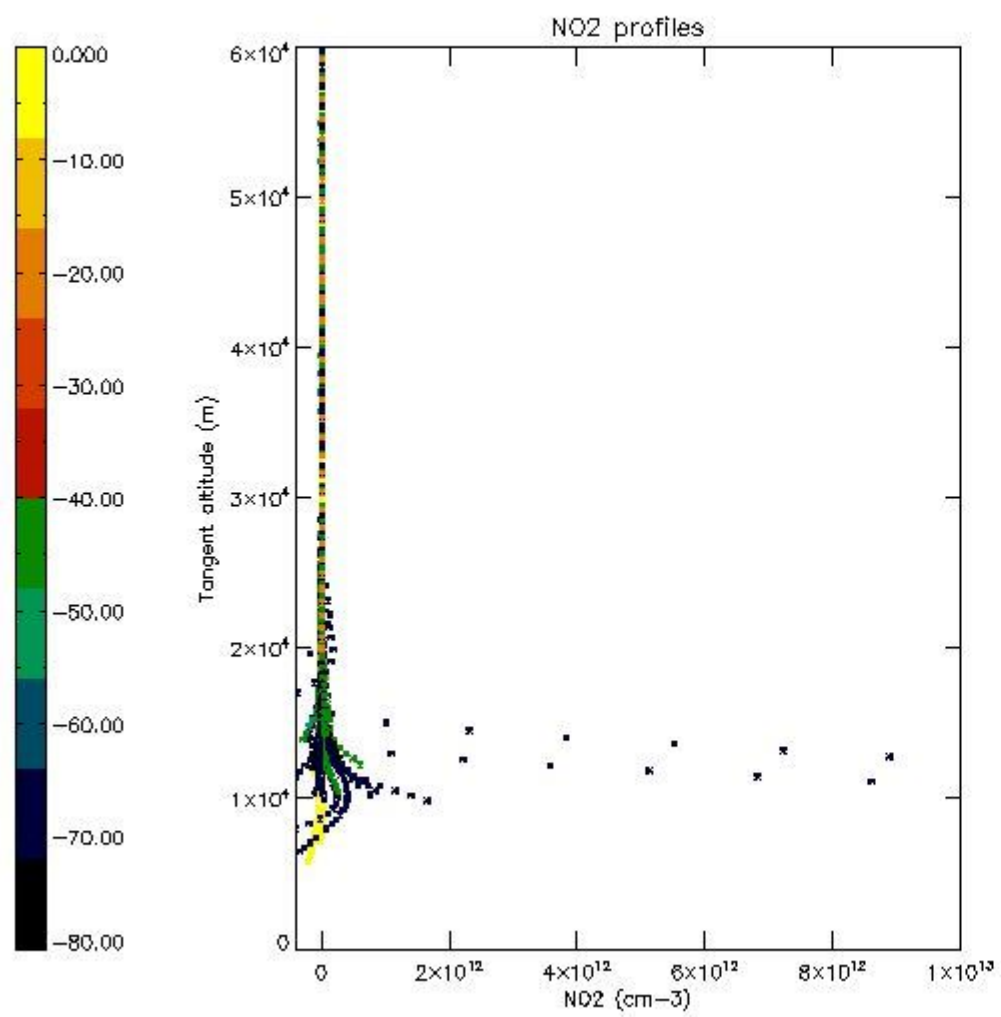

5.7 Plot NO3 profiles for all STD (dark without errors)

The colorbar represents the latitude.