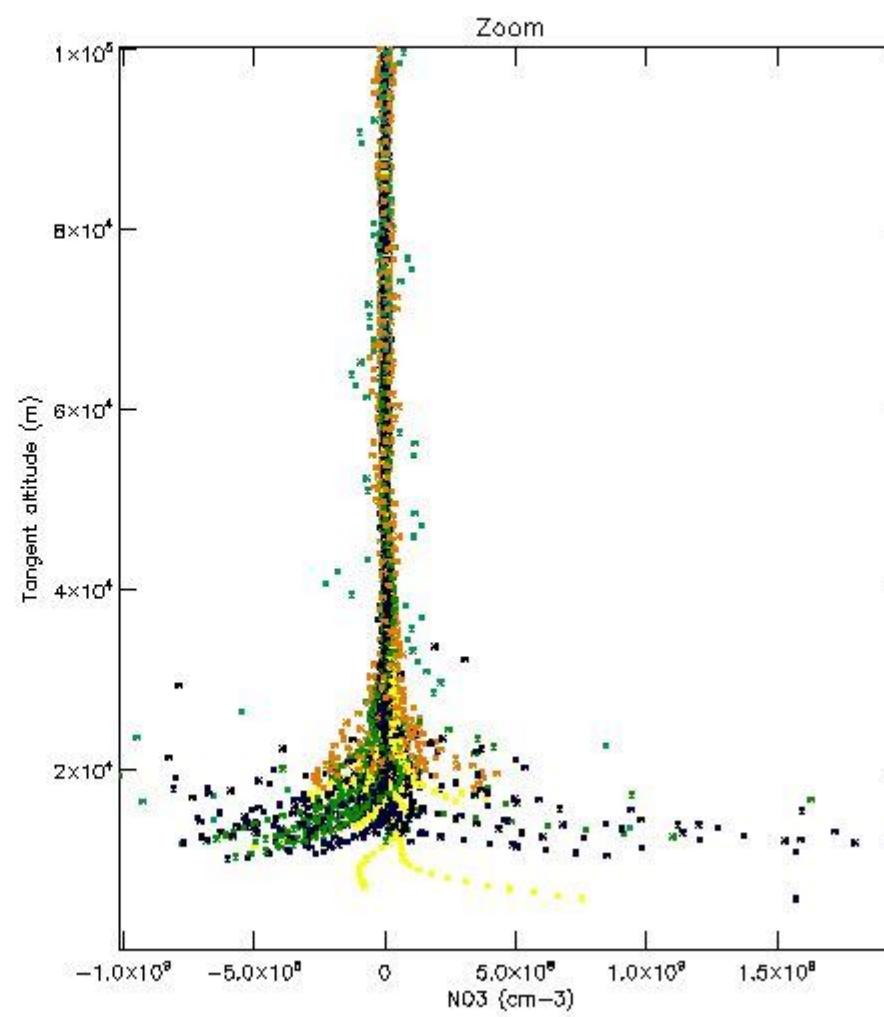

5.4 Plot ozone profiles where $STD < 10\%$ (dark without errors)

The colorbar represents the latitude.

5.5 Plot ozone profiles where STD < 5% (dark without errors)

The colorbar represents the latitude.

5.6 Plot NO₂ profiles for all STD (dark without errors)

The colorbar represents the latitude.

5.7 Plot NO3 profiles for all STD (dark without errors)

The colorbar represents the latitude.

5.8 Plot H2O profiles for all STD (only for occultations of stars 1,2,3,4,13,14,16,26,63 dark without errors)