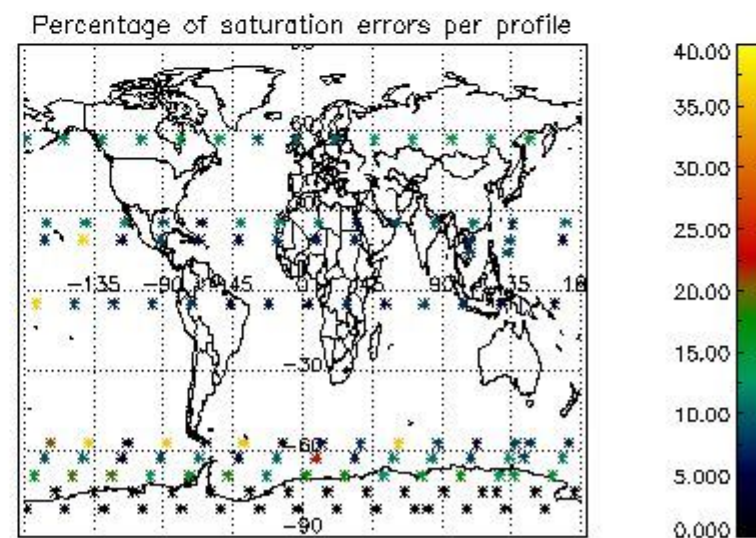

Percentage of datation errors per profile

Percentage of star falling outside central band per profile

Percentage of saturation errors per profile

4.2.2 Plot level 1 quality information per product (world map): ENVISAT DESCENDING passes