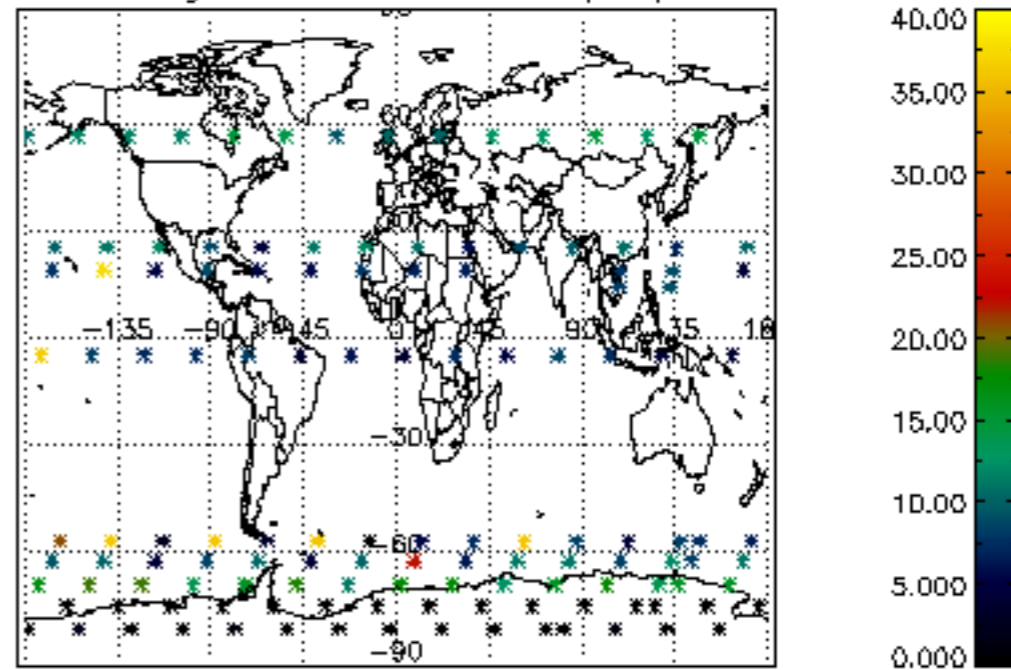

Percentage of saturation errors per profile