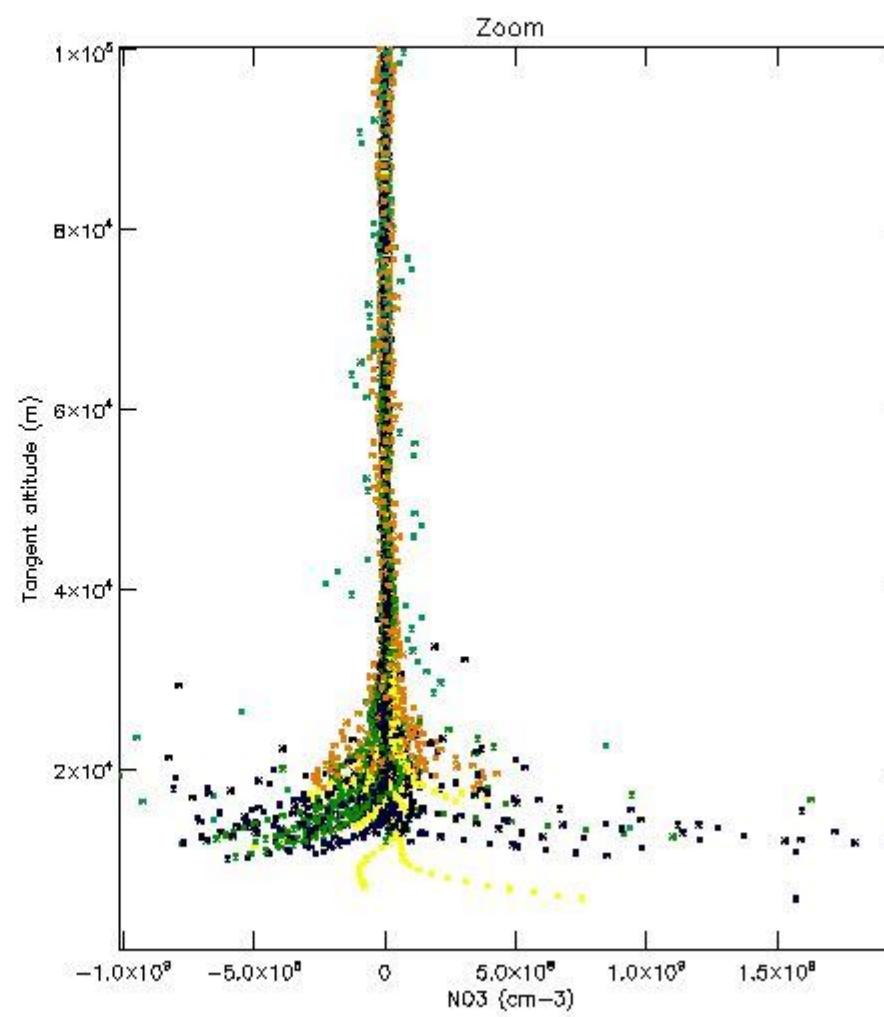

STD < 10	10
STD < 5	7

5.2 Plot ozone profiles for all STD (dark without errors)

The colorbar represents the latitude.

5.3 Plot ozone profiles where STD < 20% (dark without errors)

The colorbar represents the latitude.

5.4 Plot ozone profiles where $STD < 10\%$ (dark without errors)

The colorbar represents the latitude.

5.5 Plot ozone profiles where $STD < 5\%$ (dark without errors)

The colorbar represents the latitude.

5.6 Plot NO₂ profiles for all STD (dark without errors)

The colorbar represents the latitude.

5.7 Plot NO3 profiles for all STD (dark without errors)

The colorbar represents the latitude.

5.8 Plot H2O profiles for all STD (only for occultations of stars 1,2,3,4,13,14,16,26,63 dark without errors)