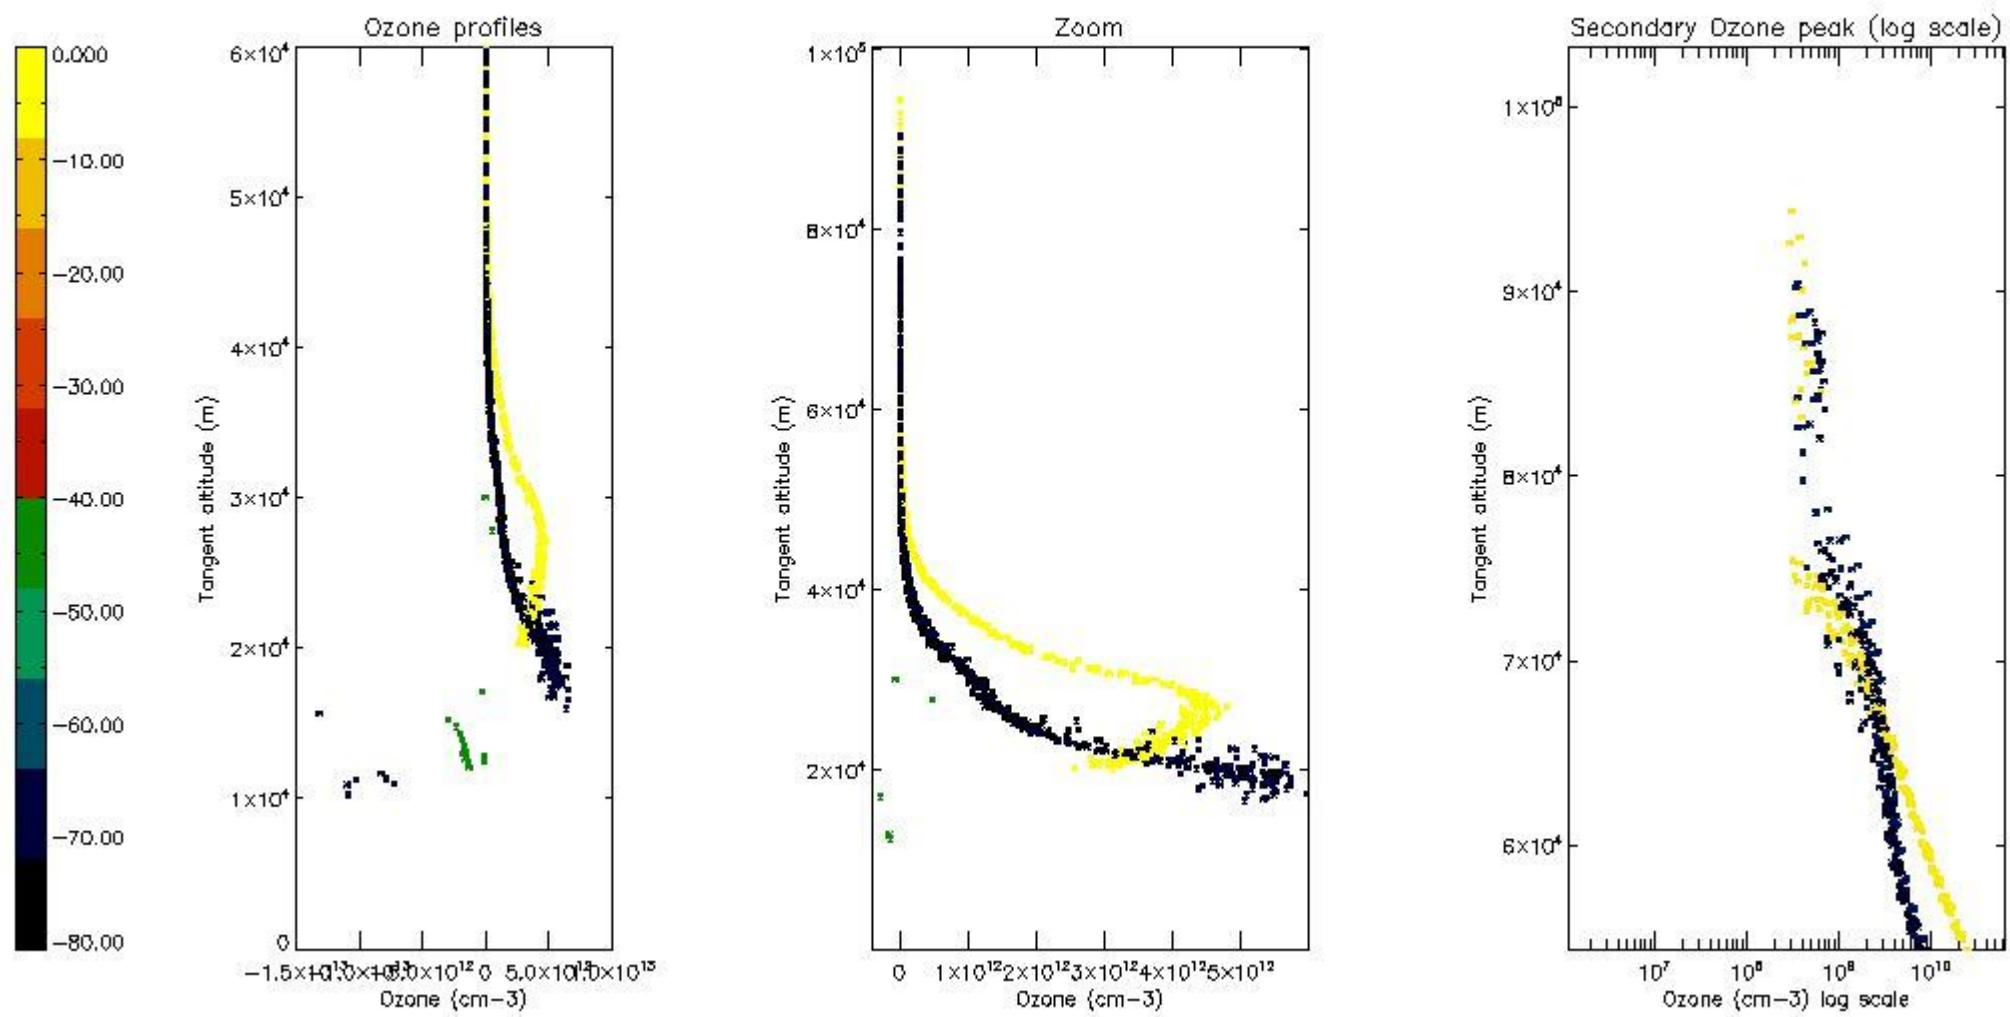

5.6 Plot NO₂ profiles for all STD (dark without errors)

The colorbar represents the latitude.