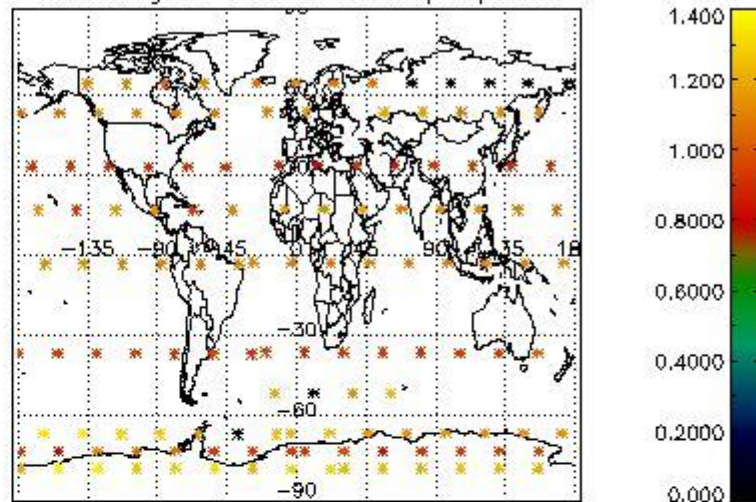

Percentage of datation errors per profile