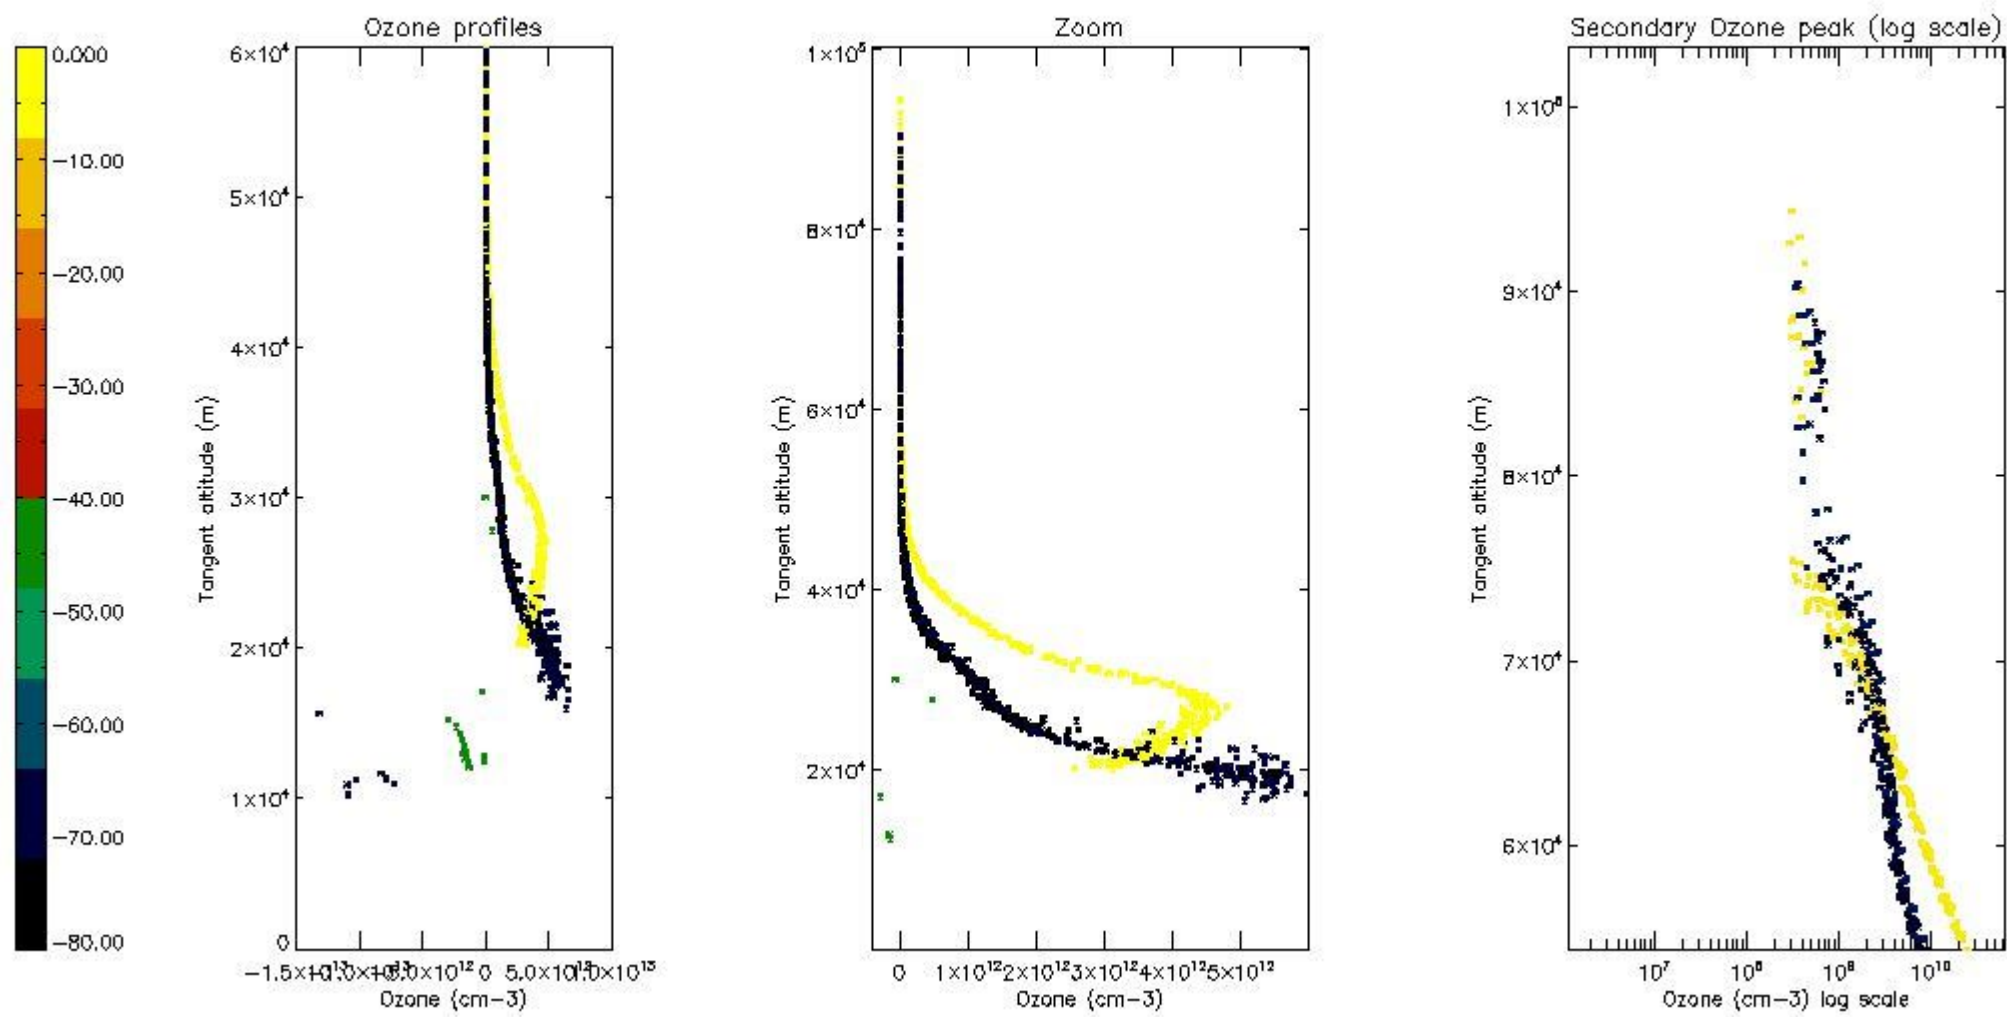

STD < 10	10
STD < 5	7

5.2 Plot ozone profiles for all STD (dark without errors)

The colorbar represents the latitude.

5.3 Plot ozone profiles where STD < 20% (dark without errors)

The colorbar represents the latitude.

5.4 Plot ozone profiles where $STD < 10\%$ (dark without errors)

The colorbar represents the latitude.

5.5 Plot ozone profiles where $STD < 5\%$ (dark without errors)

The colorbar represents the latitude.