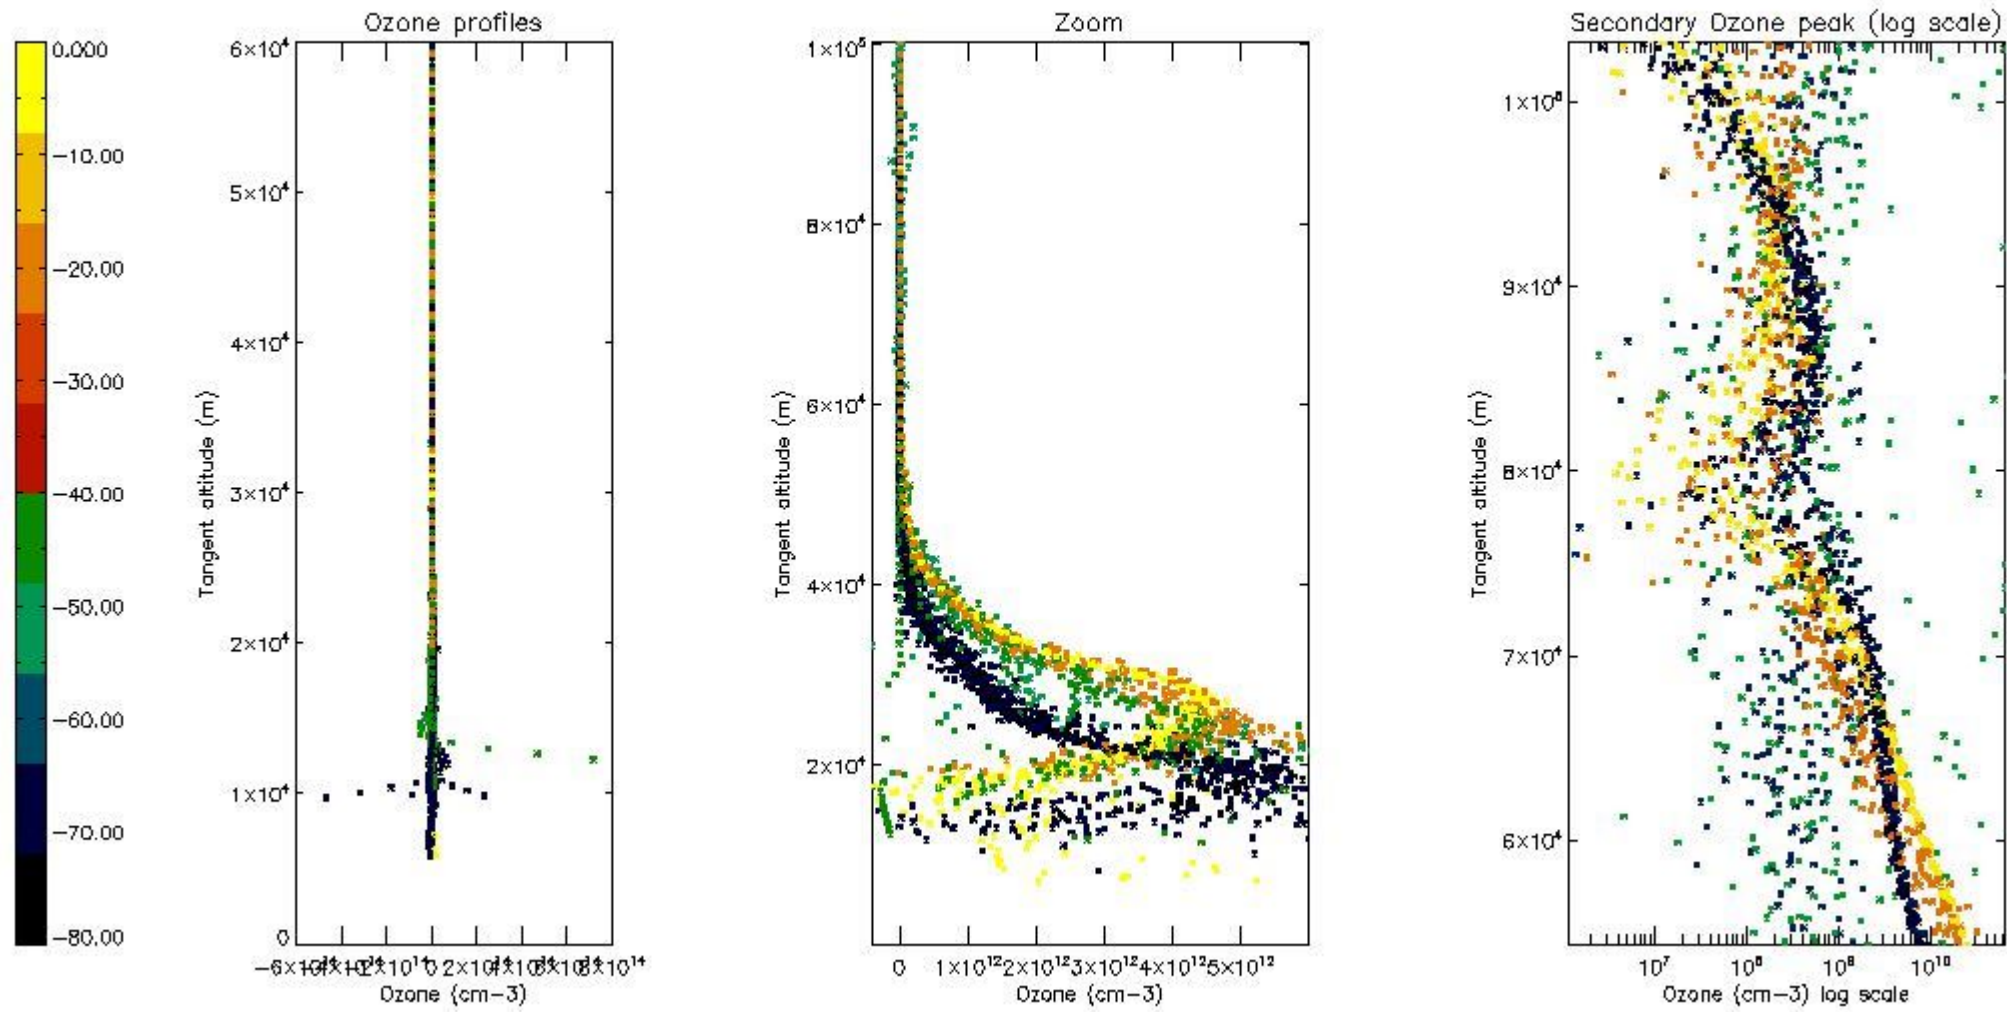

STD < 10	10
STD < 5	7

5.2 Plot ozone profiles for all STD (dark without errors)

The colorbar represents the latitude.

5.3 Plot ozone profiles where STD < 20% (dark without errors)

The colorbar represents the latitude.