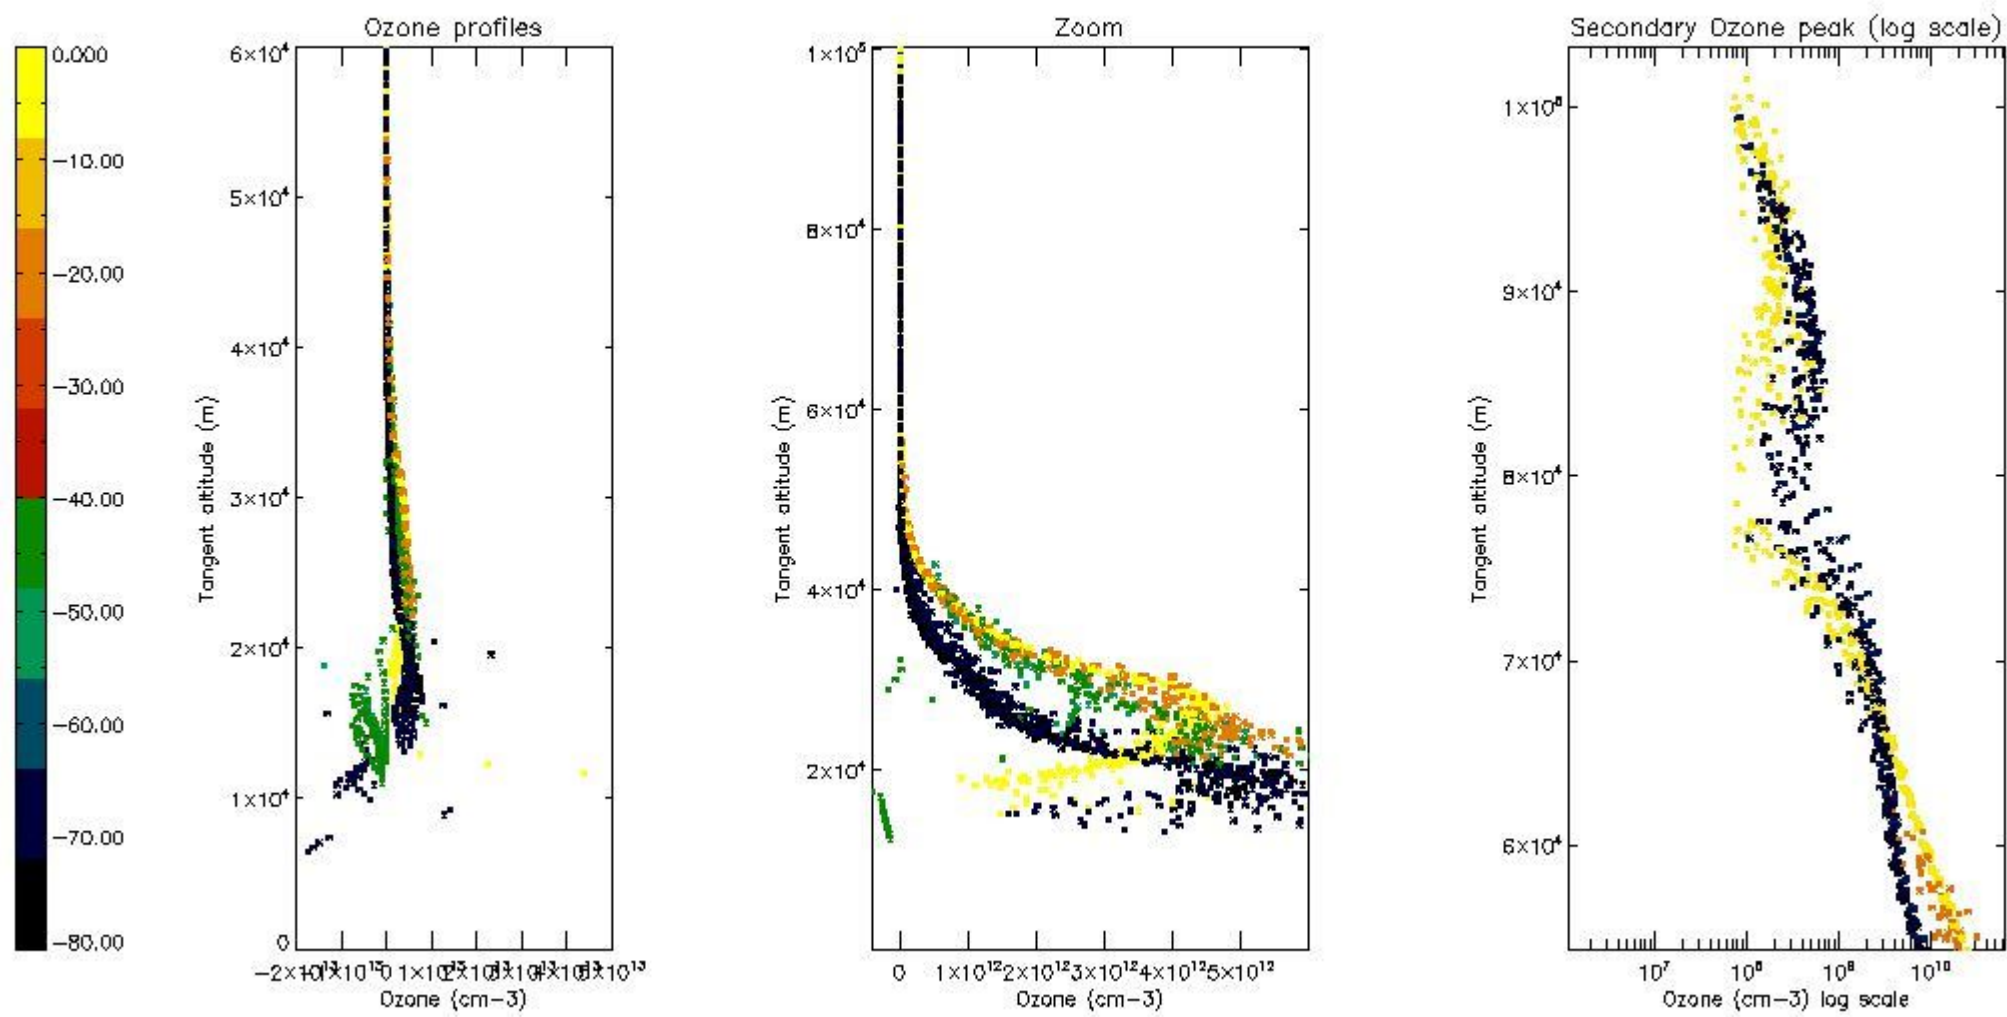

STD < 10	10
STD < 5	7

5.2 Plot ozone profiles for all STD (dark without errors)

The colorbar represents the latitude.

5.3 Plot ozone profiles where STD < 20% (dark without errors)

The colorbar represents the latitude.

5.4 Plot ozone profiles where $STD < 10\%$ (dark without errors)

The colorbar represents the latitude.

5.5 Plot ozone profiles where $STD < 5\%$ (dark without errors)

The colorbar represents the latitude.