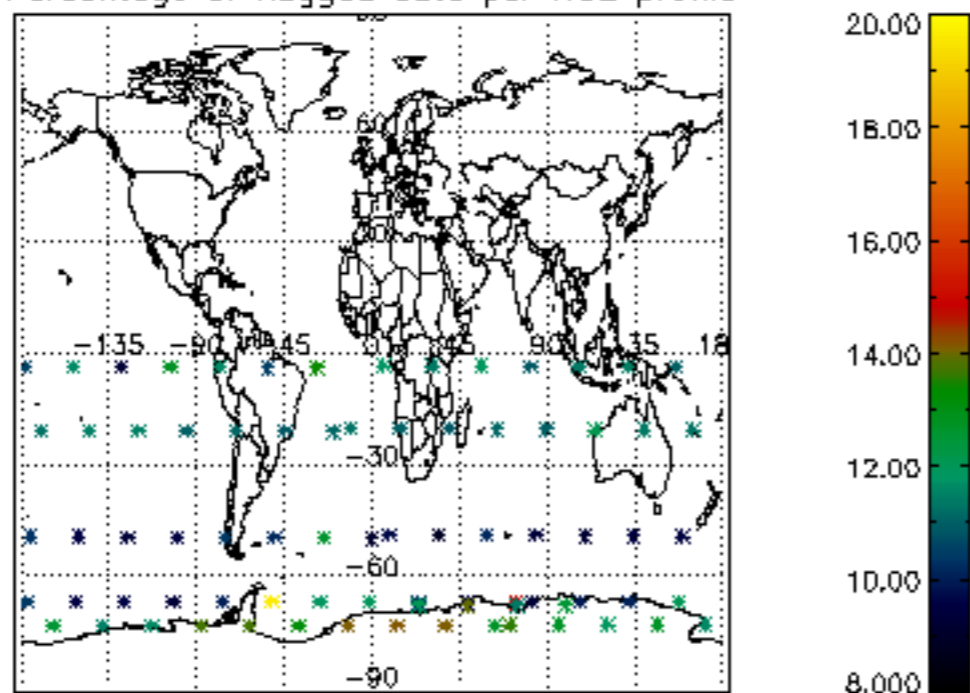

Percentage of flagged data per NO2 profile