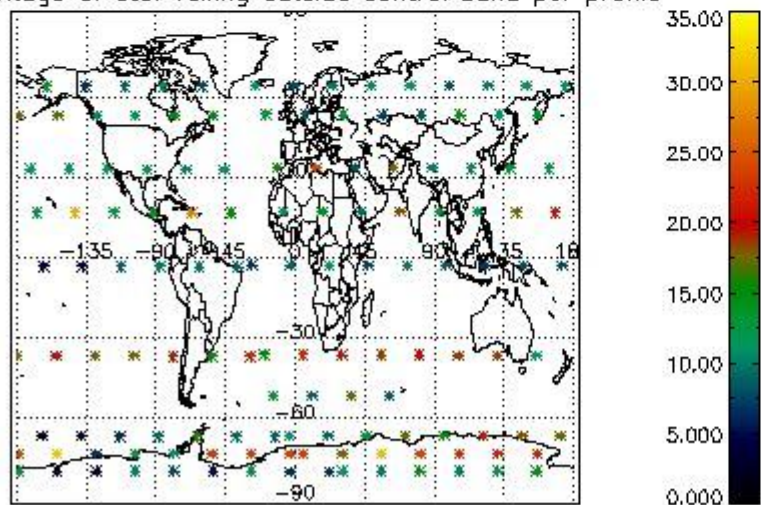

Percentage of star falling outside central band per profile