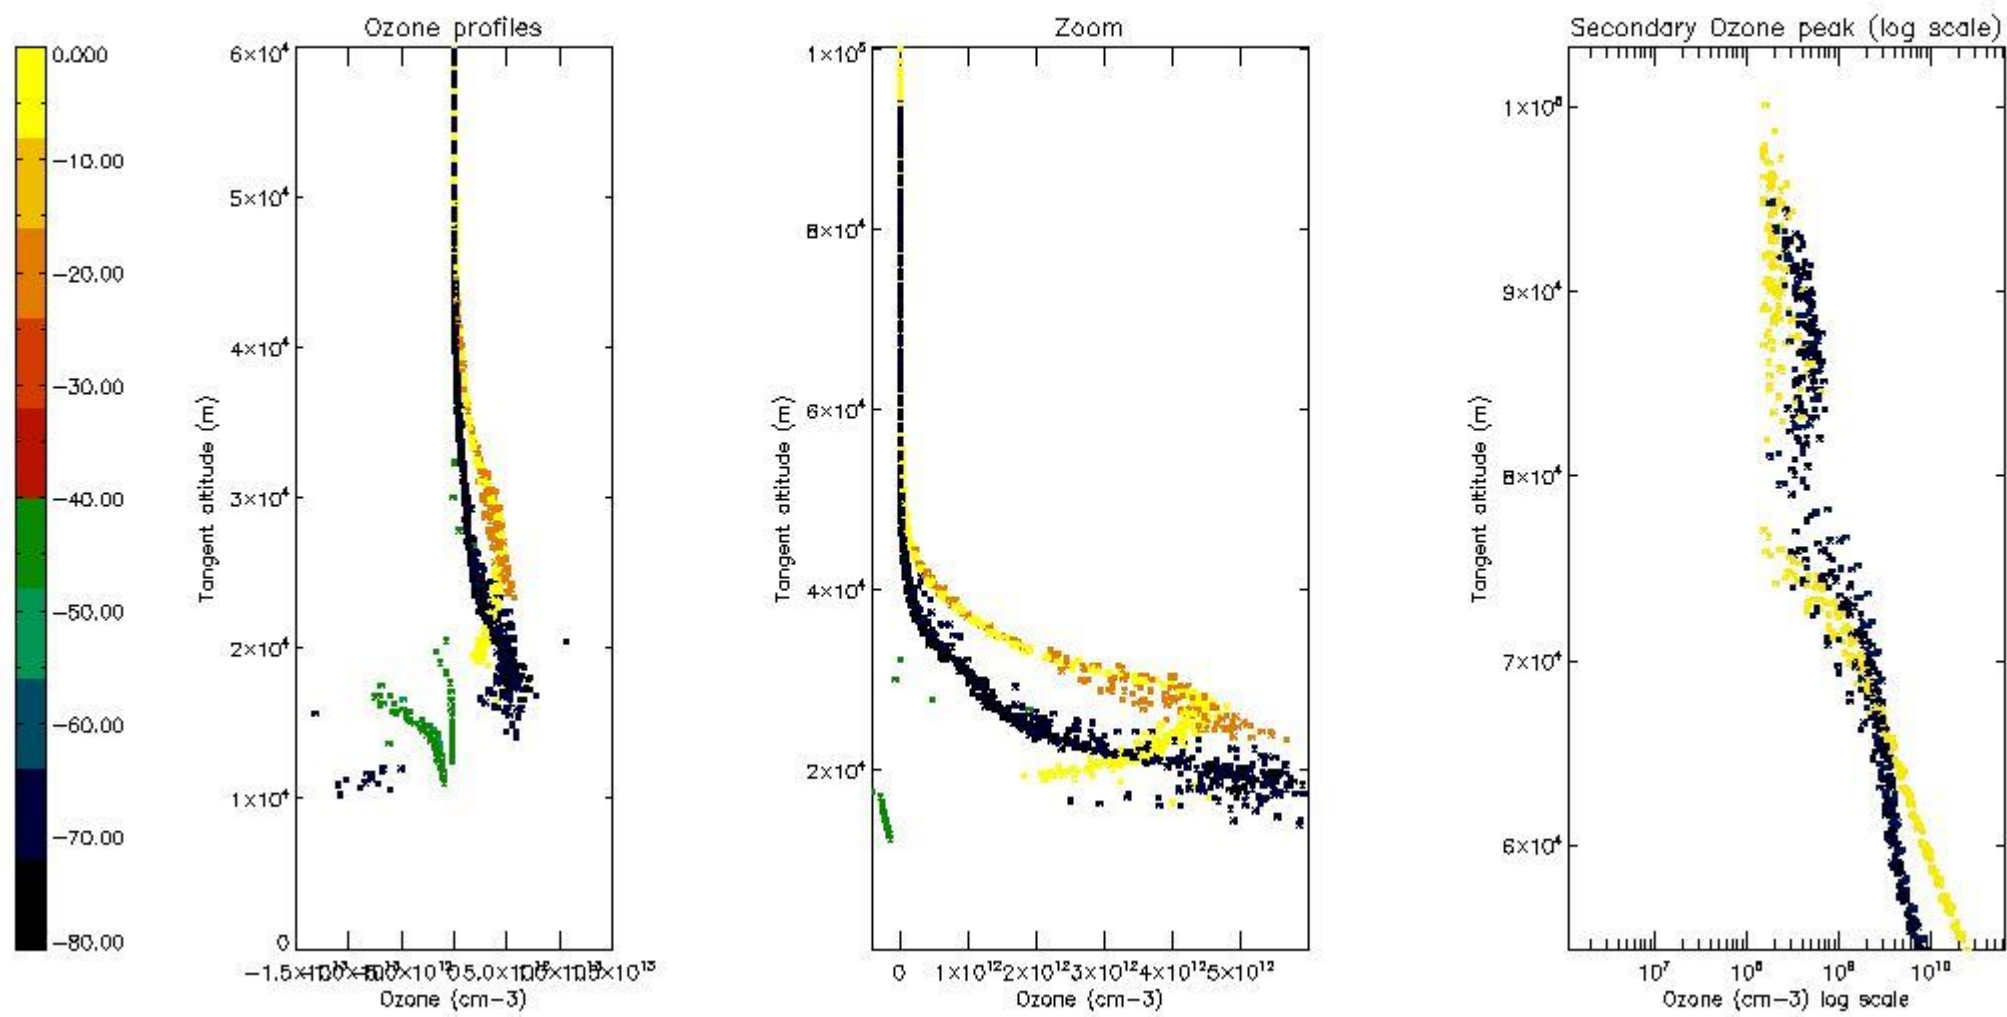

STD < 10	10
STD < 5	7

5.2 Plot ozone profiles for all STD (dark without errors)

The colorbar represents the latitude.

5.3 Plot ozone profiles where STD < 20% (dark without errors)

The colorbar represents the latitude.

5.4 Plot ozone profiles where $STD < 10\%$ (dark without errors)

The colorbar represents the latitude.

5.5 Plot ozone profiles where $STD < 5\%$ (dark without errors)

The colorbar represents the latitude.