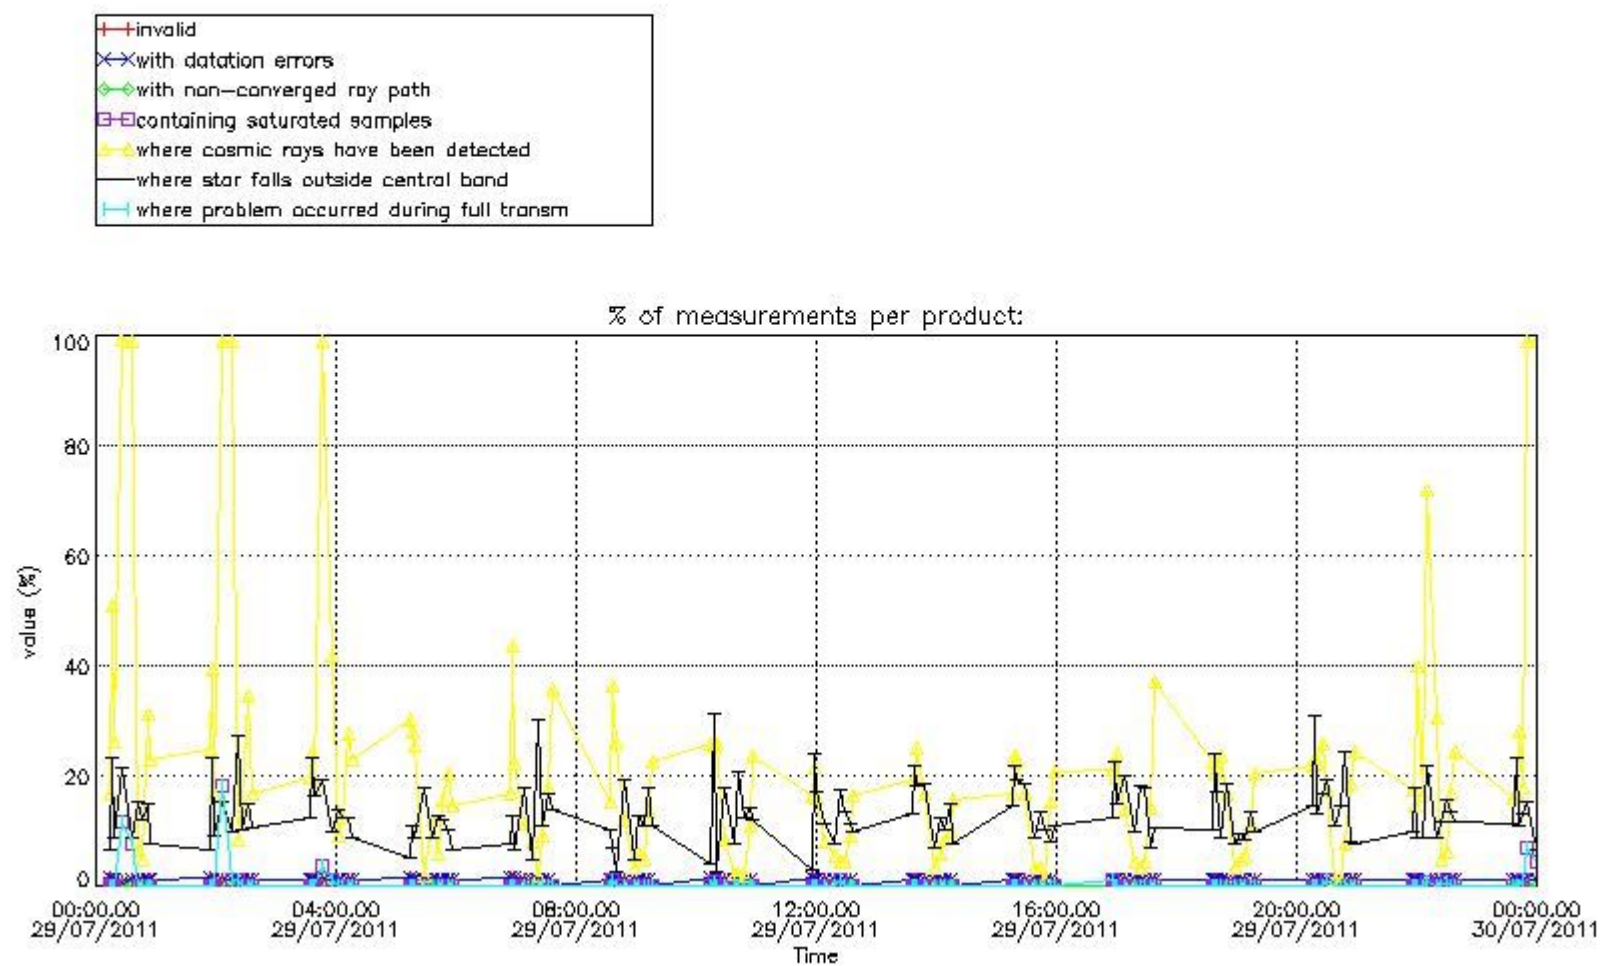

Percentage of flagged data per NO3 profile

4. Level 1 quality information per product

In this section it is plotted some information contained in the Quality Summary data set of the level 2 products that comes from the level 1b processing. Products without errors (error flag in the MPH set to "0") are used.

4.1 Plot quality information per product (time dependant) coming from level 1b processing

4.1.1 Plot level 1 quality information per product (time dependant): ENVISAT ASCENDING passes

4.1.2 Plot level 1 quality information per product (time dependant): ENVI SAT DESCENDING passes