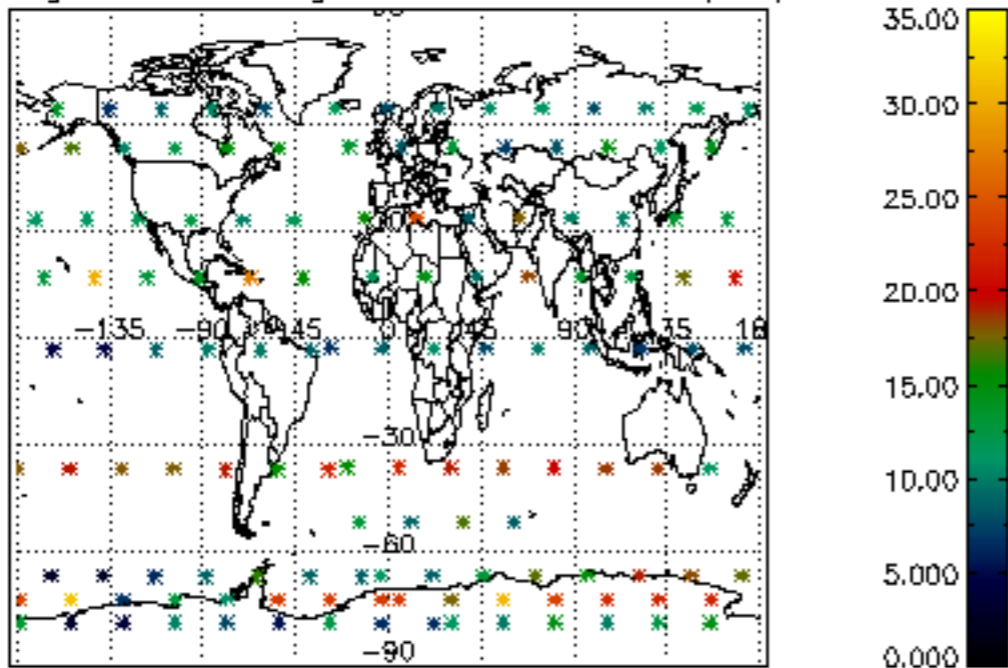

Percentage of cosmic ray hits per profile

Percentage of star falling outside central band per profile