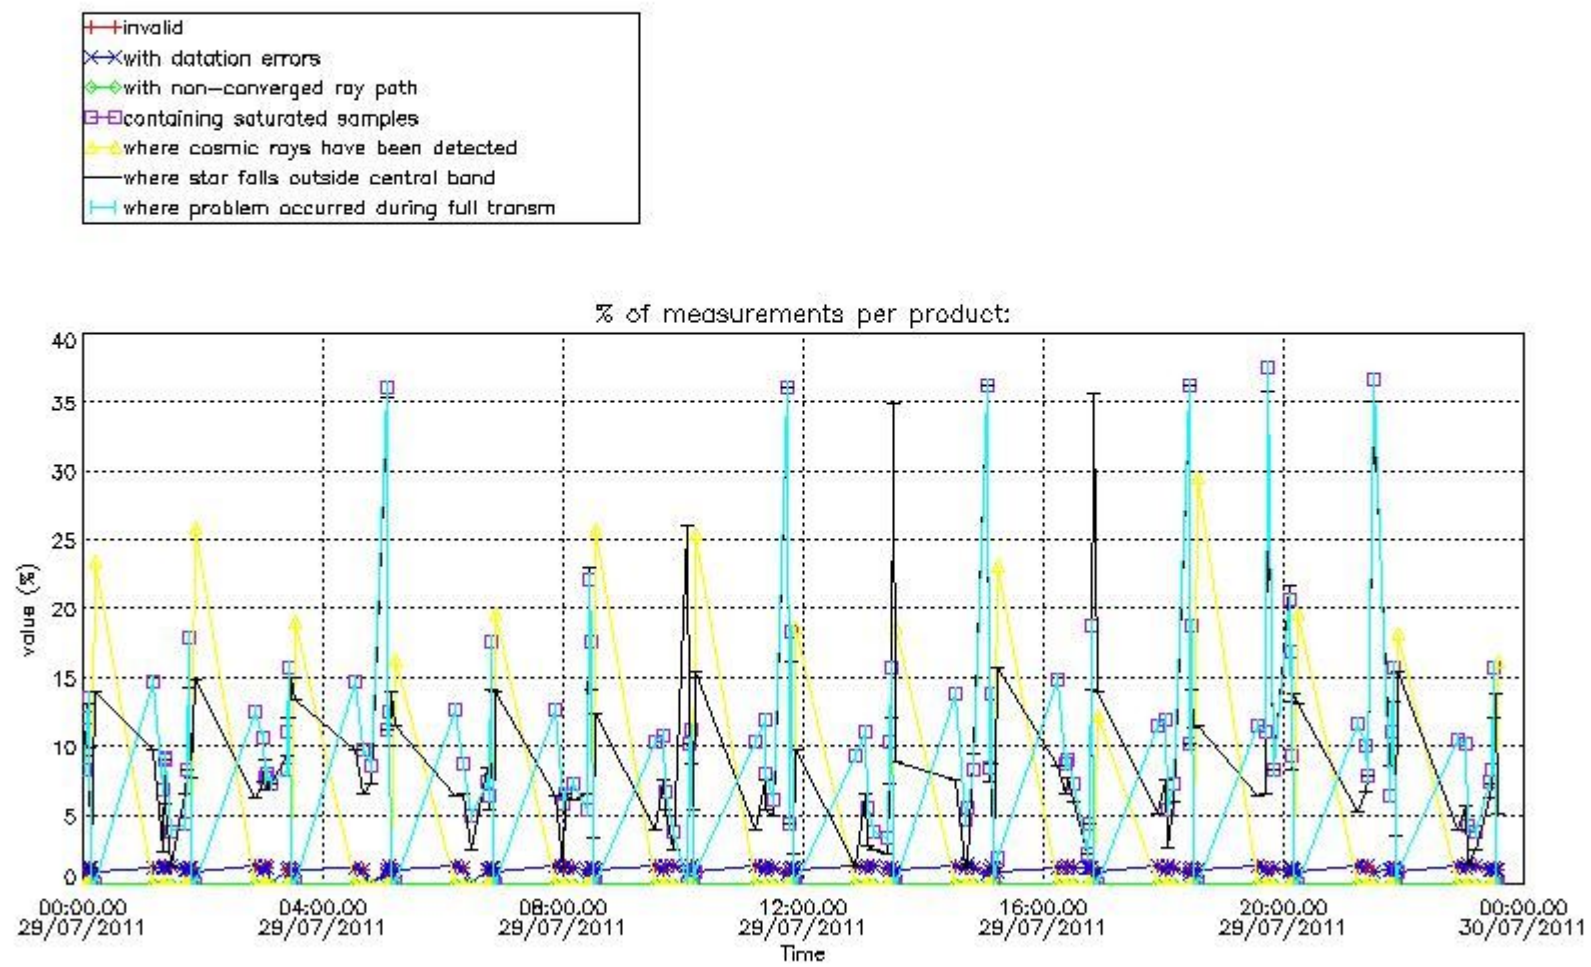

3.1 Plot quality information per product (time dependant)

3.2 Plot quality information per product (world map)

Percentage of flagged data per O3 profile

Percentage of flagged data per H2O profile

Percentage of flagged data per NO2 profile

Percentage of flagged data per NO3 profile

4. Level 1 quality information per product

In this section it is plotted some information contained in the Quality Summary data set of the level 2 products that comes from the level 1b processing. Products without errors (error flag in the MPH set to "0") are used.

4.1 Plot quality information per product (time dependant) coming from level 1b processing

4.1.1 Plot level 1 quality information per product (time dependant): ENVISAT ASCENDING passes

4.1.2 Plot level 1 quality information per product (time dependant): ENVI SAT DESCENDING passes