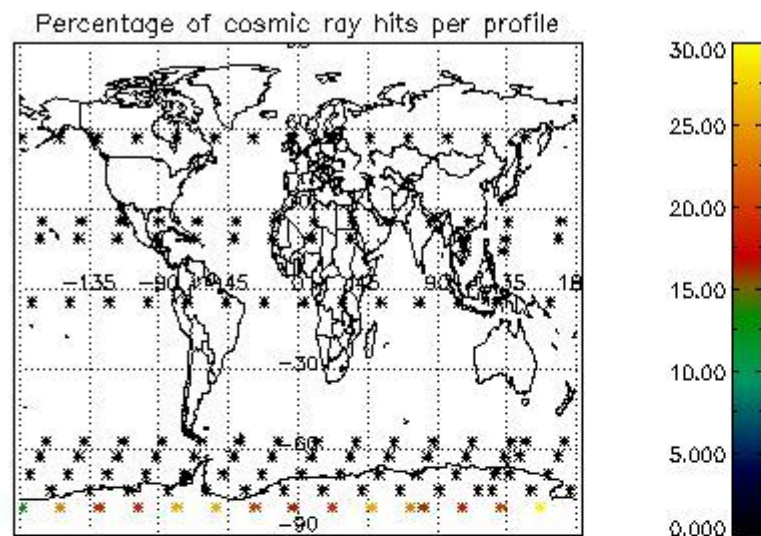

Percentage of datation errors per profile

Percentage of star falling outside central band per profile

Percentage of saturation errors per profile

4.2.2 Plot level 1 quality information per product (world map): ENVISAT DESCENDING passes