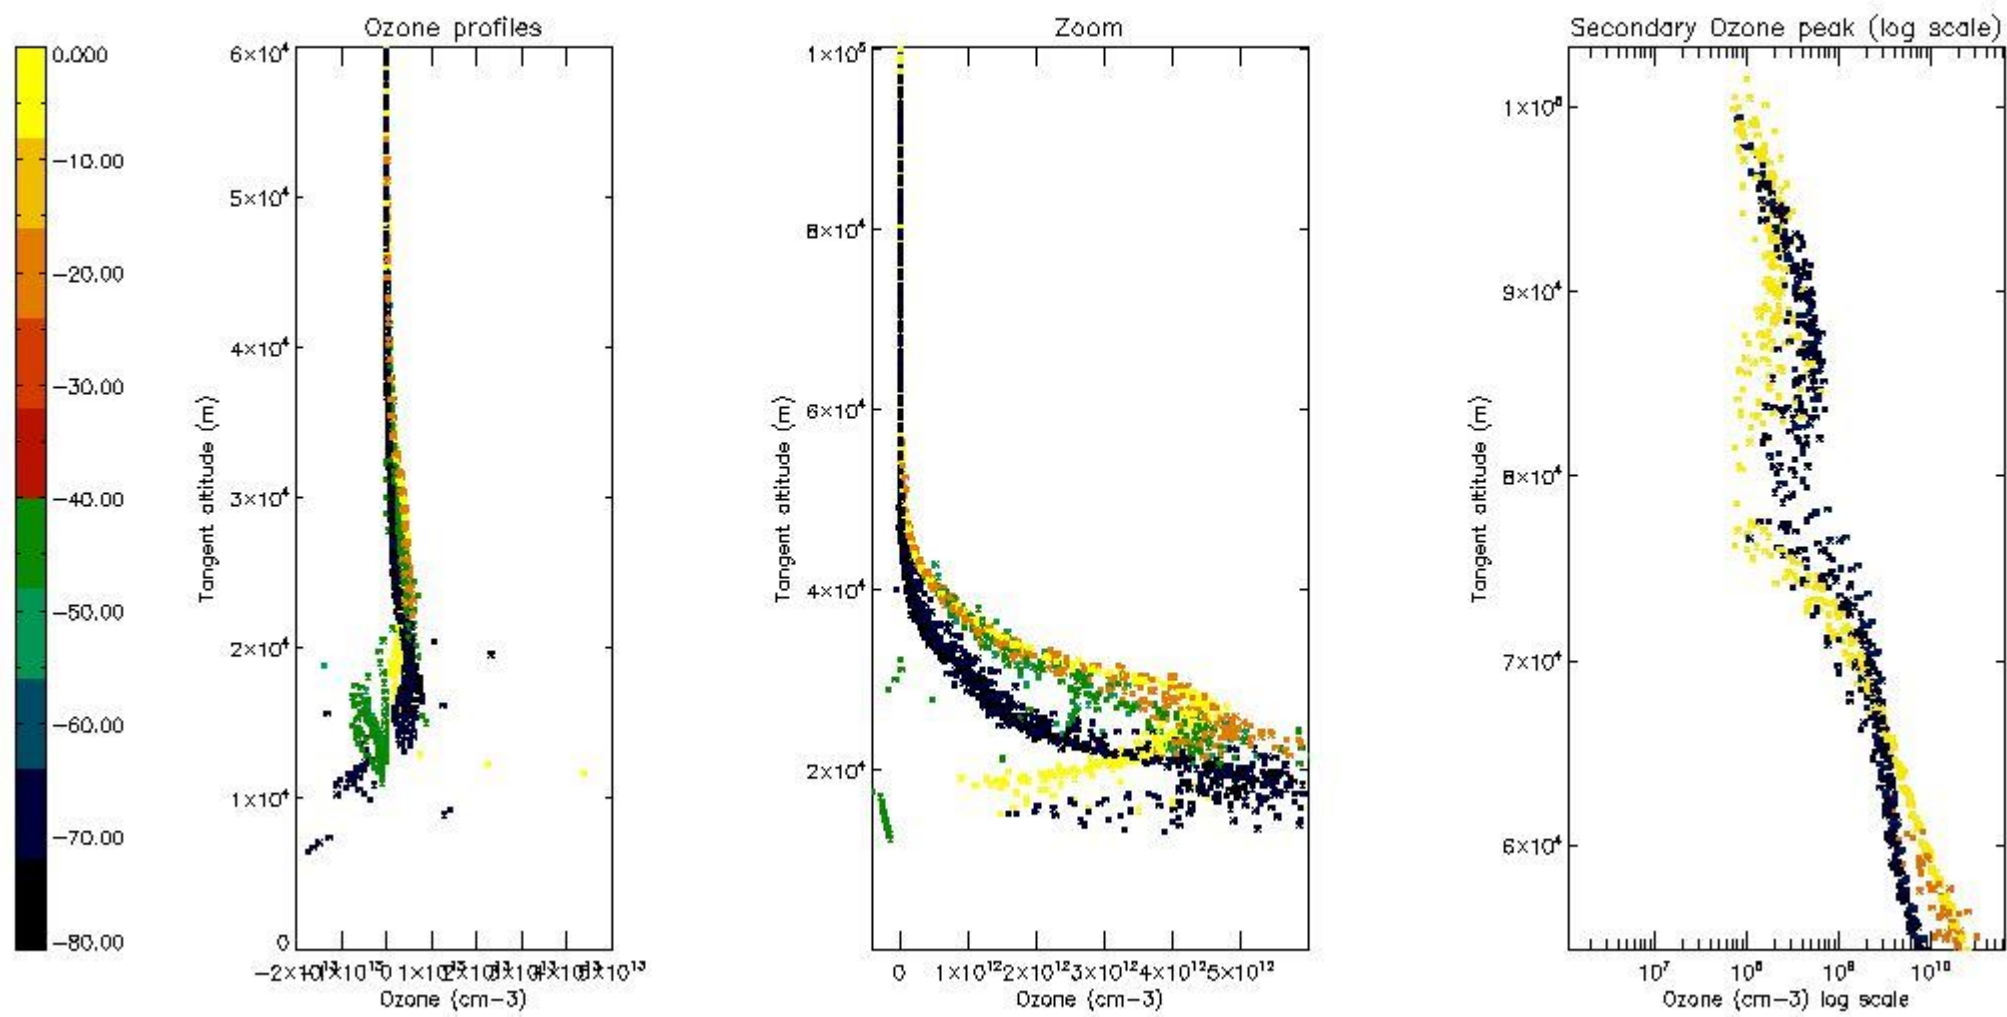

STD < 10	10
STD < 5	7

5.2 Plot ozone profiles for all STD (dark without errors)

The colorbar represents the latitude.

5.3 Plot ozone profiles where STD < 20% (dark without errors)

The colorbar represents the latitude.