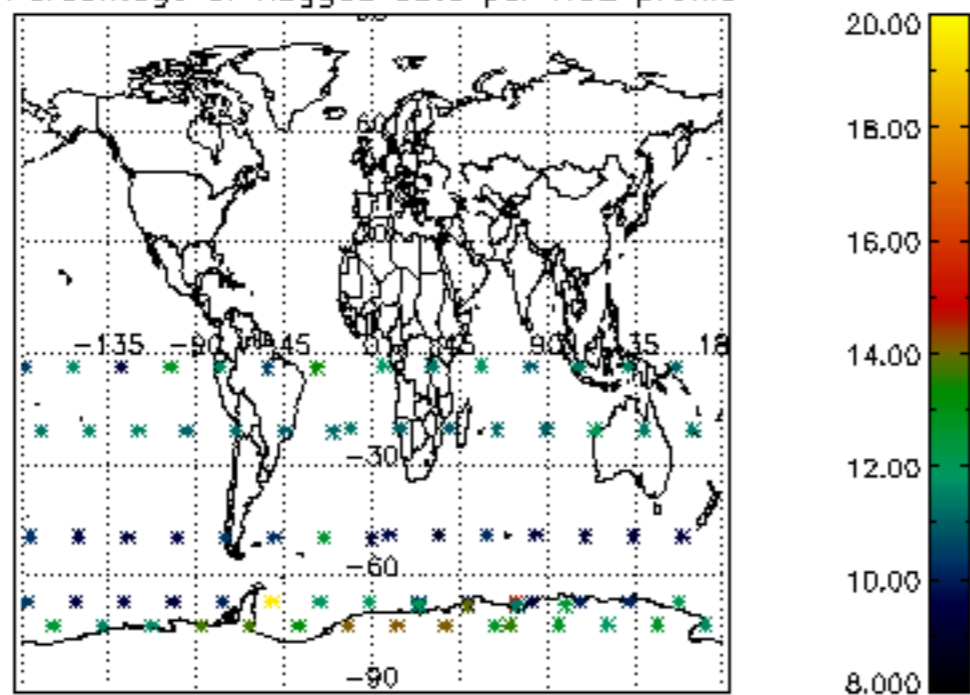

Percentage of flagged data per NO2 profile