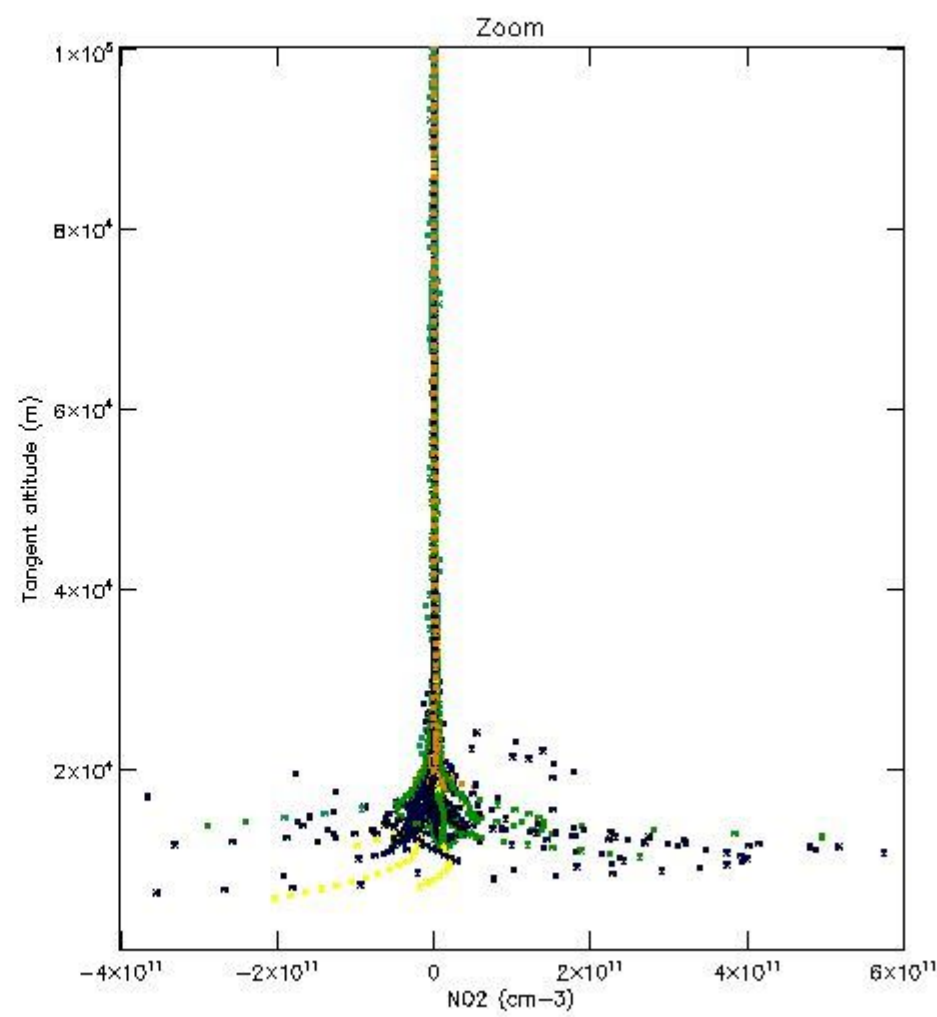

5.7 Plot NO3 profiles for all STD (dark without errors)

The colorbar represents the latitude.