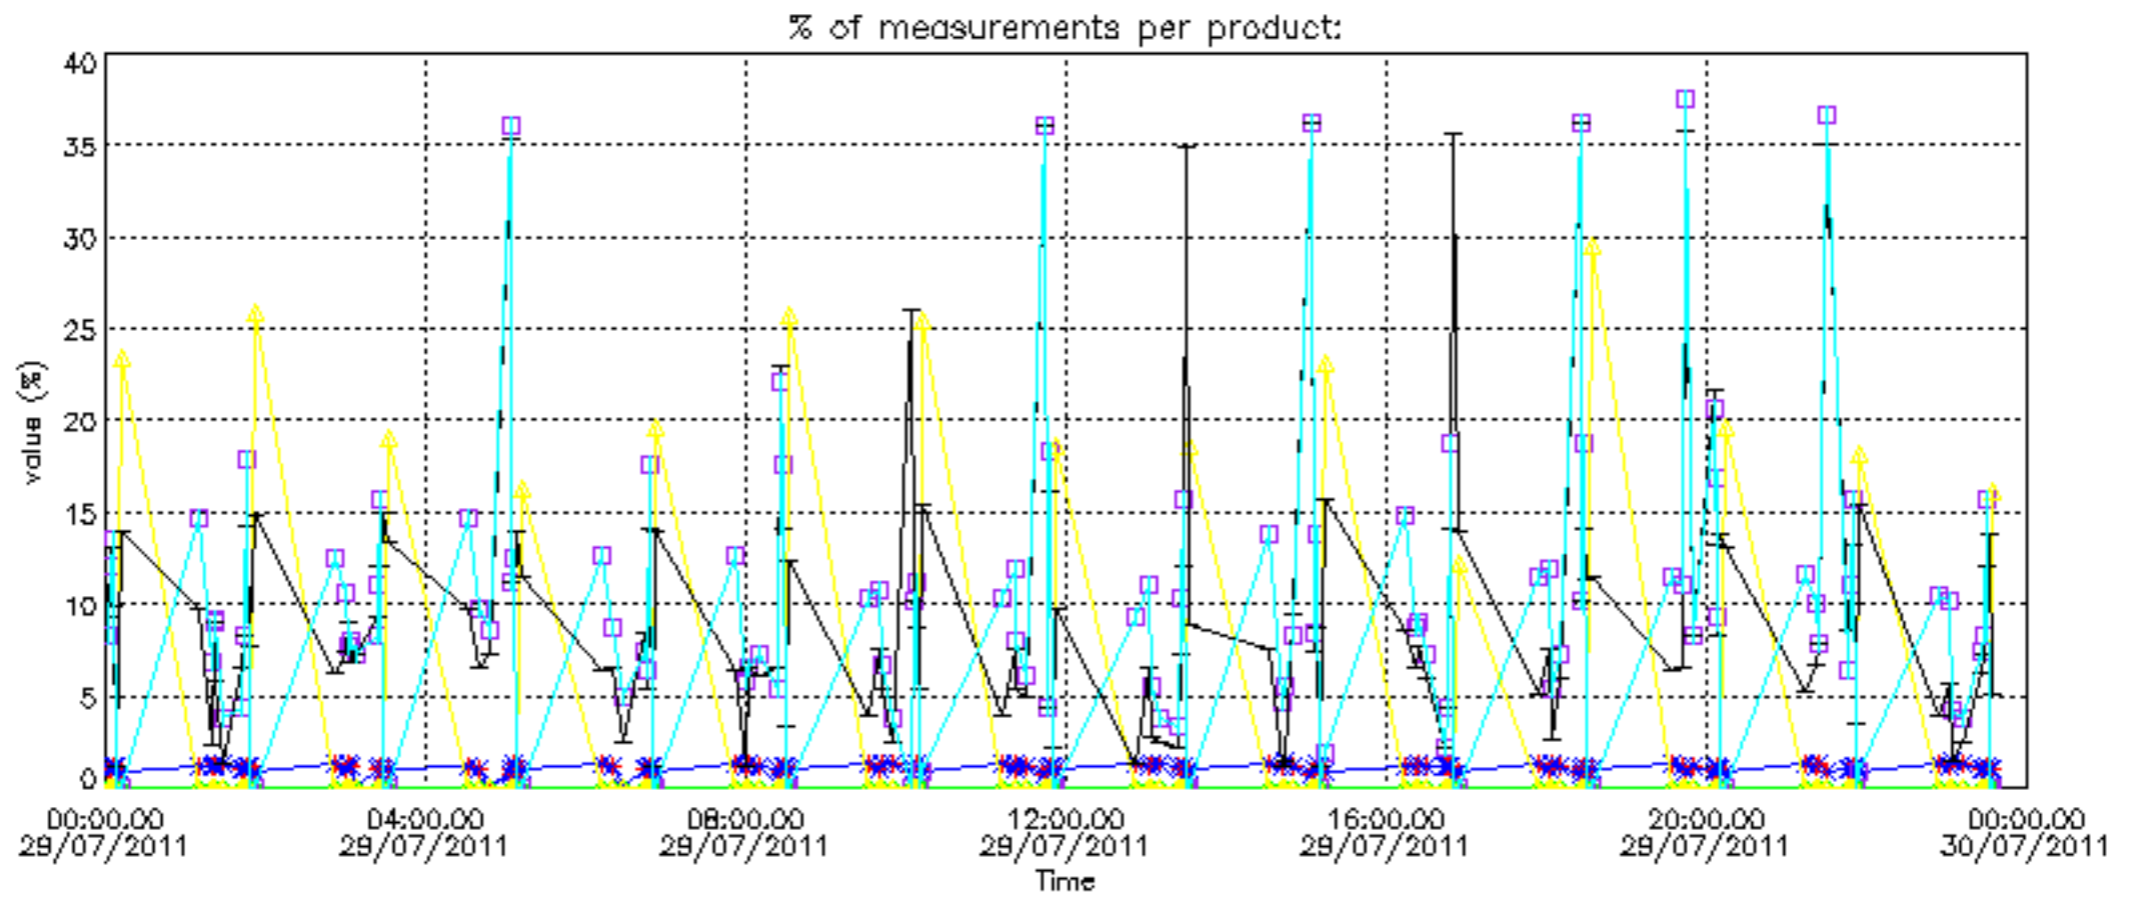

Percentage of cosmic ray hits per profile

Percentage of datation errors per profile