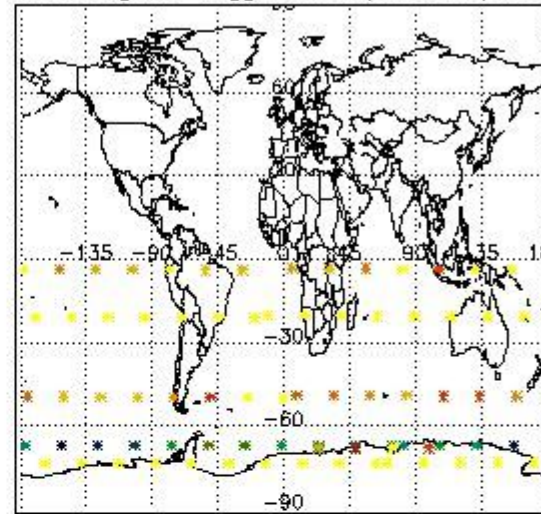

3.1 Plot quality information per product (time dependant)

3.2 Plot quality information per product (world map)

Percentage of flagged data per O3 profile

Percentage of flagged data per H2O profile

Percentage of flagged data per NO2 profile

Percentage of flagged data per NO3 profile

4. Level 1 quality information per product

In this section it is plotted some information contained in the Quality Summary data set of the level 2 products that comes from the level 1b processing. Products without errors (error flag in the MPH set to "0") are used.