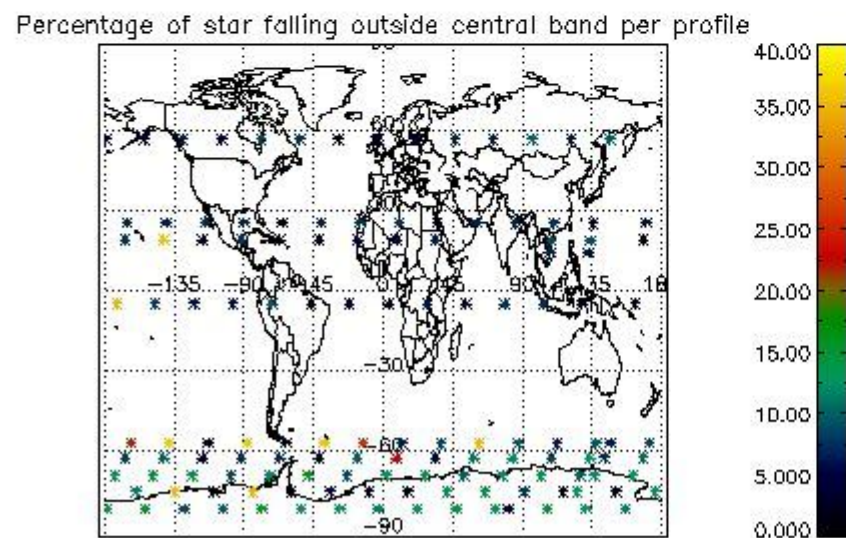

Percentage of datation errors per profile

Percentage of star falling outside central band per profile

Percentage of saturation errors per profile

4.2.2 Plot level 1 quality information per product (world map): ENVISAT DESCENDING passes