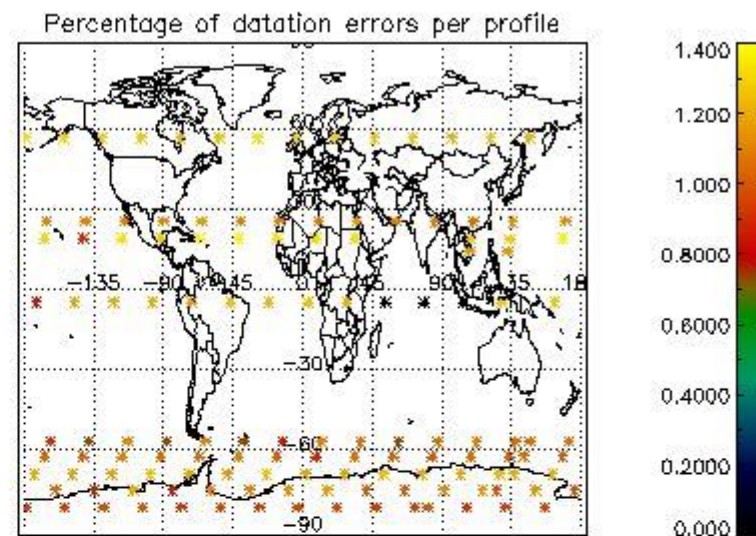

Percentage of datation errors per profile

Percentage of star falling outside central band per profile

Percentage of saturation errors per profile

4.2.2 Plot level 1 quality information per product (world map): ENVISAT DESCENDING passes