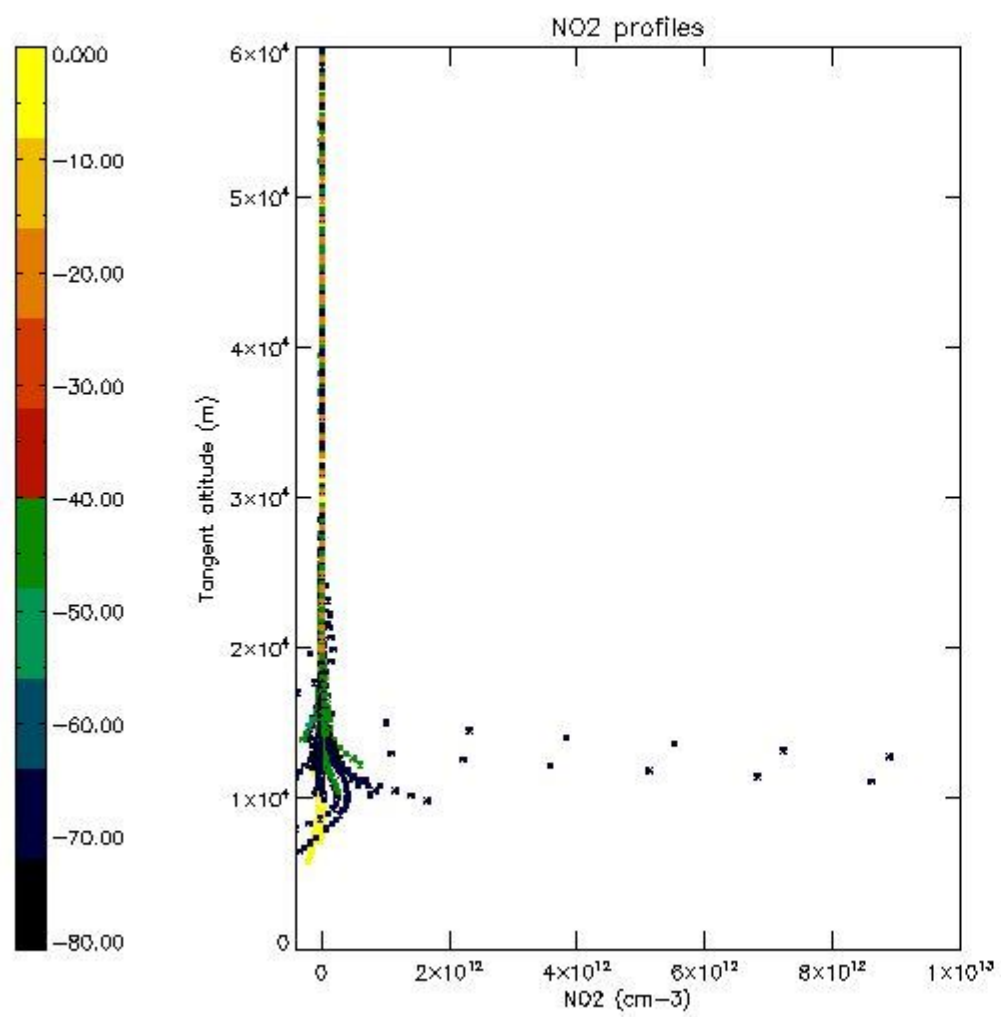

STD < 10	10
STD < 5	7

5.2 Plot ozone profiles for all STD (dark without errors)

The colorbar represents the latitude.

5.3 Plot ozone profiles where STD < 20% (dark without errors)

The colorbar represents the latitude.

5.4 Plot ozone profiles where $STD < 10\%$ (dark without errors)

The colorbar represents the latitude.

5.5 Plot ozone profiles where $STD < 5\%$ (dark without errors)

The colorbar represents the latitude.

5.6 Plot NO₂ profiles for all STD (dark without errors)

The colorbar represents the latitude.

5.7 Plot NO3 profiles for all STD (dark without errors)

The colorbar represents the latitude.

5.8 Plot H2O profiles for all STD (only for occultations of stars 1,2,3,4,13,14,16,26,63 dark without errors)