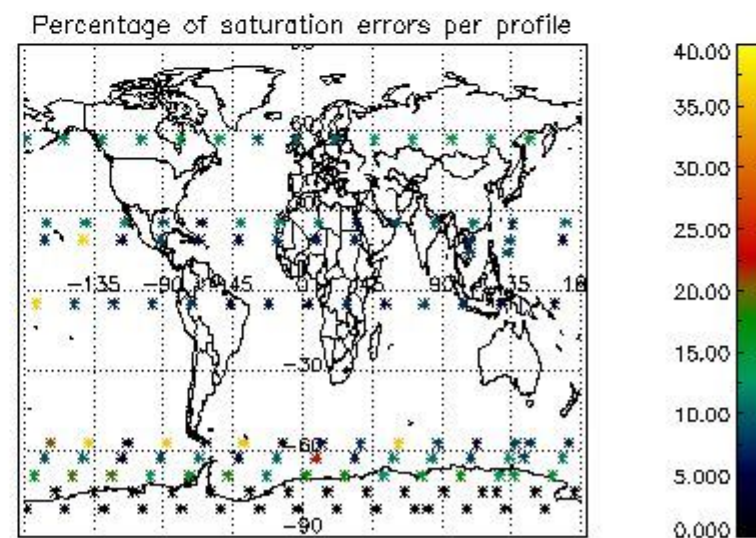

4.2 Plot quality information per product coming from level 1b processing (world map)

4.2.1 Plot level 1 quality information per product (world map): ENVISAT ASCENDING passes

Percentage of cosmic ray hits per profile

Percentage of datation errors per profile

Percentage of star falling outside central band per profile

Percentage of saturation errors per profile

4.2.2 Plot level 1 quality information per product (world map): ENVISAT DESCENDING passes

5. Trace gas profiles

5.1 Ozone statistics based on quality of products

The final quality of the products can be "measured" using the STD (Standard Deviation) attached to every point profile. This information is written to the parameter GOM_NL__2P/NL_LOCAL_SPECIES_DENSITY/o3_std of the level 2 products. The table below shows the statistics for given STD ranges.