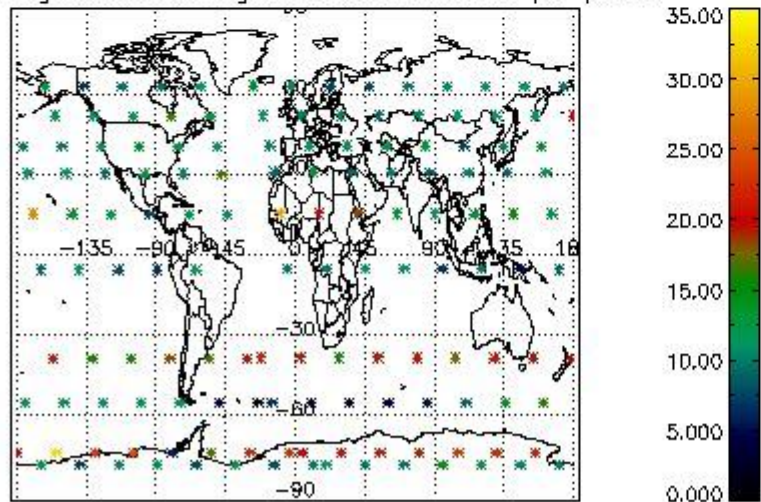

Percentage of star falling outside central band per profile