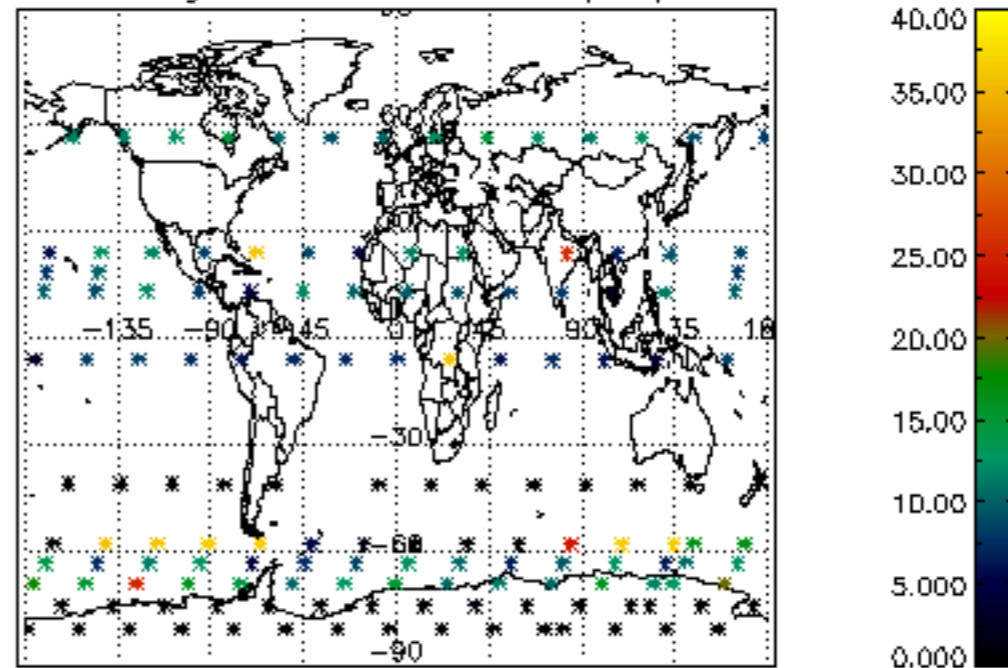

Percentage of saturation errors per profile