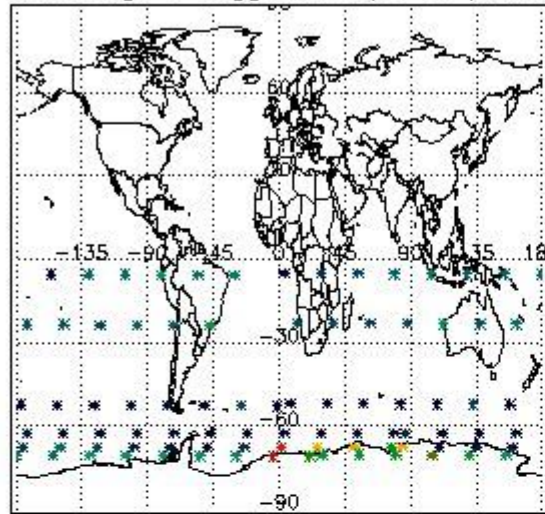

Percentage of flagged data per O3 profile