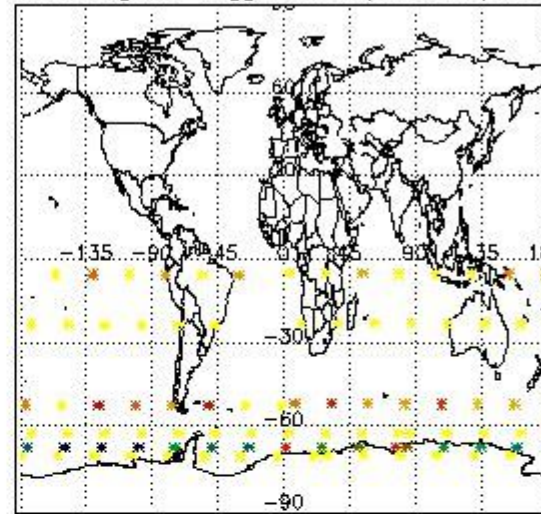

3.1 Plot quality information per product (time dependant)

3.2 Plot quality information per product (world map)

Percentage of flagged data per O3 profile

Percentage of flagged data per H2O profile

Percentage of flagged data per NO2 profile