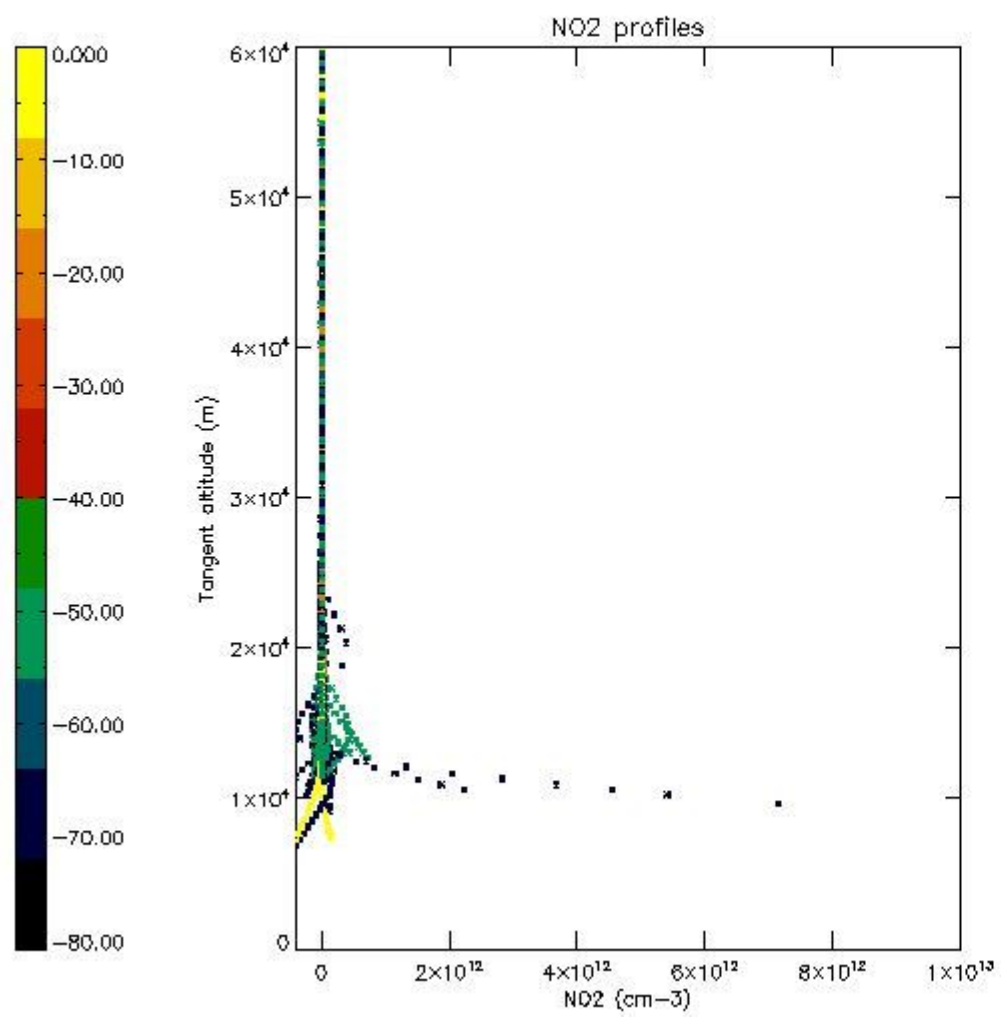

5.7 Plot NO3 profiles for all STD (dark without errors)

The colorbar represents the latitude.