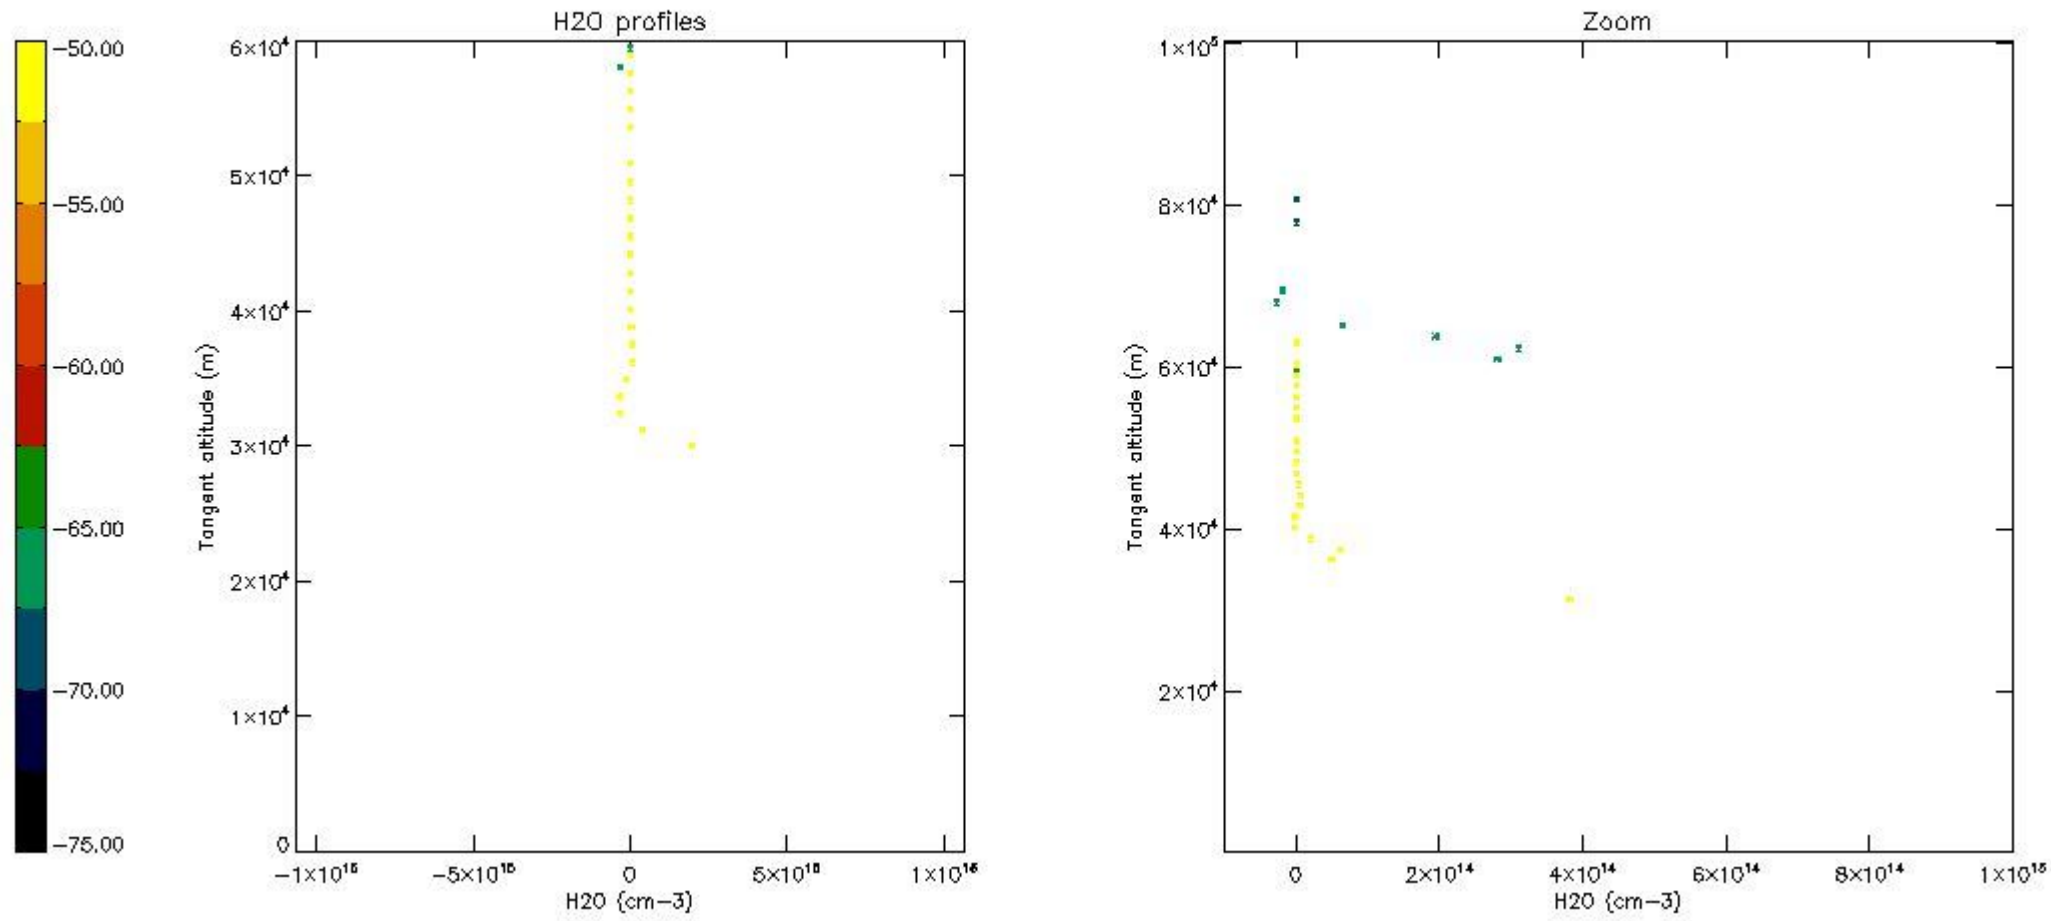

6. Auxiliary Data Files used for the production reported in section 2

The number reported in the third column indicates since which file (see list in section 2) the corresponding auxiliary file has been used. The fourth column is the date of those product files.

Type	Auxiliary Filename	Used since product	Used since product date
INST_PHYS_CHARACTERISTICS	GOM_INS_AXVIEC20091111_143220_20030716_120000_20500101_000000	1	26-JUL-2011 00:08:07
LEVEL-2_PROC_CONFIG	GOM_PR2_AXVIEC20091111_152718_20020301_000000_20500101_000000	1	26-JUL-2011 00:08:07
CROSS_SECTIONS_FILE	GOM_CRS_AXVIEC20091111_154832_20020301_000000_20500101_000000	1	26-JUL-2011 00:08:07