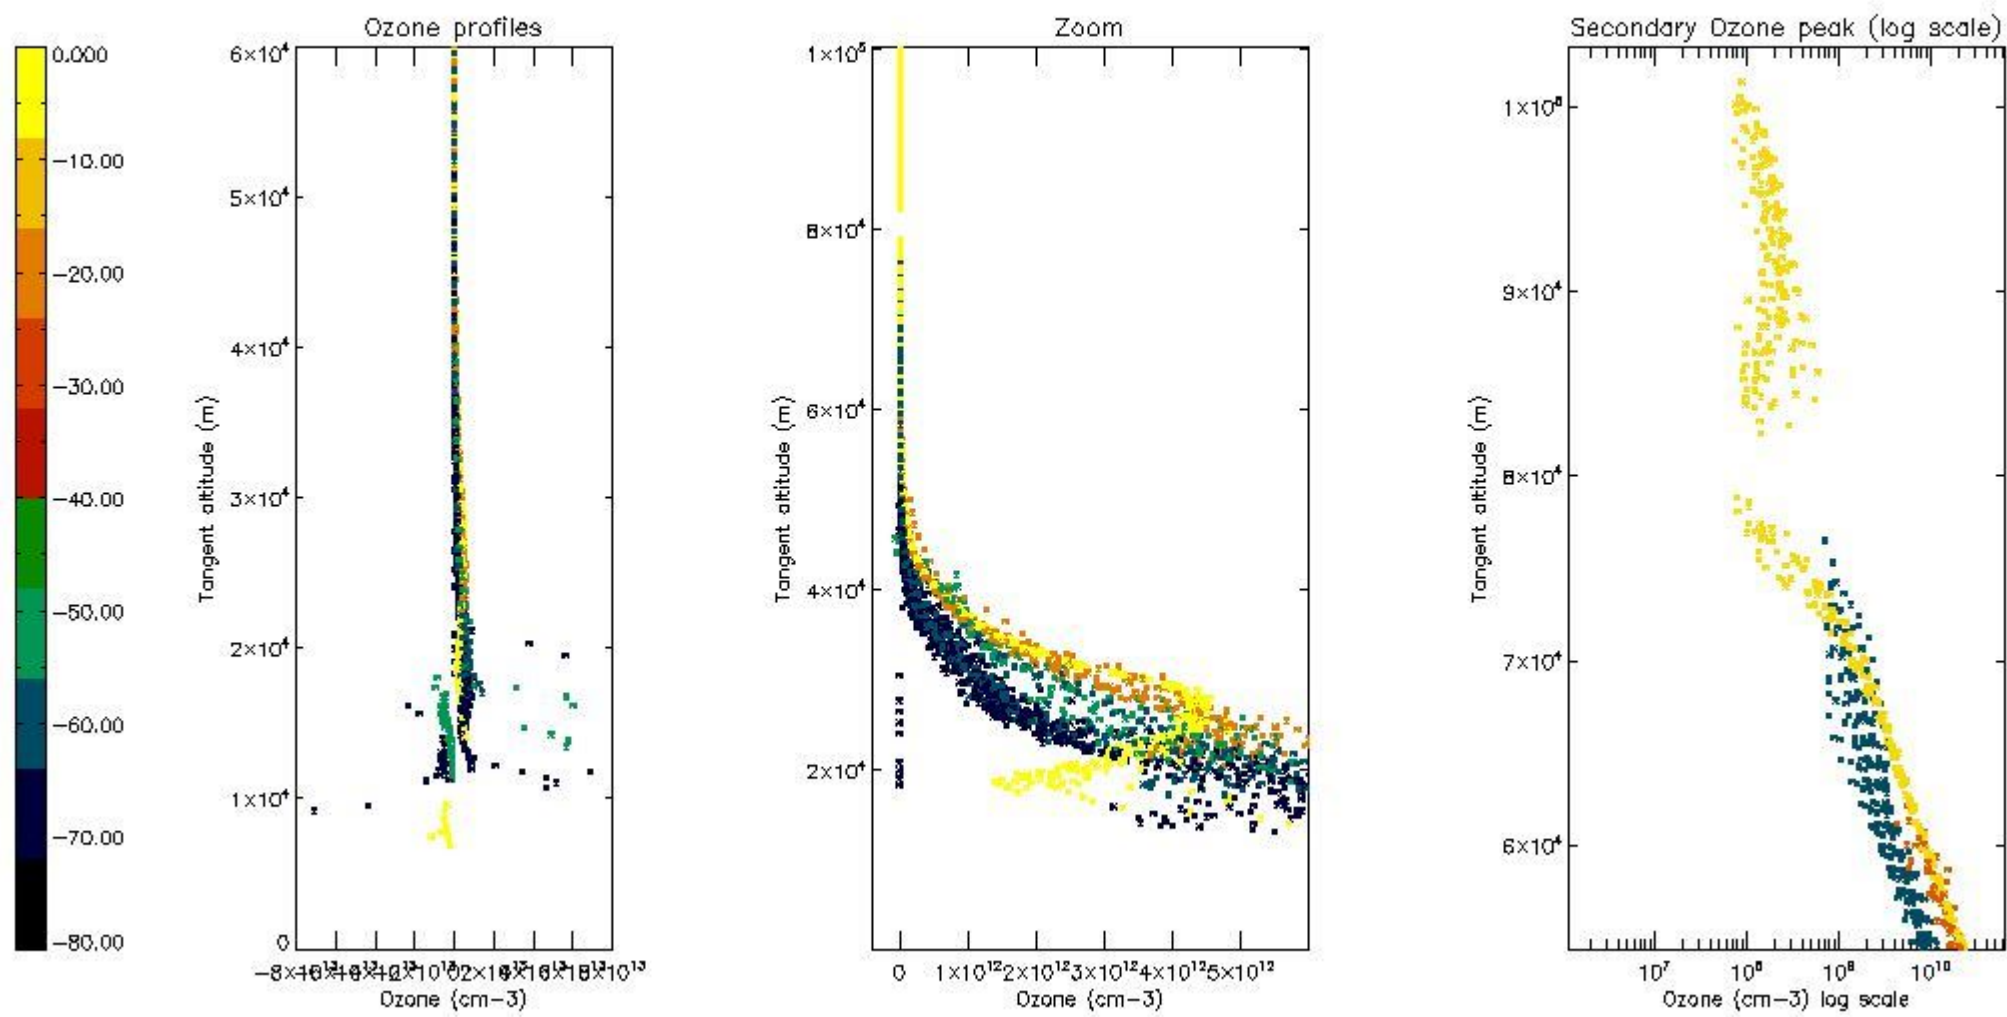

5.4 Plot ozone profiles where STD < 10% (dark without errors)

The colorbar represents the latitude.