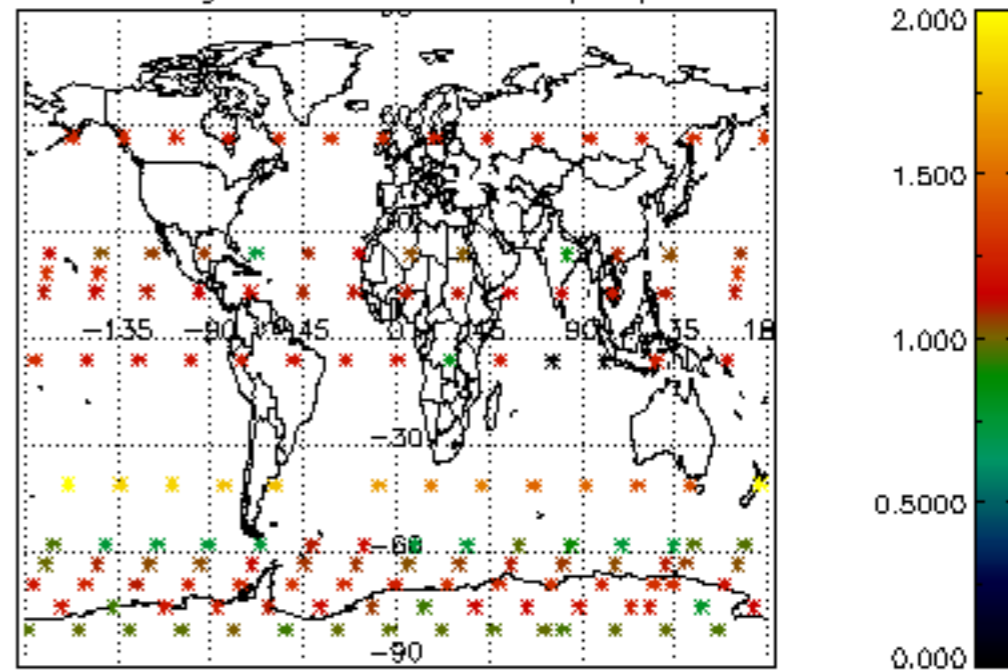

Percentage of datation errors per profile

Percentage of star falling outside central band per profile

Percentage of saturation errors per profile

Percentage of cosmic ray hits per profile

Percentage of datation errors per profile