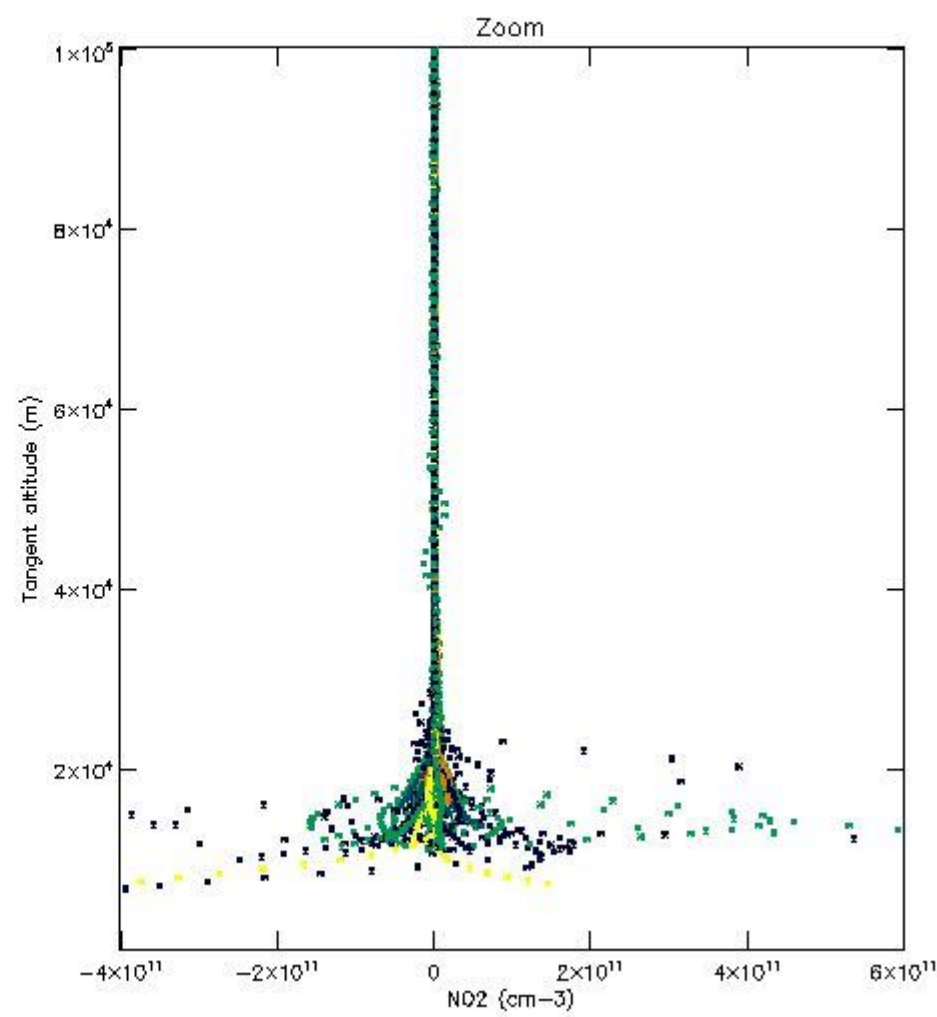

The colorbar represents the latitude.

5.4 Plot ozone profiles where STD < 10% (dark without errors)

The colorbar represents the latitude.

5.5 Plot ozone profiles where $STD < 5\%$ (dark without errors)

The colorbar represents the latitude.

5.6 Plot NO₂ profiles for all STD (dark without errors)

The colorbar represents the latitude.

5.7 Plot NO3 profiles for all STD (dark without errors)

The colorbar represents the latitude.

5.8 Plot H2O profiles for all STD (only for occultations of stars 1,2,3,4,13,14,16,26,63 dark without errors)