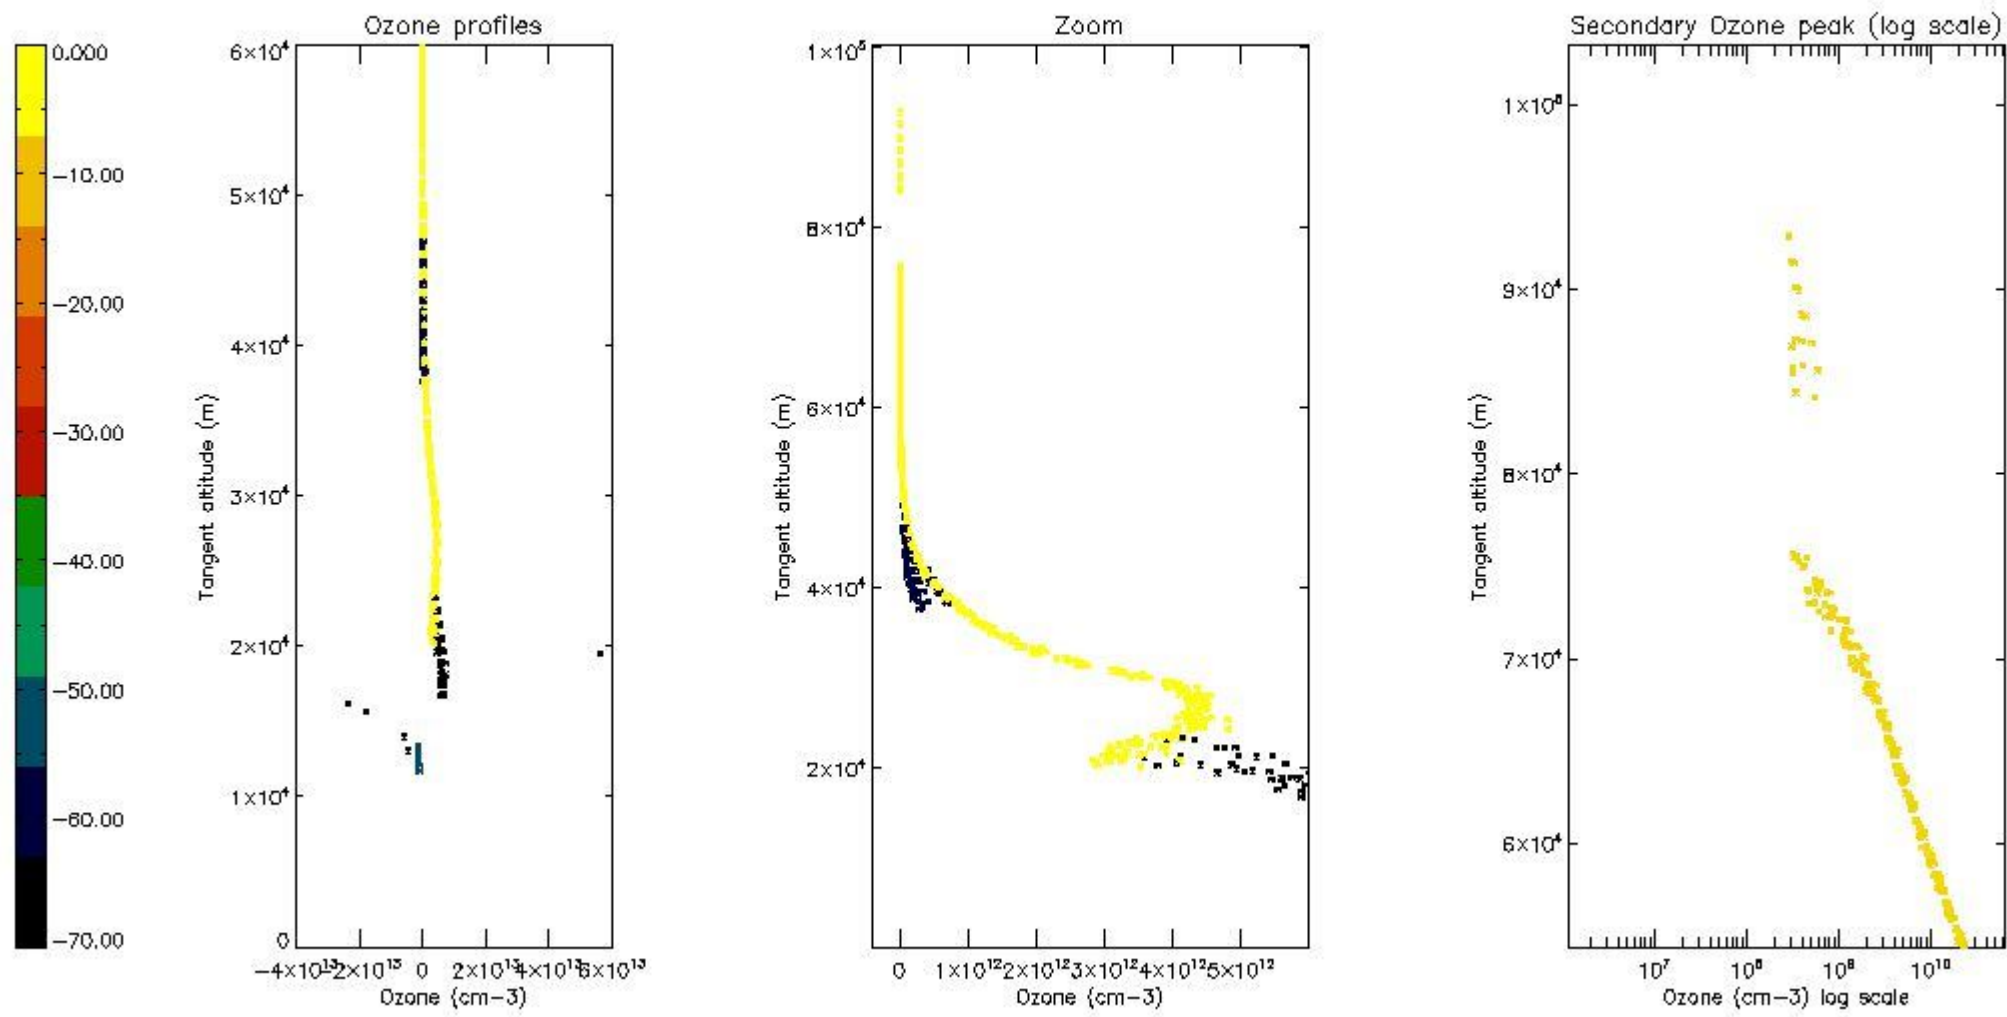

The colorbar represents the latitude.

5.4 Plot ozone profiles where STD < 10% (dark without errors)

The colorbar represents the latitude.

5.5 Plot ozone profiles where $STD < 5\%$ (dark without errors)

The colorbar represents the latitude.

5.6 Plot NO₂ profiles for all STD (dark without errors)

The colorbar represents the latitude.

5.7 Plot NO3 profiles for all STD (dark without errors)

The colorbar represents the latitude.

5.8 Plot H2O profiles for all STD (only for occultations of stars 1,2,3,4,13,14,16,26,63 dark without errors)