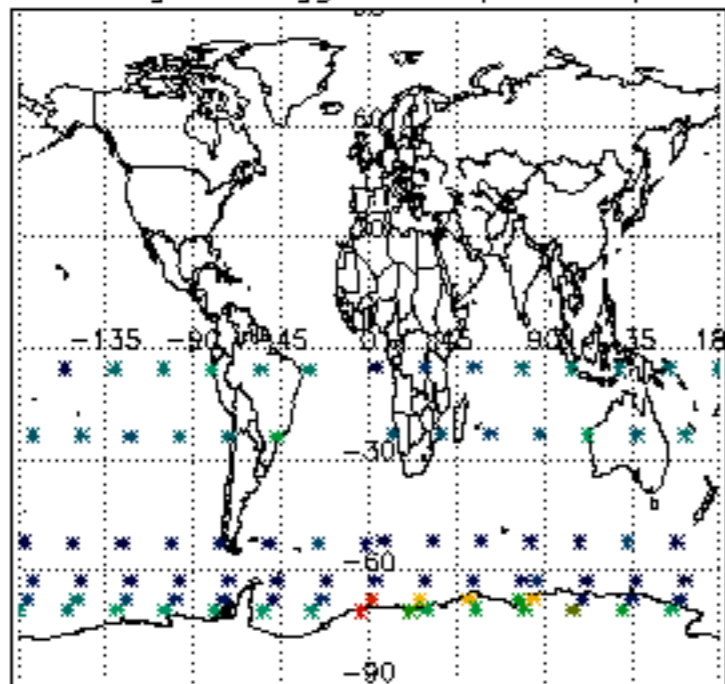

Percentage of flagged data per NO2 profile