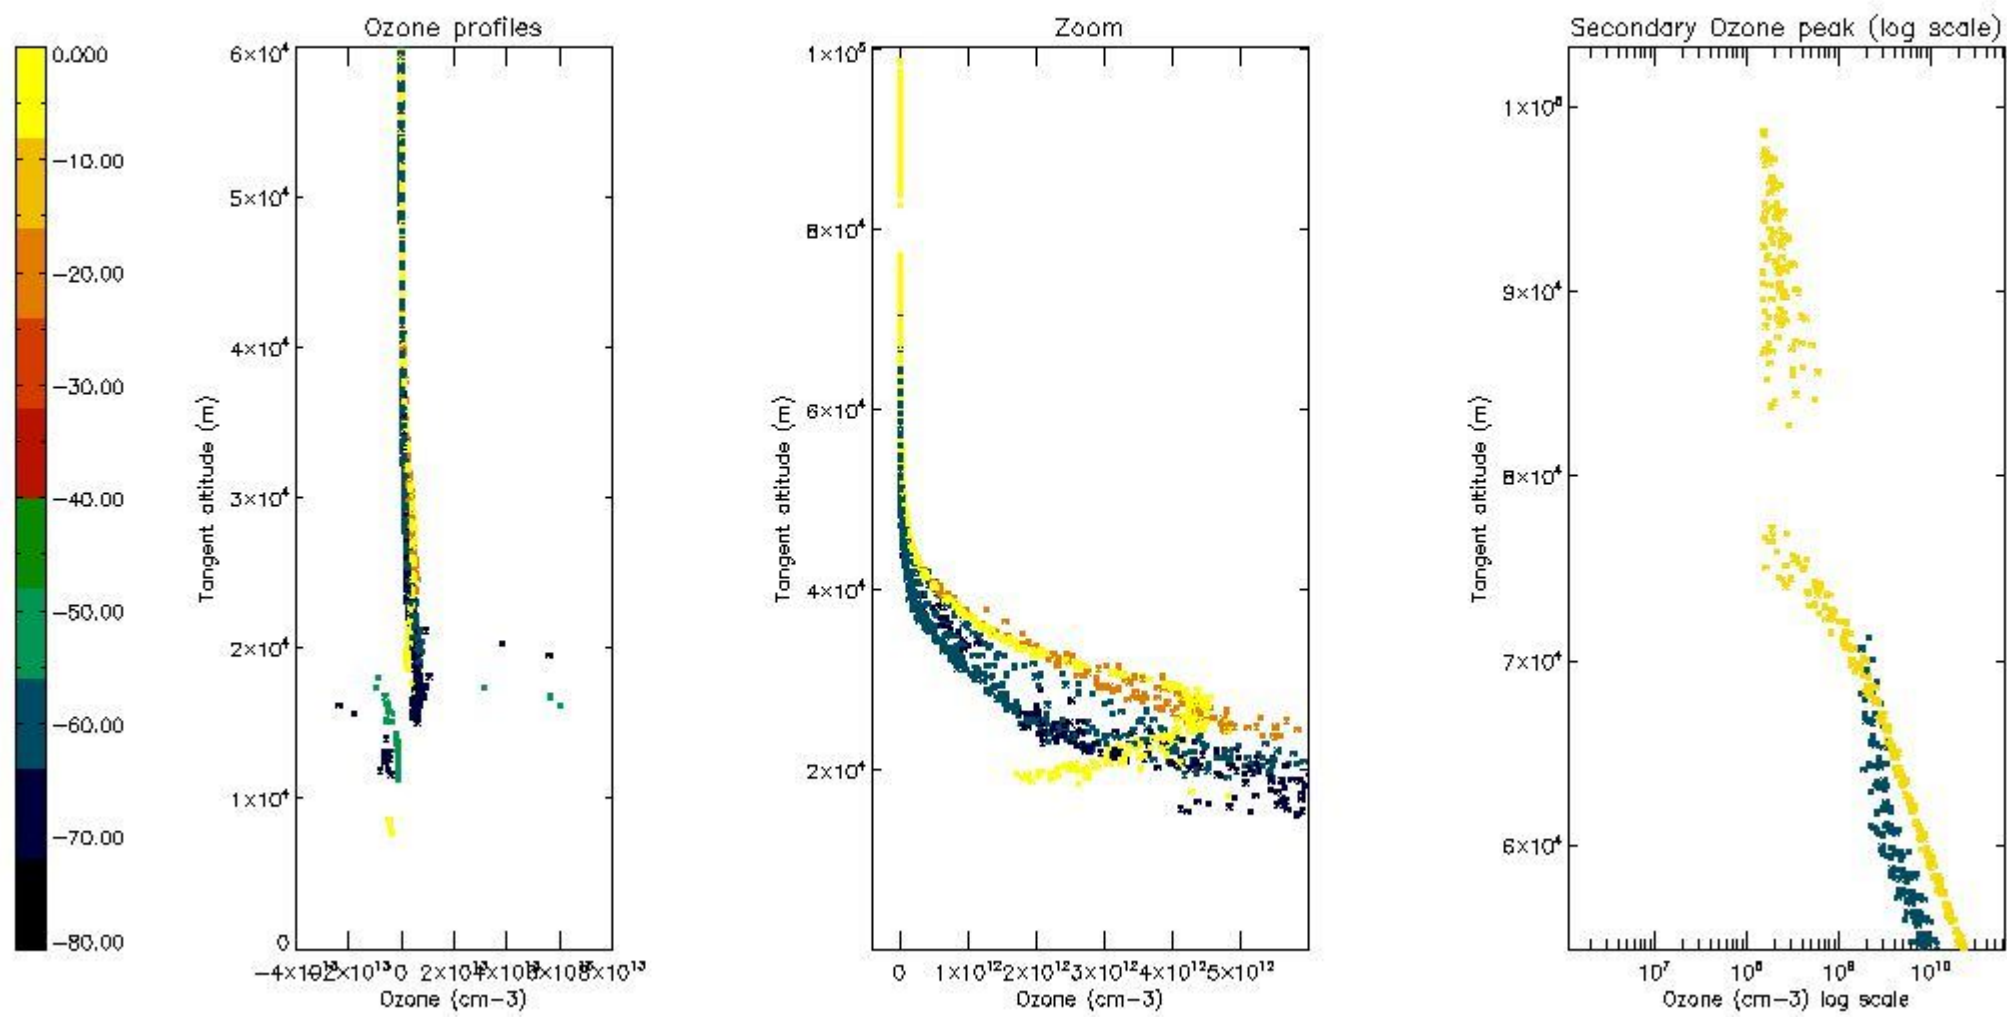

So, the table below shows the percentage of dark limb and valid observations for each criteria with respect to the overall valid daily observations.

| Criteria | % of total production |
|----------|-----------------------|
| All STD | 31 |
| STD < 20 | 12 |

| | |
|----------|---|
| STD < 10 | 7 |
| STD < 5 | 3 |

5.2 Plot ozone profiles for all STD (dark without errors)

The colorbar represents the latitude.

5.3 Plot ozone profiles where STD < 20% (dark without errors)

The colorbar represents the latitude.

5.4 Plot ozone profiles where STD < 10% (dark without errors)

The colorbar represents the latitude.

5.5 Plot ozone profiles where $STD < 5\%$ (dark without errors)

The colorbar represents the latitude.