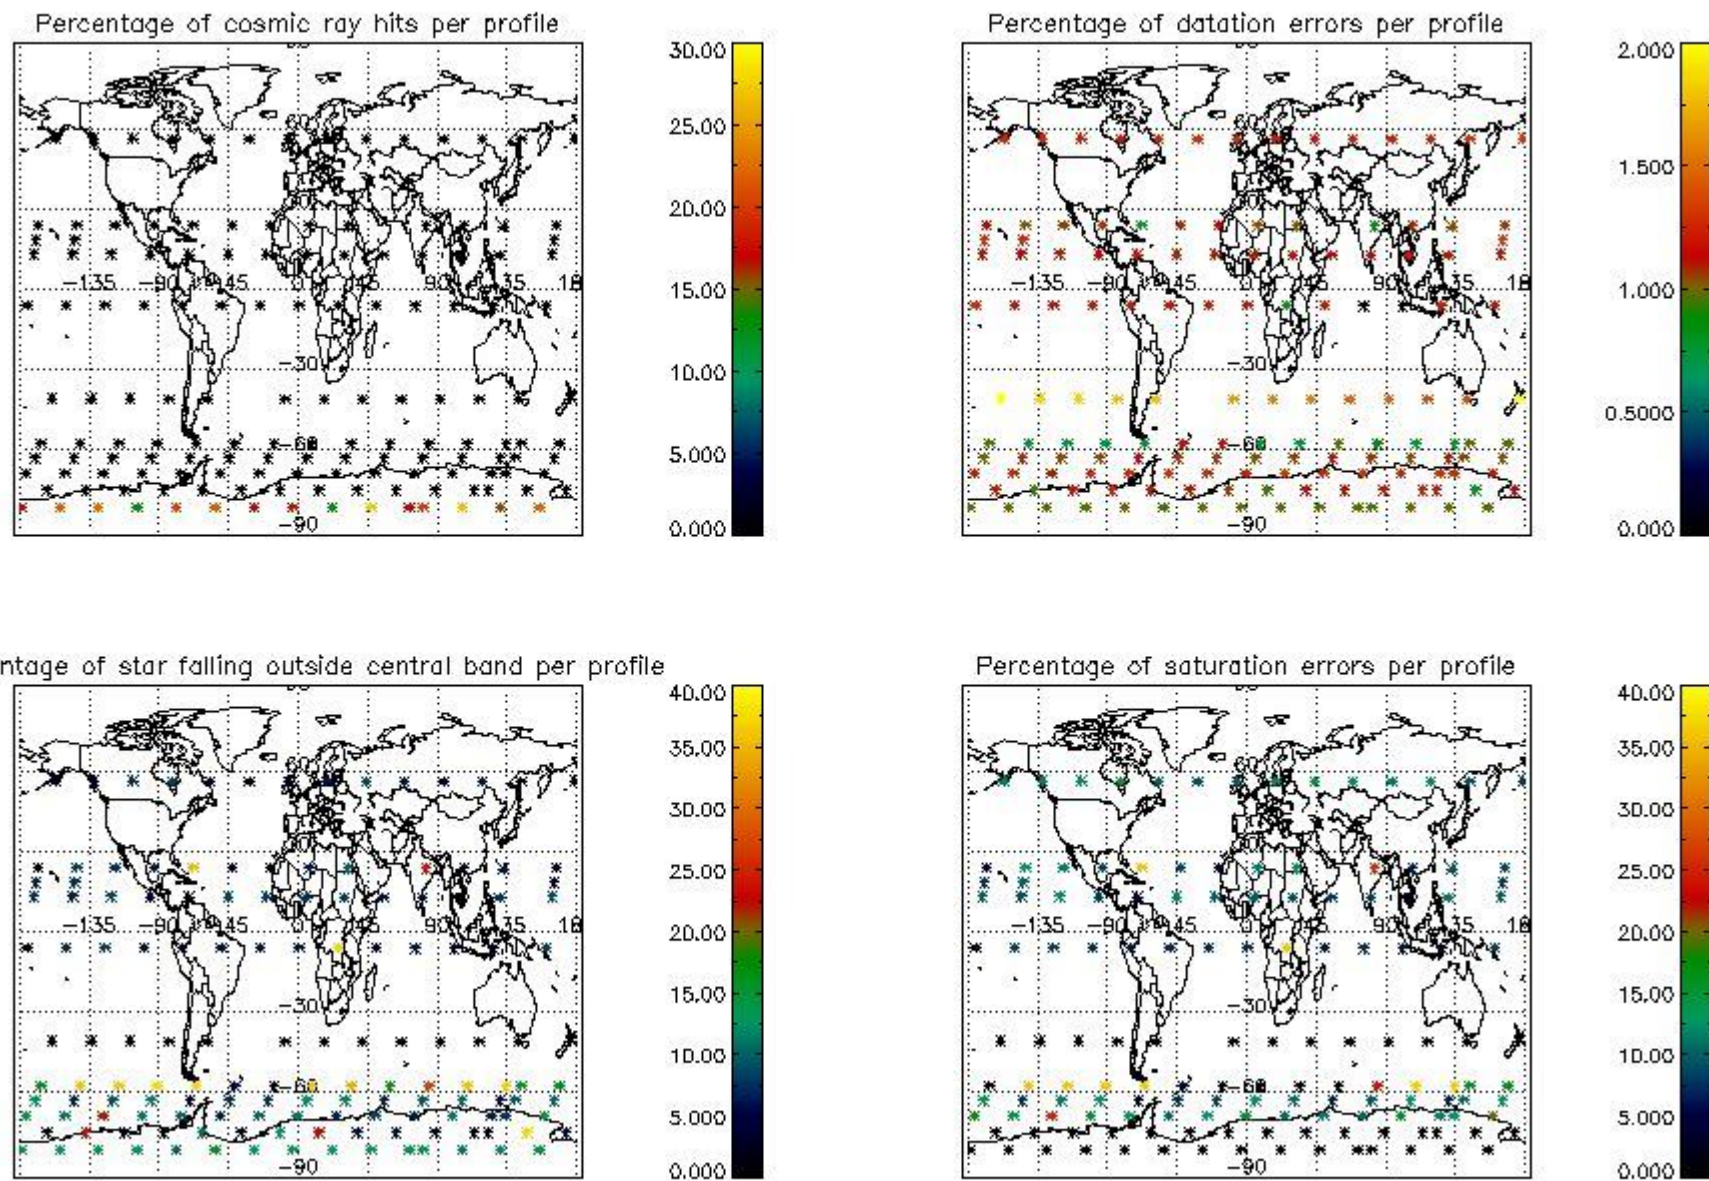

Percentage of datation errors per profile

Percentage of star falling outside central band per profile

Percentage of saturation errors per profile

4.2.2 Plot level 1 quality information per product (world map): ENVISAT DESCENDING passes