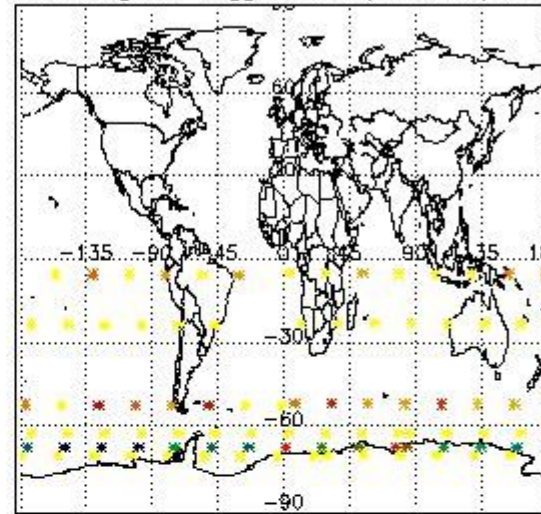

3.1 Plot quality information per product (time dependant)

3.2 Plot quality information per product (world map)

Percentage of flagged data per O3 profile

Percentage of flagged data per H2O profile

Percentage of flagged data per NO2 profile

Percentage of flagged data per NO3 profile

4. Level 1 quality information per product

In this section it is plotted some information contained in the Quality Summary data set of the level 2 products that comes from the level 1b processing. Products without errors (error flag in the MPH set to "0") are used.