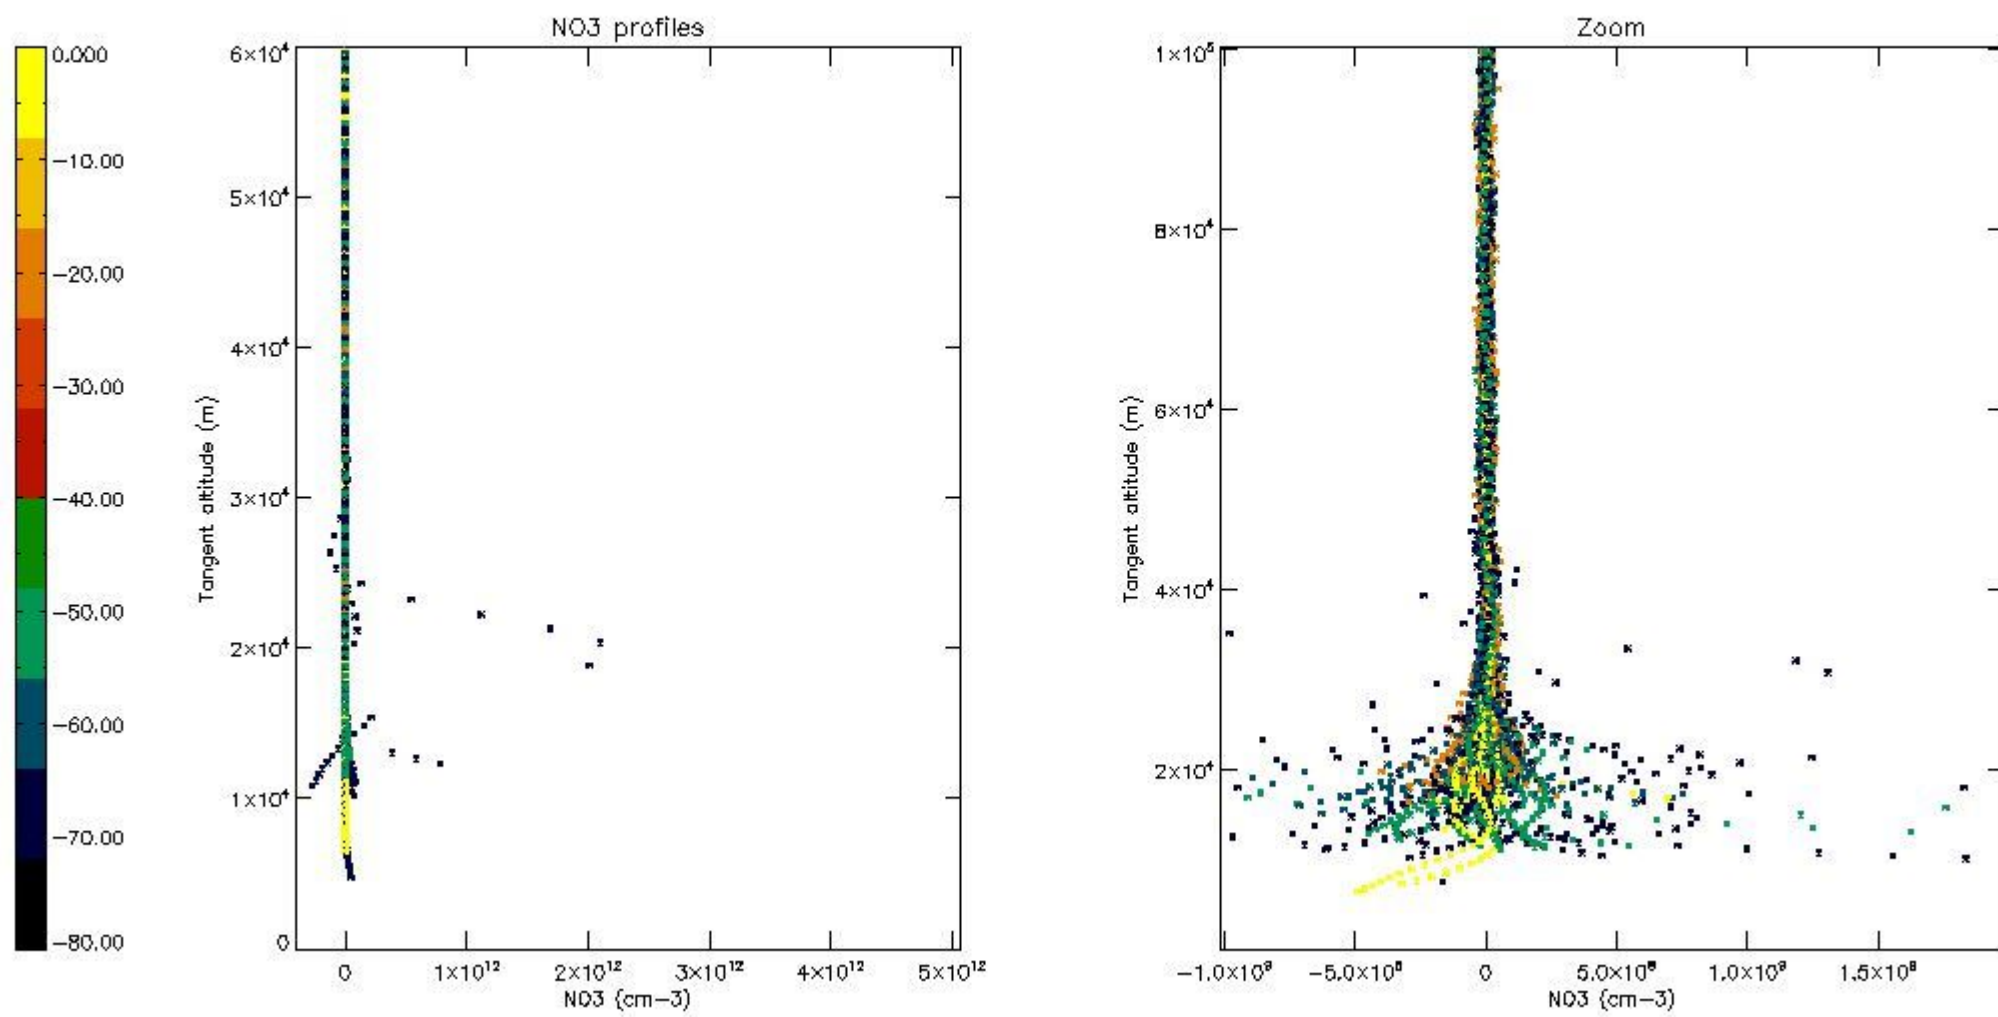

5.8 Plot H2O profiles for all STD (only for occultations of stars 1,2,3,4,13,14,16,26,63 dark without errors)

The colorbar represents the latitude.