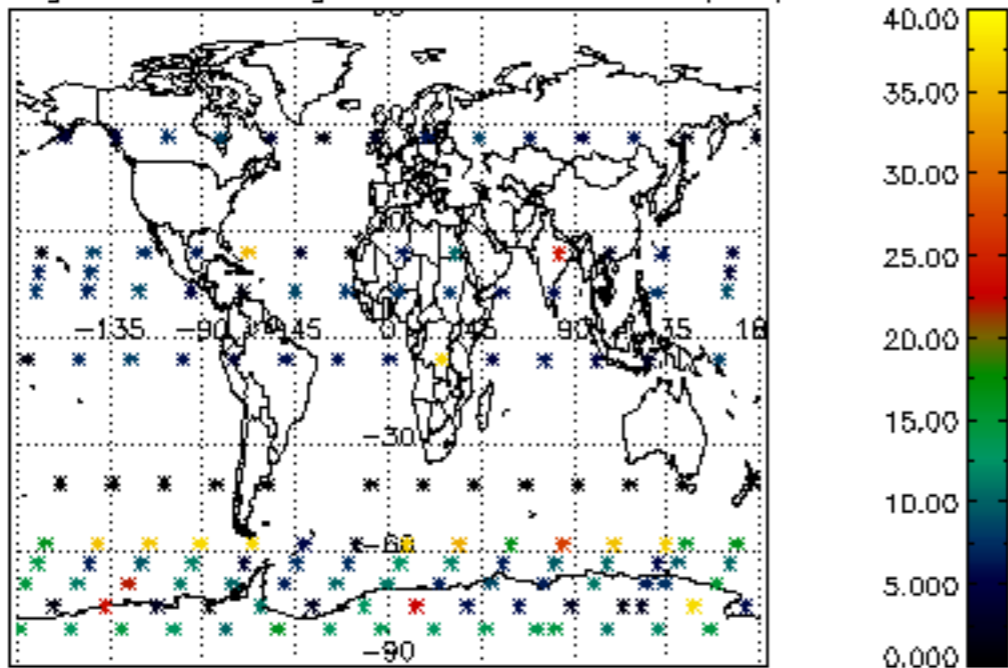

Percentage of star falling outside central band per profile