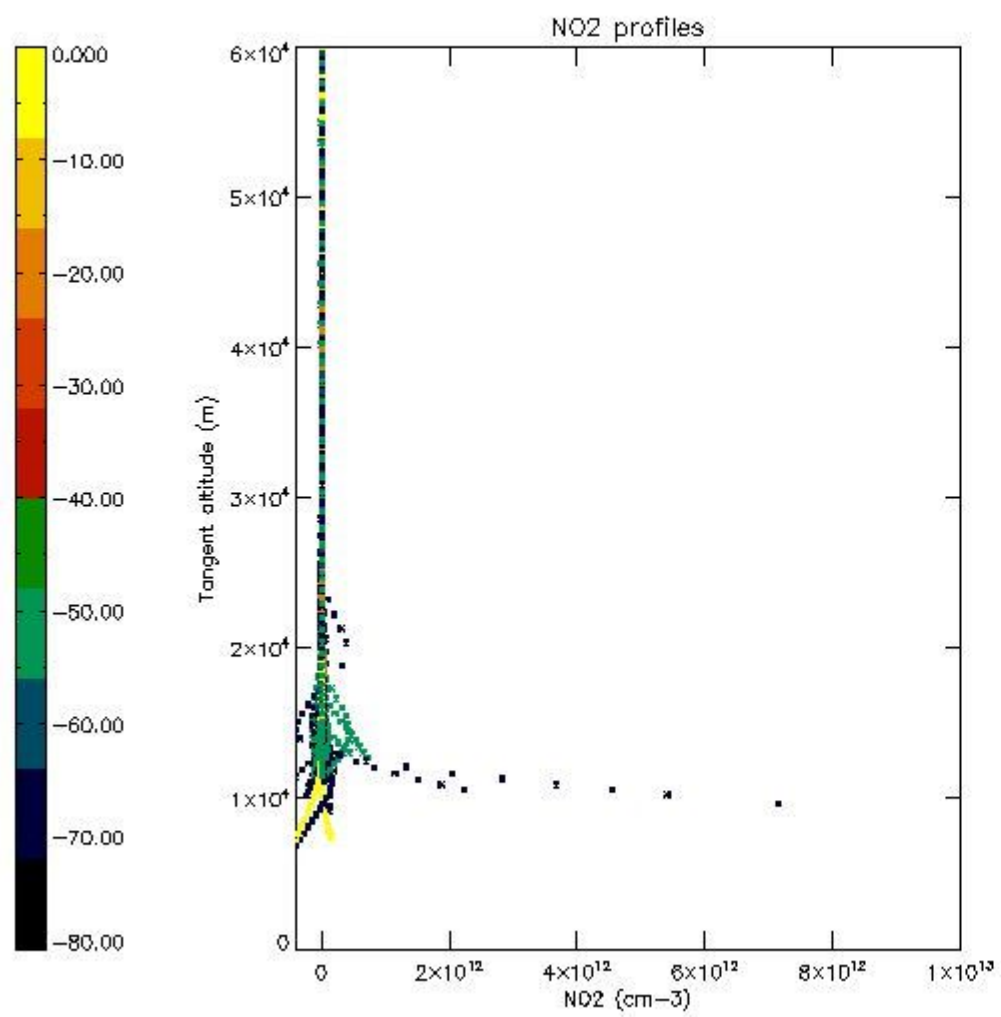

So, the table below shows the percentage of dark limb and valid observations for each criteria with respect to the overall valid daily observations.

| Criteria | % of total production |
|----------|-----------------------|
| All STD | 31 |
| STD < 20 | 12 |

The colorbar represents the latitude.

5.4 Plot ozone profiles where STD < 10% (dark without errors)

The colorbar represents the latitude.

5.5 Plot ozone profiles where $STD < 5\%$ (dark without errors)

The colorbar represents the latitude.

5.6 Plot NO₂ profiles for all STD (dark without errors)

The colorbar represents the latitude.

5.7 Plot NO3 profiles for all STD (dark without errors)

The colorbar represents the latitude.

5.8 Plot H2O profiles for all STD (only for occultations of stars 1,2,3,4,13,14,16,26,63 dark without errors)