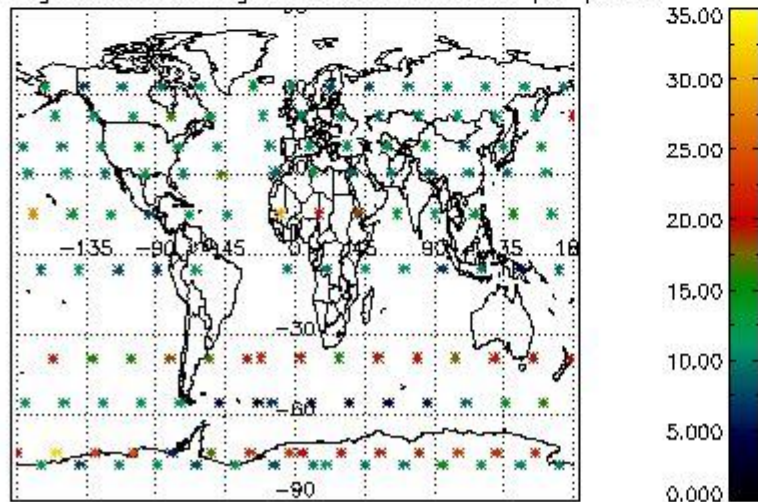

Percentage of star falling outside central band per profile