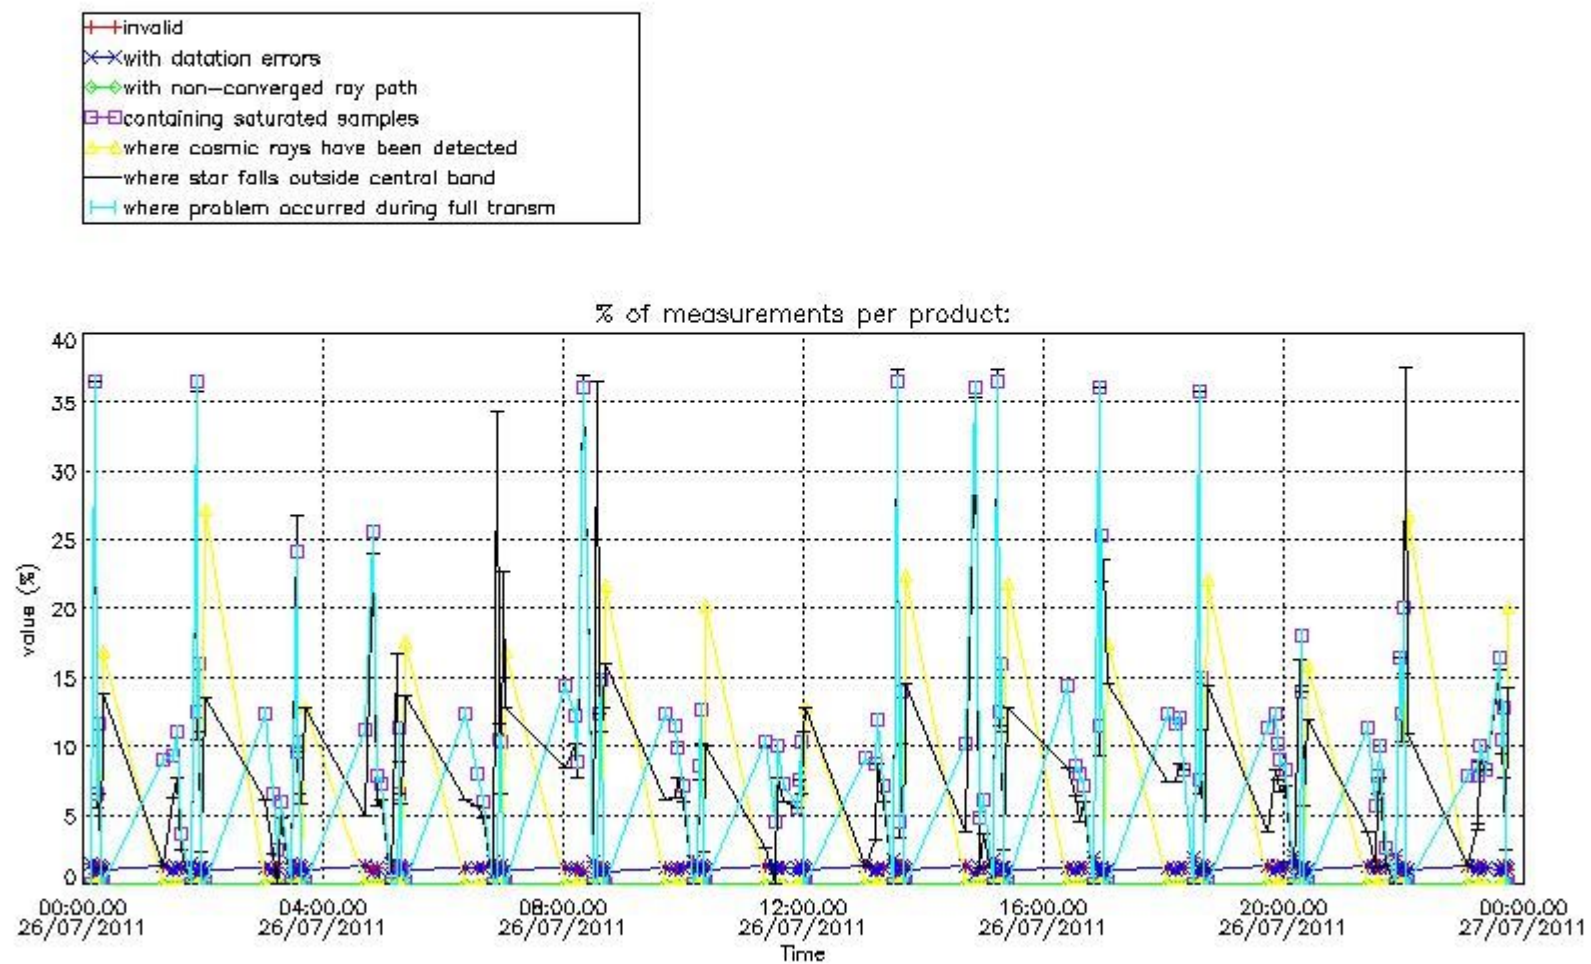

4.2 Plot quality information per product coming from level 1b processing (world map)

4.2.1 Plot level 1 quality information per product (world map): ENVISAT ASCENDING passes