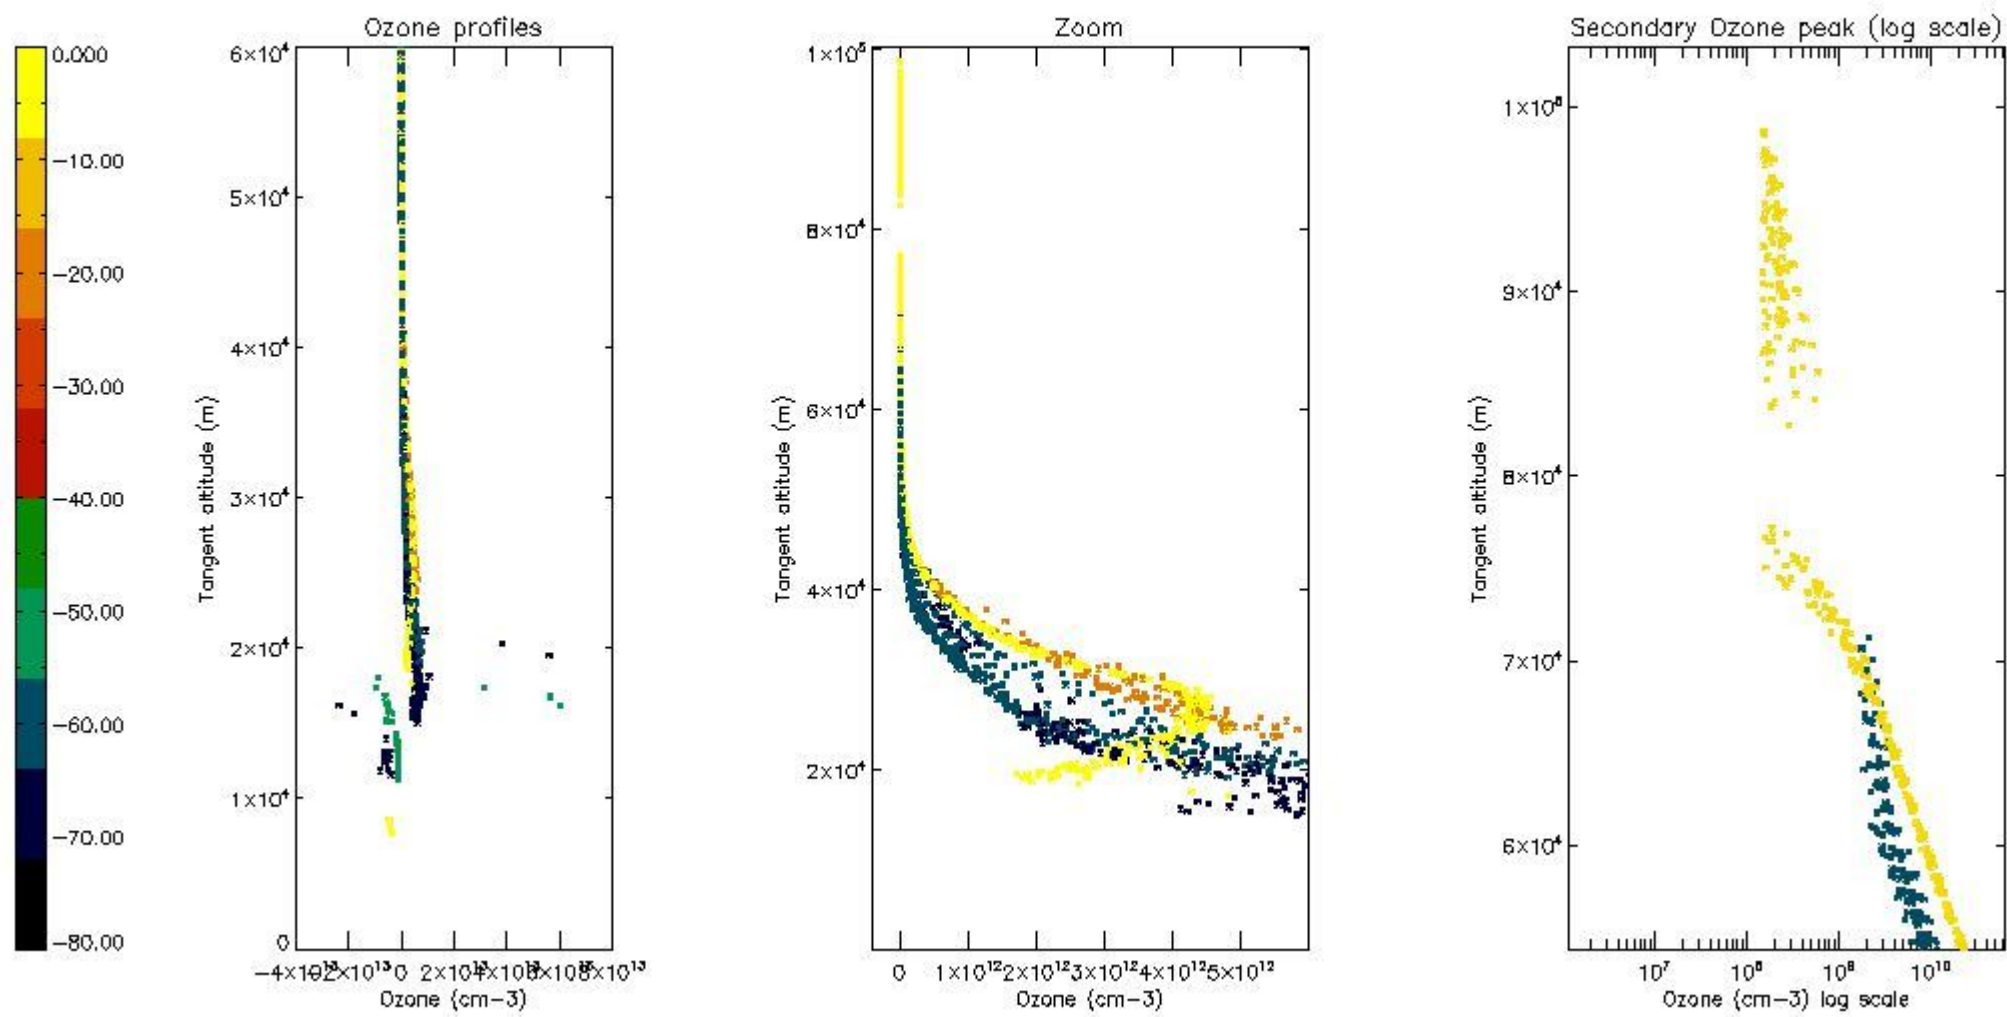

5.5 Plot ozone profiles where STD < 5% (dark without errors)

The colorbar represents the latitude.