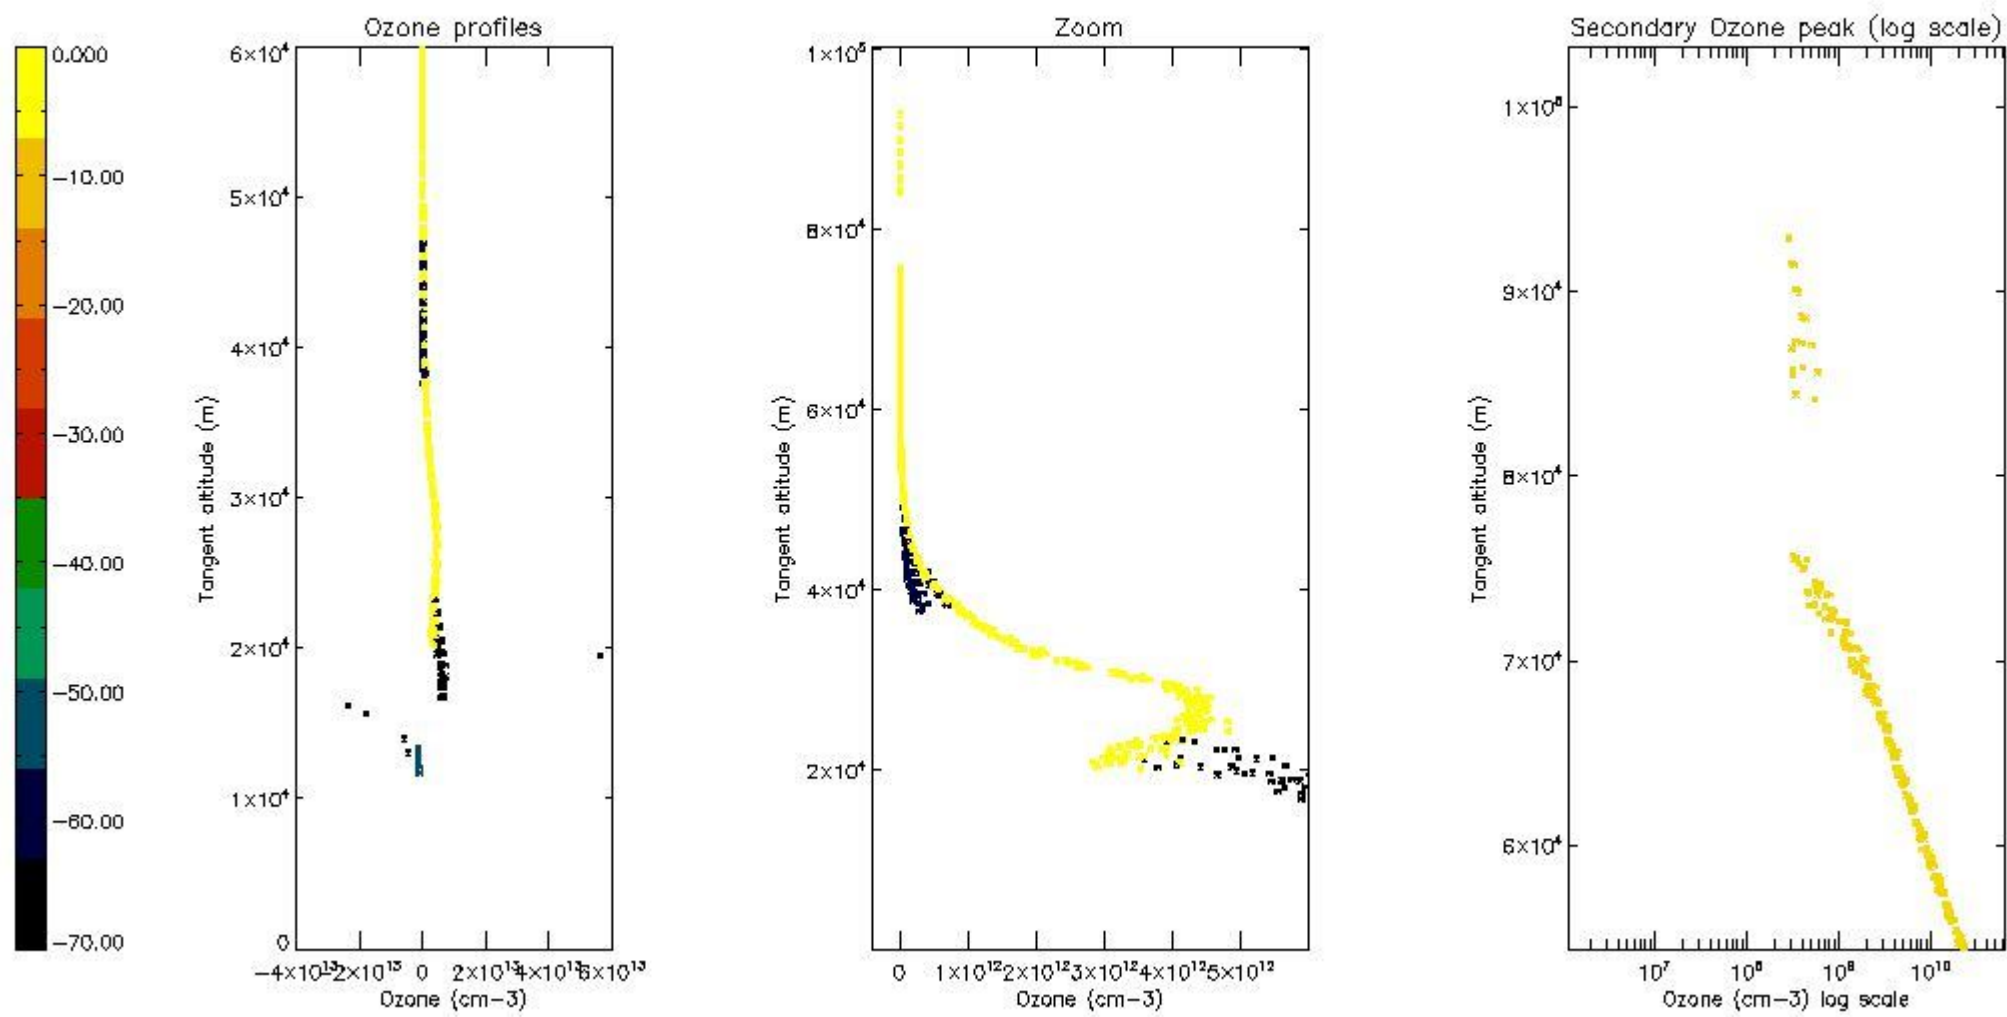

The colorbar represents the latitude.

5.4 Plot ozone profiles where STD < 10% (dark without errors)

The colorbar represents the latitude.

5.5 Plot ozone profiles where STD < 5% (dark without errors)

The colorbar represents the latitude.