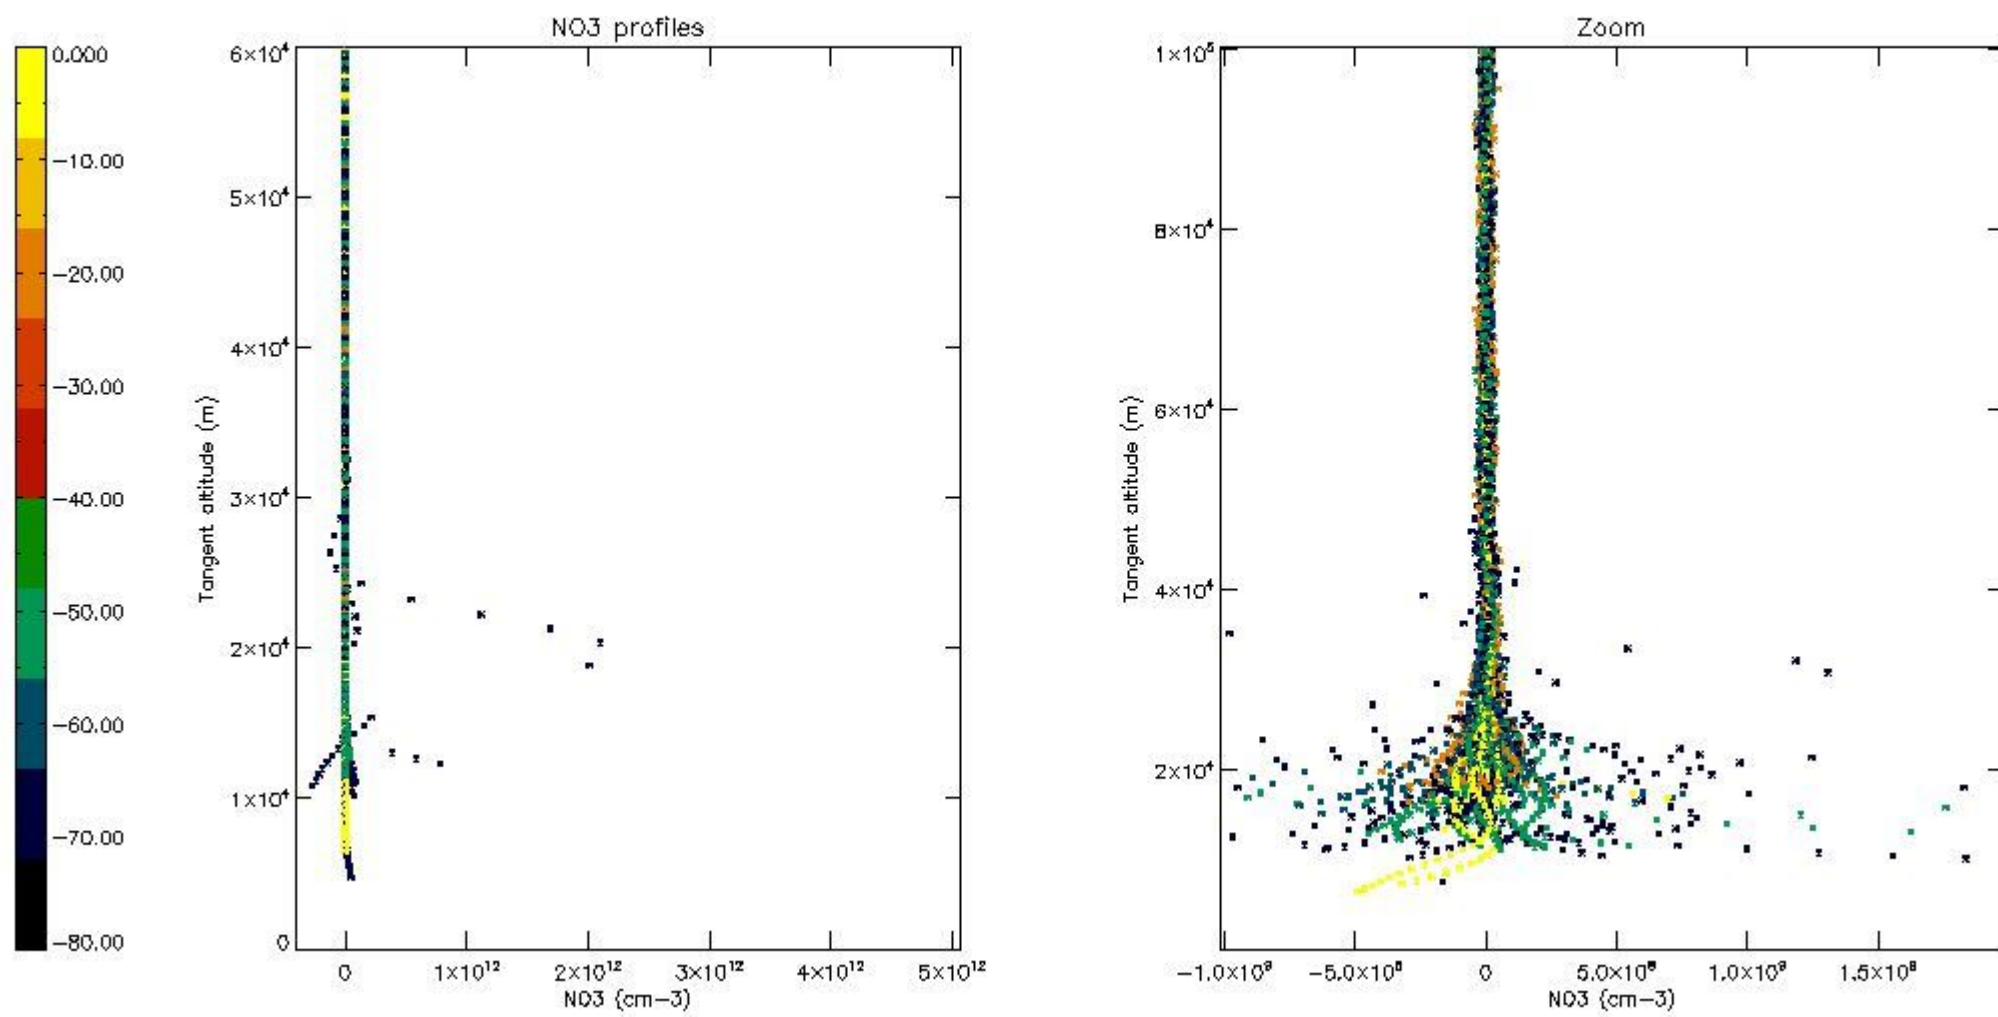

The colorbar represents the latitude.

5.4 Plot ozone profiles where STD < 10% (dark without errors)

The colorbar represents the latitude.

5.5 Plot ozone profiles where $STD < 5\%$ (dark without errors)

The colorbar represents the latitude.

5.6 Plot NO₂ profiles for all STD (dark without errors)

The colorbar represents the latitude.

5.7 Plot NO3 profiles for all STD (dark without errors)

The colorbar represents the latitude.

5.8 Plot H2O profiles for all STD (only for occultations of stars 1,2,3,4,13,14,16,26,63 dark without errors)