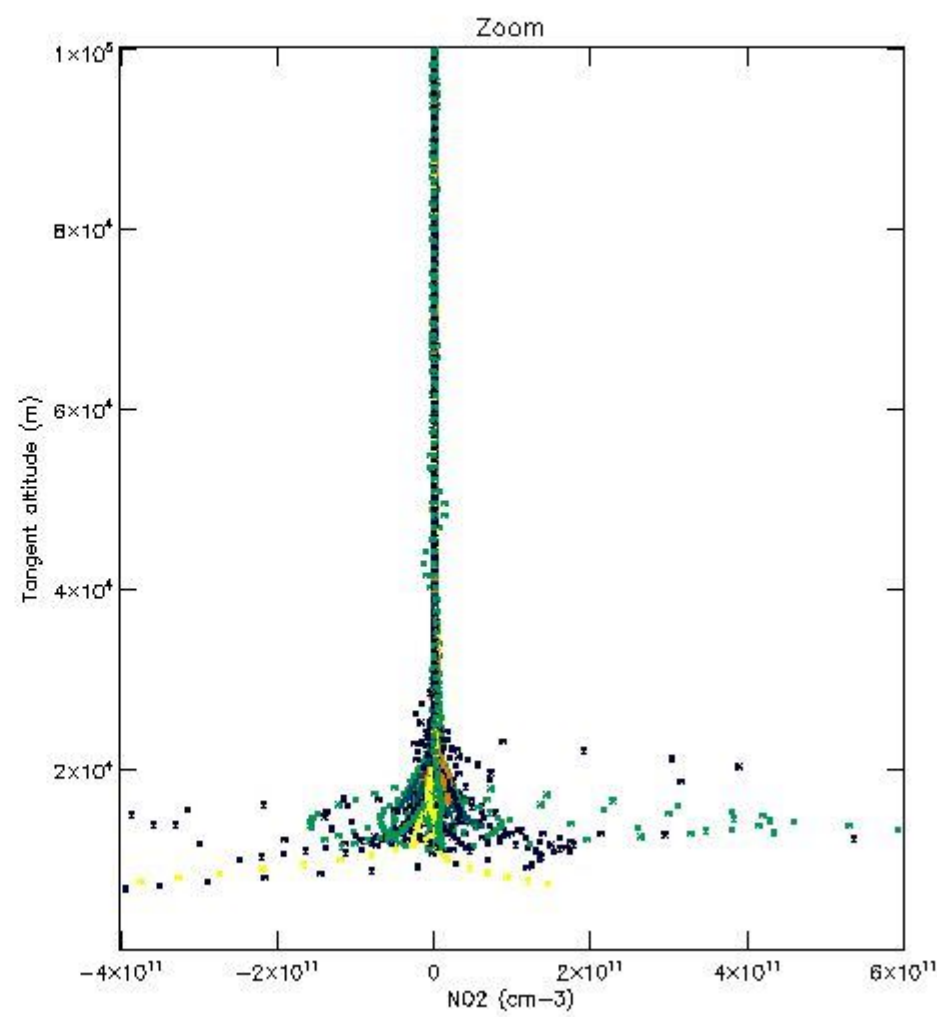

5.7 Plot NO3 profiles for all STD (dark without errors)

The colorbar represents the latitude.