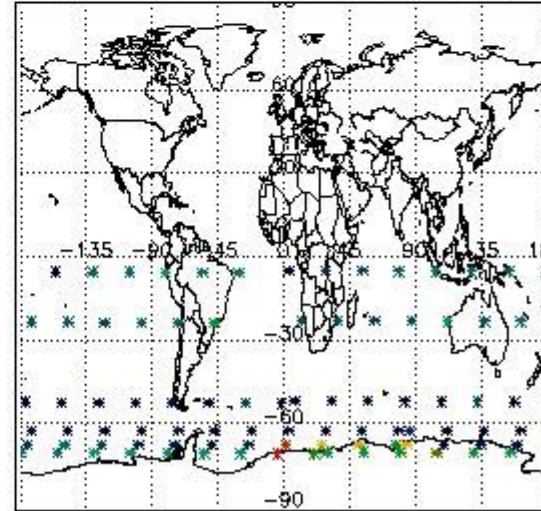

Percentage of flagged data per NO3 profile

4. Level 1 quality information per product

In this section it is plotted some information contained in the Quality Summary data set of the level 2 products that comes from the level 1b processing. Products without errors (error flag in the MPH set to "0") are used.

4.1 Plot quality information per product (time dependant) coming from level 1b processing

4.1.1 Plot level 1 quality information per product (time dependant): ENVISAT ASCENDING passes