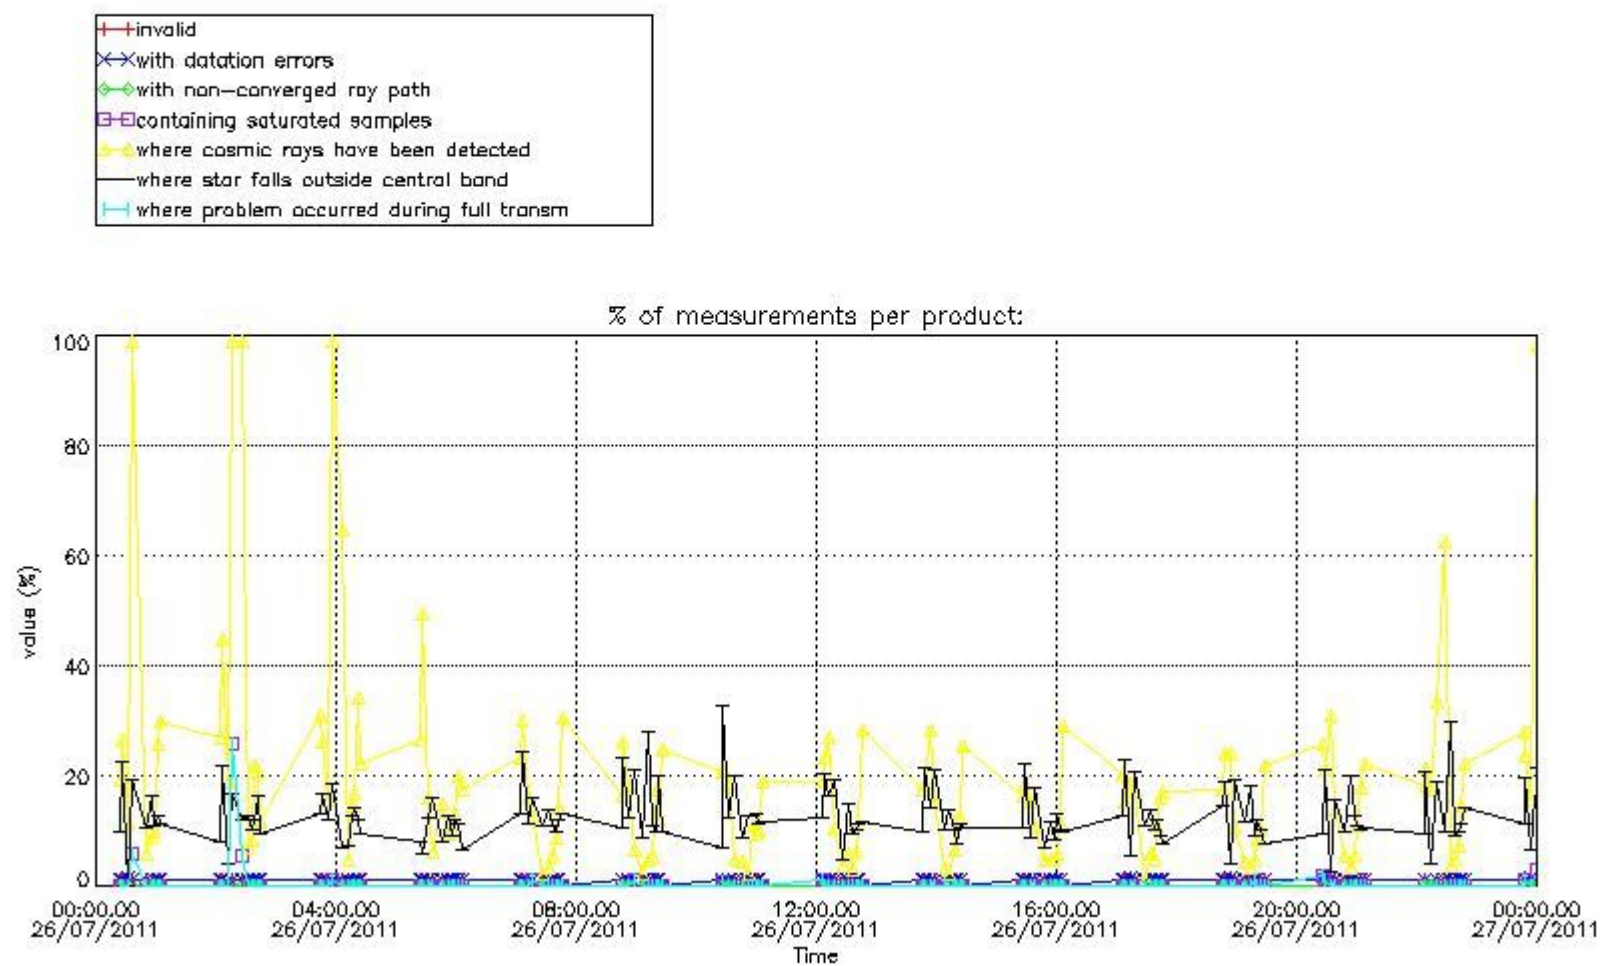

Percentage of flagged data per NO3 profile

4. Level 1 quality information per product

In this section it is plotted some information contained in the Quality Summary data set of the level 2 products that comes from the level 1b processing. Products without errors (error flag in the MPH set to "0") are used.

4.1 Plot quality information per product (time dependant) coming from level 1b processing

4.1.1 Plot level 1 quality information per product (time dependant): ENVISAT ASCENDING passes

4.1.2 Plot level 1 quality information per product (time dependant): ENVI SAT DESCENDING passes