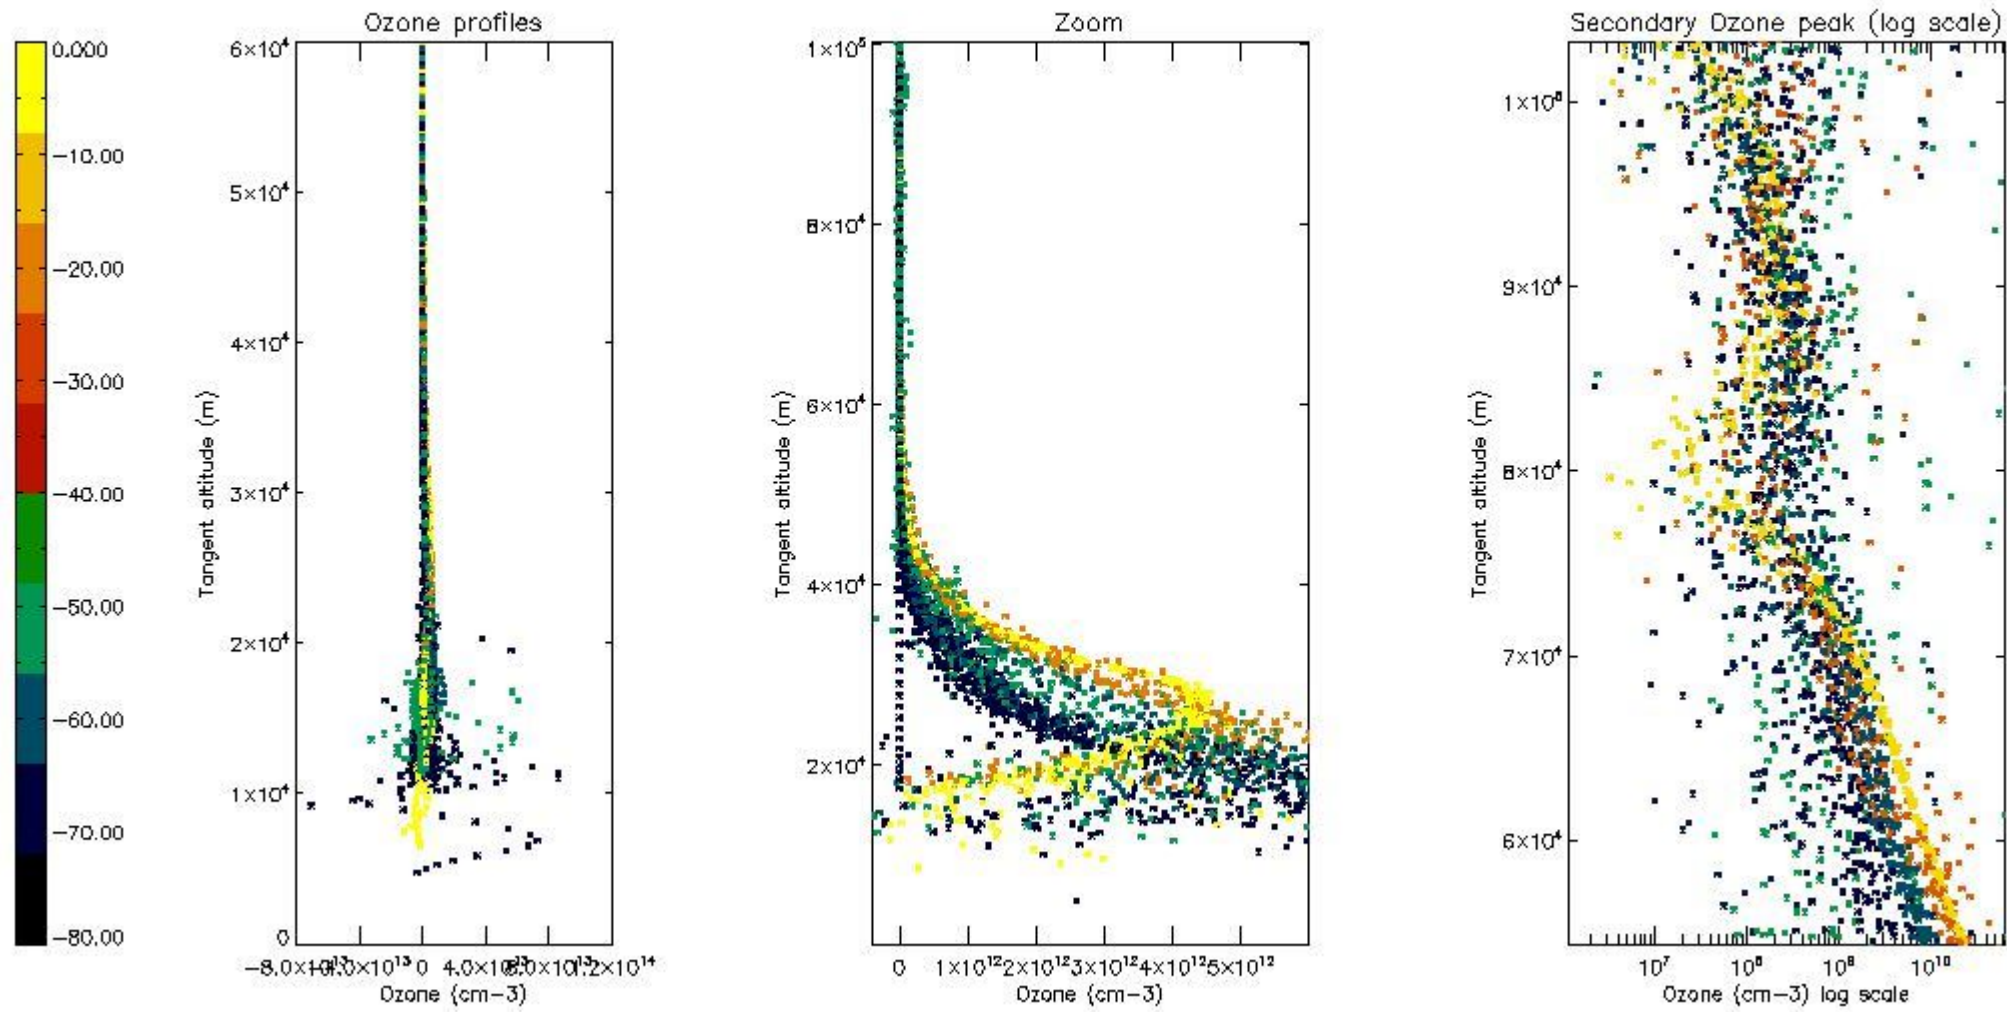

STD < 10	7
STD < 5	3

5.2 Plot ozone profiles for all STD (dark without errors)

The colorbar represents the latitude.

5.3 Plot ozone profiles where STD < 20% (dark without errors)

The colorbar represents the latitude.