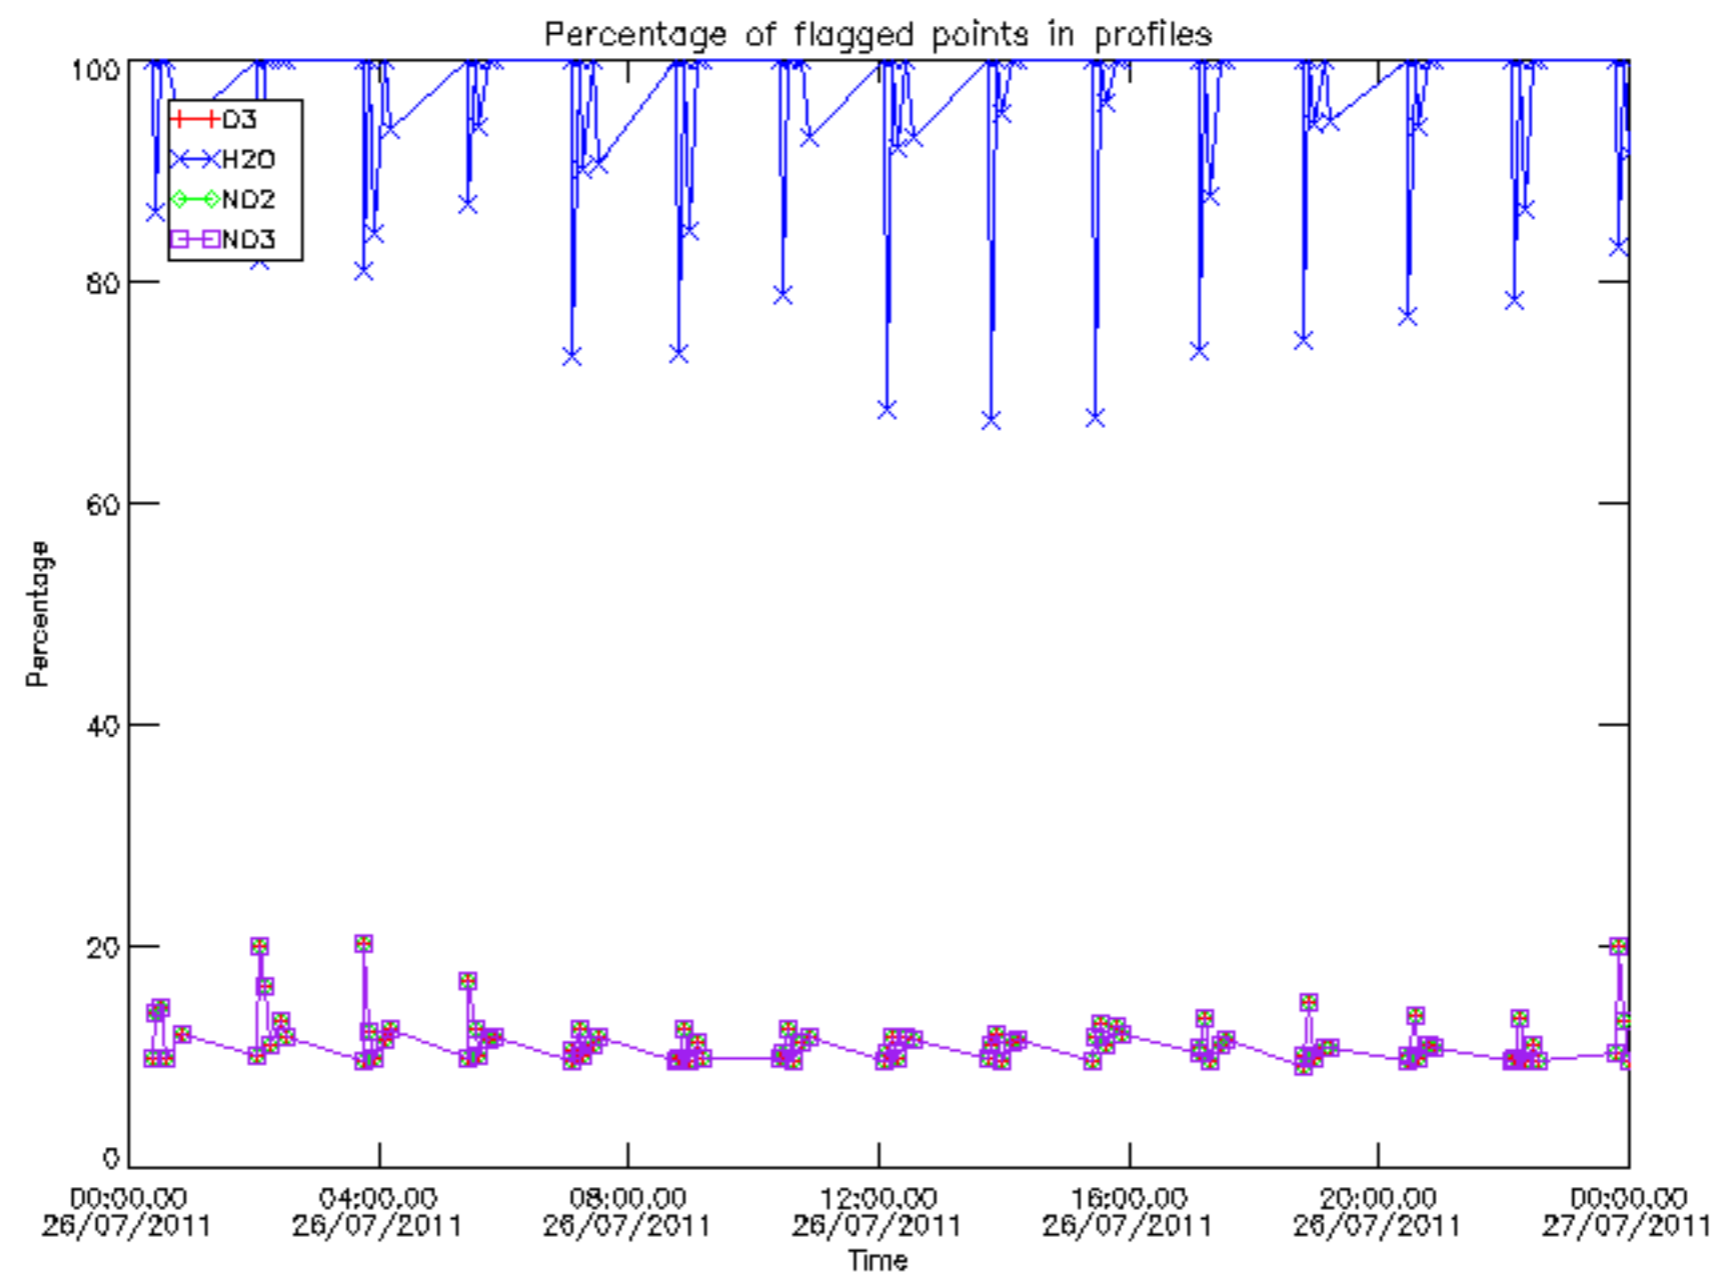

Percentage of flagged data per D3 profile

Percentage of flagged data per H2O profile