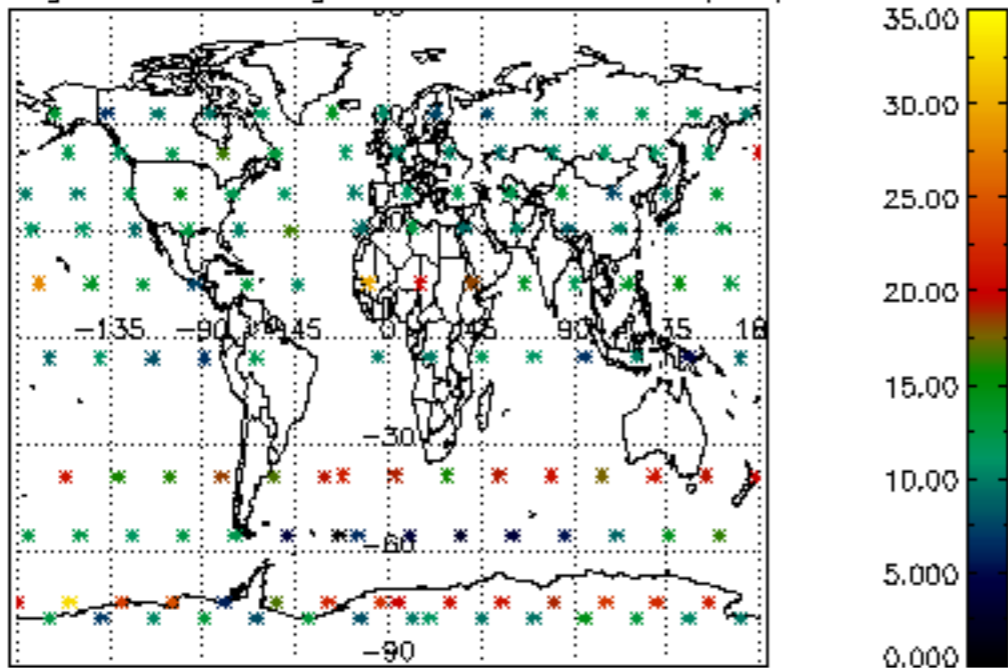

Percentage of cosmic ray hits per profile

Percentage of star falling outside central band per profile