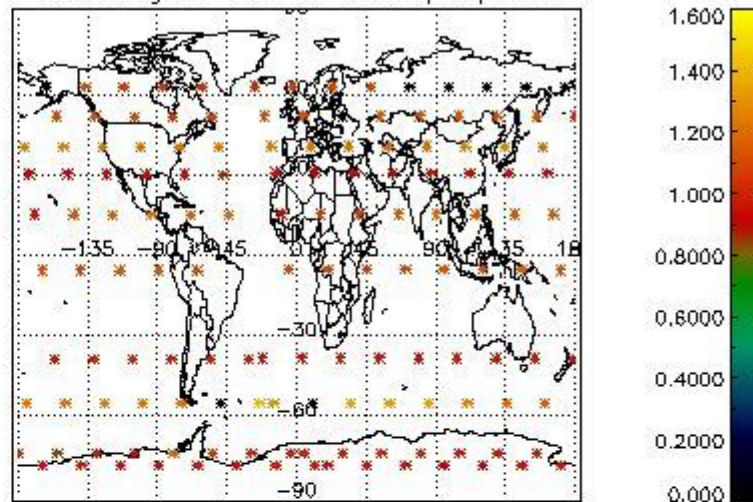

Percentage of datation errors per profile