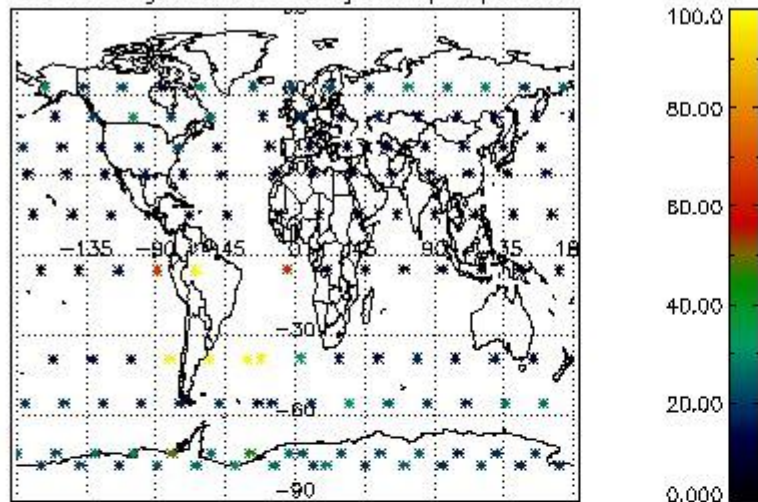

Percentage of cosmic ray hits per profile