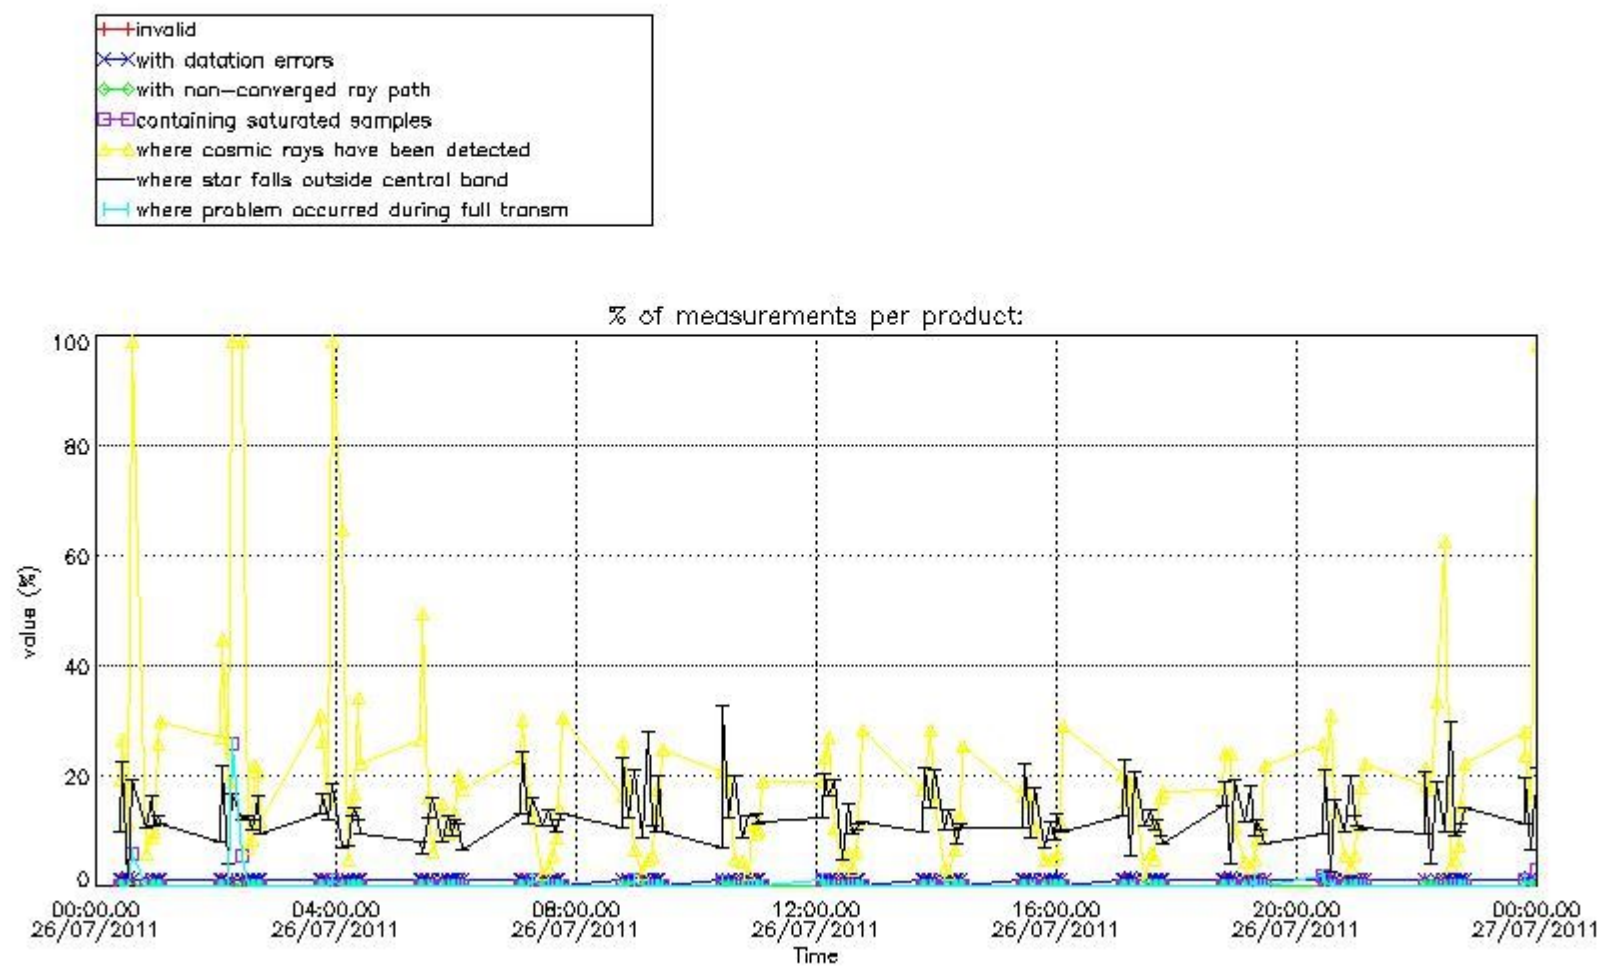

4.1.2 Plot level 1 quality information per product (time dependant): ENVI SAT DESCENDING passes