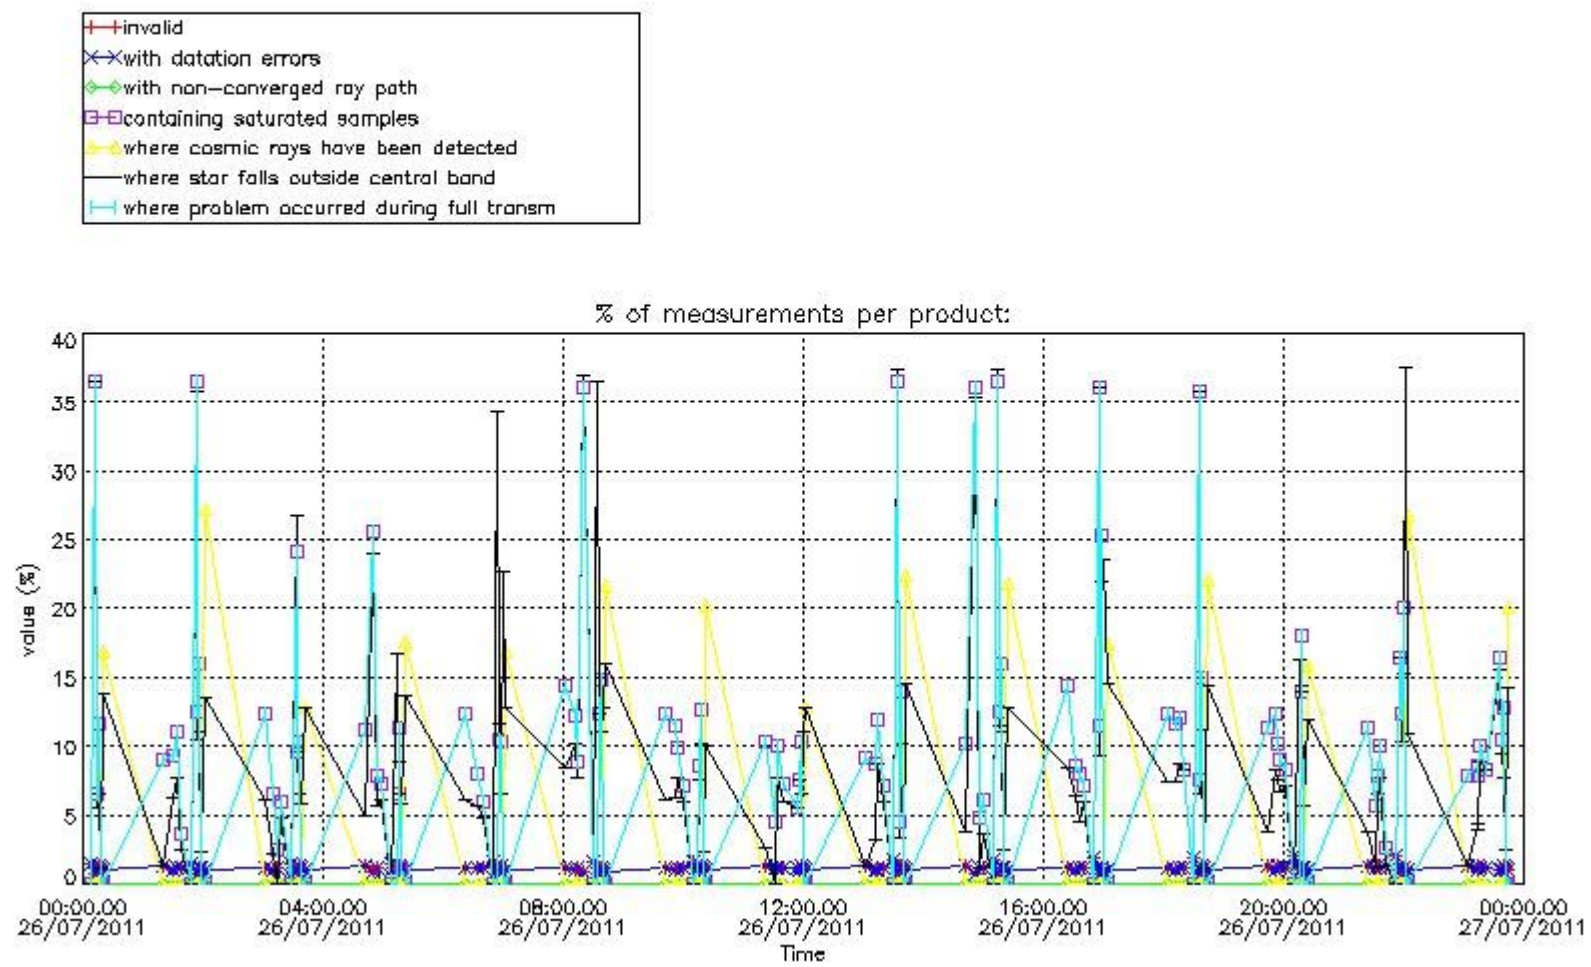

3.1 Plot quality information per product (time dependant)

3.2 Plot quality information per product (world map)

Percentage of flagged data per O3 profile

Percentage of flagged data per H2O profile

Percentage of flagged data per NO2 profile

Percentage of flagged data per NO3 profile

4. Level 1 quality information per product

In this section it is plotted some information contained in the Quality Summary data set of the level 2 products that comes from the level 1b processing. Products without errors (error flag in the MPH set to "0") are used.

4.1 Plot quality information per product (time dependant) coming from level 1b processing

4.1.1 Plot level 1 quality information per product (time dependant): ENVISAT ASCENDING passes

4.1.2 Plot level 1 quality information per product (time dependant): ENVI SAT DESCENDING passes