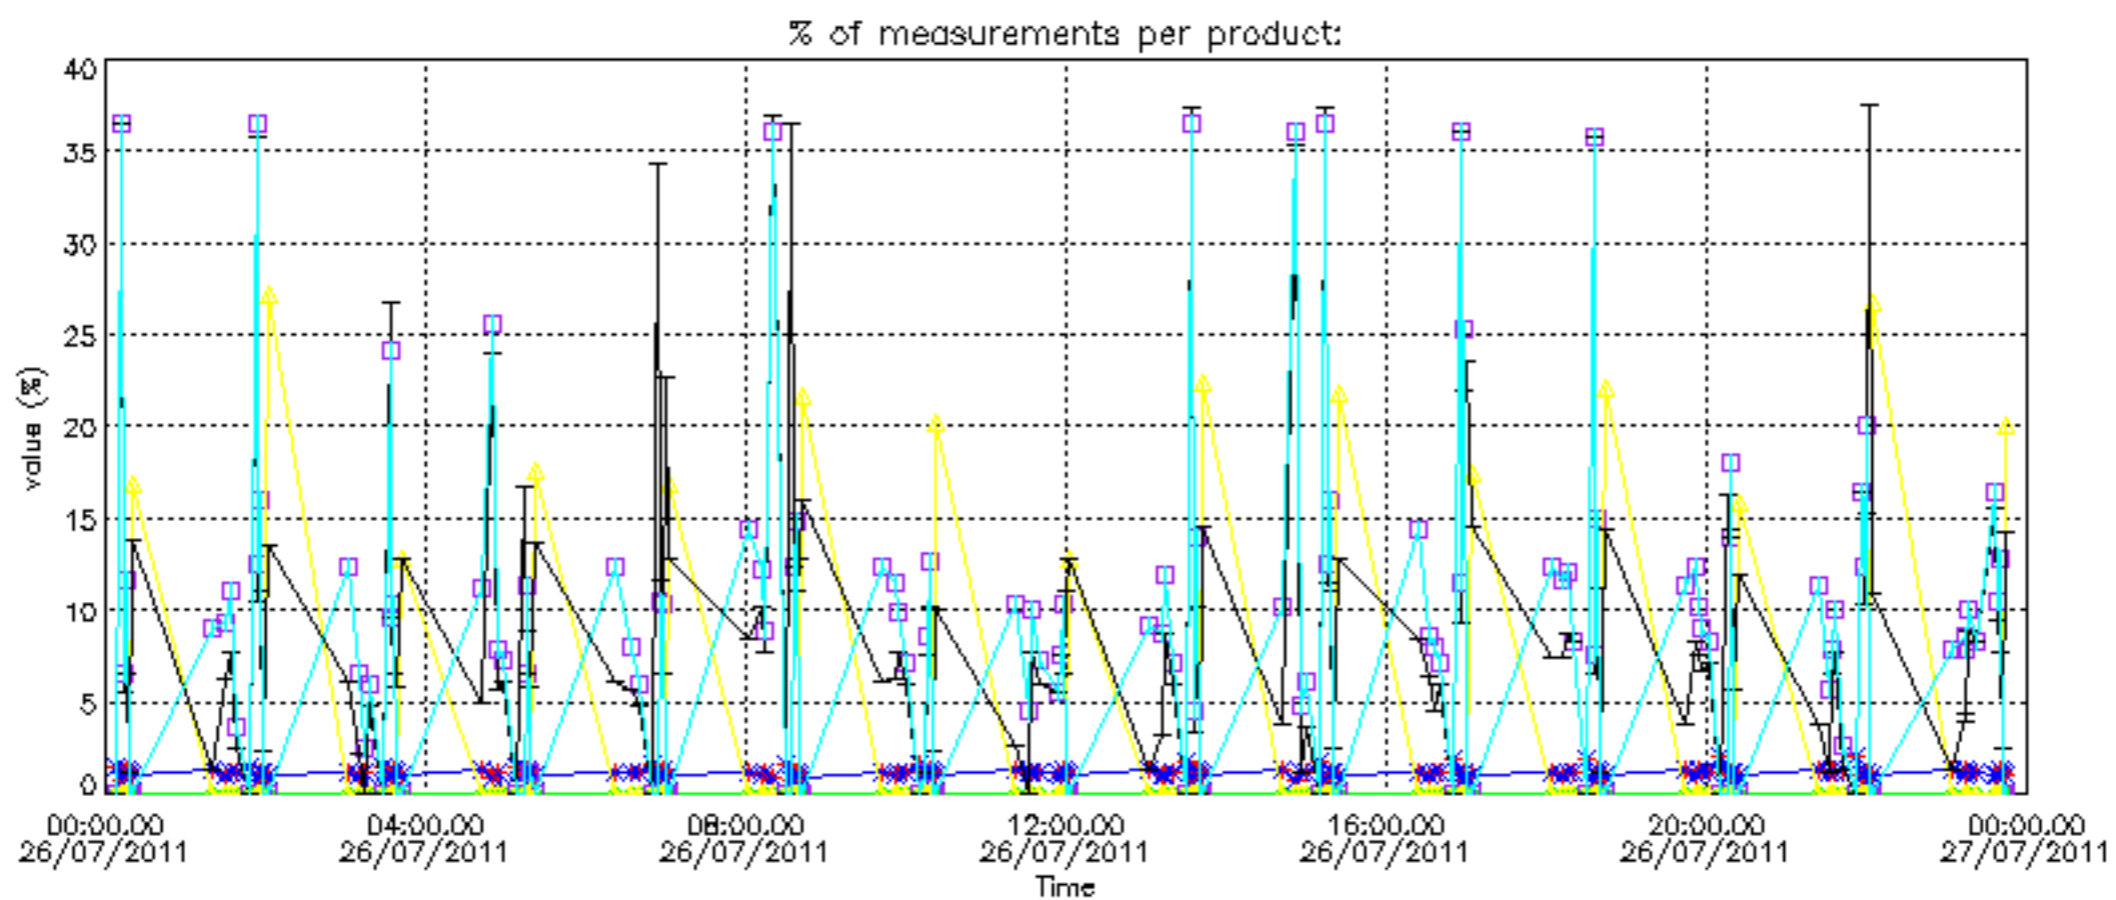

Percentage of cosmic ray hits per profile

Percentage of datation errors per profile