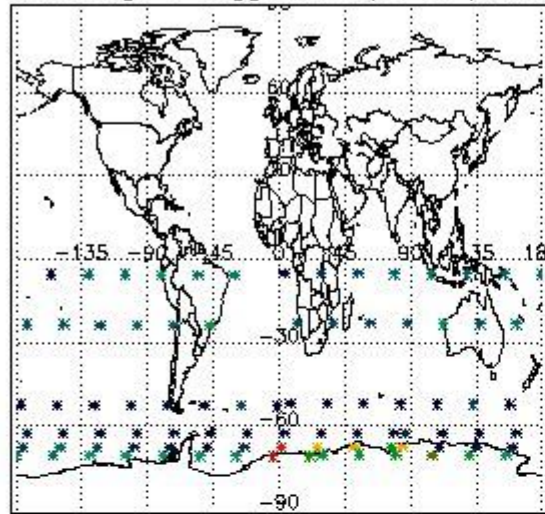

3.1 Plot quality information per product (time dependant)

3.2 Plot quality information per product (world map)

Percentage of flagged data per O3 profile

Percentage of flagged data per H2O profile

Percentage of flagged data per NO2 profile