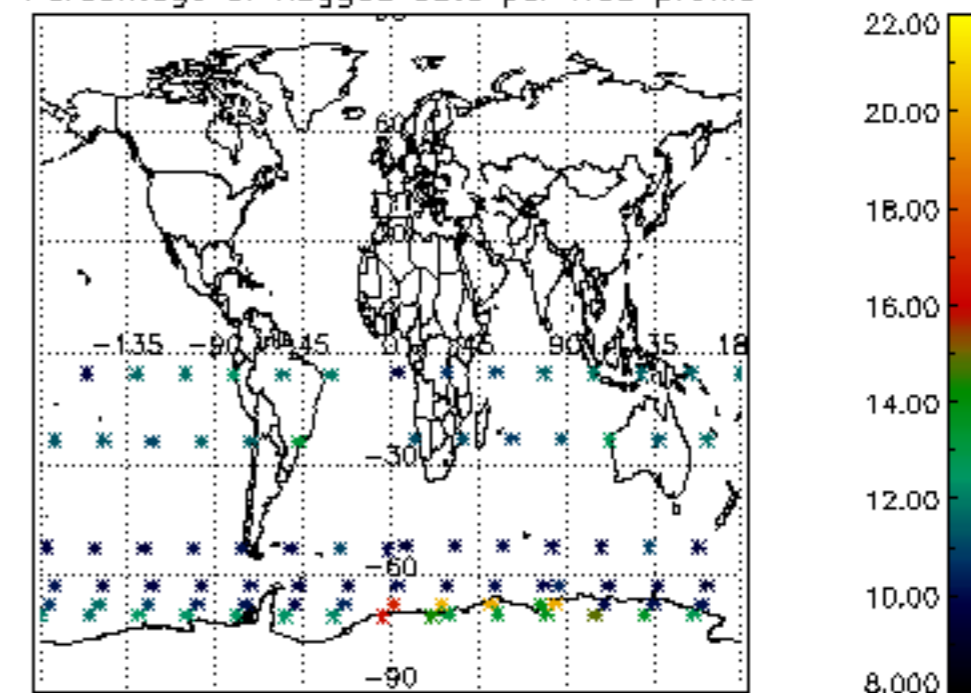

Percentage of flagged data per NO3 profile