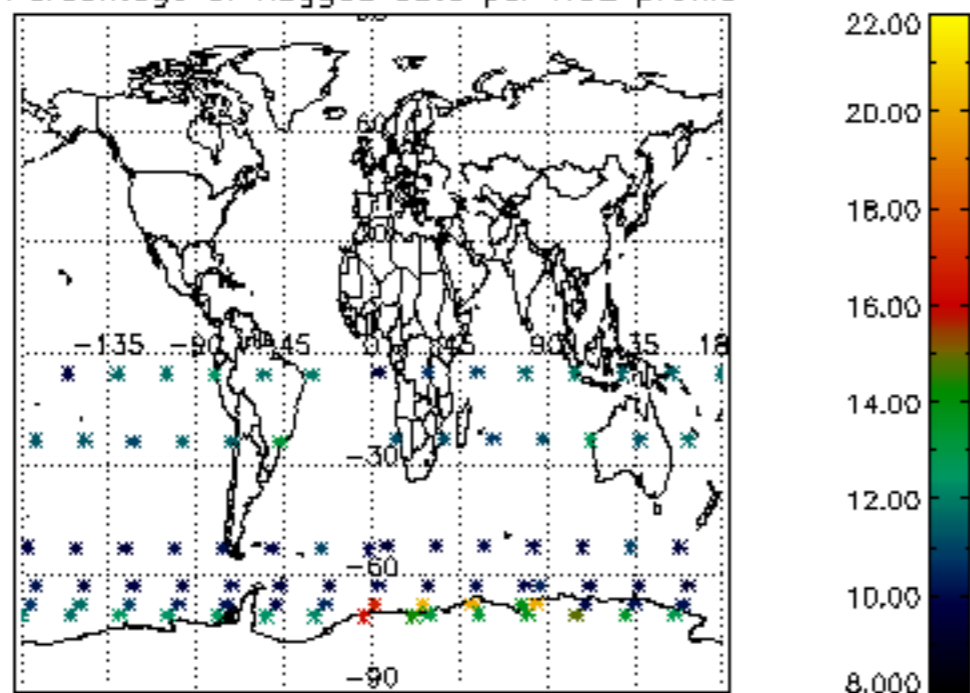

Percentage of flagged data per NO2 profile