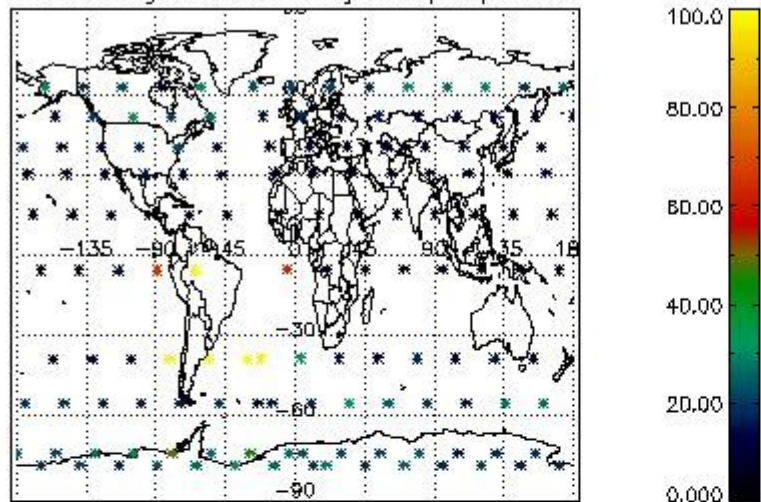

Percentage of cosmic ray hits per profile