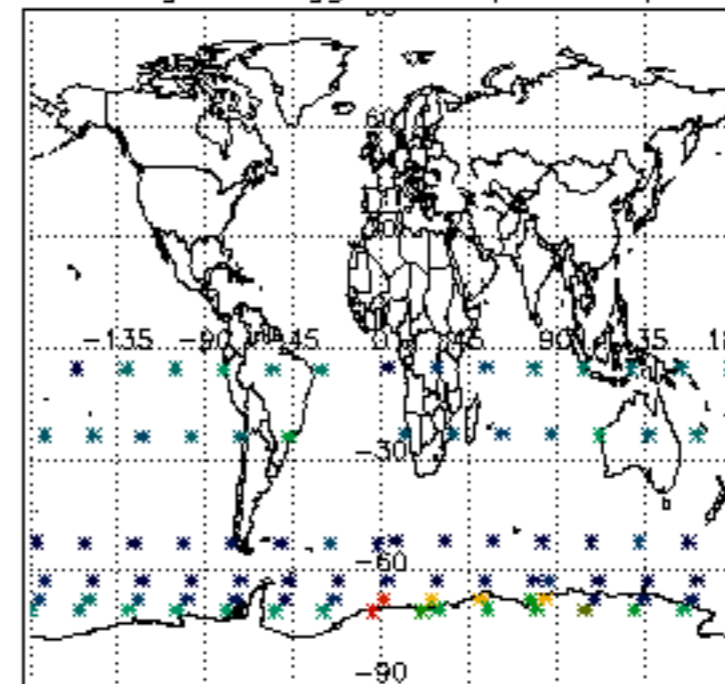

Percentage of flagged data per NO3 profile