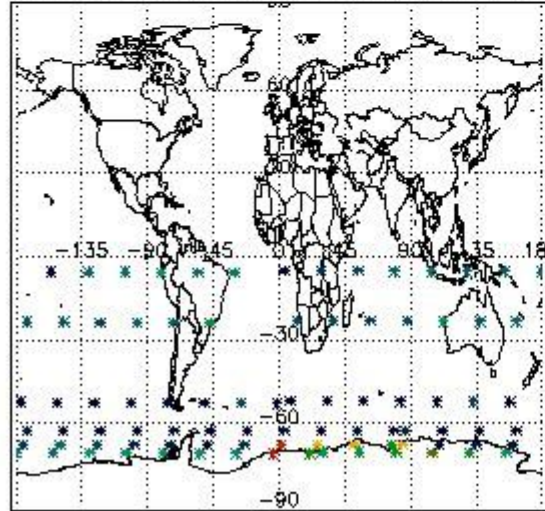

3.1 Plot quality information per product (time dependant)

3.2 Plot quality information per product (world map)

Percentage of flagged data per O3 profile

Percentage of flagged data per H2O profile

Percentage of flagged data per NO2 profile