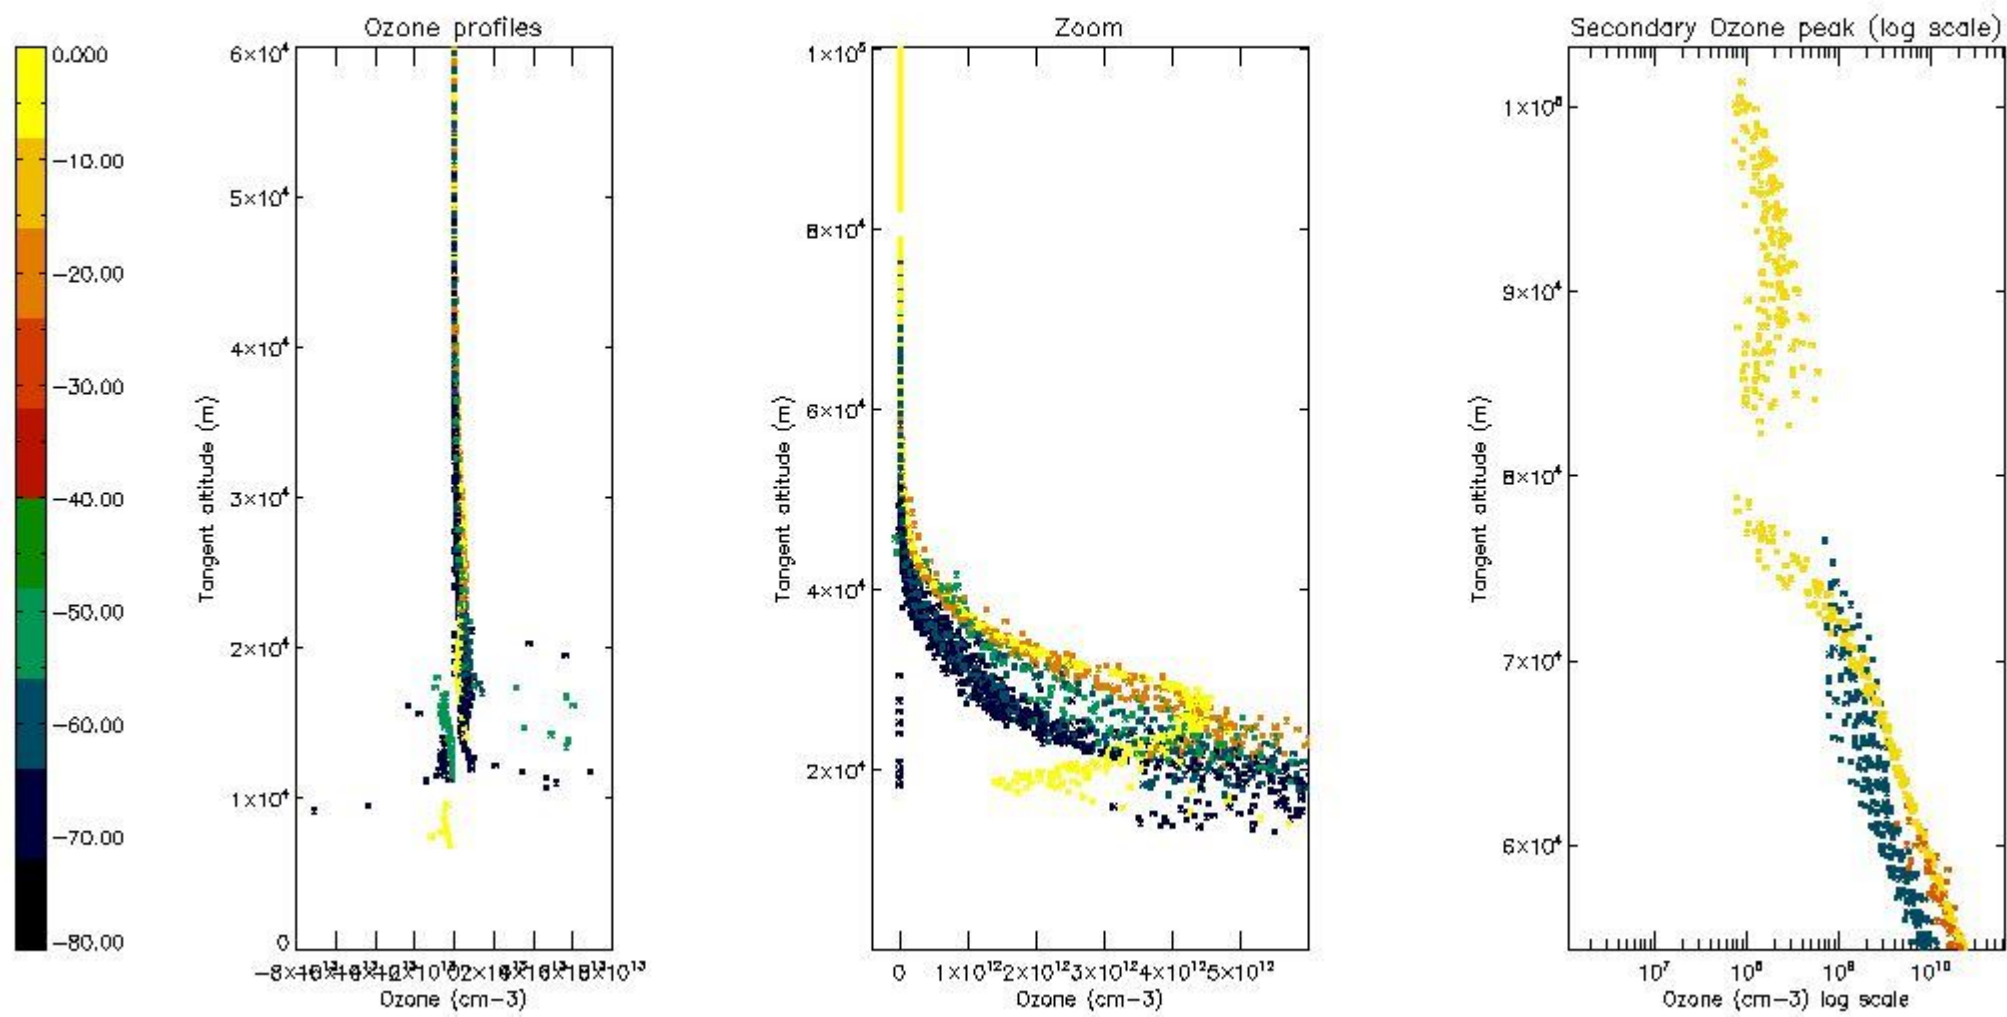

So, the table below shows the percentage of dark limb and valid observations for each criteria with respect to the overall valid daily observations.

| Criteria | % of total production |
|----------|-----------------------|
| All STD | 31 |
| STD < 20 | 12 |

| | |
|----------|---|
| STD < 10 | 7 |
| STD < 5 | 3 |

5.2 Plot ozone profiles for all STD (dark without errors)

The colorbar represents the latitude.

5.3 Plot ozone profiles where STD < 20% (dark without errors)

The colorbar represents the latitude.

5.4 Plot ozone profiles where STD < 10% (dark without errors)

The colorbar represents the latitude.

5.5 Plot ozone profiles where $STD < 5\%$ (dark without errors)

The colorbar represents the latitude.