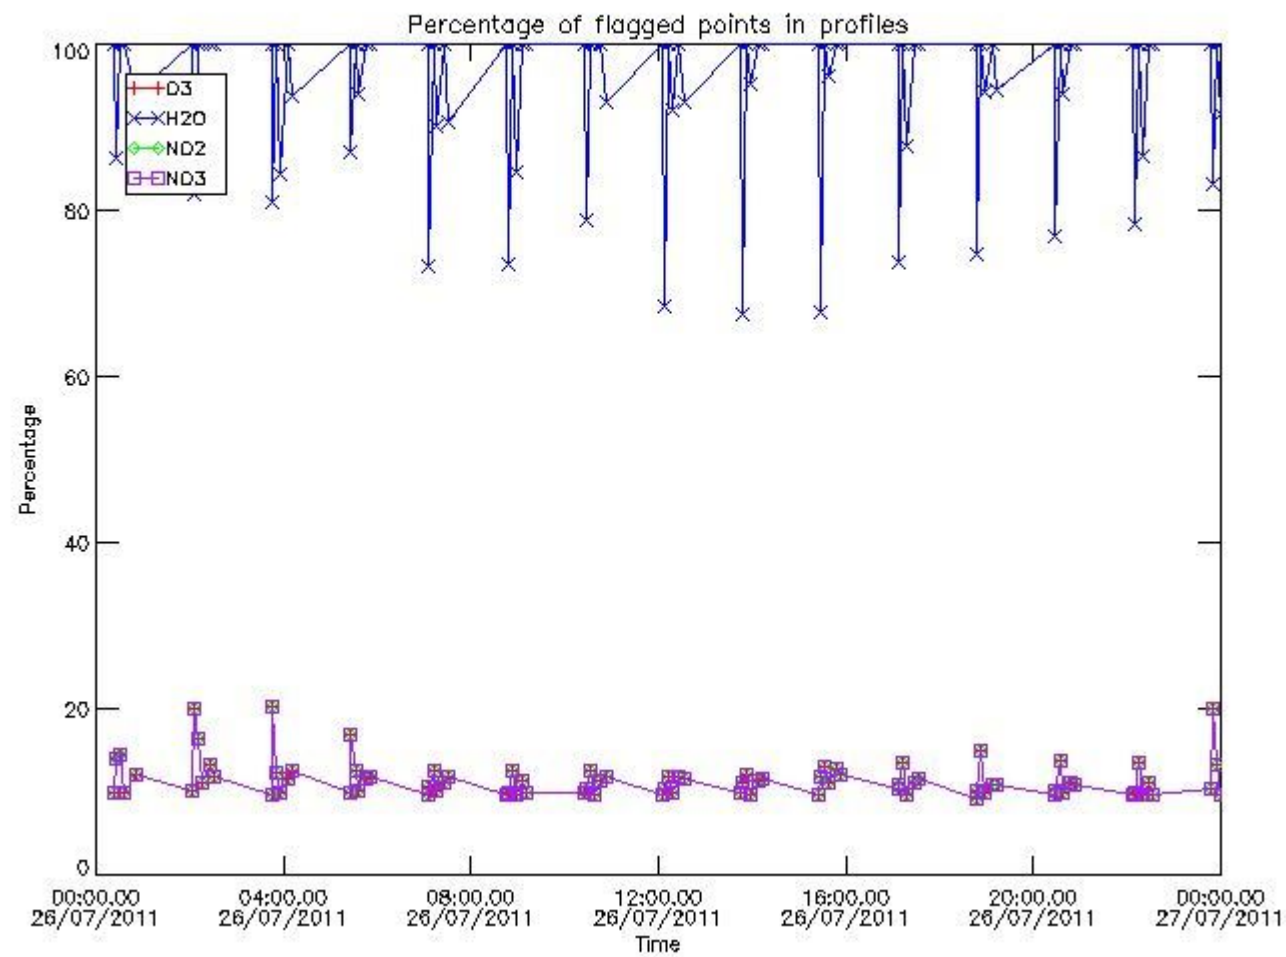

3. Quality information per product

In this section it is plotted some information contained in the Quality Summary data set of the level 2 products. Only products in dark limb conditions and without errors (error flag in the MPH set to "0") are used.

3.1 Plot quality information per product (time dependant)

3.2 Plot quality information per product (world map)