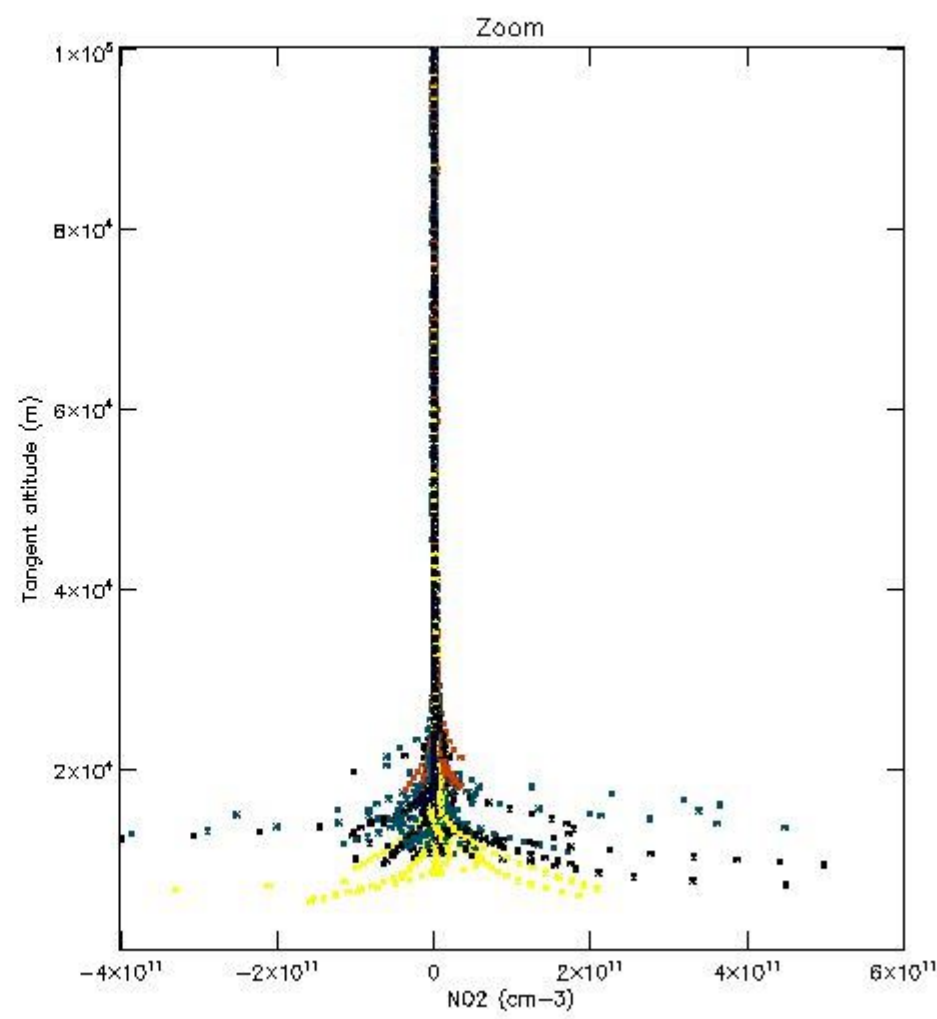

5.7 Plot NO3 profiles for all STD (dark without errors)

The colorbar represents the latitude.