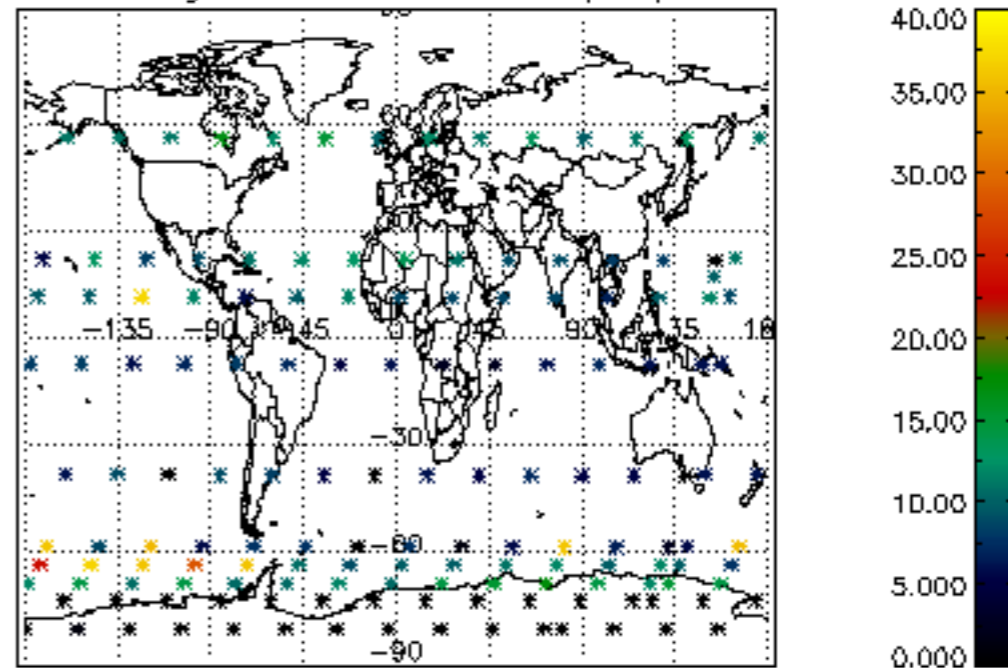

Percentage of saturation errors per profile