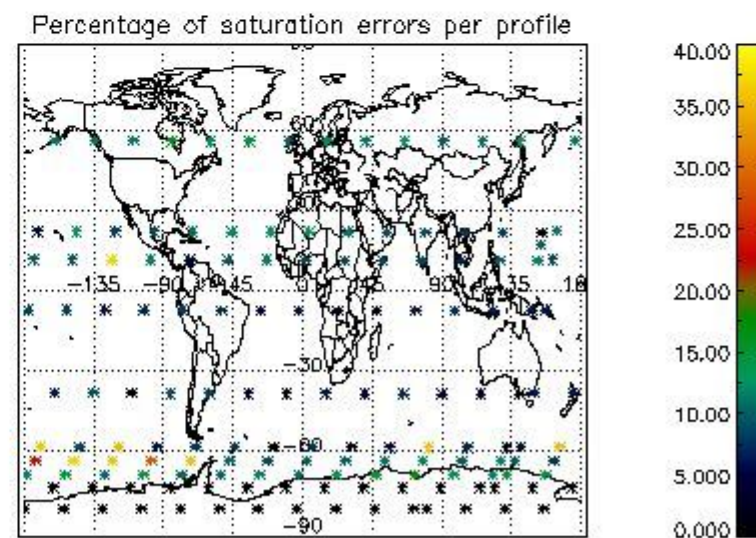

5. Trace gas profiles

5.1 Ozone statistics based on quality of products

The final quality of the products can be "measured" using the STD (Standard Deviation) attached to every point profile. This information is written to the parameter GOM_NL__2P/NL_LOCAL_SPECIES_DENSITY/o3_std of the level 2 products. The table below shows the statistics for given STD ranges.

The statistics are given with respect to the overall valid production:

- Products without fatal errors: GOM_NL__2P/MPH/PRODUCT_ERR=0
- Valid point profile: GOM_NL__2P/NL_LOCAL_SPECIES_DENSITY/pcd(0)=0

The 'Criteria' is applied to valid points of dark limb products:

- Products in dark limb illumination condition: GOM_NL__2P/NL_SUMMARY_QUALITY/obs_ill_cond=0
- Products without fatal errors: GOM_NL__2P/MPH/PRODUCT_ERR=0
- Valid point profile: GOM_NL__2P/NL_LOCAL_SPECIES_DENSITY/pcd(0)=0

So, the table below shows the percentage of dark limb and valid observations for each criteria with respect to the overall valid daily observations.

Criteria	% of total production
All STD	23
STD < 20	9