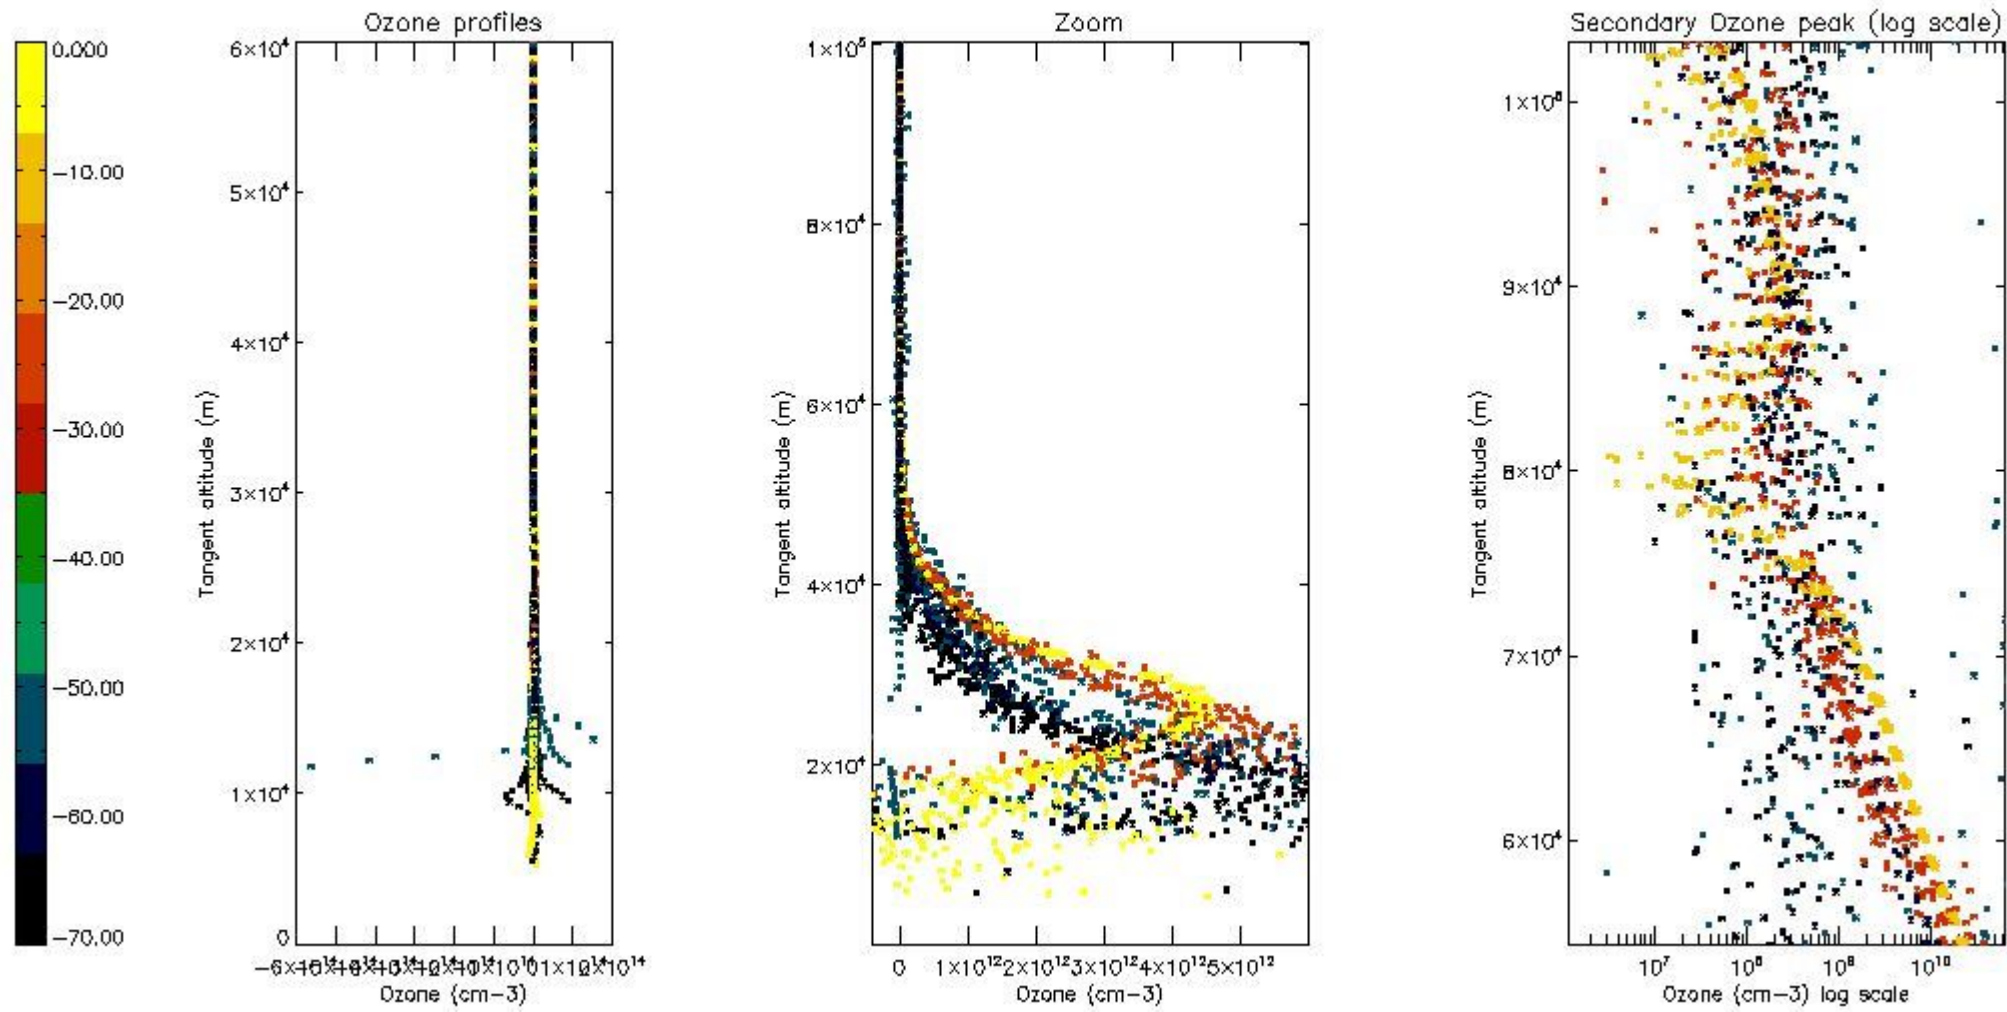

STD < 10	5
STD < 5	3

5.2 Plot ozone profiles for all STD (dark without errors)

The colorbar represents the latitude.

5.3 Plot ozone profiles where STD < 20% (dark without errors)

The colorbar represents the latitude.