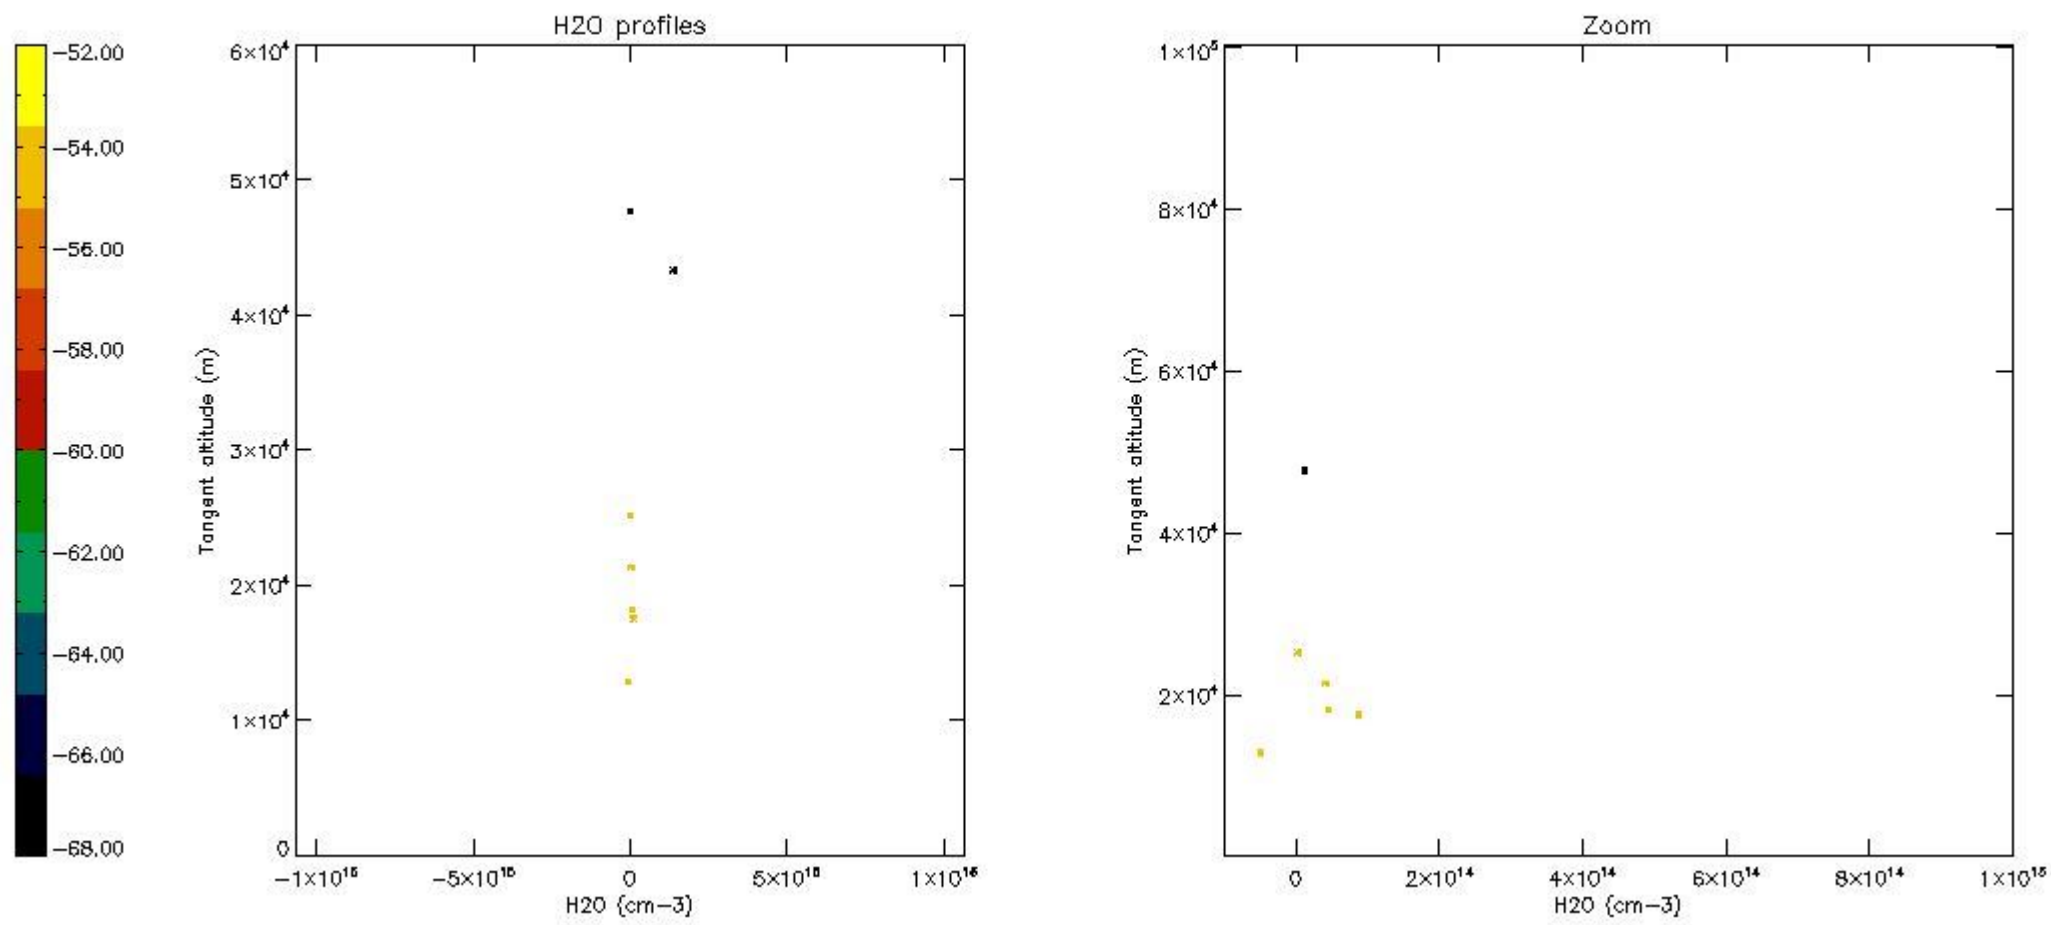

The colorbar represents the latitude.