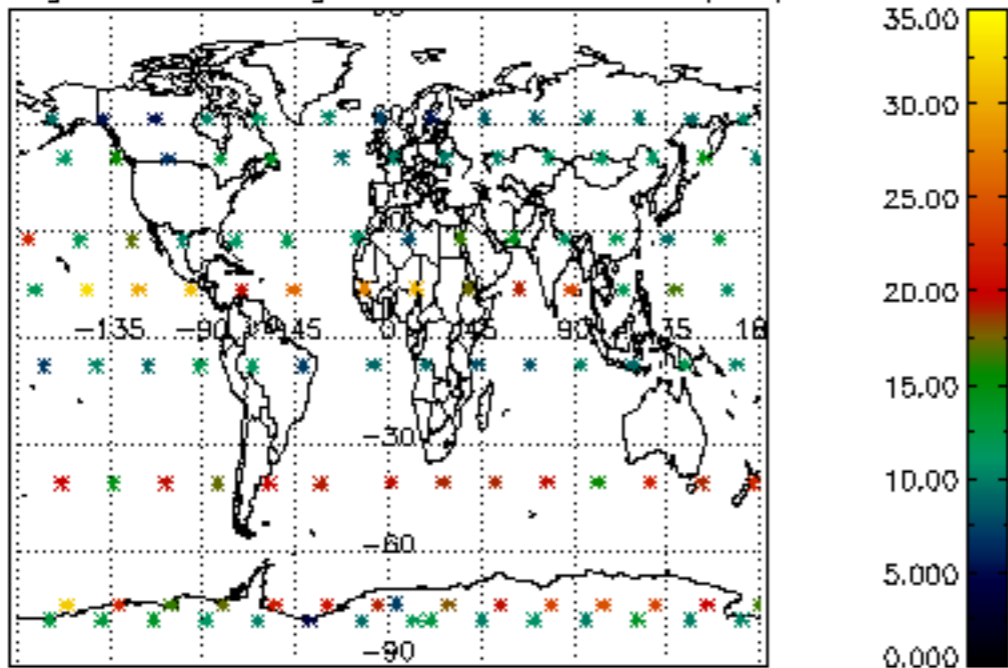

Percentage of cosmic ray hits per profile

Percentage of star falling outside central band per profile