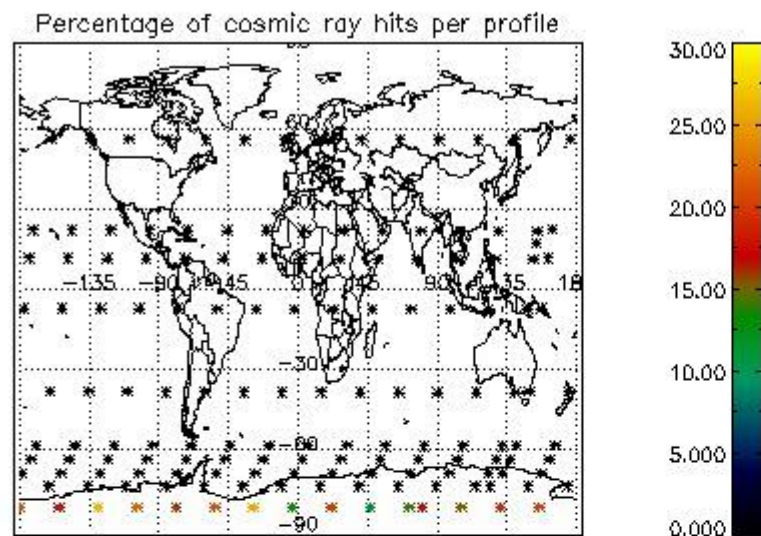

4.2.2 Plot level 1 quality information per product (world map): ENVISAT DESCENDING passes

5. Trace gas profiles

5.1 Ozone statistics based on quality of products

The final quality of the products can be "measured" using the STD (Standard Deviation) attached to every point profile. This information is written to the parameter GOM_NL__2P/NL_LOCAL_SPECIES_DENSITY/o3_std of the level 2 products. The table below shows the statistics for given STD ranges.

The statistics are given with respect to the overall valid production:

- Products without fatal errors: GOM_NL__2P/MPH/PRODUCT_ERR=0
- Valid point profile: GOM_NL__2P/NL_LOCAL_SPECIES_DENSITY/pcd(0)=0

The 'Criteria' is applied to valid points of dark limb products:

- Products in dark limb illumination condition: GOM_NL__2P/NL_SUMMARY_QUALITY/obs_ill_cond=0
- Products without fatal errors: GOM_NL__2P/MPH/PRODUCT_ERR=0
- Valid point profile: GOM_NL__2P/NL_LOCAL_SPECIES_DENSITY/pcd(0)=0

So, the table below shows the percentage of dark limb and valid observations for each criteria with respect to the overall valid daily observations.

Criteria	% of total production
All STD	23
STD < 20	9