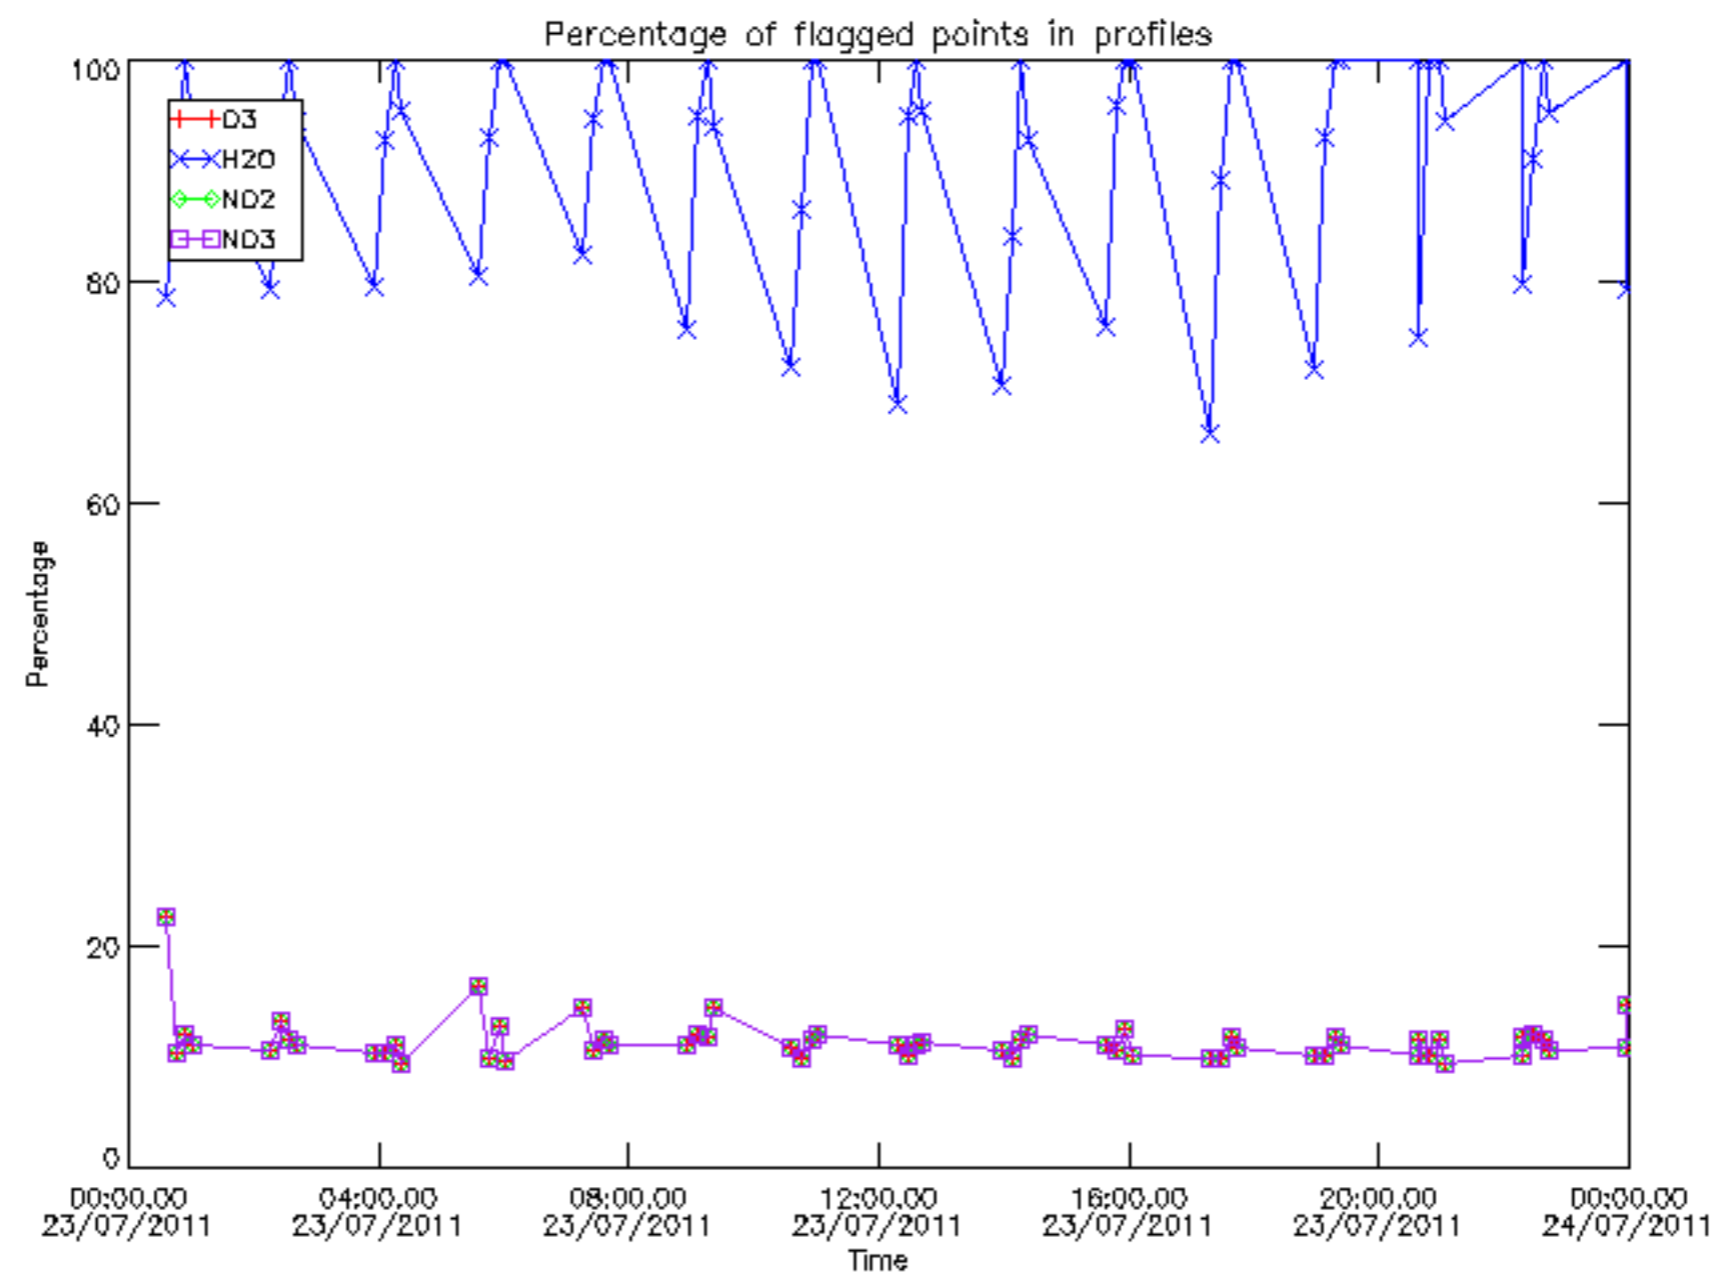

Percentage of flagged data per D3 profile

Percentage of flagged data per H2O profile