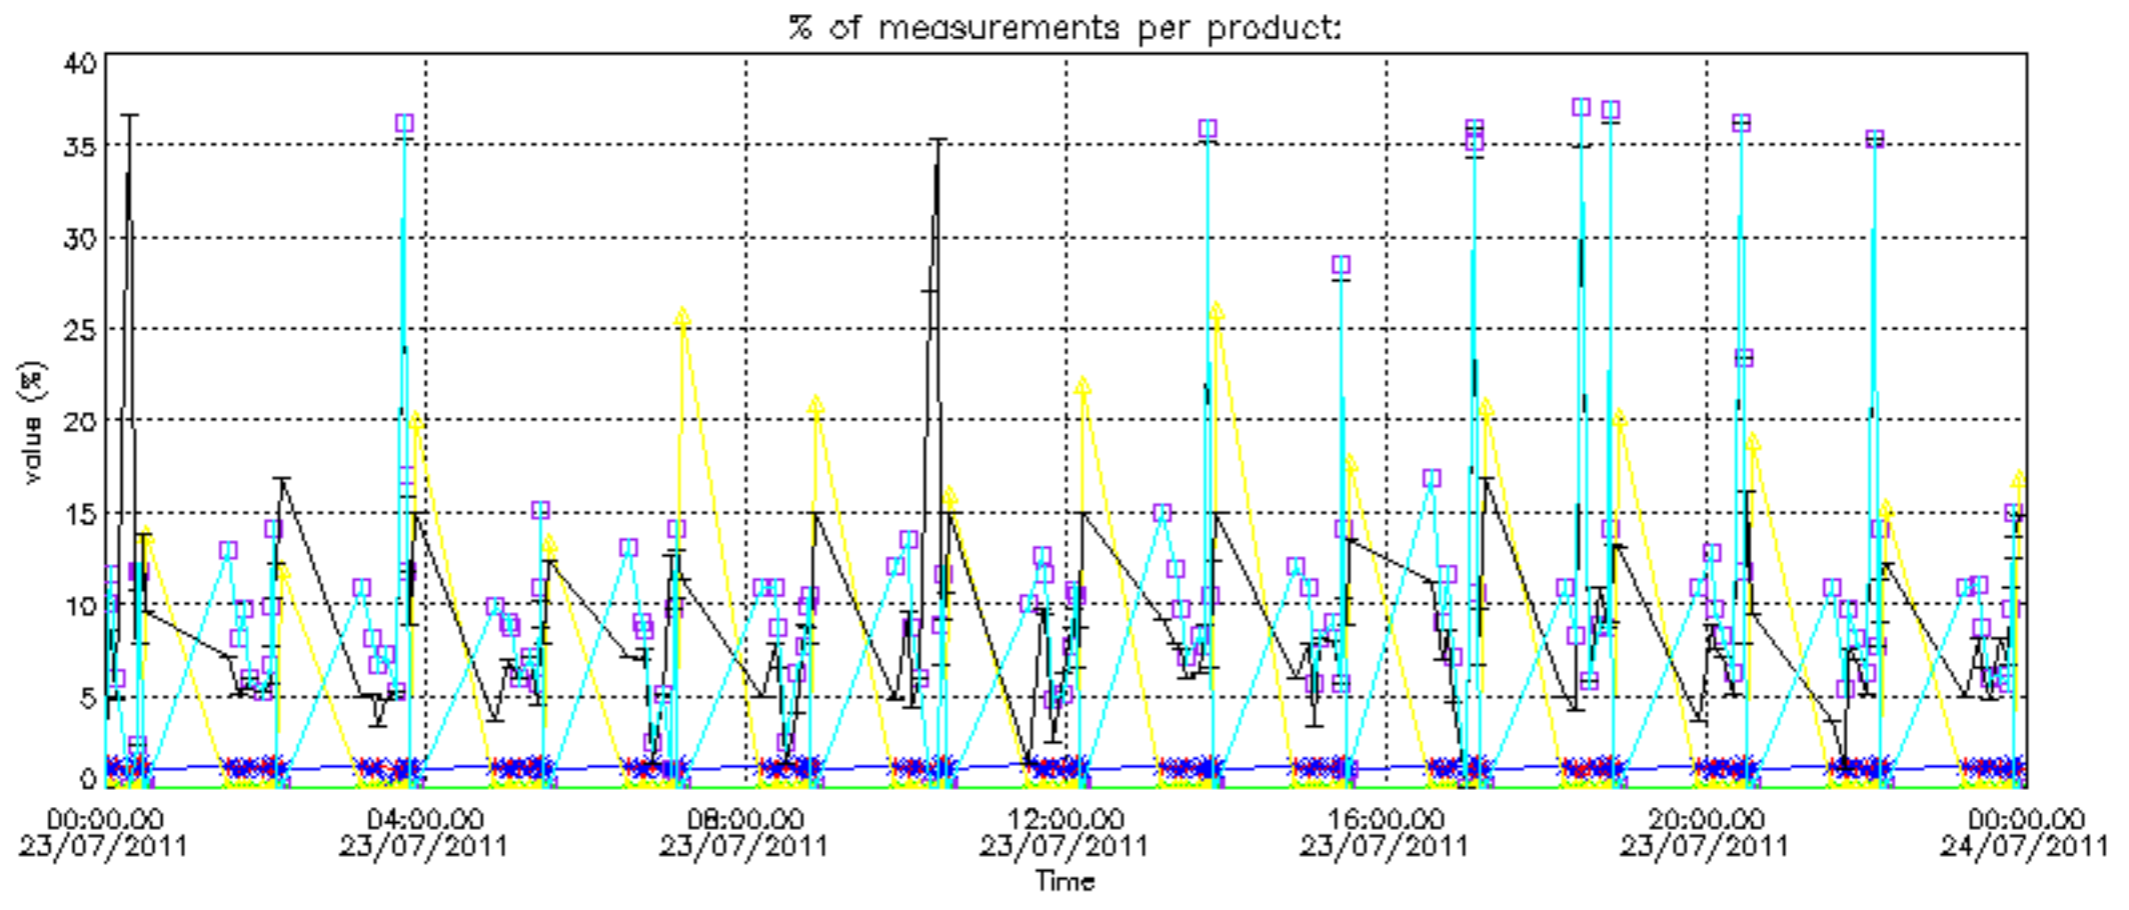

Percentage of cosmic ray hits per profile

Percentage of datation errors per profile