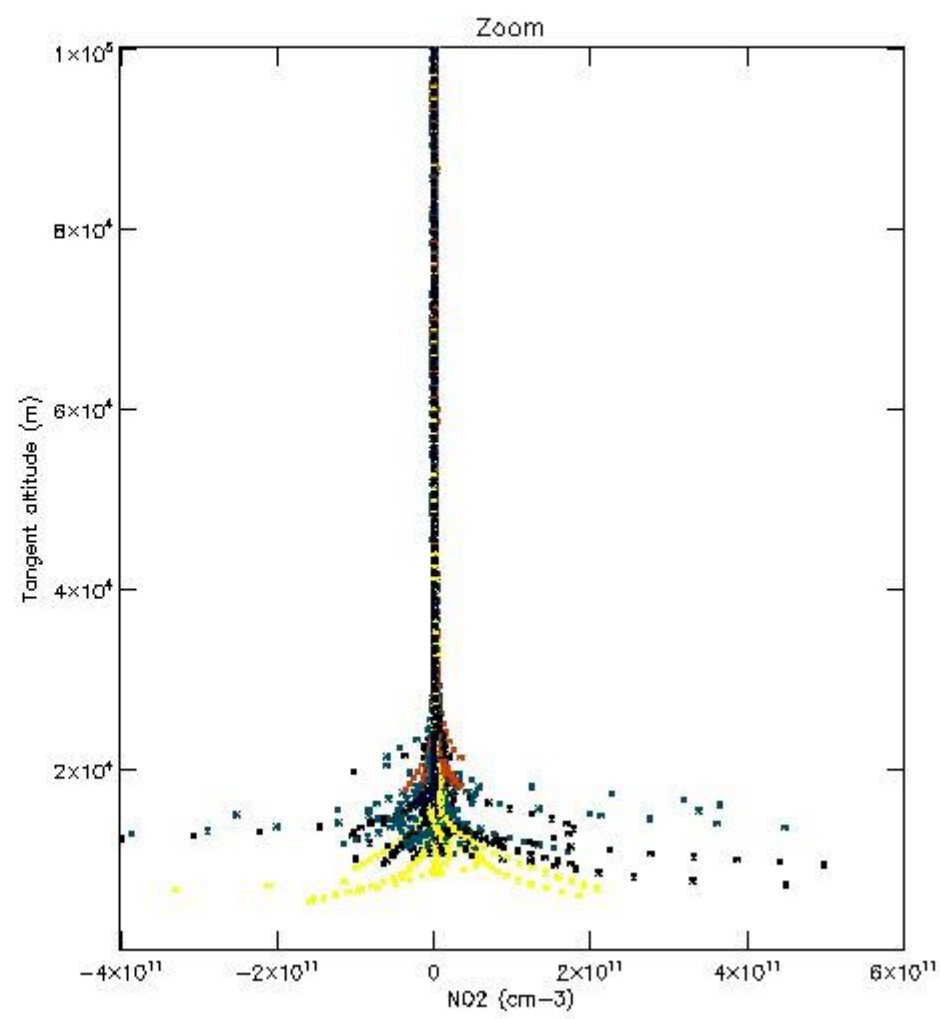

5.7 Plot NO3 profiles for all STD (dark without errors)

The colorbar represents the latitude.