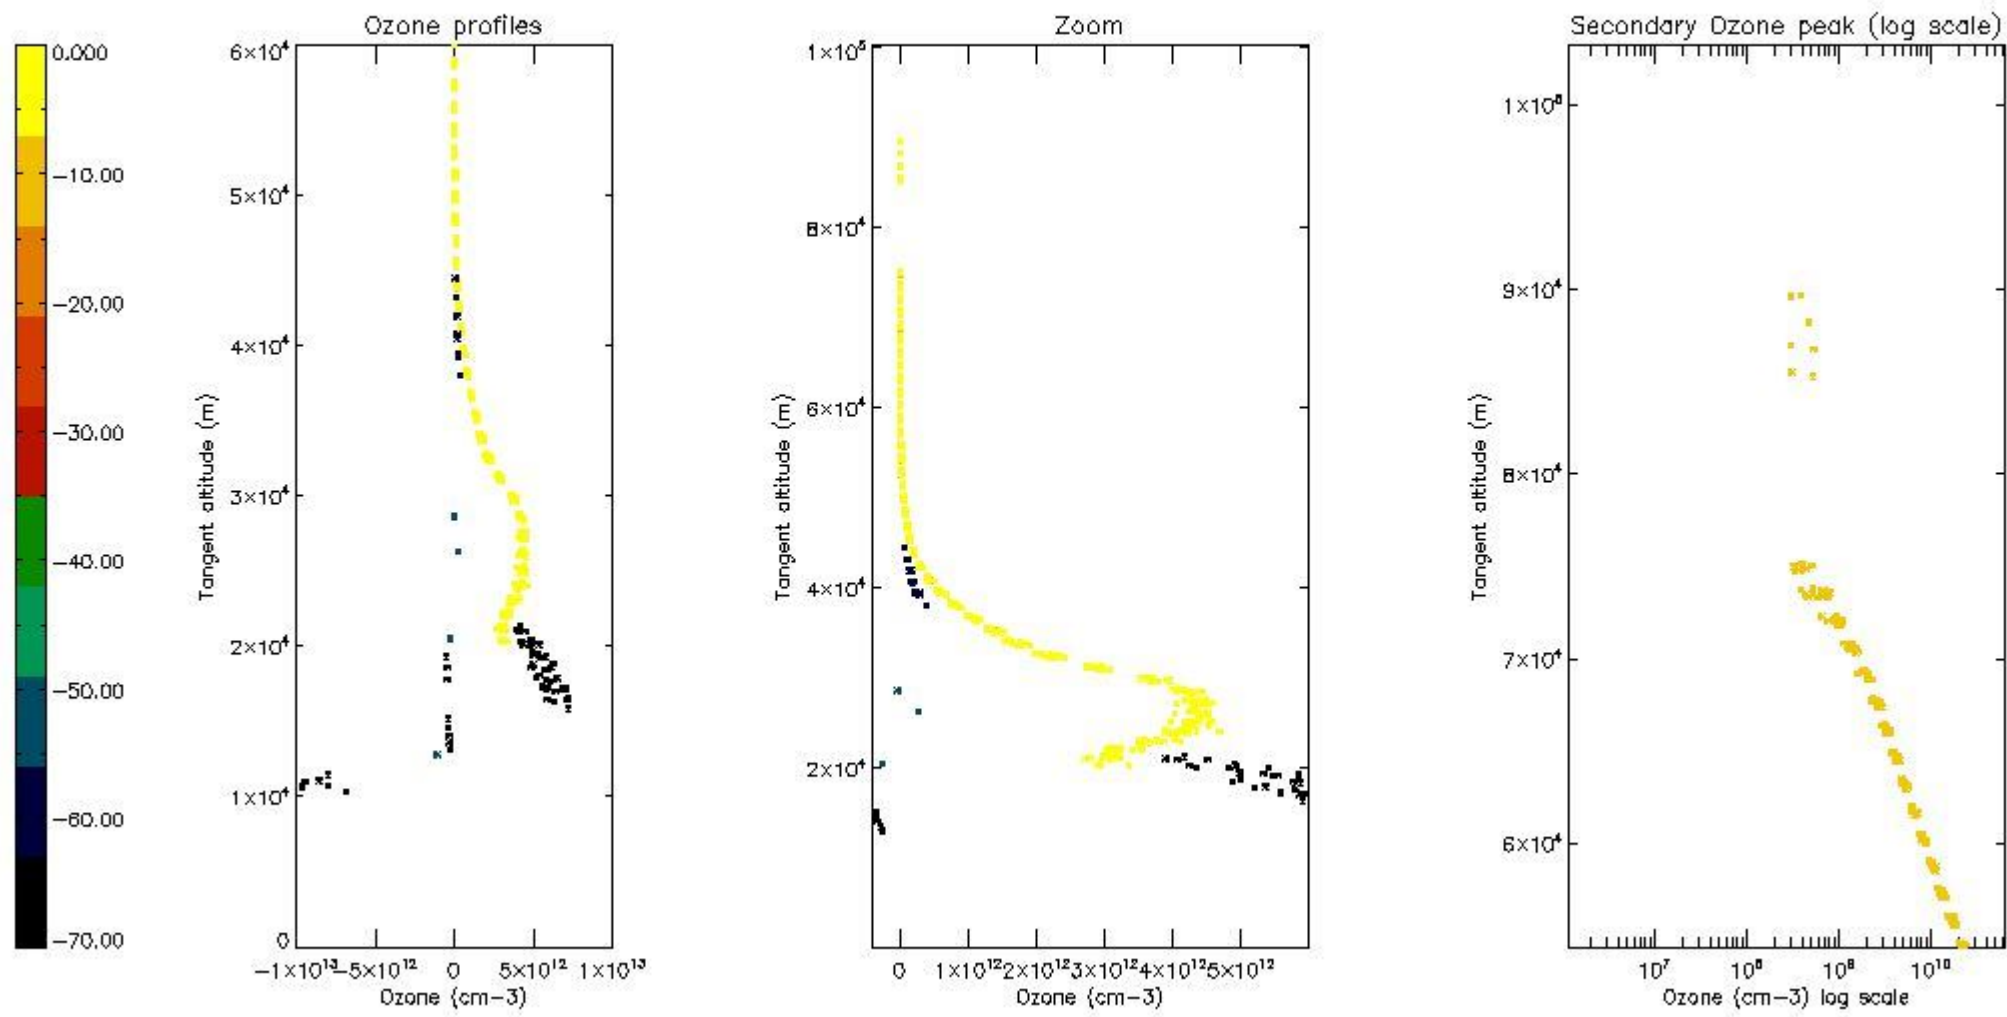

5.6 Plot NO₂ profiles for all STD (dark without errors)

The colorbar represents the latitude.