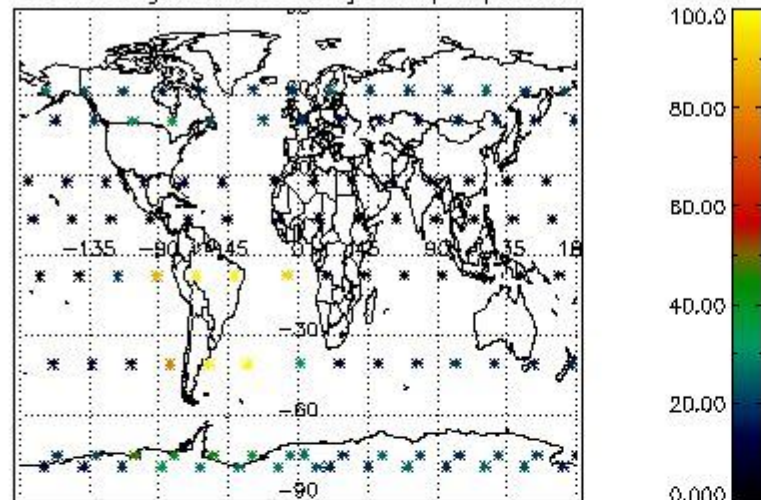

Percentage of cosmic ray hits per profile