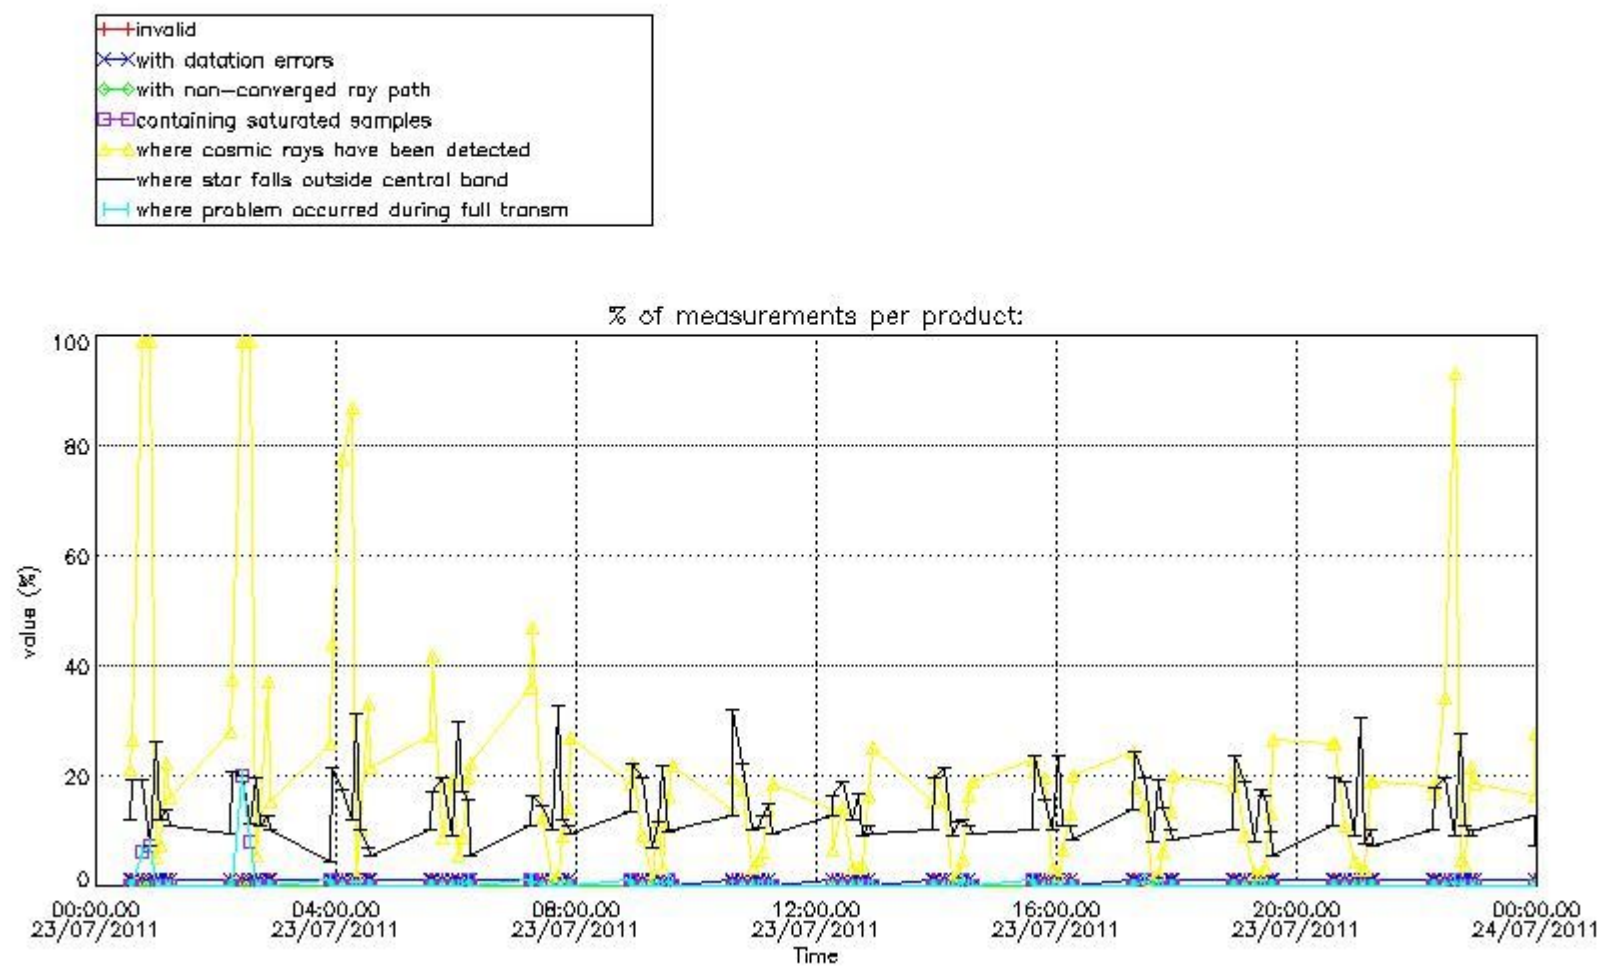

4.1.2 Plot level 1 quality information per product (time dependant): ENVI SAT DESCENDING passes