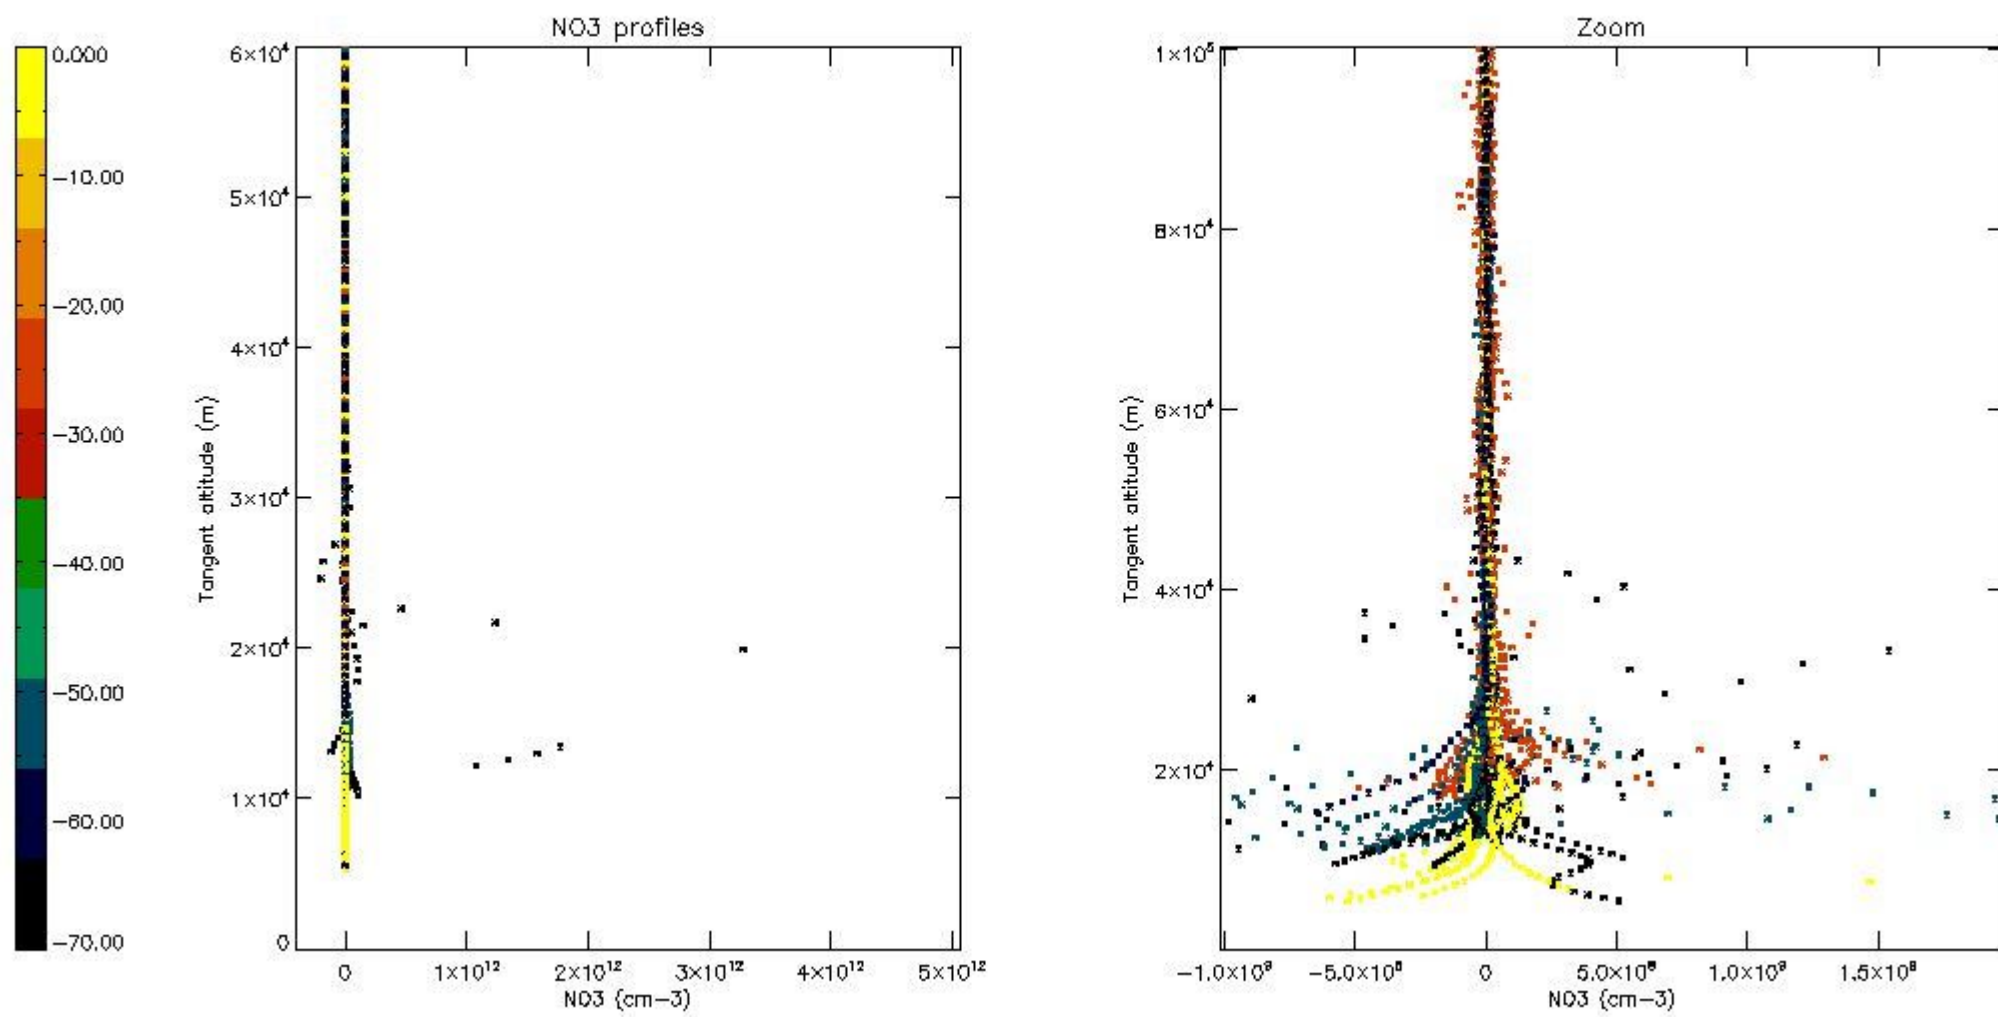

5.8 Plot H2O profiles for all STD (only for occultations of stars 1,2,3,4,13,14,16,26,63 dark without errors)

The colorbar represents the latitude.