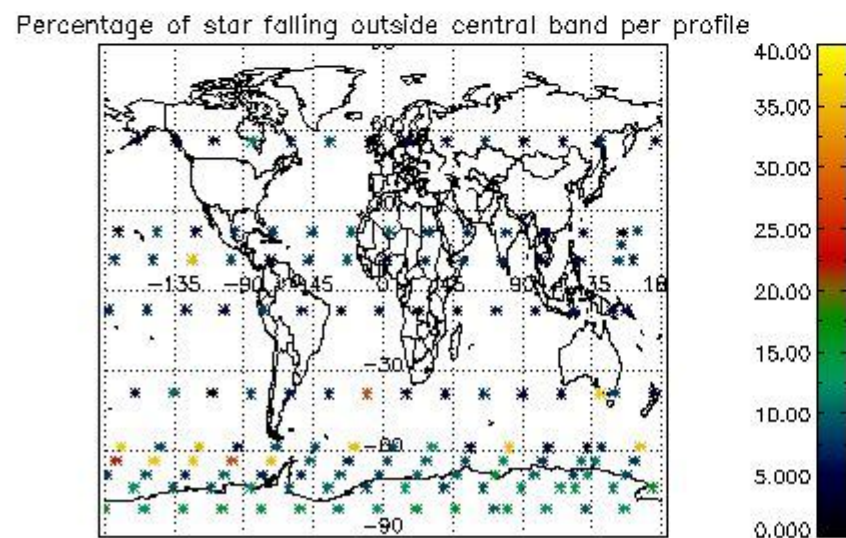

5. Trace gas profiles

5.1 Ozone statistics based on quality of products

The final quality of the products can be "measured" using the STD (Standard Deviation) attached to every point profile. This information is written to the parameter GOM_NL__2P/NL_LOCAL_SPECIES_DENSITY/o3_std of the level 2 products. The table below shows the statistics for given STD ranges.

The statistics are given with respect to the overall valid production:

- Products without fatal errors: GOM_NL__2P/MPH/PRODUCT_ERR=0
- Valid point profile: GOM_NL__2P/NL_LOCAL_SPECIES_DENSITY/pcd(0)=0

The 'Criteria' is applied to valid points of dark limb products:

- Products in dark limb illumination condition: GOM_NL__2P/NL_SUMMARY_QUALITY/obs_ill_cond=0
- Products without fatal errors: GOM_NL__2P/MPH/PRODUCT_ERR=0
- Valid point profile: GOM_NL__2P/NL_LOCAL_SPECIES_DENSITY/pcd(0)=0

So, the table below shows the percentage of dark limb and valid observations for each criteria with respect to the overall valid daily observations.

Criteria	% of total production
All STD	23
STD < 20	9