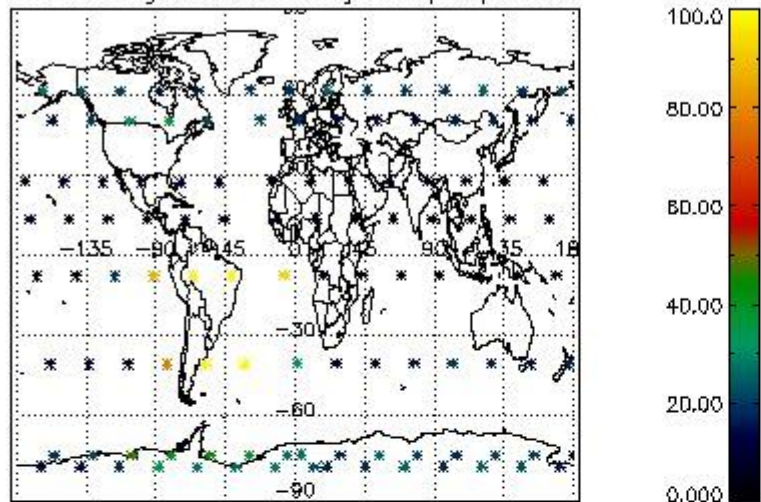

Percentage of cosmic ray hits per profile