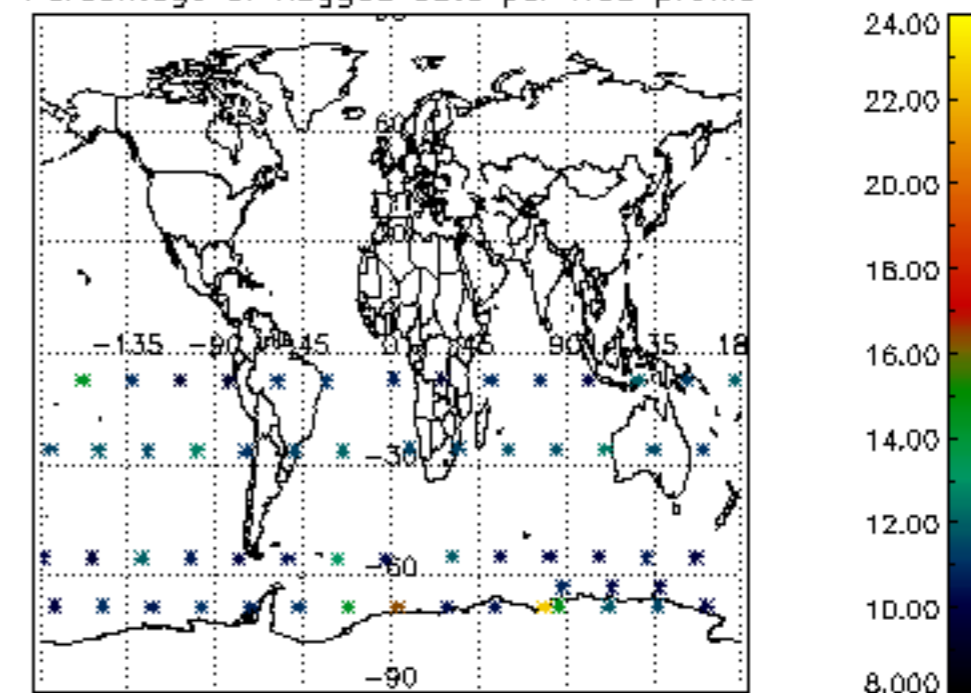

Percentage of flagged data per NO3 profile