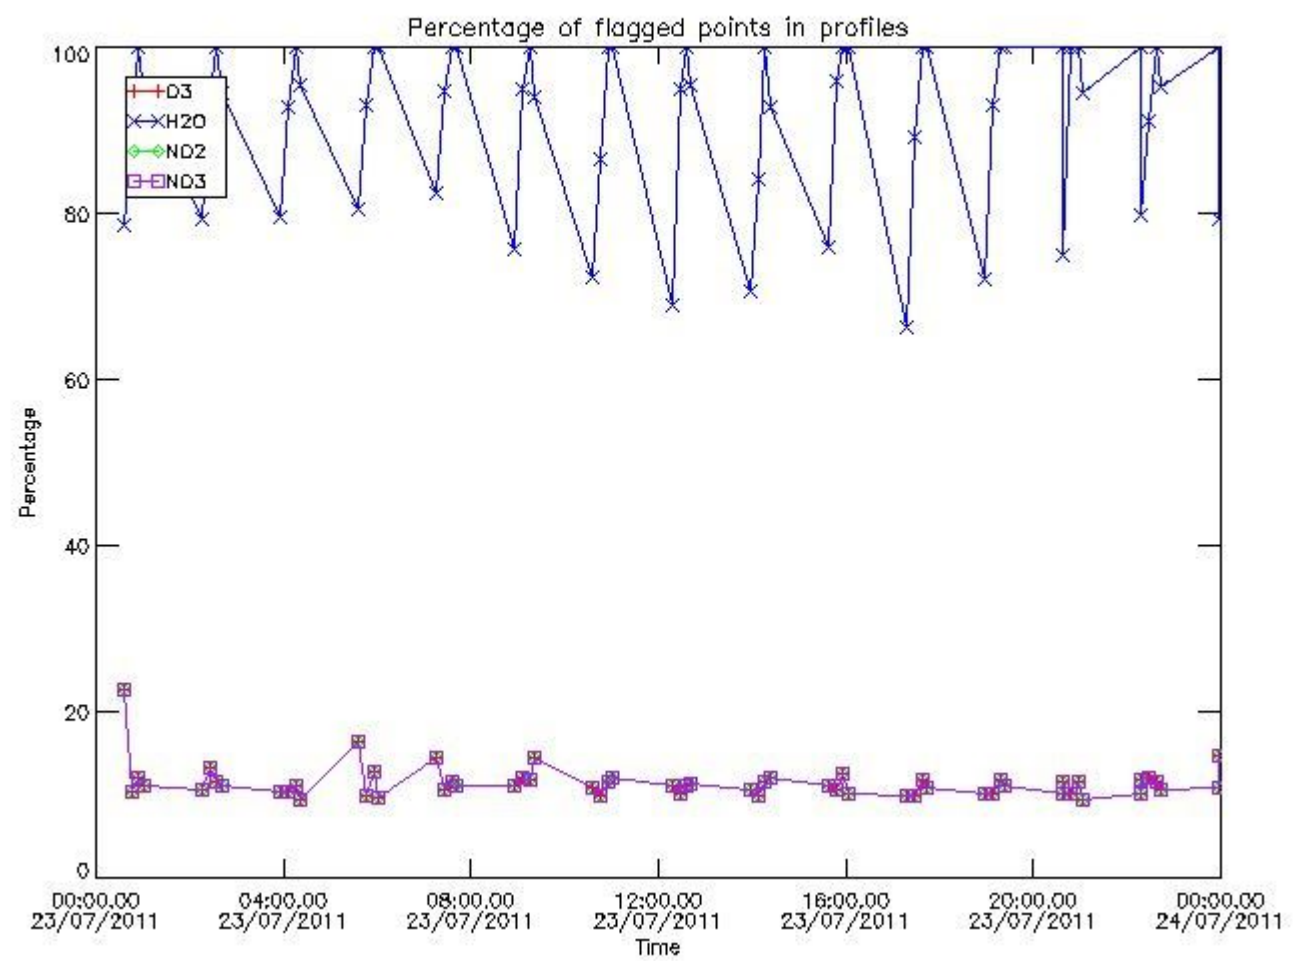

3. Quality information per product

In this section it is plotted some information contained in the Quality Summary data set of the level 2 products. Only products in dark limb conditions and without errors (error flag in the MPH set to "0") are used.

3.1 Plot quality information per product (time dependant)

3.2 Plot quality information per product (world map)