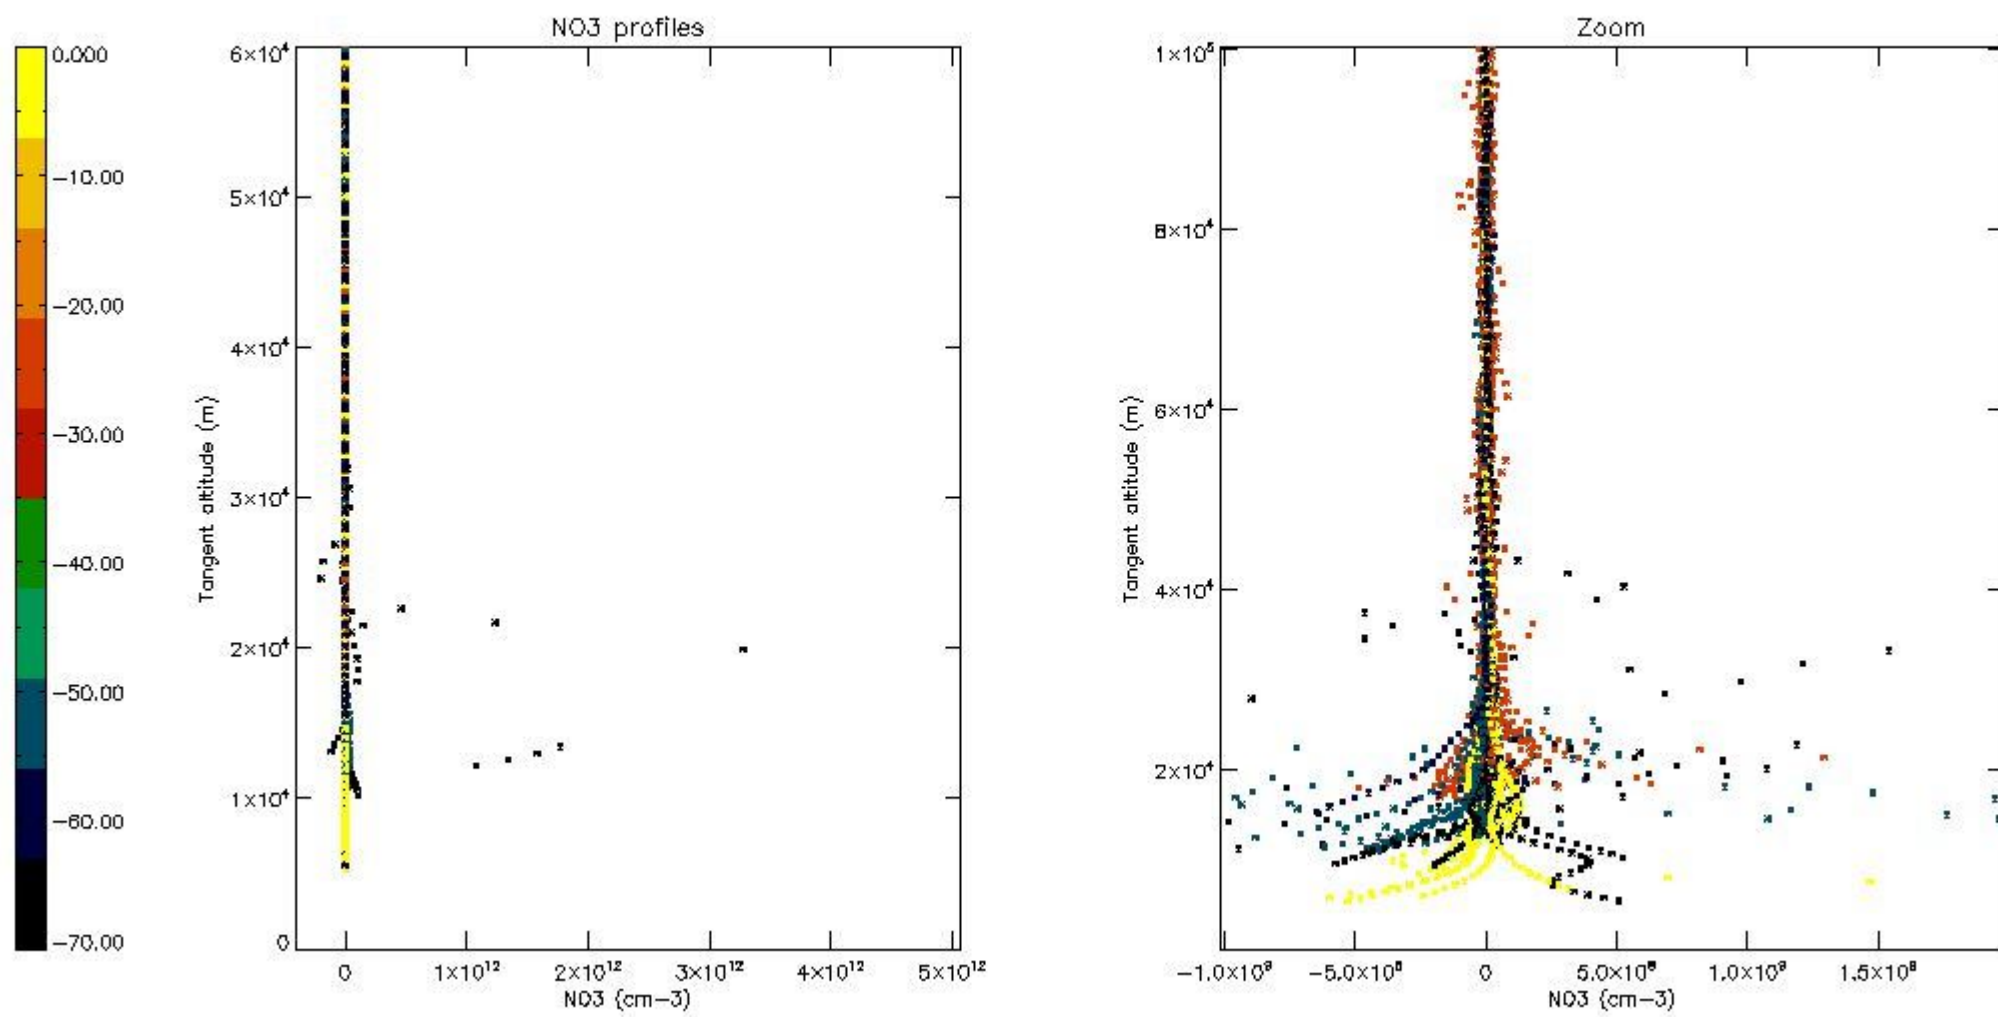

*5.6 Plot NO<sub>2</sub> profiles for all STD (dark without errors)*

The colorbar represents the latitude.

*5.7 Plot NO3 profiles for all STD (dark without errors)*

The colorbar represents the latitude.

5.8 Plot H2O profiles for all STD (only for occultations of stars 1,2,3,4,13,14,16,26,63 dark without errors)

The colorbar represents the latitude.