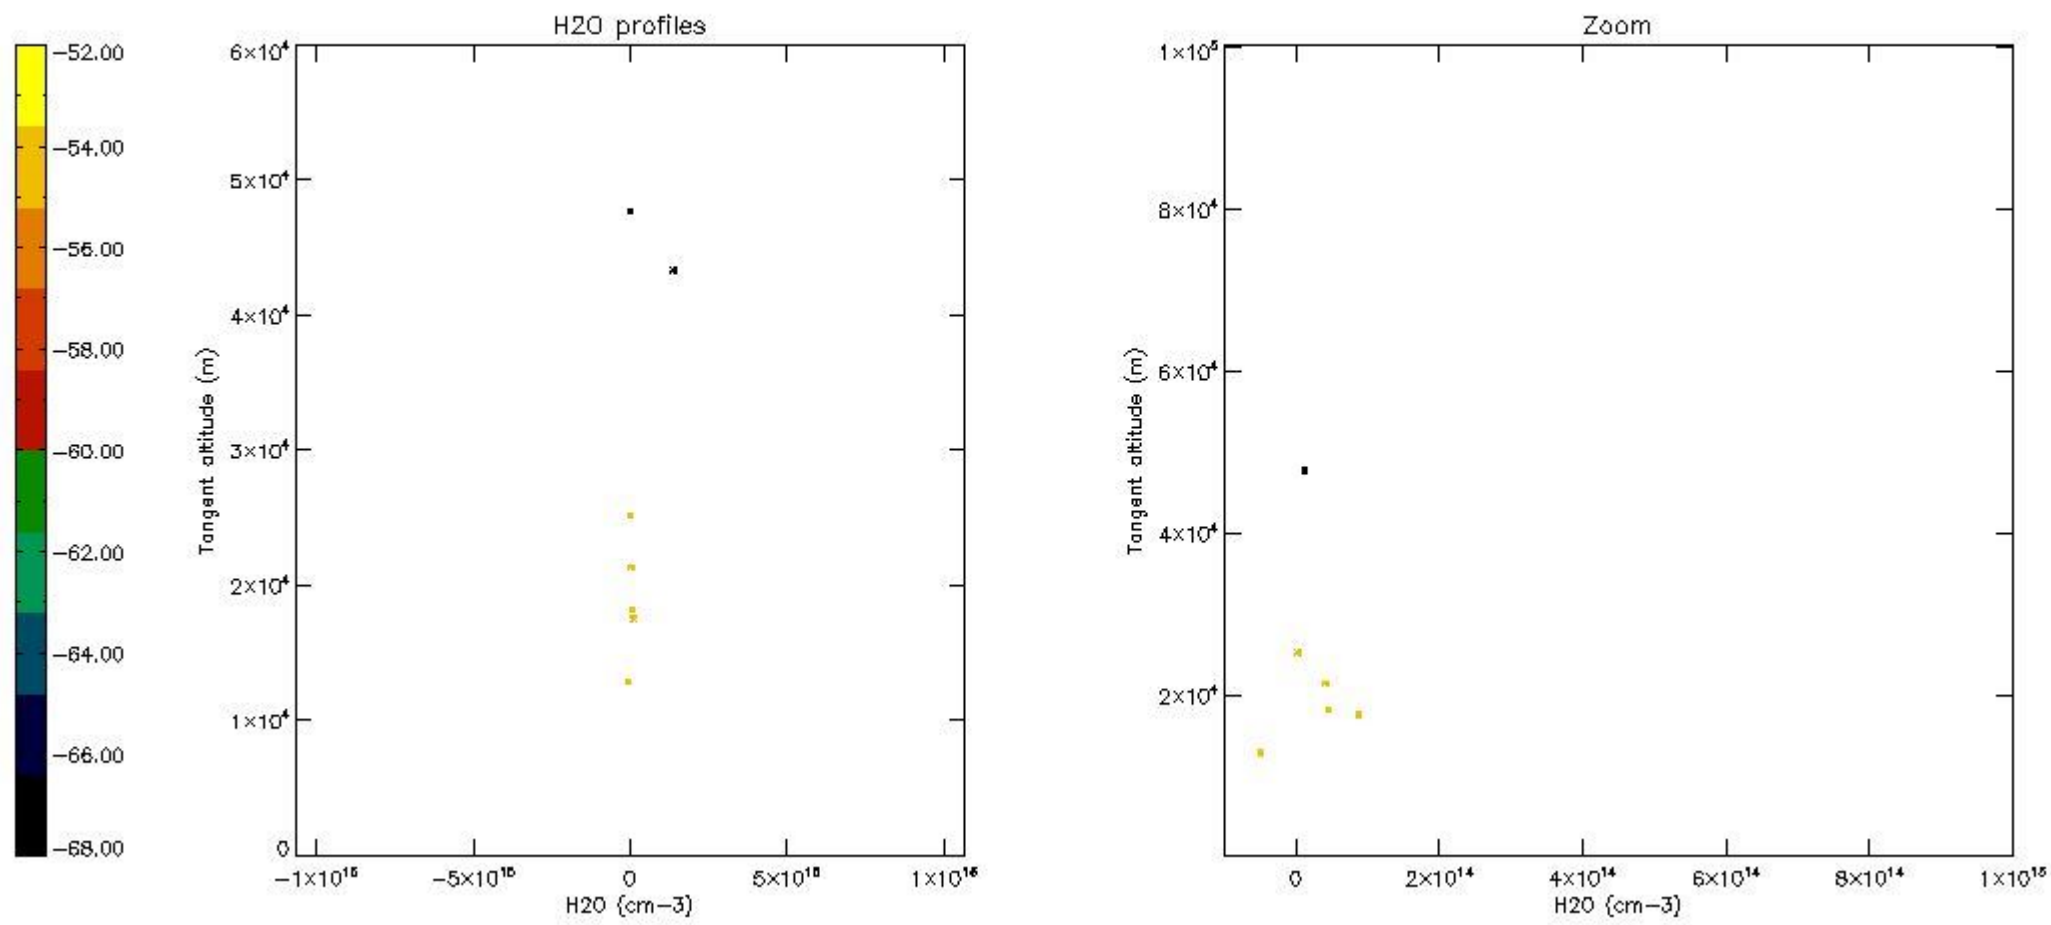

6. Auxiliary Data Files used for the production reported in section 2

The number reported in the third column indicates since which file (see list in section 2) the corresponding auxiliary file has been used. The fourth column is the date of those product files.

Type	Auxiliary Filename	Used since product	Used since product date
INST_PHYS_CHARACTERISTICS	GOM_INS_AXVIEC20091111_143220_20030716_120000_20500101_000000	1	23-JUL-2011 00:00:30
LEVEL-2_PROC_CONFIG	GOM_PR2_AXVIEC20091111_152718_20020301_000000_20500101_000000	1	23-JUL-2011 00:00:30
CROSS_SECTIONS_FILE	GOM_CRS_AXVIEC20091111_154832_20020301_000000_20500101_000000	1	23-JUL-2011 00:00:30