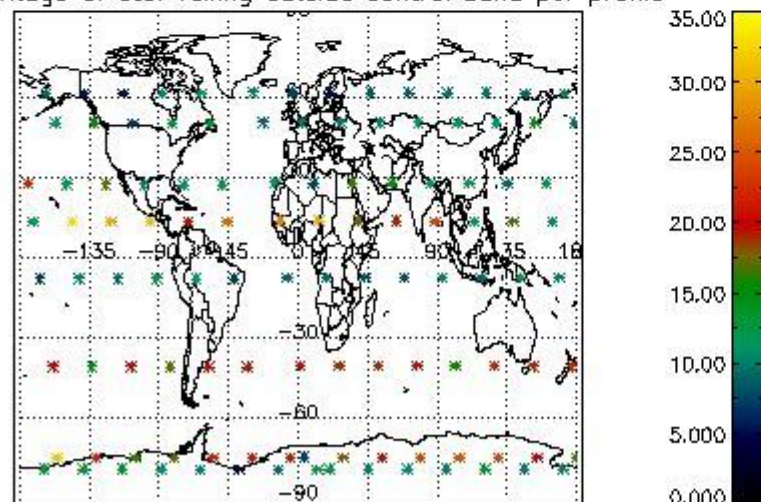

4.2.1 Plot level 1 quality information per product (world map): ENVISAT ASCENDING passes

Percentage of cosmic ray hits per profile

Percentage of datation errors per profile

Percentage of star falling outside central band per profile