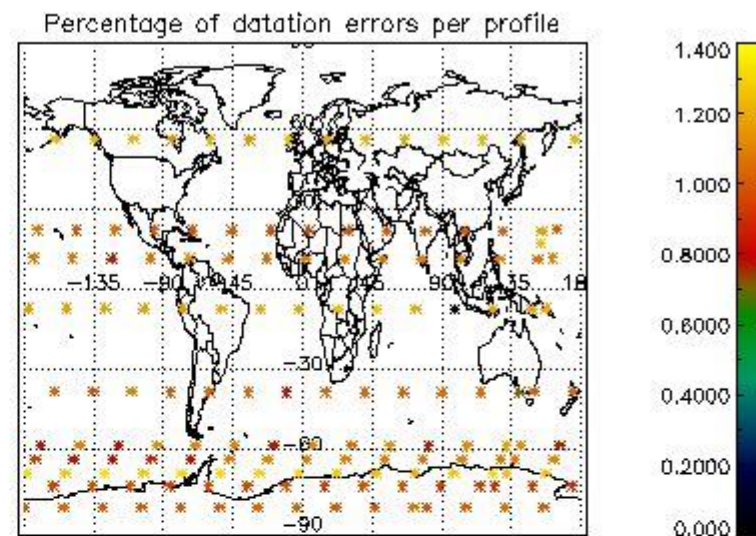

5. Trace gas profiles

5.1 Ozone statistics based on quality of products

The final quality of the products can be "measured" using the STD (Standard Deviation) attached to every point profile. This information is written to the parameter GOM_NL__2P/NL_LOCAL_SPECIES_DENSITY/o3_std of the level 2 products. The table below shows the statistics for given STD ranges.

The statistics are given with respect to the overall valid production:

- Products without fatal errors: GOM_NL__2P/MPH/PRODUCT_ERR=0
- Valid point profile: GOM_NL__2P/NL_LOCAL_SPECIES_DENSITY/pcd(0)=0

The 'Criteria' is applied to valid points of dark limb products:

- Products in dark limb illumination condition: GOM_NL__2P/NL_SUMMARY_QUALITY/obs_ill_cond=0
- Products without fatal errors: GOM_NL__2P/MPH/PRODUCT_ERR=0
- Valid point profile: GOM_NL__2P/NL_LOCAL_SPECIES_DENSITY/pcd(0)=0

So, the table below shows the percentage of dark limb and valid observations for each criteria with respect to the overall valid daily observations.

Criteria	% of total production
All STD	23
STD < 20	9