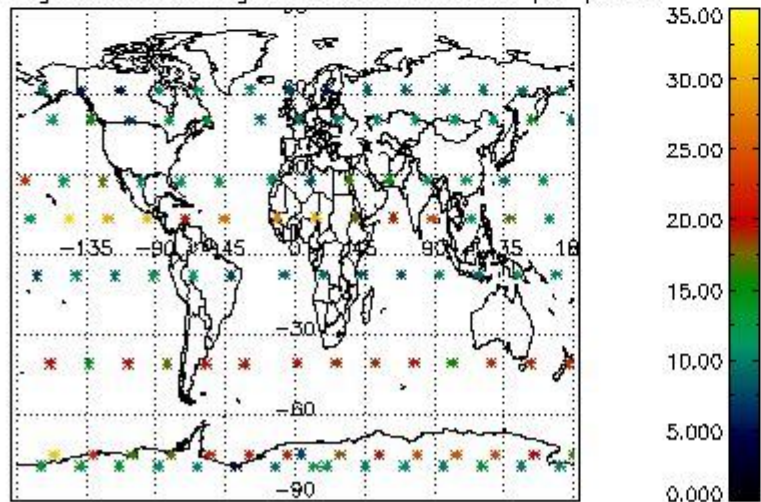

4.2.1 Plot level 1 quality information per product (world map): ENVISAT ASCENDING passes

Percentage of cosmic ray hits per profile

Percentage of datation errors per profile

Percentage of star falling outside central band per profile