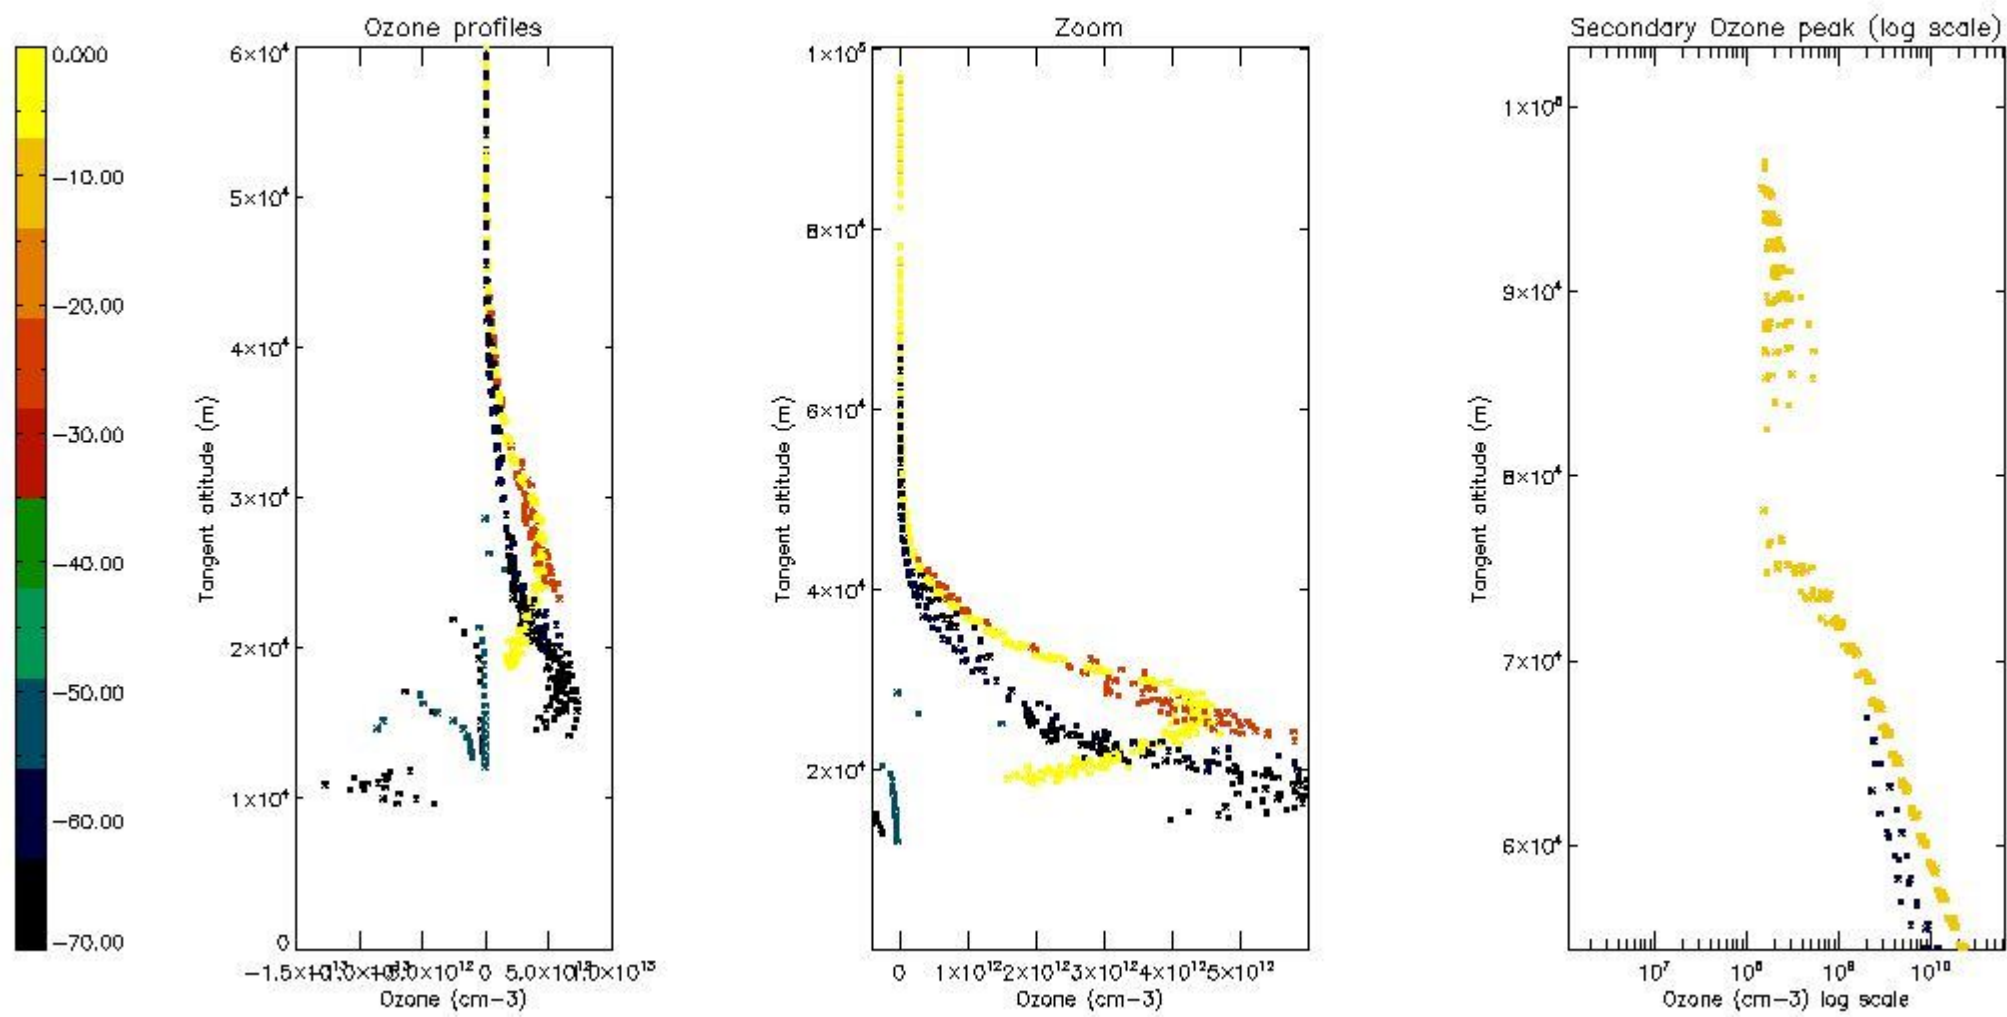

5.5 Plot ozone profiles where STD < 5% (dark without errors)

The colorbar represents the latitude.