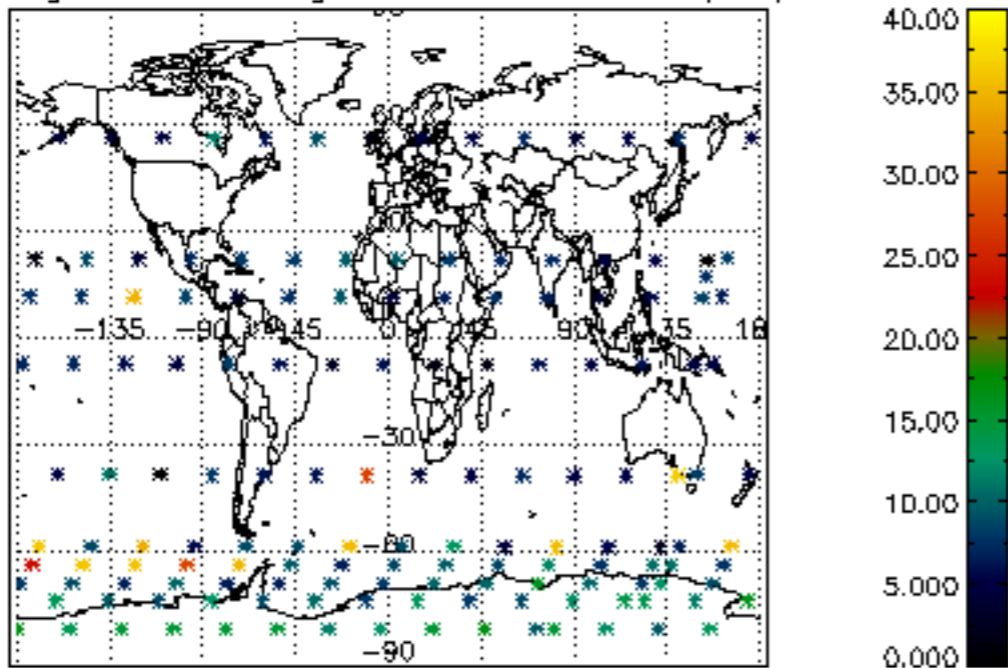

Percentage of star falling outside central band per profile