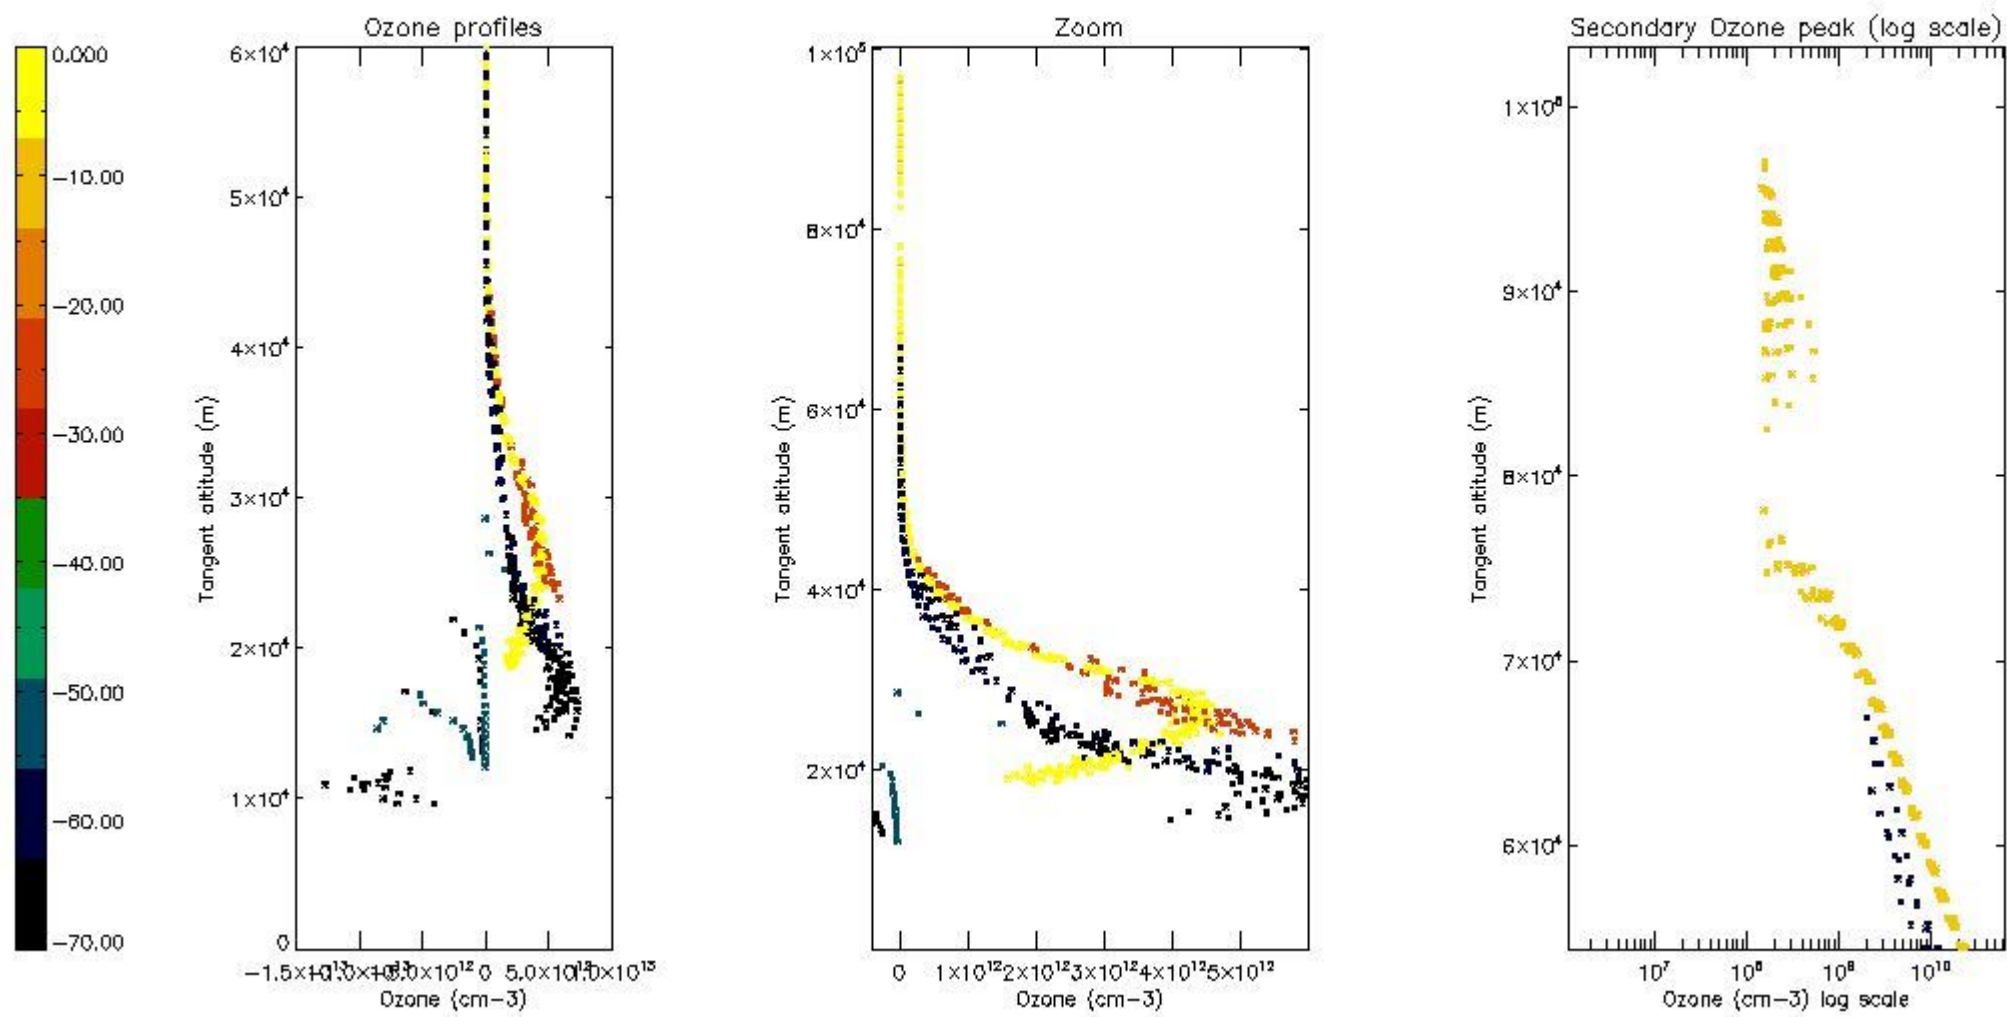

STD < 10	5
STD < 5	3

5.2 Plot ozone profiles for all STD (dark without errors)

The colorbar represents the latitude.

5.3 Plot ozone profiles where STD < 20% (dark without errors)

The colorbar represents the latitude.

5.4 Plot ozone profiles where  $STD < 10\%$  (dark without errors)

The colorbar represents the latitude.

*5.5 Plot ozone profiles where STD < 5% (dark without errors)*

The colorbar represents the latitude.