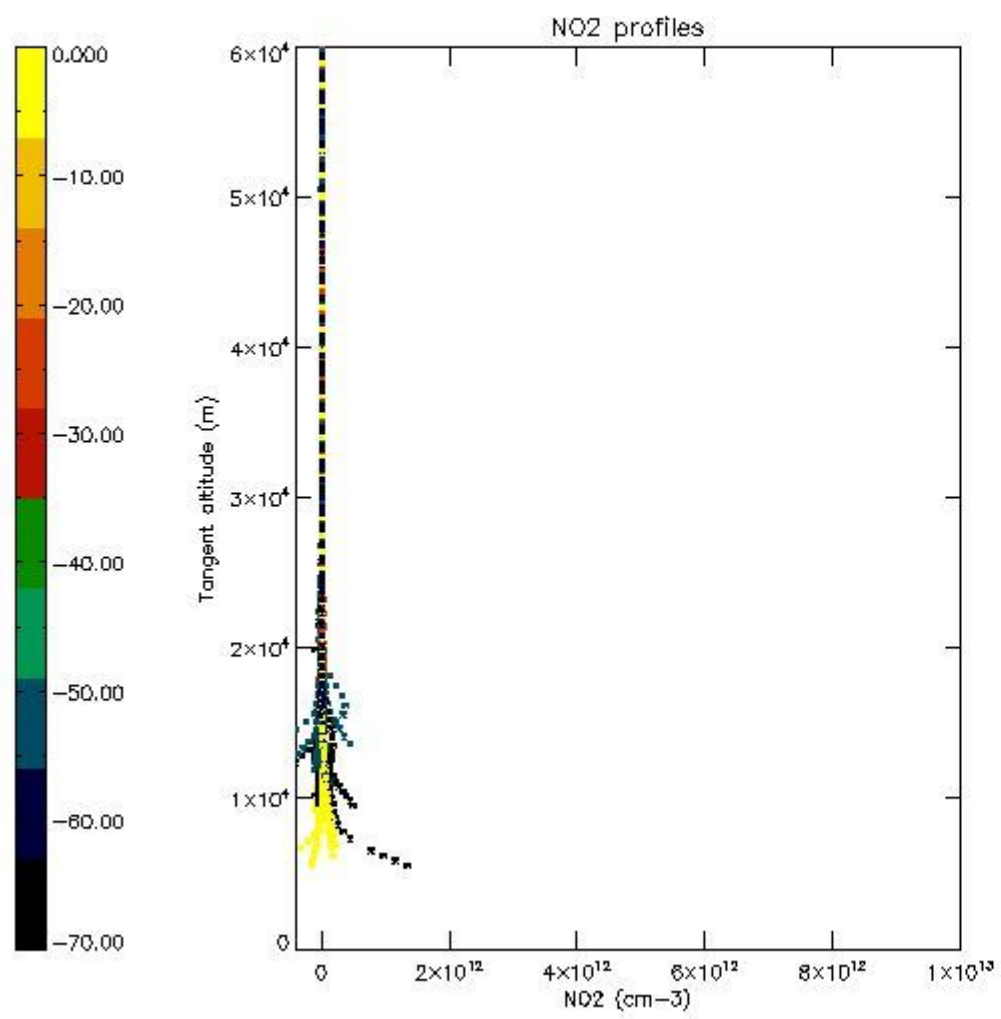

5.7 Plot NO3 profiles for all STD (dark without errors)

The colorbar represents the latitude.