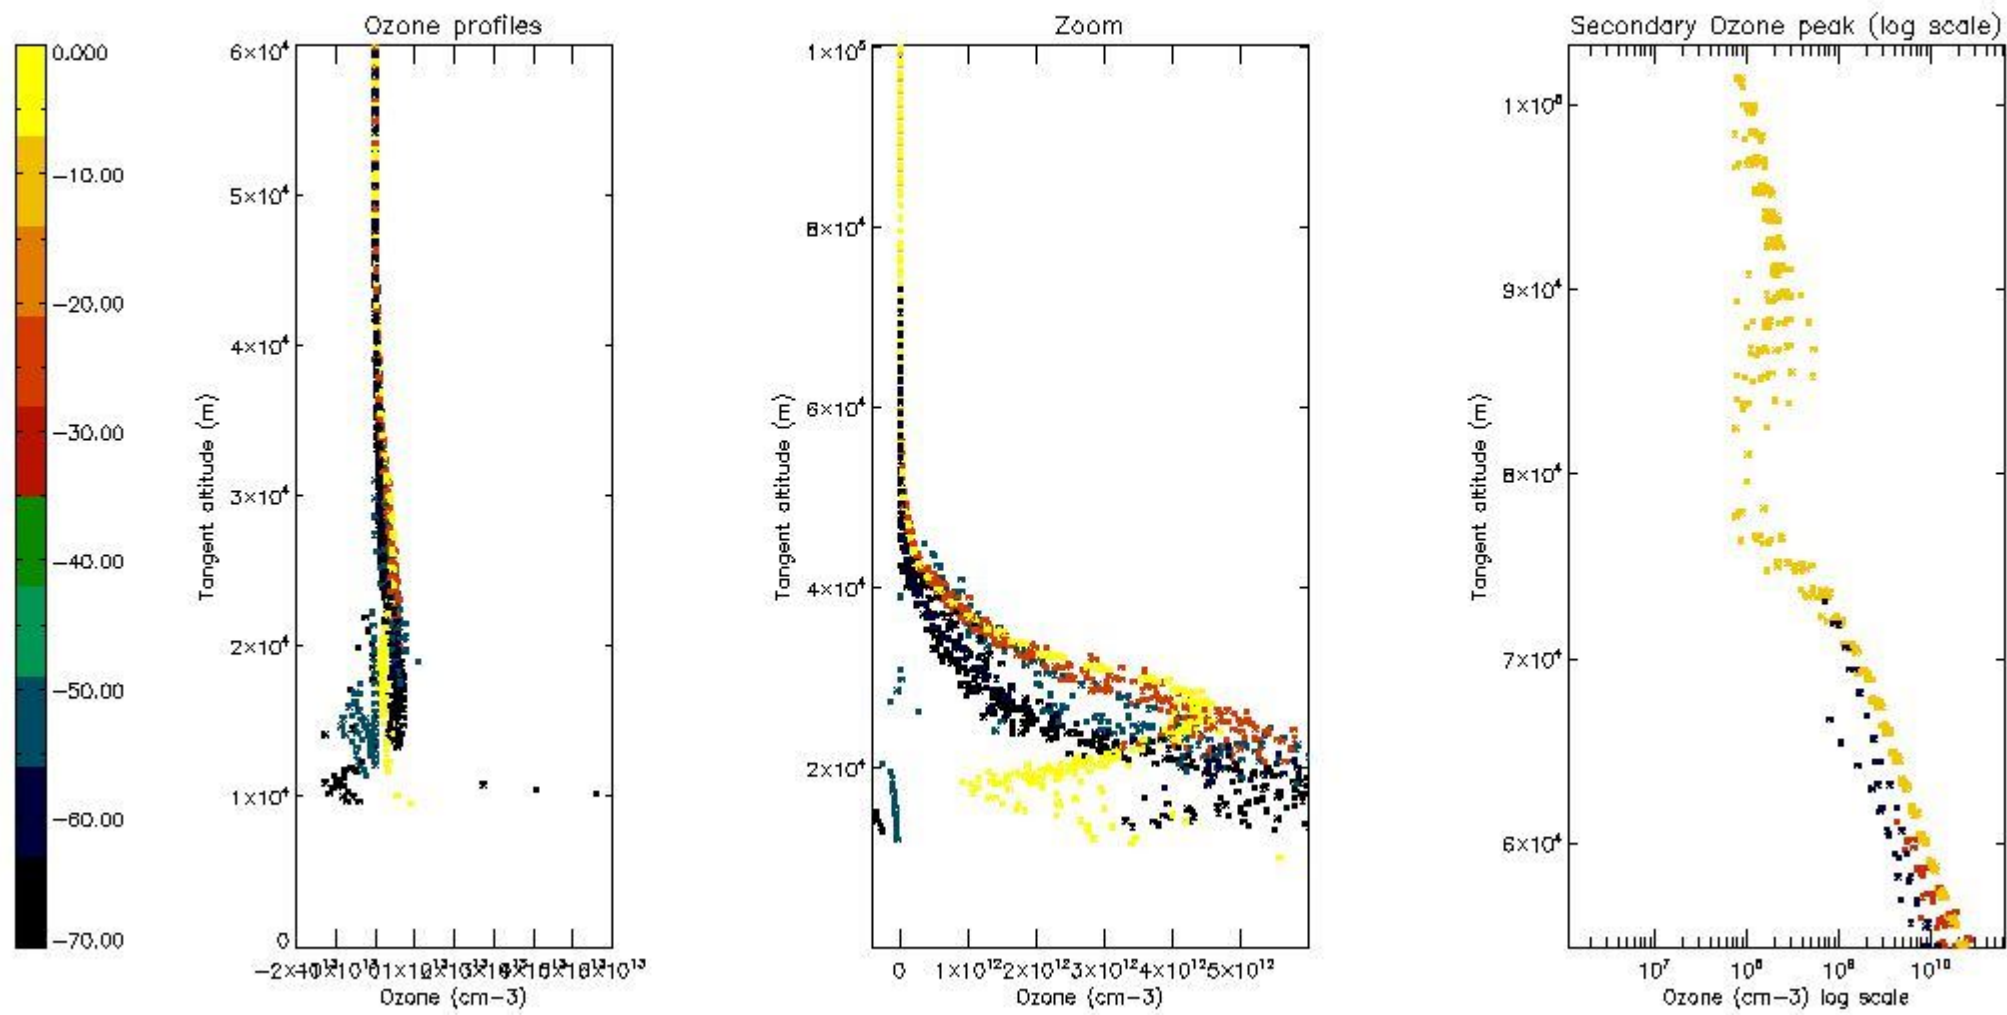

STD < 10	5
STD < 5	3

5.2 Plot ozone profiles for all STD (dark without errors)

The colorbar represents the latitude.

5.3 Plot ozone profiles where STD < 20% (dark without errors)

The colorbar represents the latitude.