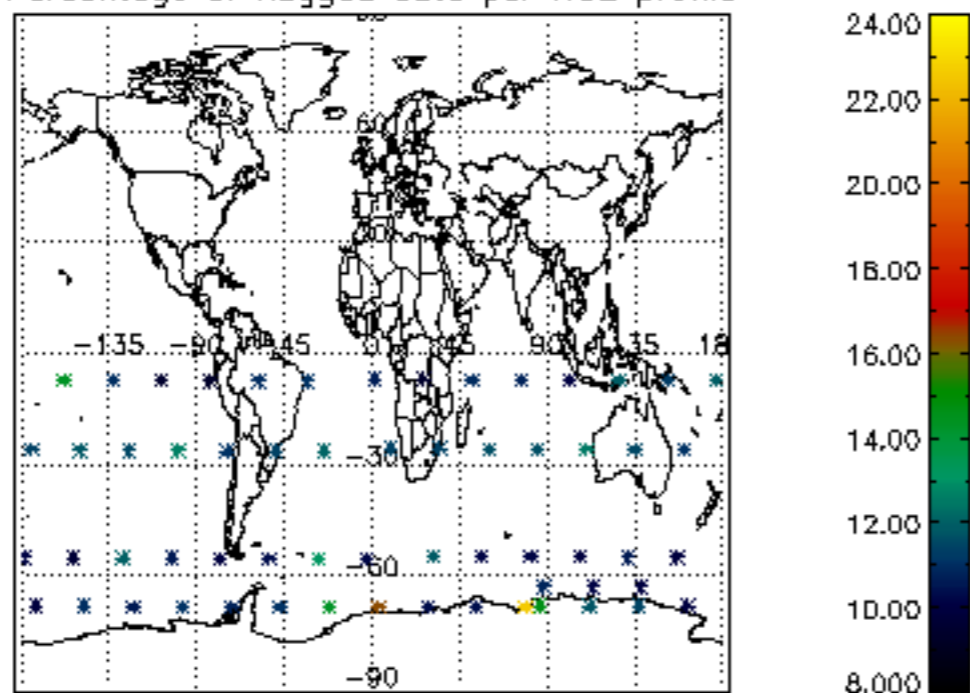

Percentage of flagged data per NO2 profile