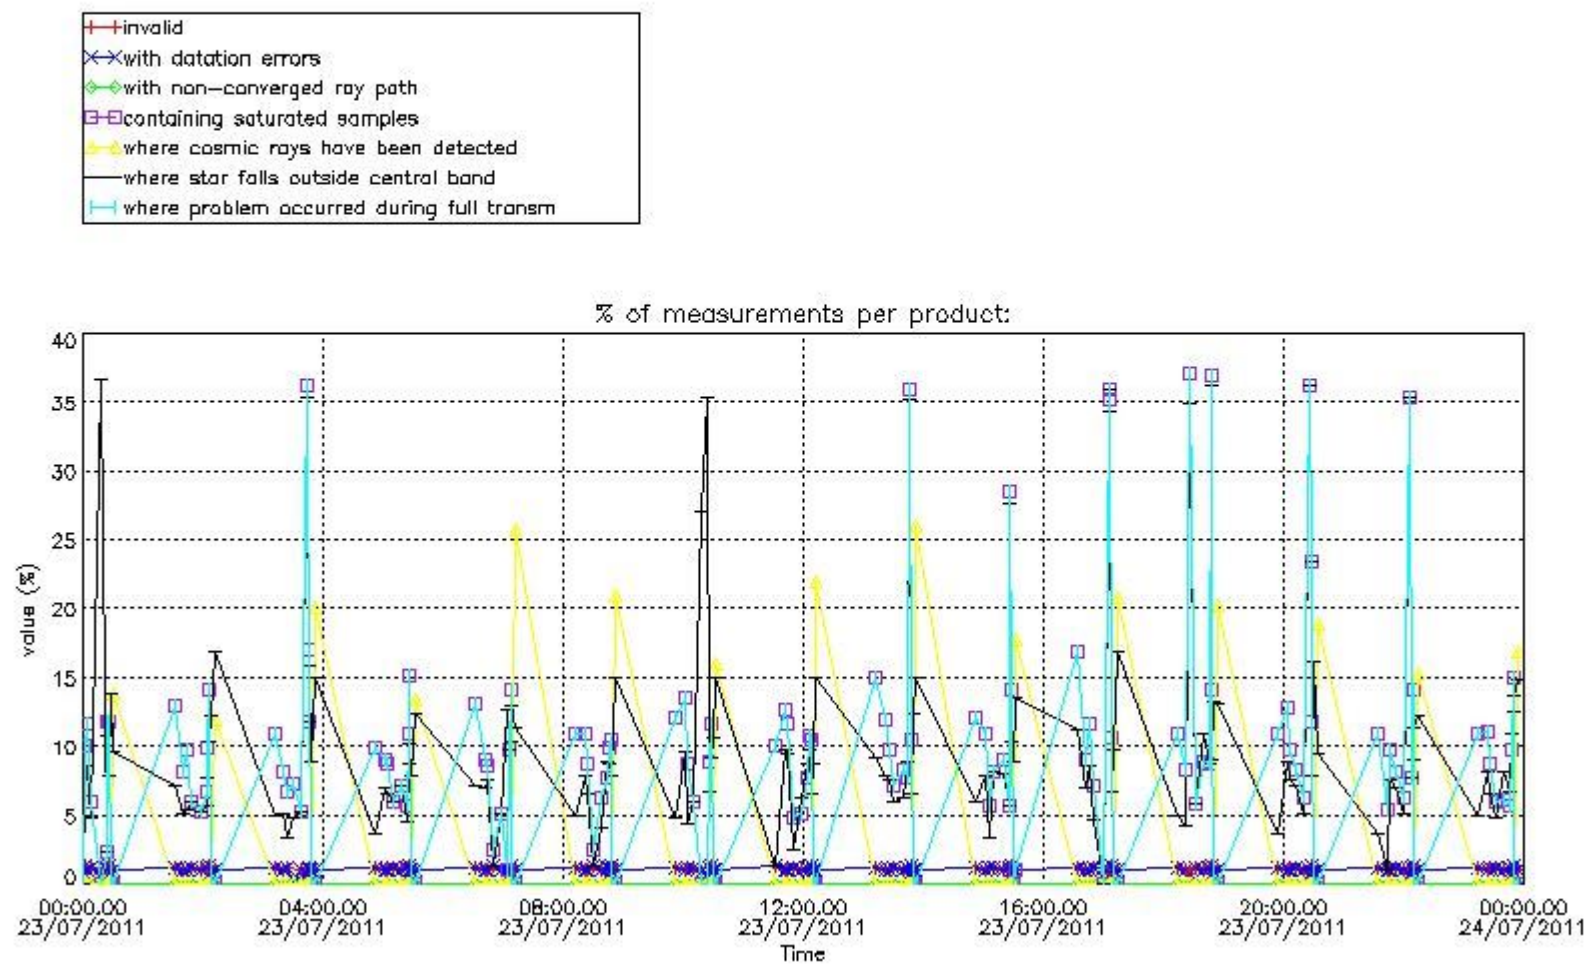

4.2 Plot quality information per product coming from level 1b processing (world map)

4.2.1 Plot level 1 quality information per product (world map): ENVISAT ASCENDING passes