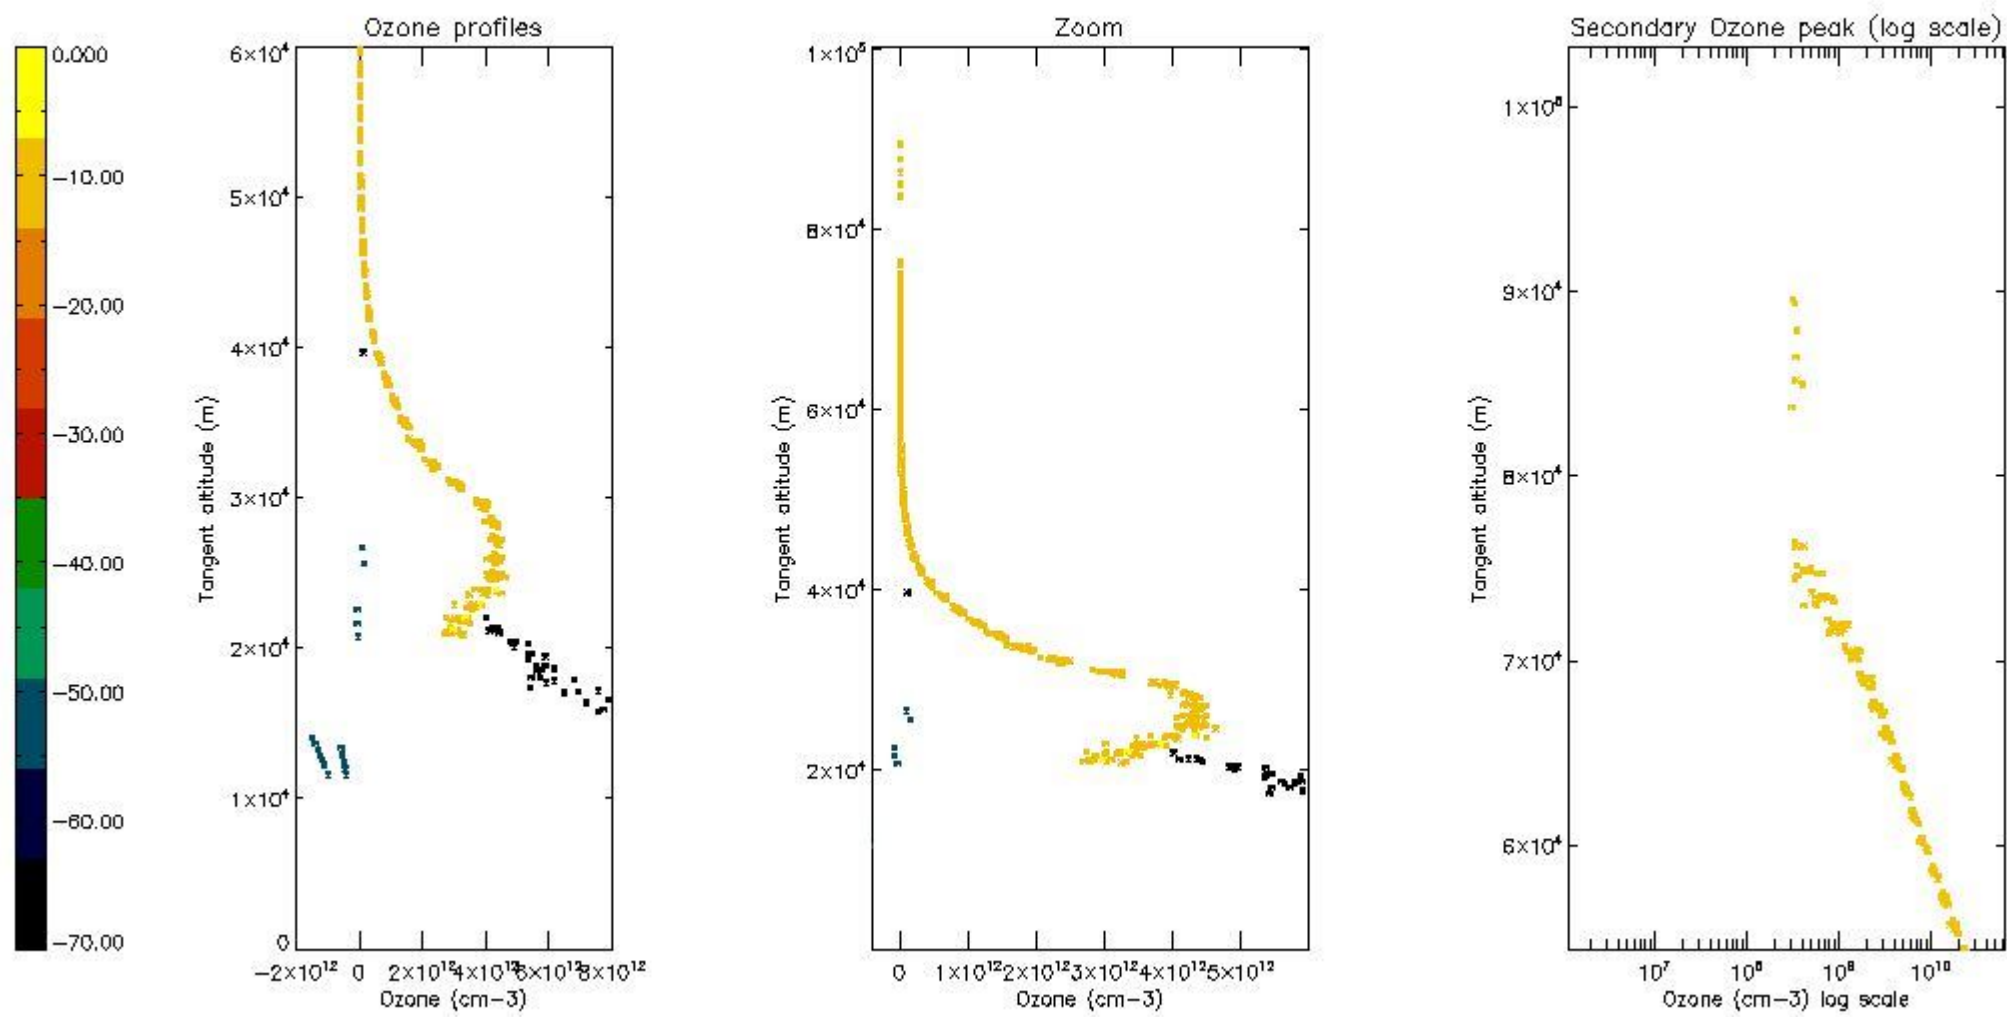

5.6 Plot NO₂ profiles for all STD (dark without errors)

The colorbar represents the latitude.