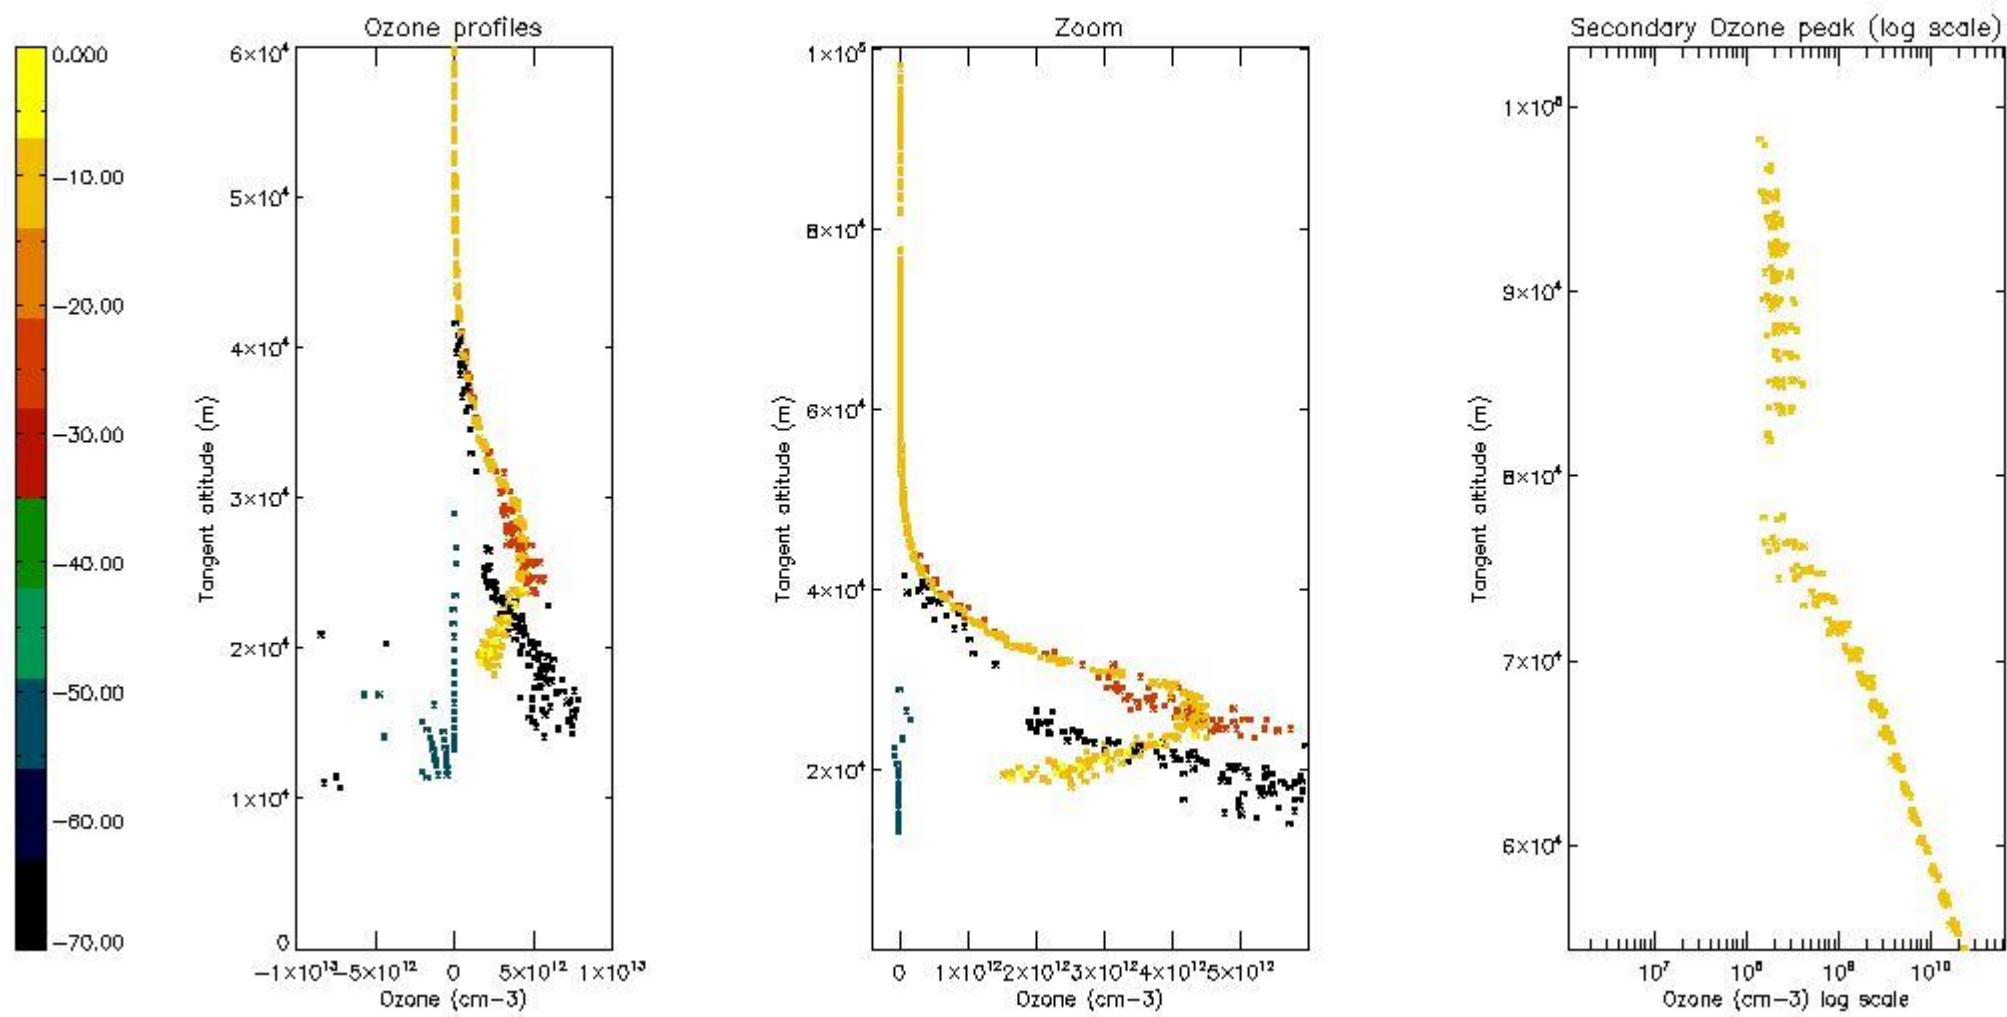

So, the table below shows the percentage of dark limb and valid observations for each criteria with respect to the overall valid daily observations.

Criteria	% of total production
All STD	22
STD < 20	8

STD < 10	5
STD < 5	3

5.2 Plot ozone profiles for all STD (dark without errors)

The colorbar represents the latitude.

5.3 Plot ozone profiles where STD < 20% (dark without errors)

The colorbar represents the latitude.

5.4 Plot ozone profiles where $STD < 10\%$ (dark without errors)

The colorbar represents the latitude.

5.5 Plot ozone profiles where STD < 5% (dark without errors)

The colorbar represents the latitude.

5.6 Plot NO₂ profiles for all STD (dark without errors)

The colorbar represents the latitude.

5.7 Plot NO3 profiles for all STD (dark without errors)

The colorbar represents the latitude.

5.8 Plot H2O profiles for all STD (only for occultations of stars 1,2,3,4,13,14,16,26,63 dark without errors)