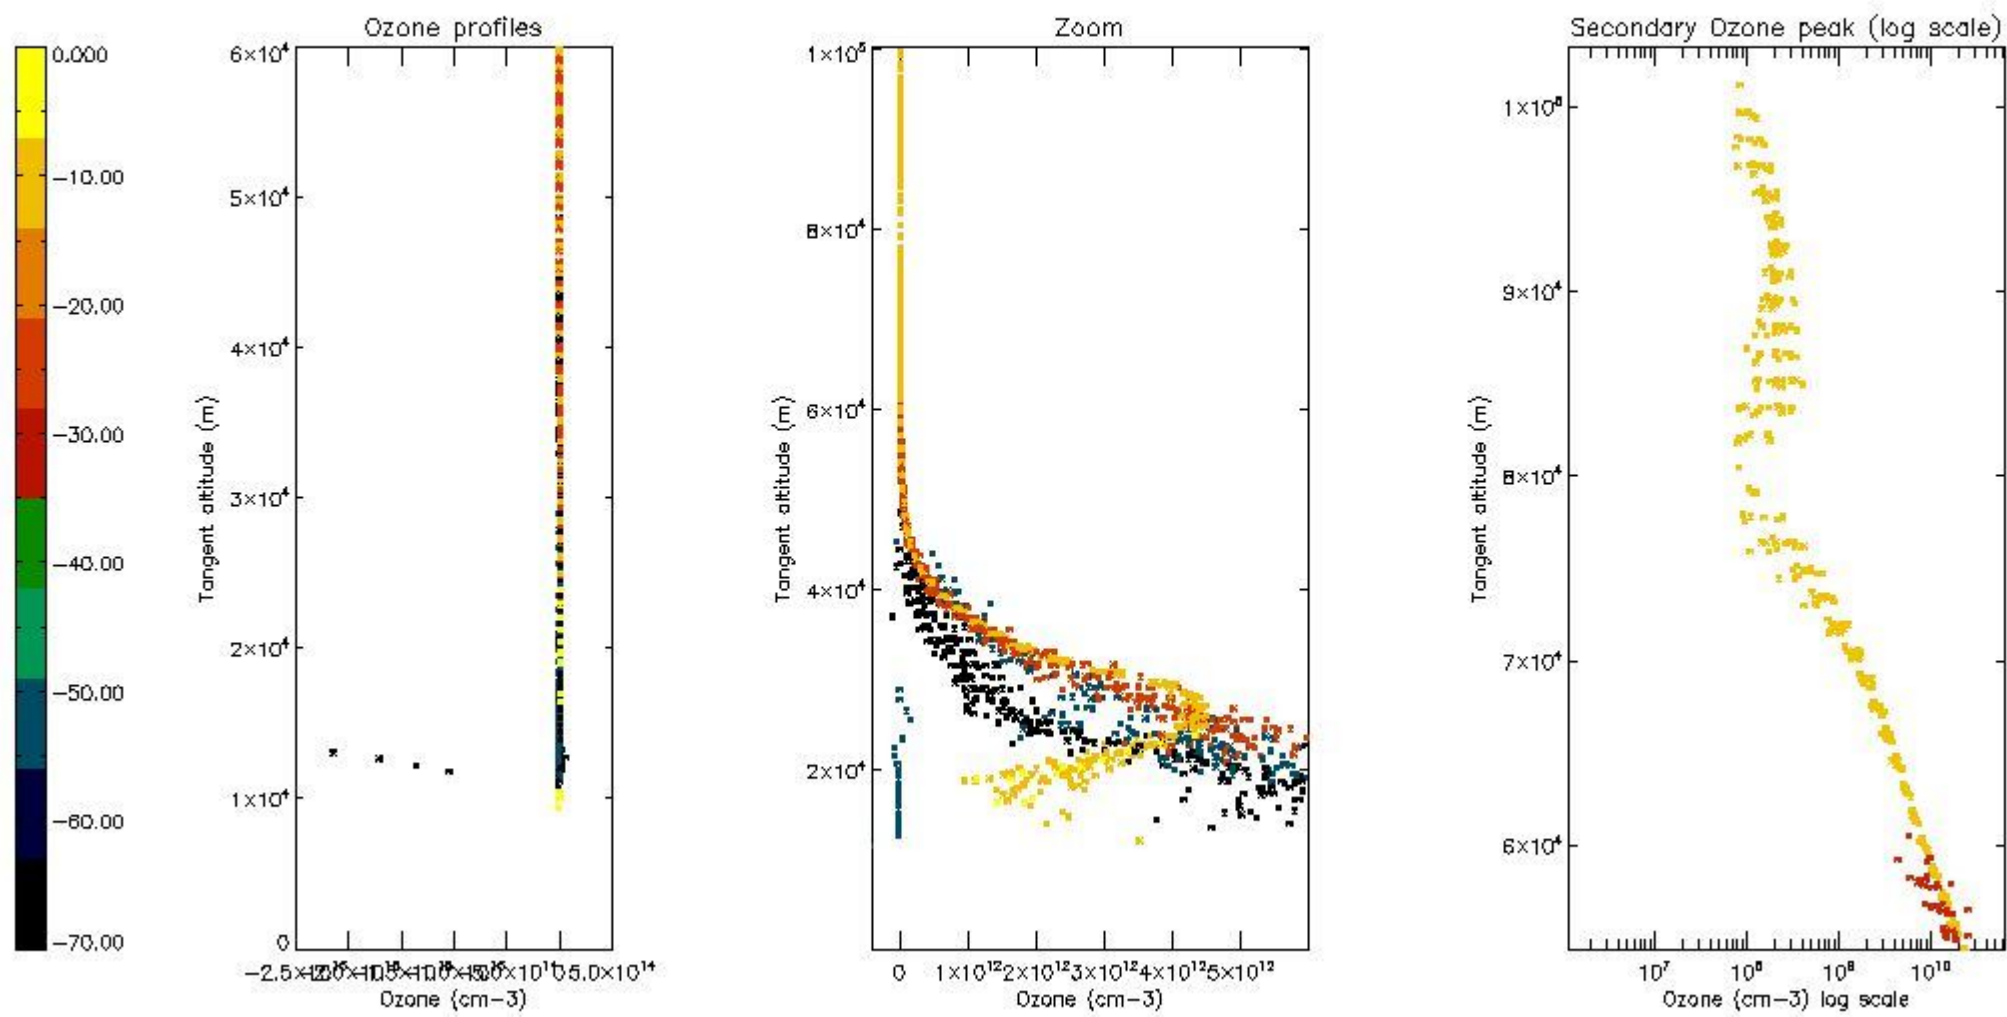

STD < 10	5
STD < 5	3

5.2 Plot ozone profiles for all STD (dark without errors)

The colorbar represents the latitude.

5.3 Plot ozone profiles where STD < 20% (dark without errors)

The colorbar represents the latitude.

5.4 Plot ozone profiles where $STD < 10\%$ (dark without errors)

The colorbar represents the latitude.

5.5 Plot ozone profiles where STD < 5% (dark without errors)

The colorbar represents the latitude.

5.6 Plot NO₂ profiles for all STD (dark without errors)

The colorbar represents the latitude.

5.7 Plot NO3 profiles for all STD (dark without errors)

The colorbar represents the latitude.

5.8 Plot H2O profiles for all STD (only for occultations of stars 1,2,3,4,13,14,16,26,63 dark without errors)