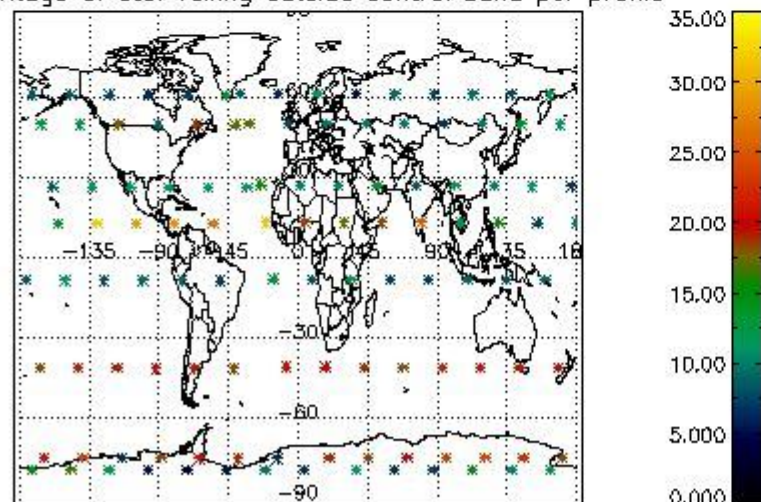

Percentage of star falling outside central band per profile