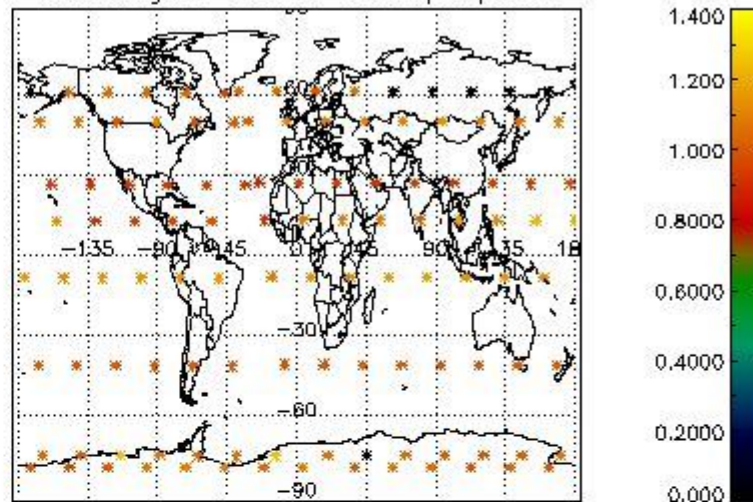

Percentage of datation errors per profile