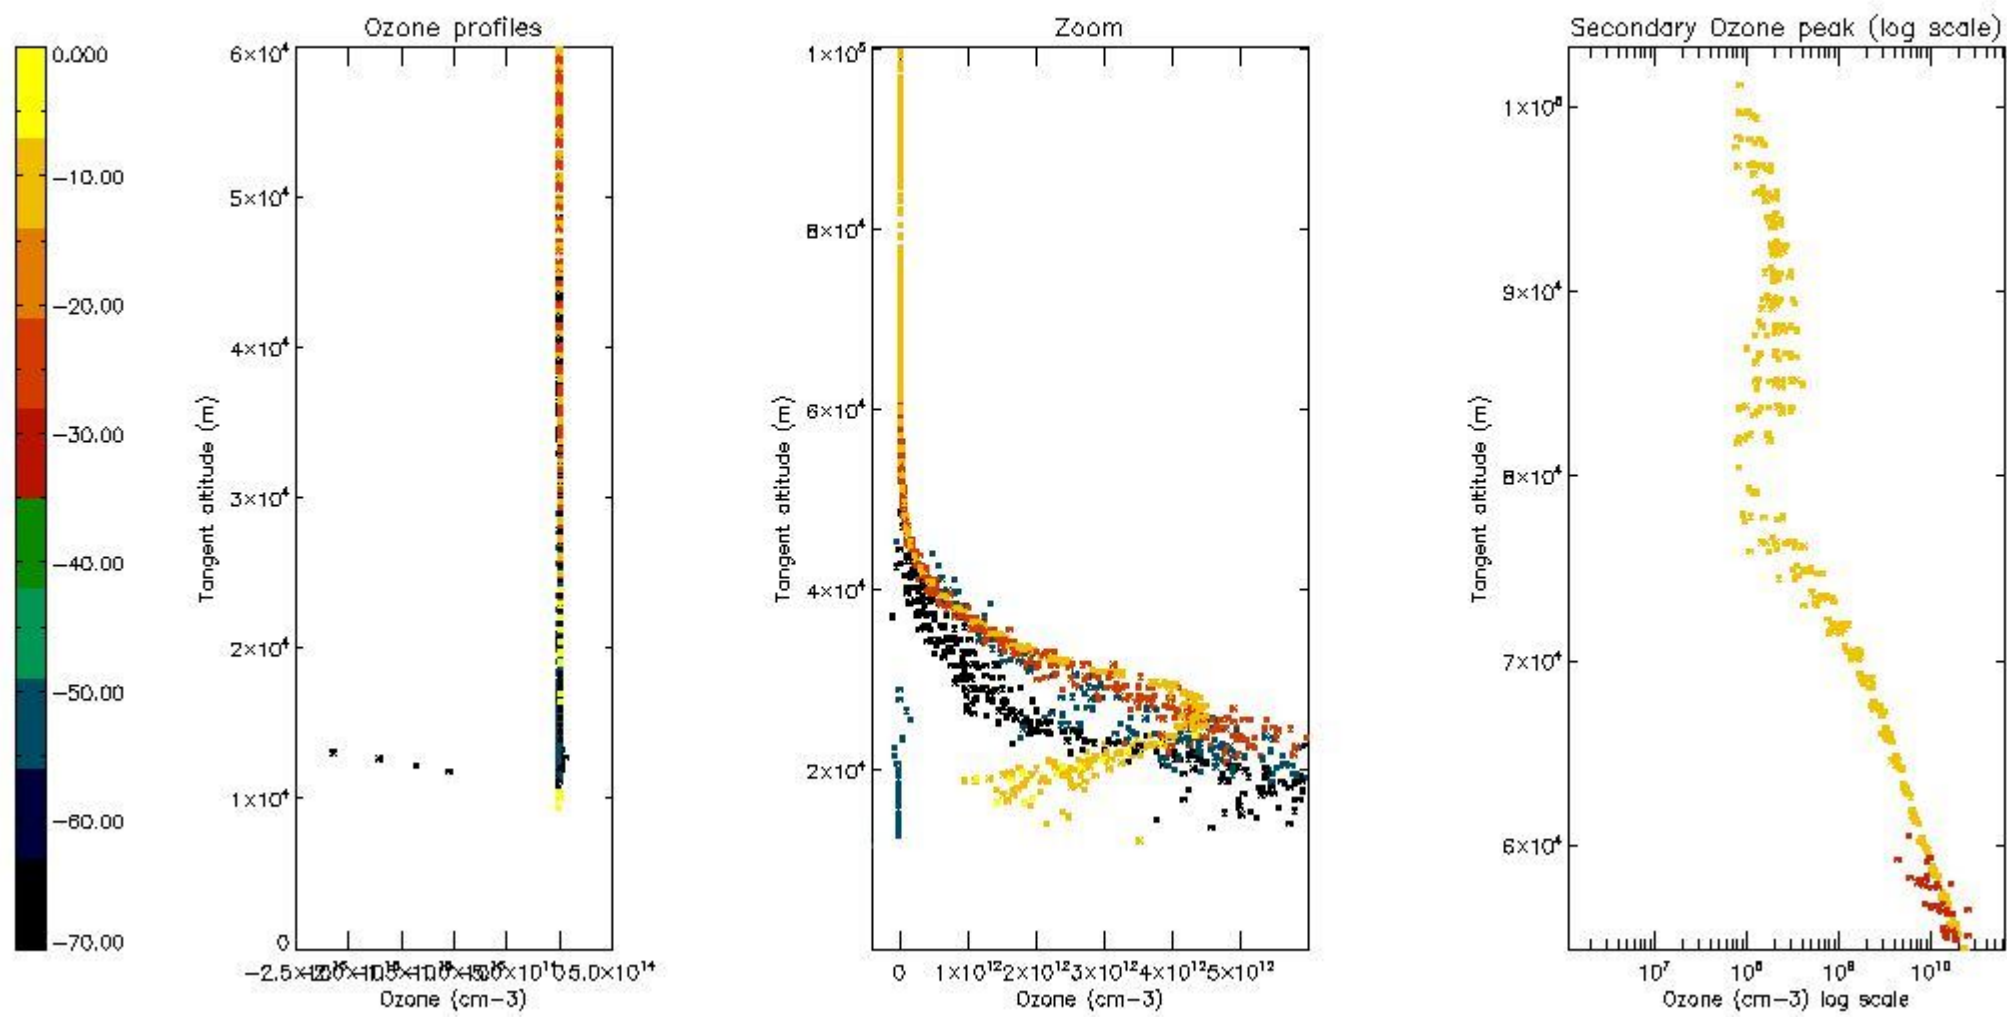

STD < 10	5
STD < 5	3

5.2 Plot ozone profiles for all STD (dark without errors)

The colorbar represents the latitude.

5.3 Plot ozone profiles where STD < 20% (dark without errors)

The colorbar represents the latitude.