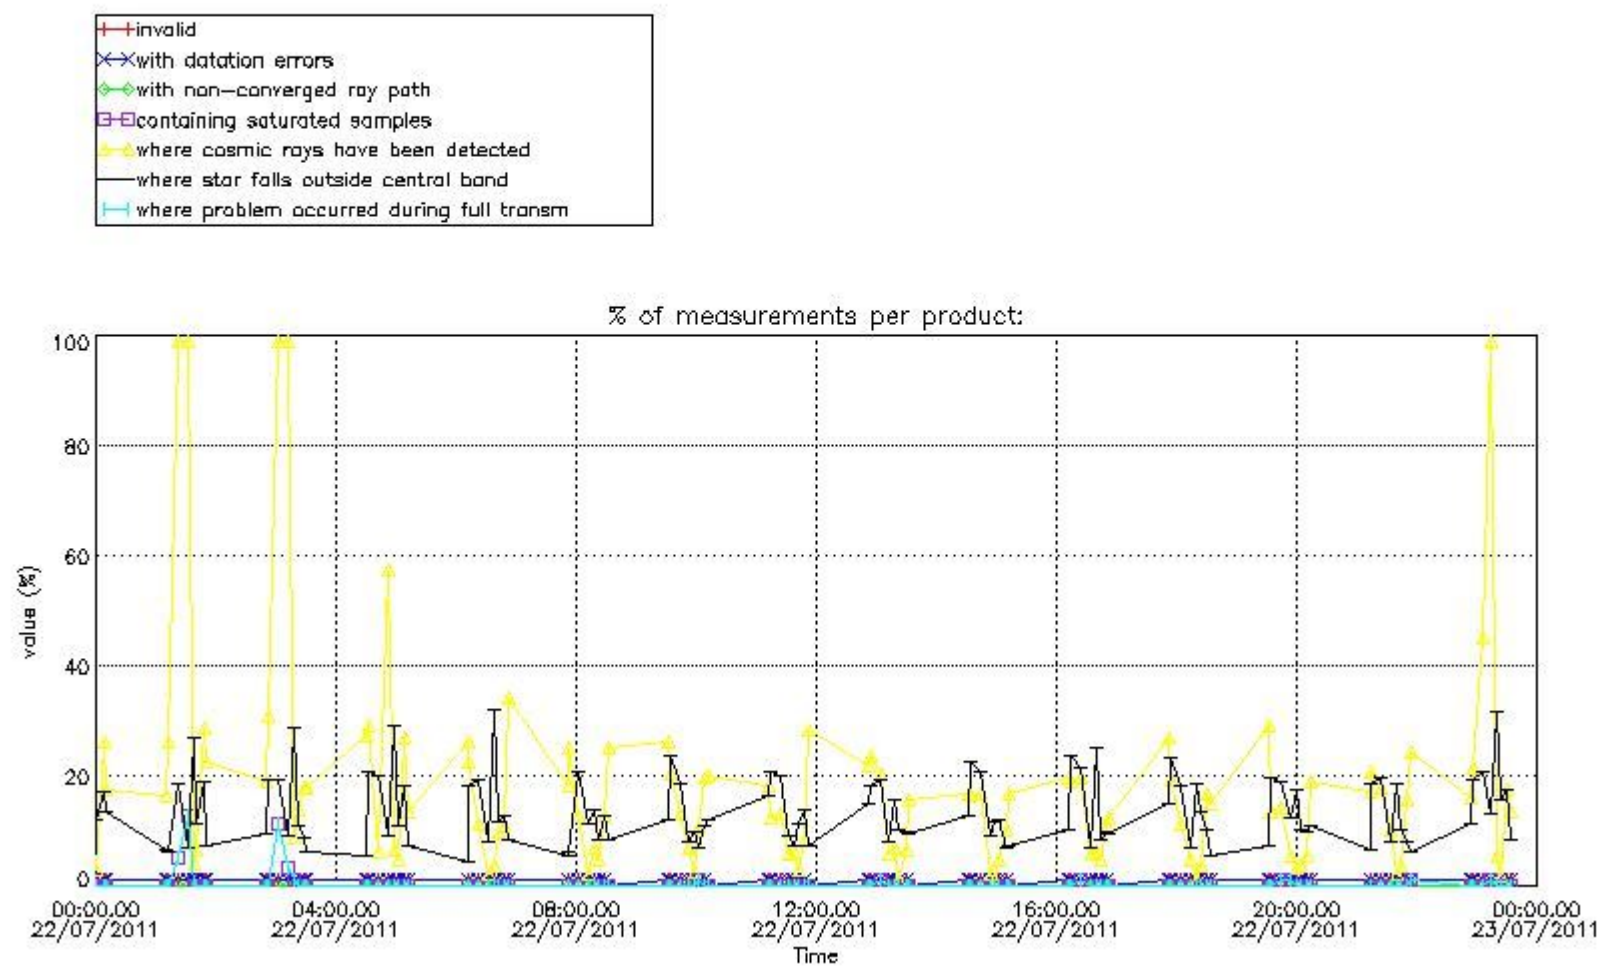

4.1.2 Plot level 1 quality information per product (time dependant): ENVI SAT DESCENDING passes