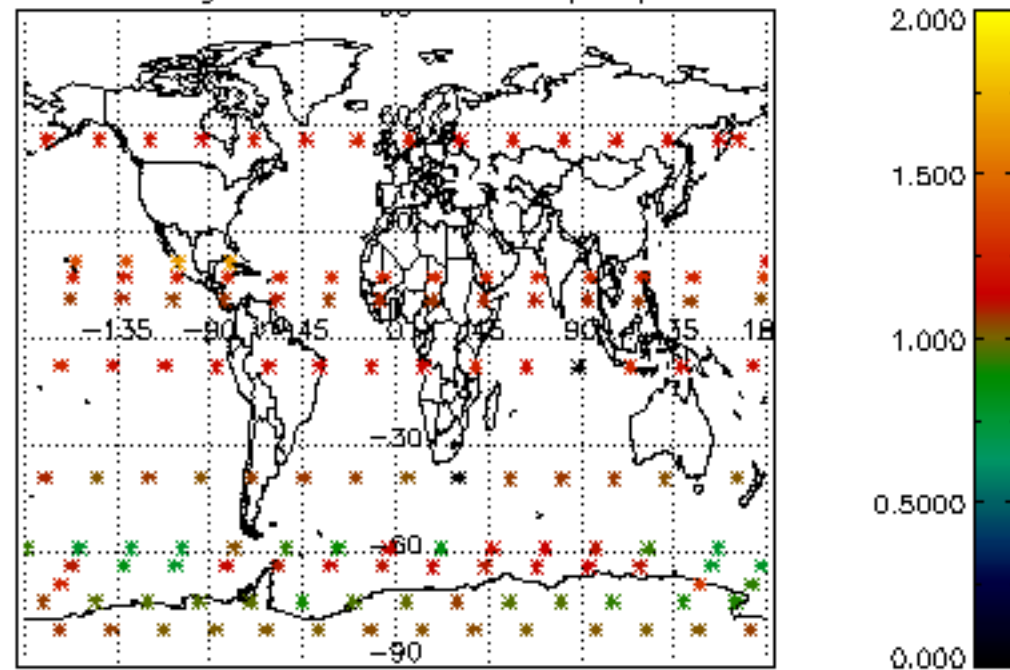

Percentage of datation errors per profile

Percentage of star falling outside central band per profile

Percentage of saturation errors per profile

Percentage of cosmic ray hits per profile

Percentage of datation errors per profile