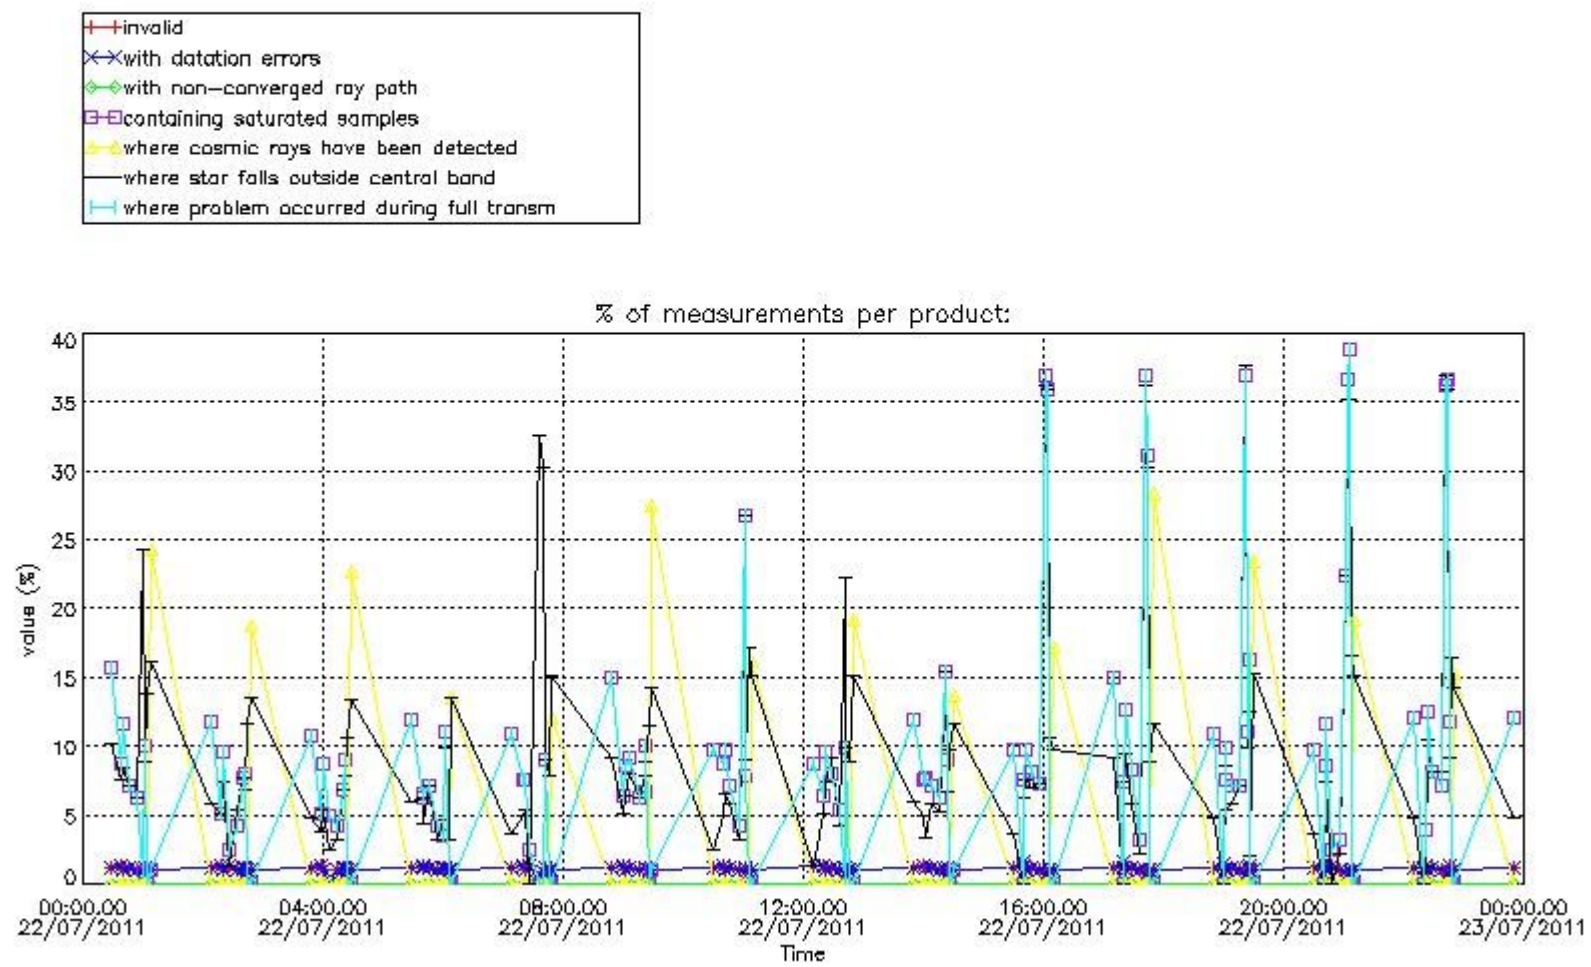

3.1 Plot quality information per product (time dependant)

3.2 Plot quality information per product (world map)

Percentage of flagged data per O3 profile

Percentage of flagged data per H2O profile

Percentage of flagged data per NO2 profile

Percentage of flagged data per NO3 profile

4. Level 1 quality information per product

In this section it is plotted some information contained in the Quality Summary data set of the level 2 products that comes from the level 1b processing. Products without errors (error flag in the MPH set to "0") are used.

4.1 Plot quality information per product (time dependant) coming from level 1b processing

4.1.1 Plot level 1 quality information per product (time dependant): ENVISAT ASCENDING passes

4.1.2 Plot level 1 quality information per product (time dependant): ENVI SAT DESCENDING passes