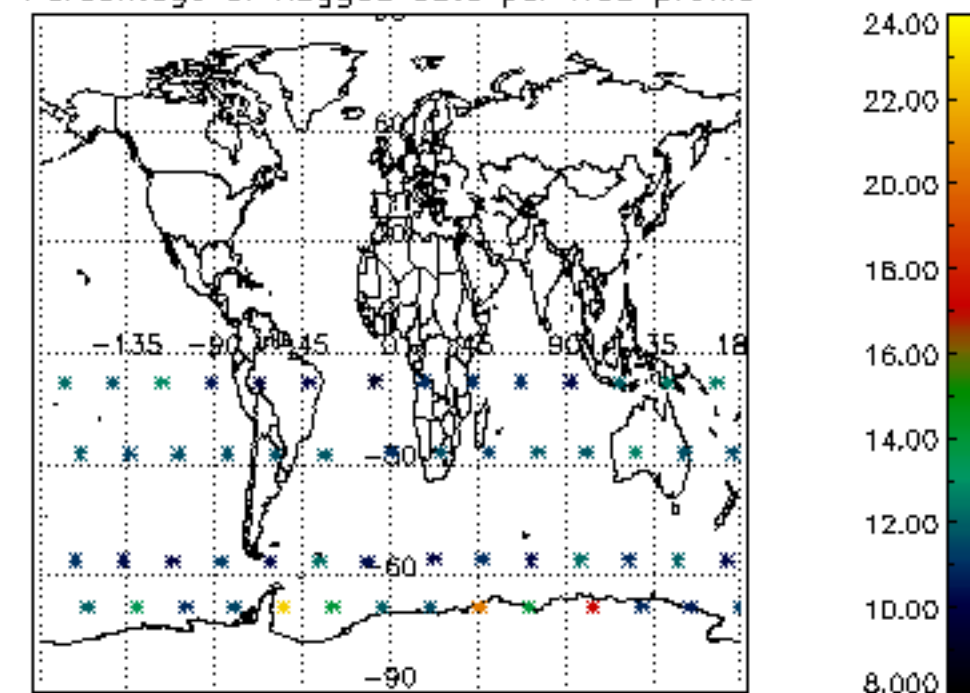

Percentage of flagged data per NO3 profile