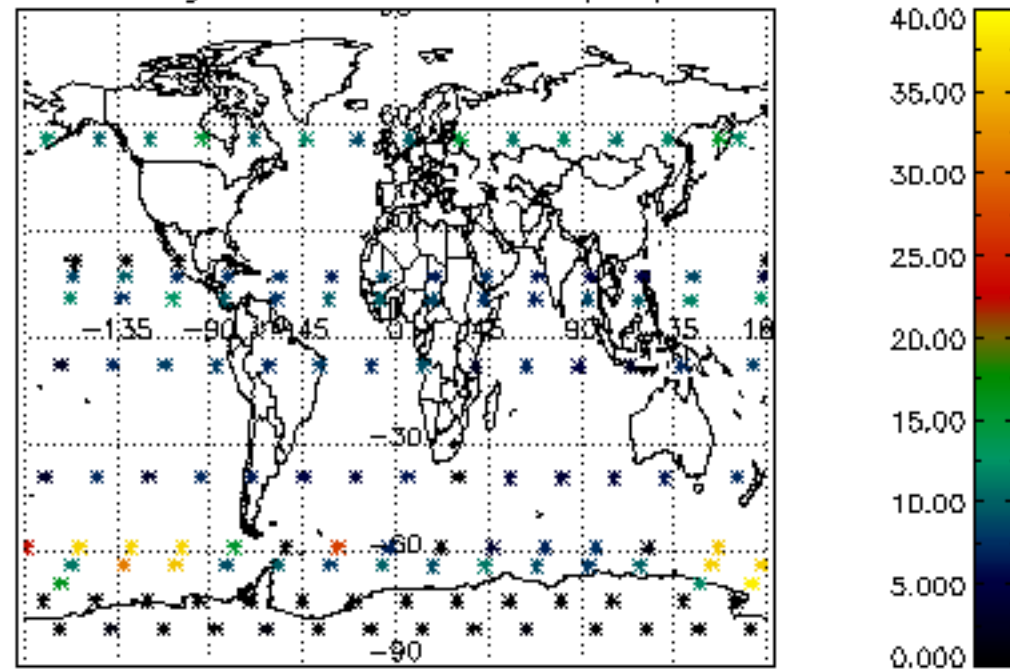

Percentage of saturation errors per profile