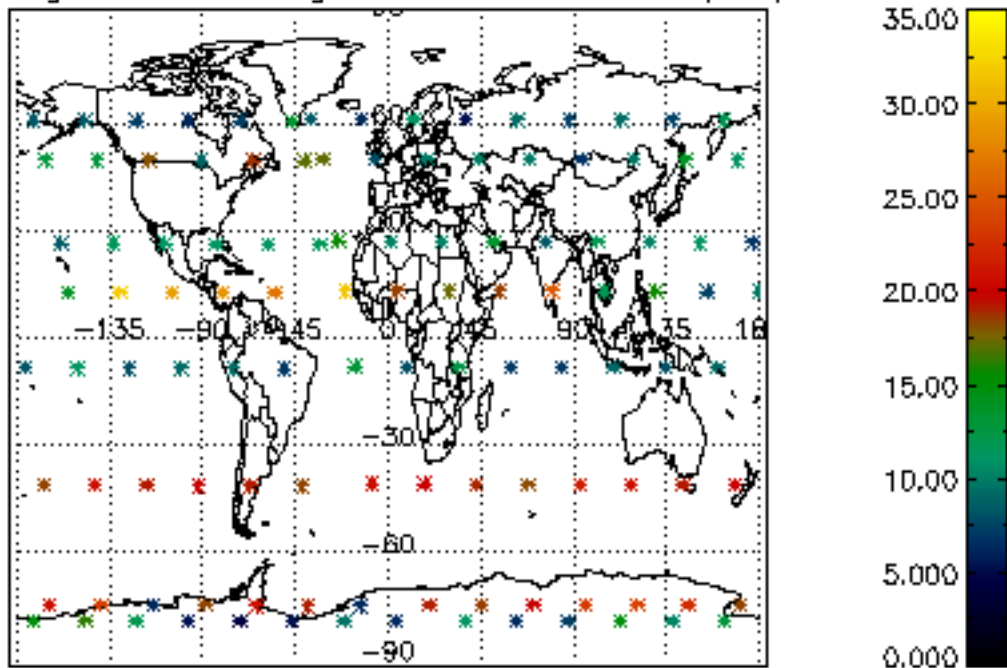

Percentage of cosmic ray hits per profile

Percentage of star falling outside central band per profile