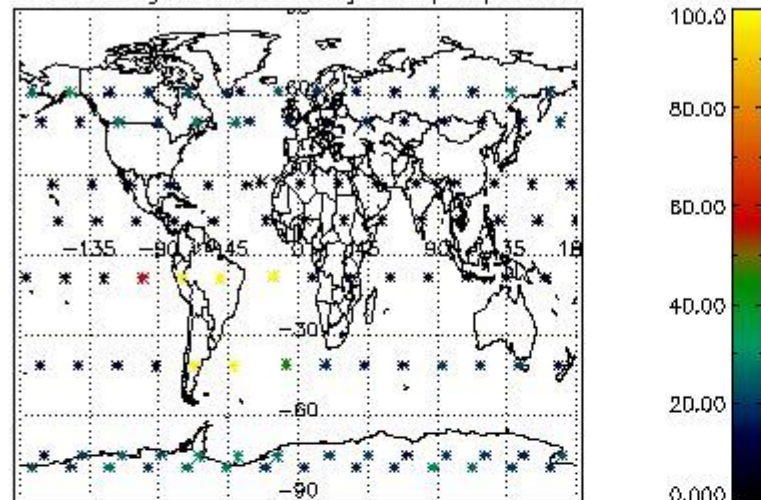

Percentage of cosmic ray hits per profile