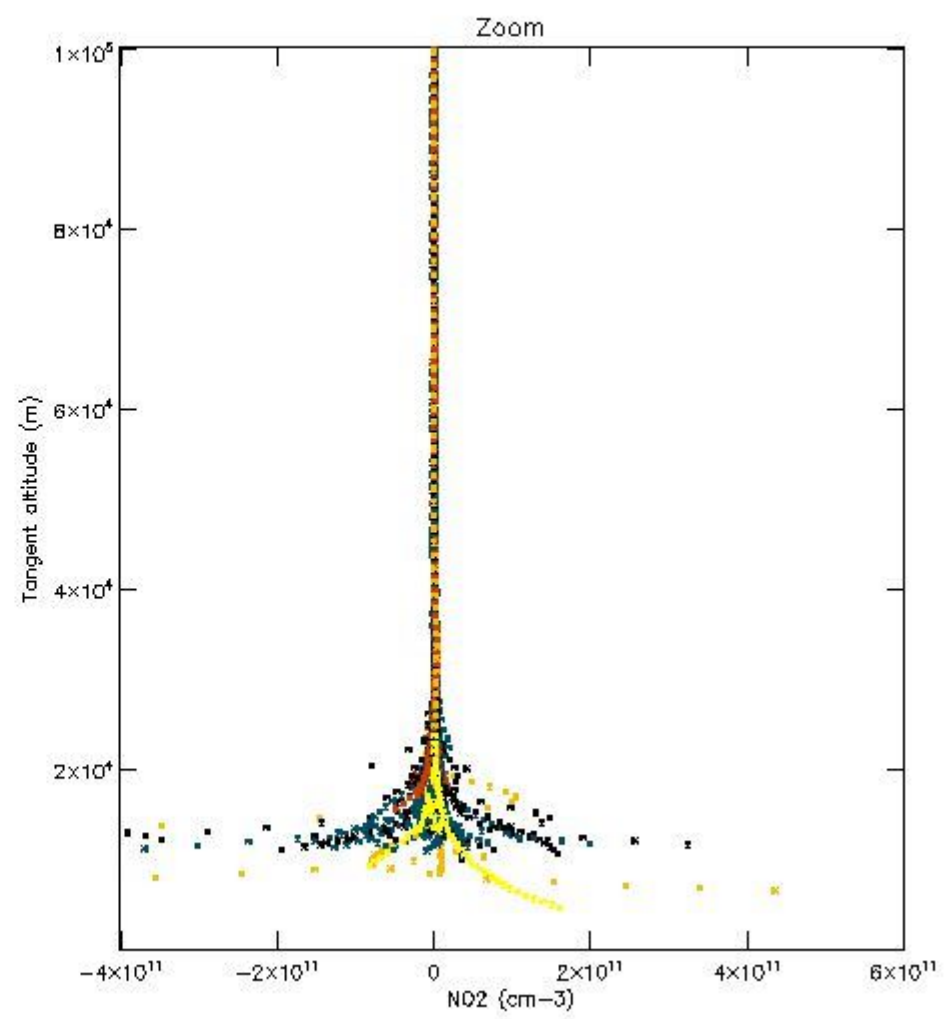

STD < 10	5
STD < 5	3

5.2 Plot ozone profiles for all STD (dark without errors)

The colorbar represents the latitude.

5.3 Plot ozone profiles where STD < 20% (dark without errors)

The colorbar represents the latitude.

5.4 Plot ozone profiles where $STD < 10\%$ (dark without errors)

The colorbar represents the latitude.

5.5 Plot ozone profiles where STD < 5% (dark without errors)

The colorbar represents the latitude.

5.6 Plot NO₂ profiles for all STD (dark without errors)

The colorbar represents the latitude.

5.7 Plot NO3 profiles for all STD (dark without errors)

The colorbar represents the latitude.

5.8 Plot H2O profiles for all STD (only for occultations of stars 1,2,3,4,13,14,16,26,63 dark without errors)