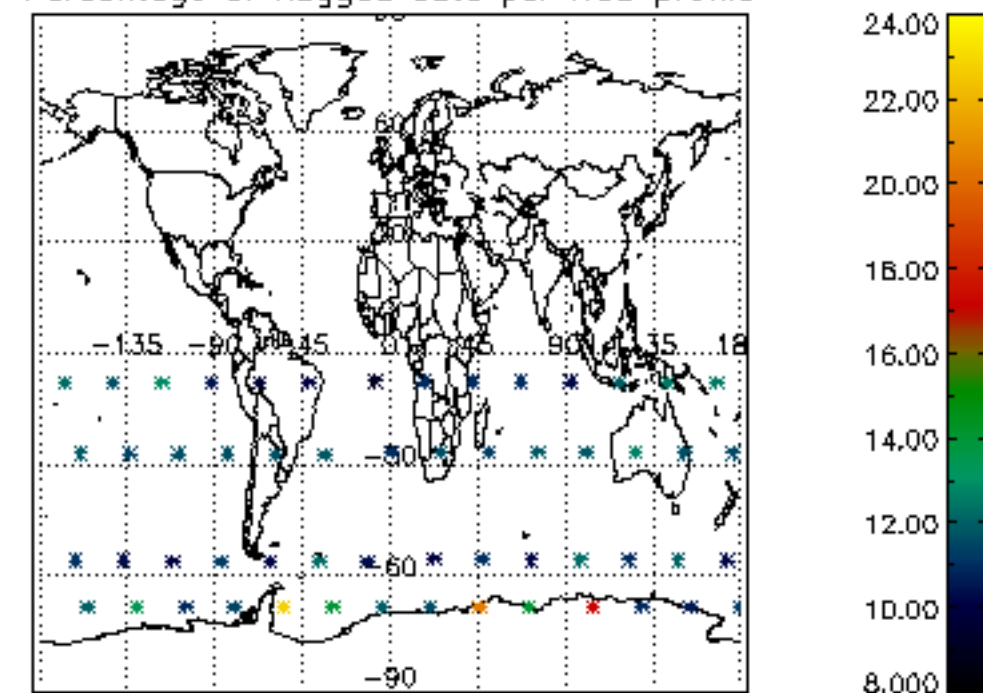

Percentage of flagged data per NO3 profile