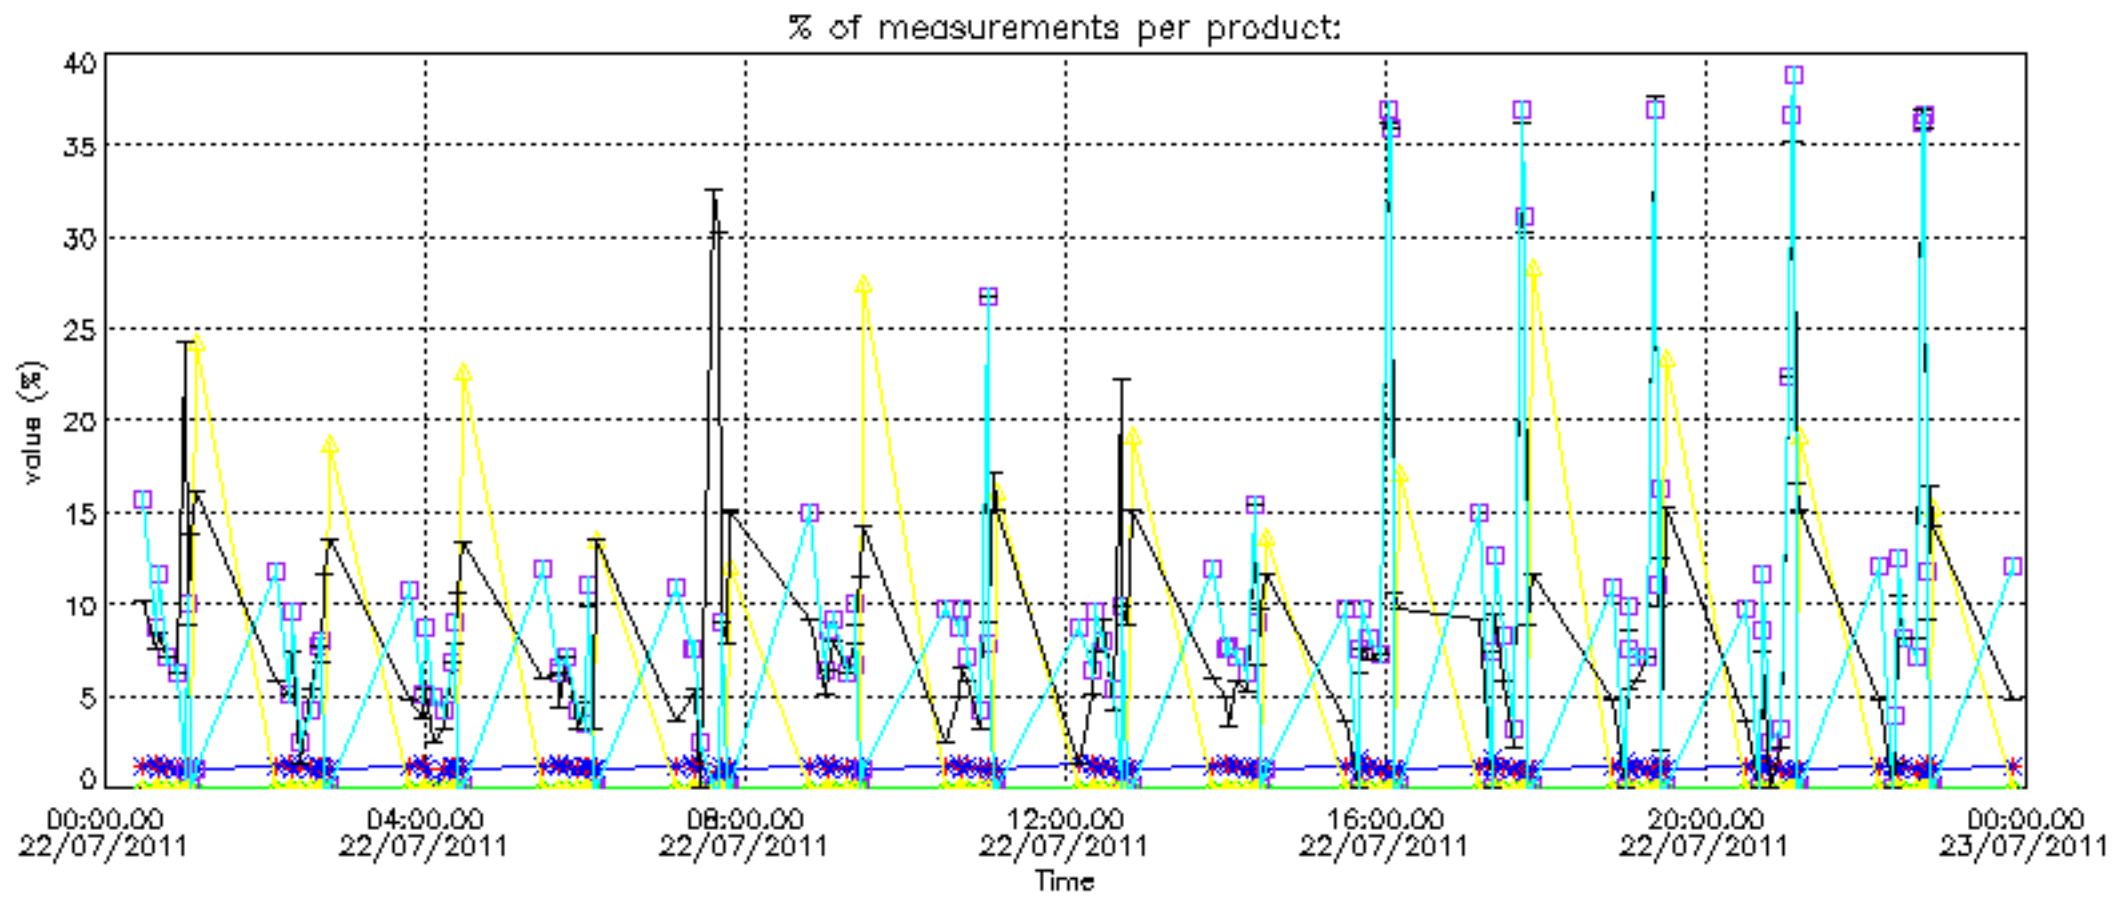

Percentage of cosmic ray hits per profile

Percentage of datation errors per profile