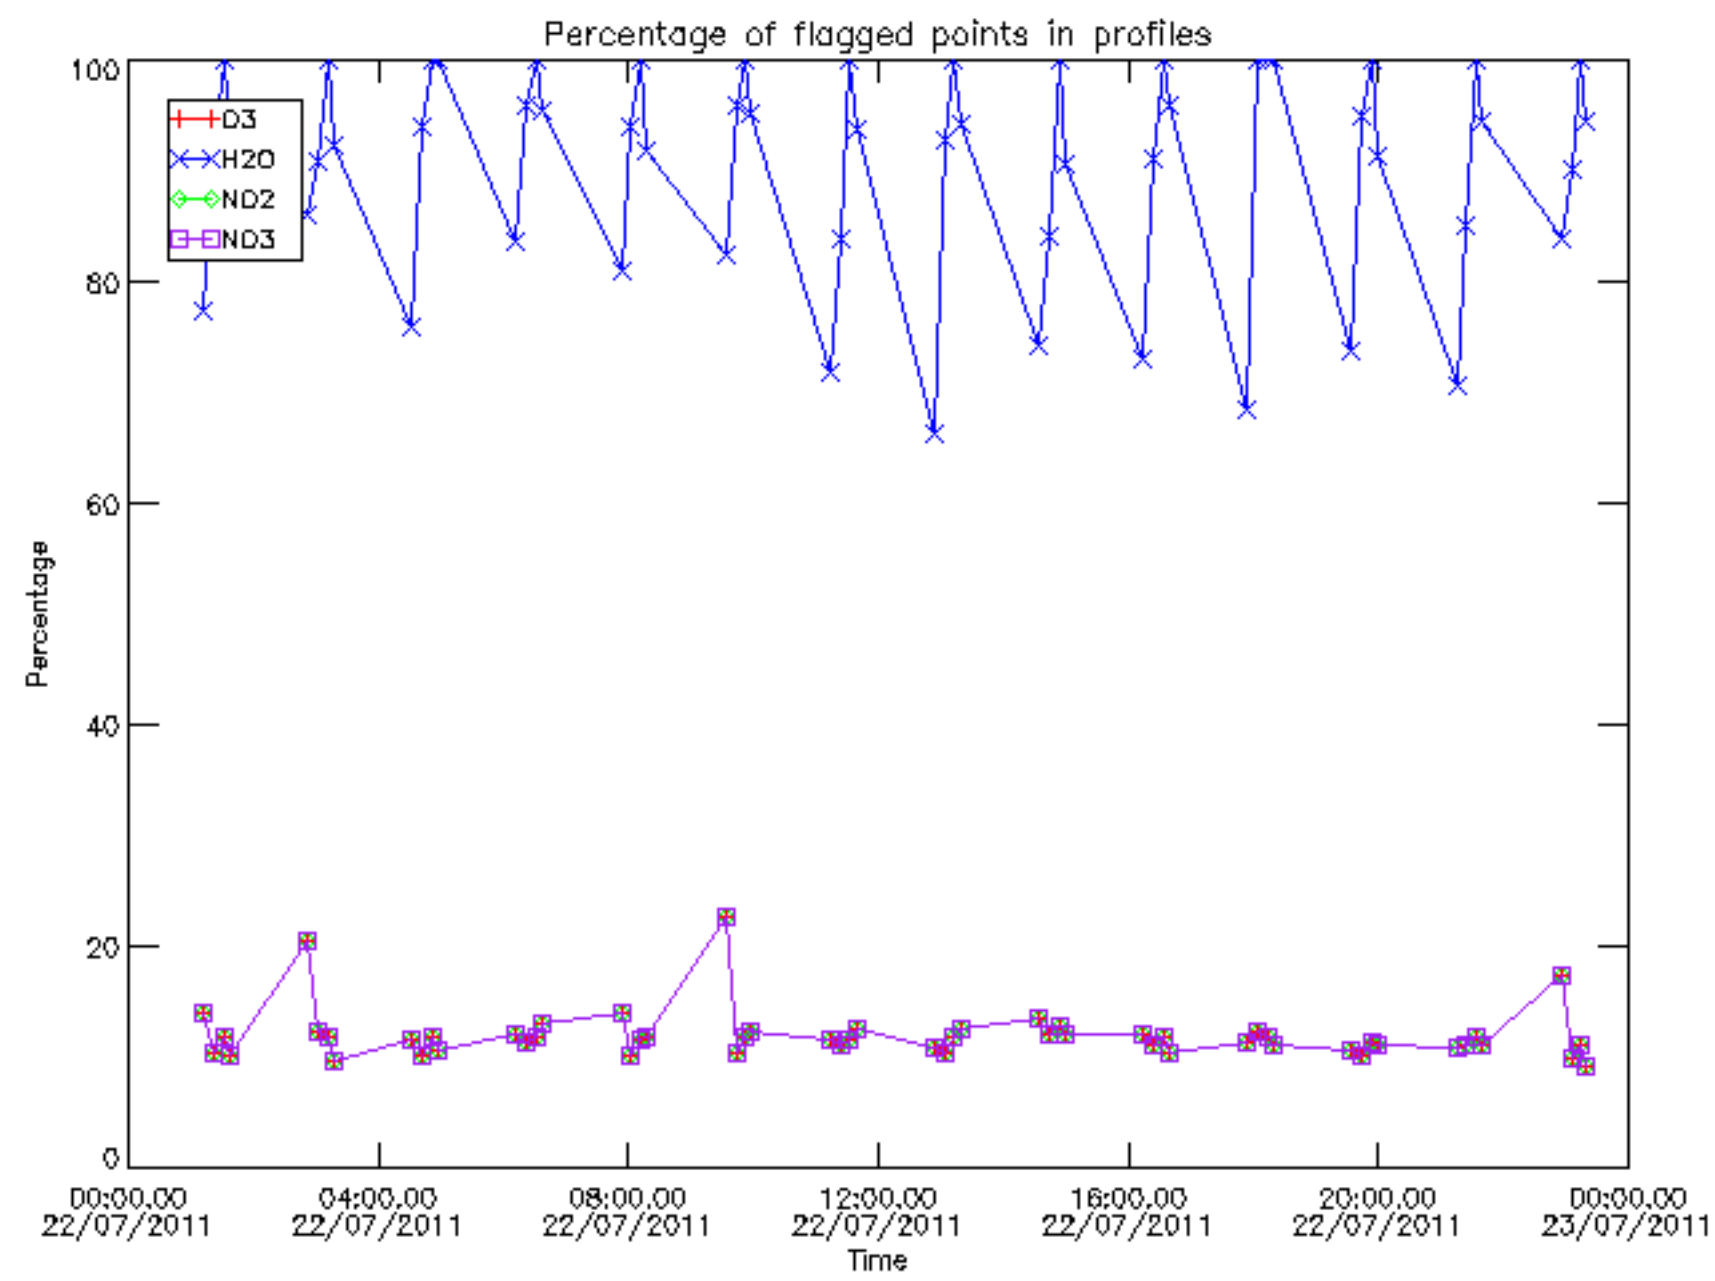

Percentage of flagged data per D3 profile

Percentage of flagged data per H2O profile