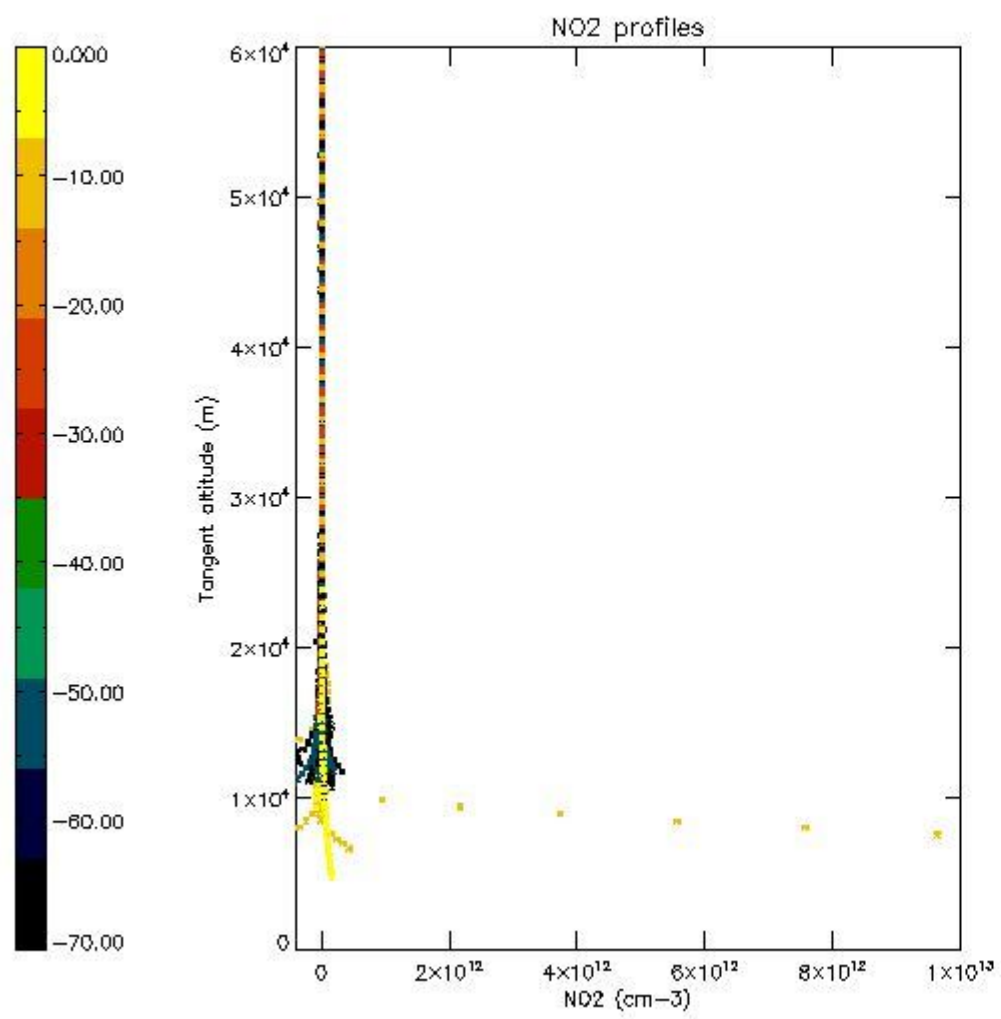

5.7 Plot NO3 profiles for all STD (dark without errors)

The colorbar represents the latitude.