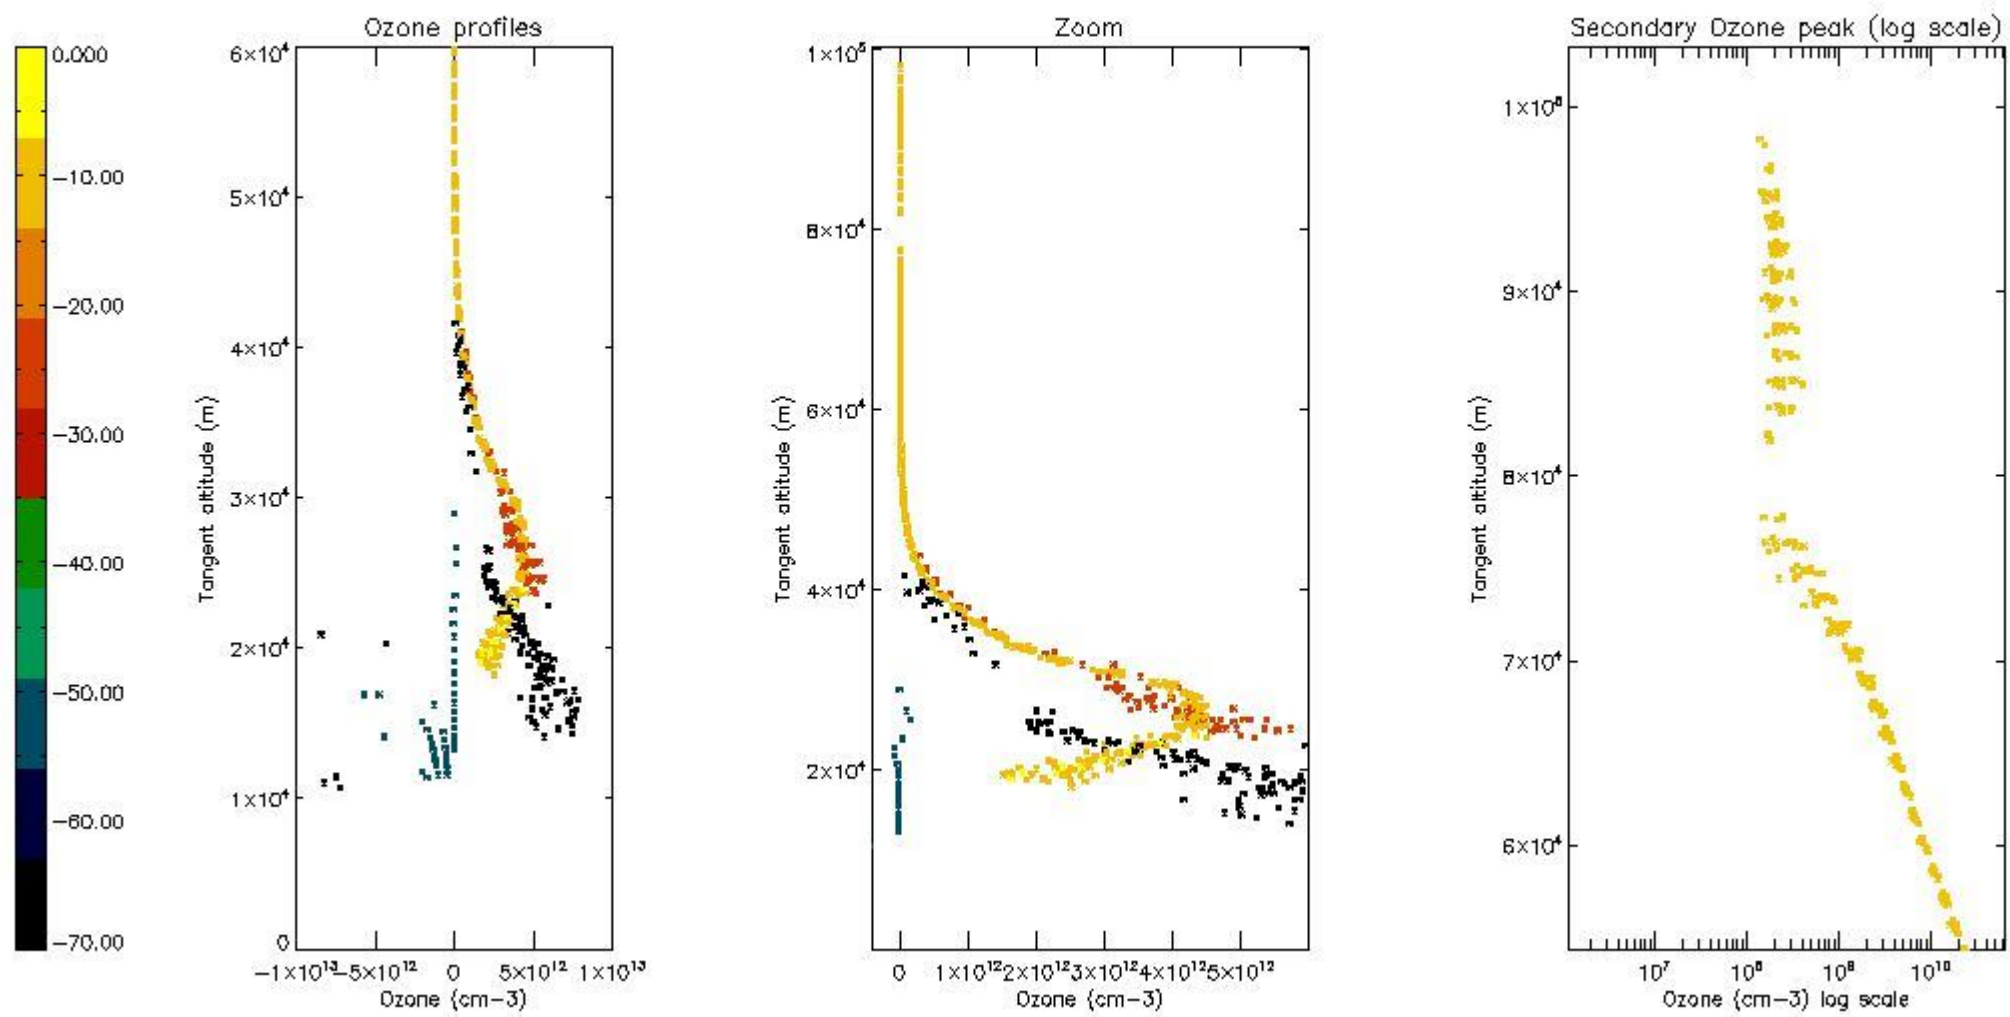

5.5 Plot ozone profiles where STD < 5% (dark without errors)

The colorbar represents the latitude.