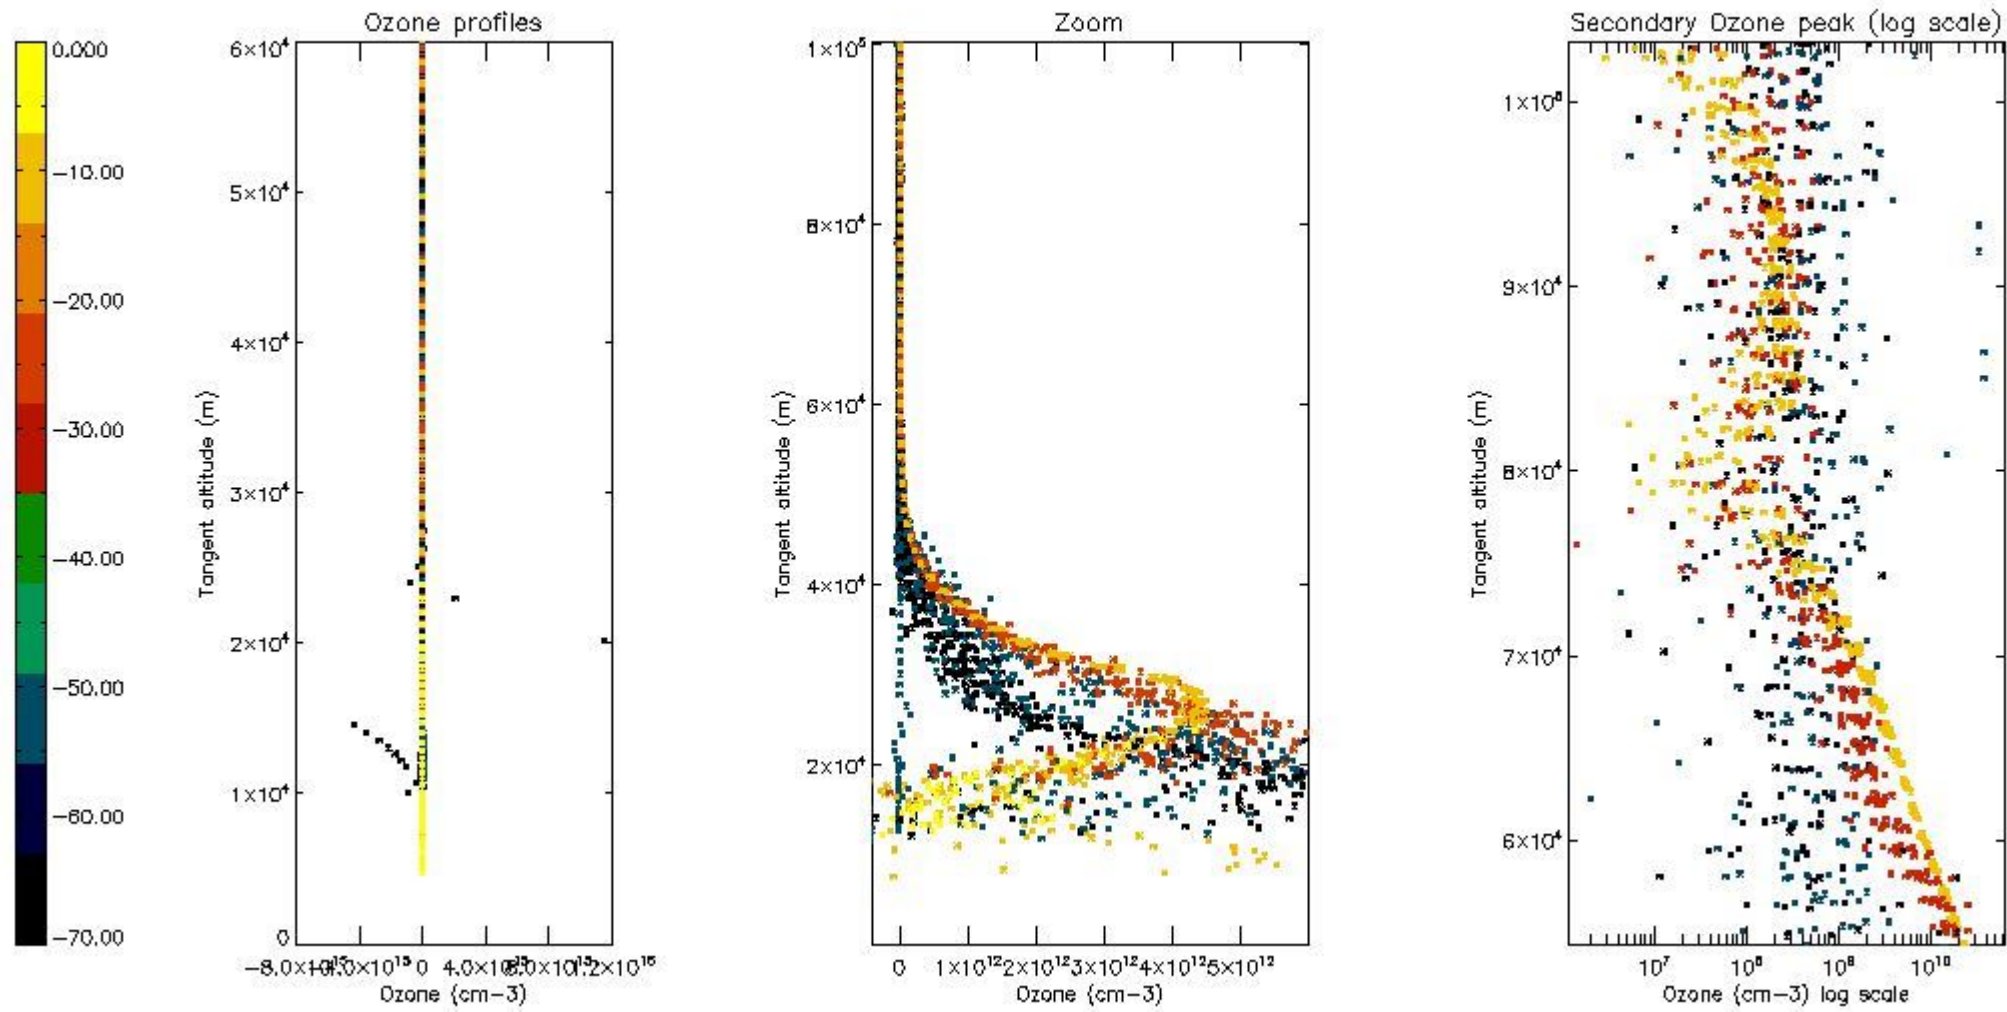

STD < 10	5
STD < 5	3

5.2 Plot ozone profiles for all STD (dark without errors)

The colorbar represents the latitude.

5.3 Plot ozone profiles where STD < 20% (dark without errors)

The colorbar represents the latitude.