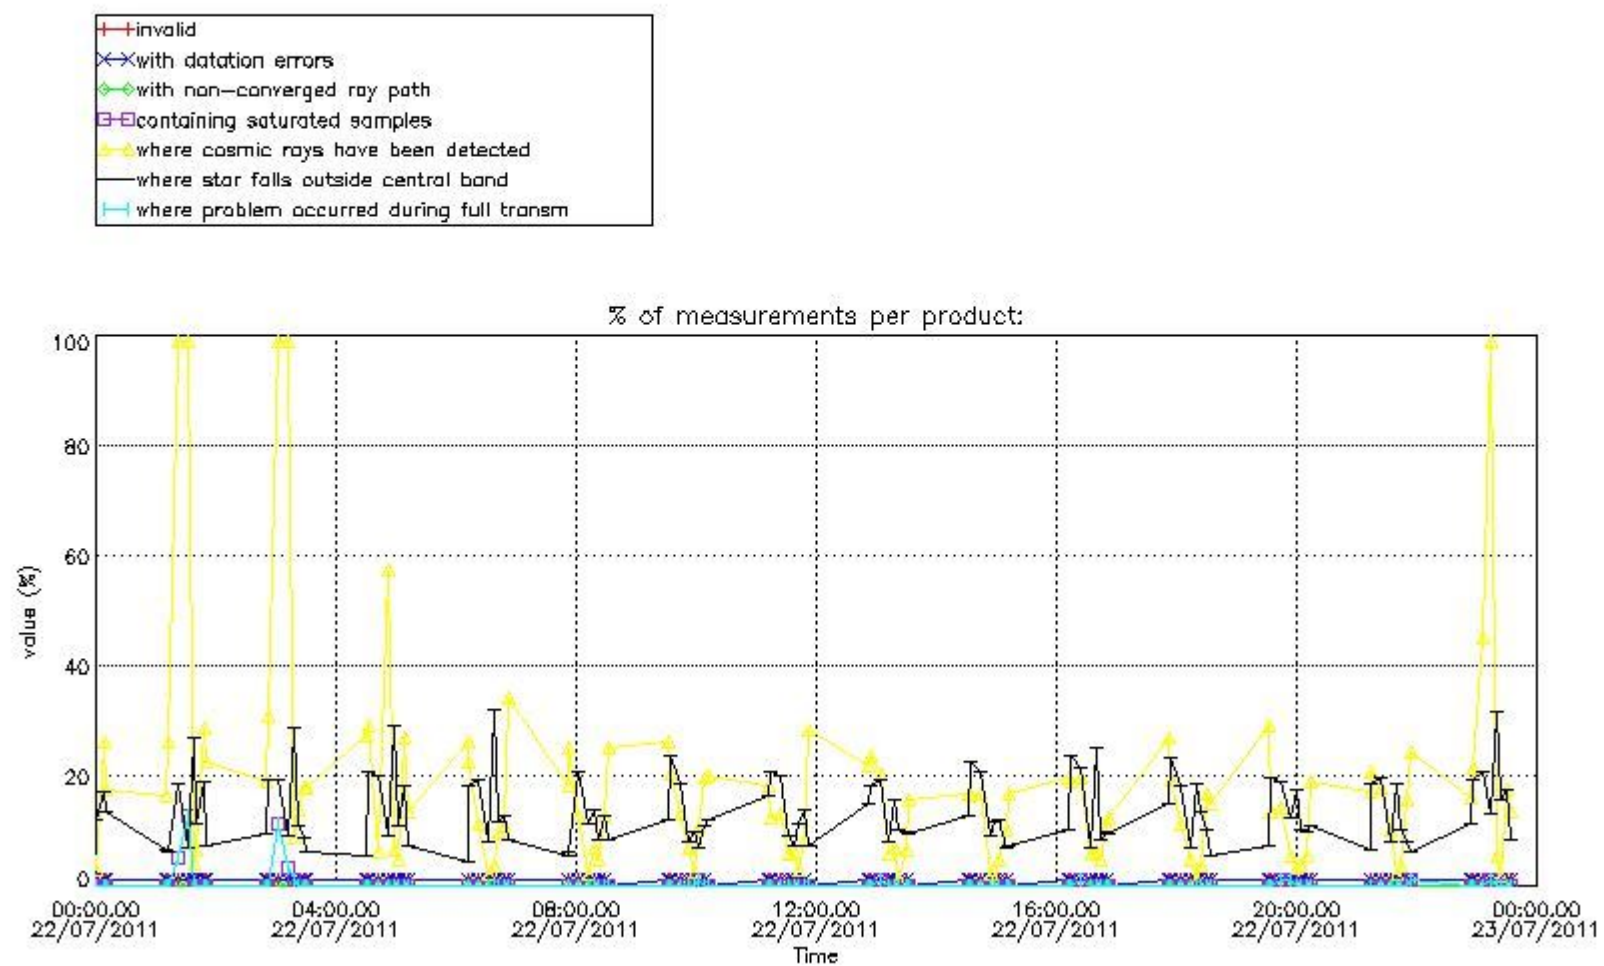

3.1 Plot quality information per product (time dependant)

3.2 Plot quality information per product (world map)

Percentage of flagged data per O3 profile

Percentage of flagged data per H2O profile

Percentage of flagged data per NO2 profile

Percentage of flagged data per NO3 profile

4. Level 1 quality information per product

In this section it is plotted some information contained in the Quality Summary data set of the level 2 products that comes from the level 1b processing. Products without errors (error flag in the MPH set to "0") are used.

4.1 Plot quality information per product (time dependant) coming from level 1b processing

4.1.1 Plot level 1 quality information per product (time dependant): ENVISAT ASCENDING passes

4.1.2 Plot level 1 quality information per product (time dependant): ENVI SAT DESCENDING passes