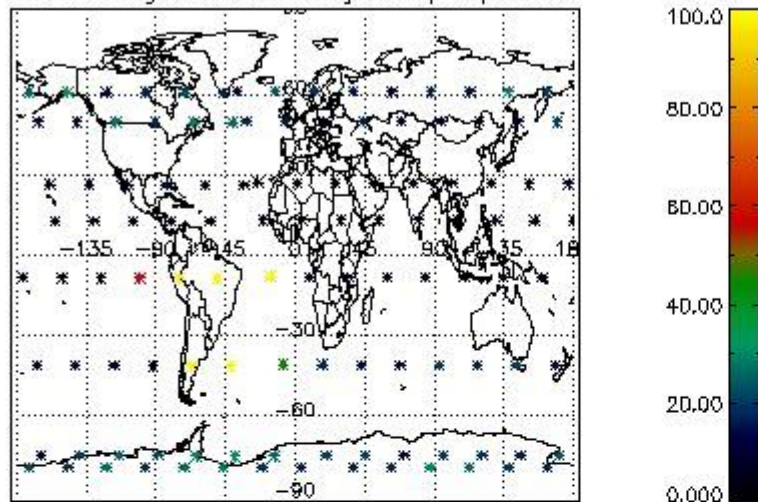

4.1 Plot quality information per product (time dependant) coming from level 1b processing

4.1.1 Plot level 1 quality information per product (time dependant): ENVISAT ASCENDING passes

4.1.2 Plot level 1 quality information per product (time dependant): ENVI SAT DESCENDING passes

4.2 Plot quality information per product coming from level 1b processing (world map)

4.2.1 Plot level 1 quality information per product (world map): ENVISAT ASCENDING passes

Percentage of cosmic ray hits per profile