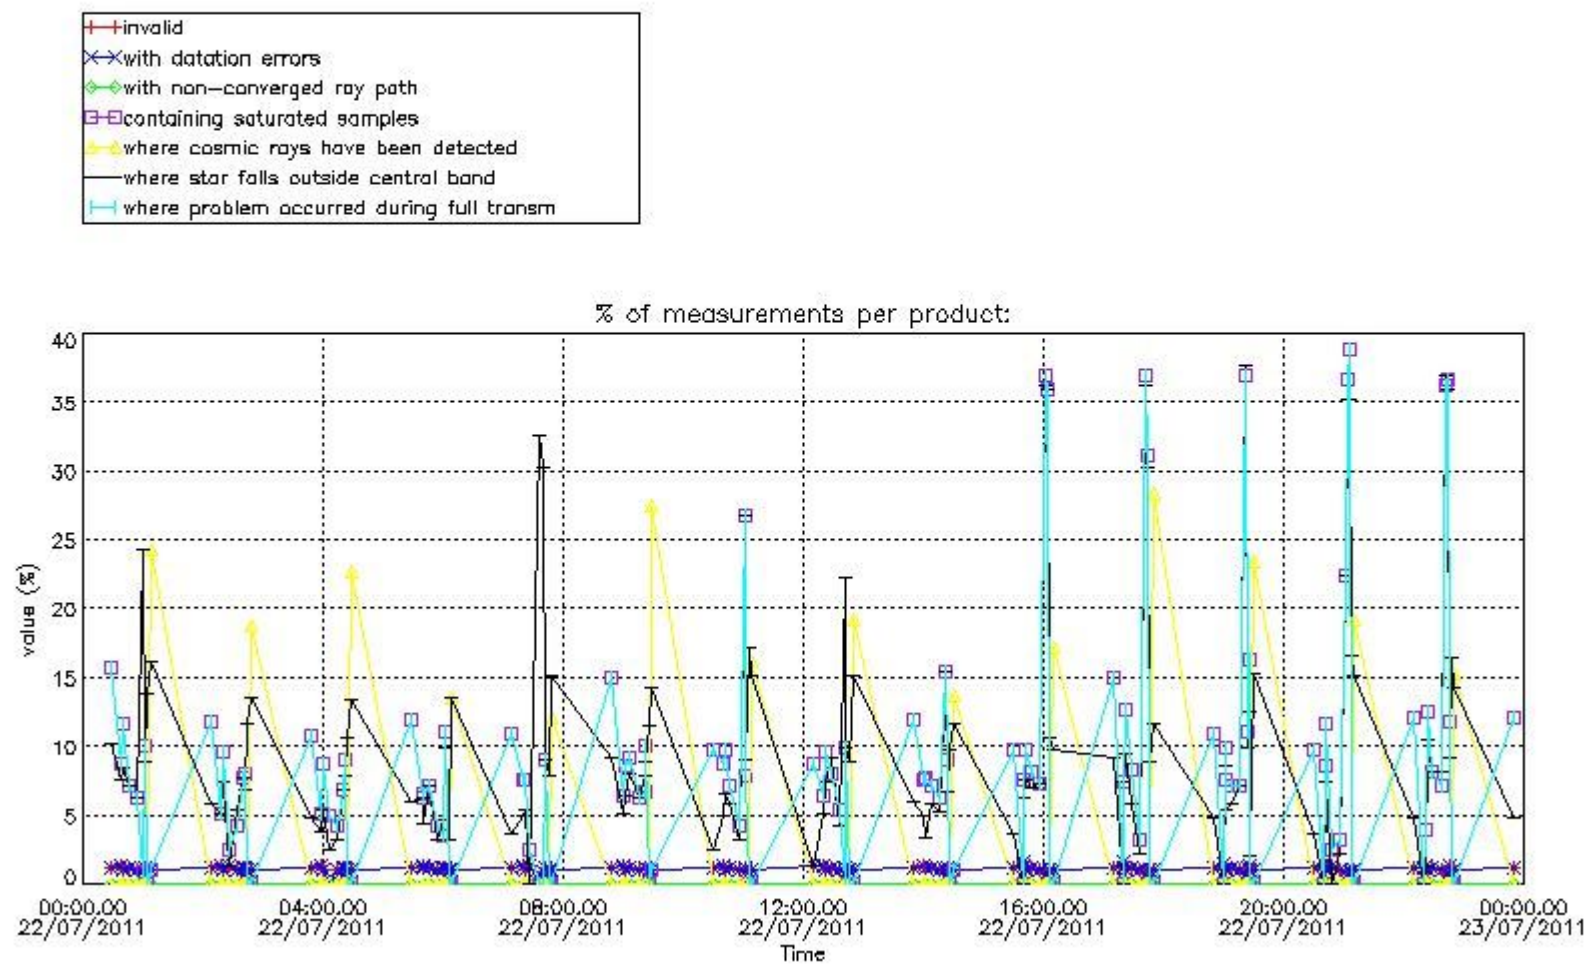

4.2 Plot quality information per product coming from level 1b processing (world map)

4.2.1 Plot level 1 quality information per product (world map): ENVISAT ASCENDING passes