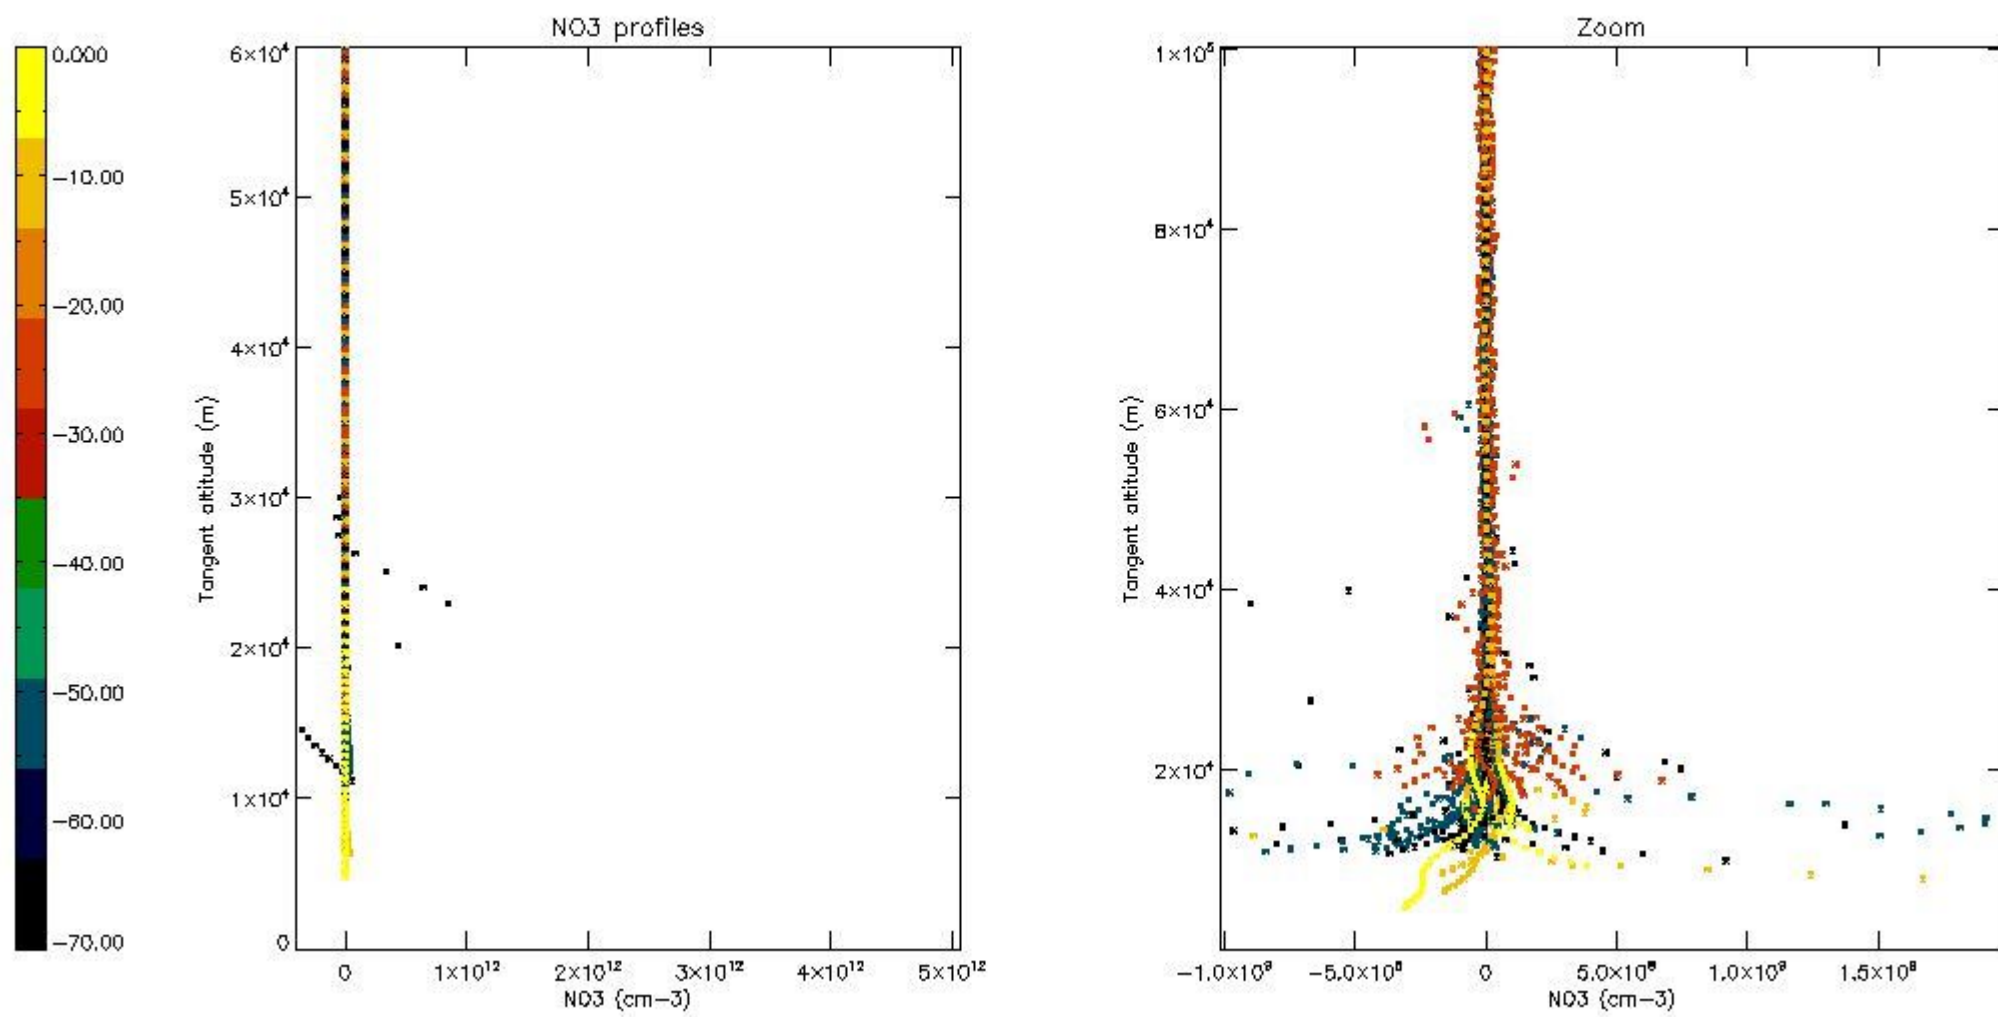

5.8 Plot H2O profiles for all STD (only for occultations of stars 1,2,3,4,13,14,16,26,63 dark without errors)

The colorbar represents the latitude.