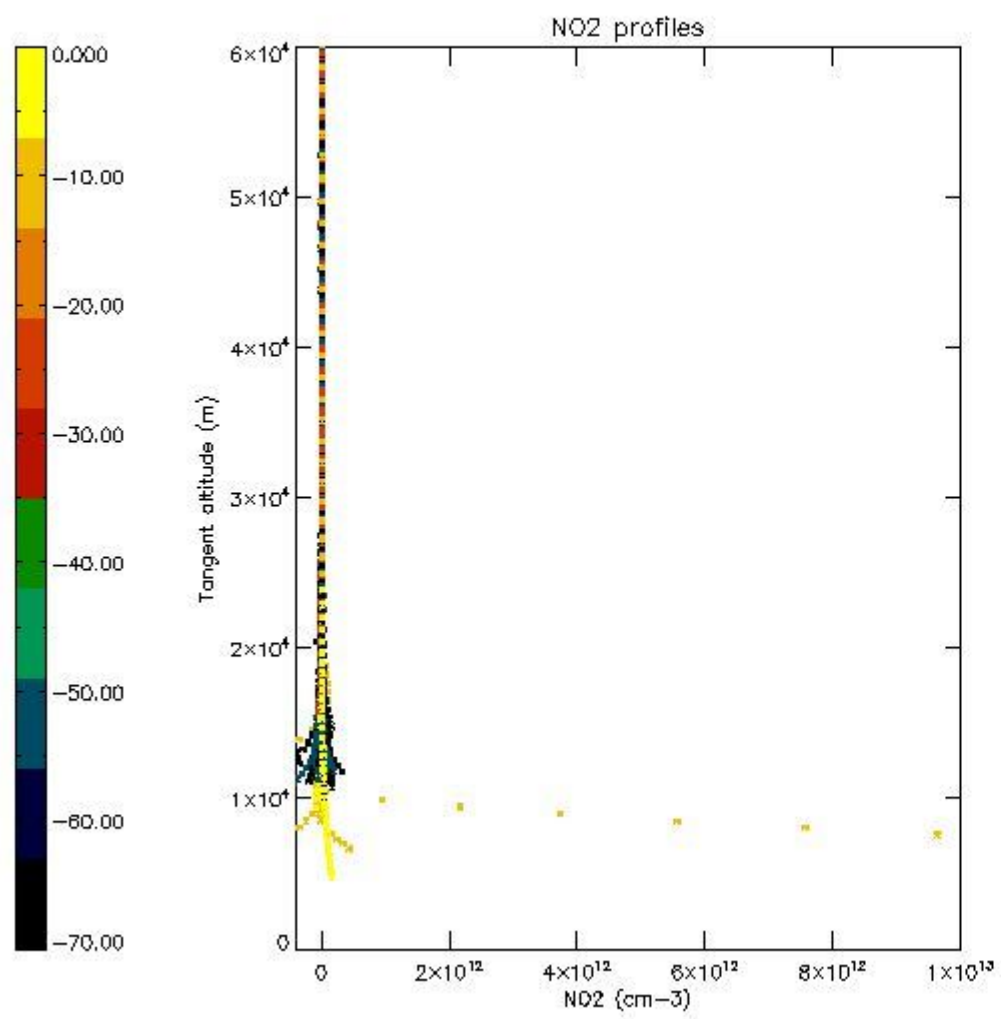

STD < 10	5
STD < 5	3

5.2 Plot ozone profiles for all STD (dark without errors)

The colorbar represents the latitude.

5.3 Plot ozone profiles where STD < 20% (dark without errors)

The colorbar represents the latitude.

5.4 Plot ozone profiles where $STD < 10\%$ (dark without errors)

The colorbar represents the latitude.

5.5 Plot ozone profiles where STD < 5% (dark without errors)

The colorbar represents the latitude.

5.6 Plot NO₂ profiles for all STD (dark without errors)

The colorbar represents the latitude.

5.7 Plot NO3 profiles for all STD (dark without errors)

The colorbar represents the latitude.

5.8 Plot H2O profiles for all STD (only for occultations of stars 1,2,3,4,13,14,16,26,63 dark without errors)