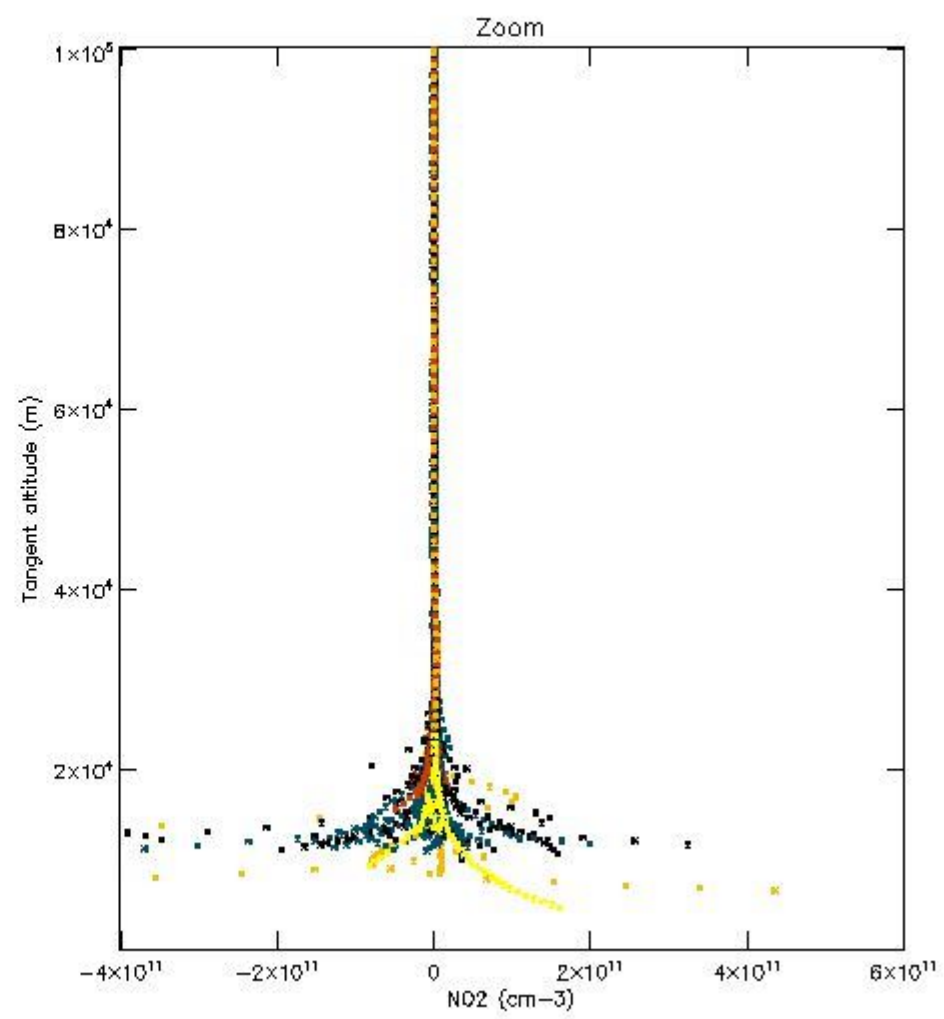

5.7 Plot NO3 profiles for all STD (dark without errors)

The colorbar represents the latitude.