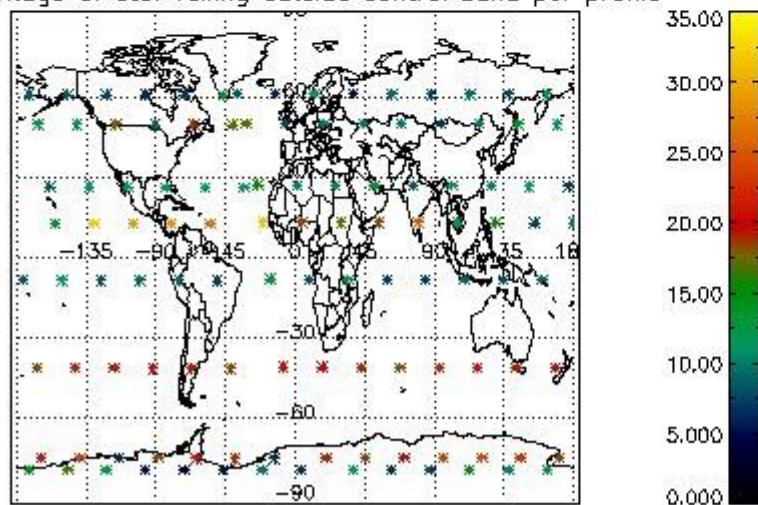

Percentage of star falling outside central band per profile