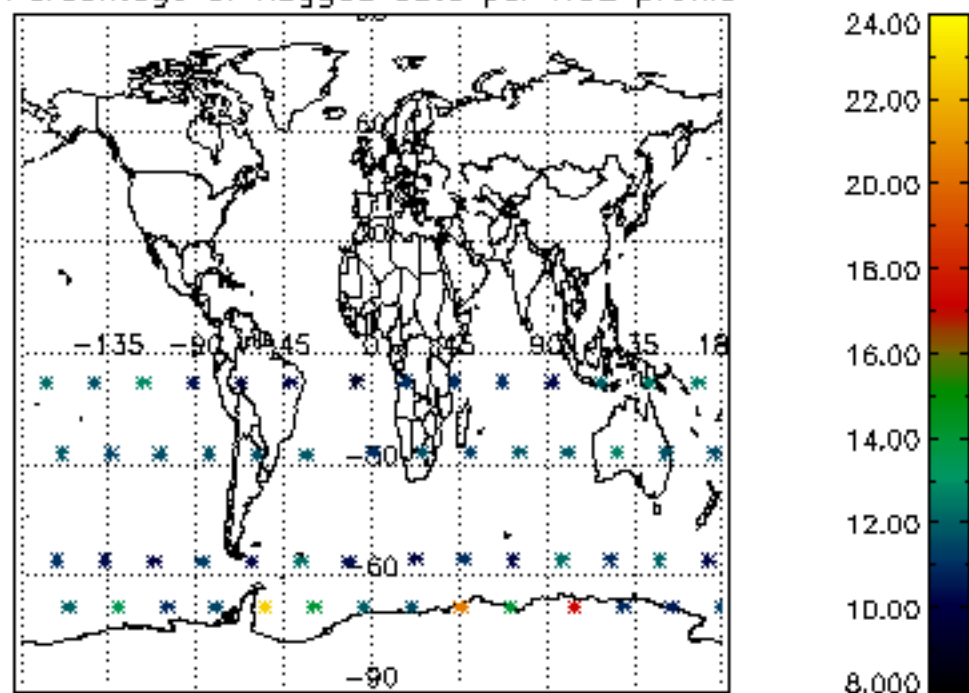

Percentage of flagged data per NO2 profile