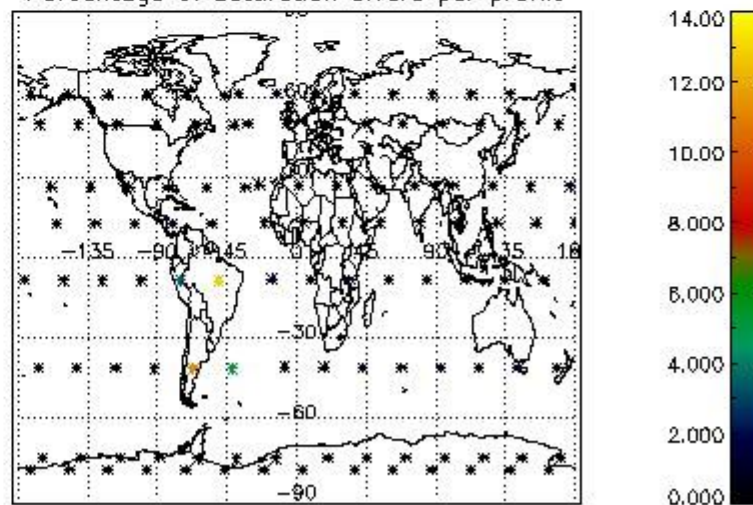

Percentage of saturation errors per profile