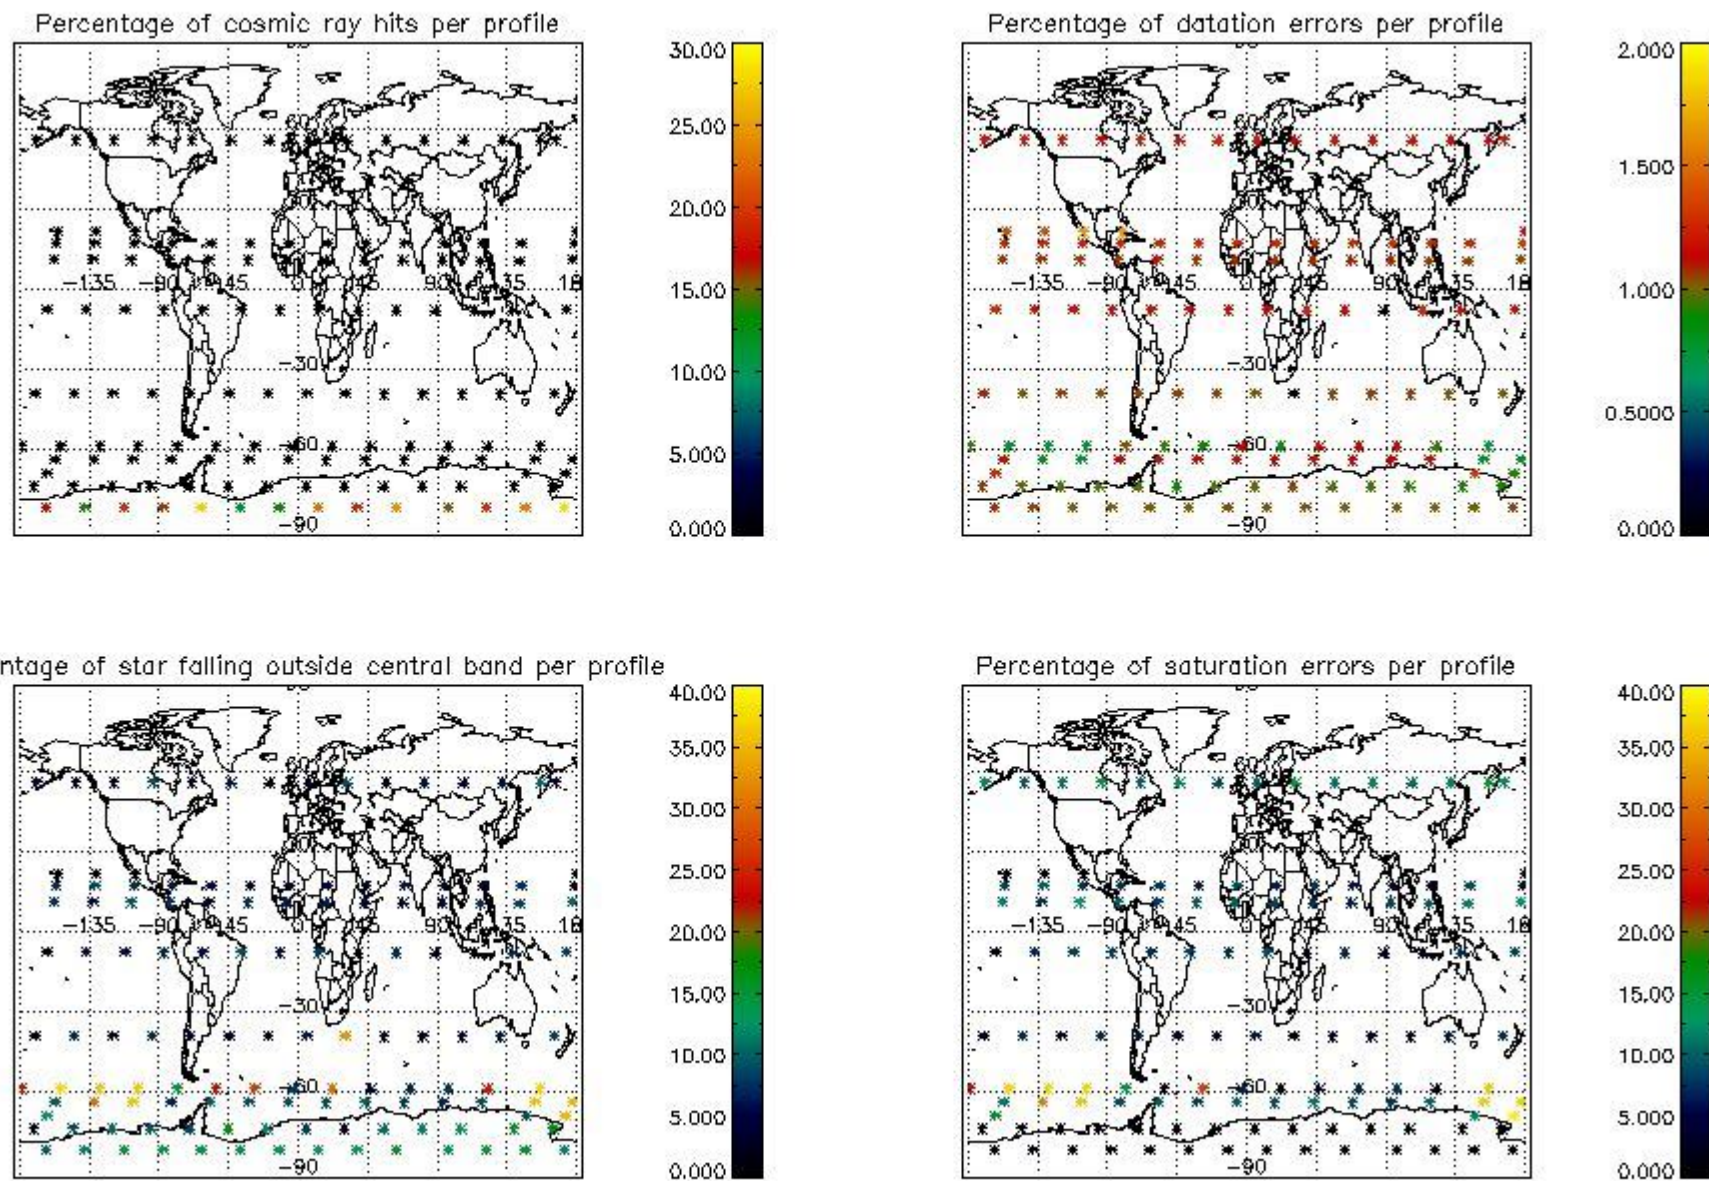

Percentage of datation errors per profile

Percentage of star falling outside central band per profile

Percentage of saturation errors per profile

4.2.2 Plot level 1 quality information per product (world map): ENVISAT DESCENDING passes