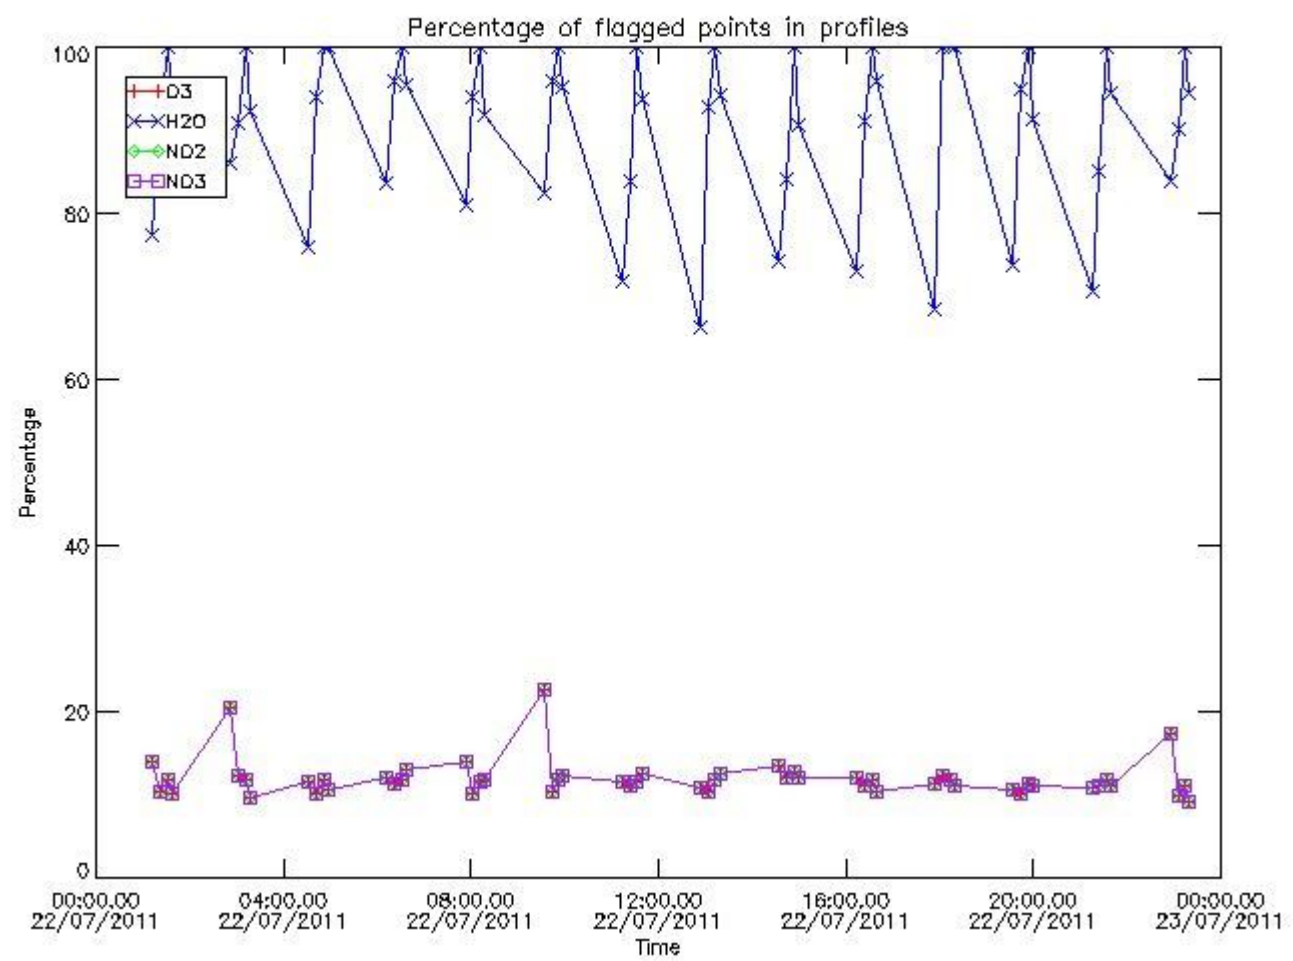

3. Quality information per product

In this section it is plotted some information contained in the Quality Summary data set of the level 2 products. Only products in dark limb conditions and without errors (error flag in the MPH set to "0") are used.

3.1 Plot quality information per product (time dependant)

3.2 Plot quality information per product (world map)