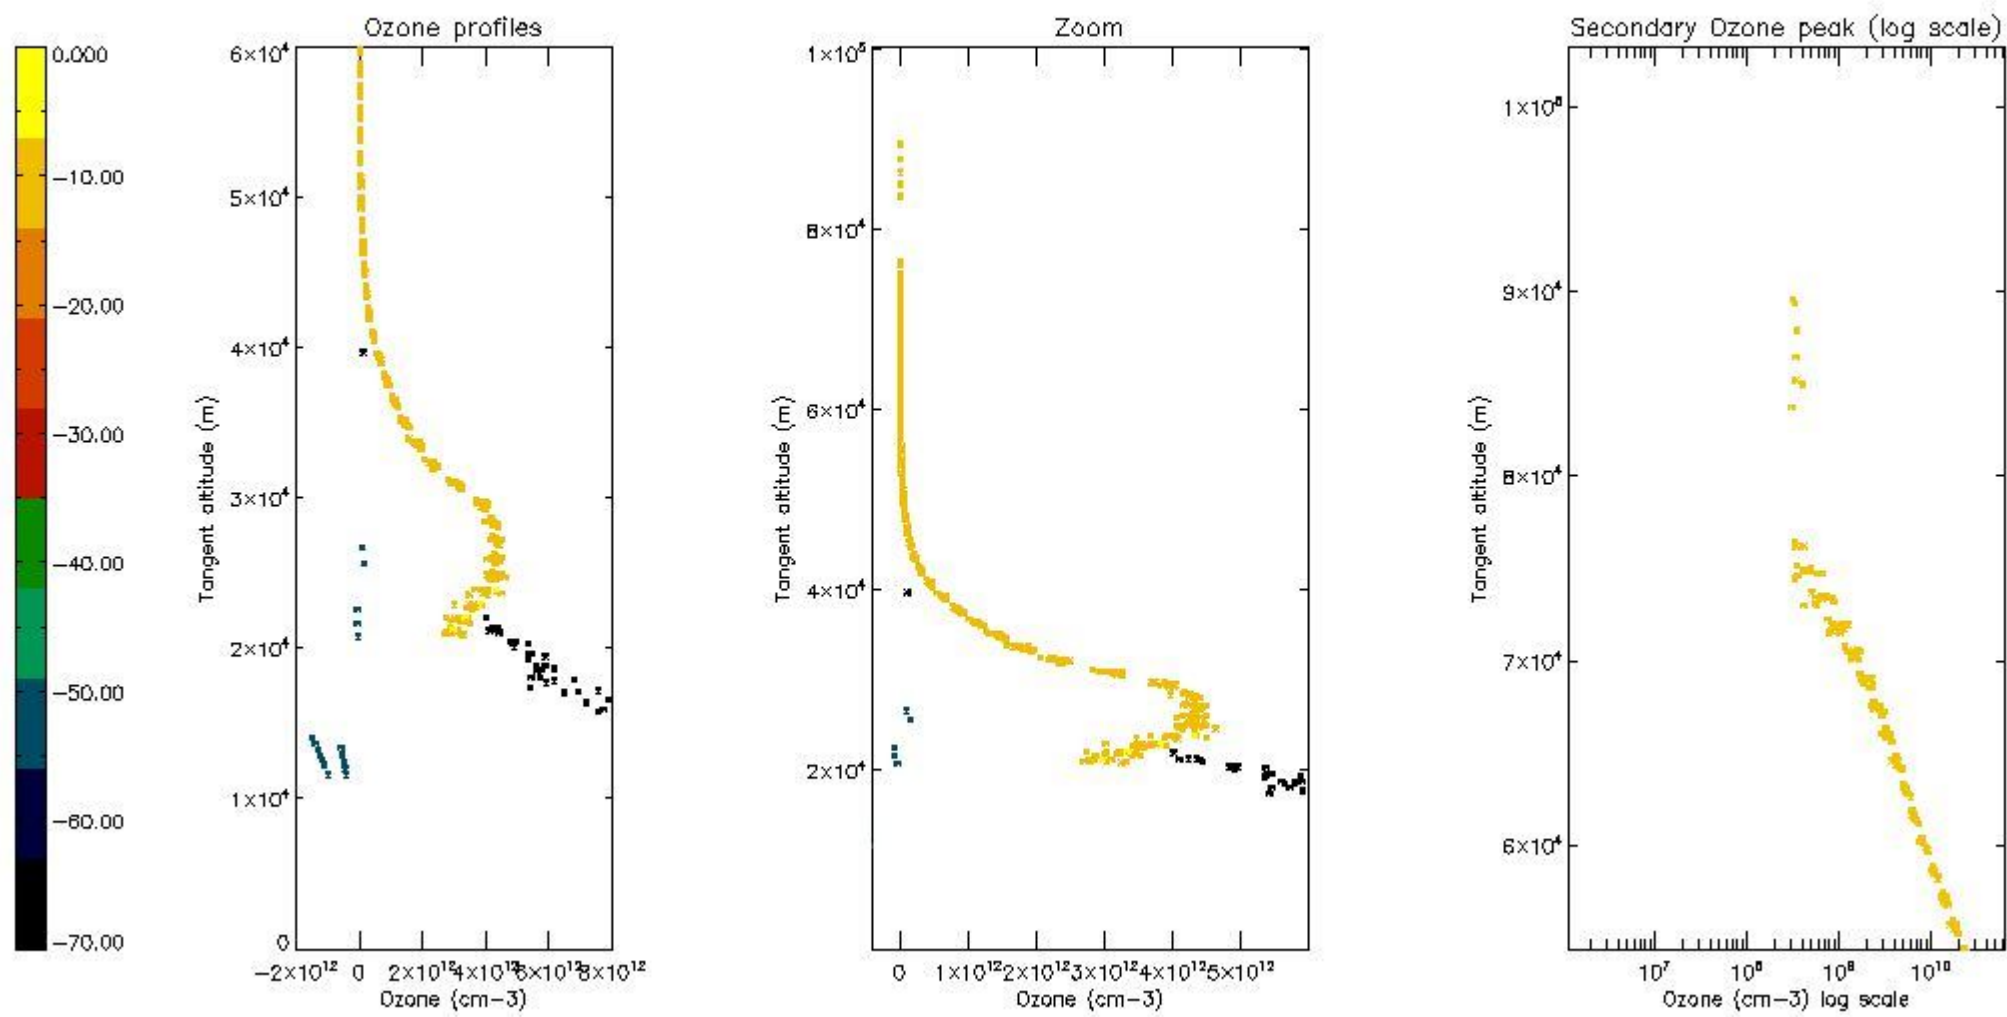

STD < 10	5
STD < 5	3

5.2 Plot ozone profiles for all STD (dark without errors)

The colorbar represents the latitude.

5.3 Plot ozone profiles where STD < 20% (dark without errors)

The colorbar represents the latitude.

5.4 Plot ozone profiles where $STD < 10\%$ (dark without errors)

The colorbar represents the latitude.

5.5 Plot ozone profiles where STD < 5% (dark without errors)

The colorbar represents the latitude.

5.6 Plot NO₂ profiles for all STD (dark without errors)

The colorbar represents the latitude.

5.7 Plot NO3 profiles for all STD (dark without errors)

The colorbar represents the latitude.

5.8 Plot H2O profiles for all STD (only for occultations of stars 1,2,3,4,13,14,16,26,63 dark without errors)