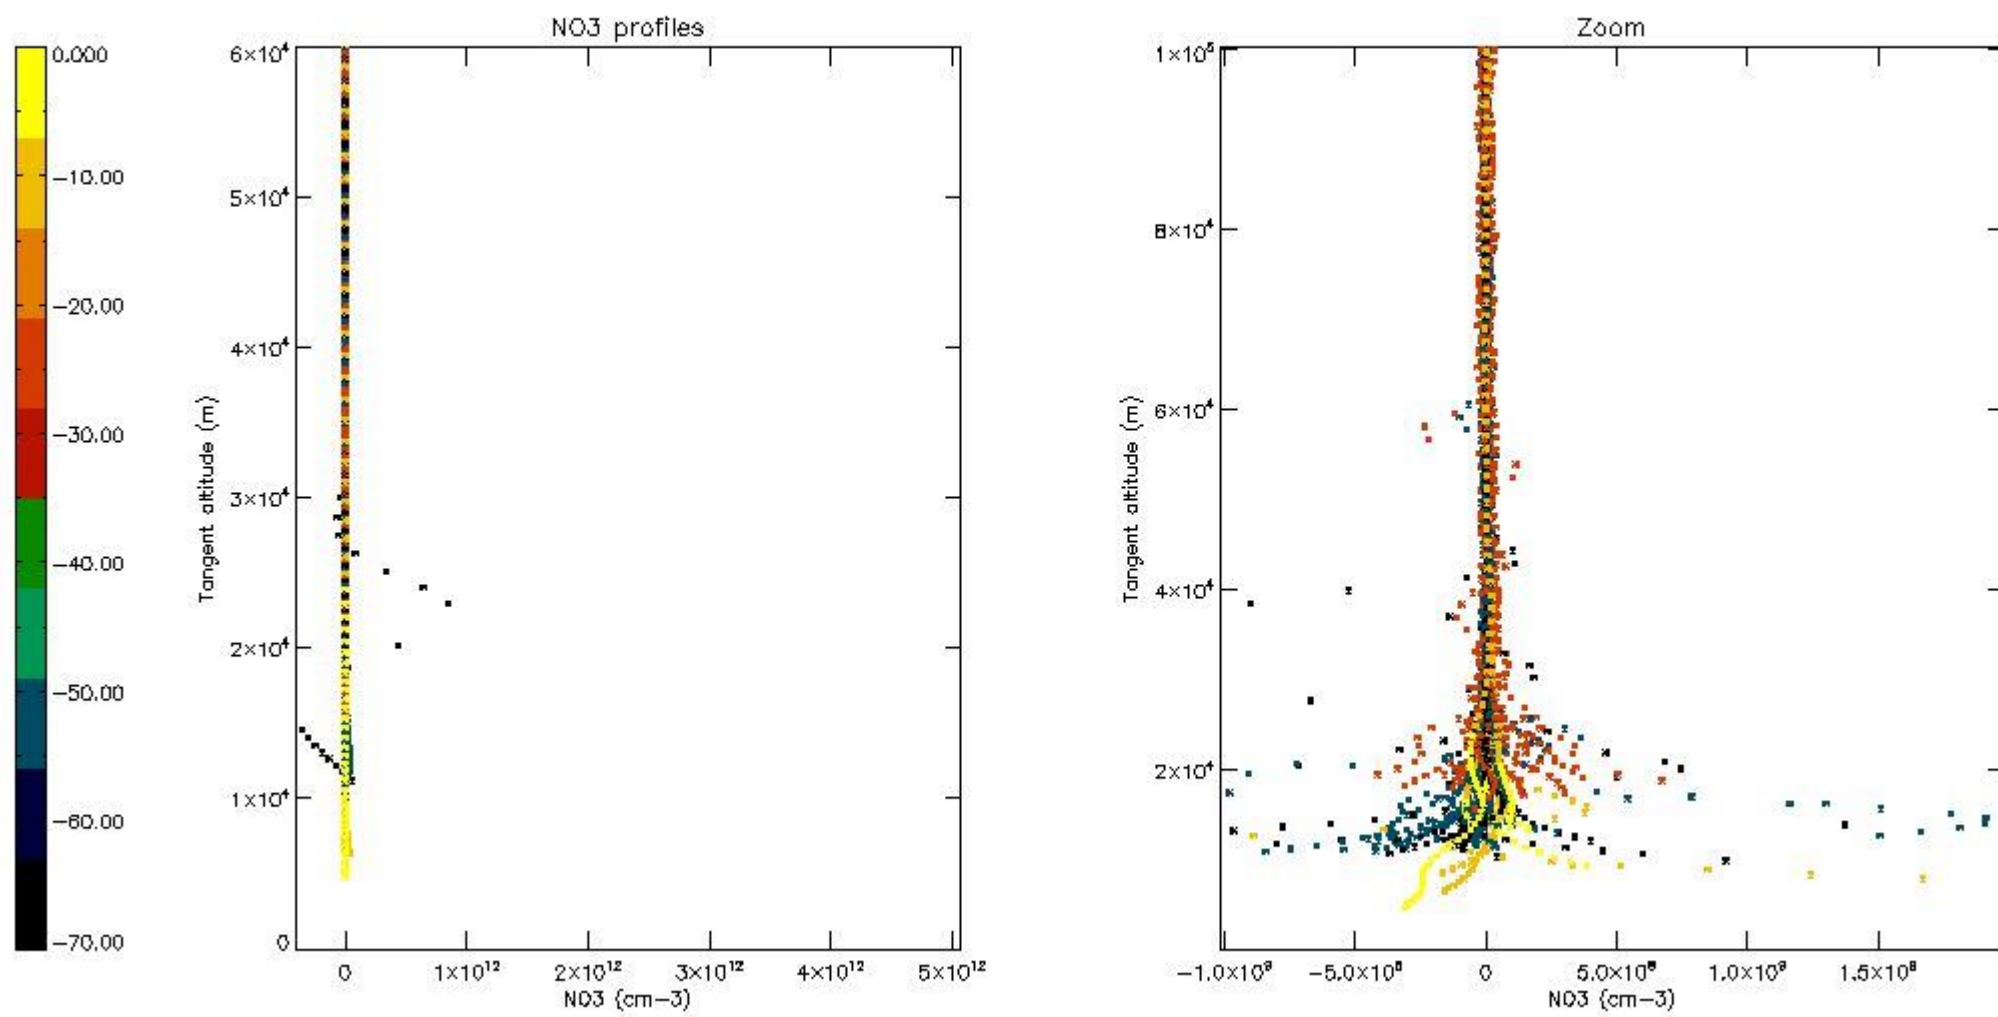

5.4 Plot ozone profiles where $STD < 10\%$ (dark without errors)

The colorbar represents the latitude.

5.5 Plot ozone profiles where STD < 5% (dark without errors)

The colorbar represents the latitude.

5.6 Plot NO₂ profiles for all STD (dark without errors)

The colorbar represents the latitude.

5.7 Plot NO3 profiles for all STD (dark without errors)

The colorbar represents the latitude.

5.8 Plot H2O profiles for all STD (only for occultations of stars 1,2,3,4,13,14,16,26,63 dark without errors)