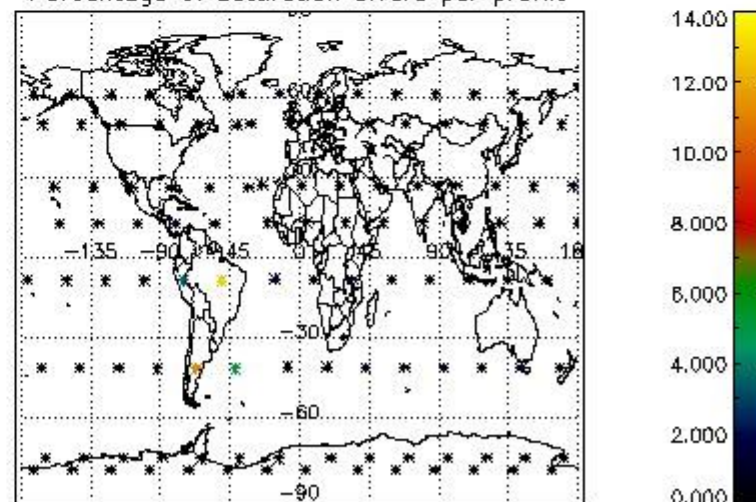

Percentage of saturation errors per profile