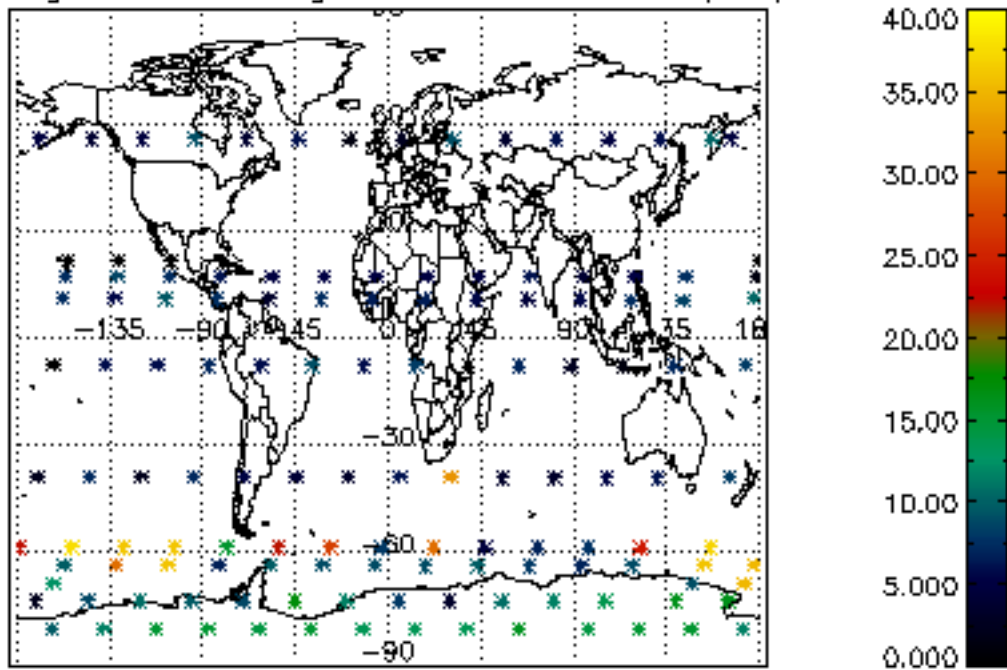

Percentage of star falling outside central band per profile