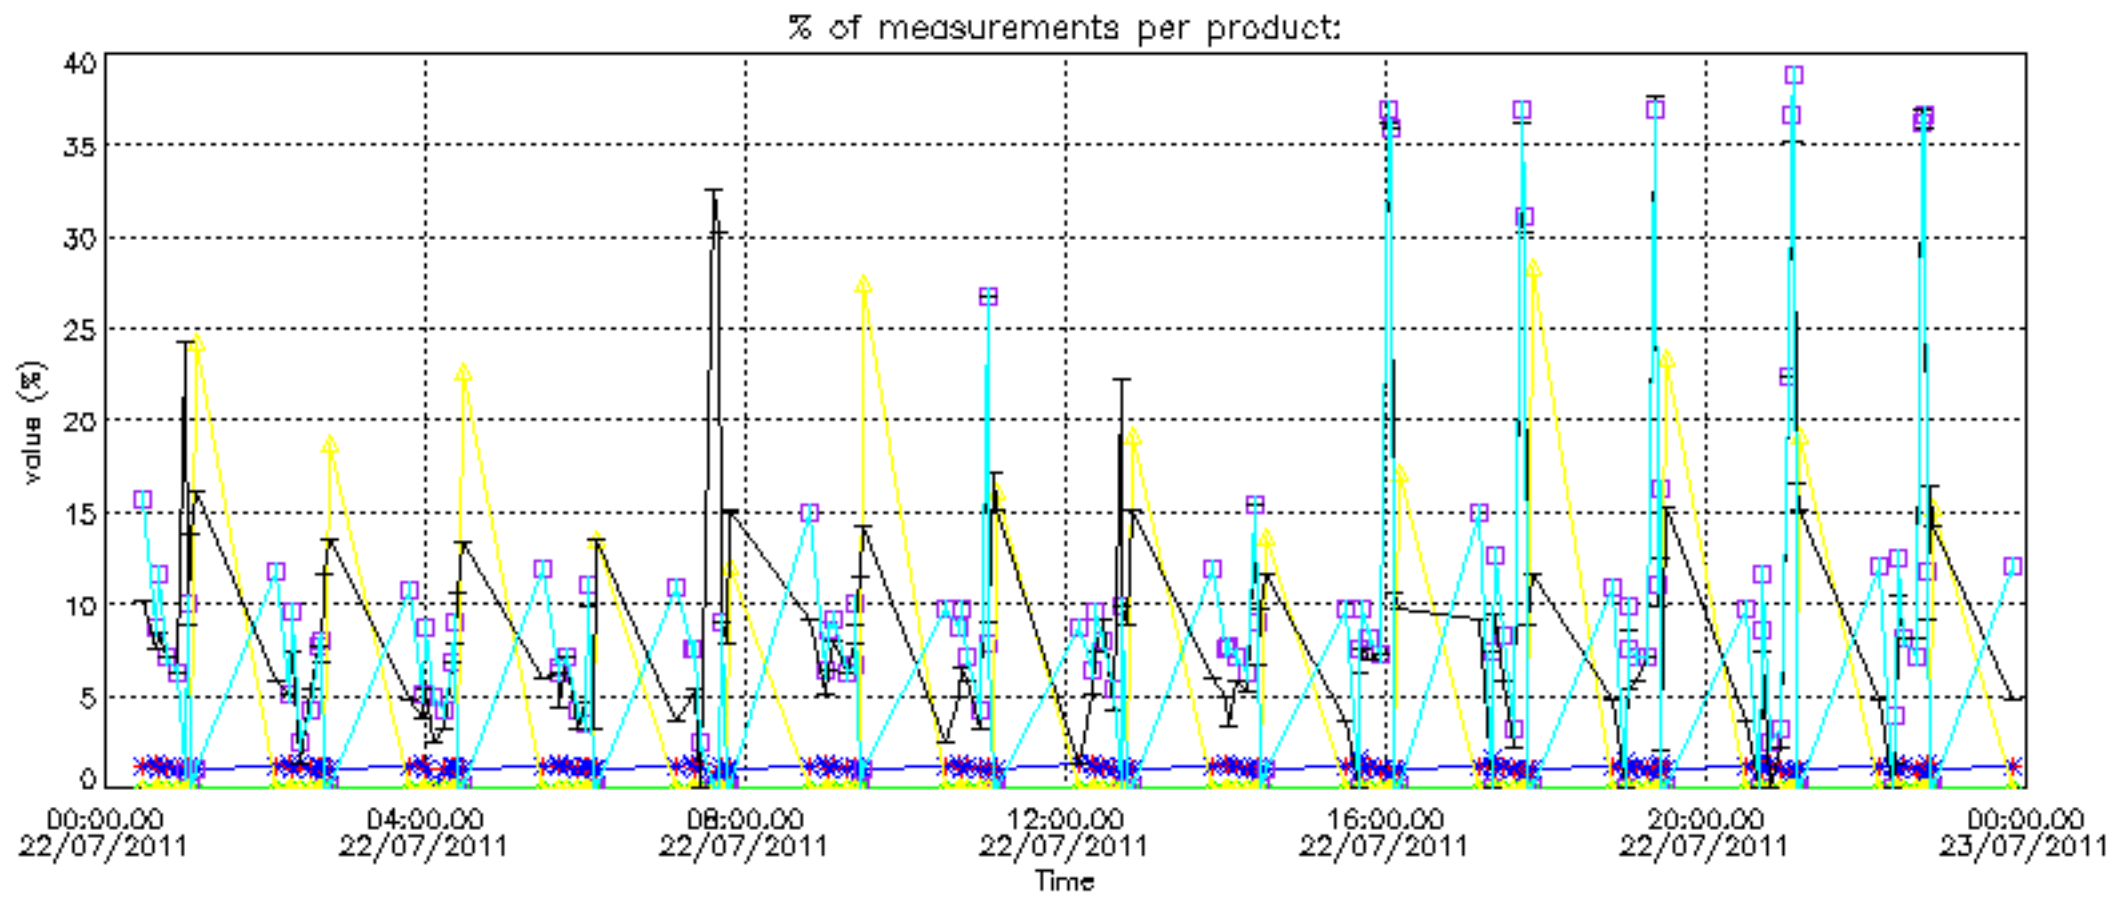

Percentage of cosmic ray hits per profile

Percentage of datation errors per profile