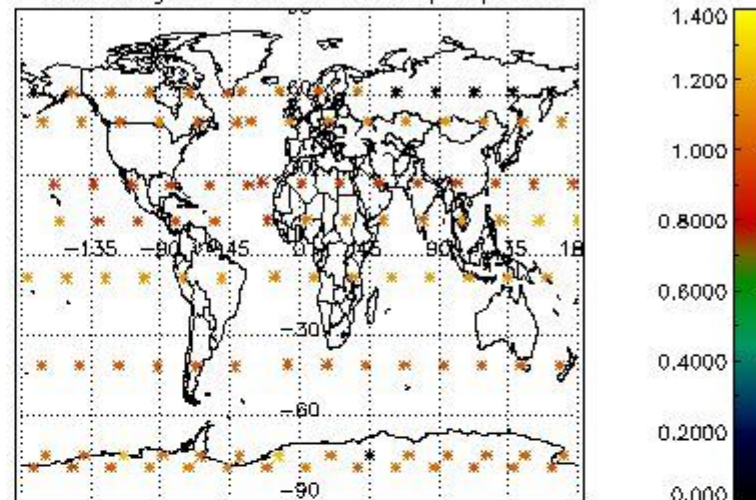

Percentage of datation errors per profile