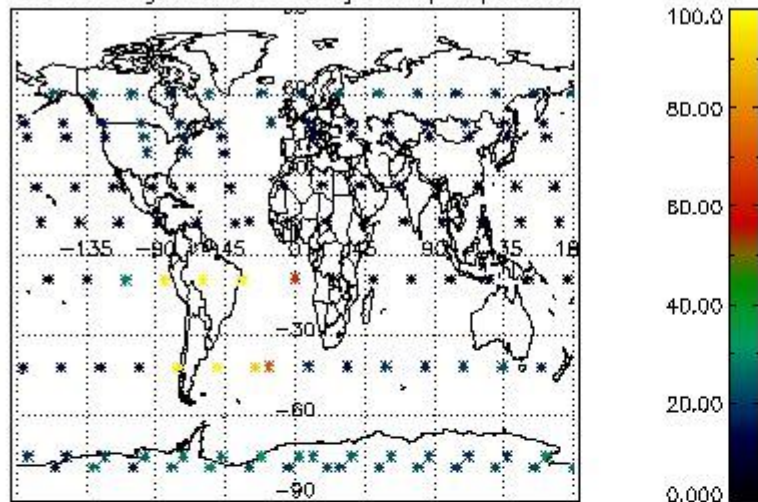

Percentage of flagged data per NO3 profile

4. Level 1 quality information per product

In this section it is plotted some information contained in the Quality Summary data set of the level 2 products that comes from the level 1b processing. Products without errors (error flag in the MPH set to "0") are used.

4.1 Plot quality information per product (time dependant) coming from level 1b processing

4.1.1 Plot level 1 quality information per product (time dependant): ENVISAT ASCENDING passes

4.1.2 Plot level 1 quality information per product (time dependant): ENVI SAT DESCENDING passes

4.2 Plot quality information per product coming from level 1b processing (world map)

4.2.1 Plot level 1 quality information per product (world map): ENVISAT ASCENDING passes

Percentage of cosmic ray hits per profile