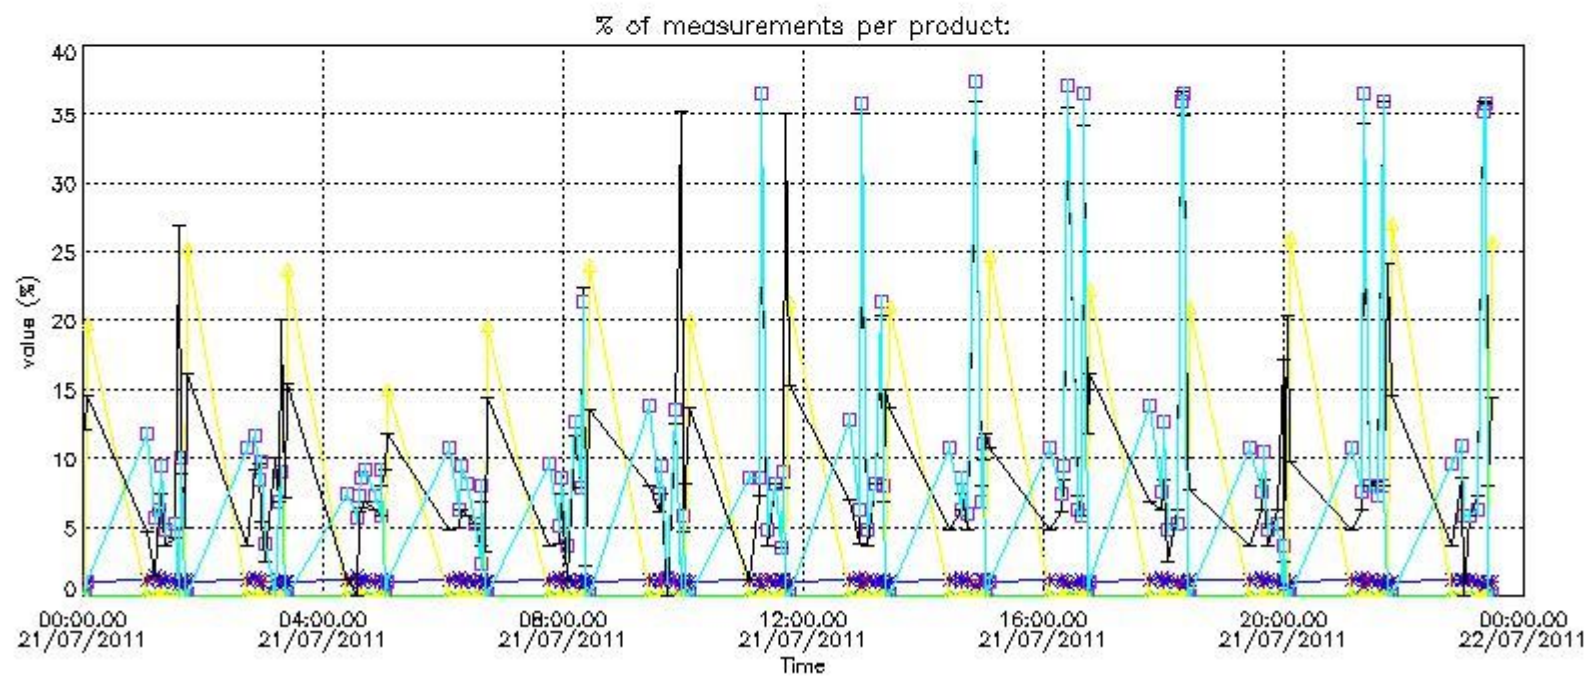

4.2 Plot quality information per product coming from level 1b processing (world map)

4.2.1 Plot level 1 quality information per product (world map): ENVISAT ASCENDING passes