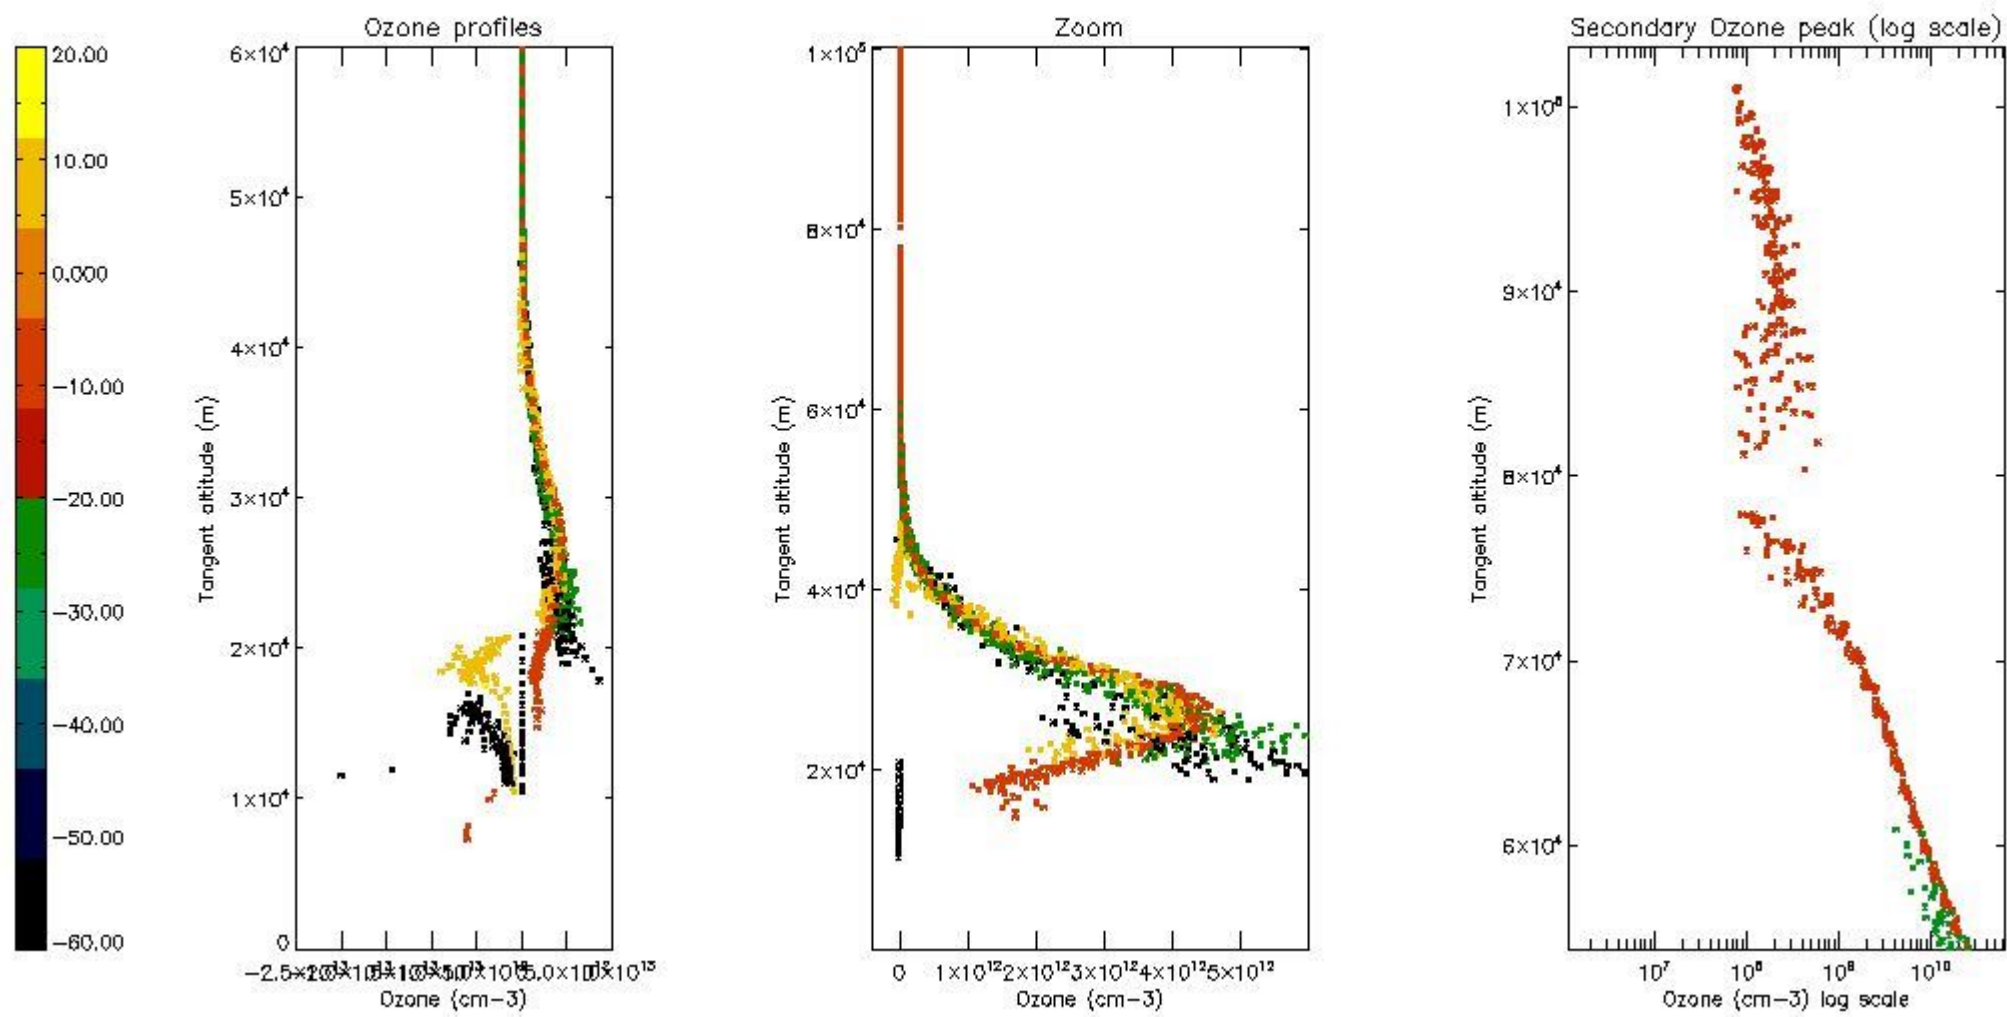

STD < 10	5
STD < 5	3

5.2 Plot ozone profiles for all STD (dark without errors)

The colorbar represents the latitude.

5.3 Plot ozone profiles where STD < 20% (dark without errors)

The colorbar represents the latitude.