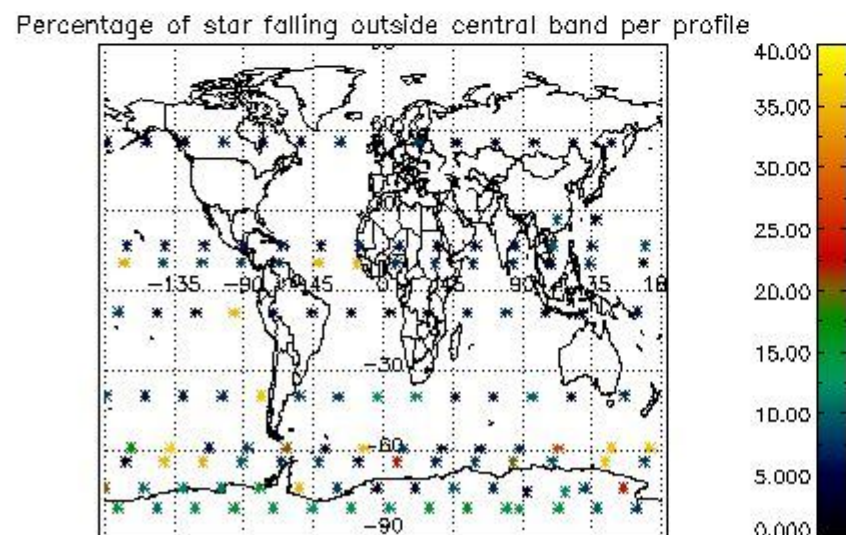

Percentage of datation errors per profile

Percentage of star falling outside central band per profile

Percentage of saturation errors per profile

4.2.2 Plot level 1 quality information per product (world map): ENVISAT DESCENDING passes