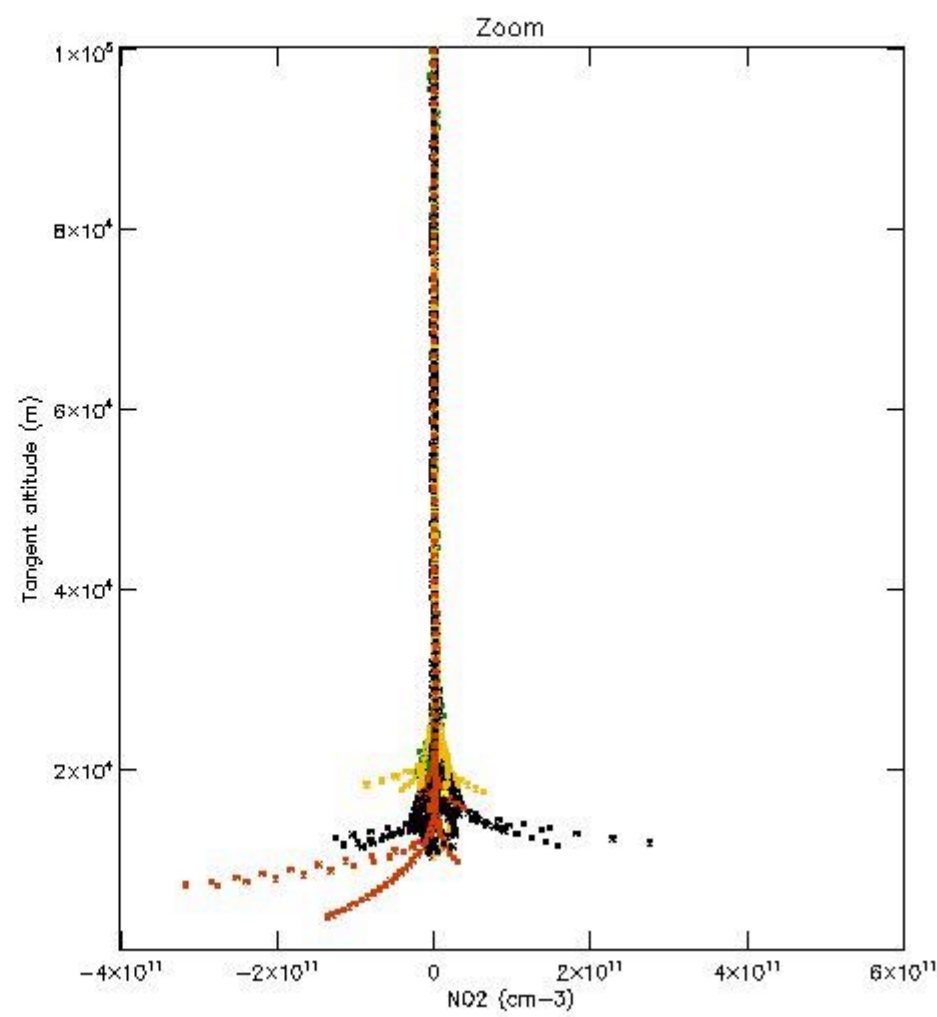

5.7 Plot NO3 profiles for all STD (dark without errors)

The colorbar represents the latitude.