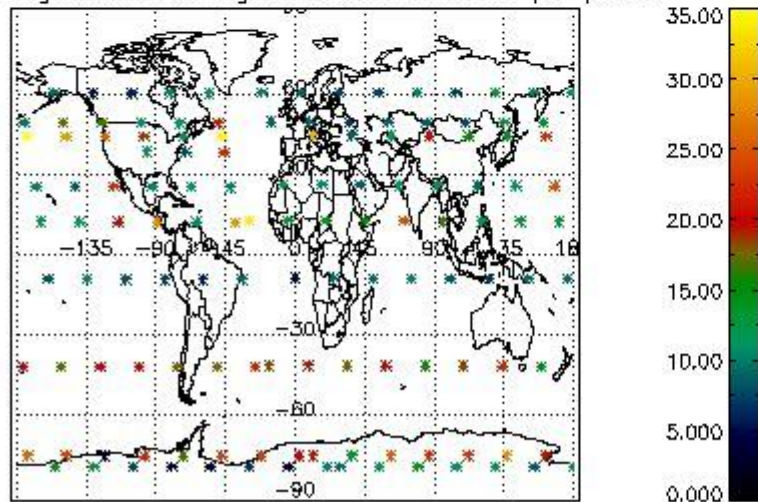

Percentage of star falling outside central band per profile