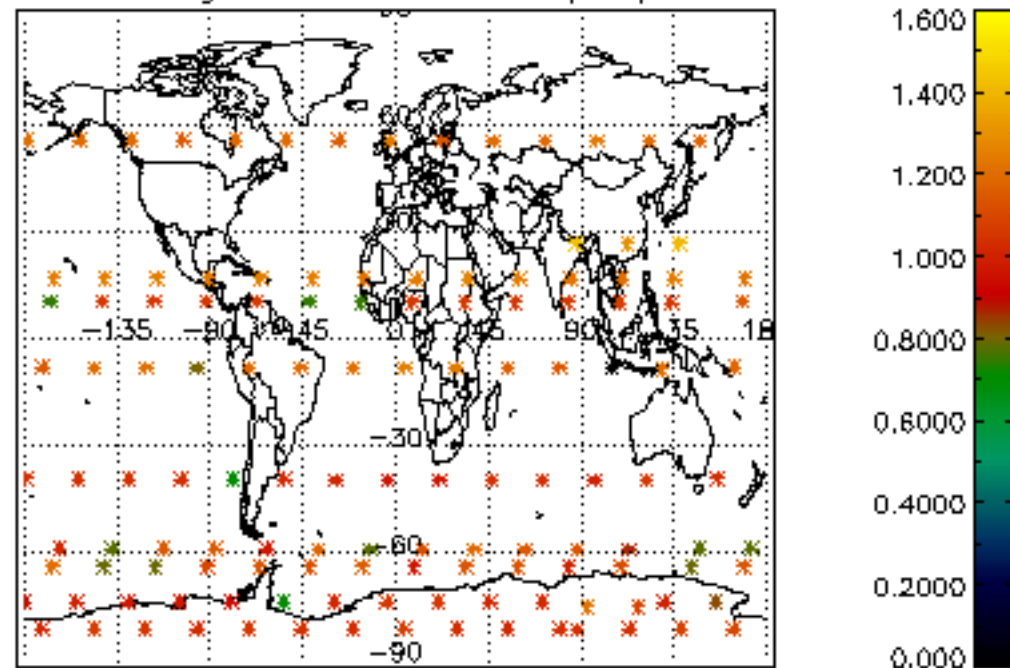

Percentage of datation errors per profile

Percentage of star falling outside central band per profile

Percentage of saturation errors per profile

Percentage of cosmic ray hits per profile

Percentage of datation errors per profile