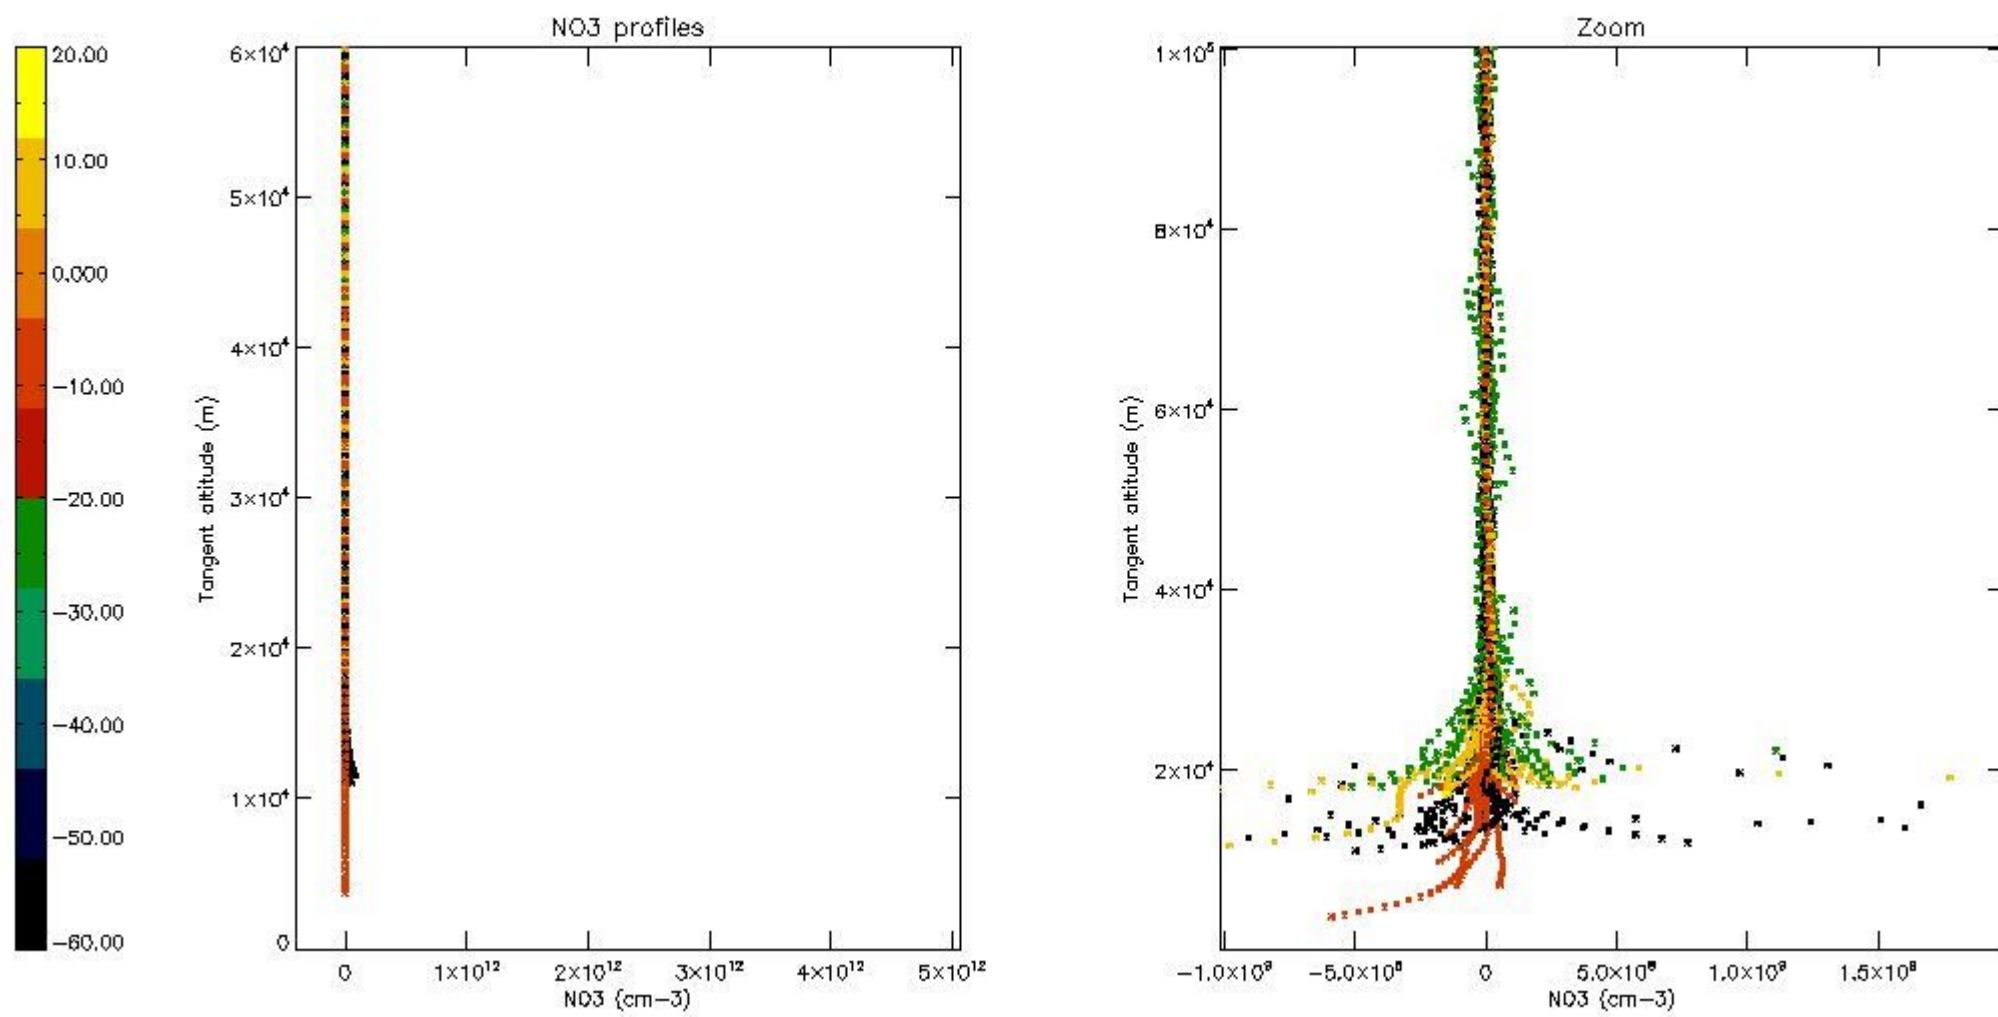

5.4 Plot ozone profiles where STD < 10% (dark without errors)

The colorbar represents the latitude.

5.5 Plot ozone profiles where STD < 5% (dark without errors)

The colorbar represents the latitude.

5.6 Plot NO₂ profiles for all STD (dark without errors)

The colorbar represents the latitude.

5.7 Plot NO3 profiles for all STD (dark without errors)

The colorbar represents the latitude.

5.8 Plot H2O profiles for all STD (only for occultations of stars 1,2,3,4,13,14,16,26,63 dark without errors)