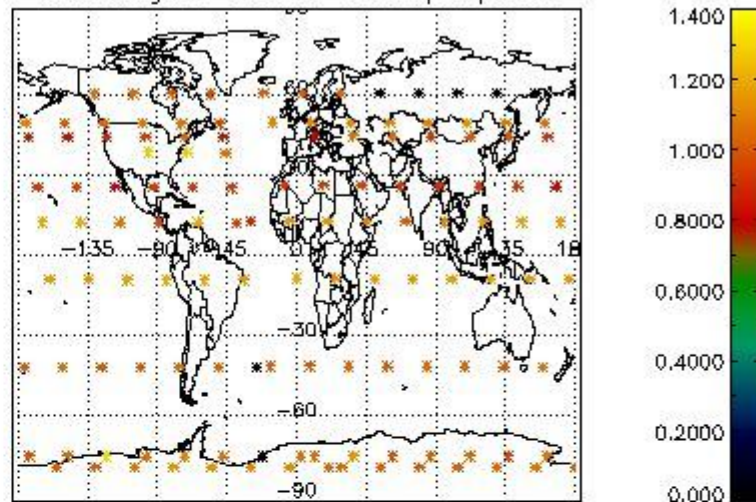

Percentage of datation errors per profile