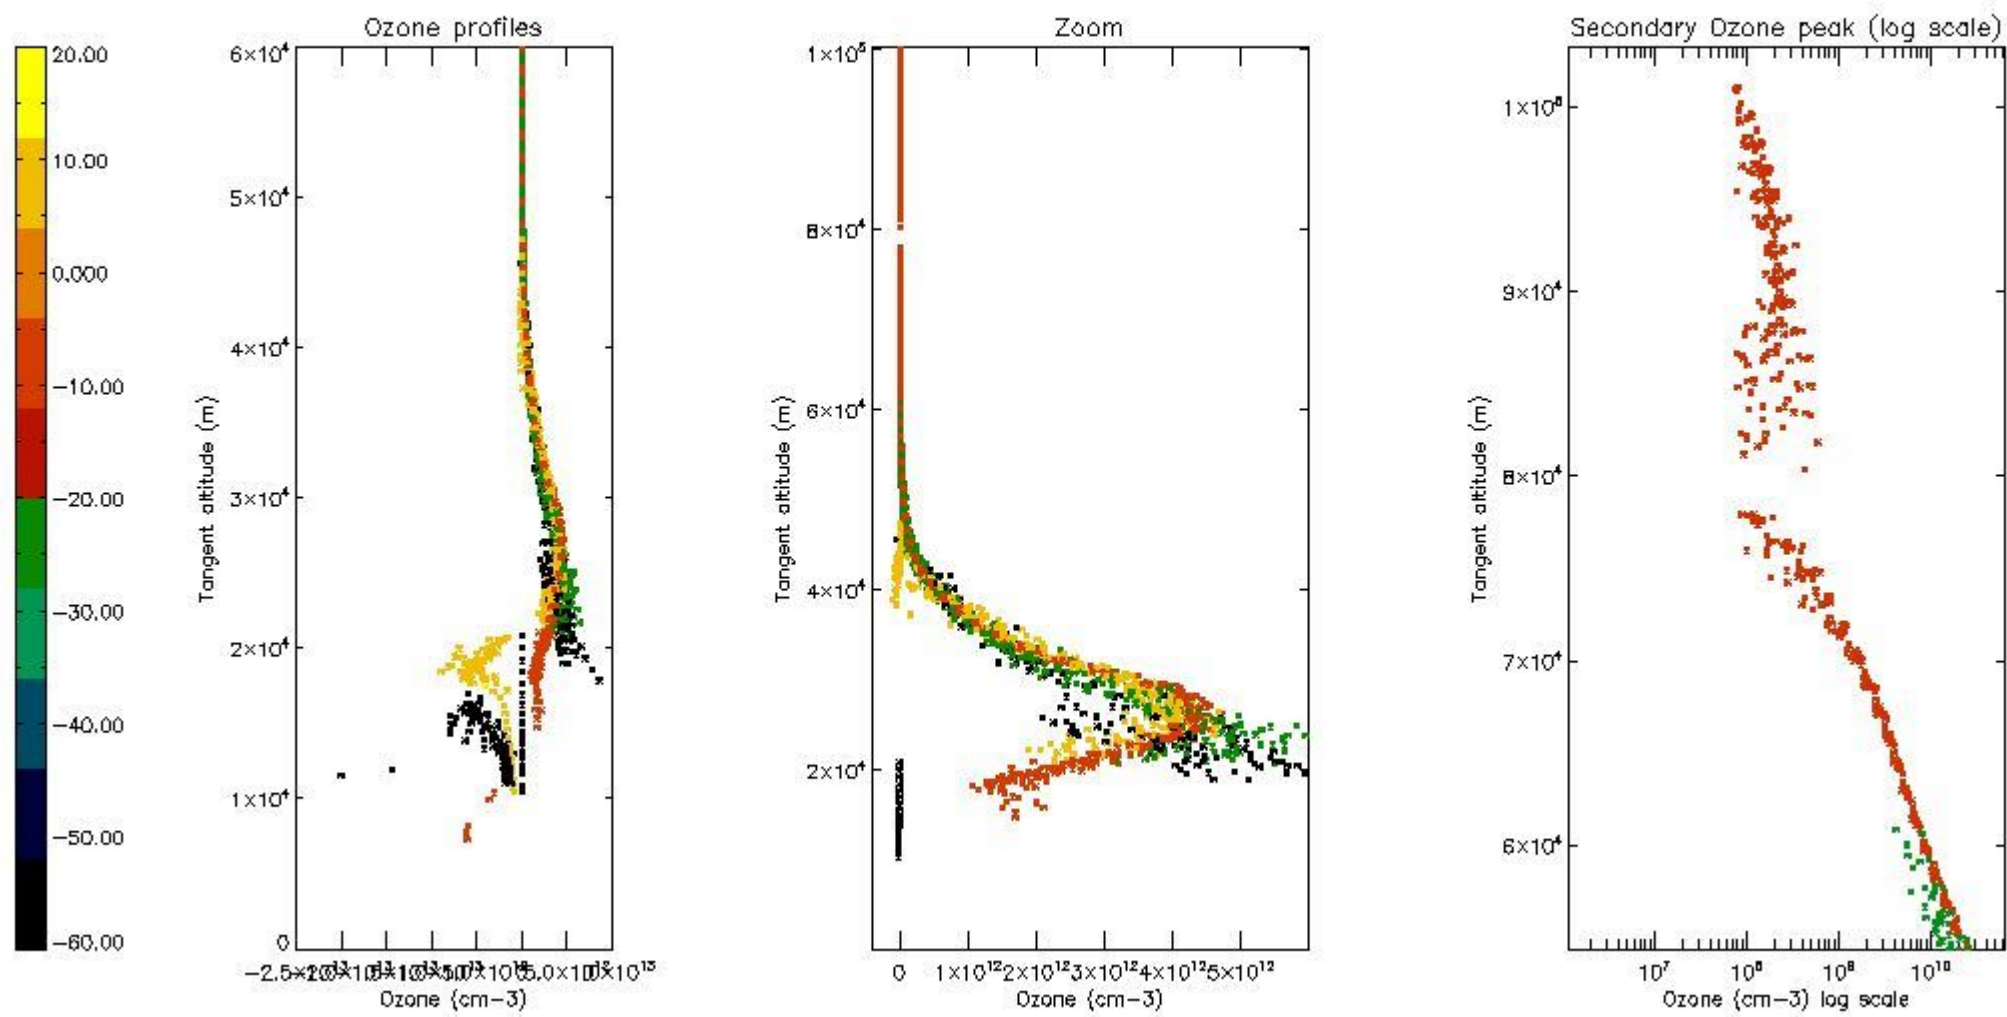

So, the table below shows the percentage of dark limb and valid observations for each criteria with respect to the overall valid daily observations.

Criteria	% of total production
All STD	22
STD < 20	8

STD < 10	5
STD < 5	3

5.2 Plot ozone profiles for all STD (dark without errors)

The colorbar represents the latitude.

5.3 Plot ozone profiles where STD < 20% (dark without errors)

The colorbar represents the latitude.

5.4 Plot ozone profiles where STD < 10% (dark without errors)

The colorbar represents the latitude.

5.5 Plot ozone profiles where STD < 5% (dark without errors)

The colorbar represents the latitude.

5.6 Plot NO₂ profiles for all STD (dark without errors)

The colorbar represents the latitude.

5.7 Plot NO3 profiles for all STD (dark without errors)

The colorbar represents the latitude.

5.8 Plot H2O profiles for all STD (only for occultations of stars 1,2,3,4,13,14,16,26,63 dark without errors)