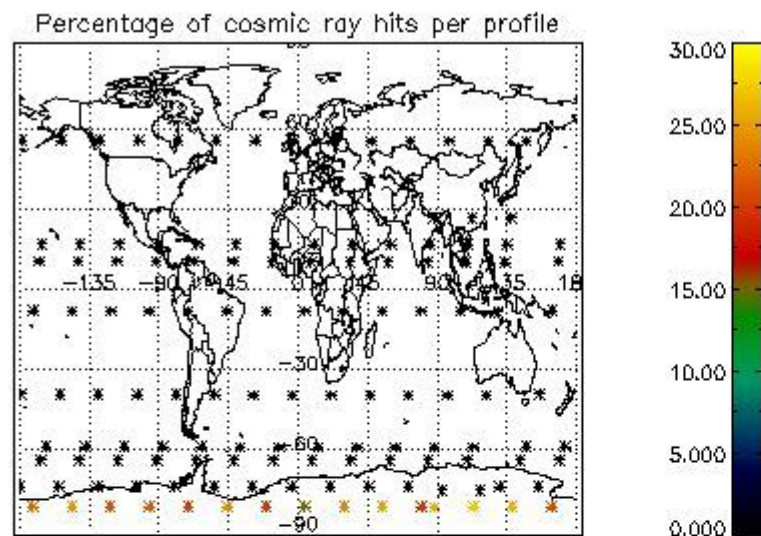

Percentage of datation errors per profile

Percentage of star falling outside central band per profile

Percentage of saturation errors per profile

4.2.2 Plot level 1 quality information per product (world map): ENVISAT DESCENDING passes