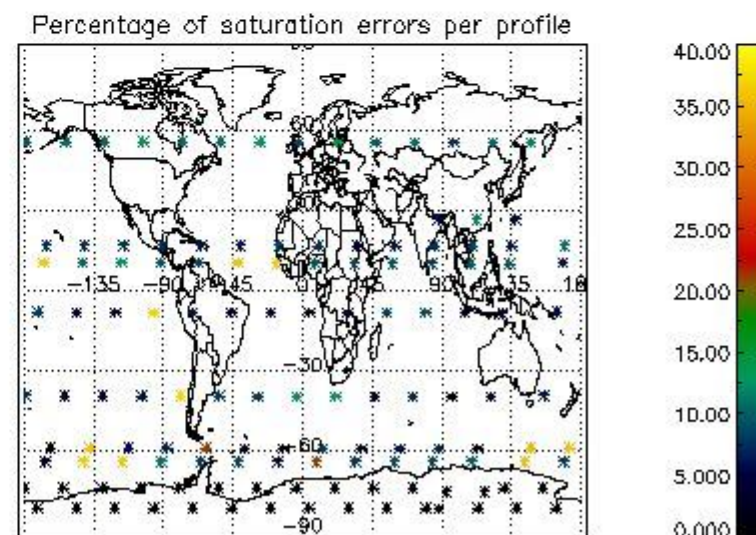

Percentage of datation errors per profile

Percentage of star falling outside central band per profile

Percentage of saturation errors per profile

4.2.2 Plot level 1 quality information per product (world map): ENVISAT DESCENDING passes