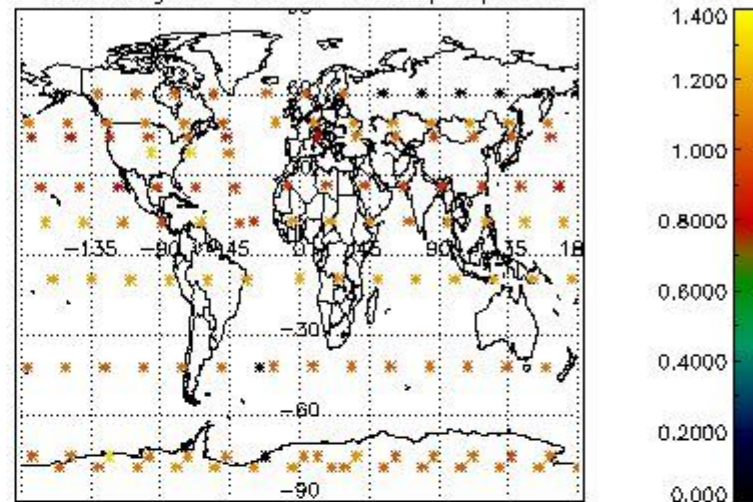

Percentage of datation errors per profile