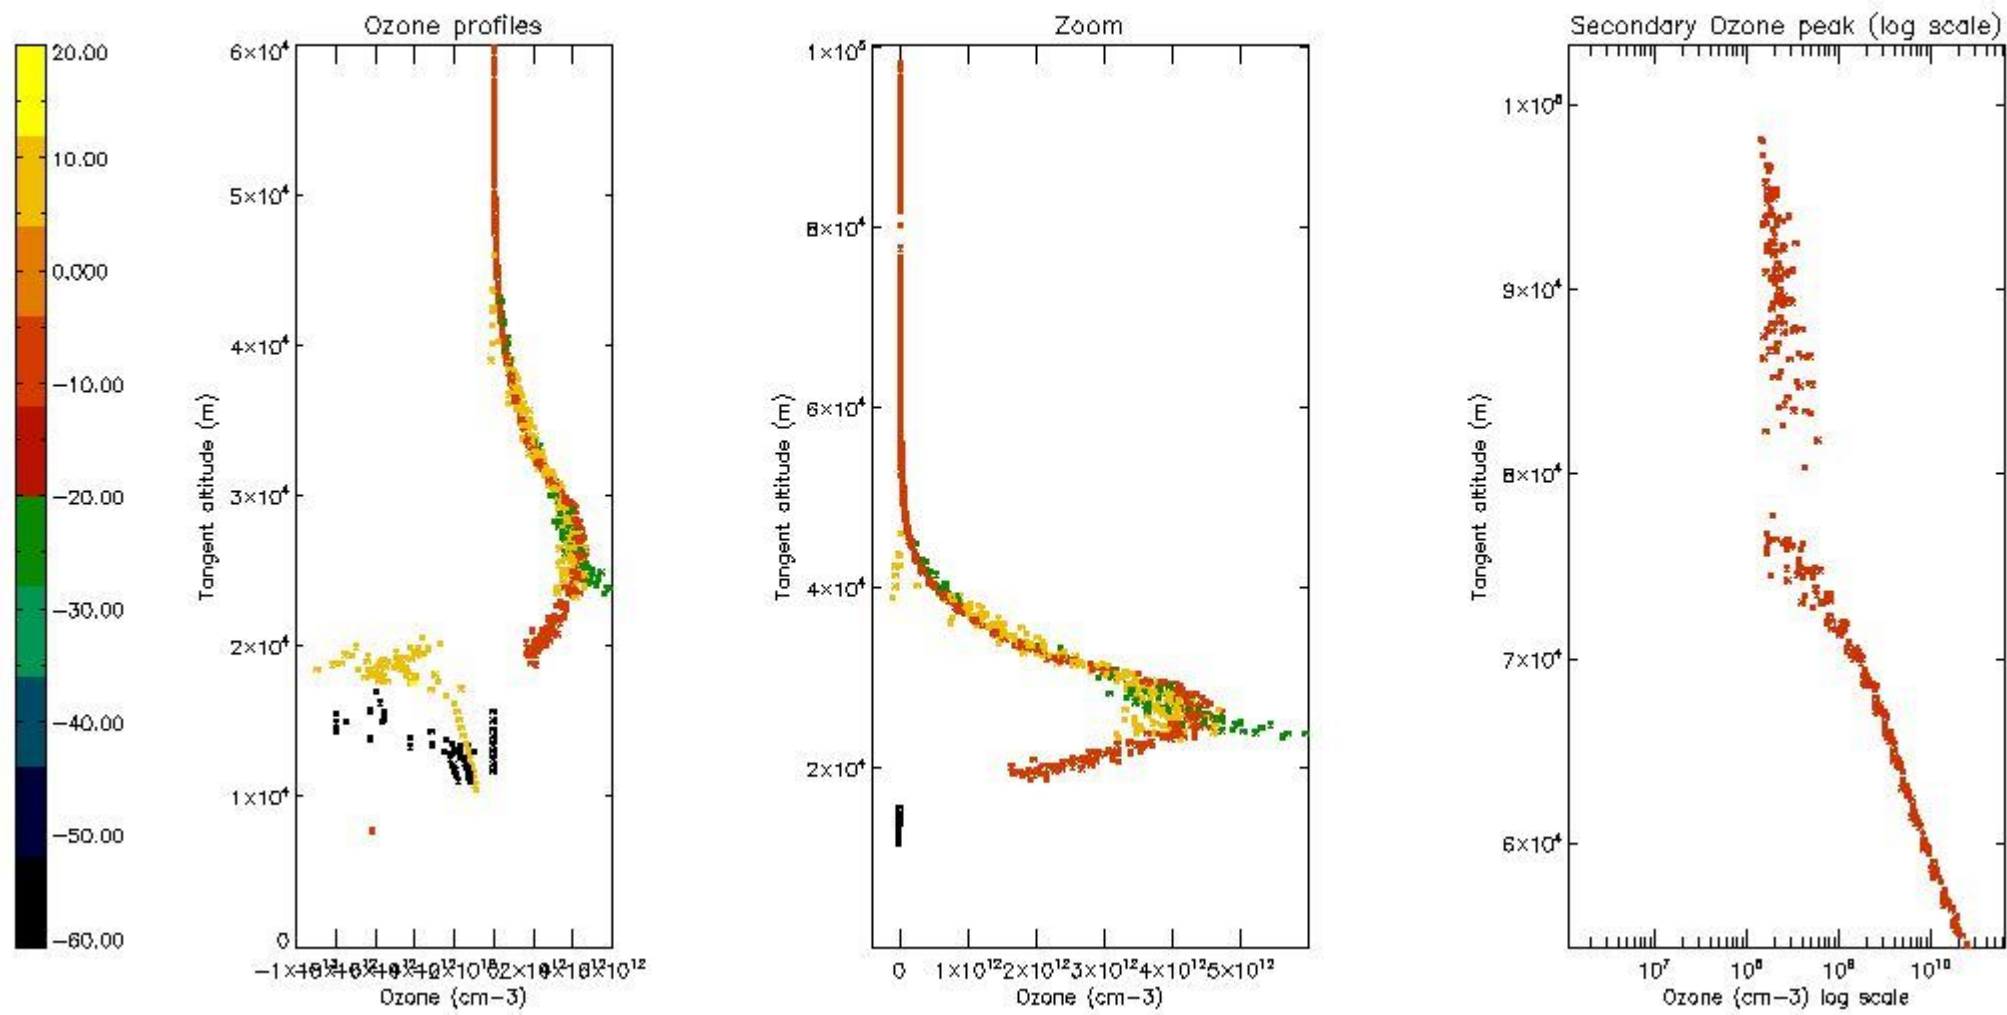

5.5 Plot ozone profiles where STD < 5% (dark without errors)

The colorbar represents the latitude.