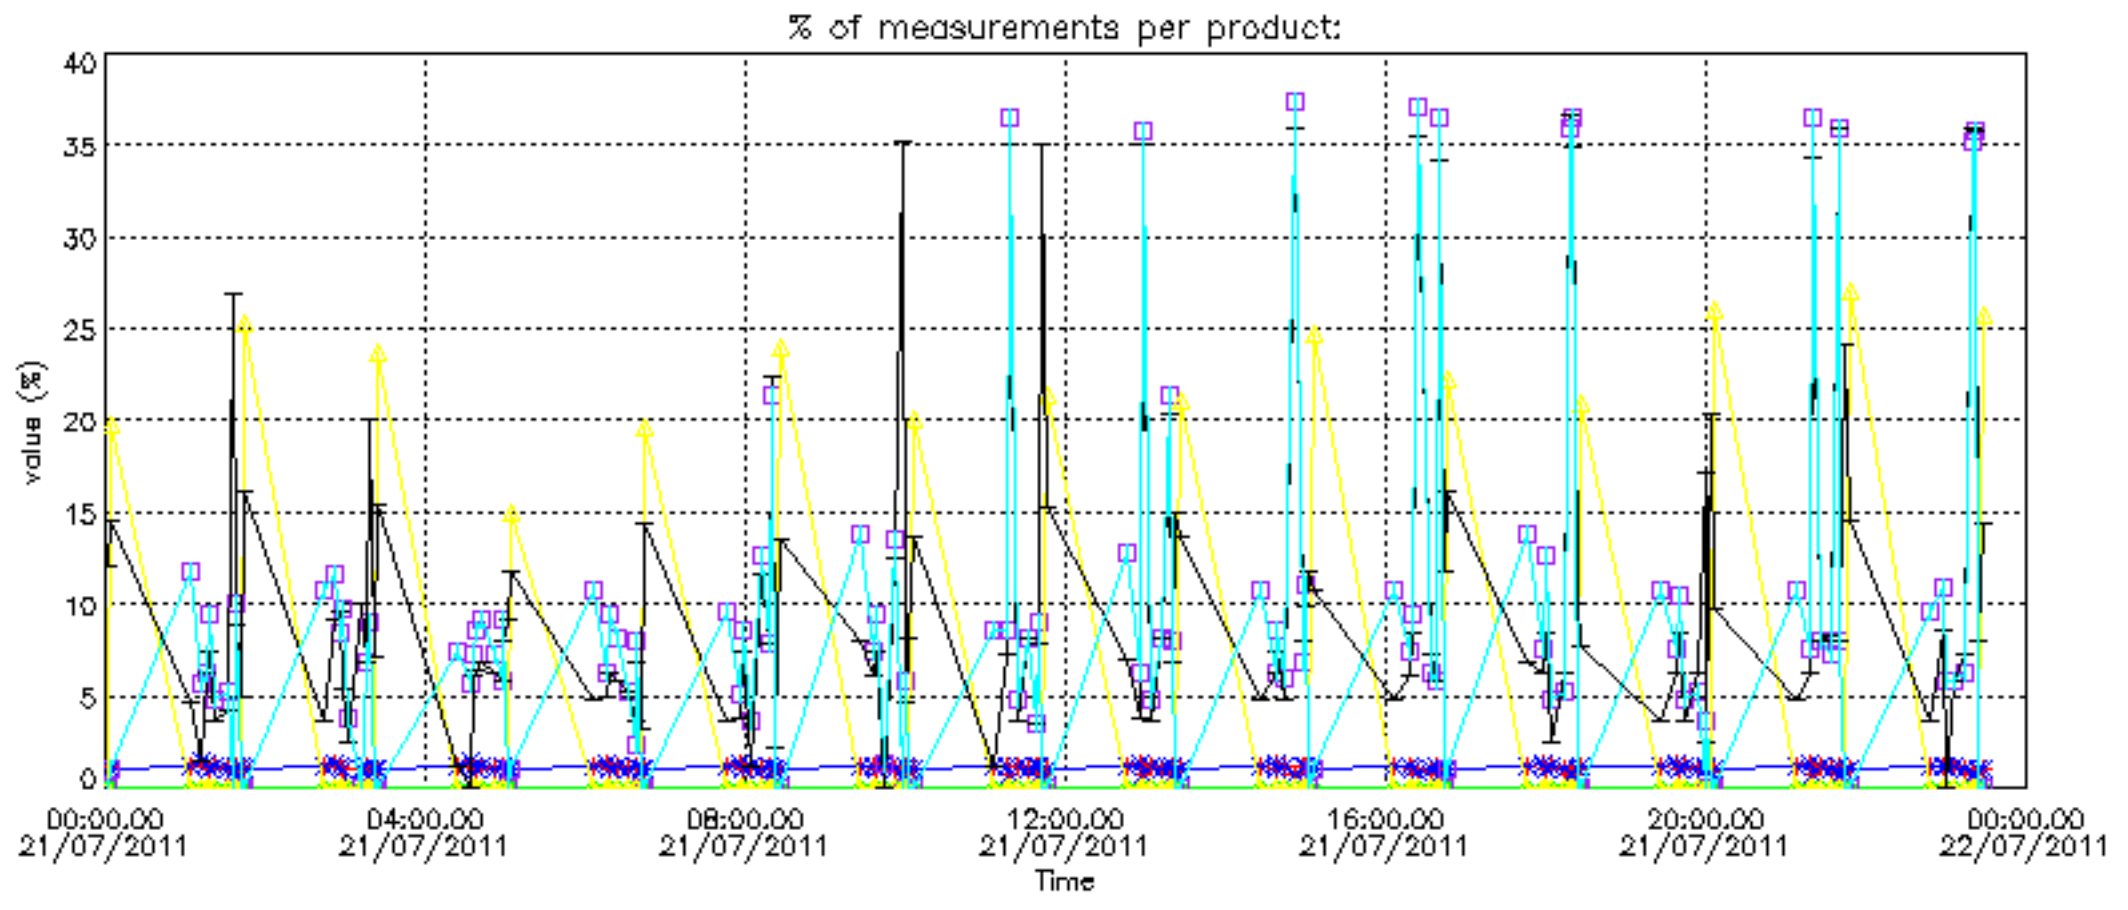

Percentage of cosmic ray hits per profile

Percentage of datation errors per profile