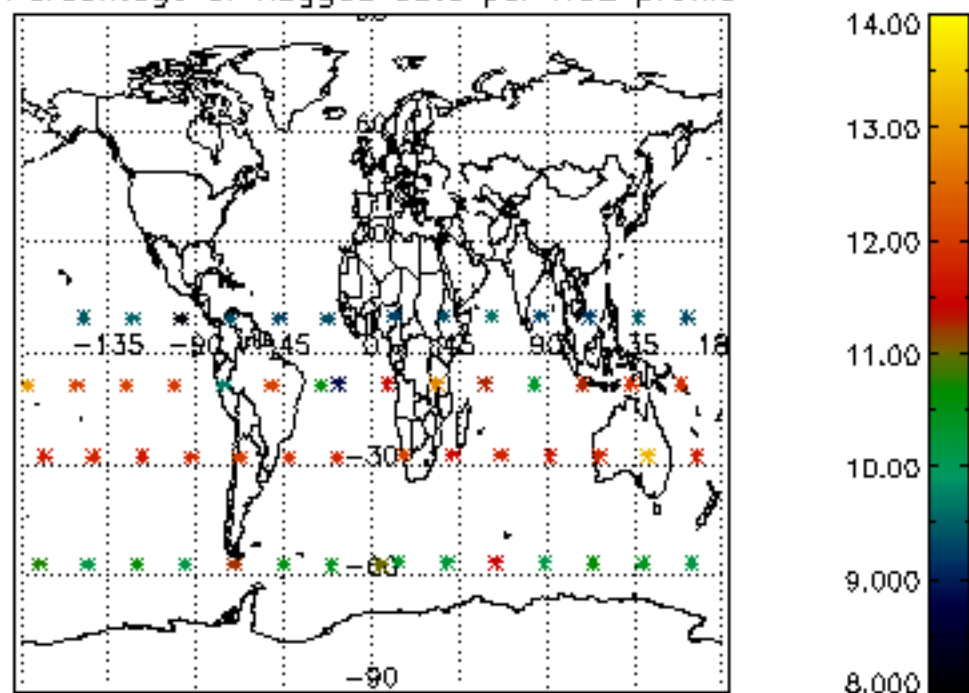

Percentage of flagged data per NO2 profile