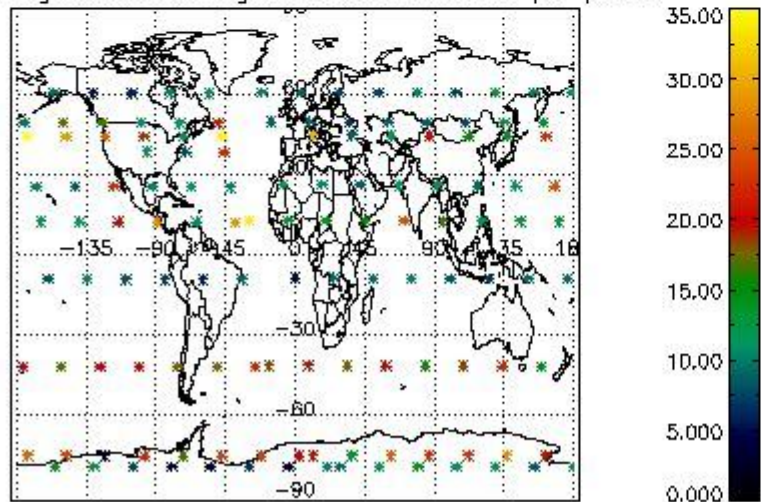

Percentage of star falling outside central band per profile