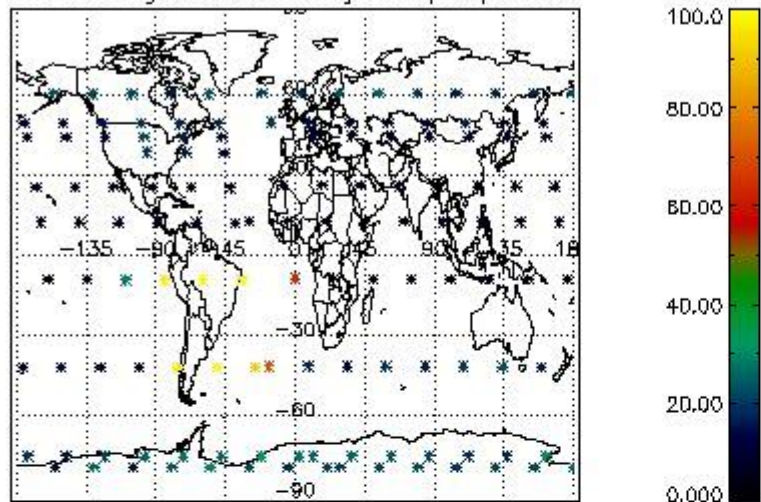

Percentage of cosmic ray hits per profile