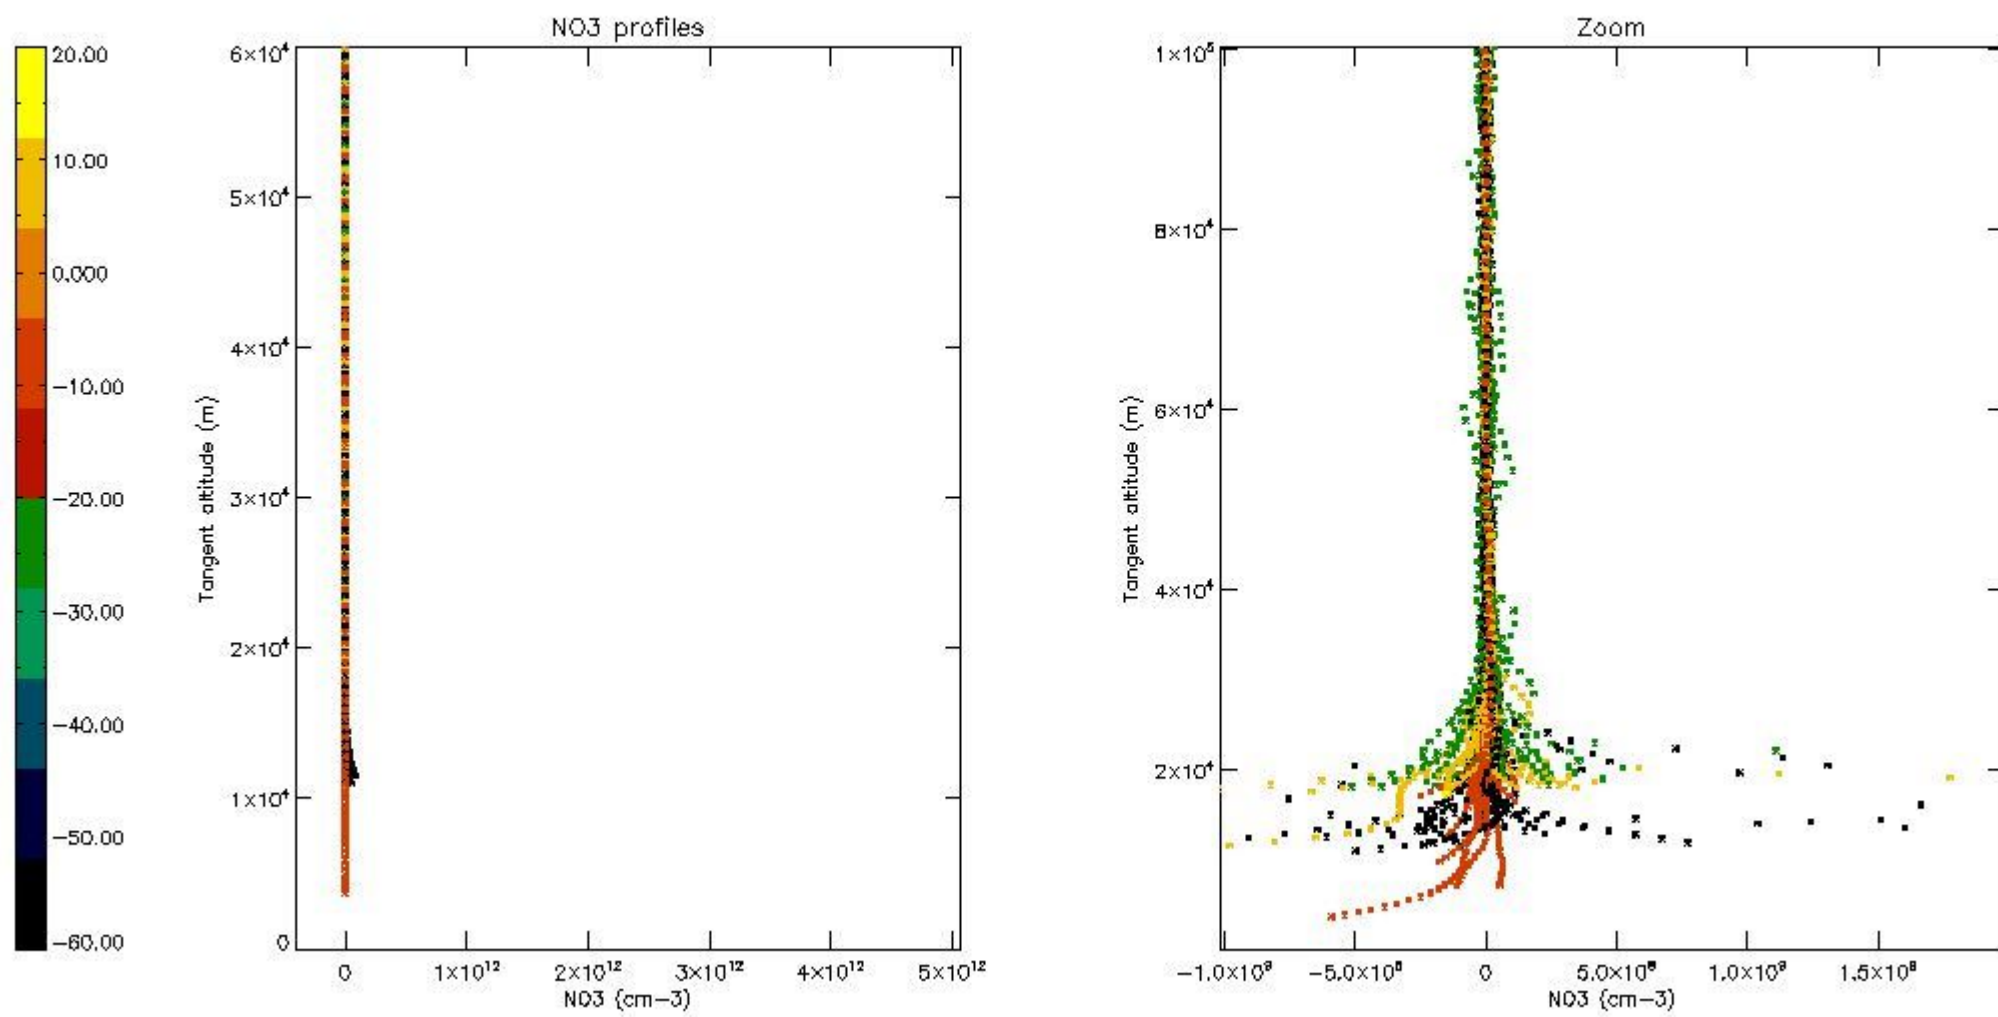

5.8 Plot H2O profiles for all STD (only for occultations of stars 1,2,3,4,13,14,16,26,63 dark without errors)

The colorbar represents the latitude.