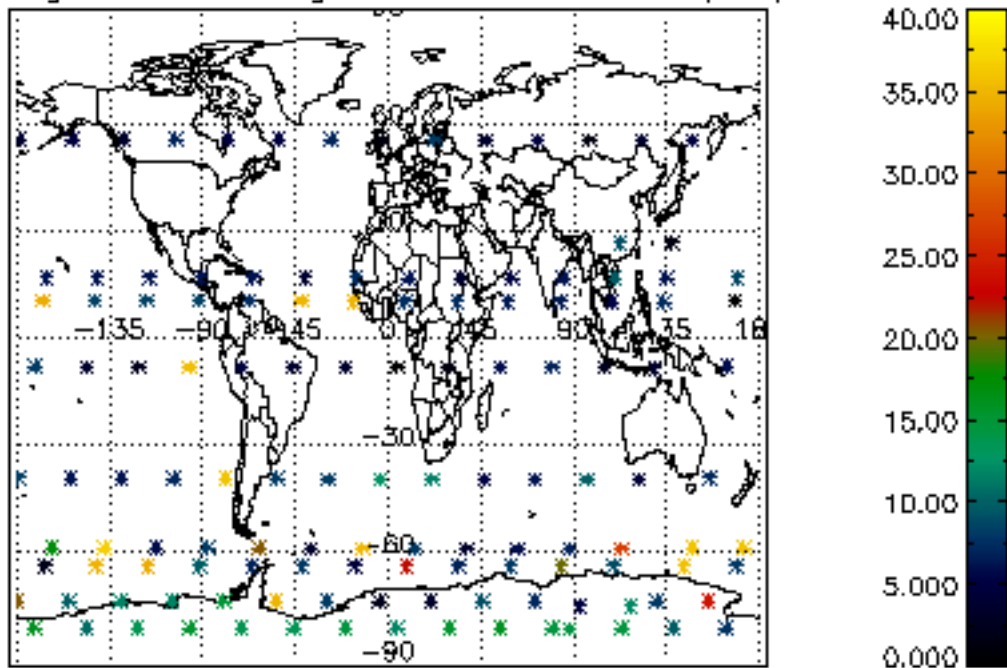

Percentage of star falling outside central band per profile