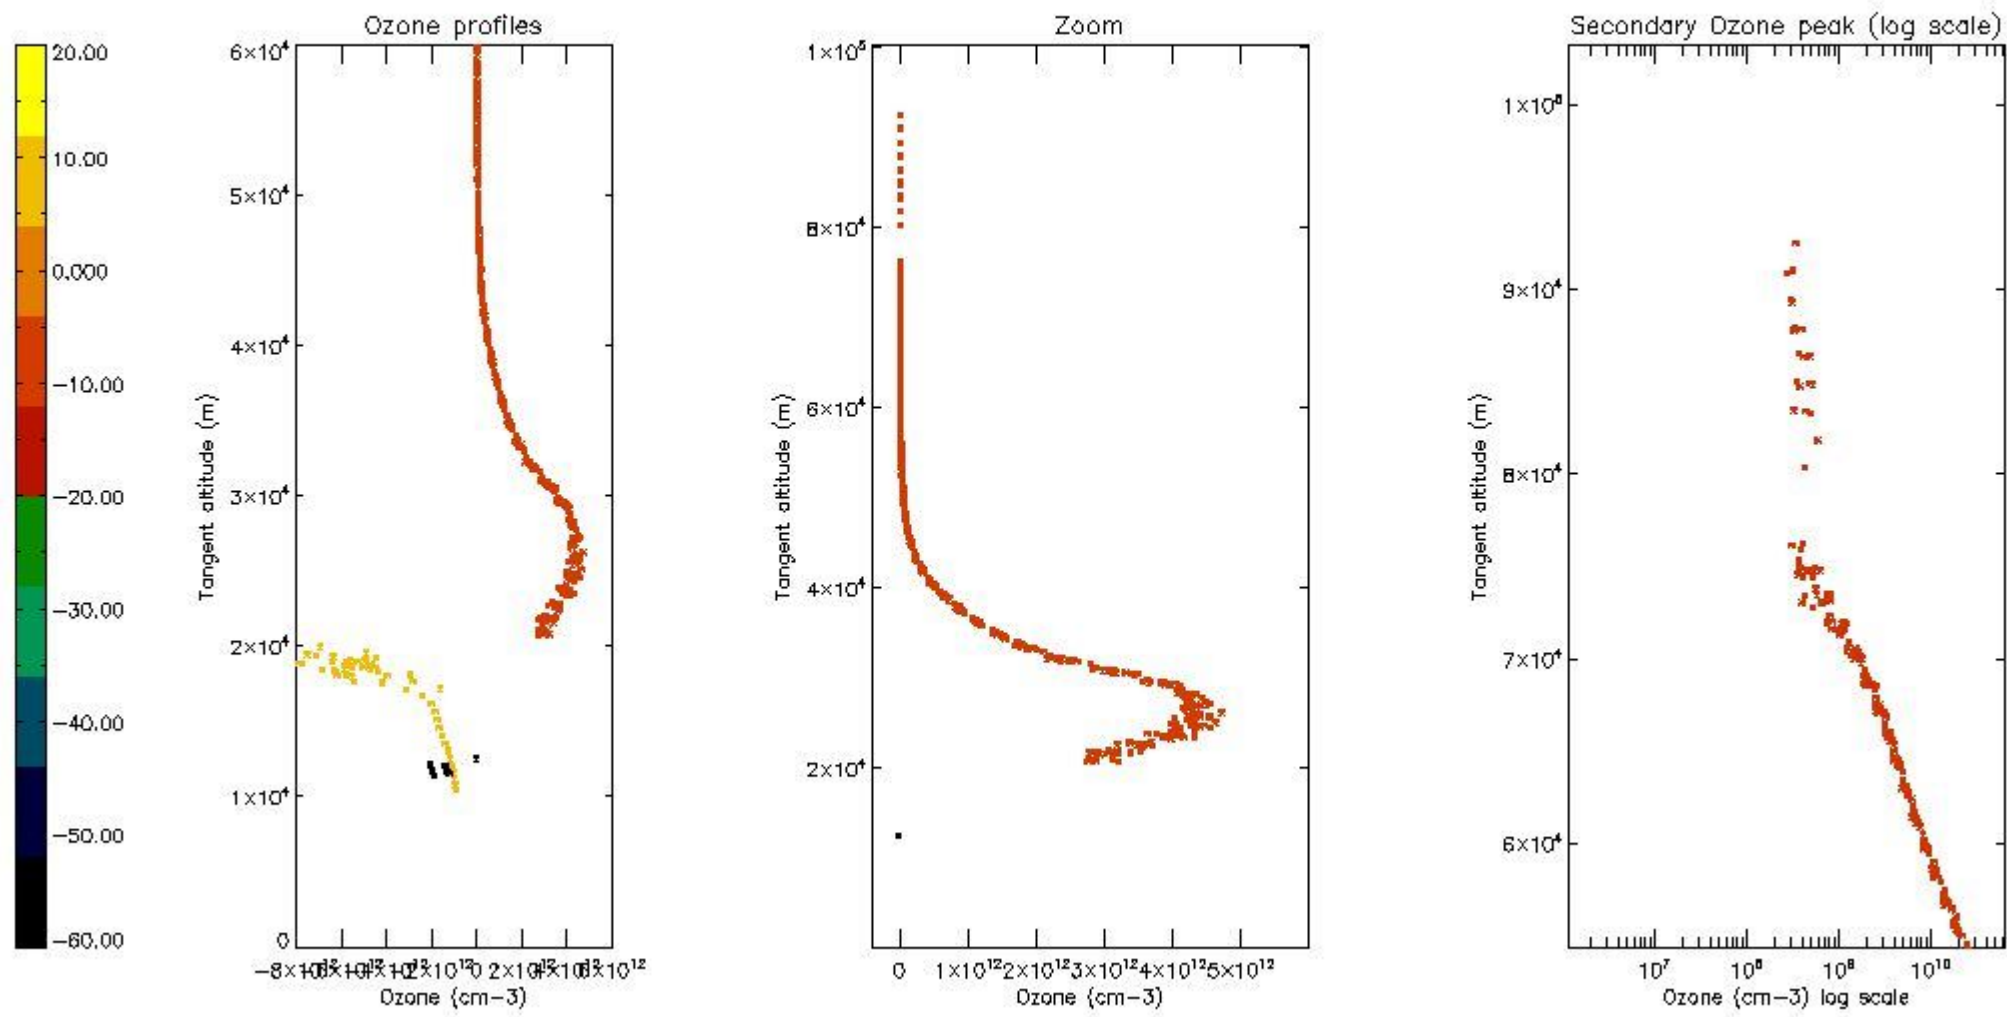

5.6 Plot NO₂ profiles for all STD (dark without errors)

The colorbar represents the latitude.