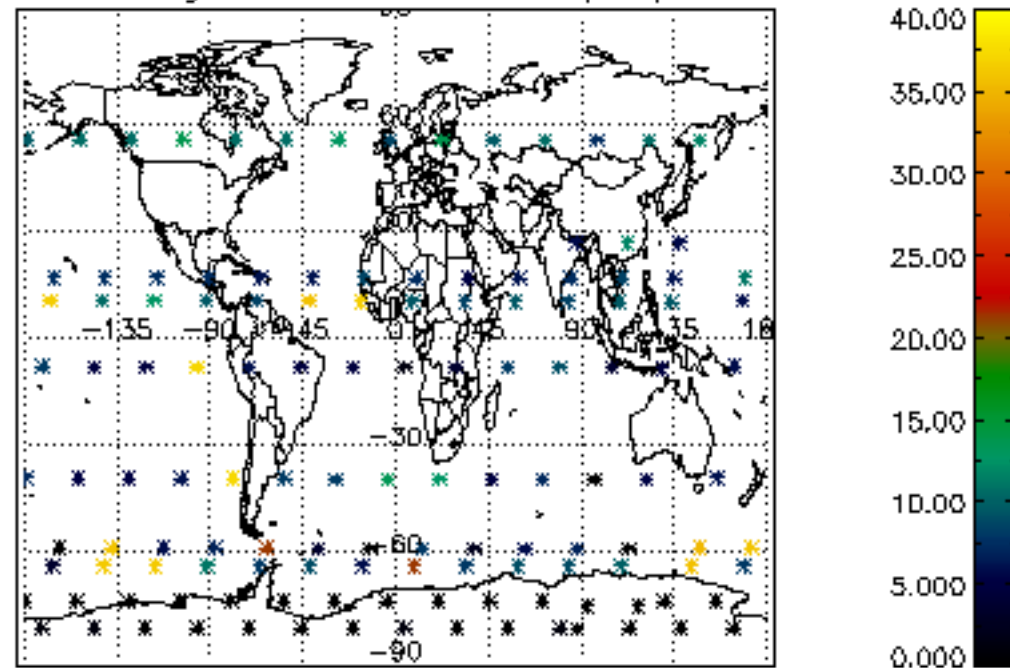

Percentage of saturation errors per profile