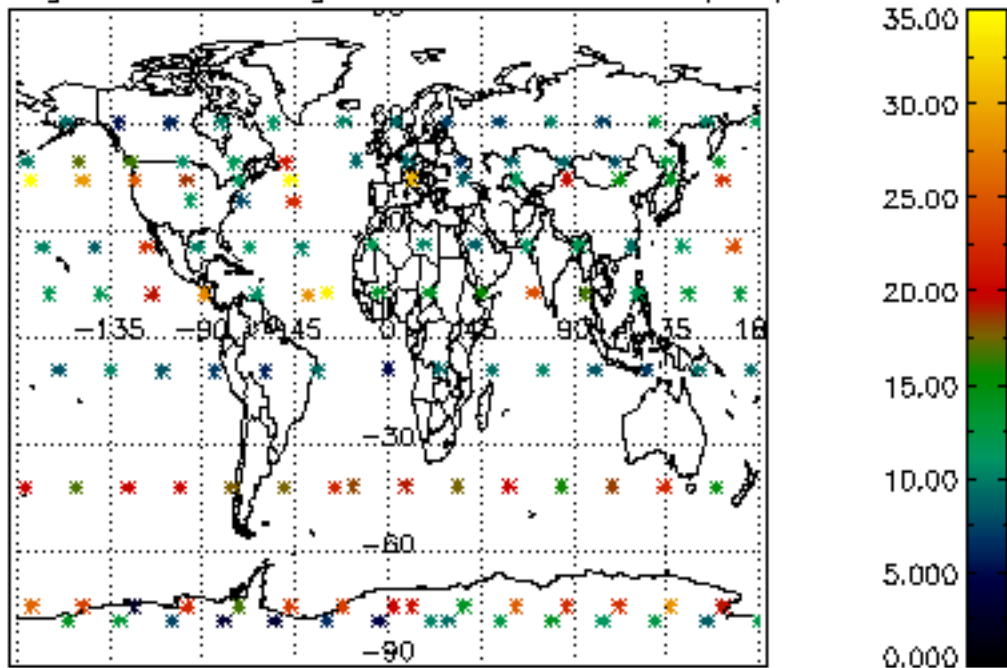

Percentage of cosmic ray hits per profile

Percentage of star falling outside central band per profile