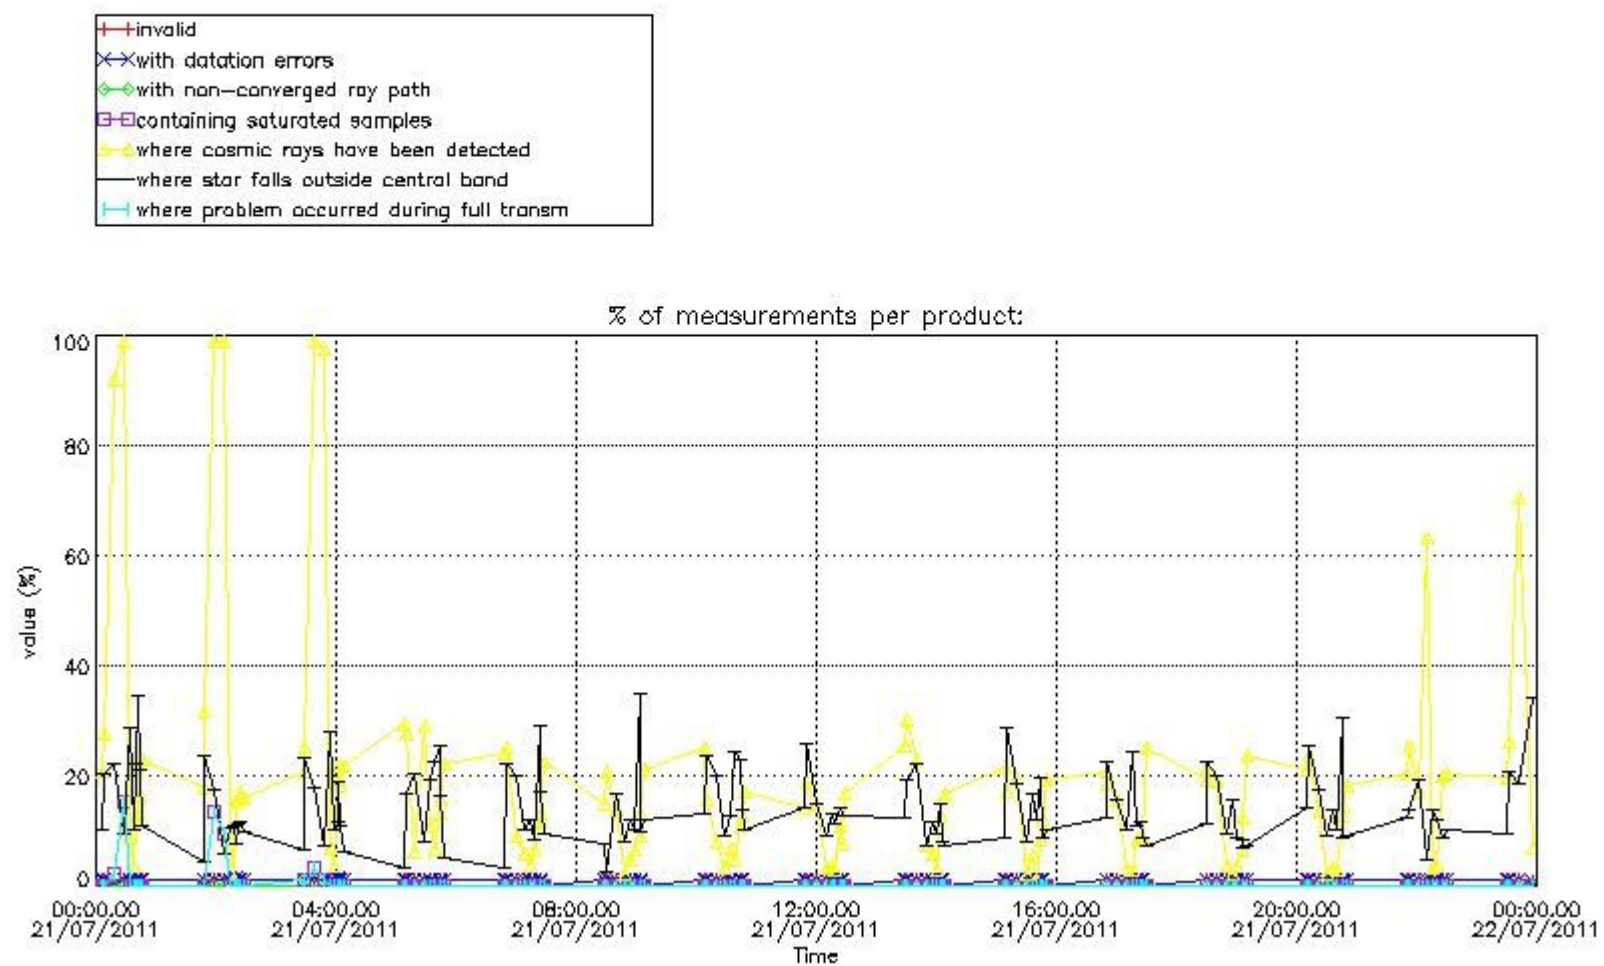

4.1.2 Plot level 1 quality information per product (time dependant): ENVISAT DESCENDING passes