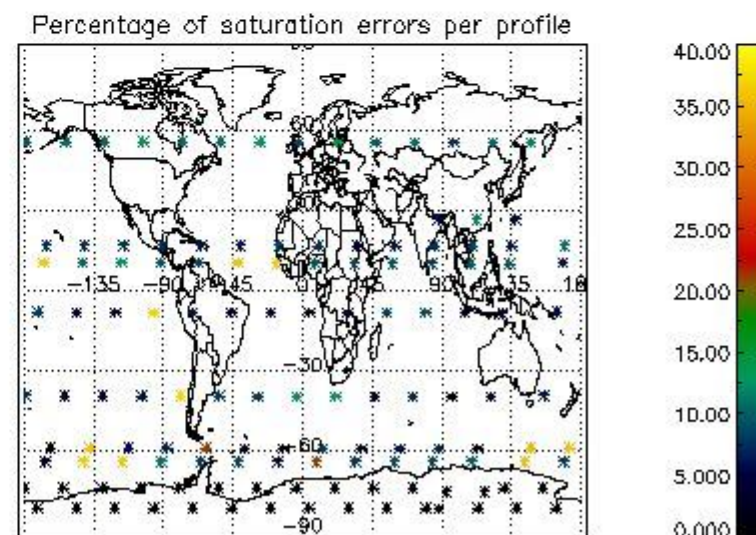

4.2 Plot quality information per product coming from level 1b processing (world map)

4.2.1 Plot level 1 quality information per product (world map): ENVISAT ASCENDING passes

Percentage of cosmic ray hits per profile

Percentage of datation errors per profile

Percentage of star falling outside central band per profile

Percentage of saturation errors per profile

4.2.2 Plot level 1 quality information per product (world map): ENVISAT DESCENDING passes

5. Trace gas profiles

5.1 Ozone statistics based on quality of products

The final quality of the products can be "measured" using the STD (Standard Deviation) attached to every point profile. This information is written to the parameter GOM_NL__2P/NL_LOCAL_SPECIES_DENSITY/o3_std of the level 2 products. The table below shows the statistics for given STD ranges.