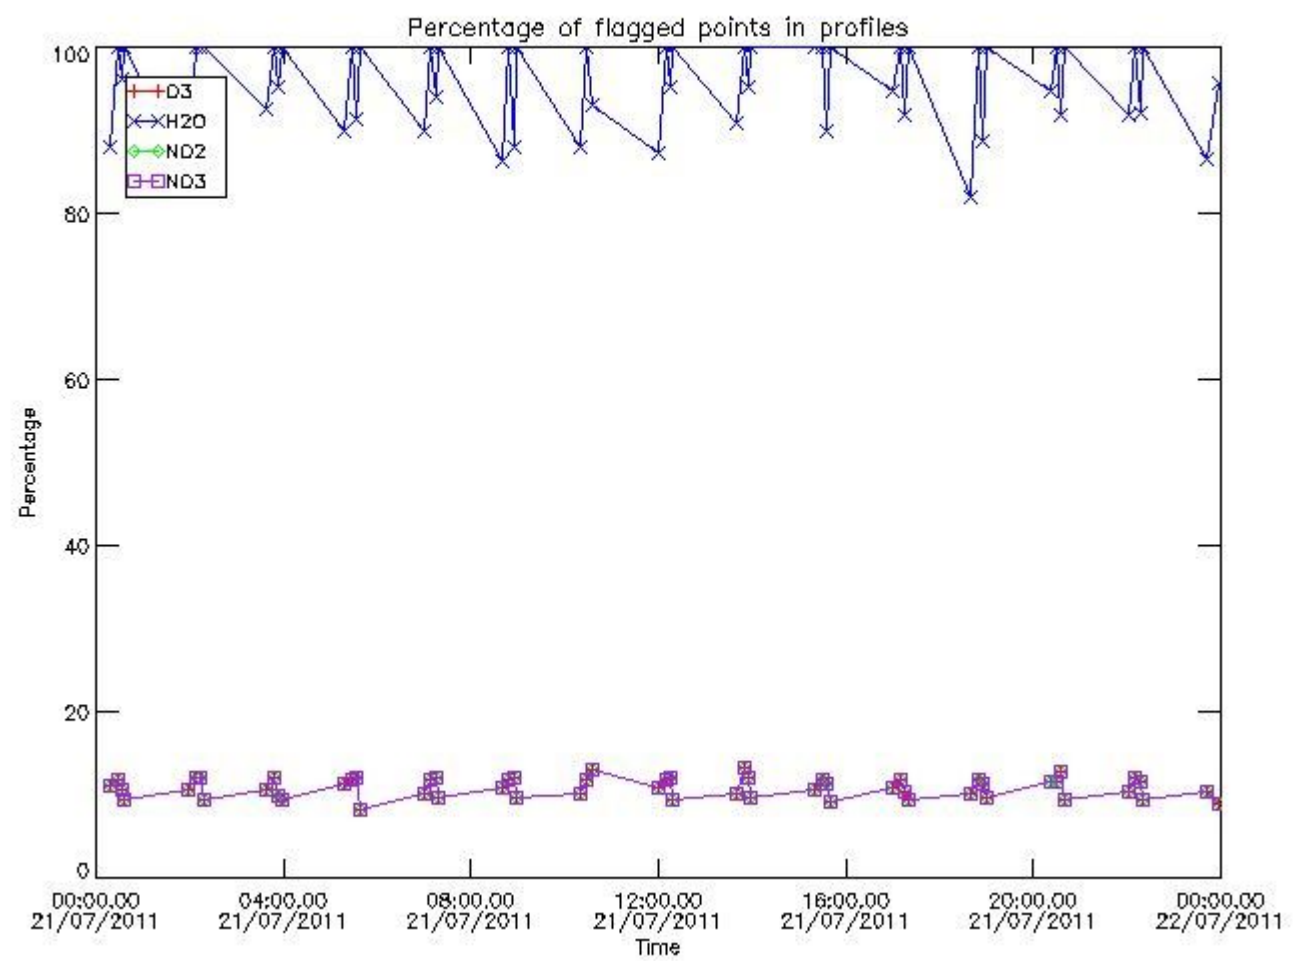

3. Quality information per product

In this section it is plotted some information contained in the Quality Summary data set of the level 2 products. Only products in dark limb conditions and without errors (error flag in the MPH set to "0") are used.

3.1 Plot quality information per product (time dependant)

3.2 Plot quality information per product (world map)