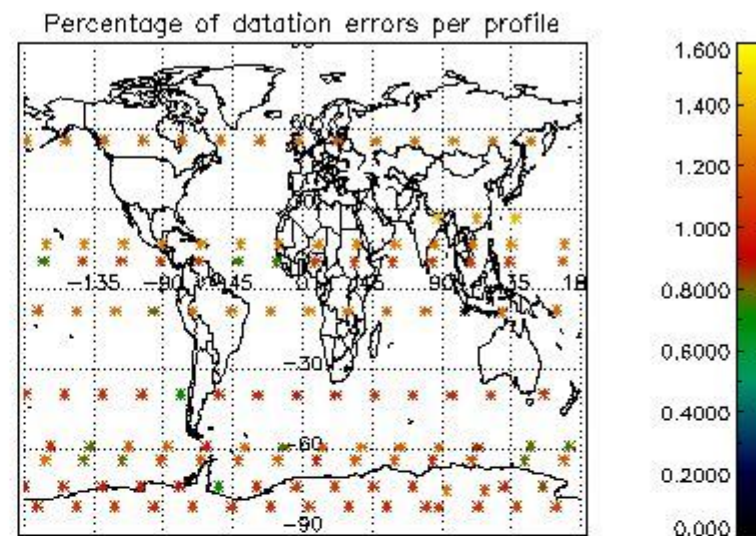

Percentage of datation errors per profile

Percentage of star falling outside central band per profile

Percentage of saturation errors per profile

4.2.2 Plot level 1 quality information per product (world map): ENVISAT DESCENDING passes