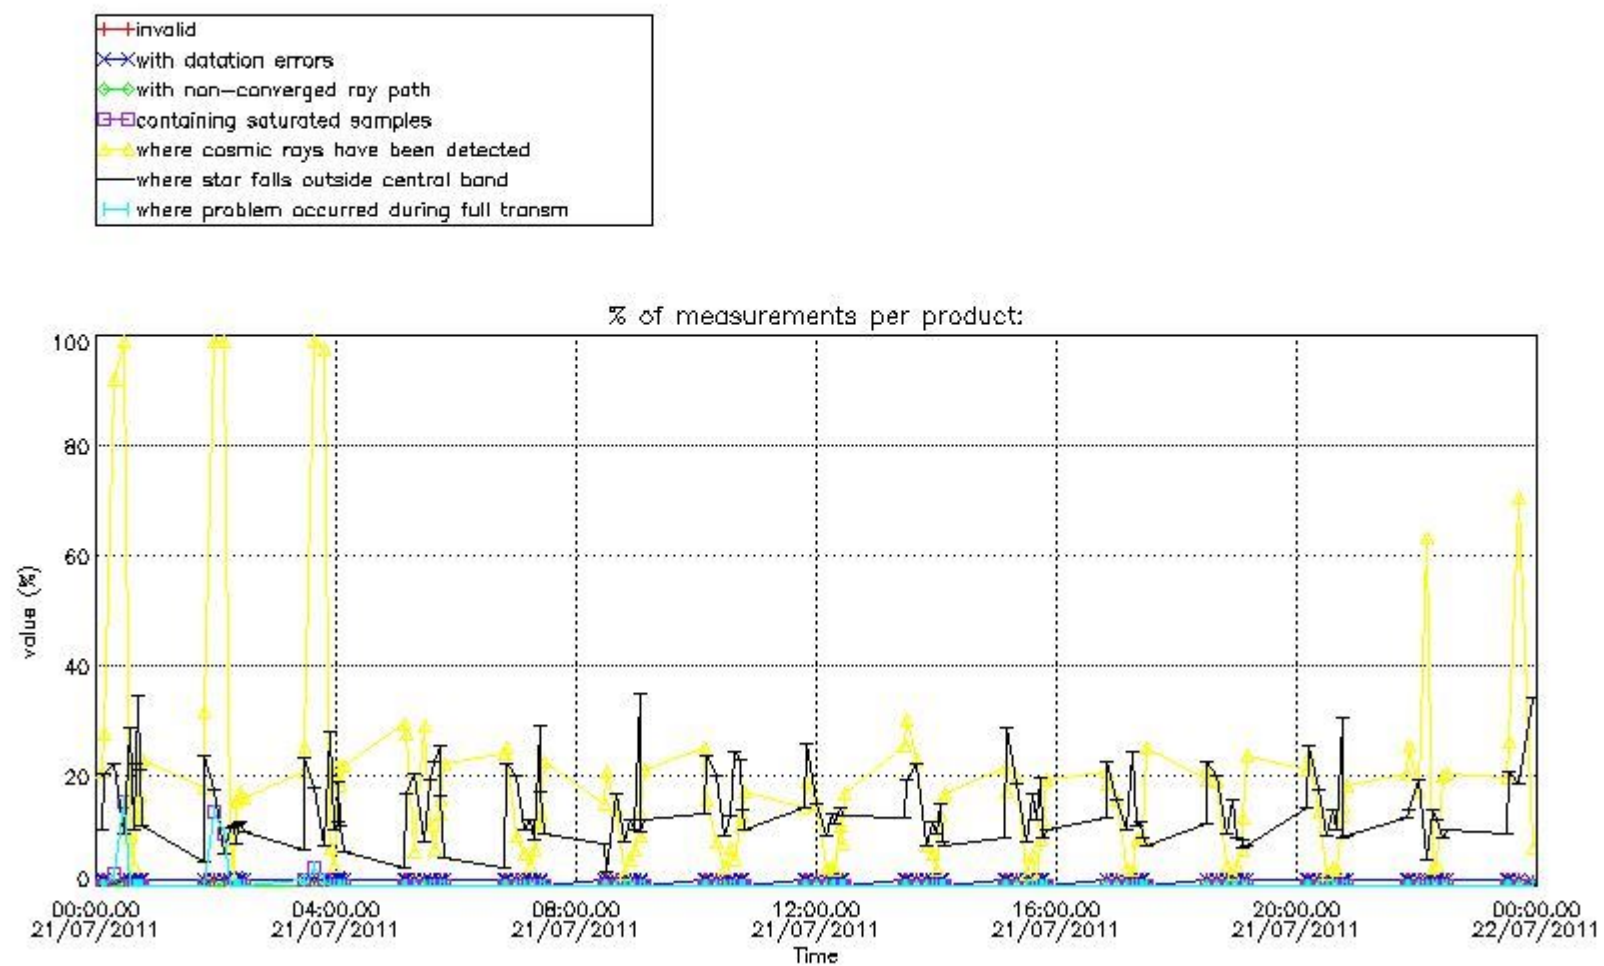

Percentage of flagged data per NO3 profile

4. Level 1 quality information per product

In this section it is plotted some information contained in the Quality Summary data set of the level 2 products that comes from the level 1b processing. Products without errors (error flag in the MPH set to "0") are used.

4.1 Plot quality information per product (time dependant) coming from level 1b processing

4.1.1 Plot level 1 quality information per product (time dependant): ENVISAT ASCENDING passes

4.1.2 Plot level 1 quality information per product (time dependant): ENVI SAT DESCENDING passes