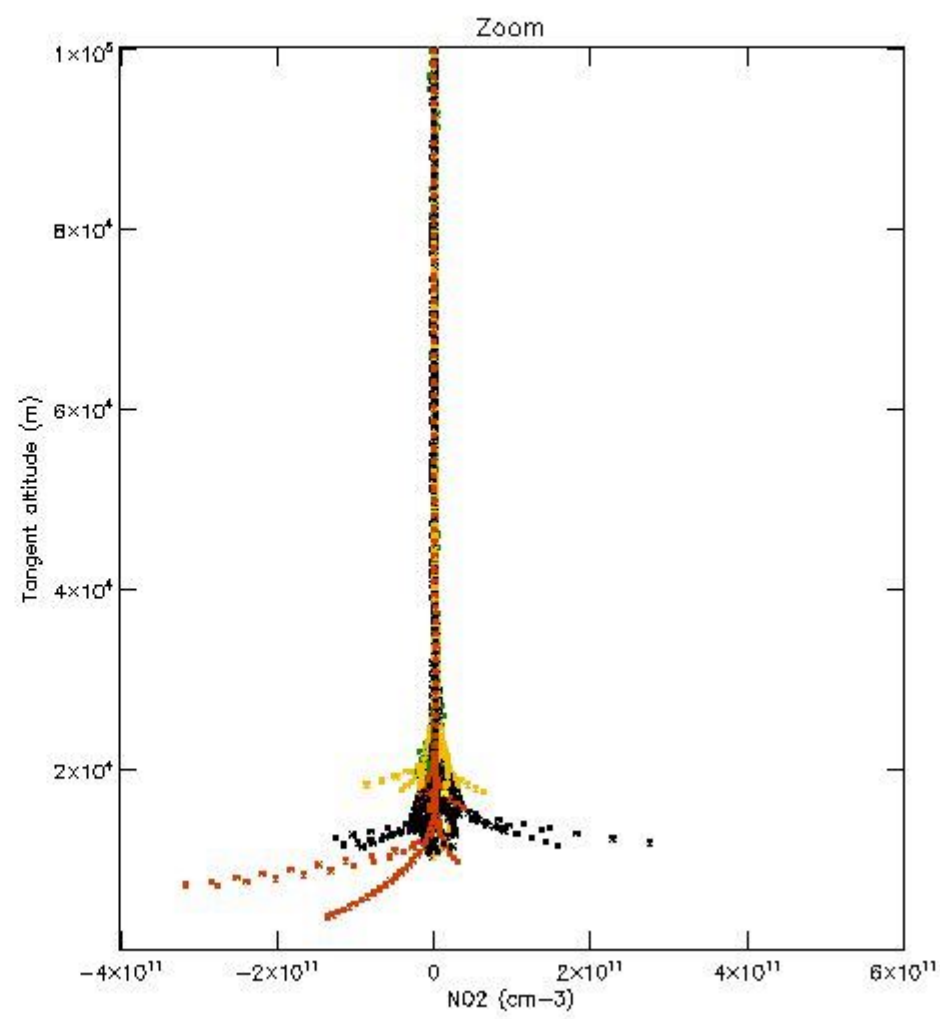

5.4 Plot ozone profiles where STD < 10% (dark without errors)

The colorbar represents the latitude.

5.5 Plot ozone profiles where STD < 5% (dark without errors)

The colorbar represents the latitude.

5.6 Plot NO₂ profiles for all STD (dark without errors)

The colorbar represents the latitude.

5.7 Plot NO3 profiles for all STD (dark without errors)

The colorbar represents the latitude.

5.8 Plot H2O profiles for all STD (only for occultations of stars 1,2,3,4,13,14,16,26,63 dark without errors)