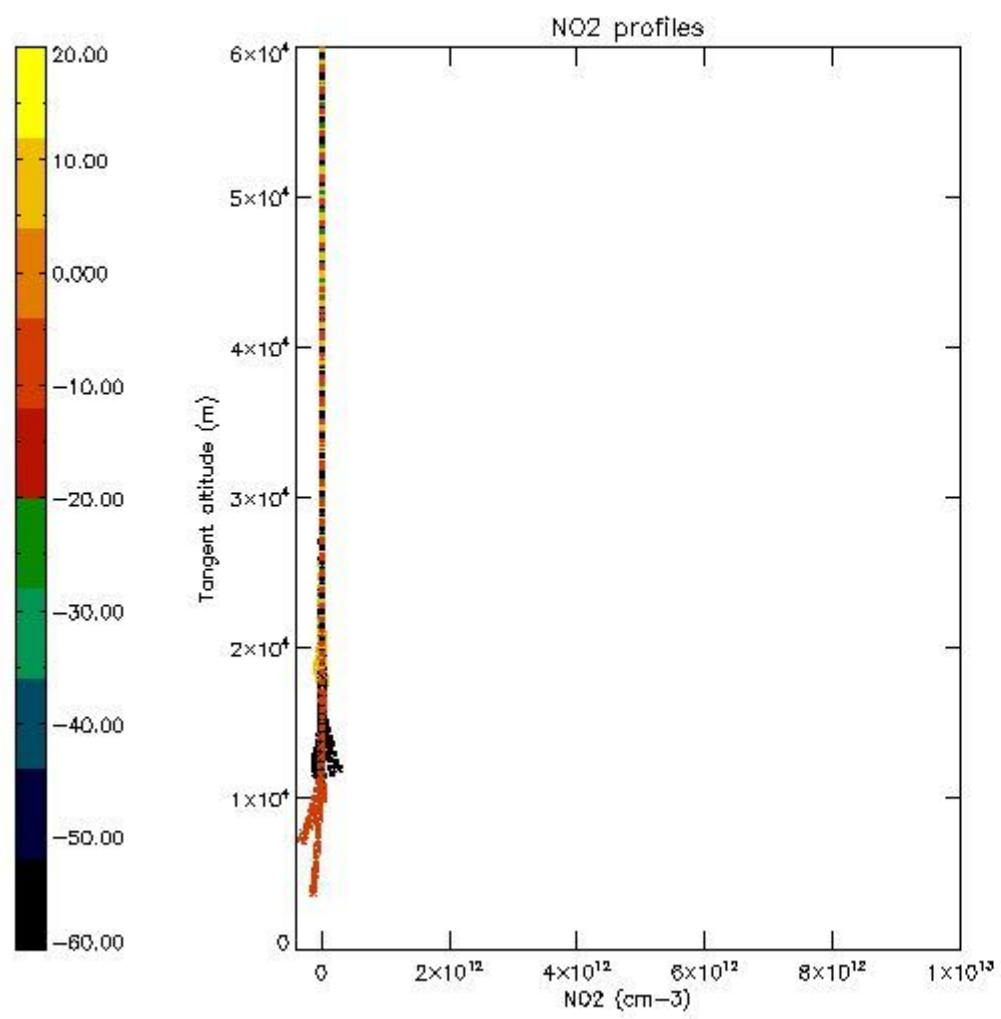

5.4 Plot ozone profiles where STD < 10% (dark without errors)

The colorbar represents the latitude.

5.5 Plot ozone profiles where STD < 5% (dark without errors)

The colorbar represents the latitude.

5.6 Plot NO₂ profiles for all STD (dark without errors)

The colorbar represents the latitude.

5.7 Plot NO3 profiles for all STD (dark without errors)

The colorbar represents the latitude.

5.8 Plot H2O profiles for all STD (only for occultations of stars 1,2,3,4,13,14,16,26,63 dark without errors)