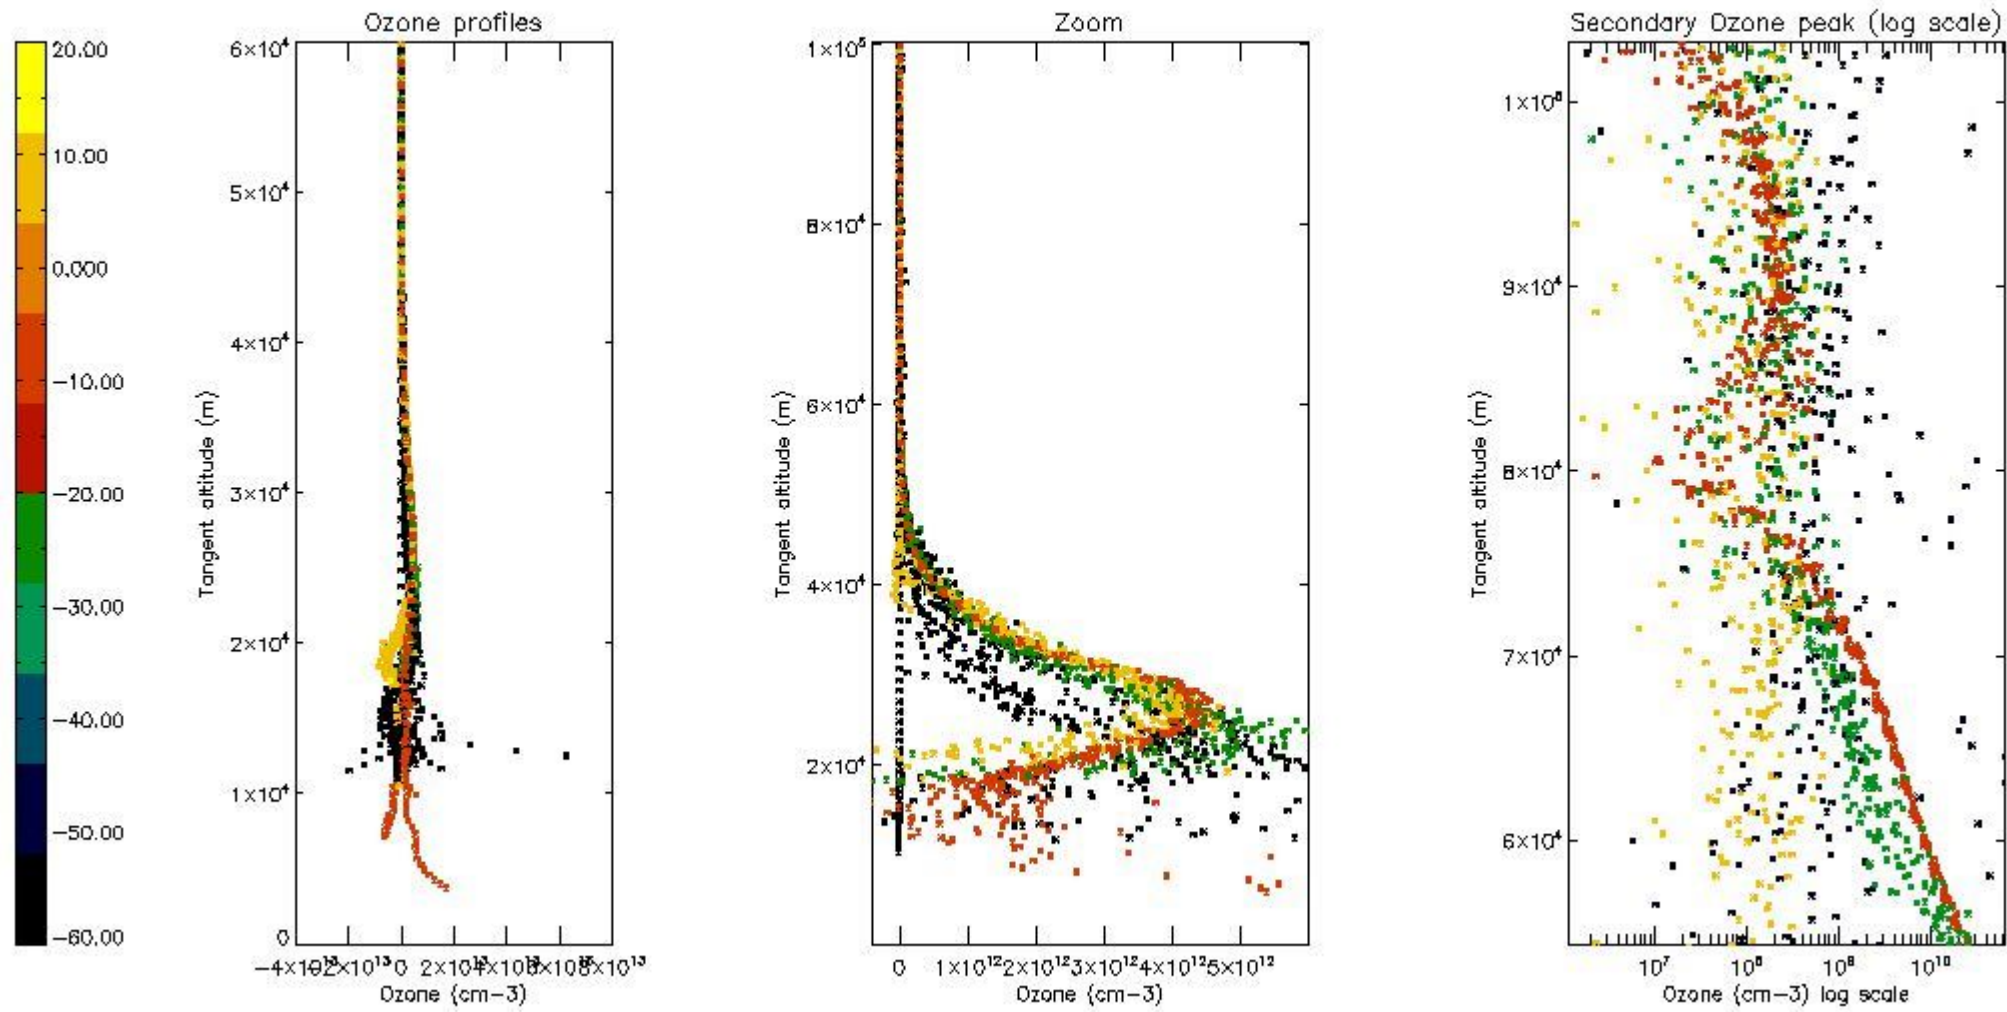

STD < 10	5
STD < 5	3

5.2 Plot ozone profiles for all STD (dark without errors)

The colorbar represents the latitude.

5.3 Plot ozone profiles where STD < 20% (dark without errors)

The colorbar represents the latitude.