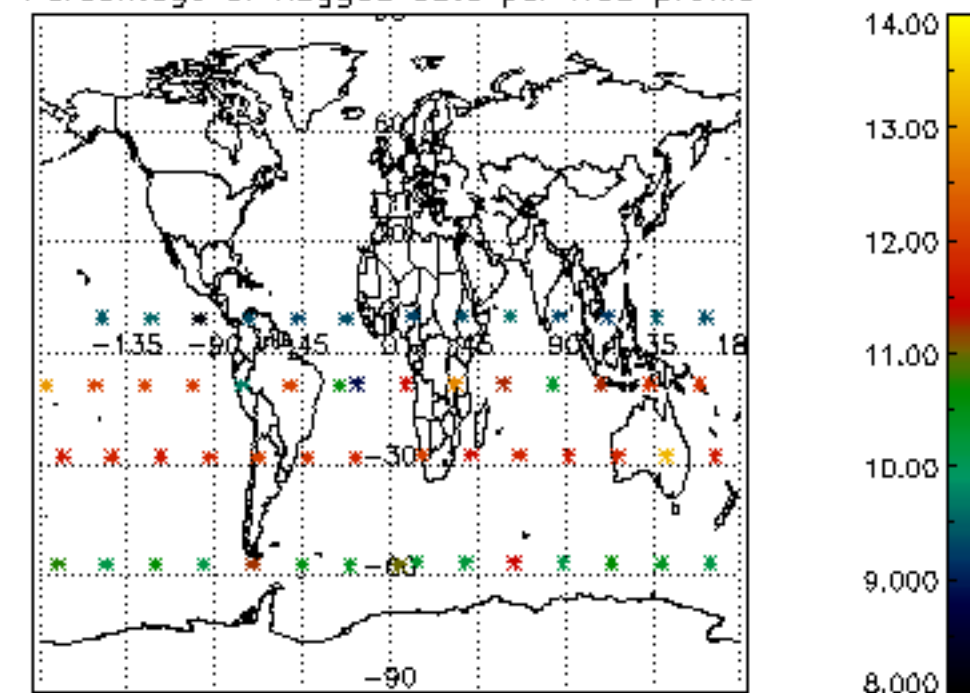

Percentage of flagged data per NO3 profile