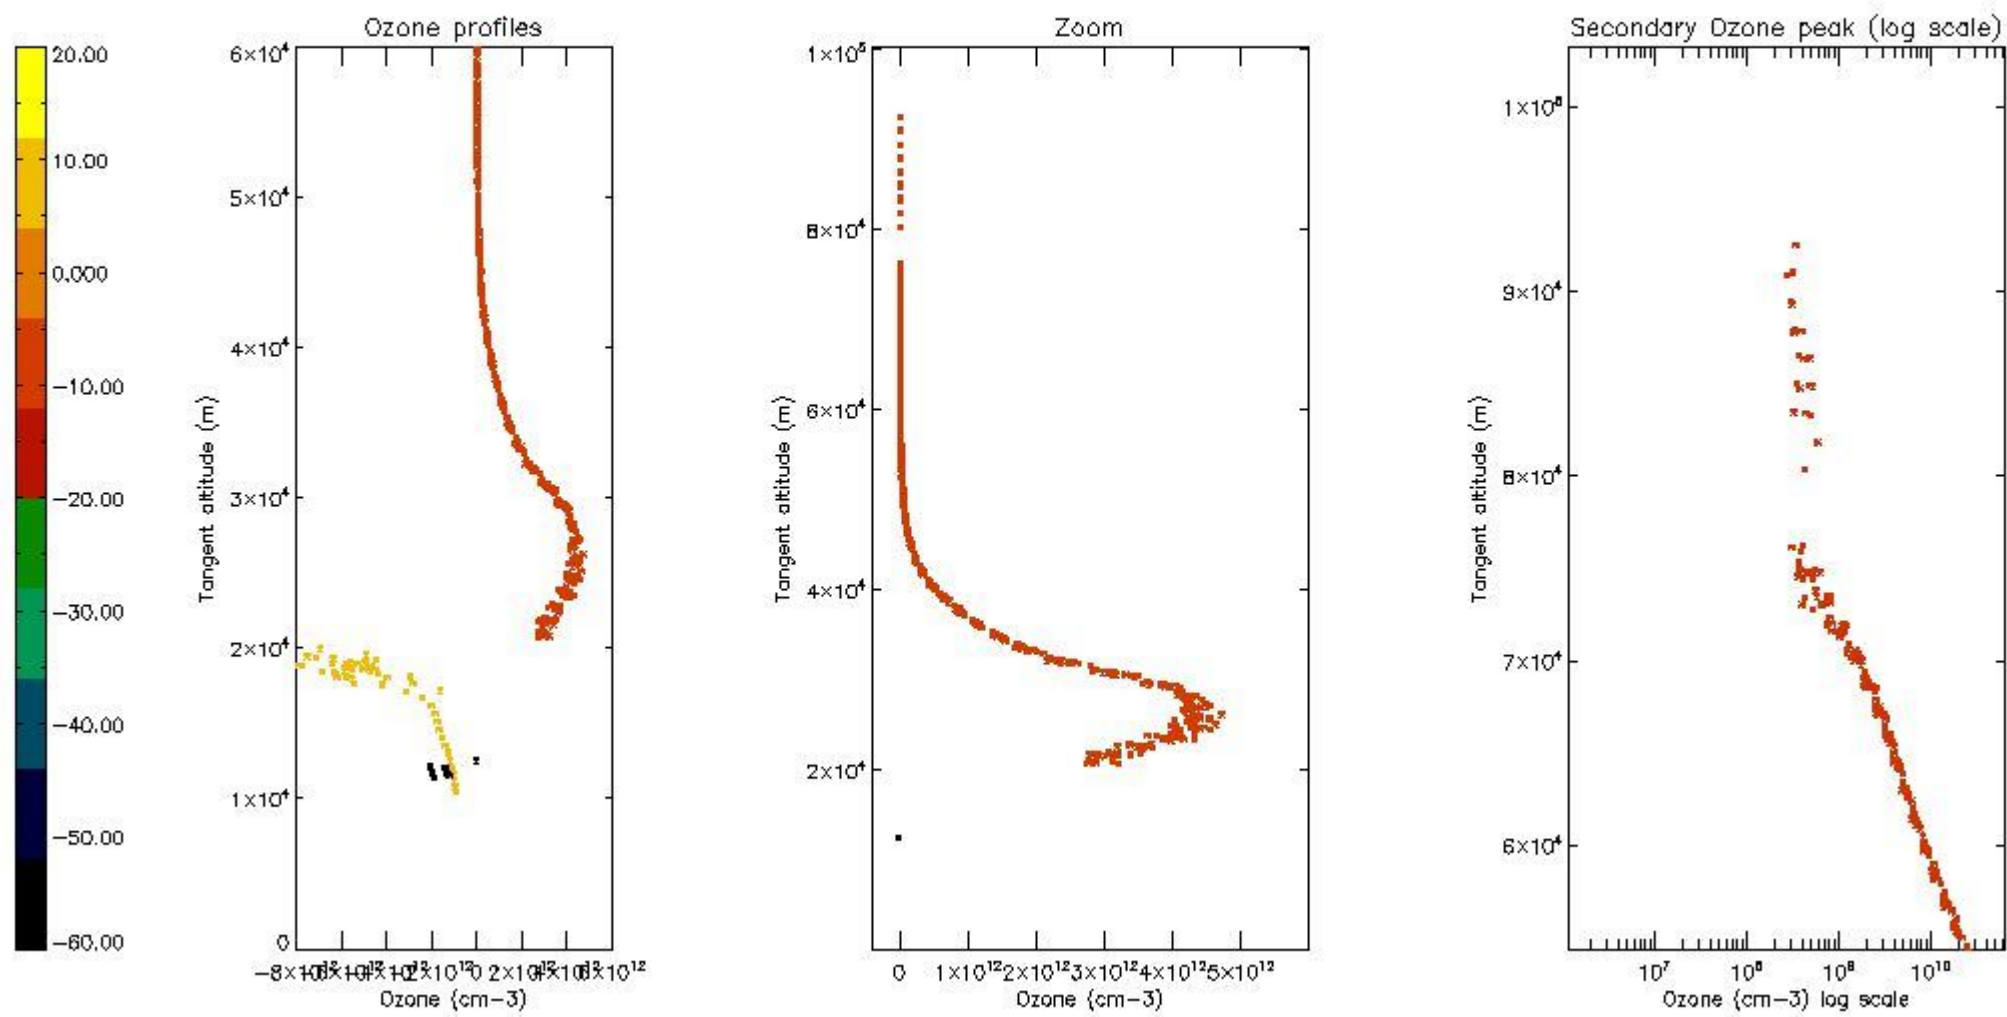

5.6 Plot NO₂ profiles for all STD (dark without errors)

The colorbar represents the latitude.