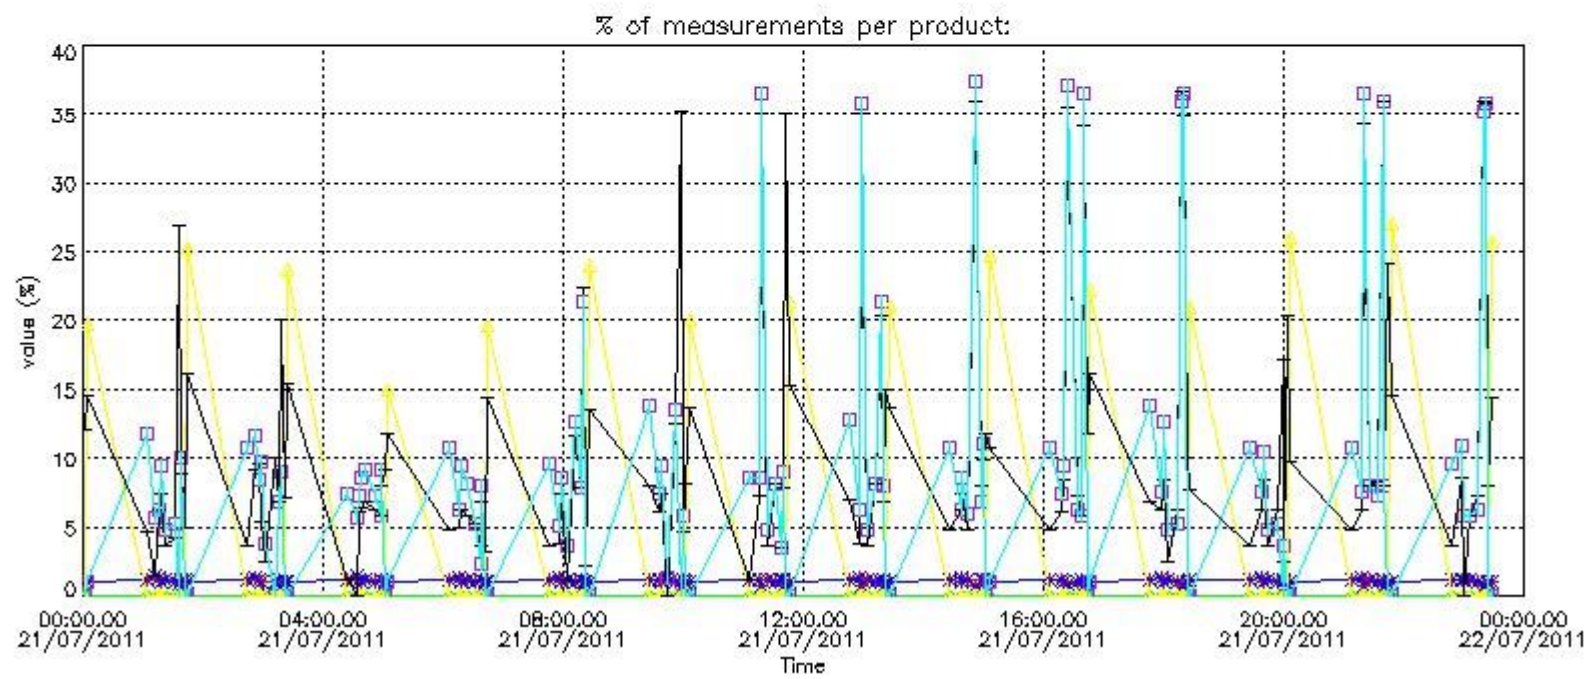

Percentage of flagged data per NO3 profile

4. Level 1 quality information per product

In this section it is plotted some information contained in the Quality Summary data set of the level 2 products that comes from the level 1b processing. Products without errors (error flag in the MPH set to "0") are used.

4.1 Plot quality information per product (time dependant) coming from level 1b processing

4.1.1 Plot level 1 quality information per product (time dependant): ENVISAT ASCENDING passes

4.1.2 Plot level 1 quality information per product (time dependant): ENVI SAT DESCENDING passes