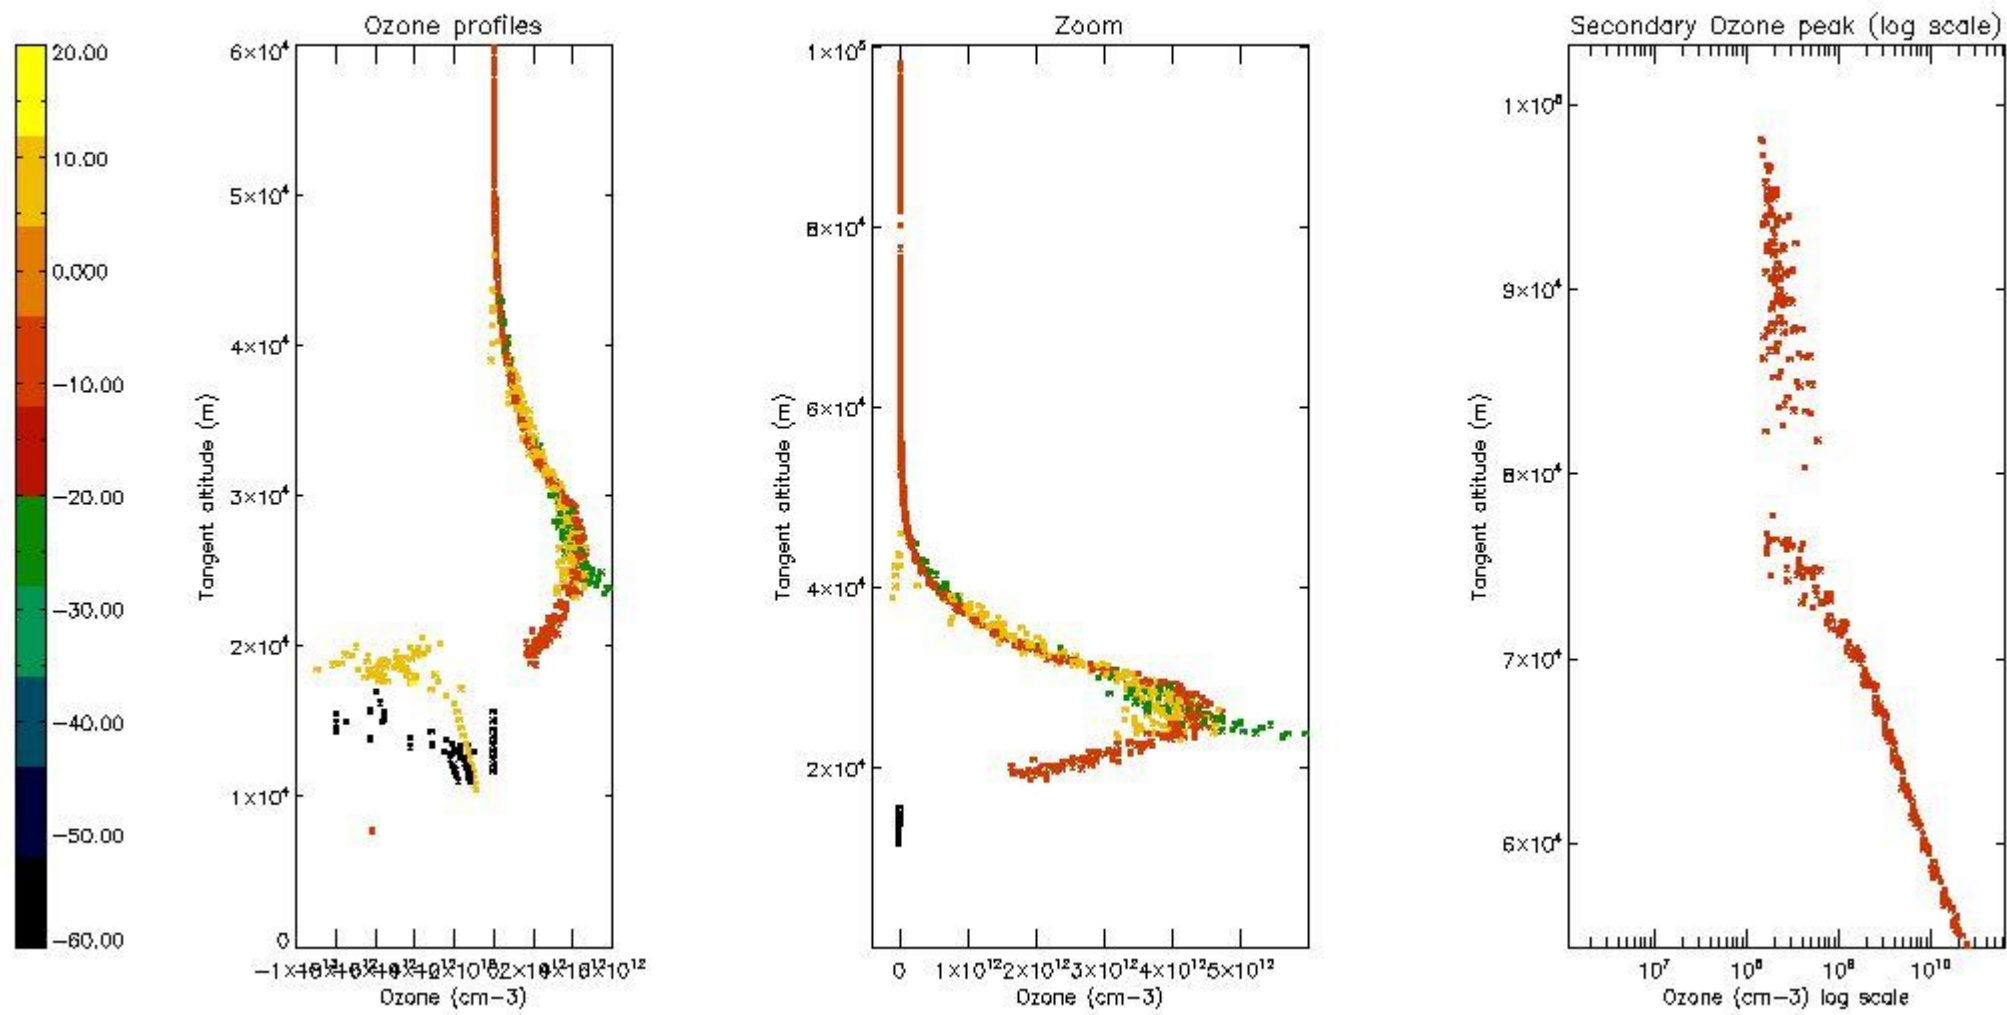

STD < 10	5
STD < 5	3

5.2 Plot ozone profiles for all STD (dark without errors)

The colorbar represents the latitude.

5.3 Plot ozone profiles where STD < 20% (dark without errors)

The colorbar represents the latitude.

5.4 Plot ozone profiles where STD < 10% (dark without errors)

The colorbar represents the latitude.

5.5 Plot ozone profiles where STD < 5% (dark without errors)

The colorbar represents the latitude.

5.6 Plot NO₂ profiles for all STD (dark without errors)

The colorbar represents the latitude.

5.7 Plot NO3 profiles for all STD (dark without errors)

The colorbar represents the latitude.

5.8 Plot H2O profiles for all STD (only for occultations of stars 1,2,3,4,13,14,16,26,63 dark without errors)