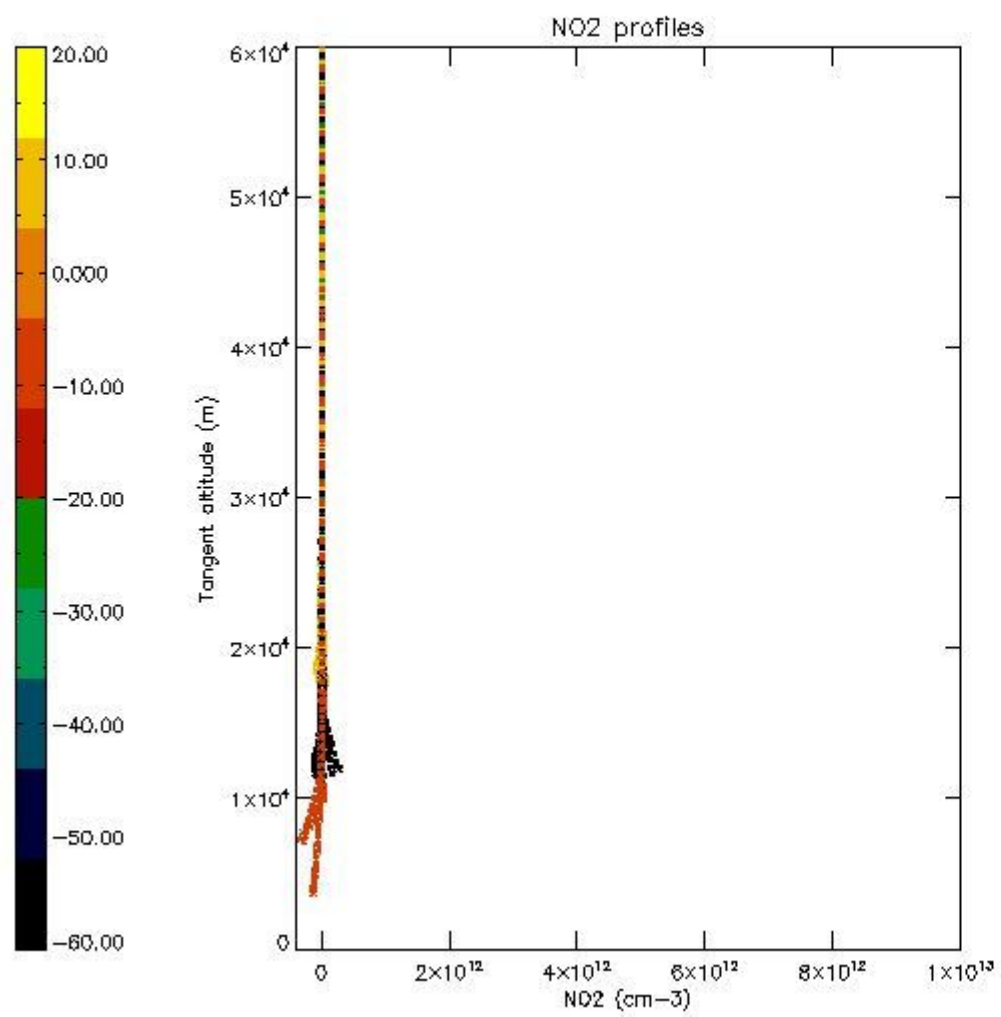

5.7 Plot NO3 profiles for all STD (dark without errors)

The colorbar represents the latitude.