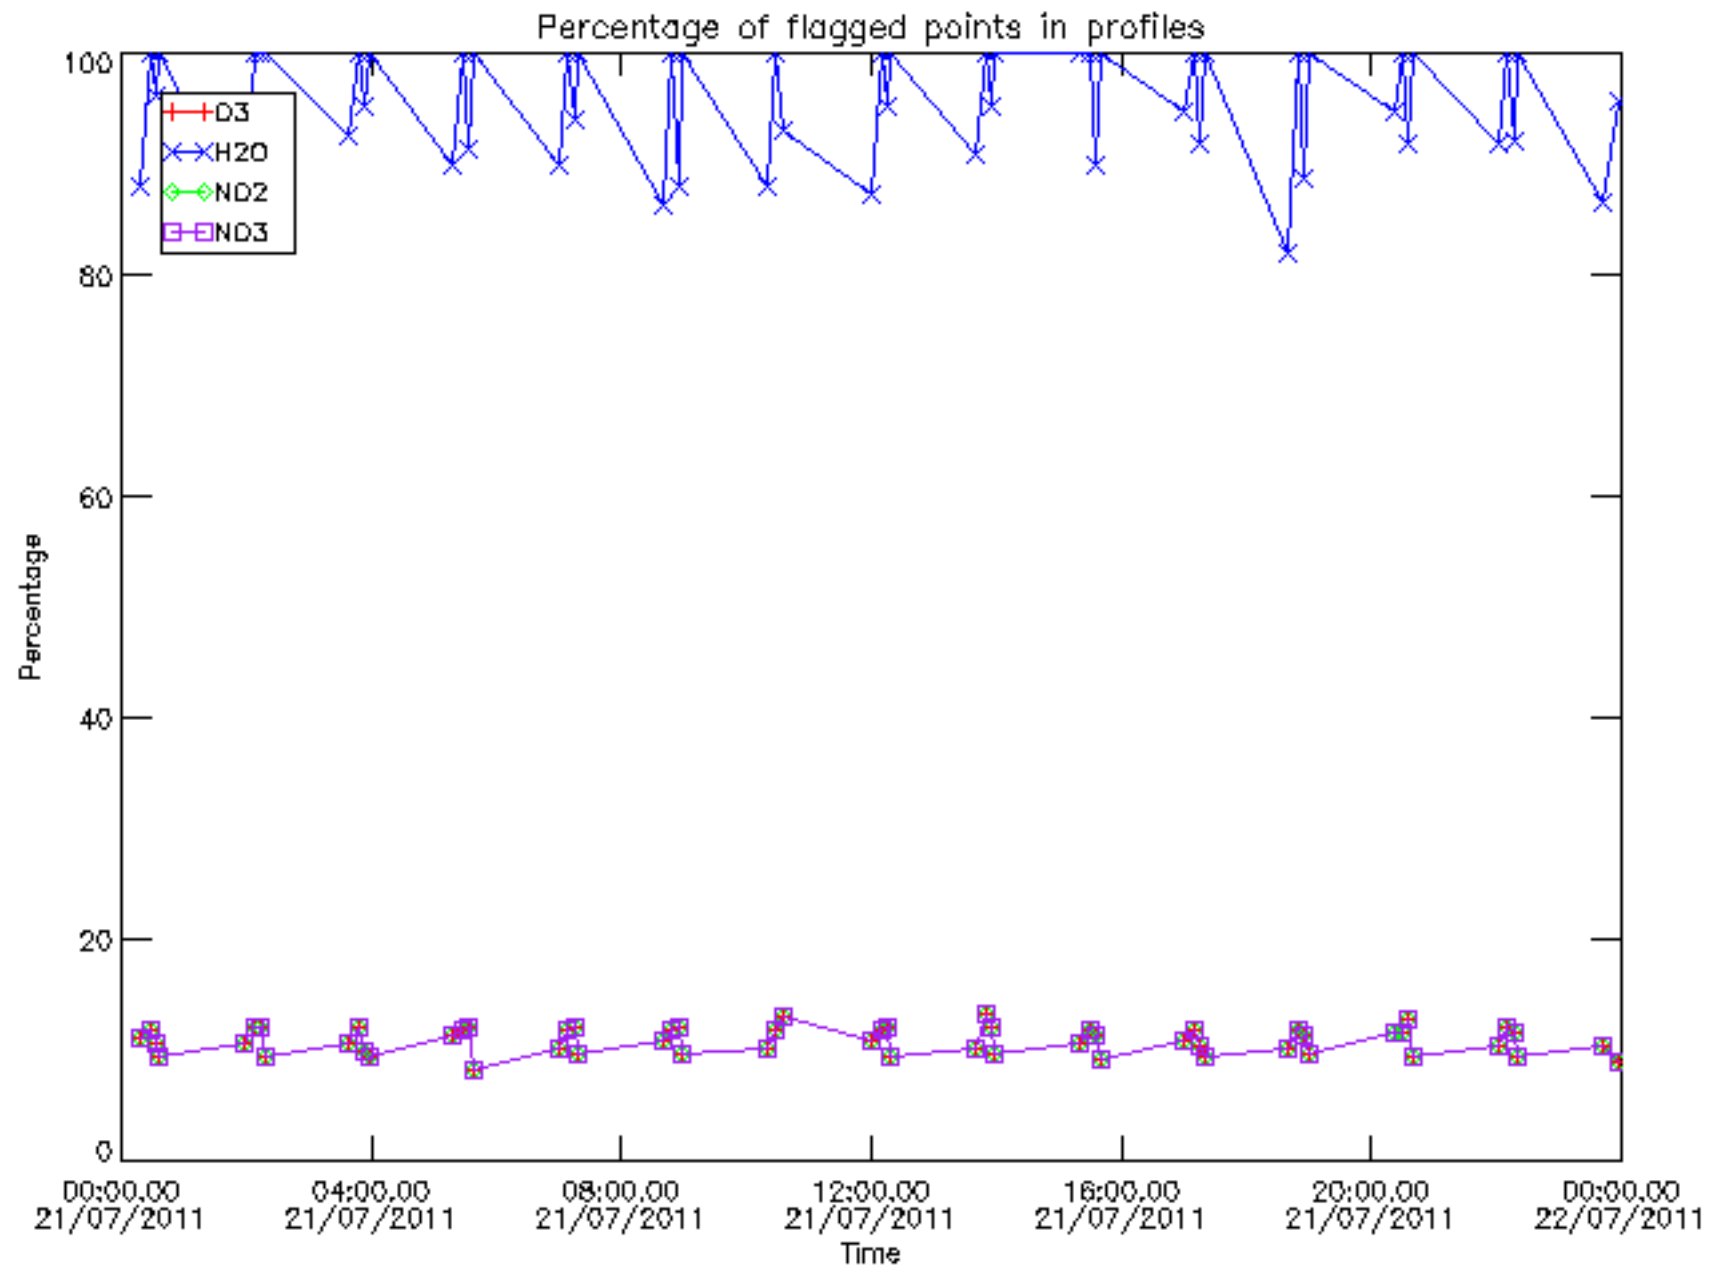

Percentage of flagged data per D3 profile

Percentage of flagged data per H2O profile