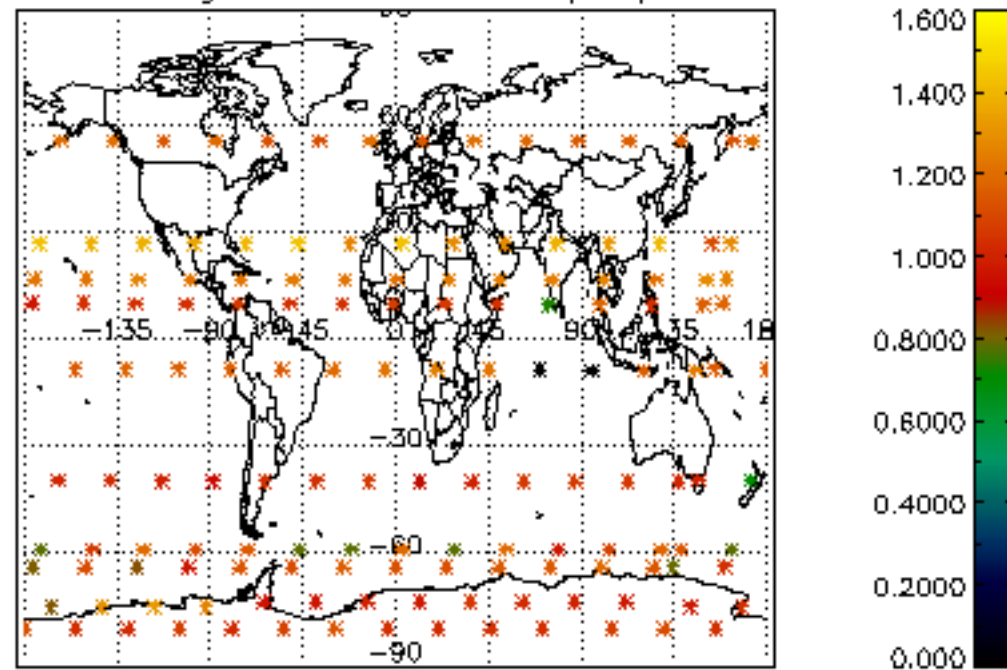

Percentage of datation errors per profile

Percentage of star falling outside central band per profile

Percentage of saturation errors per profile

Percentage of cosmic ray hits per profile

Percentage of datation errors per profile