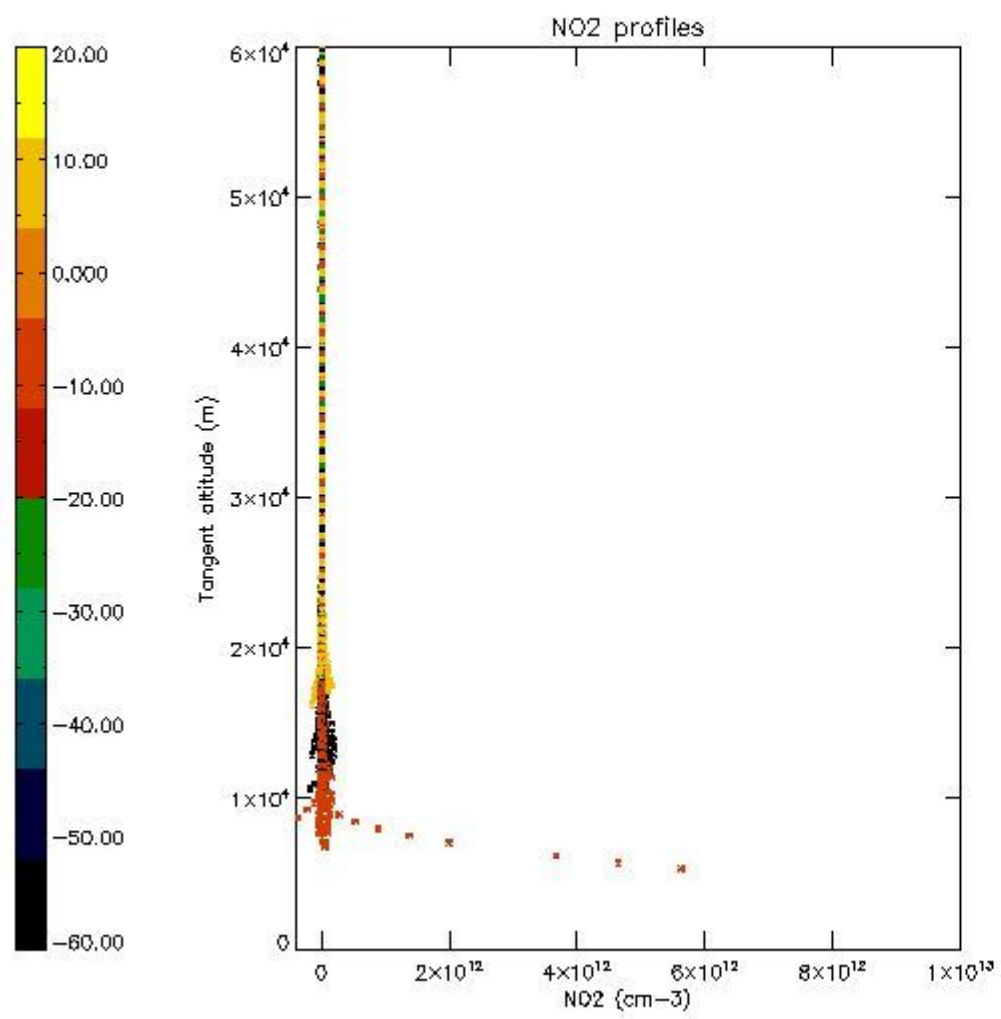

5.7 Plot NO3 profiles for all STD (dark without errors)

The colorbar represents the latitude.