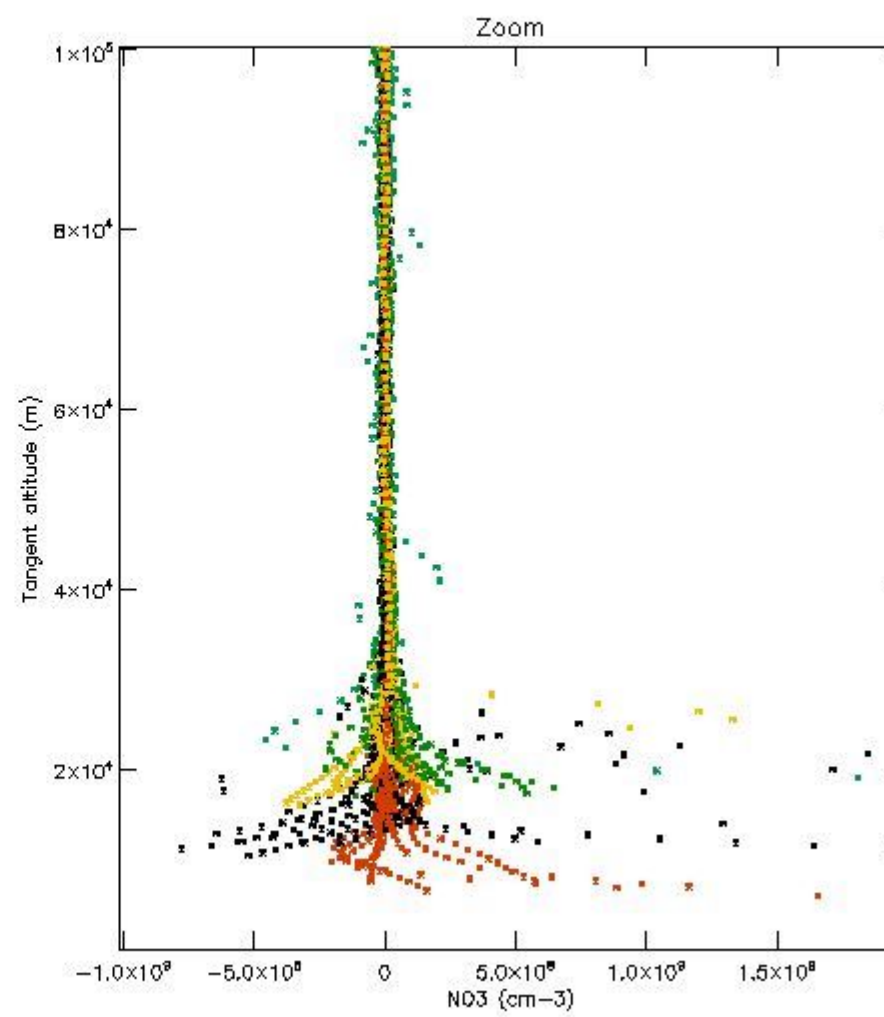

5.8 Plot H2O profiles for all STD (only for occultations of stars 1,2,3,4,13,14,16,26,63 dark without errors)

The colorbar represents the latitude.