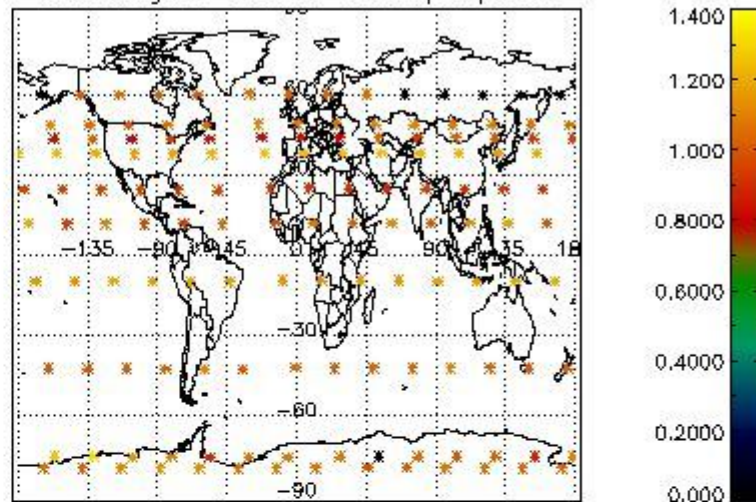

Percentage of datation errors per profile