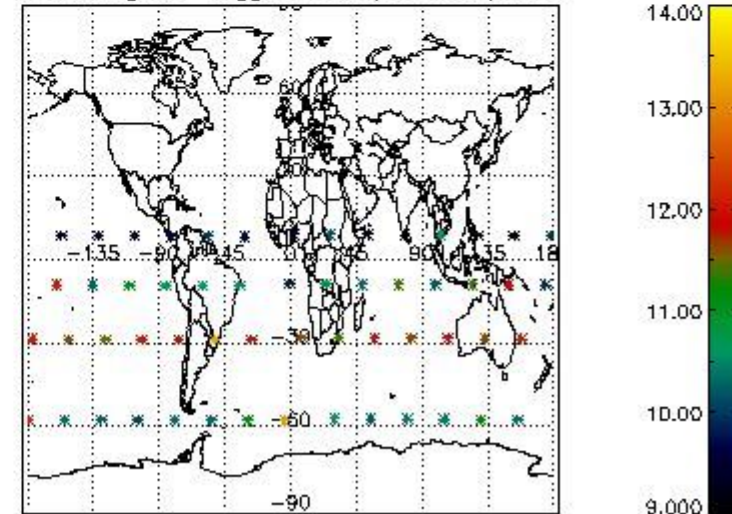

Percentage of flagged data per NO3 profile

4. Level 1 quality information per product

In this section it is plotted some information contained in the Quality Summary data set of the level 2 products that comes from the level 1b processing. Products without errors (error flag in the MPH set to "0") are used.

4.1 Plot quality information per product (time dependant) coming from level 1b processing

4.1.1 Plot level 1 quality information per product (time dependant): ENVISAT ASCENDING passes