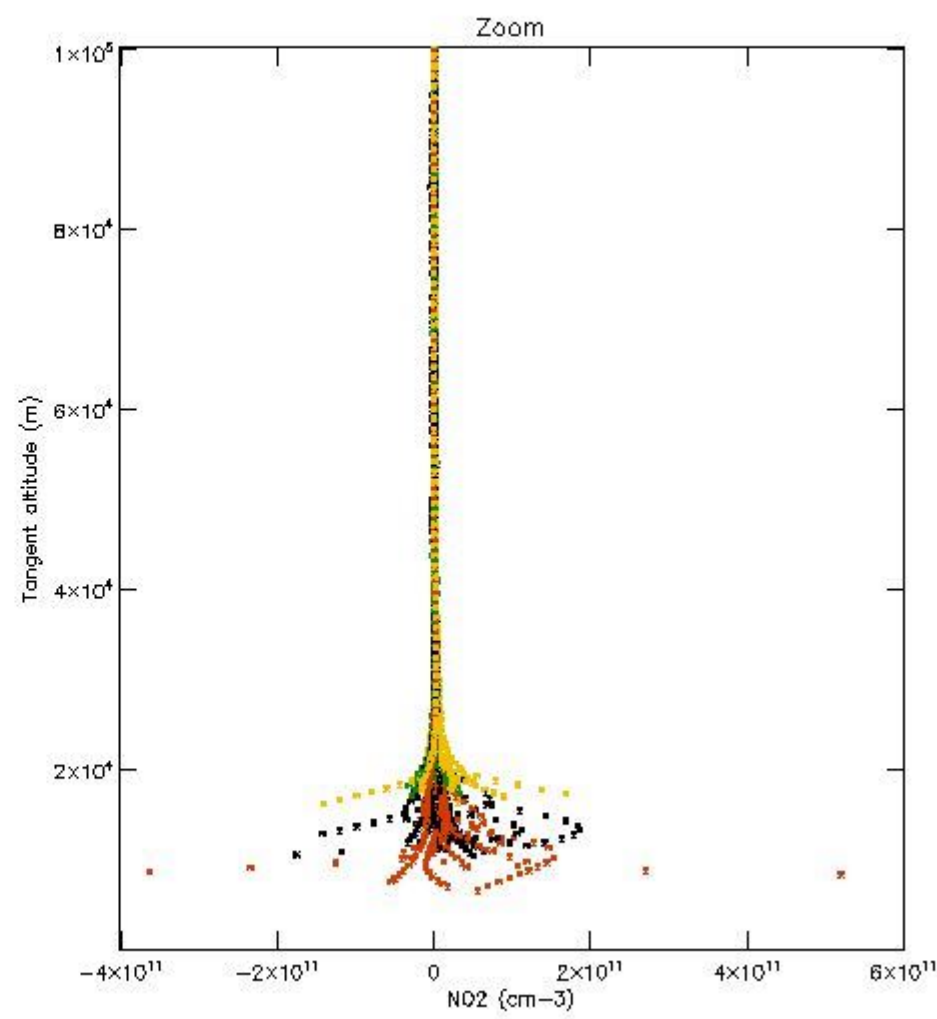

5.4 Plot ozone profiles where STD < 10% (dark without errors)

The colorbar represents the latitude.

5.5 Plot ozone profiles where STD < 5% (dark without errors)

The colorbar represents the latitude.

5.6 Plot NO₂ profiles for all STD (dark without errors)

The colorbar represents the latitude.

5.7 Plot NO3 profiles for all STD (dark without errors)

The colorbar represents the latitude.

5.8 Plot H2O profiles for all STD (only for occultations of stars 1,2,3,4,13,14,16,26,63 dark without errors)