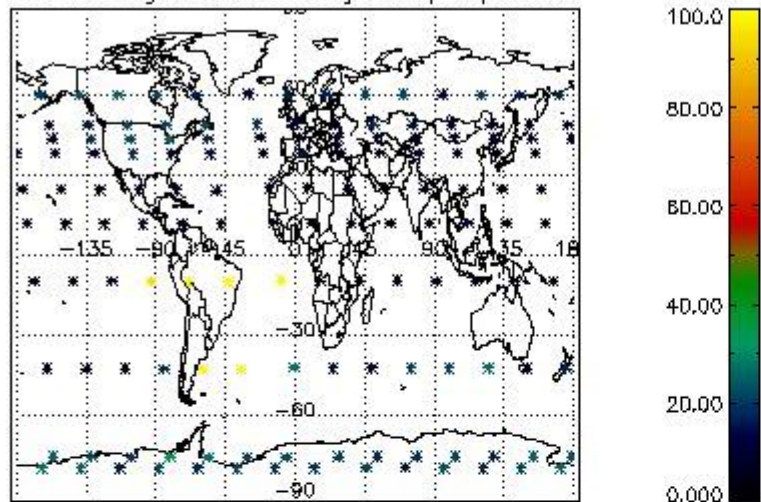

Percentage of cosmic ray hits per profile