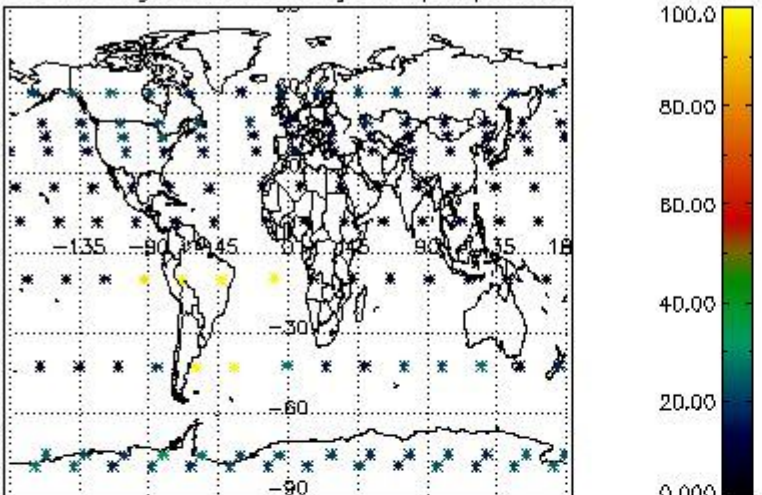

Percentage of cosmic ray hits per profile