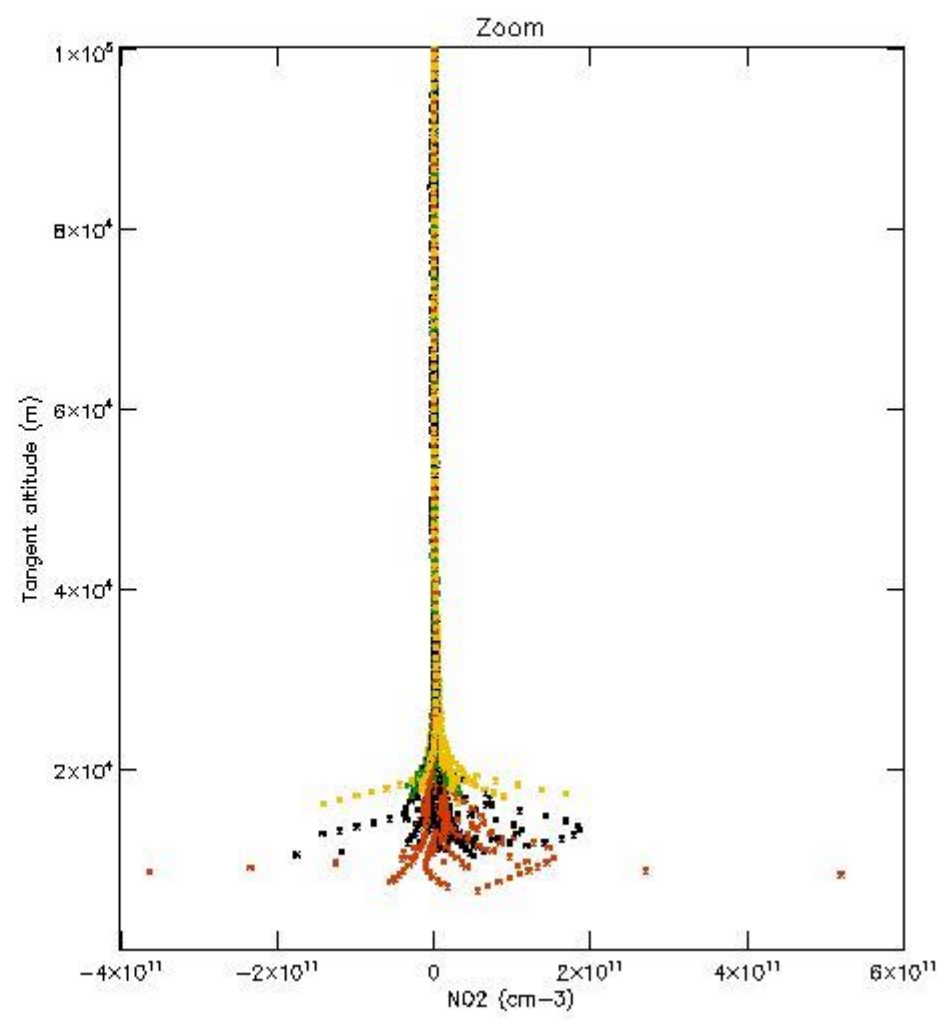

STD < 10	5
STD < 5	3

5.2 Plot ozone profiles for all STD (dark without errors)

The colorbar represents the latitude.

5.3 Plot ozone profiles where STD < 20% (dark without errors)

The colorbar represents the latitude.

5.4 Plot ozone profiles where $STD < 10\%$ (dark without errors)

The colorbar represents the latitude.

5.5 Plot ozone profiles where STD < 5% (dark without errors)

The colorbar represents the latitude.

5.6 Plot NO₂ profiles for all STD (dark without errors)

The colorbar represents the latitude.

5.7 Plot NO3 profiles for all STD (dark without errors)

The colorbar represents the latitude.

5.8 Plot H2O profiles for all STD (only for occultations of stars 1,2,3,4,13,14,16,26,63 dark without errors)