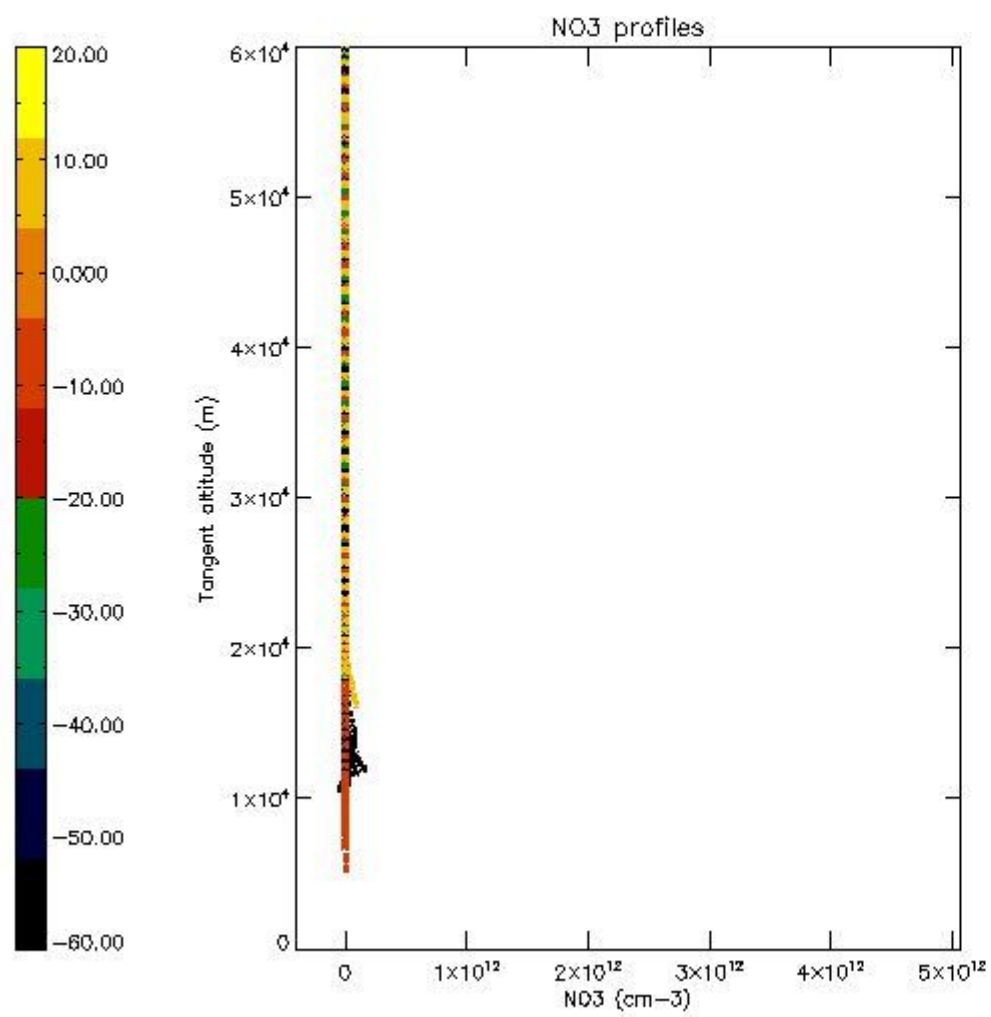

STD < 10	5
STD < 5	3

5.2 Plot ozone profiles for all STD (dark without errors)

The colorbar represents the latitude.

5.3 Plot ozone profiles where STD < 20% (dark without errors)

The colorbar represents the latitude.

5.4 Plot ozone profiles where $STD < 10\%$ (dark without errors)

The colorbar represents the latitude.

5.5 Plot ozone profiles where STD < 5% (dark without errors)

The colorbar represents the latitude.

5.6 Plot NO₂ profiles for all STD (dark without errors)

The colorbar represents the latitude.

5.7 Plot NO3 profiles for all STD (dark without errors)

The colorbar represents the latitude.

5.8 Plot H2O profiles for all STD (only for occultations of stars 1,2,3,4,13,14,16,26,63 dark without errors)