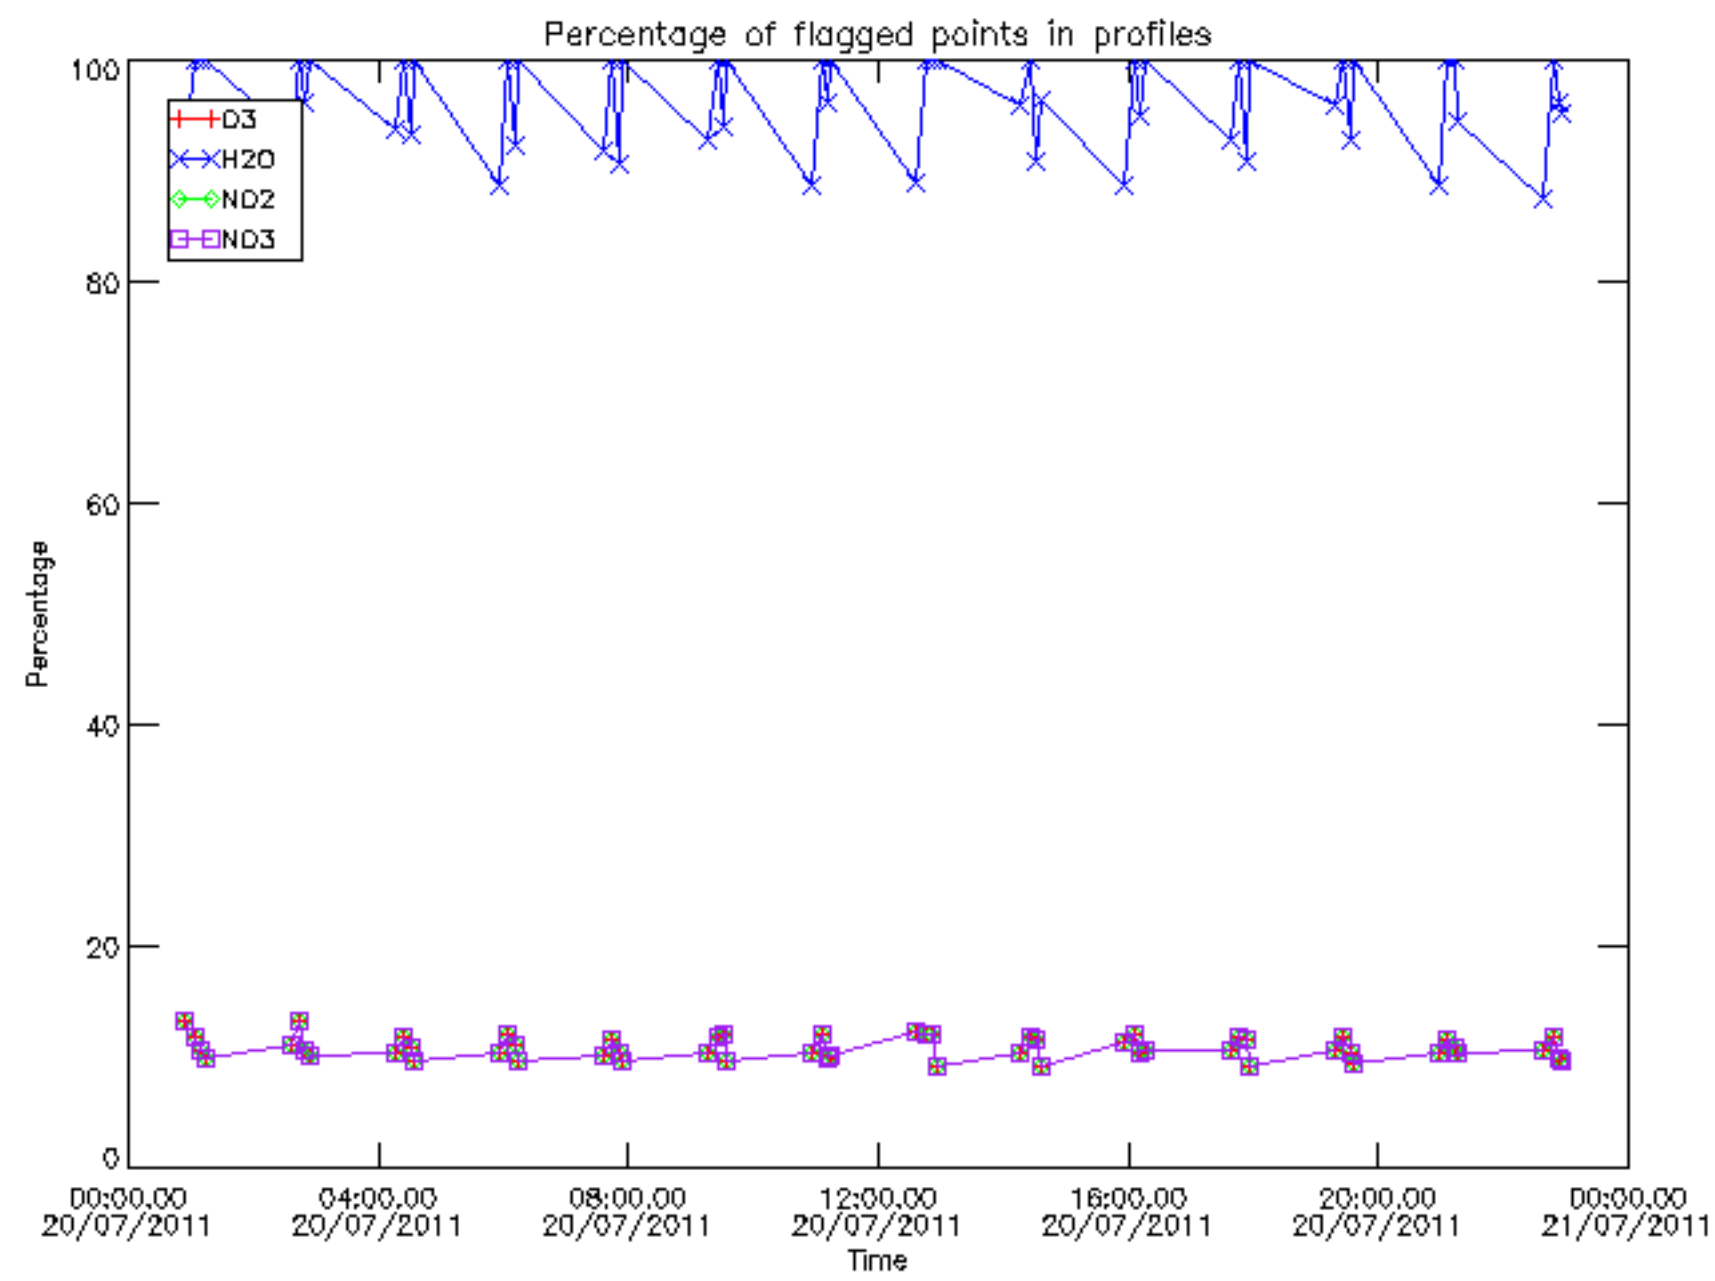

Percentage of flagged data per D3 profile

Percentage of flagged data per H2O profile