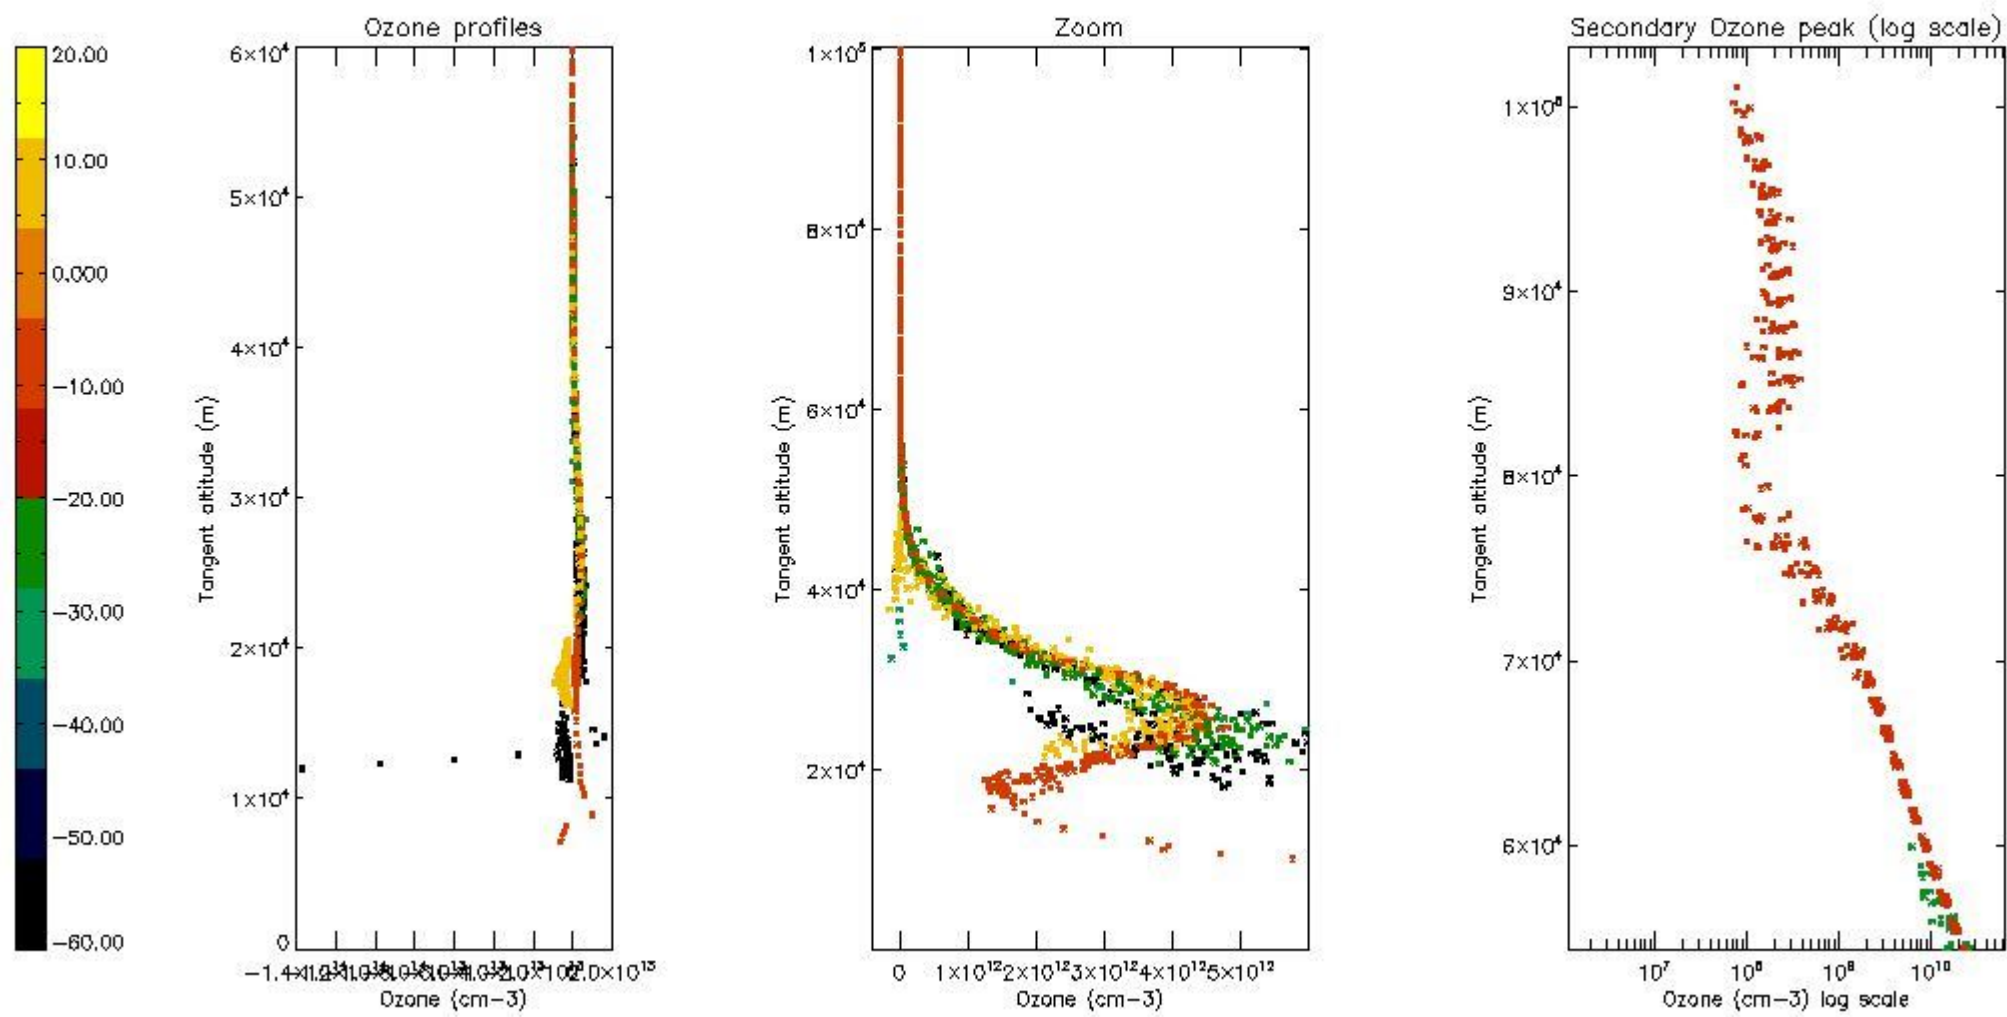

STD < 10	5
STD < 5	3

5.2 Plot ozone profiles for all STD (dark without errors)

The colorbar represents the latitude.

5.3 Plot ozone profiles where STD < 20% (dark without errors)

The colorbar represents the latitude.

5.4 Plot ozone profiles where $STD < 10\%$ (dark without errors)

The colorbar represents the latitude.

5.5 Plot ozone profiles where STD < 5% (dark without errors)

The colorbar represents the latitude.

5.6 Plot NO₂ profiles for all STD (dark without errors)

The colorbar represents the latitude.

5.7 Plot NO3 profiles for all STD (dark without errors)

The colorbar represents the latitude.

5.8 Plot H2O profiles for all STD (only for occultations of stars 1,2,3,4,13,14,16,26,63 dark without errors)