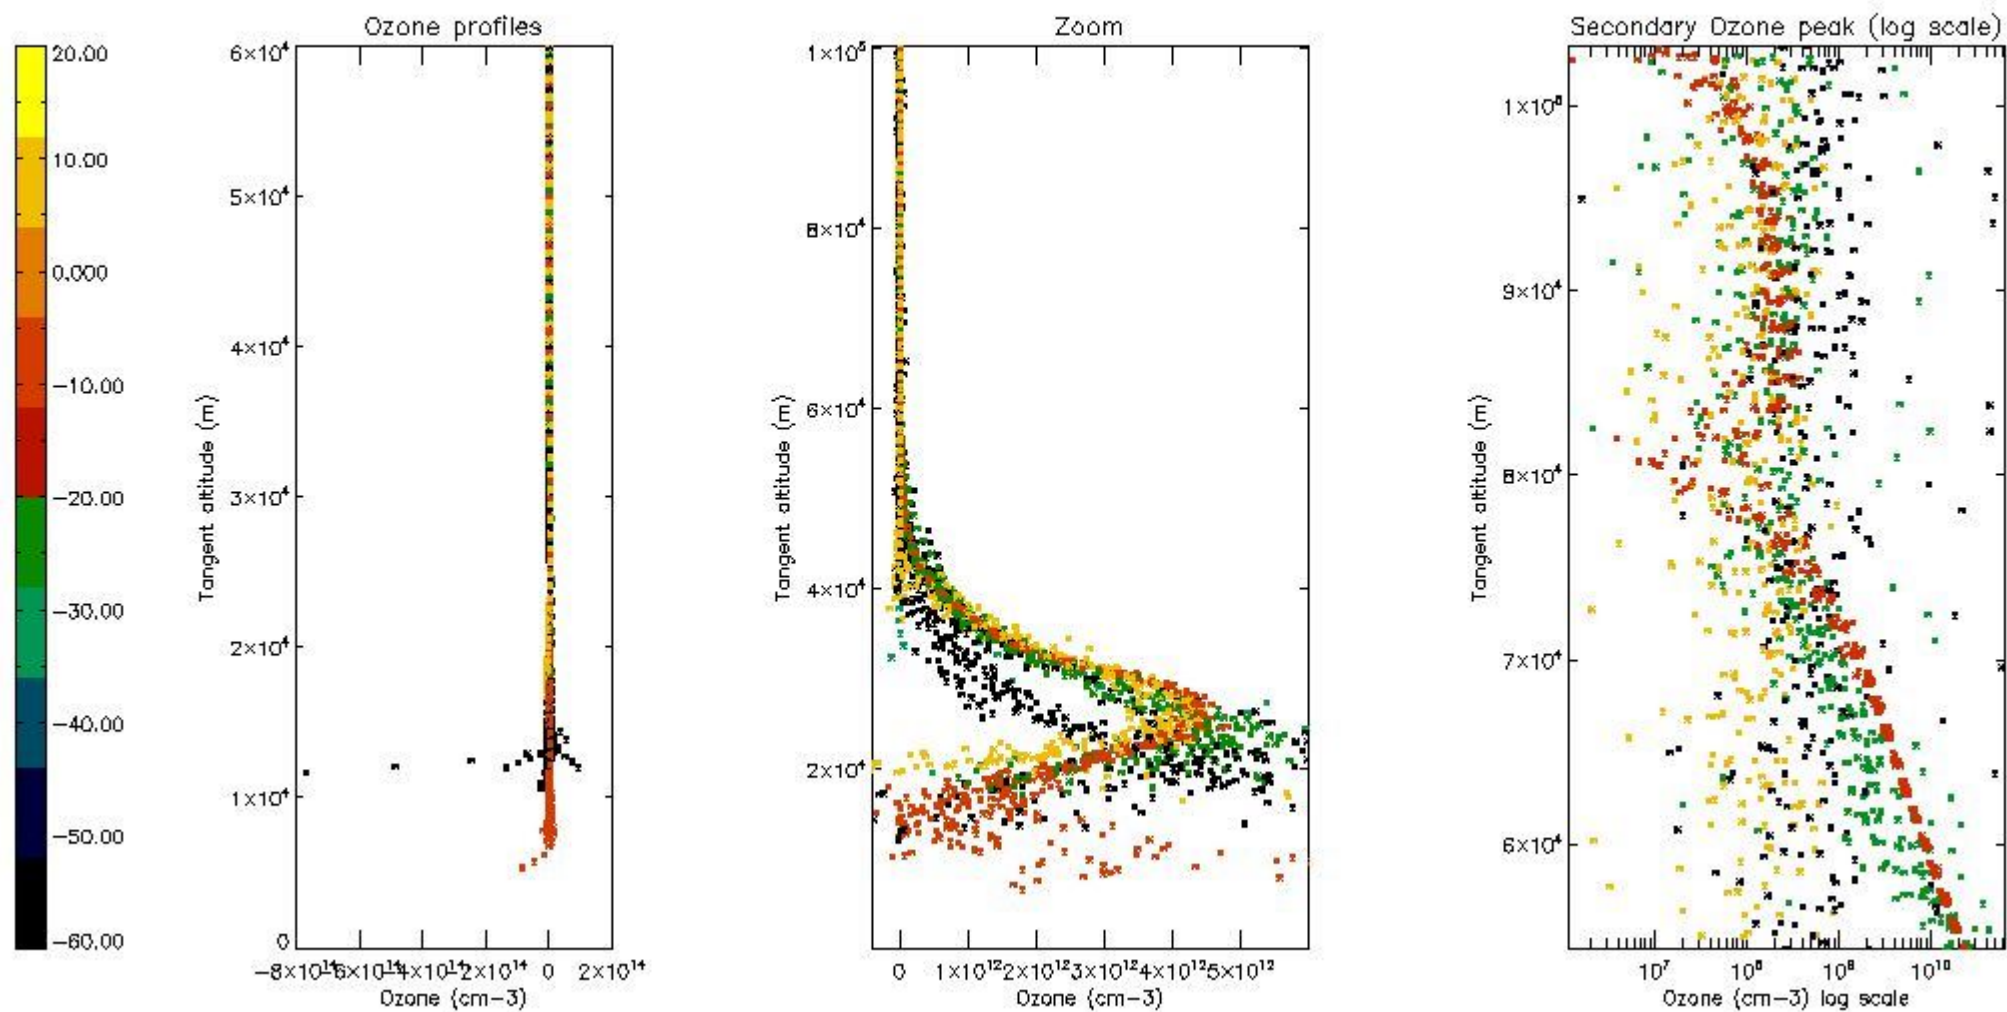

STD < 10	5
STD < 5	3

5.2 Plot ozone profiles for all STD (dark without errors)

The colorbar represents the latitude.

5.3 Plot ozone profiles where STD < 20% (dark without errors)

The colorbar represents the latitude.