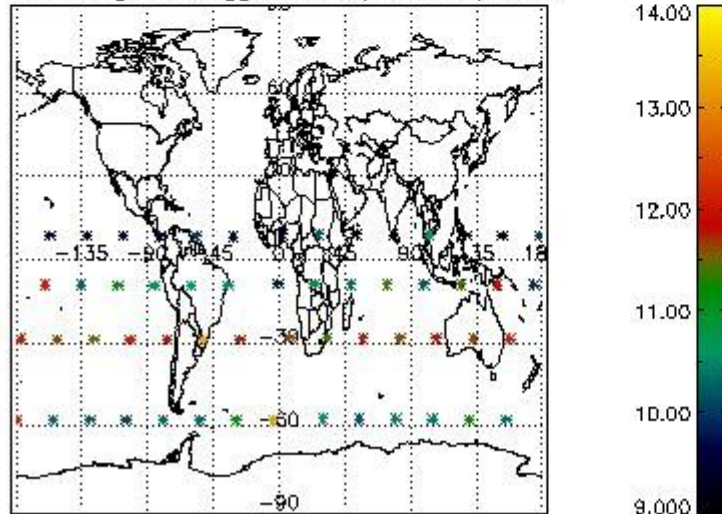

3.1 Plot quality information per product (time dependant)

3.2 Plot quality information per product (world map)

Percentage of flagged data per O3 profile

Percentage of flagged data per H2O profile

Percentage of flagged data per NO2 profile