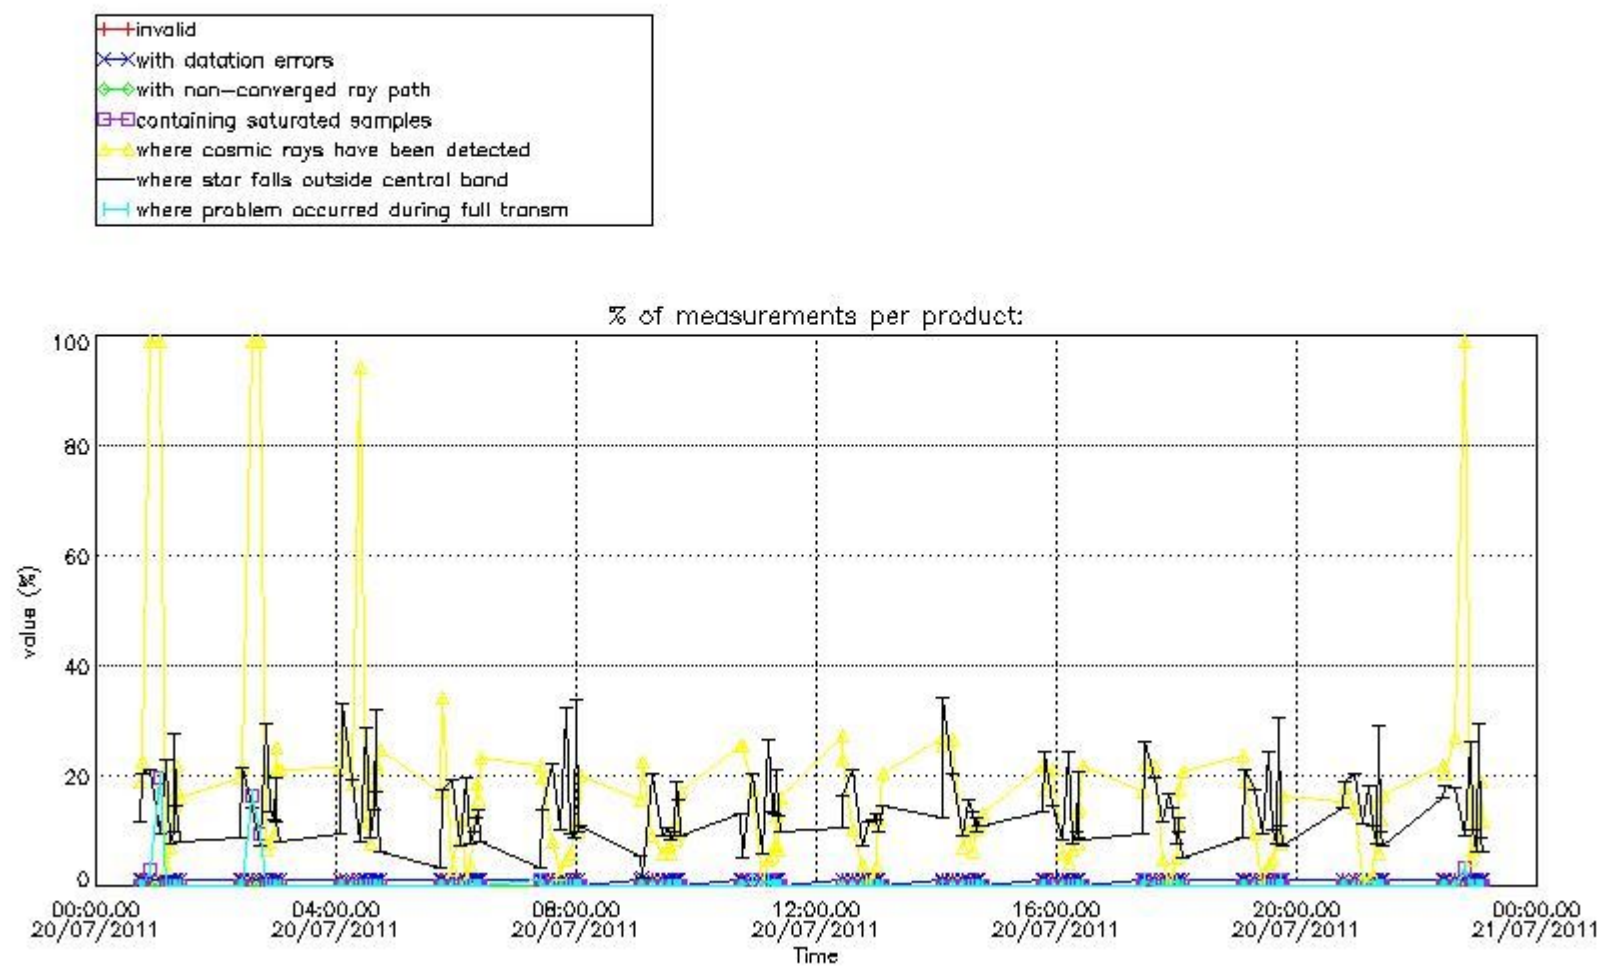

Percentage of flagged data per NO3 profile

4. Level 1 quality information per product

In this section it is plotted some information contained in the Quality Summary data set of the level 2 products that comes from the level 1b processing. Products without errors (error flag in the MPH set to "0") are used.

4.1 Plot quality information per product (time dependant) coming from level 1b processing

4.1.1 Plot level 1 quality information per product (time dependant): ENVISAT ASCENDING passes

4.1.2 Plot level 1 quality information per product (time dependant): ENVI SAT DESCENDING passes