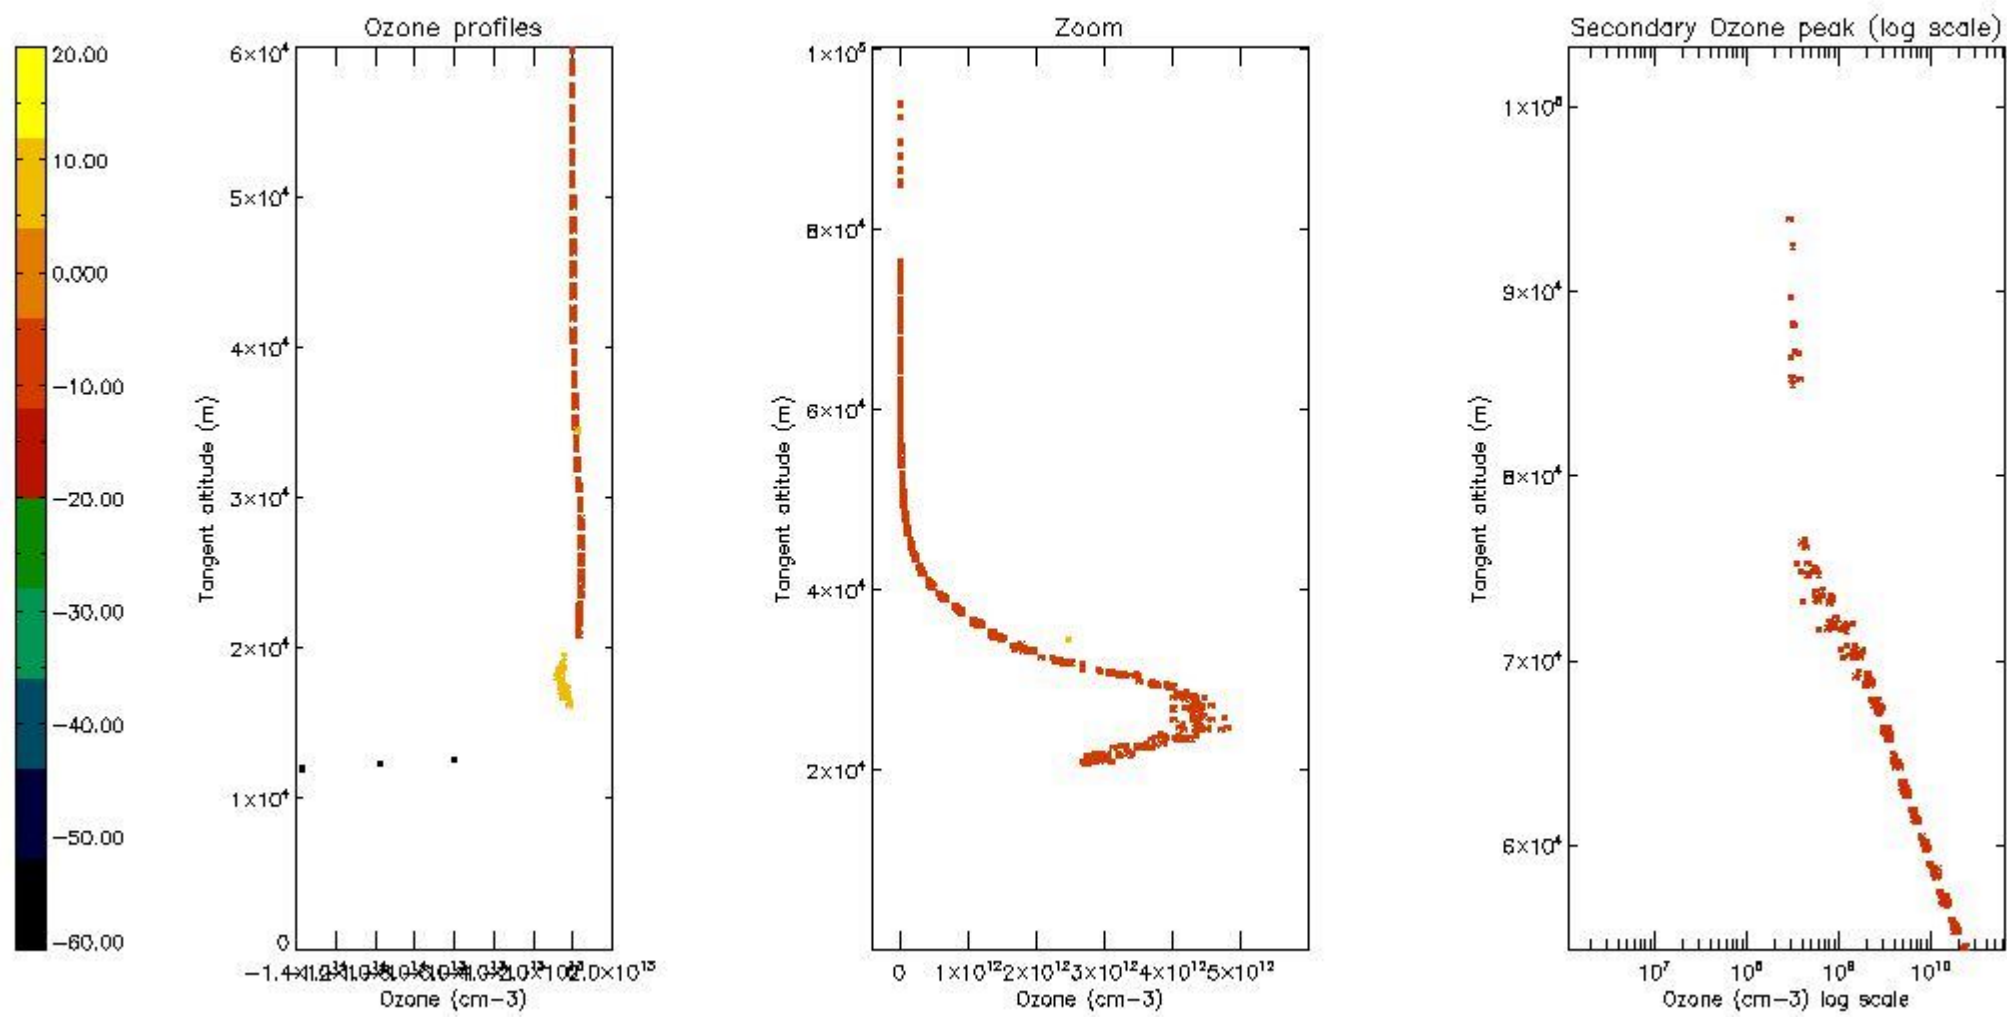

5.6 Plot NO₂ profiles for all STD (dark without errors)

The colorbar represents the latitude.