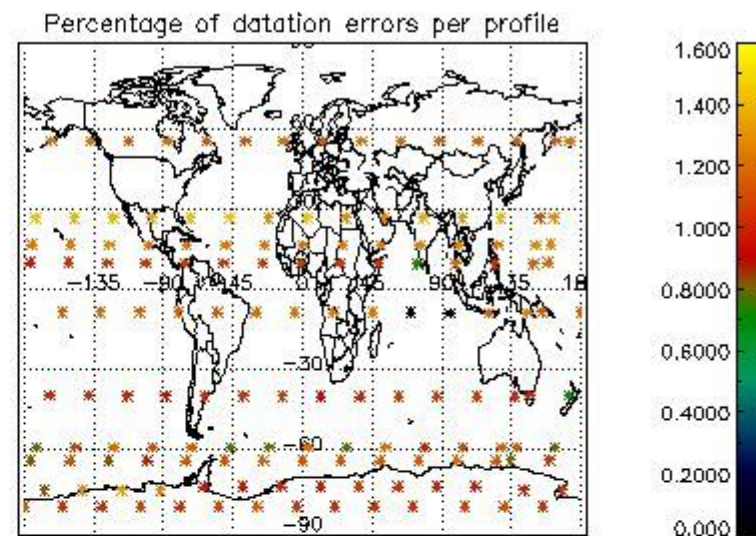

Percentage of datation errors per profile

Percentage of star falling outside central band per profile

Percentage of saturation errors per profile

4.2.2 Plot level 1 quality information per product (world map): ENVISAT DESCENDING passes