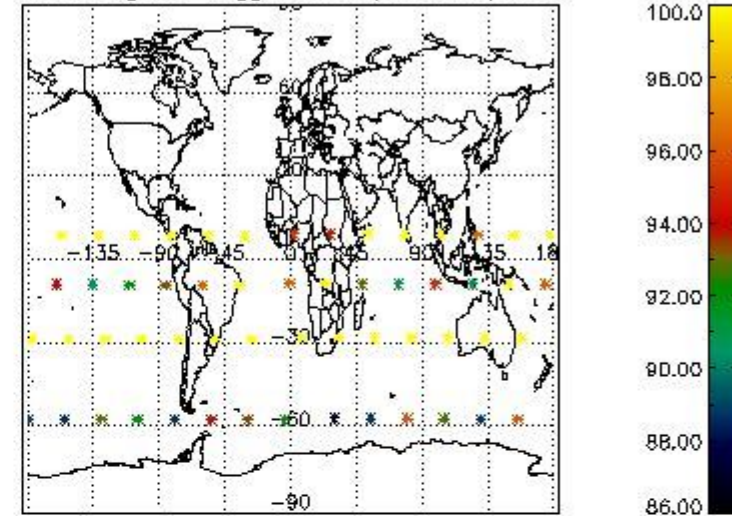

3.1 Plot quality information per product (time dependant)

3.2 Plot quality information per product (world map)

Percentage of flagged data per O3 profile

Percentage of flagged data per H2O profile

Percentage of flagged data per NO2 profile