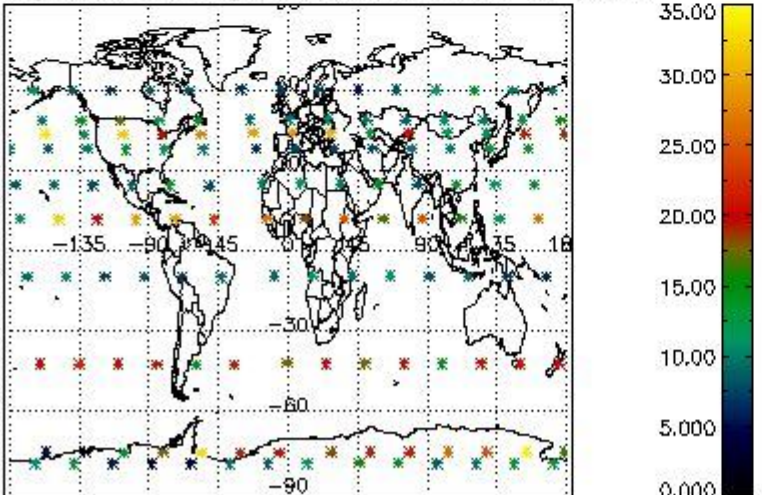

Percentage of star falling outside central band per profile