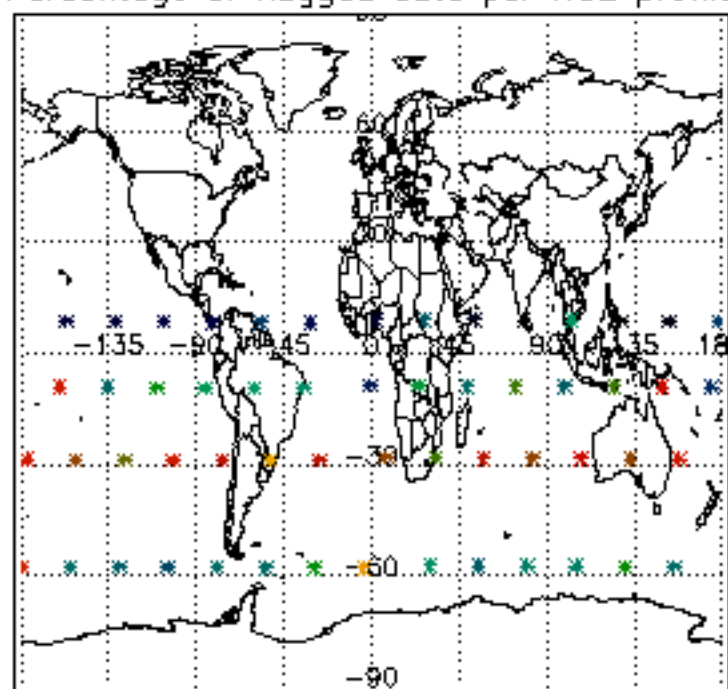

Percentage of flagged data per NO2 profile