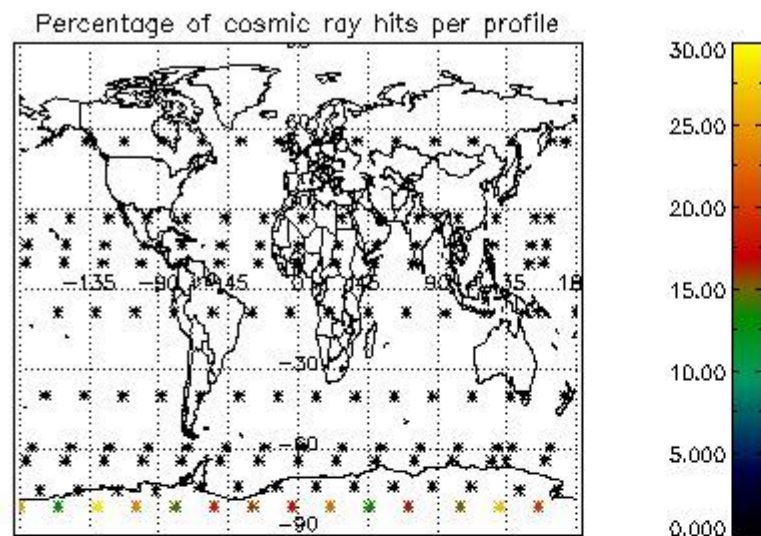

Percentage of datation errors per profile

Percentage of star falling outside central band per profile

Percentage of saturation errors per profile

4.2.2 Plot level 1 quality information per product (world map): ENVISAT DESCENDING passes