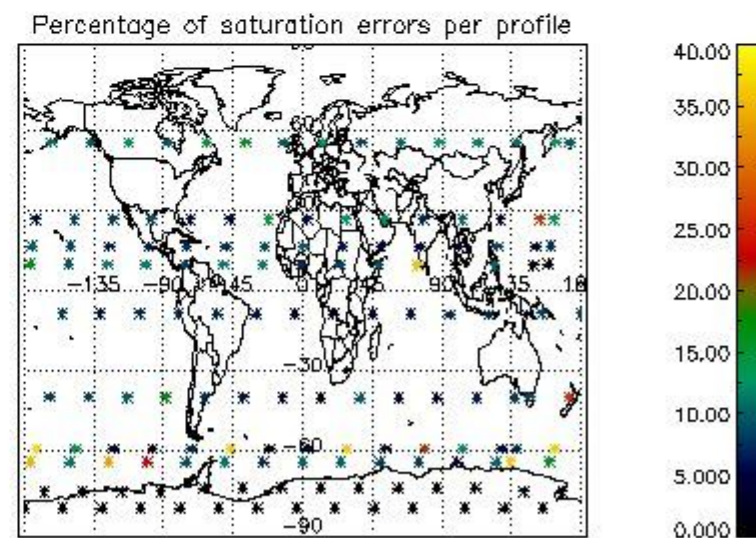

Percentage of datation errors per profile

Percentage of star falling outside central band per profile

Percentage of saturation errors per profile

4.2.2 Plot level 1 quality information per product (world map): ENVISAT DESCENDING passes