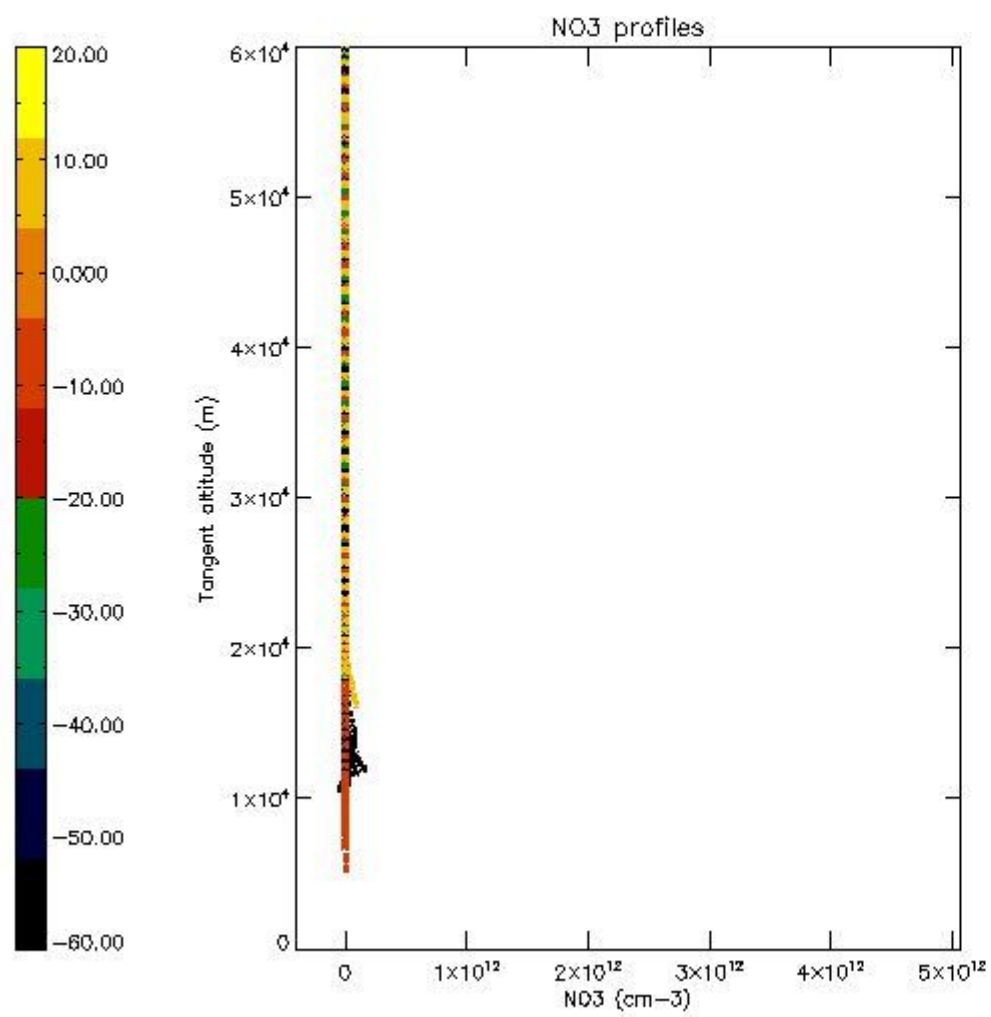

5.8 Plot H2O profiles for all STD (only for occultations of stars 1,2,3,4,13,14,16,26,63 dark without errors)

The colorbar represents the latitude.