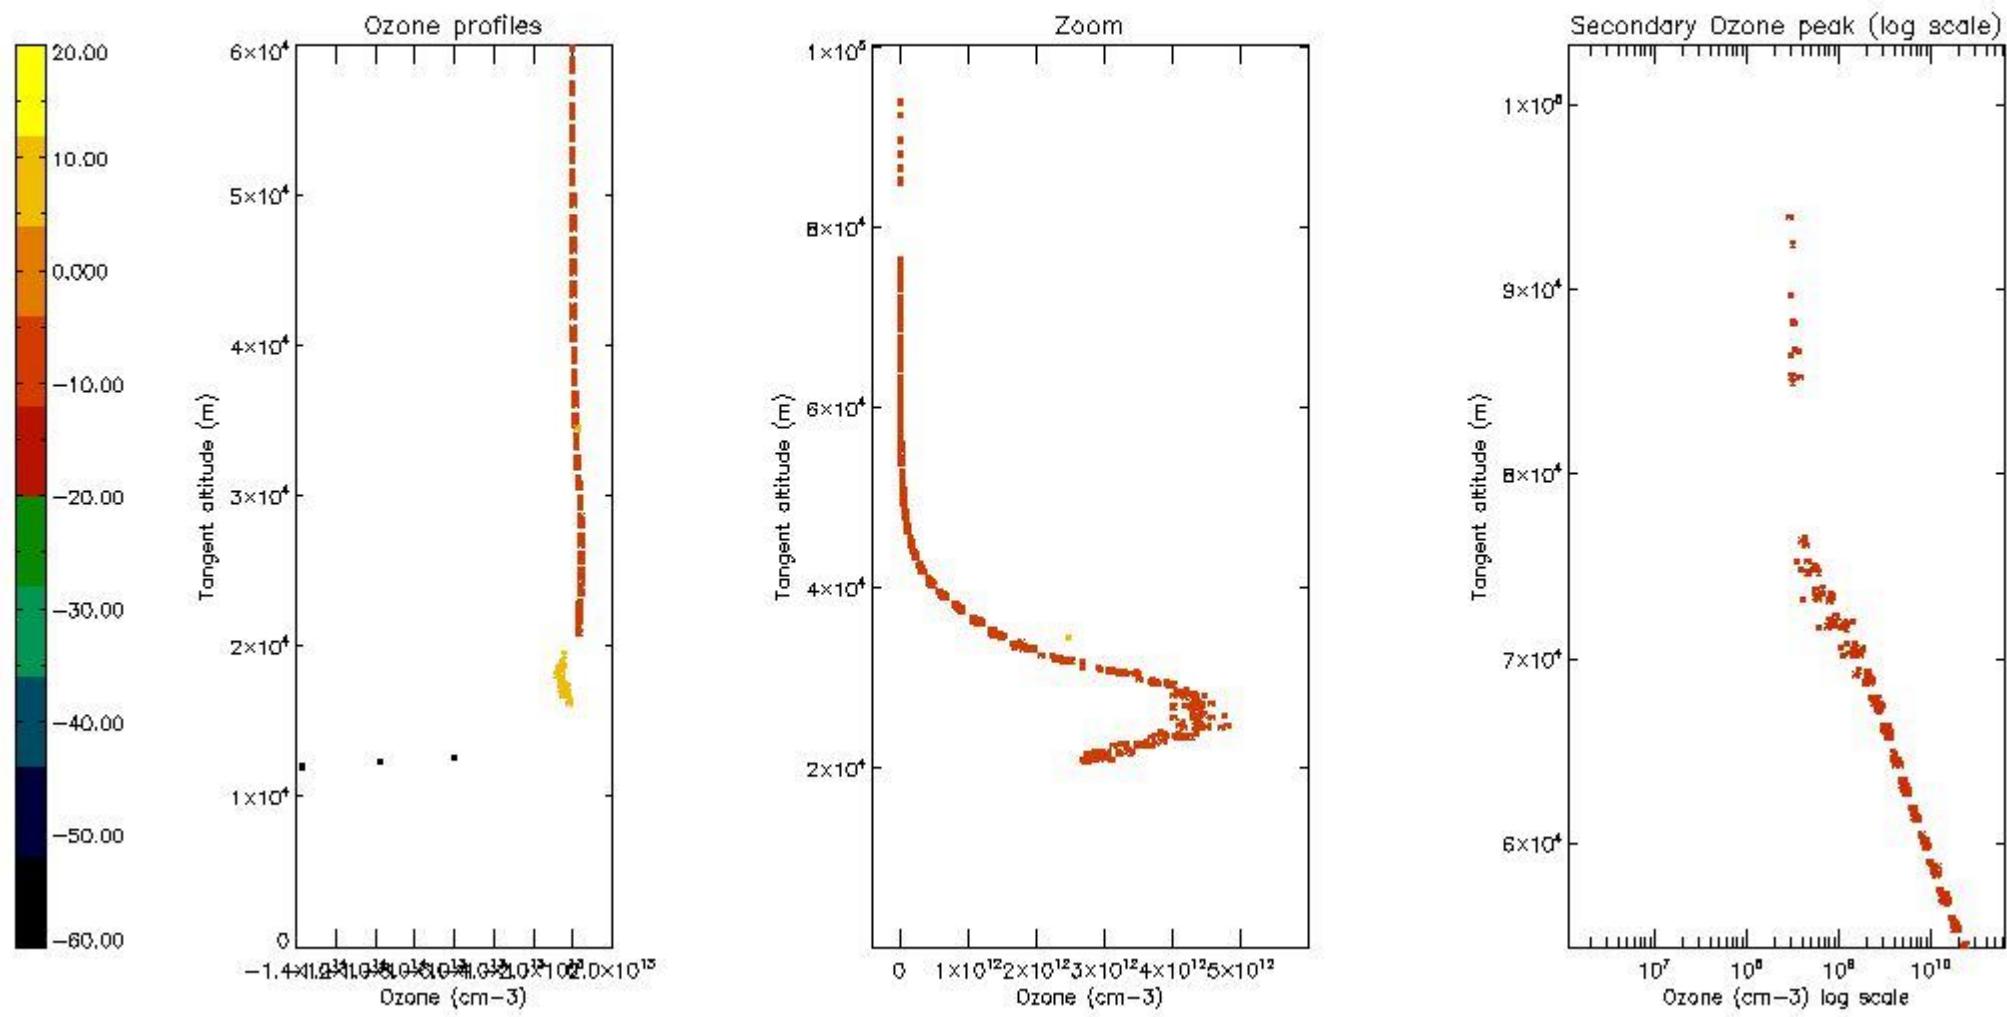

5.6 Plot NO₂ profiles for all STD (dark without errors)

The colorbar represents the latitude.