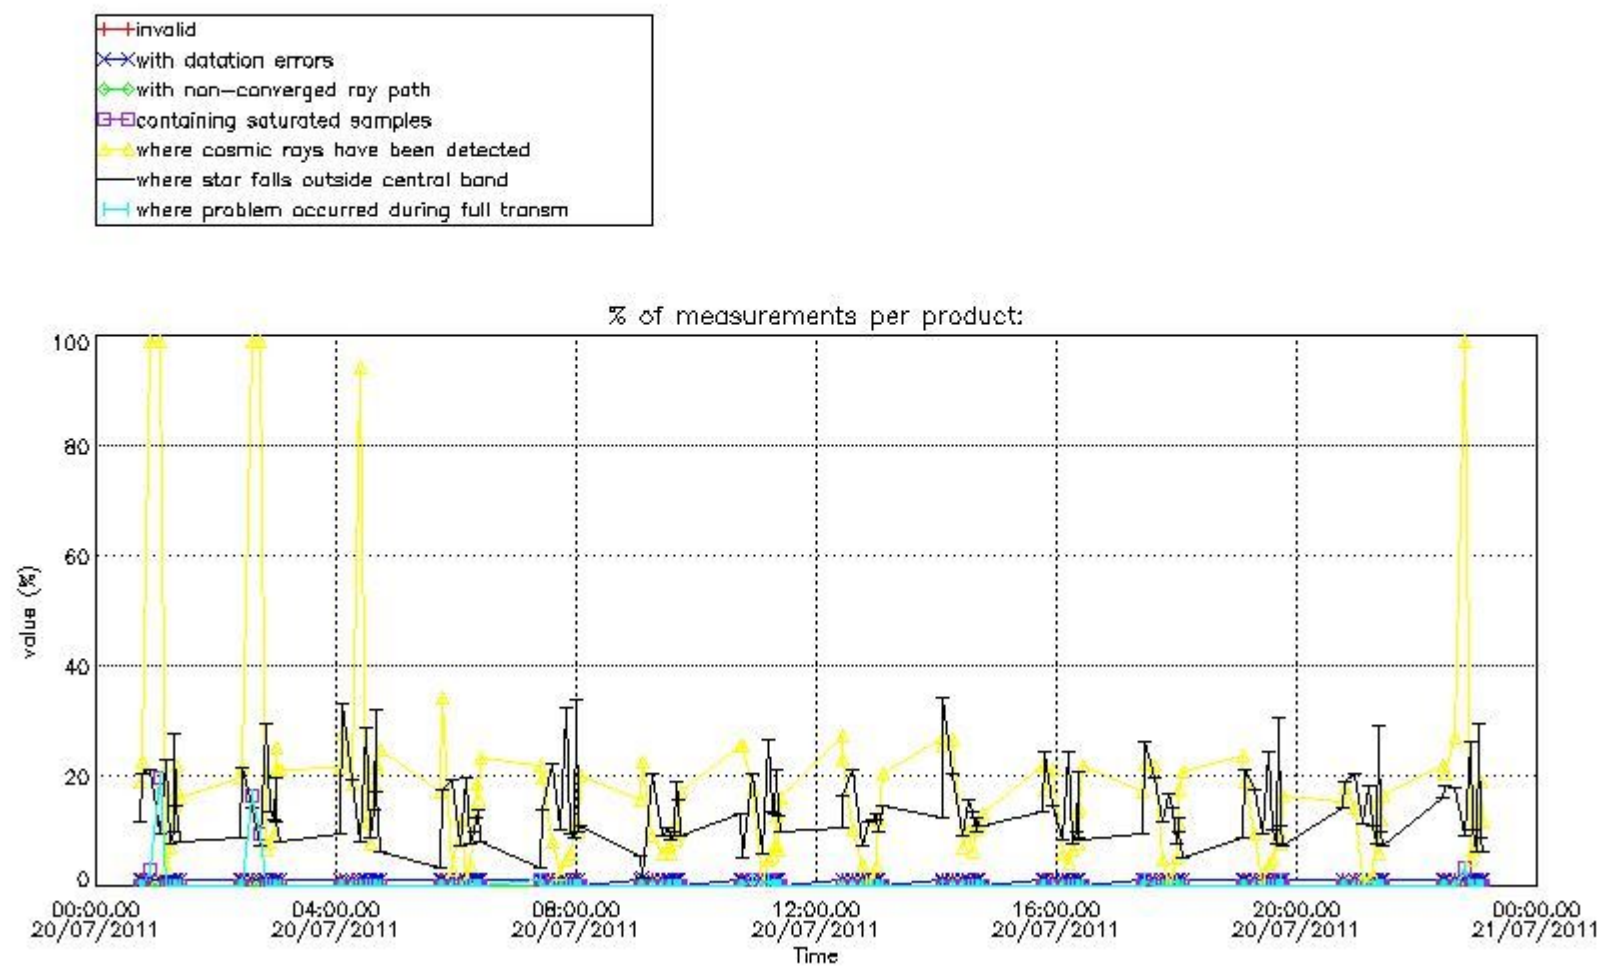

4.1.2 Plot level 1 quality information per product (time dependant): ENVI SAT DESCENDING passes