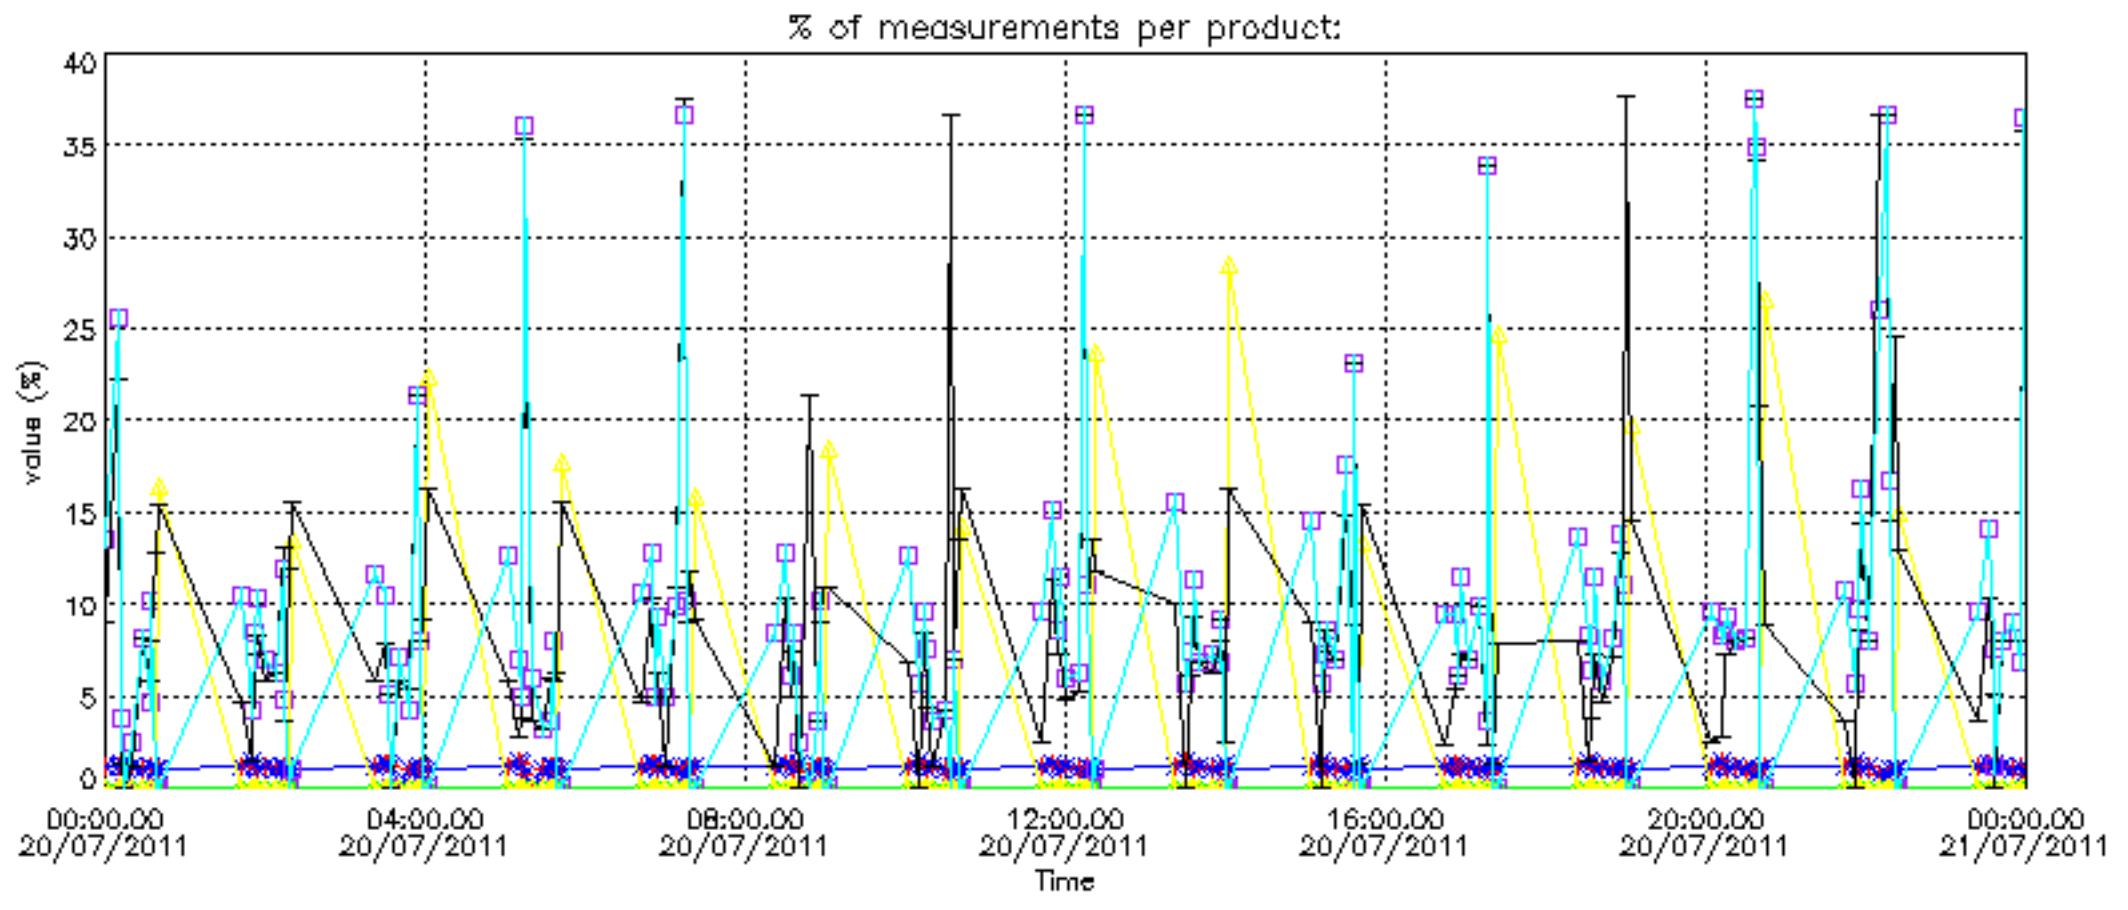

Percentage of cosmic ray hits per profile

Percentage of datation errors per profile