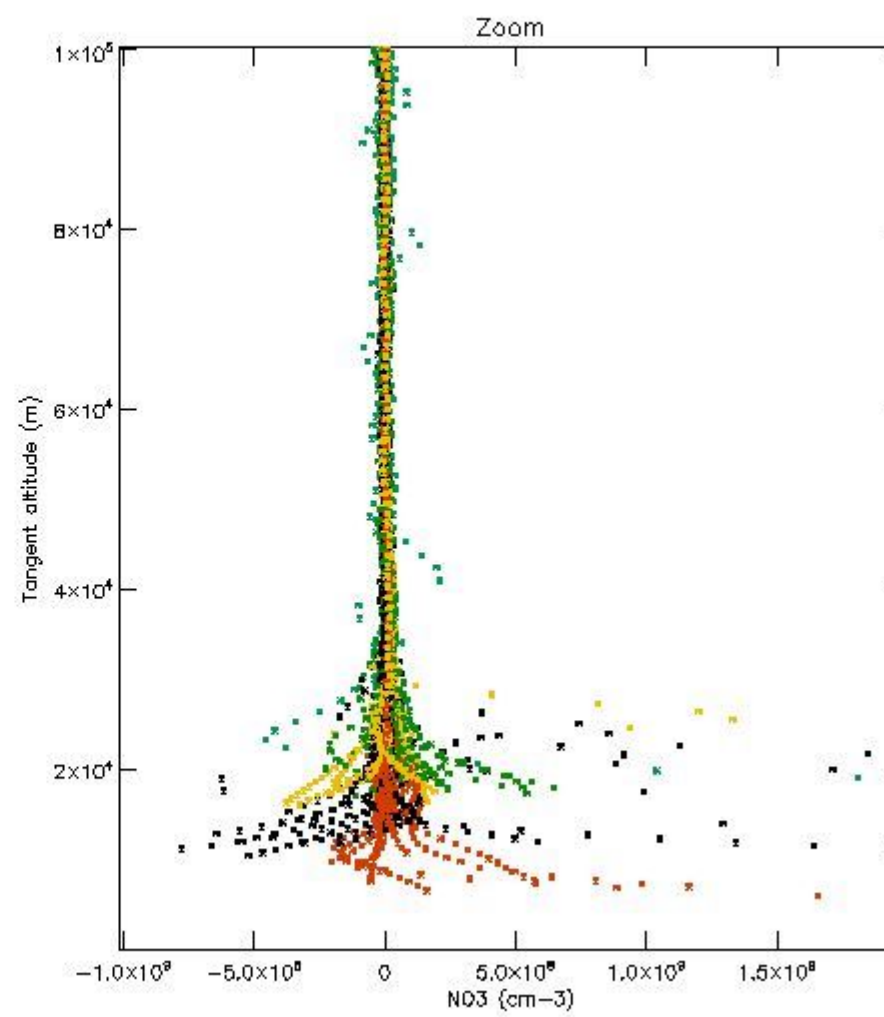

5.4 Plot ozone profiles where $STD < 10\%$ (dark without errors)

The colorbar represents the latitude.

5.5 Plot ozone profiles where STD < 5% (dark without errors)

The colorbar represents the latitude.

5.6 Plot NO₂ profiles for all STD (dark without errors)

The colorbar represents the latitude.

5.7 Plot NO3 profiles for all STD (dark without errors)

The colorbar represents the latitude.

5.8 Plot H2O profiles for all STD (only for occultations of stars 1,2,3,4,13,14,16,26,63 dark without errors)