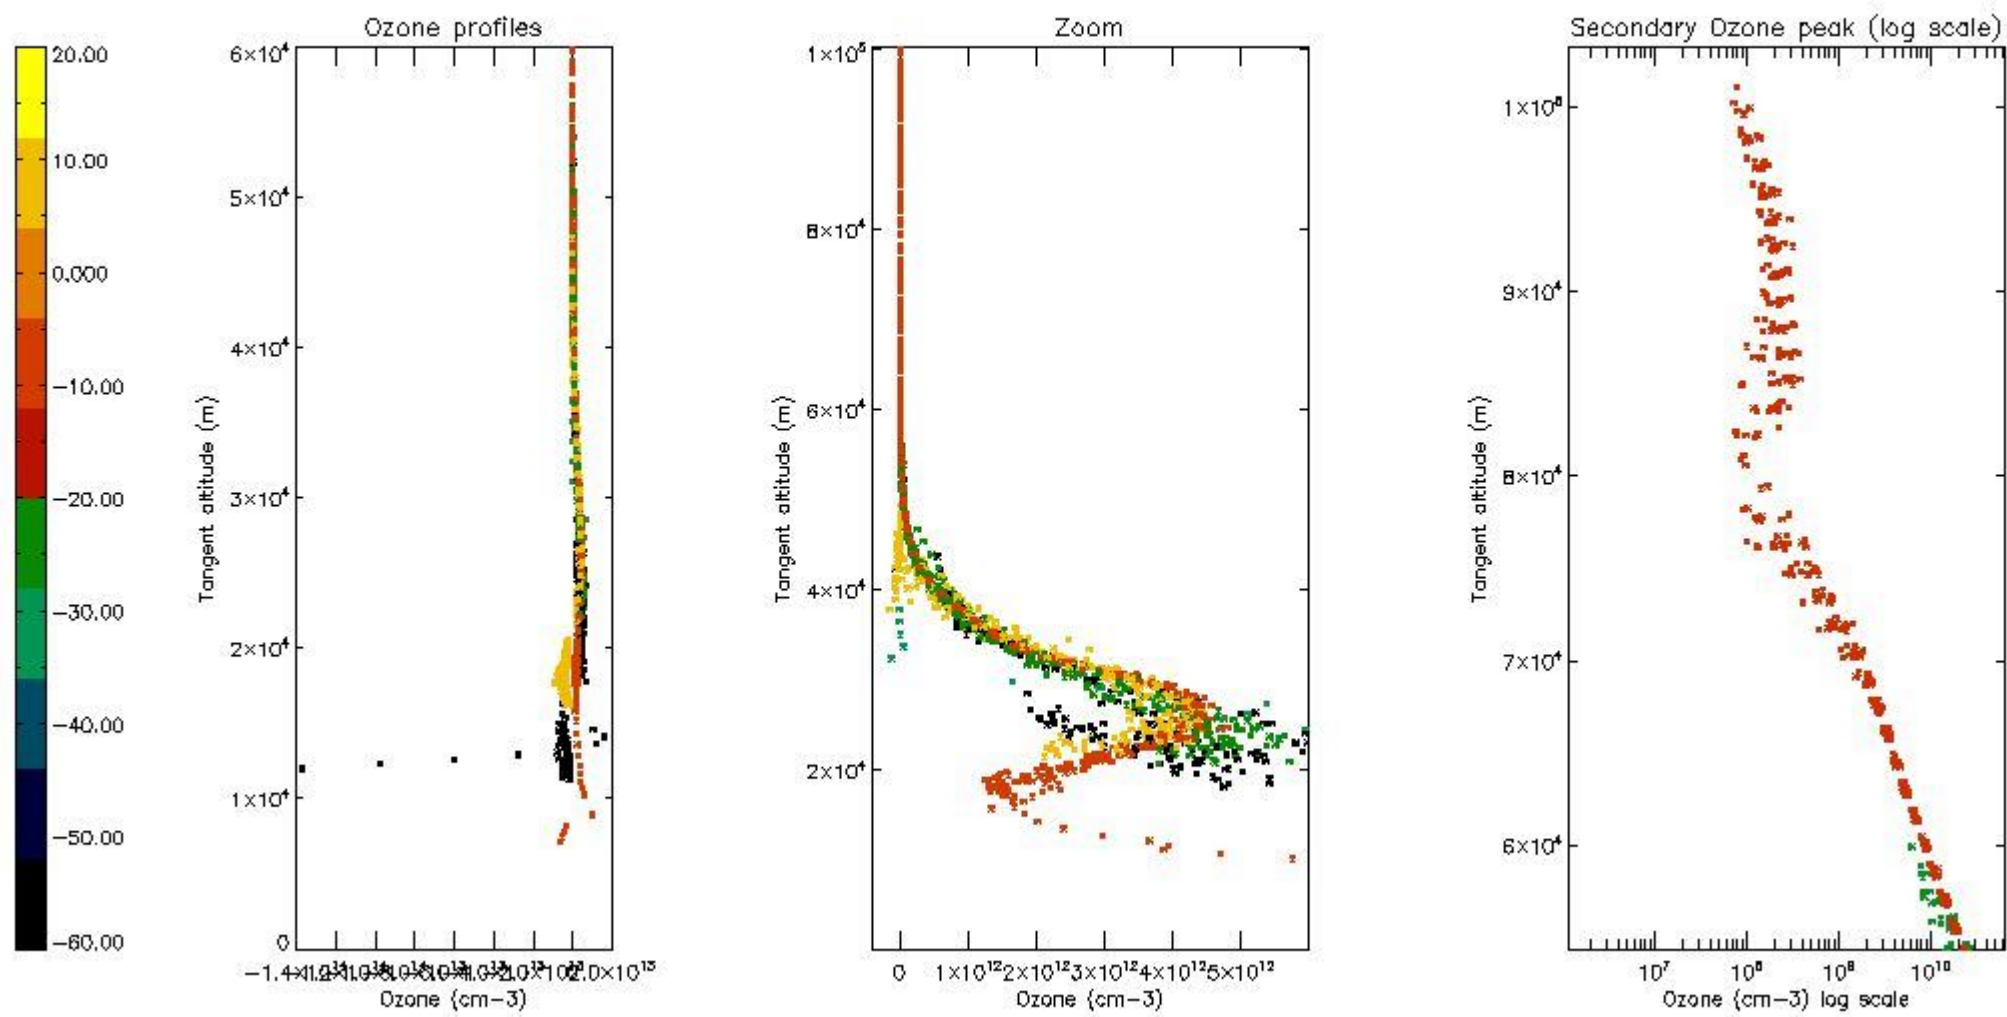

STD < 10	5
STD < 5	3

5.2 Plot ozone profiles for all STD (dark without errors)

The colorbar represents the latitude.

5.3 Plot ozone profiles where STD < 20% (dark without errors)

The colorbar represents the latitude.