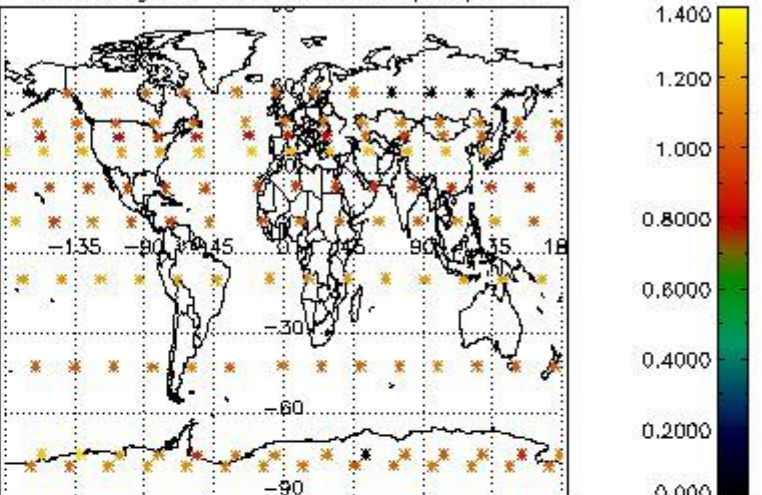

Percentage of datation errors per profile