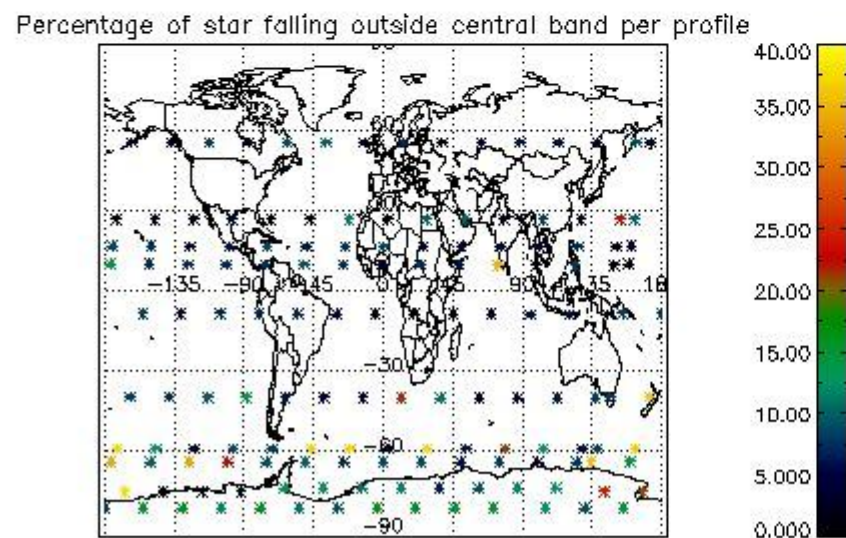

Percentage of datation errors per profile

Percentage of star falling outside central band per profile

Percentage of saturation errors per profile

4.2.2 Plot level 1 quality information per product (world map): ENVISAT DESCENDING passes