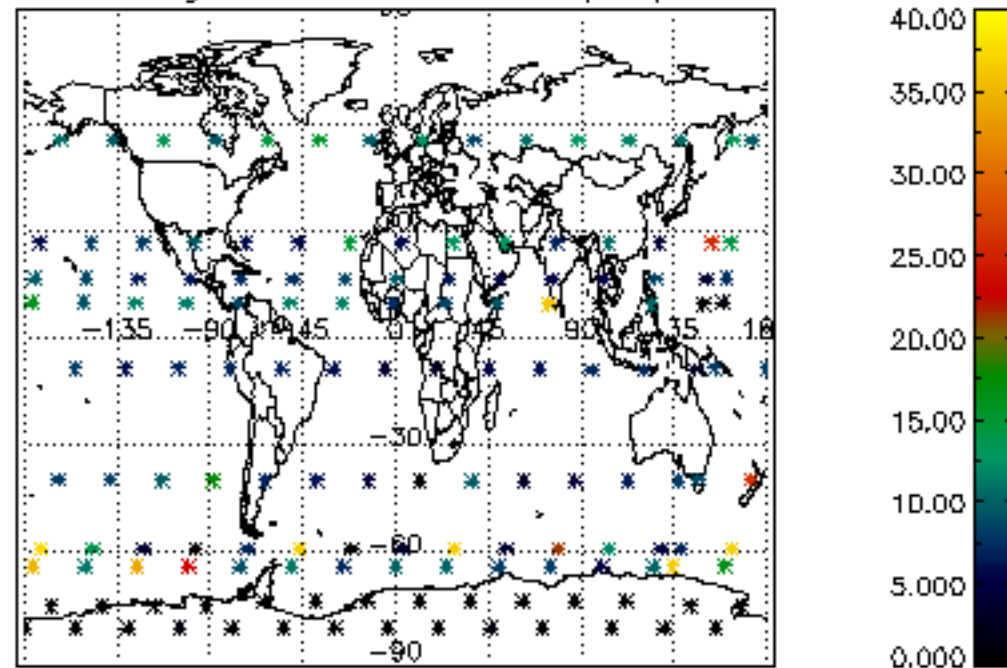

Percentage of saturation errors per profile