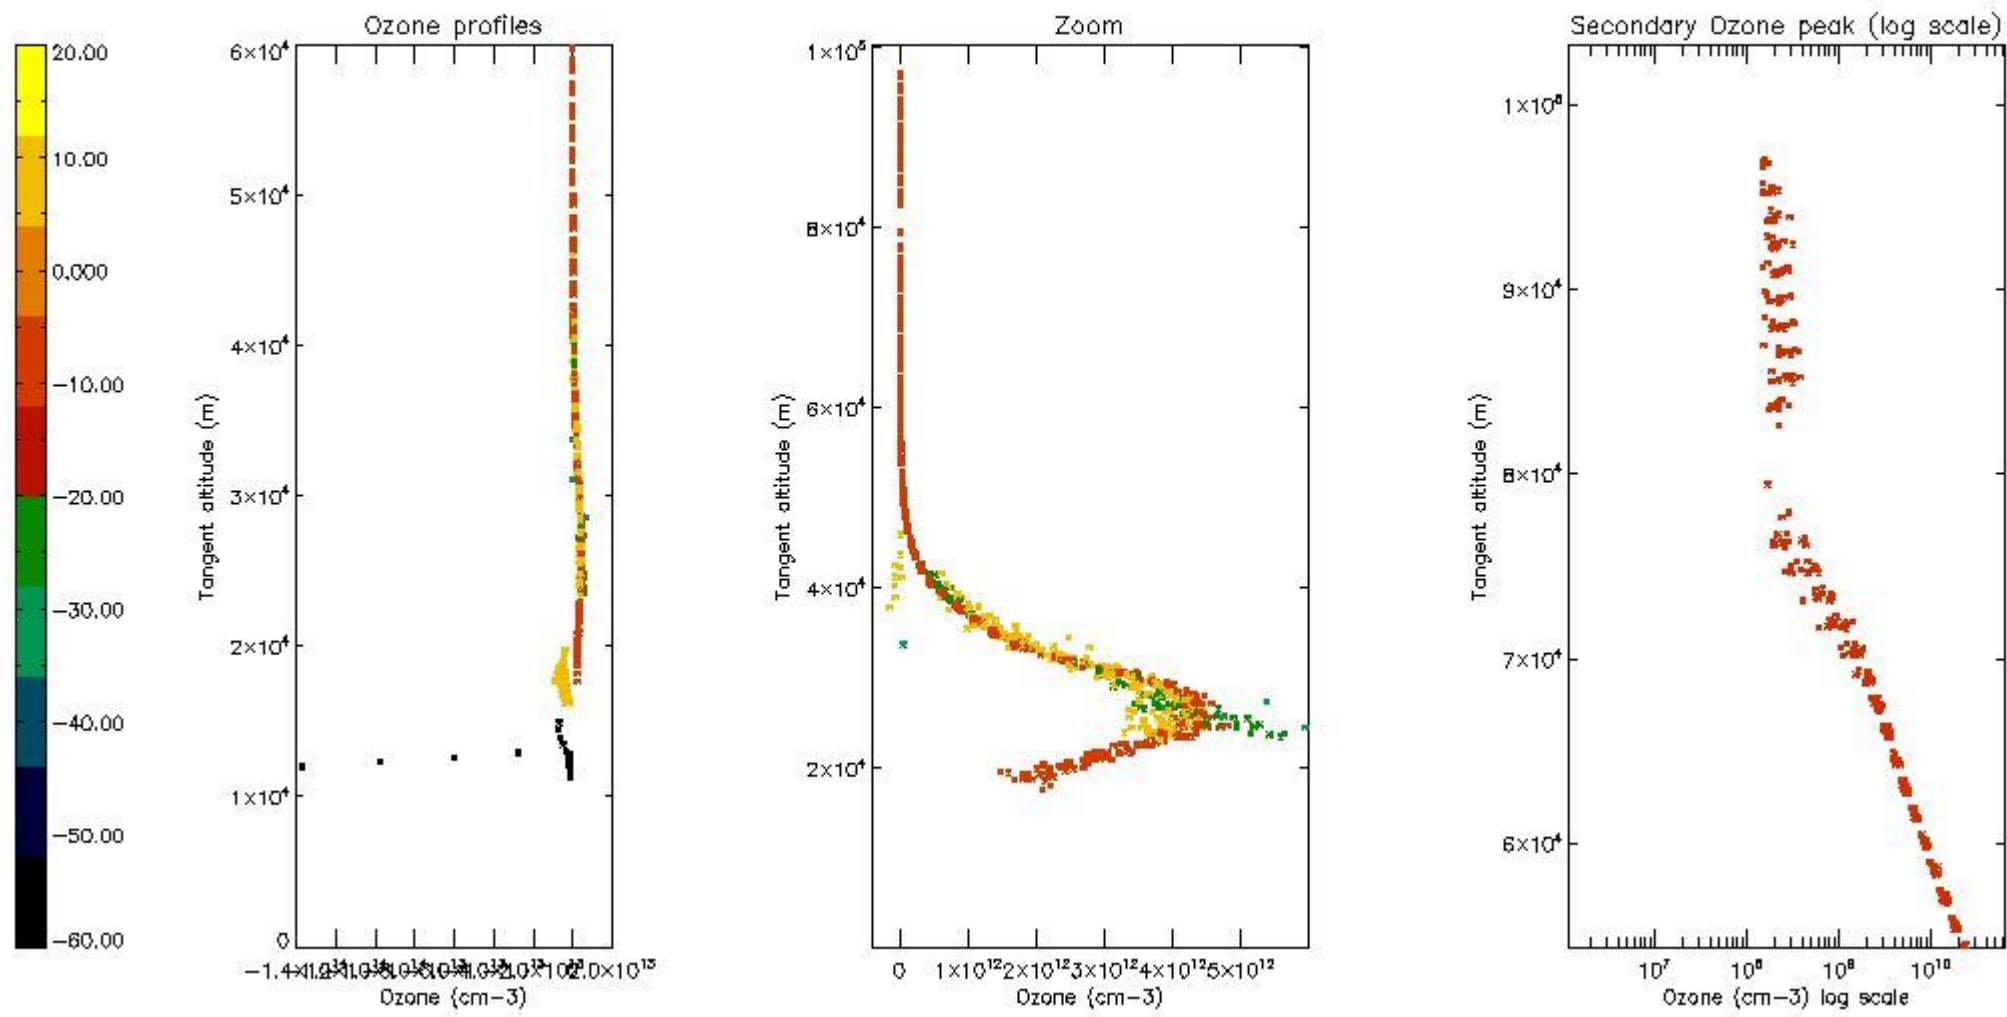

5.5 Plot ozone profiles where STD < 5% (dark without errors)

The colorbar represents the latitude.