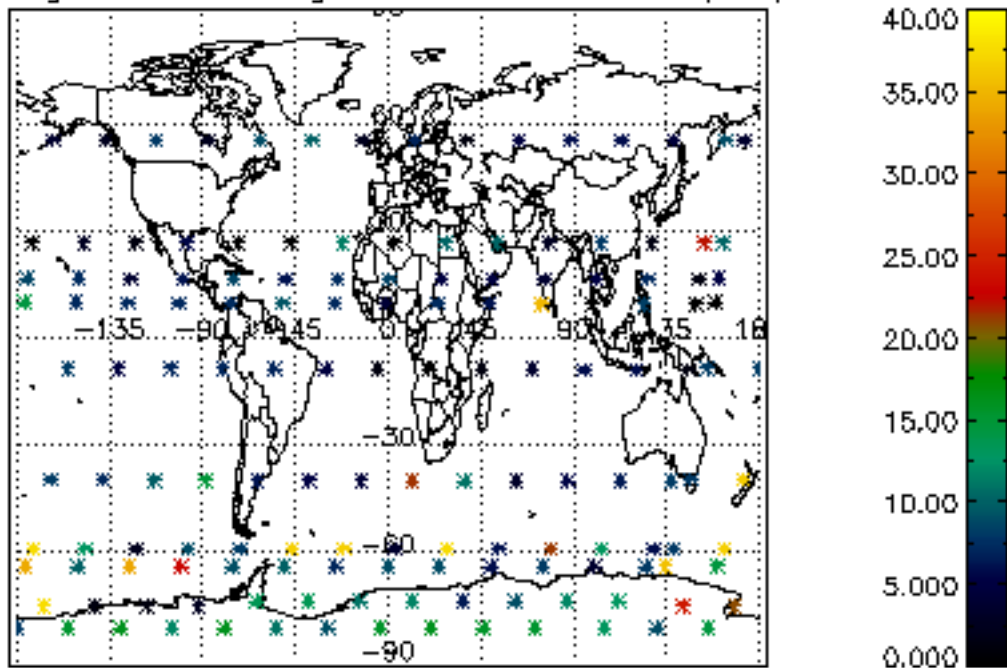

Percentage of star falling outside central band per profile