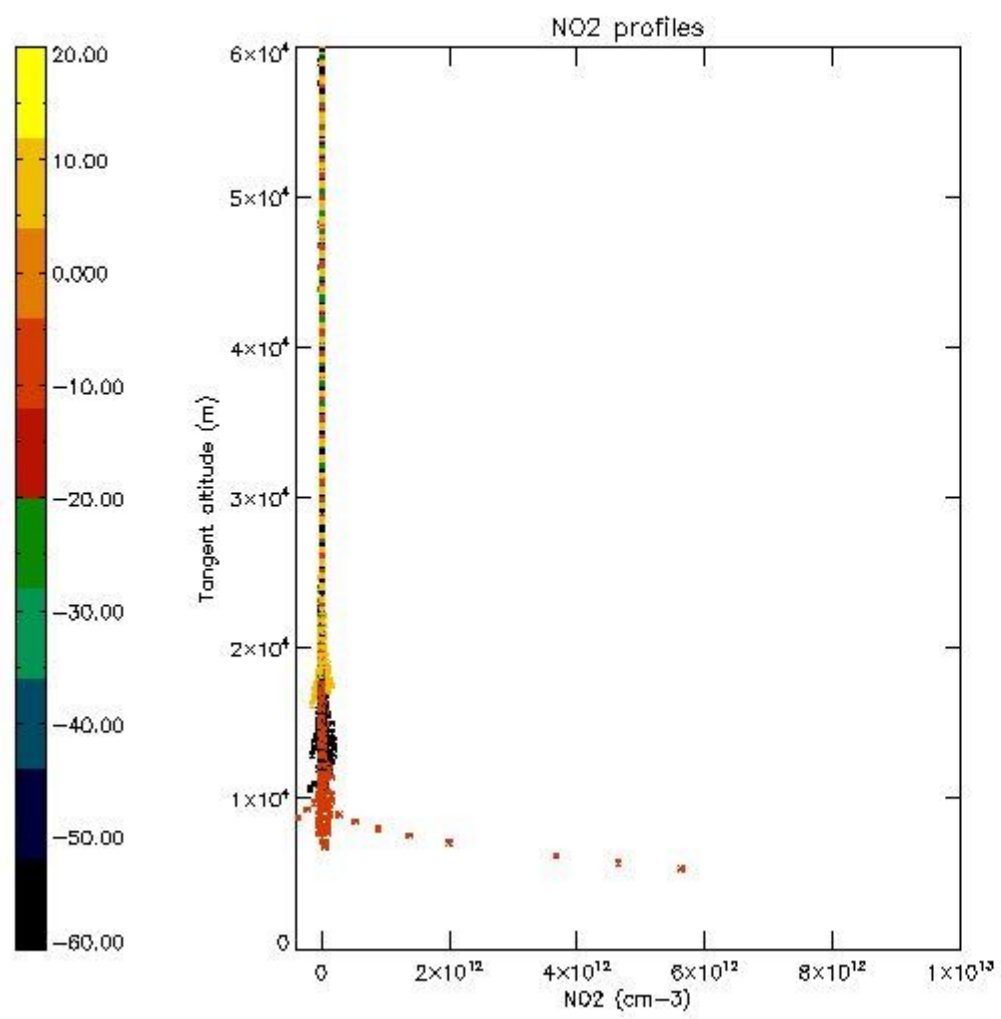

5.4 Plot ozone profiles where $STD < 10\%$ (dark without errors)

The colorbar represents the latitude.

5.5 Plot ozone profiles where STD < 5% (dark without errors)

The colorbar represents the latitude.

5.6 Plot NO₂ profiles for all STD (dark without errors)

The colorbar represents the latitude.

5.7 Plot NO3 profiles for all STD (dark without errors)

The colorbar represents the latitude.

5.8 Plot H2O profiles for all STD (only for occultations of stars 1,2,3,4,13,14,16,26,63 dark without errors)