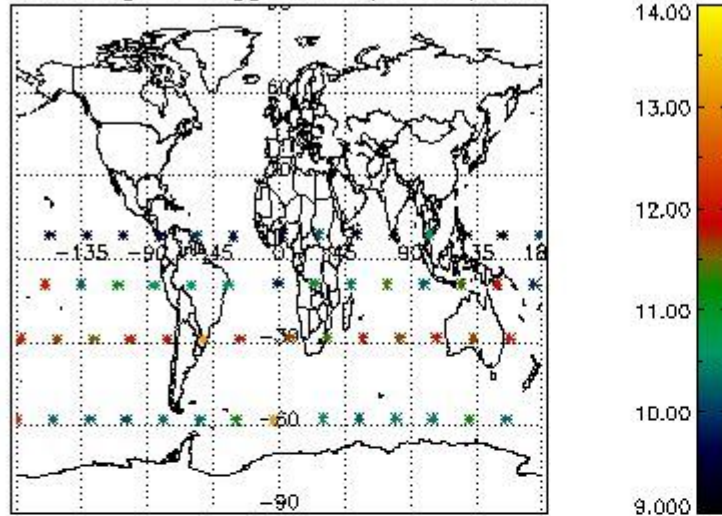

Percentage of flagged data per O3 profile