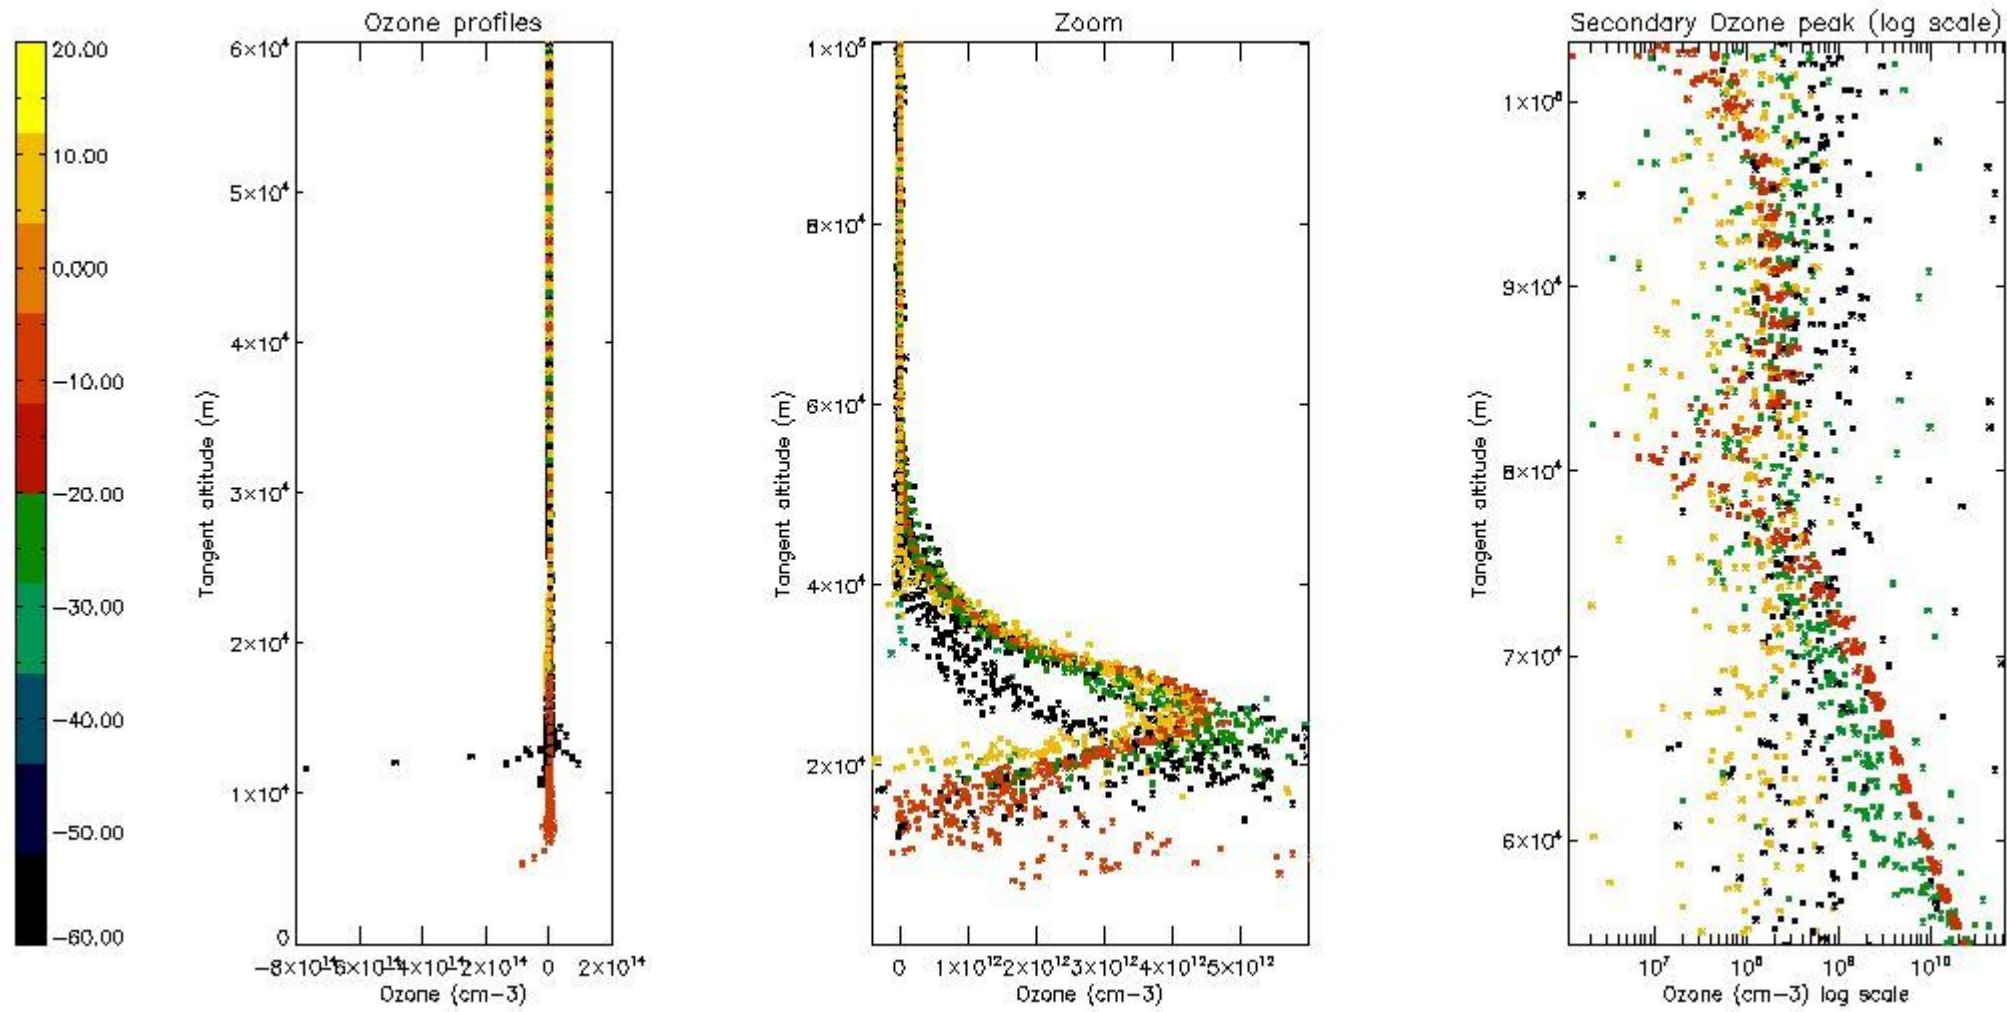

STD < 10	5
STD < 5	3

5.2 Plot ozone profiles for all STD (dark without errors)

The colorbar represents the latitude.

5.3 Plot ozone profiles where STD < 20% (dark without errors)

The colorbar represents the latitude.