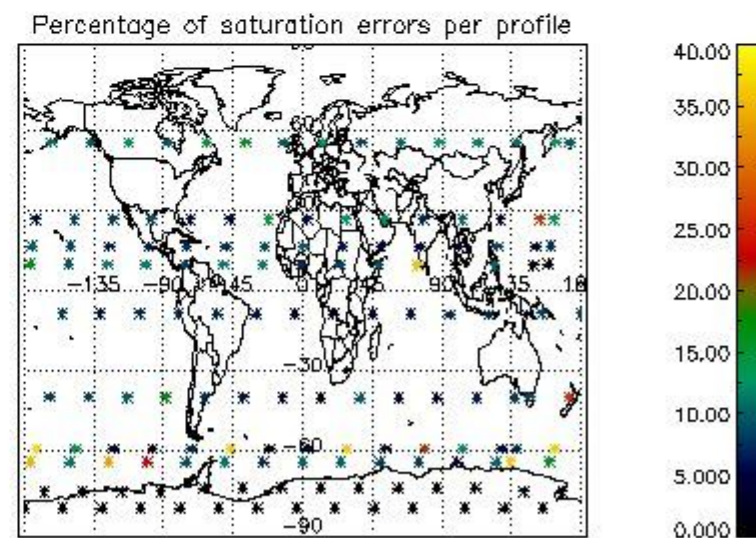

4.2 Plot quality information per product coming from level 1b processing (world map)

4.2.1 Plot level 1 quality information per product (world map): ENVISAT ASCENDING passes

Percentage of cosmic ray hits per profile

Percentage of datation errors per profile

Percentage of star falling outside central band per profile

Percentage of saturation errors per profile

4.2.2 Plot level 1 quality information per product (world map): ENVISAT DESCENDING passes

5. Trace gas profiles

5.1 Ozone statistics based on quality of products

The final quality of the products can be "measured" using the STD (Standard Deviation) attached to every point profile. This information is written to the parameter GOM_NL__2P/NL_LOCAL_SPECIES_DENSITY/o3_std of the level 2 products. The table below shows the statistics for given STD ranges.