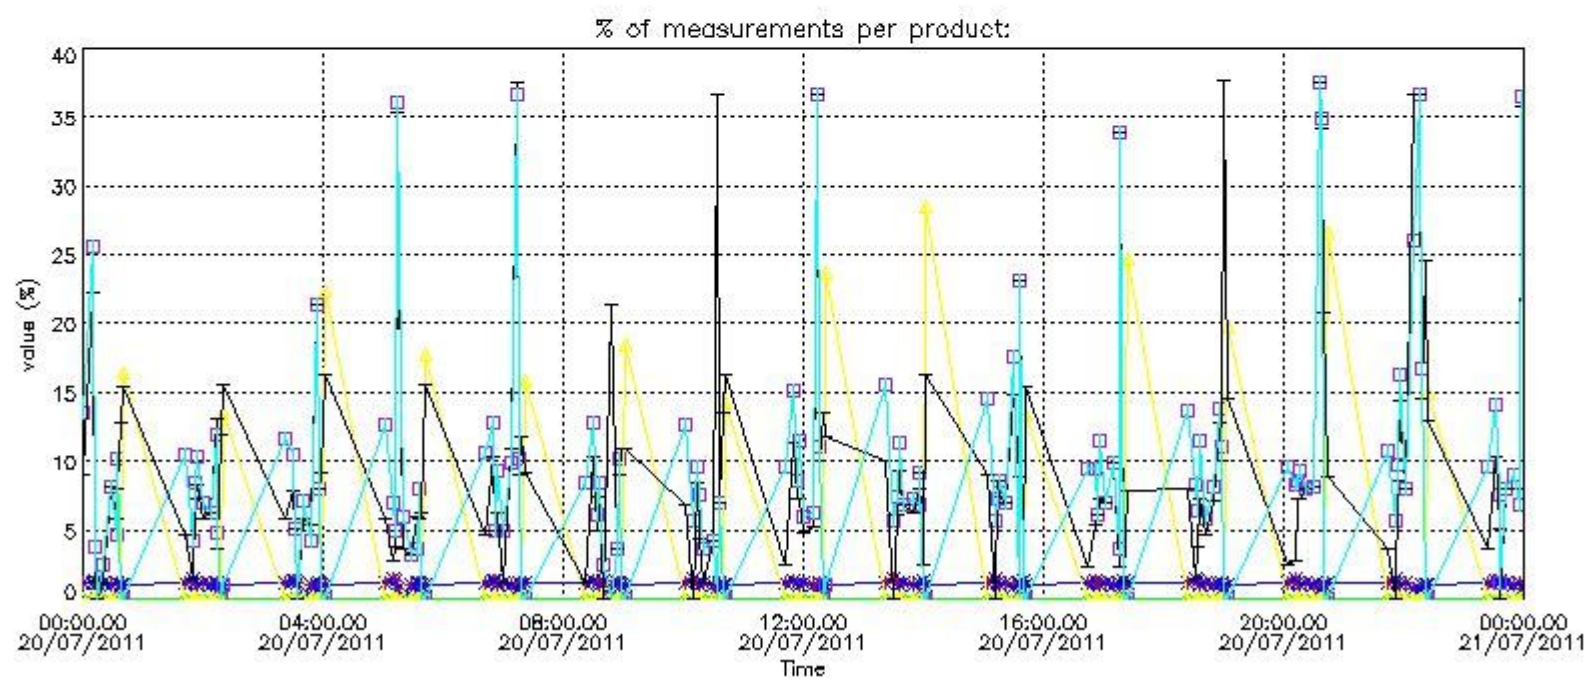

Percentage of flagged data per NO3 profile

4. Level 1 quality information per product

In this section it is plotted some information contained in the Quality Summary data set of the level 2 products that comes from the level 1b processing. Products without errors (error flag in the MPH set to "0") are used.

4.1 Plot quality information per product (time dependant) coming from level 1b processing

4.1.1 Plot level 1 quality information per product (time dependant): ENVISAT ASCENDING passes

4.1.2 Plot level 1 quality information per product (time dependant): ENVI SAT DESCENDING passes