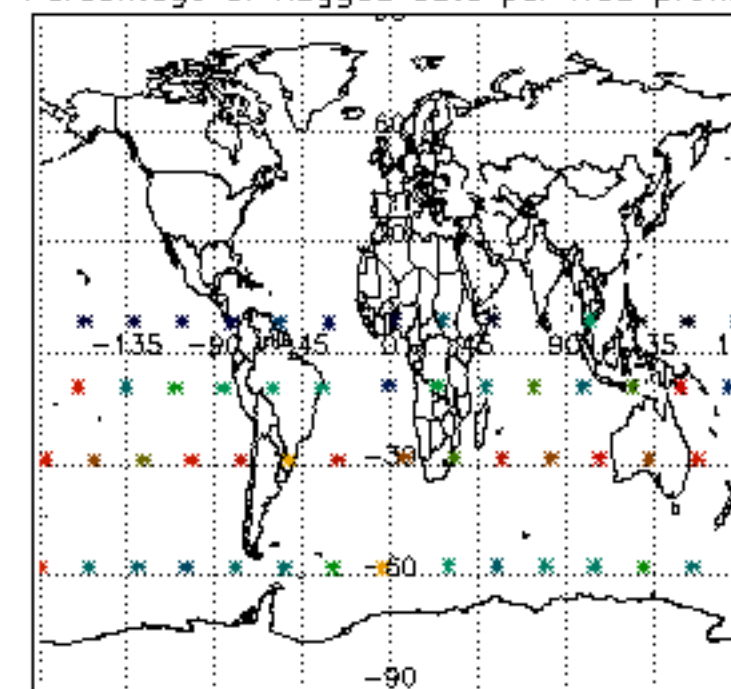

Percentage of flagged data per NO3 profile