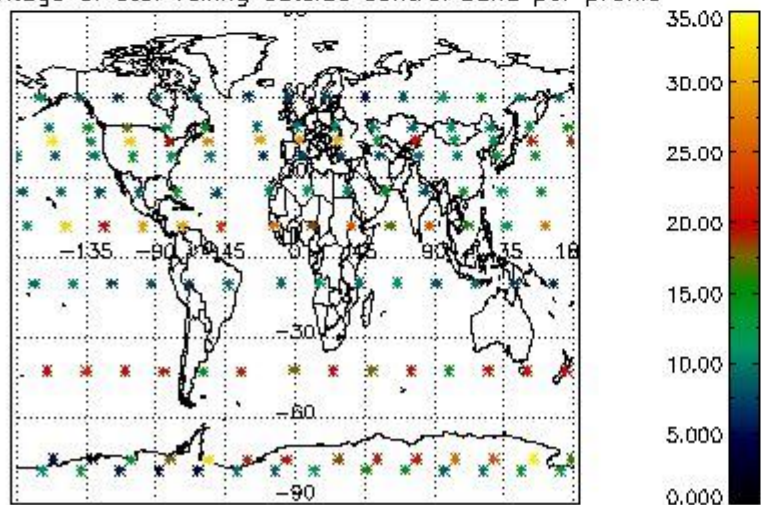

Percentage of star falling outside central band per profile