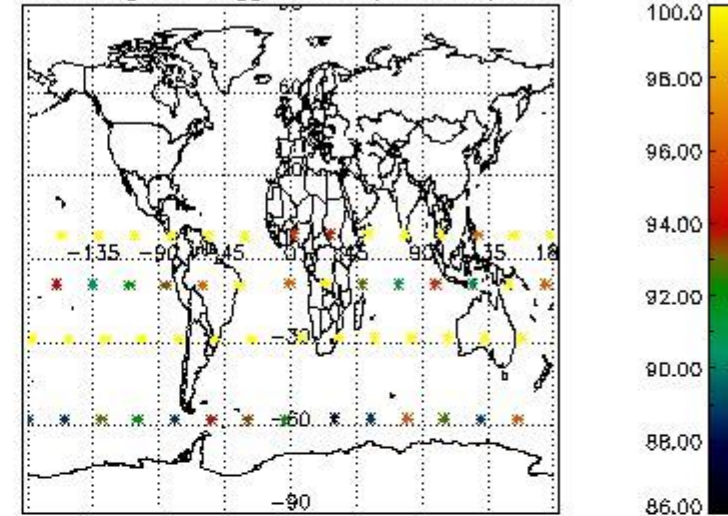

3.1 Plot quality information per product (time dependant)

3.2 Plot quality information per product (world map)

Percentage of flagged data per O3 profile

Percentage of flagged data per H2O profile

Percentage of flagged data per NO2 profile