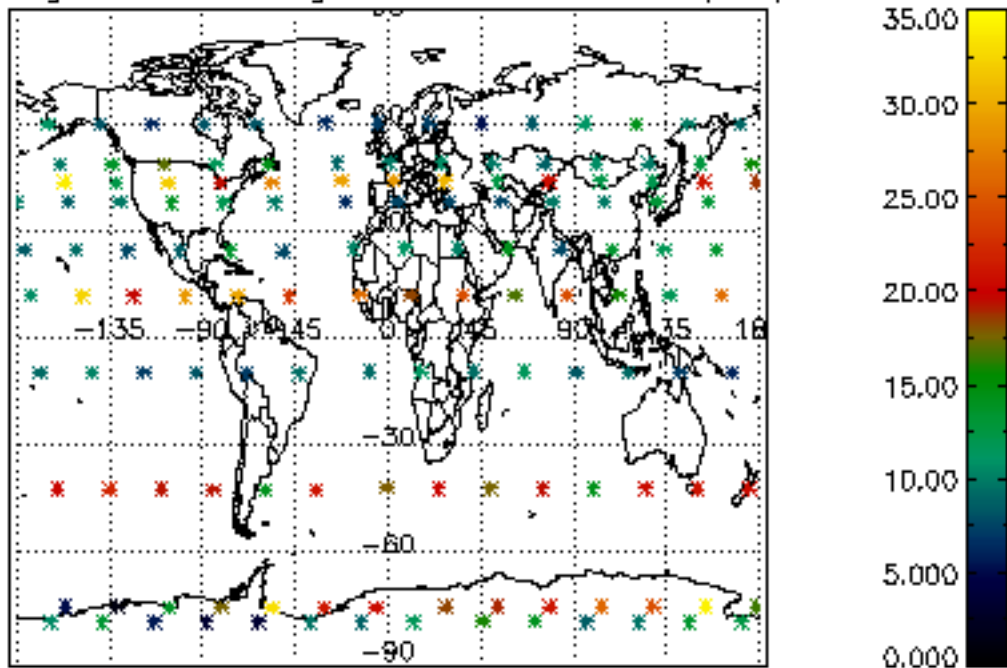

Percentage of cosmic ray hits per profile

Percentage of star falling outside central band per profile