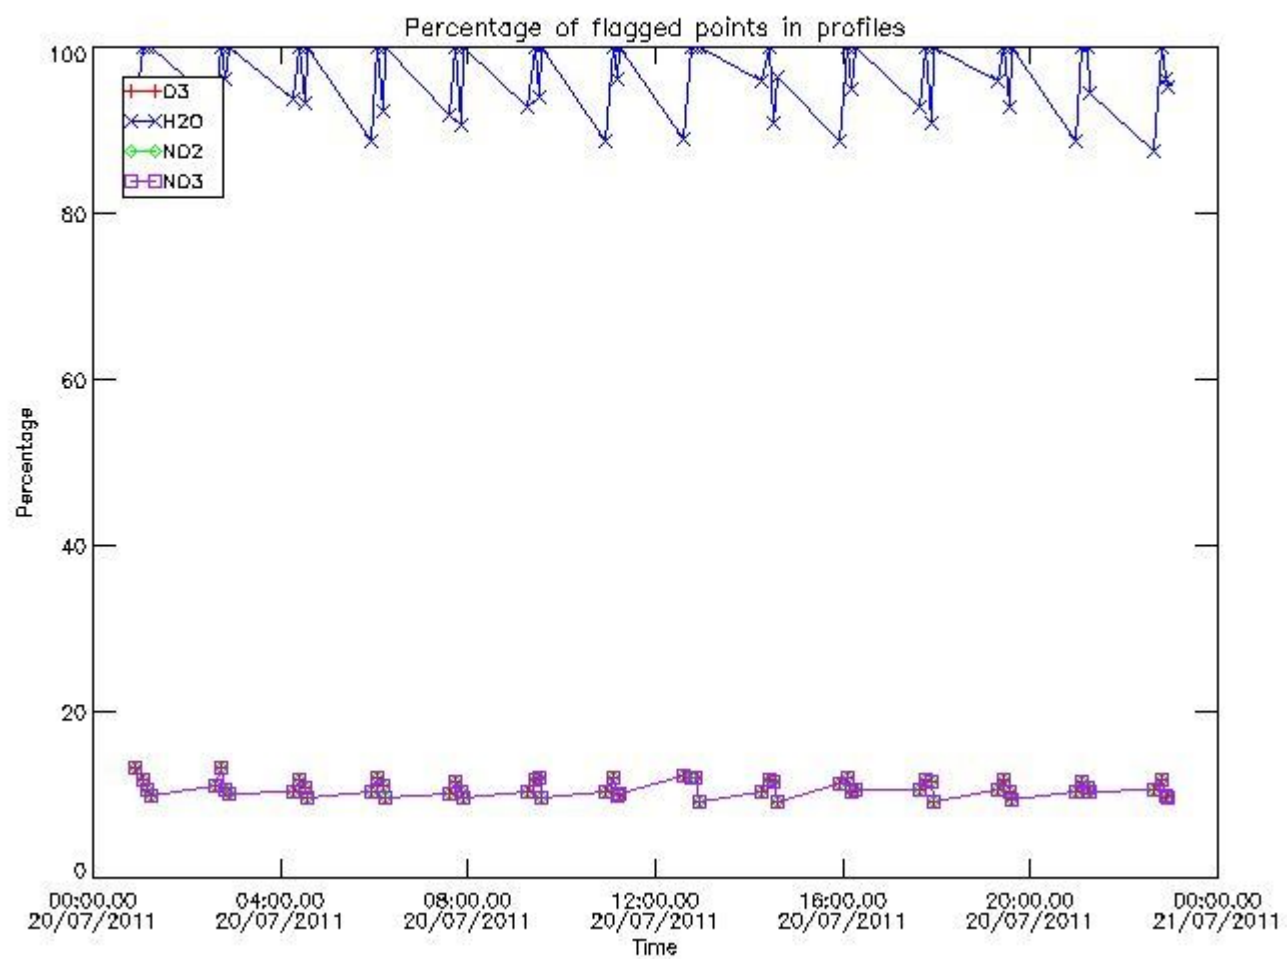

3. Quality information per product

In this section it is plotted some information contained in the Quality Summary data set of the level 2 products. Only products in dark limb conditions and without errors (error flag in the MPH set to "0") are used.

3.1 Plot quality information per product (time dependant)

3.2 Plot quality information per product (world map)