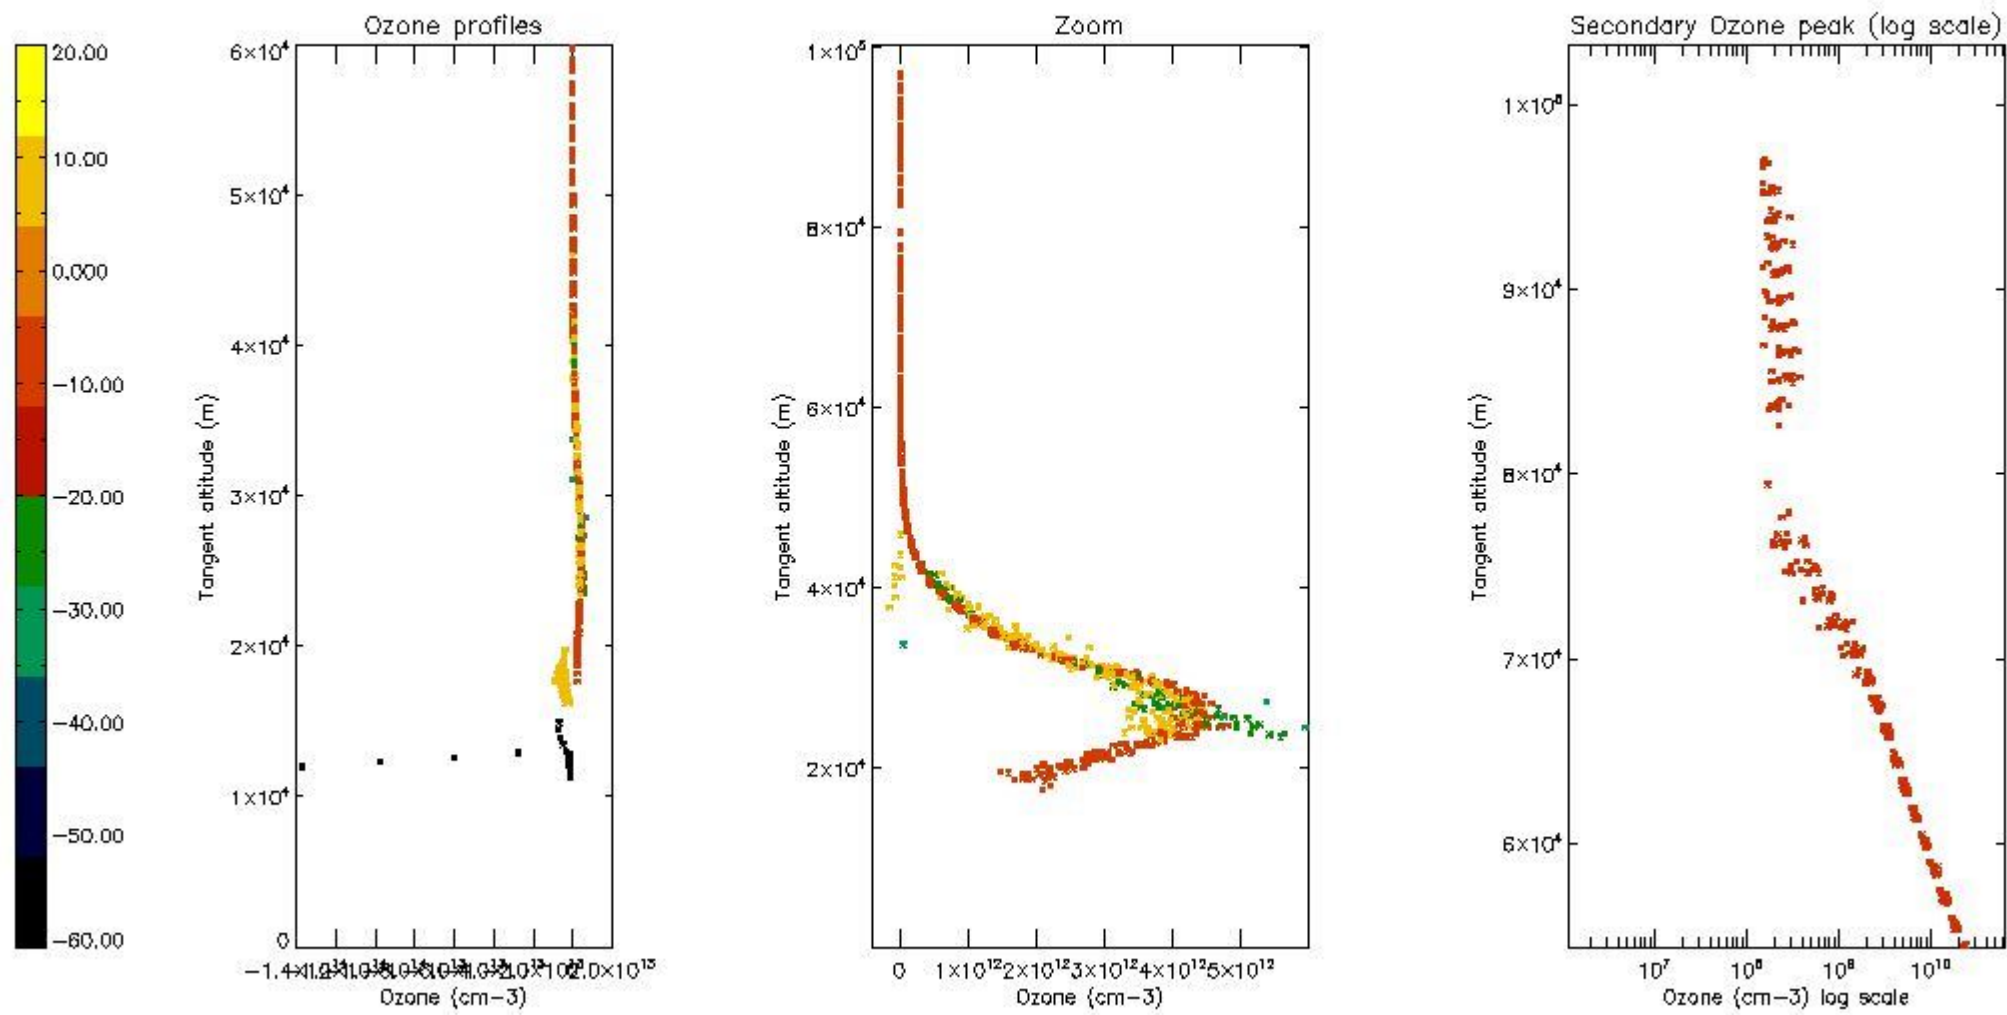

STD < 10	5
STD < 5	3

5.2 Plot ozone profiles for all STD (dark without errors)

The colorbar represents the latitude.

5.3 Plot ozone profiles where STD < 20% (dark without errors)

The colorbar represents the latitude.

5.4 Plot ozone profiles where $STD < 10\%$ (dark without errors)

The colorbar represents the latitude.

5.5 Plot ozone profiles where STD < 5% (dark without errors)

The colorbar represents the latitude.

5.6 Plot NO₂ profiles for all STD (dark without errors)