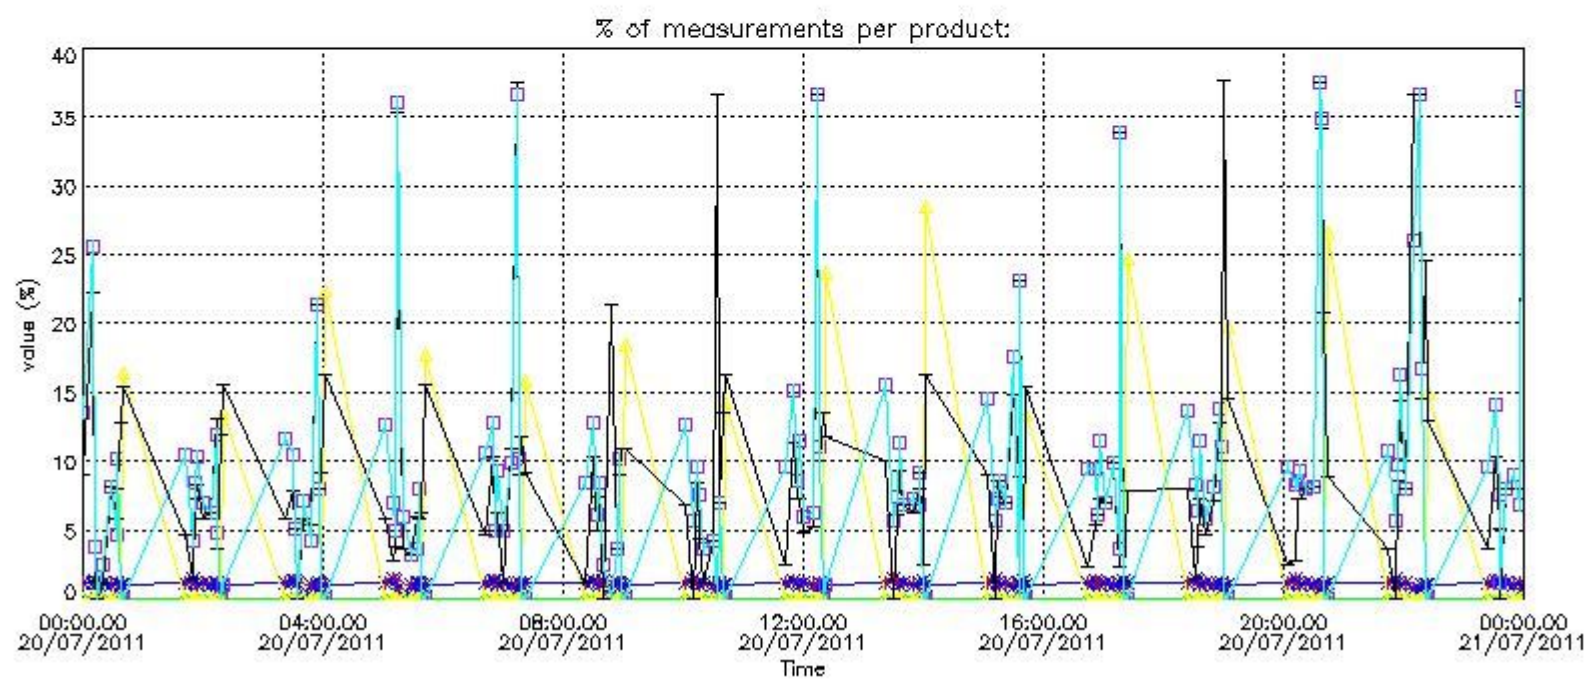

4.2 Plot quality information per product coming from level 1b processing (world map)

4.2.1 Plot level 1 quality information per product (world map): ENVISAT ASCENDING passes