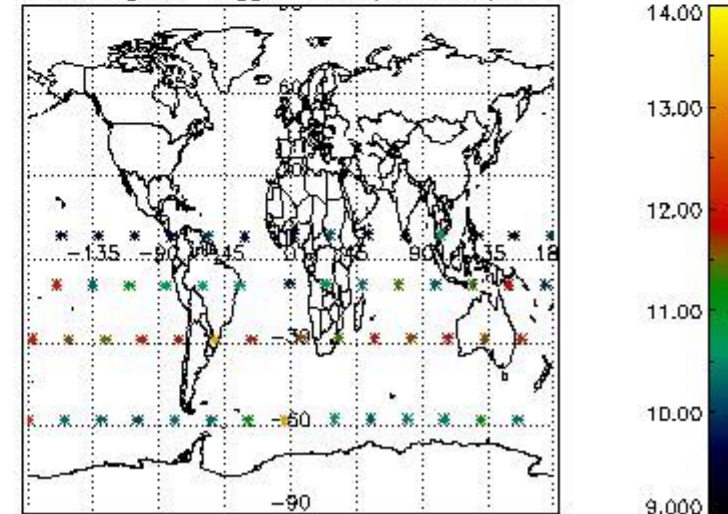

Percentage of flagged data per NO3 profile

4. Level 1 quality information per product

In this section it is plotted some information contained in the Quality Summary data set of the level 2 products that comes from the level 1b processing. Products without errors (error flag in the MPH set to "0") are used.

4.1 Plot quality information per product (time dependant) coming from level 1b processing

4.1.1 Plot level 1 quality information per product (time dependant): ENVISAT ASCENDING passes