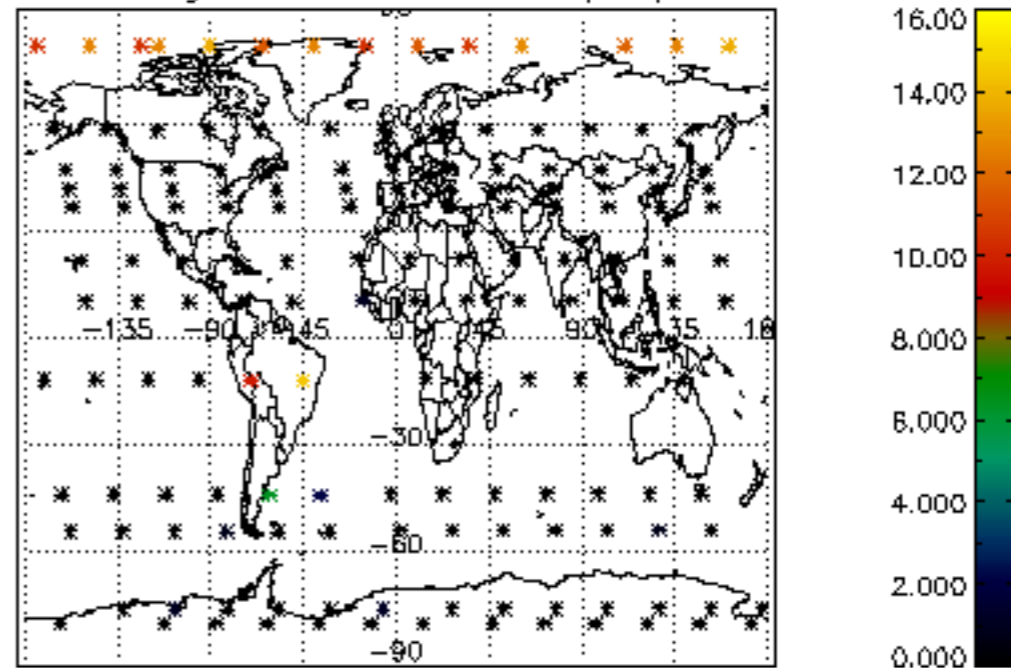

Percentage of datation errors per profile

Percentage of saturation errors per profile