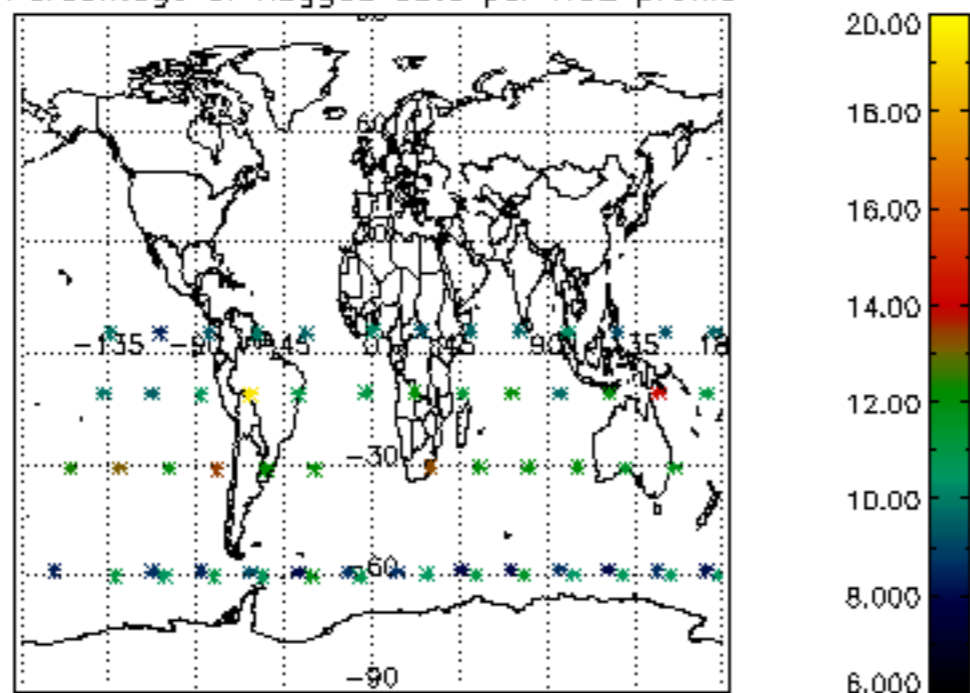

Percentage of flagged data per NO2 profile