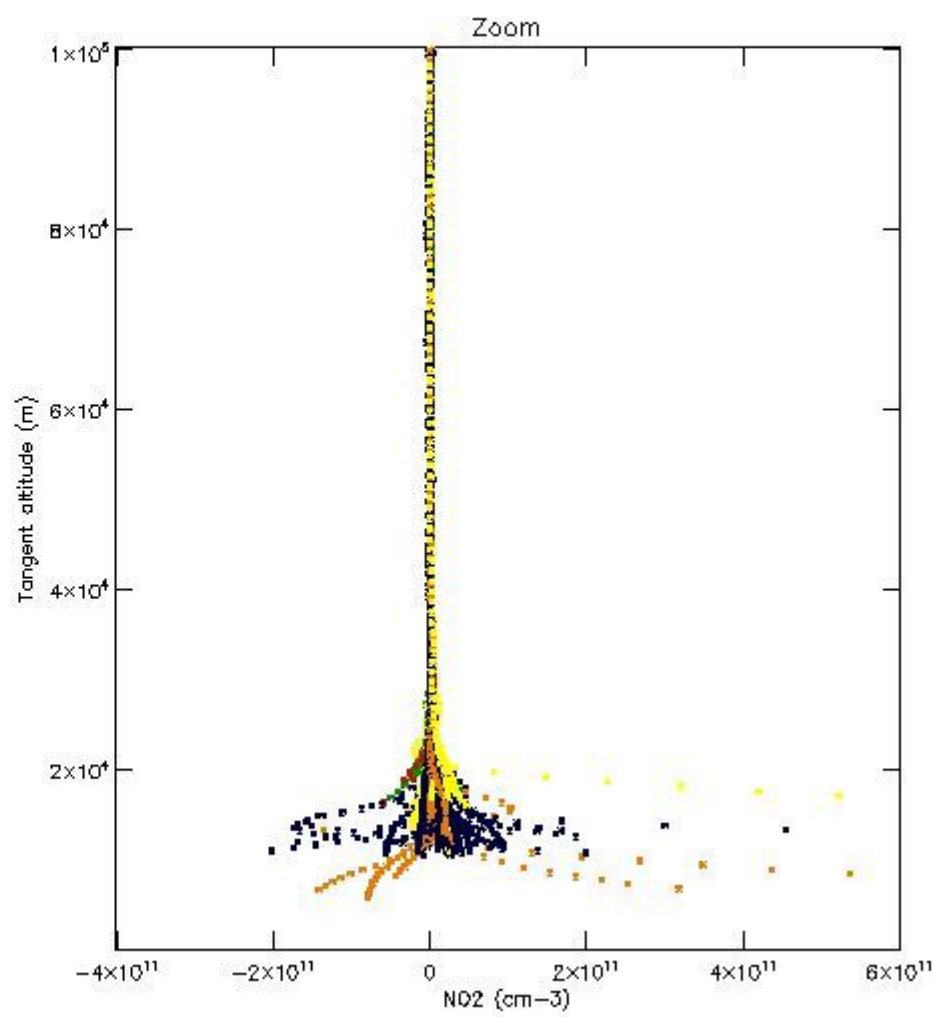

*5.4 Plot ozone profiles where  $STD < 10\%$  (dark without errors)*

The colorbar represents the latitude.

*5.5 Plot ozone profiles where STD < 5% (dark without errors)*

The colorbar represents the latitude.

*5.6 Plot NO<sub>2</sub> profiles for all STD (dark without errors)*

The colorbar represents the latitude.

*5.7 Plot NO3 profiles for all STD (dark without errors)*

The colorbar represents the latitude.

5.8 Plot H<sub>2</sub>O profiles for all STD (only for occultations of stars 1,2,3,4,13,14,16,26,63 dark without errors)

The colorbar represents the latitude.