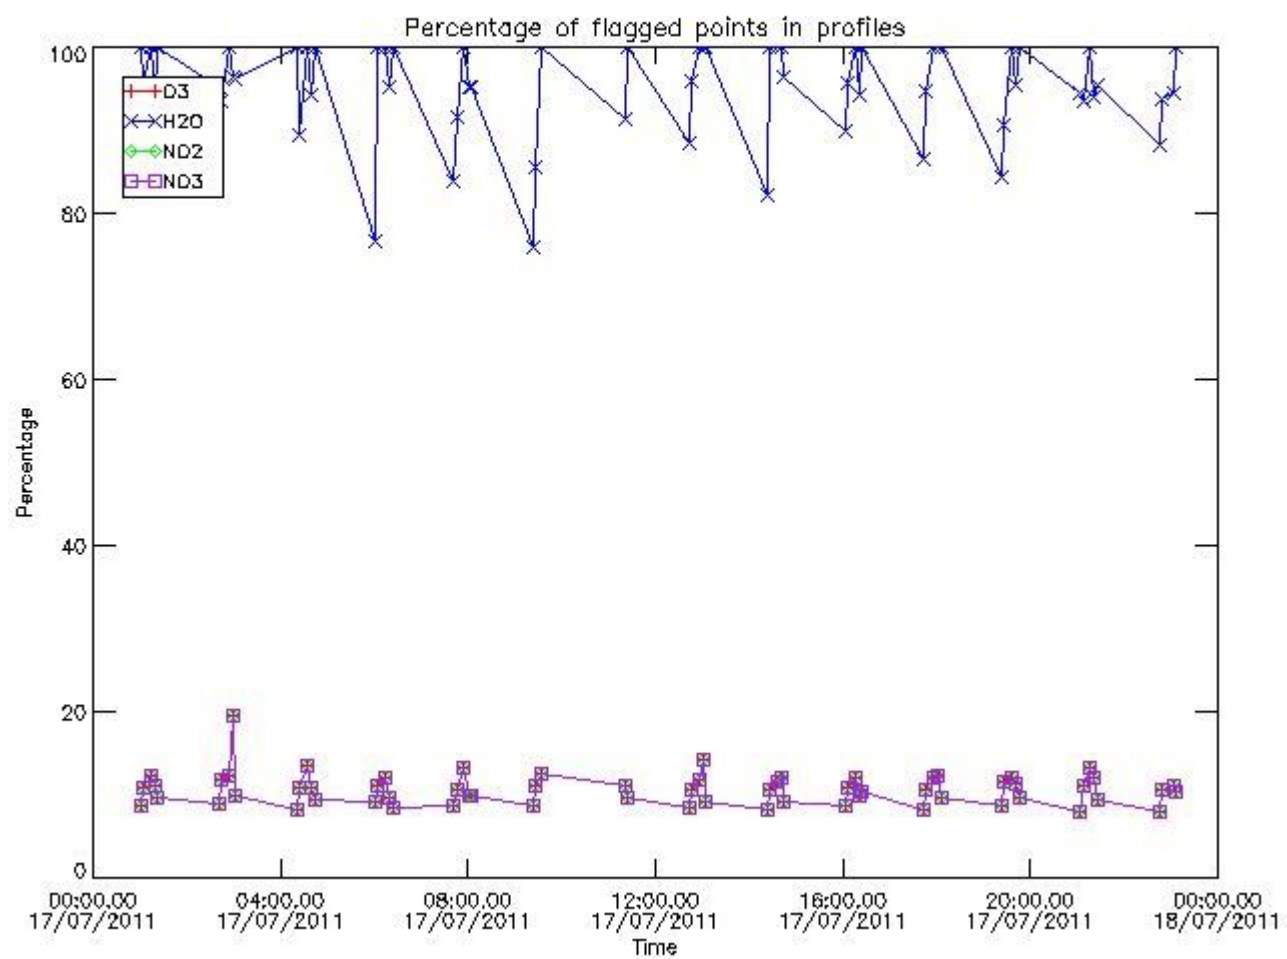

279	GOM_NL__2PRFIN20110717_231612_000000503104_00332_49053_7224.N1	17-JUL-2011 23:16:12	Straylight	49.500	172	Gam Gru	3.0030	13100.	99	49053	No
280	GOM_NL__2PRFIN20110717_232458_000000403104_00332_49053_7225.N1	17-JUL-2011 23:24:58	Bright	39.500	155	41Pi Sgr	2.9000	6600.0	79	49053	No
281	GOM_NL__2PRFIN20110717_233522_000000393104_00332_49053_7226.N1	17-JUL-2011 23:35:22	Bright	39.000	168	17Zet Aql	2.9860	11000.	78	49053	No
282	GOM_NL__2PRFIN20110717_234224_000000373104_00332_49053_7227.N1	17-JUL-2011 23:42:24	Bright	36.500	5	3Alp Lyr	0.033000	11000.	73	49053	No
283	GOM_NL__2PRFIN20110717_234524_000000423104_00332_49053_7228.N1	17-JUL-2011 23:45:24	Bright	42.000	144	18Del Cyg	2.8600	11000.	84	49053	No
284	GOM_NL__2PRFIN20110717_234730_000000453104_00332_49053_7229.N1	17-JUL-2011 23:47:30	Bright	44.500	19	50Alp Cyg	1.2460	10500.	89	49053	No
285	GOM_NL__2PRFIN20110717_235230_000000403104_00332_49053_7230.N1	17-JUL-2011 23:52:30	Bright	40.000	89	5Alp Cep	2.4510	8000.0	80	49053	No

3. Quality information per product

In this section it is plotted some information contained in the Quality Summary data set of the level 2 products. Only products in dark limb conditions and without errors (error flag in the MPH set to "0") are used.

3.1 Plot quality information per product (time dependant)

3.2 Plot quality information per product (world map)