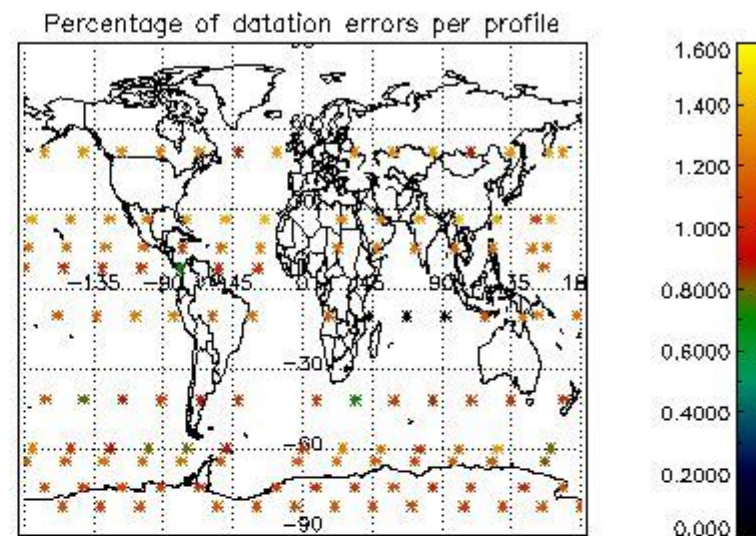

5. Trace gas profiles

5.1 Ozone statistics based on quality of products

The final quality of the products can be "measured" using the STD (Standard Deviation) attached to every point profile. This information is written to the parameter GOM_NL__2P/NL_LOCAL_SPECIES_DENSITY/o3_std of the level 2 products. The table below shows the statistics for given STD ranges.

The statistics are given with respect to the overall valid production:

- Products without fatal errors: GOM_NL__2P/MPH/PRODUCT_ERR=0
- Valid point profile: GOM_NL__2P/NL_LOCAL_SPECIES_DENSITY/pcd(0)=0

The 'Criteria' is applied to valid points of dark limb products:

- Products in dark limb illumination condition: GOM_NL__2P/NL_SUMMARY_QUALITY/obs_ill_cond=0
- Products without fatal errors: GOM_NL__2P/MPH/PRODUCT_ERR=0
- Valid point profile: GOM_NL__2P/NL_LOCAL_SPECIES_DENSITY/pcd(0)=0

So, the table below shows the percentage of dark limb and valid observations for each criteria with respect to the overall valid daily observations.

Criteria	% of total production
All STD	25
STD < 20	8