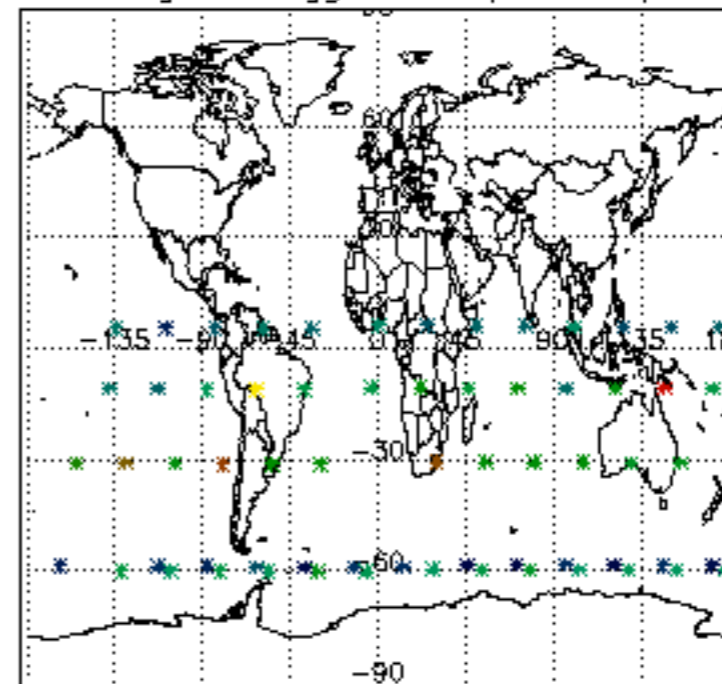

Percentage of flagged data per NO3 profile