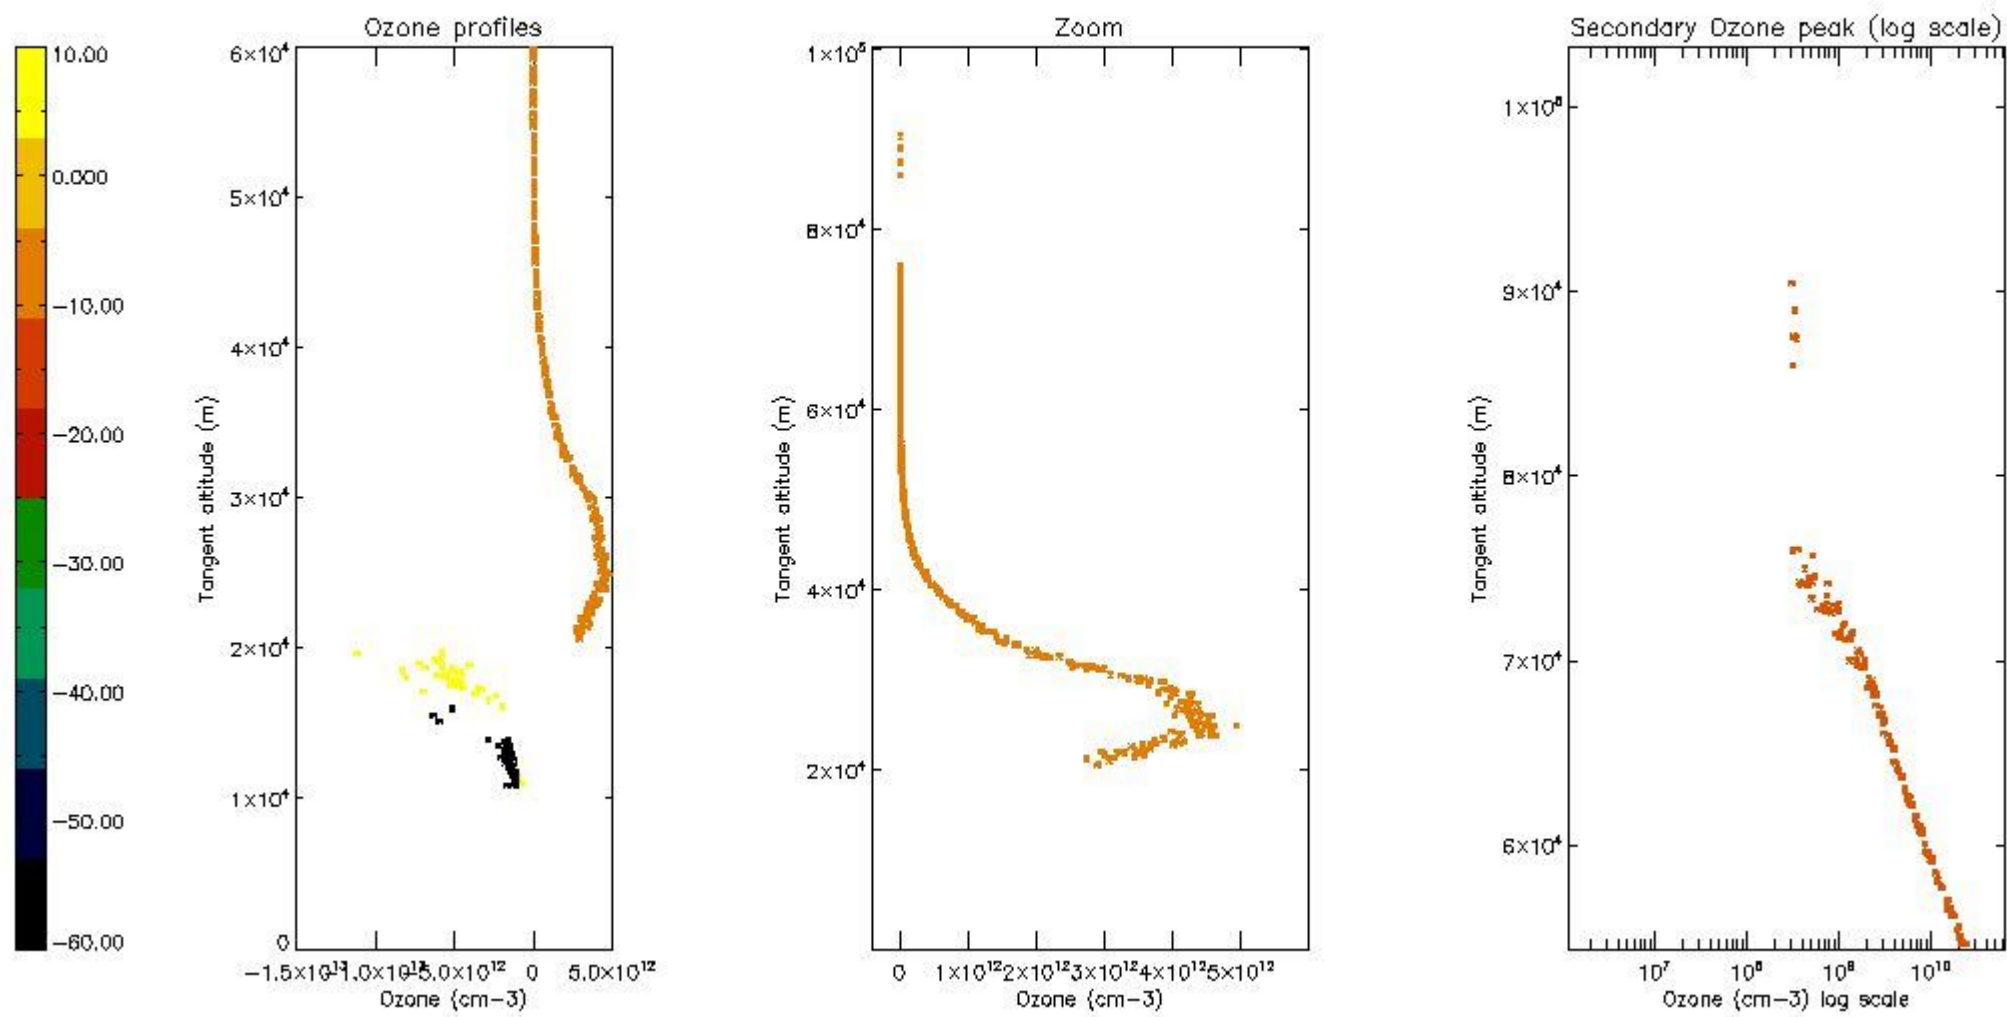

*5.4 Plot ozone profiles where  $STD < 10\%$  (dark without errors)*

The colorbar represents the latitude.

*5.5 Plot ozone profiles where STD < 5% (dark without errors)*

The colorbar represents the latitude.