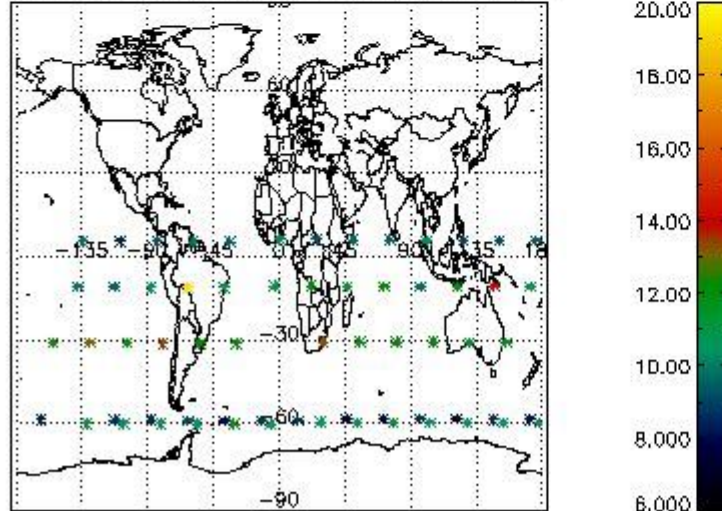

Percentage of flagged data per NO2 profile