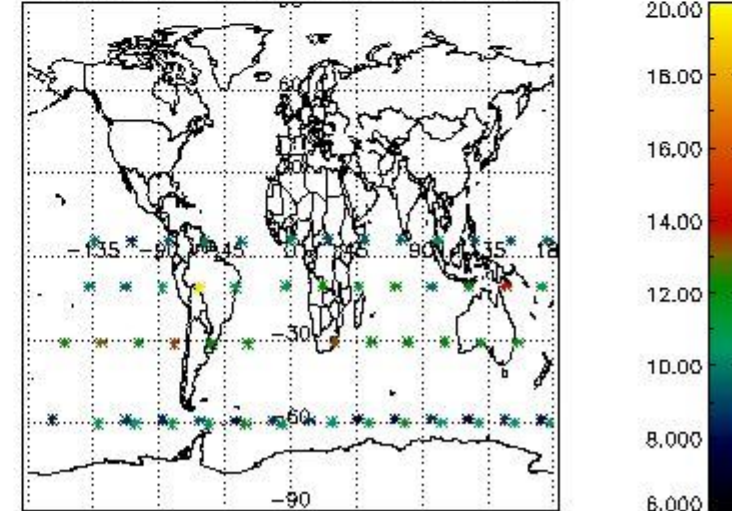

Percentage of flagged data per NO3 profile

4. Level 1 quality information per product

In this section it is plotted some information contained in the Quality Summary data set of the level 2 products that comes from the level 1b processing. Products without errors (error flag in the MPH set to "0") are used.

4.1 Plot quality information per product (time dependant) coming from level 1b processing

4.1.1 Plot level 1 quality information per product (time dependant): ENVISAT ASCENDING passes