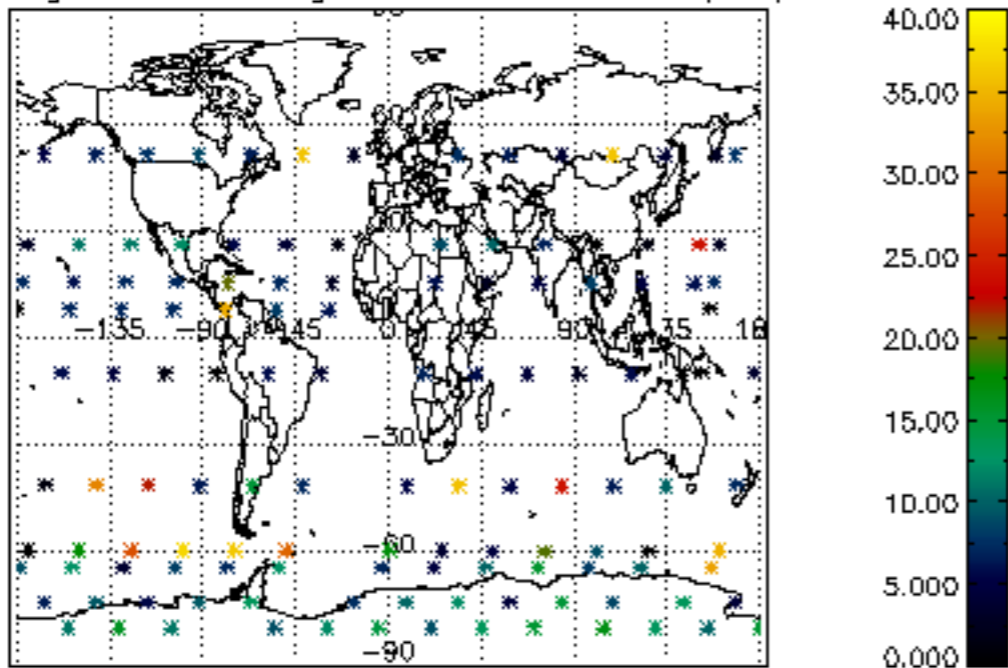

Percentage of star falling outside central band per profile