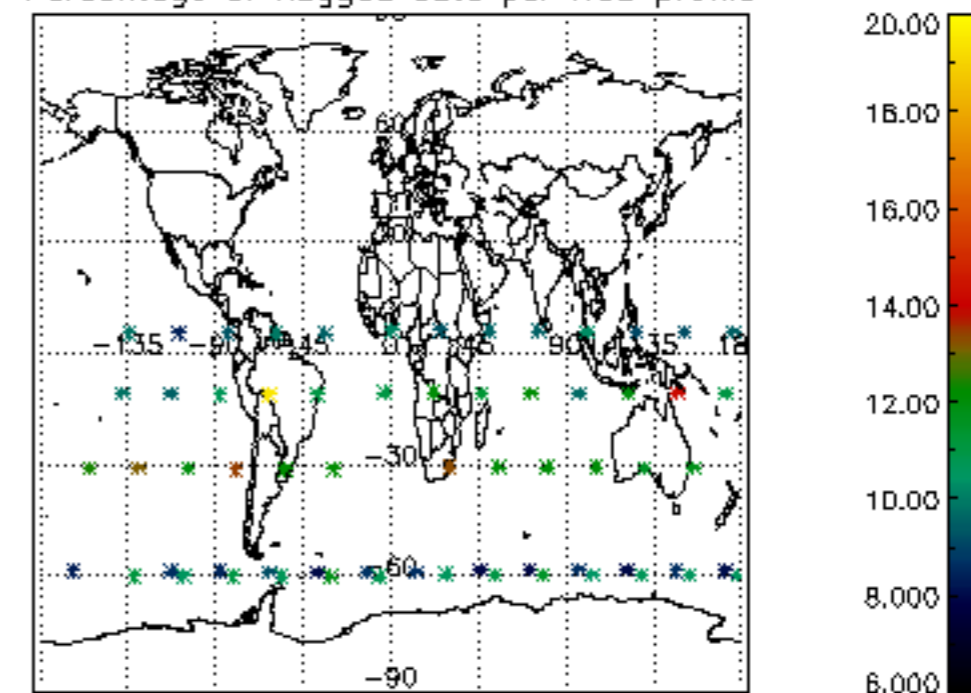

Percentage of flagged data per NO3 profile