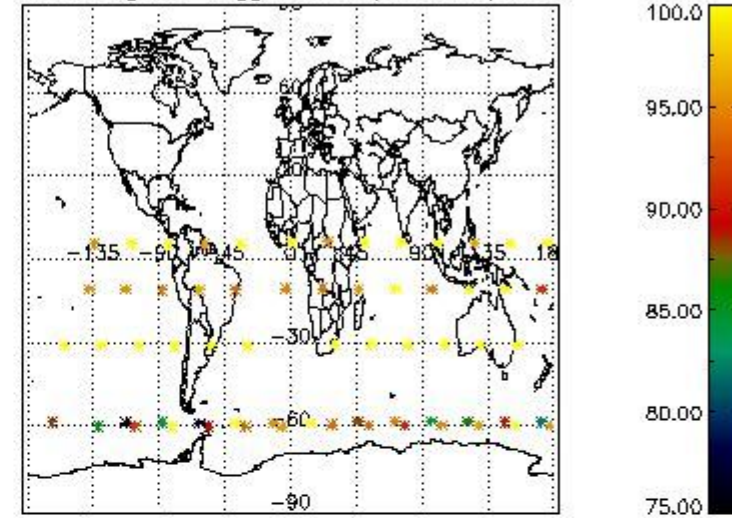

Percentage of flagged data per H2O profile