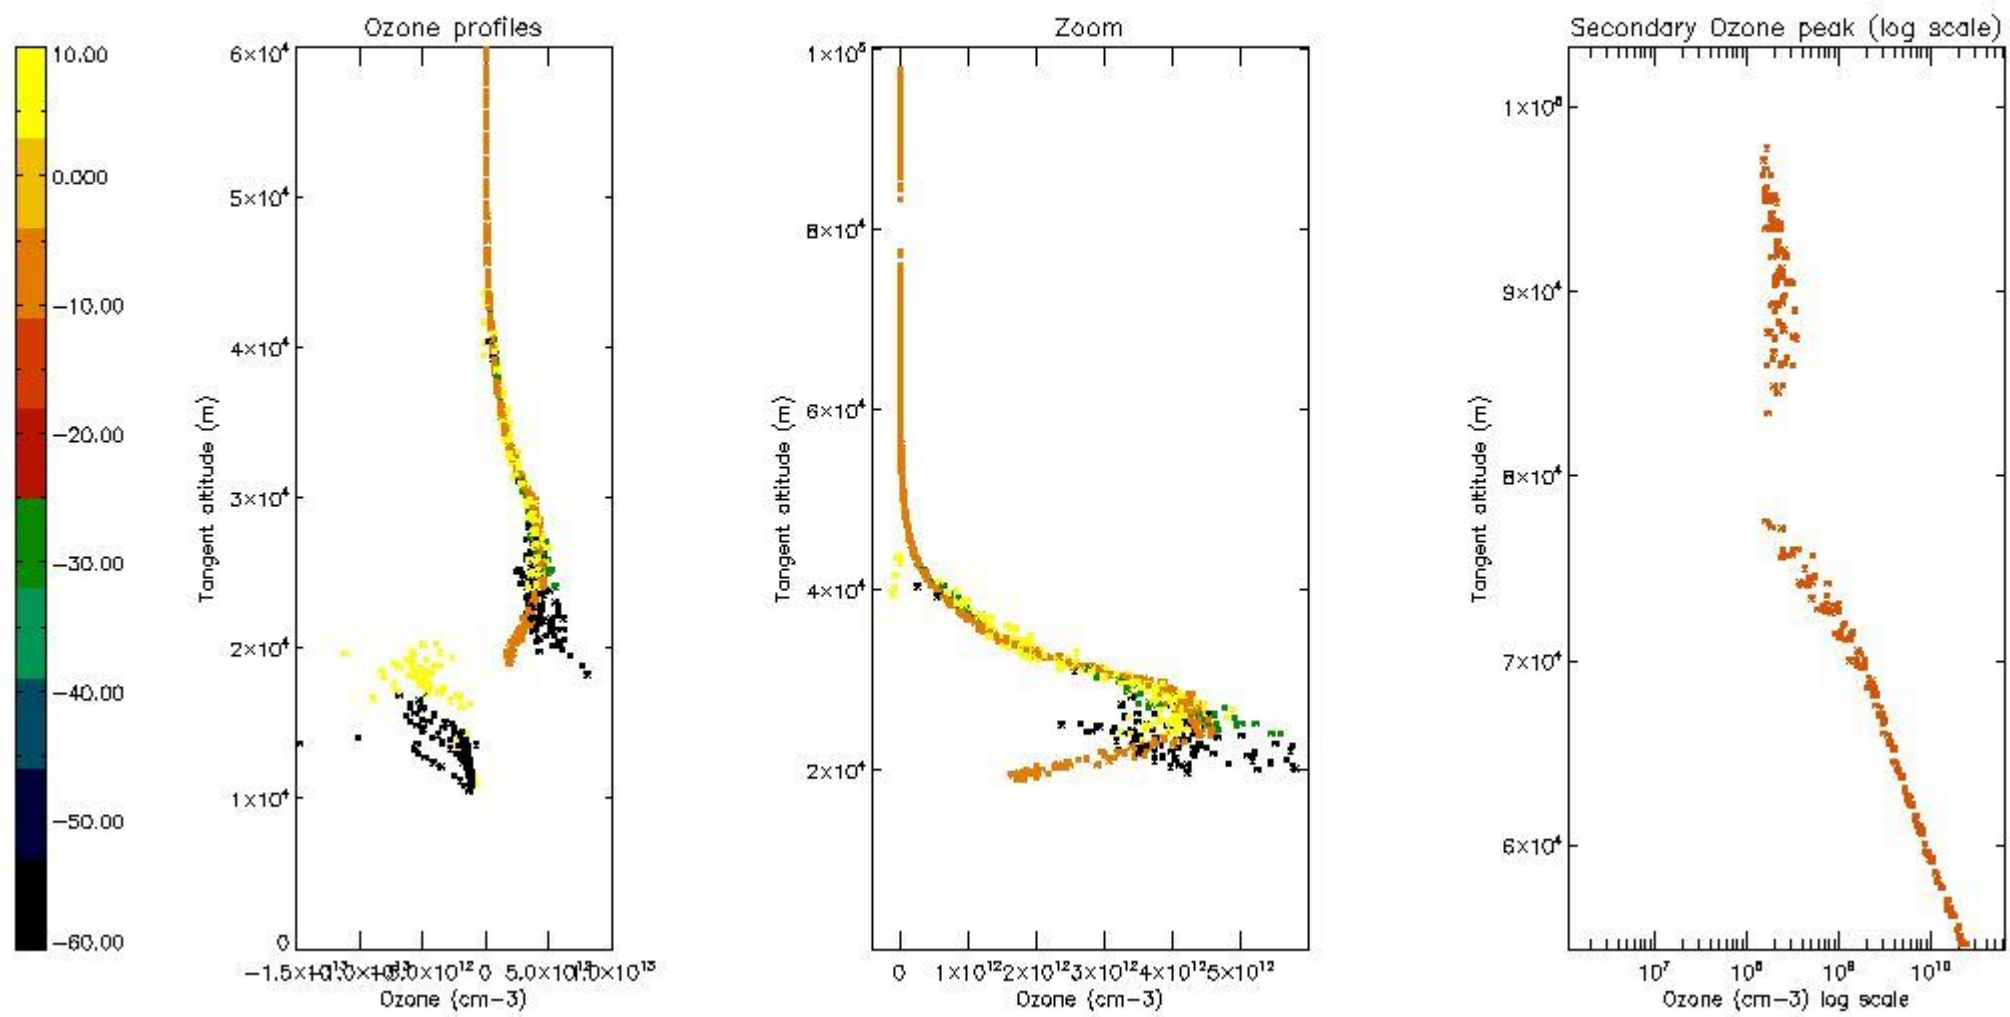

5.5 Plot ozone profiles where STD < 5% (dark without errors)

The colorbar represents the latitude.