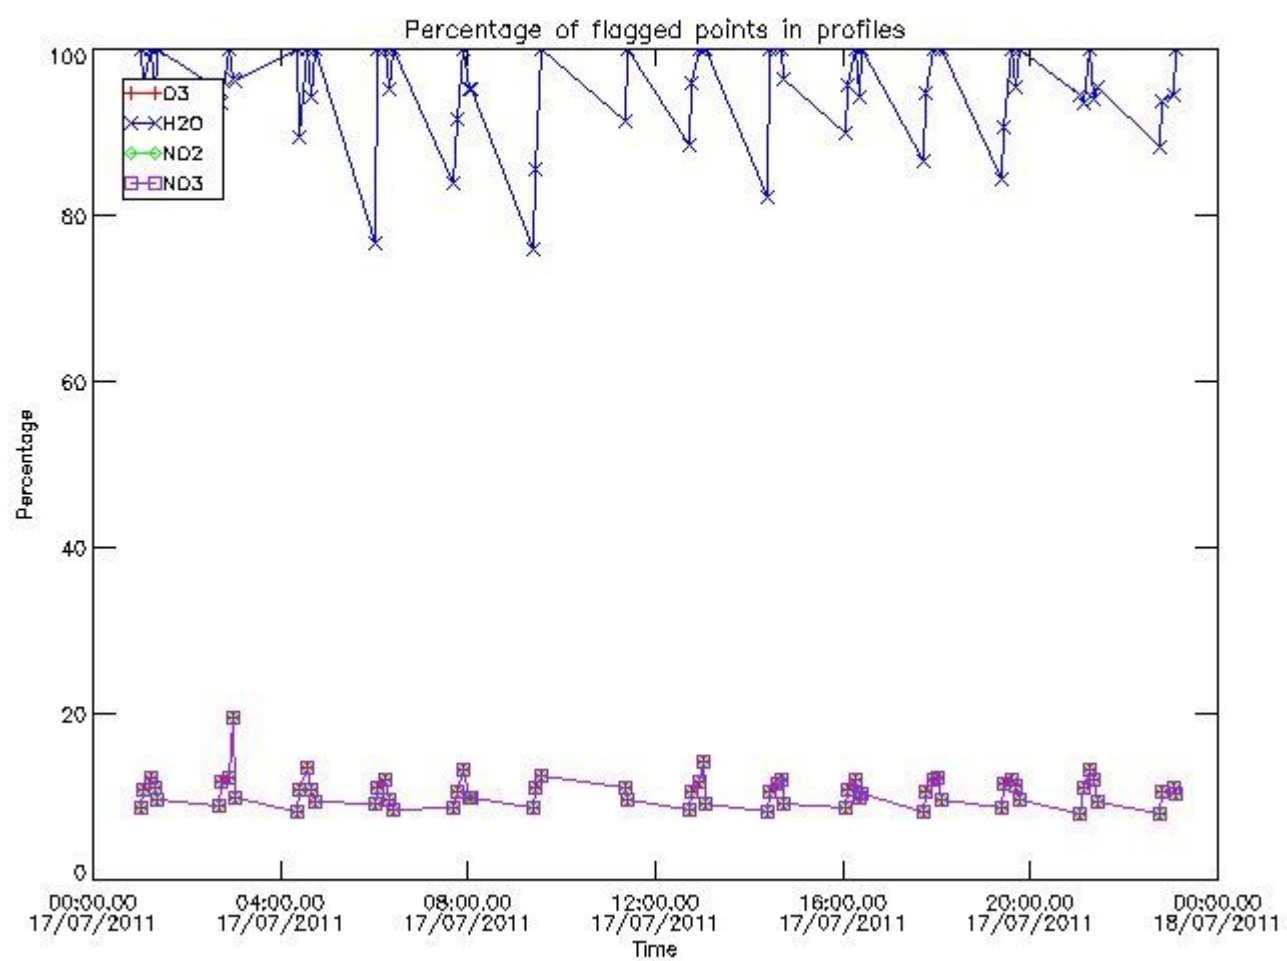

#### 3.1 Plot quality information per product (time dependant)