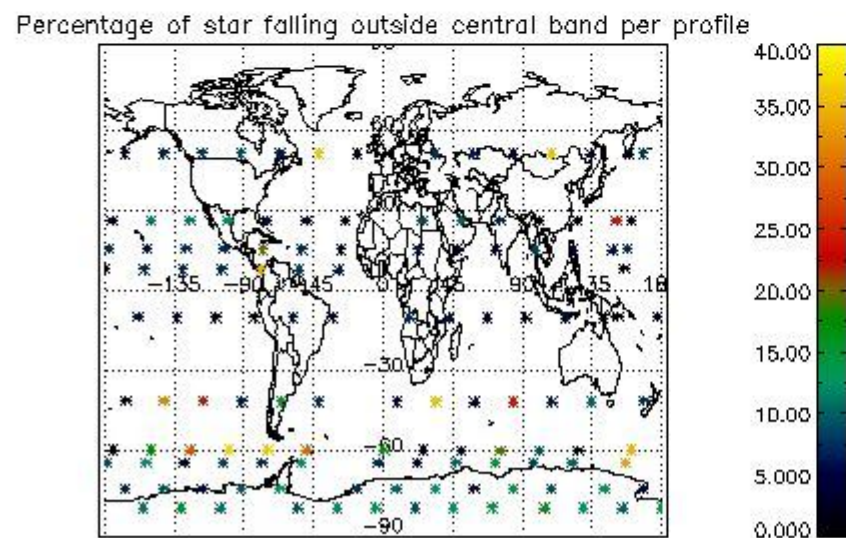

5. Trace gas profiles

5.1 Ozone statistics based on quality of products

The final quality of the products can be "measured" using the STD (Standard Deviation) attached to every point profile. This information is written to the parameter GOM_NL__2P/NL_LOCAL_SPECIES_DENSITY/o3_std of the level 2 products. The table below shows the statistics for given STD ranges.

The statistics are given with respect to the overall valid production:

- Products without fatal errors: GOM_NL__2P/MPH/PRODUCT_ERR=0
- Valid point profile: GOM_NL__2P/NL_LOCAL_SPECIES_DENSITY/pcd(0)=0

The 'Criteria' is applied to valid points of dark limb products:

- Products in dark limb illumination condition: GOM_NL__2P/NL_SUMMARY_QUALITY/obs_ill_cond=0
- Products without fatal errors: GOM_NL__2P/MPH/PRODUCT_ERR=0
- Valid point profile: GOM_NL__2P/NL_LOCAL_SPECIES_DENSITY/pcd(0)=0

So, the table below shows the percentage of dark limb and valid observations for each criteria with respect to the overall valid daily observations.

Criteria	% of total production
All STD	25
STD < 20	8