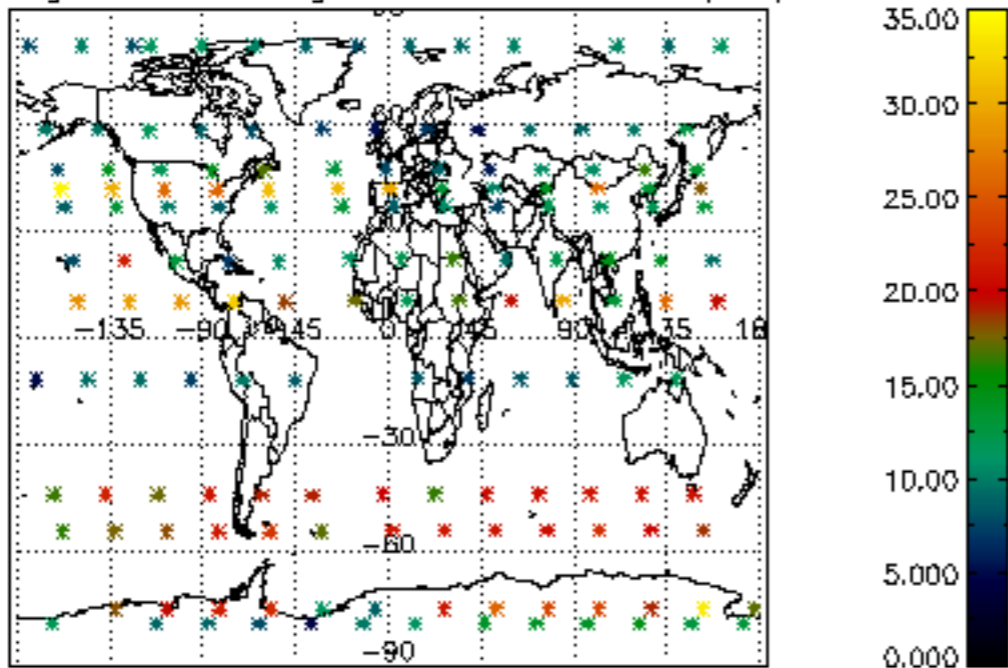

Percentage of cosmic ray hits per profile

Percentage of star falling outside central band per profile