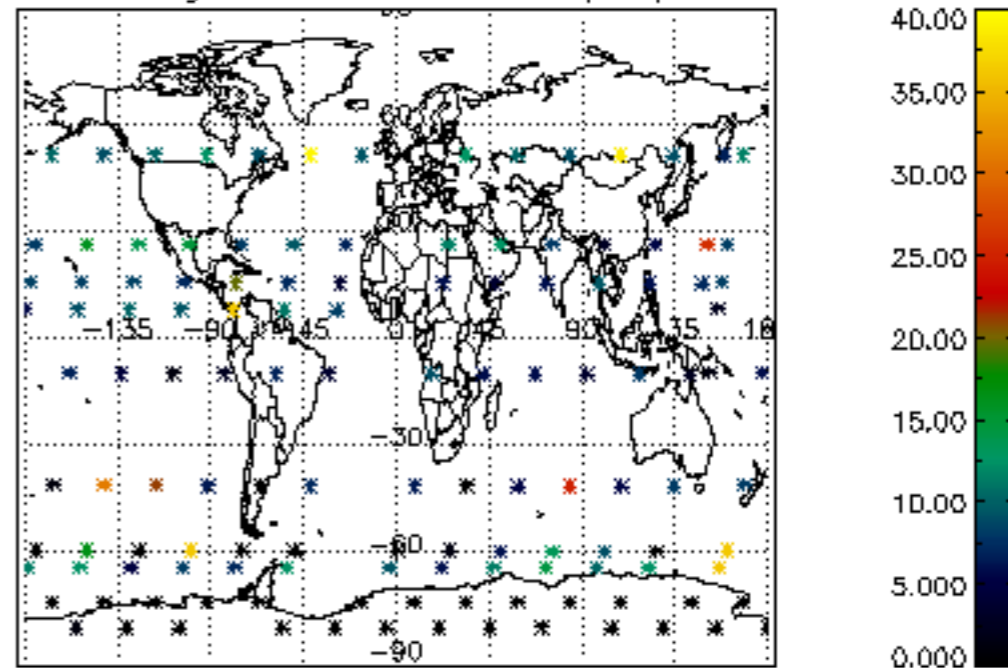

Percentage of saturation errors per profile