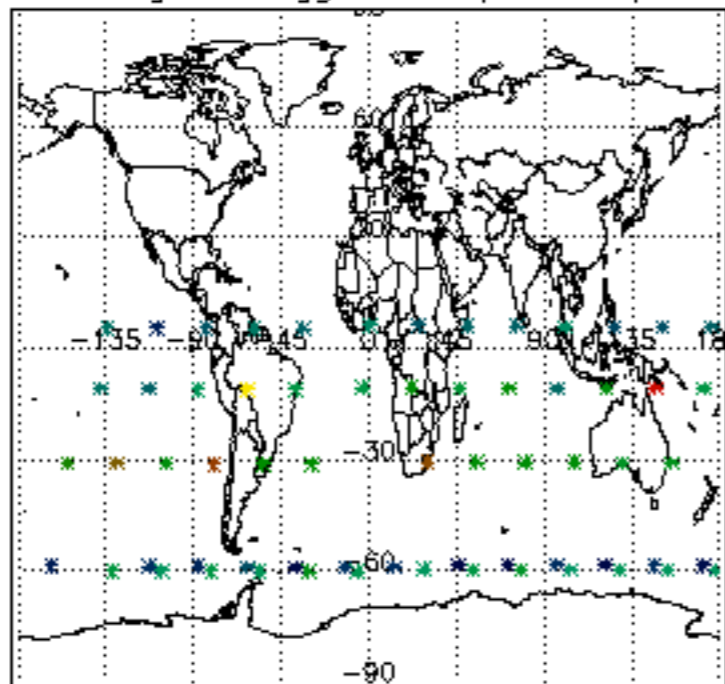

Percentage of flagged data per NO2 profile