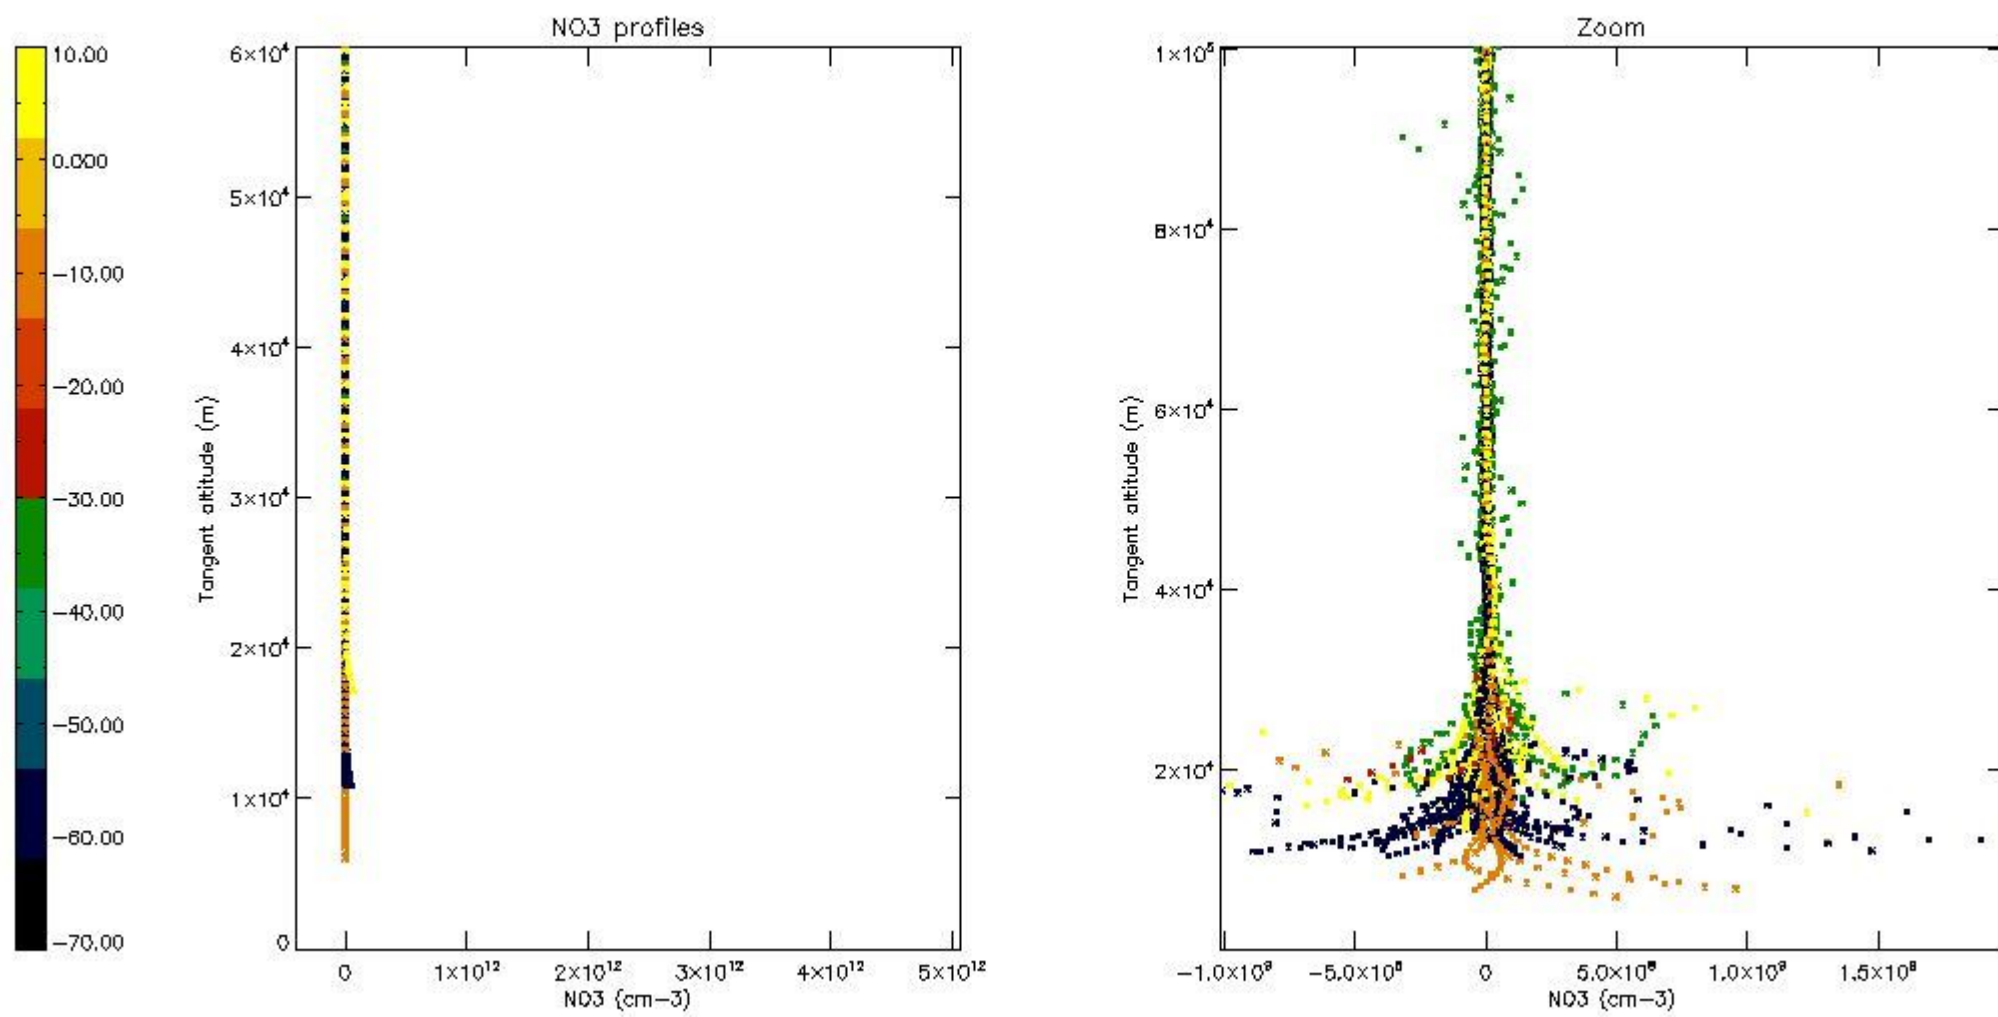

5.8 Plot H2O profiles for all STD (only for occultations of stars 1,2,3,4,13,14,16,26,63 dark without errors)

The colorbar represents the latitude.