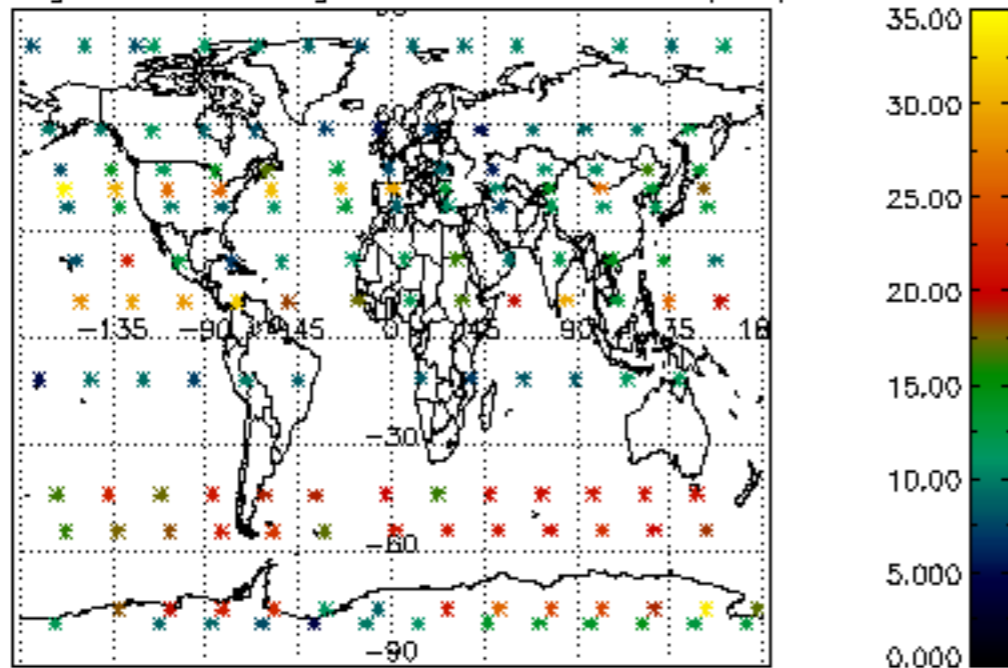

Percentage of cosmic ray hits per profile

Percentage of star falling outside central band per profile