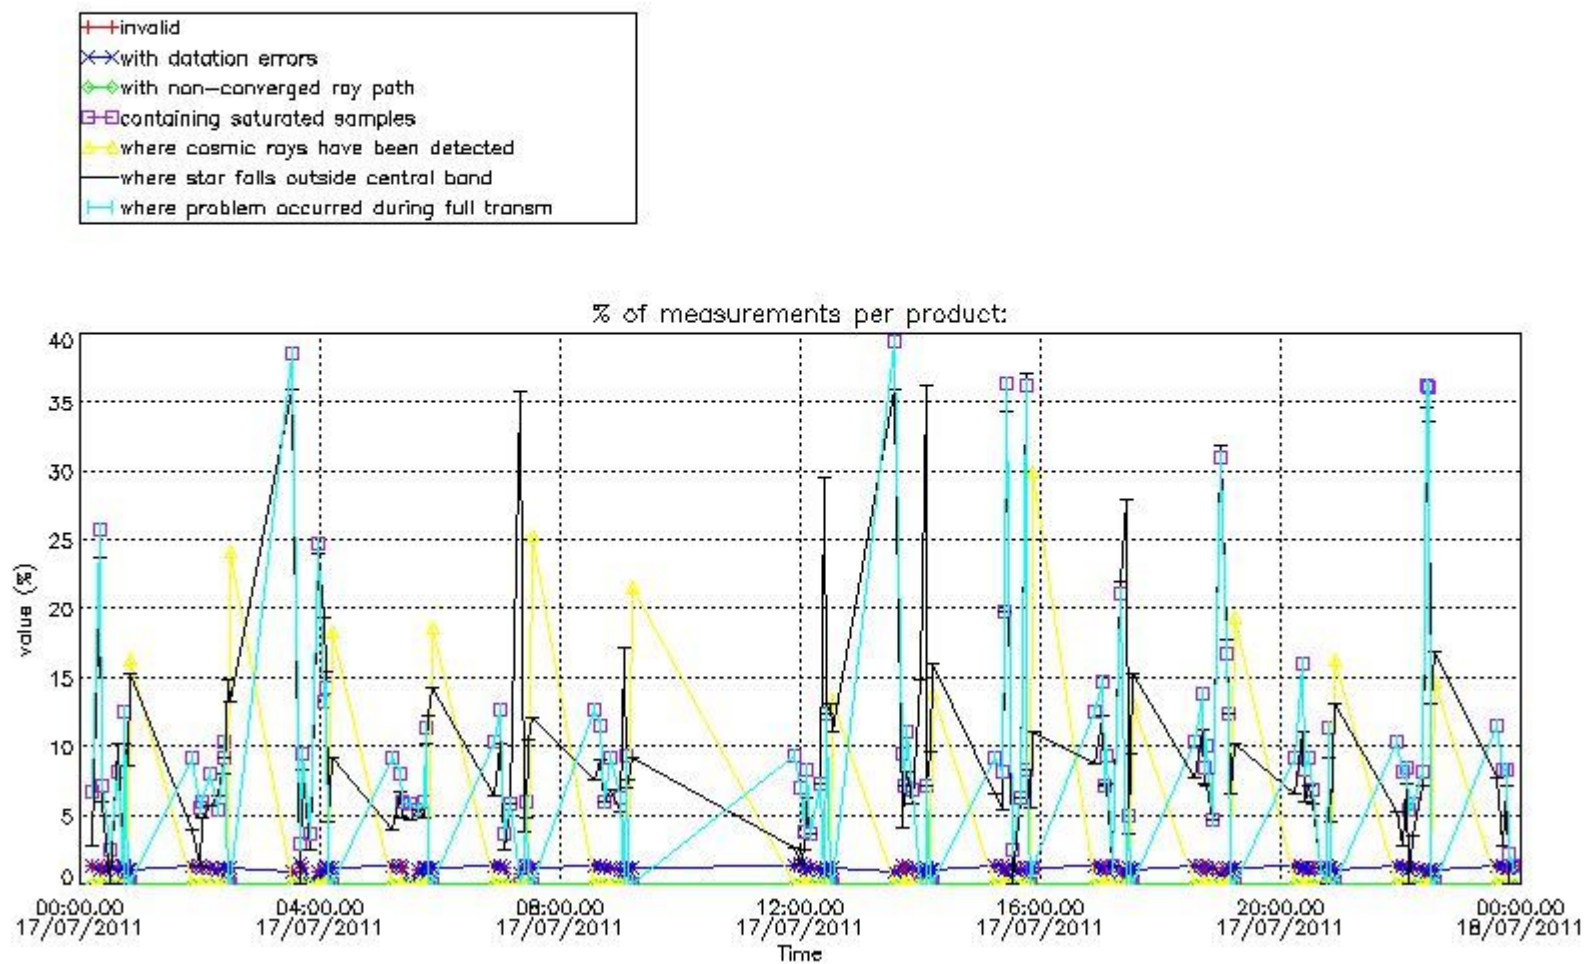

4.2 Plot quality information per product coming from level 1b processing (world map)

4.2.1 Plot level 1 quality information per product (world map): ENVISAT ASCENDING passes