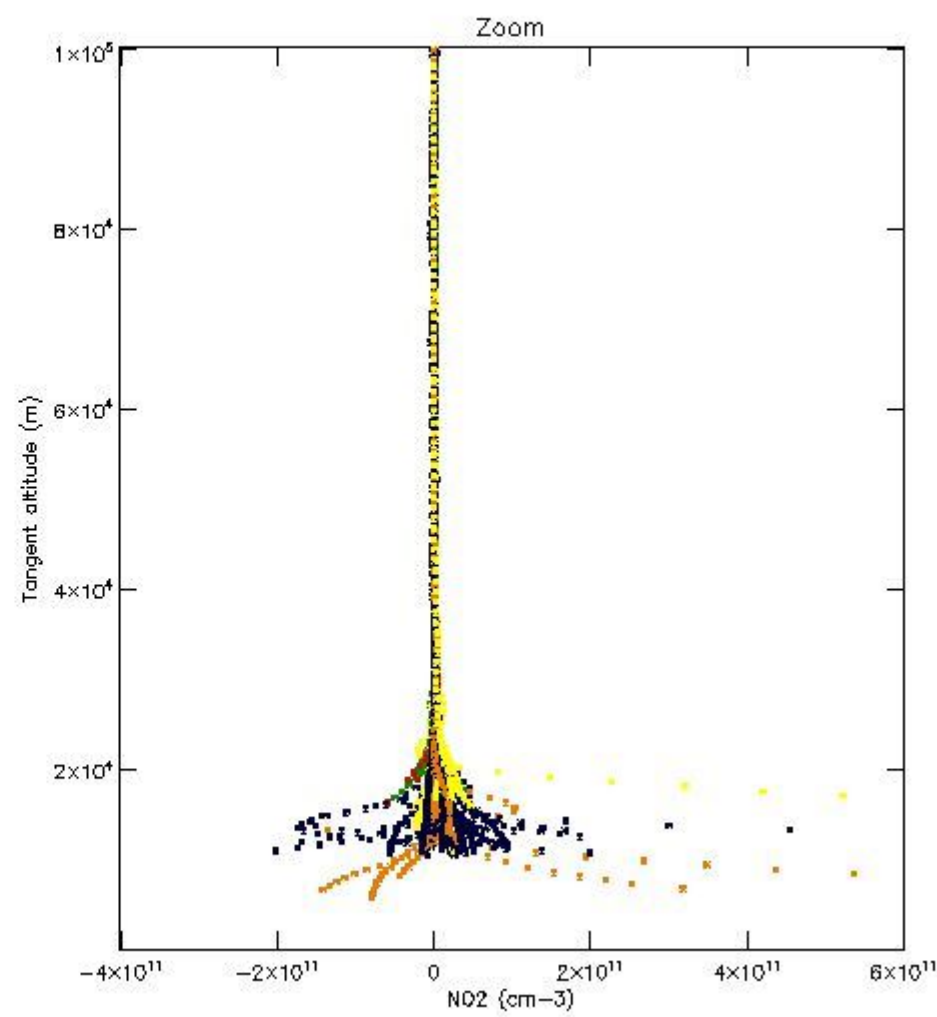

5.7 Plot NO3 profiles for all STD (dark without errors)

The colorbar represents the latitude.