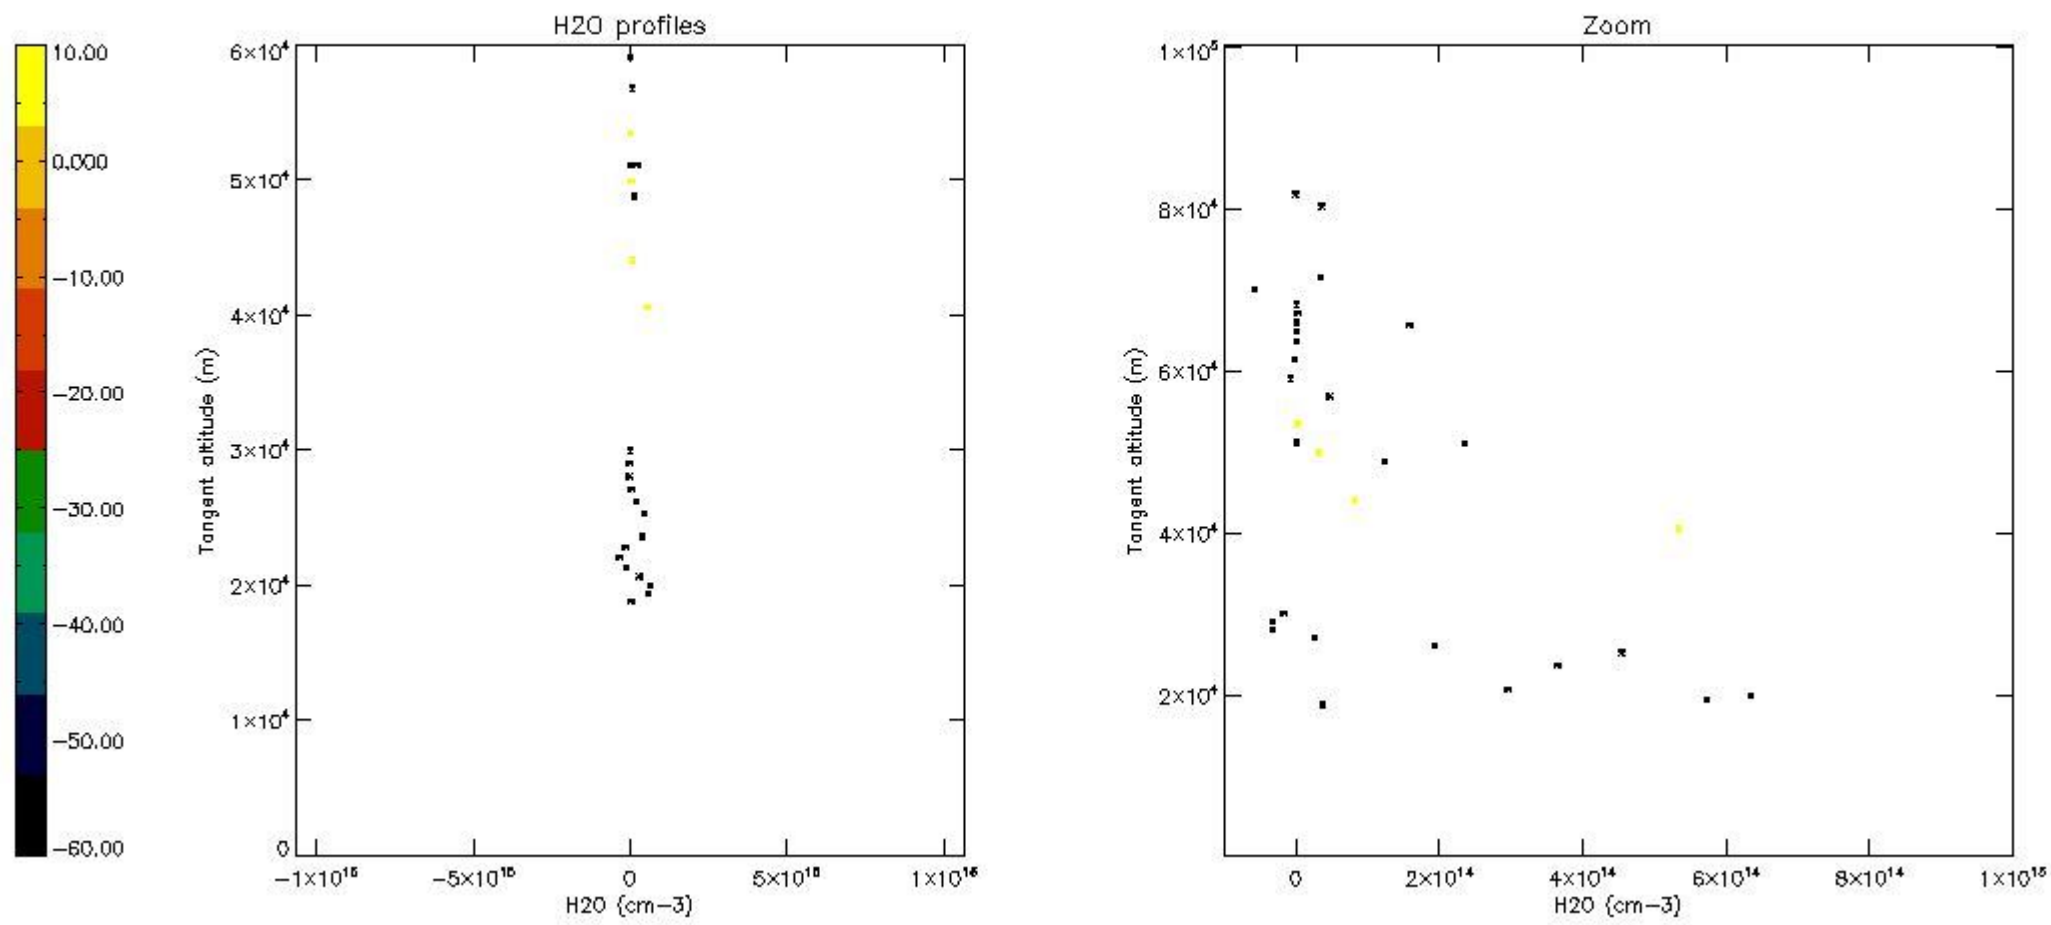

*5.6 Plot NO<sub>2</sub> profiles for all STD (dark without errors)*

The colorbar represents the latitude.

*5.7 Plot NO3 profiles for all STD (dark without errors)*

The colorbar represents the latitude.

5.8 Plot H<sub>2</sub>O profiles for all STD (only for occultations of stars 1,2,3,4,13,14,16,26,63 dark without errors)

The colorbar represents the latitude.