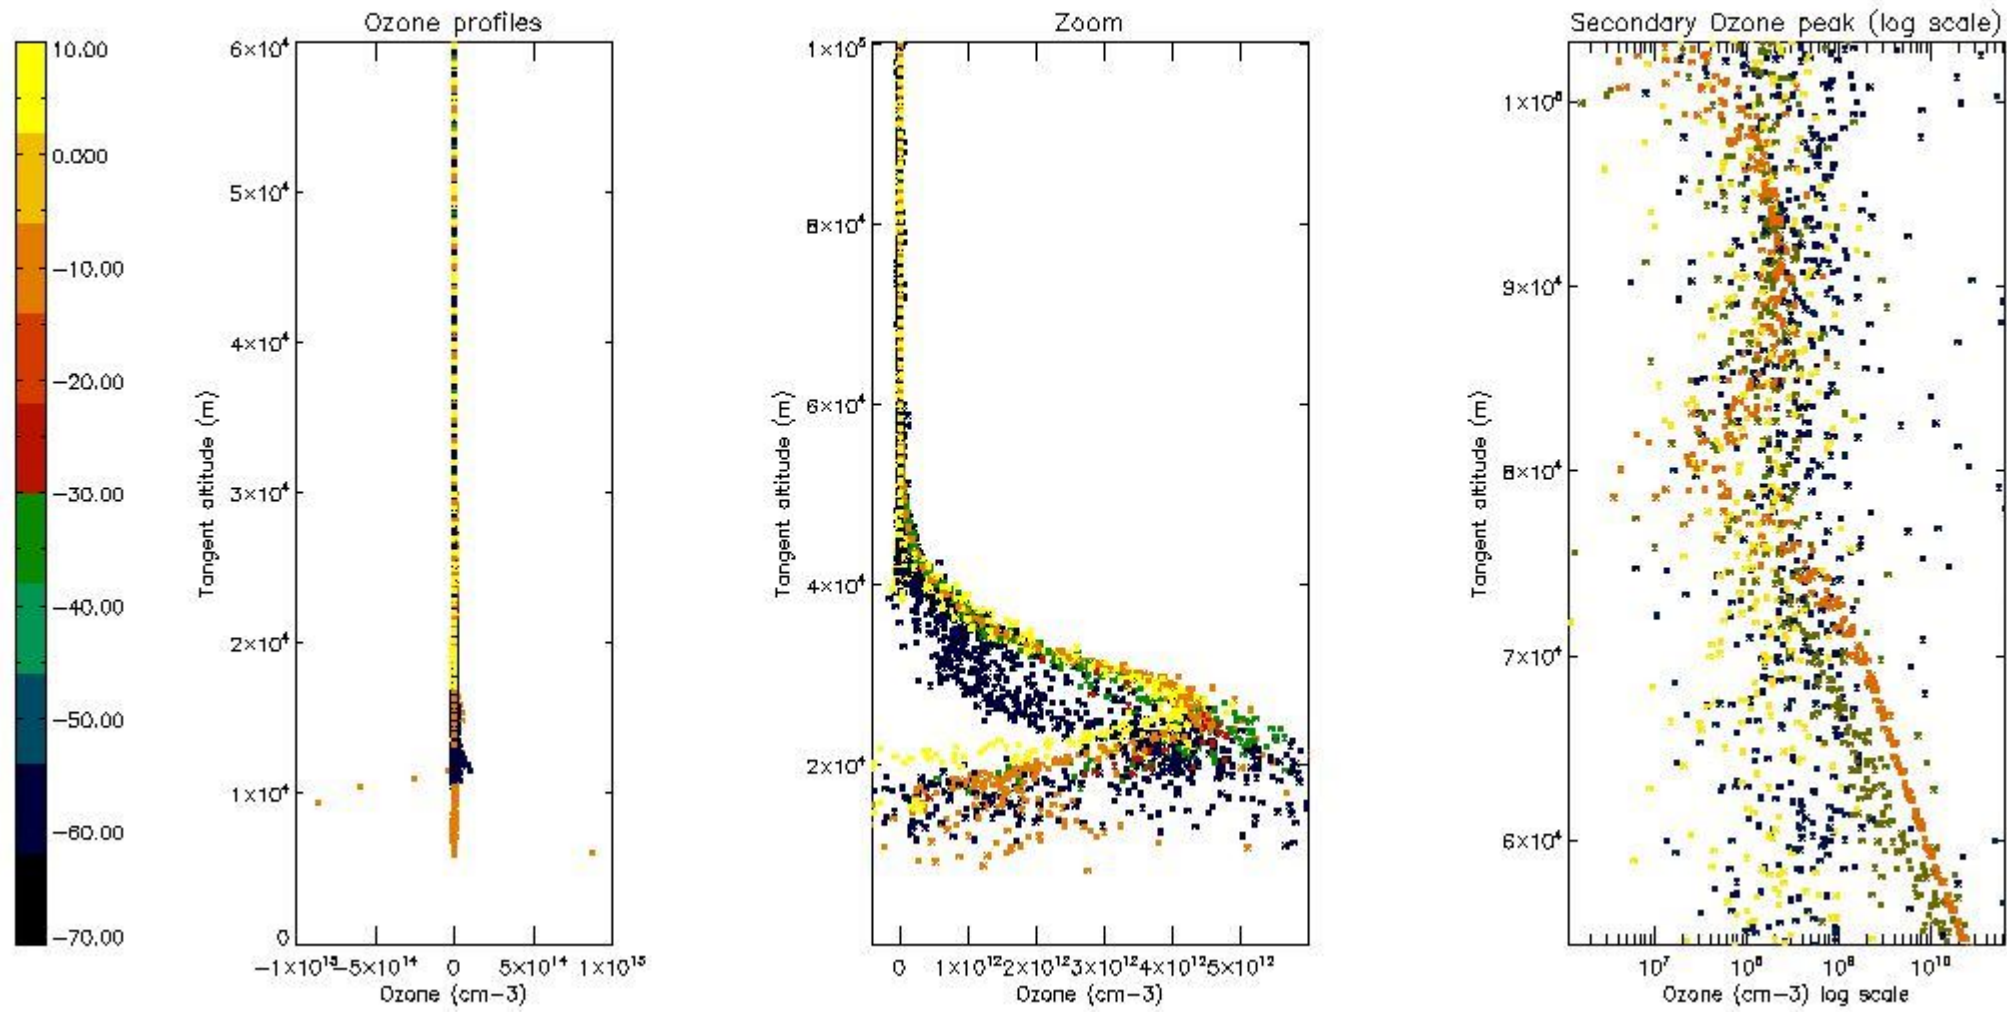

STD < 10	5
STD < 5	2

5.2 Plot ozone profiles for all STD (dark without errors)

The colorbar represents the latitude.

5.3 Plot ozone profiles where STD < 20% (dark without errors)

The colorbar represents the latitude.