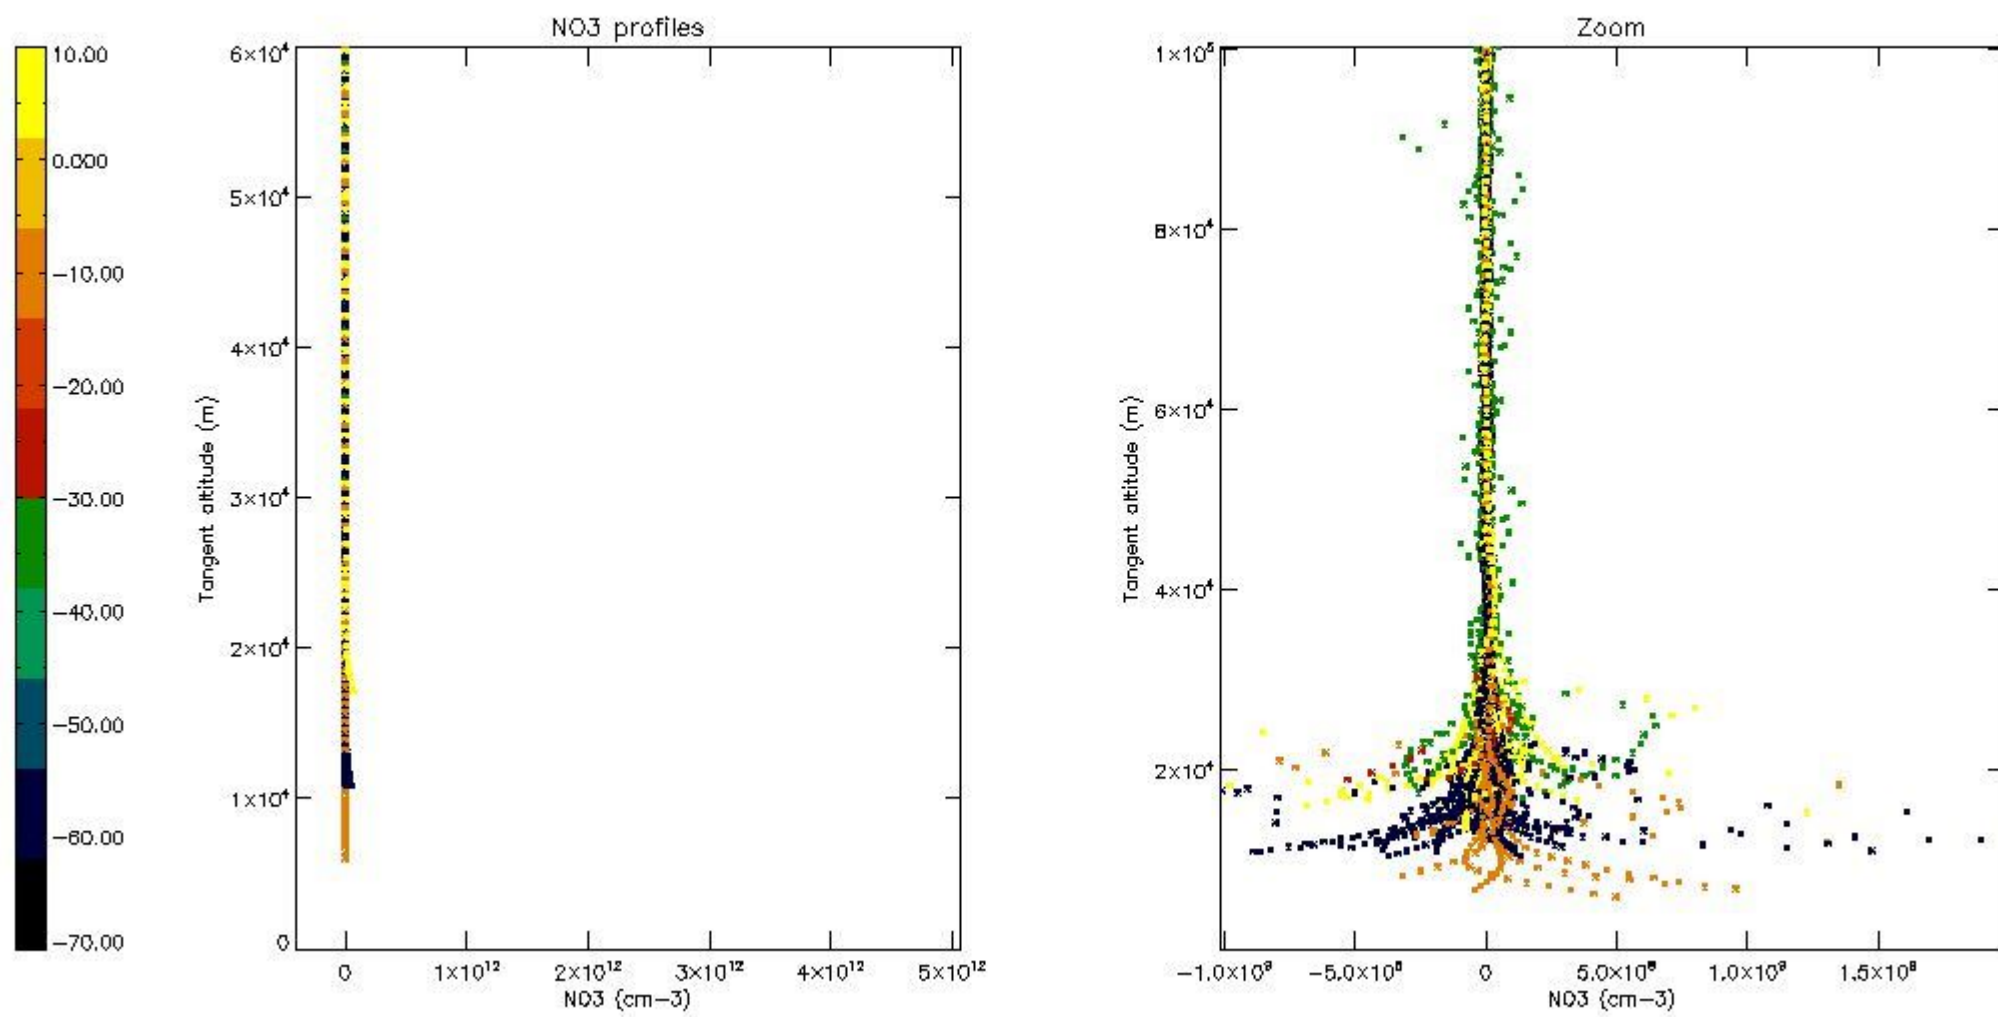

*5.6 Plot NO<sub>2</sub> profiles for all STD (dark without errors)*

The colorbar represents the latitude.

*5.7 Plot NO3 profiles for all STD (dark without errors)*

The colorbar represents the latitude.

5.8 Plot H<sub>2</sub>O profiles for all STD (only for occultations of stars 1,2,3,4,13,14,16,26,63 dark without errors)

The colorbar represents the latitude.