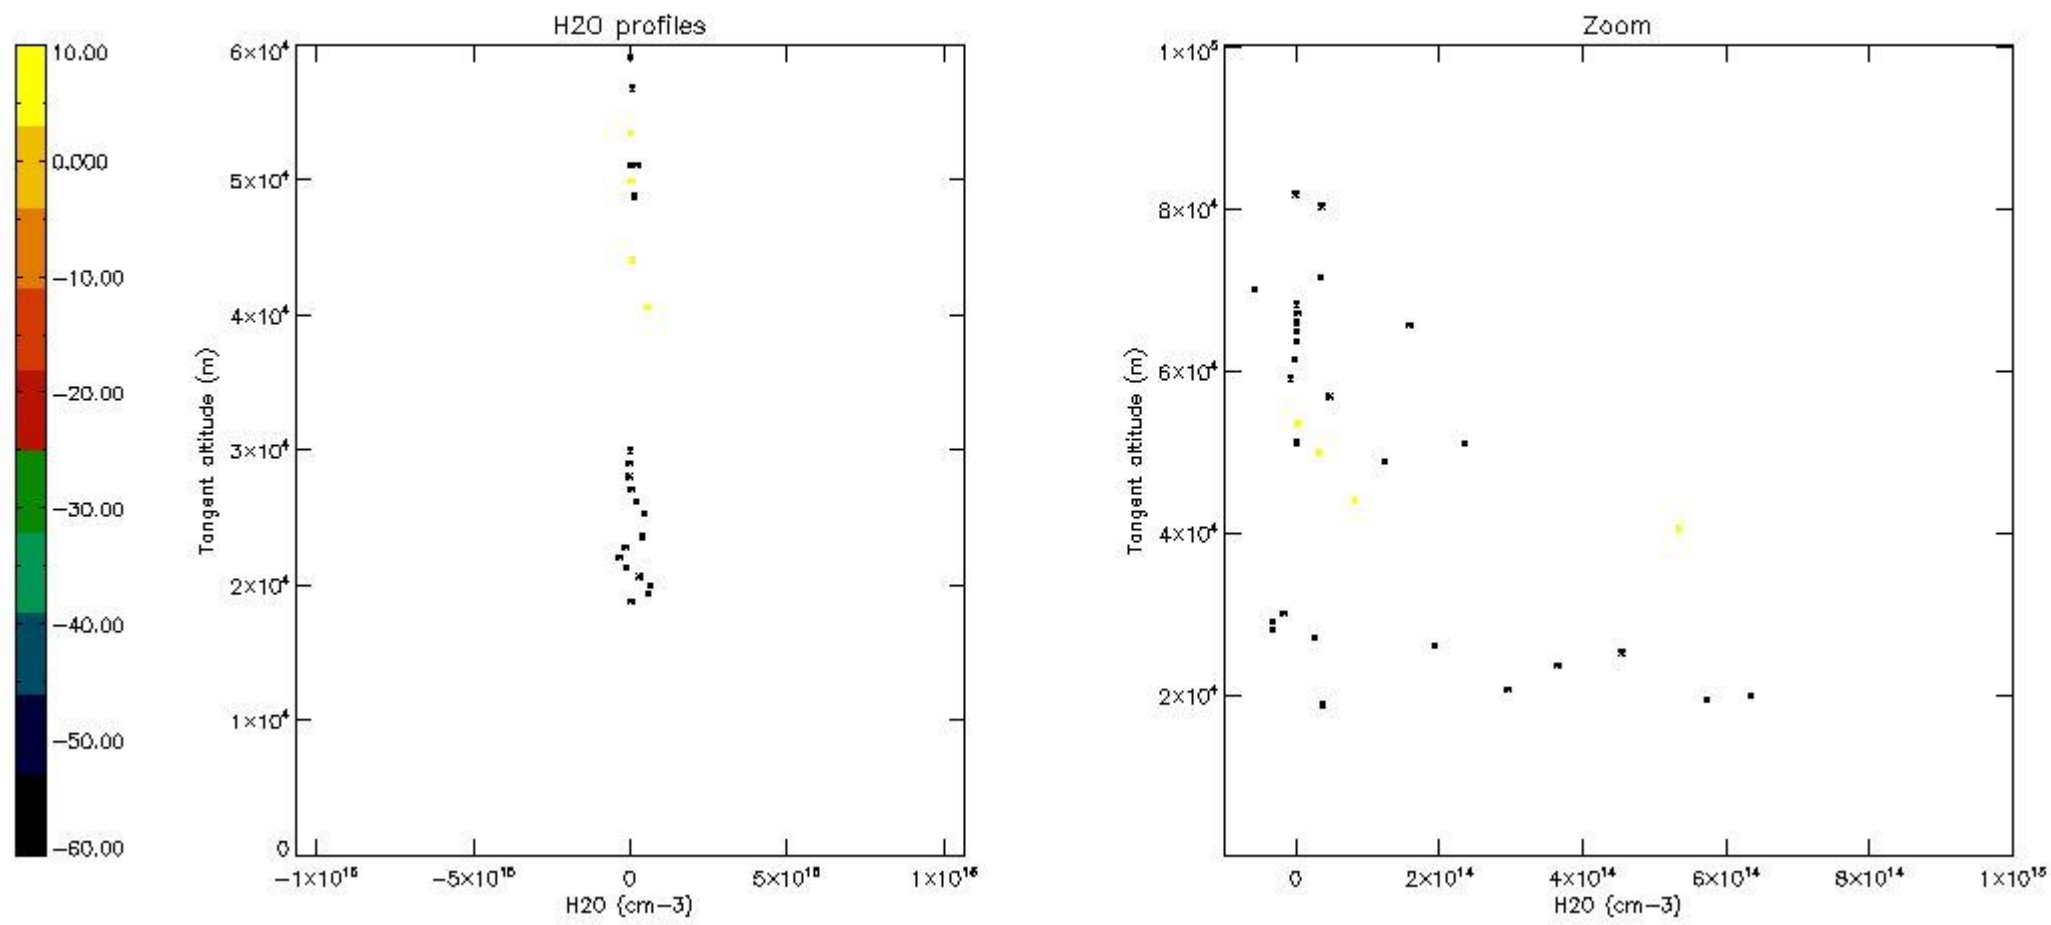

The colorbar represents the latitude.