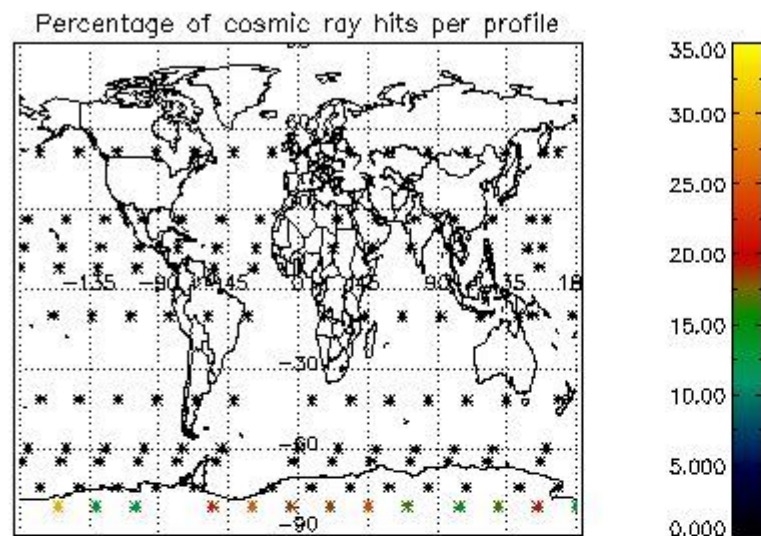

4.2.2 Plot level 1 quality information per product (world map): ENVISAT DESCENDING passes

5. Trace gas profiles

5.1 Ozone statistics based on quality of products

The final quality of the products can be "measured" using the STD (Standard Deviation) attached to every point profile. This information is written to the parameter GOM_NL__2P/NL_LOCAL_SPECIES_DENSITY/o3_std of the level 2 products. The table below shows the statistics for given STD ranges.

The statistics are given with respect to the overall valid production:

- Products without fatal errors: GOM_NL__2P/MPH/PRODUCT_ERR=0
- Valid point profile: GOM_NL__2P/NL_LOCAL_SPECIES_DENSITY/pcd(0)=0

The 'Criteria' is applied to valid points of dark limb products:

- Products in dark limb illumination condition: GOM_NL__2P/NL_SUMMARY_QUALITY/obs_ill_cond=0
- Products without fatal errors: GOM_NL__2P/MPH/PRODUCT_ERR=0
- Valid point profile: GOM_NL__2P/NL_LOCAL_SPECIES_DENSITY/pcd(0)=0

So, the table below shows the percentage of dark limb and valid observations for each criteria with respect to the overall valid daily observations.

Criteria	% of total production
All STD	25
STD < 20	8