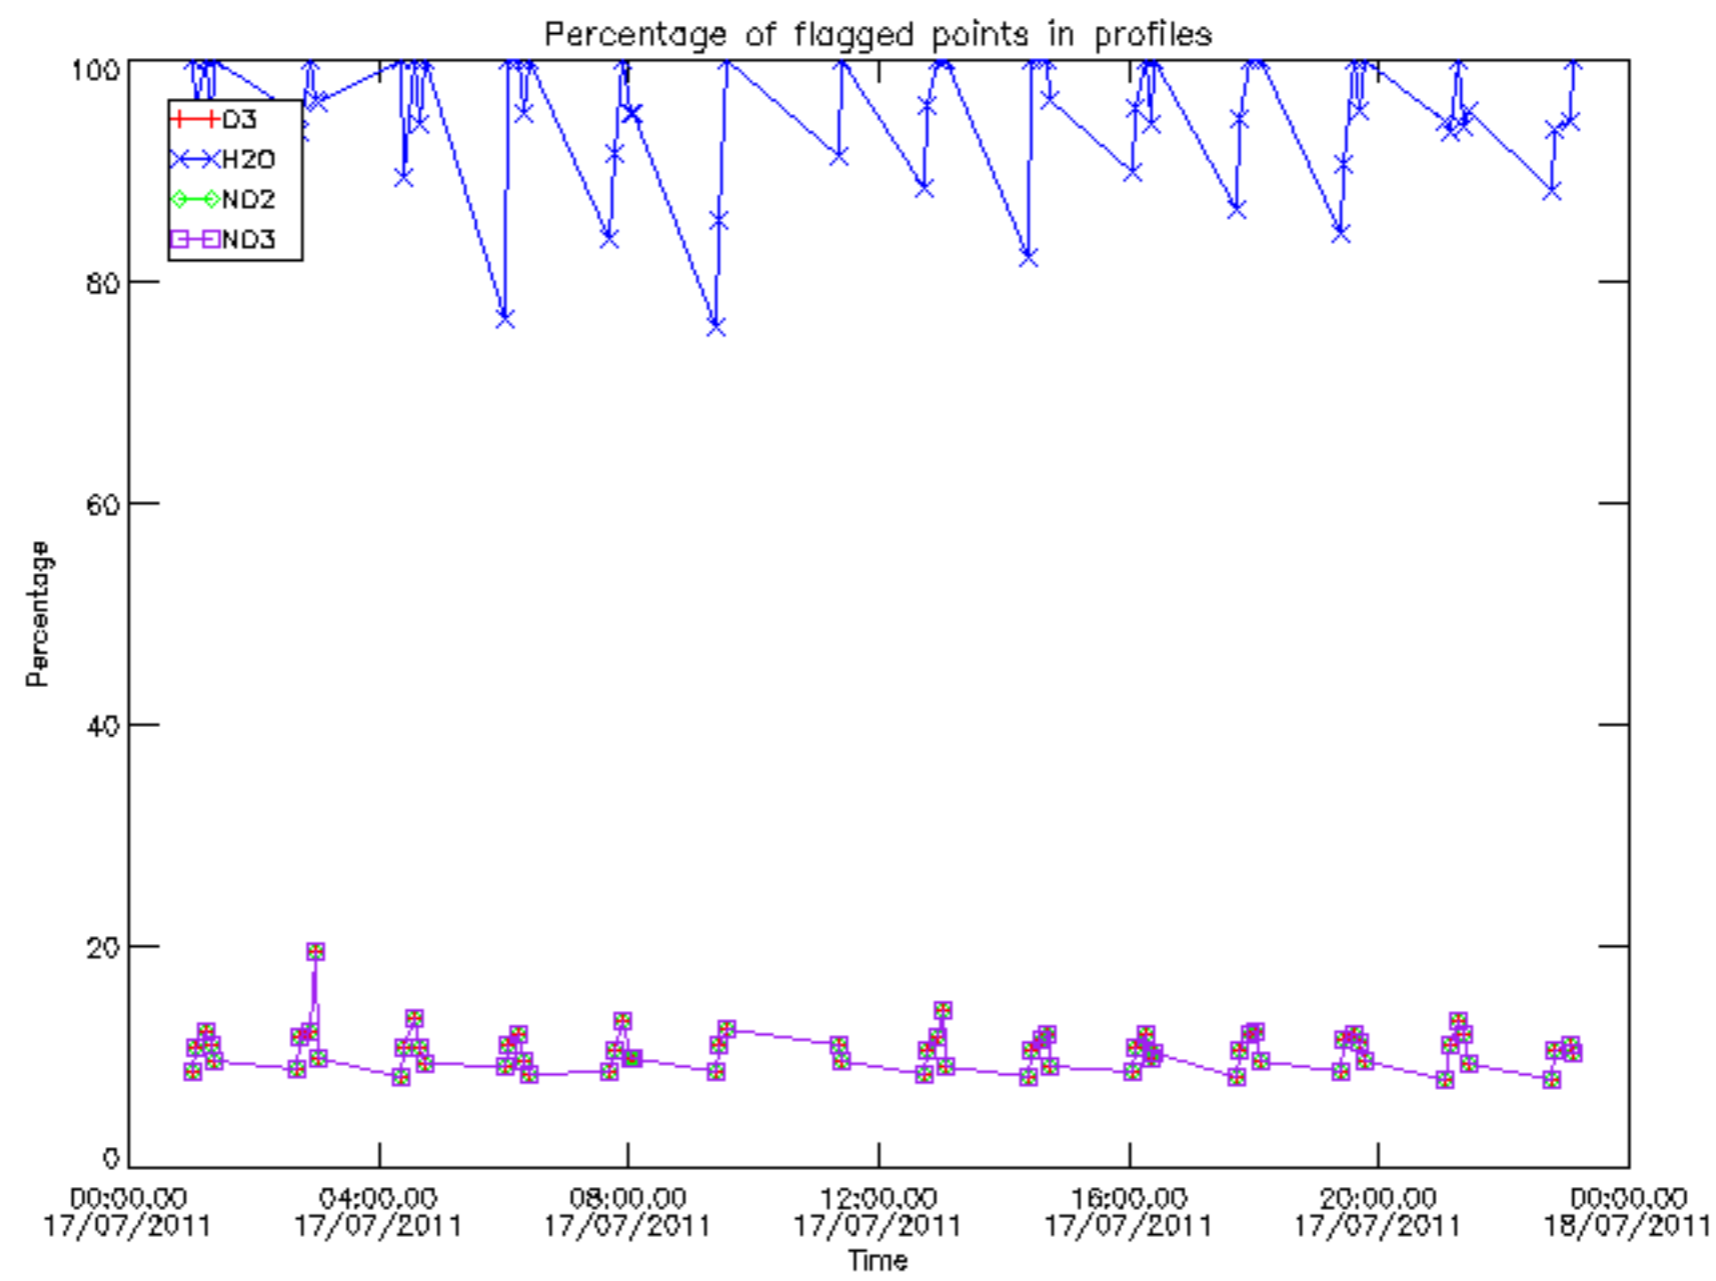

Percentage of flagged data per D3 profile

Percentage of flagged data per H2O profile