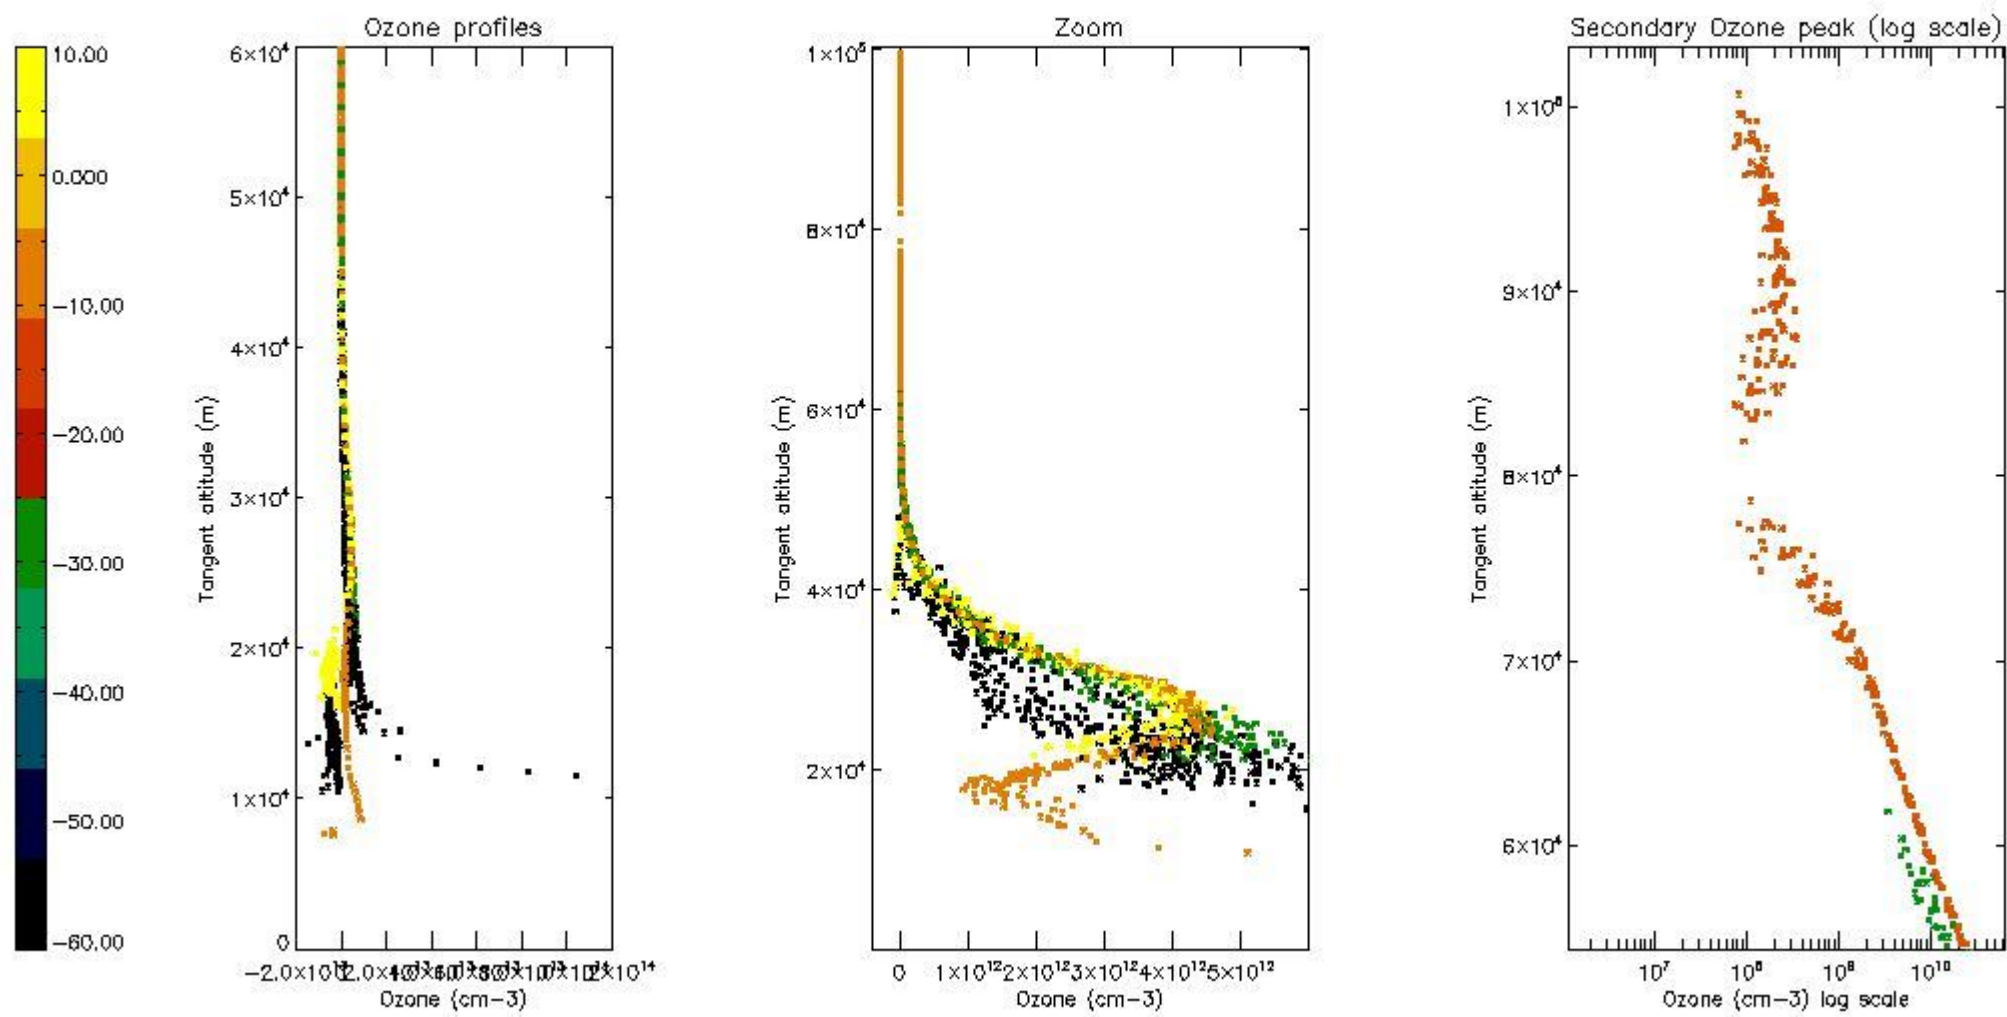

STD < 10	5
STD < 5	2

5.2 Plot ozone profiles for all STD (dark without errors)

The colorbar represents the latitude.

5.3 Plot ozone profiles where STD < 20% (dark without errors)

The colorbar represents the latitude.