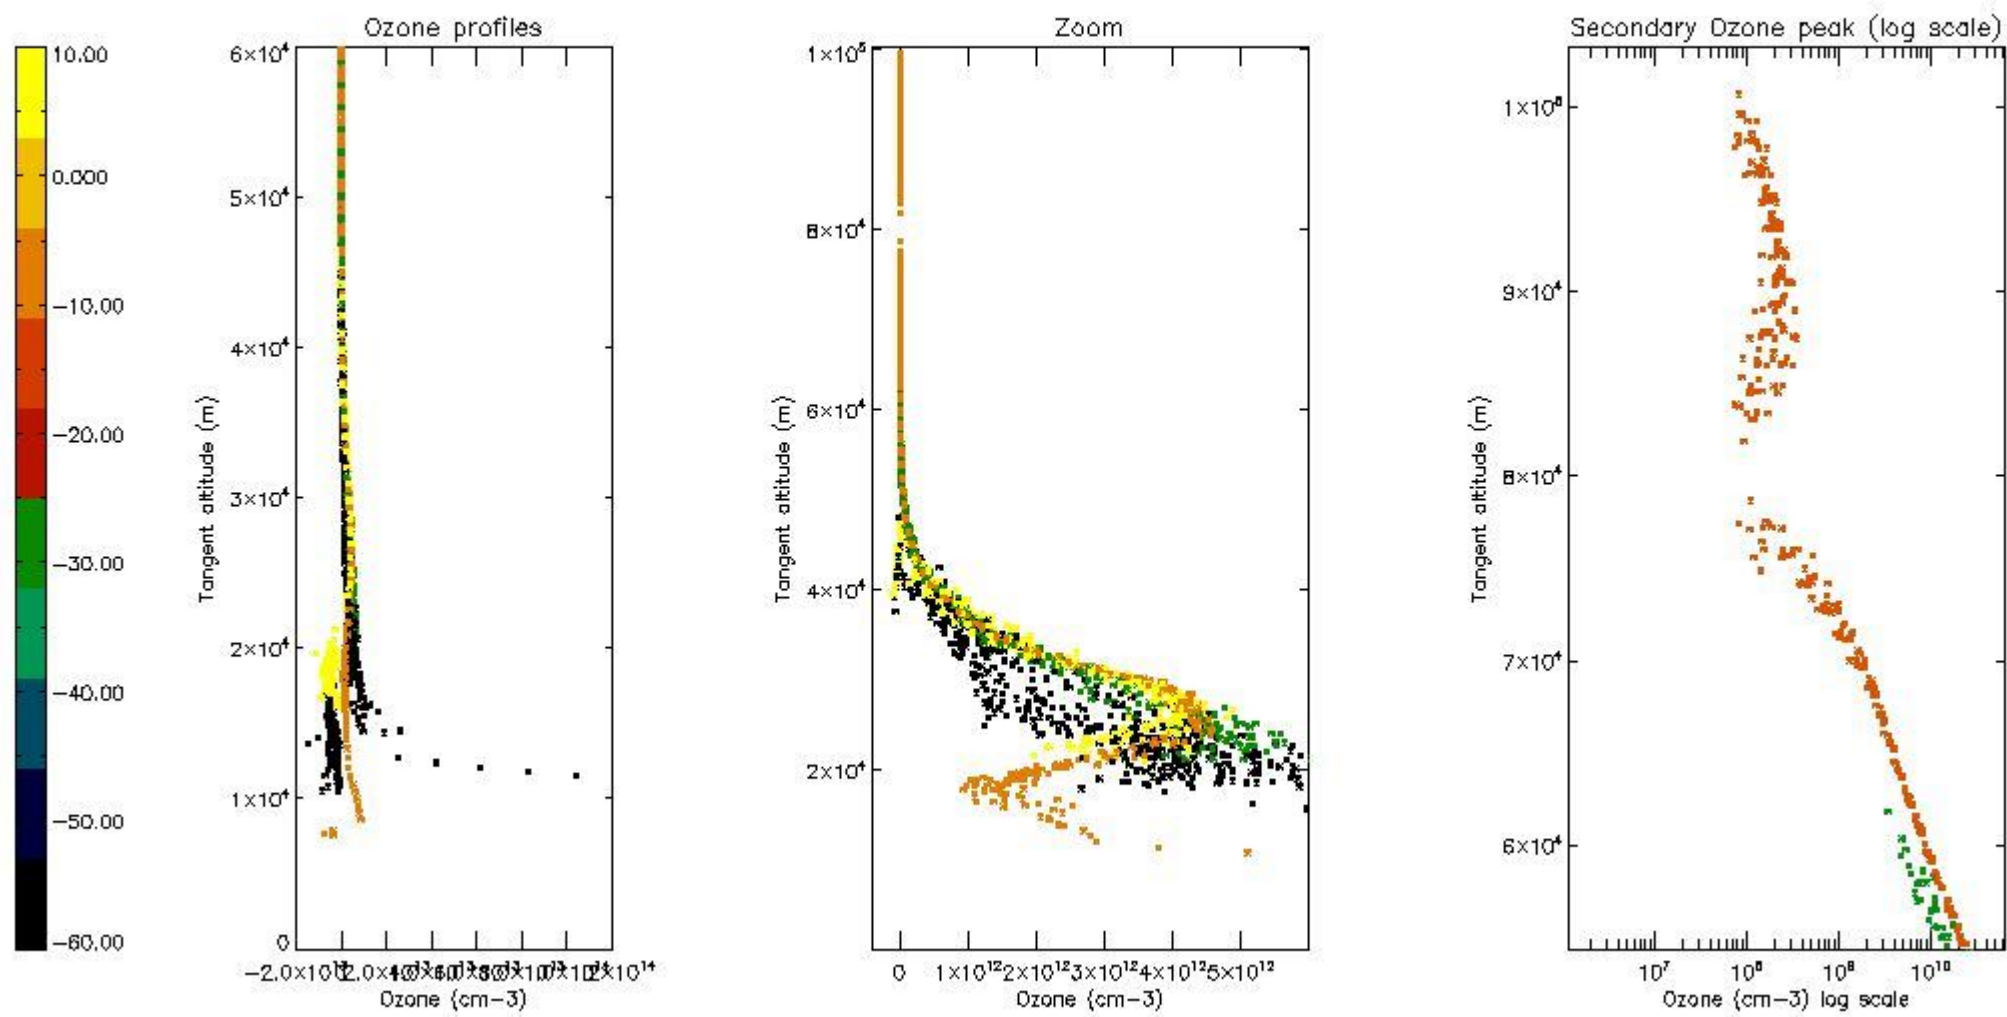

STD < 10	5
STD < 5	2

5.2 Plot ozone profiles for all STD (dark without errors)

The colorbar represents the latitude.

5.3 Plot ozone profiles where STD < 20% (dark without errors)

The colorbar represents the latitude.

*5.4 Plot ozone profiles where  $STD < 10\%$  (dark without errors)*

The colorbar represents the latitude.

*5.5 Plot ozone profiles where STD < 5% (dark without errors)*

The colorbar represents the latitude.