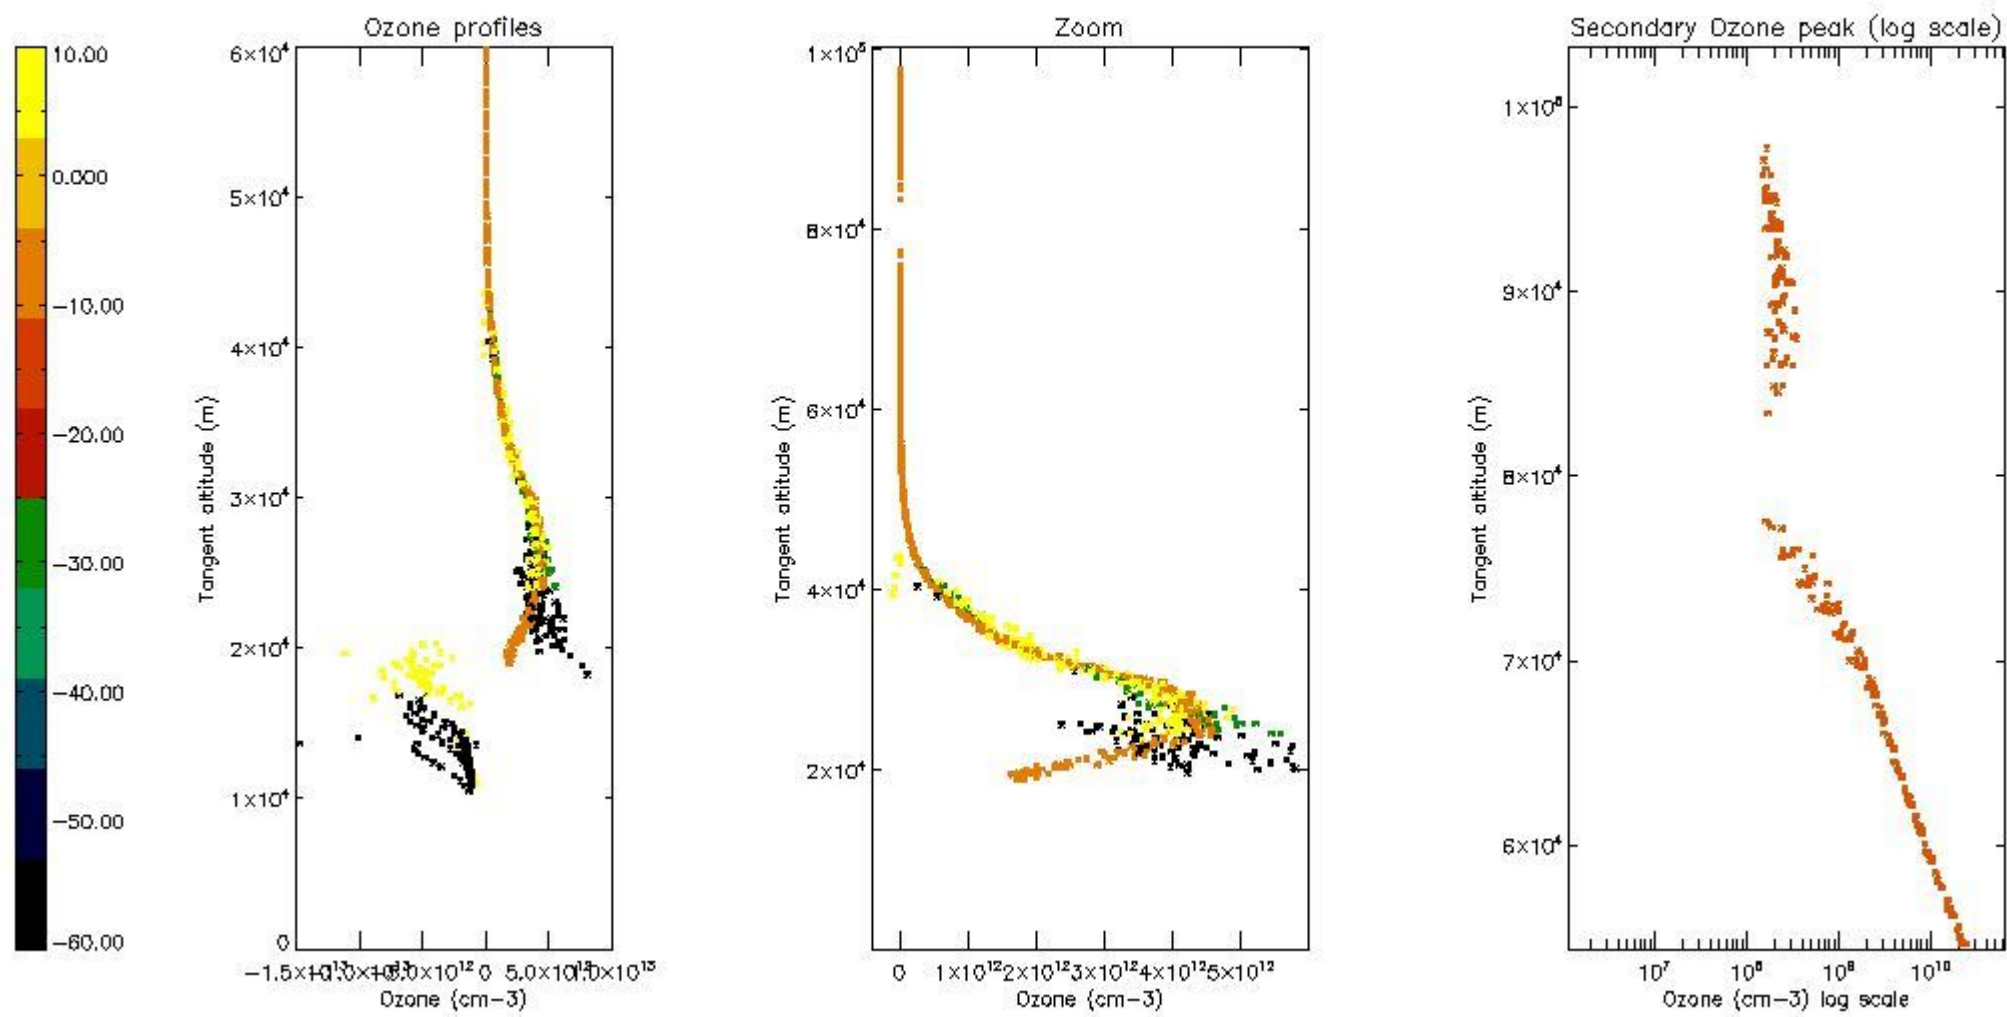

5.5 Plot ozone profiles where STD < 5% (dark without errors)

The colorbar represents the latitude.