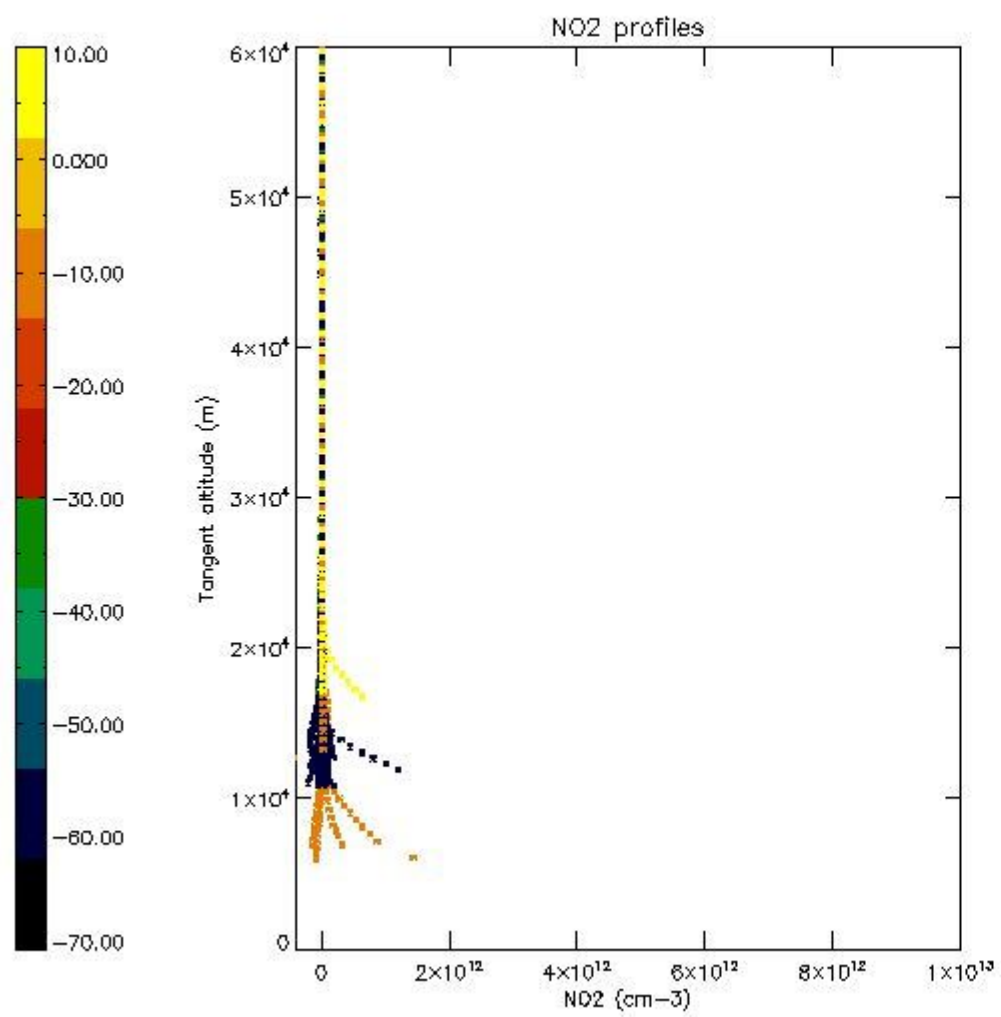

5.7 Plot NO3 profiles for all STD (dark without errors)

The colorbar represents the latitude.