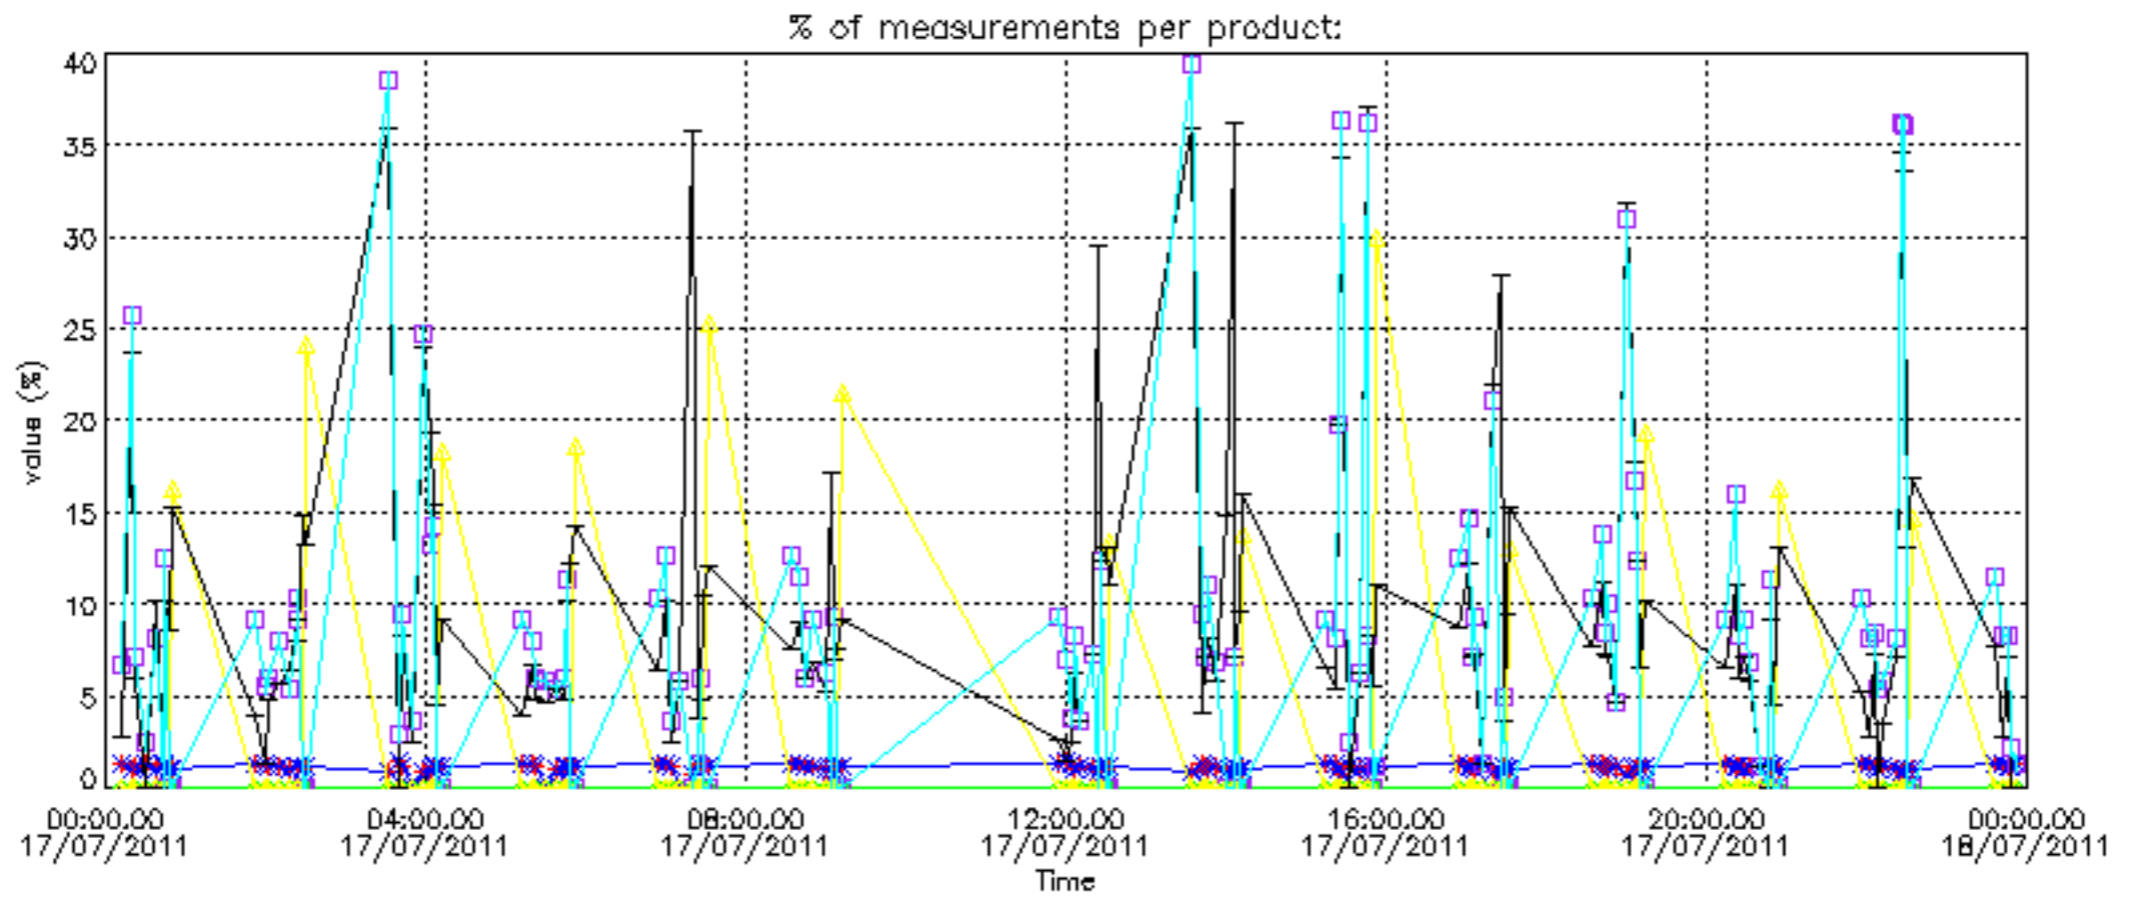

Percentage of cosmic ray hits per profile

Percentage of datation errors per profile