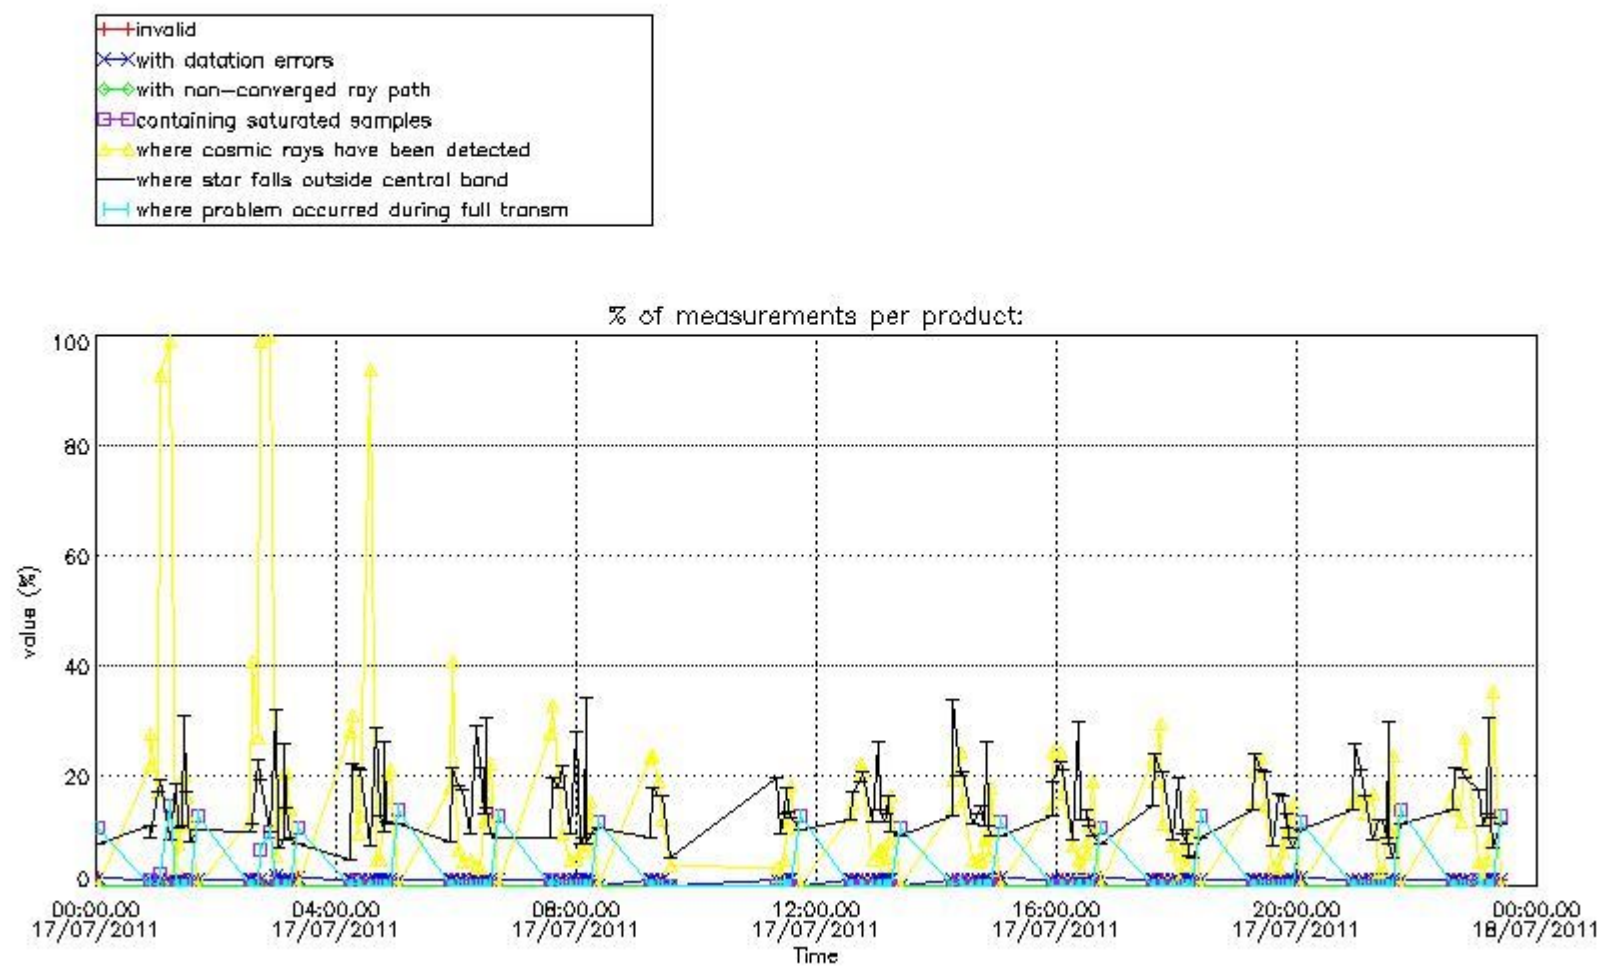

4.1.2 Plot level 1 quality information per product (time dependant): ENVI SAT DESCENDING passes