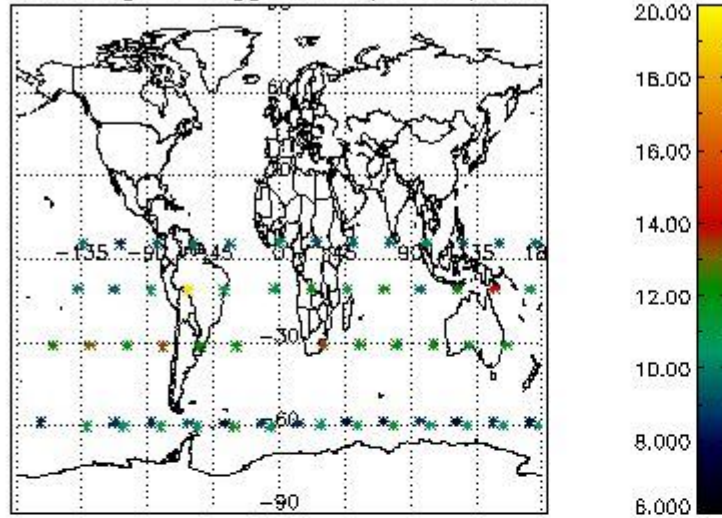

Percentage of flagged data per O3 profile