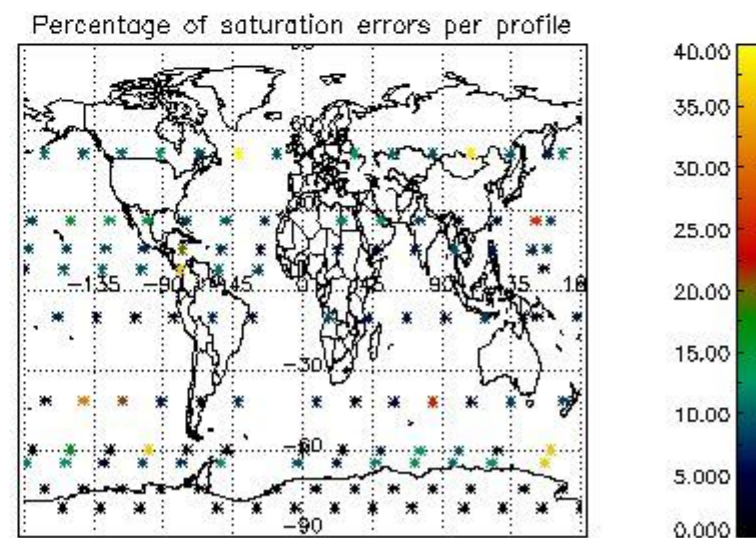

5. Trace gas profiles

5.1 Ozone statistics based on quality of products

The final quality of the products can be "measured" using the STD (Standard Deviation) attached to every point profile. This information is written to the parameter GOM_NL__2P/NL_LOCAL_SPECIES_DENSITY/o3_std of the level 2 products. The table below shows the statistics for given STD ranges.

The statistics are given with respect to the overall valid production:

- Products without fatal errors: GOM_NL__2P/MPH/PRODUCT_ERR=0
- Valid point profile: GOM_NL__2P/NL_LOCAL_SPECIES_DENSITY/pcd(0)=0

The 'Criteria' is applied to valid points of dark limb products:

- Products in dark limb illumination condition: GOM_NL__2P/NL_SUMMARY_QUALITY/obs_ill_cond=0
- Products without fatal errors: GOM_NL__2P/MPH/PRODUCT_ERR=0
- Valid point profile: GOM_NL__2P/NL_LOCAL_SPECIES_DENSITY/pcd(0)=0

So, the table below shows the percentage of dark limb and valid observations for each criteria with respect to the overall valid daily observations.

Criteria	% of total production
All STD	25
STD < 20	8