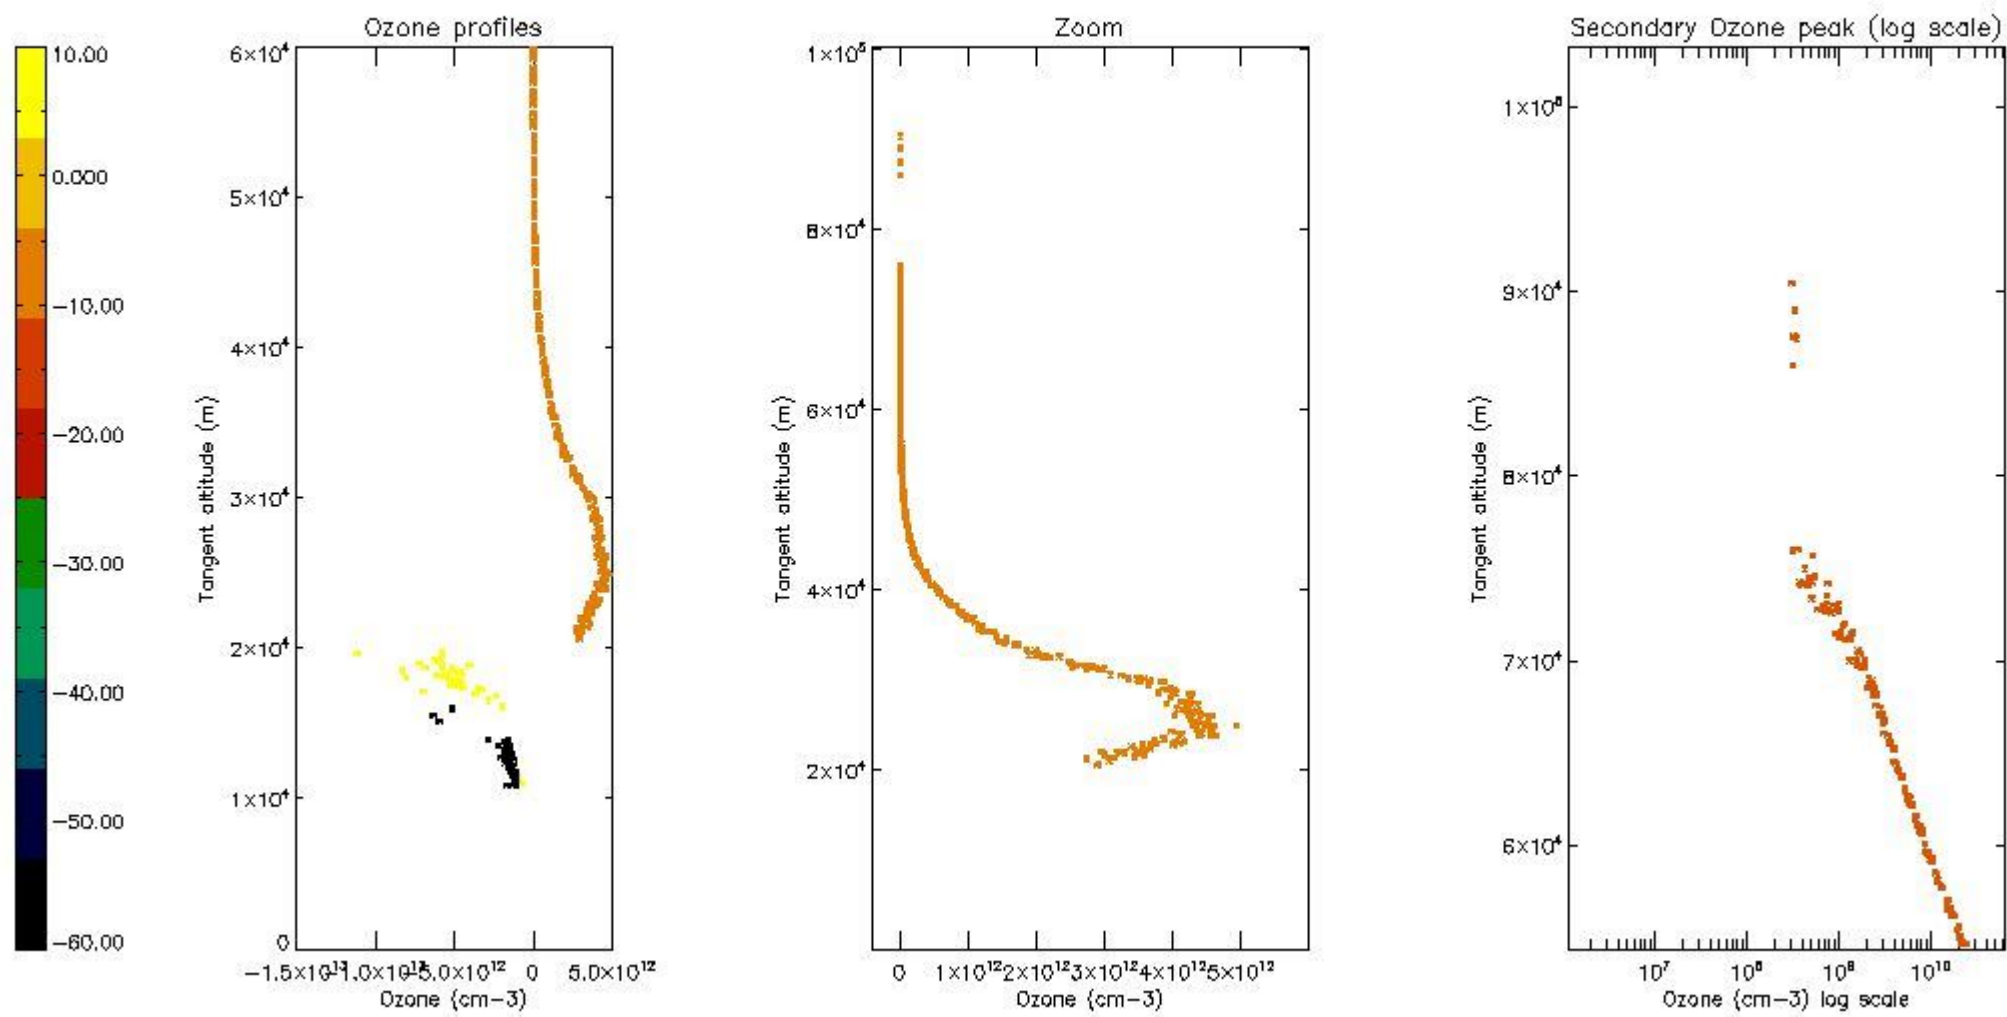

5.4 Plot ozone profiles where  $STD < 10\%$  (dark without errors)

The colorbar represents the latitude.

*5.5 Plot ozone profiles where STD < 5% (dark without errors)*

The colorbar represents the latitude.