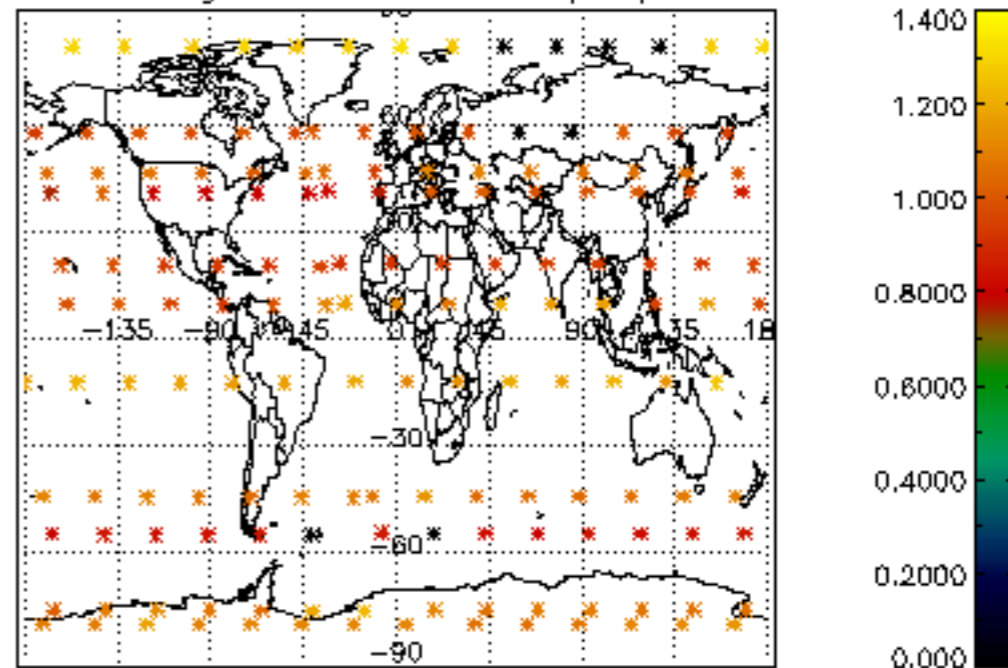

Percentage of flagged data per NO3 profile

Percentage of cosmic ray hits per profile

Percentage of datation errors per profile

Percentage of star falling outside central band per profile

Percentage of saturation errors per profile