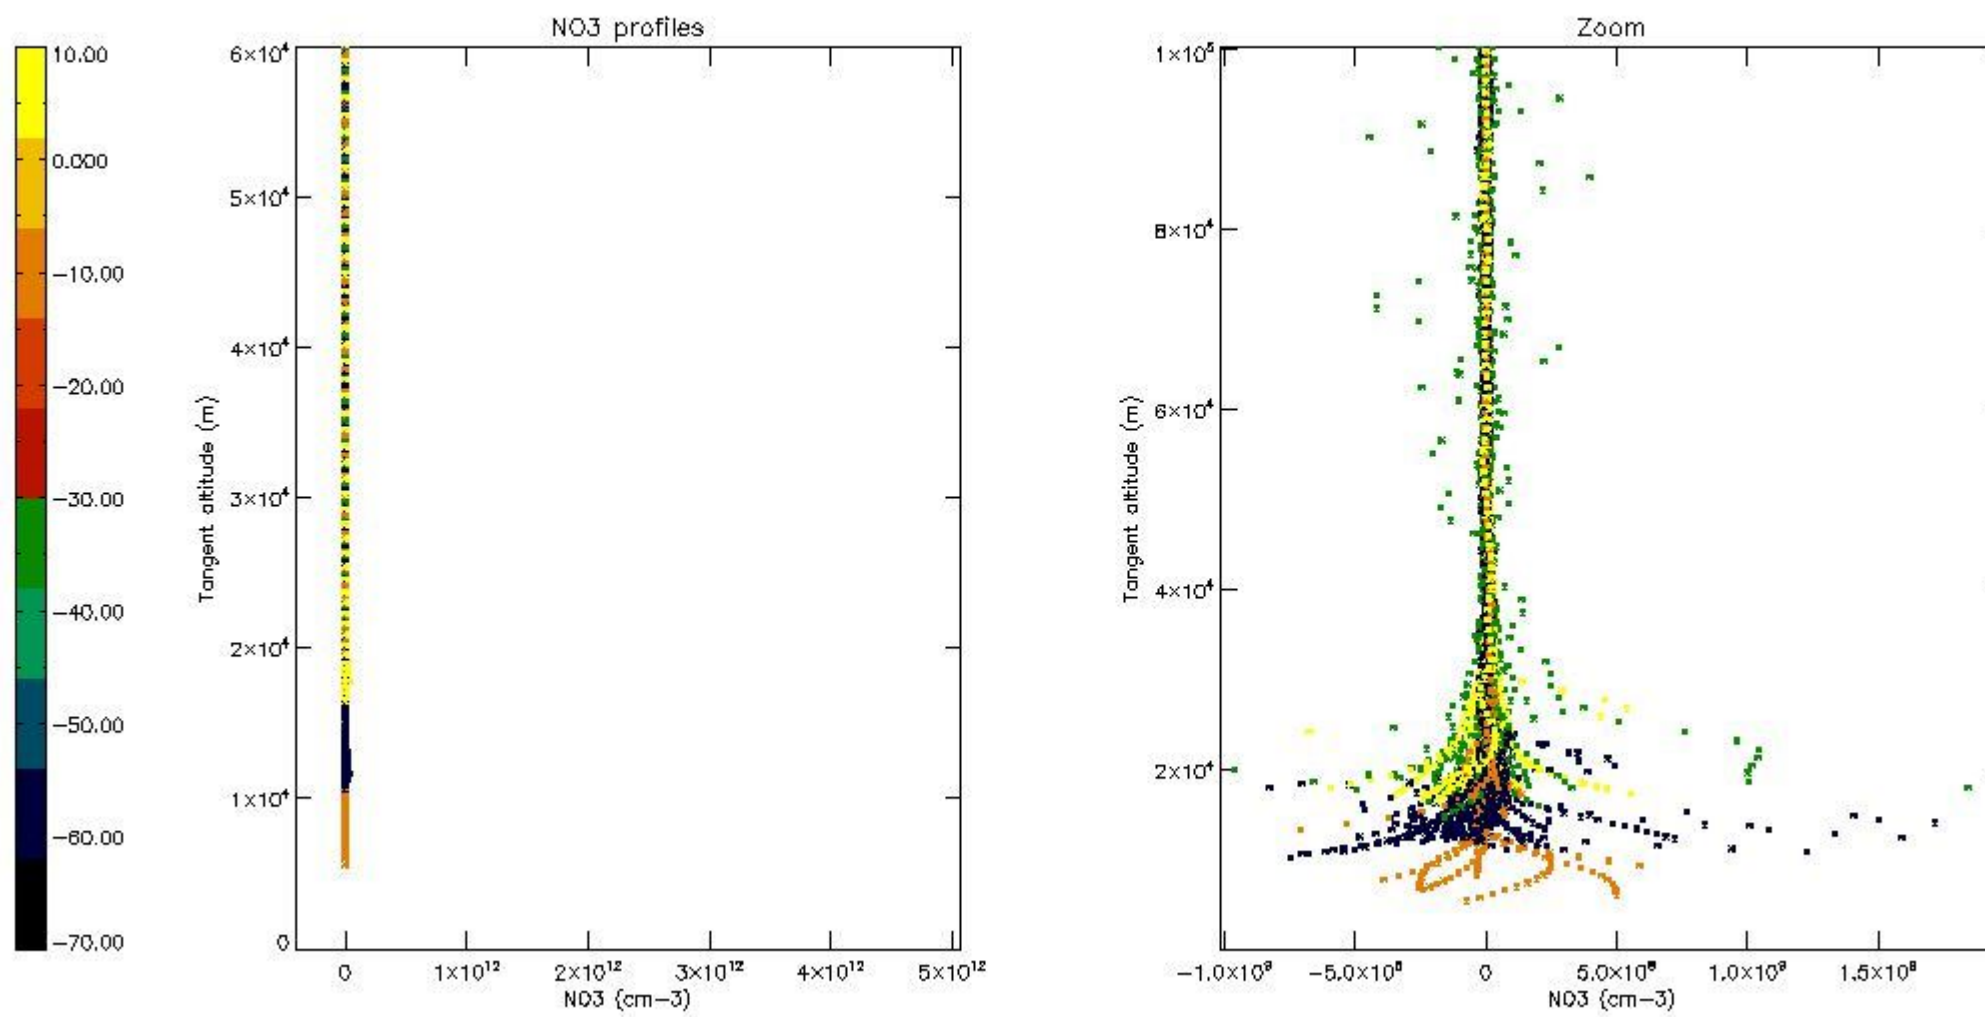

5.8 Plot H₂O profiles for all STD (only for occultations of stars 1,2,3,4,13,14,16,26,63 dark without errors)

The colorbar represents the latitude.