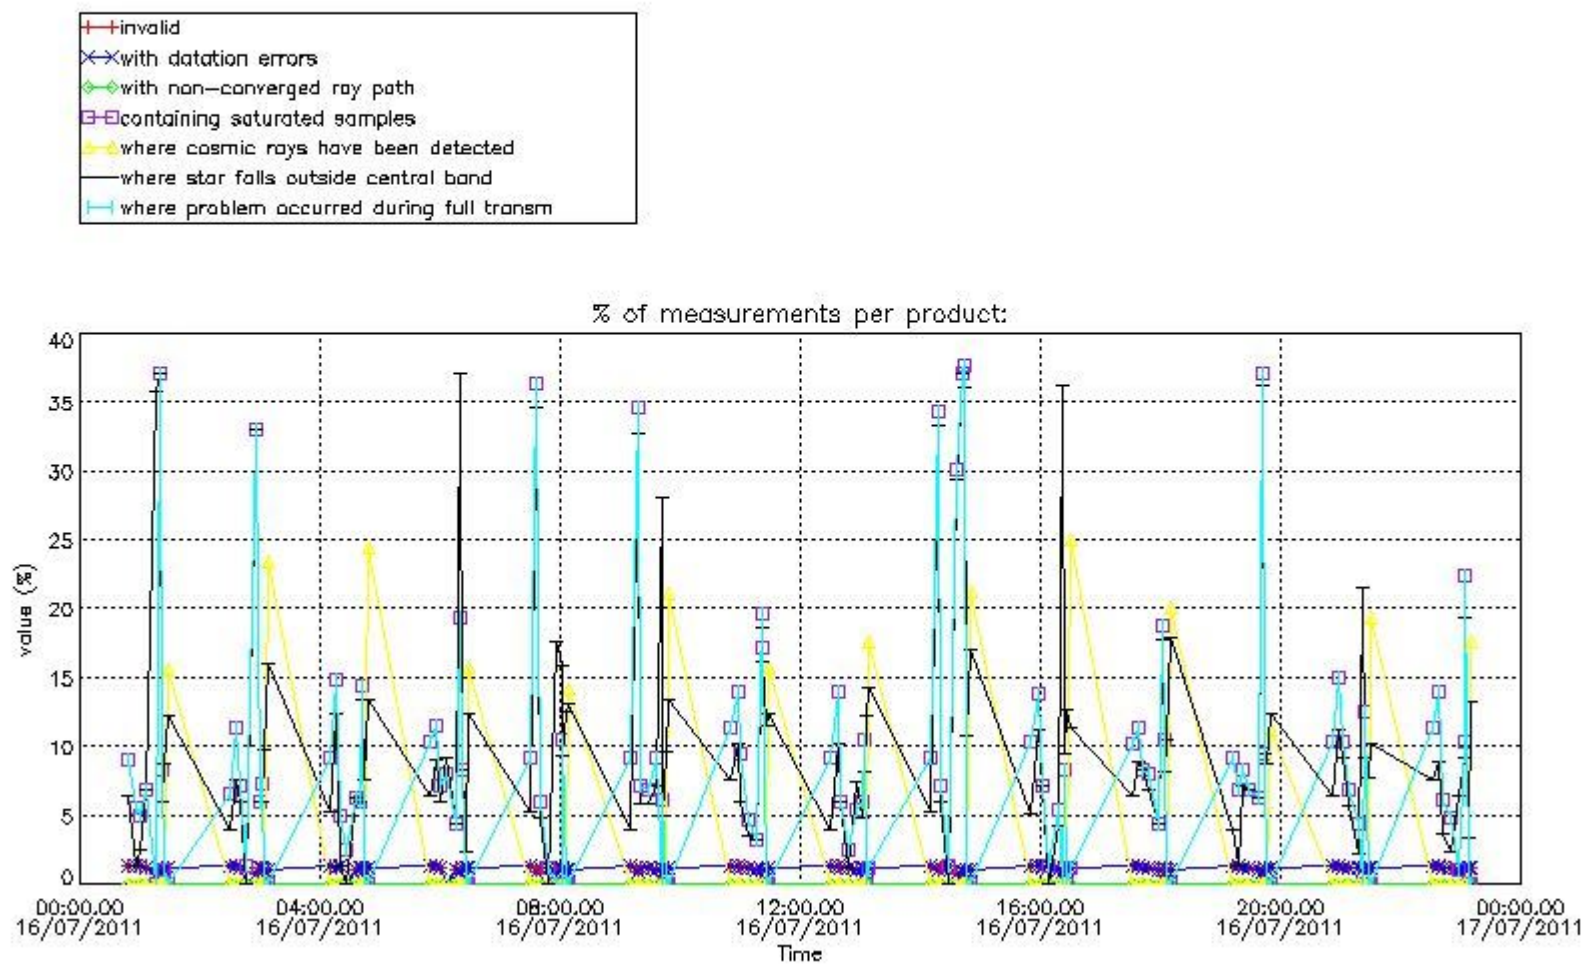

3.1 Plot quality information per product (time dependant)

3.2 Plot quality information per product (world map)

Percentage of flagged data per O3 profile

Percentage of flagged data per H2O profile

Percentage of flagged data per NO2 profile

Percentage of flagged data per NO3 profile

4. Level 1 quality information per product

In this section it is plotted some information contained in the Quality Summary data set of the level 2 products that comes from the level 1b processing. Products without errors (error flag in the MPH set to "0") are used.

4.1 Plot quality information per product (time dependant) coming from level 1b processing

4.1.1 Plot level 1 quality information per product (time dependant): ENVISAT ASCENDING passes

4.1.2 Plot level 1 quality information per product (time dependant): ENVI SAT DESCENDING passes