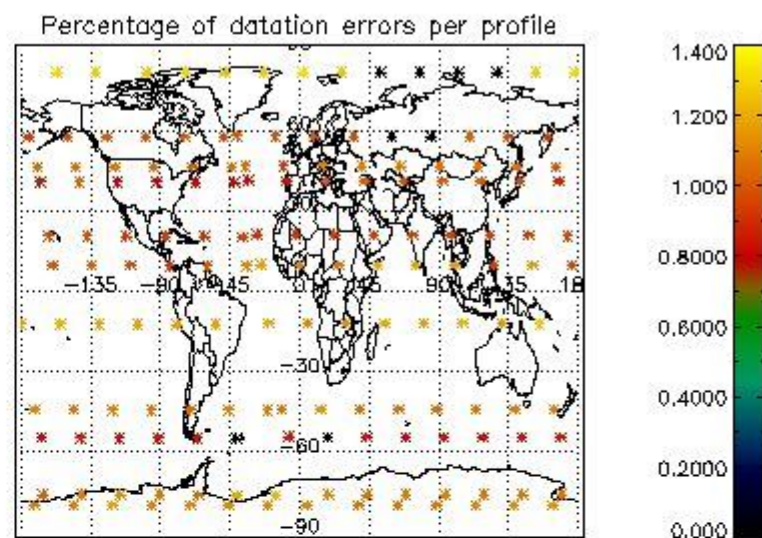

Percentage of flagged data per NO3 profile

4. Level 1 quality information per product

In this section it is plotted some information contained in the Quality Summary data set of the level 2 products that comes from the level 1b processing. Products without errors (error flag in the MPH set to "0") are used.

4.1 Plot quality information per product (time dependant) coming from level 1b processing

4.1.1 Plot level 1 quality information per product (time dependant): ENVISAT ASCENDING passes

4.1.2 Plot level 1 quality information per product (time dependant): ENVI SAT DESCENDING passes

4.2 Plot quality information per product coming from level 1b processing (world map)

4.2.1 Plot level 1 quality information per product (world map): ENVISAT ASCENDING passes

4.2.2 Plot level 1 quality information per product (world map): ENVISAT DESCENDING passes