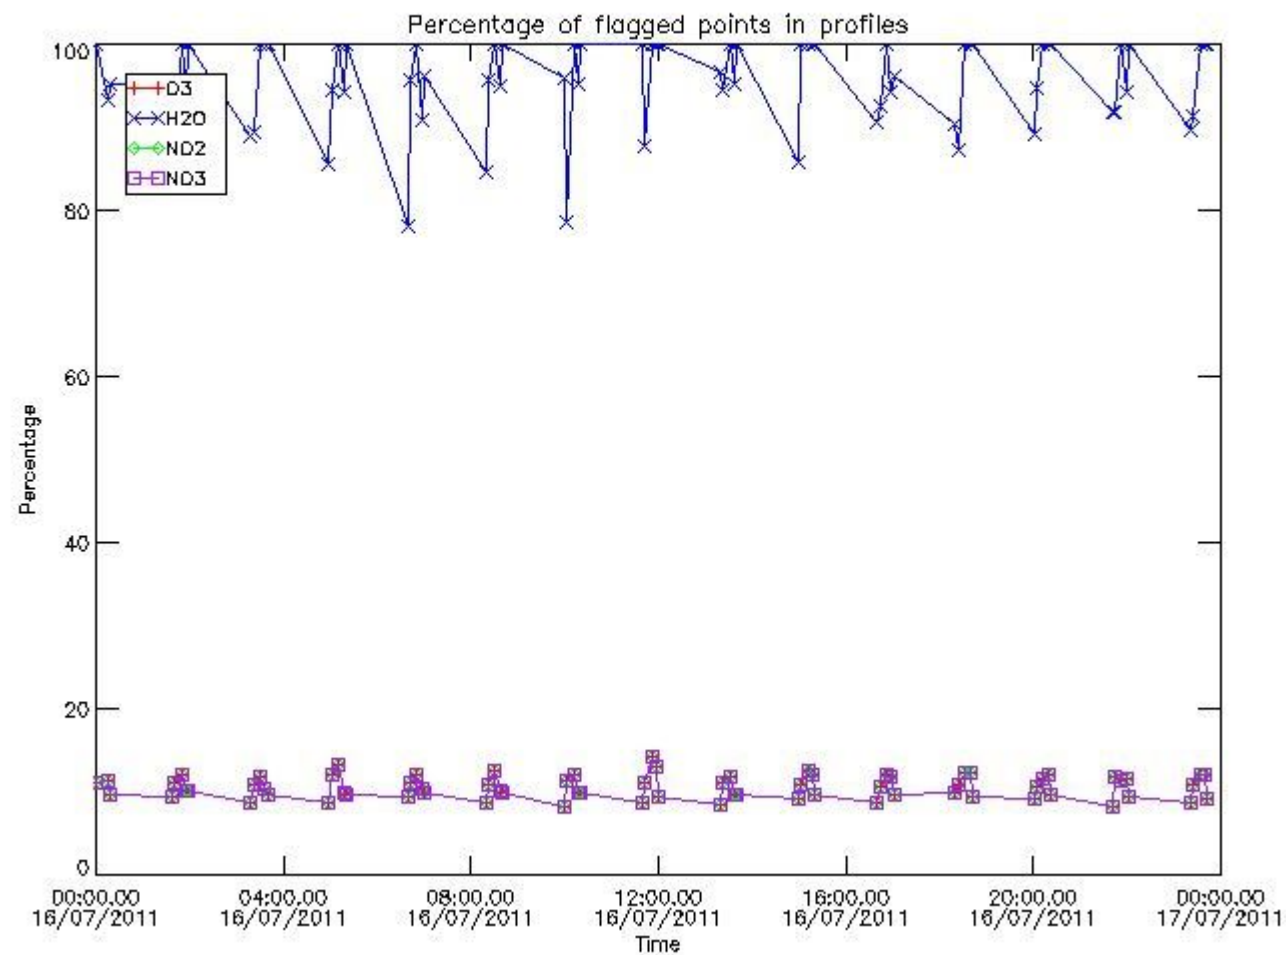

3. Quality information per product

In this section it is plotted some information contained in the Quality Summary data set of the level 2 products. Only products in dark limb conditions and without errors (error flag in the MPH set to "0") are used.

3.1 Plot quality information per product (time dependant)

3.2 Plot quality information per product (world map)