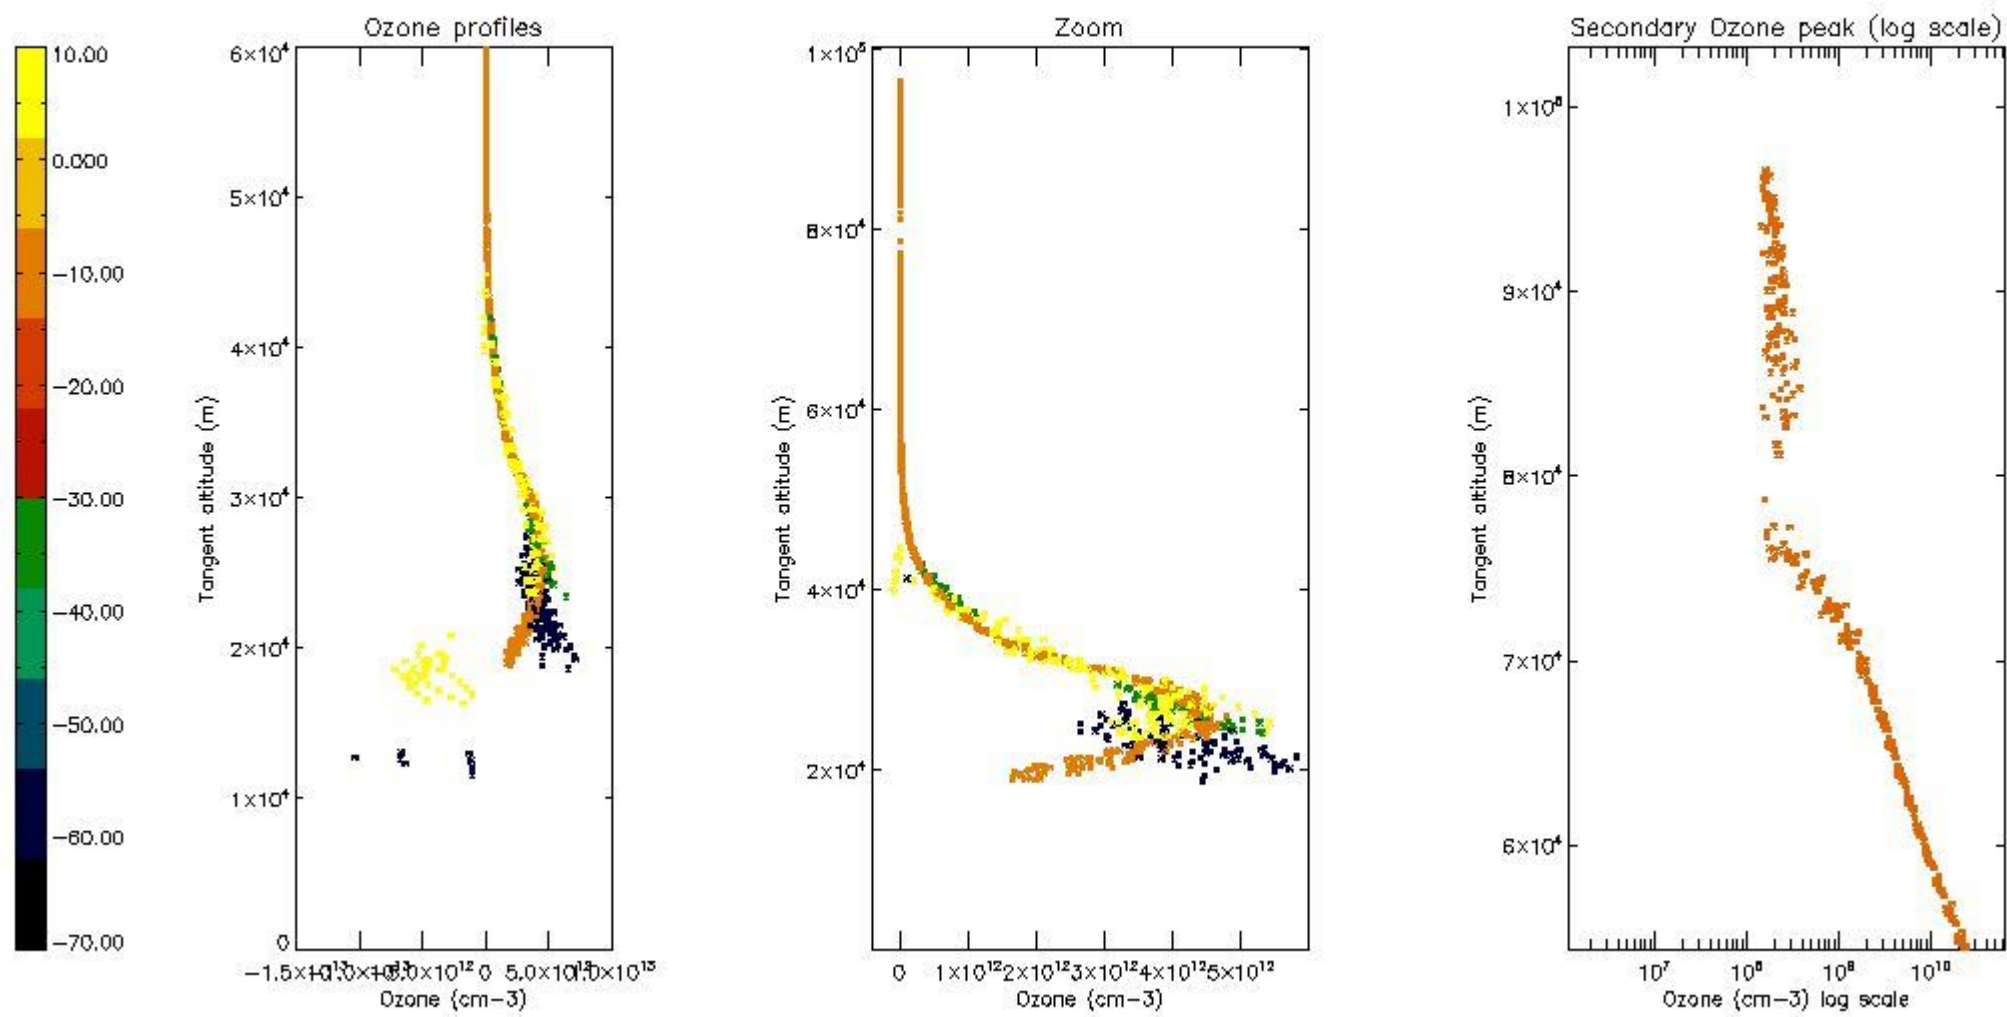

5.5 Plot ozone profiles where STD < 5% (dark without errors)

The colorbar represents the latitude.