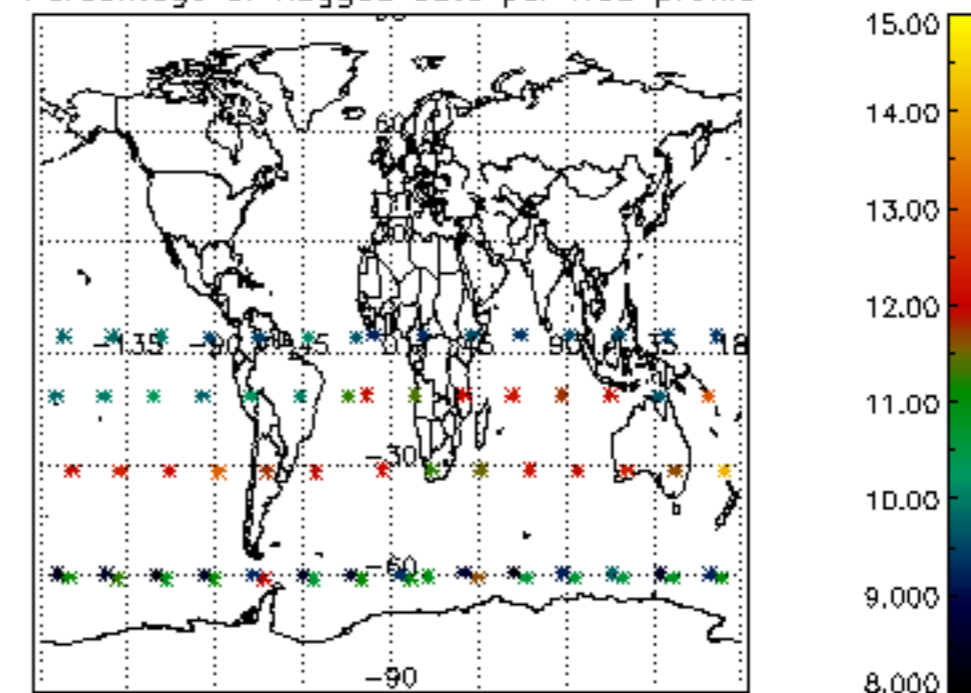

Percentage of flagged data per NO3 profile