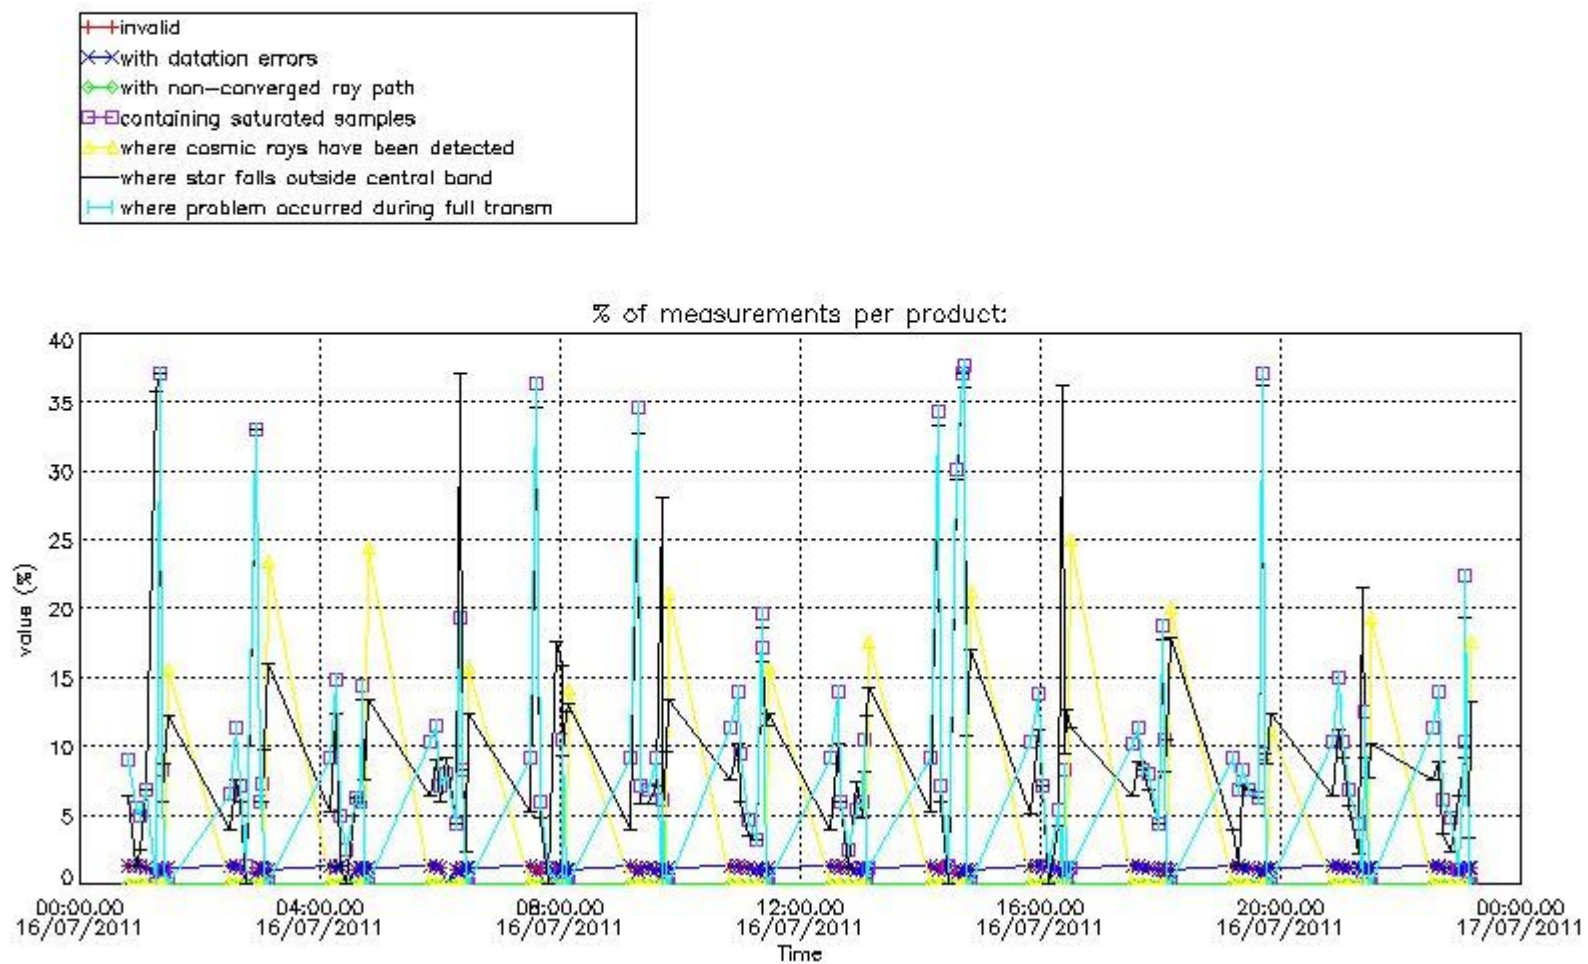

4.2 Plot quality information per product coming from level 1b processing (world map)

4.2.1 Plot level 1 quality information per product (world map): ENVISAT ASCENDING passes