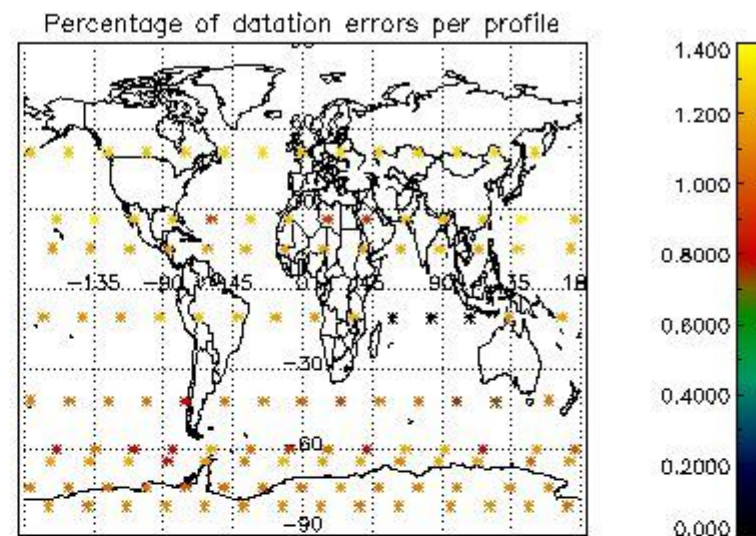

5. Trace gas profiles

5.1 Ozone statistics based on quality of products

The final quality of the products can be "measured" using the STD (Standard Deviation) attached to every point profile. This information is written to the parameter GOM_NL__2P/NL_LOCAL_SPECIES_DENSITY/o3_std of the level 2 products. The table below shows the statistics for given STD ranges.

The statistics are given with respect to the overall valid production:

- Products without fatal errors: GOM_NL__2P/MPH/PRODUCT_ERR=0
- Valid point profile: GOM_NL__2P/NL_LOCAL_SPECIES_DENSITY/pcd(0)=0

The 'Criteria' is applied to valid points of dark limb products:

- Products in dark limb illumination condition: GOM_NL__2P/NL_SUMMARY_QUALITY/obs_ill_cond=0
- Products without fatal errors: GOM_NL__2P/MPH/PRODUCT_ERR=0
- Valid point profile: GOM_NL__2P/NL_LOCAL_SPECIES_DENSITY/pcd(0)=0

So, the table below shows the percentage of dark limb and valid observations for each criteria with respect to the overall valid daily observations.

Criteria	% of total production
All STD	28
STD < 20	9