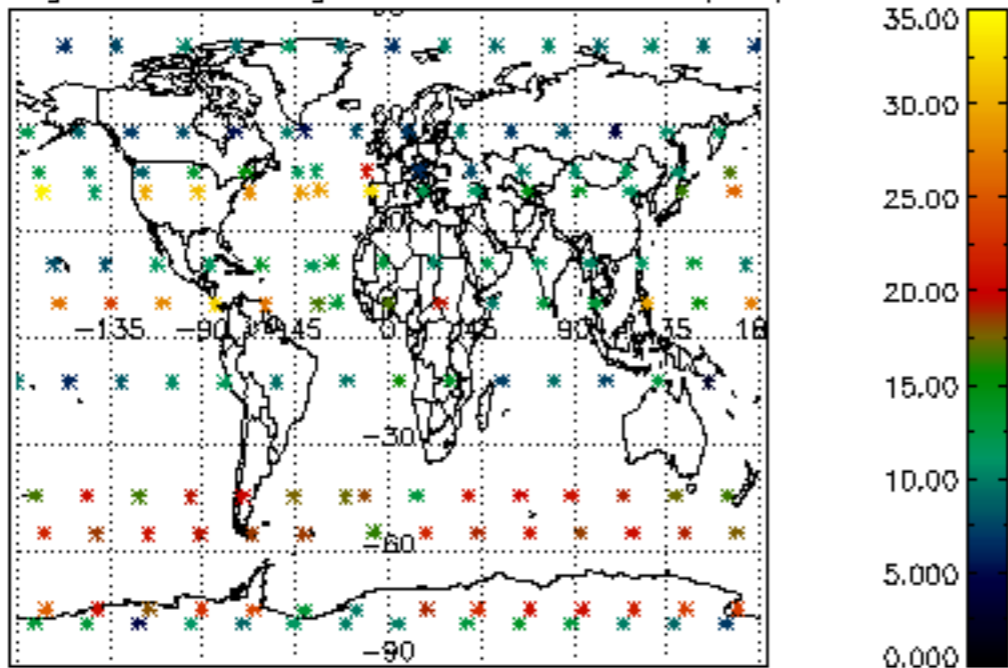

Percentage of cosmic ray hits per profile

Percentage of star falling outside central band per profile