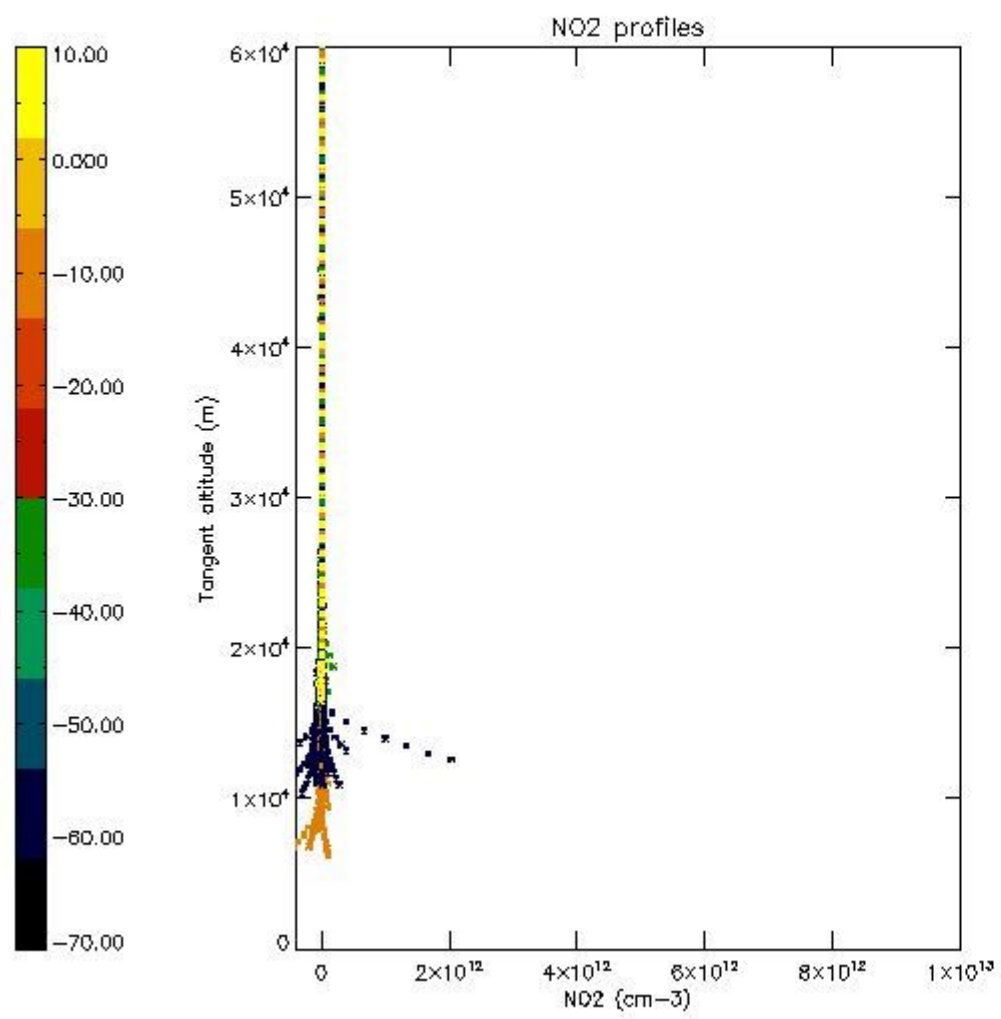

The colorbar represents the latitude.

5.4 Plot ozone profiles where STD < 10% (dark without errors)

The colorbar represents the latitude.

5.5 Plot ozone profiles where STD < 5% (dark without errors)

The colorbar represents the latitude.

5.6 Plot NO₂ profiles for all STD (dark without errors)

The colorbar represents the latitude.

5.7 Plot NO3 profiles for all STD (dark without errors)

The colorbar represents the latitude.

5.8 Plot H₂O profiles for all STD (only for occultations of stars 1,2,3,4,13,14,16,26,63 dark without errors)