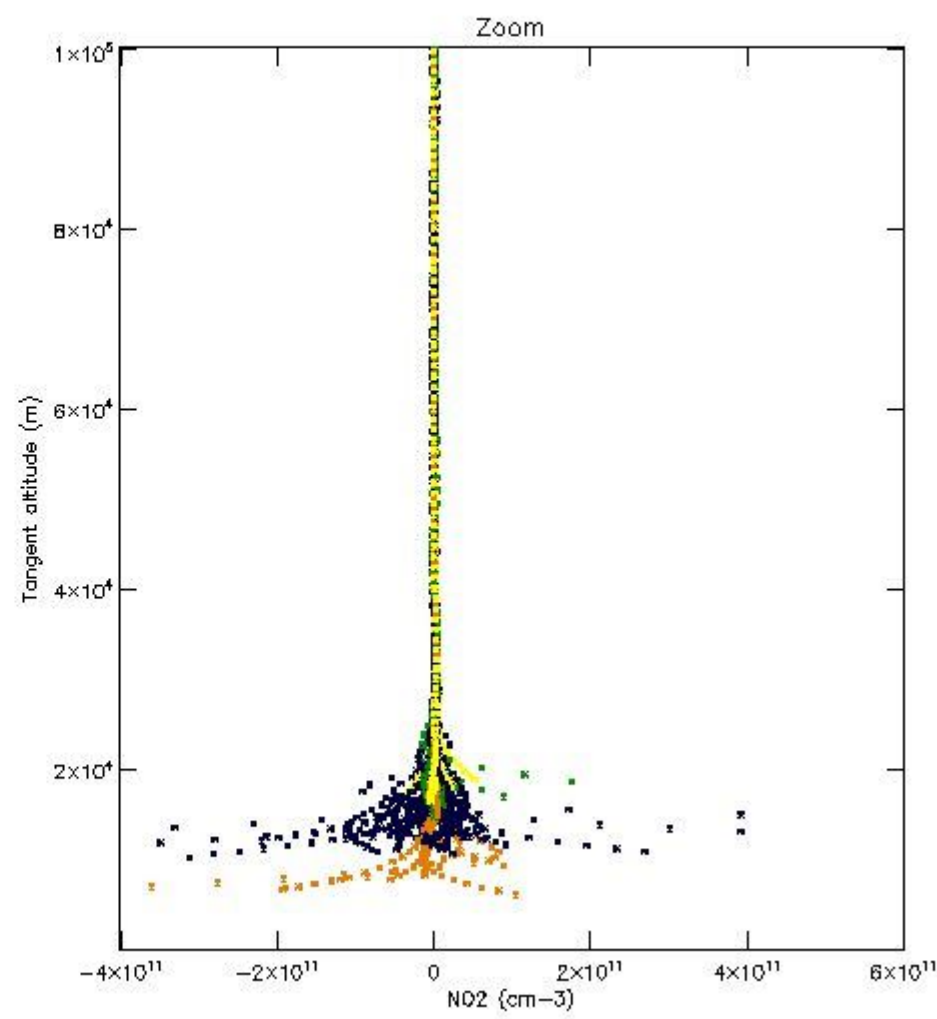

The colorbar represents the latitude.

5.4 Plot ozone profiles where STD < 10% (dark without errors)

The colorbar represents the latitude.

5.5 Plot ozone profiles where STD < 5% (dark without errors)

The colorbar represents the latitude.

5.6 Plot NO₂ profiles for all STD (dark without errors)

The colorbar represents the latitude.

5.7 Plot NO3 profiles for all STD (dark without errors)

The colorbar represents the latitude.

5.8 Plot H₂O profiles for all STD (only for occultations of stars 1,2,3,4,13,14,16,26,63 dark without errors)