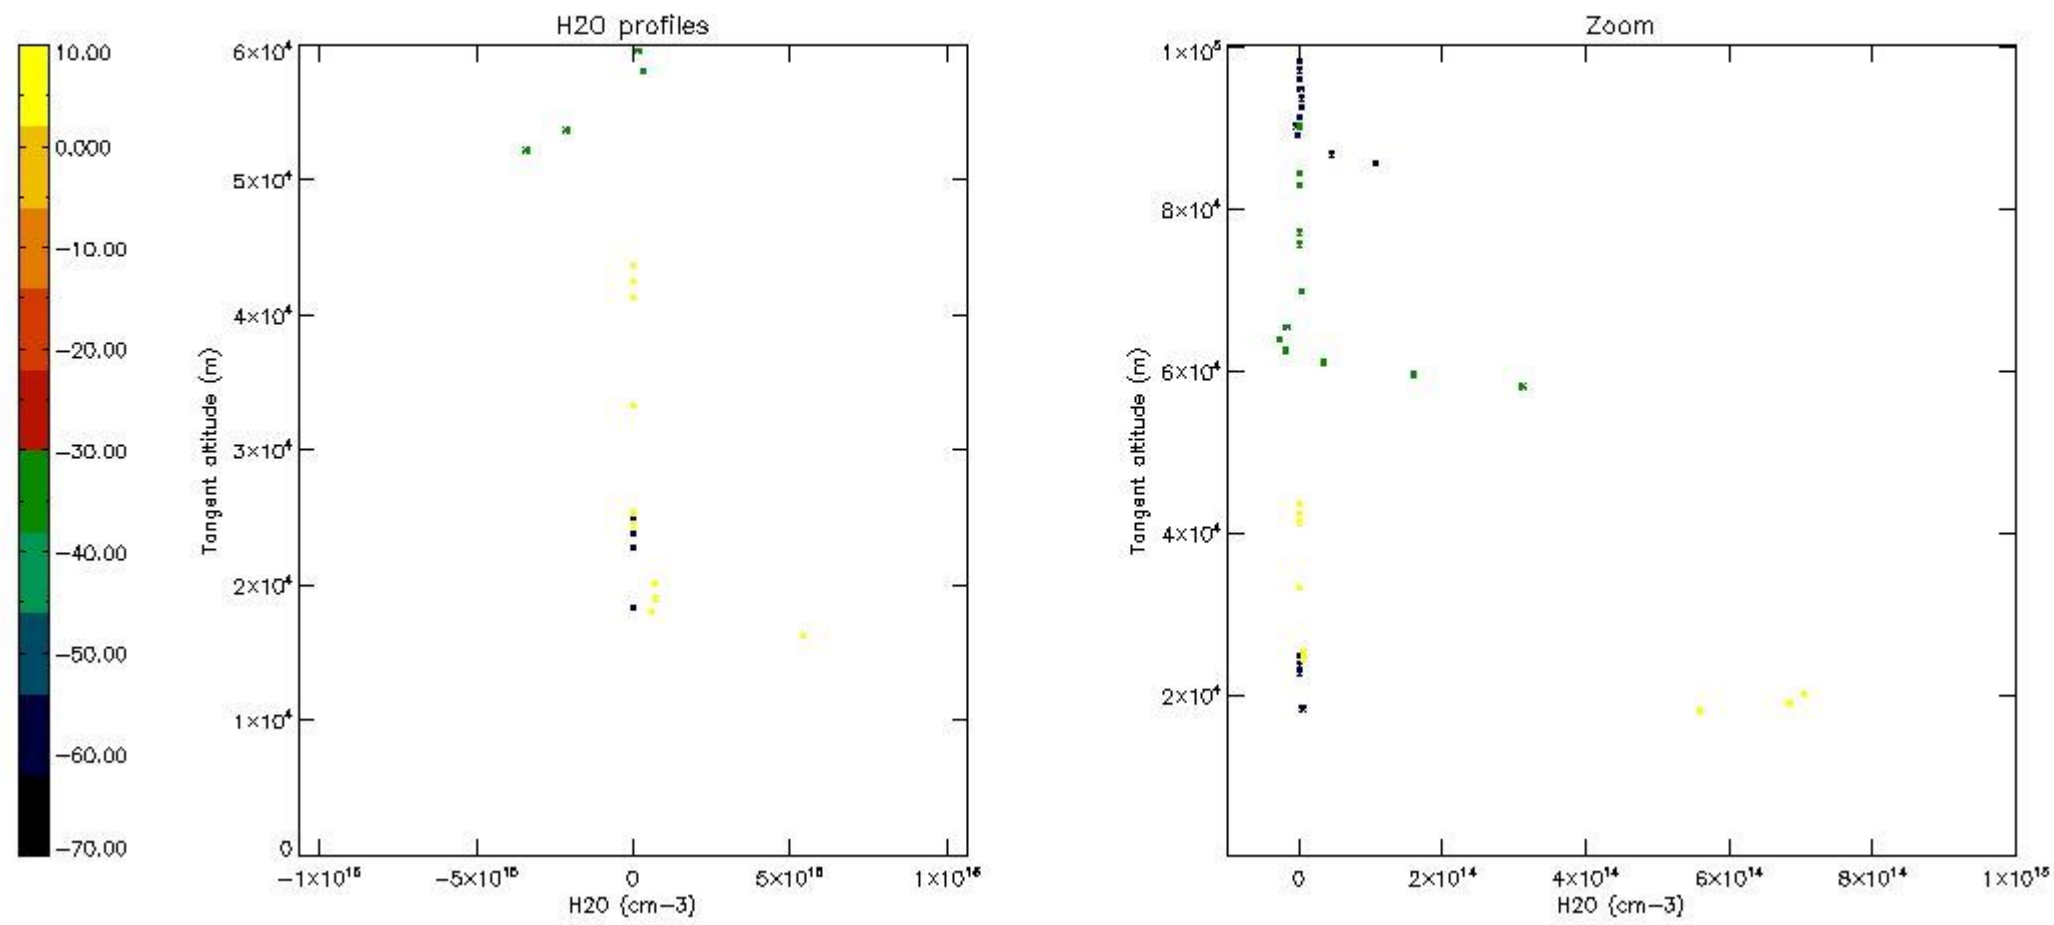

6. Auxiliary Data Files used for the production reported in section 2

The number reported in the third column indicates since which file (see list in section 2) the corresponding auxiliary file has been used. The fourth column is the date of those product files.

Type	Auxiliary Filename	Used since product	Used since product date
INST_PHYS_CHARACTERISTICS	GOM_INS_AXVIEC20091111_143220_20030716_120000_20500101_000000	1	16-JUL-2011 00:00:43
LEVEL-2_PROC_CONFIG	GOM_PR2_AXVIEC20091111_152718_20020301_000000_20500101_000000	1	16-JUL-2011 00:00:43
CROSS_SECTIONS_FILE	GOM_CRS_AXVIEC20091111_154832_20020301_000000_20500101_000000	1	16-JUL-2011 00:00:43