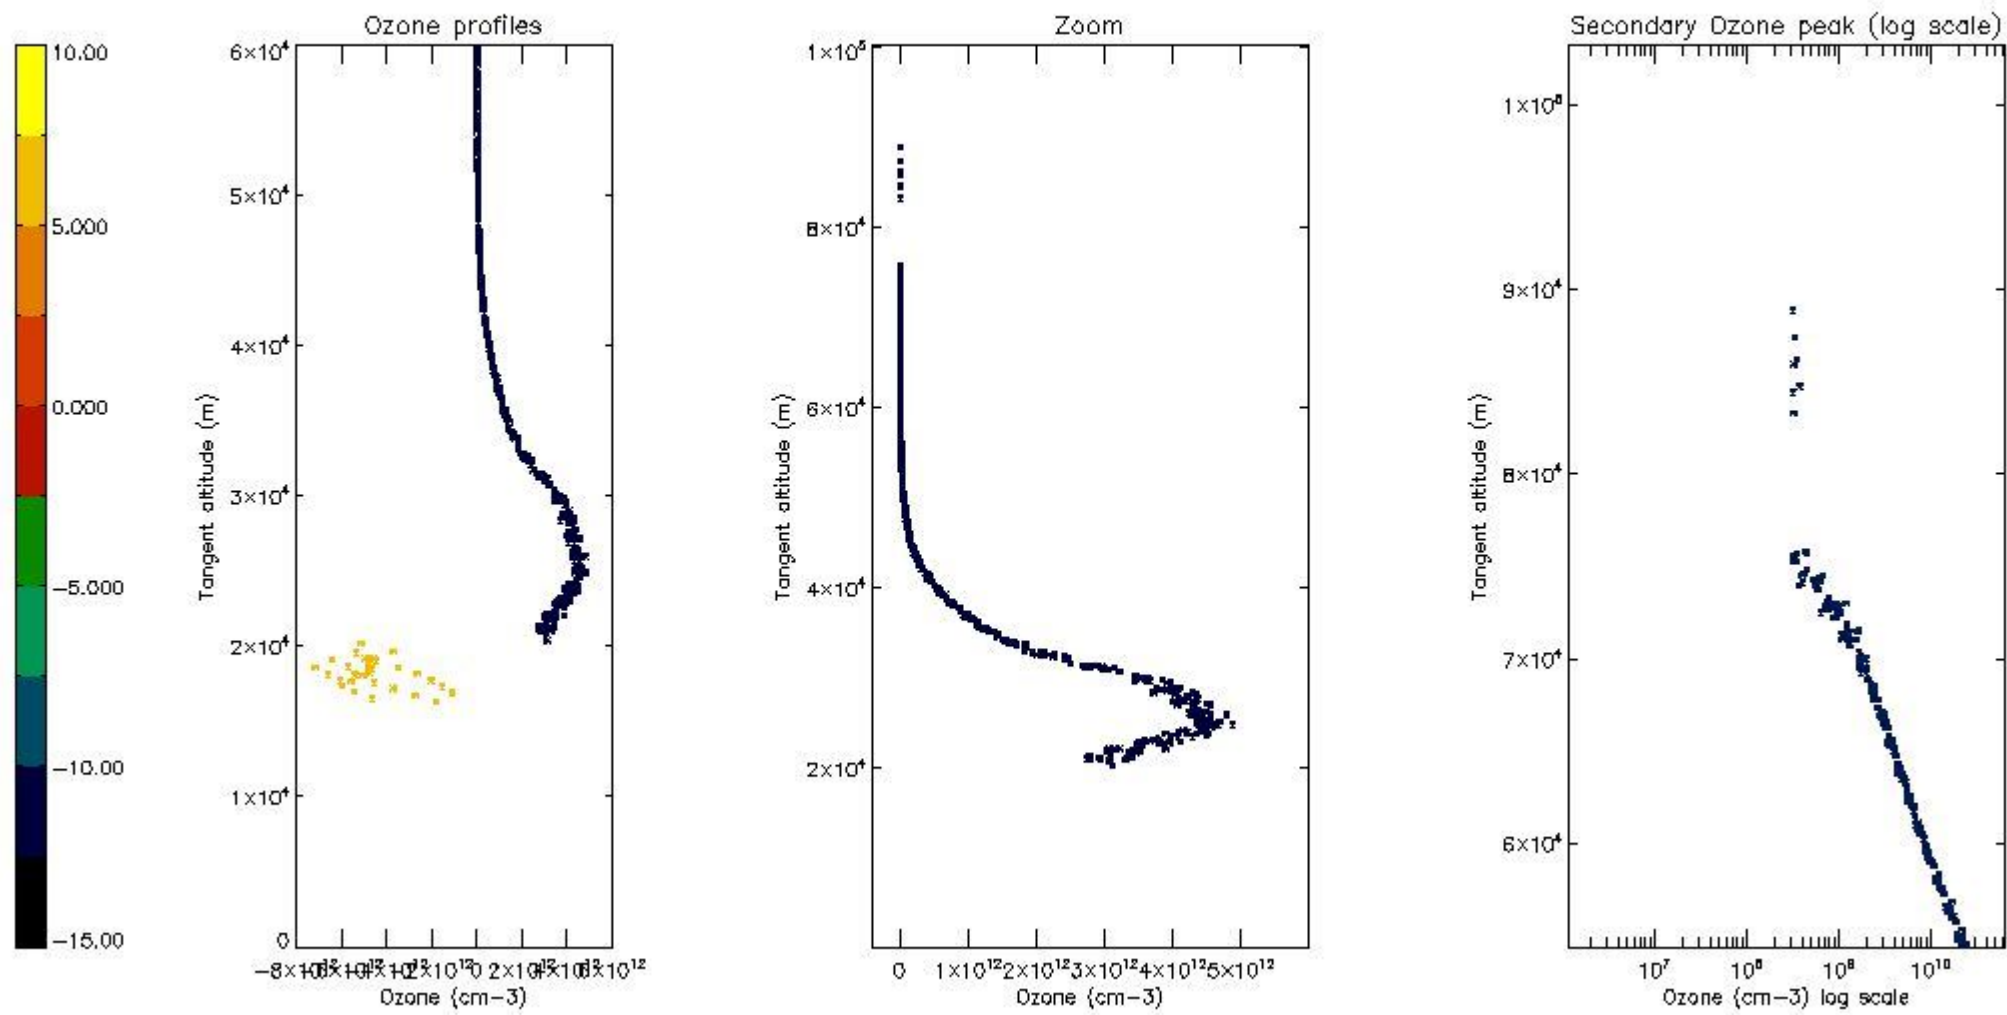

The colorbar represents the latitude.

5.4 Plot ozone profiles where STD < 10% (dark without errors)

The colorbar represents the latitude.

5.5 Plot ozone profiles where STD < 5% (dark without errors)

The colorbar represents the latitude.

5.6 Plot NO₂ profiles for all STD (dark without errors)

The colorbar represents the latitude.

5.7 Plot NO3 profiles for all STD (dark without errors)

The colorbar represents the latitude.

5.8 Plot H₂O profiles for all STD (only for occultations of stars 1,2,3,4,13,14,16,26,63 dark without errors)