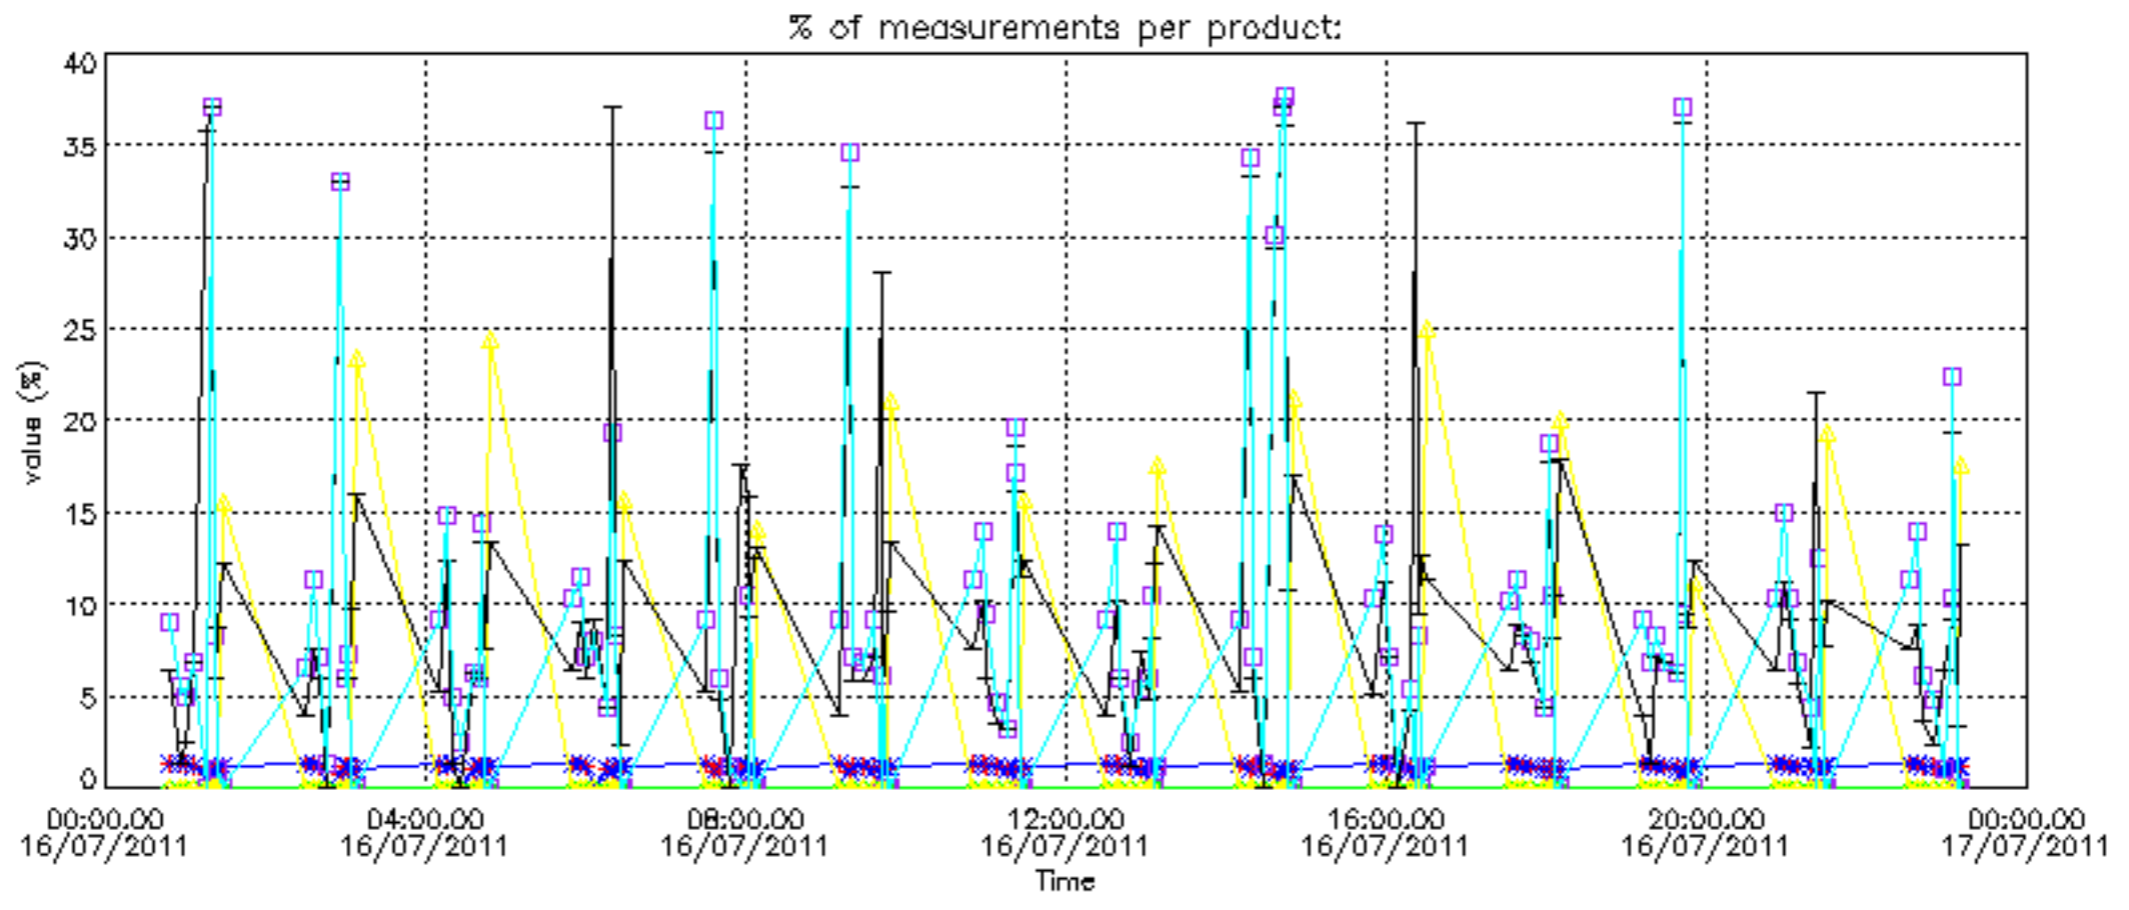

Percentage of cosmic ray hits per profile

Percentage of datation errors per profile