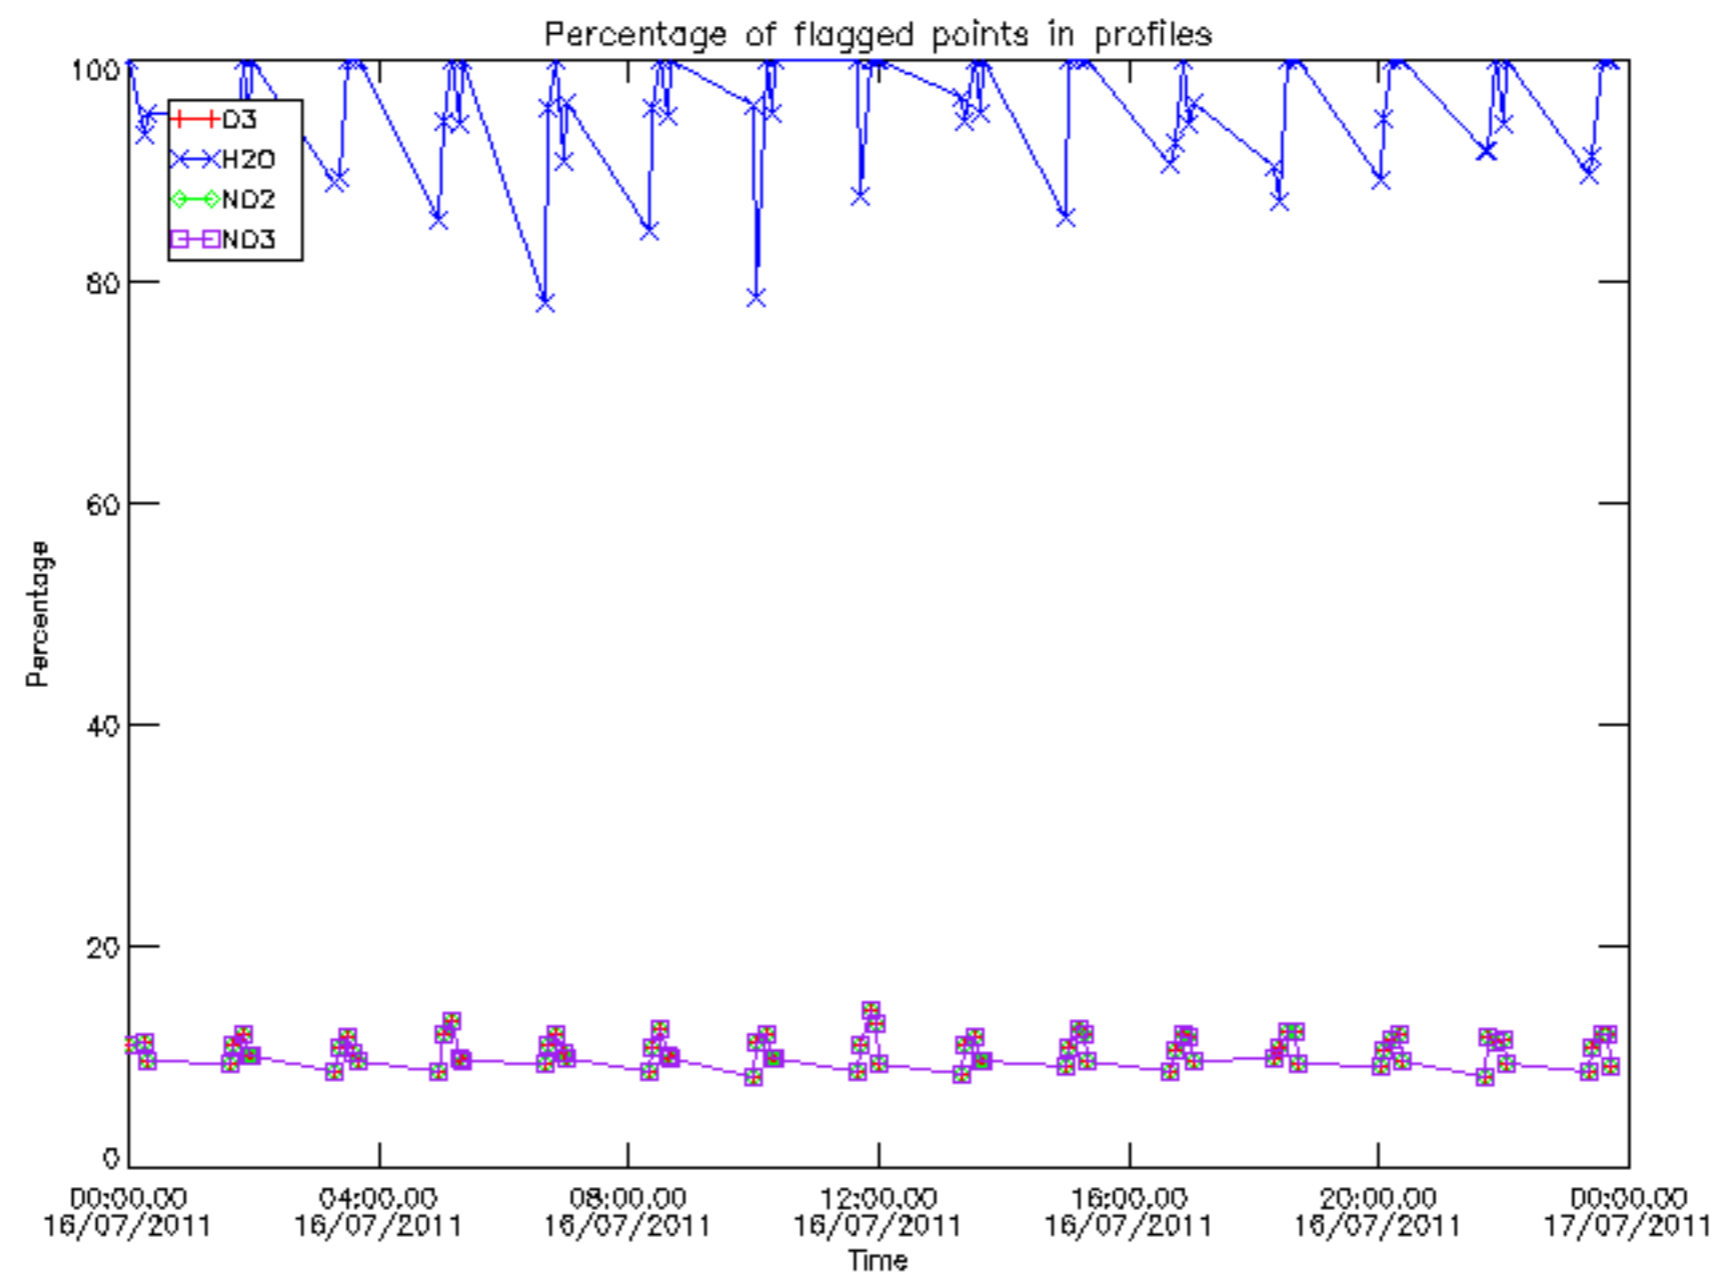

Percentage of flagged data per D3 profile

Percentage of flagged data per H2O profile