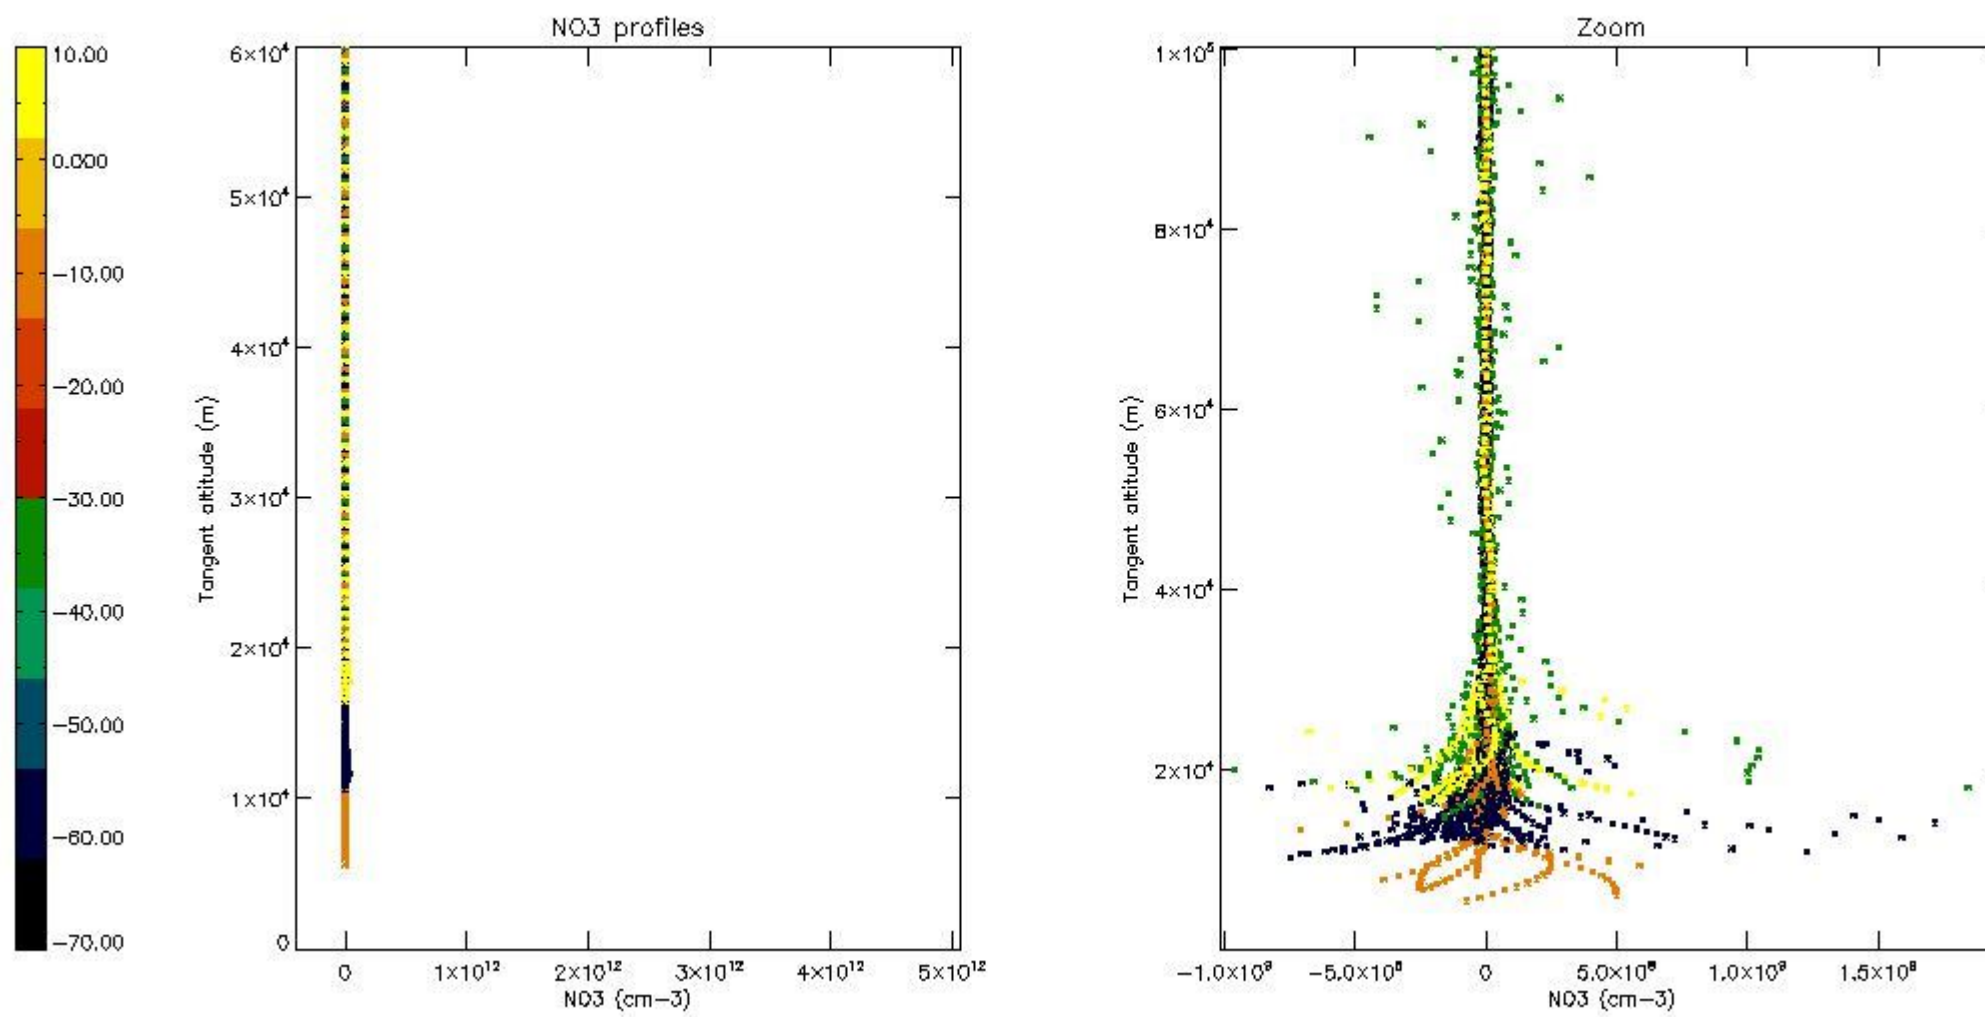

The colorbar represents the latitude.

5.4 Plot ozone profiles where STD < 10% (dark without errors)

The colorbar represents the latitude.

5.5 Plot ozone profiles where STD < 5% (dark without errors)

The colorbar represents the latitude.

5.6 Plot NO₂ profiles for all STD (dark without errors)

The colorbar represents the latitude.

5.7 Plot NO3 profiles for all STD (dark without errors)

The colorbar represents the latitude.

5.8 Plot H₂O profiles for all STD (only for occultations of stars 1,2,3,4,13,14,16,26,63 dark without errors)