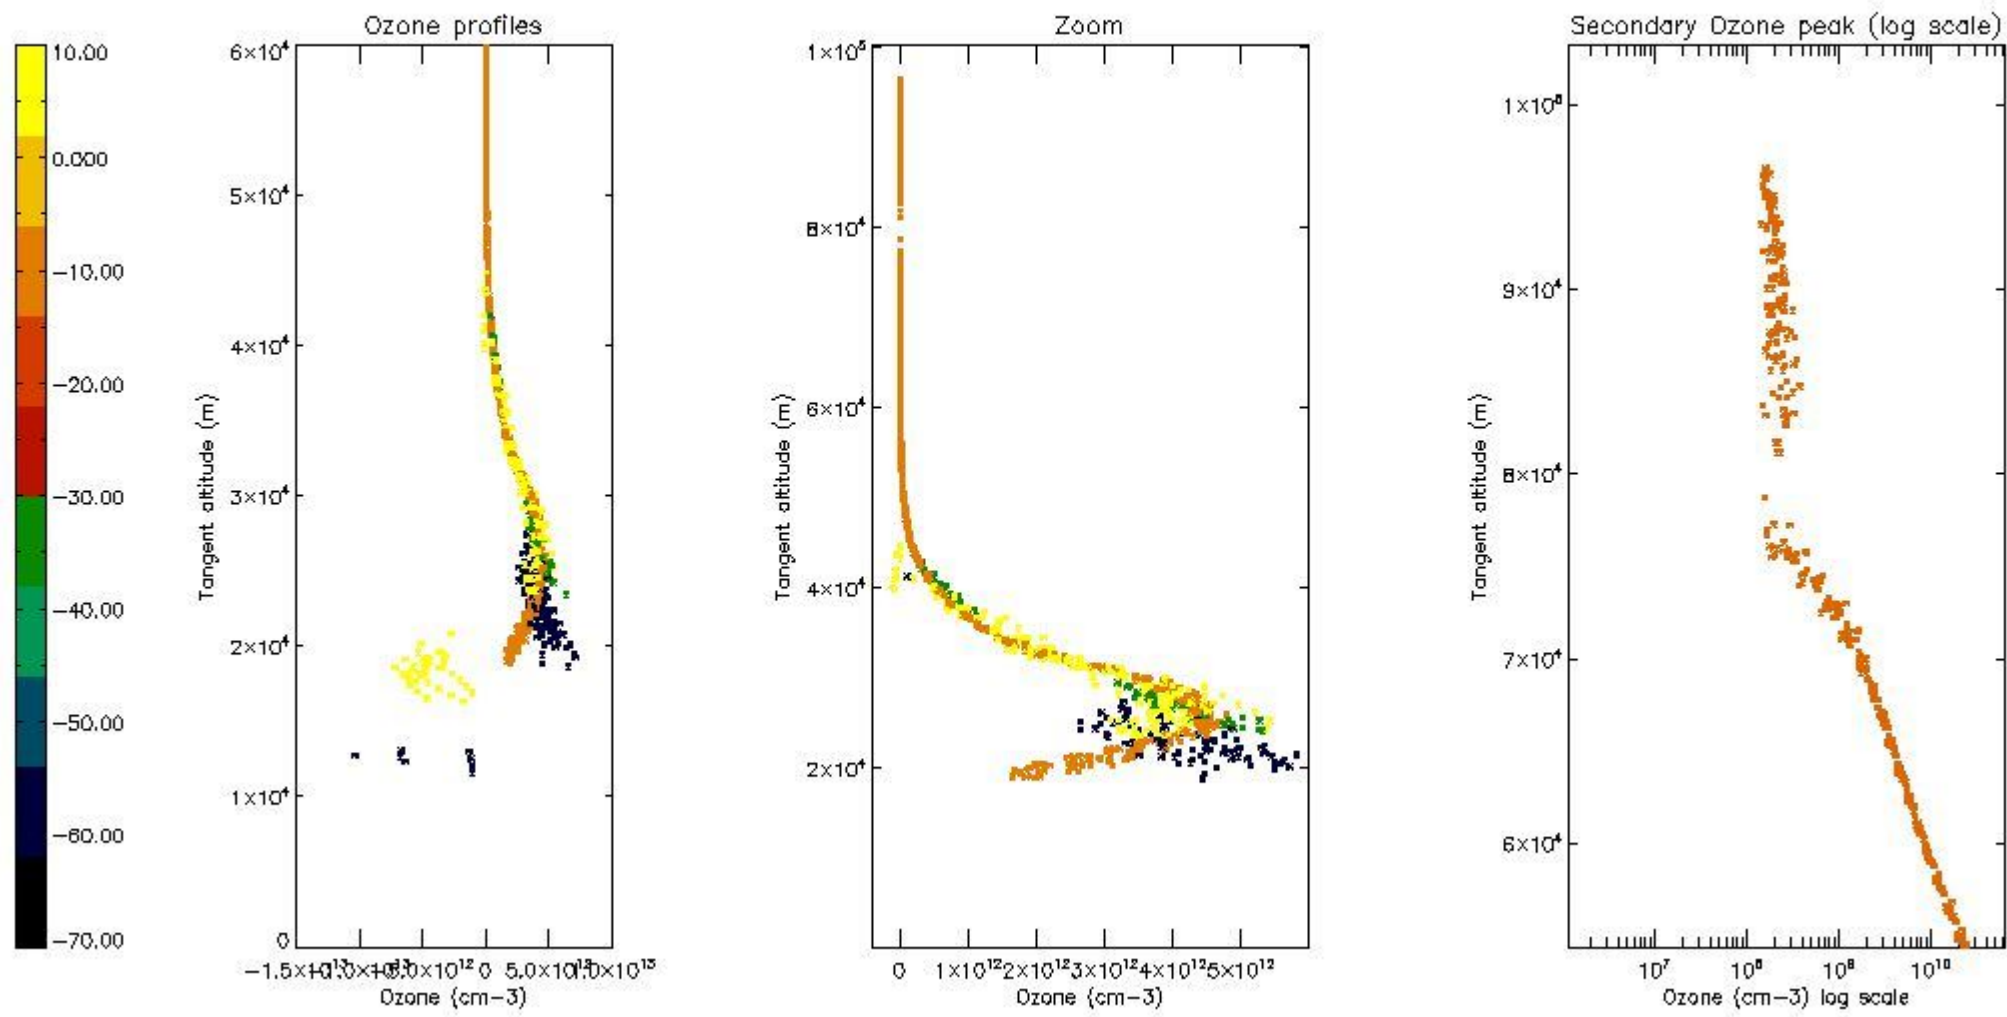

So, the table below shows the percentage of dark limb and valid observations for each criteria with respect to the overall valid daily observations.

| Criteria | % of total production |
|----------|-----------------------|
| All STD | 28 |
| STD < 20 | 9 |

| | |
|----------|---|
| STD < 10 | 5 |
| STD < 5 | 3 |

5.2 Plot ozone profiles for all STD (dark without errors)

The colorbar represents the latitude.

5.3 Plot ozone profiles where STD < 20% (dark without errors)

The colorbar represents the latitude.

5.4 Plot ozone profiles where STD < 10% (dark without errors)

The colorbar represents the latitude.

5.5 Plot ozone profiles where STD < 5% (dark without errors)

The colorbar represents the latitude.