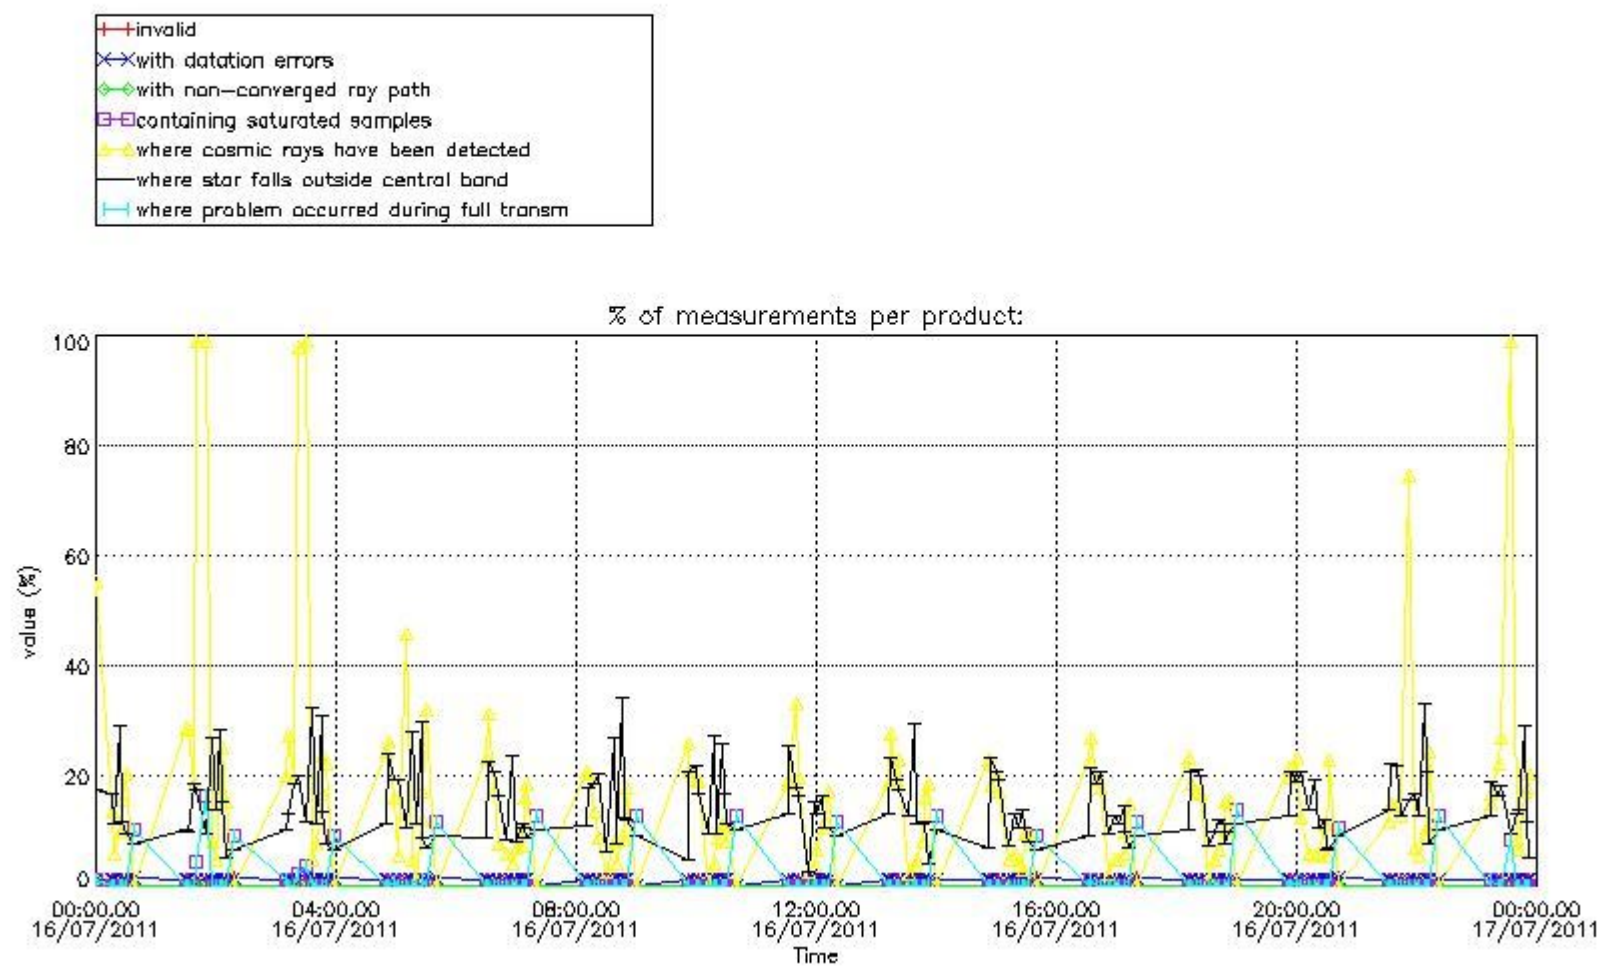

4.1.2 Plot level 1 quality information per product (time dependant): ENVI SAT DESCENDING passes