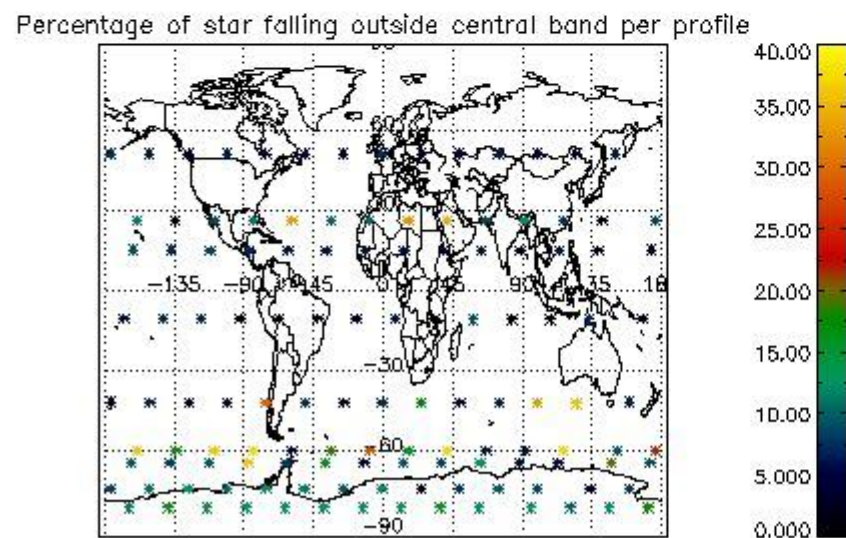

5. Trace gas profiles

5.1 Ozone statistics based on quality of products

The final quality of the products can be "measured" using the STD (Standard Deviation) attached to every point profile. This information is written to the parameter GOM_NL__2P/NL_LOCAL_SPECIES_DENSITY/o3_std of the level 2 products. The table below shows the statistics for given STD ranges.

The statistics are given with respect to the overall valid production:

- Products without fatal errors: GOM_NL__2P/MPH/PRODUCT_ERR=0
- Valid point profile: GOM_NL__2P/NL_LOCAL_SPECIES_DENSITY/pcd(0)=0

The 'Criteria' is applied to valid points of dark limb products:

- Products in dark limb illumination condition: GOM_NL__2P/NL_SUMMARY_QUALITY/obs_ill_cond=0
- Products without fatal errors: GOM_NL__2P/MPH/PRODUCT_ERR=0
- Valid point profile: GOM_NL__2P/NL_LOCAL_SPECIES_DENSITY/pcd(0)=0

So, the table below shows the percentage of dark limb and valid observations for each criteria with respect to the overall valid daily observations.

Criteria	% of total production
All STD	28
STD < 20	9