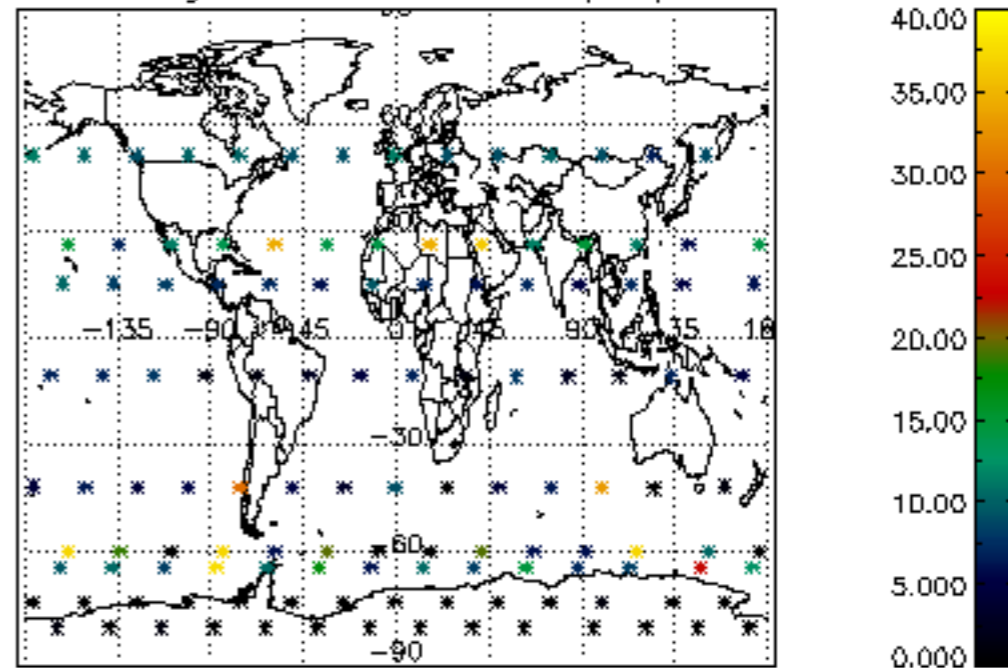

Percentage of saturation errors per profile