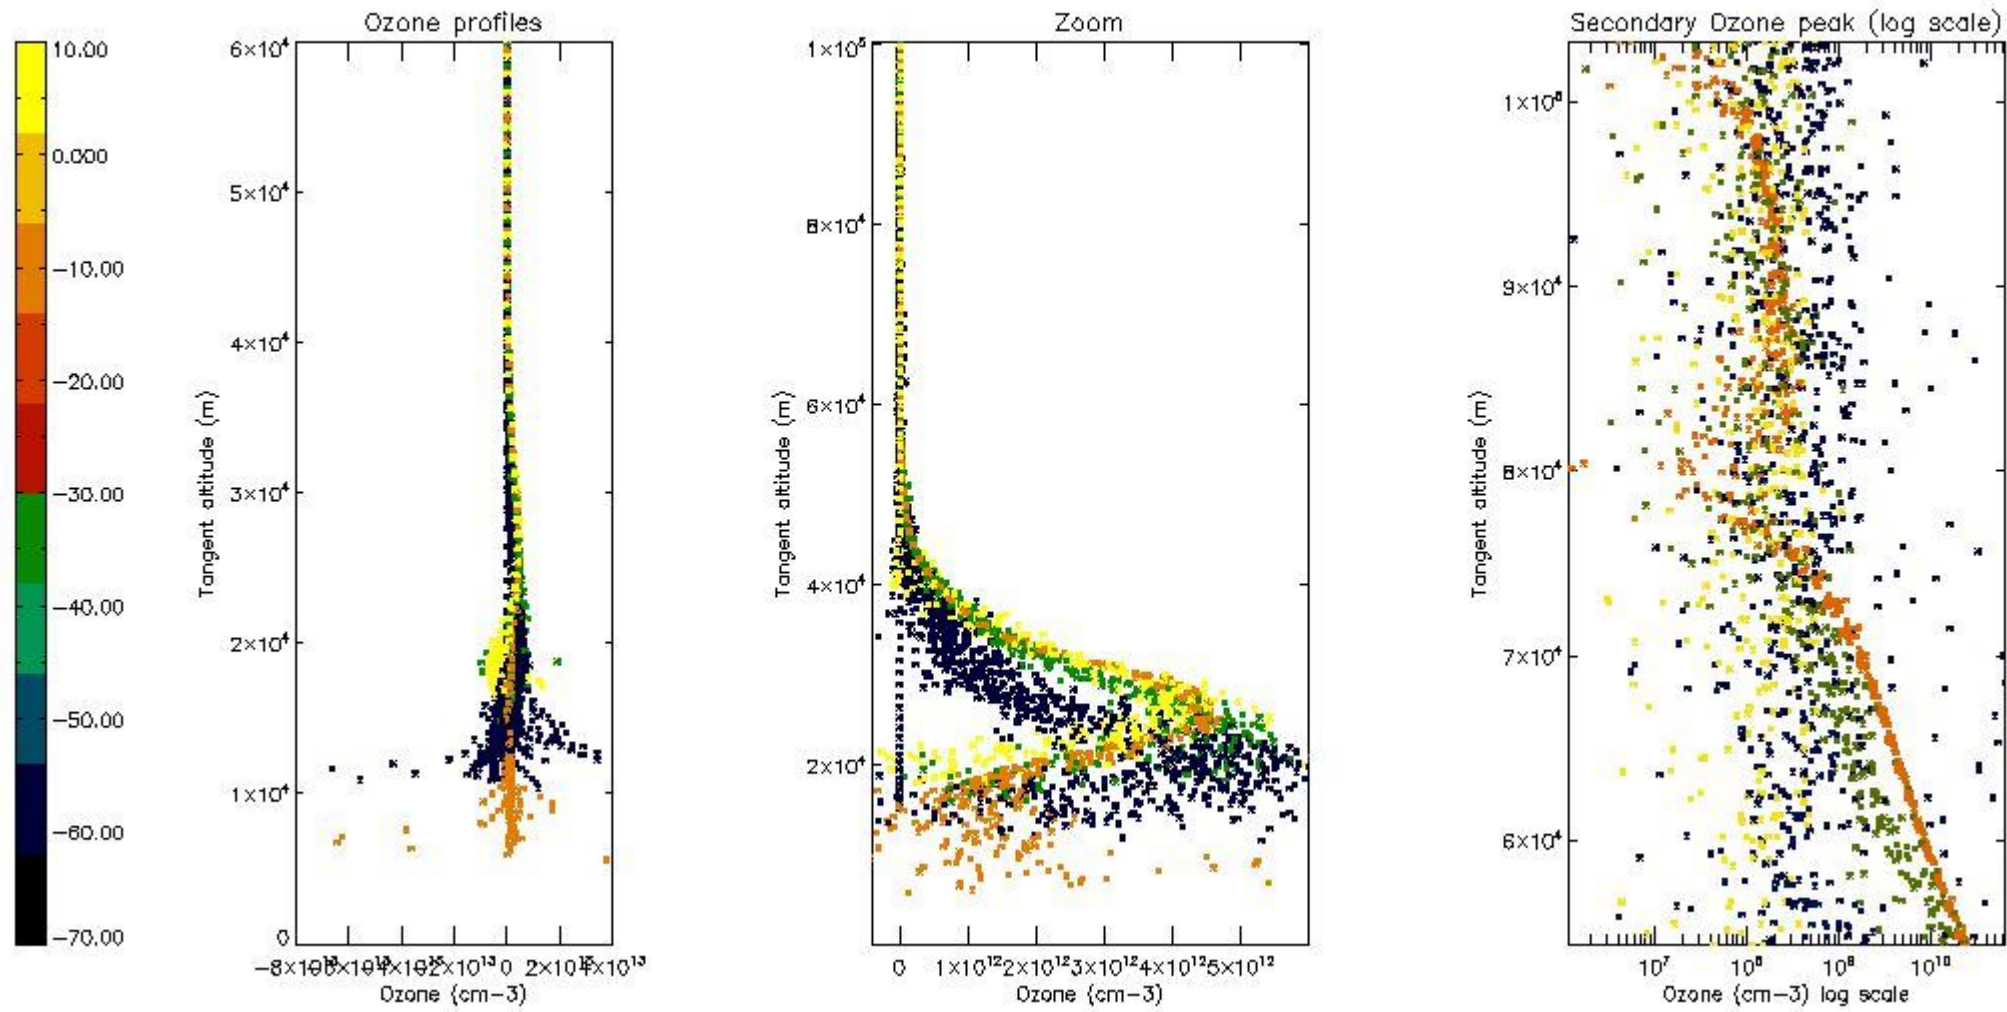

STD < 10	5
STD < 5	3

5.2 Plot ozone profiles for all STD (dark without errors)

The colorbar represents the latitude.

5.3 Plot ozone profiles where STD < 20% (dark without errors)

The colorbar represents the latitude.