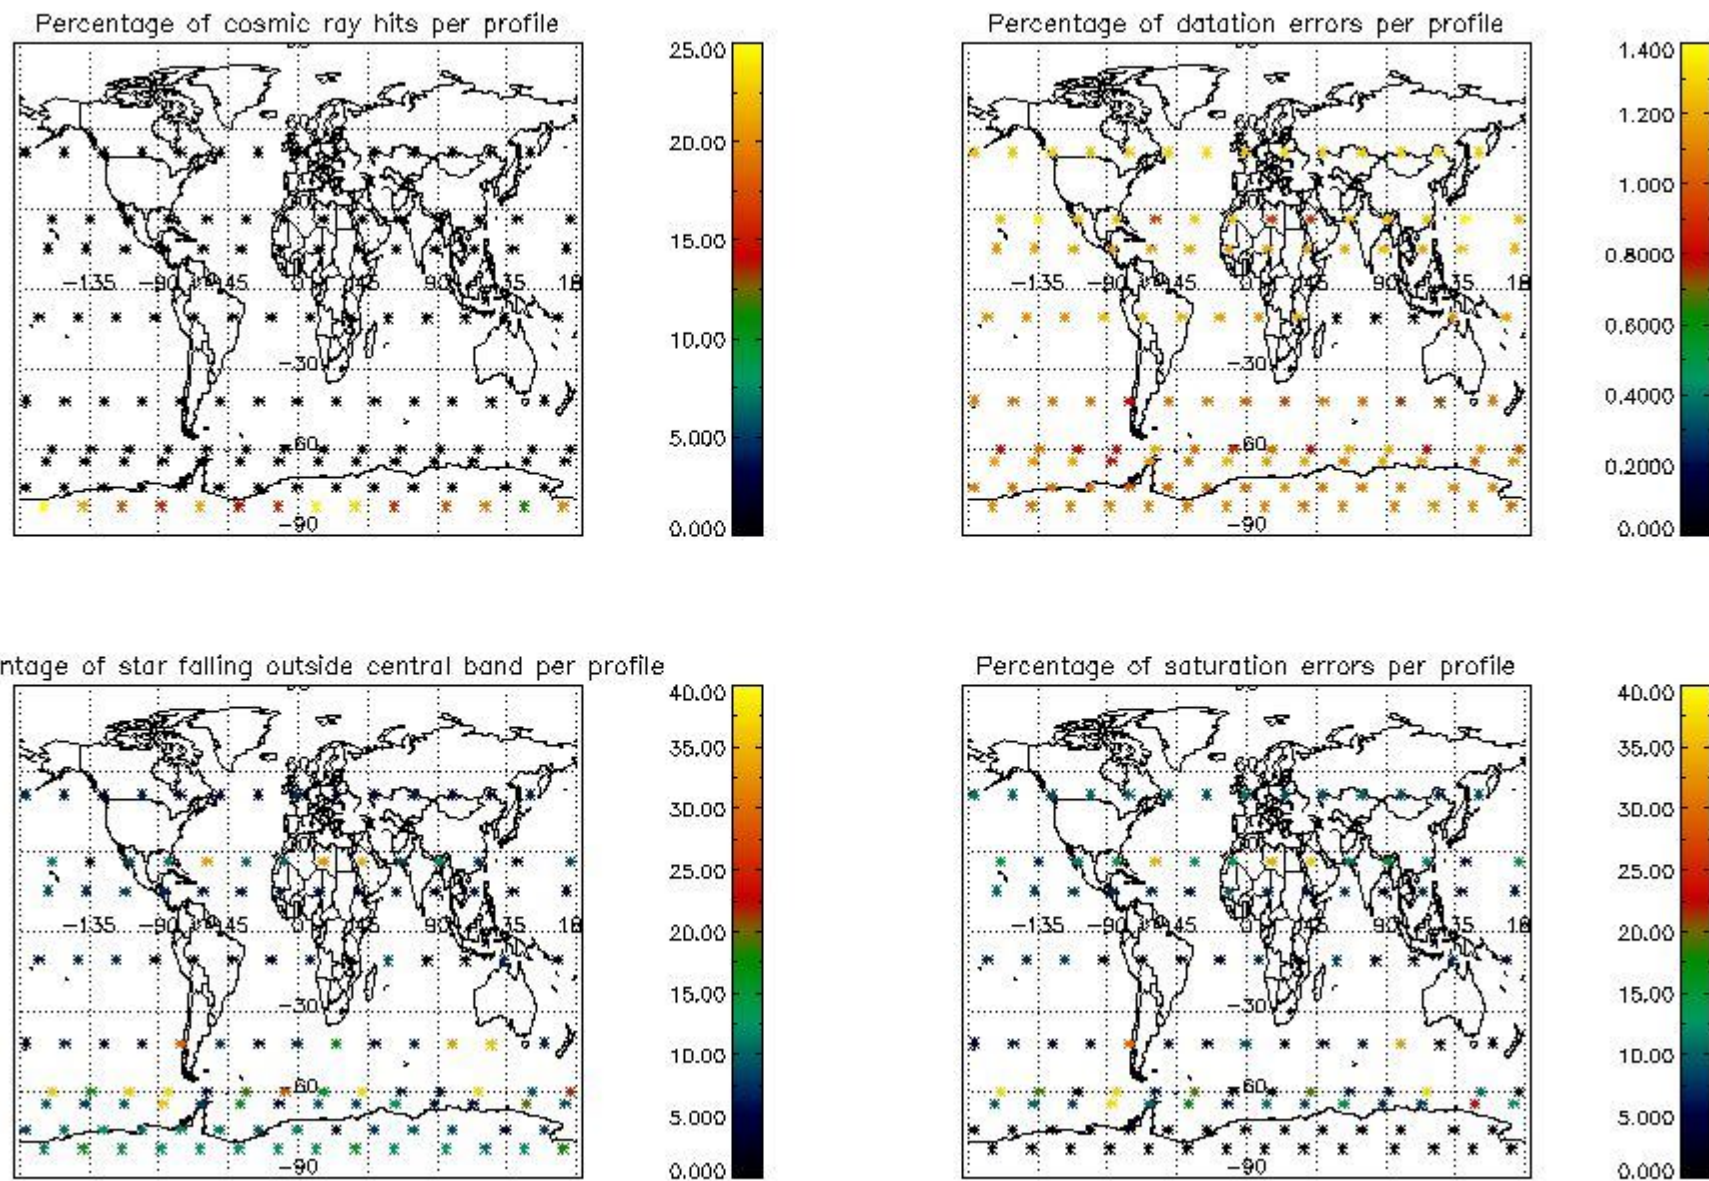

4.2.2 Plot level 1 quality information per product (world map): ENVISAT DESCENDING passes

5. Trace gas profiles

5.1 Ozone statistics based on quality of products

The final quality of the products can be "measured" using the STD (Standard Deviation) attached to every point profile. This information is written to the parameter GOM_NL__2P/NL_LOCAL_SPECIES_DENSITY/o3_std of the level 2 products. The table below shows the statistics for given STD ranges.

The statistics are given with respect to the overall valid production:

- Products without fatal errors: GOM_NL__2P/MPH/PRODUCT_ERR=0
- Valid point profile: GOM_NL__2P/NL_LOCAL_SPECIES_DENSITY/pcd(0)=0

The 'Criteria' is applied to valid points of dark limb products:

- Products in dark limb illumination condition: GOM_NL__2P/NL_SUMMARY_QUALITY/obs_ill_cond=0
- Products without fatal errors: GOM_NL__2P/MPH/PRODUCT_ERR=0
- Valid point profile: GOM_NL__2P/NL_LOCAL_SPECIES_DENSITY/pcd(0)=0

So, the table below shows the percentage of dark limb and valid observations for each criteria with respect to the overall valid daily observations.

Criteria	% of total production
All STD	28
STD < 20	9