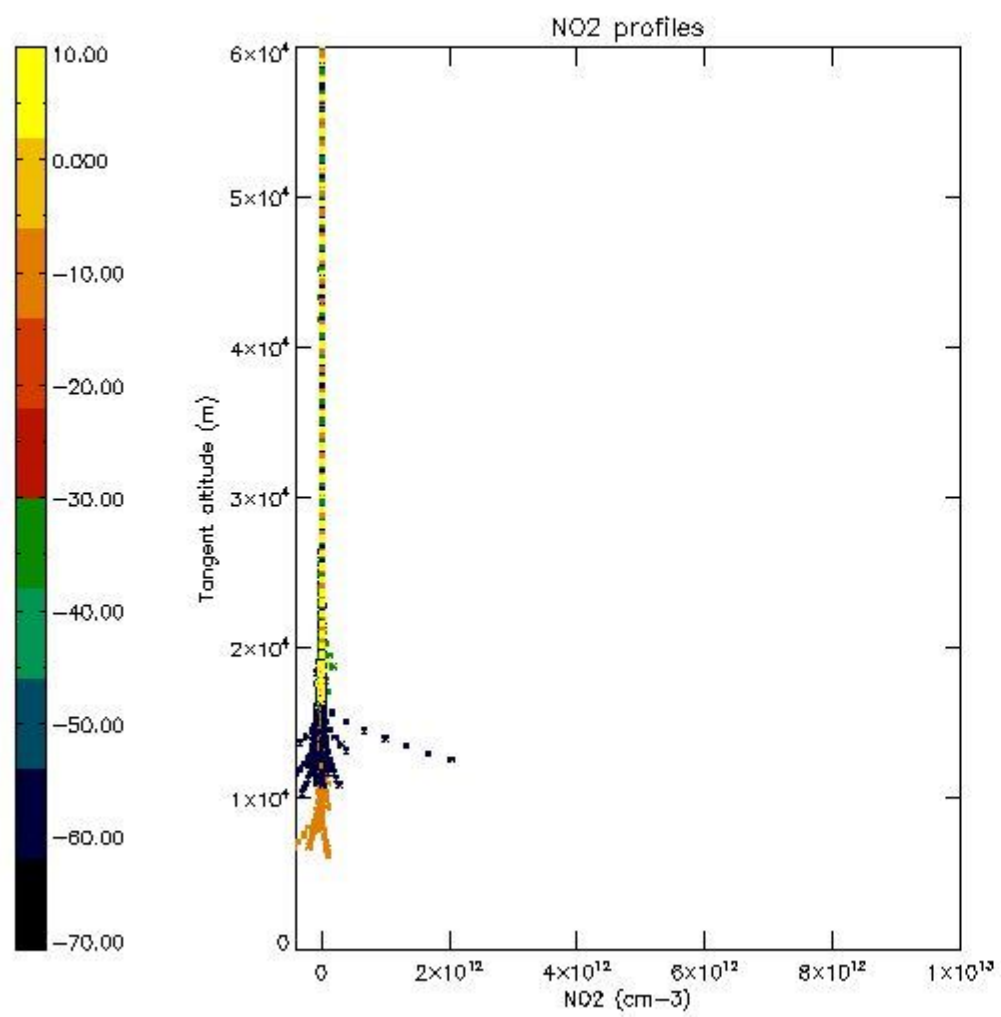

5.7 Plot NO3 profiles for all STD (dark without errors)

The colorbar represents the latitude.