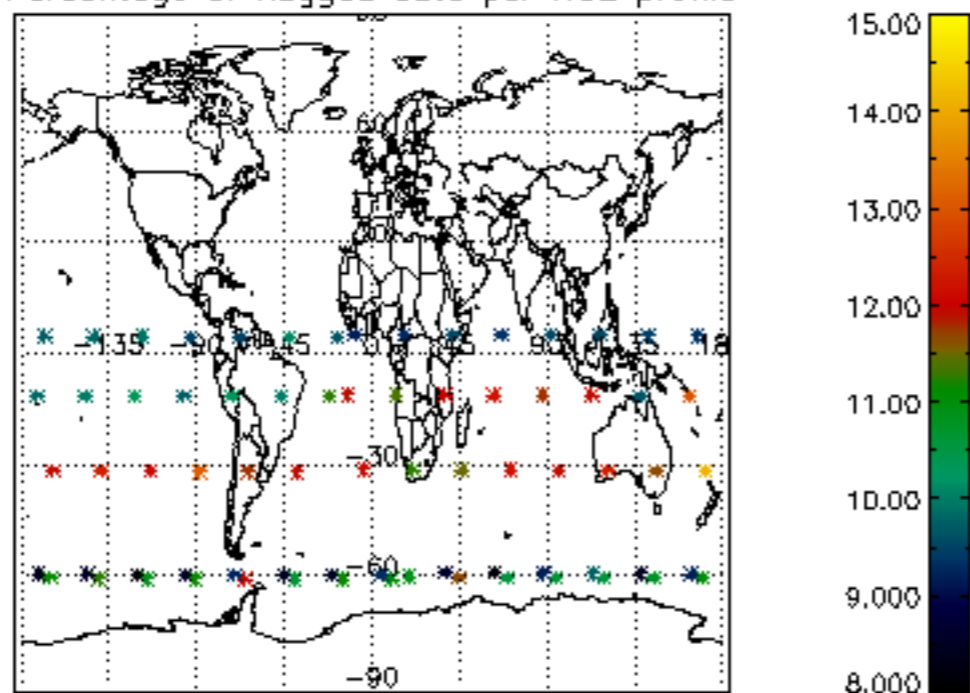

Percentage of flagged data per NO2 profile