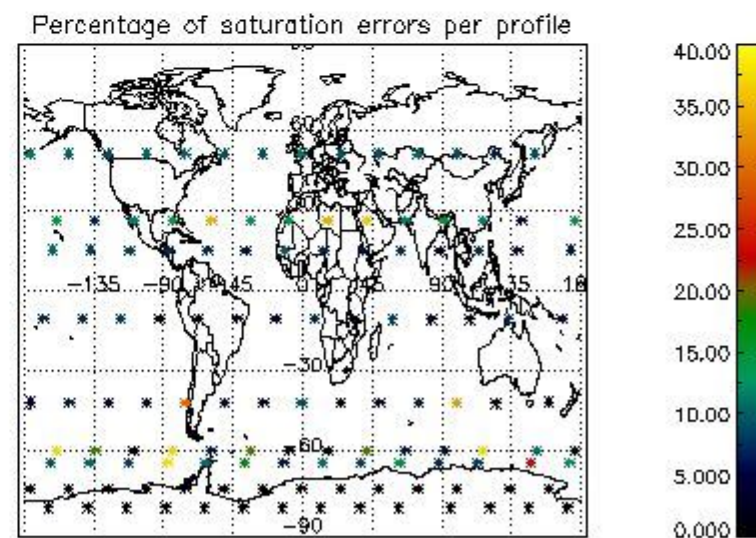

5. Trace gas profiles

5.1 Ozone statistics based on quality of products

The final quality of the products can be "measured" using the STD (Standard Deviation) attached to every point profile. This information is written to the parameter GOM_NL__2P/NL_LOCAL_SPECIES_DENSITY/o3_std of the level 2 products. The table below shows the statistics for given STD ranges.

The statistics are given with respect to the overall valid production:

- Products without fatal errors: GOM_NL__2P/MPH/PRODUCT_ERR=0
- Valid point profile: GOM_NL__2P/NL_LOCAL_SPECIES_DENSITY/pcd(0)=0

The 'Criteria' is applied to valid points of dark limb products:

- Products in dark limb illumination condition: GOM_NL__2P/NL_SUMMARY_QUALITY/obs_ill_cond=0
- Products without fatal errors: GOM_NL__2P/MPH/PRODUCT_ERR=0
- Valid point profile: GOM_NL__2P/NL_LOCAL_SPECIES_DENSITY/pcd(0)=0

So, the table below shows the percentage of dark limb and valid observations for each criteria with respect to the overall valid daily observations.

Criteria	% of total production
All STD	28
STD < 20	9