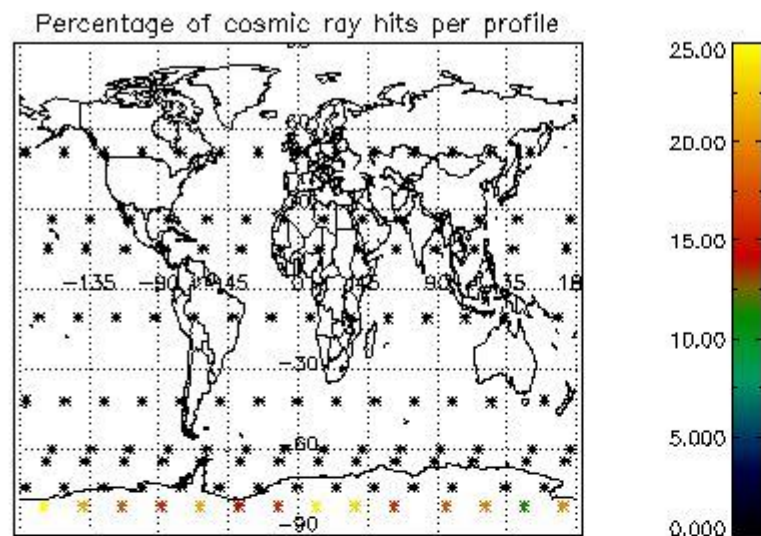

4.2.2 Plot level 1 quality information per product (world map): ENVISAT DESCENDING passes

5. Trace gas profiles

5.1 Ozone statistics based on quality of products

The final quality of the products can be "measured" using the STD (Standard Deviation) attached to every point profile. This information is written to the parameter GOM_NL__2P/NL_LOCAL_SPECIES_DENSITY/o3_std of the level 2 products. The table below shows the statistics for given STD ranges.

The statistics are given with respect to the overall valid production:

- Products without fatal errors: GOM_NL__2P/MPH/PRODUCT_ERR=0
- Valid point profile: GOM_NL__2P/NL_LOCAL_SPECIES_DENSITY/pcd(0)=0

The 'Criteria' is applied to valid points of dark limb products:

- Products in dark limb illumination condition: GOM_NL__2P/NL_SUMMARY_QUALITY/obs_ill_cond=0
- Products without fatal errors: GOM_NL__2P/MPH/PRODUCT_ERR=0
- Valid point profile: GOM_NL__2P/NL_LOCAL_SPECIES_DENSITY/pcd(0)=0

So, the table below shows the percentage of dark limb and valid observations for each criteria with respect to the overall valid daily observations.

Criteria	% of total production
All STD	28
STD < 20	9