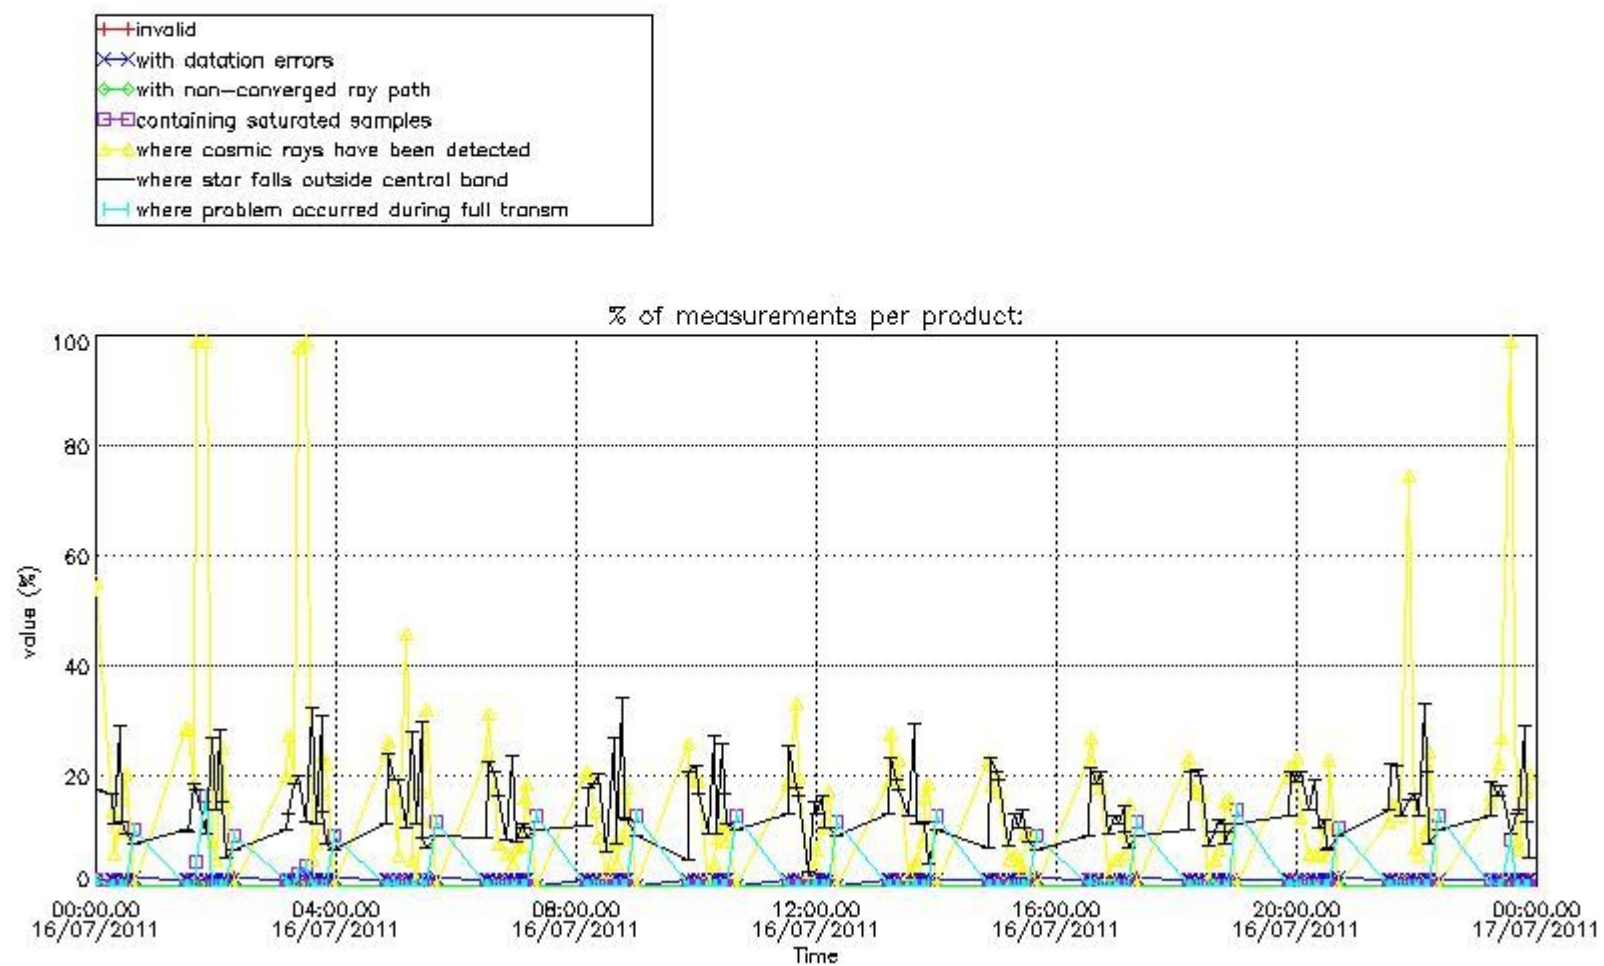

Percentage of flagged data per NO3 profile

4. Level 1 quality information per product

In this section it is plotted some information contained in the Quality Summary data set of the level 2 products that comes from the level 1b processing. Products without errors (error flag in the MPH set to "0") are used.

4.1 Plot quality information per product (time dependant) coming from level 1b processing

4.1.1 Plot level 1 quality information per product (time dependant): ENVISAT ASCENDING passes

4.1.2 Plot level 1 quality information per product (time dependant): ENVI SAT DESCENDING passes