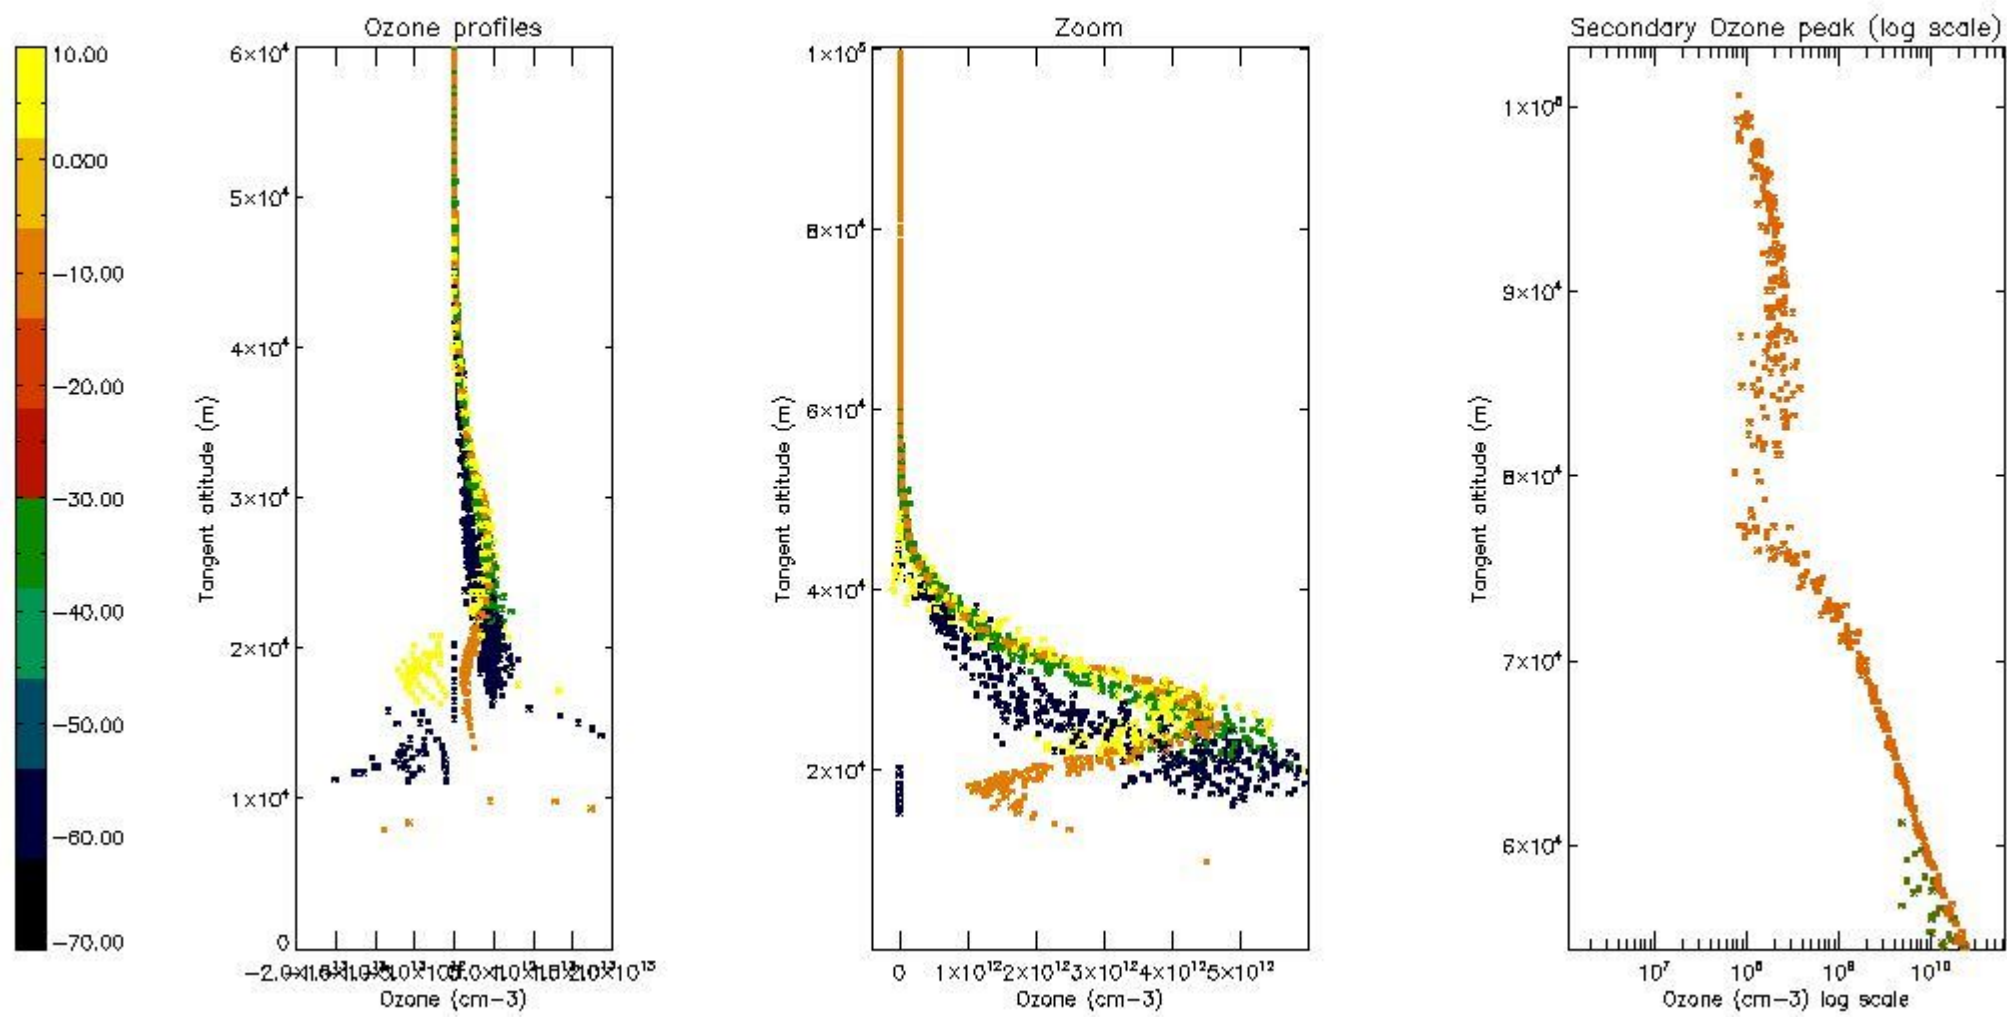

5.4 Plot ozone profiles where STD < 10% (dark without errors)

The colorbar represents the latitude.