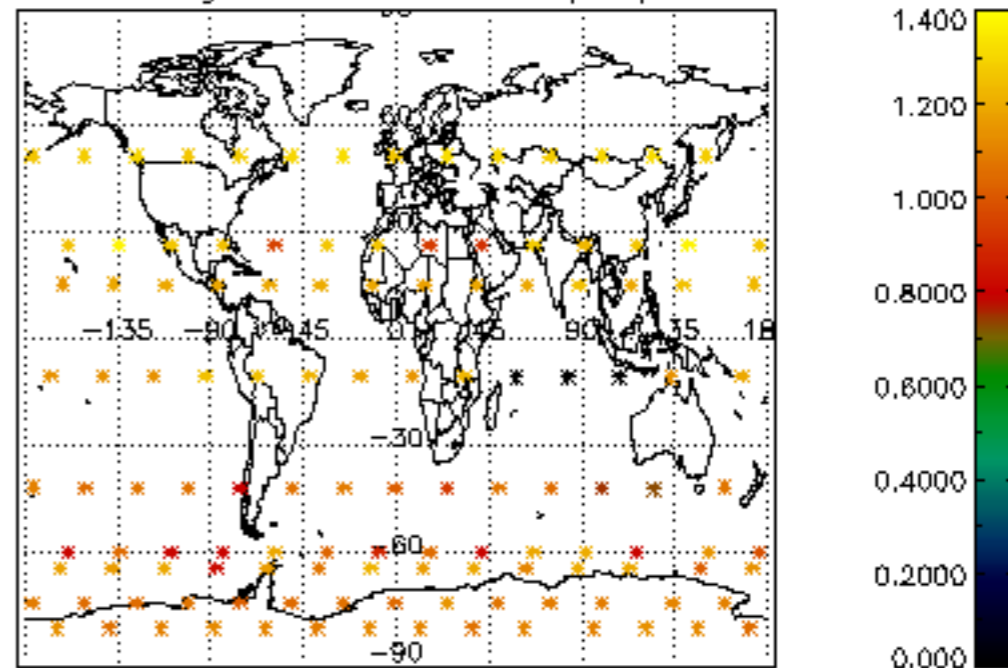

Percentage of datation errors per profile

Percentage of star falling outside central band per profile

Percentage of saturation errors per profile

Percentage of cosmic ray hits per profile

Percentage of datation errors per profile