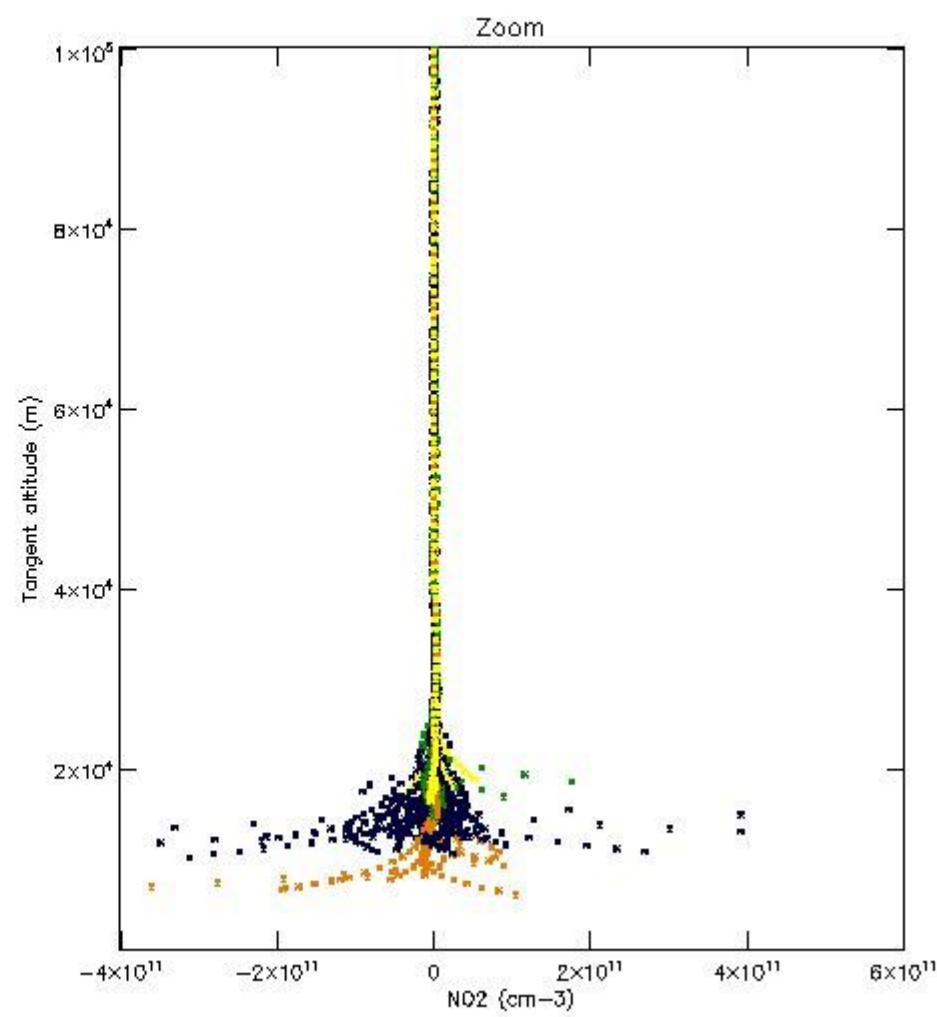

5.7 Plot NO3 profiles for all STD (dark without errors)

The colorbar represents the latitude.