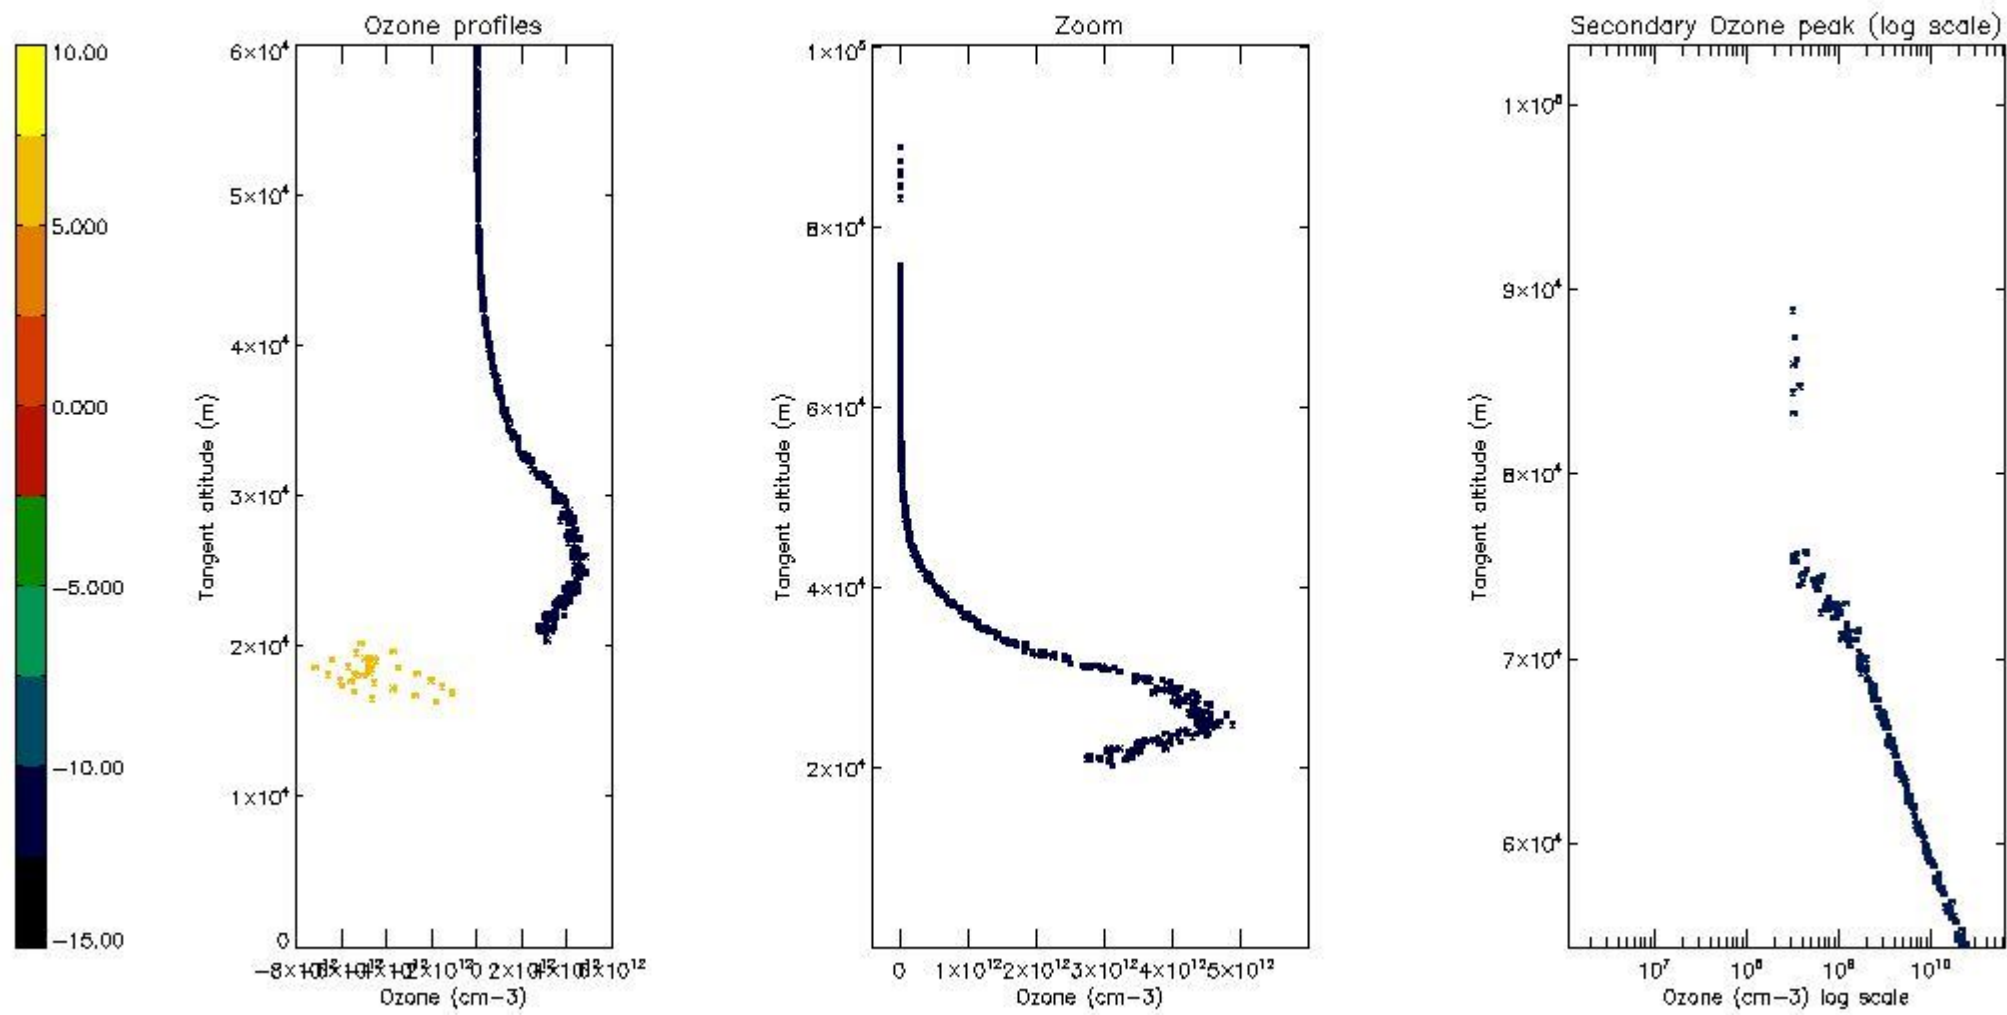

The colorbar represents the latitude.

5.4 Plot ozone profiles where STD < 10% (dark without errors)

The colorbar represents the latitude.

5.5 Plot ozone profiles where STD < 5% (dark without errors)

The colorbar represents the latitude.