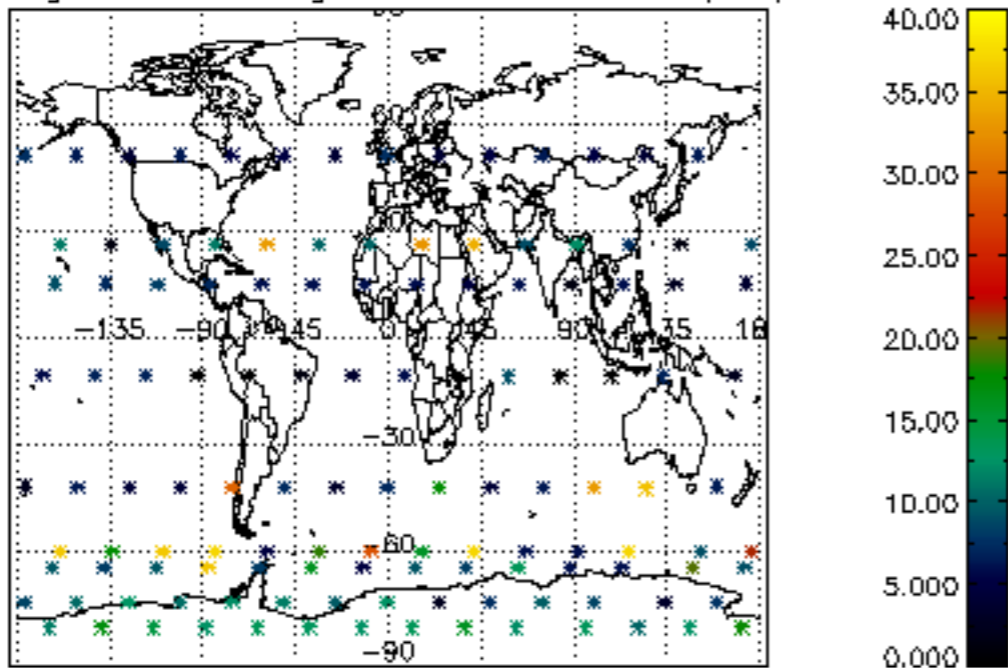

Percentage of star falling outside central band per profile