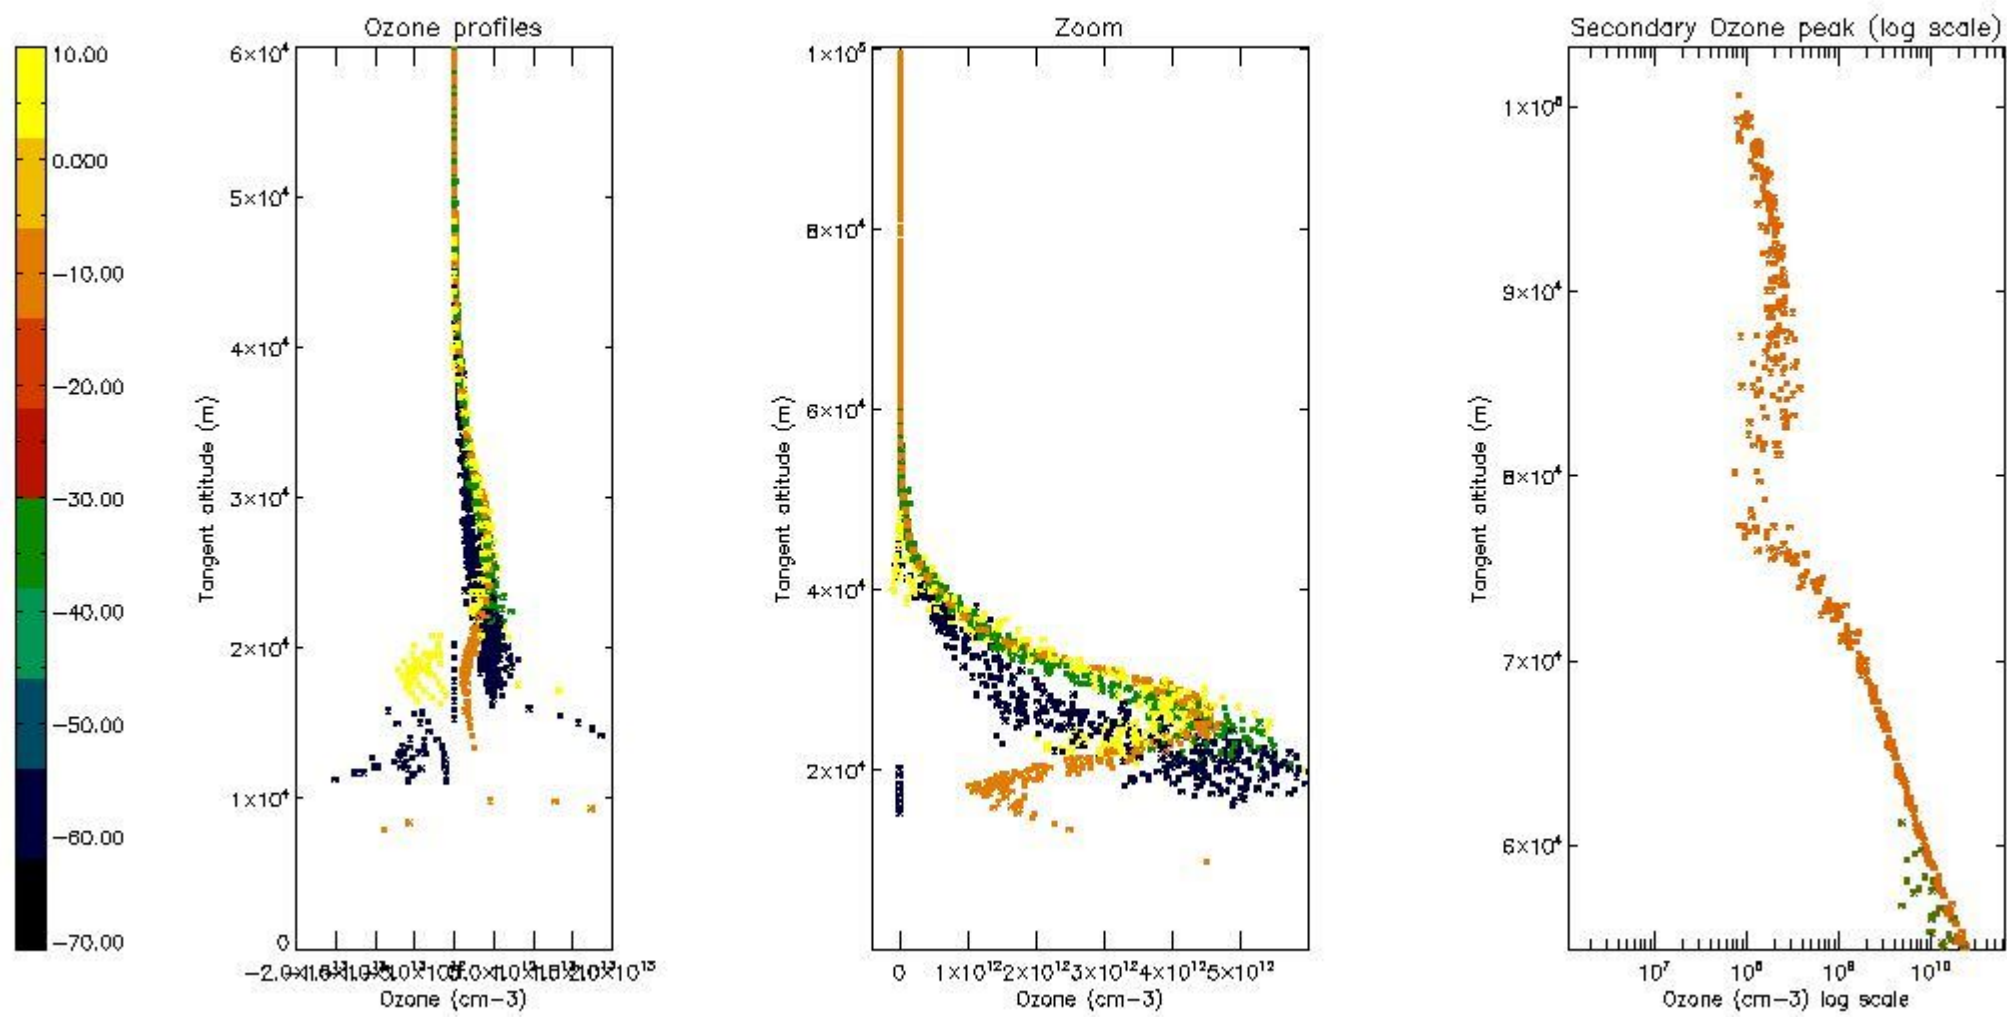

So, the table below shows the percentage of dark limb and valid observations for each criteria with respect to the overall valid daily observations.

| Criteria | % of total production |
|----------|-----------------------|
| All STD | 28 |
| STD < 20 | 9 |

| | |
|----------|---|
| STD < 10 | 5 |
| STD < 5 | 3 |

5.2 Plot ozone profiles for all STD (dark without errors)

The colorbar represents the latitude.

5.3 Plot ozone profiles where STD < 20% (dark without errors)

The colorbar represents the latitude.

5.4 Plot ozone profiles where STD < 10% (dark without errors)

The colorbar represents the latitude.

5.5 Plot ozone profiles where STD < 5% (dark without errors)

The colorbar represents the latitude.