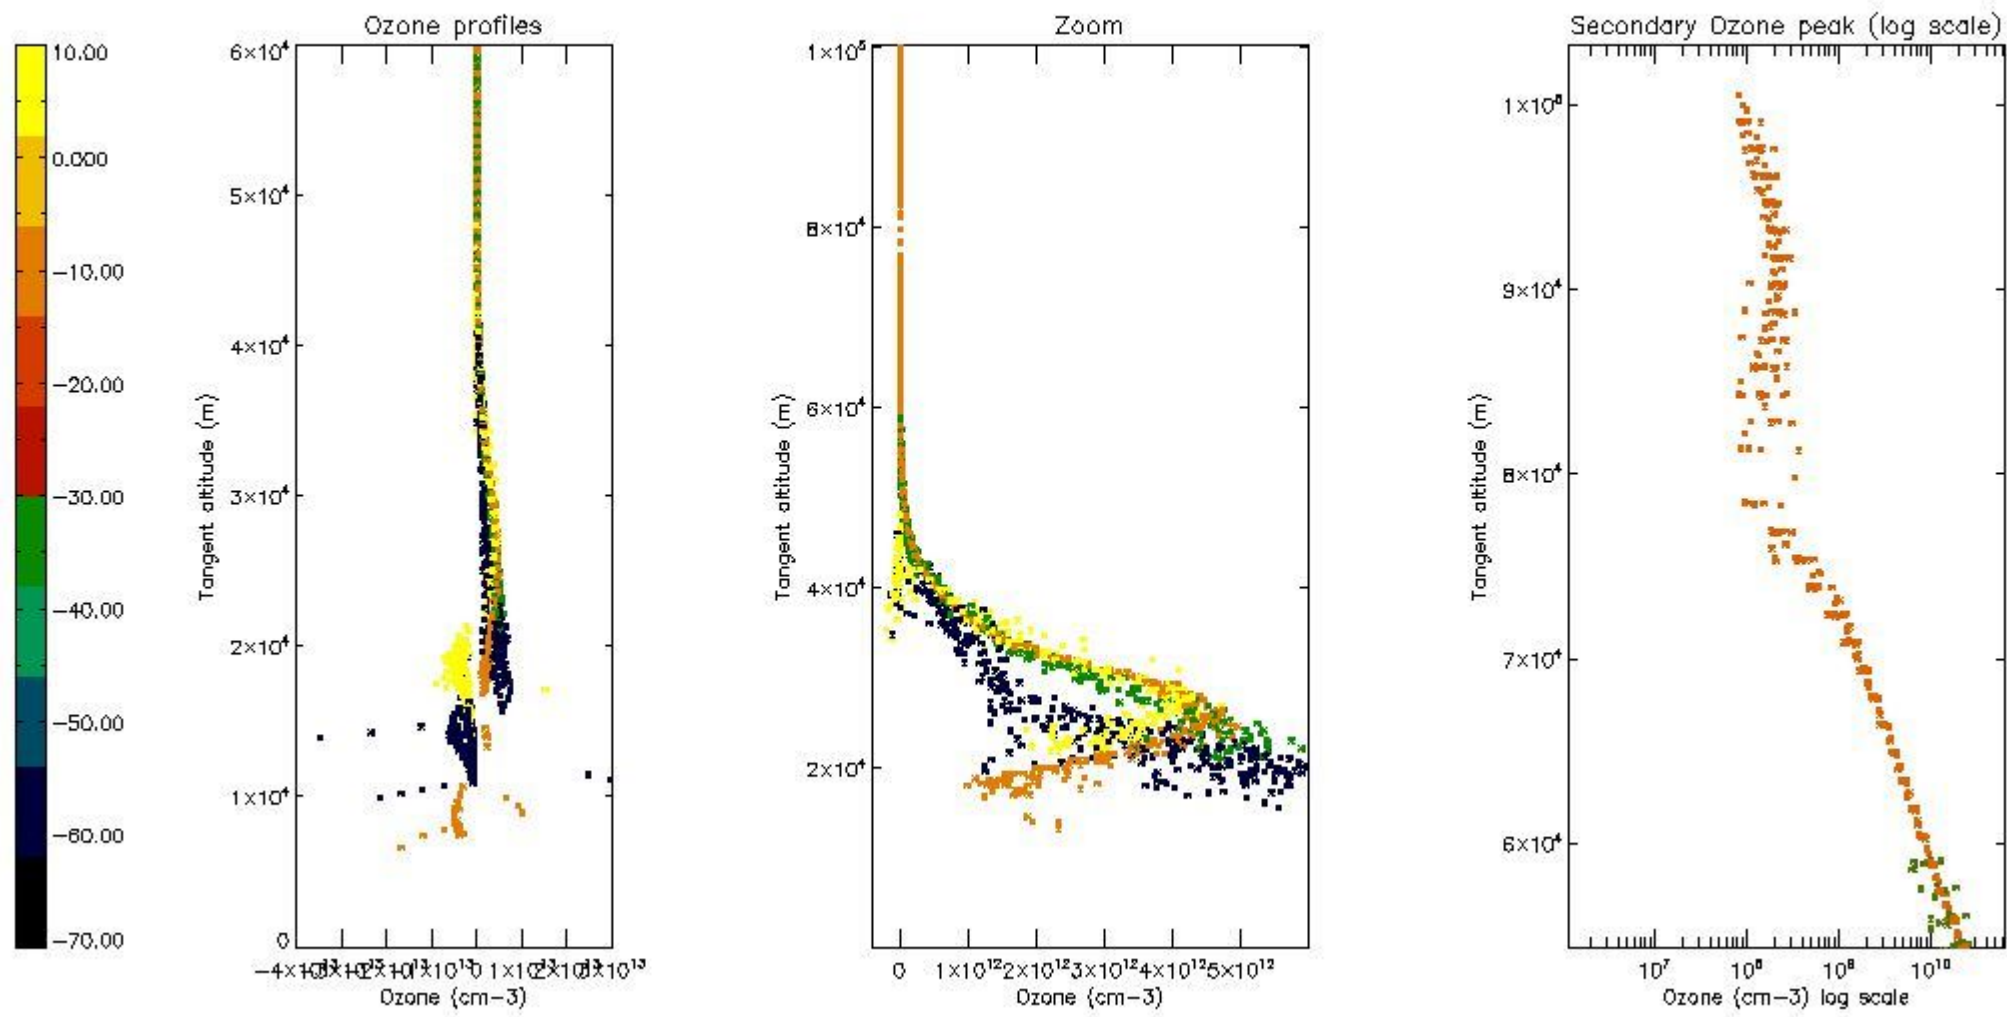

STD < 10	5
STD < 5	3

5.2 Plot ozone profiles for all STD (dark without errors)

The colorbar represents the latitude.

5.3 Plot ozone profiles where STD < 20% (dark without errors)

The colorbar represents the latitude.