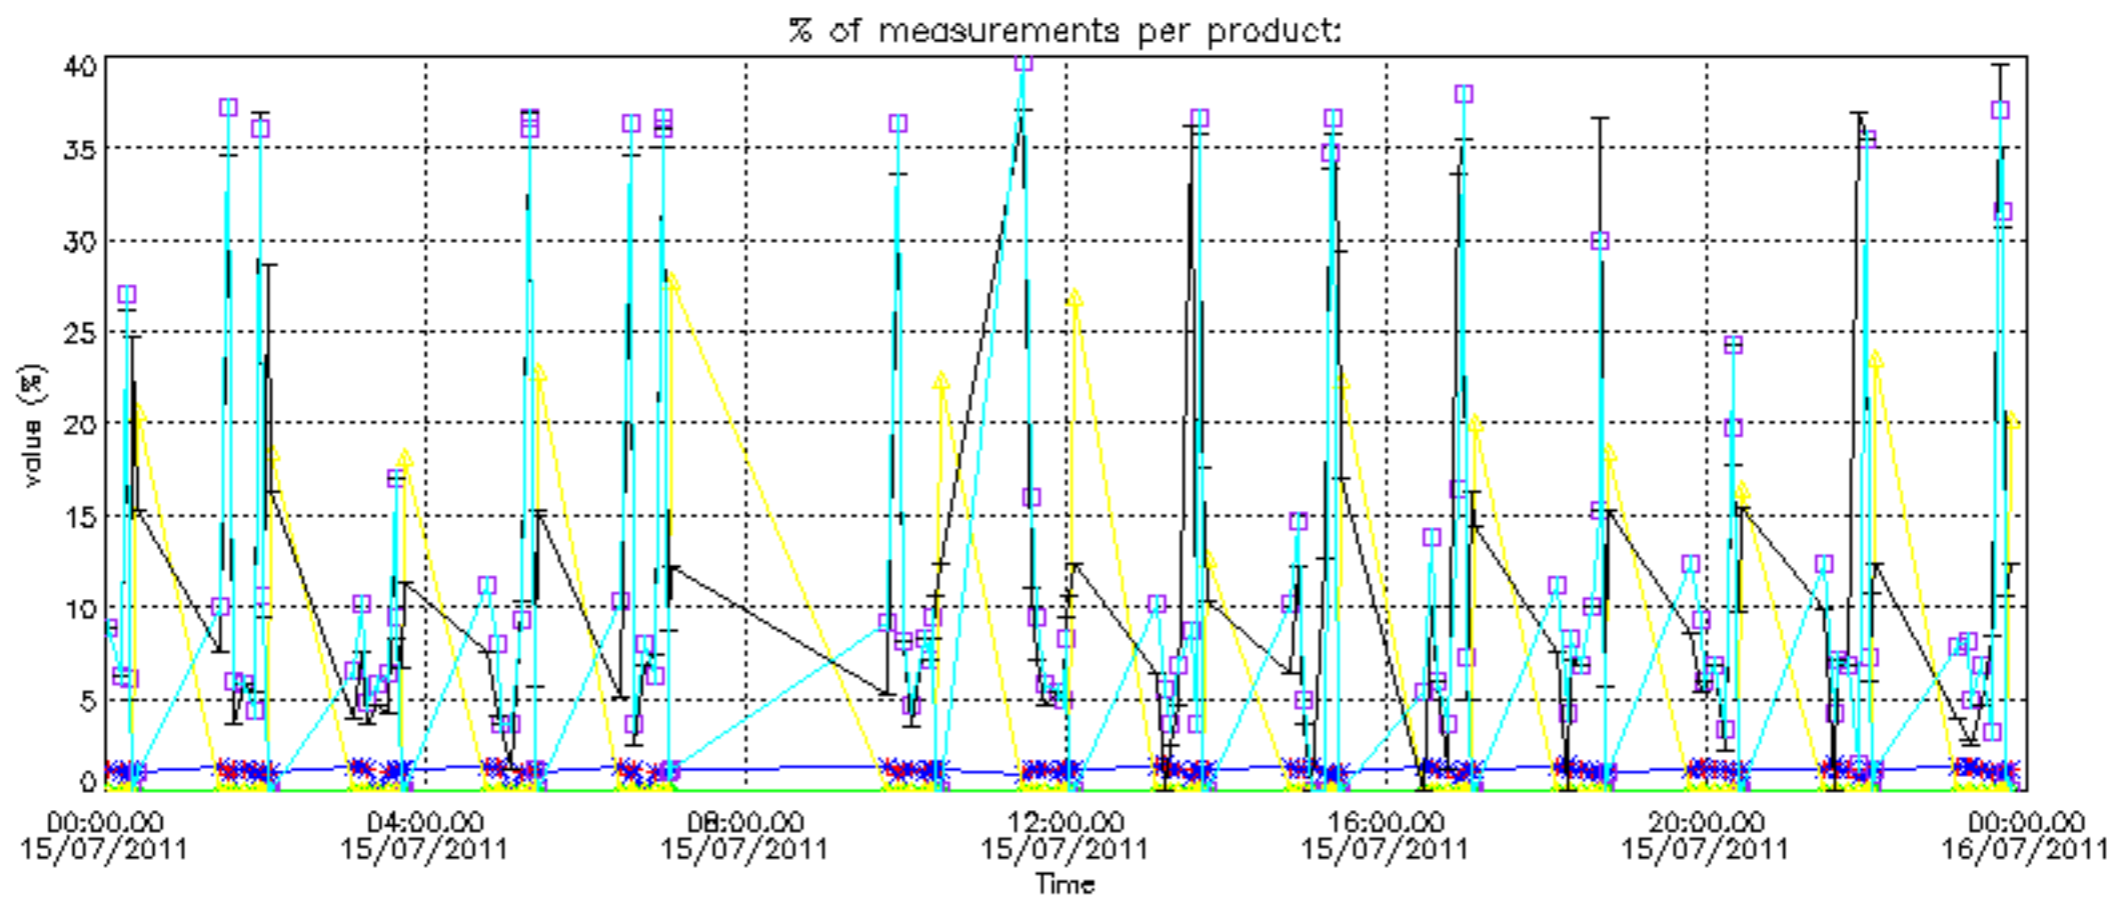

Percentage of cosmic ray hits per profile

Percentage of datation errors per profile