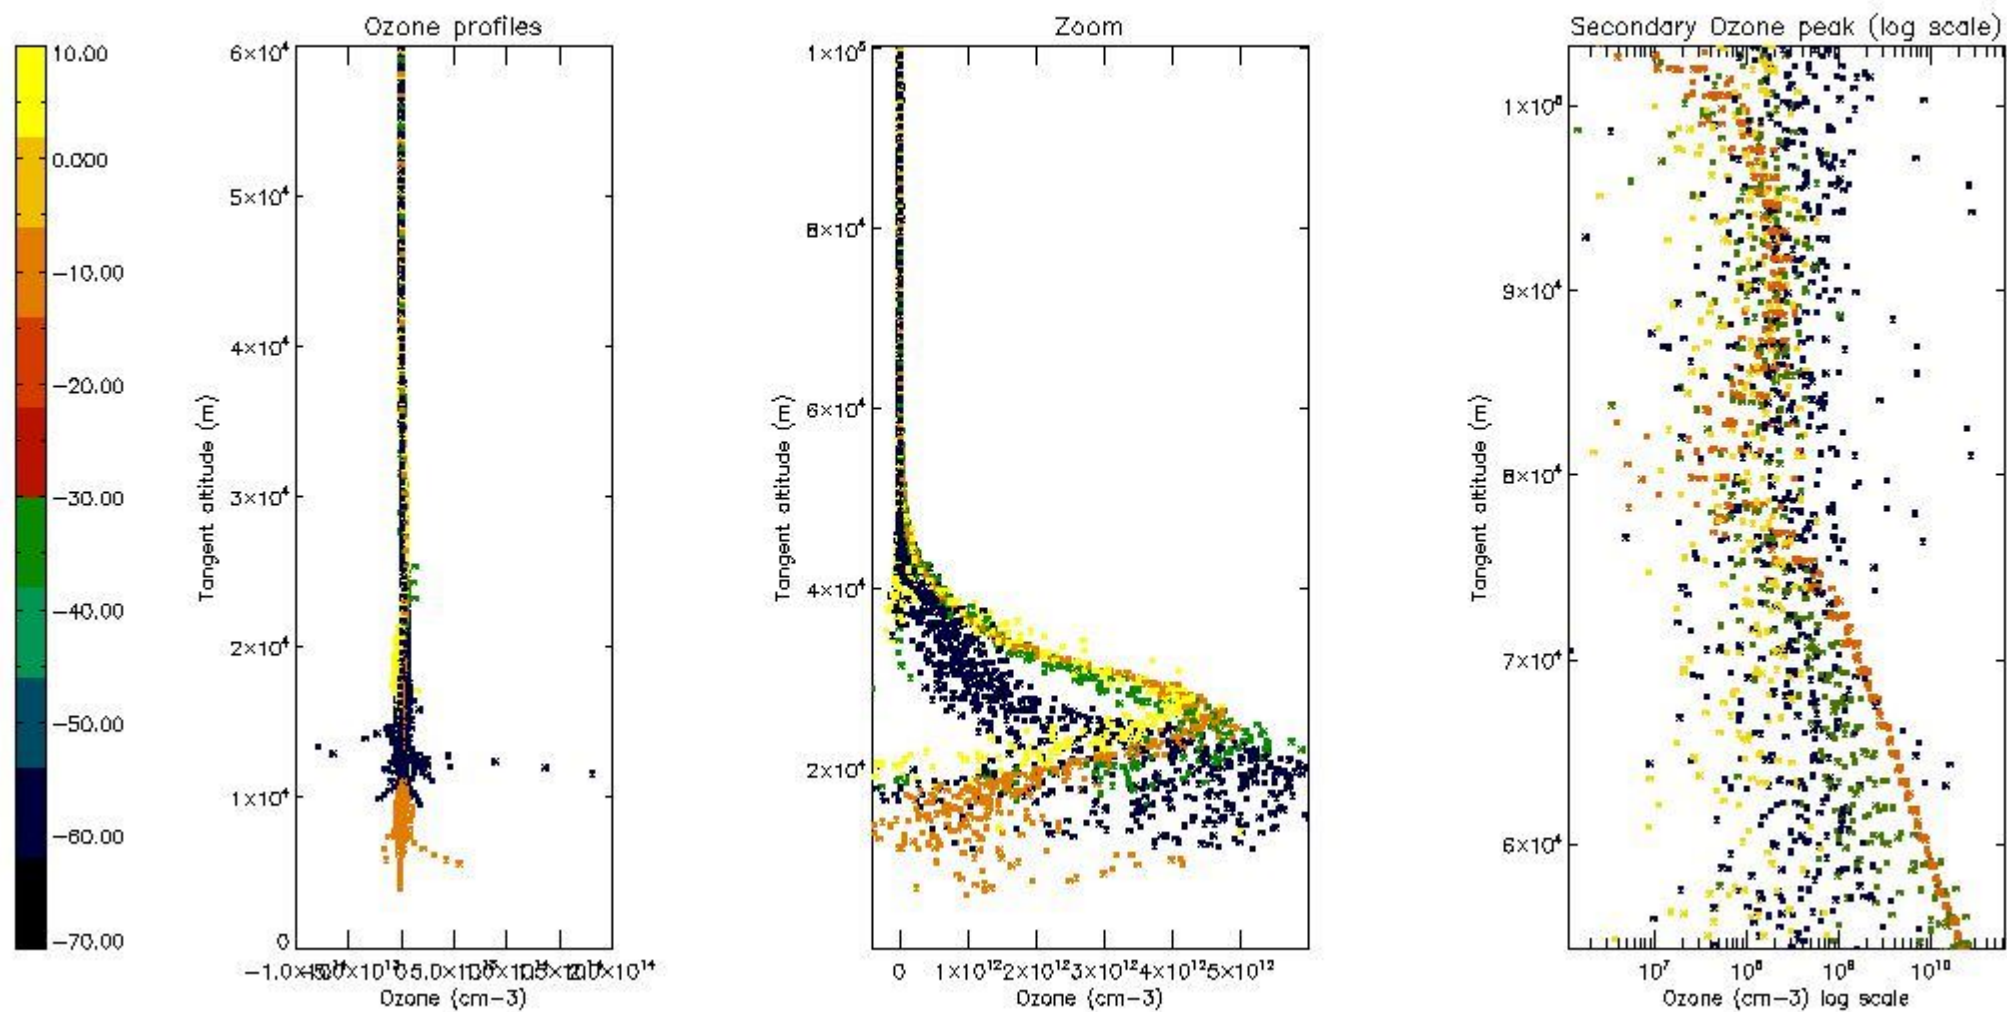

STD < 10	5
STD < 5	3

5.2 Plot ozone profiles for all STD (dark without errors)

The colorbar represents the latitude.

5.3 Plot ozone profiles where STD < 20% (dark without errors)

The colorbar represents the latitude.