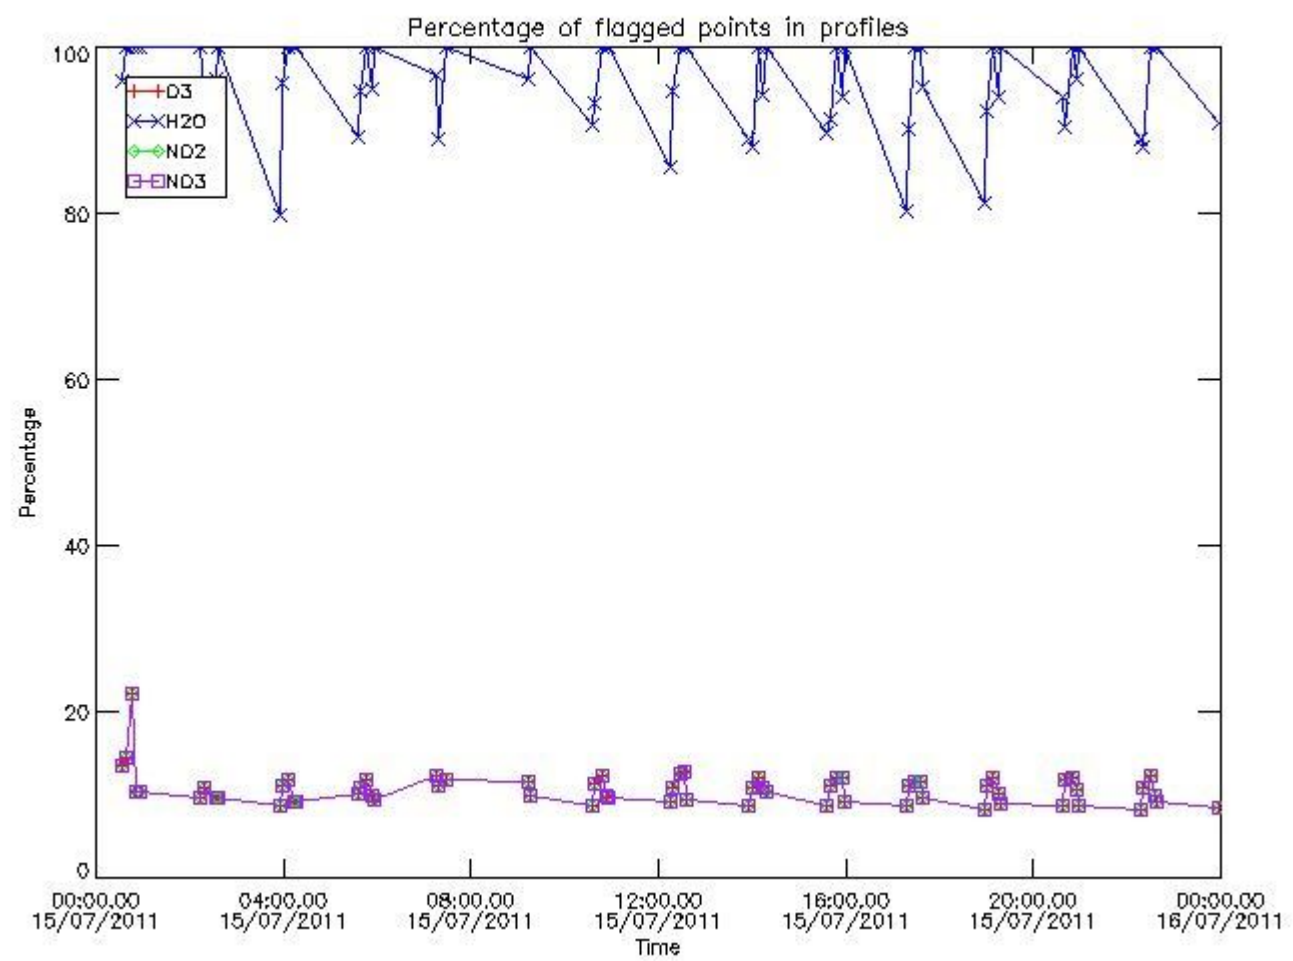

3. Quality information per product

In this section it is plotted some information contained in the Quality Summary data set of the level 2 products. Only products in dark limb conditions and without errors (error flag in the MPH set to "0") are used.

3.1 Plot quality information per product (time dependant)

3.2 Plot quality information per product (world map)