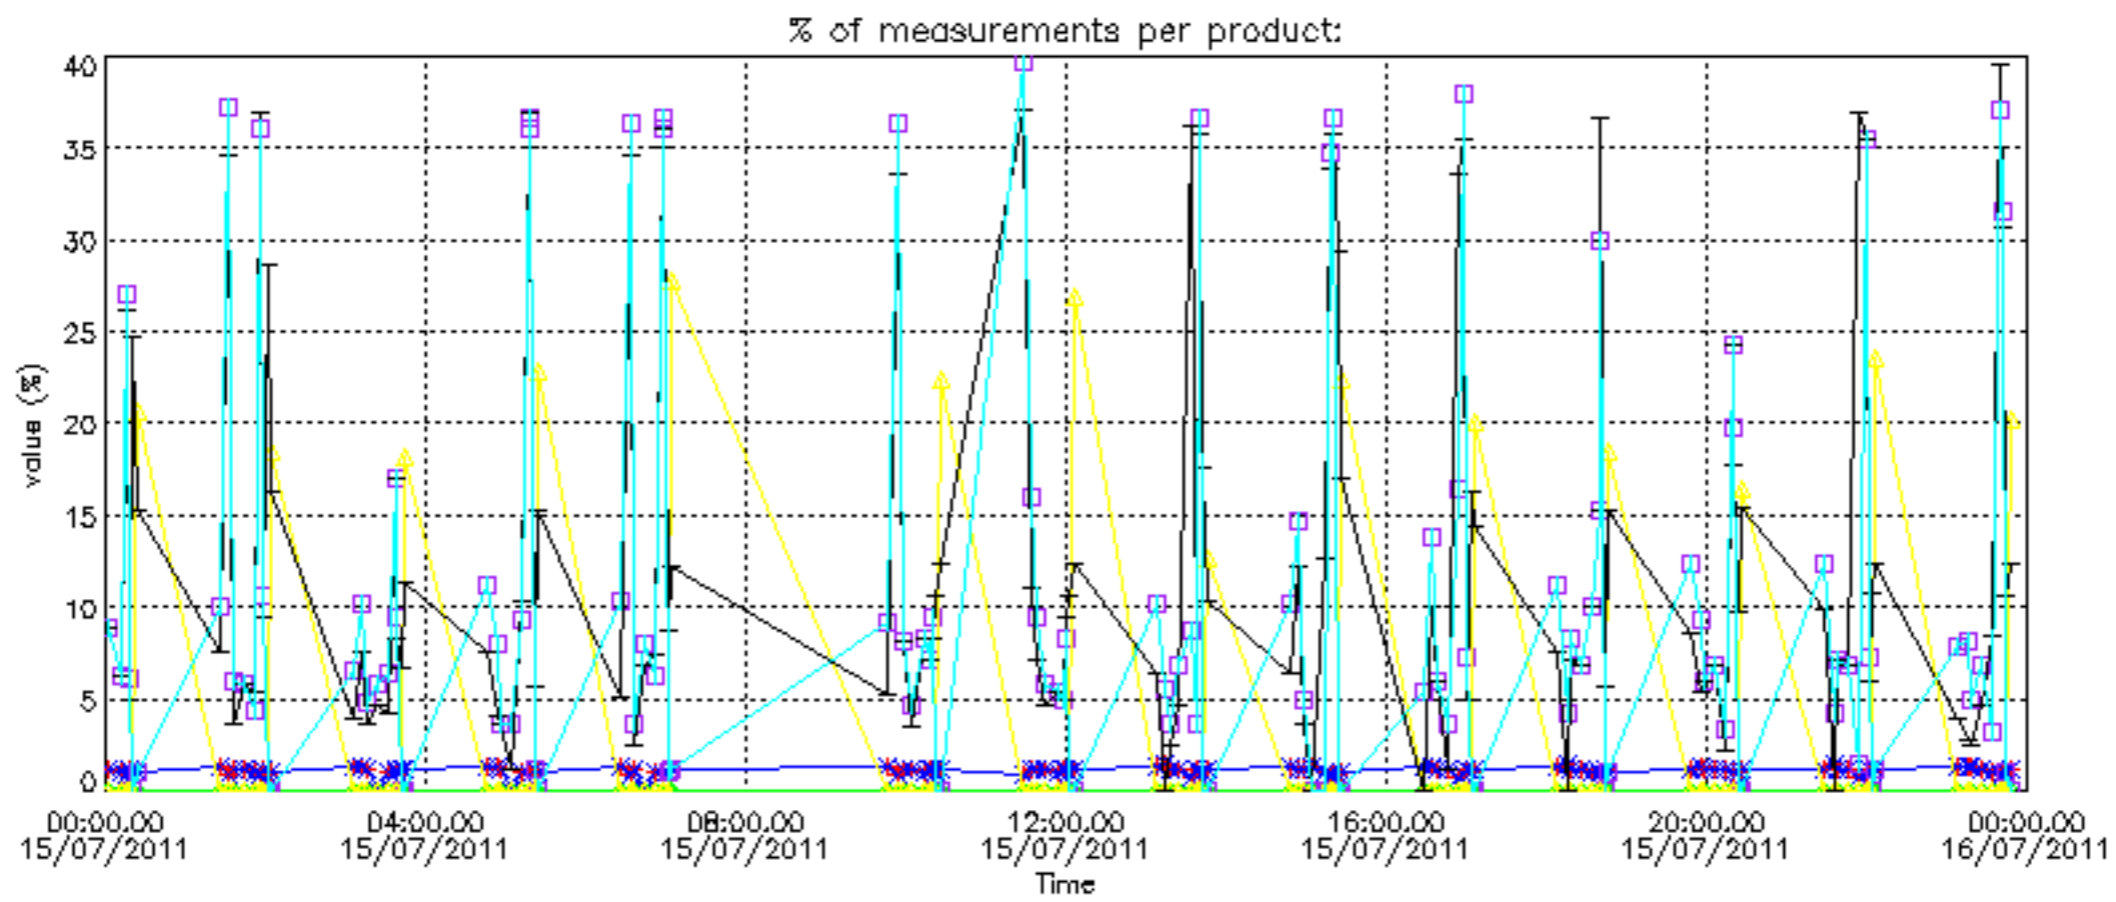

Percentage of cosmic ray hits per profile

Percentage of datation errors per profile