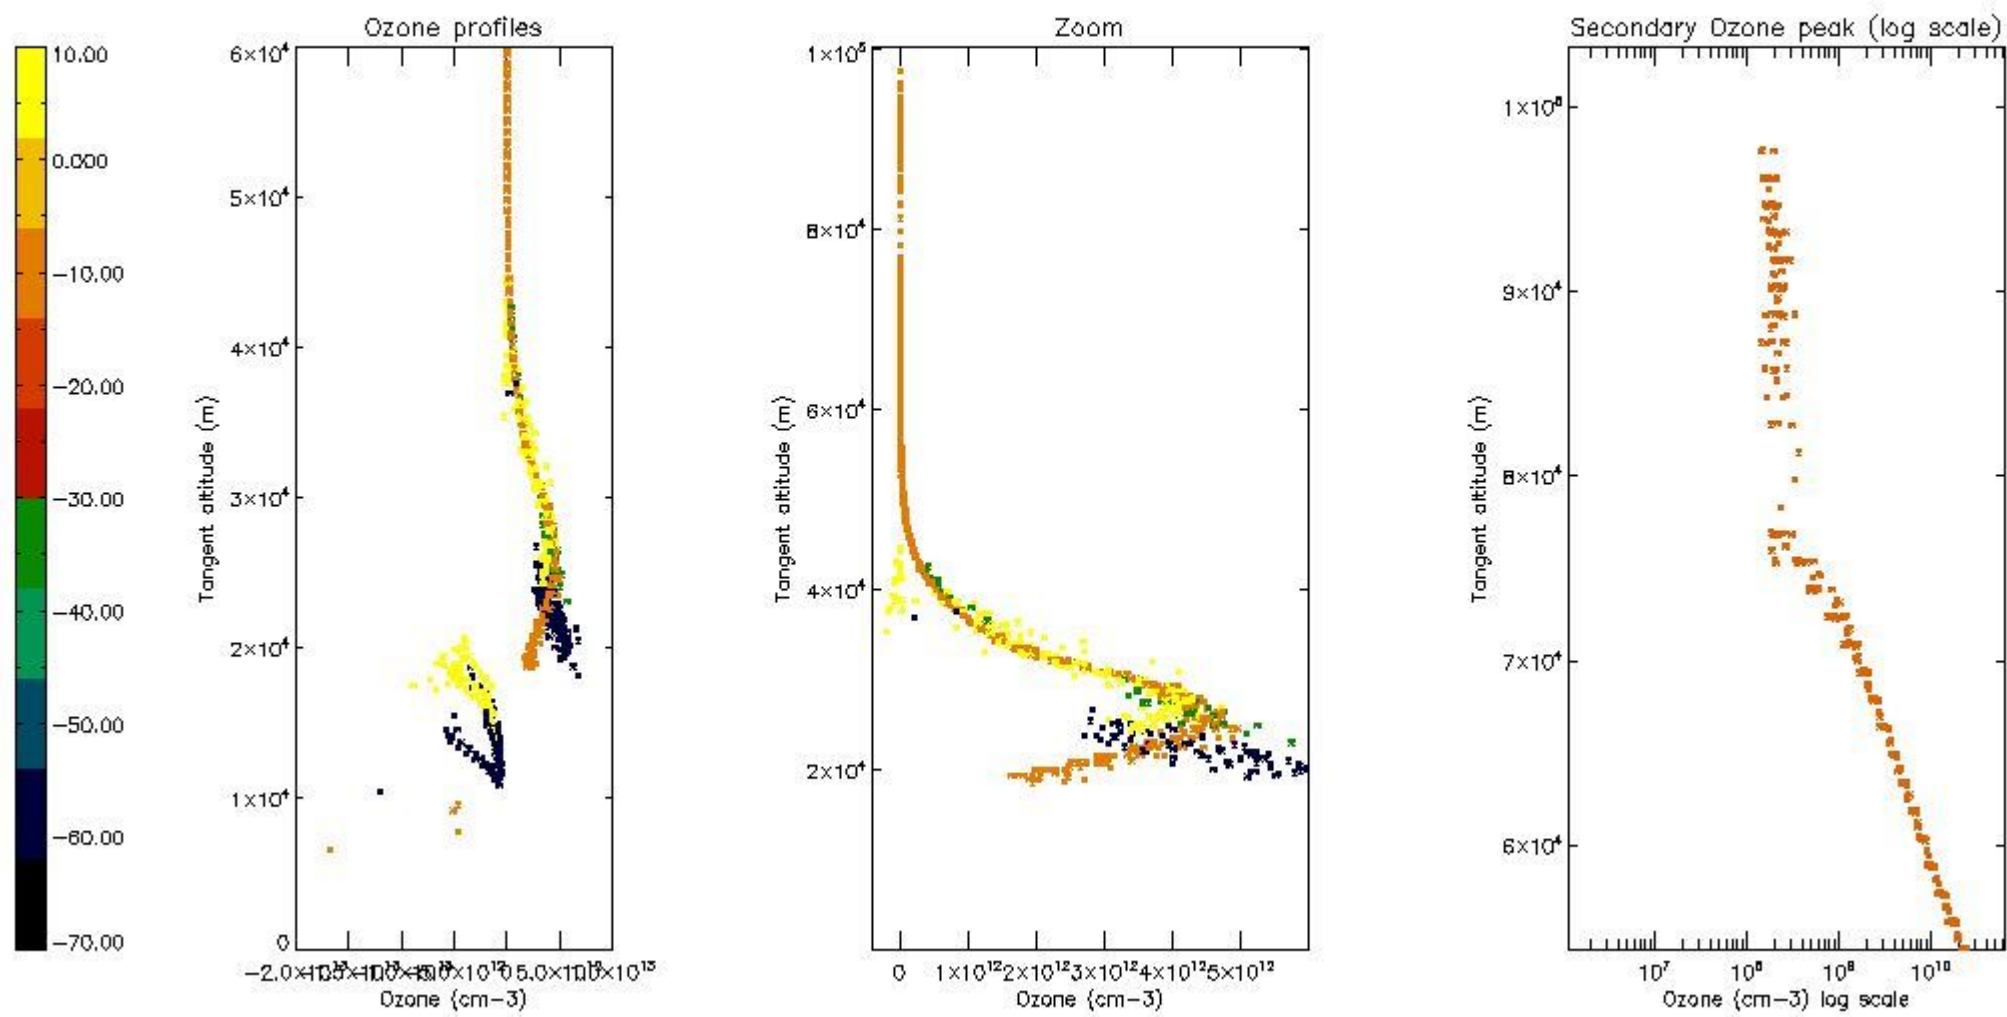

5.5 Plot ozone profiles where STD < 5% (dark without errors)

The colorbar represents the latitude.