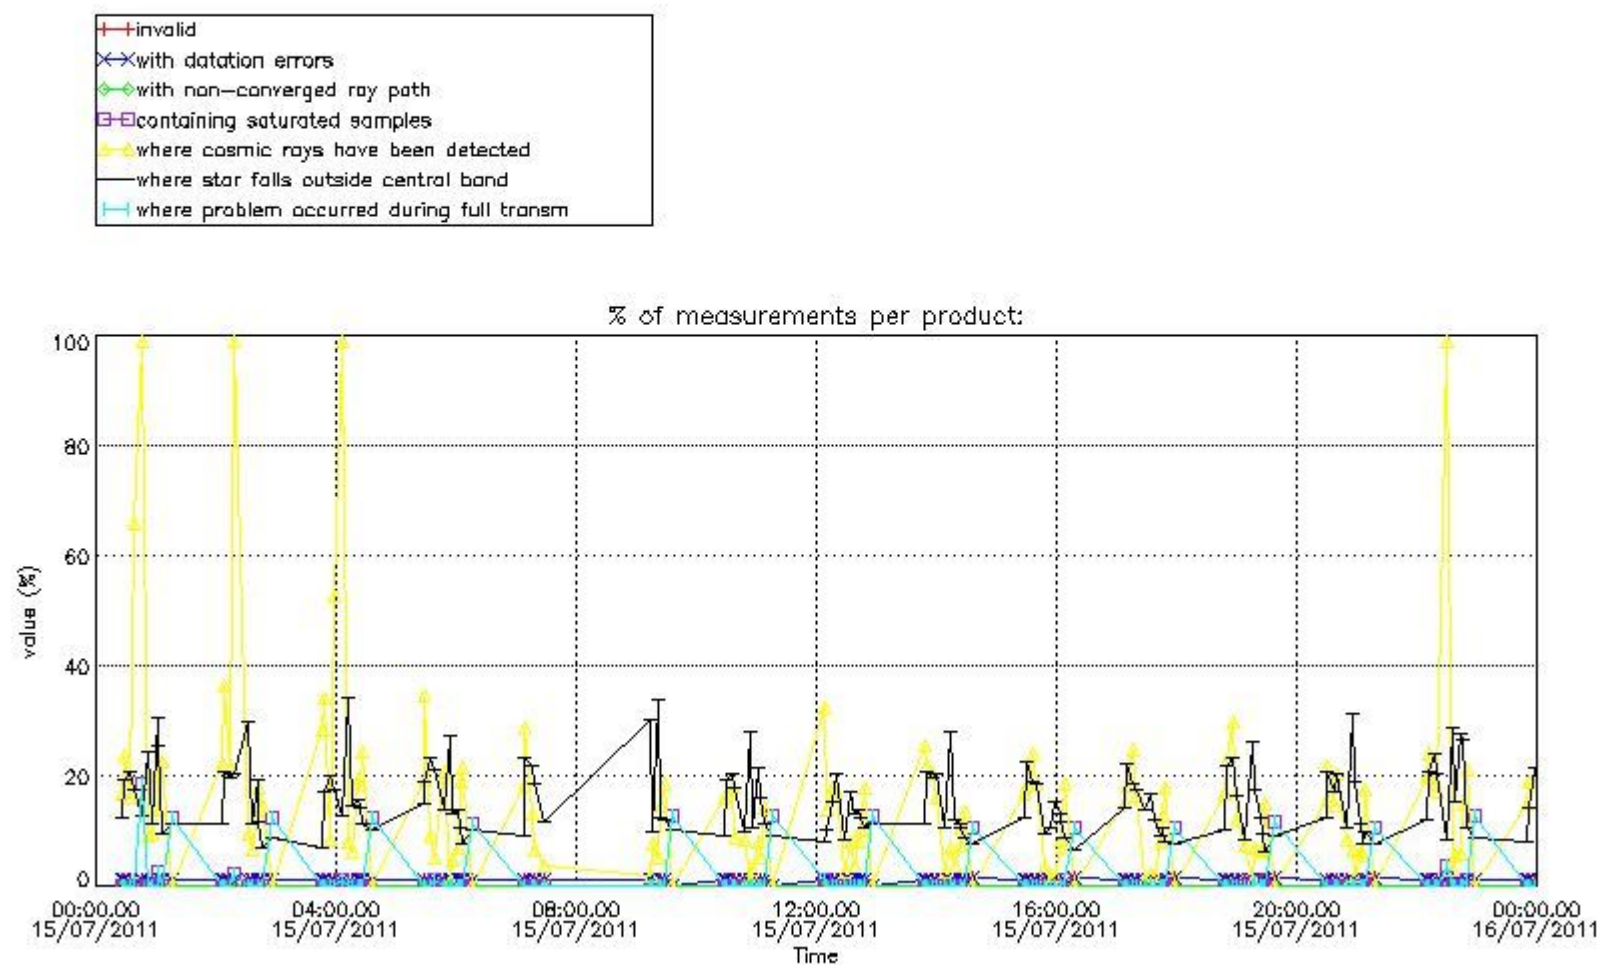

Percentage of flagged data per NO3 profile

4. Level 1 quality information per product

In this section it is plotted some information contained in the Quality Summary data set of the level 2 products that comes from the level 1b processing. Products without errors (error flag in the MPH set to "0") are used.

4.1 Plot quality information per product (time dependant) coming from level 1b processing

4.1.1 Plot level 1 quality information per product (time dependant): ENVISAT ASCENDING passes

4.1.2 Plot level 1 quality information per product (time dependant): ENVI SAT DESCENDING passes