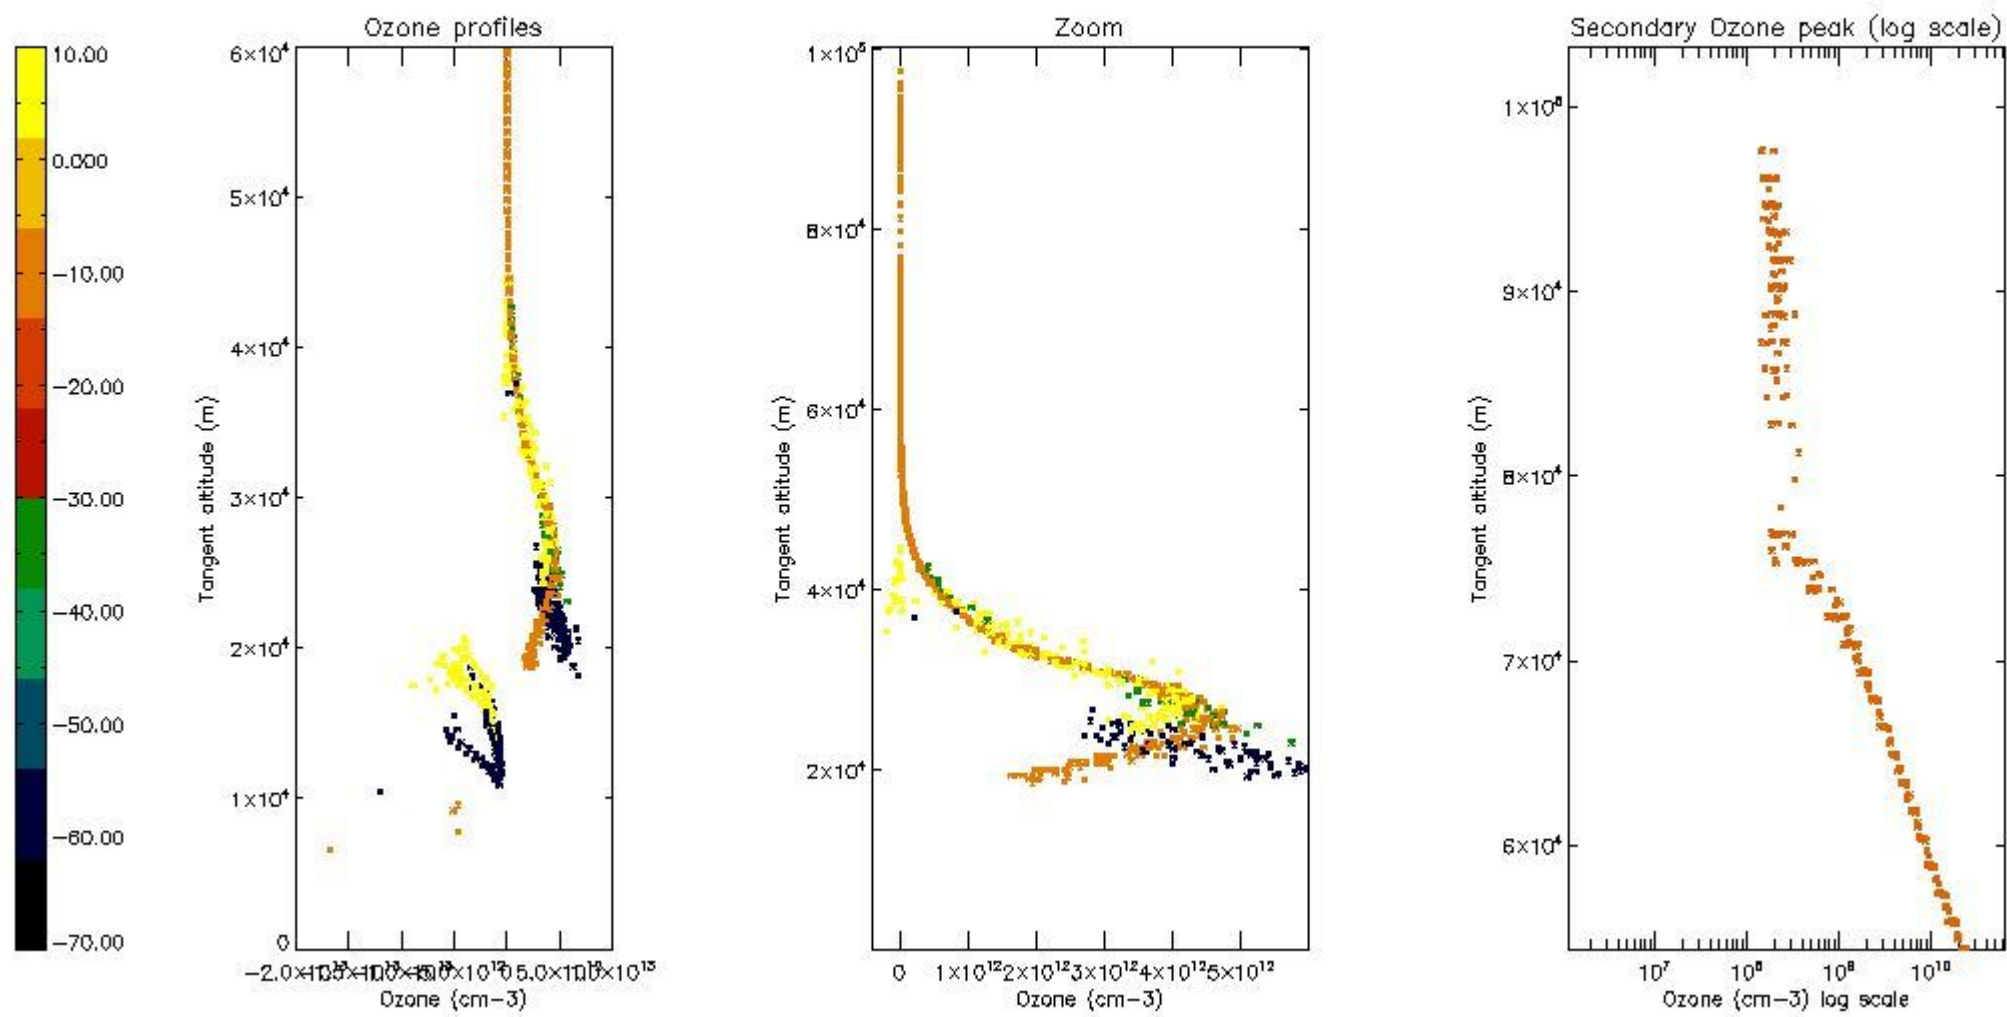

STD < 10	5
STD < 5	3

5.2 Plot ozone profiles for all STD (dark without errors)

The colorbar represents the latitude.

5.3 Plot ozone profiles where STD < 20% (dark without errors)

The colorbar represents the latitude.

5.4 Plot ozone profiles where $STD < 10\%$ (dark without errors)

The colorbar represents the latitude.

5.5 Plot ozone profiles where STD < 5% (dark without errors)

The colorbar represents the latitude.

5.6 Plot NO₂ profiles for all STD (dark without errors)