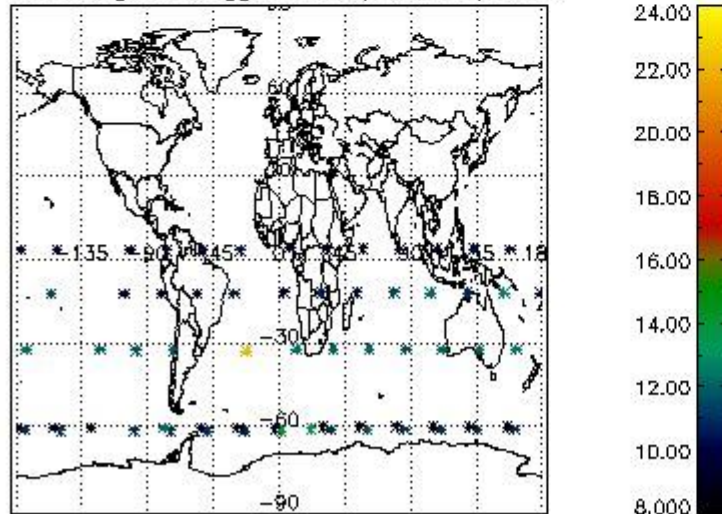

3.1 Plot quality information per product (time dependant)

3.2 Plot quality information per product (world map)

Percentage of flagged data per O3 profile

Percentage of flagged data per H2O profile

Percentage of flagged data per NO2 profile