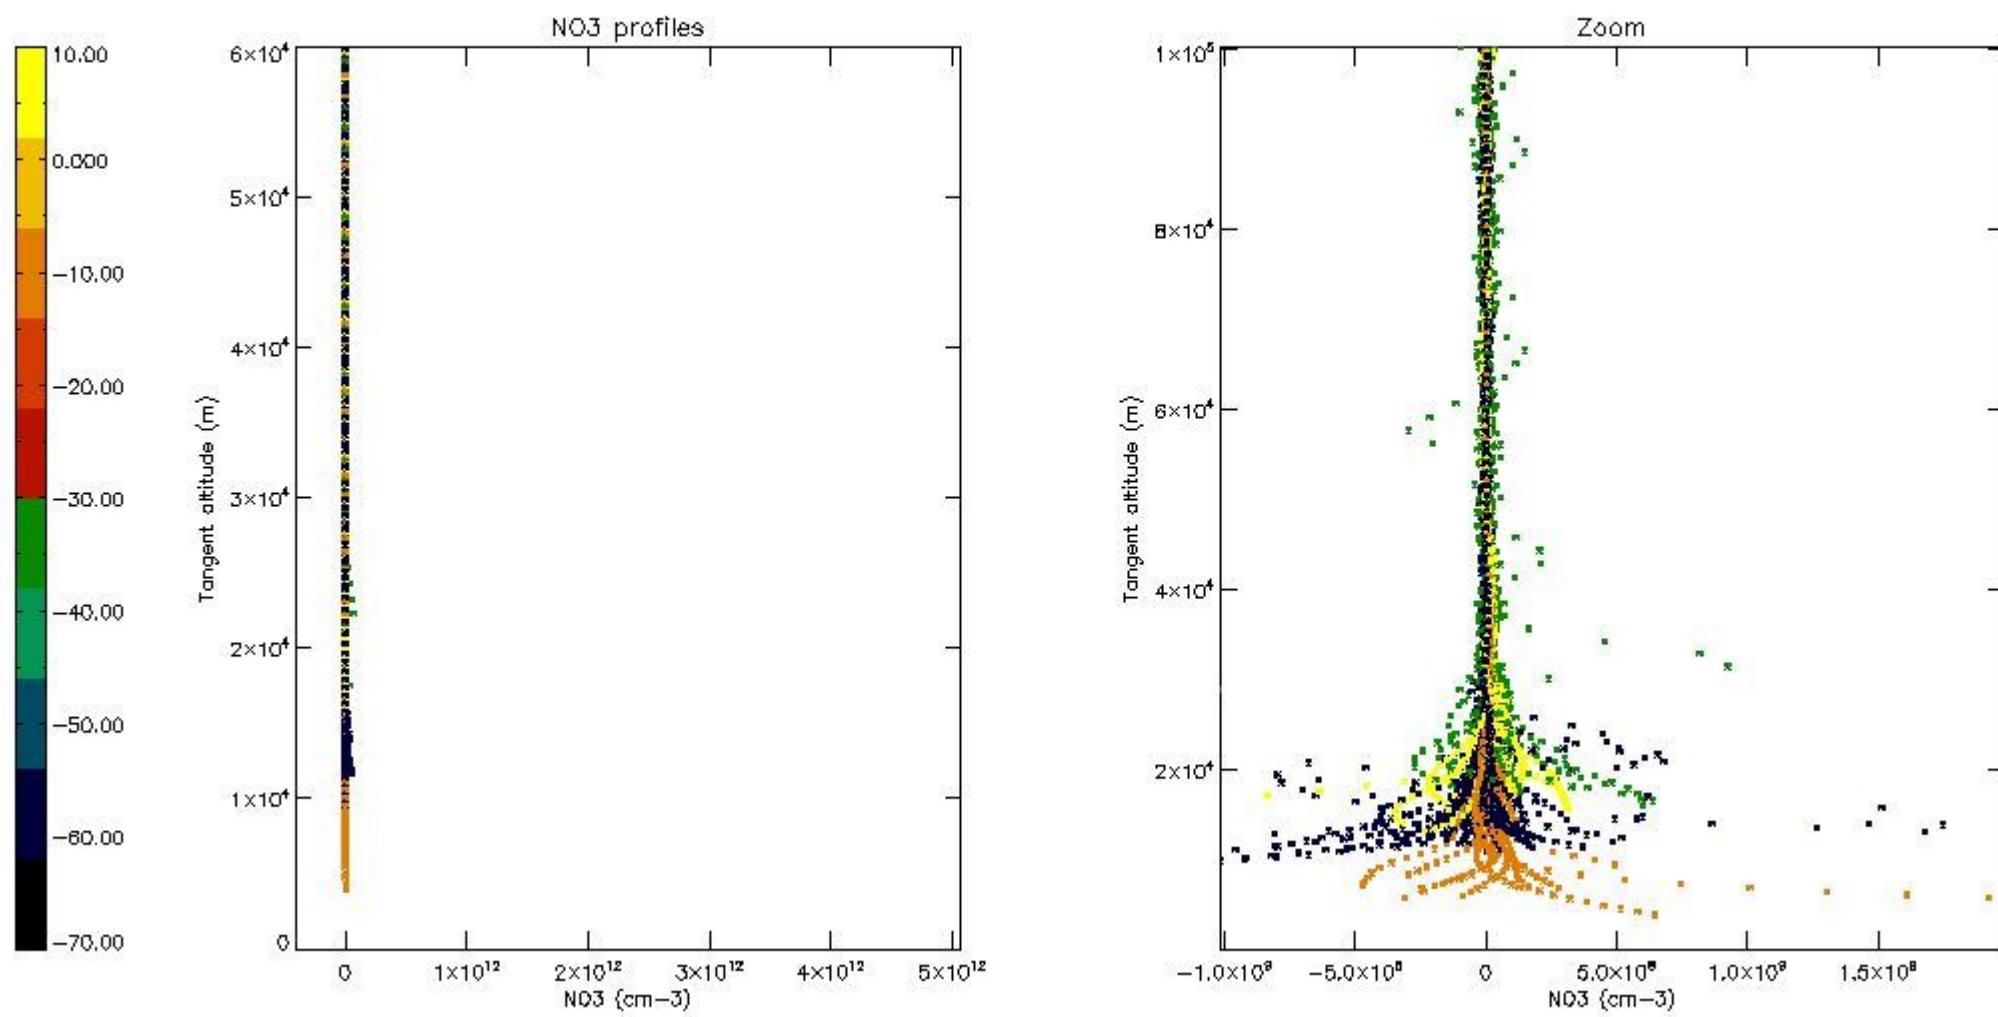

5.8 Plot H2O profiles for all STD (only for occultations of stars 1,2,3,4,13,14,16,26,63 dark without errors)

The colorbar represents the latitude.