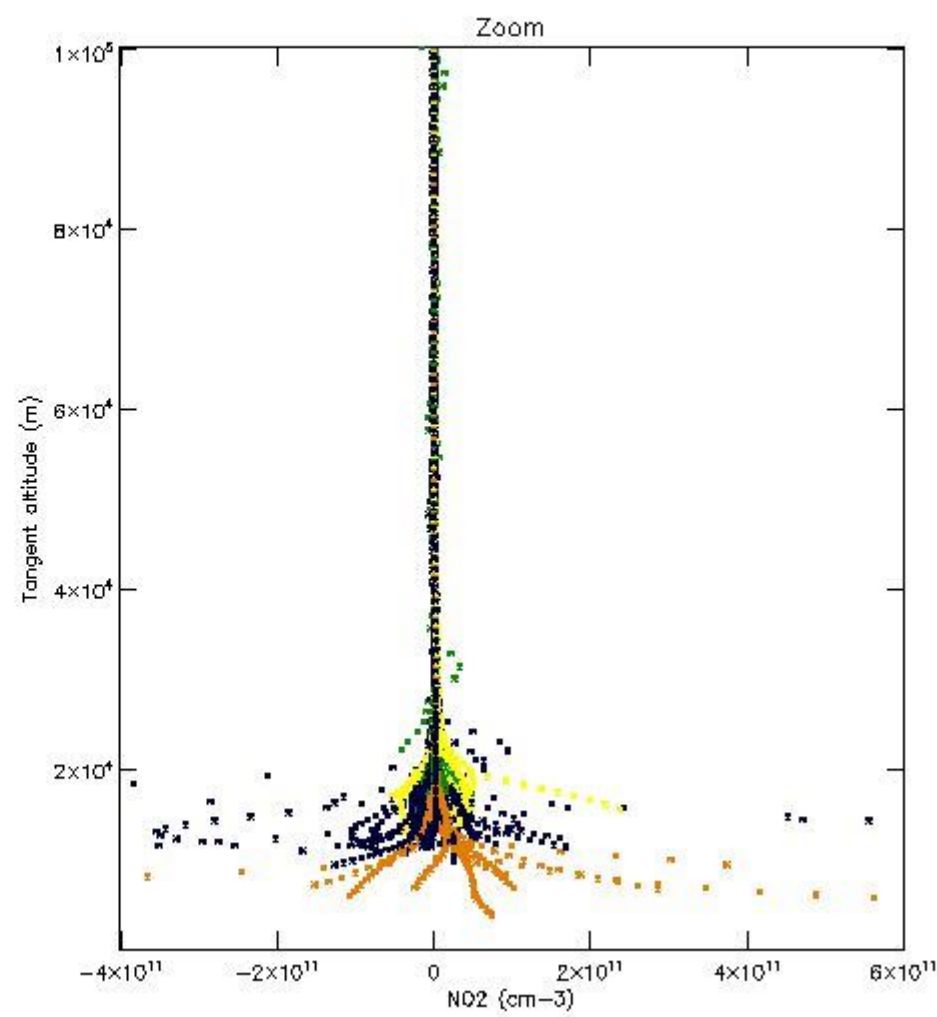

STD < 10	5
STD < 5	3

5.2 Plot ozone profiles for all STD (dark without errors)

The colorbar represents the latitude.

5.3 Plot ozone profiles where STD < 20% (dark without errors)

The colorbar represents the latitude.

5.4 Plot ozone profiles where $STD < 10\%$ (dark without errors)

The colorbar represents the latitude.

5.5 Plot ozone profiles where STD < 5% (dark without errors)

The colorbar represents the latitude.

5.6 Plot NO₂ profiles for all STD (dark without errors)

The colorbar represents the latitude.

5.7 Plot NO3 profiles for all STD (dark without errors)

The colorbar represents the latitude.

5.8 Plot H2O profiles for all STD (only for occultations of stars 1,2,3,4,13,14,16,26,63 dark without errors)