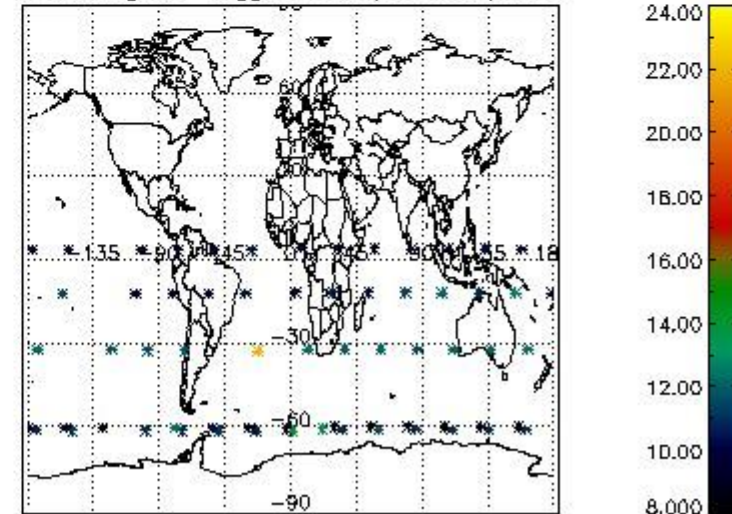

Percentage of flagged data per NO3 profile

4. Level 1 quality information per product

In this section it is plotted some information contained in the Quality Summary data set of the level 2 products that comes from the level 1b processing. Products without errors (error flag in the MPH set to "0") are used.

4.1 Plot quality information per product (time dependant) coming from level 1b processing

4.1.1 Plot level 1 quality information per product (time dependant): ENVISAT ASCENDING passes