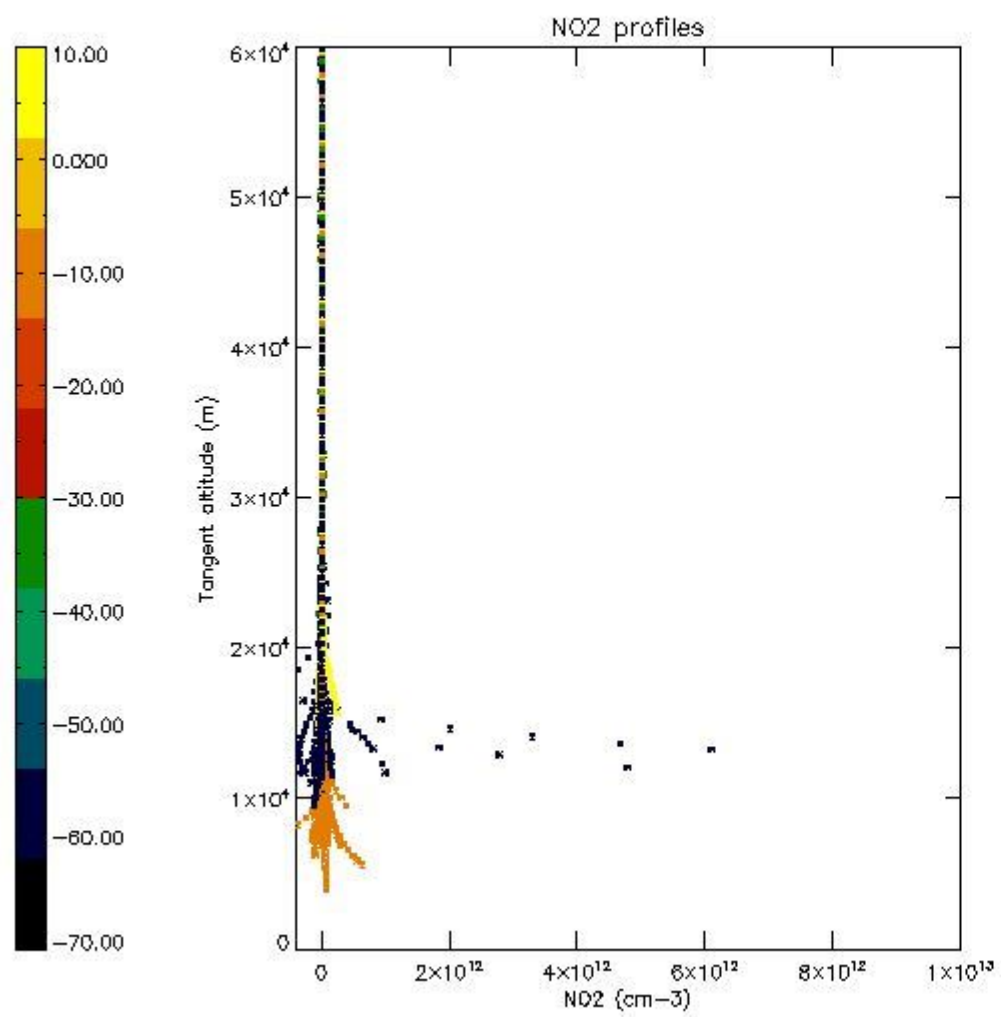

5.4 Plot ozone profiles where STD < 10% (dark without errors)

The colorbar represents the latitude.

5.5 Plot ozone profiles where STD < 5% (dark without errors)

The colorbar represents the latitude.

5.6 Plot NO₂ profiles for all STD (dark without errors)

The colorbar represents the latitude.

5.7 Plot NO3 profiles for all STD (dark without errors)

The colorbar represents the latitude.

5.8 Plot H2O profiles for all STD (only for occultations of stars 1,2,3,4,13,14,16,26,63 dark without errors)