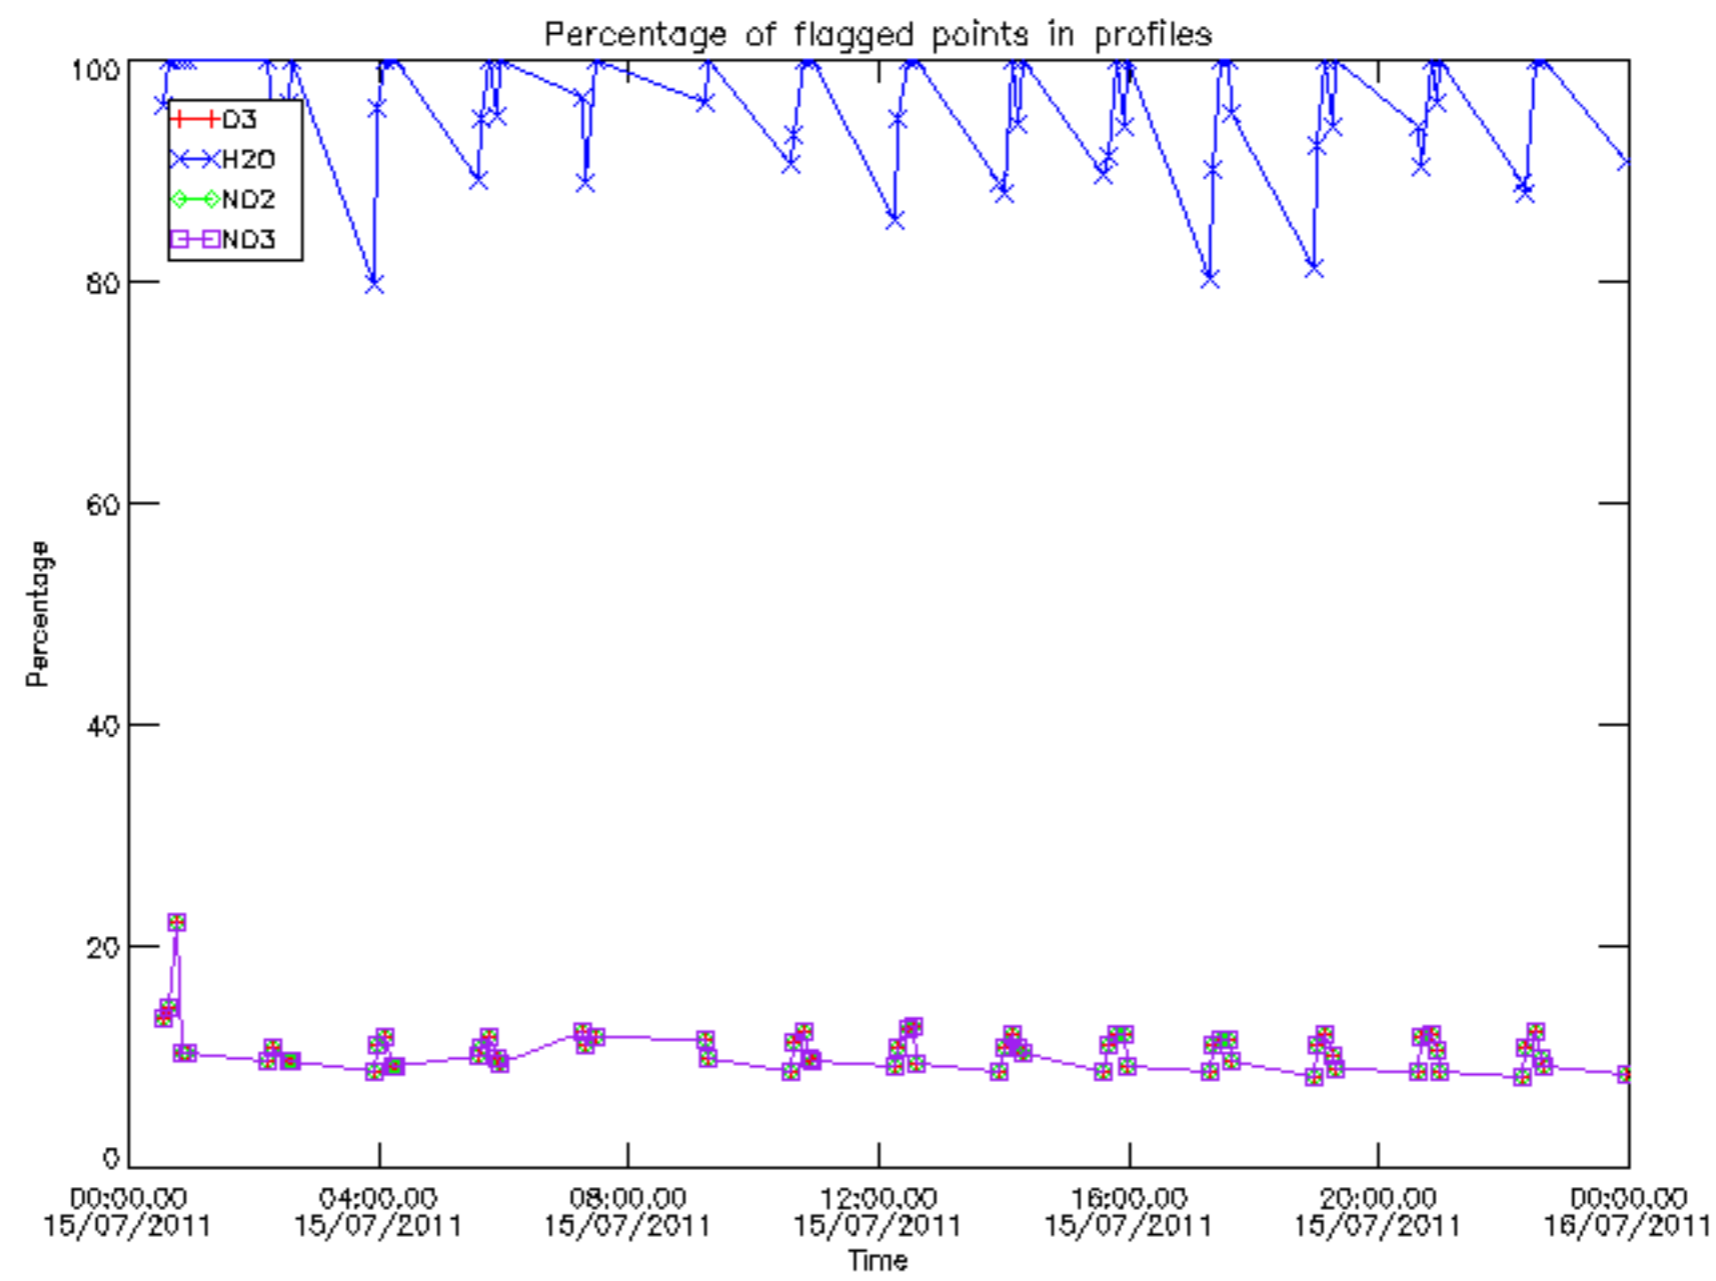

Percentage of flagged data per D3 profile

Percentage of flagged data per H2O profile