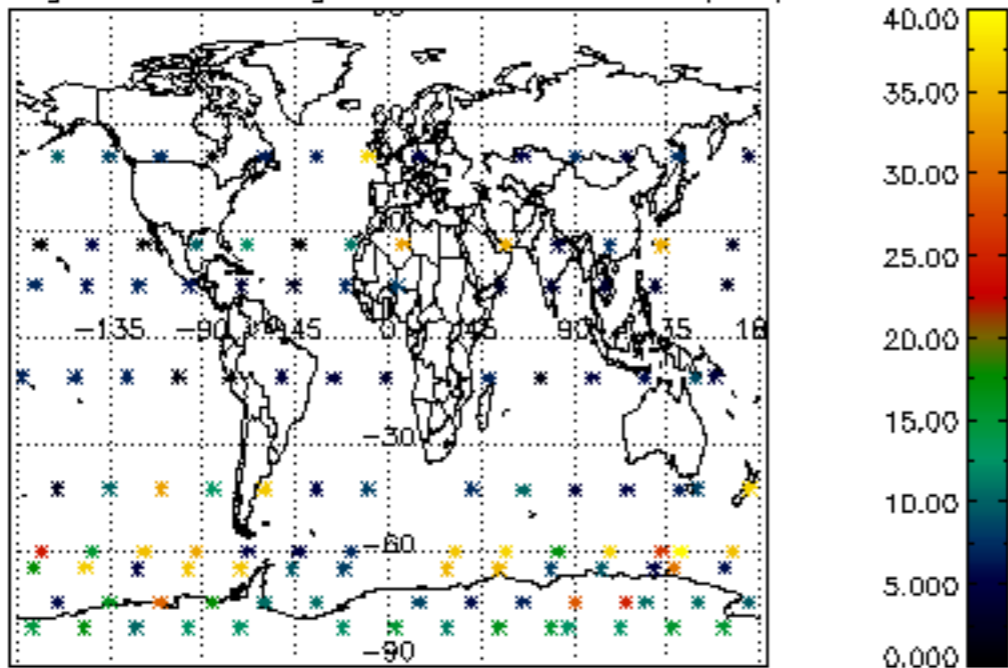

Percentage of star falling outside central band per profile