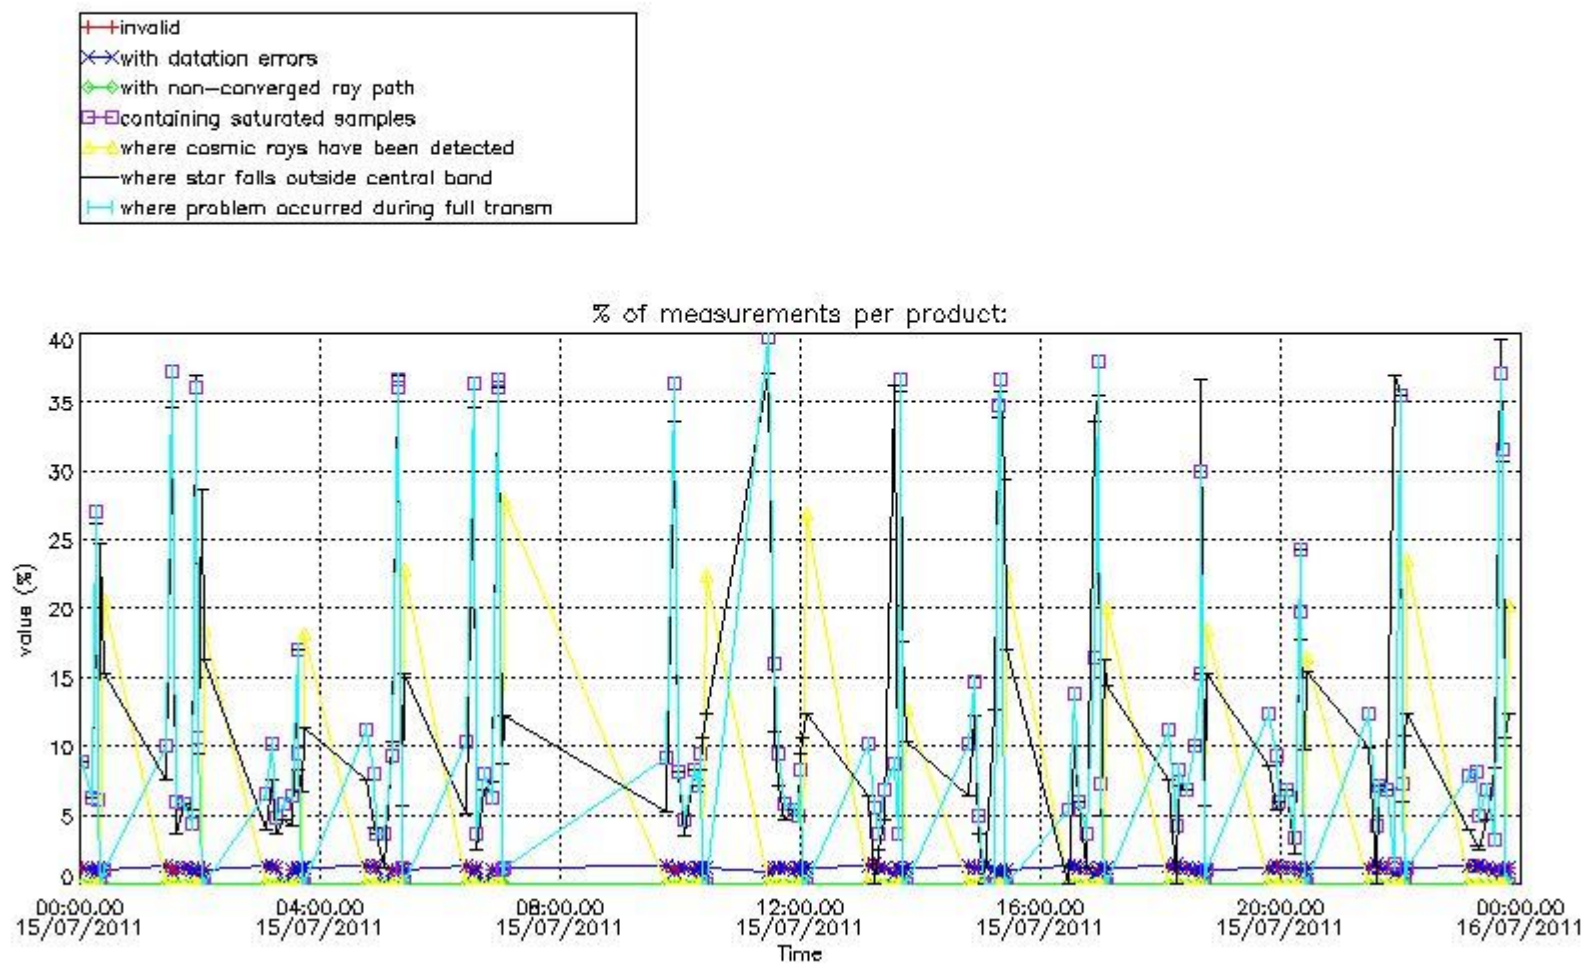

3.1 Plot quality information per product (time dependant)

3.2 Plot quality information per product (world map)

Percentage of flagged data per O3 profile

Percentage of flagged data per H2O profile

Percentage of flagged data per NO2 profile

Percentage of flagged data per NO3 profile

4. Level 1 quality information per product

In this section it is plotted some information contained in the Quality Summary data set of the level 2 products that comes from the level 1b processing. Products without errors (error flag in the MPH set to "0") are used.

4.1 Plot quality information per product (time dependant) coming from level 1b processing

4.1.1 Plot level 1 quality information per product (time dependant): ENVISAT ASCENDING passes

4.1.2 Plot level 1 quality information per product (time dependant): ENVI SAT DESCENDING passes