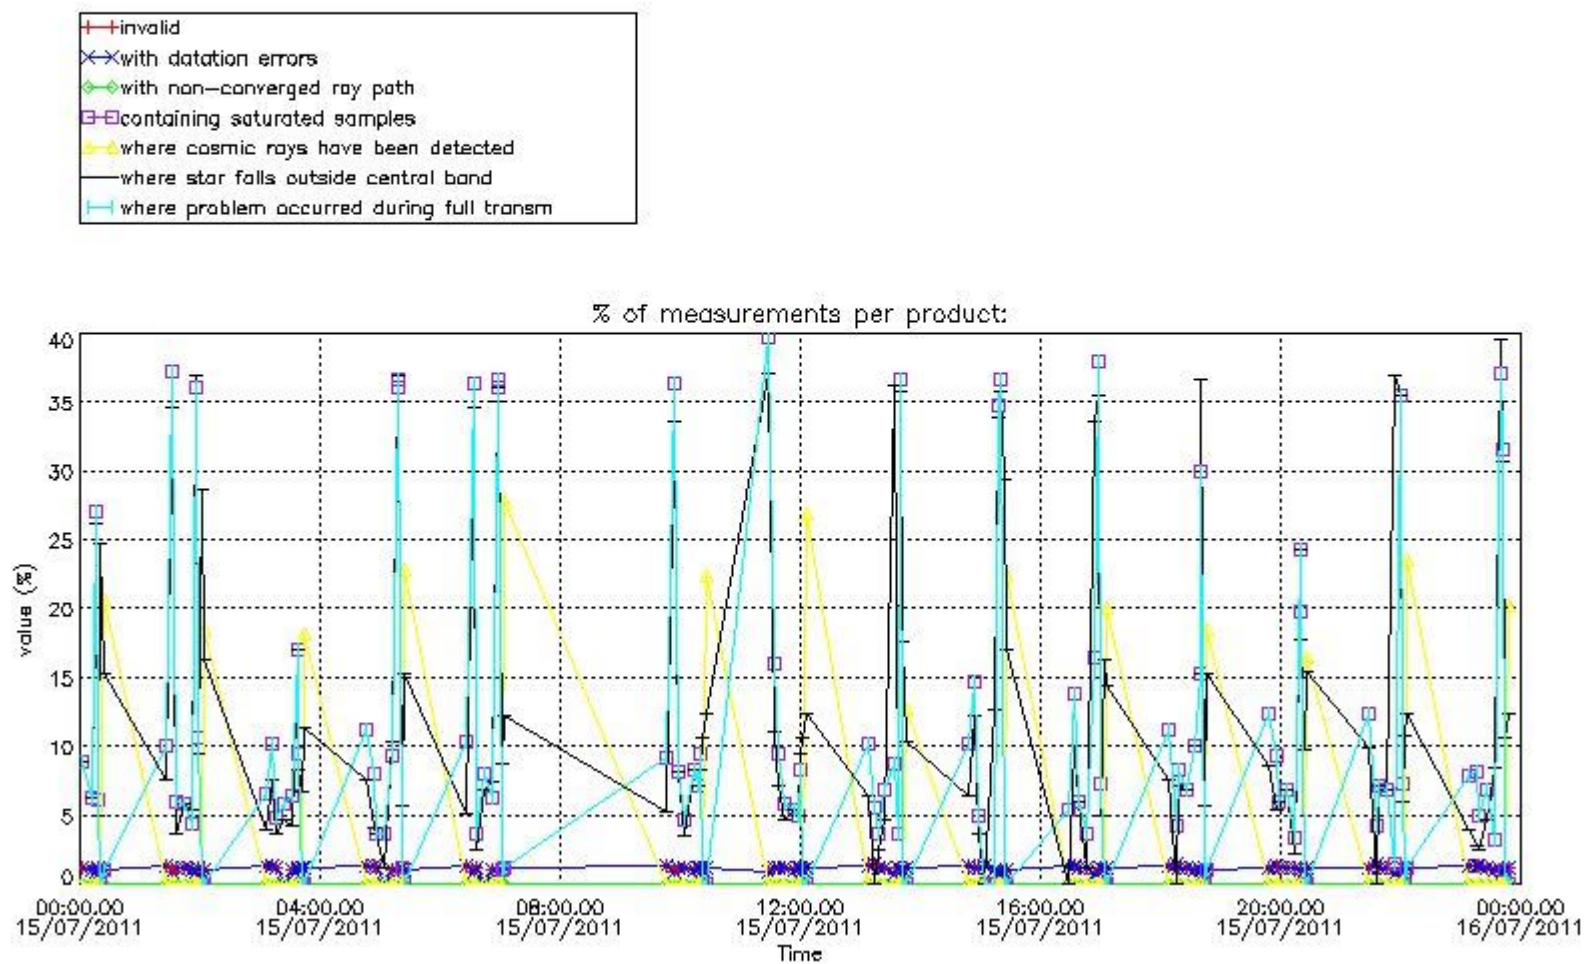

4.2 Plot quality information per product coming from level 1b processing (world map)

4.2.1 Plot level 1 quality information per product (world map): ENVISAT ASCENDING passes