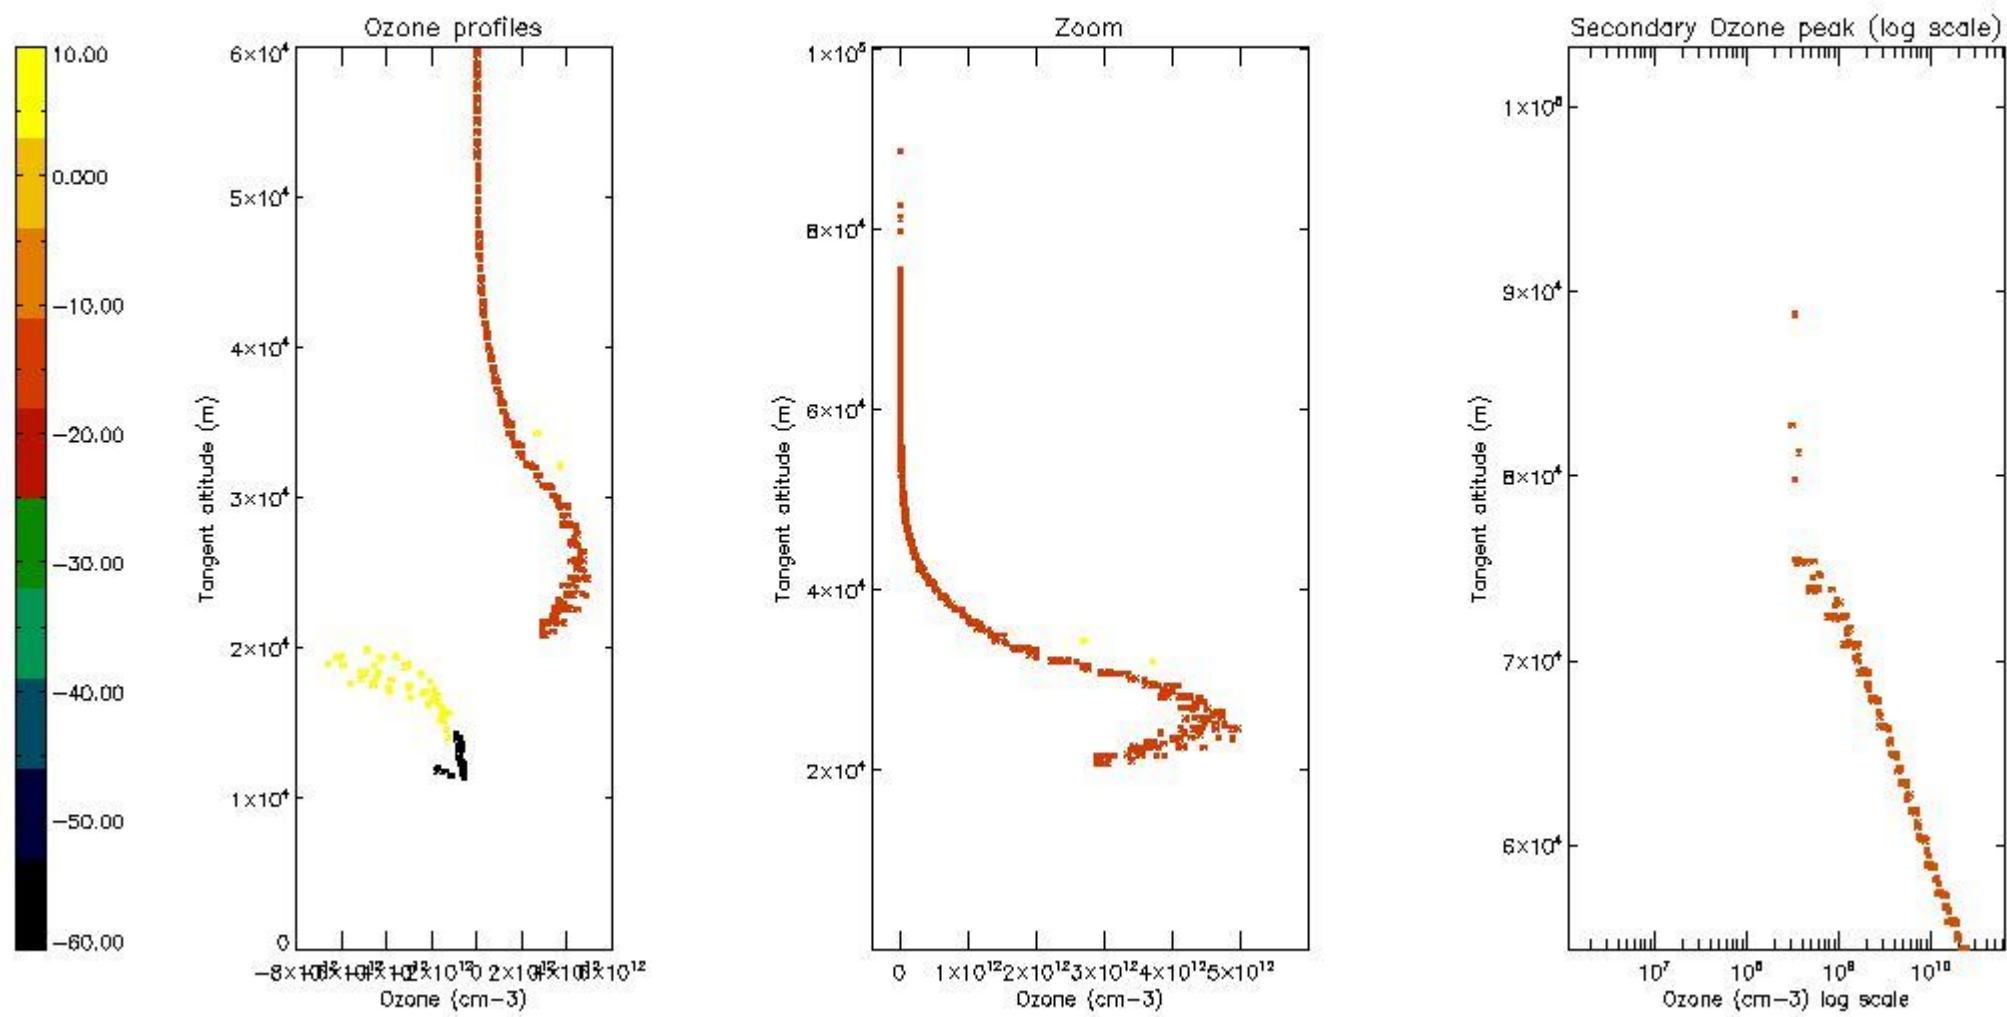

5.6 Plot NO₂ profiles for all STD (dark without errors)

The colorbar represents the latitude.