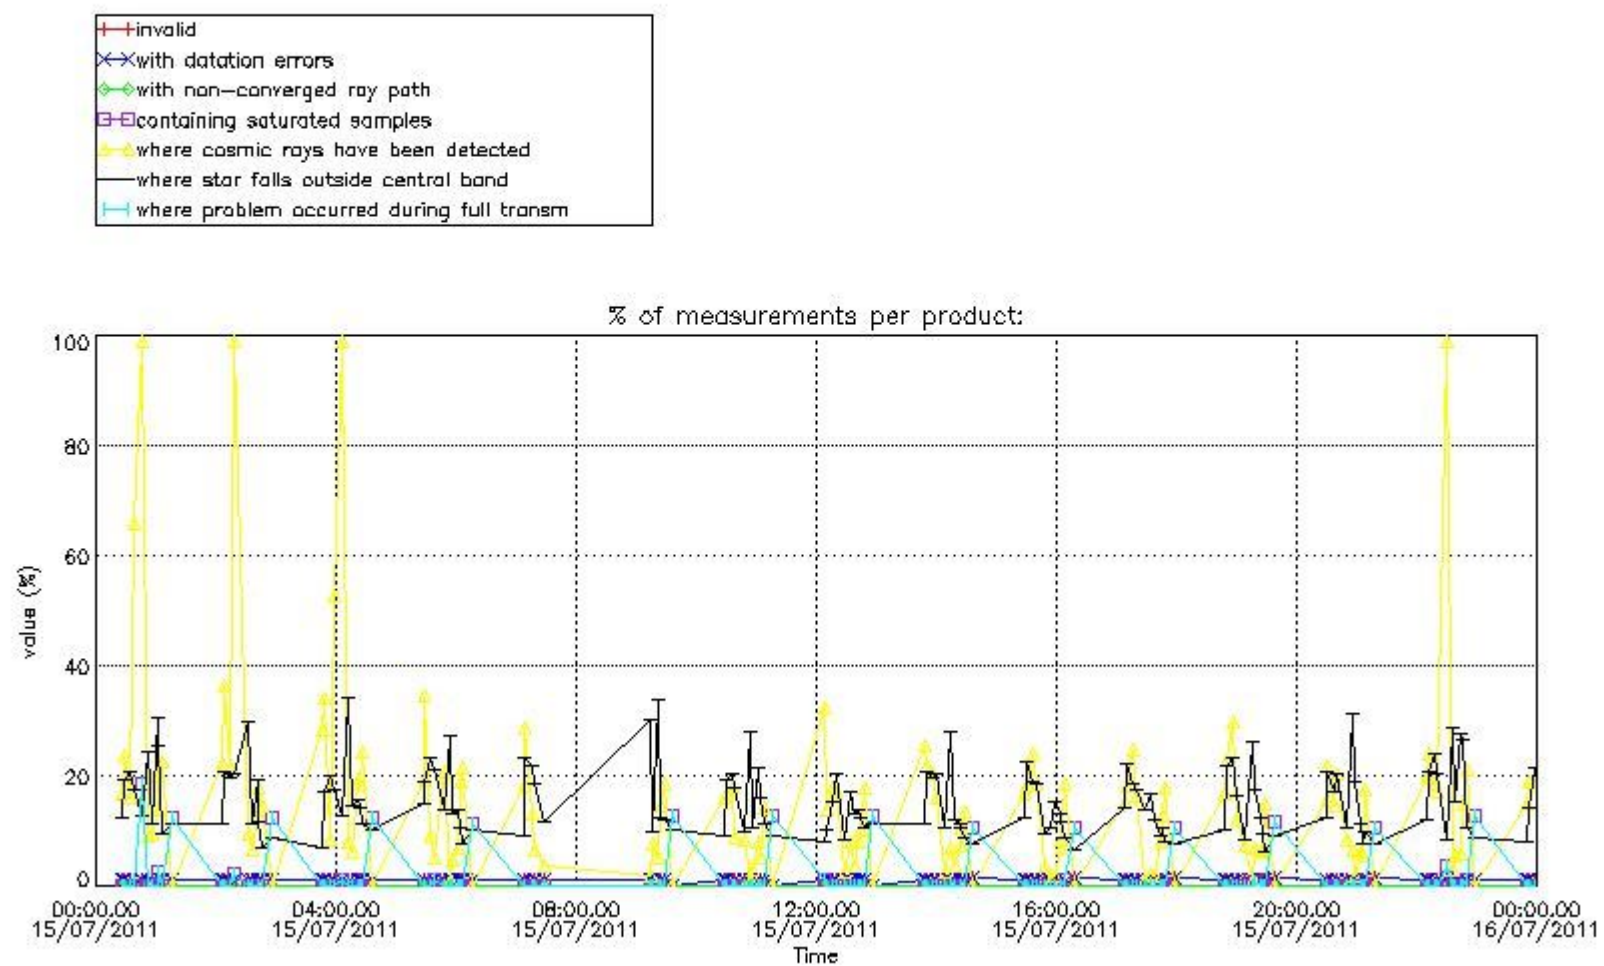

4.1.2 Plot level 1 quality information per product (time dependant): ENVI SAT DESCENDING passes