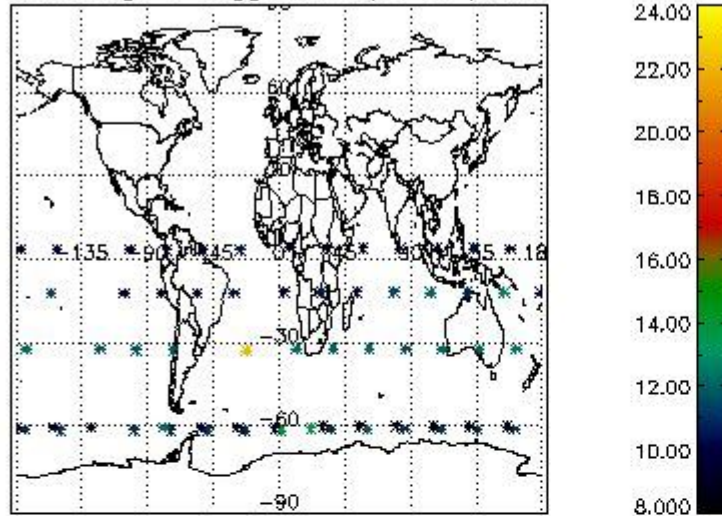

Percentage of flagged data per O3 profile