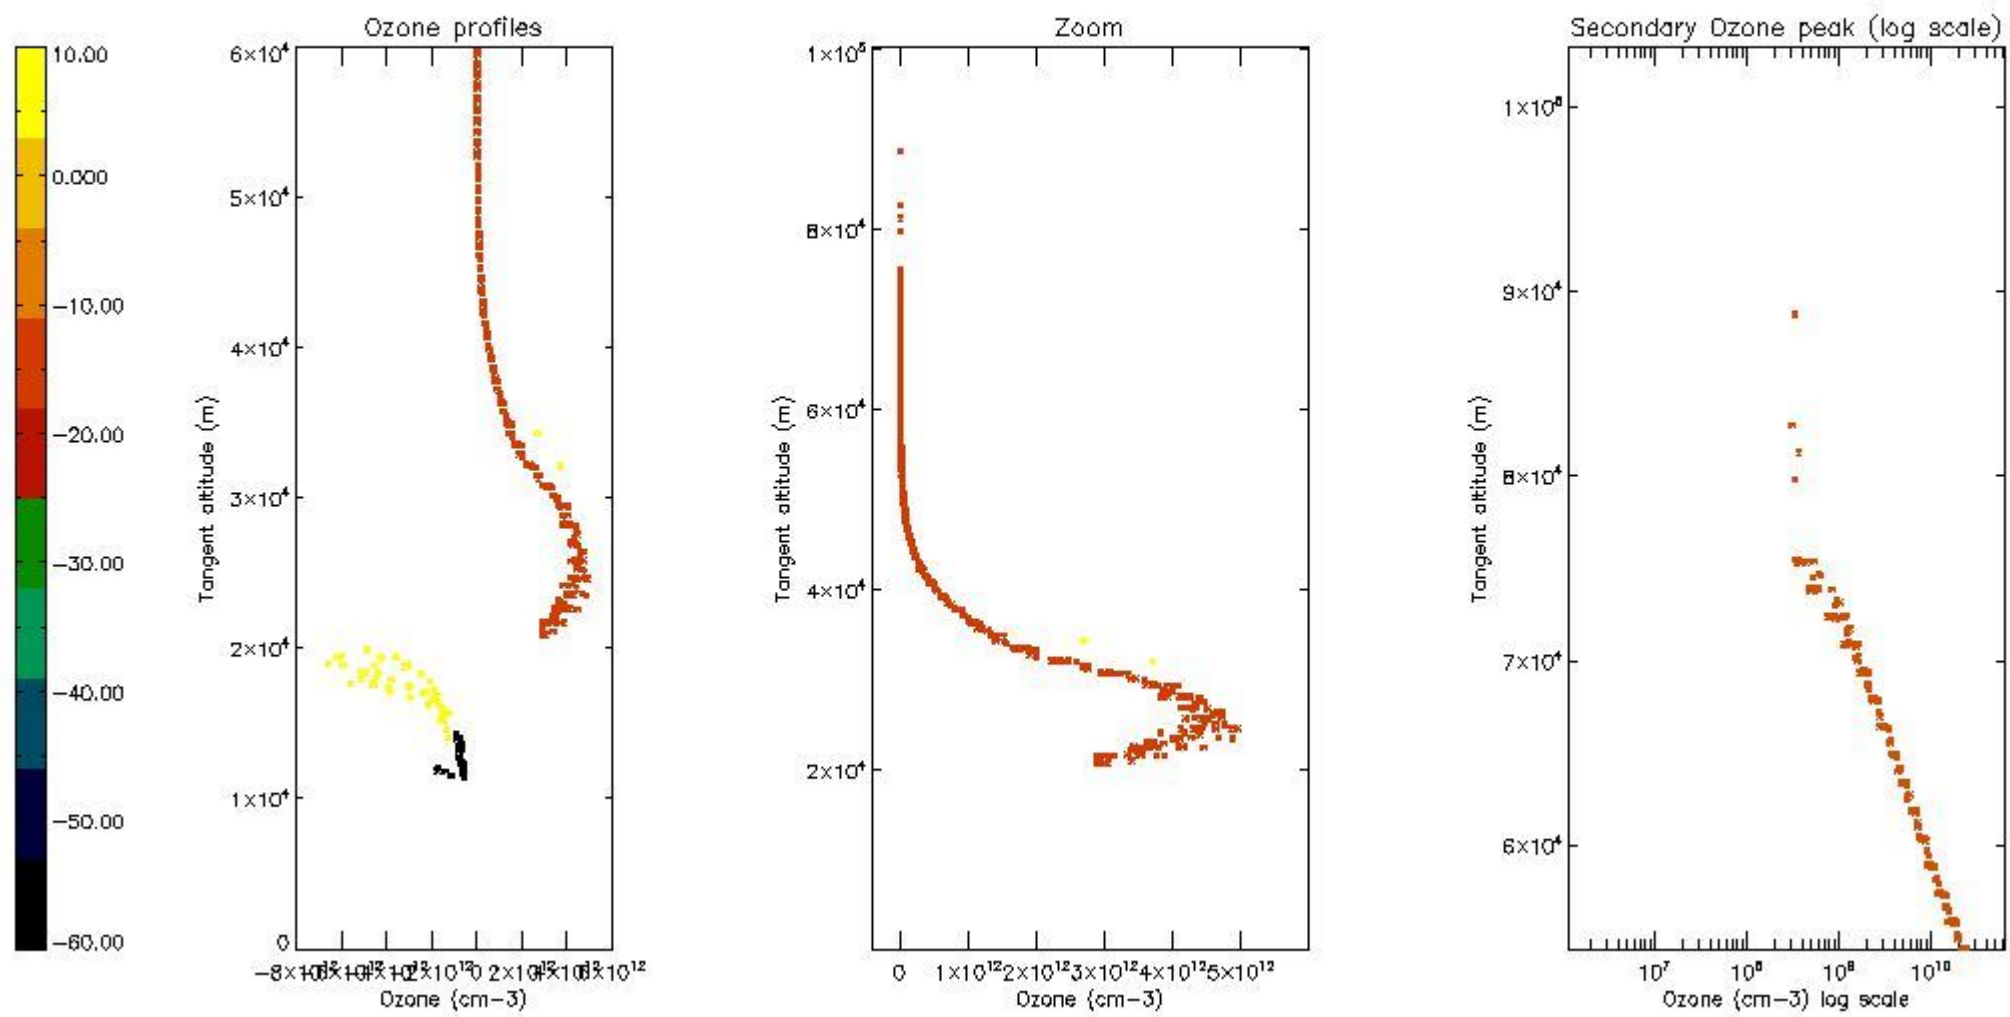

5.6 Plot NO₂ profiles for all STD (dark without errors)

The colorbar represents the latitude.