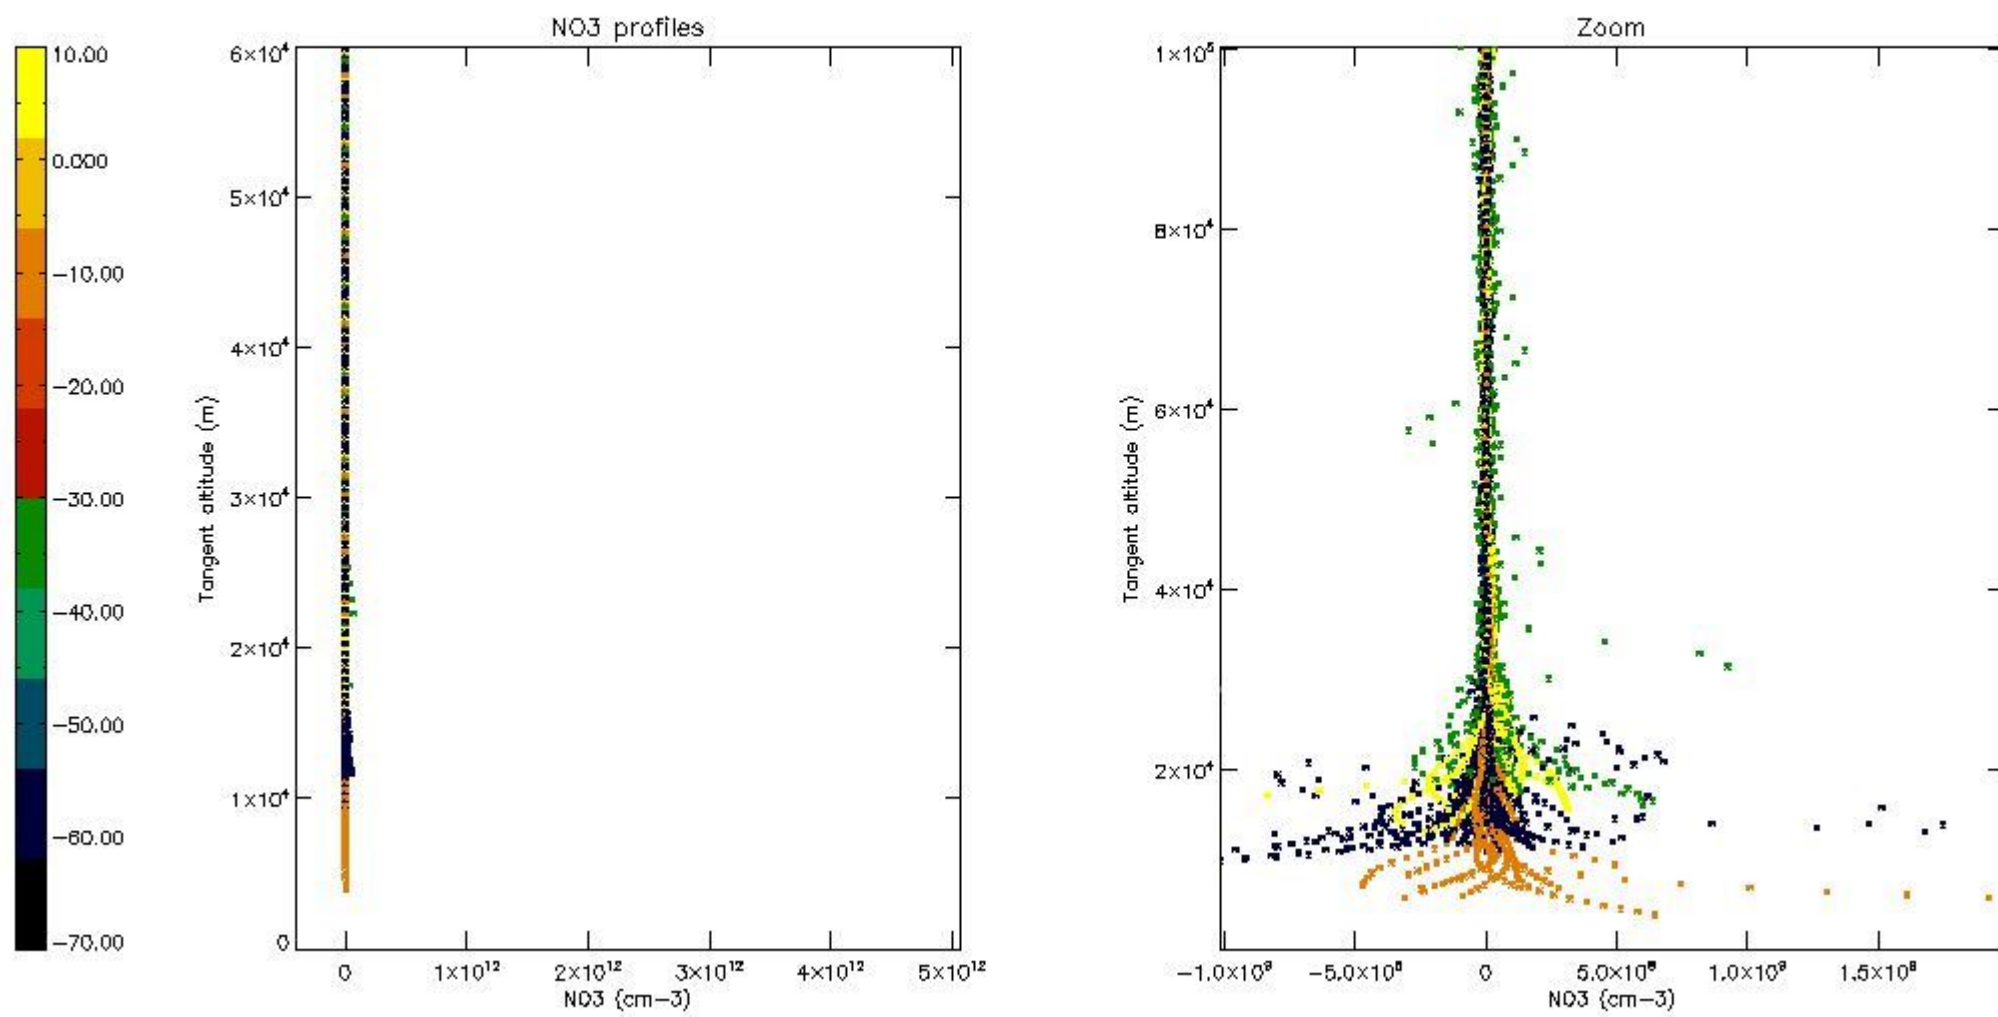

5.4 Plot ozone profiles where $STD < 10\%$ (dark without errors)

The colorbar represents the latitude.

5.5 Plot ozone profiles where STD < 5% (dark without errors)

The colorbar represents the latitude.

5.6 Plot NO₂ profiles for all STD (dark without errors)

The colorbar represents the latitude.

5.7 Plot NO3 profiles for all STD (dark without errors)

The colorbar represents the latitude.

5.8 Plot H2O profiles for all STD (only for occultations of stars 1,2,3,4,13,14,16,26,63 dark without errors)