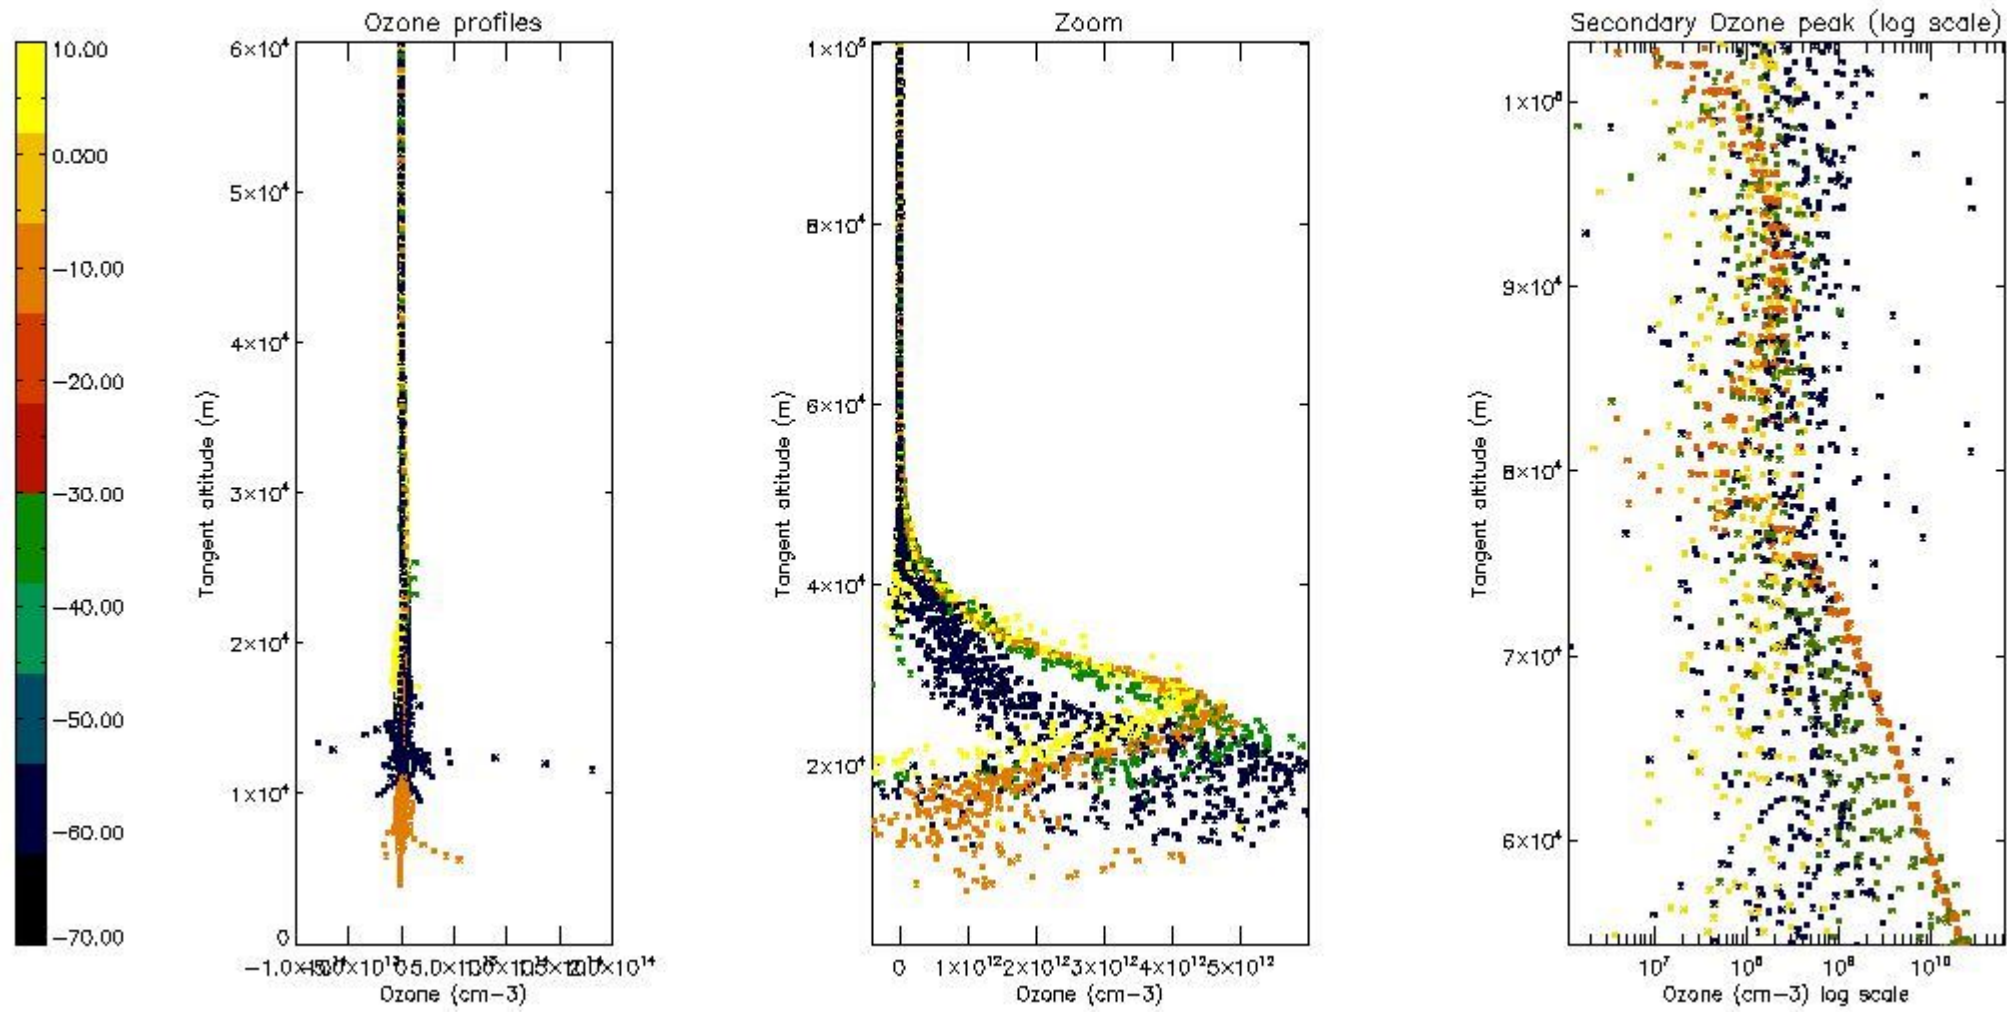

STD < 10	5
STD < 5	3

5.2 Plot ozone profiles for all STD (dark without errors)

The colorbar represents the latitude.

5.3 Plot ozone profiles where STD < 20% (dark without errors)

The colorbar represents the latitude.