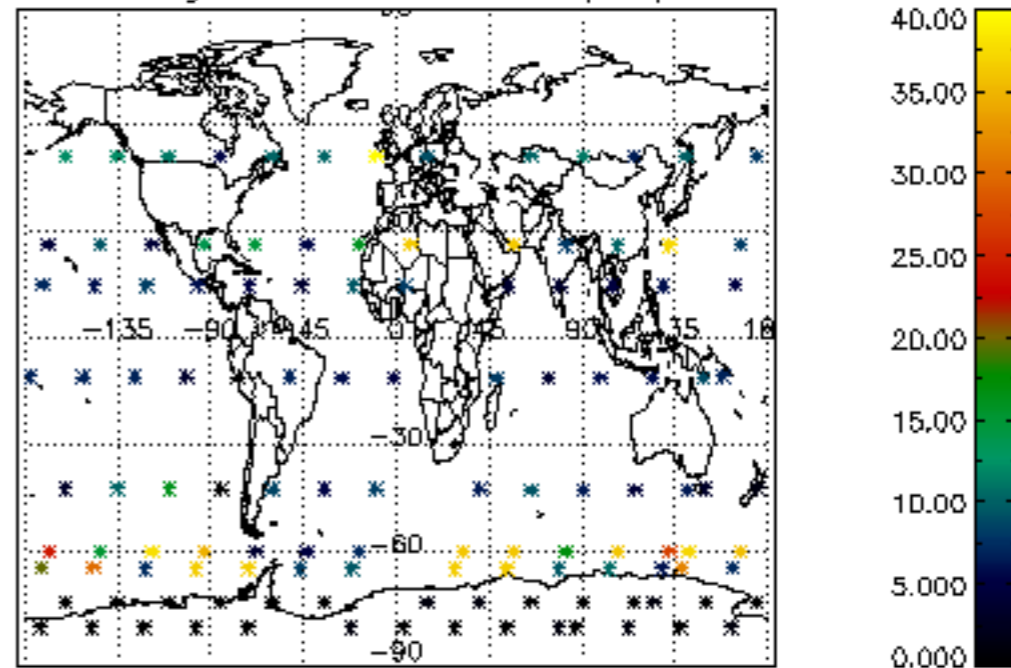

Percentage of saturation errors per profile