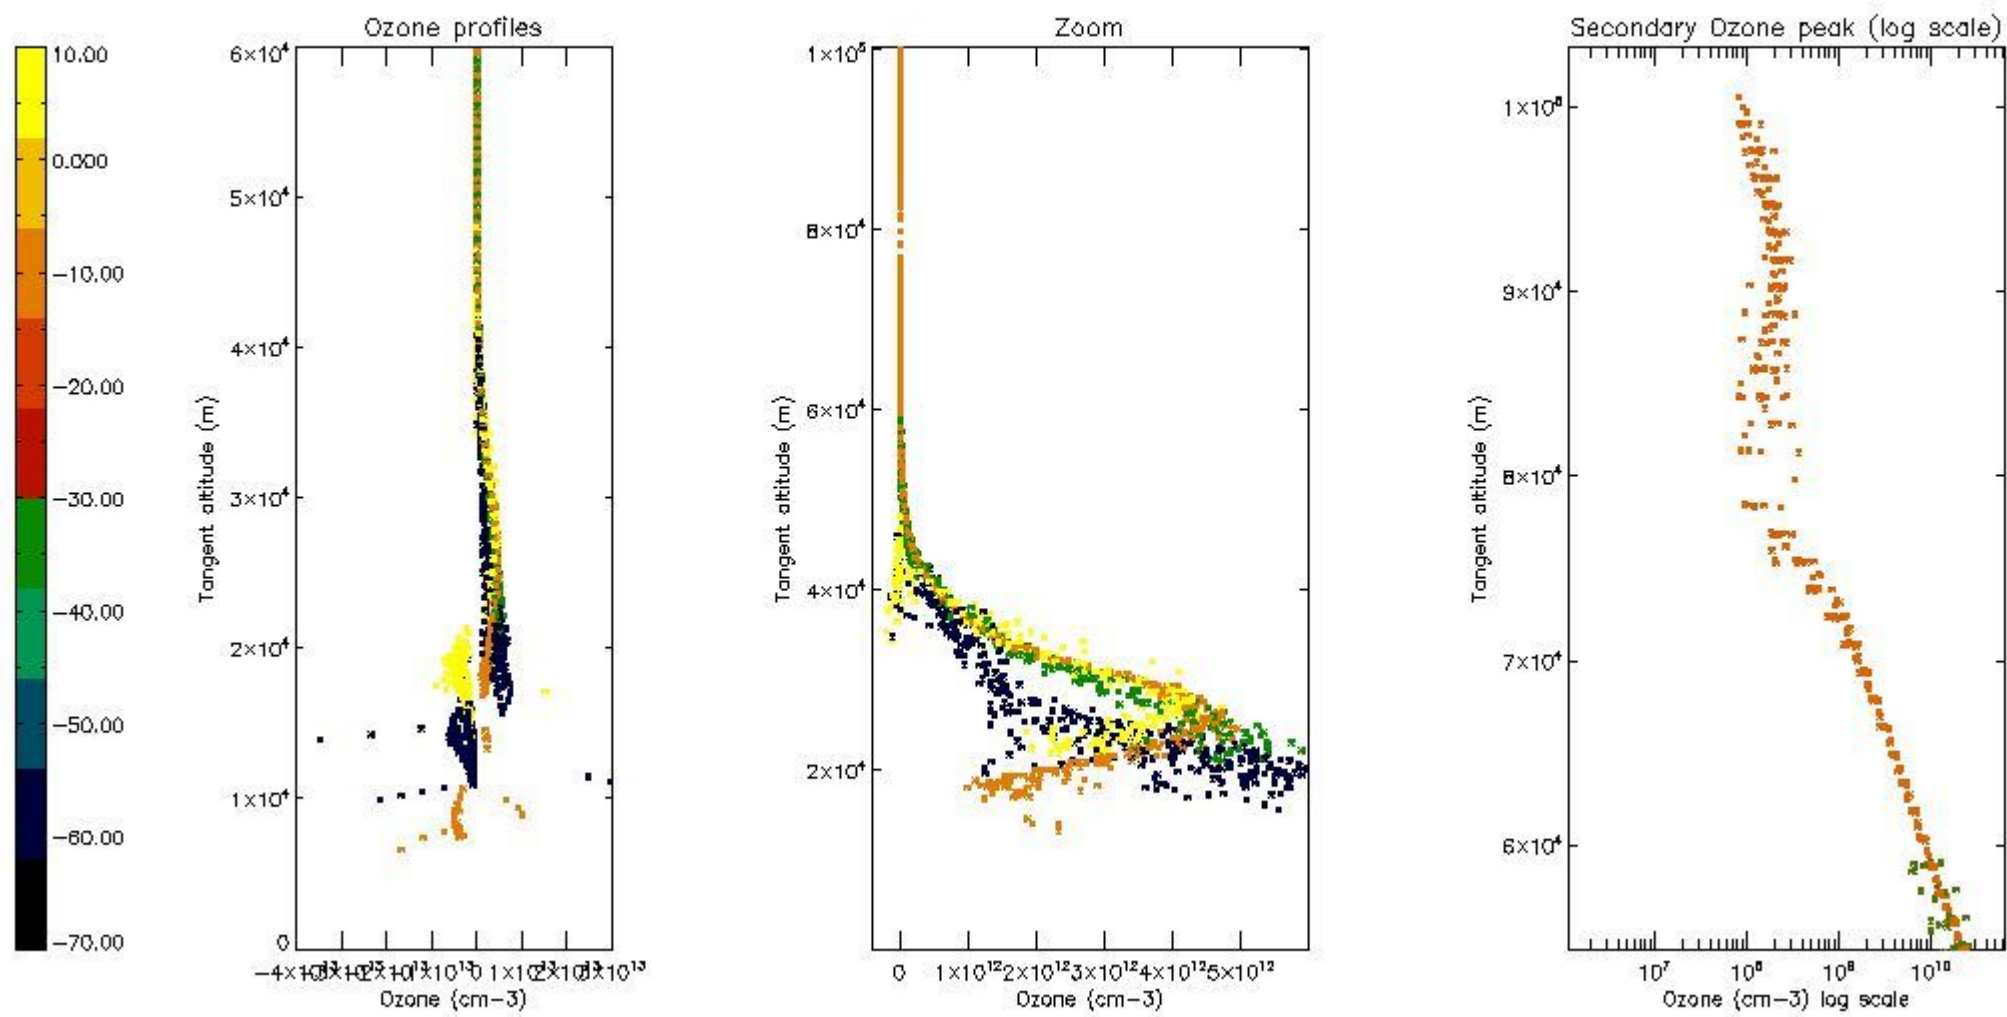

STD < 10	5
STD < 5	3

5.2 Plot ozone profiles for all STD (dark without errors)

The colorbar represents the latitude.

5.3 Plot ozone profiles where STD < 20% (dark without errors)

The colorbar represents the latitude.

5.4 Plot ozone profiles where $STD < 10\%$ (dark without errors)

The colorbar represents the latitude.

5.5 Plot ozone profiles where STD < 5% (dark without errors)

The colorbar represents the latitude.

5.6 Plot NO₂ profiles for all STD (dark without errors)

The colorbar represents the latitude.

5.7 Plot NO3 profiles for all STD (dark without errors)

The colorbar represents the latitude.

5.8 Plot H2O profiles for all STD (only for occultations of stars 1,2,3,4,13,14,16,26,63 dark without errors)