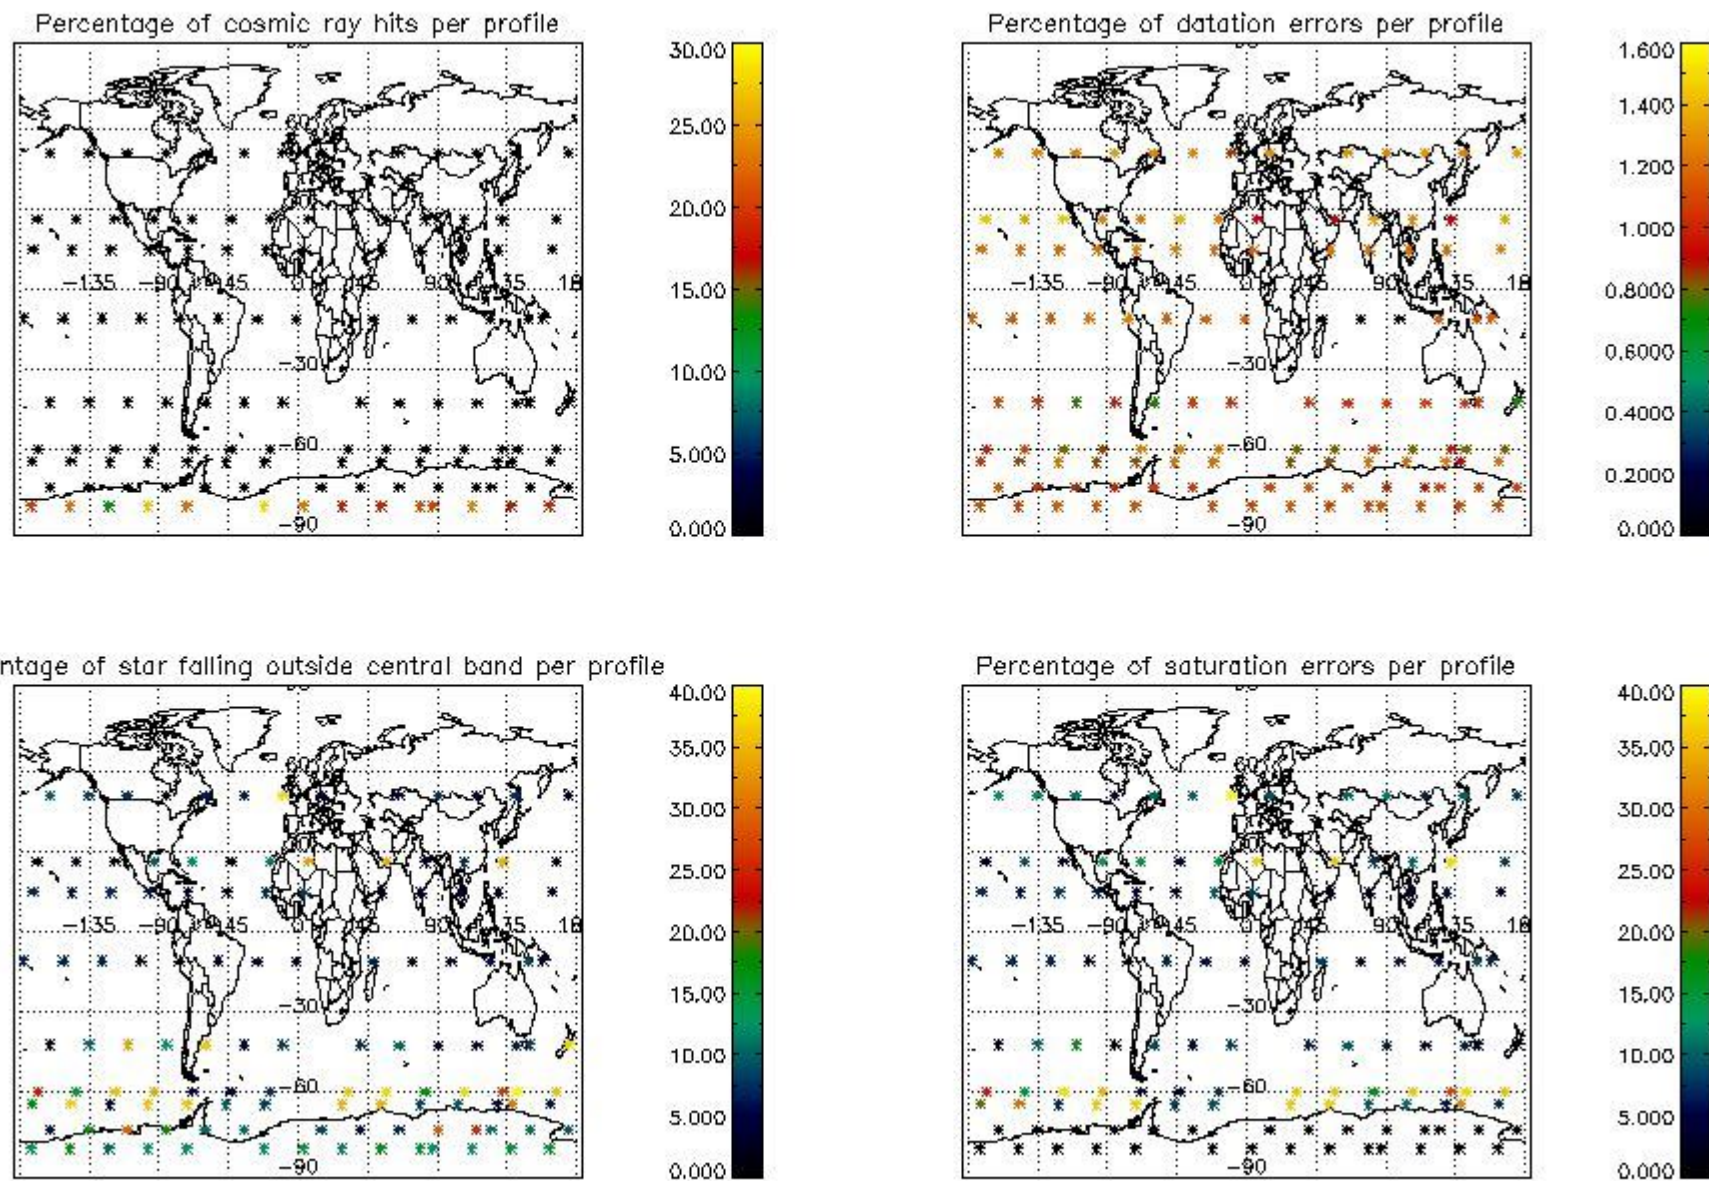

4.2.2 Plot level 1 quality information per product (world map): ENVISAT DESCENDING passes

5. Trace gas profiles

5.1 Ozone statistics based on quality of products

The final quality of the products can be "measured" using the STD (Standard Deviation) attached to every point profile. This information is written to the parameter GOM_NL__2P/NL_LOCAL_SPECIES_DENSITY/o3_std of the level 2 products. The table below shows the statistics for given STD ranges.

The statistics are given with respect to the overall valid production:

- Products without fatal errors: GOM_NL__2P/MPH/PRODUCT_ERR=0
- Valid point profile: GOM_NL__2P/NL_LOCAL_SPECIES_DENSITY/pcd(0)=0

The 'Criteria' is applied to valid points of dark limb products:

- Products in dark limb illumination condition: GOM_NL__2P/NL_SUMMARY_QUALITY/obs_ill_cond=0
- Products without fatal errors: GOM_NL__2P/MPH/PRODUCT_ERR=0
- Valid point profile: GOM_NL__2P/NL_LOCAL_SPECIES_DENSITY/pcd(0)=0

So, the table below shows the percentage of dark limb and valid observations for each criteria with respect to the overall valid daily observations.

Criteria	% of total production
All STD	27
STD < 20	9