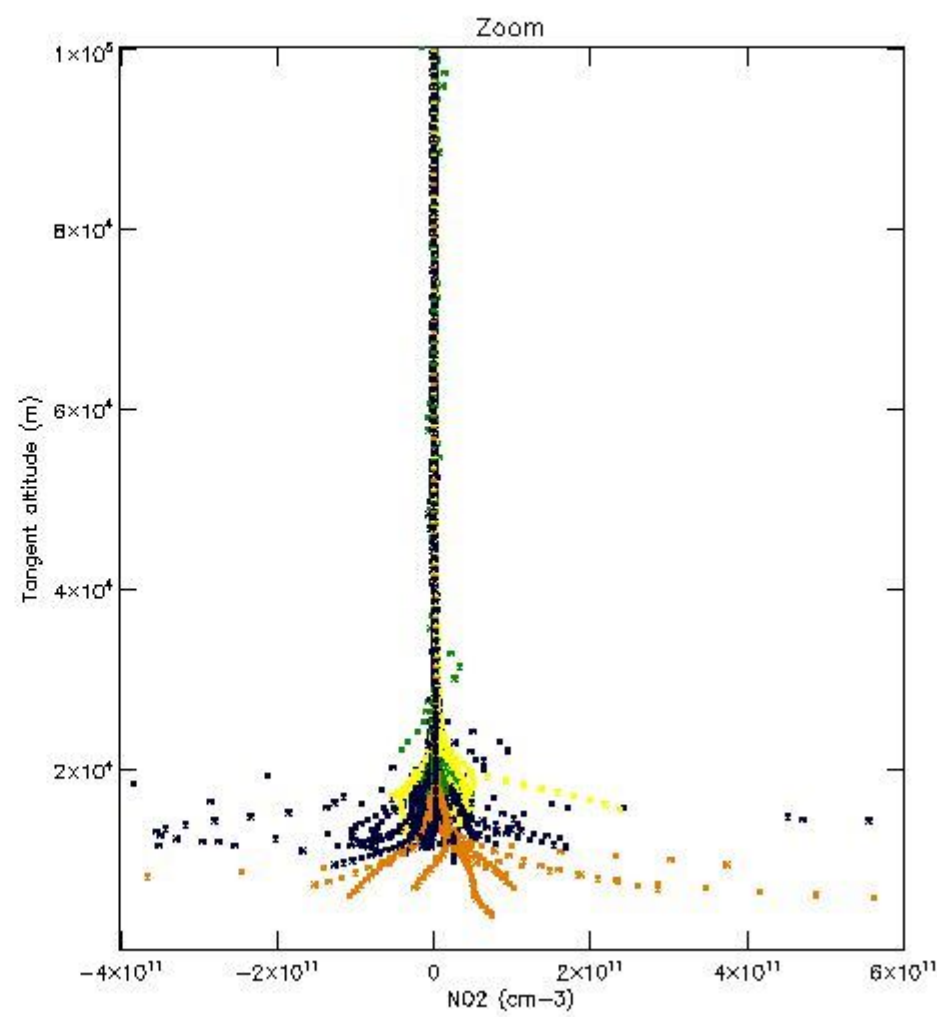

5.4 Plot ozone profiles where STD < 10% (dark without errors)

The colorbar represents the latitude.

5.5 Plot ozone profiles where STD < 5% (dark without errors)

The colorbar represents the latitude.

5.6 Plot NO₂ profiles for all STD (dark without errors)

The colorbar represents the latitude.

5.7 Plot NO3 profiles for all STD (dark without errors)

The colorbar represents the latitude.

5.8 Plot H2O profiles for all STD (only for occultations of stars 1,2,3,4,13,14,16,26,63 dark without errors)