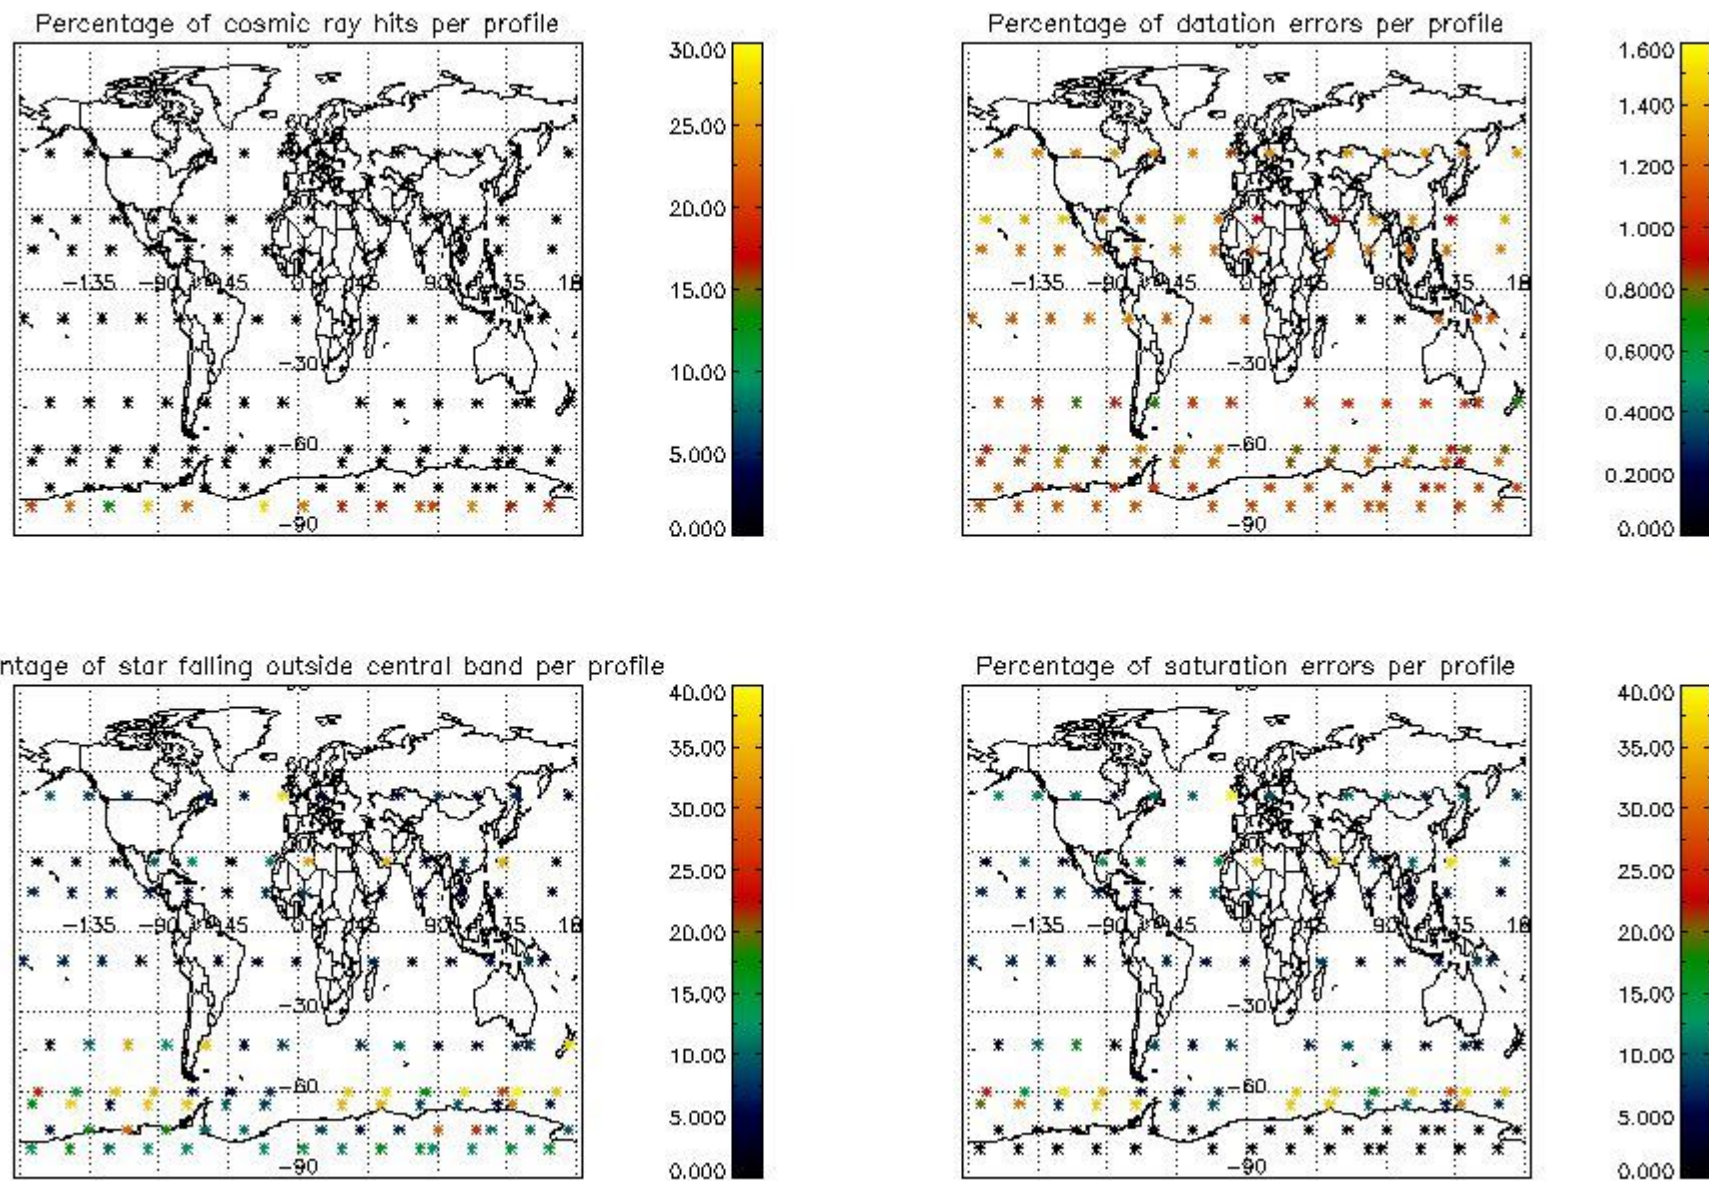

Percentage of flagged data per NO3 profile

4. Level 1 quality information per product

In this section it is plotted some information contained in the Quality Summary data set of the level 2 products that comes from the level 1b processing. Products without errors (error flag in the MPH set to "0") are used.

4.1 Plot quality information per product (time dependant) coming from level 1b processing

4.1.1 Plot level 1 quality information per product (time dependant): ENVISAT ASCENDING passes

4.1.2 Plot level 1 quality information per product (time dependant): ENVI SAT DESCENDING passes

4.2 Plot quality information per product coming from level 1b processing (world map)

4.2.1 Plot level 1 quality information per product (world map): ENVISAT ASCENDING passes

4.2.2 Plot level 1 quality information per product (world map): ENVISAT DESCENDING passes