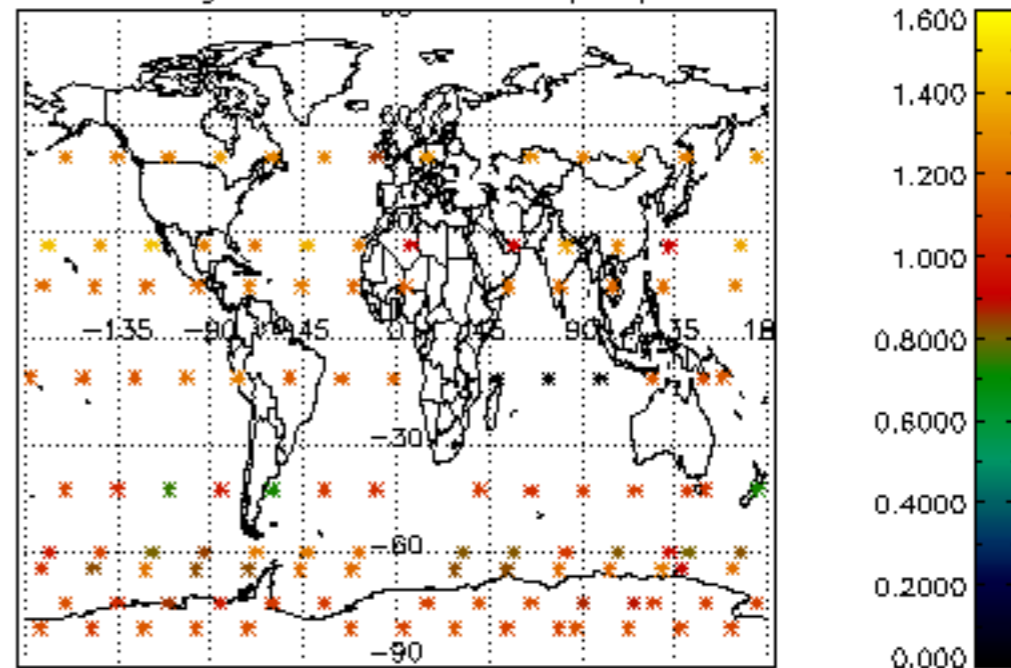

Percentage of datation errors per profile

Percentage of star falling outside central band per profile

Percentage of saturation errors per profile

Percentage of cosmic ray hits per profile

Percentage of datation errors per profile