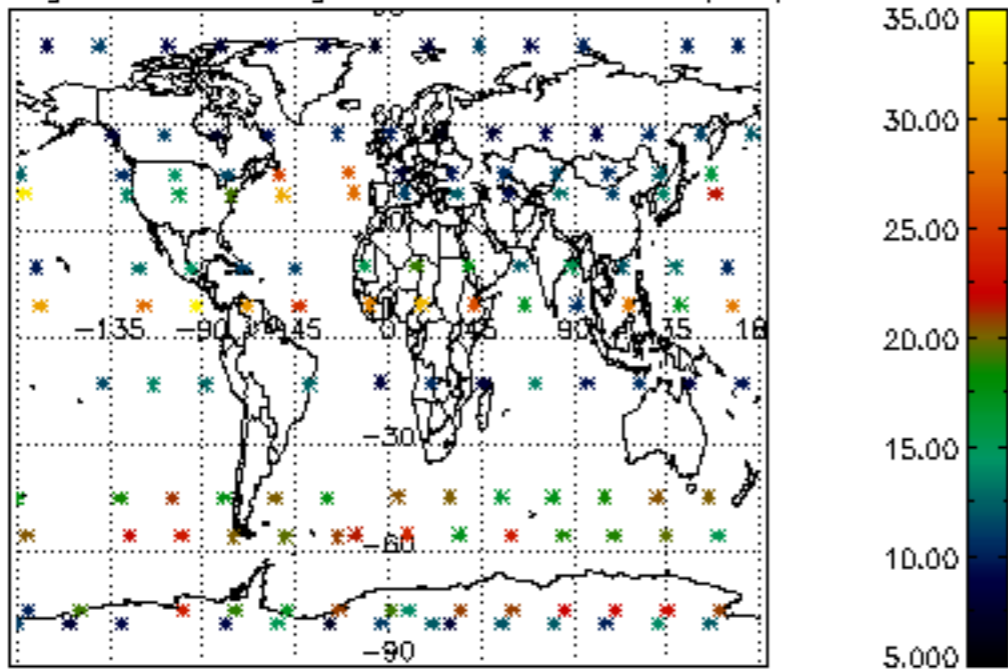

Percentage of cosmic ray hits per profile

Percentage of star falling outside central band per profile