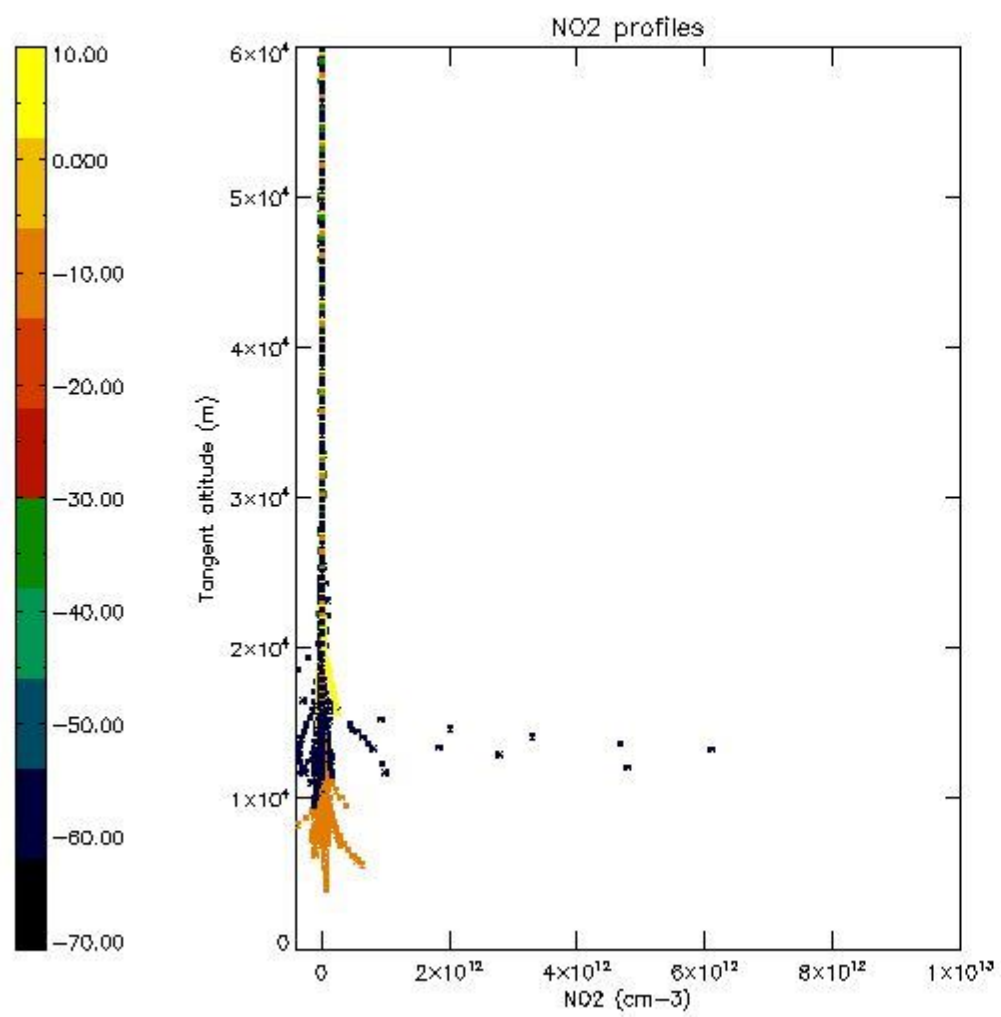

STD < 10	5
STD < 5	3

5.2 Plot ozone profiles for all STD (dark without errors)

The colorbar represents the latitude.

5.3 Plot ozone profiles where STD < 20% (dark without errors)

The colorbar represents the latitude.

5.4 Plot ozone profiles where $STD < 10\%$ (dark without errors)

The colorbar represents the latitude.

5.5 Plot ozone profiles where STD < 5% (dark without errors)

The colorbar represents the latitude.

5.6 Plot NO₂ profiles for all STD (dark without errors)

The colorbar represents the latitude.

5.7 Plot NO3 profiles for all STD (dark without errors)

The colorbar represents the latitude.

5.8 Plot H2O profiles for all STD (only for occultations of stars 1,2,3,4,13,14,16,26,63 dark without errors)