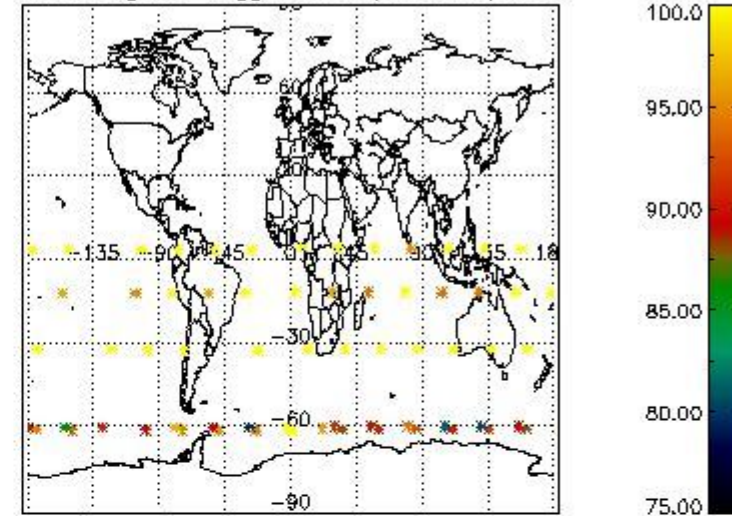

3.1 Plot quality information per product (time dependant)

3.2 Plot quality information per product (world map)

Percentage of flagged data per O3 profile

Percentage of flagged data per H2O profile

Percentage of flagged data per NO2 profile