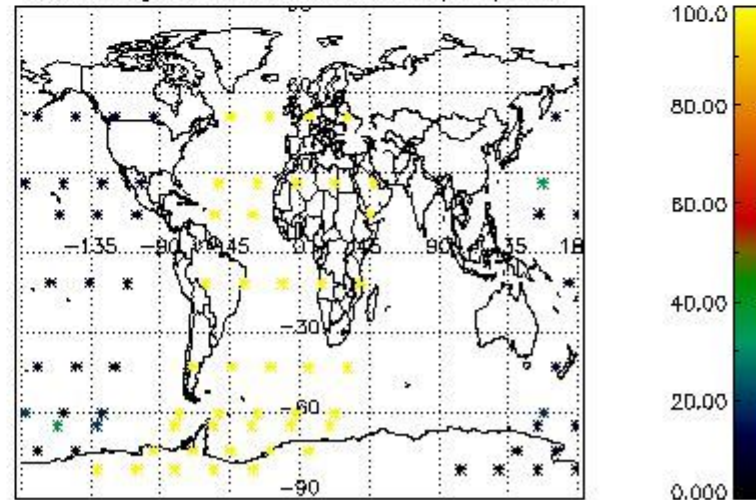

Percentage of cosmic ray hits per profile

Percentage of datation errors per profile

Percentage of star falling outside central band per profile

Percentage of saturation errors per profile

5. Trace gas profiles