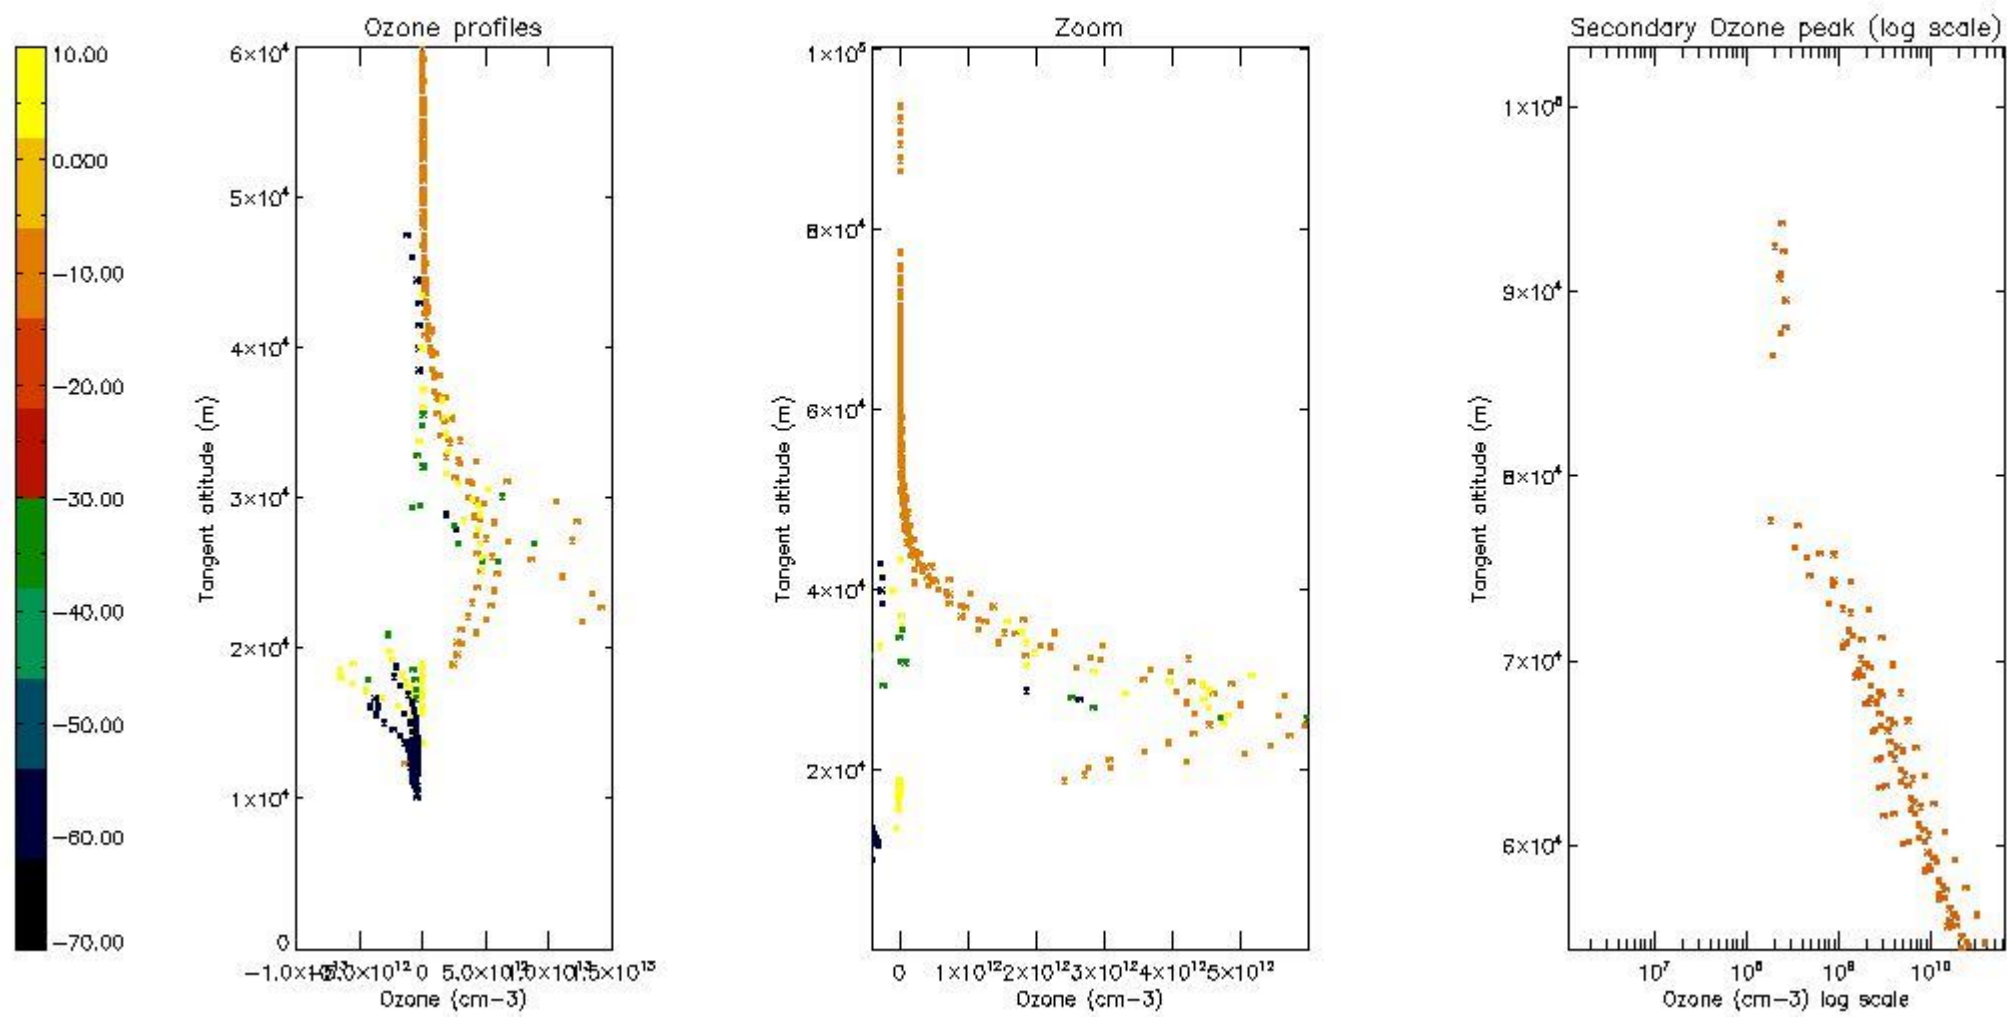

5.5 Plot ozone profiles where STD < 5% (dark without errors)

The colorbar represents the latitude.