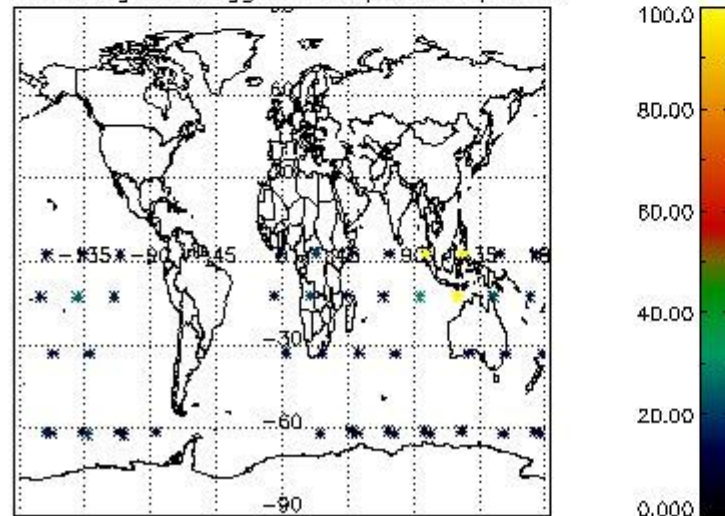

3.1 Plot quality information per product (time dependant)

3.2 Plot quality information per product (world map)

Percentage of flagged data per O3 profile

Percentage of flagged data per H2O profile

Percentage of flagged data per NO2 profile