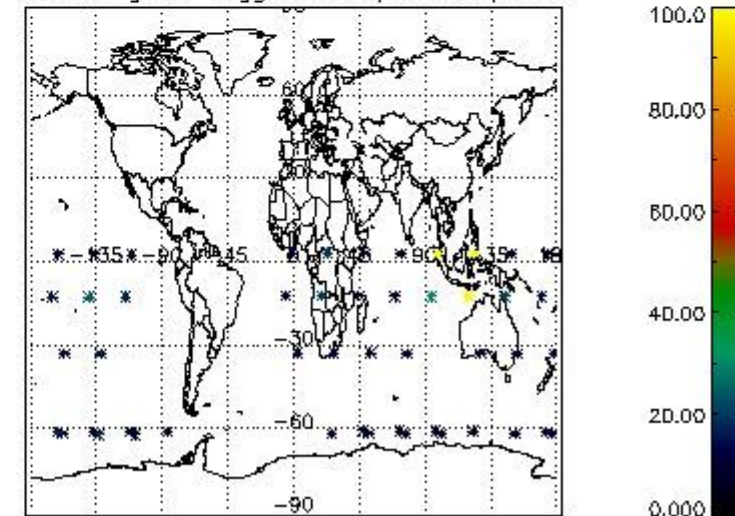

Percentage of flagged data per NO3 profile

4. Level 1 quality information per product

In this section it is plotted some information contained in the Quality Summary data set of the level 2 products that comes from the level 1b processing. Products without errors (error flag in the MPH set to "0") are used.

4.1 Plot quality information per product (time dependant) coming from level 1b processing

4.1.1 Plot level 1 quality information per product (time dependant): ENVISAT ASCENDING passes