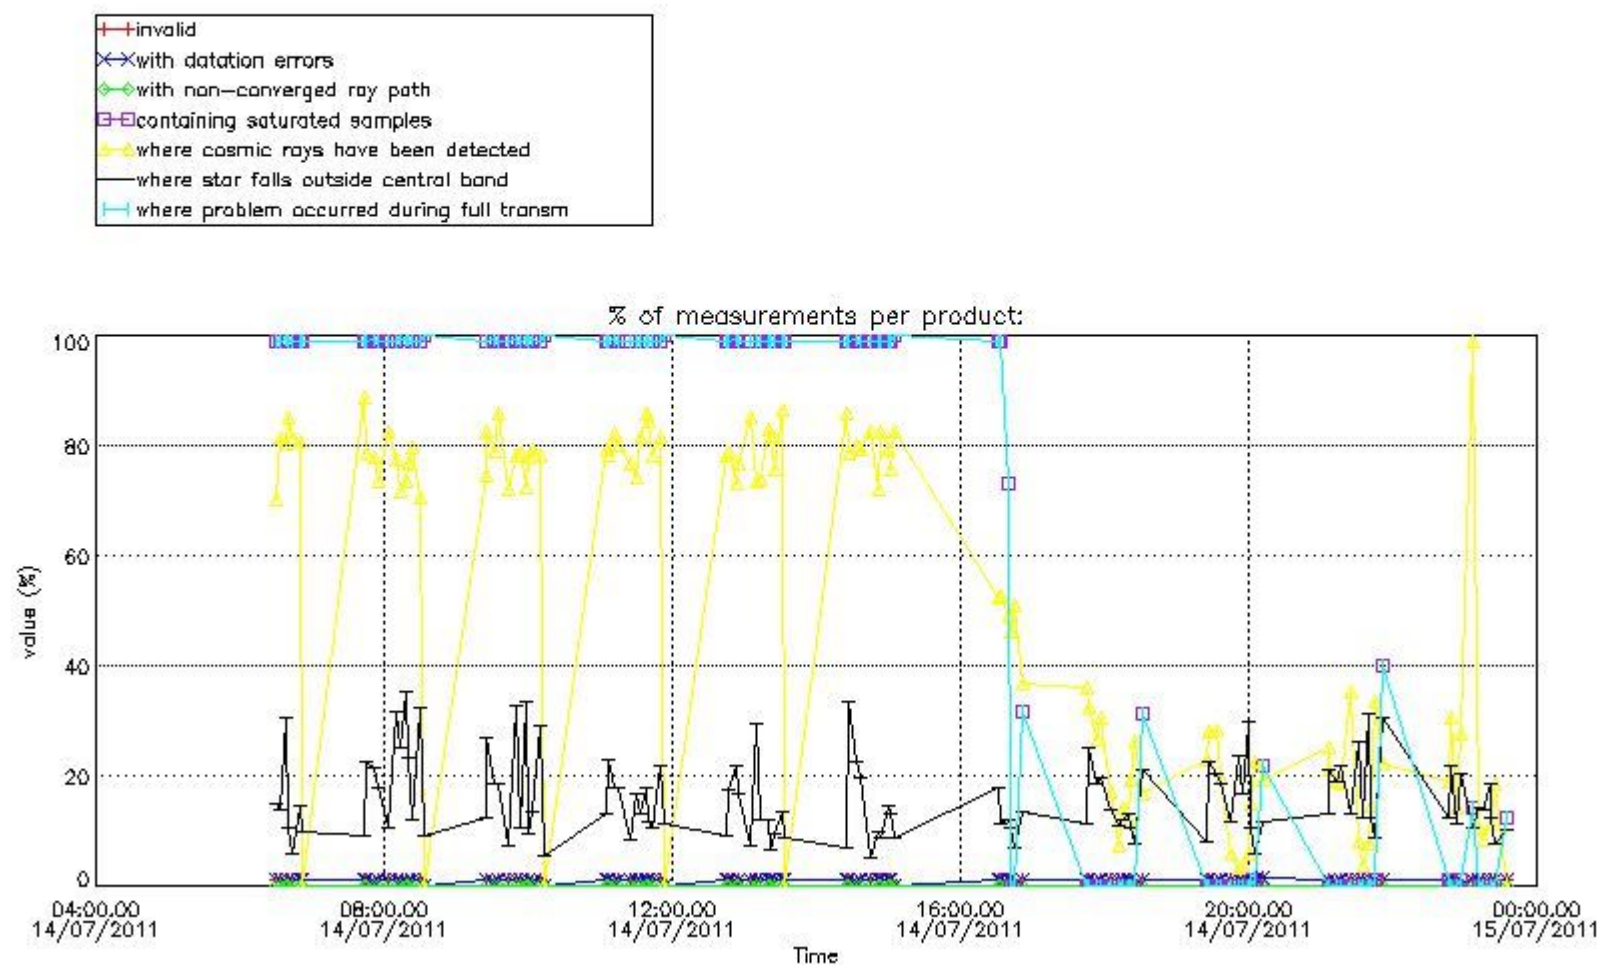

3.1 Plot quality information per product (time dependant)

3.2 Plot quality information per product (world map)

Percentage of flagged data per O3 profile

Percentage of flagged data per H2O profile

Percentage of flagged data per NO2 profile

Percentage of flagged data per NO3 profile

4. Level 1 quality information per product

In this section it is plotted some information contained in the Quality Summary data set of the level 2 products that comes from the level 1b processing. Products without errors (error flag in the MPH set to "0") are used.

4.1 Plot quality information per product (time dependant) coming from level 1b processing

4.1.1 Plot level 1 quality information per product (time dependant): ENVISAT ASCENDING passes

4.1.2 Plot level 1 quality information per product (time dependant): ENVI SAT DESCENDING passes