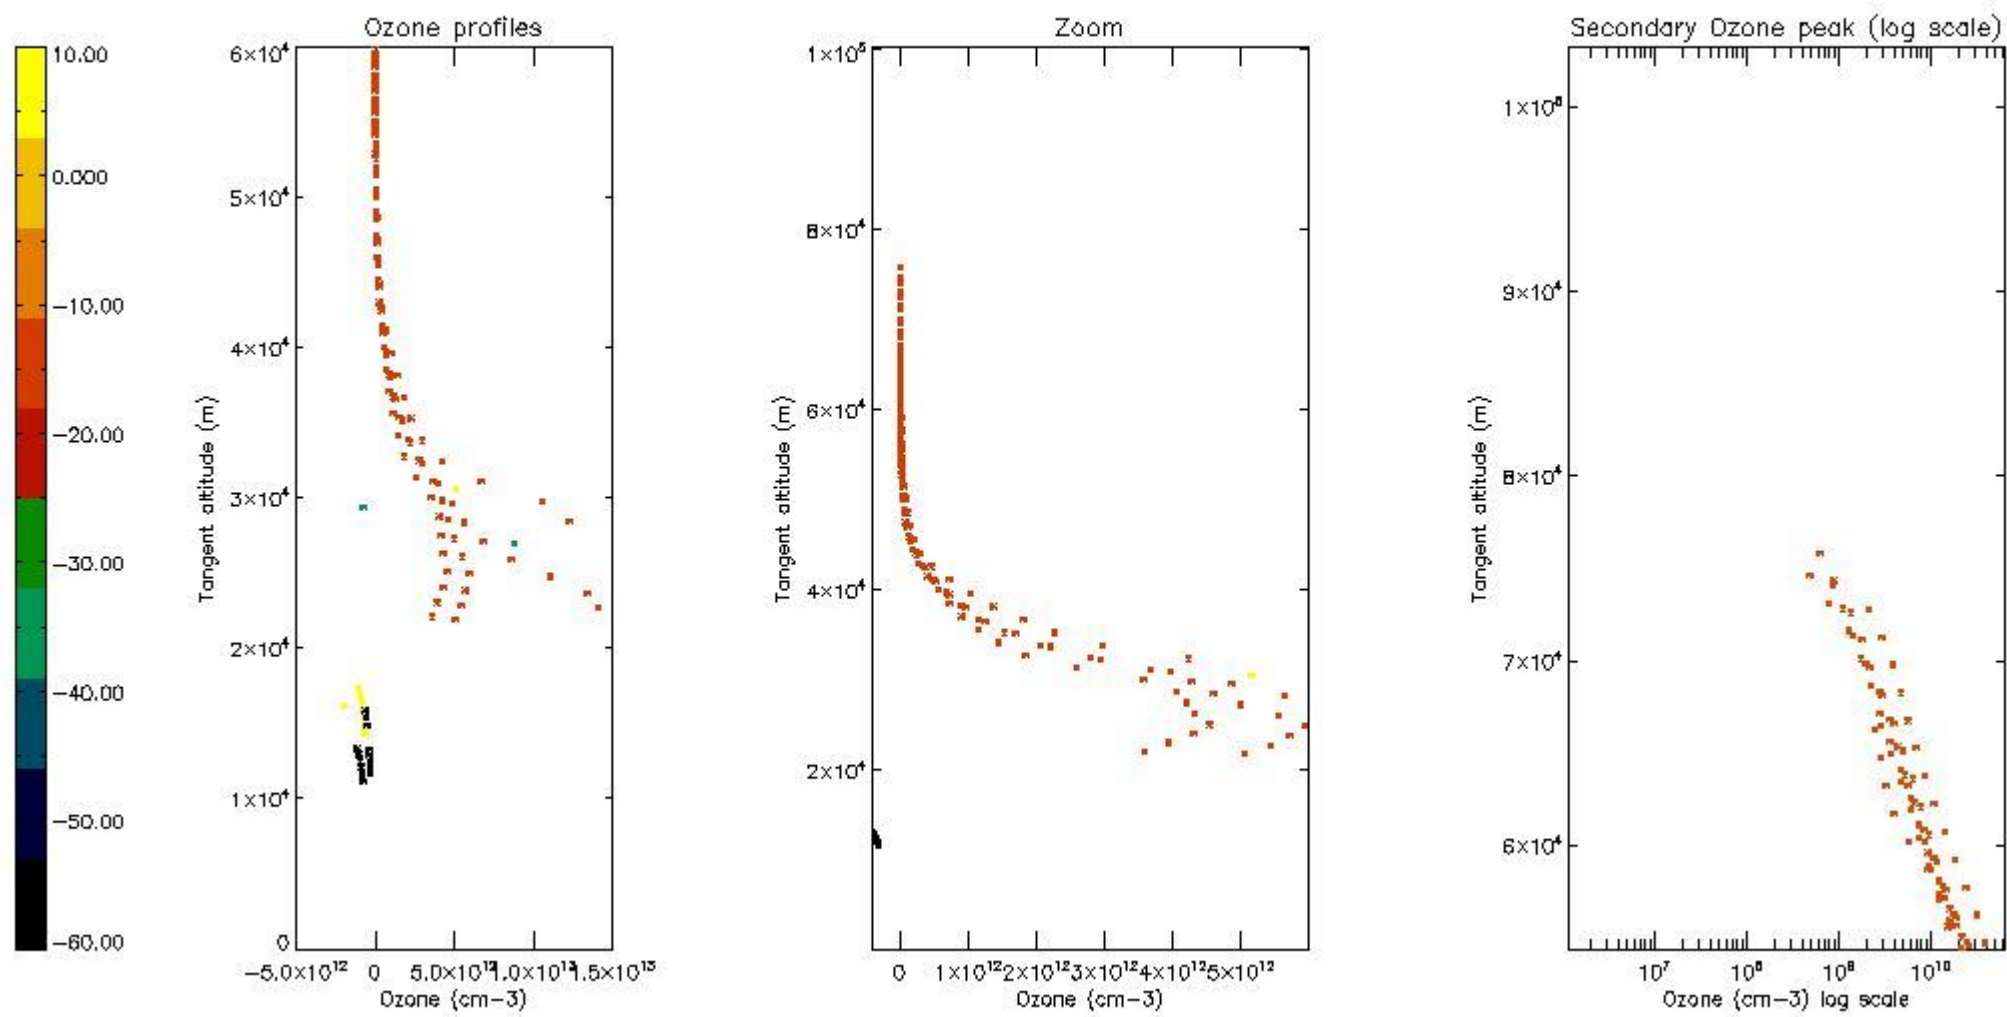

STD < 10	2
STD < 5	1

5.2 Plot ozone profiles for all STD (dark without errors)

The colorbar represents the latitude.

5.3 Plot ozone profiles where STD < 20% (dark without errors)

The colorbar represents the latitude.

5.4 Plot ozone profiles where $STD < 10\%$ (dark without errors)

The colorbar represents the latitude.

5.5 Plot ozone profiles where STD < 5% (dark without errors)

The colorbar represents the latitude.

5.6 Plot NO₂ profiles for all STD (dark without errors)