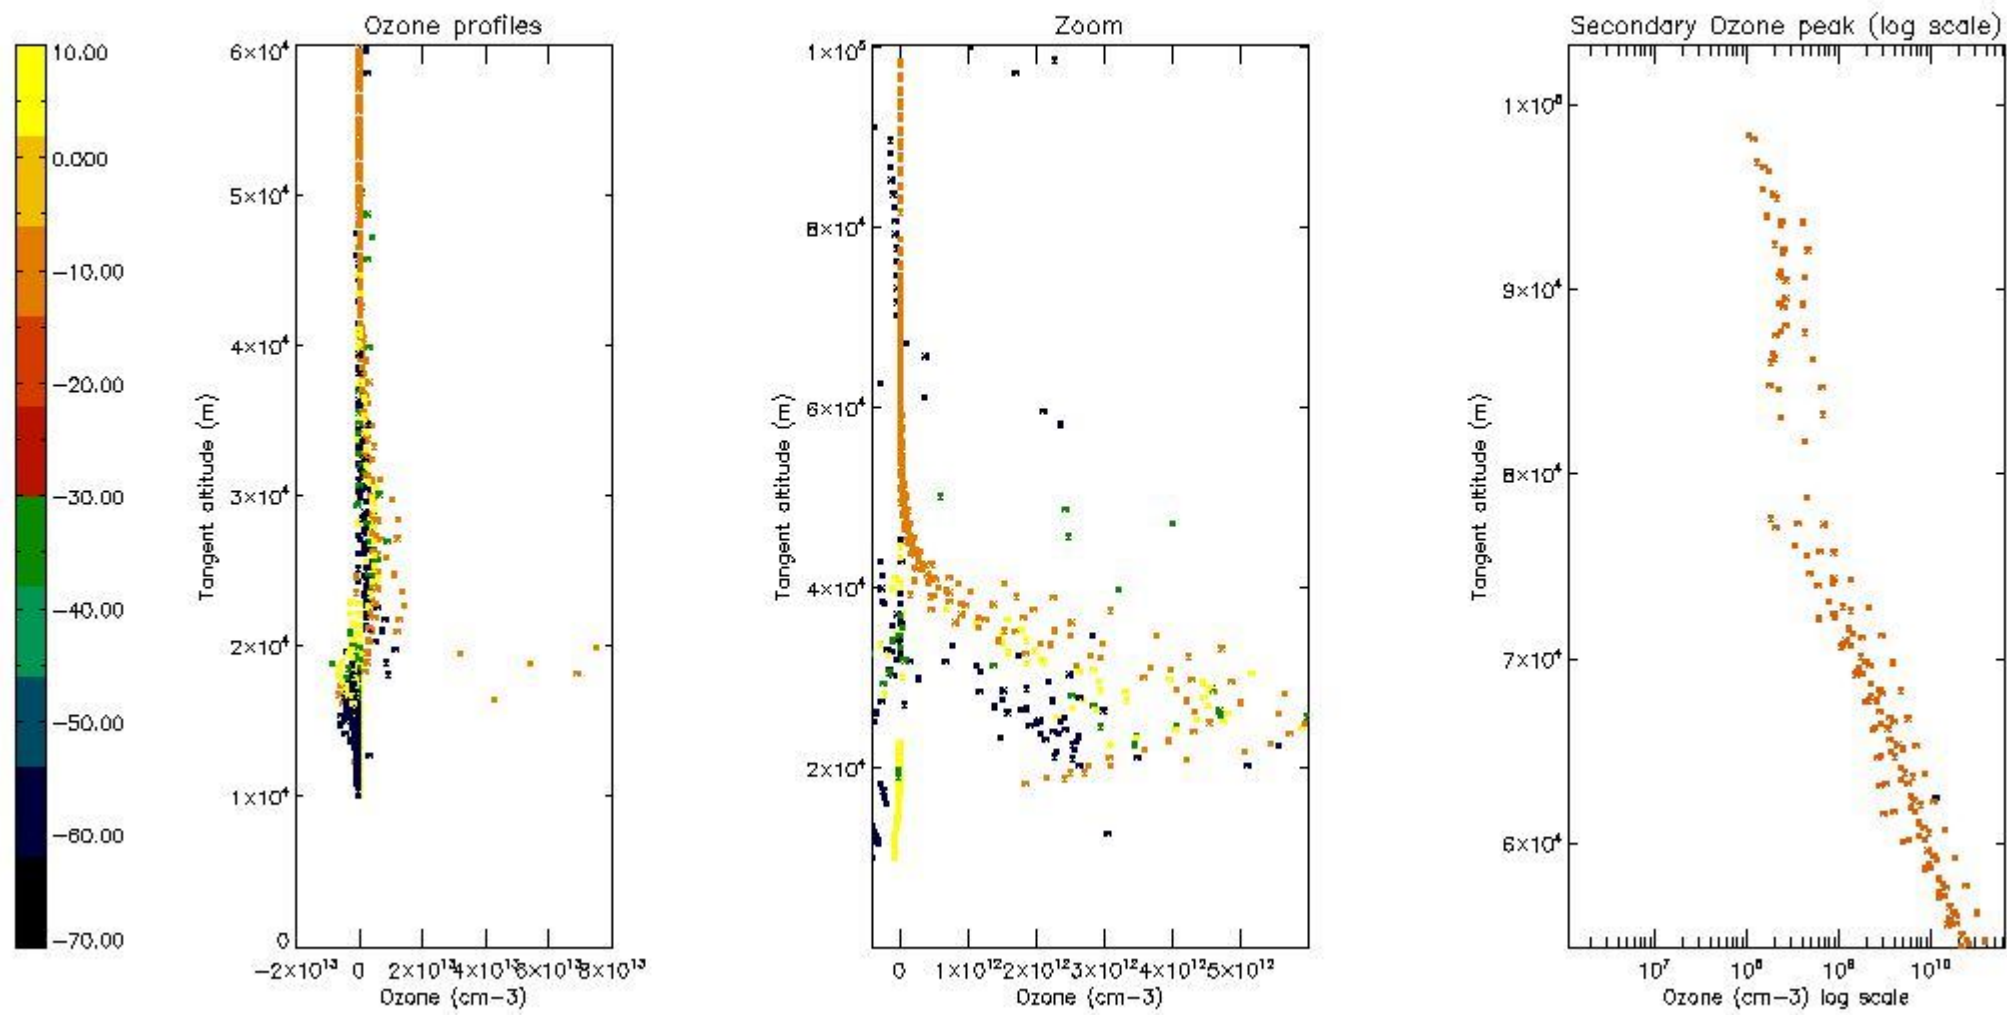

STD < 10	2
STD < 5	1

5.2 Plot ozone profiles for all STD (dark without errors)

The colorbar represents the latitude.

5.3 Plot ozone profiles where STD < 20% (dark without errors)

The colorbar represents the latitude.

5.4 Plot ozone profiles where $STD < 10\%$ (dark without errors)

The colorbar represents the latitude.

5.5 Plot ozone profiles where STD < 5% (dark without errors)

The colorbar represents the latitude.

5.6 Plot NO₂ profiles for all STD (dark without errors)