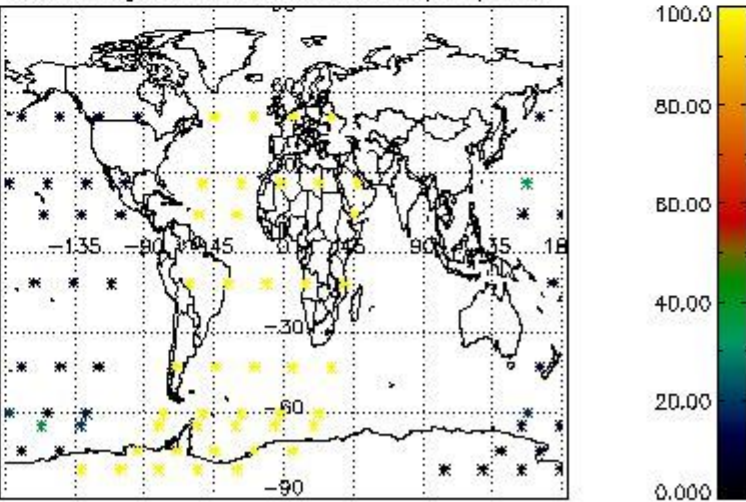

4.2 Plot quality information per product coming from level 1b processing (world map)

4.2.1 Plot level 1 quality information per product (world map): ENVISAT ASCENDING passes

4.2.2 Plot level 1 quality information per product (world map): ENVISAT DESCENDING passes

Percentage of cosmic ray hits per profile

Percentage of datation errors per profile

Percentage of star falling outside central band per profile

Percentage of saturation errors per profile

5. Trace gas profiles