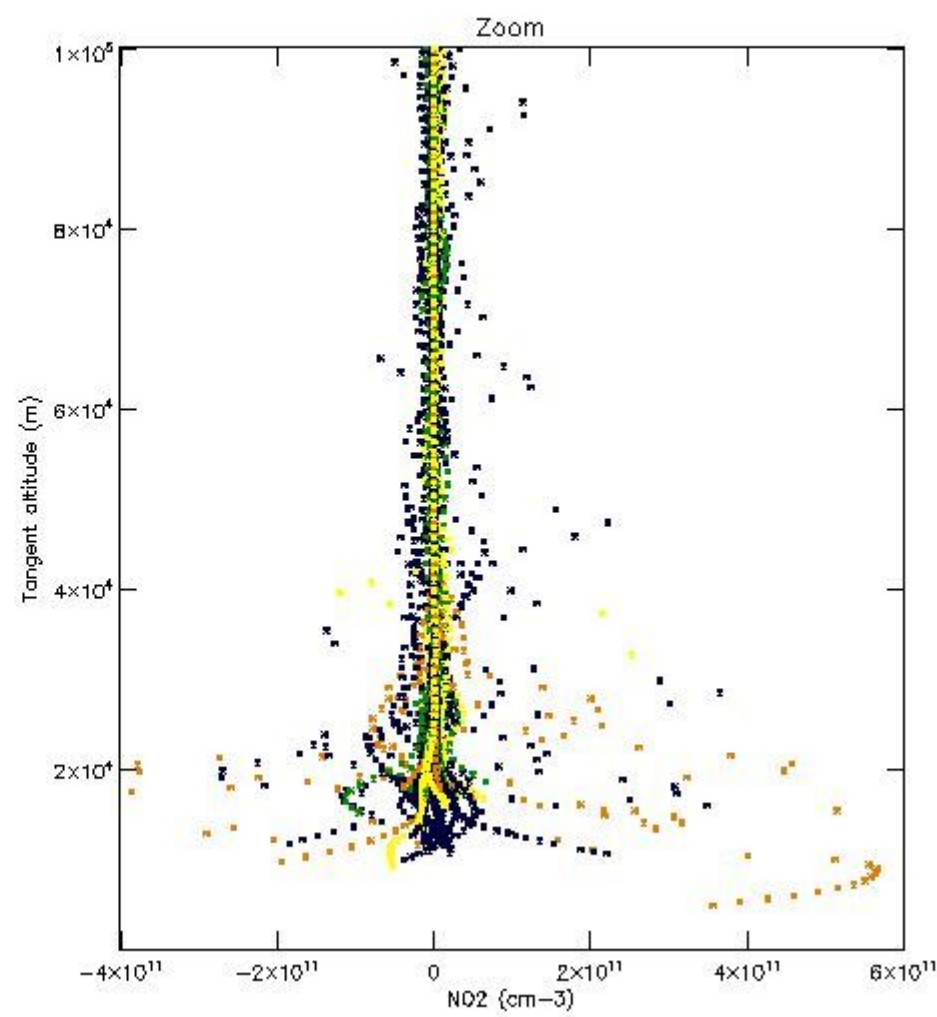

5.7 Plot NO3 profiles for all STD (dark without errors)

The colorbar represents the latitude.