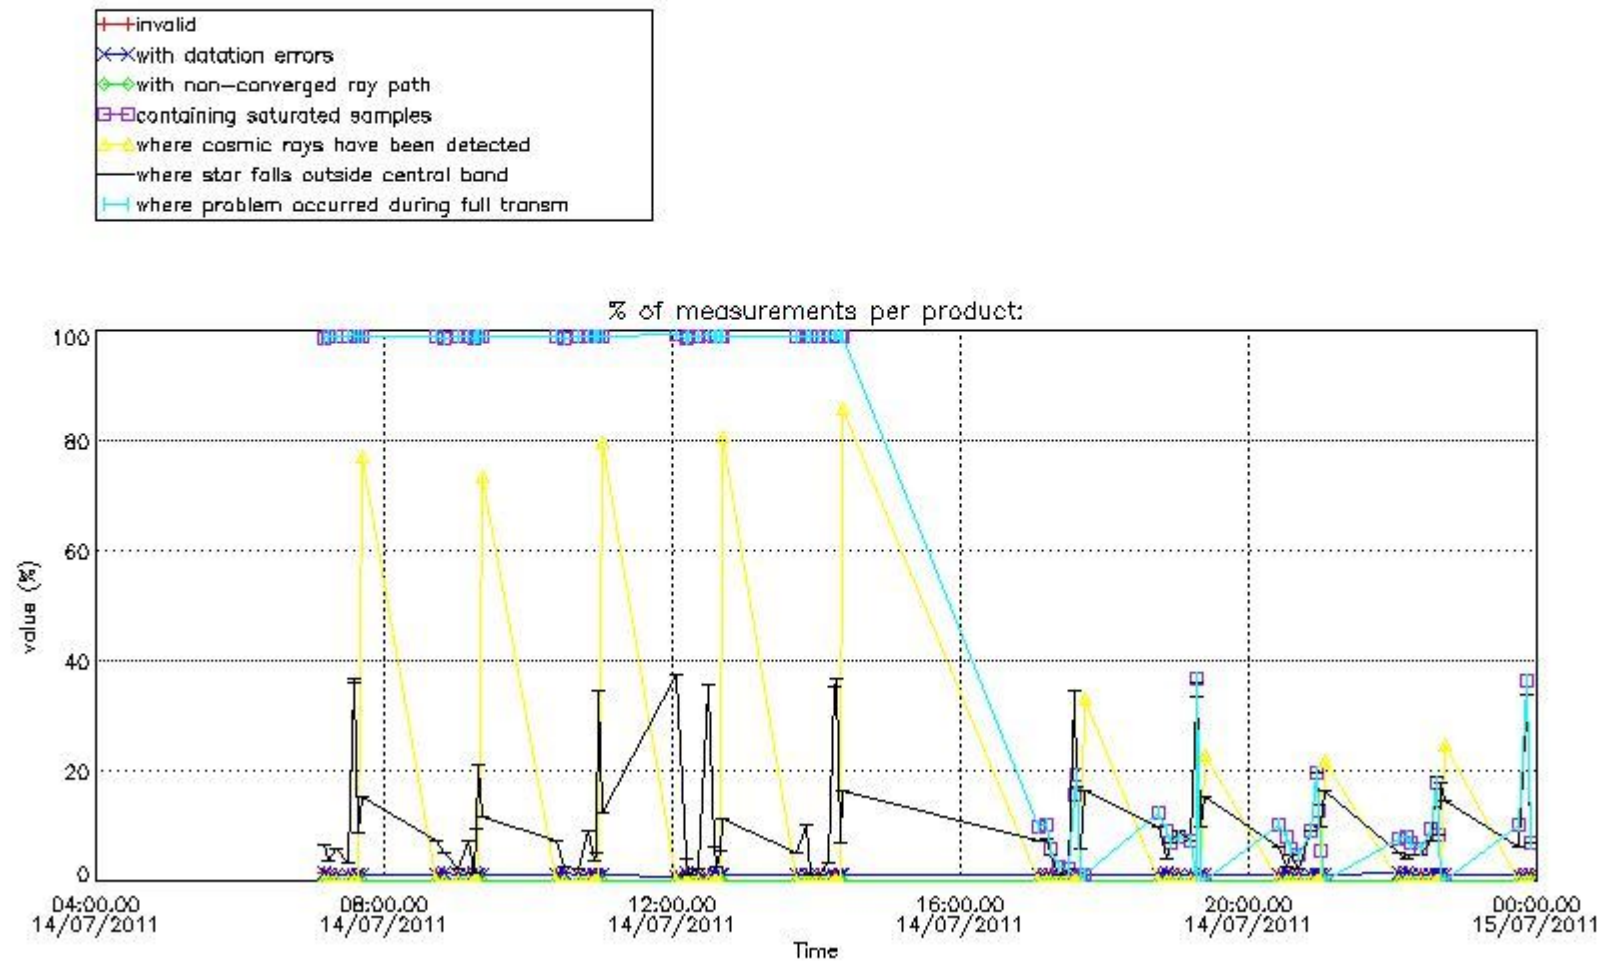

4.2 Plot quality information per product coming from level 1b processing (world map)

4.2.1 Plot level 1 quality information per product (world map): ENVISAT ASCENDING passes