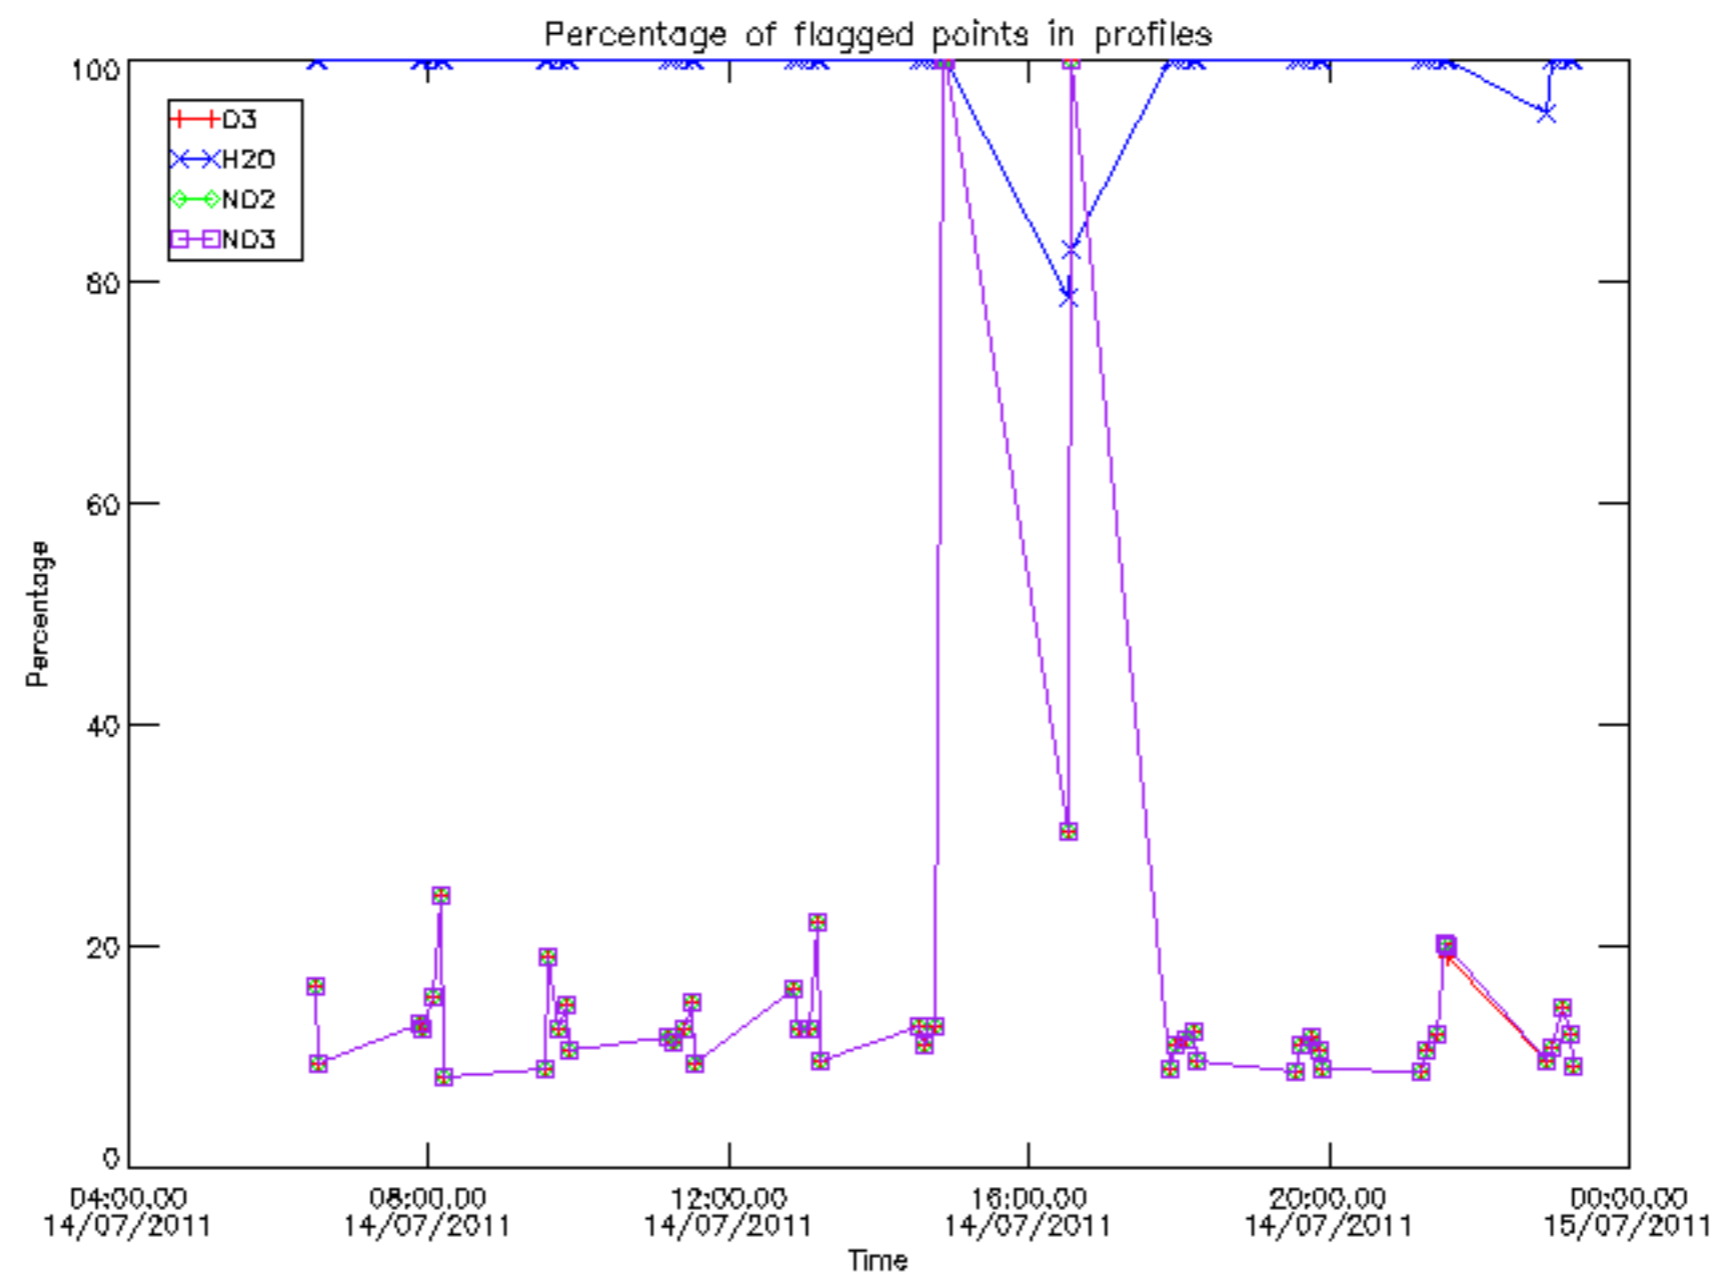

Percentage of flagged data per D3 profile

Percentage of flagged data per H2O profile