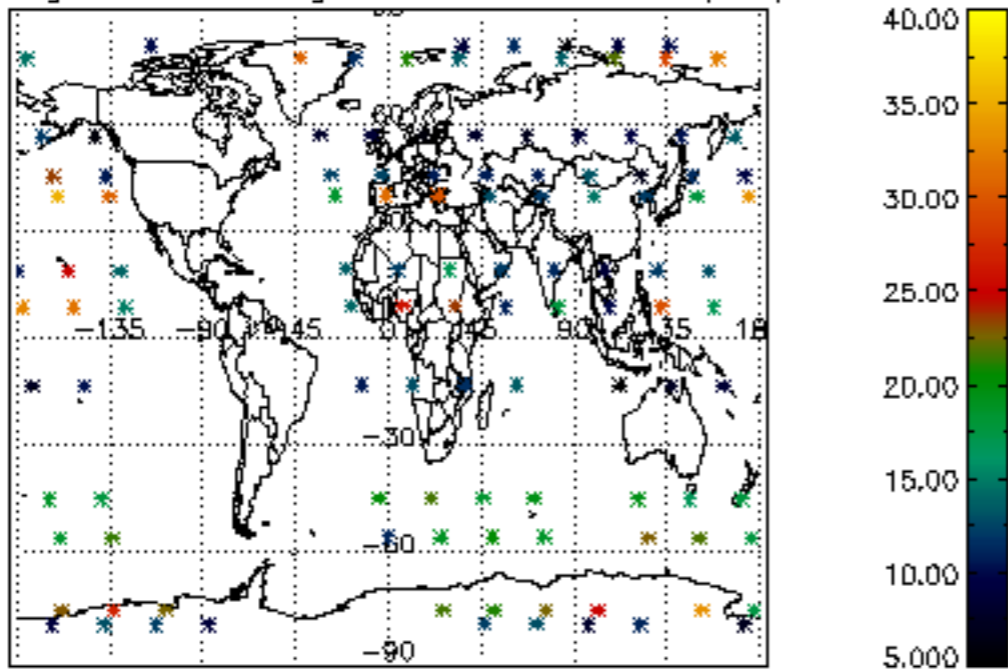

Percentage of cosmic ray hits per profile

Percentage of star falling outside central band per profile