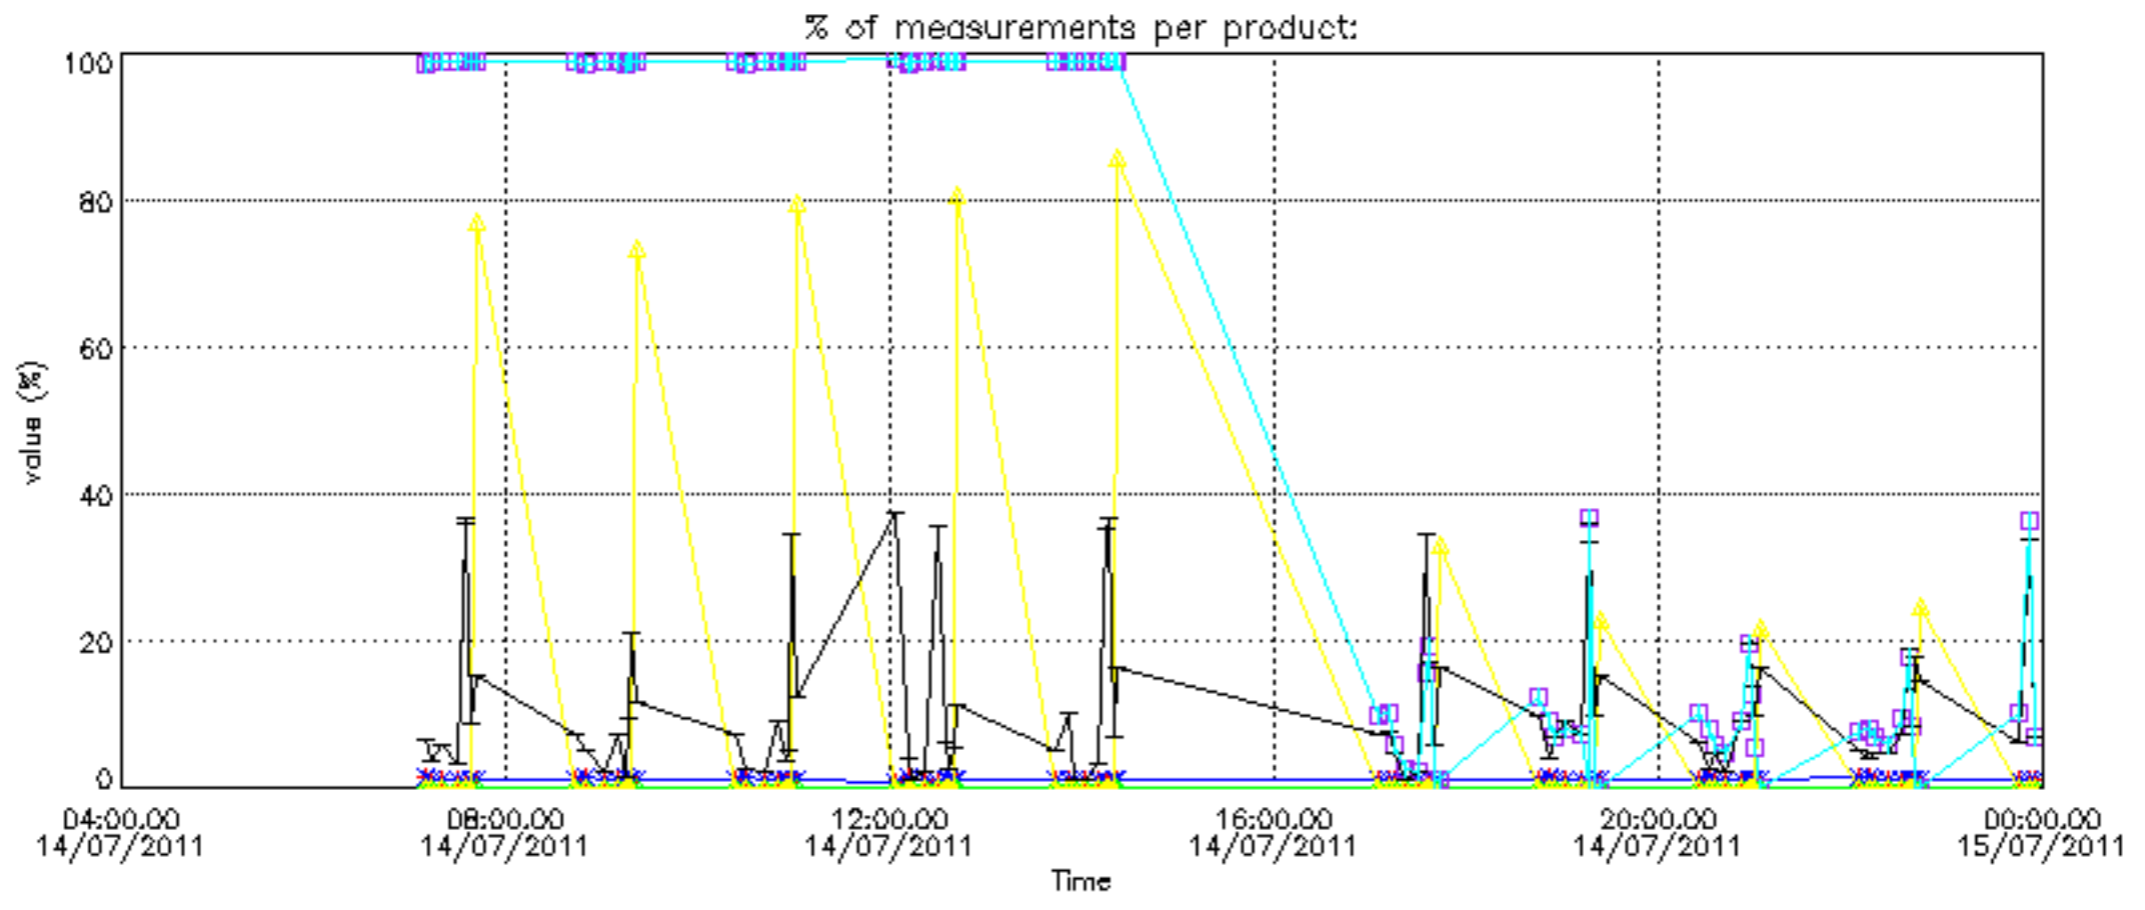

Percentage of cosmic ray hits per profile

Percentage of datation errors per profile