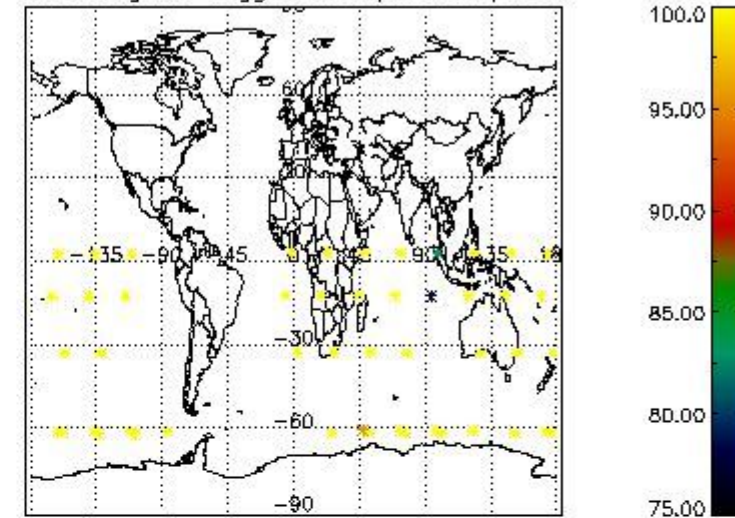

3.1 Plot quality information per product (time dependant)

3.2 Plot quality information per product (world map)

Percentage of flagged data per O3 profile

Percentage of flagged data per H2O profile

Percentage of flagged data per NO2 profile