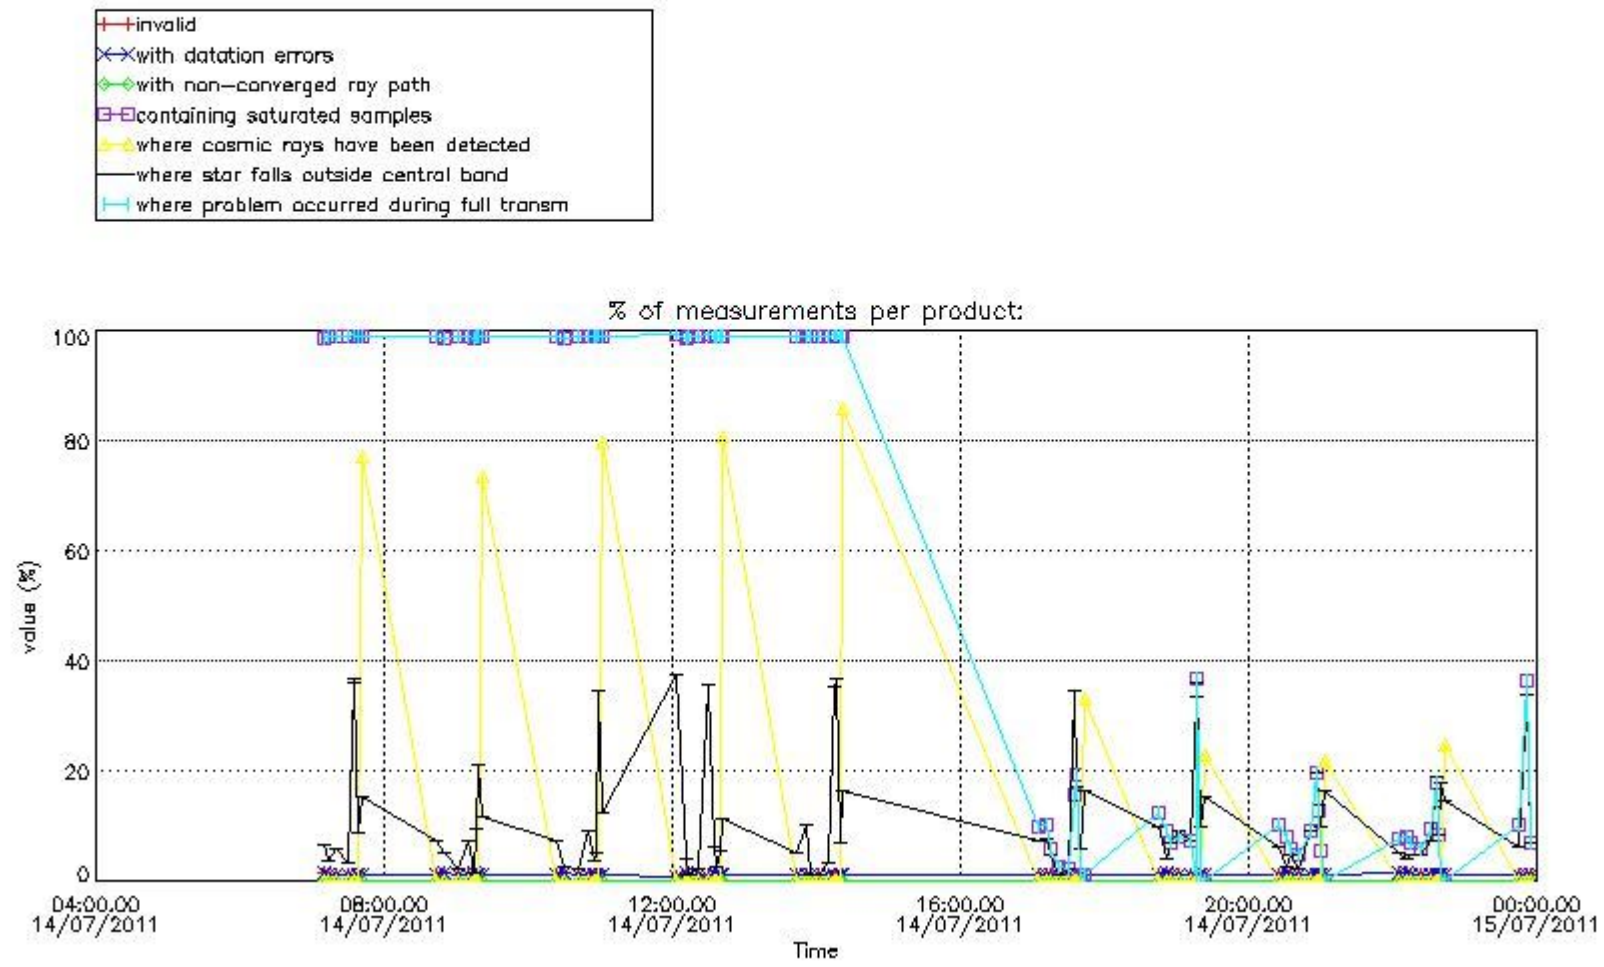

3.1 Plot quality information per product (time dependant)

3.2 Plot quality information per product (world map)

Percentage of flagged data per O3 profile

Percentage of flagged data per H2O profile

Percentage of flagged data per NO2 profile

Percentage of flagged data per NO3 profile

4. Level 1 quality information per product

In this section it is plotted some information contained in the Quality Summary data set of the level 2 products that comes from the level 1b processing. Products without errors (error flag in the MPH set to "0") are used.

4.1 Plot quality information per product (time dependant) coming from level 1b processing

4.1.1 Plot level 1 quality information per product (time dependant): ENVISAT ASCENDING passes

4.1.2 Plot level 1 quality information per product (time dependant): ENVI SAT DESCENDING passes