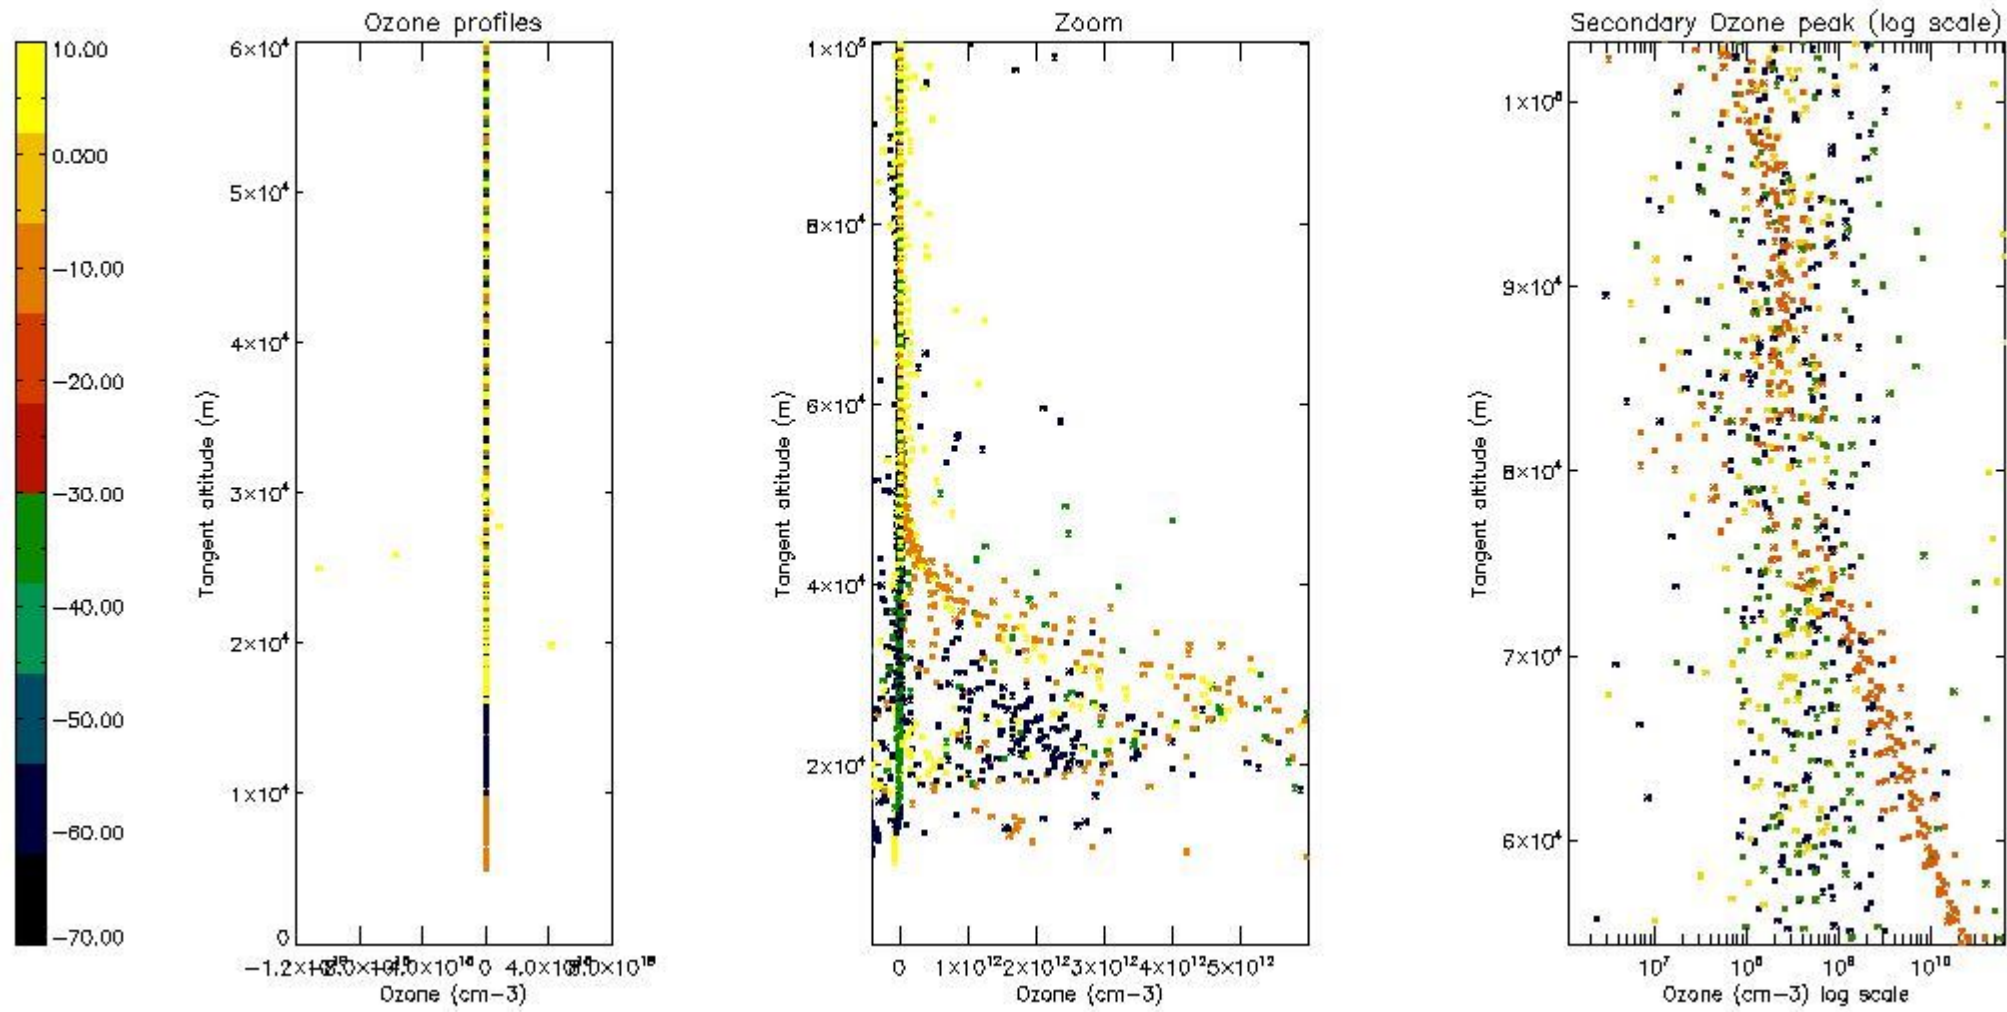

STD < 10	2
STD < 5	1

5.2 Plot ozone profiles for all STD (dark without errors)

The colorbar represents the latitude.

5.3 Plot ozone profiles where STD < 20% (dark without errors)

The colorbar represents the latitude.