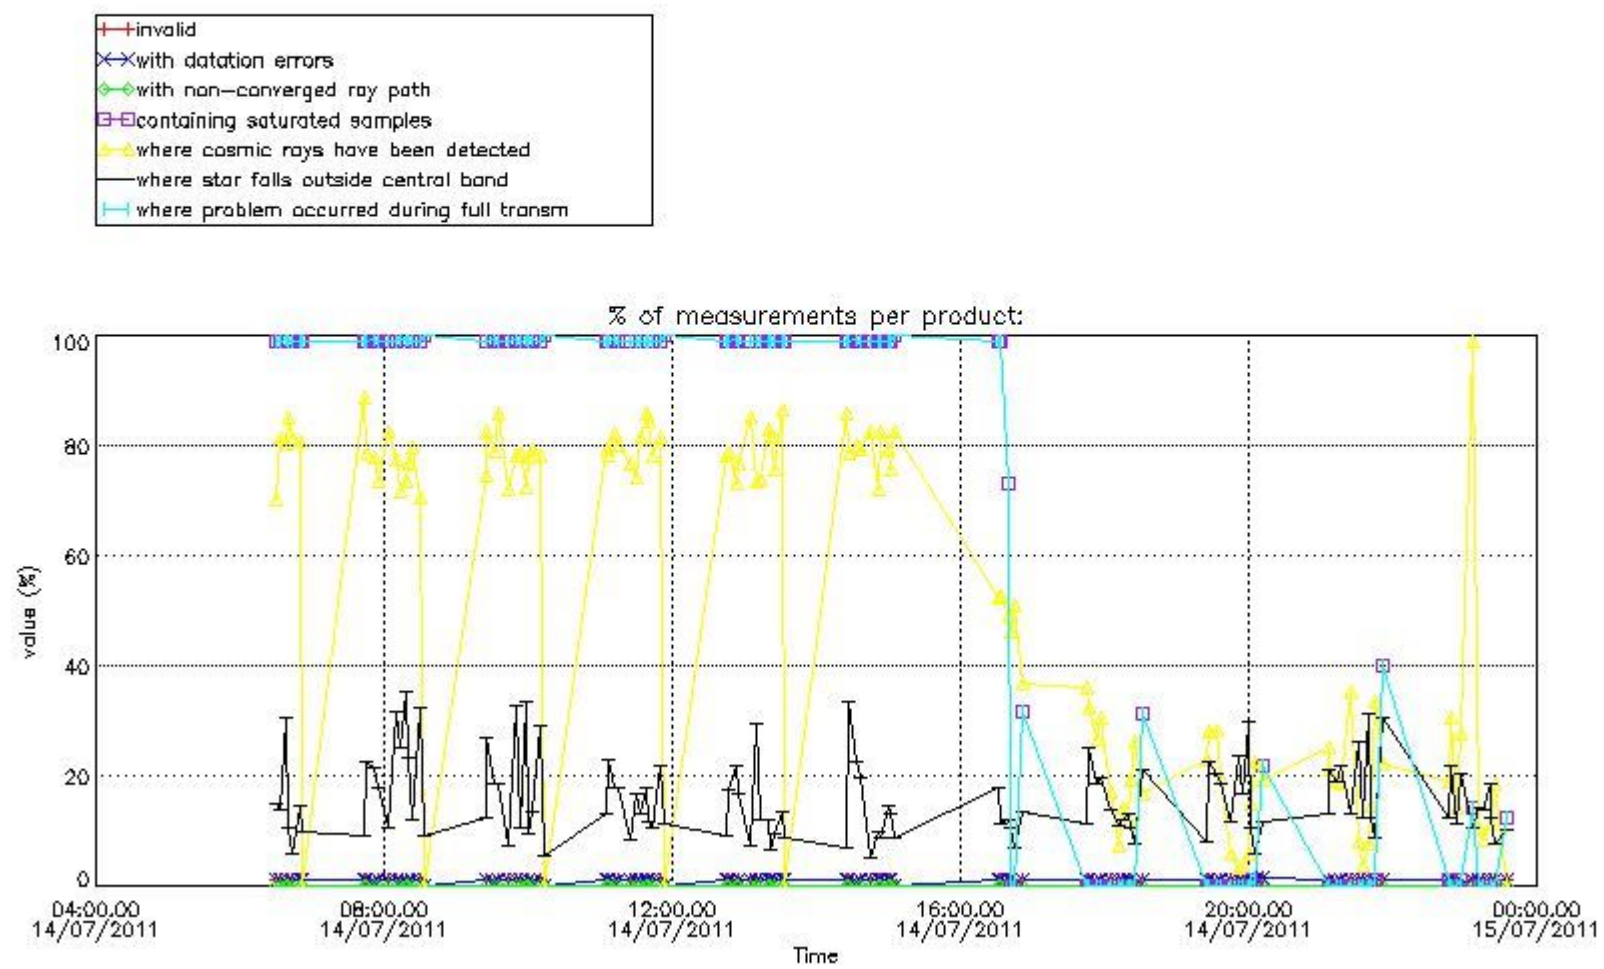

4.1.2 Plot level 1 quality information per product (time dependant): ENVI SAT DESCENDING passes