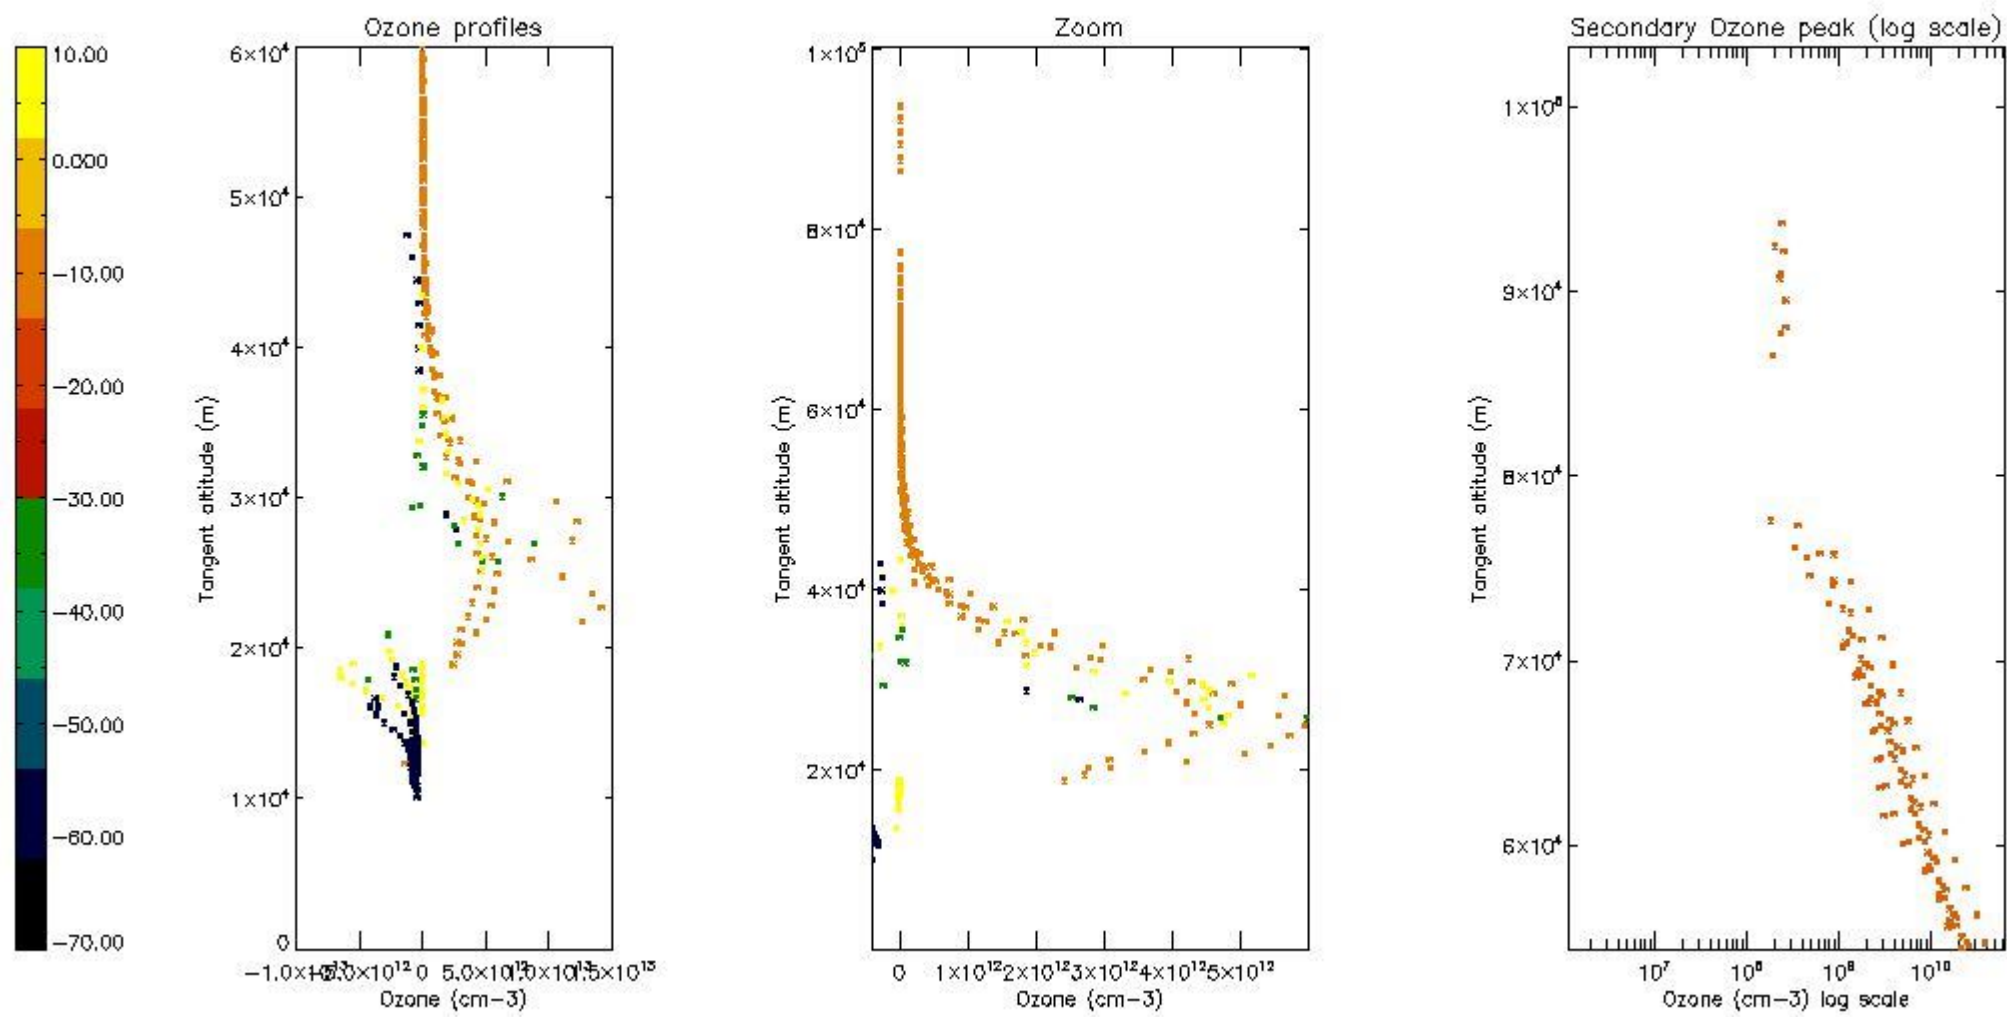

STD < 10	2
STD < 5	1

5.2 Plot ozone profiles for all STD (dark without errors)

The colorbar represents the latitude.

5.3 Plot ozone profiles where STD < 20% (dark without errors)

The colorbar represents the latitude.

5.4 Plot ozone profiles where $STD < 10\%$ (dark without errors)

The colorbar represents the latitude.

5.5 Plot ozone profiles where STD < 5% (dark without errors)

The colorbar represents the latitude.

5.6 Plot NO₂ profiles for all STD (dark without errors)