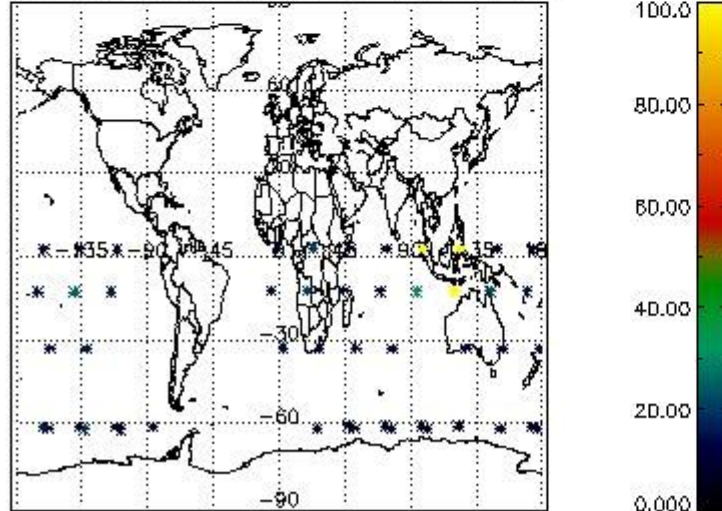

3.1 Plot quality information per product (time dependant)

3.2 Plot quality information per product (world map)

Percentage of flagged data per O3 profile

Percentage of flagged data per H2O profile

Percentage of flagged data per NO2 profile