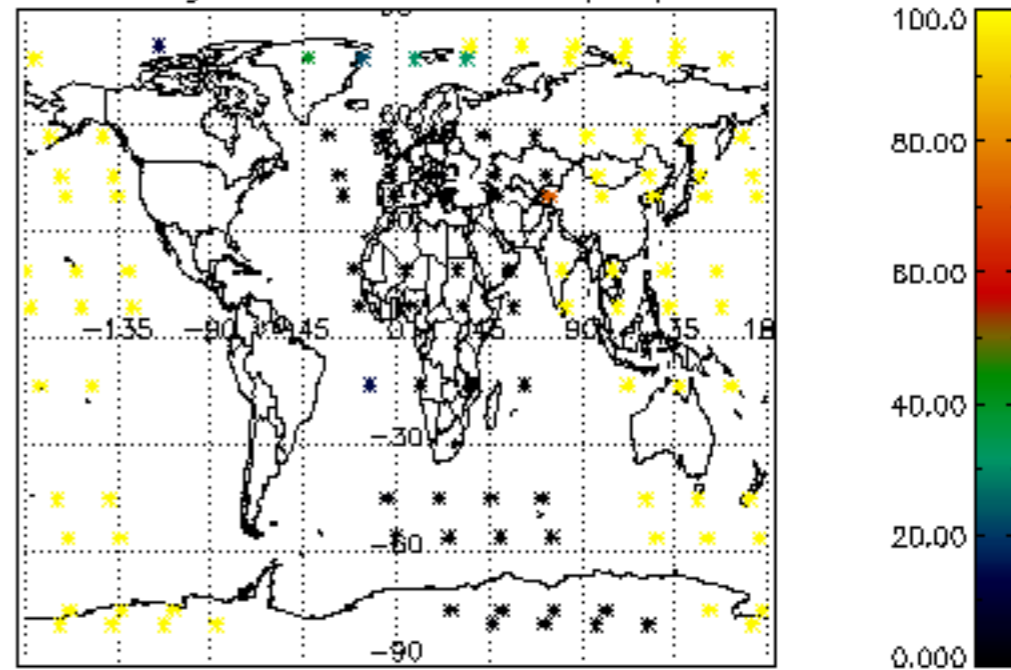

Percentage of datation errors per profile

Percentage of saturation errors per profile