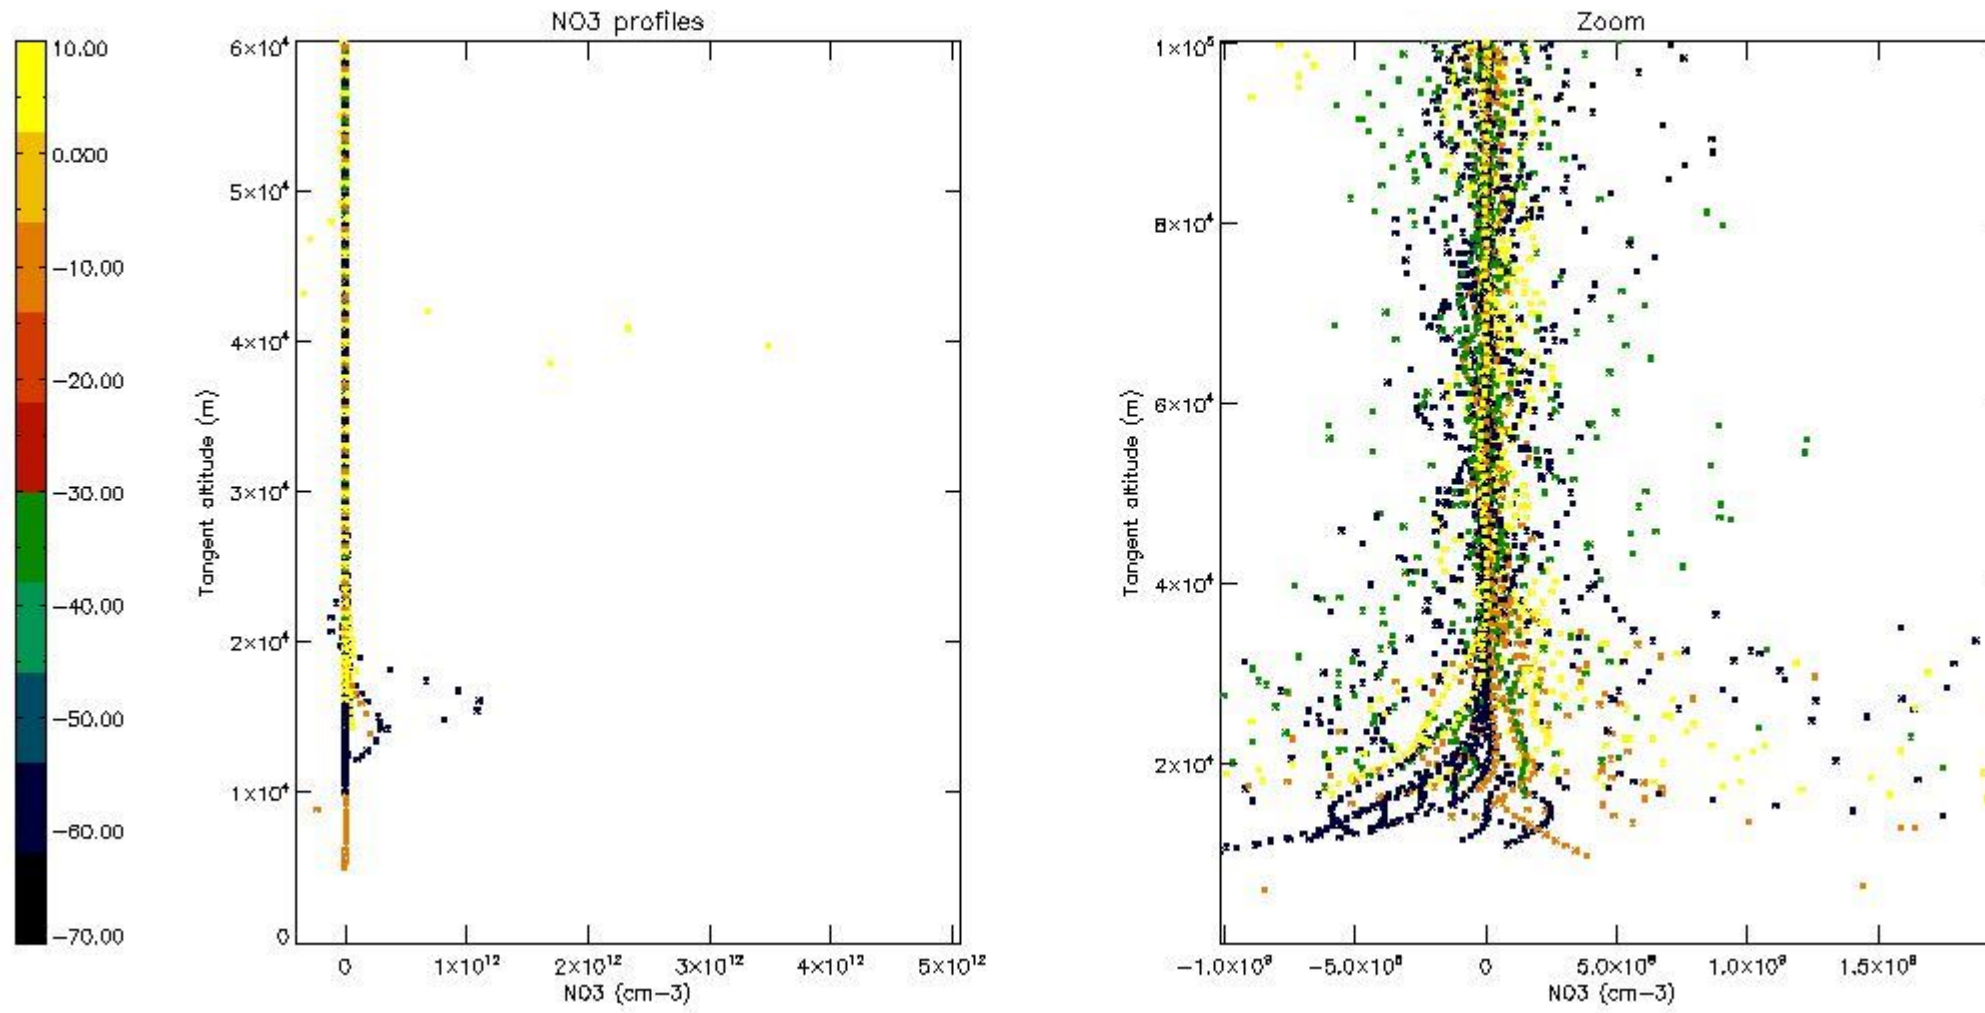

6. Auxiliary Data Files used for the production reported in section 2

The number reported in the third column indicates since which file (see list in section 2) the corresponding auxiliary file has been used. The fourth column is the date of those product files.

Type	Auxiliary Filename	Used since product	Used since product date
INST_PHYS_CHARACTERISTICS	GOM_INS_AXVIEC20091111_143220_20030716_120000_20500101_000000	1	14-JUL-2011 06:29:44
LEVEL-2_PROC_CONFIG	GOM_PR2_AXVIEC20091111_152718_20020301_000000_20500101_000000	1	14-JUL-2011 06:29:44
CROSS_SECTIONS_FILE	GOM_CRS_AXVIEC20091111_154832_20020301_000000_20500101_000000	1	14-JUL-2011 06:29:44