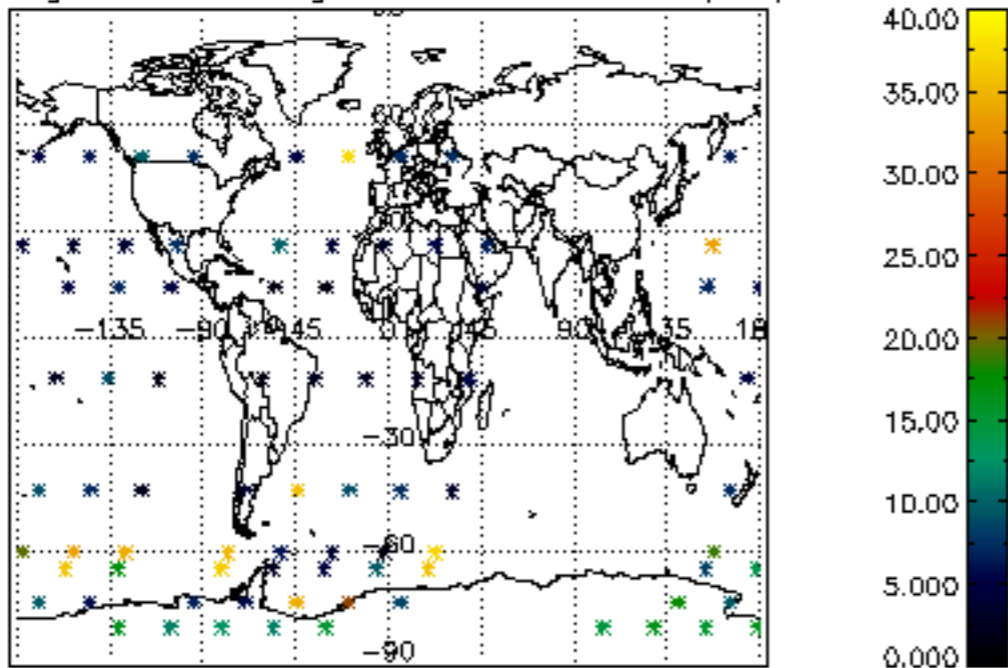

Percentage of star falling outside central band per profile