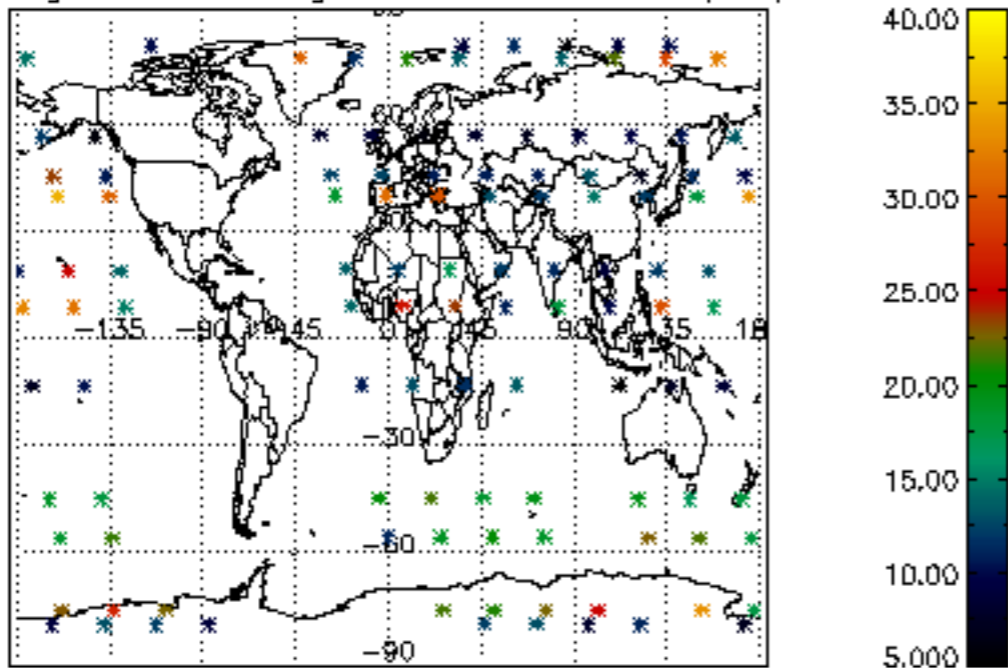

Percentage of flagged data per NO3 profile

Percentage of cosmic ray hits per profile

Percentage of datation errors per profile

Percentage of star falling outside central band per profile

Percentage of saturation errors per profile