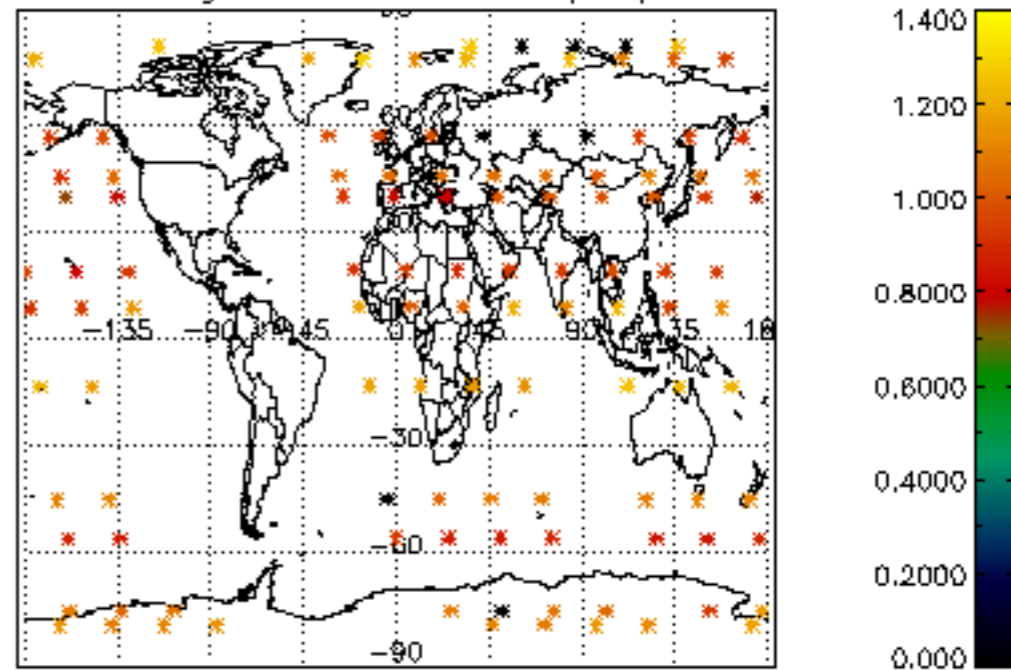

Percentage of flagged data per NO3 profile

Percentage of cosmic ray hits per profile

Percentage of datation errors per profile

Percentage of star falling outside central band per profile

Percentage of saturation errors per profile