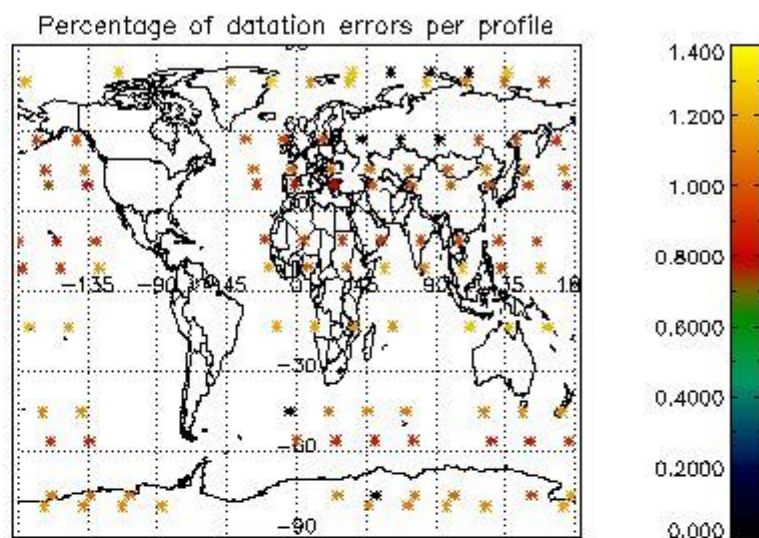

Percentage of flagged data per NO3 profile

4. Level 1 quality information per product

In this section it is plotted some information contained in the Quality Summary data set of the level 2 products that comes from the level 1b processing. Products without errors (error flag in the MPH set to "0") are used.

4.1 Plot quality information per product (time dependant) coming from level 1b processing

4.1.1 Plot level 1 quality information per product (time dependant): ENVISAT ASCENDING passes

4.1.2 Plot level 1 quality information per product (time dependant): ENVI SAT DESCENDING passes

4.2 Plot quality information per product coming from level 1b processing (world map)

4.2.1 Plot level 1 quality information per product (world map): ENVISAT ASCENDING passes

4.2.2 Plot level 1 quality information per product (world map): ENVISAT DESCENDING passes