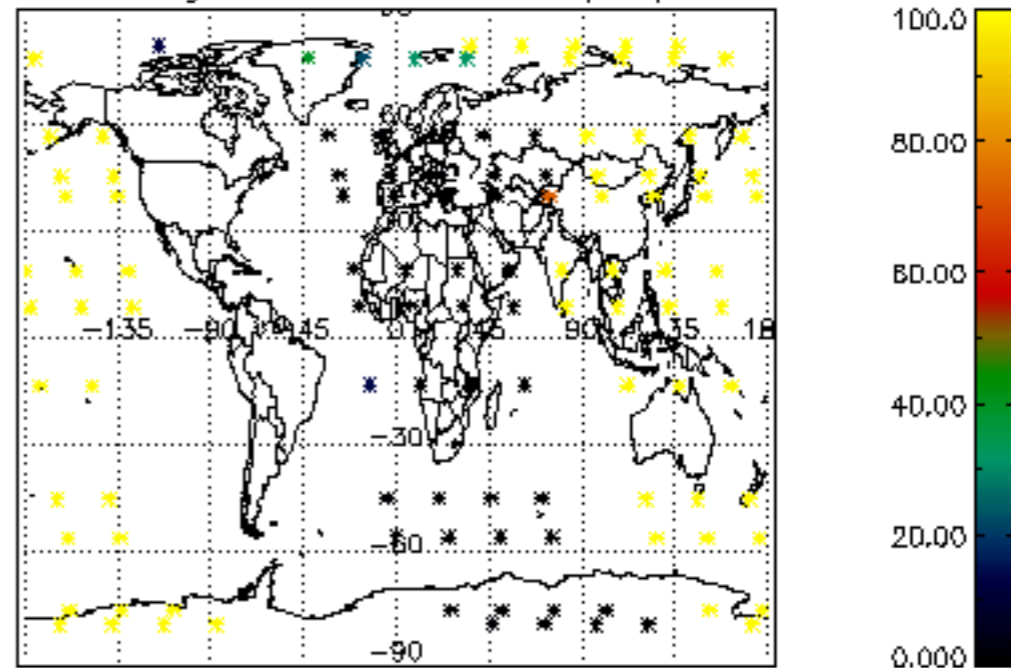

Percentage of flagged data per NO3 profile

Percentage of cosmic ray hits per profile

Percentage of datation errors per profile

Percentage of star falling outside central band per profile

Percentage of saturation errors per profile