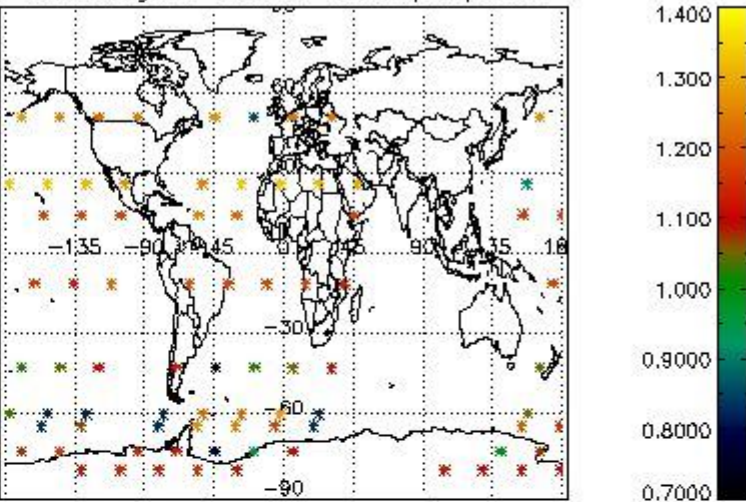

4.1 Plot quality information per product (time dependant) coming from level 1b processing

4.1.1 Plot level 1 quality information per product (time dependant): ENVISAT ASCENDING passes

4.1.2 Plot level 1 quality information per product (time dependant): ENVI SAT DESCENDING passes

4.2 Plot quality information per product coming from level 1b processing (world map)

4.2.1 Plot level 1 quality information per product (world map): ENVISAT ASCENDING passes

4.2.2 Plot level 1 quality information per product (world map): ENVISAT DESCENDING passes

Percentage of cosmic ray hits per profile

Percentage of datation errors per profile

Percentage of star falling outside central band per profile

Percentage of saturation errors per profile

5. Trace gas profiles