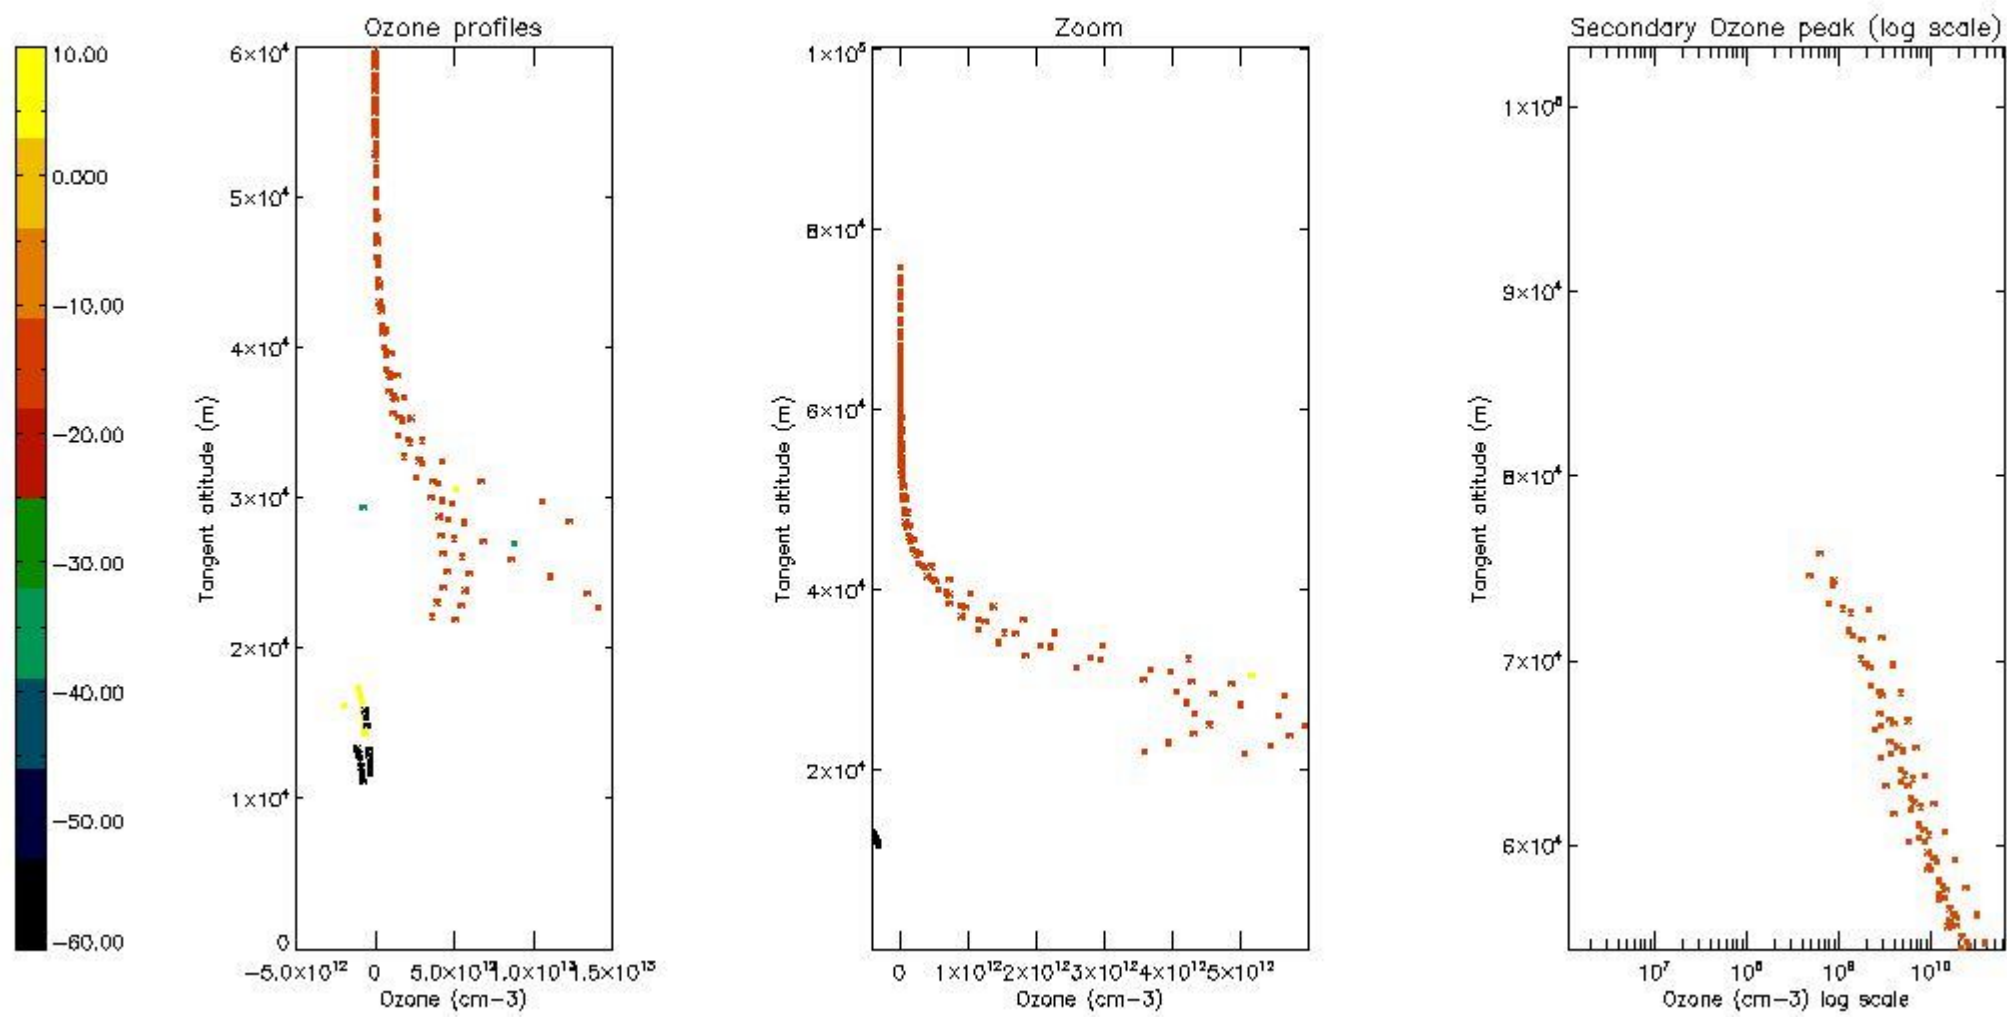

5.6 Plot NO₂ profiles for all STD (dark without errors)

The colorbar represents the latitude.