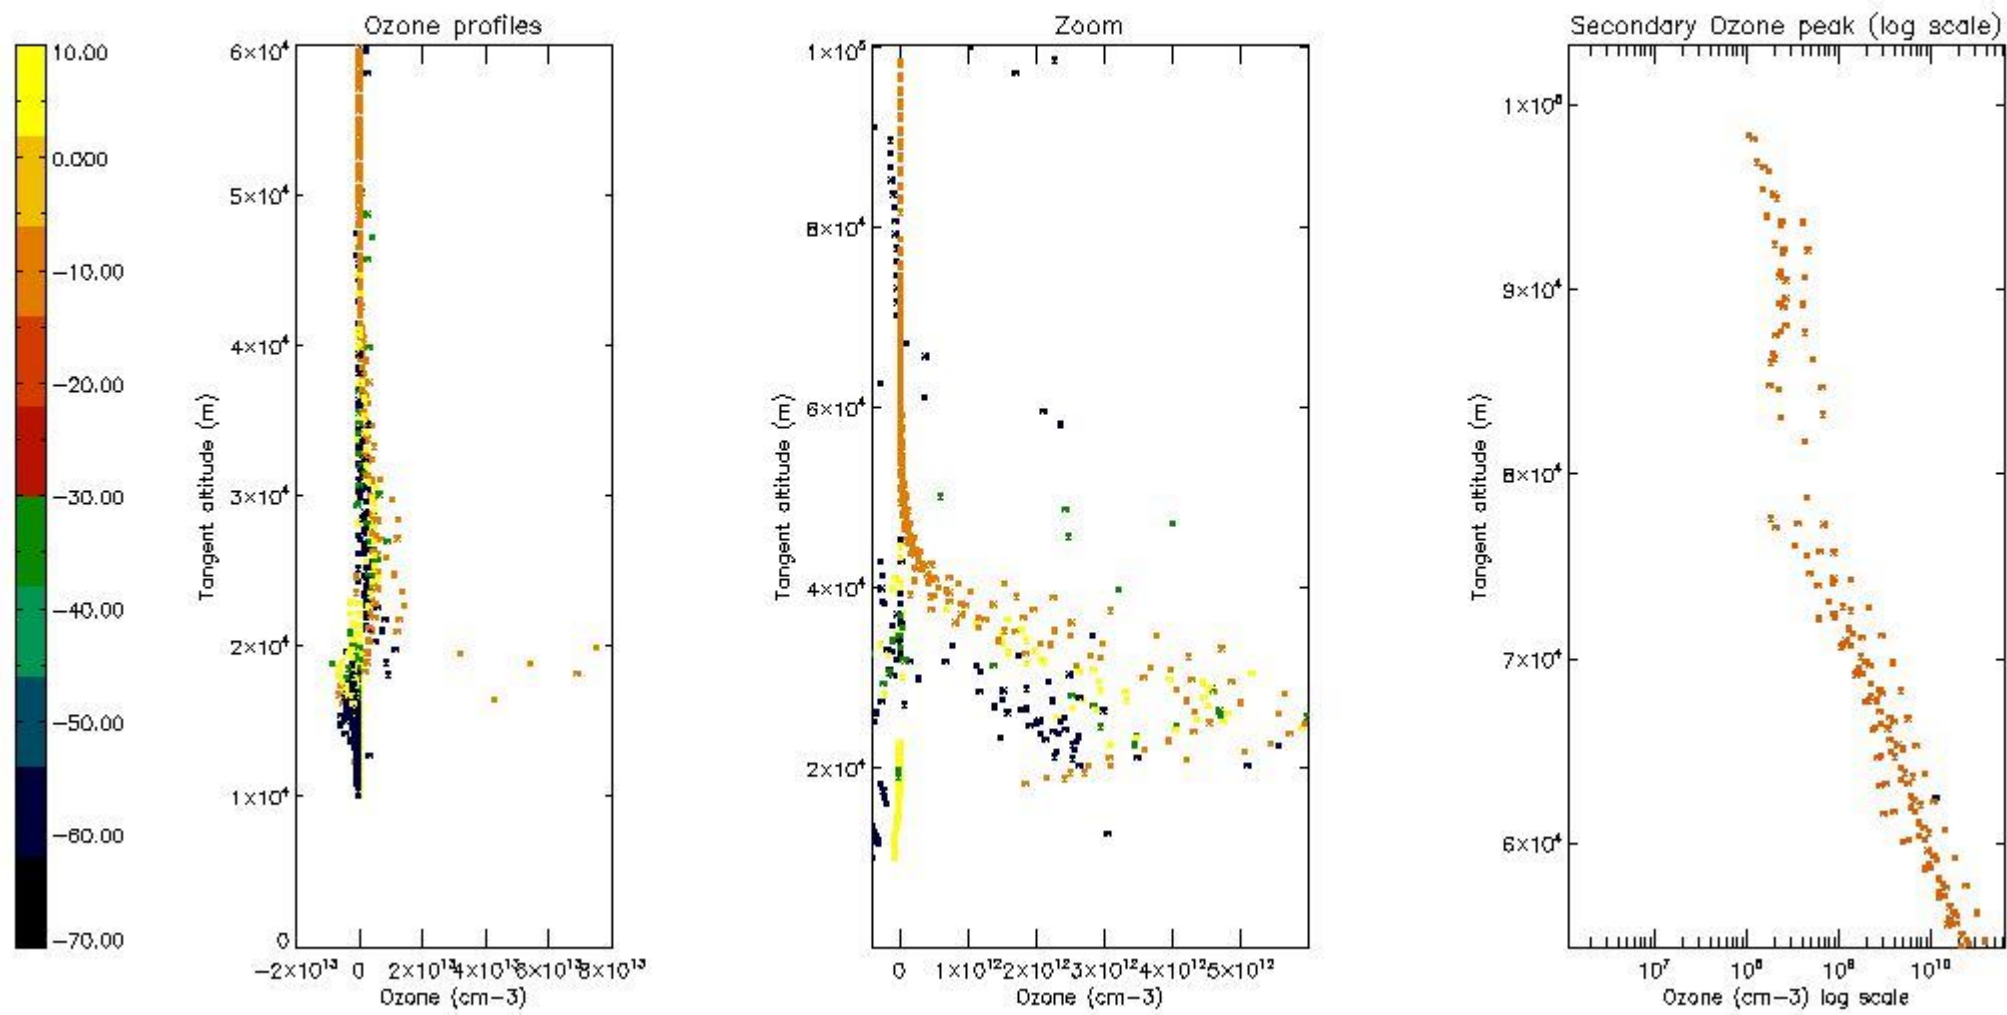

STD < 10	2
STD < 5	1

5.2 Plot ozone profiles for all STD (dark without errors)

The colorbar represents the latitude.

5.3 Plot ozone profiles where STD < 20% (dark without errors)

The colorbar represents the latitude.