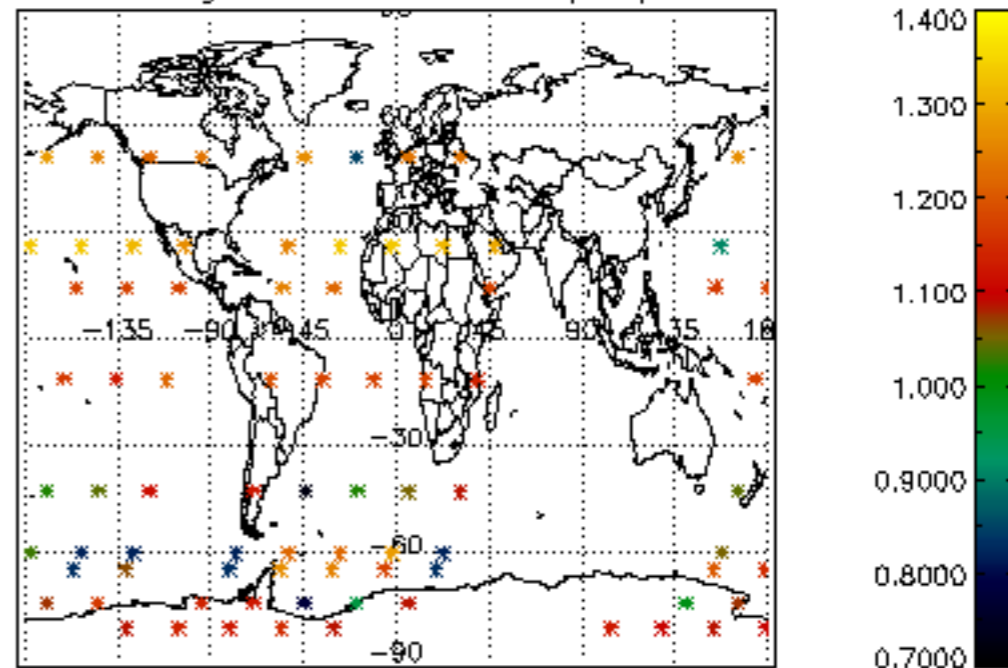

Percentage of datation errors per profile

Percentage of star falling outside central band per profile

Percentage of saturation errors per profile

Percentage of cosmic ray hits per profile

Percentage of datation errors per profile