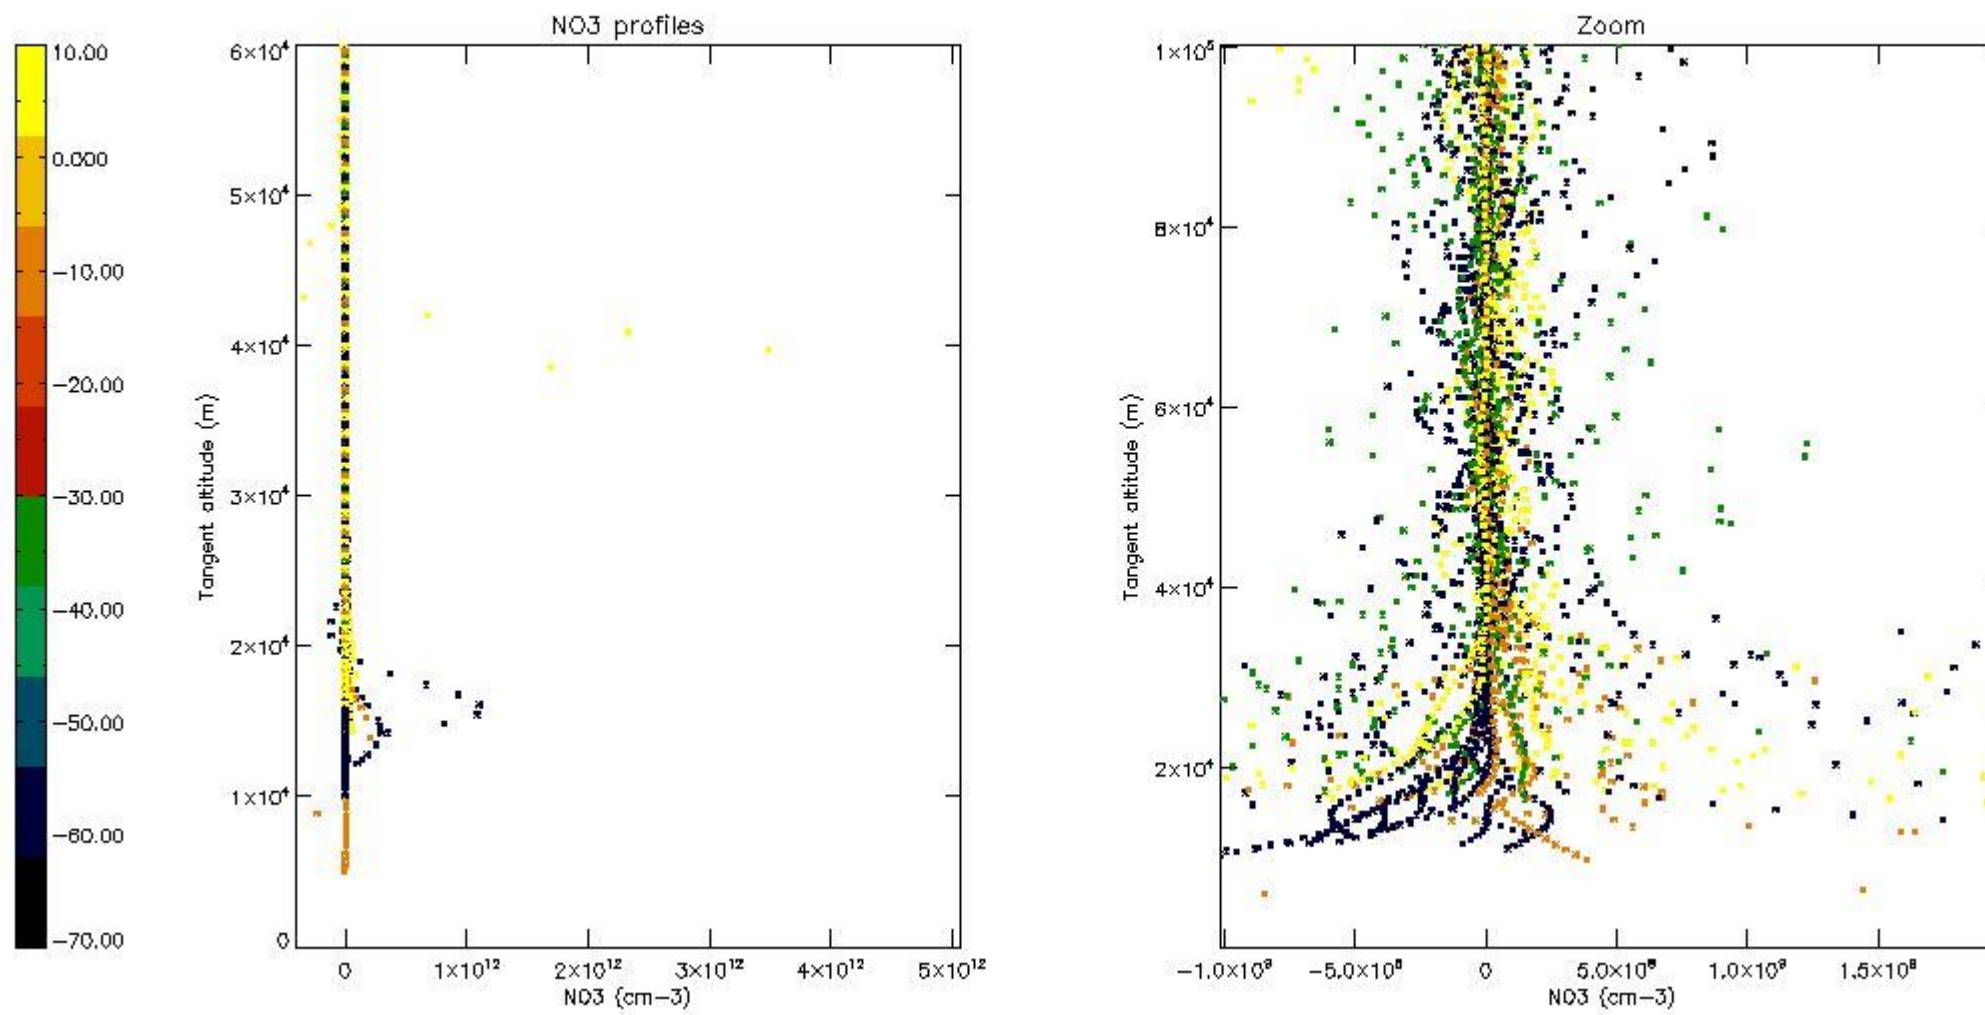

6. Auxiliary Data Files used for the production reported in section 2

The number reported in the third column indicates since which file (see list in section 2) the corresponding auxiliary file has been used. The fourth column is the date of those product files.

Type	Auxiliary Filename	Used since product	Used since product date
INST_PHYS_CHARACTERISTICS	GOM_INS_AXVIEC20091111_143220_20030716_120000_20500101_000000	1	14-JUL-2011 06:29:44
LEVEL-2_PROC_CONFIG	GOM_PR2_AXVIEC20091111_152718_20020301_000000_20500101_000000	1	14-JUL-2011 06:29:44
CROSS_SECTIONS_FILE	GOM_CRS_AXVIEC20091111_154832_20020301_000000_20500101_000000	1	14-JUL-2011 06:29:44