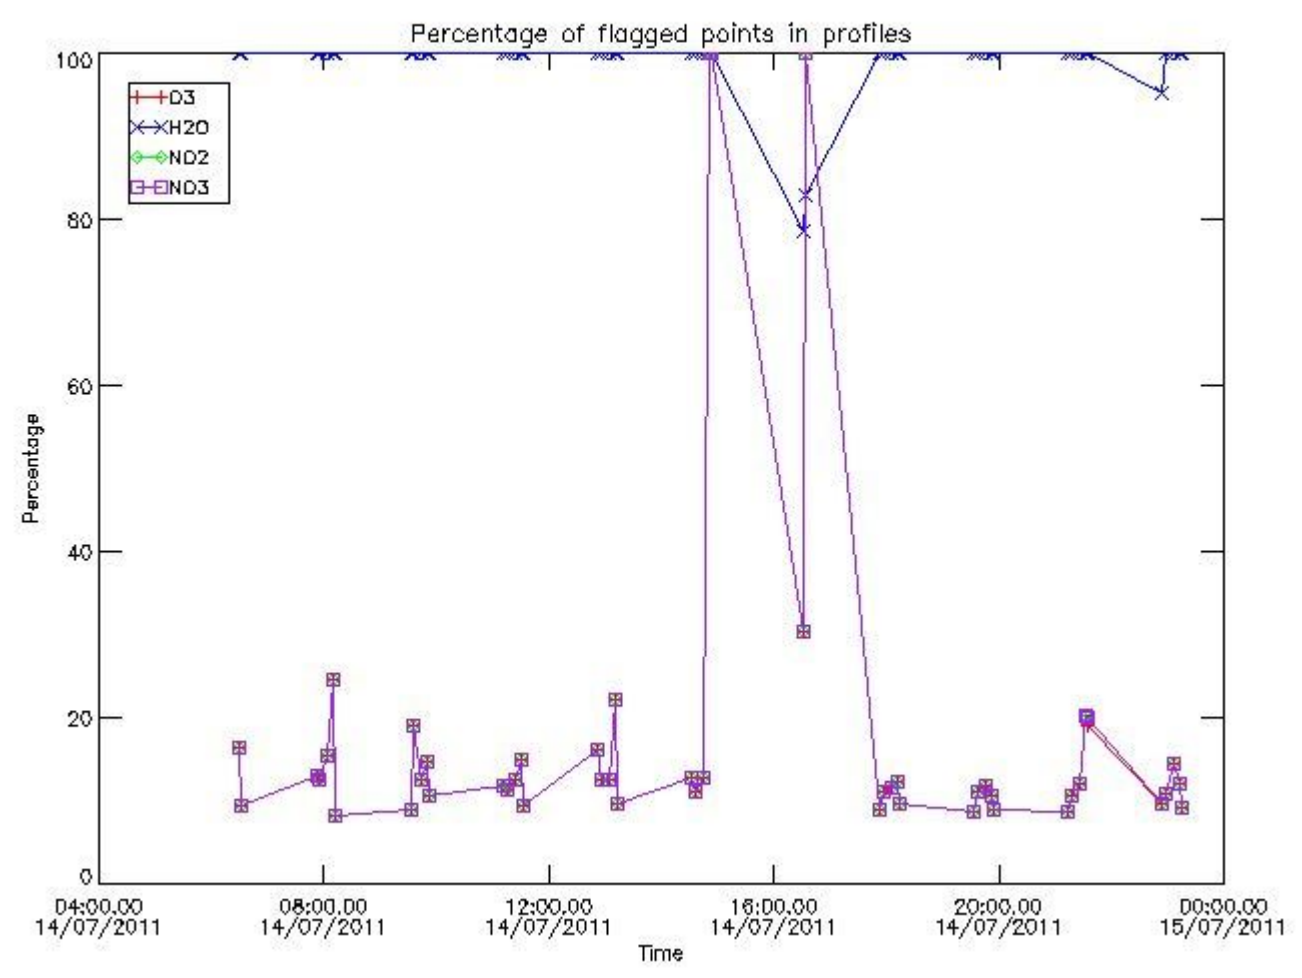

3. Quality information per product

In this section it is plotted some information contained in the Quality Summary data set of the level 2 products. Only products in dark limb conditions and without errors (error flag in the MPH set to "0") are used.

3.1 Plot quality information per product (time dependant)

3.2 Plot quality information per product (world map)