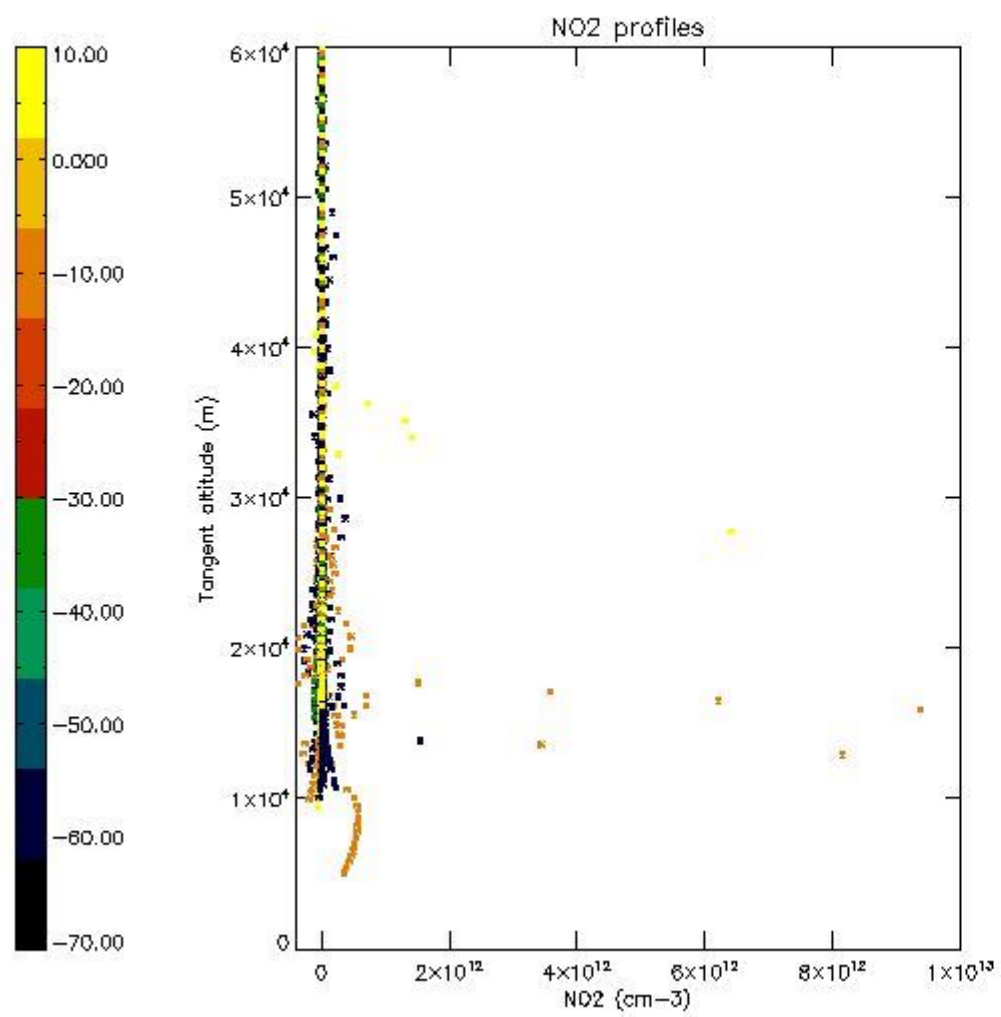

5.7 Plot NO3 profiles for all STD (dark without errors)

The colorbar represents the latitude.