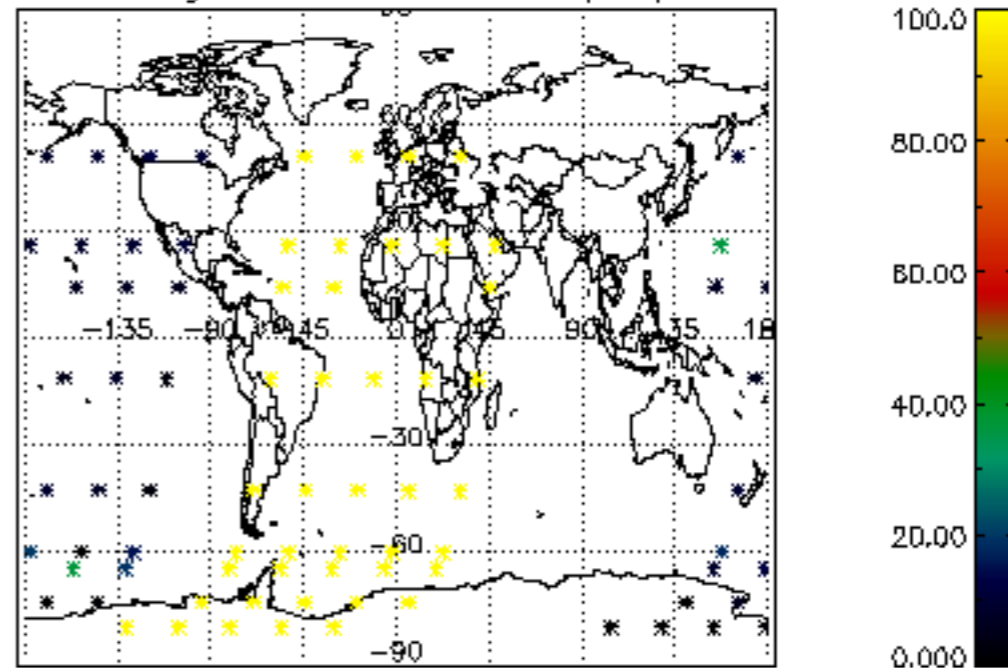

Percentage of saturation errors per profile