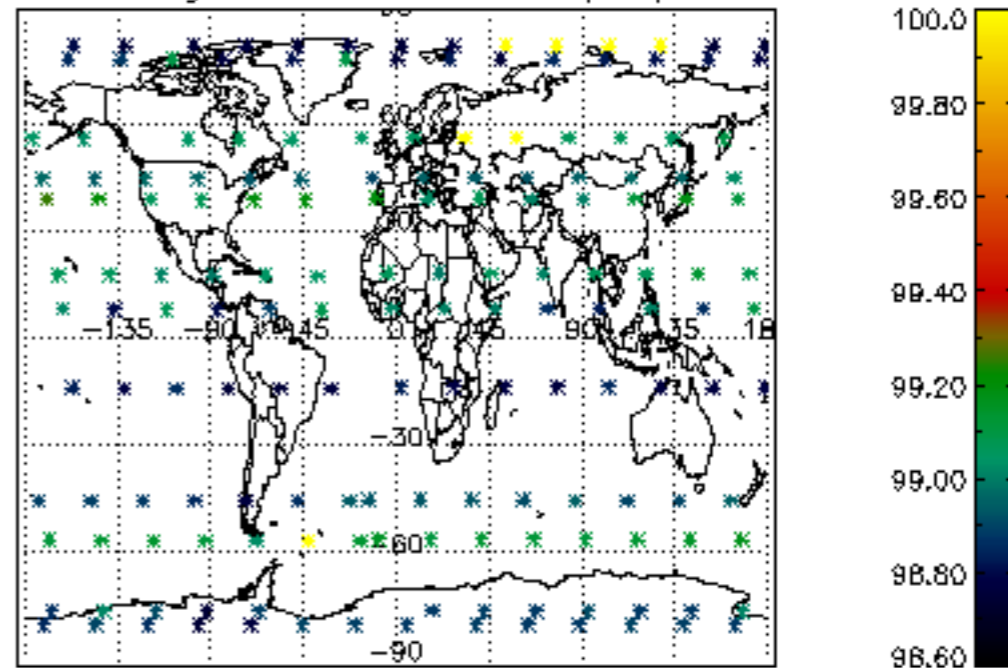

Percentage of datation errors per profile

Percentage of saturation errors per profile