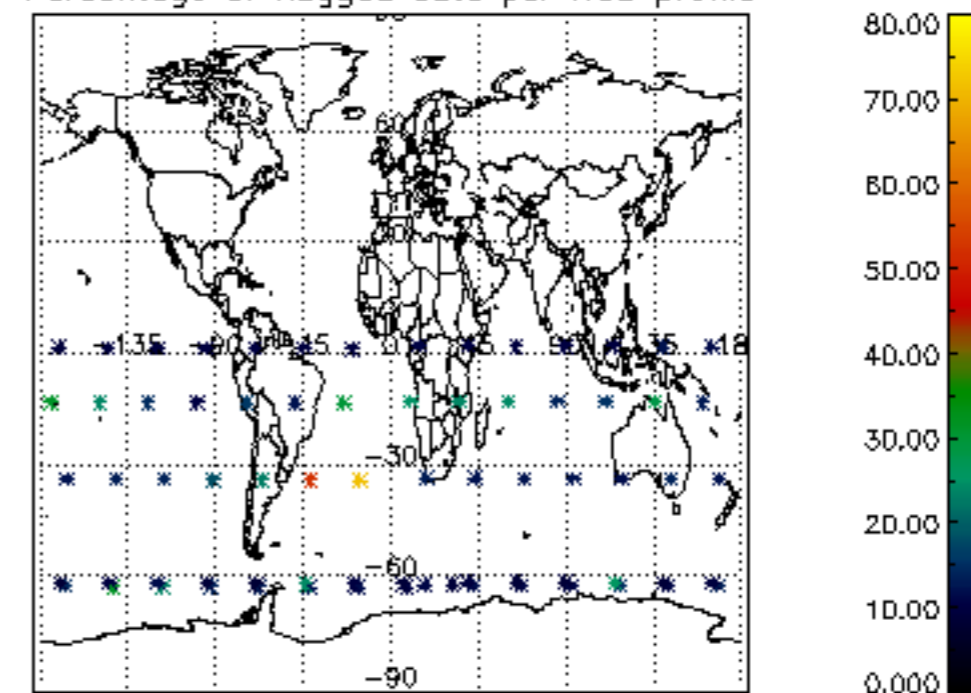

Percentage of flagged data per NO3 profile