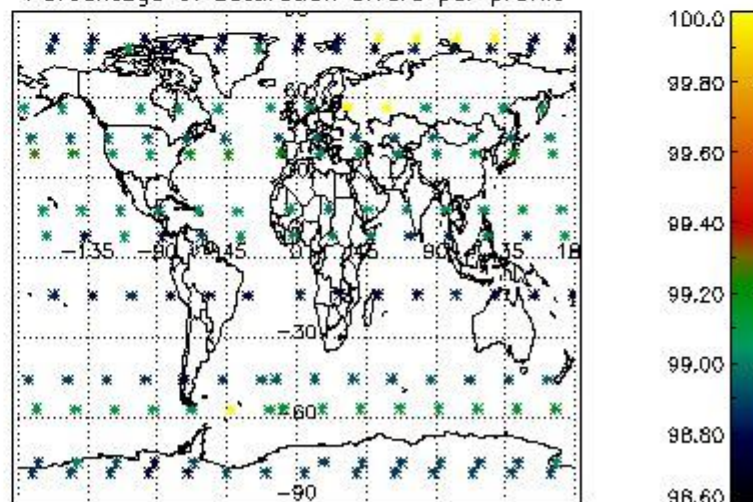

Percentage of saturation errors per profile