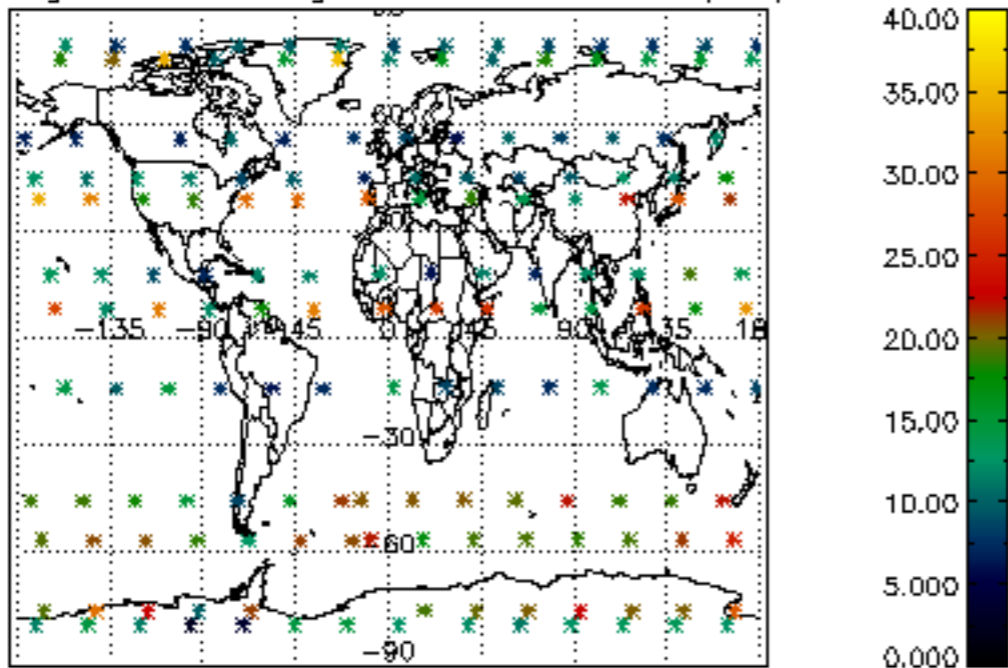

Percentage of cosmic ray hits per profile

Percentage of star falling outside central band per profile