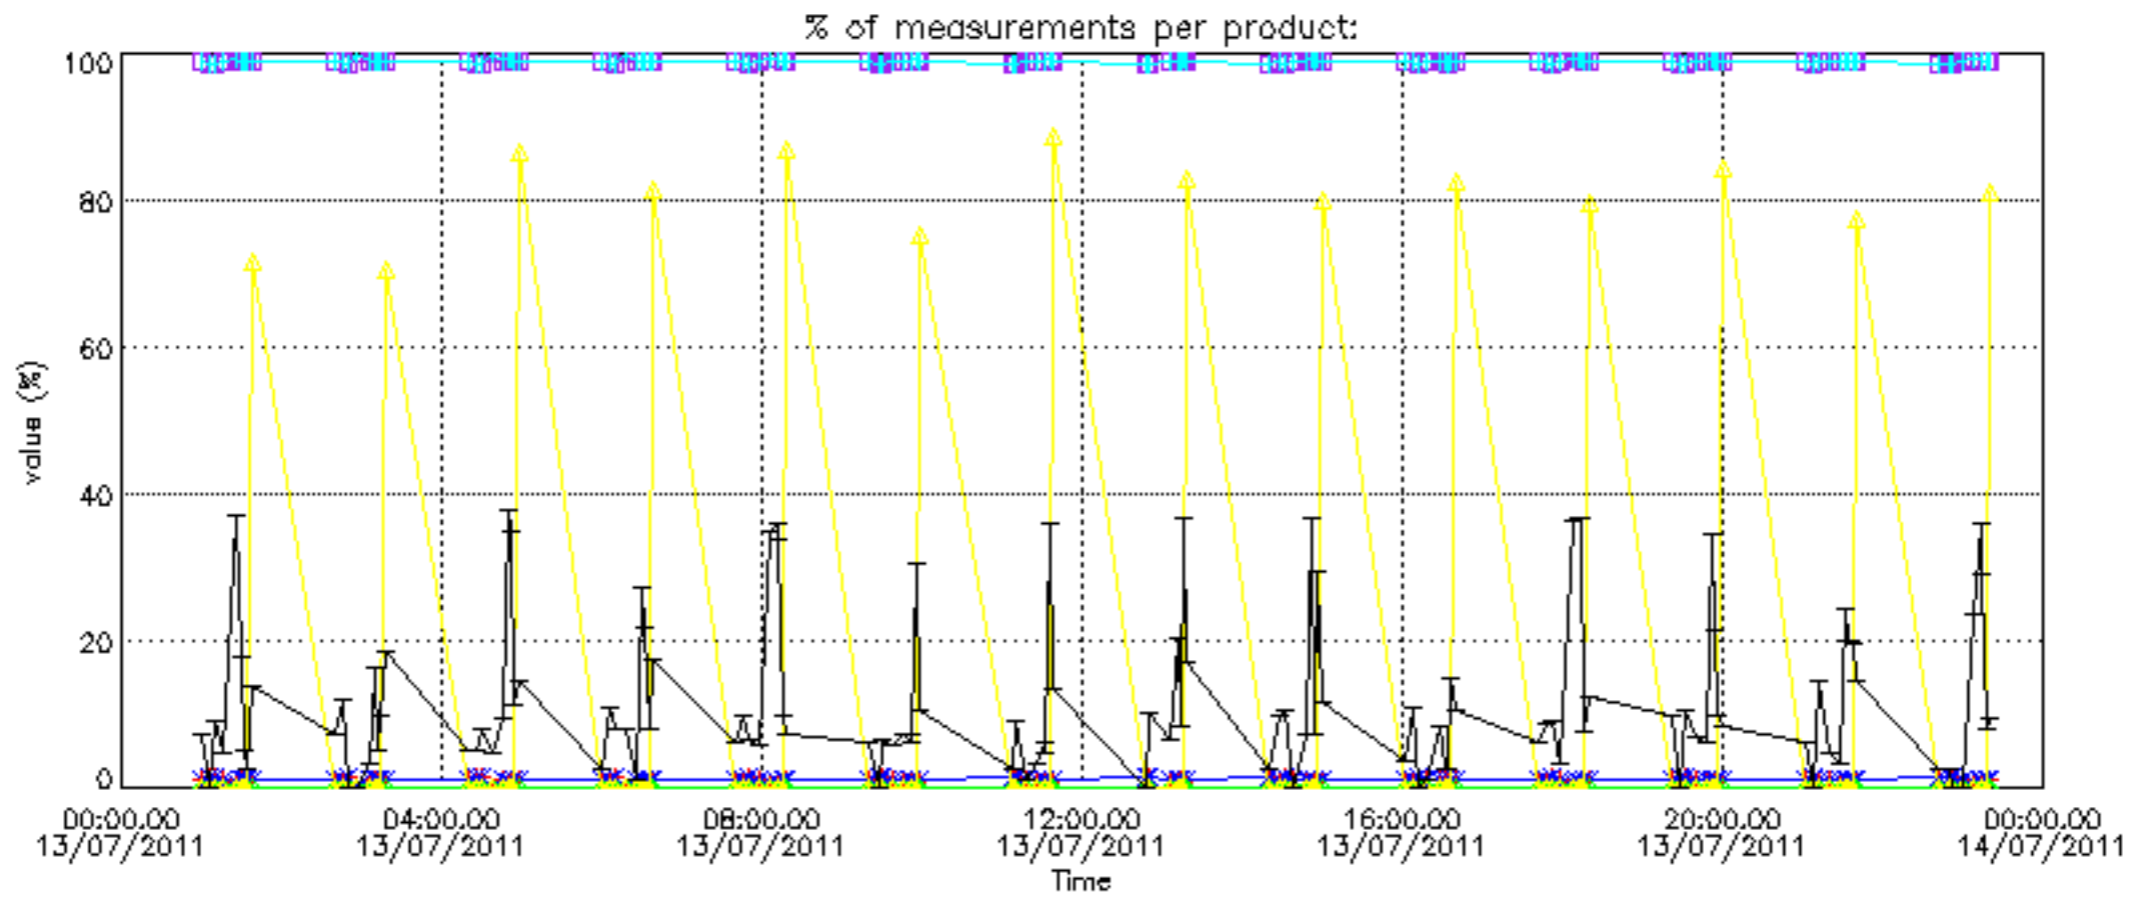

Percentage of cosmic ray hits per profile

Percentage of datation errors per profile