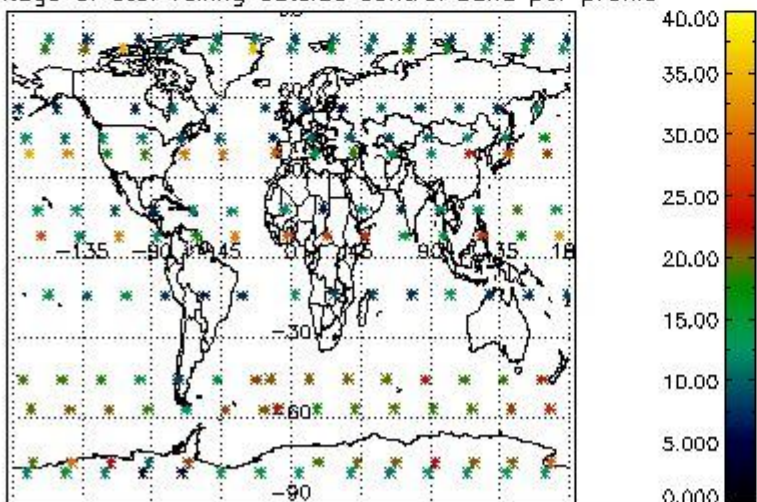

4.2.1 Plot level 1 quality information per product (world map): ENVISAT ASCENDING passes

Percentage of cosmic ray hits per profile

Percentage of datation errors per profile

Percentage of star falling outside central band per profile