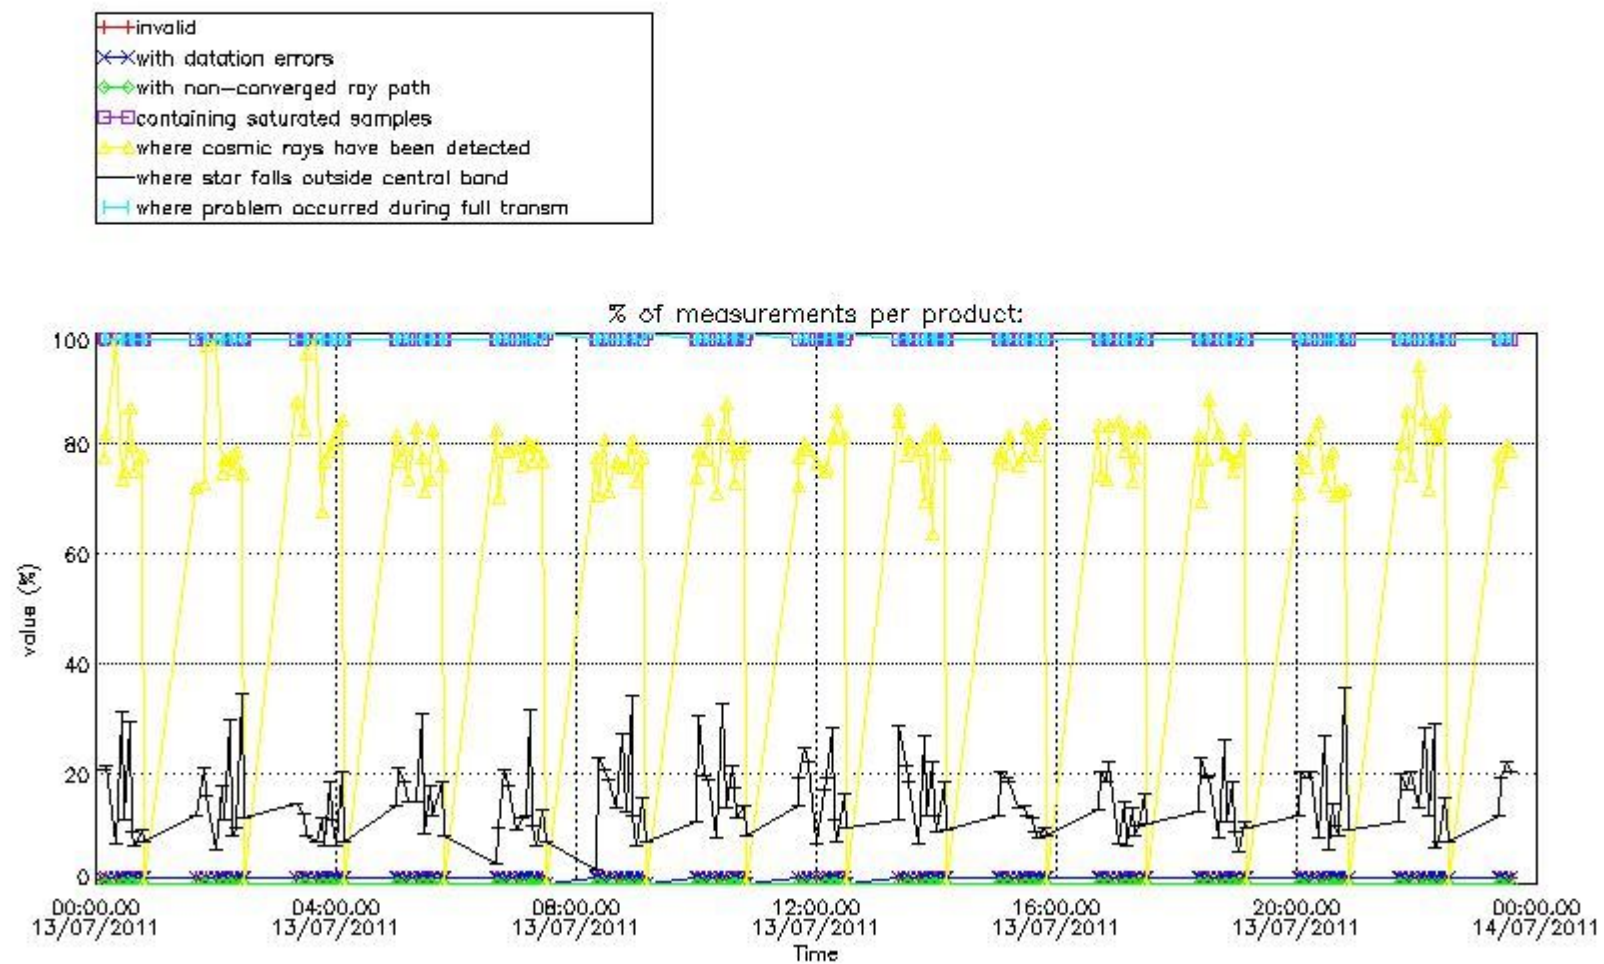

4.1.2 Plot level 1 quality information per product (time dependant): ENVI SAT DESCENDING passes