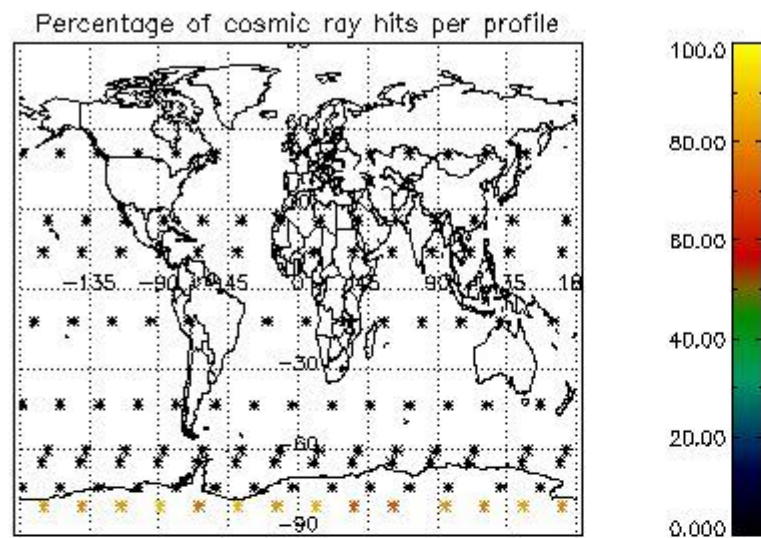

4.2.2 Plot level 1 quality information per product (world map): ENVISAT DESCENDING passes

5. Trace gas profiles

5.1 Ozone statistics based on quality of products

The final quality of the products can be "measured" using the STD (Standard Deviation) attached to every point profile. This information is written to the parameter GOM_NL__2P/NL_LOCAL_SPECIES_DENSITY/o3_std of the level 2 products. The table below shows the statistics for given STD ranges.

The statistics are given with respect to the overall valid production:

- Products without fatal errors: GOM_NL__2P/MPH/PRODUCT_ERR=0
- Valid point profile: GOM_NL__2P/NL_LOCAL_SPECIES_DENSITY/pcd(0)=0

The 'Criteria' is applied to valid points of dark limb products:

- Products in dark limb illumination condition: GOM_NL__2P/NL_SUMMARY_QUALITY/obs_ill_cond=0
- Products without fatal errors: GOM_NL__2P/MPH/PRODUCT_ERR=0
- Valid point profile: GOM_NL__2P/NL_LOCAL_SPECIES_DENSITY/pcd(0)=0

So, the table below shows the percentage of dark limb and valid observations for each criteria with respect to the overall valid daily observations.

Criteria	% of total production
All STD	26
STD < 20	3