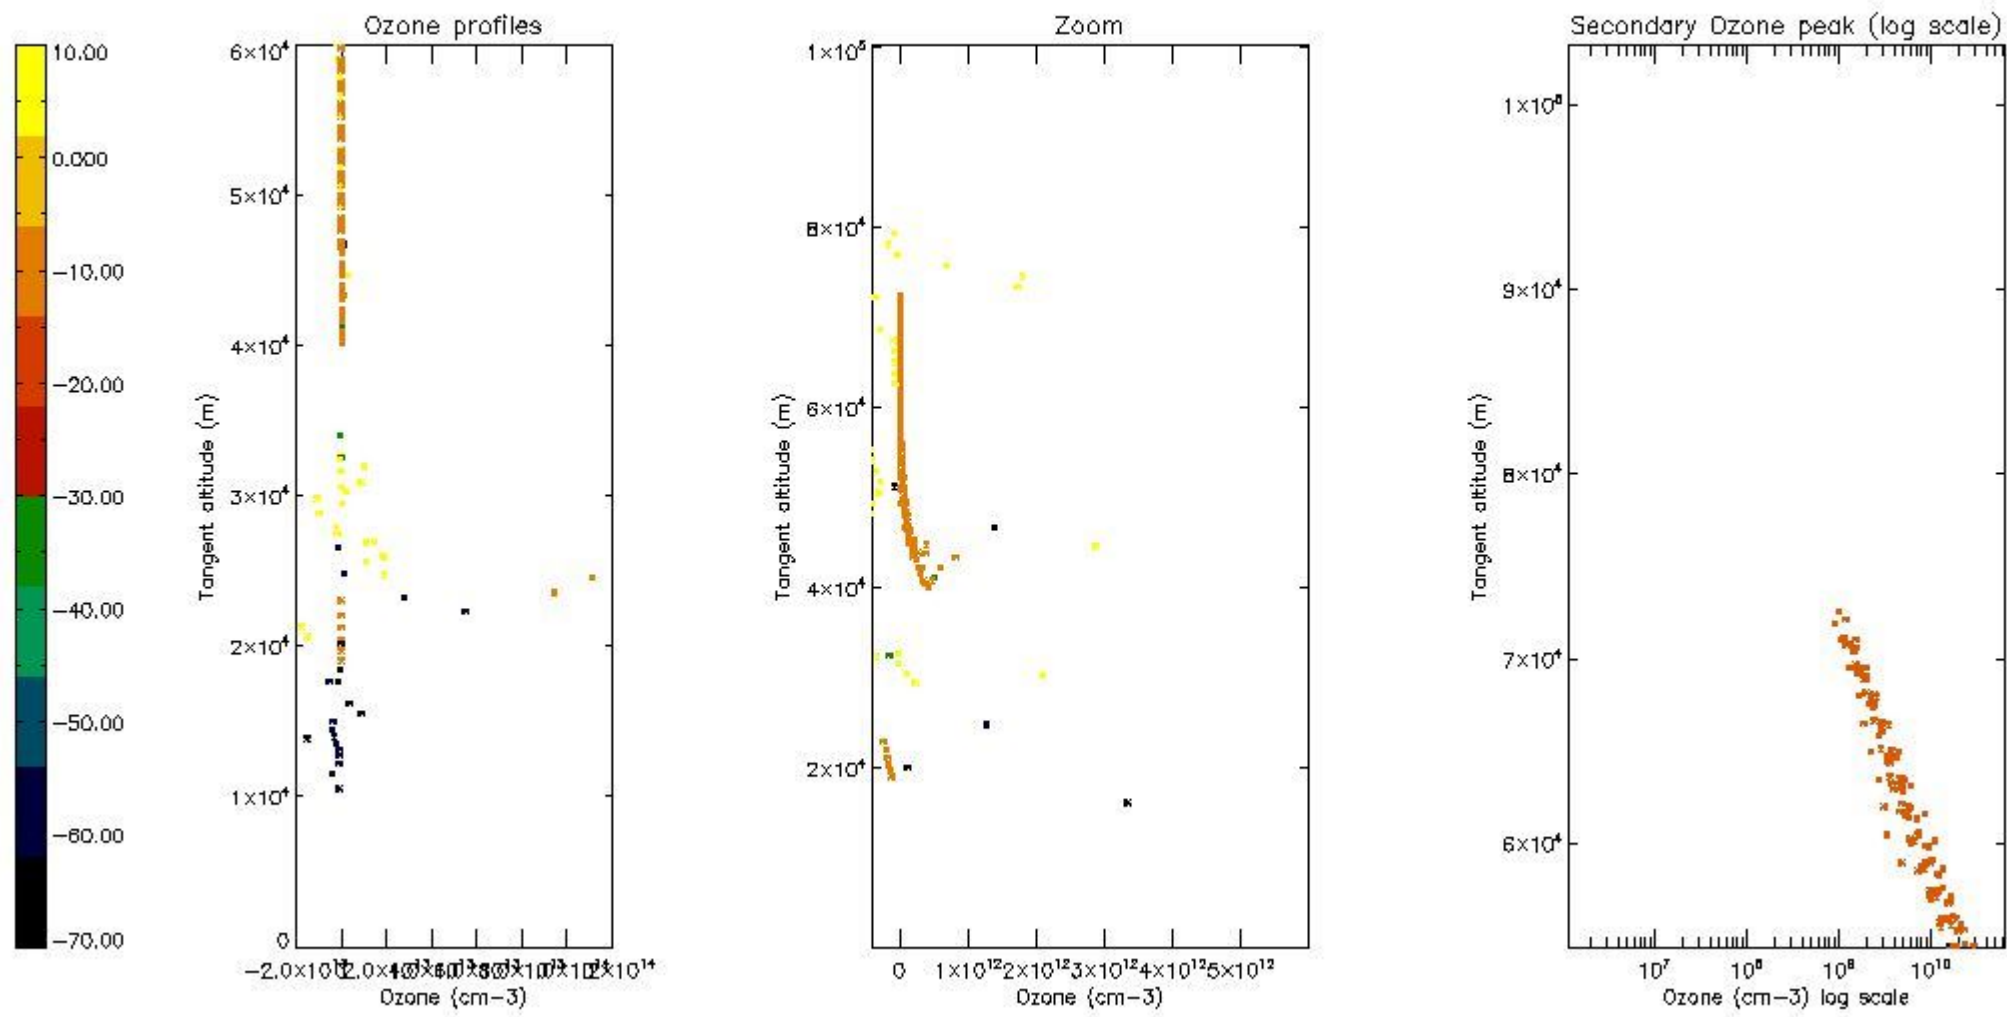

5.5 Plot ozone profiles where STD < 5% (dark without errors)

The colorbar represents the latitude.