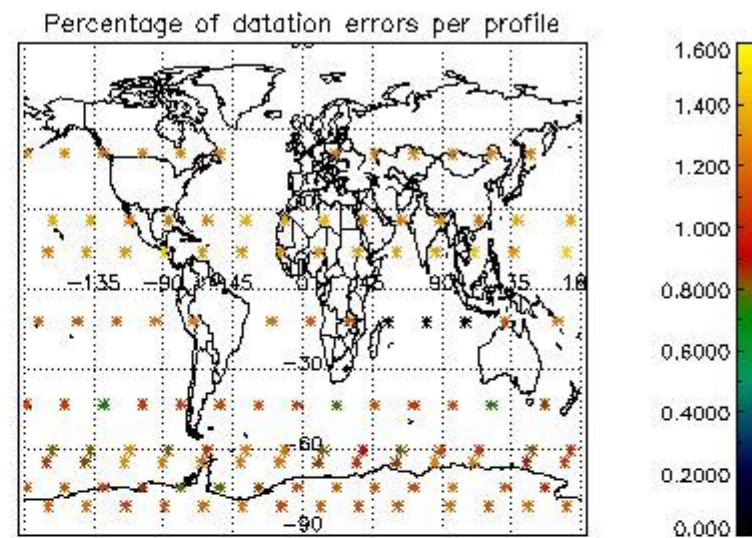

###### 4.1.1 Plot level 1 quality information per product (time dependant): ENVISAT ASCENDING passes

4.1.2 Plot level 1 quality information per product (time dependant): ENVI SAT DESCENDING passes

4.2 Plot quality information per product coming from level 1b processing (world map)

4.2.1 Plot level 1 quality information per product (world map): ENVISAT ASCENDING passes

4.2.2 Plot level 1 quality information per product (world map): ENVISAT DESCENDING passes