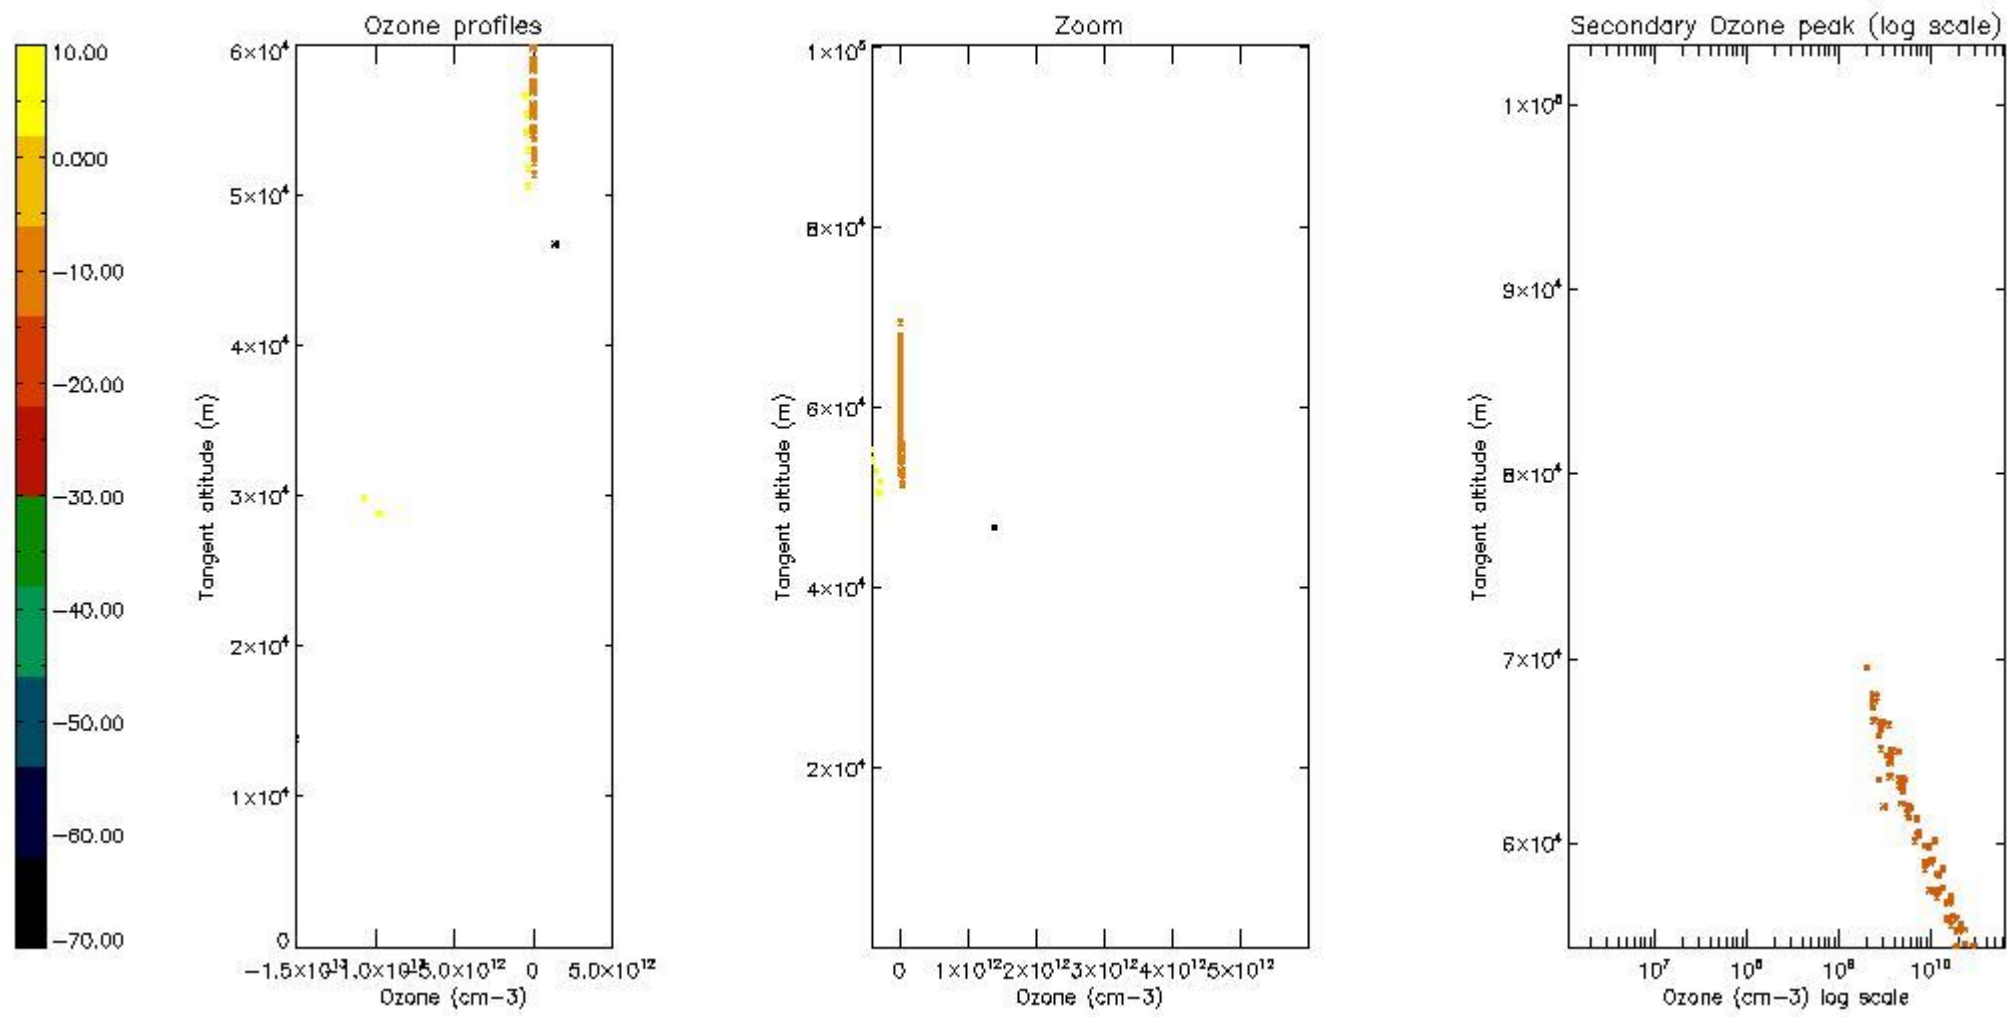

5.6 Plot NO₂ profiles for all STD (dark without errors)

The colorbar represents the latitude.