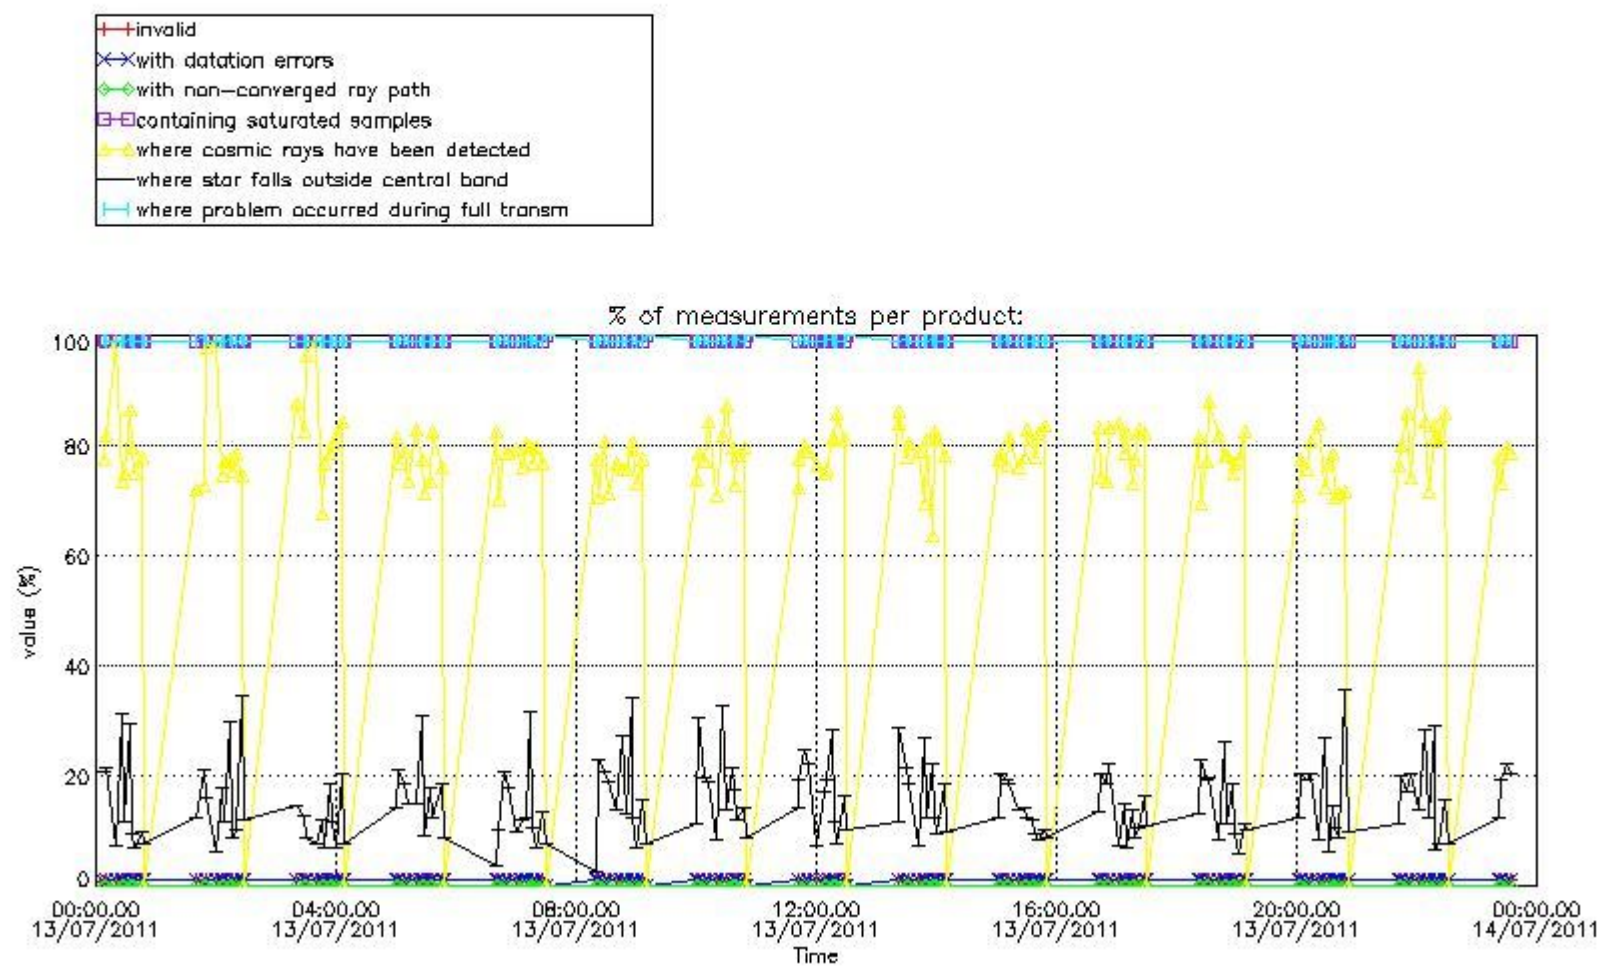

4.1.2 Plot level 1 quality information per product (time dependant): ENVI SAT DESCENDING passes