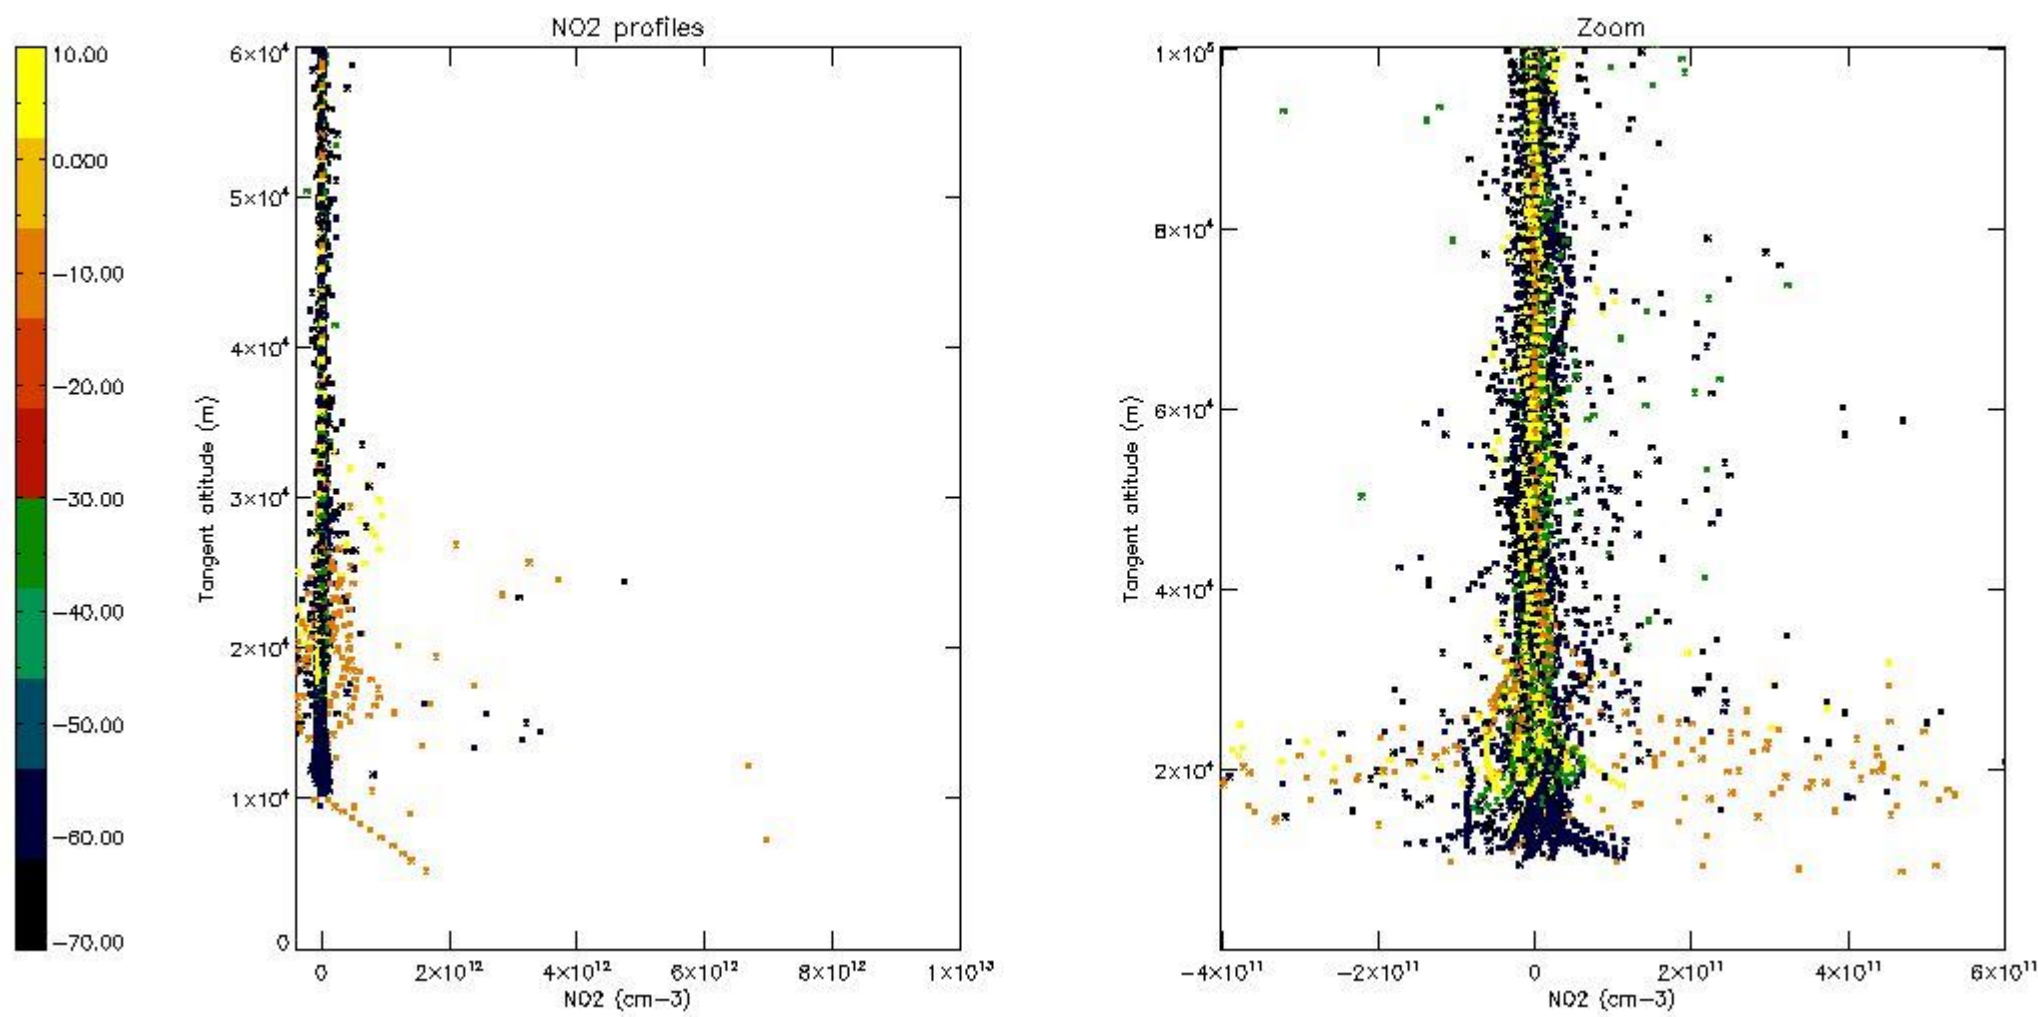

5.7 Plot NO3 profiles for all STD (dark without errors)

The colorbar represents the latitude.