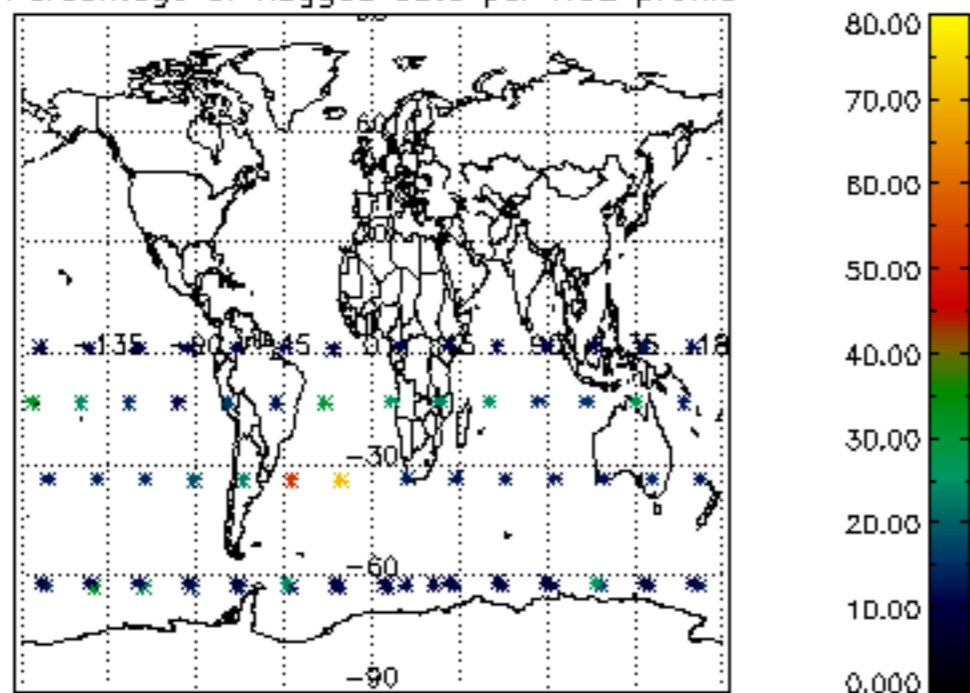

Percentage of flagged data per NO2 profile