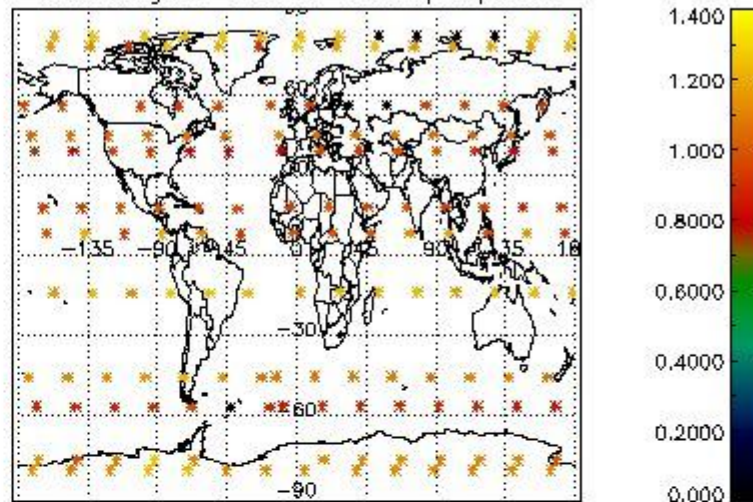

Percentage of datation errors per profile