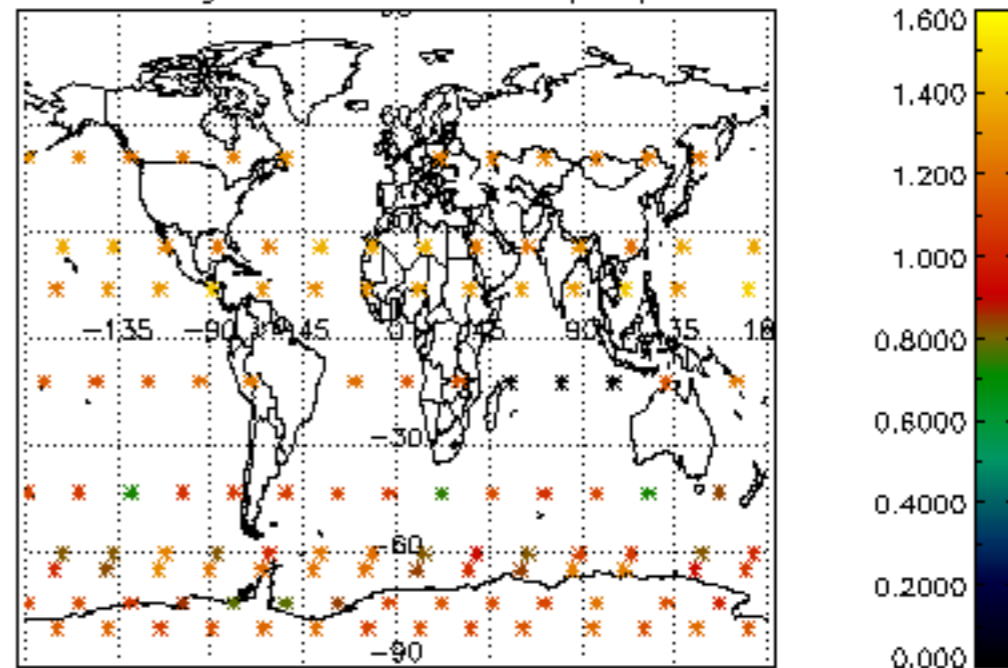

Percentage of datation errors per profile

Percentage of star falling outside central band per profile

Percentage of saturation errors per profile

Percentage of cosmic ray hits per profile

Percentage of datation errors per profile