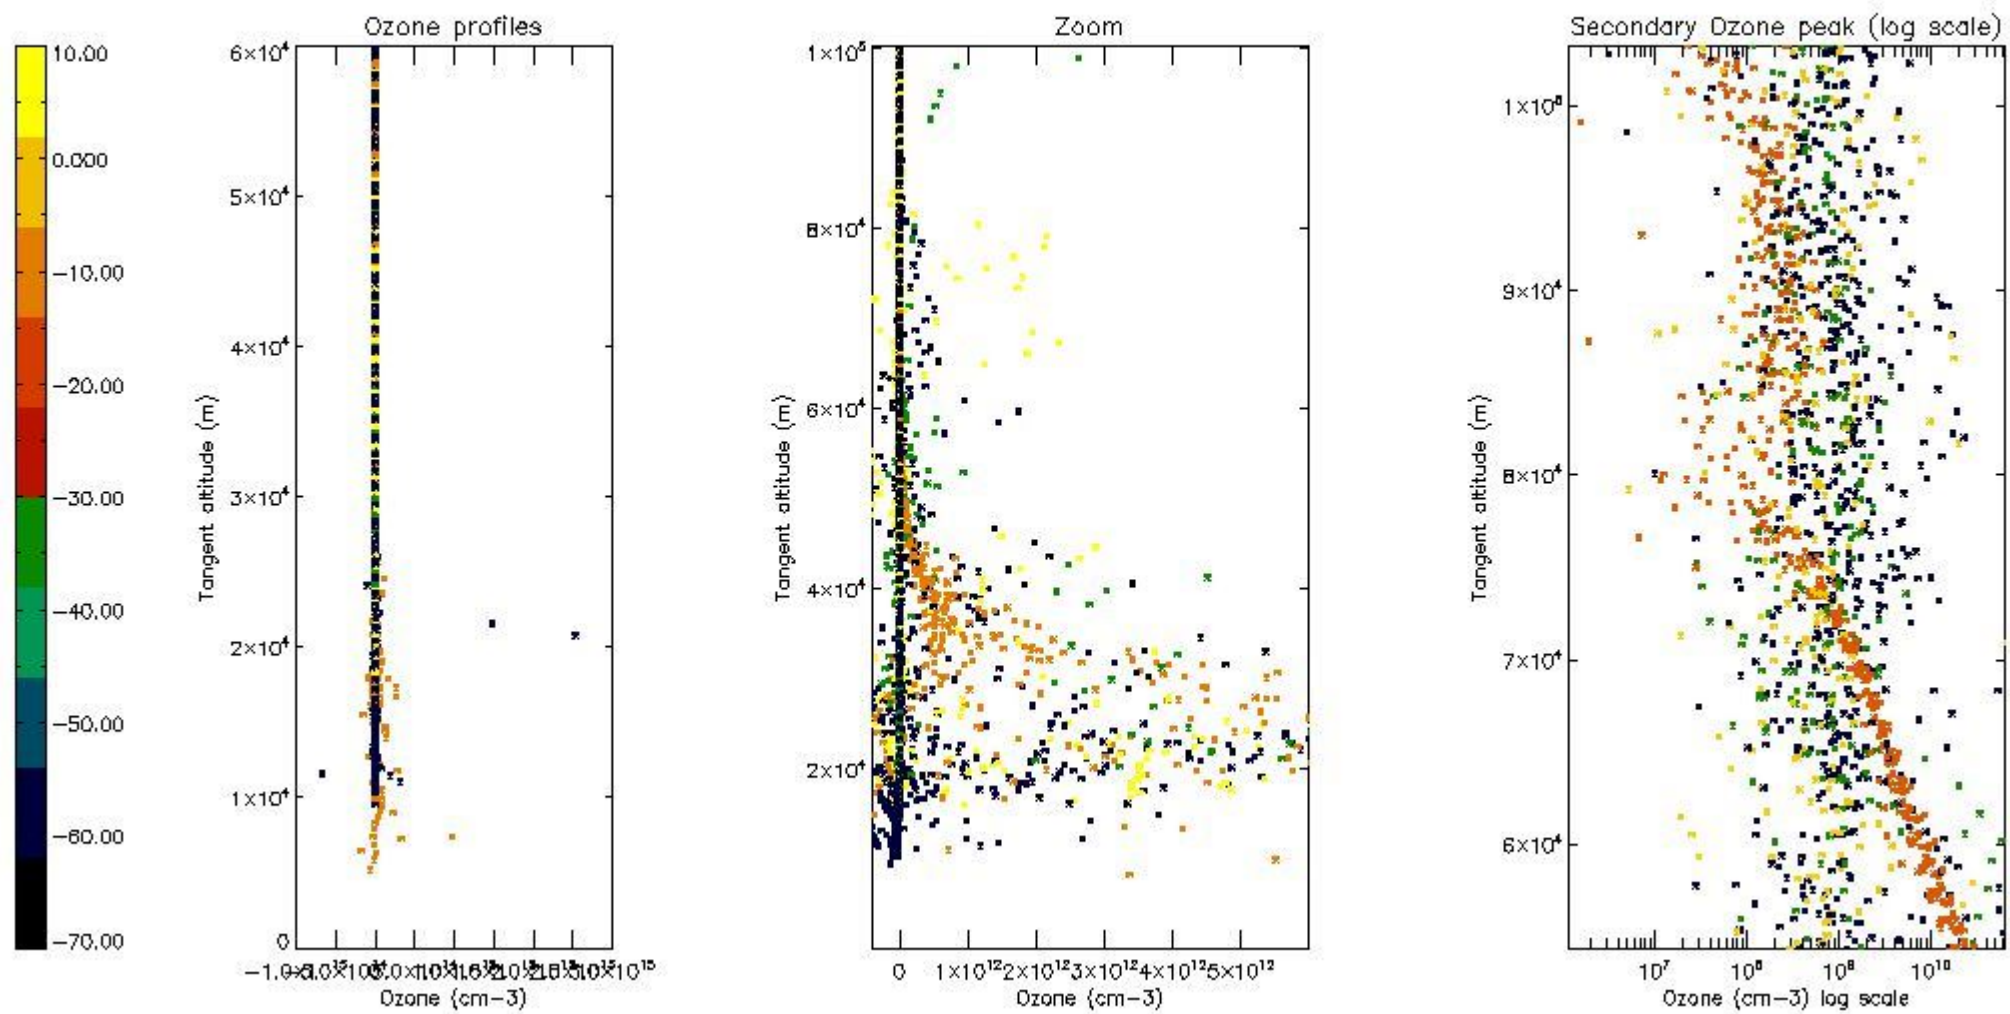

STD < 10	1
STD < 5	0

5.2 Plot ozone profiles for all STD (dark without errors)

The colorbar represents the latitude.

5.3 Plot ozone profiles where STD < 20% (dark without errors)

The colorbar represents the latitude.