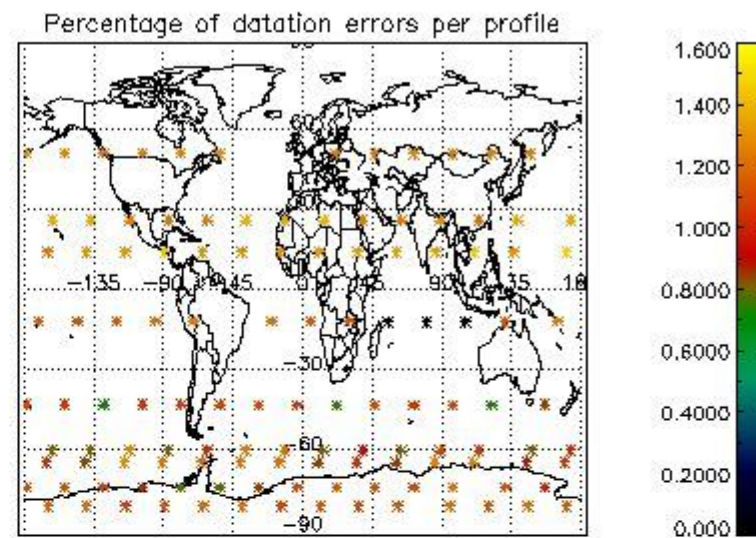

5. Trace gas profiles

5.1 Ozone statistics based on quality of products

The final quality of the products can be "measured" using the STD (Standard Deviation) attached to every point profile. This information is written to the parameter GOM_NL__2P/NL_LOCAL_SPECIES_DENSITY/o3_std of the level 2 products. The table below shows the statistics for given STD ranges.

The statistics are given with respect to the overall valid production:

- Products without fatal errors: GOM_NL__2P/MPH/PRODUCT_ERR=0
- Valid point profile: GOM_NL__2P/NL_LOCAL_SPECIES_DENSITY/pcd(0)=0

The 'Criteria' is applied to valid points of dark limb products:

- Products in dark limb illumination condition: GOM_NL__2P/NL_SUMMARY_QUALITY/obs_ill_cond=0
- Products without fatal errors: GOM_NL__2P/MPH/PRODUCT_ERR=0
- Valid point profile: GOM_NL__2P/NL_LOCAL_SPECIES_DENSITY/pcd(0)=0

So, the table below shows the percentage of dark limb and valid observations for each criteria with respect to the overall valid daily observations.

Criteria	% of total production
All STD	26
STD < 20	3