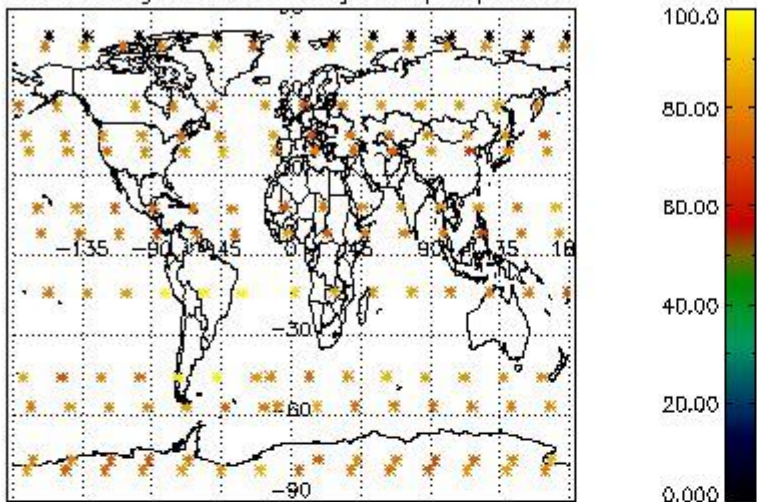

Percentage of cosmic ray hits per profile