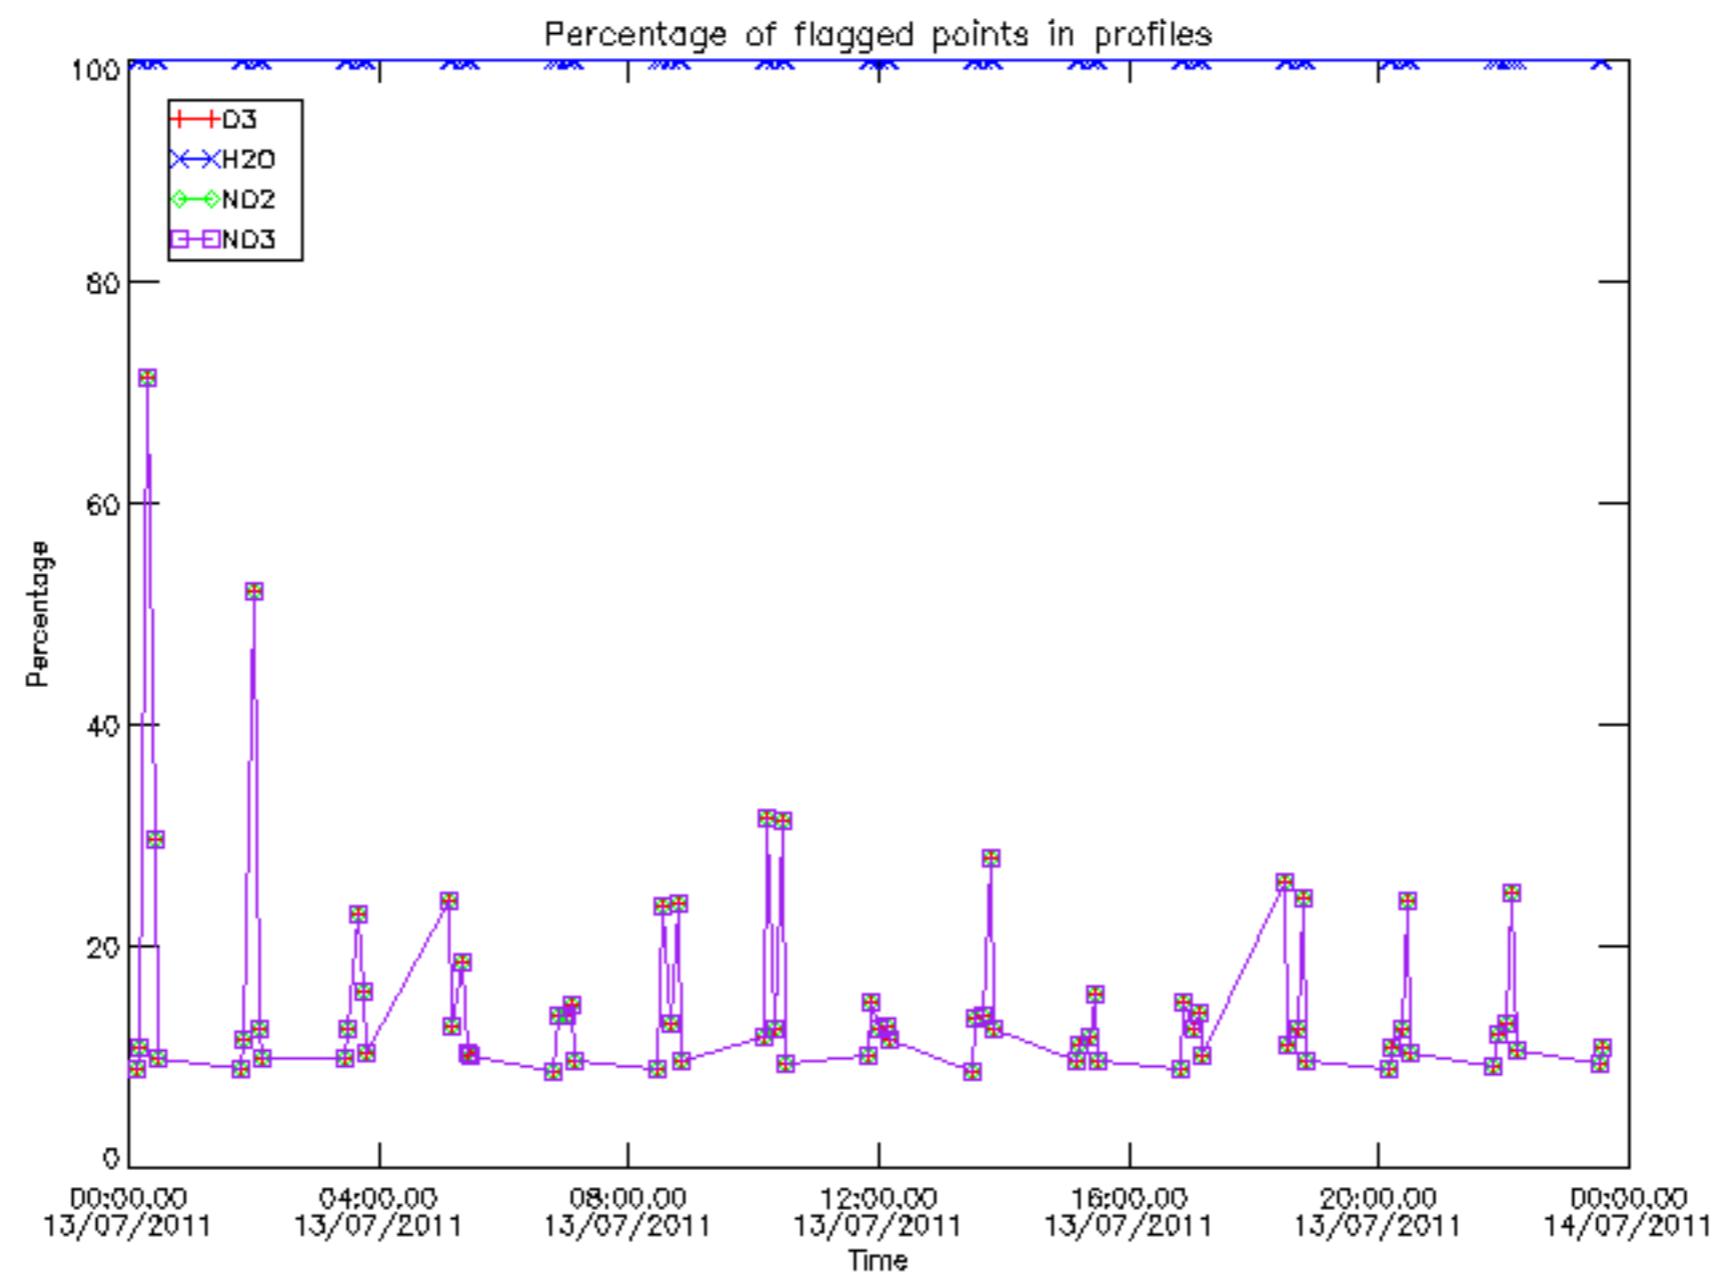

Percentage of flagged data per D3 profile

Percentage of flagged data per H2O profile