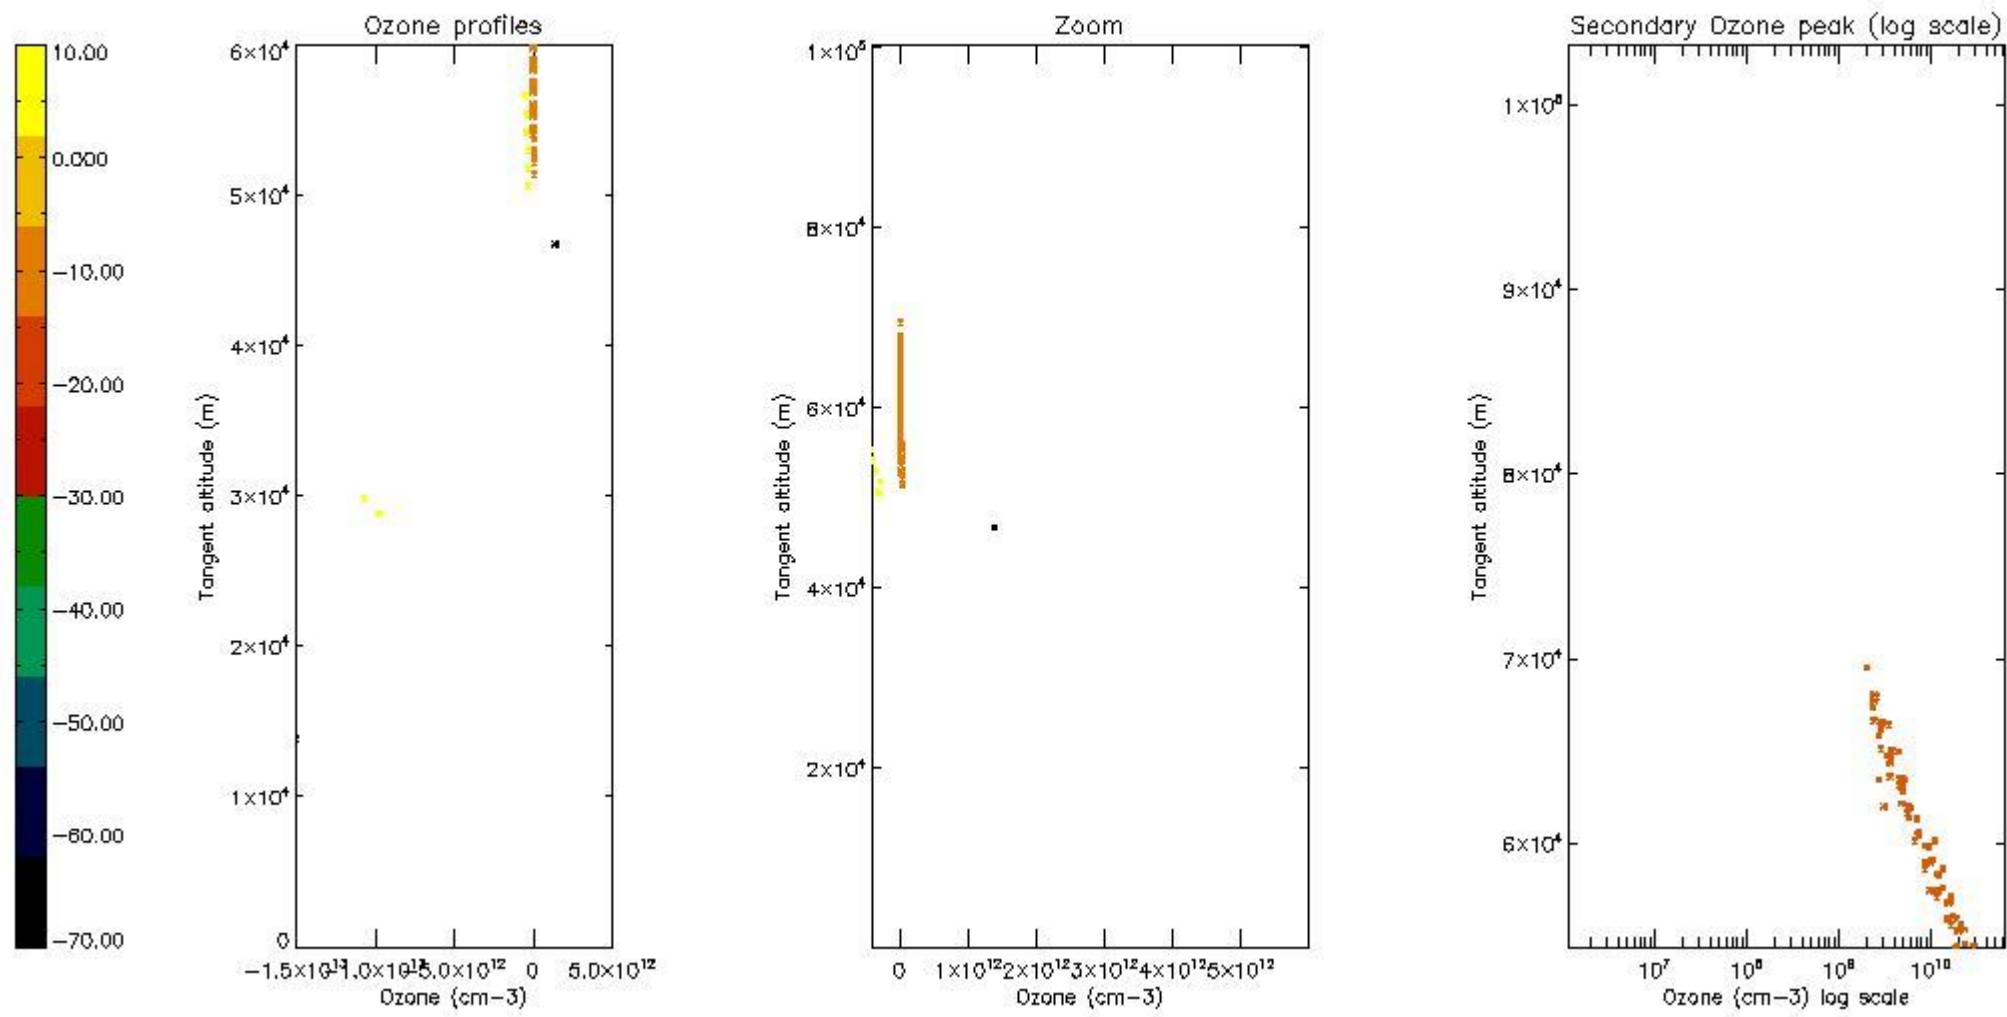

5.4 Plot ozone profiles where  $STD < 10\%$  (dark without errors)

The colorbar represents the latitude.

*5.5 Plot ozone profiles where STD < 5% (dark without errors)*

The colorbar represents the latitude.