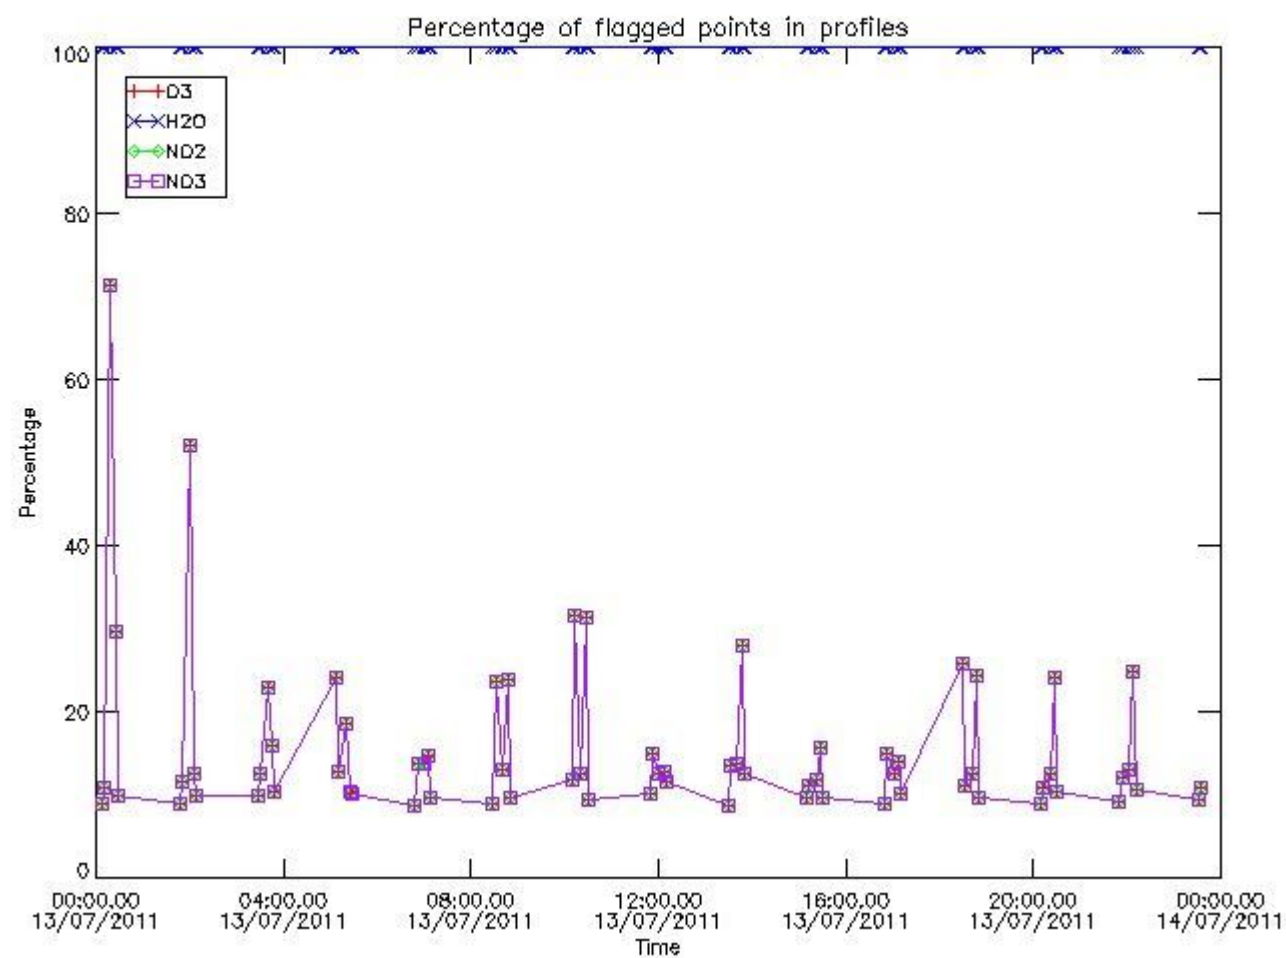

3. Quality information per product

In this section it is plotted some information contained in the Quality Summary data set of the level 2 products. Only products in dark limb conditions and without errors (error flag in the MPH set to "0") are used.

3.1 Plot quality information per product (time dependant)

3.2 Plot quality information per product (world map)