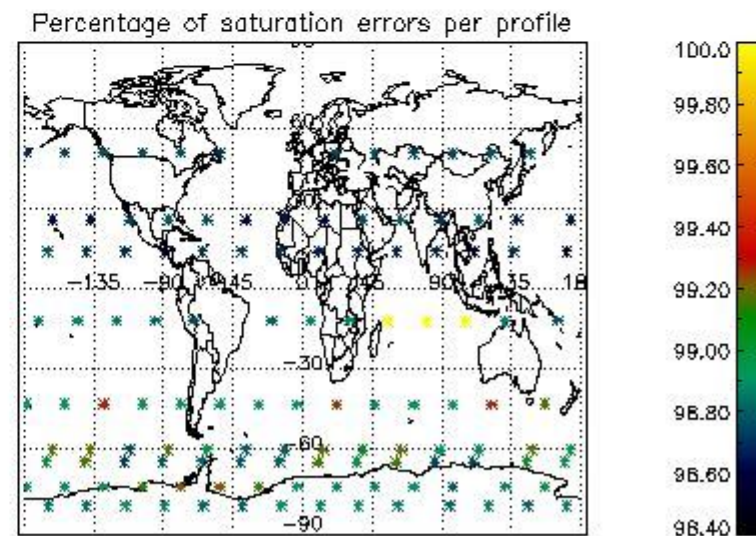

5. Trace gas profiles

5.1 Ozone statistics based on quality of products

The final quality of the products can be "measured" using the STD (Standard Deviation) attached to every point profile. This information is written to the parameter GOM_NL__2P/NL_LOCAL_SPECIES_DENSITY/o3_std of the level 2 products. The table below shows the statistics for given STD ranges.

The statistics are given with respect to the overall valid production:

- Products without fatal errors: GOM_NL__2P/MPH/PRODUCT_ERR=0
- Valid point profile: GOM_NL__2P/NL_LOCAL_SPECIES_DENSITY/pcd(0)=0

The 'Criteria' is applied to valid points of dark limb products:

- Products in dark limb illumination condition: GOM_NL__2P/NL_SUMMARY_QUALITY/obs_ill_cond=0
- Products without fatal errors: GOM_NL__2P/MPH/PRODUCT_ERR=0
- Valid point profile: GOM_NL__2P/NL_LOCAL_SPECIES_DENSITY/pcd(0)=0

So, the table below shows the percentage of dark limb and valid observations for each criteria with respect to the overall valid daily observations.

Criteria	% of total production
All STD	26
STD < 20	3