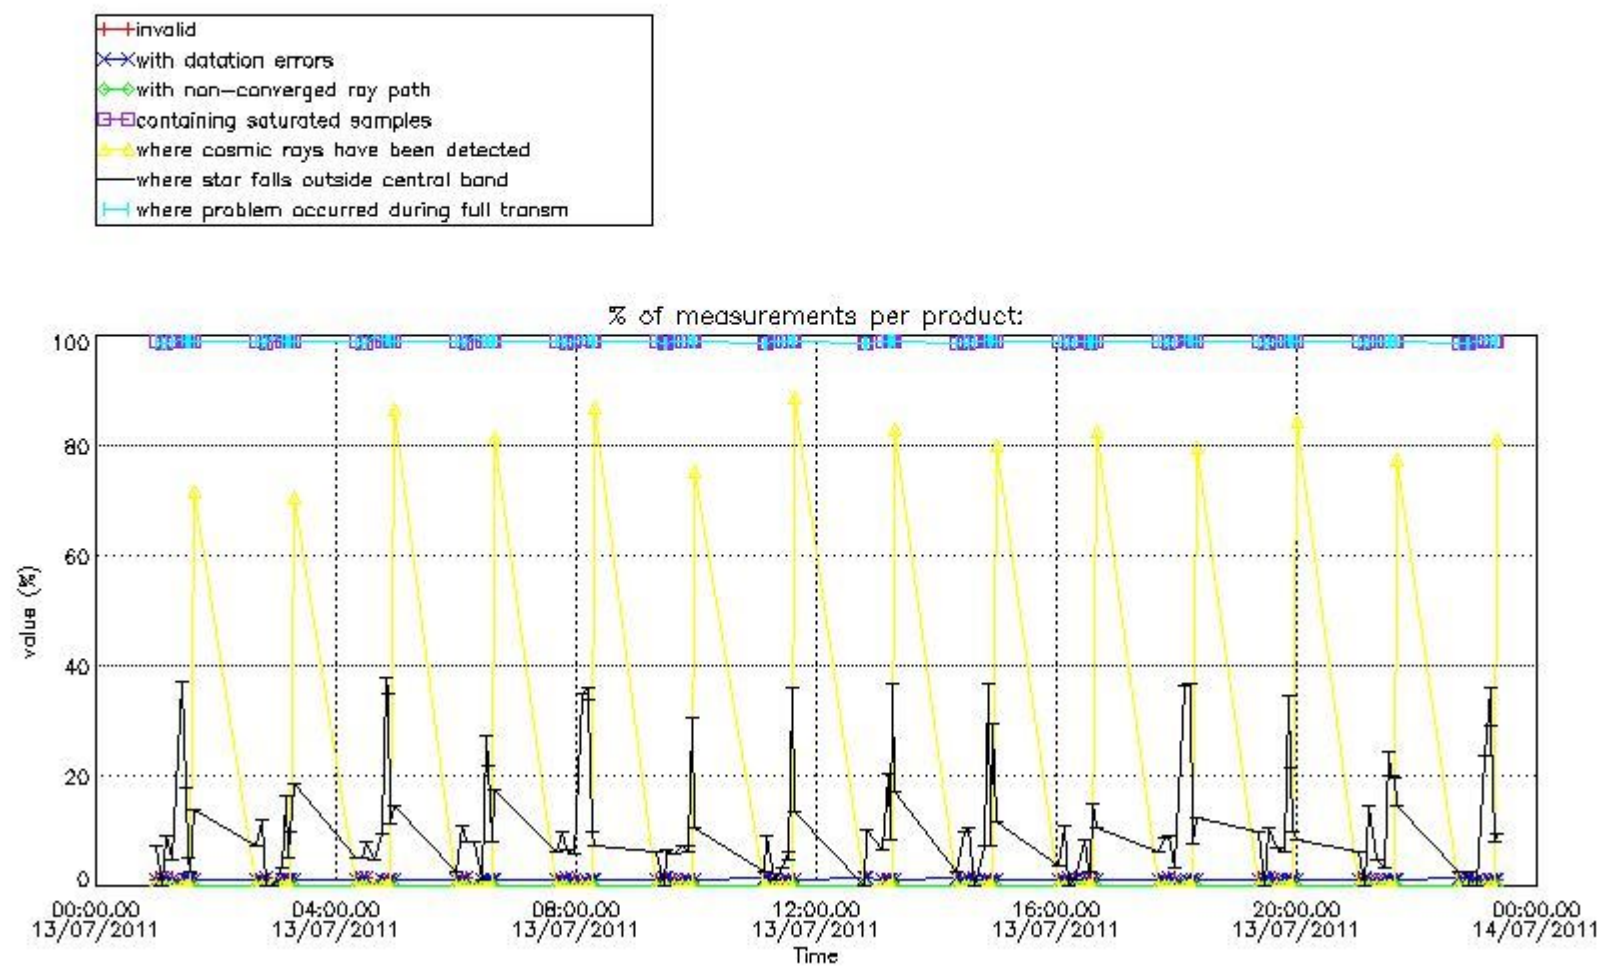

4.2 Plot quality information per product coming from level 1b processing (world map)

4.2.1 Plot level 1 quality information per product (world map): ENVISAT ASCENDING passes