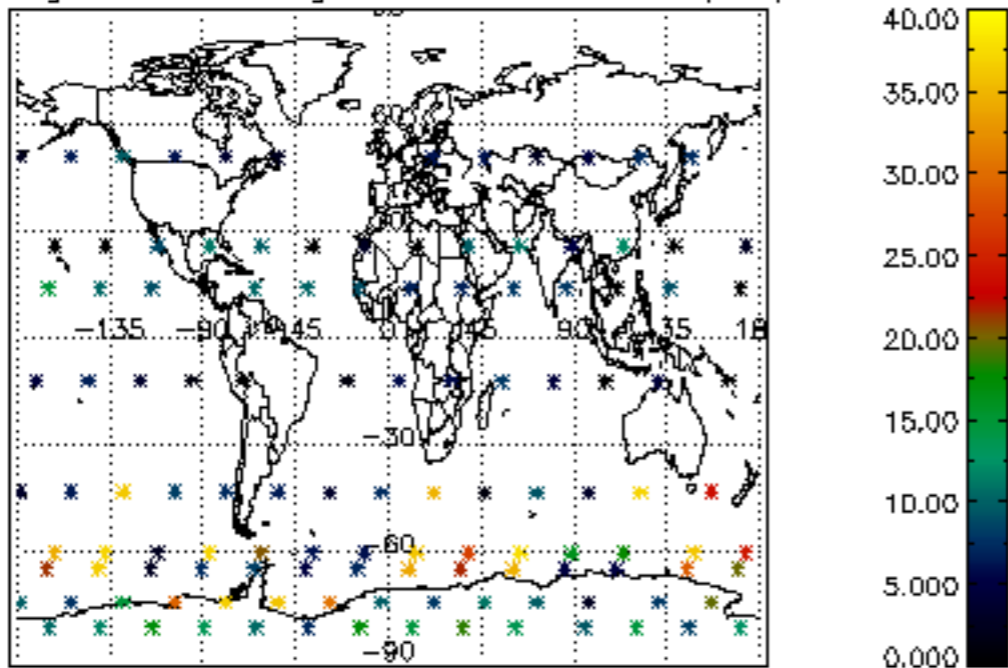

Percentage of star falling outside central band per profile