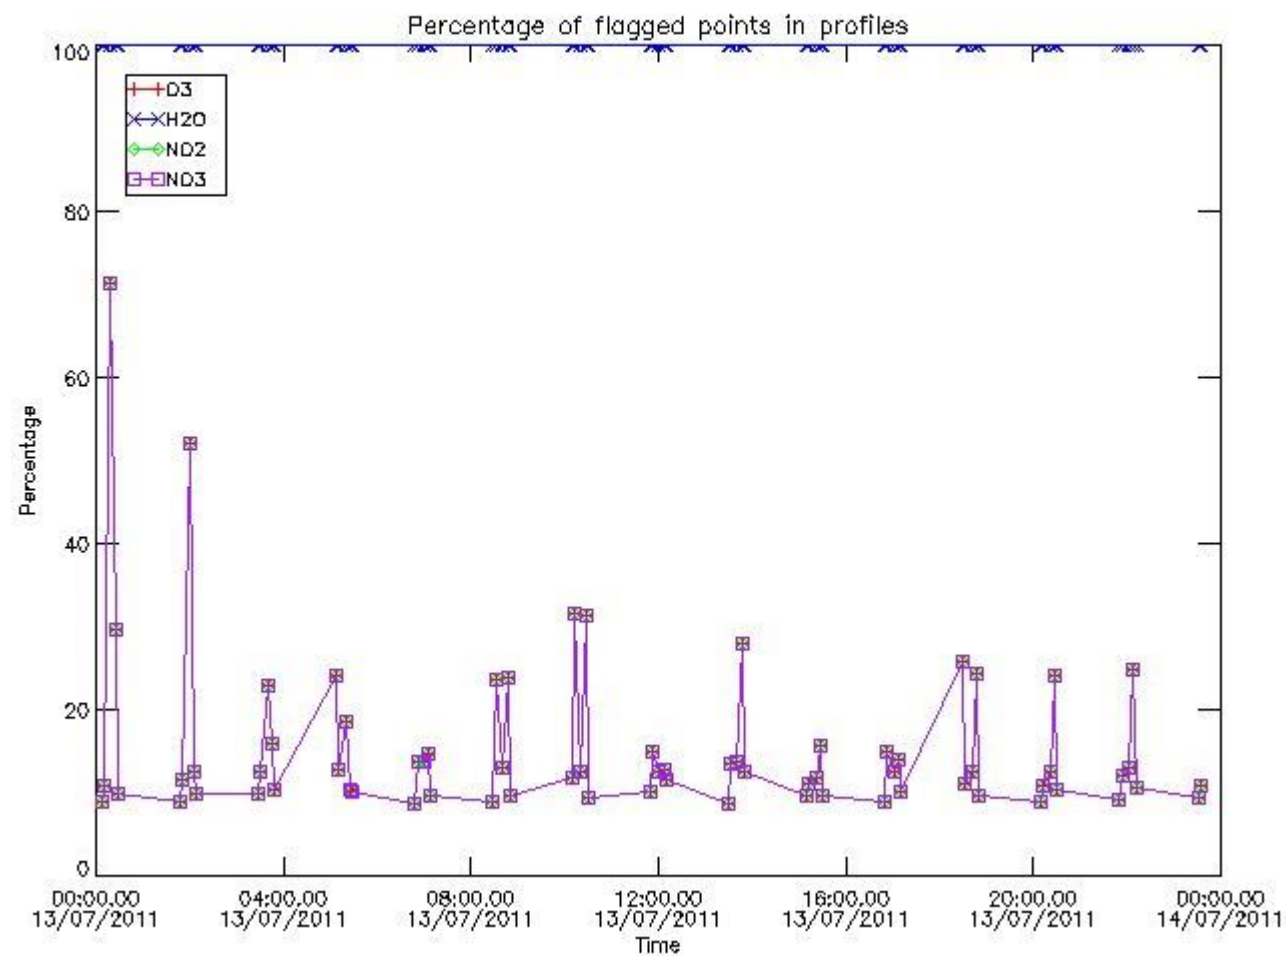

3. Quality information per product

In this section it is plotted some information contained in the Quality Summary data set of the level 2 products. Only products in dark limb conditions and without errors (error flag in the MPH set to "0") are used.

3.1 Plot quality information per product (time dependant)

3.2 Plot quality information per product (world map)