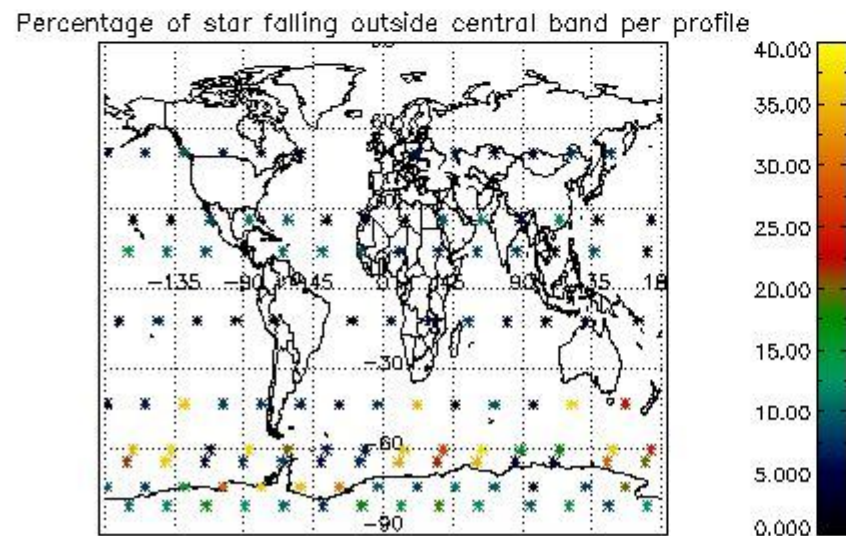

5. Trace gas profiles

5.1 Ozone statistics based on quality of products

The final quality of the products can be "measured" using the STD (Standard Deviation) attached to every point profile. This information is written to the parameter GOM_NL__2P/NL_LOCAL_SPECIES_DENSITY/o3_std of the level 2 products. The table below shows the statistics for given STD ranges.

The statistics are given with respect to the overall valid production:

- Products without fatal errors: GOM_NL__2P/MPH/PRODUCT_ERR=0
- Valid point profile: GOM_NL__2P/NL_LOCAL_SPECIES_DENSITY/pcd(0)=0

The 'Criteria' is applied to valid points of dark limb products:

- Products in dark limb illumination condition: GOM_NL__2P/NL_SUMMARY_QUALITY/obs_ill_cond=0
- Products without fatal errors: GOM_NL__2P/MPH/PRODUCT_ERR=0
- Valid point profile: GOM_NL__2P/NL_LOCAL_SPECIES_DENSITY/pcd(0)=0

So, the table below shows the percentage of dark limb and valid observations for each criteria with respect to the overall valid daily observations.

Criteria	% of total production
All STD	26
STD < 20	3