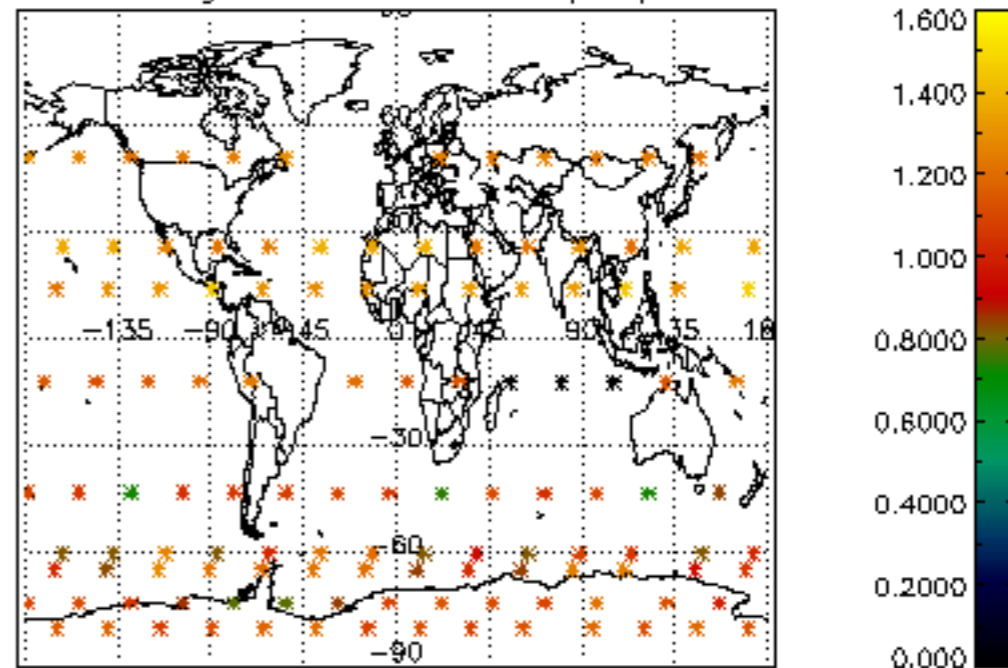

Percentage of cosmic ray hits per profile

Percentage of datation errors per profile

Percentage of star falling outside central band per profile

Percentage of saturation errors per profile