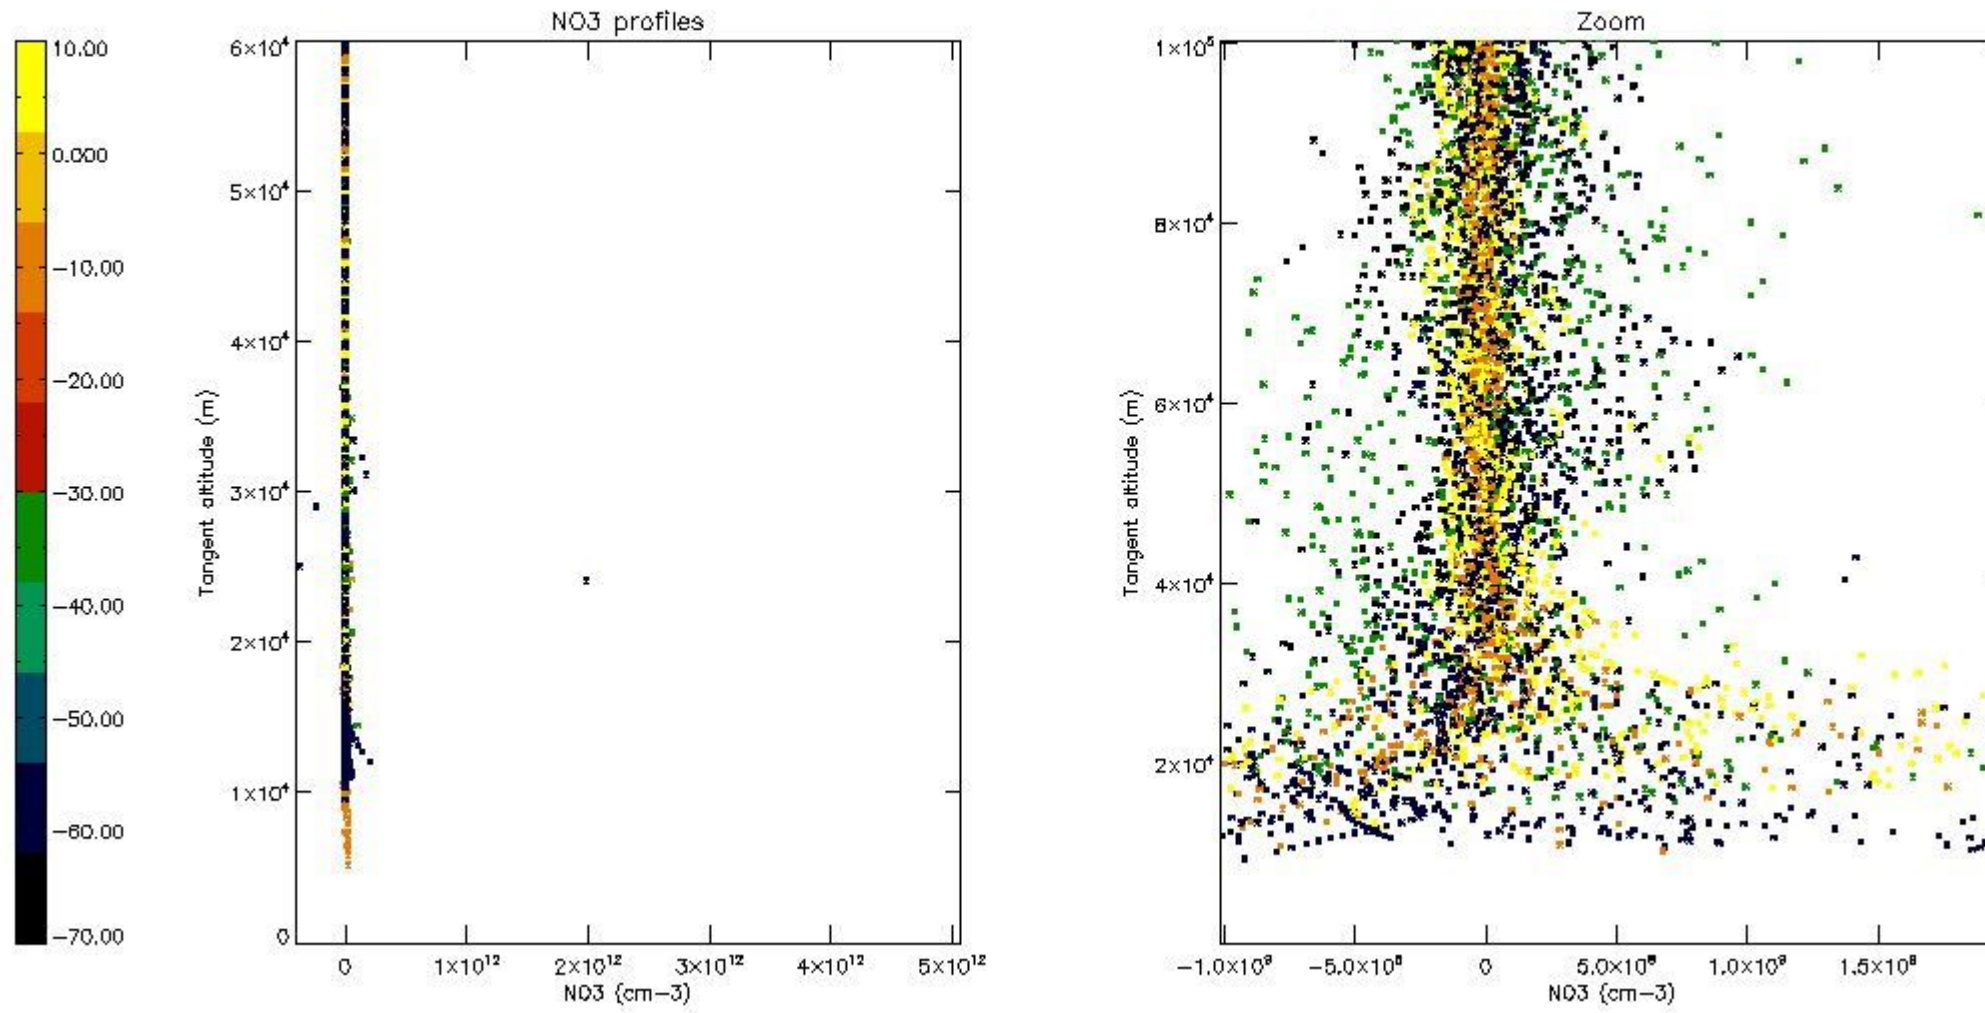

6. Auxiliary Data Files used for the production reported in section 2

The number reported in the third column indicates since which file (see list in section 2) the corresponding auxiliary file has been used. The fourth column is the date of those product files.

Type	Auxiliary Filename	Used since product	Used since product date
INST_PHYS_CHARACTERISTICS	GOM_INS_AXVIEC20091111_143220_20030716_120000_20500101_000000	1	13-JUL-2011 00:07:08
LEVEL-2_PROC_CONFIG	GOM_PR2_AXVIEC20091111_152718_20020301_000000_20500101_000000	1	13-JUL-2011 00:07:08
CROSS_SECTIONS_FILE	GOM_CRS_AXVIEC20091111_154832_20020301_000000_20500101_000000	1	13-JUL-2011 00:07:08