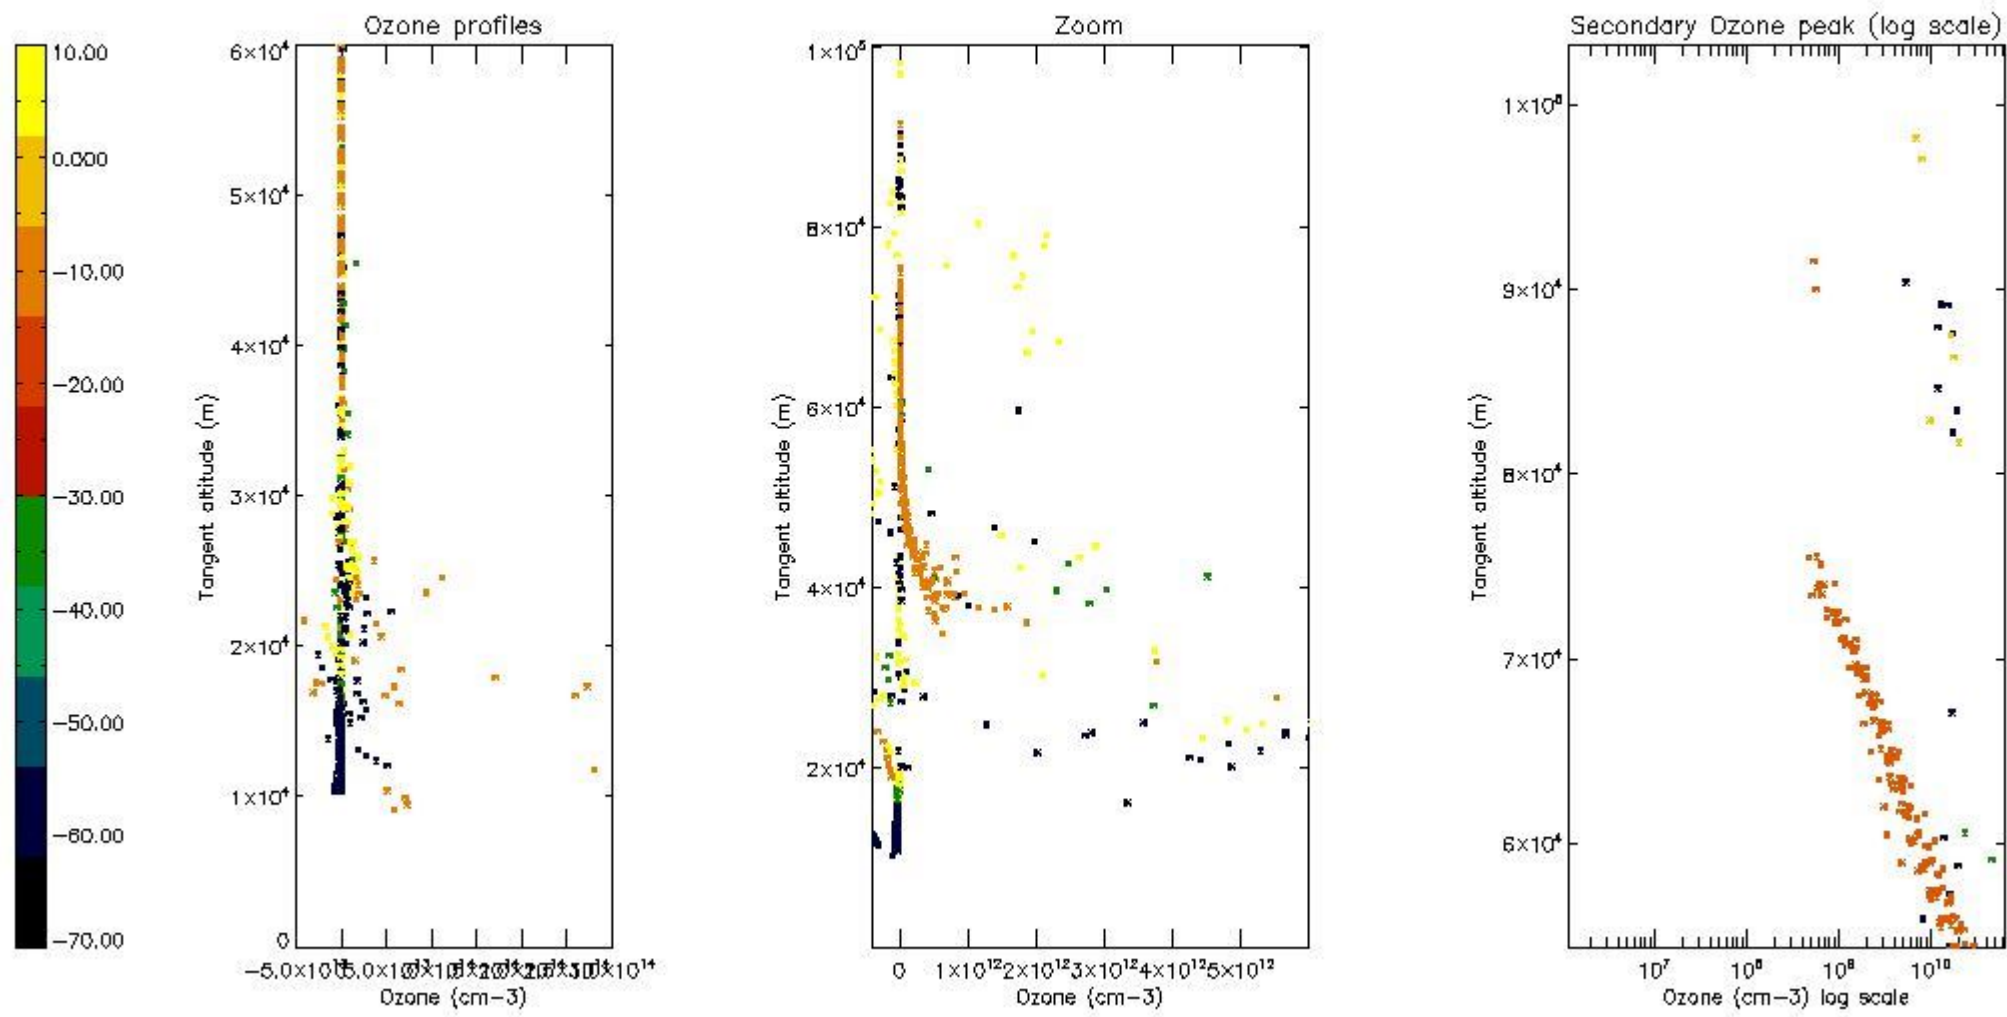

STD < 10	1
STD < 5	0

5.2 Plot ozone profiles for all STD (dark without errors)

The colorbar represents the latitude.

5.3 Plot ozone profiles where STD < 20% (dark without errors)

The colorbar represents the latitude.