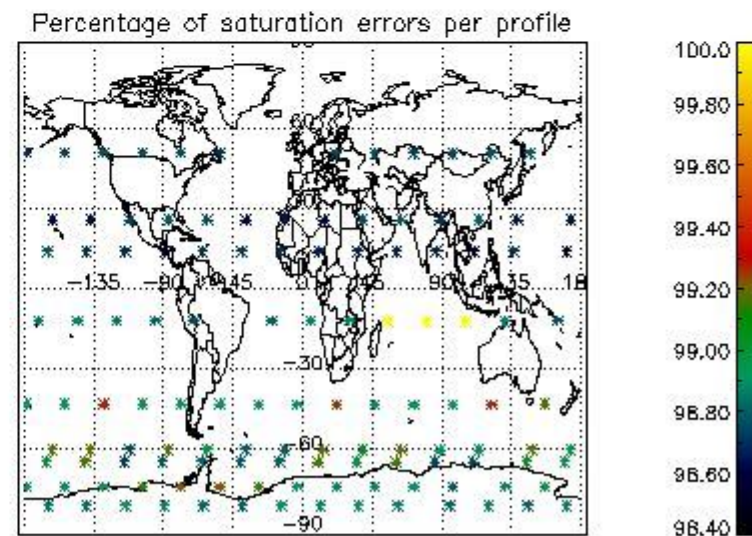

5. Trace gas profiles

5.1 Ozone statistics based on quality of products

The final quality of the products can be "measured" using the STD (Standard Deviation) attached to every point profile. This information is written to the parameter GOM_NL__2P/NL_LOCAL_SPECIES_DENSITY/o3_std of the level 2 products. The table below shows the statistics for given STD ranges.

The statistics are given with respect to the overall valid production:

- Products without fatal errors: GOM_NL__2P/MPH/PRODUCT_ERR=0
- Valid point profile: GOM_NL__2P/NL_LOCAL_SPECIES_DENSITY/pcd(0)=0

The 'Criteria' is applied to valid points of dark limb products:

- Products in dark limb illumination condition: GOM_NL__2P/NL_SUMMARY_QUALITY/obs_ill_cond=0
- Products without fatal errors: GOM_NL__2P/MPH/PRODUCT_ERR=0
- Valid point profile: GOM_NL__2P/NL_LOCAL_SPECIES_DENSITY/pcd(0)=0

So, the table below shows the percentage of dark limb and valid observations for each criteria with respect to the overall valid daily observations.

Criteria	% of total production
All STD	26
STD < 20	3