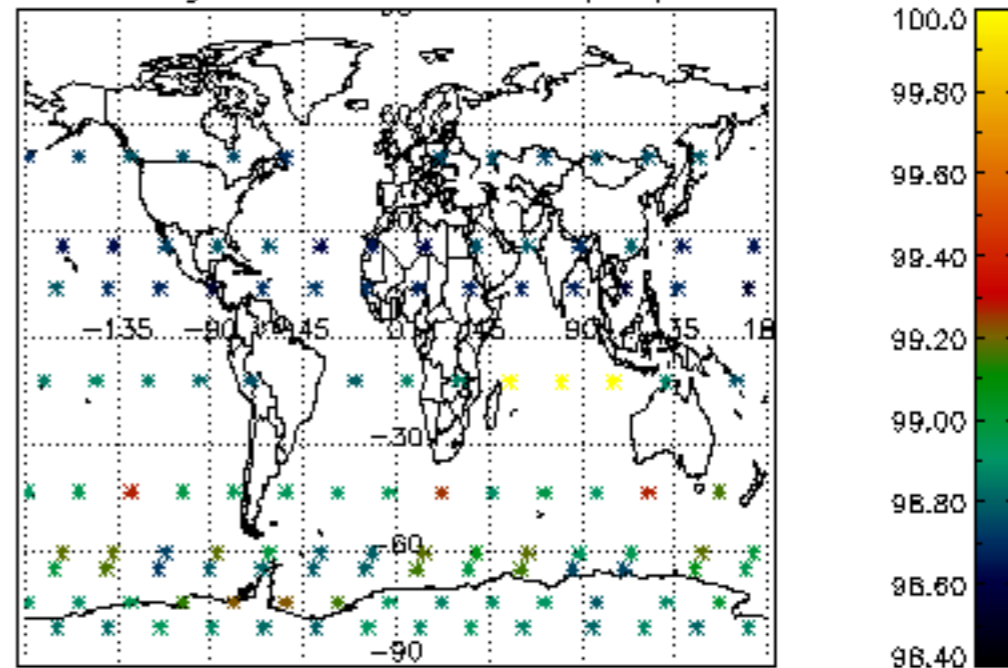

Percentage of saturation errors per profile