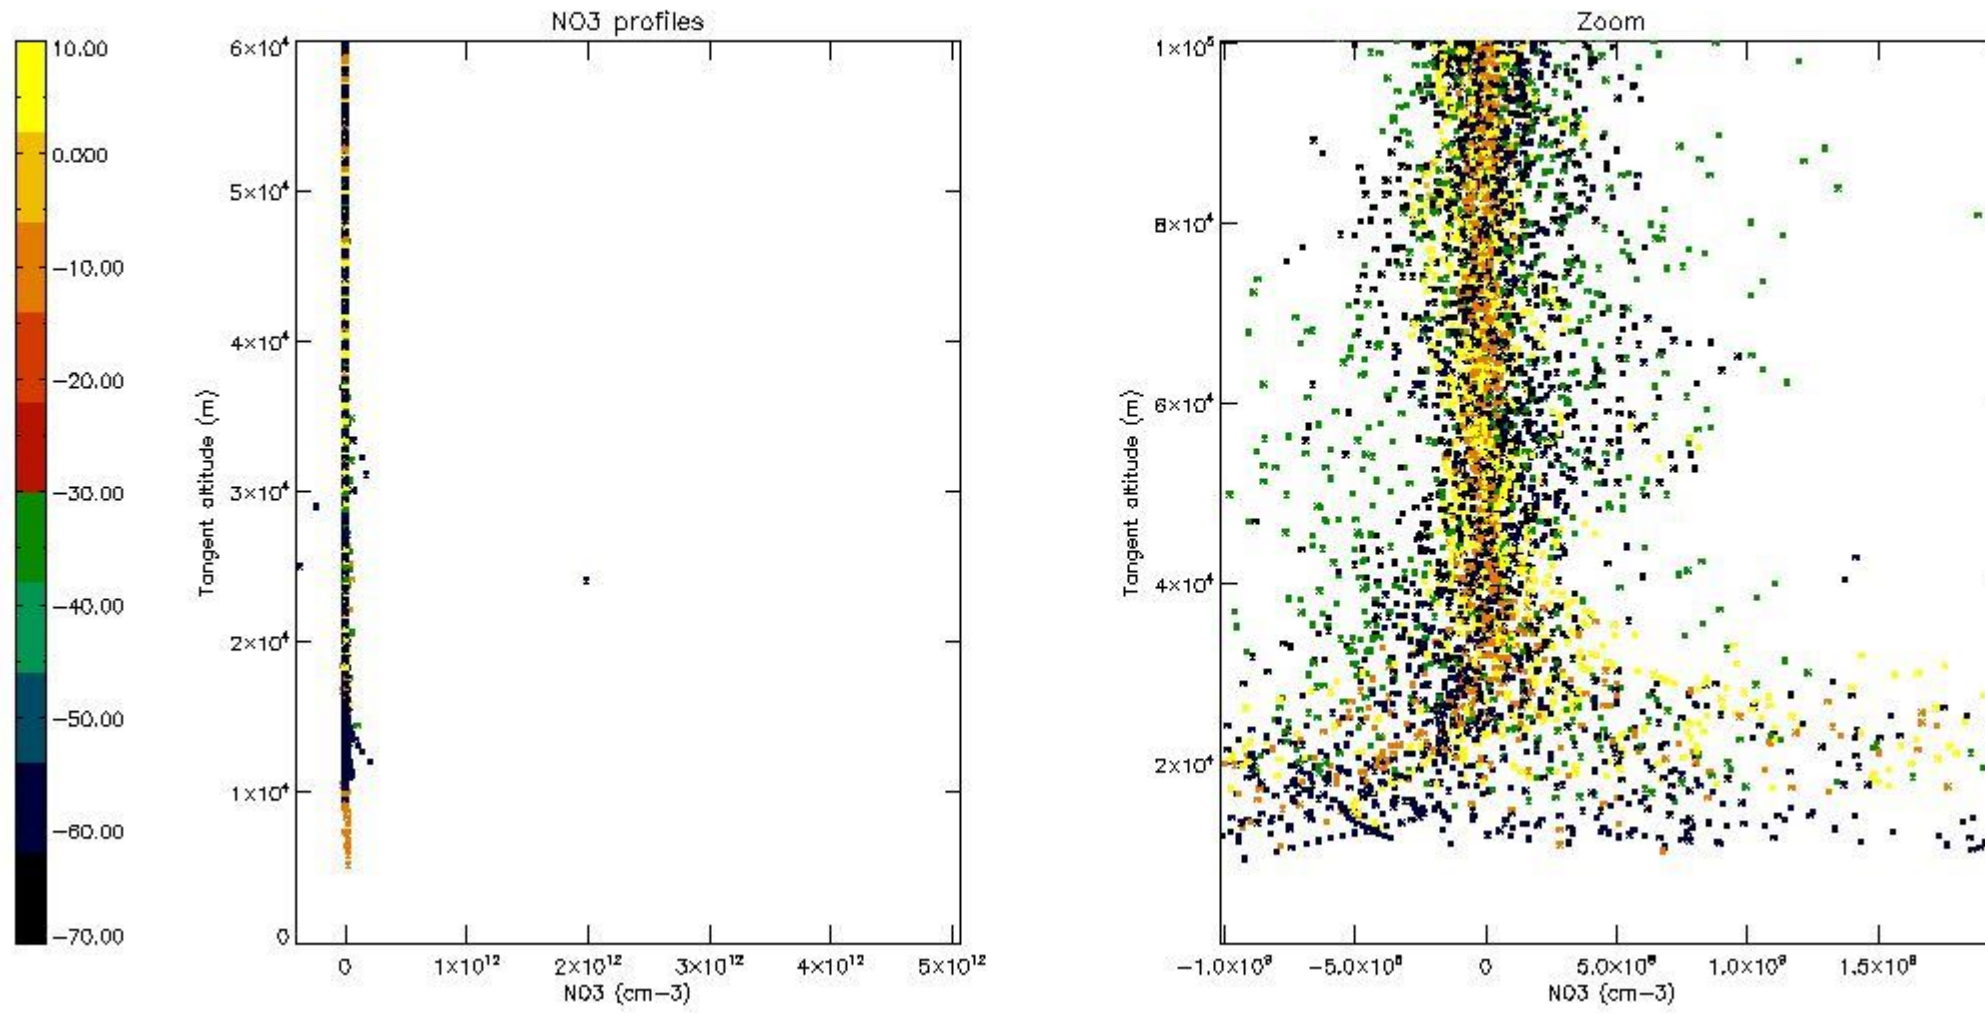

*5.6 Plot NO<sub>2</sub> profiles for all STD (dark without errors)*

The colorbar represents the latitude.

*5.7 Plot NO3 profiles for all STD (dark without errors)*

The colorbar represents the latitude.