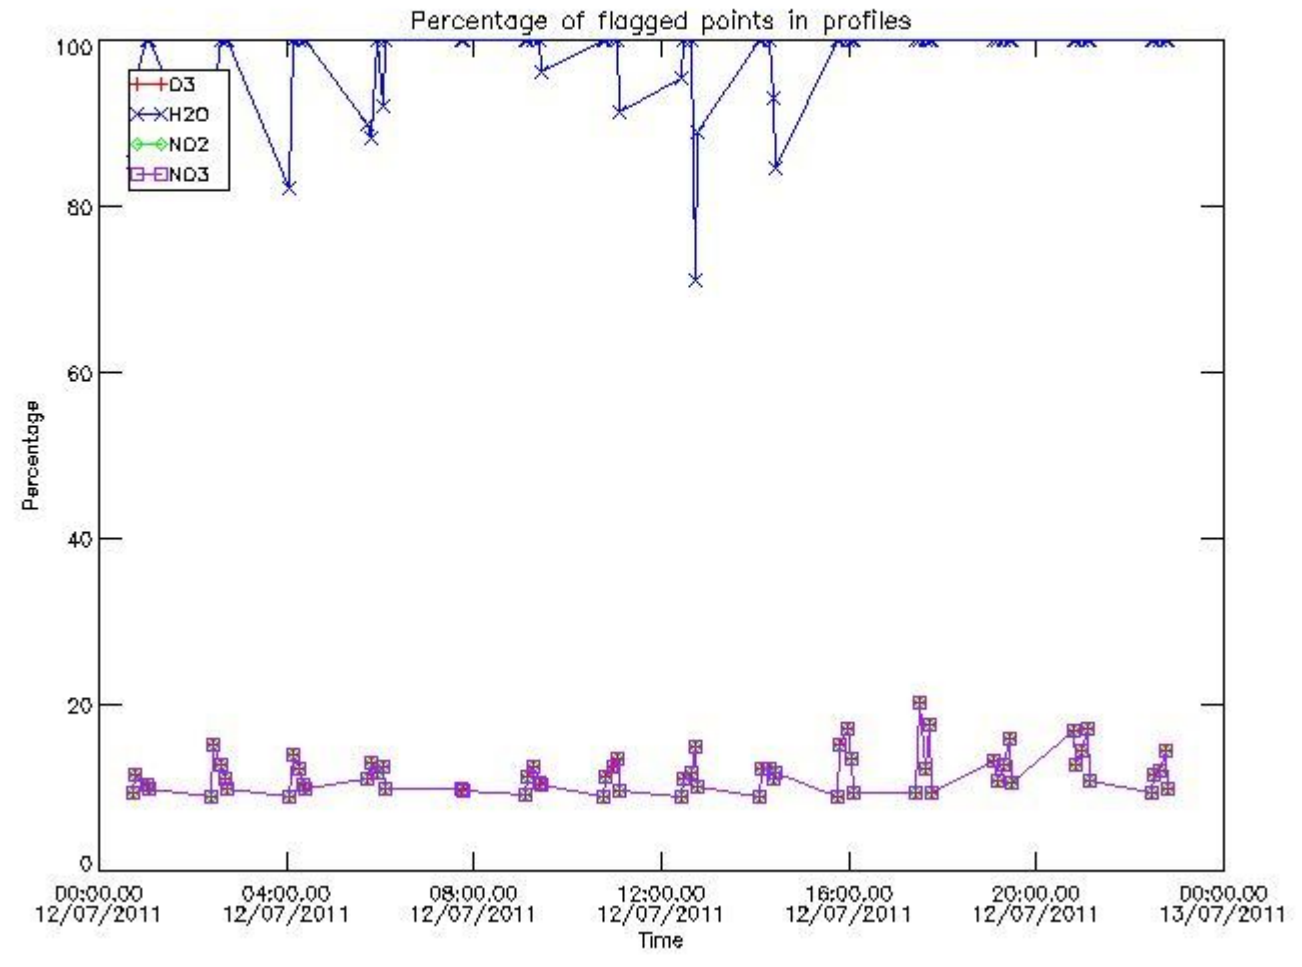

3. Quality information per product

In this section it is plotted some information contained in the Quality Summary data set of

the level 2 products. Only products in dark limb conditions and without errors (error flag in the MPH set to "0") are used.

3.1 Plot quality information per product (time dependant)

3.2 Plot quality information per product (world map)