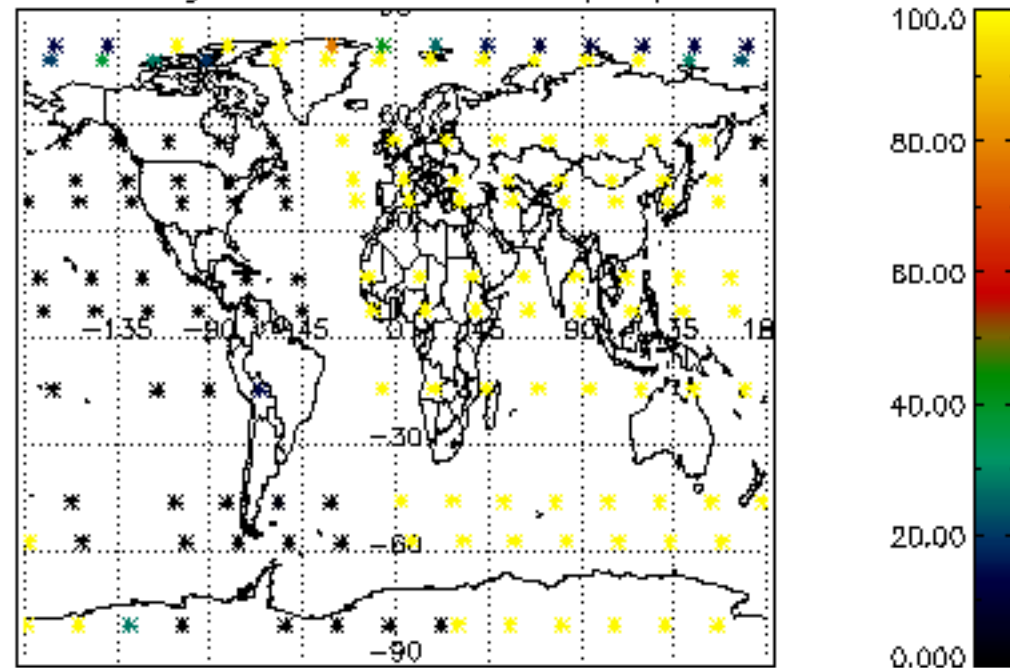

Percentage of datation errors per profile

Percentage of saturation errors per profile