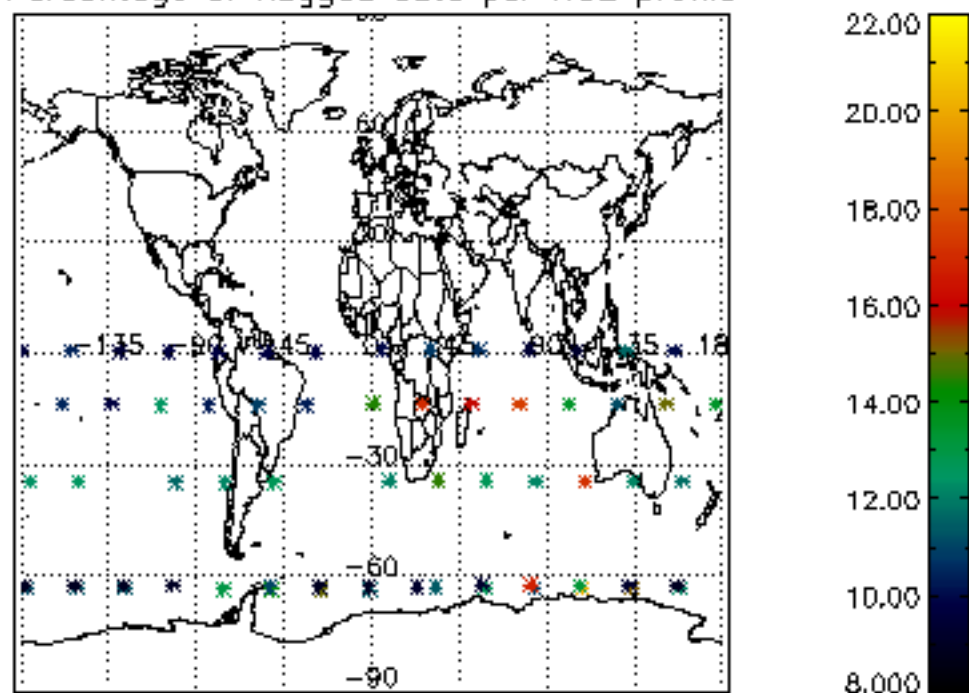

Percentage of flagged data per NO2 profile