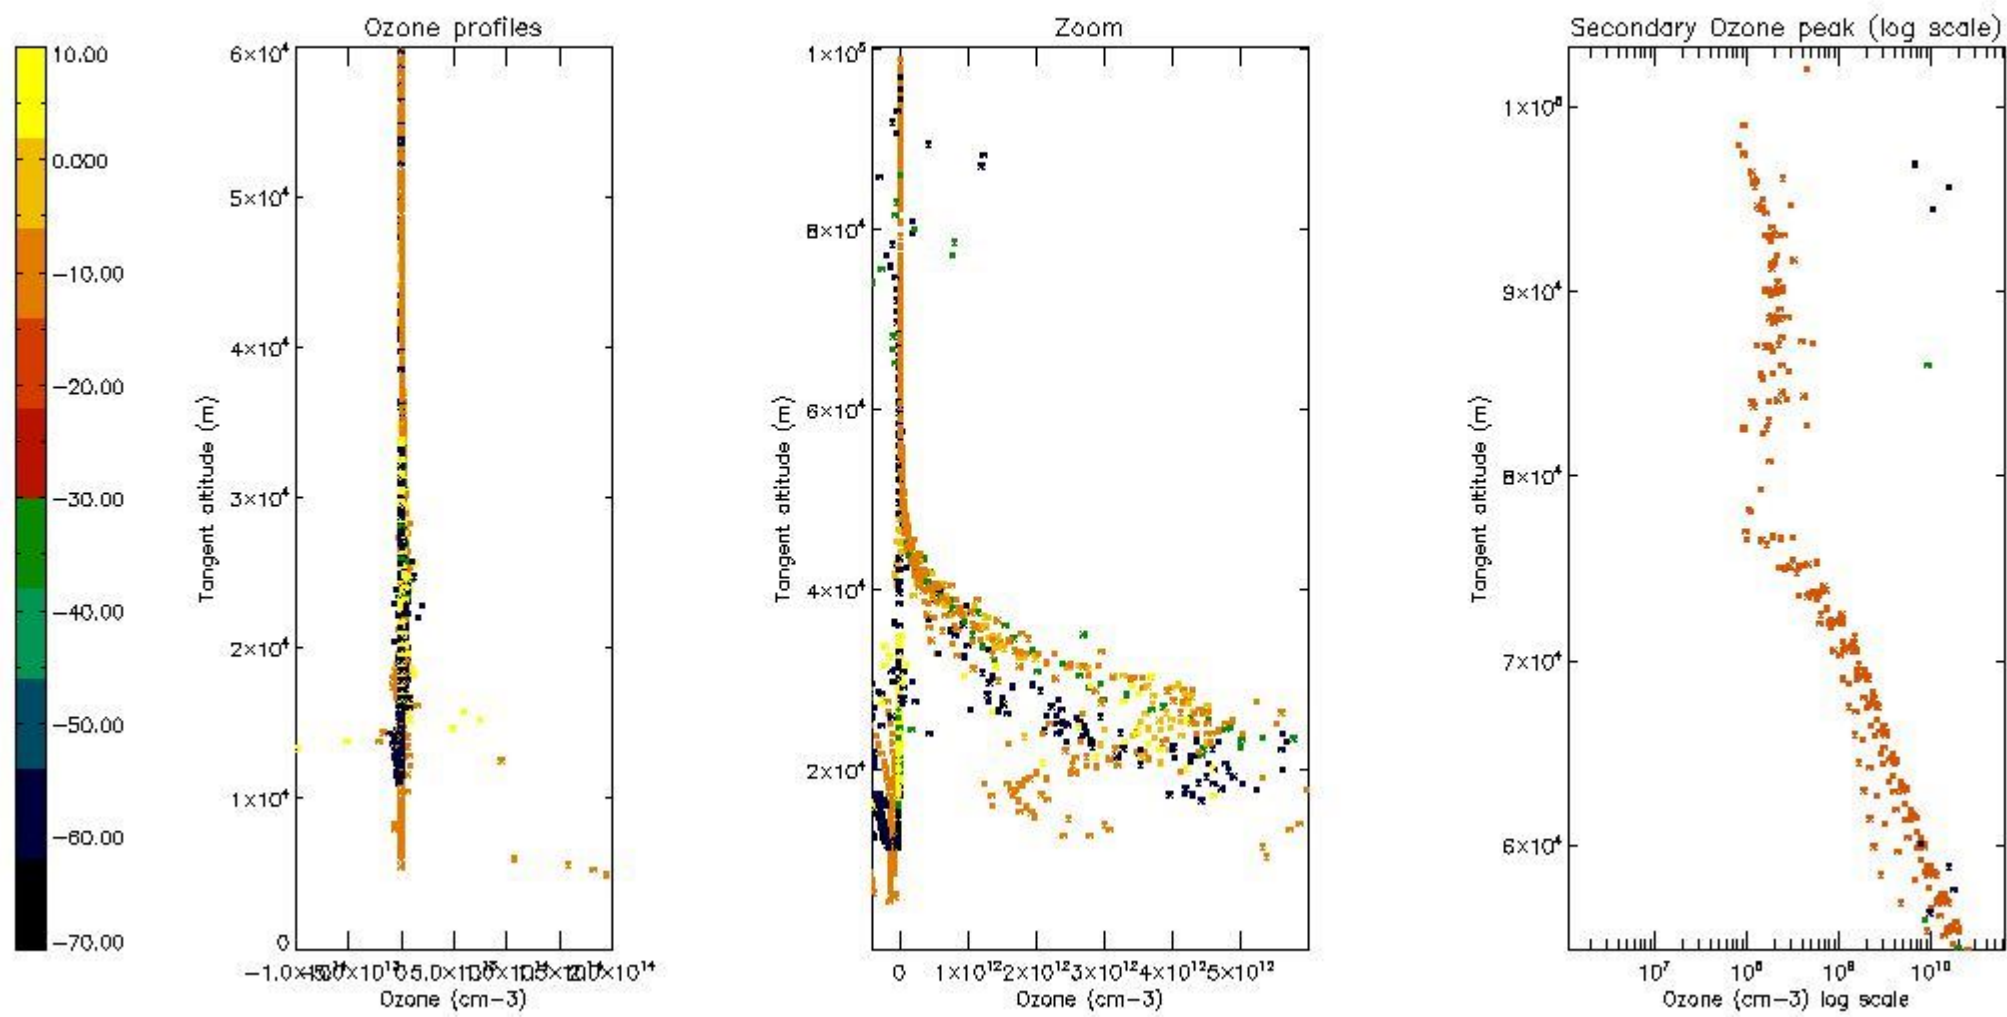

So, the table below shows the percentage of dark limb and valid observations for each criteria with respect to the overall valid daily observations.

Criteria	% of total production
All STD	26
STD < 20	6

STD < 10	4
STD < 5	2

5.2 Plot ozone profiles for all STD (dark without errors)

The colorbar represents the latitude.

5.3 Plot ozone profiles where STD < 20% (dark without errors)

The colorbar represents the latitude.

5.4 Plot ozone profiles where $STD < 10\%$ (dark without errors)

The colorbar represents the latitude.

5.5 Plot ozone profiles where STD < 5% (dark without errors)

The colorbar represents the latitude.

5.6 Plot NO₂ profiles for all STD (dark without errors)