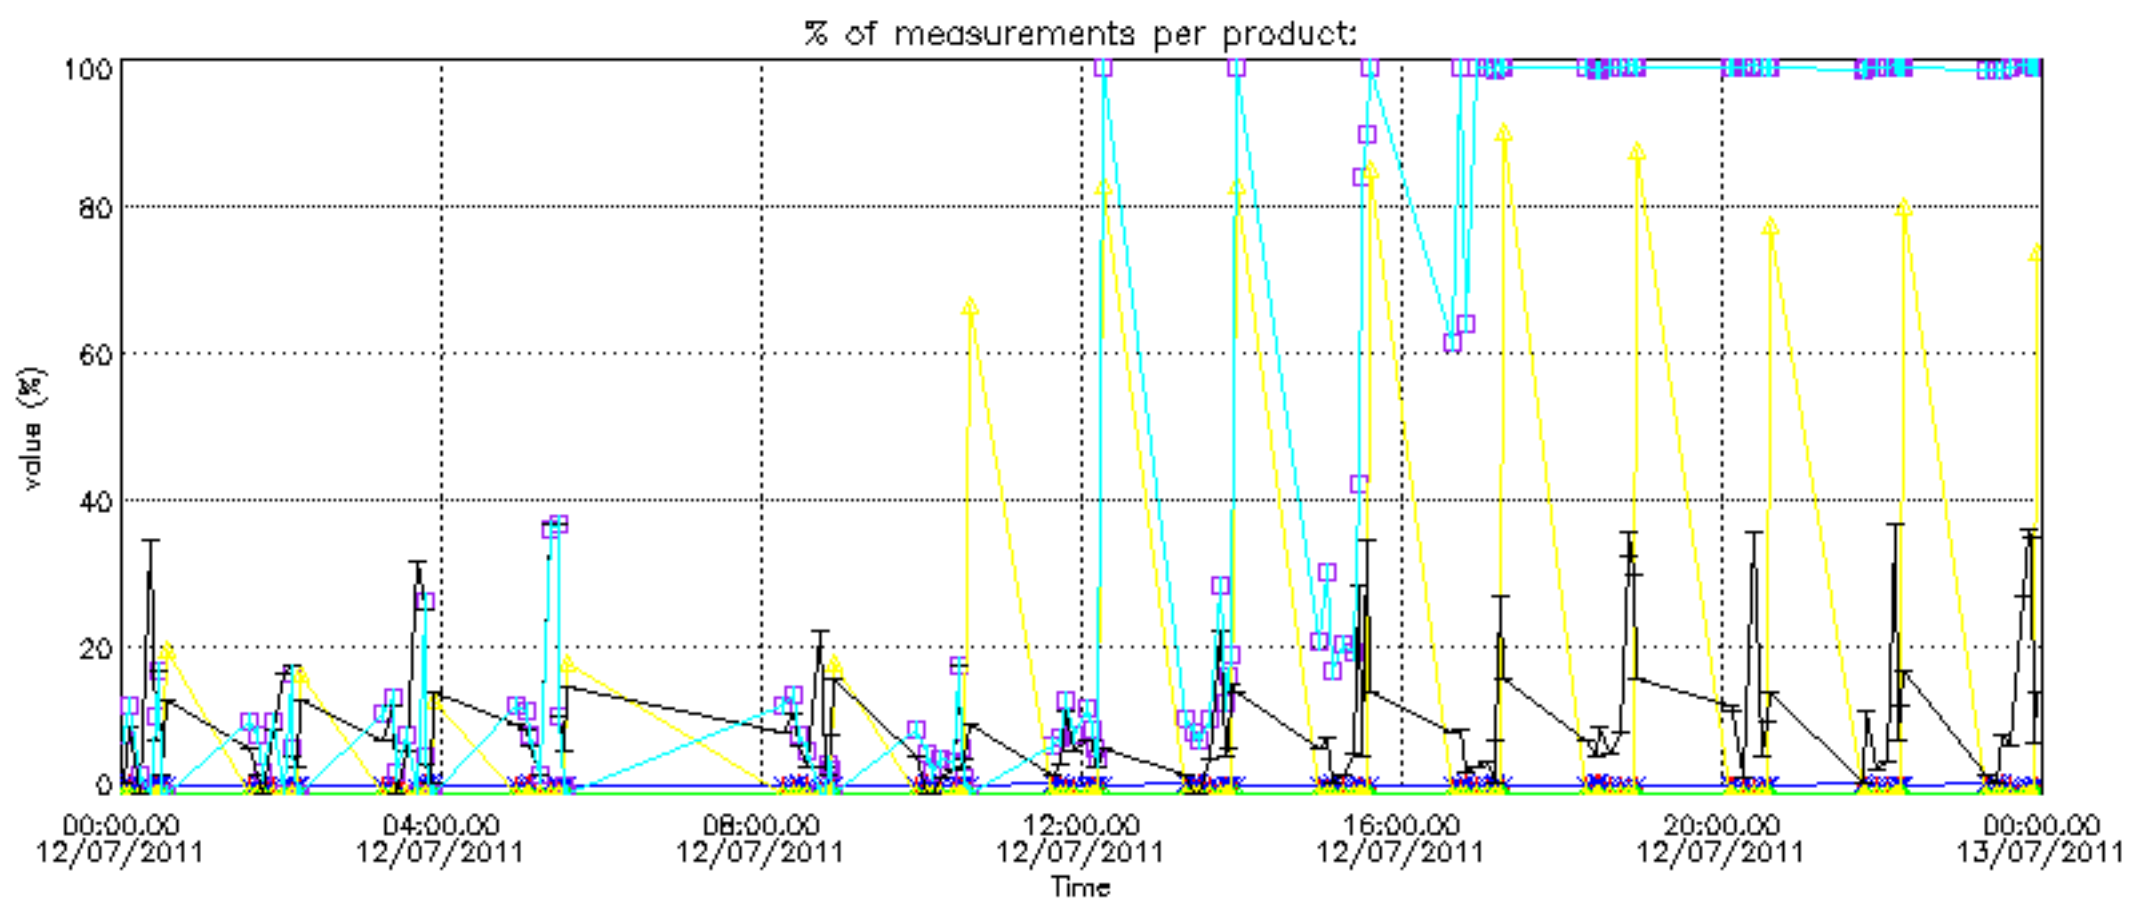

Percentage of cosmic ray hits per profile

Percentage of datation errors per profile