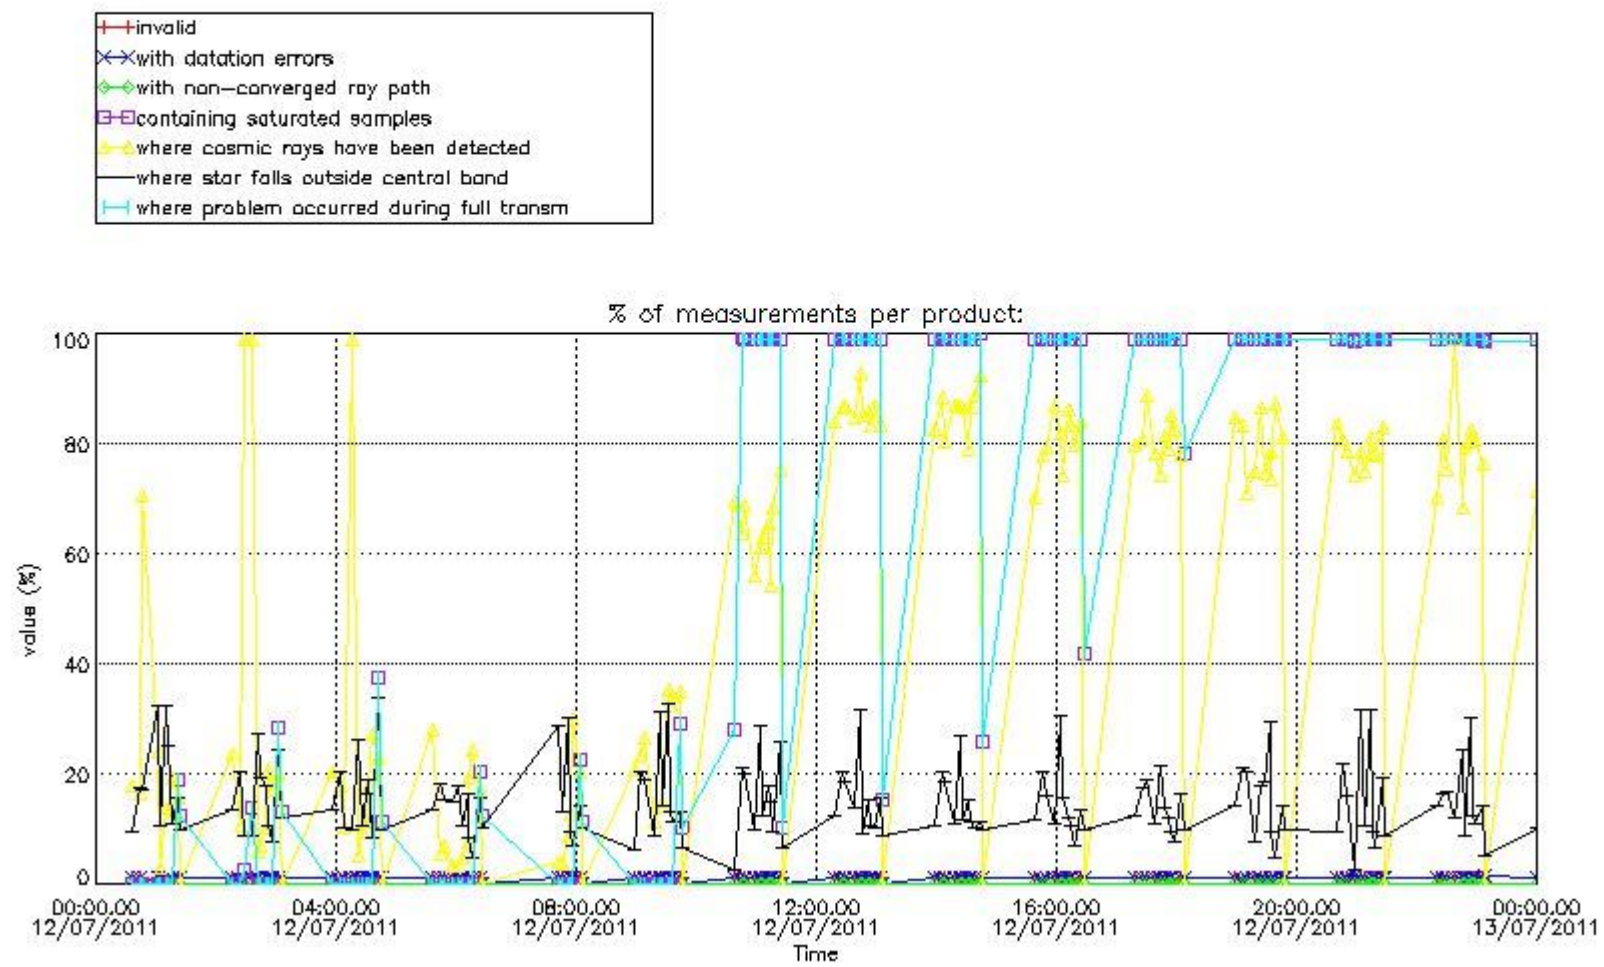

3.1 Plot quality information per product (time dependant)

3.2 Plot quality information per product (world map)

Percentage of flagged data per O3 profile

Percentage of flagged data per H2O profile

Percentage of flagged data per NO2 profile

Percentage of flagged data per NO3 profile

4. Level 1 quality information per product

In this section it is plotted some information contained in the Quality Summary data set of the level 2 products that comes from the level 1b processing. Products without errors (error flag in the MPH set to "0") are used.

4.1 Plot quality information per product (time dependant) coming from level 1b processing

4.1.1 Plot level 1 quality information per product (time dependant): ENVISAT ASCENDING passes

4.1.2 Plot level 1 quality information per product (time dependant): ENVI SAT DESCENDING passes