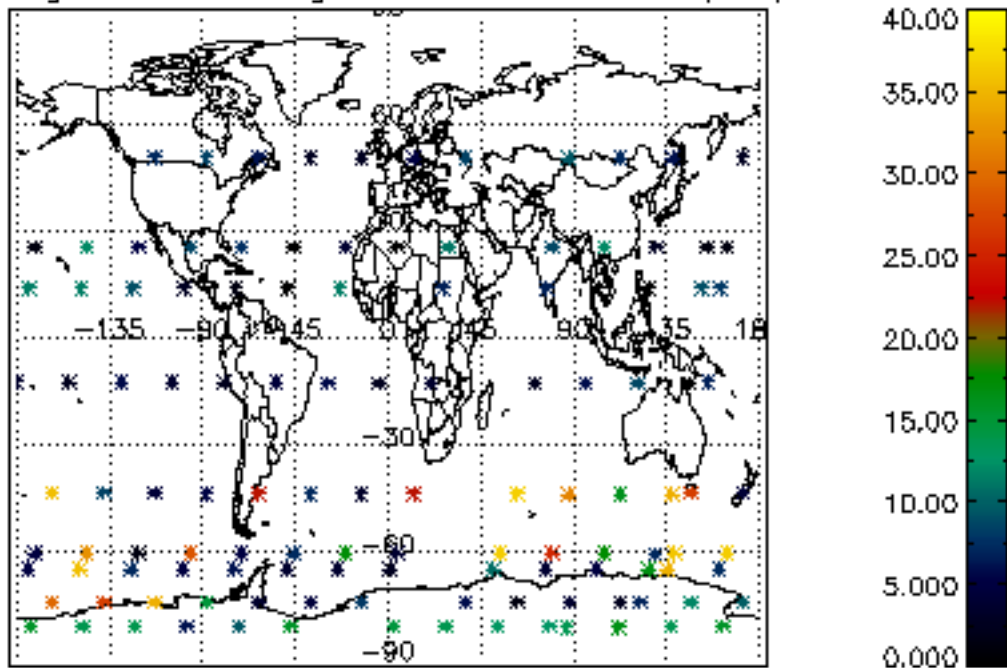

Percentage of star falling outside central band per profile