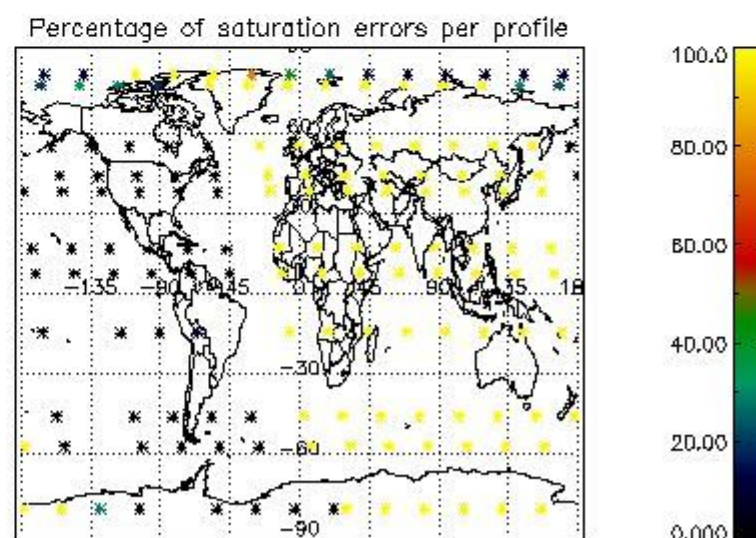

Percentage of flagged data per NO3 profile

4. Level 1 quality information per product

In this section it is plotted some information contained in the Quality Summary data set of the level 2 products that comes from the level 1b processing. Products without errors (error flag in the MPH set to "0") are used.

4.1 Plot quality information per product (time dependant) coming from level 1b processing

4.1.1 Plot level 1 quality information per product (time dependant): ENVISAT ASCENDING passes

4.1.2 Plot level 1 quality information per product (time dependant): ENVI SAT DESCENDING passes

4.2 Plot quality information per product coming from level 1b processing (world map)

4.2.1 Plot level 1 quality information per product (world map): ENVISAT ASCENDING passes

4.2.2 Plot level 1 quality information per product (world map): ENVISAT DESCENDING passes