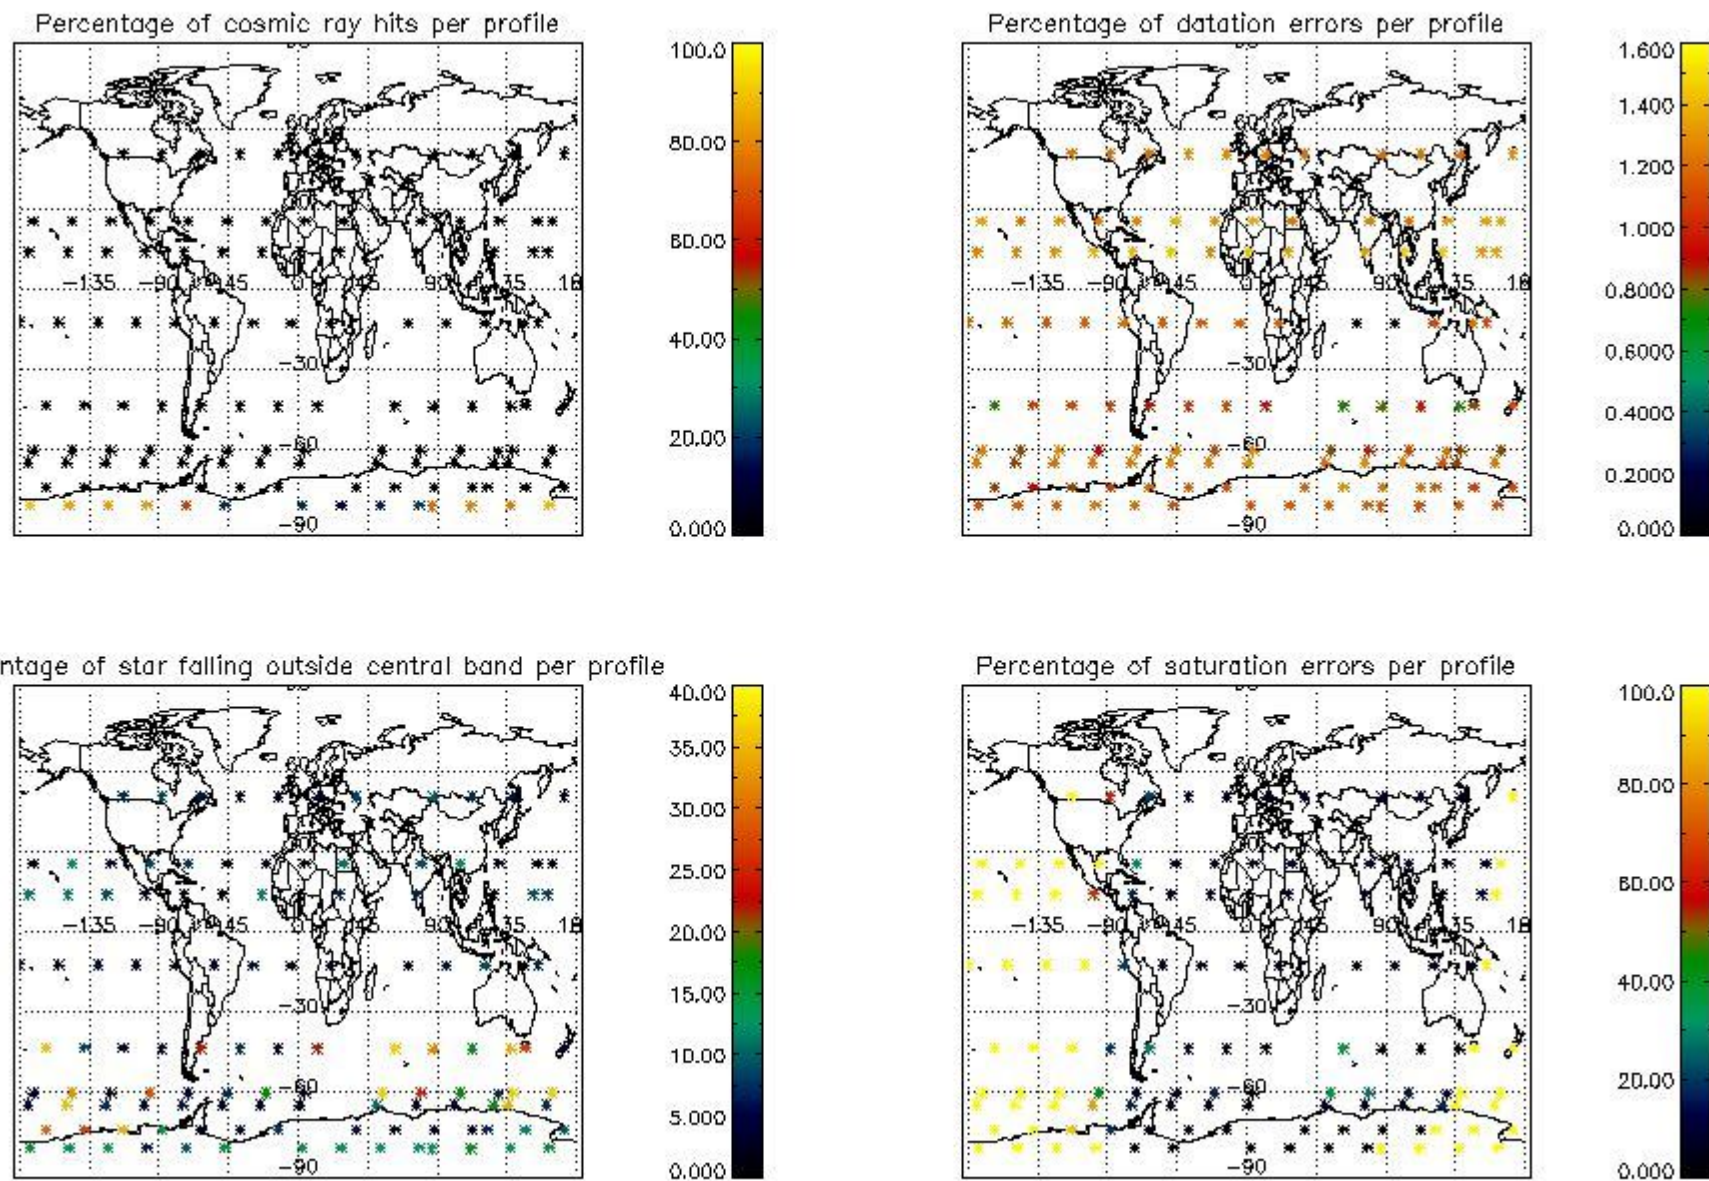

Percentage of flagged data per NO3 profile

4. Level 1 quality information per product

In this section it is plotted some information contained in the Quality Summary data set of the level 2 products that comes from the level 1b processing. Products without errors (error flag in the MPH set to "0") are used.

4.1 Plot quality information per product (time dependant) coming from level 1b processing

4.1.1 Plot level 1 quality information per product (time dependant): ENVISAT ASCENDING passes

4.1.2 Plot level 1 quality information per product (time dependant): ENVI SAT DESCENDING passes

4.2 Plot quality information per product coming from level 1b processing (world map)

4.2.1 Plot level 1 quality information per product (world map): ENVISAT ASCENDING passes

4.2.2 Plot level 1 quality information per product (world map): ENVISAT DESCENDING passes