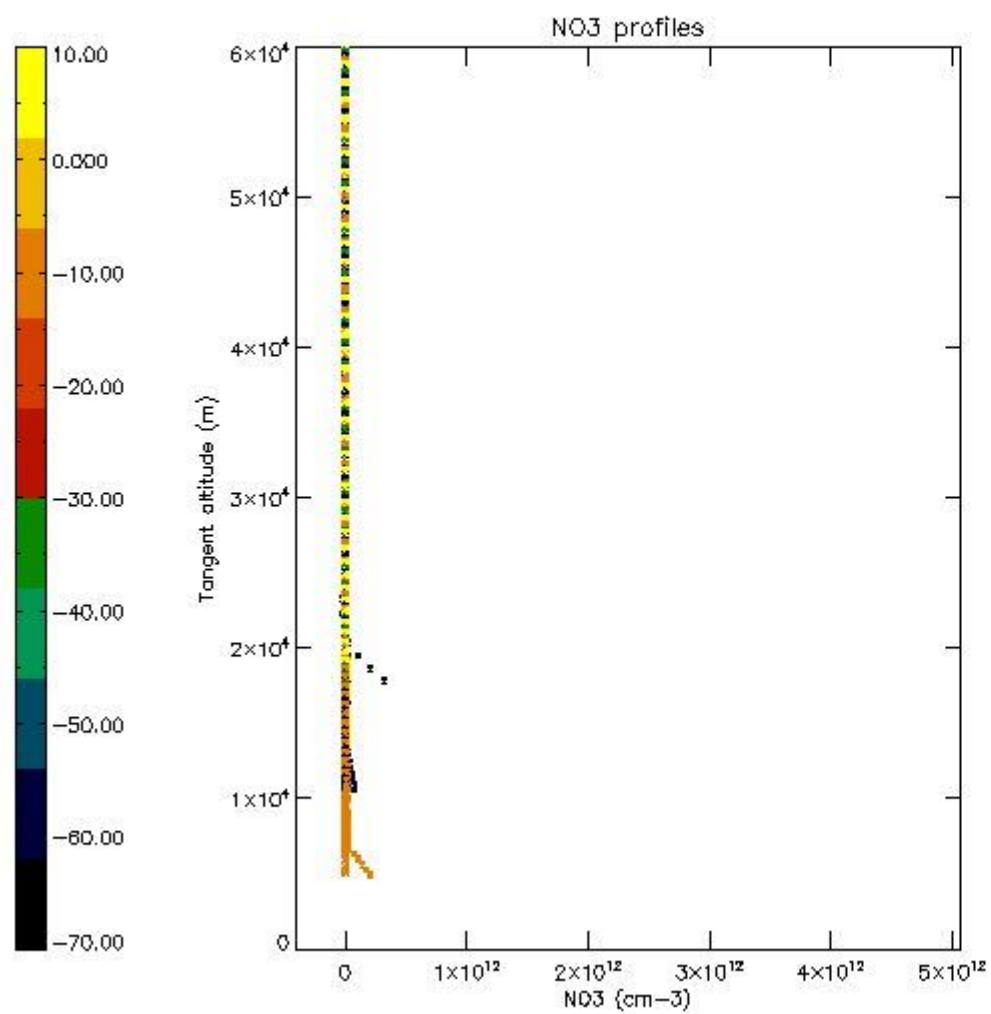

6. Auxiliary Data Files used for the production reported in section 2

The number reported in the third column indicates since which file (see list in section 2) the corresponding auxiliary file has been used. The fourth column is the date of those product files.

Type	Auxiliary Filename	Used since product	Used since product date
INST_PHYS_CHARACTERISTICS	GOM_INS_AXVIEC20091111_143220_20030716_120000_20500101_000000	1	12-JUL-2011 00:02:37
LEVEL-2_PROC_CONFIG	GOM_PR2_AXVIEC20091111_152718_20020301_000000_20500101_000000	1	12-JUL-2011 00:02:37
CROSS_SECTIONS_FILE	GOM_CRS_AXVIEC20091111_154832_20020301_000000_20500101_000000	1	12-JUL-2011 00:02:37