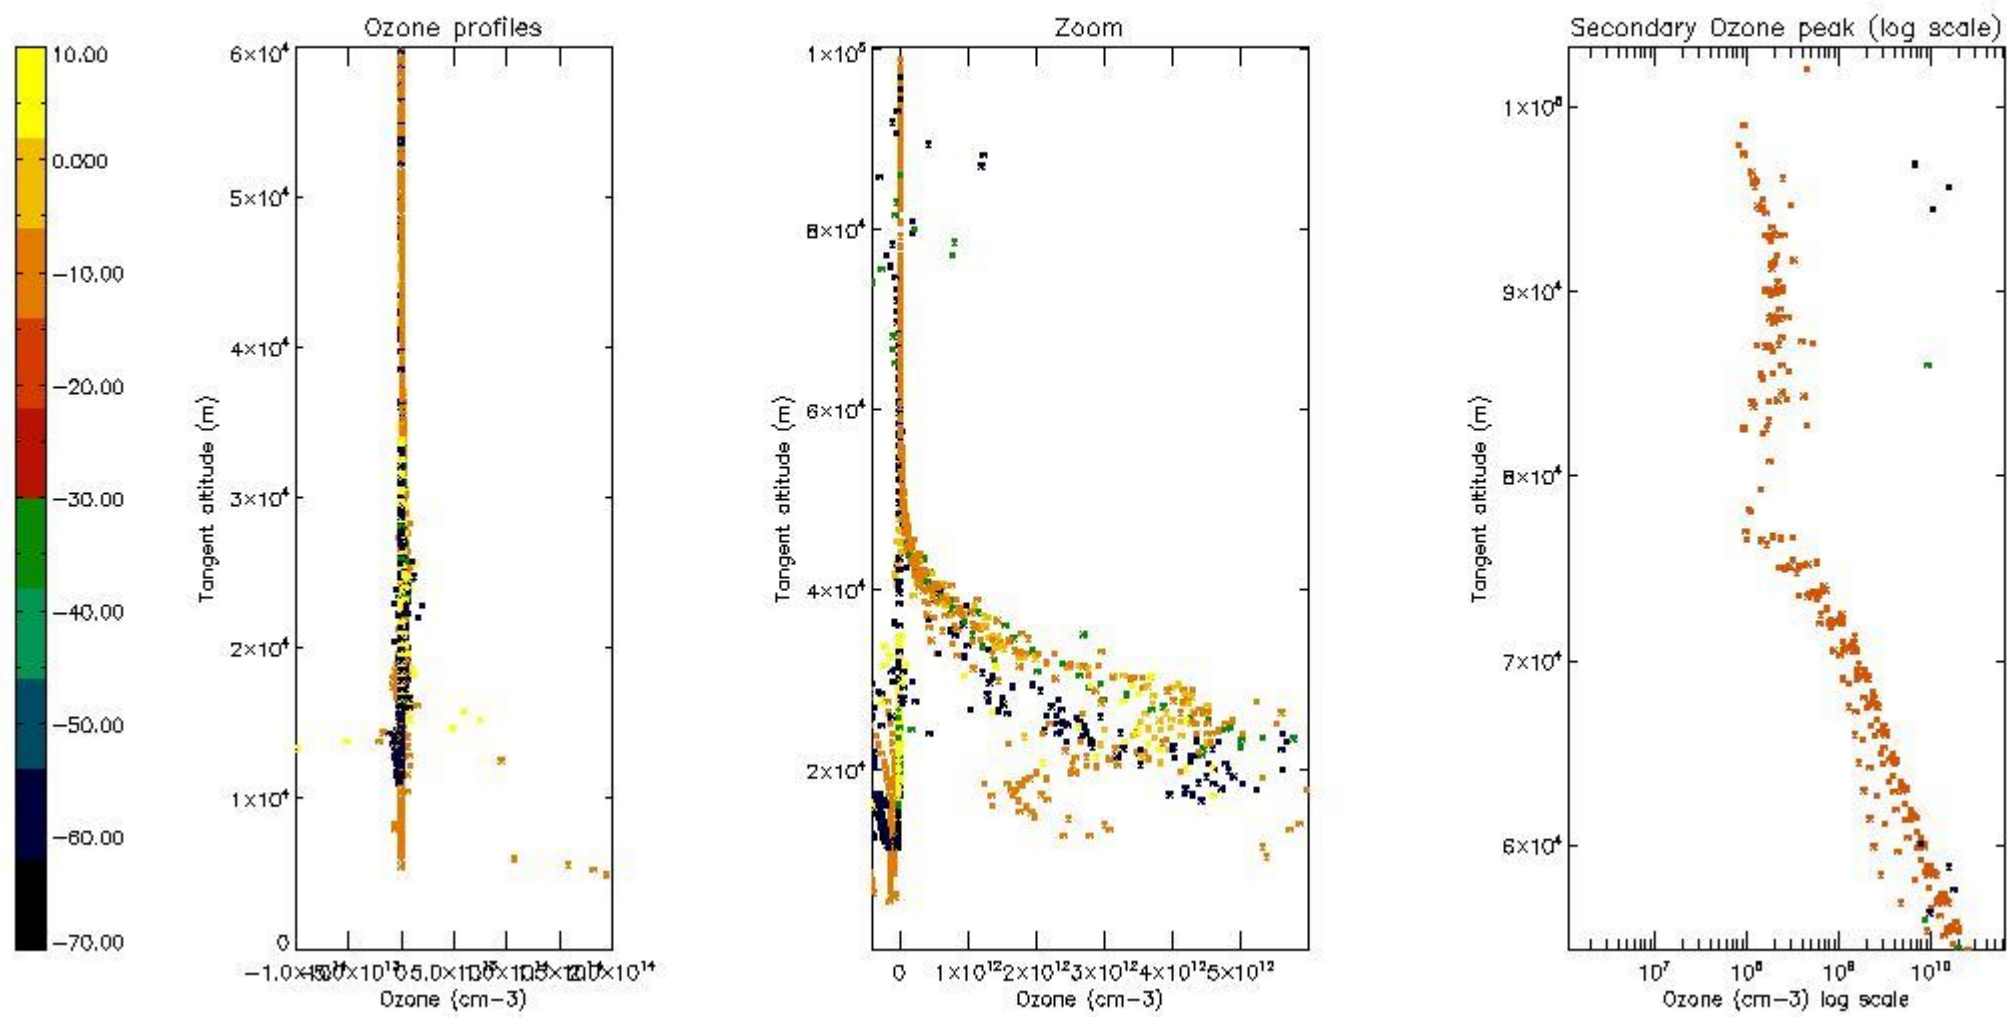

STD < 10	4
STD < 5	2

5.2 Plot ozone profiles for all STD (dark without errors)

The colorbar represents the latitude.

5.3 Plot ozone profiles where STD < 20% (dark without errors)

The colorbar represents the latitude.