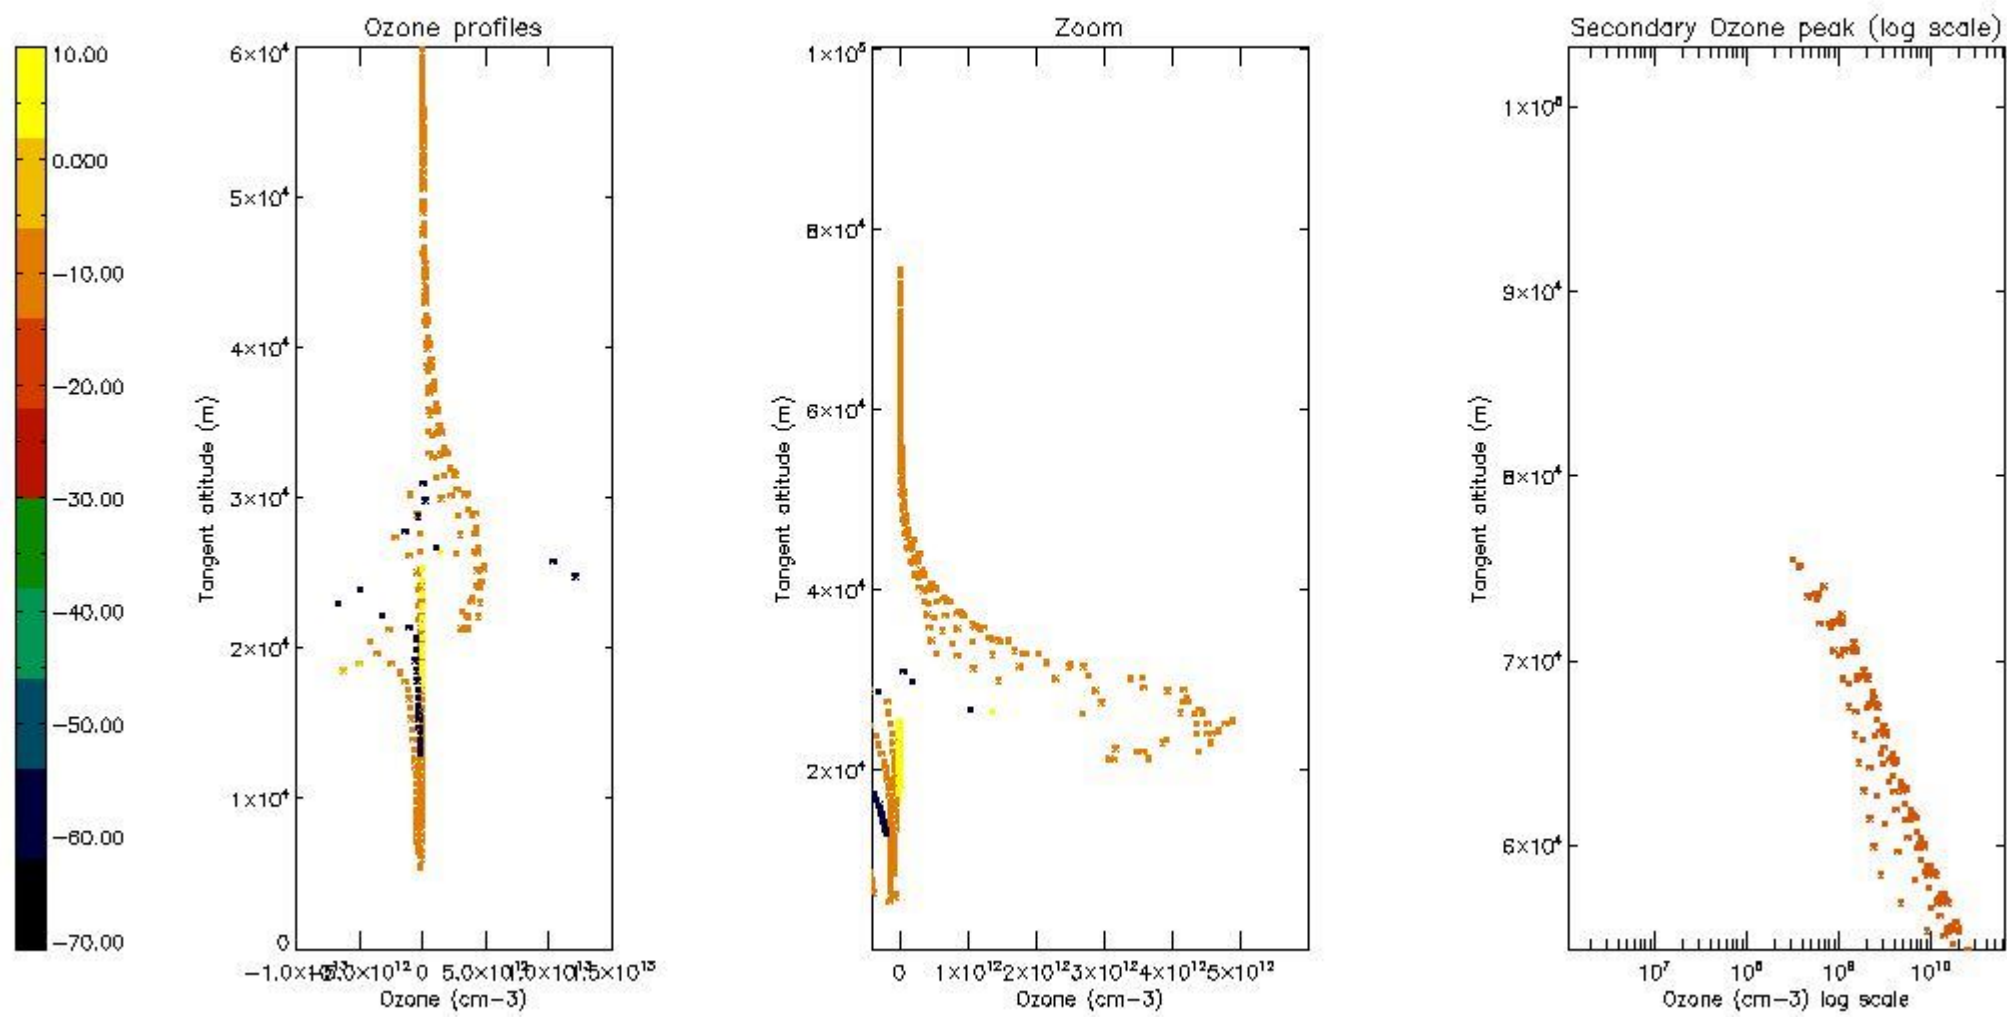

5.6 Plot NO₂ profiles for all STD (dark without errors)

The colorbar represents the latitude.