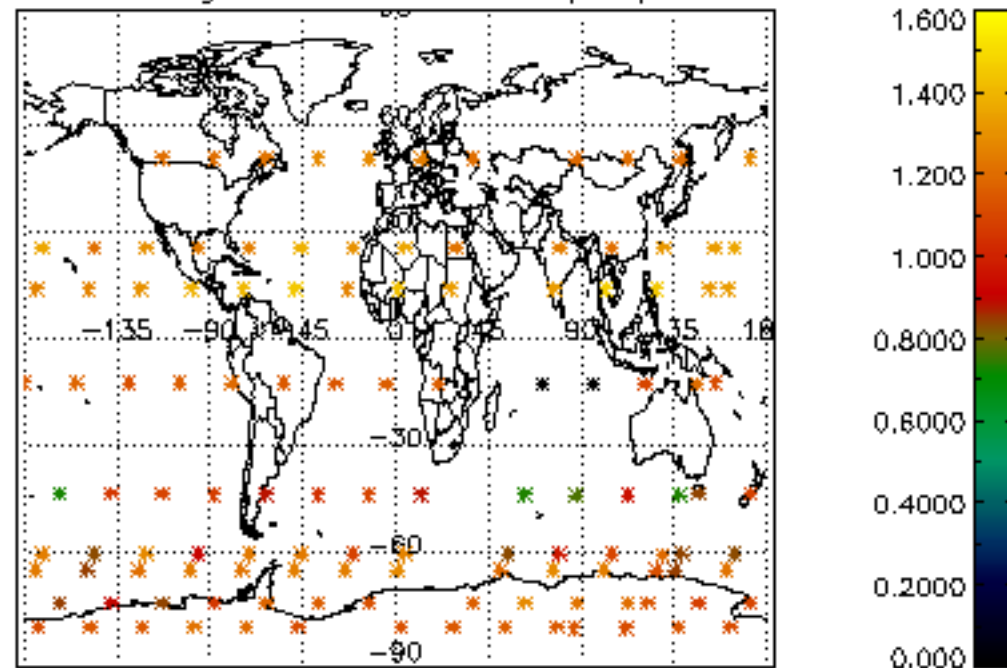

Percentage of datation errors per profile

Percentage of star falling outside central band per profile

Percentage of saturation errors per profile

Percentage of cosmic ray hits per profile

Percentage of datation errors per profile