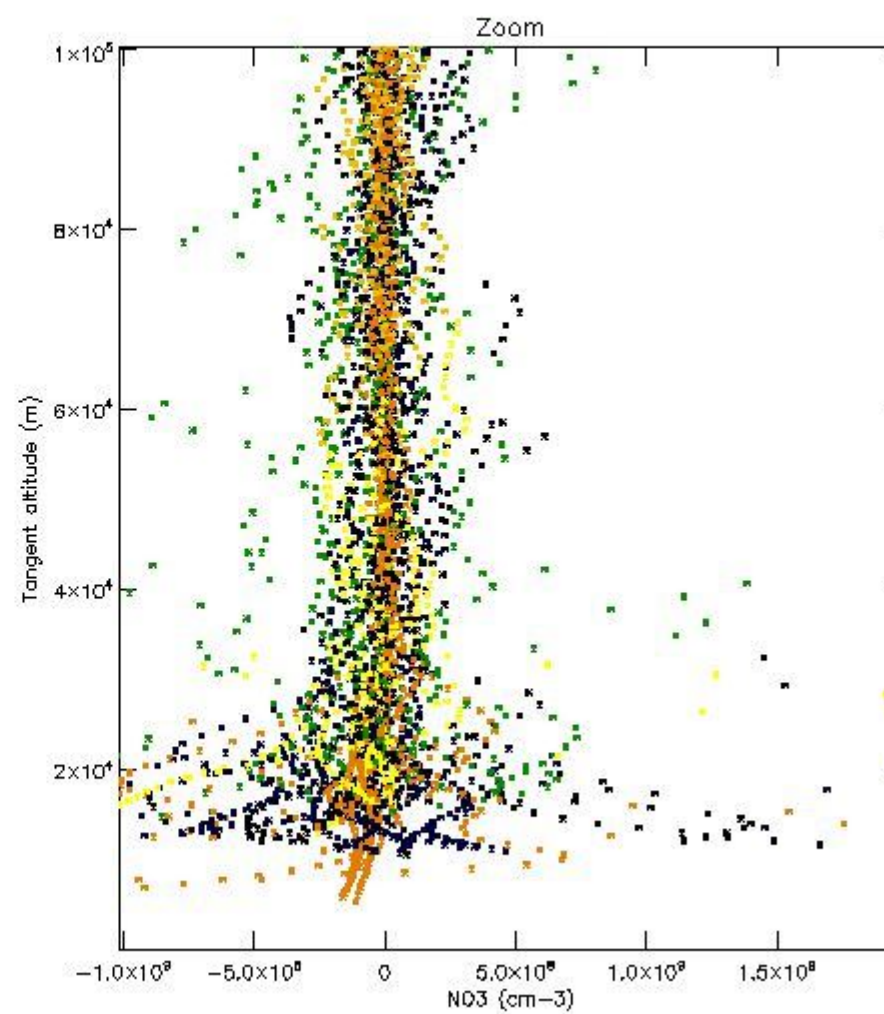

6. Auxiliary Data Files used for the production reported in section 2

The number reported in the third column indicates since which file (see list in section 2) the corresponding auxiliary file has been used. The fourth column is the date of those product files.

Type	Auxiliary Filename	Used since product	Used since product date
INST_PHYS_CHARACTERISTICS	GOM_INS_AXVIEC20091111_143220_20030716_120000_20500101_000000	1	12-JUL-2011 00:02:37
LEVEL-2_PROC_CONFIG	GOM_PR2_AXVIEC20091111_152718_20020301_000000_20500101_000000	1	12-JUL-2011 00:02:37
CROSS_SECTIONS_FILE	GOM_CRS_AXVIEC20091111_154832_20020301_000000_20500101_000000	1	12-JUL-2011 00:02:37