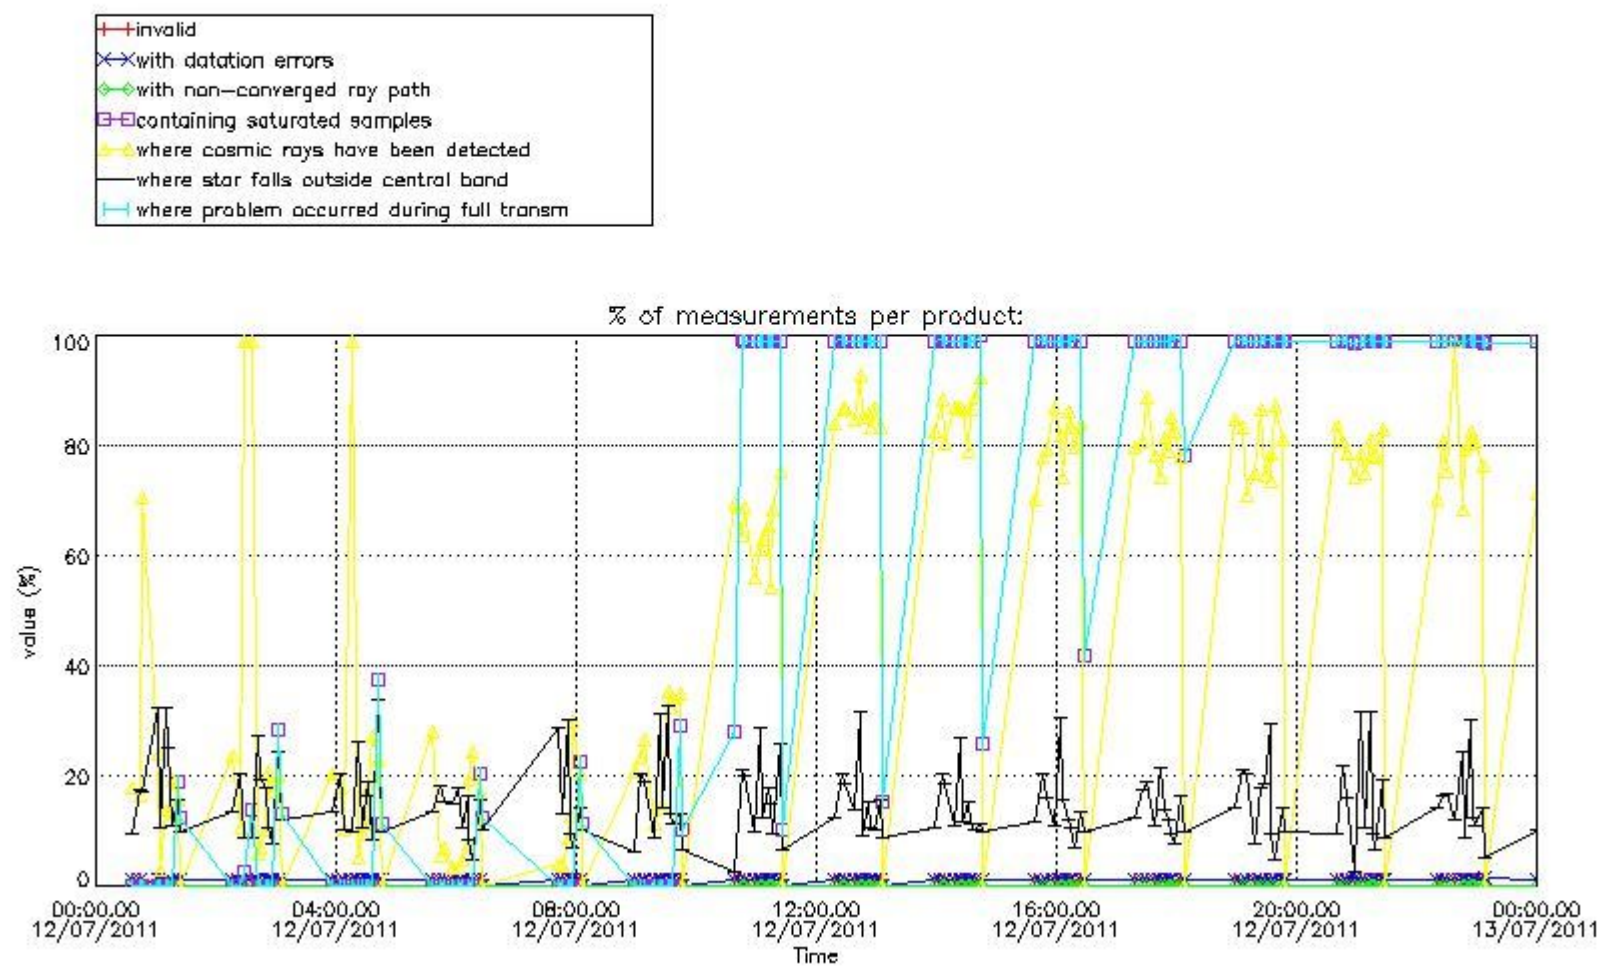

4.1.2 Plot level 1 quality information per product (time dependant): ENVI SAT DESCENDING passes