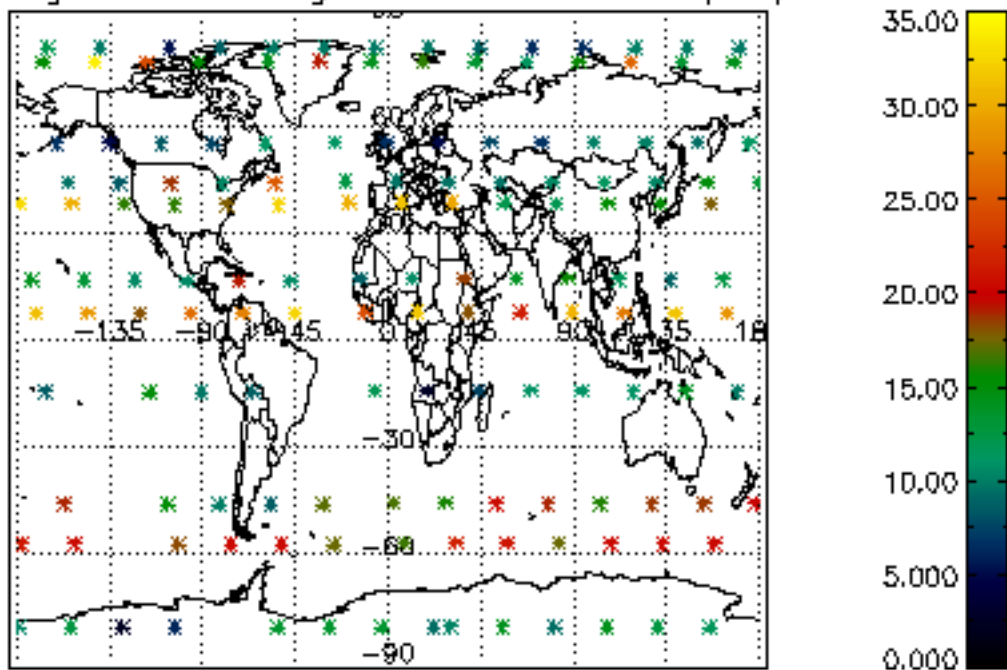

Percentage of cosmic ray hits per profile

Percentage of star falling outside central band per profile