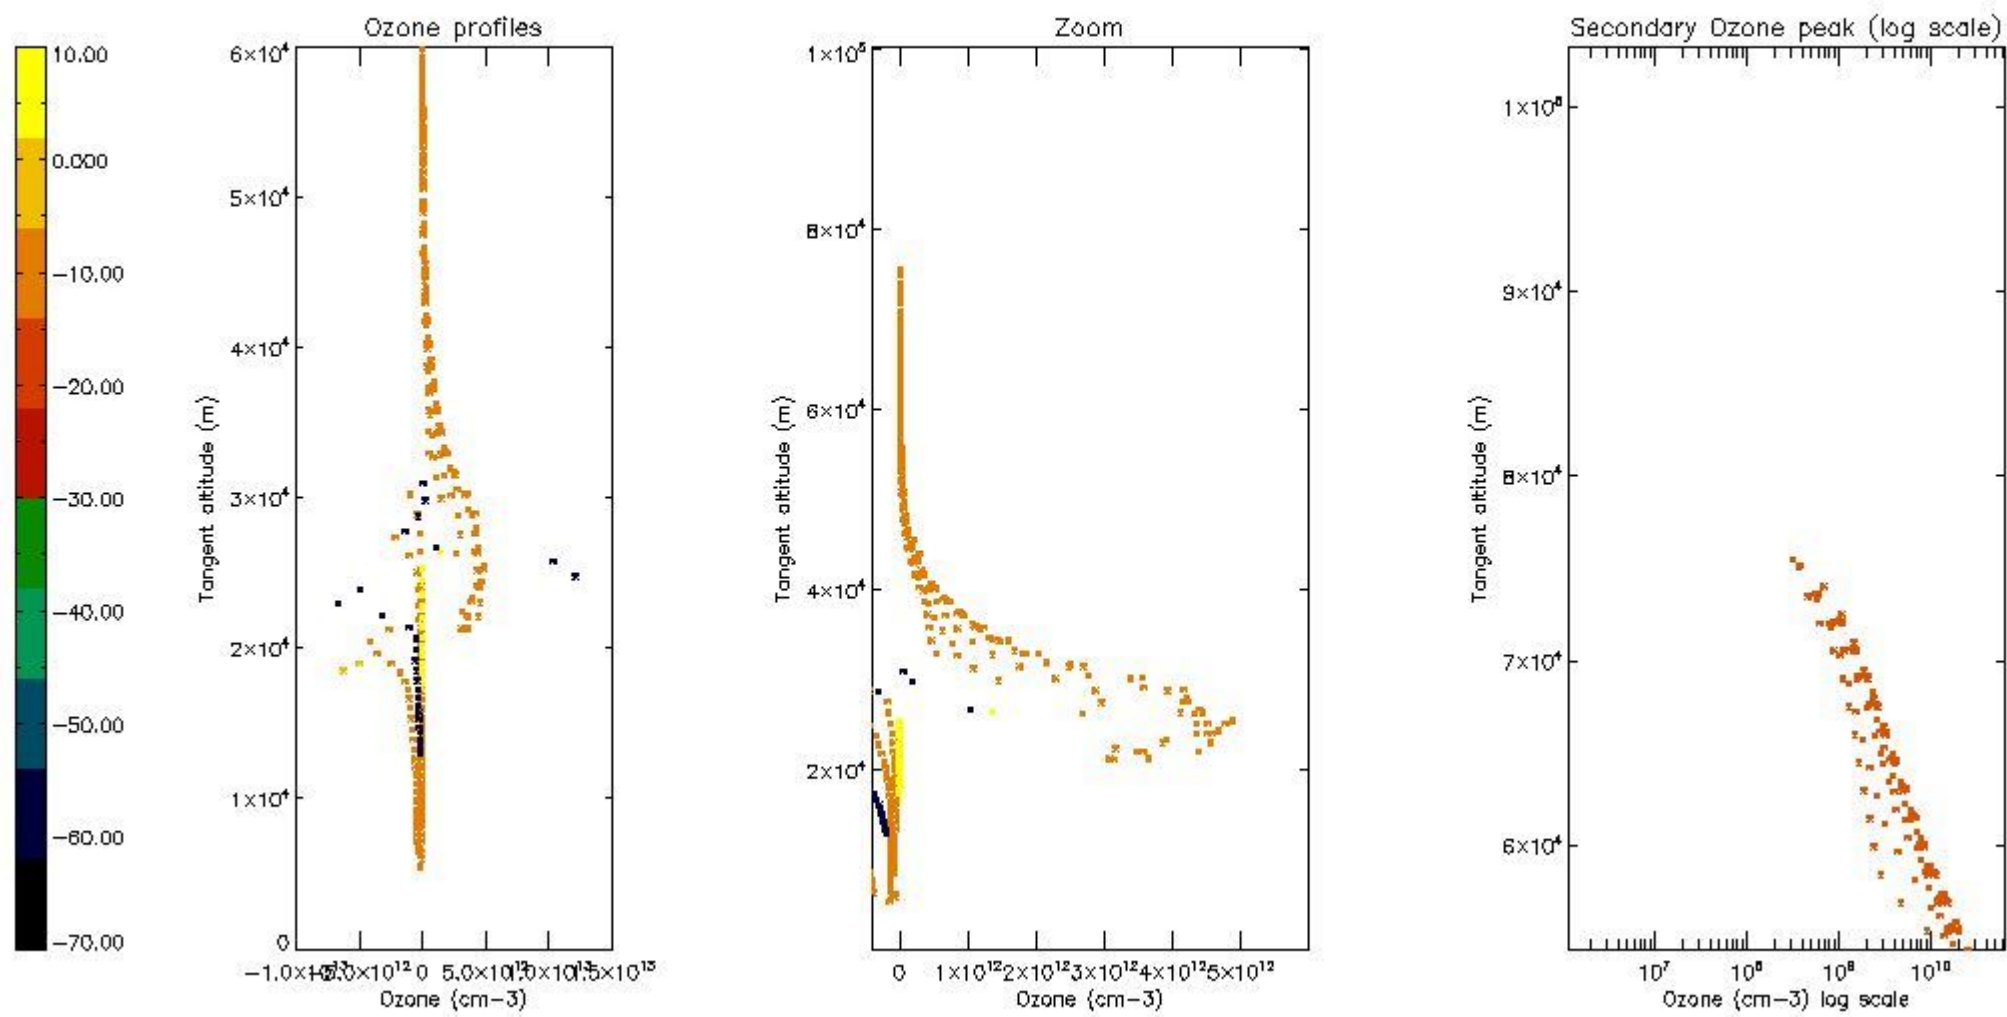

So, the table below shows the percentage of dark limb and valid observations for each criteria with respect to the overall valid daily observations.

Criteria	% of total production
All STD	26
STD < 20	6

STD < 10	4
STD < 5	2

5.2 Plot ozone profiles for all STD (dark without errors)

The colorbar represents the latitude.

5.3 Plot ozone profiles where STD < 20% (dark without errors)

The colorbar represents the latitude.

5.4 Plot ozone profiles where $STD < 10\%$ (dark without errors)

The colorbar represents the latitude.

5.5 Plot ozone profiles where STD < 5% (dark without errors)

The colorbar represents the latitude.

5.6 Plot NO₂ profiles for all STD (dark without errors)