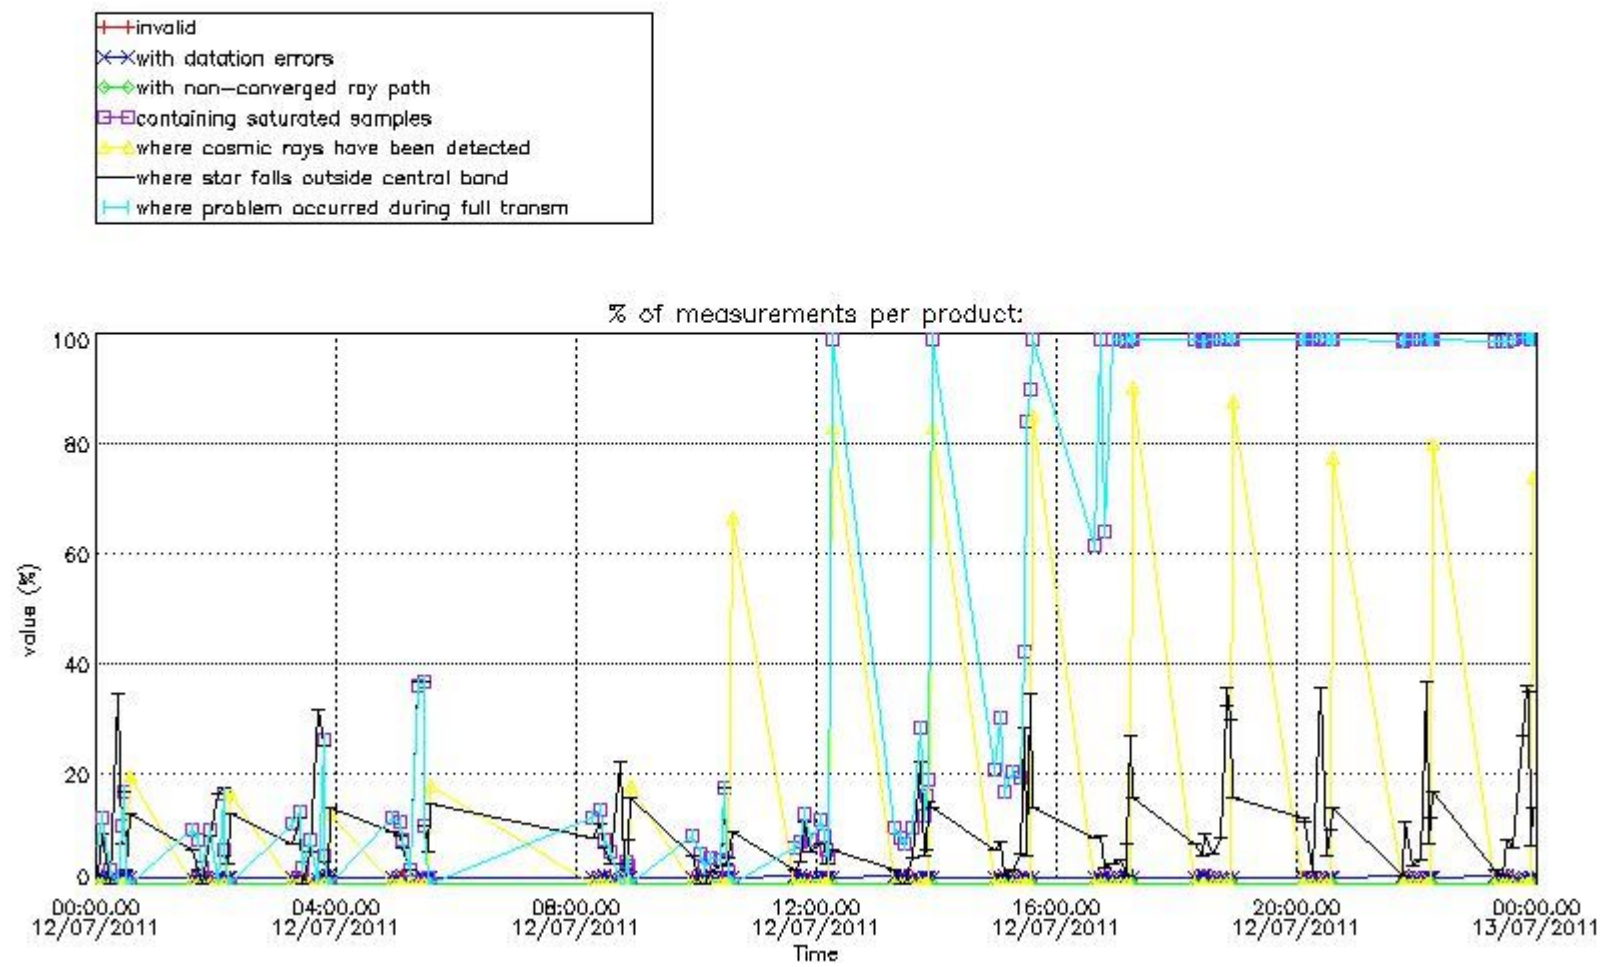

4.2 Plot quality information per product coming from level 1b processing (world map)

4.2.1 Plot level 1 quality information per product (world map): ENVISAT ASCENDING passes