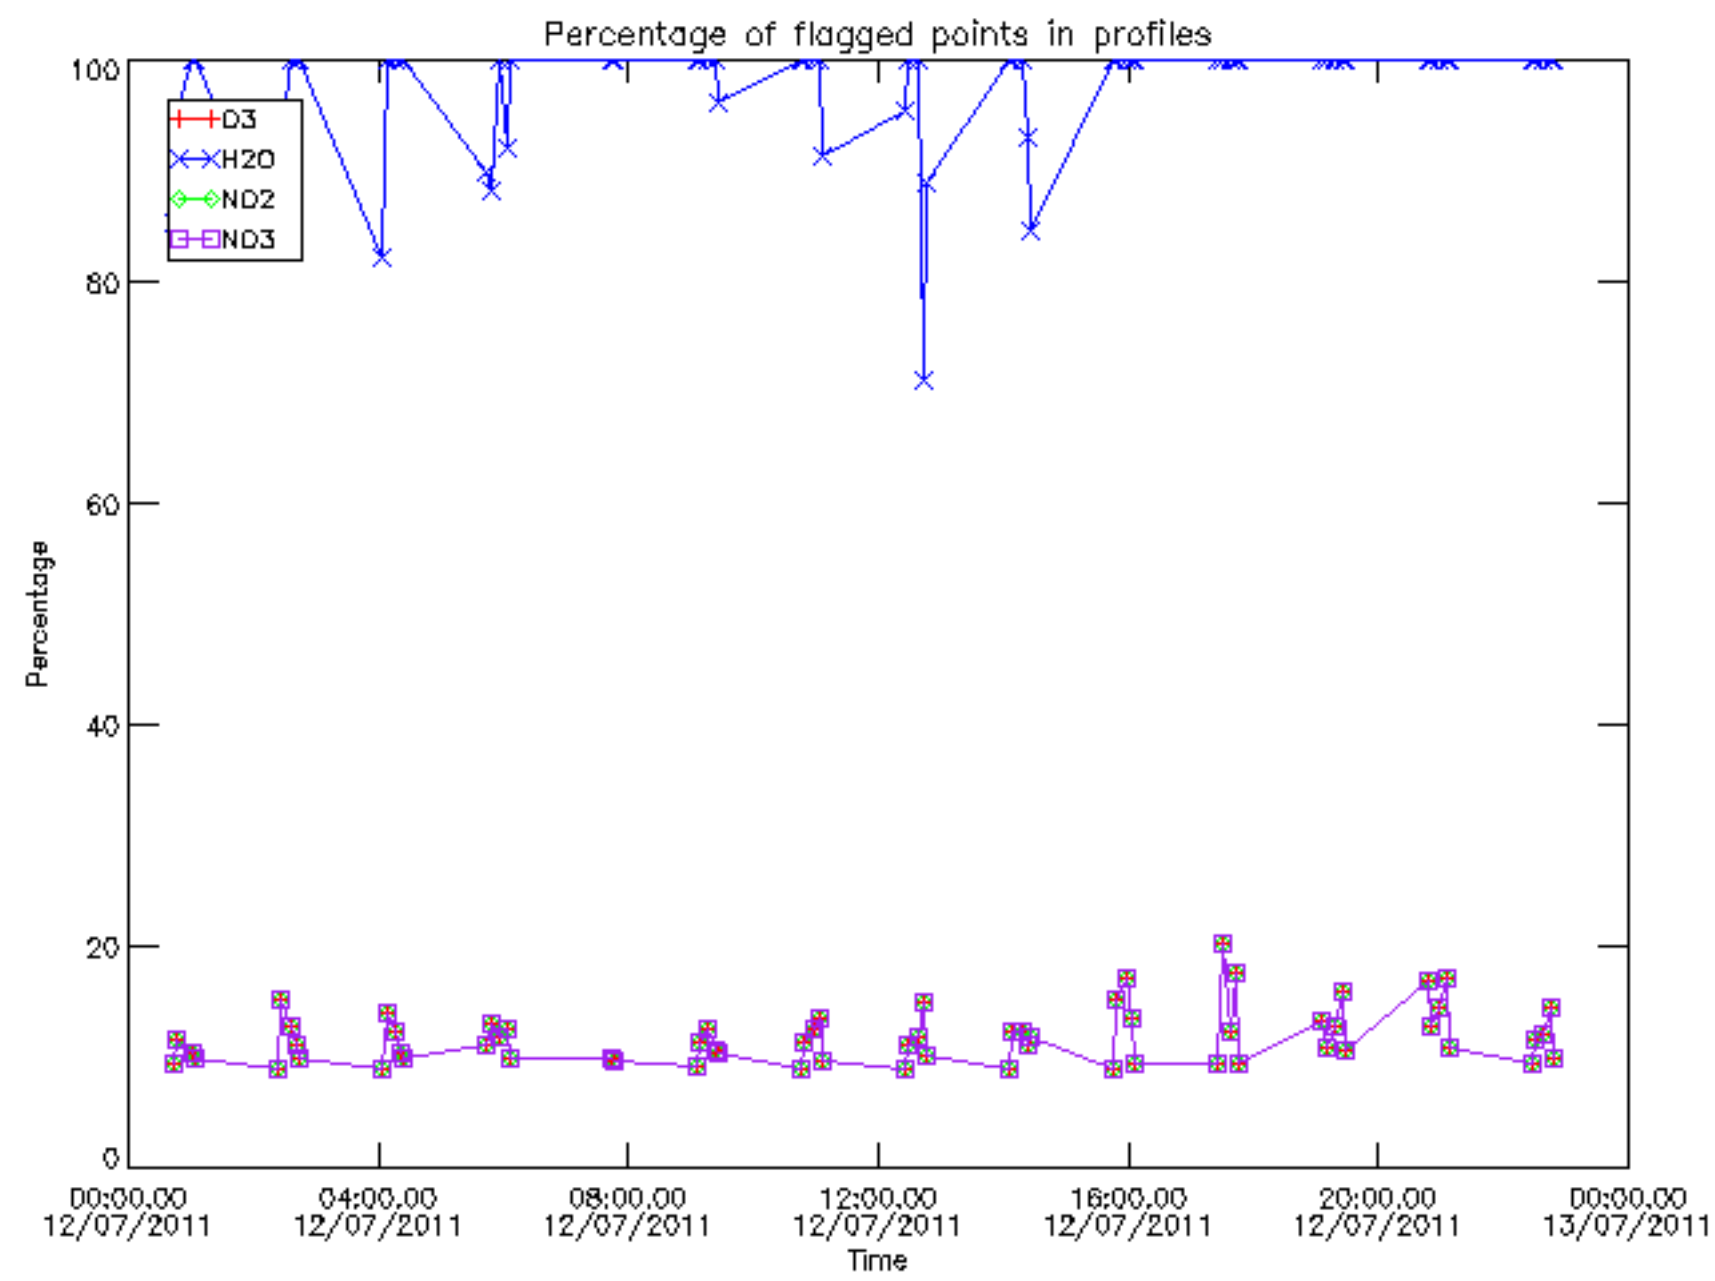

Percentage of flagged data per D3 profile

Percentage of flagged data per H2O profile