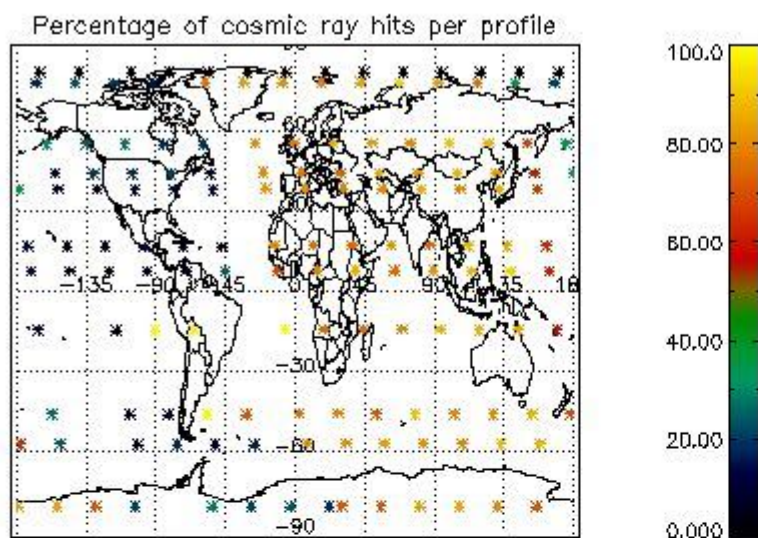

4.1 Plot quality information per product (time dependant) coming from level 1b processing

4.1.1 Plot level 1 quality information per product (time dependant): ENVISAT ASCENDING passes

4.1.2 Plot level 1 quality information per product (time dependant): ENVI SAT DESCENDING passes

4.2 Plot quality information per product coming from level 1b processing (world map)

4.2.1 Plot level 1 quality information per product (world map): ENVISAT ASCENDING passes

4.2.2 Plot level 1 quality information per product (world map): ENVISAT DESCENDING passes