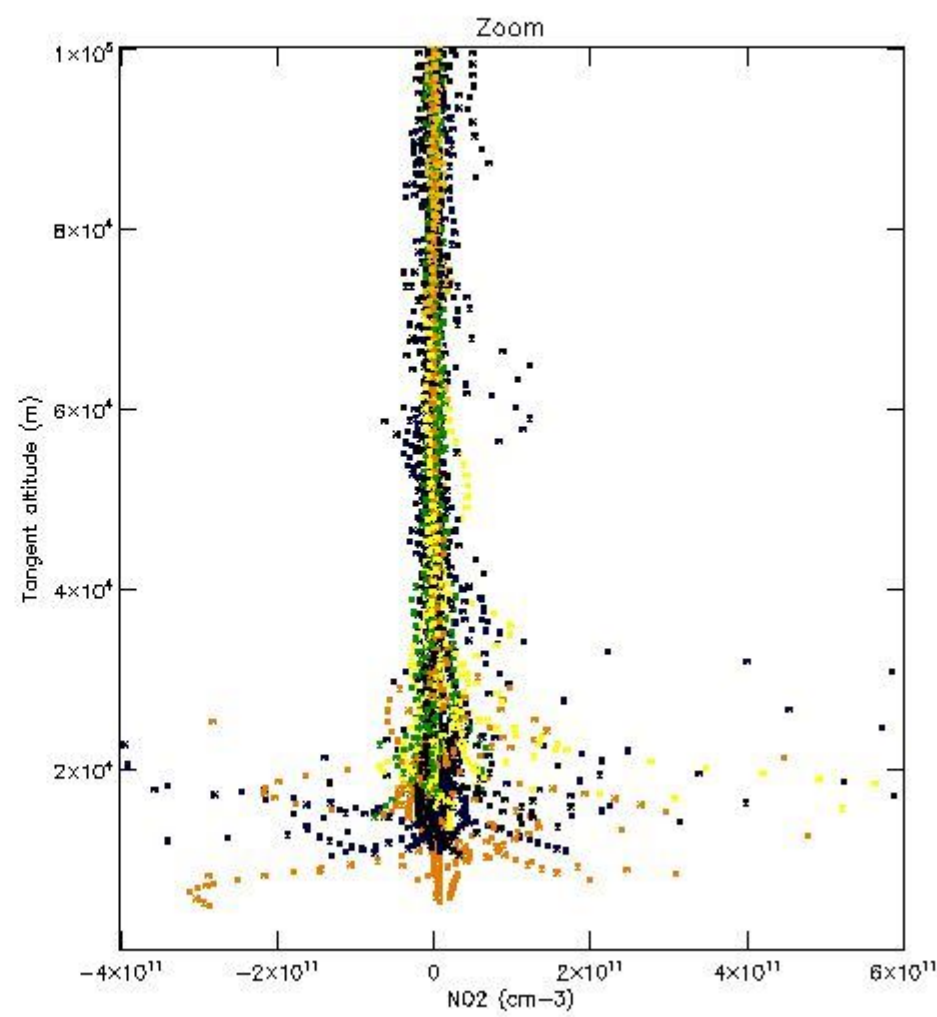

5.7 Plot NO3 profiles for all STD (dark without errors)

The colorbar represents the latitude.