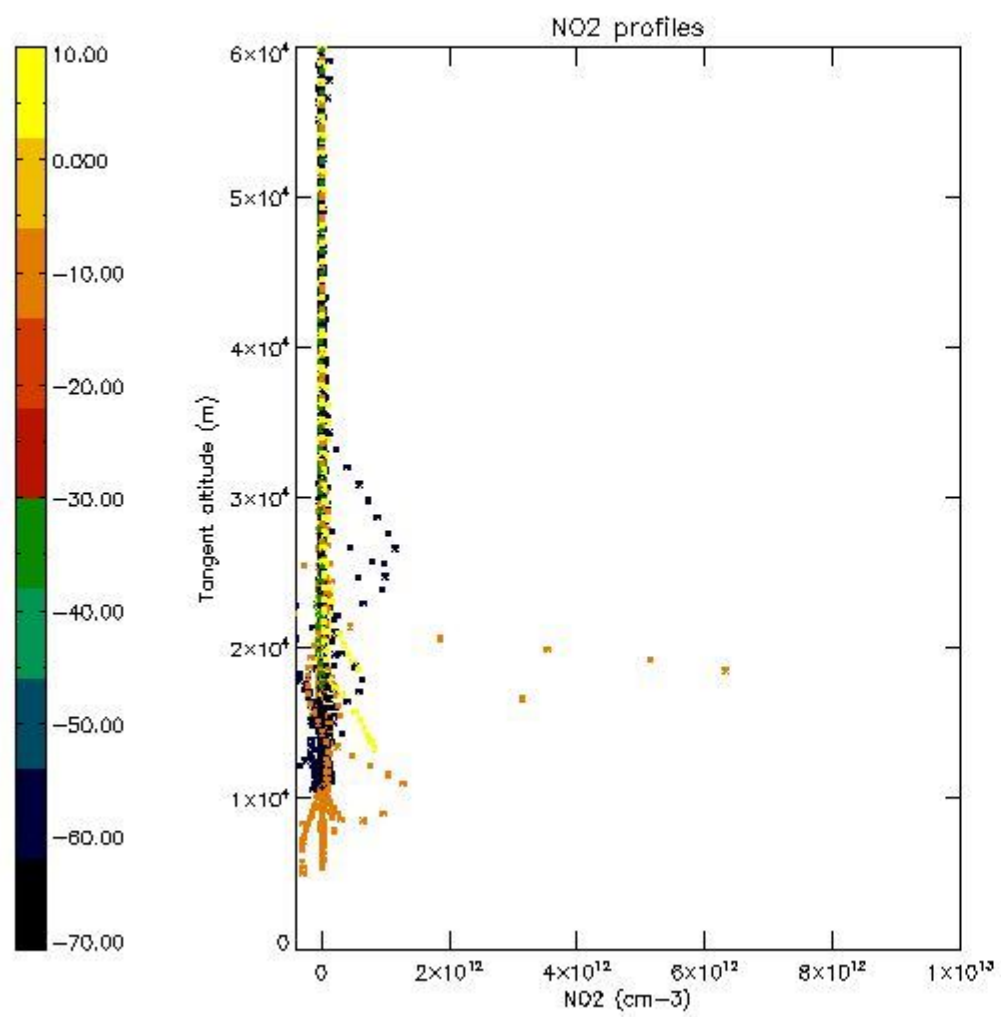

5.7 Plot NO3 profiles for all STD (dark without errors)

The colorbar represents the latitude.