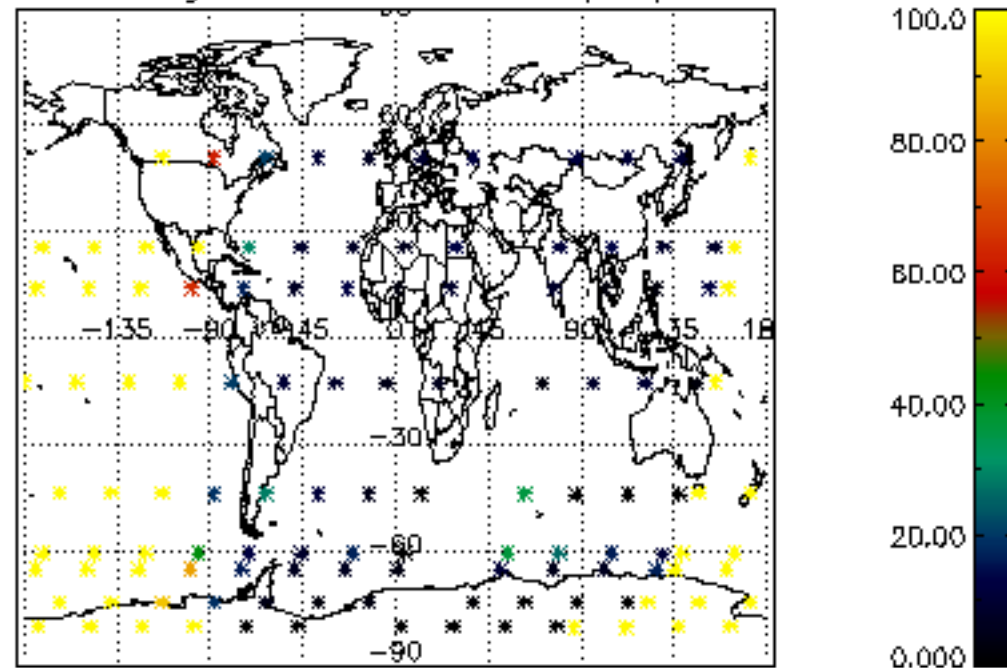

Percentage of saturation errors per profile