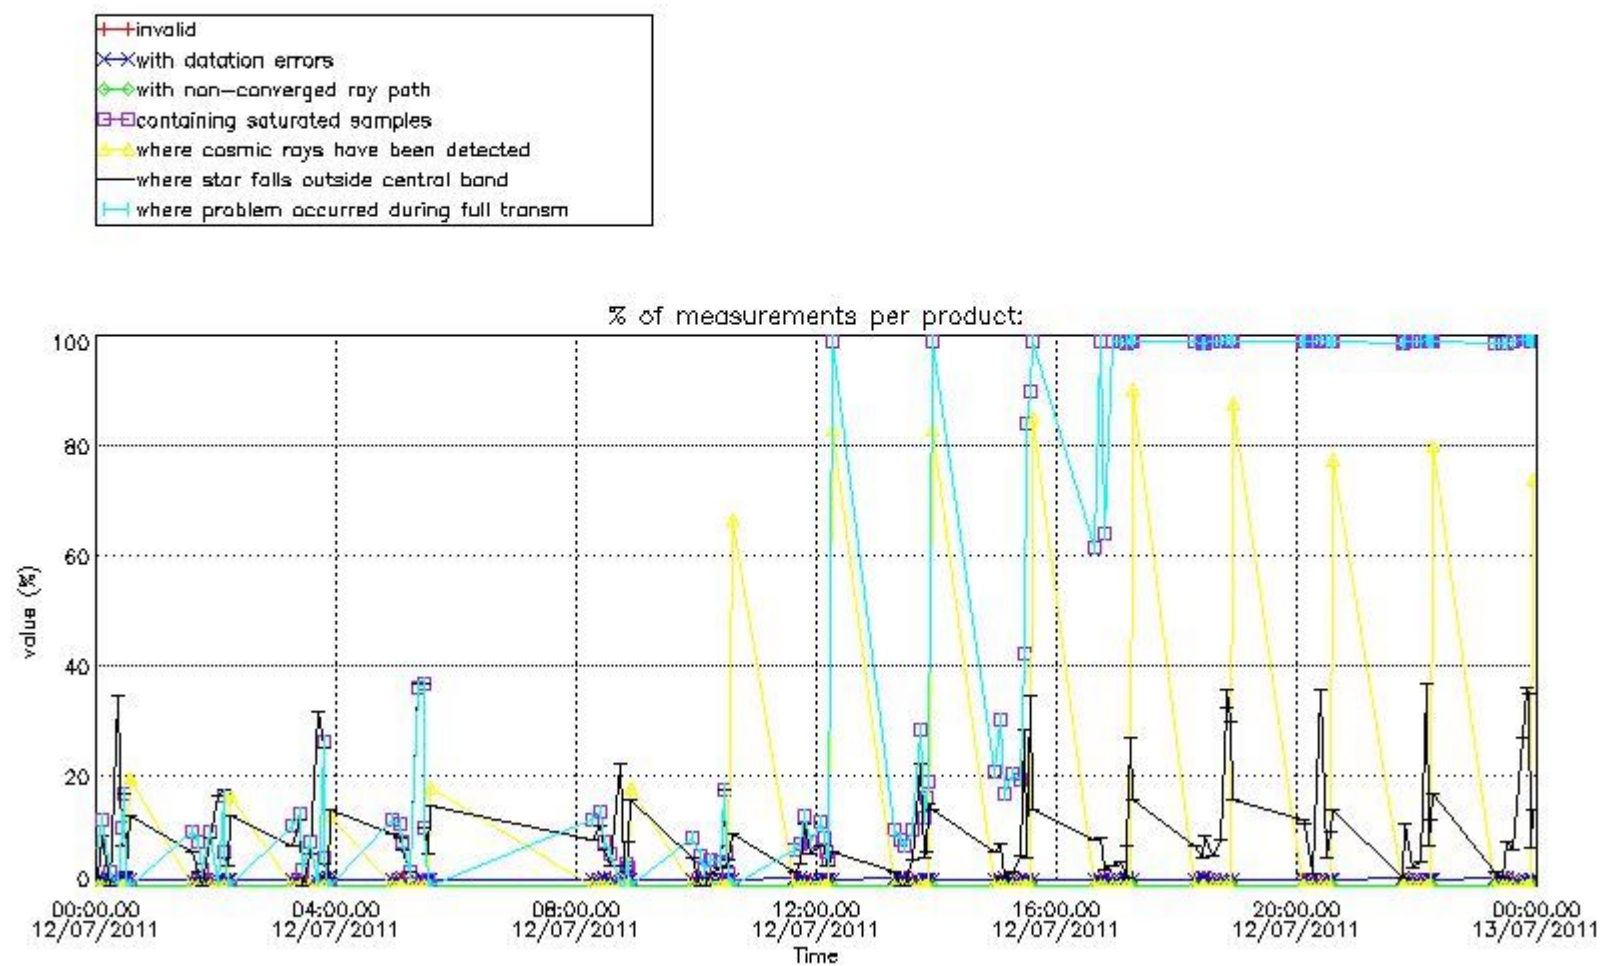

Percentage of flagged data per NO3 profile

4. Level 1 quality information per product

In this section it is plotted some information contained in the Quality Summary data set of the level 2 products that comes from the level 1b processing. Products without errors (error flag in the MPH set to "0") are used.

4.1 Plot quality information per product (time dependant) coming from level 1b processing

4.1.1 Plot level 1 quality information per product (time dependant): ENVISAT ASCENDING passes

4.1.2 Plot level 1 quality information per product (time dependant): ENVI SAT DESCENDING passes