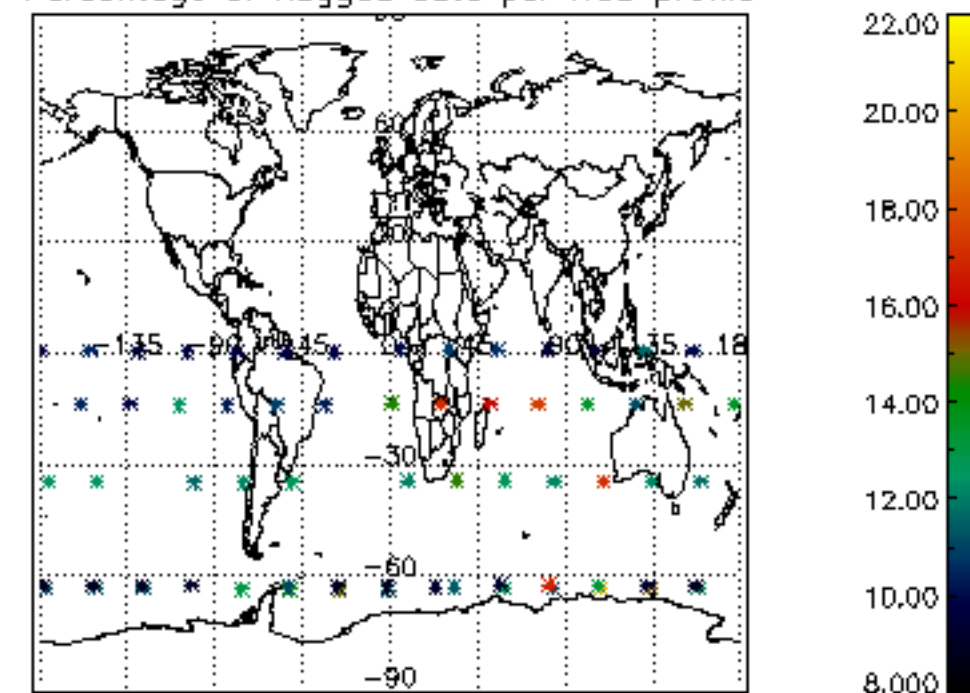

Percentage of flagged data per NO3 profile