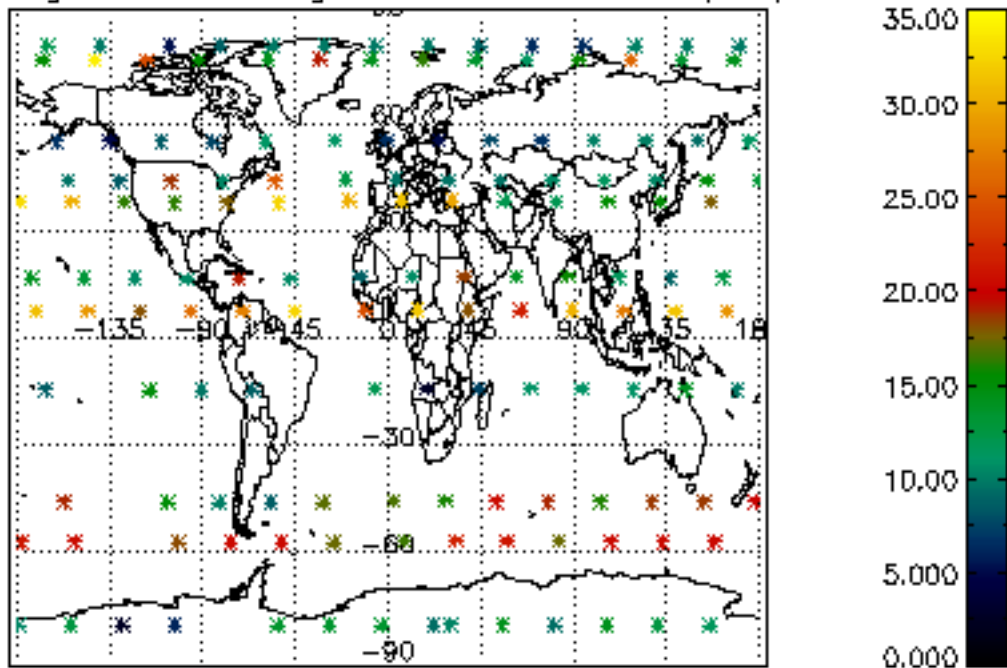

Percentage of cosmic ray hits per profile

Percentage of star falling outside central band per profile