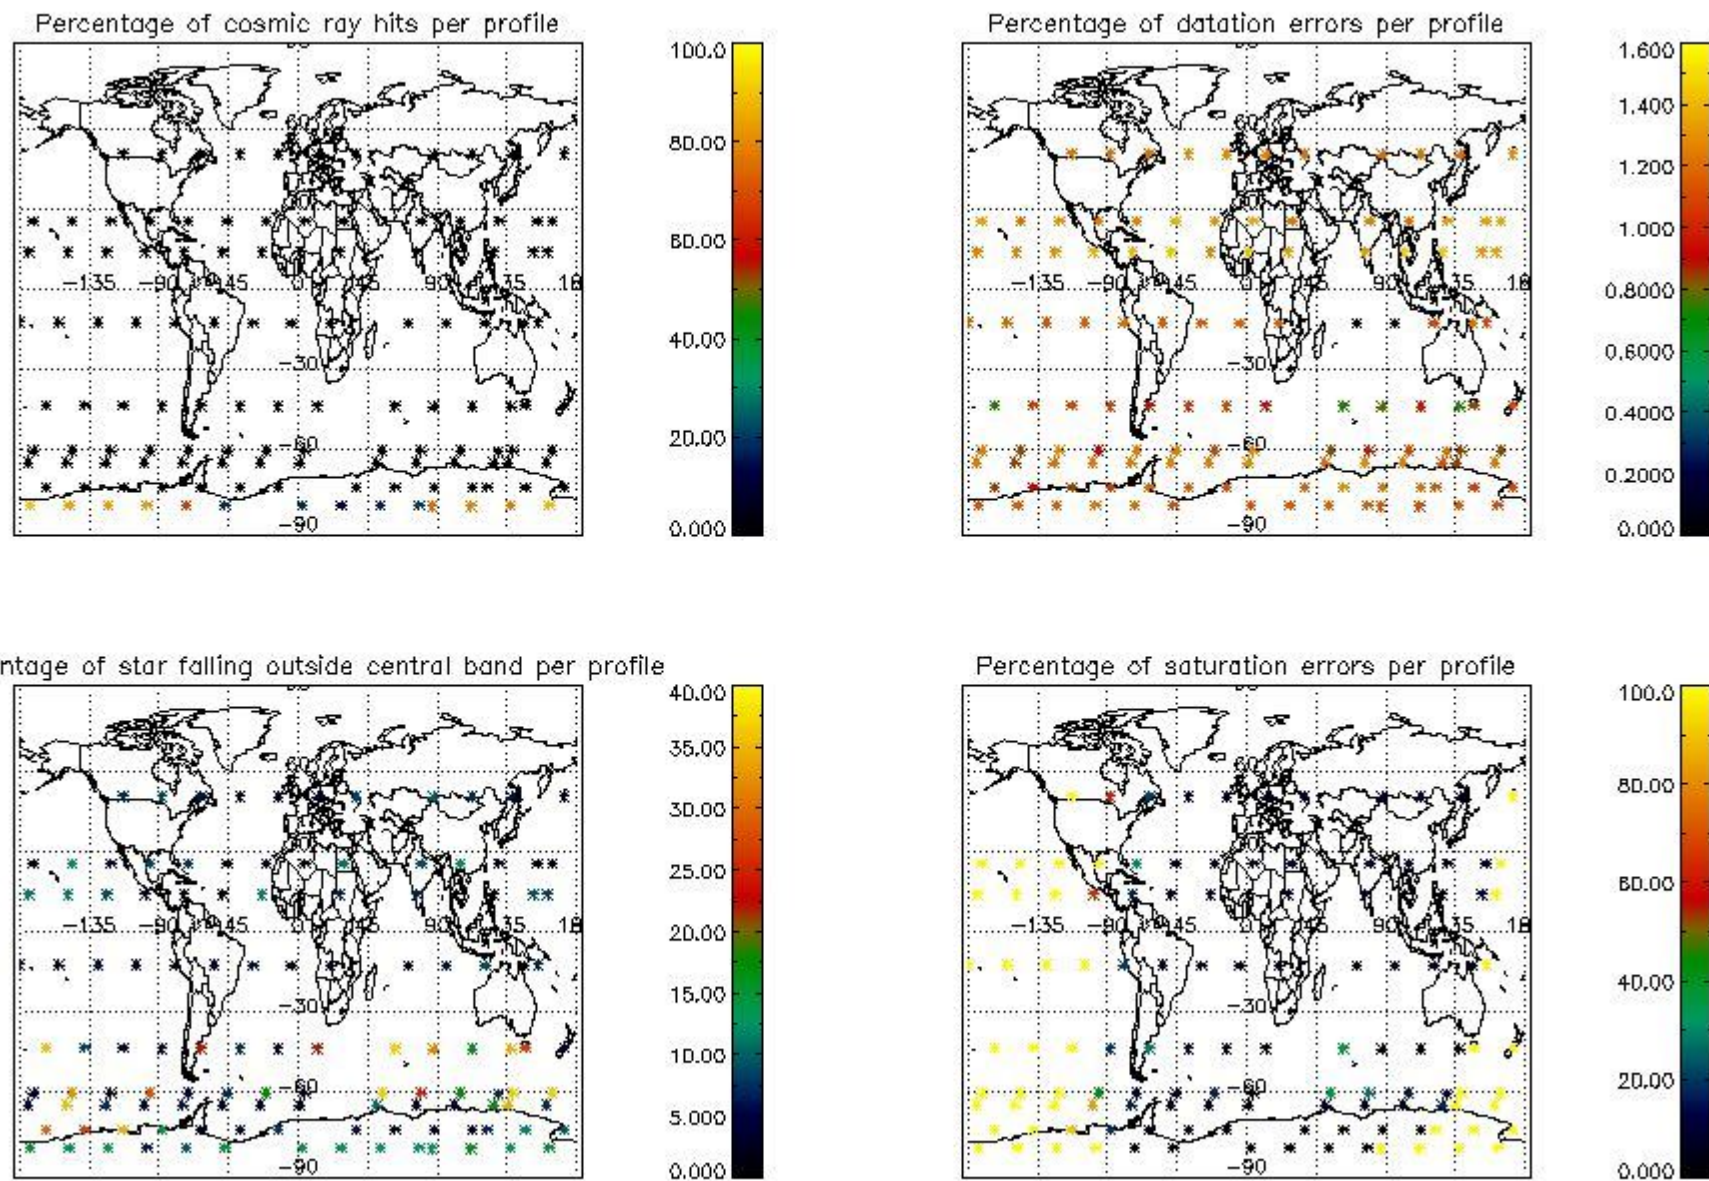

4.2.2 Plot level 1 quality information per product (world map): ENVISAT DESCENDING passes

5. Trace gas profiles

5.1 Ozone statistics based on quality of products

The final quality of the products can be "measured" using the STD (Standard Deviation) attached to every point profile. This information is written to the parameter GOM_NL__2P/NL_LOCAL_SPECIES_DENSITY/o3_std of the level 2 products. The table below shows the statistics for given STD ranges.

The statistics are given with respect to the overall valid production:

- Products without fatal errors: GOM_NL__2P/MPH/PRODUCT_ERR=0
- Valid point profile: GOM_NL__2P/NL_LOCAL_SPECIES_DENSITY/pcd(0)=0

The 'Criteria' is applied to valid points of dark limb products:

- Products in dark limb illumination condition: GOM_NL__2P/NL_SUMMARY_QUALITY/obs_ill_cond=0
- Products without fatal errors: GOM_NL__2P/MPH/PRODUCT_ERR=0
- Valid point profile: GOM_NL__2P/NL_LOCAL_SPECIES_DENSITY/pcd(0)=0

So, the table below shows the percentage of dark limb and valid observations for each criteria with respect to the overall valid daily observations.

Criteria	% of total production
All STD	26
STD < 20	6