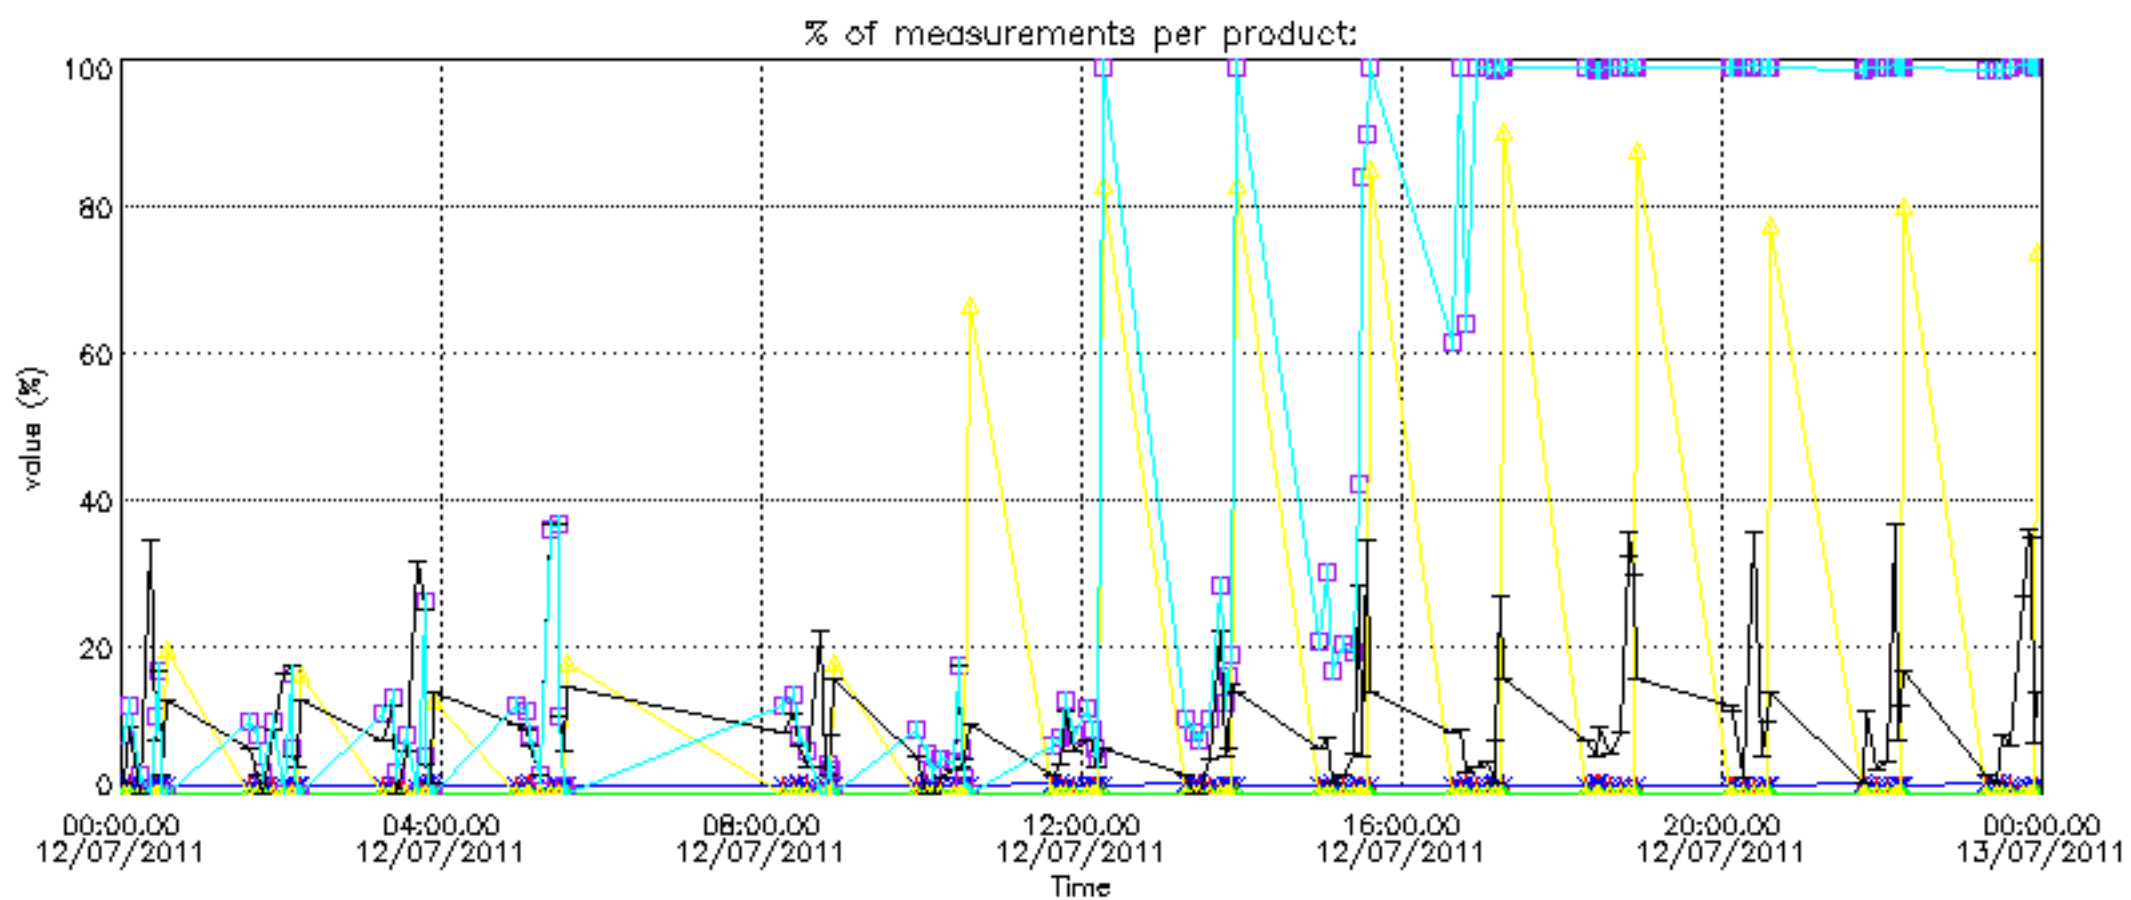

Percentage of flagged data per D3 profile

Percentage of flagged data per H2O profile

Percentage of flagged data per NO2 profile

Percentage of flagged data per NO3 profile

Percentage of cosmic ray hits per profile