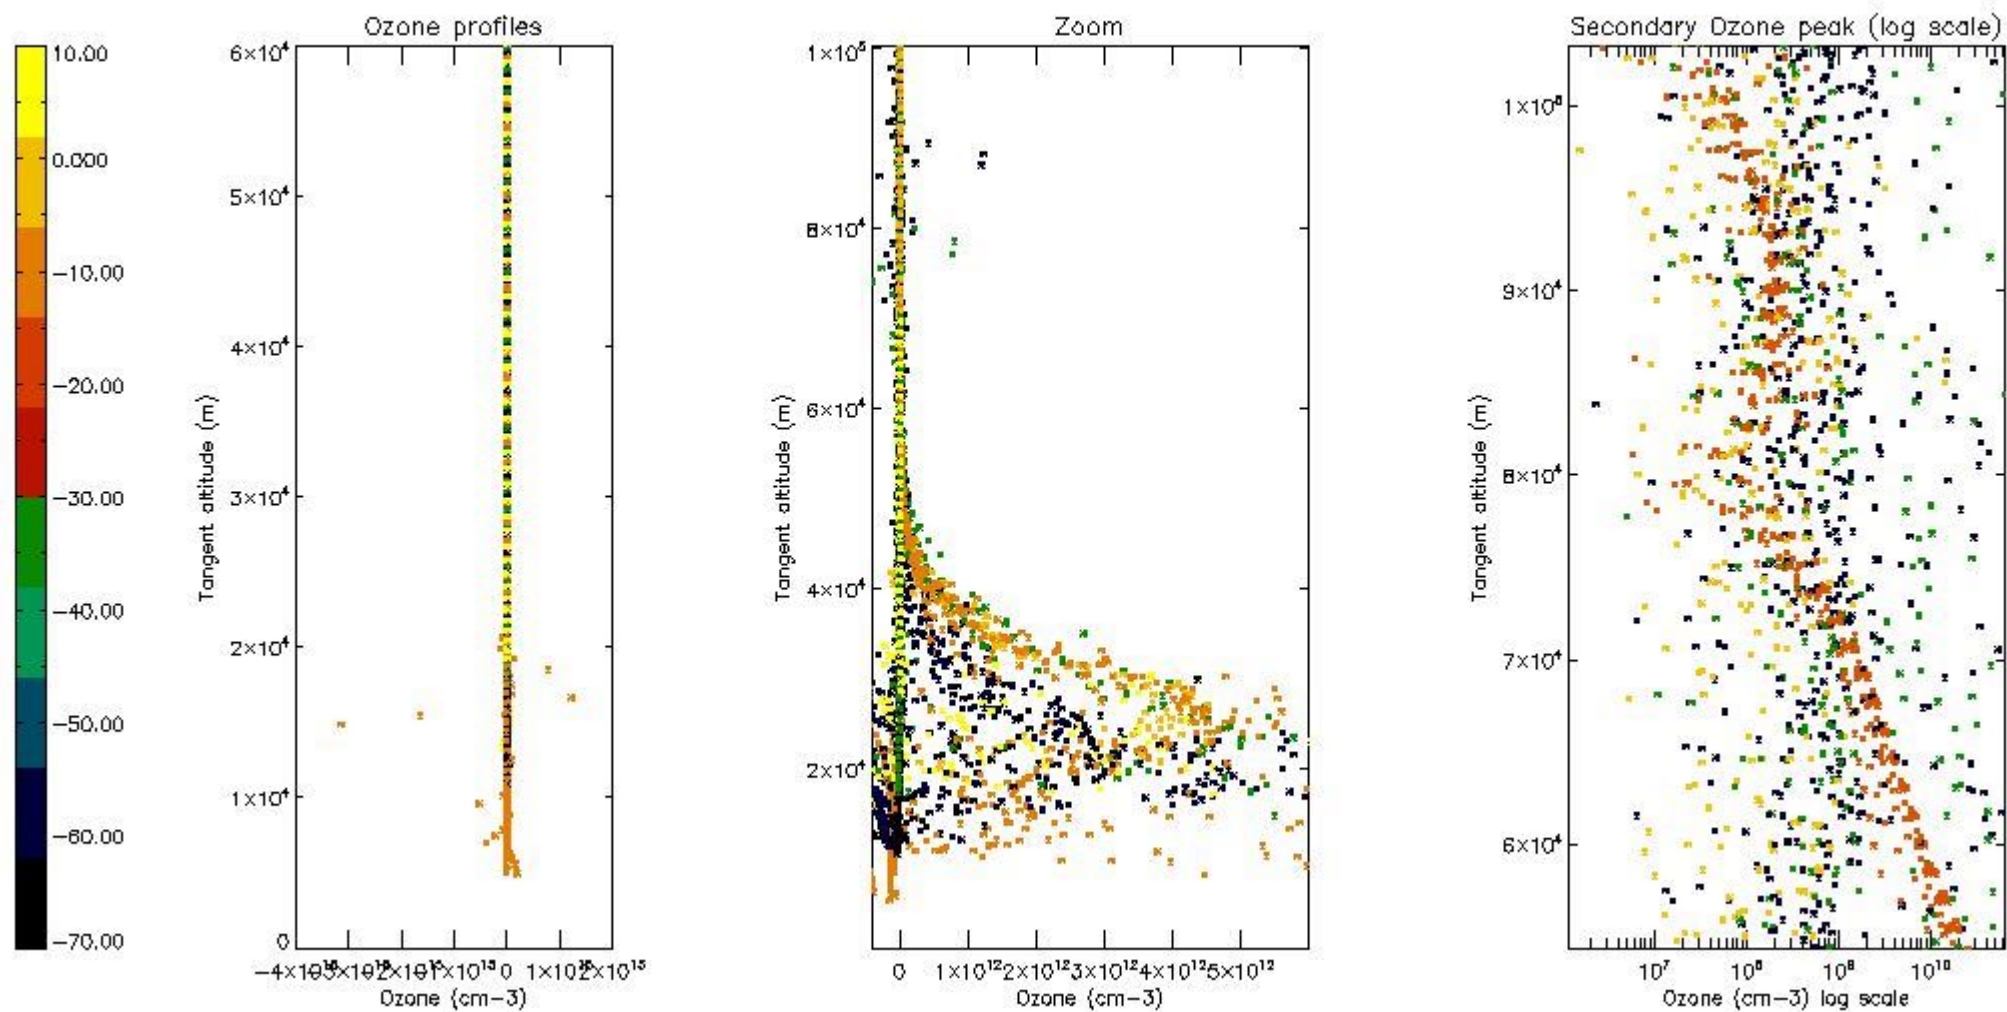

STD < 10	4
STD < 5	2

5.2 Plot ozone profiles for all STD (dark without errors)

The colorbar represents the latitude.

5.3 Plot ozone profiles where STD < 20% (dark without errors)

The colorbar represents the latitude.