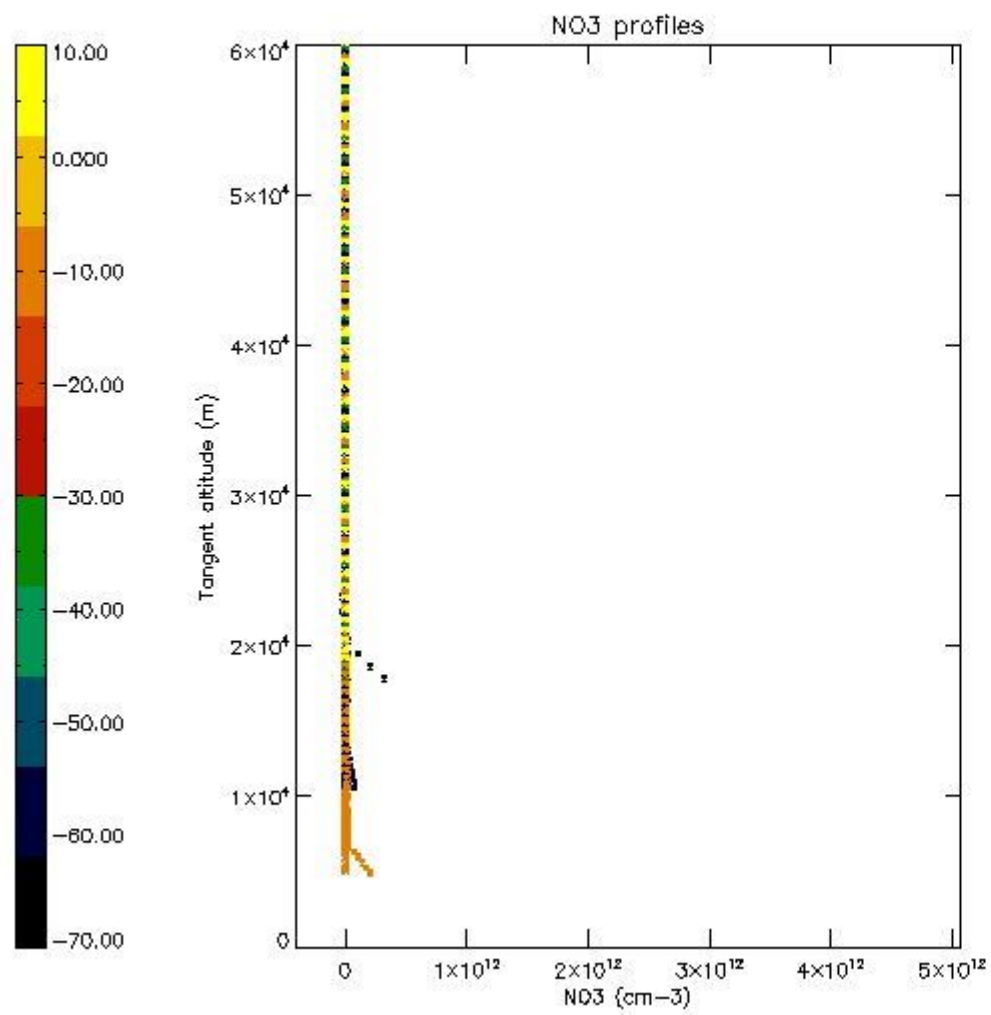

6. Auxiliary Data Files used for the production reported in section 2

The number reported in the third column indicates since which file (see list in section 2) the corresponding auxiliary file has been used. The fourth column is the date of those product files.

Type	Auxiliary Filename	Used since product	Used since product date
INST_PHYS_CHARACTERISTICS	GOM_INS_AXVIEC20091111_143220_20030716_120000_20500101_000000	1	12-JUL-2011 00:02:37
LEVEL-2_PROC_CONFIG	GOM_PR2_AXVIEC20091111_152718_20020301_000000_20500101_000000	1	12-JUL-2011 00:02:37
CROSS_SECTIONS_FILE	GOM_CRS_AXVIEC20091111_154832_20020301_000000_20500101_000000	1	12-JUL-2011 00:02:37