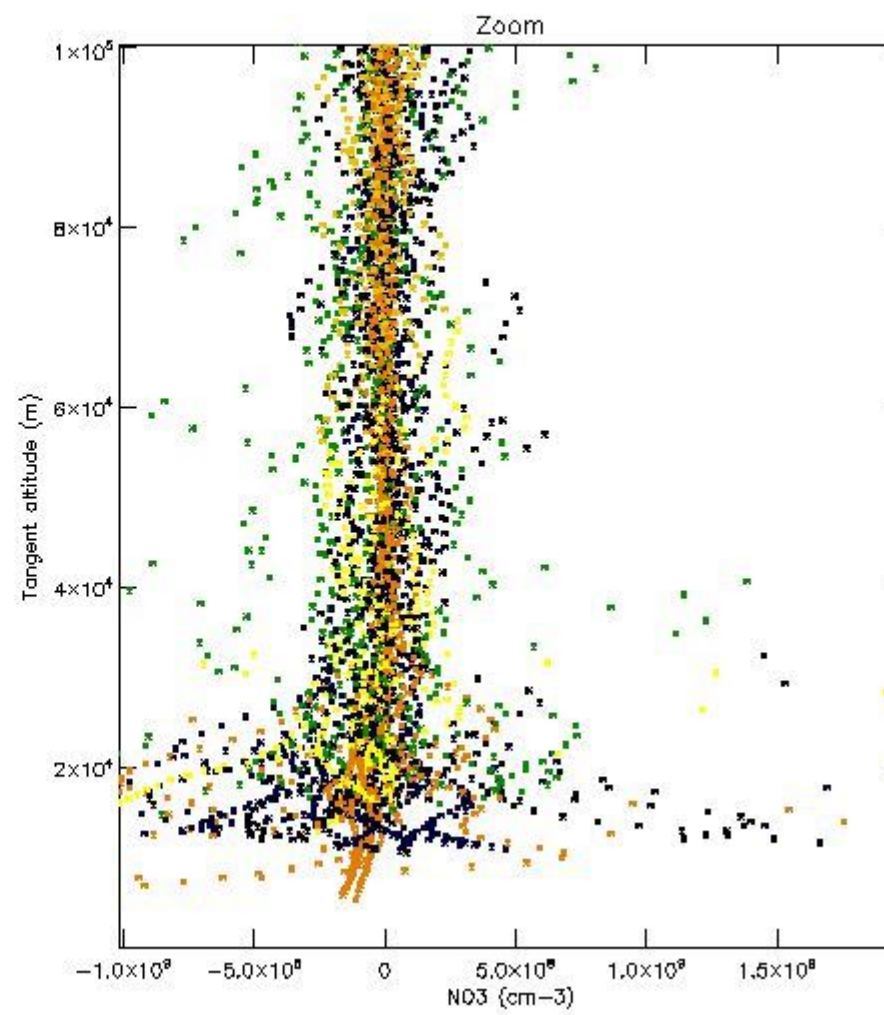

6. Auxiliary Data Files used for the production reported in section 2

The number reported in the third column indicates since which file (see list in section 2) the corresponding auxiliary file has been used. The fourth column is the date of those product files.

Type	Auxiliary Filename	Used since product	Used since product date
INST_PHYS_CHARACTERISTICS	GOM_INS_AXVIEC20091111_143220_20030716_120000_20500101_000000	1	12-JUL-2011 00:02:37
LEVEL-2_PROC_CONFIG	GOM_PR2_AXVIEC20091111_152718_20020301_000000_20500101_000000	1	12-JUL-2011 00:02:37
CROSS_SECTIONS_FILE	GOM_CRS_AXVIEC20091111_154832_20020301_000000_20500101_000000	1	12-JUL-2011 00:02:37