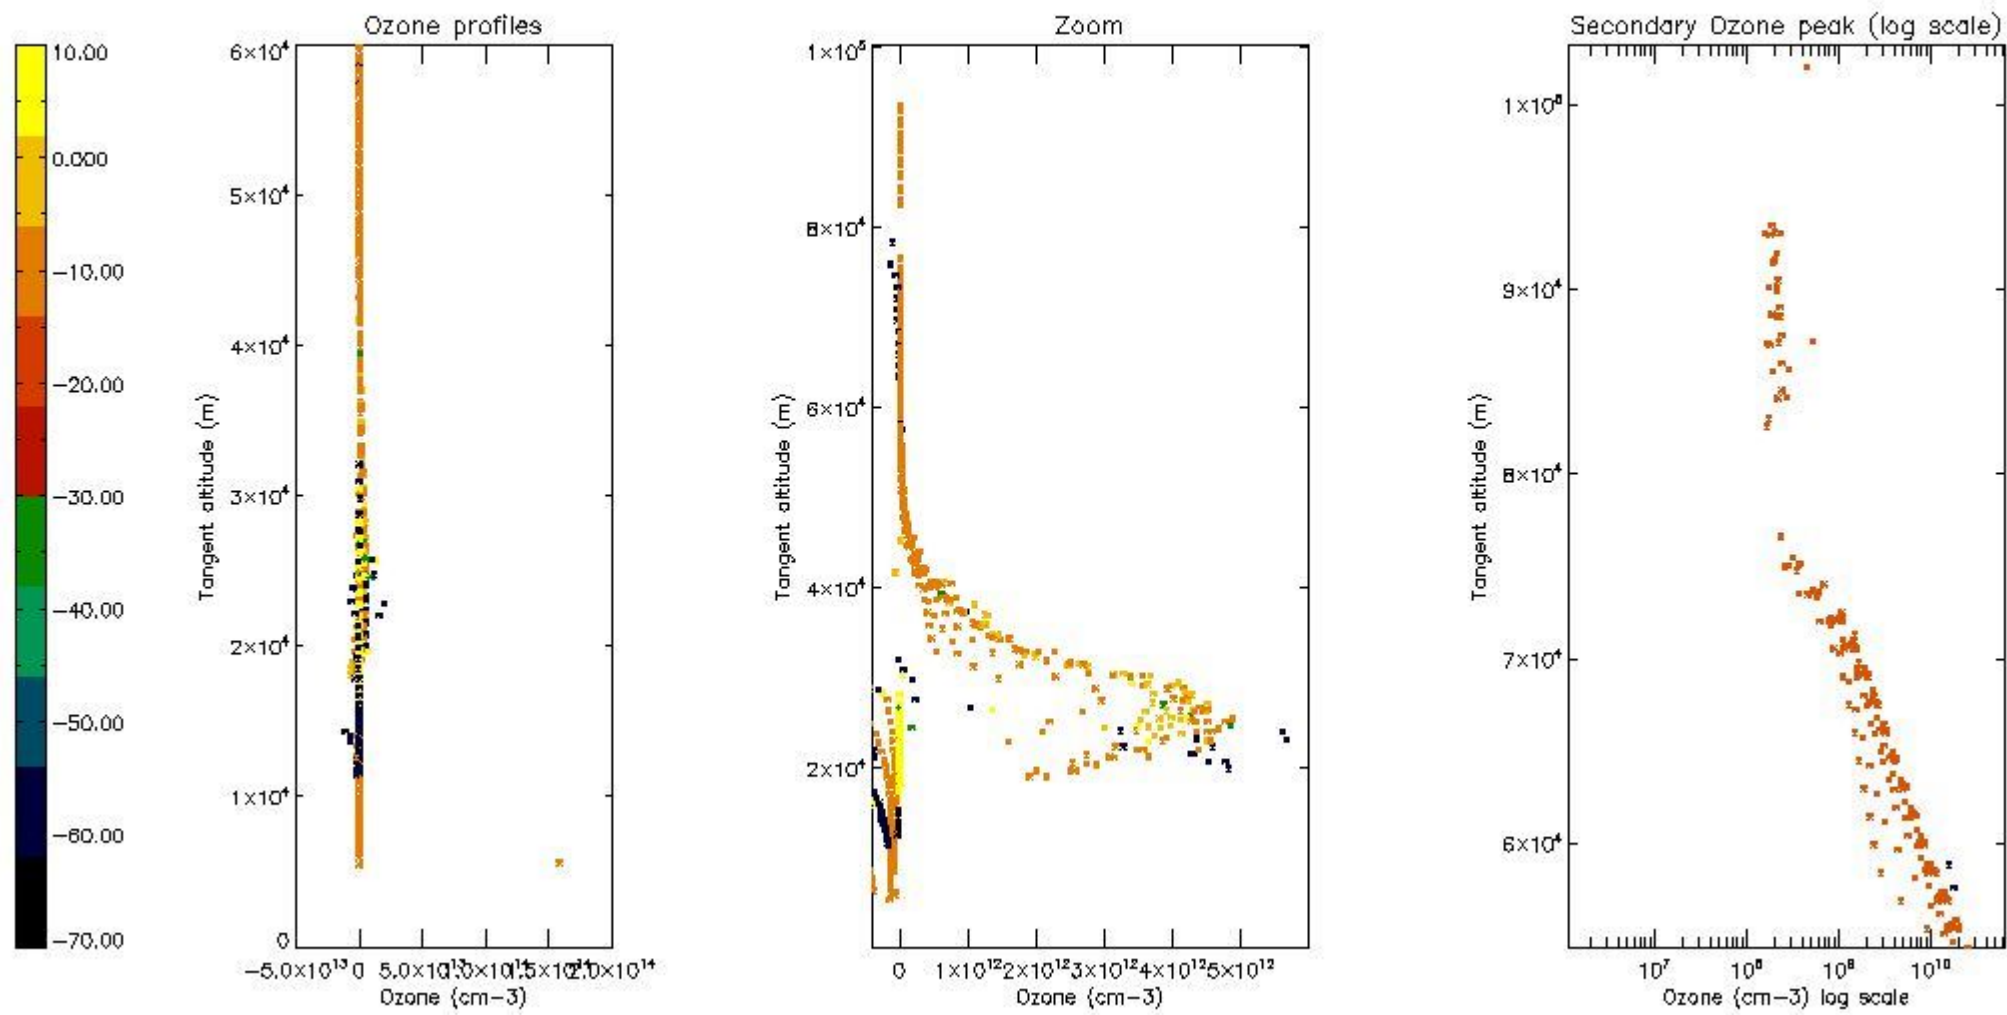

5.5 Plot ozone profiles where STD < 5% (dark without errors)

The colorbar represents the latitude.