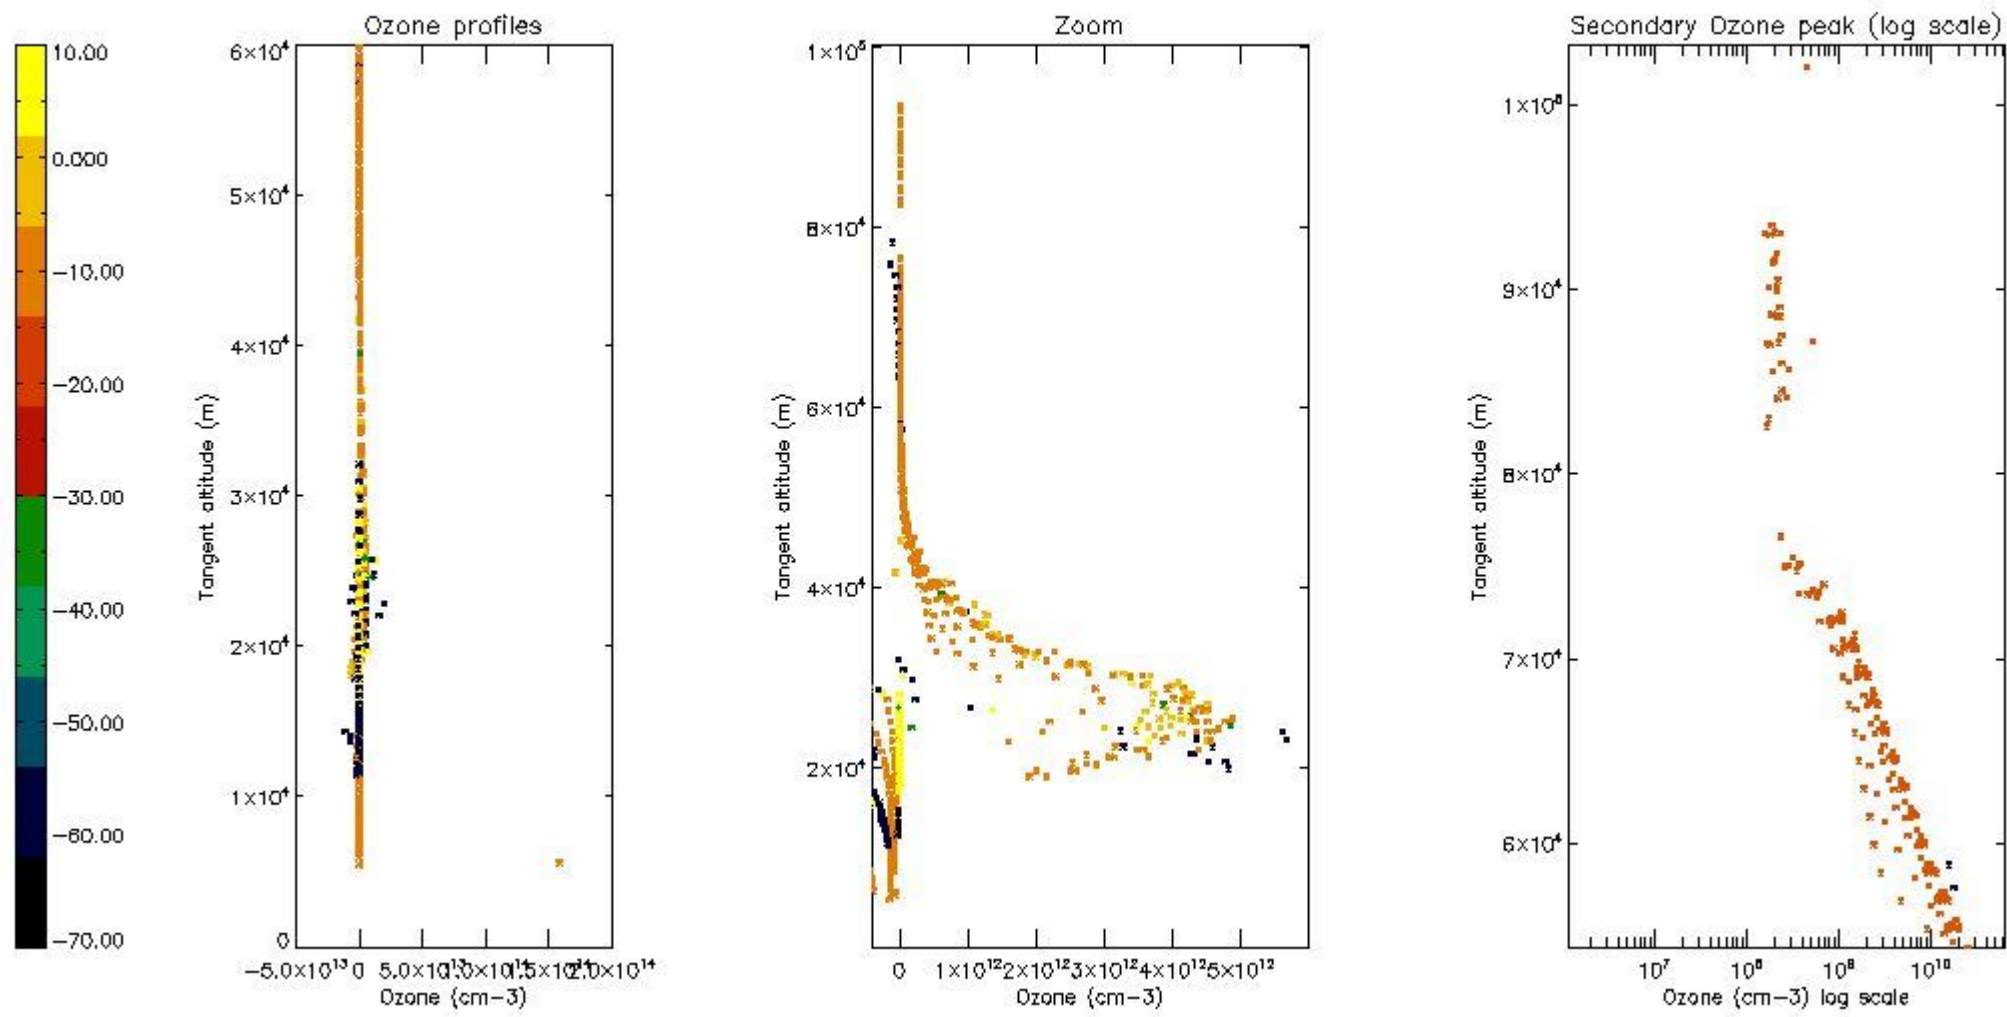

So, the table below shows the percentage of dark limb and valid observations for each criteria with respect to the overall valid daily observations.

Criteria	% of total production
All STD	26
STD < 20	6

STD < 10	4
STD < 5	2

5.2 Plot ozone profiles for all STD (dark without errors)

The colorbar represents the latitude.

5.3 Plot ozone profiles where STD < 20% (dark without errors)

The colorbar represents the latitude.

5.4 Plot ozone profiles where $STD < 10\%$ (dark without errors)

The colorbar represents the latitude.

5.5 Plot ozone profiles where STD < 5% (dark without errors)

The colorbar represents the latitude.

5.6 Plot NO₂ profiles for all STD (dark without errors)