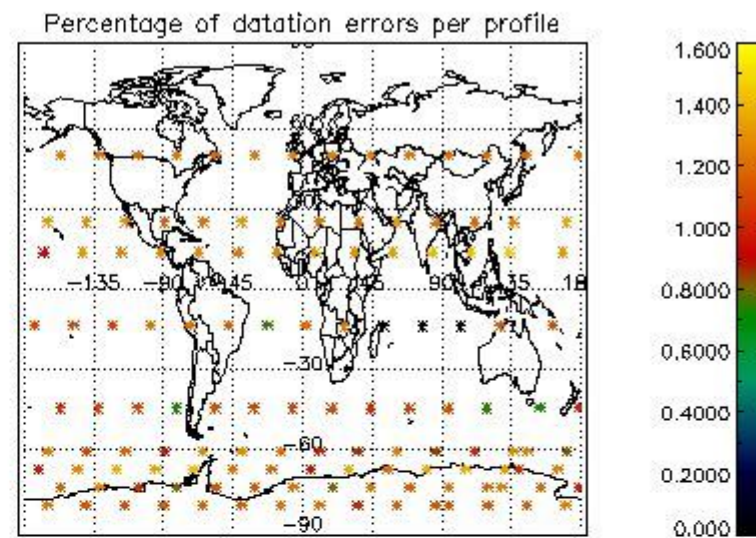

Percentage of flagged data per NO3 profile

4. Level 1 quality information per product

In this section it is plotted some information contained in the Quality Summary data set of the level 2 products that comes from the level 1b processing. Products without errors (error flag in the MPH set to "0") are used.

4.1 Plot quality information per product (time dependant) coming from level 1b processing

4.1.1 Plot level 1 quality information per product (time dependant): ENVISAT ASCENDING passes

4.1.2 Plot level 1 quality information per product (time dependant): ENVI SAT DESCENDING passes

4.2 Plot quality information per product coming from level 1b processing (world map)
 4.2.1 Plot level 1 quality information per product (world map): ENVISAT ASCENDING passes

4.2.2 Plot level 1 quality information per product (world map): ENVISAT DESCENDING passes