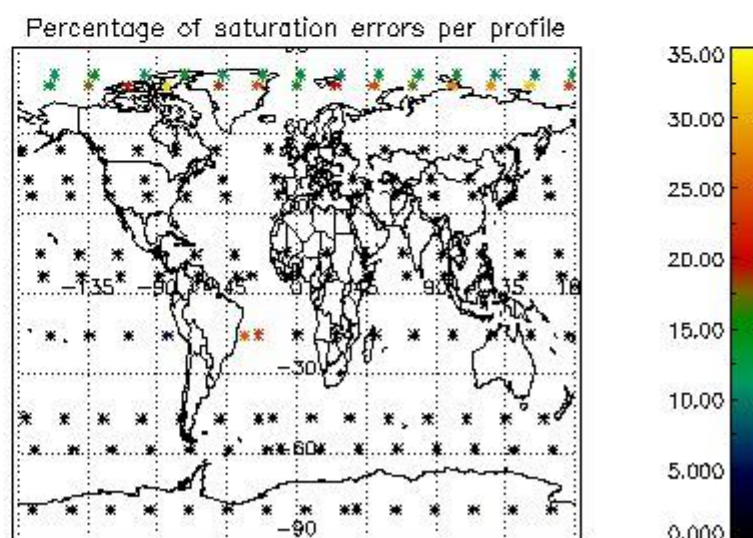

Percentage of flagged data per NO3 profile

4. Level 1 quality information per product

In this section it is plotted some information contained in the Quality Summary data set of the level 2 products that comes from the level 1b processing. Products without errors (error flag in the MPH set to "0") are used.

4.1 Plot quality information per product (time dependant) coming from level 1b processing

4.1.1 Plot level 1 quality information per product (time dependant): ENVISAT ASCENDING passes

4.1.2 Plot level 1 quality information per product (time dependant): ENVI SAT DESCENDING passes

4.2 Plot quality information per product coming from level 1b processing (world map)
 4.2.1 Plot level 1 quality information per product (world map): ENVISAT ASCENDING passes

4.2.2 Plot level 1 quality information per product (world map): ENVISAT DESCENDING passes