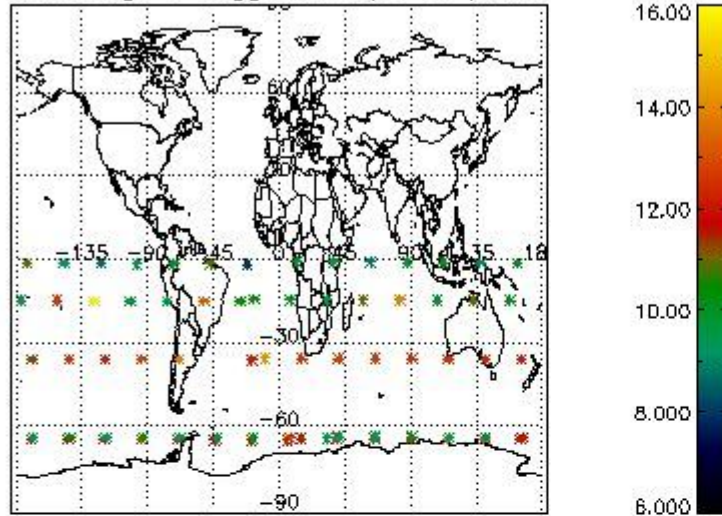

3. Quality information per product

In this section it is plotted some information contained in the Quality Summary data set of the level 2 products. Only products in dark limb conditions and without errors (error flag in the MPH set to "0") are used.

3.1 Plot quality information per product (time dependant)

3.2 Plot quality information per product (world map)

Percentage of flagged data per O3 profile

Percentage of flagged data per H2O profile

Percentage of flagged data per NO2 profile