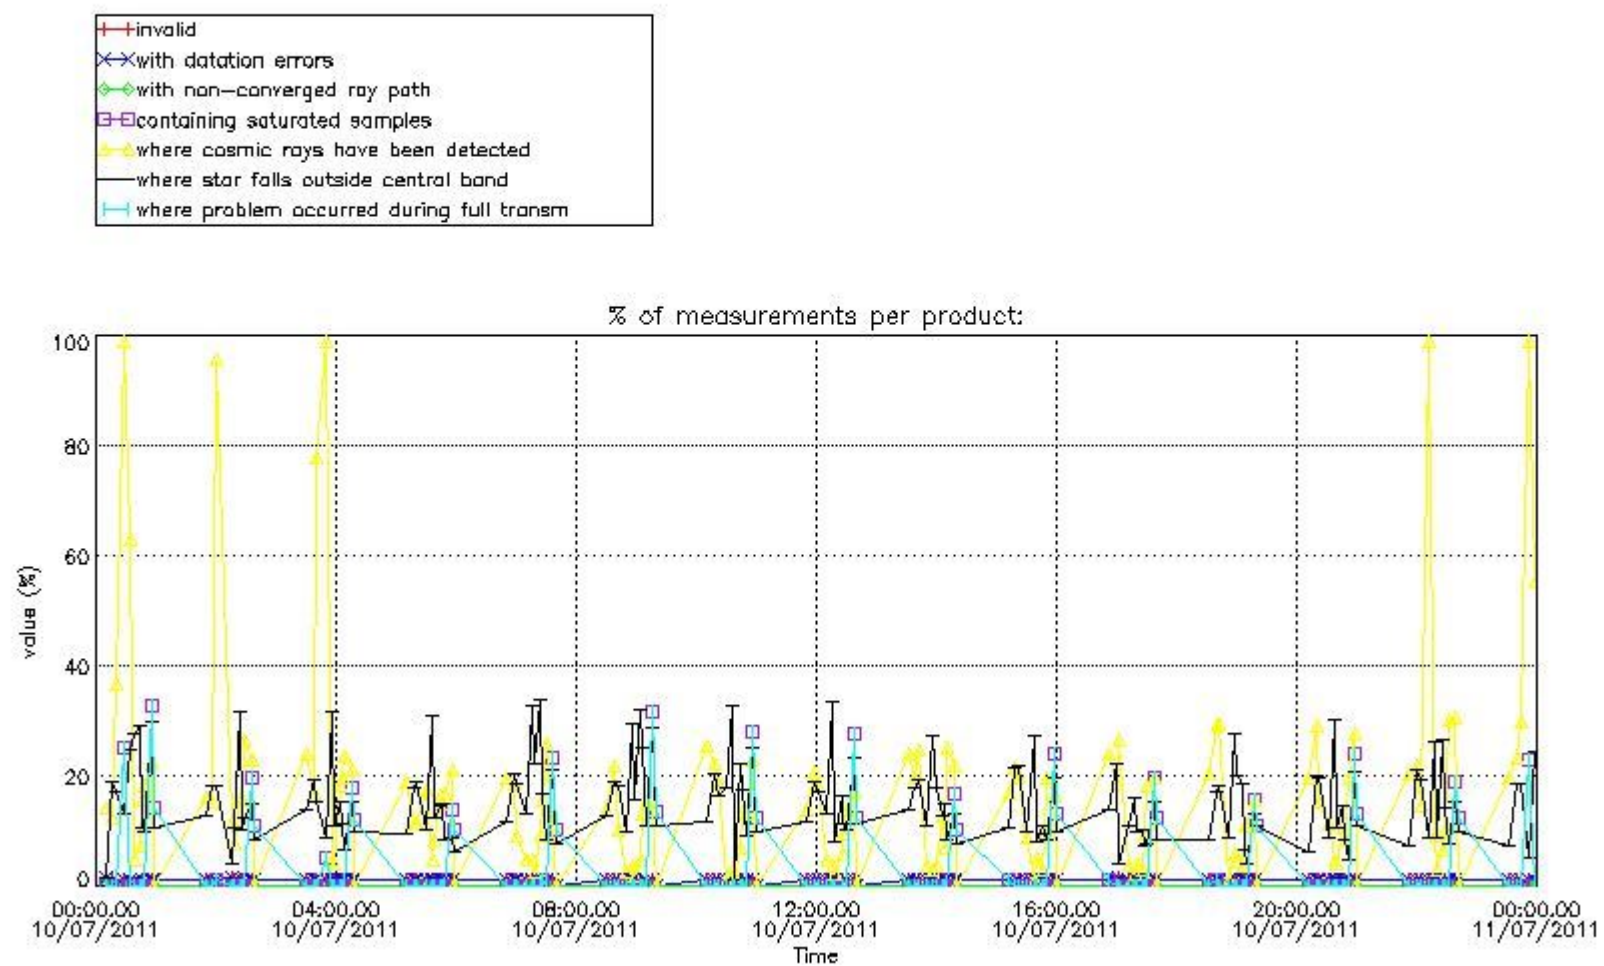

4.1.2 Plot level 1 quality information per product (time dependant): ENVI SAT DESCENDING passes