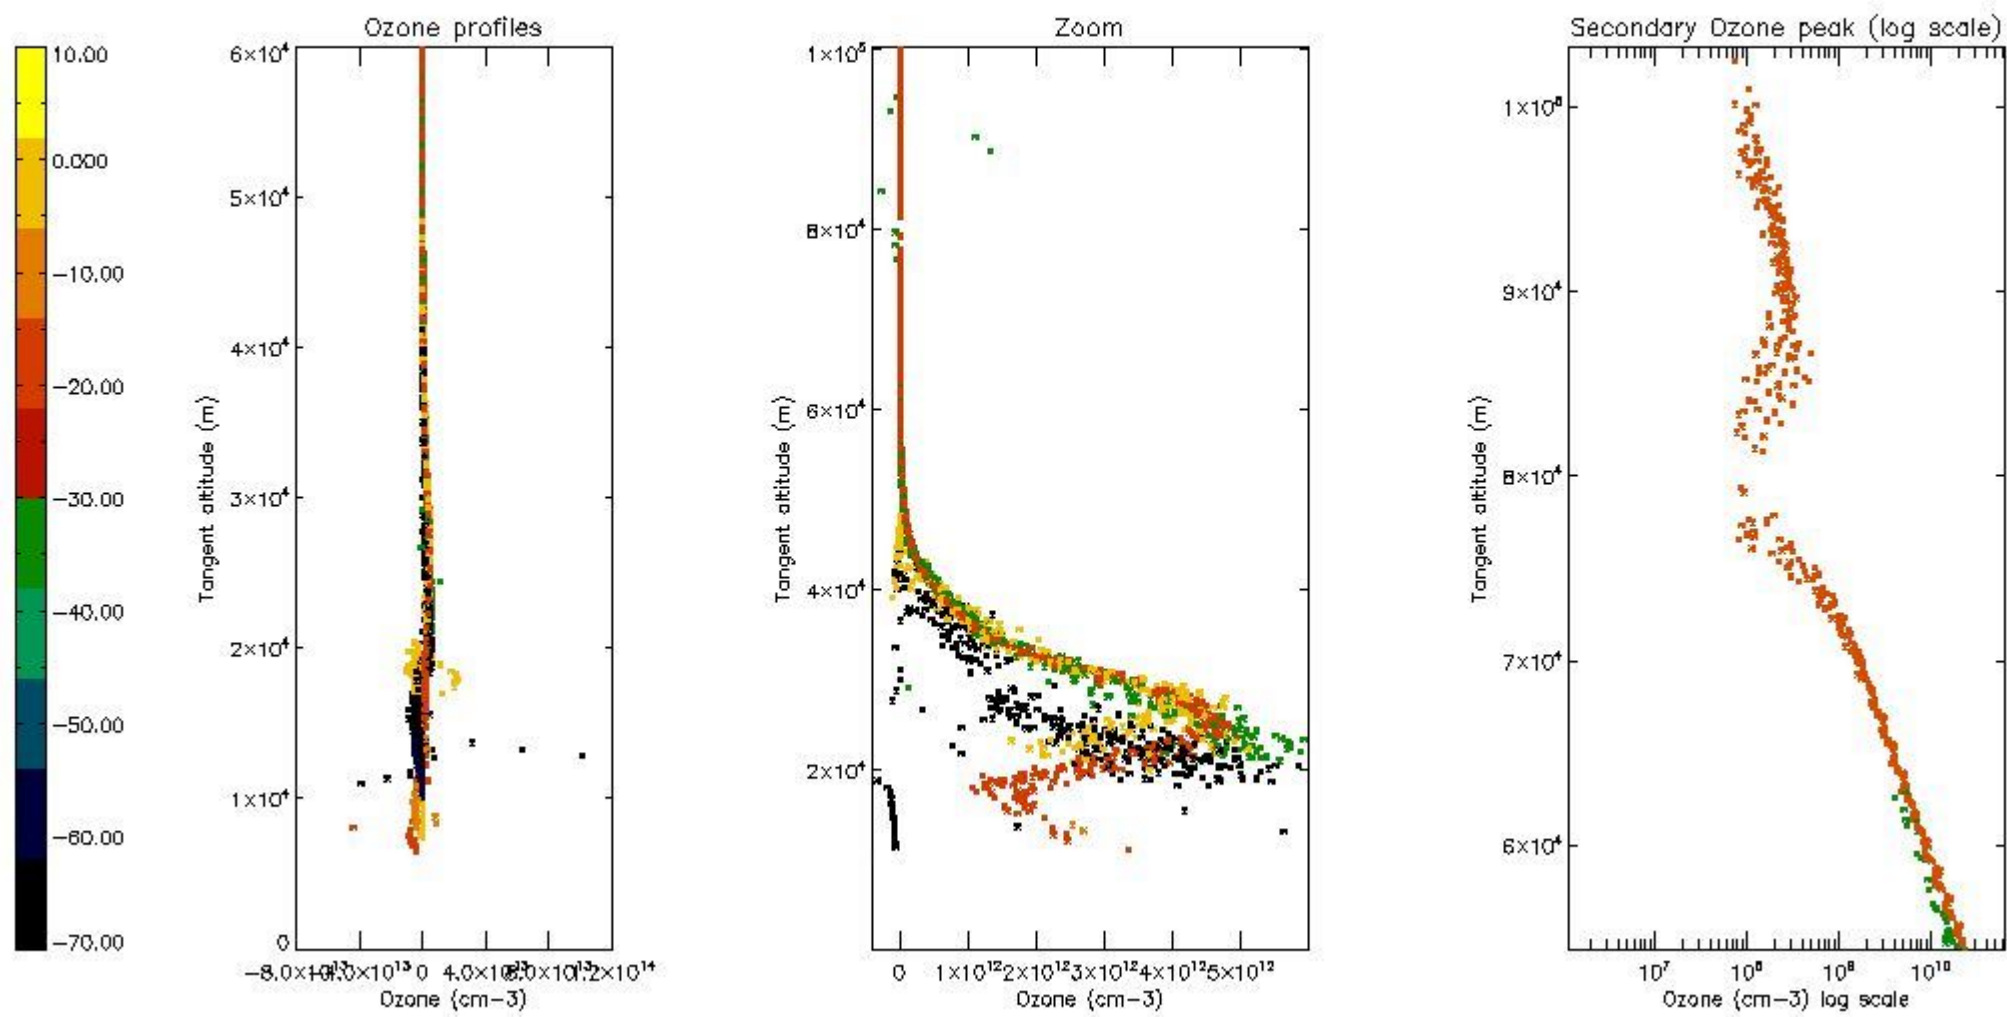

STD < 10	5
STD < 5	3

5.2 Plot ozone profiles for all STD (dark without errors)

The colorbar represents the latitude.

5.3 Plot ozone profiles where STD < 20% (dark without errors)

The colorbar represents the latitude.