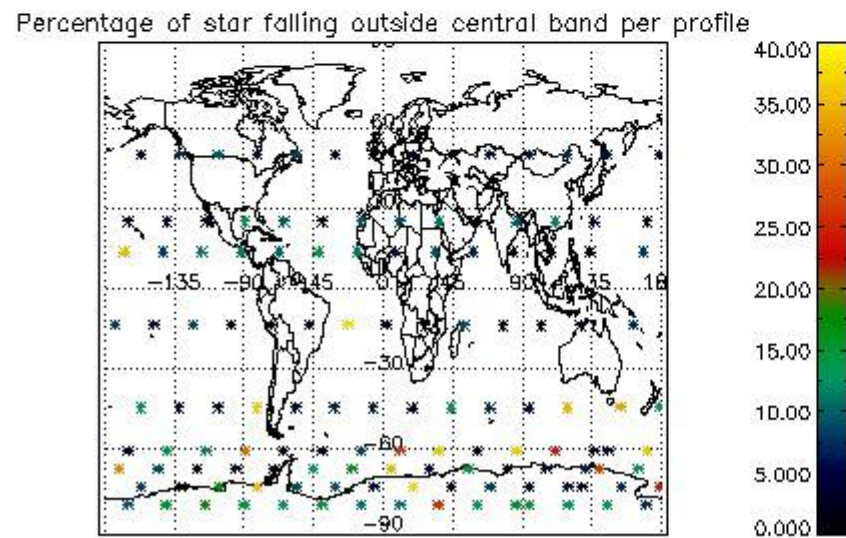

5. Trace gas profiles

5.1 Ozone statistics based on quality of products

The final quality of the products can be "measured" using the STD (Standard Deviation) attached to every point profile. This information is written to the parameter GOM_NL__2P/NL_LOCAL_SPECIES_DENSITY/o3_std of the level 2 products. The table below shows the statistics for given STD ranges.

The statistics are given with respect to the overall valid production:

- Products without fatal errors: GOM_NL__2P/MPH/PRODUCT_ERR=0
- Valid point profile: GOM_NL__2P/NL_LOCAL_SPECIES_DENSITY/pcd(0)=0

The 'Criteria' is applied to valid points of dark limb products:

- Products in dark limb illumination condition: GOM_NL__2P/NL_SUMMARY_QUALITY/obs_ill_cond=0
- Products without fatal errors: GOM_NL__2P/MPH/PRODUCT_ERR=0
- Valid point profile: GOM_NL__2P/NL_LOCAL_SPECIES_DENSITY/pcd(0)=0

So, the table below shows the percentage of dark limb and valid observations for each criteria with respect to the overall valid daily observations.

Criteria	% of total production
All STD	27
STD < 20	9