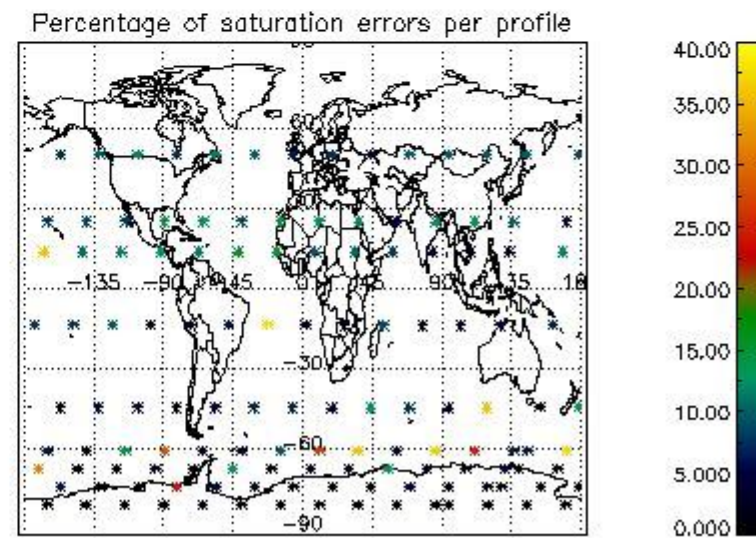

Percentage of flagged data per NO3 profile

4. Level 1 quality information per product

In this section it is plotted some information contained in the Quality Summary data set of the level 2 products that comes from the level 1b processing. Products without errors (error flag in the MPH set to "0") are used.

4.1 Plot quality information per product (time dependant) coming from level 1b processing

4.1.1 Plot level 1 quality information per product (time dependant): ENVISAT ASCENDING passes

4.1.2 Plot level 1 quality information per product (time dependant): ENVI SAT DESCENDING passes

4.2 Plot quality information per product coming from level 1b processing (world map)
 4.2.1 Plot level 1 quality information per product (world map): ENVISAT ASCENDING passes

4.2.2 Plot level 1 quality information per product (world map): ENVISAT DESCENDING passes