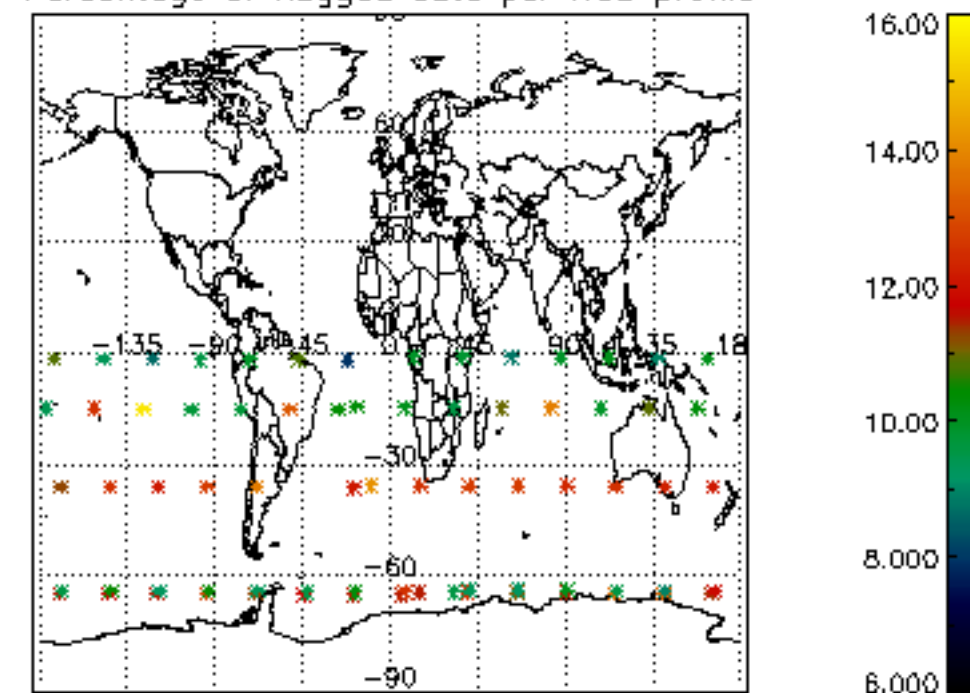

Percentage of flagged data per NO3 profile