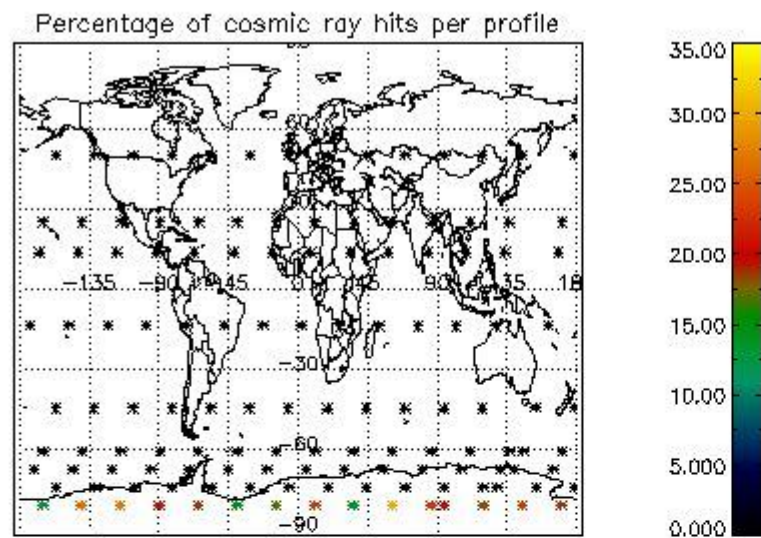

4.2.2 Plot level 1 quality information per product (world map): ENVISAT DESCENDING passes

5. Trace gas profiles

5.1 Ozone statistics based on quality of products

The final quality of the products can be "measured" using the STD (Standard Deviation) attached to every point profile. This information is written to the parameter GOM_NL__2P/NL_LOCAL_SPECIES_DENSITY/o3_std of the level 2 products. The table below shows the statistics for given STD ranges.

The statistics are given with respect to the overall valid production:

- Products without fatal errors: GOM_NL__2P/MPH/PRODUCT_ERR=0
- Valid point profile: GOM_NL__2P/NL_LOCAL_SPECIES_DENSITY/pcd(0)=0

The 'Criteria' is applied to valid points of dark limb products:

- Products in dark limb illumination condition: GOM_NL__2P/NL_SUMMARY_QUALITY/obs_ill_cond=0
- Products without fatal errors: GOM_NL__2P/MPH/PRODUCT_ERR=0
- Valid point profile: GOM_NL__2P/NL_LOCAL_SPECIES_DENSITY/pcd(0)=0

So, the table below shows the percentage of dark limb and valid observations for each criteria with respect to the overall valid daily observations.

Criteria	% of total production
All STD	27
STD < 20	9