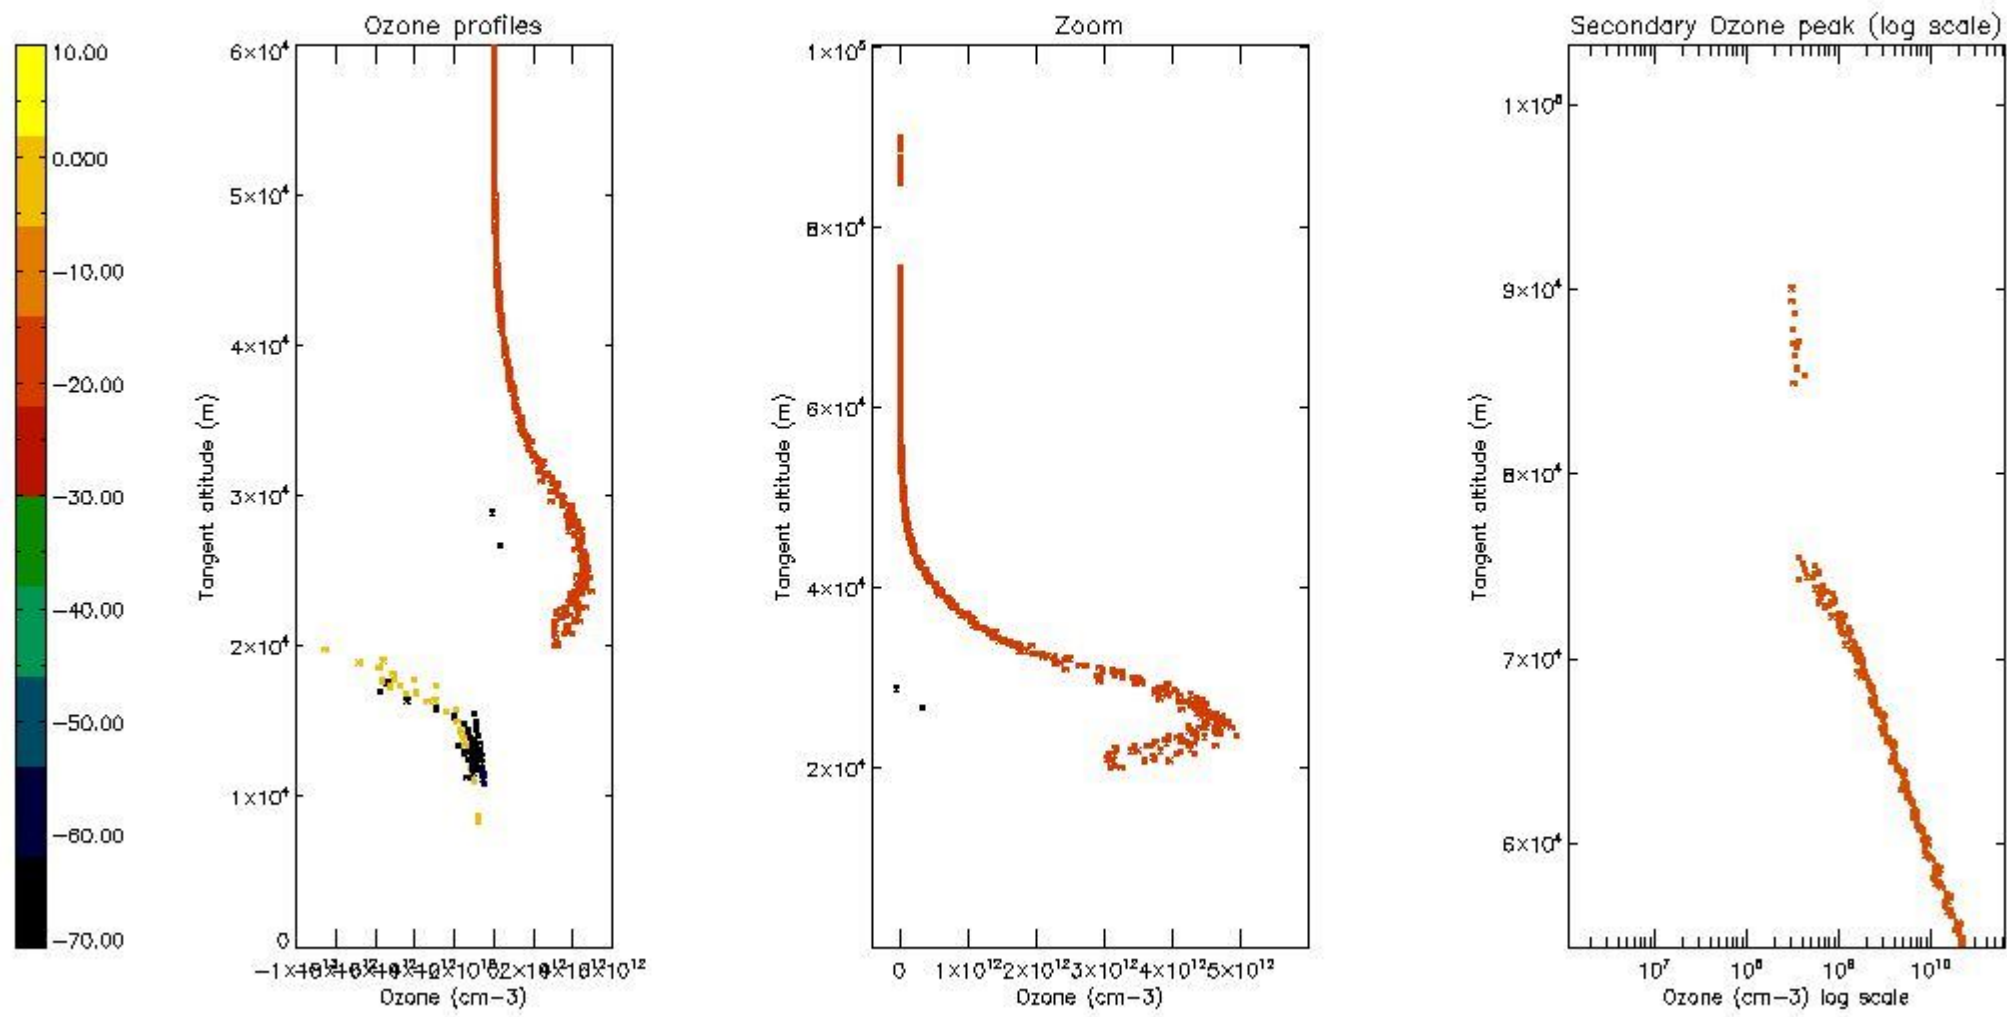

STD < 10	5
STD < 5	3

5.2 Plot ozone profiles for all STD (dark without errors)

The colorbar represents the latitude.

5.3 Plot ozone profiles where STD < 20% (dark without errors)

The colorbar represents the latitude.

5.4 Plot ozone profiles where $STD < 10\%$ (dark without errors)

The colorbar represents the latitude.

5.5 Plot ozone profiles where STD < 5% (dark without errors)

The colorbar represents the latitude.

5.6 Plot NO₂ profiles for all STD (dark without errors)