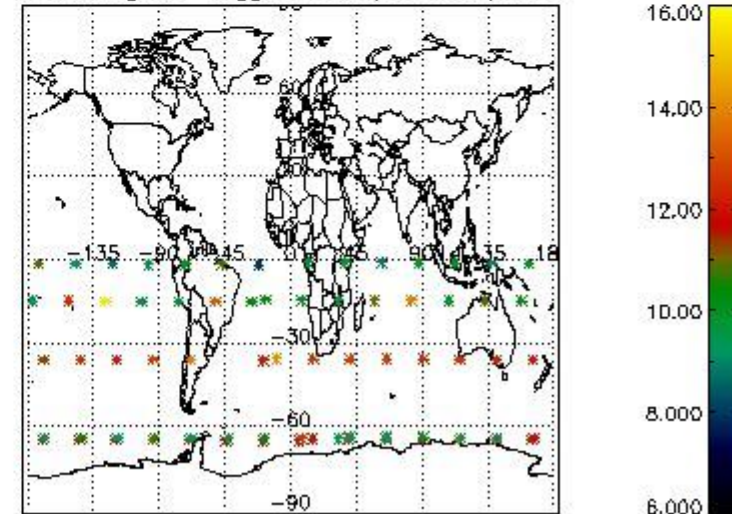

Percentage of flagged data per NO3 profile

4. Level 1 quality information per product

In this section it is plotted some information contained in the Quality Summary data set of the level 2 products that comes from the level 1b processing. Products without errors (error flag in the MPH set to "0") are used.

4.1 Plot quality information per product (time dependant) coming from level 1b processing

4.1.1 Plot level 1 quality information per product (time dependant): ENVISAT ASCENDING passes