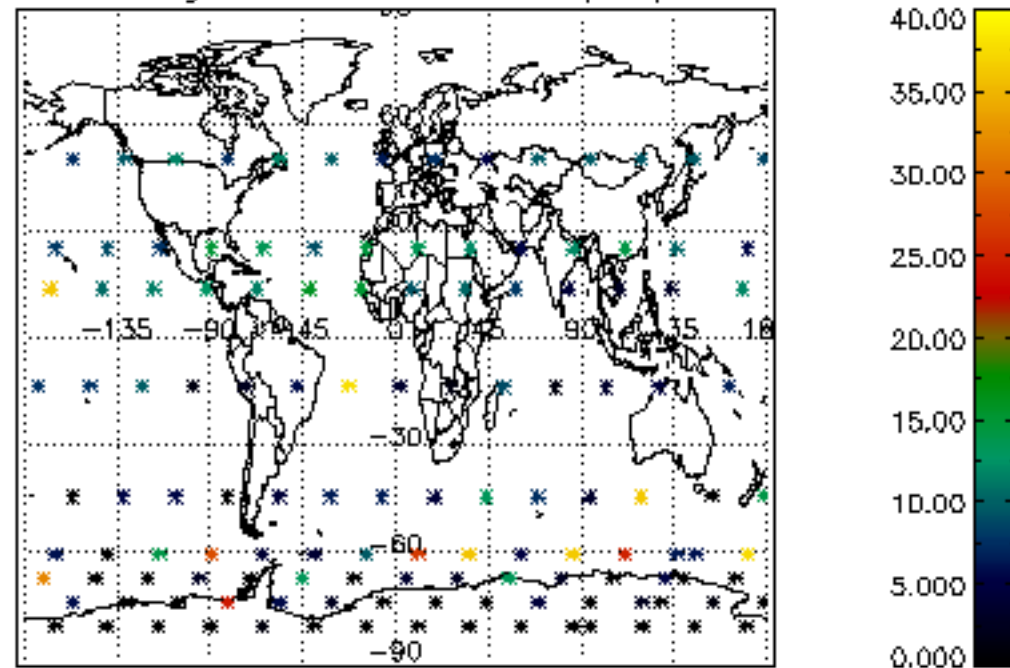

Percentage of saturation errors per profile