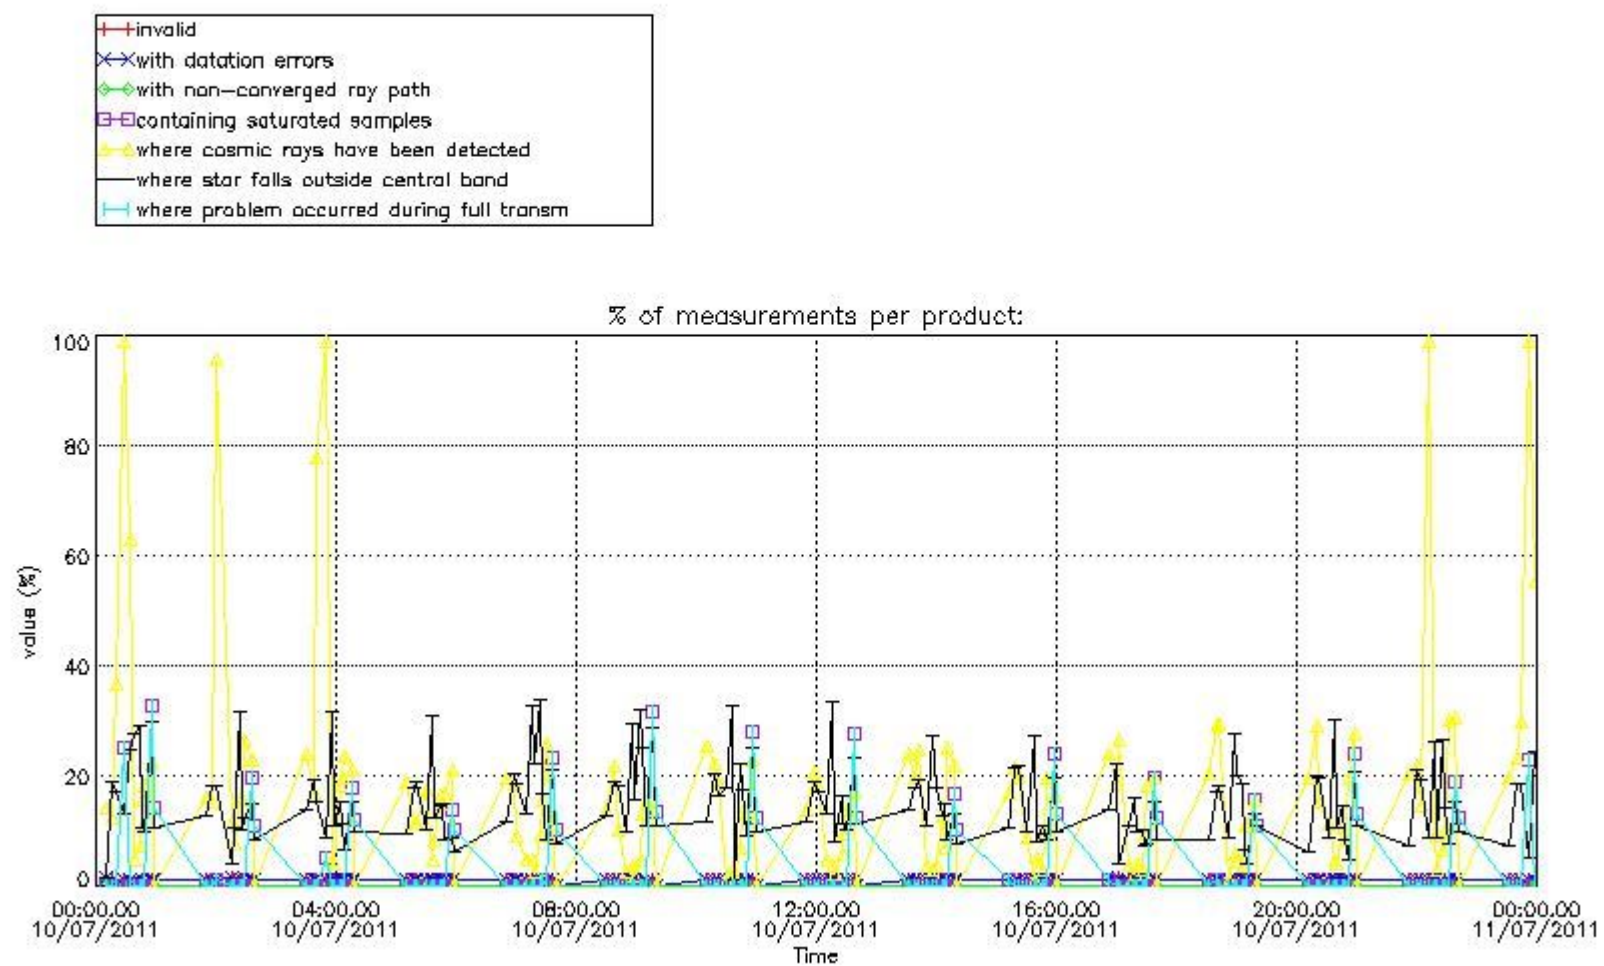

Percentage of flagged data per NO3 profile

4. Level 1 quality information per product

In this section it is plotted some information contained in the Quality Summary data set of the level 2 products that comes from the level 1b processing. Products without errors (error flag in the MPH set to "0") are used.

4.1 Plot quality information per product (time dependant) coming from level 1b processing

4.1.1 Plot level 1 quality information per product (time dependant): ENVISAT ASCENDING passes

4.1.2 Plot level 1 quality information per product (time dependant): ENVI SAT DESCENDING passes