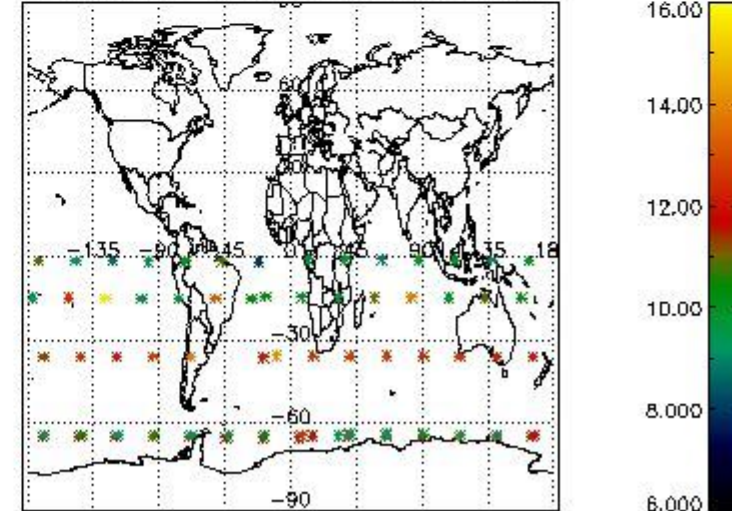

Percentage of flagged data per NO3 profile

4. Level 1 quality information per product

In this section it is plotted some information contained in the Quality Summary data set of the level 2 products that comes from the level 1b processing. Products without errors (error flag in the MPH set to "0") are used.

4.1 Plot quality information per product (time dependant) coming from level 1b processing

4.1.1 Plot level 1 quality information per product (time dependant): ENVISAT ASCENDING passes