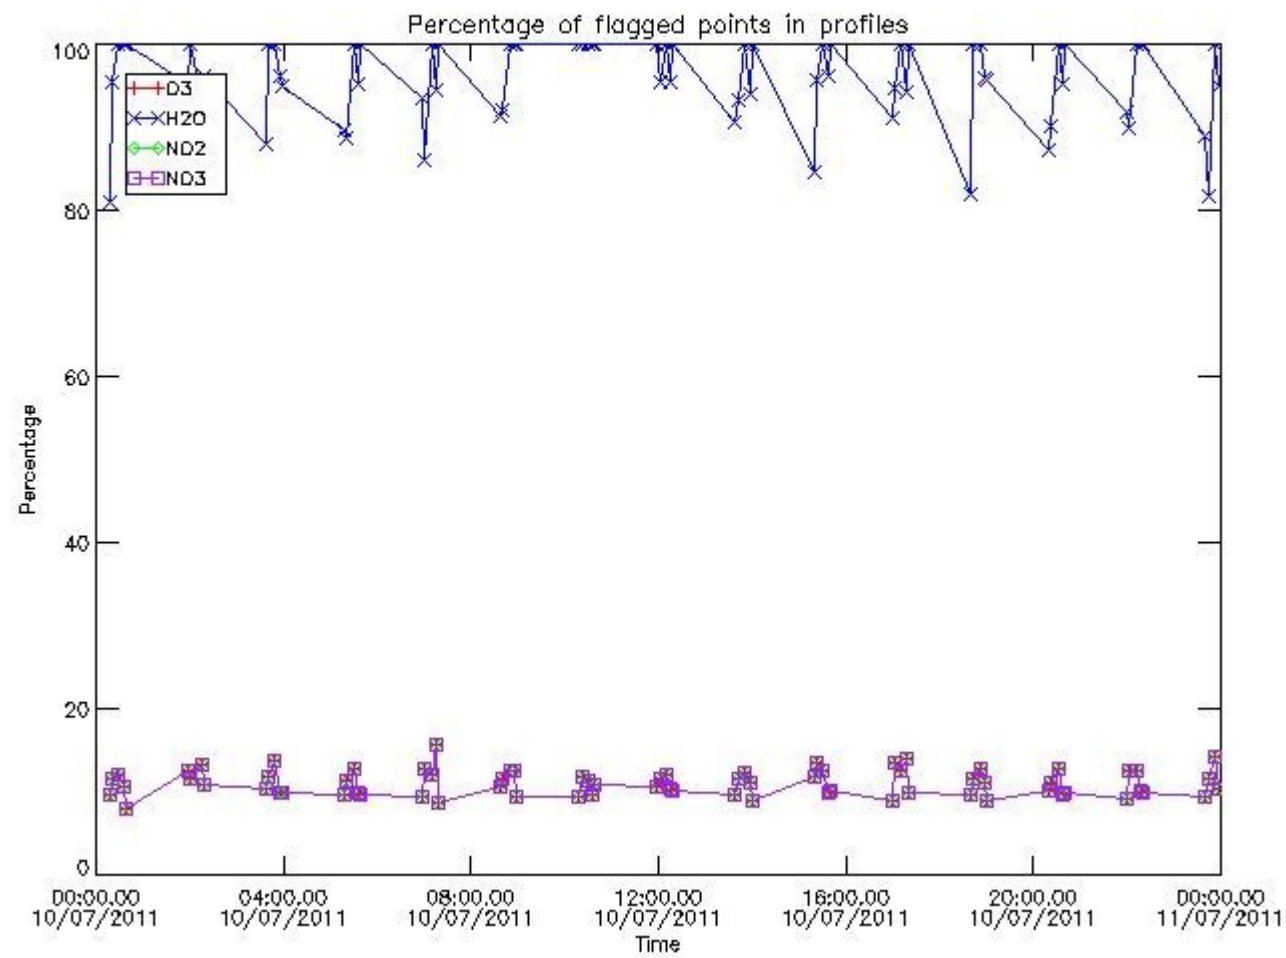

3. Quality information per product

In this section it is plotted some information contained in the Quality Summary data set of the level 2 products. Only products in dark limb conditions and without errors (error flag in the MPH set to "0") are used.

3.1 Plot quality information per product (time dependant)

3.2 Plot quality information per product (world map)