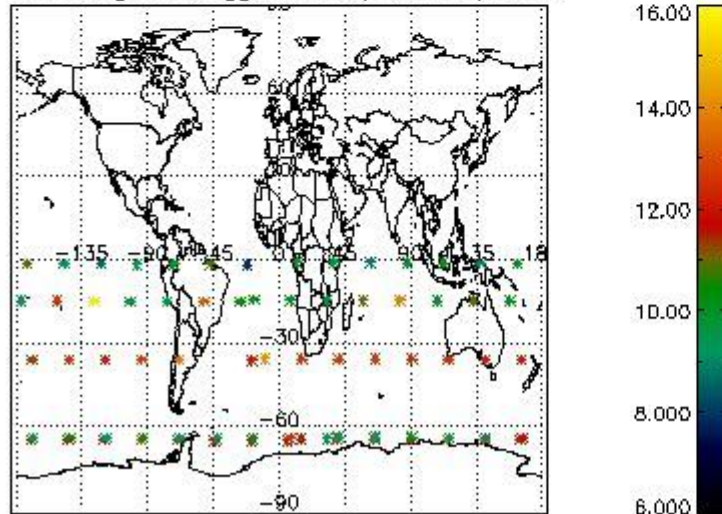

3.1 Plot quality information per product (time dependant)

3.2 Plot quality information per product (world map)

Percentage of flagged data per O3 profile

Percentage of flagged data per H2O profile

Percentage of flagged data per NO2 profile