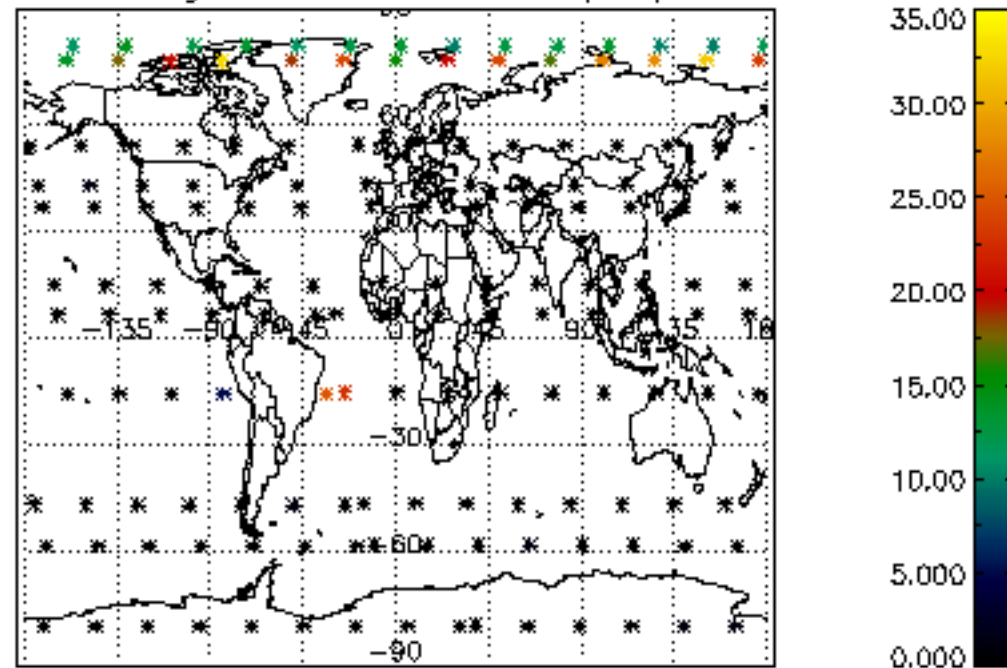

Percentage of datation errors per profile

Percentage of saturation errors per profile