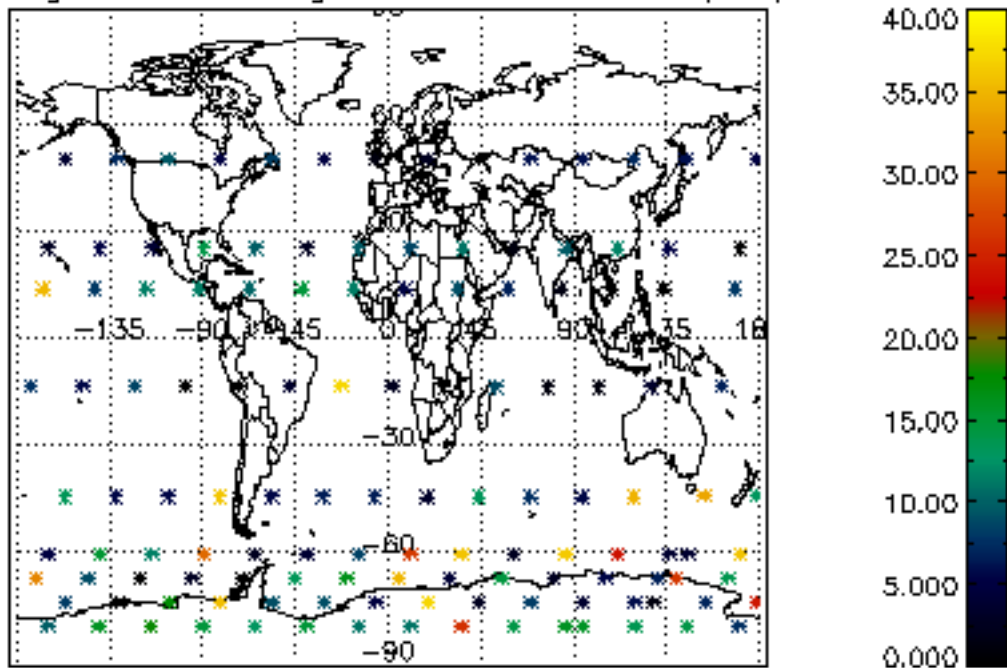

Percentage of star falling outside central band per profile