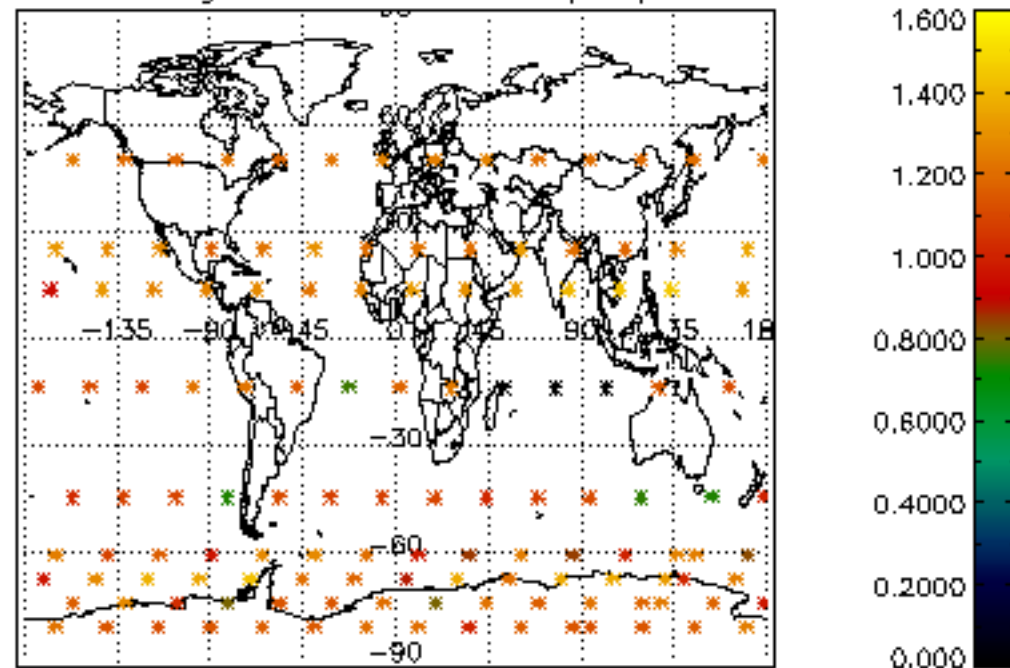

Percentage of datation errors per profile

Percentage of star falling outside central band per profile

Percentage of saturation errors per profile

Percentage of cosmic ray hits per profile

Percentage of datation errors per profile