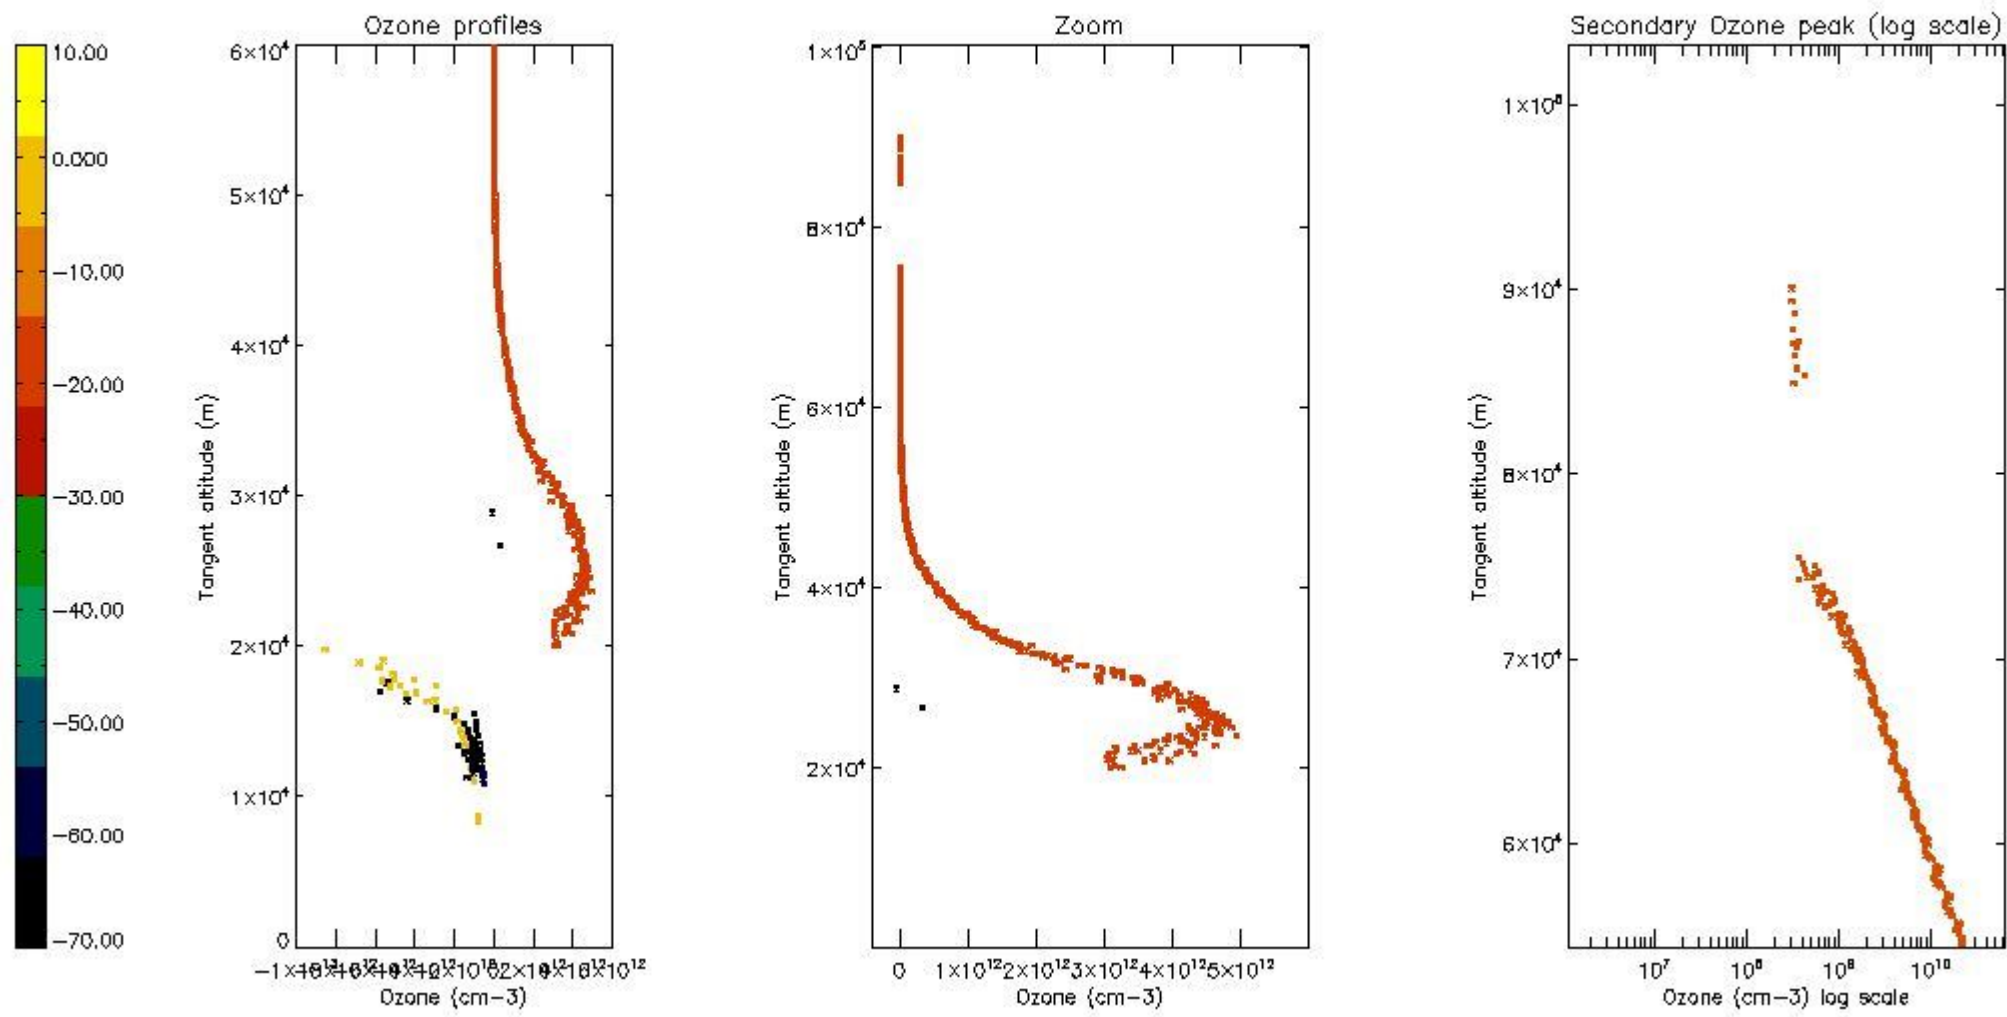

5.6 Plot NO₂ profiles for all STD (dark without errors)

The colorbar represents the latitude.