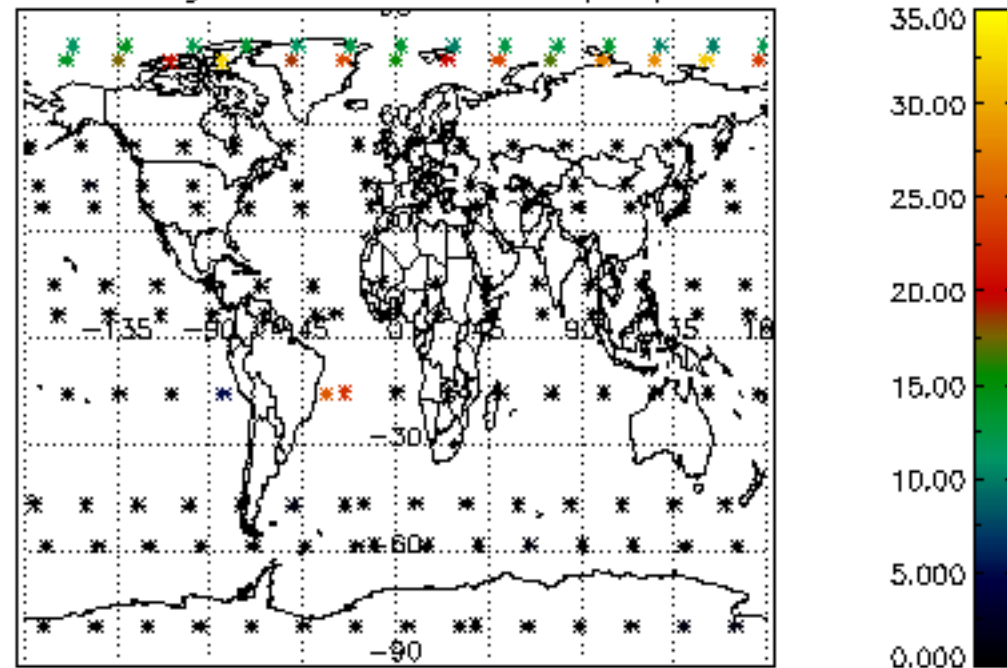

Percentage of flagged data per NO3 profile

Percentage of cosmic ray hits per profile

Percentage of datation errors per profile

Percentage of star falling outside central band per profile

Percentage of saturation errors per profile