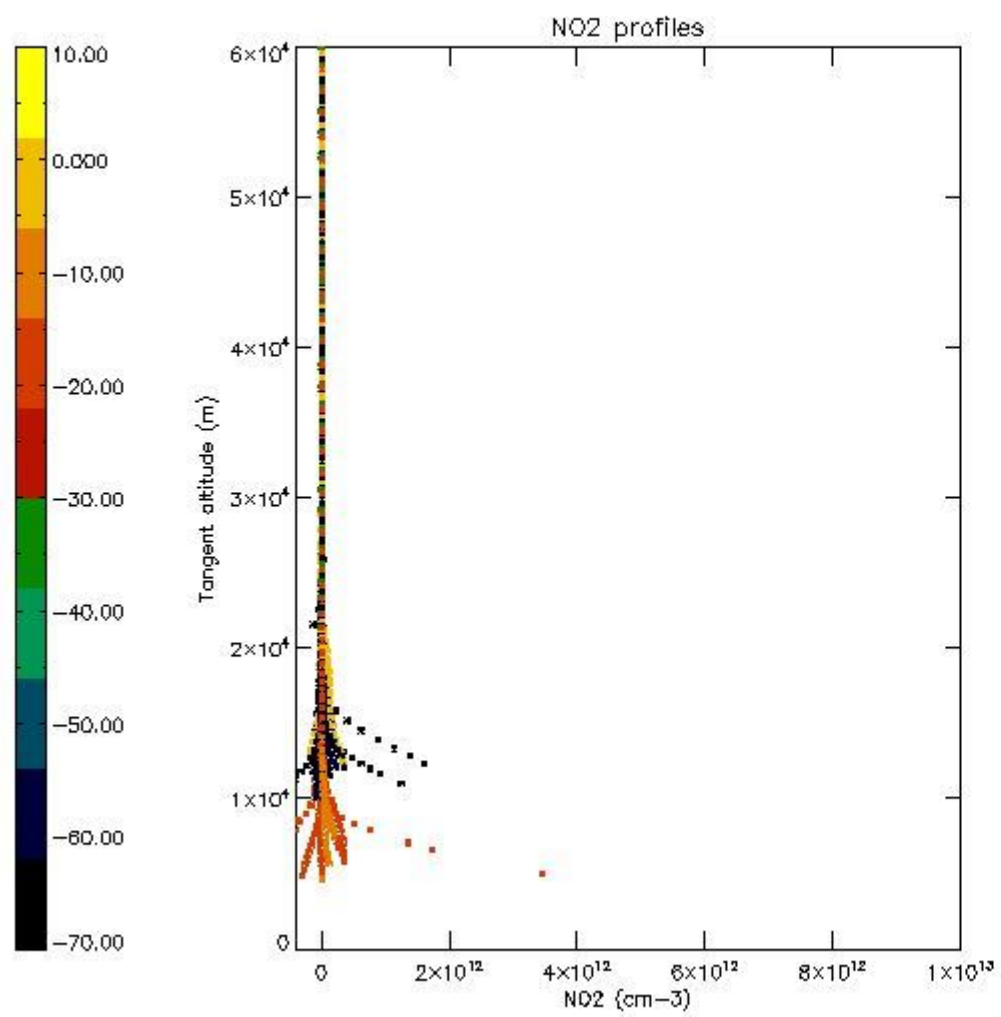

STD < 10	5
STD < 5	3

5.2 Plot ozone profiles for all STD (dark without errors)

The colorbar represents the latitude.

5.3 Plot ozone profiles where STD < 20% (dark without errors)

The colorbar represents the latitude.

5.4 Plot ozone profiles where $STD < 10\%$ (dark without errors)

The colorbar represents the latitude.

5.5 Plot ozone profiles where STD < 5% (dark without errors)

The colorbar represents the latitude.

5.6 Plot NO₂ profiles for all STD (dark without errors)

The colorbar represents the latitude.

5.7 Plot NO3 profiles for all STD (dark without errors)

The colorbar represents the latitude.

5.8 Plot H₂O profiles for all STD (only for occultations of stars 1,2,3,4,13,14,16,26,63 dark without errors)