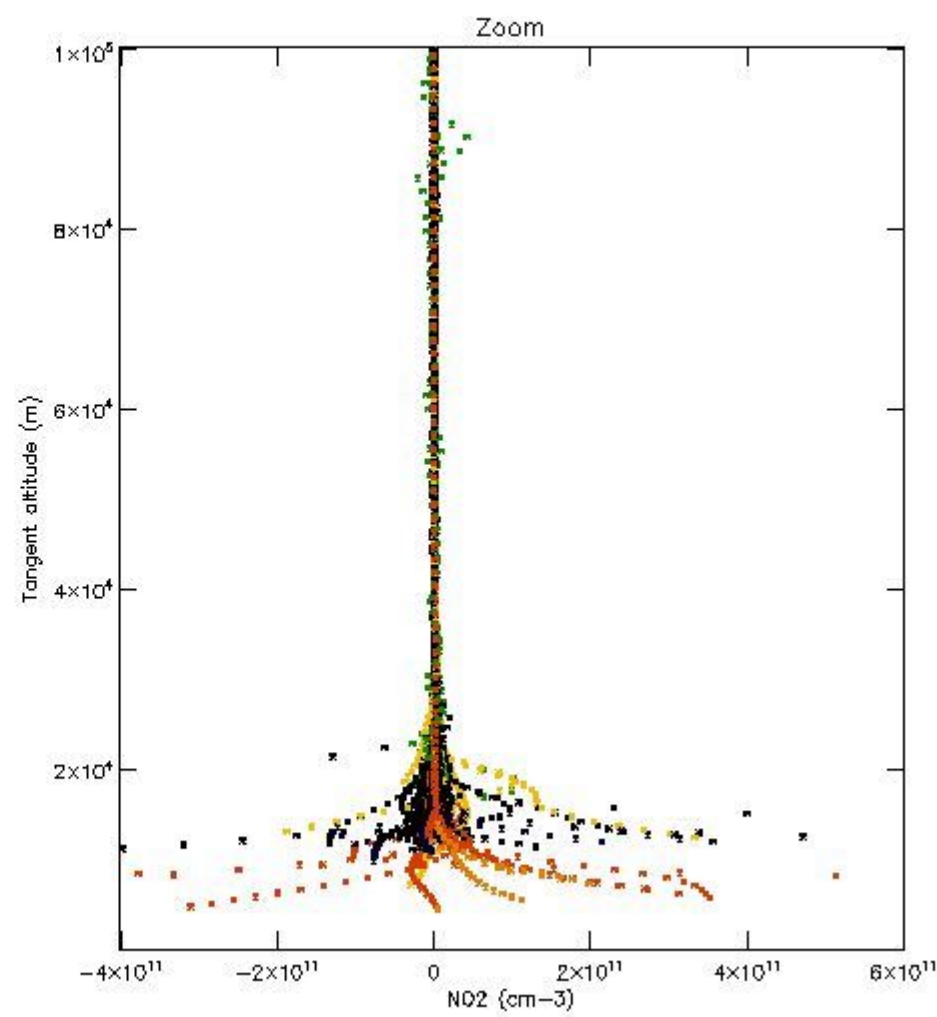

5.4 Plot ozone profiles where $STD < 10\%$ (dark without errors)

The colorbar represents the latitude.

5.5 Plot ozone profiles where STD < 5% (dark without errors)

The colorbar represents the latitude.

5.6 Plot NO₂ profiles for all STD (dark without errors)

The colorbar represents the latitude.

5.7 Plot NO3 profiles for all STD (dark without errors)

The colorbar represents the latitude.

5.8 Plot H₂O profiles for all STD (only for occultations of stars 1,2,3,4,13,14,16,26,63 dark without errors)