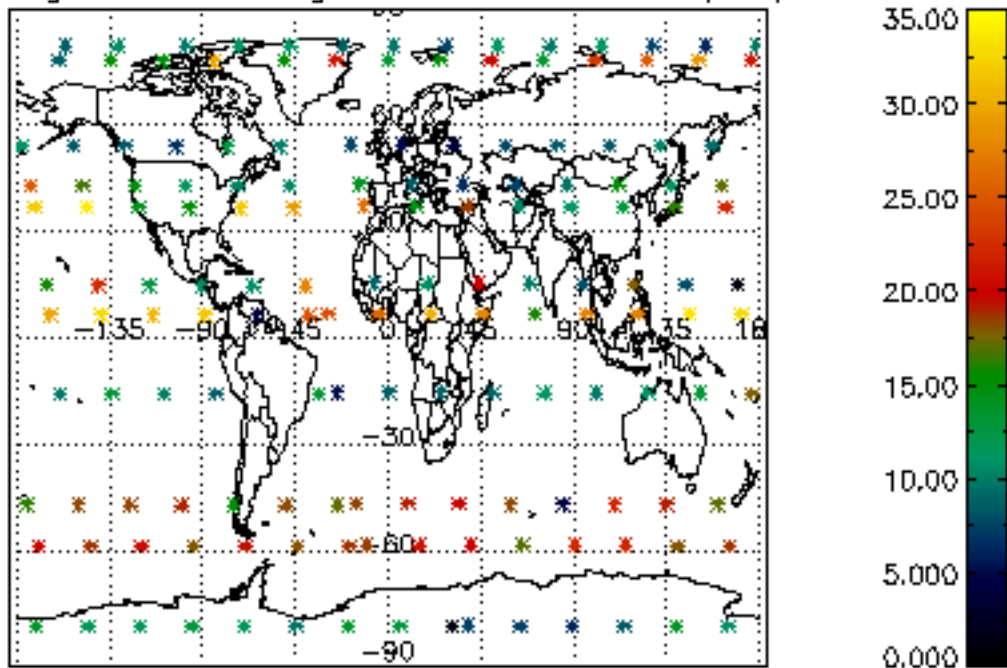

Percentage of cosmic ray hits per profile

Percentage of star falling outside central band per profile