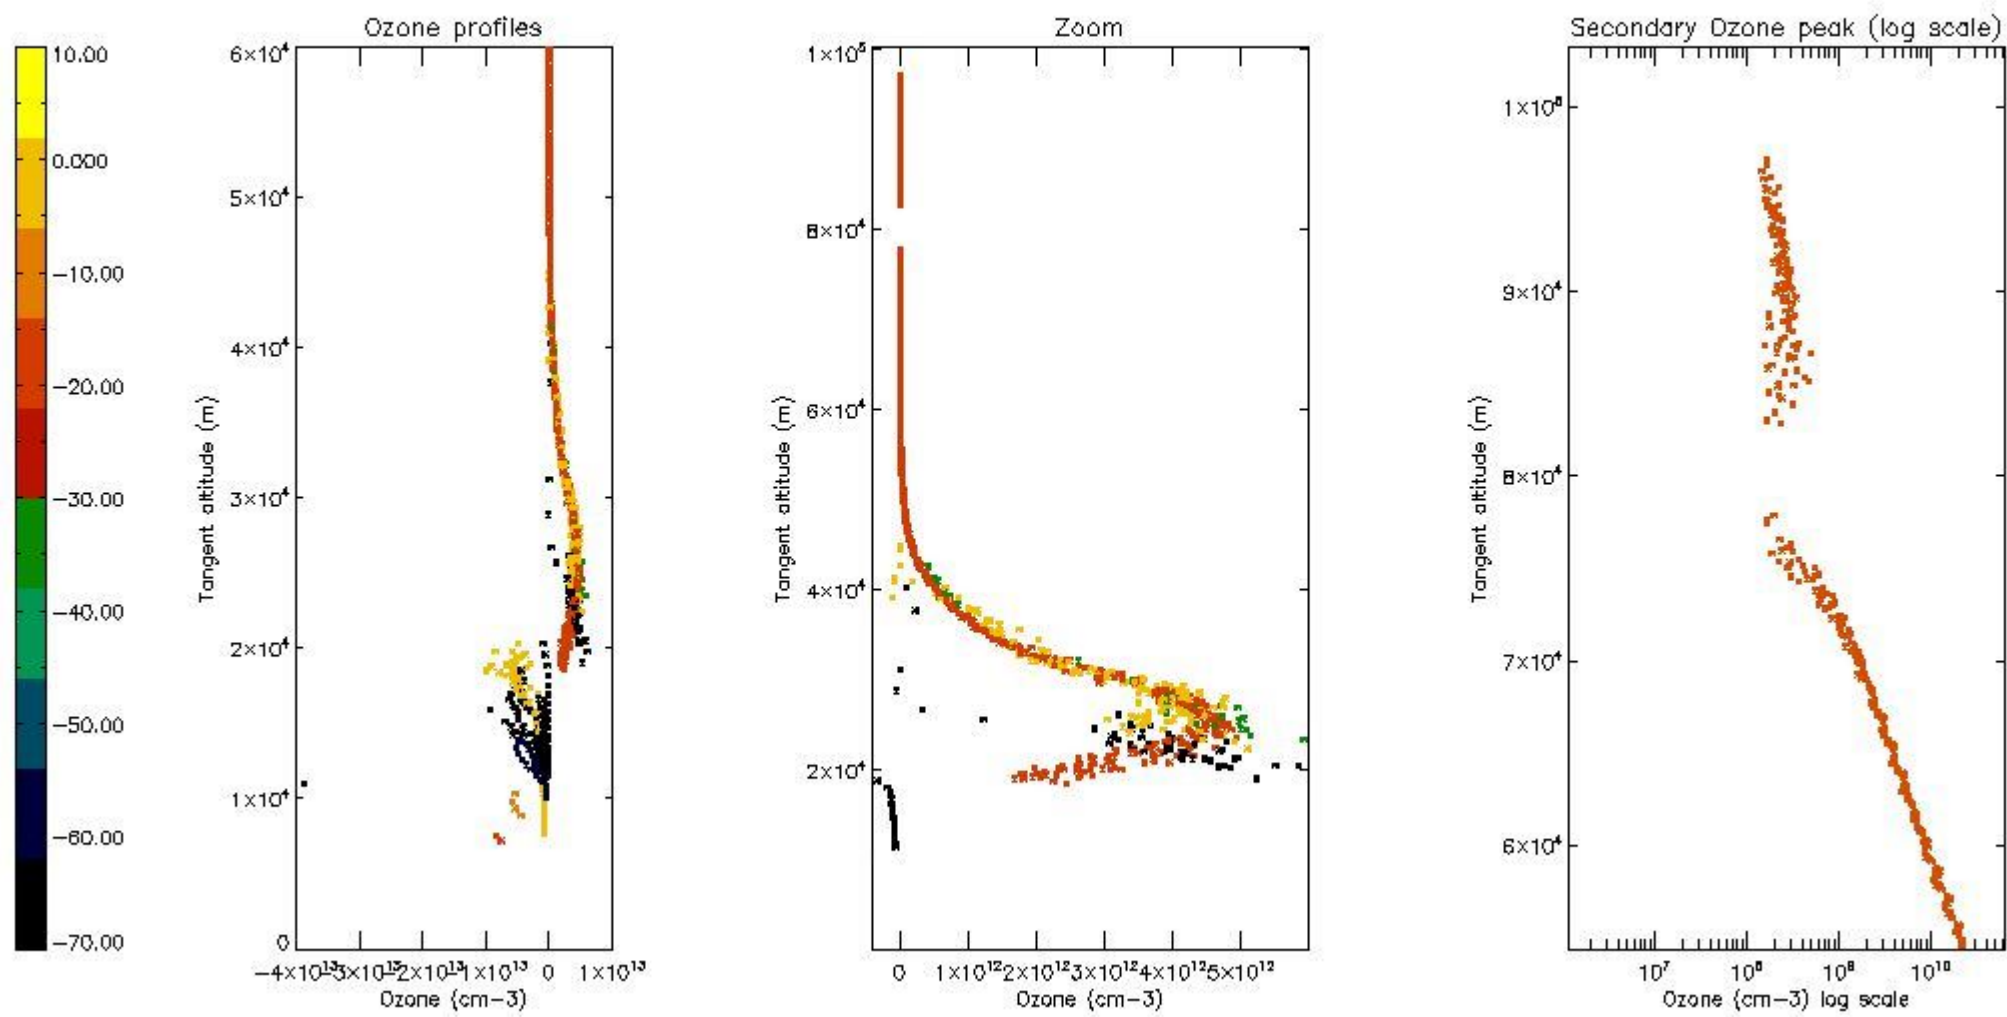

5.5 Plot ozone profiles where STD < 5% (dark without errors)

The colorbar represents the latitude.