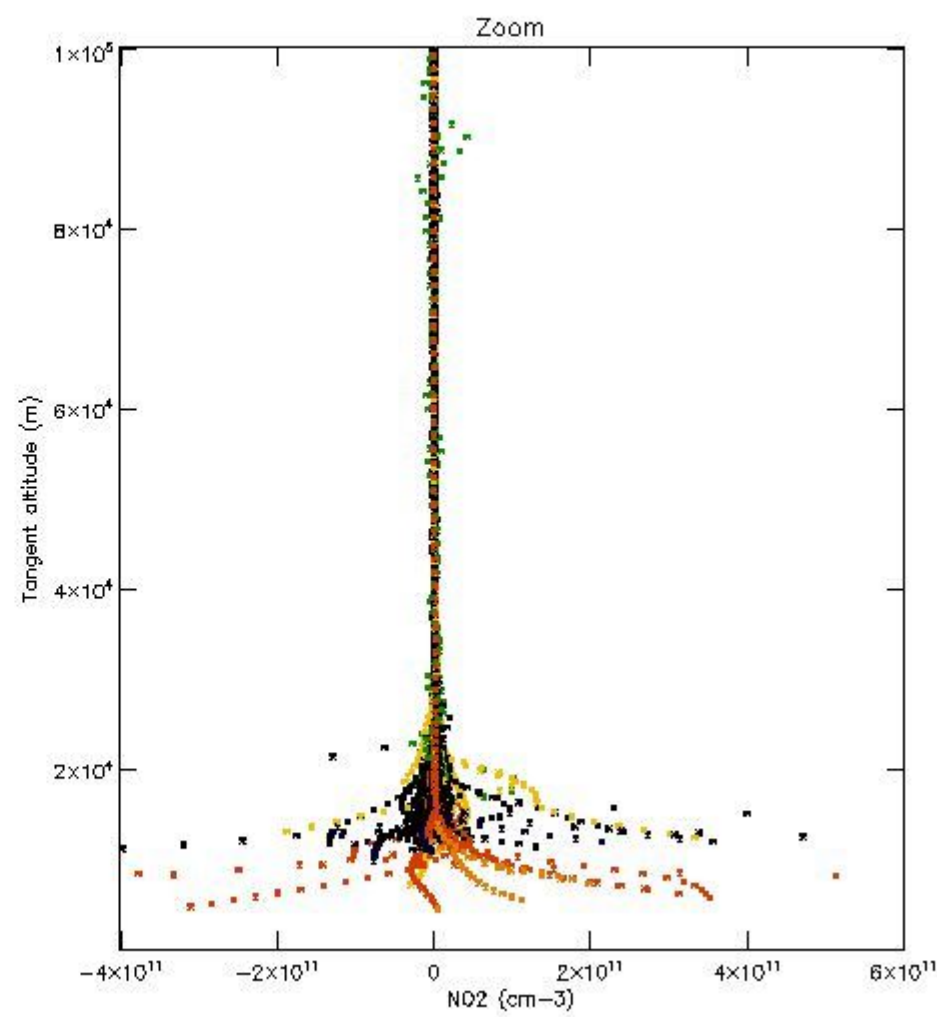

STD < 10	5
STD < 5	3

5.2 Plot ozone profiles for all STD (dark without errors)

The colorbar represents the latitude.

5.3 Plot ozone profiles where STD < 20% (dark without errors)

The colorbar represents the latitude.

5.4 Plot ozone profiles where $STD < 10\%$ (dark without errors)

The colorbar represents the latitude.

5.5 Plot ozone profiles where STD < 5% (dark without errors)

The colorbar represents the latitude.

5.6 Plot NO₂ profiles for all STD (dark without errors)

The colorbar represents the latitude.

5.7 Plot NO3 profiles for all STD (dark without errors)

The colorbar represents the latitude.

5.8 Plot H₂O profiles for all STD (only for occultations of stars 1,2,3,4,13,14,16,26,63 dark without errors)