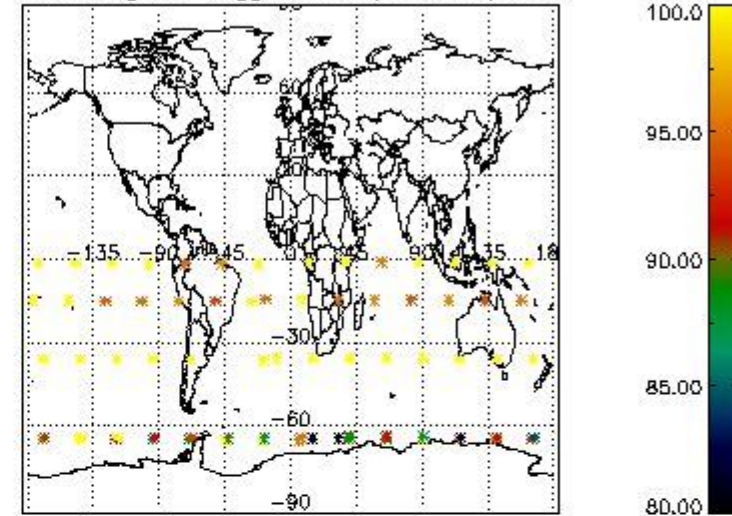

3.1 Plot quality information per product (time dependant)

3.2 Plot quality information per product (world map)

Percentage of flagged data per O3 profile

Percentage of flagged data per H2O profile

Percentage of flagged data per NO2 profile