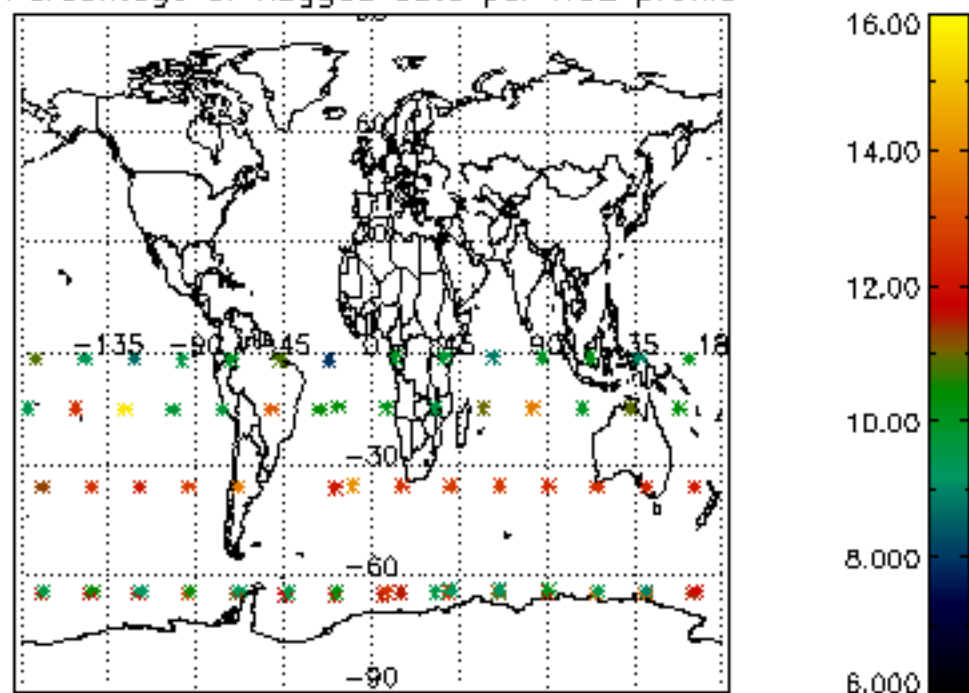

Percentage of flagged data per NO2 profile