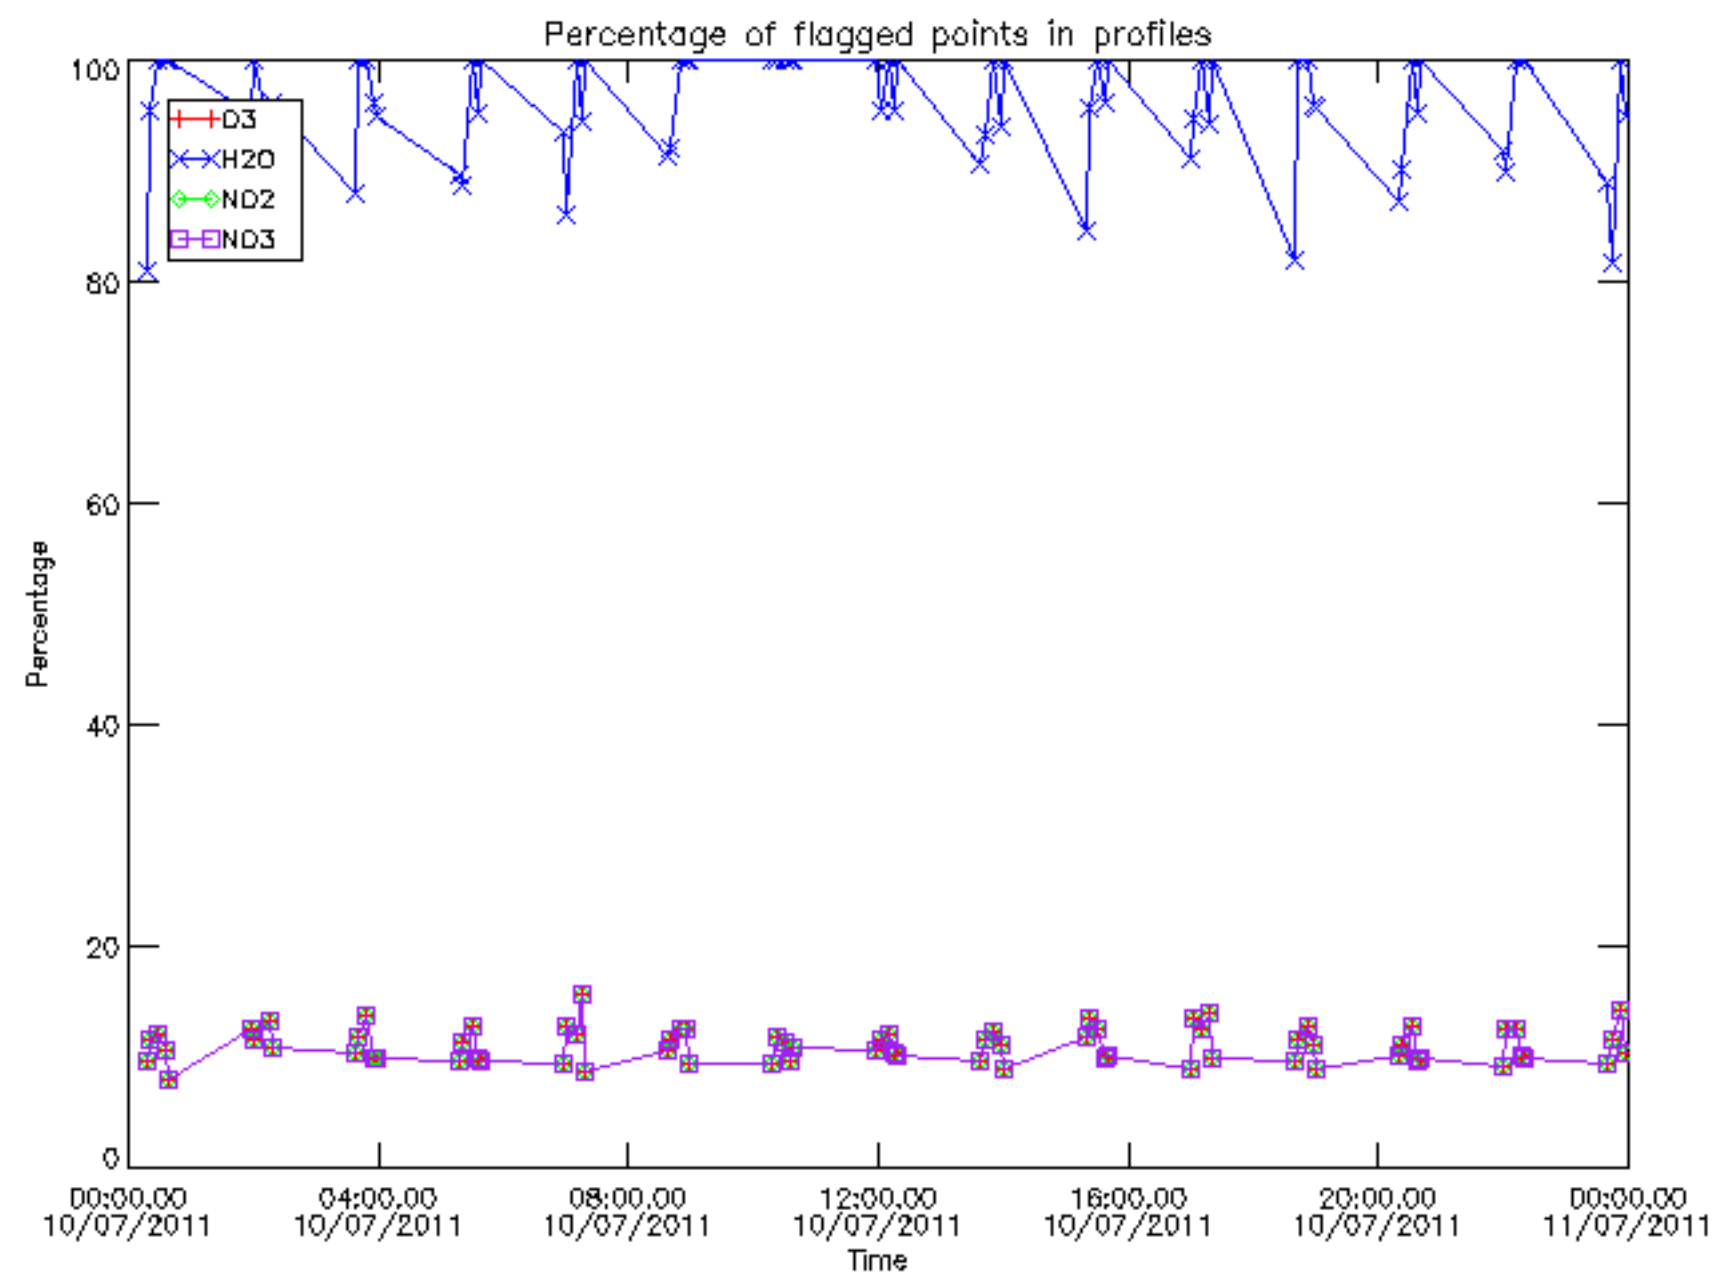

Percentage of flagged data per D3 profile

Percentage of flagged data per H2O profile