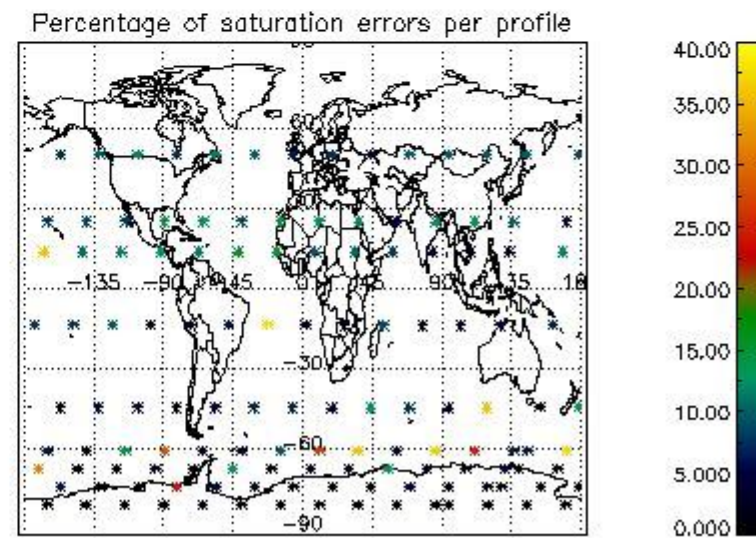

5. Trace gas profiles

5.1 Ozone statistics based on quality of products

The final quality of the products can be "measured" using the STD (Standard Deviation) attached to every point profile. This information is written to the parameter GOM_NL__2P/NL_LOCAL_SPECIES_DENSITY/o3_std of the level 2 products. The table below shows the statistics for given STD ranges.

The statistics are given with respect to the overall valid production:

- Products without fatal errors: GOM_NL__2P/MPH/PRODUCT_ERR=0
- Valid point profile: GOM_NL__2P/NL_LOCAL_SPECIES_DENSITY/pcd(0)=0

The 'Criteria' is applied to valid points of dark limb products:

- Products in dark limb illumination condition: GOM_NL__2P/NL_SUMMARY_QUALITY/obs_ill_cond=0
- Products without fatal errors: GOM_NL__2P/MPH/PRODUCT_ERR=0
- Valid point profile: GOM_NL__2P/NL_LOCAL_SPECIES_DENSITY/pcd(0)=0

So, the table below shows the percentage of dark limb and valid observations for each criteria with respect to the overall valid daily observations.

Criteria	% of total production
All STD	27
STD < 20	9