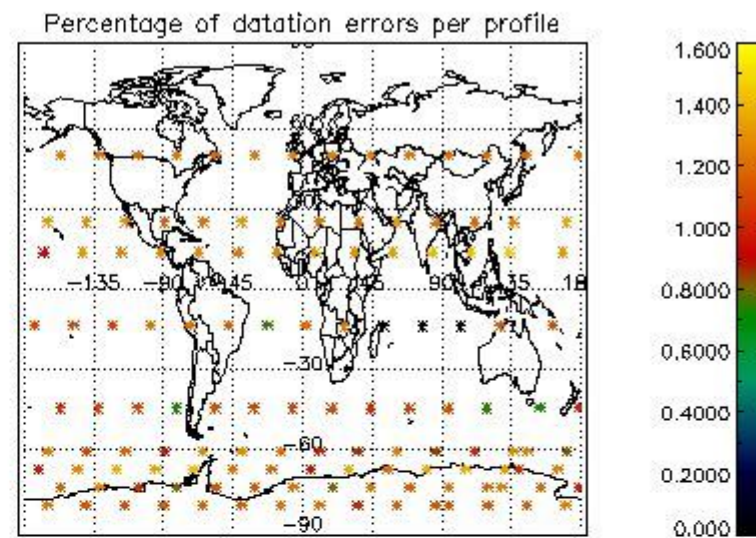

5. Trace gas profiles

5.1 Ozone statistics based on quality of products

The final quality of the products can be "measured" using the STD (Standard Deviation) attached to every point profile. This information is written to the parameter GOM_NL__2P/NL_LOCAL_SPECIES_DENSITY/o3_std of the level 2 products. The table below shows the statistics for given STD ranges.

The statistics are given with respect to the overall valid production:

- Products without fatal errors: GOM_NL__2P/MPH/PRODUCT_ERR=0
- Valid point profile: GOM_NL__2P/NL_LOCAL_SPECIES_DENSITY/pcd(0)=0

The 'Criteria' is applied to valid points of dark limb products:

- Products in dark limb illumination condition: GOM_NL__2P/NL_SUMMARY_QUALITY/obs_ill_cond=0
- Products without fatal errors: GOM_NL__2P/MPH/PRODUCT_ERR=0
- Valid point profile: GOM_NL__2P/NL_LOCAL_SPECIES_DENSITY/pcd(0)=0

So, the table below shows the percentage of dark limb and valid observations for each criteria with respect to the overall valid daily observations.

Criteria	% of total production
All STD	27
STD < 20	9