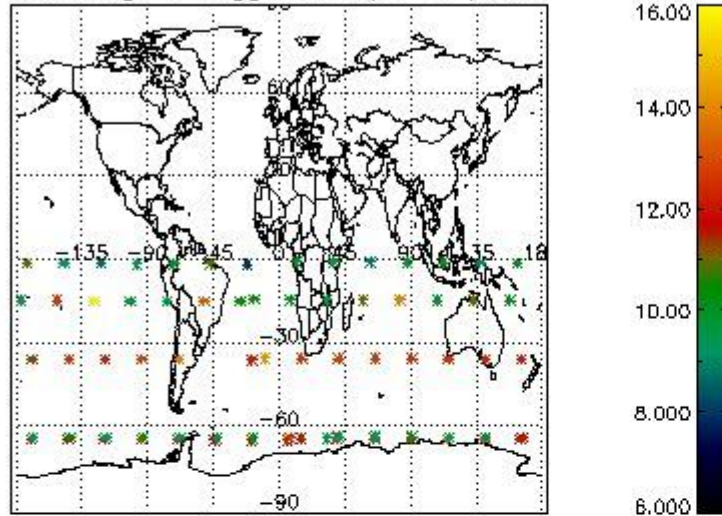

Percentage of flagged data per O3 profile