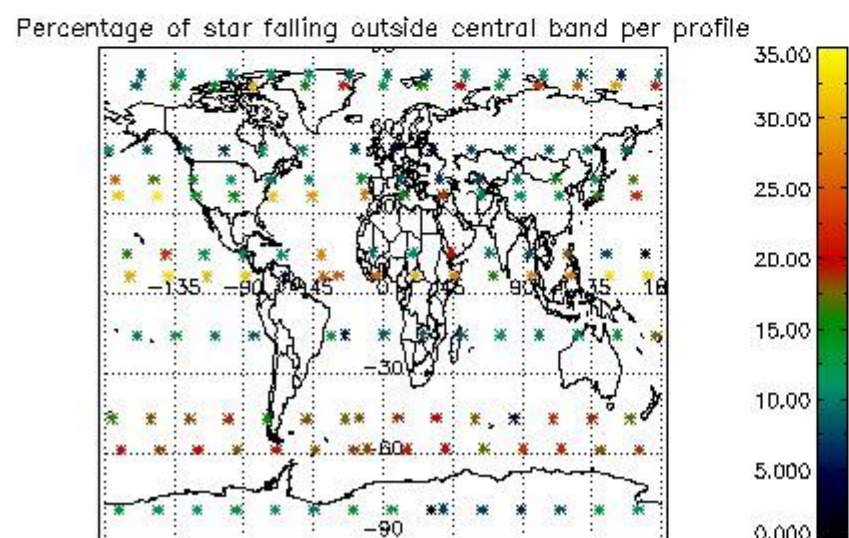

4.1 Plot quality information per product (time dependant) coming from level 1b processing

4.1.1 Plot level 1 quality information per product (time dependant): ENVISAT ASCENDING passes

4.1.2 Plot level 1 quality information per product (time dependant): ENVI SAT DESCENDING passes

4.2 Plot quality information per product coming from level 1b processing (world map)
 4.2.1 Plot level 1 quality information per product (world map): ENVISAT ASCENDING passes

4.2.2 Plot level 1 quality information per product (world map): ENVISAT DESCENDING passes