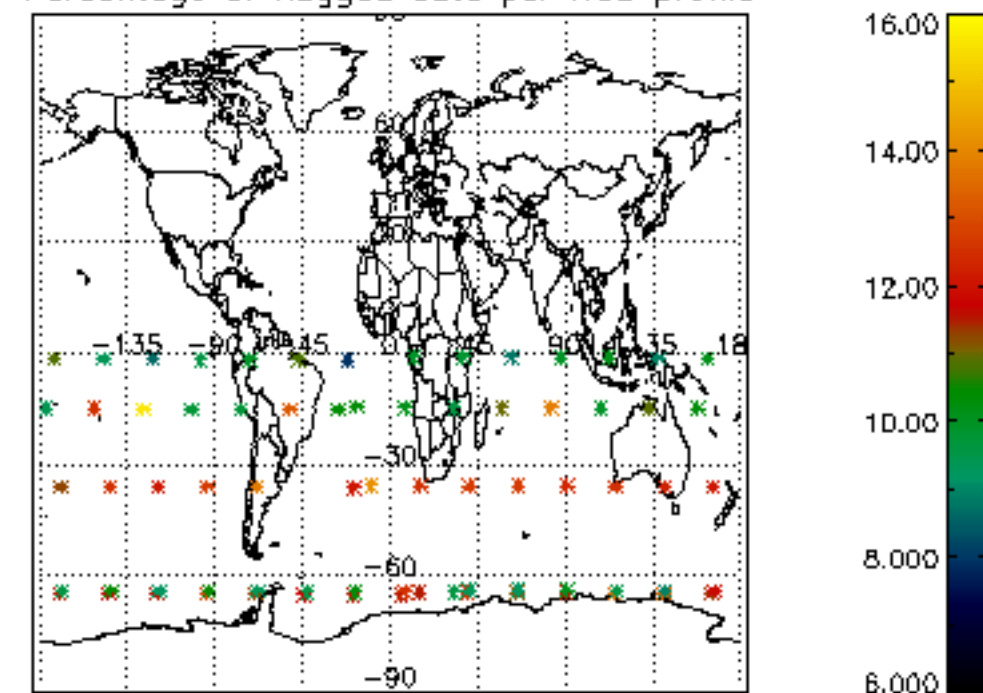

Percentage of flagged data per NO3 profile