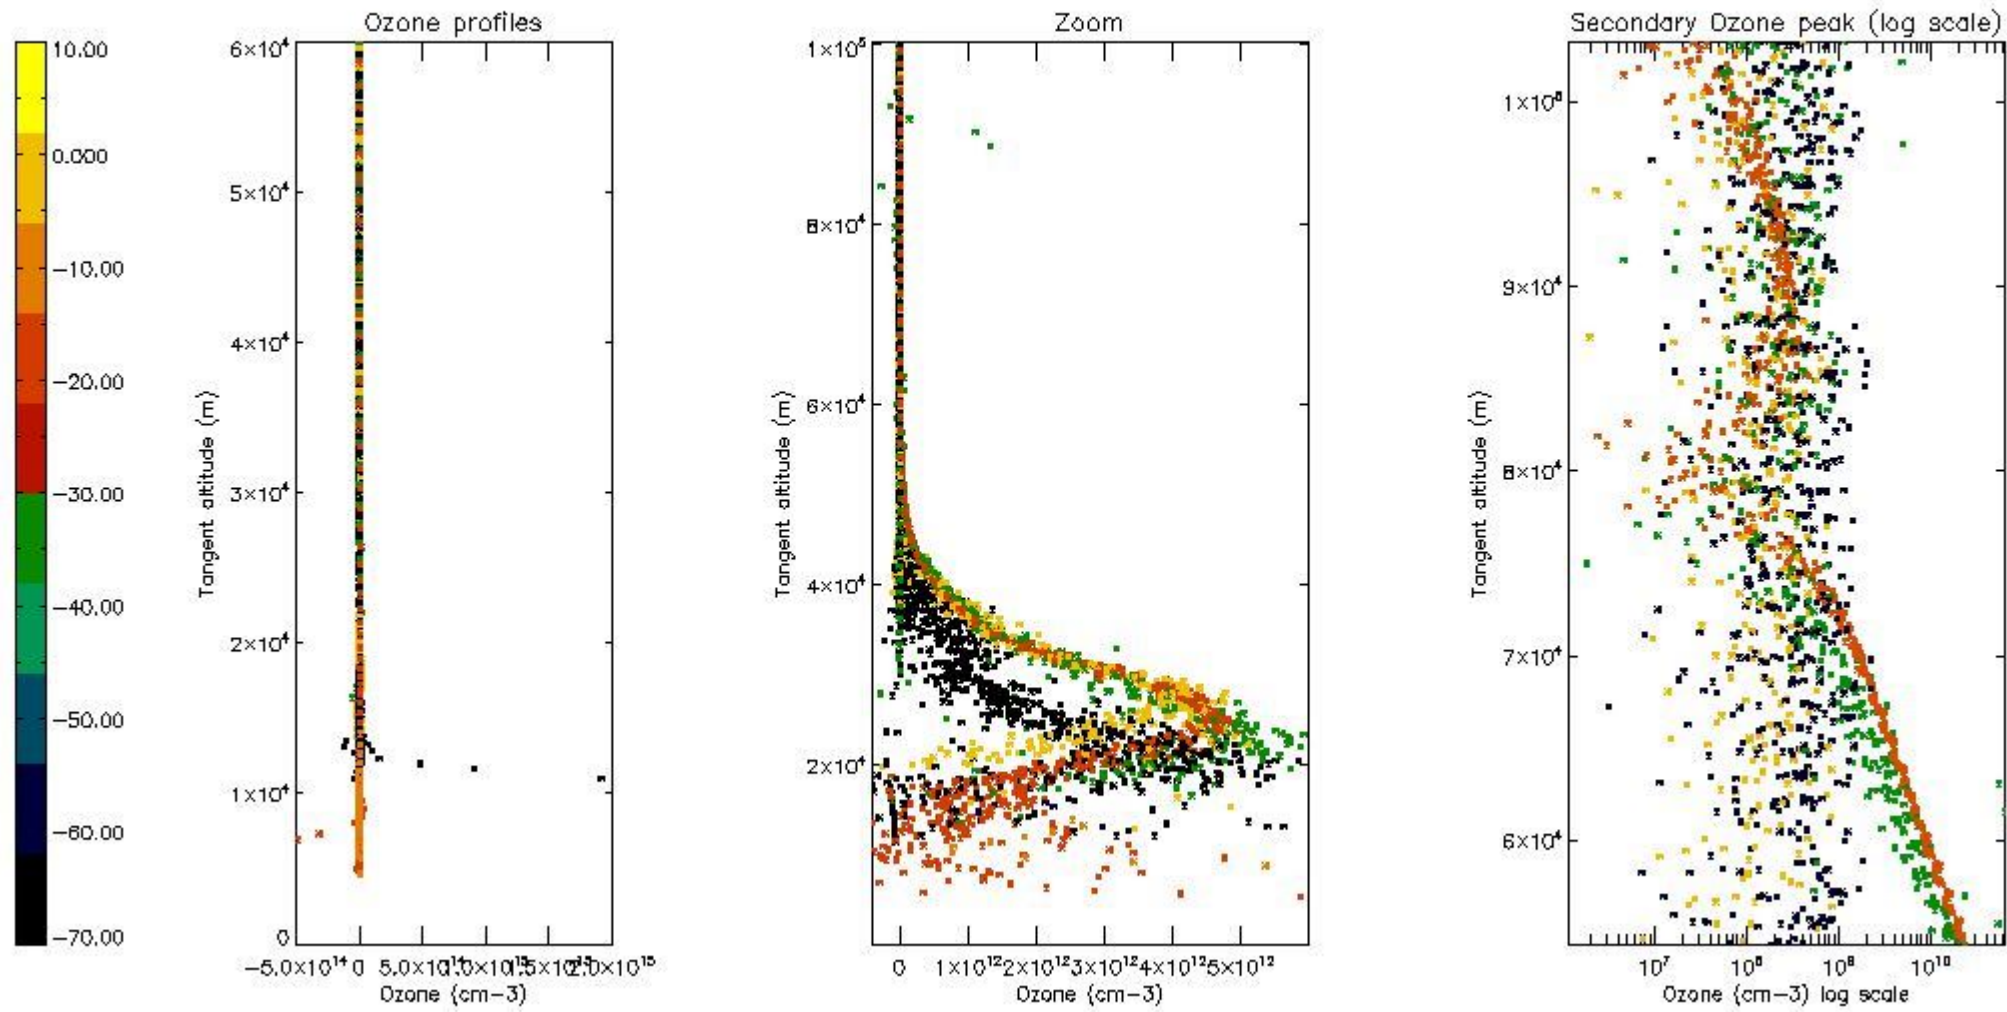

STD < 10	5
STD < 5	3

5.2 Plot ozone profiles for all STD (dark without errors)

The colorbar represents the latitude.

5.3 Plot ozone profiles where STD < 20% (dark without errors)

The colorbar represents the latitude.