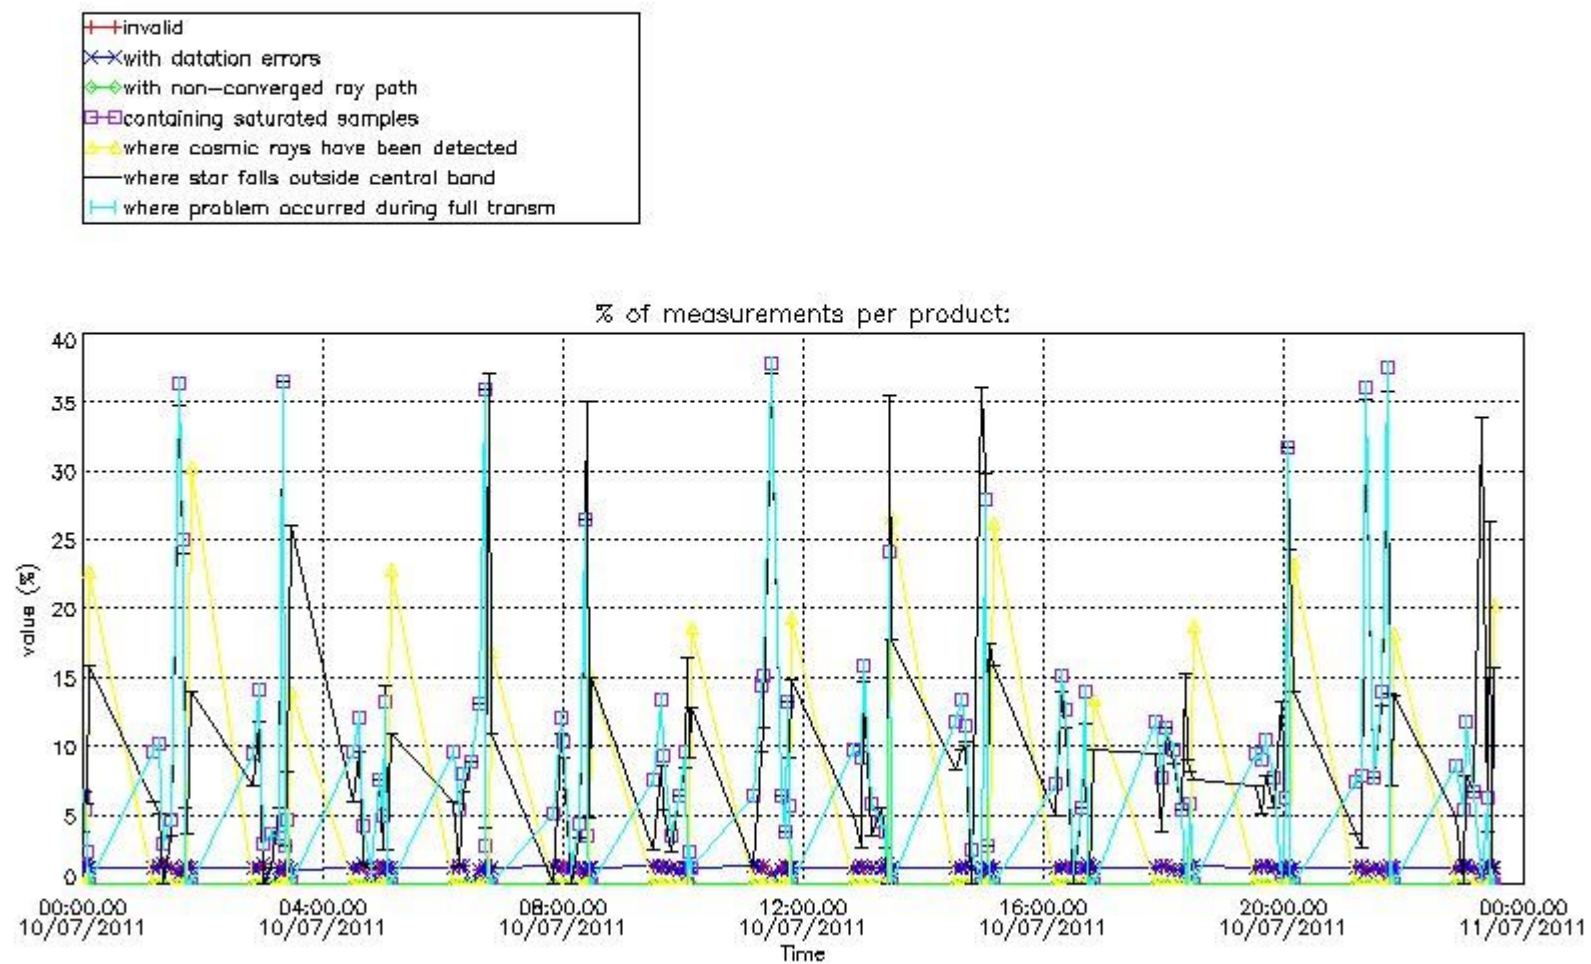

4.2 Plot quality information per product coming from level 1b processing (world map)

4.2.1 Plot level 1 quality information per product (world map): ENVISAT ASCENDING passes