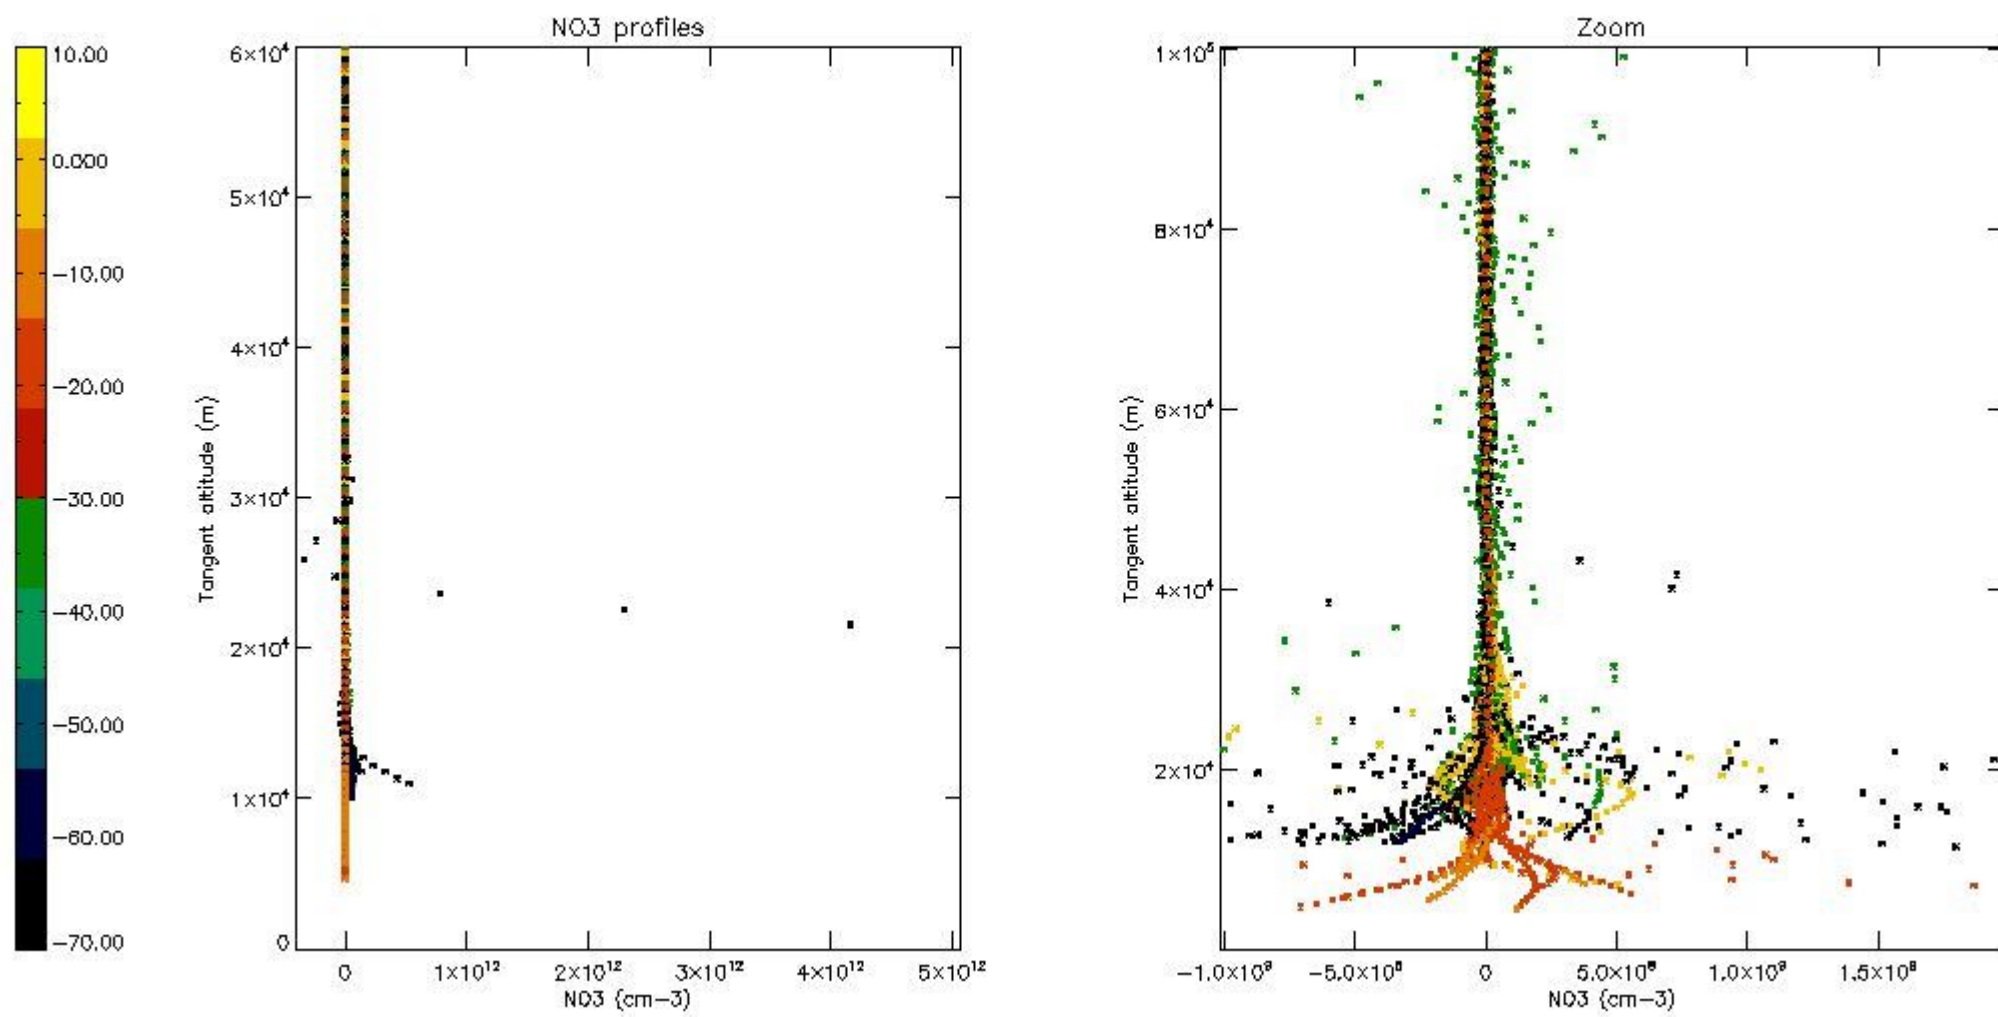

The colorbar represents the latitude.

5.7 Plot NO3 profiles for all STD (dark without errors)

The colorbar represents the latitude.

5.8 Plot H₂O profiles for all STD (only for occultations of stars 1,2,3,4,13,14,16,26,63 dark without errors)