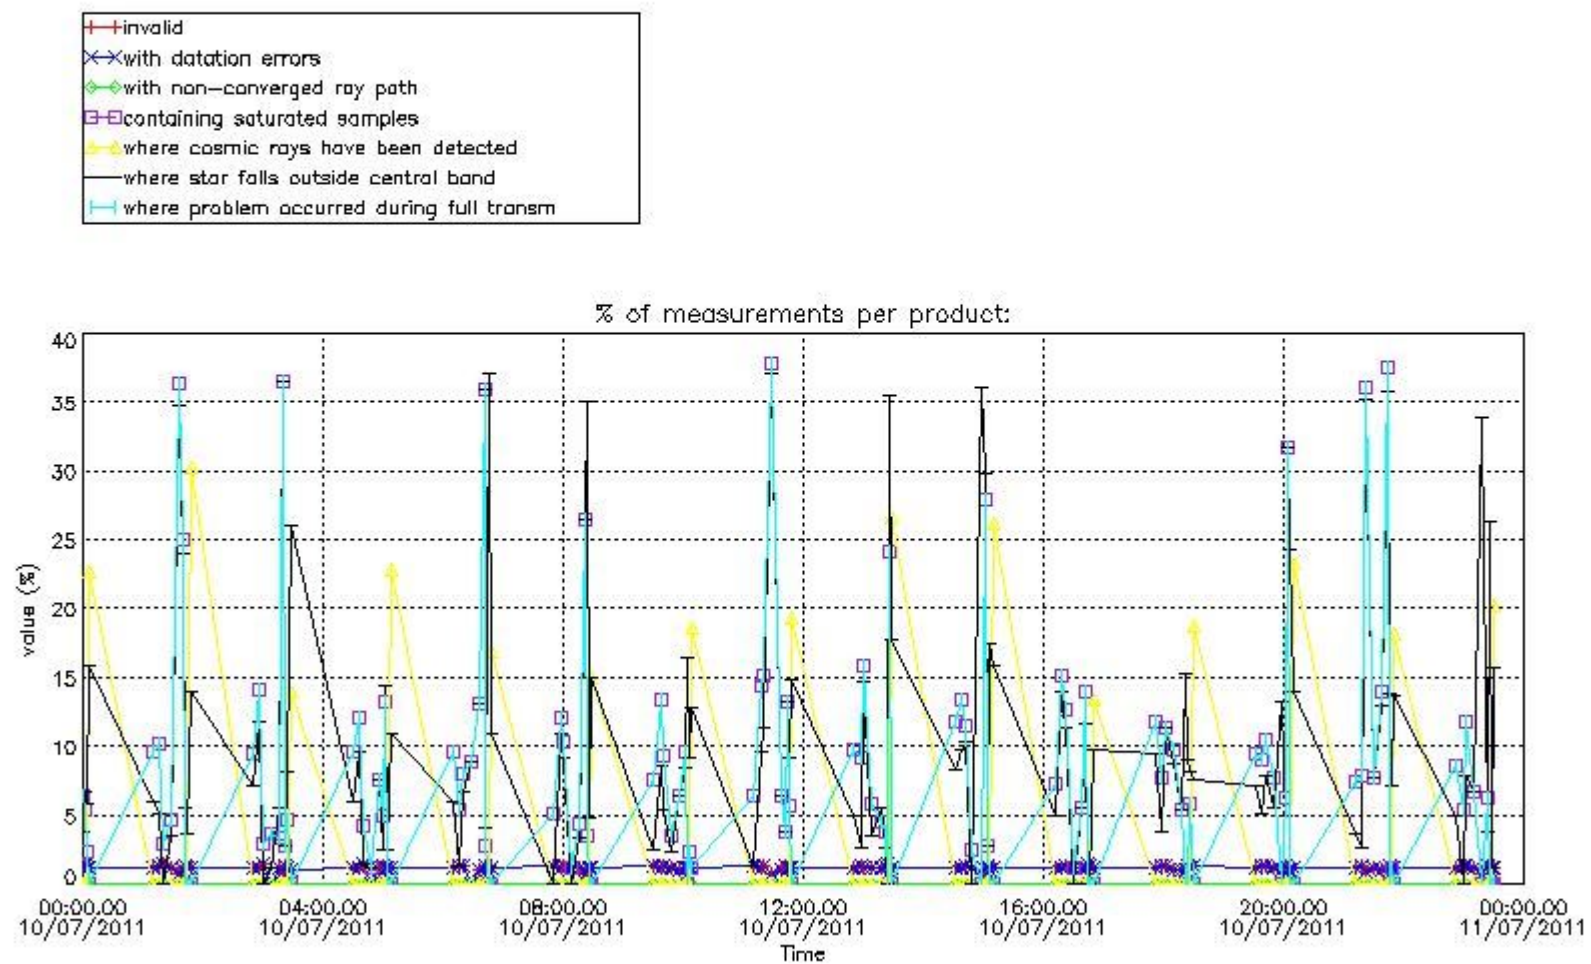

3.1 Plot quality information per product (time dependant)

3.2 Plot quality information per product (world map)

Percentage of flagged data per O3 profile

Percentage of flagged data per H2O profile

Percentage of flagged data per NO2 profile

Percentage of flagged data per NO3 profile

4. Level 1 quality information per product

In this section it is plotted some information contained in the Quality Summary data set of the level 2 products that comes from the level 1b processing. Products without errors (error flag in the MPH set to "0") are used.

4.1 Plot quality information per product (time dependant) coming from level 1b processing

4.1.1 Plot level 1 quality information per product (time dependant): ENVISAT ASCENDING passes

4.1.2 Plot level 1 quality information per product (time dependant): ENVI SAT DESCENDING passes