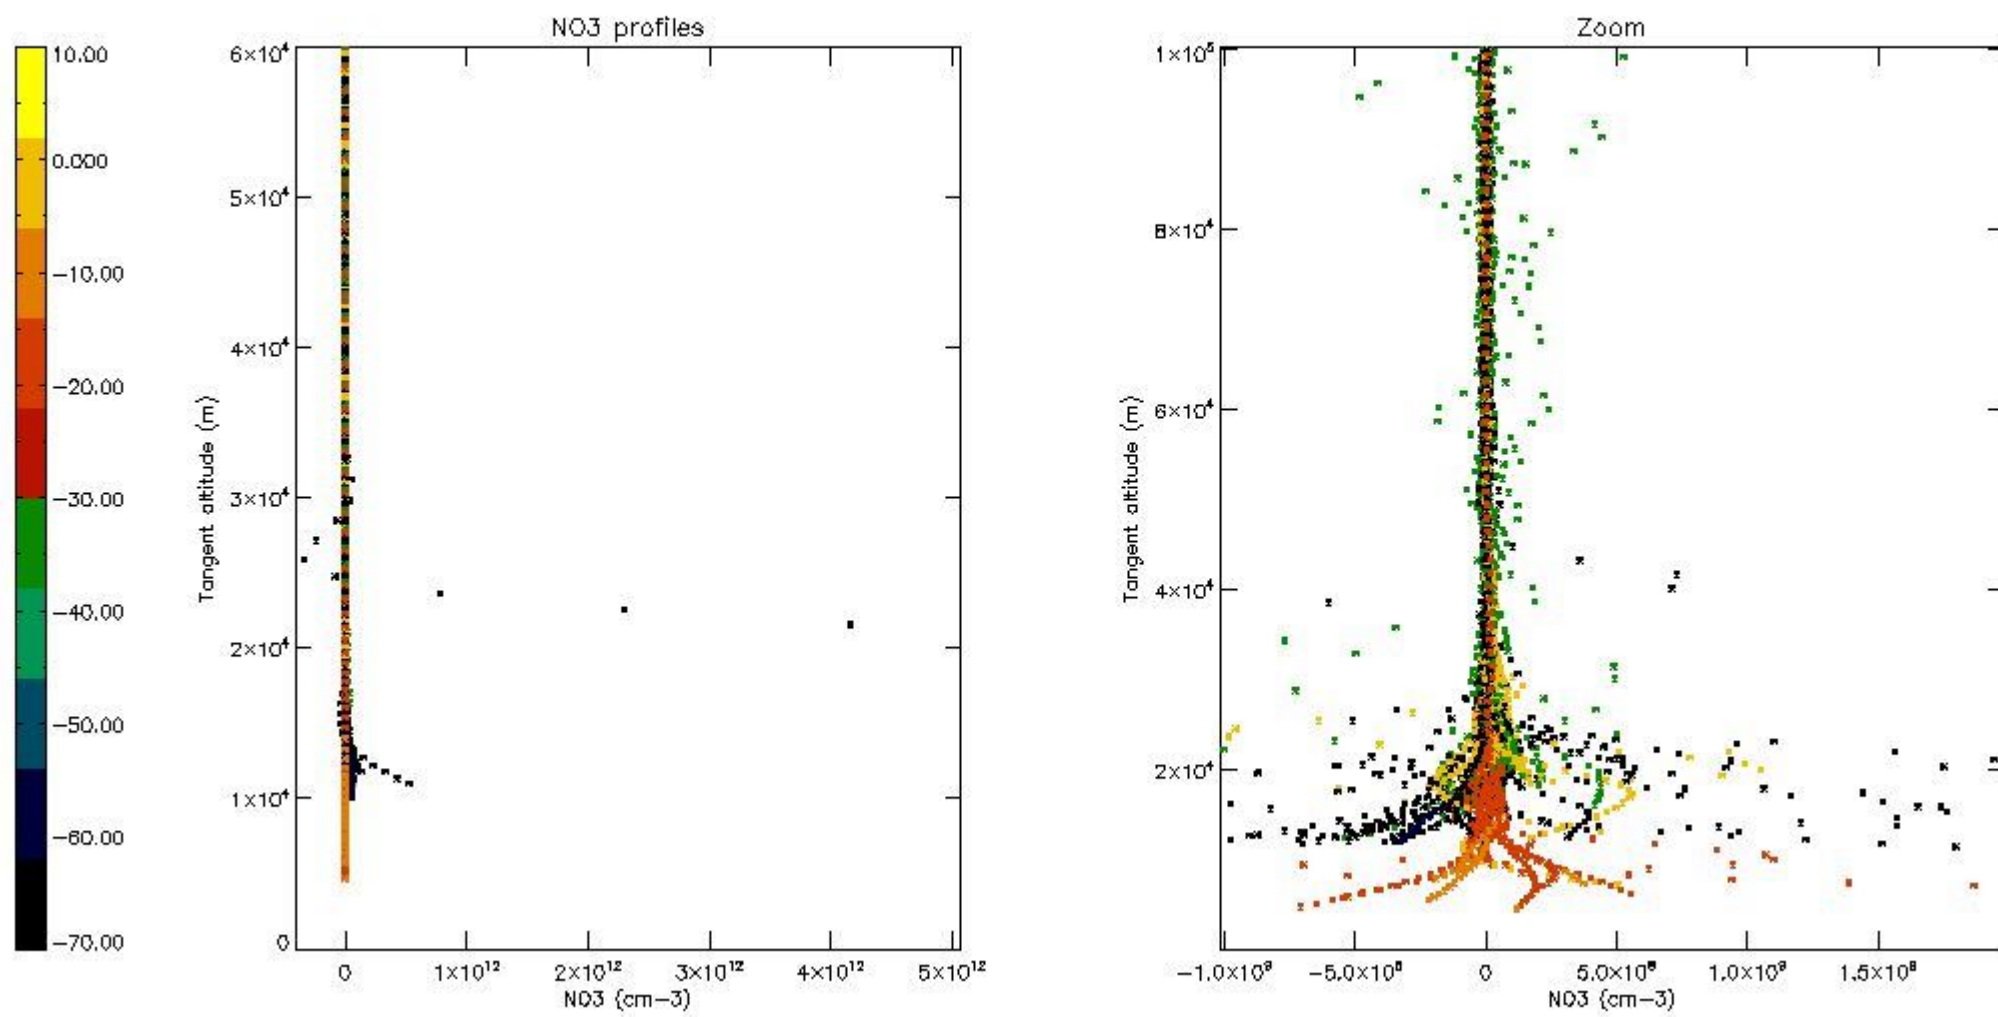

5.4 Plot ozone profiles where $STD < 10\%$ (dark without errors)

The colorbar represents the latitude.

5.5 Plot ozone profiles where STD < 5% (dark without errors)

The colorbar represents the latitude.

5.6 Plot NO₂ profiles for all STD (dark without errors)

The colorbar represents the latitude.

5.7 Plot NO3 profiles for all STD (dark without errors)

The colorbar represents the latitude.

5.8 Plot H₂O profiles for all STD (only for occultations of stars 1,2,3,4,13,14,16,26,63 dark without errors)