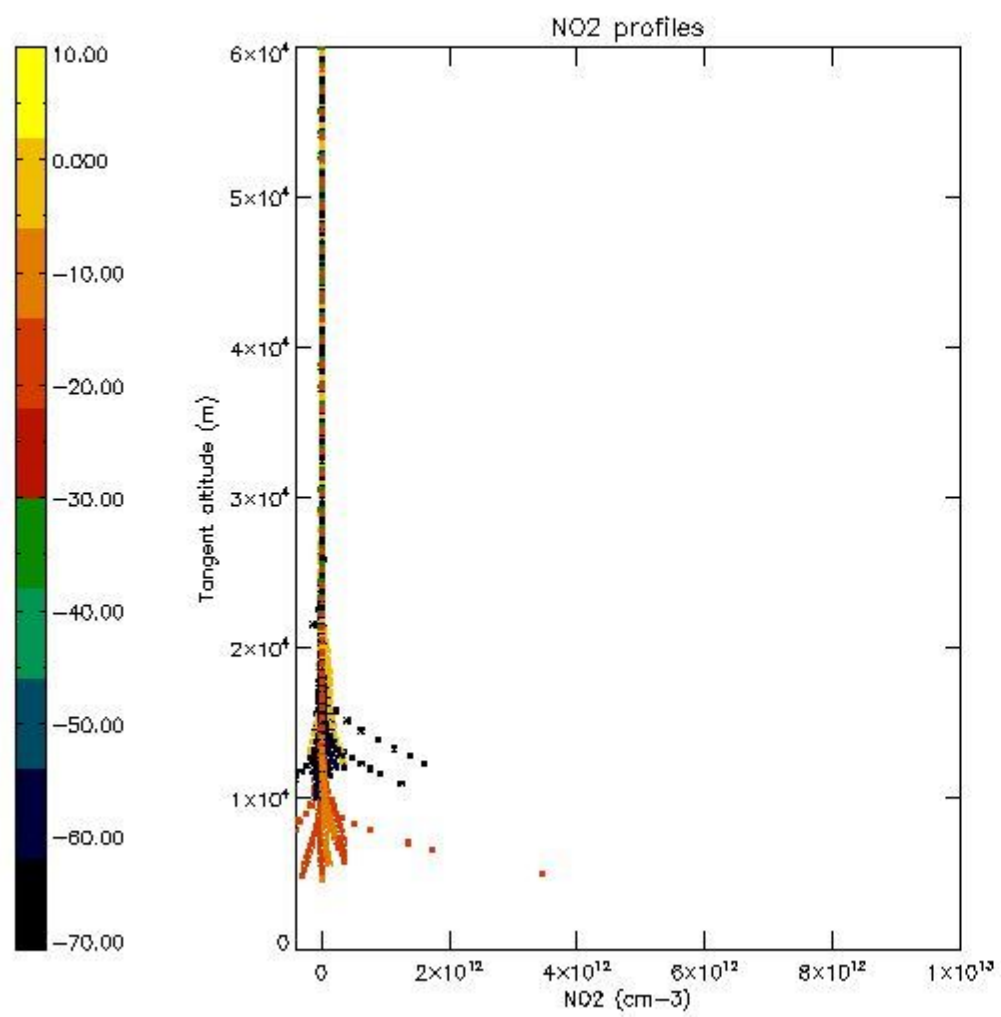

5.7 Plot NO3 profiles for all STD (dark without errors)

The colorbar represents the latitude.