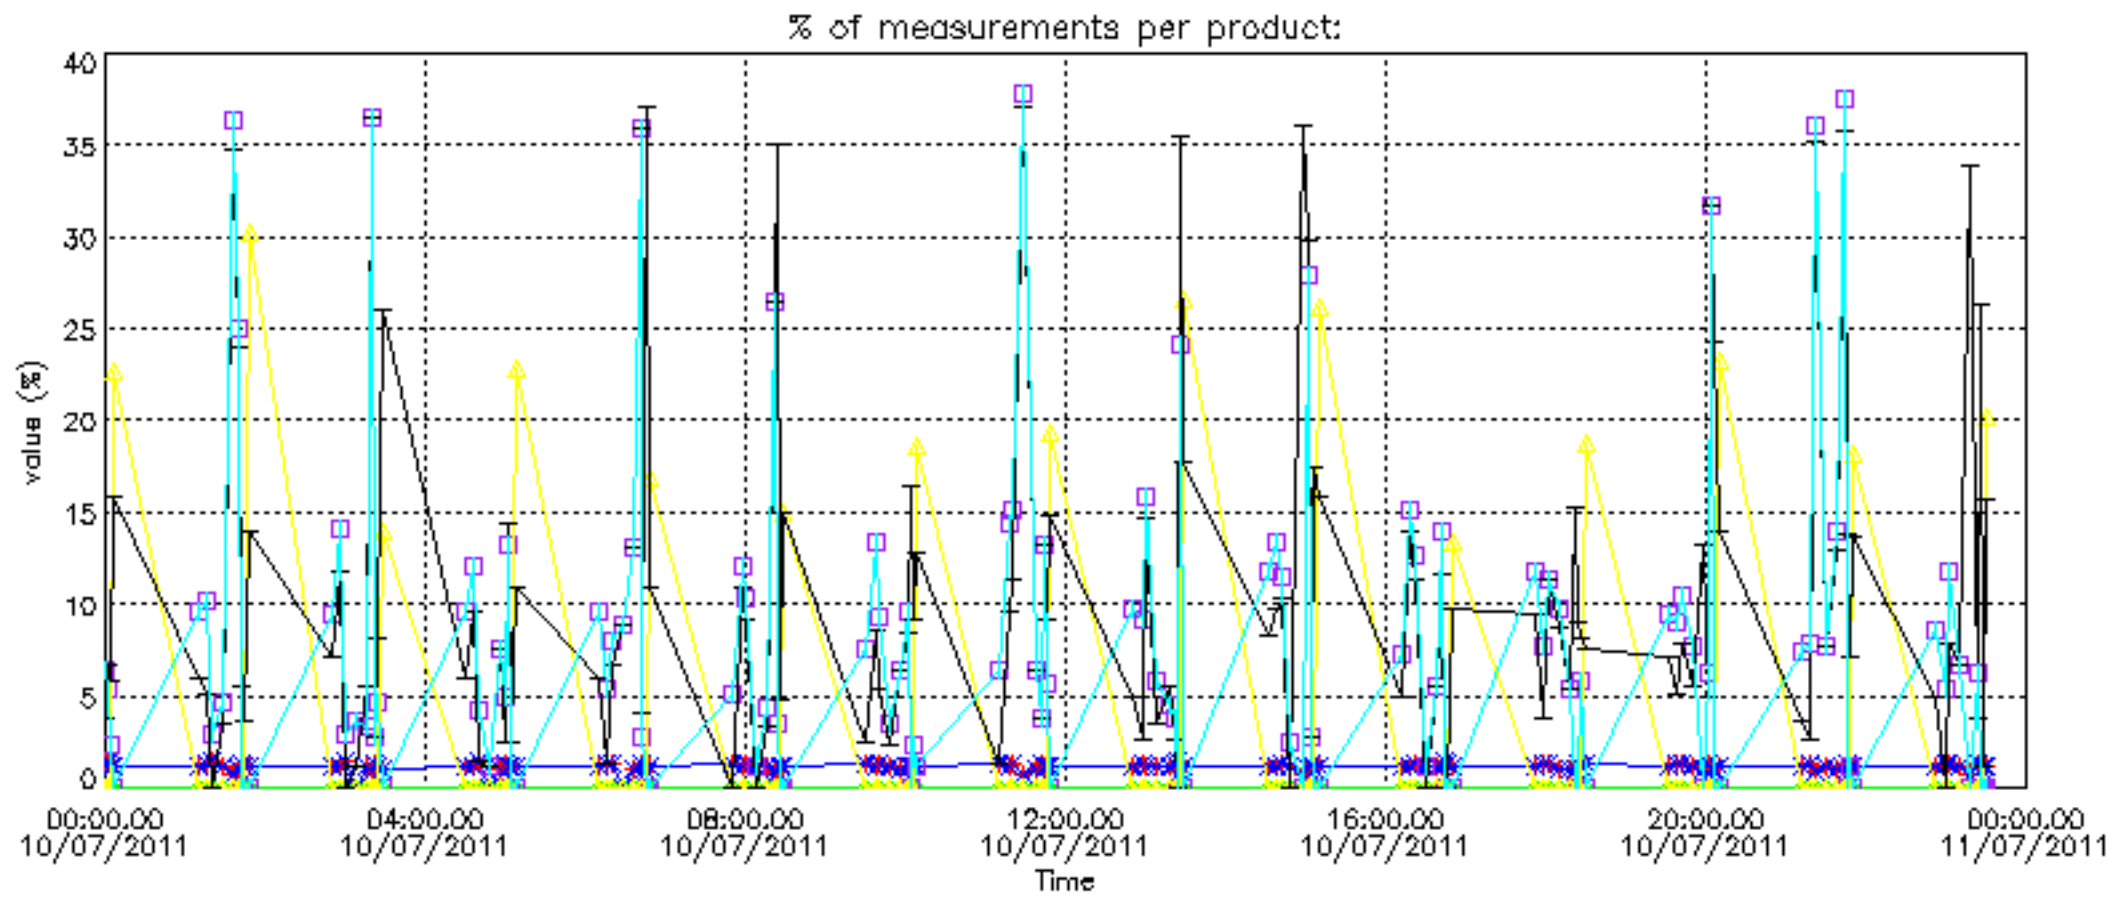

Percentage of cosmic ray hits per profile

Percentage of datation errors per profile