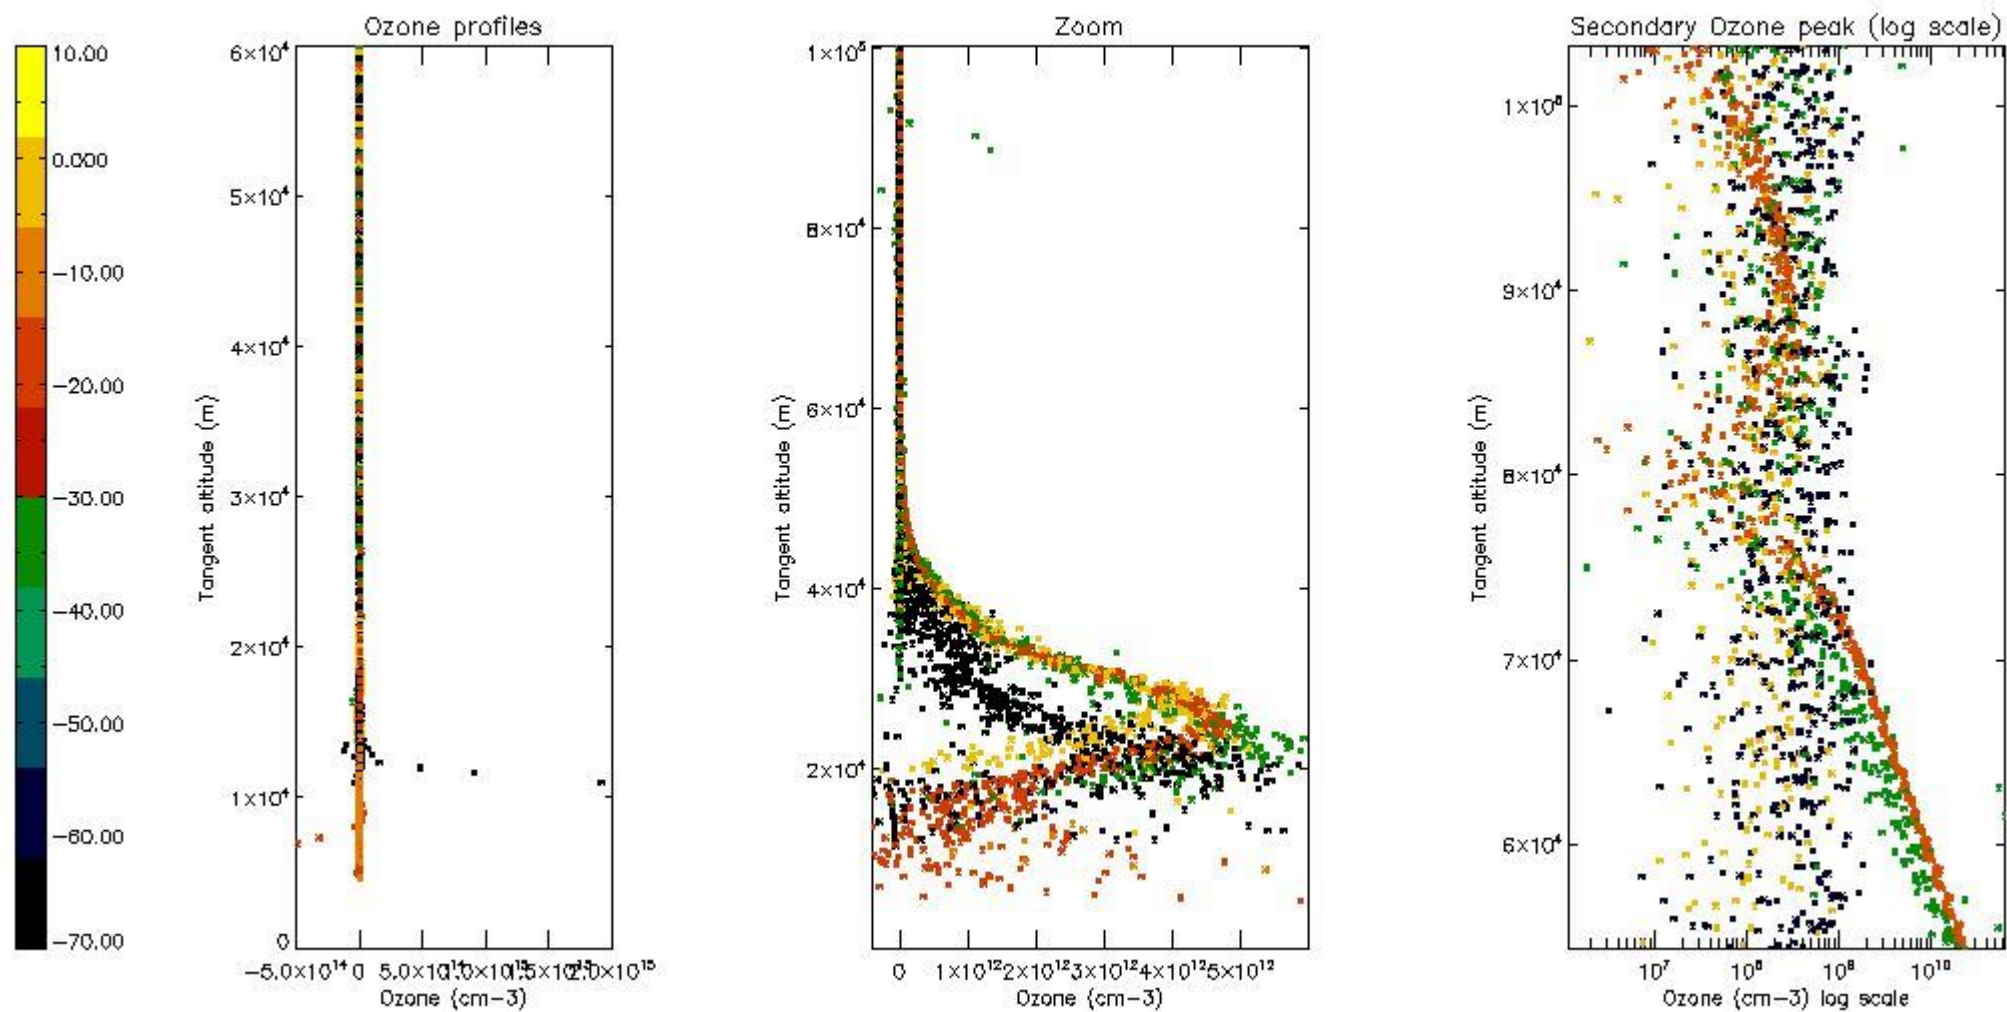

STD < 10	5
STD < 5	3

5.2 Plot ozone profiles for all STD (dark without errors)

The colorbar represents the latitude.

5.3 Plot ozone profiles where STD < 20% (dark without errors)

The colorbar represents the latitude.