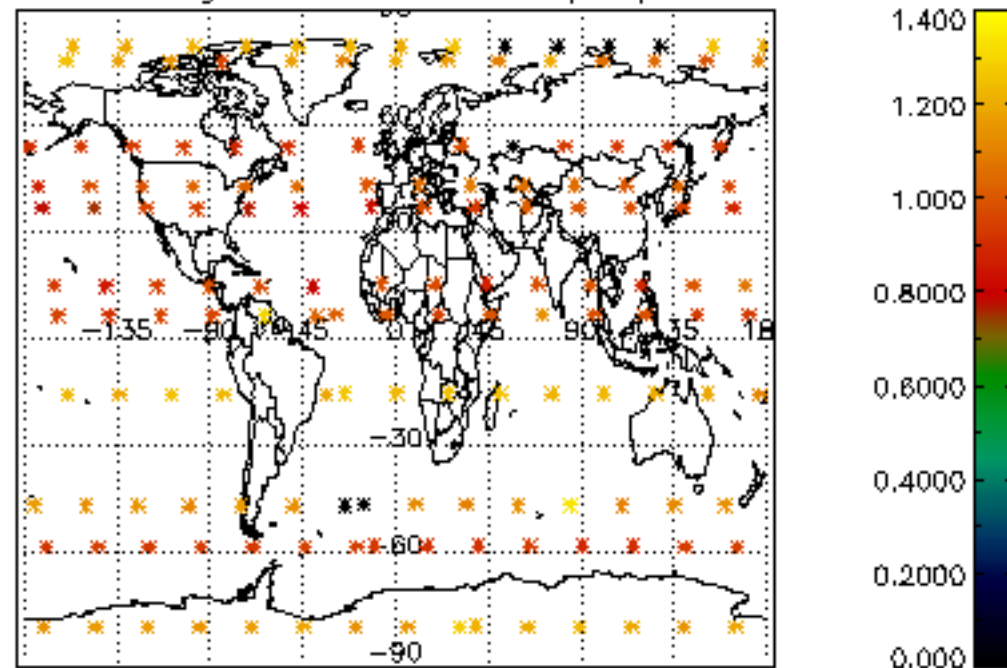

Percentage of flagged data per NO3 profile

Percentage of cosmic ray hits per profile

Percentage of datation errors per profile

Percentage of star falling outside central band per profile

Percentage of saturation errors per profile