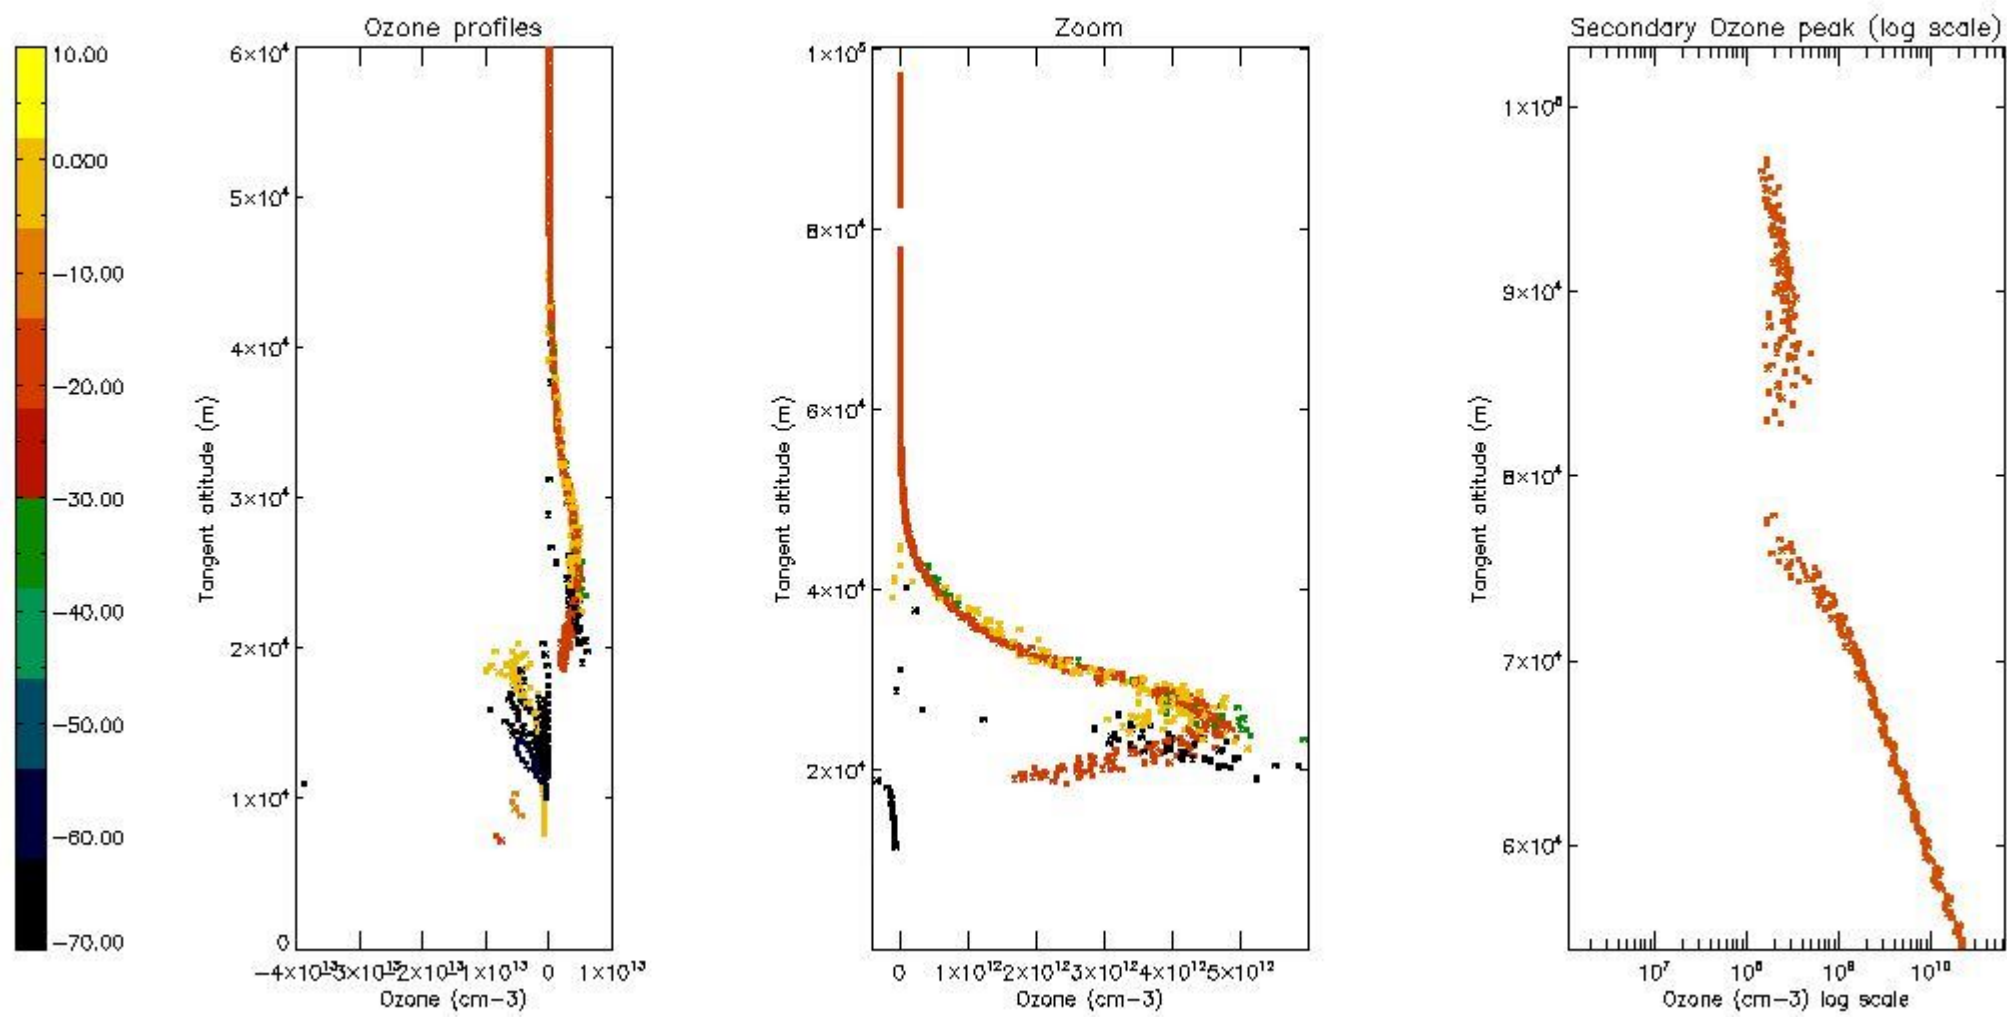

STD < 10	5
STD < 5	3

5.2 Plot ozone profiles for all STD (dark without errors)

The colorbar represents the latitude.

5.3 Plot ozone profiles where STD < 20% (dark without errors)

The colorbar represents the latitude.

5.4 Plot ozone profiles where $STD < 10\%$ (dark without errors)

The colorbar represents the latitude.

5.5 Plot ozone profiles where STD < 5% (dark without errors)

The colorbar represents the latitude.

5.6 Plot NO₂ profiles for all STD (dark without errors)