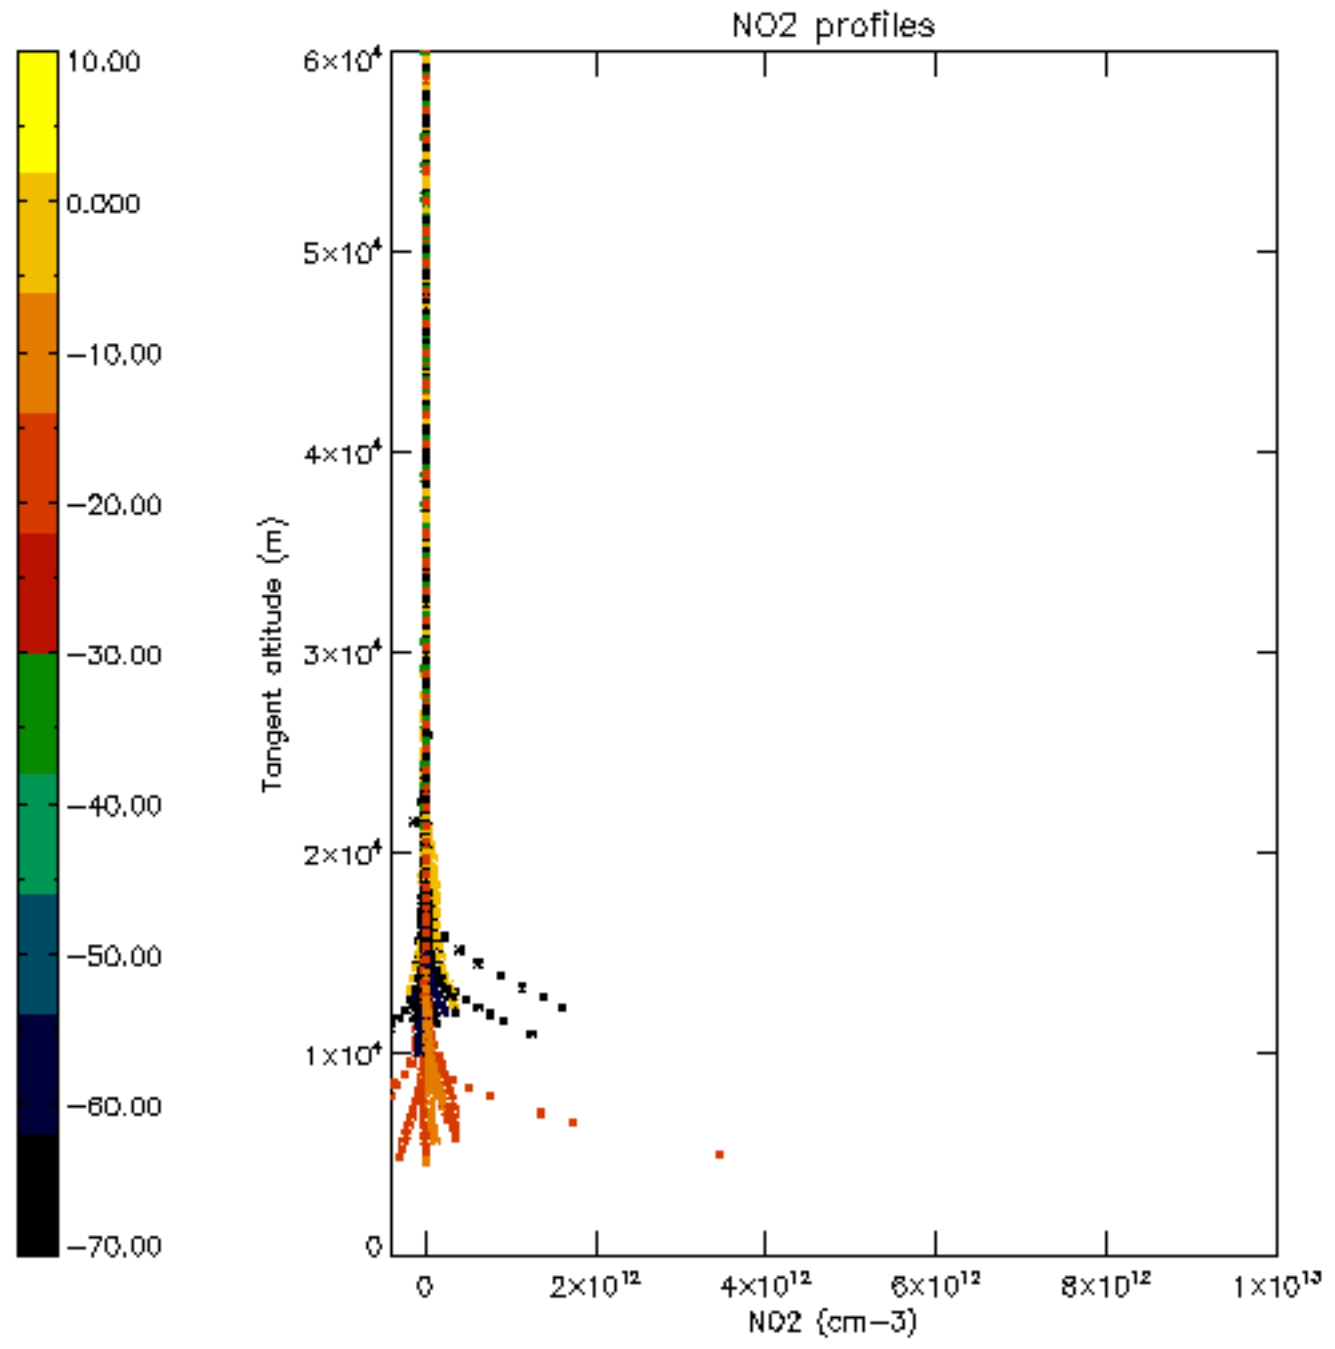

Percentage of star falling outside central band per profile

Percentage of saturation errors per profile

Percentage of flagged data per D3 profile

Percentage of flagged data per H2O profile

Percentage of flagged data per NO2 profile