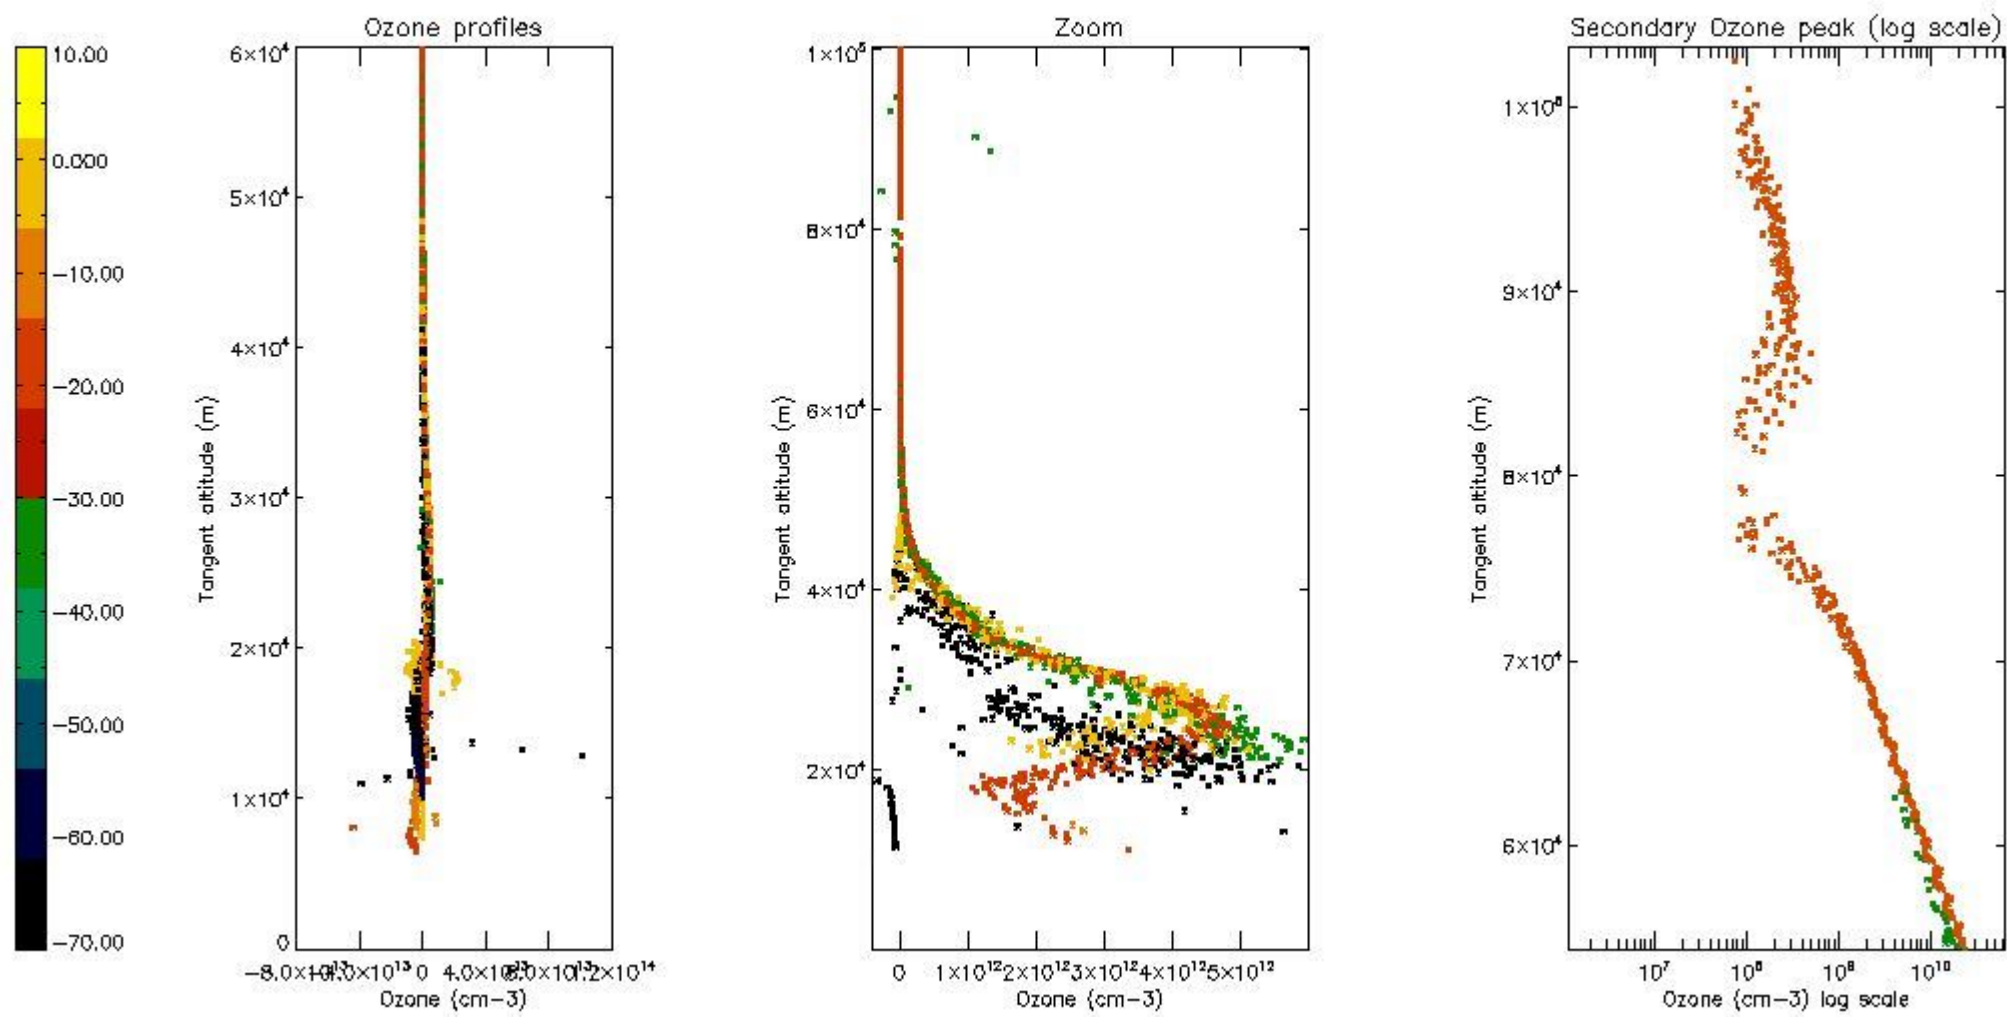

STD < 10	5
STD < 5	3

5.2 Plot ozone profiles for all STD (dark without errors)

The colorbar represents the latitude.

5.3 Plot ozone profiles where STD < 20% (dark without errors)

The colorbar represents the latitude.

5.4 Plot ozone profiles where $STD < 10\%$ (dark without errors)

The colorbar represents the latitude.

5.5 Plot ozone profiles where STD < 5% (dark without errors)

The colorbar represents the latitude.

5.6 Plot NO₂ profiles for all STD (dark without errors)

The colorbar represents the latitude.

5.7 Plot NO3 profiles for all STD (dark without errors)

The colorbar represents the latitude.

5.8 Plot H₂O profiles for all STD (only for occultations of stars 1,2,3,4,13,14,16,26,63 dark without errors)