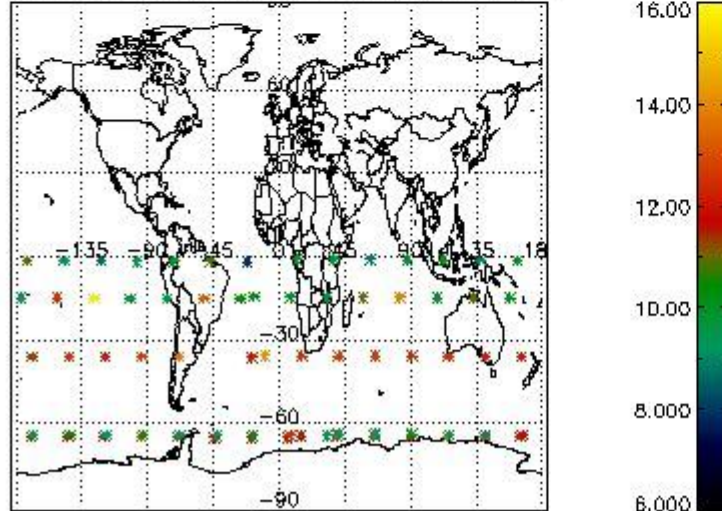

3.1 Plot quality information per product (time dependant)

3.2 Plot quality information per product (world map)

Percentage of flagged data per O3 profile

Percentage of flagged data per H2O profile

Percentage of flagged data per NO2 profile