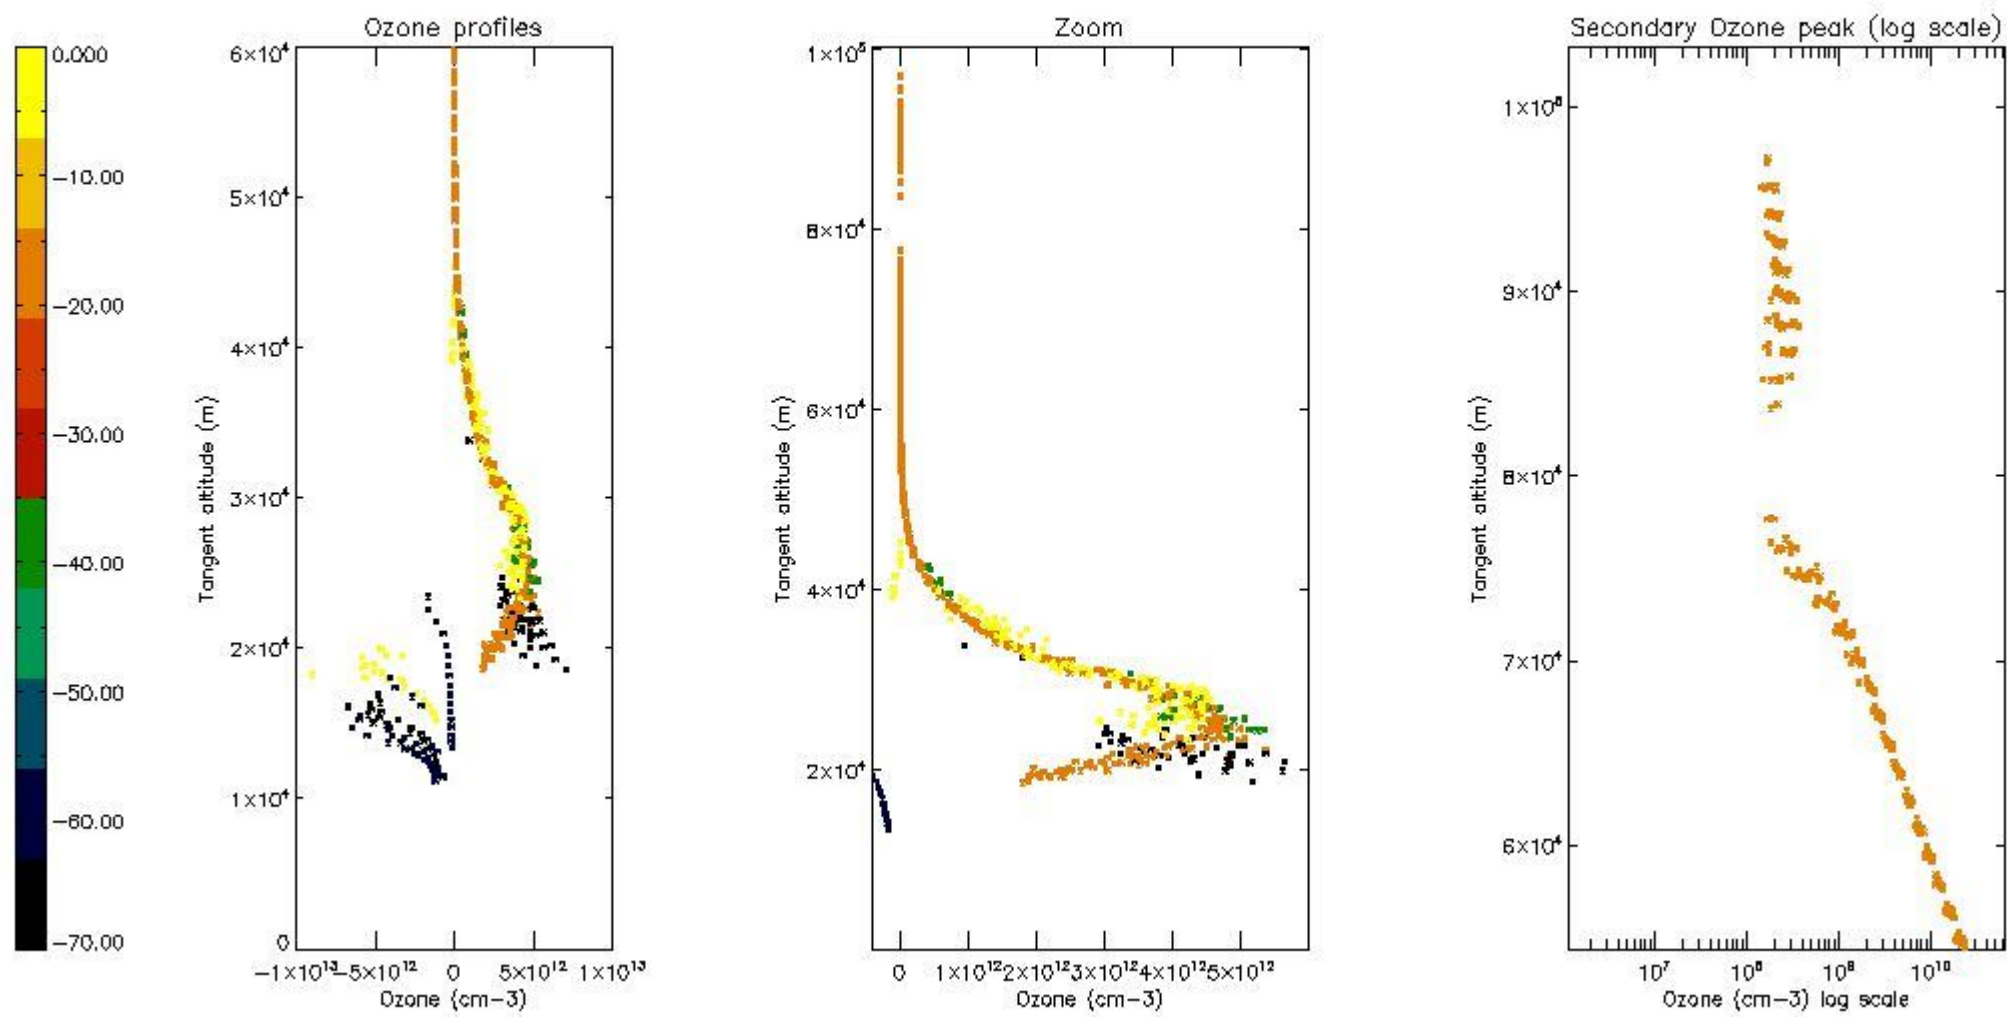

STD < 10	5
STD < 5	3

5.2 Plot ozone profiles for all STD (dark without errors)

The colorbar represents the latitude.

5.3 Plot ozone profiles where STD < 20% (dark without errors)

The colorbar represents the latitude.

*5.4 Plot ozone profiles where STD < 10% (dark without errors)*

The colorbar represents the latitude.

*5.5 Plot ozone profiles where  $STD < 5\%$  (dark without errors)*

The colorbar represents the latitude.