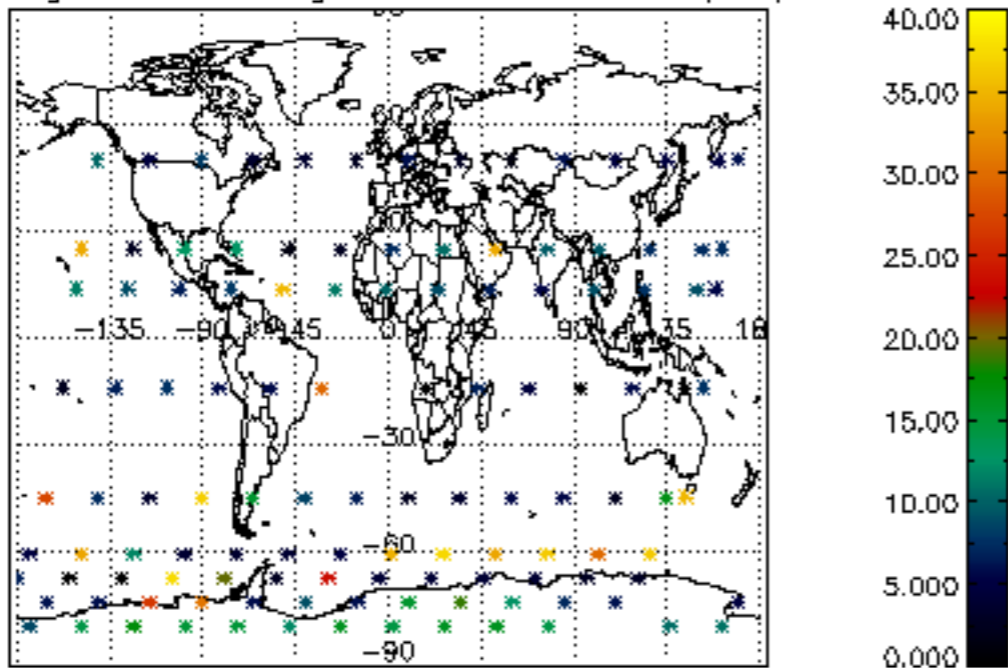

Percentage of star falling outside central band per profile