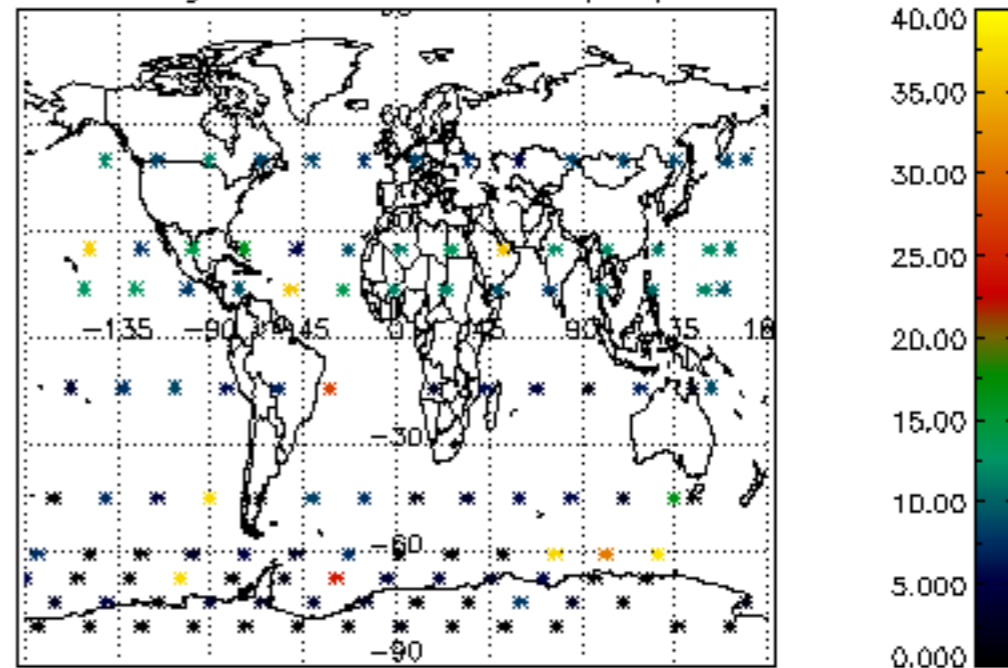

Percentage of saturation errors per profile