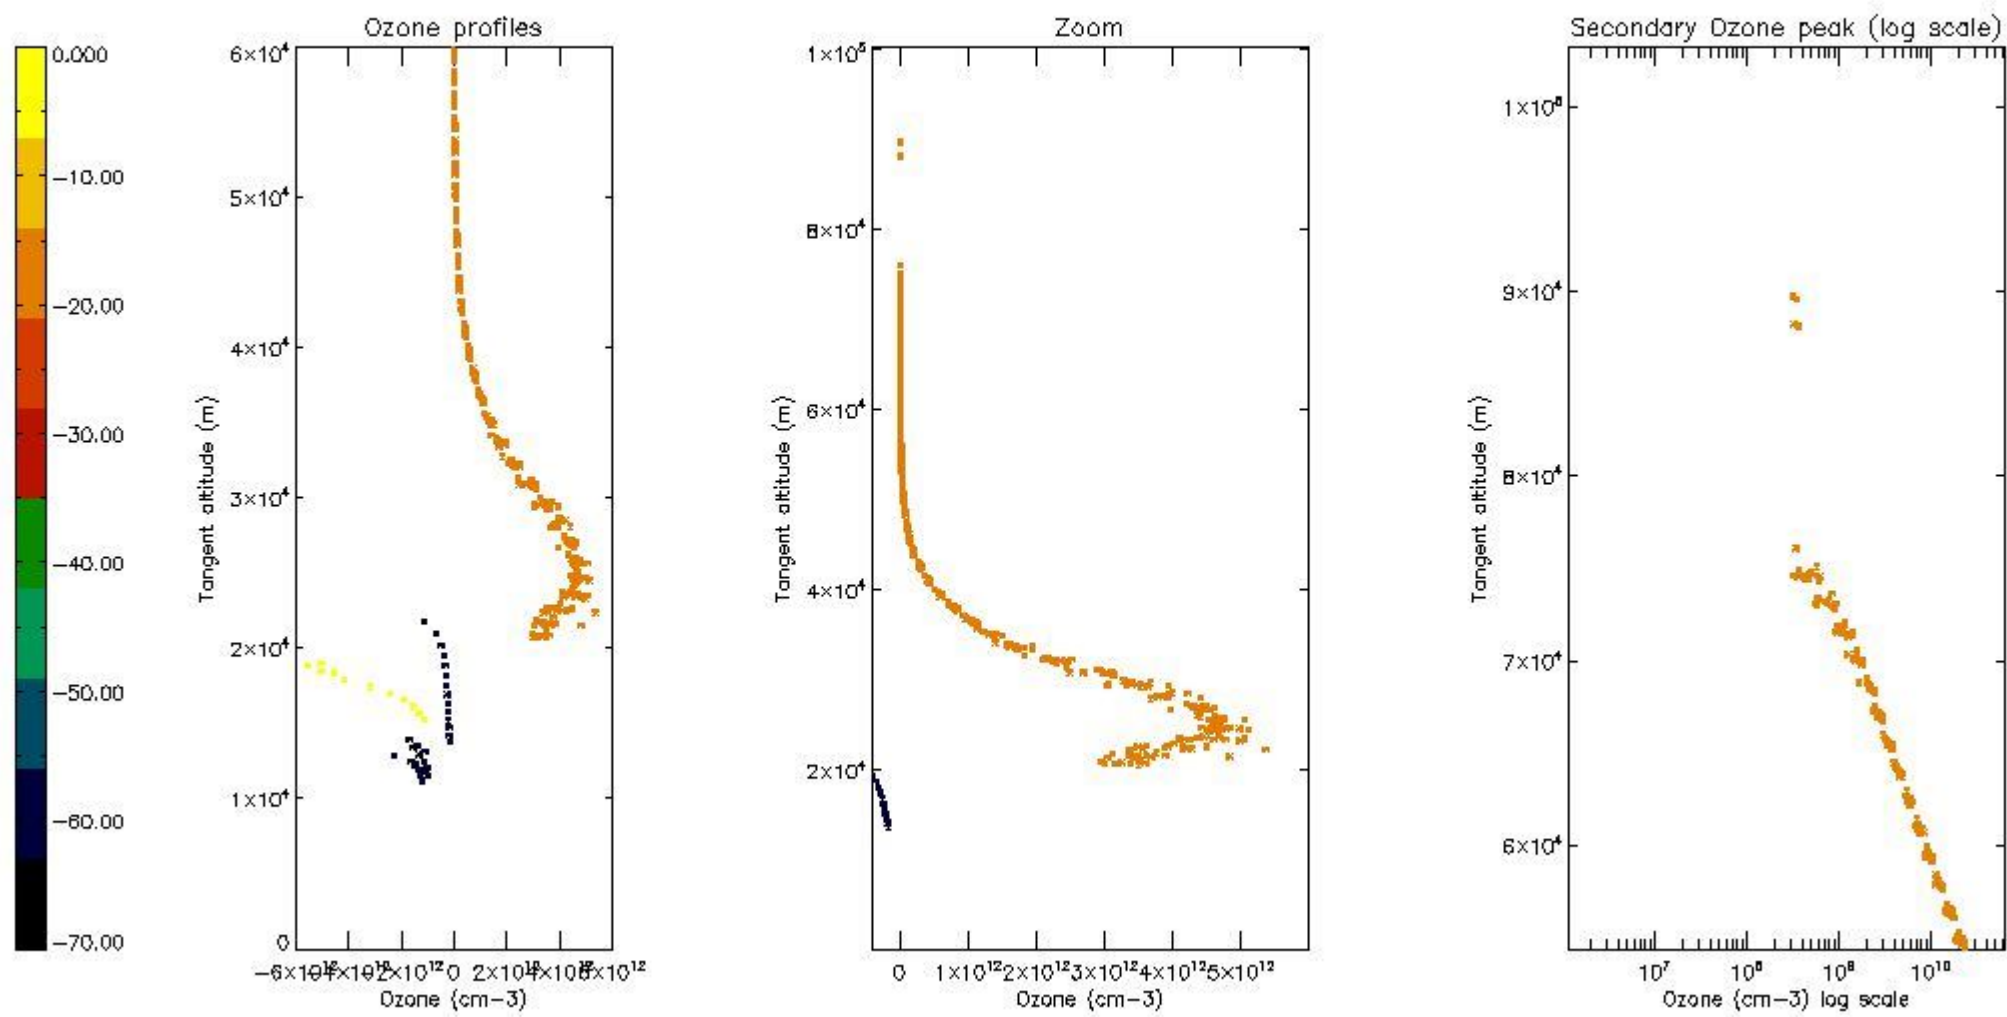

5.6 Plot NO₂ profiles for all STD (dark without errors)

The colorbar represents the latitude.