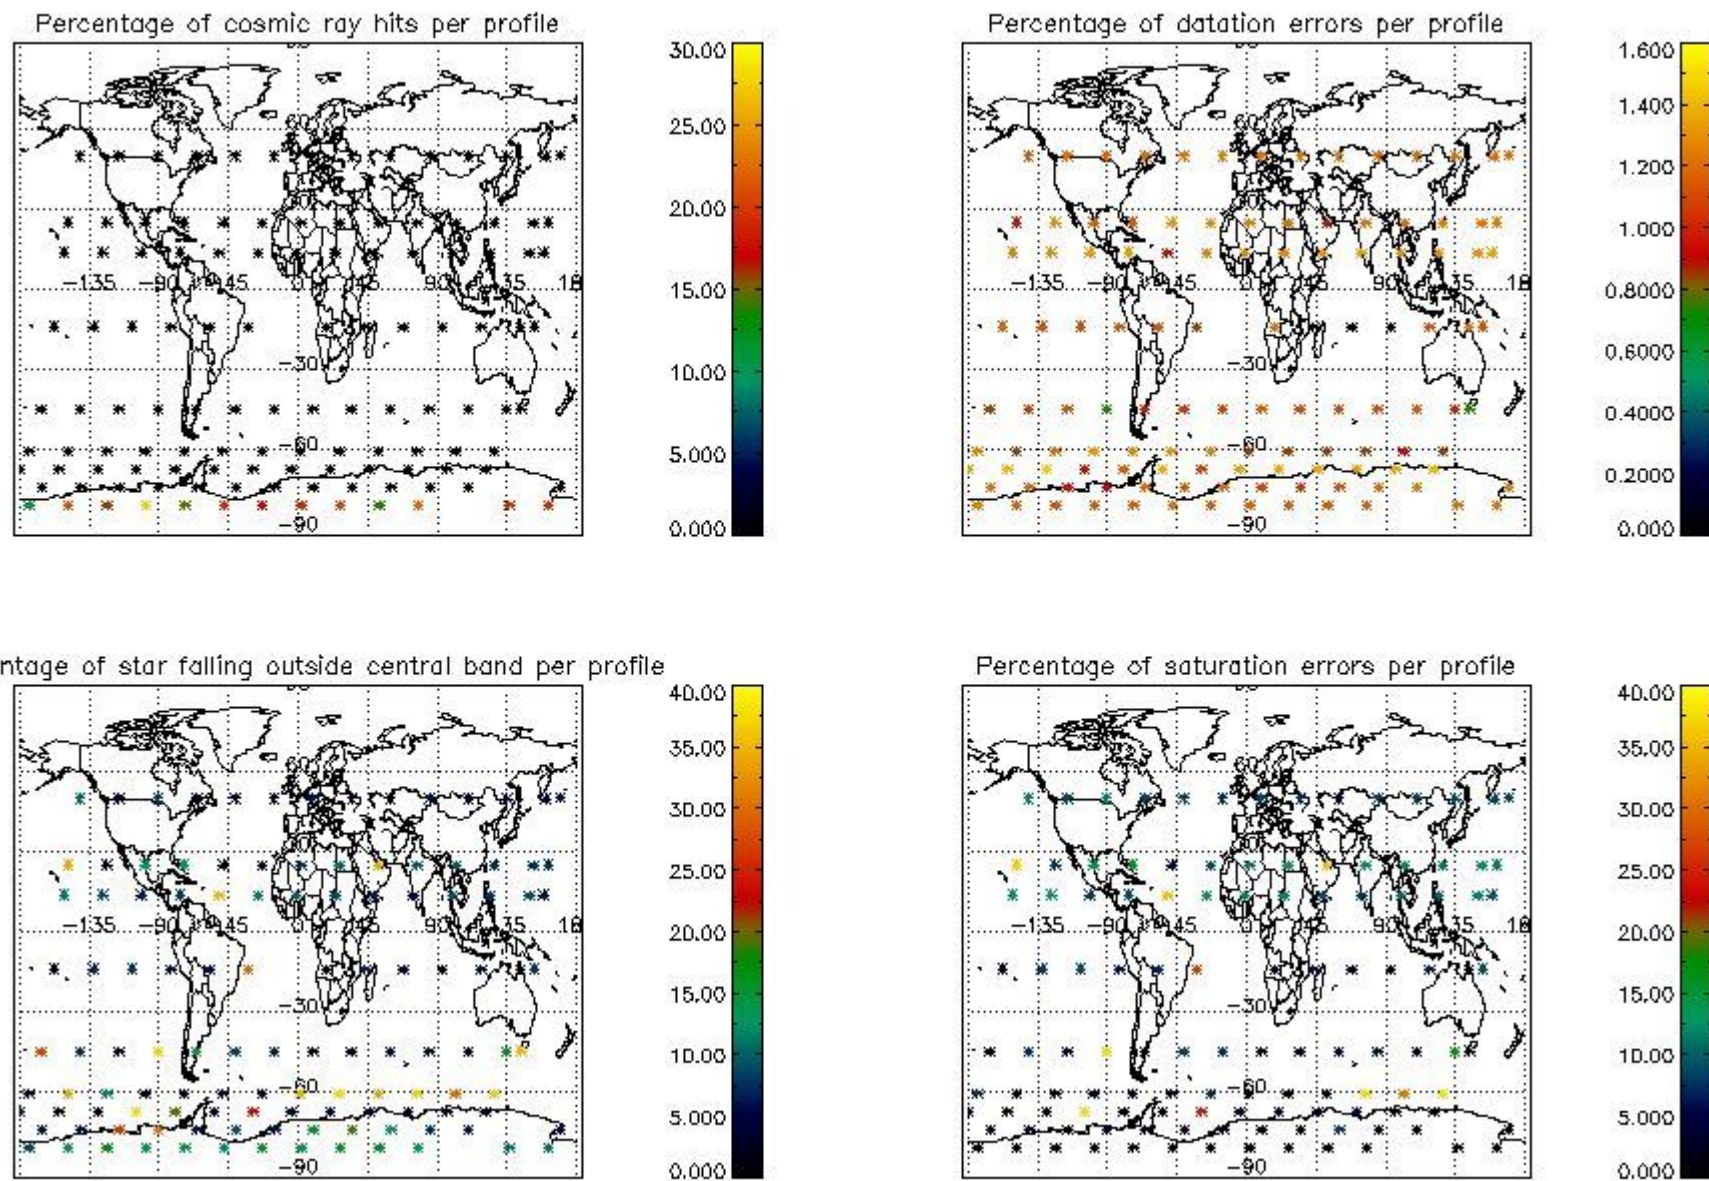

4.2.2 Plot level 1 quality information per product (world map): ENVISAT DESCENDING passes

5. Trace gas profiles

5.1 Ozone statistics based on quality of products

The final quality of the products can be "measured" using the STD (Standard Deviation) attached to every point profile. This information is written to the parameter GOM_NL__2P/NL_LOCAL_SPECIES_DENSITY/o3_std of the level 2 products. The table below shows the statistics for given STD ranges.

The statistics are given with respect to the overall valid production:

- Products without fatal errors: GOM_NL__2P/MPH/PRODUCT_ERR=0
- Valid point profile: GOM_NL__2P/NL_LOCAL_SPECIES_DENSITY/pcd(0)=0

The 'Criteria' is applied to valid points of dark limb products:

- Products in dark limb illumination condition: GOM_NL__2P/NL_SUMMARY_QUALITY/obs_ill_cond=0
- Products without fatal errors: GOM_NL__2P/MPH/PRODUCT_ERR=0
- Valid point profile: GOM_NL__2P/NL_LOCAL_SPECIES_DENSITY/pcd(0)=0

So, the table below shows the percentage of dark limb and valid observations for each criteria with respect to the overall valid daily observations.

Criteria	% of total production
All STD	22
STD < 20	8