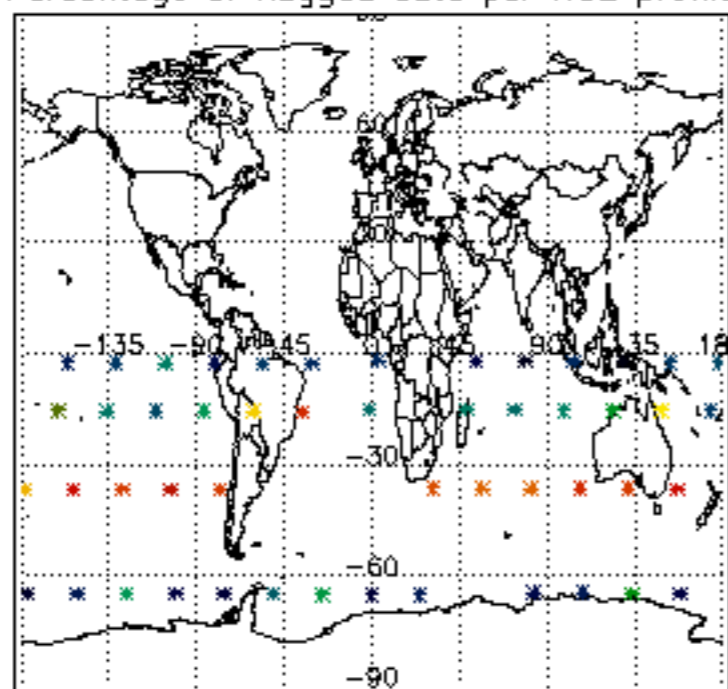

Percentage of flagged data per NO2 profile