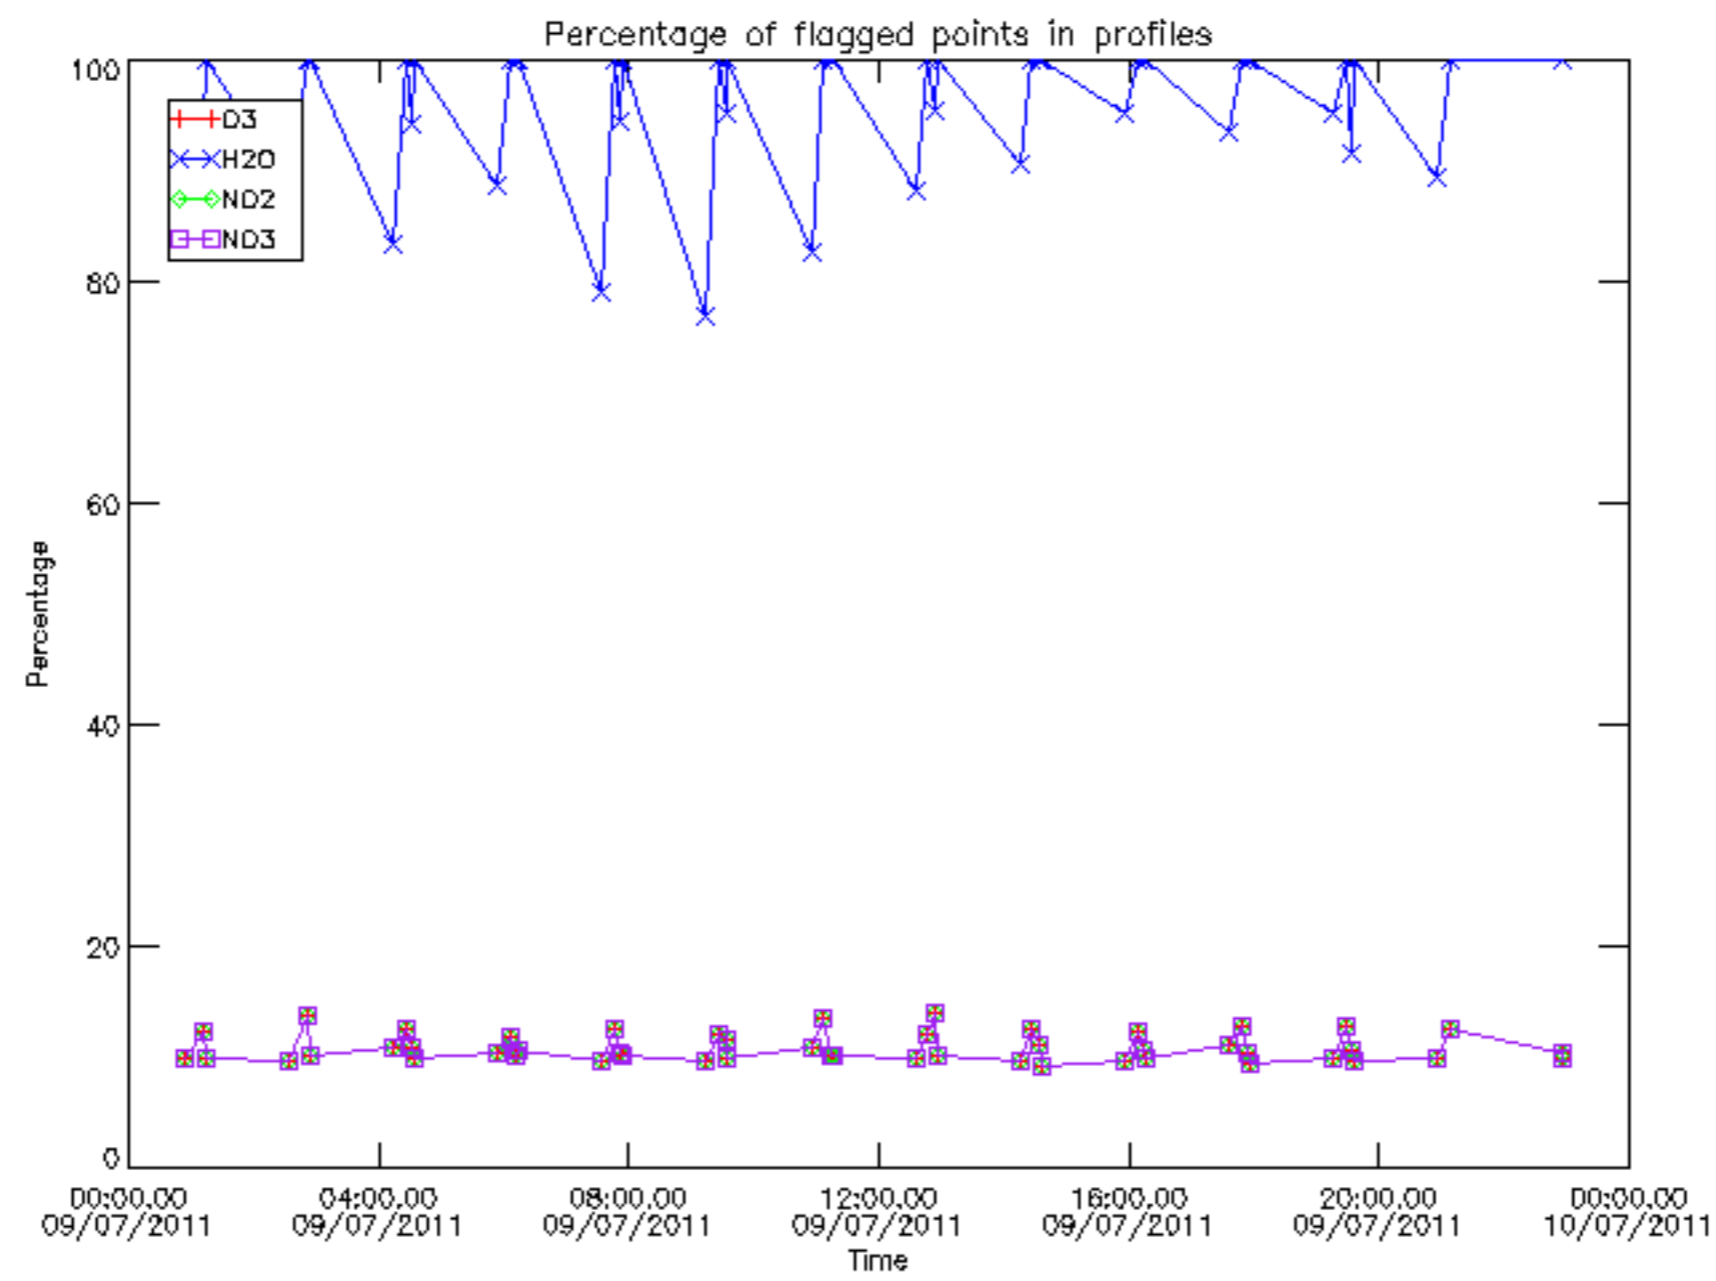

Percentage of flagged data per D3 profile

Percentage of flagged data per H2O profile