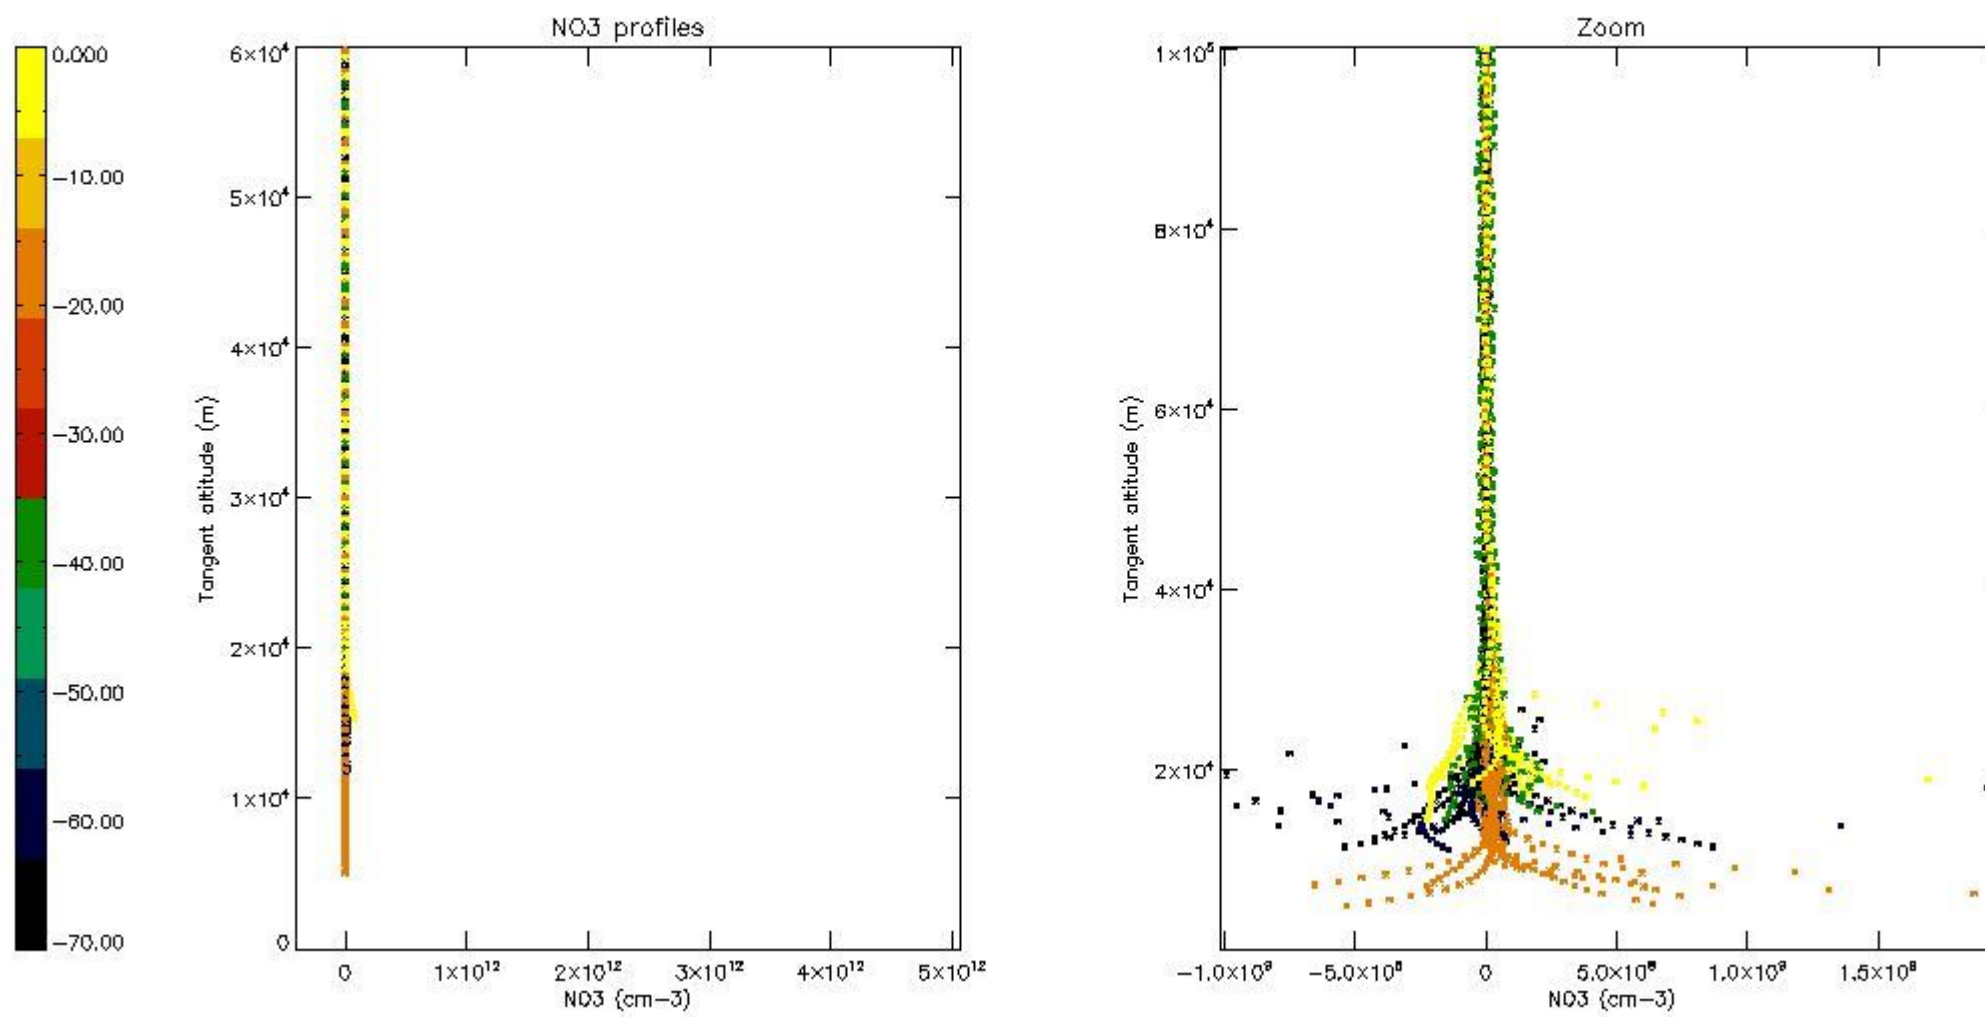

*5.6 Plot NO<sub>2</sub> profiles for all STD (dark without errors)*

The colorbar represents the latitude.

*5.7 Plot NO3 profiles for all STD (dark without errors)*

The colorbar represents the latitude.