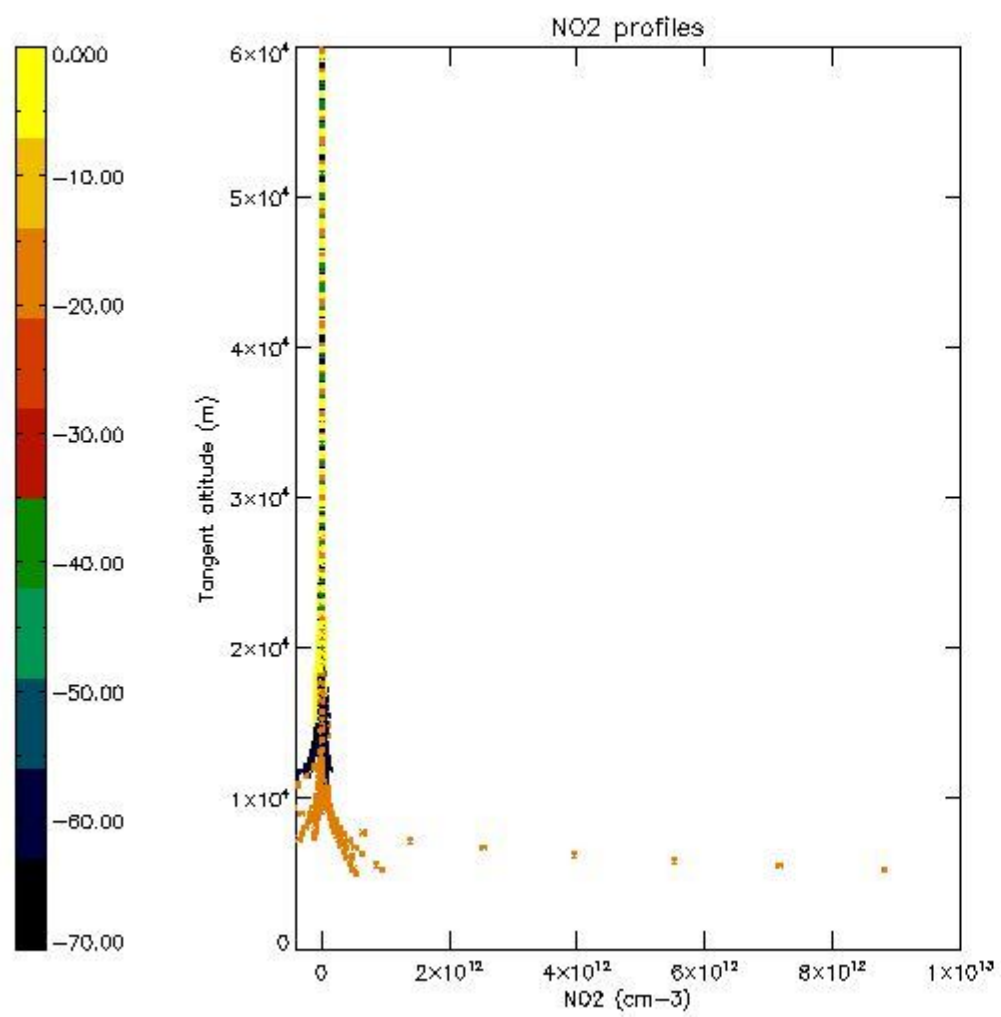

5.7 Plot NO3 profiles for all STD (dark without errors)

The colorbar represents the latitude.