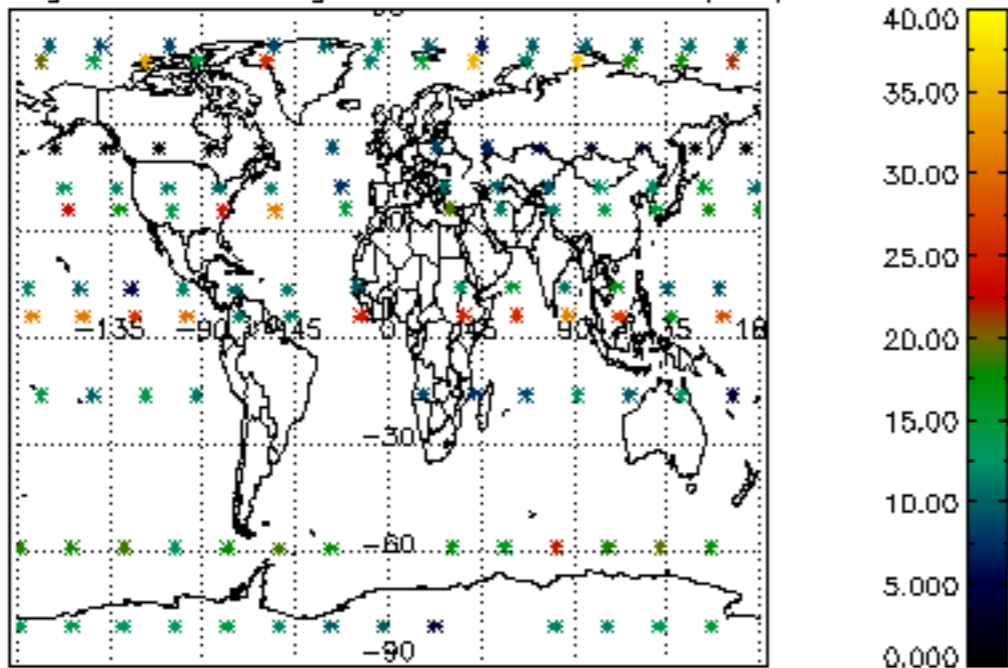

Percentage of cosmic ray hits per profile

Percentage of star falling outside central band per profile