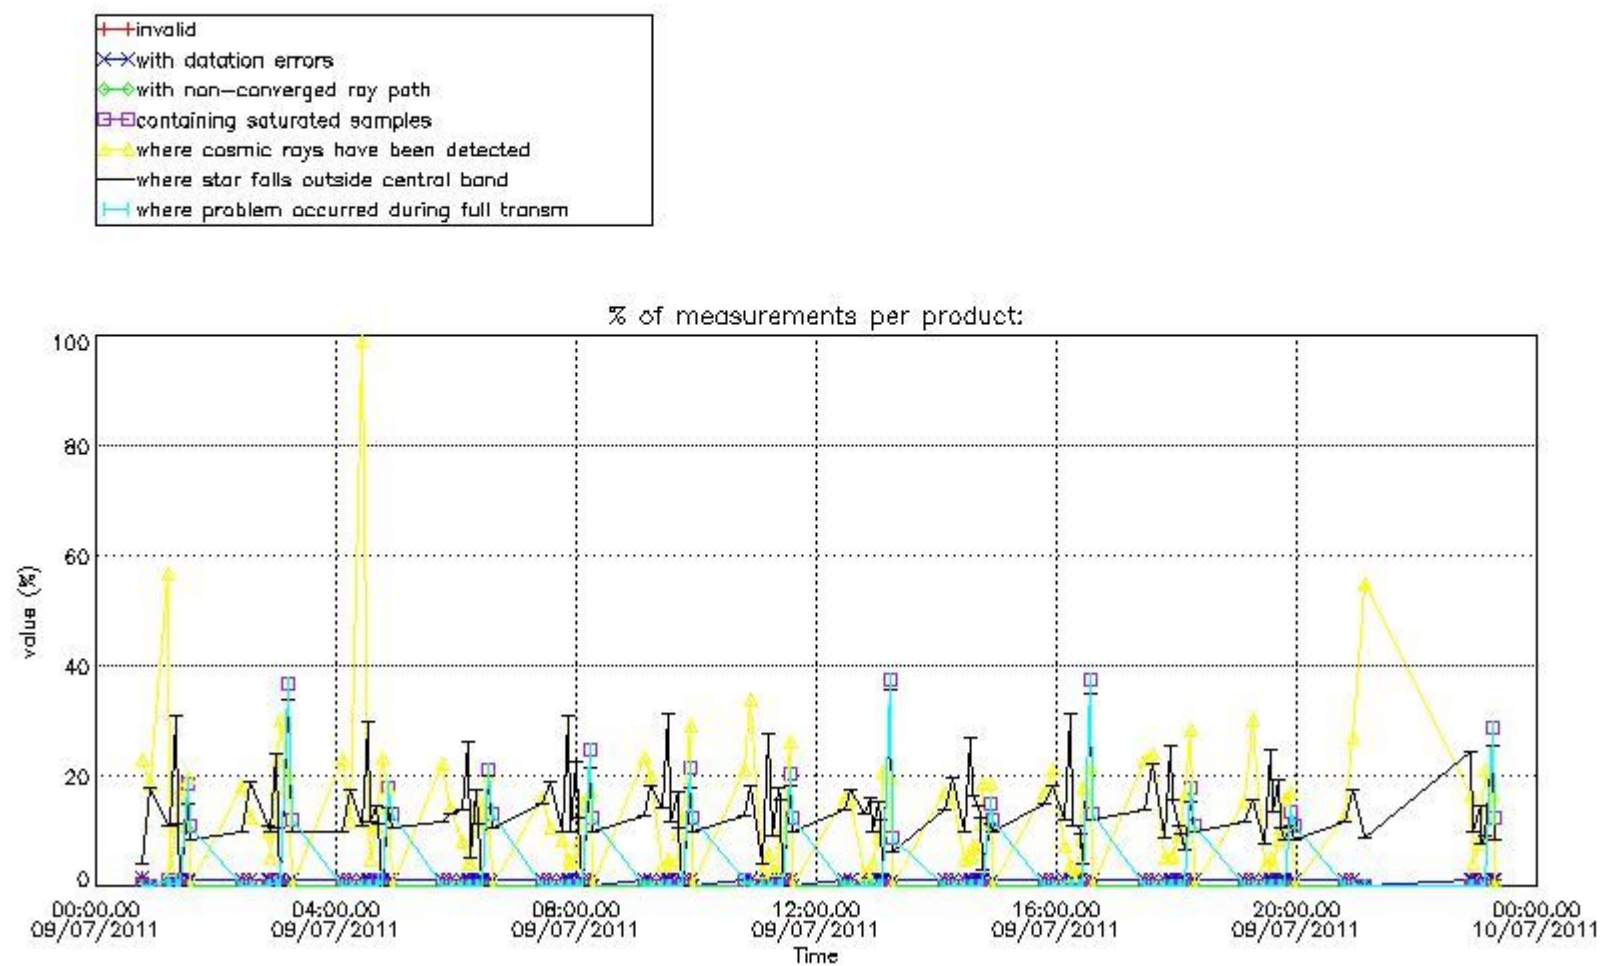

4.1.2 Plot level 1 quality information per product (time dependant): ENVI SAT DESCENDING passes