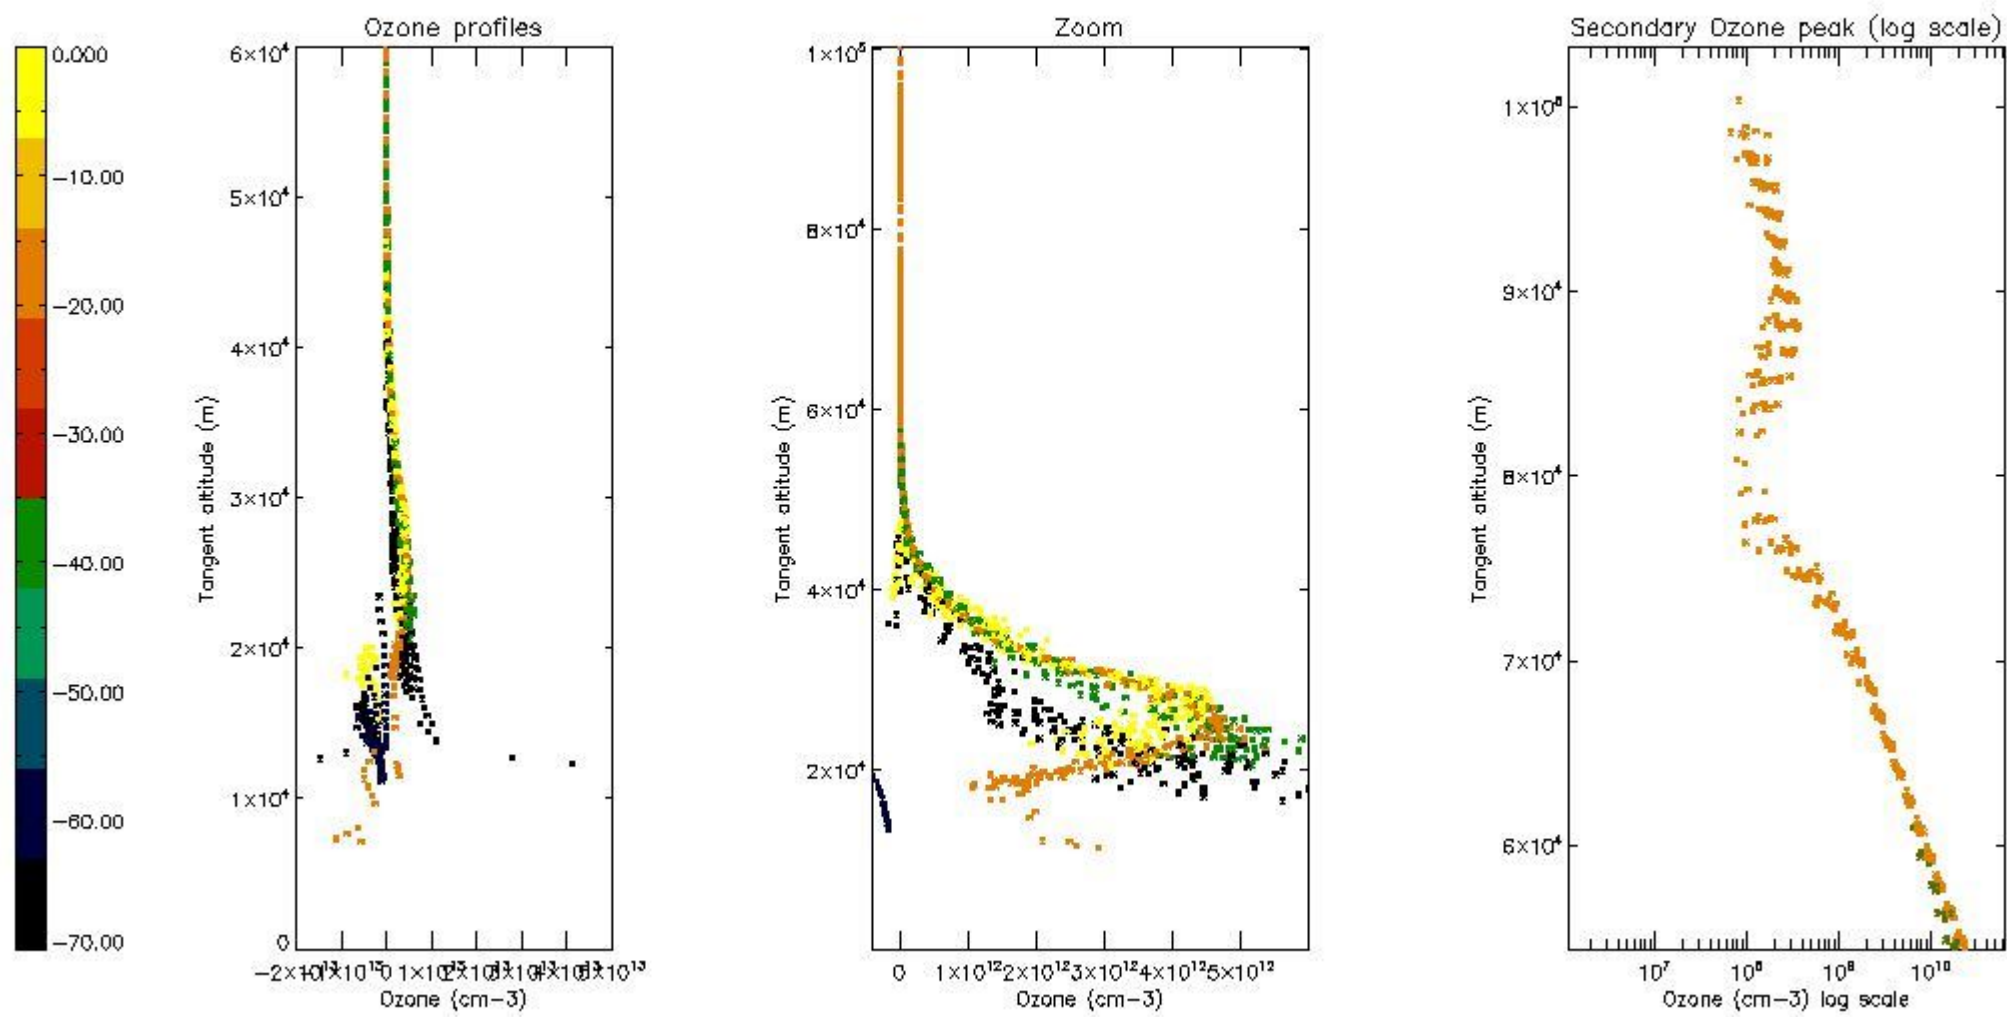

STD < 10	5
STD < 5	3

5.2 Plot ozone profiles for all STD (dark without errors)

The colorbar represents the latitude.

5.3 Plot ozone profiles where STD < 20% (dark without errors)

The colorbar represents the latitude.