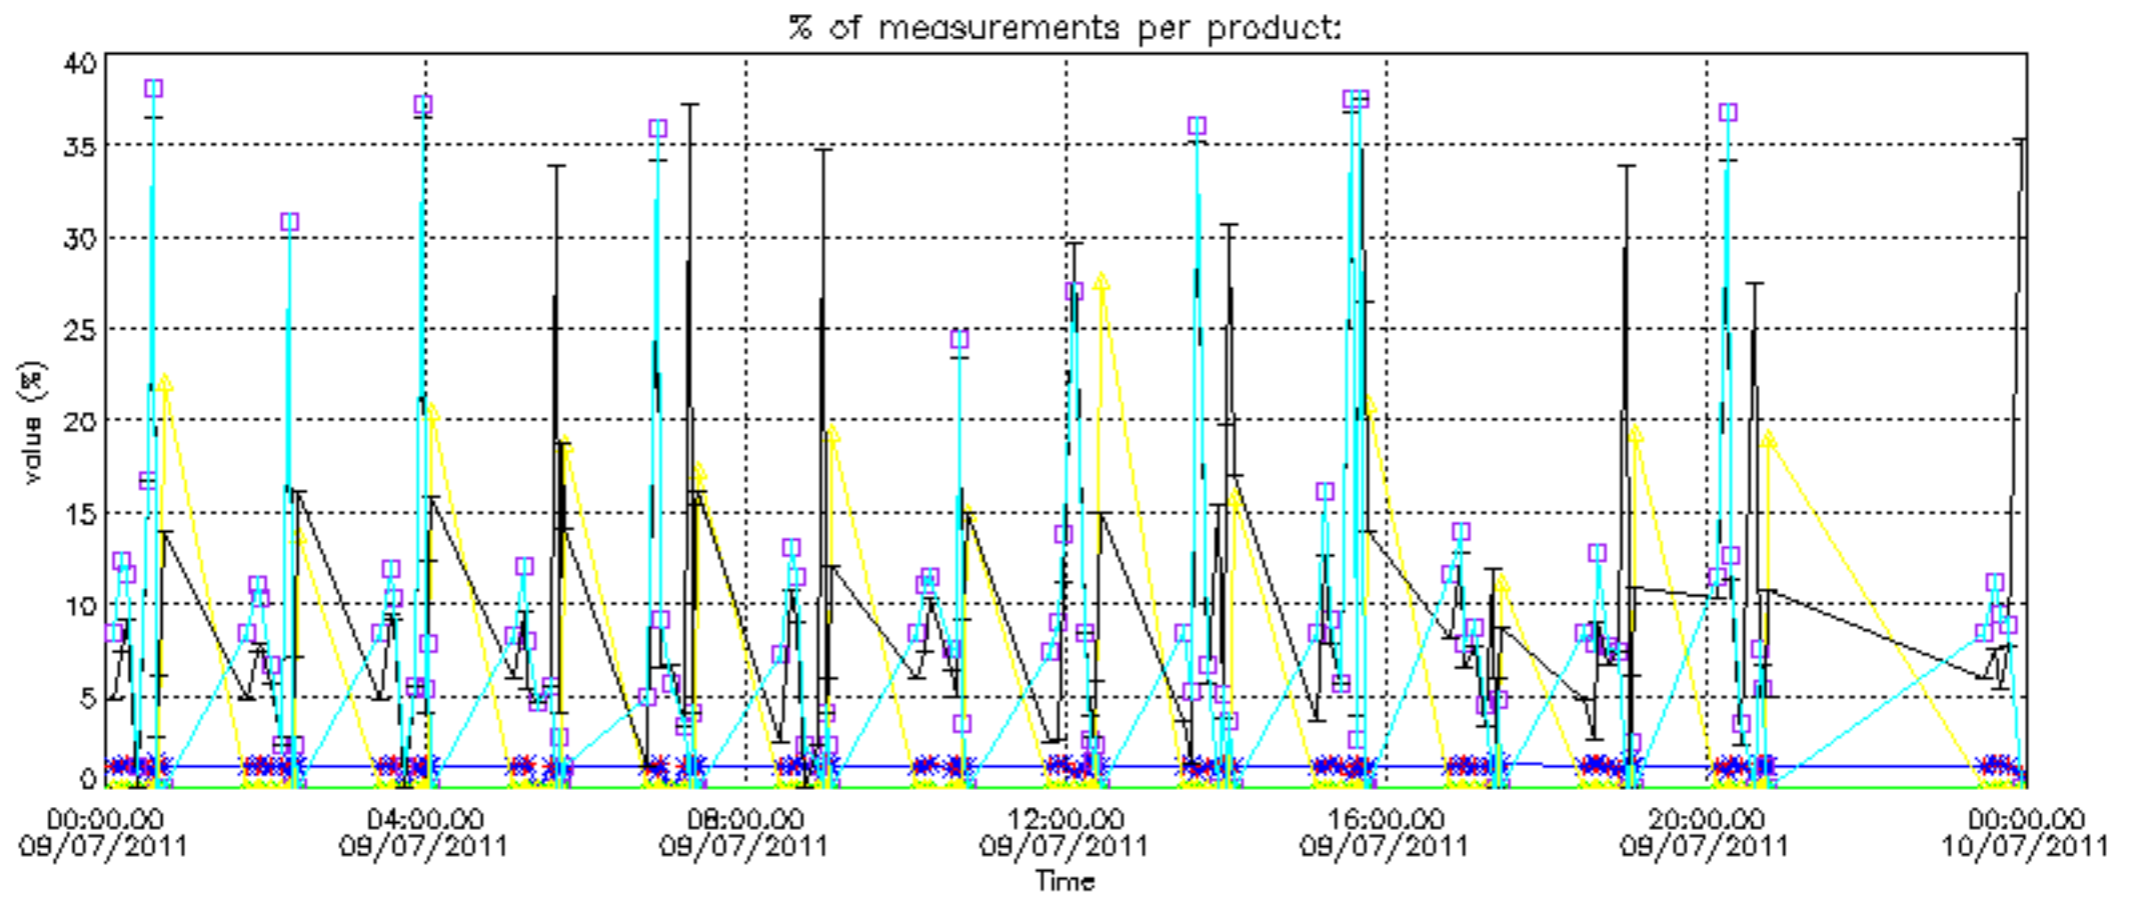

Percentage of cosmic ray hits per profile

Percentage of datation errors per profile