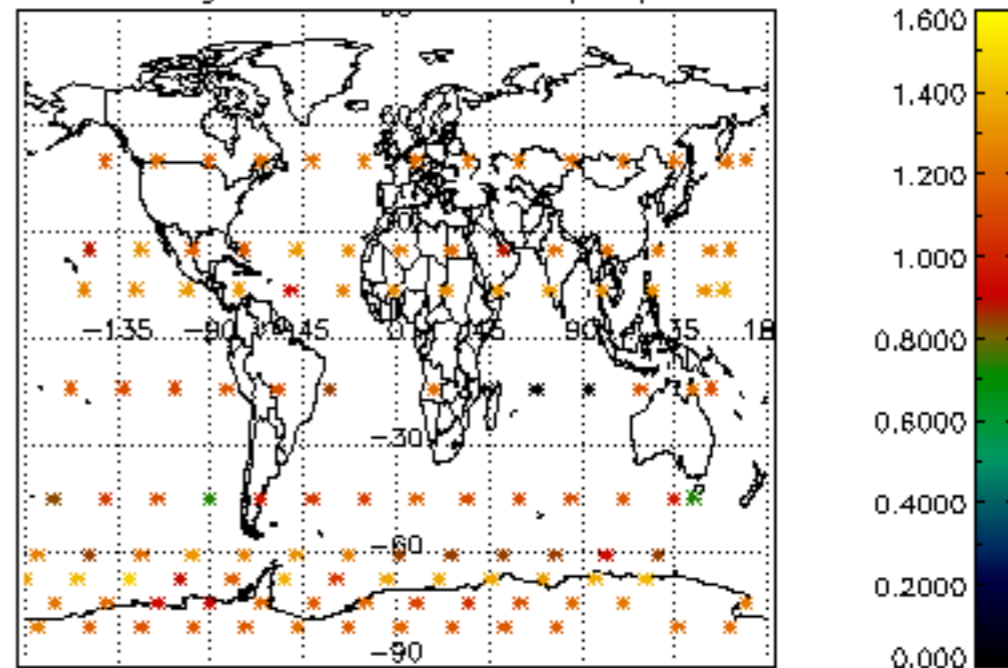

Percentage of datation errors per profile

Percentage of star falling outside central band per profile

Percentage of saturation errors per profile

Percentage of cosmic ray hits per profile

Percentage of datation errors per profile