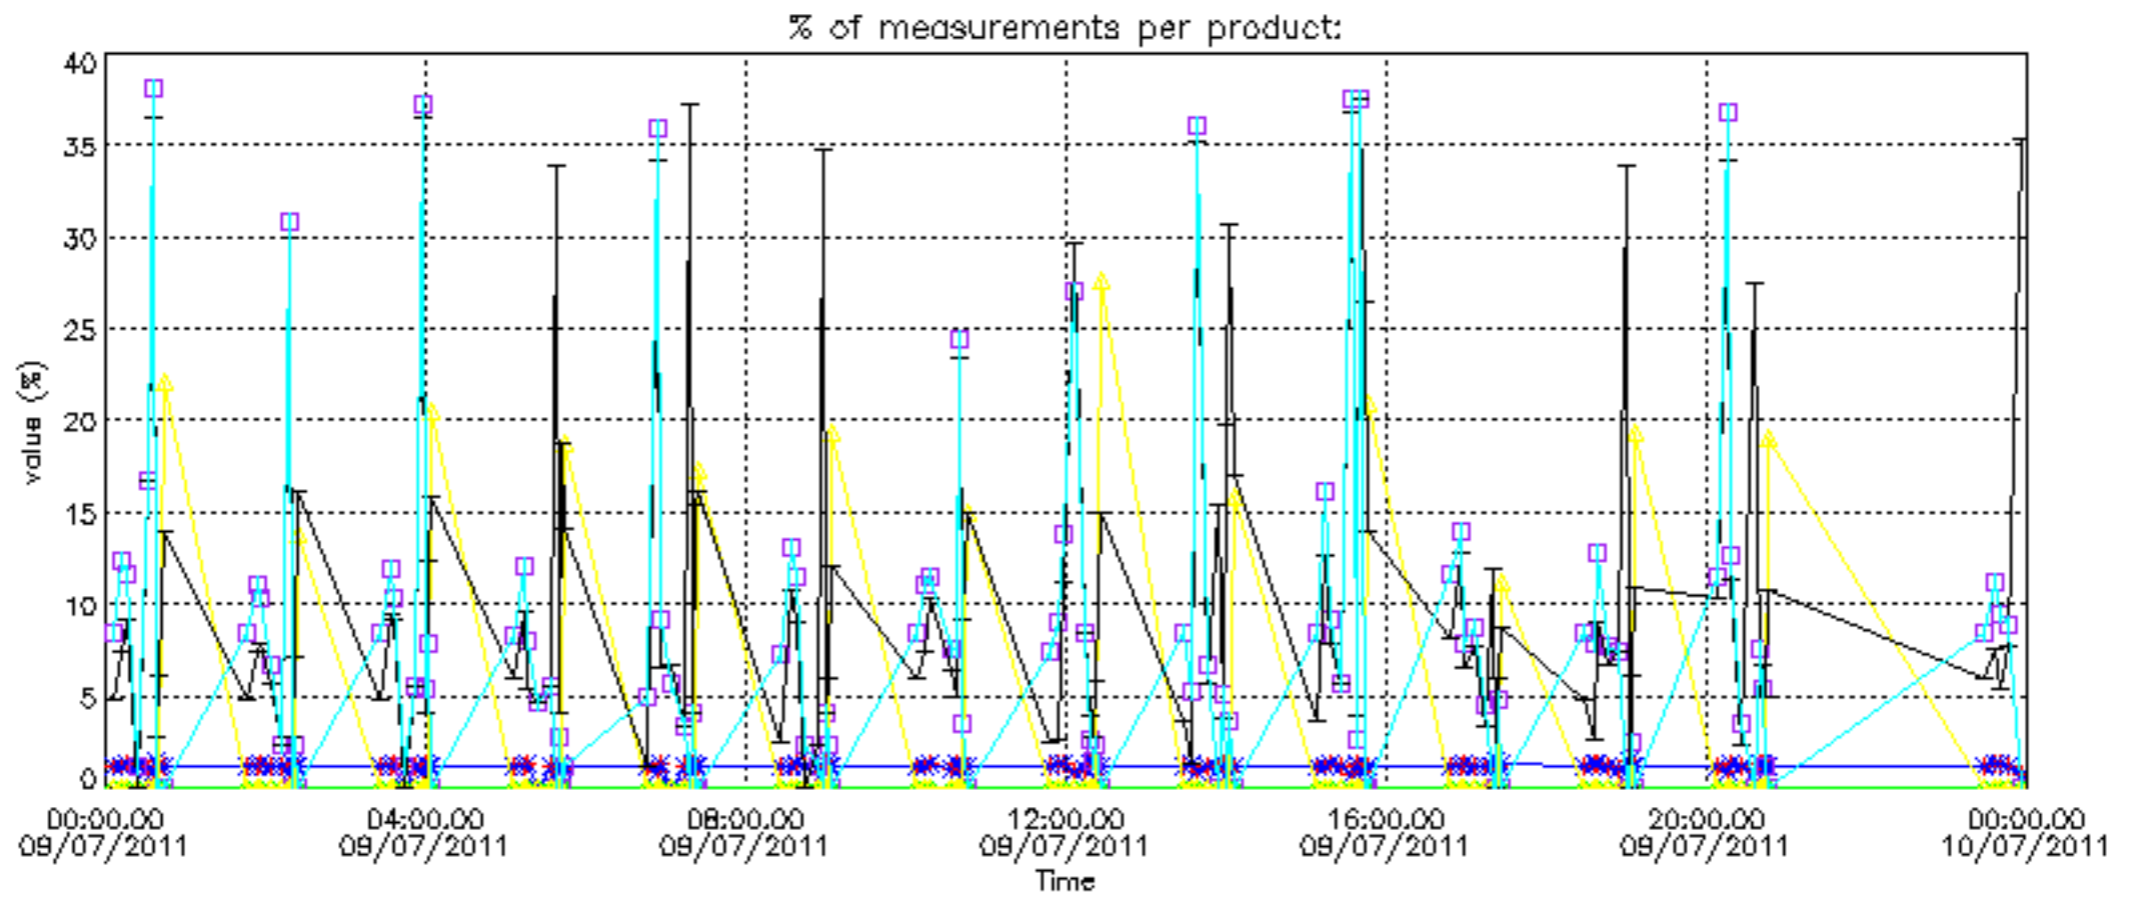

Percentage of cosmic ray hits per profile

Percentage of datation errors per profile