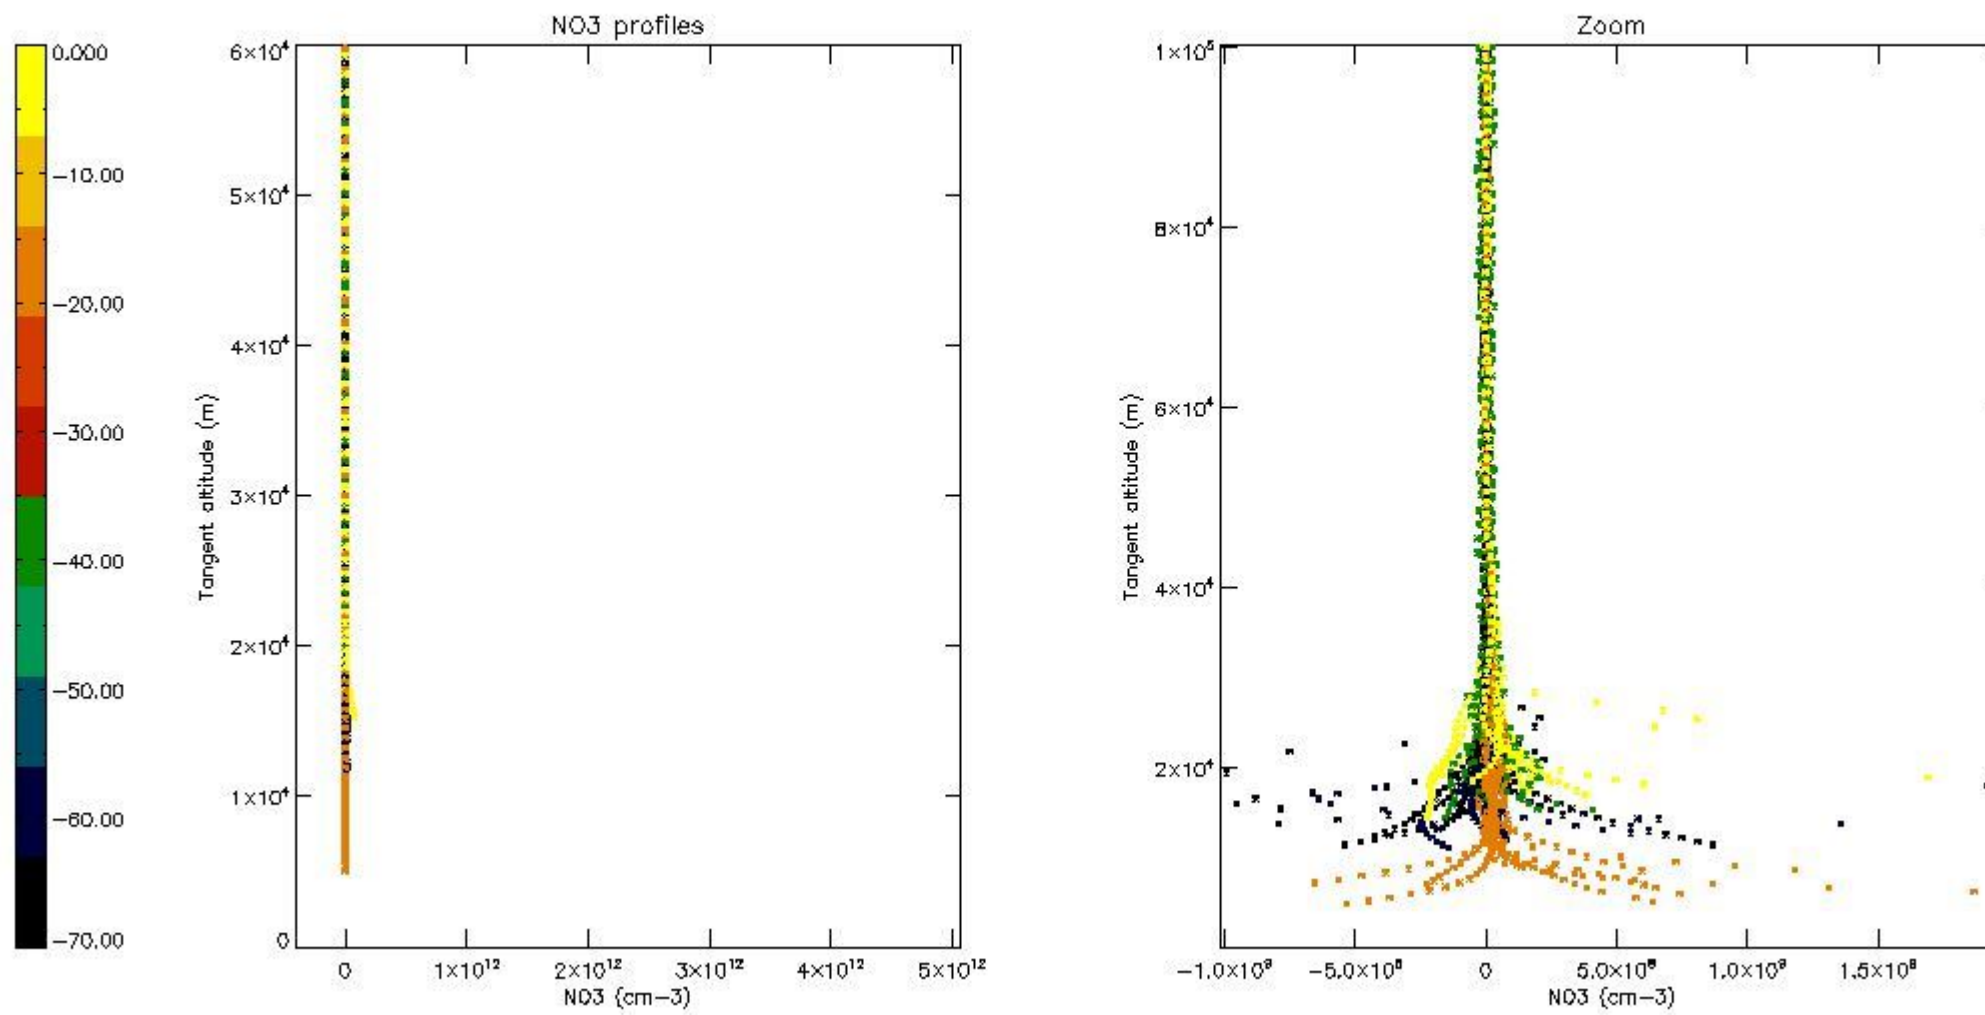

6. Auxiliary Data Files used for the production reported in section 2

The number reported in the third column indicates since which file (see list in section 2) the corresponding auxiliary file has been used. The fourth column is the date of those product files.

Type	Auxiliary Filename	Used since product	Used since product date
INST_PHYS_CHARACTERISTICS	GOM_INS_AXVIEC20091111_143220_20030716_120000_20500101_000000	1	09-JUL-2011 00:05:45
LEVEL-2_PROC_CONFIG	GOM_PR2_AXVIEC20091111_152718_20020301_000000_20500101_000000	1	09-JUL-2011 00:05:45
CROSS_SECTIONS_FILE	GOM_CRS_AXVIEC20091111_154832_20020301_000000_20500101_000000	1	09-JUL-2011 00:05:45