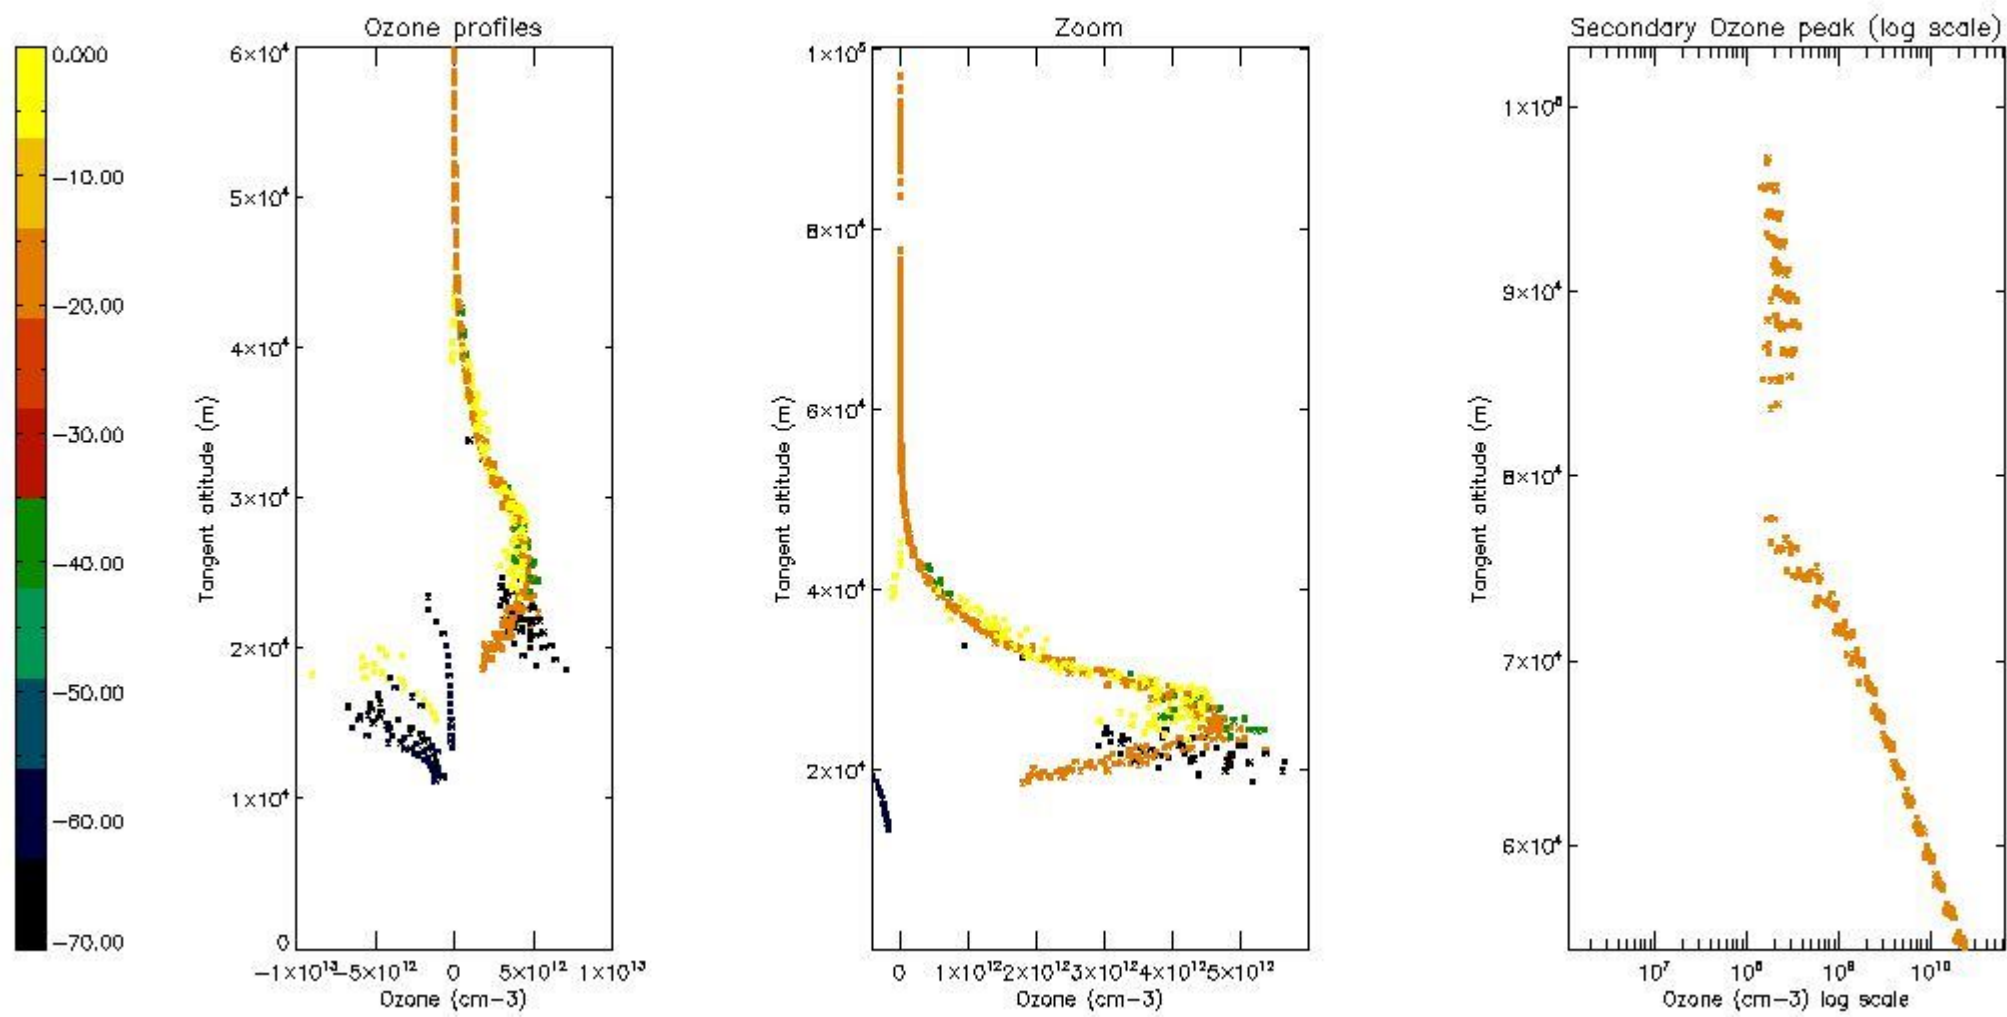

5.5 Plot ozone profiles where $STD < 5\%$ (dark without errors)

The colorbar represents the latitude.