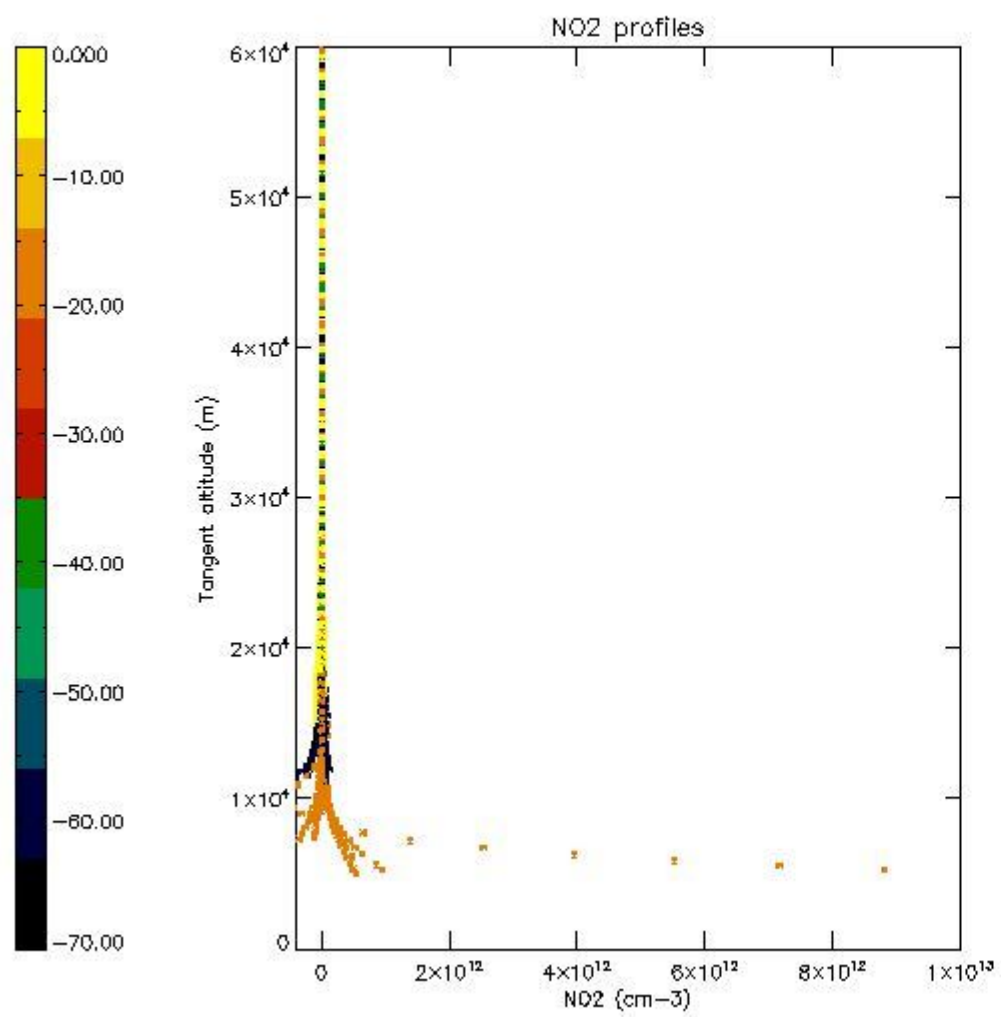

*5.4 Plot ozone profiles where STD < 10% (dark without errors)*

The colorbar represents the latitude.

*5.5 Plot ozone profiles where  $STD < 5\%$  (dark without errors)*

The colorbar represents the latitude.

*5.6 Plot NO<sub>2</sub> profiles for all STD (dark without errors)*

The colorbar represents the latitude.

*5.7 Plot NO3 profiles for all STD (dark without errors)*

The colorbar represents the latitude.