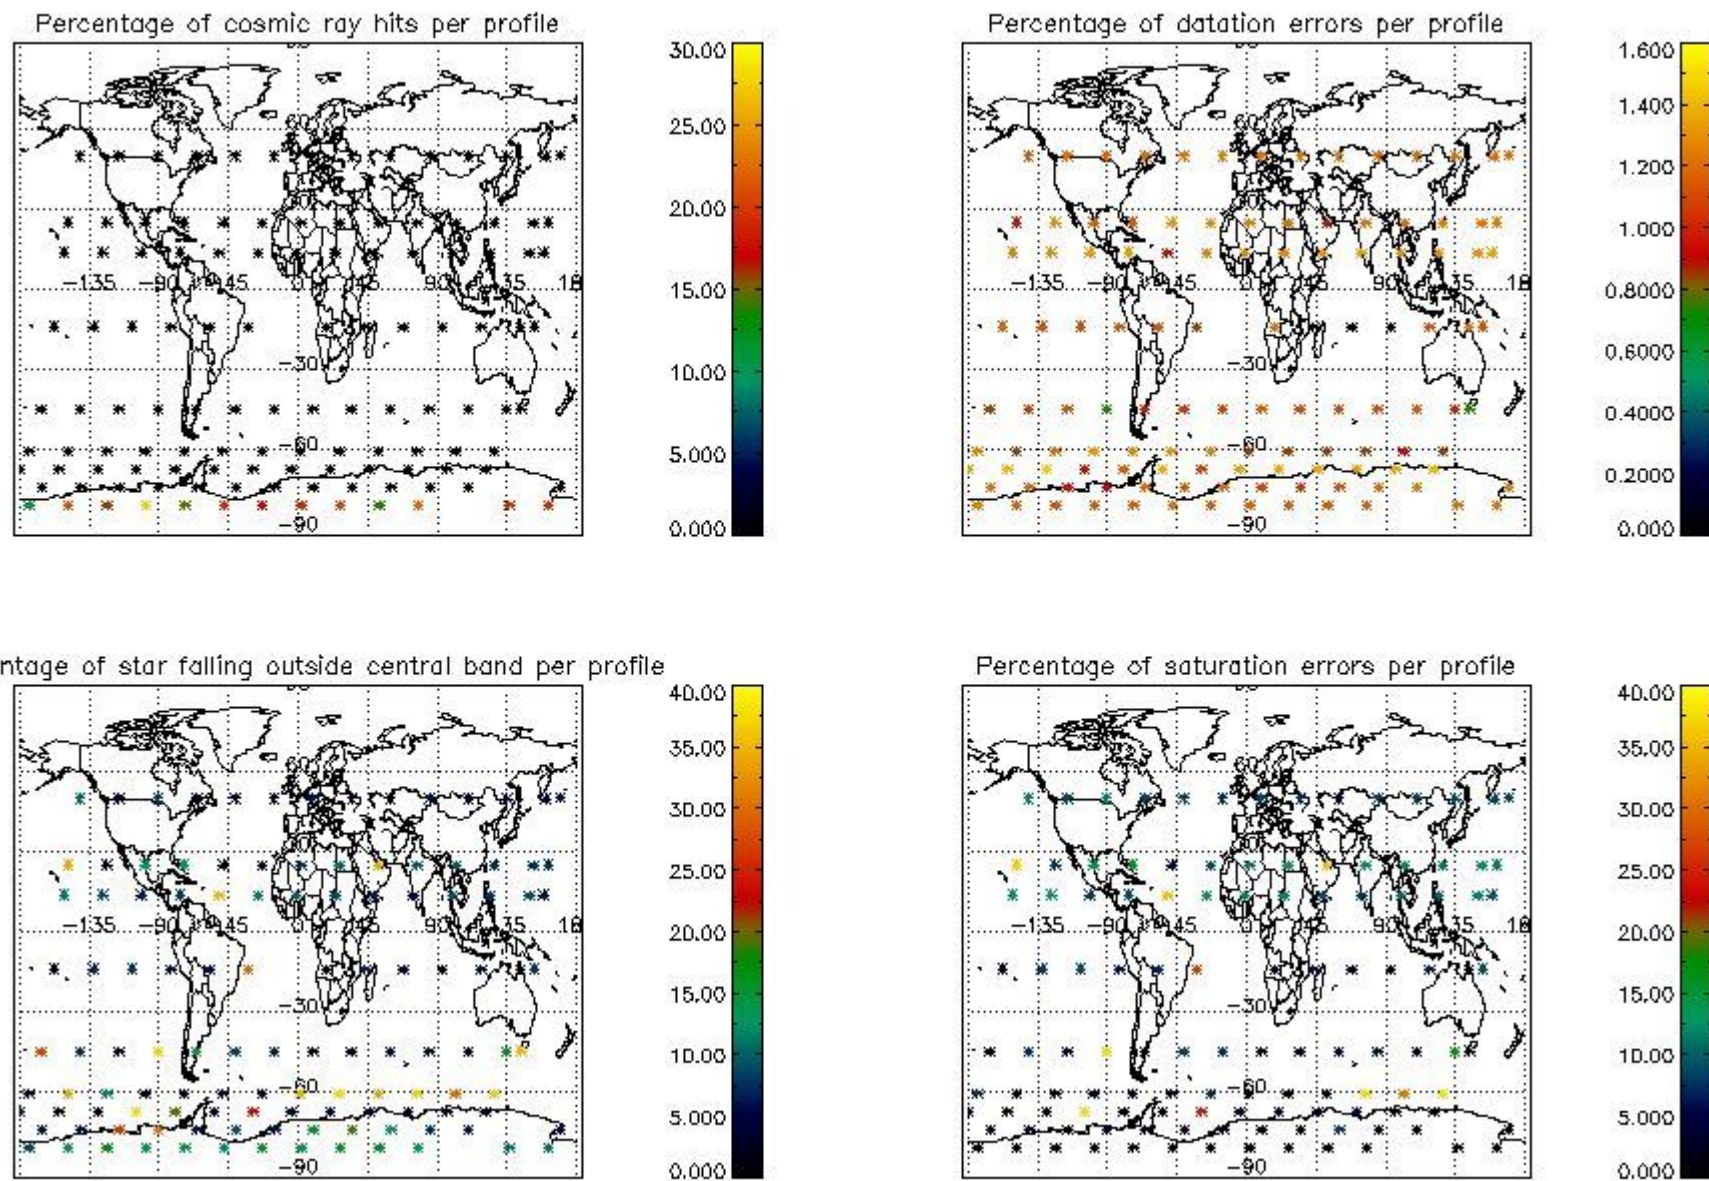

##### 4.1 Plot quality information per product (time dependant) coming from level 1b processing

###### 4.1.1 Plot level 1 quality information per product (time dependant): ENVISAT ASCENDING passes

4.1.2 Plot level 1 quality information per product (time dependant): ENVI SAT DESCENDING passes

*4.2 Plot quality information per product coming from level 1b processing (world map)*

*4.2.1 Plot level 1 quality information per product (world map): ENVISAT ASCENDING passes*

4.2.2 Plot level 1 quality information per product (world map): ENVISAT DESCENDING passes