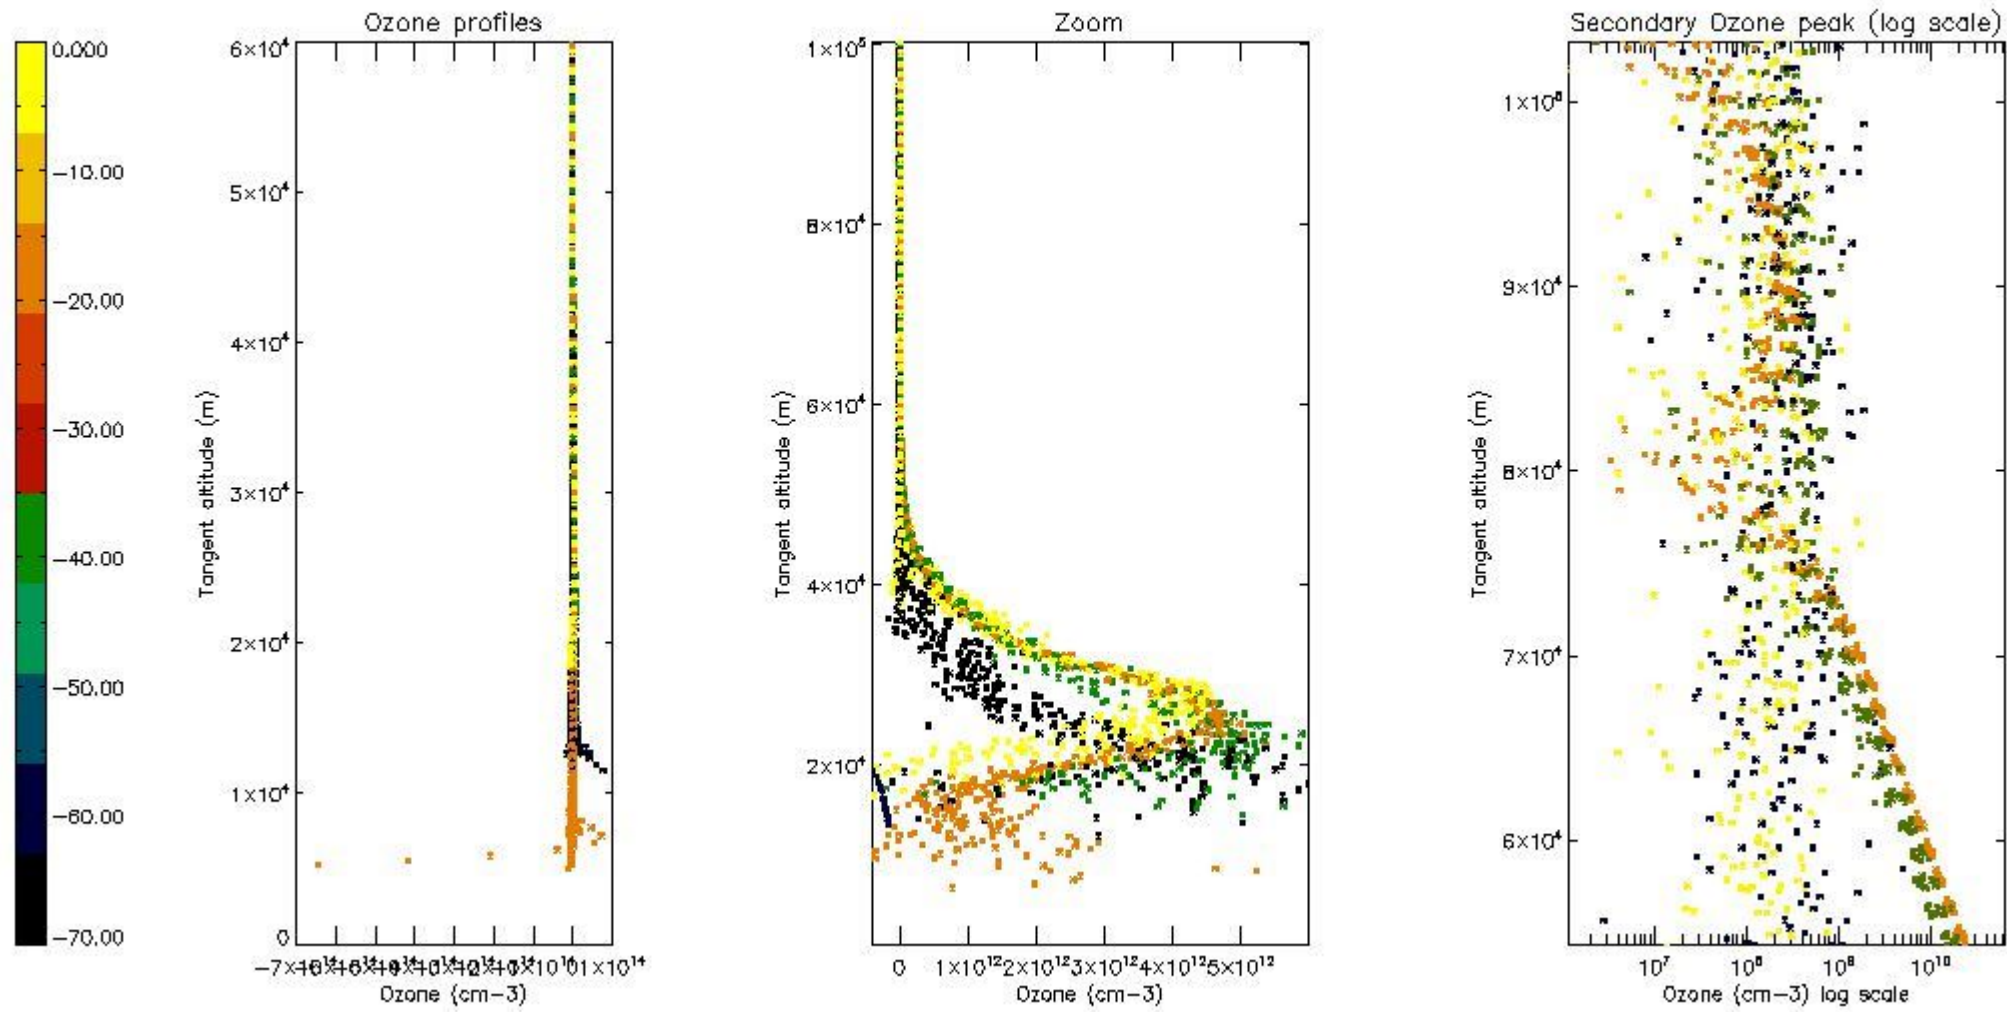

STD < 10	5
STD < 5	3

5.2 Plot ozone profiles for all STD (dark without errors)

The colorbar represents the latitude.

5.3 Plot ozone profiles where STD < 20% (dark without errors)

The colorbar represents the latitude.