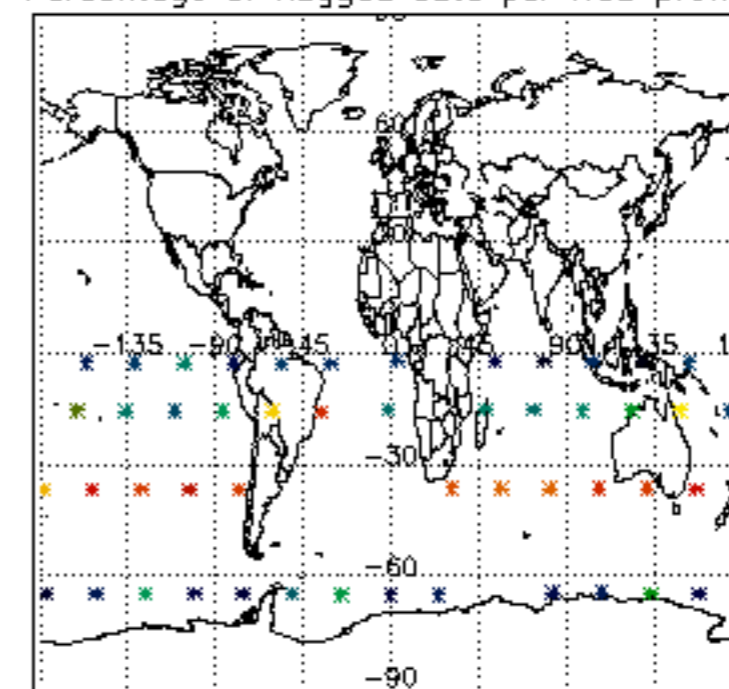

Percentage of flagged data per NO3 profile