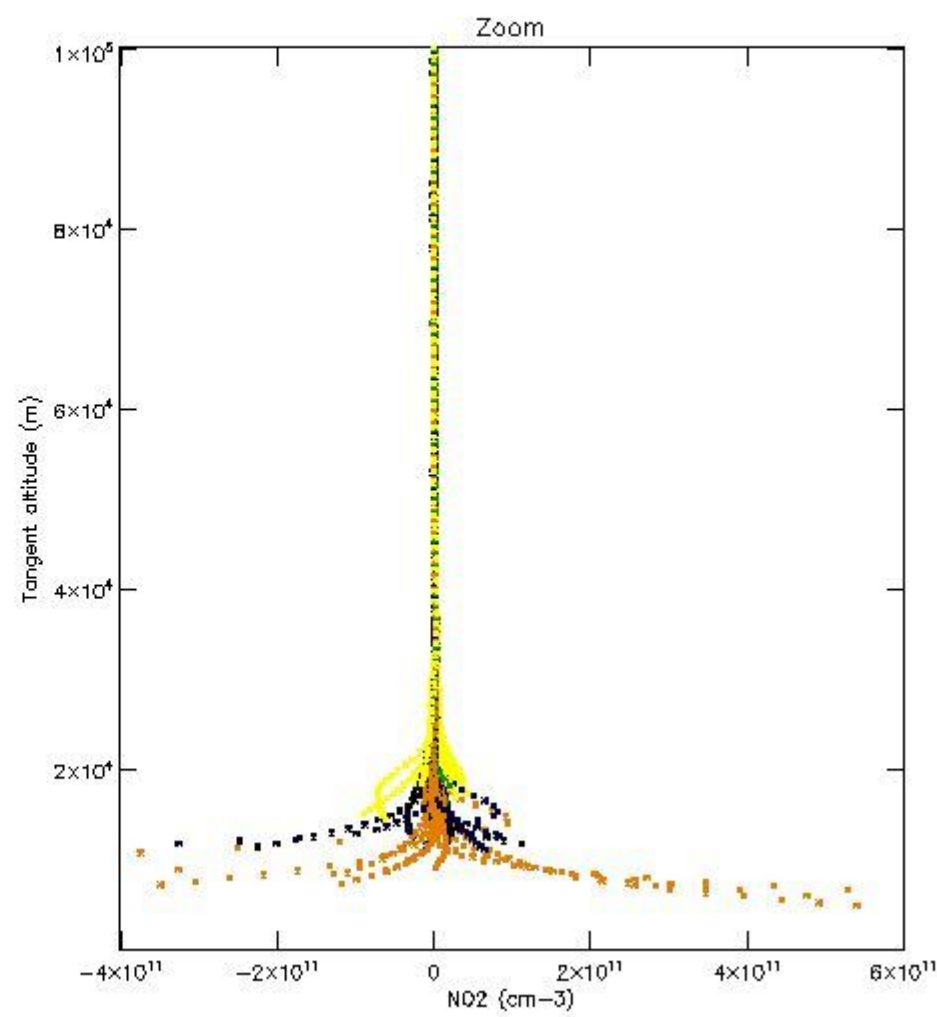

5.7 Plot NO3 profiles for all STD (dark without errors)

The colorbar represents the latitude.