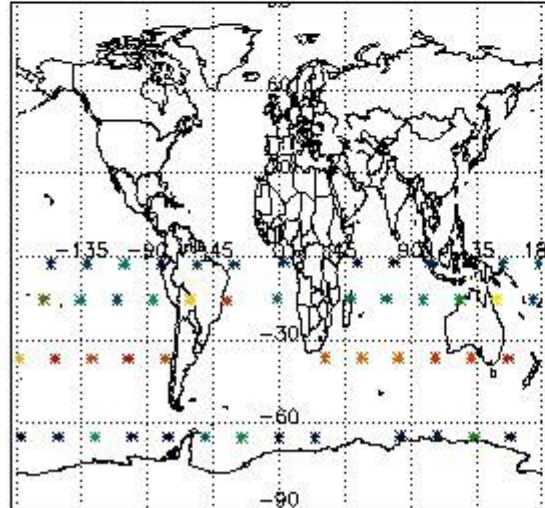

#### 3.1 Plot quality information per product (time dependant)

*3.2 Plot quality information per product (world map)*

Percentage of flagged data per O3 profile

Percentage of flagged data per H2O profile

Percentage of flagged data per NO2 profile