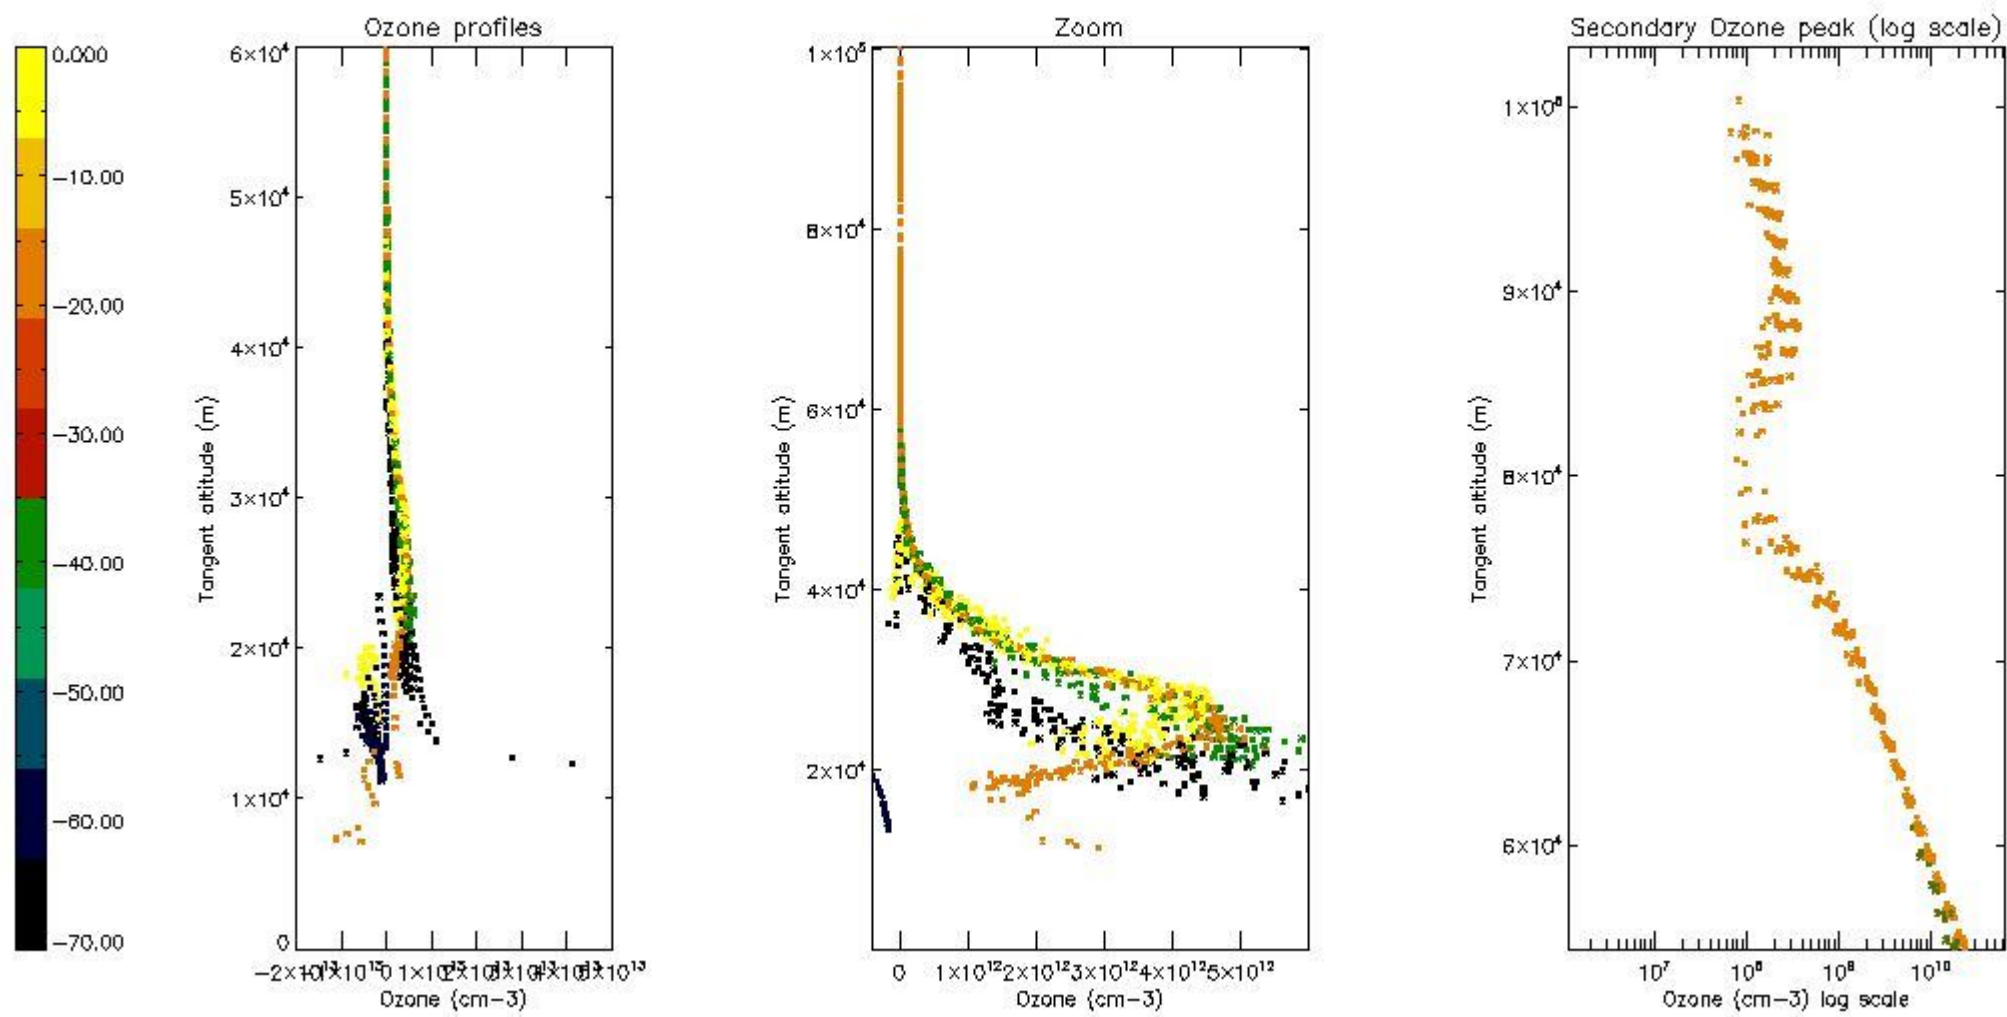

STD < 10	5
STD < 5	3

5.2 Plot ozone profiles for all STD (dark without errors)

The colorbar represents the latitude.

5.3 Plot ozone profiles where STD < 20% (dark without errors)

The colorbar represents the latitude.

*5.4 Plot ozone profiles where STD < 10% (dark without errors)*

The colorbar represents the latitude.

*5.5 Plot ozone profiles where  $STD < 5\%$  (dark without errors)*

The colorbar represents the latitude.