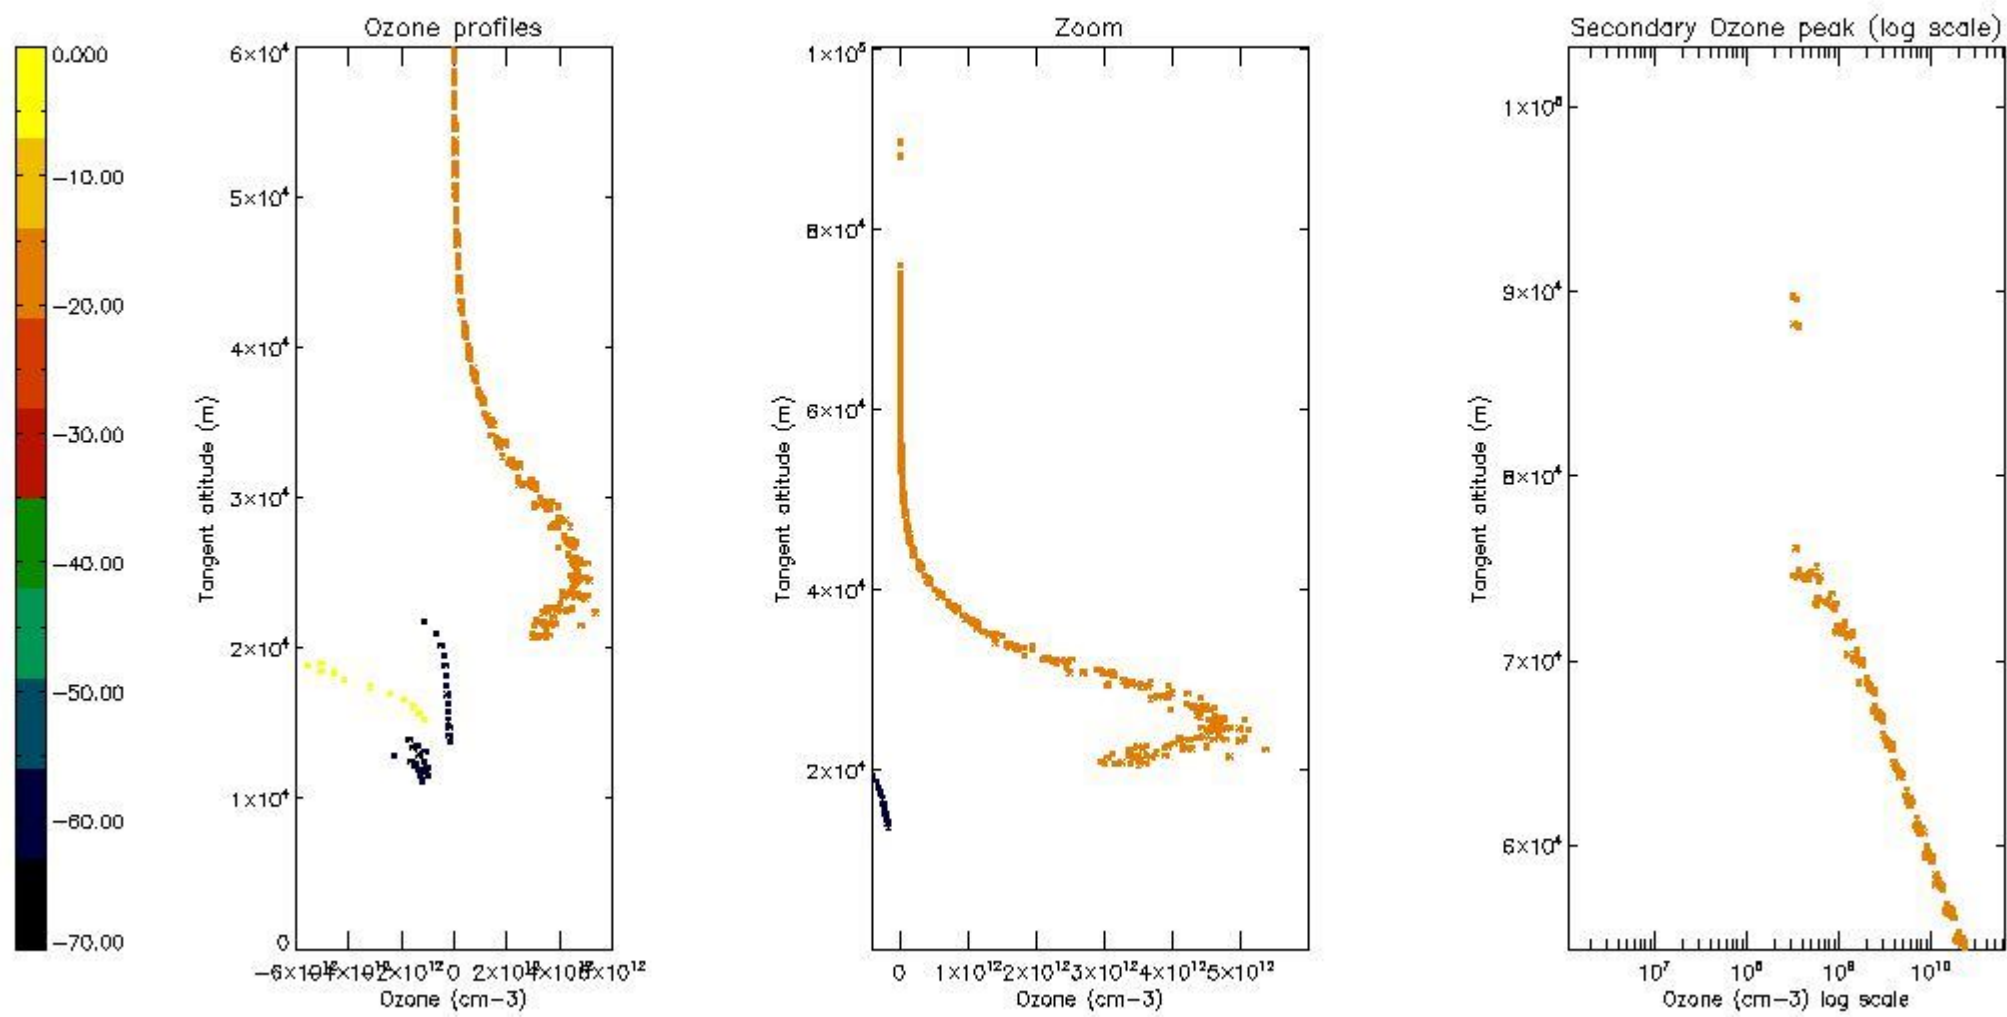

*5.4 Plot ozone profiles where STD < 10% (dark without errors)*

The colorbar represents the latitude.

*5.5 Plot ozone profiles where  $STD < 5\%$  (dark without errors)*

The colorbar represents the latitude.