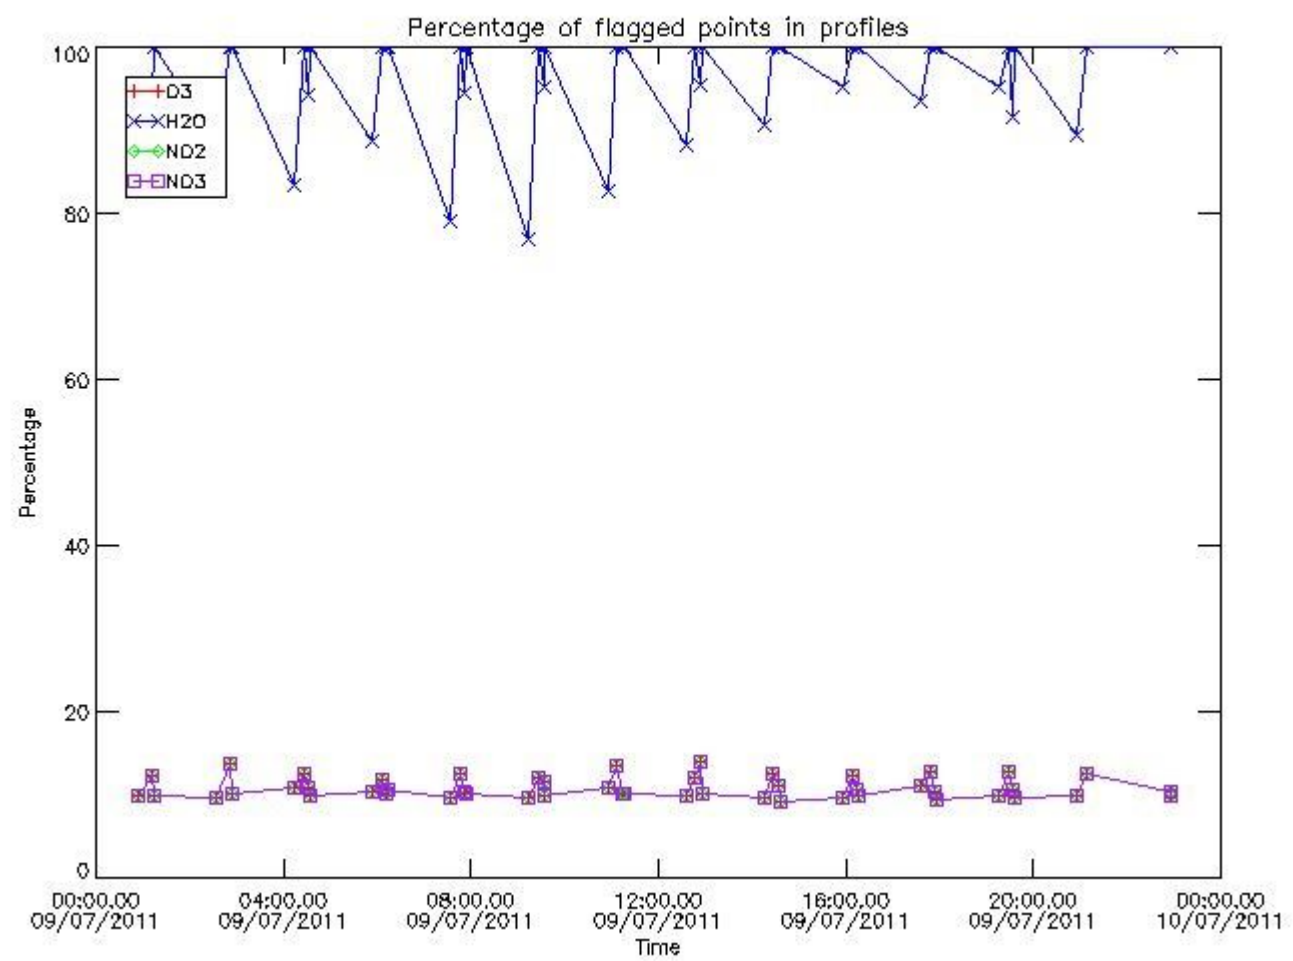

3. Quality information per product

In this section it is plotted some information contained in the Quality Summary data set of the level 2 products. Only products in dark limb conditions and without errors (error flag in the MPH set to "0") are used.

3.1 Plot quality information per product (time dependant)

3.2 Plot quality information per product (world map)