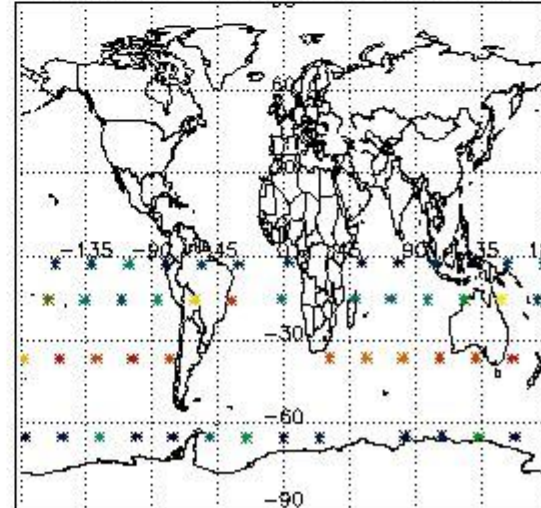

Percentage of flagged data per NO3 profile

4. Level 1 quality information per product

In this section it is plotted some information contained in the Quality Summary data set of the level 2 products that comes from the level 1b processing. Products without errors (error flag in the MPH set to "0") are used.

4.1 Plot quality information per product (time dependant) coming from level 1b processing

4.1.1 Plot level 1 quality information per product (time dependant): ENVISAT ASCENDING passes