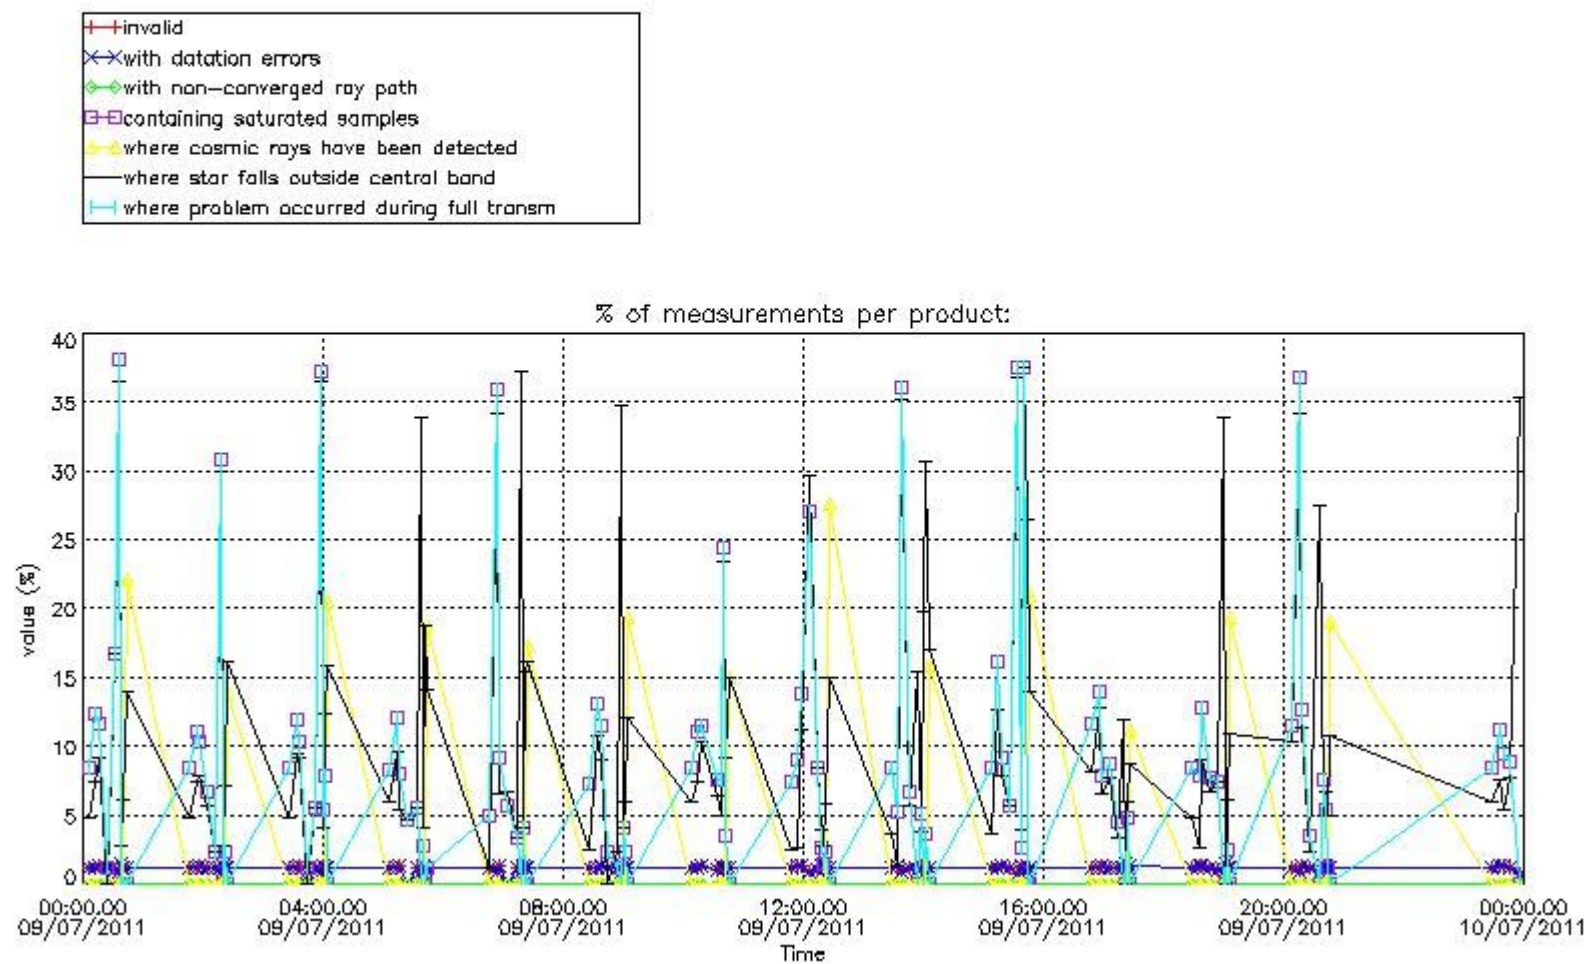

4.2 Plot quality information per product coming from level 1b processing (world map)

4.2.1 Plot level 1 quality information per product (world map): ENVISAT ASCENDING passes