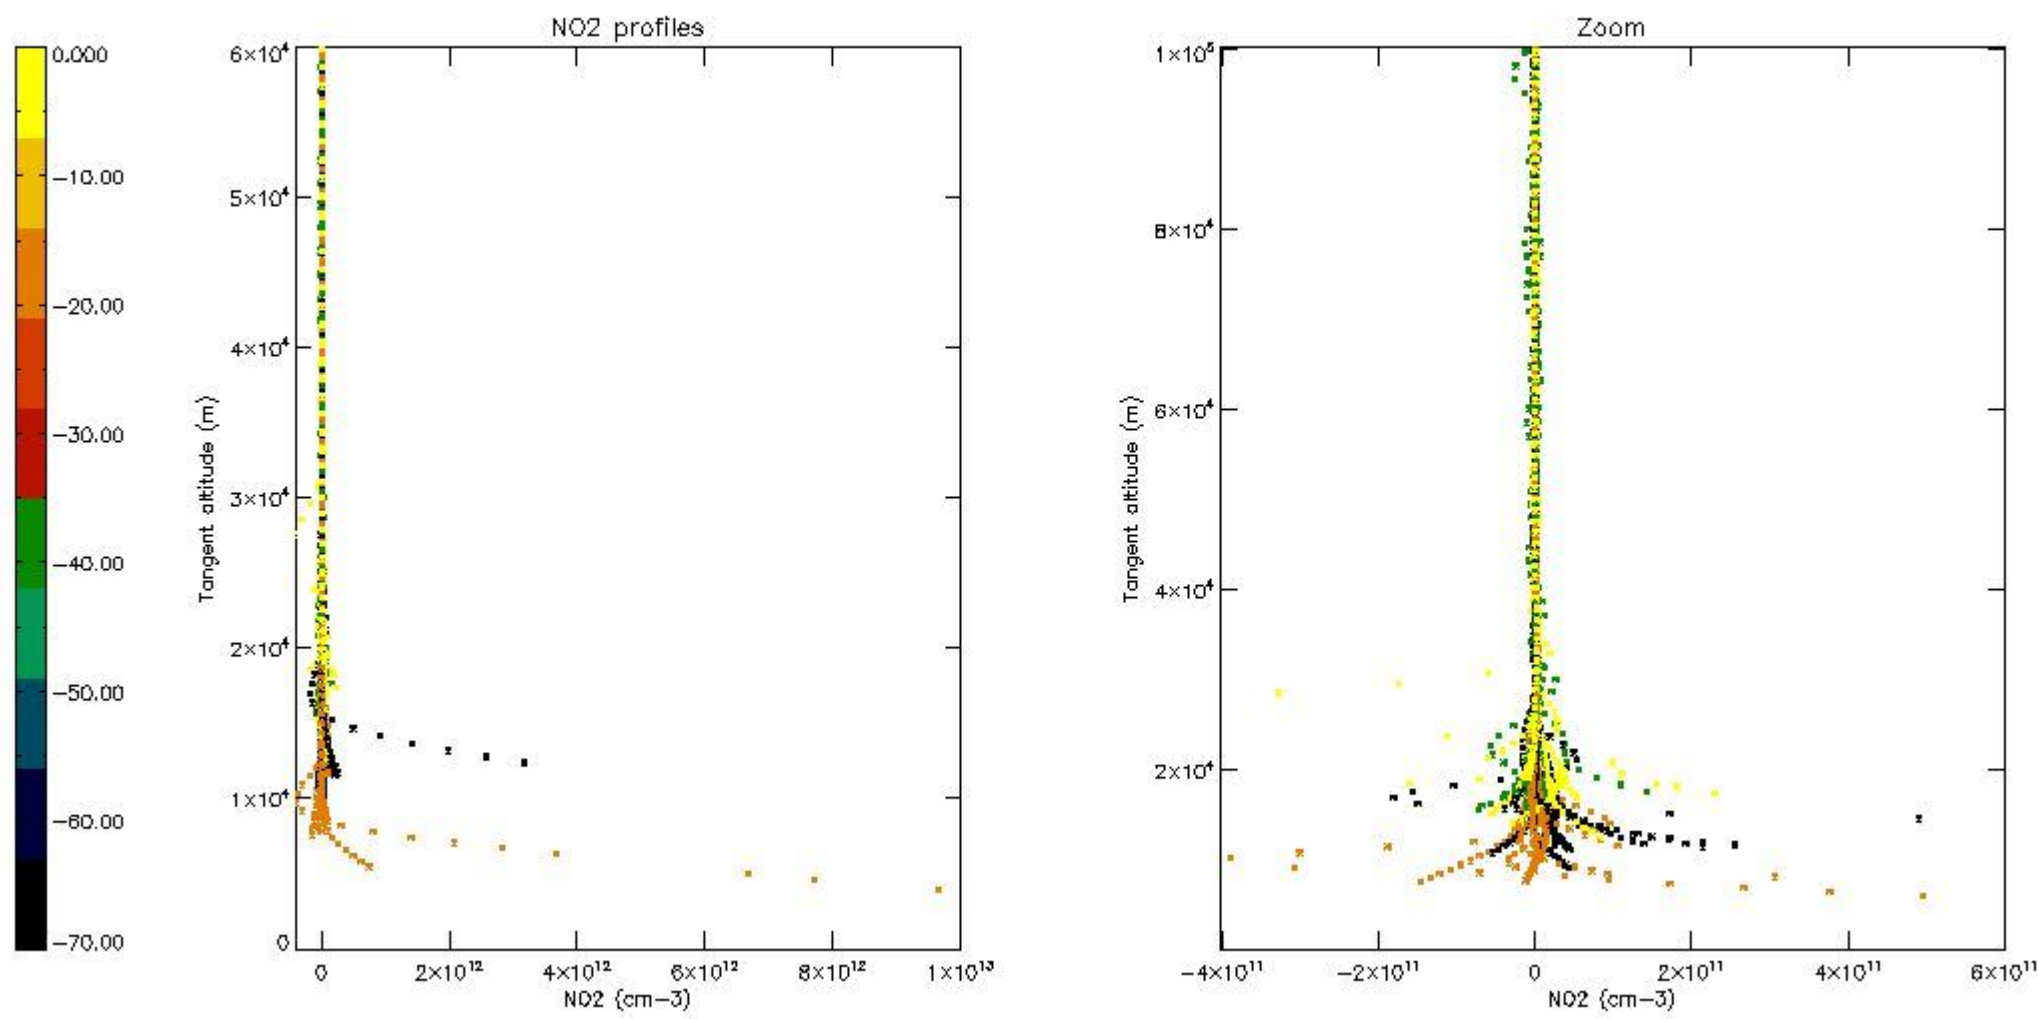

5.7 Plot NO3 profiles for all STD (dark without errors)

The colorbar represents the latitude.