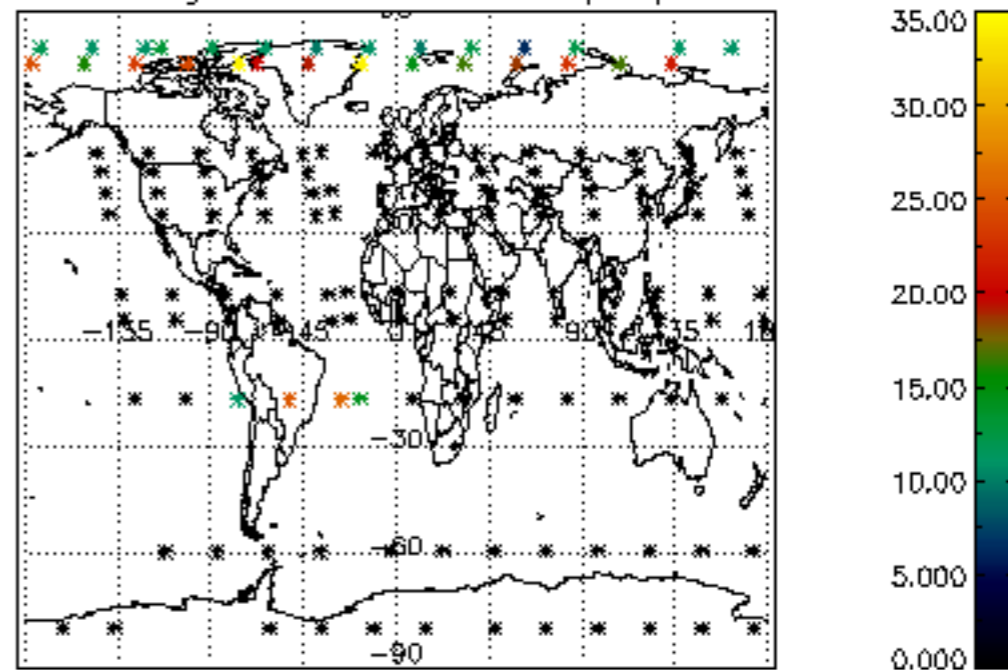

Percentage of flagged data per NO3 profile

Percentage of cosmic ray hits per profile

Percentage of datation errors per profile

Percentage of star falling outside central band per profile

Percentage of saturation errors per profile