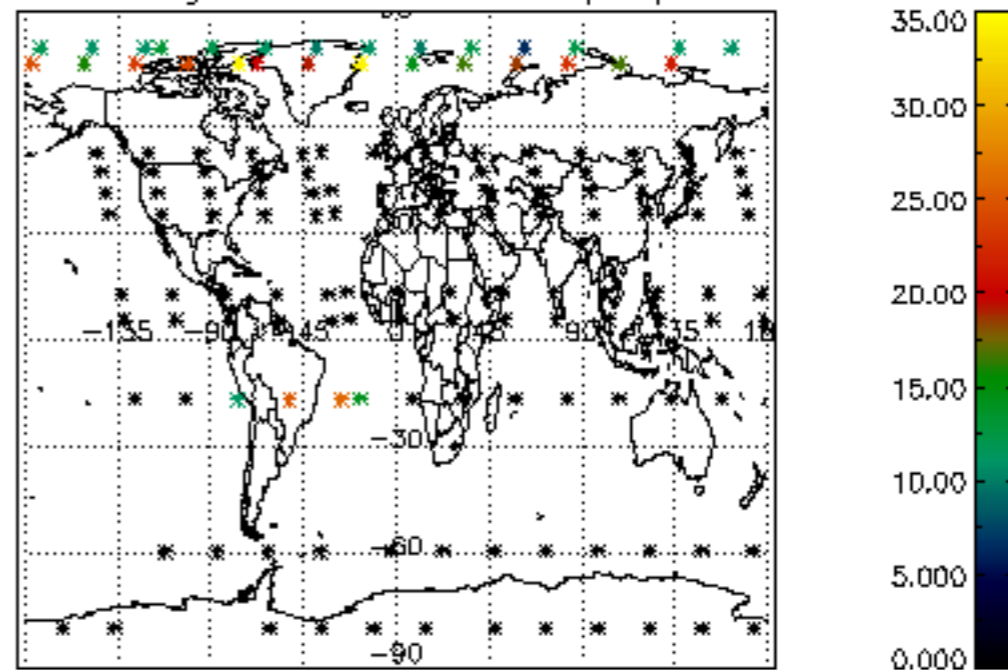

Percentage of datation errors per profile

Percentage of saturation errors per profile