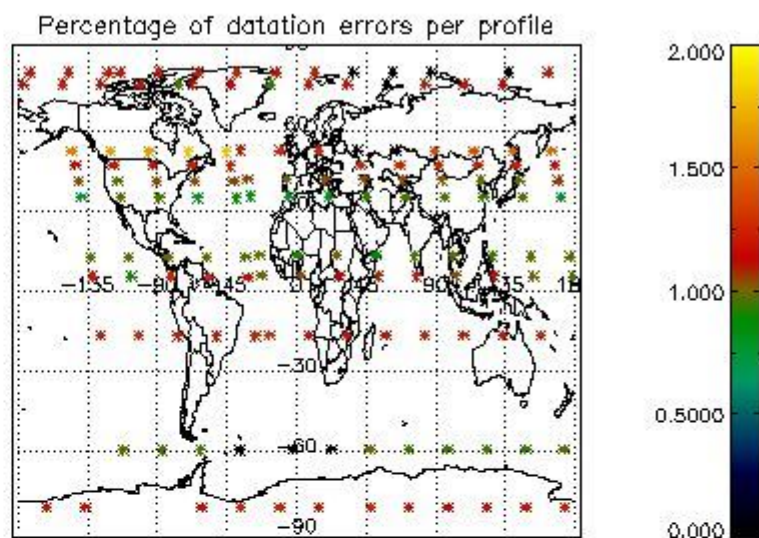

4.1 Plot quality information per product (time dependant) coming from level 1b processing

4.1.1 Plot level 1 quality information per product (time dependant): ENVISAT ASCENDING passes

4.1.2 Plot level 1 quality information per product (time dependant): ENVISAT DESCENDING passes

4.2 Plot quality information per product coming from level 1b processing (world map)

4.2.1 Plot level 1 quality information per product (world map): ENVISAT ASCENDING passes

4.2.2 Plot level 1 quality information per product (world map): ENVISAT DESCENDING passes