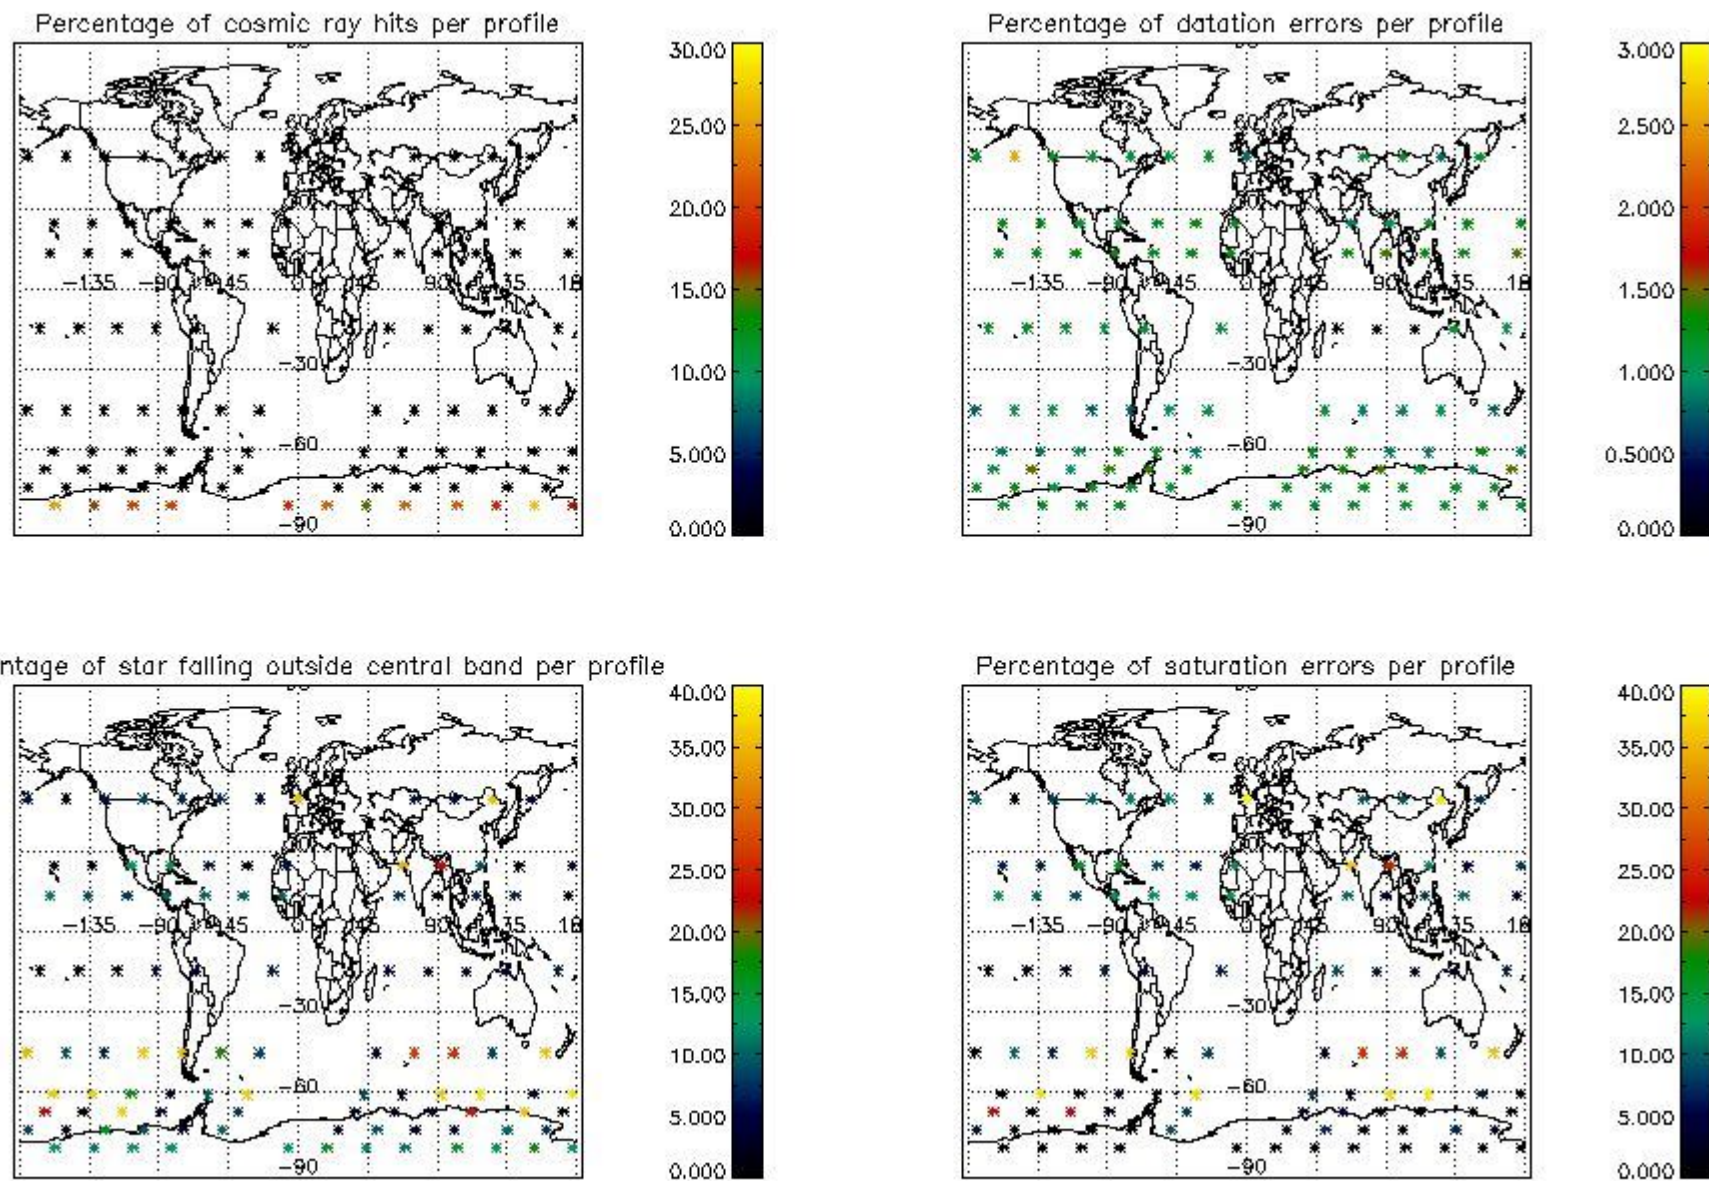

Percentage of flagged data per NO3 profile

4. Level 1 quality information per product

In this section it is plotted some information contained in the Quality Summary data set of the level 2 products that comes from the level 1b processing. Products without errors (error flag in the MPH set to "0") are used.

4.1 Plot quality information per product (time dependant) coming from level 1b processing

4.1.1 Plot level 1 quality information per product (time dependant): ENVISAT ASCENDING passes

4.1.2 Plot level 1 quality information per product (time dependant): ENVISAT DESCENDING passes

4.2 Plot quality information per product coming from level 1b processing (world map)

4.2.1 Plot level 1 quality information per product (world map): ENVISAT ASCENDING passes

4.2.2 Plot level 1 quality information per product (world map): ENVISAT DESCENDING passes