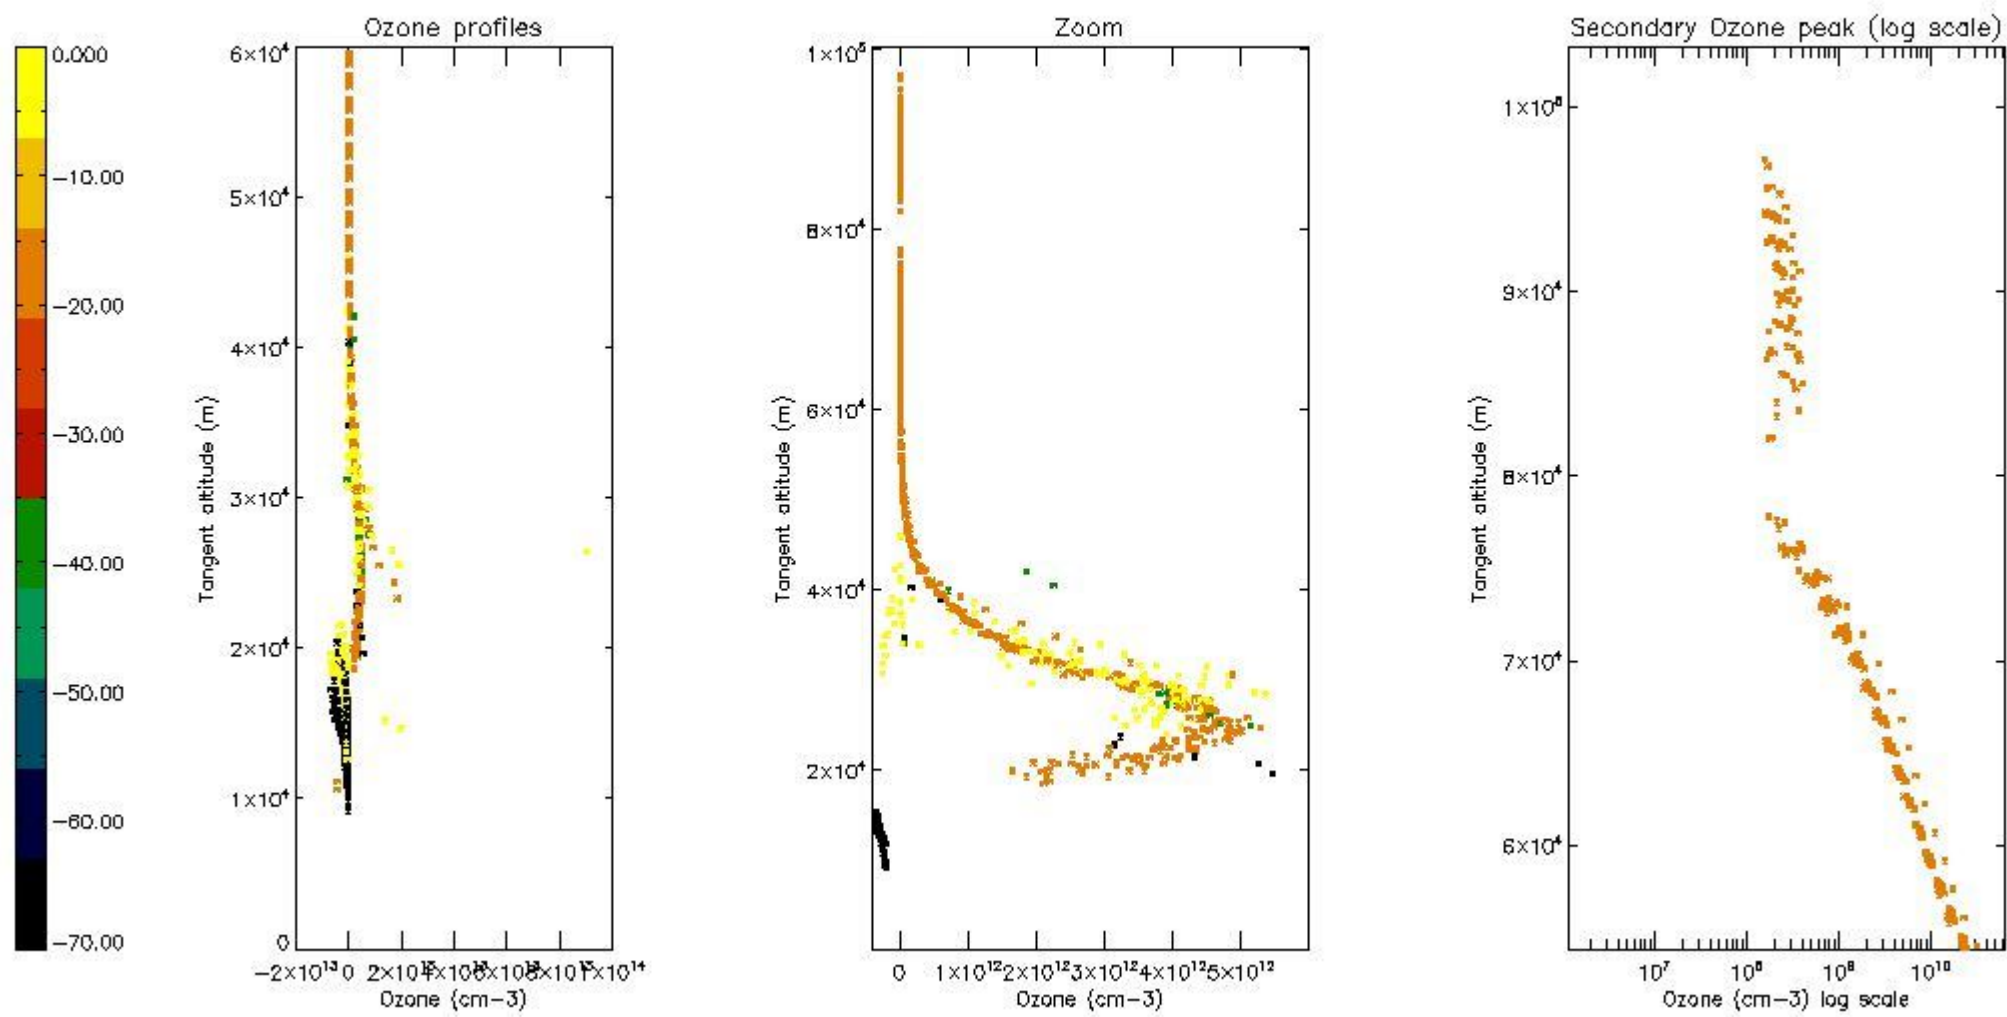

STD < 10	5
STD < 5	3

5.2 Plot ozone profiles for all STD (dark without errors)

The colorbar represents the latitude.

5.3 Plot ozone profiles where STD < 20% (dark without errors)

The colorbar represents the latitude.

5.4 Plot ozone profiles where $STD < 10\%$ (dark without errors)

The colorbar represents the latitude.

5.5 Plot ozone profiles where $STD < 5\%$ (dark without errors)

The colorbar represents the latitude.