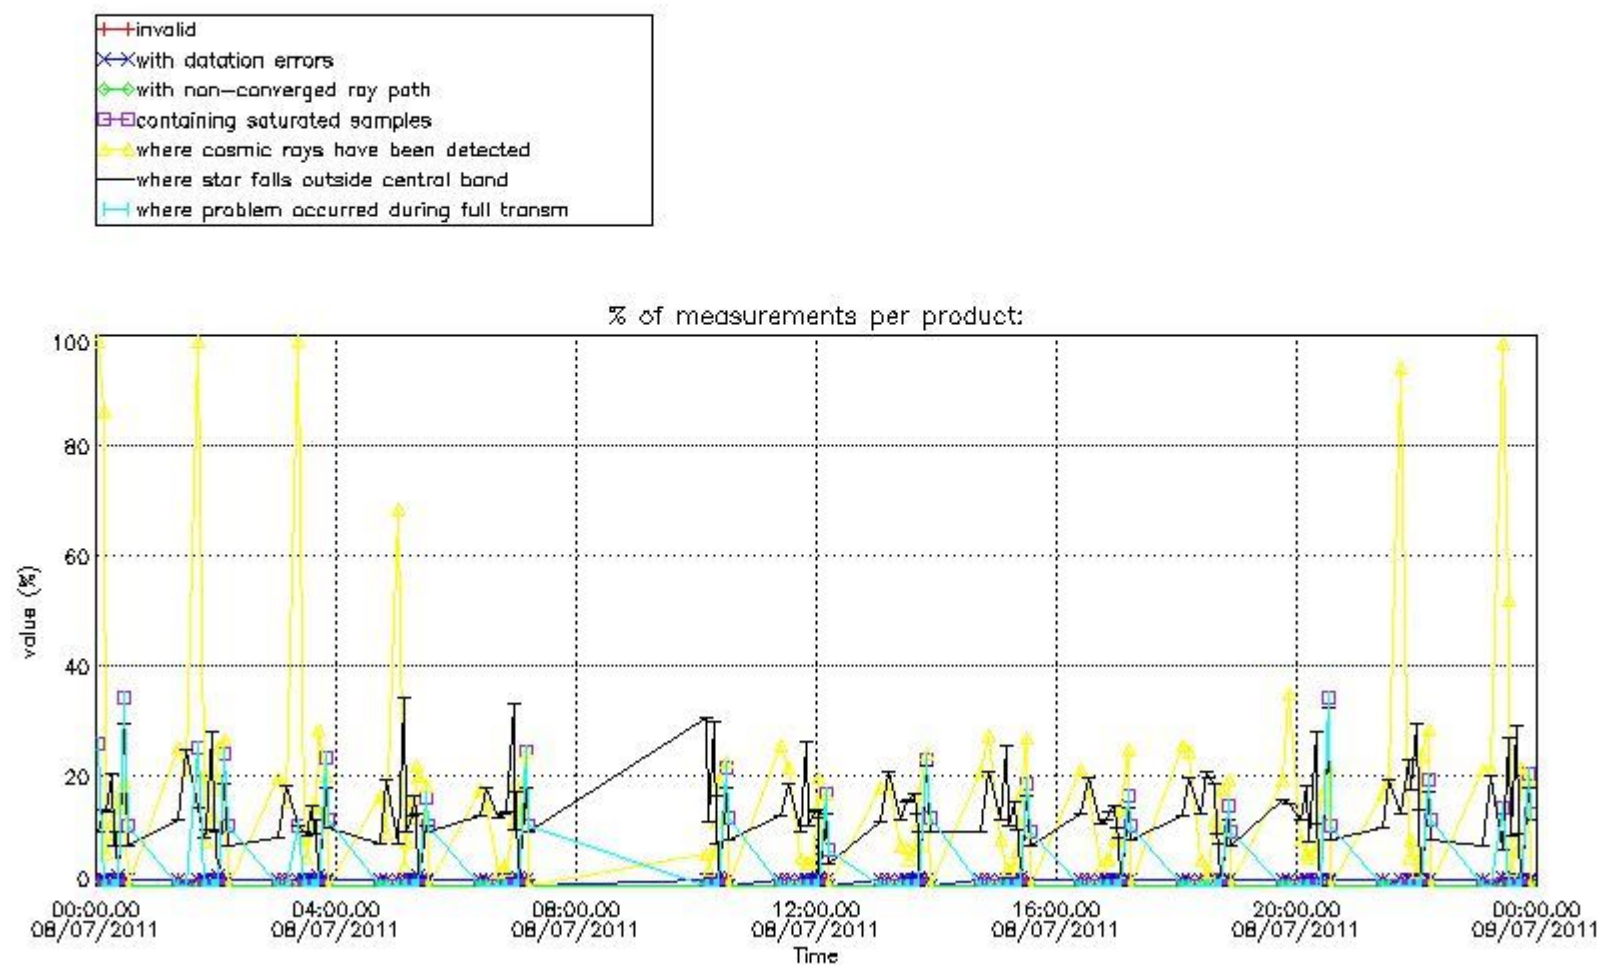

Percentage of flagged data per NO3 profile

4. Level 1 quality information per product

In this section it is plotted some information contained in the Quality Summary data set of the level 2 products that comes from the level 1b processing. Products without errors (error flag in the MPH set to "0") are used.

4.1 Plot quality information per product (time dependant) coming from level 1b processing

4.1.1 Plot level 1 quality information per product (time dependant): ENVISAT ASCENDING passes

4.1.2 Plot level 1 quality information per product (time dependant): ENVISAT DESCENDING passes