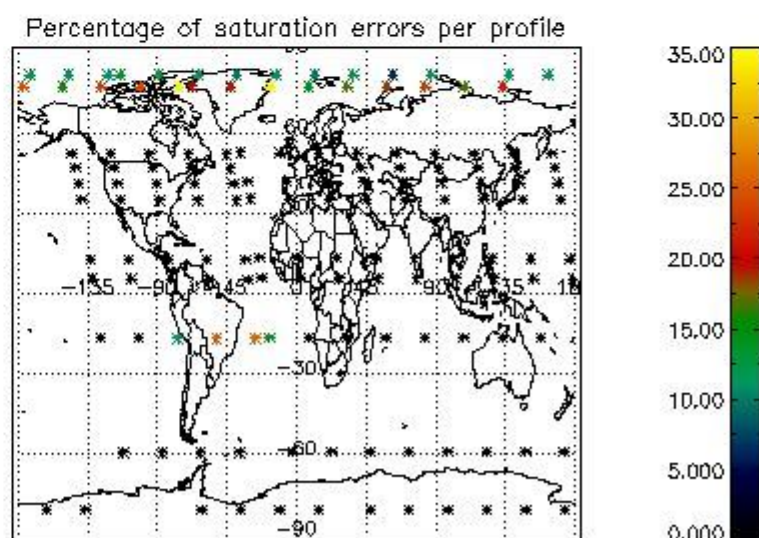

Percentage of flagged data per NO3 profile

4. Level 1 quality information per product

In this section it is plotted some information contained in the Quality Summary data set of the level 2 products that comes from the level 1b processing. Products without errors (error flag in the MPH set to "0") are used.

4.1 Plot quality information per product (time dependant) coming from level 1b processing

4.1.1 Plot level 1 quality information per product (time dependant): ENVISAT ASCENDING passes

4.1.2 Plot level 1 quality information per product (time dependant): ENVISAT DESCENDING passes

4.2 Plot quality information per product coming from level 1b processing (world map)

4.2.1 Plot level 1 quality information per product (world map): ENVISAT ASCENDING passes

4.2.2 Plot level 1 quality information per product (world map): ENVISAT DESCENDING passes