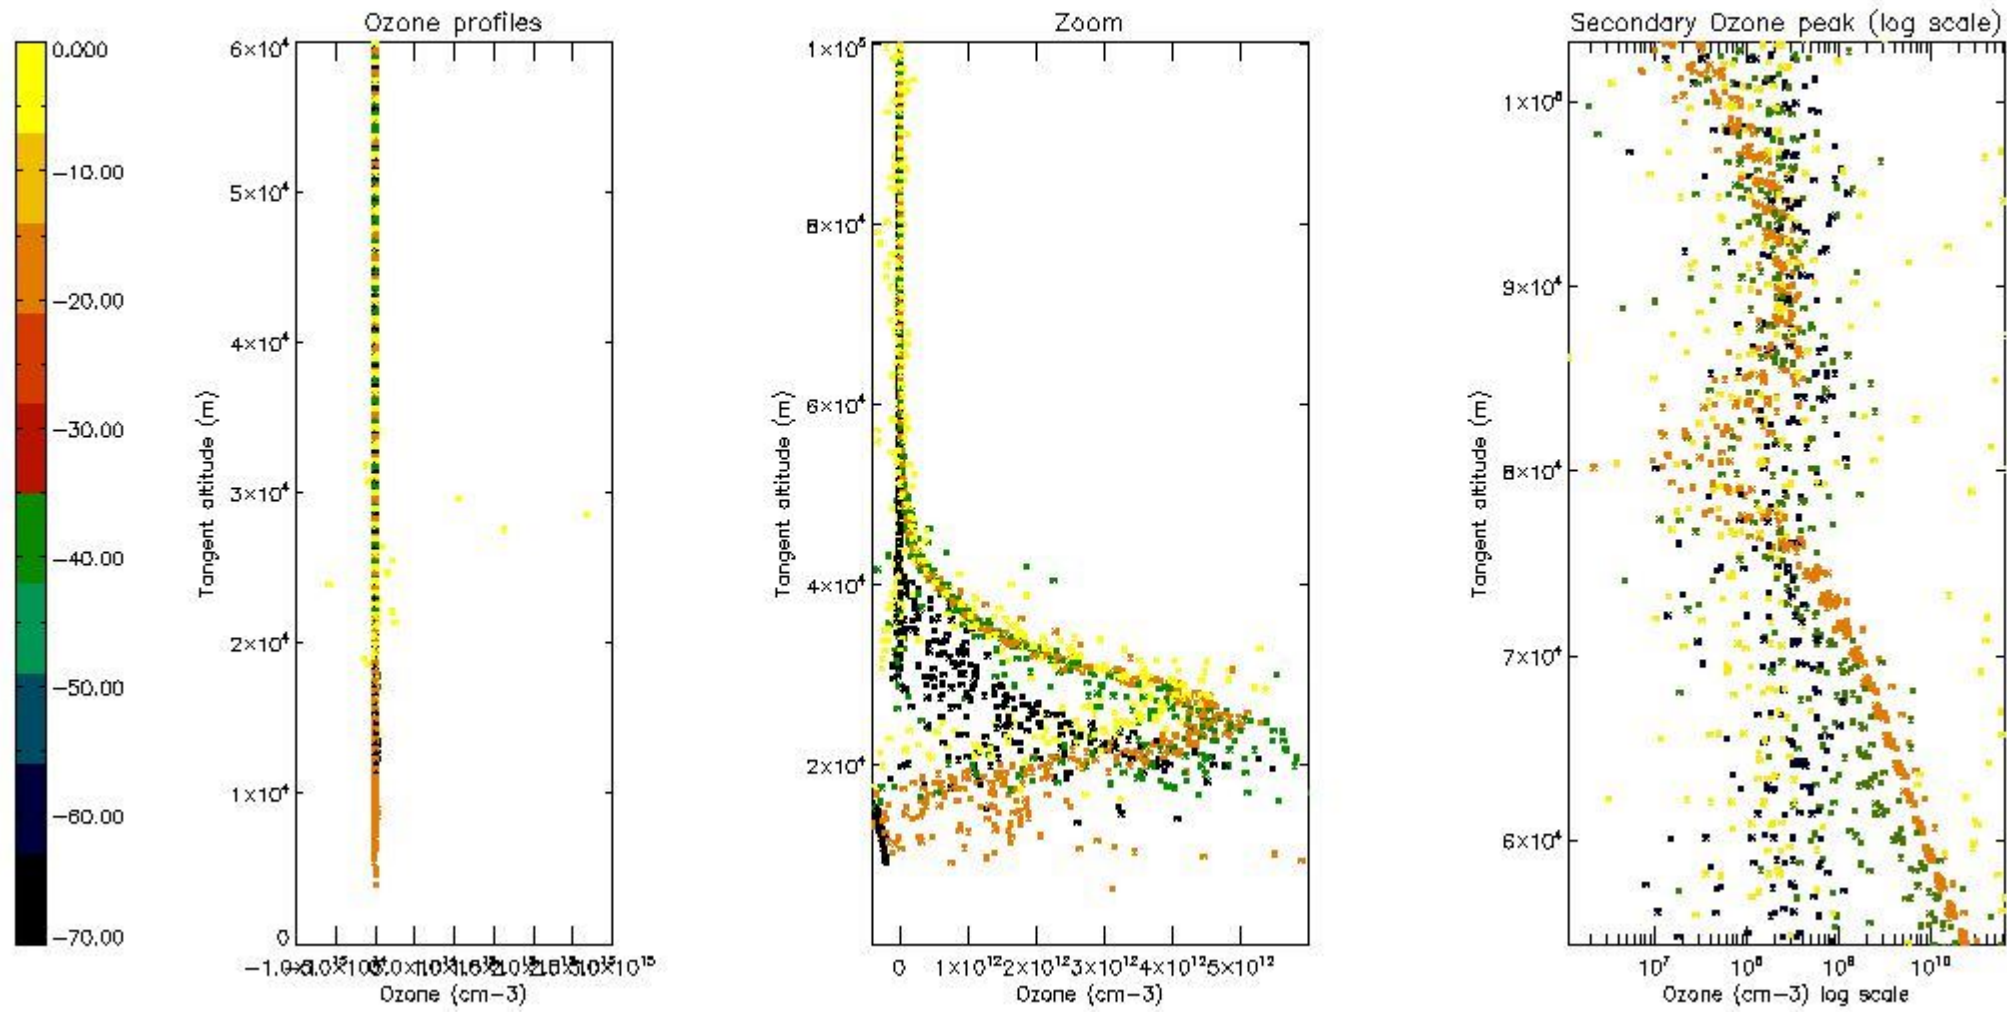

STD < 10	5
STD < 5	3

5.2 Plot ozone profiles for all STD (dark without errors)

The colorbar represents the latitude.

5.3 Plot ozone profiles where STD < 20% (dark without errors)

The colorbar represents the latitude.