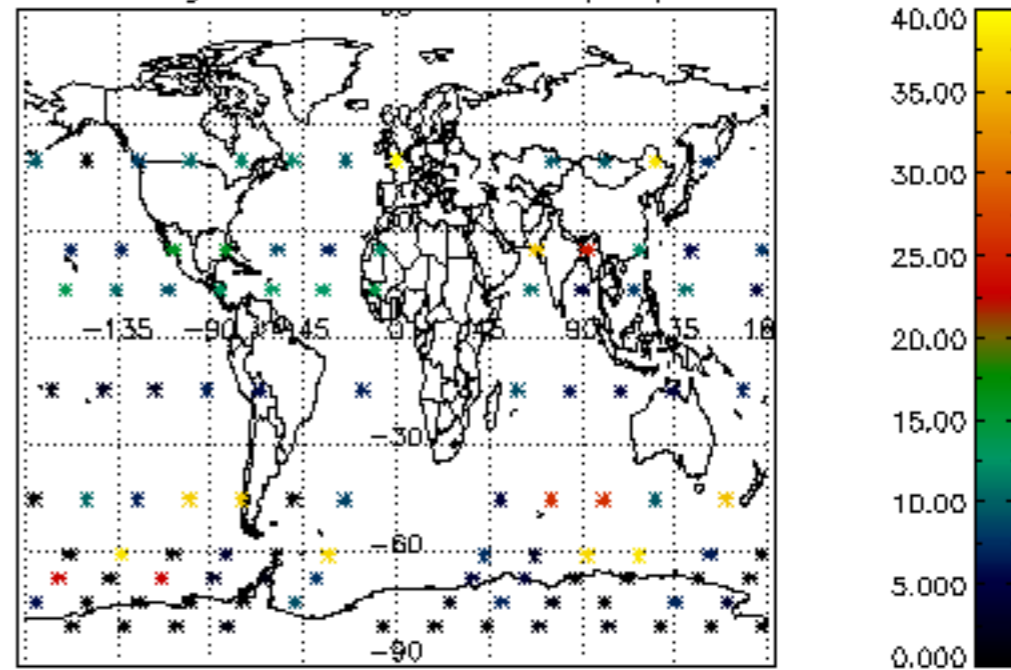

Percentage of saturation errors per profile