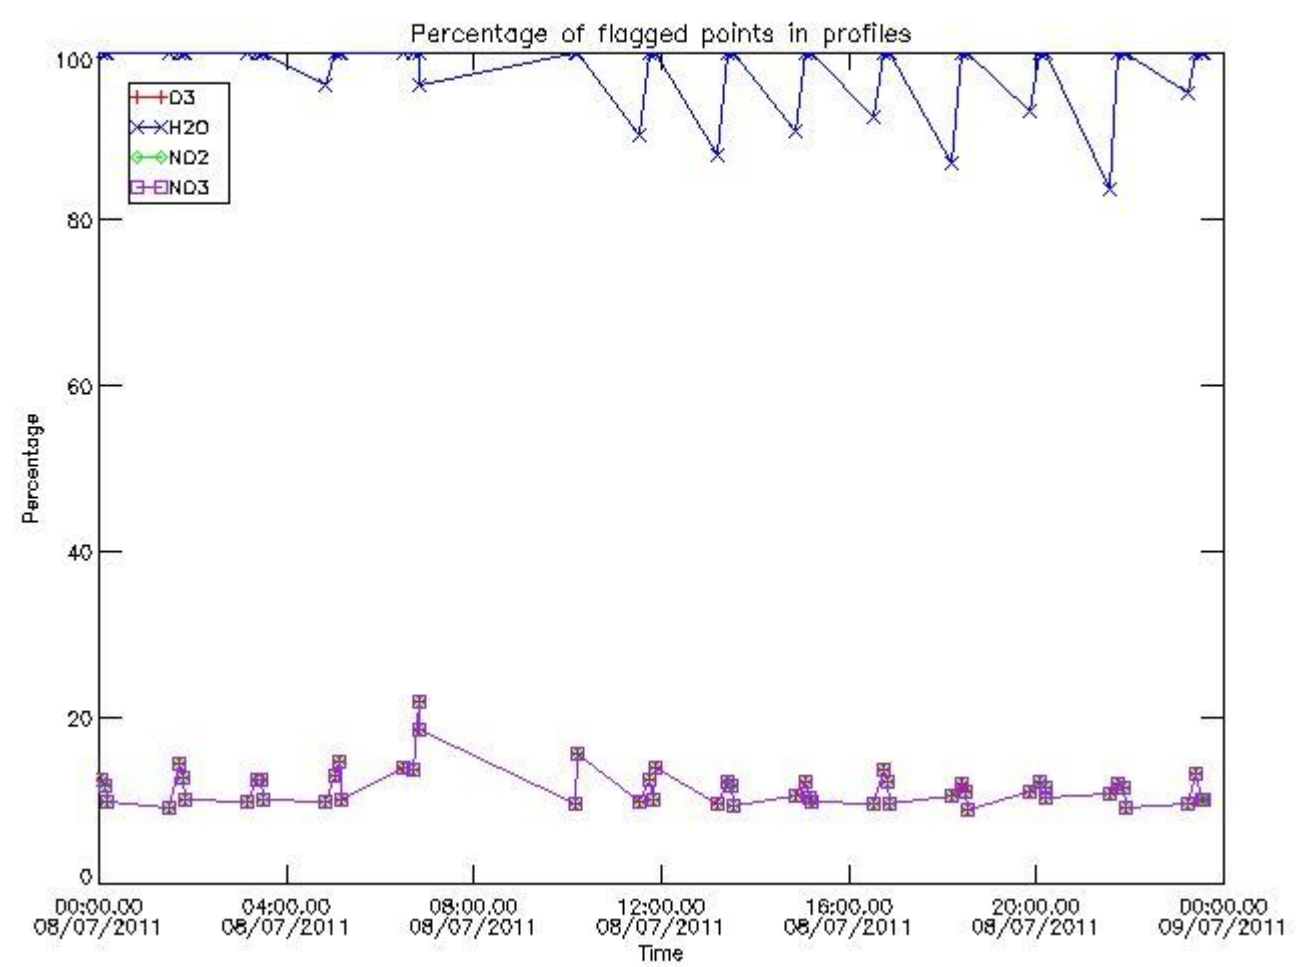

3. Quality information per product

In this section it is plotted some information contained in the Quality Summary data set of the level 2 products. Only products in dark limb conditions and without errors (error flag in the MPH set to "0") are used.

3.1 Plot quality information per product (time dependant)

3.2 Plot quality information per product (world map)