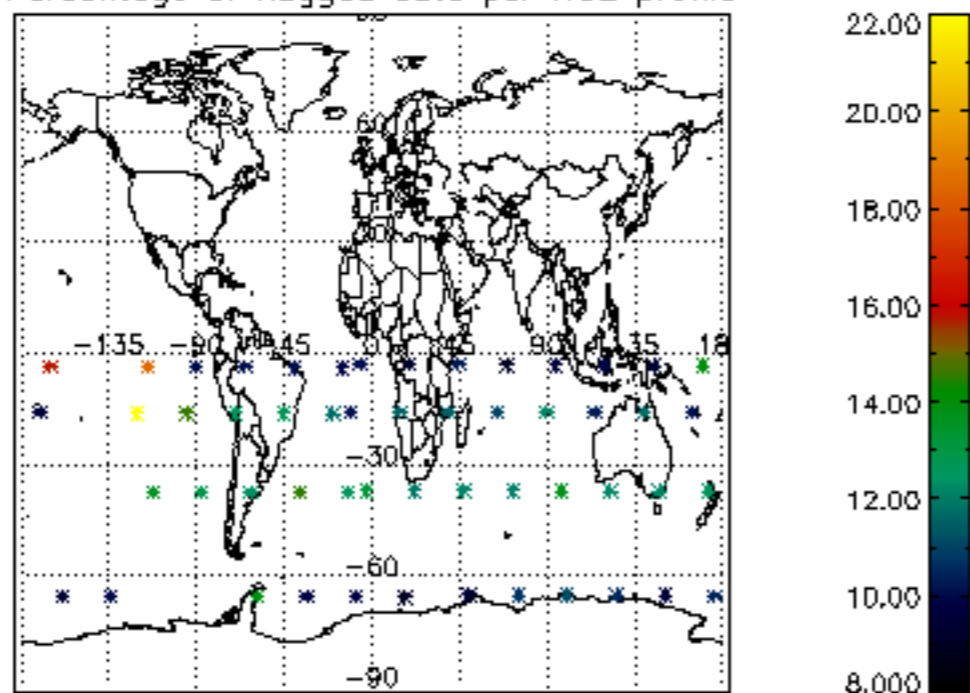

Percentage of flagged data per NO2 profile