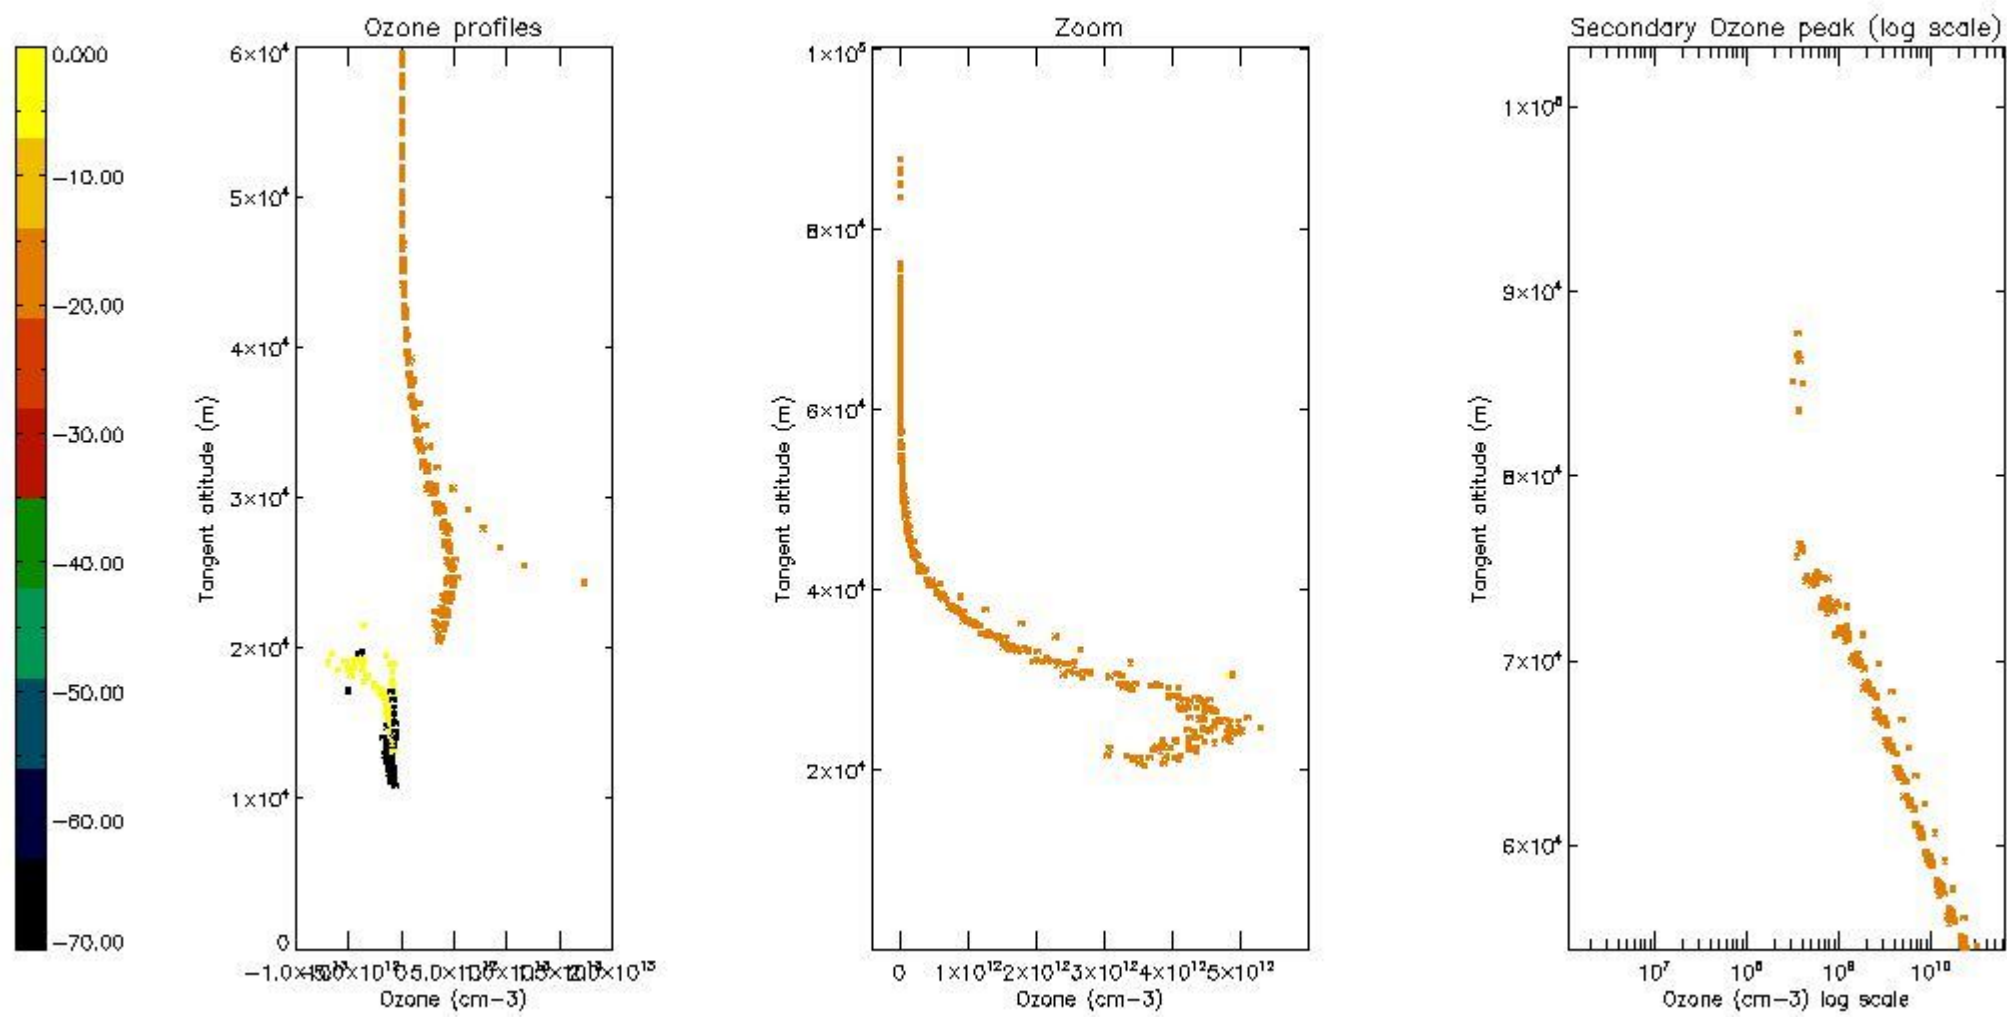

STD < 10	5
STD < 5	3

5.2 Plot ozone profiles for all STD (dark without errors)

The colorbar represents the latitude.

5.3 Plot ozone profiles where STD < 20% (dark without errors)

The colorbar represents the latitude.

5.4 Plot ozone profiles where $STD < 10\%$ (dark without errors)

The colorbar represents the latitude.

5.5 Plot ozone profiles where $STD < 5\%$ (dark without errors)

The colorbar represents the latitude.