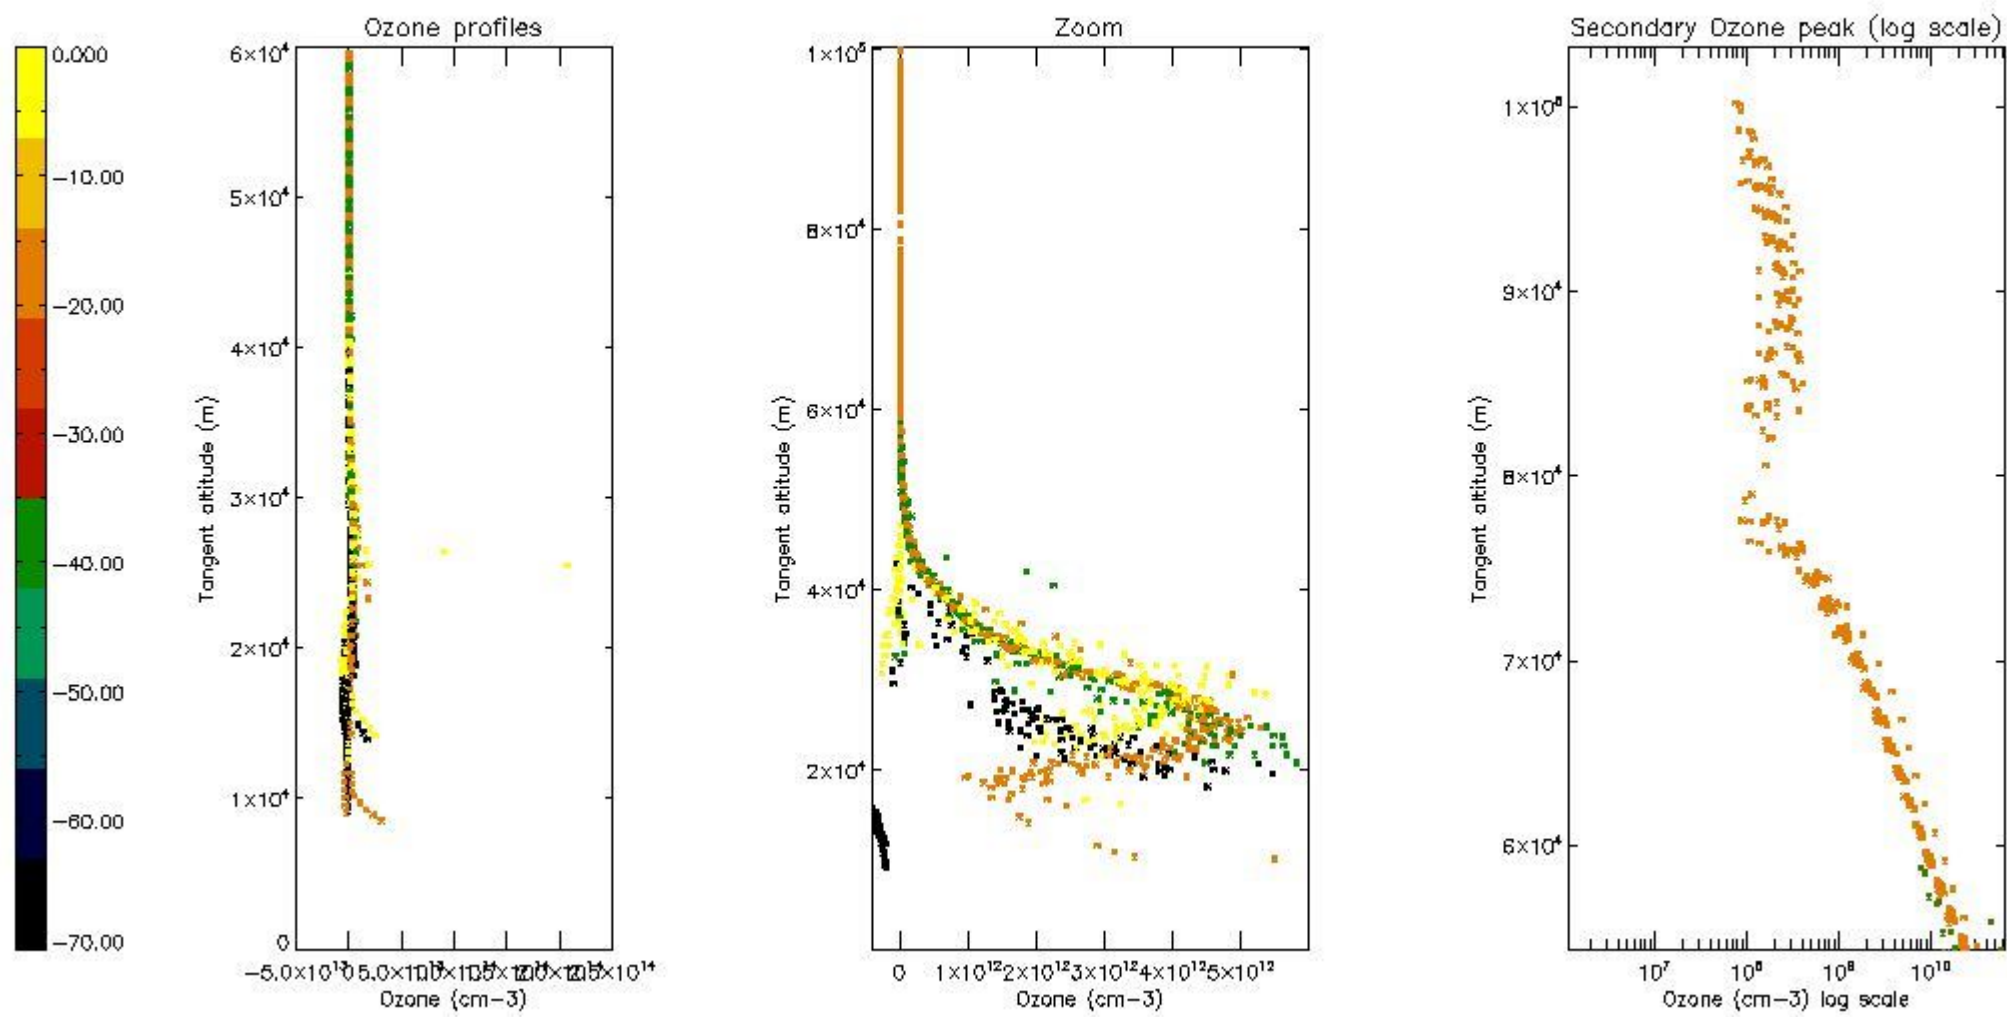

STD < 10	5
STD < 5	3

5.2 Plot ozone profiles for all STD (dark without errors)

The colorbar represents the latitude.

5.3 Plot ozone profiles where STD < 20% (dark without errors)

The colorbar represents the latitude.