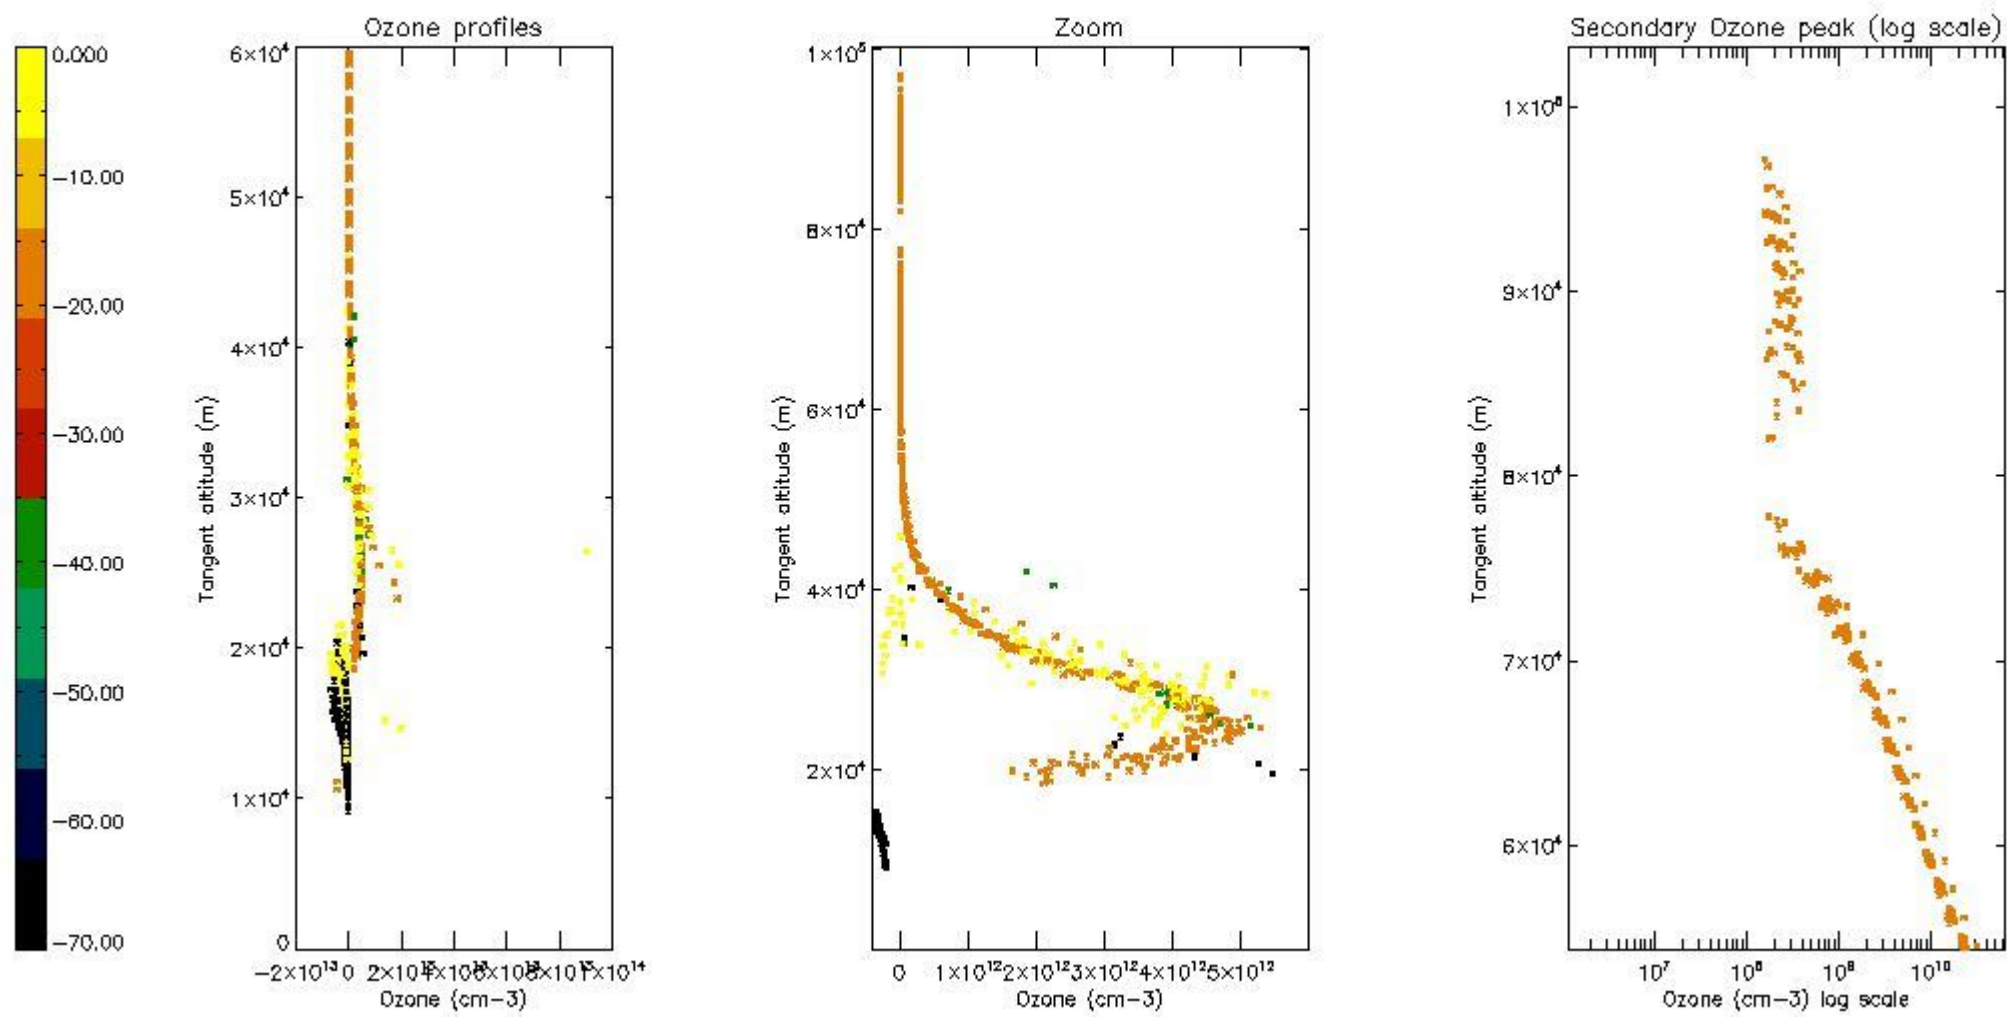

5.5 Plot ozone profiles where $STD < 5\%$ (dark without errors)

The colorbar represents the latitude.