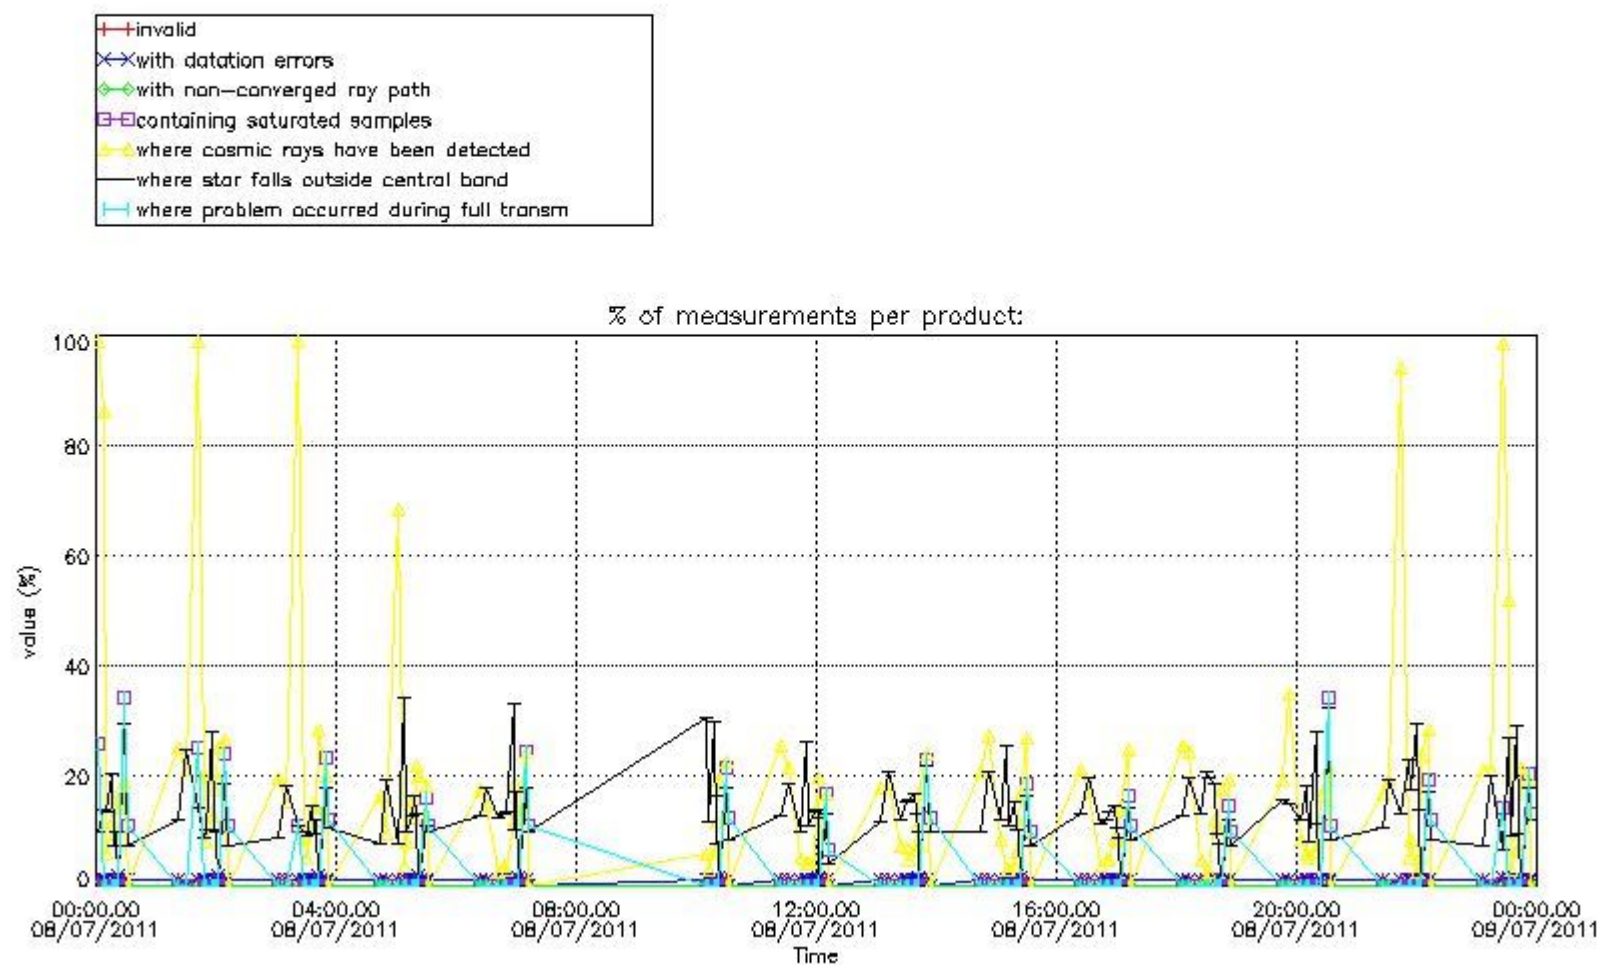

4.1.2 Plot level 1 quality information per product (time dependant): ENVISAT DESCENDING passes