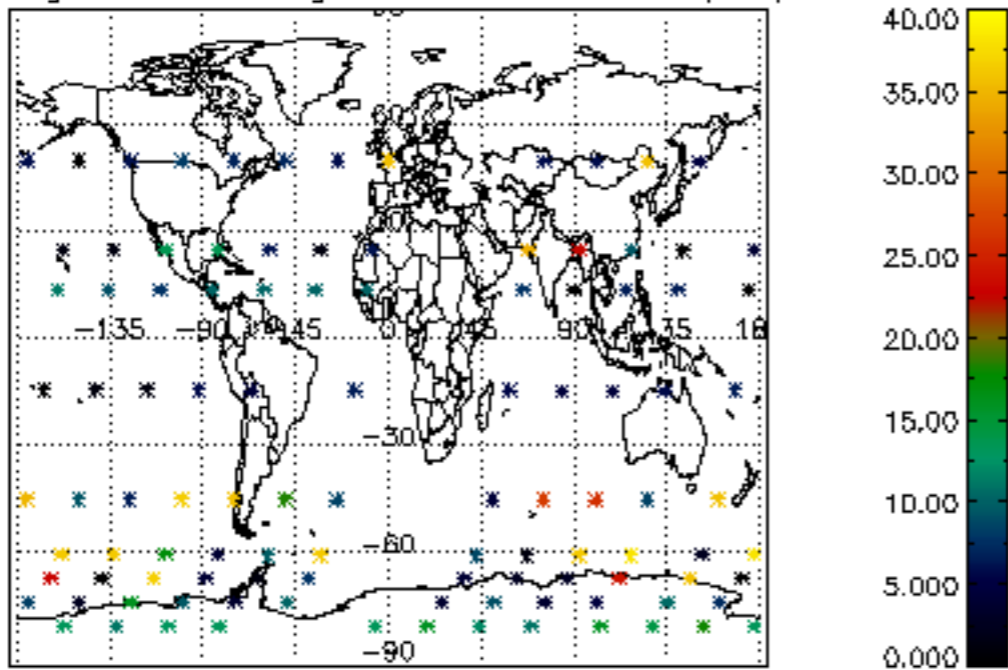

Percentage of star falling outside central band per profile