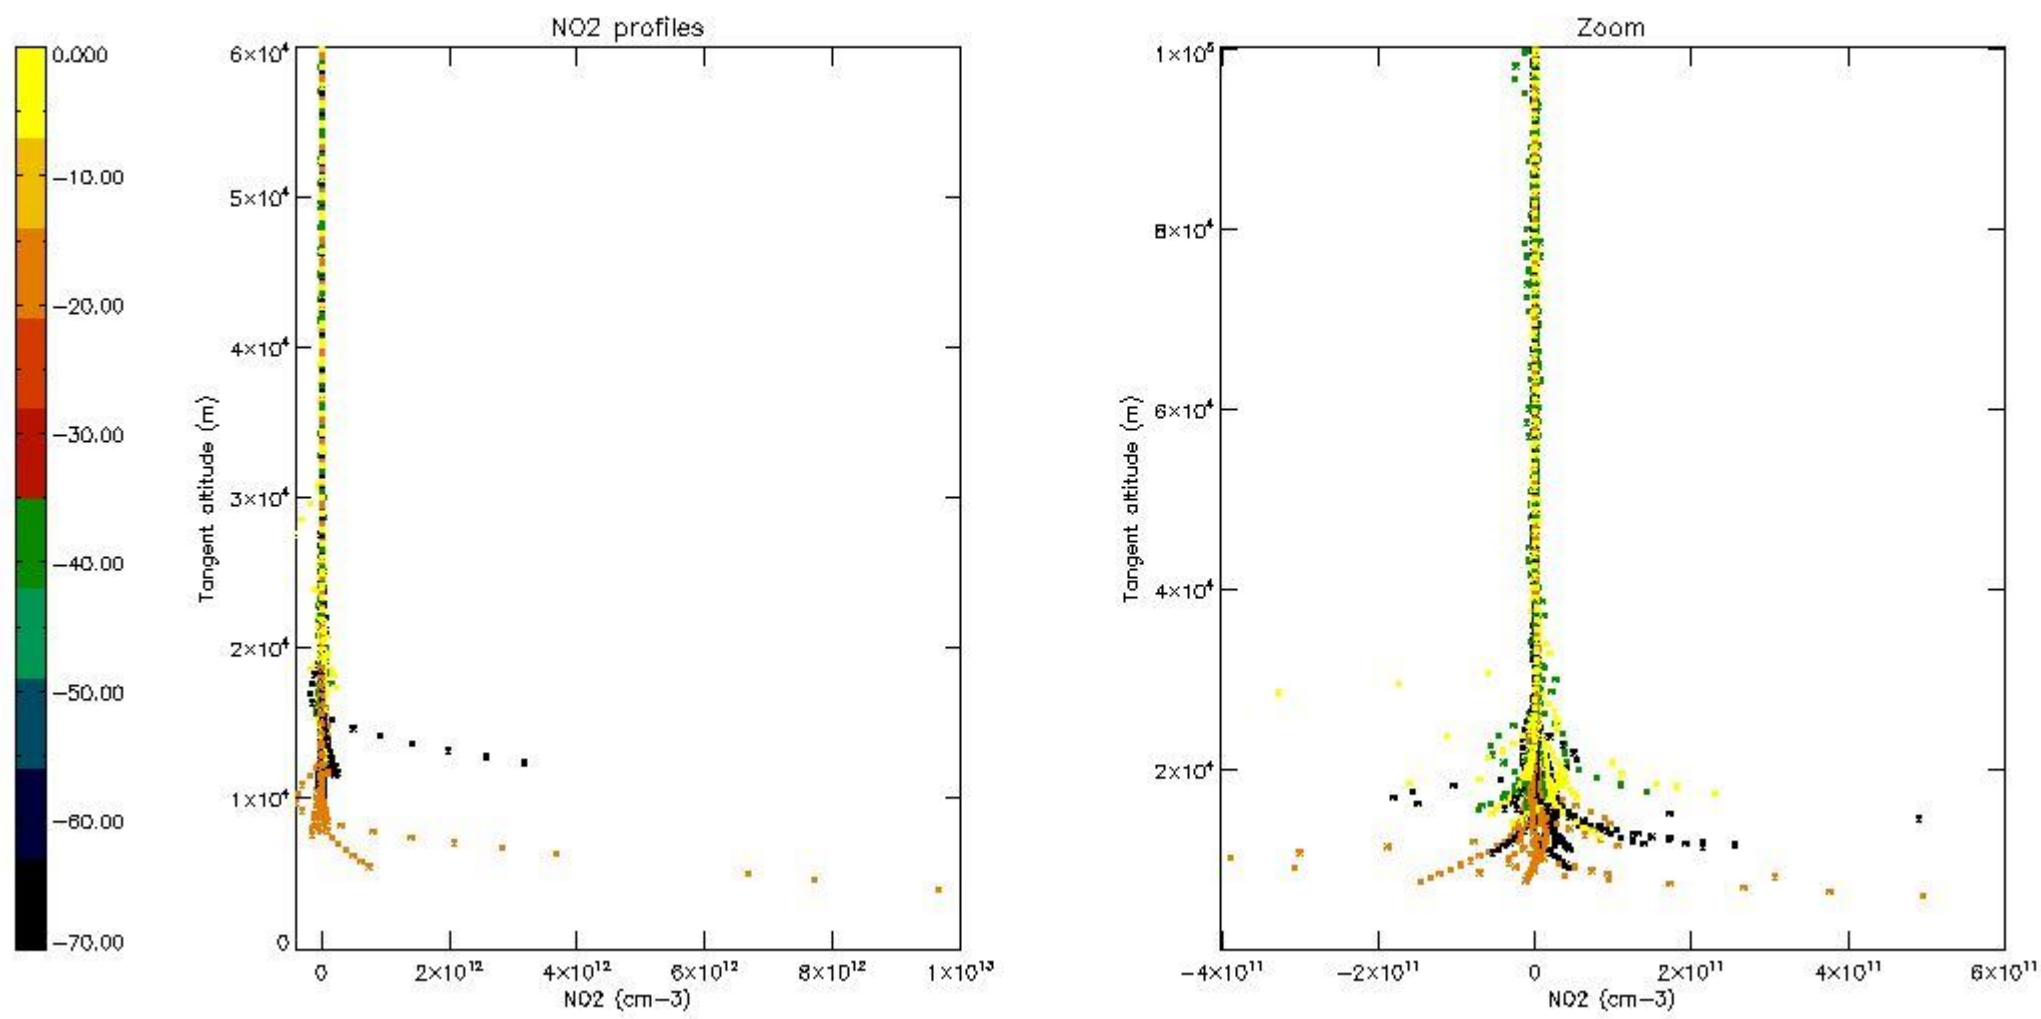

5.7 Plot NO3 profiles for all STD (dark without errors)

The colorbar represents the latitude.