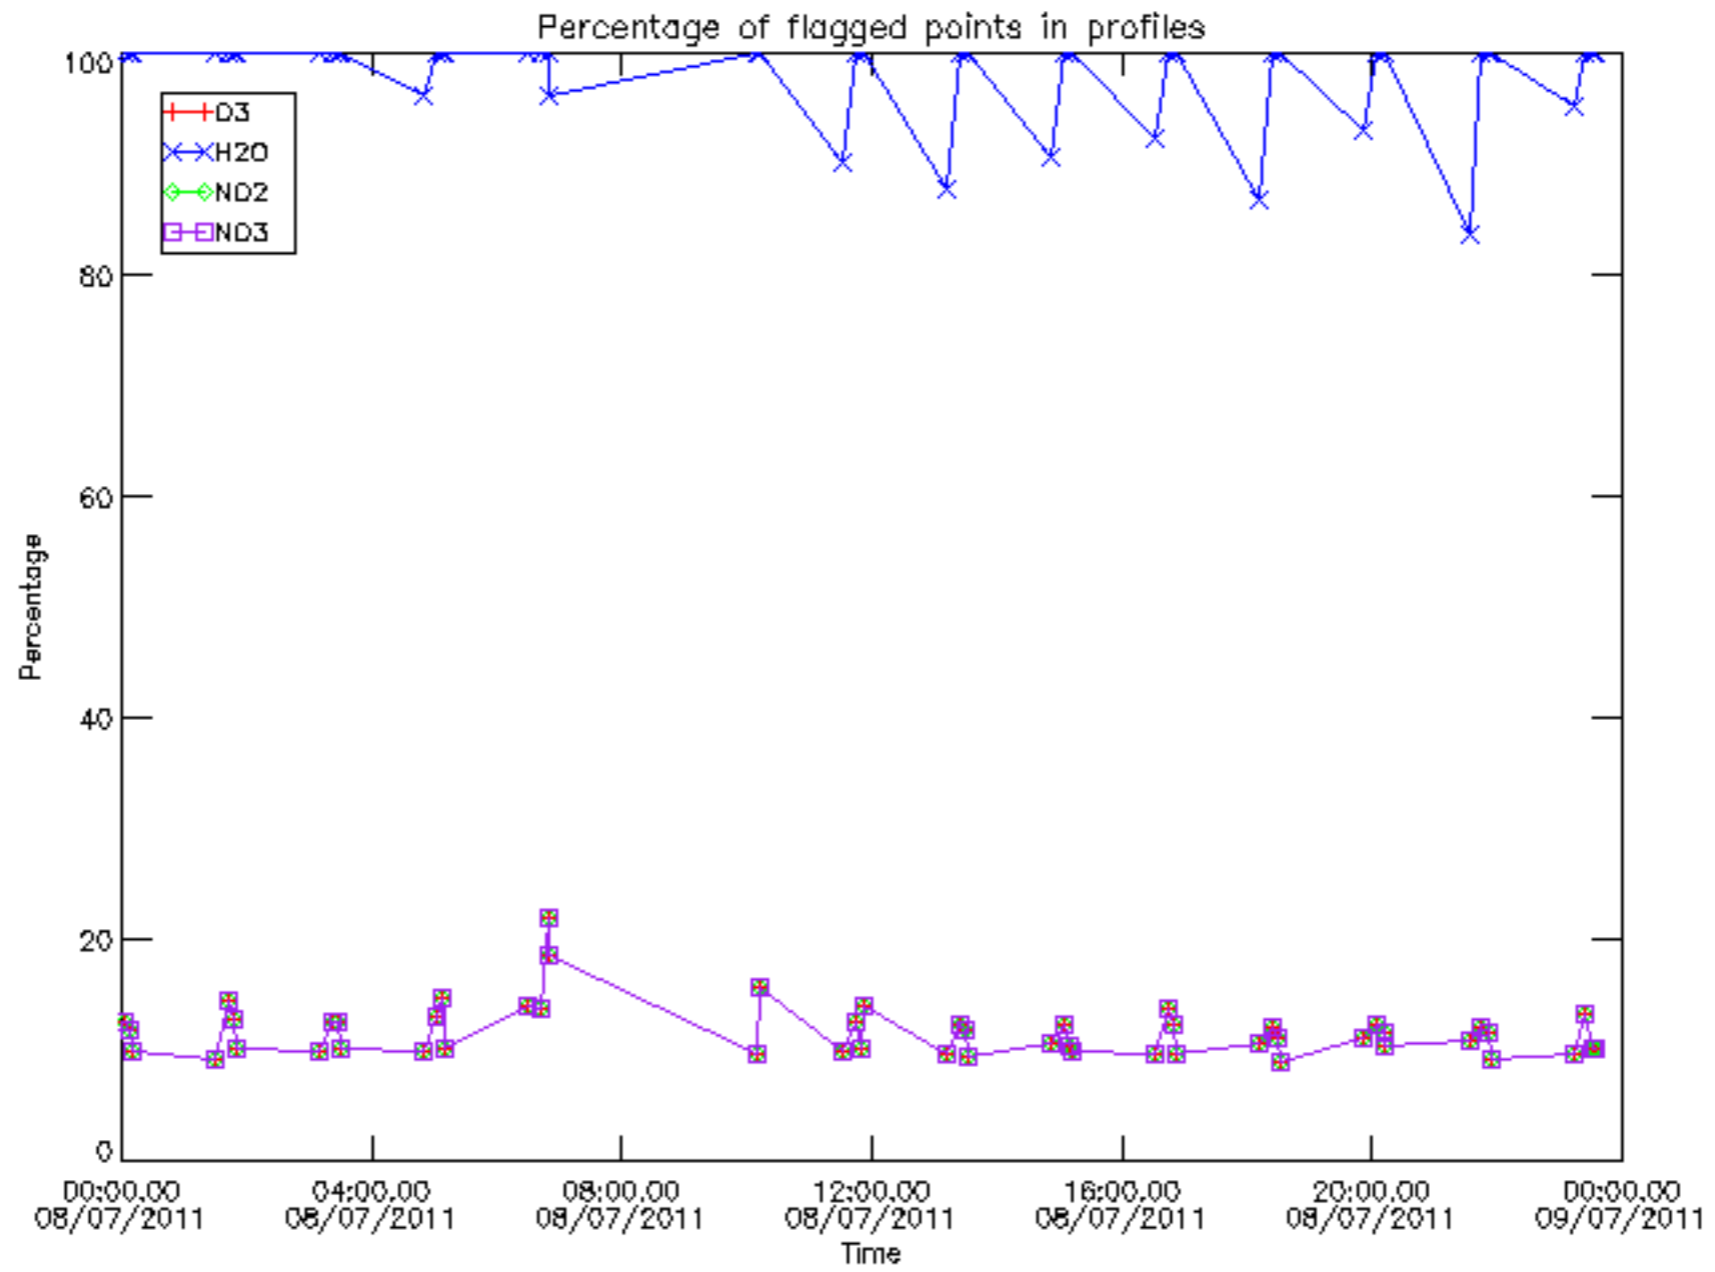

Percentage of flagged data per D3 profile

Percentage of flagged data per H2O profile