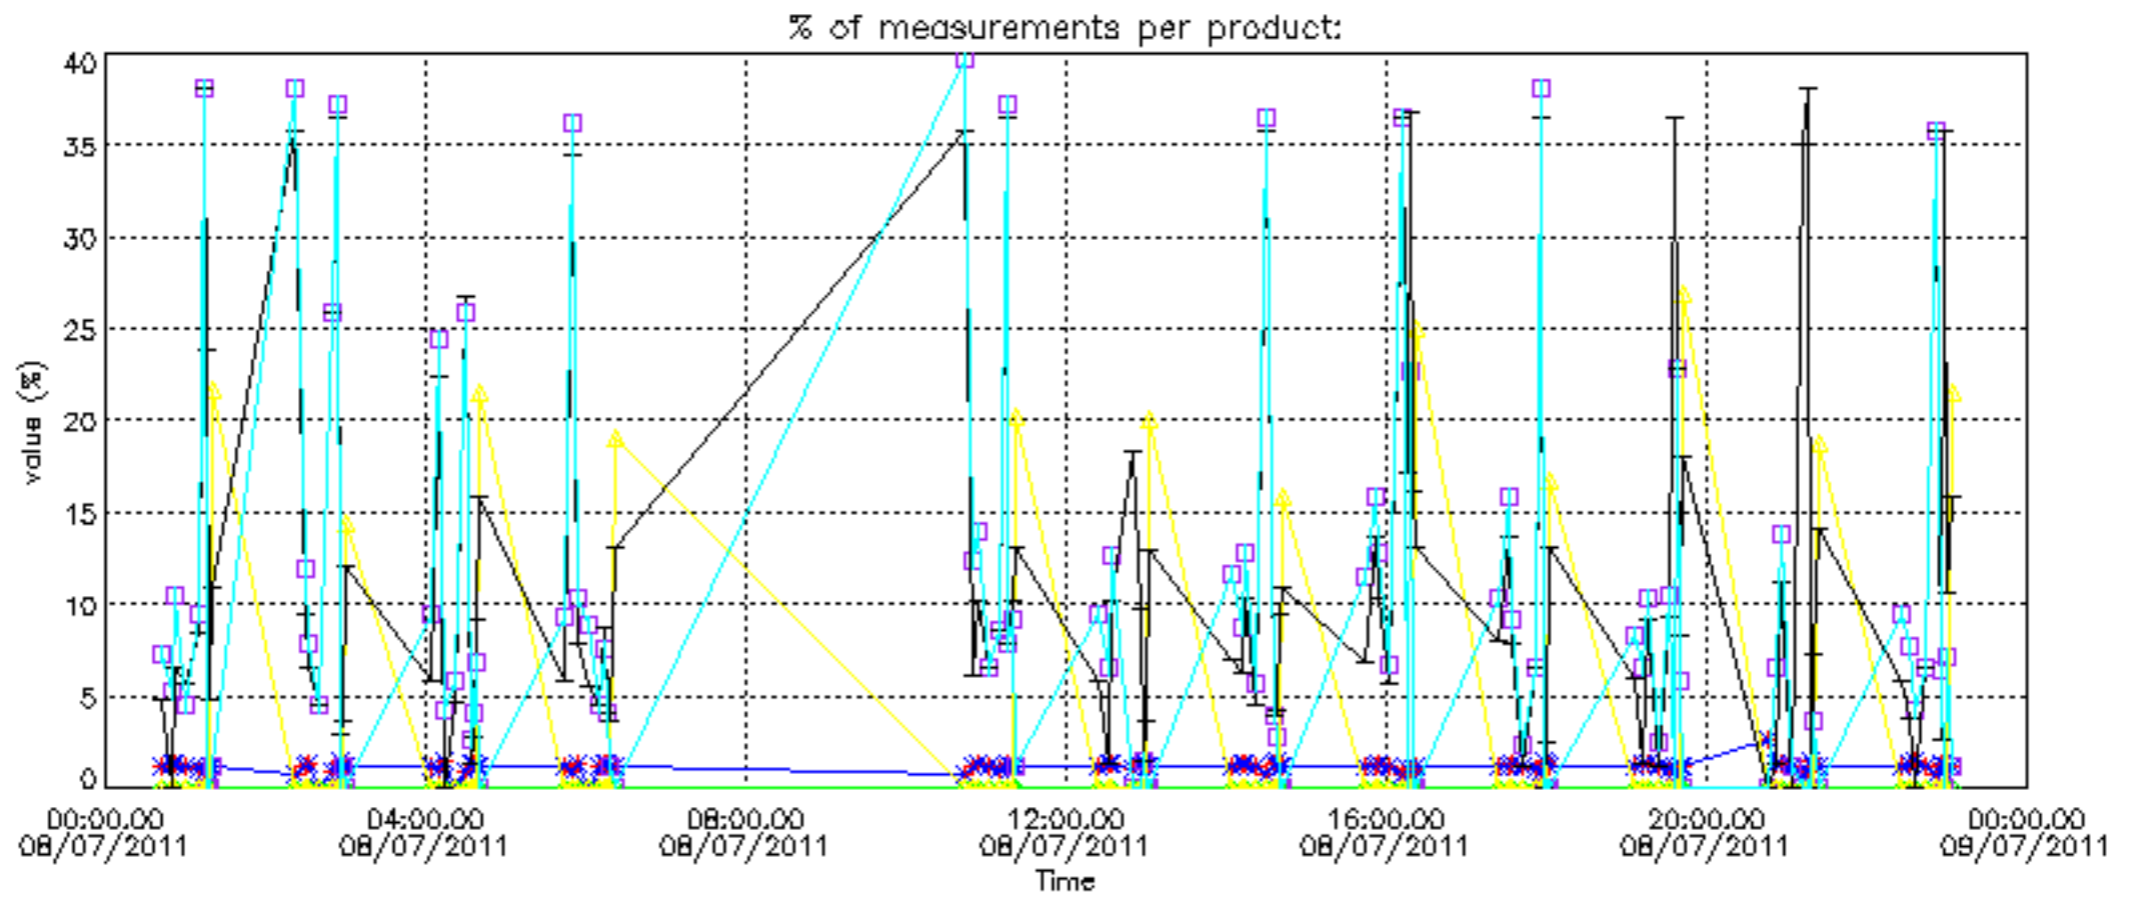

Percentage of cosmic ray hits per profile

Percentage of datation errors per profile