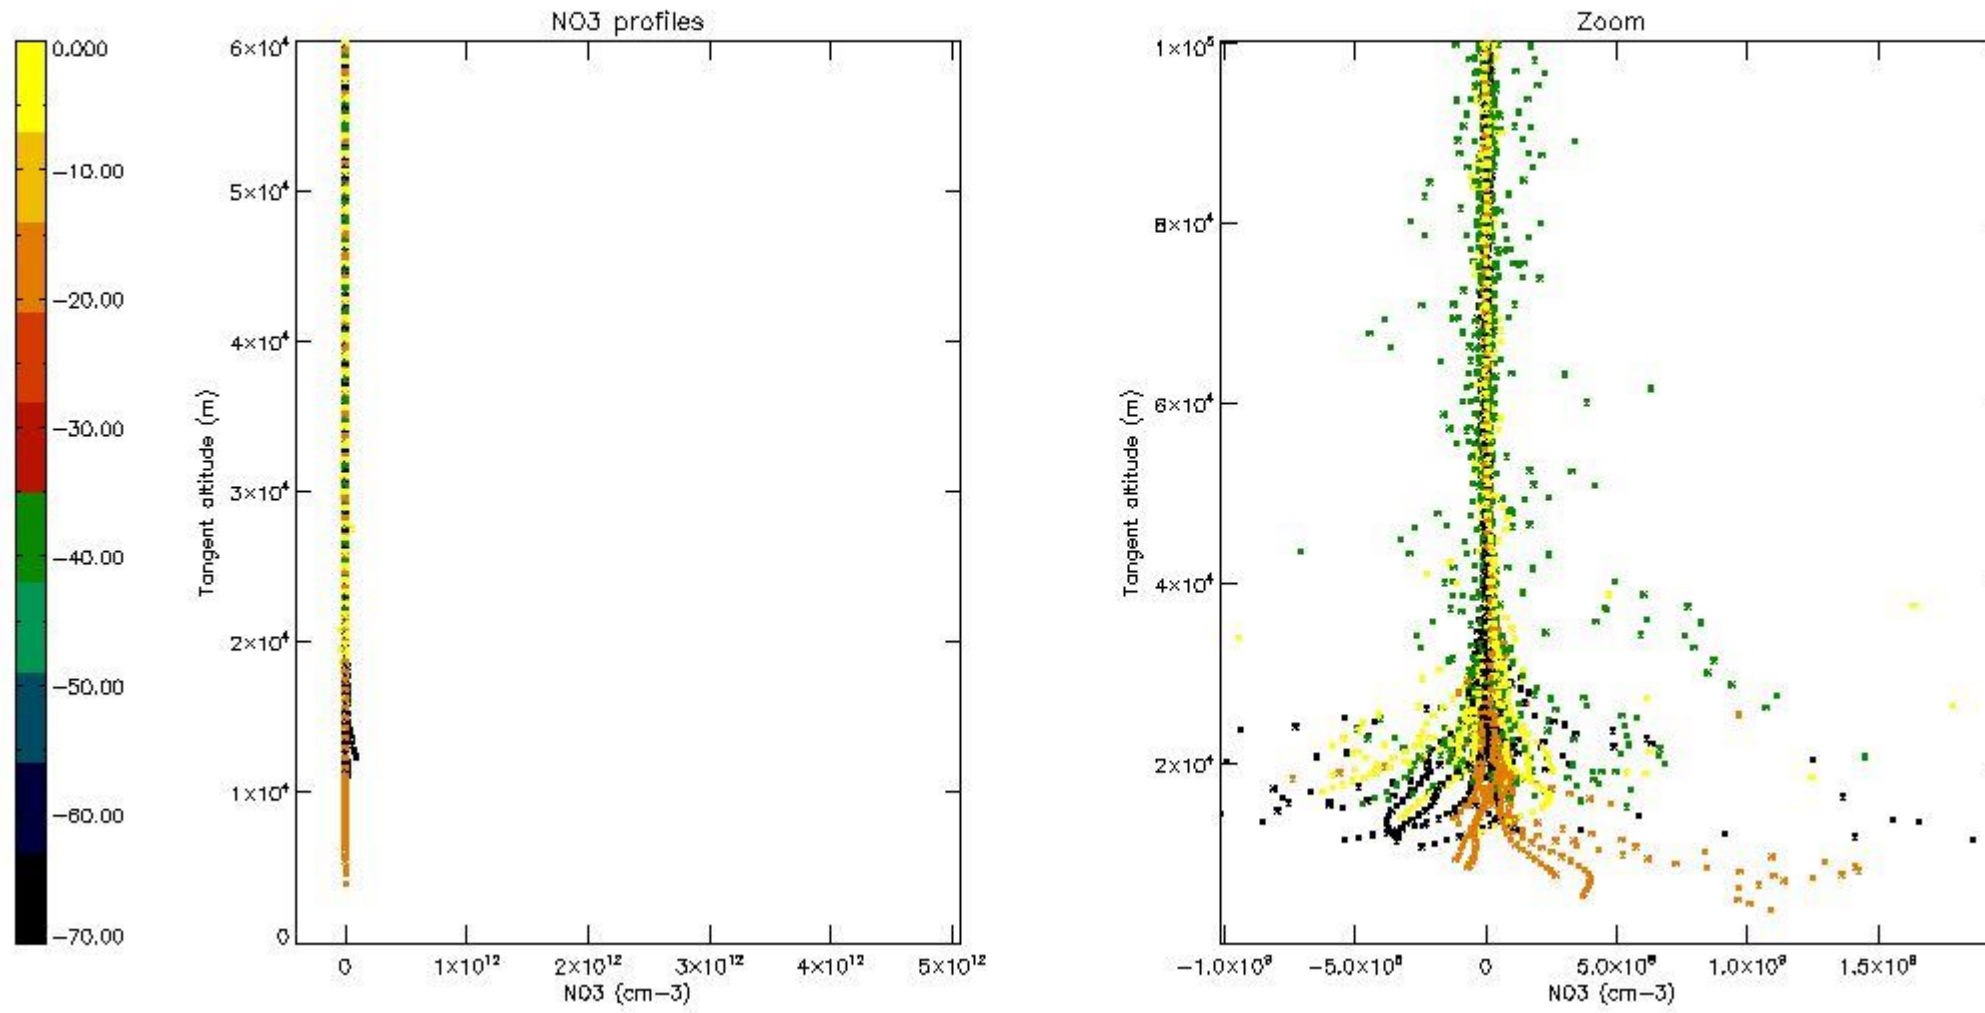

6. Auxiliary Data Files used for the production reported in section 2

The number reported in the third column indicates since which file (see list in section 2) the corresponding auxiliary file has been used. The fourth column is the date of those product files.

Type	Auxiliary Filename	Used since product	Used since product date
INST_PHYS_CHARACTERISTICS	GOM_INS_AXVIEC20091111_143220_20030716_120000_20500101_000000	1	08-JUL-2011 00:01:43
LEVEL-2_PROC_CONFIG	GOM_PR2_AXVIEC20091111_152718_20020301_000000_20500101_000000	1	08-JUL-2011 00:01:43
CROSS_SECTIONS_FILE	GOM_CRS_AXVIEC20091111_154832_20020301_000000_20500101_000000	1	08-JUL-2011 00:01:43