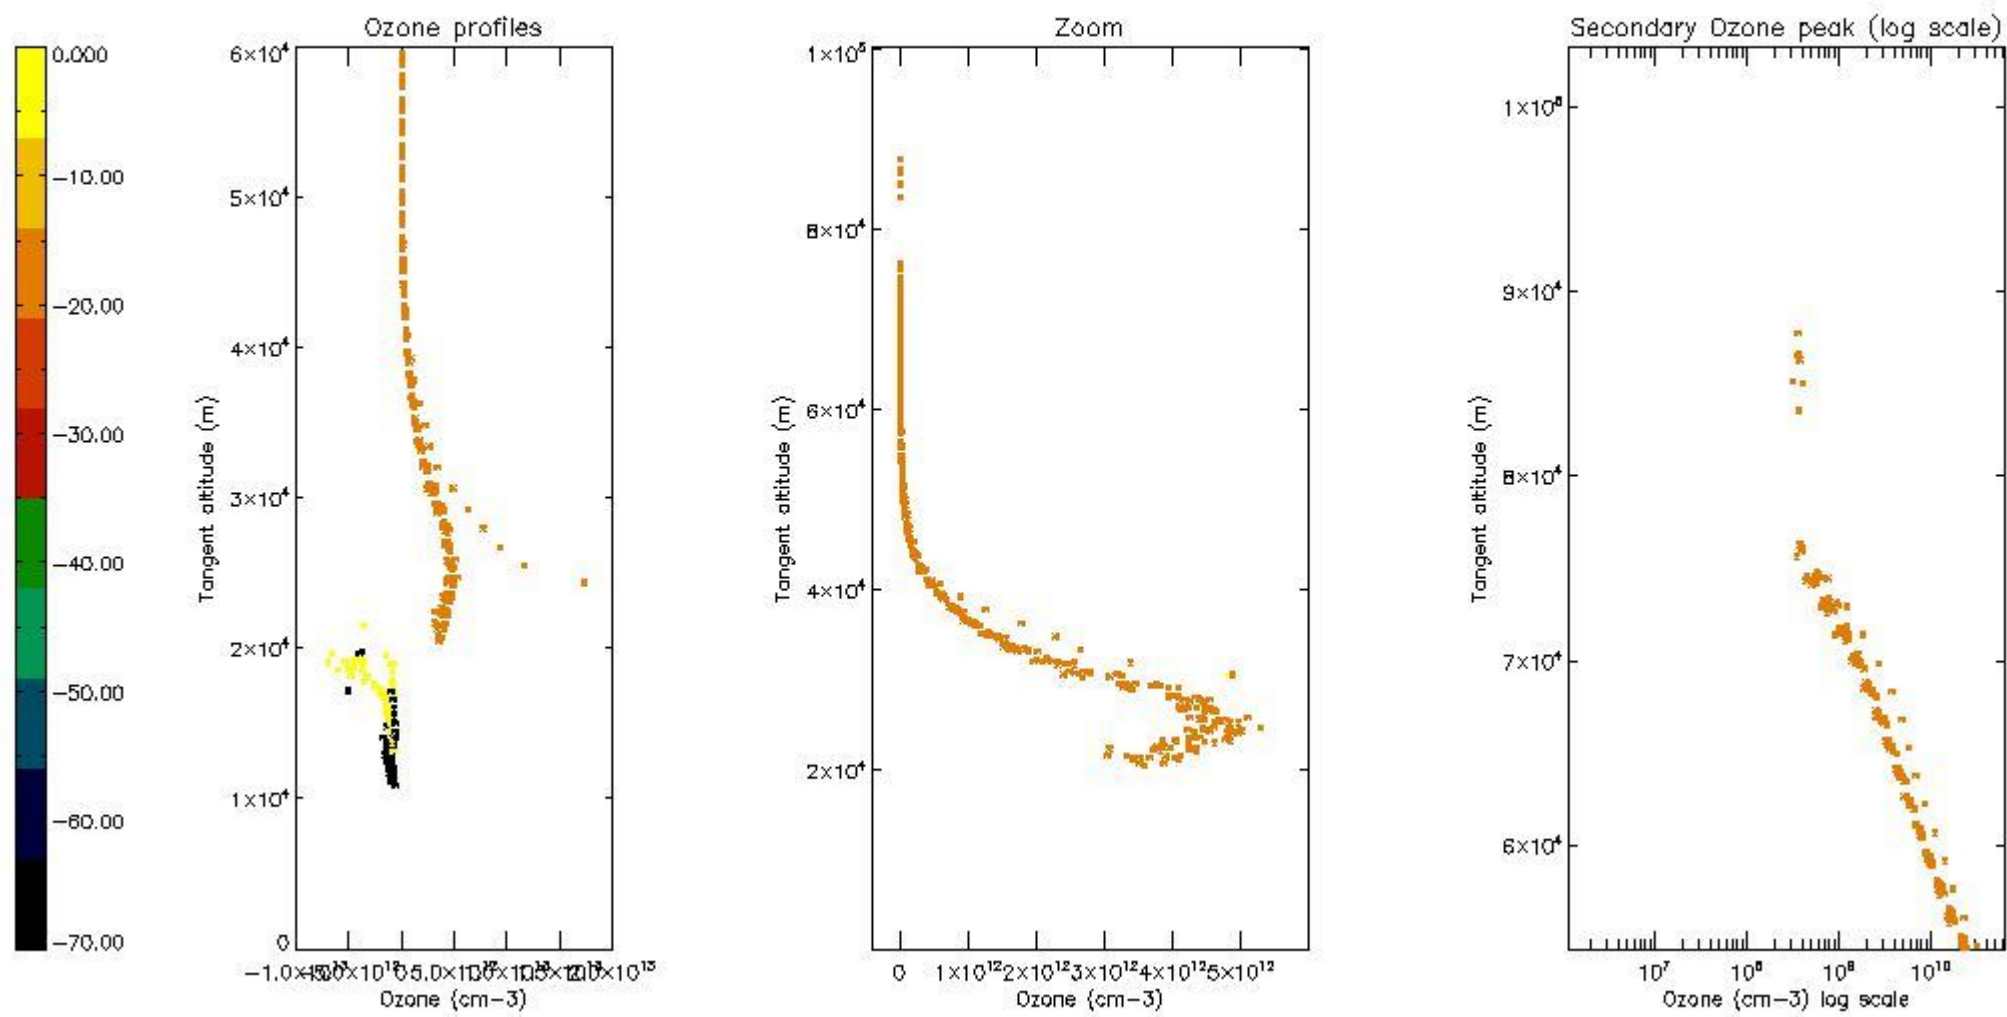

5.6 Plot NO₂ profiles for all STD (dark without errors)

The colorbar represents the latitude.