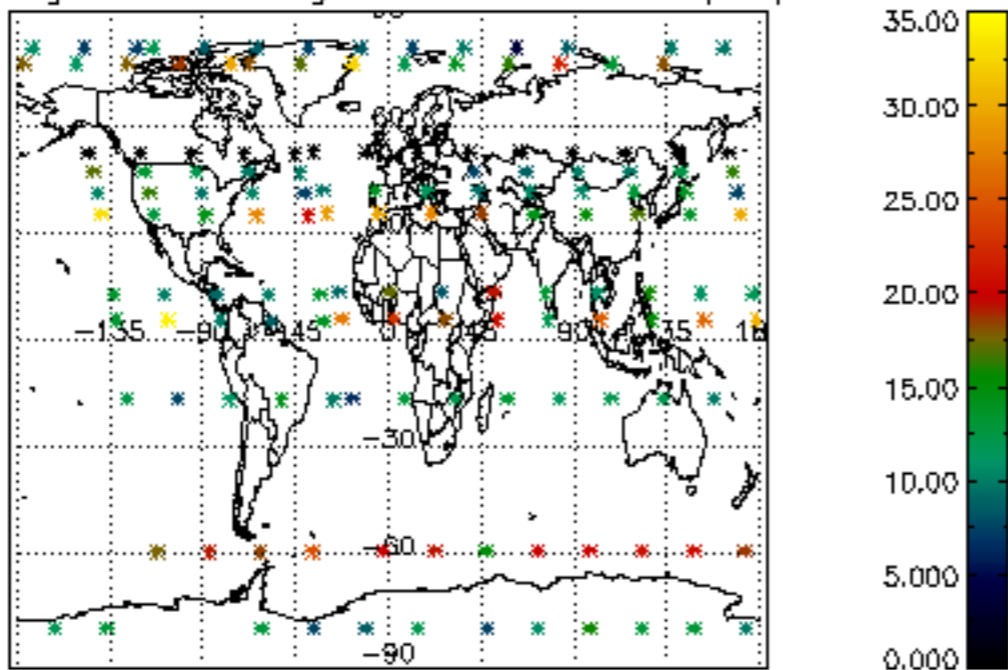

Percentage of cosmic ray hits per profile

Percentage of star falling outside central band per profile