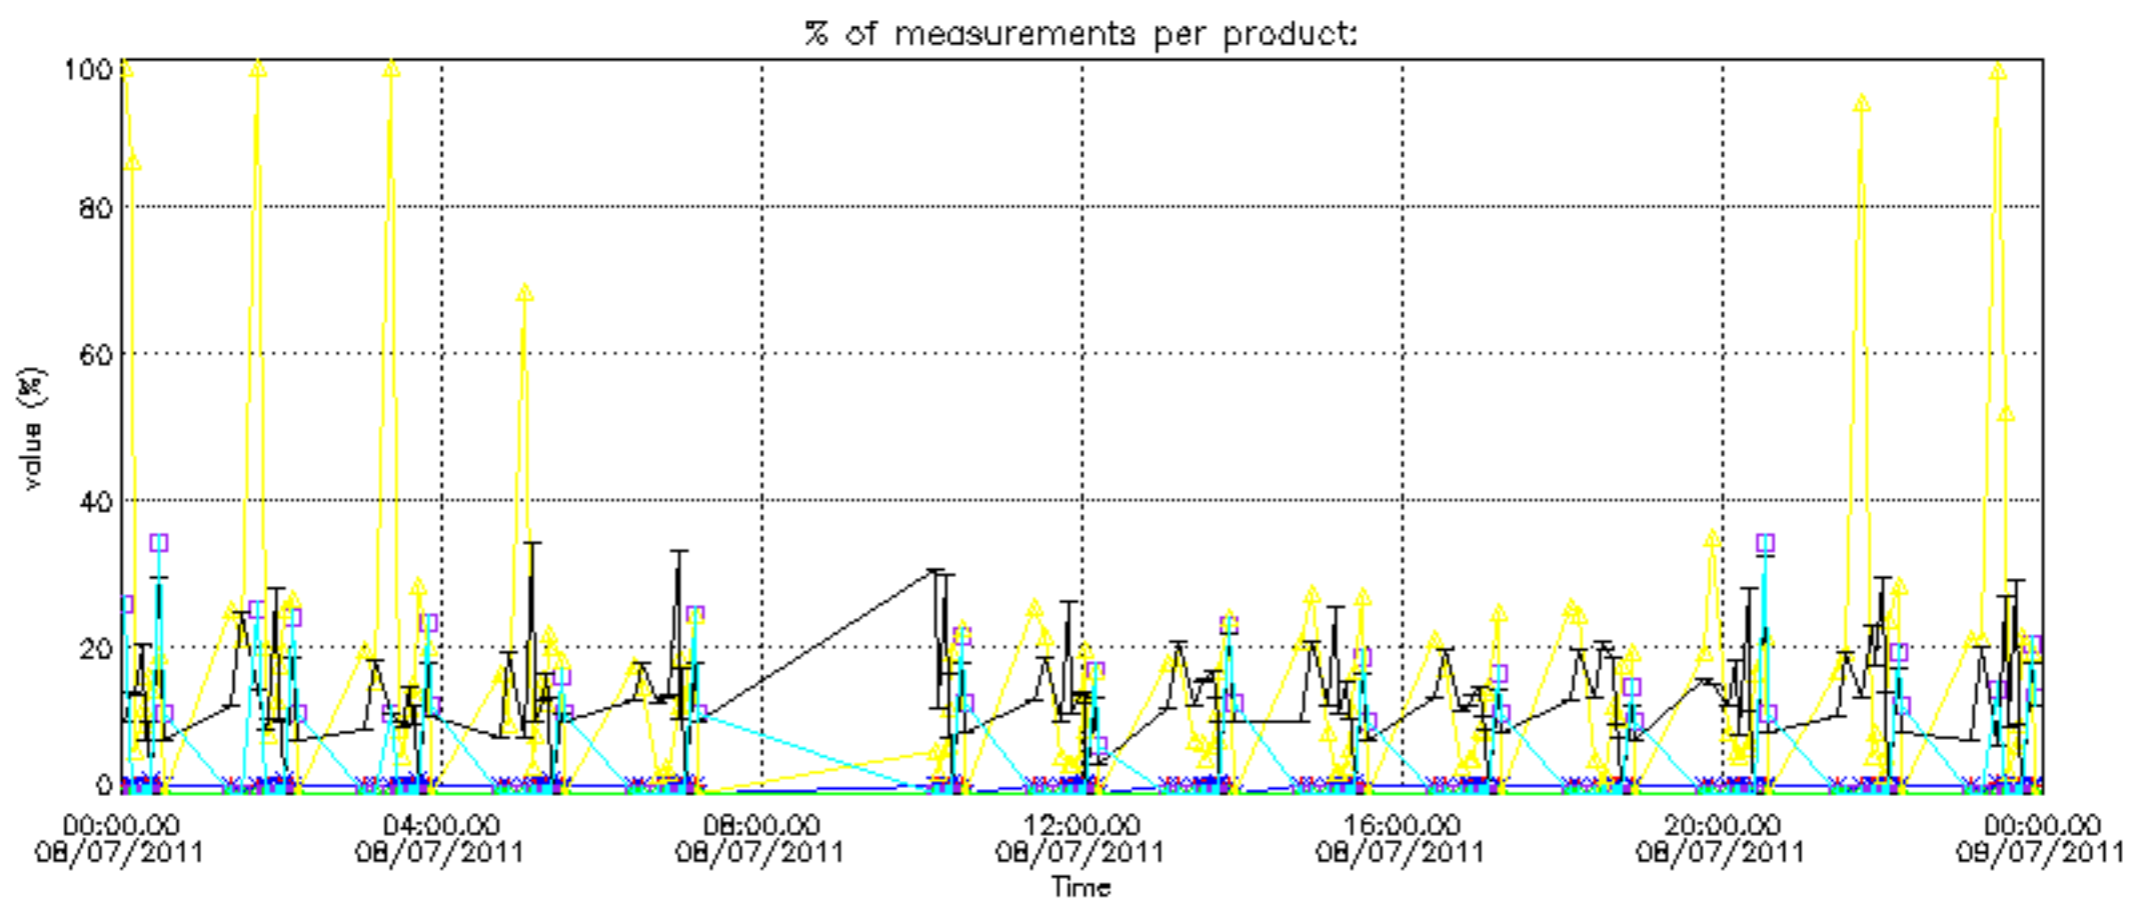

Percentage of flagged data per D3 profile

Percentage of flagged data per H2O profile

Percentage of flagged data per NO2 profile

Percentage of flagged data per NO3 profile

Percentage of cosmic ray hits per profile