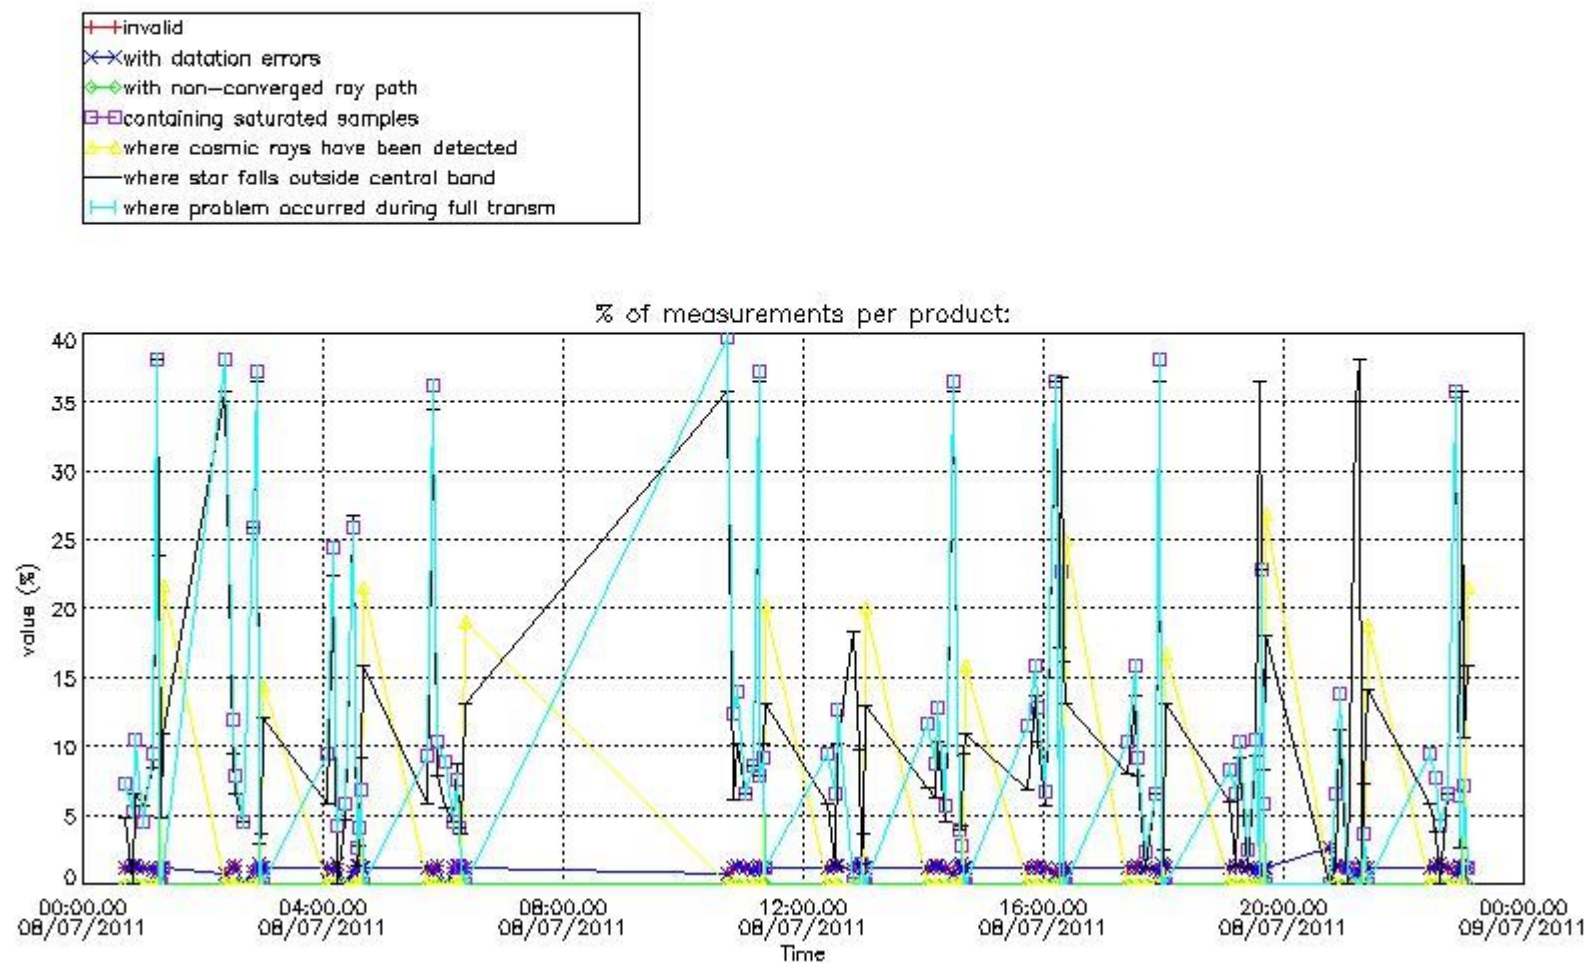

3.1 Plot quality information per product (time dependant)

3.2 Plot quality information per product (world map)

Percentage of flagged data per O3 profile

Percentage of flagged data per H2O profile

Percentage of flagged data per NO2 profile

Percentage of flagged data per NO3 profile

4. Level 1 quality information per product

In this section it is plotted some information contained in the Quality Summary data set of the level 2 products that comes from the level 1b processing. Products without errors (error flag in the MPH set to "0") are used.

4.1 Plot quality information per product (time dependant) coming from level 1b processing

4.1.1 Plot level 1 quality information per product (time dependant): ENVISAT ASCENDING passes

4.1.2 Plot level 1 quality information per product (time dependant): ENVISAT DESCENDING passes