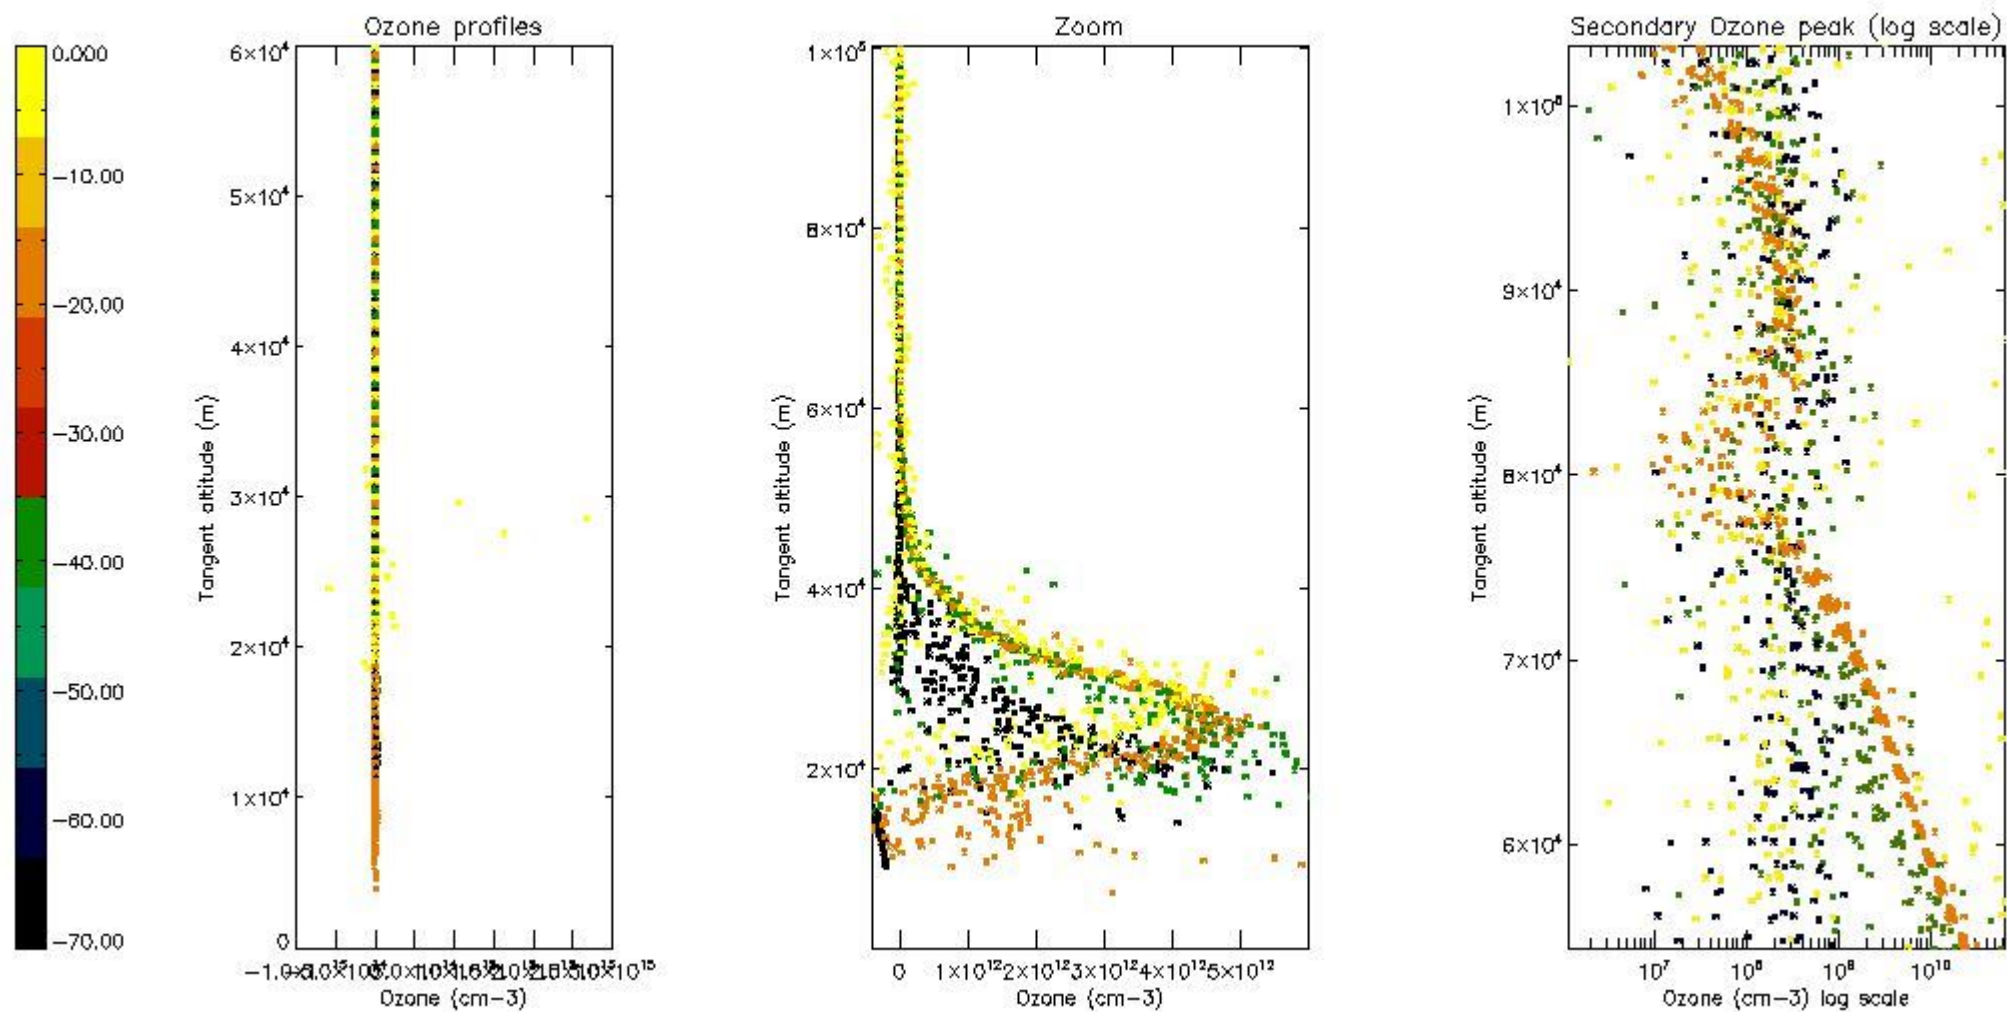

STD < 10	5
STD < 5	3

5.2 Plot ozone profiles for all STD (dark without errors)

The colorbar represents the latitude.

5.3 Plot ozone profiles where STD < 20% (dark without errors)

The colorbar represents the latitude.