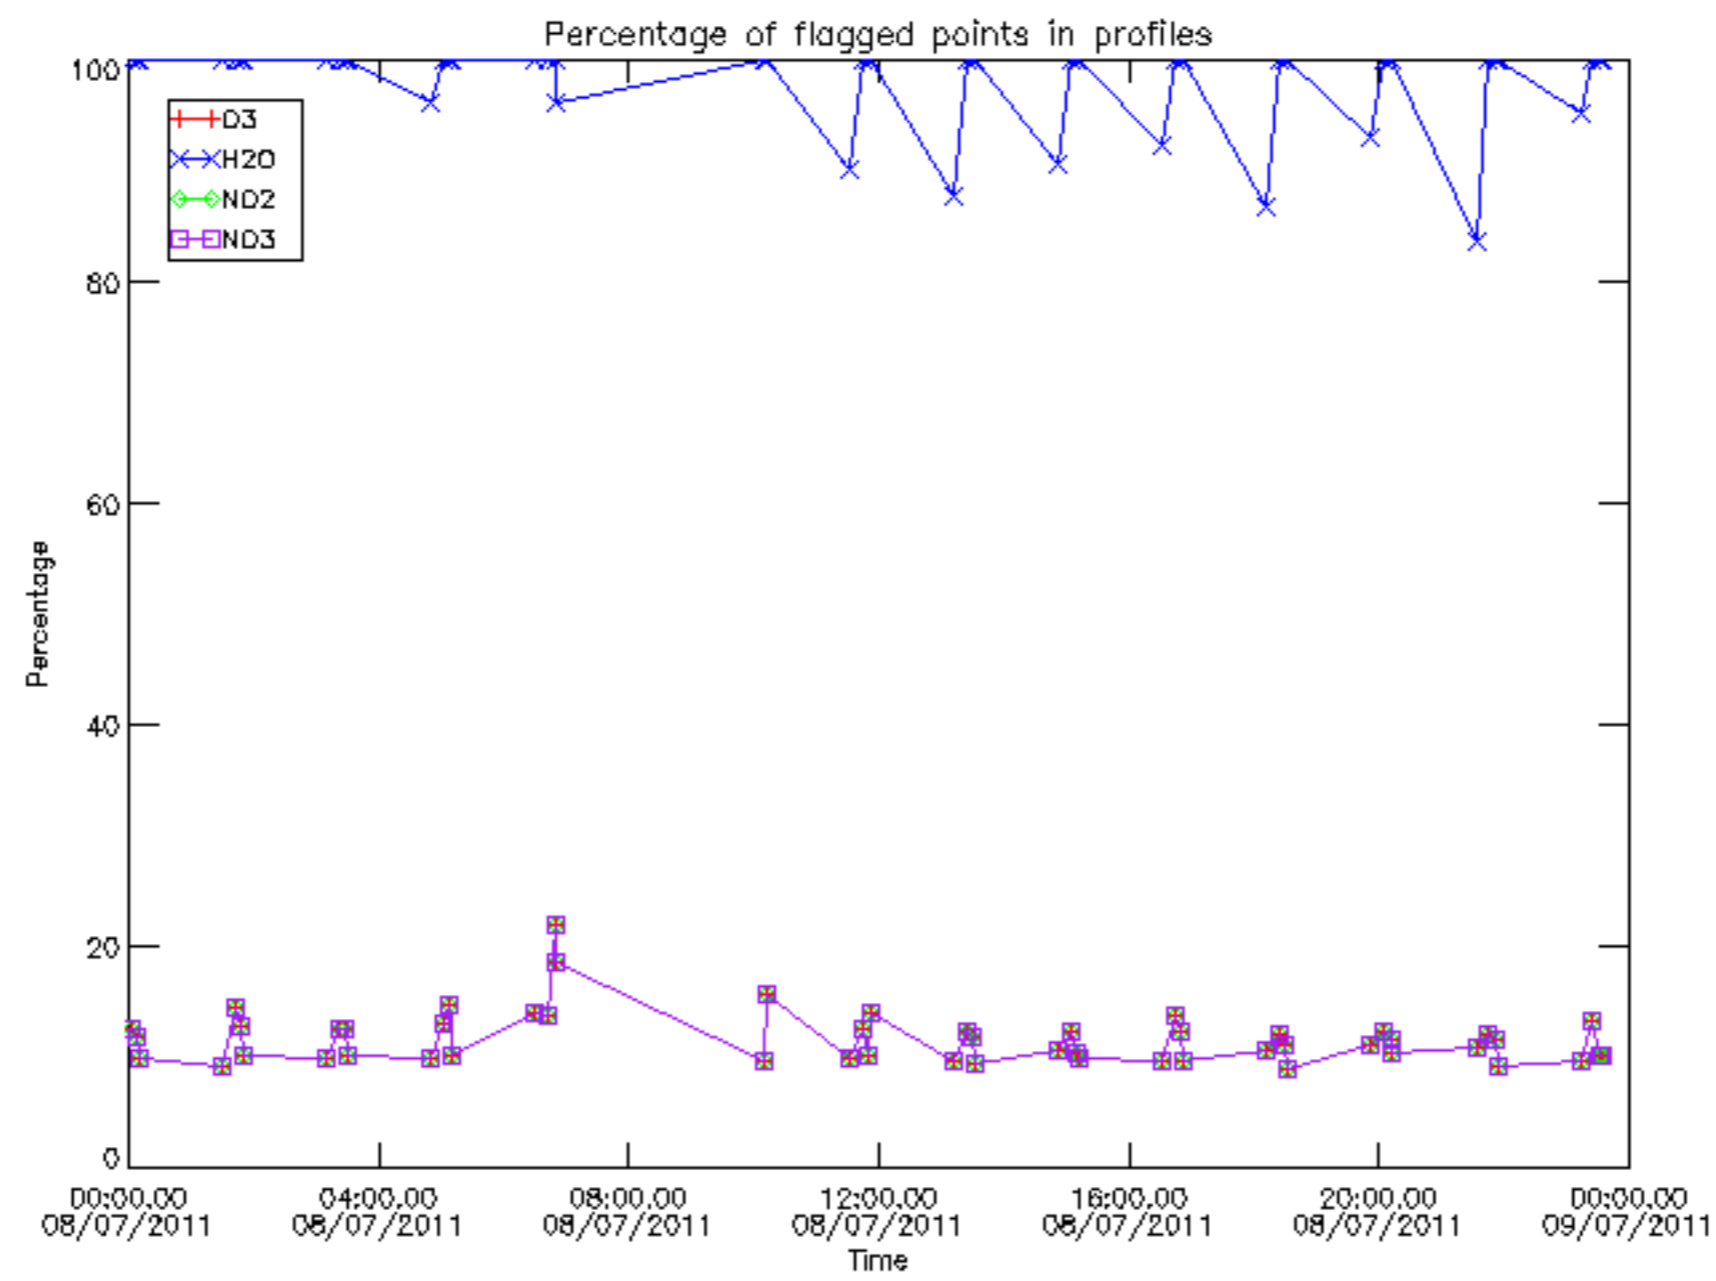

Percentage of flagged data per D3 profile

Percentage of flagged data per H2O profile