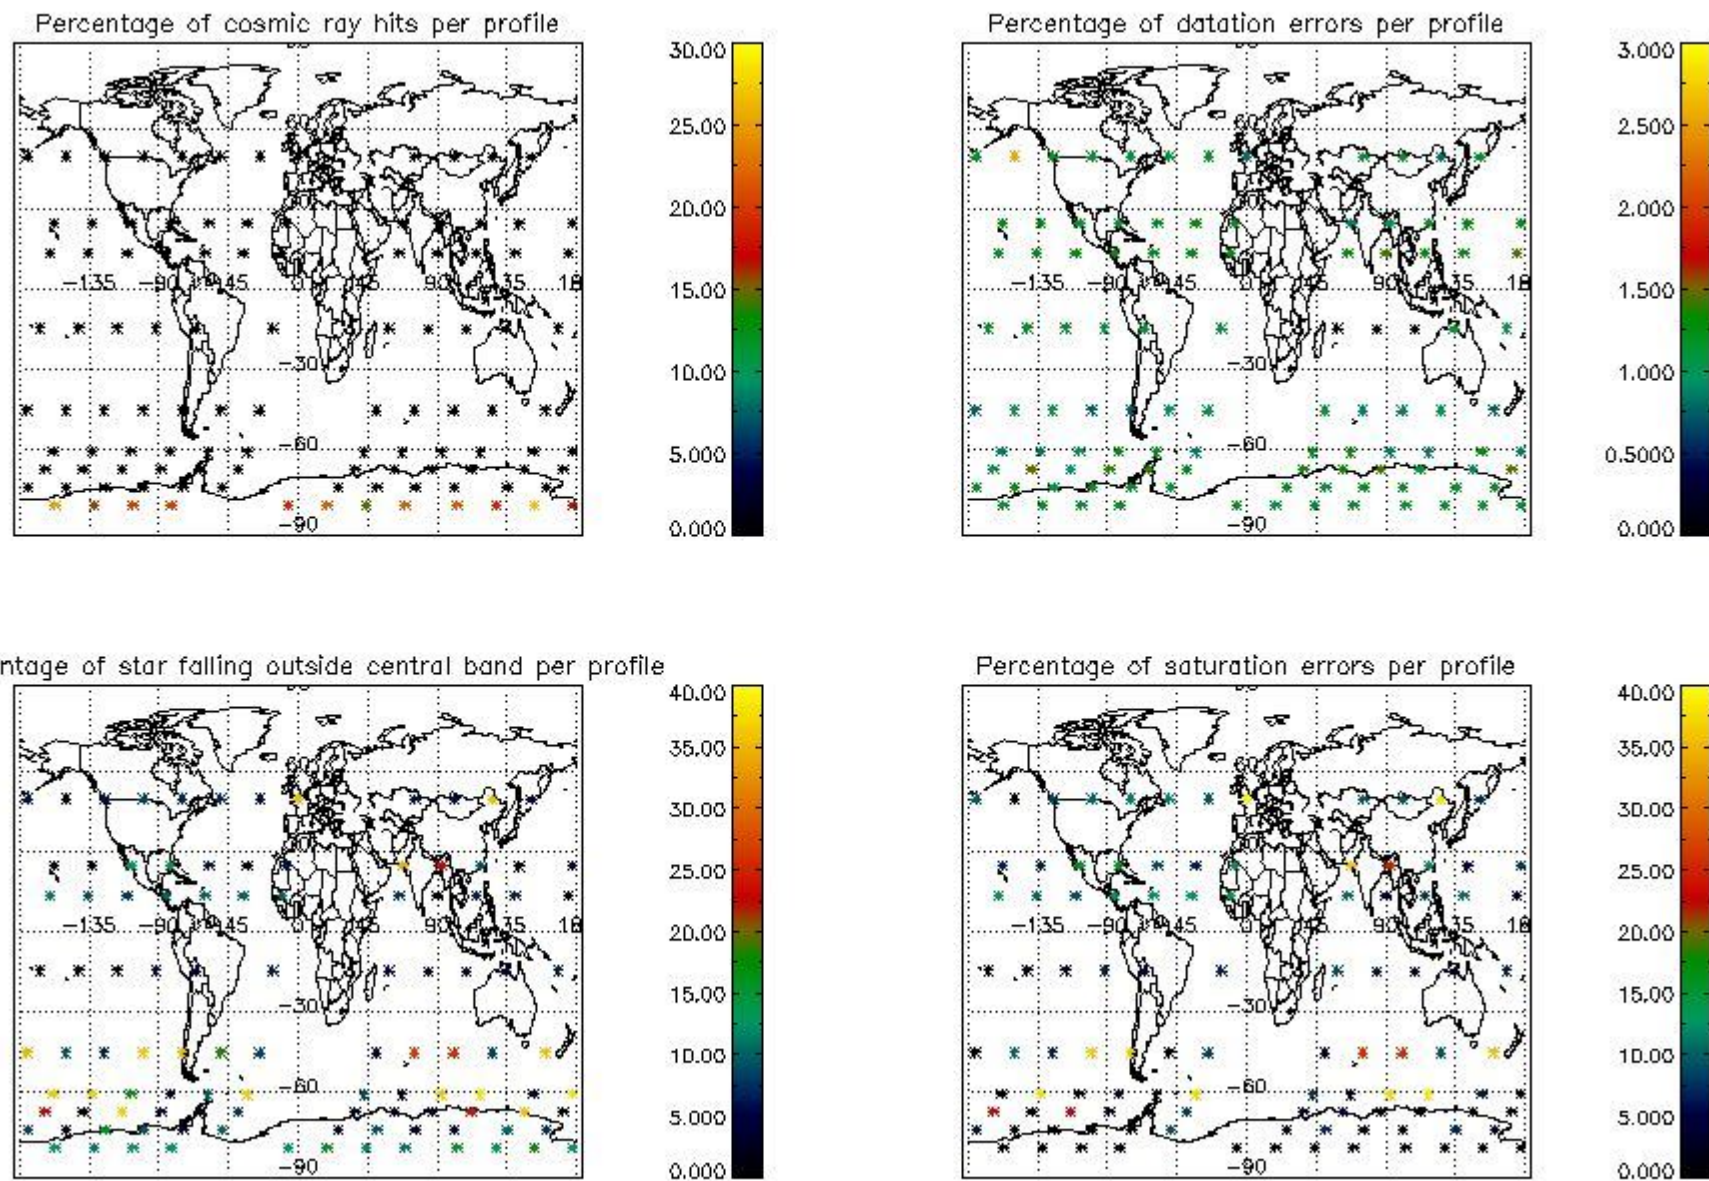

4.2.2 Plot level 1 quality information per product (world map): ENVISAT DESCENDING passes

5. Trace gas profiles

5.1 Ozone statistics based on quality of products

The final quality of the products can be "measured" using the STD (Standard Deviation) attached to every point profile. This information is written to the parameter GOM_NL__2P/NL_LOCAL_SPECIES_DENSITY/o3_std of the level 2 products. The table below shows the statistics for given STD ranges.

The statistics are given with respect to the overall valid production:

- Products without fatal errors: GOM_NL__2P/MPH/PRODUCT_ERR=0
- Valid point profile: GOM_NL__2P/NL_LOCAL_SPECIES_DENSITY/pcd(0)=0

The 'Criteria' is applied to valid points of dark limb products:

- Products in dark limb illumination condition: GOM_NL__2P/NL_SUMMARY_QUALITY/obs_ill_cond=0
- Products without fatal errors: GOM_NL__2P/MPH/PRODUCT_ERR=0
- Valid point profile: GOM_NL__2P/NL_LOCAL_SPECIES_DENSITY/pcd(0)=0

So, the table below shows the percentage of dark limb and valid observations for each criteria with respect to the overall valid daily observations.

Criteria	% of total production
All STD	23
STD < 20	8