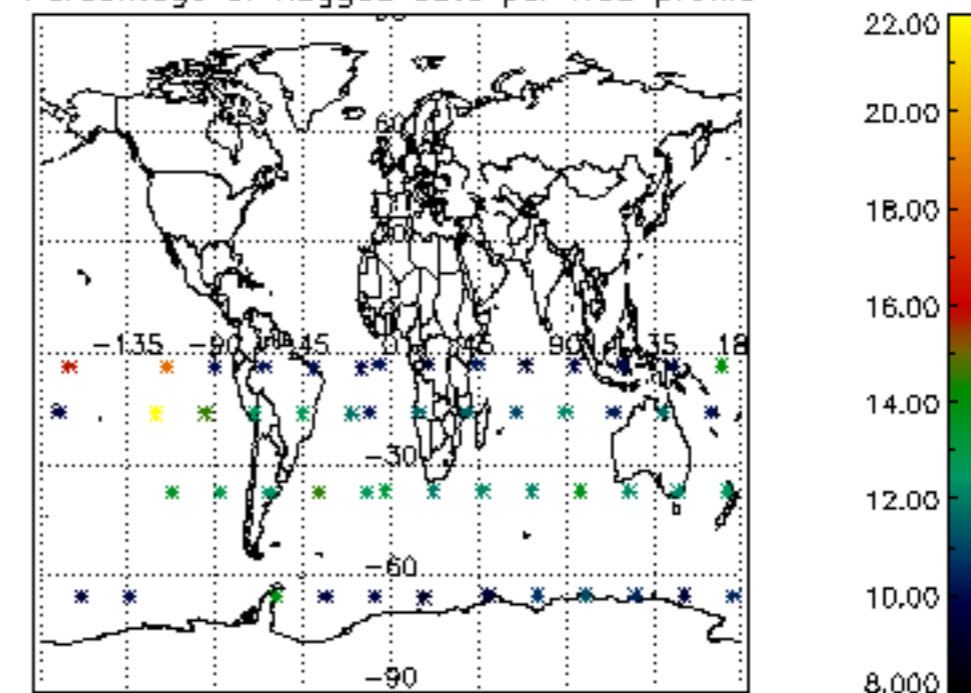

Percentage of flagged data per NO3 profile