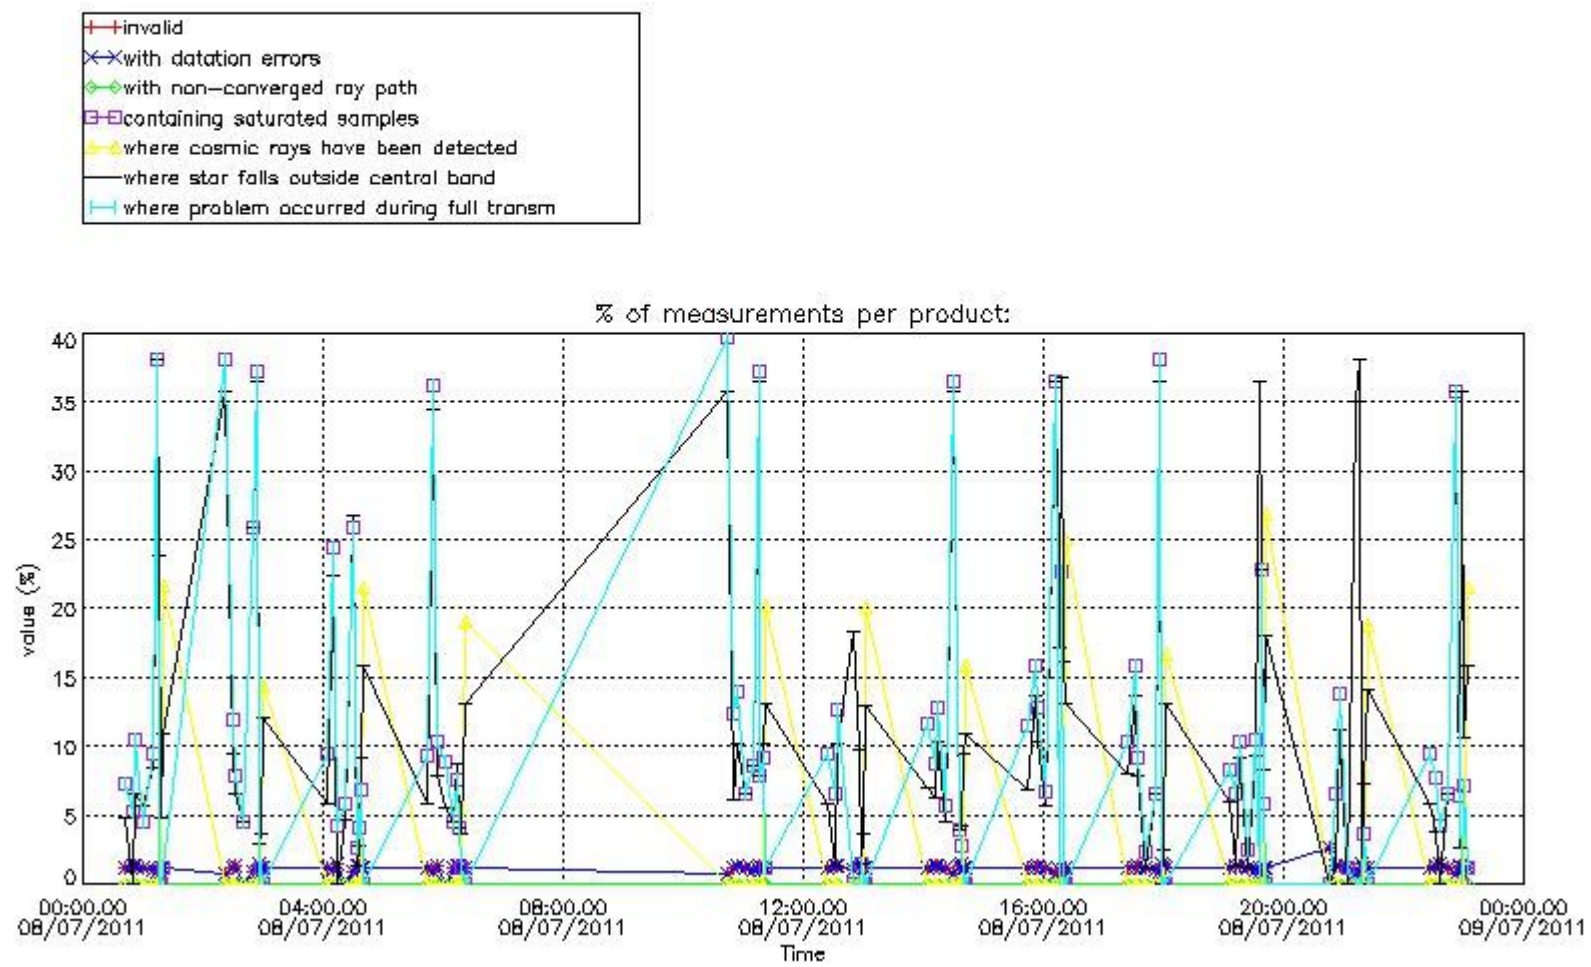

Percentage of flagged data per NO3 profile

4. Level 1 quality information per product

In this section it is plotted some information contained in the Quality Summary data set of the level 2 products that comes from the level 1b processing. Products without errors (error flag in the MPH set to "0") are used.

4.1 Plot quality information per product (time dependant) coming from level 1b processing

4.1.1 Plot level 1 quality information per product (time dependant): ENVISAT ASCENDING passes

4.1.2 Plot level 1 quality information per product (time dependant): ENVISAT DESCENDING passes