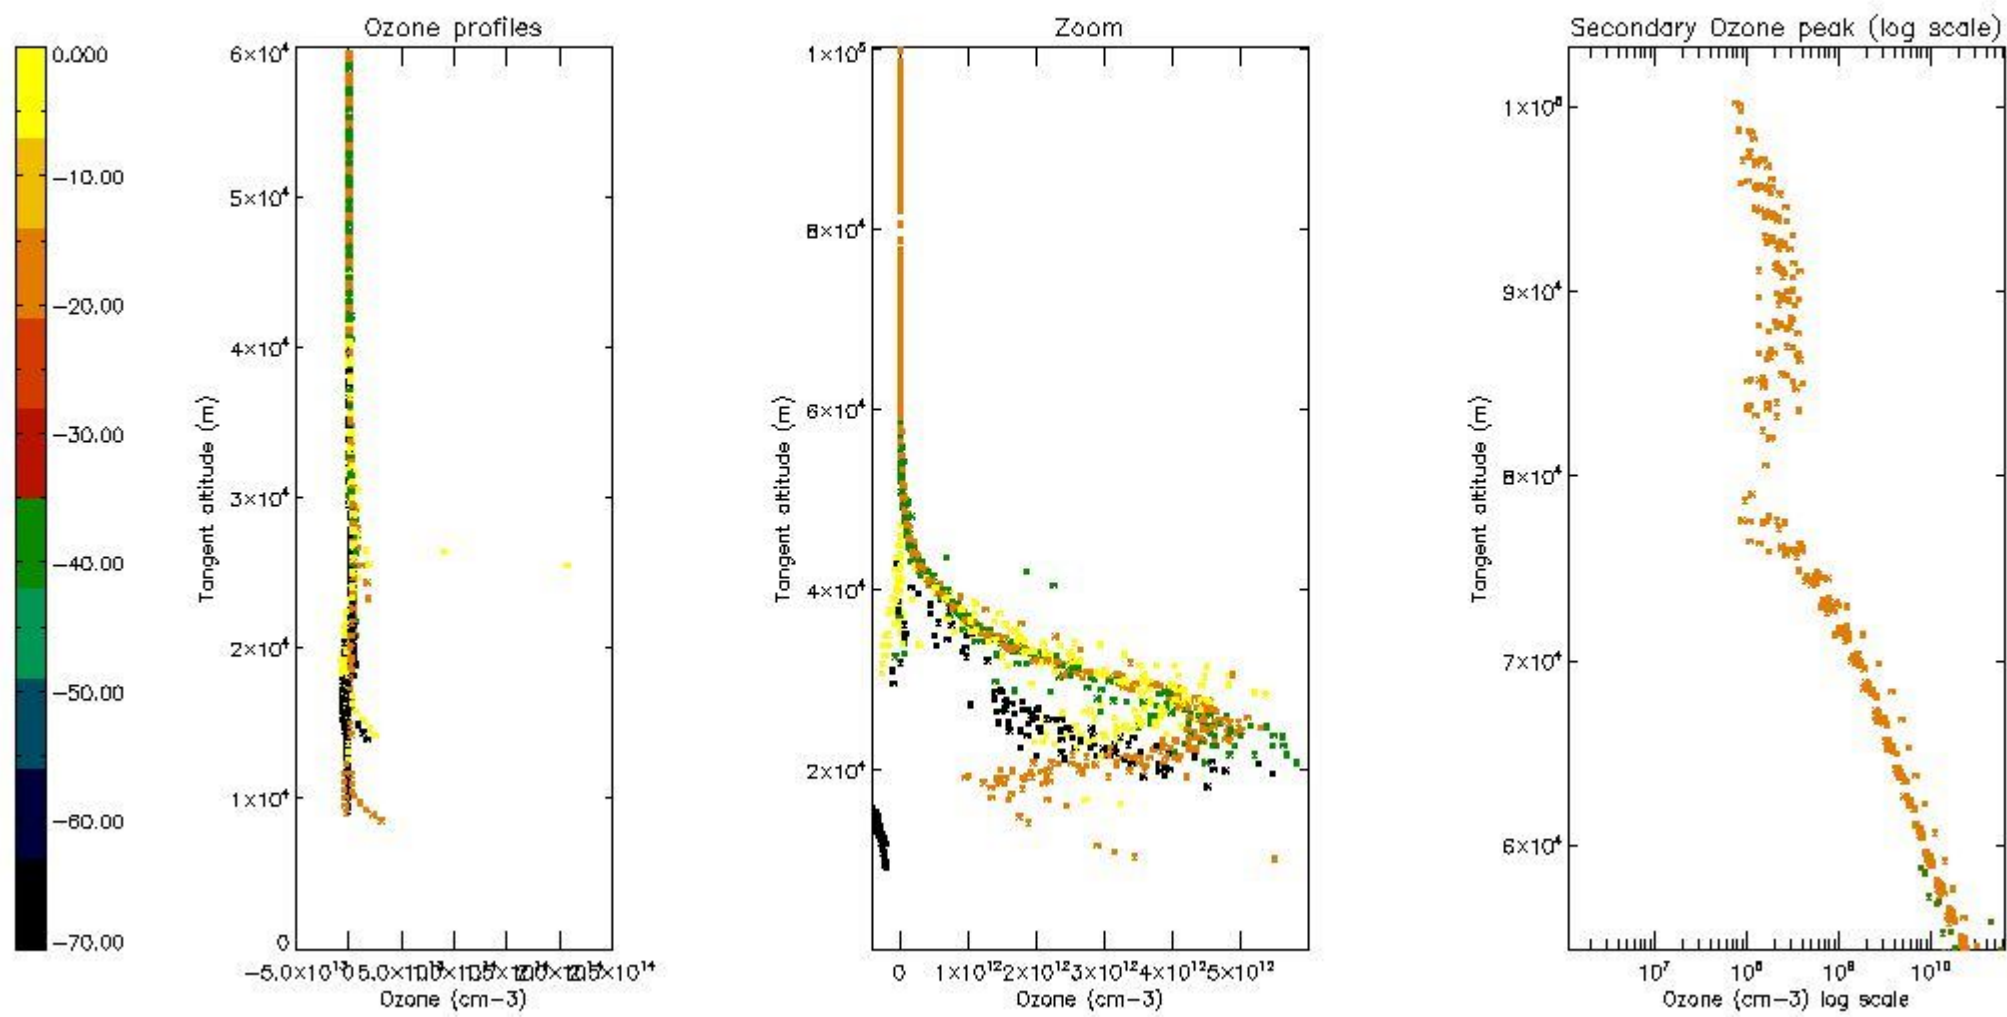

STD < 10	5
STD < 5	3

5.2 Plot ozone profiles for all STD (dark without errors)

The colorbar represents the latitude.

5.3 Plot ozone profiles where STD < 20% (dark without errors)

The colorbar represents the latitude.

5.4 Plot ozone profiles where $STD < 10\%$ (dark without errors)

The colorbar represents the latitude.

5.5 Plot ozone profiles where $STD < 5\%$ (dark without errors)

The colorbar represents the latitude.