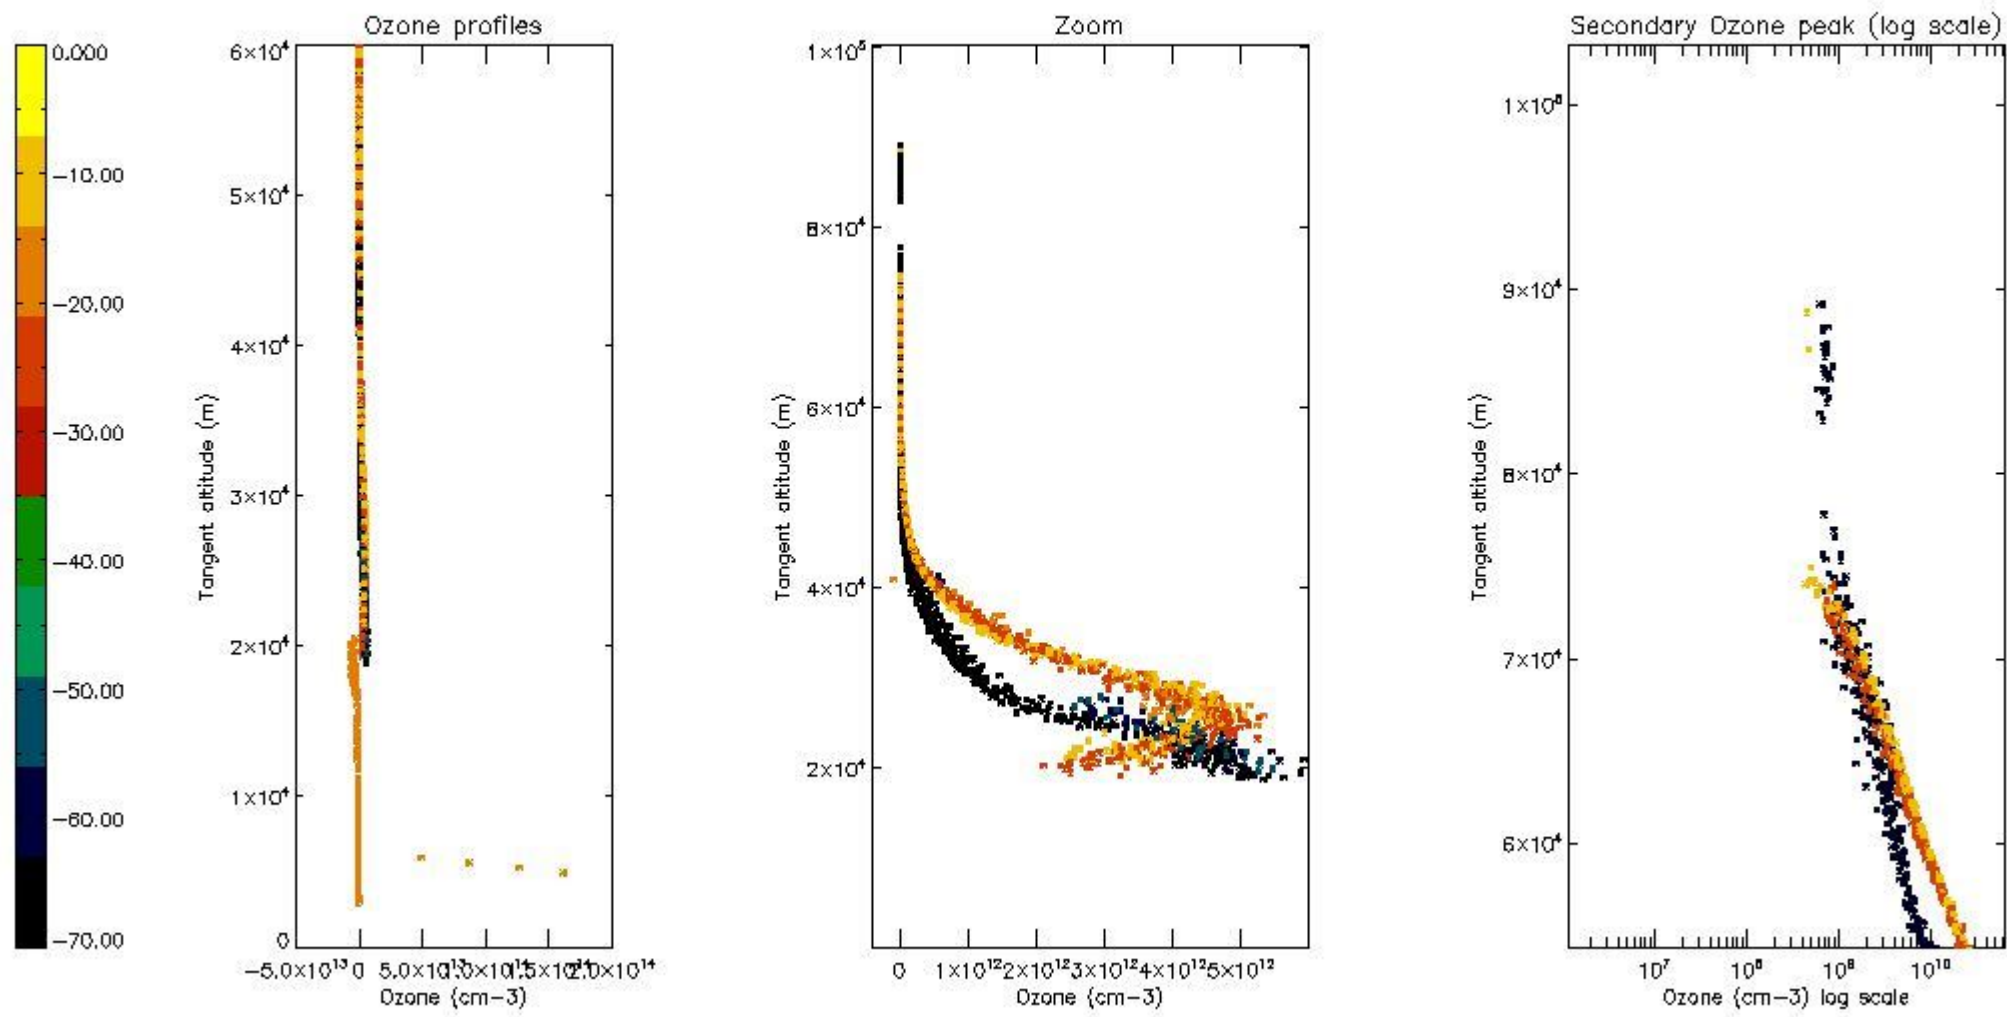

STD < 10	9
STD < 5	6

5.2 Plot ozone profiles for all STD (dark without errors)

The colorbar represents the latitude.

5.3 Plot ozone profiles where STD < 20% (dark without errors)

The colorbar represents the latitude.

5.4 Plot ozone profiles where $STD < 10\%$ (dark without errors)

The colorbar represents the latitude.

5.5 Plot ozone profiles where STD < 5% (dark without errors)

The colorbar represents the latitude.

5.6 Plot NO₂ profiles for all STD (dark without errors)