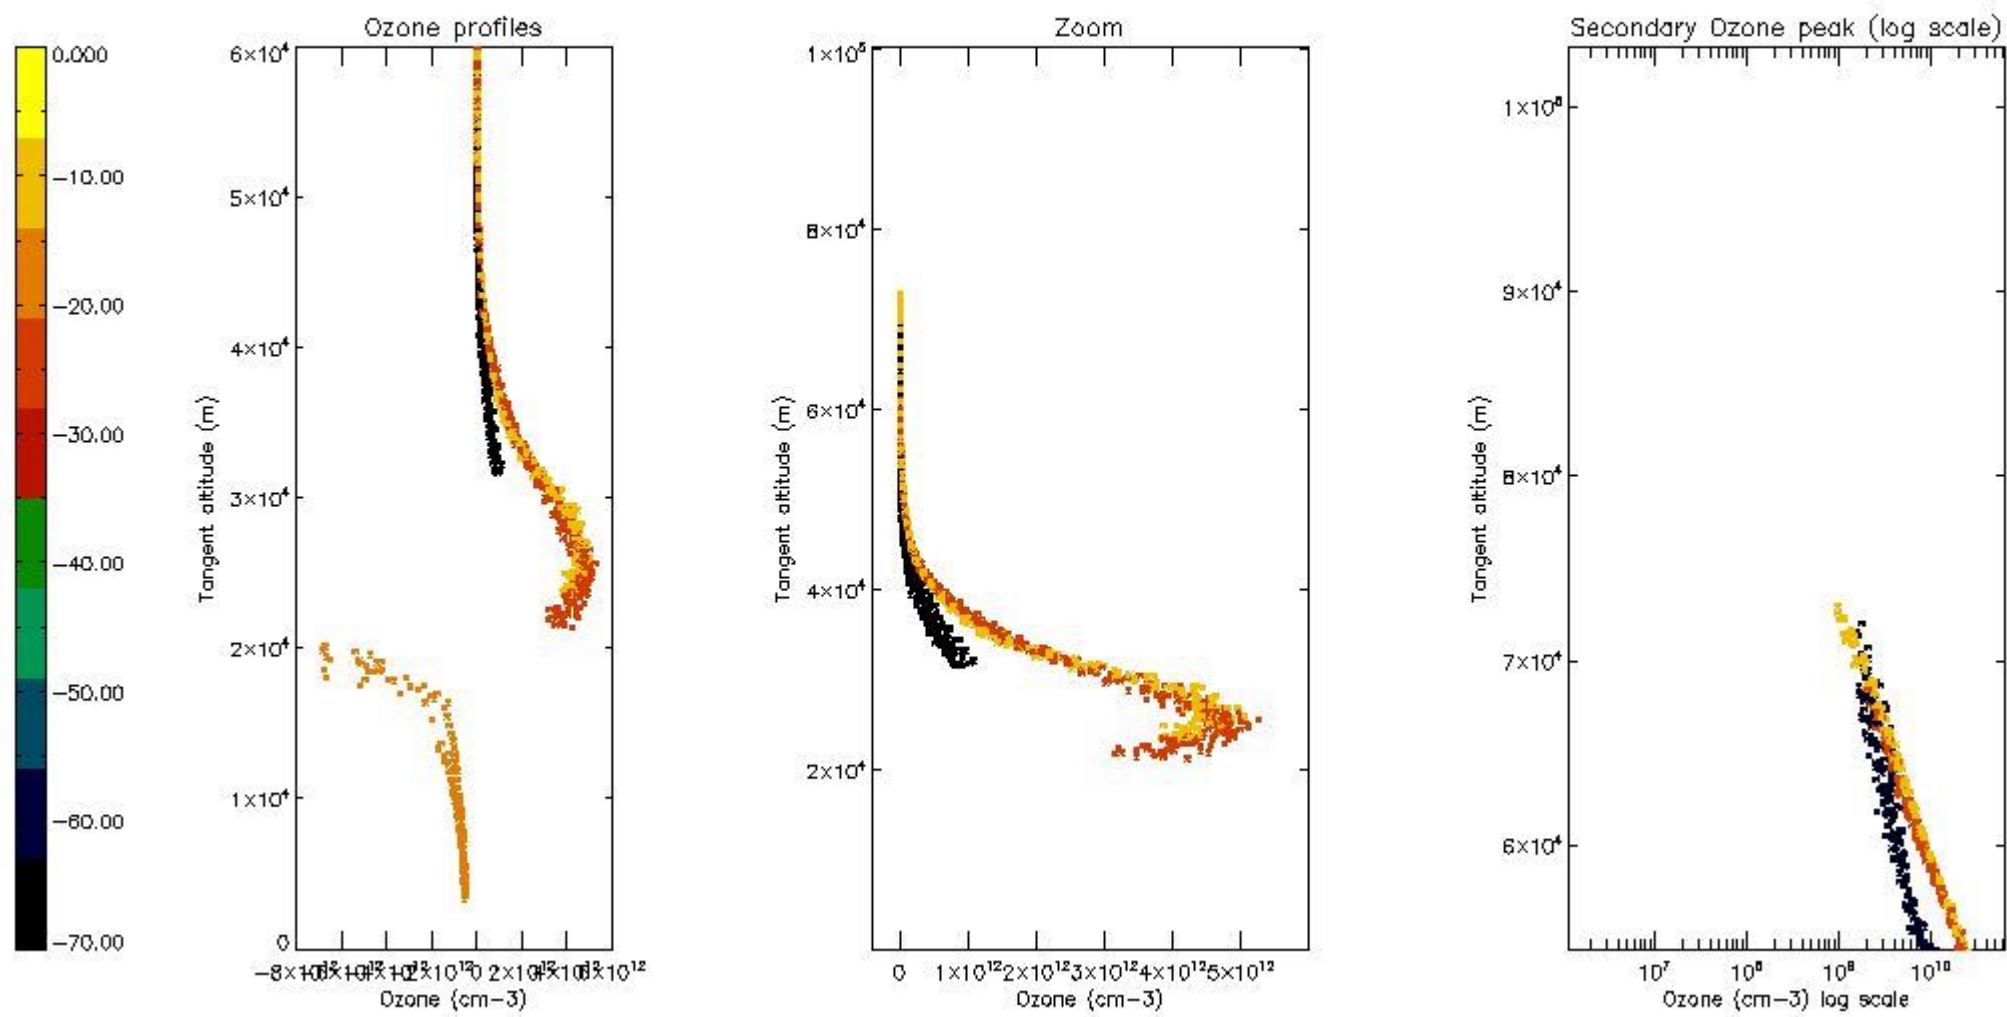

STD < 10	9
STD < 5	6

5.2 Plot ozone profiles for all STD (dark without errors)

The colorbar represents the latitude.

5.3 Plot ozone profiles where STD < 20% (dark without errors)

The colorbar represents the latitude.

5.4 Plot ozone profiles where $STD < 10\%$ (dark without errors)

The colorbar represents the latitude.

5.5 Plot ozone profiles where STD < 5% (dark without errors)

The colorbar represents the latitude.

5.6 Plot NO₂ profiles for all STD (dark without errors)