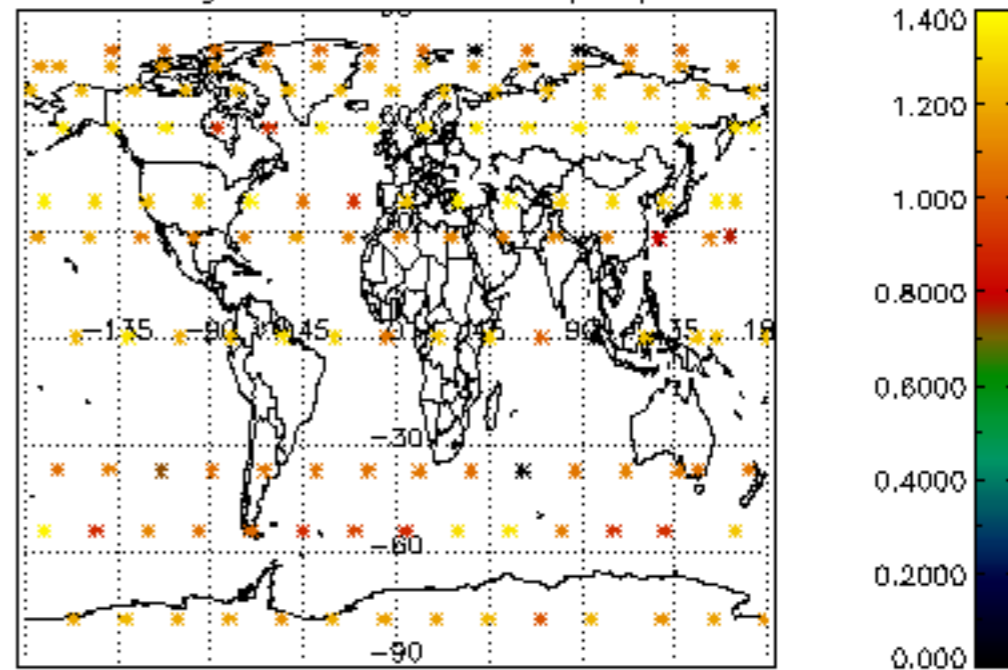

Percentage of datation errors per profile

Percentage of star falling outside central band per profile

Percentage of saturation errors per profile

Percentage of cosmic ray hits per profile

Percentage of datation errors per profile