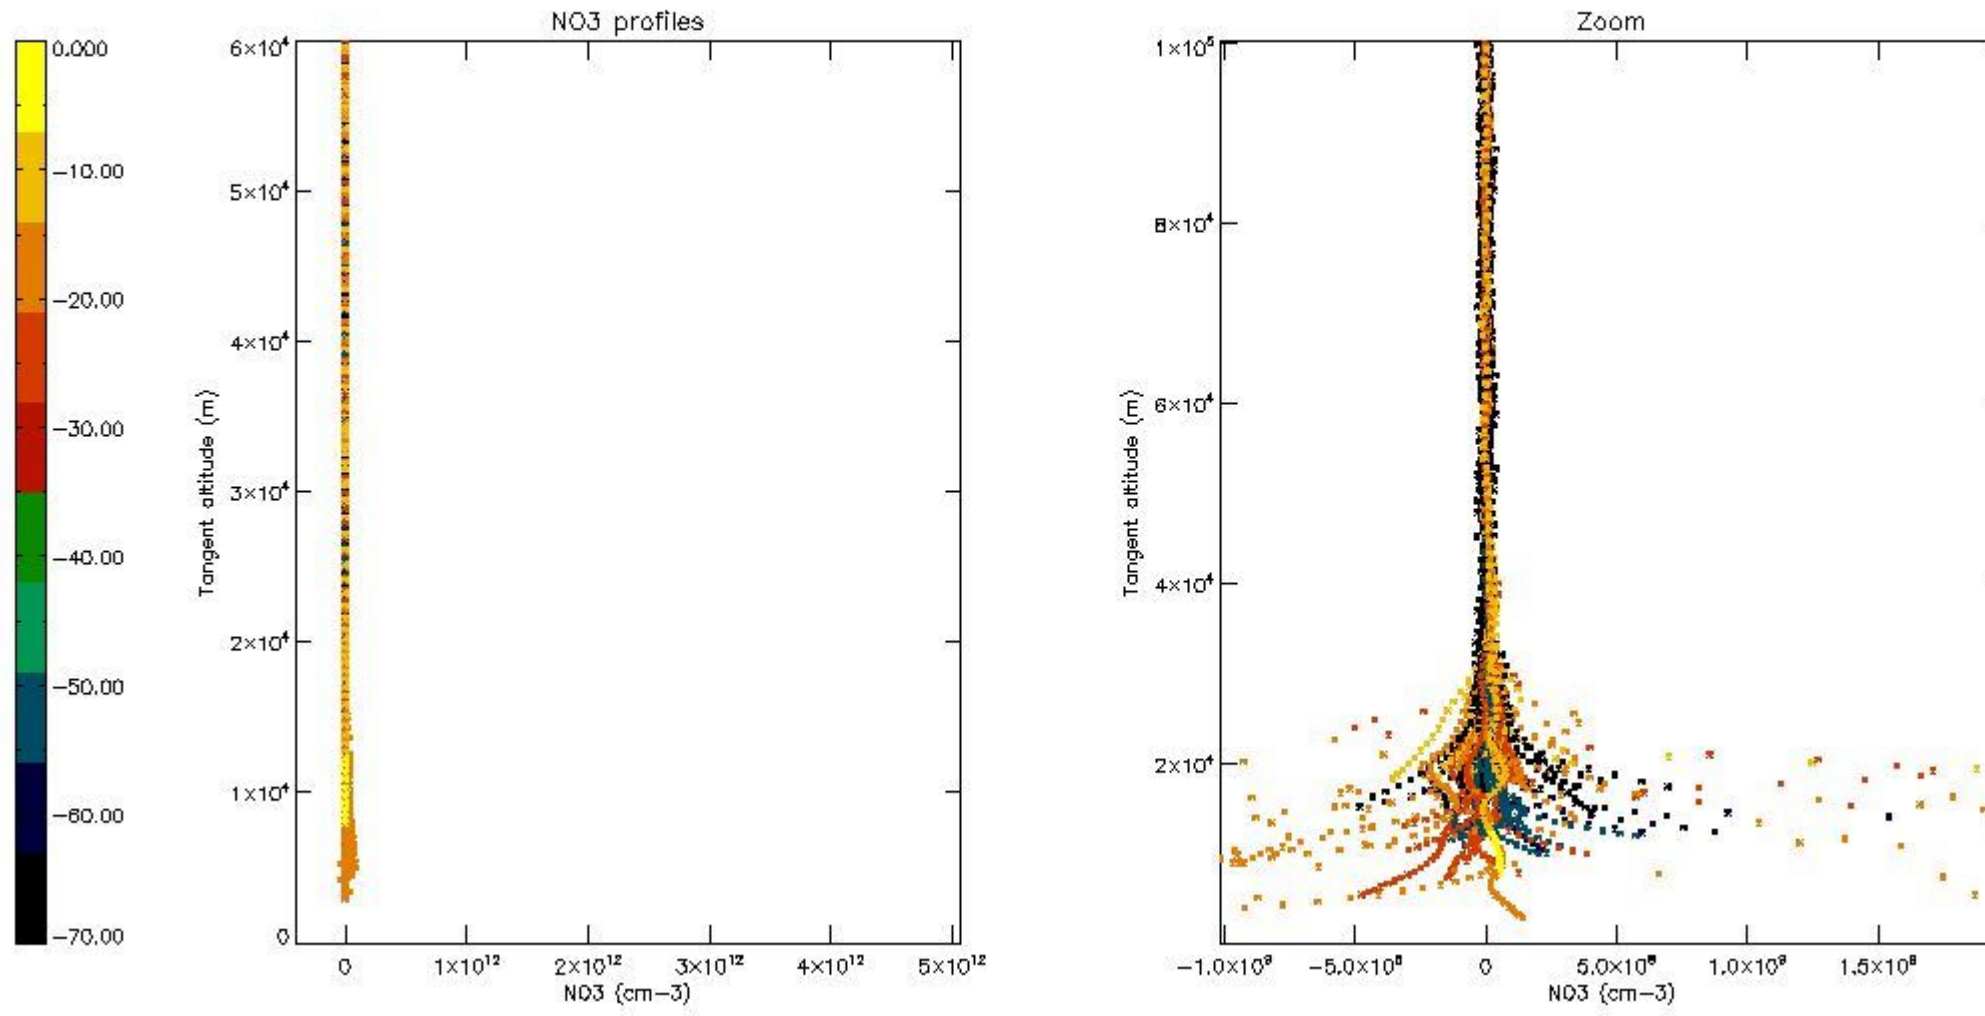

The colorbar represents the latitude.

5.7 Plot NO3 profiles for all STD (dark without errors)

The colorbar represents the latitude.

5.8 Plot H₂O profiles for all STD (only for occultations of stars 1,2,3,4,13,14,16,26,63 dark without errors)