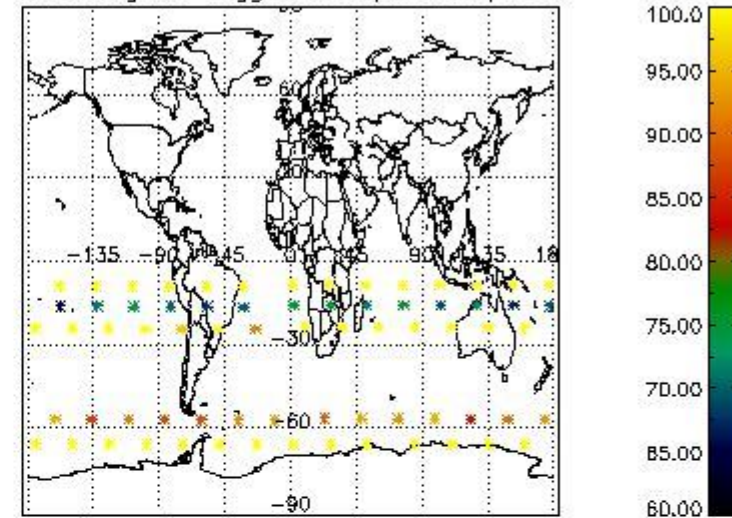

3.1 Plot quality information per product (time dependant)

3.2 Plot quality information per product (world map)

Percentage of flagged data per O3 profile

Percentage of flagged data per H2O profile

Percentage of flagged data per NO2 profile