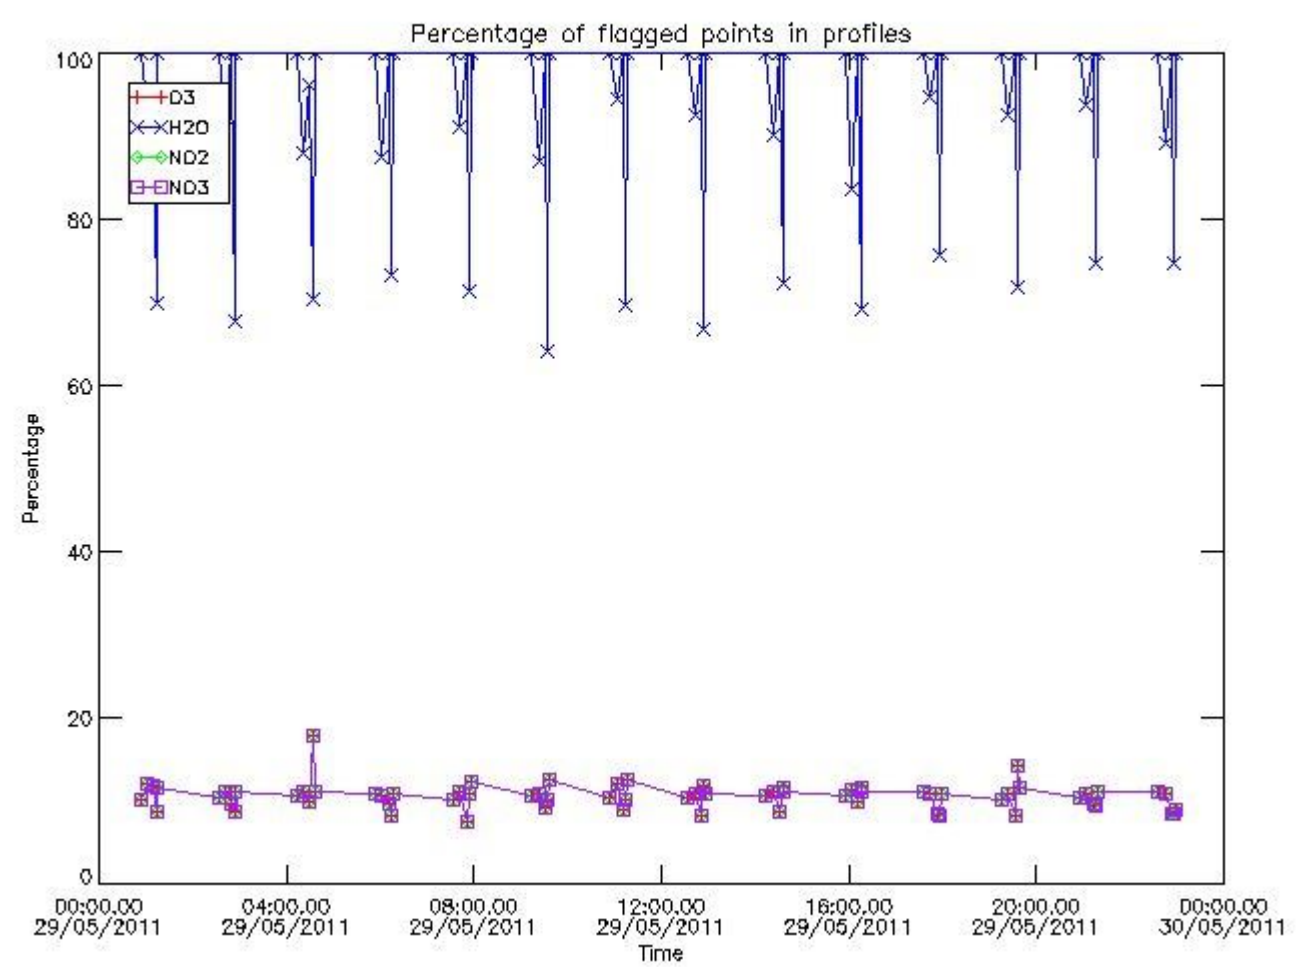

3. Quality information per product

In this section it is plotted some information contained in the Quality Summary data set of the level 2 products. Only products in dark limb conditions and without errors (error flag in the MPH set to "0") are used.

3.1 Plot quality information per product (time dependant)

3.2 Plot quality information per product (world map)