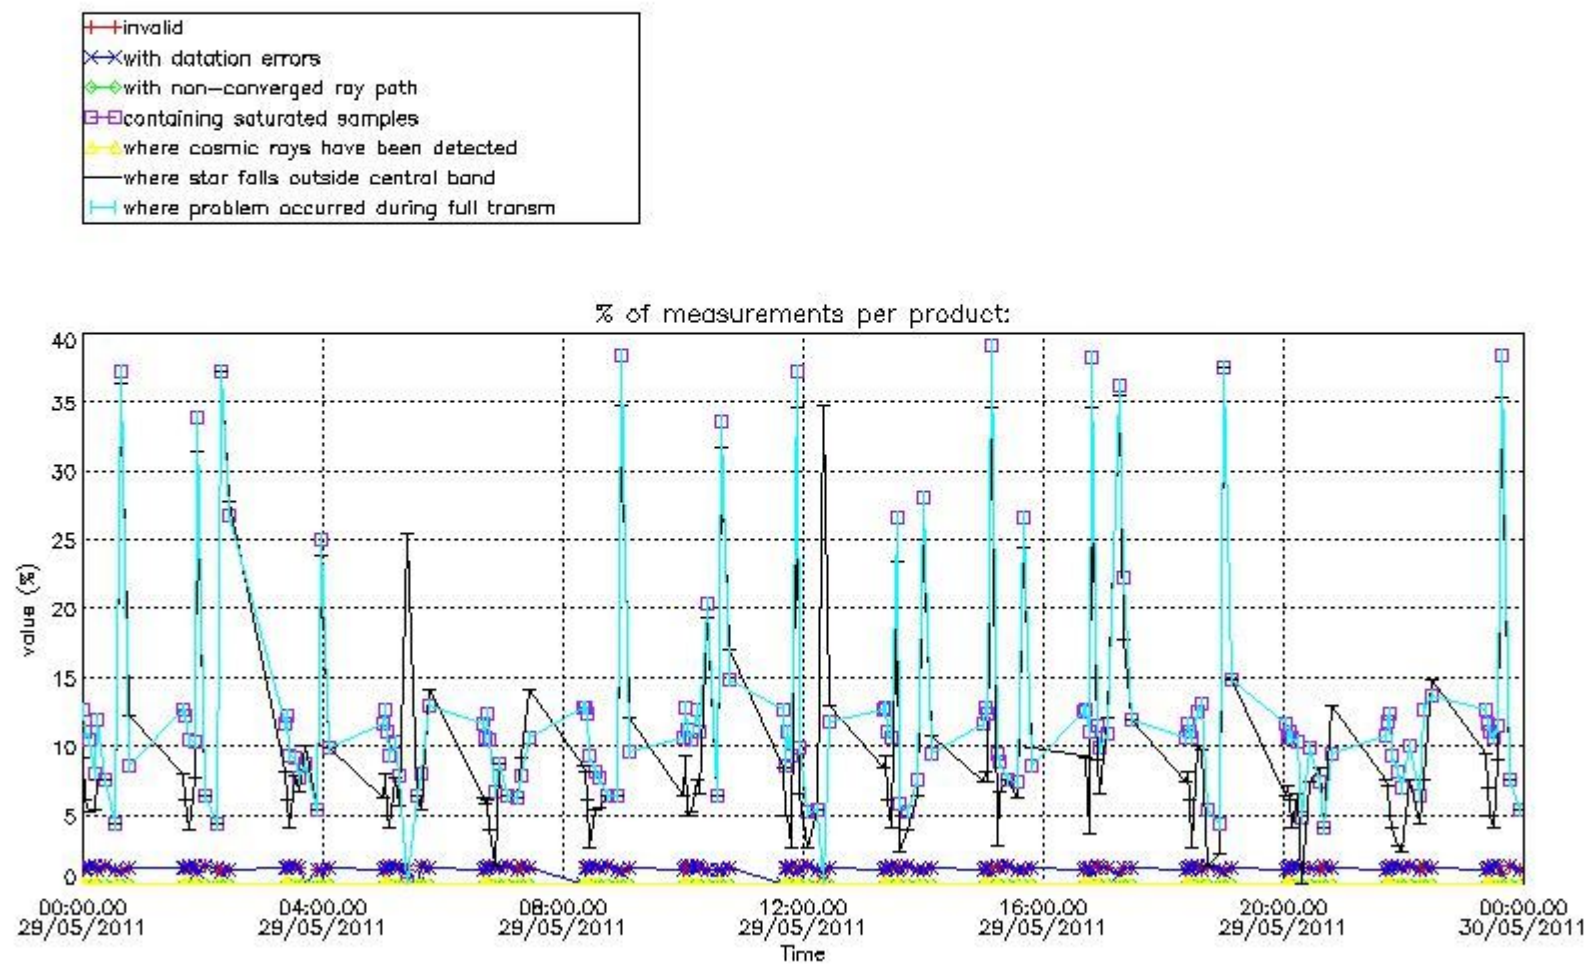

3.1 Plot quality information per product (time dependant)

3.2 Plot quality information per product (world map)

Percentage of flagged data per O3 profile

Percentage of flagged data per H2O profile

Percentage of flagged data per NO2 profile

Percentage of flagged data per NO3 profile

4. Level 1 quality information per product

In this section it is plotted some information contained in the Quality Summary data set of the level 2 products that comes from the level 1b processing. Products without errors (error flag in the MPH set to "0") are used.

4.1 Plot quality information per product (time dependant) coming from level 1b processing

4.1.1 Plot level 1 quality information per product (time dependant): ENVISAT ASCENDING passes

4.1.2 Plot level 1 quality information per product (time dependant): ENVI SAT DESCENDING passes