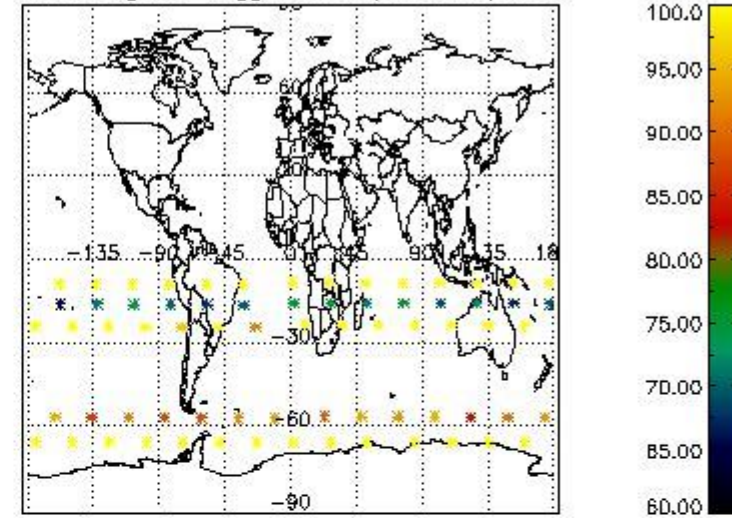

3.1 Plot quality information per product (time dependant)

3.2 Plot quality information per product (world map)

Percentage of flagged data per O3 profile

Percentage of flagged data per H2O profile

Percentage of flagged data per NO2 profile