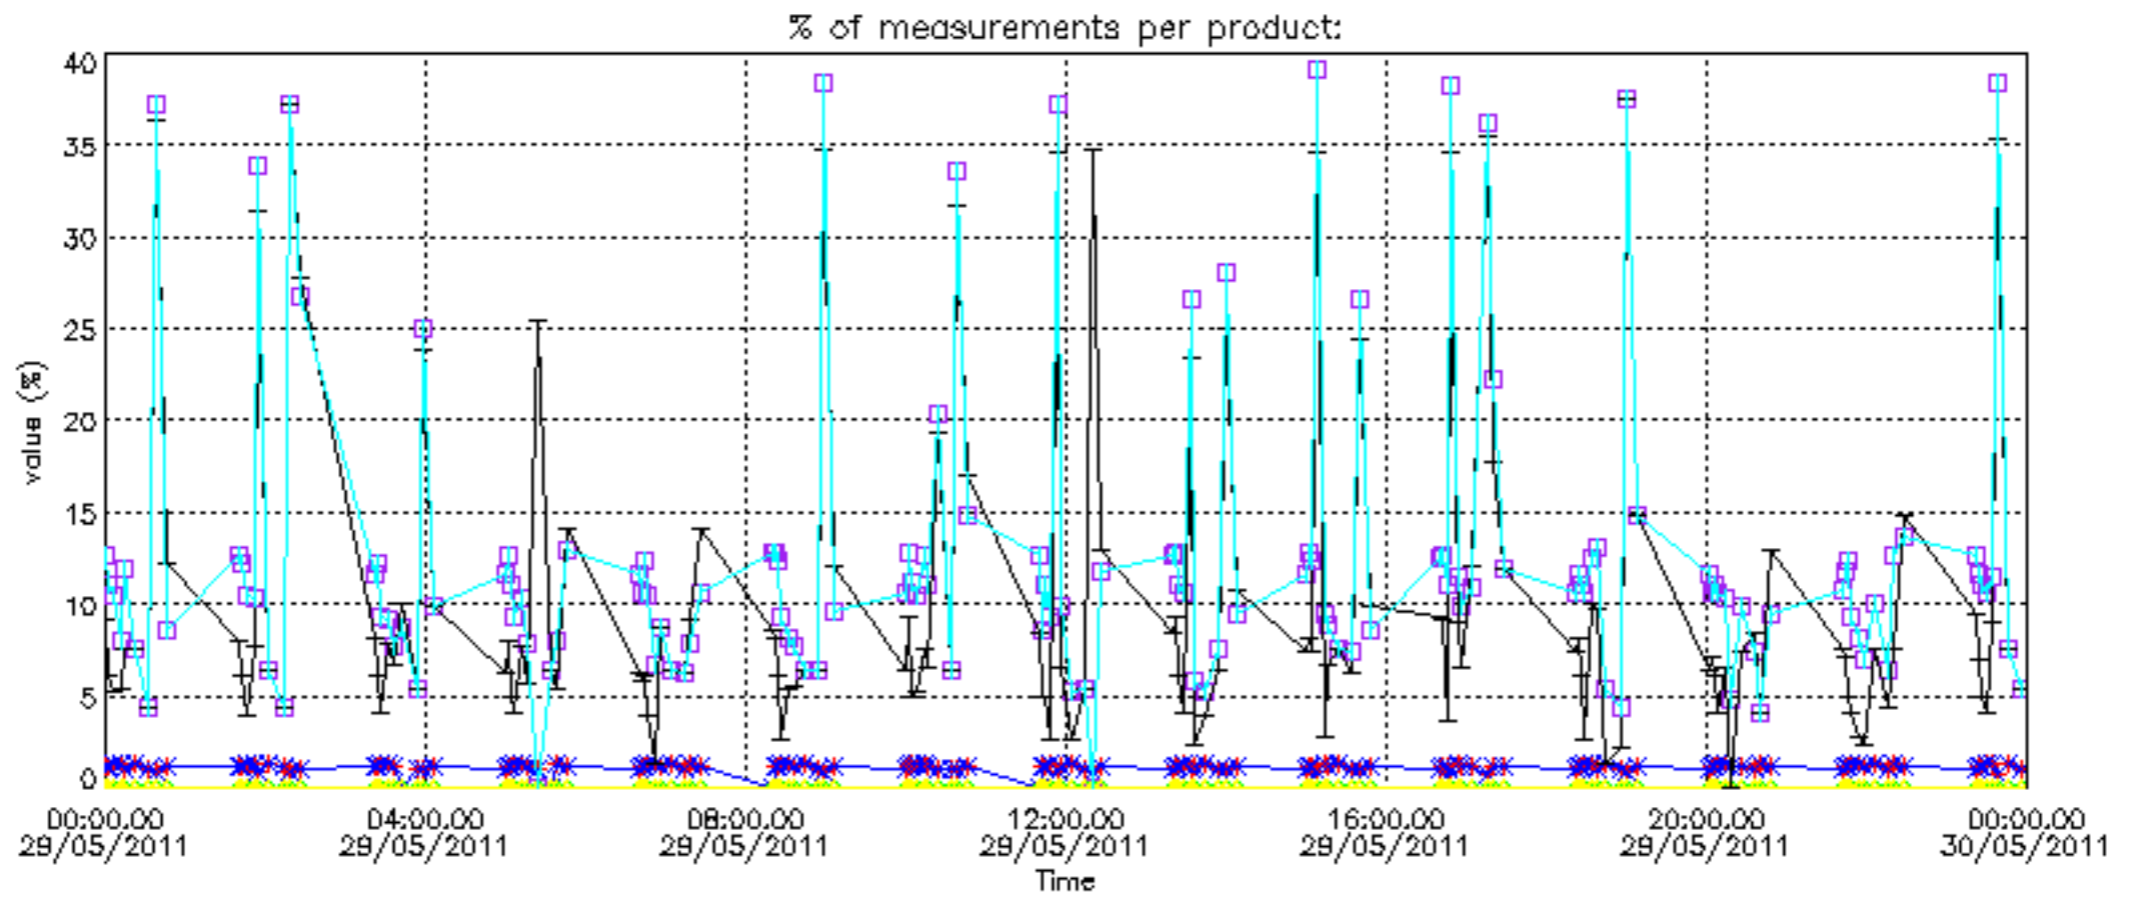

Percentage of cosmic ray hits per profile

Percentage of datation errors per profile