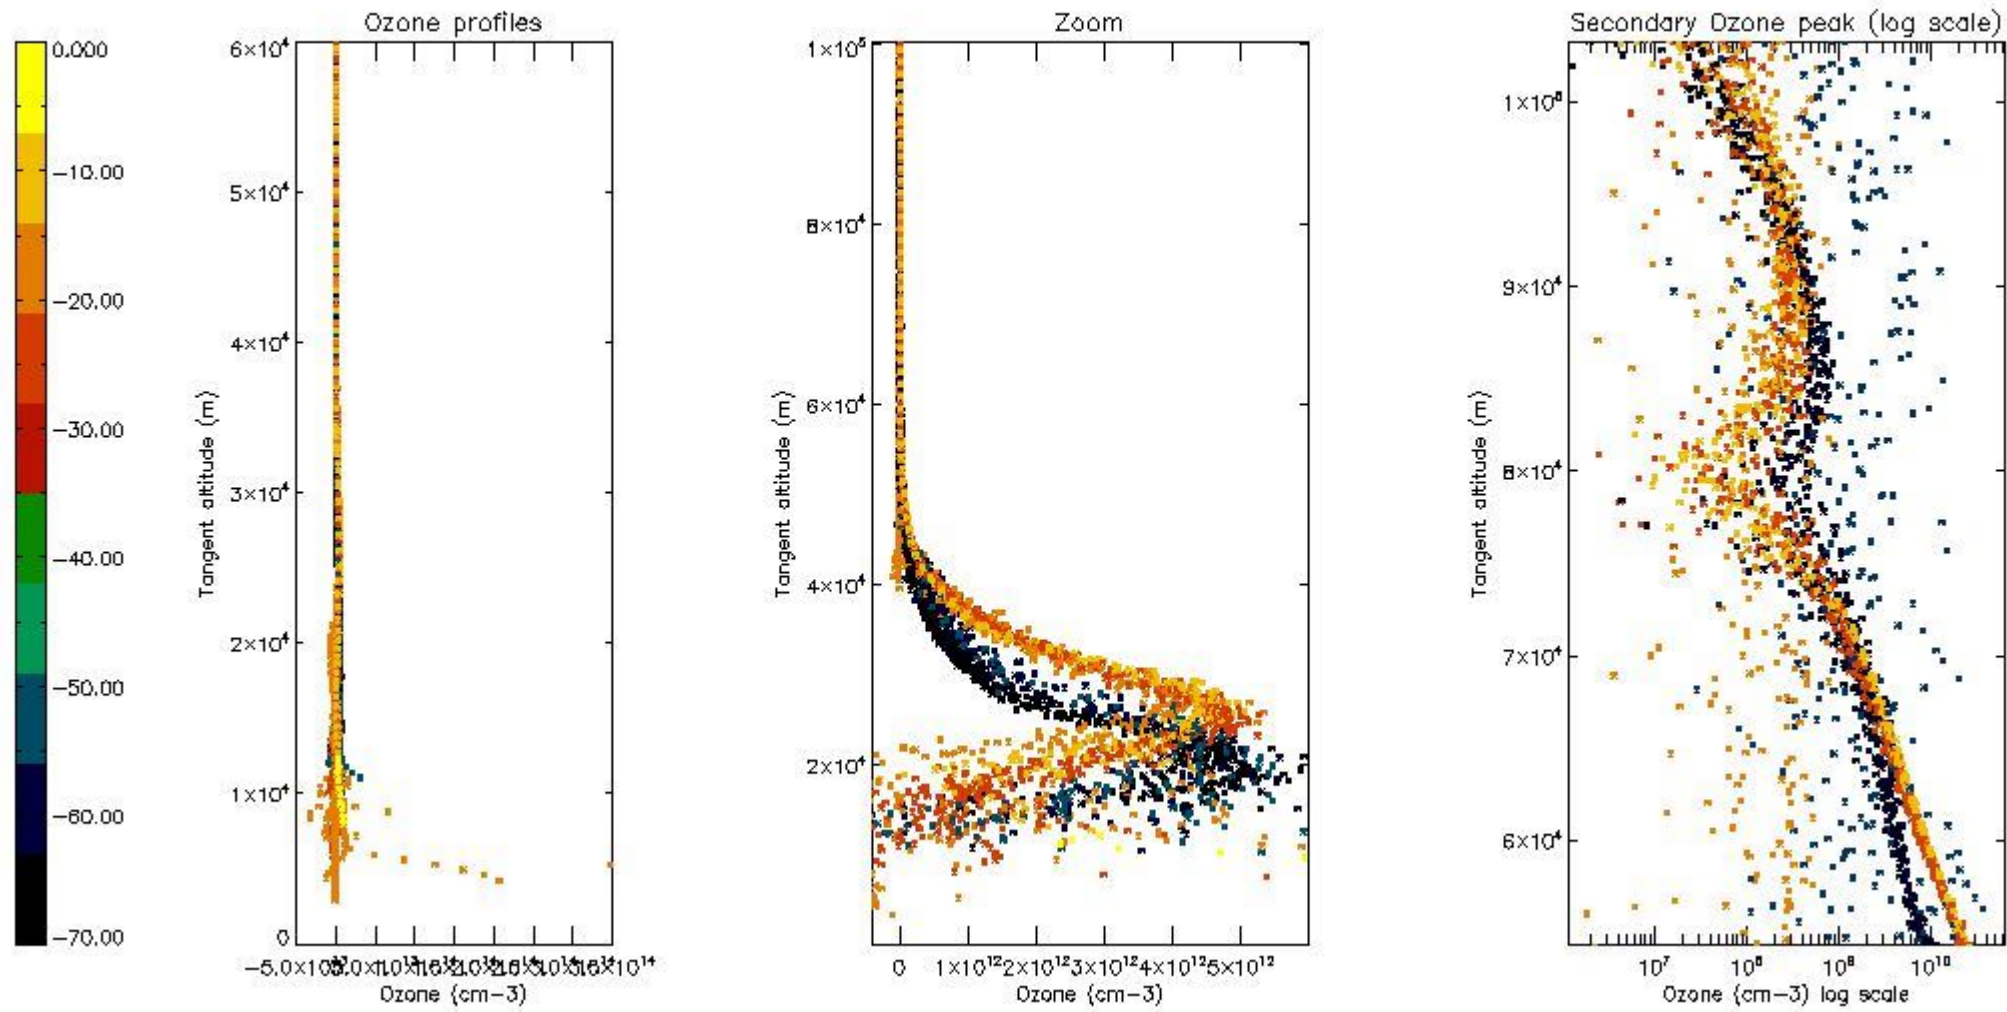

STD < 10	9
STD < 5	6

5.2 Plot ozone profiles for all STD (dark without errors)

The colorbar represents the latitude.

5.3 Plot ozone profiles where STD < 20% (dark without errors)

The colorbar represents the latitude.