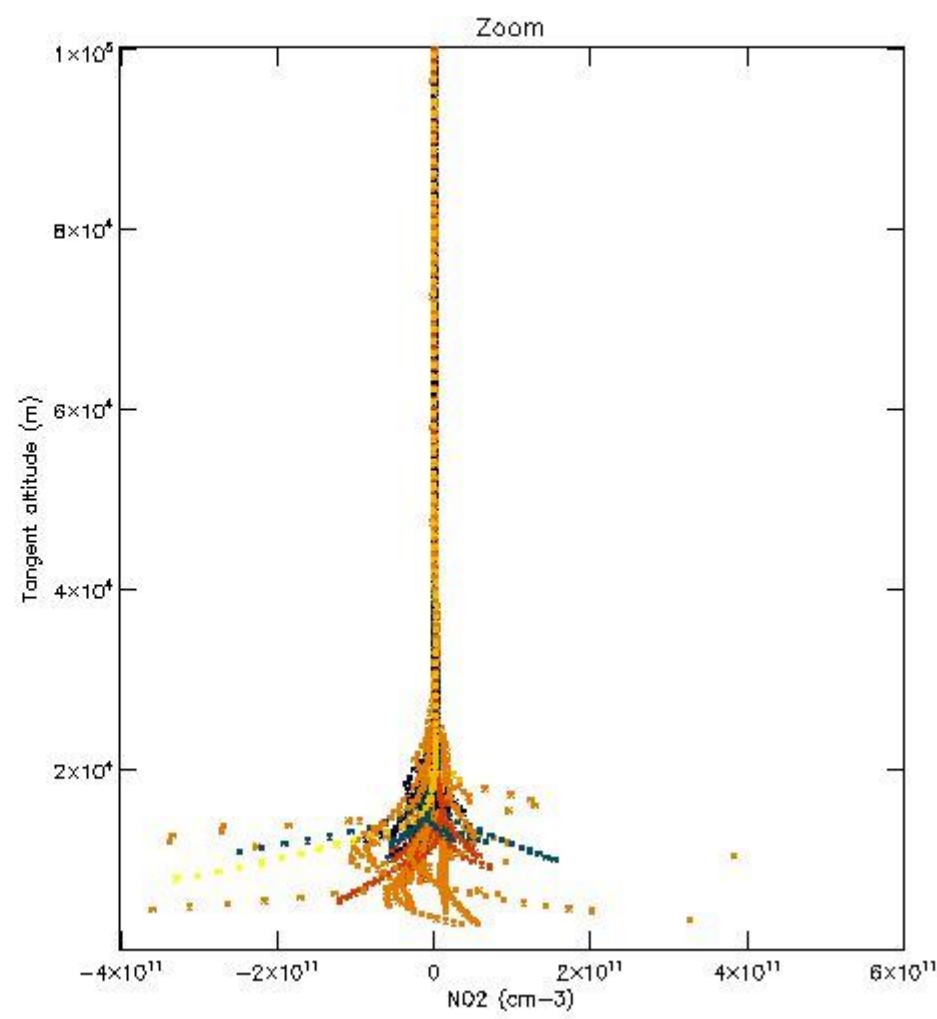

STD < 10	9
STD < 5	6

5.2 Plot ozone profiles for all STD (dark without errors)

The colorbar represents the latitude.

5.3 Plot ozone profiles where STD < 20% (dark without errors)

The colorbar represents the latitude.

5.4 Plot ozone profiles where $STD < 10\%$ (dark without errors)

The colorbar represents the latitude.

5.5 Plot ozone profiles where STD < 5% (dark without errors)

The colorbar represents the latitude.

5.6 Plot NO₂ profiles for all STD (dark without errors)

The colorbar represents the latitude.

5.7 Plot NO3 profiles for all STD (dark without errors)

The colorbar represents the latitude.

5.8 Plot H2O profiles for all STD (only for occultations of stars 1,2,3,4,13,14,16,26,63 dark without errors)