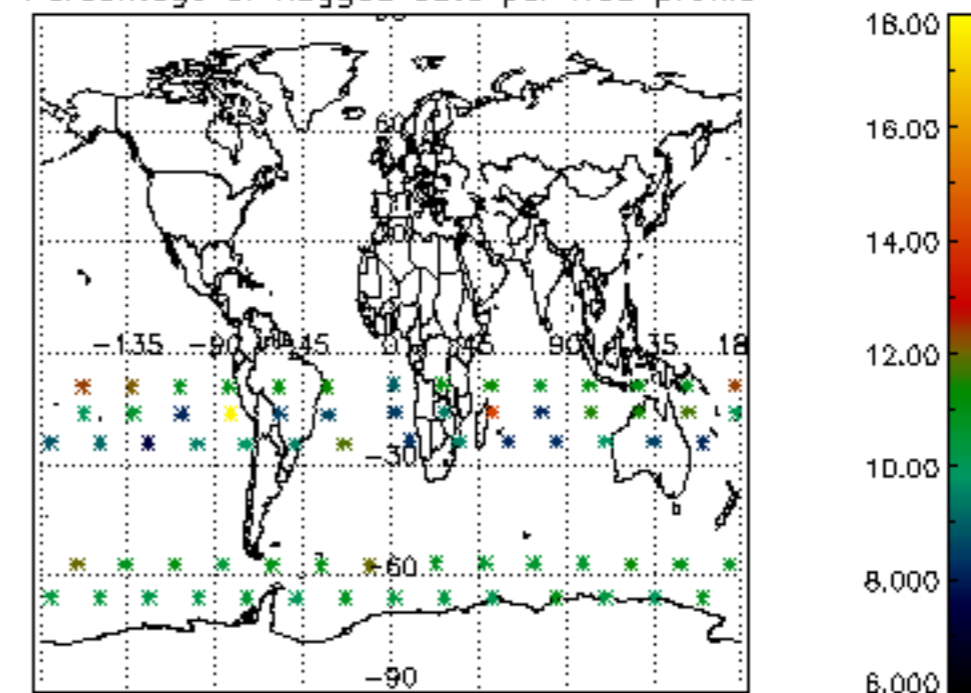

Percentage of flagged data per NO3 profile