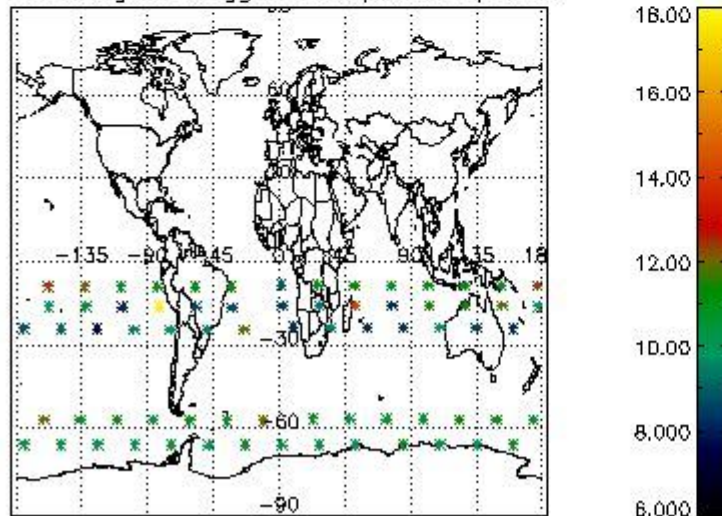

3.1 Plot quality information per product (time dependant)

3.2 Plot quality information per product (world map)

Percentage of flagged data per O3 profile

Percentage of flagged data per H2O profile

Percentage of flagged data per NO2 profile