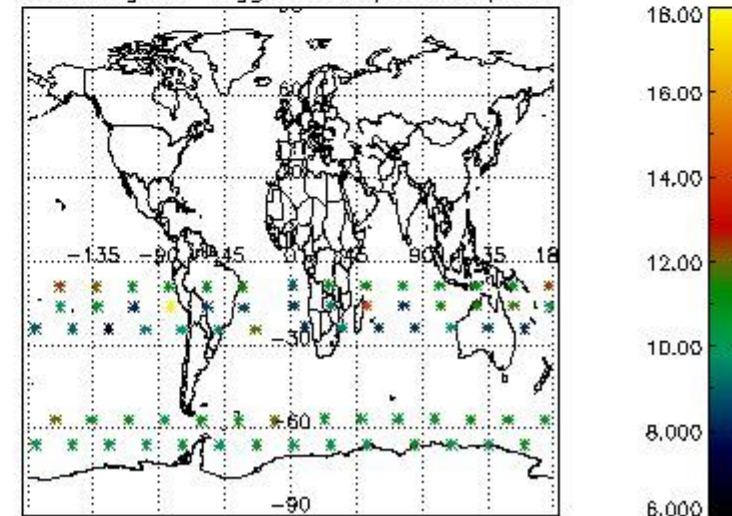

Percentage of flagged data per NO3 profile

4. Level 1 quality information per product

In this section it is plotted some information contained in the Quality Summary data set of the level 2 products that comes from the level 1b processing. Products without errors (error flag in the MPH set to "0") are used.

4.1 Plot quality information per product (time dependant) coming from level 1b processing

4.1.1 Plot level 1 quality information per product (time dependant): ENVISAT ASCENDING passes