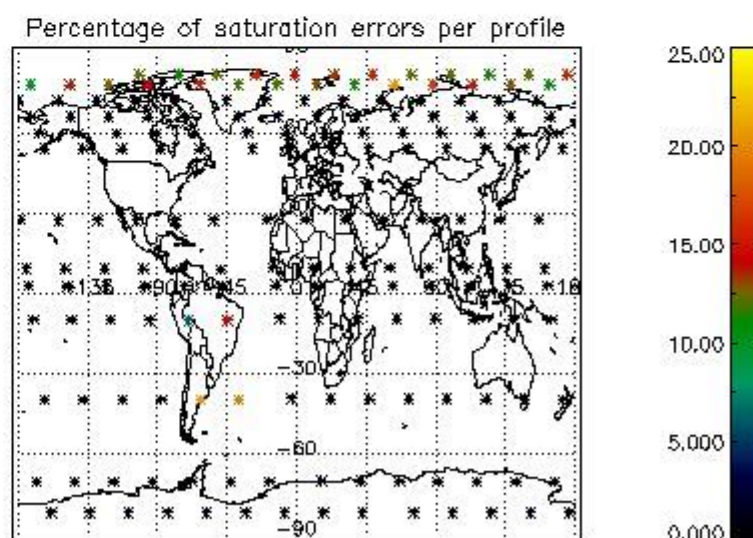

Percentage of flagged data per NO3 profile

4. Level 1 quality information per product

In this section it is plotted some information contained in the Quality Summary data set of the level 2 products that comes from the level 1b processing. Products without errors (error flag in the MPH set to "0") are used.

4.1 Plot quality information per product (time dependant) coming from level 1b processing

4.1.1 Plot level 1 quality information per product (time dependant): ENVISAT ASCENDING passes

4.1.2 Plot level 1 quality information per product (time dependant): ENVI SAT DESCENDING passes

4.2 Plot quality information per product coming from level 1b processing (world map)

4.2.1 Plot level 1 quality information per product (world map): ENVISAT ASCENDING passes

4.2.2 Plot level 1 quality information per product (world map): ENVISAT DESCENDING passes