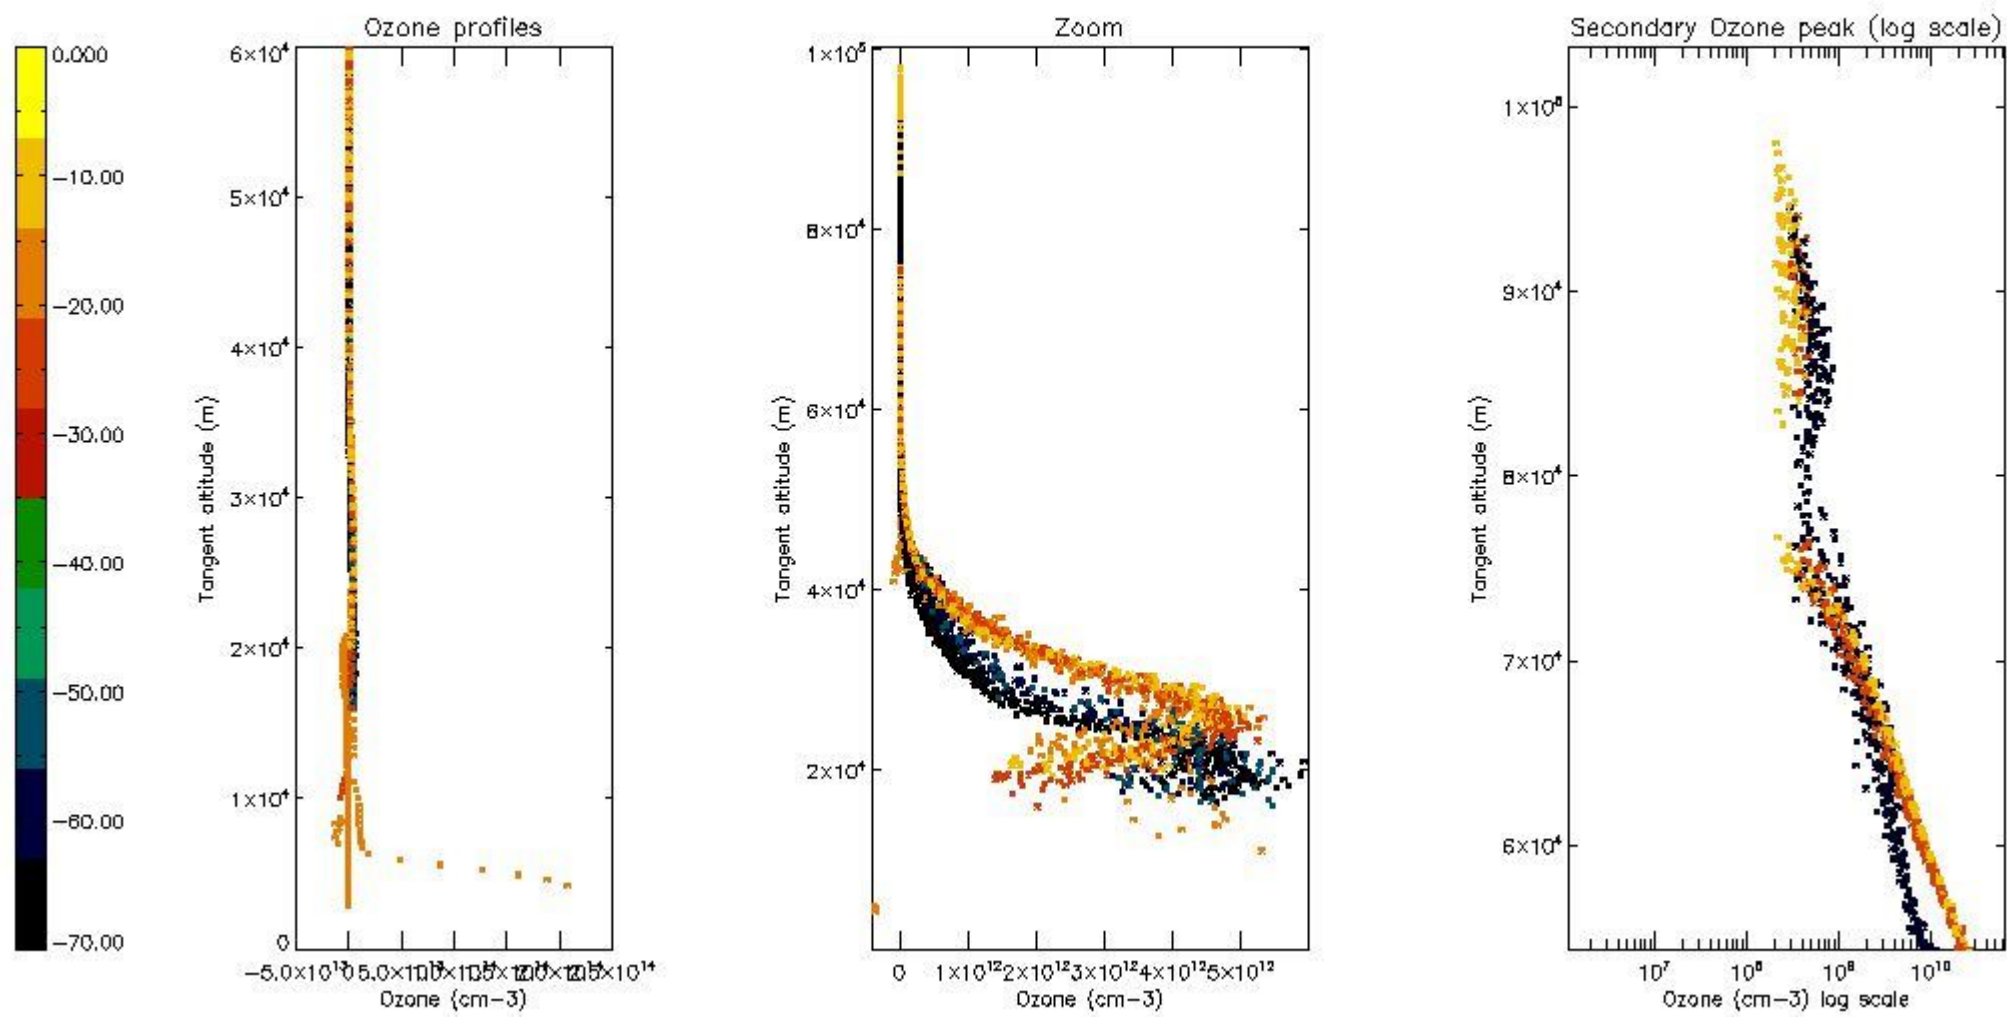

STD < 10	9
STD < 5	6

5.2 Plot ozone profiles for all STD (dark without errors)

The colorbar represents the latitude.

5.3 Plot ozone profiles where STD < 20% (dark without errors)

The colorbar represents the latitude.