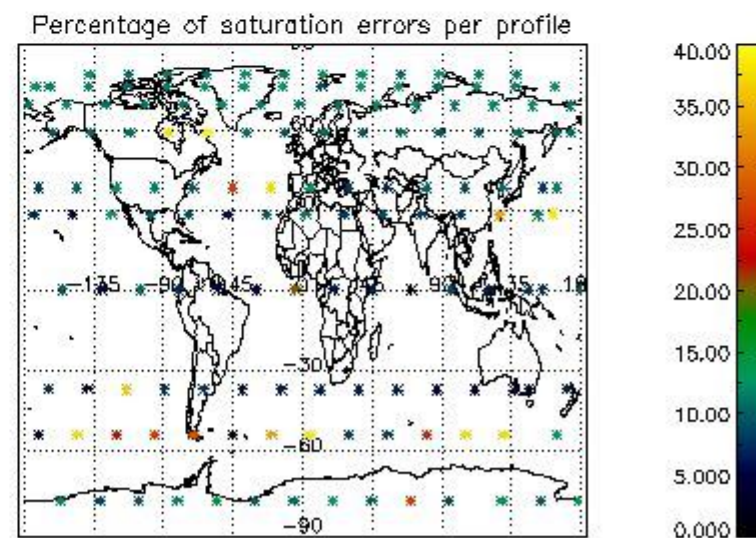

Percentage of flagged data per NO3 profile

4. Level 1 quality information per product

In this section it is plotted some information contained in the Quality Summary data set of the level 2 products that comes from the level 1b processing. Products without errors (error flag in the MPH set to "0") are used.

4.1 Plot quality information per product (time dependant) coming from level 1b processing

4.1.1 Plot level 1 quality information per product (time dependant): ENVISAT ASCENDING passes

4.1.2 Plot level 1 quality information per product (time dependant): ENVI SAT DESCENDING passes

4.2 Plot quality information per product coming from level 1b processing (world map)

4.2.1 Plot level 1 quality information per product (world map): ENVISAT ASCENDING passes

4.2.2 Plot level 1 quality information per product (world map): ENVISAT DESCENDING passes