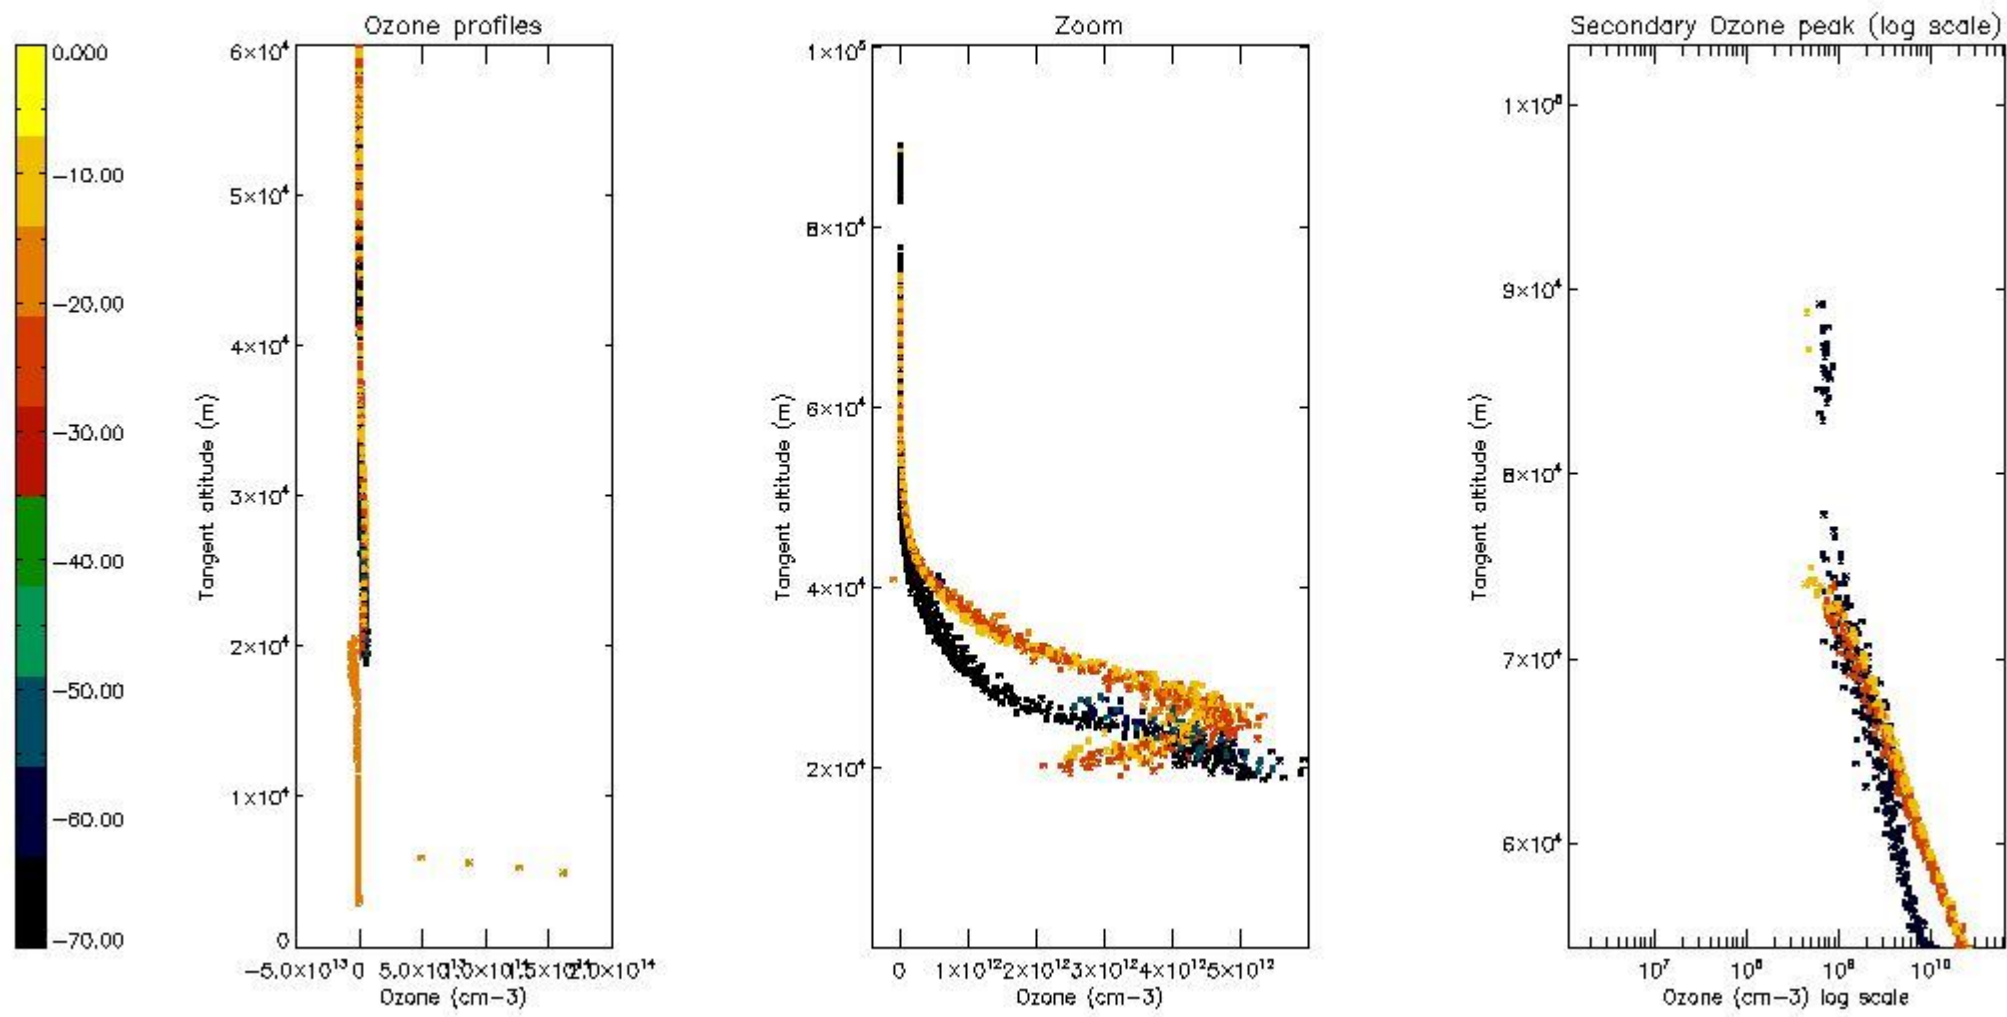

5.5 Plot ozone profiles where STD < 5% (dark without errors)

The colorbar represents the latitude.