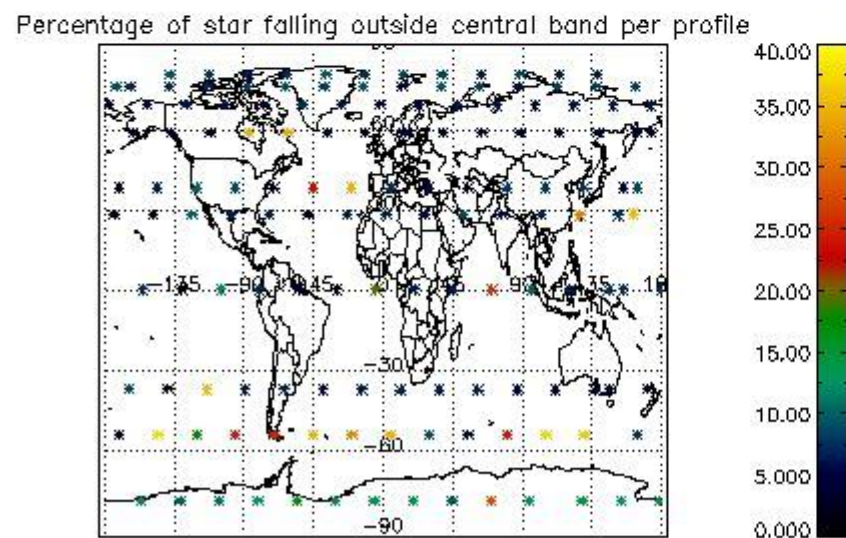

5. Trace gas profiles

5.1 Ozone statistics based on quality of products

The final quality of the products can be "measured" using the STD (Standard Deviation) attached to every point profile. This information is written to the parameter GOM_NL__2P/NL_LOCAL_SPECIES_DENSITY/o3_std of the level 2 products. The table below shows the statistics for given STD ranges.

The statistics are given with respect to the overall valid production:

- Products without fatal errors: GOM_NL__2P/MPH/PRODUCT_ERR=0
- Valid point profile: GOM_NL__2P/NL_LOCAL_SPECIES_DENSITY/pcd(0)=0

The 'Criteria' is applied to valid points of dark limb products:

- Products in dark limb illumination condition: GOM_NL__2P/NL_SUMMARY_QUALITY/obs_ill_cond=0
- Products without fatal errors: GOM_NL__2P/MPH/PRODUCT_ERR=0
- Valid point profile: GOM_NL__2P/NL_LOCAL_SPECIES_DENSITY/pcd(0)=0

So, the table below shows the percentage of dark limb and valid observations for each criteria with respect to the overall valid daily observations.

Criteria	% of total production
All STD	25
STD < 20	12