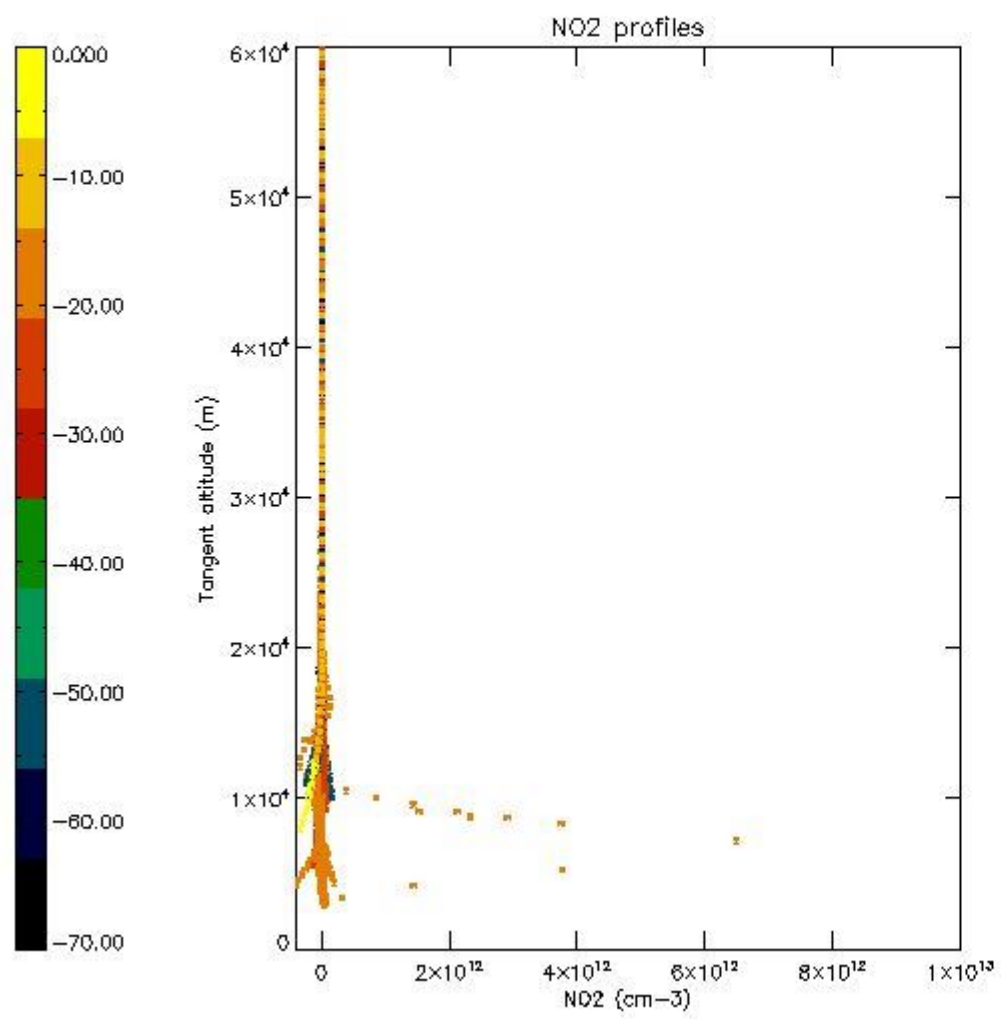

STD < 10	9
STD < 5	6

5.2 Plot ozone profiles for all STD (dark without errors)

The colorbar represents the latitude.

5.3 Plot ozone profiles where STD < 20% (dark without errors)

The colorbar represents the latitude.

5.4 Plot ozone profiles where $STD < 10\%$ (dark without errors)

The colorbar represents the latitude.

5.5 Plot ozone profiles where STD < 5% (dark without errors)

The colorbar represents the latitude.

5.6 Plot NO₂ profiles for all STD (dark without errors)

The colorbar represents the latitude.

5.7 Plot NO3 profiles for all STD (dark without errors)

The colorbar represents the latitude.

5.8 Plot H2O profiles for all STD (only for occultations of stars 1,2,3,4,13,14,16,26,63 dark without errors)