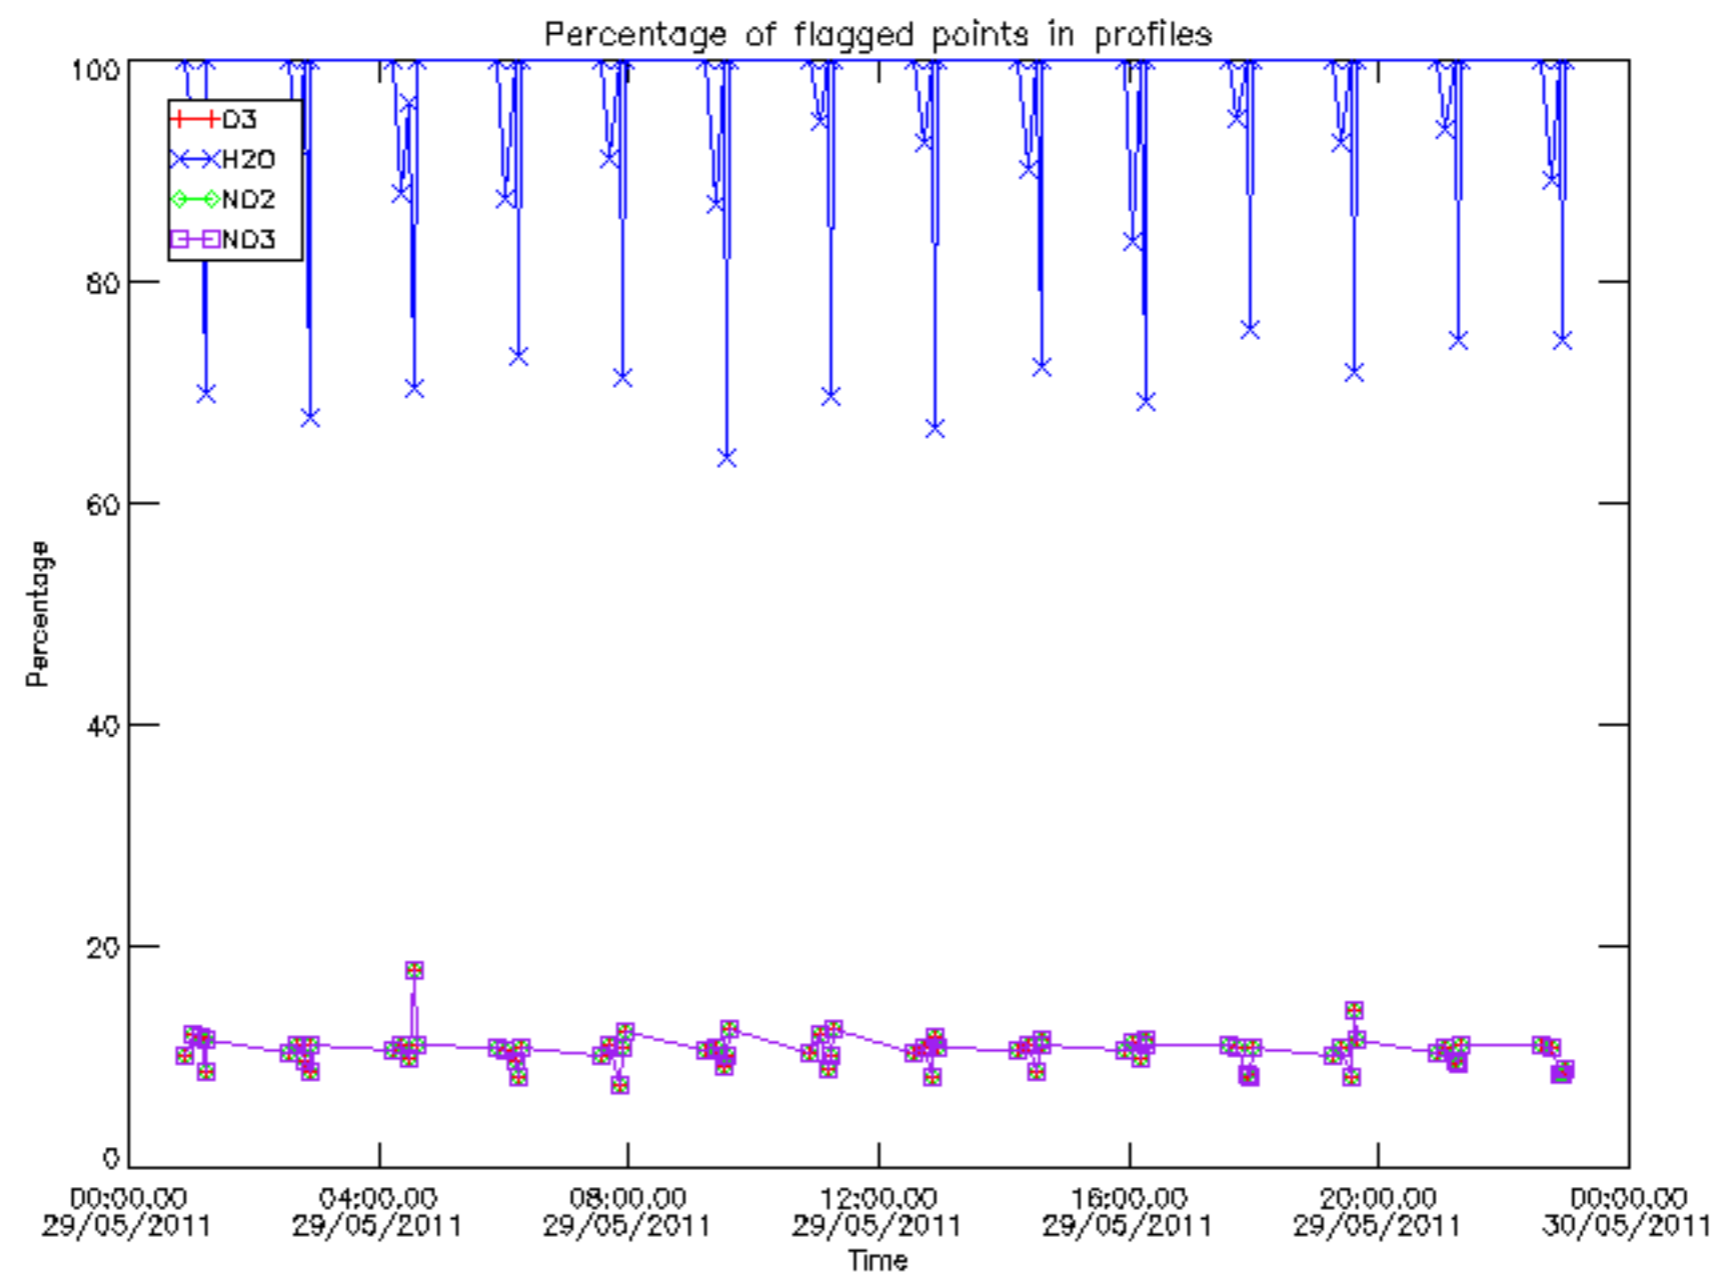

Percentage of flagged data per D3 profile

Percentage of flagged data per H2O profile