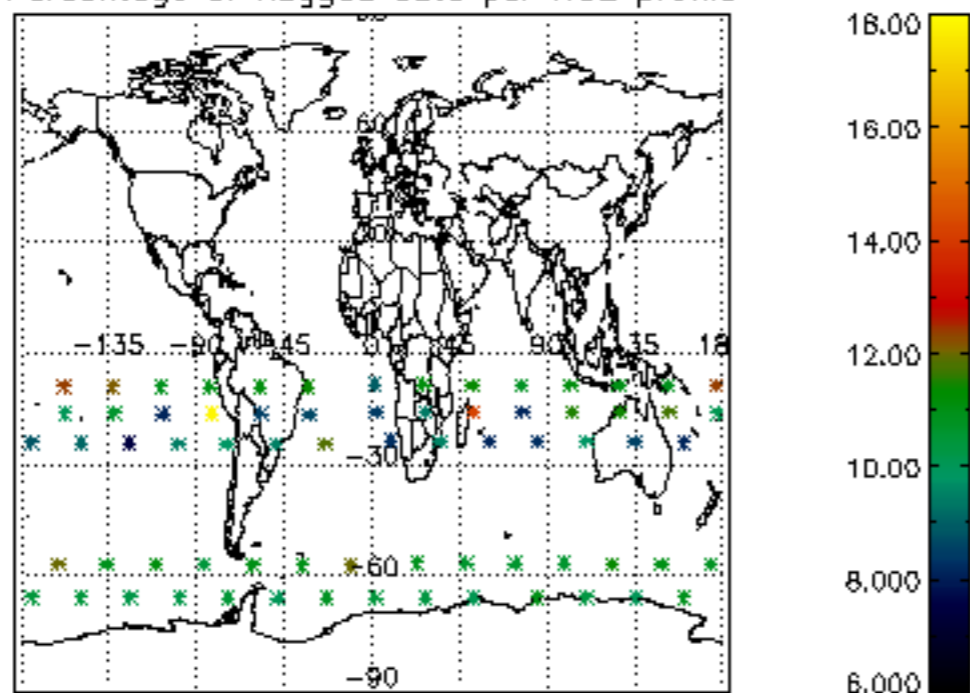

Percentage of flagged data per NO2 profile