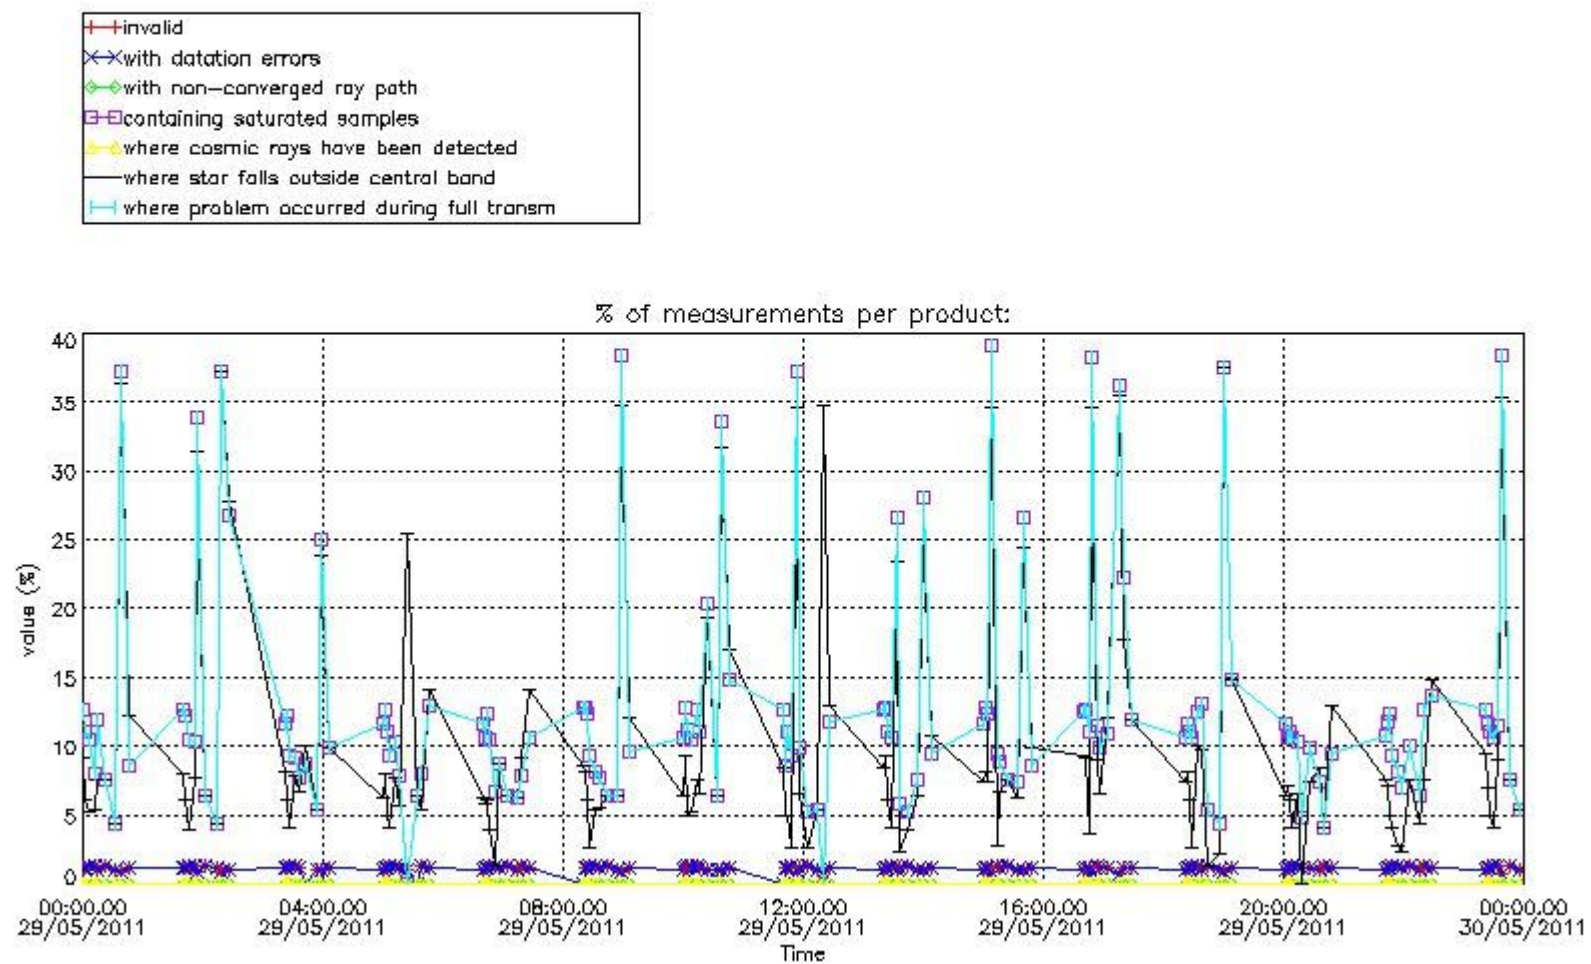

4.2 Plot quality information per product coming from level 1b processing (world map)

4.2.1 Plot level 1 quality information per product (world map): ENVISAT ASCENDING passes