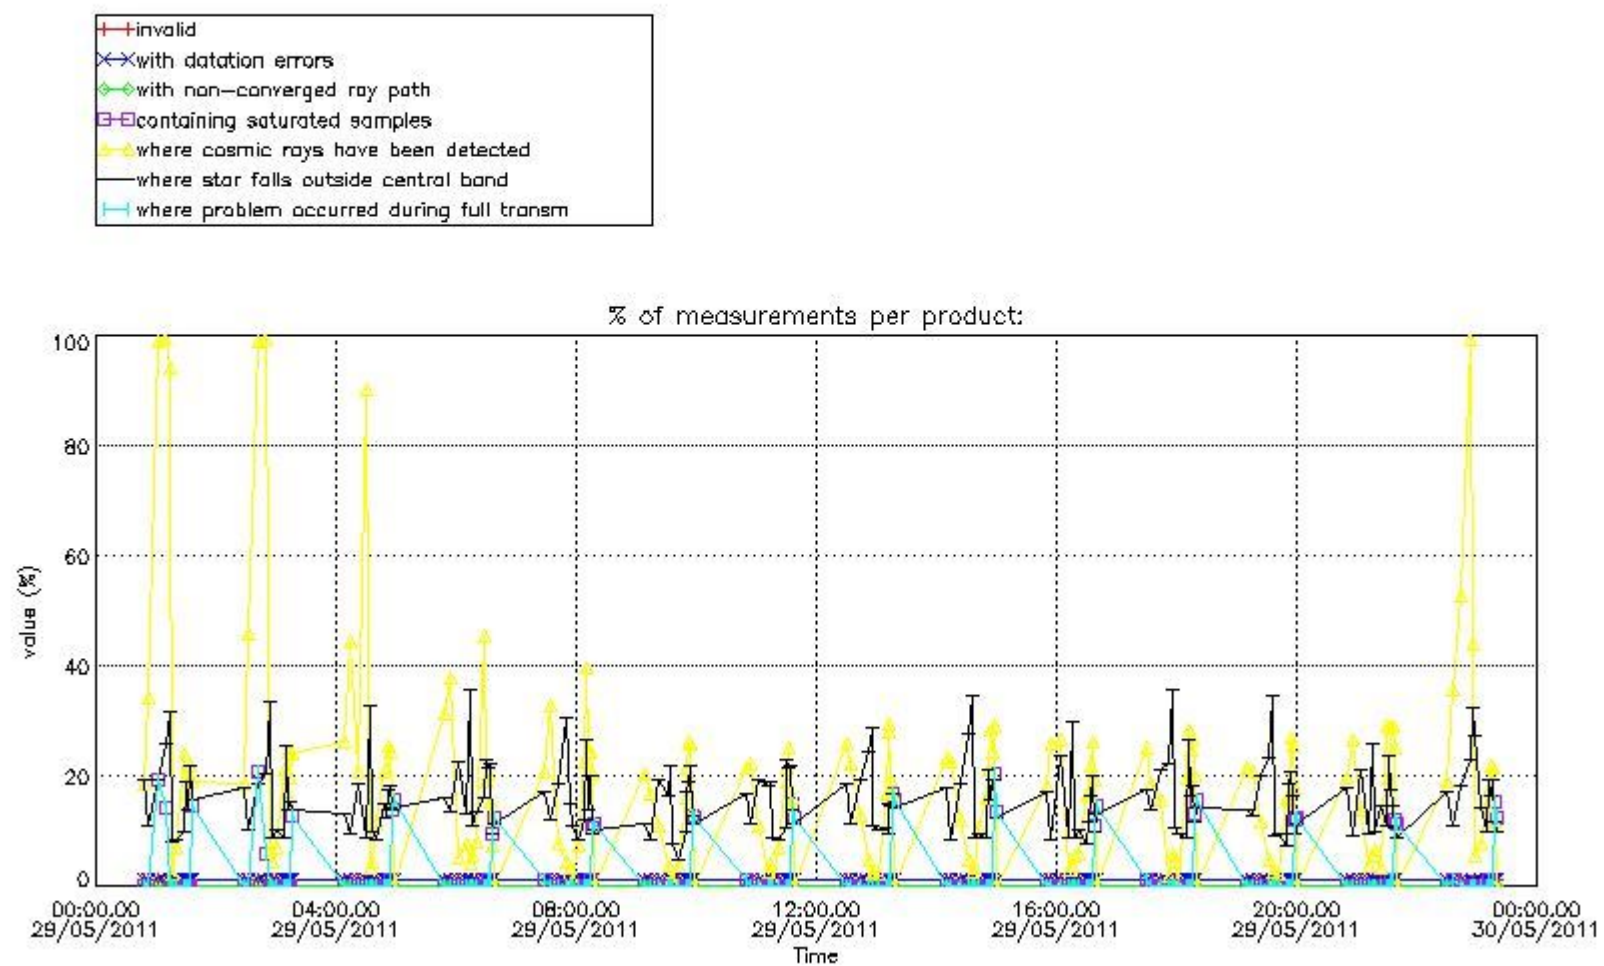

4.1.2 Plot level 1 quality information per product (time dependant): ENVI SAT DESCENDING passes