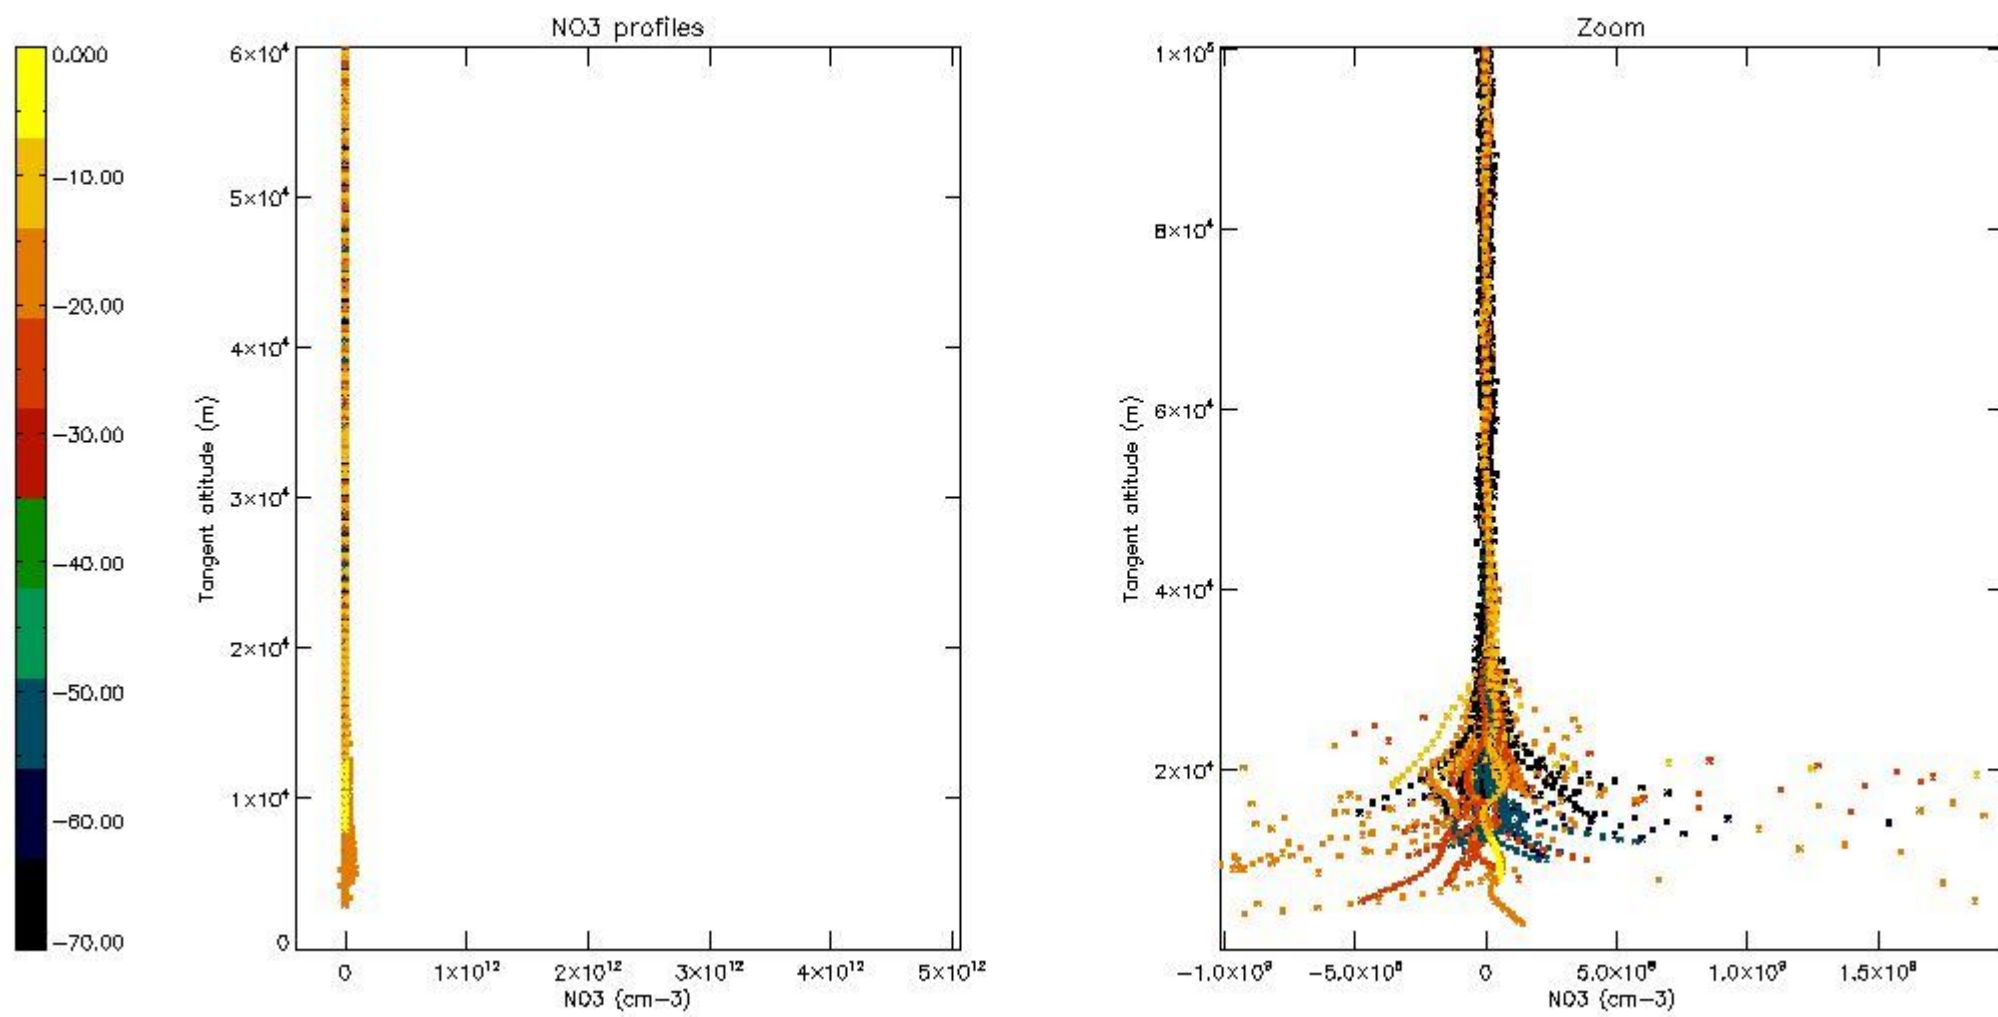

5.4 Plot ozone profiles where $STD < 10\%$ (dark without errors)

The colorbar represents the latitude.

5.5 Plot ozone profiles where STD < 5% (dark without errors)

The colorbar represents the latitude.

5.6 Plot NO₂ profiles for all STD (dark without errors)

The colorbar represents the latitude.

5.7 Plot NO3 profiles for all STD (dark without errors)

The colorbar represents the latitude.

5.8 Plot H2O profiles for all STD (only for occultations of stars 1,2,3,4,13,14,16,26,63 dark without errors)