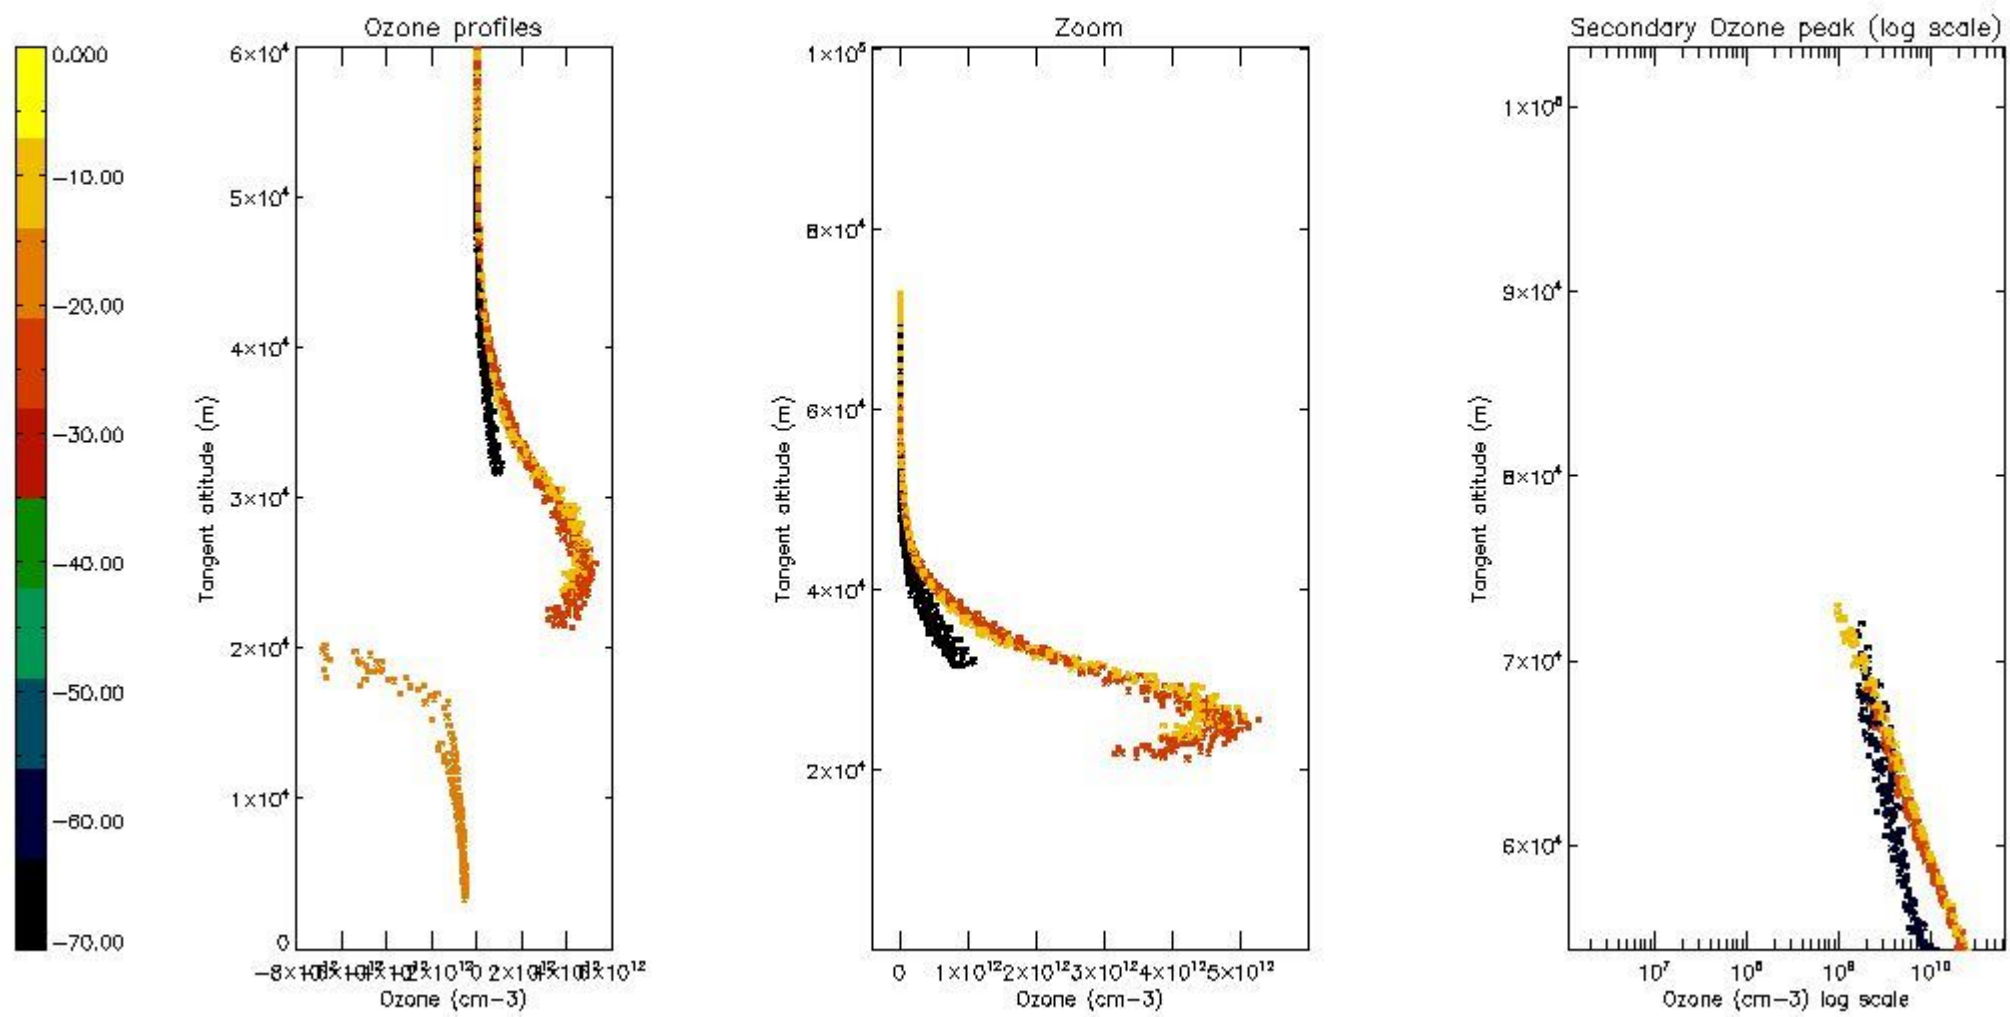

5.6 Plot NO₂ profiles for all STD (dark without errors)

The colorbar represents the latitude.