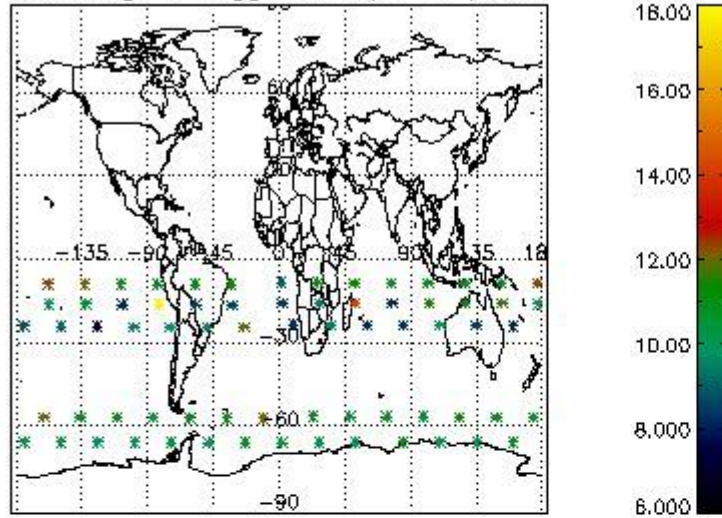

Percentage of flagged data per O3 profile