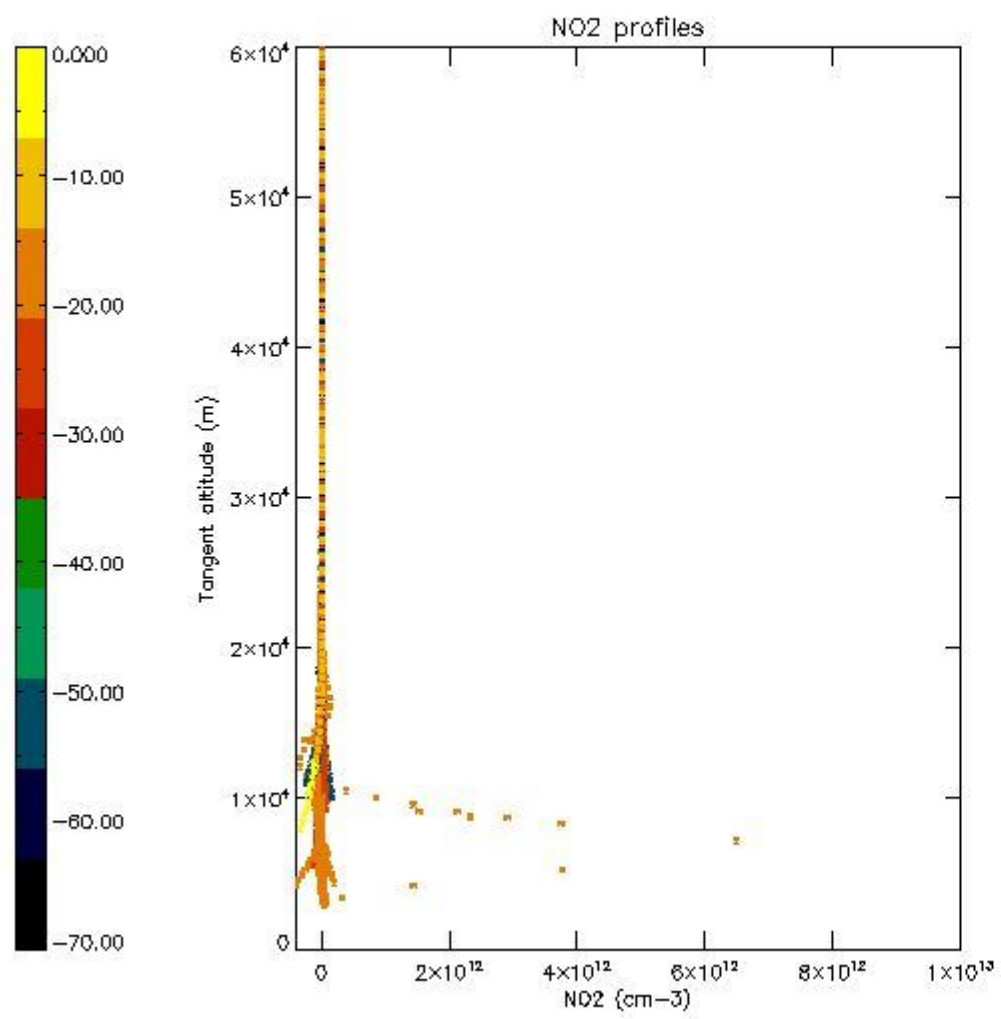

5.4 Plot ozone profiles where $STD < 10\%$ (dark without errors)

The colorbar represents the latitude.

5.5 Plot ozone profiles where STD < 5% (dark without errors)

The colorbar represents the latitude.

5.6 Plot NO₂ profiles for all STD (dark without errors)

The colorbar represents the latitude.

5.7 Plot NO3 profiles for all STD (dark without errors)

The colorbar represents the latitude.

5.8 Plot H₂O profiles for all STD (only for occultations of stars 1,2,3,4,13,14,16,26,63 dark without errors)