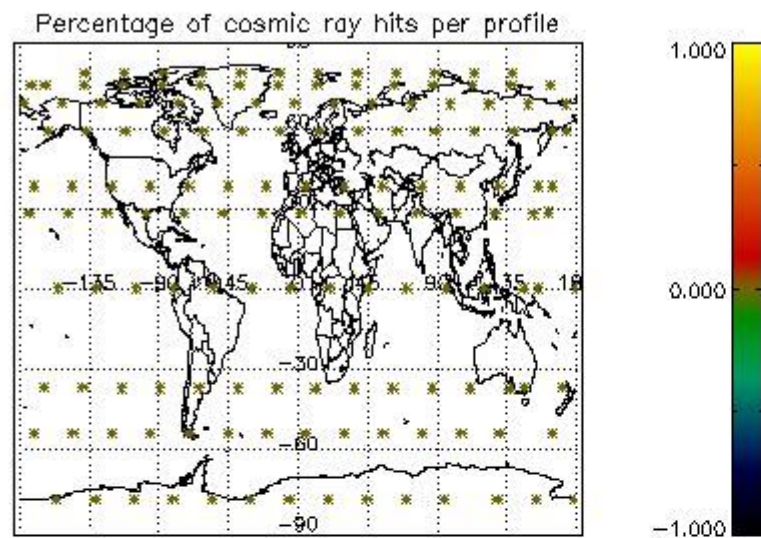

4.2.2 Plot level 1 quality information per product (world map): ENVISAT DESCENDING passes

5. Trace gas profiles

5.1 Ozone statistics based on quality of products

The final quality of the products can be "measured" using the STD (Standard Deviation) attached to every point profile. This information is written to the parameter GOM_NL__2P/NL_LOCAL_SPECIES_DENSITY/o3_std of the level 2 products. The table below shows the statistics for given STD ranges.

The statistics are given with respect to the overall valid production:

- Products without fatal errors: GOM_NL__2P/MPH/PRODUCT_ERR=0
- Valid point profile: GOM_NL__2P/NL_LOCAL_SPECIES_DENSITY/pcd(0)=0

The 'Criteria' is applied to valid points of dark limb products:

- Products in dark limb illumination condition: GOM_NL__2P/NL_SUMMARY_QUALITY/obs_ill_cond=0
- Products without fatal errors: GOM_NL__2P/MPH/PRODUCT_ERR=0
- Valid point profile: GOM_NL__2P/NL_LOCAL_SPECIES_DENSITY/pcd(0)=0

So, the table below shows the percentage of dark limb and valid observations for each criteria with respect to the overall valid daily observations.

Criteria	% of total production
All STD	25
STD < 20	12