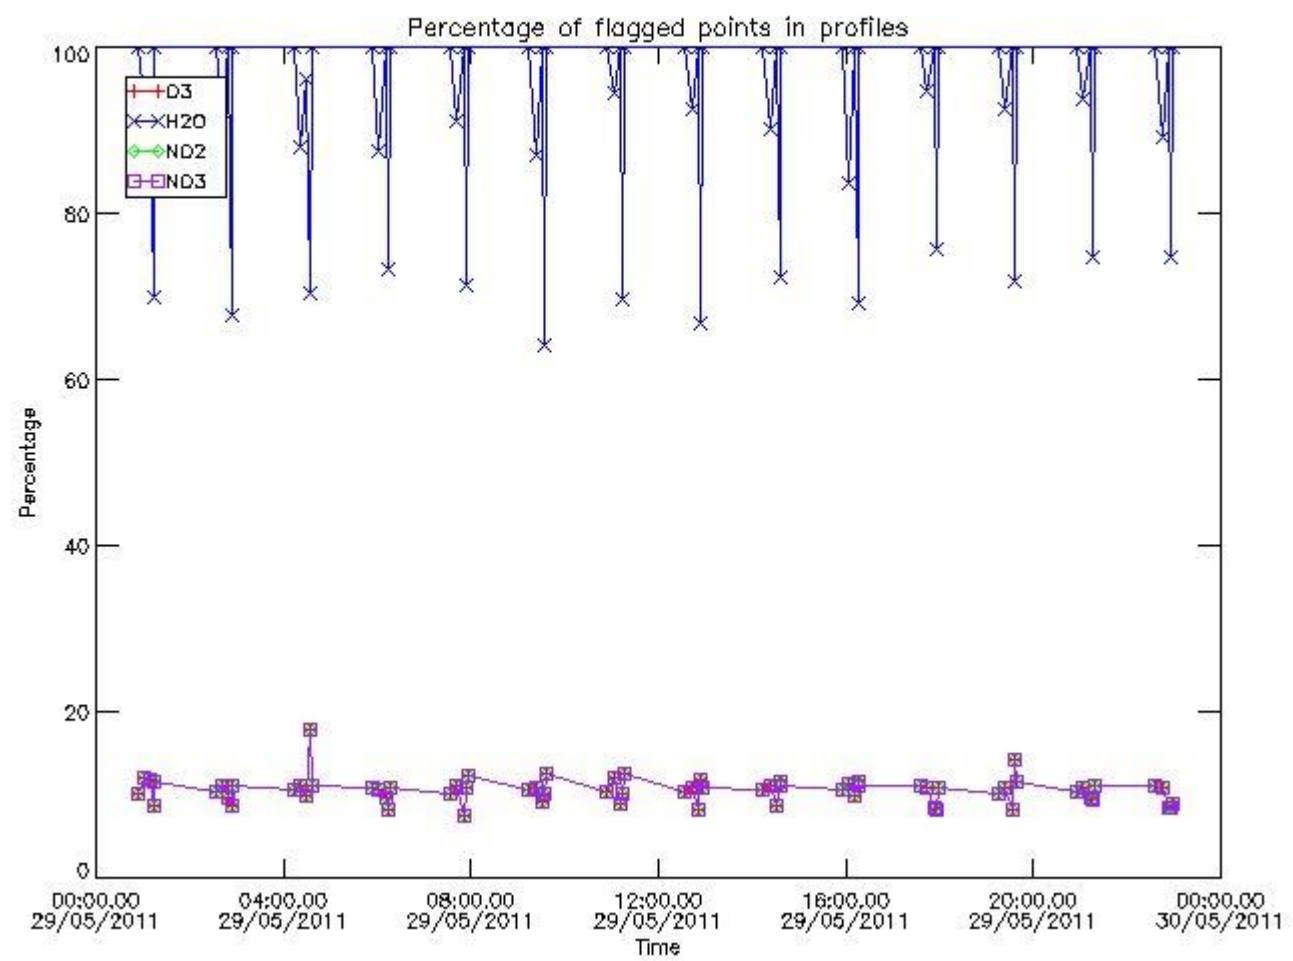

3. Quality information per product

In this section it is plotted some information contained in the Quality Summary data set of the level 2 products. Only products in dark limb conditions and without errors (error flag in the MPH set to "0") are used.

3.1 Plot quality information per product (time dependant)

3.2 Plot quality information per product (world map)