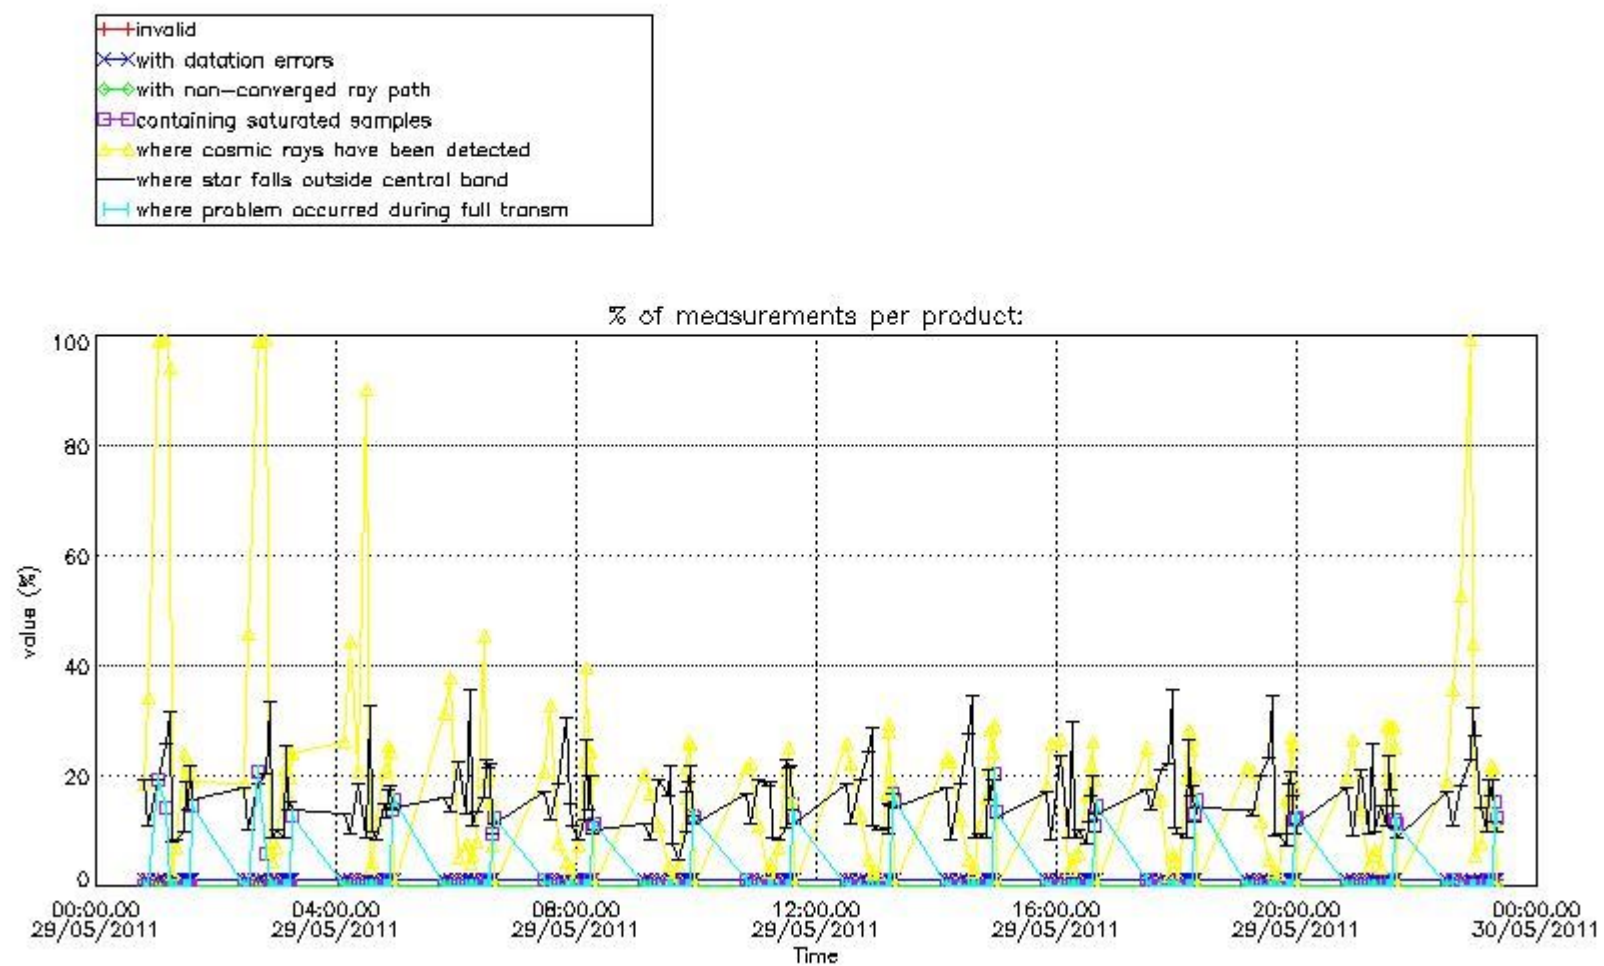

3.1 Plot quality information per product (time dependant)

3.2 Plot quality information per product (world map)

Percentage of flagged data per O3 profile

Percentage of flagged data per H2O profile

Percentage of flagged data per NO2 profile

Percentage of flagged data per NO3 profile

4. Level 1 quality information per product

In this section it is plotted some information contained in the Quality Summary data set of the level 2 products that comes from the level 1b processing. Products without errors (error flag in the MPH set to "0") are used.

4.1 Plot quality information per product (time dependant) coming from level 1b processing

4.1.1 Plot level 1 quality information per product (time dependant): ENVISAT ASCENDING passes

4.1.2 Plot level 1 quality information per product (time dependant): ENVI SAT DESCENDING passes