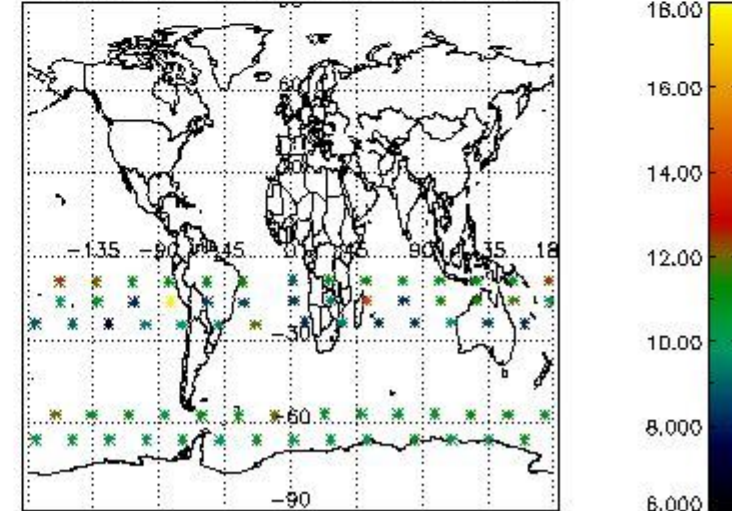

Percentage of flagged data per NO3 profile

4. Level 1 quality information per product

In this section it is plotted some information contained in the Quality Summary data set of the level 2 products that comes from the level 1b processing. Products without errors (error flag in the MPH set to "0") are used.

4.1 Plot quality information per product (time dependant) coming from level 1b processing

4.1.1 Plot level 1 quality information per product (time dependant): ENVISAT ASCENDING passes