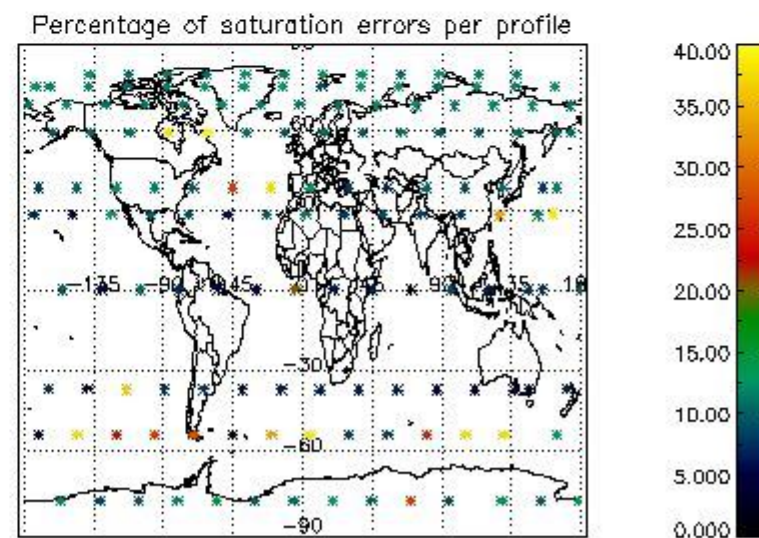

5. Trace gas profiles

5.1 Ozone statistics based on quality of products

The final quality of the products can be "measured" using the STD (Standard Deviation) attached to every point profile. This information is written to the parameter GOM_NL__2P/NL_LOCAL_SPECIES_DENSITY/o3_std of the level 2 products. The table below shows the statistics for given STD ranges.

The statistics are given with respect to the overall valid production:

- Products without fatal errors: GOM_NL__2P/MPH/PRODUCT_ERR=0
- Valid point profile: GOM_NL__2P/NL_LOCAL_SPECIES_DENSITY/pcd(0)=0

The 'Criteria' is applied to valid points of dark limb products:

- Products in dark limb illumination condition: GOM_NL__2P/NL_SUMMARY_QUALITY/obs_ill_cond=0
- Products without fatal errors: GOM_NL__2P/MPH/PRODUCT_ERR=0
- Valid point profile: GOM_NL__2P/NL_LOCAL_SPECIES_DENSITY/pcd(0)=0

So, the table below shows the percentage of dark limb and valid observations for each criteria with respect to the overall valid daily observations.

Criteria	% of total production
All STD	25
STD < 20	12