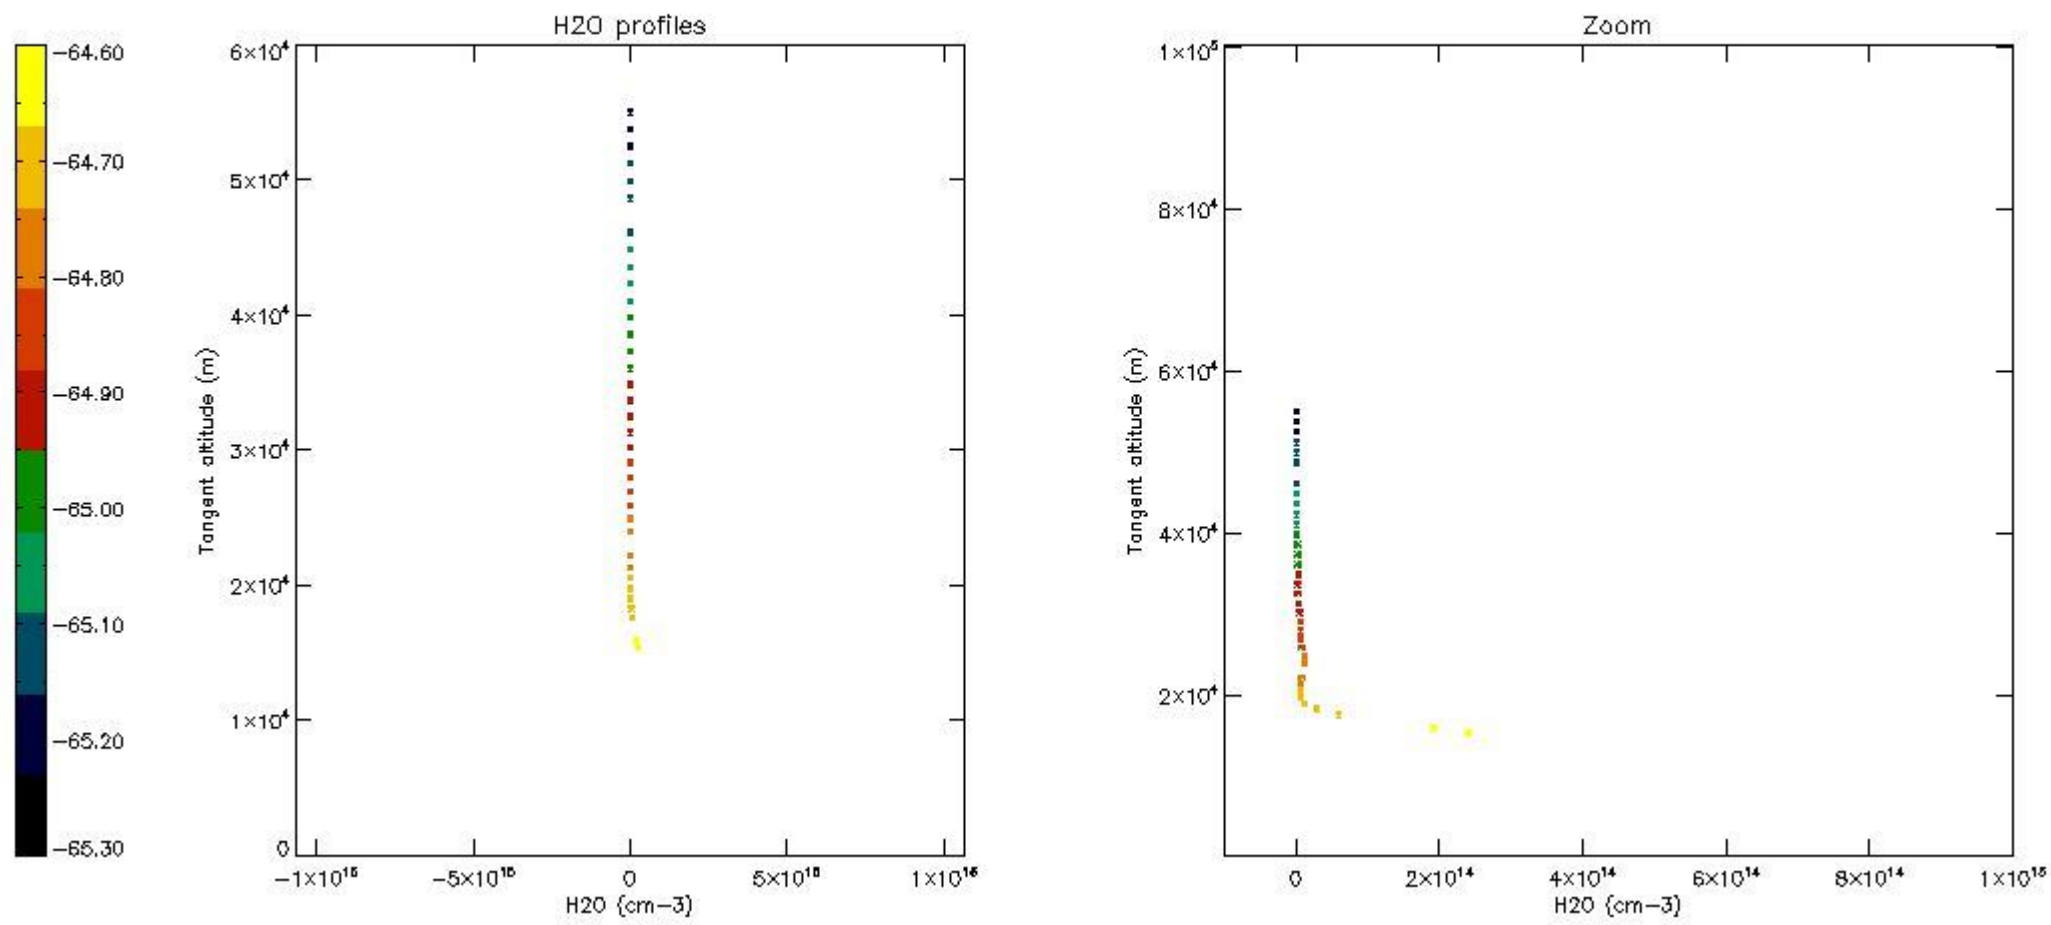

6. Auxiliary Data Files used for the production reported in section 2

The number reported in the third column indicates since which file (see list in section 2) the corresponding auxiliary file has been used. The fourth column is the date of those product files.

Type	Auxiliary Filename	Used since product	Used since product date
INST_PHYS_CHARACTERISTICS	GOM_INS_AXVIEC20091111_143220_20030716_120000_20500101_000000	1	29-MAY-2011 00:00:32
LEVEL-2_PROC_CONFIG	GOM_PR2_AXVIEC20091111_152718_20020301_000000_20500101_000000	1	29-MAY-2011 00:00:32
CROSS_SECTIONS_FILE	GOM_CRS_AXVIEC20091111_154832_20020301_000000_20500101_000000	1	29-MAY-2011 00:00:32