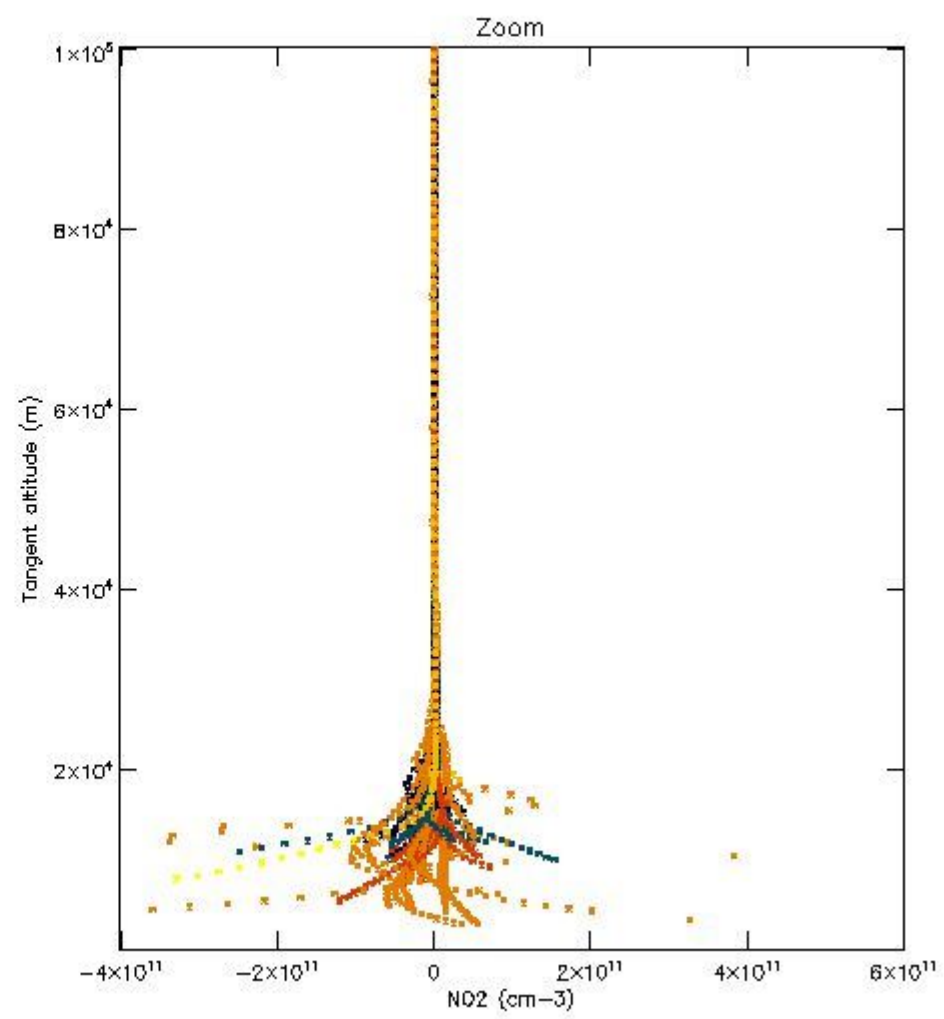

5.4 Plot ozone profiles where $STD < 10\%$ (dark without errors)

The colorbar represents the latitude.

5.5 Plot ozone profiles where STD < 5% (dark without errors)

The colorbar represents the latitude.

5.6 Plot NO₂ profiles for all STD (dark without errors)

The colorbar represents the latitude.

5.7 Plot NO3 profiles for all STD (dark without errors)

The colorbar represents the latitude.

5.8 Plot H₂O profiles for all STD (only for occultations of stars 1,2,3,4,13,14,16,26,63 dark without errors)