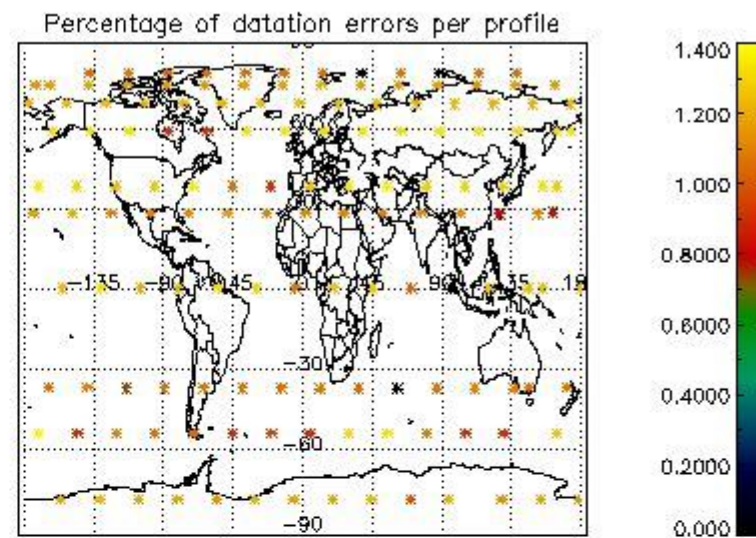

Percentage of flagged data per NO3 profile

4. Level 1 quality information per product

In this section it is plotted some information contained in the Quality Summary data set of the level 2 products that comes from the level 1b processing. Products without errors (error flag in the MPH set to "0") are used.

4.1 Plot quality information per product (time dependant) coming from level 1b processing

4.1.1 Plot level 1 quality information per product (time dependant): ENVISAT ASCENDING passes

4.1.2 Plot level 1 quality information per product (time dependant): ENVI SAT DESCENDING passes

4.2 Plot quality information per product coming from level 1b processing (world map)

4.2.1 Plot level 1 quality information per product (world map): ENVISAT ASCENDING passes

4.2.2 Plot level 1 quality information per product (world map): ENVISAT DESCENDING passes