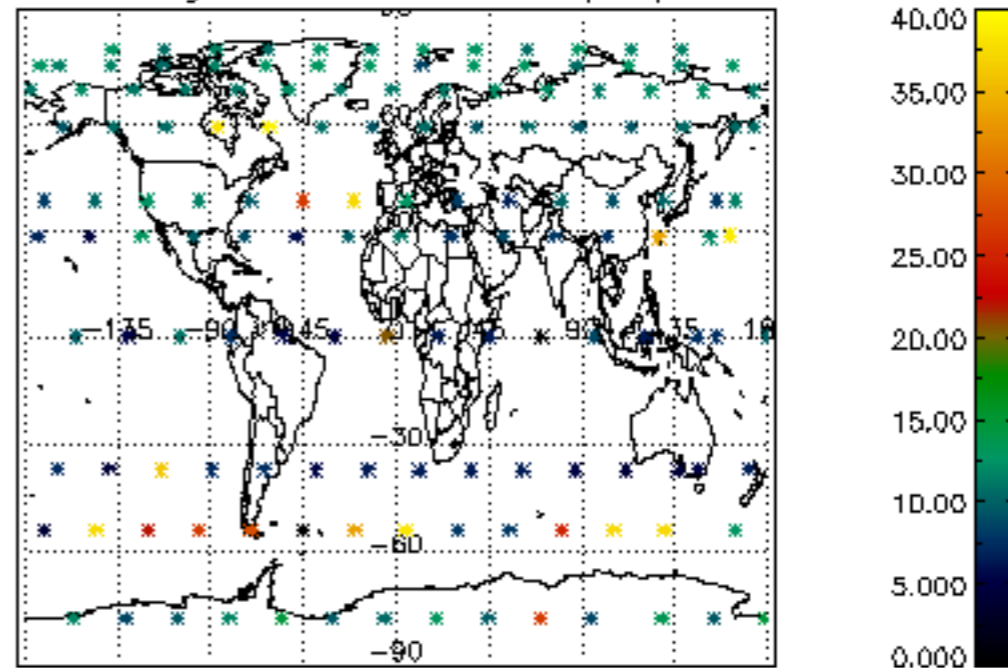

Percentage of saturation errors per profile