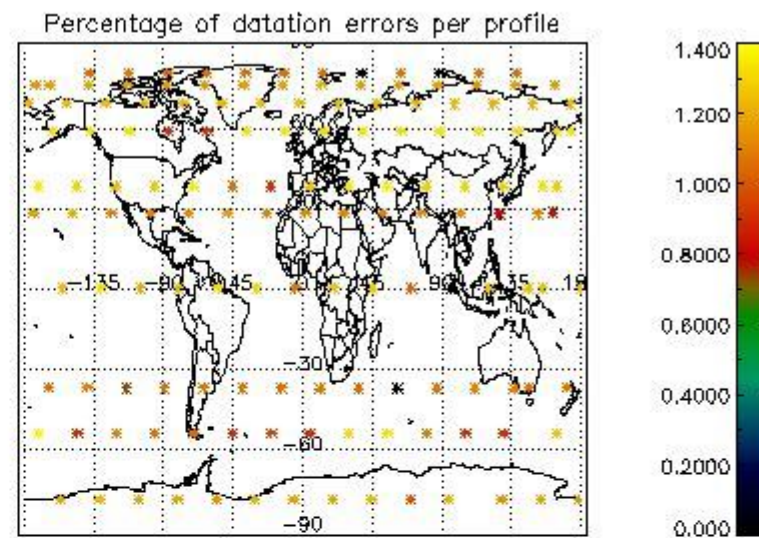

5. Trace gas profiles

5.1 Ozone statistics based on quality of products

The final quality of the products can be "measured" using the STD (Standard Deviation) attached to every point profile. This information is written to the parameter GOM_NL__2P/NL_LOCAL_SPECIES_DENSITY/o3_std of the level 2 products. The table below shows the statistics for given STD ranges.

The statistics are given with respect to the overall valid production:

- Products without fatal errors: GOM_NL__2P/MPH/PRODUCT_ERR=0
- Valid point profile: GOM_NL__2P/NL_LOCAL_SPECIES_DENSITY/pcd(0)=0

The 'Criteria' is applied to valid points of dark limb products:

- Products in dark limb illumination condition: GOM_NL__2P/NL_SUMMARY_QUALITY/obs_ill_cond=0
- Products without fatal errors: GOM_NL__2P/MPH/PRODUCT_ERR=0
- Valid point profile: GOM_NL__2P/NL_LOCAL_SPECIES_DENSITY/pcd(0)=0

So, the table below shows the percentage of dark limb and valid observations for each criteria with respect to the overall valid daily observations.

Criteria	% of total production
All STD	25
STD < 20	12